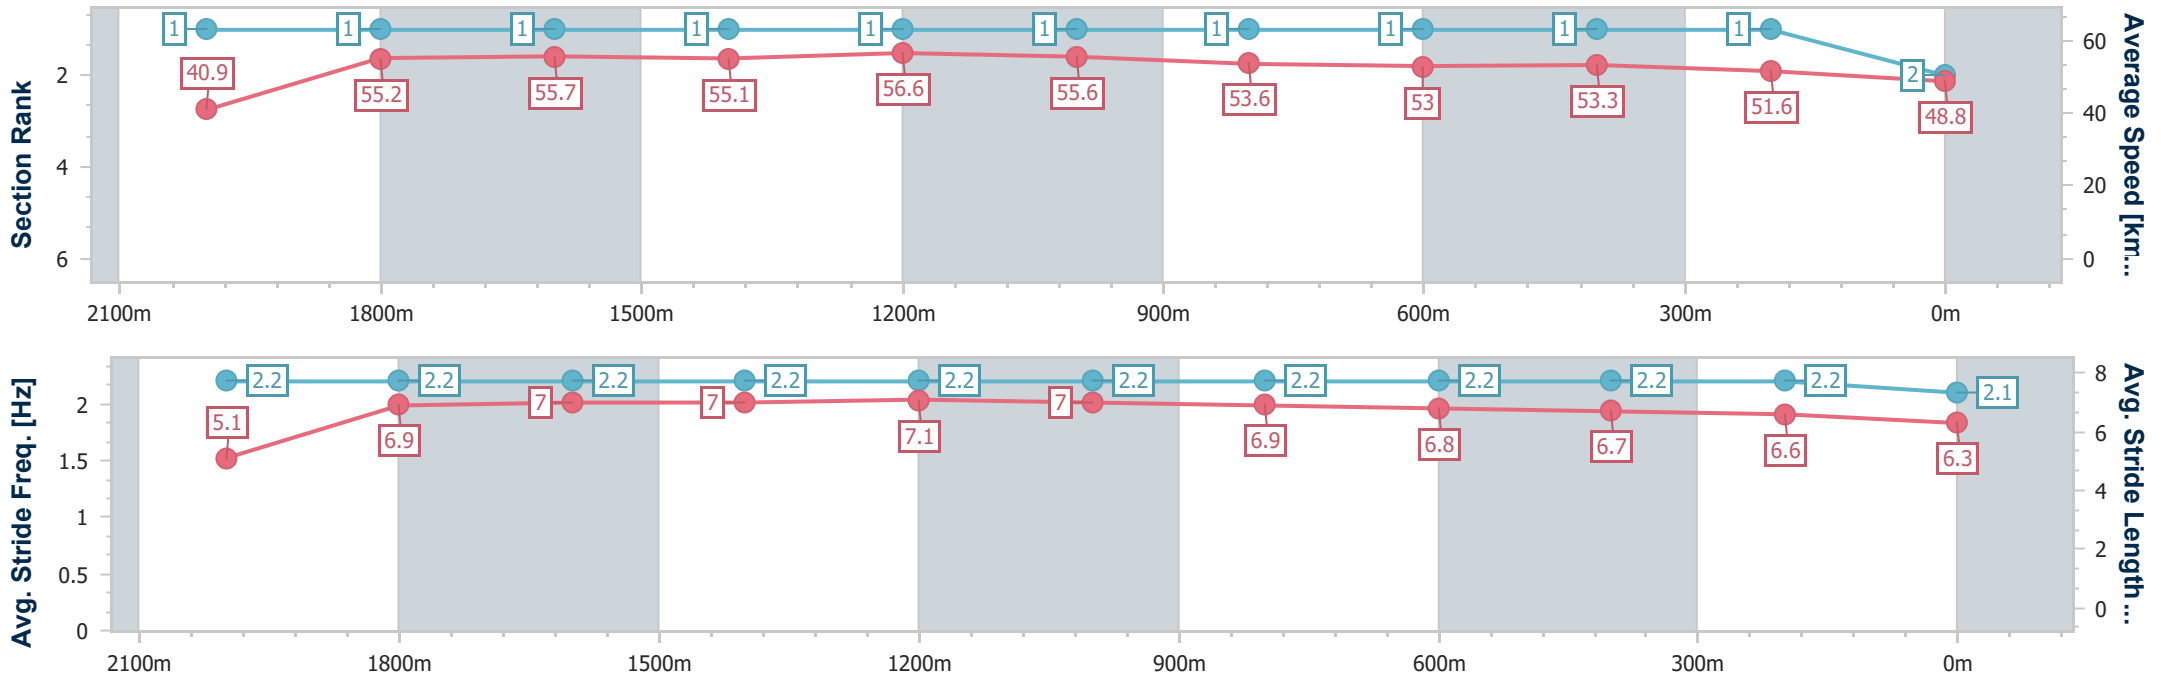

Section	Overall	2000m	1800m	1600m	1400m	1200m	1000m	800m	600m	400m	200m
Section Times	2:31.76 [1] (0:18.21)	2:13.55 [3] (0:13.16)	2:00.39 [3] (0:12.96)	1:47.43 [3] (0:13.06)	1:34.37 [3] (0:12.83)	1:21.54 [3] (0:12.99)	1:08.55 [3] (0:13.41)	0:55.14 [3] (0:13.54)	0:41.60 [3] (0:13.49)	0:28.11 [3] (0:13.53)	0:14.58 [2] (0:14.58)
Average Speed [km/h]	39.5	54.9	55.9	55.4	56.4	55.5	54.1	53.6	53.9	53.3	49.4
Top Speed [km/h]	56.4	55.7	57.0	56.0	57.3	56.2	55.0	54.3	54.6	53.8	52.6
Avg. Dist. to Rail [m]	6.1	0.3	1.4	3.1	2.3	2.0	1.9	1.7	1.9	3.2	3.4
Avg. Stride Freq. [Hz]	2.2	2.1	2.1	2.1	2.2	2.2	2.1	2.2	2.2	2.2	2.1
Avg. Stride Length [m]	5.0	7.2	7.2	7.3	7.3	7.2	7.0	6.9	7.0	6.8	6.5

- [] Ranking at each section and finish
- .-.- No data available at this section
- NA No data available

Horse/Jockey Name	Napa Valley
Final Rank	2
Fastest Section Time (Section)	0:12.80 (1400m)
Top Speed [km/h] (Section)	57.2 (1400m)
Race State	Finished

Sunshine Coast QLD Professional
 Race 1: K SMITH & SON JEWELLERS Maiden Plate - 2200m
 15 December 2024 - 12:55
 Track Rating: Heavy 10, Weather: Showers, Rail Position: +9m
 Entire

Section	Overall	2000m	1800m	1600m	1400m	1200m	1000m	800m	600m	400m	200m
Section Times	2:31.90 [2] (0:17.59)	2:14.31 [1] (0:13.02)	2:01.29 [1] (0:13.01)	1:48.28 [1] (0:13.12)	1:35.16 [1] (0:12.80)	1:22.36 [1] (0:12.93)	1:09.43 [1] (0:13.53)	0:55.90 [1] (0:13.67)	0:42.23 [1] (0:13.54)	0:28.69 [1] (0:13.94)	0:14.75 [1] (0:14.75)
Average Speed [km/h]	40.9	55.2	55.7	55.1	56.6	55.6	53.6	53.0	53.3	51.6	48.8
Top Speed [km/h]	56.9	56.3	56.5	56.0	57.2	56.5	55.0	53.7	53.9	53.1	50.6
Avg. Dist. to Rail [m]	5.5	0.3	0.8	2.1	2.1	2.2	2.0	1.3	0.4	0.1	0.2
Avg. Stride Freq. [Hz]	2.2	2.2	2.2	2.2	2.2	2.2	2.2	2.2	2.2	2.2	2.1
Avg. Stride Length [m]	5.1	6.9	7.0	7.0	7.1	7.0	6.9	6.8	6.7	6.6	6.3