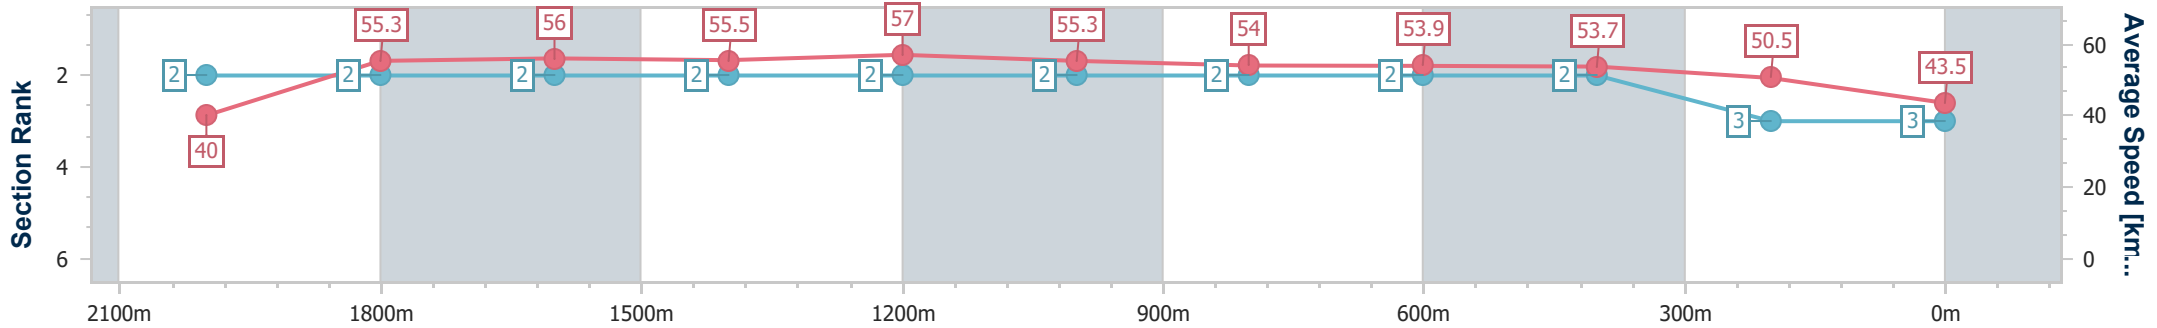

- [] Ranking at each section and finish
- .-.- No data available at this section
- NA No data available

Horse/Jockey Name	Sassy Tap
Final Rank	3
Fastest Section Time (Section)	0:12.76 (1400m)
Top Speed [km/h] (Section)	57.5 (1400m)
Race State	Finished

Sunshine Coast QLD Professional
 Race 1: K SMITH & SON JEWELLERS Maiden Plate - 2200m
 15 December 2024 - 12:55
 Track Rating: Heavy 10, Weather: Showers, Rail Position: +9m
 Entire

Section	Overall	2000m	1800m	1600m	1400m	1200m	1000m	800m	600m	400m	200m
Section Times	2:34.00 [3] (0:17.97)	2:16.03 [2] (0:12.99)	2:03.04 [2] (0:12.96)	1:50.08 [2] (0:13.04)	1:37.04 [2] (0:12.76)	1:24.28 [2] (0:13.06)	1:11.22 [2] (0:13.38)	0:57.84 [2] (0:13.58)	0:44.26 [2] (0:13.49)	0:30.77 [2] (0:14.23)	0:16.54 [3] (0:16.54)
Average Speed [km/h]	40.0	55.3	56.0	55.5	57.0	55.3	54.0	53.9	53.7	50.5	43.5
Top Speed [km/h]	56.5	56.1	56.4	56.7	57.5	56.9	54.8	55.3	55.6	52.9	48.5
Avg. Dist. to Rail [m]	5.8	0.2	0.9	2.7	3.1	3.3	2.7	2.2	1.1	1.8	1.7
Avg. Stride Freq. [Hz]	2.2	2.2	2.2	2.2	2.2	2.2	2.2	2.2	2.2	2.1	2.0
Avg. Stride Length [m]	5.0	6.9	7.1	7.1	7.1	7.0	6.8	6.8	6.8	6.6	6.1