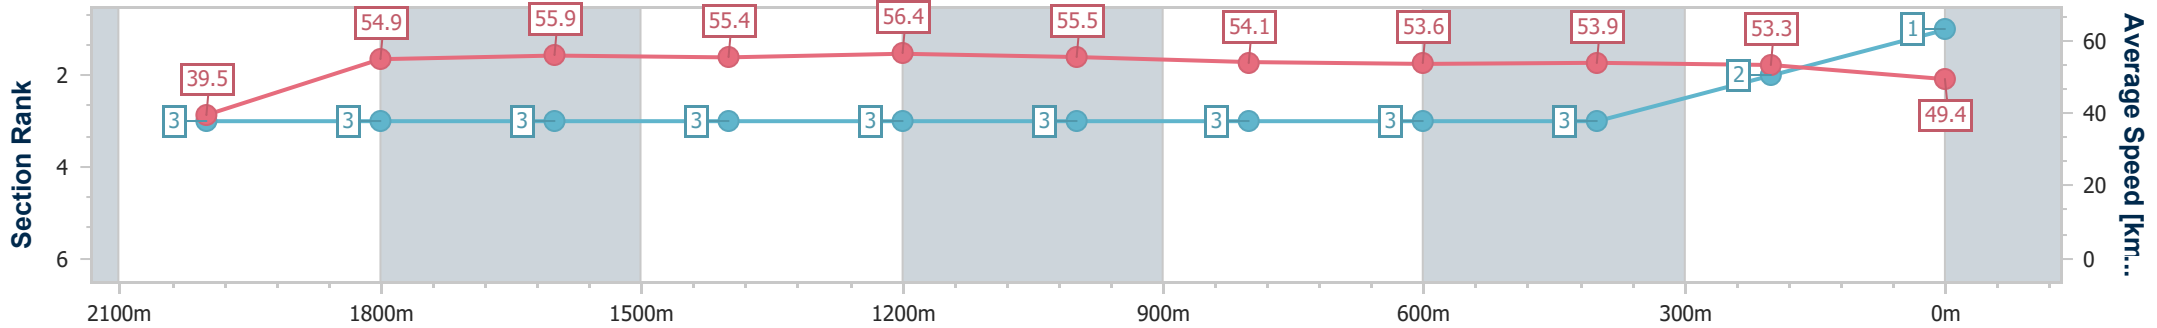

Section	Overall	2000m	1800m	1600m	1400m	1200m	1000m	800m	600m	400m	200m
Section Times	2:31.76 [1] (0:18.21)	2:13.55 [3] (0:13.16)	2:00.39 [3] (0:12.96)	1:47.43 [3] (0:13.06)	1:34.37 [3] (0:12.83)	1:21.54 [3] (0:12.99)	1:08.55 [3] (0:13.41)	0:55.14 [3] (0:13.54)	0:41.60 [3] (0:13.49)	0:28.11 [3] (0:13.53)	0:14.58 [2] (0:14.58)
Average Speed [km/h]	39.5	54.9	55.9	55.4	56.4	55.5	54.1	53.6	53.9	53.3	49.4
Top Speed [km/h]	56.4	55.7	57.0	56.0	57.3	56.2	55.0	54.3	54.6	53.8	52.6
Avg. Dist. to Rail [m]	6.1	0.3	1.4	3.1	2.3	2.0	1.9	1.7	1.9	3.2	3.4
Avg. Stride Freq. [Hz]	2.2	2.1	2.1	2.1	2.2	2.2	2.1	2.2	2.2	2.2	2.1
Avg. Stride Length [m]	5.0	7.2	7.2	7.3	7.3	7.2	7.0	6.9	7.0	6.8	6.5