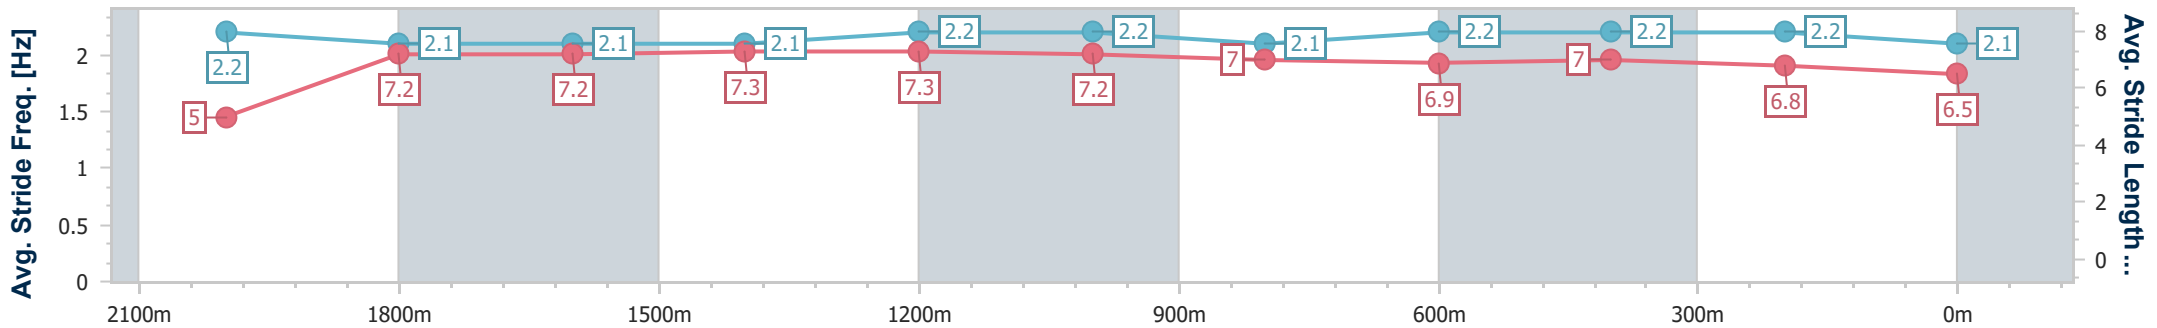

Section	Overall	2000m	1800m	1600m	1400m	1200m	1000m	800m	600m	400m	200m
Section Times	2:31.76 [1] (0:18.21)	2:13.55 [3] (0:13.16)	2:00.39 [3] (0:12.96)	1:47.43 [3] (0:13.06)	1:34.37 [3] (0:12.83)	1:21.54 [3] (0:12.99)	1:08.55 [3] (0:13.41)	0:55.14 [3] (0:13.54)	0:41.60 [3] (0:13.49)	0:28.11 [3] (0:13.53)	0:14.58 [2] (0:14.58)
Average Speed [km/h]	39.5	54.9	55.9	55.4	56.4	55.5	54.1	53.6	53.9	53.3	49.4
Top Speed [km/h]	56.4	55.7	57.0	56.0	57.3	56.2	55.0	54.3	54.6	53.8	52.6
Avg. Dist. to Rail [m]	6.1	0.3	1.4	3.1	2.3	2.0	1.9	1.7	1.9	3.2	3.4
Avg. Stride Freq. [Hz]	2.2	2.1	2.1	2.1	2.2	2.2	2.1	2.2	2.2	2.2	2.1
Avg. Stride Length [m]	5.0	7.2	7.2	7.3	7.3	7.2	7.0	6.9	7.0	6.8	6.5