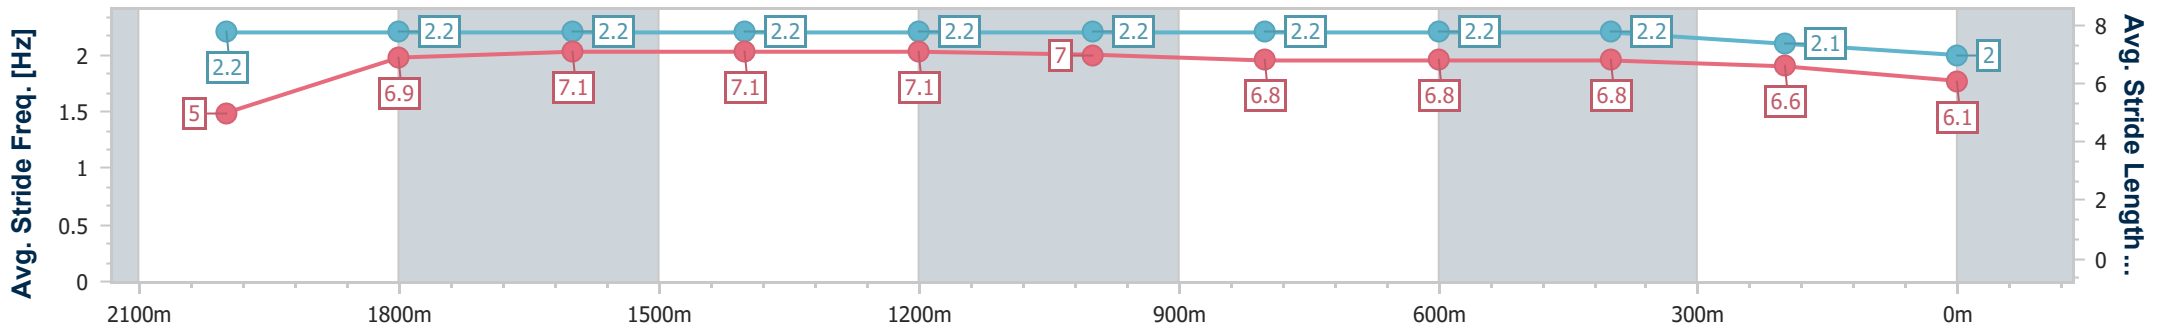

- [] Ranking at each section and finish
- .-.- No data available at this section
- NA No data available

Horse/Jockey Name	Sassy Tap
Final Rank	3
Fastest Section Time (Section)	0:12.76 (1400m)
Top Speed [km/h] (Section)	57.5 (1400m)
Race State	Finished

Sunshine Coast QLD Professional
 Race 1: K SMITH & SON JEWELLERS Maiden Plate - 2200m
 15 December 2024 - 12:55
 Track Rating: Heavy 10, Weather: Showers, Rail Position: +9m
 Entire

Section	Overall	2000m	1800m	1600m	1400m	1200m	1000m	800m	600m	400m	200m
Section Times	2:34.00 [3] (0:17.97)	2:16.03 [2] (0:12.99)	2:03.04 [2] (0:12.96)	1:50.08 [2] (0:13.04)	1:37.04 [2] (0:12.76)	1:24.28 [2] (0:13.06)	1:11.22 [2] (0:13.38)	0:57.84 [2] (0:13.58)	0:44.26 [2] (0:13.49)	0:30.77 [2] (0:14.23)	0:16.54 [3] (0:16.54)
Average Speed [km/h]	40.0	55.3	56.0	55.5	57.0	55.3	54.0	53.9	53.7	50.5	43.5
Top Speed [km/h]	56.5	56.1	56.4	56.7	57.5	56.9	54.8	55.3	55.6	52.9	48.5
Avg. Dist. to Rail [m]	5.8	0.2	0.9	2.7	3.1	3.3	2.7	2.2	1.1	1.8	1.7
Avg. Stride Freq. [Hz]	2.2	2.2	2.2	2.2	2.2	2.2	2.2	2.2	2.2	2.1	2.0
Avg. Stride Length [m]	5.0	6.9	7.1	7.1	7.1	7.0	6.8	6.8	6.8	6.6	6.1

- [] Ranking at each section and finish
- .-.- No data available at this section
- NA No data available