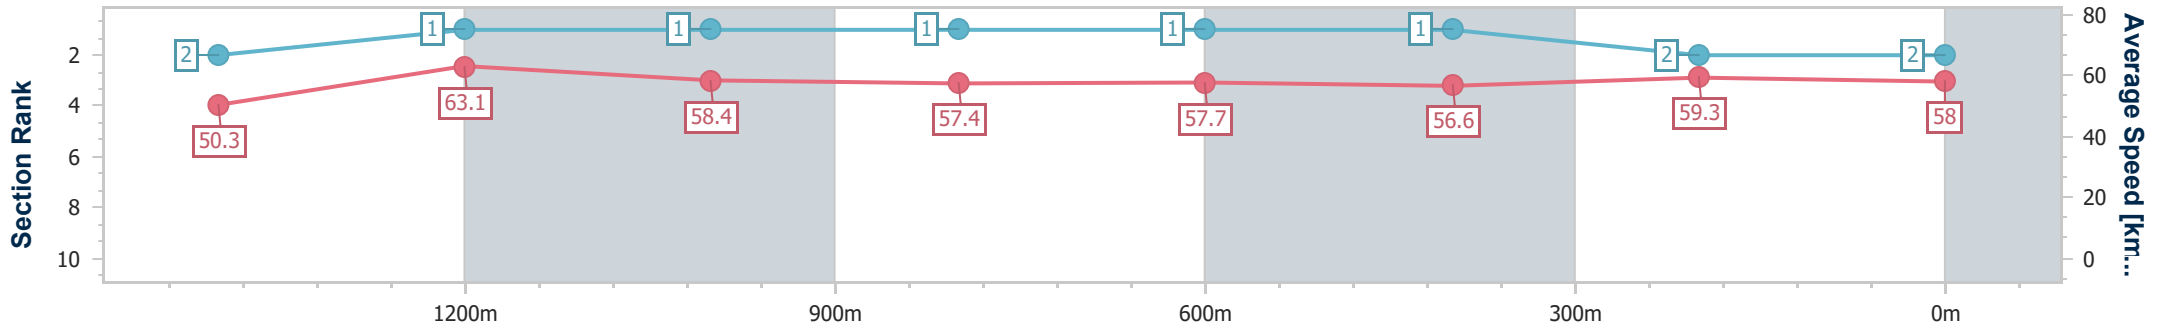

### Toowoomba QLD Professional

Race 3: Optilinx BM65 Handicap - 1625m

14 December 2024 - 18:38

Track Rating: Soft 7, Weather: Overcast, Rail Position: +3m 800m-400m, +5m Remainder

Section	Overall	1400m	1200m	1000m	800m	600m	400m	200m						
Section Times	1:42.14 [2] (0:16.07)	1:26.07 [2] (0:11.48)	1:14.59 [1] (0:12.32)	1:02.27 [1] (0:12.58)	0:49.69 [1] (0:12.55)	0:37.14 [1] (0:12.70)	0:24.44 [1] (0:12.02)	0:12.42 [2] (0:12.42)						
Average Speed [km/h]	50.3	63.1	58.4	57.4	57.7	56.6	59.3	58.0						
Top Speed [km/h]	67.4	65.9	61.1	58.2	59.3	58.3	60.3	59.4						
Avg. Dist. to Rail [m]	1.5	0.9	1.4	0.3	1.7	0.5	1.6	1.2						
Avg. Stride Freq. [Hz]	2.3	2.3	2.3	2.3	2.3	2.3	2.4	2.3						
Avg. Stride Length [m]	6.6	7.5	7.1	6.9	7.0	6.9	6.9	6.9						