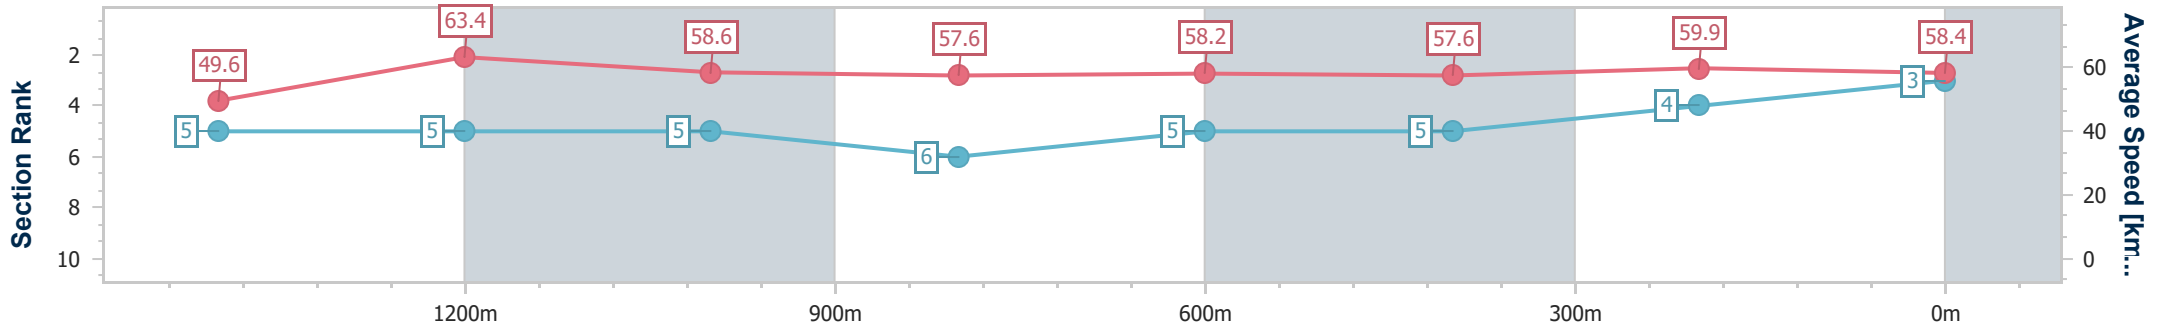

### Toowoomba QLD Professional

Race 3: Optilinx BM65 Handicap - 1625m

14 December 2024 - 18:38

Track Rating: Soft 7, Weather: Overcast, Rail Position: +3m 800m-400m, +5m Remainder

Section	Overall	1400m	1200m	1000m	800m	600m	400m	200m						
Section Times	1:42.54 [3] (0:16.40)	1:26.14 [5] (0:11.61)	1:14.53 [5] (0:12.31)	1:02.22 [5] (0:12.65)	0:49.57 [6] (0:12.50)	0:37.07 [5] (0:12.75)	0:24.32 [5] (0:12.05)	0:12.27 [4] (0:12.27)						
Average Speed [km/h]	49.6	63.4	58.6	57.6	58.2	57.6	59.9	58.4						
Top Speed [km/h]	65.4	64.7	61.5	58.4	59.8	58.7	61.2	60.8						
Avg. Dist. to Rail [m]	3.2	3.5	4.1	3.2	3.4	3.1	1.1	1.6						
Avg. Stride Freq. [Hz]	2.4	2.5	2.4	2.4	2.4	2.5	2.5	2.4						
Avg. Stride Length [m]	6.2	7.1	6.7	6.6	6.6	6.5	6.6	6.6						