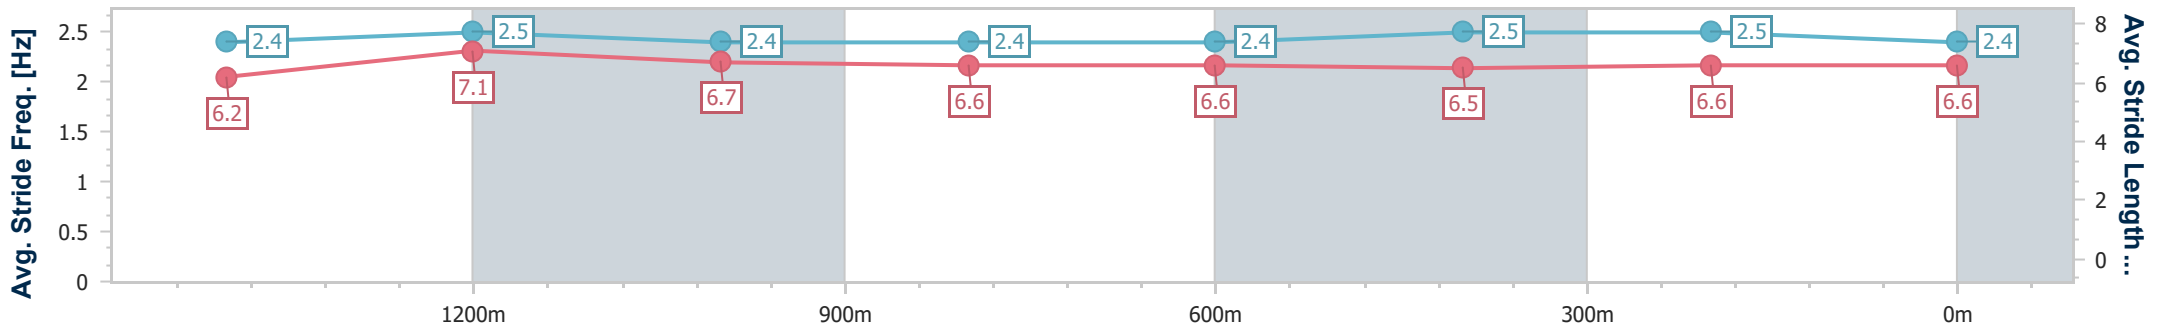

### Toowoomba QLD Professional

Race 3: Optilinx BM65 Handicap - 1625m

14 December 2024 - 18:38

Track Rating: Soft 7, Weather: Overcast, Rail Position: +3m 800m-400m, +5m Remainder

Section	Overall	1400m	1200m	1000m	800m	600m	400m	200m						
Section Times	1:42.54 [3] (0:16.40)	1:26.14 [5] (0:11.61)	1:14.53 [5] (0:12.31)	1:02.22 [5] (0:12.65)	0:49.57 [6] (0:12.50)	0:37.07 [5] (0:12.75)	0:24.32 [5] (0:12.05)	0:12.27 [4] (0:12.27)						
Average Speed [km/h]	49.6	63.4	58.6	57.6	58.2	57.6	59.9	58.4						
Top Speed [km/h]	65.4	64.7	61.5	58.4	59.8	58.7	61.2	60.8						
Avg. Dist. to Rail [m]	3.2	3.5	4.1	3.2	3.4	3.1	1.1	1.6						
Avg. Stride Freq. [Hz]	2.4	2.5	2.4	2.4	2.4	2.5	2.5	2.4						
Avg. Stride Length [m]	6.2	7.1	6.7	6.6	6.6	6.5	6.6	6.6						

- [ ] Ranking at each section and finish
- .-.- No data available at this section
- NA No data available

Horse/Jockey Name	Package
Final Rank	4
Fastest Section Time (Section)	0:11.62 (1400m)
Top Speed [km/h] (Section)	67.4 (Overall)
Race State	Finished