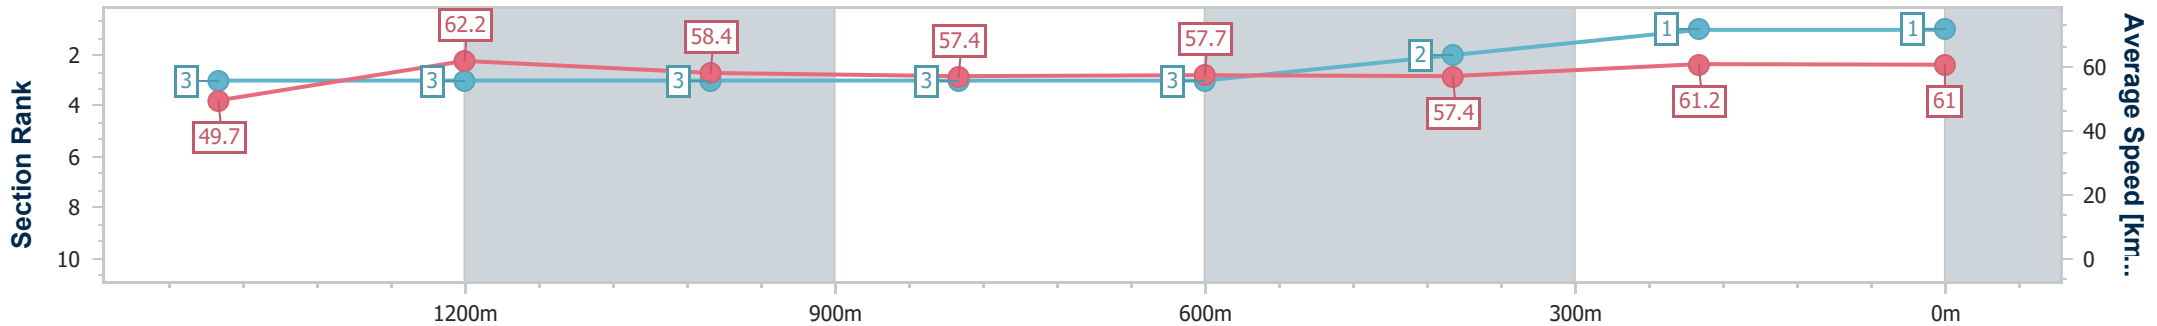

### Toowoomba QLD Professional

Race 3: Optilinx BM65 Handicap - 1625m

14 December 2024 - 18:38

Track Rating: Soft 7, Weather: Overcast, Rail Position: +3m 800m-400m, +5m Remainder

Section	Overall	1400m	1200m	1000m	800m	600m	400m	200m						
Section Times	1:41.35 [1] (0:16.32)	1:25.03 [3] (0:11.49)	1:13.54 [3] (0:12.32)	1:01.22 [3] (0:12.55)	0:48.67 [3] (0:12.53)	0:36.14 [3] (0:12.60)	0:23.54 [2] (0:11.78)	0:11.76 [1] (0:11.76)						
Average Speed [km/h]	49.7	62.2	58.4	57.4	57.7	57.4	61.2	61.0						
Top Speed [km/h]	64.9	64.4	60.4	58.3	58.8	58.8	62.7	62.7						
Avg. Dist. to Rail [m]	2.3	1.1	0.1	0.2	1.2	1.1	0.6	1.0						
Avg. Stride Freq. [Hz]	2.3	2.3	2.2	2.2	2.2	2.2	2.3	2.3						
Avg. Stride Length [m]	6.4	7.5	7.2	7.2	7.2	7.1	7.3	7.3						