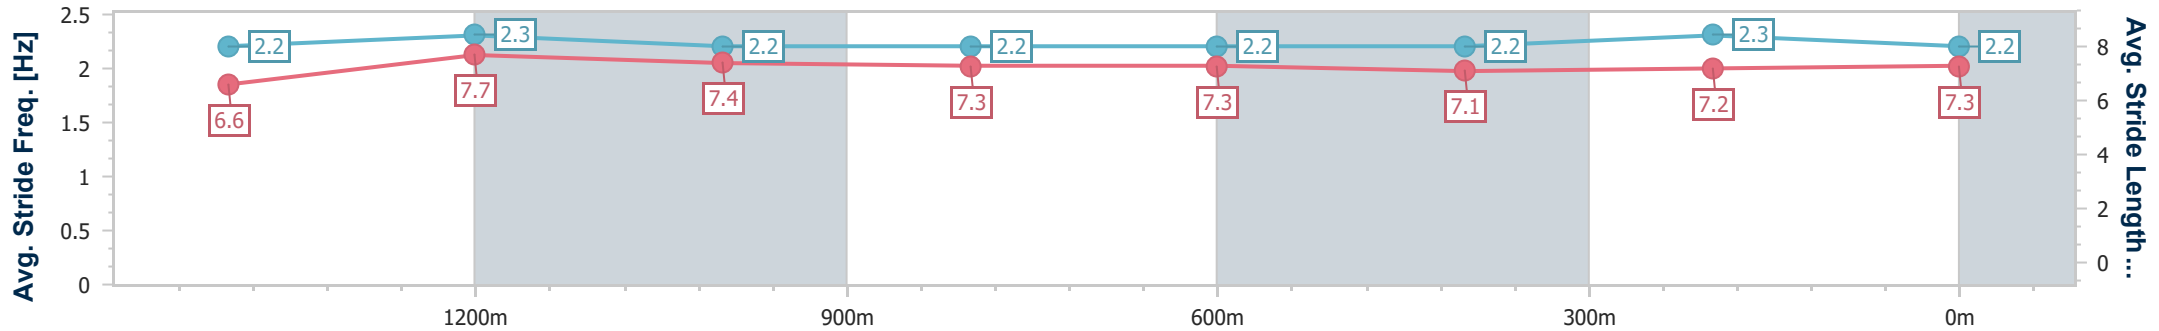

### Toowoomba QLD Professional

Race 3: Optilinx BM65 Handicap - 1625m

14 December 2024 - 18:38

Track Rating: Soft 7, Weather: Overcast, Rail Position: +3m 800m-400m, +5m Remainder

Section	Overall	1400m	1200m	1000m	800m	600m	400m	200m					
Section Times	1:42.76 [5] (0:16.68)	1:26.08 [6] (0:11.42)	1:14.66 [6] (0:12.37)	1:02.29 [6] (0:12.45)	0:49.84 [5] (0:12.57)	0:37.27 [6] (0:12.65)	0:24.62 [3] (0:12.20)	0:12.42 [5] (0:12.42)					
Average Speed [km/h]	48.7	62.8	58.3	57.8	57.5	57.2	58.6	57.9					
Top Speed [km/h]	67.9	65.5	59.7	59.9	58.1	58.3	59.3	59.3					
Avg. Dist. to Rail [m]	4.2	0.4	0.3	0.3	2.0	1.0	1.4	0.8					
Avg. Stride Freq. [Hz]	2.2	2.3	2.2	2.2	2.2	2.2	2.3	2.2					
Avg. Stride Length [m]	6.6	7.7	7.4	7.3	7.3	7.1	7.2	7.3					

- [ ] Ranking at each section and finish
- .-.- No data available at this section
- NA No data available

Horse/Jockey Name	Visual Element
Final Rank	6
Fastest Section Time (Section)	0:11.42 (1400m)
Top Speed [km/h] (Section)	65.5 (Overall)
Race State	Finished