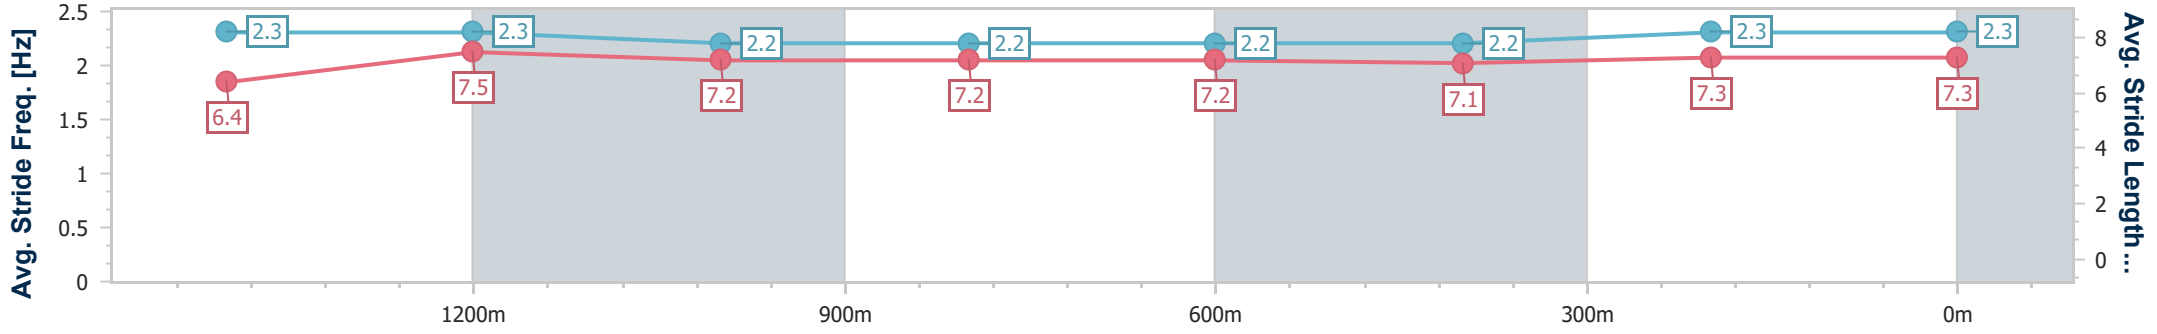

### Toowoomba QLD Professional

Race 3: Optilinx BM65 Handicap - 1625m

14 December 2024 - 18:38

Track Rating: Soft 7, Weather: Overcast, Rail Position: +3m 800m-400m, +5m Remainder

Section	Overall	1400m	1200m	1000m	800m	600m	400m	200m						
Section Times	1:41.35 [1] (0:16.32)	1:25.03 [3] (0:11.49)	1:13.54 [3] (0:12.32)	1:01.22 [3] (0:12.55)	0:48.67 [3] (0:12.53)	0:36.14 [3] (0:12.60)	0:23.54 [2] (0:11.78)	0:11.76 [1] (0:11.76)						
Average Speed [km/h]	49.7	62.2	58.4	57.4	57.7	57.4	61.2	61.0						
Top Speed [km/h]	64.9	64.4	60.4	58.3	58.8	58.8	62.7	62.7						
Avg. Dist. to Rail [m]	2.3	1.1	0.1	0.2	1.2	1.1	0.6	1.0						
Avg. Stride Freq. [Hz]	2.3	2.3	2.2	2.2	2.2	2.2	2.3	2.3						
Avg. Stride Length [m]	6.4	7.5	7.2	7.2	7.2	7.1	7.3	7.3						