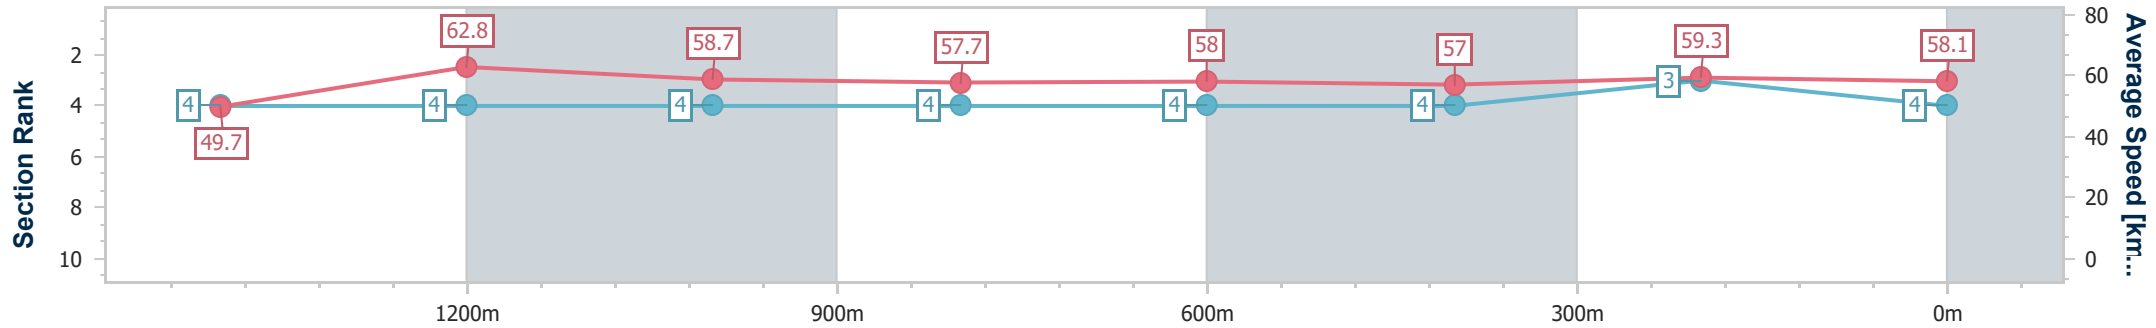

### Toowoomba QLD Professional

Race 3: Optilinx BM65 Handicap - 1625m

14 December 2024 - 18:38

Track Rating: Soft 7, Weather: Overcast, Rail Position: +3m 800m-400m, +5m Remainder

Section	Overall	1400m	1200m	1000m	800m	600m	400m	200m
Section Times	1:42.63 [4] (0:16.38)	1:26.25 [4] (0:11.62)	1:14.63 [4] (0:12.30)	1:02.33 [4] (0:12.58)	0:49.75 [4] (0:12.54)	0:37.21 [4] (0:12.74)	0:24.47 [4] (0:12.11)	0:12.36 [3] (0:12.36)
Average Speed [km/h]	49.7	62.8	58.7	57.7	58.0	57.0	59.3	58.1
Top Speed [km/h]	67.4	64.3	61.4	58.9	58.9	58.1	60.6	60.6
Avg. Dist. to Rail [m]	3.5	2.9	3.0	2.5	3.0	1.7	0.4	0.2
Avg. Stride Freq. [Hz]	2.2	2.3	2.3	2.3	2.3	2.3	2.3	2.3
Avg. Stride Length [m]	6.6	7.4	7.2	7.0	7.1	7.0	7.1	7.0

- [ ] Ranking at each section and finish
- .-.- No data available at this section
- NA No data available

Horse/Jockey Name	Unique Elle
Final Rank	5
Fastest Section Time (Section)	0:11.42 (1400m)
Top Speed [km/h] (Section)	67.9 (Overall)
Race State	Finished