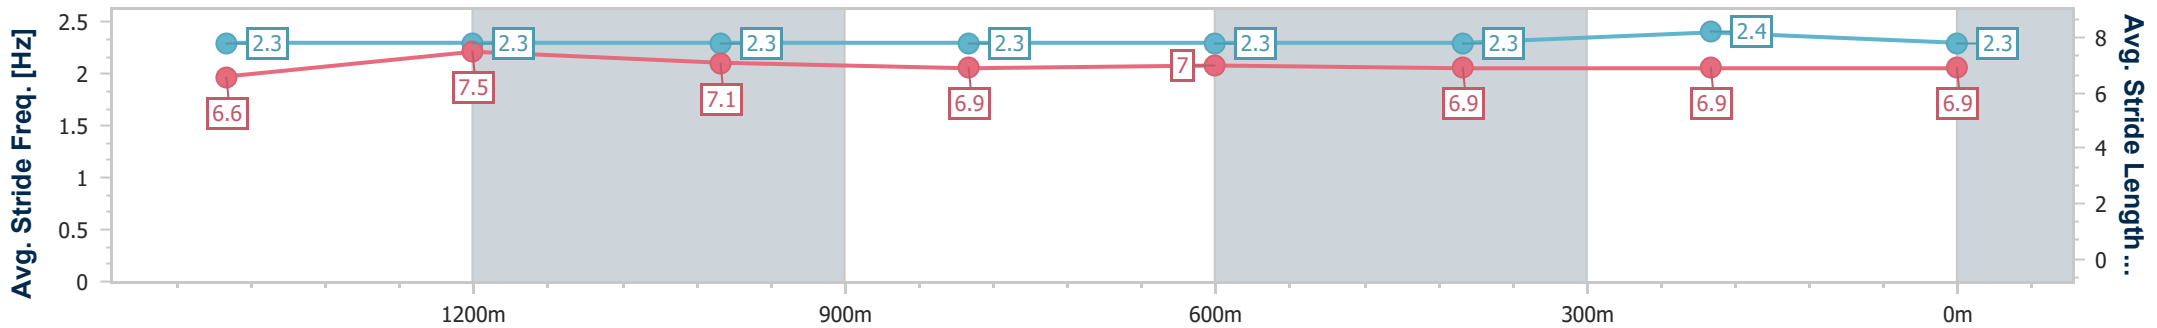

### Toowoomba QLD Professional

Race 3: Optilinx BM65 Handicap - 1625m

14 December 2024 - 18:38

Track Rating: Soft 7, Weather: Overcast, Rail Position: +3m 800m-400m, +5m Remainder

Section	Overall	1400m	1200m	1000m	800m	600m	400m	200m						
Section Times	1:42.14 [2] (0:16.07)	1:26.07 [2] (0:11.48)	1:14.59 [1] (0:12.32)	1:02.27 [1] (0:12.58)	0:49.69 [1] (0:12.55)	0:37.14 [1] (0:12.70)	0:24.44 [1] (0:12.02)	0:12.42 [2] (0:12.42)						
Average Speed [km/h]	50.3	63.1	58.4	57.4	57.7	56.6	59.3	58.0						
Top Speed [km/h]	67.4	65.9	61.1	58.2	59.3	58.3	60.3	59.4						
Avg. Dist. to Rail [m]	1.5	0.9	1.4	0.3	1.7	0.5	1.6	1.2						
Avg. Stride Freq. [Hz]	2.3	2.3	2.3	2.3	2.3	2.3	2.4	2.3						
Avg. Stride Length [m]	6.6	7.5	7.1	6.9	7.0	6.9	6.9	6.9						