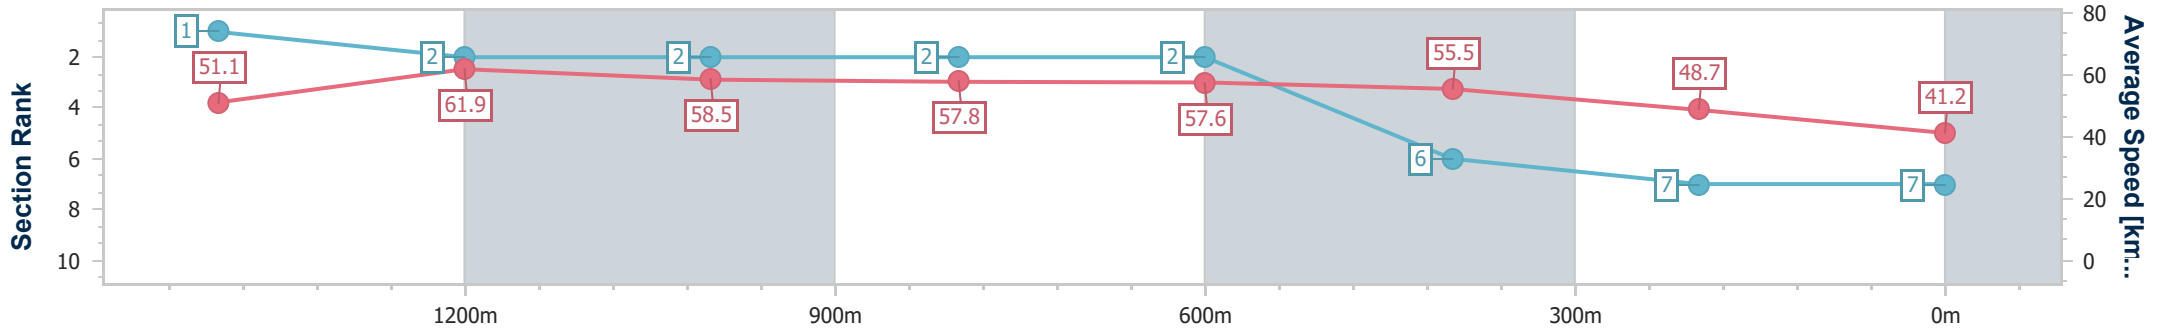

### Toowoomba QLD Professional

Race 3: Optilinx BM65 Handicap - 1625m

14 December 2024 - 18:38

Track Rating: Soft 7, Weather: Overcast, Rail Position: +3m 800m-400m, +5m Remainder

Section	Overall	1400m	1200m	1000m	800m	600m	400m	200m
Section Times	1:50.51 [7] (0:15.95)	1:34.56 [1] (0:11.75)	1:22.81 [2] (0:12.29)	1:10.52 [2] (0:12.58)	0:57.94 [2] (0:12.60)	0:45.34 [2] (0:13.11)	0:32.23 [6] (0:14.81)	0:17.42 [7] (0:17.42)
Average Speed [km/h]	51.1	61.9	58.5	57.8	57.6	55.5	48.7	41.2
Top Speed [km/h]	67.3	64.9	60.3	58.8	58.8	57.4	53.6	44.9
Avg. Dist. to Rail [m]	3.3	1.8	1.9	2.4	2.6	2.3	0.5	0.3
Avg. Stride Freq. [Hz]	2.4	2.4	2.3	2.3	2.4	2.3	2.1	2.0
Avg. Stride Length [m]	6.4	7.3	6.9	6.9	6.8	6.6	6.3	5.7

- [ ] Ranking at each section and finish
- .-.- No data available at this section
- NA No data available