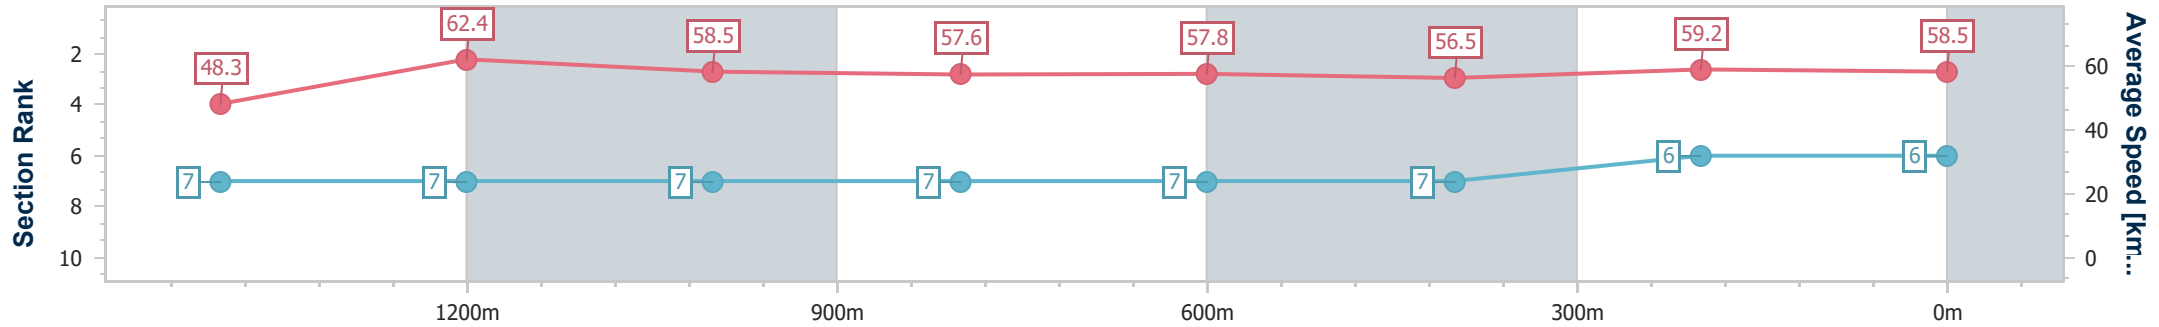

- [ ] Ranking at each section and finish
- .-.- No data available at this section
- NA No data available

Horse/Jockey Name	Visual Element
Final Rank	6
Fastest Section Time (Section)	0:11.42 (1400m)
Top Speed [km/h] (Section)	65.5 (Overall)
Race State	Finished

### Toowoomba QLD Professional

Race 3: Optilinx BM65 Handicap - 1625m

14 December 2024 - 18:38

Track Rating: Soft 7, Weather: Overcast, Rail Position: +3m 800m-400m, +5m Remainder

Section	Overall	1400m	1200m	1000m	800m	600m	400m	200m
Section Times	1:42.77 [6] (0:16.88)	1:25.89 [7] (0:11.42)	1:14.47 [7] (0:12.30)	1:02.17 [7] (0:12.49)	0:49.68 [7] (0:12.54)	0:37.14 [7] (0:12.81)	0:24.33 [7] (0:12.09)	0:12.24 [6] (0:12.24)
Average Speed [km/h]	48.3	62.4	58.5	57.6	57.8	56.5	59.2	58.5
Top Speed [km/h]	65.5	65.3	61.4	58.6	58.7	57.3	60.1	59.8
Avg. Dist. to Rail [m]	3.9	1.4	1.0	0.3	1.9	1.4	1.7	3.1
Avg. Stride Freq. [Hz]	2.3	2.4	2.3	2.3	2.3	2.3	2.4	2.4
Avg. Stride Length [m]	6.4	7.4	7.1	6.9	6.9	6.8	6.9	6.8