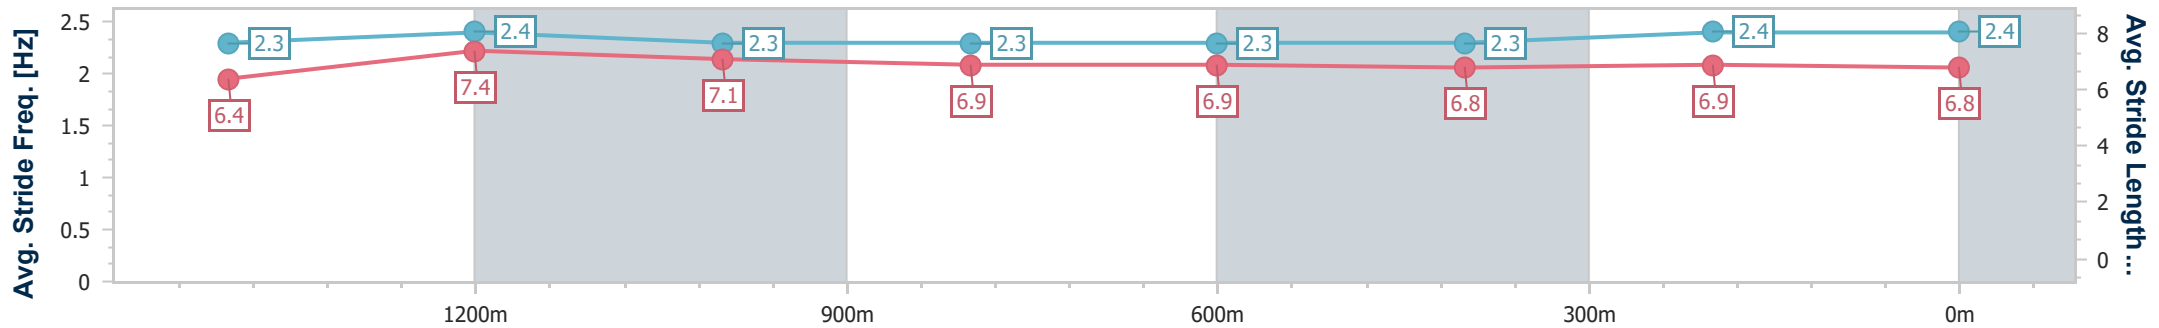

- [ ] Ranking at each section and finish
- .-.- No data available at this section
- NA No data available

Horse/Jockey Name	Visual Element
Final Rank	6
Fastest Section Time (Section)	0:11.42 (1400m)
Top Speed [km/h] (Section)	65.5 (Overall)
Race State	Finished

### Toowoomba QLD Professional

Race 3: Optilinx BM65 Handicap - 1625m

14 December 2024 - 18:38

Track Rating: Soft 7, Weather: Overcast, Rail Position: +3m 800m-400m, +5m Remainder

Section	Overall	1400m	1200m	1000m	800m	600m	400m	200m
Section Times	1:42.77 [6] (0:16.88)	1:25.89 [7] (0:11.42)	1:14.47 [7] (0:12.30)	1:02.17 [7] (0:12.49)	0:49.68 [7] (0:12.54)	0:37.14 [7] (0:12.81)	0:24.33 [7] (0:12.09)	0:12.24 [6] (0:12.24)
Average Speed [km/h]	48.3	62.4	58.5	57.6	57.8	56.5	59.2	58.5
Top Speed [km/h]	65.5	65.3	61.4	58.6	58.7	57.3	60.1	59.8
Avg. Dist. to Rail [m]	3.9	1.4	1.0	0.3	1.9	1.4	1.7	3.1
Avg. Stride Freq. [Hz]	2.3	2.4	2.3	2.3	2.3	2.3	2.4	2.4
Avg. Stride Length [m]	6.4	7.4	7.1	6.9	6.9	6.8	6.9	6.8