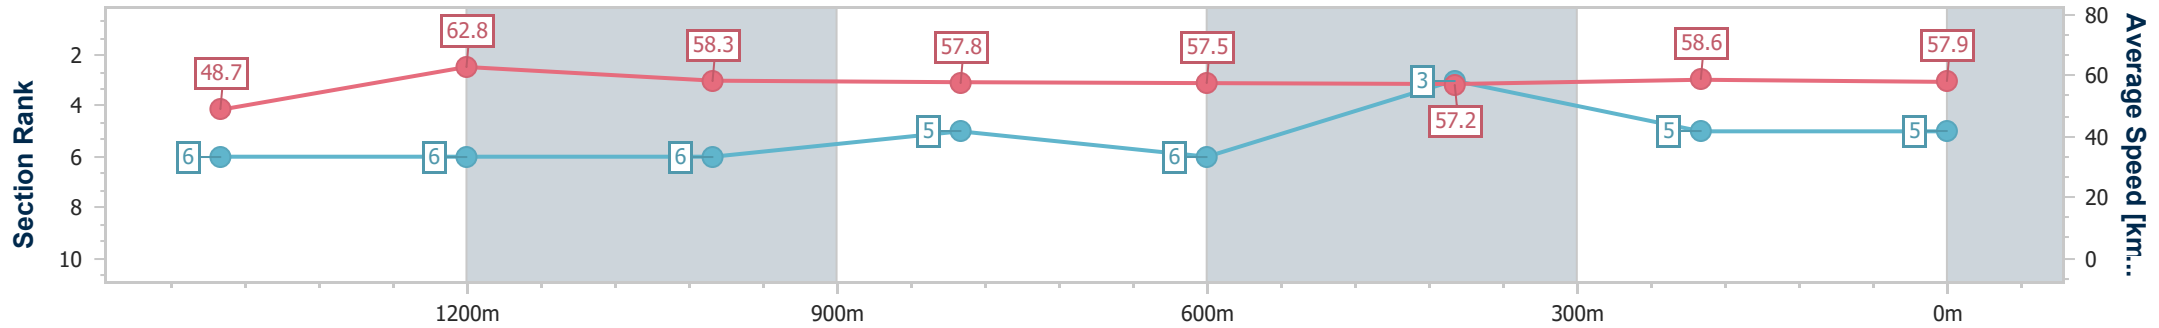

### Toowoomba QLD Professional

Race 3: Optilinx BM65 Handicap - 1625m

14 December 2024 - 18:38

Track Rating: Soft 7, Weather: Overcast, Rail Position: +3m 800m-400m, +5m Remainder

Section	Overall	1400m	1200m	1000m	800m	600m	400m	200m					
Section Times	1:42.76 [5] (0:16.68)	1:26.08 [6] (0:11.42)	1:14.66 [6] (0:12.37)	1:02.29 [6] (0:12.45)	0:49.84 [5] (0:12.57)	0:37.27 [6] (0:12.65)	0:24.62 [3] (0:12.20)	0:12.42 [5] (0:12.42)					
Average Speed [km/h]	48.7	62.8	58.3	57.8	57.5	57.2	58.6	57.9					
Top Speed [km/h]	67.9	65.5	59.7	59.9	58.1	58.3	59.3	59.3					
Avg. Dist. to Rail [m]	4.2	0.4	0.3	0.3	2.0	1.0	1.4	0.8					
Avg. Stride Freq. [Hz]	2.2	2.3	2.2	2.2	2.2	2.2	2.3	2.2					
Avg. Stride Length [m]	6.6	7.7	7.4	7.3	7.3	7.1	7.2	7.3					

- [ ] Ranking at each section and finish
- .-.- No data available at this section
- NA No data available

Horse/Jockey Name	Visual Element
Final Rank	6
Fastest Section Time (Section)	0:11.42 (1400m)
Top Speed [km/h] (Section)	65.5 (Overall)
Race State	Finished