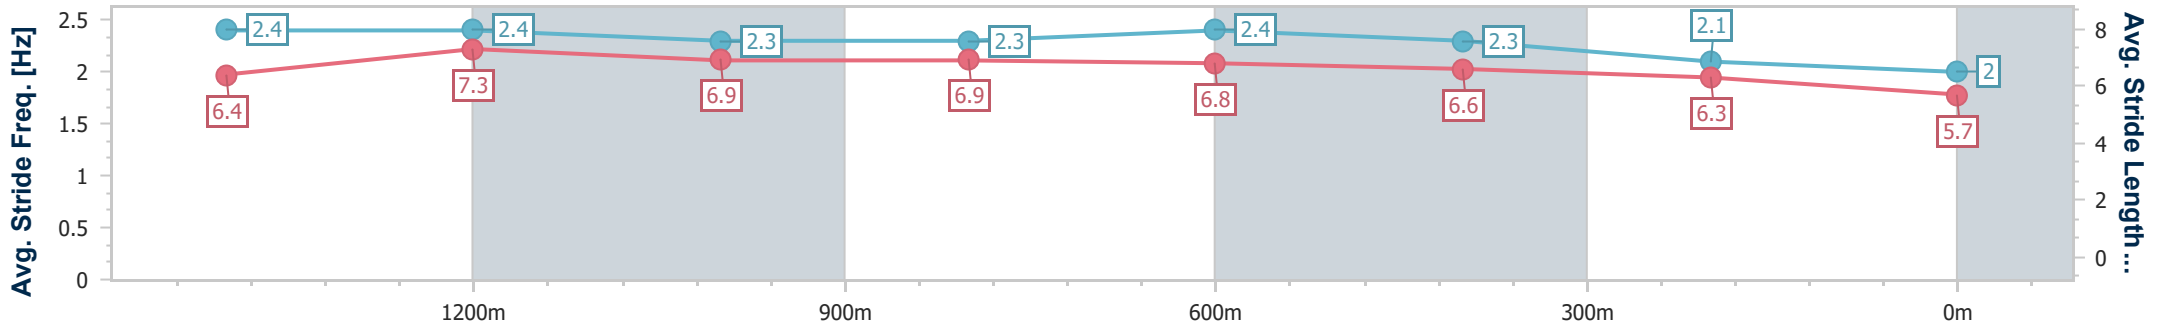

### Toowoomba QLD Professional

Race 3: Optilinx BM65 Handicap - 1625m

14 December 2024 - 18:38

Track Rating: Soft 7, Weather: Overcast, Rail Position: +3m 800m-400m, +5m Remainder

Section	Overall	1400m	1200m	1000m	800m	600m	400m	200m
Section Times	1:50.51 [7] (0:15.95)	1:34.56 [1] (0:11.75)	1:22.81 [2] (0:12.29)	1:10.52 [2] (0:12.58)	0:57.94 [2] (0:12.60)	0:45.34 [2] (0:13.11)	0:32.23 [6] (0:14.81)	0:17.42 [7] (0:17.42)
Average Speed [km/h]	51.1	61.9	58.5	57.8	57.6	55.5	48.7	41.2
Top Speed [km/h]	67.3	64.9	60.3	58.8	58.8	57.4	53.6	44.9
Avg. Dist. to Rail [m]	3.3	1.8	1.9	2.4	2.6	2.3	0.5	0.3
Avg. Stride Freq. [Hz]	2.4	2.4	2.3	2.3	2.4	2.3	2.1	2.0
Avg. Stride Length [m]	6.4	7.3	6.9	6.9	6.8	6.6	6.3	5.7

- [ ] Ranking at each section and finish
- .-.- No data available at this section
- NA No data available