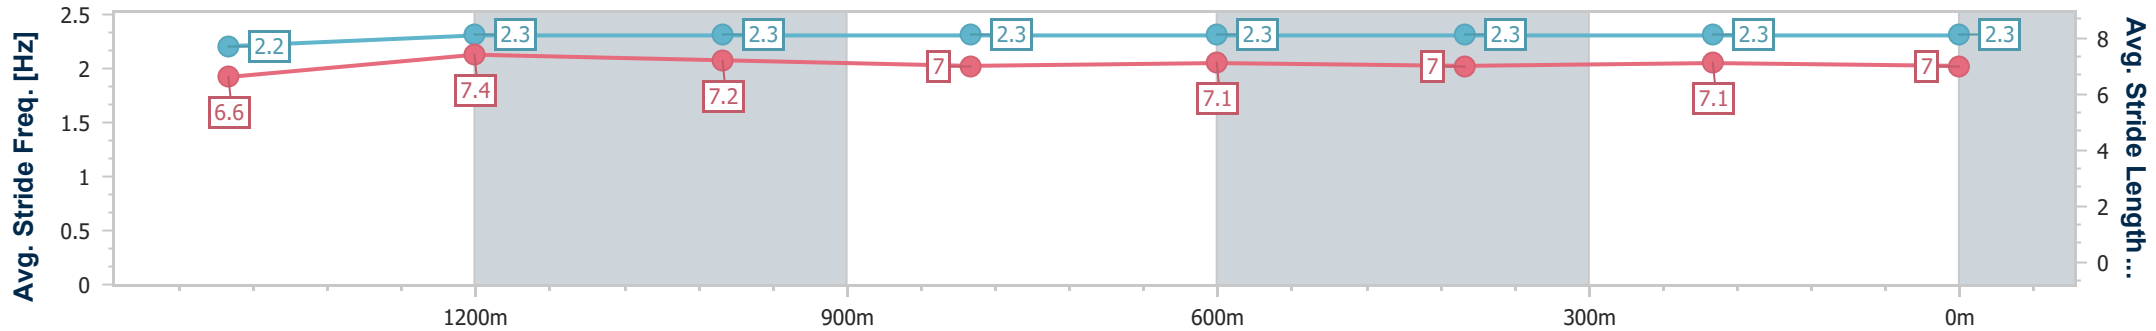

### Toowoomba QLD Professional

Race 3: Optilinx BM65 Handicap - 1625m

14 December 2024 - 18:38

Track Rating: Soft 7, Weather: Overcast, Rail Position: +3m 800m-400m, +5m Remainder

Section	Overall	1400m	1200m	1000m	800m	600m	400m	200m
Section Times	1:42.63 [4] (0:16.38)	1:26.25 [4] (0:11.62)	1:14.63 [4] (0:12.30)	1:02.33 [4] (0:12.58)	0:49.75 [4] (0:12.54)	0:37.21 [4] (0:12.74)	0:24.47 [4] (0:12.11)	0:12.36 [3] (0:12.36)
Average Speed [km/h]	49.7	62.8	58.7	57.7	58.0	57.0	59.3	58.1
Top Speed [km/h]	67.4	64.3	61.4	58.9	58.9	58.1	60.6	60.6
Avg. Dist. to Rail [m]	3.5	2.9	3.0	2.5	3.0	1.7	0.4	0.2
Avg. Stride Freq. [Hz]	2.2	2.3	2.3	2.3	2.3	2.3	2.3	2.3
Avg. Stride Length [m]	6.6	7.4	7.2	7.0	7.1	7.0	7.1	7.0

- [ ] Ranking at each section and finish
- .-.- No data available at this section
- NA No data available

Horse/Jockey Name	Unique Elle
Final Rank	5
Fastest Section Time (Section)	0:11.42 (1400m)
Top Speed [km/h] (Section)	67.9 (Overall)
Race State	Finished