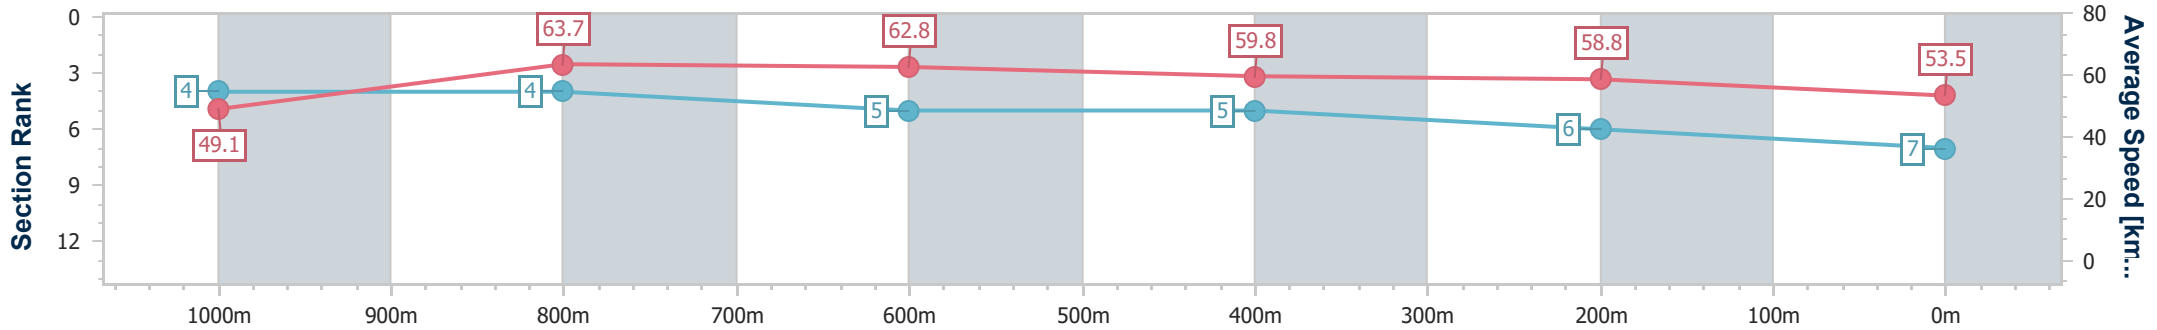

- [] Ranking at each section and finish
- .-.- No data available at this section
- NA No data available

Horse/Jockey Name	Machine Head
Final Rank	7
Fastest Section Time (Section)	0:11.23 (1000m)
Top Speed [km/h] (Section)	65.8 (1000m)
Race State	Finished

Toowoomba QLD Professional

Race 2: Trakida Class 2 Plate - 1200m

14 December 2024 - 17:55

Track Rating: Soft 5, Weather: Overcast, Rail Position: +3m 800m-400m, +5m Remainder

Section	Overall	1000m	800m	600m	400m	200m
Section Times	1:15.37 [7] (0:14.70)	1:00.67 [4] (0:11.23)	0:49.44 [4] (0:11.58)	0:37.86 [5] (0:12.22)	0:25.64 [5] (0:12.18)	0:13.46 [6] (0:13.46)
Average Speed [km/h]	49.1	63.7	62.8	59.8	58.8	53.5
Top Speed [km/h]	65.8	65.8	63.0	61.2	61.1	56.6
Avg. Dist. to Rail [m]	3.3	1.5	2.8	2.8	1.5	2.2
Avg. Stride Freq. [Hz]	2.5	2.5	2.4	2.4	2.4	2.3
Avg. Stride Length [m]	6.8	7.0	7.1	6.8	6.9	6.5

- [] Ranking at each section and finish
- .-.- No data available at this section
- NA No data available

Horse/Jockey Name	Missy's Ready
Final Rank	8
Fastest Section Time (Section)	0:11.40 (800m)
Top Speed [km/h] (Section)	64.4 (Overall)
Race State	Finished