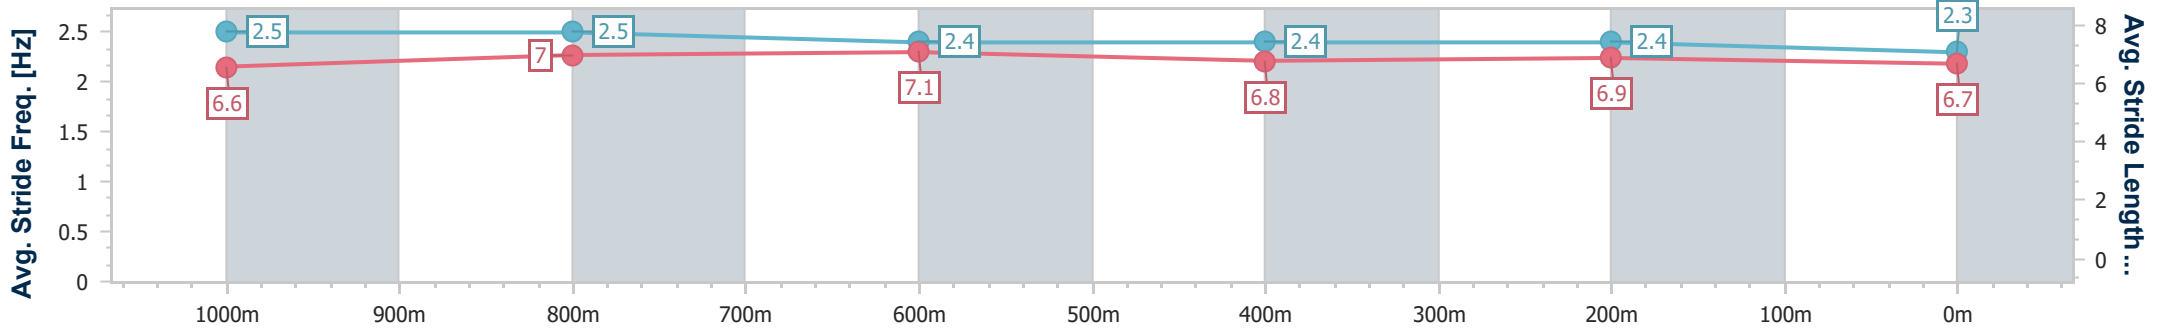

Toowoomba QLD Professional

Race 2: Trakida Class 2 Plate - 1200m

14 December 2024 - 17:55

Track Rating: Soft 5, Weather: Overcast, Rail Position: +3m 800m-400m, +5m Remainder

Section	Overall	1000m	800m	600m	400m	200m
Section Times	1:14.26 [4] (0:15.07)	0:59.19 [7] (0:11.12)	0:48.07 [5] (0:11.47)	0:36.60 [6] (0:12.47)	0:24.13 [7] (0:11.40)	0:12.73 [5] (0:12.73)
Average Speed [km/h]	47.8	64.0	62.9	59.3	60.5	56.6
Top Speed [km/h]	64.8	65.2	63.7	60.6	61.2	58.7
Avg. Dist. to Rail [m]	2.5	0.7	0.5	0.9	1.1	1.5
Avg. Stride Freq. [Hz]	2.5	2.5	2.4	2.4	2.4	2.3
Avg. Stride Length [m]	6.6	7.0	7.1	6.8	6.9	6.7