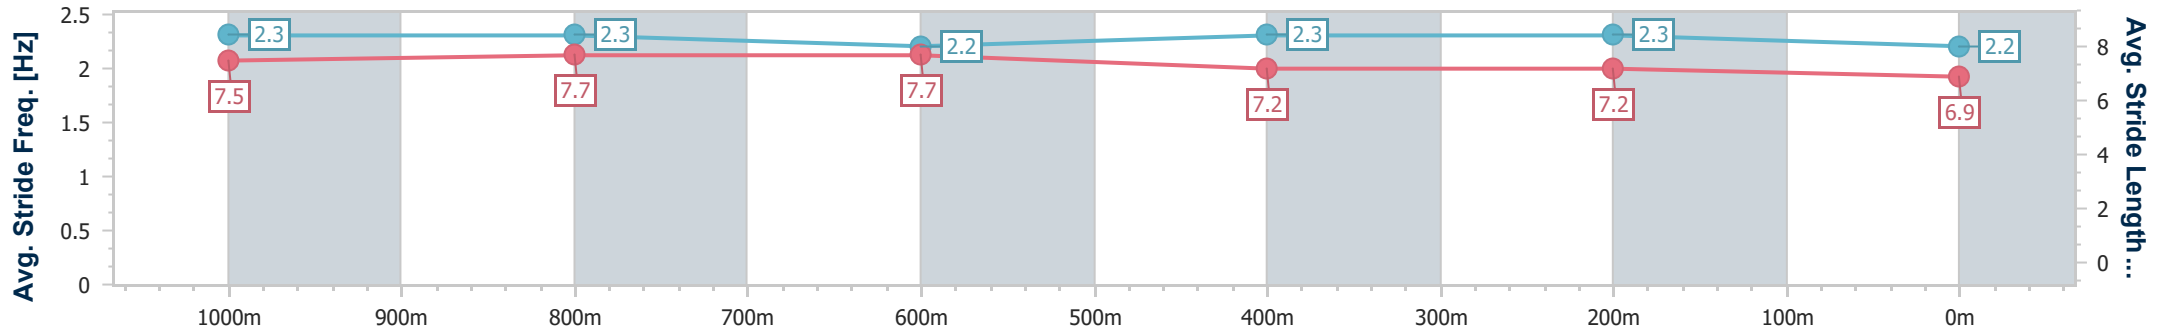

Toowoomba QLD Professional

Race 2: Trakida Class 2 Plate - 1200m

14 December 2024 - 17:55

Track Rating: Soft 5, Weather: Overcast, Rail Position: +3m 800m-400m, +5m Remainder

Section	Overall	1000m	800m	600m	400m	200m
Section Times	1:14.19 [3] (0:14.38)	0:59.81 [2] (0:11.22)	0:48.59 [2] (0:11.66)	0:36.93 [2] (0:11.94)	0:24.99 [1] (0:11.90)	0:13.09 [1] (0:13.09)
Average Speed [km/h]	50.0	63.7	62.3	60.5	60.1	54.9
Top Speed [km/h]	65.9	65.2	63.3	61.8	61.4	57.6
Avg. Dist. to Rail [m]	3.9	1.3	2.3	1.9	0.5	0.6
Avg. Stride Freq. [Hz]	2.3	2.3	2.2	2.3	2.3	2.2
Avg. Stride Length [m]	7.5	7.7	7.7	7.2	7.2	6.9