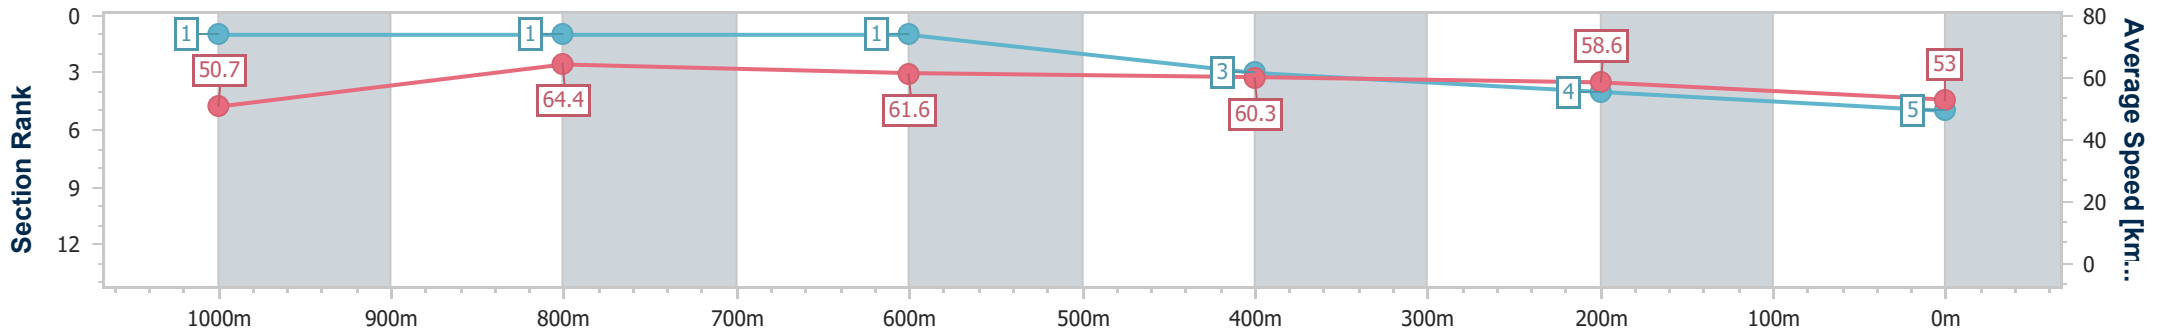

Toowoomba QLD Professional

Race 2: Trakida Class 2 Plate - 1200m

14 December 2024 - 17:55

Track Rating: Soft 5, Weather: Overcast, Rail Position: +3m 800m-400m, +5m Remainder

Section	Overall	1000m	800m	600m	400m	200m
Section Times	1:14.91 [5] (0:14.23)	1:00.68 [1] (0:11.22)	0:49.46 [1] (0:11.72)	0:37.74 [1] (0:12.08)	0:25.66 [3] (0:12.14)	0:13.52 [4] (0:13.52)
Average Speed [km/h]	50.7	64.4	61.6	60.3	58.6	53.0
Top Speed [km/h]	67.3	67.0	62.5	62.0	60.5	56.1
Avg. Dist. to Rail [m]	7.4	2.6	2.6	1.9	0.4	0.2
Avg. Stride Freq. [Hz]	2.5	2.5	2.4	2.4	2.4	2.3
Avg. Stride Length [m]	6.9	7.3	7.2	6.9	6.8	6.5

- [] Ranking at each section and finish
- .-.- No data available at this section
- NA No data available

Horse/Jockey Name	Siri Say Rubick
Final Rank	6
Fastest Section Time (Section)	0:11.36 (800m)
Top Speed [km/h] (Section)	64.5 (1000m)
Race State	Finished