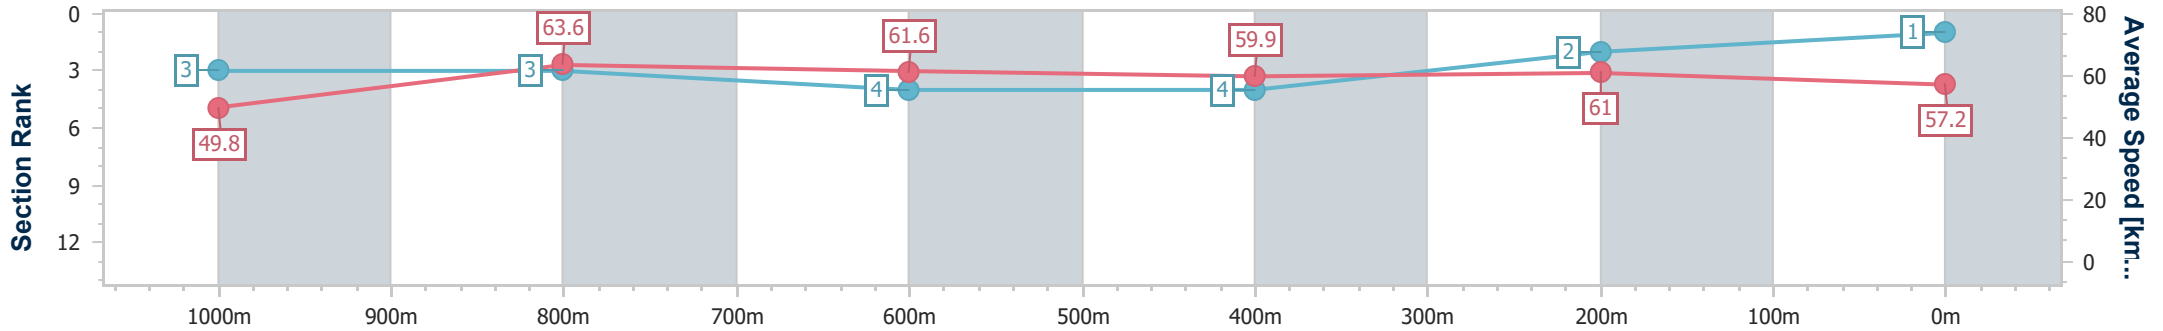

Toowoomba QLD Professional

Race 2: Trakida Class 2 Plate - 1200m

14 December 2024 - 17:55

Track Rating: Soft 5, Weather: Overcast, Rail Position: +3m 800m-400m, +5m Remainder

Section	Overall	1000m	800m	600m	400m	200m
Section Times	1:13.72 [1] (0:14.44)	0:59.28 [3] (0:11.27)	0:48.01 [3] (0:11.78)	0:36.23 [4] (0:11.91)	0:24.32 [4] (0:11.77)	0:12.55 [2] (0:12.55)
Average Speed [km/h]	49.8	63.6	61.6	59.9	61.0	57.2
Top Speed [km/h]	67.3	67.3	62.9	61.5	61.7	60.9
Avg. Dist. to Rail [m]	3.9	1.8	1.6	0.7	0.7	0.9
Avg. Stride Freq. [Hz]	2.4	2.4	2.3	2.3	2.3	2.2
Avg. Stride Length [m]	7.2	7.3	7.4	7.2	7.4	7.0