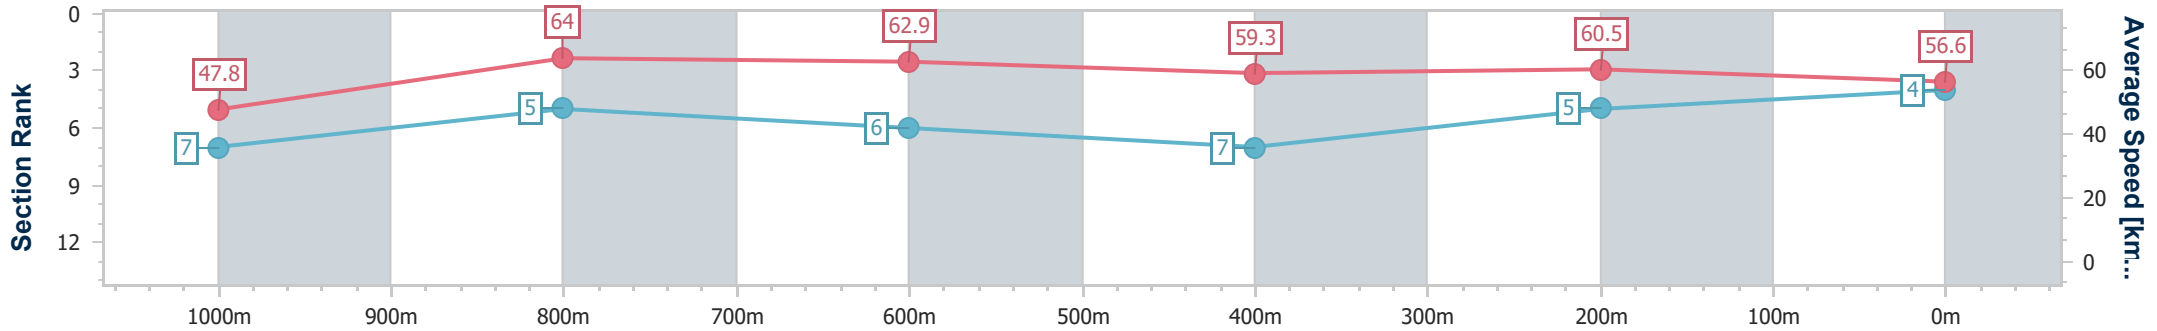

Toowoomba QLD Professional

Race 2: Trakida Class 2 Plate - 1200m

14 December 2024 - 17:55

Track Rating: Soft 5, Weather: Overcast, Rail Position: +3m 800m-400m, +5m Remainder

Section	Overall	1000m	800m	600m	400m	200m
Section Times	1:14.26 [4] (0:15.07)	0:59.19 [7] (0:11.12)	0:48.07 [5] (0:11.47)	0:36.60 [6] (0:12.47)	0:24.13 [7] (0:11.40)	0:12.73 [5] (0:12.73)
Average Speed [km/h]	47.8	64.0	62.9	59.3	60.5	56.6
Top Speed [km/h]	64.8	65.2	63.7	60.6	61.2	58.7
Avg. Dist. to Rail [m]	2.5	0.7	0.5	0.9	1.1	1.5
Avg. Stride Freq. [Hz]	2.5	2.5	2.4	2.4	2.4	2.3
Avg. Stride Length [m]	6.6	7.0	7.1	6.8	6.9	6.7