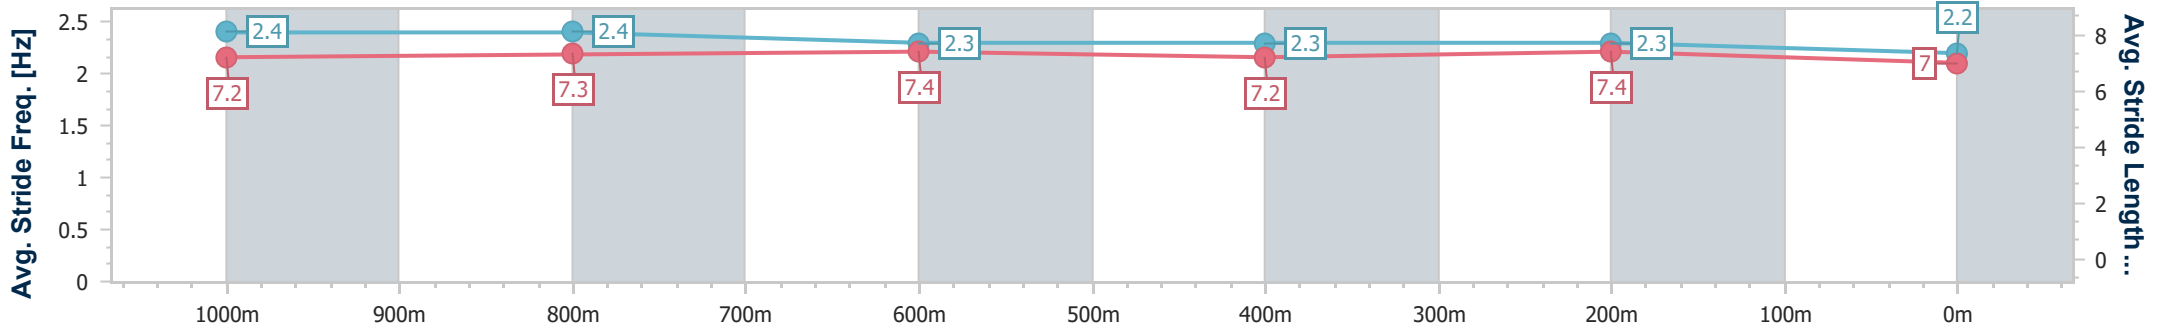

Toowoomba QLD Professional

Race 2: Trakida Class 2 Plate - 1200m

14 December 2024 - 17:55

Track Rating: Soft 5, Weather: Overcast, Rail Position: +3m 800m-400m, +5m Remainder

Section	Overall	1000m	800m	600m	400m	200m
Section Times	1:13.72 [1] (0:14.44)	0:59.28 [3] (0:11.27)	0:48.01 [3] (0:11.78)	0:36.23 [4] (0:11.91)	0:24.32 [4] (0:11.77)	0:12.55 [2] (0:12.55)
Average Speed [km/h]	49.8	63.6	61.6	59.9	61.0	57.2
Top Speed [km/h]	67.3	67.3	62.9	61.5	61.7	60.9
Avg. Dist. to Rail [m]	3.9	1.8	1.6	0.7	0.7	0.9
Avg. Stride Freq. [Hz]	2.4	2.4	2.3	2.3	2.3	2.2
Avg. Stride Length [m]	7.2	7.3	7.4	7.2	7.4	7.0