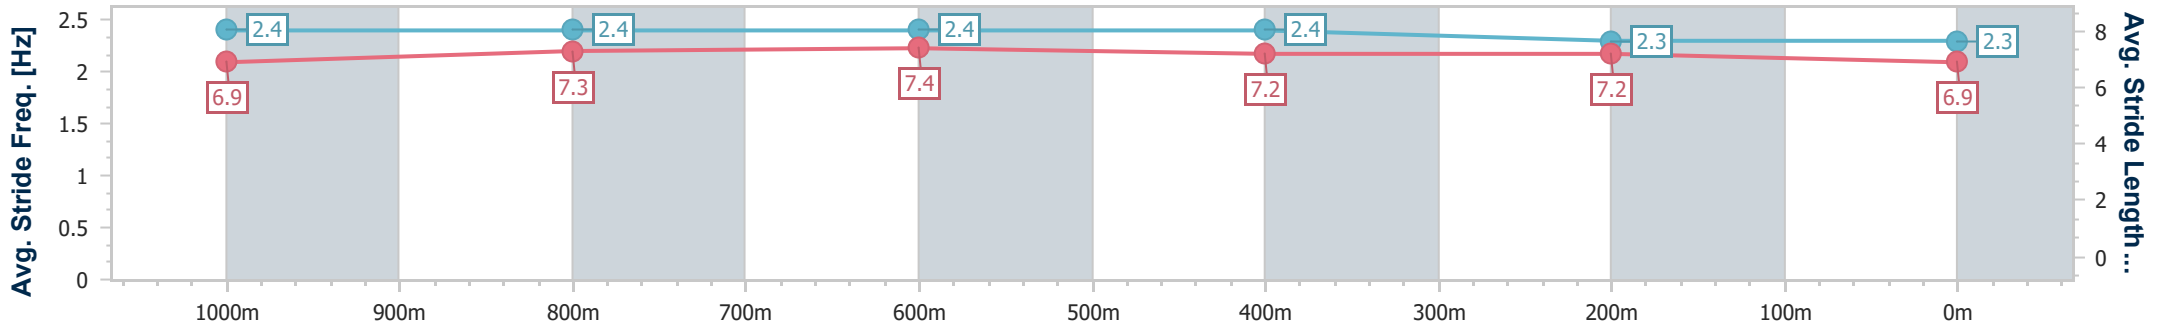

Toowoomba QLD Professional

Race 2: Trakida Class 2 Plate - 1200m

14 December 2024 - 17:55

Track Rating: Soft 5, Weather: Overcast, Rail Position: +3m 800m-400m, +5m Remainder

Section	Overall	1000m	800m	600m	400m	200m
Section Times	1:13.75 [2] (0:14.81)	0:58.94 [5] (0:11.45)	0:47.49 [6] (0:11.12)	0:36.37 [3] (0:11.83)	0:24.54 [2] (0:11.99)	0:12.55 [3] (0:12.55)
Average Speed [km/h]	48.7	64.1	64.0	61.4	60.7	57.5
Top Speed [km/h]	65.9	65.8	64.5	63.1	61.7	59.1
Avg. Dist. to Rail [m]	2.8	2.3	3.5	3.8	2.7	4.9
Avg. Stride Freq. [Hz]	2.4	2.4	2.4	2.4	2.3	2.3
Avg. Stride Length [m]	6.9	7.3	7.4	7.2	7.2	6.9