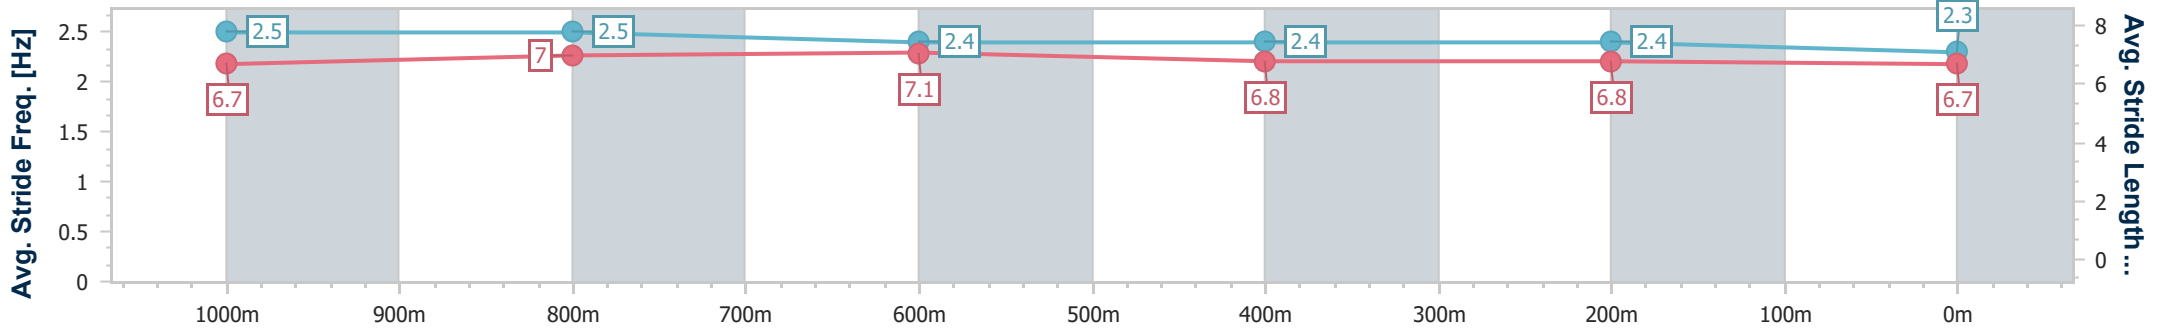

- [] Ranking at each section and finish
- .-.- No data available at this section
- NA No data available

Horse/Jockey Name	Siri Say Rubick
Final Rank	6
Fastest Section Time (Section)	0:11.36 (800m)
Top Speed [km/h] (Section)	64.5 (1000m)
Race State	Finished

Toowoomba QLD Professional

Race 2: Trakida Class 2 Plate - 1200m

14 December 2024 - 17:55

Track Rating: Soft 5, Weather: Overcast, Rail Position: +3m 800m-400m, +5m Remainder

Section	Overall	1000m	800m	600m	400m	200m
Section Times	1:15.35 [6] (0:15.03)	1:00.32 [6] (0:11.59)	0:48.73 [7] (0:11.36)	0:37.37 [7] (0:12.14)	0:25.23 [6] (0:12.31)	0:12.92 [7] (0:12.92)
Average Speed [km/h]	48.0	63.4	62.7	59.9	58.1	55.5
Top Speed [km/h]	63.6	64.5	63.7	61.2	59.3	56.3
Avg. Dist. to Rail [m]	4.3	2.9	4.0	2.1	0.7	1.1
Avg. Stride Freq. [Hz]	2.5	2.5	2.4	2.4	2.4	2.3
Avg. Stride Length [m]	6.7	7.0	7.1	6.8	6.8	6.7

- [] Ranking at each section and finish
- .-.- No data available at this section
- NA No data available

Horse/Jockey Name	Machine Head
Final Rank	7
Fastest Section Time (Section)	0:11.23 (1000m)
Top Speed [km/h] (Section)	65.8 (1000m)
Race State	Finished