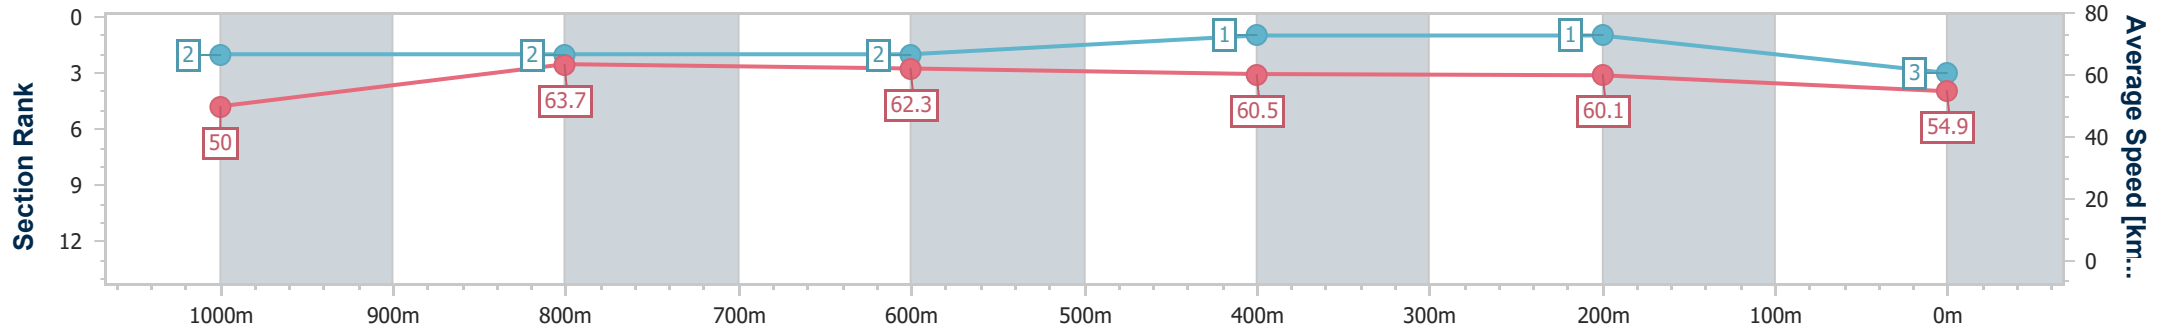

Toowoomba QLD Professional

Race 2: Trakida Class 2 Plate - 1200m

14 December 2024 - 17:55

Track Rating: Soft 5, Weather: Overcast, Rail Position: +3m 800m-400m, +5m Remainder

Section	Overall	1000m	800m	600m	400m	200m
Section Times	1:14.19 [3] (0:14.38)	0:59.81 [2] (0:11.22)	0:48.59 [2] (0:11.66)	0:36.93 [2] (0:11.94)	0:24.99 [1] (0:11.90)	0:13.09 [1] (0:13.09)
Average Speed [km/h]	50.0	63.7	62.3	60.5	60.1	54.9
Top Speed [km/h]	65.9	65.2	63.3	61.8	61.4	57.6
Avg. Dist. to Rail [m]	3.9	1.3	2.3	1.9	0.5	0.6
Avg. Stride Freq. [Hz]	2.3	2.3	2.2	2.3	2.3	2.2
Avg. Stride Length [m]	7.5	7.7	7.7	7.2	7.2	6.9

- [] Ranking at each section and finish
- .-.- No data available at this section
- NA No data available

Horse/Jockey Name	Master Gee
Final Rank	4
Fastest Section Time (Section)	0:11.12 (1000m)
Top Speed [km/h] (Section)	65.2 (1000m)
Race State	Finished