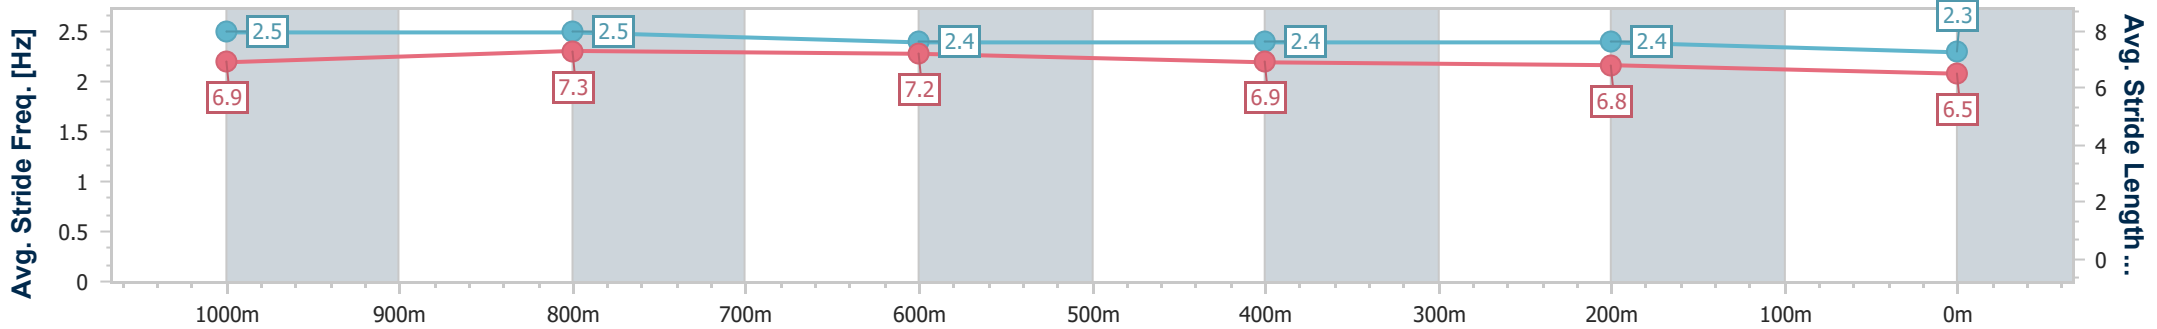

Toowoomba QLD Professional

Race 2: Trakida Class 2 Plate - 1200m

14 December 2024 - 17:55

Track Rating: Soft 5, Weather: Overcast, Rail Position: +3m 800m-400m, +5m Remainder

Section	Overall	1000m	800m	600m	400m	200m
Section Times	1:14.91 [5] (0:14.23)	1:00.68 [1] (0:11.22)	0:49.46 [1] (0:11.72)	0:37.74 [1] (0:12.08)	0:25.66 [3] (0:12.14)	0:13.52 [4] (0:13.52)
Average Speed [km/h]	50.7	64.4	61.6	60.3	58.6	53.0
Top Speed [km/h]	67.3	67.0	62.5	62.0	60.5	56.1
Avg. Dist. to Rail [m]	7.4	2.6	2.6	1.9	0.4	0.2
Avg. Stride Freq. [Hz]	2.5	2.5	2.4	2.4	2.4	2.3
Avg. Stride Length [m]	6.9	7.3	7.2	6.9	6.8	6.5

- [] Ranking at each section and finish
- .-.- No data available at this section
- NA No data available

Horse/Jockey Name	Siri Say Rubick
Final Rank	6
Fastest Section Time (Section)	0:11.36 (800m)
Top Speed [km/h] (Section)	64.5 (1000m)
Race State	Finished