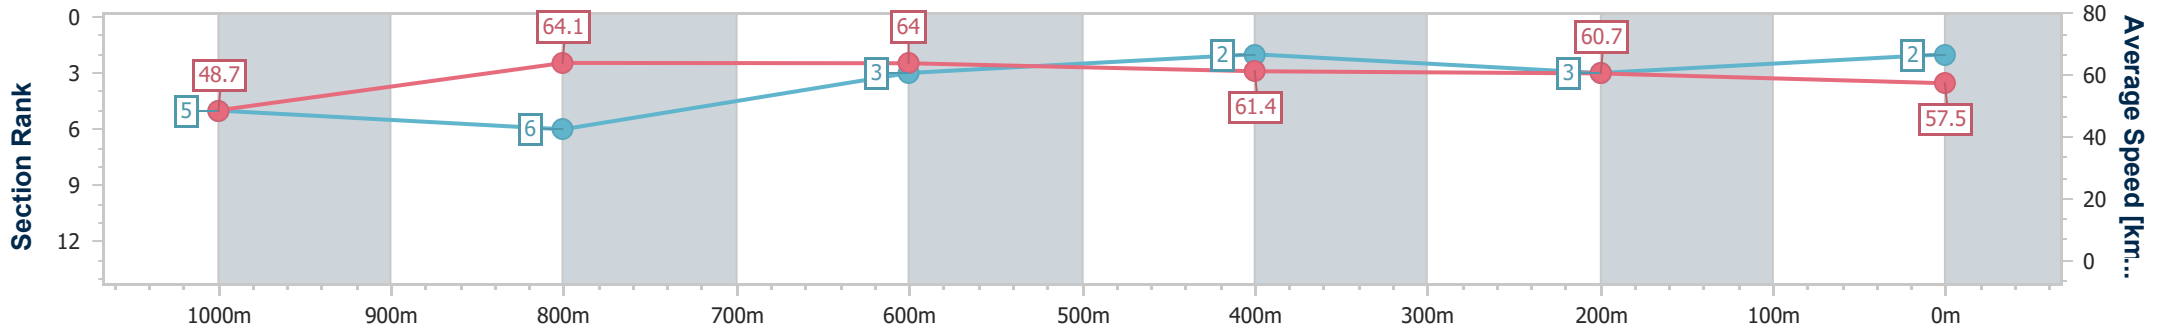

Toowoomba QLD Professional

Race 2: Trakida Class 2 Plate - 1200m

14 December 2024 - 17:55

Track Rating: Soft 5, Weather: Overcast, Rail Position: +3m 800m-400m, +5m Remainder

Section	Overall	1000m	800m	600m	400m	200m
Section Times	1:13.75 [2] (0:14.81)	0:58.94 [5] (0:11.45)	0:47.49 [6] (0:11.12)	0:36.37 [3] (0:11.83)	0:24.54 [2] (0:11.99)	0:12.55 [3] (0:12.55)
Average Speed [km/h]	48.7	64.1	64.0	61.4	60.7	57.5
Top Speed [km/h]	65.9	65.8	64.5	63.1	61.7	59.1
Avg. Dist. to Rail [m]	2.8	2.3	3.5	3.8	2.7	4.9
Avg. Stride Freq. [Hz]	2.4	2.4	2.4	2.4	2.3	2.3
Avg. Stride Length [m]	6.9	7.3	7.4	7.2	7.2	6.9