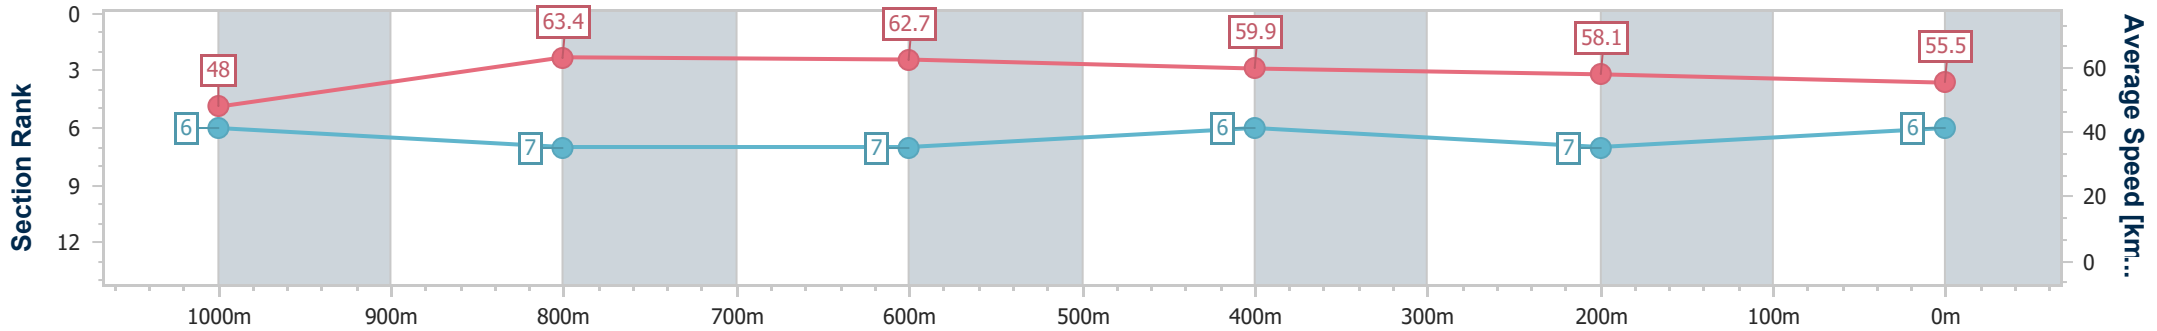

- [] Ranking at each section and finish
- .-.- No data available at this section
- NA No data available

Horse/Jockey Name	Siri Say Rubick
Final Rank	6
Fastest Section Time (Section)	0:11.36 (800m)
Top Speed [km/h] (Section)	64.5 (1000m)
Race State	Finished

Toowoomba QLD Professional

Race 2: Trakida Class 2 Plate - 1200m

14 December 2024 - 17:55

Track Rating: Soft 5, Weather: Overcast, Rail Position: +3m 800m-400m, +5m Remainder

Section	Overall	1000m	800m	600m	400m	200m
Section Times	1:15.35 [6] (0:15.03)	1:00.32 [6] (0:11.59)	0:48.73 [7] (0:11.36)	0:37.37 [7] (0:12.14)	0:25.23 [6] (0:12.31)	0:12.92 [7] (0:12.92)
Average Speed [km/h]	48.0	63.4	62.7	59.9	58.1	55.5
Top Speed [km/h]	63.6	64.5	63.7	61.2	59.3	56.3
Avg. Dist. to Rail [m]	4.3	2.9	4.0	2.1	0.7	1.1
Avg. Stride Freq. [Hz]	2.5	2.5	2.4	2.4	2.4	2.3
Avg. Stride Length [m]	6.7	7.0	7.1	6.8	6.8	6.7

- [] Ranking at each section and finish
- .-.- No data available at this section
- NA No data available

Horse/Jockey Name	Machine Head
Final Rank	7
Fastest Section Time (Section)	0:11.23 (1000m)
Top Speed [km/h] (Section)	65.8 (1000m)
Race State	Finished