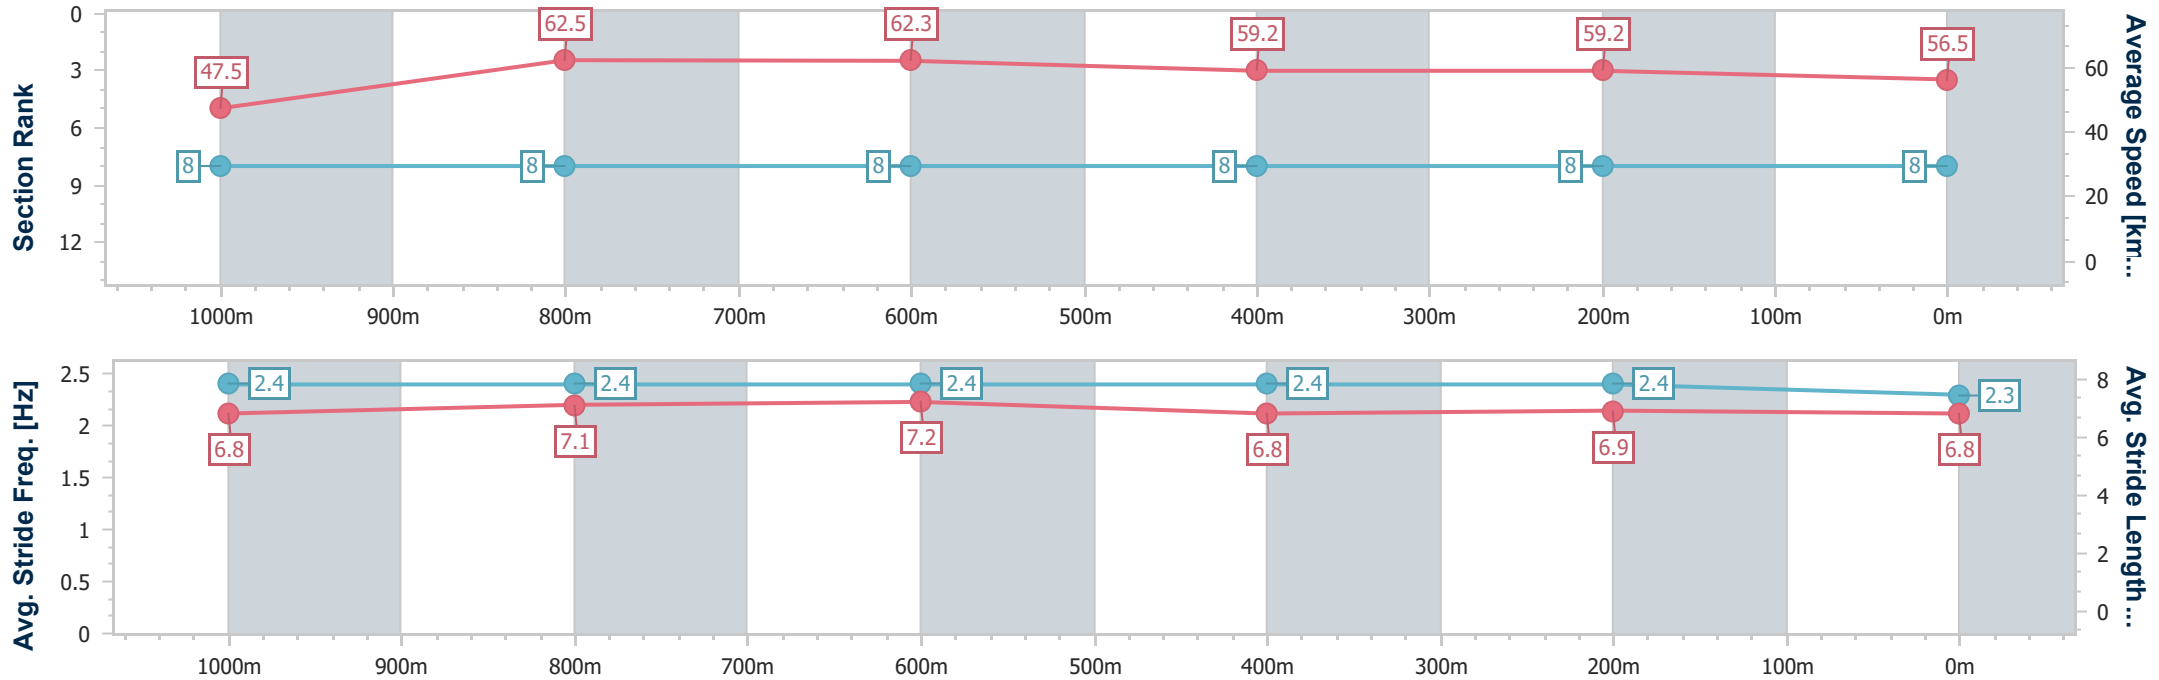

- [] Ranking at each section and finish
- .-.- No data available at this section
- NA No data available

Horse/Jockey Name	Missy's Ready
Final Rank	8
Fastest Section Time (Section)	0:11.40 (800m)
Top Speed [km/h] (Section)	64.4 (Overall)
Race State	Finished

Toowoomba QLD Professional

Race 2: Trakida Class 2 Plate - 1200m

14 December 2024 - 17:55

Track Rating: Soft 5, Weather: Overcast, Rail Position: +3m 800m-400m, +5m Remainder

Section	Overall	1000m	800m	600m	400m	200m
Section Times	1:15.42 [8] (0:15.19)	1:00.23 [8] (0:11.75)	0:48.48 [8] (0:11.40)	0:37.08 [8] (0:12.18)	0:24.90 [8] (0:12.15)	0:12.75 [8] (0:12.75)
Average Speed [km/h]	47.5	62.5	62.3	59.2	59.2	56.5
Top Speed [km/h]	64.4	64.1	63.8	62.9	59.8	58.7
Avg. Dist. to Rail [m]	1.3	2.3	3.1	2.3	0.4	1.2
Avg. Stride Freq. [Hz]	2.4	2.4	2.4	2.4	2.4	2.3
Avg. Stride Length [m]	6.8	7.1	7.2	6.8	6.9	6.8

- [] Ranking at each section and finish
- .-.- No data available at this section
- NA No data available