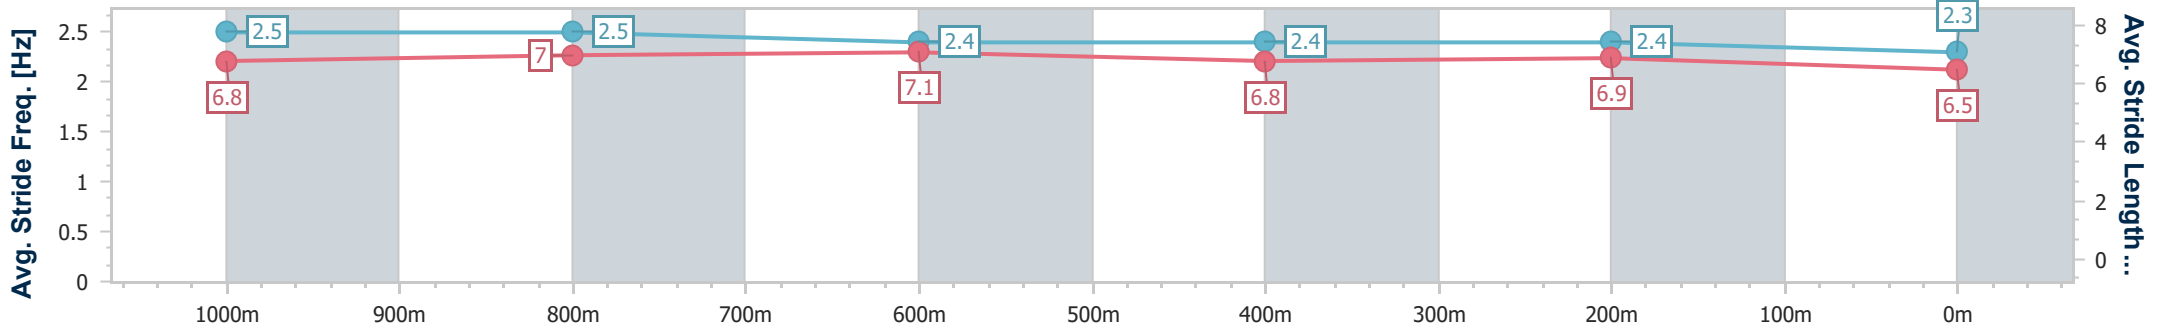

- [] Ranking at each section and finish
- .-.- No data available at this section
- NA No data available

Horse/Jockey Name	Machine Head
Final Rank	7
Fastest Section Time (Section)	0:11.23 (1000m)
Top Speed [km/h] (Section)	65.8 (1000m)
Race State	Finished

Toowoomba QLD Professional

Race 2: Trakida Class 2 Plate - 1200m

14 December 2024 - 17:55

Track Rating: Soft 5, Weather: Overcast, Rail Position: +3m 800m-400m, +5m Remainder

Section	Overall	1000m	800m	600m	400m	200m
Section Times	1:15.37 [7] (0:14.70)	1:00.67 [4] (0:11.23)	0:49.44 [4] (0:11.58)	0:37.86 [5] (0:12.22)	0:25.64 [5] (0:12.18)	0:13.46 [6] (0:13.46)
Average Speed [km/h]	49.1	63.7	62.8	59.8	58.8	53.5
Top Speed [km/h]	65.8	65.8	63.0	61.2	61.1	56.6
Avg. Dist. to Rail [m]	3.3	1.5	2.8	2.8	1.5	2.2
Avg. Stride Freq. [Hz]	2.5	2.5	2.4	2.4	2.4	2.3
Avg. Stride Length [m]	6.8	7.0	7.1	6.8	6.9	6.5

- [] Ranking at each section and finish
- .-.- No data available at this section
- NA No data available

Horse/Jockey Name	Missy's Ready
Final Rank	8
Fastest Section Time (Section)	0:11.40 (800m)
Top Speed [km/h] (Section)	64.4 (Overall)
Race State	Finished