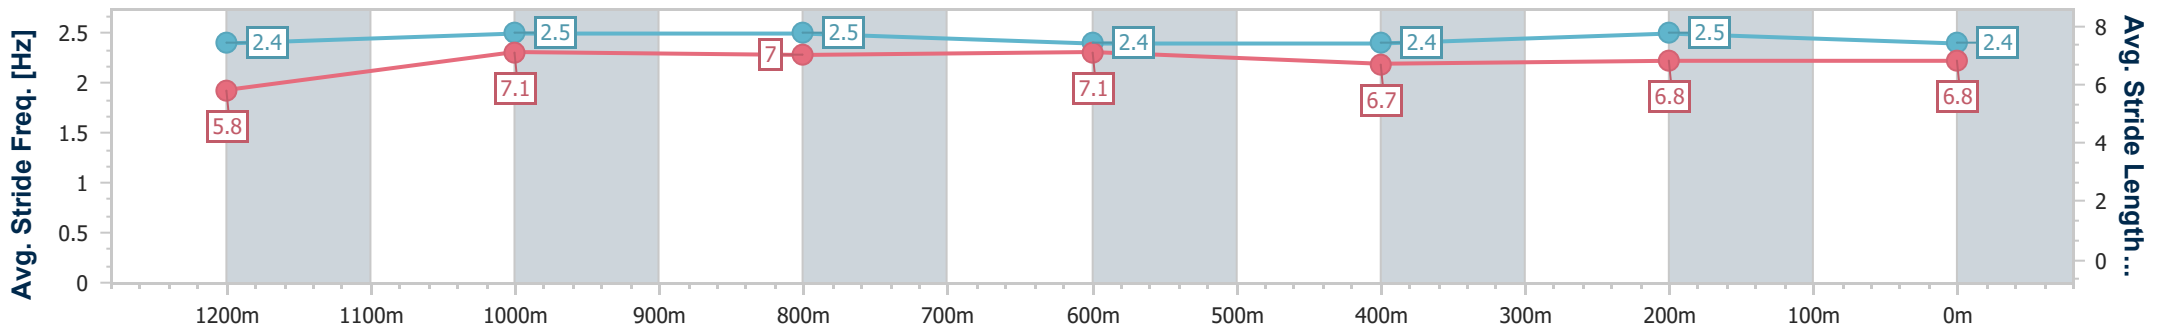

Horse/Jockey Name	Pitavago
Final Rank	2
Fastest Section Time (Section)	0:08.63 (Overall)
Top Speed [km/h] (Section)	64.3 (1200m)
Race State	Finished

Toowoomba QLD Professional
Race 1: Empire of Japan - Standing @ Hopetoun Farm
BENCHMARK 62 Handicap - 1300m

14 December 2024 - 17:17

Track Rating: Soft 5, Weather: Overcast, Rail Position: +3m 800m-400m, +5m Remainder

Section	Overall	1200m	1000m	800m	600m	400m	200m
Section Times	1:19.89 [2] (0:08.63)	1:11.26 [3] (0:11.41)	0:59.85 [6] (0:11.40)	0:48.45 [6] (0:11.93)	0:36.52 [6] (0:12.18)	0:24.34 [6] (0:11.96)	0:12.38 [3] (0:12.38)
Average Speed [km/h]	42.0	63.1	62.6	60.6	59.1	60.0	58.1
Top Speed [km/h]	61.3	64.3	63.1	62.4	60.4	60.7	60.9
Avg. Dist. to Rail [m]	2.8	0.5	0.3	0.4	0.9	1.4	1.4
Avg. Stride Freq. [Hz]	2.4	2.5	2.5	2.4	2.4	2.5	2.4
Avg. Stride Length [m]	5.8	7.1	7.0	7.1	6.7	6.8	6.8

- [ ] Ranking at each section and finish
- -.-.- No data available at this section
- NA No data available