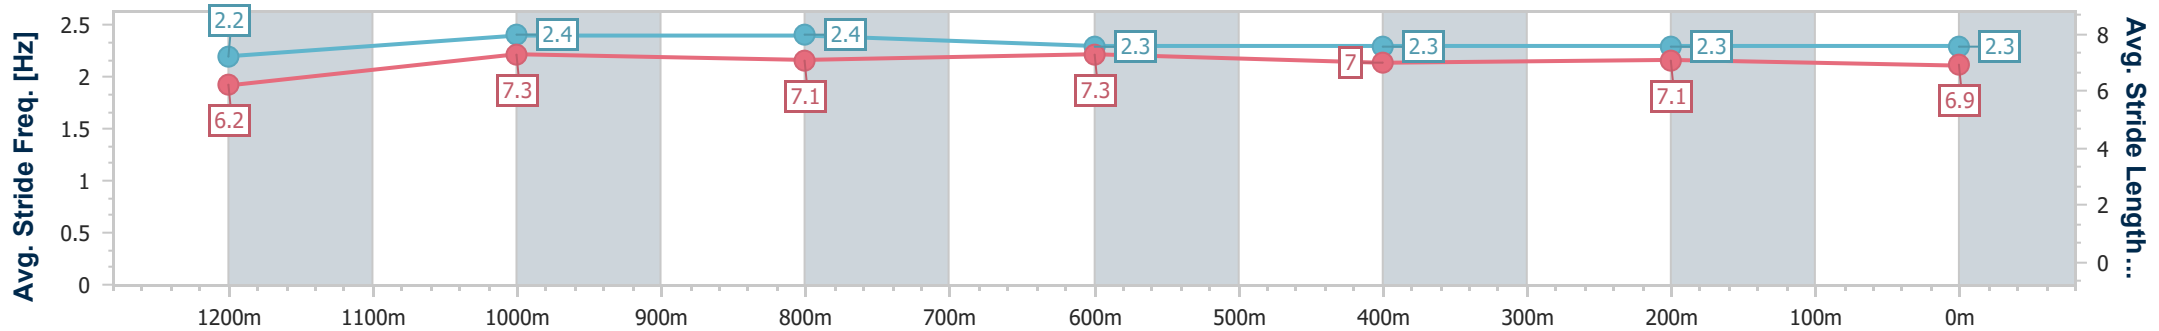

Horse/Jockey Name	Union Spirit
Final Rank	5
Fastest Section Time (Section)	0:08.74 (Overall)
Top Speed [km/h] (Section)	64.0 (1200m)
Race State	Finished

Toowoomba QLD Professional
Race 1: Empire of Japan - Standing @ Hopetoun Farm
BENCHMARK 62 Handicap - 1300m

14 December 2024 - 17:17

Track Rating: Soft 5, Weather: Overcast, Rail Position: +3m 800m-400m, +5m Remainder

Section	Overall	1200m	1000m	800m	600m	400m	200m
Section Times	1:20.37 [5] (0:08.74)	1:11.63 [5] (0:11.53)	1:00.10 [7] (0:11.48)	0:48.62 [8] (0:11.81)	0:36.81 [7] (0:12.14)	0:24.67 [7] (0:12.18)	0:12.49 [5] (0:12.49)
Average Speed [km/h]	41.2	62.6	62.3	60.9	58.8	59.2	57.5
Top Speed [km/h]	60.5	64.0	63.4	63.0	60.2	59.7	59.1
Avg. Dist. to Rail [m]	4.2	2.6	1.4	0.6	0.3	1.3	1.1
Avg. Stride Freq. [Hz]	2.2	2.4	2.4	2.3	2.3	2.3	2.3
Avg. Stride Length [m]	6.2	7.3	7.1	7.3	7.0	7.1	6.9

- [ ] Ranking at each section and finish
- -.-.- No data available at this section
- NA No data available