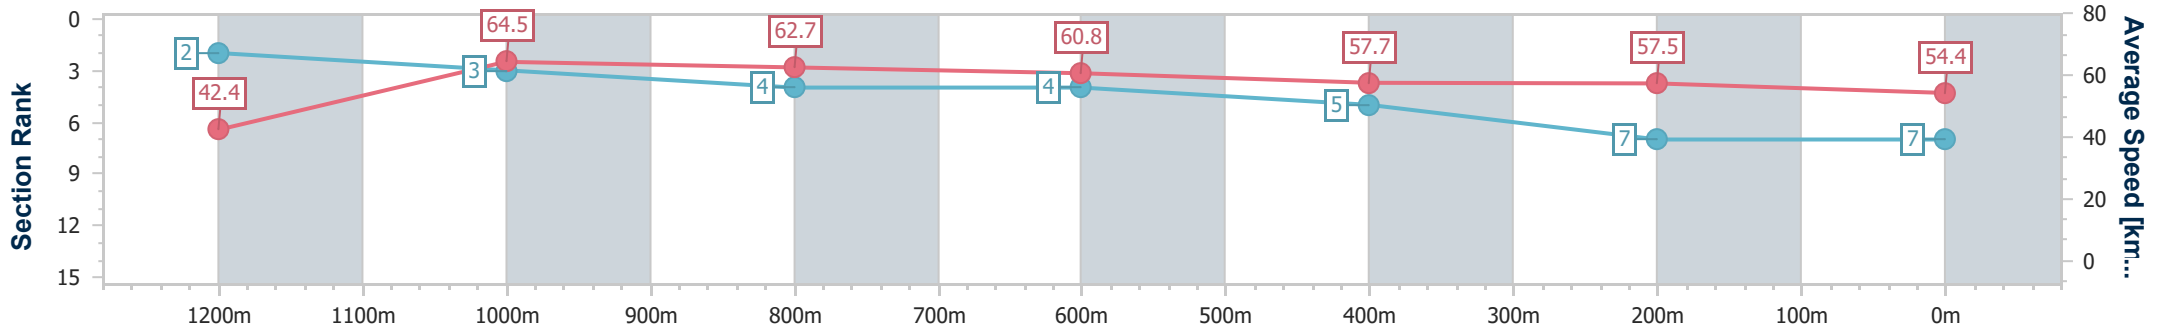

Horse/Jockey Name	Jacks And Soda
Final Rank	7
Fastest Section Time (Section)	0:08.50 (Overall)
Top Speed [km/h] (Section)	66.0 (1200m)
Race State	Finished

Toowoomba QLD Professional
Race 1: Empire of Japan - Standing @ Hopetoun Farm
BENCHMARK 62 Handicap - 1300m

14 December 2024 - 17:17

Track Rating: Soft 5, Weather: Overcast, Rail Position: +3m 800m-400m, +5m Remainder

Section	Overall	1200m	1000m	800m	600m	400m	200m
Section Times	1:21.22 [7] (0:08.50)	1:12.72 [2] (0:11.19)	1:01.53 [3] (0:11.65)	0:49.88 [4] (0:11.73)	0:38.15 [4] (0:12.44)	0:25.71 [5] (0:12.51)	0:13.20 [7] (0:13.20)
Average Speed [km/h]	42.4	64.5	62.7	60.8	57.7	57.5	54.4
Top Speed [km/h]	61.5	66.0	64.7	62.1	60.4	58.2	56.0
Avg. Dist. to Rail [m]	4.0	0.8	1.6	2.6	1.8	0.9	0.4
Avg. Stride Freq. [Hz]	2.4	2.4	2.4	2.4	2.4	2.4	2.2
Avg. Stride Length [m]	5.9	7.4	7.1	7.1	6.7	6.8	6.7

- [ ] Ranking at each section and finish
- -.-.- No data available at this section
- NA No data available