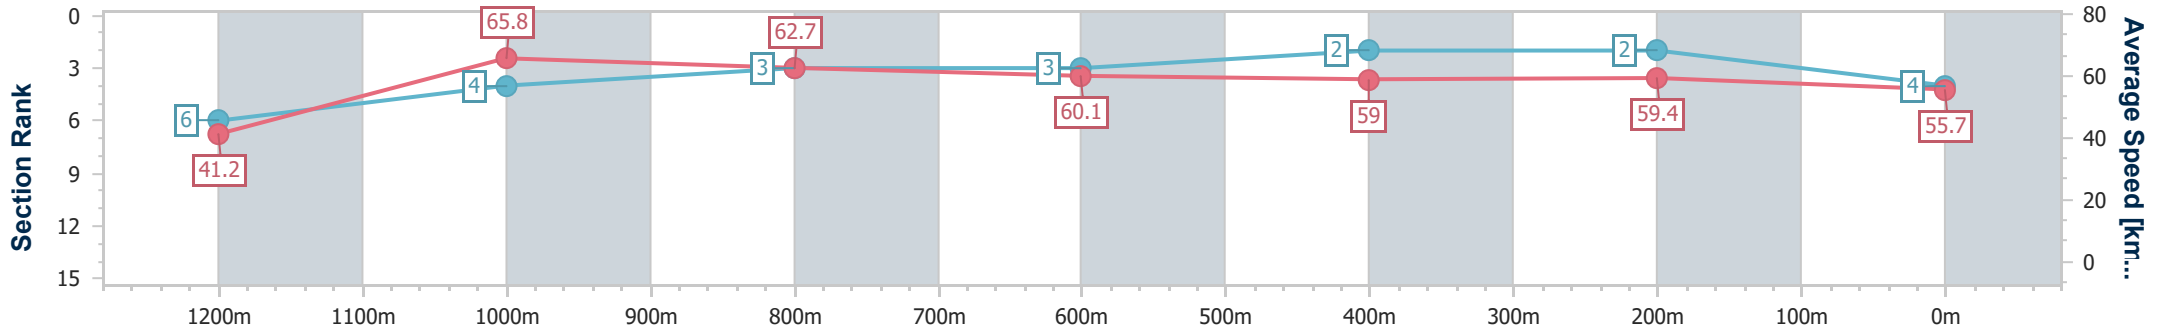

Horse/Jockey Name	Fiery Ring
Final Rank	4
Fastest Section Time (Section)	0:08.74 (Overall)
Top Speed [km/h] (Section)	67.0 (1200m)
Race State	Finished

Toowoomba QLD Professional
Race 1: Empire of Japan - Standing @ Hopetoun Farm
BENCHMARK 62 Handicap - 1300m

14 December 2024 - 17:17

Track Rating: Soft 5, Weather: Overcast, Rail Position: +3m 800m-400m, +5m Remainder

Section	Overall	1200m	1000m	800m	600m	400m	200m
Section Times	1:20.29 [4] (0:08.74)	1:11.55 [6] (0:10.96)	1:00.59 [4] (0:11.32)	0:49.27 [3] (0:11.97)	0:37.30 [3] (0:12.20)	0:25.10 [2] (0:12.15)	0:12.95 [2] (0:12.95)
Average Speed [km/h]	41.2	65.8	62.7	60.1	59.0	59.4	55.7
Top Speed [km/h]	63.4	67.0	66.4	62.3	60.3	61.4	58.6
Avg. Dist. to Rail [m]	3.6	1.2	1.3	1.2	1.8	0.3	1.1
Avg. Stride Freq. [Hz]	2.5	2.5	2.5	2.4	2.4	2.5	2.4
Avg. Stride Length [m]	5.7	7.3	7.1	7.1	6.7	6.7	6.5

- [ ] Ranking at each section and finish
- -.-.- No data available at this section
- NA No data available