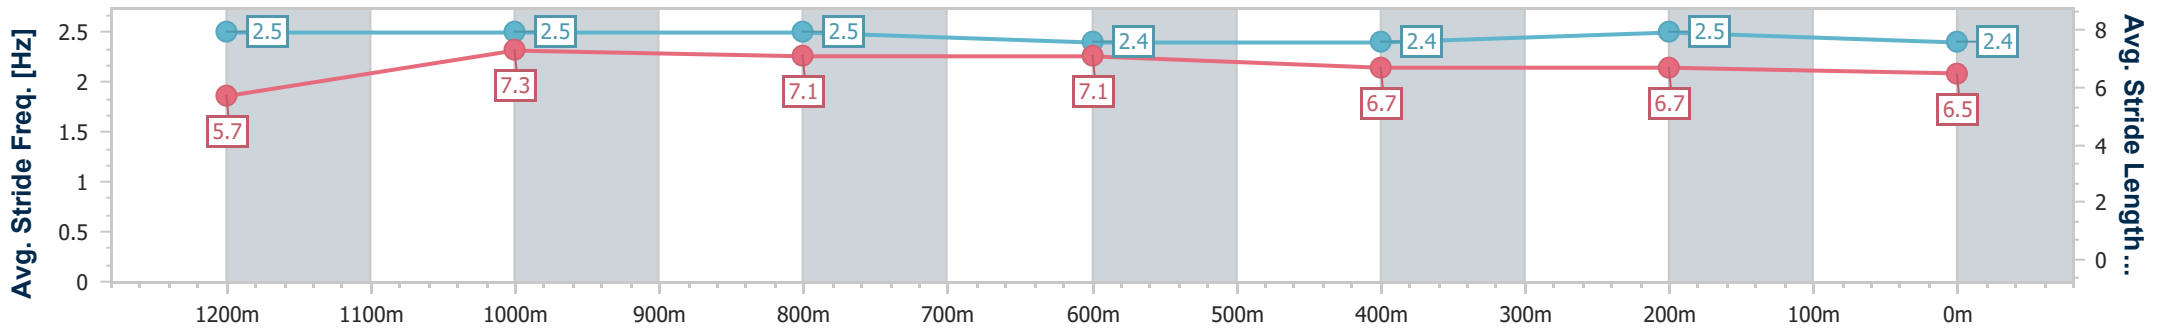

Horse/Jockey Name	Fiery Ring
Final Rank	4
Fastest Section Time (Section)	0:08.74 (Overall)
Top Speed [km/h] (Section)	67.0 (1200m)
Race State	Finished

Toowoomba QLD Professional
Race 1: Empire of Japan - Standing @ Hopetoun Farm
BENCHMARK 62 Handicap - 1300m

14 December 2024 - 17:17

Track Rating: Soft 5, Weather: Overcast, Rail Position: +3m 800m-400m, +5m Remainder

Section	Overall	1200m	1000m	800m	600m	400m	200m
Section Times	1:20.29 [4] (0:08.74)	1:11.55 [6] (0:10.96)	1:00.59 [4] (0:11.32)	0:49.27 [3] (0:11.97)	0:37.30 [3] (0:12.20)	0:25.10 [2] (0:12.15)	0:12.95 [2] (0:12.95)
Average Speed [km/h]	41.2	65.8	62.7	60.1	59.0	59.4	55.7
Top Speed [km/h]	63.4	67.0	66.4	62.3	60.3	61.4	58.6
Avg. Dist. to Rail [m]	3.6	1.2	1.3	1.2	1.8	0.3	1.1
Avg. Stride Freq. [Hz]	2.5	2.5	2.5	2.4	2.4	2.5	2.4
Avg. Stride Length [m]	5.7	7.3	7.1	7.1	6.7	6.7	6.5

- [ ] Ranking at each section and finish
- -.-.- No data available at this section
- NA No data available