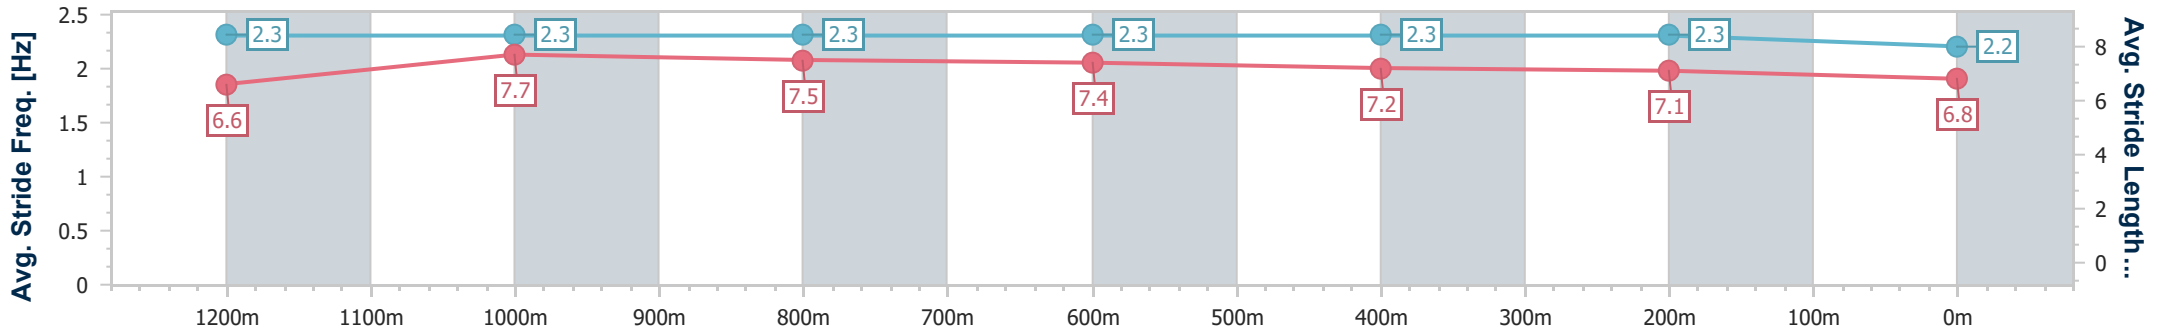

Horse/Jockey Name	Command Approved
Final Rank	1
Fastest Section Time (Section)	0:08.17 (Overall)
Top Speed [km/h] (Section)	65.3 (1200m)
Race State	Finished

Toowoomba QLD Professional
Race 1: Empire of Japan - Standing @ Hopetoun Farm
BENCHMARK 62 Handicap - 1300m

14 December 2024 - 17:17

Track Rating: Soft 5, Weather: Overcast, Rail Position: +3m 800m-400m, +5m Remainder

Section	Overall	1200m	1000m	800m	600m	400m	200m
Section Times	1:19.85 [1] (0:08.17)	1:11.68 [1] (0:11.16)	1:00.52 [1] (0:11.40)	0:49.12 [1] (0:11.93)	0:37.19 [1] (0:12.02)	0:25.17 [1] (0:12.06)	0:13.11 [1] (0:13.11)
Average Speed [km/h]	44.3	64.6	63.0	60.7	59.6	59.2	54.9
Top Speed [km/h]	64.4	65.3	64.0	61.8	60.3	60.3	57.8
Avg. Dist. to Rail [m]	10.0	2.4	1.7	1.5	0.8	1.1	0.6
Avg. Stride Freq. [Hz]	2.3	2.3	2.3	2.3	2.3	2.3	2.2
Avg. Stride Length [m]	6.6	7.7	7.5	7.4	7.2	7.1	6.8

- [ ] Ranking at each section and finish
- -.-.- No data available at this section
- NA No data available