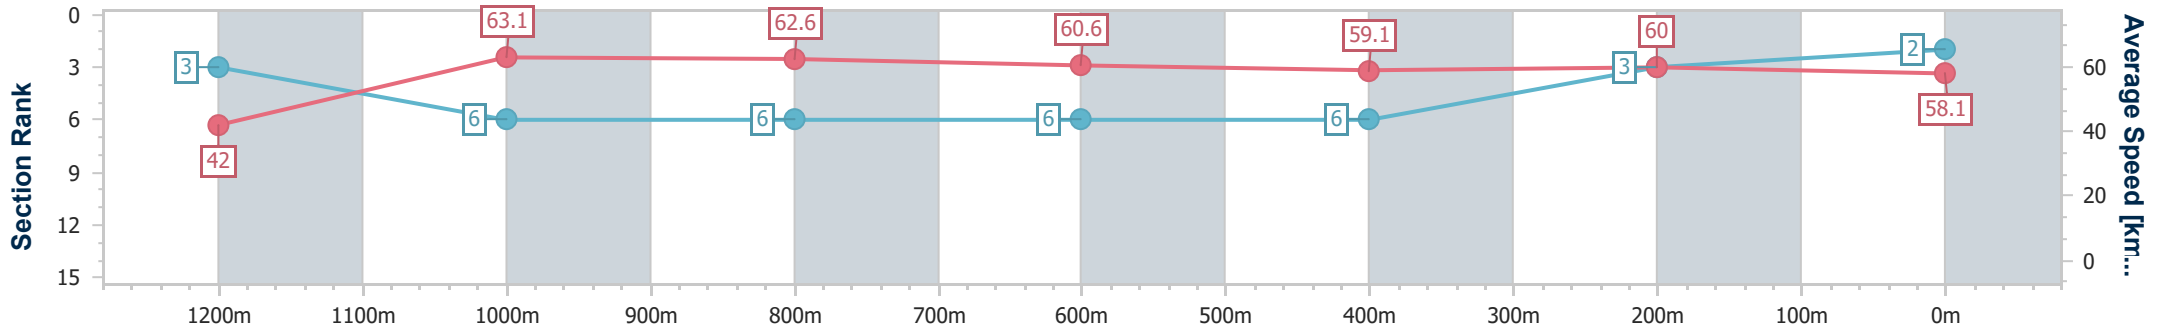

Horse/Jockey Name	Pitavago
Final Rank	2
Fastest Section Time (Section)	0:08.63 (Overall)
Top Speed [km/h] (Section)	64.3 (1200m)
Race State	Finished

Toowoomba QLD Professional
Race 1: Empire of Japan - Standing @ Hopetoun Farm
BENCHMARK 62 Handicap - 1300m

14 December 2024 - 17:17

Track Rating: Soft 5, Weather: Overcast, Rail Position: +3m 800m-400m, +5m Remainder

Section	Overall	1200m	1000m	800m	600m	400m	200m
Section Times	1:19.89 [2] (0:08.63)	1:11.26 [3] (0:11.41)	0:59.85 [6] (0:11.40)	0:48.45 [6] (0:11.93)	0:36.52 [6] (0:12.18)	0:24.34 [6] (0:11.96)	0:12.38 [3] (0:12.38)
Average Speed [km/h]	42.0	63.1	62.6	60.6	59.1	60.0	58.1
Top Speed [km/h]	61.3	64.3	63.1	62.4	60.4	60.7	60.9
Avg. Dist. to Rail [m]	2.8	0.5	0.3	0.4	0.9	1.4	1.4
Avg. Stride Freq. [Hz]	2.4	2.5	2.5	2.4	2.4	2.5	2.4
Avg. Stride Length [m]	5.8	7.1	7.0	7.1	6.7	6.8	6.8

- [ ] Ranking at each section and finish
- -.-.- No data available at this section
- NA No data available