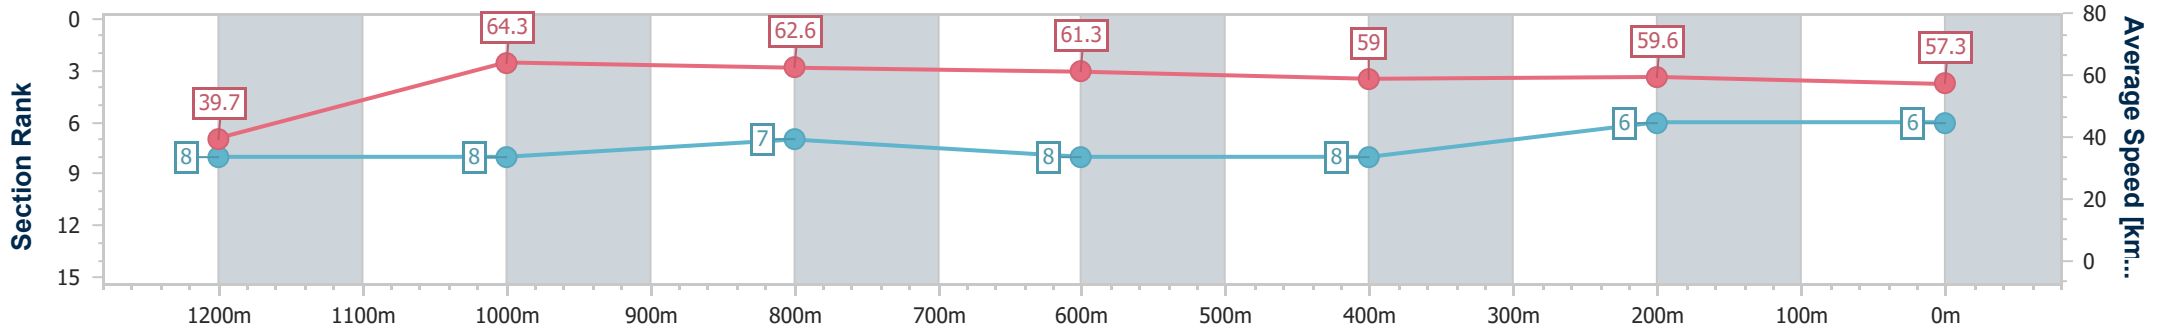

Horse/Jockey Name	Miss Mozambique
Final Rank	6
Fastest Section Time (Section)	0:09.10 (Overall)
Top Speed [km/h] (Section)	66.2 (1200m)
Race State	Finished

Toowoomba QLD Professional
Race 1: Empire of Japan - Standing @ Hopetoun Farm
BENCHMARK 62 Handicap - 1300m

14 December 2024 - 17:17

Track Rating: Soft 5, Weather: Overcast, Rail Position: +3m 800m-400m, +5m Remainder

Section	Overall	1200m	1000m	800m	600m	400m	200m							
Section Times	1:20.49 [6] (0:09.10)	1:11.39 [8] (0:11.23)	1:00.16 [8] (0:11.41)	0:48.75 [7] (0:11.90)	0:36.85 [8] (0:12.22)	0:24.63 [8] (0:12.07)	0:12.56 [6] (0:12.56)							
Average Speed [km/h]	39.7	64.3	62.6	61.3	59.0	59.6	57.3							
Top Speed [km/h]	62.0	66.2	64.8	62.1	60.2	60.4	58.8							
Avg. Dist. to Rail [m]	6.9	2.5	2.3	1.9	0.9	2.0	2.6							
Avg. Stride Freq. [Hz]	2.1	2.3	2.3	2.3	2.3	2.3	2.3							
Avg. Stride Length [m]	6.2	7.6	7.4	7.3	7.1	7.1	7.0							

- [ ] Ranking at each section and finish
- -.-.- No data available at this section
- NA No data available