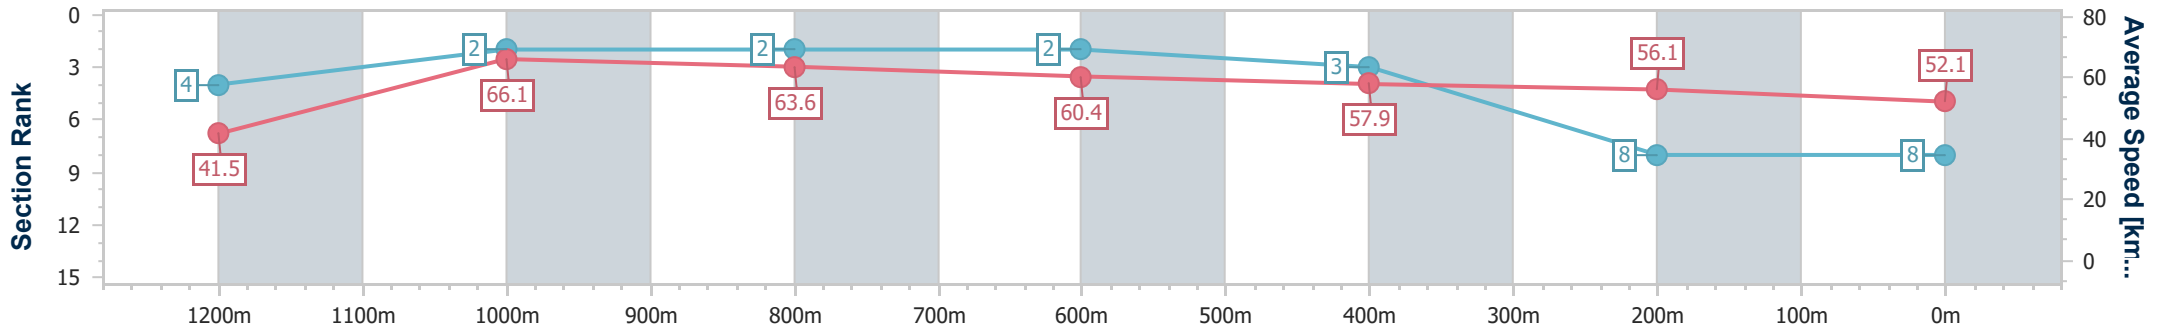

Horse/Jockey Name	Private Banker
Final Rank	8
Fastest Section Time (Section)	0:08.68 (Overall)
Top Speed [km/h] (Section)	67.6 (1200m)
Race State	Finished

Toowoomba QLD Professional
Race 1: Empire of Japan - Standing @ Hopetoun Farm
BENCHMARK 62 Handicap - 1300m

14 December 2024 - 17:17

Track Rating: Soft 5, Weather: Overcast, Rail Position: +3m 800m-400m, +5m Remainder

Section	Overall	1200m	1000m	800m	600m	400m	200m
Section Times	1:22.01 [8] (0:08.68)	1:13.33 [4] (0:10.91)	1:02.42 [2] (0:11.25)	0:51.17 [2] (0:12.06)	0:39.11 [2] (0:12.45)	0:26.66 [3] (0:12.89)	0:13.77 [8] (0:13.77)
Average Speed [km/h]	41.5	66.1	63.6	60.4	57.9	56.1	52.1
Top Speed [km/h]	62.8	67.6	67.5	61.7	59.4	56.9	54.9
Avg. Dist. to Rail [m]	7.4	3.9	2.0	2.6	2.0	1.3	1.8
Avg. Stride Freq. [Hz]	2.2	2.4	2.4	2.3	2.3	2.2	2.2
Avg. Stride Length [m]	6.3	7.6	7.4	7.3	7.0	7.0	6.7

- [ ] Ranking at each section and finish
- -.-.- No data available at this section
- NA No data available