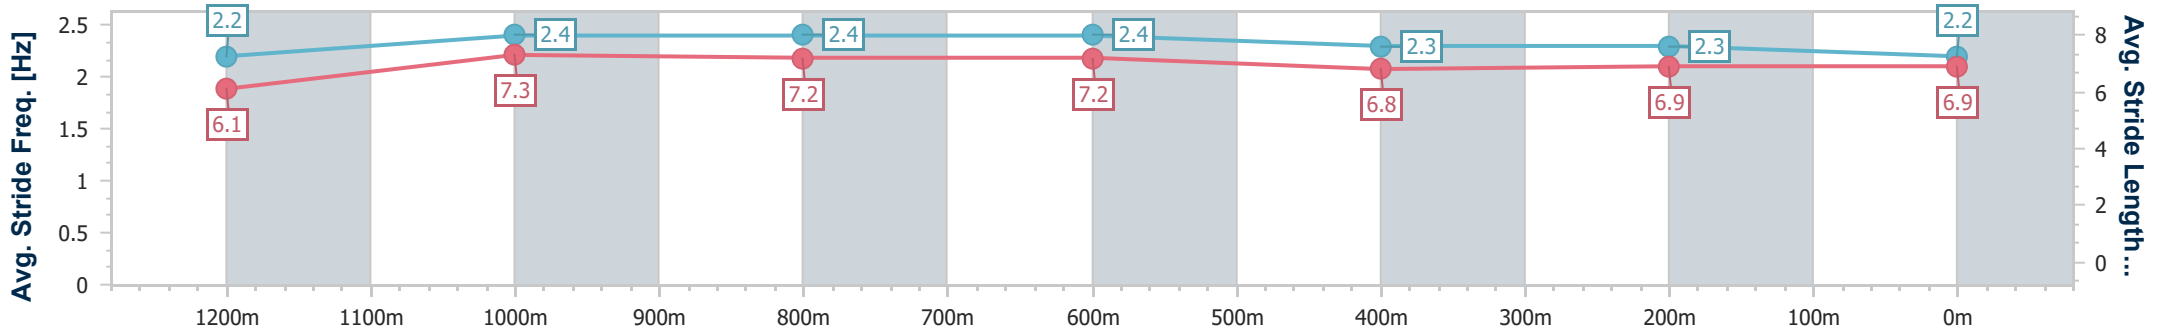

Horse/Jockey Name	Spoke To Rajiv
Final Rank	9
Fastest Section Time (Section)	0:09.17 (Overall)
Top Speed [km/h] (Section)	64.4 (1200m)
Race State	Finished

Toowoomba QLD Professional
Race 1: Empire of Japan - Standing @ Hopetoun Farm
BENCHMARK 62 Handicap - 1300m

14 December 2024 - 17:17

Track Rating: Soft 5, Weather: Overcast, Rail Position: +3m 800m-400m, +5m Remainder

Section	Overall	1200m	1000m	800m	600m	400m	200m							
Section Times	1:22.06 [9] (0:09.17)	1:12.89 [9] (0:11.40)	1:01.49 [9] (0:11.53)	0:49.96 [9] (0:11.89)	0:38.07 [9] (0:12.56)	0:25.51 [9] (0:12.41)	0:13.10 [9] (0:13.10)							
Average Speed [km/h]	39.6	63.2	62.1	60.9	57.7	57.1	54.8							
Top Speed [km/h]	60.8	64.4	63.6	61.8	60.3	58.7	56.2							
Avg. Dist. to Rail [m]	3.9	2.5	2.2	0.8	1.1	1.1	1.0							
Avg. Stride Freq. [Hz]	2.2	2.4	2.4	2.4	2.3	2.3	2.2							
Avg. Stride Length [m]	6.1	7.3	7.2	7.2	6.8	6.9	6.9							

- [ ] Ranking at each section and finish
- -.-.- No data available at this section
- NA No data available