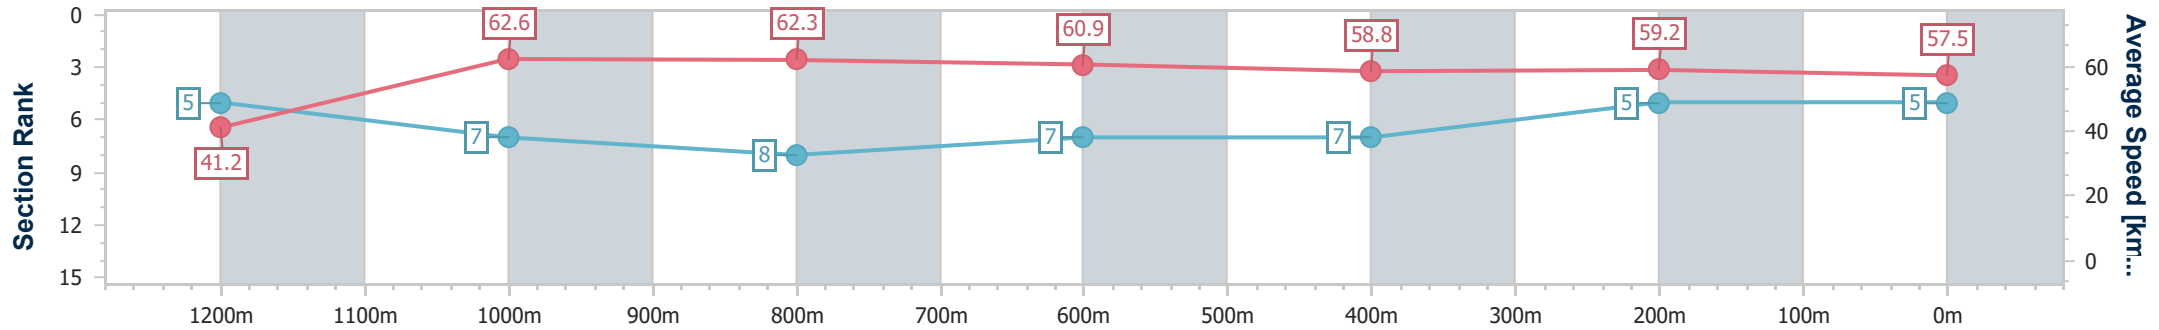

Horse/Jockey Name	Union Spirit
Final Rank	5
Fastest Section Time (Section)	0:08.74 (Overall)
Top Speed [km/h] (Section)	64.0 (1200m)
Race State	Finished

Toowoomba QLD Professional
Race 1: Empire of Japan - Standing @ Hopetoun Farm
BENCHMARK 62 Handicap - 1300m

14 December 2024 - 17:17

Track Rating: Soft 5, Weather: Overcast, Rail Position: +3m 800m-400m, +5m Remainder

Section	Overall	1200m	1000m	800m	600m	400m	200m
Section Times	1:20.37 [5] (0:08.74)	1:11.63 [5] (0:11.53)	1:00.10 [7] (0:11.48)	0:48.62 [8] (0:11.81)	0:36.81 [7] (0:12.14)	0:24.67 [7] (0:12.18)	0:12.49 [5] (0:12.49)
Average Speed [km/h]	41.2	62.6	62.3	60.9	58.8	59.2	57.5
Top Speed [km/h]	60.5	64.0	63.4	63.0	60.2	59.7	59.1
Avg. Dist. to Rail [m]	4.2	2.6	1.4	0.6	0.3	1.3	1.1
Avg. Stride Freq. [Hz]	2.2	2.4	2.4	2.3	2.3	2.3	2.3
Avg. Stride Length [m]	6.2	7.3	7.1	7.3	7.0	7.1	6.9

- [ ] Ranking at each section and finish
- -.-.- No data available at this section
- NA No data available