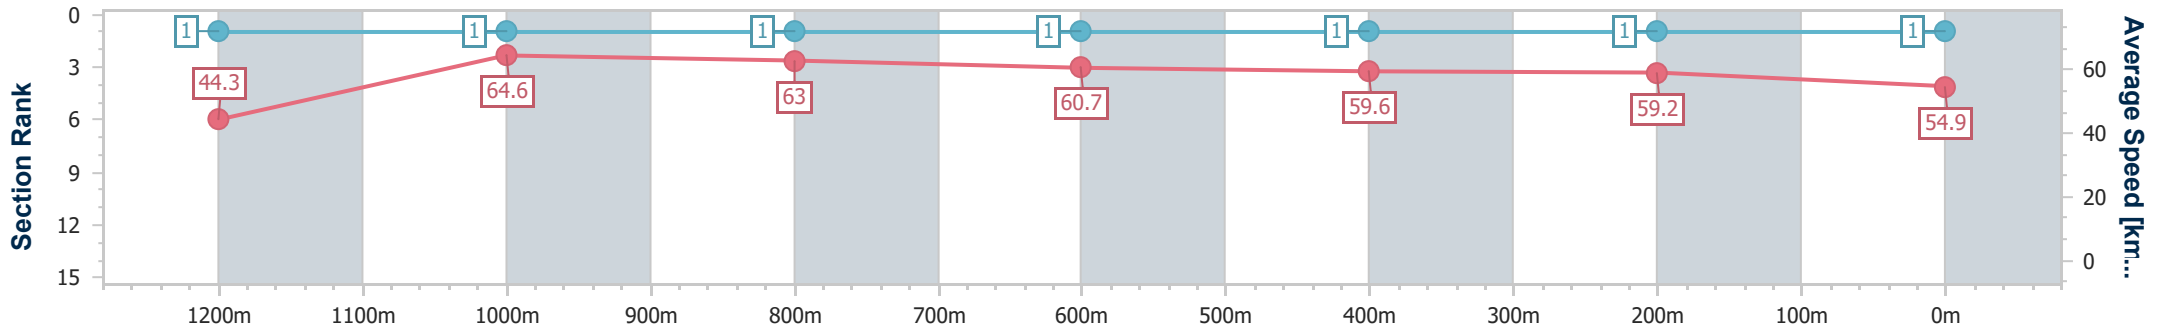

Horse/Jockey Name	Command Approved
Final Rank	1
Fastest Section Time (Section)	0:08.17 (Overall)
Top Speed [km/h] (Section)	65.3 (1200m)
Race State	Finished

Toowoomba QLD Professional
Race 1: Empire of Japan - Standing @ Hopetoun Farm
BENCHMARK 62 Handicap - 1300m

14 December 2024 - 17:17

Track Rating: Soft 5, Weather: Overcast, Rail Position: +3m 800m-400m, +5m Remainder

Section	Overall	1200m	1000m	800m	600m	400m	200m
Section Times	1:19.85 [1] (0:08.17)	1:11.68 [1] (0:11.16)	1:00.52 [1] (0:11.40)	0:49.12 [1] (0:11.93)	0:37.19 [1] (0:12.02)	0:25.17 [1] (0:12.06)	0:13.11 [1] (0:13.11)
Average Speed [km/h]	44.3	64.6	63.0	60.7	59.6	59.2	54.9
Top Speed [km/h]	64.4	65.3	64.0	61.8	60.3	60.3	57.8
Avg. Dist. to Rail [m]	10.0	2.4	1.7	1.5	0.8	1.1	0.6
Avg. Stride Freq. [Hz]	2.3	2.3	2.3	2.3	2.3	2.3	2.2
Avg. Stride Length [m]	6.6	7.7	7.5	7.4	7.2	7.1	6.8

- [ ] Ranking at each section and finish
- -.-.- No data available at this section
- NA No data available