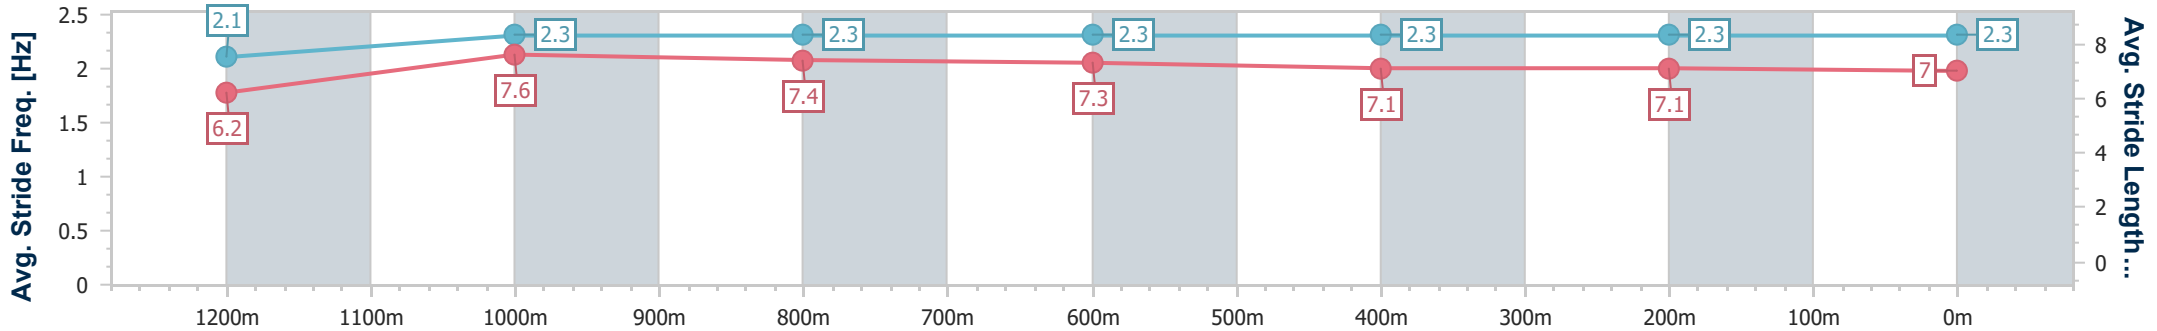

Horse/Jockey Name	Miss Mozambique
Final Rank	6
Fastest Section Time (Section)	0:09.10 (Overall)
Top Speed [km/h] (Section)	66.2 (1200m)
Race State	Finished

Toowoomba QLD Professional
Race 1: Empire of Japan - Standing @ Hopetoun Farm
BENCHMARK 62 Handicap - 1300m

14 December 2024 - 17:17

Track Rating: Soft 5, Weather: Overcast, Rail Position: +3m 800m-400m, +5m Remainder

Section	Overall	1200m	1000m	800m	600m	400m	200m							
Section Times	1:20.49 [6] (0:09.10)	1:11.39 [8] (0:11.23)	1:00.16 [8] (0:11.41)	0:48.75 [7] (0:11.90)	0:36.85 [8] (0:12.22)	0:24.63 [8] (0:12.07)	0:12.56 [6] (0:12.56)							
Average Speed [km/h]	39.7	64.3	62.6	61.3	59.0	59.6	57.3							
Top Speed [km/h]	62.0	66.2	64.8	62.1	60.2	60.4	58.8							
Avg. Dist. to Rail [m]	6.9	2.5	2.3	1.9	0.9	2.0	2.6							
Avg. Stride Freq. [Hz]	2.1	2.3	2.3	2.3	2.3	2.3	2.3							
Avg. Stride Length [m]	6.2	7.6	7.4	7.3	7.1	7.1	7.0							

- [ ] Ranking at each section and finish
- -.-.- No data available at this section
- NA No data available