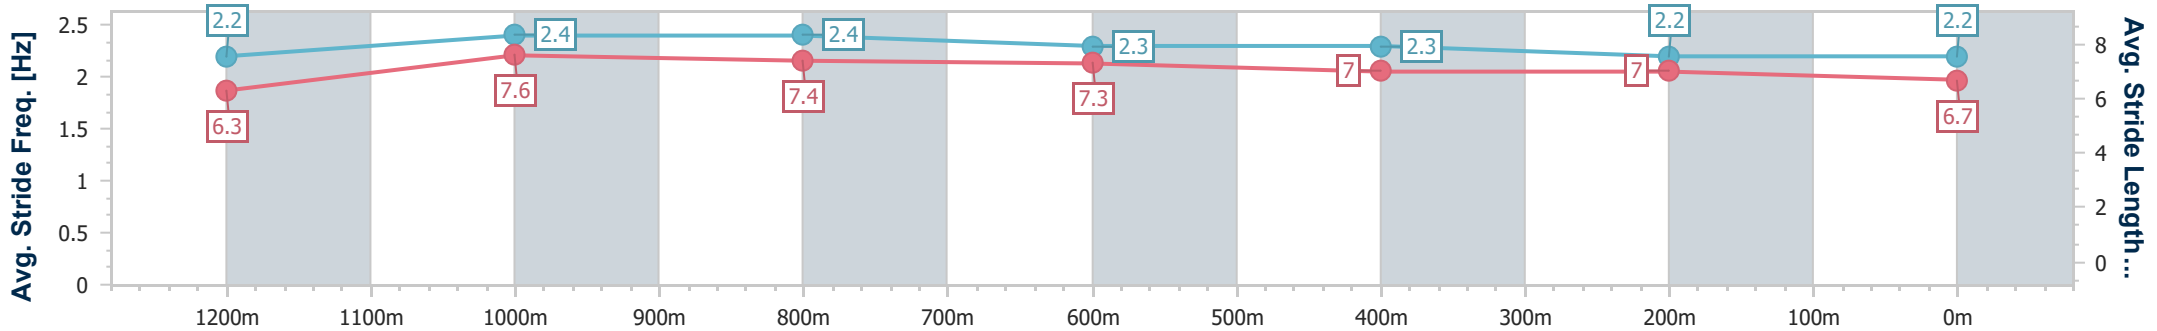

Horse/Jockey Name	Private Banker
Final Rank	8
Fastest Section Time (Section)	0:08.68 (Overall)
Top Speed [km/h] (Section)	67.6 (1200m)
Race State	Finished

Toowoomba QLD Professional
Race 1: Empire of Japan - Standing @ Hopetoun Farm
BENCHMARK 62 Handicap - 1300m

14 December 2024 - 17:17

Track Rating: Soft 5, Weather: Overcast, Rail Position: +3m 800m-400m, +5m Remainder

Section	Overall	1200m	1000m	800m	600m	400m	200m
Section Times	1:22.01 [8] (0:08.68)	1:13.33 [4] (0:10.91)	1:02.42 [2] (0:11.25)	0:51.17 [2] (0:12.06)	0:39.11 [2] (0:12.45)	0:26.66 [3] (0:12.89)	0:13.77 [8] (0:13.77)
Average Speed [km/h]	41.5	66.1	63.6	60.4	57.9	56.1	52.1
Top Speed [km/h]	62.8	67.6	67.5	61.7	59.4	56.9	54.9
Avg. Dist. to Rail [m]	7.4	3.9	2.0	2.6	2.0	1.3	1.8
Avg. Stride Freq. [Hz]	2.2	2.4	2.4	2.3	2.3	2.2	2.2
Avg. Stride Length [m]	6.3	7.6	7.4	7.3	7.0	7.0	6.7

- [ ] Ranking at each section and finish
- -.-.- No data available at this section
- NA No data available