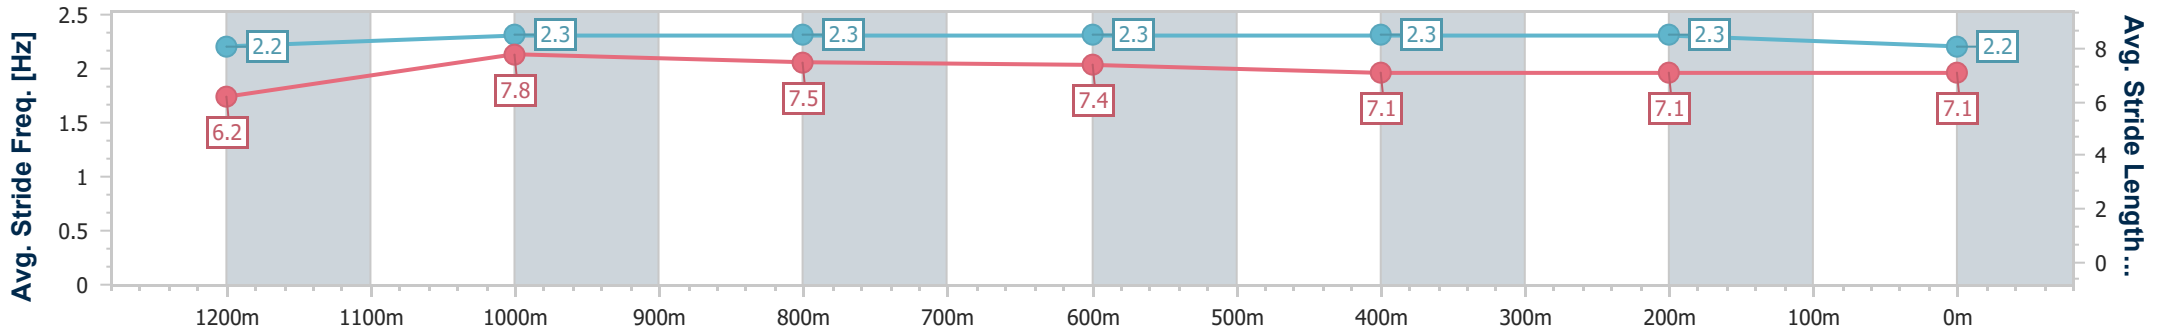

Horse/Jockey Name	Haysiri
Final Rank	3
Fastest Section Time (Section)	0:08.87 (Overall)
Top Speed [km/h] (Section)	66.0 (1200m)
Race State	Finished

Toowoomba QLD Professional
Race 1: Empire of Japan - Standing @ Hopetoun Farm
BENCHMARK 62 Handicap - 1300m

14 December 2024 - 17:17

Track Rating: Soft 5, Weather: Overcast, Rail Position: +3m 800m-400m, +5m Remainder

Section	Overall	1200m	1000m	800m	600m	400m	200m
Section Times	1:20.24 [3] (0:08.87)	1:11.37 [7] (0:11.11)	1:00.26 [5] (0:11.42)	0:48.84 [5] (0:11.91)	0:36.93 [5] (0:12.15)	0:24.78 [4] (0:12.28)	0:12.50 [4] (0:12.50)
Average Speed [km/h]	40.7	65.1	62.6	60.5	59.5	58.9	57.5
Top Speed [km/h]	63.1	66.0	65.0	63.0	62.3	59.7	59.3
Avg. Dist. to Rail [m]	1.9	0.7	0.7	1.0	2.1	1.5	0.6
Avg. Stride Freq. [Hz]	2.2	2.3	2.3	2.3	2.3	2.3	2.2
Avg. Stride Length [m]	6.2	7.8	7.5	7.4	7.1	7.1	7.1

- [ ] Ranking at each section and finish
- -.-.- No data available at this section
- NA No data available