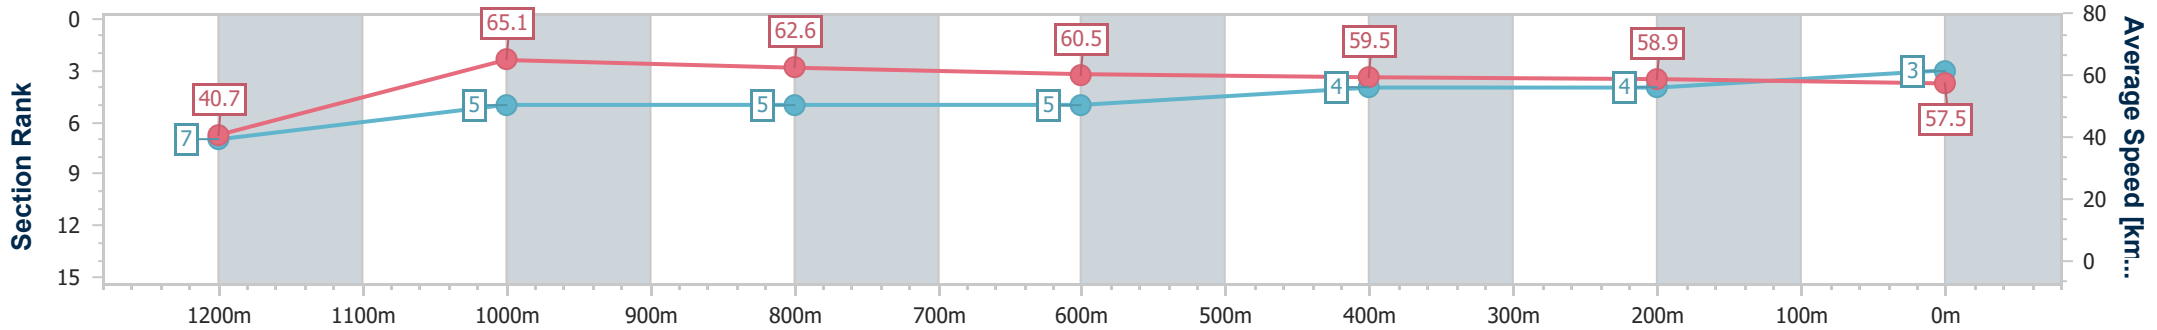

Horse/Jockey Name	Haysiri
Final Rank	3
Fastest Section Time (Section)	0:08.87 (Overall)
Top Speed [km/h] (Section)	66.0 (1200m)
Race State	Finished

Toowoomba QLD Professional
Race 1: Empire of Japan - Standing @ Hopetoun Farm
BENCHMARK 62 Handicap - 1300m

14 December 2024 - 17:17

Track Rating: Soft 5, Weather: Overcast, Rail Position: +3m 800m-400m, +5m Remainder

Section	Overall	1200m	1000m	800m	600m	400m	200m
Section Times	1:20.24 [3] (0:08.87)	1:11.37 [7] (0:11.11)	1:00.26 [5] (0:11.42)	0:48.84 [5] (0:11.91)	0:36.93 [5] (0:12.15)	0:24.78 [4] (0:12.28)	0:12.50 [4] (0:12.50)
Average Speed [km/h]	40.7	65.1	62.6	60.5	59.5	58.9	57.5
Top Speed [km/h]	63.1	66.0	65.0	63.0	62.3	59.7	59.3
Avg. Dist. to Rail [m]	1.9	0.7	0.7	1.0	2.1	1.5	0.6
Avg. Stride Freq. [Hz]	2.2	2.3	2.3	2.3	2.3	2.3	2.2
Avg. Stride Length [m]	6.2	7.8	7.5	7.4	7.1	7.1	7.1

- [ ] Ranking at each section and finish
- -.-.- No data available at this section
- NA No data available