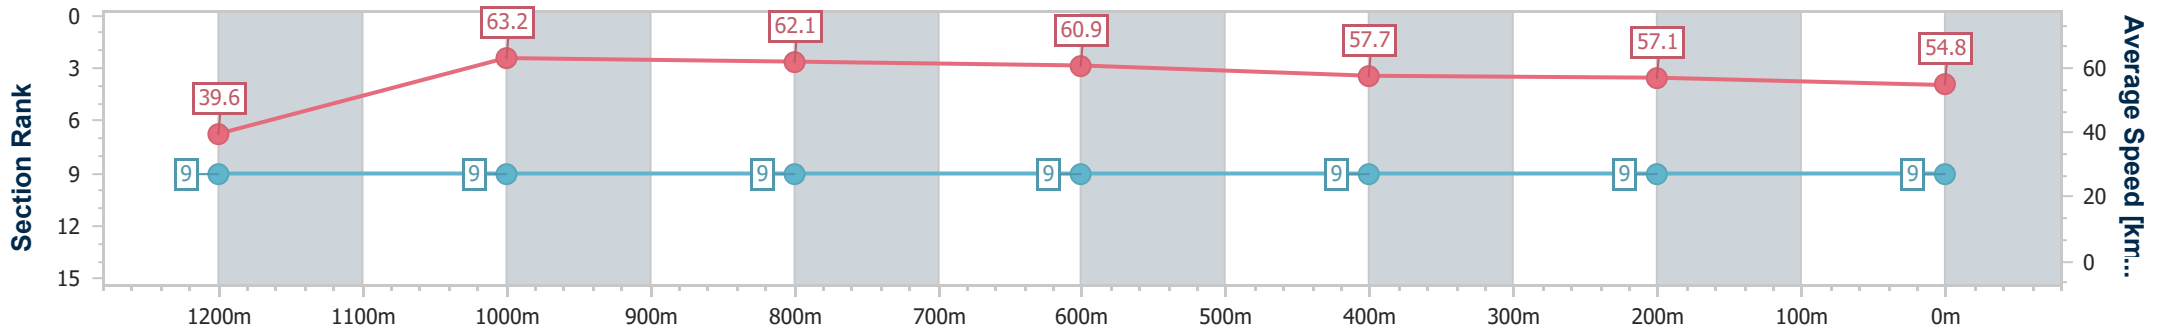

Horse/Jockey Name	Spoke To Rajiv
Final Rank	9
Fastest Section Time (Section)	0:09.17 (Overall)
Top Speed [km/h] (Section)	64.4 (1200m)
Race State	Finished

Toowoomba QLD Professional
Race 1: Empire of Japan - Standing @ Hopetoun Farm
BENCHMARK 62 Handicap - 1300m

14 December 2024 - 17:17

Track Rating: Soft 5, Weather: Overcast, Rail Position: +3m 800m-400m, +5m Remainder

Section	Overall	1200m	1000m	800m	600m	400m	200m							
Section Times	1:22.06 [9] (0:09.17)	1:12.89 [9] (0:11.40)	1:01.49 [9] (0:11.53)	0:49.96 [9] (0:11.89)	0:38.07 [9] (0:12.56)	0:25.51 [9] (0:12.41)	0:13.10 [9] (0:13.10)							
Average Speed [km/h]	39.6	63.2	62.1	60.9	57.7	57.1	54.8							
Top Speed [km/h]	60.8	64.4	63.6	61.8	60.3	58.7	56.2							
Avg. Dist. to Rail [m]	3.9	2.5	2.2	0.8	1.1	1.1	1.0							
Avg. Stride Freq. [Hz]	2.2	2.4	2.4	2.4	2.3	2.3	2.2							
Avg. Stride Length [m]	6.1	7.3	7.2	7.2	6.8	6.9	6.9							

- [ ] Ranking at each section and finish
- -.-.- No data available at this section
- NA No data available