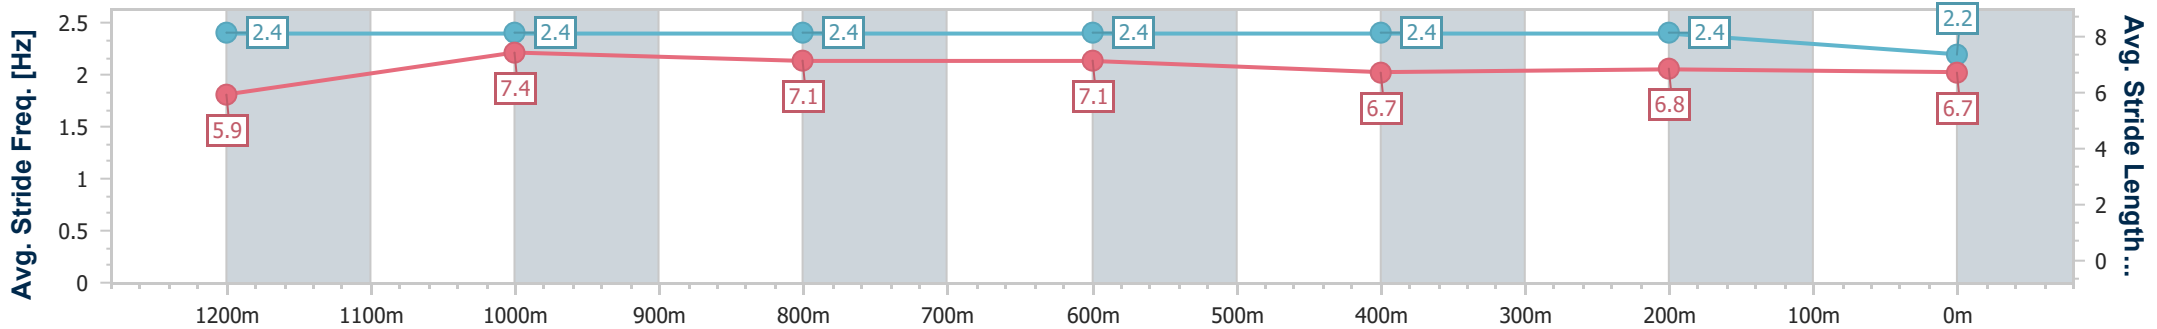

Horse/Jockey Name	Jacks And Soda
Final Rank	7
Fastest Section Time (Section)	0:08.50 (Overall)
Top Speed [km/h] (Section)	66.0 (1200m)
Race State	Finished

Toowoomba QLD Professional
Race 1: Empire of Japan - Standing @ Hopetoun Farm
BENCHMARK 62 Handicap - 1300m

14 December 2024 - 17:17

Track Rating: Soft 5, Weather: Overcast, Rail Position: +3m 800m-400m, +5m Remainder

Section	Overall	1200m	1000m	800m	600m	400m	200m
Section Times	1:21.22 [7] (0:08.50)	1:12.72 [2] (0:11.19)	1:01.53 [3] (0:11.65)	0:49.88 [4] (0:11.73)	0:38.15 [4] (0:12.44)	0:25.71 [5] (0:12.51)	0:13.20 [7] (0:13.20)
Average Speed [km/h]	42.4	64.5	62.7	60.8	57.7	57.5	54.4
Top Speed [km/h]	61.5	66.0	64.7	62.1	60.4	58.2	56.0
Avg. Dist. to Rail [m]	4.0	0.8	1.6	2.6	1.8	0.9	0.4
Avg. Stride Freq. [Hz]	2.4	2.4	2.4	2.4	2.4	2.4	2.2
Avg. Stride Length [m]	5.9	7.4	7.1	7.1	6.7	6.8	6.7

- [ ] Ranking at each section and finish
- -.-.- No data available at this section
- NA No data available