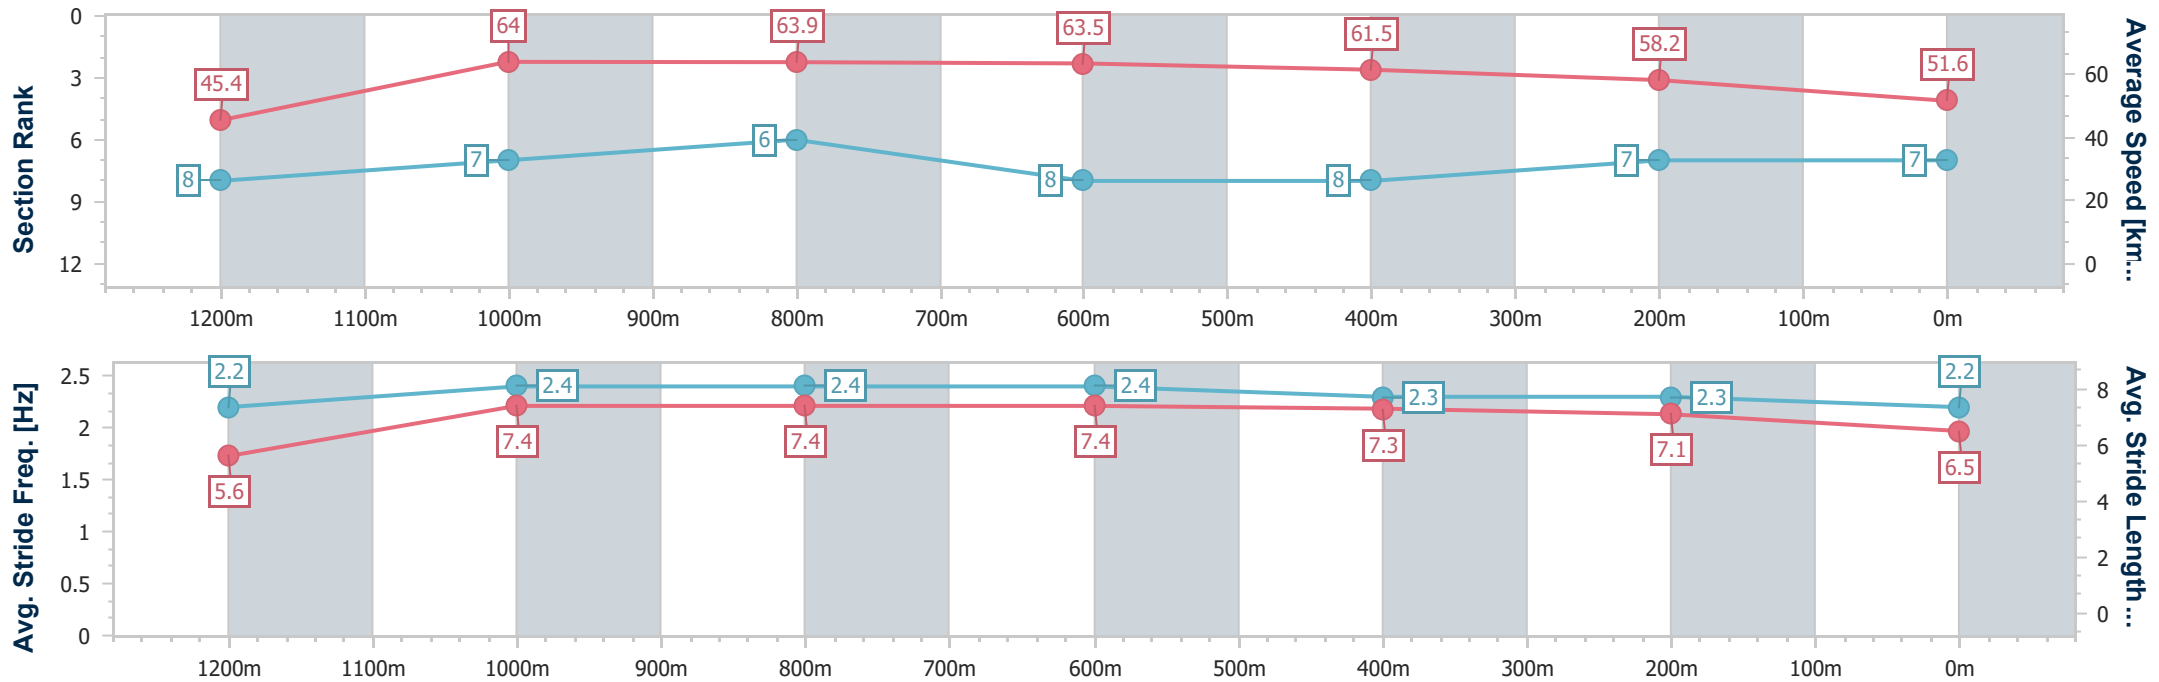

- [] Ranking at each section and finish
- .-.- No data available at this section
- NA No data available

Horse/Jockey Name	Gently Rolled
Final Rank	7
Fastest Section Time (Section)	0:08.08 (Overall)
Top Speed [km/h] (Section)	65.4 (1200m)
Race State	Finished

Eagle Farm QLD Professional

Race 8: ASCOT GREEN LOUGH NEAGH STAKES - 1300m

14 December 2024 - 16:33

Track Rating: Heavy 10, Weather: Showers, Rail Position: +2m Entire

BRISBANE RACING CLUB

Section	Overall	1200m	1000m	800m	600m	400m	200m
Section Times	1:20.10 [7] (0:08.08)	1:12.02 [8] (0:11.25)	1:00.77 [7] (0:11.32)	0:49.45 [6] (0:11.33)	0:38.12 [8] (0:11.82)	0:26.30 [8] (0:12.32)	0:13.98 [7] (0:13.98)
Average Speed [km/h]	45.4	64.0	63.9	63.5	61.5	58.2	51.6
Top Speed [km/h]	60.8	65.4	64.7	64.8	62.0	61.7	55.5
Avg. Dist. to Rail [m]	12.1	3.7	1.1	0.5	2.0	6.5	8.2
Avg. Stride Freq. [Hz]	2.2	2.4	2.4	2.4	2.3	2.3	2.2
Avg. Stride Length [m]	5.6	7.4	7.4	7.4	7.3	7.1	6.5

- [] Ranking at each section and finish
- .-.- No data available at this section
- NA No data available

Horse/Jockey Name	Royal Merchant
Final Rank	8
Fastest Section Time (Section)	0:07.81 (Overall)
Top Speed [km/h] (Section)	66.7 (1200m)
Race State	Finished