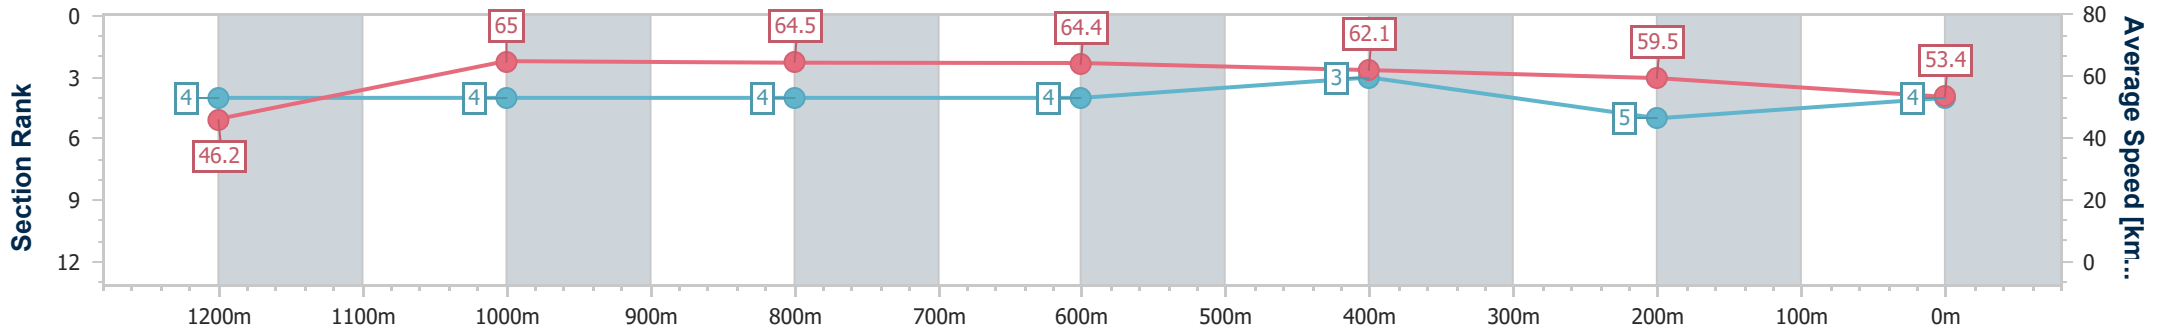

Eagle Farm QLD Professional

Race 8: ASCOT GREEN LOUGH NEAGH STAKES - 1300m

14 December 2024 - 16:33

Track Rating: Heavy 10, Weather: Showers, Rail Position: +2m Entire

BRISBANE RACING CLUB

Section	Overall	1200m	1000m	800m	600m	400m	200m
Section Times	1:18.78 [4] (0:07.86)	1:10.92 [4] (0:11.13)	0:59.79 [4] (0:11.35)	0:48.44 [4] (0:11.21)	0:37.23 [4] (0:11.64)	0:25.59 [3] (0:12.13)	0:13.46 [5] (0:13.46)
Average Speed [km/h]	46.2	65.0	64.5	64.4	62.1	59.5	53.4
Top Speed [km/h]	62.5	65.9	65.5	65.5	63.2	61.9	56.9
Avg. Dist. to Rail [m]	11.3	4.5	3.0	1.5	0.6	4.9	8.1
Avg. Stride Freq. [Hz]	2.2	2.3	2.3	2.4	2.4	2.4	2.3
Avg. Stride Length [m]	5.9	7.7	7.8	7.6	7.1	7.0	6.5