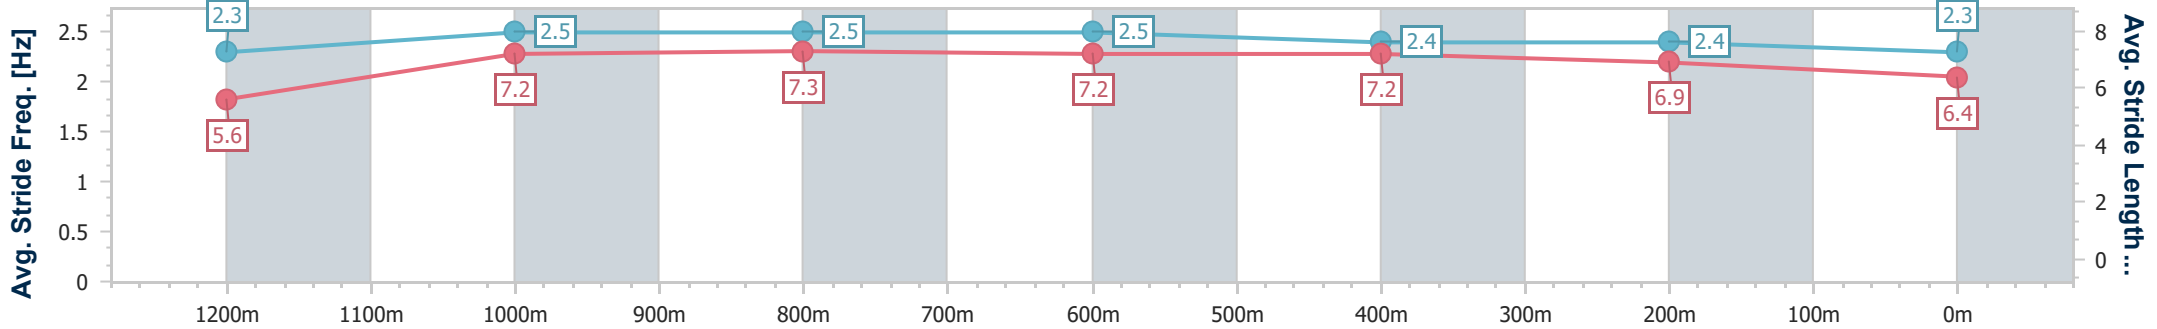

Eagle Farm QLD Professional

Race 8: ASCOT GREEN LOUGH NEAGH STAKES - 1300m

14 December 2024 - 16:33

Track Rating: Heavy 10, Weather: Showers, Rail Position: +2m Entire

BRISBANE RACING CLUB

Section	Overall	1200m	1000m	800m	600m	400m	200m
Section Times	1:18.95 [5] (0:07.72)	1:11.23 [1] (0:11.19)	1:00.04 [3] (0:11.31)	0:48.73 [2] (0:11.31)	0:37.42 [3] (0:11.61)	0:25.81 [2] (0:12.19)	0:13.62 [6] (0:13.62)
Average Speed [km/h]	47.2	64.6	64.9	64.4	62.5	59.1	52.8
Top Speed [km/h]	61.5	65.7	65.9	65.4	64.1	62.5	56.6
Avg. Dist. to Rail [m]	14.3	5.7	3.3	2.8	1.9	6.1	8.8
Avg. Stride Freq. [Hz]	2.3	2.5	2.5	2.5	2.4	2.4	2.3
Avg. Stride Length [m]	5.6	7.2	7.3	7.2	7.2	6.9	6.4