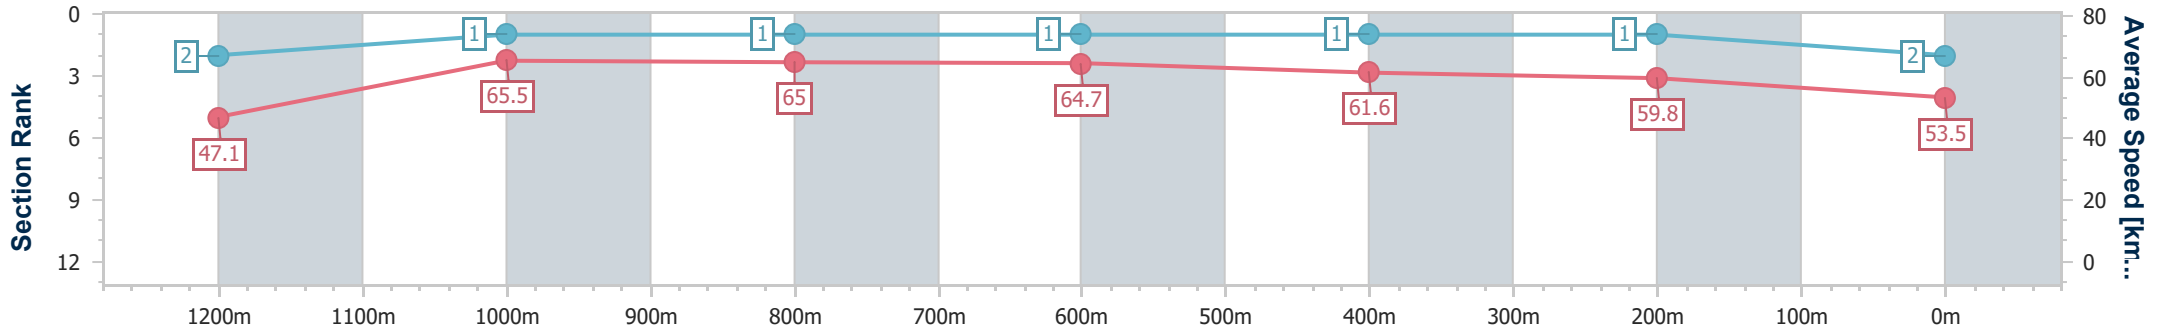

Eagle Farm QLD Professional

Race 8: ASCOT GREEN LOUGH NEAGH STAKES - 1300m

14 December 2024 - 16:33

Track Rating: Heavy 10, Weather: Showers, Rail Position: +2m Entire

BRISBANE RACING CLUB

Section	Overall	1200m	1000m	800m	600m	400m	200m
Section Times	1:18.37 [2] (0:07.73)	1:10.64 [2] (0:11.02)	0:59.62 [1] (0:11.16)	0:48.46 [1] (0:11.14)	0:37.32 [1] (0:11.82)	0:25.50 [1] (0:12.06)	0:13.44 [1] (0:13.44)
Average Speed [km/h]	47.1	65.5	65.0	64.7	61.6	59.8	53.5
Top Speed [km/h]	62.7	67.0	66.8	65.6	63.4	61.3	58.2
Avg. Dist. to Rail [m]	13.0	4.3	1.4	0.6	2.3	5.8	8.6
Avg. Stride Freq. [Hz]	2.1	2.3	2.3	2.3	2.3	2.3	2.2
Avg. Stride Length [m]	6.1	7.9	7.8	7.7	7.4	7.3	6.7