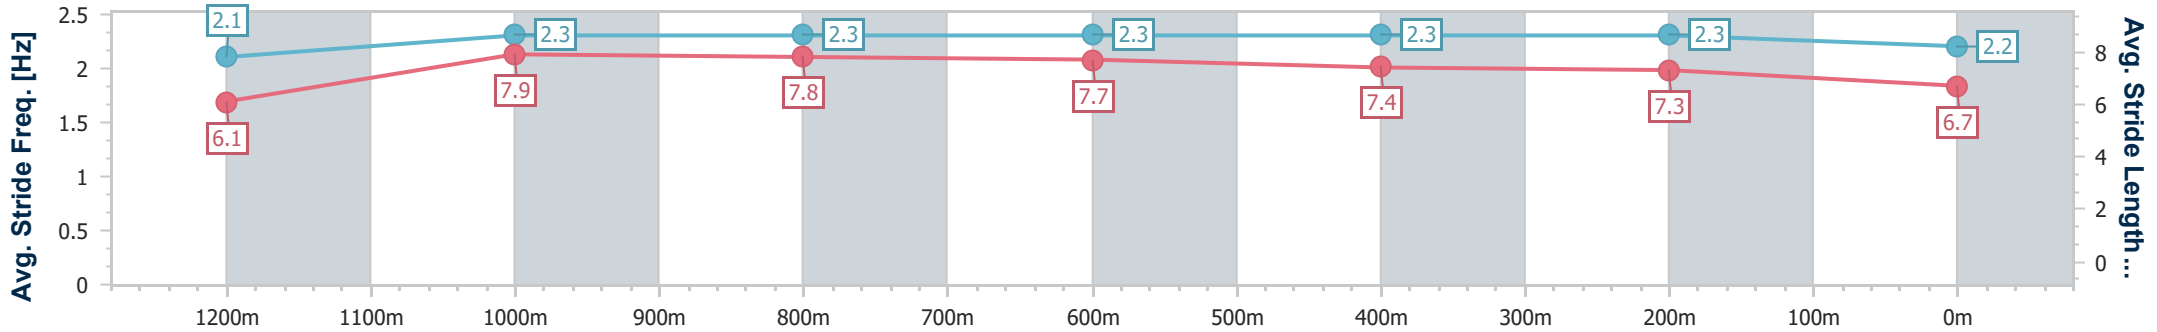

Eagle Farm QLD Professional

Race 8: ASCOT GREEN LOUGH NEAGH STAKES - 1300m

14 December 2024 - 16:33

Track Rating: Heavy 10, Weather: Showers, Rail Position: +2m Entire

BRISBANE RACING CLUB

Section	Overall	1200m	1000m	800m	600m	400m	200m
Section Times	1:18.37 [2] (0:07.73)	1:10.64 [2] (0:11.02)	0:59.62 [1] (0:11.16)	0:48.46 [1] (0:11.14)	0:37.32 [1] (0:11.82)	0:25.50 [1] (0:12.06)	0:13.44 [1] (0:13.44)
Average Speed [km/h]	47.1	65.5	65.0	64.7	61.6	59.8	53.5
Top Speed [km/h]	62.7	67.0	66.8	65.6	63.4	61.3	58.2
Avg. Dist. to Rail [m]	13.0	4.3	1.4	0.6	2.3	5.8	8.6
Avg. Stride Freq. [Hz]	2.1	2.3	2.3	2.3	2.3	2.3	2.2
Avg. Stride Length [m]	6.1	7.9	7.8	7.7	7.4	7.3	6.7