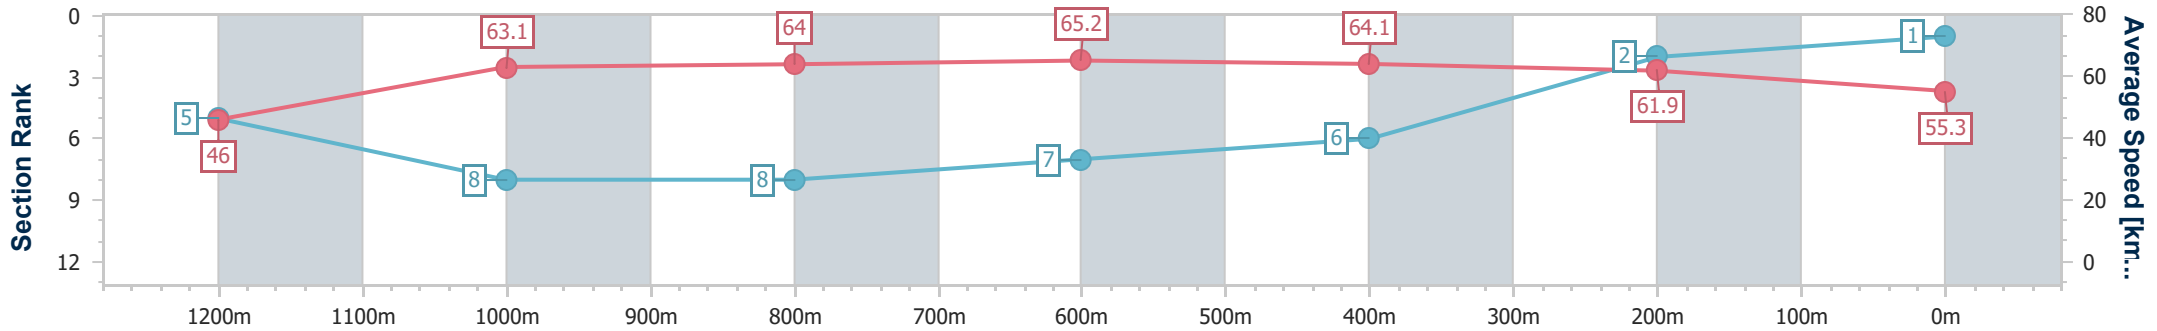

Eagle Farm QLD Professional

Race 8: ASCOT GREEN LOUGH NEAGH STAKES - 1300m

14 December 2024 - 16:33

Track Rating: Heavy 10, Weather: Showers, Rail Position: +2m Entire

BRISBANE RACING CLUB

Section	Overall	1200m	1000m	800m	600m	400m	200m
Section Times	1:17.99 [1] (0:07.98)	1:10.01 [5] (0:11.47)	0:58.54 [8] (0:11.37)	0:47.17 [8] (0:11.15)	0:36.02 [7] (0:11.36)	0:24.66 [6] (0:11.64)	0:13.02 [2] (0:13.02)
Average Speed [km/h]	46.0	63.1	64.0	65.2	64.1	61.9	55.3
Top Speed [km/h]	59.4	64.2	64.8	66.2	65.3	63.9	58.8
Avg. Dist. to Rail [m]	16.4	6.2	2.4	1.9	2.9	9.4	9.5
Avg. Stride Freq. [Hz]	2.2	2.3	2.3	2.4	2.4	2.4	2.3
Avg. Stride Length [m]	5.8	7.5	7.6	7.6	7.5	7.1	6.6