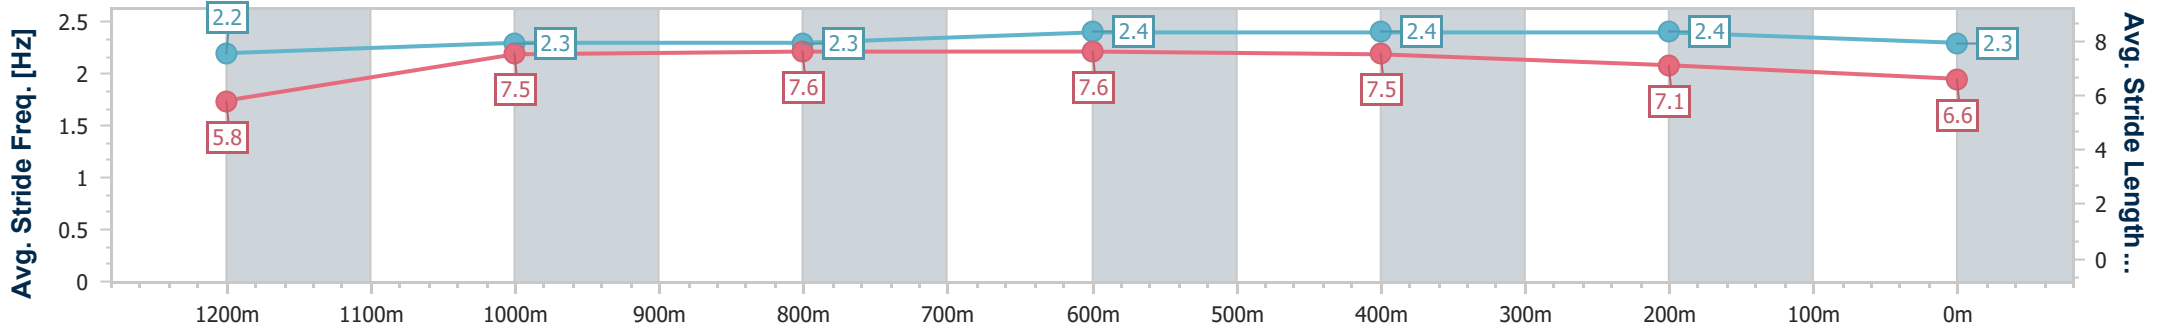

Eagle Farm QLD Professional

Race 8: ASCOT GREEN LOUGH NEAGH STAKES - 1300m

14 December 2024 - 16:33

Track Rating: Heavy 10, Weather: Showers, Rail Position: +2m Entire

BRISBANE RACING CLUB

Section	Overall	1200m	1000m	800m	600m	400m	200m
Section Times	1:17.99 [1] (0:07.98)	1:10.01 [5] (0:11.47)	0:58.54 [8] (0:11.37)	0:47.17 [8] (0:11.15)	0:36.02 [7] (0:11.36)	0:24.66 [6] (0:11.64)	0:13.02 [2] (0:13.02)
Average Speed [km/h]	46.0	63.1	64.0	65.2	64.1	61.9	55.3
Top Speed [km/h]	59.4	64.2	64.8	66.2	65.3	63.9	58.8
Avg. Dist. to Rail [m]	16.4	6.2	2.4	1.9	2.9	9.4	9.5
Avg. Stride Freq. [Hz]	2.2	2.3	2.3	2.4	2.4	2.4	2.3
Avg. Stride Length [m]	5.8	7.5	7.6	7.6	7.5	7.1	6.6