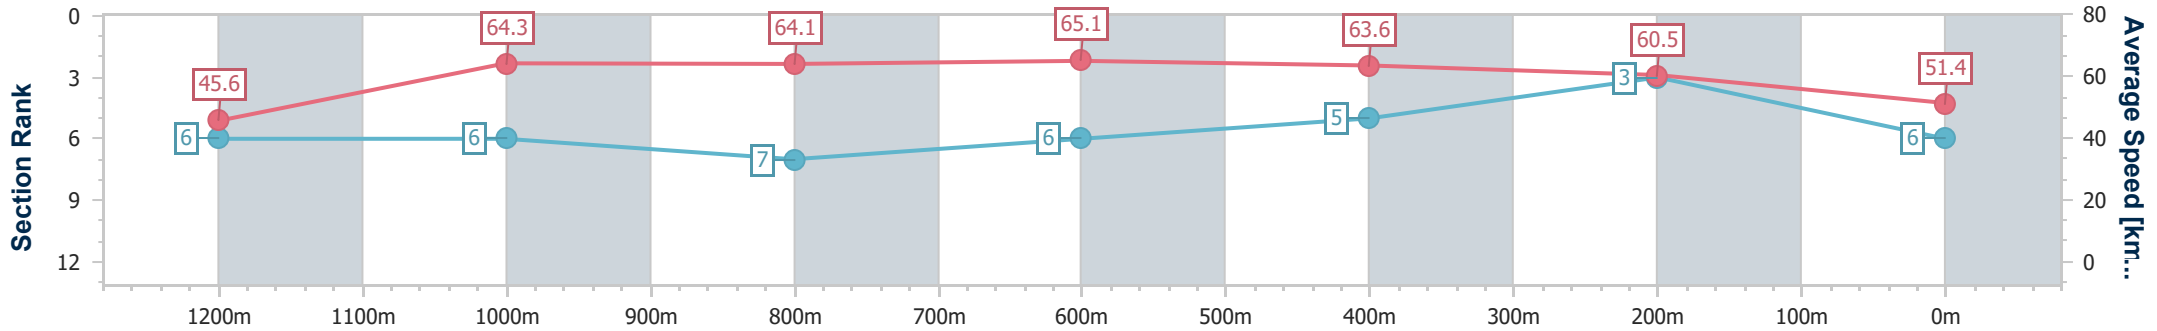

Eagle Farm QLD Professional

Race 8: ASCOT GREEN LOUGH NEAGH STAKES - 1300m

14 December 2024 - 16:33

Track Rating: Heavy 10, Weather: Showers, Rail Position: +2m Entire

BRISBANE RACING CLUB

Section	Overall	1200m	1000m	800m	600m	400m	200m
Section Times	1:19.23 [6] (0:08.03)	1:11.20 [6] (0:11.22)	0:59.98 [6] (0:11.44)	0:48.54 [7] (0:11.19)	0:37.35 [6] (0:11.42)	0:25.93 [5] (0:11.93)	0:14.00 [3] (0:14.00)
Average Speed [km/h]	45.6	64.3	64.1	65.1	63.6	60.5	51.4
Top Speed [km/h]	61.5	65.6	64.7	65.8	65.8	62.9	56.6
Avg. Dist. to Rail [m]	14.8	5.2	3.2	2.1	2.2	7.4	9.8
Avg. Stride Freq. [Hz]	2.1	2.5	2.3	2.5	2.5	2.5	2.3
Avg. Stride Length [m]	6.0	7.3	7.9	7.3	7.1	6.8	6.2

- [] Ranking at each section and finish
- .-.- No data available at this section
- NA No data available

Horse/Jockey Name	Gently Rolled
Final Rank	7
Fastest Section Time (Section)	0:08.08 (Overall)
Top Speed [km/h] (Section)	65.4 (1200m)
Race State	Finished