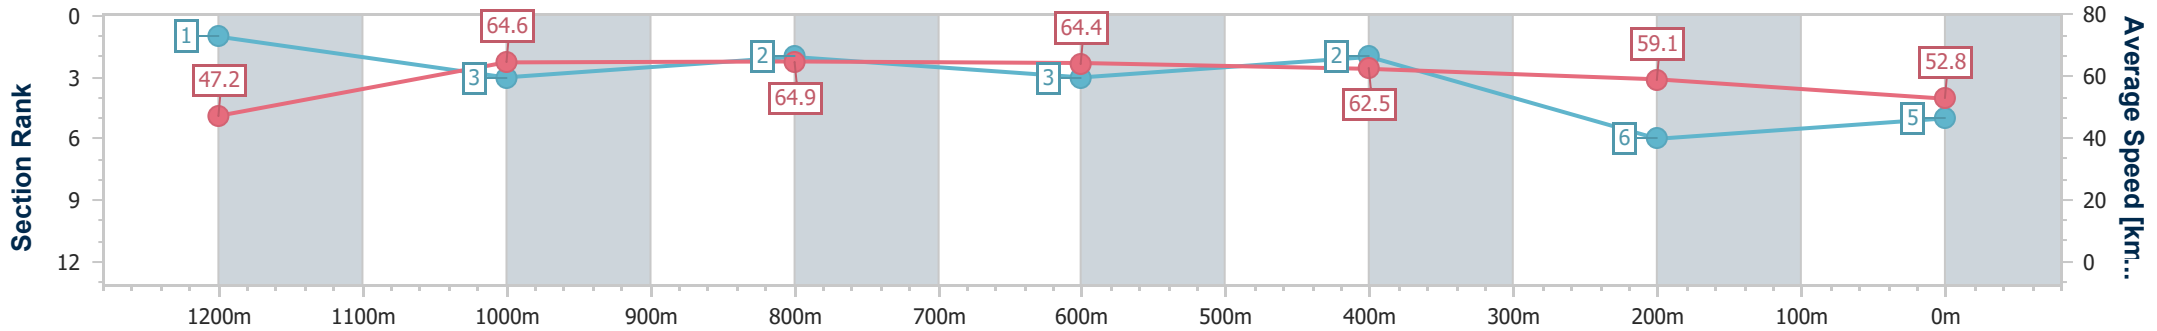

Eagle Farm QLD Professional

Race 8: ASCOT GREEN LOUGH NEAGH STAKES - 1300m

14 December 2024 - 16:33

Track Rating: Heavy 10, Weather: Showers, Rail Position: +2m Entire

BRISBANE RACING CLUB

Section	Overall	1200m	1000m	800m	600m	400m	200m
Section Times	1:18.95 [5] (0:07.72)	1:11.23 [1] (0:11.19)	1:00.04 [3] (0:11.31)	0:48.73 [2] (0:11.31)	0:37.42 [3] (0:11.61)	0:25.81 [2] (0:12.19)	0:13.62 [6] (0:13.62)
Average Speed [km/h]	47.2	64.6	64.9	64.4	62.5	59.1	52.8
Top Speed [km/h]	61.5	65.7	65.9	65.4	64.1	62.5	56.6
Avg. Dist. to Rail [m]	14.3	5.7	3.3	2.8	1.9	6.1	8.8
Avg. Stride Freq. [Hz]	2.3	2.5	2.5	2.5	2.4	2.4	2.3
Avg. Stride Length [m]	5.6	7.2	7.3	7.2	7.2	6.9	6.4