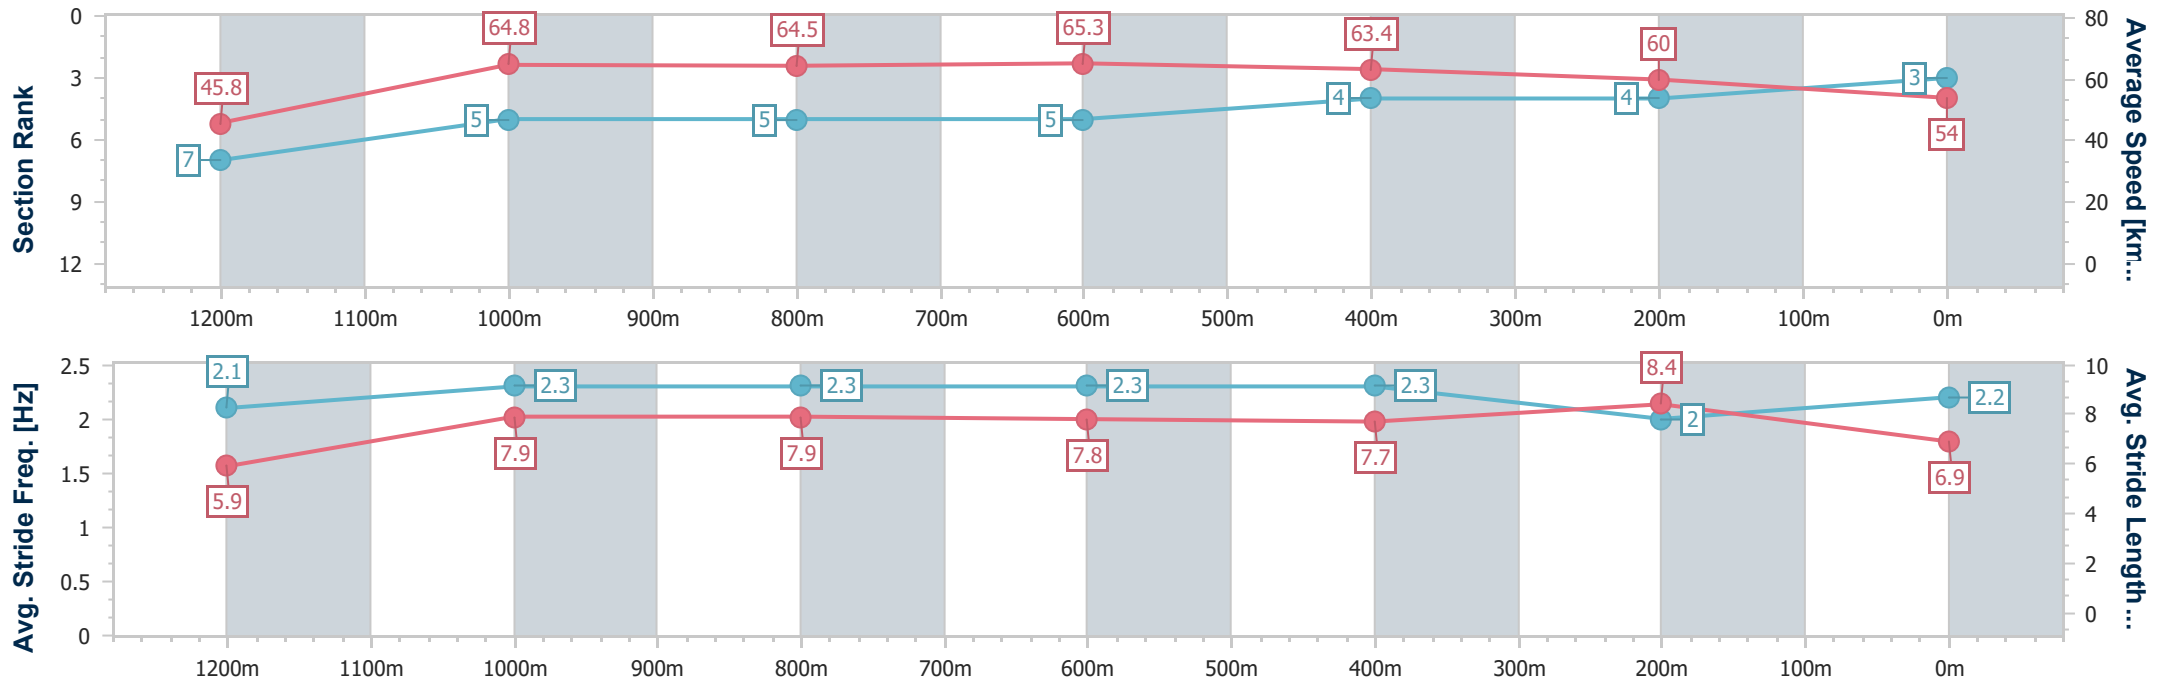

Eagle Farm QLD Professional

Race 8: ASCOT GREEN LOUGH NEAGH STAKES - 1300m

14 December 2024 - 16:33

Track Rating: Heavy 10, Weather: Showers, Rail Position: +2m Entire

BRISBANE RACING CLUB

Section	Overall	1200m	1000m	800m	600m	400m	200m
Section Times	1:18.60 [3] (0:08.06)	1:10.54 [7] (0:11.12)	0:59.42 [5] (0:11.39)	0:48.03 [5] (0:11.16)	0:36.87 [5] (0:11.54)	0:25.33 [4] (0:12.00)	0:13.33 [4] (0:13.33)
Average Speed [km/h]	45.8	64.8	64.5	65.3	63.4	60.0	54.0
Top Speed [km/h]	60.9	66.3	65.1	66.8	65.2	62.3	57.8
Avg. Dist. to Rail [m]	15.6	6.1	3.8	3.0	3.4	8.7	10.5
Avg. Stride Freq. [Hz]	2.1	2.3	2.3	2.3	2.3	2.0	2.2
Avg. Stride Length [m]	5.9	7.9	7.9	7.8	7.7	8.4	6.9