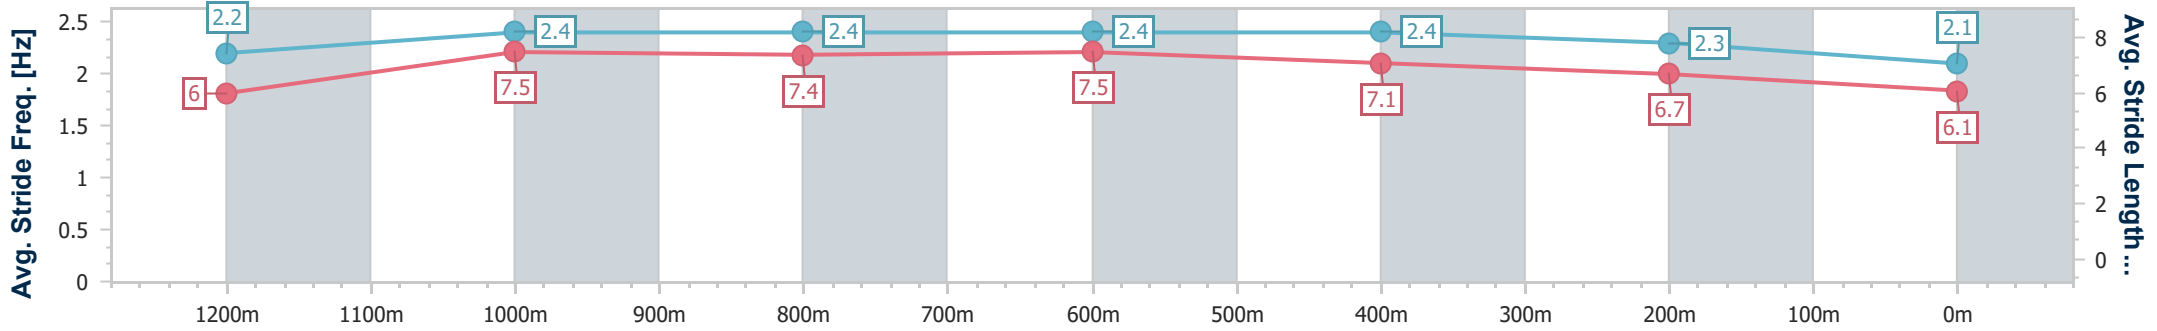

- [] Ranking at each section and finish
- .-.- No data available at this section
- NA No data available

Horse/Jockey Name	Royal Merchant
Final Rank	8
Fastest Section Time (Section)	0:07.81 (Overall)
Top Speed [km/h] (Section)	66.7 (1200m)
Race State	Finished

Eagle Farm QLD Professional

Race 8: ASCOT GREEN LOUGH NEAGH STAKES - 1300m

14 December 2024 - 16:33

Track Rating: Heavy 10, Weather: Showers, Rail Position: +2m Entire

BRISBANE RACING CLUB

Section	Overall	1200m	1000m	800m	600m	400m	200m
Section Times	1:22.02 [8] (0:07.81)	1:14.21 [3] (0:11.07)	1:03.14 [2] (0:11.42)	0:51.72 [3] (0:11.19)	0:40.53 [2] (0:11.93)	0:28.60 [7] (0:13.11)	0:15.49 [8] (0:15.49)
Average Speed [km/h]	46.9	65.0	64.1	64.9	61.0	55.1	46.4
Top Speed [km/h]	63.2	66.7	66.1	66.2	63.8	59.3	50.3
Avg. Dist. to Rail [m]	10.7	3.9	3.3	1.5	3.0	5.5	7.1
Avg. Stride Freq. [Hz]	2.2	2.4	2.4	2.4	2.4	2.3	2.1
Avg. Stride Length [m]	6.0	7.5	7.4	7.5	7.1	6.7	6.1

- [] Ranking at each section and finish
- .-.- No data available at this section
- NA No data available