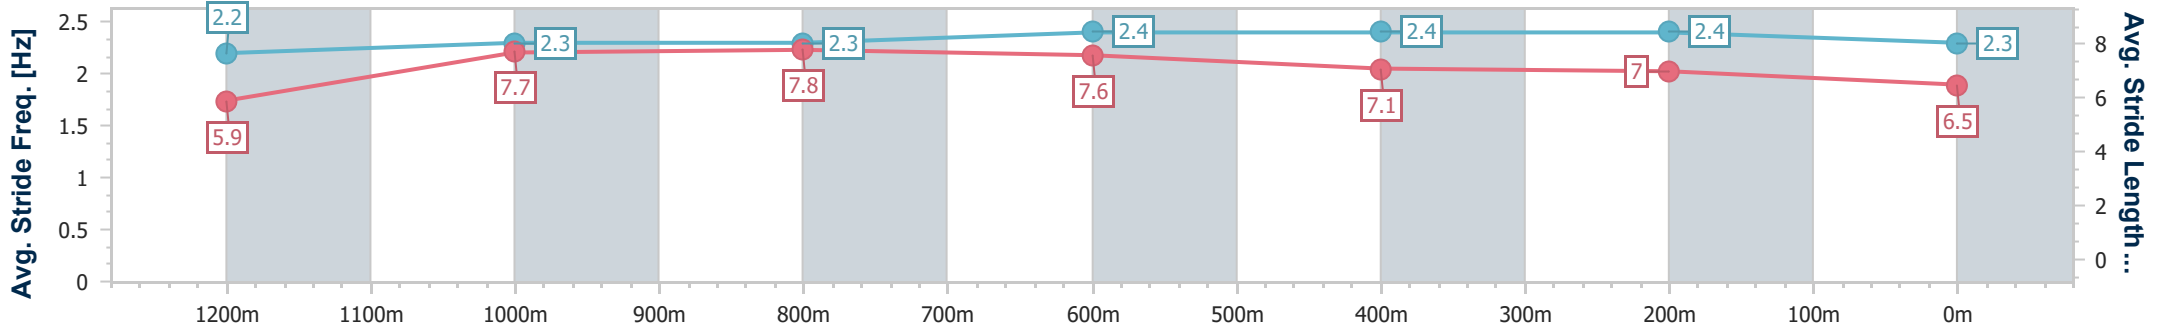

Eagle Farm QLD Professional

Race 8: ASCOT GREEN LOUGH NEAGH STAKES - 1300m

14 December 2024 - 16:33

Track Rating: Heavy 10, Weather: Showers, Rail Position: +2m Entire

BRISBANE RACING CLUB

Section	Overall	1200m	1000m	800m	600m	400m	200m
Section Times	1:18.78 [4] (0:07.86)	1:10.92 [4] (0:11.13)	0:59.79 [4] (0:11.35)	0:48.44 [4] (0:11.21)	0:37.23 [4] (0:11.64)	0:25.59 [3] (0:12.13)	0:13.46 [5] (0:13.46)
Average Speed [km/h]	46.2	65.0	64.5	64.4	62.1	59.5	53.4
Top Speed [km/h]	62.5	65.9	65.5	65.5	63.2	61.9	56.9
Avg. Dist. to Rail [m]	11.3	4.5	3.0	1.5	0.6	4.9	8.1
Avg. Stride Freq. [Hz]	2.2	2.3	2.3	2.4	2.4	2.4	2.3
Avg. Stride Length [m]	5.9	7.7	7.8	7.6	7.1	7.0	6.5