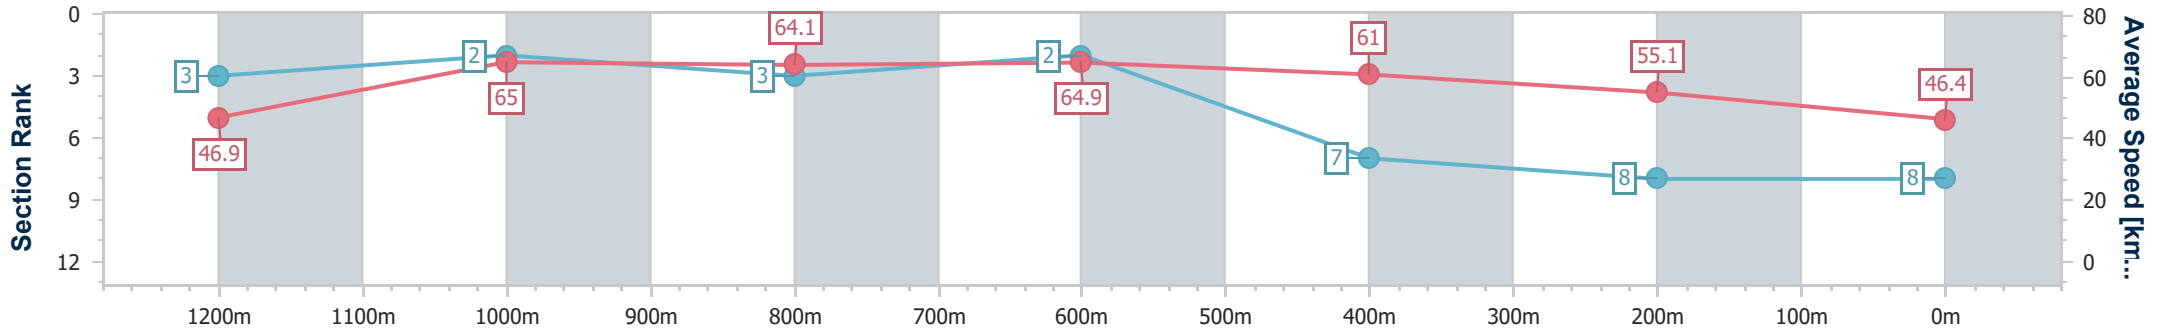

- [] Ranking at each section and finish
- .-.- No data available at this section
- NA No data available

Horse/Jockey Name	Royal Merchant
Final Rank	8
Fastest Section Time (Section)	0:07.81 (Overall)
Top Speed [km/h] (Section)	66.7 (1200m)
Race State	Finished

Eagle Farm QLD Professional

Race 8: ASCOT GREEN LOUGH NEAGH STAKES - 1300m

14 December 2024 - 16:33

Track Rating: Heavy 10, Weather: Showers, Rail Position: +2m Entire

BRISBANE RACING CLUB

Section	Overall	1200m	1000m	800m	600m	400m	200m
Section Times	1:22.02 [8] (0:07.81)	1:14.21 [3] (0:11.07)	1:03.14 [2] (0:11.42)	0:51.72 [3] (0:11.19)	0:40.53 [2] (0:11.93)	0:28.60 [7] (0:13.11)	0:15.49 [8] (0:15.49)
Average Speed [km/h]	46.9	65.0	64.1	64.9	61.0	55.1	46.4
Top Speed [km/h]	63.2	66.7	66.1	66.2	63.8	59.3	50.3
Avg. Dist. to Rail [m]	10.7	3.9	3.3	1.5	3.0	5.5	7.1
Avg. Stride Freq. [Hz]	2.2	2.4	2.4	2.4	2.4	2.3	2.1
Avg. Stride Length [m]	6.0	7.5	7.4	7.5	7.1	6.7	6.1

- [] Ranking at each section and finish
- .-.- No data available at this section
- NA No data available