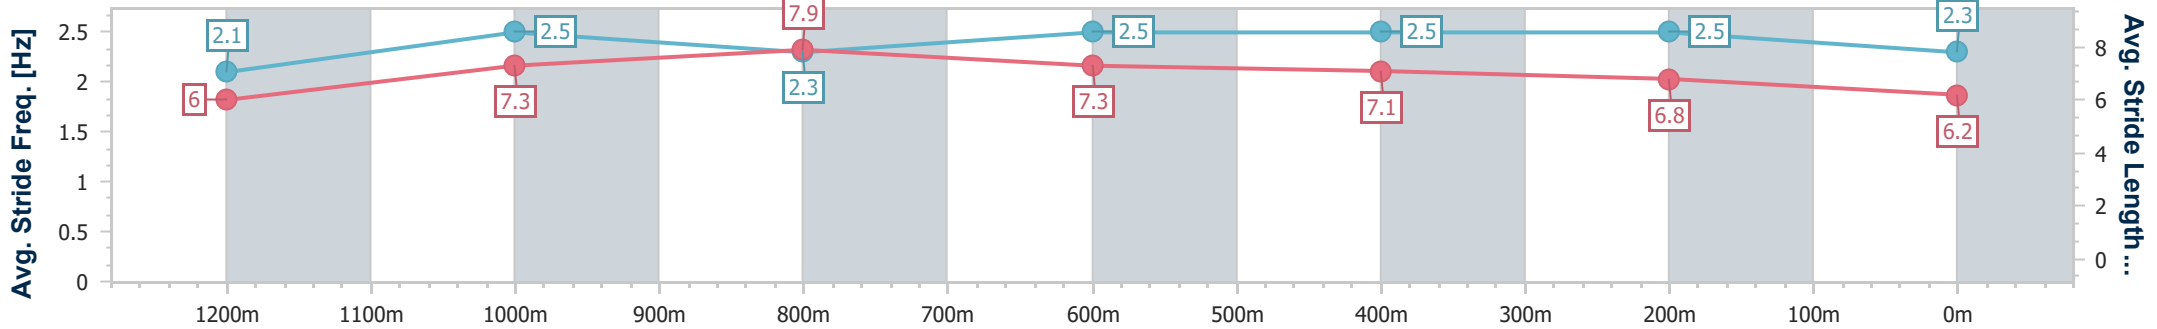

Eagle Farm QLD Professional

Race 8: ASCOT GREEN LOUGH NEAGH STAKES - 1300m

14 December 2024 - 16:33

Track Rating: Heavy 10, Weather: Showers, Rail Position: +2m Entire

BRISBANE RACING CLUB

Section	Overall	1200m	1000m	800m	600m	400m	200m
Section Times	1:19.23 [6] (0:08.03)	1:11.20 [6] (0:11.22)	0:59.98 [6] (0:11.44)	0:48.54 [7] (0:11.19)	0:37.35 [6] (0:11.42)	0:25.93 [5] (0:11.93)	0:14.00 [3] (0:14.00)
Average Speed [km/h]	45.6	64.3	64.1	65.1	63.6	60.5	51.4
Top Speed [km/h]	61.5	65.6	64.7	65.8	65.8	62.9	56.6
Avg. Dist. to Rail [m]	14.8	5.2	3.2	2.1	2.2	7.4	9.8
Avg. Stride Freq. [Hz]	2.1	2.5	2.3	2.5	2.5	2.5	2.3
Avg. Stride Length [m]	6.0	7.3	7.9	7.3	7.1	6.8	6.2

- [] Ranking at each section and finish
- .-.- No data available at this section
- NA No data available

Horse/Jockey Name	Gently Rolled
Final Rank	7
Fastest Section Time (Section)	0:08.08 (Overall)
Top Speed [km/h] (Section)	65.4 (1200m)
Race State	Finished