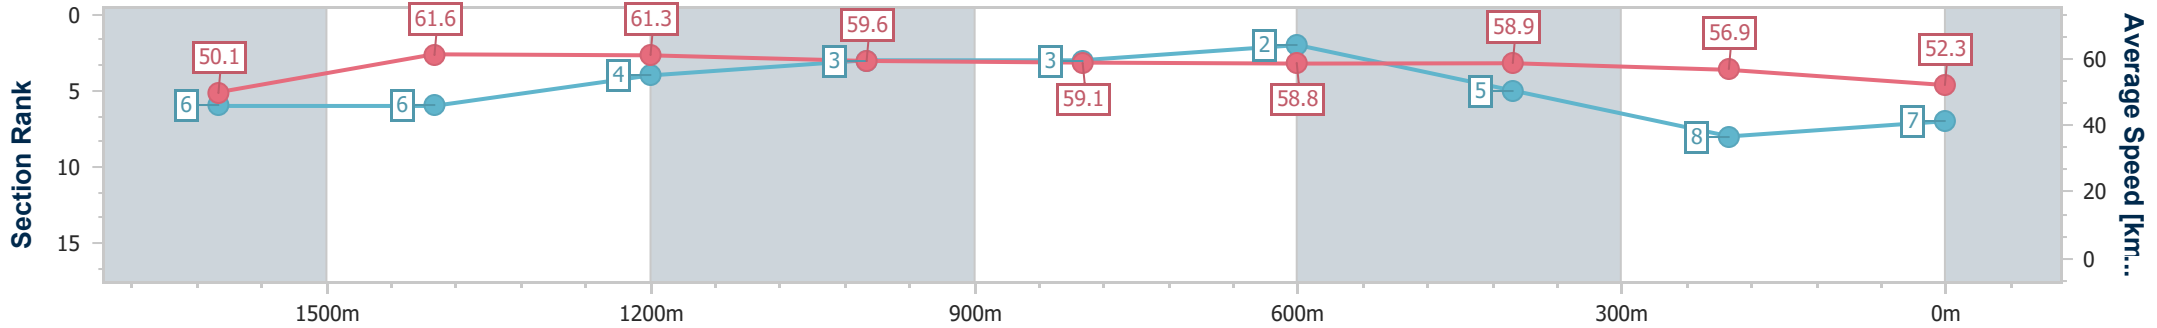

Eagle Farm QLD Professional

Race 7: LADBROKES GRAND PRIX STAKES - 1800m

14 December 2024 - 15:53

Track Rating: Heavy 10, Weather: Showers, Rail Position: +2m Entire

BRISBANE RACING CLUB

Section	Overall	1600m	1400m	1200m	1000m	800m	600m	400m	200m
Section Times	1:54.29 [7] (0:14.57)	1:39.72 [6] (0:11.88)	1:27.84 [6] (0:11.80)	1:16.04 [4] (0:12.12)	1:03.92 [3] (0:12.45)	0:51.47 [3] (0:12.43)	0:39.04 [2] (0:12.55)	0:26.49 [5] (0:12.68)	0:13.81 [8] (0:13.81)
Average Speed [km/h]	50.1	61.6	61.3	59.6	59.1	58.8	58.9	56.9	52.3
Top Speed [km/h]	62.5	62.2	62.2	60.3	59.8	59.5	59.6	59.3	55.0
Avg. Dist. to Rail [m]	5.1	4.4	4.5	5.0	4.4	4.1	5.3	9.8	8.8
Avg. Stride Freq. [Hz]	2.2	2.3	2.3	2.2	2.2	2.3	2.3	2.3	2.2
Avg. Stride Length [m]	6.3	7.5	7.6	7.5	7.3	7.3	7.1	6.9	6.5