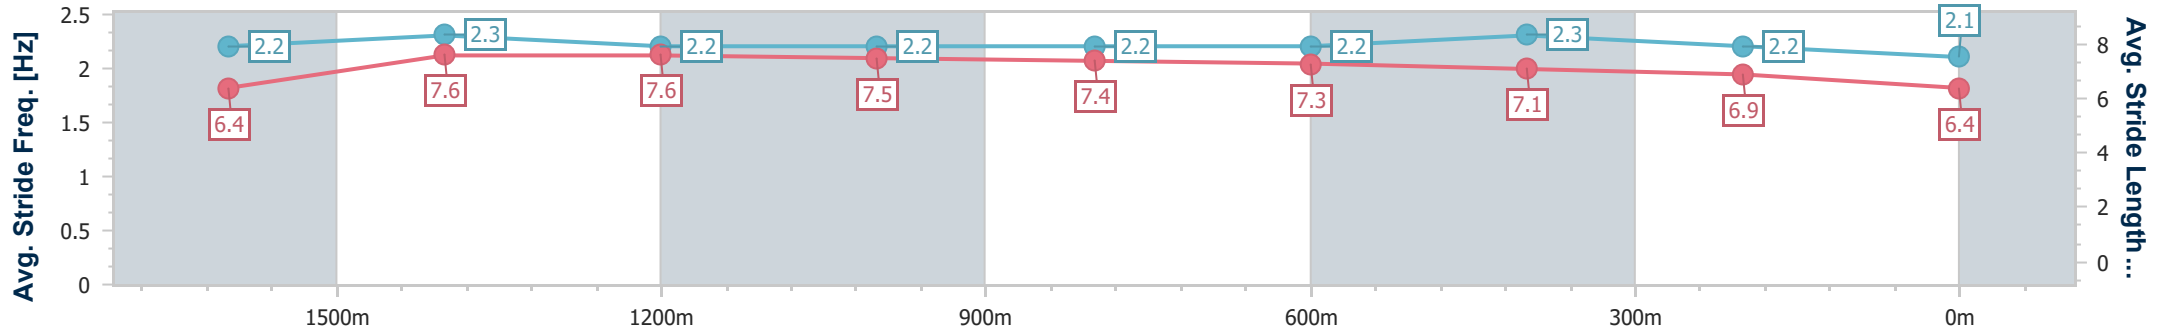

Eagle Farm QLD Professional

Race 7: LADBROKES GRAND PRIX STAKES - 1800m

14 December 2024 - 15:53

Track Rating: Heavy 10, Weather: Showers, Rail Position: +2m Entire

BRISBANE RACING CLUB

Section	Overall	1600m	1400m	1200m	1000m	800m	600m	400m	200m			
Section Times	1:55.98 [13] (0:14.24)	1:41.74 [2] (0:11.71)	1:30.03 [2] (0:11.98)	1:18.05 [2] (0:12.28)	1:05.77 [2] (0:12.45)	0:53.32 [2] (0:12.59)	0:40.73 [3] (0:12.56)	0:28.17 [6] (0:13.11)	0:15.06 [11] (0:15.06)			
Average Speed [km/h]	50.9	62.0	60.3	58.8	58.5	57.5	57.5	54.9	48.1			
Top Speed [km/h]	62.7	63.0	61.9	59.5	59.0	58.7	58.4	57.8	51.5			
Avg. Dist. to Rail [m]	2.6	2.8	4.5	4.1	2.5	0.9	0.8	5.7	6.7			
Avg. Stride Freq. [Hz]	2.2	2.3	2.2	2.2	2.2	2.2	2.3	2.2	2.1			
Avg. Stride Length [m]	6.4	7.6	7.6	7.5	7.4	7.3	7.1	6.9	6.4			

- [] Ranking at each section and finish
- .-.- No data available at this section
- NA No data available

Horse/Jockey Name	Can't Recall One
Final Rank	14
Fastest Section Time (Section)	0:11.85 (1600m)
Top Speed [km/h] (Section)	62.9 (1600m)
Race State	Finished