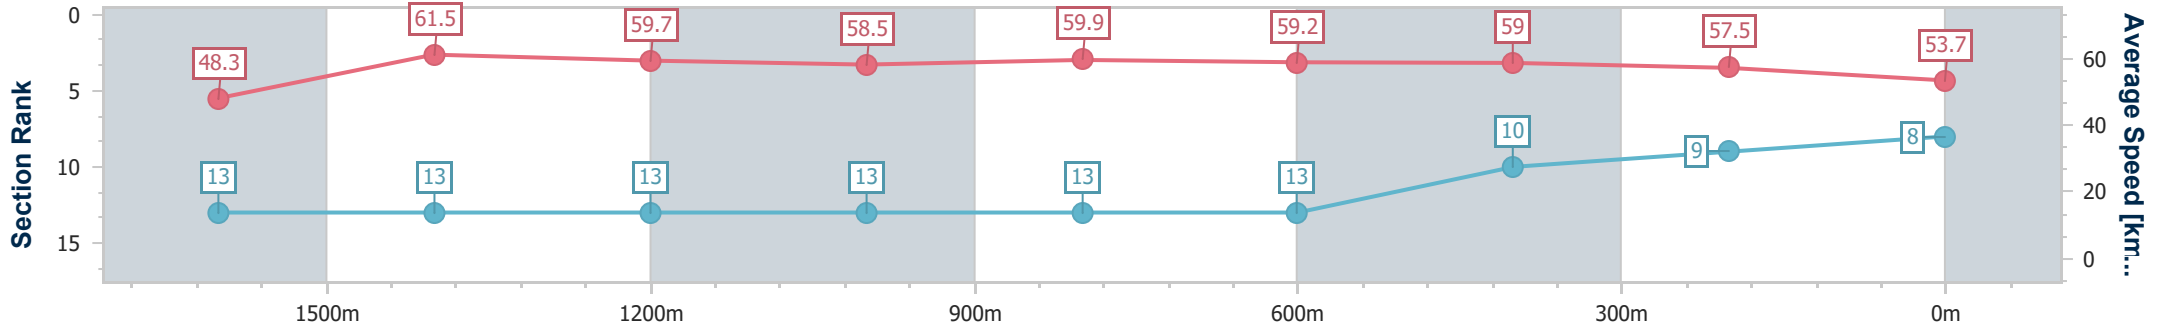

Eagle Farm QLD Professional

Race 7: LADBROKES GRAND PRIX STAKES - 1800m

14 December 2024 - 15:53

Track Rating: Heavy 10, Weather: Showers, Rail Position: +2m Entire

BRISBANE RACING CLUB

Section	Overall	1600m	1400m	1200m	1000m	800m	600m	400m	200m
Section Times	1:54.34 [8] (0:15.34)	1:39.00 [13] (0:11.85)	1:27.15 [13] (0:12.13)	1:15.02 [13] (0:12.31)	1:02.71 [13] (0:12.17)	0:50.54 [13] (0:12.24)	0:38.30 [13] (0:12.27)	0:26.03 [10] (0:12.54)	0:13.49 [9] (0:13.49)
Average Speed [km/h]	48.3	61.5	59.7	58.5	59.9	59.2	59.0	57.5	53.7
Top Speed [km/h]	61.1	62.6	62.0	59.4	60.5	60.5	60.6	58.2	56.7
Avg. Dist. to Rail [m]	9.5	3.6	3.6	3.9	2.2	1.6	1.7	5.6	5.6
Avg. Stride Freq. [Hz]	2.2	2.3	2.2	2.2	2.3	2.3	2.3	2.3	2.2
Avg. Stride Length [m]	6.1	7.4	7.4	7.3	7.3	7.3	7.1	7.0	6.7

- [] Ranking at each section and finish
- .-.- No data available at this section
- NA No data available

Horse/Jockey Name	Squeezebox
Final Rank	9
Fastest Section Time (Section)	0:11.88 (1600m)
Top Speed [km/h] (Section)	62.4 (600m)
Race State	Finished