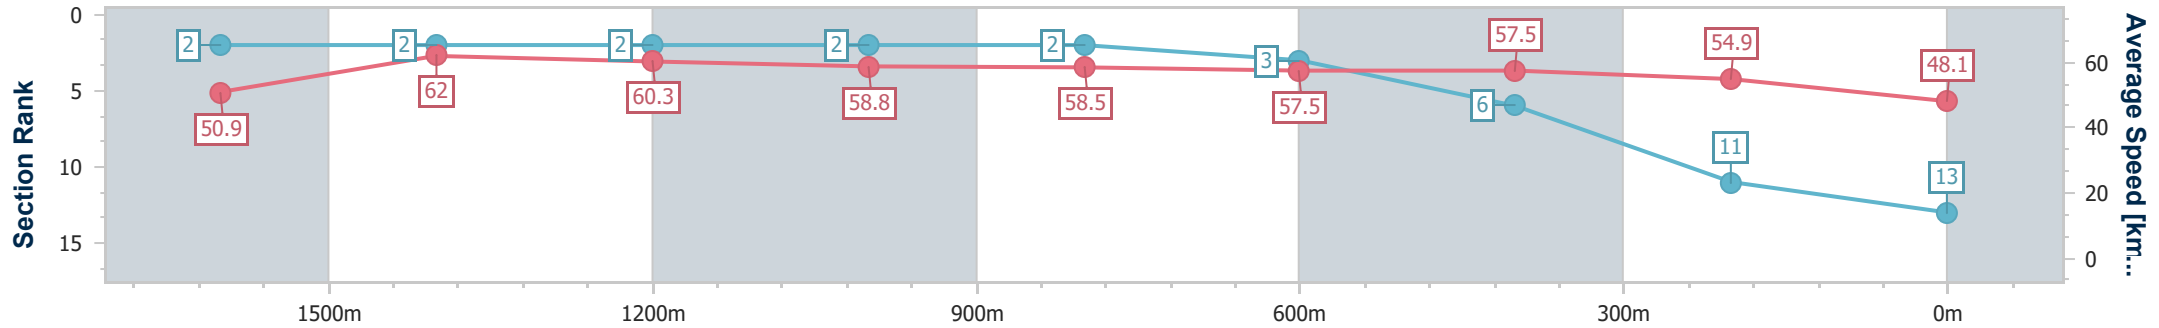

Eagle Farm QLD Professional

Race 7: LADBROKES GRAND PRIX STAKES - 1800m

14 December 2024 - 15:53

Track Rating: Heavy 10, Weather: Showers, Rail Position: +2m Entire

BRISBANE RACING CLUB

Section	Overall	1600m	1400m	1200m	1000m	800m	600m	400m	200m			
Section Times	1:55.98 [13] (0:14.24)	1:41.74 [2] (0:11.71)	1:30.03 [2] (0:11.98)	1:18.05 [2] (0:12.28)	1:05.77 [2] (0:12.45)	0:53.32 [2] (0:12.59)	0:40.73 [3] (0:12.56)	0:28.17 [6] (0:13.11)	0:15.06 [11] (0:15.06)			
Average Speed [km/h]	50.9	62.0	60.3	58.8	58.5	57.5	57.5	54.9	48.1			
Top Speed [km/h]	62.7	63.0	61.9	59.5	59.0	58.7	58.4	57.8	51.5			
Avg. Dist. to Rail [m]	2.6	2.8	4.5	4.1	2.5	0.9	0.8	5.7	6.7			
Avg. Stride Freq. [Hz]	2.2	2.3	2.2	2.2	2.2	2.2	2.3	2.2	2.1			
Avg. Stride Length [m]	6.4	7.6	7.6	7.5	7.4	7.3	7.1	6.9	6.4			

- [] Ranking at each section and finish
- .-.- No data available at this section
- NA No data available

Horse/Jockey Name	Can't Recall One
Final Rank	14
Fastest Section Time (Section)	0:11.85 (1600m)
Top Speed [km/h] (Section)	62.9 (1600m)
Race State	Finished