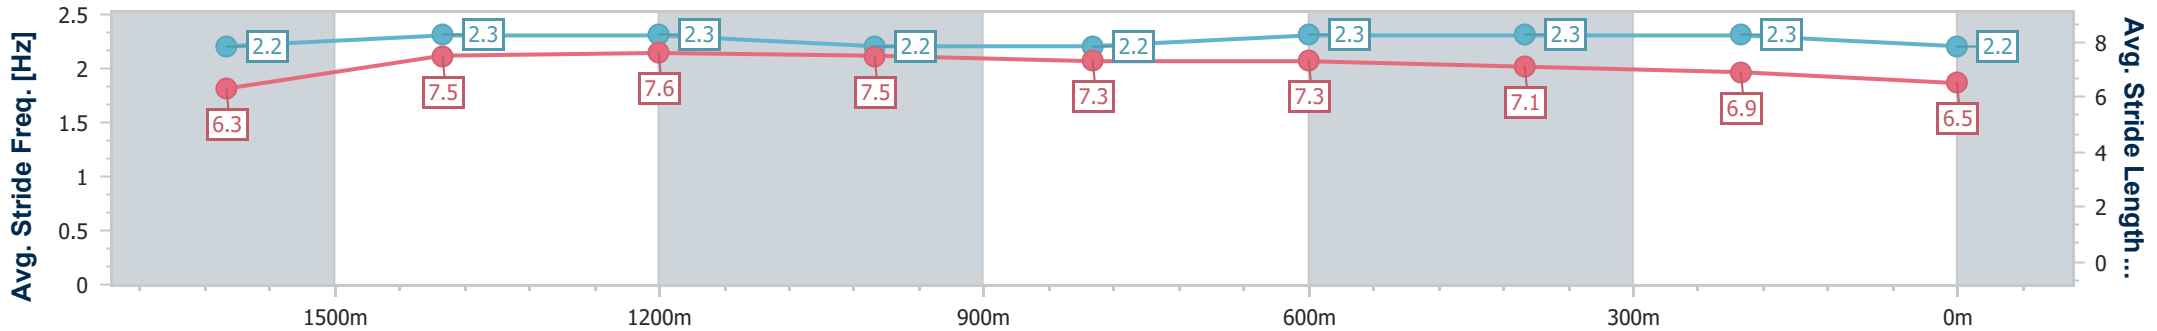

Eagle Farm QLD Professional

Race 7: LADBROKES GRAND PRIX STAKES - 1800m

14 December 2024 - 15:53

Track Rating: Heavy 10, Weather: Showers, Rail Position: +2m Entire

BRISBANE RACING CLUB

Section	Overall	1600m	1400m	1200m	1000m	800m	600m	400m	200m
Section Times	1:54.29 [7] (0:14.57)	1:39.72 [6] (0:11.88)	1:27.84 [6] (0:11.80)	1:16.04 [4] (0:12.12)	1:03.92 [3] (0:12.45)	0:51.47 [3] (0:12.43)	0:39.04 [2] (0:12.55)	0:26.49 [5] (0:12.68)	0:13.81 [8] (0:13.81)
Average Speed [km/h]	50.1	61.6	61.3	59.6	59.1	58.8	58.9	56.9	52.3
Top Speed [km/h]	62.5	62.2	62.2	60.3	59.8	59.5	59.6	59.3	55.0
Avg. Dist. to Rail [m]	5.1	4.4	4.5	5.0	4.4	4.1	5.3	9.8	8.8
Avg. Stride Freq. [Hz]	2.2	2.3	2.3	2.2	2.2	2.3	2.3	2.3	2.2
Avg. Stride Length [m]	6.3	7.5	7.6	7.5	7.3	7.3	7.1	6.9	6.5