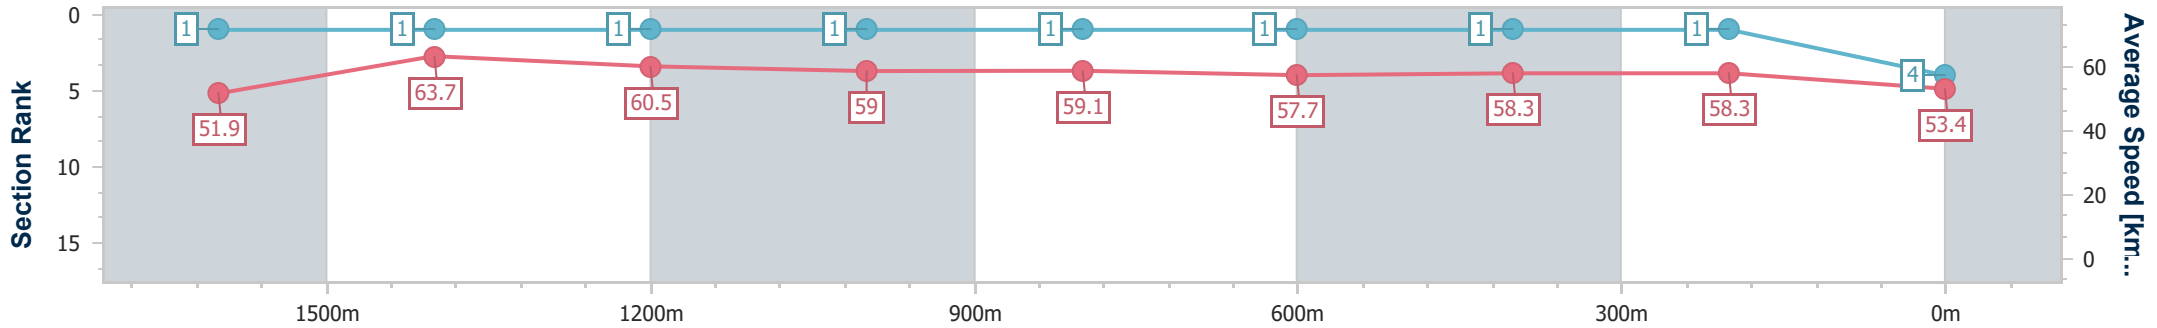

Eagle Farm QLD Professional

Race 7: LADBROKES GRAND PRIX STAKES - 1800m

14 December 2024 - 15:53

Track Rating: Heavy 10, Weather: Showers, Rail Position: +2m Entire

BRISBANE RACING CLUB

Section	Overall	1600m	1400m	1200m	1000m	800m	600m	400m	200m
Section Times	1:53.09 [4] (0:14.17)	1:38.92 [1] (0:11.54)	1:27.38 [1] (0:11.91)	1:15.47 [1] (0:12.21)	1:03.26 [1] (0:12.28)	0:50.98 [1] (0:12.58)	0:38.40 [1] (0:12.47)	0:25.93 [1] (0:12.37)	0:13.56 [1] (0:13.56)
Average Speed [km/h]	51.9	63.7	60.5	59.0	59.1	57.7	58.3	58.3	53.4
Top Speed [km/h]	64.1	64.8	62.5	59.7	59.6	59.1	59.4	59.7	55.8
Avg. Dist. to Rail [m]	7.5	5.2	2.4	1.9	1.4	1.7	2.4	4.6	3.7
Avg. Stride Freq. [Hz]	2.3	2.3	2.2	2.2	2.2	2.2	2.3	2.3	2.2
Avg. Stride Length [m]	6.3	7.7	7.5	7.4	7.4	7.2	7.2	7.2	6.8

- [] Ranking at each section and finish
- .-.- No data available at this section
- NA No data available

Horse/Jockey Name	Moon Sweeper
Final Rank	5
Fastest Section Time (Section)	0:11.80 (1600m)
Top Speed [km/h] (Section)	62.6 (1600m)
Race State	Finished