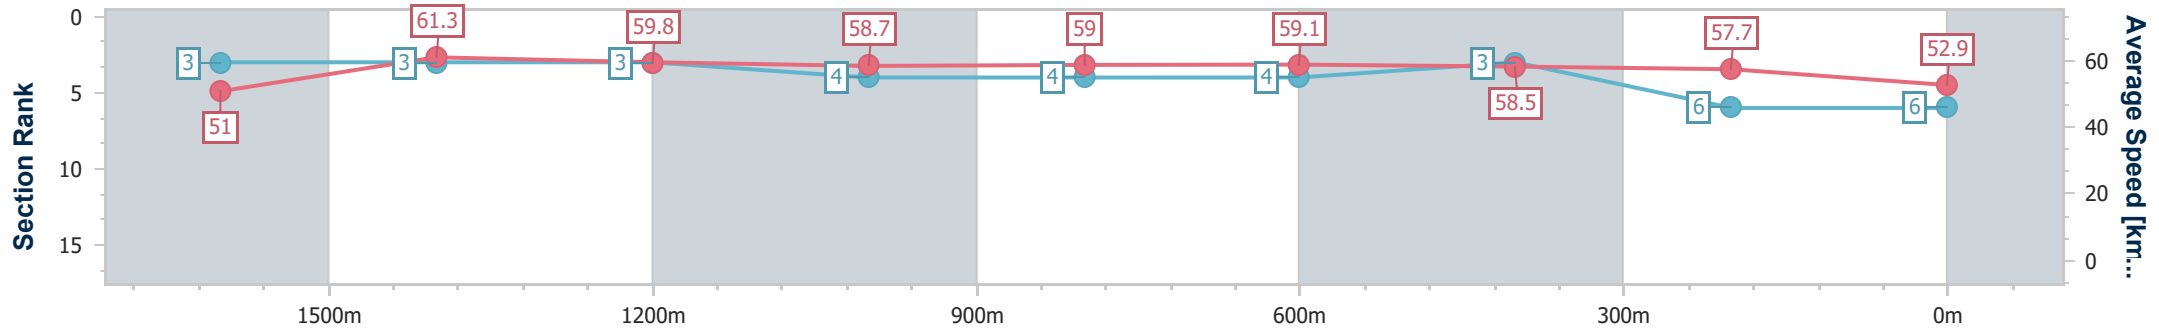

Eagle Farm QLD Professional

Race 7: LADBROKES GRAND PRIX STAKES - 1800m

14 December 2024 - 15:53

Track Rating: Heavy 10, Weather: Showers, Rail Position: +2m Entire

BRISBANE RACING CLUB

Section	Overall	1600m	1400m	1200m	1000m	800m	600m	400m	200m
Section Times	1:53.91 [6] (0:14.30)	1:39.61 [3] (0:11.83)	1:27.78 [3] (0:12.06)	1:15.72 [3] (0:12.27)	1:03.45 [4] (0:12.43)	0:51.02 [4] (0:12.38)	0:38.64 [4] (0:12.45)	0:26.19 [3] (0:12.49)	0:13.70 [6] (0:13.70)
Average Speed [km/h]	51.0	61.3	59.8	58.7	59.0	59.1	58.5	57.7	52.9
Top Speed [km/h]	62.1	62.1	61.0	60.4	59.7	59.9	59.6	58.7	55.5
Avg. Dist. to Rail [m]	3.7	2.5	2.6	3.6	3.4	3.0	3.0	6.4	8.2
Avg. Stride Freq. [Hz]	2.2	2.3	2.2	2.2	2.2	2.2	2.2	2.2	2.1
Avg. Stride Length [m]	6.4	7.5	7.5	7.4	7.5	7.5	7.3	7.1	6.8