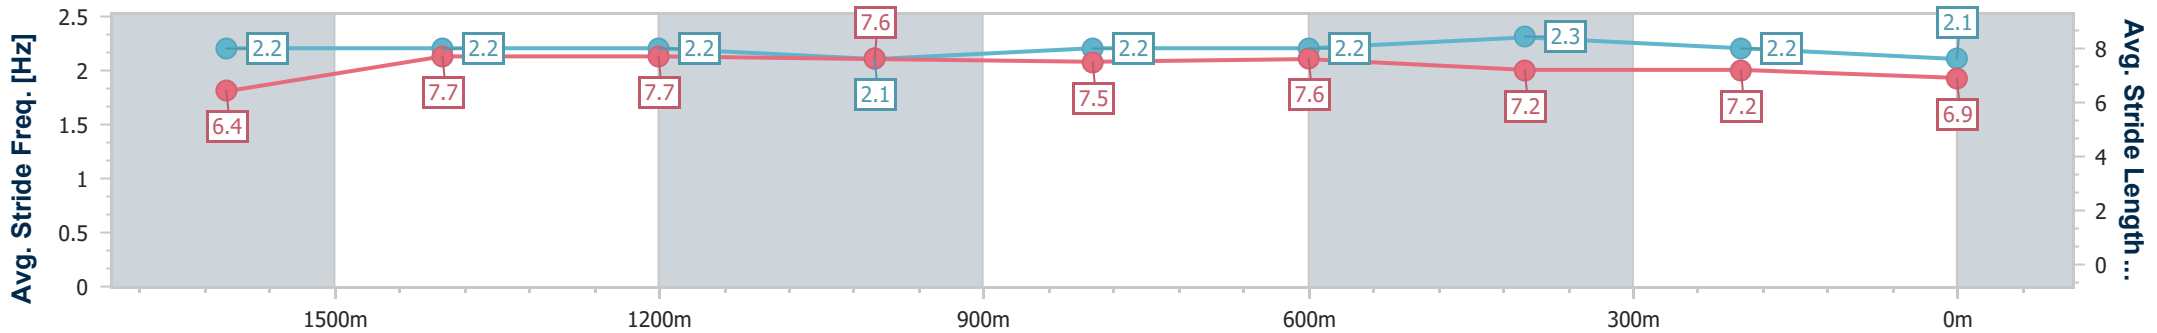

- [] Ranking at each section and finish
- .-.- No data available at this section
- NA No data available

Horse/Jockey Name	Moon Sweeper
Final Rank	5
Fastest Section Time (Section)	0:11.80 (1600m)
Top Speed [km/h] (Section)	62.6 (1600m)
Race State	Finished

Eagle Farm QLD Professional

Race 7: LADBROKES GRAND PRIX STAKES - 1800m

14 December 2024 - 15:53

Track Rating: Heavy 10, Weather: Showers, Rail Position: +2m Entire

BRISBANE RACING CLUB

Section	Overall	1600m	1400m	1200m	1000m	800m	600m	400m	200m
Section Times	1:53.87 [5] (0:14.45)	1:39.42 [4] (0:11.80)	1:27.62 [4] (0:12.10)	1:15.52 [5] (0:12.27)	1:03.25 [5] (0:12.37)	0:50.88 [5] (0:12.29)	0:38.59 [5] (0:12.36)	0:26.23 [2] (0:12.55)	0:13.68 [5] (0:13.68)
Average Speed [km/h]	50.1	61.3	59.7	58.7	58.8	59.2	58.6	57.4	52.8
Top Speed [km/h]	60.8	62.6	60.2	59.9	60.0	59.7	59.5	59.5	54.8
Avg. Dist. to Rail [m]	1.8	1.6	2.4	2.8	2.4	2.0	1.6	4.1	4.9
Avg. Stride Freq. [Hz]	2.2	2.2	2.2	2.1	2.2	2.2	2.3	2.2	2.1
Avg. Stride Length [m]	6.4	7.7	7.7	7.6	7.5	7.6	7.2	7.2	6.9

- [] Ranking at each section and finish
- .-.- No data available at this section
- NA No data available

Horse/Jockey Name	Metcalfe
Final Rank	6
Fastest Section Time (Section)	0:11.83 (1600m)
Top Speed [km/h] (Section)	62.1 (1600m)
Race State	Finished