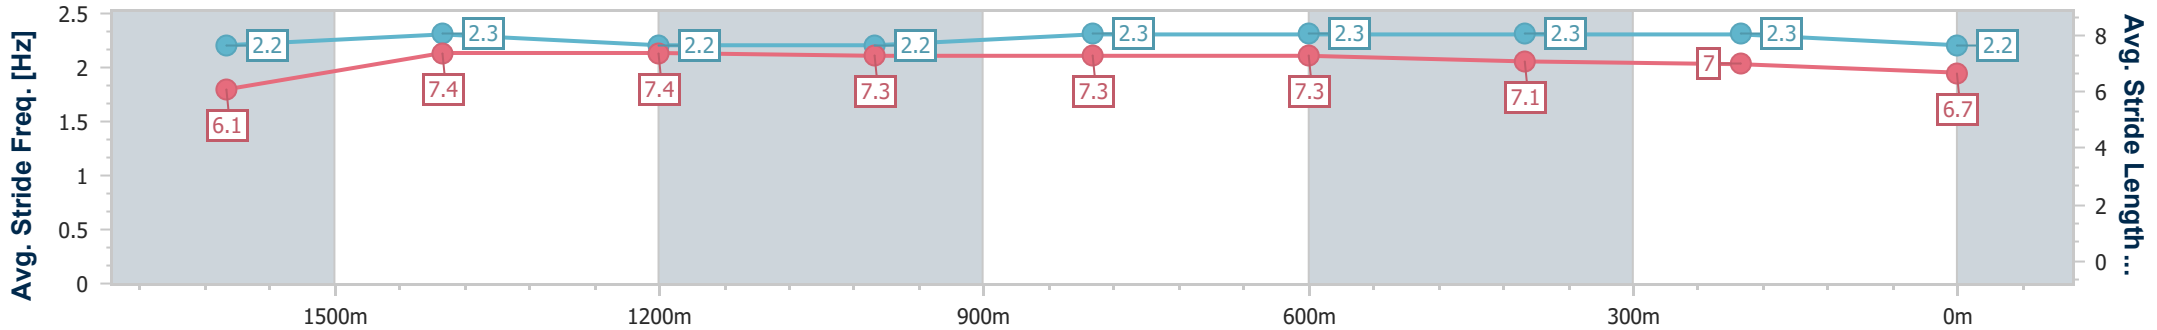

Eagle Farm QLD Professional

Race 7: LADBROKES GRAND PRIX STAKES - 1800m

14 December 2024 - 15:53

Track Rating: Heavy 10, Weather: Showers, Rail Position: +2m Entire

BRISBANE RACING CLUB

Section	Overall	1600m	1400m	1200m	1000m	800m	600m	400m	200m
Section Times	1:54.34 [8] (0:15.34)	1:39.00 [13] (0:11.85)	1:27.15 [13] (0:12.13)	1:15.02 [13] (0:12.31)	1:02.71 [13] (0:12.17)	0:50.54 [13] (0:12.24)	0:38.30 [13] (0:12.27)	0:26.03 [10] (0:12.54)	0:13.49 [9] (0:13.49)
Average Speed [km/h]	48.3	61.5	59.7	58.5	59.9	59.2	59.0	57.5	53.7
Top Speed [km/h]	61.1	62.6	62.0	59.4	60.5	60.5	60.6	58.2	56.7
Avg. Dist. to Rail [m]	9.5	3.6	3.6	3.9	2.2	1.6	1.7	5.6	5.6
Avg. Stride Freq. [Hz]	2.2	2.3	2.2	2.2	2.3	2.3	2.3	2.3	2.2
Avg. Stride Length [m]	6.1	7.4	7.4	7.3	7.3	7.3	7.1	7.0	6.7

- [] Ranking at each section and finish
- .-.- No data available at this section
- NA No data available

Horse/Jockey Name	Squeezebox
Final Rank	9
Fastest Section Time (Section)	0:11.88 (1600m)
Top Speed [km/h] (Section)	62.4 (600m)
Race State	Finished