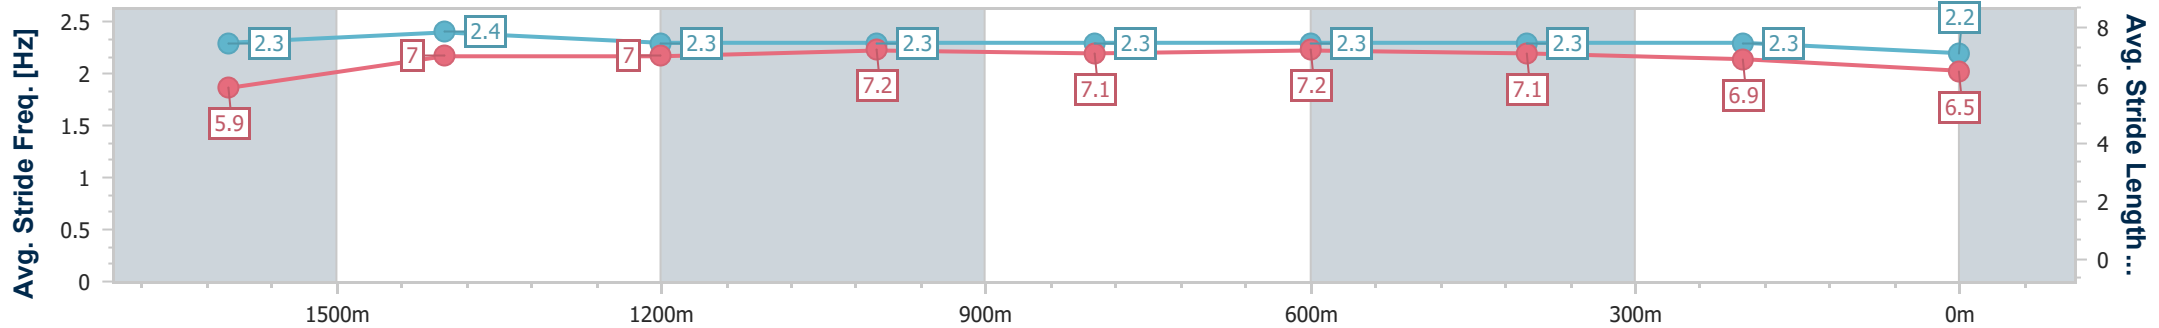

- [] Ranking at each section and finish
- .-.- No data available at this section
- NA No data available

Horse/Jockey Name	Banksia Beach
Final Rank	11
Fastest Section Time (Section)	0:12.00 (1600m)
Top Speed [km/h] (Section)	62.0 (1600m)
Race State	Finished

Eagle Farm QLD Professional

Race 7: LADBROKES GRAND PRIX STAKES - 1800m

14 December 2024 - 15:53

Track Rating: Heavy 10, Weather: Showers, Rail Position: +2m Entire

BRISBANE RACING CLUB

Section	Overall	1600m	1400m	1200m	1000m	800m	600m	400m	200m
Section Times	1:54.95 [11] (0:14.68)	1:40.27 [7] (0:12.00)	1:28.27 [9] (0:12.24)	1:16.03 [10] (0:12.21)	1:03.82 [9] (0:12.45)	0:51.37 [9] (0:12.33)	0:39.04 [11] (0:12.57)	0:26.47 [13] (0:12.49)	0:13.98 [12] (0:13.98)
Average Speed [km/h]	49.9	60.8	58.9	59.2	58.9	59.3	58.7	57.7	51.8
Top Speed [km/h]	61.4	62.0	60.9	59.7	60.1	60.5	59.3	59.4	55.2
Avg. Dist. to Rail [m]	5.6	3.8	3.6	4.6	3.6	3.9	4.8	9.5	10.1
Avg. Stride Freq. [Hz]	2.3	2.4	2.3	2.3	2.3	2.3	2.3	2.3	2.2
Avg. Stride Length [m]	5.9	7.0	7.0	7.2	7.1	7.2	7.1	6.9	6.5