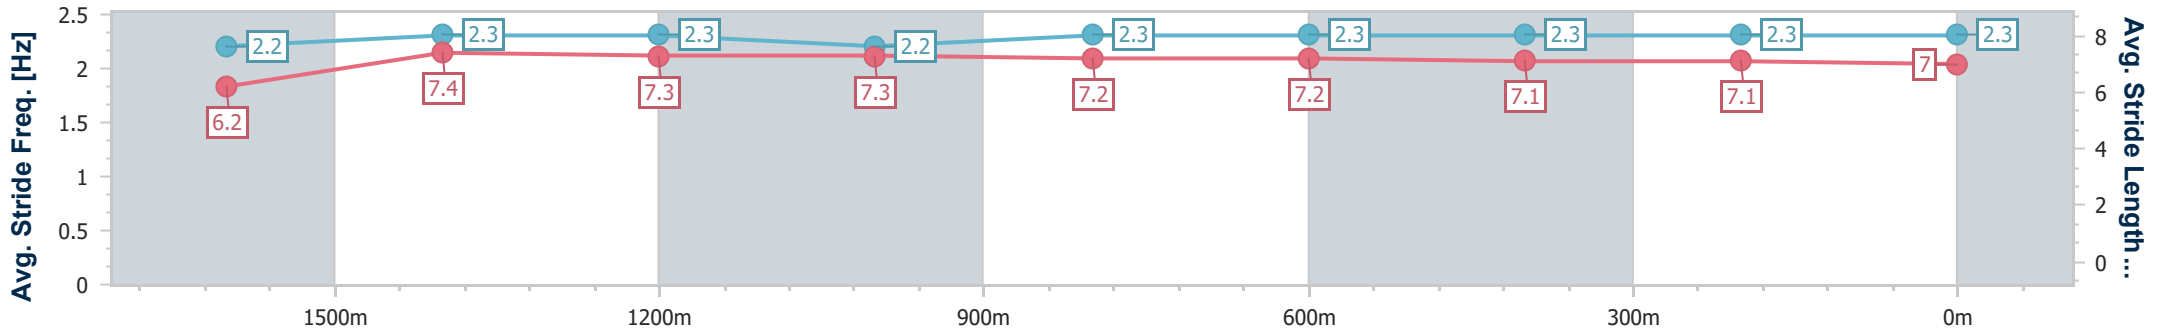

14 December 2024 - 15:53

Track Rating: Heavy 10, Weather: Showers, Rail Position: +2m Entire

BRISBANE RACING CLUB

Section	Overall	1600m	1400m	1200m	1000m	800m	600m	400m	200m
Section Times	1:52.44 [1] (0:14.55)	1:37.89 [5] (0:11.88)	1:26.01 [5] (0:12.07)	1:13.94 [6] (0:12.26)	1:01.68 [6] (0:12.41)	0:49.27 [6] (0:12.41)	0:36.86 [6] (0:12.26)	0:24.60 [7] (0:12.04)	0:12.56 [2] (0:12.56)
Average Speed [km/h]	49.8	61.0	60.0	58.8	58.7	58.3	58.8	59.7	57.7
Top Speed [km/h]	62.3	62.1	61.2	60.7	59.7	59.5	60.1	61.1	59.4
Avg. Dist. to Rail [m]	1.5	3.0	3.4	3.6	2.5	1.3	0.6	6.0	7.3
Avg. Stride Freq. [Hz]	2.2	2.3	2.3	2.2	2.3	2.3	2.3	2.3	2.3
Avg. Stride Length [m]	6.2	7.4	7.3	7.3	7.2	7.2	7.1	7.1	7.0