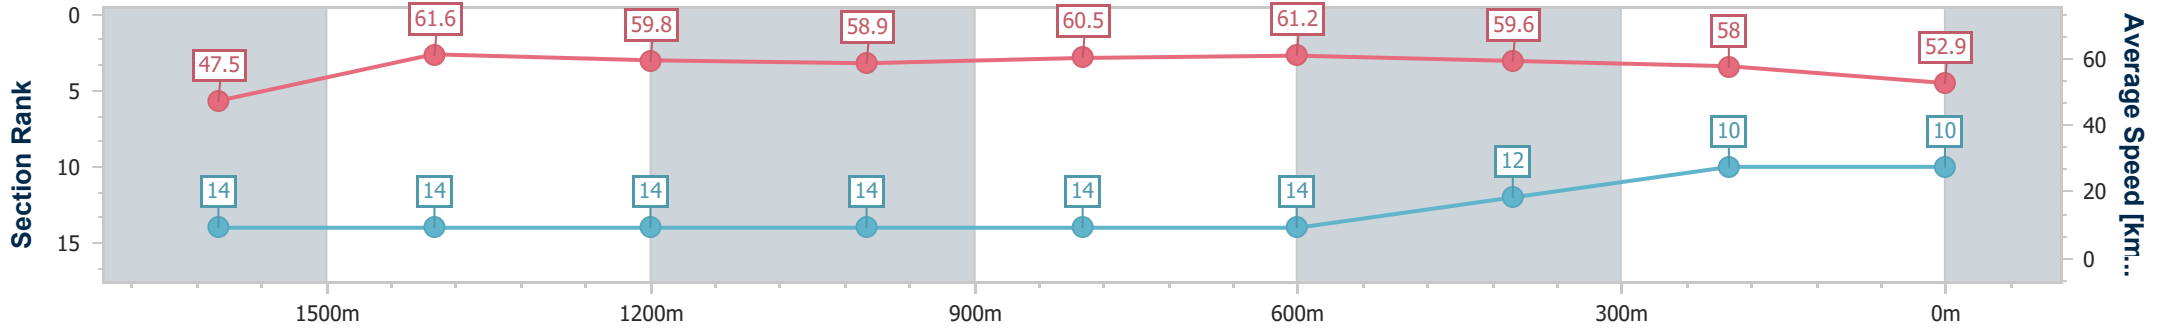

- [] Ranking at each section and finish
- .-.- No data available at this section
- NA No data available

Horse/Jockey Name	Propose
Final Rank	10
Fastest Section Time (Section)	0:11.85 (1600m)
Top Speed [km/h] (Section)	62.4 (1600m)
Race State	Finished

Eagle Farm QLD Professional

Race 7: LADBROKES GRAND PRIX STAKES - 1800m

14 December 2024 - 15:53

Track Rating: Heavy 10, Weather: Showers, Rail Position: +2m Entire

BRISBANE RACING CLUB

Section	Overall	1600m	1400m	1200m	1000m	800m	600m	400m	200m
Section Times	1:54.53 [10] (0:15.70)	1:38.83 [14] (0:11.85)	1:26.98 [14] (0:12.09)	1:14.89 [14] (0:12.24)	1:02.65 [14] (0:12.13)	0:50.52 [14] (0:12.05)	0:38.47 [14] (0:12.41)	0:26.06 [12] (0:12.41)	0:13.65 [10] (0:13.65)
Average Speed [km/h]	47.5	61.6	59.8	58.9	60.5	61.2	59.6	58.0	52.9
Top Speed [km/h]	58.7	62.4	61.6	59.5	61.2	61.6	60.9	59.8	56.3
Avg. Dist. to Rail [m]	10.5	3.9	4.0	4.5	3.8	4.7	6.0	12.2	12.0
Avg. Stride Freq. [Hz]	2.3	2.5	2.4	2.4	2.4	2.4	2.5	2.5	2.4
Avg. Stride Length [m]	5.7	6.8	6.8	6.8	6.8	7.0	6.7	6.5	6.1

- [] Ranking at each section and finish
- .-.- No data available at this section
- NA No data available

Horse/Jockey Name	Banksia Beach
Final Rank	11
Fastest Section Time (Section)	0:12.00 (1600m)
Top Speed [km/h] (Section)	62.0 (1600m)
Race State	Finished