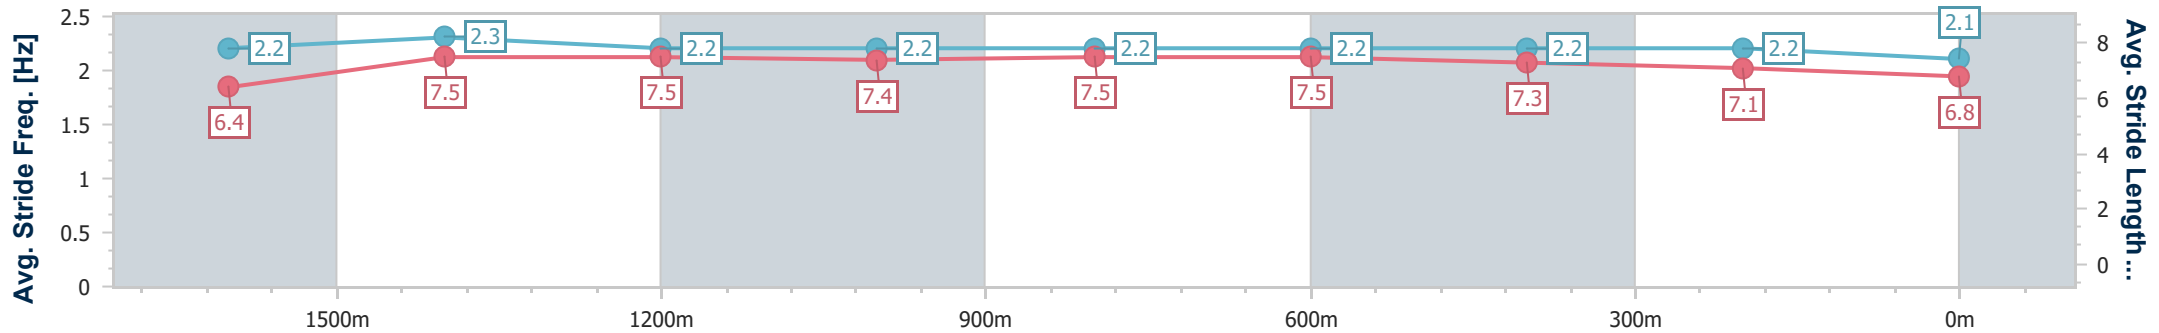

- [] Ranking at each section and finish
- .-.- No data available at this section
- NA No data available

Horse/Jockey Name	Metcalfe
Final Rank	6
Fastest Section Time (Section)	0:11.83 (1600m)
Top Speed [km/h] (Section)	62.1 (1600m)
Race State	Finished

Eagle Farm QLD Professional

Race 7: LADBROKES GRAND PRIX STAKES - 1800m

14 December 2024 - 15:53

Track Rating: Heavy 10, Weather: Showers, Rail Position: +2m Entire

BRISBANE RACING CLUB

Section	Overall	1600m	1400m	1200m	1000m	800m	600m	400m	200m
Section Times	1:53.91 [6] (0:14.30)	1:39.61 [3] (0:11.83)	1:27.78 [3] (0:12.06)	1:15.72 [3] (0:12.27)	1:03.45 [4] (0:12.43)	0:51.02 [4] (0:12.38)	0:38.64 [4] (0:12.45)	0:26.19 [3] (0:12.49)	0:13.70 [6] (0:13.70)
Average Speed [km/h]	51.0	61.3	59.8	58.7	59.0	59.1	58.5	57.7	52.9
Top Speed [km/h]	62.1	62.1	61.0	60.4	59.7	59.9	59.6	58.7	55.5
Avg. Dist. to Rail [m]	3.7	2.5	2.6	3.6	3.4	3.0	3.0	6.4	8.2
Avg. Stride Freq. [Hz]	2.2	2.3	2.2	2.2	2.2	2.2	2.2	2.2	2.1
Avg. Stride Length [m]	6.4	7.5	7.5	7.4	7.5	7.5	7.3	7.1	6.8