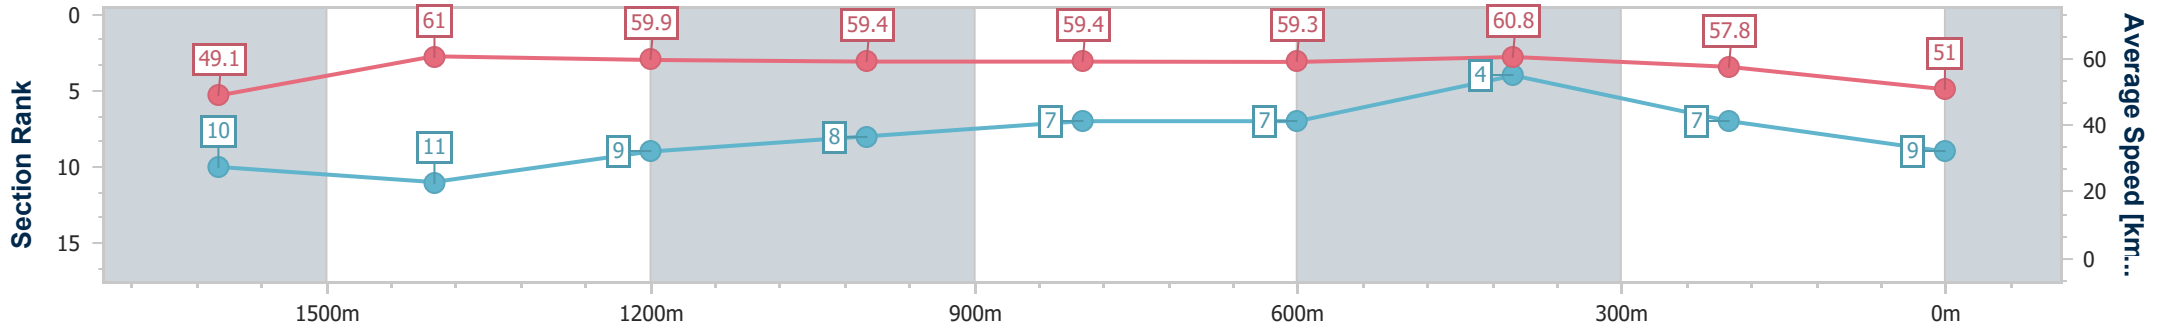

Eagle Farm QLD Professional

Race 7: LADBROKES GRAND PRIX STAKES - 1800m

14 December 2024 - 15:53

Track Rating: Heavy 10, Weather: Showers, Rail Position: +2m Entire

BRISBANE RACING CLUB

Section	Overall	1600m	1400m	1200m	1000m	800m	600m	400m	200m
Section Times	1:54.42 [9] (0:14.98)	1:39.44 [10] (0:11.88)	1:27.56 [11] (0:12.05)	1:15.51 [9] (0:12.17)	1:03.34 [8] (0:12.26)	0:51.08 [7] (0:12.27)	0:38.81 [7] (0:12.15)	0:26.66 [4] (0:12.46)	0:14.20 [7] (0:14.20)
Average Speed [km/h]	49.1	61.0	59.9	59.4	59.4	59.3	60.8	57.8	51.0
Top Speed [km/h]	60.8	61.7	61.8	61.3	61.0	61.0	62.4	60.7	54.2
Avg. Dist. to Rail [m]	6.5	2.9	2.3	3.0	2.4	3.0	5.2	10.4	10.4
Avg. Stride Freq. [Hz]	2.1	2.2	2.2	2.2	2.2	2.2	2.3	2.3	2.2
Avg. Stride Length [m]	6.4	7.6	7.4	7.4	7.4	7.4	7.2	6.9	6.6

- [] Ranking at each section and finish
- .-.- No data available at this section
- NA No data available

Horse/Jockey Name	Propose
Final Rank	10
Fastest Section Time (Section)	0:11.85 (1600m)
Top Speed [km/h] (Section)	62.4 (1600m)
Race State	Finished