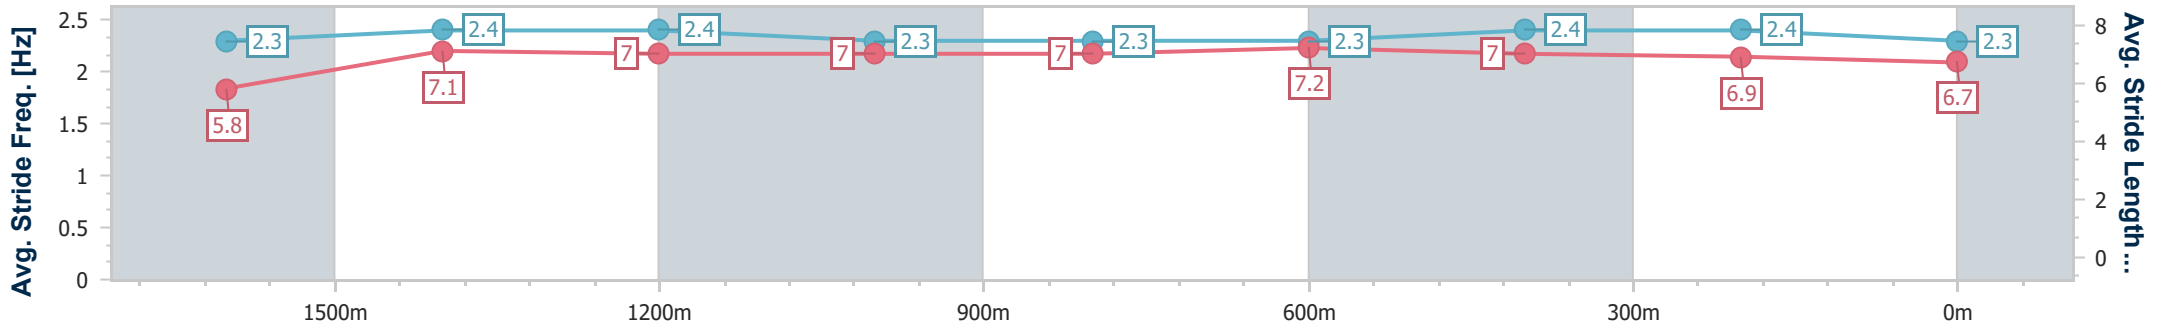

Eagle Farm QLD Professional

Race 7: LADBROKES GRAND PRIX STAKES - 1800m

14 December 2024 - 15:53

Track Rating: Heavy 10, Weather: Showers, Rail Position: +2m Entire

BRISBANE RACING CLUB

Section	Overall	1600m	1400m	1200m	1000m	800m	600m	400m	200m
Section Times	1:52.94 [2] (0:14.91)	1:38.03 [9] (0:11.72)	1:26.31 [7] (0:12.04)	1:14.27 [7] (0:12.39)	1:01.88 [7] (0:12.45)	0:49.43 [8] (0:12.24)	0:37.19 [8] (0:12.26)	0:24.93 [9] (0:11.94)	0:12.99 [4] (0:12.99)
Average Speed [km/h]	48.5	61.8	60.0	58.0	59.0	59.8	60.2	60.5	55.7
Top Speed [km/h]	62.5	62.6	62.1	59.0	59.8	61.6	61.9	62.2	58.3
Avg. Dist. to Rail [m]	3.6	1.0	2.1	3.6	3.2	3.6	5.6	10.7	11.5
Avg. Stride Freq. [Hz]	2.3	2.4	2.4	2.3	2.3	2.3	2.4	2.4	2.3
Avg. Stride Length [m]	5.8	7.1	7.0	7.0	7.0	7.2	7.0	6.9	6.7