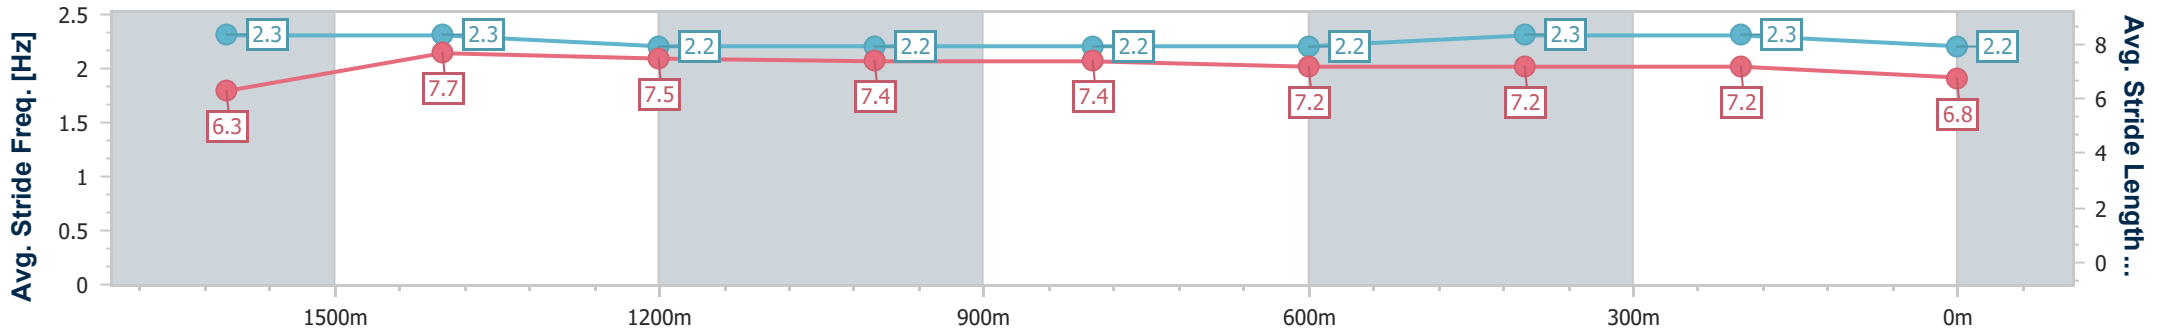

Eagle Farm QLD Professional

Race 7: LADBROKES GRAND PRIX STAKES - 1800m

14 December 2024 - 15:53

Track Rating: Heavy 10, Weather: Showers, Rail Position: +2m Entire

BRISBANE RACING CLUB

Section	Overall	1600m	1400m	1200m	1000m	800m	600m	400m	200m
Section Times	1:53.09 [4] (0:14.17)	1:38.92 [1] (0:11.54)	1:27.38 [1] (0:11.91)	1:15.47 [1] (0:12.21)	1:03.26 [1] (0:12.28)	0:50.98 [1] (0:12.58)	0:38.40 [1] (0:12.47)	0:25.93 [1] (0:12.37)	0:13.56 [1] (0:13.56)
Average Speed [km/h]	51.9	63.7	60.5	59.0	59.1	57.7	58.3	58.3	53.4
Top Speed [km/h]	64.1	64.8	62.5	59.7	59.6	59.1	59.4	59.7	55.8
Avg. Dist. to Rail [m]	7.5	5.2	2.4	1.9	1.4	1.7	2.4	4.6	3.7
Avg. Stride Freq. [Hz]	2.3	2.3	2.2	2.2	2.2	2.2	2.3	2.3	2.2
Avg. Stride Length [m]	6.3	7.7	7.5	7.4	7.4	7.2	7.2	7.2	6.8

- [] Ranking at each section and finish
- .-.- No data available at this section
- NA No data available

Horse/Jockey Name	Moon Sweeper
Final Rank	5
Fastest Section Time (Section)	0:11.80 (1600m)
Top Speed [km/h] (Section)	62.6 (1600m)
Race State	Finished