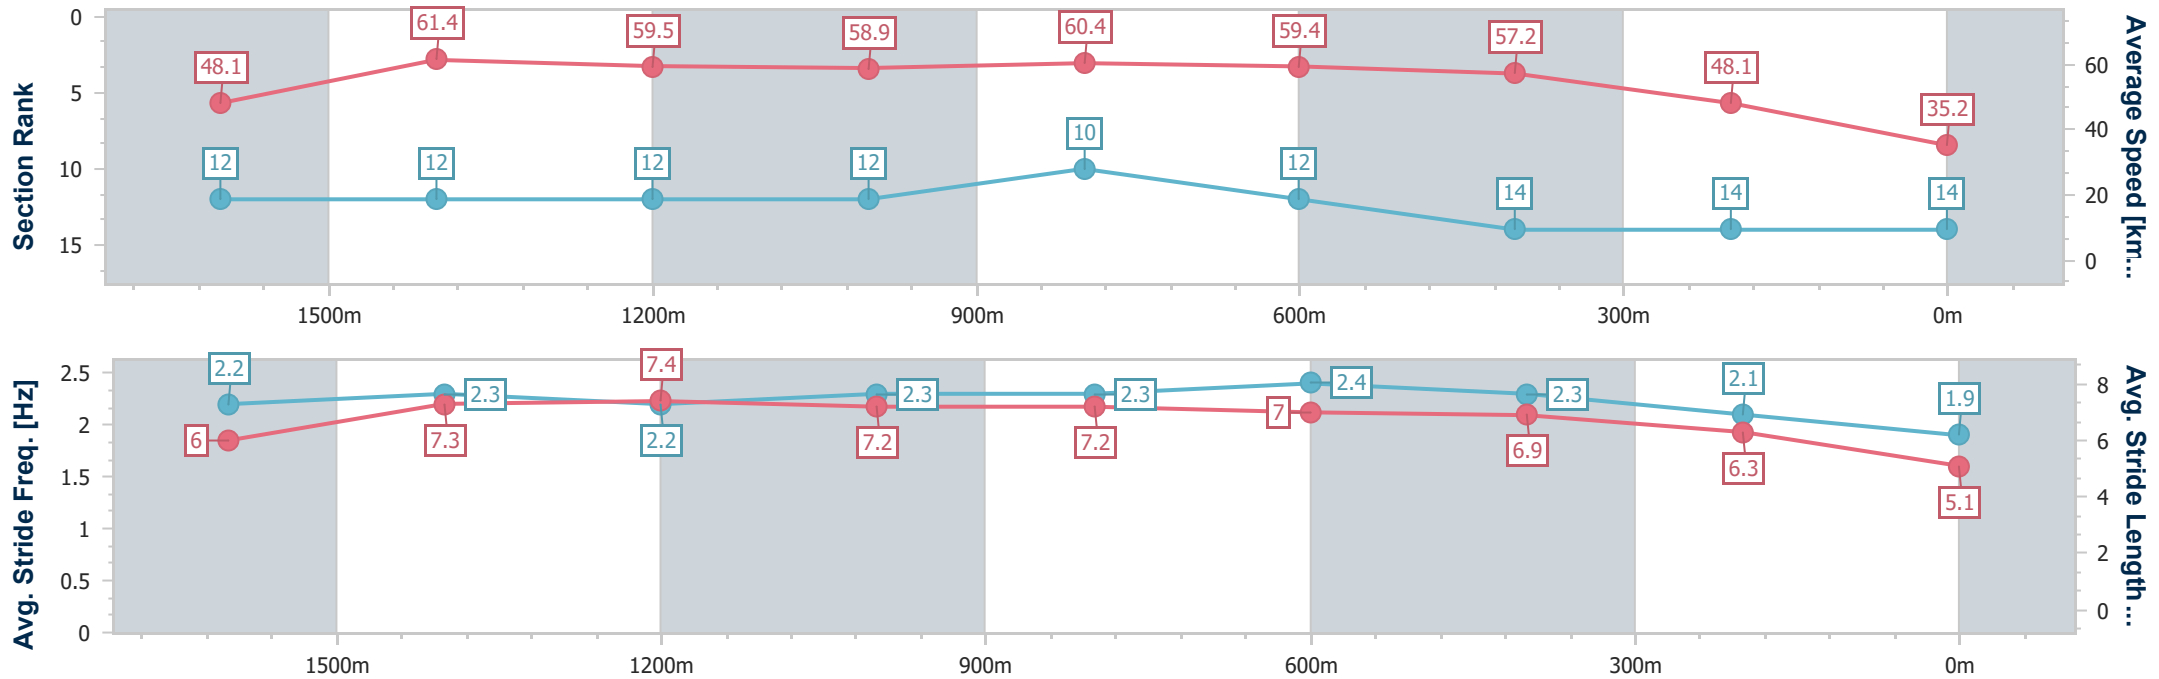

- [] Ranking at each section and finish
- .-.- No data available at this section
- NA No data available

Horse/Jockey Name	Can't Recall One
Final Rank	14
Fastest Section Time (Section)	0:11.85 (1600m)
Top Speed [km/h] (Section)	62.9 (1600m)
Race State	Finished

Eagle Farm QLD Professional

Race 7: LADBROKES GRAND PRIX STAKES - 1800m

14 December 2024 - 15:53

Track Rating: Heavy 10, Weather: Showers, Rail Position: +2m Entire

BRISBANE RACING CLUB

Section	Overall	1600m	1400m	1200m	1000m	800m	600m	400m	200m
Section Times	2:04.10 [14] (0:15.26)	1:48.84 [12] (0:11.85)	1:36.99 [12] (0:12.15)	1:24.84 [12] (0:12.26)	1:12.58 [12] (0:12.12)	1:00.46 [10] (0:12.30)	0:48.16 [12] (0:12.72)	0:35.44 [14] (0:14.98)	0:20.46 [14] (0:20.46)
Average Speed [km/h]	48.1	61.4	59.5	58.9	60.4	59.4	57.2	48.1	35.2
Top Speed [km/h]	61.9	62.9	61.3	60.5	61.1	60.6	59.4	56.0	40.0
Avg. Dist. to Rail [m]	6.8	3.5	3.7	4.1	3.0	4.1	2.1	6.5	7.2
Avg. Stride Freq. [Hz]	2.2	2.3	2.2	2.3	2.3	2.4	2.3	2.1	1.9
Avg. Stride Length [m]	6.0	7.3	7.4	7.2	7.2	7.0	6.9	6.3	5.1

- [] Ranking at each section and finish
- .-.- No data available at this section
- NA No data available