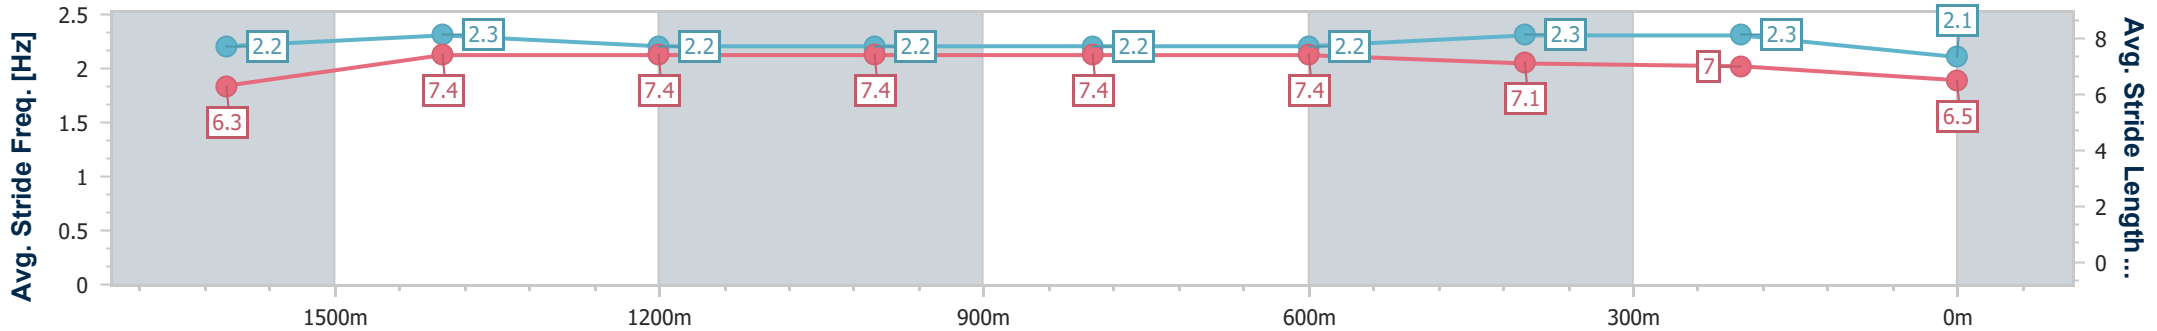

Eagle Farm QLD Professional

Race 7: LADBROKES GRAND PRIX STAKES - 1800m

14 December 2024 - 15:53

Track Rating: Heavy 10, Weather: Showers, Rail Position: +2m Entire

BRISBANE RACING CLUB

Section	Overall	1600m	1400m	1200m	1000m	800m	600m	400m	200m
Section Times	1:55.27 [12] (0:14.88)	1:40.39 [8] (0:11.79)	1:28.60 [8] (0:12.17)	1:16.43 [8] (0:12.40)	1:04.03 [10] (0:12.42)	0:51.61 [11] (0:12.24)	0:39.37 [10] (0:12.50)	0:26.87 [11] (0:12.59)	0:14.28 [13] (0:14.28)
Average Speed [km/h]	49.2	61.9	59.2	58.2	58.9	59.5	58.2	57.2	50.8
Top Speed [km/h]	61.7	62.5	62.5	58.8	60.2	59.8	59.8	58.8	55.3
Avg. Dist. to Rail [m]	6.4	3.3	3.7	4.0	2.4	2.2	3.0	4.9	4.9
Avg. Stride Freq. [Hz]	2.2	2.3	2.2	2.2	2.2	2.2	2.3	2.3	2.1
Avg. Stride Length [m]	6.3	7.4	7.4	7.4	7.4	7.4	7.1	7.0	6.5