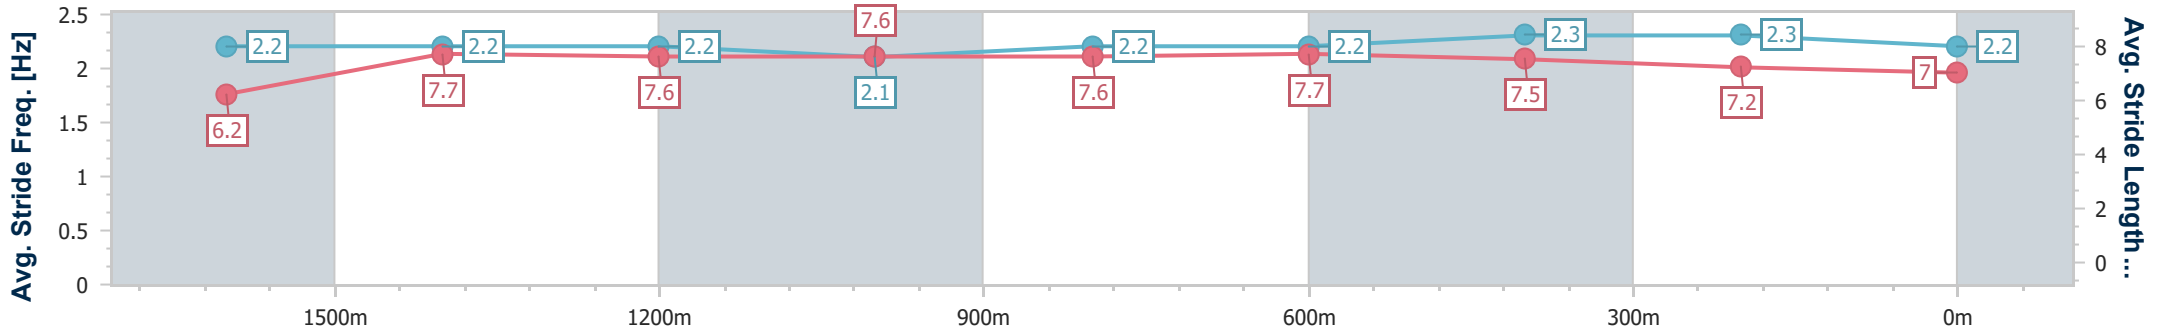

Eagle Farm QLD Professional

Race 7: LADBROKES GRAND PRIX STAKES - 1800m

14 December 2024 - 15:53

Track Rating: Heavy 10, Weather: Showers, Rail Position: +2m Entire

BRISBANE RACING CLUB

Section	Overall	1600m	1400m	1200m	1000m	800m	600m	400m	200m
Section Times	1:52.99 [3] (0:15.12)	1:37.87 [11] (0:11.73)	1:26.14 [10] (0:12.14)	1:14.00 [11] (0:12.36)	1:01.64 [11] (0:12.32)	0:49.32 [12] (0:12.14)	0:37.18 [9] (0:12.05)	0:25.13 [8] (0:12.07)	0:13.06 [3] (0:13.06)
Average Speed [km/h]	48.3	61.5	59.4	58.5	59.4	60.3	61.1	59.6	55.7
Top Speed [km/h]	61.5	62.1	61.7	59.0	60.8	61.6	62.0	61.2	58.1
Avg. Dist. to Rail [m]	6.4	1.3	1.5	3.4	3.6	3.6	4.8	11.4	10.5
Avg. Stride Freq. [Hz]	2.2	2.2	2.2	2.1	2.2	2.2	2.3	2.3	2.2
Avg. Stride Length [m]	6.2	7.7	7.6	7.6	7.6	7.7	7.5	7.2	7.0