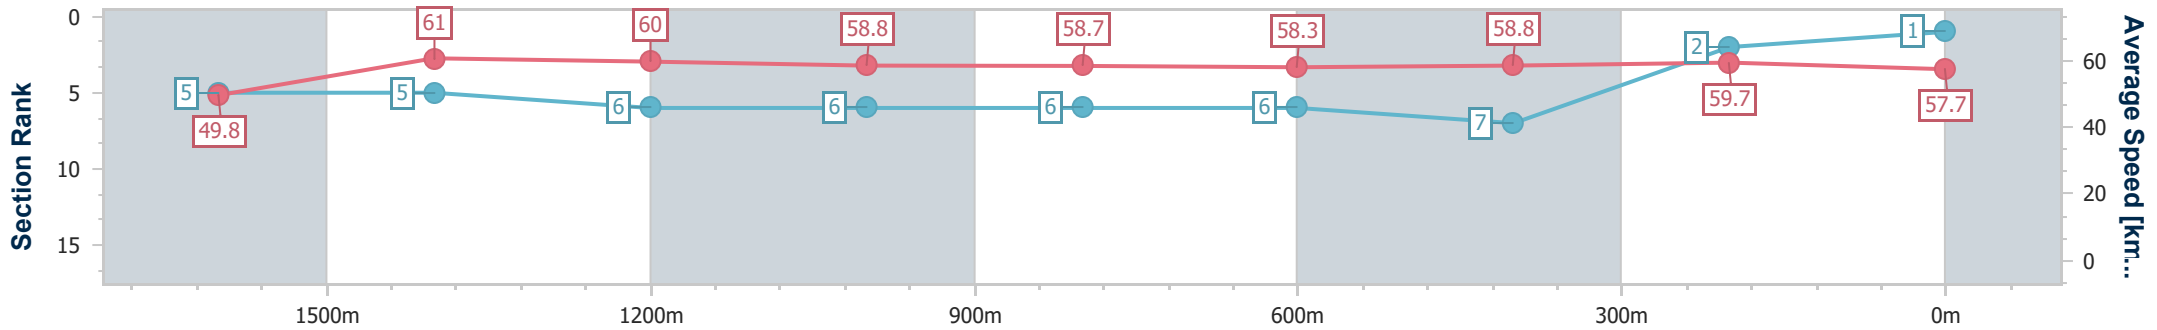

14 December 2024 - 15:53

Track Rating: Heavy 10, Weather: Showers, Rail Position: +2m Entire

BRISBANE RACING CLUB

Section	Overall	1600m	1400m	1200m	1000m	800m	600m	400m	200m
Section Times	1:52.44 [1] (0:14.55)	1:37.89 [5] (0:11.88)	1:26.01 [5] (0:12.07)	1:13.94 [6] (0:12.26)	1:01.68 [6] (0:12.41)	0:49.27 [6] (0:12.41)	0:36.86 [6] (0:12.26)	0:24.60 [7] (0:12.04)	0:12.56 [2] (0:12.56)
Average Speed [km/h]	49.8	61.0	60.0	58.8	58.7	58.3	58.8	59.7	57.7
Top Speed [km/h]	62.3	62.1	61.2	60.7	59.7	59.5	60.1	61.1	59.4
Avg. Dist. to Rail [m]	1.5	3.0	3.4	3.6	2.5	1.3	0.6	6.0	7.3
Avg. Stride Freq. [Hz]	2.2	2.3	2.3	2.2	2.3	2.3	2.3	2.3	2.3
Avg. Stride Length [m]	6.2	7.4	7.3	7.3	7.2	7.2	7.1	7.1	7.0