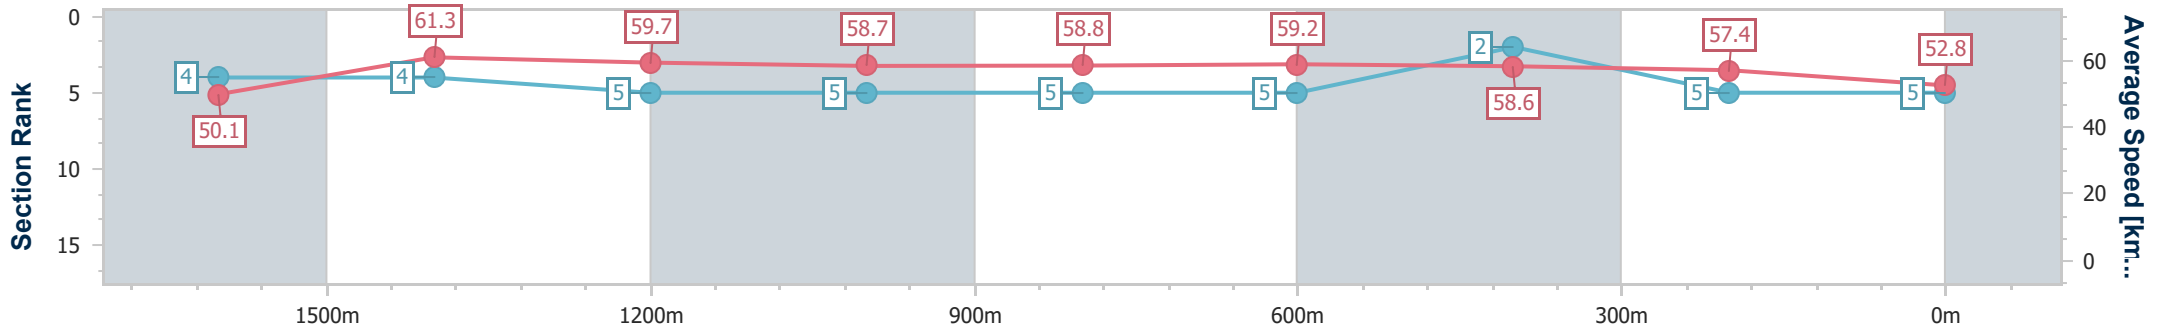

Eagle Farm QLD Professional

Race 7: LADBROKES GRAND PRIX STAKES - 1800m

14 December 2024 - 15:53

Track Rating: Heavy 10, Weather: Showers, Rail Position: +2m Entire

BRISBANE RACING CLUB

Section	Overall	1600m	1400m	1200m	1000m	800m	600m	400m	200m
Section Times	1:53.87 [5] (0:14.45)	1:39.42 [4] (0:11.80)	1:27.62 [4] (0:12.10)	1:15.52 [5] (0:12.27)	1:03.25 [5] (0:12.37)	0:50.88 [5] (0:12.29)	0:38.59 [5] (0:12.36)	0:26.23 [2] (0:12.55)	0:13.68 [5] (0:13.68)
Average Speed [km/h]	50.1	61.3	59.7	58.7	58.8	59.2	58.6	57.4	52.8
Top Speed [km/h]	60.8	62.6	60.2	59.9	60.0	59.7	59.5	59.5	54.8
Avg. Dist. to Rail [m]	1.8	1.6	2.4	2.8	2.4	2.0	1.6	4.1	4.9
Avg. Stride Freq. [Hz]	2.2	2.2	2.2	2.1	2.2	2.2	2.3	2.2	2.1
Avg. Stride Length [m]	6.4	7.7	7.7	7.6	7.5	7.6	7.2	7.2	6.9