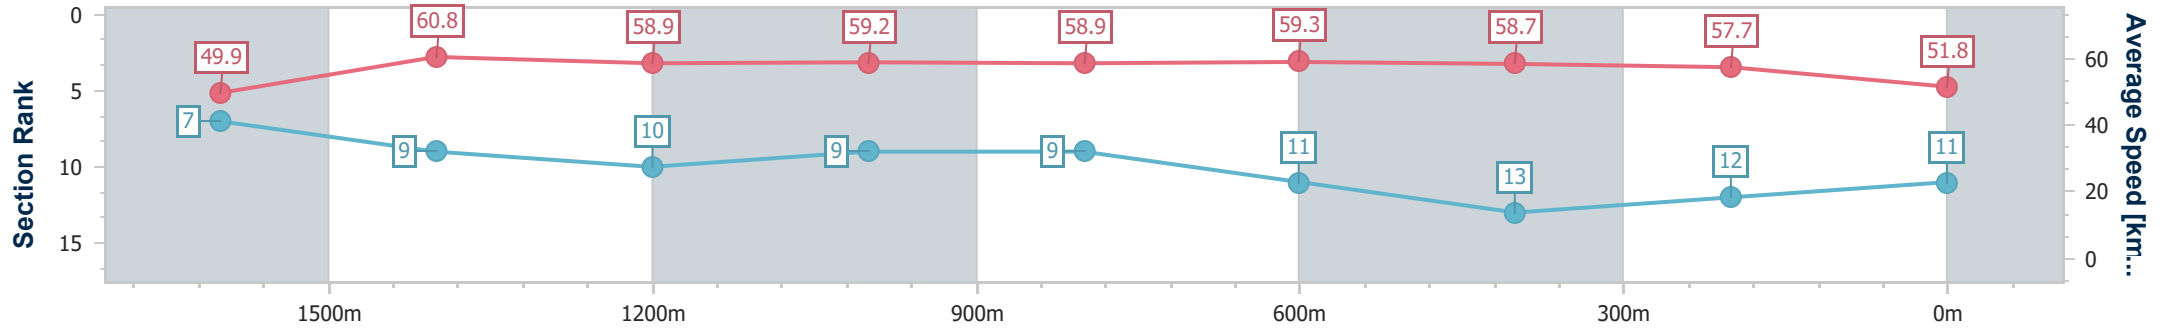

Eagle Farm QLD Professional

Race 7: LADBROKES GRAND PRIX STAKES - 1800m

14 December 2024 - 15:53

Track Rating: Heavy 10, Weather: Showers, Rail Position: +2m Entire

BRISBANE RACING CLUB

Section	Overall	1600m	1400m	1200m	1000m	800m	600m	400m	200m
Section Times	1:54.95 [11] (0:14.68)	1:40.27 [7] (0:12.00)	1:28.27 [9] (0:12.24)	1:16.03 [10] (0:12.21)	1:03.82 [9] (0:12.45)	0:51.37 [9] (0:12.33)	0:39.04 [11] (0:12.57)	0:26.47 [13] (0:12.49)	0:13.98 [12] (0:13.98)
Average Speed [km/h]	49.9	60.8	58.9	59.2	58.9	59.3	58.7	57.7	51.8
Top Speed [km/h]	61.4	62.0	60.9	59.7	60.1	60.5	59.3	59.4	55.2
Avg. Dist. to Rail [m]	5.6	3.8	3.6	4.6	3.6	3.9	4.8	9.5	10.1
Avg. Stride Freq. [Hz]	2.3	2.4	2.3	2.3	2.3	2.3	2.3	2.3	2.2
Avg. Stride Length [m]	5.9	7.0	7.0	7.2	7.1	7.2	7.1	6.9	6.5

- [] Ranking at each section and finish
- .-.- No data available at this section
- NA No data available

Horse/Jockey Name	Loch Awe
Final Rank	12
Fastest Section Time (Section)	0:11.79 (1600m)
Top Speed [km/h] (Section)	62.5 (1600m)
Race State	Finished