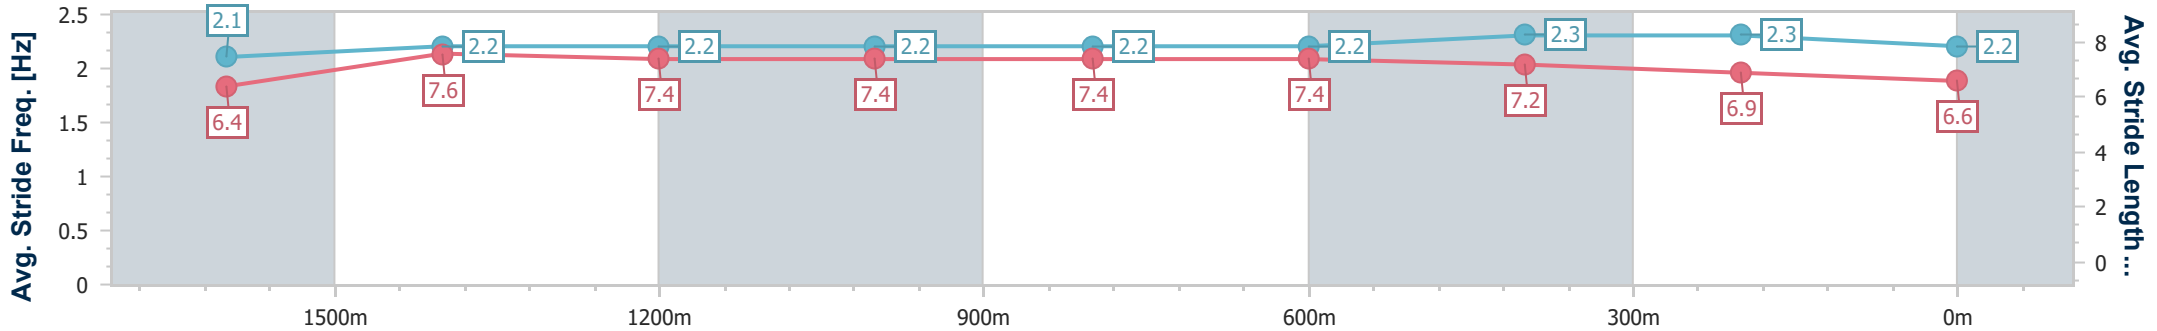

- [] Ranking at each section and finish
- .-.- No data available at this section
- NA No data available

Horse/Jockey Name	Squeezebox
Final Rank	9
Fastest Section Time (Section)	0:11.88 (1600m)
Top Speed [km/h] (Section)	62.4 (600m)
Race State	Finished

Eagle Farm QLD Professional

Race 7: LADBROKES GRAND PRIX STAKES - 1800m

14 December 2024 - 15:53

Track Rating: Heavy 10, Weather: Showers, Rail Position: +2m Entire

BRISBANE RACING CLUB

Section	Overall	1600m	1400m	1200m	1000m	800m	600m	400m	200m
Section Times	1:54.42 [9] (0:14.98)	1:39.44 [10] (0:11.88)	1:27.56 [11] (0:12.05)	1:15.51 [9] (0:12.17)	1:03.34 [8] (0:12.26)	0:51.08 [7] (0:12.27)	0:38.81 [7] (0:12.15)	0:26.66 [4] (0:12.46)	0:14.20 [7] (0:14.20)
Average Speed [km/h]	49.1	61.0	59.9	59.4	59.4	59.3	60.8	57.8	51.0
Top Speed [km/h]	60.8	61.7	61.8	61.3	61.0	61.0	62.4	60.7	54.2
Avg. Dist. to Rail [m]	6.5	2.9	2.3	3.0	2.4	3.0	5.2	10.4	10.4
Avg. Stride Freq. [Hz]	2.1	2.2	2.2	2.2	2.2	2.2	2.3	2.3	2.2
Avg. Stride Length [m]	6.4	7.6	7.4	7.4	7.4	7.4	7.2	6.9	6.6

- [] Ranking at each section and finish
- .-.- No data available at this section
- NA No data available

Horse/Jockey Name	Propose
Final Rank	10
Fastest Section Time (Section)	0:11.85 (1600m)
Top Speed [km/h] (Section)	62.4 (1600m)
Race State	Finished