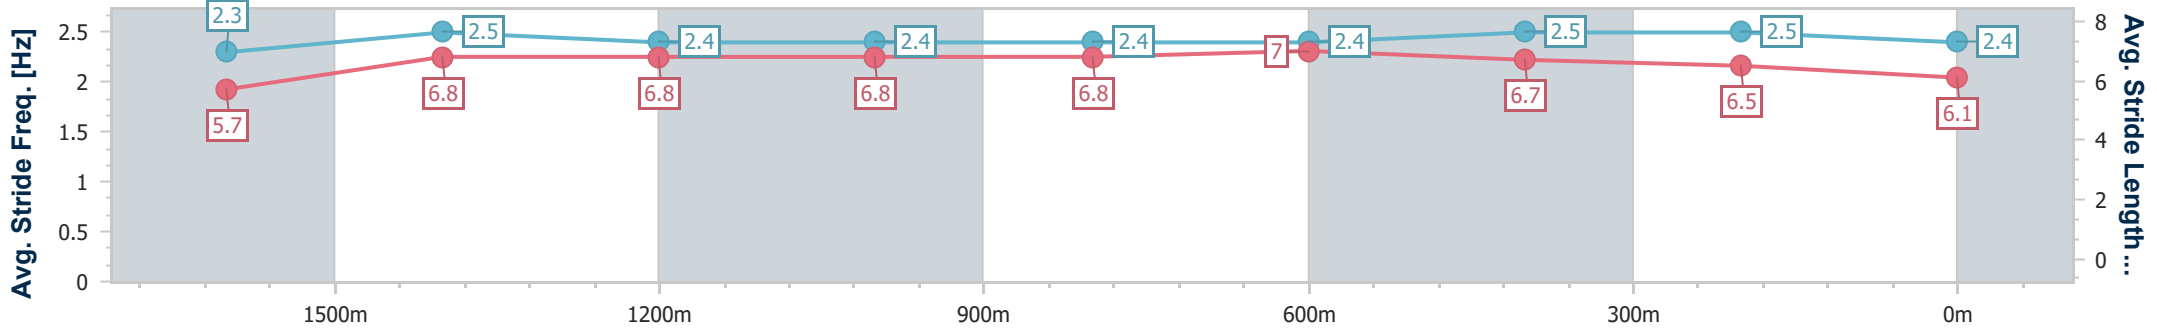

- [] Ranking at each section and finish
- .-.- No data available at this section
- NA No data available

Horse/Jockey Name	Propose
Final Rank	10
Fastest Section Time (Section)	0:11.85 (1600m)
Top Speed [km/h] (Section)	62.4 (1600m)
Race State	Finished

Eagle Farm QLD Professional

Race 7: LADBROKES GRAND PRIX STAKES - 1800m

14 December 2024 - 15:53

Track Rating: Heavy 10, Weather: Showers, Rail Position: +2m Entire

BRISBANE RACING CLUB

Section	Overall	1600m	1400m	1200m	1000m	800m	600m	400m	200m
Section Times	1:54.53 [10] (0:15.70)	1:38.83 [14] (0:11.85)	1:26.98 [14] (0:12.09)	1:14.89 [14] (0:12.24)	1:02.65 [14] (0:12.13)	0:50.52 [14] (0:12.05)	0:38.47 [14] (0:12.41)	0:26.06 [12] (0:12.41)	0:13.65 [10] (0:13.65)
Average Speed [km/h]	47.5	61.6	59.8	58.9	60.5	61.2	59.6	58.0	52.9
Top Speed [km/h]	58.7	62.4	61.6	59.5	61.2	61.6	60.9	59.8	56.3
Avg. Dist. to Rail [m]	10.5	3.9	4.0	4.5	3.8	4.7	6.0	12.2	12.0
Avg. Stride Freq. [Hz]	2.3	2.5	2.4	2.4	2.4	2.4	2.5	2.5	2.4
Avg. Stride Length [m]	5.7	6.8	6.8	6.8	6.8	7.0	6.7	6.5	6.1

- [] Ranking at each section and finish
- .-.- No data available at this section
- NA No data available

Horse/Jockey Name	Banksia Beach
Final Rank	11
Fastest Section Time (Section)	0:12.00 (1600m)
Top Speed [km/h] (Section)	62.0 (1600m)
Race State	Finished