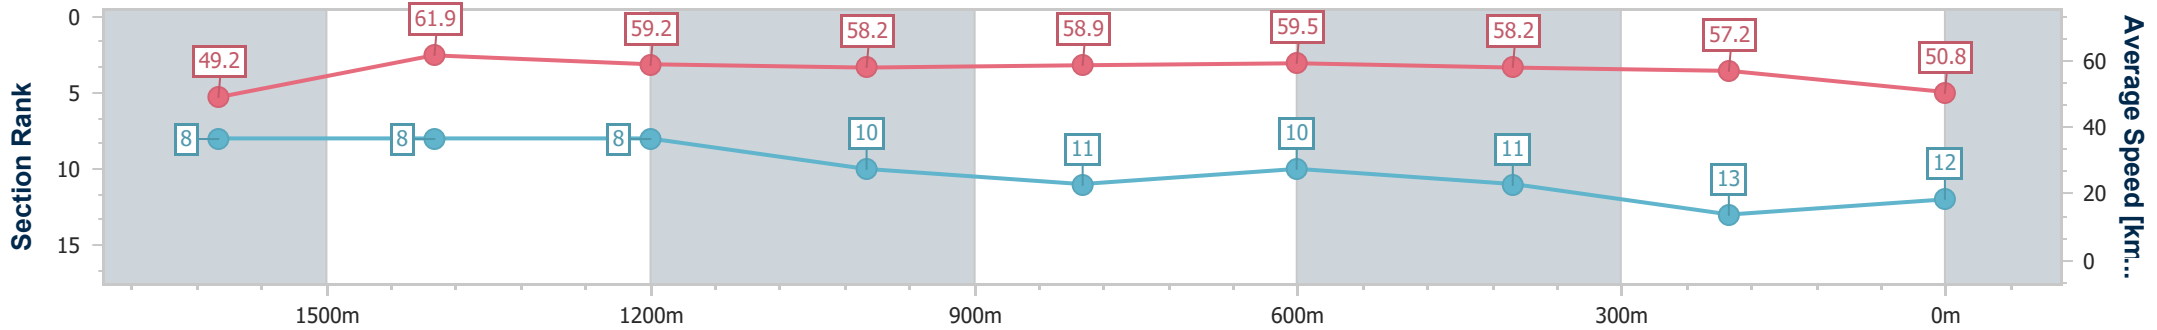

Eagle Farm QLD Professional

Race 7: LADBROKES GRAND PRIX STAKES - 1800m

14 December 2024 - 15:53

Track Rating: Heavy 10, Weather: Showers, Rail Position: +2m Entire

BRISBANE RACING CLUB

Section	Overall	1600m	1400m	1200m	1000m	800m	600m	400m	200m
Section Times	1:55.27 [12] (0:14.88)	1:40.39 [8] (0:11.79)	1:28.60 [8] (0:12.17)	1:16.43 [8] (0:12.40)	1:04.03 [10] (0:12.42)	0:51.61 [11] (0:12.24)	0:39.37 [10] (0:12.50)	0:26.87 [11] (0:12.59)	0:14.28 [13] (0:14.28)
Average Speed [km/h]	49.2	61.9	59.2	58.2	58.9	59.5	58.2	57.2	50.8
Top Speed [km/h]	61.7	62.5	62.5	58.8	60.2	59.8	59.8	58.8	55.3
Avg. Dist. to Rail [m]	6.4	3.3	3.7	4.0	2.4	2.2	3.0	4.9	4.9
Avg. Stride Freq. [Hz]	2.2	2.3	2.2	2.2	2.2	2.2	2.3	2.3	2.1
Avg. Stride Length [m]	6.3	7.4	7.4	7.4	7.4	7.4	7.1	7.0	6.5