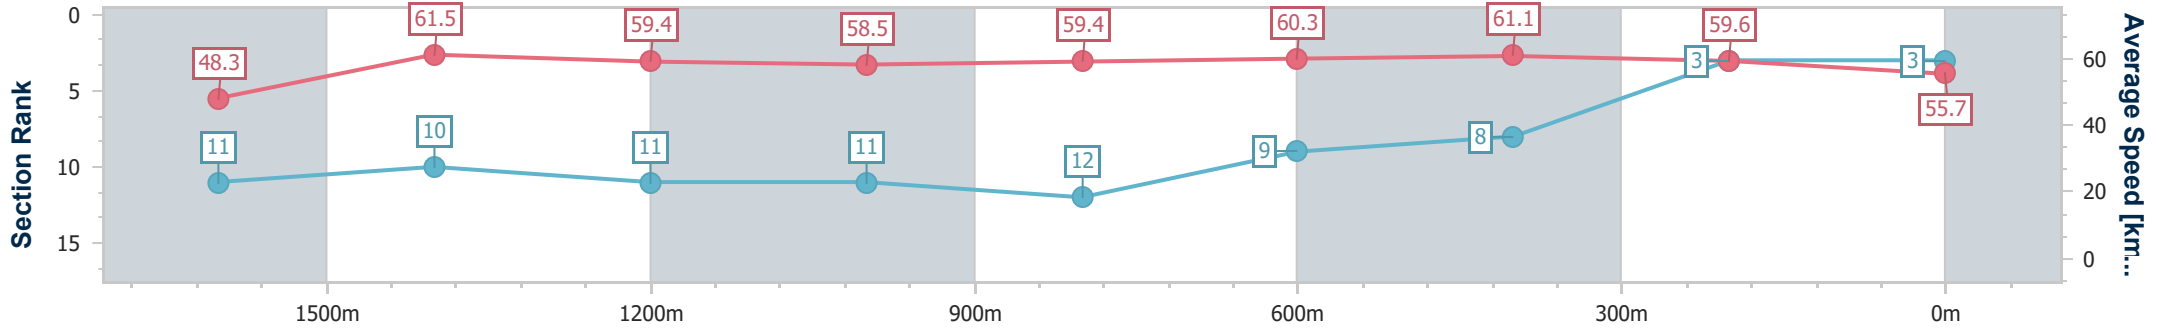

Eagle Farm QLD Professional

Race 7: LADBROKES GRAND PRIX STAKES - 1800m

14 December 2024 - 15:53

Track Rating: Heavy 10, Weather: Showers, Rail Position: +2m Entire

BRISBANE RACING CLUB

Section	Overall	1600m	1400m	1200m	1000m	800m	600m	400m	200m
Section Times	1:52.99 [3] (0:15.12)	1:37.87 [11] (0:11.73)	1:26.14 [10] (0:12.14)	1:14.00 [11] (0:12.36)	1:01.64 [11] (0:12.32)	0:49.32 [12] (0:12.14)	0:37.18 [9] (0:12.05)	0:25.13 [8] (0:12.07)	0:13.06 [3] (0:13.06)
Average Speed [km/h]	48.3	61.5	59.4	58.5	59.4	60.3	61.1	59.6	55.7
Top Speed [km/h]	61.5	62.1	61.7	59.0	60.8	61.6	62.0	61.2	58.1
Avg. Dist. to Rail [m]	6.4	1.3	1.5	3.4	3.6	3.6	4.8	11.4	10.5
Avg. Stride Freq. [Hz]	2.2	2.2	2.2	2.1	2.2	2.2	2.3	2.3	2.2
Avg. Stride Length [m]	6.2	7.7	7.6	7.6	7.6	7.7	7.5	7.2	7.0