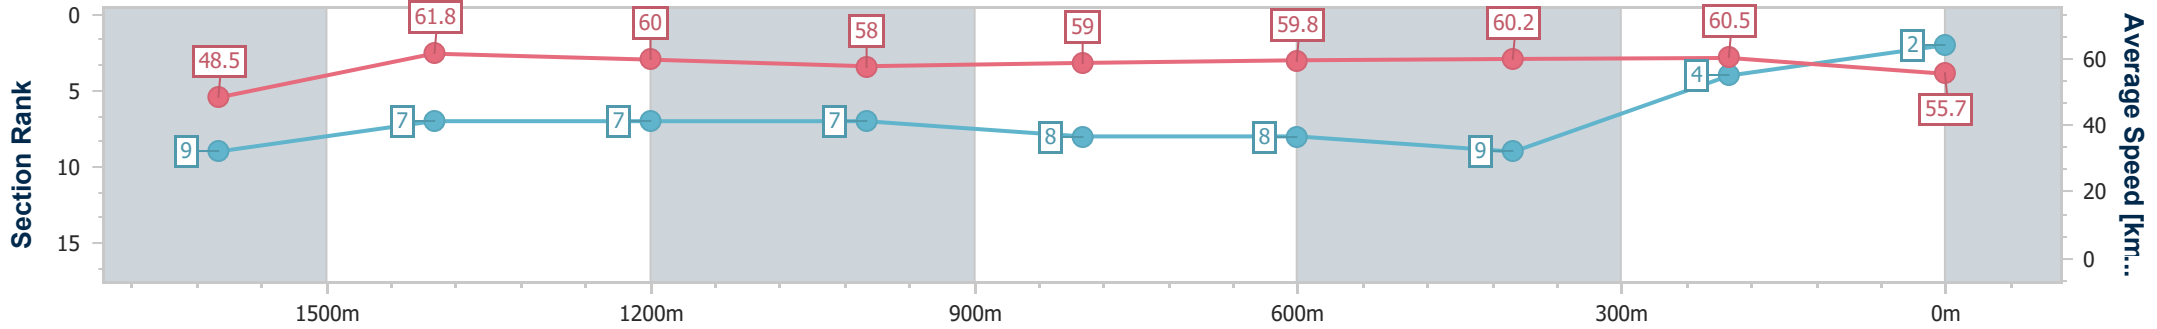

Eagle Farm QLD Professional

Race 7: LADBROKES GRAND PRIX STAKES - 1800m

14 December 2024 - 15:53

Track Rating: Heavy 10, Weather: Showers, Rail Position: +2m Entire

BRISBANE RACING CLUB

Section	Overall	1600m	1400m	1200m	1000m	800m	600m	400m	200m
Section Times	1:52.94 [2] (0:14.91)	1:38.03 [9] (0:11.72)	1:26.31 [7] (0:12.04)	1:14.27 [7] (0:12.39)	1:01.88 [7] (0:12.45)	0:49.43 [8] (0:12.24)	0:37.19 [8] (0:12.26)	0:24.93 [9] (0:11.94)	0:12.99 [4] (0:12.99)
Average Speed [km/h]	48.5	61.8	60.0	58.0	59.0	59.8	60.2	60.5	55.7
Top Speed [km/h]	62.5	62.6	62.1	59.0	59.8	61.6	61.9	62.2	58.3
Avg. Dist. to Rail [m]	3.6	1.0	2.1	3.6	3.2	3.6	5.6	10.7	11.5
Avg. Stride Freq. [Hz]	2.3	2.4	2.4	2.3	2.3	2.3	2.4	2.4	2.3
Avg. Stride Length [m]	5.8	7.1	7.0	7.0	7.0	7.2	7.0	6.9	6.7