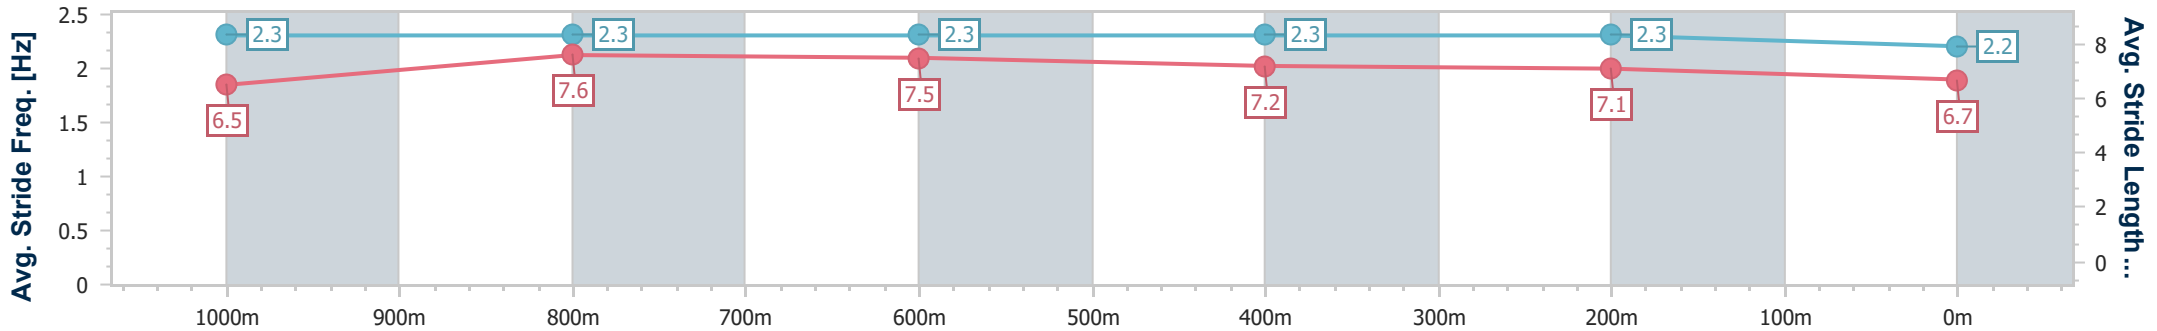

Eagle Farm QLD Professional

Race 6: SEVEN GOLD EDITION PLATE - 1200m

14 December 2024 - 15:12

Track Rating: Heavy 10, Weather: Showers, Rail Position: +2m Entire

BRISBANE RACING CLUB

Section	Overall	1000m	800m	600m	400m	200m
Section Times	1:14.19 [2] (0:13.56)	1:00.63 [5] (0:11.34)	0:49.29 [5] (0:11.43)	0:37.86 [5] (0:12.12)	0:25.74 [6] (0:12.23)	0:13.51 [5] (0:13.51)
Average Speed [km/h]	53.2	63.9	63.3	59.7	58.8	53.3
Top Speed [km/h]	65.3	65.0	64.4	61.5	60.4	56.4
Avg. Dist. to Rail [m]	2.4	1.0	1.7	1.1	4.5	5.3
Avg. Stride Freq. [Hz]	2.3	2.3	2.3	2.3	2.3	2.2
Avg. Stride Length [m]	6.5	7.6	7.5	7.2	7.1	6.7