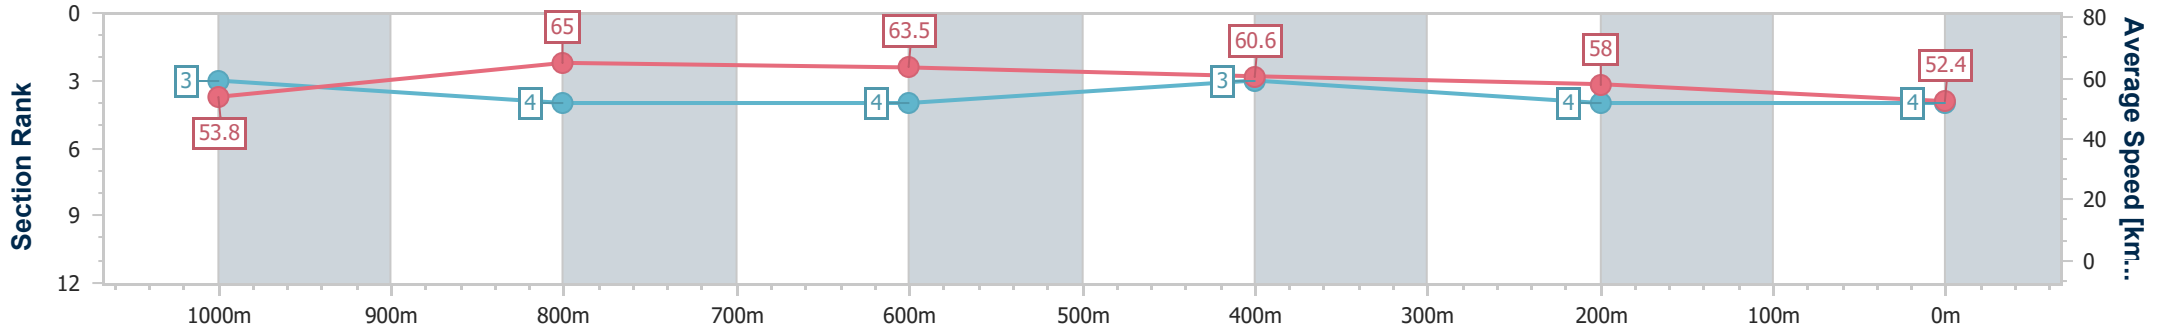

Eagle Farm QLD Professional

Race 6: SEVEN GOLD EDITION PLATE - 1200m

14 December 2024 - 15:12

Track Rating: Heavy 10, Weather: Showers, Rail Position: +2m Entire

BRISBANE RACING CLUB

Section	Overall	1000m	800m	600m	400m	200m
Section Times	1:14.34 [4] (0:13.35)	1:00.99 [3] (0:11.24)	0:49.75 [4] (0:11.61)	0:38.14 [4] (0:11.99)	0:26.15 [3] (0:12.46)	0:13.69 [4] (0:13.69)
Average Speed [km/h]	53.8	65.0	63.5	60.6	58.0	52.4
Top Speed [km/h]	67.0	66.9	64.4	62.5	60.3	56.2
Avg. Dist. to Rail [m]	3.1	2.3	5.0	2.3	6.9	8.3
Avg. Stride Freq. [Hz]	2.4	2.2	2.5	2.4	2.4	2.3
Avg. Stride Length [m]	6.2	8.3	7.2	7.0	6.7	6.4

- [] Ranking at each section and finish
- .-.- No data available at this section
- NA No data available

Horse/Jockey Name	Obligated
Final Rank	5
Fastest Section Time (Section)	0:11.22 (1000m)
Top Speed [km/h] (Section)	67.3 (1000m)
Race State	Finished