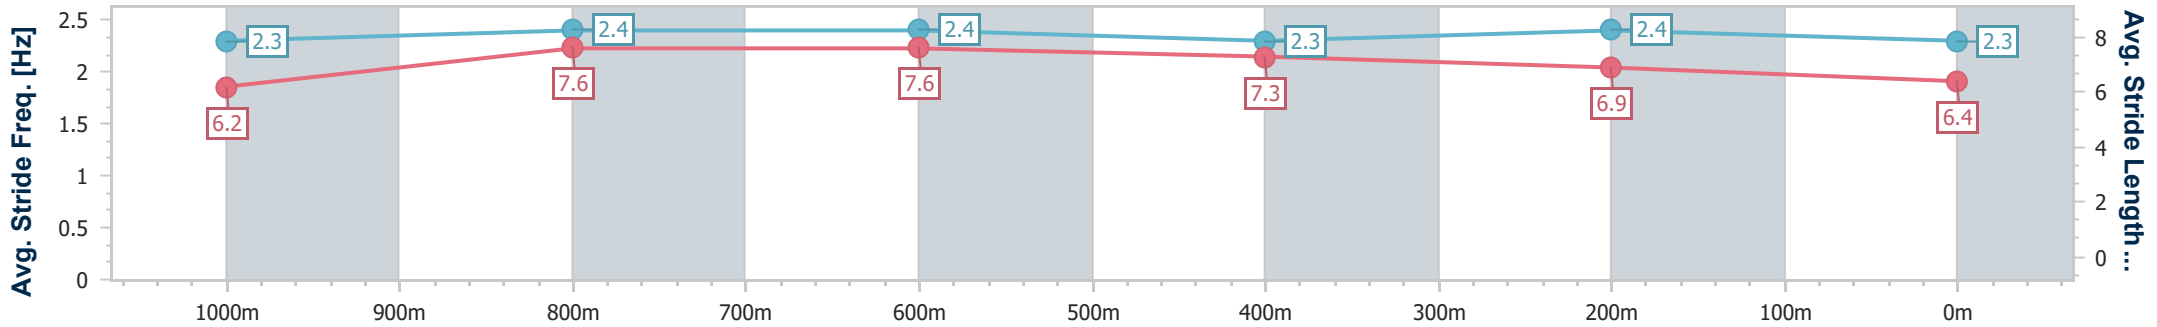

Eagle Farm QLD Professional

Race 6: SEVEN GOLD EDITION PLATE - 1200m

14 December 2024 - 15:12

Track Rating: Heavy 10, Weather: Showers, Rail Position: +2m Entire

BRISBANE RACING CLUB

Section	Overall	1000m	800m	600m	400m	200m
Section Times	1:14.33 [3] (0:13.99)	1:00.34 [7] (0:11.20)	0:49.14 [7] (0:11.33)	0:37.81 [7] (0:12.00)	0:25.81 [7] (0:12.18)	0:13.63 [6] (0:13.63)
Average Speed [km/h]	51.7	65.4	64.3	61.0	59.3	52.7
Top Speed [km/h]	64.7	67.2	66.3	63.2	62.4	56.7
Avg. Dist. to Rail [m]	1.5	3.6	3.3	3.5	9.1	10.8
Avg. Stride Freq. [Hz]	2.3	2.4	2.4	2.3	2.4	2.3
Avg. Stride Length [m]	6.2	7.6	7.6	7.3	6.9	6.4