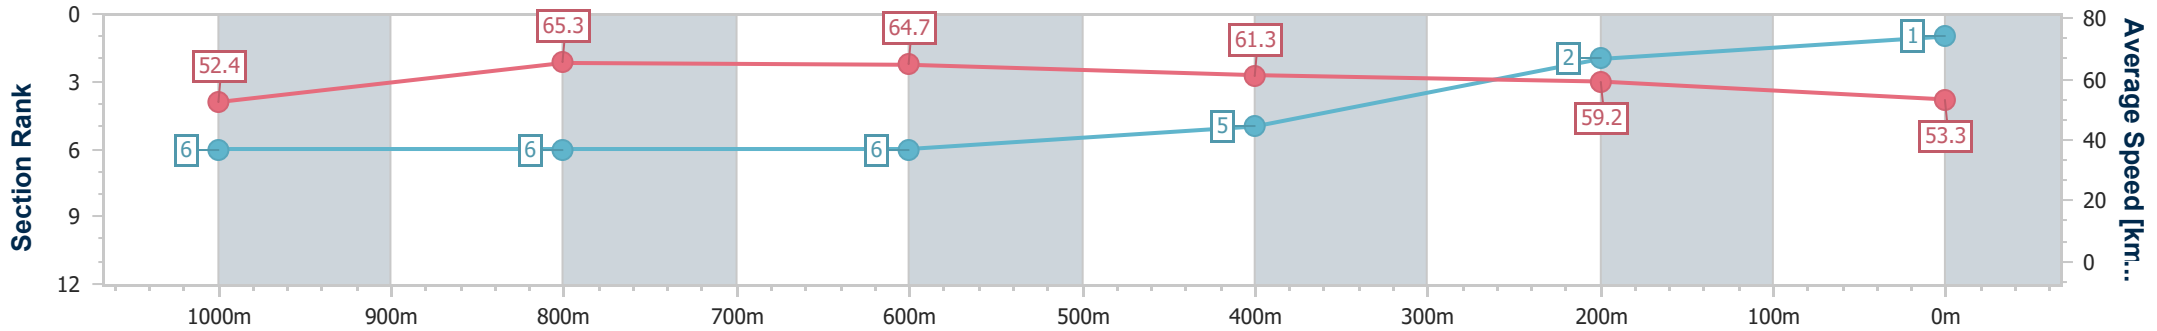

Eagle Farm QLD Professional

Race 6: SEVEN GOLD EDITION PLATE - 1200m

14 December 2024 - 15:12

Track Rating: Heavy 10, Weather: Showers, Rail Position: +2m Entire

BRISBANE RACING CLUB

Section	Overall	1000m	800m	600m	400m	200m
Section Times	1:14.03 [1] (0:13.76)	1:00.27 [6] (0:11.22)	0:49.05 [6] (0:11.46)	0:37.59 [6] (0:11.96)	0:25.63 [5] (0:12.18)	0:13.45 [2] (0:13.45)
Average Speed [km/h]	52.4	65.3	64.7	61.3	59.2	53.3
Top Speed [km/h]	64.4	66.8	65.7	62.5	61.4	57.6
Avg. Dist. to Rail [m]	1.4	3.7	5.6	3.9	8.9	10.0
Avg. Stride Freq. [Hz]	2.4	2.5	2.5	2.5	2.5	2.4
Avg. Stride Length [m]	6.0	7.2	7.1	6.9	6.6	6.3