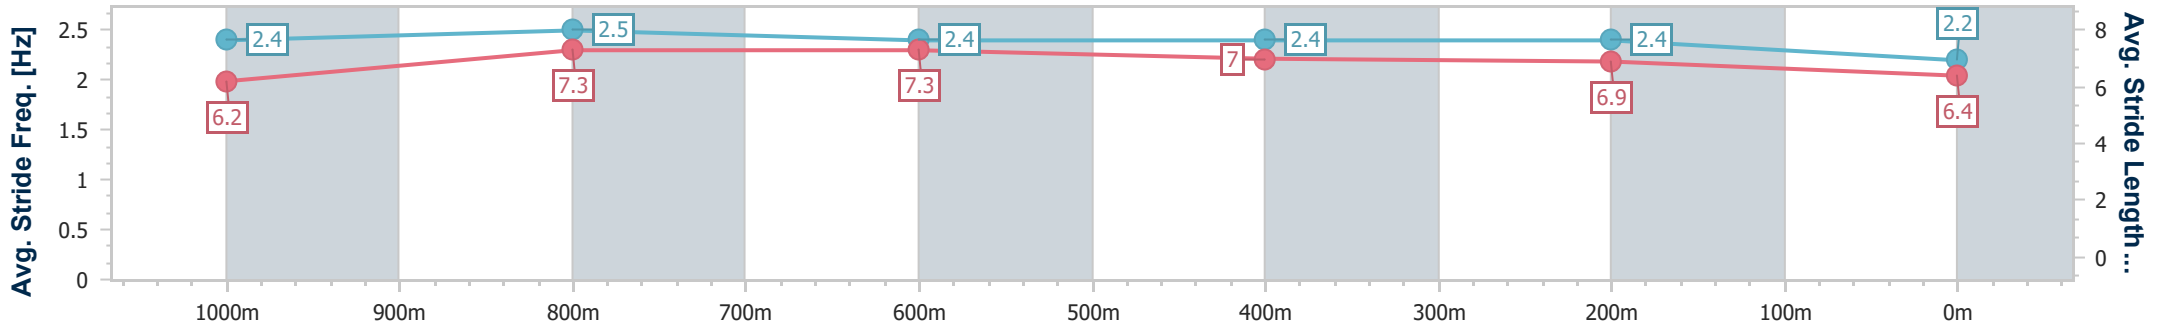

- [] Ranking at each section and finish
- .-.- No data available at this section
- NA No data available

Horse/Jockey Name	Obligated
Final Rank	5
Fastest Section Time (Section)	0:11.22 (1000m)
Top Speed [km/h] (Section)	67.3 (1000m)
Race State	Finished

Eagle Farm QLD Professional

Race 6: SEVEN GOLD EDITION PLATE - 1200m

14 December 2024 - 15:12

Track Rating: Heavy 10, Weather: Showers, Rail Position: +2m Entire

BRISBANE RACING CLUB

Section	Overall	1000m	800m	600m	400m	200m
Section Times	1:14.69 [5] (0:13.36)	1:01.33 [4] (0:11.22)	0:50.11 [3] (0:11.55)	0:38.56 [3] (0:12.13)	0:26.43 [4] (0:12.33)	0:14.10 [3] (0:14.10)
Average Speed [km/h]	53.9	65.6	64.0	60.5	58.4	51.1
Top Speed [km/h]	66.2	67.3	66.2	61.8	61.5	54.9
Avg. Dist. to Rail [m]	5.2	4.7	5.5	4.1	8.2	9.6
Avg. Stride Freq. [Hz]	2.4	2.5	2.4	2.4	2.4	2.2
Avg. Stride Length [m]	6.2	7.3	7.3	7.0	6.9	6.4