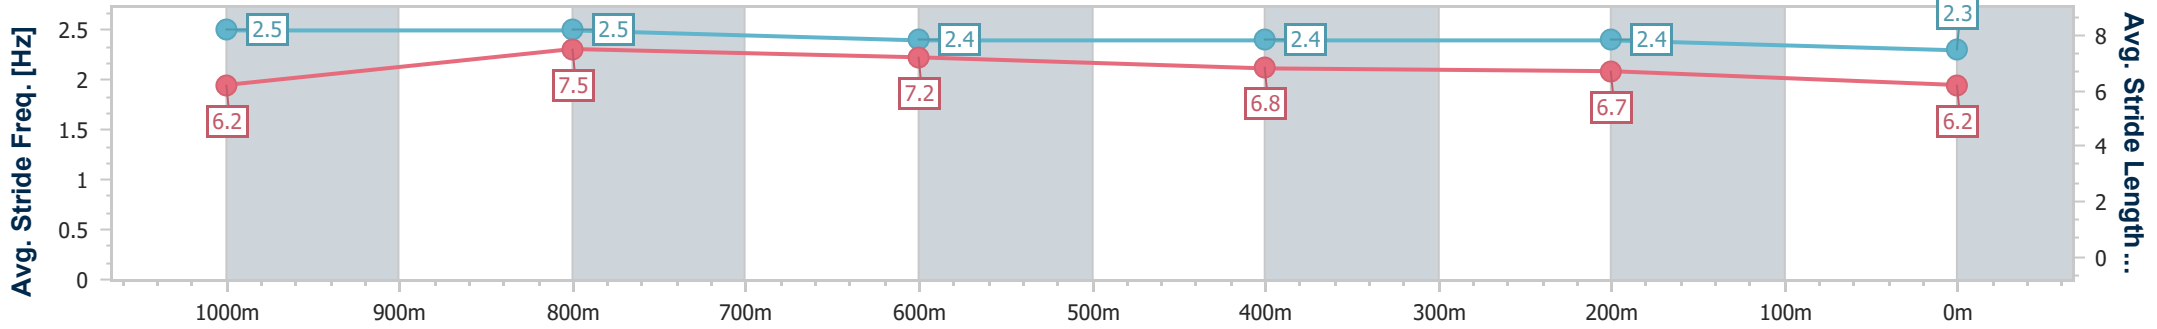

Eagle Farm QLD Professional

Race 6: SEVEN GOLD EDITION PLATE - 1200m

14 December 2024 - 15:12

Track Rating: Heavy 10, Weather: Showers, Rail Position: +2m Entire

BRISBANE RACING CLUB

Section	Overall	1000m	800m	600m	400m	200m
Section Times	1:14.72 [6] (0:13.04)	1:01.68 [1] (0:10.92)	0:50.76 [1] (0:11.63)	0:39.13 [1] (0:12.25)	0:26.88 [1] (0:12.63)	0:14.25 [1] (0:14.25)
Average Speed [km/h]	55.2	66.7	62.5	59.2	57.1	50.4
Top Speed [km/h]	67.1	67.2	65.6	63.0	58.6	54.4
Avg. Dist. to Rail [m]	5.3	1.8	2.4	1.3	3.8	4.6
Avg. Stride Freq. [Hz]	2.5	2.5	2.4	2.4	2.4	2.3
Avg. Stride Length [m]	6.2	7.5	7.2	6.8	6.7	6.2

- [] Ranking at each section and finish
- .-.- No data available at this section
- NA No data available

Horse/Jockey Name	Air We Go
Final Rank	7
Fastest Section Time (Section)	0:10.87 (1000m)
Top Speed [km/h] (Section)	68.4 (1000m)
Race State	Finished