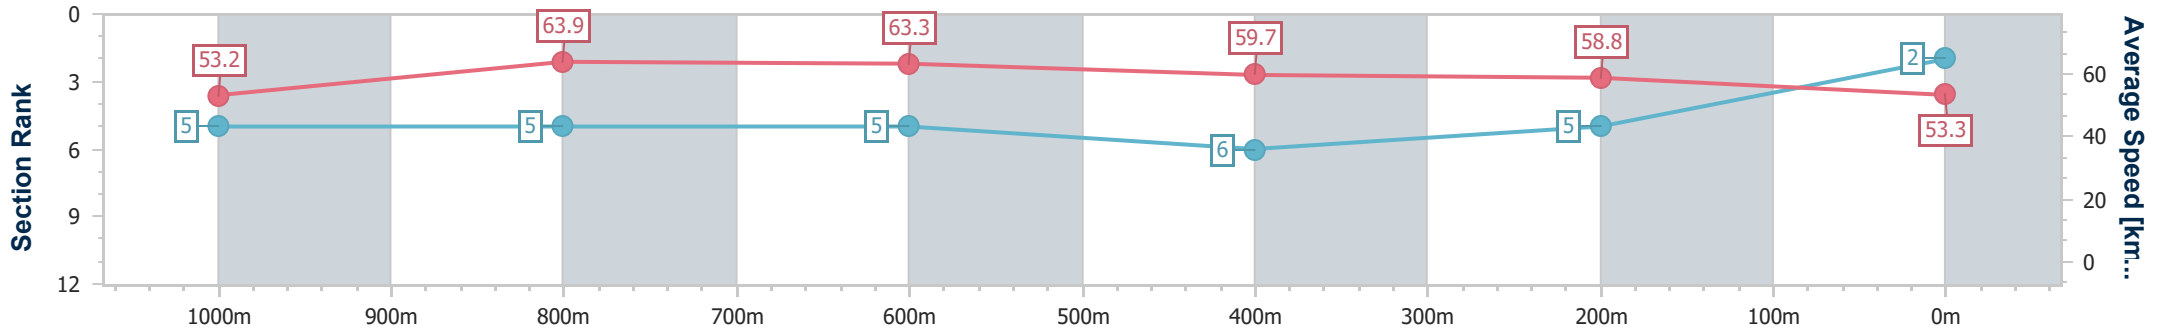

Eagle Farm QLD Professional

Race 6: SEVEN GOLD EDITION PLATE - 1200m

14 December 2024 - 15:12

Track Rating: Heavy 10, Weather: Showers, Rail Position: +2m Entire

BRISBANE RACING CLUB

Section	Overall	1000m	800m	600m	400m	200m
Section Times	1:14.19 [2] (0:13.56)	1:00.63 [5] (0:11.34)	0:49.29 [5] (0:11.43)	0:37.86 [5] (0:12.12)	0:25.74 [6] (0:12.23)	0:13.51 [5] (0:13.51)
Average Speed [km/h]	53.2	63.9	63.3	59.7	58.8	53.3
Top Speed [km/h]	65.3	65.0	64.4	61.5	60.4	56.4
Avg. Dist. to Rail [m]	2.4	1.0	1.7	1.1	4.5	5.3
Avg. Stride Freq. [Hz]	2.3	2.3	2.3	2.3	2.3	2.2
Avg. Stride Length [m]	6.5	7.6	7.5	7.2	7.1	6.7