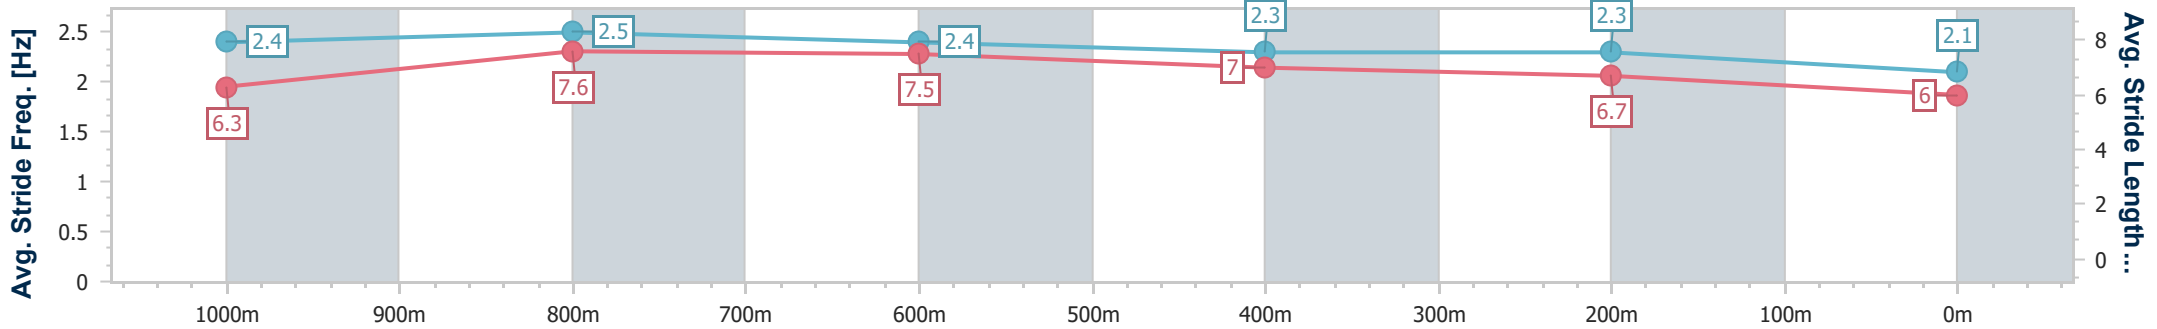

- [] Ranking at each section and finish
- .-.- No data available at this section
- NA No data available

Horse/Jockey Name	Air We Go
Final Rank	7
Fastest Section Time (Section)	0:10.87 (1000m)
Top Speed [km/h] (Section)	68.4 (1000m)
Race State	Finished

Eagle Farm QLD Professional

Race 6: SEVEN GOLD EDITION PLATE - 1200m

14 December 2024 - 15:12

Track Rating: Heavy 10, Weather: Showers, Rail Position: +2m Entire

BRISBANE RACING CLUB

Section	Overall	1000m	800m	600m	400m	200m
Section Times	1:17.49 [7] (0:13.33)	1:04.16 [2] (0:10.87)	0:53.29 [2] (0:11.53)	0:41.76 [2] (0:12.34)	0:29.42 [2] (0:13.34)	0:16.08 [7] (0:16.08)
Average Speed [km/h]	54.1	67.0	63.7	59.1	54.1	44.8
Top Speed [km/h]	66.6	68.4	66.3	61.7	57.3	50.0
Avg. Dist. to Rail [m]	5.5	4.4	4.0	3.4	9.2	12.3
Avg. Stride Freq. [Hz]	2.4	2.5	2.4	2.3	2.3	2.1
Avg. Stride Length [m]	6.3	7.6	7.5	7.0	6.7	6.0

- [] Ranking at each section and finish
- .-.- No data available at this section
- NA No data available