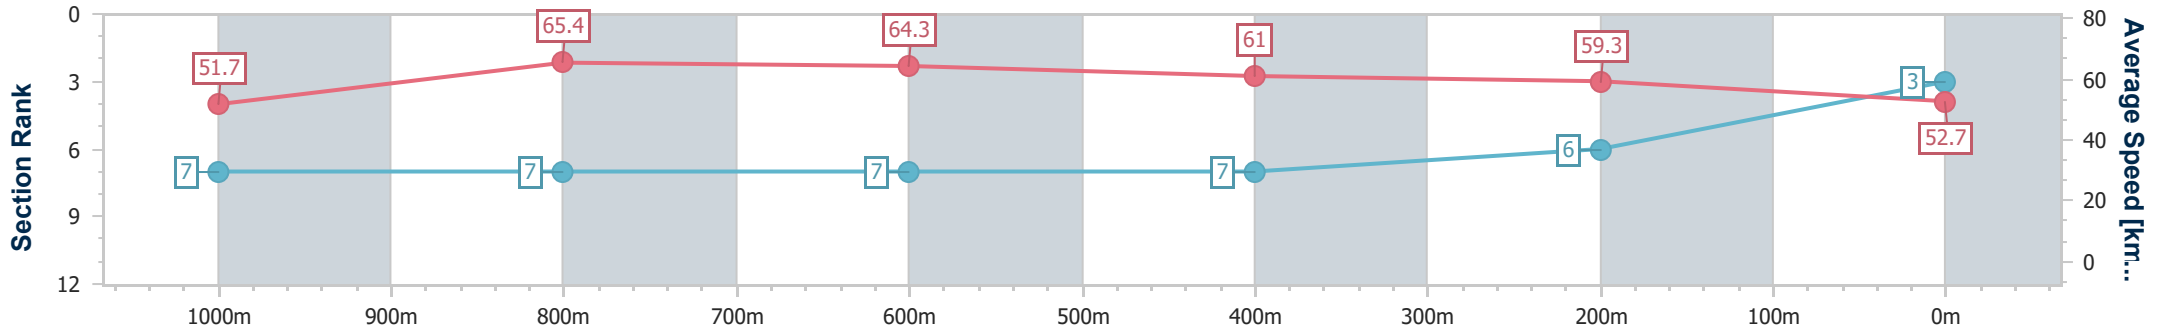

Eagle Farm QLD Professional

Race 6: SEVEN GOLD EDITION PLATE - 1200m

14 December 2024 - 15:12

Track Rating: Heavy 10, Weather: Showers, Rail Position: +2m Entire

BRISBANE RACING CLUB

Section	Overall	1000m	800m	600m	400m	200m
Section Times	1:14.33 [3] (0:13.99)	1:00.34 [7] (0:11.20)	0:49.14 [7] (0:11.33)	0:37.81 [7] (0:12.00)	0:25.81 [7] (0:12.18)	0:13.63 [6] (0:13.63)
Average Speed [km/h]	51.7	65.4	64.3	61.0	59.3	52.7
Top Speed [km/h]	64.7	67.2	66.3	63.2	62.4	56.7
Avg. Dist. to Rail [m]	1.5	3.6	3.3	3.5	9.1	10.8
Avg. Stride Freq. [Hz]	2.3	2.4	2.4	2.3	2.4	2.3
Avg. Stride Length [m]	6.2	7.6	7.6	7.3	6.9	6.4