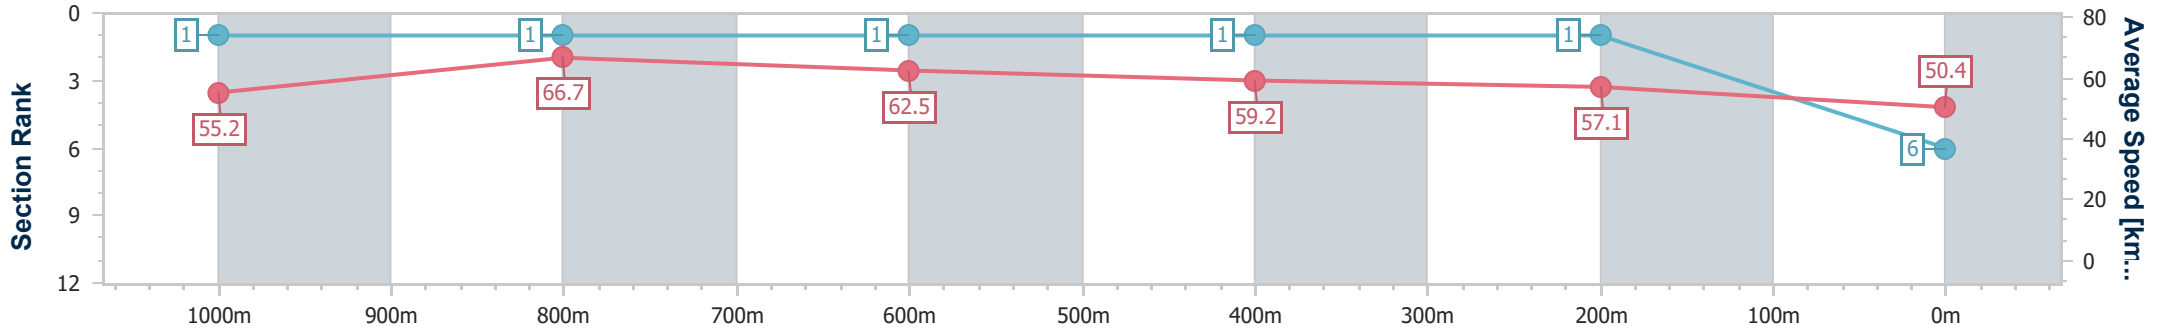

Eagle Farm QLD Professional

Race 6: SEVEN GOLD EDITION PLATE - 1200m

14 December 2024 - 15:12

Track Rating: Heavy 10, Weather: Showers, Rail Position: +2m Entire

BRISBANE RACING CLUB

Section	Overall	1000m	800m	600m	400m	200m
Section Times	1:14.72 [6] (0:13.04)	1:01.68 [1] (0:10.92)	0:50.76 [1] (0:11.63)	0:39.13 [1] (0:12.25)	0:26.88 [1] (0:12.63)	0:14.25 [1] (0:14.25)
Average Speed [km/h]	55.2	66.7	62.5	59.2	57.1	50.4
Top Speed [km/h]	67.1	67.2	65.6	63.0	58.6	54.4
Avg. Dist. to Rail [m]	5.3	1.8	2.4	1.3	3.8	4.6
Avg. Stride Freq. [Hz]	2.5	2.5	2.4	2.4	2.4	2.3
Avg. Stride Length [m]	6.2	7.5	7.2	6.8	6.7	6.2

- [] Ranking at each section and finish
- .-.- No data available at this section
- NA No data available

Horse/Jockey Name	Air We Go
Final Rank	7
Fastest Section Time (Section)	0:10.87 (1000m)
Top Speed [km/h] (Section)	68.4 (1000m)
Race State	Finished