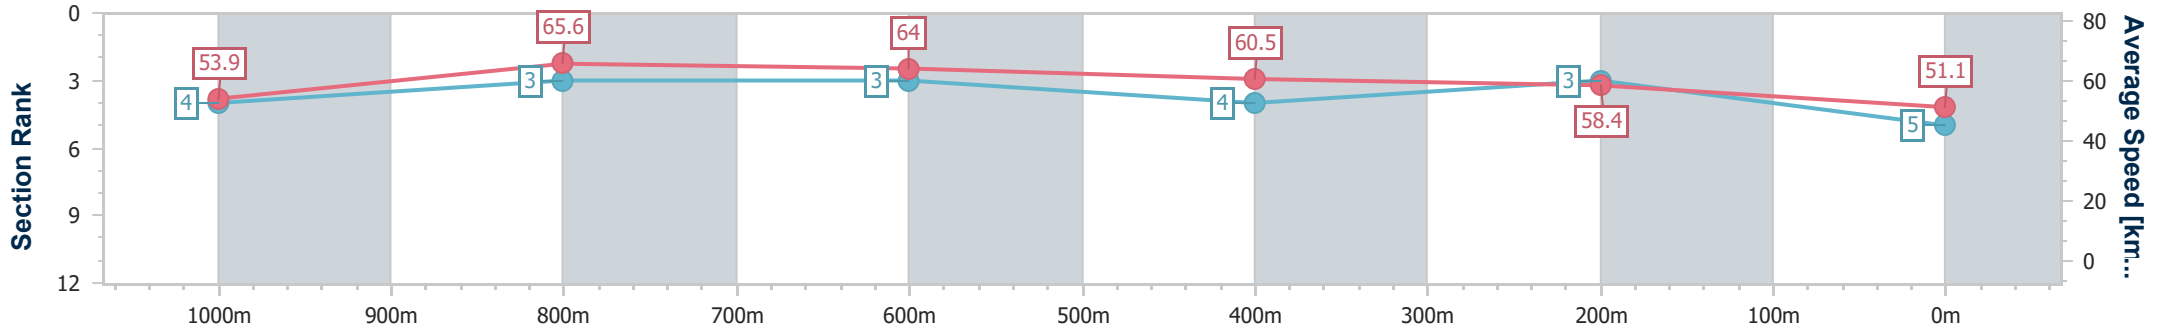

- [] Ranking at each section and finish
- .-.- No data available at this section
- NA No data available

Horse/Jockey Name	Obligated
Final Rank	5
Fastest Section Time (Section)	0:11.22 (1000m)
Top Speed [km/h] (Section)	67.3 (1000m)
Race State	Finished

Eagle Farm QLD Professional

Race 6: SEVEN GOLD EDITION PLATE - 1200m

14 December 2024 - 15:12

Track Rating: Heavy 10, Weather: Showers, Rail Position: +2m Entire

BRISBANE RACING CLUB

Section	Overall	1000m	800m	600m	400m	200m
Section Times	1:14.69 [5] (0:13.36)	1:01.33 [4] (0:11.22)	0:50.11 [3] (0:11.55)	0:38.56 [3] (0:12.13)	0:26.43 [4] (0:12.33)	0:14.10 [3] (0:14.10)
Average Speed [km/h]	53.9	65.6	64.0	60.5	58.4	51.1
Top Speed [km/h]	66.2	67.3	66.2	61.8	61.5	54.9
Avg. Dist. to Rail [m]	5.2	4.7	5.5	4.1	8.2	9.6
Avg. Stride Freq. [Hz]	2.4	2.5	2.4	2.4	2.4	2.2
Avg. Stride Length [m]	6.2	7.3	7.3	7.0	6.9	6.4