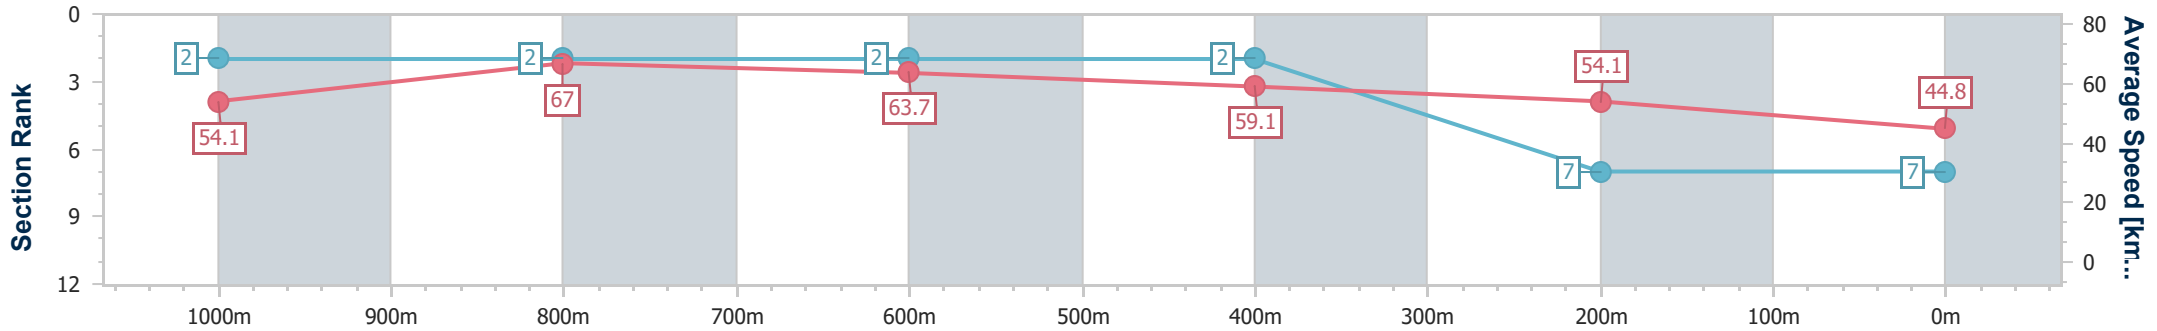

- [] Ranking at each section and finish
- .-.- No data available at this section
- NA No data available

Horse/Jockey Name	Air We Go
Final Rank	7
Fastest Section Time (Section)	0:10.87 (1000m)
Top Speed [km/h] (Section)	68.4 (1000m)
Race State	Finished

Eagle Farm QLD Professional

Race 6: SEVEN GOLD EDITION PLATE - 1200m

14 December 2024 - 15:12

Track Rating: Heavy 10, Weather: Showers, Rail Position: +2m Entire

BRISBANE RACING CLUB

Section	Overall	1000m	800m	600m	400m	200m
Section Times	1:17.49 [7] (0:13.33)	1:04.16 [2] (0:10.87)	0:53.29 [2] (0:11.53)	0:41.76 [2] (0:12.34)	0:29.42 [2] (0:13.34)	0:16.08 [7] (0:16.08)
Average Speed [km/h]	54.1	67.0	63.7	59.1	54.1	44.8
Top Speed [km/h]	66.6	68.4	66.3	61.7	57.3	50.0
Avg. Dist. to Rail [m]	5.5	4.4	4.0	3.4	9.2	12.3
Avg. Stride Freq. [Hz]	2.4	2.5	2.4	2.3	2.3	2.1
Avg. Stride Length [m]	6.3	7.6	7.5	7.0	6.7	6.0

- [] Ranking at each section and finish
- .-.- No data available at this section
- NA No data available