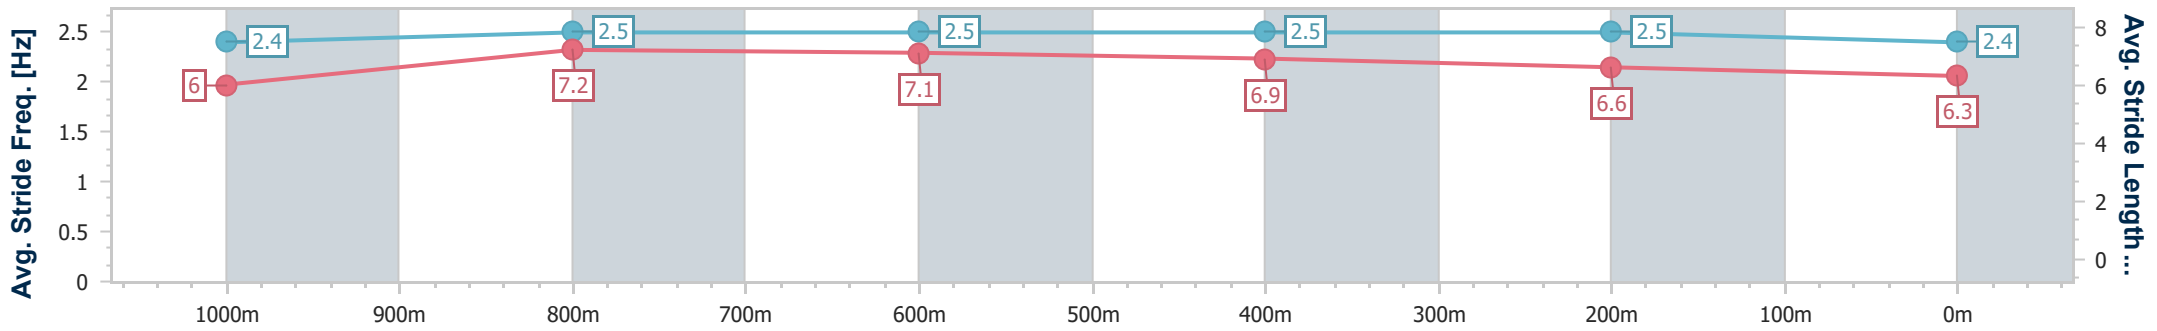

Eagle Farm QLD Professional

Race 6: SEVEN GOLD EDITION PLATE - 1200m

14 December 2024 - 15:12

Track Rating: Heavy 10, Weather: Showers, Rail Position: +2m Entire

BRISBANE RACING CLUB

Section	Overall	1000m	800m	600m	400m	200m
Section Times	1:14.03 [1] (0:13.76)	1:00.27 [6] (0:11.22)	0:49.05 [6] (0:11.46)	0:37.59 [6] (0:11.96)	0:25.63 [5] (0:12.18)	0:13.45 [2] (0:13.45)
Average Speed [km/h]	52.4	65.3	64.7	61.3	59.2	53.3
Top Speed [km/h]	64.4	66.8	65.7	62.5	61.4	57.6
Avg. Dist. to Rail [m]	1.4	3.7	5.6	3.9	8.9	10.0
Avg. Stride Freq. [Hz]	2.4	2.5	2.5	2.5	2.5	2.4
Avg. Stride Length [m]	6.0	7.2	7.1	6.9	6.6	6.3