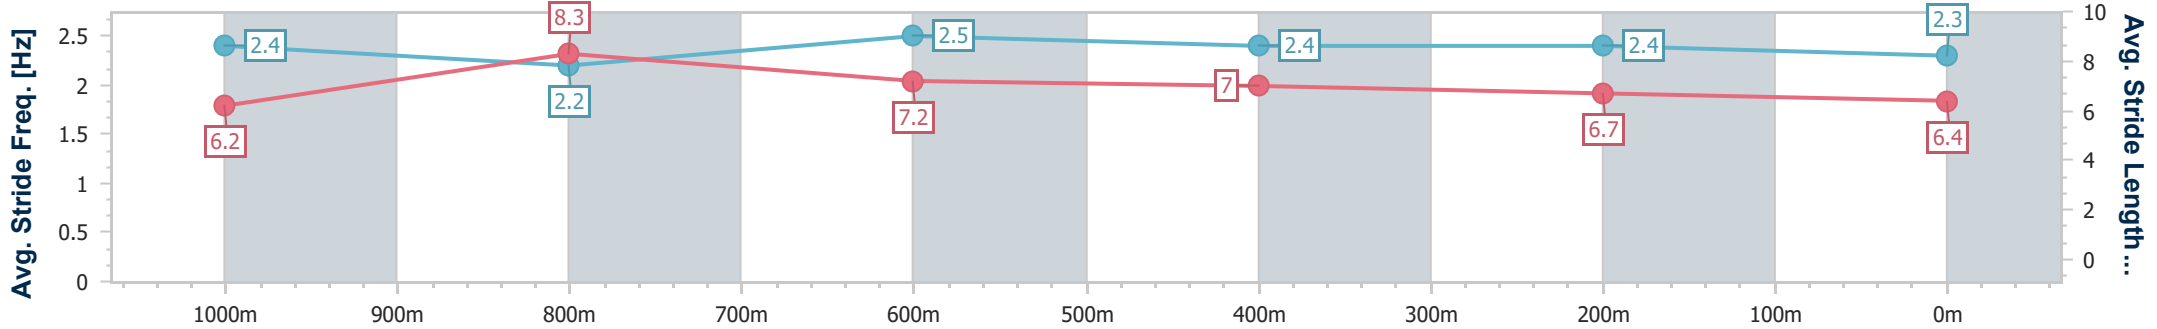

Eagle Farm QLD Professional

Race 6: SEVEN GOLD EDITION PLATE - 1200m

14 December 2024 - 15:12

Track Rating: Heavy 10, Weather: Showers, Rail Position: +2m Entire

BRISBANE RACING CLUB

Section	Overall	1000m	800m	600m	400m	200m
Section Times	1:14.34 [4] (0:13.35)	1:00.99 [3] (0:11.24)	0:49.75 [4] (0:11.61)	0:38.14 [4] (0:11.99)	0:26.15 [3] (0:12.46)	0:13.69 [4] (0:13.69)
Average Speed [km/h]	53.8	65.0	63.5	60.6	58.0	52.4
Top Speed [km/h]	67.0	66.9	64.4	62.5	60.3	56.2
Avg. Dist. to Rail [m]	3.1	2.3	5.0	2.3	6.9	8.3
Avg. Stride Freq. [Hz]	2.4	2.2	2.5	2.4	2.4	2.3
Avg. Stride Length [m]	6.2	8.3	7.2	7.0	6.7	6.4

- [] Ranking at each section and finish
- .-.- No data available at this section
- NA No data available

Horse/Jockey Name	Obligated
Final Rank	5
Fastest Section Time (Section)	0:11.22 (1000m)
Top Speed [km/h] (Section)	67.3 (1000m)
Race State	Finished