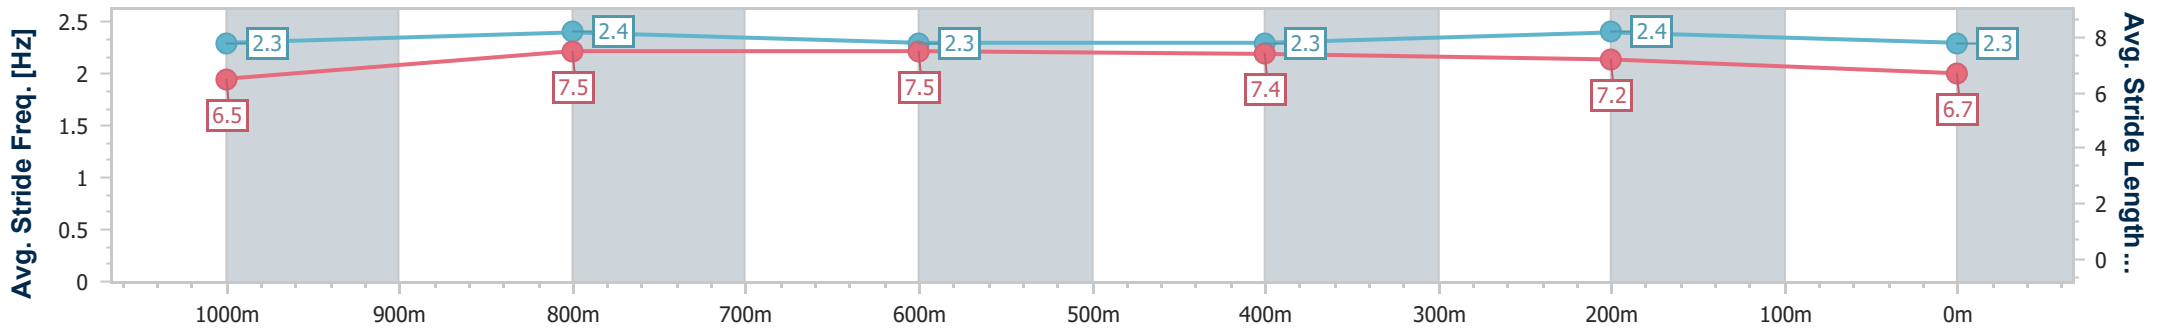

Eagle Farm QLD Professional

Race 5: MAGIC MILLIONS JAN 2025 Class 6 Plate - 1200m

14 December 2024 - 14:38

Track Rating: Heavy 10, Weather: Showers, Rail Position: +2m Entire

BRISBANE RACING CLUB

Section	Overall	1000m	800m	600m	400m	200m
Section Times	1:13.02 [2] (0:13.59)	0:59.43 [4] (0:11.22)	0:48.21 [3] (0:11.63)	0:36.58 [4] (0:11.61)	0:24.97 [3] (0:11.78)	0:13.19 [1] (0:13.19)
Average Speed [km/h]	53.1	65.0	62.8	62.5	61.0	54.7
Top Speed [km/h]	67.7	67.1	63.8	63.8	63.2	58.7
Avg. Dist. to Rail [m]	3.6	3.1	2.0	1.7	4.4	6.3
Avg. Stride Freq. [Hz]	2.3	2.4	2.3	2.3	2.4	2.3
Avg. Stride Length [m]	6.5	7.5	7.5	7.4	7.2	6.7