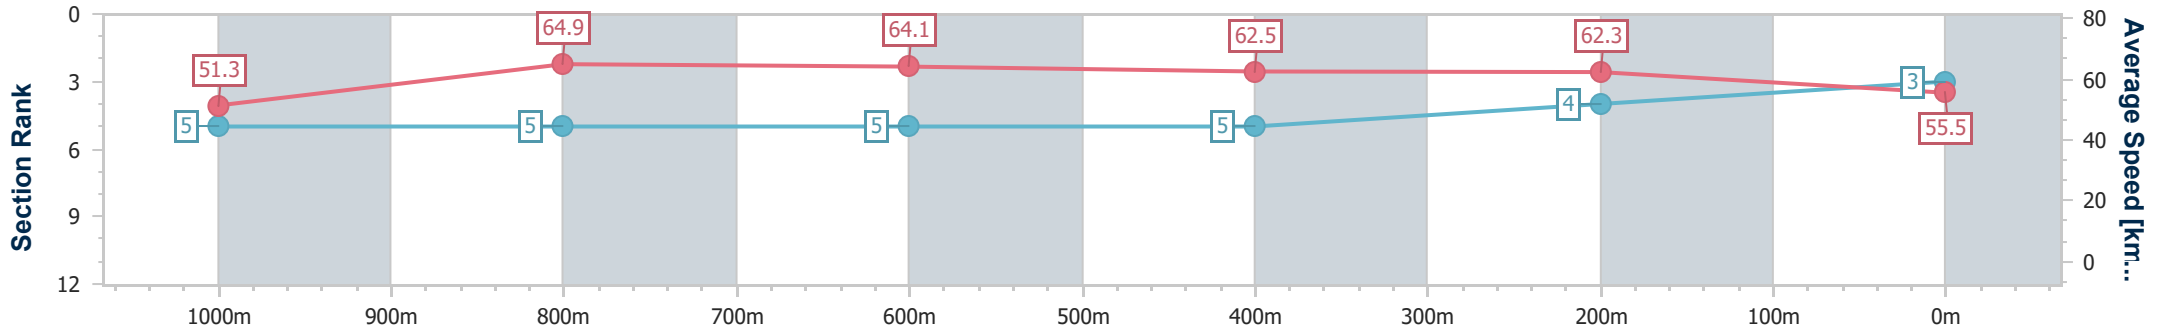

Eagle Farm QLD Professional

Race 5: MAGIC MILLIONS JAN 2025 Class 6 Plate - 1200m

14 December 2024 - 14:38

Track Rating: Heavy 10, Weather: Showers, Rail Position: +2m Entire

BRISBANE RACING CLUB

Section	Overall	1000m	800m	600m	400m	200m
Section Times	1:13.04 [3] (0:14.05)	0:58.99 [5] (0:11.34)	0:47.65 [5] (0:11.39)	0:36.26 [5] (0:11.72)	0:24.54 [5] (0:11.55)	0:12.99 [4] (0:12.99)
Average Speed [km/h]	51.3	64.9	64.1	62.5	62.3	55.5
Top Speed [km/h]	65.0	67.0	64.7	63.6	64.7	58.4
Avg. Dist. to Rail [m]	5.4	4.3	3.1	3.0	8.8	8.5
Avg. Stride Freq. [Hz]	2.2	2.3	2.3	2.3	2.4	2.2
Avg. Stride Length [m]	6.7	7.8	7.8	7.6	7.3	6.9