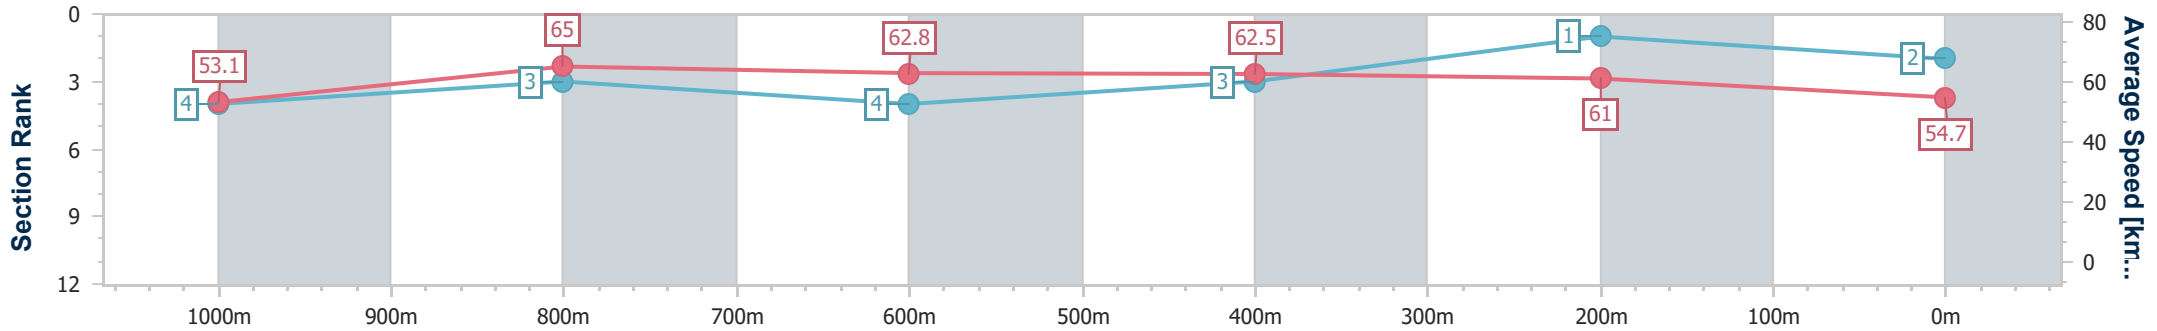

Eagle Farm QLD Professional

Race 5: MAGIC MILLIONS JAN 2025 Class 6 Plate - 1200m

14 December 2024 - 14:38

Track Rating: Heavy 10, Weather: Showers, Rail Position: +2m Entire

BRISBANE RACING CLUB

Section	Overall	1000m	800m	600m	400m	200m
Section Times	1:13.02 [2] (0:13.59)	0:59.43 [4] (0:11.22)	0:48.21 [3] (0:11.63)	0:36.58 [4] (0:11.61)	0:24.97 [3] (0:11.78)	0:13.19 [1] (0:13.19)
Average Speed [km/h]	53.1	65.0	62.8	62.5	61.0	54.7
Top Speed [km/h]	67.7	67.1	63.8	63.8	63.2	58.7
Avg. Dist. to Rail [m]	3.6	3.1	2.0	1.7	4.4	6.3
Avg. Stride Freq. [Hz]	2.3	2.4	2.3	2.3	2.4	2.3
Avg. Stride Length [m]	6.5	7.5	7.5	7.4	7.2	6.7