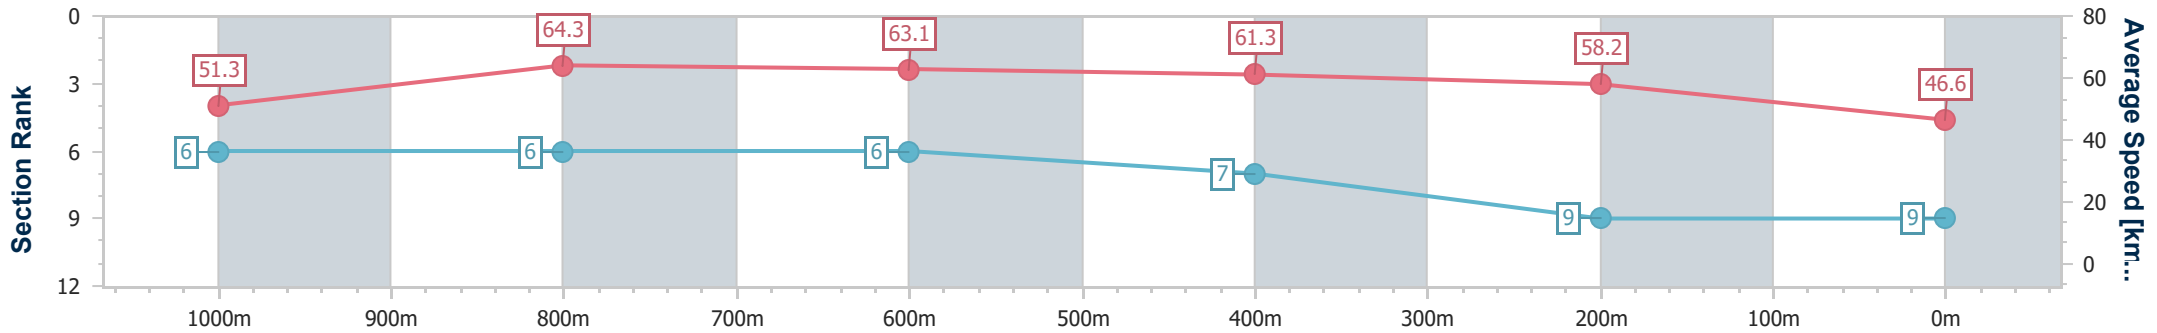

Eagle Farm QLD Professional

Race 5: MAGIC MILLIONS JAN 2025 Class 6 Plate - 1200m

14 December 2024 - 14:38

Track Rating: Heavy 10, Weather: Showers, Rail Position: +2m Entire

BRISBANE RACING CLUB

Section	Overall	1000m	800m	600m	400m	200m
Section Times	1:16.44 [9] (0:14.07)	1:02.37 [6] (0:11.38)	0:50.99 [6] (0:11.48)	0:39.51 [6] (0:11.73)	0:27.78 [7] (0:12.33)	0:15.45 [9] (0:15.45)
Average Speed [km/h]	51.3	64.3	63.1	61.3	58.2	46.6
Top Speed [km/h]	65.6	65.2	64.2	61.8	61.5	54.0
Avg. Dist. to Rail [m]	3.6	2.9	1.8	1.1	5.4	7.6
Avg. Stride Freq. [Hz]	2.2	2.4	2.4	2.3	2.3	2.1
Avg. Stride Length [m]	6.5	7.6	7.5	7.3	7.1	6.2

- [] Ranking at each section and finish
- .-.- No data available at this section
- NA No data available