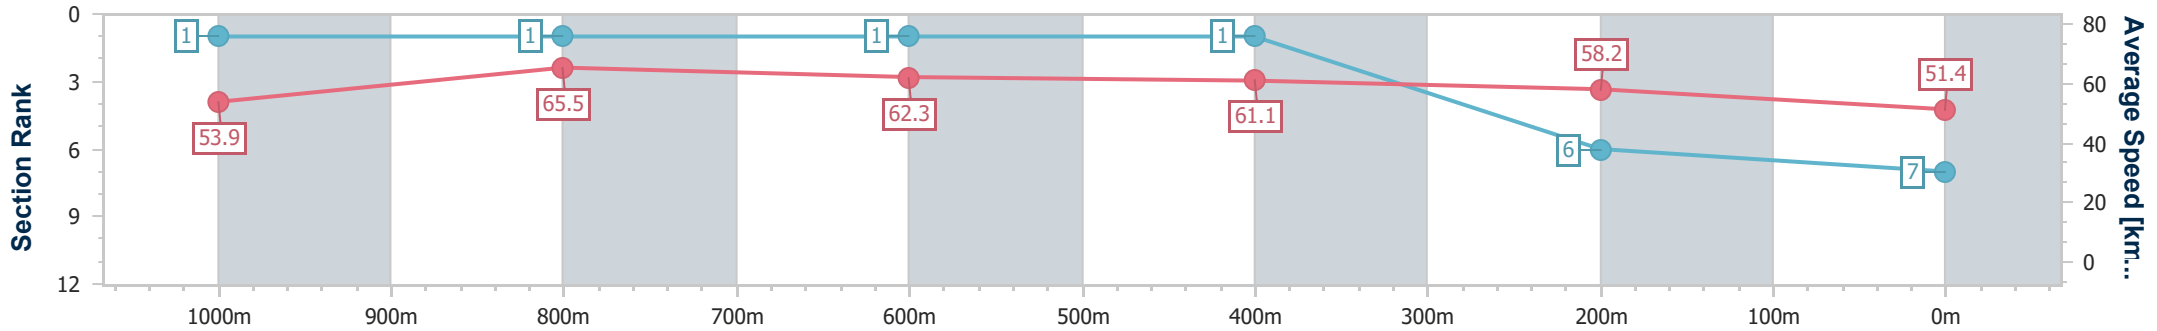

Eagle Farm QLD Professional

Race 5: MAGIC MILLIONS JAN 2025 Class 6 Plate - 1200m

14 December 2024 - 14:38

Track Rating: Heavy 10, Weather: Showers, Rail Position: +2m Entire

BRISBANE RACING CLUB

Section	Overall	1000m	800m	600m	400m	200m
Section Times	1:14.20 [7] (0:13.35)	1:00.85 [1] (0:11.10)	0:49.75 [1] (0:11.58)	0:38.17 [1] (0:11.84)	0:26.33 [1] (0:12.39)	0:13.94 [6] (0:13.94)
Average Speed [km/h]	53.9	65.5	62.3	61.1	58.2	51.4
Top Speed [km/h]	68.5	67.7	63.7	62.1	61.5	54.9
Avg. Dist. to Rail [m]	1.1	2.1	0.9	0.9	5.3	5.6
Avg. Stride Freq. [Hz]	2.4	2.5	2.4	2.4	2.4	2.2
Avg. Stride Length [m]	6.3	7.4	7.2	7.1	6.8	6.5