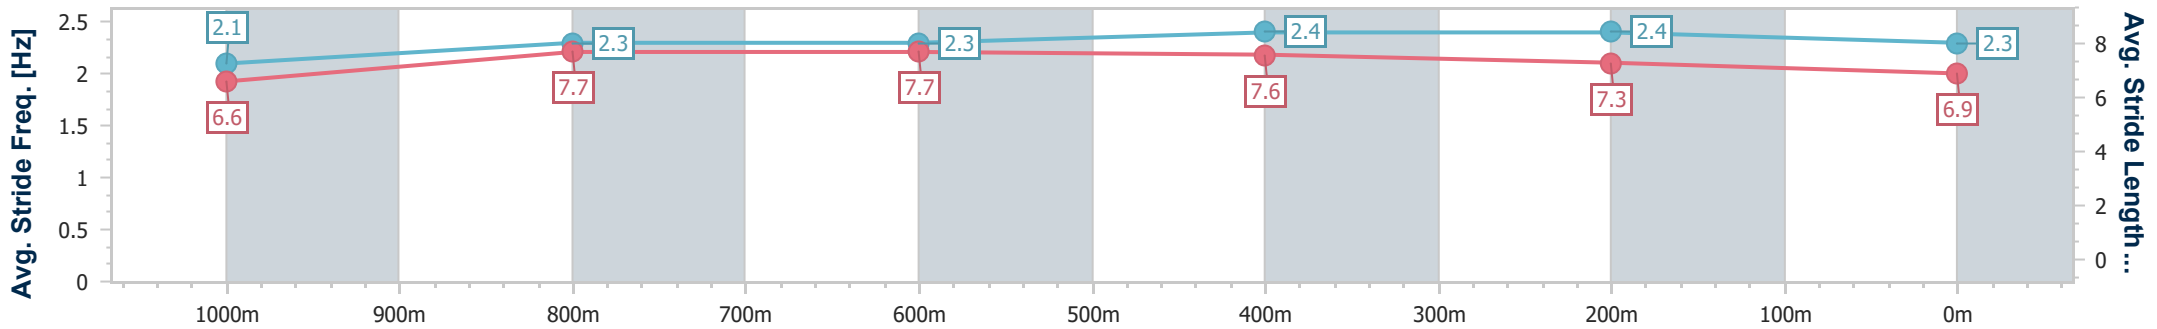

14 December 2024 - 14:38

Track Rating: Heavy 10, Weather: Showers, Rail Position: +2m Entire

BRISBANE RACING CLUB

Section	Overall	1000m	800m	600m	400m	200m
Section Times	1:12.65 [1] (0:14.32)	0:58.33 [8] (0:11.29)	0:47.04 [8] (0:11.46)	0:35.58 [7] (0:11.44)	0:24.14 [6] (0:11.34)	0:12.80 [2] (0:12.80)
Average Speed [km/h]	50.3	65.1	63.7	64.1	63.5	56.3
Top Speed [km/h]	65.6	67.0	64.6	66.1	66.2	61.0
Avg. Dist. to Rail [m]	5.2	3.9	3.0	3.5	9.4	9.0
Avg. Stride Freq. [Hz]	2.1	2.3	2.3	2.4	2.4	2.3
Avg. Stride Length [m]	6.6	7.7	7.7	7.6	7.3	6.9