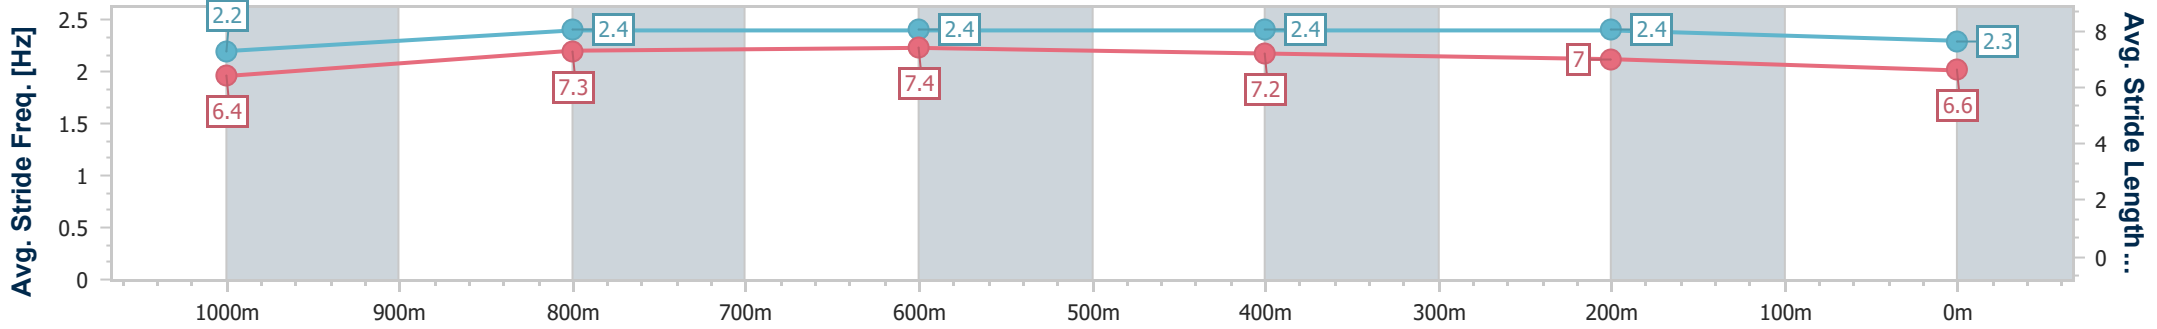

- [] Ranking at each section and finish
- .-.- No data available at this section
- NA No data available

Horse/Jockey Name	Golden Decade
Final Rank	6
Fastest Section Time (Section)	0:11.44 (1000m)
Top Speed [km/h] (Section)	65.2 (Overall)
Race State	Finished

Eagle Farm QLD Professional

Race 5: MAGIC MILLIONS JAN 2025 Class 6 Plate - 1200m

14 December 2024 - 14:38

Track Rating: Heavy 10, Weather: Showers, Rail Position: +2m Entire

BRISBANE RACING CLUB

Section	Overall	1000m	800m	600m	400m	200m
Section Times	1:14.05 [6] (0:14.11)	0:59.94 [7] (0:11.44)	0:48.50 [7] (0:11.53)	0:36.97 [8] (0:11.73)	0:25.24 [8] (0:11.87)	0:13.37 [7] (0:13.37)
Average Speed [km/h]	51.0	64.0	63.3	61.9	60.8	53.8
Top Speed [km/h]	65.2	64.7	64.4	63.1	62.4	57.8
Avg. Dist. to Rail [m]	2.0	3.4	3.0	1.5	4.6	4.7
Avg. Stride Freq. [Hz]	2.2	2.4	2.4	2.4	2.4	2.3
Avg. Stride Length [m]	6.4	7.3	7.4	7.2	7.0	6.6

- [] Ranking at each section and finish
- .-.- No data available at this section
- NA No data available

Horse/Jockey Name	Hell
Final Rank	7
Fastest Section Time (Section)	0:11.10 (1000m)
Top Speed [km/h] (Section)	68.5 (Overall)
Race State	Finished