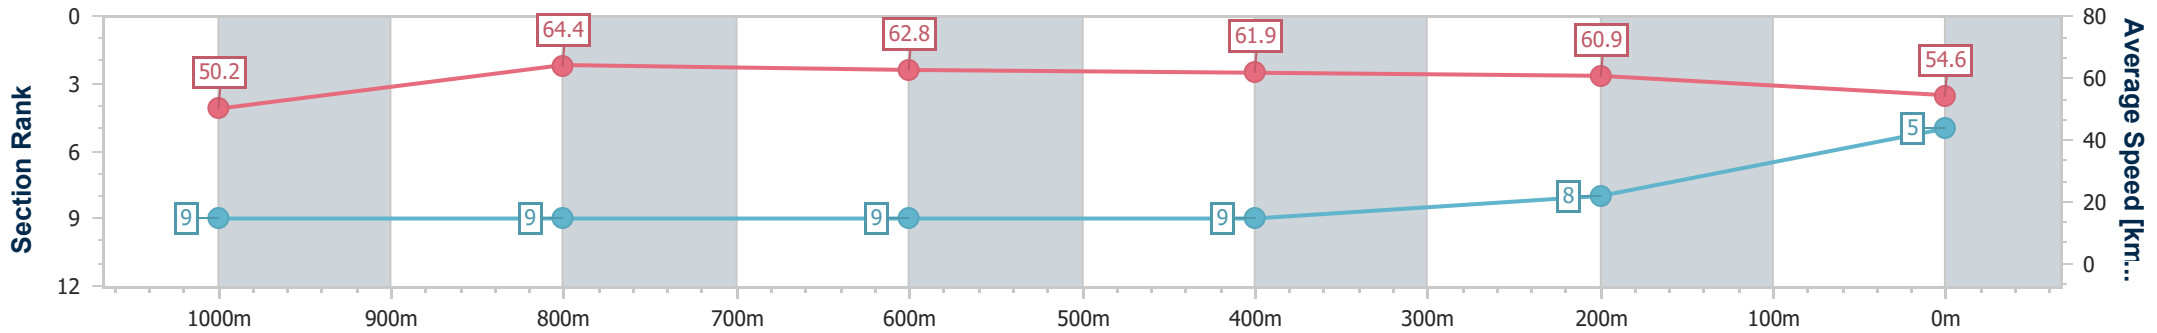

Eagle Farm QLD Professional

Race 5: MAGIC MILLIONS JAN 2025 Class 6 Plate - 1200m

14 December 2024 - 14:38

Track Rating: Heavy 10, Weather: Showers, Rail Position: +2m Entire

BRISBANE RACING CLUB

Section	Overall	1000m	800m	600m	400m	200m
Section Times	1:13.90 [5] (0:14.36)	0:59.54 [9] (0:11.32)	0:48.22 [9] (0:11.53)	0:36.69 [9] (0:11.68)	0:25.01 [9] (0:11.84)	0:13.17 [8] (0:13.17)
Average Speed [km/h]	50.2	64.4	62.8	61.9	60.9	54.6
Top Speed [km/h]	66.2	65.8	64.0	62.8	62.1	58.3
Avg. Dist. to Rail [m]	2.5	2.4	1.2	1.4	2.8	3.8
Avg. Stride Freq. [Hz]	2.3	2.5	2.4	2.5	2.5	2.4
Avg. Stride Length [m]	6.0	7.2	7.2	6.7	6.8	6.4

- [] Ranking at each section and finish
- .-.- No data available at this section
- NA No data available

Horse/Jockey Name	Golden Decade
Final Rank	6
Fastest Section Time (Section)	0:11.44 (1000m)
Top Speed [km/h] (Section)	65.2 (Overall)
Race State	Finished