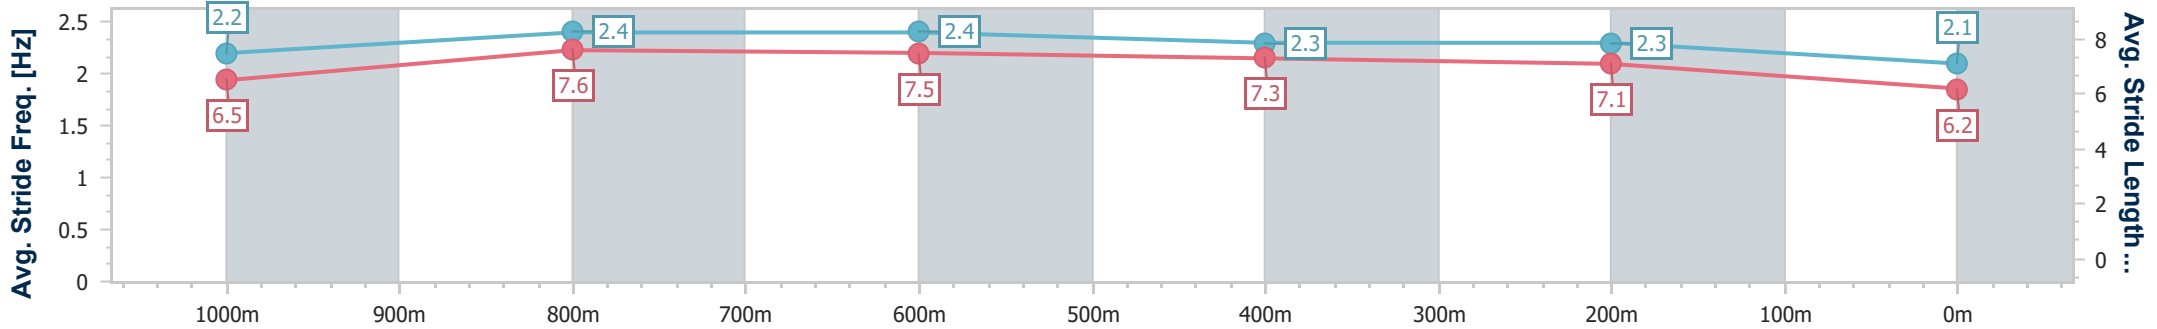

Eagle Farm QLD Professional

Race 5: MAGIC MILLIONS JAN 2025 Class 6 Plate - 1200m

14 December 2024 - 14:38

Track Rating: Heavy 10, Weather: Showers, Rail Position: +2m Entire

BRISBANE RACING CLUB

Section	Overall	1000m	800m	600m	400m	200m
Section Times	1:16.44 [9] (0:14.07)	1:02.37 [6] (0:11.38)	0:50.99 [6] (0:11.48)	0:39.51 [6] (0:11.73)	0:27.78 [7] (0:12.33)	0:15.45 [9] (0:15.45)
Average Speed [km/h]	51.3	64.3	63.1	61.3	58.2	46.6
Top Speed [km/h]	65.6	65.2	64.2	61.8	61.5	54.0
Avg. Dist. to Rail [m]	3.6	2.9	1.8	1.1	5.4	7.6
Avg. Stride Freq. [Hz]	2.2	2.4	2.4	2.3	2.3	2.1
Avg. Stride Length [m]	6.5	7.6	7.5	7.3	7.1	6.2

- [] Ranking at each section and finish
- .-.- No data available at this section
- NA No data available