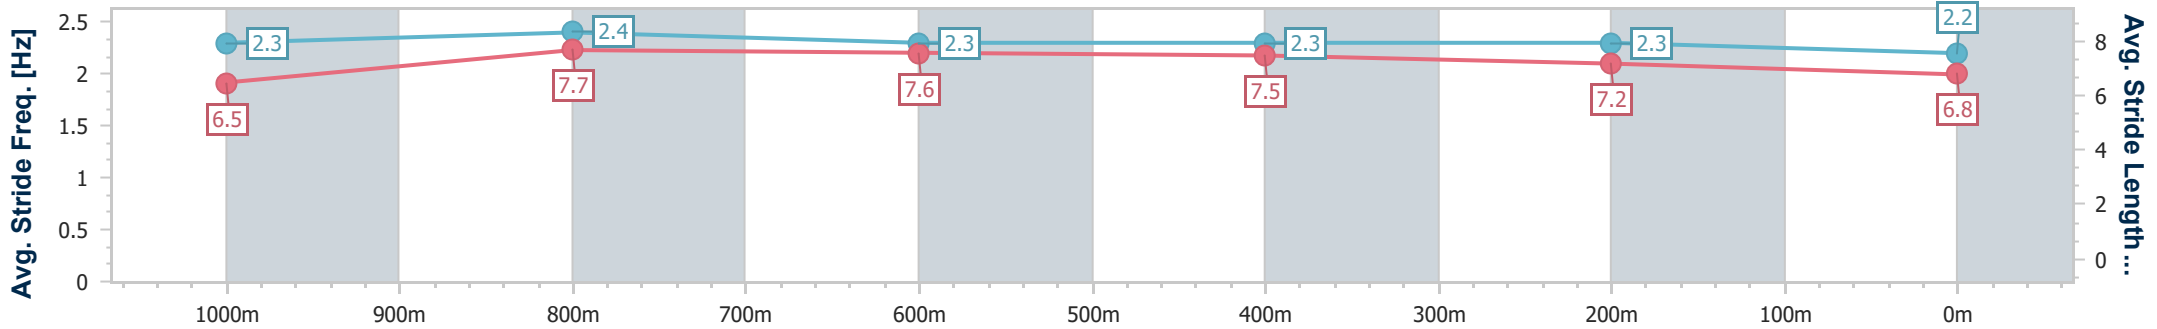

Eagle Farm QLD Professional

Race 5: MAGIC MILLIONS JAN 2025 Class 6 Plate - 1200m

14 December 2024 - 14:38

Track Rating: Heavy 10, Weather: Showers, Rail Position: +2m Entire

BRISBANE RACING CLUB

Section	Overall	1000m	800m	600m	400m	200m
Section Times	1:13.24 [4] (0:13.37)	0:59.87 [2] (0:11.40)	0:48.47 [2] (0:11.62)	0:36.85 [3] (0:11.56)	0:25.29 [2] (0:11.90)	0:13.39 [3] (0:13.39)
Average Speed [km/h]	54.0	65.2	63.5	62.8	60.5	53.8
Top Speed [km/h]	68.6	66.0	64.2	63.4	63.0	57.5
Avg. Dist. to Rail [m]	4.8	6.1	5.8	1.7	6.6	8.0
Avg. Stride Freq. [Hz]	2.3	2.4	2.3	2.3	2.3	2.2
Avg. Stride Length [m]	6.5	7.7	7.6	7.5	7.2	6.8