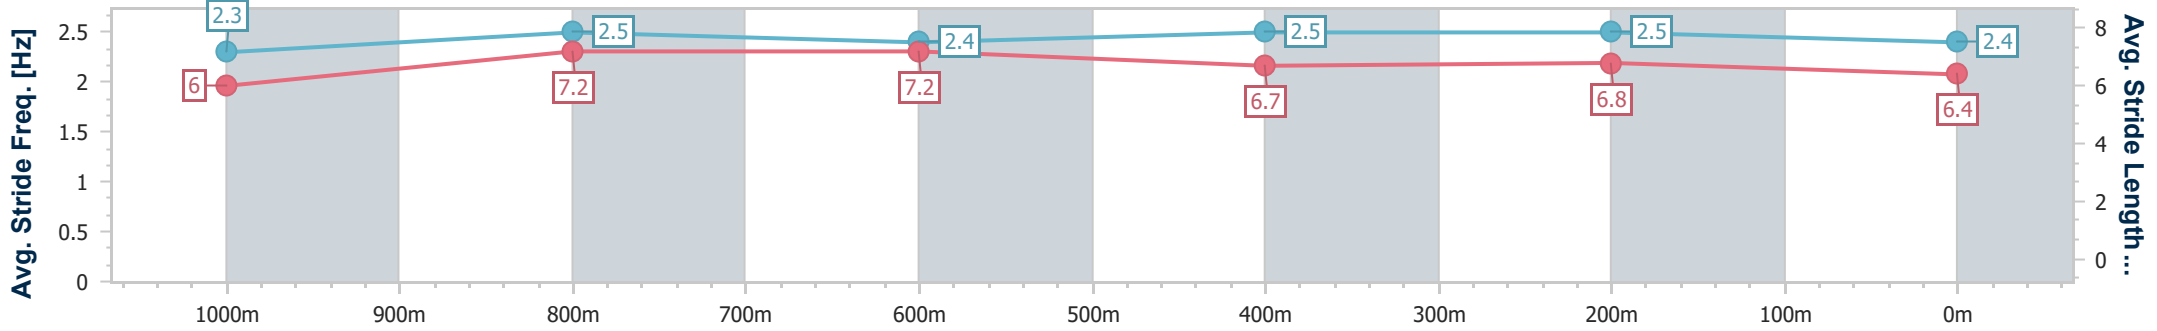

Eagle Farm QLD Professional

Race 5: MAGIC MILLIONS JAN 2025 Class 6 Plate - 1200m

14 December 2024 - 14:38

Track Rating: Heavy 10, Weather: Showers, Rail Position: +2m Entire

BRISBANE RACING CLUB

Section	Overall	1000m	800m	600m	400m	200m
Section Times	1:13.90 [5] (0:14.36)	0:59.54 [9] (0:11.32)	0:48.22 [9] (0:11.53)	0:36.69 [9] (0:11.68)	0:25.01 [9] (0:11.84)	0:13.17 [8] (0:13.17)
Average Speed [km/h]	50.2	64.4	62.8	61.9	60.9	54.6
Top Speed [km/h]	66.2	65.8	64.0	62.8	62.1	58.3
Avg. Dist. to Rail [m]	2.5	2.4	1.2	1.4	2.8	3.8
Avg. Stride Freq. [Hz]	2.3	2.5	2.4	2.5	2.5	2.4
Avg. Stride Length [m]	6.0	7.2	7.2	6.7	6.8	6.4

- [] Ranking at each section and finish
- .-.- No data available at this section
- NA No data available

Horse/Jockey Name	Golden Decade
Final Rank	6
Fastest Section Time (Section)	0:11.44 (1000m)
Top Speed [km/h] (Section)	65.2 (Overall)
Race State	Finished