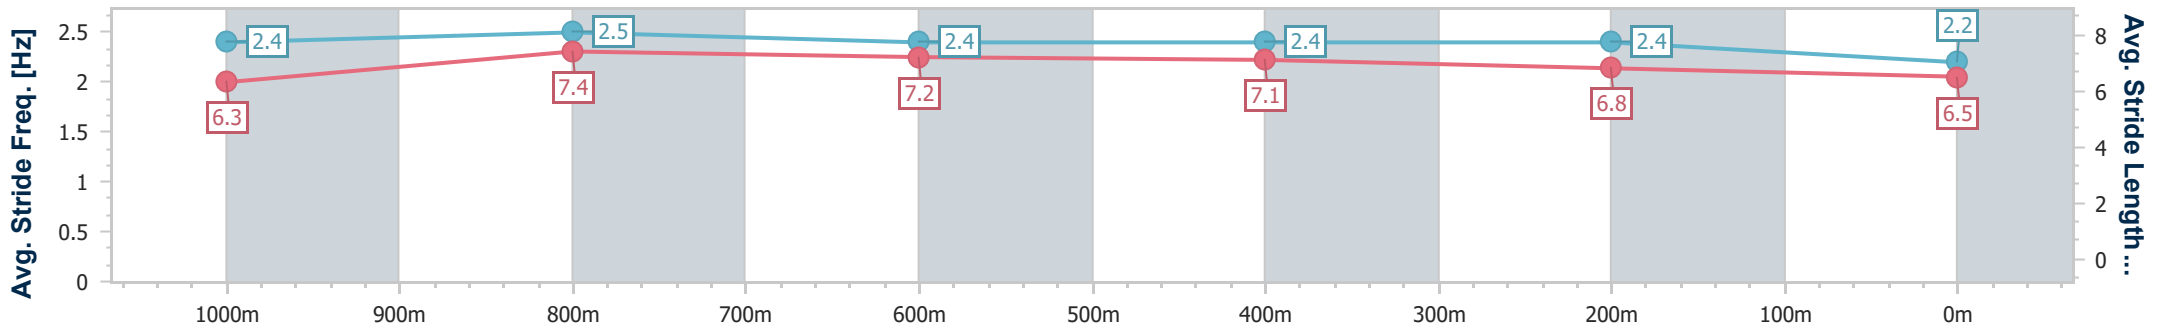

Eagle Farm QLD Professional

Race 5: MAGIC MILLIONS JAN 2025 Class 6 Plate - 1200m

14 December 2024 - 14:38

Track Rating: Heavy 10, Weather: Showers, Rail Position: +2m Entire

BRISBANE RACING CLUB

Section	Overall	1000m	800m	600m	400m	200m
Section Times	1:14.20 [7] (0:13.35)	1:00.85 [1] (0:11.10)	0:49.75 [1] (0:11.58)	0:38.17 [1] (0:11.84)	0:26.33 [1] (0:12.39)	0:13.94 [6] (0:13.94)
Average Speed [km/h]	53.9	65.5	62.3	61.1	58.2	51.4
Top Speed [km/h]	68.5	67.7	63.7	62.1	61.5	54.9
Avg. Dist. to Rail [m]	1.1	2.1	0.9	0.9	5.3	5.6
Avg. Stride Freq. [Hz]	2.4	2.5	2.4	2.4	2.4	2.2
Avg. Stride Length [m]	6.3	7.4	7.2	7.1	6.8	6.5