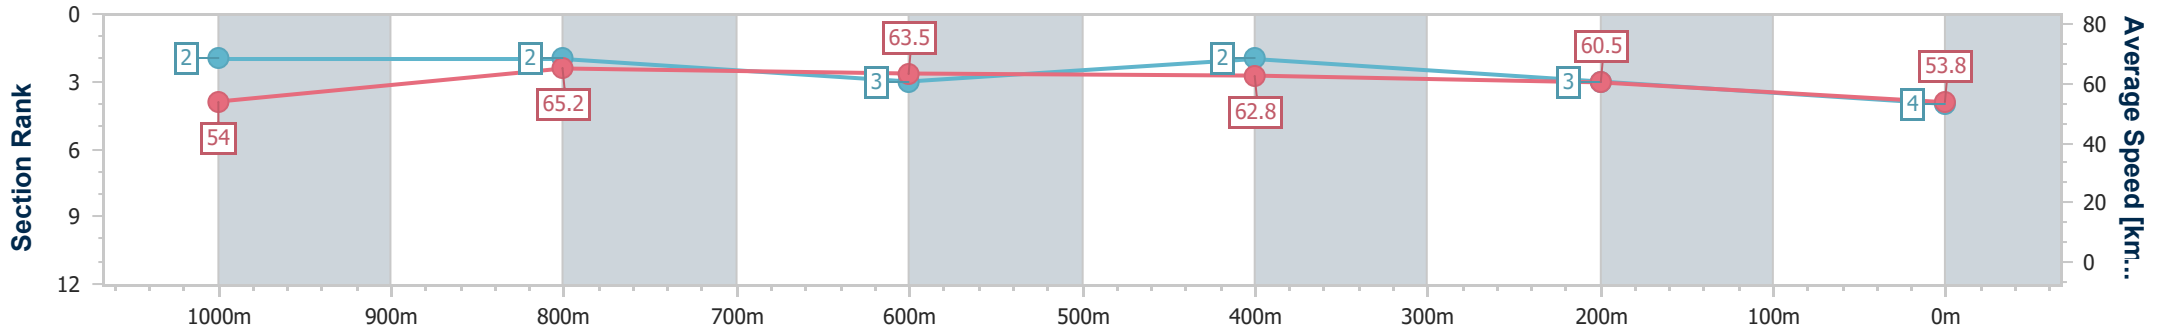

Eagle Farm QLD Professional

Race 5: MAGIC MILLIONS JAN 2025 Class 6 Plate - 1200m

14 December 2024 - 14:38

Track Rating: Heavy 10, Weather: Showers, Rail Position: +2m Entire

BRISBANE RACING CLUB

Section	Overall	1000m	800m	600m	400m	200m
Section Times	1:13.24 [4] (0:13.37)	0:59.87 [2] (0:11.40)	0:48.47 [2] (0:11.62)	0:36.85 [3] (0:11.56)	0:25.29 [2] (0:11.90)	0:13.39 [3] (0:13.39)
Average Speed [km/h]	54.0	65.2	63.5	62.8	60.5	53.8
Top Speed [km/h]	68.6	66.0	64.2	63.4	63.0	57.5
Avg. Dist. to Rail [m]	4.8	6.1	5.8	1.7	6.6	8.0
Avg. Stride Freq. [Hz]	2.3	2.4	2.3	2.3	2.3	2.2
Avg. Stride Length [m]	6.5	7.7	7.6	7.5	7.2	6.8