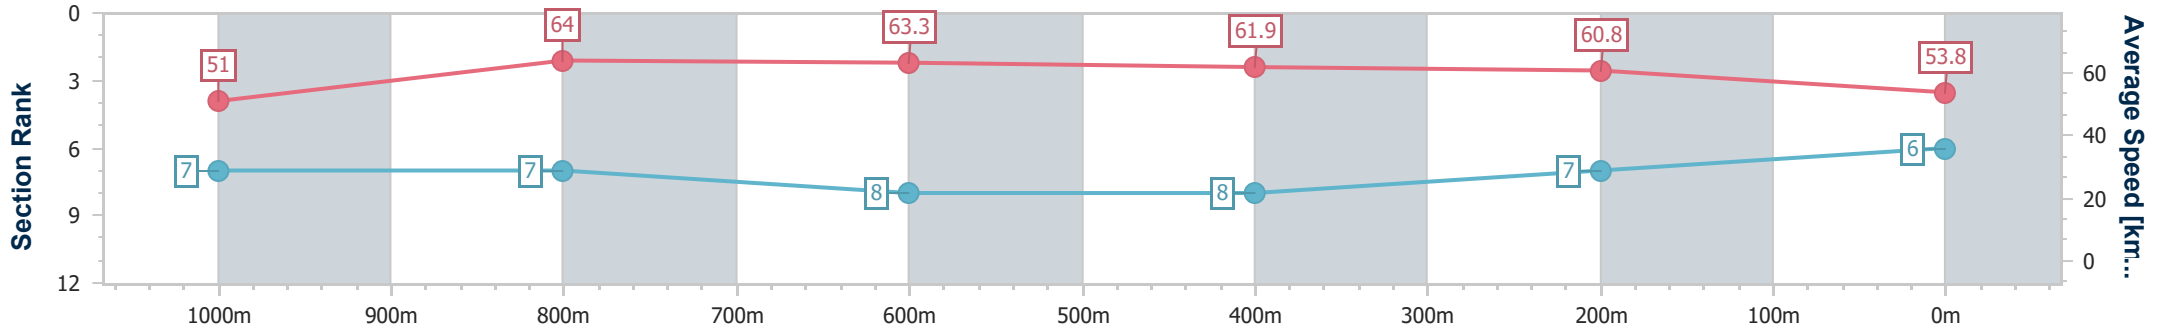

- [] Ranking at each section and finish
- .-.- No data available at this section
- NA No data available

Horse/Jockey Name	Golden Decade
Final Rank	6
Fastest Section Time (Section)	0:11.44 (1000m)
Top Speed [km/h] (Section)	65.2 (Overall)
Race State	Finished

Eagle Farm QLD Professional

Race 5: MAGIC MILLIONS JAN 2025 Class 6 Plate - 1200m

14 December 2024 - 14:38

Track Rating: Heavy 10, Weather: Showers, Rail Position: +2m Entire

BRISBANE RACING CLUB

Section	Overall	1000m	800m	600m	400m	200m
Section Times	1:14.05 [6] (0:14.11)	0:59.94 [7] (0:11.44)	0:48.50 [7] (0:11.53)	0:36.97 [8] (0:11.73)	0:25.24 [8] (0:11.87)	0:13.37 [7] (0:13.37)
Average Speed [km/h]	51.0	64.0	63.3	61.9	60.8	53.8
Top Speed [km/h]	65.2	64.7	64.4	63.1	62.4	57.8
Avg. Dist. to Rail [m]	2.0	3.4	3.0	1.5	4.6	4.7
Avg. Stride Freq. [Hz]	2.2	2.4	2.4	2.4	2.4	2.3
Avg. Stride Length [m]	6.4	7.3	7.4	7.2	7.0	6.6

- [] Ranking at each section and finish
- .-.- No data available at this section
- NA No data available

Horse/Jockey Name	Hell
Final Rank	7
Fastest Section Time (Section)	0:11.10 (1000m)
Top Speed [km/h] (Section)	68.5 (Overall)
Race State	Finished