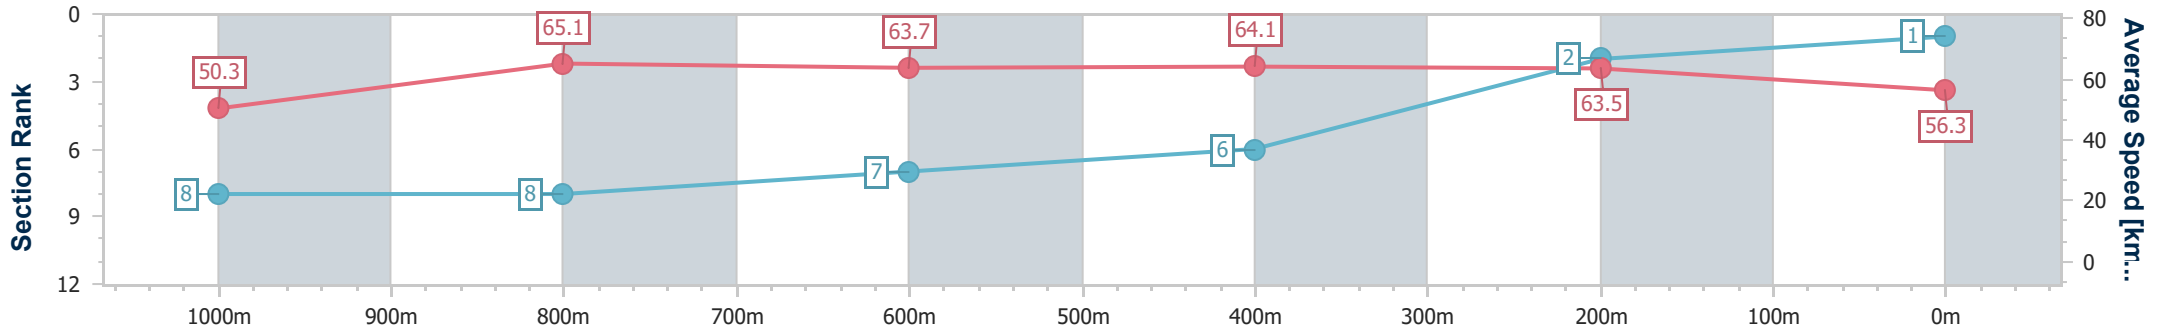

14 December 2024 - 14:38

Track Rating: Heavy 10, Weather: Showers, Rail Position: +2m Entire

BRISBANE RACING CLUB

Section	Overall	1000m	800m	600m	400m	200m
Section Times	1:12.65 [1] (0:14.32)	0:58.33 [8] (0:11.29)	0:47.04 [8] (0:11.46)	0:35.58 [7] (0:11.44)	0:24.14 [6] (0:11.34)	0:12.80 [2] (0:12.80)
Average Speed [km/h]	50.3	65.1	63.7	64.1	63.5	56.3
Top Speed [km/h]	65.6	67.0	64.6	66.1	66.2	61.0
Avg. Dist. to Rail [m]	5.2	3.9	3.0	3.5	9.4	9.0
Avg. Stride Freq. [Hz]	2.1	2.3	2.3	2.4	2.4	2.3
Avg. Stride Length [m]	6.6	7.7	7.7	7.6	7.3	6.9