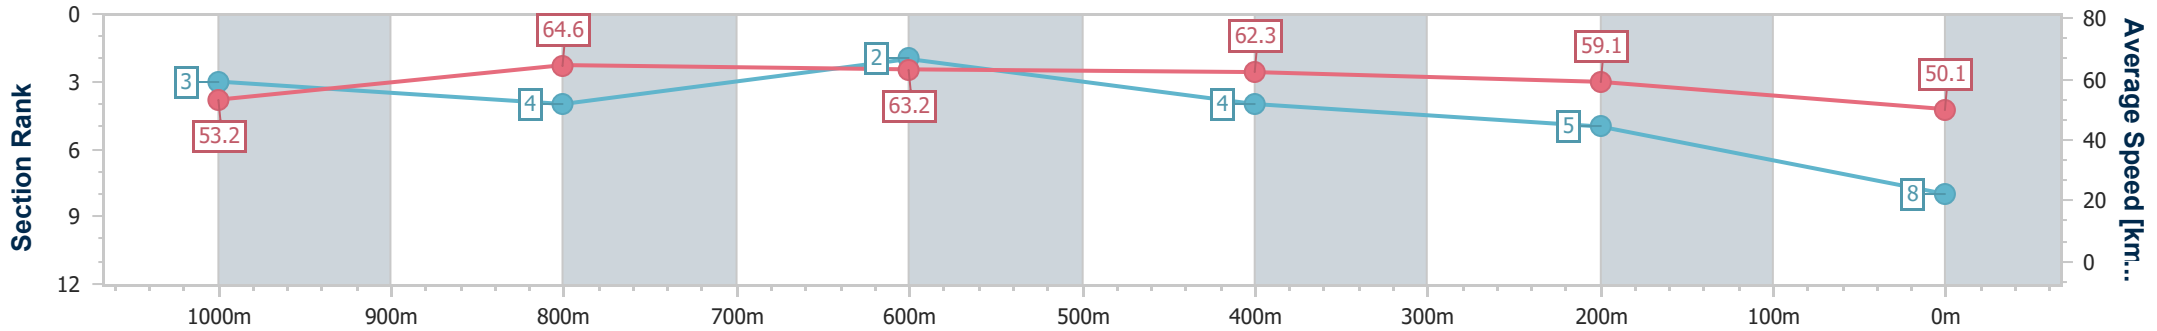

Eagle Farm QLD Professional

Race 5: MAGIC MILLIONS JAN 2025 Class 6 Plate - 1200m

14 December 2024 - 14:38

Track Rating: Heavy 10, Weather: Showers, Rail Position: +2m Entire

BRISBANE RACING CLUB

Section	Overall	1000m	800m	600m	400m	200m
Section Times	1:14.62 [8] (0:13.55)	1:01.07 [3] (0:11.32)	0:49.75 [4] (0:11.48)	0:38.27 [2] (0:11.73)	0:26.54 [4] (0:12.17)	0:14.37 [5] (0:14.37)
Average Speed [km/h]	53.2	64.6	63.2	62.3	59.1	50.1
Top Speed [km/h]	67.0	65.9	64.3	63.1	62.6	55.2
Avg. Dist. to Rail [m]	6.1	3.0	1.3	3.1	8.5	8.0
Avg. Stride Freq. [Hz]	2.3	2.4	2.4	2.4	2.3	2.2
Avg. Stride Length [m]	6.5	7.5	7.4	7.3	7.0	6.4

- [] Ranking at each section and finish
- .-.- No data available at this section
- NA No data available

Horse/Jockey Name	Corfe Castle
Final Rank	9
Fastest Section Time (Section)	0:11.38 (1000m)
Top Speed [km/h] (Section)	65.6 (Overall)
Race State	Finished