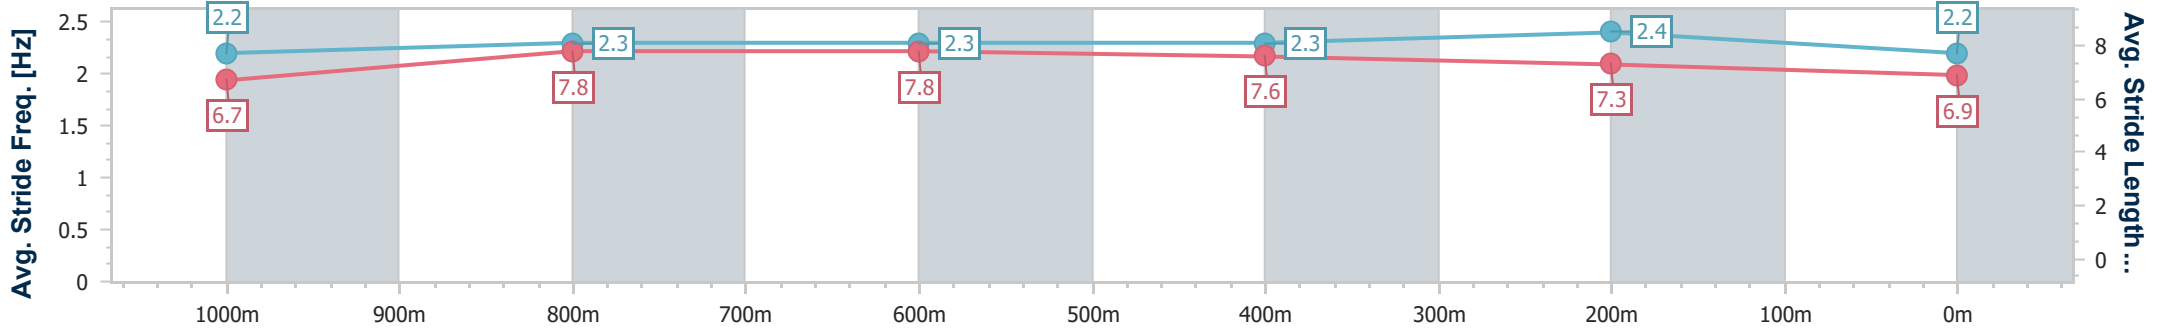

Eagle Farm QLD Professional

Race 5: MAGIC MILLIONS JAN 2025 Class 6 Plate - 1200m

14 December 2024 - 14:38

Track Rating: Heavy 10, Weather: Showers, Rail Position: +2m Entire

BRISBANE RACING CLUB

Section	Overall	1000m	800m	600m	400m	200m
Section Times	1:13.04 [3] (0:14.05)	0:58.99 [5] (0:11.34)	0:47.65 [5] (0:11.39)	0:36.26 [5] (0:11.72)	0:24.54 [5] (0:11.55)	0:12.99 [4] (0:12.99)
Average Speed [km/h]	51.3	64.9	64.1	62.5	62.3	55.5
Top Speed [km/h]	65.0	67.0	64.7	63.6	64.7	58.4
Avg. Dist. to Rail [m]	5.4	4.3	3.1	3.0	8.8	8.5
Avg. Stride Freq. [Hz]	2.2	2.3	2.3	2.3	2.4	2.2
Avg. Stride Length [m]	6.7	7.8	7.8	7.6	7.3	6.9