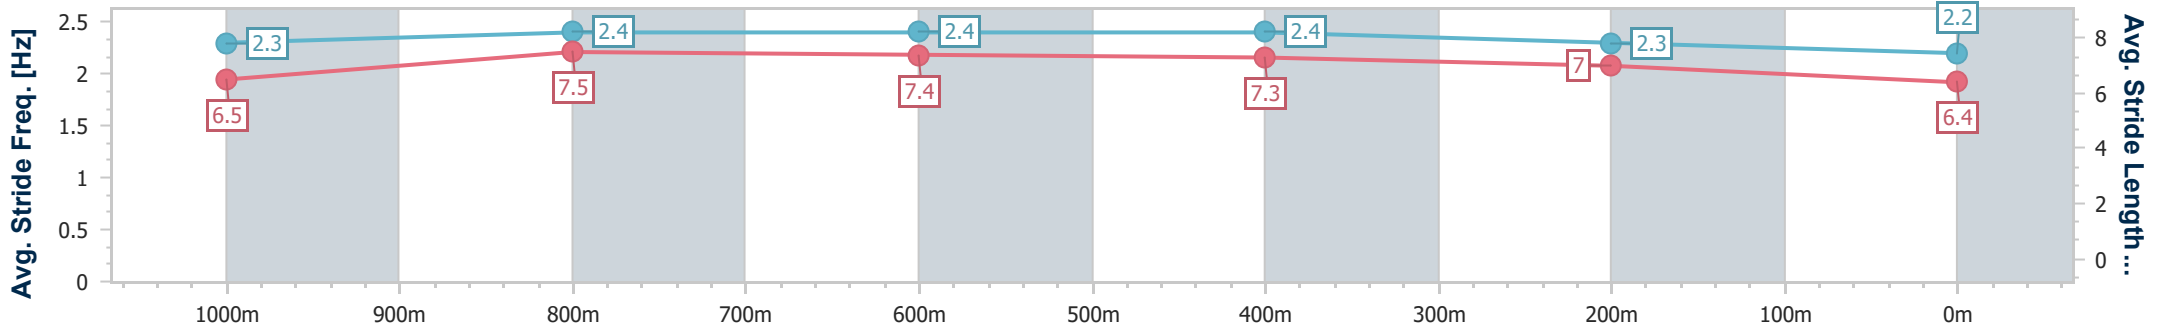

Eagle Farm QLD Professional

Race 5: MAGIC MILLIONS JAN 2025 Class 6 Plate - 1200m

14 December 2024 - 14:38

Track Rating: Heavy 10, Weather: Showers, Rail Position: +2m Entire

BRISBANE RACING CLUB

Section	Overall	1000m	800m	600m	400m	200m
Section Times	1:14.62 [8] (0:13.55)	1:01.07 [3] (0:11.32)	0:49.75 [4] (0:11.48)	0:38.27 [2] (0:11.73)	0:26.54 [4] (0:12.17)	0:14.37 [5] (0:14.37)
Average Speed [km/h]	53.2	64.6	63.2	62.3	59.1	50.1
Top Speed [km/h]	67.0	65.9	64.3	63.1	62.6	55.2
Avg. Dist. to Rail [m]	6.1	3.0	1.3	3.1	8.5	8.0
Avg. Stride Freq. [Hz]	2.3	2.4	2.4	2.4	2.3	2.2
Avg. Stride Length [m]	6.5	7.5	7.4	7.3	7.0	6.4

- [] Ranking at each section and finish
- .-.- No data available at this section
- NA No data available

Horse/Jockey Name	Corfe Castle
Final Rank	9
Fastest Section Time (Section)	0:11.38 (1000m)
Top Speed [km/h] (Section)	65.6 (Overall)
Race State	Finished