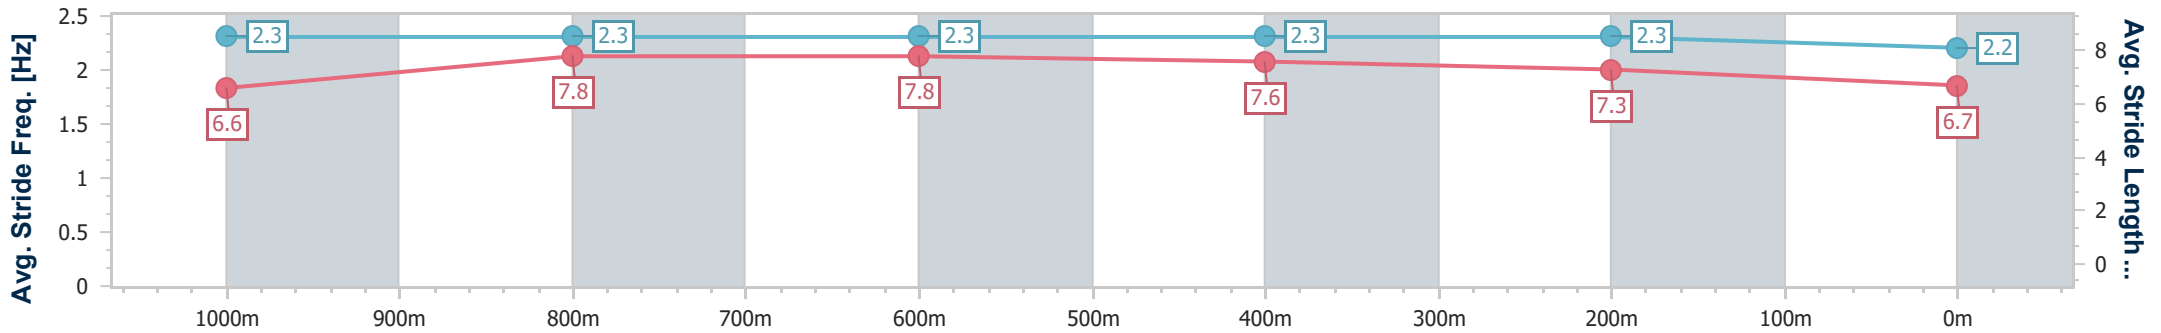

- [] Ranking at each section and finish
- .-.- No data available at this section
- NA No data available

Horse/Jockey Name	Maid To Fit
Final Rank	7
Fastest Section Time (Section)	0:11.24 (1000m)
Top Speed [km/h] (Section)	67.6 (Overall)
Race State	Finished

Eagle Farm QLD Professional
Race 3: XXXX Fillies and Mares BENCHMARK 78 Handicap - 1200m

14 December 2024 - 13:27

Track Rating: Heavy 8, Weather: Showers, Rail Position: +2m Entire

BRISBANE RACING CLUB

Section	Overall	1000m	800m	600m	400m	200m
Section Times	1:14.03 [7] (0:13.46)	1:00.57 [3] (0:11.24)	0:49.33 [5] (0:11.53)	0:37.80 [3] (0:11.95)	0:25.85 [2] (0:12.04)	0:13.81 [3] (0:13.81)
Average Speed [km/h]	53.4	65.3	63.5	61.0	59.6	52.2
Top Speed [km/h]	67.6	66.1	65.2	62.5	62.6	55.9
Avg. Dist. to Rail [m]	3.7	3.2	3.7	2.2	5.0	2.9
Avg. Stride Freq. [Hz]	2.3	2.3	2.3	2.3	2.3	2.2
Avg. Stride Length [m]	6.6	7.8	7.8	7.6	7.3	6.7

- [] Ranking at each section and finish
- .-.- No data available at this section
- NA No data available

Horse/Jockey Name	En Pointe
Final Rank	8
Fastest Section Time (Section)	0:11.13 (1000m)
Top Speed [km/h] (Section)	67.4 (Overall)
Race State	Finished