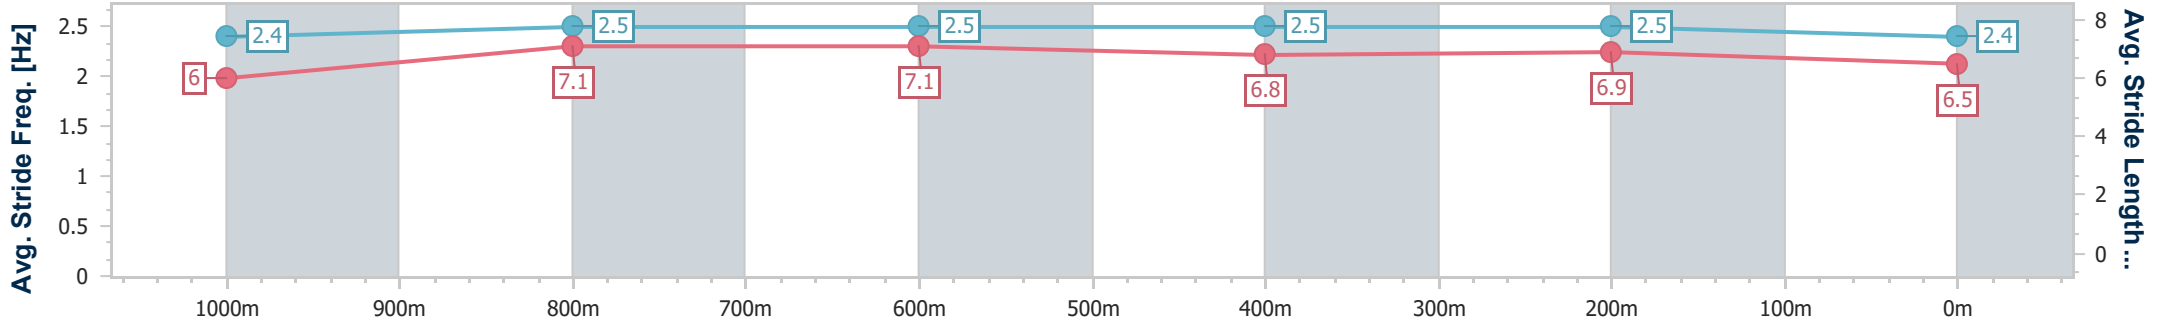

Eagle Farm QLD Professional
Race 3: XXXX Fillies and Mares BENCHMARK 78 Handicap - 1200m

14 December 2024 - 13:27

BRISBANE RACING CLUB

Track Rating: Heavy 8, Weather: Showers, Rail Position: +2m Entire

Section	Overall	1000m	800m	600m	400m	200m
Section Times	1:13.04 [3] (0:13.83)	0:59.21 [6] (0:11.26)	0:47.95 [7] (0:11.47)	0:36.48 [7] (0:12.04)	0:24.44 [5] (0:11.68)	0:12.76 [4] (0:12.76)
Average Speed [km/h]	52.1	64.7	63.2	60.8	61.7	56.4
Top Speed [km/h]	64.3	66.1	64.8	62.4	63.2	59.2
Avg. Dist. to Rail [m]	2.8	2.1	1.6	3.7	9.9	9.0
Avg. Stride Freq. [Hz]	2.4	2.5	2.5	2.5	2.5	2.4
Avg. Stride Length [m]	6.0	7.1	7.1	6.8	6.9	6.5