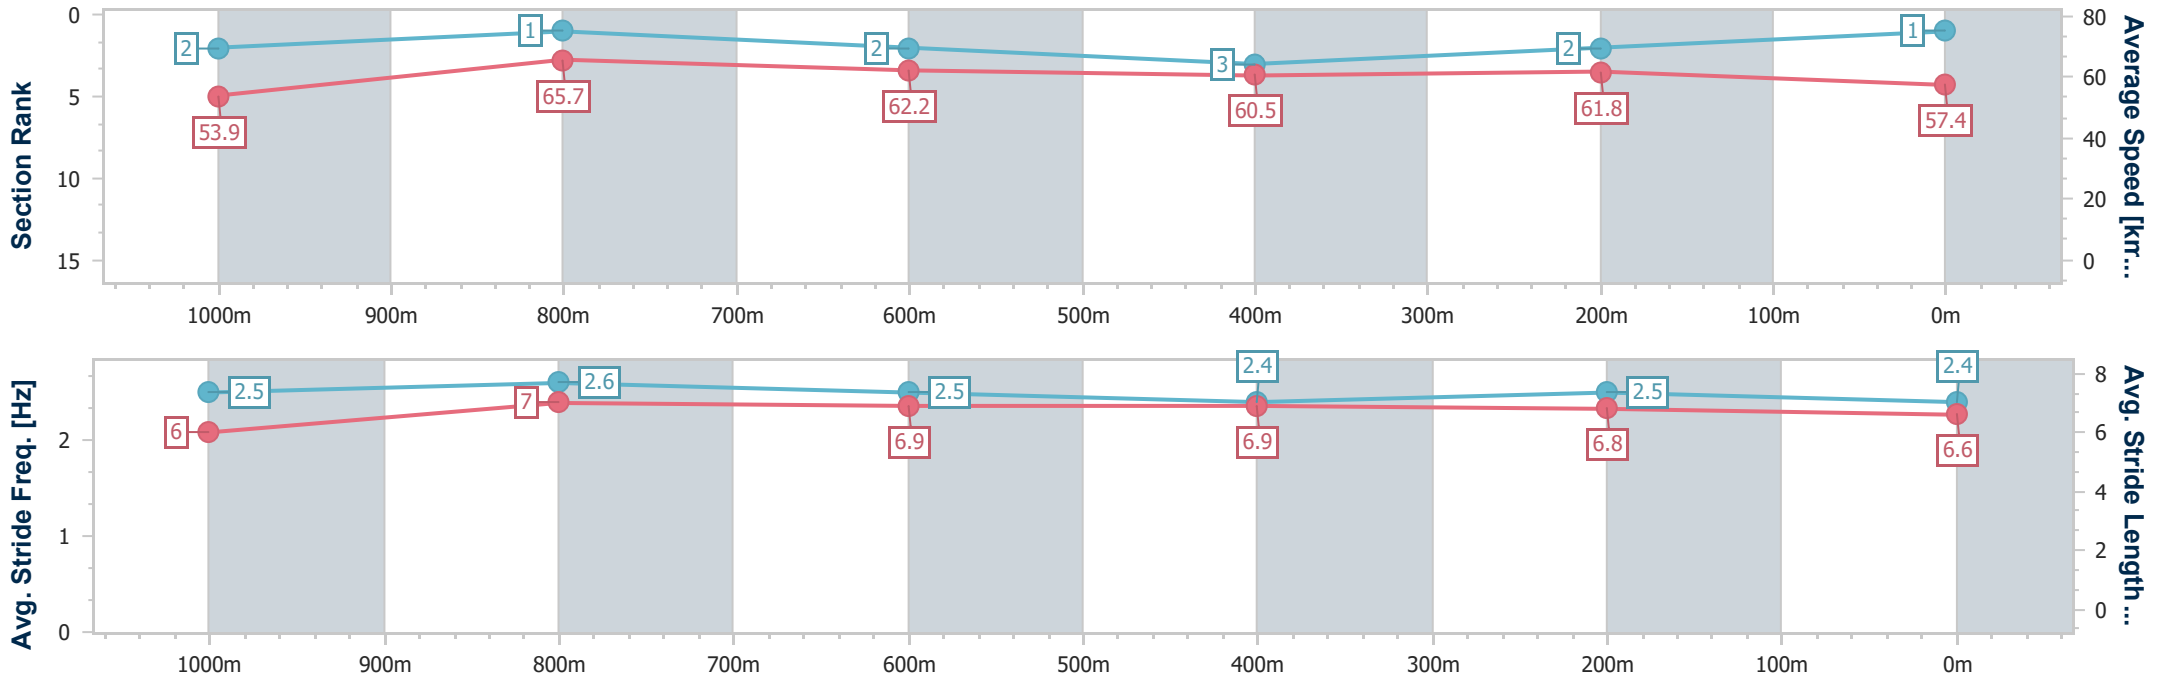

Eagle Farm QLD Professional
Race 3: XXXX Fillies and Mares BENCHMARK 78 Handicap - 1200m

14 December 2024 - 13:27

BRISBANE RACING CLUB

Track Rating: Heavy 8, Weather: Showers, Rail Position: +2m Entire

Section	Overall	1000m	800m	600m	400m	200m
Section Times	1:12.43 [1] (0:13.40)	0:59.03 [2] (0:11.08)	0:47.95 [1] (0:11.70)	0:36.25 [2] (0:12.05)	0:24.20 [3] (0:11.67)	0:12.53 [2] (0:12.53)
Average Speed [km/h]	53.9	65.7	62.2	60.5	61.8	57.4
Top Speed [km/h]	67.1	67.9	66.1	62.2	63.7	59.0
Avg. Dist. to Rail [m]	4.2	2.5	2.1	2.8	4.7	2.2
Avg. Stride Freq. [Hz]	2.5	2.6	2.5	2.4	2.5	2.4
Avg. Stride Length [m]	6.0	7.0	6.9	6.9	6.8	6.6