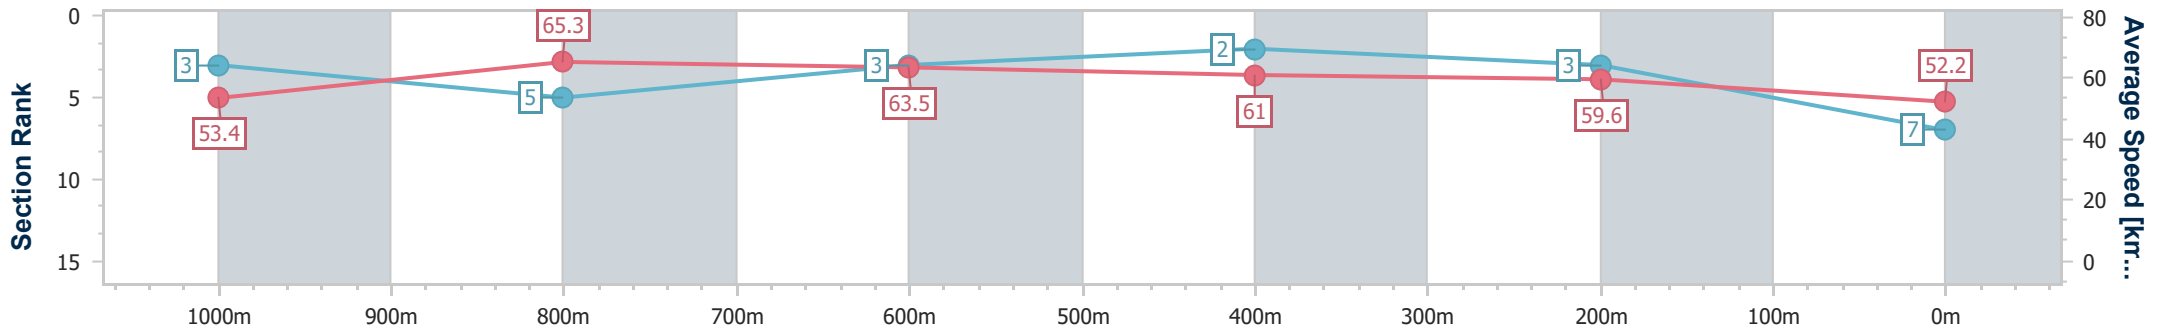

Eagle Farm QLD Professional
Race 3: XXXX Fillies and Mares BENCHMARK 78 Handicap - 1200m

14 December 2024 - 13:27

Track Rating: Heavy 8, Weather: Showers, Rail Position: +2m Entire

BRISBANE RACING CLUB

Section	Overall	1000m	800m	600m	400m	200m
Section Times	1:14.03 [7] (0:13.46)	1:00.57 [3] (0:11.24)	0:49.33 [5] (0:11.53)	0:37.80 [3] (0:11.95)	0:25.85 [2] (0:12.04)	0:13.81 [3] (0:13.81)
Average Speed [km/h]	53.4	65.3	63.5	61.0	59.6	52.2
Top Speed [km/h]	67.6	66.1	65.2	62.5	62.6	55.9
Avg. Dist. to Rail [m]	3.7	3.2	3.7	2.2	5.0	2.9
Avg. Stride Freq. [Hz]	2.3	2.3	2.3	2.3	2.3	2.2
Avg. Stride Length [m]	6.6	7.8	7.8	7.6	7.3	6.7

- [] Ranking at each section and finish
- .-.- No data available at this section
- NA No data available

Horse/Jockey Name	En Pointe
Final Rank	8
Fastest Section Time (Section)	0:11.13 (1000m)
Top Speed [km/h] (Section)	67.4 (Overall)
Race State	Finished