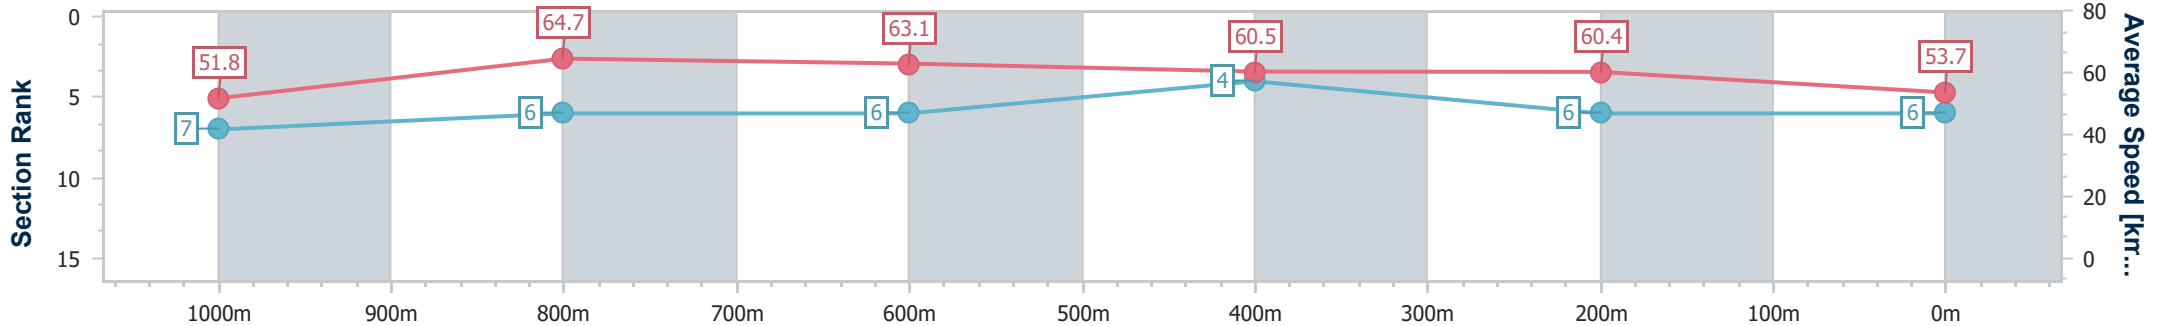

Eagle Farm QLD Professional
Race 3: XXXX Fillies and Mares BENCHMARK 78 Handicap - 1200m

14 December 2024 - 13:27

BRISBANE RACING CLUB

Track Rating: Heavy 8, Weather: Showers, Rail Position: +2m Entire

Section	Overall	1000m	800m	600m	400m	200m
Section Times	1:13.88 [6] (0:13.88)	1:00.00 [7] (0:11.18)	0:48.82 [6] (0:11.50)	0:37.32 [6] (0:12.02)	0:25.30 [4] (0:11.89)	0:13.41 [6] (0:13.41)
Average Speed [km/h]	51.8	64.7	63.1	60.5	60.4	53.7
Top Speed [km/h]	65.3	65.6	64.8	61.9	62.2	57.4
Avg. Dist. to Rail [m]	2.0	1.2	1.3	2.1	6.8	6.9
Avg. Stride Freq. [Hz]	2.2	2.3	2.2	2.2	2.3	2.1
Avg. Stride Length [m]	6.7	8.0	7.9	7.6	7.4	7.0

- [] Ranking at each section and finish
- .-.- No data available at this section
- NA No data available

Horse/Jockey Name	Maid To Fit
Final Rank	7
Fastest Section Time (Section)	0:11.24 (1000m)
Top Speed [km/h] (Section)	67.6 (Overall)
Race State	Finished