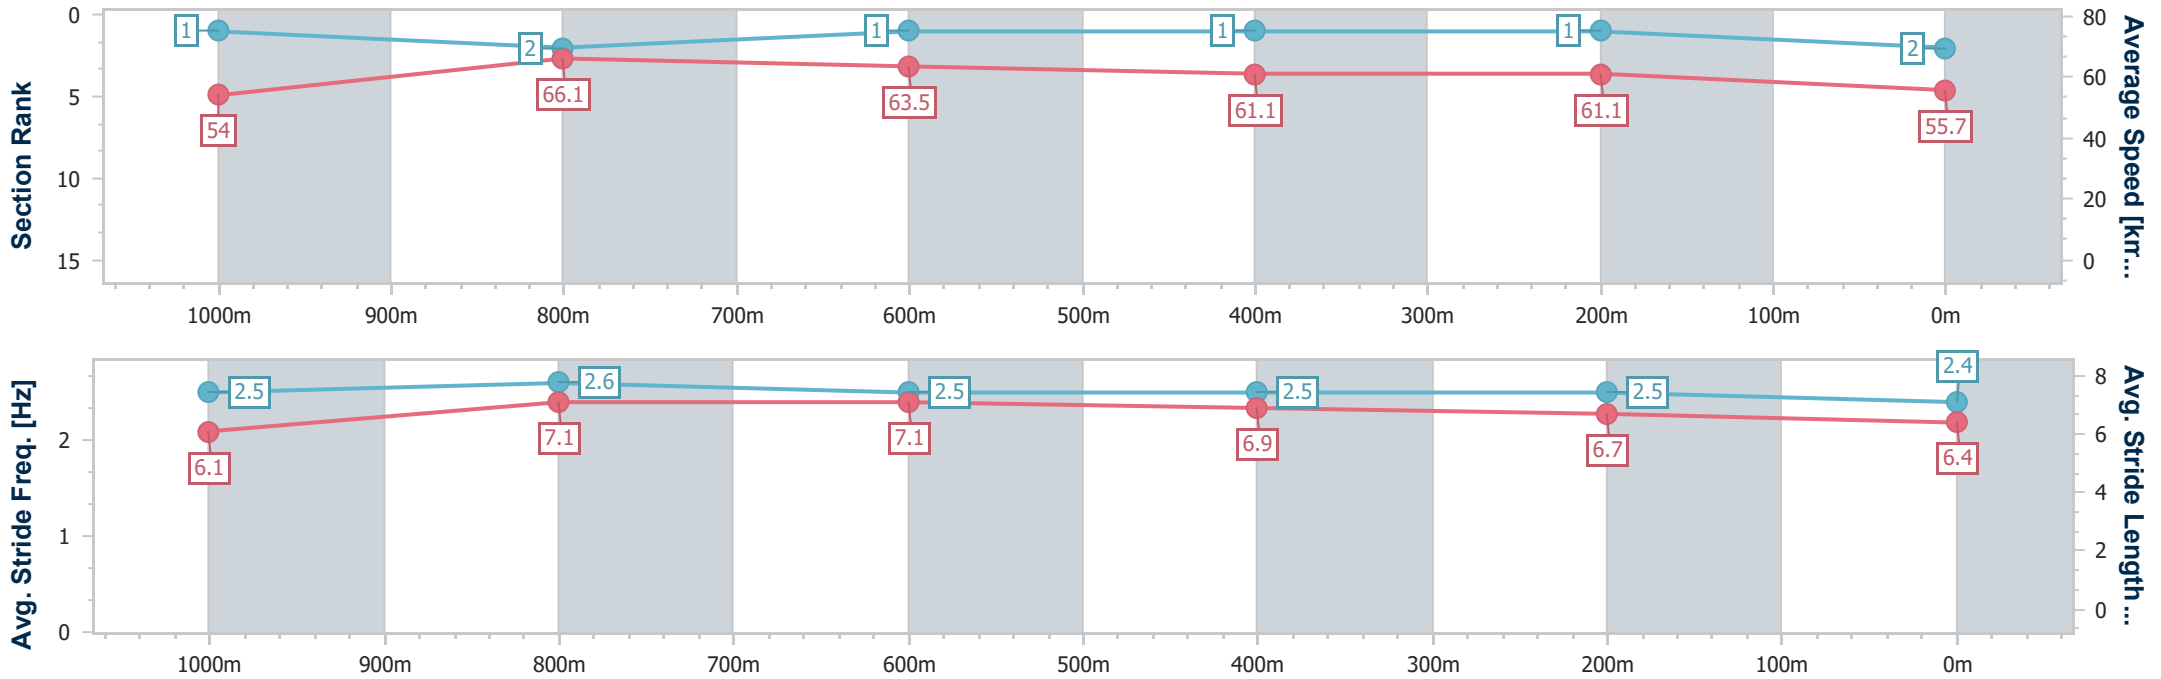

Eagle Farm QLD Professional
Race 3: XXXX Fillies and Mares BENCHMARK 78 Handicap - 1200m

14 December 2024 - 13:27

BRISBANE RACING CLUB

Track Rating: Heavy 8, Weather: Showers, Rail Position: +2m Entire

Section	Overall	1000m	800m	600m	400m	200m
Section Times	1:12.60 [2] (0:13.35)	0:59.25 [1] (0:11.15)	0:48.10 [2] (0:11.51)	0:36.59 [1] (0:11.86)	0:24.73 [1] (0:11.79)	0:12.94 [1] (0:12.94)
Average Speed [km/h]	54.0	66.1	63.5	61.1	61.1	55.7
Top Speed [km/h]	66.2	67.6	66.3	62.4	62.6	58.6
Avg. Dist. to Rail [m]	5.9	4.8	3.1	1.6	4.9	3.8
Avg. Stride Freq. [Hz]	2.5	2.6	2.5	2.5	2.5	2.4
Avg. Stride Length [m]	6.1	7.1	7.1	6.9	6.7	6.4