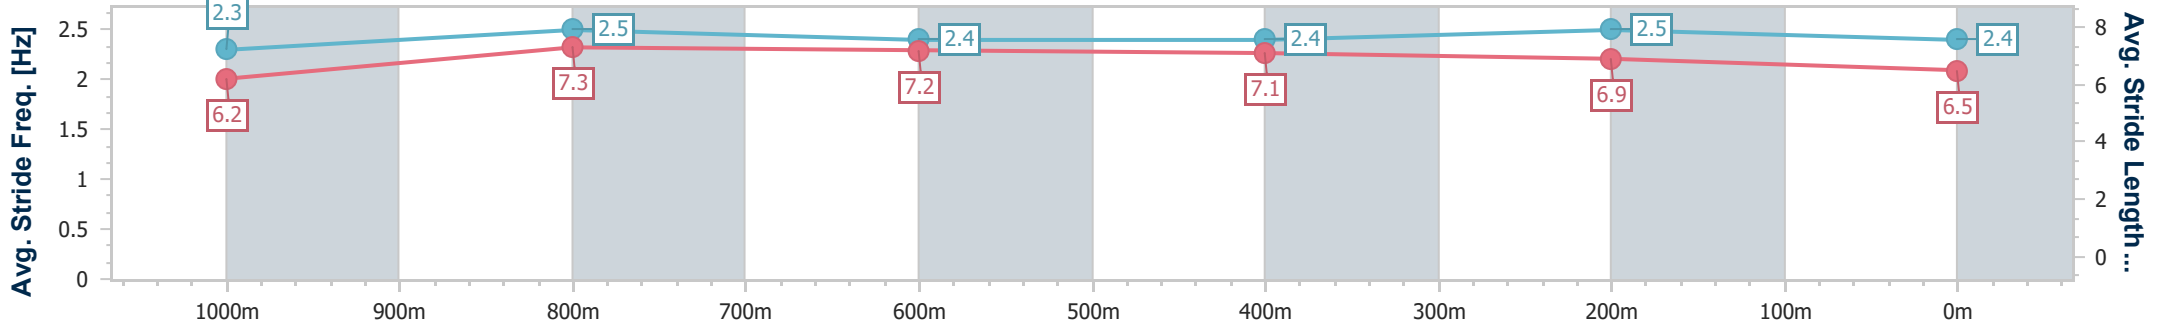

Eagle Farm QLD Professional
Race 3: XXXX Fillies and Mares BENCHMARK 78 Handicap - 1200m

14 December 2024 - 13:27

Track Rating: Heavy 8, Weather: Showers, Rail Position: +2m Entire

BRISBANE RACING CLUB

Section	Overall	1000m	800m	600m	400m	200m
Section Times	1:13.40 [4] (0:14.08)	0:59.32 [9] (0:11.14)	0:48.18 [8] (0:11.63)	0:36.55 [9] (0:11.89)	0:24.66 [8] (0:11.62)	0:13.04 [5] (0:13.04)
Average Speed [km/h]	51.3	65.5	63.3	62.0	62.1	55.1
Top Speed [km/h]	64.8	67.1	64.3	62.7	63.0	59.7
Avg. Dist. to Rail [m]	6.6	2.8	4.1	5.1	8.4	7.1
Avg. Stride Freq. [Hz]	2.3	2.5	2.4	2.4	2.5	2.4
Avg. Stride Length [m]	6.2	7.3	7.2	7.1	6.9	6.5

- [] Ranking at each section and finish
- .-.- No data available at this section
- NA No data available

Horse/Jockey Name	One Beat No Beat
Final Rank	5
Fastest Section Time (Section)	0:11.34 (1000m)
Top Speed [km/h] (Section)	65.5 (1000m)
Race State	Finished