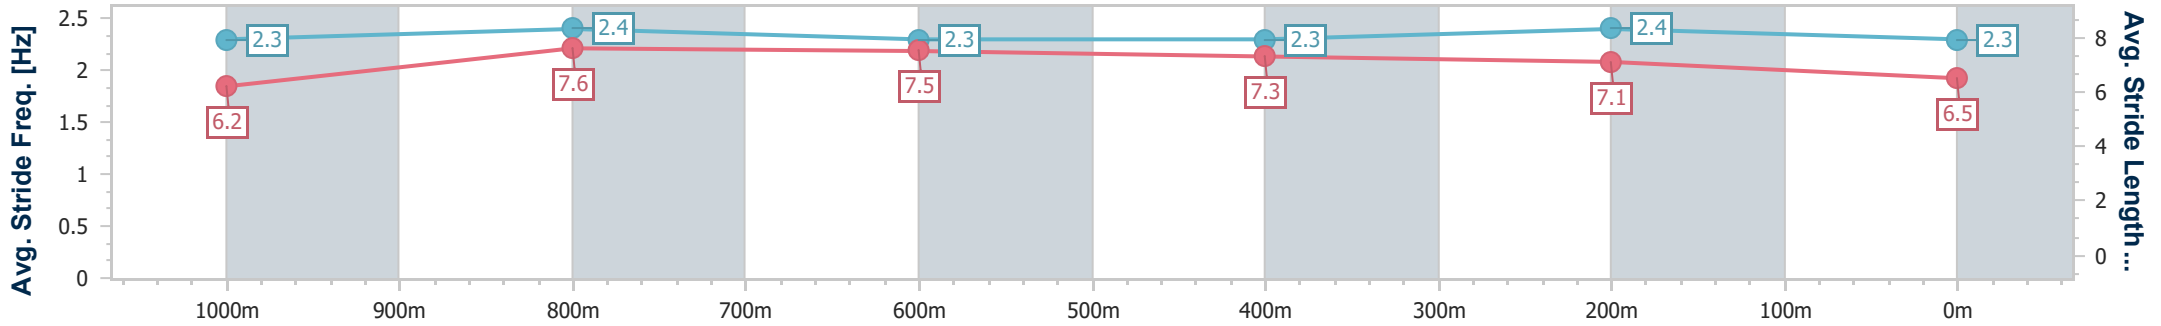

- [] Ranking at each section and finish
- .-.- No data available at this section
- NA No data available

Horse/Jockey Name	One Beat No Beat
Final Rank	5
Fastest Section Time (Section)	0:11.34 (1000m)
Top Speed [km/h] (Section)	65.5 (1000m)
Race State	Finished

Eagle Farm QLD Professional
Race 3: XXXX Fillies and Mares BENCHMARK 78 Handicap - 1200m

14 December 2024 - 13:27

BRISBANE RACING CLUB

Track Rating: Heavy 8, Weather: Showers, Rail Position: +2m Entire

Section	Overall	1000m	800m	600m	400m	200m
Section Times	1:13.82 [5] (0:14.00)	0:59.82 [8] (0:11.34)	0:48.48 [9] (0:11.46)	0:37.02 [8] (0:12.01)	0:25.01 [9] (0:11.84)	0:13.17 [7] (0:13.17)
Average Speed [km/h]	51.4	64.6	63.3	60.6	60.7	54.8
Top Speed [km/h]	64.1	65.5	65.3	61.8	62.4	58.7
Avg. Dist. to Rail [m]	5.9	3.1	1.6	2.0	10.0	11.0
Avg. Stride Freq. [Hz]	2.3	2.4	2.3	2.3	2.4	2.3
Avg. Stride Length [m]	6.2	7.6	7.5	7.3	7.1	6.5

- [] Ranking at each section and finish
- .-.- No data available at this section
- NA No data available

Horse/Jockey Name	Cherry Rose
Final Rank	6
Fastest Section Time (Section)	0:11.18 (1000m)
Top Speed [km/h] (Section)	65.6 (1000m)
Race State	Finished