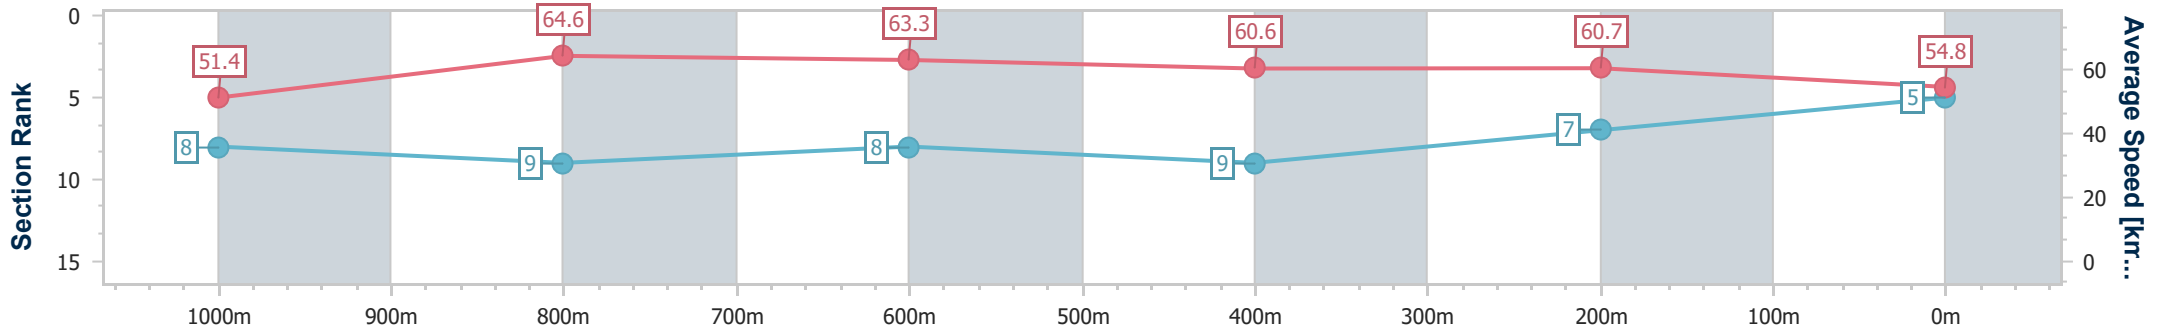

Eagle Farm QLD Professional
Race 3: XXXX Fillies and Mares BENCHMARK 78 Handicap - 1200m

14 December 2024 - 13:27

BRISBANE RACING CLUB

Track Rating: Heavy 8, Weather: Showers, Rail Position: +2m Entire

Section	Overall	1000m	800m	600m	400m	200m
Section Times	1:13.82 [5] (0:14.00)	0:59.82 [8] (0:11.34)	0:48.48 [9] (0:11.46)	0:37.02 [8] (0:12.01)	0:25.01 [9] (0:11.84)	0:13.17 [7] (0:13.17)
Average Speed [km/h]	51.4	64.6	63.3	60.6	60.7	54.8
Top Speed [km/h]	64.1	65.5	65.3	61.8	62.4	58.7
Avg. Dist. to Rail [m]	5.9	3.1	1.6	2.0	10.0	11.0
Avg. Stride Freq. [Hz]	2.3	2.4	2.3	2.3	2.4	2.3
Avg. Stride Length [m]	6.2	7.6	7.5	7.3	7.1	6.5

- [] Ranking at each section and finish
- .-.- No data available at this section
- NA No data available

Horse/Jockey Name	Cherry Rose
Final Rank	6
Fastest Section Time (Section)	0:11.18 (1000m)
Top Speed [km/h] (Section)	65.6 (1000m)
Race State	Finished