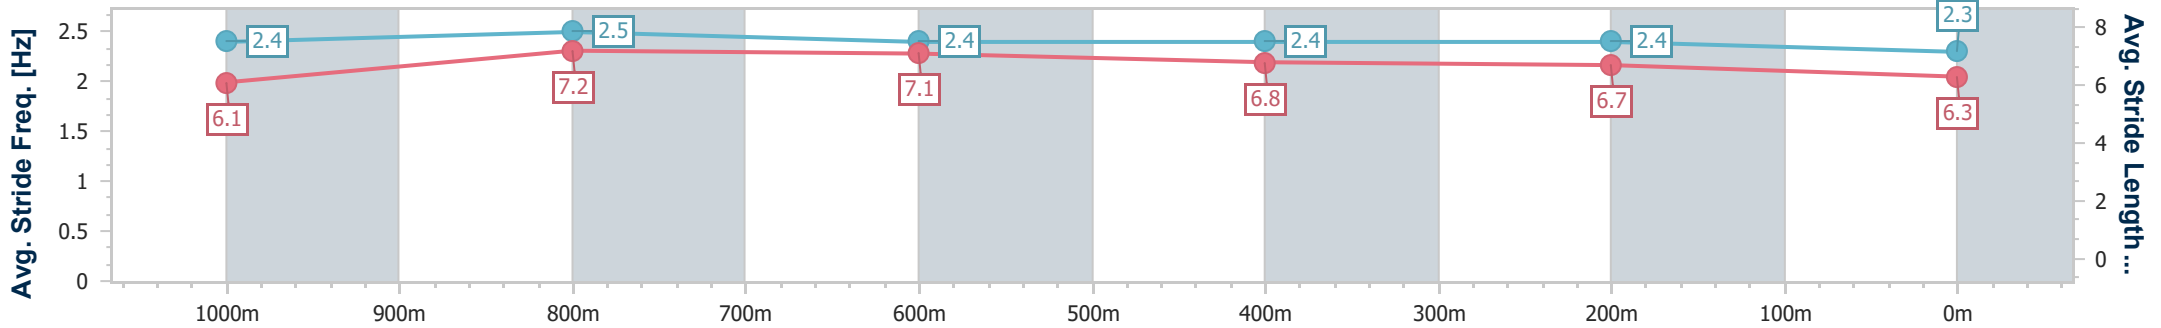

- [] Ranking at each section and finish
- .-.- No data available at this section
- NA No data available

Horse/Jockey Name	Grey Impact
Final Rank	9
Fastest Section Time (Section)	0:11.16 (1000m)
Top Speed [km/h] (Section)	66.9 (Overall)
Race State	Finished

Eagle Farm QLD Professional
Race 3: XXXX Fillies and Mares BENCHMARK 78 Handicap - 1200m

14 December 2024 - 13:27

BRISBANE RACING CLUB

Track Rating: Heavy 8, Weather: Showers, Rail Position: +2m Entire

Section	Overall	1000m	800m	600m	400m	200m
Section Times	1:14.41 [9] (0:13.52)	1:00.89 [4] (0:11.16)	0:49.73 [3] (0:11.68)	0:38.05 [4] (0:12.34)	0:25.71 [7] (0:12.18)	0:13.53 [9] (0:13.53)
Average Speed [km/h]	53.4	64.5	62.4	59.2	58.9	53.4
Top Speed [km/h]	66.9	66.6	64.9	60.3	61.0	56.0
Avg. Dist. to Rail [m]	0.9	0.9	2.7	2.1	3.6	2.4
Avg. Stride Freq. [Hz]	2.4	2.5	2.4	2.4	2.4	2.3
Avg. Stride Length [m]	6.1	7.2	7.1	6.8	6.7	6.3

- [] Ranking at each section and finish
- .-.- No data available at this section
- NA No data available