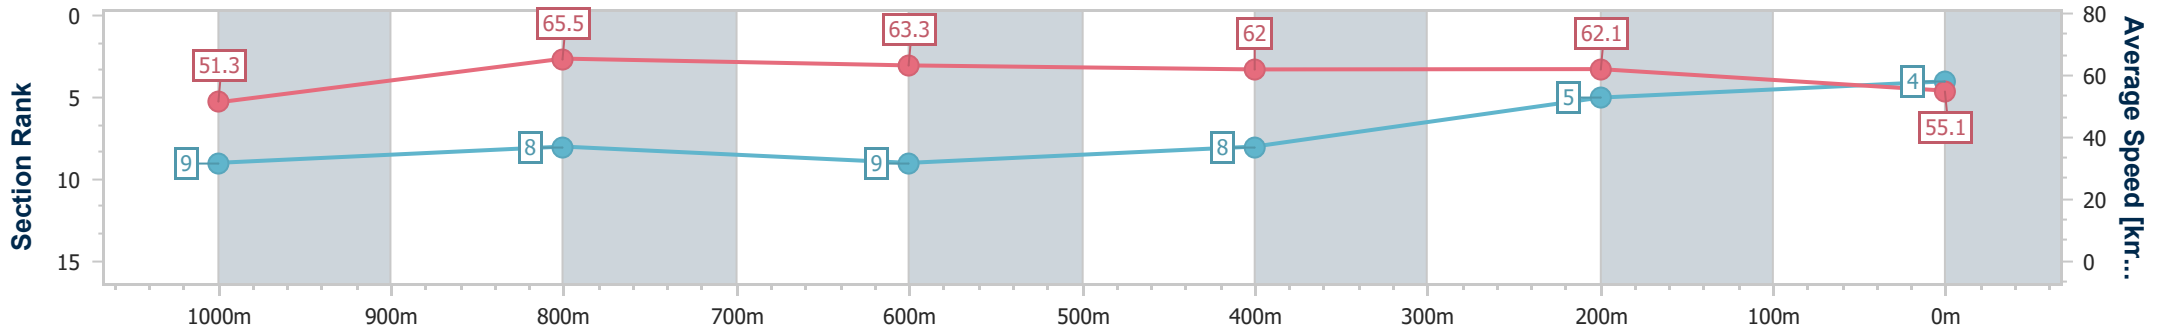

Eagle Farm QLD Professional
Race 3: XXXX Fillies and Mares BENCHMARK 78 Handicap - 1200m

14 December 2024 - 13:27

Track Rating: Heavy 8, Weather: Showers, Rail Position: +2m Entire

BRISBANE RACING CLUB

Section	Overall	1000m	800m	600m	400m	200m
Section Times	1:13.40 [4] (0:14.08)	0:59.32 [9] (0:11.14)	0:48.18 [8] (0:11.63)	0:36.55 [9] (0:11.89)	0:24.66 [8] (0:11.62)	0:13.04 [5] (0:13.04)
Average Speed [km/h]	51.3	65.5	63.3	62.0	62.1	55.1
Top Speed [km/h]	64.8	67.1	64.3	62.7	63.0	59.7
Avg. Dist. to Rail [m]	6.6	2.8	4.1	5.1	8.4	7.1
Avg. Stride Freq. [Hz]	2.3	2.5	2.4	2.4	2.5	2.4
Avg. Stride Length [m]	6.2	7.3	7.2	7.1	6.9	6.5

- [] Ranking at each section and finish
- .-.- No data available at this section
- NA No data available

Horse/Jockey Name	One Beat No Beat
Final Rank	5
Fastest Section Time (Section)	0:11.34 (1000m)
Top Speed [km/h] (Section)	65.5 (1000m)
Race State	Finished