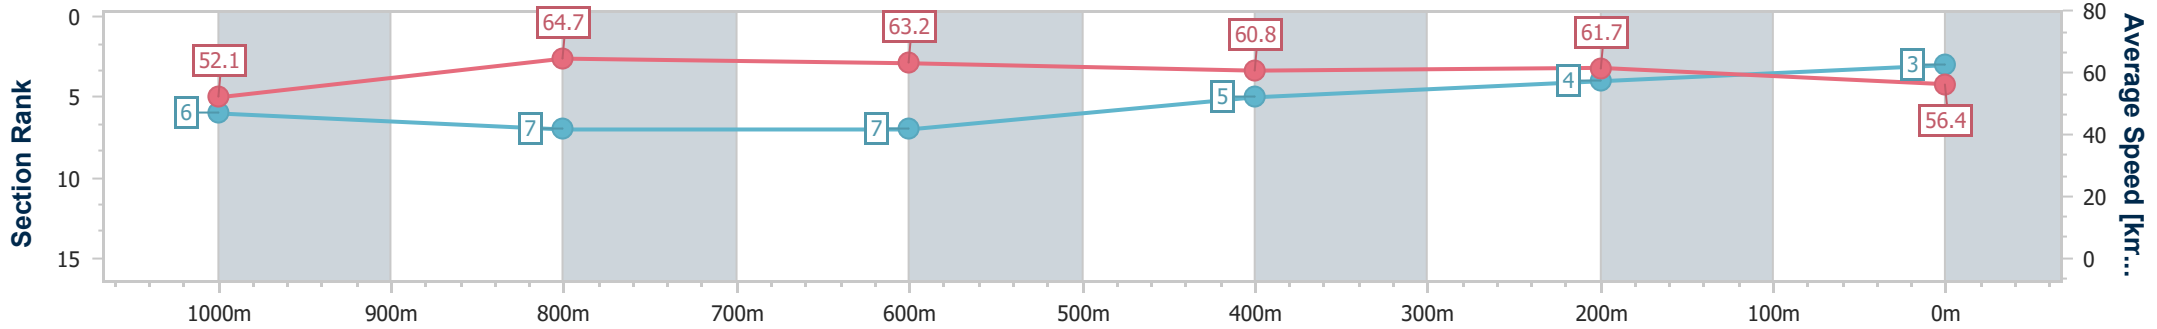

Eagle Farm QLD Professional
Race 3: XXXX Fillies and Mares BENCHMARK 78 Handicap - 1200m

14 December 2024 - 13:27

BRISBANE RACING CLUB

Track Rating: Heavy 8, Weather: Showers, Rail Position: +2m Entire

Section	Overall	1000m	800m	600m	400m	200m
Section Times	1:13.04 [3] (0:13.83)	0:59.21 [6] (0:11.26)	0:47.95 [7] (0:11.47)	0:36.48 [7] (0:12.04)	0:24.44 [5] (0:11.68)	0:12.76 [4] (0:12.76)
Average Speed [km/h]	52.1	64.7	63.2	60.8	61.7	56.4
Top Speed [km/h]	64.3	66.1	64.8	62.4	63.2	59.2
Avg. Dist. to Rail [m]	2.8	2.1	1.6	3.7	9.9	9.0
Avg. Stride Freq. [Hz]	2.4	2.5	2.5	2.5	2.5	2.4
Avg. Stride Length [m]	6.0	7.1	7.1	6.8	6.9	6.5