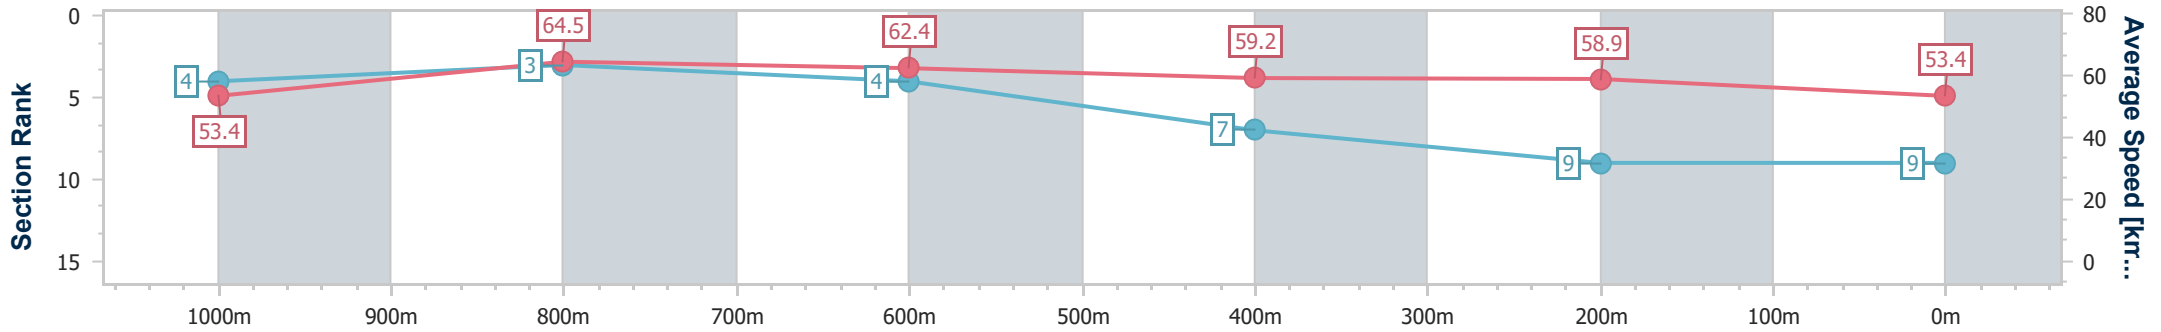

Eagle Farm QLD Professional
Race 3: XXXX Fillies and Mares BENCHMARK 78 Handicap - 1200m

14 December 2024 - 13:27

BRISBANE RACING CLUB

Track Rating: Heavy 8, Weather: Showers, Rail Position: +2m Entire

Section	Overall	1000m	800m	600m	400m	200m
Section Times	1:14.41 [9] (0:13.52)	1:00.89 [4] (0:11.16)	0:49.73 [3] (0:11.68)	0:38.05 [4] (0:12.34)	0:25.71 [7] (0:12.18)	0:13.53 [9] (0:13.53)
Average Speed [km/h]	53.4	64.5	62.4	59.2	58.9	53.4
Top Speed [km/h]	66.9	66.6	64.9	60.3	61.0	56.0
Avg. Dist. to Rail [m]	0.9	0.9	2.7	2.1	3.6	2.4
Avg. Stride Freq. [Hz]	2.4	2.5	2.4	2.4	2.4	2.3
Avg. Stride Length [m]	6.1	7.2	7.1	6.8	6.7	6.3

- [] Ranking at each section and finish
- .-.- No data available at this section
- NA No data available