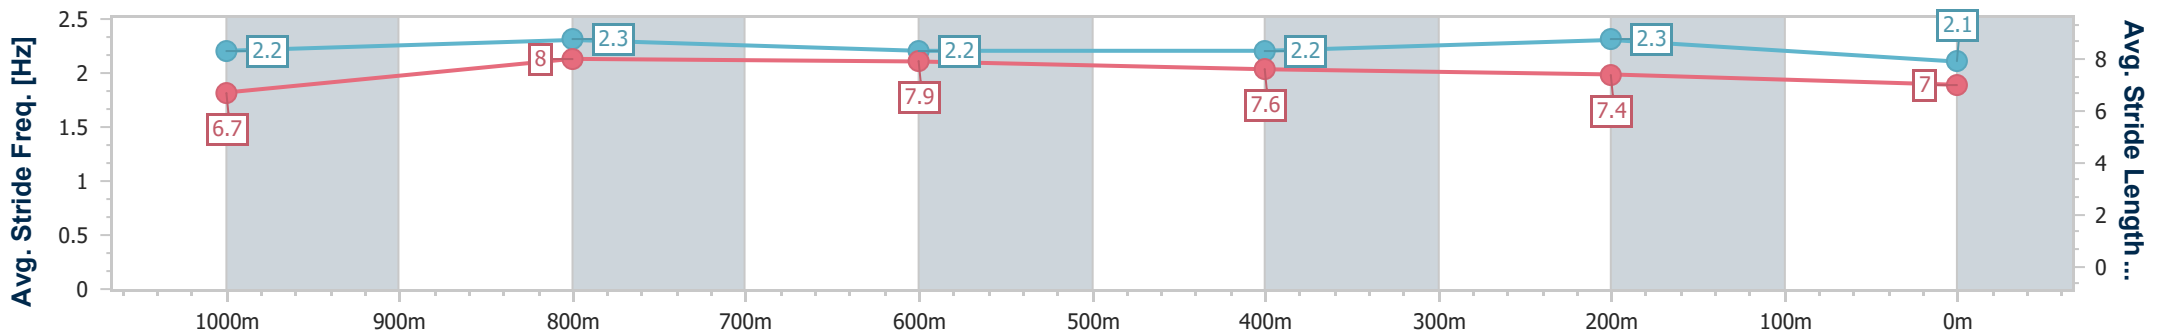

Eagle Farm QLD Professional
Race 3: XXXX Fillies and Mares BENCHMARK 78 Handicap - 1200m

14 December 2024 - 13:27

BRISBANE RACING CLUB

Track Rating: Heavy 8, Weather: Showers, Rail Position: +2m Entire

Section	Overall	1000m	800m	600m	400m	200m
Section Times	1:13.88 [6] (0:13.88)	1:00.00 [7] (0:11.18)	0:48.82 [6] (0:11.50)	0:37.32 [6] (0:12.02)	0:25.30 [4] (0:11.89)	0:13.41 [6] (0:13.41)
Average Speed [km/h]	51.8	64.7	63.1	60.5	60.4	53.7
Top Speed [km/h]	65.3	65.6	64.8	61.9	62.2	57.4
Avg. Dist. to Rail [m]	2.0	1.2	1.3	2.1	6.8	6.9
Avg. Stride Freq. [Hz]	2.2	2.3	2.2	2.2	2.3	2.1
Avg. Stride Length [m]	6.7	8.0	7.9	7.6	7.4	7.0

- [] Ranking at each section and finish
- .-.- No data available at this section
- NA No data available

Horse/Jockey Name	Maid To Fit
Final Rank	7
Fastest Section Time (Section)	0:11.24 (1000m)
Top Speed [km/h] (Section)	67.6 (Overall)
Race State	Finished