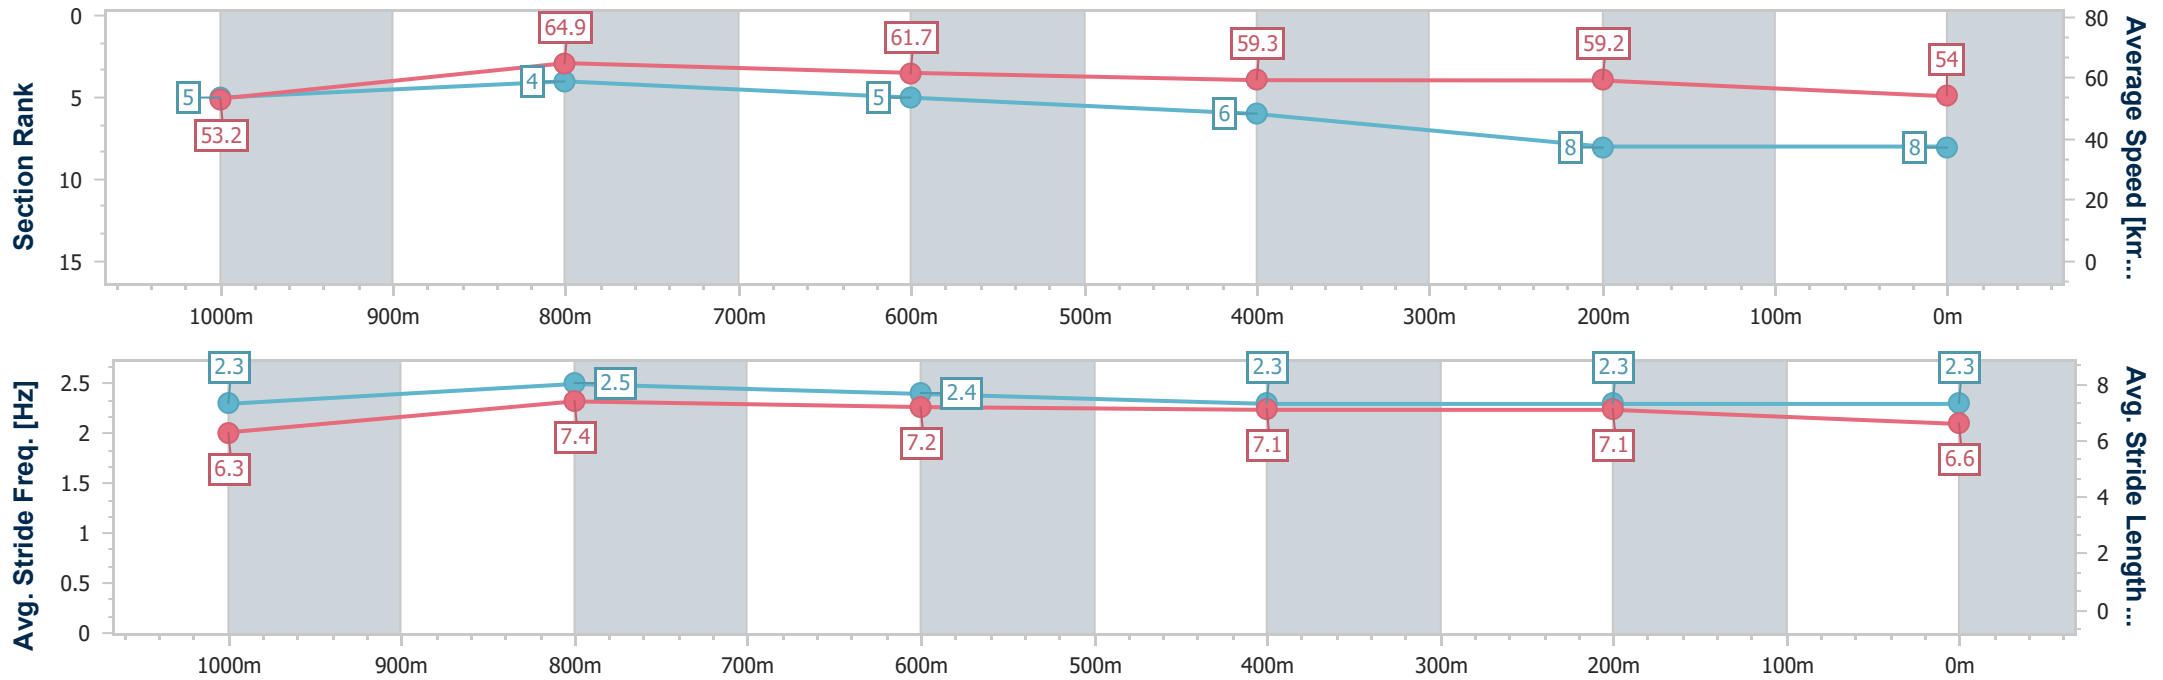

- [] Ranking at each section and finish
- .-.- No data available at this section
- NA No data available

Horse/Jockey Name	En Pointe
Final Rank	8
Fastest Section Time (Section)	0:11.13 (1000m)
Top Speed [km/h] (Section)	67.4 (Overall)
Race State	Finished

Eagle Farm QLD Professional
Race 3: XXXX Fillies and Mares BENCHMARK 78 Handicap - 1200m

14 December 2024 - 13:27

Track Rating: Heavy 8, Weather: Showers, Rail Position: +2m Entire

BRISBANE RACING CLUB

Section	Overall	1000m	800m	600m	400m	200m
Section Times	1:14.16 [8] (0:13.56)	1:00.60 [5] (0:11.13)	0:49.47 [4] (0:11.84)	0:37.63 [5] (0:12.12)	0:25.51 [6] (0:12.16)	0:13.35 [8] (0:13.35)
Average Speed [km/h]	53.2	64.9	61.7	59.3	59.2	54.0
Top Speed [km/h]	67.4	66.0	64.6	60.4	60.5	57.7
Avg. Dist. to Rail [m]	0.6	0.9	3.0	0.9	0.8	1.3
Avg. Stride Freq. [Hz]	2.3	2.5	2.4	2.3	2.3	2.3
Avg. Stride Length [m]	6.3	7.4	7.2	7.1	7.1	6.6

- [] Ranking at each section and finish
- .-.- No data available at this section
- NA No data available

Horse/Jockey Name	Grey Impact
Final Rank	9
Fastest Section Time (Section)	0:11.16 (1000m)
Top Speed [km/h] (Section)	66.9 (Overall)
Race State	Finished