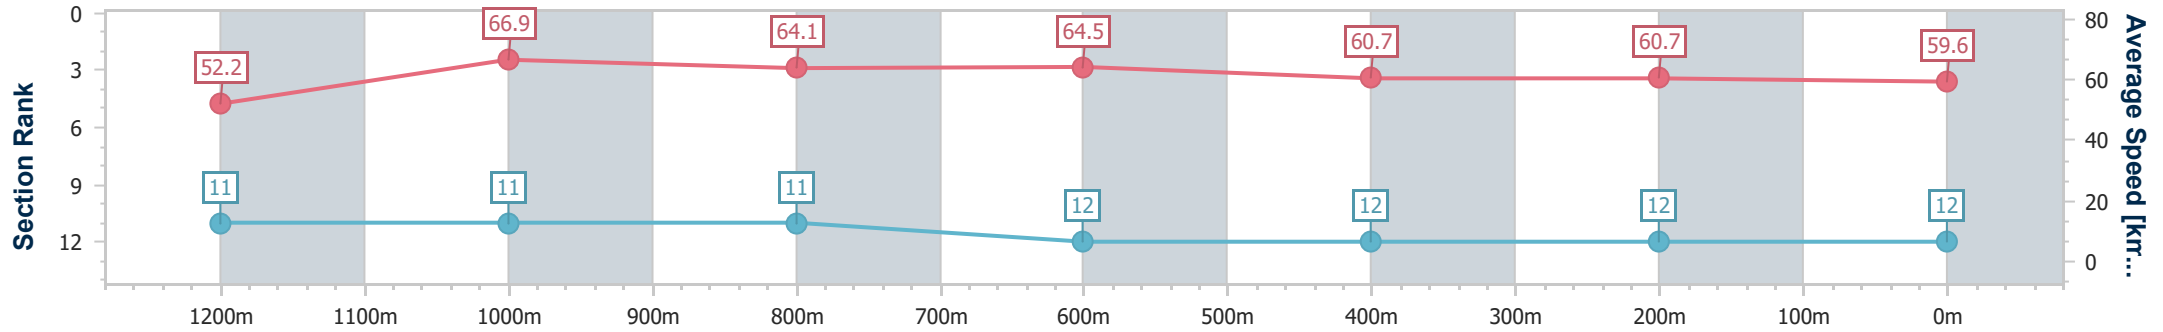

Horse/Jockey Name	All The Shops
Final Rank	12
Fastest Section Time (Section)	0:10.76 (1200m)
Top Speed [km/h] (Section)	68.6 (1200m)
Race State	Finished

Townsville QLD Professional
Race 10: BUSH TO BEACH REAL ESTATE BENCHMARK 60
Handicap - 1400m

13 December 2024 - 16:48

Track Rating: Soft 5, Weather: Overcast, Rail Position: True

Section	Overall	1200m	1000m	800m	600m	400m	200m
Section Times	1:23.62 [12] (0:13.85)	1:09.77 [11] (0:10.76)	0:59.01 [11] (0:11.35)	0:47.66 [11] (0:11.38)	0:36.28 [12] (0:12.21)	0:24.07 [12] (0:12.00)	0:12.07 [12] (0:12.07)
Average Speed [km/h]	52.2	66.9	64.1	64.5	60.7	60.7	59.6
Top Speed [km/h]	66.6	68.6	65.7	65.7	63.0	62.2	62.1
Avg. Dist. to Rail [m]	11.0	1.9	2.0	3.5	6.0	5.6	5.0
Avg. Stride Freq. [Hz]	---	---	---	---	---	---	---
Avg. Stride Length [m]	---	---	---	---	---	---	---

- [ ] Ranking at each section and finish
- --- No data available at this section
- NA No data available