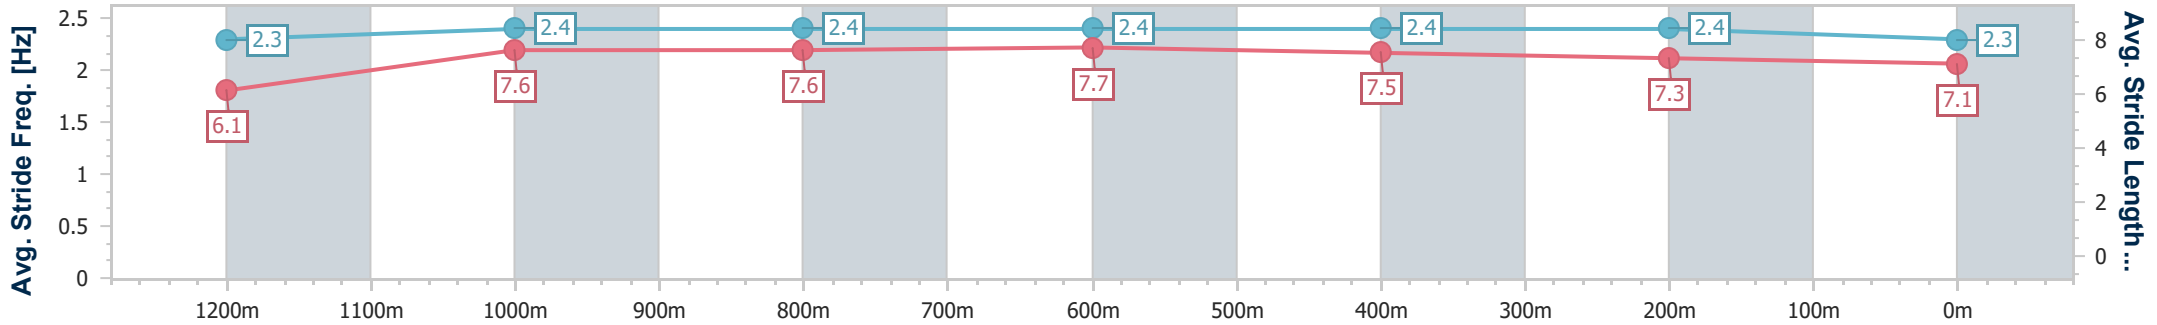

Horse/Jockey Name	Midnight Boom
Final Rank	6
Fastest Section Time (Section)	0:10.87 (1200m)
Top Speed [km/h] (Section)	67.0 (1200m)
Race State	Finished

Townsville QLD Professional
Race 10: BUSH TO BEACH REAL ESTATE BENCHMARK 60
Handicap - 1400m

13 December 2024 - 16:48

Track Rating: Soft 5, Weather: Overcast, Rail Position: True

Section	Overall	1200m	1000m	800m	600m	400m	200m
Section Times	1:21.98 [6] (0:13.63)	1:08.35 [8] (0:10.87)	0:57.48 [9] (0:11.04)	0:46.44 [8] (0:11.09)	0:35.35 [6] (0:11.44)	0:23.91 [7] (0:11.67)	0:12.24 [8] (0:12.24)
Average Speed [km/h]	52.9	66.2	65.4	65.1	63.4	61.8	58.9
Top Speed [km/h]	66.2	67.0	66.8	65.8	65.2	62.6	61.3
Avg. Dist. to Rail [m]	3.3	0.2	0.8	0.5	1.2	1.6	2.0
Avg. Stride Freq. [Hz]	2.3	2.4	2.4	2.4	2.4	2.4	2.3
Avg. Stride Length [m]	6.1	7.6	7.6	7.7	7.5	7.3	7.1

- [ ] Ranking at each section and finish
- -.-.- No data available at this section
- NA No data available