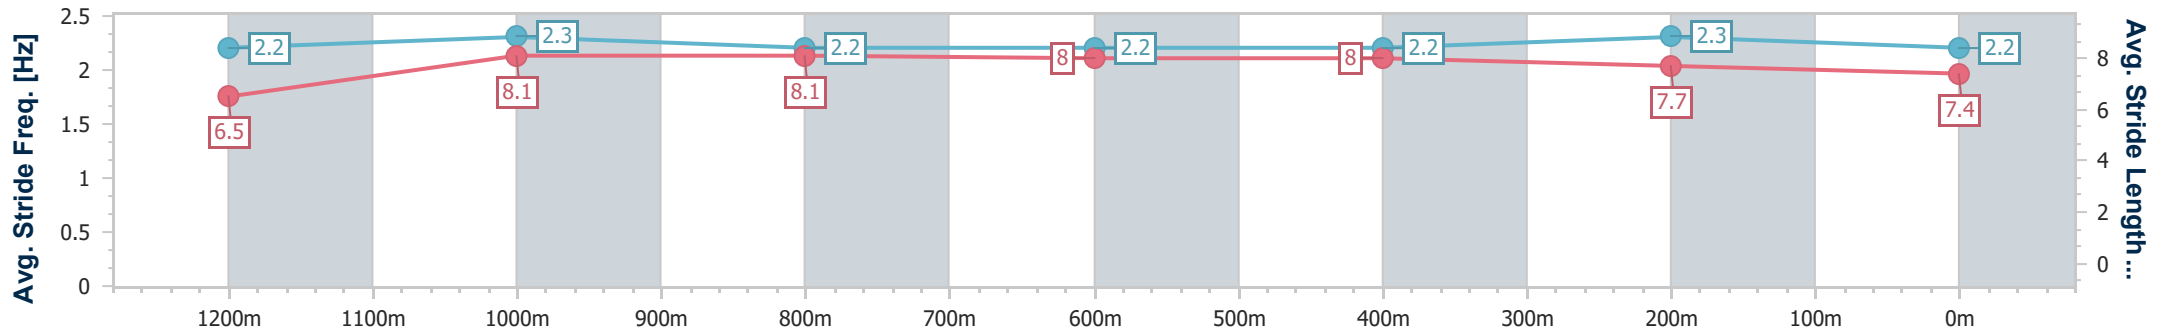

Horse/Jockey Name	Mission House
Final Rank	4
Fastest Section Time (Section)	0:10.82 (1200m)
Top Speed [km/h] (Section)	67.0 (1200m)
Race State	Finished

Townsville QLD Professional
Race 10: BUSH TO BEACH REAL ESTATE BENCHMARK 60
Handicap - 1400m

13 December 2024 - 16:48

Track Rating: Soft 5, Weather: Overcast, Rail Position: True

Section	Overall	1200m	1000m	800m	600m	400m	200m
Section Times	1:21.55 [4] (0:13.54)	1:08.01 [6] (0:10.82)	0:57.19 [7] (0:11.14)	0:46.05 [7] (0:11.18)	0:34.87 [8] (0:11.29)	0:23.58 [6] (0:11.55)	0:12.03 [4] (0:12.03)
Average Speed [km/h]	53.3	66.6	65.0	64.8	64.4	62.7	59.9
Top Speed [km/h]	66.6	67.0	66.3	66.0	65.3	64.0	61.4
Avg. Dist. to Rail [m]	9.9	2.0	1.2	1.4	2.1	4.2	5.0
Avg. Stride Freq. [Hz]	2.2	2.3	2.2	2.2	2.2	2.3	2.2
Avg. Stride Length [m]	6.5	8.1	8.1	8.0	8.0	7.7	7.4

- [ ] Ranking at each section and finish
- -.-.- No data available at this section
- NA No data available