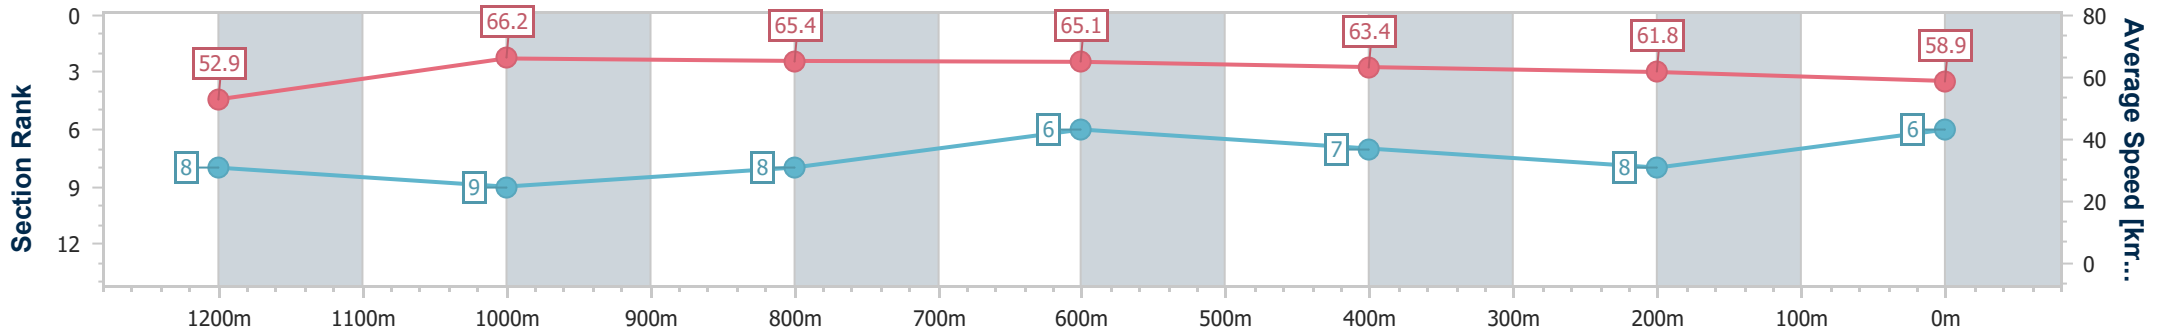

Horse/Jockey Name	Midnight Boom
Final Rank	6
Fastest Section Time (Section)	0:10.87 (1200m)
Top Speed [km/h] (Section)	67.0 (1200m)
Race State	Finished

Townsville QLD Professional
Race 10: BUSH TO BEACH REAL ESTATE BENCHMARK 60
Handicap - 1400m

13 December 2024 - 16:48

Track Rating: Soft 5, Weather: Overcast, Rail Position: True

Section	Overall	1200m	1000m	800m	600m	400m	200m
Section Times	1:21.98 [6] (0:13.63)	1:08.35 [8] (0:10.87)	0:57.48 [9] (0:11.04)	0:46.44 [8] (0:11.09)	0:35.35 [6] (0:11.44)	0:23.91 [7] (0:11.67)	0:12.24 [8] (0:12.24)
Average Speed [km/h]	52.9	66.2	65.4	65.1	63.4	61.8	58.9
Top Speed [km/h]	66.2	67.0	66.8	65.8	65.2	62.6	61.3
Avg. Dist. to Rail [m]	3.3	0.2	0.8	0.5	1.2	1.6	2.0
Avg. Stride Freq. [Hz]	2.3	2.4	2.4	2.4	2.4	2.4	2.3
Avg. Stride Length [m]	6.1	7.6	7.6	7.7	7.5	7.3	7.1

- [ ] Ranking at each section and finish
- -.-.- No data available at this section
- NA No data available