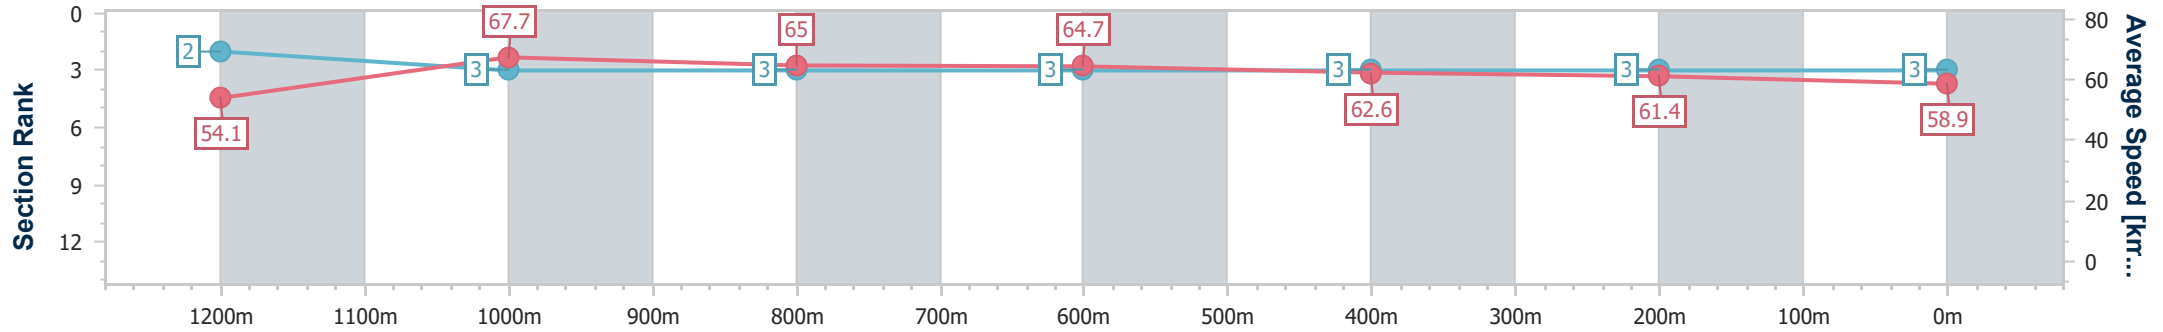

Horse/Jockey Name	Zoraydah
Final Rank	3
Fastest Section Time (Section)	0:10.64 (1200m)
Top Speed [km/h] (Section)	69.0 (1200m)
Race State	Finished

Townsville QLD Professional
Race 10: BUSH TO BEACH REAL ESTATE BENCHMARK 60
Handicap - 1400m

13 December 2024 - 16:48

Track Rating: Soft 5, Weather: Overcast, Rail Position: True

Section	Overall	1200m	1000m	800m	600m	400m	200m
Section Times	1:21.51 [3] (0:13.34)	1:08.17 [2] (0:10.64)	0:57.53 [3] (0:11.06)	0:46.47 [3] (0:11.08)	0:35.39 [3] (0:11.42)	0:23.97 [3] (0:11.71)	0:12.26 [3] (0:12.26)
Average Speed [km/h]	54.1	67.7	65.0	64.7	62.6	61.4	58.9
Top Speed [km/h]	66.9	69.0	66.5	66.6	64.0	62.2	61.1
Avg. Dist. to Rail [m]	3.9	0.3	0.4	0.9	0.9	0.8	2.1
Avg. Stride Freq. [Hz]	2.3	2.4	2.4	2.3	2.3	2.3	2.3
Avg. Stride Length [m]	6.3	7.8	7.6	7.7	7.6	7.4	7.3

- [ ] Ranking at each section and finish
- -.-.- No data available at this section
- NA No data available