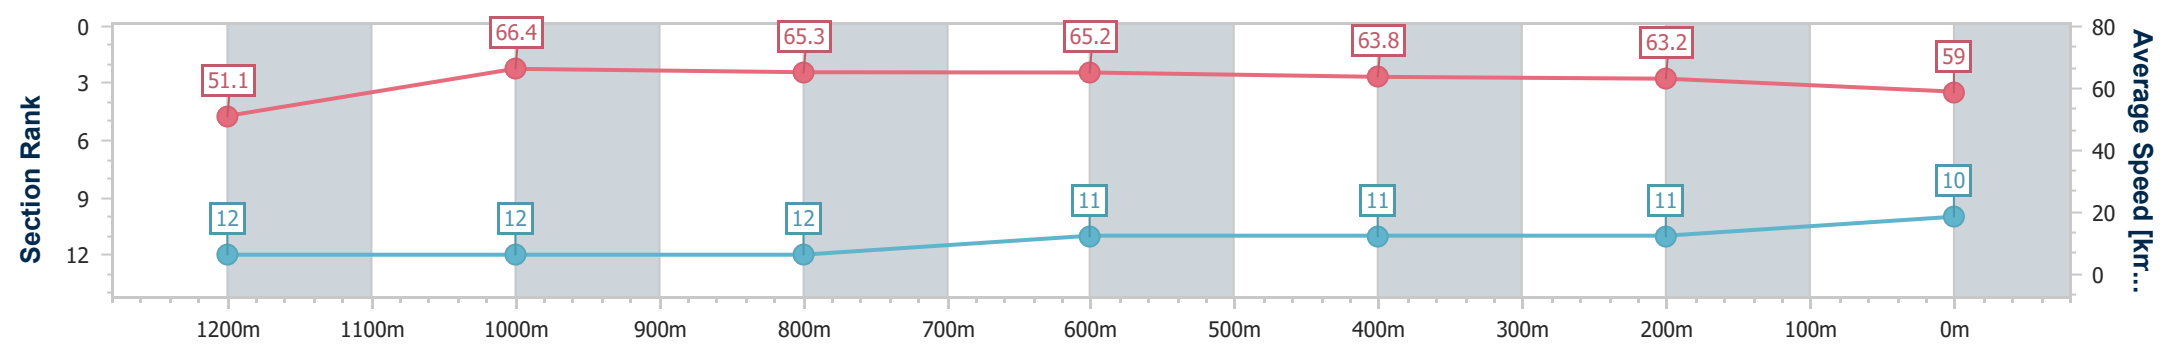

Horse/Jockey Name	Elleves
Final Rank	10
Fastest Section Time (Section)	0:10.86 (1200m)
Top Speed [km/h] (Section)	67.1 (1200m)
Race State	Finished

Townsville QLD Professional
Race 10: BUSH TO BEACH REAL ESTATE BENCHMARK 60
Handicap - 1400m

13 December 2024 - 16:48

Track Rating: Soft 5, Weather: Overcast, Rail Position: True

Section	Overall	1200m	1000m	800m	600m	400m	200m						
Section Times	1:22.18 [10] (0:14.11)	1:08.07 [12] (0:10.86)	0:57.21 [12] (0:11.01)	0:46.20 [12] (0:11.18)	0:35.02 [11] (0:11.40)	0:23.62 [11] (0:11.42)	0:12.20 [11] (0:12.20)						
Average Speed [km/h]	51.1	66.4	65.3	65.2	63.8	63.2	59.0						
Top Speed [km/h]	64.6	67.1	66.2	66.5	64.9	63.8	62.6						
Avg. Dist. to Rail [m]	9.4	1.5	0.5	2.2	1.9	2.7	3.3						
Avg. Stride Freq. [Hz]	2.3	2.5	2.5	2.5	2.4	2.5	2.4						
Avg. Stride Length [m]	5.9	7.4	7.3	7.4	7.3	7.2	6.9						

- [ ] Ranking at each section and finish
- -.-.- No data available at this section
- NA No data available