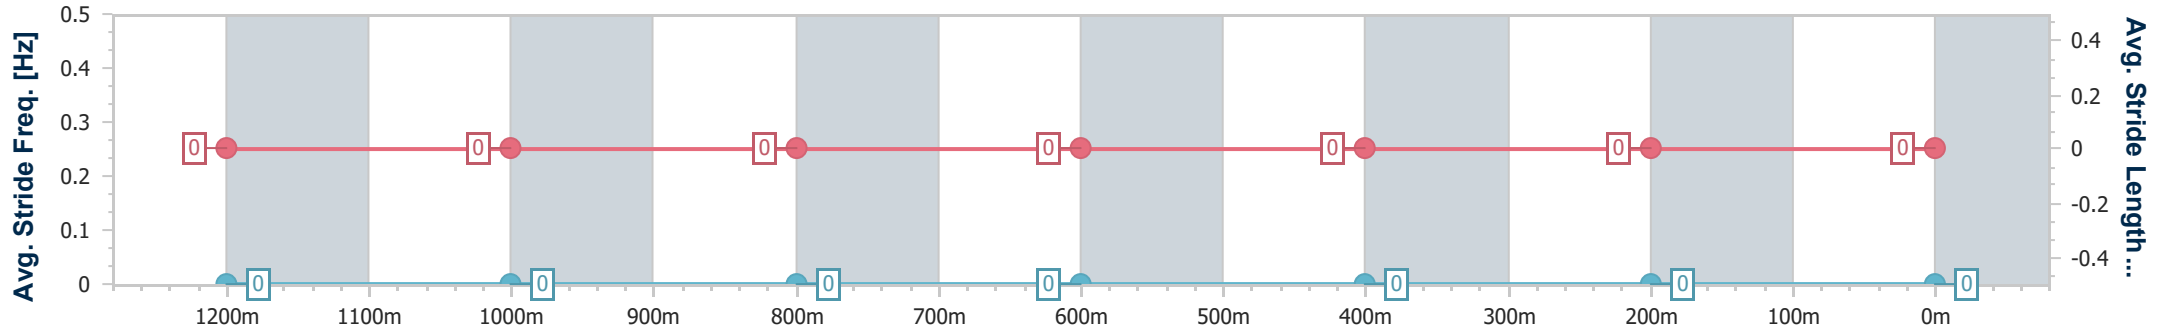

Horse/Jockey Name	All The Shops
Final Rank	12
Fastest Section Time (Section)	0:10.76 (1200m)
Top Speed [km/h] (Section)	68.6 (1200m)
Race State	Finished

Townsville QLD Professional
Race 10: BUSH TO BEACH REAL ESTATE BENCHMARK 60
Handicap - 1400m

13 December 2024 - 16:48

Track Rating: Soft 5, Weather: Overcast, Rail Position: True

Section	Overall	1200m	1000m	800m	600m	400m	200m
Section Times	1:23.62 [12] (0:13.85)	1:09.77 [11] (0:10.76)	0:59.01 [11] (0:11.35)	0:47.66 [11] (0:11.38)	0:36.28 [12] (0:12.21)	0:24.07 [12] (0:12.00)	0:12.07 [12] (0:12.07)
Average Speed [km/h]	52.2	66.9	64.1	64.5	60.7	60.7	59.6
Top Speed [km/h]	66.6	68.6	65.7	65.7	63.0	62.2	62.1
Avg. Dist. to Rail [m]	11.0	1.9	2.0	3.5	6.0	5.6	5.0
Avg. Stride Freq. [Hz]	---	---	---	---	---	---	---
Avg. Stride Length [m]	---	---	---	---	---	---	---

- [ ] Ranking at each section and finish
- --- No data available at this section
- NA No data available