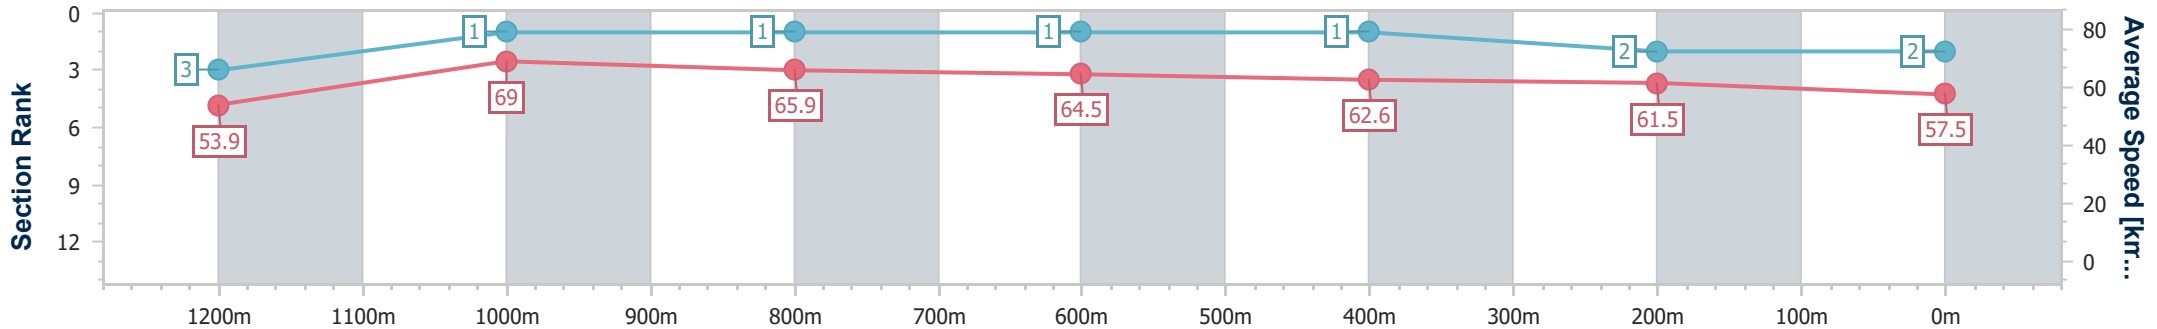

Horse/Jockey Name	Barmera
Final Rank	2
Fastest Section Time (Section)	0:10.43 (1200m)
Top Speed [km/h] (Section)	71.4 (1200m)
Race State	Finished

Townsville QLD Professional
Race 10: BUSH TO BEACH REAL ESTATE BENCHMARK 60
Handicap - 1400m

13 December 2024 - 16:48

Track Rating: Soft 5, Weather: Overcast, Rail Position: True

Section	Overall	1200m	1000m	800m	600m	400m	200m
Section Times	1:21.50 [2] (0:13.35)	1:08.15 [3] (0:10.43)	0:57.72 [1] (0:10.87)	0:46.85 [1] (0:11.09)	0:35.76 [1] (0:11.48)	0:24.28 [1] (0:11.74)	0:12.54 [2] (0:12.54)
Average Speed [km/h]	53.9	69.0	65.9	64.5	62.6	61.5	57.5
Top Speed [km/h]	67.8	71.4	66.5	66.1	63.5	62.3	59.9
Avg. Dist. to Rail [m]	9.5	3.6	1.2	1.5	0.3	1.6	2.2
Avg. Stride Freq. [Hz]	2.2	2.4	2.3	2.3	2.3	2.3	2.2
Avg. Stride Length [m]	6.4	7.8	7.8	7.6	7.4	7.1	7.1

- [ ] Ranking at each section and finish
- -.-.- No data available at this section
- NA No data available