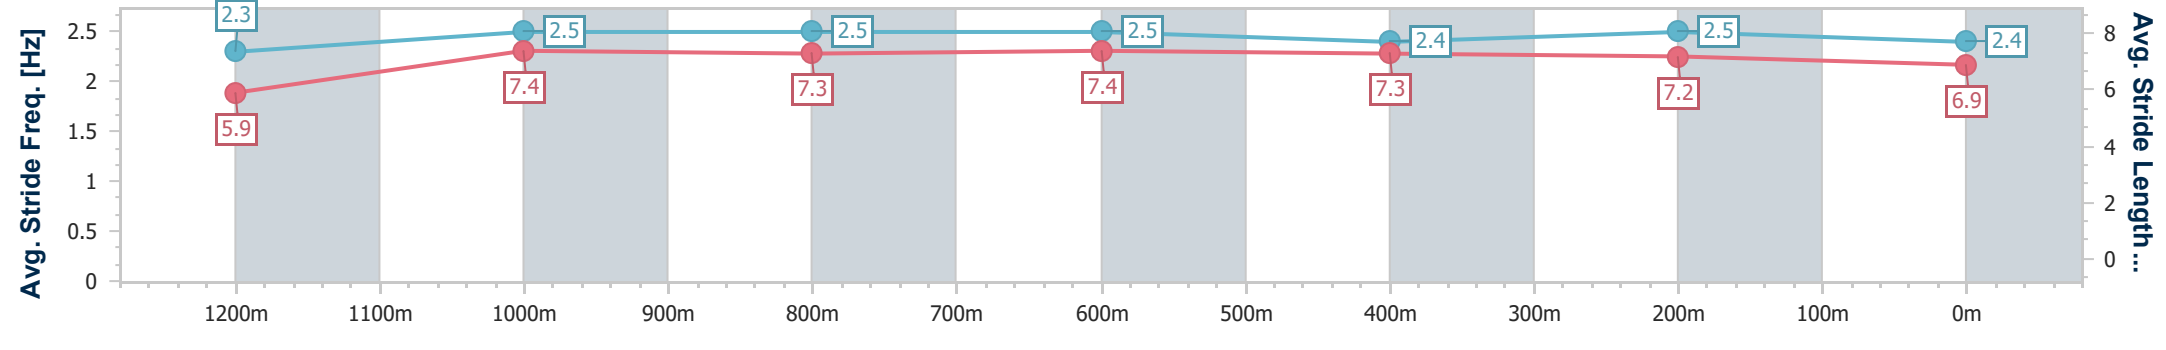

- [ ] Ranking at each section and finish
- .-.- No data available at this section
- NA No data available

Horse/Jockey Name	Elleves
Final Rank	10
Fastest Section Time (Section)	0:10.86 (1200m)
Top Speed [km/h] (Section)	67.1 (1200m)
Race State	Finished

Townsville QLD Professional  
Race 10: BUSH TO BEACH REAL ESTATE BENCHMARK 60  
Handicap - 1400m

13 December 2024 - 16:48

Track Rating: Soft 5, Weather: Overcast, Rail Position: True

Section	Overall	1200m	1000m	800m	600m	400m	200m						
Section Times	1:22.18 [10] (0:14.11)	1:08.07 [12] (0:10.86)	0:57.21 [12] (0:11.01)	0:46.20 [12] (0:11.18)	0:35.02 [11] (0:11.40)	0:23.62 [11] (0:11.42)	0:12.20 [11] (0:12.20)						
Average Speed [km/h]	51.1	66.4	65.3	65.2	63.8	63.2	59.0						
Top Speed [km/h]	64.6	67.1	66.2	66.5	64.9	63.8	62.6						
Avg. Dist. to Rail [m]	9.4	1.5	0.5	2.2	1.9	2.7	3.3						
Avg. Stride Freq. [Hz]	2.3	2.5	2.5	2.5	2.4	2.5	2.4						
Avg. Stride Length [m]	5.9	7.4	7.3	7.4	7.3	7.2	6.9						