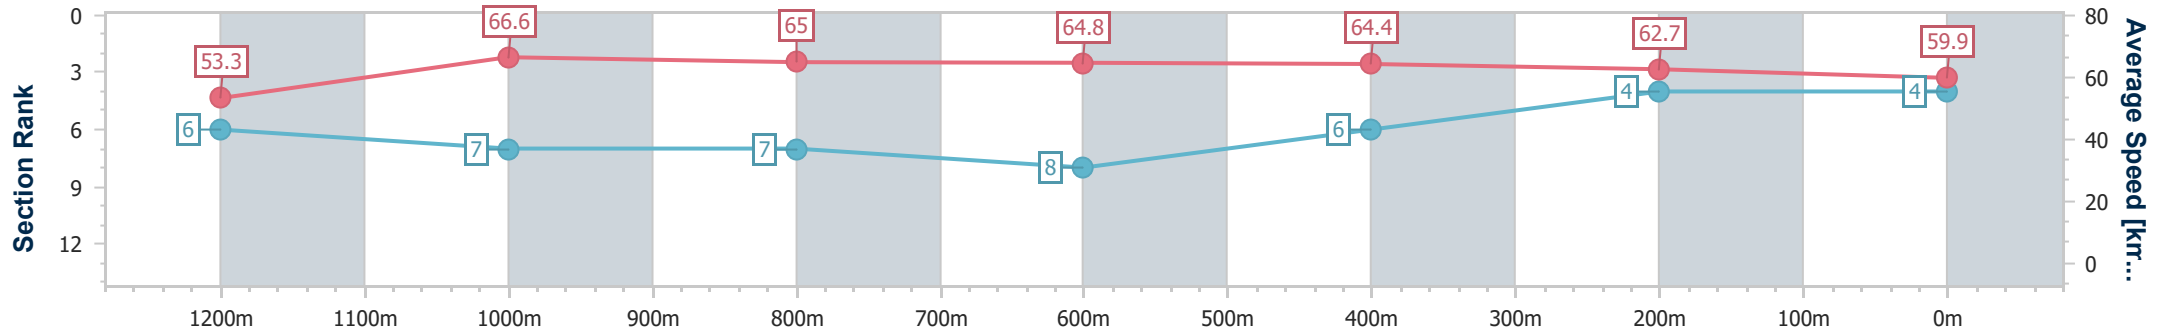

Horse/Jockey Name	Mission House
Final Rank	4
Fastest Section Time (Section)	0:10.82 (1200m)
Top Speed [km/h] (Section)	67.0 (1200m)
Race State	Finished

Townsville QLD Professional
Race 10: BUSH TO BEACH REAL ESTATE BENCHMARK 60
Handicap - 1400m

13 December 2024 - 16:48

Track Rating: Soft 5, Weather: Overcast, Rail Position: True

Section	Overall	1200m	1000m	800m	600m	400m	200m
Section Times	1:21.55 [4] (0:13.54)	1:08.01 [6] (0:10.82)	0:57.19 [7] (0:11.14)	0:46.05 [7] (0:11.18)	0:34.87 [8] (0:11.29)	0:23.58 [6] (0:11.55)	0:12.03 [4] (0:12.03)
Average Speed [km/h]	53.3	66.6	65.0	64.8	64.4	62.7	59.9
Top Speed [km/h]	66.6	67.0	66.3	66.0	65.3	64.0	61.4
Avg. Dist. to Rail [m]	9.9	2.0	1.2	1.4	2.1	4.2	5.0
Avg. Stride Freq. [Hz]	2.2	2.3	2.2	2.2	2.2	2.3	2.2
Avg. Stride Length [m]	6.5	8.1	8.1	8.0	8.0	7.7	7.4

- [ ] Ranking at each section and finish
- -.-.- No data available at this section
- NA No data available