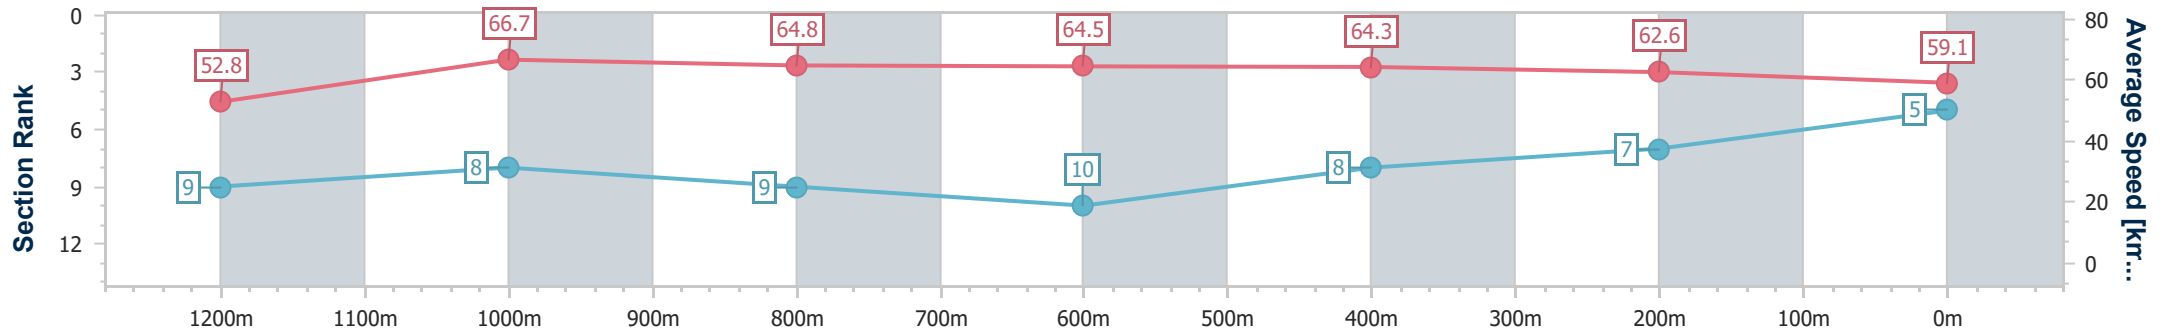

Horse/Jockey Name	Joe's Giggle
Final Rank	5
Fastest Section Time (Section)	0:10.78 (1200m)
Top Speed [km/h] (Section)	67.8 (1200m)
Race State	Finished

Townsville QLD Professional
Race 10: BUSH TO BEACH REAL ESTATE BENCHMARK 60
Handicap - 1400m

13 December 2024 - 16:48

Track Rating: Soft 5, Weather: Overcast, Rail Position: True

Section	Overall	1200m	1000m	800m	600m	400m	200m
Section Times	1:21.91 [5] (0:13.66)	1:08.25 [9] (0:10.78)	0:57.47 [8] (0:11.14)	0:46.33 [9] (0:11.24)	0:35.09 [10] (0:11.33)	0:23.76 [8] (0:11.54)	0:12.22 [7] (0:12.22)
Average Speed [km/h]	52.8	66.7	64.8	64.5	64.3	62.6	59.1
Top Speed [km/h]	66.0	67.8	66.6	65.6	65.9	64.7	61.8
Avg. Dist. to Rail [m]	6.3	0.6	1.0	1.5	2.4	4.1	6.1
Avg. Stride Freq. [Hz]	2.3	2.4	2.3	2.3	2.4	2.4	2.3
Avg. Stride Length [m]	6.1	7.7	7.7	7.7	7.6	7.4	7.1

- [ ] Ranking at each section and finish
- -.-.- No data available at this section
- NA No data available