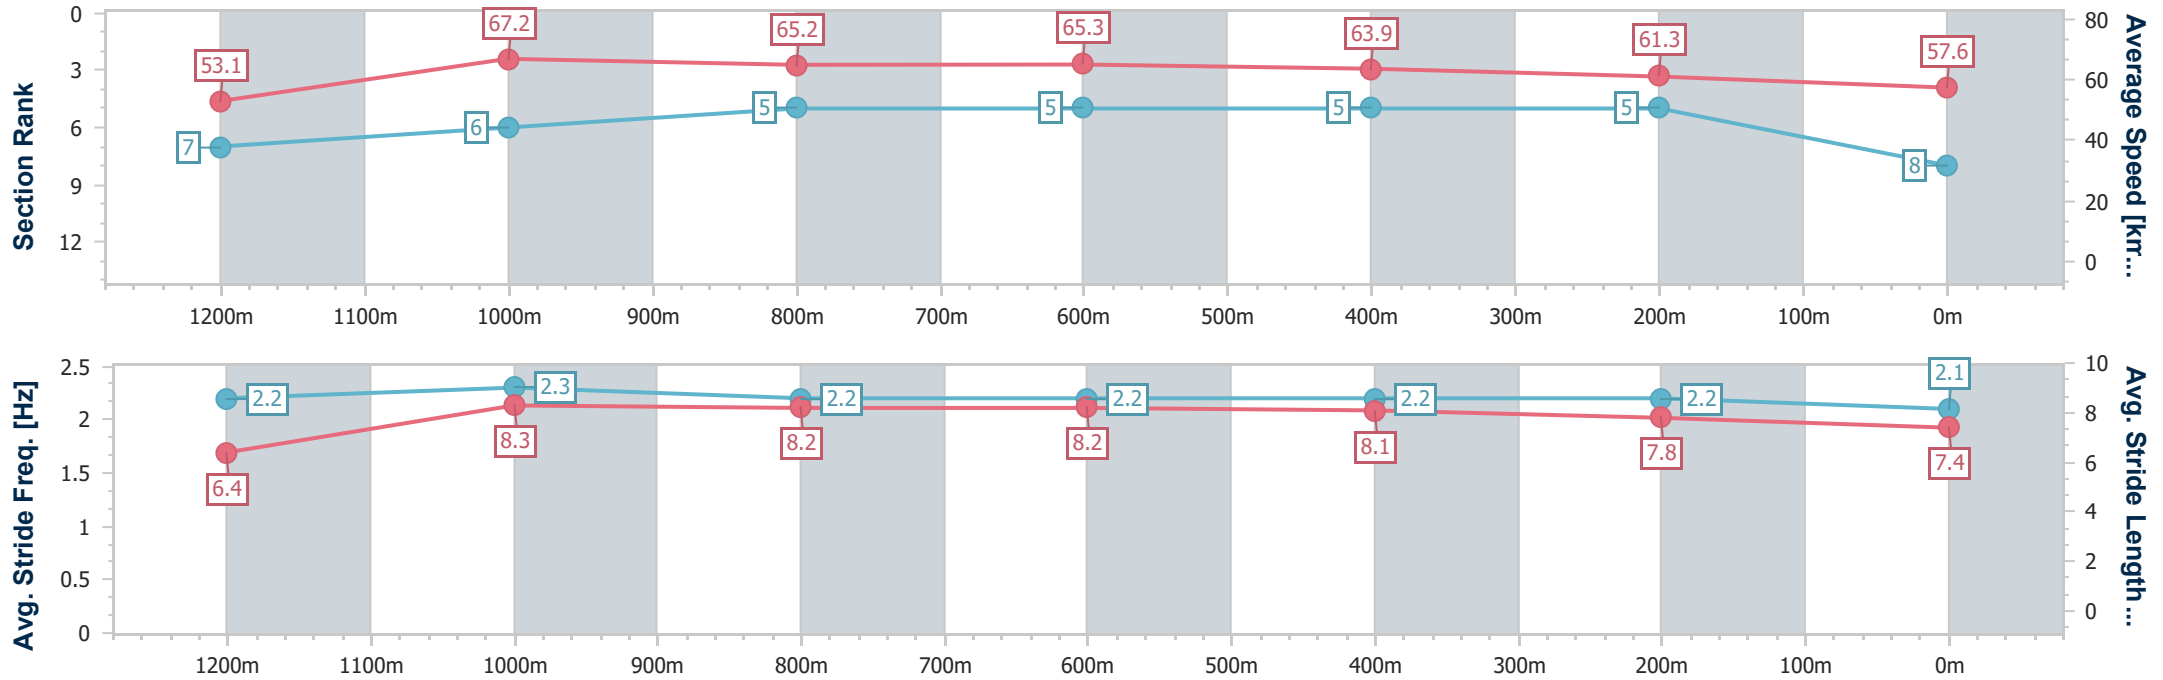

Horse/Jockey Name	Kefalonia
Final Rank	8
Fastest Section Time (Section)	0:10.70 (1200m)
Top Speed [km/h] (Section)	68.5 (1200m)
Race State	Finished

Townsville QLD Professional
Race 10: BUSH TO BEACH REAL ESTATE BENCHMARK 60
Handicap - 1400m

13 December 2024 - 16:48

Track Rating: Soft 5, Weather: Overcast, Rail Position: True

Section	Overall	1200m	1000m	800m	600m	400m	200m
Section Times	1:22.04 [8] (0:13.57)	1:08.47 [7] (0:10.70)	0:57.77 [6] (0:11.03)	0:46.74 [5] (0:11.05)	0:35.69 [5] (0:11.38)	0:24.31 [5] (0:11.80)	0:12.51 [5] (0:12.51)
Average Speed [km/h]	53.1	67.2	65.2	65.3	63.9	61.3	57.6
Top Speed [km/h]	68.4	68.5	67.2	66.1	65.2	62.4	59.5
Avg. Dist. to Rail [m]	4.8	0.4	0.6	0.5	2.2	3.1	3.8
Avg. Stride Freq. [Hz]	2.2	2.3	2.2	2.2	2.2	2.2	2.1
Avg. Stride Length [m]	6.4	8.3	8.2	8.2	8.1	7.8	7.4

- [ ] Ranking at each section and finish
- -.-.- No data available at this section
- NA No data available