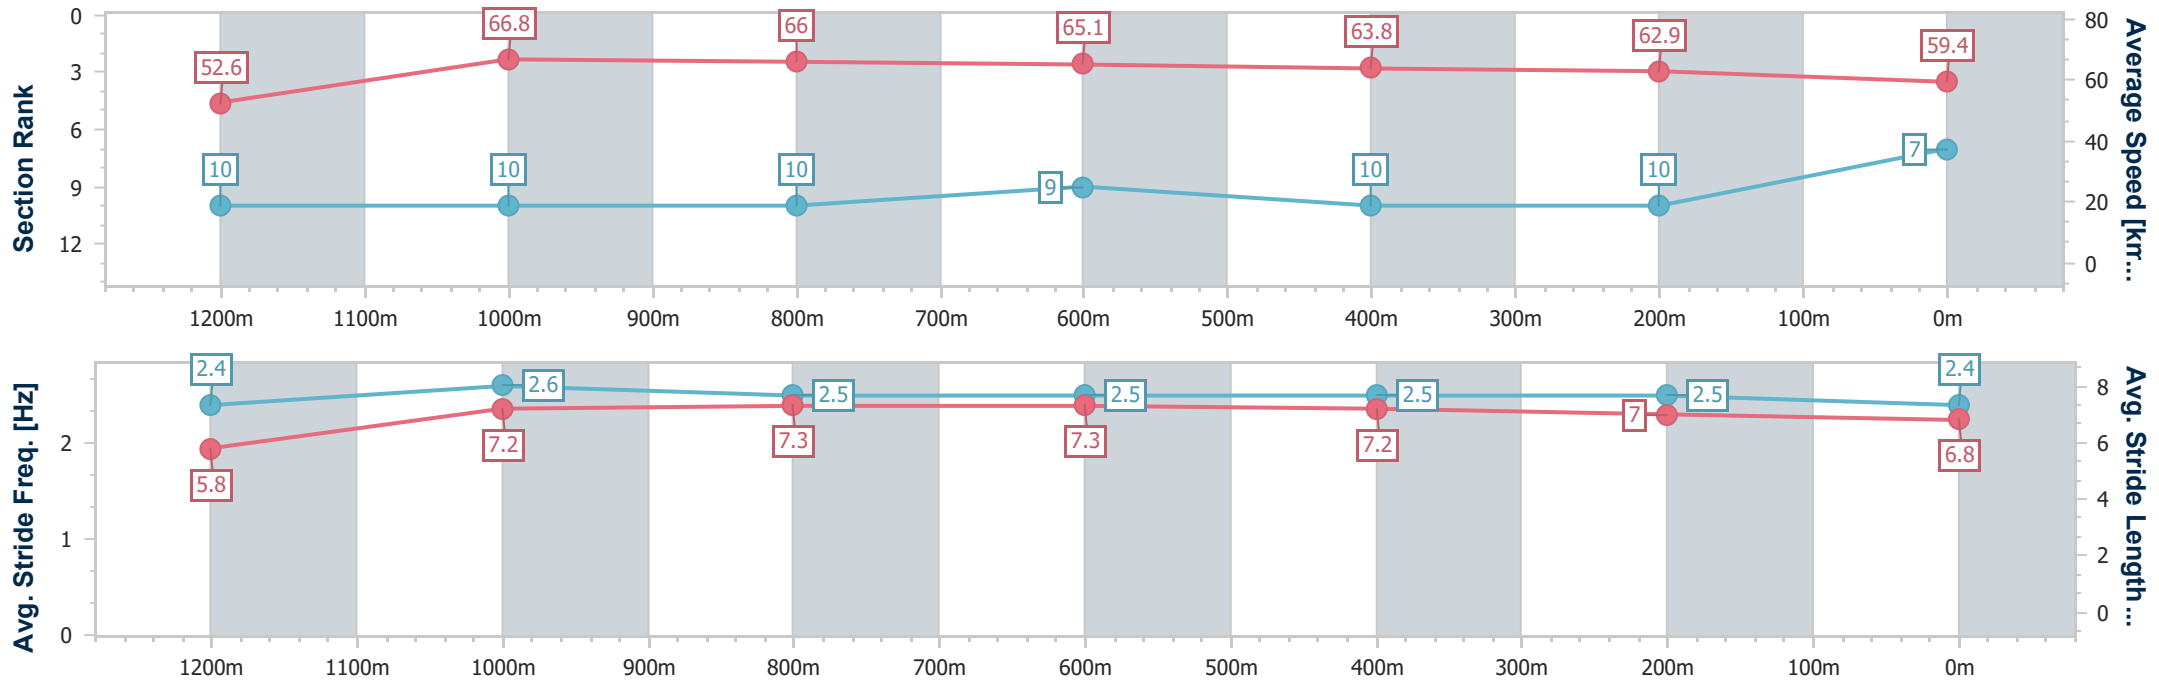

Horse/Jockey Name	Savee
Final Rank	7
Fastest Section Time (Section)	0:10.80 (1200m)
Top Speed [km/h] (Section)	68.2 (1200m)
Race State	Finished

Townsville QLD Professional
Race 10: BUSH TO BEACH REAL ESTATE BENCHMARK 60
Handicap - 1400m

13 December 2024 - 16:48

Track Rating: Soft 5, Weather: Overcast, Rail Position: True

Section	Overall	1200m	1000m	800m	600m	400m	200m
Section Times	1:21.99 [7] (0:13.73)	1:08.26 [10] (0:10.80)	0:57.46 [10] (0:11.08)	0:46.38 [10] (0:11.20)	0:35.18 [9] (0:11.48)	0:23.70 [10] (0:11.57)	0:12.13 [10] (0:12.13)
Average Speed [km/h]	52.6	66.8	66.0	65.1	63.8	62.9	59.4
Top Speed [km/h]	65.6	68.2	67.4	66.3	65.1	63.9	62.2
Avg. Dist. to Rail [m]	13.4	3.6	3.1	2.7	3.6	6.6	7.6
Avg. Stride Freq. [Hz]	2.4	2.6	2.5	2.5	2.5	2.5	2.4
Avg. Stride Length [m]	5.8	7.2	7.3	7.3	7.2	7.0	6.8

- [ ] Ranking at each section and finish
- -.-.- No data available at this section
- NA No data available