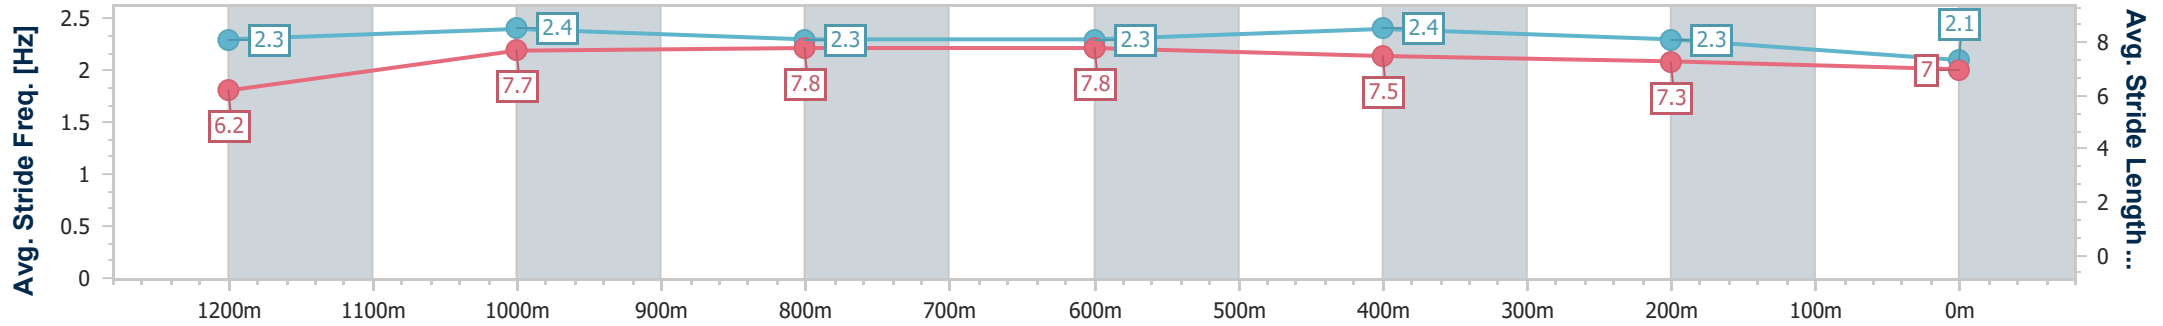

Townsville QLD Professional  
Race 10: BUSH TO BEACH REAL ESTATE BENCHMARK 60  
Handicap - 1400m

13 December 2024 - 16:48

Track Rating: Soft 5, Weather: Overcast, Rail Position: True

Section	Overall	1200m	1000m	800m	600m	400m	200m						
Section Times	1:22.18 [10] (0:14.11)	1:08.07 [12] (0:10.86)	0:57.21 [12] (0:11.01)	0:46.20 [12] (0:11.18)	0:35.02 [11] (0:11.40)	0:23.62 [11] (0:11.42)	0:12.20 [11] (0:12.20)						
Average Speed [km/h]	51.1	66.4	65.3	65.2	63.8	63.2	59.0						
Top Speed [km/h]	64.6	67.1	66.2	66.5	64.9	63.8	62.6						
Avg. Dist. to Rail [m]	9.4	1.5	0.5	2.2	1.9	2.7	3.3						
Avg. Stride Freq. [Hz]	2.3	2.5	2.5	2.5	2.4	2.5	2.4						
Avg. Stride Length [m]	5.9	7.4	7.3	7.4	7.3	7.2	6.9						

- [ ] Ranking at each section and finish
- .-.- No data available at this section
- NA No data available

Horse/Jockey Name	You Are King
Final Rank	11
Fastest Section Time (Section)	0:10.73 (1200m)
Top Speed [km/h] (Section)	68.3 (1200m)
Race State	Finished

Townsville QLD Professional  
Race 10: BUSH TO BEACH REAL ESTATE BENCHMARK 60  
Handicap - 1400m

13 December 2024 - 16:48

Track Rating: Soft 5, Weather: Overcast, Rail Position: True

Section	Overall	1200m	1000m	800m	600m	400m	200m
Section Times	1:22.89 [11] (0:13.41)	1:09.48 [5] (0:10.73)	0:58.75 [4] (0:11.04)	0:47.71 [4] (0:11.02)	0:36.69 [4] (0:11.40)	0:25.29 [4] (0:11.95)	0:13.34 [6] (0:13.34)
Average Speed [km/h]	53.7	67.2	65.4	65.7	64.1	60.7	54.0
Top Speed [km/h]	66.7	68.3	66.9	66.2	66.4	63.0	58.2
Avg. Dist. to Rail [m]	5.8	0.8	0.9	1.1	3.2	5.0	5.8
Avg. Stride Freq. [Hz]	2.3	2.4	2.3	2.3	2.4	2.3	2.1
Avg. Stride Length [m]	6.2	7.7	7.8	7.8	7.5	7.3	7.0