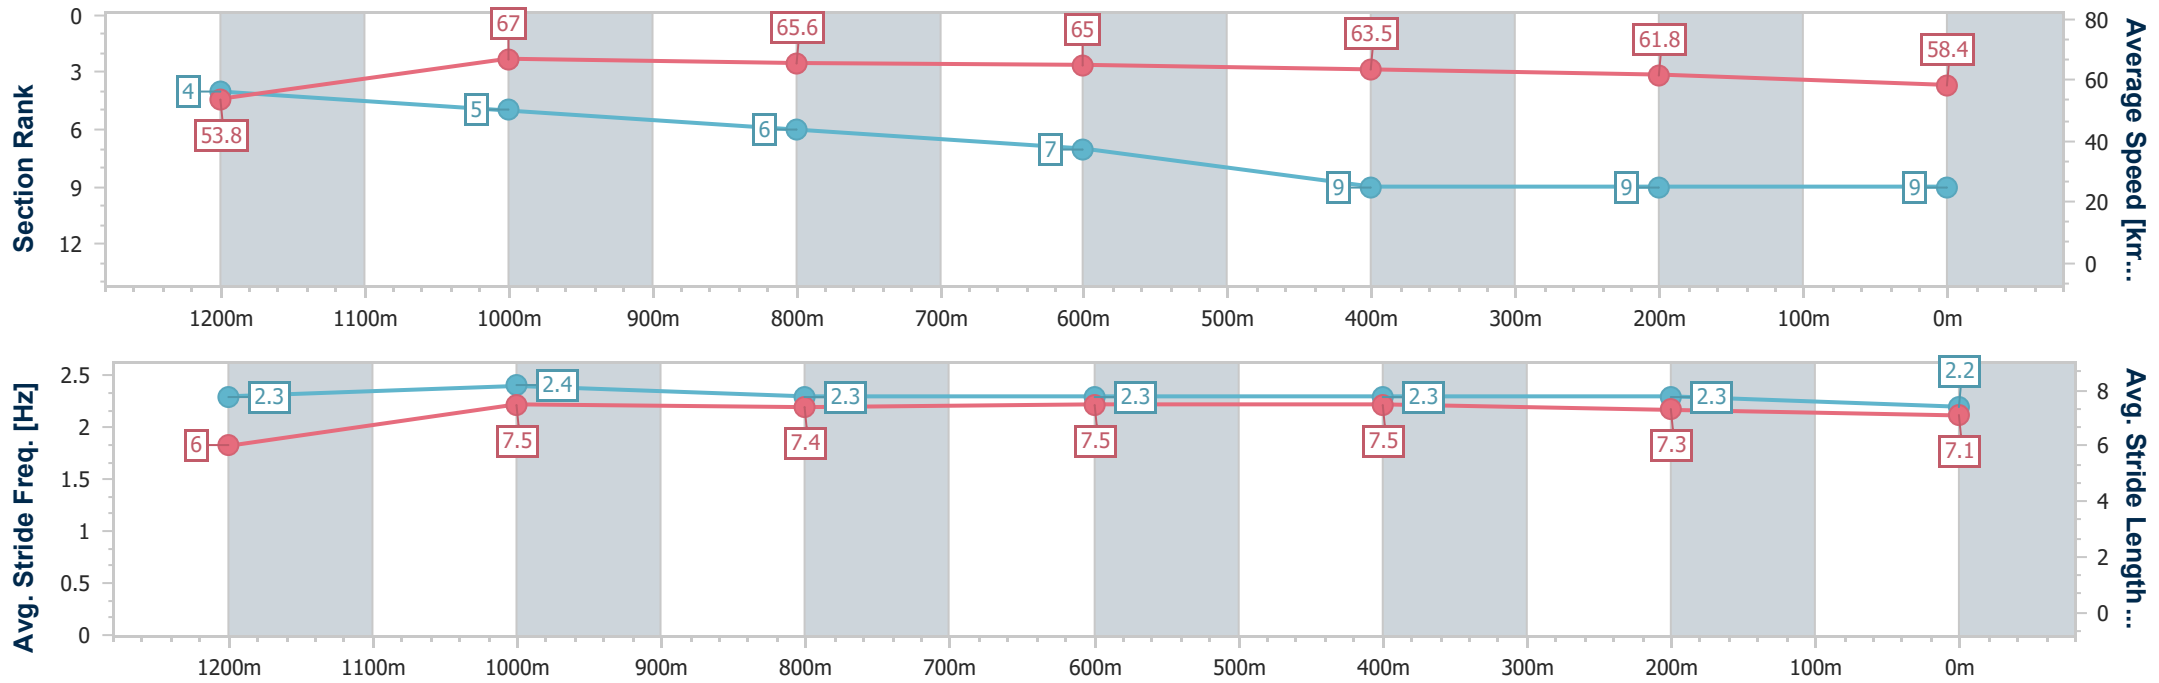

Horse/Jockey Name	Encroachment
Final Rank	9
Fastest Section Time (Section)	0:10.79 (1200m)
Top Speed [km/h] (Section)	67.8 (1200m)
Race State	Finished

Townsville QLD Professional
Race 10: BUSH TO BEACH REAL ESTATE BENCHMARK 60
Handicap - 1400m

13 December 2024 - 16:48

Track Rating: Soft 5, Weather: Overcast, Rail Position: True

Section	Overall	1200m	1000m	800m	600m	400m	200m
Section Times	1:22.17 [9] (0:13.40)	1:08.77 [4] (0:10.79)	0:57.98 [5] (0:11.16)	0:46.82 [6] (0:11.30)	0:35.52 [7] (0:11.51)	0:24.01 [9] (0:11.69)	0:12.32 [9] (0:12.32)
Average Speed [km/h]	53.8	67.0	65.6	65.0	63.5	61.8	58.4
Top Speed [km/h]	67.0	67.8	66.5	65.8	64.5	62.9	60.4
Avg. Dist. to Rail [m]	12.6	4.6	3.7	3.6	3.0	2.8	4.7
Avg. Stride Freq. [Hz]	2.3	2.4	2.3	2.3	2.3	2.3	2.2
Avg. Stride Length [m]	6.0	7.5	7.4	7.5	7.5	7.3	7.1

- [ ] Ranking at each section and finish
- -.-.- No data available at this section
- NA No data available