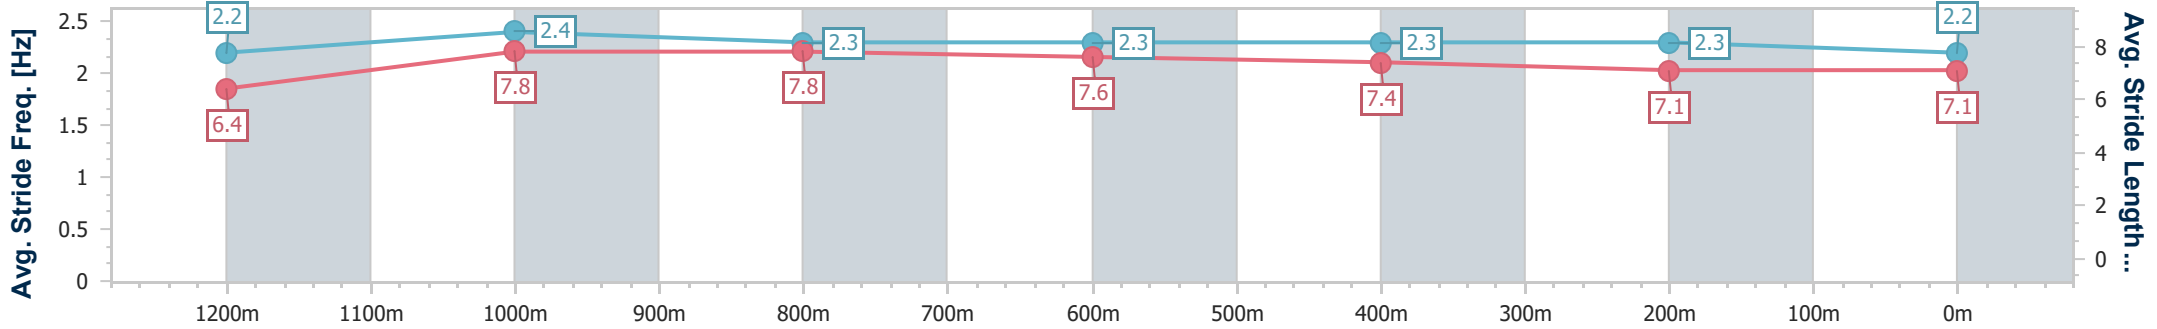

Horse/Jockey Name	Barmera
Final Rank	2
Fastest Section Time (Section)	0:10.43 (1200m)
Top Speed [km/h] (Section)	71.4 (1200m)
Race State	Finished

Townsville QLD Professional
Race 10: BUSH TO BEACH REAL ESTATE BENCHMARK 60
Handicap - 1400m

13 December 2024 - 16:48

Track Rating: Soft 5, Weather: Overcast, Rail Position: True

Section	Overall	1200m	1000m	800m	600m	400m	200m
Section Times	1:21.50 [2] (0:13.35)	1:08.15 [3] (0:10.43)	0:57.72 [1] (0:10.87)	0:46.85 [1] (0:11.09)	0:35.76 [1] (0:11.48)	0:24.28 [1] (0:11.74)	0:12.54 [2] (0:12.54)
Average Speed [km/h]	53.9	69.0	65.9	64.5	62.6	61.5	57.5
Top Speed [km/h]	67.8	71.4	66.5	66.1	63.5	62.3	59.9
Avg. Dist. to Rail [m]	9.5	3.6	1.2	1.5	0.3	1.6	2.2
Avg. Stride Freq. [Hz]	2.2	2.4	2.3	2.3	2.3	2.3	2.2
Avg. Stride Length [m]	6.4	7.8	7.8	7.6	7.4	7.1	7.1

- [ ] Ranking at each section and finish
- -.-.- No data available at this section
- NA No data available