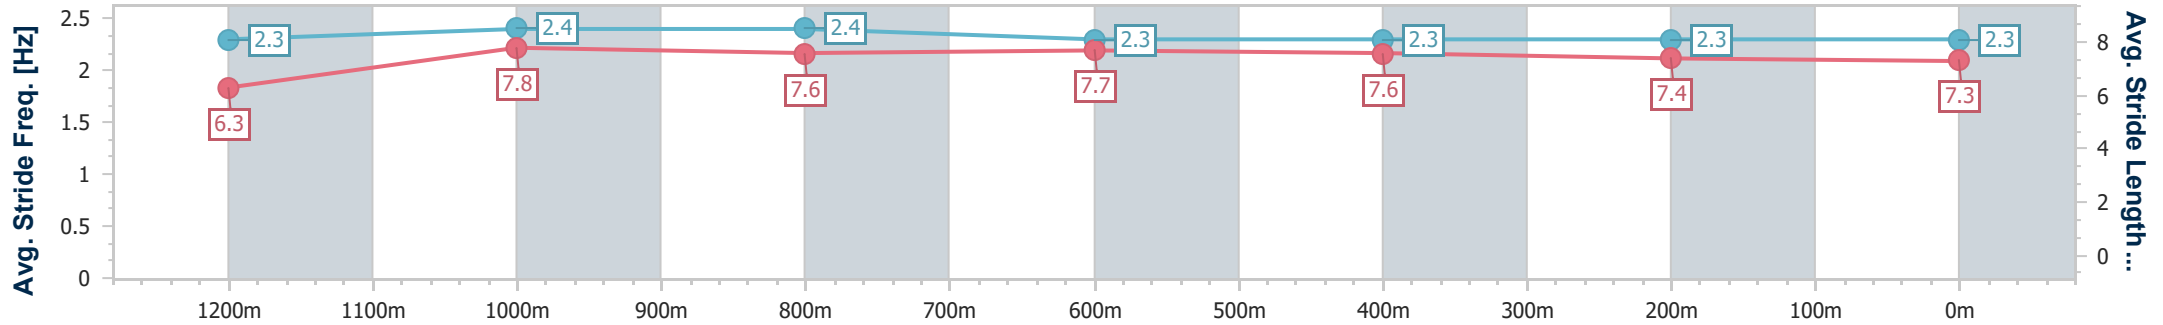

Horse/Jockey Name	Zoraydah
Final Rank	3
Fastest Section Time (Section)	0:10.64 (1200m)
Top Speed [km/h] (Section)	69.0 (1200m)
Race State	Finished

Townsville QLD Professional
Race 10: BUSH TO BEACH REAL ESTATE BENCHMARK 60
Handicap - 1400m

13 December 2024 - 16:48

Track Rating: Soft 5, Weather: Overcast, Rail Position: True

Section	Overall	1200m	1000m	800m	600m	400m	200m
Section Times	1:21.51 [3] (0:13.34)	1:08.17 [2] (0:10.64)	0:57.53 [3] (0:11.06)	0:46.47 [3] (0:11.08)	0:35.39 [3] (0:11.42)	0:23.97 [3] (0:11.71)	0:12.26 [3] (0:12.26)
Average Speed [km/h]	54.1	67.7	65.0	64.7	62.6	61.4	58.9
Top Speed [km/h]	66.9	69.0	66.5	66.6	64.0	62.2	61.1
Avg. Dist. to Rail [m]	3.9	0.3	0.4	0.9	0.9	0.8	2.1
Avg. Stride Freq. [Hz]	2.3	2.4	2.4	2.3	2.3	2.3	2.3
Avg. Stride Length [m]	6.3	7.8	7.6	7.7	7.6	7.4	7.3

- [ ] Ranking at each section and finish
- -.-.- No data available at this section
- NA No data available