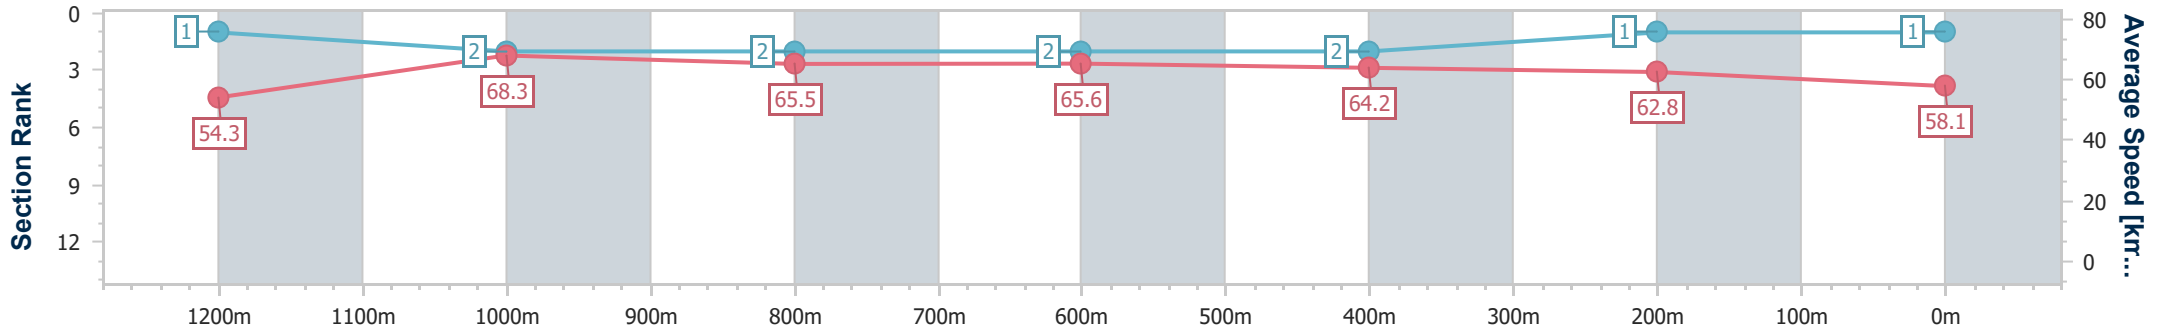

Horse/Jockey Name	Tambo's Justice
Final Rank	1
Fastest Section Time (Section)	0:10.56 (1200m)
Top Speed [km/h] (Section)	68.9 (1200m)
Race State	Finished

Townsville QLD Professional
Race 10: BUSH TO BEACH REAL ESTATE BENCHMARK 60
Handicap - 1400m

13 December 2024 - 16:48

Track Rating: Soft 5, Weather: Overcast, Rail Position: True

Section	Overall	1200m	1000m	800m	600m	400m	200m
Section Times	1:21.28 [1] (0:13.29)	1:07.99 [1] (0:10.56)	0:57.43 [2] (0:11.10)	0:46.33 [2] (0:11.10)	0:35.23 [2] (0:11.33)	0:23.90 [2] (0:11.51)	0:12.39 [1] (0:12.39)
Average Speed [km/h]	54.3	68.3	65.5	65.6	64.2	62.8	58.1
Top Speed [km/h]	68.1	68.9	67.5	66.6	65.5	64.0	61.0
Avg. Dist. to Rail [m]	8.5	3.6	2.5	2.2	2.4	2.0	1.7
Avg. Stride Freq. [Hz]	2.2	2.3	2.2	2.2	2.2	2.2	2.2
Avg. Stride Length [m]	6.4	8.1	8.0	8.1	8.0	7.8	7.4

- [ ] Ranking at each section and finish
- -.-.- No data available at this section
- NA No data available