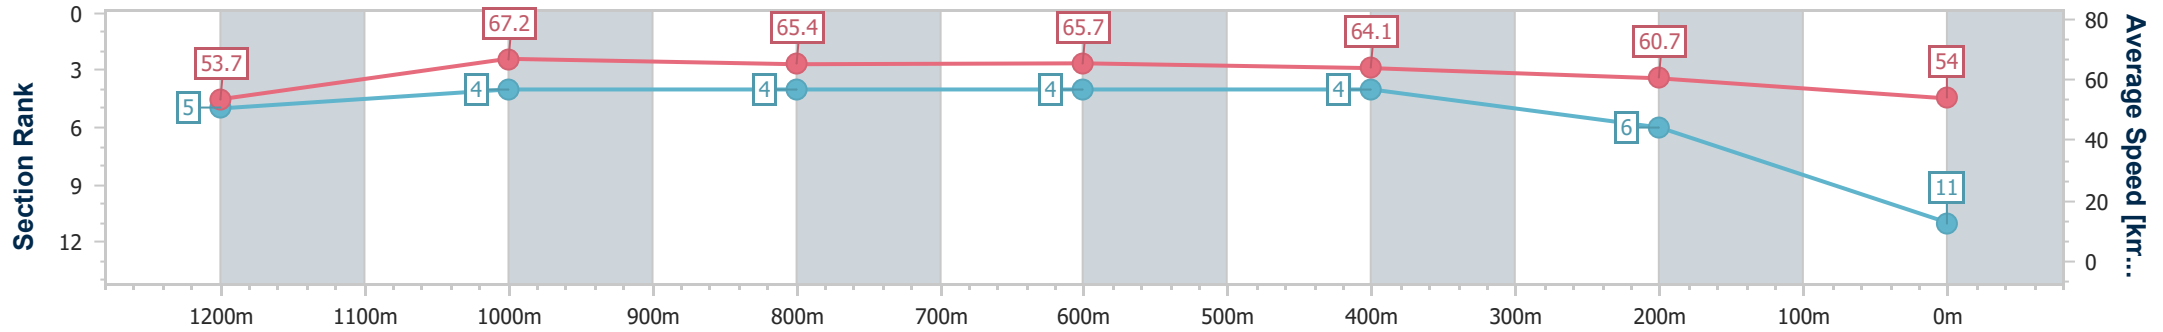

Horse/Jockey Name	You Are King
Final Rank	11
Fastest Section Time (Section)	0:10.73 (1200m)
Top Speed [km/h] (Section)	68.3 (1200m)
Race State	Finished

Townsville QLD Professional
Race 10: BUSH TO BEACH REAL ESTATE BENCHMARK 60
Handicap - 1400m

13 December 2024 - 16:48

Track Rating: Soft 5, Weather: Overcast, Rail Position: True

Section	Overall	1200m	1000m	800m	600m	400m	200m
Section Times	1:22.89 [11] (0:13.41)	1:09.48 [5] (0:10.73)	0:58.75 [4] (0:11.04)	0:47.71 [4] (0:11.02)	0:36.69 [4] (0:11.40)	0:25.29 [4] (0:11.95)	0:13.34 [6] (0:13.34)
Average Speed [km/h]	53.7	67.2	65.4	65.7	64.1	60.7	54.0
Top Speed [km/h]	66.7	68.3	66.9	66.2	66.4	63.0	58.2
Avg. Dist. to Rail [m]	5.8	0.8	0.9	1.1	3.2	5.0	5.8
Avg. Stride Freq. [Hz]	2.3	2.4	2.3	2.3	2.4	2.3	2.1
Avg. Stride Length [m]	6.2	7.7	7.8	7.8	7.5	7.3	7.0

- [ ] Ranking at each section and finish
- -.-.- No data available at this section
- NA No data available