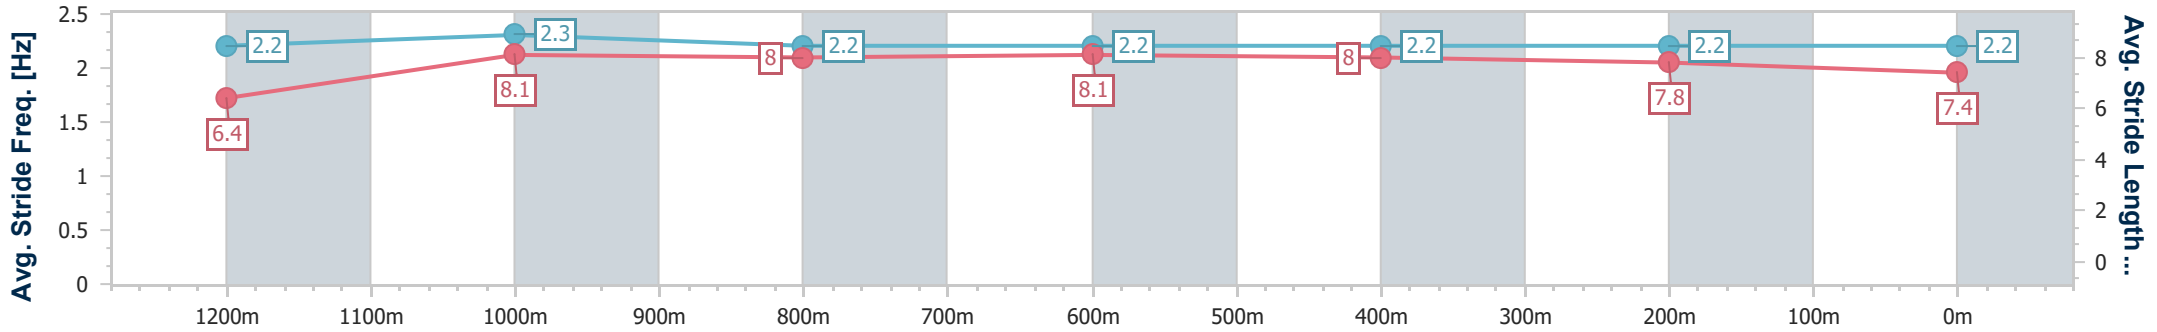

Horse/Jockey Name	Tambo's Justice
Final Rank	1
Fastest Section Time (Section)	0:10.56 (1200m)
Top Speed [km/h] (Section)	68.9 (1200m)
Race State	Finished

Townsville QLD Professional
Race 10: BUSH TO BEACH REAL ESTATE BENCHMARK 60
Handicap - 1400m

13 December 2024 - 16:48

Track Rating: Soft 5, Weather: Overcast, Rail Position: True

Section	Overall	1200m	1000m	800m	600m	400m	200m
Section Times	1:21.28 [1] (0:13.29)	1:07.99 [1] (0:10.56)	0:57.43 [2] (0:11.10)	0:46.33 [2] (0:11.10)	0:35.23 [2] (0:11.33)	0:23.90 [2] (0:11.51)	0:12.39 [1] (0:12.39)
Average Speed [km/h]	54.3	68.3	65.5	65.6	64.2	62.8	58.1
Top Speed [km/h]	68.1	68.9	67.5	66.6	65.5	64.0	61.0
Avg. Dist. to Rail [m]	8.5	3.6	2.5	2.2	2.4	2.0	1.7
Avg. Stride Freq. [Hz]	2.2	2.3	2.2	2.2	2.2	2.2	2.2
Avg. Stride Length [m]	6.4	8.1	8.0	8.1	8.0	7.8	7.4

- [ ] Ranking at each section and finish
- -.-.- No data available at this section
- NA No data available