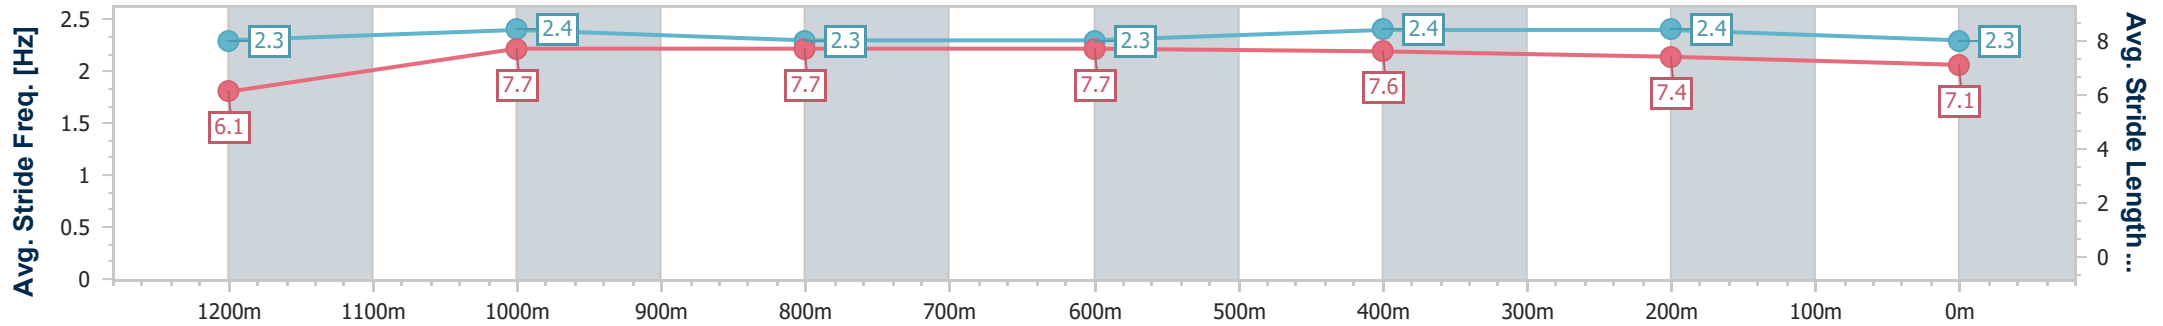

- [ ] Ranking at each section and finish
- .-.- No data available at this section
- NA No data available

Horse/Jockey Name	Joe's Giggle
Final Rank	5
Fastest Section Time (Section)	0:10.78 (1200m)
Top Speed [km/h] (Section)	67.8 (1200m)
Race State	Finished

Townsville QLD Professional  
Race 10: BUSH TO BEACH REAL ESTATE BENCHMARK 60  
Handicap - 1400m

13 December 2024 - 16:48

Track Rating: Soft 5, Weather: Overcast, Rail Position: True

Section	Overall	1200m	1000m	800m	600m	400m	200m
Section Times	1:21.91 [5] (0:13.66)	1:08.25 [9] (0:10.78)	0:57.47 [8] (0:11.14)	0:46.33 [9] (0:11.24)	0:35.09 [10] (0:11.33)	0:23.76 [8] (0:11.54)	0:12.22 [7] (0:12.22)
Average Speed [km/h]	52.8	66.7	64.8	64.5	64.3	62.6	59.1
Top Speed [km/h]	66.0	67.8	66.6	65.6	65.9	64.7	61.8
Avg. Dist. to Rail [m]	6.3	0.6	1.0	1.5	2.4	4.1	6.1
Avg. Stride Freq. [Hz]	2.3	2.4	2.3	2.3	2.4	2.4	2.3
Avg. Stride Length [m]	6.1	7.7	7.7	7.7	7.6	7.4	7.1