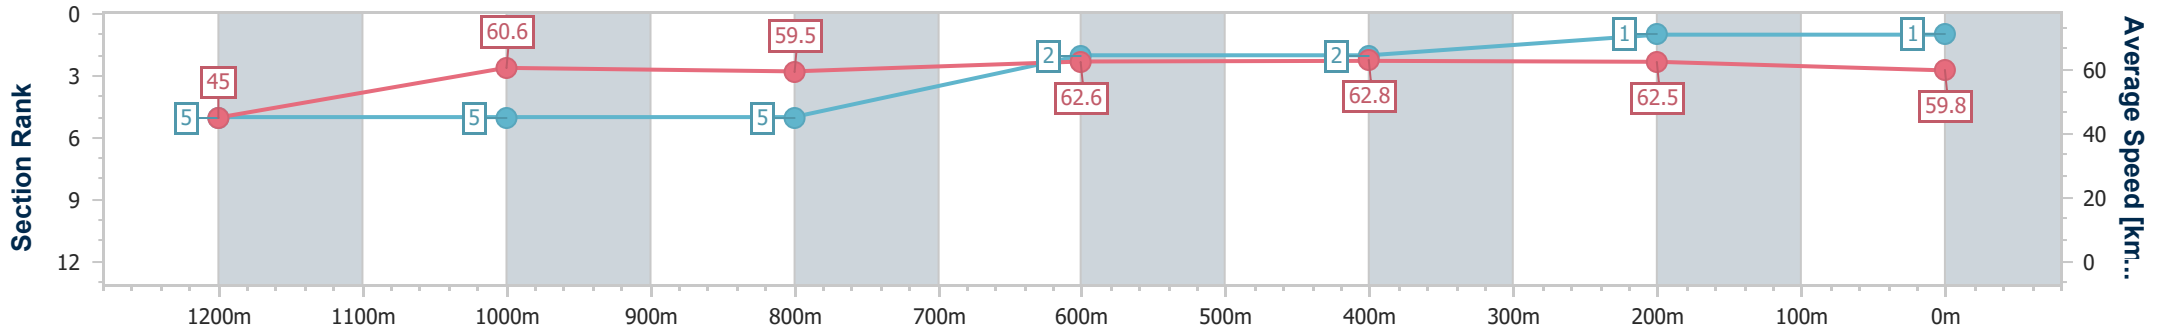

### Ipswich QLD Professional

Race 1: BARRIER REEF POOLS Maiden Handicap - 1350m

11 December 2024 - 13:38

Track Rating: Heavy 10, Weather: Overcast, Rail Position: +8m Entire

Section	Overall	1200m	1000m	800m	600m	400m	200m
Section Times	1:22.41 [1] (0:12.00)	1:10.41 [5] (0:11.86)	0:58.55 [5] (0:12.10)	0:46.45 [5] (0:11.49)	0:34.96 [2] (0:11.45)	0:23.51 [2] (0:11.49)	0:12.02 [1] (0:12.02)
Average Speed [km/h]	45.0	60.6	59.5	62.6	62.8	62.5	59.8
Top Speed [km/h]	60.8	62.8	60.5	63.7	63.6	63.3	62.2
Avg. Dist. to Rail [m]	1.7	0.4	0.4	0.3	0.5	0.6	0.6
Avg. Stride Freq. [Hz]	2.2	2.4	2.3	2.3	2.4	2.4	2.3
Avg. Stride Length [m]	5.3	7.2	7.3	7.5	7.4	7.3	7.2

- [ ] Ranking at each section and finish
- .-.- No data available at this section
- NA No data available

Horse/Jockey Name	She's Got Lyrics
Final Rank	2
Fastest Section Time (Section)	0:11.31 (600m)
Top Speed [km/h] (Section)	65.0 (600m)
Race State	Finished