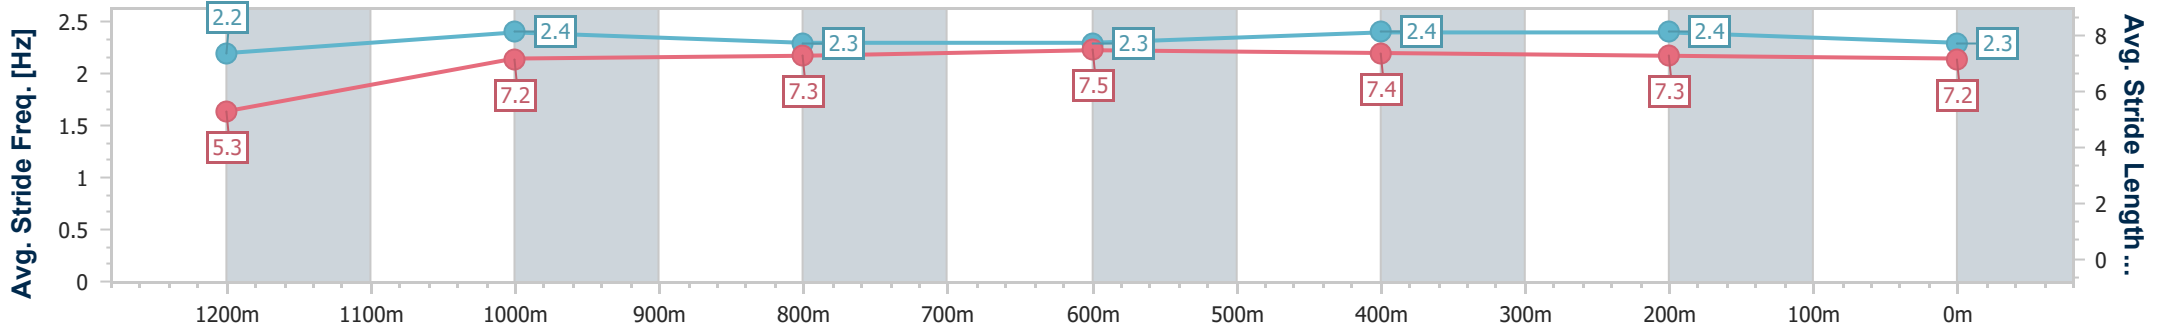

### Ipswich QLD Professional

Race 1: BARRIER REEF POOLS Maiden Handicap - 1350m

11 December 2024 - 13:38

Track Rating: Heavy 10, Weather: Overcast, Rail Position: +8m Entire

Section	Overall	1200m	1000m	800m	600m	400m	200m
Section Times	1:22.41 [1] (0:12.00)	1:10.41 [5] (0:11.86)	0:58.55 [5] (0:12.10)	0:46.45 [5] (0:11.49)	0:34.96 [2] (0:11.45)	0:23.51 [2] (0:11.49)	0:12.02 [1] (0:12.02)
Average Speed [km/h]	45.0	60.6	59.5	62.6	62.8	62.5	59.8
Top Speed [km/h]	60.8	62.8	60.5	63.7	63.6	63.3	62.2
Avg. Dist. to Rail [m]	1.7	0.4	0.4	0.3	0.5	0.6	0.6
Avg. Stride Freq. [Hz]	2.2	2.4	2.3	2.3	2.4	2.4	2.3
Avg. Stride Length [m]	5.3	7.2	7.3	7.5	7.4	7.3	7.2

- [ ] Ranking at each section and finish
- .-.- No data available at this section
- NA No data available

Horse/Jockey Name	She's Got Lyrics
Final Rank	2
Fastest Section Time (Section)	0:11.31 (600m)
Top Speed [km/h] (Section)	65.0 (600m)
Race State	Finished