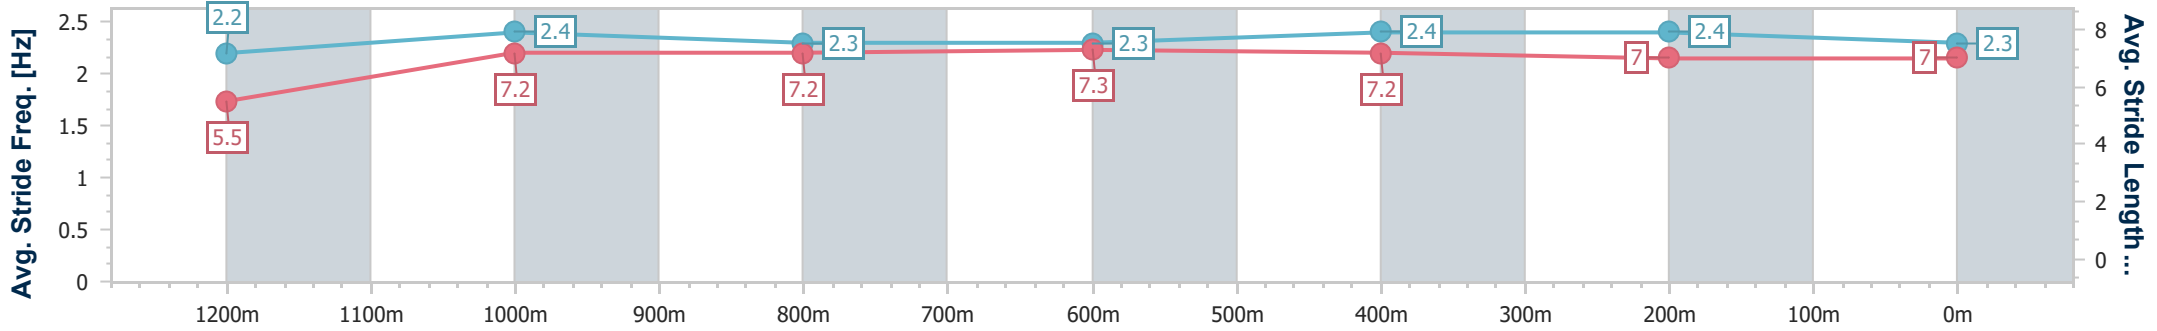

- [ ] Ranking at each section and finish
- .-.- No data available at this section
- NA No data available

Horse/Jockey Name	Freya's Magic
Final Rank	6
Fastest Section Time (Section)	0:11.41 (600m)
Top Speed [km/h] (Section)	63.9 (600m)
Race State	Finished

Ipswich QLD Professional

Race 1: BARRIER REEF POOLS Maiden Handicap - 1350m

11 December 2024 - 13:38

Track Rating: Heavy 10, Weather: Overcast, Rail Position: +8m Entire

Section	Overall	1200m	1000m	800m	600m	400m	200m
Section Times	1:23.04 [6] (0:11.59)	1:11.45 [2] (0:11.75)	0:59.70 [1] (0:12.16)	0:47.54 [2] (0:11.92)	0:35.62 [1] (0:11.41)	0:24.21 [1] (0:11.65)	0:12.56 [2] (0:12.56)
Average Speed [km/h]	46.7	61.2	59.1	60.3	62.8	61.5	57.3
Top Speed [km/h]	63.0	63.2	60.3	63.8	63.9	62.5	59.9
Avg. Dist. to Rail [m]	2.8	0.7	0.2	0.9	0.9	1.2	0.5
Avg. Stride Freq. [Hz]	2.2	2.4	2.3	2.3	2.4	2.4	2.3
Avg. Stride Length [m]	5.5	7.2	7.2	7.3	7.2	7.0	7.0

- [ ] Ranking at each section and finish
- .-.- No data available at this section
- NA No data available