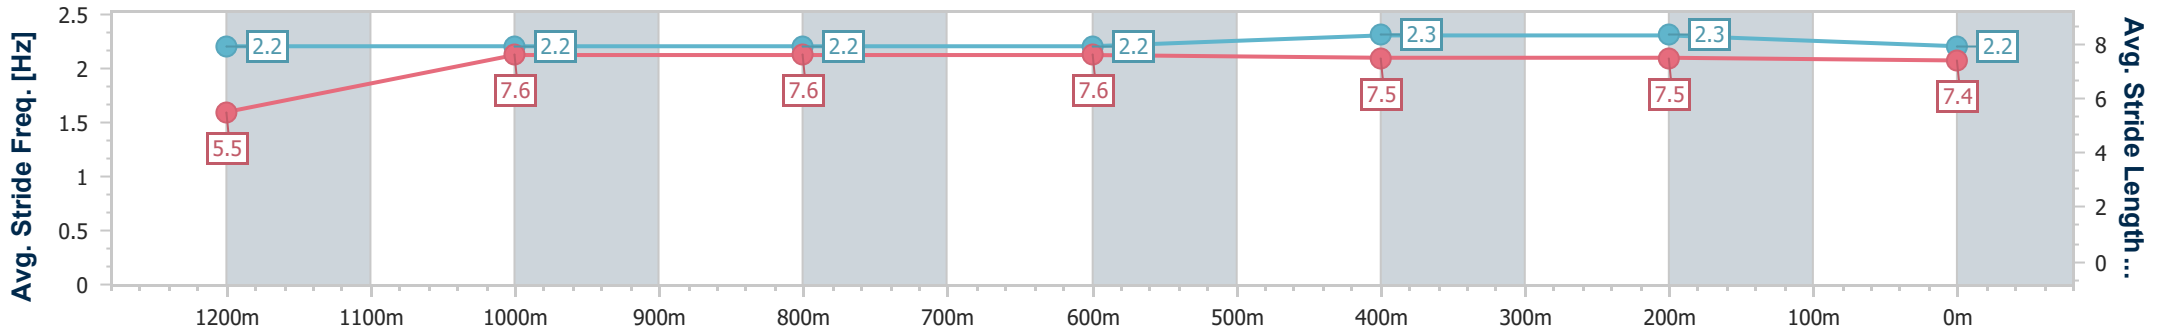

- [ ] Ranking at each section and finish
- .-.- No data available at this section
- NA No data available

Horse/Jockey Name	Let'sgo Hugo
Final Rank	4
Fastest Section Time (Section)	0:11.51 (600m)
Top Speed [km/h] (Section)	63.5 (600m)
Race State	Finished

### Ipswich QLD Professional

Race 1: BARRIER REEF POOLS Maiden Handicap - 1350m

11 December 2024 - 13:38

Track Rating: Heavy 10, Weather: Overcast, Rail Position: +8m Entire

Section	Overall	1200m	1000m	800m	600m	400m	200m
Section Times	1:22.83 [4] (0:11.53)	1:11.30 [1] (0:11.83)	0:59.47 [2] (0:12.09)	0:47.38 [1] (0:12.01)	0:35.37 [3] (0:11.51)	0:23.86 [3] (0:11.65)	0:12.21 [4] (0:12.21)
Average Speed [km/h]	47.0	60.8	59.3	59.6	62.0	61.3	59.0
Top Speed [km/h]	62.7	62.5	60.8	61.8	63.5	62.0	60.8
Avg. Dist. to Rail [m]	2.0	0.4	0.7	1.9	2.2	0.9	0.7
Avg. Stride Freq. [Hz]	2.2	2.2	2.2	2.2	2.3	2.3	2.2
Avg. Stride Length [m]	5.5	7.6	7.6	7.6	7.5	7.5	7.4

- [ ] Ranking at each section and finish
- .-.- No data available at this section
- NA No data available

Horse/Jockey Name	Dare I Say
Final Rank	5
Fastest Section Time (Section)	0:11.39 (600m)
Top Speed [km/h] (Section)	63.9 (600m)
Race State	Finished