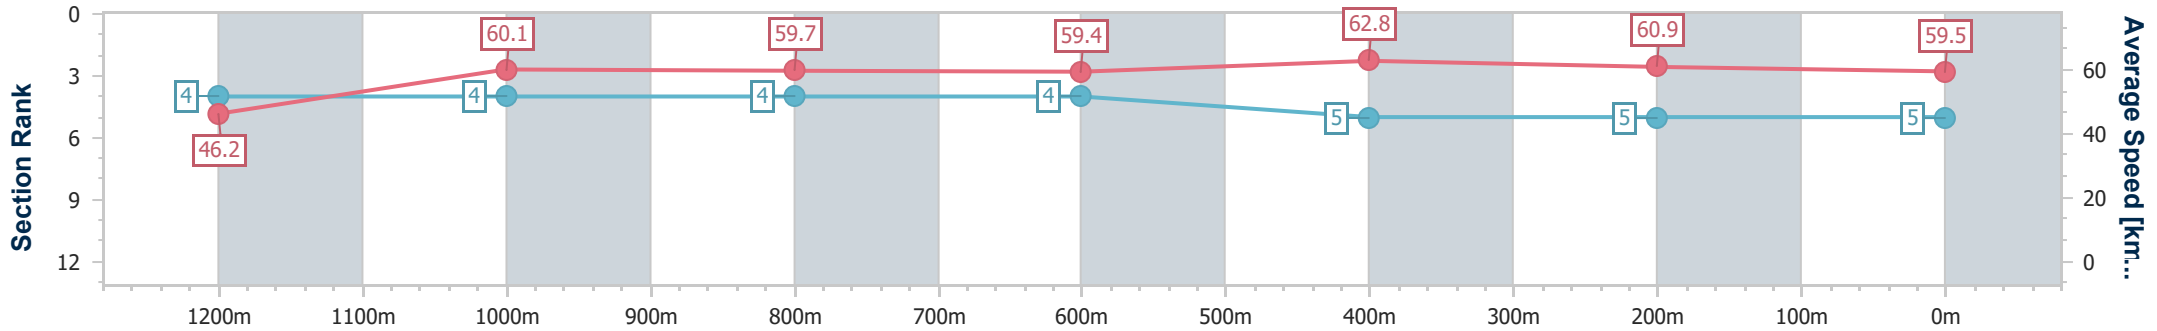

- [ ] Ranking at each section and finish
- .-.- No data available at this section
- NA No data available

Horse/Jockey Name	Dare I Say
Final Rank	5
Fastest Section Time (Section)	0:11.39 (600m)
Top Speed [km/h] (Section)	63.9 (600m)
Race State	Finished

### Ipswich QLD Professional

Race 1: BARRIER REEF POOLS Maiden Handicap - 1350m

11 December 2024 - 13:38

Track Rating: Heavy 10, Weather: Overcast, Rail Position: +8m Entire

Section	Overall	1200m	1000m	800m	600m	400m	200m
Section Times	1:22.99 [5] (0:11.71)	1:11.28 [4] (0:11.96)	0:59.32 [4] (0:12.06)	0:47.26 [4] (0:12.00)	0:35.26 [4] (0:11.39)	0:23.87 [5] (0:11.79)	0:12.08 [5] (0:12.08)
Average Speed [km/h]	46.2	60.1	59.7	59.4	62.8	60.9	59.5
Top Speed [km/h]	61.9	61.9	61.1	62.1	63.9	61.6	61.1
Avg. Dist. to Rail [m]	1.3	0.6	0.9	1.9	1.3	1.2	3.4
Avg. Stride Freq. [Hz]	2.3	2.5	2.4	2.4	2.5	2.5	2.4
Avg. Stride Length [m]	5.2	6.7	6.9	6.8	7.0	6.9	6.8

- [ ] Ranking at each section and finish
- .-.- No data available at this section
- NA No data available

Horse/Jockey Name	Freya's Magic
Final Rank	6
Fastest Section Time (Section)	0:11.41 (600m)
Top Speed [km/h] (Section)	63.9 (600m)
Race State	Finished