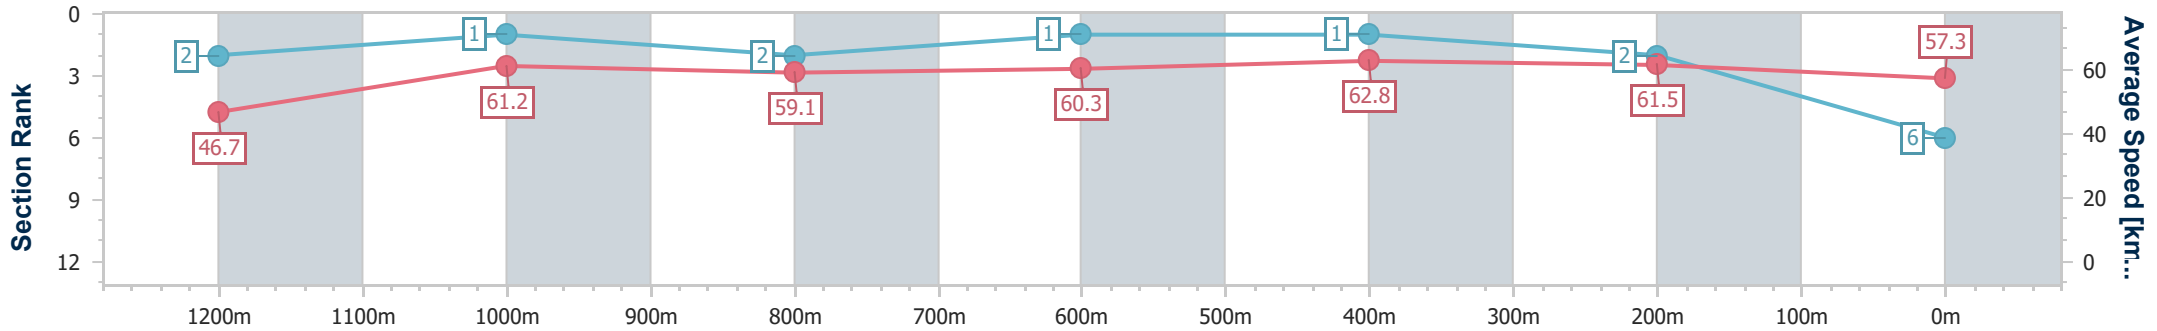

Ipswich QLD Professional

Race 1: BARRIER REEF POOLS Maiden Handicap - 1350m

11 December 2024 - 13:38

Track Rating: Heavy 10, Weather: Overcast, Rail Position: +8m Entire

Section	Overall	1200m	1000m	800m	600m	400m	200m
Section Times	1:23.04 [6] (0:11.59)	1:11.45 [2] (0:11.75)	0:59.70 [1] (0:12.16)	0:47.54 [2] (0:11.92)	0:35.62 [1] (0:11.41)	0:24.21 [1] (0:11.65)	0:12.56 [2] (0:12.56)
Average Speed [km/h]	46.7	61.2	59.1	60.3	62.8	61.5	57.3
Top Speed [km/h]	63.0	63.2	60.3	63.8	63.9	62.5	59.9
Avg. Dist. to Rail [m]	2.8	0.7	0.2	0.9	0.9	1.2	0.5
Avg. Stride Freq. [Hz]	2.2	2.4	2.3	2.3	2.4	2.4	2.3
Avg. Stride Length [m]	5.5	7.2	7.2	7.3	7.2	7.0	7.0

- [ ] Ranking at each section and finish
- .-.- No data available at this section
- NA No data available