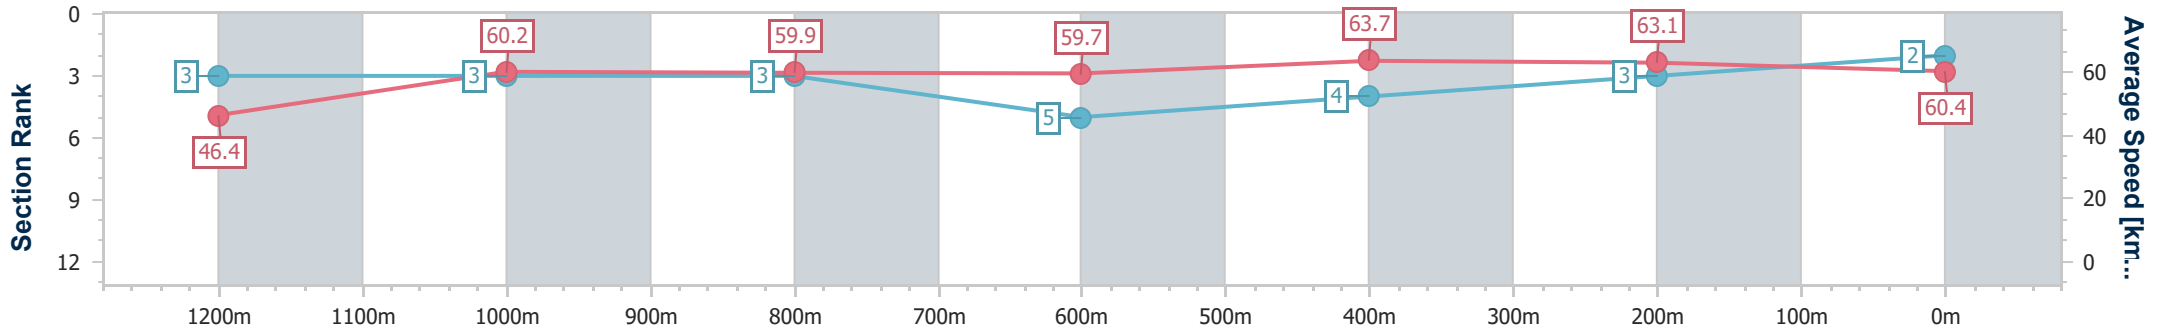

- [ ] Ranking at each section and finish
- .-.- No data available at this section
- NA No data available

Horse/Jockey Name	She's Got Lyrics
Final Rank	2
Fastest Section Time (Section)	0:11.31 (600m)
Top Speed [km/h] (Section)	65.0 (600m)
Race State	Finished

### Ipswich QLD Professional

Race 1: BARRIER REEF POOLS Maiden Handicap - 1350m

11 December 2024 - 13:38

Track Rating: Heavy 10, Weather: Overcast, Rail Position: +8m Entire

Section	Overall	1200m	1000m	800m	600m	400m	200m
Section Times	1:22.49 [2] (0:11.65)	1:10.84 [3] (0:12.00)	0:58.84 [3] (0:12.06)	0:46.78 [3] (0:12.05)	0:34.73 [5] (0:11.31)	0:23.42 [4] (0:11.51)	0:11.91 [3] (0:11.91)
Average Speed [km/h]	46.4	60.2	59.9	59.7	63.7	63.1	60.4
Top Speed [km/h]	62.0	62.0	61.0	63.1	65.0	63.7	62.5
Avg. Dist. to Rail [m]	0.7	1.3	0.5	0.3	0.7	1.5	2.8
Avg. Stride Freq. [Hz]	2.3	2.4	2.3	2.3	2.4	2.5	2.4
Avg. Stride Length [m]	5.3	7.1	7.2	7.2	7.3	7.1	6.9