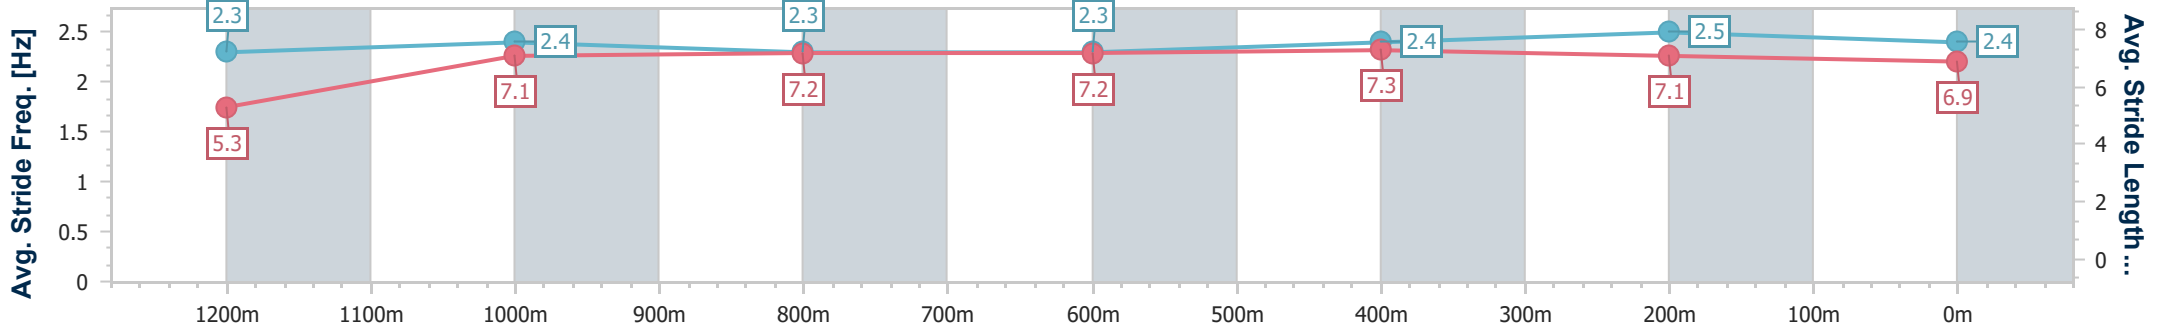

- [ ] Ranking at each section and finish
- .-.- No data available at this section
- NA No data available

Horse/Jockey Name	She's Got Lyrics
Final Rank	2
Fastest Section Time (Section)	0:11.31 (600m)
Top Speed [km/h] (Section)	65.0 (600m)
Race State	Finished

### Ipswich QLD Professional

Race 1: BARRIER REEF POOLS Maiden Handicap - 1350m

11 December 2024 - 13:38

Track Rating: Heavy 10, Weather: Overcast, Rail Position: +8m Entire

Section	Overall	1200m	1000m	800m	600m	400m	200m
Section Times	1:22.49 [2] (0:11.65)	1:10.84 [3] (0:12.00)	0:58.84 [3] (0:12.06)	0:46.78 [3] (0:12.05)	0:34.73 [5] (0:11.31)	0:23.42 [4] (0:11.51)	0:11.91 [3] (0:11.91)
Average Speed [km/h]	46.4	60.2	59.9	59.7	63.7	63.1	60.4
Top Speed [km/h]	62.0	62.0	61.0	63.1	65.0	63.7	62.5
Avg. Dist. to Rail [m]	0.7	1.3	0.5	0.3	0.7	1.5	2.8
Avg. Stride Freq. [Hz]	2.3	2.4	2.3	2.3	2.4	2.5	2.4
Avg. Stride Length [m]	5.3	7.1	7.2	7.2	7.3	7.1	6.9