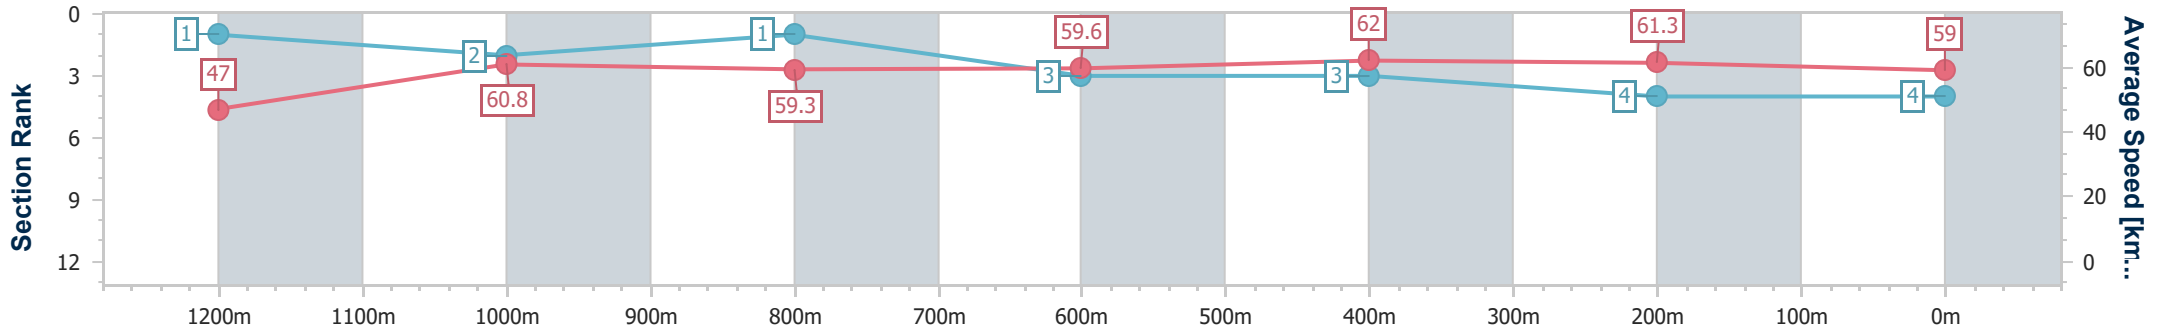

- [ ] Ranking at each section and finish
- .-.- No data available at this section
- NA No data available

Horse/Jockey Name	Let'sgo Hugo
Final Rank	4
Fastest Section Time (Section)	0:11.51 (600m)
Top Speed [km/h] (Section)	63.5 (600m)
Race State	Finished

### Ipswich QLD Professional

Race 1: BARRIER REEF POOLS Maiden Handicap - 1350m

11 December 2024 - 13:38

Track Rating: Heavy 10, Weather: Overcast, Rail Position: +8m Entire

Section	Overall	1200m	1000m	800m	600m	400m	200m
Section Times	1:22.83 [4] (0:11.53)	1:11.30 [1] (0:11.83)	0:59.47 [2] (0:12.09)	0:47.38 [1] (0:12.01)	0:35.37 [3] (0:11.51)	0:23.86 [3] (0:11.65)	0:12.21 [4] (0:12.21)
Average Speed [km/h]	47.0	60.8	59.3	59.6	62.0	61.3	59.0
Top Speed [km/h]	62.7	62.5	60.8	61.8	63.5	62.0	60.8
Avg. Dist. to Rail [m]	2.0	0.4	0.7	1.9	2.2	0.9	0.7
Avg. Stride Freq. [Hz]	2.2	2.2	2.2	2.2	2.3	2.3	2.2
Avg. Stride Length [m]	5.5	7.6	7.6	7.6	7.5	7.5	7.4

- [ ] Ranking at each section and finish
- .-.- No data available at this section
- NA No data available

Horse/Jockey Name	Dare I Say
Final Rank	5
Fastest Section Time (Section)	0:11.39 (600m)
Top Speed [km/h] (Section)	63.9 (600m)
Race State	Finished