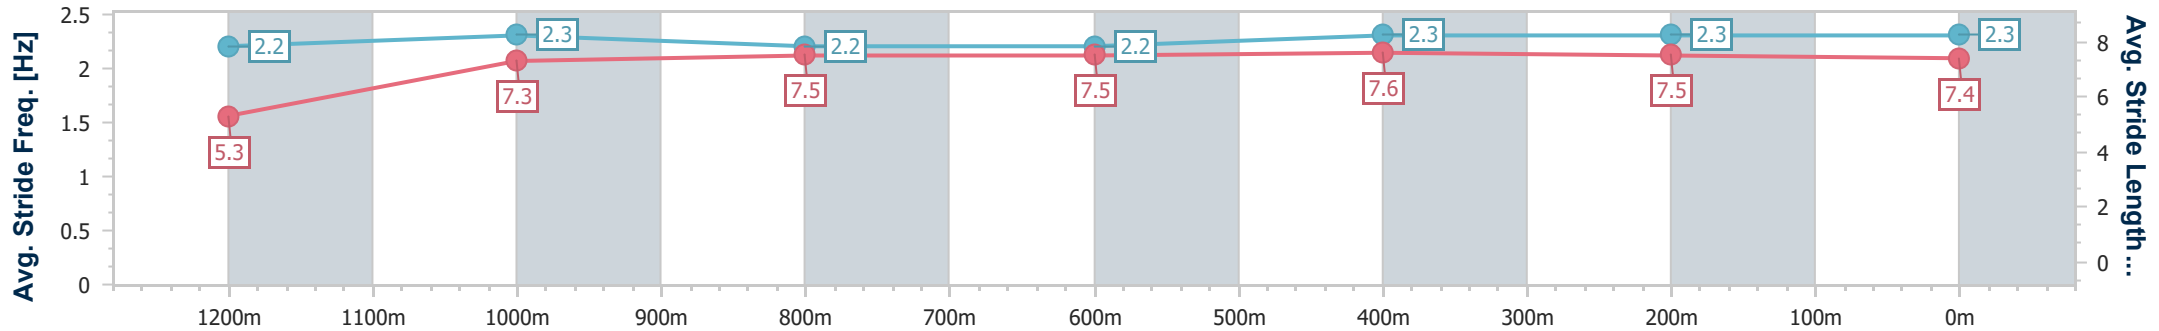

### Ipswich QLD Professional

Race 1: BARRIER REEF POOLS Maiden Handicap - 1350m

11 December 2024 - 13:38

Track Rating: Heavy 10, Weather: Overcast, Rail Position: +8m Entire

Section	Overall	1200m	1000m	800m	600m	400m	200m
Section Times	1:22.68 [3] (0:12.01)	1:10.67 [6] (0:11.93)	0:58.74 [6] (0:12.08)	0:46.66 [6] (0:12.04)	0:34.62 [6] (0:11.36)	0:23.26 [6] (0:11.51)	0:11.75 [6] (0:11.75)
Average Speed [km/h]	45.1	60.2	59.8	59.9	63.1	62.3	61.3
Top Speed [km/h]	61.0	62.3	61.0	61.9	64.7	63.3	62.7
Avg. Dist. to Rail [m]	2.7	0.5	0.6	0.9	1.0	1.4	4.3
Avg. Stride Freq. [Hz]	2.2	2.3	2.2	2.2	2.3	2.3	2.3
Avg. Stride Length [m]	5.3	7.3	7.5	7.5	7.6	7.5	7.4

- [ ] Ranking at each section and finish
- .-.- No data available at this section
- NA No data available

Horse/Jockey Name	Let'sgo Hugo
Final Rank	4
Fastest Section Time (Section)	0:11.51 (600m)
Top Speed [km/h] (Section)	63.5 (600m)
Race State	Finished