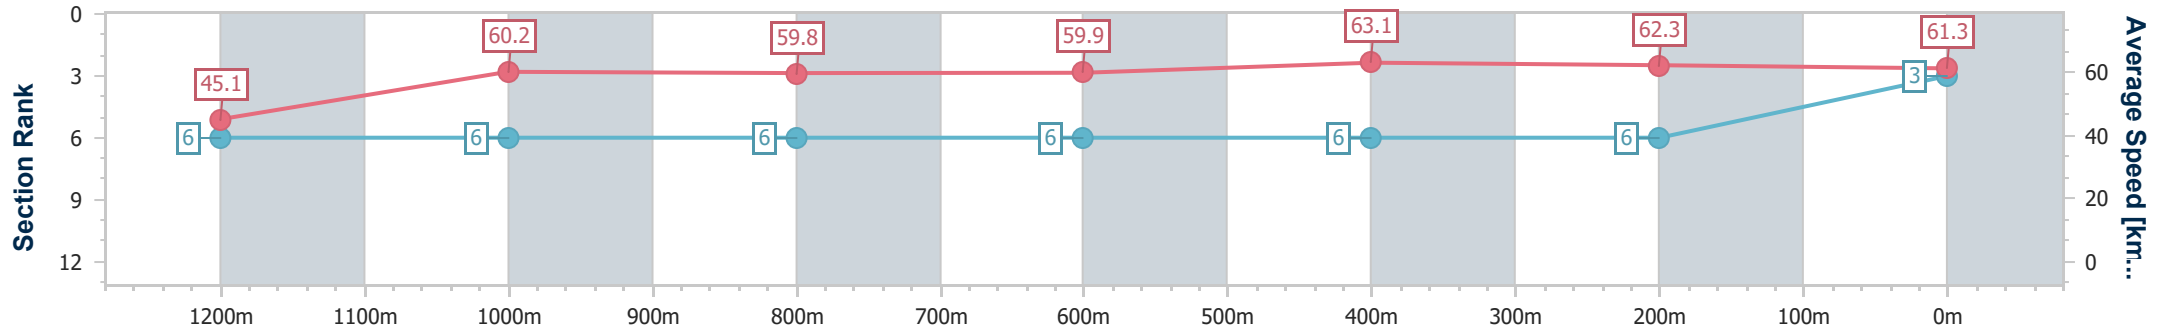

### Ipswich QLD Professional

Race 1: BARRIER REEF POOLS Maiden Handicap - 1350m

11 December 2024 - 13:38

Track Rating: Heavy 10, Weather: Overcast, Rail Position: +8m Entire

Section	Overall	1200m	1000m	800m	600m	400m	200m
Section Times	1:22.68 [3] (0:12.01)	1:10.67 [6] (0:11.93)	0:58.74 [6] (0:12.08)	0:46.66 [6] (0:12.04)	0:34.62 [6] (0:11.36)	0:23.26 [6] (0:11.51)	0:11.75 [6] (0:11.75)
Average Speed [km/h]	45.1	60.2	59.8	59.9	63.1	62.3	61.3
Top Speed [km/h]	61.0	62.3	61.0	61.9	64.7	63.3	62.7
Avg. Dist. to Rail [m]	2.7	0.5	0.6	0.9	1.0	1.4	4.3
Avg. Stride Freq. [Hz]	2.2	2.3	2.2	2.2	2.3	2.3	2.3
Avg. Stride Length [m]	5.3	7.3	7.5	7.5	7.6	7.5	7.4

- [ ] Ranking at each section and finish
- .-.- No data available at this section
- NA No data available

Horse/Jockey Name	Let'sgo Hugo
Final Rank	4
Fastest Section Time (Section)	0:11.51 (600m)
Top Speed [km/h] (Section)	63.5 (600m)
Race State	Finished