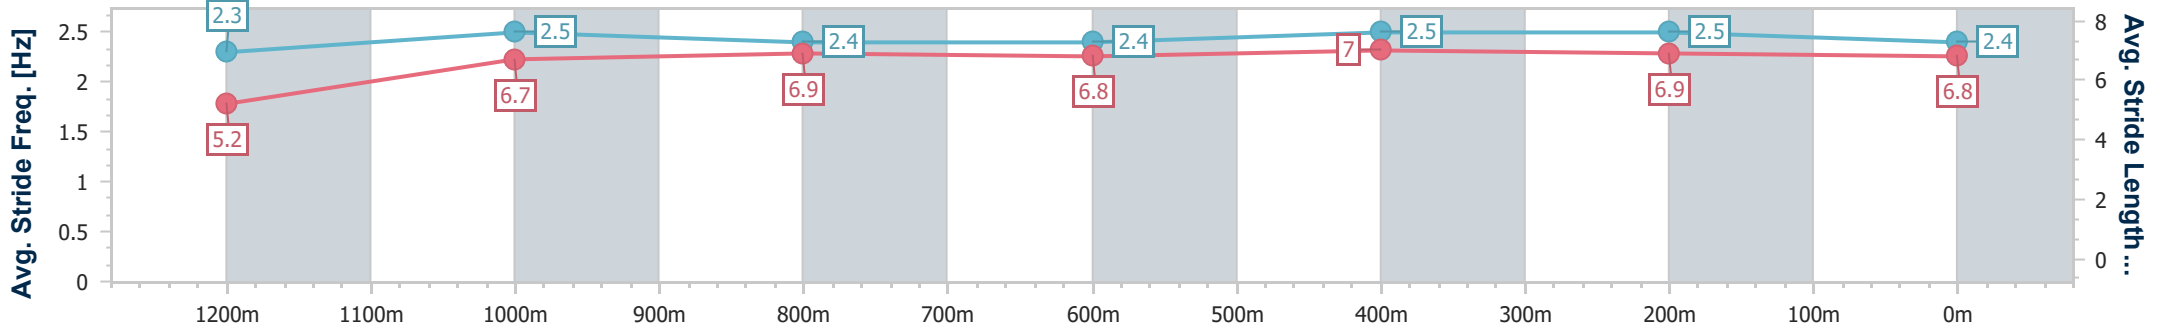

- [ ] Ranking at each section and finish
- .-.- No data available at this section
- NA No data available

Horse/Jockey Name	Dare I Say
Final Rank	5
Fastest Section Time (Section)	0:11.39 (600m)
Top Speed [km/h] (Section)	63.9 (600m)
Race State	Finished

### Ipswich QLD Professional

Race 1: BARRIER REEF POOLS Maiden Handicap - 1350m

11 December 2024 - 13:38

Track Rating: Heavy 10, Weather: Overcast, Rail Position: +8m Entire

Section	Overall	1200m	1000m	800m	600m	400m	200m
Section Times	1:22.99 [5] (0:11.71)	1:11.28 [4] (0:11.96)	0:59.32 [4] (0:12.06)	0:47.26 [4] (0:12.00)	0:35.26 [4] (0:11.39)	0:23.87 [5] (0:11.79)	0:12.08 [5] (0:12.08)
Average Speed [km/h]	46.2	60.1	59.7	59.4	62.8	60.9	59.5
Top Speed [km/h]	61.9	61.9	61.1	62.1	63.9	61.6	61.1
Avg. Dist. to Rail [m]	1.3	0.6	0.9	1.9	1.3	1.2	3.4
Avg. Stride Freq. [Hz]	2.3	2.5	2.4	2.4	2.5	2.5	2.4
Avg. Stride Length [m]	5.2	6.7	6.9	6.8	7.0	6.9	6.8

- [ ] Ranking at each section and finish
- .-.- No data available at this section
- NA No data available

Horse/Jockey Name	Freya's Magic
Final Rank	6
Fastest Section Time (Section)	0:11.41 (600m)
Top Speed [km/h] (Section)	63.9 (600m)
Race State	Finished