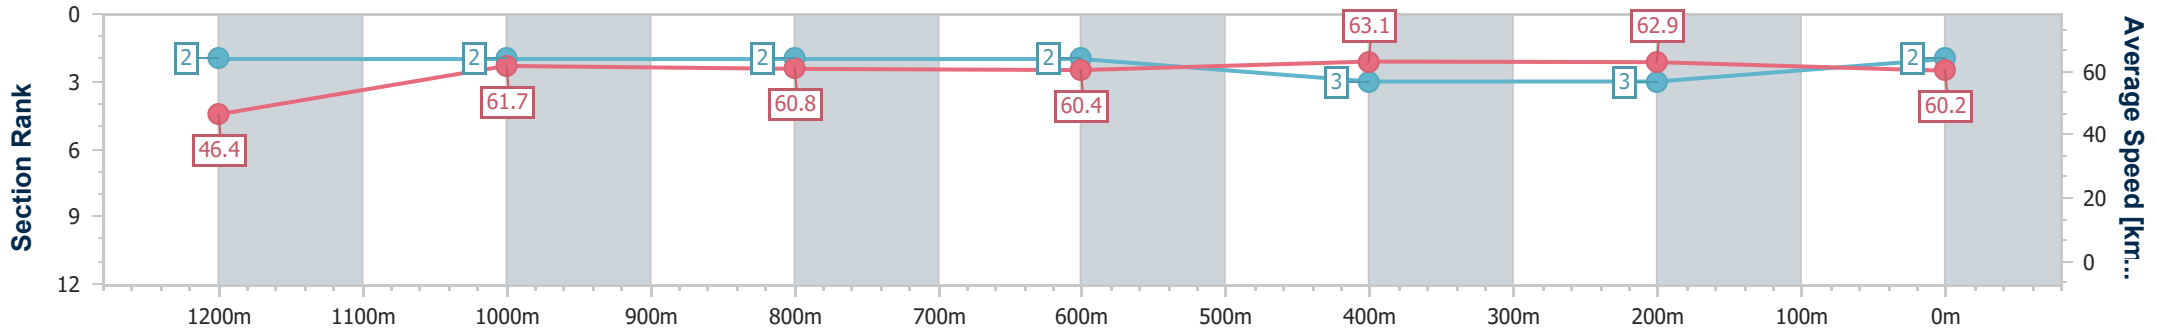

### Ipswich QLD Professional

Race 5: IMPERIAL RACING BENCHMARK 65 Handicap - 1350m

11 December 2024 - 15:58

Track Rating: Heavy 9, Weather: Overcast, Rail Position: +8m Entire

Section	Overall	1200m	1000m	800m	600m	400m	200m
Section Times	1:21.90 [2] (0:11.60)	1:10.30 [2] (0:11.73)	0:58.57 [2] (0:11.88)	0:46.69 [2] (0:11.91)	0:34.78 [2] (0:11.39)	0:23.39 [3] (0:11.45)	0:11.94 [3] (0:11.94)
Average Speed [km/h]	46.4	61.7	60.8	60.4	63.1	62.9	60.2
Top Speed [km/h]	60.8	63.2	61.5	61.8	63.8	63.8	62.1
Avg. Dist. to Rail [m]	1.1	1.4	0.8	0.3	0.3	0.2	1.7
Avg. Stride Freq. [Hz]	2.4	2.4	2.4	2.4	2.4	2.5	2.4
Avg. Stride Length [m]	5.2	7.0	7.1	7.1	7.2	7.0	7.0