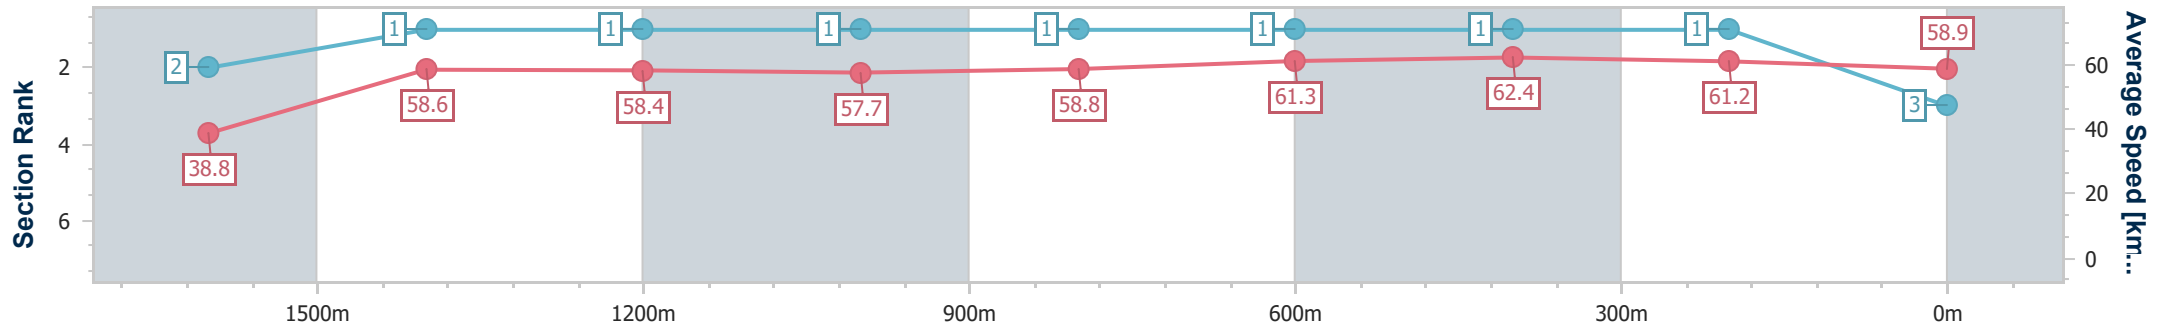

- [ ] Ranking at each section and finish
- .-.- No data available at this section
- NA No data available

Horse/Jockey Name	Secret Sheema
Final Rank	4
Fastest Section Time (Section)	0:09.54 (Overall)
Top Speed [km/h] (Section)	62.9 (600m)
Race State	Finished