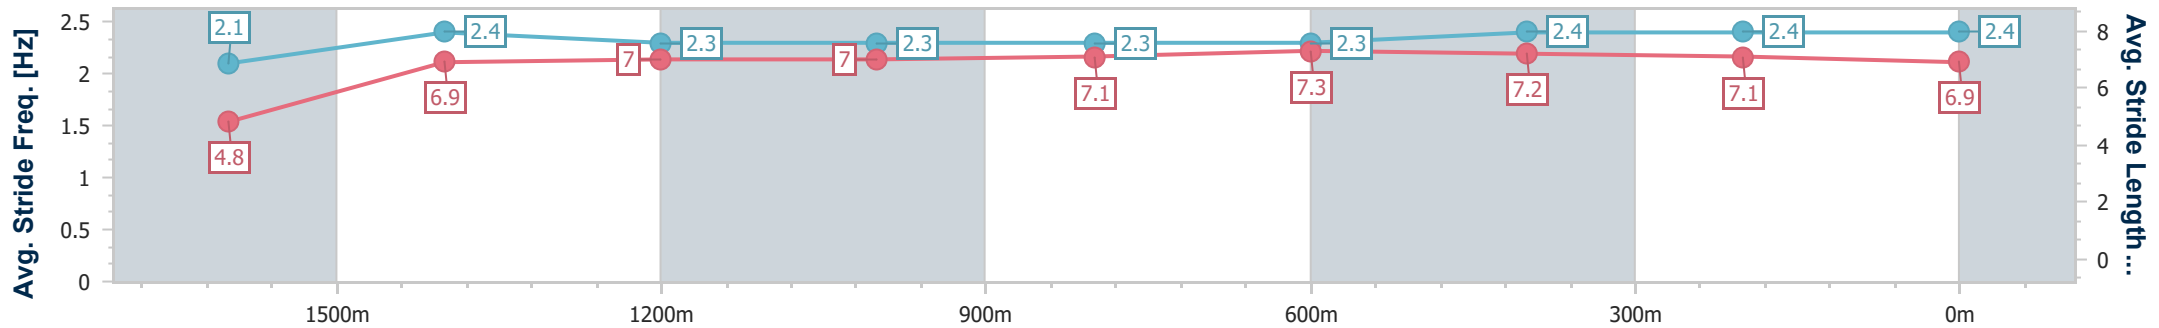

### Ipswich QLD Professional

Race 2: GORDON'S GIN Class 4 Handicap - 1700m

11 December 2024 - 14:13

Track Rating: Heavy 10, Weather: Overcast, Rail Position: +8m Entire

Section	Overall	1600m	1400m	1200m	1000m	800m	600m	400m	200m
Section Times	1:45.72 [3] (0:09.33)	1:36.39 [2] (0:12.26)	1:24.13 [1] (0:12.36)	1:11.77 [1] (0:12.51)	0:59.26 [1] (0:12.28)	0:46.98 [1] (0:11.76)	0:35.22 [1] (0:11.37)	0:23.85 [1] (0:11.66)	0:12.19 [1] (0:12.19)
Average Speed [km/h]	38.8	58.6	58.4	57.7	58.8	61.3	62.4	61.2	58.9
Top Speed [km/h]	55.5	60.8	60.6	58.1	60.2	62.6	64.2	62.5	61.1
Avg. Dist. to Rail [m]	6.1	1.9	0.4	0.6	1.4	0.5	2.2	2.5	0.9
Avg. Stride Freq. [Hz]	2.1	2.4	2.3	2.3	2.3	2.3	2.4	2.4	2.4
Avg. Stride Length [m]	4.8	6.9	7.0	7.0	7.1	7.3	7.2	7.1	6.9