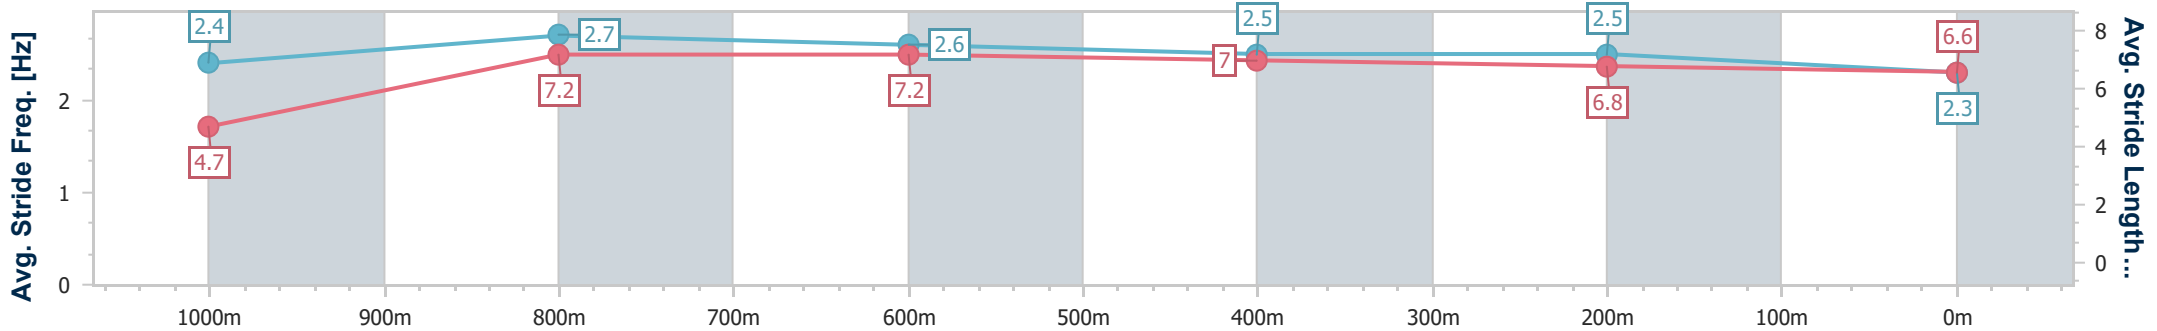

Horse/Jockey Name	Top Bird
Final Rank	7
Fastest Section Time (Section)	0:08.35 (Overall)
Top Speed [km/h] (Section)	70.7 (1000m)
Race State	Finished

Ipswich QLD Professional
Race 6: GREAT NORTHERN BENCHMARK 68 Handicap - 1100m
11 December 2024 - 16:33
Track Rating: Heavy 9, Weather: Overcast, Rail Position: +8m Entire

Section	Overall	1000m	800m	600m	400m	200m
Section Times	1:05.65 [7] (0:08.35)	0:57.30 [1] (0:10.41)	0:46.89 [1] (0:10.63)	0:36.26 [1] (0:11.19)	0:25.07 [2] (0:12.01)	0:13.06 [7] (0:13.06)
Average Speed [km/h]	43.5	69.2	67.8	64.0	60.0	55.1
Top Speed [km/h]	65.0	70.7	69.6	65.4	62.3	58.9
Avg. Dist. to Rail [m]	8.0	1.4	0.2	0.5	0.7	2.4
Avg. Stride Freq. [Hz]	2.4	2.7	2.6	2.5	2.5	2.3
Avg. Stride Length [m]	4.7	7.2	7.2	7.0	6.8	6.6

- [ ] Ranking at each section and finish
- -.-.- No data available at this section
- NA No data available