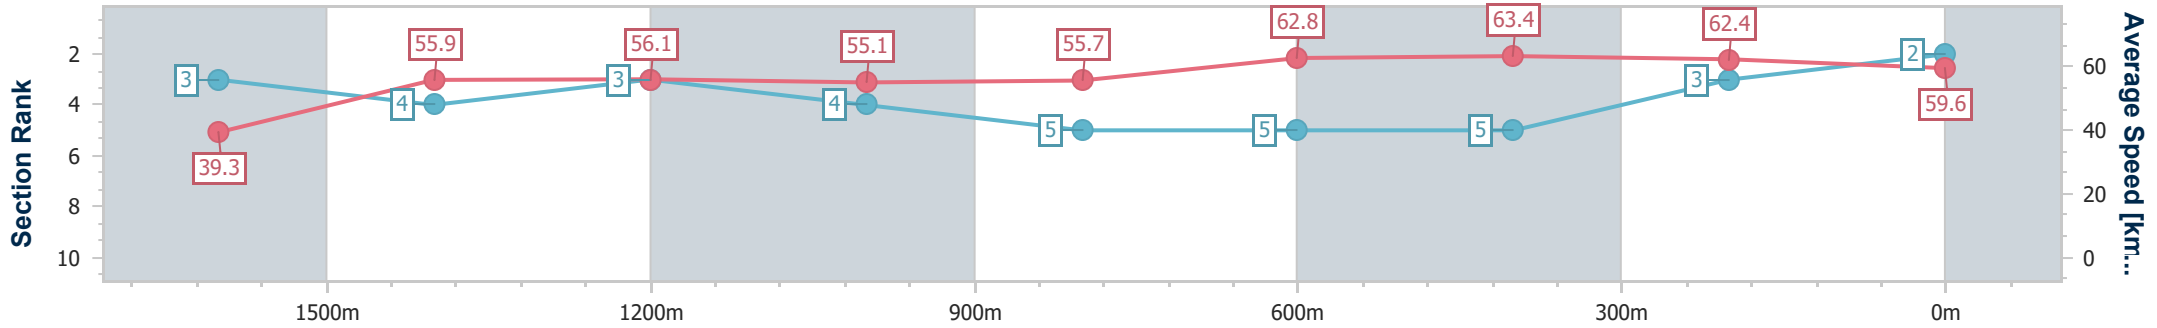

Horse/Jockey Name	Lynched
Final Rank	2
Fastest Section Time (Section)	0:09.19 (Overall)
Top Speed [km/h] (Section)	64.8 (600m)
Race State	Finished

Ipswich QLD Professional

Race 3: TAB Class 1 Handicap - 1700m

11 December 2024 - 14:48

Track Rating: Heavy 10, Weather: Overcast, Rail Position: +8m Entire

Section	Overall	1600m	1400m	1200m	1000m	800m	600m	400m	200m
Section Times	1:47.17 [2] (0:09.19)	1:37.98 [3] (0:12.87)	1:25.11 [4] (0:12.81)	1:12.30 [3] (0:13.05)	0:59.25 [4] (0:12.88)	0:46.37 [5] (0:11.44)	0:34.93 [5] (0:11.32)	0:23.61 [5] (0:11.55)	0:12.06 [3] (0:12.06)
Average Speed [km/h]	39.3	55.9	56.1	55.1	55.7	62.8	63.4	62.4	59.6
Top Speed [km/h]	57.8	57.9	56.2	56.1	59.8	64.7	64.8	63.8	64.2
Avg. Dist. to Rail [m]	5.0	0.9	0.8	0.5	0.3	0.6	0.8	1.2	3.2
Avg. Stride Freq. [Hz]	2.1	2.1	2.1	2.1	2.1	2.3	2.3	2.3	2.2
Avg. Stride Length [m]	5.1	7.3	7.3	7.2	7.3	7.7	7.8	7.6	7.5

- [ ] Ranking at each section and finish
- -.-.- No data available at this section
- NA No data available