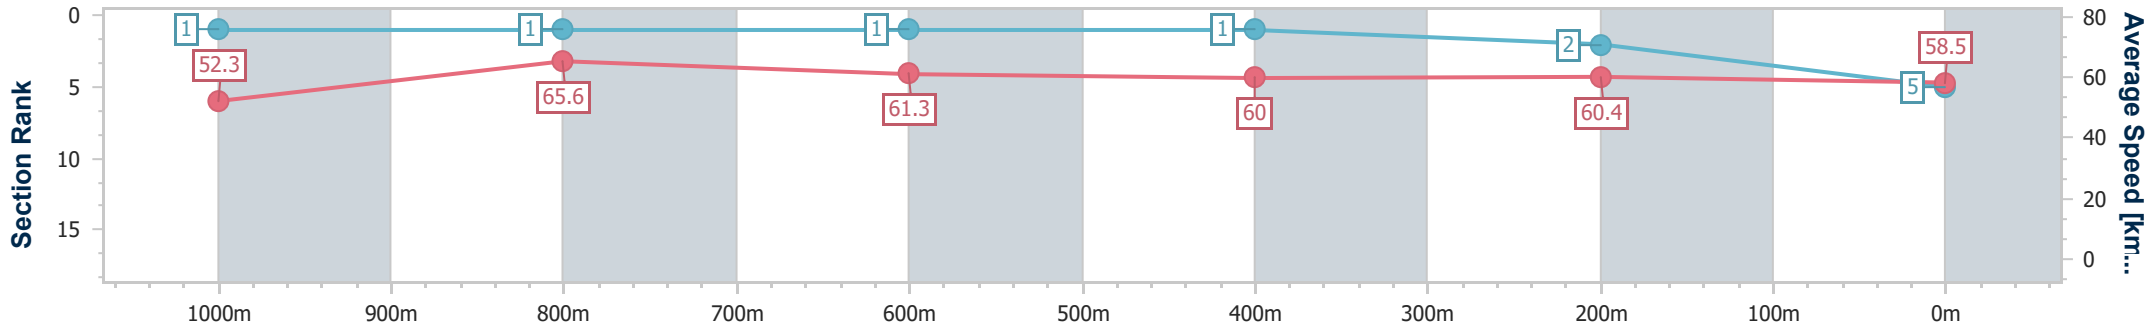

Horse/Jockey Name	Queenstar
Final Rank	5
Fastest Section Time (Section)	0:10.95 (1000m)
Top Speed [km/h] (Section)	68.6 (Overall)
Race State	Finished

Ipswich QLD Professional
Race 4: TAE AEROSPACE QTIS Three-Year-Old Fillies Maiden
Plate - 1200m

11 December 2024 - 15:23

Track Rating: Heavy 10, Weather: Overcast, Rail Position: +8m
Entire

Section	Overall	1000m	800m	600m	400m	200m								
Section Times	1:12.58 [5] (0:13.81)	0:58.77 [1] (0:10.95)	0:47.82 [1] (0:11.72)	0:36.10 [1] (0:11.92)	0:24.18 [1] (0:11.85)	0:12.33 [2] (0:12.33)								
Average Speed [km/h]	52.3	65.6	61.3	60.0	60.4	58.5								
Top Speed [km/h]	68.6	67.7	63.5	60.4	61.0	60.4								
Avg. Dist. to Rail [m]	6.4	0.6	1.0	1.3	1.4	0.4								
Avg. Stride Freq. [Hz]	2.4	2.3	2.2	2.2	2.3	2.2								
Avg. Stride Length [m]	5.9	7.7	7.6	7.4	7.5	7.3								

- [ ] Ranking at each section and finish
- -.-.- No data available at this section
- NA No data available