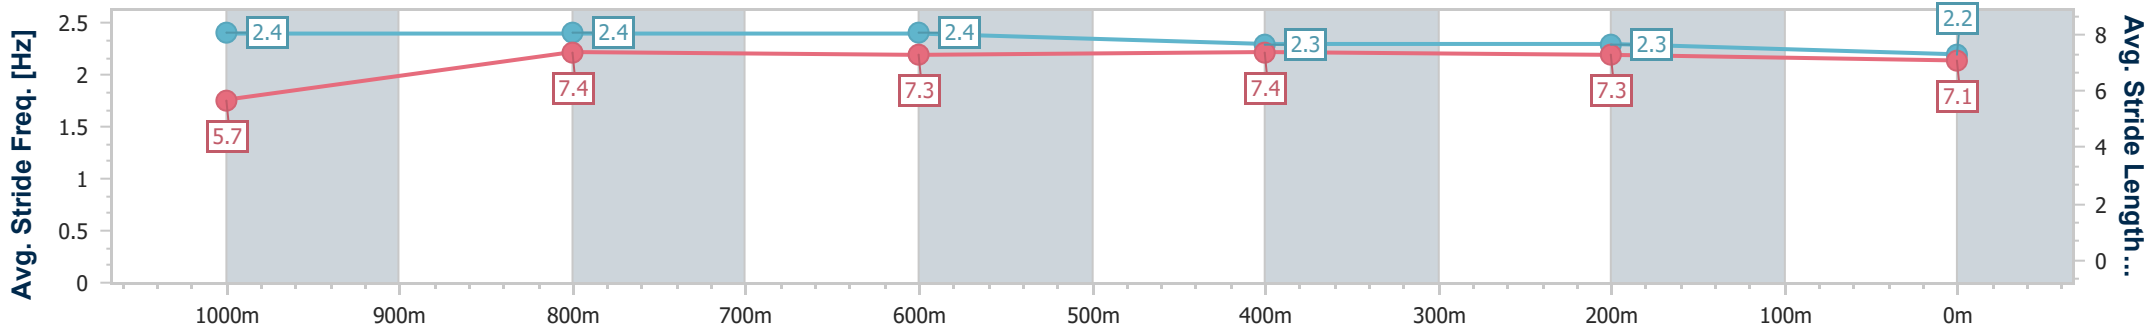

Horse/Jockey Name	Tapati
Final Rank	10
Fastest Section Time (Section)	0:11.35 (1000m)
Top Speed [km/h] (Section)	66.1 (1000m)
Race State	Finished

Ipswich QLD Professional
Race 4: TAE AEROSPACE QTIS Three-Year-Old Fillies Maiden
Plate - 1200m
11 December 2024 - 15:23
Track Rating: Heavy 10, Weather: Overcast, Rail Position: +8m
Entire

Section	Overall	1000m	800m	600m	400m	200m
Section Times	1:13.69 [10] (0:14.56)	0:59.13 [10] (0:11.35)	0:47.78 [10] (0:11.49)	0:36.29 [9] (0:11.87)	0:24.42 [10] (0:12.04)	0:12.38 [10] (0:12.38)
Average Speed [km/h]	49.6	63.4	62.7	60.9	60.0	58.0
Top Speed [km/h]	65.9	66.1	65.4	61.7	61.7	59.3
Avg. Dist. to Rail [m]	6.3	0.2	0.2	0.5	1.5	3.1
Avg. Stride Freq. [Hz]	2.4	2.4	2.4	2.3	2.3	2.2
Avg. Stride Length [m]	5.7	7.4	7.3	7.4	7.3	7.1

- [ ] Ranking at each section and finish
- -.-.- No data available at this section
- NA No data available