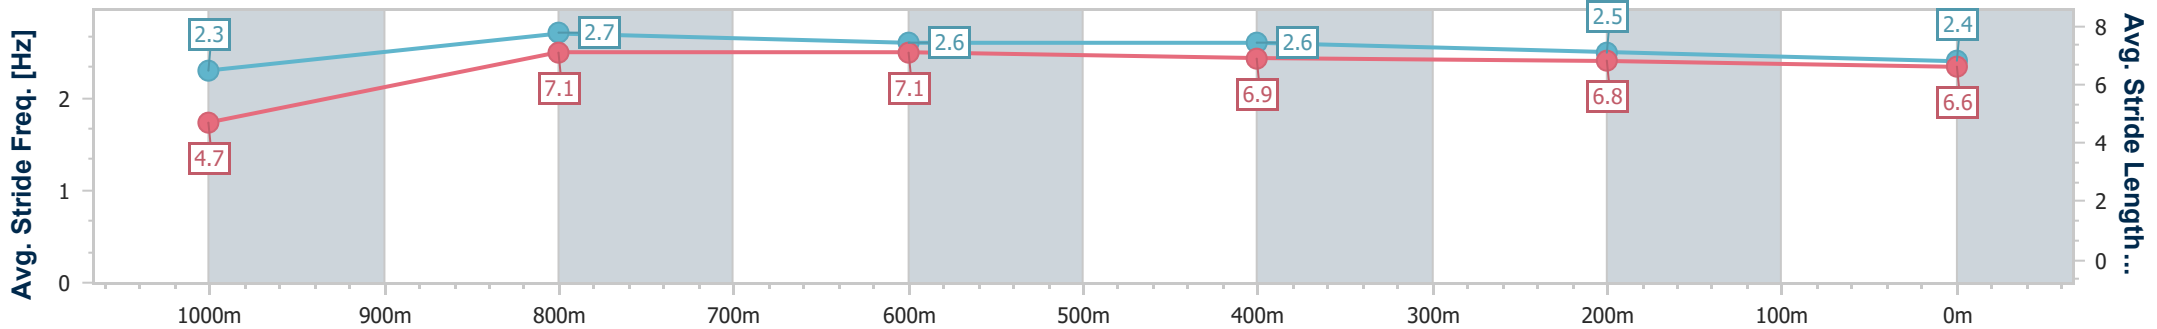

Horse/Jockey Name	Hidden Melody
Final Rank	4
Fastest Section Time (Section)	0:08.43 (Overall)
Top Speed [km/h] (Section)	69.8 (1000m)
Race State	Finished

Ipswich QLD Professional
Race 6: GREAT NORTHERN BENCHMARK 68 Handicap - 1100m

11 December 2024 - 16:33

Track Rating: Heavy 9, Weather: Overcast, Rail Position: +8m Entire

Section	Overall	1000m	800m	600m	400m	200m								
Section Times	1:04.52 [4] (0:08.43)	0:56.09 [3] (0:10.41)	0:45.68 [2] (0:10.60)	0:35.08 [2] (0:11.01)	0:24.07 [1] (0:11.68)	0:12.39 [2] (0:12.39)								
Average Speed [km/h]	42.4	69.0	67.5	64.6	61.3	58.0								
Top Speed [km/h]	66.4	69.8	68.9	66.8	63.2	60.5								
Avg. Dist. to Rail [m]	2.0	1.3	2.5	2.3	1.3	0.3								
Avg. Stride Freq. [Hz]	2.3	2.7	2.6	2.6	2.5	2.4								
Avg. Stride Length [m]	4.7	7.1	7.1	6.9	6.8	6.6								

- [ ] Ranking at each section and finish
- -.-.- No data available at this section
- NA No data available