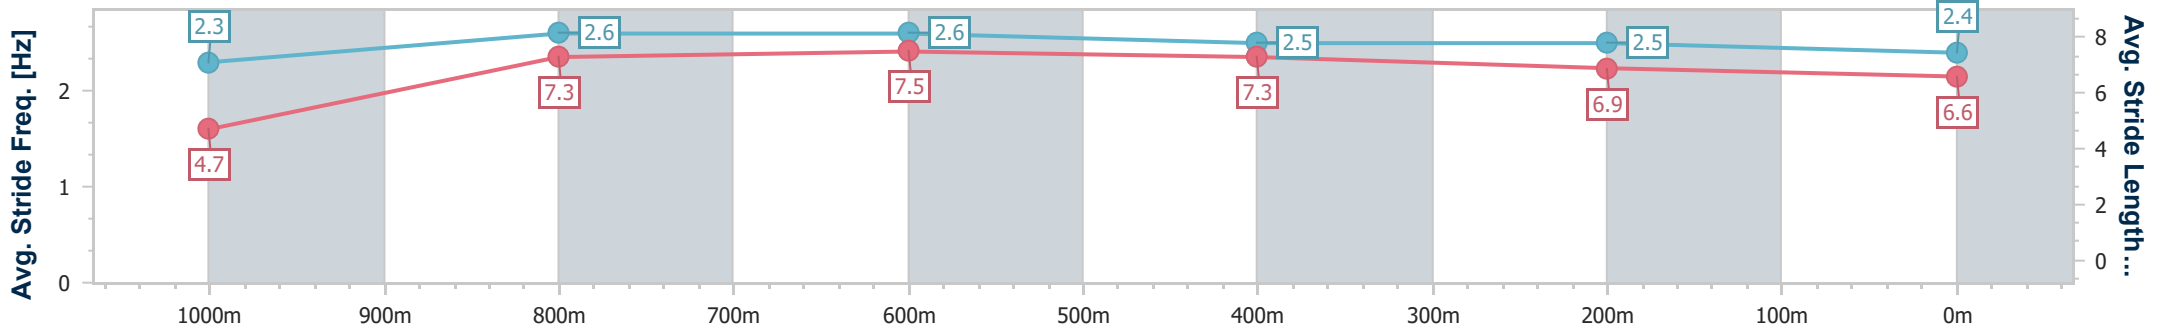

Horse/Jockey Name	Can't Getwhatiwant
Final Rank	5
Fastest Section Time (Section)	0:08.75 (Overall)
Top Speed [km/h] (Section)	69.5 (1000m)
Race State	Finished

Ipswich QLD Professional
Race 6: GREAT NORTHERN BENCHMARK 68 Handicap - 1100m
11 December 2024 - 16:33
Track Rating: Heavy 9, Weather: Overcast, Rail Position: +8m Entire

Section	Overall	1000m	800m	600m	400m	200m								
Section Times	1:04.63 [5] (0:08.75)	0:55.88 [6] (0:10.76)	0:45.12 [7] (0:10.43)	0:34.69 [7] (0:10.87)	0:23.82 [6] (0:11.60)	0:12.22 [5] (0:12.22)								
Average Speed [km/h]	41.4	66.8	68.8	66.1	62.2	58.9								
Top Speed [km/h]	62.0	69.5	69.3	68.1	63.2	60.6								
Avg. Dist. to Rail [m]	5.8	0.5	1.0	0.7	1.3	2.6								
Avg. Stride Freq. [Hz]	2.3	2.6	2.6	2.5	2.5	2.4								
Avg. Stride Length [m]	4.7	7.3	7.5	7.3	6.9	6.6								

- [ ] Ranking at each section and finish
- -.-.- No data available at this section
- NA No data available