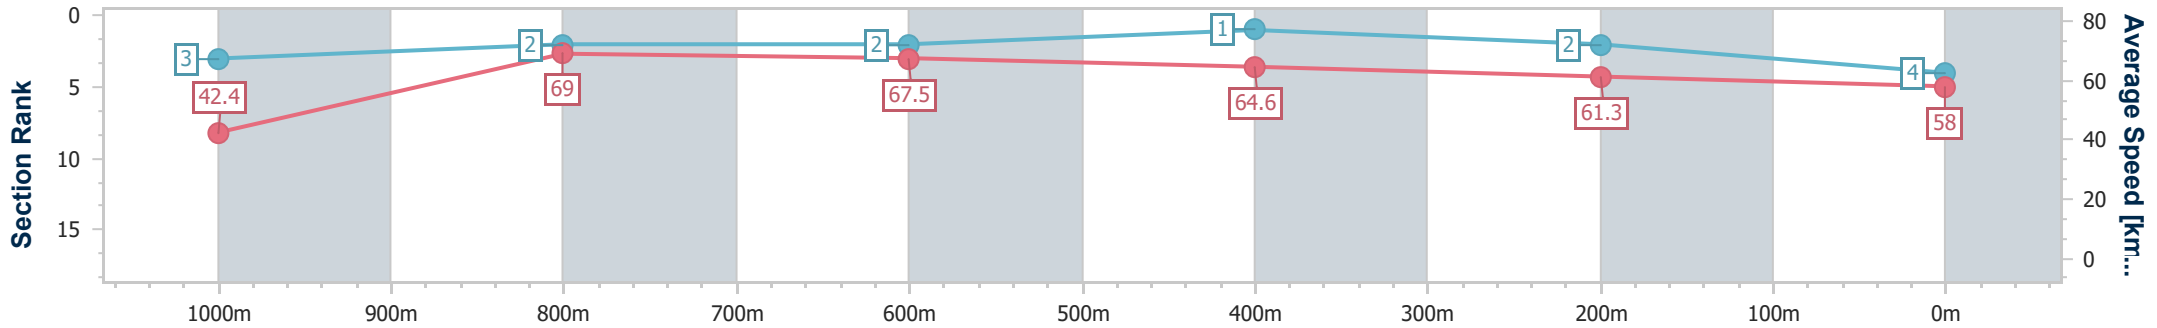

Horse/Jockey Name	Hidden Melody
Final Rank	4
Fastest Section Time (Section)	0:08.43 (Overall)
Top Speed [km/h] (Section)	69.8 (1000m)
Race State	Finished

Ipswich QLD Professional
Race 6: GREAT NORTHERN BENCHMARK 68 Handicap - 1100m

11 December 2024 - 16:33

Track Rating: Heavy 9, Weather: Overcast, Rail Position: +8m Entire

Section	Overall	1000m	800m	600m	400m	200m								
Section Times	1:04.52 [4] (0:08.43)	0:56.09 [3] (0:10.41)	0:45.68 [2] (0:10.60)	0:35.08 [2] (0:11.01)	0:24.07 [1] (0:11.68)	0:12.39 [2] (0:12.39)								
Average Speed [km/h]	42.4	69.0	67.5	64.6	61.3	58.0								
Top Speed [km/h]	66.4	69.8	68.9	66.8	63.2	60.5								
Avg. Dist. to Rail [m]	2.0	1.3	2.5	2.3	1.3	0.3								
Avg. Stride Freq. [Hz]	2.3	2.7	2.6	2.6	2.5	2.4								
Avg. Stride Length [m]	4.7	7.1	7.1	6.9	6.8	6.6								

- [ ] Ranking at each section and finish
- -.-.- No data available at this section
- NA No data available