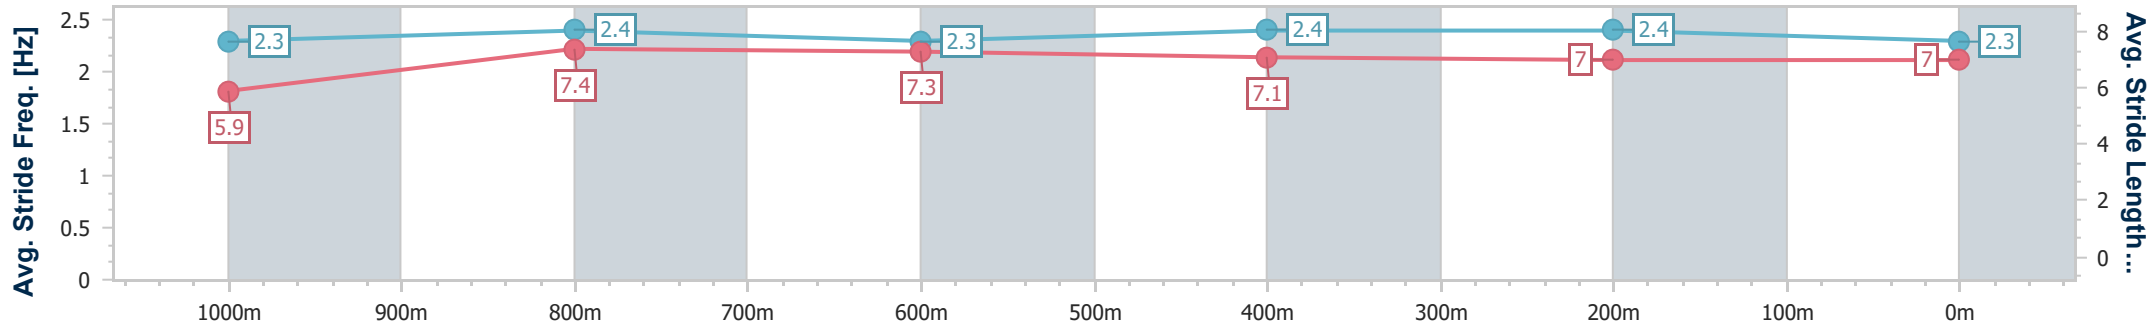

Horse/Jockey Name	Miss Mercy
Final Rank	6
Fastest Section Time (Section)	0:11.11 (1000m)
Top Speed [km/h] (Section)	65.8 (Overall)
Race State	Finished

Ipswich QLD Professional
Race 4: TAE AEROSPACE QTIS Three-Year-Old Fillies Maiden
Plate - 1200m

11 December 2024 - 15:23

Track Rating: Heavy 10, Weather: Overcast, Rail Position: +8m
Entire

Section	Overall	1000m	800m	600m	400m	200m
Section Times	1:12.65 [6] (0:14.25)	0:58.40 [7] (0:11.11)	0:47.29 [7] (0:11.68)	0:35.61 [6] (0:11.76)	0:23.85 [6] (0:11.60)	0:12.25 [6] (0:12.25)
Average Speed [km/h]	50.6	64.7	61.4	61.0	61.8	58.6
Top Speed [km/h]	65.8	65.8	63.9	62.1	62.6	60.8
Avg. Dist. to Rail [m]	4.1	0.3	1.0	1.2	0.8	1.9
Avg. Stride Freq. [Hz]	2.3	2.4	2.3	2.4	2.4	2.3
Avg. Stride Length [m]	5.9	7.4	7.3	7.1	7.0	7.0

- [ ] Ranking at each section and finish
- -.-.- No data available at this section
- NA No data available