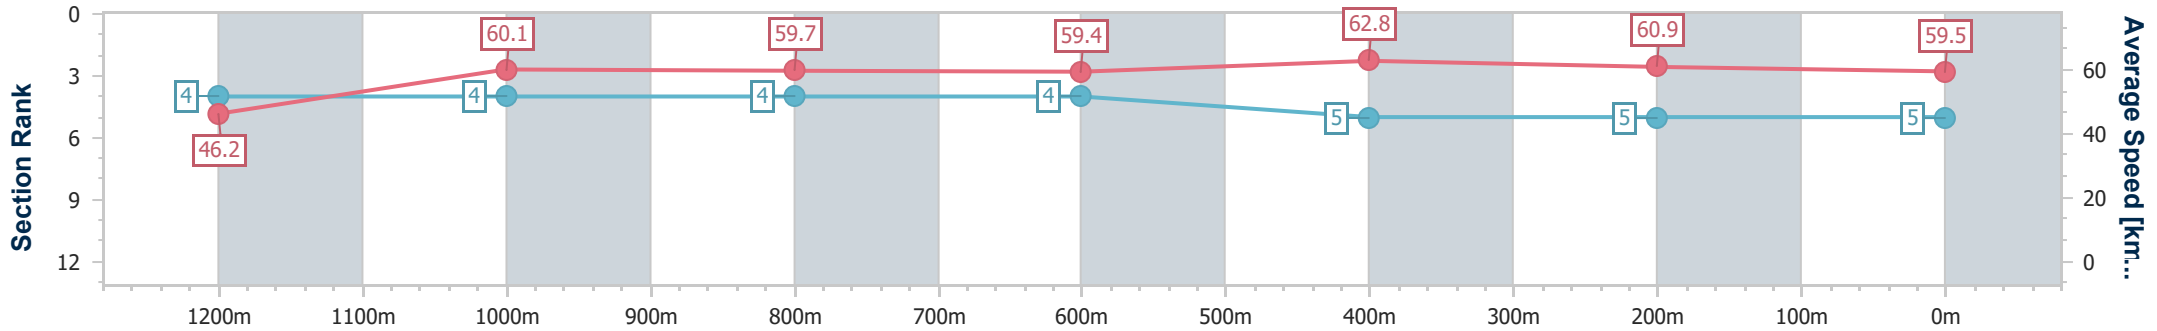

Ipswich QLD Professional

Race 1: BARRIER REEF POOLS Maiden Handicap - 1350m

11 December 2024 - 13:38

Track Rating: Heavy 10, Weather: Overcast, Rail Position: +8m Entire

Section	Overall	1200m	1000m	800m	600m	400m	200m
Section Times	1:22.99 [5] (0:11.71)	1:11.28 [4] (0:11.96)	0:59.32 [4] (0:12.06)	0:47.26 [4] (0:12.00)	0:35.26 [4] (0:11.39)	0:23.87 [5] (0:11.79)	0:12.08 [5] (0:12.08)
Average Speed [km/h]	46.2	60.1	59.7	59.4	62.8	60.9	59.5
Top Speed [km/h]	61.9	61.9	61.1	62.1	63.9	61.6	61.1
Avg. Dist. to Rail [m]	1.3	0.6	0.9	1.9	1.3	1.2	3.4
Avg. Stride Freq. [Hz]	2.3	2.5	2.4	2.4	2.5	2.5	2.4
Avg. Stride Length [m]	5.2	6.7	6.9	6.8	7.0	6.9	6.8