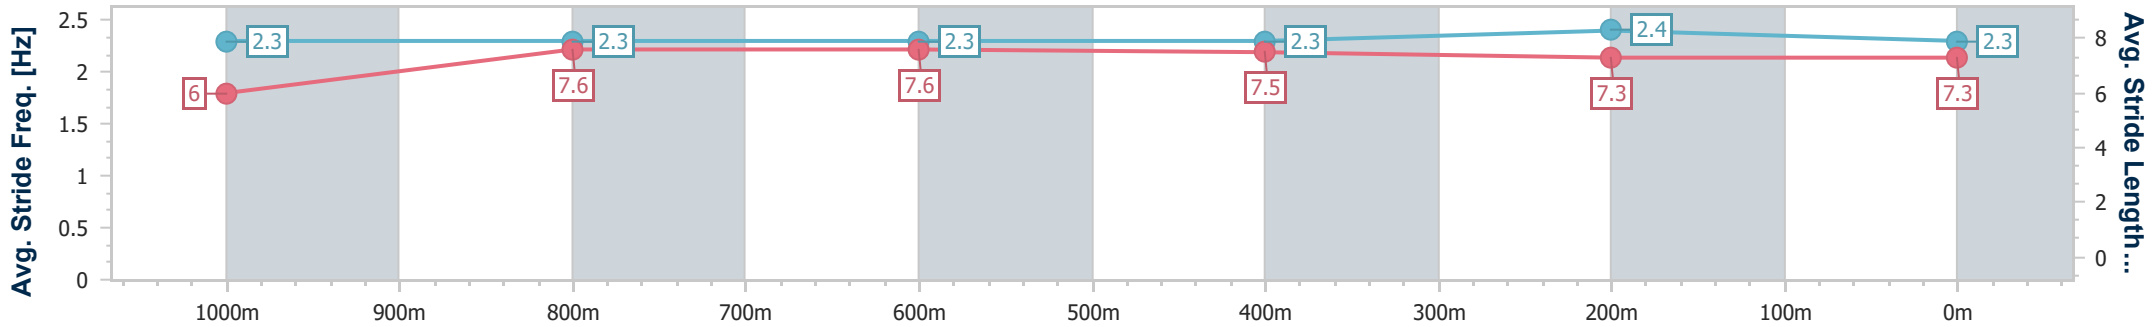

Horse/Jockey Name	Lady Nikster
Final Rank	4
Fastest Section Time (Section)	0:11.26 (1000m)
Top Speed [km/h] (Section)	65.1 (1000m)
Race State	Finished

Ipswich QLD Professional
Race 4: TAE AEROSPACE QTIS Three-Year-Old Fillies Maiden
Plate - 1200m

11 December 2024 - 15:23

Track Rating: Heavy 10, Weather: Overcast, Rail Position: +8m
Entire

Section	Overall	1000m	800m	600m	400m	200m
Section Times	1:12.21 [4] (0:14.32)	0:57.89 [8] (0:11.26)	0:46.63 [8] (0:11.56)	0:35.07 [8] (0:11.74)	0:23.33 [7] (0:11.51)	0:11.82 [5] (0:11.82)
Average Speed [km/h]	50.3	64.2	62.1	61.4	62.5	60.9
Top Speed [km/h]	65.1	65.1	64.2	62.8	62.9	62.4
Avg. Dist. to Rail [m]	5.5	0.7	0.2	0.3	0.9	2.6
Avg. Stride Freq. [Hz]	2.3	2.3	2.3	2.3	2.4	2.3
Avg. Stride Length [m]	6.0	7.6	7.6	7.5	7.3	7.3

- [ ] Ranking at each section and finish
- -.-.- No data available at this section
- NA No data available