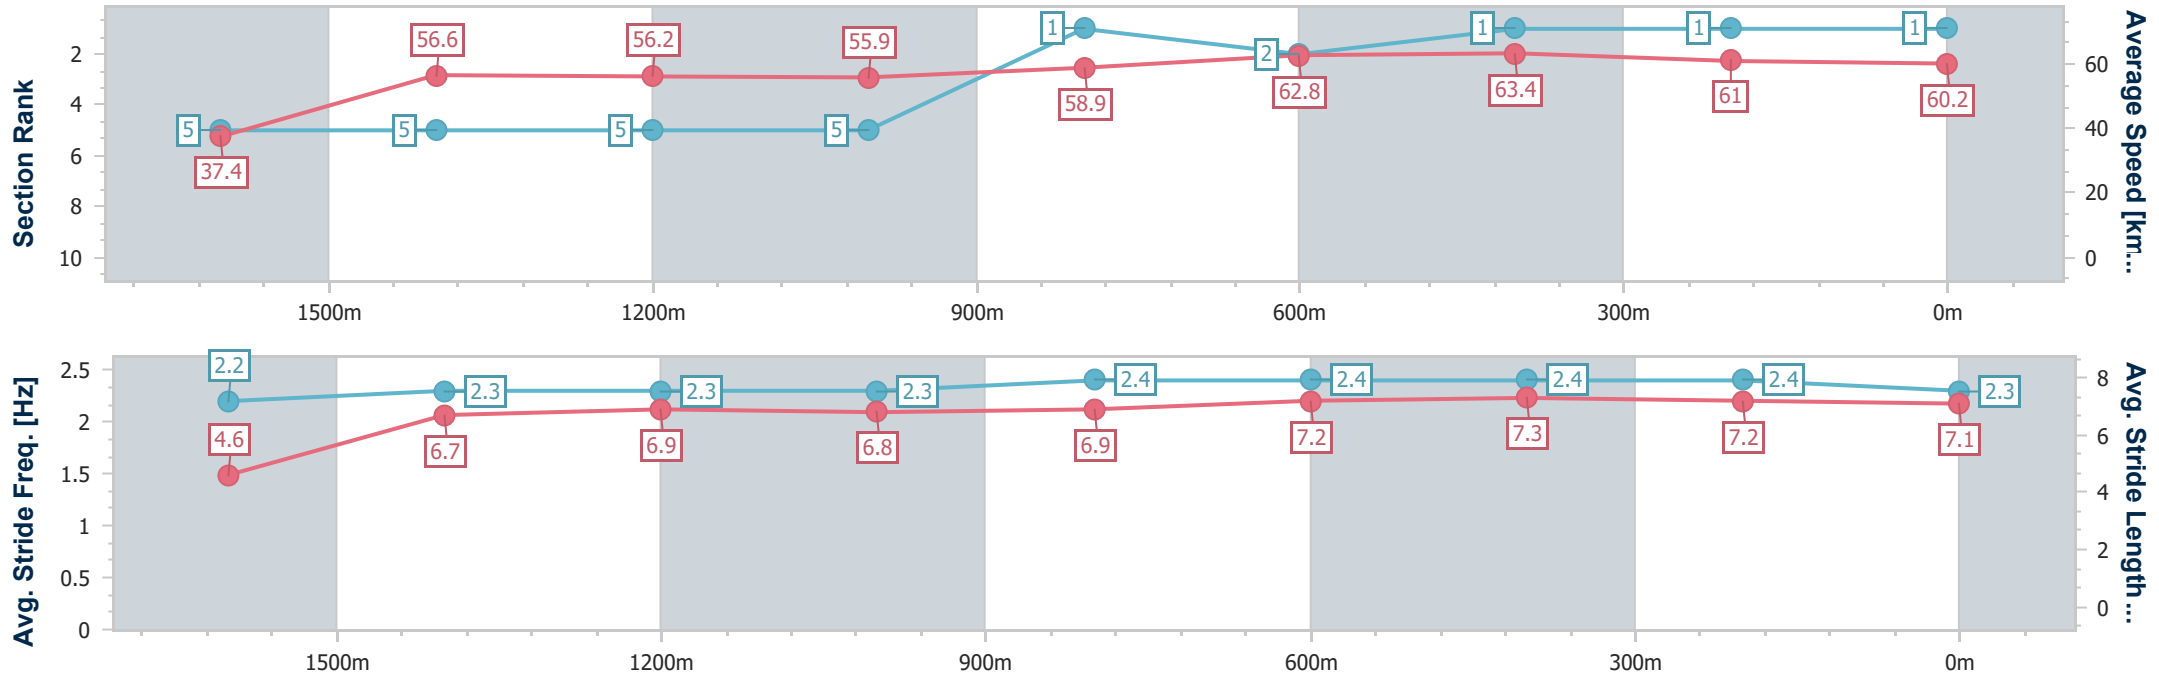

- [ ] Ranking at each section and finish
- .-.- No data available at this section
- NA No data available

Horse/Jockey Name	Lynched
Final Rank	2
Fastest Section Time (Section)	0:09.19 (Overall)
Top Speed [km/h] (Section)	64.8 (600m)
Race State	Finished