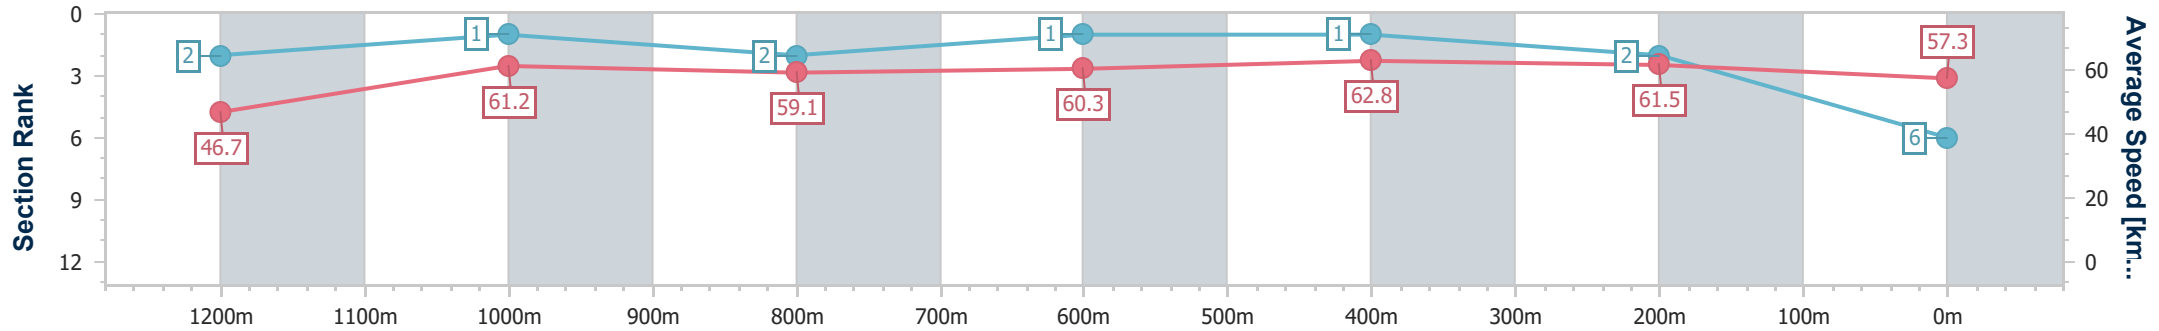

Ipswich QLD Professional

Race 1: BARRIER REEF POOLS Maiden Handicap - 1350m

11 December 2024 - 13:38

Track Rating: Heavy 10, Weather: Overcast, Rail Position: +8m Entire

Section	Overall	1200m	1000m	800m	600m	400m	200m
Section Times	1:23.04 [6] (0:11.59)	1:11.45 [2] (0:11.75)	0:59.70 [1] (0:12.16)	0:47.54 [2] (0:11.92)	0:35.62 [1] (0:11.41)	0:24.21 [1] (0:11.65)	0:12.56 [2] (0:12.56)
Average Speed [km/h]	46.7	61.2	59.1	60.3	62.8	61.5	57.3
Top Speed [km/h]	63.0	63.2	60.3	63.8	63.9	62.5	59.9
Avg. Dist. to Rail [m]	2.8	0.7	0.2	0.9	0.9	1.2	0.5
Avg. Stride Freq. [Hz]	2.2	2.4	2.3	2.3	2.4	2.4	2.3
Avg. Stride Length [m]	5.5	7.2	7.2	7.3	7.2	7.0	7.0