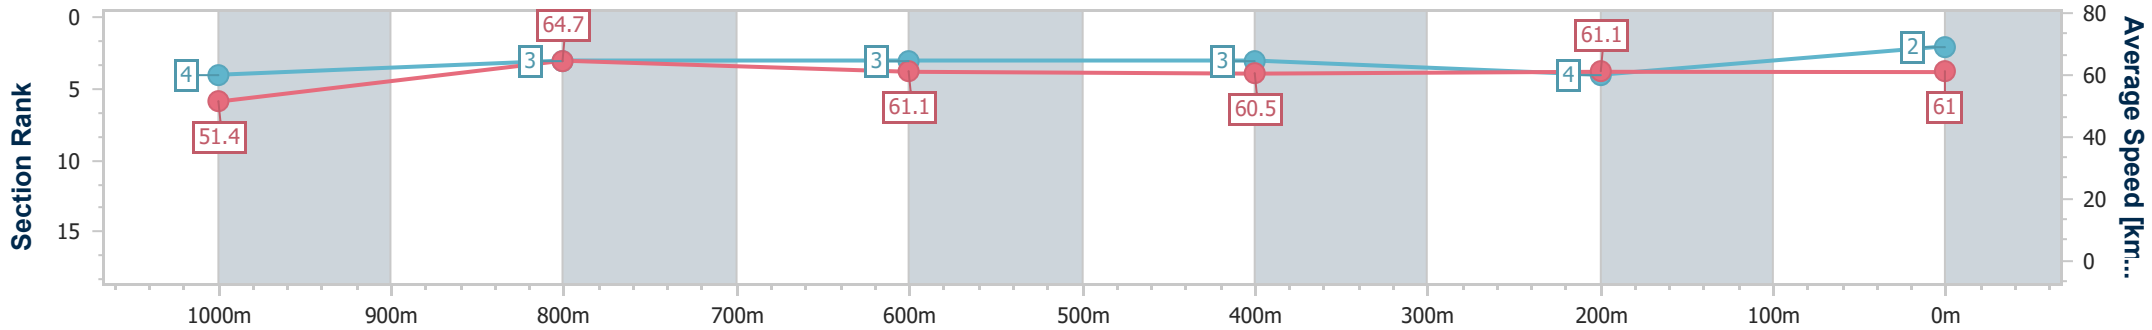

Horse/Jockey Name	Petite Palace
Final Rank	2
Fastest Section Time (Section)	0:11.09 (1000m)
Top Speed [km/h] (Section)	66.6 (Overall)
Race State	Finished

Ipswich QLD Professional
Race 4: TAE AEROSPACE QTIS Three-Year-Old Fillies Maiden
Plate - 1200m

11 December 2024 - 15:23

Track Rating: Heavy 10, Weather: Overcast, Rail Position: +8m
Entire

Section	Overall	1000m	800m	600m	400m	200m
Section Times	1:12.18 [2] (0:13.99)	0:58.19 [4] (0:11.09)	0:47.10 [3] (0:11.69)	0:35.41 [3] (0:11.85)	0:23.56 [3] (0:11.75)	0:11.81 [4] (0:11.81)
Average Speed [km/h]	51.4	64.7	61.1	60.5	61.1	61.0
Top Speed [km/h]	66.6	66.4	62.7	61.2	61.8	62.3
Avg. Dist. to Rail [m]	2.1	1.2	1.6	1.2	1.1	1.0
Avg. Stride Freq. [Hz]	2.4	2.4	2.3	2.3	2.3	2.3
Avg. Stride Length [m]	5.9	7.6	7.4	7.4	7.3	7.2

- [ ] Ranking at each section and finish
- -.-.- No data available at this section
- NA No data available