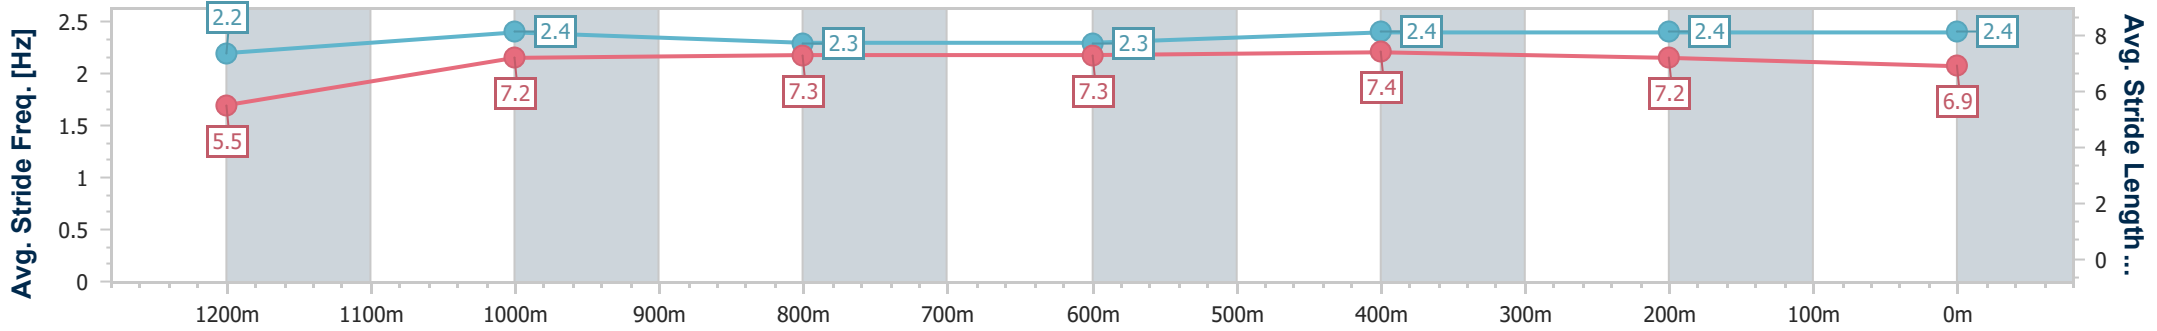

Ipswich QLD Professional

Race 5: IMPERIAL RACING BENCHMARK 65 Handicap - 1350m

11 December 2024 - 15:58

Track Rating: Heavy 9, Weather: Overcast, Rail Position: +8m Entire

Section	Overall	1200m	1000m	800m	600m	400m	200m
Section Times	1:21.97 [4] (0:11.86)	1:10.11 [4] (0:11.74)	0:58.37 [4] (0:11.87)	0:46.50 [4] (0:11.84)	0:34.66 [4] (0:11.19)	0:23.47 [2] (0:11.42)	0:12.05 [2] (0:12.05)
Average Speed [km/h]	45.4	61.4	60.9	60.6	64.5	63.3	59.6
Top Speed [km/h]	62.7	62.1	61.7	62.6	65.6	64.1	62.2
Avg. Dist. to Rail [m]	1.7	1.3	0.4	0.2	0.6	0.9	3.1
Avg. Stride Freq. [Hz]	2.2	2.4	2.3	2.3	2.4	2.4	2.4
Avg. Stride Length [m]	5.5	7.2	7.3	7.3	7.4	7.2	6.9