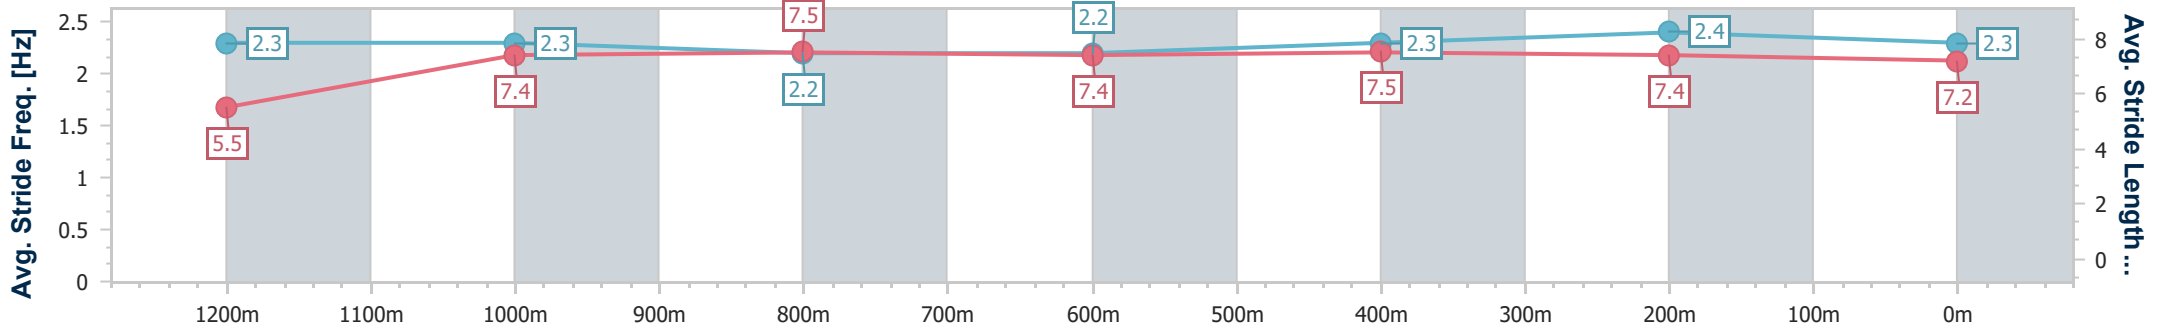

### Ipswich QLD Professional

Race 5: IMPERIAL RACING BENCHMARK 65 Handicap - 1350m

11 December 2024 - 15:58

Track Rating: Heavy 9, Weather: Overcast, Rail Position: +8m Entire

Section	Overall	1200m	1000m	800m	600m	400m	200m
Section Times	1:21.88 [1] (0:11.40)	1:10.48 [1] (0:11.75)	0:58.73 [1] (0:11.89)	0:46.84 [1] (0:11.87)	0:34.97 [1] (0:11.48)	0:23.49 [1] (0:11.39)	0:12.10 [1] (0:12.10)
Average Speed [km/h]	47.3	61.3	60.5	60.4	62.6	62.9	59.7
Top Speed [km/h]	62.8	62.2	60.9	61.6	63.7	63.6	61.2
Avg. Dist. to Rail [m]	0.5	0.5	0.3	0.7	1.0	1.1	0.2
Avg. Stride Freq. [Hz]	2.3	2.3	2.2	2.2	2.3	2.4	2.3
Avg. Stride Length [m]	5.5	7.4	7.5	7.4	7.5	7.4	7.2