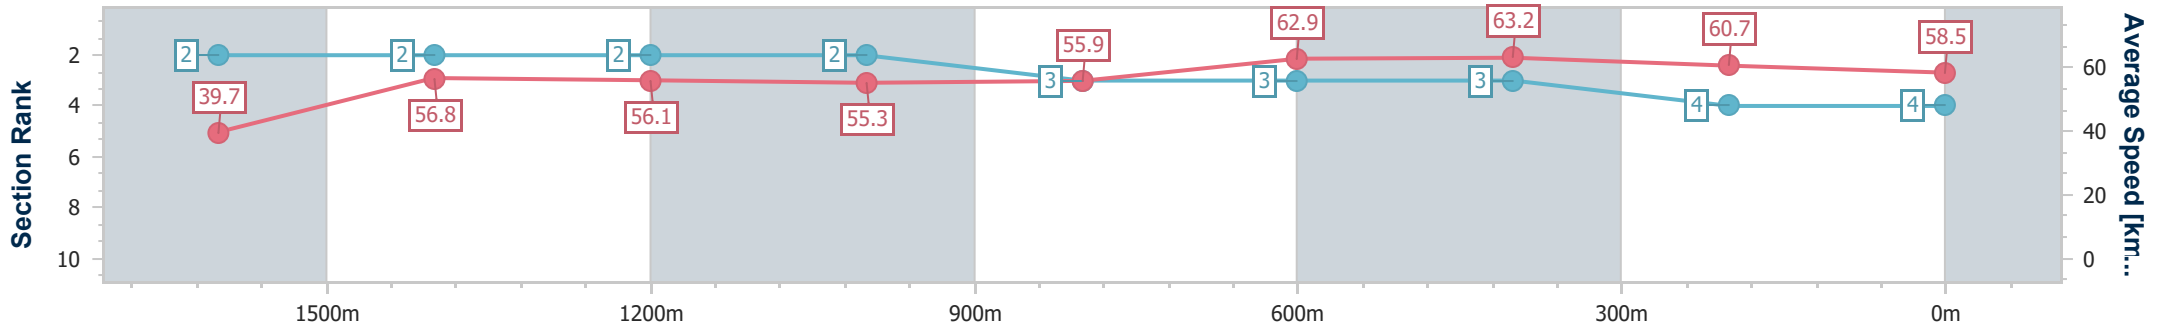

### Ipswich QLD Professional

Race 3: TAB Class 1 Handicap - 1700m

11 December 2024 - 14:48

Track Rating: Heavy 10, Weather: Overcast, Rail Position: +8m Entire

Section	Overall	1600m	1400m	1200m	1000m	800m	600m	400m	200m
Section Times	1:47.54 [4] (0:09.07)	1:38.47 [2] (0:12.72)	1:25.75 [2] (0:12.85)	1:12.90 [2] (0:13.05)	0:59.85 [2] (0:12.91)	0:46.94 [3] (0:11.44)	0:35.50 [3] (0:11.36)	0:24.14 [3] (0:11.81)	0:12.33 [4] (0:12.33)
Average Speed [km/h]	39.7	56.8	56.1	55.3	55.9	62.9	63.2	60.7	58.5
Top Speed [km/h]	56.2	59.5	56.5	56.1	58.5	64.8	64.5	62.1	60.3
Avg. Dist. to Rail [m]	6.5	0.8	0.3	0.8	0.8	0.4	0.5	0.9	3.0
Avg. Stride Freq. [Hz]	2.2	2.3	2.3	2.2	2.2	2.4	2.4	2.4	2.3
Avg. Stride Length [m]	4.7	6.9	6.9	6.8	7.0	7.2	7.2	7.0	6.9