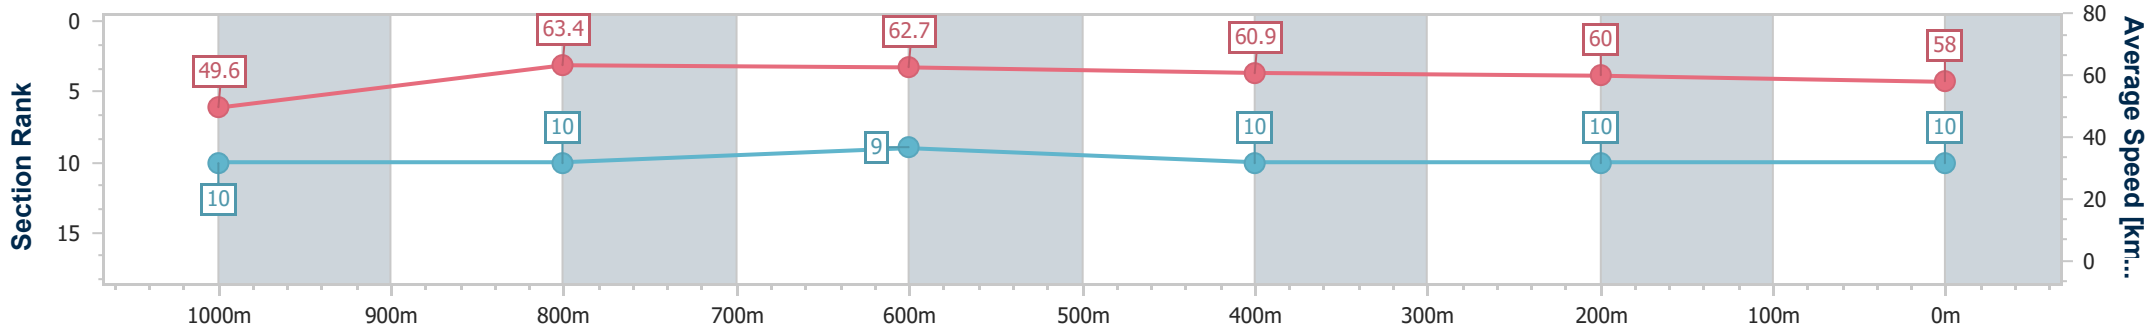

Horse/Jockey Name	Tapati
Final Rank	10
Fastest Section Time (Section)	0:11.35 (1000m)
Top Speed [km/h] (Section)	66.1 (1000m)
Race State	Finished

Ipswich QLD Professional
Race 4: TAE AEROSPACE QTIS Three-Year-Old Fillies Maiden
Plate - 1200m
11 December 2024 - 15:23
Track Rating: Heavy 10, Weather: Overcast, Rail Position: +8m
Entire

Section	Overall	1000m	800m	600m	400m	200m
Section Times	1:13.69 [10] (0:14.56)	0:59.13 [10] (0:11.35)	0:47.78 [10] (0:11.49)	0:36.29 [9] (0:11.87)	0:24.42 [10] (0:12.04)	0:12.38 [10] (0:12.38)
Average Speed [km/h]	49.6	63.4	62.7	60.9	60.0	58.0
Top Speed [km/h]	65.9	66.1	65.4	61.7	61.7	59.3
Avg. Dist. to Rail [m]	6.3	0.2	0.2	0.5	1.5	3.1
Avg. Stride Freq. [Hz]	2.4	2.4	2.4	2.3	2.3	2.2
Avg. Stride Length [m]	5.7	7.4	7.3	7.4	7.3	7.1

- [ ] Ranking at each section and finish
- -.-.- No data available at this section
- NA No data available