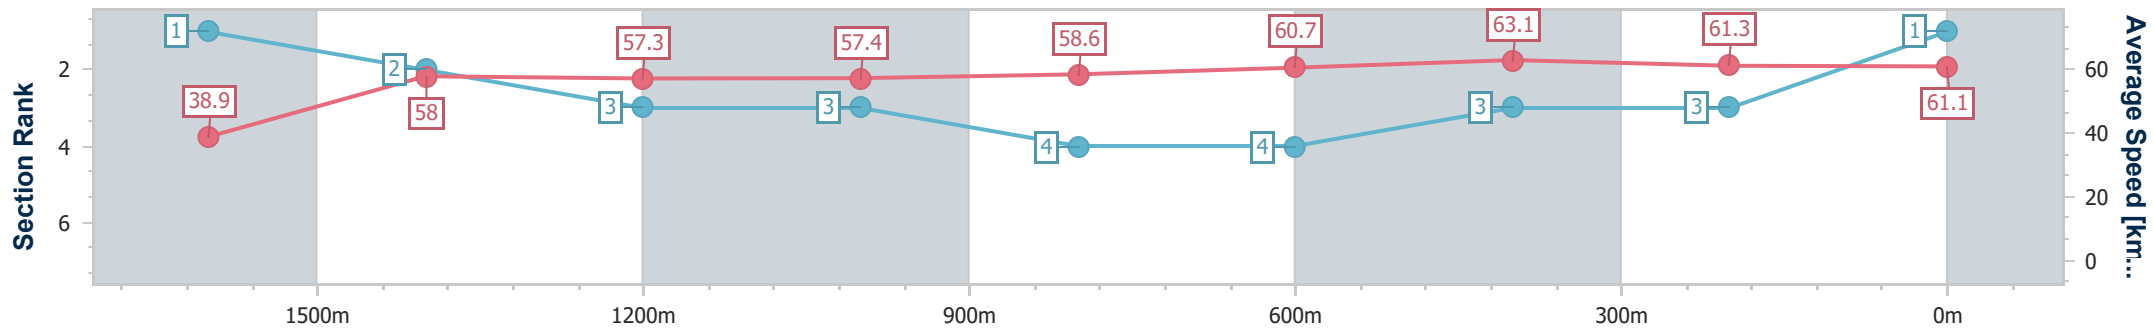

### Ipswich QLD Professional

Race 2: GORDON'S GIN Class 4 Handicap - 1700m

11 December 2024 - 14:13

Track Rating: Heavy 10, Weather: Overcast, Rail Position: +8m Entire

Section	Overall	1600m	1400m	1200m	1000m	800m	600m	400m	200m
Section Times	1:45.69 [1] (0:09.26)	1:36.43 [1] (0:12.43)	1:24.00 [2] (0:12.49)	1:11.51 [3] (0:12.58)	0:58.93 [3] (0:12.31)	0:46.62 [4] (0:11.85)	0:34.77 [4] (0:11.30)	0:23.47 [3] (0:11.69)	0:11.78 [3] (0:11.78)
Average Speed [km/h]	38.9	58.0	57.3	57.4	58.6	60.7	63.1	61.3	61.1
Top Speed [km/h]	55.3	59.0	58.1	58.3	59.7	62.3	64.8	62.8	62.7
Avg. Dist. to Rail [m]	3.6	0.8	0.7	0.4	0.6	0.2	1.6	1.6	2.2
Avg. Stride Freq. [Hz]	2.2	2.4	2.4	2.3	2.3	2.4	2.4	2.4	2.4
Avg. Stride Length [m]	4.7	6.7	6.8	6.8	7.0	7.1	7.2	7.0	7.1