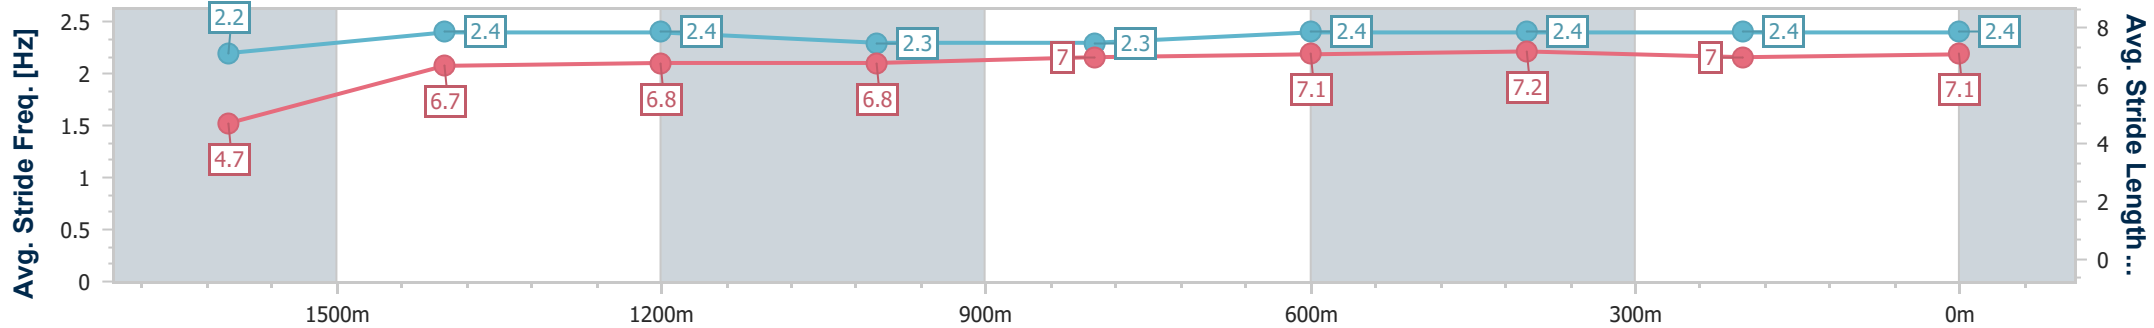

### Ipswich QLD Professional

Race 2: GORDON'S GIN Class 4 Handicap - 1700m

11 December 2024 - 14:13

Track Rating: Heavy 10, Weather: Overcast, Rail Position: +8m Entire

Section	Overall	1600m	1400m	1200m	1000m	800m	600m	400m	200m
Section Times	1:45.69 [1] (0:09.26)	1:36.43 [1] (0:12.43)	1:24.00 [2] (0:12.49)	1:11.51 [3] (0:12.58)	0:58.93 [3] (0:12.31)	0:46.62 [4] (0:11.85)	0:34.77 [4] (0:11.30)	0:23.47 [3] (0:11.69)	0:11.78 [3] (0:11.78)
Average Speed [km/h]	38.9	58.0	57.3	57.4	58.6	60.7	63.1	61.3	61.1
Top Speed [km/h]	55.3	59.0	58.1	58.3	59.7	62.3	64.8	62.8	62.7
Avg. Dist. to Rail [m]	3.6	0.8	0.7	0.4	0.6	0.2	1.6	1.6	2.2
Avg. Stride Freq. [Hz]	2.2	2.4	2.4	2.3	2.3	2.4	2.4	2.4	2.4
Avg. Stride Length [m]	4.7	6.7	6.8	6.8	7.0	7.1	7.2	7.0	7.1