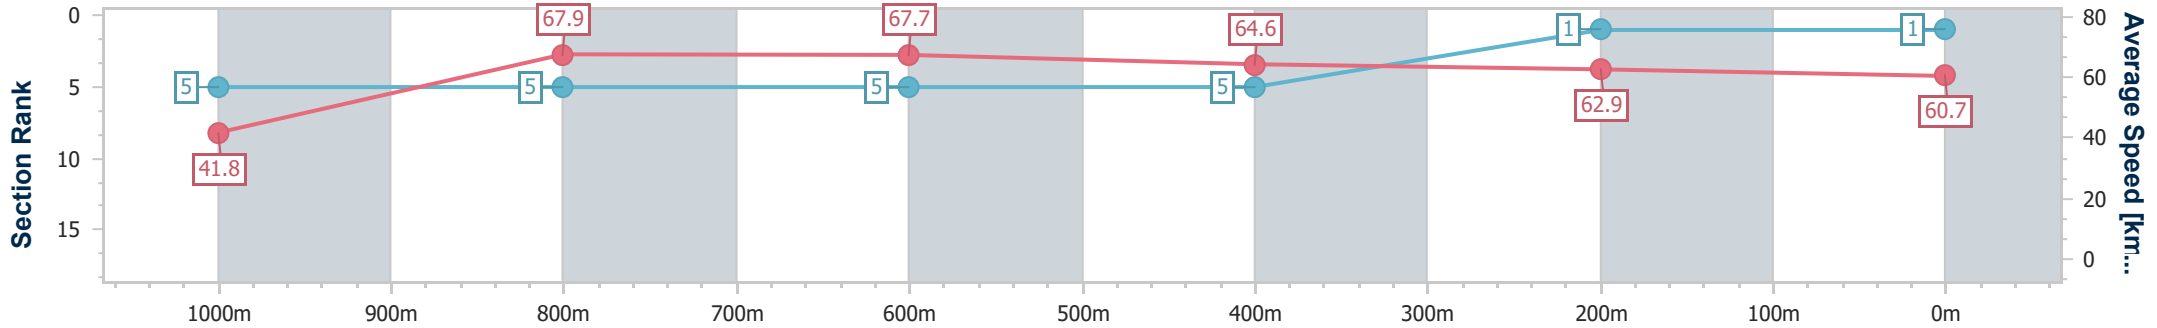

Horse/Jockey Name	Adiella
Final Rank	1
Fastest Section Time (Section)	0:08.58 (Overall)
Top Speed [km/h] (Section)	68.7 (1000m)
Race State	Finished

Ipswich QLD Professional
Race 6: GREAT NORTHERN BENCHMARK 68 Handicap - 1100m
11 December 2024 - 16:33
Track Rating: Heavy 9, Weather: Overcast, Rail Position: +8m Entire

Section	Overall	1000m	800m	600m	400m	200m
Section Times	1:03.97 [1] (0:08.58)	0:55.39 [5] (0:10.59)	0:44.80 [5] (0:10.55)	0:34.25 [5] (0:11.01)	0:23.24 [5] (0:11.36)	0:11.88 [1] (0:11.88)
Average Speed [km/h]	41.8	67.9	67.7	64.6	62.9	60.7
Top Speed [km/h]	64.8	68.7	68.7	66.6	63.8	63.6
Avg. Dist. to Rail [m]	3.3	0.8	2.2	2.3	1.7	1.4
Avg. Stride Freq. [Hz]	2.2	2.5	2.4	2.4	2.4	2.3
Avg. Stride Length [m]	4.9	7.6	7.8	7.6	7.4	7.3

- [ ] Ranking at each section and finish
- -.-.- No data available at this section
- NA No data available