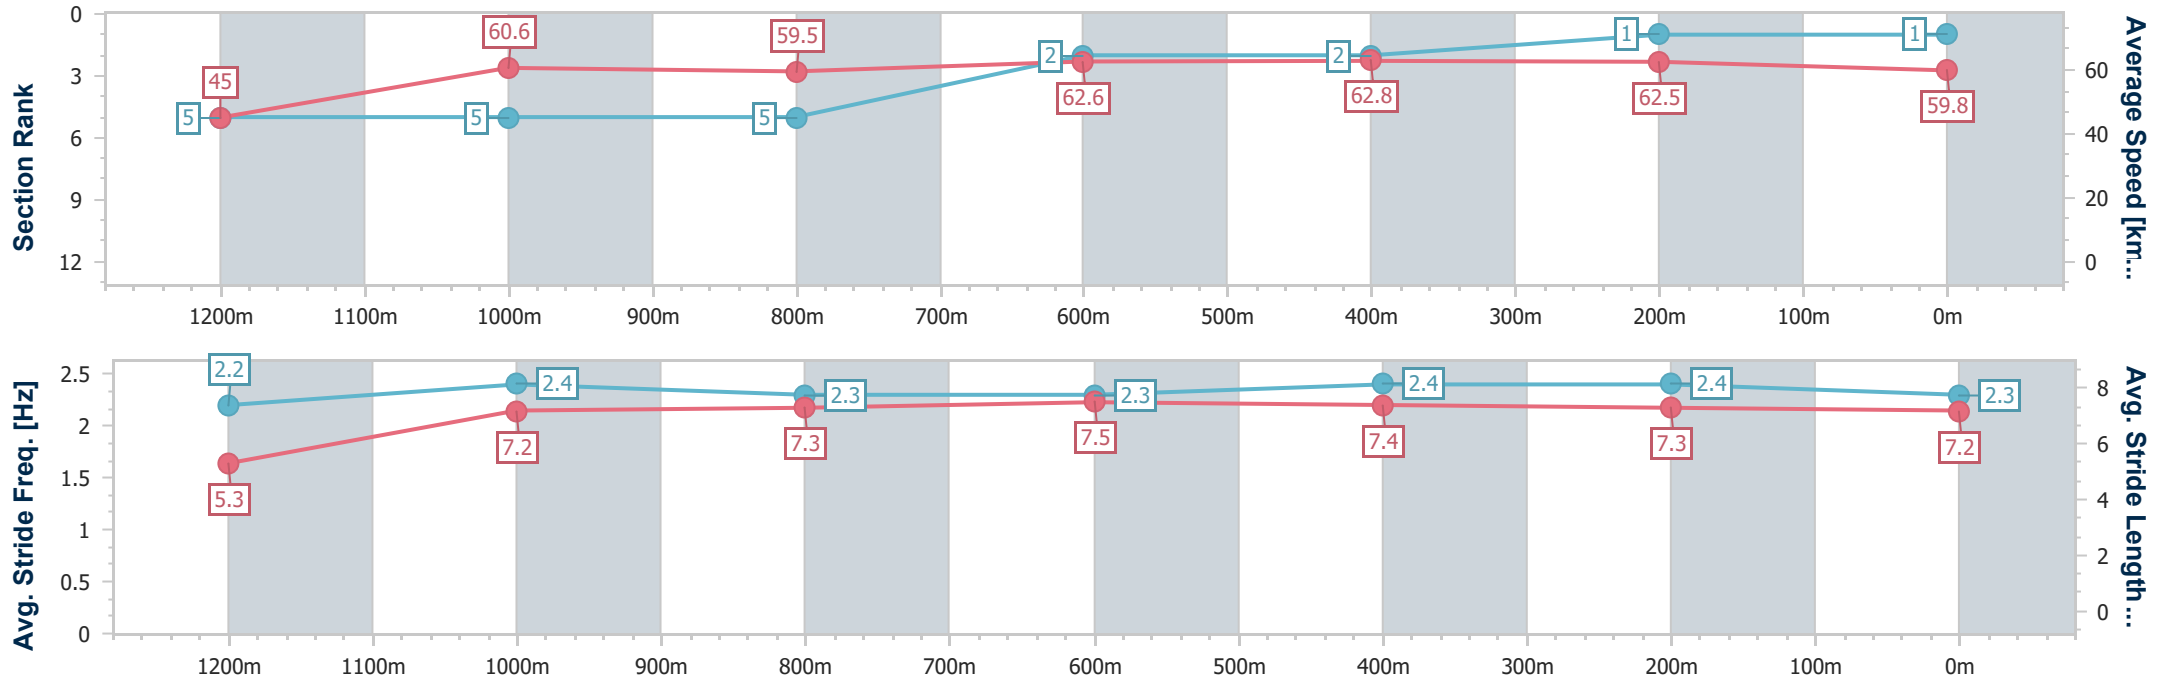

Ipswich QLD Professional

Race 1: BARRIER REEF POOLS Maiden Handicap - 1350m

11 December 2024 - 13:38

Track Rating: Heavy 10, Weather: Overcast, Rail Position: +8m Entire

Section	Overall	1200m	1000m	800m	600m	400m	200m
Section Times	1:22.41 [1] (0:12.00)	1:10.41 [5] (0:11.86)	0:58.55 [5] (0:12.10)	0:46.45 [5] (0:11.49)	0:34.96 [2] (0:11.45)	0:23.51 [2] (0:11.49)	0:12.02 [1] (0:12.02)
Average Speed [km/h]	45.0	60.6	59.5	62.6	62.8	62.5	59.8
Top Speed [km/h]	60.8	62.8	60.5	63.7	63.6	63.3	62.2
Avg. Dist. to Rail [m]	1.7	0.4	0.4	0.3	0.5	0.6	0.6
Avg. Stride Freq. [Hz]	2.2	2.4	2.3	2.3	2.4	2.4	2.3
Avg. Stride Length [m]	5.3	7.2	7.3	7.5	7.4	7.3	7.2

- [ ] Ranking at each section and finish
- .-.-.- No data available at this section
- NA No data available

Horse/Jockey Name	She's Got Lyrics
Final Rank	2
Fastest Section Time (Section)	0:11.31 (600m)
Top Speed [km/h] (Section)	65.0 (600m)
Race State	Finished