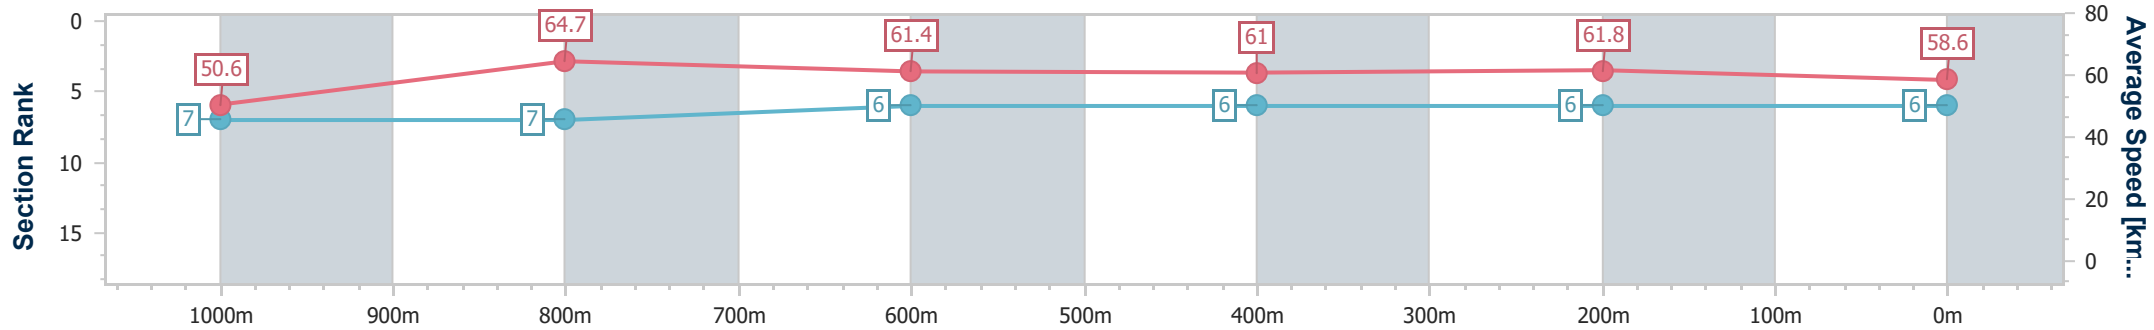

Horse/Jockey Name	Miss Mercy
Final Rank	6
Fastest Section Time (Section)	0:11.11 (1000m)
Top Speed [km/h] (Section)	65.8 (Overall)
Race State	Finished

Ipswich QLD Professional
Race 4: TAE AEROSPACE QTIS Three-Year-Old Fillies Maiden
Plate - 1200m

11 December 2024 - 15:23

Track Rating: Heavy 10, Weather: Overcast, Rail Position: +8m
Entire

Section	Overall	1000m	800m	600m	400m	200m
Section Times	1:12.65 [6] (0:14.25)	0:58.40 [7] (0:11.11)	0:47.29 [7] (0:11.68)	0:35.61 [6] (0:11.76)	0:23.85 [6] (0:11.60)	0:12.25 [6] (0:12.25)
Average Speed [km/h]	50.6	64.7	61.4	61.0	61.8	58.6
Top Speed [km/h]	65.8	65.8	63.9	62.1	62.6	60.8
Avg. Dist. to Rail [m]	4.1	0.3	1.0	1.2	0.8	1.9
Avg. Stride Freq. [Hz]	2.3	2.4	2.3	2.4	2.4	2.3
Avg. Stride Length [m]	5.9	7.4	7.3	7.1	7.0	7.0

- [ ] Ranking at each section and finish
- -.-.- No data available at this section
- NA No data available