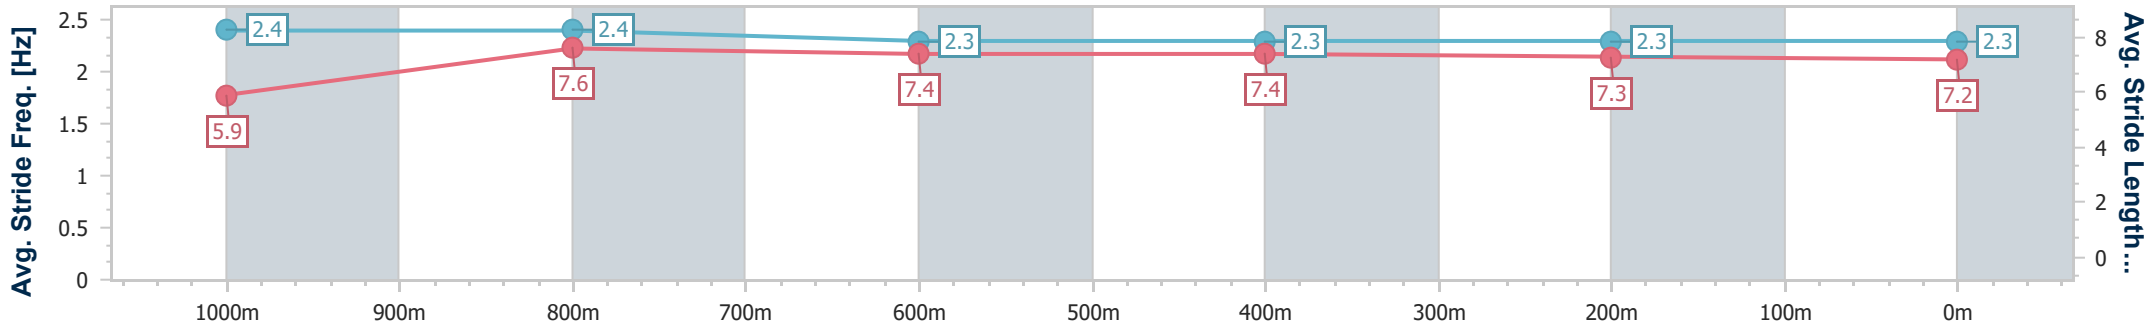

Horse/Jockey Name	Petite Palace
Final Rank	2
Fastest Section Time (Section)	0:11.09 (1000m)
Top Speed [km/h] (Section)	66.6 (Overall)
Race State	Finished

Ipswich QLD Professional
Race 4: TAE AEROSPACE QTIS Three-Year-Old Fillies Maiden
Plate - 1200m

11 December 2024 - 15:23

Track Rating: Heavy 10, Weather: Overcast, Rail Position: +8m
Entire

Section	Overall	1000m	800m	600m	400m	200m
Section Times	1:12.18 [2] (0:13.99)	0:58.19 [4] (0:11.09)	0:47.10 [3] (0:11.69)	0:35.41 [3] (0:11.85)	0:23.56 [3] (0:11.75)	0:11.81 [4] (0:11.81)
Average Speed [km/h]	51.4	64.7	61.1	60.5	61.1	61.0
Top Speed [km/h]	66.6	66.4	62.7	61.2	61.8	62.3
Avg. Dist. to Rail [m]	2.1	1.2	1.6	1.2	1.1	1.0
Avg. Stride Freq. [Hz]	2.4	2.4	2.3	2.3	2.3	2.3
Avg. Stride Length [m]	5.9	7.6	7.4	7.4	7.3	7.2

- [ ] Ranking at each section and finish
- -.-.- No data available at this section
- NA No data available