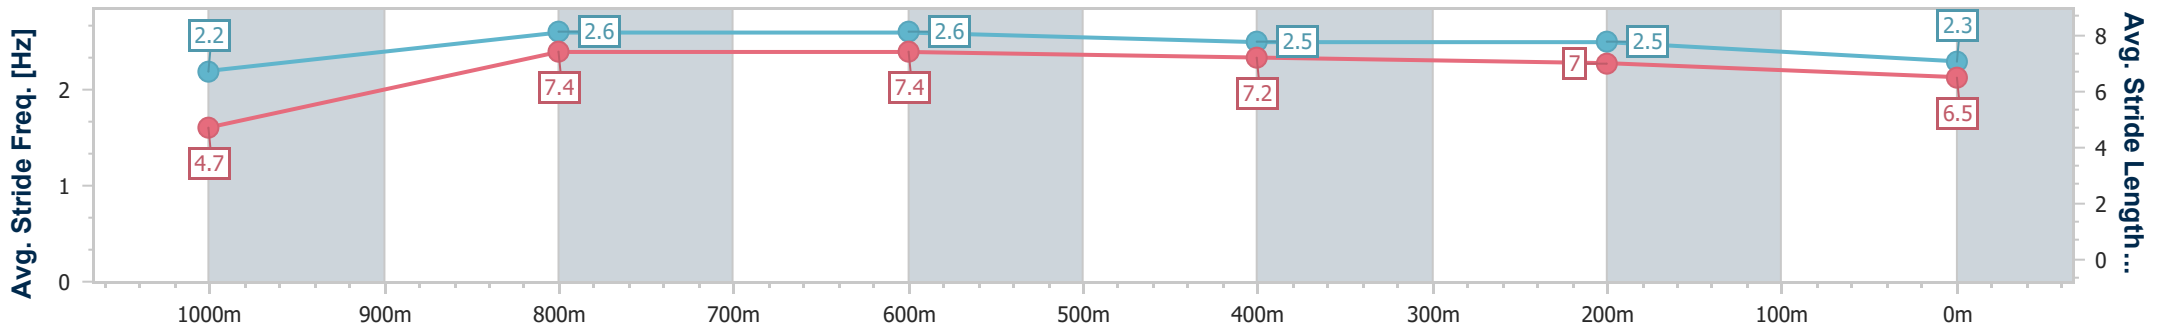

Horse/Jockey Name	Island Magic
Final Rank	6
Fastest Section Time (Section)	0:08.93 (Overall)
Top Speed [km/h] (Section)	69.6 (1000m)
Race State	Finished

Ipswich QLD Professional
Race 6: GREAT NORTHERN BENCHMARK 68 Handicap - 1100m
11 December 2024 - 16:33
Track Rating: Heavy 9, Weather: Overcast, Rail Position: +8m Entire

Section	Overall	1000m	800m	600m	400m	200m
Section Times	1:05.58 [6] (0:08.93)	0:56.65 [7] (0:10.51)	0:46.14 [6] (0:10.46)	0:35.68 [6] (0:10.96)	0:24.72 [7] (0:11.70)	0:13.02 [6] (0:13.02)
Average Speed [km/h]	40.3	68.6	68.3	65.5	61.5	55.2
Top Speed [km/h]	64.0	69.6	69.6	67.0	63.4	59.1
Avg. Dist. to Rail [m]	5.3	0.4	1.2	1.3	0.6	1.1
Avg. Stride Freq. [Hz]	2.2	2.6	2.6	2.5	2.5	2.3
Avg. Stride Length [m]	4.7	7.4	7.4	7.2	7.0	6.5

- [ ] Ranking at each section and finish
- -.-.- No data available at this section
- NA No data available