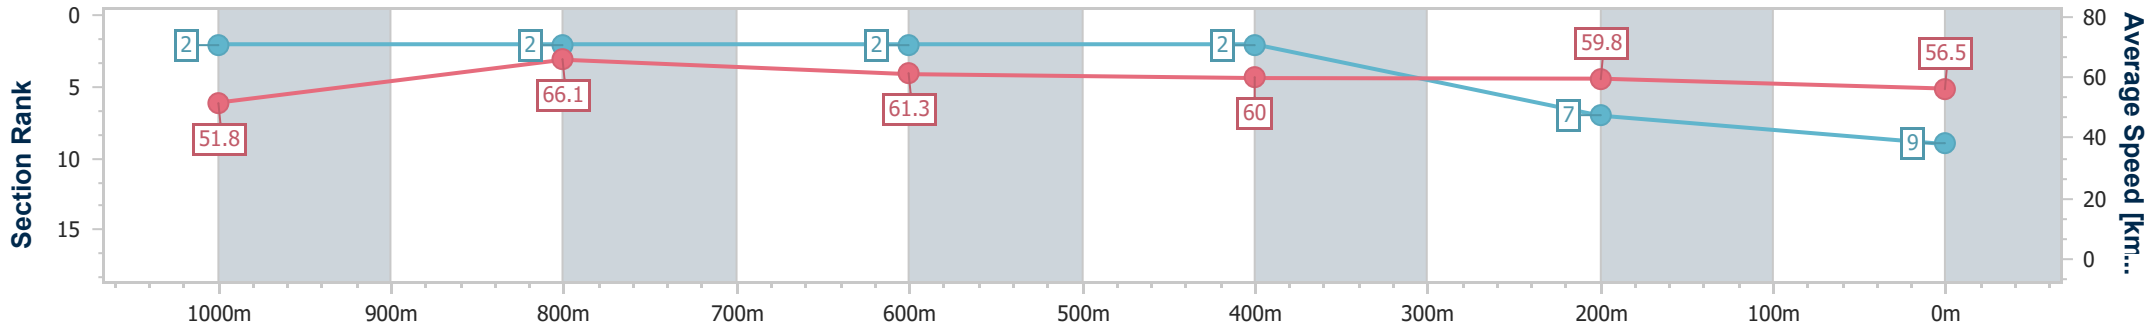

Horse/Jockey Name	Shamrock's Secret
Final Rank	9
Fastest Section Time (Section)	0:10.90 (1000m)
Top Speed [km/h] (Section)	68.6 (1000m)
Race State	Finished

Ipswich QLD Professional
Race 4: TAE AEROSPACE QTIS Three-Year-Old Fillies Maiden
Plate - 1200m

11 December 2024 - 15:23

Track Rating: Heavy 10, Weather: Overcast, Rail Position: +8m
Entire

Section	Overall	1000m	800m	600m	400m	200m							
Section Times	1:13.32 [9] (0:13.95)	0:59.37 [2] (0:10.90)	0:48.47 [2] (0:11.74)	0:36.73 [2] (0:11.96)	0:24.77 [2] (0:12.01)	0:12.76 [7]							
Average Speed [km/h]	51.8	66.1	61.3	60.0	59.8	56.5							
Top Speed [km/h]	67.9	68.6	62.4	60.8	60.6	57.7							
Avg. Dist. to Rail [m]	8.0	0.9	0.3	0.4	1.0	1.3							
Avg. Stride Freq. [Hz]	2.5	2.5	2.4	2.4	2.5	2.3							
Avg. Stride Length [m]	5.6	7.3	7.1	7.0	6.8	6.9							

- [ ] Ranking at each section and finish
- -.-.- No data available at this section
- NA No data available