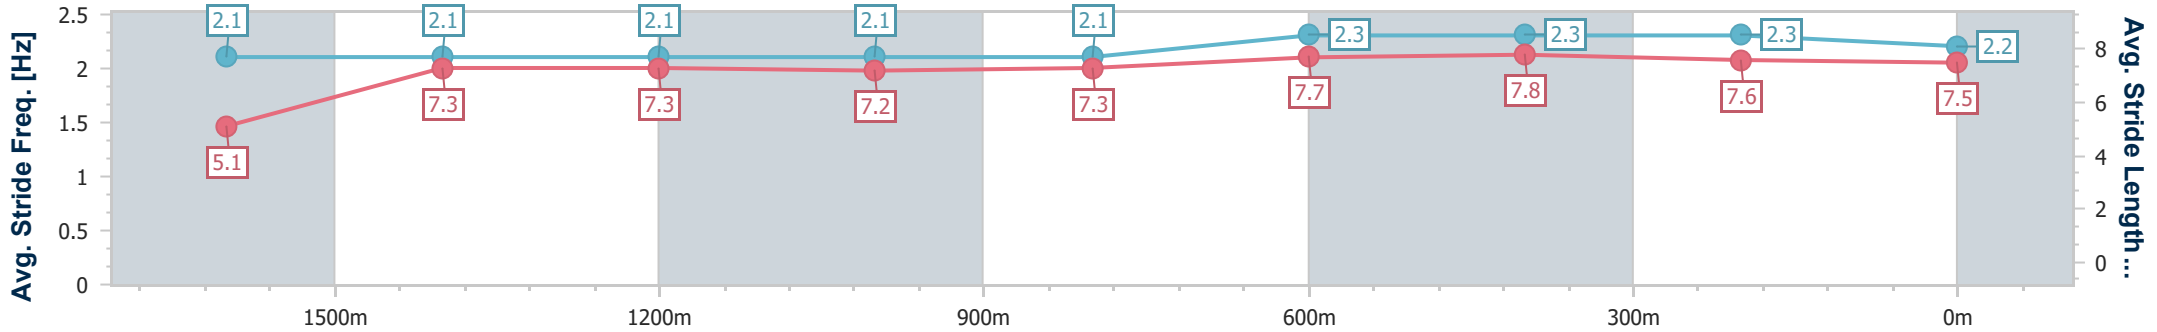

### Ipswich QLD Professional

Race 3: TAB Class 1 Handicap - 1700m

11 December 2024 - 14:48

Track Rating: Heavy 10, Weather: Overcast, Rail Position: +8m Entire

Section	Overall	1600m	1400m	1200m	1000m	800m	600m	400m	200m
Section Times	1:47.17 [2] (0:09.19)	1:37.98 [3] (0:12.87)	1:25.11 [4] (0:12.81)	1:12.30 [3] (0:13.05)	0:59.25 [4] (0:12.88)	0:46.37 [5] (0:11.44)	0:34.93 [5] (0:11.32)	0:23.61 [5] (0:11.55)	0:12.06 [3] (0:12.06)
Average Speed [km/h]	39.3	55.9	56.1	55.1	55.7	62.8	63.4	62.4	59.6
Top Speed [km/h]	57.8	57.9	56.2	56.1	59.8	64.7	64.8	63.8	64.2
Avg. Dist. to Rail [m]	5.0	0.9	0.8	0.5	0.3	0.6	0.8	1.2	3.2
Avg. Stride Freq. [Hz]	2.1	2.1	2.1	2.1	2.1	2.3	2.3	2.3	2.2
Avg. Stride Length [m]	5.1	7.3	7.3	7.2	7.3	7.7	7.8	7.6	7.5