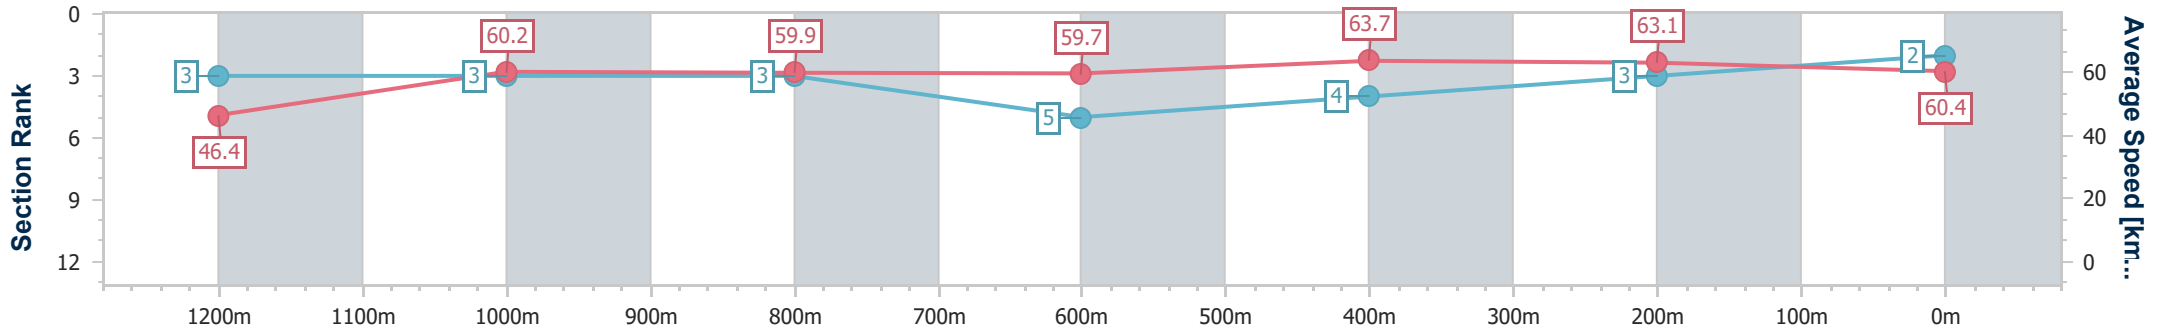

### Ipswich QLD Professional

Race 1: BARRIER REEF POOLS Maiden Handicap - 1350m

11 December 2024 - 13:38

Track Rating: Heavy 10, Weather: Overcast, Rail Position: +8m Entire

Section	Overall	1200m	1000m	800m	600m	400m	200m
Section Times	1:22.49 [2] (0:11.65)	1:10.84 [3] (0:12.00)	0:58.84 [3] (0:12.06)	0:46.78 [3] (0:12.05)	0:34.73 [5] (0:11.31)	0:23.42 [4] (0:11.51)	0:11.91 [3] (0:11.91)
Average Speed [km/h]	46.4	60.2	59.9	59.7	63.7	63.1	60.4
Top Speed [km/h]	62.0	62.0	61.0	63.1	65.0	63.7	62.5
Avg. Dist. to Rail [m]	0.7	1.3	0.5	0.3	0.7	1.5	2.8
Avg. Stride Freq. [Hz]	2.3	2.4	2.3	2.3	2.4	2.5	2.4
Avg. Stride Length [m]	5.3	7.1	7.2	7.2	7.3	7.1	6.9