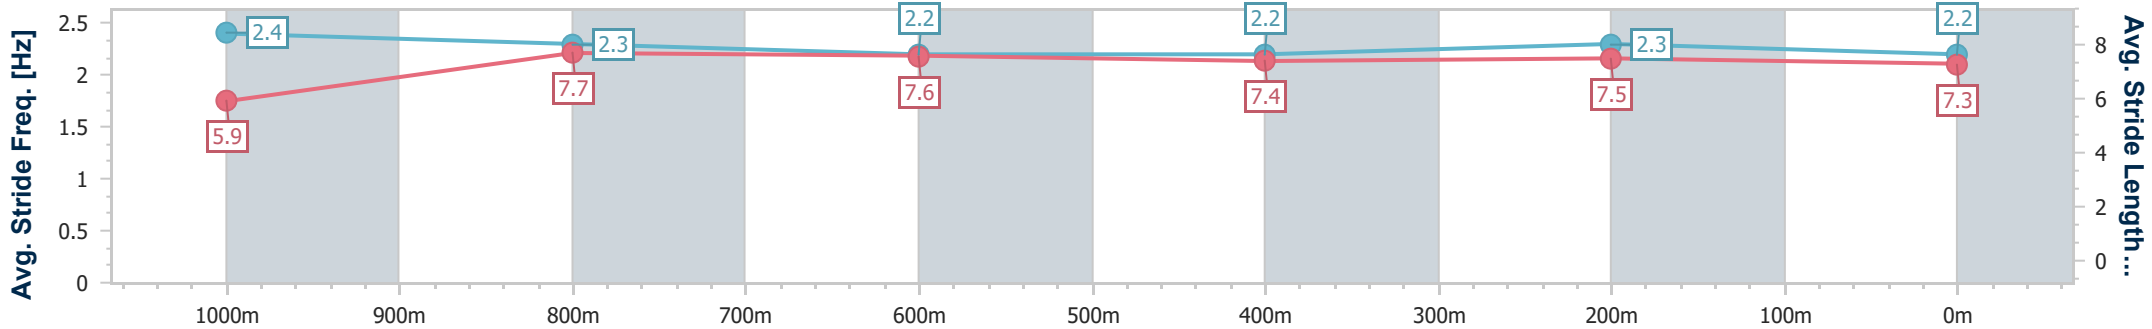

Horse/Jockey Name	Queenstar
Final Rank	5
Fastest Section Time (Section)	0:10.95 (1000m)
Top Speed [km/h] (Section)	68.6 (Overall)
Race State	Finished

Ipswich QLD Professional
Race 4: TAE AEROSPACE QTIS Three-Year-Old Fillies Maiden
Plate - 1200m

11 December 2024 - 15:23

Track Rating: Heavy 10, Weather: Overcast, Rail Position: +8m
Entire

Section	Overall	1000m	800m	600m	400m	200m								
Section Times	1:12.58 [5] (0:13.81)	0:58.77 [1] (0:10.95)	0:47.82 [1] (0:11.72)	0:36.10 [1] (0:11.92)	0:24.18 [1] (0:11.85)	0:12.33 [2] (0:12.33)								
Average Speed [km/h]	52.3	65.6	61.3	60.0	60.4	58.5								
Top Speed [km/h]	68.6	67.7	63.5	60.4	61.0	60.4								
Avg. Dist. to Rail [m]	6.4	0.6	1.0	1.3	1.4	0.4								
Avg. Stride Freq. [Hz]	2.4	2.3	2.2	2.2	2.3	2.2								
Avg. Stride Length [m]	5.9	7.7	7.6	7.4	7.5	7.3								

- [ ] Ranking at each section and finish
- -.-.- No data available at this section
- NA No data available