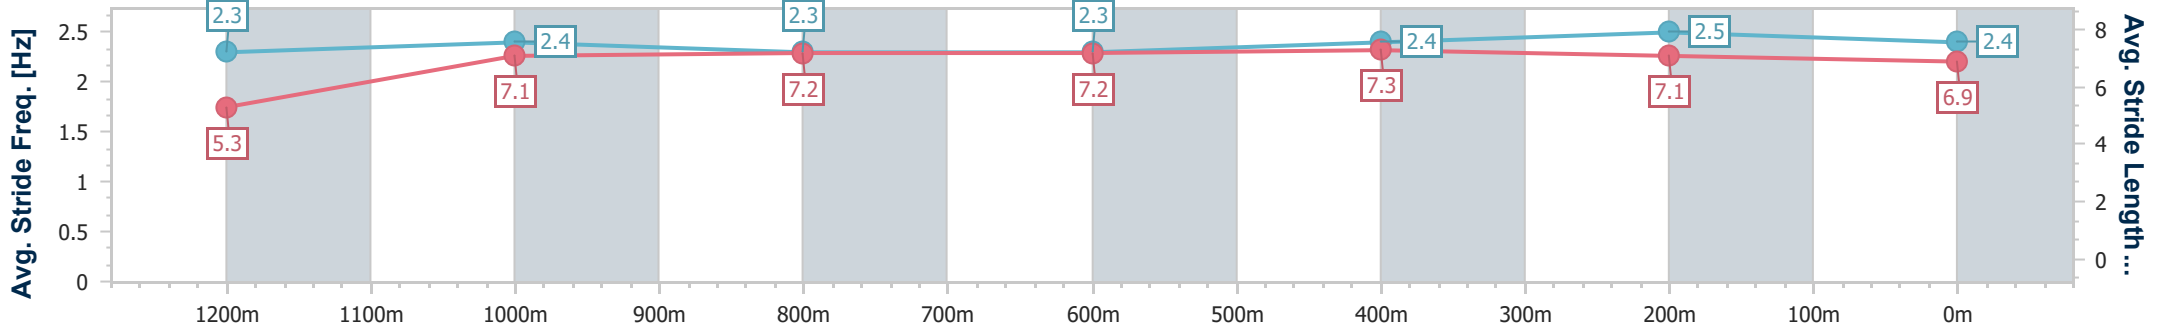

### Ipswich QLD Professional

Race 1: BARRIER REEF POOLS Maiden Handicap - 1350m

11 December 2024 - 13:38

Track Rating: Heavy 10, Weather: Overcast, Rail Position: +8m Entire

Section	Overall	1200m	1000m	800m	600m	400m	200m
Section Times	1:22.49 [2] (0:11.65)	1:10.84 [3] (0:12.00)	0:58.84 [3] (0:12.06)	0:46.78 [3] (0:12.05)	0:34.73 [5] (0:11.31)	0:23.42 [4] (0:11.51)	0:11.91 [3] (0:11.91)
Average Speed [km/h]	46.4	60.2	59.9	59.7	63.7	63.1	60.4
Top Speed [km/h]	62.0	62.0	61.0	63.1	65.0	63.7	62.5
Avg. Dist. to Rail [m]	0.7	1.3	0.5	0.3	0.7	1.5	2.8
Avg. Stride Freq. [Hz]	2.3	2.4	2.3	2.3	2.4	2.5	2.4
Avg. Stride Length [m]	5.3	7.1	7.2	7.2	7.3	7.1	6.9