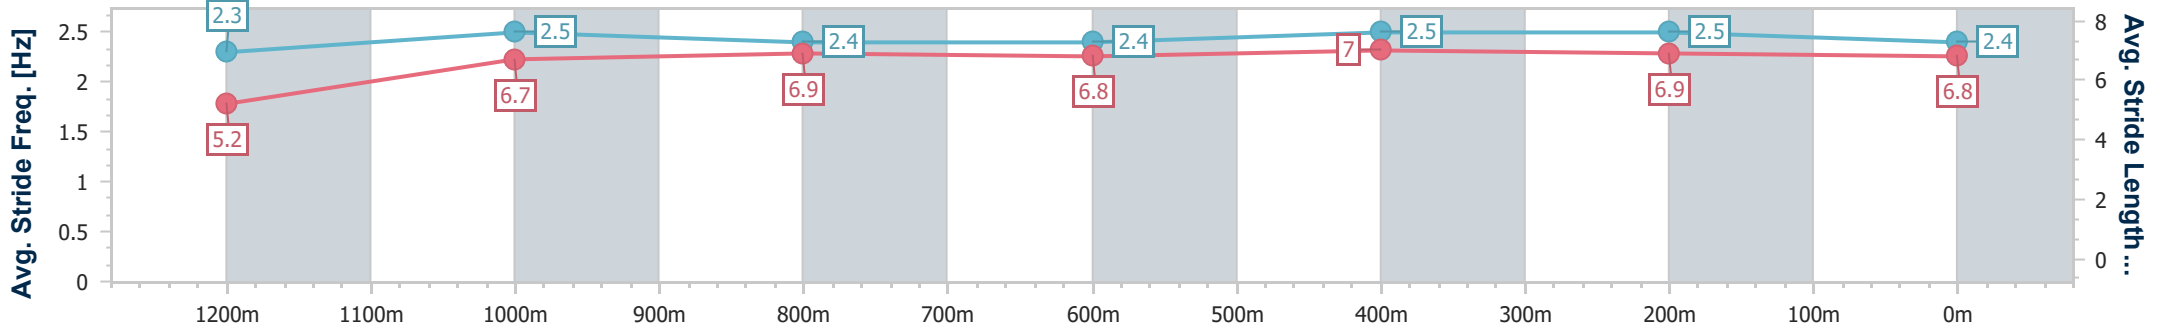

Ipswich QLD Professional

Race 1: BARRIER REEF POOLS Maiden Handicap - 1350m

11 December 2024 - 13:38

Track Rating: Heavy 10, Weather: Overcast, Rail Position: +8m Entire

Section	Overall	1200m	1000m	800m	600m	400m	200m
Section Times	1:22.99 [5] (0:11.71)	1:11.28 [4] (0:11.96)	0:59.32 [4] (0:12.06)	0:47.26 [4] (0:12.00)	0:35.26 [4] (0:11.39)	0:23.87 [5] (0:11.79)	0:12.08 [5] (0:12.08)
Average Speed [km/h]	46.2	60.1	59.7	59.4	62.8	60.9	59.5
Top Speed [km/h]	61.9	61.9	61.1	62.1	63.9	61.6	61.1
Avg. Dist. to Rail [m]	1.3	0.6	0.9	1.9	1.3	1.2	3.4
Avg. Stride Freq. [Hz]	2.3	2.5	2.4	2.4	2.5	2.5	2.4
Avg. Stride Length [m]	5.2	6.7	6.9	6.8	7.0	6.9	6.8