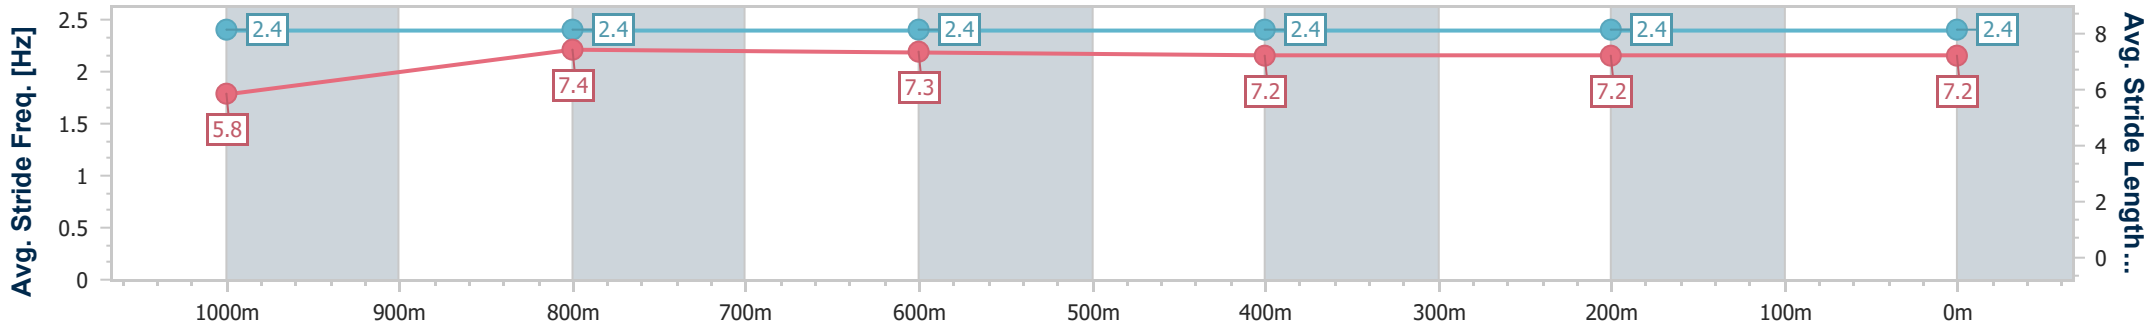

Horse/Jockey Name	Hey Chardonnay
Final Rank	3
Fastest Section Time (Section)	0:11.07 (1000m)
Top Speed [km/h] (Section)	65.9 (1000m)
Race State	Finished

Ipswich QLD Professional
Race 4: TAE AEROSPACE QTIS Three-Year-Old Fillies Maiden
Plate - 1200m
11 December 2024 - 15:23
Track Rating: Heavy 10, Weather: Overcast, Rail Position: +8m
Entire

Section	Overall	1000m	800m	600m	400m	200m								
Section Times	1:12.20 [3] (0:14.20)	0:58.00 [6] (0:11.07)	0:46.93 [5] (0:11.66)	0:35.27 [5] (0:11.86)	0:23.41 [5] (0:11.57)	0:11.84 [3] (0:11.84)								
Average Speed [km/h]	50.8	65.3	61.5	61.1	62.5	60.9								
Top Speed [km/h]	65.3	65.9	64.6	62.0	63.2	63.2								
Avg. Dist. to Rail [m]	9.1	1.2	0.2	0.5	2.5	4.3								
Avg. Stride Freq. [Hz]	2.4	2.4	2.4	2.4	2.4	2.4								
Avg. Stride Length [m]	5.8	7.4	7.3	7.2	7.2	7.2								

- [ ] Ranking at each section and finish
- -.-.- No data available at this section
- NA No data available