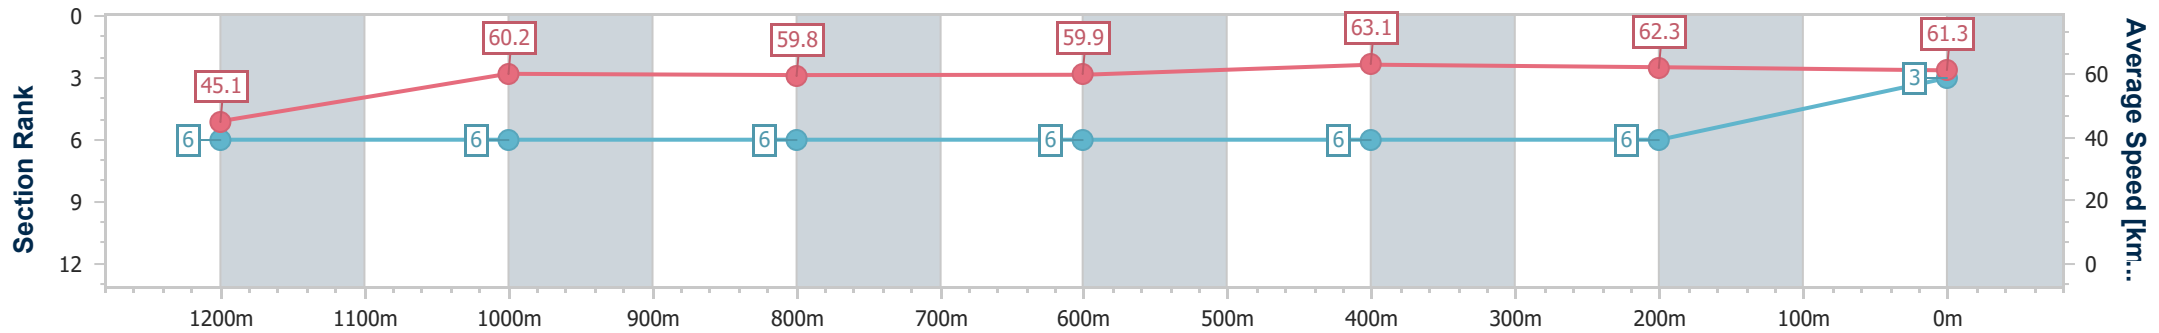

### Ipswich QLD Professional

Race 1: BARRIER REEF POOLS Maiden Handicap - 1350m

11 December 2024 - 13:38

Track Rating: Heavy 10, Weather: Overcast, Rail Position: +8m Entire

Section	Overall	1200m	1000m	800m	600m	400m	200m
Section Times	1:22.68 [3] (0:12.01)	1:10.67 [6] (0:11.93)	0:58.74 [6] (0:12.08)	0:46.66 [6] (0:12.04)	0:34.62 [6] (0:11.36)	0:23.26 [6] (0:11.51)	0:11.75 [6] (0:11.75)
Average Speed [km/h]	45.1	60.2	59.8	59.9	63.1	62.3	61.3
Top Speed [km/h]	61.0	62.3	61.0	61.9	64.7	63.3	62.7
Avg. Dist. to Rail [m]	2.7	0.5	0.6	0.9	1.0	1.4	4.3
Avg. Stride Freq. [Hz]	2.2	2.3	2.2	2.2	2.3	2.3	2.3
Avg. Stride Length [m]	5.3	7.3	7.5	7.5	7.6	7.5	7.4