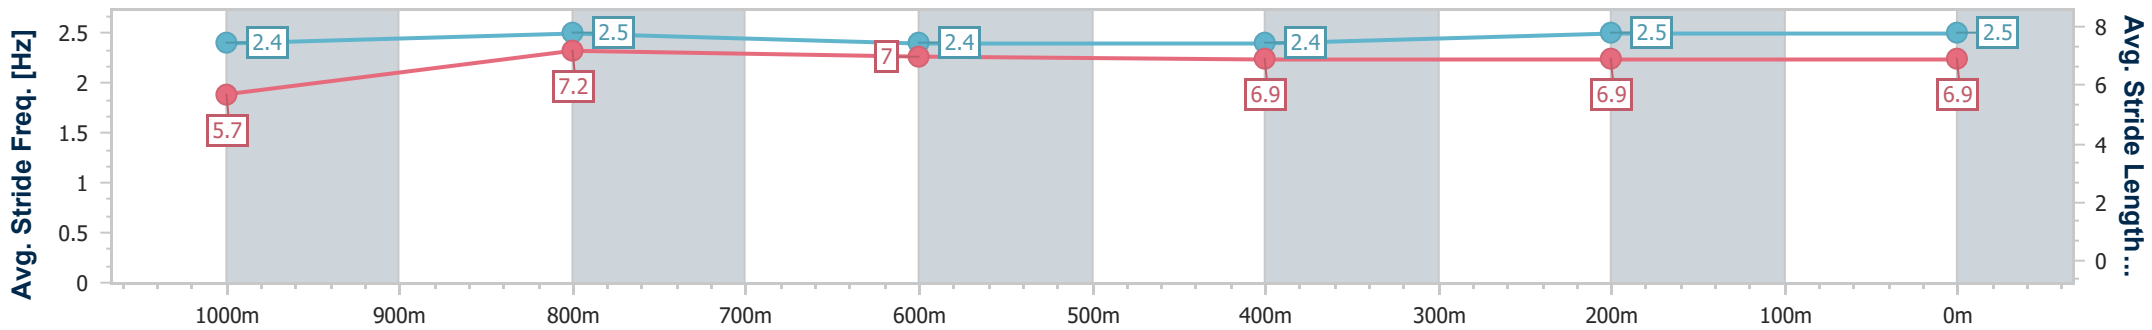

Horse/Jockey Name	Vienna Who
Final Rank	1
Fastest Section Time (Section)	0:11.12 (1000m)
Top Speed [km/h] (Section)	66.3 (Overall)
Race State	Finished

Ipswich QLD Professional
Race 4: TAE AEROSPACE QTIS Three-Year-Old Fillies Maiden
Plate - 1200m

11 December 2024 - 15:23

Track Rating: Heavy 10, Weather: Overcast, Rail Position: +8m
Entire

Section	Overall	1000m	800m	600m	400m	200m								
Section Times	1:11.74 [1] (0:13.98)	0:57.76 [3] (0:11.12)	0:46.64 [4] (0:11.73)	0:34.91 [4] (0:11.84)	0:23.07 [4] (0:11.36)	0:11.71 [1] (0:11.71)								
Average Speed [km/h]	51.5	64.9	61.2	60.9	63.1	61.5								
Top Speed [km/h]	66.3	66.1	62.8	62.8	65.0	62.7								
Avg. Dist. to Rail [m]	2.9	0.2	0.4	0.2	0.9	2.9								
Avg. Stride Freq. [Hz]	2.4	2.5	2.4	2.4	2.5	2.5								
Avg. Stride Length [m]	5.7	7.2	7.0	6.9	6.9	6.9								

- [ ] Ranking at each section and finish
- -.-.- No data available at this section
- NA No data available