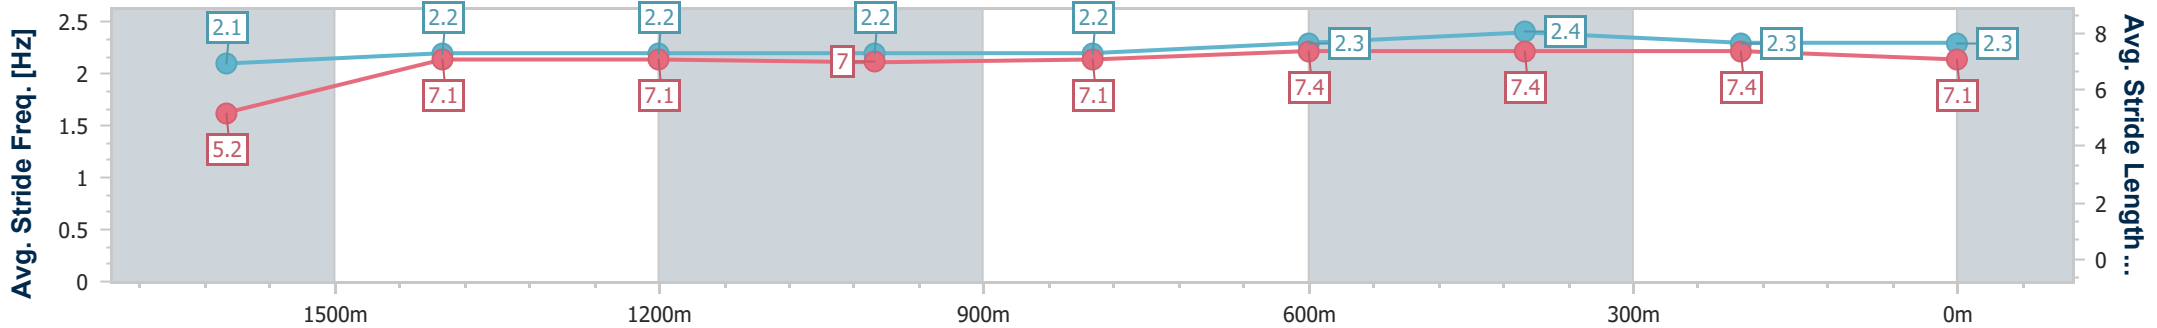

### Ipswich QLD Professional

Race 3: TAB Class 1 Handicap - 1700m

11 December 2024 - 14:48

Track Rating: Heavy 10, Weather: Overcast, Rail Position: +8m Entire

Section	Overall	1600m	1400m	1200m	1000m	800m	600m	400m	200m
Section Times	1:47.45 [3] (0:08.73)	1:38.72 [1] (0:12.97)	1:25.75 [1] (0:12.81)	1:12.94 [1] (0:13.05)	0:59.89 [1] (0:13.00)	0:46.89 [2] (0:11.56)	0:35.33 [4] (0:11.40)	0:23.93 [4] (0:11.57)	0:12.36 [2] (0:12.36)
Average Speed [km/h]	41.2	55.5	56.1	55.2	55.3	61.8	62.8	61.4	58.2
Top Speed [km/h]	57.1	56.8	56.5	55.6	57.8	64.6	64.2	62.0	60.6
Avg. Dist. to Rail [m]	4.0	1.0	0.9	0.3	0.3	1.5	2.1	2.3	1.3
Avg. Stride Freq. [Hz]	2.1	2.2	2.2	2.2	2.2	2.3	2.4	2.3	2.3
Avg. Stride Length [m]	5.2	7.1	7.1	7.0	7.1	7.4	7.4	7.4	7.1