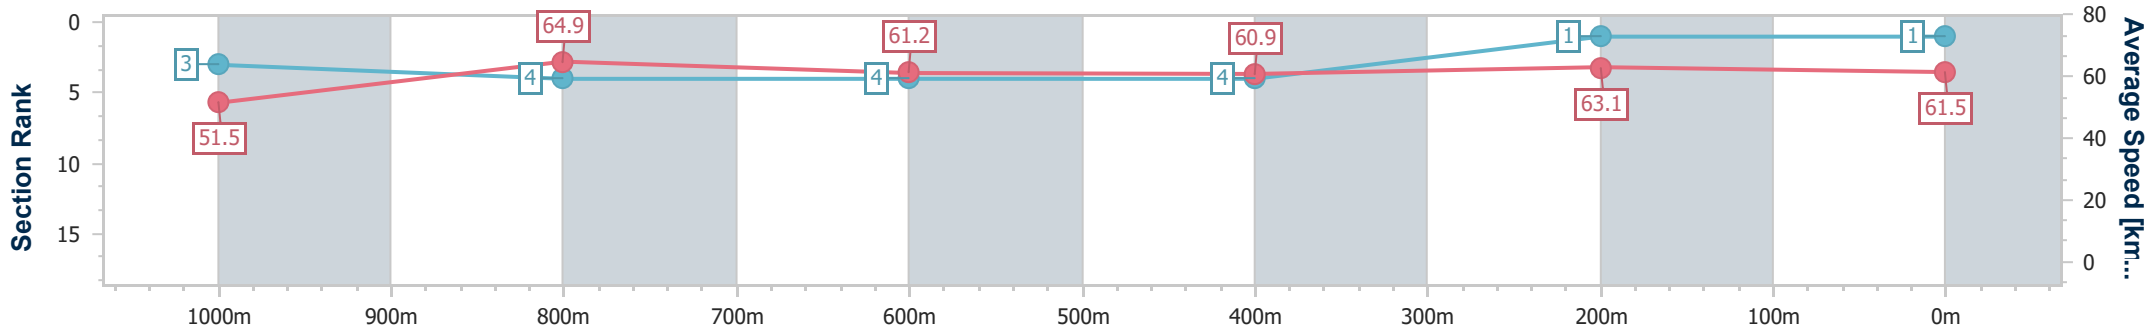

Horse/Jockey Name	Vienna Who
Final Rank	1
Fastest Section Time (Section)	0:11.12 (1000m)
Top Speed [km/h] (Section)	66.3 (Overall)
Race State	Finished

Ipswich QLD Professional
Race 4: TAE AEROSPACE QTIS Three-Year-Old Fillies Maiden
Plate - 1200m

11 December 2024 - 15:23

Track Rating: Heavy 10, Weather: Overcast, Rail Position: +8m
Entire

Section	Overall	1000m	800m	600m	400m	200m								
Section Times	1:11.74 [1] (0:13.98)	0:57.76 [3] (0:11.12)	0:46.64 [4] (0:11.73)	0:34.91 [4] (0:11.84)	0:23.07 [4] (0:11.36)	0:11.71 [1] (0:11.71)								
Average Speed [km/h]	51.5	64.9	61.2	60.9	63.1	61.5								
Top Speed [km/h]	66.3	66.1	62.8	62.8	65.0	62.7								
Avg. Dist. to Rail [m]	2.9	0.2	0.4	0.2	0.9	2.9								
Avg. Stride Freq. [Hz]	2.4	2.5	2.4	2.4	2.5	2.5								
Avg. Stride Length [m]	5.7	7.2	7.0	6.9	6.9	6.9								

- [ ] Ranking at each section and finish
- -.-.- No data available at this section
- NA No data available