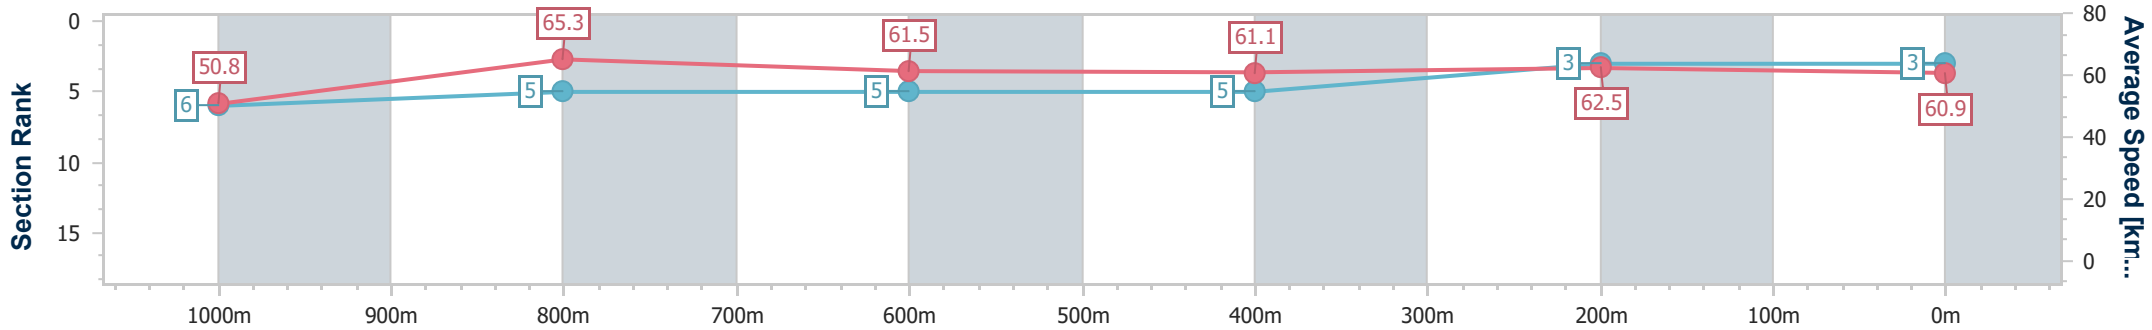

Horse/Jockey Name	Hey Chardonnay
Final Rank	3
Fastest Section Time (Section)	0:11.07 (1000m)
Top Speed [km/h] (Section)	65.9 (1000m)
Race State	Finished

Ipswich QLD Professional
Race 4: TAE AEROSPACE QTIS Three-Year-Old Fillies Maiden
Plate - 1200m
11 December 2024 - 15:23
Track Rating: Heavy 10, Weather: Overcast, Rail Position: +8m
Entire

Section	Overall	1000m	800m	600m	400m	200m								
Section Times	1:12.20 [3] (0:14.20)	0:58.00 [6] (0:11.07)	0:46.93 [5] (0:11.66)	0:35.27 [5] (0:11.86)	0:23.41 [5] (0:11.57)	0:11.84 [3] (0:11.84)								
Average Speed [km/h]	50.8	65.3	61.5	61.1	62.5	60.9								
Top Speed [km/h]	65.3	65.9	64.6	62.0	63.2	63.2								
Avg. Dist. to Rail [m]	9.1	1.2	0.2	0.5	2.5	4.3								
Avg. Stride Freq. [Hz]	2.4	2.4	2.4	2.4	2.4	2.4								
Avg. Stride Length [m]	5.8	7.4	7.3	7.2	7.2	7.2								

- [ ] Ranking at each section and finish
- -.-.- No data available at this section
- NA No data available