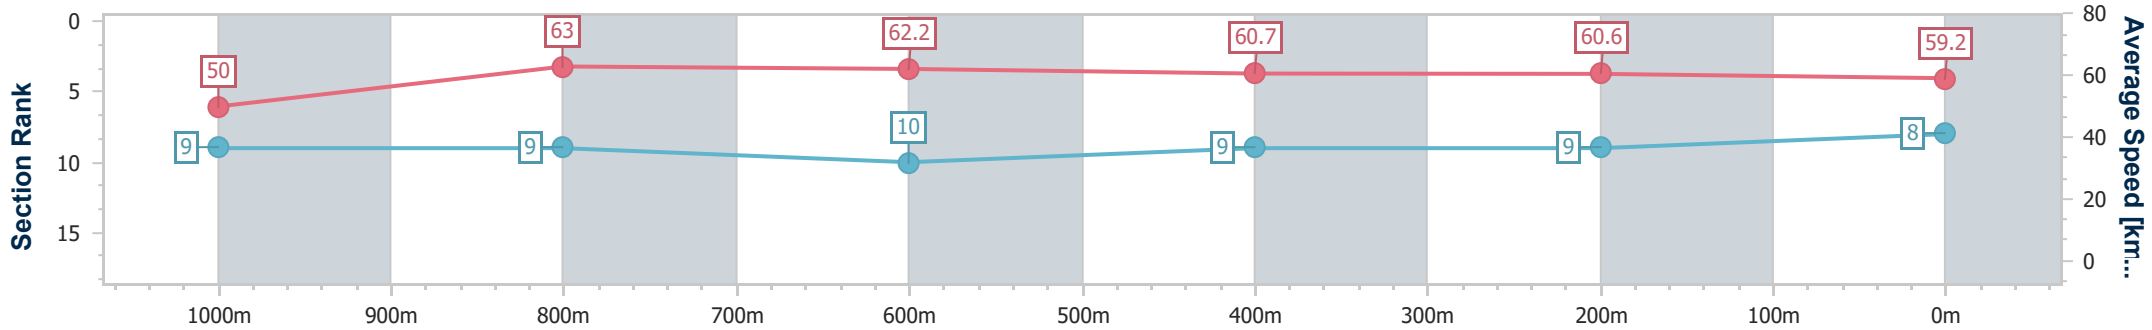

Horse/Jockey Name	Gaelic Spirit
Final Rank	8
Fastest Section Time (Section)	0:11.40 (1000m)
Top Speed [km/h] (Section)	65.8 (1000m)
Race State	Finished

Ipswich QLD Professional
Race 4: TAE AEROSPACE QTIS Three-Year-Old Fillies Maiden
Plate - 1200m

11 December 2024 - 15:23

Track Rating: Heavy 10, Weather: Overcast, Rail Position: +8m
Entire

Section	Overall	1000m	800m	600m	400m	200m								
Section Times	1:13.20 [8] (0:14.45)	0:58.75 [9] (0:11.40)	0:47.35 [9] (0:11.56)	0:35.79 [10] (0:11.78)	0:24.01 [9] (0:11.85)	0:12.16 [9] (0:12.16)								
Average Speed [km/h]	50.0	63.0	62.2	60.7	60.6	59.2								
Top Speed [km/h]	65.7	65.8	63.5	61.8	61.1	60.7								
Avg. Dist. to Rail [m]	4.4	0.2	1.0	1.4	1.3	2.3								
Avg. Stride Freq. [Hz]	2.3	2.5	2.4	2.4	2.4	2.4								
Avg. Stride Length [m]	5.9	7.1	7.1	7.0	7.0	6.9								

- [ ] Ranking at each section and finish
- -.-.- No data available at this section
- NA No data available