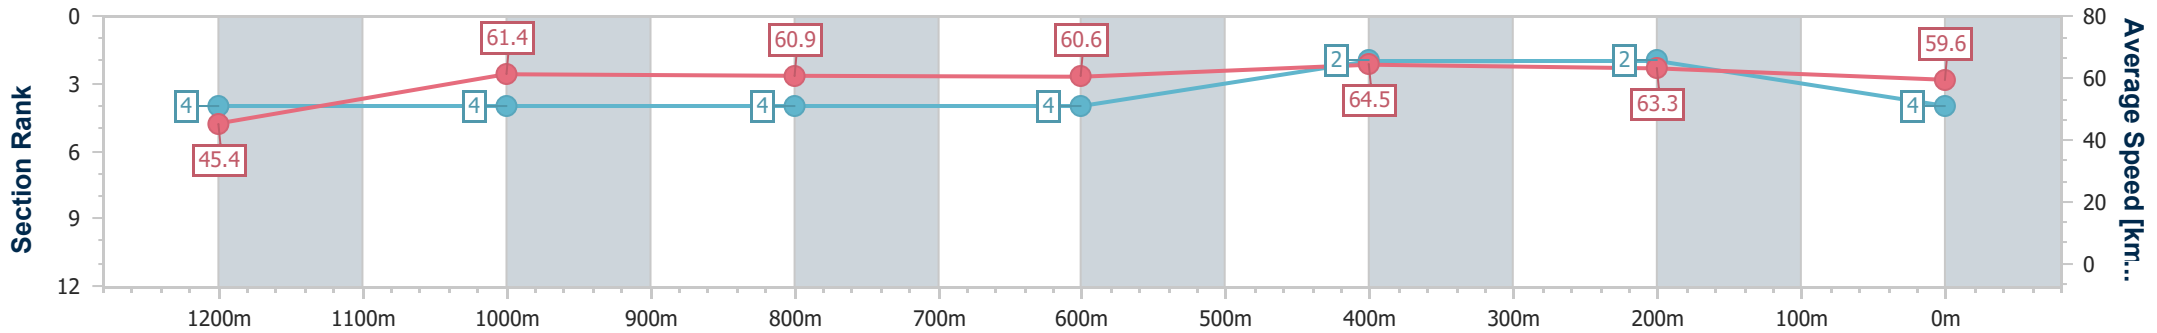

Ipswich QLD Professional

Race 5: IMPERIAL RACING BENCHMARK 65 Handicap - 1350m

11 December 2024 - 15:58

Track Rating: Heavy 9, Weather: Overcast, Rail Position: +8m Entire

Section	Overall	1200m	1000m	800m	600m	400m	200m
Section Times	1:21.97 [4] (0:11.86)	1:10.11 [4] (0:11.74)	0:58.37 [4] (0:11.87)	0:46.50 [4] (0:11.84)	0:34.66 [4] (0:11.19)	0:23.47 [2] (0:11.42)	0:12.05 [2] (0:12.05)
Average Speed [km/h]	45.4	61.4	60.9	60.6	64.5	63.3	59.6
Top Speed [km/h]	62.7	62.1	61.7	62.6	65.6	64.1	62.2
Avg. Dist. to Rail [m]	1.7	1.3	0.4	0.2	0.6	0.9	3.1
Avg. Stride Freq. [Hz]	2.2	2.4	2.3	2.3	2.4	2.4	2.4
Avg. Stride Length [m]	5.5	7.2	7.3	7.3	7.4	7.2	6.9