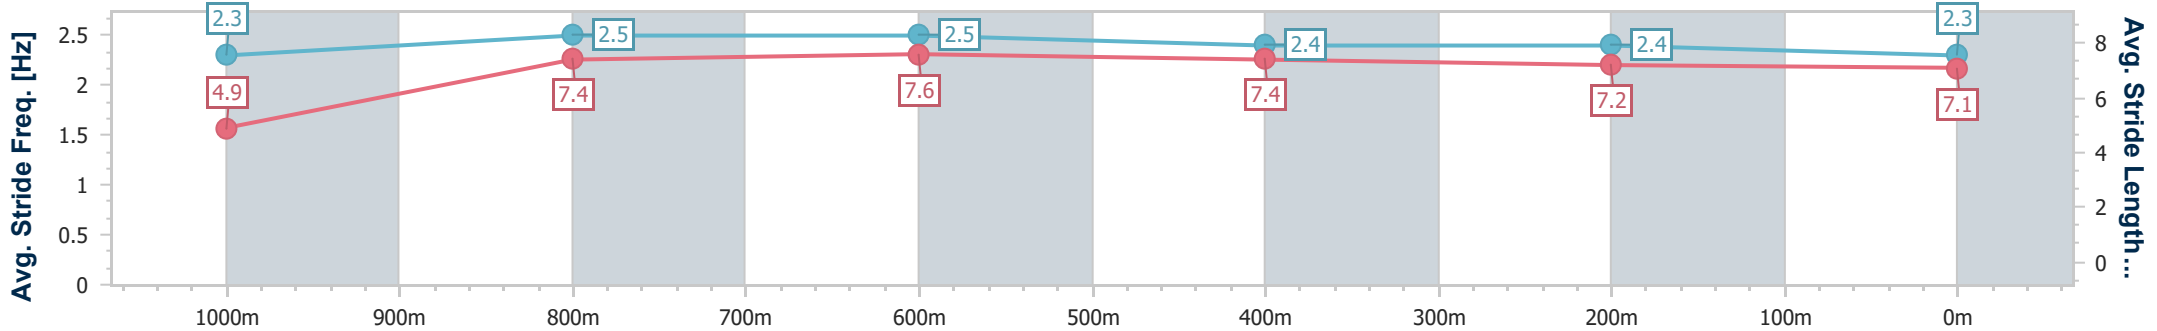

Horse/Jockey Name	Sultry Siren
Final Rank	2
Fastest Section Time (Section)	0:08.39 (Overall)
Top Speed [km/h] (Section)	69.7 (1000m)
Race State	Finished

Ipswich QLD Professional
Race 6: GREAT NORTHERN BENCHMARK 68 Handicap - 1100m
11 December 2024 - 16:33
Track Rating: Heavy 9, Weather: Overcast, Rail Position: +8m Entire

Section	Overall	1000m	800m	600m	400m	200m
Section Times	1:04.21 [2] (0:08.39)	0:55.82 [2] (0:10.64)	0:45.18 [4] (0:10.51)	0:34.67 [3] (0:11.10)	0:23.57 [4] (0:11.50)	0:12.07 [3] (0:12.07)
Average Speed [km/h]	43.0	67.5	68.4	64.4	62.4	59.7
Top Speed [km/h]	64.0	69.7	69.6	66.1	63.2	62.2
Avg. Dist. to Rail [m]	4.9	0.4	1.1	1.0	1.0	1.0
Avg. Stride Freq. [Hz]	2.3	2.5	2.5	2.4	2.4	2.3
Avg. Stride Length [m]	4.9	7.4	7.6	7.4	7.2	7.1

- [ ] Ranking at each section and finish
- -.-.- No data available at this section
- NA No data available