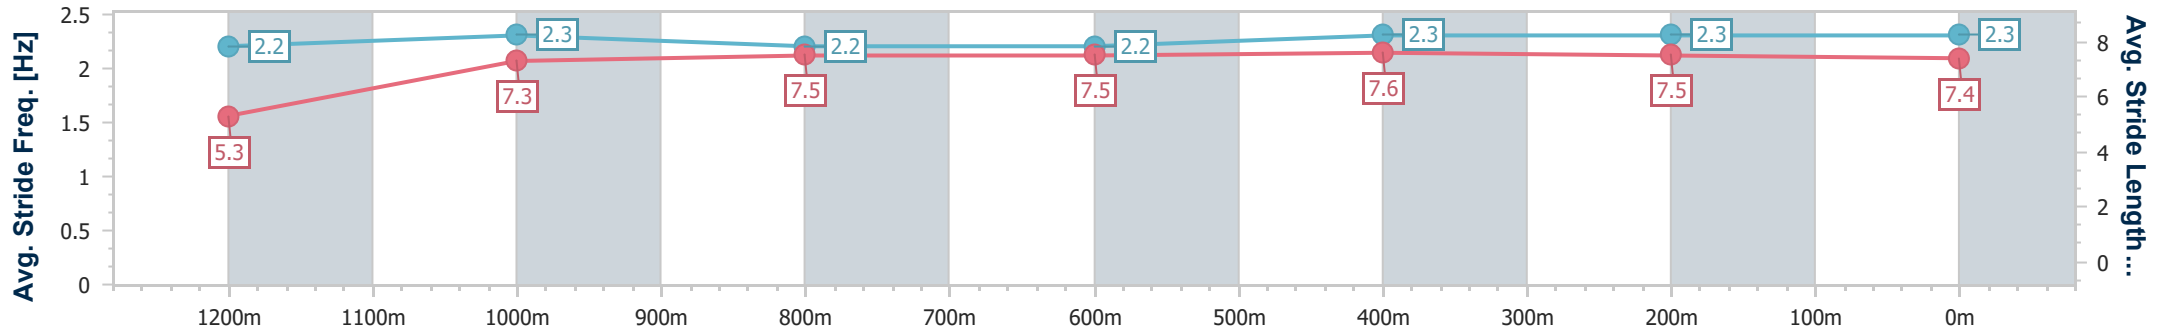

### Ipswich QLD Professional

Race 1: BARRIER REEF POOLS Maiden Handicap - 1350m

11 December 2024 - 13:38

Track Rating: Heavy 10, Weather: Overcast, Rail Position: +8m Entire

Section	Overall	1200m	1000m	800m	600m	400m	200m
Section Times	1:22.68 [3] (0:12.01)	1:10.67 [6] (0:11.93)	0:58.74 [6] (0:12.08)	0:46.66 [6] (0:12.04)	0:34.62 [6] (0:11.36)	0:23.26 [6] (0:11.51)	0:11.75 [6] (0:11.75)
Average Speed [km/h]	45.1	60.2	59.8	59.9	63.1	62.3	61.3
Top Speed [km/h]	61.0	62.3	61.0	61.9	64.7	63.3	62.7
Avg. Dist. to Rail [m]	2.7	0.5	0.6	0.9	1.0	1.4	4.3
Avg. Stride Freq. [Hz]	2.2	2.3	2.2	2.2	2.3	2.3	2.3
Avg. Stride Length [m]	5.3	7.3	7.5	7.5	7.6	7.5	7.4