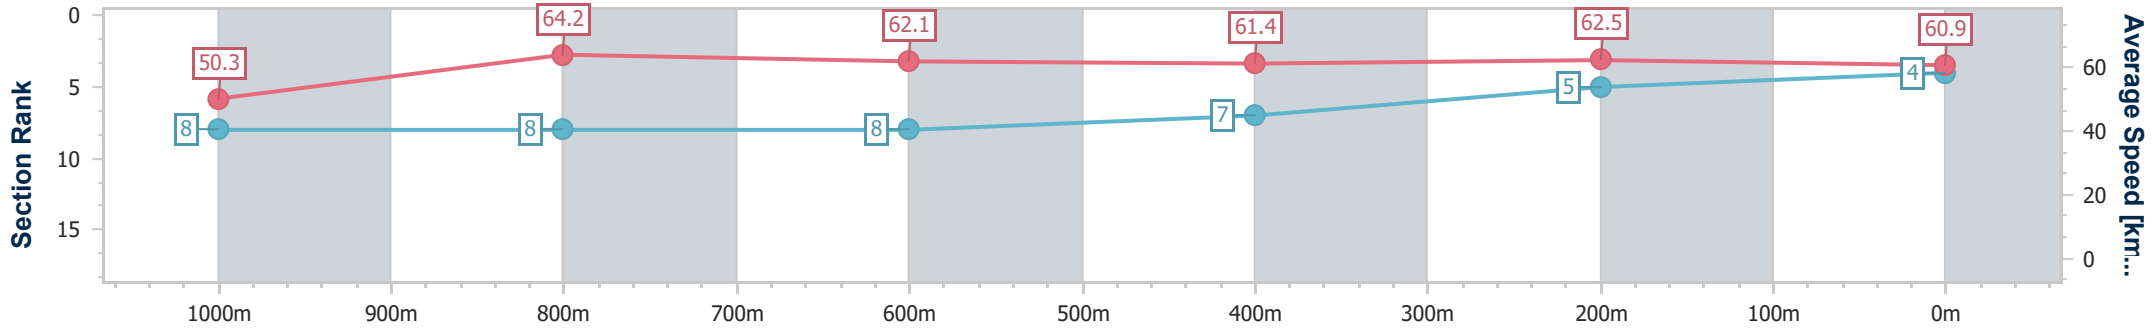

Horse/Jockey Name	Lady Nikster
Final Rank	4
Fastest Section Time (Section)	0:11.26 (1000m)
Top Speed [km/h] (Section)	65.1 (1000m)
Race State	Finished

Ipswich QLD Professional
Race 4: TAE AEROSPACE QTIS Three-Year-Old Fillies Maiden
Plate - 1200m

11 December 2024 - 15:23

Track Rating: Heavy 10, Weather: Overcast, Rail Position: +8m
Entire

Section	Overall	1000m	800m	600m	400m	200m
Section Times	1:12.21 [4] (0:14.32)	0:57.89 [8] (0:11.26)	0:46.63 [8] (0:11.56)	0:35.07 [8] (0:11.74)	0:23.33 [7] (0:11.51)	0:11.82 [5] (0:11.82)
Average Speed [km/h]	50.3	64.2	62.1	61.4	62.5	60.9
Top Speed [km/h]	65.1	65.1	64.2	62.8	62.9	62.4
Avg. Dist. to Rail [m]	5.5	0.7	0.2	0.3	0.9	2.6
Avg. Stride Freq. [Hz]	2.3	2.3	2.3	2.3	2.4	2.3
Avg. Stride Length [m]	6.0	7.6	7.6	7.5	7.3	7.3

- [ ] Ranking at each section and finish
- -.-.- No data available at this section
- NA No data available