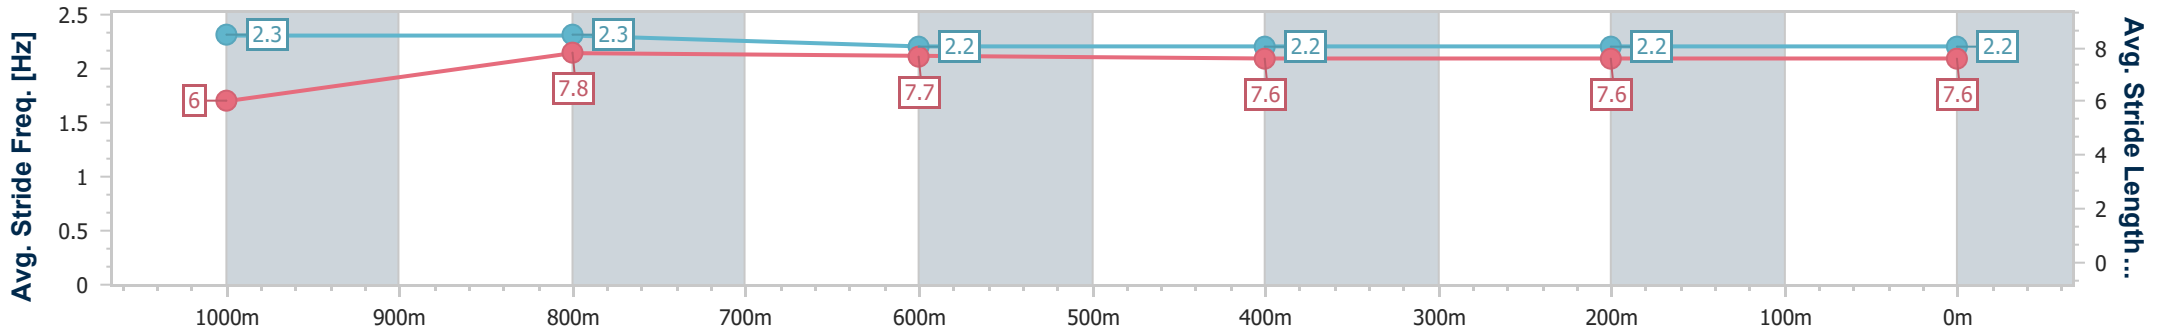

Horse/Jockey Name	Love 'N' Rockets
Final Rank	7
Fastest Section Time (Section)	0:11.22 (1000m)
Top Speed [km/h] (Section)	66.6 (Overall)
Race State	Finished

Ipswich QLD Professional
Race 4: TAE AEROSPACE QTIS Three-Year-Old Fillies Maiden
Plate - 1200m
11 December 2024 - 15:23
Track Rating: Heavy 10, Weather: Overcast, Rail Position: +8m
Entire

Section	Overall	1000m	800m	600m	400m	200m
Section Times	1:12.81 [7] (0:14.13)	0:58.68 [5] (0:11.22)	0:47.46 [6] (0:11.69)	0:35.77 [6] (0:11.90)	0:23.87 [8] (0:11.75)	0:12.12 [8] (0:12.12)
Average Speed [km/h]	50.9	64.1	61.2	60.1	60.9	59.3
Top Speed [km/h]	66.6	66.4	62.6	60.9	61.3	60.9
Avg. Dist. to Rail [m]	1.6	0.6	1.4	1.4	1.4	1.1
Avg. Stride Freq. [Hz]	2.3	2.3	2.2	2.2	2.2	2.2
Avg. Stride Length [m]	6.0	7.8	7.7	7.6	7.6	7.6

- [ ] Ranking at each section and finish
- -.-.- No data available at this section
- NA No data available