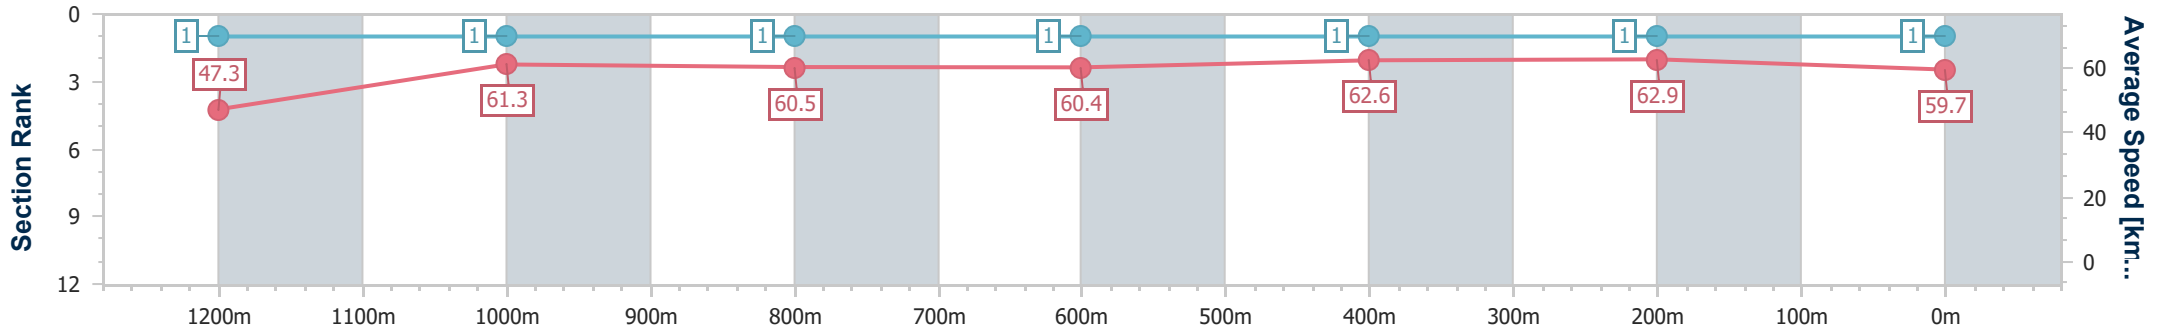

### Ipswich QLD Professional

Race 5: IMPERIAL RACING BENCHMARK 65 Handicap - 1350m

11 December 2024 - 15:58

Track Rating: Heavy 9, Weather: Overcast, Rail Position: +8m Entire

Section	Overall	1200m	1000m	800m	600m	400m	200m
Section Times	1:21.88 [1] (0:11.40)	1:10.48 [1] (0:11.75)	0:58.73 [1] (0:11.89)	0:46.84 [1] (0:11.87)	0:34.97 [1] (0:11.48)	0:23.49 [1] (0:11.39)	0:12.10 [1] (0:12.10)
Average Speed [km/h]	47.3	61.3	60.5	60.4	62.6	62.9	59.7
Top Speed [km/h]	62.8	62.2	60.9	61.6	63.7	63.6	61.2
Avg. Dist. to Rail [m]	0.5	0.5	0.3	0.7	1.0	1.1	0.2
Avg. Stride Freq. [Hz]	2.3	2.3	2.2	2.2	2.3	2.4	2.3
Avg. Stride Length [m]	5.5	7.4	7.5	7.4	7.5	7.4	7.2