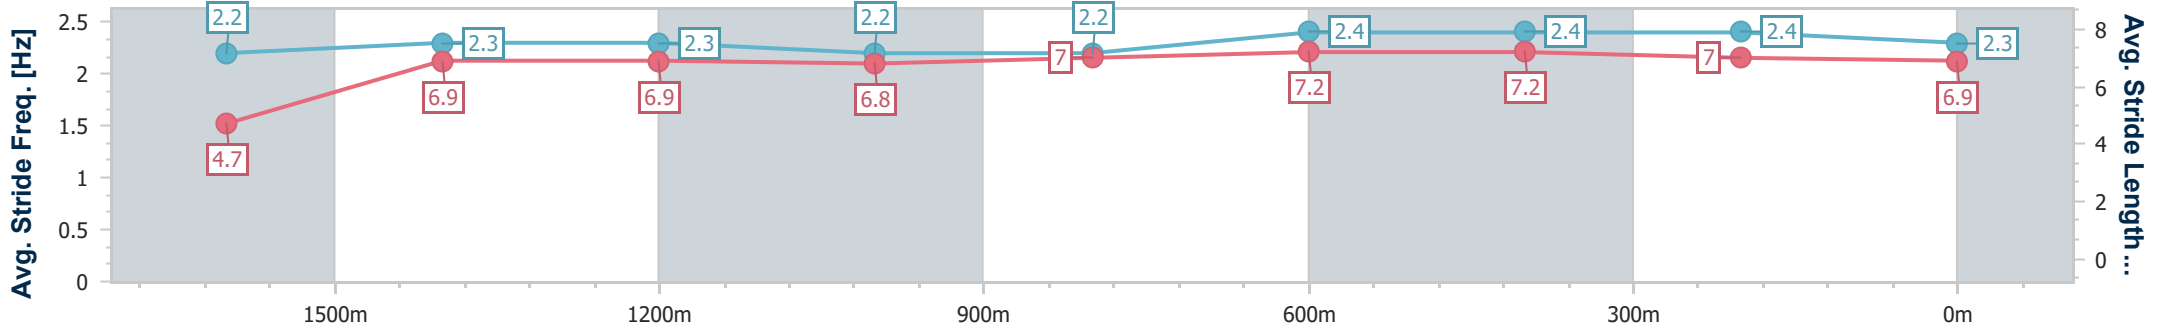

### Ipswich QLD Professional

Race 3: TAB Class 1 Handicap - 1700m

11 December 2024 - 14:48

Track Rating: Heavy 10, Weather: Overcast, Rail Position: +8m Entire

Section	Overall	1600m	1400m	1200m	1000m	800m	600m	400m	200m
Section Times	1:47.54 [4] (0:09.07)	1:38.47 [2] (0:12.72)	1:25.75 [2] (0:12.85)	1:12.90 [2] (0:13.05)	0:59.85 [2] (0:12.91)	0:46.94 [3] (0:11.44)	0:35.50 [3] (0:11.36)	0:24.14 [3] (0:11.81)	0:12.33 [4] (0:12.33)
Average Speed [km/h]	39.7	56.8	56.1	55.3	55.9	62.9	63.2	60.7	58.5
Top Speed [km/h]	56.2	59.5	56.5	56.1	58.5	64.8	64.5	62.1	60.3
Avg. Dist. to Rail [m]	6.5	0.8	0.3	0.8	0.8	0.4	0.5	0.9	3.0
Avg. Stride Freq. [Hz]	2.2	2.3	2.3	2.2	2.2	2.4	2.4	2.4	2.3
Avg. Stride Length [m]	4.7	6.9	6.9	6.8	7.0	7.2	7.2	7.0	6.9