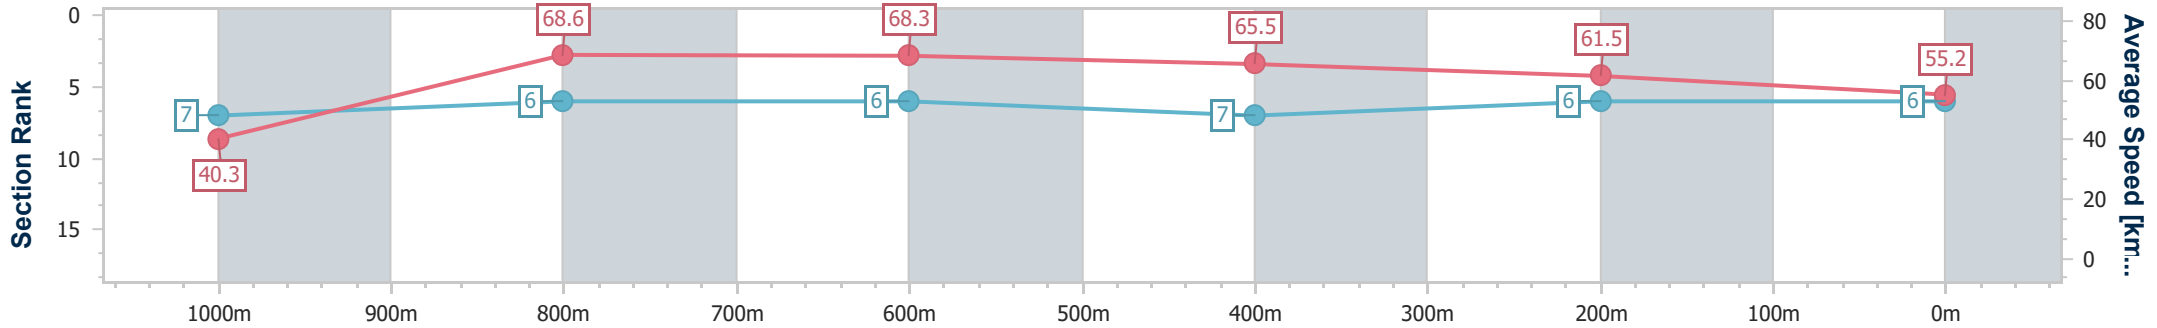

Horse/Jockey Name	Island Magic
Final Rank	6
Fastest Section Time (Section)	0:08.93 (Overall)
Top Speed [km/h] (Section)	69.6 (1000m)
Race State	Finished

Ipswich QLD Professional
Race 6: GREAT NORTHERN BENCHMARK 68 Handicap - 1100m
11 December 2024 - 16:33
Track Rating: Heavy 9, Weather: Overcast, Rail Position: +8m Entire

Section	Overall	1000m	800m	600m	400m	200m
Section Times	1:05.58 [6] (0:08.93)	0:56.65 [7] (0:10.51)	0:46.14 [6] (0:10.46)	0:35.68 [6] (0:10.96)	0:24.72 [7] (0:11.70)	0:13.02 [6] (0:13.02)
Average Speed [km/h]	40.3	68.6	68.3	65.5	61.5	55.2
Top Speed [km/h]	64.0	69.6	69.6	67.0	63.4	59.1
Avg. Dist. to Rail [m]	5.3	0.4	1.2	1.3	0.6	1.1
Avg. Stride Freq. [Hz]	2.2	2.6	2.6	2.5	2.5	2.3
Avg. Stride Length [m]	4.7	7.4	7.4	7.2	7.0	6.5

- [ ] Ranking at each section and finish
- -.-.- No data available at this section
- NA No data available