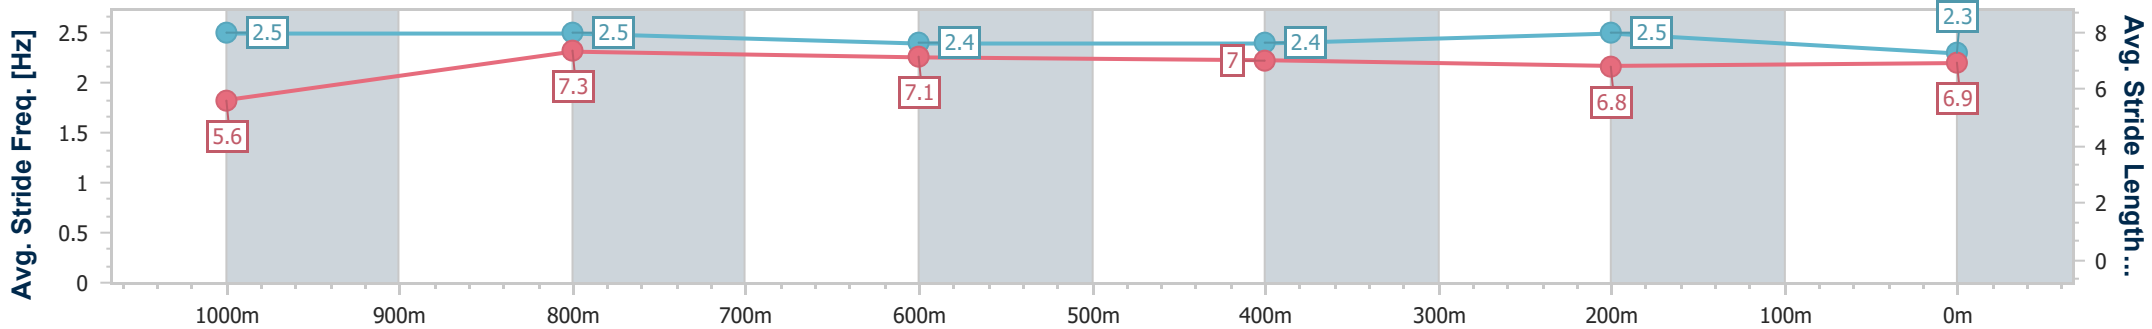

Horse/Jockey Name	Shamrock's Secret
Final Rank	9
Fastest Section Time (Section)	0:10.90 (1000m)
Top Speed [km/h] (Section)	68.6 (1000m)
Race State	Finished

Ipswich QLD Professional
Race 4: TAE AEROSPACE QTIS Three-Year-Old Fillies Maiden
Plate - 1200m

11 December 2024 - 15:23

Track Rating: Heavy 10, Weather: Overcast, Rail Position: +8m
Entire

Section	Overall	1000m	800m	600m	400m	200m							
Section Times	1:13.32 [9] (0:13.95)	0:59.37 [2] (0:10.90)	0:48.47 [2] (0:11.74)	0:36.73 [2] (0:11.96)	0:24.77 [2] (0:12.01)	0:12.76 [7]							
Average Speed [km/h]	51.8	66.1	61.3	60.0	59.8	56.5							
Top Speed [km/h]	67.9	68.6	62.4	60.8	60.6	57.7							
Avg. Dist. to Rail [m]	8.0	0.9	0.3	0.4	1.0	1.3							
Avg. Stride Freq. [Hz]	2.5	2.5	2.4	2.4	2.5	2.3							
Avg. Stride Length [m]	5.6	7.3	7.1	7.0	6.8	6.9							

- [ ] Ranking at each section and finish
- -.-.- No data available at this section
- NA No data available