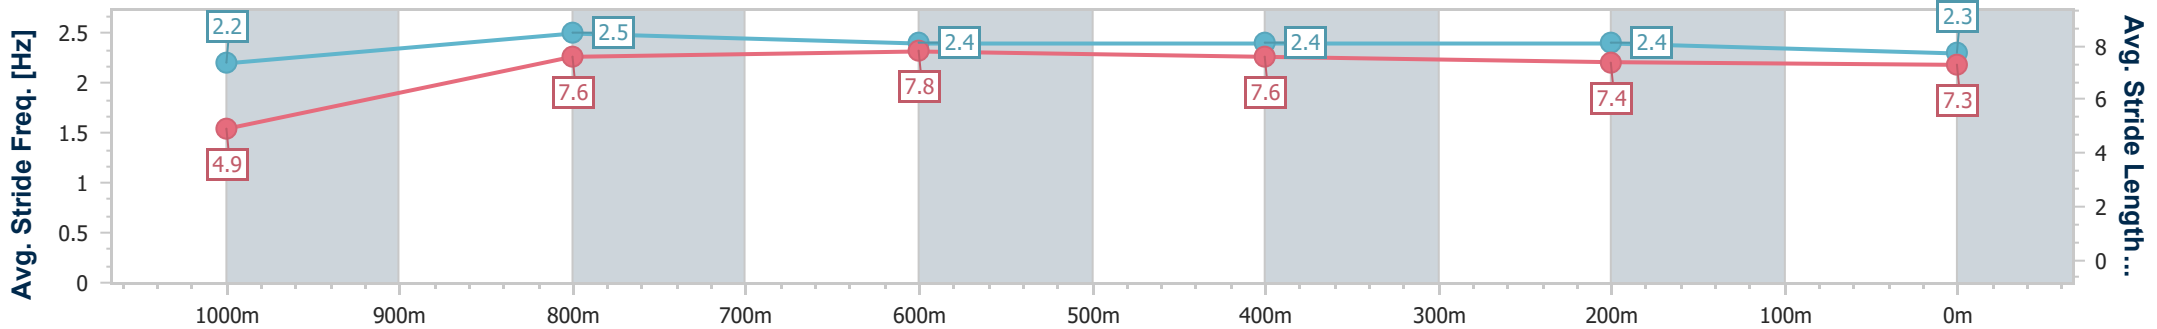

Horse/Jockey Name	Adiella
Final Rank	1
Fastest Section Time (Section)	0:08.58 (Overall)
Top Speed [km/h] (Section)	68.7 (1000m)
Race State	Finished

Ipswich QLD Professional
Race 6: GREAT NORTHERN BENCHMARK 68 Handicap - 1100m
11 December 2024 - 16:33
Track Rating: Heavy 9, Weather: Overcast, Rail Position: +8m Entire

Section	Overall	1000m	800m	600m	400m	200m
Section Times	1:03.97 [1] (0:08.58)	0:55.39 [5] (0:10.59)	0:44.80 [5] (0:10.55)	0:34.25 [5] (0:11.01)	0:23.24 [5] (0:11.36)	0:11.88 [1] (0:11.88)
Average Speed [km/h]	41.8	67.9	67.7	64.6	62.9	60.7
Top Speed [km/h]	64.8	68.7	68.7	66.6	63.8	63.6
Avg. Dist. to Rail [m]	3.3	0.8	2.2	2.3	1.7	1.4
Avg. Stride Freq. [Hz]	2.2	2.5	2.4	2.4	2.4	2.3
Avg. Stride Length [m]	4.9	7.6	7.8	7.6	7.4	7.3

- [ ] Ranking at each section and finish
- -.-.- No data available at this section
- NA No data available