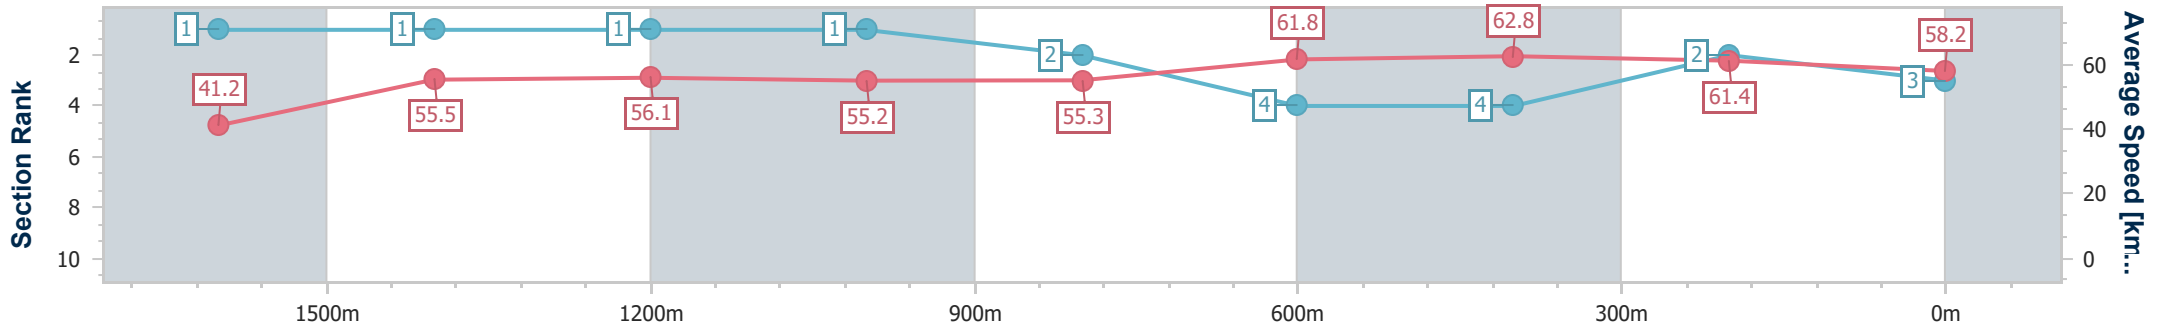

### Ipswich QLD Professional

Race 3: TAB Class 1 Handicap - 1700m

11 December 2024 - 14:48

Track Rating: Heavy 10, Weather: Overcast, Rail Position: +8m Entire

Section	Overall	1600m	1400m	1200m	1000m	800m	600m	400m	200m
Section Times	1:47.45 [3] (0:08.73)	1:38.72 [1] (0:12.97)	1:25.75 [1] (0:12.81)	1:12.94 [1] (0:13.05)	0:59.89 [1] (0:13.00)	0:46.89 [2] (0:11.56)	0:35.33 [4] (0:11.40)	0:23.93 [4] (0:11.57)	0:12.36 [2] (0:12.36)
Average Speed [km/h]	41.2	55.5	56.1	55.2	55.3	61.8	62.8	61.4	58.2
Top Speed [km/h]	57.1	56.8	56.5	55.6	57.8	64.6	64.2	62.0	60.6
Avg. Dist. to Rail [m]	4.0	1.0	0.9	0.3	0.3	1.5	2.1	2.3	1.3
Avg. Stride Freq. [Hz]	2.1	2.2	2.2	2.2	2.2	2.3	2.4	2.3	2.3
Avg. Stride Length [m]	5.2	7.1	7.1	7.0	7.1	7.4	7.4	7.4	7.1