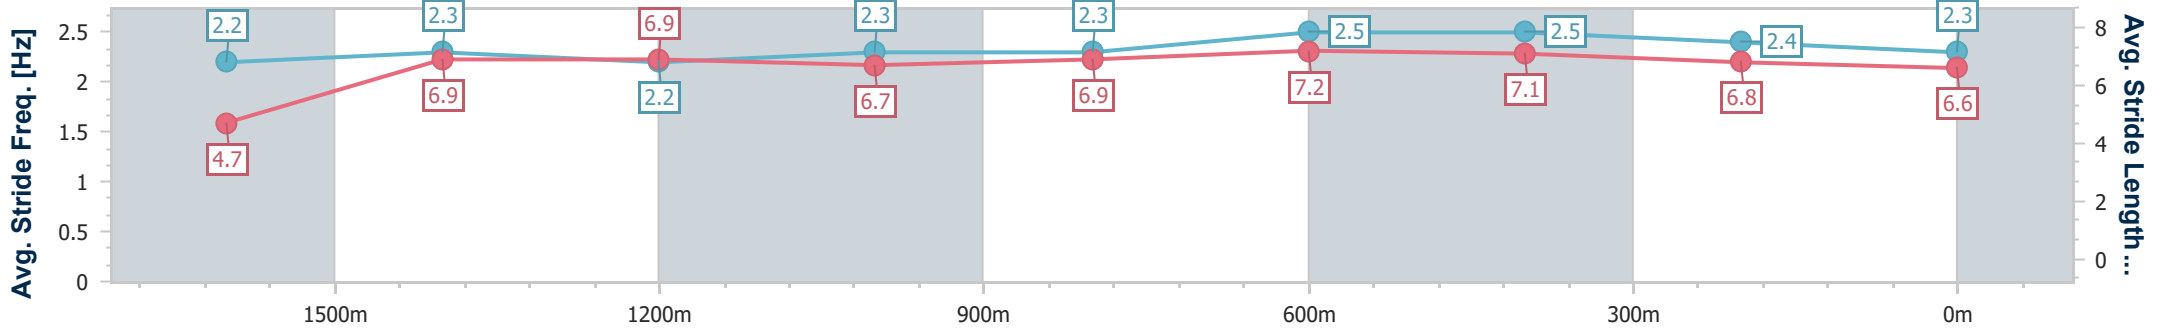

### Ipswich QLD Professional

Race 3: TAB Class 1 Handicap - 1700m

11 December 2024 - 14:48

Track Rating: Heavy 10, Weather: Overcast, Rail Position: +8m Entire

Section	Overall	1600m	1400m	1200m	1000m	800m	600m	400m	200m			
Section Times	1:48.09 [5] (0:09.31)	1:38.78 [4] (0:12.74)	1:26.04 [3] (0:12.83)	1:13.21 [4] (0:13.01)	1:00.20 [3] (0:12.72)	0:47.48 [4] (0:11.24)	0:36.24 [1] (0:11.44)	0:24.80 [2] (0:12.01)	0:12.79 [5] (0:12.79)			
Average Speed [km/h]	38.7	56.5	56.2	55.4	56.7	64.2	62.9	60.0	56.3			
Top Speed [km/h]	57.3	57.9	56.6	56.5	61.5	65.3	65.0	61.9	60.7			
Avg. Dist. to Rail [m]	7.1	0.5	0.2	0.7	0.8	0.5	0.3	1.3	4.2			
Avg. Stride Freq. [Hz]	2.2	2.3	2.2	2.3	2.3	2.5	2.5	2.4	2.3			
Avg. Stride Length [m]	4.7	6.9	6.9	6.7	6.9	7.2	7.1	6.8	6.6			

- [ ] Ranking at each section and finish
- .-.- No data available at this section
- NA No data available