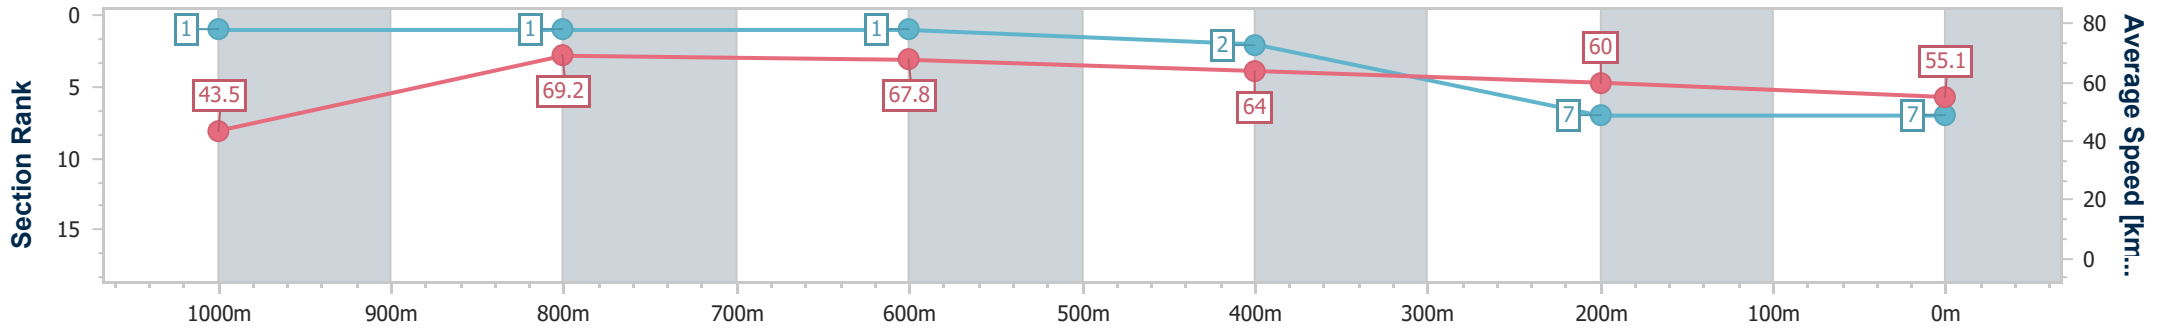

Horse/Jockey Name	Top Bird
Final Rank	7
Fastest Section Time (Section)	0:08.35 (Overall)
Top Speed [km/h] (Section)	70.7 (1000m)
Race State	Finished

Ipswich QLD Professional
Race 6: GREAT NORTHERN BENCHMARK 68 Handicap - 1100m
11 December 2024 - 16:33
Track Rating: Heavy 9, Weather: Overcast, Rail Position: +8m Entire

Section	Overall	1000m	800m	600m	400m	200m
Section Times	1:05.65 [7] (0:08.35)	0:57.30 [1] (0:10.41)	0:46.89 [1] (0:10.63)	0:36.26 [1] (0:11.19)	0:25.07 [2] (0:12.01)	0:13.06 [7] (0:13.06)
Average Speed [km/h]	43.5	69.2	67.8	64.0	60.0	55.1
Top Speed [km/h]	65.0	70.7	69.6	65.4	62.3	58.9
Avg. Dist. to Rail [m]	8.0	1.4	0.2	0.5	0.7	2.4
Avg. Stride Freq. [Hz]	2.4	2.7	2.6	2.5	2.5	2.3
Avg. Stride Length [m]	4.7	7.2	7.2	7.0	6.8	6.6

- [ ] Ranking at each section and finish
- -.-.- No data available at this section
- NA No data available