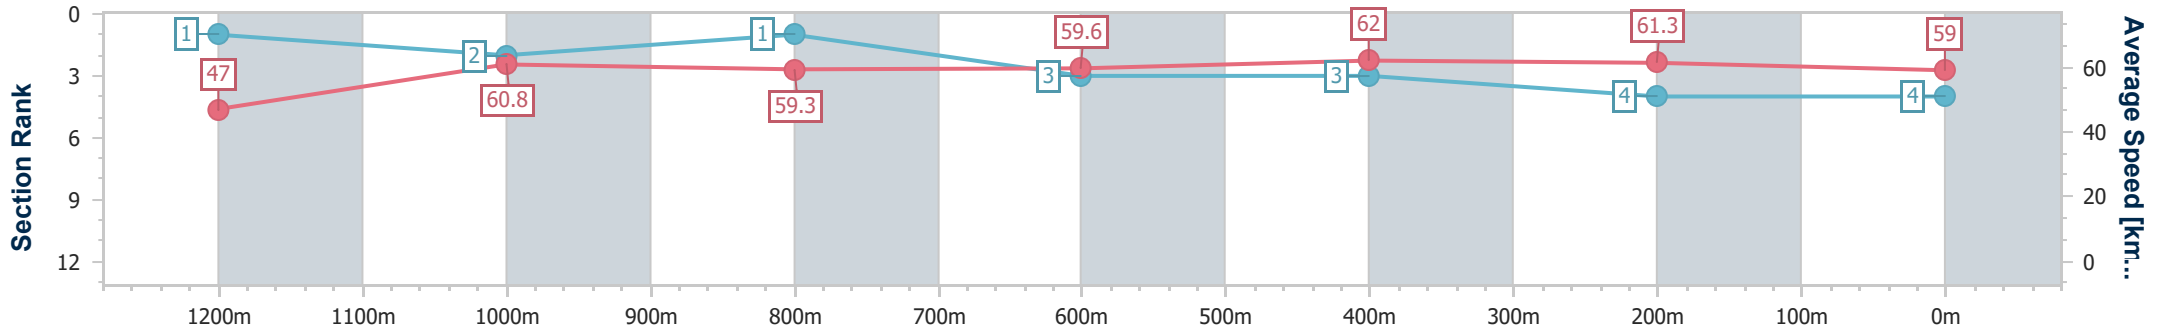

### Ipswich QLD Professional

Race 1: BARRIER REEF POOLS Maiden Handicap - 1350m

11 December 2024 - 13:38

Track Rating: Heavy 10, Weather: Overcast, Rail Position: +8m Entire

Section	Overall	1200m	1000m	800m	600m	400m	200m
Section Times	1:22.83 [4] (0:11.53)	1:11.30 [1] (0:11.83)	0:59.47 [2] (0:12.09)	0:47.38 [1] (0:12.01)	0:35.37 [3] (0:11.51)	0:23.86 [3] (0:11.65)	0:12.21 [4] (0:12.21)
Average Speed [km/h]	47.0	60.8	59.3	59.6	62.0	61.3	59.0
Top Speed [km/h]	62.7	62.5	60.8	61.8	63.5	62.0	60.8
Avg. Dist. to Rail [m]	2.0	0.4	0.7	1.9	2.2	0.9	0.7
Avg. Stride Freq. [Hz]	2.2	2.2	2.2	2.2	2.3	2.3	2.2
Avg. Stride Length [m]	5.5	7.6	7.6	7.6	7.5	7.5	7.4