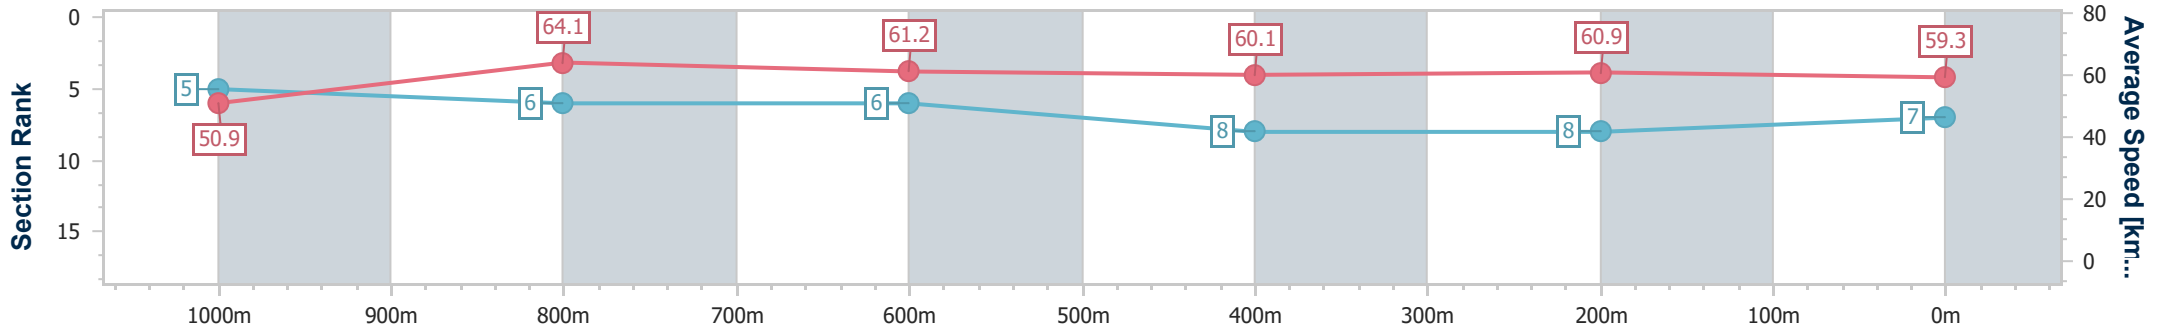

Horse/Jockey Name	Love 'N' Rockets
Final Rank	7
Fastest Section Time (Section)	0:11.22 (1000m)
Top Speed [km/h] (Section)	66.6 (Overall)
Race State	Finished

Ipswich QLD Professional
Race 4: TAE AEROSPACE QTIS Three-Year-Old Fillies Maiden
Plate - 1200m
11 December 2024 - 15:23
Track Rating: Heavy 10, Weather: Overcast, Rail Position: +8m
Entire

Section	Overall	1000m	800m	600m	400m	200m
Section Times	1:12.81 [7] (0:14.13)	0:58.68 [5] (0:11.22)	0:47.46 [6] (0:11.69)	0:35.77 [6] (0:11.90)	0:23.87 [8] (0:11.75)	0:12.12 [8] (0:12.12)
Average Speed [km/h]	50.9	64.1	61.2	60.1	60.9	59.3
Top Speed [km/h]	66.6	66.4	62.6	60.9	61.3	60.9
Avg. Dist. to Rail [m]	1.6	0.6	1.4	1.4	1.4	1.1
Avg. Stride Freq. [Hz]	2.3	2.3	2.2	2.2	2.2	2.2
Avg. Stride Length [m]	6.0	7.8	7.7	7.6	7.6	7.6

- [ ] Ranking at each section and finish
- -.-.- No data available at this section
- NA No data available