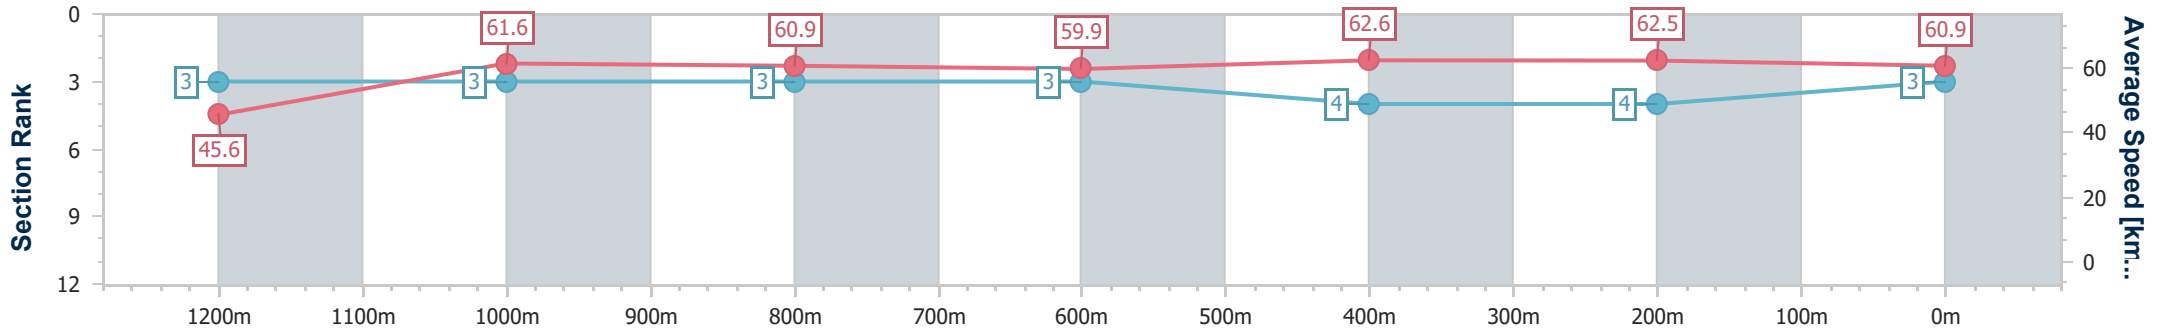

### Ipswich QLD Professional

Race 5: IMPERIAL RACING BENCHMARK 65 Handicap - 1350m

11 December 2024 - 15:58

Track Rating: Heavy 9, Weather: Overcast, Rail Position: +8m  
Entire

Section	Overall	1200m	1000m	800m	600m	400m	200m
Section Times	1:21.91 [3] (0:11.85)	1:10.06 [3] (0:11.66)	0:58.40 [3] (0:11.82)	0:46.58 [3] (0:11.88)	0:34.70 [3] (0:11.46)	0:23.24 [4] (0:11.45)	0:11.79 [4] (0:11.79)
Average Speed [km/h]	45.6	61.6	60.9	59.9	62.6	62.5	60.9
Top Speed [km/h]	62.2	62.3	61.1	60.9	63.6	63.4	62.8
Avg. Dist. to Rail [m]	1.4	1.0	1.5	2.1	2.0	1.1	0.7
Avg. Stride Freq. [Hz]	2.3	2.3	2.3	2.3	2.3	2.4	2.3
Avg. Stride Length [m]	5.4	7.3	7.4	7.3	7.6	7.3	7.3