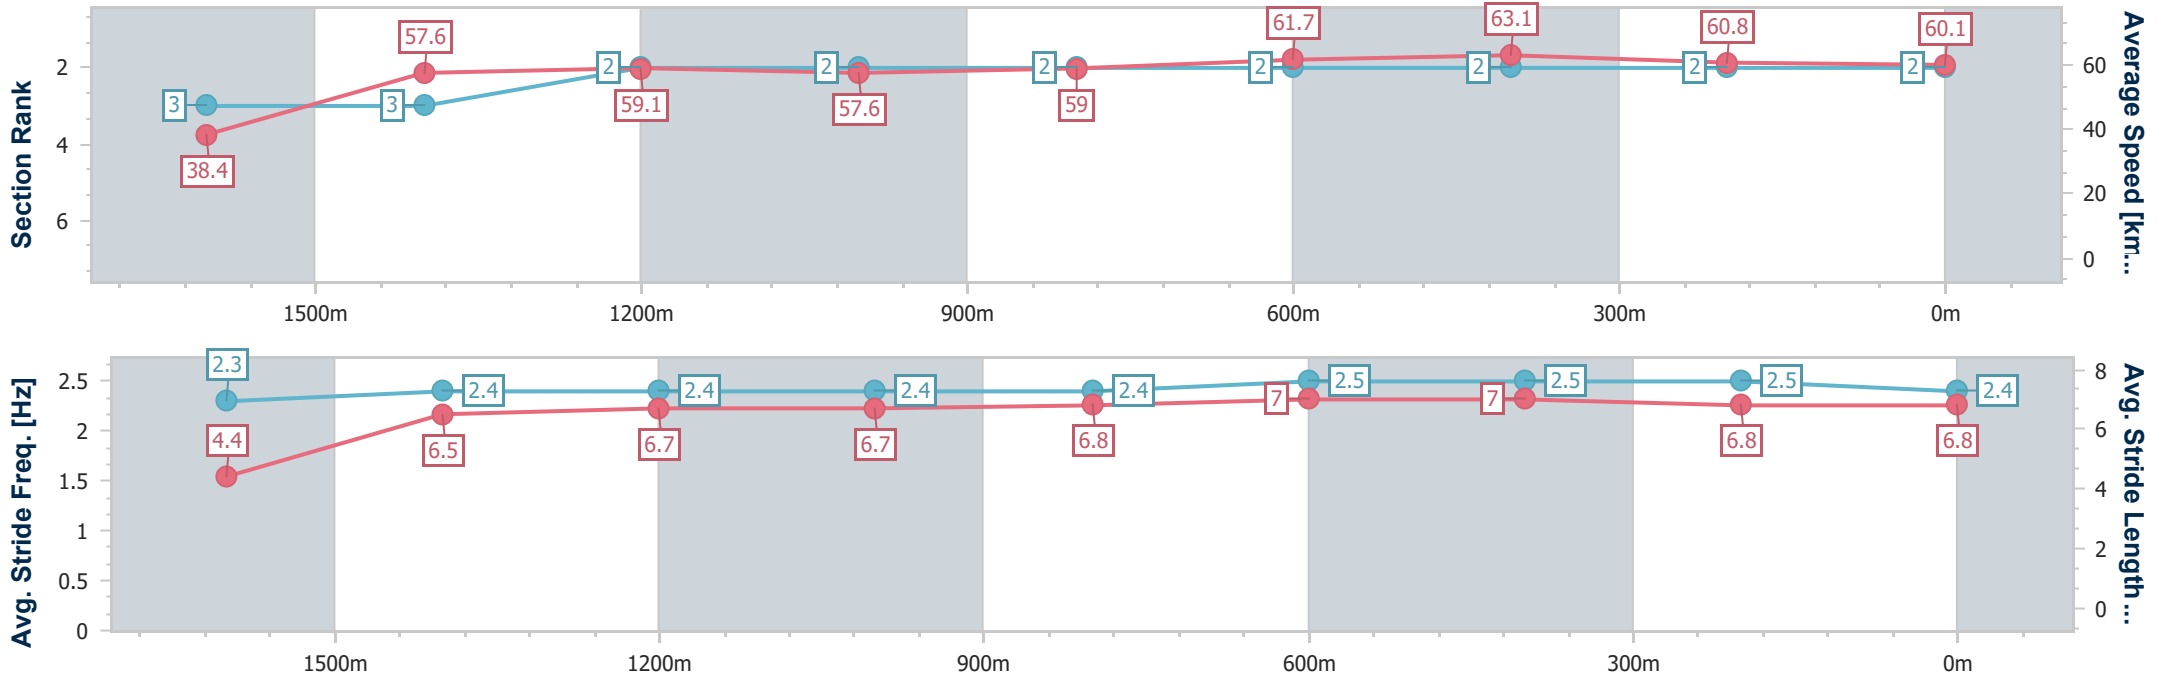

### Ipswich QLD Professional

Race 2: GORDON'S GIN Class 4 Handicap - 1700m

11 December 2024 - 14:13

Track Rating: Heavy 10, Weather: Overcast, Rail Position: +8m Entire

Section	Overall	1600m	1400m	1200m	1000m	800m	600m	400m	200m
Section Times	1:45.71 [2] (0:09.34)	1:36.37 [3] (0:12.50)	1:23.87 [3] (0:12.23)	1:11.64 [2] (0:12.55)	0:59.09 [2] (0:12.25)	0:46.84 [2] (0:11.73)	0:35.11 [2] (0:11.35)	0:23.76 [2] (0:11.76)	0:12.00 [2] (0:12.00)
Average Speed [km/h]	38.4	57.6	59.1	57.6	59.0	61.7	63.1	60.8	60.1
Top Speed [km/h]	54.7	58.7	60.5	58.2	60.0	63.0	63.9	61.9	61.0
Avg. Dist. to Rail [m]	4.8	0.5	0.6	1.0	1.1	0.7	1.2	1.3	1.4
Avg. Stride Freq. [Hz]	2.3	2.4	2.4	2.4	2.4	2.5	2.5	2.5	2.4
Avg. Stride Length [m]	4.4	6.5	6.7	6.7	6.8	7.0	7.0	6.8	6.8