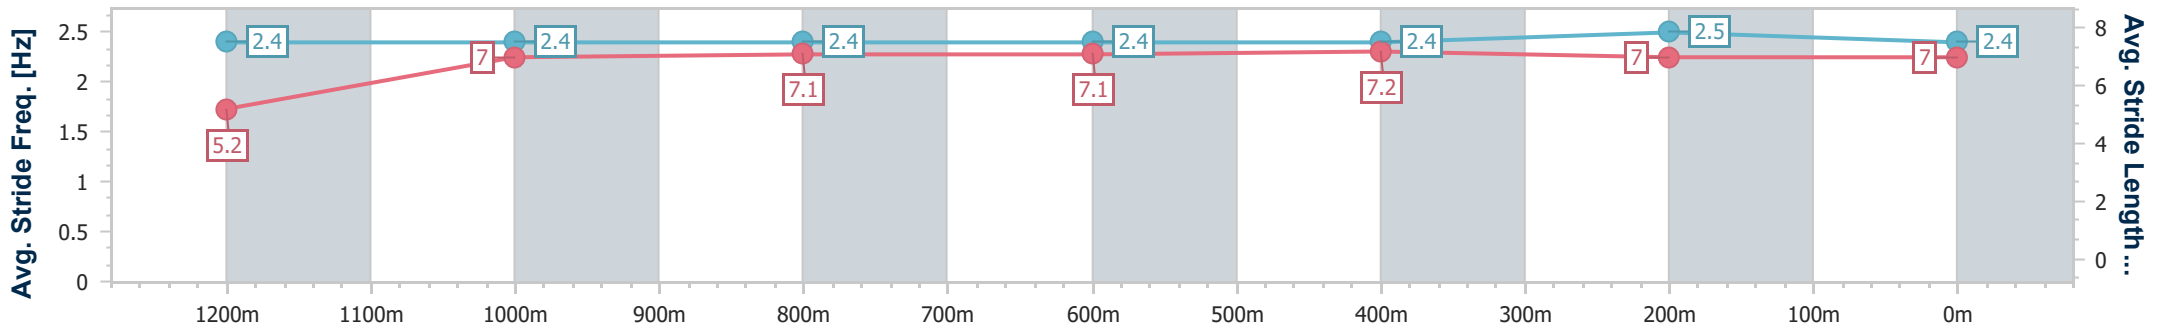

### Ipswich QLD Professional

Race 5: IMPERIAL RACING BENCHMARK 65 Handicap - 1350m

11 December 2024 - 15:58

Track Rating: Heavy 9, Weather: Overcast, Rail Position: +8m Entire

Section	Overall	1200m	1000m	800m	600m	400m	200m
Section Times	1:21.90 [2] (0:11.60)	1:10.30 [2] (0:11.73)	0:58.57 [2] (0:11.88)	0:46.69 [2] (0:11.91)	0:34.78 [2] (0:11.39)	0:23.39 [3] (0:11.45)	0:11.94 [3] (0:11.94)
Average Speed [km/h]	46.4	61.7	60.8	60.4	63.1	62.9	60.2
Top Speed [km/h]	60.8	63.2	61.5	61.8	63.8	63.8	62.1
Avg. Dist. to Rail [m]	1.1	1.4	0.8	0.3	0.3	0.2	1.7
Avg. Stride Freq. [Hz]	2.4	2.4	2.4	2.4	2.4	2.5	2.4
Avg. Stride Length [m]	5.2	7.0	7.1	7.1	7.2	7.0	7.0