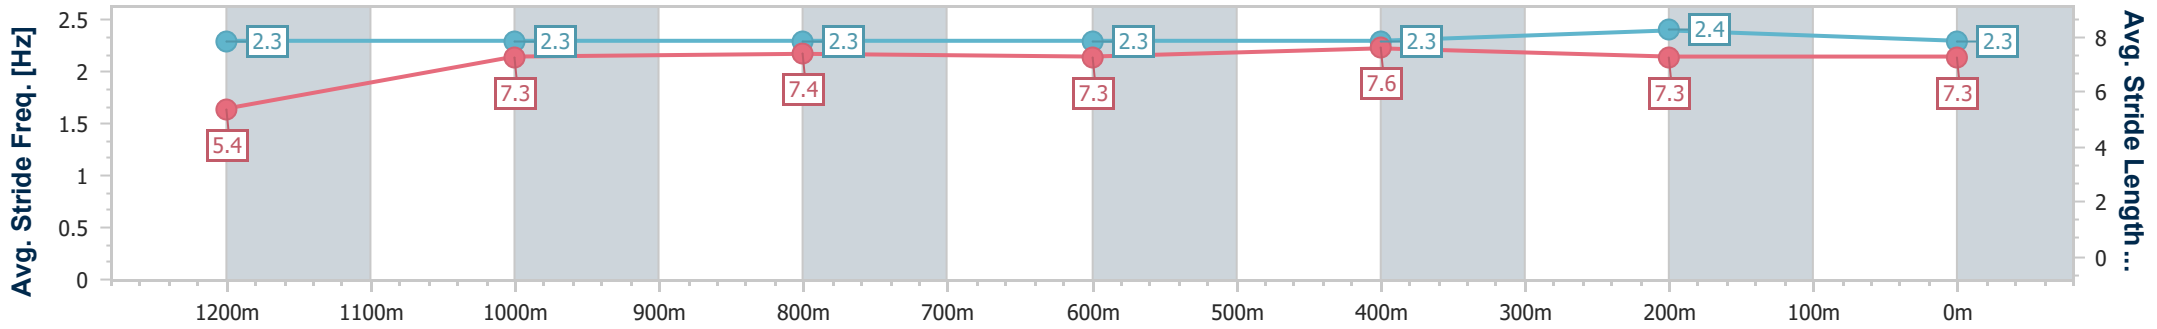

### Ipswich QLD Professional

Race 5: IMPERIAL RACING BENCHMARK 65 Handicap - 1350m

11 December 2024 - 15:58

Track Rating: Heavy 9, Weather: Overcast, Rail Position: +8m  
Entire

Section	Overall	1200m	1000m	800m	600m	400m	200m
Section Times	1:21.91 [3] (0:11.85)	1:10.06 [3] (0:11.66)	0:58.40 [3] (0:11.82)	0:46.58 [3] (0:11.88)	0:34.70 [3] (0:11.46)	0:23.24 [4] (0:11.45)	0:11.79 [4] (0:11.79)
Average Speed [km/h]	45.6	61.6	60.9	59.9	62.6	62.5	60.9
Top Speed [km/h]	62.2	62.3	61.1	60.9	63.6	63.4	62.8
Avg. Dist. to Rail [m]	1.4	1.0	1.5	2.1	2.0	1.1	0.7
Avg. Stride Freq. [Hz]	2.3	2.3	2.3	2.3	2.3	2.4	2.3
Avg. Stride Length [m]	5.4	7.3	7.4	7.3	7.6	7.3	7.3