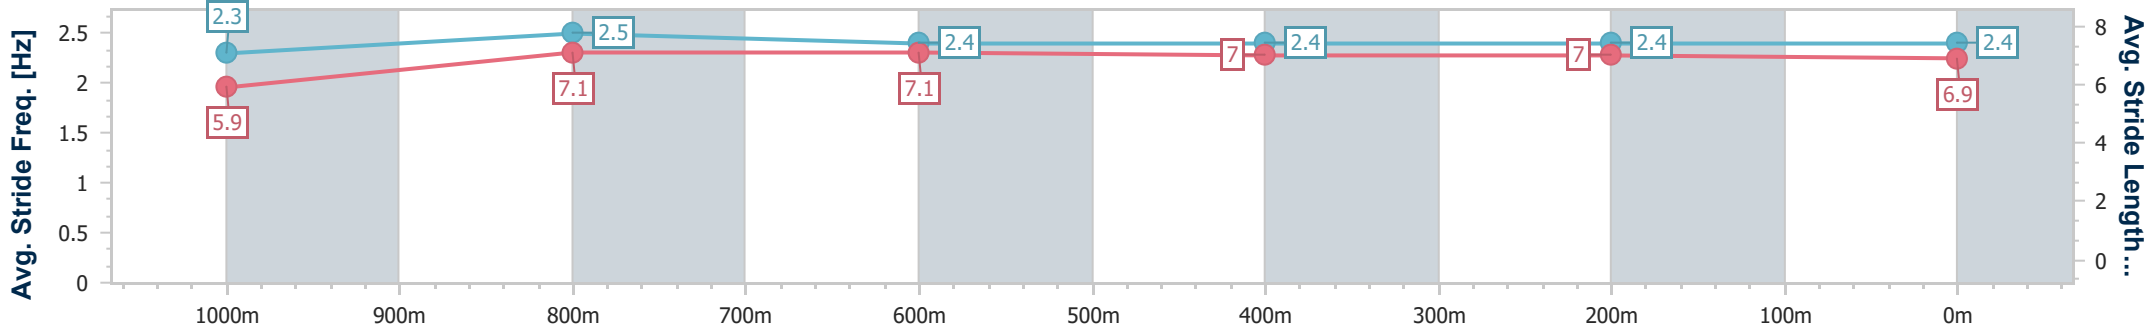

Horse/Jockey Name	Gaelic Spirit
Final Rank	8
Fastest Section Time (Section)	0:11.40 (1000m)
Top Speed [km/h] (Section)	65.8 (1000m)
Race State	Finished

Ipswich QLD Professional
Race 4: TAE AEROSPACE QTIS Three-Year-Old Fillies Maiden
Plate - 1200m

11 December 2024 - 15:23

Track Rating: Heavy 10, Weather: Overcast, Rail Position: +8m
Entire

Section	Overall	1000m	800m	600m	400m	200m								
Section Times	1:13.20 [8] (0:14.45)	0:58.75 [9] (0:11.40)	0:47.35 [9] (0:11.56)	0:35.79 [10] (0:11.78)	0:24.01 [9] (0:11.85)	0:12.16 [9] (0:12.16)								
Average Speed [km/h]	50.0	63.0	62.2	60.7	60.6	59.2								
Top Speed [km/h]	65.7	65.8	63.5	61.8	61.1	60.7								
Avg. Dist. to Rail [m]	4.4	0.2	1.0	1.4	1.3	2.3								
Avg. Stride Freq. [Hz]	2.3	2.5	2.4	2.4	2.4	2.4								
Avg. Stride Length [m]	5.9	7.1	7.1	7.0	7.0	6.9								

- [ ] Ranking at each section and finish
- -.-.- No data available at this section
- NA No data available