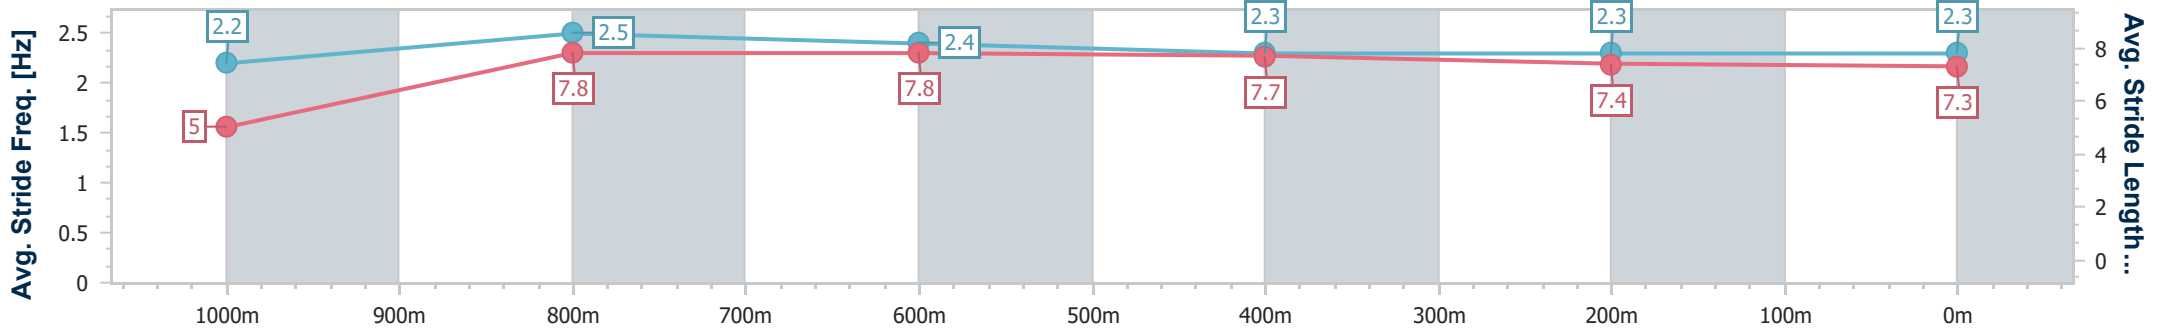

Horse/Jockey Name	The Fixer
Final Rank	3
Fastest Section Time (Section)	0:08.50 (Overall)
Top Speed [km/h] (Section)	70.4 (1000m)
Race State	Finished

Ipswich QLD Professional
Race 6: GREAT NORTHERN BENCHMARK 68 Handicap - 1100m
11 December 2024 - 16:33
Track Rating: Heavy 9, Weather: Overcast, Rail Position: +8m Entire

Section	Overall	1000m	800m	600m	400m	200m
Section Times	1:04.24 [3] (0:08.50)	0:55.74 [4] (0:10.49)	0:45.25 [3] (0:10.55)	0:34.70 [4] (0:11.07)	0:23.63 [3] (0:11.68)	0:11.95 [4] (0:11.95)
Average Speed [km/h]	42.4	68.9	68.4	64.9	62.0	60.3
Top Speed [km/h]	65.1	70.4	70.1	66.9	64.0	62.3
Avg. Dist. to Rail [m]	9.5	2.2	0.6	0.4	1.1	1.3
Avg. Stride Freq. [Hz]	2.2	2.5	2.4	2.3	2.3	2.3
Avg. Stride Length [m]	5.0	7.8	7.8	7.7	7.4	7.3

- [ ] Ranking at each section and finish
- -.-.- No data available at this section
- NA No data available