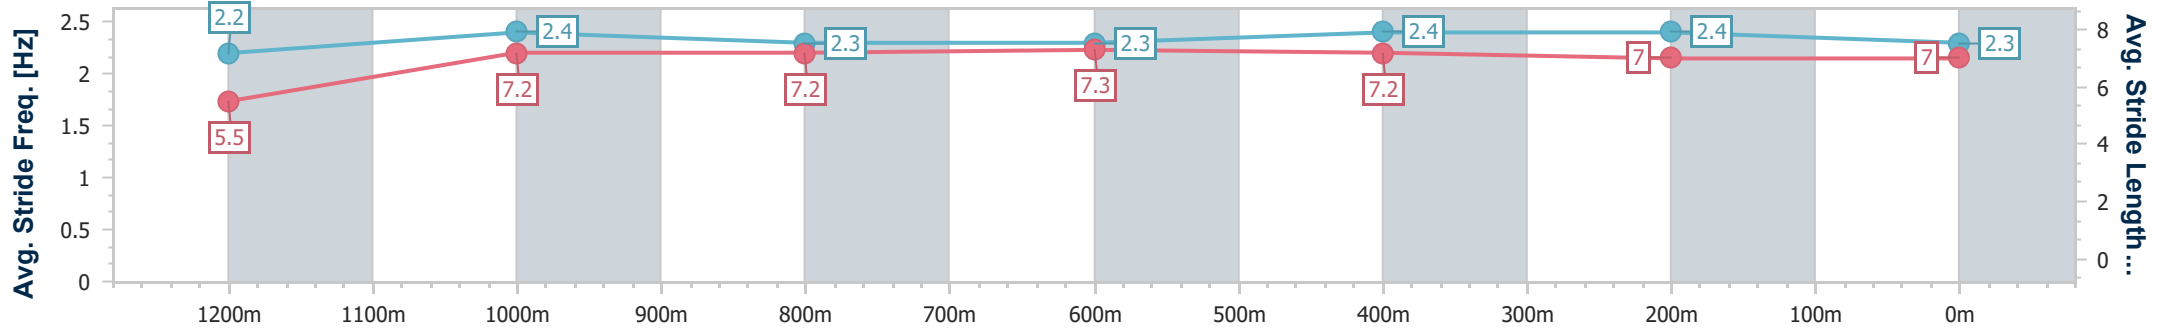

Ipswich QLD Professional

Race 1: BARRIER REEF POOLS Maiden Handicap - 1350m

11 December 2024 - 13:38

Track Rating: Heavy 10, Weather: Overcast, Rail Position: +8m Entire

Section	Overall	1200m	1000m	800m	600m	400m	200m
Section Times	1:23.04 [6] (0:11.59)	1:11.45 [2] (0:11.75)	0:59.70 [1] (0:12.16)	0:47.54 [2] (0:11.92)	0:35.62 [1] (0:11.41)	0:24.21 [1] (0:11.65)	0:12.56 [2] (0:12.56)
Average Speed [km/h]	46.7	61.2	59.1	60.3	62.8	61.5	57.3
Top Speed [km/h]	63.0	63.2	60.3	63.8	63.9	62.5	59.9
Avg. Dist. to Rail [m]	2.8	0.7	0.2	0.9	0.9	1.2	0.5
Avg. Stride Freq. [Hz]	2.2	2.4	2.3	2.3	2.4	2.4	2.3
Avg. Stride Length [m]	5.5	7.2	7.2	7.3	7.2	7.0	7.0