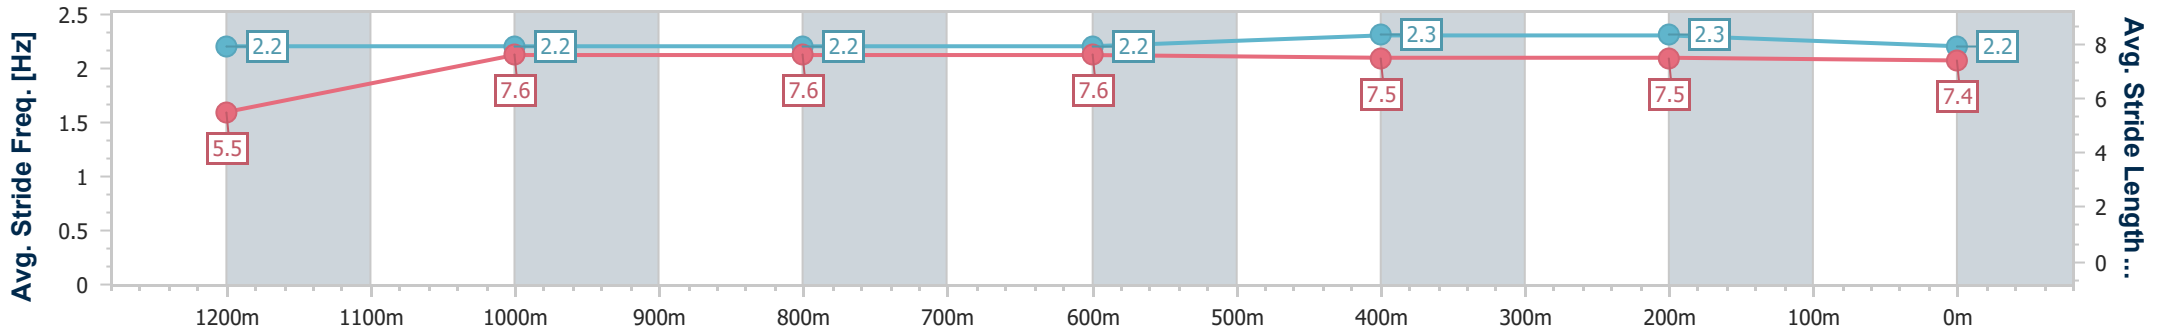

### Ipswich QLD Professional

Race 1: BARRIER REEF POOLS Maiden Handicap - 1350m

11 December 2024 - 13:38

Track Rating: Heavy 10, Weather: Overcast, Rail Position: +8m Entire

Section	Overall	1200m	1000m	800m	600m	400m	200m
Section Times	1:22.83 [4] (0:11.53)	1:11.30 [1] (0:11.83)	0:59.47 [2] (0:12.09)	0:47.38 [1] (0:12.01)	0:35.37 [3] (0:11.51)	0:23.86 [3] (0:11.65)	0:12.21 [4] (0:12.21)
Average Speed [km/h]	47.0	60.8	59.3	59.6	62.0	61.3	59.0
Top Speed [km/h]	62.7	62.5	60.8	61.8	63.5	62.0	60.8
Avg. Dist. to Rail [m]	2.0	0.4	0.7	1.9	2.2	0.9	0.7
Avg. Stride Freq. [Hz]	2.2	2.2	2.2	2.2	2.3	2.3	2.2
Avg. Stride Length [m]	5.5	7.6	7.6	7.6	7.5	7.5	7.4