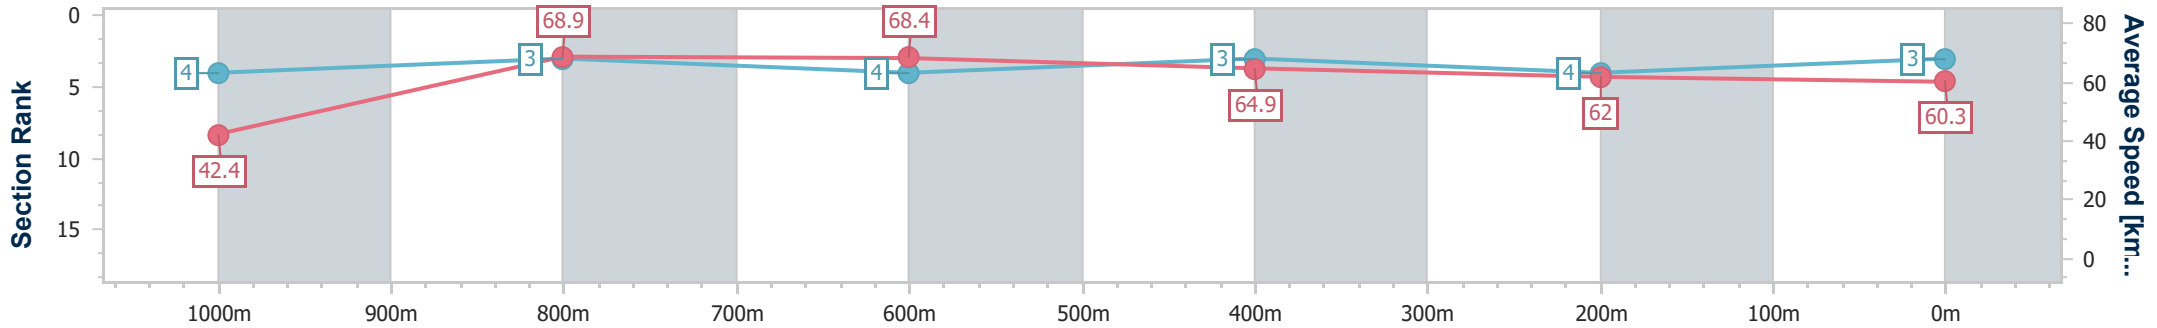

Horse/Jockey Name	The Fixer
Final Rank	3
Fastest Section Time (Section)	0:08.50 (Overall)
Top Speed [km/h] (Section)	70.4 (1000m)
Race State	Finished

Ipswich QLD Professional
Race 6: GREAT NORTHERN BENCHMARK 68 Handicap - 1100m
11 December 2024 - 16:33
Track Rating: Heavy 9, Weather: Overcast, Rail Position: +8m Entire

Section	Overall	1000m	800m	600m	400m	200m
Section Times	1:04.24 [3] (0:08.50)	0:55.74 [4] (0:10.49)	0:45.25 [3] (0:10.55)	0:34.70 [4] (0:11.07)	0:23.63 [3] (0:11.68)	0:11.95 [4] (0:11.95)
Average Speed [km/h]	42.4	68.9	68.4	64.9	62.0	60.3
Top Speed [km/h]	65.1	70.4	70.1	66.9	64.0	62.3
Avg. Dist. to Rail [m]	9.5	2.2	0.6	0.4	1.1	1.3
Avg. Stride Freq. [Hz]	2.2	2.5	2.4	2.3	2.3	2.3
Avg. Stride Length [m]	5.0	7.8	7.8	7.7	7.4	7.3

- [ ] Ranking at each section and finish
- -.-.- No data available at this section
- NA No data available