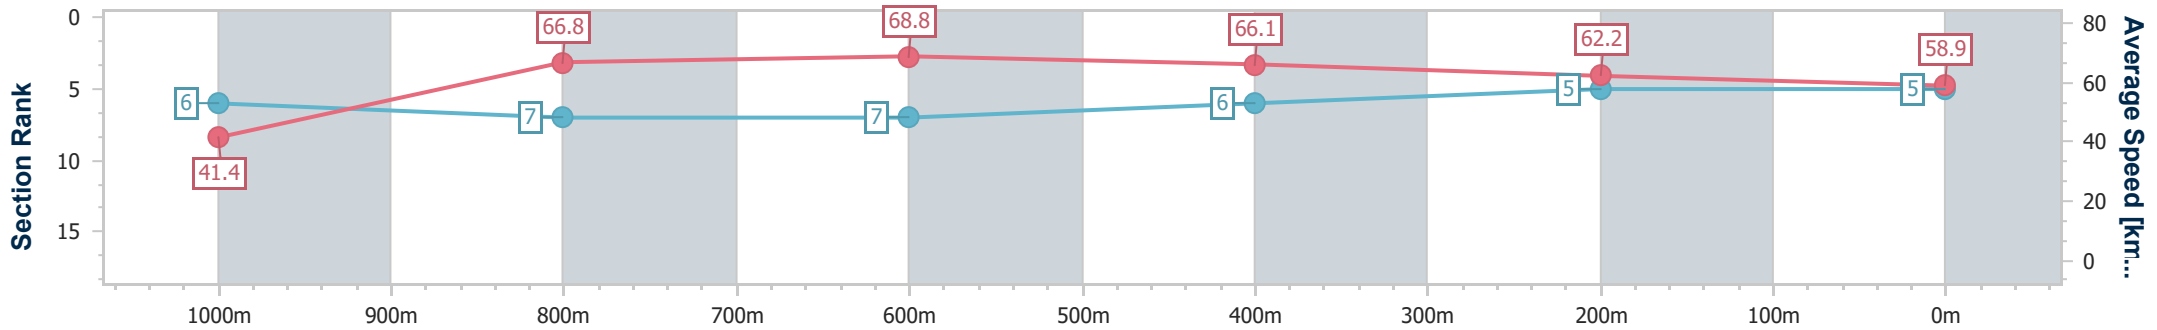

Horse/Jockey Name	Can't Getwhatiwant
Final Rank	5
Fastest Section Time (Section)	0:08.75 (Overall)
Top Speed [km/h] (Section)	69.5 (1000m)
Race State	Finished

Ipswich QLD Professional
Race 6: GREAT NORTHERN BENCHMARK 68 Handicap - 1100m
11 December 2024 - 16:33
Track Rating: Heavy 9, Weather: Overcast, Rail Position: +8m Entire

Section	Overall	1000m	800m	600m	400m	200m								
Section Times	1:04.63 [5] (0:08.75)	0:55.88 [6] (0:10.76)	0:45.12 [7] (0:10.43)	0:34.69 [7] (0:10.87)	0:23.82 [6] (0:11.60)	0:12.22 [5] (0:12.22)								
Average Speed [km/h]	41.4	66.8	68.8	66.1	62.2	58.9								
Top Speed [km/h]	62.0	69.5	69.3	68.1	63.2	60.6								
Avg. Dist. to Rail [m]	5.8	0.5	1.0	0.7	1.3	2.6								
Avg. Stride Freq. [Hz]	2.3	2.6	2.6	2.5	2.5	2.4								
Avg. Stride Length [m]	4.7	7.3	7.5	7.3	6.9	6.6								

- [ ] Ranking at each section and finish
- -.-.- No data available at this section
- NA No data available