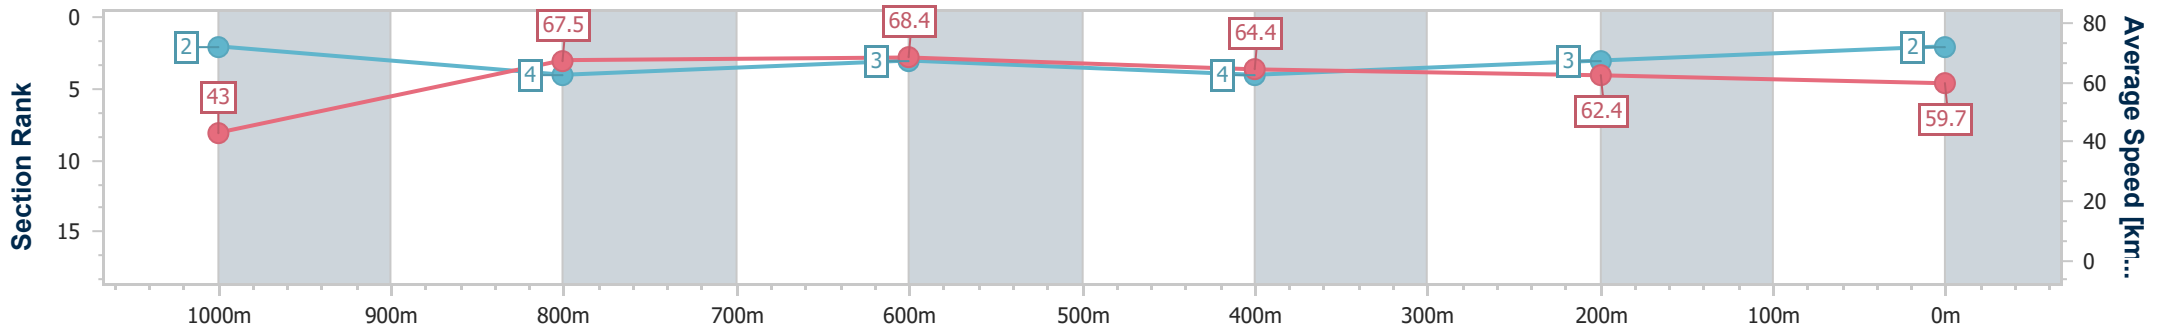

Horse/Jockey Name	Sultry Siren
Final Rank	2
Fastest Section Time (Section)	0:08.39 (Overall)
Top Speed [km/h] (Section)	69.7 (1000m)
Race State	Finished

Ipswich QLD Professional
Race 6: GREAT NORTHERN BENCHMARK 68 Handicap - 1100m
11 December 2024 - 16:33
Track Rating: Heavy 9, Weather: Overcast, Rail Position: +8m Entire

Section	Overall	1000m	800m	600m	400m	200m
Section Times	1:04.21 [2] (0:08.39)	0:55.82 [2] (0:10.64)	0:45.18 [4] (0:10.51)	0:34.67 [3] (0:11.10)	0:23.57 [4] (0:11.50)	0:12.07 [3] (0:12.07)
Average Speed [km/h]	43.0	67.5	68.4	64.4	62.4	59.7
Top Speed [km/h]	64.0	69.7	69.6	66.1	63.2	62.2
Avg. Dist. to Rail [m]	4.9	0.4	1.1	1.0	1.0	1.0
Avg. Stride Freq. [Hz]	2.3	2.5	2.5	2.4	2.4	2.3
Avg. Stride Length [m]	4.9	7.4	7.6	7.4	7.2	7.1

- [ ] Ranking at each section and finish
- -.-.- No data available at this section
- NA No data available