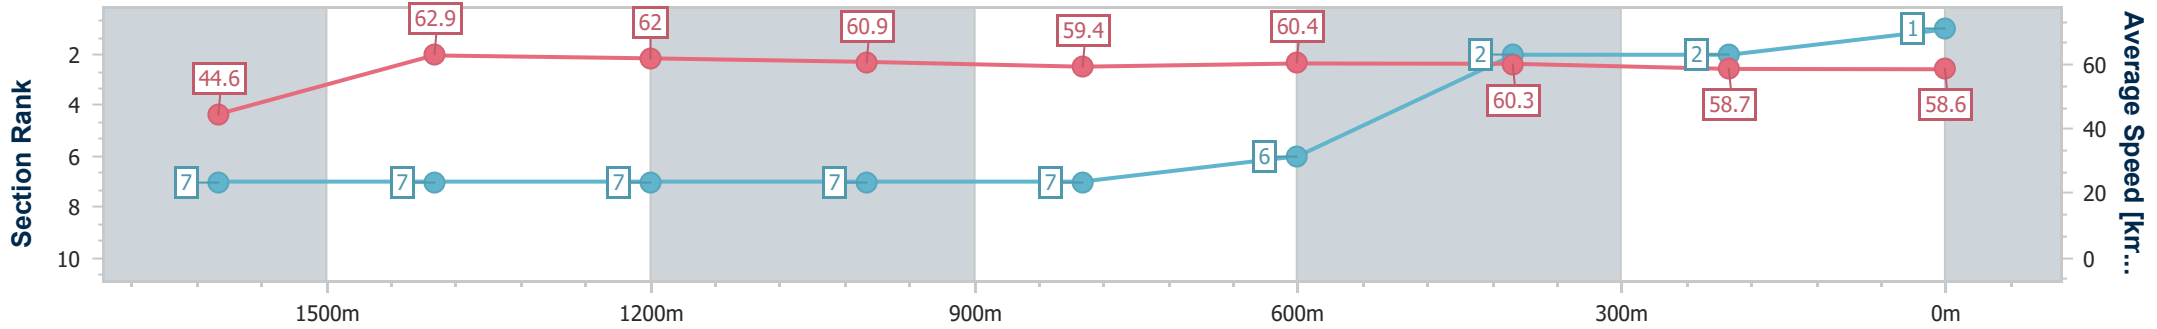

07 December 2024 - 19:53

Track Rating: Good 4, Weather: Fine, Rail Position: +2m Entire

Section	Overall	1600m	1400m	1200m	1000m	800m	600m	400m	200m				
Section Times	1:59.36 [1] (0:23.31)	1:36.05 [7] (0:11.48)	1:24.57 [7] (0:11.71)	1:12.86 [7] (0:11.85)	1:01.01 [7] (0:12.26)	0:48.75 [7] (0:12.06)	0:36.69 [6] (0:12.03)	0:24.66 [2] (0:12.35)	0:12.31 [2] (0:12.31)				
Average Speed [km/h]	44.6	62.9	62.0	60.9	59.4	60.4	60.3	58.7	58.6				
Top Speed [km/h]	62.7	64.2	63.8	61.9	60.9	61.9	61.9	59.6	58.8				
Avg. Dist. to Rail [m]	4.1	1.4	1.7	3.4	3.4	2.5	1.9	1.7	0.9				
Avg. Stride Freq. [Hz]	2.1	2.2	2.2	2.2	2.2	2.2	2.2	2.2	2.2				
Avg. Stride Length [m]	5.9	7.9	7.8	7.7	7.5	7.7	7.5	7.4	7.4				