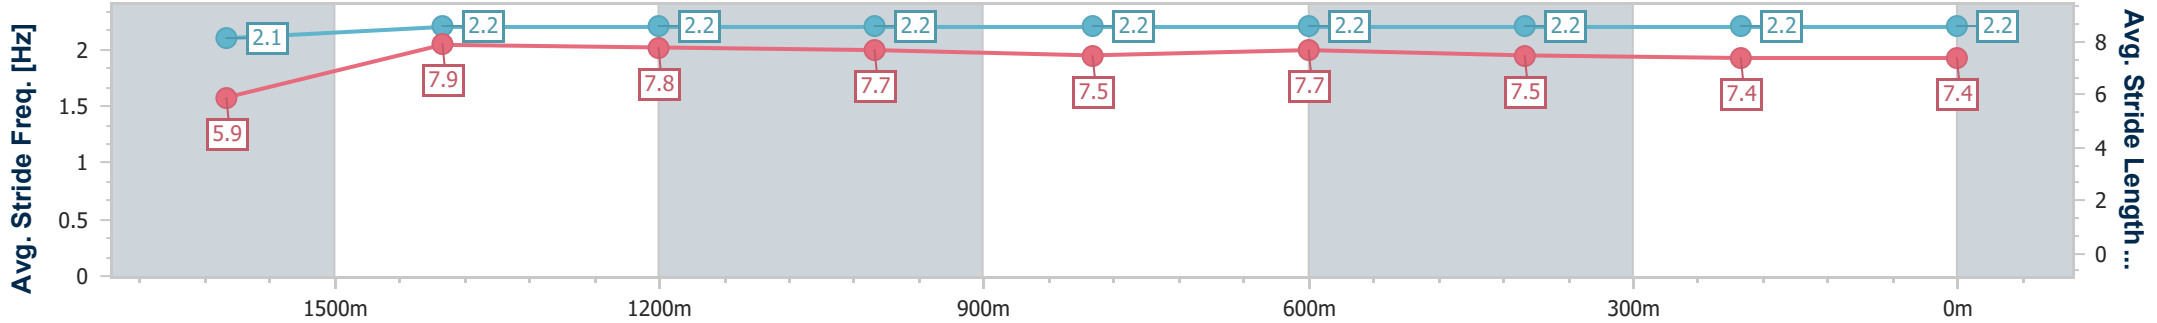

07 December 2024 - 19:53

Track Rating: Good 4, Weather: Fine, Rail Position: +2m Entire

Section	Overall	1600m	1400m	1200m	1000m	800m	600m	400m	200m				
Section Times	1:59.36 [1] (0:23.31)	1:36.05 [7] (0:11.48)	1:24.57 [7] (0:11.71)	1:12.86 [7] (0:11.85)	1:01.01 [7] (0:12.26)	0:48.75 [7] (0:12.06)	0:36.69 [6] (0:12.03)	0:24.66 [2] (0:12.35)	0:12.31 [2] (0:12.31)				
Average Speed [km/h]	44.6	62.9	62.0	60.9	59.4	60.4	60.3	58.7	58.6				
Top Speed [km/h]	62.7	64.2	63.8	61.9	60.9	61.9	61.9	59.6	58.8				
Avg. Dist. to Rail [m]	4.1	1.4	1.7	3.4	3.4	2.5	1.9	1.7	0.9				
Avg. Stride Freq. [Hz]	2.1	2.2	2.2	2.2	2.2	2.2	2.2	2.2	2.2				
Avg. Stride Length [m]	5.9	7.9	7.8	7.7	7.5	7.7	7.5	7.4	7.4				