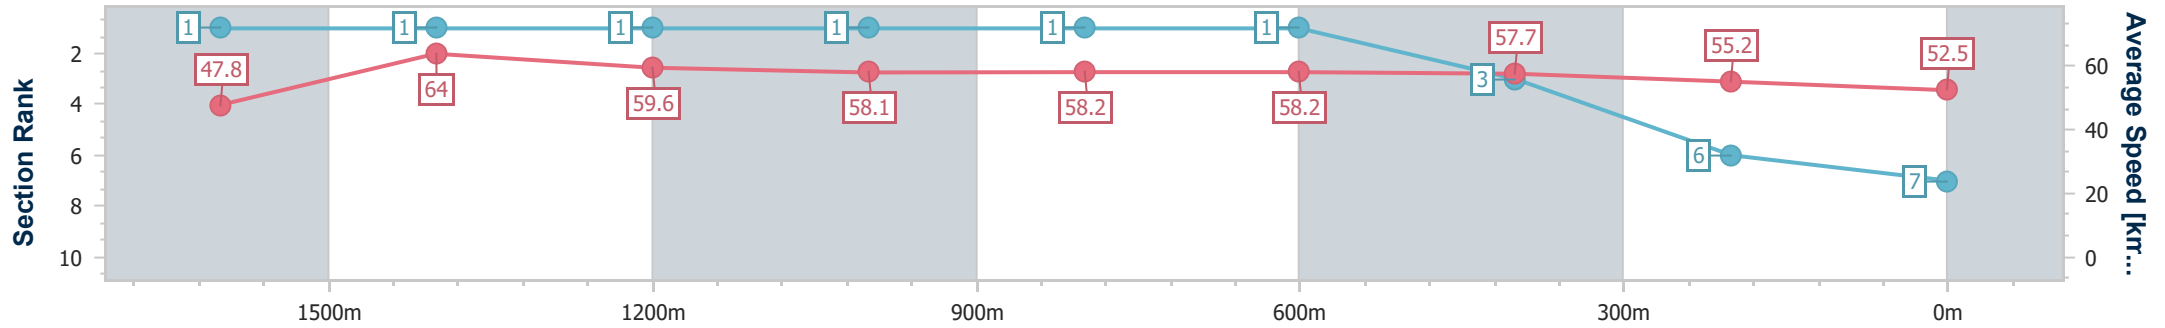

Toowoomba QLD Professional
Race 5: ARMSTRONG GWM BENCHMARK 60 Handicap - 1890m

07 December 2024 - 19:53

Track Rating: Good 4, Weather: Fine, Rail Position: +2m Entire

Section	Overall	1600m	1400m	1200m	1000m	800m	600m	400m	200m
Section Times	2:01.29 [6] (0:22.35)	1:38.94 [5] (0:11.53)	1:27.41 [6] (0:11.70)	1:15.71 [5] (0:11.96)	1:03.75 [2] (0:12.47)	0:51.28 [2] (0:12.61)	0:38.67 [5] (0:12.56)	0:26.11 [7] (0:12.77)	0:13.34 [7] (0:13.34)
Average Speed [km/h]	46.7	62.7	62.2	60.3	58.3	57.6	57.6	56.6	53.8
Top Speed [km/h]	62.8	64.5	64.6	60.8	59.3	58.7	58.6	57.2	56.0
Avg. Dist. to Rail [m]	4.5	1.2	1.7	3.6	3.2	2.7	0.9	0.9	0.7
Avg. Stride Freq. [Hz]	2.2	2.3	2.3	2.3	2.2	2.2	2.2	2.2	2.1
Avg. Stride Length [m]	5.8	7.6	7.5	7.4	7.2	7.2	7.2	7.2	6.9

- [] Ranking at each section and finish
- .-.- No data available at this section
- NA No data available

Horse/Jockey Name	Kneze
Final Rank	7
Fastest Section Time (Section)	0:11.25 (1600m)
Top Speed [km/h] (Section)	64.9 (1600m)
Race State	Finished

Toowoomba QLD Professional
Race 5: ARMSTRONG GWM BENCHMARK 60 Handicap - 1890m

07 December 2024 - 19:53

Track Rating: Good 4, Weather: Fine, Rail Position: +2m Entire

Section	Overall	1600m	1400m	1200m	1000m	800m	600m	400m	200m
Section Times	2:01.49 [7] (0:21.72)	1:39.77 [1] (0:11.25)	1:28.52 [1] (0:12.05)	1:16.47 [1] (0:12.41)	1:04.06 [1] (0:12.45)	0:51.61 [1] (0:12.35)	0:39.26 [1] (0:12.51)	0:26.75 [3] (0:13.06)	0:13.69 [6] (0:13.69)
Average Speed [km/h]	47.8	64.0	59.6	58.1	58.2	58.2	57.7	55.2	52.5
Top Speed [km/h]	64.5	64.9	64.3	59.1	58.7	59.7	60.0	56.2	54.0
Avg. Dist. to Rail [m]	4.3	0.7	0.9	1.0	1.2	0.8	0.7	0.5	1.4
Avg. Stride Freq. [Hz]	2.4	2.3	2.3	2.3	2.3	2.4	2.4	2.3	2.2
Avg. Stride Length [m]	5.7	7.6	7.2	7.0	7.0	6.8	6.7	6.5	6.5