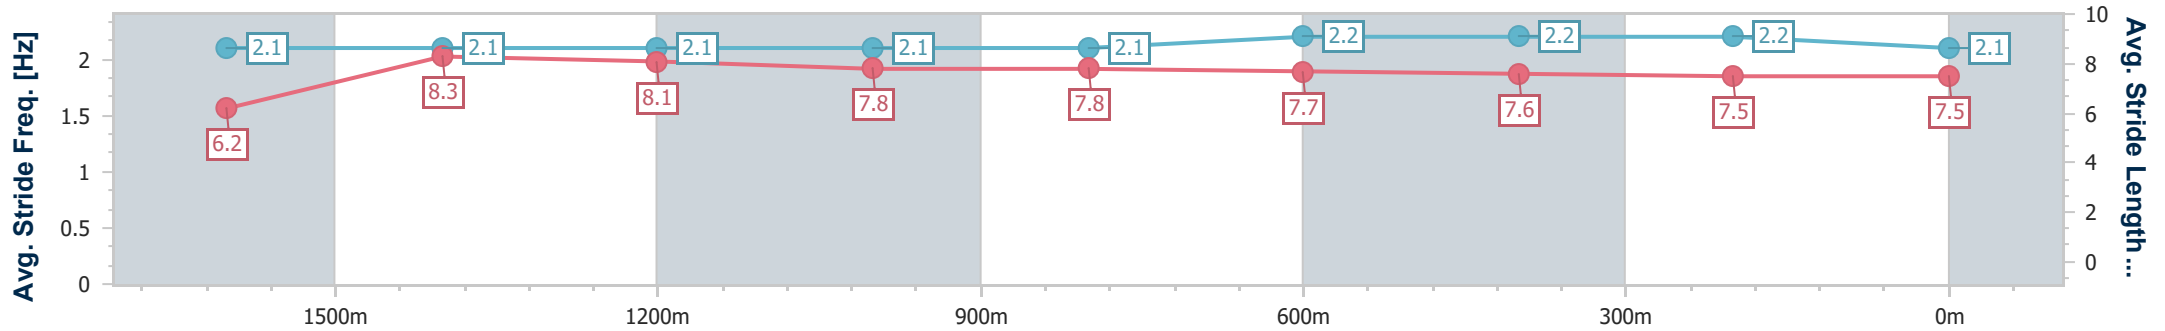

07 December 2024 - 19:53

Track Rating: Good 4, Weather: Fine, Rail Position: +2m Entire

Section	Overall	1600m	1400m	1200m	1000m	800m	600m	400m	200m				
Section Times	1:59.36 [1] (0:23.31)	1:36.05 [7] (0:11.48)	1:24.57 [7] (0:11.71)	1:12.86 [7] (0:11.85)	1:01.01 [7] (0:12.26)	0:48.75 [7] (0:12.06)	0:36.69 [6] (0:12.03)	0:24.66 [2] (0:12.35)	0:12.31 [2] (0:12.31)				
Average Speed [km/h]	44.6	62.9	62.0	60.9	59.4	60.4	60.3	58.7	58.6				
Top Speed [km/h]	62.7	64.2	63.8	61.9	60.9	61.9	61.9	59.6	58.8				
Avg. Dist. to Rail [m]	4.1	1.4	1.7	3.4	3.4	2.5	1.9	1.7	0.9				
Avg. Stride Freq. [Hz]	2.1	2.2	2.2	2.2	2.2	2.2	2.2	2.2	2.2				
Avg. Stride Length [m]	5.9	7.9	7.8	7.7	7.5	7.7	7.5	7.4	7.4				

- [] Ranking at each section and finish
- .-.- No data available at this section
- NA No data available

Horse/Jockey Name	Silver Goddess
Final Rank	2
Fastest Section Time (Section)	0:11.25 (1600m)
Top Speed [km/h] (Section)	64.5 (1600m)
Race State	Finished

Toowoomba QLD Professional
Race 5: ARMSTRONG GWM BENCHMARK 60 Handicap - 1890m

07 December 2024 - 19:53

Track Rating: Good 4, Weather: Fine, Rail Position: +2m Entire

Section	Overall	1600m	1400m	1200m	1000m	800m	600m	400m	200m
Section Times	1:59.53 [2] (0:22.44)	1:37.09 [6] (0:11.25)	1:25.84 [5] (0:11.91)	1:13.93 [6] (0:12.24)	1:01.69 [5] (0:12.42)	0:49.27 [5] (0:12.15)	0:37.12 [3] (0:12.13)	0:24.99 [1] (0:12.35)	0:12.64 [1] (0:12.64)
Average Speed [km/h]	46.1	63.3	60.7	59.0	58.6	60.0	59.9	58.4	56.9
Top Speed [km/h]	63.6	64.5	63.2	60.0	59.3	62.1	61.4	59.1	57.9
Avg. Dist. to Rail [m]	5.5	1.9	1.5	2.7	2.5	3.7	2.1	1.0	1.6
Avg. Stride Freq. [Hz]	2.1	2.1	2.1	2.1	2.1	2.2	2.2	2.2	2.1
Avg. Stride Length [m]	6.2	8.3	8.1	7.8	7.8	7.7	7.6	7.5	7.5