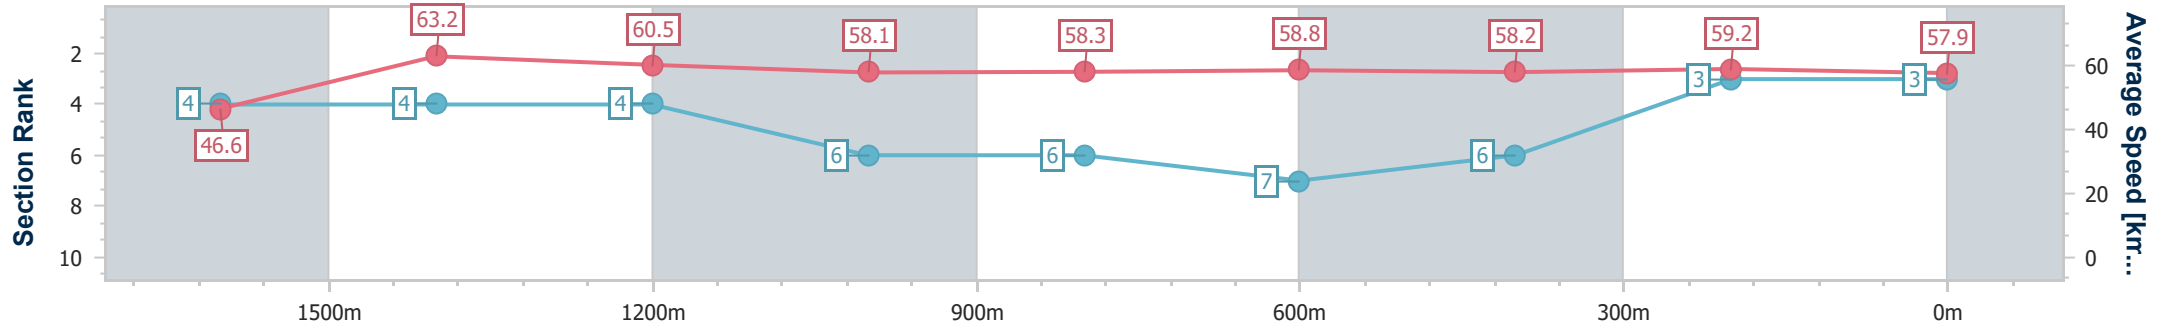

Toowoomba QLD Professional
Race 5: ARMSTRONG GWM BENCHMARK 60 Handicap - 1890m

07 December 2024 - 19:53

Track Rating: Good 4, Weather: Fine, Rail Position: +2m Entire

Section	Overall	1600m	1400m	1200m	1000m	800m	600m	400m	200m
Section Times	1:59.86 [3] (0:22.18)	1:37.68 [4] (0:11.40)	1:26.28 [4] (0:11.97)	1:14.31 [4] (0:12.43)	1:01.88 [6] (0:12.42)	0:49.46 [6] (0:12.30)	0:37.16 [7] (0:12.47)	0:24.69 [6] (0:12.23)	0:12.46 [3] (0:12.46)
Average Speed [km/h]	46.6	63.2	60.5	58.1	58.3	58.8	58.2	59.2	57.9
Top Speed [km/h]	63.1	64.6	63.5	59.1	59.3	59.6	59.1	60.5	59.4
Avg. Dist. to Rail [m]	6.0	0.4	1.7	2.6	0.8	1.9	1.5	1.7	1.1
Avg. Stride Freq. [Hz]	2.3	2.3	2.3	2.3	2.2	2.3	2.3	2.3	2.3
Avg. Stride Length [m]	5.7	7.6	7.4	7.2	7.2	7.2	7.1	7.1	7.1