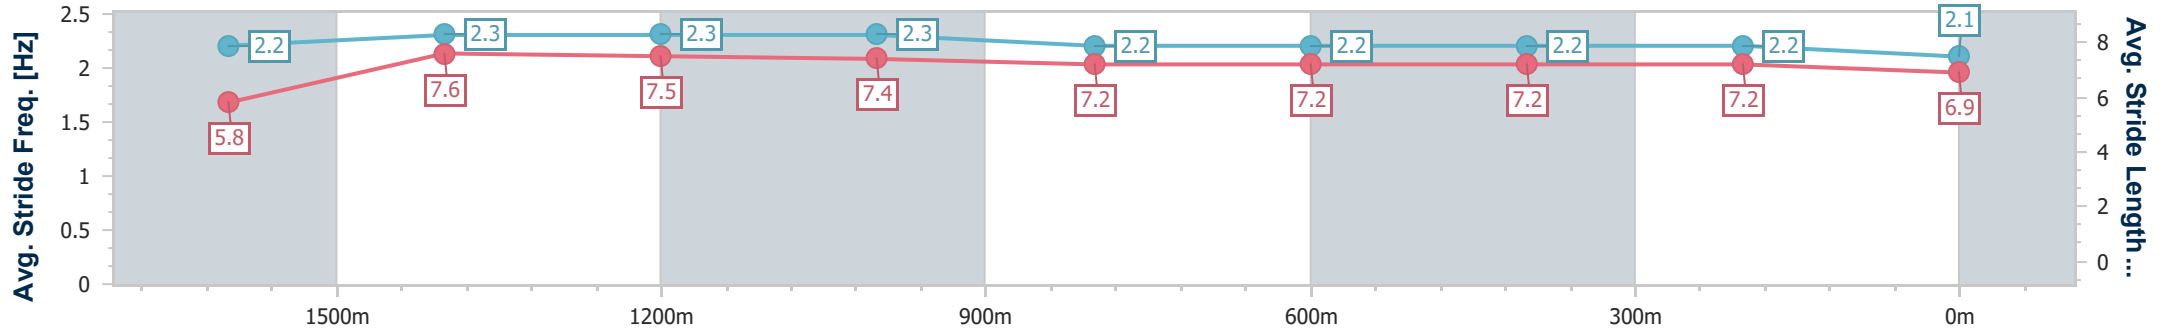

Toowoomba QLD Professional
Race 5: ARMSTRONG GWM BENCHMARK 60 Handicap - 1890m

07 December 2024 - 19:53

Track Rating: Good 4, Weather: Fine, Rail Position: +2m Entire

Section	Overall	1600m	1400m	1200m	1000m	800m	600m	400m	200m				
Section Times	2:01.14 [5] (0:22.11)	1:39.03 [3] (0:11.36)	1:27.67 [3] (0:11.91)	1:15.76 [3] (0:12.26)	1:03.50 [3] (0:12.42)	0:51.08 [3] (0:12.26)	0:38.82 [2] (0:12.42)	0:26.40 [4] (0:12.80)	0:13.60 [4] (0:13.60)				
Average Speed [km/h]	46.9	63.7	61.2	58.9	58.5	59.2	58.4	56.0	52.9				
Top Speed [km/h]	63.6	64.8	63.4	59.9	59.7	60.7	60.4	57.4	54.7				
Avg. Dist. to Rail [m]	5.5	1.2	2.4	3.5	2.2	2.5	1.6	1.1	1.2				
Avg. Stride Freq. [Hz]	2.2	2.2	2.2	2.2	2.2	2.2	2.2	2.2	2.1				
Avg. Stride Length [m]	5.9	8.0	7.8	7.4	7.3	7.3	7.3	7.1	6.9				

- [] Ranking at each section and finish
- .-.- No data available at this section
- NA No data available

Horse/Jockey Name	Royal George
Final Rank	6
Fastest Section Time (Section)	0:11.53 (1600m)
Top Speed [km/h] (Section)	64.6 (1400m)
Race State	Finished

Toowoomba QLD Professional
Race 5: ARMSTRONG GWM BENCHMARK 60 Handicap - 1890m

07 December 2024 - 19:53

Track Rating: Good 4, Weather: Fine, Rail Position: +2m Entire

Section	Overall	1600m	1400m	1200m	1000m	800m	600m	400m	200m
Section Times	2:01.29 [6] (0:22.35)	1:38.94 [5] (0:11.53)	1:27.41 [6] (0:11.70)	1:15.71 [5] (0:11.96)	1:03.75 [2] (0:12.47)	0:51.28 [2] (0:12.61)	0:38.67 [5] (0:12.56)	0:26.11 [7] (0:12.77)	0:13.34 [7] (0:13.34)
Average Speed [km/h]	46.7	62.7	62.2	60.3	58.3	57.6	57.6	56.6	53.8
Top Speed [km/h]	62.8	64.5	64.6	60.8	59.3	58.7	58.6	57.2	56.0
Avg. Dist. to Rail [m]	4.5	1.2	1.7	3.6	3.2	2.7	0.9	0.9	0.7
Avg. Stride Freq. [Hz]	2.2	2.3	2.3	2.3	2.2	2.2	2.2	2.2	2.1
Avg. Stride Length [m]	5.8	7.6	7.5	7.4	7.2	7.2	7.2	7.2	6.9