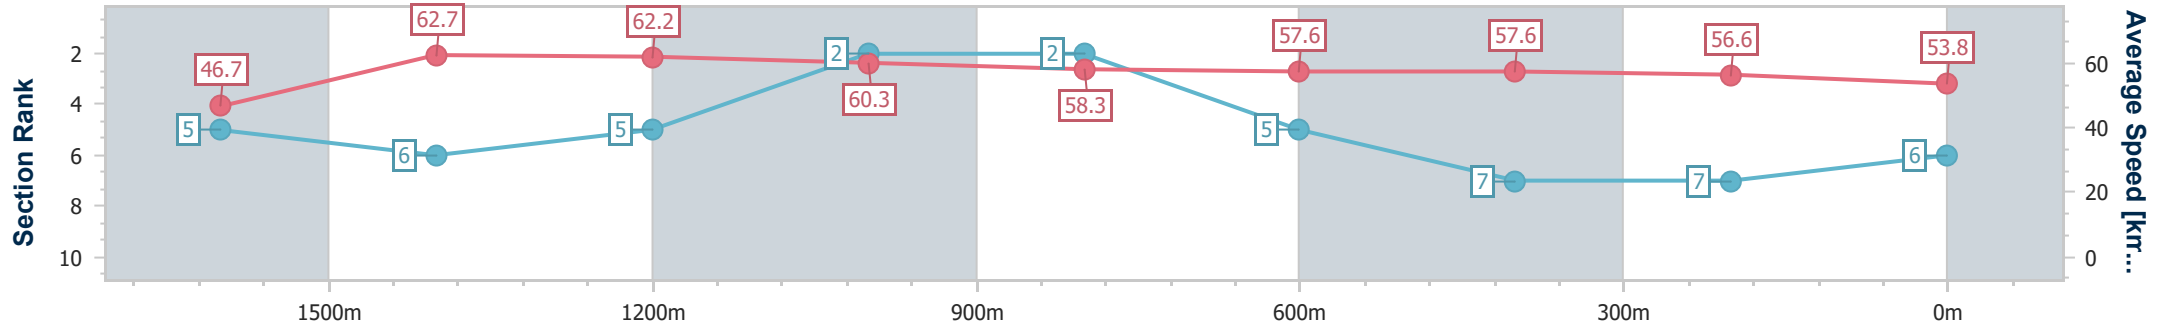

Toowoomba QLD Professional
Race 5: ARMSTRONG GWM BENCHMARK 60 Handicap - 1890m

07 December 2024 - 19:53

Track Rating: Good 4, Weather: Fine, Rail Position: +2m Entire

Section	Overall	1600m	1400m	1200m	1000m	800m	600m	400m	200m				
Section Times	2:01.14 [5] (0:22.11)	1:39.03 [3] (0:11.36)	1:27.67 [3] (0:11.91)	1:15.76 [3] (0:12.26)	1:03.50 [3] (0:12.42)	0:51.08 [3] (0:12.26)	0:38.82 [2] (0:12.42)	0:26.40 [4] (0:12.80)	0:13.60 [4] (0:13.60)				
Average Speed [km/h]	46.9	63.7	61.2	58.9	58.5	59.2	58.4	56.0	52.9				
Top Speed [km/h]	63.6	64.8	63.4	59.9	59.7	60.7	60.4	57.4	54.7				
Avg. Dist. to Rail [m]	5.5	1.2	2.4	3.5	2.2	2.5	1.6	1.1	1.2				
Avg. Stride Freq. [Hz]	2.2	2.2	2.2	2.2	2.2	2.2	2.2	2.2	2.1				
Avg. Stride Length [m]	5.9	8.0	7.8	7.4	7.3	7.3	7.3	7.1	6.9				

- [] Ranking at each section and finish
- .-.- No data available at this section
- NA No data available

Horse/Jockey Name	Royal George
Final Rank	6
Fastest Section Time (Section)	0:11.53 (1600m)
Top Speed [km/h] (Section)	64.6 (1400m)
Race State	Finished

Toowoomba QLD Professional
Race 5: ARMSTRONG GWM BENCHMARK 60 Handicap - 1890m

07 December 2024 - 19:53

Track Rating: Good 4, Weather: Fine, Rail Position: +2m Entire

Section	Overall	1600m	1400m	1200m	1000m	800m	600m	400m	200m
Section Times	2:01.29 [6] (0:22.35)	1:38.94 [5] (0:11.53)	1:27.41 [6] (0:11.70)	1:15.71 [5] (0:11.96)	1:03.75 [2] (0:12.47)	0:51.28 [2] (0:12.61)	0:38.67 [5] (0:12.56)	0:26.11 [7] (0:12.77)	0:13.34 [7] (0:13.34)
Average Speed [km/h]	46.7	62.7	62.2	60.3	58.3	57.6	57.6	56.6	53.8
Top Speed [km/h]	62.8	64.5	64.6	60.8	59.3	58.7	58.6	57.2	56.0
Avg. Dist. to Rail [m]	4.5	1.2	1.7	3.6	3.2	2.7	0.9	0.9	0.7
Avg. Stride Freq. [Hz]	2.2	2.3	2.3	2.3	2.2	2.2	2.2	2.2	2.1
Avg. Stride Length [m]	5.8	7.6	7.5	7.4	7.2	7.2	7.2	7.2	6.9