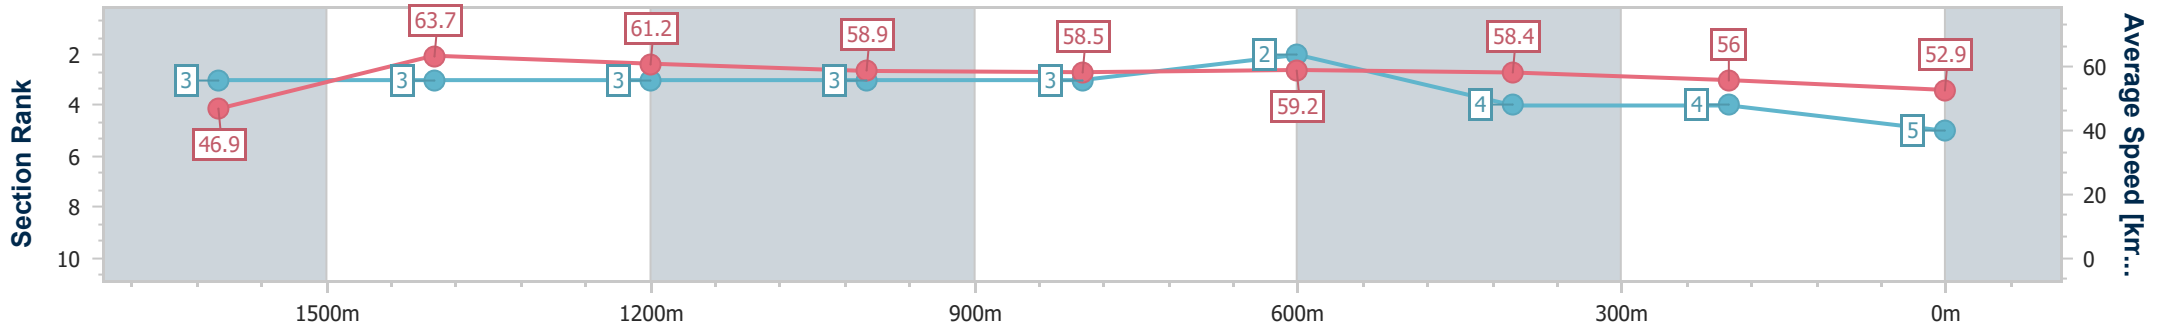

Toowoomba QLD Professional
Race 5: ARMSTRONG GWM BENCHMARK 60 Handicap - 1890m

07 December 2024 - 19:53

Track Rating: Good 4, Weather: Fine, Rail Position: +2m Entire

Section	Overall	1600m	1400m	1200m	1000m	800m	600m	400m	200m
Section Times	2:00.94 [4] (0:21.87)	1:39.07 [2] (0:11.35)	1:27.72 [2] (0:12.09)	1:15.63 [2] (0:12.38)	1:03.25 [4] (0:12.54)	0:50.71 [4] (0:12.38)	0:38.33 [4] (0:12.40)	0:25.93 [5] (0:12.72)	0:13.21 [5] (0:13.21)
Average Speed [km/h]	47.8	63.5	59.6	58.2	57.7	58.3	58.2	56.7	54.5
Top Speed [km/h]	64.7	64.5	62.3	59.2	58.4	58.8	59.9	58.2	55.4
Avg. Dist. to Rail [m]	4.2	0.4	0.8	2.4	1.3	0.6	0.5	0.6	0.4
Avg. Stride Freq. [Hz]	2.3	2.3	2.2	2.2	2.3	2.3	2.3	2.3	2.2
Avg. Stride Length [m]	5.8	7.6	7.4	7.2	7.1	7.2	7.1	7.0	6.9

- [] Ranking at each section and finish
- .-.- No data available at this section
- NA No data available

Horse/Jockey Name	Lumiere
Final Rank	5
Fastest Section Time (Section)	0:11.36 (1600m)
Top Speed [km/h] (Section)	64.8 (1600m)
Race State	Finished

Toowoomba QLD Professional
Race 5: ARMSTRONG GWM BENCHMARK 60 Handicap - 1890m

07 December 2024 - 19:53

Track Rating: Good 4, Weather: Fine, Rail Position: +2m Entire

Section	Overall	1600m	1400m	1200m	1000m	800m	600m	400m	200m				
Section Times	2:01.14 [5] (0:22.11)	1:39.03 [3] (0:11.36)	1:27.67 [3] (0:11.91)	1:15.76 [3] (0:12.26)	1:03.50 [3] (0:12.42)	0:51.08 [3] (0:12.26)	0:38.82 [2] (0:12.42)	0:26.40 [4] (0:12.80)	0:13.60 [4] (0:13.60)				
Average Speed [km/h]	46.9	63.7	61.2	58.9	58.5	59.2	58.4	56.0	52.9				
Top Speed [km/h]	63.6	64.8	63.4	59.9	59.7	60.7	60.4	57.4	54.7				
Avg. Dist. to Rail [m]	5.5	1.2	2.4	3.5	2.2	2.5	1.6	1.1	1.2				
Avg. Stride Freq. [Hz]	2.2	2.2	2.2	2.2	2.2	2.2	2.2	2.2	2.1				
Avg. Stride Length [m]	5.9	8.0	7.8	7.4	7.3	7.3	7.3	7.1	6.9				