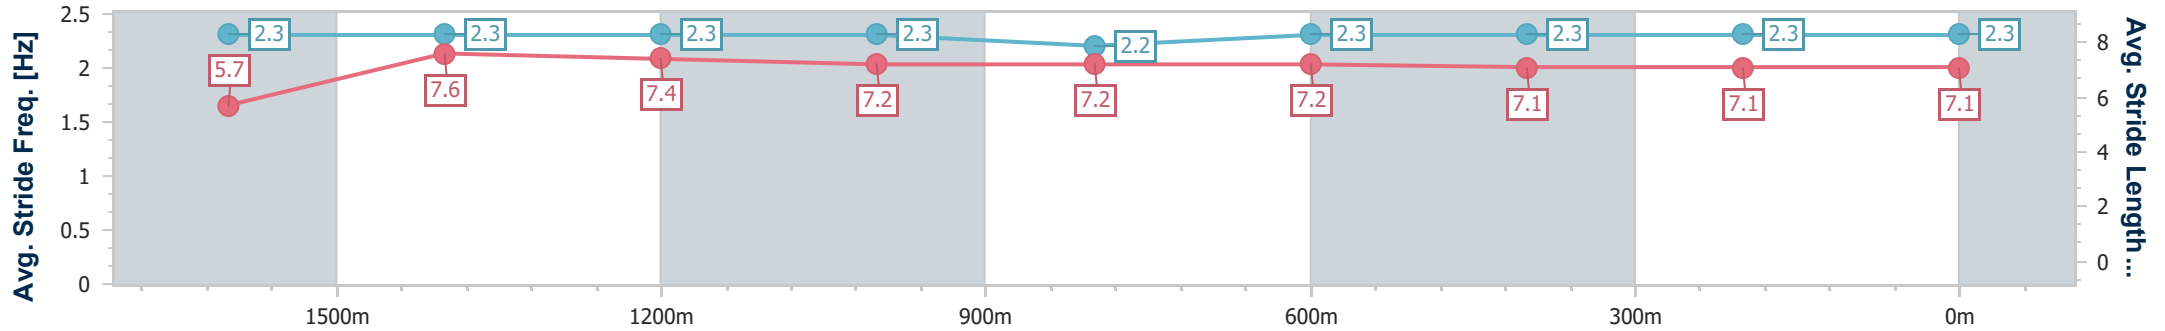

Toowoomba QLD Professional
Race 5: ARMSTRONG GWM BENCHMARK 60 Handicap - 1890m

07 December 2024 - 19:53

Track Rating: Good 4, Weather: Fine, Rail Position: +2m Entire

Section	Overall	1600m	1400m	1200m	1000m	800m	600m	400m	200m
Section Times	1:59.53 [2] (0:22.44)	1:37.09 [6] (0:11.25)	1:25.84 [5] (0:11.91)	1:13.93 [6] (0:12.24)	1:01.69 [5] (0:12.42)	0:49.27 [5] (0:12.15)	0:37.12 [3] (0:12.13)	0:24.99 [1] (0:12.35)	0:12.64 [1] (0:12.64)
Average Speed [km/h]	46.1	63.3	60.7	59.0	58.6	60.0	59.9	58.4	56.9
Top Speed [km/h]	63.6	64.5	63.2	60.0	59.3	62.1	61.4	59.1	57.9
Avg. Dist. to Rail [m]	5.5	1.9	1.5	2.7	2.5	3.7	2.1	1.0	1.6
Avg. Stride Freq. [Hz]	2.1	2.1	2.1	2.1	2.1	2.2	2.2	2.2	2.1
Avg. Stride Length [m]	6.2	8.3	8.1	7.8	7.8	7.7	7.6	7.5	7.5

- [] Ranking at each section and finish
- .-.- No data available at this section
- NA No data available

Horse/Jockey Name	Onomatopoeia
Final Rank	3
Fastest Section Time (Section)	0:11.40 (1600m)
Top Speed [km/h] (Section)	64.6 (1600m)
Race State	Finished

Toowoomba QLD Professional
Race 5: ARMSTRONG GWM BENCHMARK 60 Handicap - 1890m

07 December 2024 - 19:53

Track Rating: Good 4, Weather: Fine, Rail Position: +2m Entire

Section	Overall	1600m	1400m	1200m	1000m	800m	600m	400m	200m
Section Times	1:59.86 [3] (0:22.18)	1:37.68 [4] (0:11.40)	1:26.28 [4] (0:11.97)	1:14.31 [4] (0:12.43)	1:01.88 [6] (0:12.42)	0:49.46 [6] (0:12.30)	0:37.16 [7] (0:12.47)	0:24.69 [6] (0:12.23)	0:12.46 [3] (0:12.46)
Average Speed [km/h]	46.6	63.2	60.5	58.1	58.3	58.8	58.2	59.2	57.9
Top Speed [km/h]	63.1	64.6	63.5	59.1	59.3	59.6	59.1	60.5	59.4
Avg. Dist. to Rail [m]	6.0	0.4	1.7	2.6	0.8	1.9	1.5	1.7	1.1
Avg. Stride Freq. [Hz]	2.3	2.3	2.3	2.3	2.2	2.3	2.3	2.3	2.3
Avg. Stride Length [m]	5.7	7.6	7.4	7.2	7.2	7.2	7.1	7.1	7.1