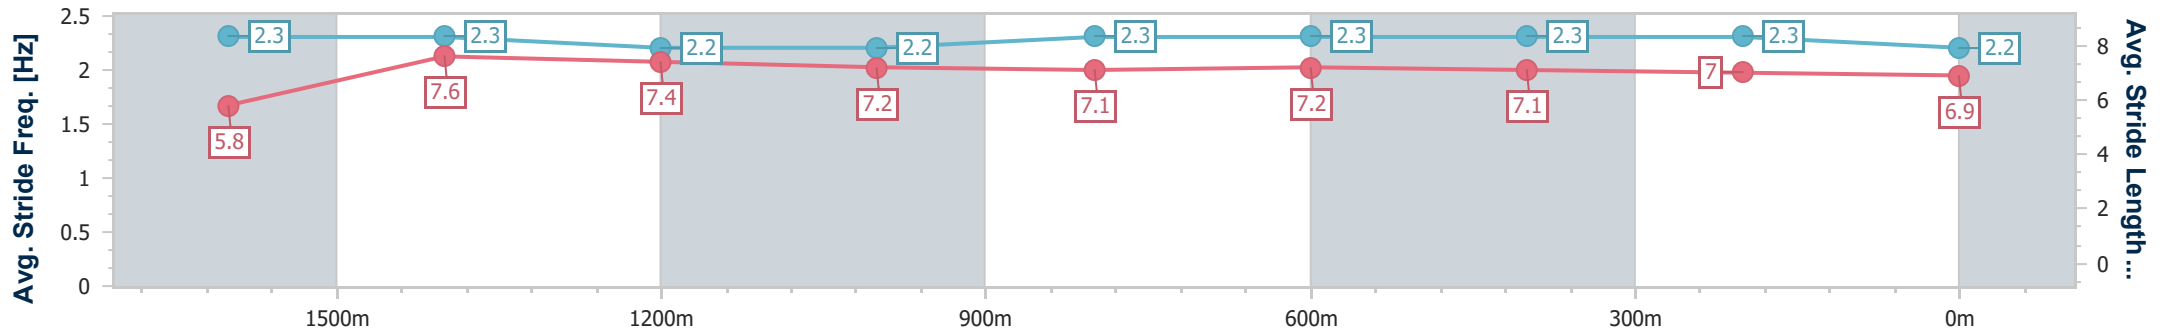

Toowoomba QLD Professional
Race 5: ARMSTRONG GWM BENCHMARK 60 Handicap - 1890m

07 December 2024 - 19:53

Track Rating: Good 4, Weather: Fine, Rail Position: +2m Entire

Section	Overall	1600m	1400m	1200m	1000m	800m	600m	400m	200m
Section Times	1:59.86 [3] (0:22.18)	1:37.68 [4] (0:11.40)	1:26.28 [4] (0:11.97)	1:14.31 [4] (0:12.43)	1:01.88 [6] (0:12.42)	0:49.46 [6] (0:12.30)	0:37.16 [7] (0:12.47)	0:24.69 [6] (0:12.23)	0:12.46 [3] (0:12.46)
Average Speed [km/h]	46.6	63.2	60.5	58.1	58.3	58.8	58.2	59.2	57.9
Top Speed [km/h]	63.1	64.6	63.5	59.1	59.3	59.6	59.1	60.5	59.4
Avg. Dist. to Rail [m]	6.0	0.4	1.7	2.6	0.8	1.9	1.5	1.7	1.1
Avg. Stride Freq. [Hz]	2.3	2.3	2.3	2.3	2.2	2.3	2.3	2.3	2.3
Avg. Stride Length [m]	5.7	7.6	7.4	7.2	7.2	7.2	7.1	7.1	7.1

- [] Ranking at each section and finish
- .-.- No data available at this section
- NA No data available

Horse/Jockey Name	Calm Buckle
Final Rank	4
Fastest Section Time (Section)	0:11.35 (1600m)
Top Speed [km/h] (Section)	64.7 (Overall)
Race State	Finished

Toowoomba QLD Professional
Race 5: ARMSTRONG GWM BENCHMARK 60 Handicap - 1890m

07 December 2024 - 19:53

Track Rating: Good 4, Weather: Fine, Rail Position: +2m Entire

Section	Overall	1600m	1400m	1200m	1000m	800m	600m	400m	200m
Section Times	2:00.94 [4] (0:21.87)	1:39.07 [2] (0:11.35)	1:27.72 [2] (0:12.09)	1:15.63 [2] (0:12.38)	1:03.25 [4] (0:12.54)	0:50.71 [4] (0:12.38)	0:38.33 [4] (0:12.40)	0:25.93 [5] (0:12.72)	0:13.21 [5] (0:13.21)
Average Speed [km/h]	47.8	63.5	59.6	58.2	57.7	58.3	58.2	56.7	54.5
Top Speed [km/h]	64.7	64.5	62.3	59.2	58.4	58.8	59.9	58.2	55.4
Avg. Dist. to Rail [m]	4.2	0.4	0.8	2.4	1.3	0.6	0.5	0.6	0.4
Avg. Stride Freq. [Hz]	2.3	2.3	2.2	2.2	2.3	2.3	2.3	2.3	2.2
Avg. Stride Length [m]	5.8	7.6	7.4	7.2	7.1	7.2	7.1	7.0	6.9