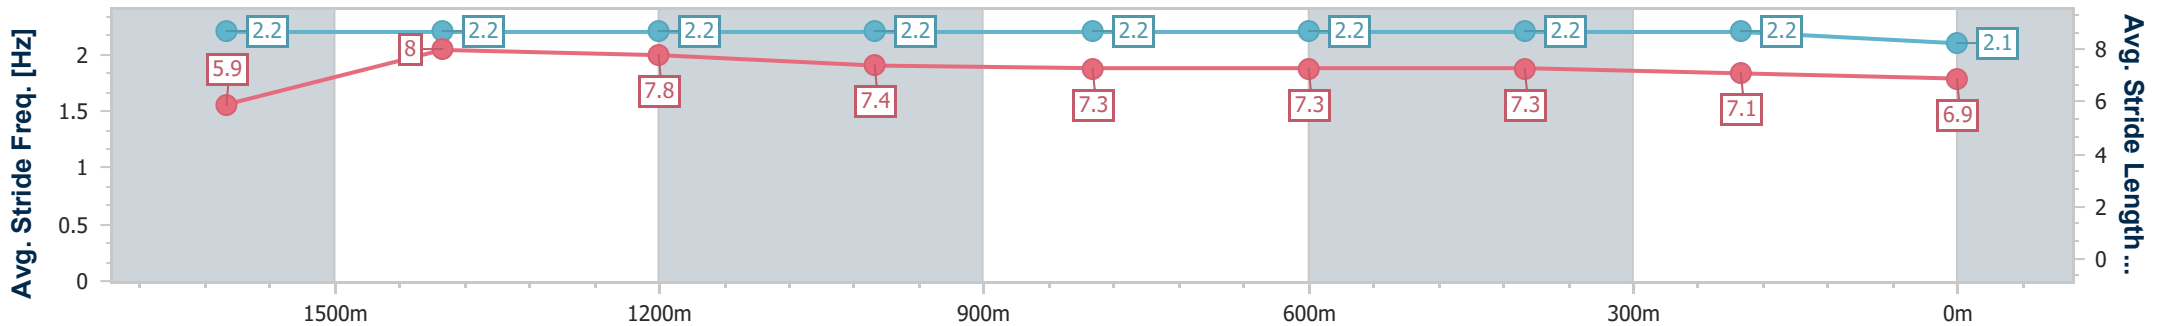

Toowoomba QLD Professional
Race 5: ARMSTRONG GWM BENCHMARK 60 Handicap - 1890m

07 December 2024 - 19:53

Track Rating: Good 4, Weather: Fine, Rail Position: +2m Entire

Section	Overall	1600m	1400m	1200m	1000m	800m	600m	400m	200m
Section Times	2:00.94 [4] (0:21.87)	1:39.07 [2] (0:11.35)	1:27.72 [2] (0:12.09)	1:15.63 [2] (0:12.38)	1:03.25 [4] (0:12.54)	0:50.71 [4] (0:12.38)	0:38.33 [4] (0:12.40)	0:25.93 [5] (0:12.72)	0:13.21 [5] (0:13.21)
Average Speed [km/h]	47.8	63.5	59.6	58.2	57.7	58.3	58.2	56.7	54.5
Top Speed [km/h]	64.7	64.5	62.3	59.2	58.4	58.8	59.9	58.2	55.4
Avg. Dist. to Rail [m]	4.2	0.4	0.8	2.4	1.3	0.6	0.5	0.6	0.4
Avg. Stride Freq. [Hz]	2.3	2.3	2.2	2.2	2.3	2.3	2.3	2.3	2.2
Avg. Stride Length [m]	5.8	7.6	7.4	7.2	7.1	7.2	7.1	7.0	6.9

- [] Ranking at each section and finish
- .-.- No data available at this section
- NA No data available

Horse/Jockey Name	Lumiere
Final Rank	5
Fastest Section Time (Section)	0:11.36 (1600m)
Top Speed [km/h] (Section)	64.8 (1600m)
Race State	Finished

Toowoomba QLD Professional
Race 5: ARMSTRONG GWM BENCHMARK 60 Handicap - 1890m

07 December 2024 - 19:53

Track Rating: Good 4, Weather: Fine, Rail Position: +2m Entire

Section	Overall	1600m	1400m	1200m	1000m	800m	600m	400m	200m				
Section Times	2:01.14 [5] (0:22.11)	1:39.03 [3] (0:11.36)	1:27.67 [3] (0:11.91)	1:15.76 [3] (0:12.26)	1:03.50 [3] (0:12.42)	0:51.08 [3] (0:12.26)	0:38.82 [2] (0:12.42)	0:26.40 [4] (0:12.80)	0:13.60 [4] (0:13.60)				
Average Speed [km/h]	46.9	63.7	61.2	58.9	58.5	59.2	58.4	56.0	52.9				
Top Speed [km/h]	63.6	64.8	63.4	59.9	59.7	60.7	60.4	57.4	54.7				
Avg. Dist. to Rail [m]	5.5	1.2	2.4	3.5	2.2	2.5	1.6	1.1	1.2				
Avg. Stride Freq. [Hz]	2.2	2.2	2.2	2.2	2.2	2.2	2.2	2.2	2.1				
Avg. Stride Length [m]	5.9	8.0	7.8	7.4	7.3	7.3	7.3	7.1	6.9				