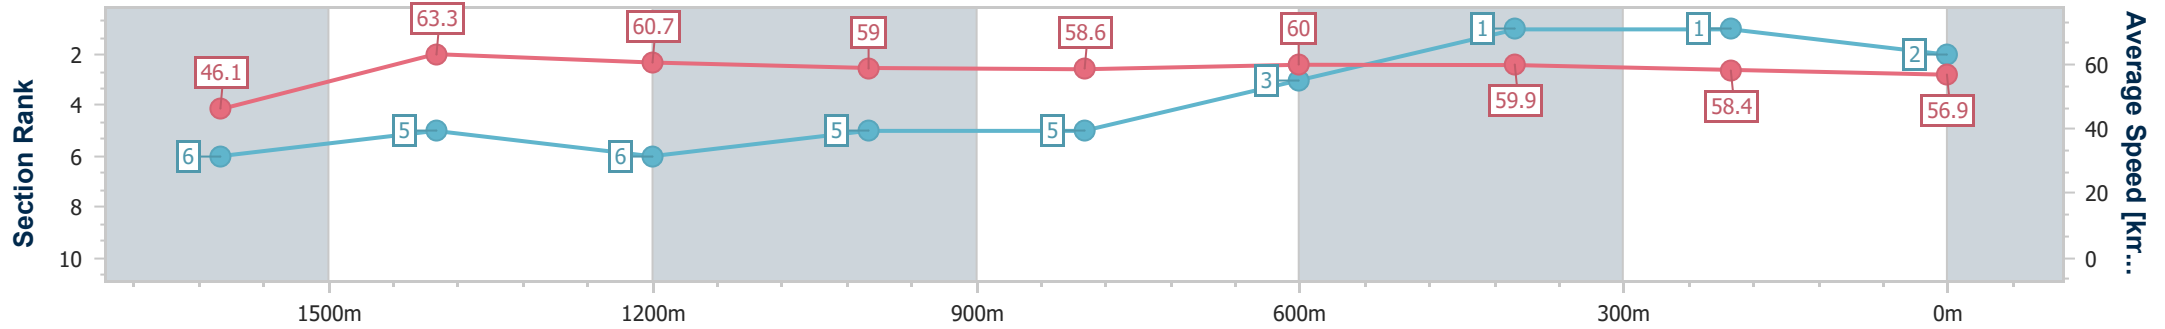

Horse/Jockey Name	Silver Goddess
Final Rank	2
Fastest Section Time (Section)	0:11.25 (1600m)
Top Speed [km/h] (Section)	64.5 (1600m)
Race State	Finished

Toowoomba QLD Professional
Race 5: ARMSTRONG GWM BENCHMARK 60 Handicap - 1890m

07 December 2024 - 19:53

Track Rating: Good 4, Weather: Fine, Rail Position: +2m Entire

Section	Overall	1600m	1400m	1200m	1000m	800m	600m	400m	200m
Section Times	1:59.53 [2] (0:22.44)	1:37.09 [6] (0:11.25)	1:25.84 [5] (0:11.91)	1:13.93 [6] (0:12.24)	1:01.69 [5] (0:12.42)	0:49.27 [5] (0:12.15)	0:37.12 [3] (0:12.13)	0:24.99 [1] (0:12.35)	0:12.64 [1] (0:12.64)
Average Speed [km/h]	46.1	63.3	60.7	59.0	58.6	60.0	59.9	58.4	56.9
Top Speed [km/h]	63.6	64.5	63.2	60.0	59.3	62.1	61.4	59.1	57.9
Avg. Dist. to Rail [m]	5.5	1.9	1.5	2.7	2.5	3.7	2.1	1.0	1.6
Avg. Stride Freq. [Hz]	2.1	2.1	2.1	2.1	2.1	2.2	2.2	2.2	2.1
Avg. Stride Length [m]	6.2	8.3	8.1	7.8	7.8	7.7	7.6	7.5	7.5

- [ ] Ranking at each section and finish
- -.-.- No data available at this section
- NA No data available