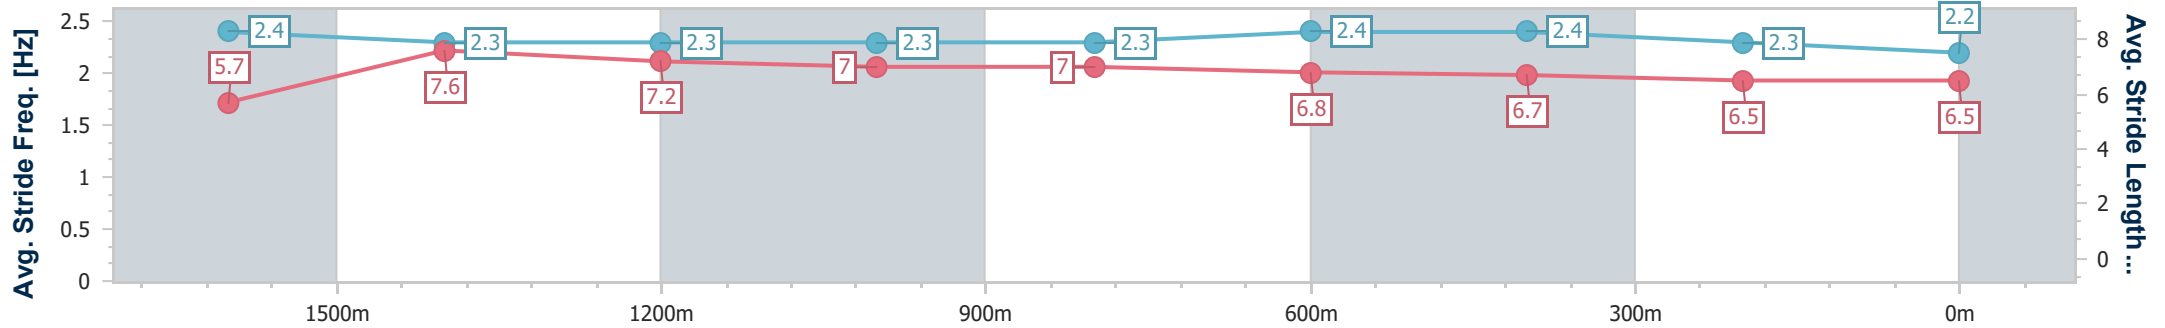

Toowoomba QLD Professional
Race 5: ARMSTRONG GWM BENCHMARK 60 Handicap - 1890m

07 December 2024 - 19:53

Track Rating: Good 4, Weather: Fine, Rail Position: +2m Entire

Section	Overall	1600m	1400m	1200m	1000m	800m	600m	400m	200m
Section Times	2:01.29 [6] (0:22.35)	1:38.94 [5] (0:11.53)	1:27.41 [6] (0:11.70)	1:15.71 [5] (0:11.96)	1:03.75 [2] (0:12.47)	0:51.28 [2] (0:12.61)	0:38.67 [5] (0:12.56)	0:26.11 [7] (0:12.77)	0:13.34 [7] (0:13.34)
Average Speed [km/h]	46.7	62.7	62.2	60.3	58.3	57.6	57.6	56.6	53.8
Top Speed [km/h]	62.8	64.5	64.6	60.8	59.3	58.7	58.6	57.2	56.0
Avg. Dist. to Rail [m]	4.5	1.2	1.7	3.6	3.2	2.7	0.9	0.9	0.7
Avg. Stride Freq. [Hz]	2.2	2.3	2.3	2.3	2.2	2.2	2.2	2.2	2.1
Avg. Stride Length [m]	5.8	7.6	7.5	7.4	7.2	7.2	7.2	7.2	6.9

- [] Ranking at each section and finish
- .-.- No data available at this section
- NA No data available

Horse/Jockey Name	Kneze
Final Rank	7
Fastest Section Time (Section)	0:11.25 (1600m)
Top Speed [km/h] (Section)	64.9 (1600m)
Race State	Finished

Toowoomba QLD Professional
Race 5: ARMSTRONG GWM BENCHMARK 60 Handicap - 1890m

07 December 2024 - 19:53

Track Rating: Good 4, Weather: Fine, Rail Position: +2m Entire

Section	Overall	1600m	1400m	1200m	1000m	800m	600m	400m	200m
Section Times	2:01.49 [7] (0:21.72)	1:39.77 [1] (0:11.25)	1:28.52 [1] (0:12.05)	1:16.47 [1] (0:12.41)	1:04.06 [1] (0:12.45)	0:51.61 [1] (0:12.35)	0:39.26 [1] (0:12.51)	0:26.75 [3] (0:13.06)	0:13.69 [6] (0:13.69)
Average Speed [km/h]	47.8	64.0	59.6	58.1	58.2	58.2	57.7	55.2	52.5
Top Speed [km/h]	64.5	64.9	64.3	59.1	58.7	59.7	60.0	56.2	54.0
Avg. Dist. to Rail [m]	4.3	0.7	0.9	1.0	1.2	0.8	0.7	0.5	1.4
Avg. Stride Freq. [Hz]	2.4	2.3	2.3	2.3	2.3	2.4	2.4	2.3	2.2
Avg. Stride Length [m]	5.7	7.6	7.2	7.0	7.0	6.8	6.7	6.5	6.5

- [] Ranking at each section and finish
- .-.- No data available at this section
- NA No data available