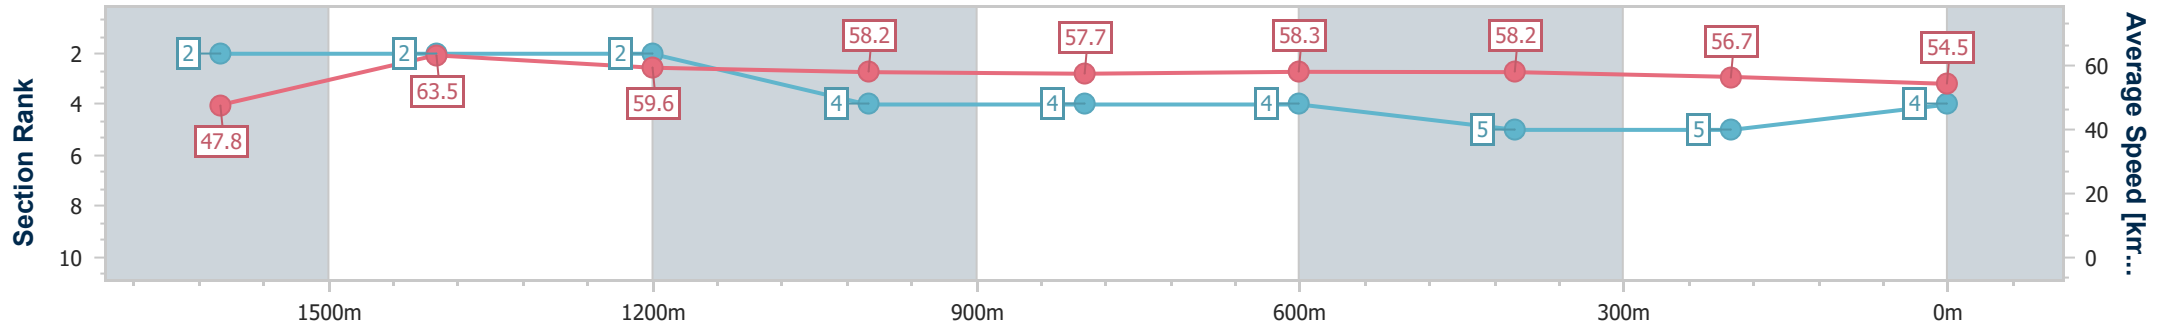

- [] Ranking at each section and finish
- .-.- No data available at this section
- NA No data available

Horse/Jockey Name	Calm Buckle
Final Rank	4
Fastest Section Time (Section)	0:11.35 (1600m)
Top Speed [km/h] (Section)	64.7 (Overall)
Race State	Finished

Toowoomba QLD Professional
Race 5: ARMSTRONG GWM BENCHMARK 60 Handicap - 1890m

07 December 2024 - 19:53

Track Rating: Good 4, Weather: Fine, Rail Position: +2m Entire

Section	Overall	1600m	1400m	1200m	1000m	800m	600m	400m	200m
Section Times	2:00.94 [4] (0:21.87)	1:39.07 [2] (0:11.35)	1:27.72 [2] (0:12.09)	1:15.63 [2] (0:12.38)	1:03.25 [4] (0:12.54)	0:50.71 [4] (0:12.38)	0:38.33 [4] (0:12.40)	0:25.93 [5] (0:12.72)	0:13.21 [5] (0:13.21)
Average Speed [km/h]	47.8	63.5	59.6	58.2	57.7	58.3	58.2	56.7	54.5
Top Speed [km/h]	64.7	64.5	62.3	59.2	58.4	58.8	59.9	58.2	55.4
Avg. Dist. to Rail [m]	4.2	0.4	0.8	2.4	1.3	0.6	0.5	0.6	0.4
Avg. Stride Freq. [Hz]	2.3	2.3	2.2	2.2	2.3	2.3	2.3	2.3	2.2
Avg. Stride Length [m]	5.8	7.6	7.4	7.2	7.1	7.2	7.1	7.0	6.9