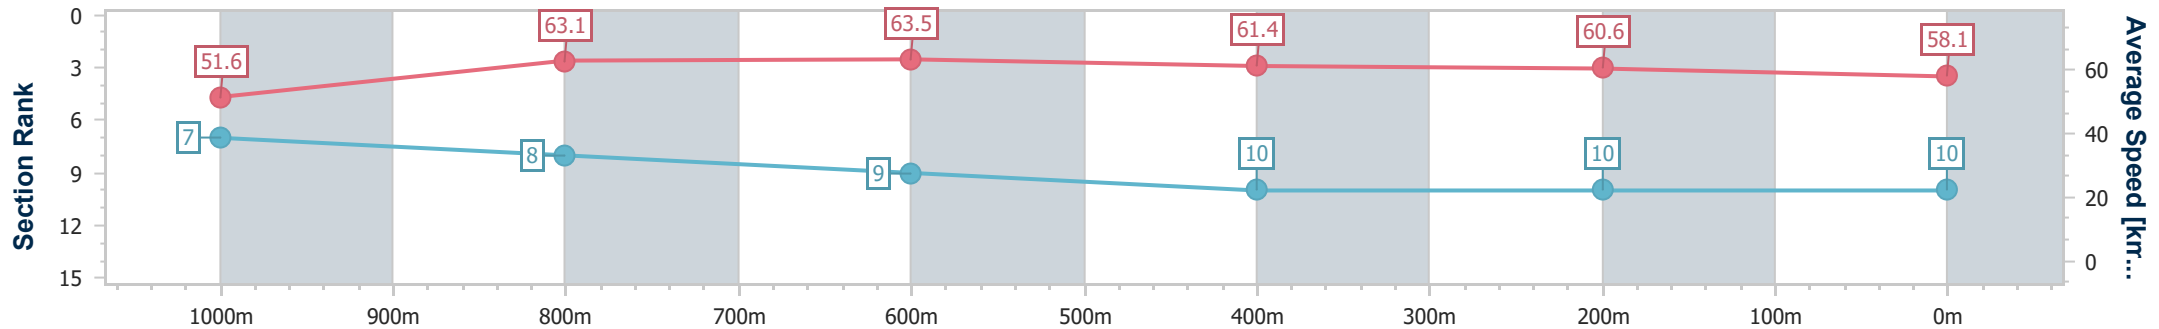

Toowoomba QLD Professional
Race 2: TONY'S COMMUNITY KITCHEN BENCHMARK 60
Handicap - 1200m

07 December 2024 - 17:54

Track Rating: Good 4, Weather: Fine, Rail Position: +2m Entire

Section	Overall	1000m	800m	600m	400m	200m
Section Times	1:12.97 [9] (0:13.96)	0:59.01 [5] (0:10.94)	0:48.07 [3] (0:11.23)	0:36.84 [3] (0:11.78)	0:25.06 [3] (0:12.29)	0:12.77 [6] (0:12.77)
Average Speed [km/h]	51.7	65.9	64.5	61.9	58.7	56.5
Top Speed [km/h]	66.7	67.4	65.8	63.7	60.8	57.8
Avg. Dist. to Rail [m]	10.8	1.7	1.8	2.0	1.7	1.7
Avg. Stride Freq. [Hz]	2.4	2.5	2.4	2.4	2.4	2.2
Avg. Stride Length [m]	6.1	7.4	7.4	7.2	6.9	6.9

- [] Ranking at each section and finish
- .-.- No data available at this section
- NA No data available

Horse/Jockey Name	Anarchy
Final Rank	10
Fastest Section Time (Section)	0:11.43 (1000m)
Top Speed [km/h] (Section)	65.1 (Overall)
Race State	Finished

Toowoomba QLD Professional
 Race 2: TONY'S COMMUNITY KITCHEN BENCHMARK 60
 Handicap - 1200m

07 December 2024 - 17:54

Track Rating: Good 4, Weather: Fine, Rail Position: +2m Entire

Section	Overall	1000m	800m	600m	400m	200m
Section Times	1:13.09 [10] (0:13.97)	0:59.12 [7] (0:11.43)	0:47.69 [8] (0:11.43)	0:36.26 [9] (0:11.86)	0:24.40 [10] (0:11.97)	0:12.43 [10] (0:12.43)
Average Speed [km/h]	51.6	63.1	63.5	61.4	60.6	58.1
Top Speed [km/h]	65.1	64.7	64.4	62.6	61.4	59.8
Avg. Dist. to Rail [m]	5.0	1.0	2.0	2.3	3.5	6.9
Avg. Stride Freq. [Hz]	2.3	2.3	2.3	2.3	2.3	2.2
Avg. Stride Length [m]	6.4	7.5	7.7	7.4	7.2	7.1