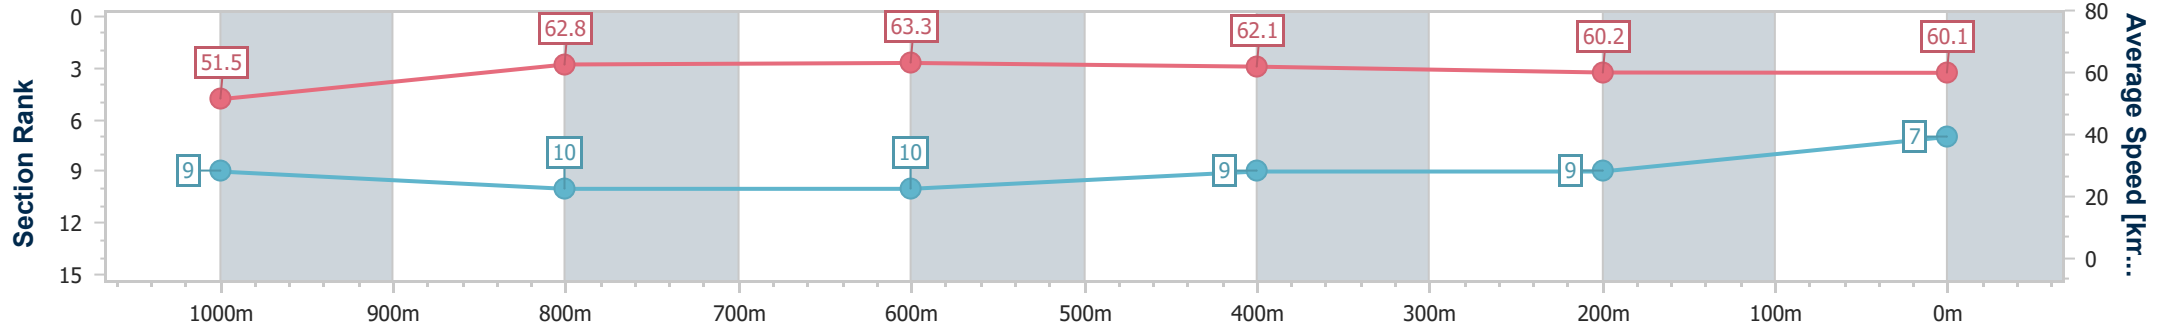

Horse/Jockey Name	Godzilla
Final Rank	7
Fastest Section Time (Section)	0:11.45 (800m)
Top Speed [km/h] (Section)	65.9 (Overall)
Race State	Finished

Toowoomba QLD Professional
Race 2: TONY'S COMMUNITY KITCHEN BENCHMARK 60
Handicap - 1200m

07 December 2024 - 17:54

Track Rating: Good 4, Weather: Fine, Rail Position: +2m Entire

Section	Overall	1000m	800m	600m	400m	200m
Section Times	1:12.46 [7] (0:14.01)	0:58.45 [9] (0:11.62)	0:46.83 [10] (0:11.45)	0:35.38 [10] (0:11.51)	0:23.87 [9] (0:11.90)	0:11.97 [9] (0:11.97)
Average Speed [km/h]	51.5	62.8	63.3	62.1	60.2	60.1
Top Speed [km/h]	65.9	64.8	65.4	64.2	60.8	60.5
Avg. Dist. to Rail [m]	9.5	3.7	1.4	1.1	1.4	1.3
Avg. Stride Freq. [Hz]	2.3	2.4	2.4	2.3	2.3	2.2
Avg. Stride Length [m]	6.3	7.4	7.4	7.3	7.3	7.4

- [ ] Ranking at each section and finish
- -.-.- No data available at this section
- NA No data available