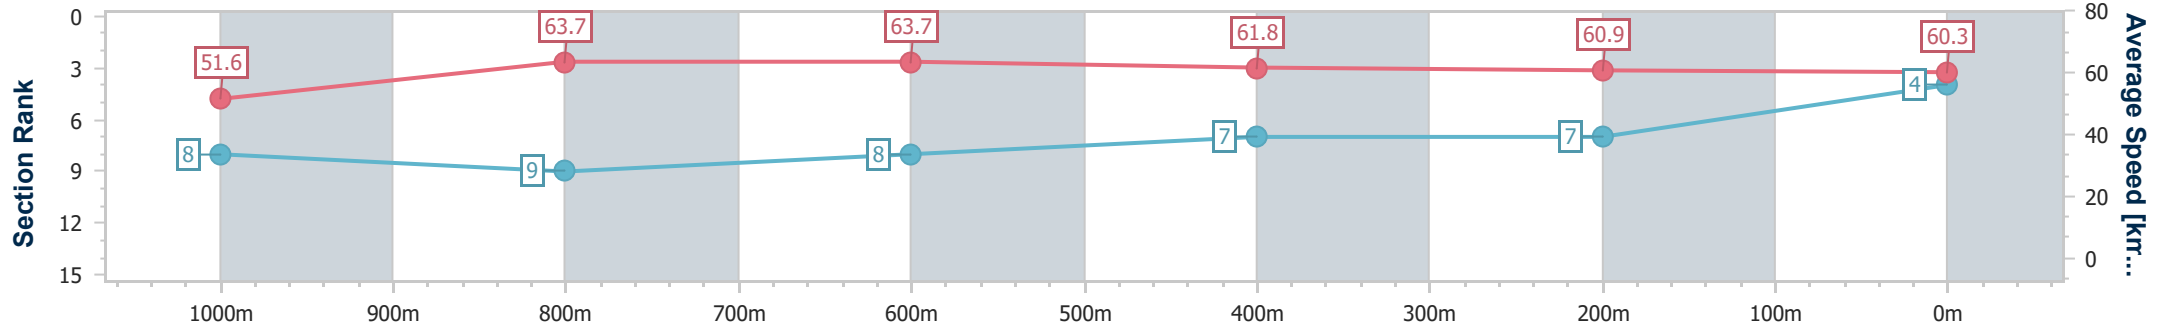

Horse/Jockey Name	Drop The Pilot
Final Rank	4
Fastest Section Time (Section)	0:11.33 (800m)
Top Speed [km/h] (Section)	65.5 (Overall)
Race State	Finished

Toowoomba QLD Professional
Race 2: TONY'S COMMUNITY KITCHEN BENCHMARK 60
Handicap - 1200m

07 December 2024 - 17:54

Track Rating: Good 4, Weather: Fine, Rail Position: +2m Entire

Section	Overall	1000m	800m	600m	400m	200m
Section Times	1:12.22 [4] (0:13.97)	0:58.25 [8] (0:11.44)	0:46.81 [9] (0:11.33)	0:35.48 [8] (0:11.71)	0:23.77 [7] (0:11.86)	0:11.91 [7] (0:11.91)
Average Speed [km/h]	51.6	63.7	63.7	61.8	60.9	60.3
Top Speed [km/h]	65.5	65.3	64.6	63.4	61.3	60.6
Avg. Dist. to Rail [m]	6.4	2.9	1.7	1.0	0.4	1.5
Avg. Stride Freq. [Hz]	2.3	2.3	2.4	2.3	2.3	2.3
Avg. Stride Length [m]	6.3	7.6	7.5	7.4	7.3	7.2

- [ ] Ranking at each section and finish
- -.-.- No data available at this section
- NA No data available