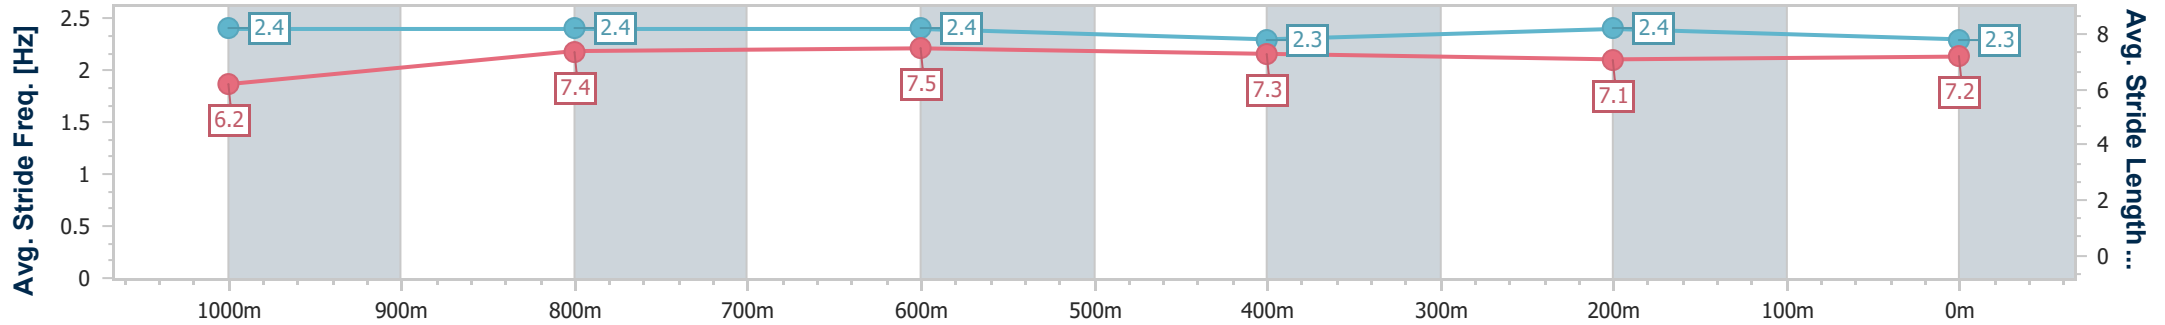

Horse/Jockey Name	Harry The Horse
Final Rank	2
Fastest Section Time (Section)	0:11.19 (800m)
Top Speed [km/h] (Section)	66.1 (Overall)
Race State	Finished

Toowoomba QLD Professional
Race 2: TONY'S COMMUNITY KITCHEN BENCHMARK 60
Handicap - 1200m

07 December 2024 - 17:54

Track Rating: Good 4, Weather: Fine, Rail Position: +2m Entire

Section	Overall	1000m	800m	600m	400m	200m
Section Times	1:11.95 [2] (0:13.88)	0:58.07 [4] (0:11.28)	0:46.79 [5] (0:11.19)	0:35.60 [5] (0:11.74)	0:23.86 [4] (0:11.80)	0:12.06 [3] (0:12.06)
Average Speed [km/h]	52.0	64.5	64.4	61.5	60.9	59.7
Top Speed [km/h]	66.1	65.8	65.1	63.7	62.4	60.5
Avg. Dist. to Rail [m]	5.2	2.3	1.0	0.2	0.8	1.9
Avg. Stride Freq. [Hz]	2.4	2.4	2.4	2.3	2.4	2.3
Avg. Stride Length [m]	6.2	7.4	7.5	7.3	7.1	7.2

- [ ] Ranking at each section and finish
- -.-.- No data available at this section
- NA No data available