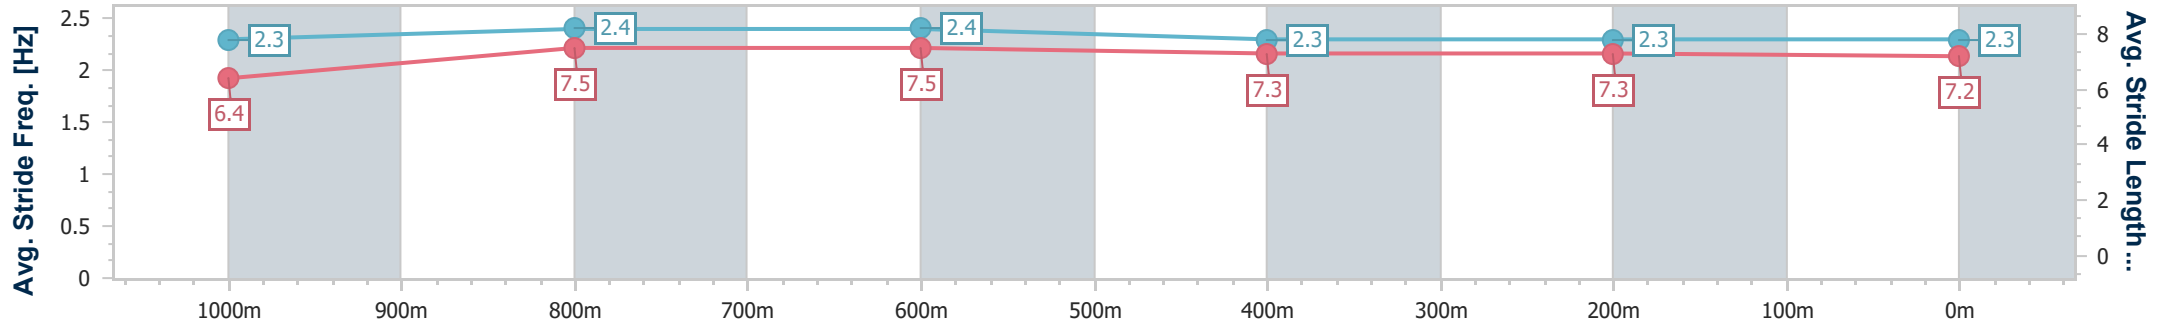

Horse/Jockey Name	Board Member
Final Rank	1
Fastest Section Time (Section)	0:11.01 (1000m)
Top Speed [km/h] (Section)	66.2 (1000m)
Race State	Finished

Toowoomba QLD Professional
Race 2: TONY'S COMMUNITY KITCHEN BENCHMARK 60
Handicap - 1200m

07 December 2024 - 17:54

Track Rating: Good 4, Weather: Fine, Rail Position: +2m Entire

Section	Overall	1000m	800m	600m	400m	200m
Section Times	1:11.52 [1] (0:13.60)	0:57.92 [1] (0:11.01)	0:46.91 [1] (0:11.28)	0:35.63 [1] (0:11.80)	0:23.83 [1] (0:11.74)	0:12.09 [1] (0:12.09)
Average Speed [km/h]	52.9	65.4	63.8	61.4	61.3	59.5
Top Speed [km/h]	64.9	66.2	66.1	64.8	62.4	61.1
Avg. Dist. to Rail [m]	5.5	1.2	1.1	1.4	0.3	1.6
Avg. Stride Freq. [Hz]	2.3	2.4	2.4	2.3	2.3	2.3
Avg. Stride Length [m]	6.4	7.5	7.5	7.3	7.3	7.2

- [ ] Ranking at each section and finish
- -.-.- No data available at this section
- NA No data available