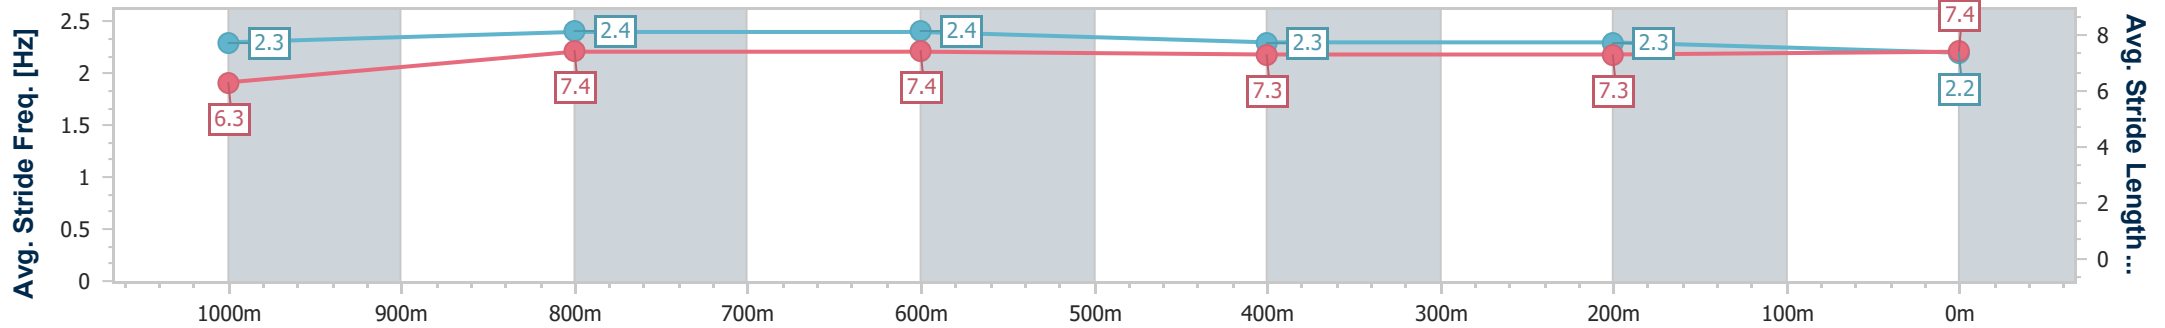

Horse/Jockey Name	Godzilla
Final Rank	7
Fastest Section Time (Section)	0:11.45 (800m)
Top Speed [km/h] (Section)	65.9 (Overall)
Race State	Finished

Toowoomba QLD Professional
Race 2: TONY'S COMMUNITY KITCHEN BENCHMARK 60
Handicap - 1200m

07 December 2024 - 17:54

Track Rating: Good 4, Weather: Fine, Rail Position: +2m Entire

Section	Overall	1000m	800m	600m	400m	200m
Section Times	1:12.46 [7] (0:14.01)	0:58.45 [9] (0:11.62)	0:46.83 [10] (0:11.45)	0:35.38 [10] (0:11.51)	0:23.87 [9] (0:11.90)	0:11.97 [9] (0:11.97)
Average Speed [km/h]	51.5	62.8	63.3	62.1	60.2	60.1
Top Speed [km/h]	65.9	64.8	65.4	64.2	60.8	60.5
Avg. Dist. to Rail [m]	9.5	3.7	1.4	1.1	1.4	1.3
Avg. Stride Freq. [Hz]	2.3	2.4	2.4	2.3	2.3	2.2
Avg. Stride Length [m]	6.3	7.4	7.4	7.3	7.3	7.4

- [ ] Ranking at each section and finish
- -.-.- No data available at this section
- NA No data available