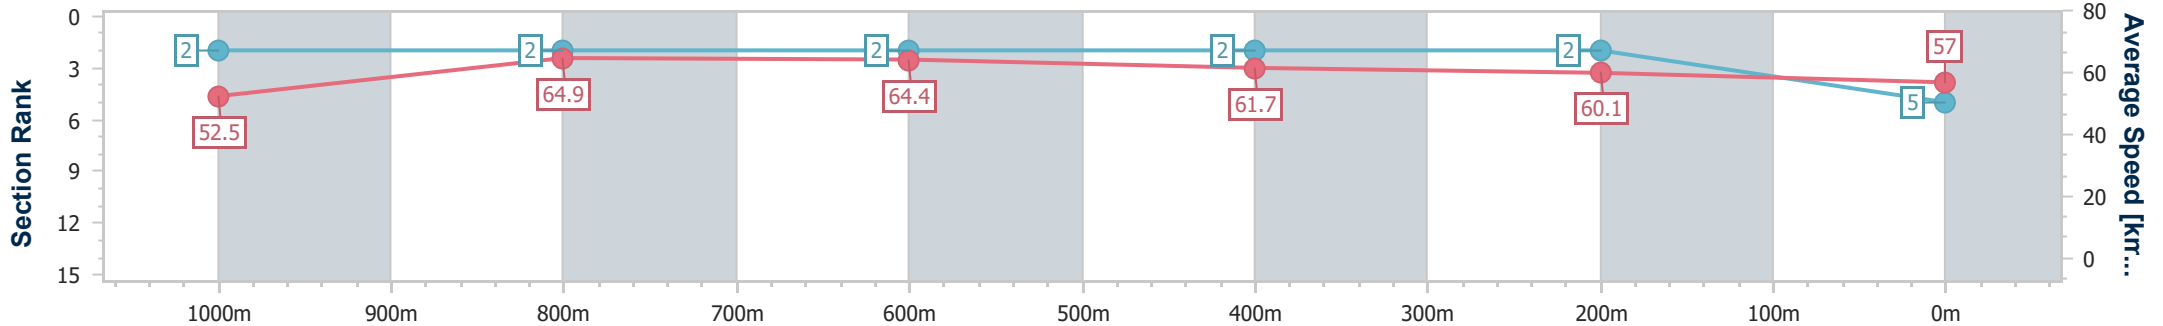

Horse/Jockey Name	Cracker Essgee
Final Rank	5
Fastest Section Time (Section)	0:11.12 (1000m)
Top Speed [km/h] (Section)	66.0 (1000m)
Race State	Finished

Toowoomba QLD Professional
Race 2: TONY'S COMMUNITY KITCHEN BENCHMARK 60
Handicap - 1200m

07 December 2024 - 17:54

Track Rating: Good 4, Weather: Fine, Rail Position: +2m Entire

Section	Overall	1000m	800m	600m	400m	200m
Section Times	1:12.34 [5] (0:13.77)	0:58.57 [2] (0:11.12)	0:47.45 [2] (0:11.20)	0:36.25 [2] (0:11.66)	0:24.59 [2] (0:12.02)	0:12.57 [2] (0:12.57)
Average Speed [km/h]	52.5	64.9	64.4	61.7	60.1	57.0
Top Speed [km/h]	65.1	66.0	65.7	63.3	61.1	59.6
Avg. Dist. to Rail [m]	7.3	1.3	0.9	0.5	0.8	1.1
Avg. Stride Freq. [Hz]	2.3	2.5	2.4	2.4	2.3	2.2
Avg. Stride Length [m]	6.3	7.3	7.3	7.1	7.1	7.0

- [ ] Ranking at each section and finish
- -.-.- No data available at this section
- NA No data available