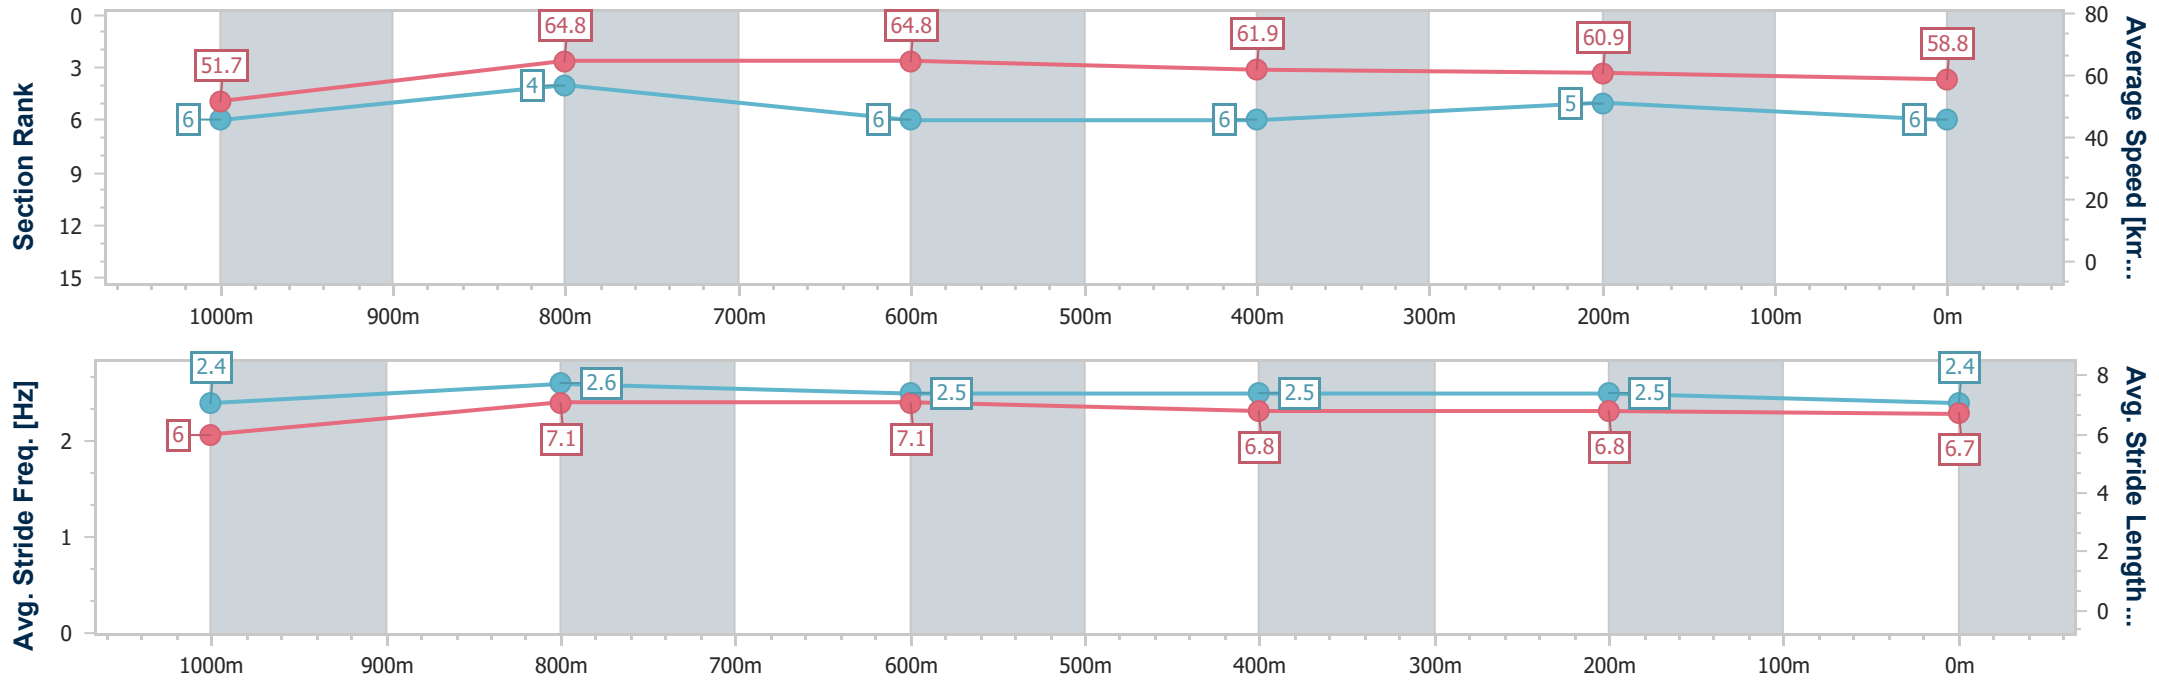

- [] Ranking at each section and finish
- .-.- No data available at this section
- NA No data available

Horse/Jockey Name	Electric Arrow
Final Rank	6
Fastest Section Time (Section)	0:11.19 (1000m)
Top Speed [km/h] (Section)	66.6 (1000m)
Race State	Finished

Toowoomba QLD Professional
 Race 2: TONY'S COMMUNITY KITCHEN BENCHMARK 60
 Handicap - 1200m

07 December 2024 - 17:54

Track Rating: Good 4, Weather: Fine, Rail Position: +2m Entire

Section	Overall	1000m	800m	600m	400m	200m
Section Times	1:12.39 [6] (0:13.96)	0:58.43 [6] (0:11.19)	0:47.24 [4] (0:11.22)	0:36.02 [6] (0:11.80)	0:24.22 [6] (0:11.98)	0:12.24 [5] (0:12.24)
Average Speed [km/h]	51.7	64.8	64.8	61.9	60.9	58.8
Top Speed [km/h]	66.5	66.6	65.7	63.7	62.7	60.0
Avg. Dist. to Rail [m]	11.5	3.2	2.0	2.8	4.3	4.3
Avg. Stride Freq. [Hz]	2.4	2.6	2.5	2.5	2.5	2.4
Avg. Stride Length [m]	6.0	7.1	7.1	6.8	6.8	6.7