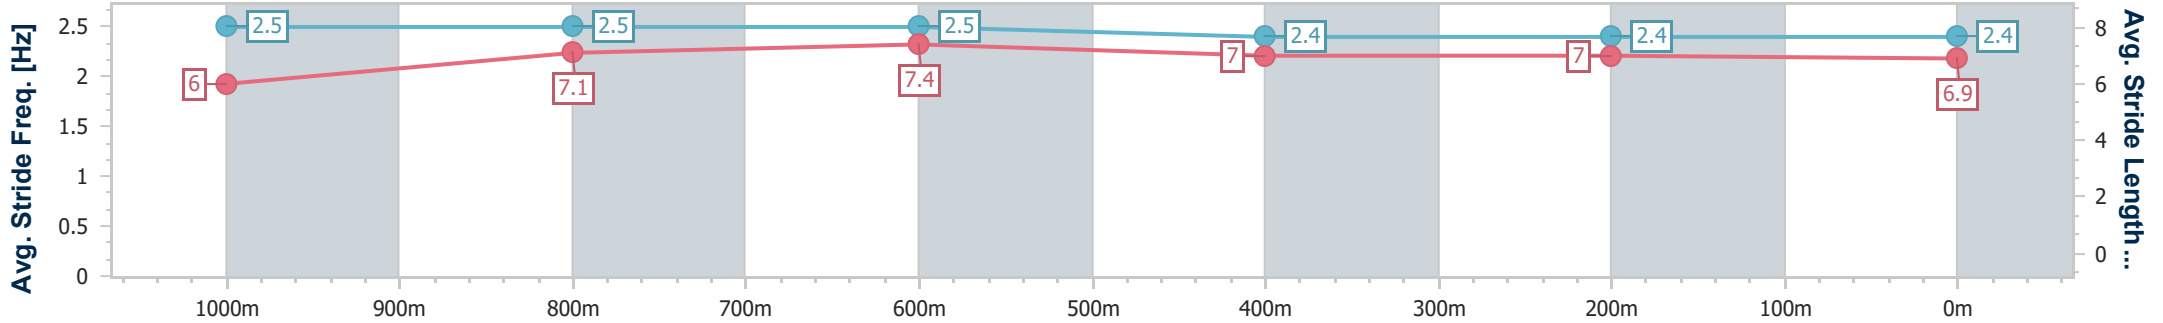

Horse/Jockey Name	New York Gal
Final Rank	3
Fastest Section Time (Section)	0:11.12 (800m)
Top Speed [km/h] (Section)	66.2 (800m)
Race State	Finished

Toowoomba QLD Professional
Race 2: TONY'S COMMUNITY KITCHEN BENCHMARK 60
Handicap - 1200m

07 December 2024 - 17:54

Track Rating: Good 4, Weather: Fine, Rail Position: +2m Entire

Section	Overall	1000m	800m	600m	400m	200m
Section Times	1:12.06 [3] (0:13.85)	0:58.21 [3] (0:11.34)	0:46.87 [6] (0:11.12)	0:35.75 [4] (0:11.80)	0:23.95 [5] (0:11.88)	0:12.07 [4]
Average Speed [km/h]	52.0	64.2	65.3	61.5	60.7	59.7
Top Speed [km/h]	65.8	65.2	66.2	64.2	61.6	60.3
Avg. Dist. to Rail [m]	9.2	2.6	2.2	1.6	0.9	1.1
Avg. Stride Freq. [Hz]	2.5	2.5	2.5	2.4	2.4	2.4
Avg. Stride Length [m]	6.0	7.1	7.4	7.0	7.0	6.9

- [ ] Ranking at each section and finish
- -.-.- No data available at this section
- NA No data available