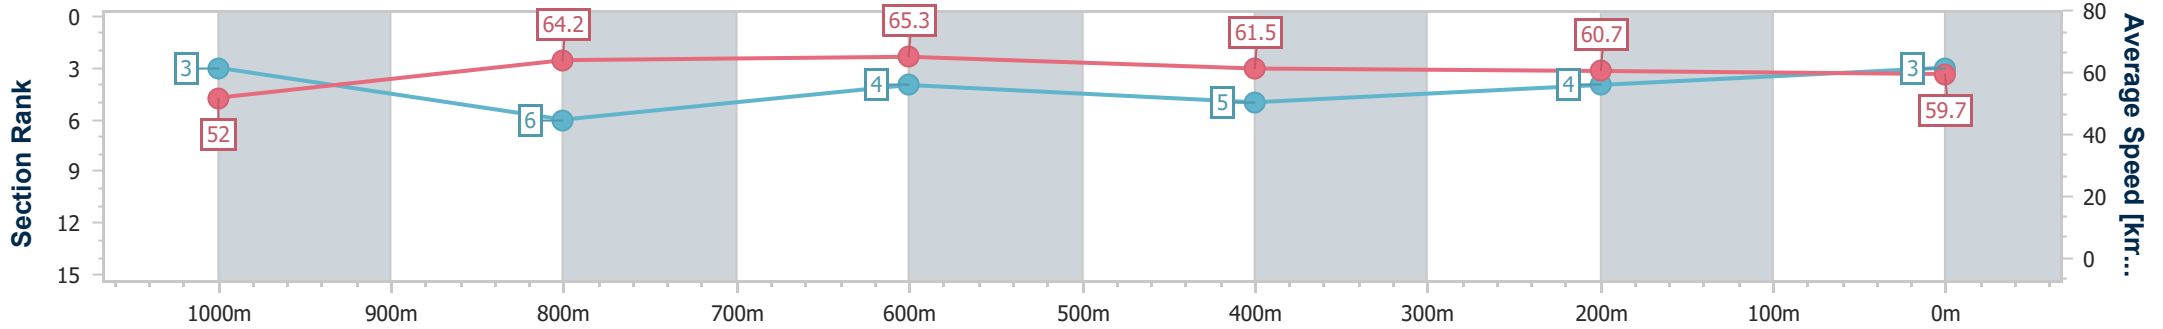

Horse/Jockey Name	New York Gal
Final Rank	3
Fastest Section Time (Section)	0:11.12 (800m)
Top Speed [km/h] (Section)	66.2 (800m)
Race State	Finished

Toowoomba QLD Professional
Race 2: TONY'S COMMUNITY KITCHEN BENCHMARK 60
Handicap - 1200m

07 December 2024 - 17:54

Track Rating: Good 4, Weather: Fine, Rail Position: +2m Entire

Section	Overall	1000m	800m	600m	400m	200m
Section Times	1:12.06 [3] (0:13.85)	0:58.21 [3] (0:11.34)	0:46.87 [6] (0:11.12)	0:35.75 [4] (0:11.80)	0:23.95 [5] (0:11.88)	0:12.07 [4]
Average Speed [km/h]	52.0	64.2	65.3	61.5	60.7	59.7
Top Speed [km/h]	65.8	65.2	66.2	64.2	61.6	60.3
Avg. Dist. to Rail [m]	9.2	2.6	2.2	1.6	0.9	1.1
Avg. Stride Freq. [Hz]	2.5	2.5	2.5	2.4	2.4	2.4
Avg. Stride Length [m]	6.0	7.1	7.4	7.0	7.0	6.9

- [ ] Ranking at each section and finish
- -.-.- No data available at this section
- NA No data available