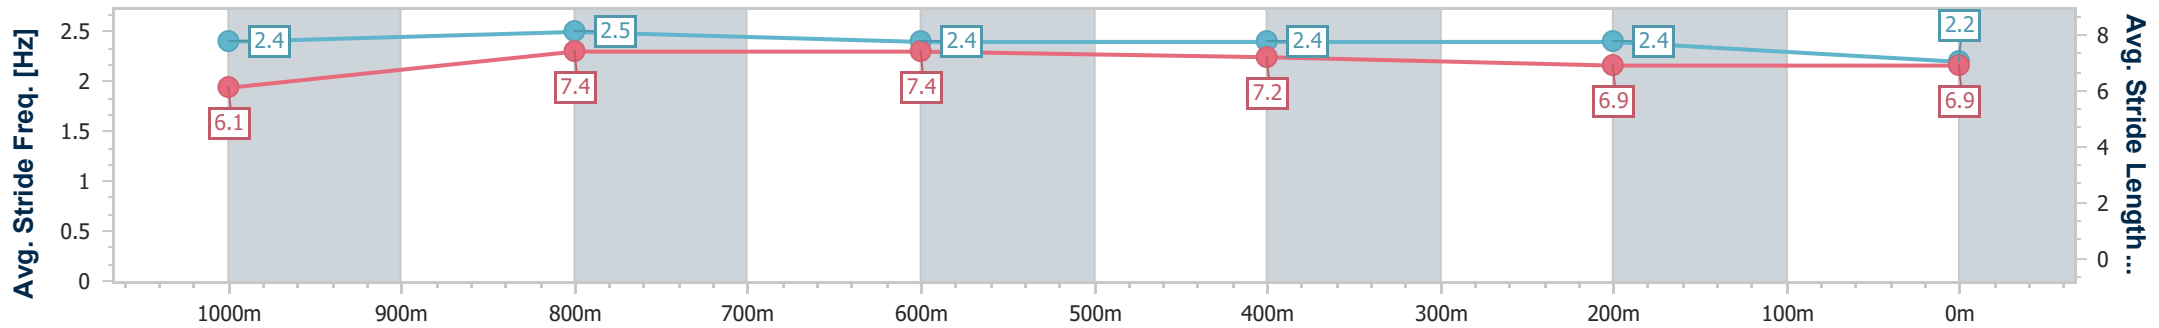

Horse/Jockey Name	Alfa Lily
Final Rank	9
Fastest Section Time (Section)	0:10.94 (1000m)
Top Speed [km/h] (Section)	67.4 (1000m)
Race State	Finished

Toowoomba QLD Professional
Race 2: TONY'S COMMUNITY KITCHEN BENCHMARK 60
Handicap - 1200m

07 December 2024 - 17:54

Track Rating: Good 4, Weather: Fine, Rail Position: +2m Entire

Section	Overall	1000m	800m	600m	400m	200m
Section Times	1:12.97 [9] (0:13.96)	0:59.01 [5] (0:10.94)	0:48.07 [3] (0:11.23)	0:36.84 [3] (0:11.78)	0:25.06 [3] (0:12.29)	0:12.77 [6] (0:12.77)
Average Speed [km/h]	51.7	65.9	64.5	61.9	58.7	56.5
Top Speed [km/h]	66.7	67.4	65.8	63.7	60.8	57.8
Avg. Dist. to Rail [m]	10.8	1.7	1.8	2.0	1.7	1.7
Avg. Stride Freq. [Hz]	2.4	2.5	2.4	2.4	2.4	2.2
Avg. Stride Length [m]	6.1	7.4	7.4	7.2	6.9	6.9

- [ ] Ranking at each section and finish
- -.-.- No data available at this section
- NA No data available