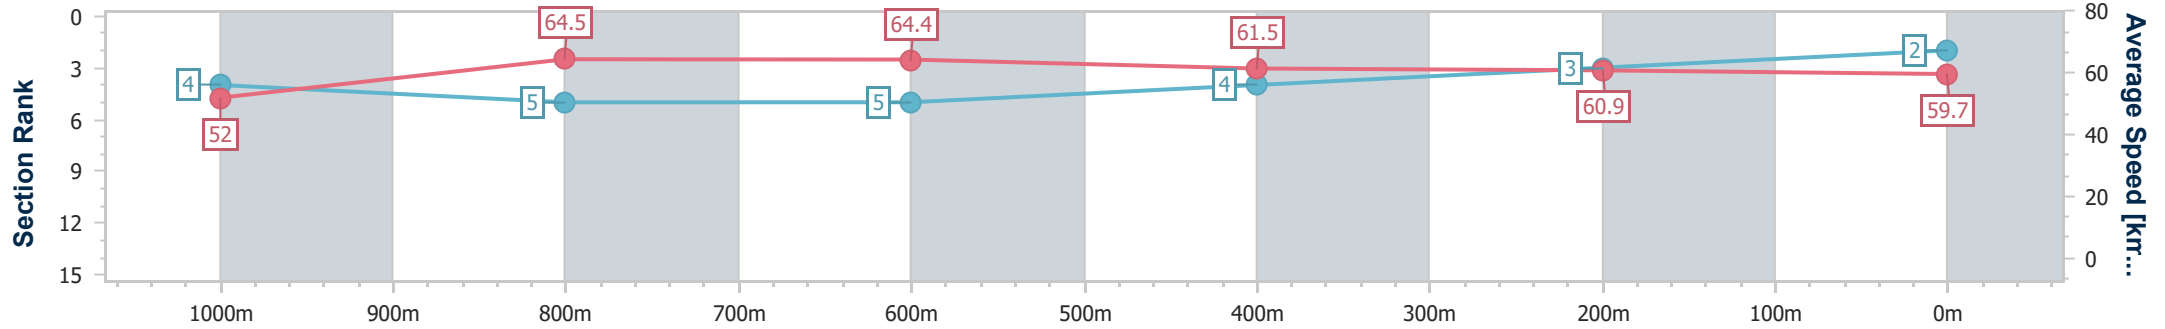

Horse/Jockey Name	Harry The Horse
Final Rank	2
Fastest Section Time (Section)	0:11.19 (800m)
Top Speed [km/h] (Section)	66.1 (Overall)
Race State	Finished

Toowoomba QLD Professional
Race 2: TONY'S COMMUNITY KITCHEN BENCHMARK 60
Handicap - 1200m

07 December 2024 - 17:54

Track Rating: Good 4, Weather: Fine, Rail Position: +2m Entire

Section	Overall	1000m	800m	600m	400m	200m
Section Times	1:11.95 [2] (0:13.88)	0:58.07 [4] (0:11.28)	0:46.79 [5] (0:11.19)	0:35.60 [5] (0:11.74)	0:23.86 [4] (0:11.80)	0:12.06 [3] (0:12.06)
Average Speed [km/h]	52.0	64.5	64.4	61.5	60.9	59.7
Top Speed [km/h]	66.1	65.8	65.1	63.7	62.4	60.5
Avg. Dist. to Rail [m]	5.2	2.3	1.0	0.2	0.8	1.9
Avg. Stride Freq. [Hz]	2.4	2.4	2.4	2.3	2.4	2.3
Avg. Stride Length [m]	6.2	7.4	7.5	7.3	7.1	7.2

- [ ] Ranking at each section and finish
- -.-.- No data available at this section
- NA No data available