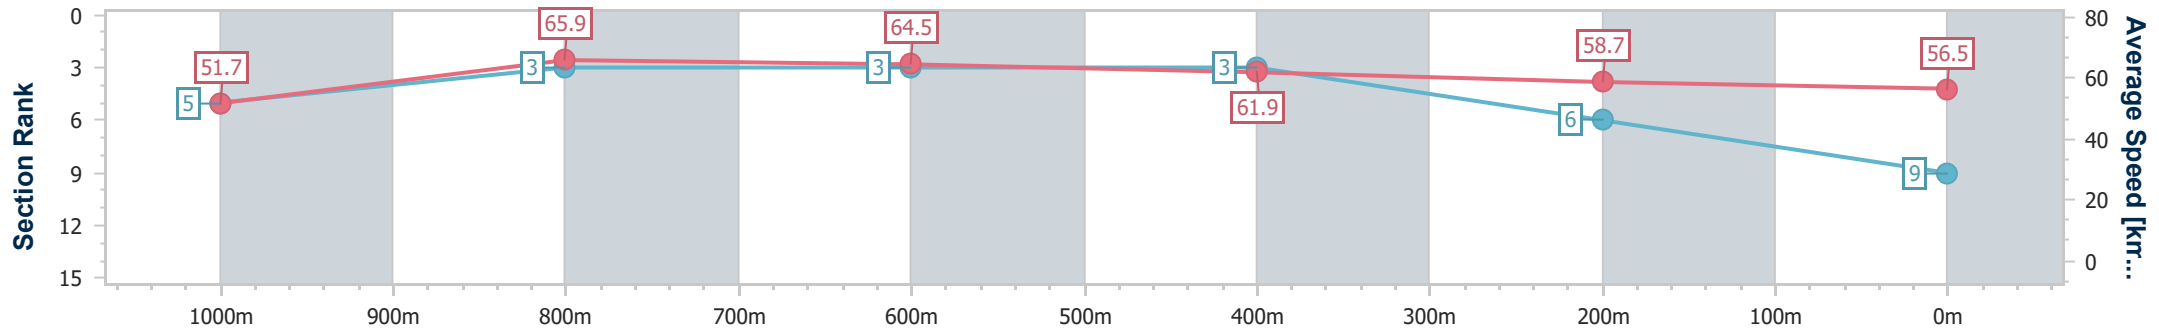

- [] Ranking at each section and finish
- .-.- No data available at this section
- NA No data available

Horse/Jockey Name	Alfa Lily
Final Rank	9
Fastest Section Time (Section)	0:10.94 (1000m)
Top Speed [km/h] (Section)	67.4 (1000m)
Race State	Finished

Toowoomba QLD Professional
Race 2: TONY'S COMMUNITY KITCHEN BENCHMARK 60
Handicap - 1200m

07 December 2024 - 17:54

Track Rating: Good 4, Weather: Fine, Rail Position: +2m Entire

Section	Overall	1000m	800m	600m	400m	200m
Section Times	1:12.97 [9] (0:13.96)	0:59.01 [5] (0:10.94)	0:48.07 [3] (0:11.23)	0:36.84 [3] (0:11.78)	0:25.06 [3] (0:12.29)	0:12.77 [6] (0:12.77)
Average Speed [km/h]	51.7	65.9	64.5	61.9	58.7	56.5
Top Speed [km/h]	66.7	67.4	65.8	63.7	60.8	57.8
Avg. Dist. to Rail [m]	10.8	1.7	1.8	2.0	1.7	1.7
Avg. Stride Freq. [Hz]	2.4	2.5	2.4	2.4	2.4	2.2
Avg. Stride Length [m]	6.1	7.4	7.4	7.2	6.9	6.9

- [] Ranking at each section and finish
- .-.- No data available at this section
- NA No data available

Horse/Jockey Name	Anarchy
Final Rank	10
Fastest Section Time (Section)	0:11.43 (1000m)
Top Speed [km/h] (Section)	65.1 (Overall)
Race State	Finished