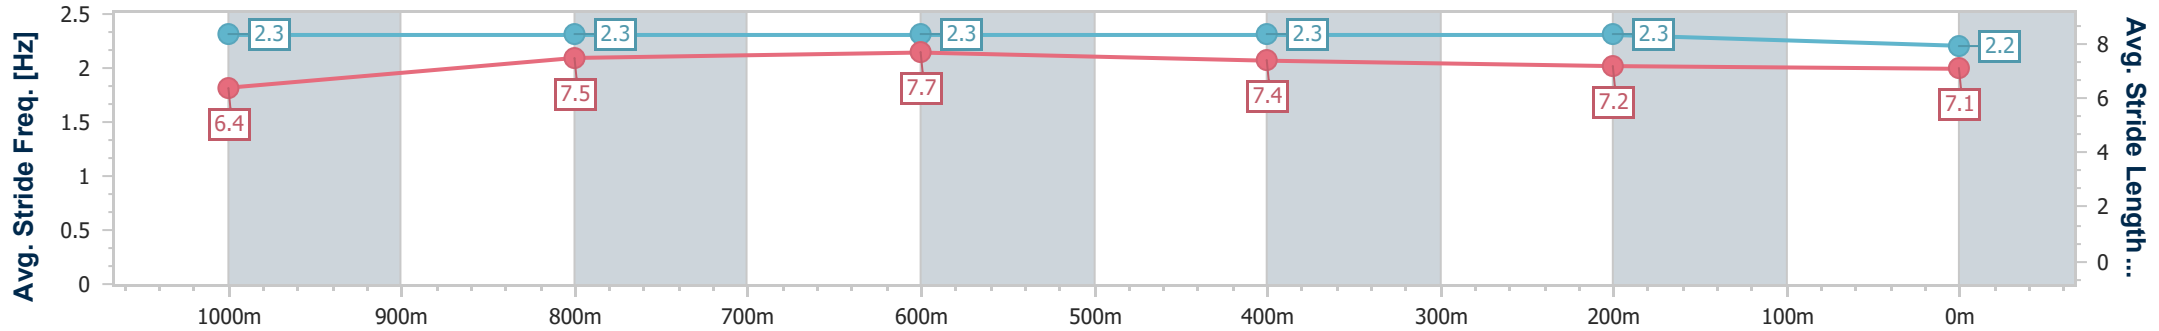

- [] Ranking at each section and finish
- .-.- No data available at this section
- NA No data available

Horse/Jockey Name	Anarchy
Final Rank	10
Fastest Section Time (Section)	0:11.43 (1000m)
Top Speed [km/h] (Section)	65.1 (Overall)
Race State	Finished

Toowoomba QLD Professional
 Race 2: TONY'S COMMUNITY KITCHEN BENCHMARK 60
 Handicap - 1200m

07 December 2024 - 17:54

Track Rating: Good 4, Weather: Fine, Rail Position: +2m Entire

Section	Overall	1000m	800m	600m	400m	200m
Section Times	1:13.09 [10] (0:13.97)	0:59.12 [7] (0:11.43)	0:47.69 [8] (0:11.43)	0:36.26 [9] (0:11.86)	0:24.40 [10] (0:11.97)	0:12.43 [10] (0:12.43)
Average Speed [km/h]	51.6	63.1	63.5	61.4	60.6	58.1
Top Speed [km/h]	65.1	64.7	64.4	62.6	61.4	59.8
Avg. Dist. to Rail [m]	5.0	1.0	2.0	2.3	3.5	6.9
Avg. Stride Freq. [Hz]	2.3	2.3	2.3	2.3	2.3	2.2
Avg. Stride Length [m]	6.4	7.5	7.7	7.4	7.2	7.1

- [] Ranking at each section and finish
- .-.- No data available at this section
- NA No data available