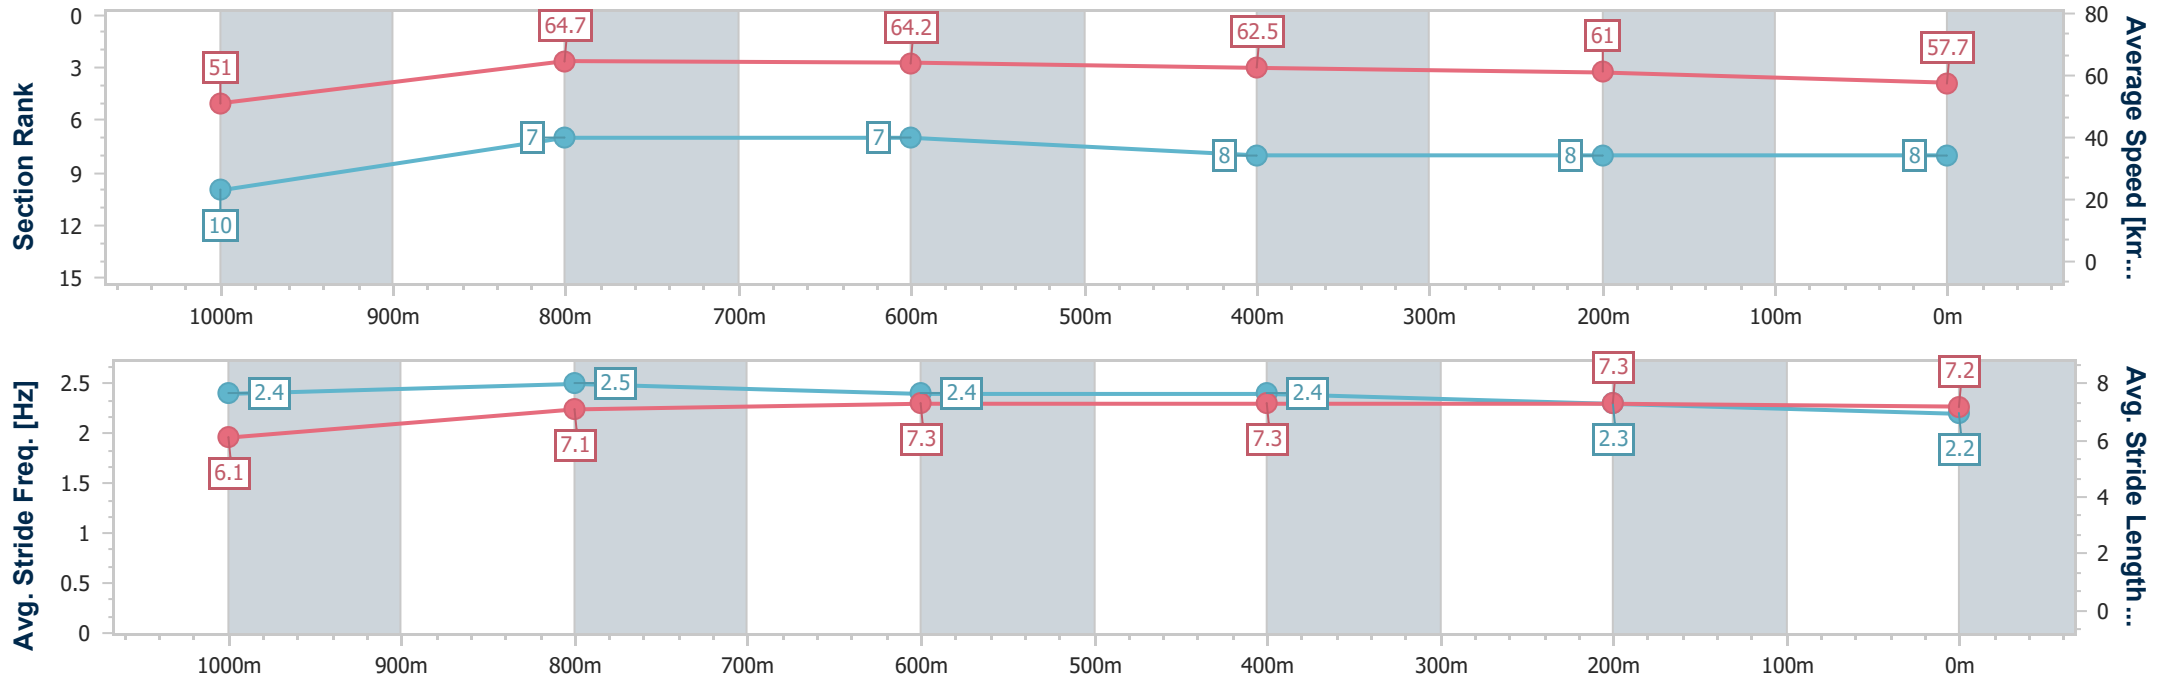

Toowoomba QLD Professional
 Race 2: TONY'S COMMUNITY KITCHEN BENCHMARK 60
 Handicap - 1200m

07 December 2024 - 17:54

Track Rating: Good 4, Weather: Fine, Rail Position: +2m Entire

Section	Overall	1000m	800m	600m	400m	200m
Section Times	1:12.46 [7] (0:14.01)	0:58.45 [9] (0:11.62)	0:46.83 [10] (0:11.45)	0:35.38 [10] (0:11.51)	0:23.87 [9] (0:11.90)	0:11.97 [9] (0:11.97)
Average Speed [km/h]	51.5	62.8	63.3	62.1	60.2	60.1
Top Speed [km/h]	65.9	64.8	65.4	64.2	60.8	60.5
Avg. Dist. to Rail [m]	9.5	3.7	1.4	1.1	1.4	1.3
Avg. Stride Freq. [Hz]	2.3	2.4	2.4	2.3	2.3	2.2
Avg. Stride Length [m]	6.3	7.4	7.4	7.3	7.3	7.4

- [] Ranking at each section and finish
- .-.- No data available at this section
- NA No data available

Horse/Jockey Name	Vast Kama
Final Rank	8
Fastest Section Time (Section)	0:11.26 (1000m)
Top Speed [km/h] (Section)	67.0 (Overall)
Race State	Finished

Toowoomba QLD Professional
 Race 2: TONY'S COMMUNITY KITCHEN BENCHMARK 60
 Handicap - 1200m

07 December 2024 - 17:54

Track Rating: Good 4, Weather: Fine, Rail Position: +2m Entire

Section	Overall	1000m	800m	600m	400m	200m
Section Times	1:12.81 [8] (0:14.12)	0:58.69 [10] (0:11.26)	0:47.43 [7] (0:11.36)	0:36.07 [7] (0:11.73)	0:24.34 [8] (0:11.89)	0:12.45 [8] (0:12.45)
Average Speed [km/h]	51.0	64.7	64.2	62.5	61.0	57.7
Top Speed [km/h]	67.0	67.0	65.5	65.2	62.5	60.2
Avg. Dist. to Rail [m]	9.4	2.7	4.5	3.2	2.9	4.6
Avg. Stride Freq. [Hz]	2.4	2.5	2.4	2.4	2.3	2.2
Avg. Stride Length [m]	6.1	7.1	7.3	7.3	7.3	7.2