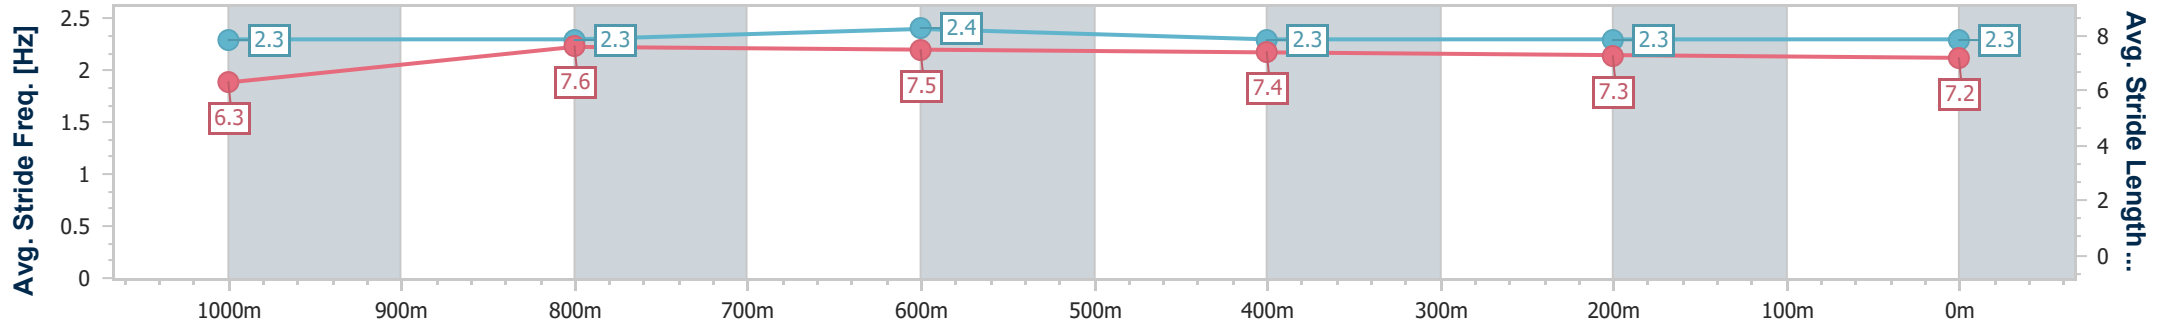

Horse/Jockey Name	Drop The Pilot
Final Rank	4
Fastest Section Time (Section)	0:11.33 (800m)
Top Speed [km/h] (Section)	65.5 (Overall)
Race State	Finished

Toowoomba QLD Professional
Race 2: TONY'S COMMUNITY KITCHEN BENCHMARK 60
Handicap - 1200m

07 December 2024 - 17:54

Track Rating: Good 4, Weather: Fine, Rail Position: +2m Entire

Section	Overall	1000m	800m	600m	400m	200m
Section Times	1:12.22 [4] (0:13.97)	0:58.25 [8] (0:11.44)	0:46.81 [9] (0:11.33)	0:35.48 [8] (0:11.71)	0:23.77 [7] (0:11.86)	0:11.91 [7] (0:11.91)
Average Speed [km/h]	51.6	63.7	63.7	61.8	60.9	60.3
Top Speed [km/h]	65.5	65.3	64.6	63.4	61.3	60.6
Avg. Dist. to Rail [m]	6.4	2.9	1.7	1.0	0.4	1.5
Avg. Stride Freq. [Hz]	2.3	2.3	2.4	2.3	2.3	2.3
Avg. Stride Length [m]	6.3	7.6	7.5	7.4	7.3	7.2

- [ ] Ranking at each section and finish
- -.-.- No data available at this section
- NA No data available