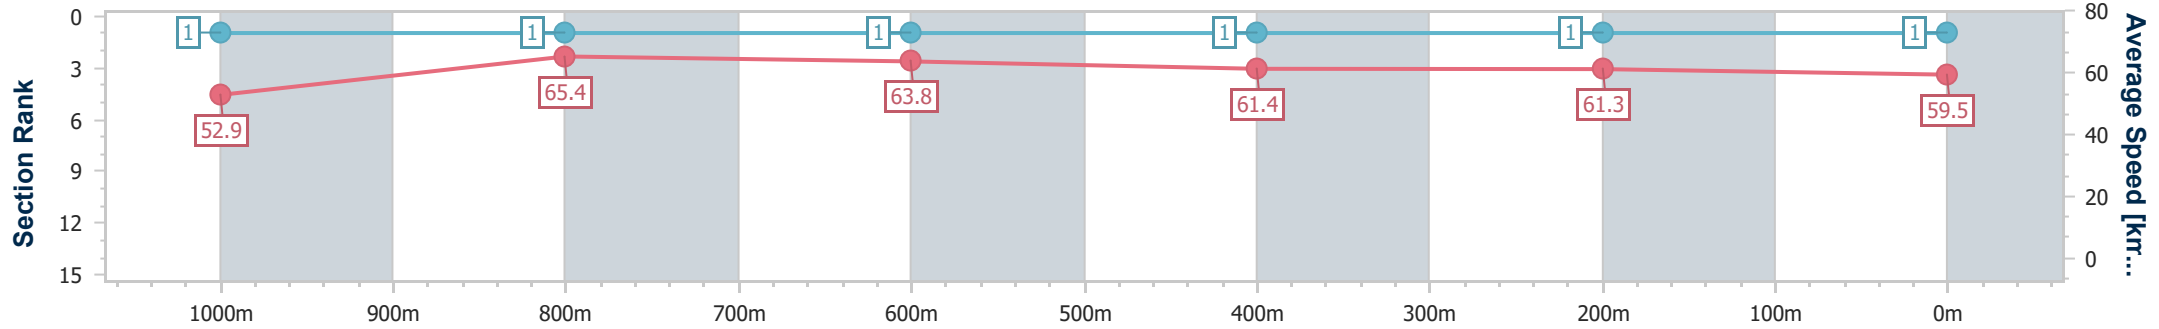

Horse/Jockey Name	Board Member
Final Rank	1
Fastest Section Time (Section)	0:11.01 (1000m)
Top Speed [km/h] (Section)	66.2 (1000m)
Race State	Finished

Toowoomba QLD Professional
Race 2: TONY'S COMMUNITY KITCHEN BENCHMARK 60
Handicap - 1200m

07 December 2024 - 17:54

Track Rating: Good 4, Weather: Fine, Rail Position: +2m Entire

Section	Overall	1000m	800m	600m	400m	200m
Section Times	1:11.52 [1] (0:13.60)	0:57.92 [1] (0:11.01)	0:46.91 [1] (0:11.28)	0:35.63 [1] (0:11.80)	0:23.83 [1] (0:11.74)	0:12.09 [1] (0:12.09)
Average Speed [km/h]	52.9	65.4	63.8	61.4	61.3	59.5
Top Speed [km/h]	64.9	66.2	66.1	64.8	62.4	61.1
Avg. Dist. to Rail [m]	5.5	1.2	1.1	1.4	0.3	1.6
Avg. Stride Freq. [Hz]	2.3	2.4	2.4	2.3	2.3	2.3
Avg. Stride Length [m]	6.4	7.5	7.5	7.3	7.3	7.2

- [ ] Ranking at each section and finish
- -.-.- No data available at this section
- NA No data available