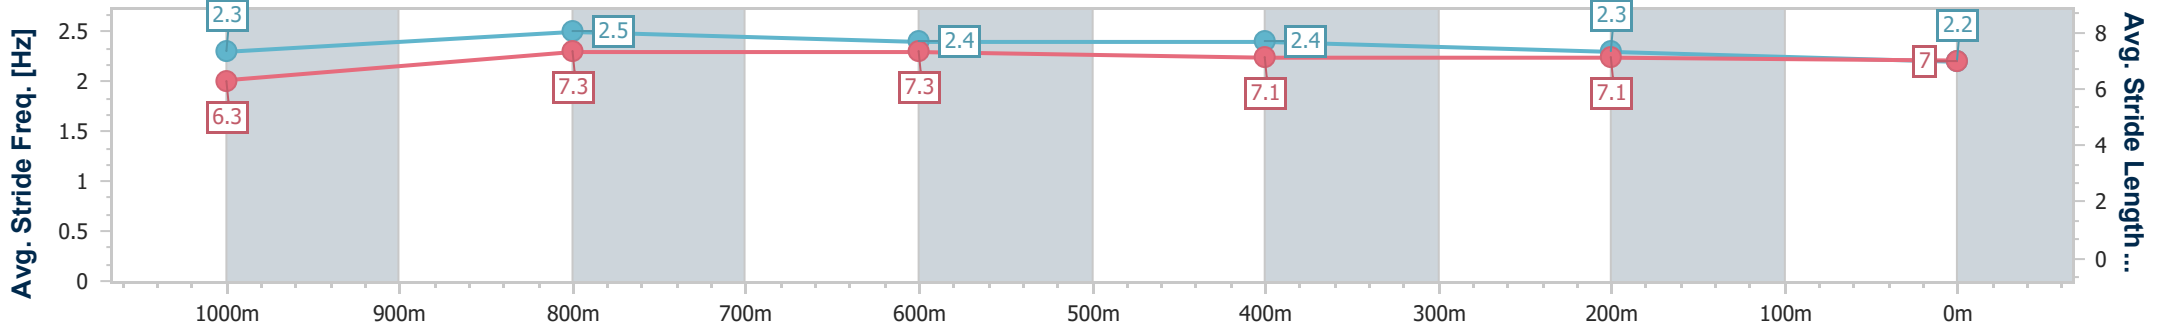

Horse/Jockey Name	Cracker Essgee
Final Rank	5
Fastest Section Time (Section)	0:11.12 (1000m)
Top Speed [km/h] (Section)	66.0 (1000m)
Race State	Finished

Toowoomba QLD Professional
Race 2: TONY'S COMMUNITY KITCHEN BENCHMARK 60
Handicap - 1200m

07 December 2024 - 17:54

Track Rating: Good 4, Weather: Fine, Rail Position: +2m Entire

Section	Overall	1000m	800m	600m	400m	200m
Section Times	1:12.34 [5] (0:13.77)	0:58.57 [2] (0:11.12)	0:47.45 [2] (0:11.20)	0:36.25 [2] (0:11.66)	0:24.59 [2] (0:12.02)	0:12.57 [2] (0:12.57)
Average Speed [km/h]	52.5	64.9	64.4	61.7	60.1	57.0
Top Speed [km/h]	65.1	66.0	65.7	63.3	61.1	59.6
Avg. Dist. to Rail [m]	7.3	1.3	0.9	0.5	0.8	1.1
Avg. Stride Freq. [Hz]	2.3	2.5	2.4	2.4	2.3	2.2
Avg. Stride Length [m]	6.3	7.3	7.3	7.1	7.1	7.0

- [ ] Ranking at each section and finish
- -.-.- No data available at this section
- NA No data available