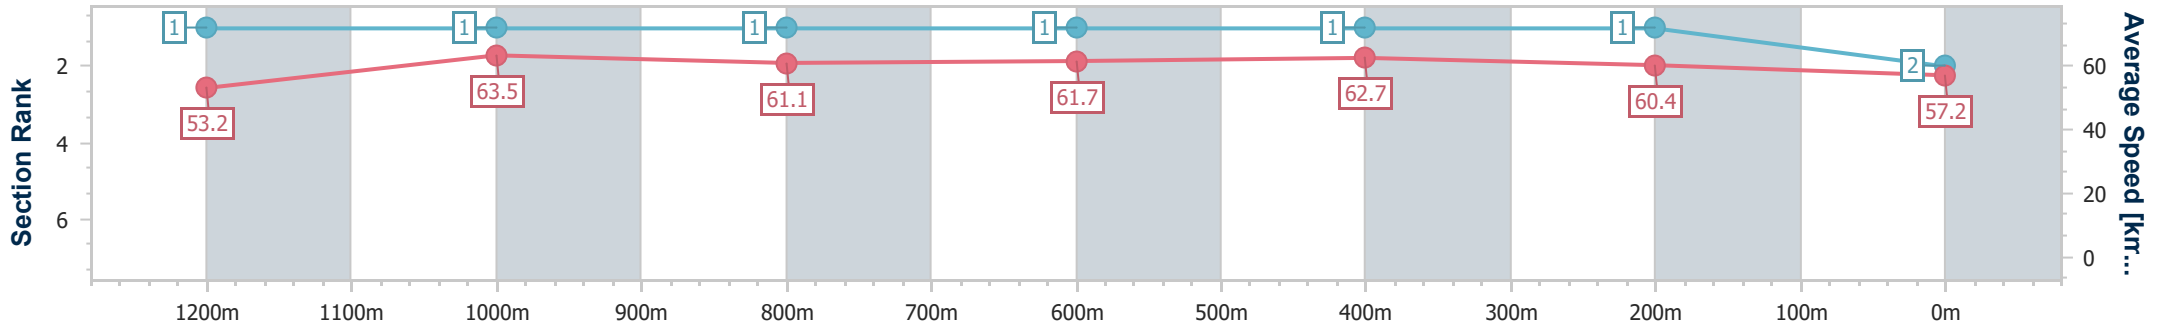

Horse/Jockey Name	Hadmytime
Final Rank	2
Fastest Section Time (Section)	0:11.34 (1200m)
Top Speed [km/h] (Section)	65.5 (Overall)
Race State	Finished

Rockhampton QLD Professional
Race 1: Total Rural Supplies Locally Owned Maiden Plate - 1400m

07 December 2024 - 12:57

Track Rating: Soft 5, Weather: Fine, Rail Position: +8m Entire

Section	Overall	1200m	1000m	800m	600m	400m	200m
Section Times	1:24.37 [2] (0:13.50)	1:10.87 [1] (0:11.34)	0:59.53 [1] (0:11.76)	0:47.77 [1] (0:11.76)	0:36.01 [1] (0:11.51)	0:24.50 [1] (0:11.91)	0:12.59 [1] (0:12.59)
Average Speed [km/h]	53.2	63.5	61.1	61.7	62.7	60.4	57.2
Top Speed [km/h]	65.5	65.2	62.5	63.1	63.2	61.9	59.2
Avg. Dist. to Rail [m]	1.2	1.0	0.4	1.0	1.7	2.0	2.2
Avg. Stride Freq. [Hz]	2.3	2.2	2.2	2.2	2.2	2.2	2.1
Avg. Stride Length [m]	7.1	7.8	7.6	7.6	7.7	7.7	7.4

- [ ] Ranking at each section and finish
- -.-.- No data available at this section
- NA No data available