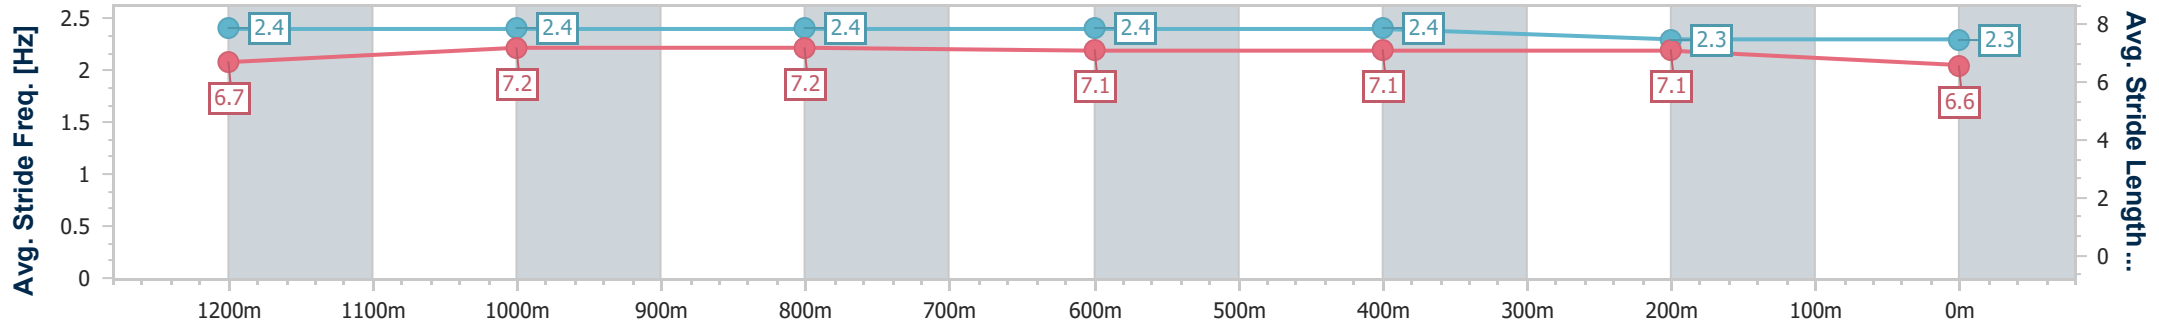

Rockhampton QLD Professional  
Race 1: Total Rural Supplies Locally Owned Maiden Plate - 1400m

07 December 2024 - 12:57

Track Rating: Soft 5, Weather: Fine, Rail Position: +8m Entire

Section	Overall	1200m	1000m	800m	600m	400m	200m
Section Times	1:25.43 [5] (0:13.60)	1:11.83 [2] (0:11.42)	1:00.41 [2] (0:11.87)	0:48.54 [2] (0:12.02)	0:36.52 [3] (0:11.50)	0:25.02 [2] (0:11.89)	0:13.13 [4] (0:13.13)
Average Speed [km/h]	53.0	63.0	60.7	60.9	62.7	60.6	54.8
Top Speed [km/h]	64.6	64.7	62.7	62.4	63.1	62.7	58.3
Avg. Dist. to Rail [m]	0.4	0.3	0.3	2.1	4.2	3.8	4.1
Avg. Stride Freq. [Hz]	2.3	2.3	2.3	2.3	2.3	2.3	2.2
Avg. Stride Length [m]	7.1	7.5	7.4	7.4	7.5	7.5	7.0

- [ ] Ranking at each section and finish
- .-.- No data available at this section
- NA No data available

Horse/Jockey Name	Arthur's Dream
Final Rank	6
Fastest Section Time (Section)	0:11.42 (1200m)
Top Speed [km/h] (Section)	64.1 (1200m)
Race State	Finished

Rockhampton QLD Professional  
Race 1: Total Rural Supplies Locally Owned Maiden Plate - 1400m

07 December 2024 - 12:57

Track Rating: Soft 5, Weather: Fine, Rail Position: +8m Entire

Section	Overall	1200m	1000m	800m	600m	400m	200m
Section Times	1:26.29 [6] (0:13.70)	1:12.59 [3] (0:11.42)	1:01.17 [3] (0:11.87)	0:49.30 [3] (0:12.06)	0:37.24 [5] (0:11.67)	0:25.57 [6] (0:12.18)	0:13.39 [6] (0:13.39)
Average Speed [km/h]	52.7	63.0	61.3	61.3	61.9	59.1	53.7
Top Speed [km/h]	63.7	64.1	62.7	62.1	62.7	61.3	57.6
Avg. Dist. to Rail [m]	4.0	1.1	1.8	3.3	5.4	5.3	5.1
Avg. Stride Freq. [Hz]	2.4	2.4	2.4	2.4	2.4	2.3	2.3
Avg. Stride Length [m]	6.7	7.2	7.2	7.1	7.1	7.1	6.6

- [ ] Ranking at each section and finish
- .-.- No data available at this section
- NA No data available