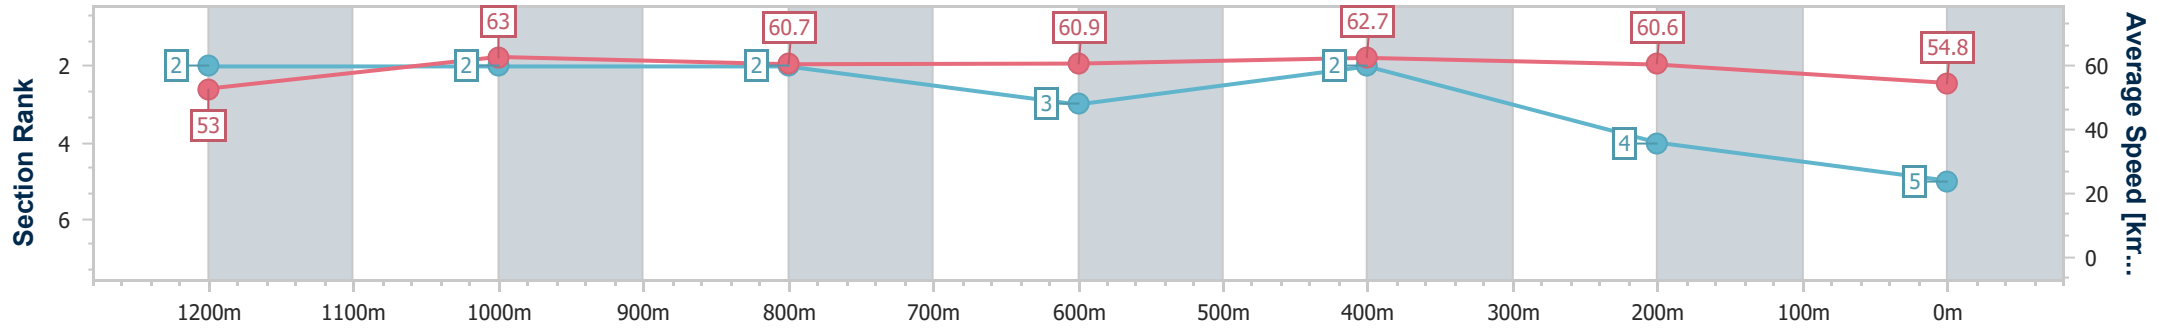

- [ ] Ranking at each section and finish
- .-.- No data available at this section
- NA No data available

Horse/Jockey Name	Just Like Rosie
Final Rank	5
Fastest Section Time (Section)	0:11.42 (1200m)
Top Speed [km/h] (Section)	64.7 (1200m)
Race State	Finished

Rockhampton QLD Professional  
Race 1: Total Rural Supplies Locally Owned Maiden Plate - 1400m

07 December 2024 - 12:57

Track Rating: Soft 5, Weather: Fine, Rail Position: +8m Entire

Section	Overall	1200m	1000m	800m	600m	400m	200m
Section Times	1:25.43 [5] (0:13.60)	1:11.83 [2] (0:11.42)	1:00.41 [2] (0:11.87)	0:48.54 [2] (0:12.02)	0:36.52 [3] (0:11.50)	0:25.02 [2] (0:11.89)	0:13.13 [4] (0:13.13)
Average Speed [km/h]	53.0	63.0	60.7	60.9	62.7	60.6	54.8
Top Speed [km/h]	64.6	64.7	62.7	62.4	63.1	62.7	58.3
Avg. Dist. to Rail [m]	0.4	0.3	0.3	2.1	4.2	3.8	4.1
Avg. Stride Freq. [Hz]	2.3	2.3	2.3	2.3	2.3	2.3	2.2
Avg. Stride Length [m]	7.1	7.5	7.4	7.4	7.5	7.5	7.0