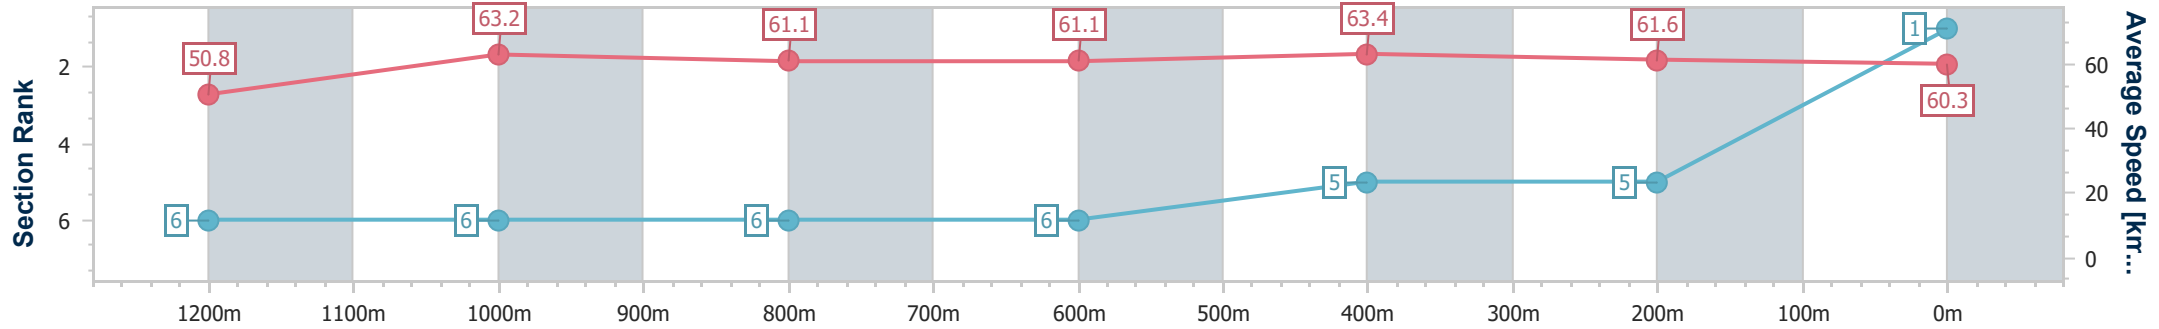

07 December 2024 - 12:57

Track Rating: Soft 5, Weather: Fine, Rail Position: +8m Entire

Section	Overall	1200m	1000m	800m	600m	400m	200m
Section Times	1:24.25 [1] (0:14.18)	1:10.07 [6] (0:11.38)	0:58.69 [6] (0:11.78)	0:46.91 [6] (0:11.90)	0:35.01 [6] (0:11.37)	0:23.64 [5] (0:11.70)	0:11.94 [5] (0:11.94)
Average Speed [km/h]	50.8	63.2	61.1	61.1	63.4	61.6	60.3
Top Speed [km/h]	64.5	64.5	62.6	62.9	64.1	63.2	62.4
Avg. Dist. to Rail [m]	0.4	0.8	0.5	1.6	3.5	3.3	3.6
Avg. Stride Freq. [Hz]	2.3	2.3	2.2	2.2	2.3	2.2	2.3
Avg. Stride Length [m]	6.7	7.4	7.3	7.3	7.6	7.6	7.2