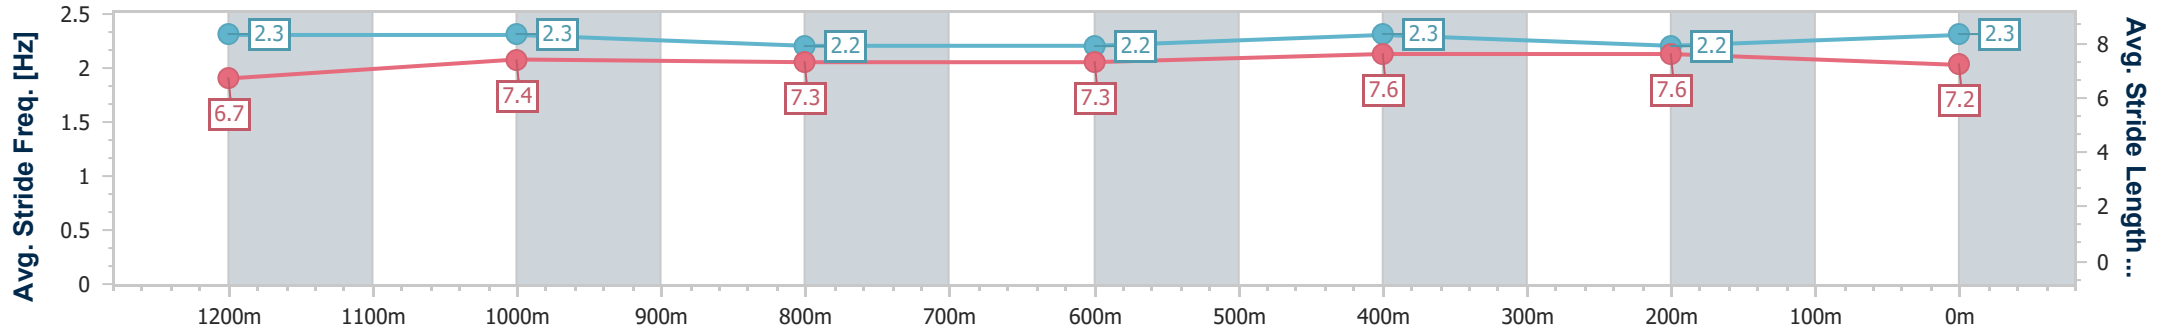

07 December 2024 - 12:57

Track Rating: Soft 5, Weather: Fine, Rail Position: +8m Entire

Section	Overall	1200m	1000m	800m	600m	400m	200m
Section Times	1:24.25 [1] (0:14.18)	1:10.07 [6] (0:11.38)	0:58.69 [6] (0:11.78)	0:46.91 [6] (0:11.90)	0:35.01 [6] (0:11.37)	0:23.64 [5] (0:11.70)	0:11.94 [5] (0:11.94)
Average Speed [km/h]	50.8	63.2	61.1	61.1	63.4	61.6	60.3
Top Speed [km/h]	64.5	64.5	62.6	62.9	64.1	63.2	62.4
Avg. Dist. to Rail [m]	0.4	0.8	0.5	1.6	3.5	3.3	3.6
Avg. Stride Freq. [Hz]	2.3	2.3	2.2	2.2	2.3	2.2	2.3
Avg. Stride Length [m]	6.7	7.4	7.3	7.3	7.6	7.6	7.2