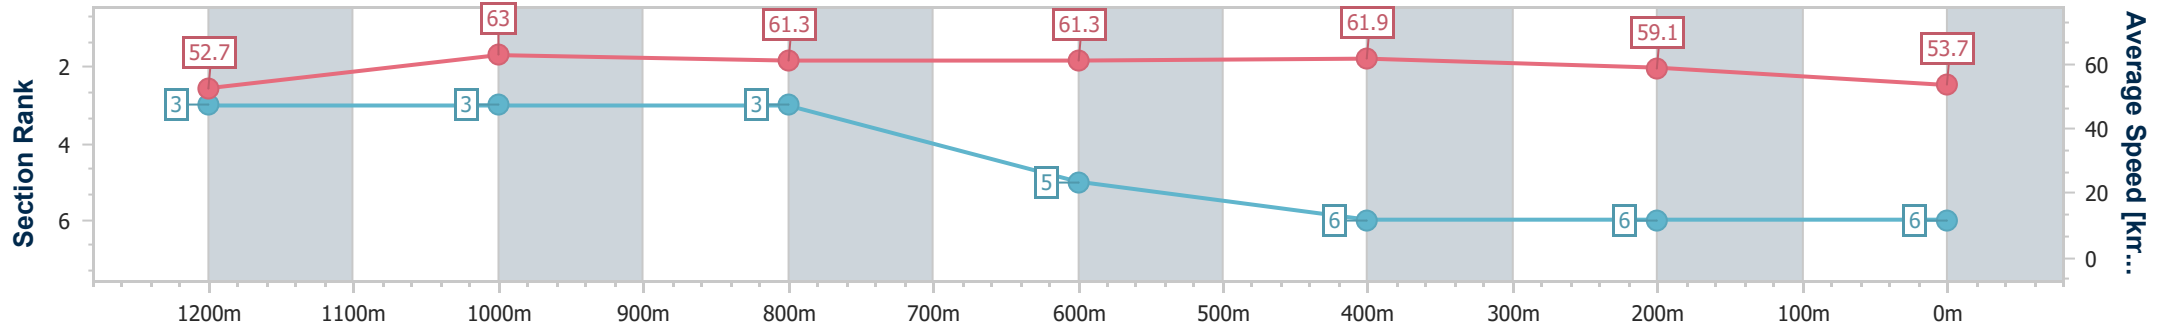

Rockhampton QLD Professional  
Race 1: Total Rural Supplies Locally Owned Maiden Plate - 1400m

07 December 2024 - 12:57

Track Rating: Soft 5, Weather: Fine, Rail Position: +8m Entire

Section	Overall	1200m	1000m	800m	600m	400m	200m
Section Times	1:25.43 [5] (0:13.60)	1:11.83 [2] (0:11.42)	1:00.41 [2] (0:11.87)	0:48.54 [2] (0:12.02)	0:36.52 [3] (0:11.50)	0:25.02 [2] (0:11.89)	0:13.13 [4] (0:13.13)
Average Speed [km/h]	53.0	63.0	60.7	60.9	62.7	60.6	54.8
Top Speed [km/h]	64.6	64.7	62.7	62.4	63.1	62.7	58.3
Avg. Dist. to Rail [m]	0.4	0.3	0.3	2.1	4.2	3.8	4.1
Avg. Stride Freq. [Hz]	2.3	2.3	2.3	2.3	2.3	2.3	2.2
Avg. Stride Length [m]	7.1	7.5	7.4	7.4	7.5	7.5	7.0

- [ ] Ranking at each section and finish
- .-.- No data available at this section
- NA No data available

Horse/Jockey Name	Arthur's Dream
Final Rank	6
Fastest Section Time (Section)	0:11.42 (1200m)
Top Speed [km/h] (Section)	64.1 (1200m)
Race State	Finished

Rockhampton QLD Professional  
Race 1: Total Rural Supplies Locally Owned Maiden Plate - 1400m

07 December 2024 - 12:57

Track Rating: Soft 5, Weather: Fine, Rail Position: +8m Entire

Section	Overall	1200m	1000m	800m	600m	400m	200m
Section Times	1:26.29 [6] (0:13.70)	1:12.59 [3] (0:11.42)	1:01.17 [3] (0:11.87)	0:49.30 [3] (0:12.06)	0:37.24 [5] (0:11.67)	0:25.57 [6] (0:12.18)	0:13.39 [6] (0:13.39)
Average Speed [km/h]	52.7	63.0	61.3	61.3	61.9	59.1	53.7
Top Speed [km/h]	63.7	64.1	62.7	62.1	62.7	61.3	57.6
Avg. Dist. to Rail [m]	4.0	1.1	1.8	3.3	5.4	5.3	5.1
Avg. Stride Freq. [Hz]	2.4	2.4	2.4	2.4	2.4	2.3	2.3
Avg. Stride Length [m]	6.7	7.2	7.2	7.1	7.1	7.1	6.6