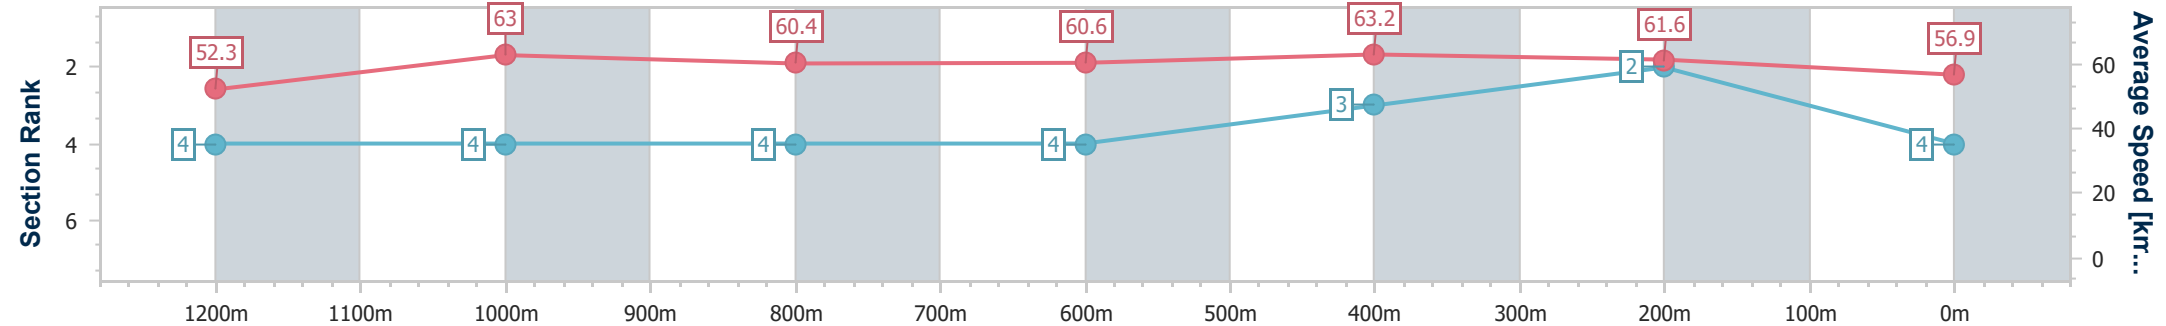

- [ ] Ranking at each section and finish
- .-.- No data available at this section
- NA No data available

Horse/Jockey Name	Poppy's Pride
Final Rank	4
Fastest Section Time (Section)	0:11.39 (600m)
Top Speed [km/h] (Section)	64.3 (1200m)
Race State	Finished

Rockhampton QLD Professional  
 Race 1: Total Rural Supplies Locally Owned Maiden Plate - 1400m  
 07 December 2024 - 12:57  
 Track Rating: Soft 5, Weather: Fine, Rail Position: +8m Entire

Section	Overall	1200m	1000m	800m	600m	400m	200m
Section Times	1:24.77 [4] (0:13.78)	1:10.99 [4] (0:11.41)	0:59.58 [4] (0:11.87)	0:47.71 [4] (0:11.97)	0:35.74 [4] (0:11.39)	0:24.35 [3] (0:11.71)	0:12.64 [2] (0:12.64)
Average Speed [km/h]	52.3	63.0	60.4	60.6	63.2	61.6	56.9
Top Speed [km/h]	64.2	64.3	63.3	62.8	64.0	63.2	59.1
Avg. Dist. to Rail [m]	1.1	0.9	0.8	1.0	1.5	2.0	4.1
Avg. Stride Freq. [Hz]	2.4	2.4	2.4	2.4	2.4	2.3	2.3
Avg. Stride Length [m]	6.7	7.2	7.1	7.1	7.3	7.3	6.9