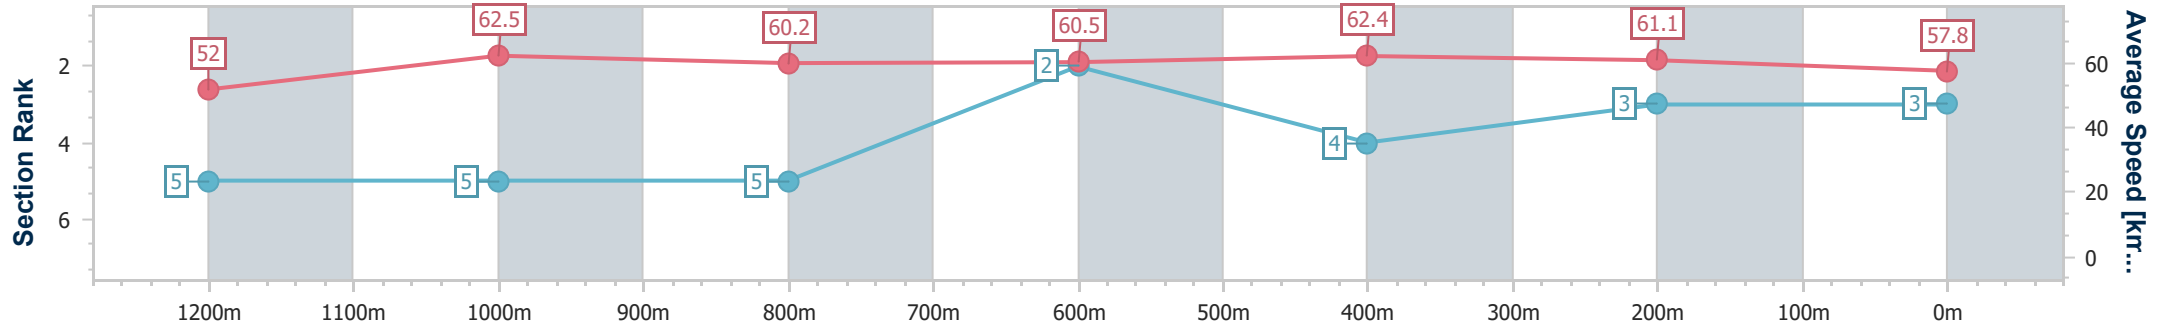

Horse/Jockey Name	Little Town Flash
Final Rank	3
Fastest Section Time (Section)	0:11.53 (1200m)
Top Speed [km/h] (Section)	64.1 (Overall)
Race State	Finished

Rockhampton QLD Professional
Race 1: Total Rural Supplies Locally Owned Maiden Plate - 1400m

07 December 2024 - 12:57

Track Rating: Soft 5, Weather: Fine, Rail Position: +8m Entire

Section	Overall	1200m	1000m	800m	600m	400m	200m
Section Times	1:24.69 [3] (0:13.85)	1:10.84 [5] (0:11.53)	0:59.31 [5] (0:11.74)	0:47.57 [5] (0:11.77)	0:35.80 [2] (0:11.55)	0:24.25 [4] (0:11.78)	0:12.47 [3] (0:12.47)
Average Speed [km/h]	52.0	62.5	60.2	60.5	62.4	61.1	57.8
Top Speed [km/h]	64.1	64.0	61.5	61.4	63.0	62.6	59.8
Avg. Dist. to Rail [m]	2.2	0.5	2.4	2.1	3.4	4.0	4.4
Avg. Stride Freq. [Hz]	2.3	2.3	2.3	2.3	2.3	2.3	2.2
Avg. Stride Length [m]	6.7	7.2	7.2	7.2	7.3	7.2	6.9

- [ ] Ranking at each section and finish
- -.-.- No data available at this section
- NA No data available