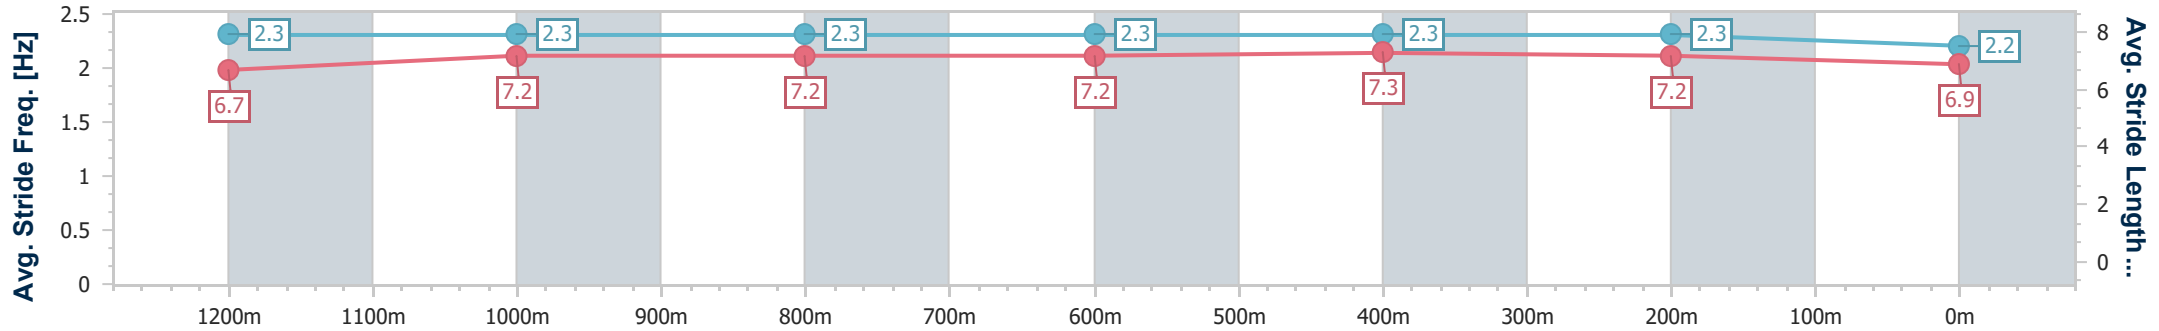

- [ ] Ranking at each section and finish
- .-.- No data available at this section
- NA No data available

Horse/Jockey Name	Little Town Flash
Final Rank	3
Fastest Section Time (Section)	0:11.53 (1200m)
Top Speed [km/h] (Section)	64.1 (Overall)
Race State	Finished

Rockhampton QLD Professional  
Race 1: Total Rural Supplies Locally Owned Maiden Plate - 1400m

07 December 2024 - 12:57

Track Rating: Soft 5, Weather: Fine, Rail Position: +8m Entire

Section	Overall	1200m	1000m	800m	600m	400m	200m
Section Times	1:24.69 [3] (0:13.85)	1:10.84 [5] (0:11.53)	0:59.31 [5] (0:11.74)	0:47.57 [5] (0:11.77)	0:35.80 [2] (0:11.55)	0:24.25 [4] (0:11.78)	0:12.47 [3] (0:12.47)
Average Speed [km/h]	52.0	62.5	60.2	60.5	62.4	61.1	57.8
Top Speed [km/h]	64.1	64.0	61.5	61.4	63.0	62.6	59.8
Avg. Dist. to Rail [m]	2.2	0.5	2.4	2.1	3.4	4.0	4.4
Avg. Stride Freq. [Hz]	2.3	2.3	2.3	2.3	2.3	2.3	2.2
Avg. Stride Length [m]	6.7	7.2	7.2	7.2	7.3	7.2	6.9