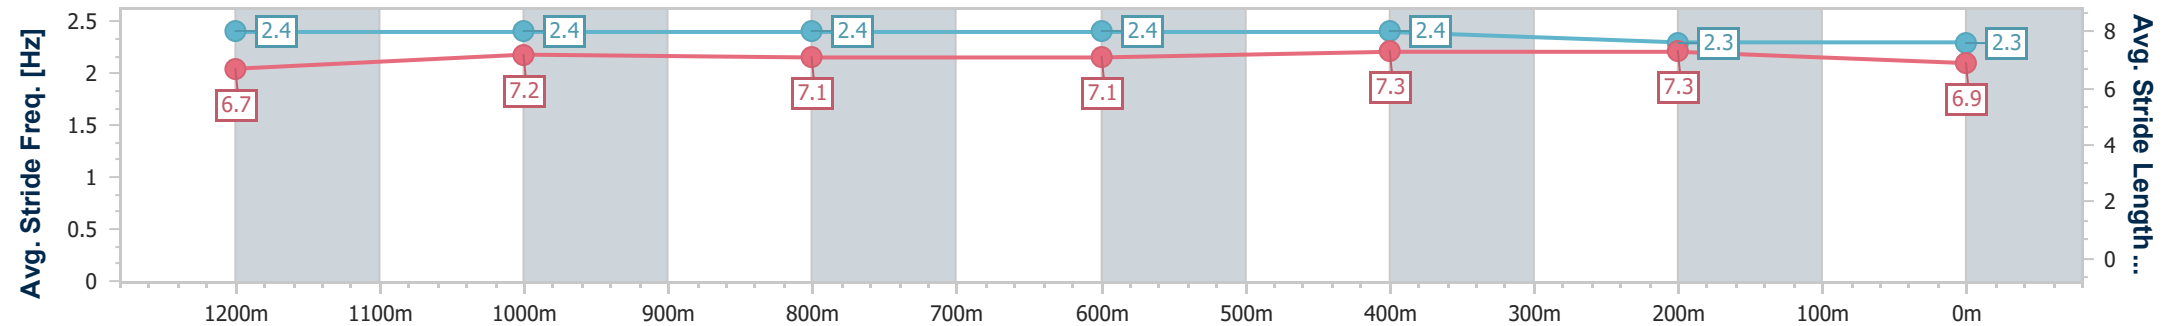

- [ ] Ranking at each section and finish
- .-.- No data available at this section
- NA No data available

Horse/Jockey Name	Poppy's Pride
Final Rank	4
Fastest Section Time (Section)	0:11.39 (600m)
Top Speed [km/h] (Section)	64.3 (1200m)
Race State	Finished

Rockhampton QLD Professional  
 Race 1: Total Rural Supplies Locally Owned Maiden Plate - 1400m  
 07 December 2024 - 12:57  
 Track Rating: Soft 5, Weather: Fine, Rail Position: +8m Entire

Section	Overall	1200m	1000m	800m	600m	400m	200m
Section Times	1:24.77 [4] (0:13.78)	1:10.99 [4] (0:11.41)	0:59.58 [4] (0:11.87)	0:47.71 [4] (0:11.97)	0:35.74 [4] (0:11.39)	0:24.35 [3] (0:11.71)	0:12.64 [2] (0:12.64)
Average Speed [km/h]	52.3	63.0	60.4	60.6	63.2	61.6	56.9
Top Speed [km/h]	64.2	64.3	63.3	62.8	64.0	63.2	59.1
Avg. Dist. to Rail [m]	1.1	0.9	0.8	1.0	1.5	2.0	4.1
Avg. Stride Freq. [Hz]	2.4	2.4	2.4	2.4	2.4	2.3	2.3
Avg. Stride Length [m]	6.7	7.2	7.1	7.1	7.3	7.3	6.9