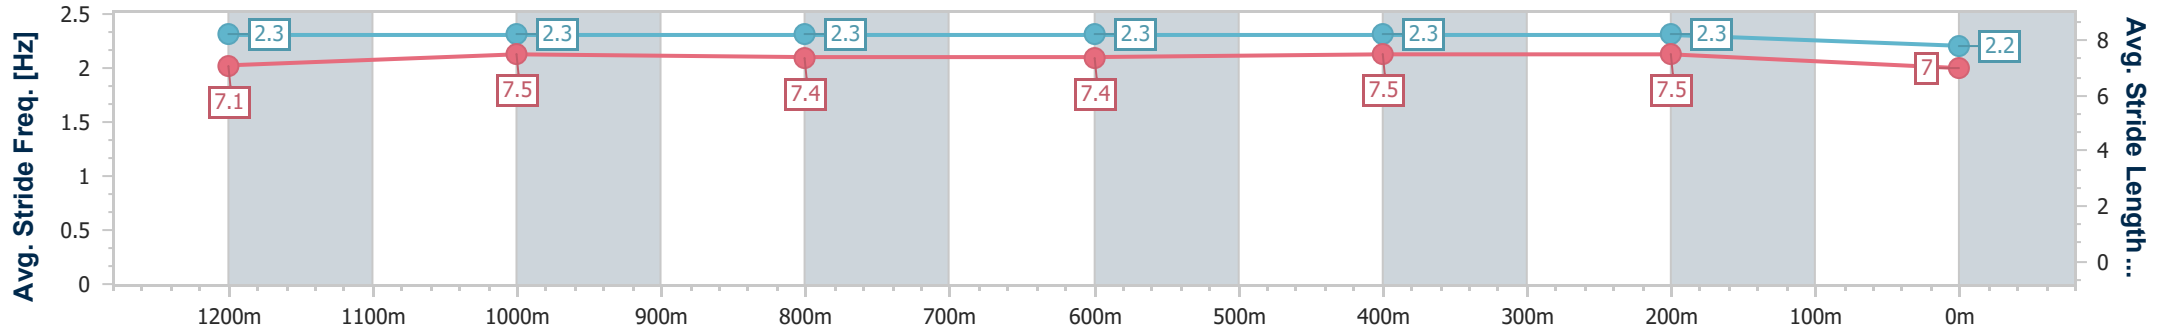

Rockhampton QLD Professional  
 Race 1: Total Rural Supplies Locally Owned Maiden Plate - 1400m  
 07 December 2024 - 12:57  
 Track Rating: Soft 5, Weather: Fine, Rail Position: +8m Entire

Section	Overall	1200m	1000m	800m	600m	400m	200m
Section Times	1:24.77 [4] (0:13.78)	1:10.99 [4] (0:11.41)	0:59.58 [4] (0:11.87)	0:47.71 [4] (0:11.97)	0:35.74 [4] (0:11.39)	0:24.35 [3] (0:11.71)	0:12.64 [2] (0:12.64)
Average Speed [km/h]	52.3	63.0	60.4	60.6	63.2	61.6	56.9
Top Speed [km/h]	64.2	64.3	63.3	62.8	64.0	63.2	59.1
Avg. Dist. to Rail [m]	1.1	0.9	0.8	1.0	1.5	2.0	4.1
Avg. Stride Freq. [Hz]	2.4	2.4	2.4	2.4	2.4	2.3	2.3
Avg. Stride Length [m]	6.7	7.2	7.1	7.1	7.3	7.3	6.9

- [ ] Ranking at each section and finish
- .-.- No data available at this section
- NA No data available

Horse/Jockey Name	Just Like Rosie
Final Rank	5
Fastest Section Time (Section)	0:11.42 (1200m)
Top Speed [km/h] (Section)	64.7 (1200m)
Race State	Finished

Rockhampton QLD Professional  
Race 1: Total Rural Supplies Locally Owned Maiden Plate - 1400m

07 December 2024 - 12:57

Track Rating: Soft 5, Weather: Fine, Rail Position: +8m Entire

Section	Overall	1200m	1000m	800m	600m	400m	200m
Section Times	1:25.43 [5] (0:13.60)	1:11.83 [2] (0:11.42)	1:00.41 [2] (0:11.87)	0:48.54 [2] (0:12.02)	0:36.52 [3] (0:11.50)	0:25.02 [2] (0:11.89)	0:13.13 [4] (0:13.13)
Average Speed [km/h]	53.0	63.0	60.7	60.9	62.7	60.6	54.8
Top Speed [km/h]	64.6	64.7	62.7	62.4	63.1	62.7	58.3
Avg. Dist. to Rail [m]	0.4	0.3	0.3	2.1	4.2	3.8	4.1
Avg. Stride Freq. [Hz]	2.3	2.3	2.3	2.3	2.3	2.3	2.2
Avg. Stride Length [m]	7.1	7.5	7.4	7.4	7.5	7.5	7.0

- [ ] Ranking at each section and finish
- .-.- No data available at this section
- NA No data available

Horse/Jockey Name	Arthur's Dream
Final Rank	6
Fastest Section Time (Section)	0:11.42 (1200m)
Top Speed [km/h] (Section)	64.1 (1200m)
Race State	Finished