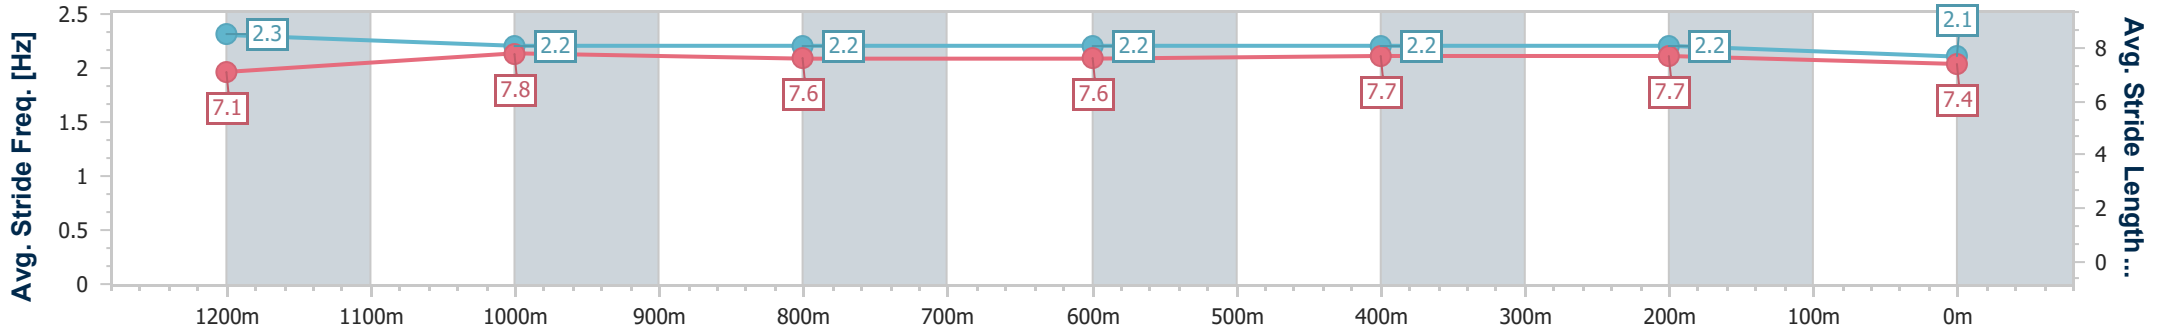

Horse/Jockey Name	Hadmytime
Final Rank	2
Fastest Section Time (Section)	0:11.34 (1200m)
Top Speed [km/h] (Section)	65.5 (Overall)
Race State	Finished

Rockhampton QLD Professional
Race 1: Total Rural Supplies Locally Owned Maiden Plate - 1400m

07 December 2024 - 12:57

Track Rating: Soft 5, Weather: Fine, Rail Position: +8m Entire

Section	Overall	1200m	1000m	800m	600m	400m	200m
Section Times	1:24.37 [2] (0:13.50)	1:10.87 [1] (0:11.34)	0:59.53 [1] (0:11.76)	0:47.77 [1] (0:11.76)	0:36.01 [1] (0:11.51)	0:24.50 [1] (0:11.91)	0:12.59 [1] (0:12.59)
Average Speed [km/h]	53.2	63.5	61.1	61.7	62.7	60.4	57.2
Top Speed [km/h]	65.5	65.2	62.5	63.1	63.2	61.9	59.2
Avg. Dist. to Rail [m]	1.2	1.0	0.4	1.0	1.7	2.0	2.2
Avg. Stride Freq. [Hz]	2.3	2.2	2.2	2.2	2.2	2.2	2.1
Avg. Stride Length [m]	7.1	7.8	7.6	7.6	7.7	7.7	7.4

- [ ] Ranking at each section and finish
- -.-.- No data available at this section
- NA No data available