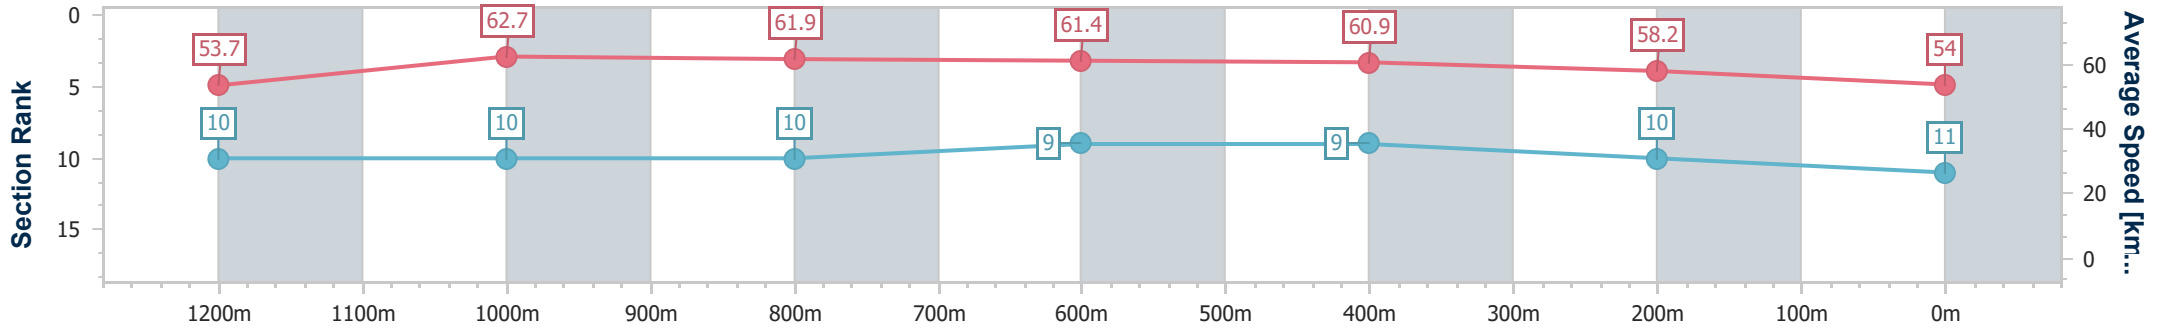

- [] Ranking at each section and finish
- .-.- No data available at this section
- NA No data available

Horse/Jockey Name	I Am Etoile
Final Rank	11
Fastest Section Time (Section)	0:11.46 (1200m)
Top Speed [km/h] (Section)	63.9 (1200m)
Race State	Finished

Aquis Park Gold Coast QLD Professional
Race 2: ELIZABETH'S 50TH Maiden Handicap - 1400m

07 December 2024 - 14:54
 Track Rating: Soft 5, Weather: Fine, Rail Position: +3m 900m-
 W/Post; True Remainder

Section	Overall	1200m	1000m	800m	600m	400m	200m
Section Times	1:26.62 [11] (0:13.46)	1:13.16 [10] (0:11.46)	1:01.70 [10] (0:11.84)	0:49.86 [10] (0:11.91)	0:37.95 [9] (0:12.13)	0:25.82 [9] (0:12.51)	0:13.31 [10] (0:13.31)
Average Speed [km/h]	53.7	62.7	61.9	61.4	60.9	58.2	54.0
Top Speed [km/h]	61.5	63.9	62.9	62.3	62.4	59.8	56.0
Avg. Dist. to Rail [m]	8.8	2.7	3.4	4.4	5.2	8.2	8.7
Avg. Stride Freq. [Hz]	2.1	2.2	2.2	2.2	2.2	2.2	2.1
Avg. Stride Length [m]	6.8	7.8	7.7	7.7	7.6	7.4	7.1