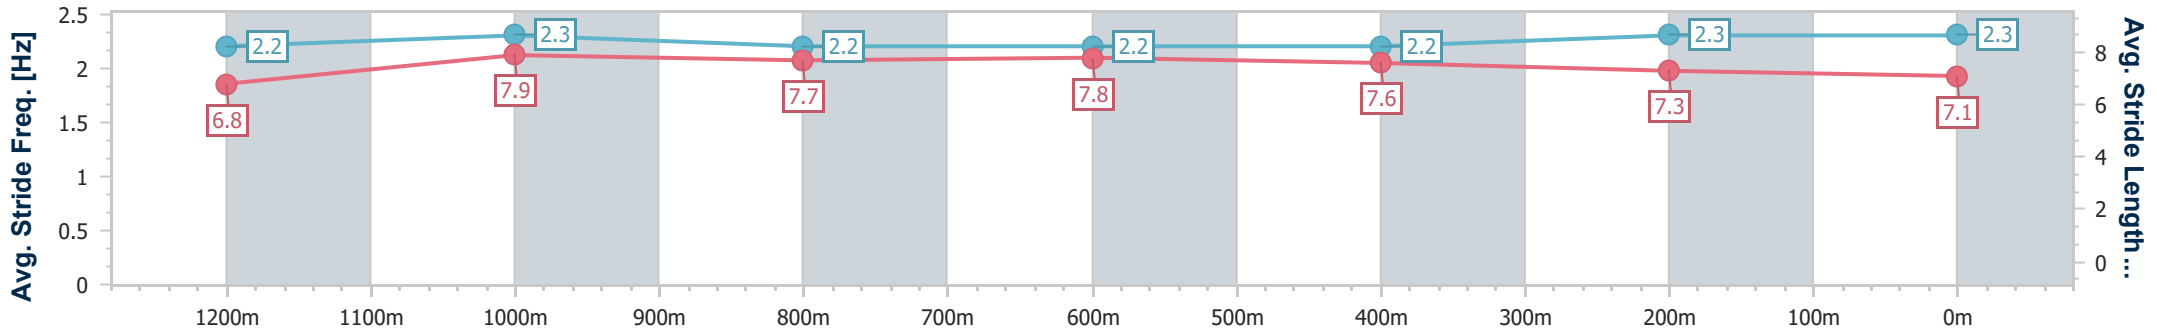

Horse/Jockey Name	Samurai Wand
Final Rank	4
Fastest Section Time (Section)	0:11.04 (1200m)
Top Speed [km/h] (Section)	66.2 (1200m)
Race State	Finished

Aquis Park Gold Coast QLD Professional
Race 2: ELIZABETH'S 50TH Maiden Handicap - 1400m

07 December 2024 - 14:54
Track Rating: Soft 5, Weather: Fine, Rail Position: +3m 900m-
W/Post; True Remainder

Section	Overall	1200m	1000m	800m	600m	400m	200m
Section Times	1:24.38 [4] (0:12.69)	1:11.69 [6] (0:11.04)	1:00.65 [4] (0:11.93)	0:48.72 [4] (0:12.23)	0:36.49 [3] (0:12.28)	0:24.21 [4] (0:12.00)	0:12.21 [4] (0:12.21)
Average Speed [km/h]	56.8	65.3	61.6	60.1	60.4	60.5	58.9
Top Speed [km/h]	64.3	66.2	64.0	60.9	61.5	60.9	60.1
Avg. Dist. to Rail [m]	9.5	4.0	4.4	5.3	4.9	7.6	10.0
Avg. Stride Freq. [Hz]	2.2	2.3	2.2	2.2	2.2	2.3	2.3
Avg. Stride Length [m]	6.8	7.9	7.7	7.8	7.6	7.3	7.1

- [ ] Ranking at each section and finish
- -.-.- No data available at this section
- NA No data available