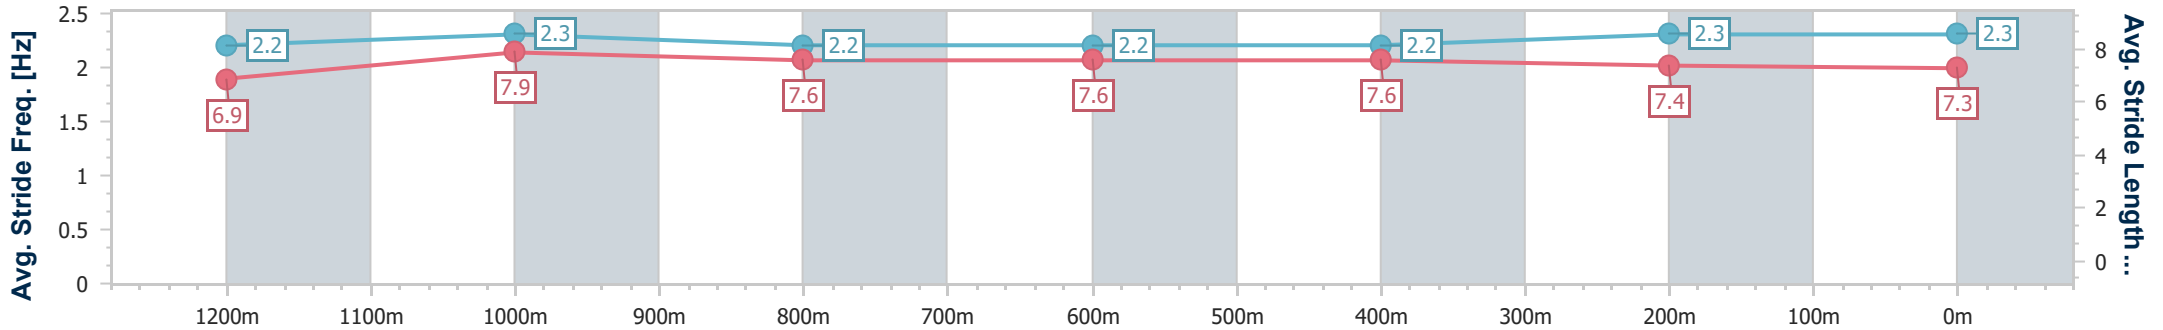

Horse/Jockey Name	Our Missile
Final Rank	2
Fastest Section Time (Section)	0:11.05 (1200m)
Top Speed [km/h] (Section)	66.4 (Overall)
Race State	Finished

Aquis Park Gold Coast QLD Professional
Race 2: ELIZABETH'S 50TH Maiden Handicap - 1400m

07 December 2024 - 14:54
Track Rating: Soft 5, Weather: Fine, Rail Position: +3m 900m-
W/Post; True Remainder

Section	Overall	1200m	1000m	800m	600m	400m	200m
Section Times	1:23.65 [2] (0:12.48)	1:11.17 [1] (0:11.05)	1:00.12 [1] (0:11.95)	0:48.17 [1] (0:12.28)	0:35.89 [1] (0:12.14)	0:23.75 [1] (0:11.75)	0:12.00 [1] (0:12.00)
Average Speed [km/h]	57.6	65.2	61.1	59.4	60.3	61.7	59.9
Top Speed [km/h]	66.4	66.4	63.3	59.9	61.5	63.1	62.4
Avg. Dist. to Rail [m]	6.2	1.6	3.0	3.3	3.1	4.8	3.7
Avg. Stride Freq. [Hz]	2.2	2.3	2.2	2.2	2.2	2.3	2.3
Avg. Stride Length [m]	6.9	7.9	7.6	7.6	7.6	7.4	7.3

- [ ] Ranking at each section and finish
- -.-.- No data available at this section
- NA No data available