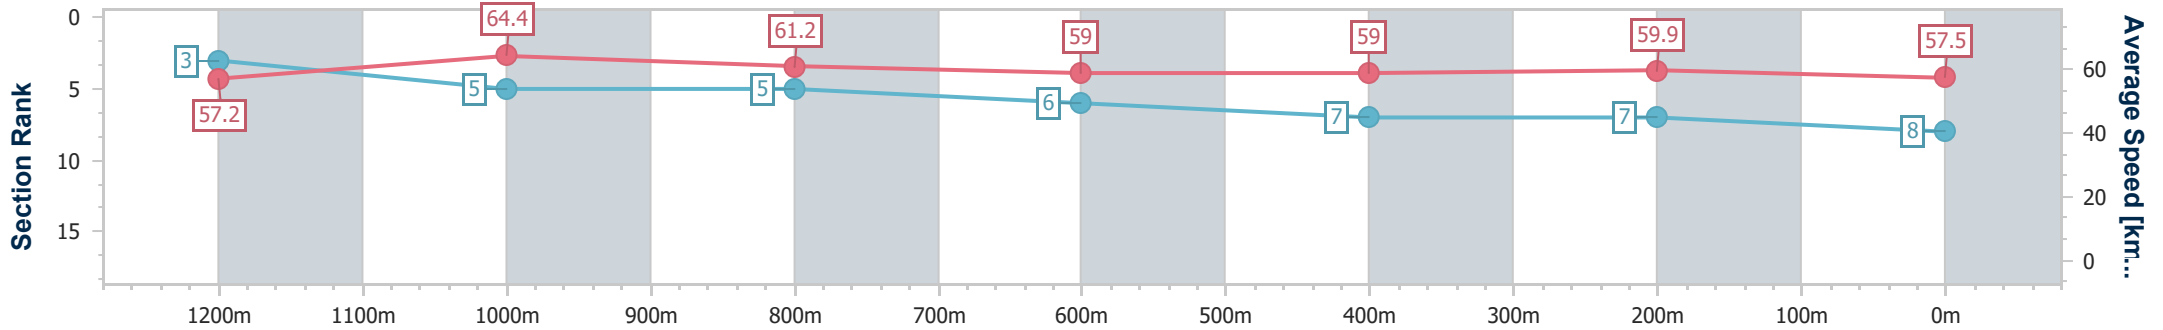

Horse/Jockey Name	Gentleman Junior
Final Rank	8
Fastest Section Time (Section)	0:11.21 (1200m)
Top Speed [km/h] (Section)	65.1 (Overall)
Race State	Finished

Aquis Park Gold Coast QLD Professional
Race 2: ELIZABETH'S 50TH Maiden Handicap - 1400m

07 December 2024 - 14:54
Track Rating: Soft 5, Weather: Fine, Rail Position: +3m 900m-
W/Post; True Remainder

Section	Overall	1200m	1000m	800m	600m	400m	200m
Section Times	1:25.21 [8] (0:12.58)	1:12.63 [3] (0:11.21)	1:01.42 [5] (0:11.93)	0:49.49 [5] (0:12.43)	0:37.06 [6] (0:12.46)	0:24.60 [7] (0:12.07)	0:12.53 [7] (0:12.53)
Average Speed [km/h]	57.2	64.4	61.2	59.0	59.0	59.9	57.5
Top Speed [km/h]	65.1	64.9	62.7	60.0	59.7	61.0	59.1
Avg. Dist. to Rail [m]	6.5	0.8	2.6	4.8	4.1	5.8	6.9
Avg. Stride Freq. [Hz]	2.2	2.2	2.1	2.0	2.1	2.2	2.1
Avg. Stride Length [m]	6.9	8.2	8.1	8.0	7.8	7.7	7.6

- [ ] Ranking at each section and finish
- -.-.- No data available at this section
- NA No data available