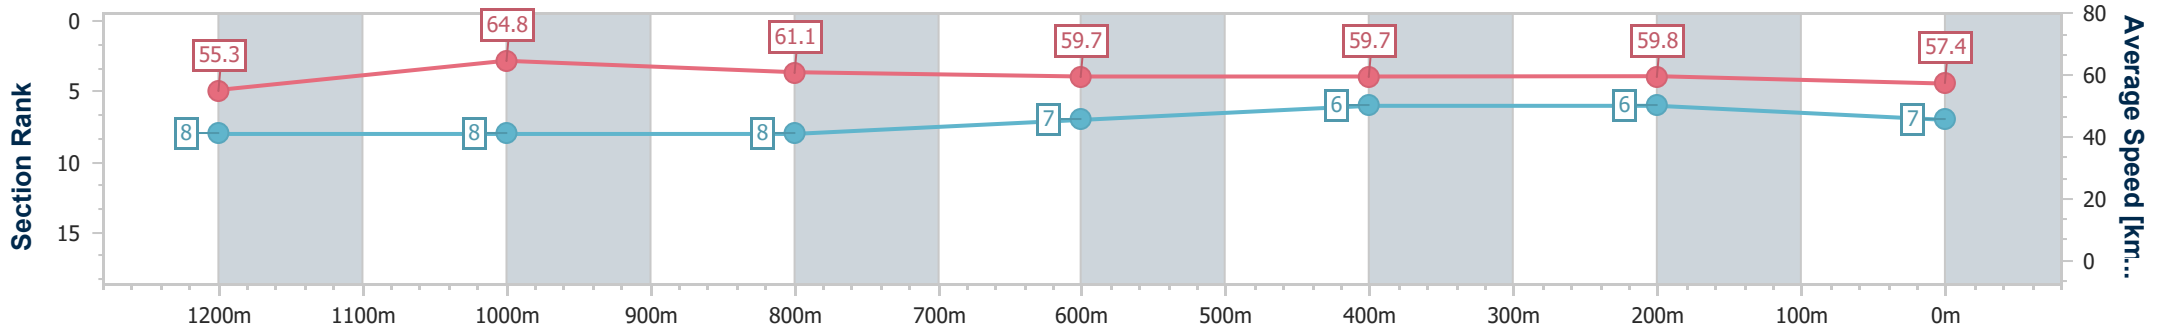

Horse/Jockey Name	Zonto Wilberforce
Final Rank	7
Fastest Section Time (Section)	0:11.12 (1200m)
Top Speed [km/h] (Section)	65.6 (1200m)
Race State	Finished

Aquis Park Gold Coast QLD Professional
Race 2: ELIZABETH'S 50TH Maiden Handicap - 1400m

07 December 2024 - 14:54
Track Rating: Soft 5, Weather: Fine, Rail Position: +3m 900m-
W/Post; True Remainder

Section	Overall	1200m	1000m	800m	600m	400m	200m
Section Times	1:25.10 [7] (0:13.05)	1:12.05 [8] (0:11.12)	1:00.93 [8] (0:11.95)	0:48.98 [8] (0:12.13)	0:36.85 [7] (0:12.19)	0:24.66 [6] (0:12.09)	0:12.57 [6] (0:12.57)
Average Speed [km/h]	55.3	64.8	61.1	59.7	59.7	59.8	57.4
Top Speed [km/h]	64.1	65.6	63.2	60.8	60.5	60.7	59.2
Avg. Dist. to Rail [m]	4.8	1.5	3.3	1.3	2.1	3.3	3.6
Avg. Stride Freq. [Hz]	2.1	2.2	2.2	2.2	2.2	2.2	2.2
Avg. Stride Length [m]	6.9	8.0	7.8	7.7	7.6	7.5	7.3

- [ ] Ranking at each section and finish
- -.-.- No data available at this section
- NA No data available