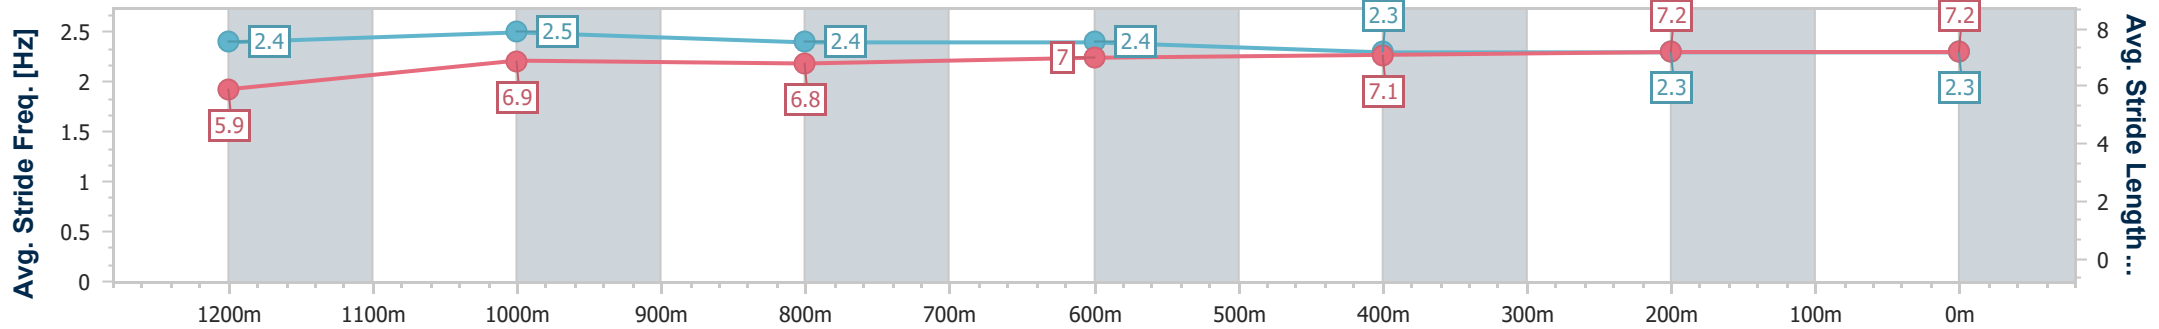

Aquis Park Gold Coast QLD Professional
Race 2: ELIZABETH'S 50TH Maiden Handicap - 1400m

07 December 2024 - 14:54
Track Rating: Soft 5, Weather: Fine, Rail Position: +3m 900m-
W/Post; True Remainder

Section	Overall	1200m	1000m	800m	600m	400m	200m
Section Times	1:25.50 [9] (0:12.69)	1:12.81 [5] (0:11.12)	1:01.69 [6] (0:12.05)	0:49.64 [6] (0:12.22)	0:37.42 [5] (0:12.30)	0:25.12 [5] (0:12.33)	0:12.79 [8] (0:12.79)
Average Speed [km/h]	56.6	64.8	61.9	60.3	60.4	58.9	56.3
Top Speed [km/h]	65.2	65.4	63.0	60.9	61.0	60.2	58.4
Avg. Dist. to Rail [m]	8.7	3.7	6.2	7.0	5.4	7.6	9.7
Avg. Stride Freq. [Hz]	2.2	2.2	2.2	2.2	2.2	2.2	2.2
Avg. Stride Length [m]	6.9	8.1	7.8	7.7	7.7	7.3	7.1

- [] Ranking at each section and finish
- .-.- No data available at this section
- NA No data available

Horse/Jockey Name	Double Whammy
Final Rank	10
Fastest Section Time (Section)	0:11.59 (1200m)
Top Speed [km/h] (Section)	63.2 (1200m)
Race State	Finished

Aquis Park Gold Coast QLD Professional
 Race 2: ELIZABETH'S 50TH Maiden Handicap - 1400m

07 December 2024 - 14:54
 Track Rating: Soft 5, Weather: Fine, Rail Position: +3m 900m-
 W/Post; True Remainder

Section	Overall	1200m	1000m	800m	600m	400m	200m
Section Times	1:26.12 [10] (0:13.56)	1:12.56 [11] (0:11.59)	1:00.97 [11] (0:12.16)	0:48.81 [11] (0:12.05)	0:36.76 [11] (0:12.29)	0:24.47 [11] (0:12.22)	0:12.25 [11] (0:12.25)
Average Speed [km/h]	53.0	62.2	59.8	60.4	59.5	59.1	58.7
Top Speed [km/h]	60.9	63.2	61.7	61.7	60.9	60.4	60.9
Avg. Dist. to Rail [m]	5.1	0.5	2.1	2.8	2.6	4.1	4.8
Avg. Stride Freq. [Hz]	2.4	2.5	2.4	2.4	2.3	2.3	2.3
Avg. Stride Length [m]	5.9	6.9	6.8	7.0	7.1	7.2	7.2