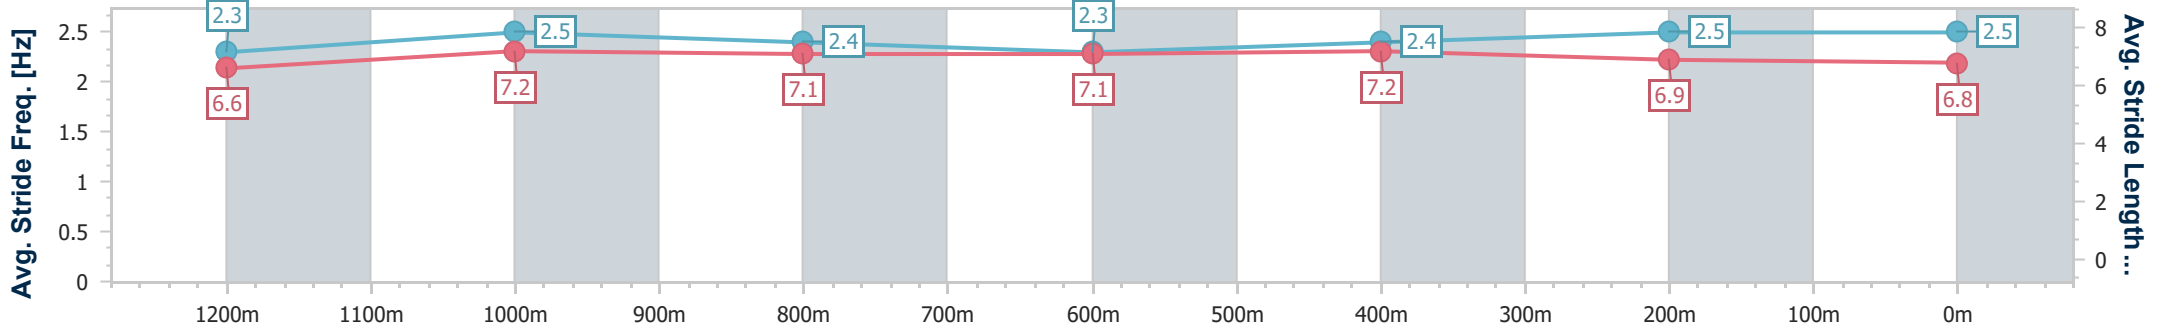

Aquis Park Gold Coast QLD Professional
Race 2: ELIZABETH'S 50TH Maiden Handicap - 1400m

07 December 2024 - 14:54
Track Rating: Soft 5, Weather: Fine, Rail Position: +3m 900m-
W/Post; True Remainder

Section	Overall	1200m	1000m	800m	600m	400m	200m
Section Times	1:23.54 [1] (0:12.51)	1:11.03 [2] (0:11.08)	0:59.95 [2] (0:11.99)	0:47.96 [2] (0:12.29)	0:35.67 [2] (0:12.10)	0:23.57 [2] (0:11.68)	0:11.89 [2] (0:11.89)
Average Speed [km/h]	57.7	64.8	61.3	59.7	60.8	61.8	60.6
Top Speed [km/h]	66.5	66.5	62.9	60.1	61.8	62.7	62.8
Avg. Dist. to Rail [m]	11.7	2.4	3.8	4.6	3.8	4.8	4.7
Avg. Stride Freq. [Hz]	2.3	2.5	2.4	2.3	2.4	2.5	2.5
Avg. Stride Length [m]	6.6	7.2	7.1	7.1	7.2	6.9	6.8