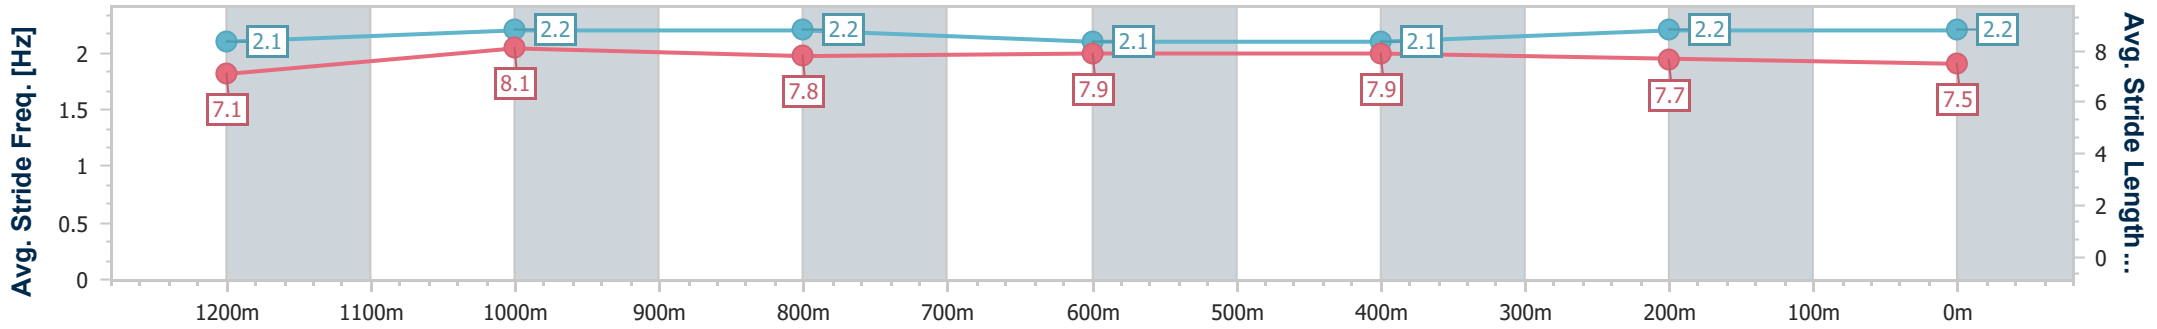

Horse/Jockey Name	Kiwi Spirit
Final Rank	3
Fastest Section Time (Section)	0:11.10 (1200m)
Top Speed [km/h] (Section)	66.3 (1200m)
Race State	Finished

Aquis Park Gold Coast QLD Professional
Race 2: ELIZABETH'S 50TH Maiden Handicap - 1400m

07 December 2024 - 14:54
Track Rating: Soft 5, Weather: Fine, Rail Position: +3m 900m-
W/Post; True Remainder

Section	Overall	1200m	1000m	800m	600m	400m	200m
Section Times	1:23.83 [3] (0:12.60)	1:11.23 [4] (0:11.10)	1:00.13 [3] (0:11.89)	0:48.24 [3] (0:12.35)	0:35.89 [4] (0:12.16)	0:23.73 [3] (0:11.72)	0:12.01 [3] (0:12.01)
Average Speed [km/h]	57.2	64.8	61.0	59.1	60.5	62.0	59.9
Top Speed [km/h]	66.3	66.3	62.6	59.8	61.2	62.3	61.7
Avg. Dist. to Rail [m]	3.1	0.2	1.9	3.3	3.9	6.4	7.3
Avg. Stride Freq. [Hz]	2.1	2.2	2.2	2.1	2.1	2.2	2.2
Avg. Stride Length [m]	7.1	8.1	7.8	7.9	7.9	7.7	7.5

- [ ] Ranking at each section and finish
- -.-.- No data available at this section
- NA No data available