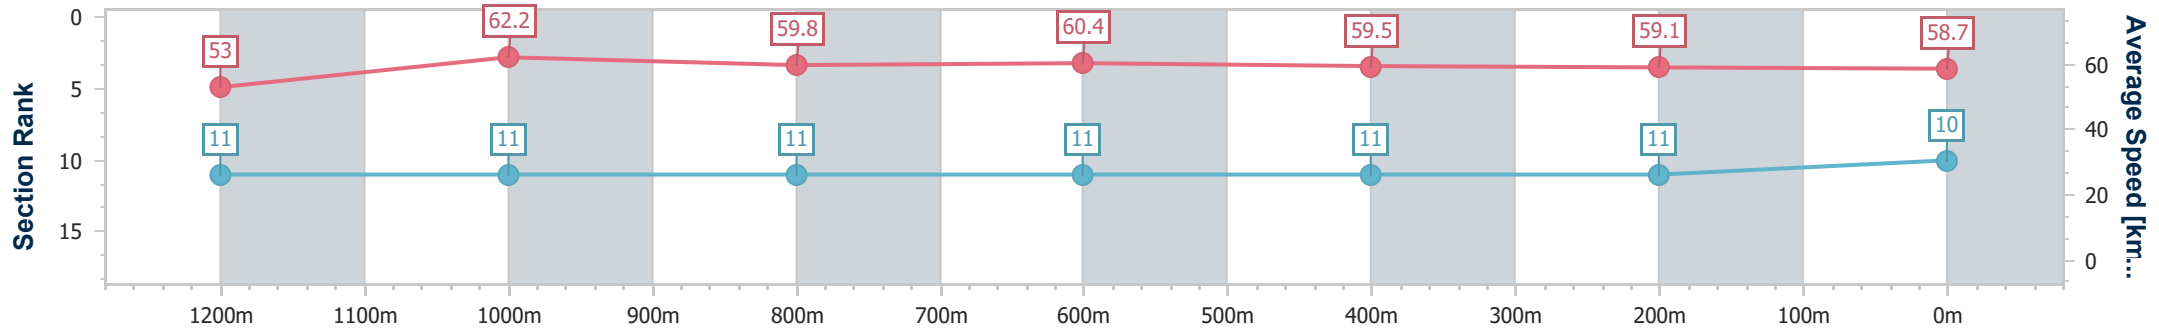

- [] Ranking at each section and finish
- .-.- No data available at this section
- NA No data available

Horse/Jockey Name	Double Whammy
Final Rank	10
Fastest Section Time (Section)	0:11.59 (1200m)
Top Speed [km/h] (Section)	63.2 (1200m)
Race State	Finished

Aquis Park Gold Coast QLD Professional
 Race 2: ELIZABETH'S 50TH Maiden Handicap - 1400m

07 December 2024 - 14:54
 Track Rating: Soft 5, Weather: Fine, Rail Position: +3m 900m-
 W/Post; True Remainder

Section	Overall	1200m	1000m	800m	600m	400m	200m
Section Times	1:26.12 [10] (0:13.56)	1:12.56 [11] (0:11.59)	1:00.97 [11] (0:12.16)	0:48.81 [11] (0:12.05)	0:36.76 [11] (0:12.29)	0:24.47 [11] (0:12.22)	0:12.25 [11] (0:12.25)
Average Speed [km/h]	53.0	62.2	59.8	60.4	59.5	59.1	58.7
Top Speed [km/h]	60.9	63.2	61.7	61.7	60.9	60.4	60.9
Avg. Dist. to Rail [m]	5.1	0.5	2.1	2.8	2.6	4.1	4.8
Avg. Stride Freq. [Hz]	2.4	2.5	2.4	2.4	2.3	2.3	2.3
Avg. Stride Length [m]	5.9	6.9	6.8	7.0	7.1	7.2	7.2