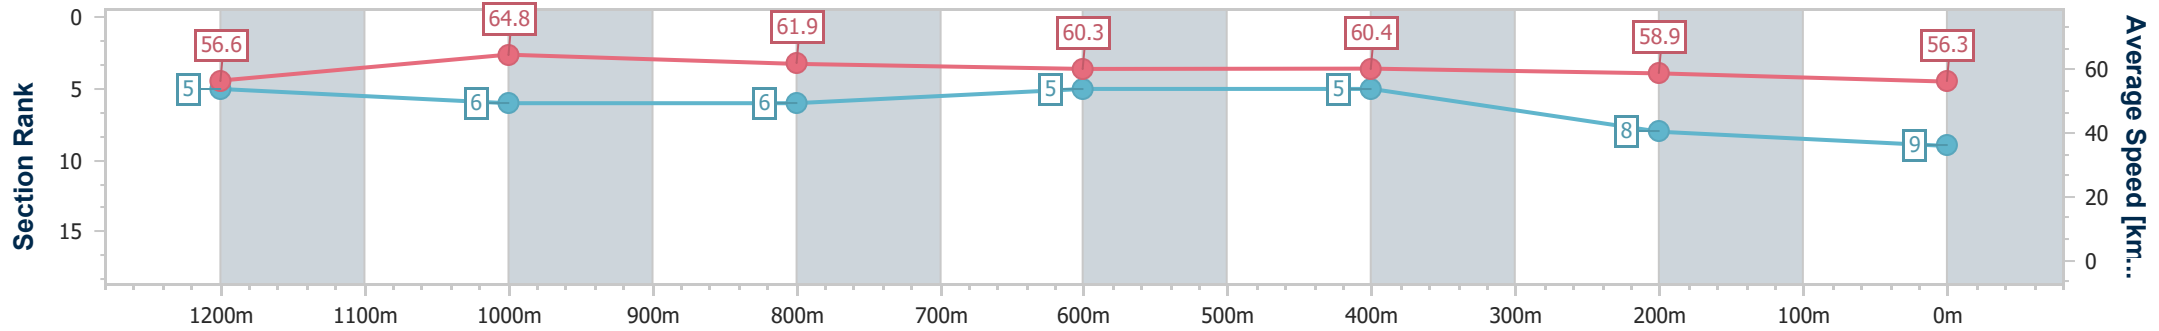

Horse/Jockey Name	Reel Graceful
Final Rank	9
Fastest Section Time (Section)	0:11.12 (1200m)
Top Speed [km/h] (Section)	65.4 (1200m)
Race State	Finished

Aquis Park Gold Coast QLD Professional
Race 2: ELIZABETH'S 50TH Maiden Handicap - 1400m

07 December 2024 - 14:54
Track Rating: Soft 5, Weather: Fine, Rail Position: +3m 900m-
W/Post; True Remainder

Section	Overall	1200m	1000m	800m	600m	400m	200m
Section Times	1:25.50 [9] (0:12.69)	1:12.81 [5] (0:11.12)	1:01.69 [6] (0:12.05)	0:49.64 [6] (0:12.22)	0:37.42 [5] (0:12.30)	0:25.12 [5] (0:12.33)	0:12.79 [8] (0:12.79)
Average Speed [km/h]	56.6	64.8	61.9	60.3	60.4	58.9	56.3
Top Speed [km/h]	65.2	65.4	63.0	60.9	61.0	60.2	58.4
Avg. Dist. to Rail [m]	8.7	3.7	6.2	7.0	5.4	7.6	9.7
Avg. Stride Freq. [Hz]	2.2	2.2	2.2	2.2	2.2	2.2	2.2
Avg. Stride Length [m]	6.9	8.1	7.8	7.7	7.7	7.3	7.1

- [ ] Ranking at each section and finish
- -.-.- No data available at this section
- NA No data available