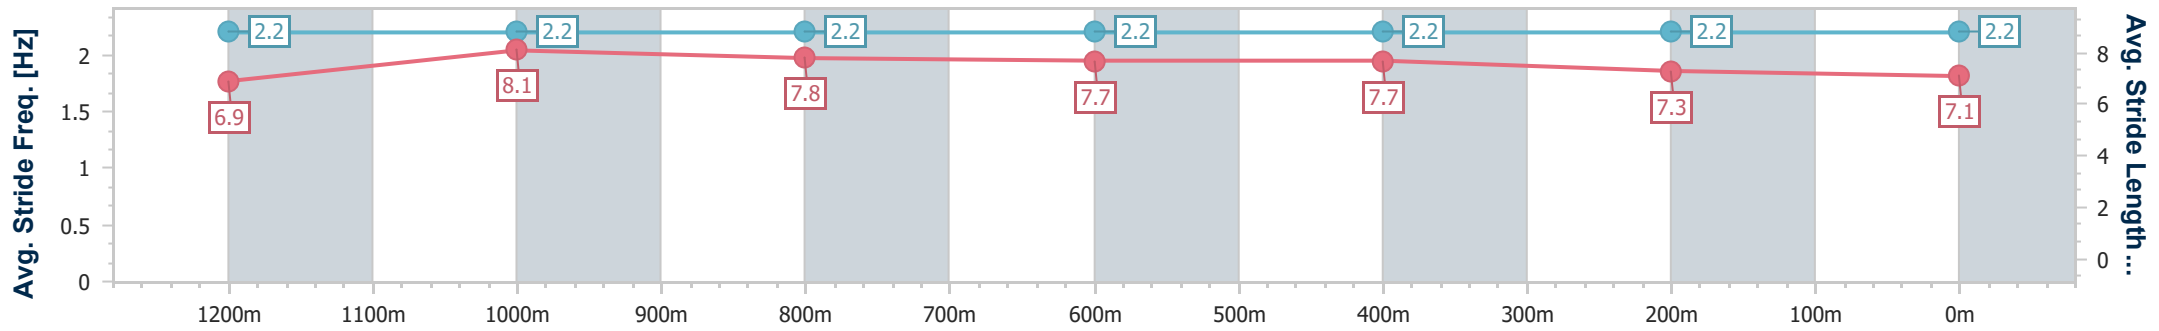

Aquis Park Gold Coast QLD Professional
Race 2: ELIZABETH'S 50TH Maiden Handicap - 1400m

07 December 2024 - 14:54
Track Rating: Soft 5, Weather: Fine, Rail Position: +3m 900m-
W/Post; True Remainder

Section	Overall	1200m	1000m	800m	600m	400m	200m
Section Times	1:25.21 [8] (0:12.58)	1:12.63 [3] (0:11.21)	1:01.42 [5] (0:11.93)	0:49.49 [5] (0:12.43)	0:37.06 [6] (0:12.46)	0:24.60 [7] (0:12.07)	0:12.53 [7] (0:12.53)
Average Speed [km/h]	57.2	64.4	61.2	59.0	59.0	59.9	57.5
Top Speed [km/h]	65.1	64.9	62.7	60.0	59.7	61.0	59.1
Avg. Dist. to Rail [m]	6.5	0.8	2.6	4.8	4.1	5.8	6.9
Avg. Stride Freq. [Hz]	2.2	2.2	2.1	2.0	2.1	2.2	2.1
Avg. Stride Length [m]	6.9	8.2	8.1	8.0	7.8	7.7	7.6

- [] Ranking at each section and finish
- .-.- No data available at this section
- NA No data available

Horse/Jockey Name	Reel Graceful
Final Rank	9
Fastest Section Time (Section)	0:11.12 (1200m)
Top Speed [km/h] (Section)	65.4 (1200m)
Race State	Finished

Aquis Park Gold Coast QLD Professional
Race 2: ELIZABETH'S 50TH Maiden Handicap - 1400m

07 December 2024 - 14:54
Track Rating: Soft 5, Weather: Fine, Rail Position: +3m 900m-
W/Post; True Remainder

Section	Overall	1200m	1000m	800m	600m	400m	200m
Section Times	1:25.50 [9] (0:12.69)	1:12.81 [5] (0:11.12)	1:01.69 [6] (0:12.05)	0:49.64 [6] (0:12.22)	0:37.42 [5] (0:12.30)	0:25.12 [5] (0:12.33)	0:12.79 [8] (0:12.79)
Average Speed [km/h]	56.6	64.8	61.9	60.3	60.4	58.9	56.3
Top Speed [km/h]	65.2	65.4	63.0	60.9	61.0	60.2	58.4
Avg. Dist. to Rail [m]	8.7	3.7	6.2	7.0	5.4	7.6	9.7
Avg. Stride Freq. [Hz]	2.2	2.2	2.2	2.2	2.2	2.2	2.2
Avg. Stride Length [m]	6.9	8.1	7.8	7.7	7.7	7.3	7.1