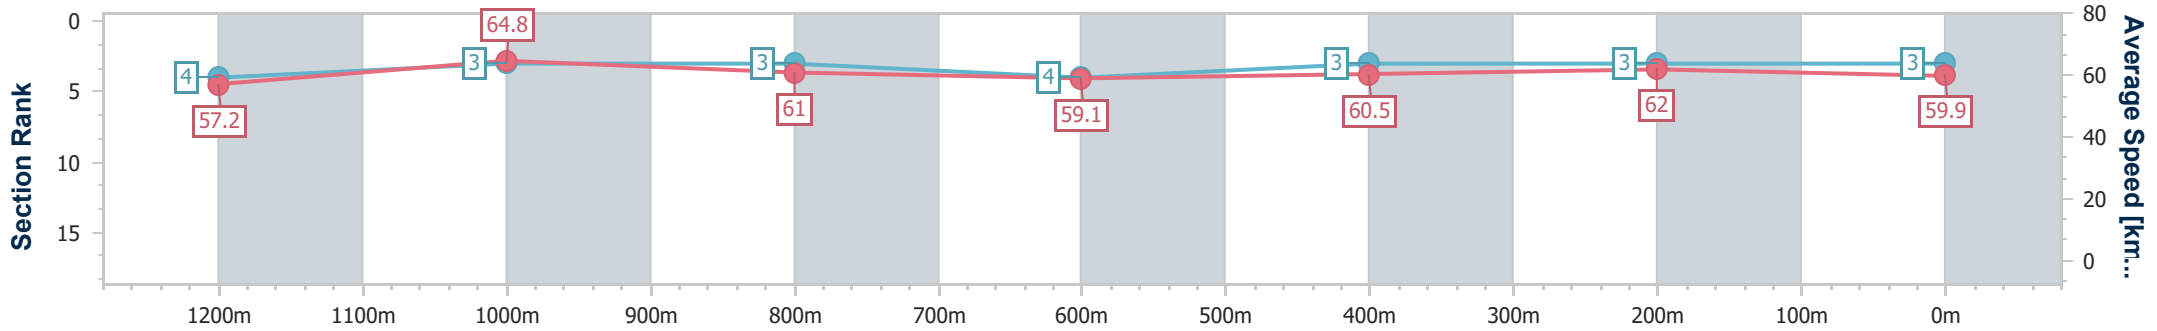

Horse/Jockey Name	Kiwi Spirit
Final Rank	3
Fastest Section Time (Section)	0:11.10 (1200m)
Top Speed [km/h] (Section)	66.3 (1200m)
Race State	Finished

Aquis Park Gold Coast QLD Professional
Race 2: ELIZABETH'S 50TH Maiden Handicap - 1400m

07 December 2024 - 14:54
Track Rating: Soft 5, Weather: Fine, Rail Position: +3m 900m-
W/Post; True Remainder

Section	Overall	1200m	1000m	800m	600m	400m	200m
Section Times	1:23.83 [3] (0:12.60)	1:11.23 [4] (0:11.10)	1:00.13 [3] (0:11.89)	0:48.24 [3] (0:12.35)	0:35.89 [4] (0:12.16)	0:23.73 [3] (0:11.72)	0:12.01 [3] (0:12.01)
Average Speed [km/h]	57.2	64.8	61.0	59.1	60.5	62.0	59.9
Top Speed [km/h]	66.3	66.3	62.6	59.8	61.2	62.3	61.7
Avg. Dist. to Rail [m]	3.1	0.2	1.9	3.3	3.9	6.4	7.3
Avg. Stride Freq. [Hz]	2.1	2.2	2.2	2.1	2.1	2.2	2.2
Avg. Stride Length [m]	7.1	8.1	7.8	7.9	7.9	7.7	7.5

- [ ] Ranking at each section and finish
- -.-.- No data available at this section
- NA No data available