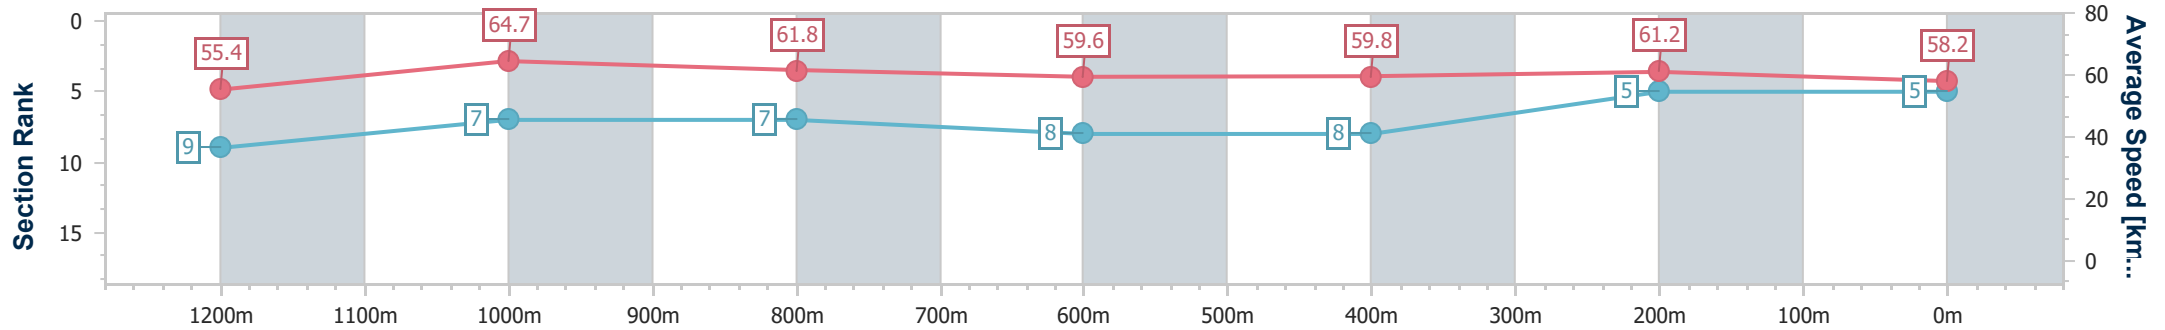

Horse/Jockey Name	Humid
Final Rank	5
Fastest Section Time (Section)	0:11.09 (1200m)
Top Speed [km/h] (Section)	65.9 (1200m)
Race State	Finished

Aquis Park Gold Coast QLD Professional
Race 2: ELIZABETH'S 50TH Maiden Handicap - 1400m

07 December 2024 - 14:54
Track Rating: Soft 5, Weather: Fine, Rail Position: +3m 900m-
W/Post; True Remainder

Section	Overall	1200m	1000m	800m	600m	400m	200m
Section Times	1:24.89 [5] (0:13.05)	1:11.84 [9] (0:11.09)	1:00.75 [7] (0:11.90)	0:48.85 [7] (0:12.29)	0:36.56 [8] (0:12.34)	0:24.22 [8] (0:11.84)	0:12.38 [5] (0:12.38)
Average Speed [km/h]	55.4	64.7	61.8	59.6	59.8	61.2	58.2
Top Speed [km/h]	63.7	65.9	63.2	60.5	60.9	62.1	60.5
Avg. Dist. to Rail [m]	10.2	2.7	3.9	4.5	4.0	4.6	5.6
Avg. Stride Freq. [Hz]	2.2	2.3	2.3	2.2	2.3	2.3	2.3
Avg. Stride Length [m]	6.7	7.7	7.5	7.6	7.4	7.3	7.1

- [ ] Ranking at each section and finish
- -.-.- No data available at this section
- NA No data available