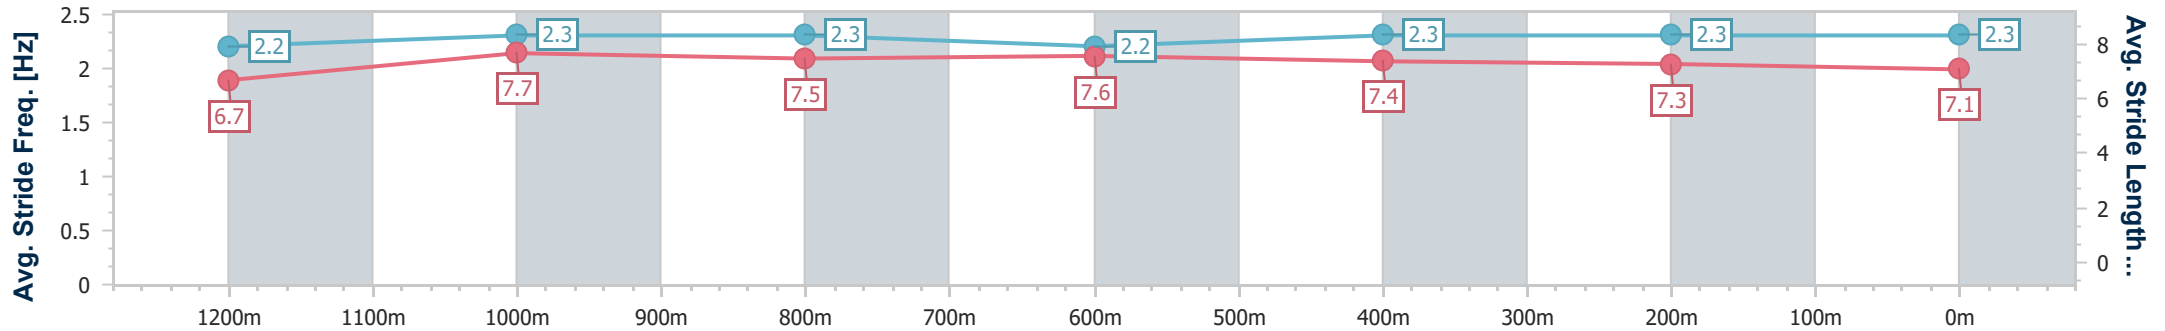

- [] Ranking at each section and finish
- .-.- No data available at this section
- NA No data available

Horse/Jockey Name	Humid
Final Rank	5
Fastest Section Time (Section)	0:11.09 (1200m)
Top Speed [km/h] (Section)	65.9 (1200m)
Race State	Finished

Aquis Park Gold Coast QLD Professional
 Race 2: ELIZABETH'S 50TH Maiden Handicap - 1400m

07 December 2024 - 14:54
 Track Rating: Soft 5, Weather: Fine, Rail Position: +3m 900m-
 W/Post; True Remainder

Section	Overall	1200m	1000m	800m	600m	400m	200m
Section Times	1:24.89 [5] (0:13.05)	1:11.84 [9] (0:11.09)	1:00.75 [7] (0:11.90)	0:48.85 [7] (0:12.29)	0:36.56 [8] (0:12.34)	0:24.22 [8] (0:11.84)	0:12.38 [5] (0:12.38)
Average Speed [km/h]	55.4	64.7	61.8	59.6	59.8	61.2	58.2
Top Speed [km/h]	63.7	65.9	63.2	60.5	60.9	62.1	60.5
Avg. Dist. to Rail [m]	10.2	2.7	3.9	4.5	4.0	4.6	5.6
Avg. Stride Freq. [Hz]	2.2	2.3	2.3	2.2	2.3	2.3	2.3
Avg. Stride Length [m]	6.7	7.7	7.5	7.6	7.4	7.3	7.1