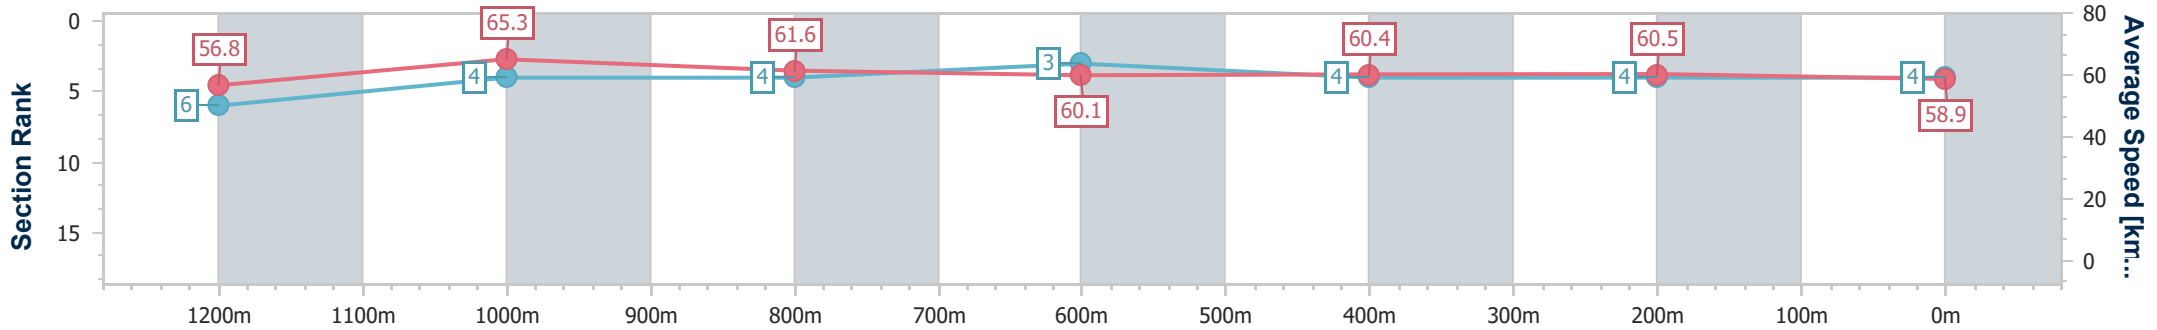

Horse/Jockey Name	Samurai Wand
Final Rank	4
Fastest Section Time (Section)	0:11.04 (1200m)
Top Speed [km/h] (Section)	66.2 (1200m)
Race State	Finished

Aquis Park Gold Coast QLD Professional
Race 2: ELIZABETH'S 50TH Maiden Handicap - 1400m

07 December 2024 - 14:54
Track Rating: Soft 5, Weather: Fine, Rail Position: +3m 900m-
W/Post; True Remainder

Section	Overall	1200m	1000m	800m	600m	400m	200m
Section Times	1:24.38 [4] (0:12.69)	1:11.69 [6] (0:11.04)	1:00.65 [4] (0:11.93)	0:48.72 [4] (0:12.23)	0:36.49 [3] (0:12.28)	0:24.21 [4] (0:12.00)	0:12.21 [4] (0:12.21)
Average Speed [km/h]	56.8	65.3	61.6	60.1	60.4	60.5	58.9
Top Speed [km/h]	64.3	66.2	64.0	60.9	61.5	60.9	60.1
Avg. Dist. to Rail [m]	9.5	4.0	4.4	5.3	4.9	7.6	10.0
Avg. Stride Freq. [Hz]	2.2	2.3	2.2	2.2	2.2	2.3	2.3
Avg. Stride Length [m]	6.8	7.9	7.7	7.8	7.6	7.3	7.1

- [ ] Ranking at each section and finish
- -.-.- No data available at this section
- NA No data available