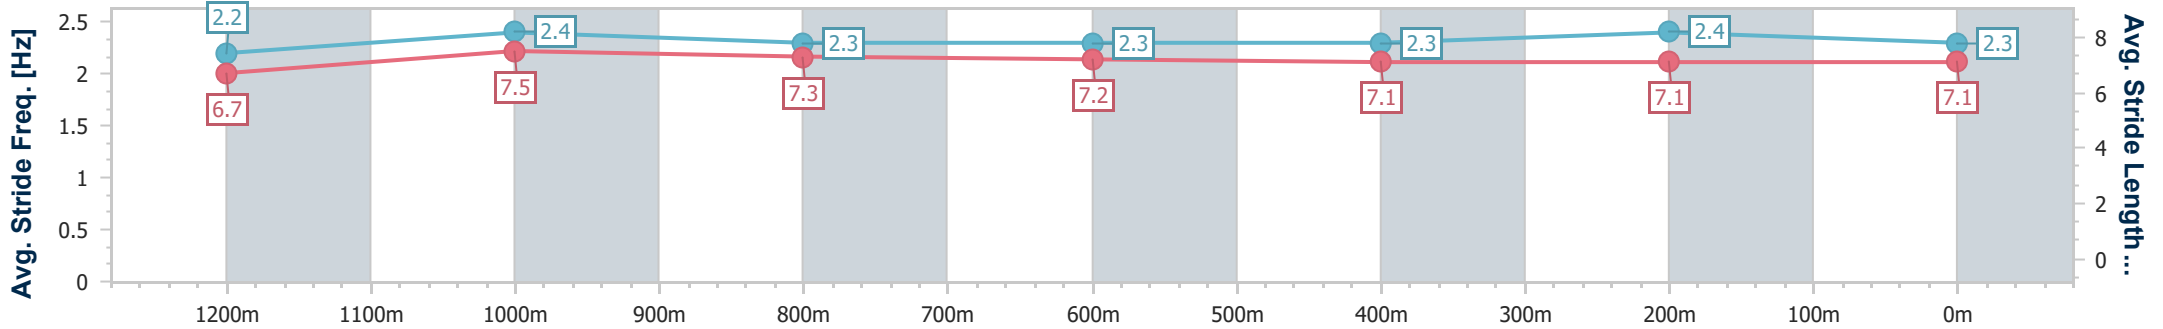

- [] Ranking at each section and finish
- .-.- No data available at this section
- NA No data available

Horse/Jockey Name	Spring Daze
Final Rank	6
Fastest Section Time (Section)	0:11.23 (1200m)
Top Speed [km/h] (Section)	65.4 (1200m)
Race State	Finished

Aquis Park Gold Coast QLD Professional
 Race 2: ELIZABETH'S 50TH Maiden Handicap - 1400m

07 December 2024 - 14:54
 Track Rating: Soft 5, Weather: Fine, Rail Position: +3m 900m-
 W/Post; True Remainder

Section	Overall	1200m	1000m	800m	600m	400m	200m
Section Times	1:24.92 [6] (0:12.96)	1:11.96 [7] (0:11.23)	1:00.73 [9] (0:12.09)	0:48.64 [9] (0:12.44)	0:36.20 [10] (0:12.27)	0:23.93 [10] (0:11.99)	0:11.94 [9] (0:11.94)
Average Speed [km/h]	55.6	64.1	60.4	58.3	59.4	60.5	60.3
Top Speed [km/h]	64.4	65.4	60.9	60.1	60.0	62.1	61.3
Avg. Dist. to Rail [m]	5.3	1.4	2.2	2.1	2.1	7.1	10.0
Avg. Stride Freq. [Hz]	2.2	2.4	2.3	2.3	2.3	2.4	2.3
Avg. Stride Length [m]	6.7	7.5	7.3	7.2	7.1	7.1	7.1