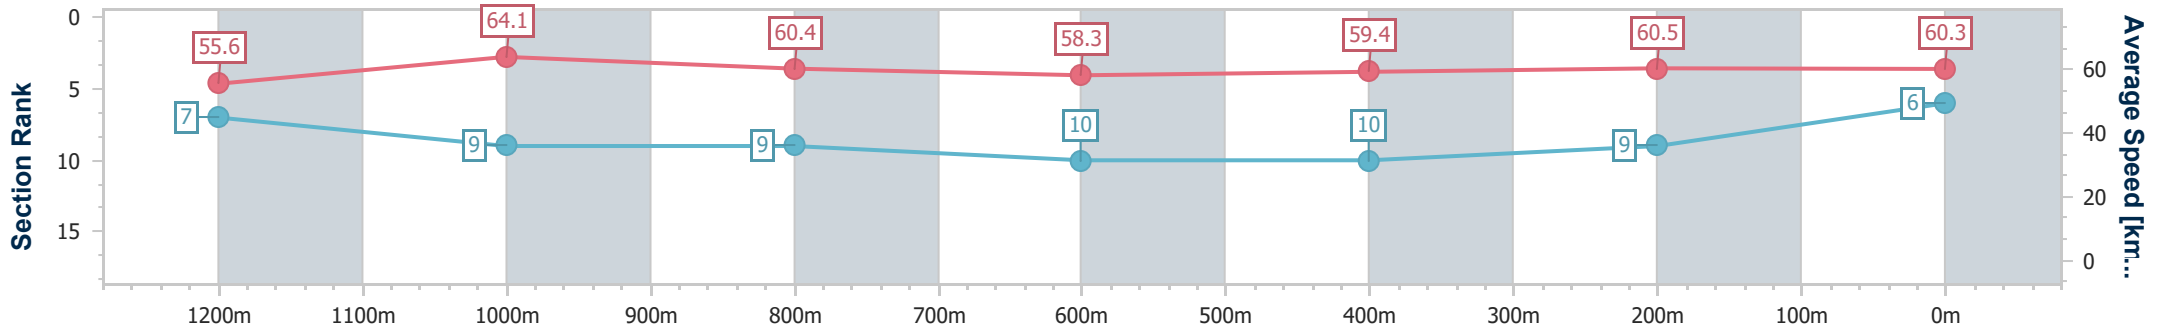

Horse/Jockey Name	Spring Daze
Final Rank	6
Fastest Section Time (Section)	0:11.23 (1200m)
Top Speed [km/h] (Section)	65.4 (1200m)
Race State	Finished

Aquis Park Gold Coast QLD Professional
Race 2: ELIZABETH'S 50TH Maiden Handicap - 1400m

07 December 2024 - 14:54
Track Rating: Soft 5, Weather: Fine, Rail Position: +3m 900m-
W/Post; True Remainder

Section	Overall	1200m	1000m	800m	600m	400m	200m
Section Times	1:24.92 [6] (0:12.96)	1:11.96 [7] (0:11.23)	1:00.73 [9] (0:12.09)	0:48.64 [9] (0:12.44)	0:36.20 [10] (0:12.27)	0:23.93 [10] (0:11.99)	0:11.94 [9] (0:11.94)
Average Speed [km/h]	55.6	64.1	60.4	58.3	59.4	60.5	60.3
Top Speed [km/h]	64.4	65.4	60.9	60.1	60.0	62.1	61.3
Avg. Dist. to Rail [m]	5.3	1.4	2.2	2.1	2.1	7.1	10.0
Avg. Stride Freq. [Hz]	2.2	2.4	2.3	2.3	2.3	2.4	2.3
Avg. Stride Length [m]	6.7	7.5	7.3	7.2	7.1	7.1	7.1

- [ ] Ranking at each section and finish
- -.-.- No data available at this section
- NA No data available