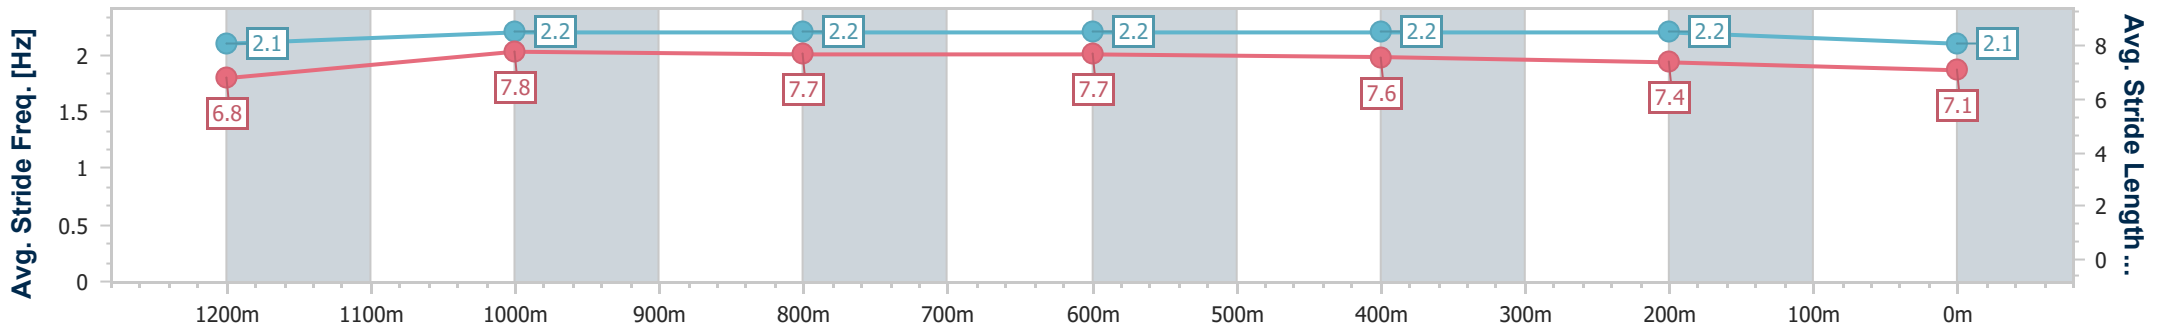

Aquis Park Gold Coast QLD Professional
 Race 2: ELIZABETH'S 50TH Maiden Handicap - 1400m

07 December 2024 - 14:54
 Track Rating: Soft 5, Weather: Fine, Rail Position: +3m 900m-
 W/Post; True Remainder

Section	Overall	1200m	1000m	800m	600m	400m	200m
Section Times	1:26.12 [10] (0:13.56)	1:12.56 [11] (0:11.59)	1:00.97 [11] (0:12.16)	0:48.81 [11] (0:12.05)	0:36.76 [11] (0:12.29)	0:24.47 [11] (0:12.22)	0:12.25 [11] (0:12.25)
Average Speed [km/h]	53.0	62.2	59.8	60.4	59.5	59.1	58.7
Top Speed [km/h]	60.9	63.2	61.7	61.7	60.9	60.4	60.9
Avg. Dist. to Rail [m]	5.1	0.5	2.1	2.8	2.6	4.1	4.8
Avg. Stride Freq. [Hz]	2.4	2.5	2.4	2.4	2.3	2.3	2.3
Avg. Stride Length [m]	5.9	6.9	6.8	7.0	7.1	7.2	7.2

- [] Ranking at each section and finish
- .-.- No data available at this section
- NA No data available

Horse/Jockey Name	I Am Etoile
Final Rank	11
Fastest Section Time (Section)	0:11.46 (1200m)
Top Speed [km/h] (Section)	63.9 (1200m)
Race State	Finished

Aquis Park Gold Coast QLD Professional
Race 2: ELIZABETH'S 50TH Maiden Handicap - 1400m

07 December 2024 - 14:54
 Track Rating: Soft 5, Weather: Fine, Rail Position: +3m 900m-
 W/Post; True Remainder

Section	Overall	1200m	1000m	800m	600m	400m	200m
Section Times	1:26.62 [11] (0:13.46)	1:13.16 [10] (0:11.46)	1:01.70 [10] (0:11.84)	0:49.86 [10] (0:11.91)	0:37.95 [9] (0:12.13)	0:25.82 [9] (0:12.51)	0:13.31 [10] (0:13.31)
Average Speed [km/h]	53.7	62.7	61.9	61.4	60.9	58.2	54.0
Top Speed [km/h]	61.5	63.9	62.9	62.3	62.4	59.8	56.0
Avg. Dist. to Rail [m]	8.8	2.7	3.4	4.4	5.2	8.2	8.7
Avg. Stride Freq. [Hz]	2.1	2.2	2.2	2.2	2.2	2.2	2.1
Avg. Stride Length [m]	6.8	7.8	7.7	7.7	7.6	7.4	7.1

- [] Ranking at each section and finish
- .-.- No data available at this section
- NA No data available