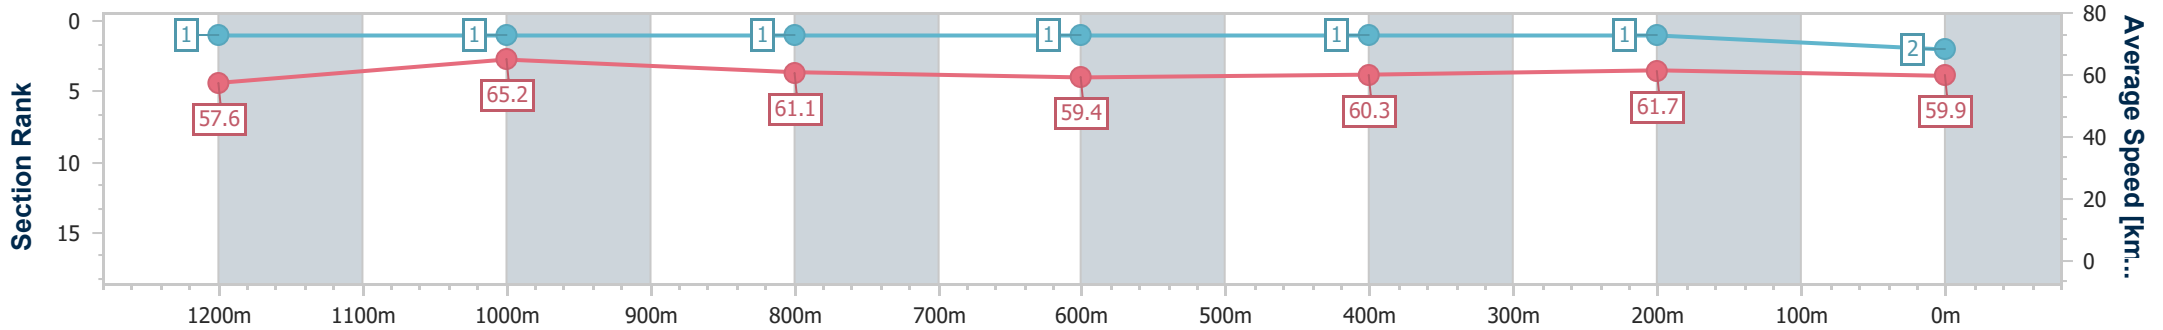

Horse/Jockey Name	Our Missile
Final Rank	2
Fastest Section Time (Section)	0:11.05 (1200m)
Top Speed [km/h] (Section)	66.4 (Overall)
Race State	Finished

Aquis Park Gold Coast QLD Professional
Race 2: ELIZABETH'S 50TH Maiden Handicap - 1400m

07 December 2024 - 14:54
Track Rating: Soft 5, Weather: Fine, Rail Position: +3m 900m-
W/Post; True Remainder

Section	Overall	1200m	1000m	800m	600m	400m	200m
Section Times	1:23.65 [2] (0:12.48)	1:11.17 [1] (0:11.05)	1:00.12 [1] (0:11.95)	0:48.17 [1] (0:12.28)	0:35.89 [1] (0:12.14)	0:23.75 [1] (0:11.75)	0:12.00 [1] (0:12.00)
Average Speed [km/h]	57.6	65.2	61.1	59.4	60.3	61.7	59.9
Top Speed [km/h]	66.4	66.4	63.3	59.9	61.5	63.1	62.4
Avg. Dist. to Rail [m]	6.2	1.6	3.0	3.3	3.1	4.8	3.7
Avg. Stride Freq. [Hz]	2.2	2.3	2.2	2.2	2.2	2.3	2.3
Avg. Stride Length [m]	6.9	7.9	7.6	7.6	7.6	7.4	7.3

- [ ] Ranking at each section and finish
- -.-.- No data available at this section
- NA No data available