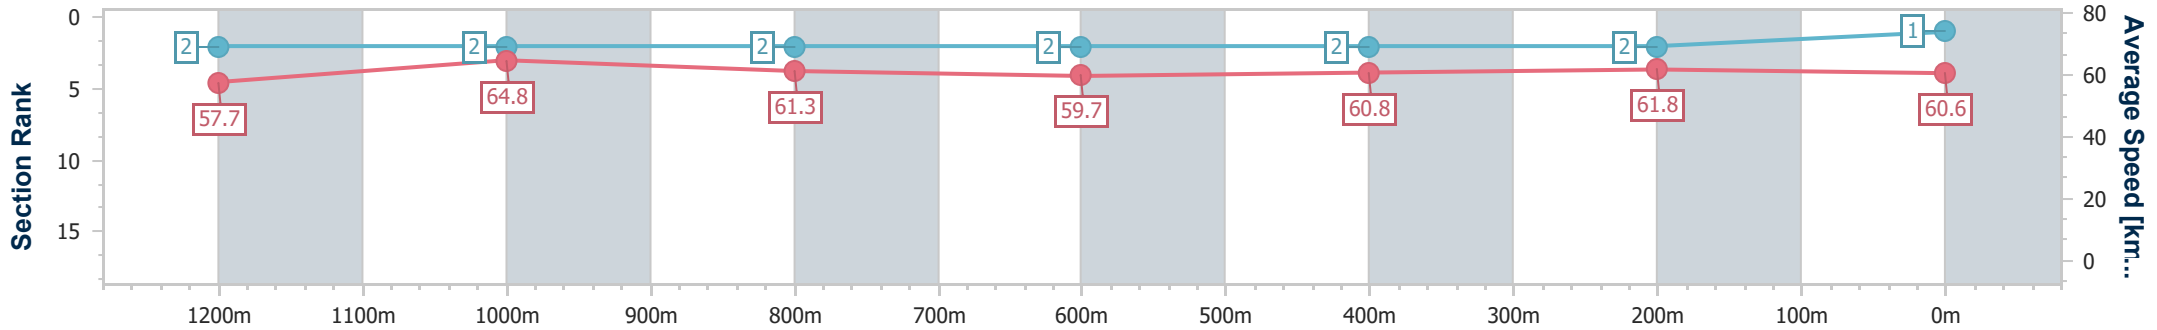

Horse/Jockey Name	Nagamie
Final Rank	1
Fastest Section Time (Section)	0:11.08 (1200m)
Top Speed [km/h] (Section)	66.5 (1200m)
Race State	Finished

Aquis Park Gold Coast QLD Professional
Race 2: ELIZABETH'S 50TH Maiden Handicap - 1400m

07 December 2024 - 14:54
Track Rating: Soft 5, Weather: Fine, Rail Position: +3m 900m-
W/Post; True Remainder

Section	Overall	1200m	1000m	800m	600m	400m	200m
Section Times	1:23.54 [1] (0:12.51)	1:11.03 [2] (0:11.08)	0:59.95 [2] (0:11.99)	0:47.96 [2] (0:12.29)	0:35.67 [2] (0:12.10)	0:23.57 [2] (0:11.68)	0:11.89 [2] (0:11.89)
Average Speed [km/h]	57.7	64.8	61.3	59.7	60.8	61.8	60.6
Top Speed [km/h]	66.5	66.5	62.9	60.1	61.8	62.7	62.8
Avg. Dist. to Rail [m]	11.7	2.4	3.8	4.6	3.8	4.8	4.7
Avg. Stride Freq. [Hz]	2.3	2.5	2.4	2.3	2.4	2.5	2.5
Avg. Stride Length [m]	6.6	7.2	7.1	7.1	7.2	6.9	6.8

- [ ] Ranking at each section and finish
- -.-.- No data available at this section
- NA No data available