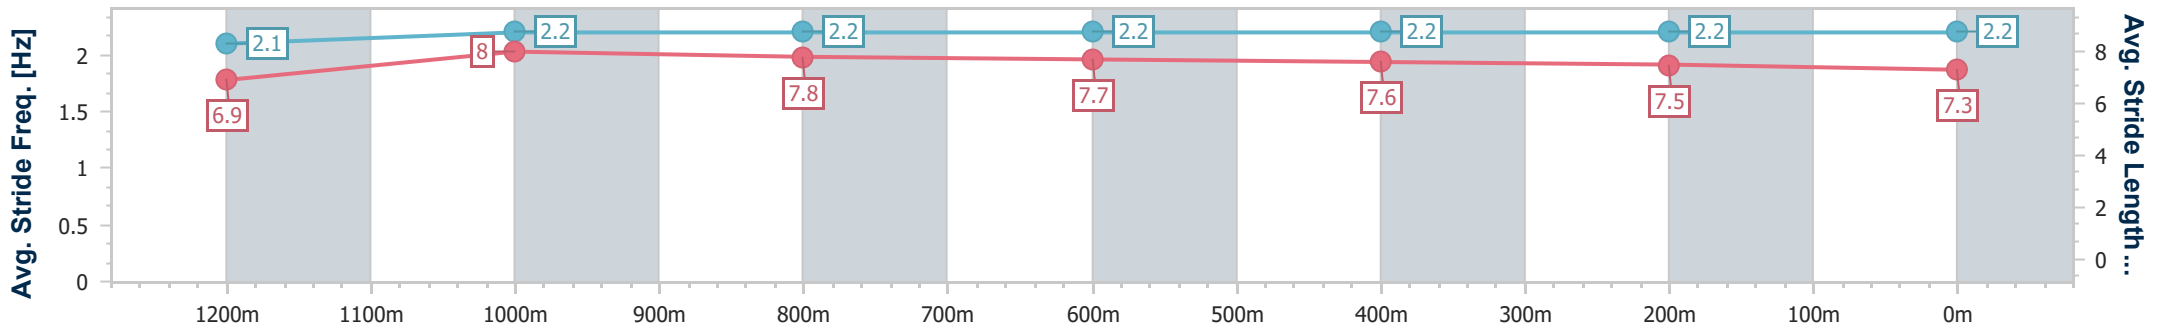

- [] Ranking at each section and finish
- .-.- No data available at this section
- NA No data available

Horse/Jockey Name	Zonto Wilberforce
Final Rank	7
Fastest Section Time (Section)	0:11.12 (1200m)
Top Speed [km/h] (Section)	65.6 (1200m)
Race State	Finished

Aquis Park Gold Coast QLD Professional
Race 2: ELIZABETH'S 50TH Maiden Handicap - 1400m

07 December 2024 - 14:54
Track Rating: Soft 5, Weather: Fine, Rail Position: +3m 900m-
W/Post; True Remainder

Section	Overall	1200m	1000m	800m	600m	400m	200m
Section Times	1:25.10 [7] (0:13.05)	1:12.05 [8] (0:11.12)	1:00.93 [8] (0:11.95)	0:48.98 [8] (0:12.13)	0:36.85 [7] (0:12.19)	0:24.66 [6] (0:12.09)	0:12.57 [6] (0:12.57)
Average Speed [km/h]	55.3	64.8	61.1	59.7	59.7	59.8	57.4
Top Speed [km/h]	64.1	65.6	63.2	60.8	60.5	60.7	59.2
Avg. Dist. to Rail [m]	4.8	1.5	3.3	1.3	2.1	3.3	3.6
Avg. Stride Freq. [Hz]	2.1	2.2	2.2	2.2	2.2	2.2	2.2
Avg. Stride Length [m]	6.9	8.0	7.8	7.7	7.6	7.5	7.3