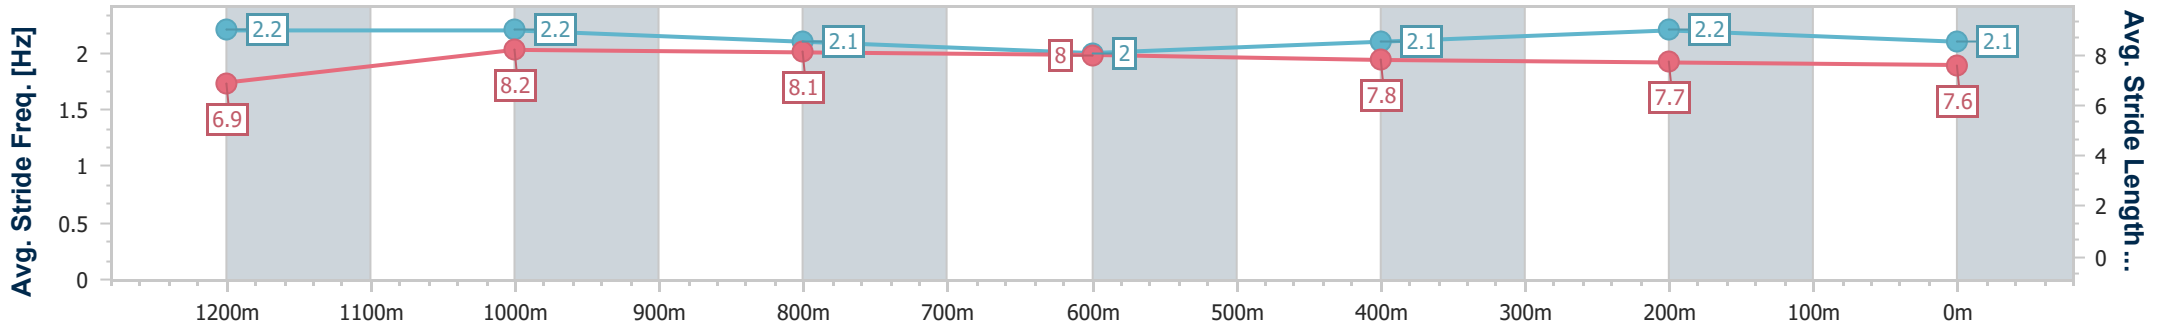

- [] Ranking at each section and finish
- .-.- No data available at this section
- NA No data available

Horse/Jockey Name	Gentleman Junior
Final Rank	8
Fastest Section Time (Section)	0:11.21 (1200m)
Top Speed [km/h] (Section)	65.1 (Overall)
Race State	Finished

Aquis Park Gold Coast QLD Professional
Race 2: ELIZABETH'S 50TH Maiden Handicap - 1400m

07 December 2024 - 14:54
Track Rating: Soft 5, Weather: Fine, Rail Position: +3m 900m-
W/Post; True Remainder

Section	Overall	1200m	1000m	800m	600m	400m	200m
Section Times	1:25.21 [8] (0:12.58)	1:12.63 [3] (0:11.21)	1:01.42 [5] (0:11.93)	0:49.49 [5] (0:12.43)	0:37.06 [6] (0:12.46)	0:24.60 [7] (0:12.07)	0:12.53 [7] (0:12.53)
Average Speed [km/h]	57.2	64.4	61.2	59.0	59.0	59.9	57.5
Top Speed [km/h]	65.1	64.9	62.7	60.0	59.7	61.0	59.1
Avg. Dist. to Rail [m]	6.5	0.8	2.6	4.8	4.1	5.8	6.9
Avg. Stride Freq. [Hz]	2.2	2.2	2.1	2.0	2.1	2.2	2.1
Avg. Stride Length [m]	6.9	8.2	8.1	8.0	7.8	7.7	7.6