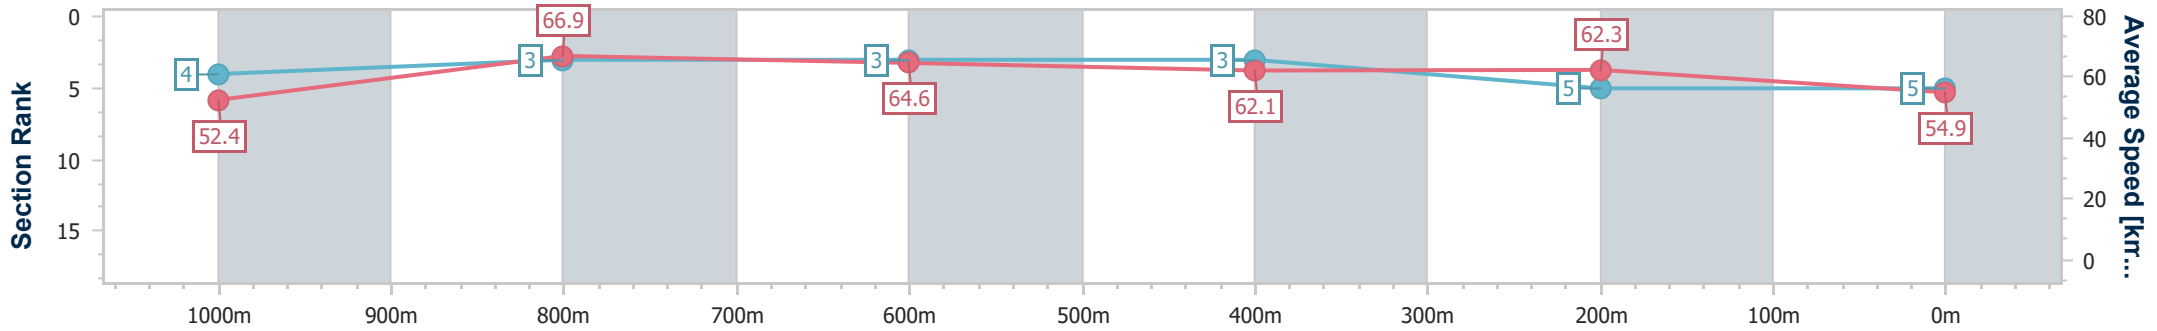

Doomben QLD Professional

Race 8: LADBROKES FORM GENIUS Class 1 Handicap - 1200m

06 December 2024 - 17:56

Track Rating: Soft 7, Weather: Fine, Rail Position: +10m Entire

BRISBANE RACING CLUB

Section	Overall	1000m	800m	600m	400m	200m
Section Times	1:12.06 [5] (0:13.71)	0:58.35 [4] (0:10.85)	0:47.50 [3] (0:11.22)	0:36.28 [3] (0:11.62)	0:24.66 [3] (0:11.56)	0:13.10 [5] (0:13.10)
Average Speed [km/h]	52.4	66.9	64.6	62.1	62.3	54.9
Top Speed [km/h]	66.4	68.1	66.4	63.8	63.6	59.9
Avg. Dist. to Rail [m]	1.3	1.5	1.7	0.4	1.9	4.0
Avg. Stride Freq. [Hz]	2.3	2.4	2.4	2.3	2.4	2.3
Avg. Stride Length [m]	6.4	7.6	7.5	7.5	7.3	6.7

- [] Ranking at each section and finish
- .-.- No data available at this section
- NA No data available

Horse/Jockey Name	Better Be Slick
Final Rank	6
Fastest Section Time (Section)	0:11.06 (1000m)
Top Speed [km/h] (Section)	68.8 (1000m)
Race State	Finished