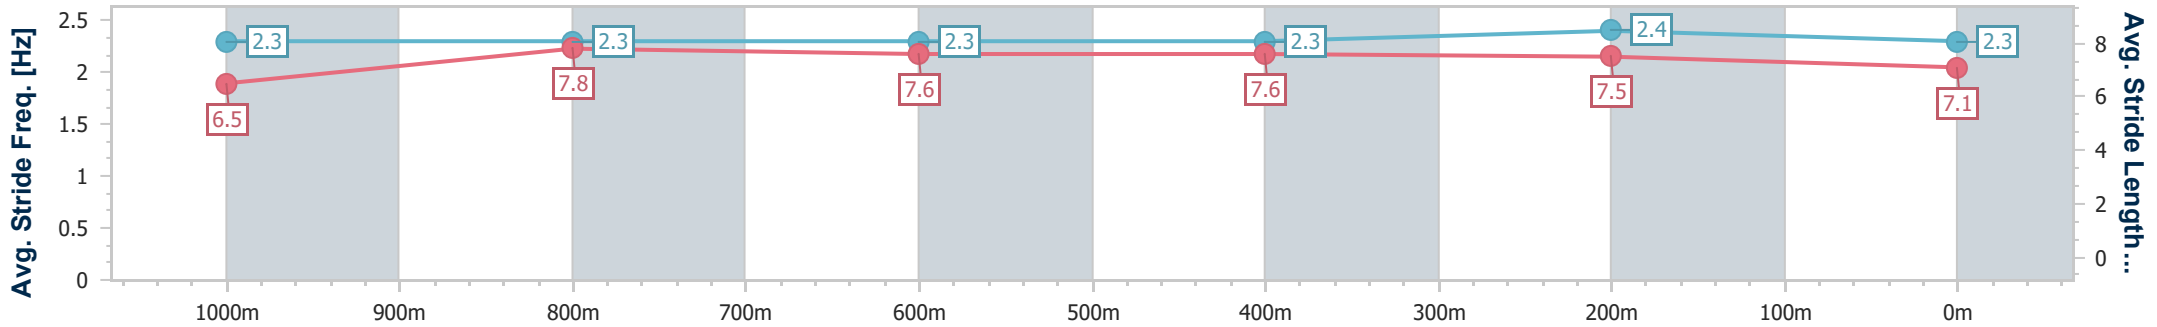

Doomben QLD Professional

Race 8: LADBROKES FORM GENIUS Class 1 Handicap - 1200m

06 December 2024 - 17:56

Track Rating: Soft 7, Weather: Fine, Rail Position: +10m Entire

BRISBANE RACING CLUB

Section	Overall	1000m	800m	600m	400m	200m
Section Times	1:10.83 [2] (0:13.71)	0:57.12 [5] (0:11.00)	0:46.12 [5] (0:11.26)	0:34.86 [5] (0:11.57)	0:23.29 [5] (0:11.31)	0:11.98 [3] (0:11.98)
Average Speed [km/h]	52.7	65.3	63.9	61.7	63.6	59.9
Top Speed [km/h]	68.1	66.6	64.8	63.5	64.9	63.5
Avg. Dist. to Rail [m]	0.8	0.6	0.7	1.1	0.9	0.7
Avg. Stride Freq. [Hz]	2.3	2.3	2.3	2.3	2.4	2.3
Avg. Stride Length [m]	6.5	7.8	7.6	7.6	7.5	7.1