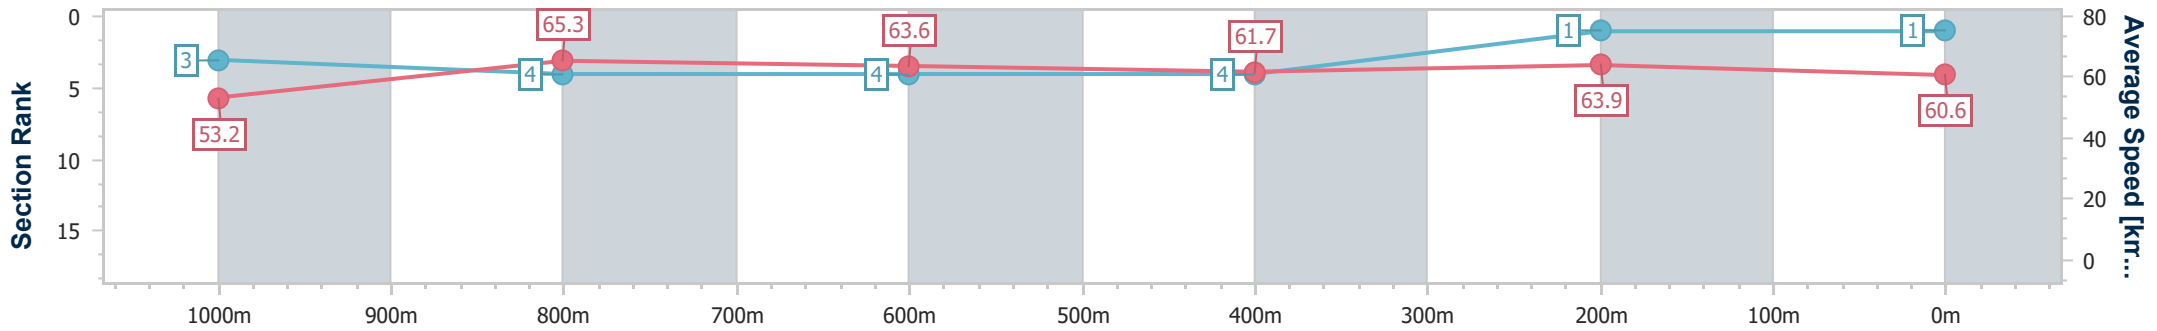

Horse/Jockey Name	Cressbrook
Final Rank	1
Fastest Section Time (Section)	0:11.13 (1000m)
Top Speed [km/h] (Section)	68.2 (1000m)
Race State	Finished

Doomben QLD Professional
Race 8: LADBROKES FORM GENIUS Class 1 Handicap - 1200m
06 December 2024 - 17:56
Track Rating: Soft 7, Weather: Fine, Rail Position: +10m Entire

BRISBANE
RACING CLUB

Section	Overall	1000m	800m	600m	400m	200m
Section Times	1:10.55 [1] (0:13.52)	0:57.03 [3] (0:11.13)	0:45.90 [4] (0:11.32)	0:34.58 [4] (0:11.49)	0:23.09 [4] (0:11.23)	0:11.86 [1] (0:11.86)
Average Speed [km/h]	53.2	65.3	63.6	61.7	63.9	60.6
Top Speed [km/h]	67.0	68.2	64.4	63.2	64.7	64.0
Avg. Dist. to Rail [m]	3.8	1.6	1.0	2.9	1.5	2.8
Avg. Stride Freq. [Hz]	2.4	2.5	2.5	2.4	2.5	2.4
Avg. Stride Length [m]	6.2	7.2	7.2	7.2	7.2	7.0

- [ ] Ranking at each section and finish
- -.-.- No data available at this section
- NA No data available