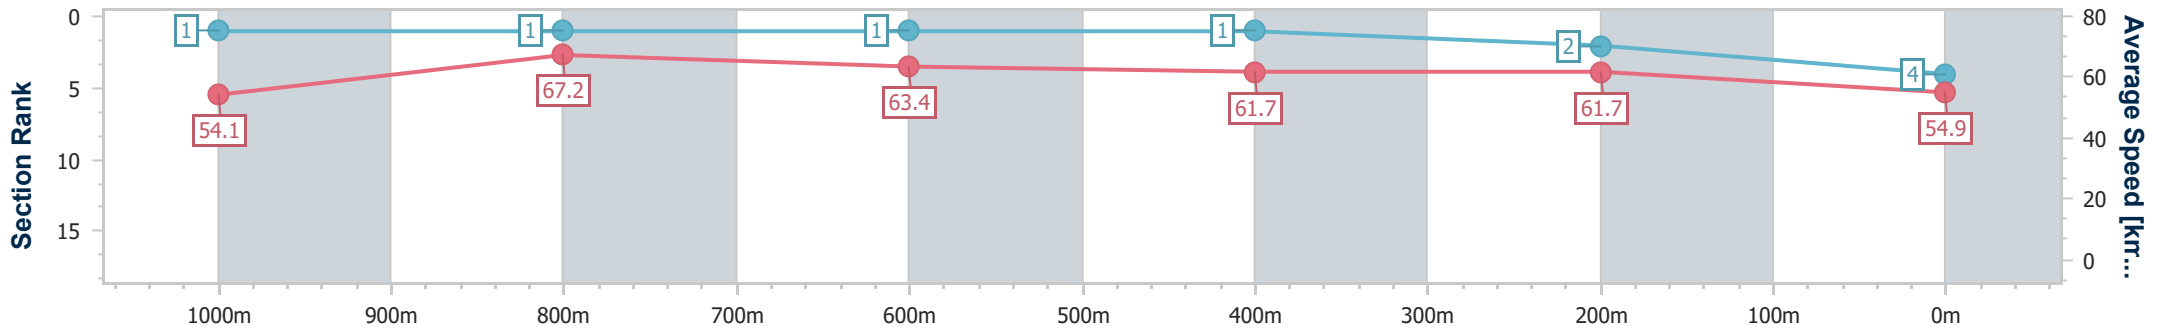

Doomben QLD Professional

Race 8: LADBROKES FORM GENIUS Class 1 Handicap - 1200m

06 December 2024 - 17:56

Track Rating: Soft 7, Weather: Fine, Rail Position: +10m Entire

BRISBANE RACING CLUB

Section	Overall	1000m	800m	600m	400m	200m
Section Times	1:11.86 [4] (0:13.28)	0:58.58 [1] (0:10.72)	0:47.86 [1] (0:11.40)	0:36.46 [1] (0:11.67)	0:24.79 [1] (0:11.71)	0:13.08 [2] (0:13.08)
Average Speed [km/h]	54.1	67.2	63.4	61.7	61.7	54.9
Top Speed [km/h]	67.5	68.1	66.3	63.2	63.8	59.1
Avg. Dist. to Rail [m]	1.5	0.2	1.4	0.7	1.0	2.3
Avg. Stride Freq. [Hz]	2.3	2.5	2.4	2.4	2.4	2.3
Avg. Stride Length [m]	6.5	7.6	7.3	7.2	7.1	6.5