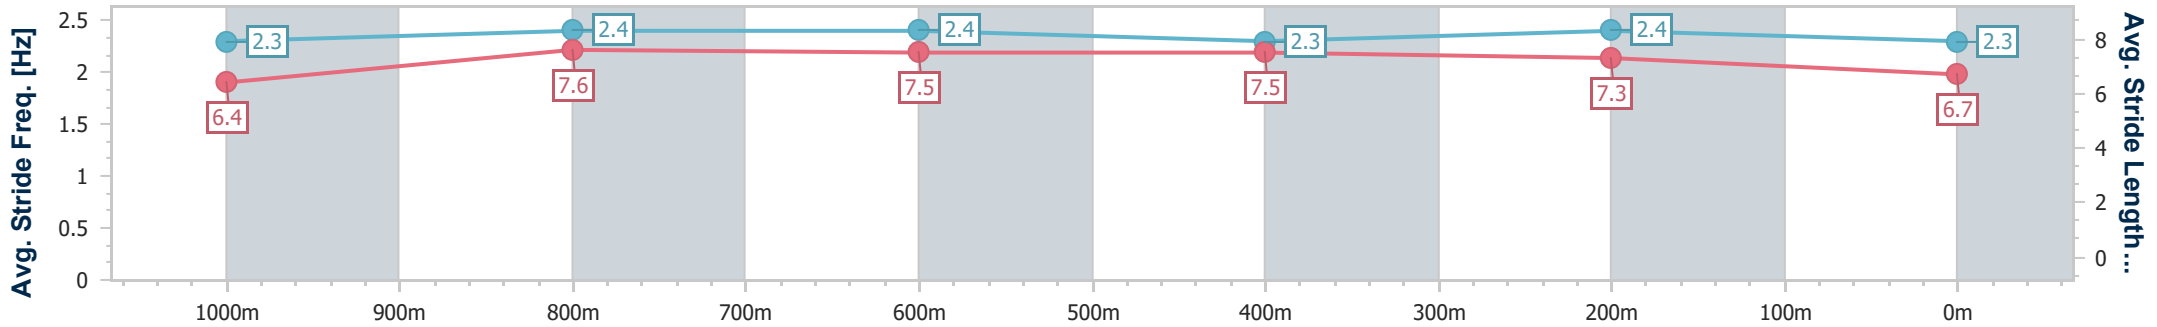

Doomben QLD Professional

Race 8: LADBROKES FORM GENIUS Class 1 Handicap - 1200m

06 December 2024 - 17:56

Track Rating: Soft 7, Weather: Fine, Rail Position: +10m Entire

BRISBANE RACING CLUB

Section	Overall	1000m	800m	600m	400m	200m
Section Times	1:12.06 [5] (0:13.71)	0:58.35 [4] (0:10.85)	0:47.50 [3] (0:11.22)	0:36.28 [3] (0:11.62)	0:24.66 [3] (0:11.56)	0:13.10 [5] (0:13.10)
Average Speed [km/h]	52.4	66.9	64.6	62.1	62.3	54.9
Top Speed [km/h]	66.4	68.1	66.4	63.8	63.6	59.9
Avg. Dist. to Rail [m]	1.3	1.5	1.7	0.4	1.9	4.0
Avg. Stride Freq. [Hz]	2.3	2.4	2.4	2.3	2.4	2.3
Avg. Stride Length [m]	6.4	7.6	7.5	7.5	7.3	6.7

- [] Ranking at each section and finish
- .-.- No data available at this section
- NA No data available

Horse/Jockey Name	Better Be Slick
Final Rank	6
Fastest Section Time (Section)	0:11.06 (1000m)
Top Speed [km/h] (Section)	68.8 (1000m)
Race State	Finished