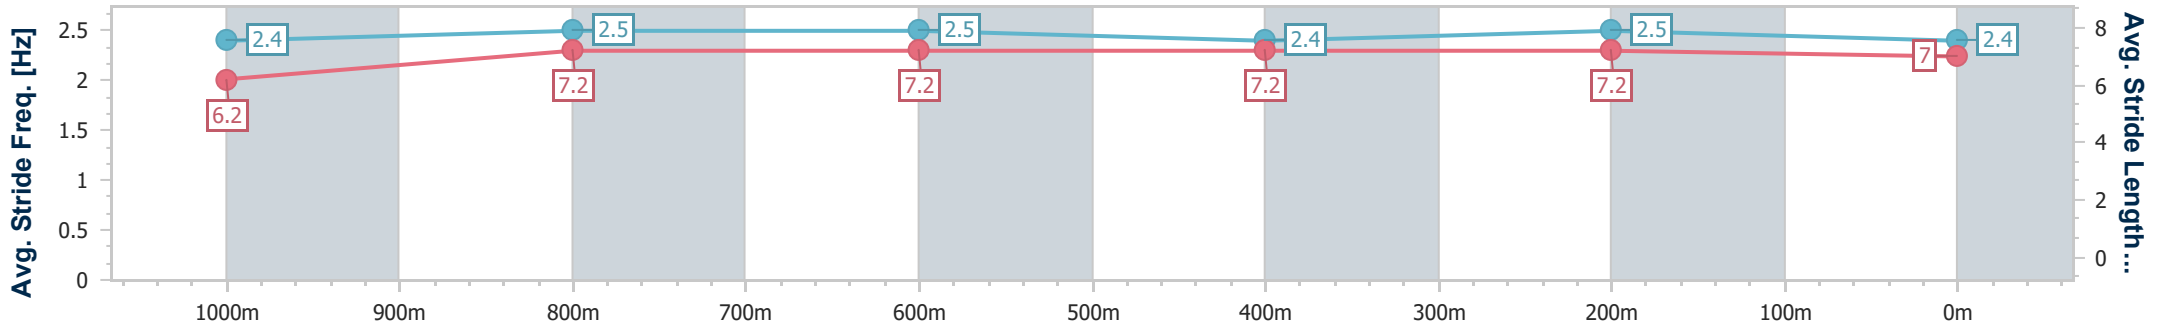

Horse/Jockey Name	Cressbrook
Final Rank	1
Fastest Section Time (Section)	0:11.13 (1000m)
Top Speed [km/h] (Section)	68.2 (1000m)
Race State	Finished

Doomben QLD Professional
Race 8: LADBROKES FORM GENIUS Class 1 Handicap - 1200m
06 December 2024 - 17:56
Track Rating: Soft 7, Weather: Fine, Rail Position: +10m Entire

BRISBANE
RACING CLUB

Section	Overall	1000m	800m	600m	400m	200m
Section Times	1:10.55 [1] (0:13.52)	0:57.03 [3] (0:11.13)	0:45.90 [4] (0:11.32)	0:34.58 [4] (0:11.49)	0:23.09 [4] (0:11.23)	0:11.86 [1] (0:11.86)
Average Speed [km/h]	53.2	65.3	63.6	61.7	63.9	60.6
Top Speed [km/h]	67.0	68.2	64.4	63.2	64.7	64.0
Avg. Dist. to Rail [m]	3.8	1.6	1.0	2.9	1.5	2.8
Avg. Stride Freq. [Hz]	2.4	2.5	2.5	2.4	2.5	2.4
Avg. Stride Length [m]	6.2	7.2	7.2	7.2	7.2	7.0

- [ ] Ranking at each section and finish
- -.-.- No data available at this section
- NA No data available