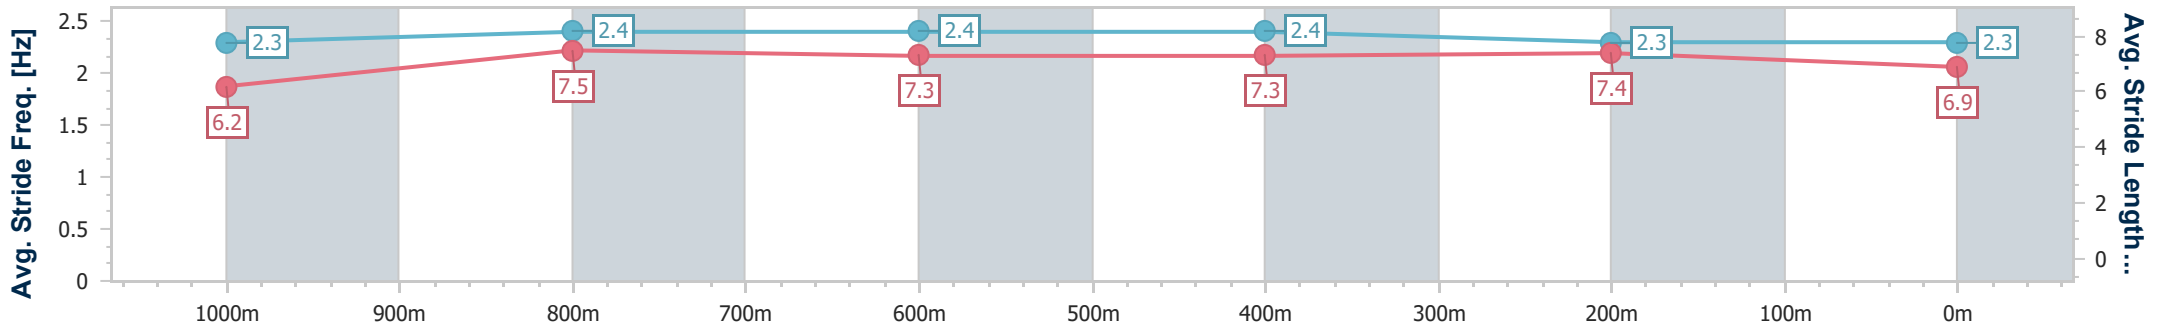

Doomben QLD Professional

Race 8: LADBROKES FORM GENIUS Class 1 Handicap - 1200m

06 December 2024 - 17:56

Track Rating: Soft 7, Weather: Fine, Rail Position: +10m Entire

BRISBANE RACING CLUB

Section	Overall	1000m	800m	600m	400m	200m
Section Times	1:12.46 [9] (0:14.20)	0:58.26 [8] (0:11.06)	0:47.20 [8] (0:11.23)	0:35.97 [8] (0:11.57)	0:24.40 [8] (0:11.68)	0:12.72 [9] (0:12.72)
Average Speed [km/h]	50.8	65.6	64.7	62.5	62.0	56.4
Top Speed [km/h]	65.9	66.2	66.3	64.2	64.6	61.2
Avg. Dist. to Rail [m]	5.1	1.8	2.2	1.0	1.9	3.6
Avg. Stride Freq. [Hz]	2.3	2.4	2.4	2.4	2.3	2.3
Avg. Stride Length [m]	6.2	7.5	7.3	7.3	7.4	6.9

- [] Ranking at each section and finish
- .-.- No data available at this section
- NA No data available