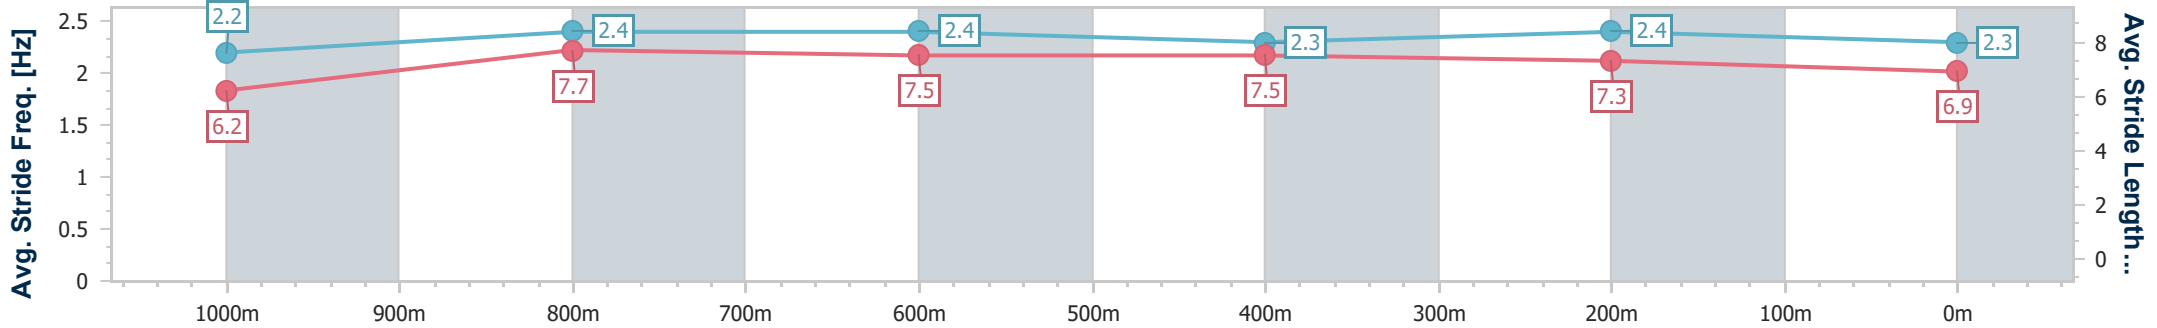

- [] Ranking at each section and finish
- .-.- No data available at this section
- NA No data available

Horse/Jockey Name	Better Be Slick
Final Rank	6
Fastest Section Time (Section)	0:11.06 (1000m)
Top Speed [km/h] (Section)	68.8 (1000m)
Race State	Finished

Doomben QLD Professional

Race 8: LADBROKES FORM GENIUS Class 1 Handicap - 1200m

06 December 2024 - 17:56

Track Rating: Soft 7, Weather: Fine, Rail Position: +10m Entire

BRISBANE RACING CLUB

Section	Overall	1000m	800m	600m	400m	200m
Section Times	1:12.19 [6] (0:14.24)	0:57.95 [9] (0:11.06)	0:46.89 [9] (0:11.29)	0:35.60 [9] (0:11.50)	0:24.10 [9] (0:11.53)	0:12.57 [8] (0:12.57)
Average Speed [km/h]	50.6	65.6	64.2	62.3	62.1	57.3
Top Speed [km/h]	65.4	68.8	66.0	64.6	63.8	61.5
Avg. Dist. to Rail [m]	2.5	1.4	1.2	0.9	0.9	1.0
Avg. Stride Freq. [Hz]	2.2	2.4	2.4	2.3	2.4	2.3
Avg. Stride Length [m]	6.2	7.7	7.5	7.5	7.3	6.9

- [] Ranking at each section and finish
- .-.- No data available at this section
- NA No data available

Horse/Jockey Name	Certainlycan
Final Rank	7
Fastest Section Time (Section)	0:10.83 (1000m)
Top Speed [km/h] (Section)	68.4 (Overall)
Race State	Finished