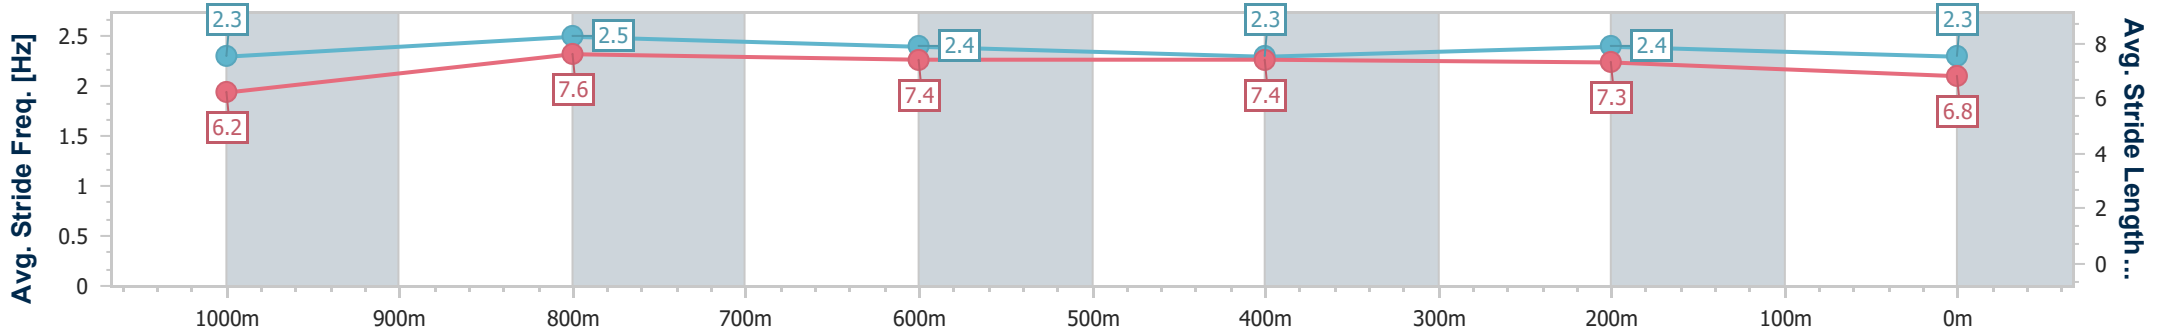

Doomben QLD Professional

Race 8: LADBROKES FORM GENIUS Class 1 Handicap - 1200m

06 December 2024 - 17:56

Track Rating: Soft 7, Weather: Fine, Rail Position: +10m Entire

BRISBANE RACING CLUB

Section	Overall	1000m	800m	600m	400m	200m
Section Times	1:12.31 [8] (0:14.00)	0:58.31 [7] (0:10.86)	0:47.45 [6] (0:11.23)	0:36.22 [6] (0:11.63)	0:24.59 [6] (0:11.64)	0:12.95 [7] (0:12.95)
Average Speed [km/h]	51.5	66.9	65.0	62.3	62.1	55.6
Top Speed [km/h]	65.9	67.9	66.3	64.5	63.7	60.5
Avg. Dist. to Rail [m]	6.3	1.9	2.8	1.2	3.1	5.5
Avg. Stride Freq. [Hz]	2.3	2.5	2.4	2.3	2.4	2.3
Avg. Stride Length [m]	6.2	7.6	7.4	7.4	7.3	6.8