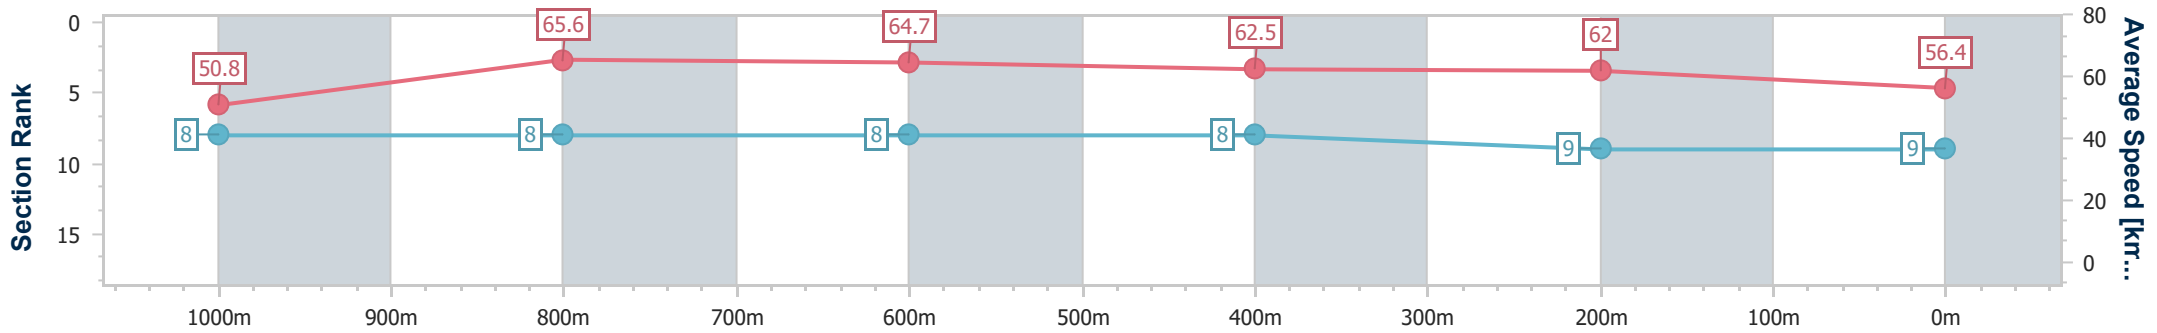

Doomben QLD Professional

Race 8: LADBROKES FORM GENIUS Class 1 Handicap - 1200m

06 December 2024 - 17:56

Track Rating: Soft 7, Weather: Fine, Rail Position: +10m Entire

BRISBANE RACING CLUB

Section	Overall	1000m	800m	600m	400m	200m
Section Times	1:12.46 [9] (0:14.20)	0:58.26 [8] (0:11.06)	0:47.20 [8] (0:11.23)	0:35.97 [8] (0:11.57)	0:24.40 [8] (0:11.68)	0:12.72 [9] (0:12.72)
Average Speed [km/h]	50.8	65.6	64.7	62.5	62.0	56.4
Top Speed [km/h]	65.9	66.2	66.3	64.2	64.6	61.2
Avg. Dist. to Rail [m]	5.1	1.8	2.2	1.0	1.9	3.6
Avg. Stride Freq. [Hz]	2.3	2.4	2.4	2.4	2.3	2.3
Avg. Stride Length [m]	6.2	7.5	7.3	7.3	7.4	6.9

- [] Ranking at each section and finish
- .-.- No data available at this section
- NA No data available