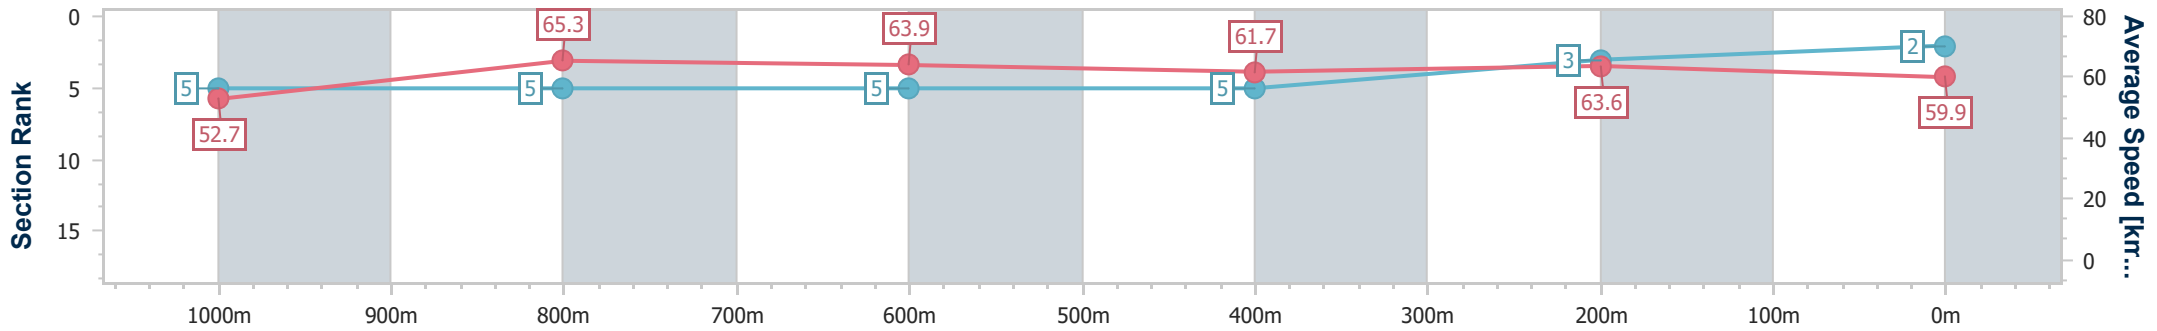

Doomben QLD Professional

Race 8: LADBROKES FORM GENIUS Class 1 Handicap - 1200m

06 December 2024 - 17:56

Track Rating: Soft 7, Weather: Fine, Rail Position: +10m Entire

BRISBANE RACING CLUB

Section	Overall	1000m	800m	600m	400m	200m
Section Times	1:10.83 [2] (0:13.71)	0:57.12 [5] (0:11.00)	0:46.12 [5] (0:11.26)	0:34.86 [5] (0:11.57)	0:23.29 [5] (0:11.31)	0:11.98 [3] (0:11.98)
Average Speed [km/h]	52.7	65.3	63.9	61.7	63.6	59.9
Top Speed [km/h]	68.1	66.6	64.8	63.5	64.9	63.5
Avg. Dist. to Rail [m]	0.8	0.6	0.7	1.1	0.9	0.7
Avg. Stride Freq. [Hz]	2.3	2.3	2.3	2.3	2.4	2.3
Avg. Stride Length [m]	6.5	7.8	7.6	7.6	7.5	7.1