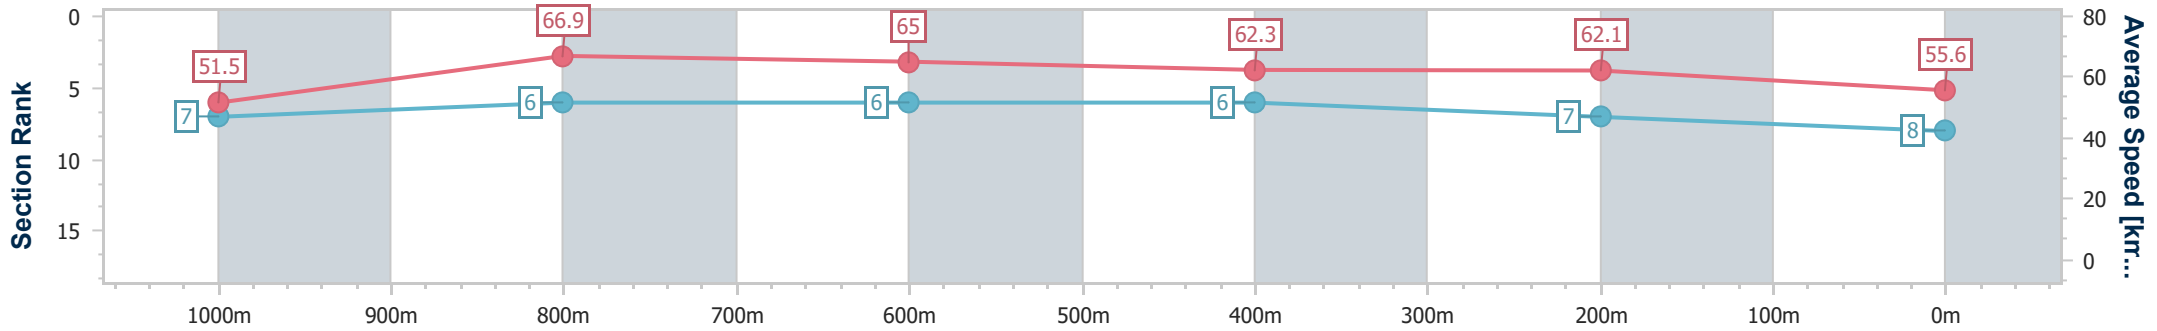

Doomben QLD Professional

Race 8: LADBROKES FORM GENIUS Class 1 Handicap - 1200m

06 December 2024 - 17:56

Track Rating: Soft 7, Weather: Fine, Rail Position: +10m Entire

BRISBANE RACING CLUB

Section	Overall	1000m	800m	600m	400m	200m
Section Times	1:12.31 [8] (0:14.00)	0:58.31 [7] (0:10.86)	0:47.45 [6] (0:11.23)	0:36.22 [6] (0:11.63)	0:24.59 [6] (0:11.64)	0:12.95 [7] (0:12.95)
Average Speed [km/h]	51.5	66.9	65.0	62.3	62.1	55.6
Top Speed [km/h]	65.9	67.9	66.3	64.5	63.7	60.5
Avg. Dist. to Rail [m]	6.3	1.9	2.8	1.2	3.1	5.5
Avg. Stride Freq. [Hz]	2.3	2.5	2.4	2.3	2.4	2.3
Avg. Stride Length [m]	6.2	7.6	7.4	7.4	7.3	6.8