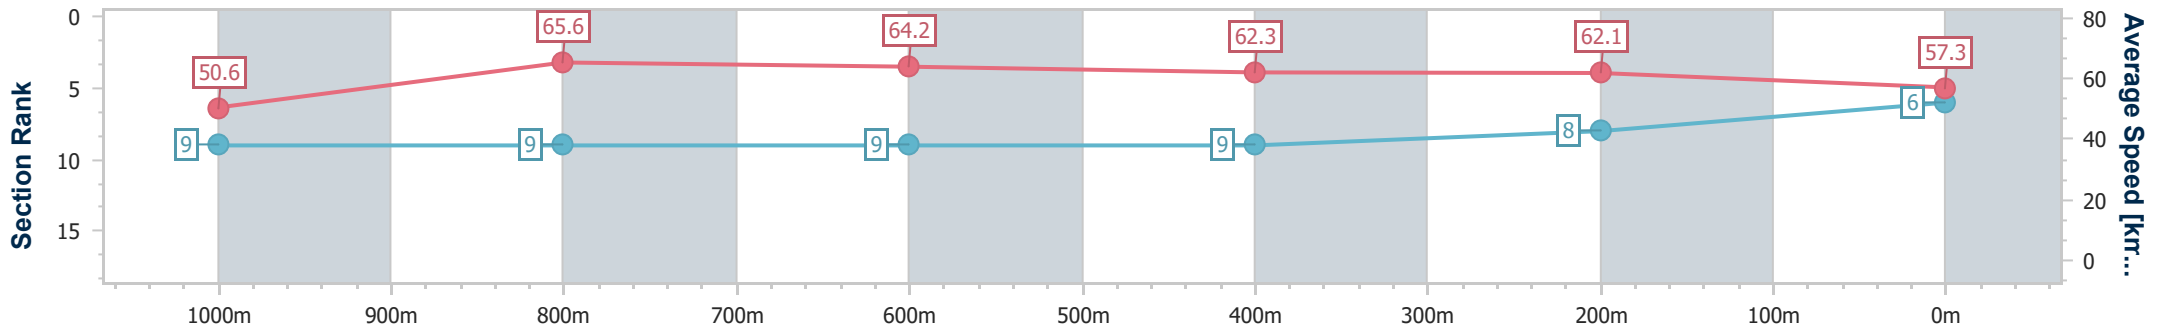

Doomben QLD Professional

Race 8: LADBROKES FORM GENIUS Class 1 Handicap - 1200m

06 December 2024 - 17:56

Track Rating: Soft 7, Weather: Fine, Rail Position: +10m Entire

BRISBANE RACING CLUB

Section	Overall	1000m	800m	600m	400m	200m
Section Times	1:12.19 [6] (0:14.24)	0:57.95 [9] (0:11.06)	0:46.89 [9] (0:11.29)	0:35.60 [9] (0:11.50)	0:24.10 [9] (0:11.53)	0:12.57 [8] (0:12.57)
Average Speed [km/h]	50.6	65.6	64.2	62.3	62.1	57.3
Top Speed [km/h]	65.4	68.8	66.0	64.6	63.8	61.5
Avg. Dist. to Rail [m]	2.5	1.4	1.2	0.9	0.9	1.0
Avg. Stride Freq. [Hz]	2.2	2.4	2.4	2.3	2.4	2.3
Avg. Stride Length [m]	6.2	7.7	7.5	7.5	7.3	6.9

- [] Ranking at each section and finish
- .-.- No data available at this section
- NA No data available

Horse/Jockey Name	Certainlycan
Final Rank	7
Fastest Section Time (Section)	0:10.83 (1000m)
Top Speed [km/h] (Section)	68.4 (Overall)
Race State	Finished