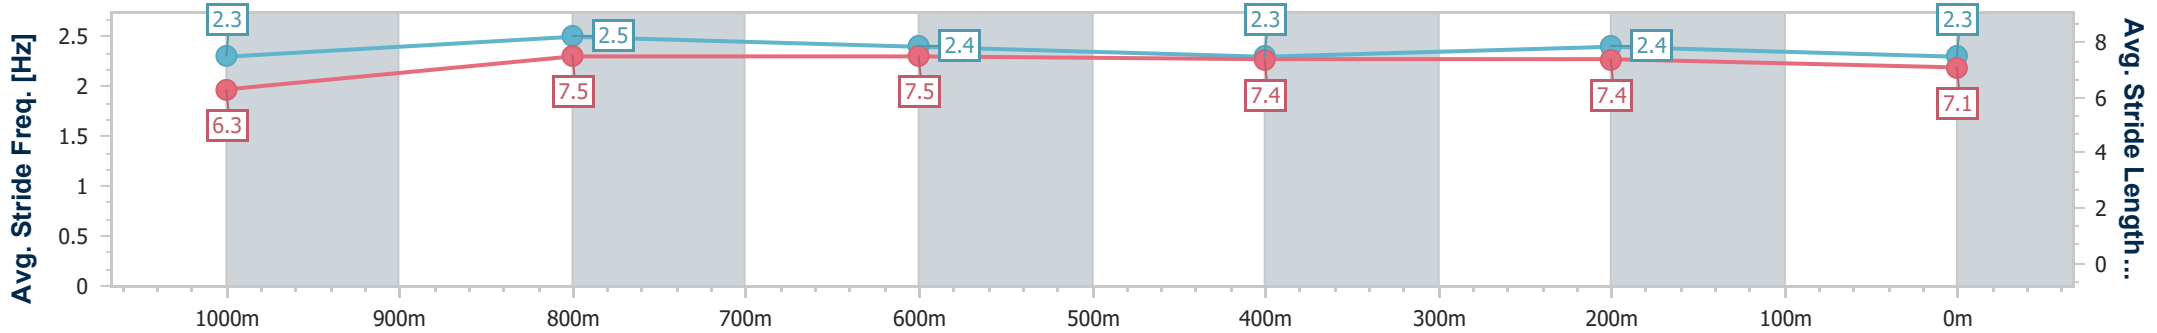

Horse/Jockey Name	Lozen
Final Rank	3
Fastest Section Time (Section)	0:10.91 (1000m)
Top Speed [km/h] (Section)	67.6 (1000m)
Race State	Finished

Doomben QLD Professional
Race 8: LADBROKES FORM GENIUS Class 1 Handicap - 1200m
06 December 2024 - 17:56
Track Rating: Soft 7, Weather: Fine, Rail Position: +10m Entire

BRISBANE
RACING CLUB

Section	Overall	1000m	800m	600m	400m	200m
Section Times	1:11.56 [3] (0:13.96)	0:57.60 [6] (0:10.91)	0:46.69 [7] (0:11.30)	0:35.39 [7] (0:11.61)	0:23.78 [7] (0:11.41)	0:12.37 [6] (0:12.37)
Average Speed [km/h]	51.5	66.7	64.6	62.2	63.2	58.2
Top Speed [km/h]	66.0	67.6	66.0	63.8	64.3	61.6
Avg. Dist. to Rail [m]	2.1	2.6	2.7	1.0	1.7	1.4
Avg. Stride Freq. [Hz]	2.3	2.5	2.4	2.3	2.4	2.3
Avg. Stride Length [m]	6.3	7.5	7.5	7.4	7.4	7.1

- [ ] Ranking at each section and finish
- -.-.- No data available at this section
- NA No data available