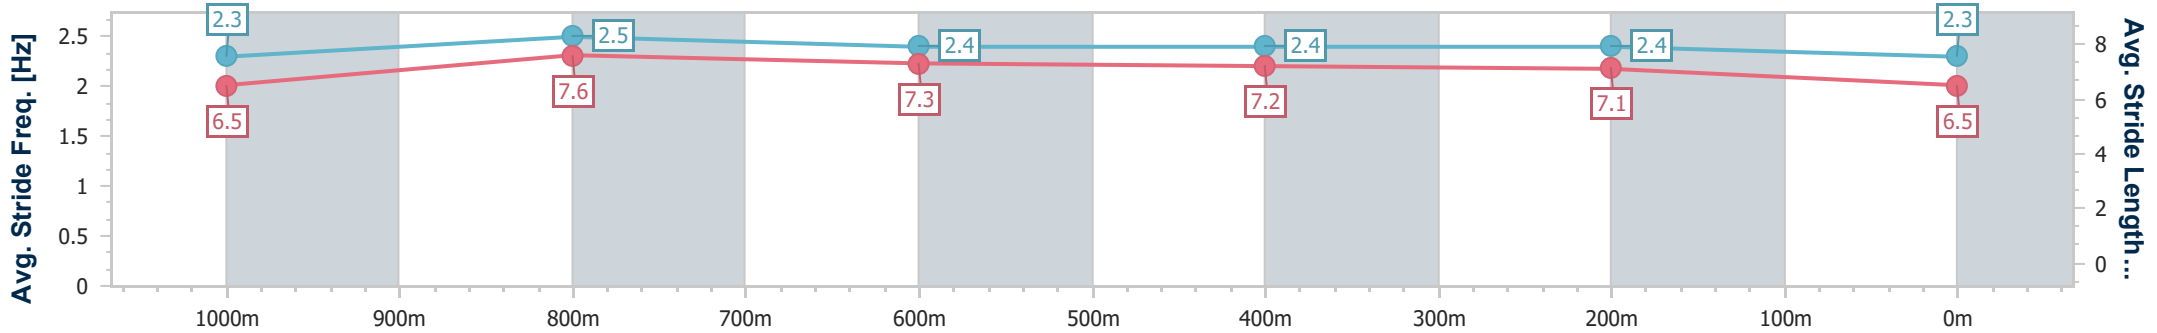

Doomben QLD Professional

Race 8: LADBROKES FORM GENIUS Class 1 Handicap - 1200m

06 December 2024 - 17:56

Track Rating: Soft 7, Weather: Fine, Rail Position: +10m Entire

BRISBANE RACING CLUB

Section	Overall	1000m	800m	600m	400m	200m
Section Times	1:11.86 [4] (0:13.28)	0:58.58 [1] (0:10.72)	0:47.86 [1] (0:11.40)	0:36.46 [1] (0:11.67)	0:24.79 [1] (0:11.71)	0:13.08 [2] (0:13.08)
Average Speed [km/h]	54.1	67.2	63.4	61.7	61.7	54.9
Top Speed [km/h]	67.5	68.1	66.3	63.2	63.8	59.1
Avg. Dist. to Rail [m]	1.5	0.2	1.4	0.7	1.0	2.3
Avg. Stride Freq. [Hz]	2.3	2.5	2.4	2.4	2.4	2.3
Avg. Stride Length [m]	6.5	7.6	7.3	7.2	7.1	6.5