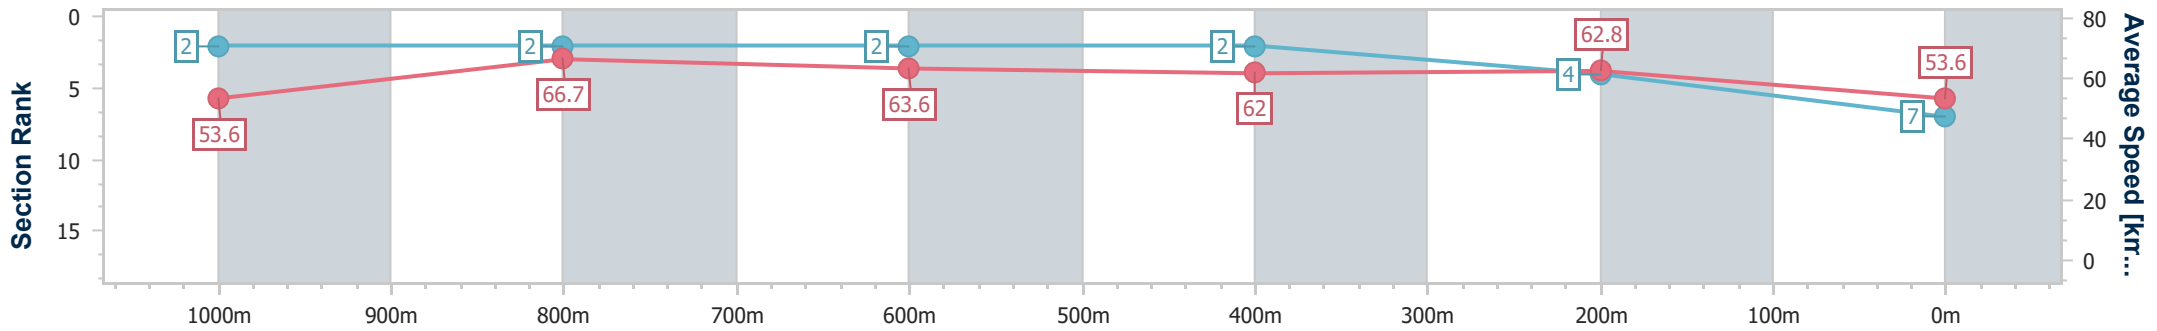

- [] Ranking at each section and finish
- .-.- No data available at this section
- NA No data available

Horse/Jockey Name	Certainlycan
Final Rank	7
Fastest Section Time (Section)	0:10.83 (1000m)
Top Speed [km/h] (Section)	68.4 (Overall)
Race State	Finished

Doomben QLD Professional

Race 8: LADBROKES FORM GENIUS Class 1 Handicap - 1200m

06 December 2024 - 17:56

BRISBANE RACING CLUB

Track Rating: Soft 7, Weather: Fine, Rail Position: +10m Entire

Section	Overall	1000m	800m	600m	400m	200m
Section Times	1:12.24 [7] (0:13.41)	0:58.83 [2] (0:10.83)	0:48.00 [2] (0:11.43)	0:36.57 [2] (0:11.67)	0:24.90 [2] (0:11.52)	0:13.38 [4] (0:13.38)
Average Speed [km/h]	53.6	66.7	63.6	62.0	62.8	53.6
Top Speed [km/h]	68.4	67.9	65.2	63.0	64.2	59.9
Avg. Dist. to Rail [m]	4.0	0.8	2.1	0.9	1.6	3.4
Avg. Stride Freq. [Hz]	2.3	2.5	2.4	2.3	2.4	2.3
Avg. Stride Length [m]	6.5	7.5	7.4	7.4	7.3	6.6