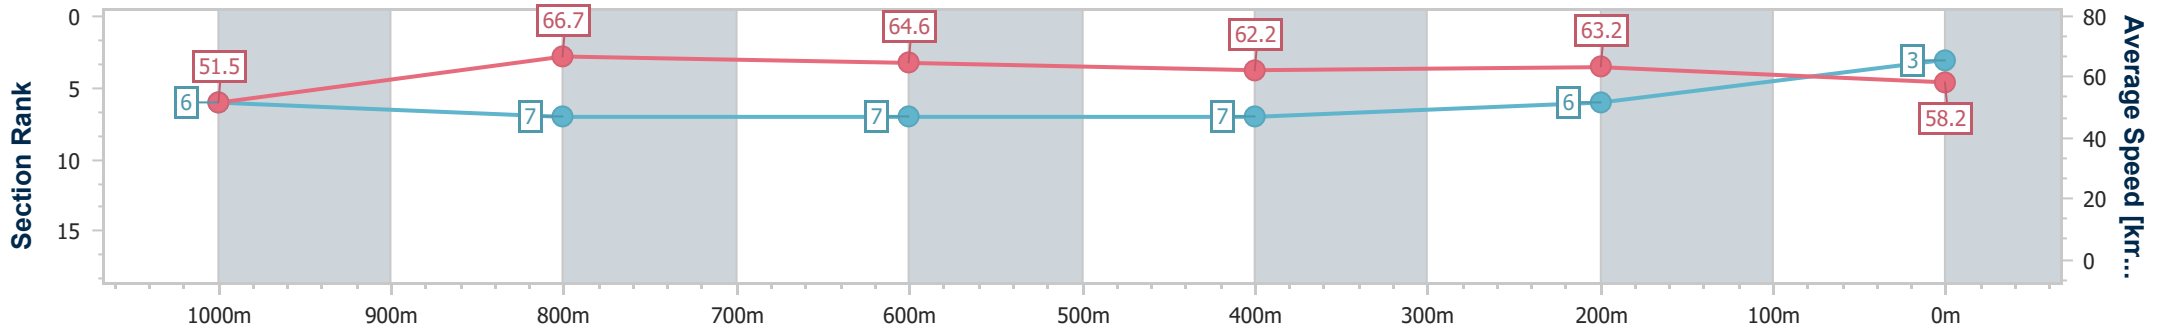

Horse/Jockey Name	Lozen
Final Rank	3
Fastest Section Time (Section)	0:10.91 (1000m)
Top Speed [km/h] (Section)	67.6 (1000m)
Race State	Finished

Doomben QLD Professional
Race 8: LADBROKES FORM GENIUS Class 1 Handicap - 1200m
06 December 2024 - 17:56
Track Rating: Soft 7, Weather: Fine, Rail Position: +10m Entire

BRISBANE
RACING CLUB

Section	Overall	1000m	800m	600m	400m	200m
Section Times	1:11.56 [3] (0:13.96)	0:57.60 [6] (0:10.91)	0:46.69 [7] (0:11.30)	0:35.39 [7] (0:11.61)	0:23.78 [7] (0:11.41)	0:12.37 [6] (0:12.37)
Average Speed [km/h]	51.5	66.7	64.6	62.2	63.2	58.2
Top Speed [km/h]	66.0	67.6	66.0	63.8	64.3	61.6
Avg. Dist. to Rail [m]	2.1	2.6	2.7	1.0	1.7	1.4
Avg. Stride Freq. [Hz]	2.3	2.5	2.4	2.3	2.4	2.3
Avg. Stride Length [m]	6.3	7.5	7.5	7.4	7.4	7.1

- [ ] Ranking at each section and finish
- -.-.- No data available at this section
- NA No data available