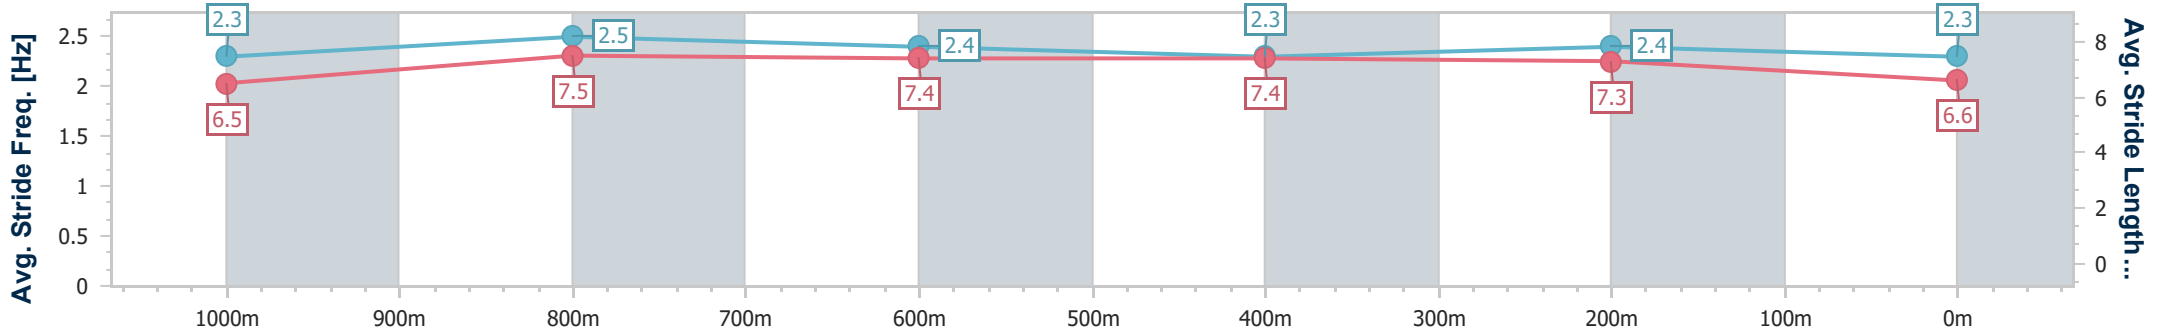

- [] Ranking at each section and finish
- .-.- No data available at this section
- NA No data available

Horse/Jockey Name	Certainlycan
Final Rank	7
Fastest Section Time (Section)	0:10.83 (1000m)
Top Speed [km/h] (Section)	68.4 (Overall)
Race State	Finished

Doomben QLD Professional

Race 8: LADBROKES FORM GENIUS Class 1 Handicap - 1200m

06 December 2024 - 17:56

BRISBANE RACING CLUB

Track Rating: Soft 7, Weather: Fine, Rail Position: +10m Entire

Section	Overall	1000m	800m	600m	400m	200m
Section Times	1:12.24 [7] (0:13.41)	0:58.83 [2] (0:10.83)	0:48.00 [2] (0:11.43)	0:36.57 [2] (0:11.67)	0:24.90 [2] (0:11.52)	0:13.38 [4] (0:13.38)
Average Speed [km/h]	53.6	66.7	63.6	62.0	62.8	53.6
Top Speed [km/h]	68.4	67.9	65.2	63.0	64.2	59.9
Avg. Dist. to Rail [m]	4.0	0.8	2.1	0.9	1.6	3.4
Avg. Stride Freq. [Hz]	2.3	2.5	2.4	2.3	2.4	2.3
Avg. Stride Length [m]	6.5	7.5	7.4	7.4	7.3	6.6