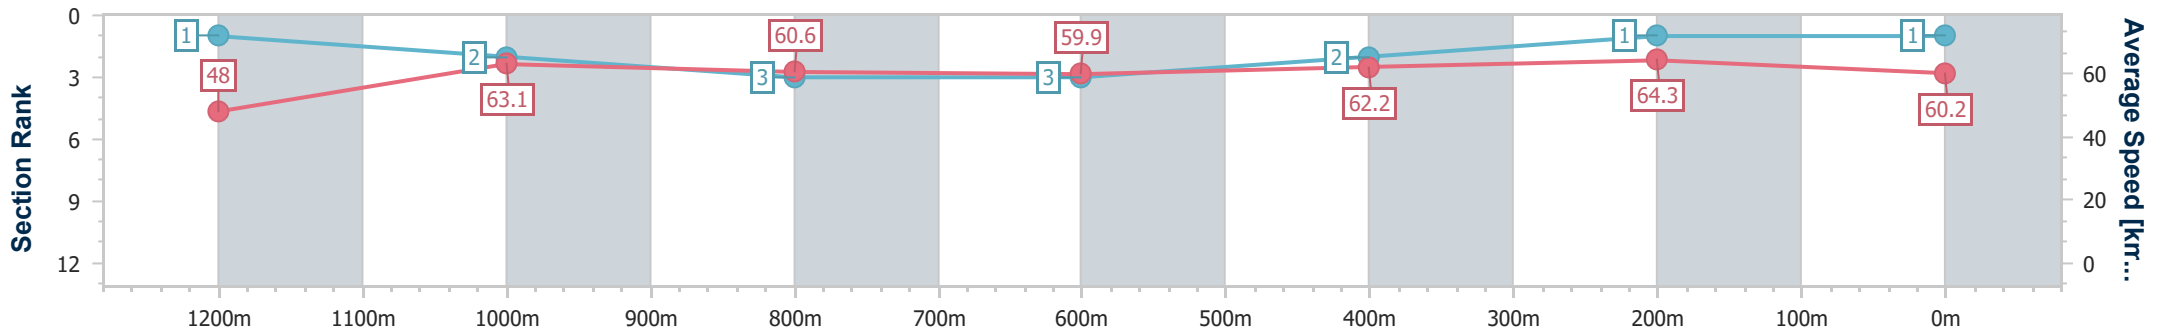

06 December 2024 - 16:42

Track Rating: Soft 7, Weather: Fine, Rail Position: +10m Entire

BRISBANE RACING CLUB

Section	Overall	1200m	1000m	800m	600m	400m	200m
Section Times	1:21.26 [1] (0:11.24)	1:10.02 [1] (0:11.42)	0:58.60 [2] (0:11.90)	0:46.70 [3] (0:12.04)	0:34.66 [3] (0:11.52)	0:23.14 [2] (0:11.19)	0:11.95 [1] (0:11.95)
Average Speed [km/h]	48.0	63.1	60.6	59.9	62.2	64.3	60.2
Top Speed [km/h]	61.6	64.0	63.9	61.4	63.2	65.1	64.0
Avg. Dist. to Rail [m]	1.0	0.3	0.5	0.1	0.5	0.8	2.0
Avg. Stride Freq. [Hz]	2.3	2.4	2.3	2.3	2.3	2.4	2.4
Avg. Stride Length [m]	5.9	7.4	7.3	7.4	7.4	7.4	7.1