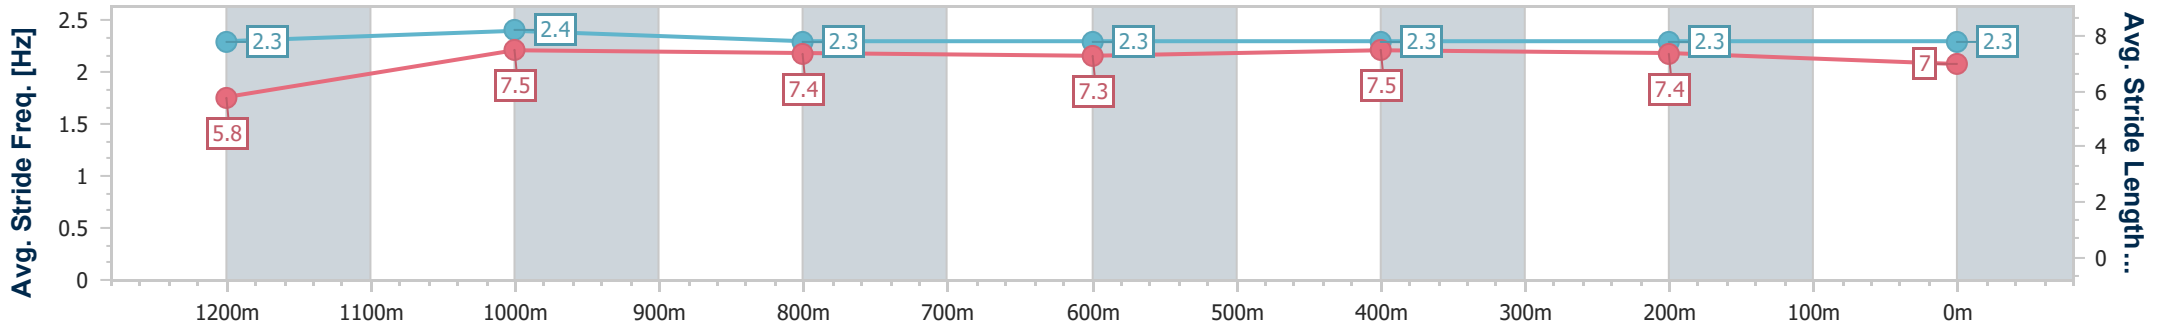

Doomben QLD Professional

Race 6: SEN BENCHMARK 68 Handicap - 1350m

06 December 2024 - 16:42

Track Rating: Soft 7, Weather: Fine, Rail Position: +10m Entire

BRISBANE RACING CLUB

Section	Overall	1200m	1000m	800m	600m	400m	200m
Section Times	1:22.24 [5] (0:11.38)	1:10.86 [3] (0:11.27)	0:59.59 [1] (0:11.70)	0:47.89 [1] (0:12.16)	0:35.73 [2] (0:11.64)	0:24.09 [3] (0:11.48)	0:12.61 [4] (0:12.61)
Average Speed [km/h]	47.3	64.0	61.6	59.6	61.9	62.6	57.2
Top Speed [km/h]	62.5	65.6	65.2	61.1	63.7	63.6	62.5
Avg. Dist. to Rail [m]	4.4	1.1	0.6	1.1	0.3	0.4	0.3
Avg. Stride Freq. [Hz]	2.3	2.4	2.3	2.3	2.3	2.3	2.3
Avg. Stride Length [m]	5.8	7.5	7.4	7.3	7.5	7.4	7.0

- [] Ranking at each section and finish
- .-.- No data available at this section
- NA No data available

Horse/Jockey Name	Bella Tivaci
Final Rank	6
Fastest Section Time (Section)	0:11.38 (400m)
Top Speed [km/h] (Section)	65.5 (1000m)
Race State	Finished