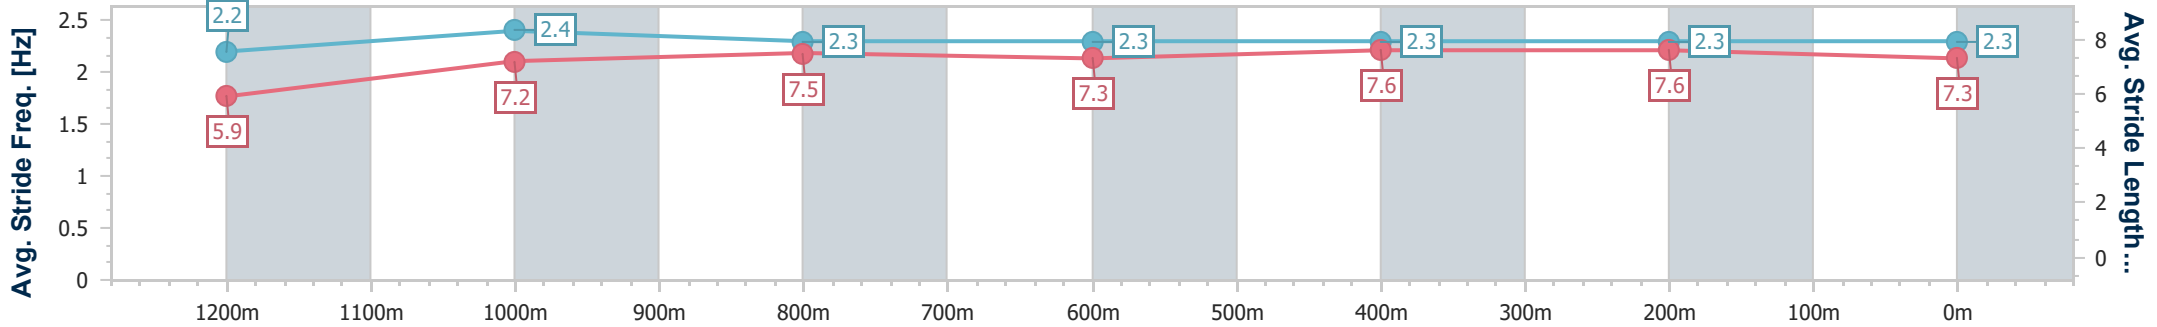

Doomben QLD Professional

Race 6: SEN BENCHMARK 68 Handicap - 1350m

06 December 2024 - 16:42

Track Rating: Soft 7, Weather: Fine, Rail Position: +10m Entire

BRISBANE RACING CLUB

Section	Overall	1200m	1000m	800m	600m	400m	200m
Section Times	1:21.63 [3] (0:11.72)	1:09.91 [6] (0:11.51)	0:58.40 [6] (0:11.65)	0:46.75 [6] (0:12.08)	0:34.67 [6] (0:11.40)	0:23.27 [5] (0:11.29)	0:11.98 [5] (0:11.98)
Average Speed [km/h]	46.3	62.6	62.2	59.8	63.3	64.0	60.1
Top Speed [km/h]	62.0	64.0	64.0	61.8	64.9	64.8	63.6
Avg. Dist. to Rail [m]	6.0	1.9	1.7	1.3	0.7	0.6	2.2
Avg. Stride Freq. [Hz]	2.2	2.4	2.3	2.3	2.3	2.3	2.3
Avg. Stride Length [m]	5.9	7.2	7.5	7.3	7.6	7.6	7.3

- [] Ranking at each section and finish
- .-.- No data available at this section
- NA No data available

Horse/Jockey Name	Walsh Bay
Final Rank	4
Fastest Section Time (Section)	0:11.23 (400m)
Top Speed [km/h] (Section)	65.2 (400m)
Race State	Finished