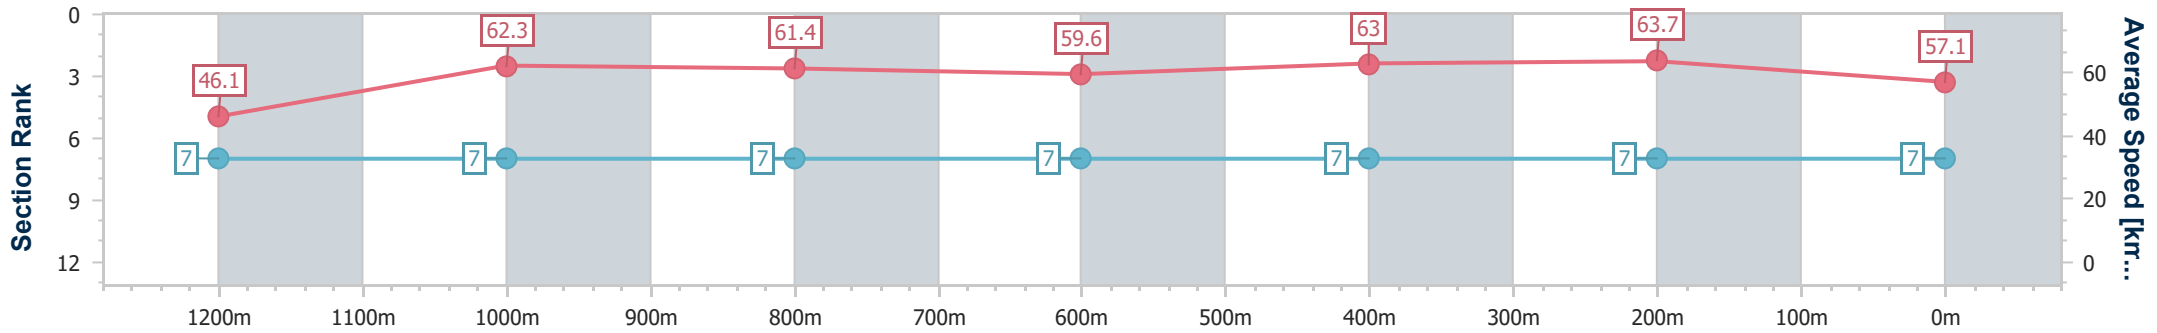

- [] Ranking at each section and finish
- .-.- No data available at this section
- NA No data available

Horse/Jockey Name	Skywriter
Final Rank	7
Fastest Section Time (Section)	0:11.26 (400m)
Top Speed [km/h] (Section)	65.5 (600m)
Race State	Finished

Doomben QLD Professional

Race 6: SEN BENCHMARK 68 Handicap - 1350m

06 December 2024 - 16:42

Track Rating: Soft 7, Weather: Fine, Rail Position: +10m Entire

BRISBANE RACING CLUB

Section	Overall	1200m	1000m	800m	600m	400m	200m
Section Times	1:22.45 [7] (0:11.74)	1:10.71 [7] (0:11.55)	0:59.16 [7] (0:11.78)	0:47.38 [7] (0:12.11)	0:35.27 [7] (0:11.41)	0:23.86 [7] (0:11.26)	0:12.60 [7] (0:12.60)
Average Speed [km/h]	46.1	62.3	61.4	59.6	63.0	63.7	57.1
Top Speed [km/h]	60.1	63.7	64.1	61.7	65.5	64.7	62.3
Avg. Dist. to Rail [m]	5.1	1.1	0.8	0.7	0.4	1.4	0.7
Avg. Stride Freq. [Hz]	2.2	2.3	2.3	2.2	2.3	2.4	2.3
Avg. Stride Length [m]	5.7	7.5	7.5	7.4	7.6	7.4	7.0

- [] Ranking at each section and finish
- .-.- No data available at this section
- NA No data available