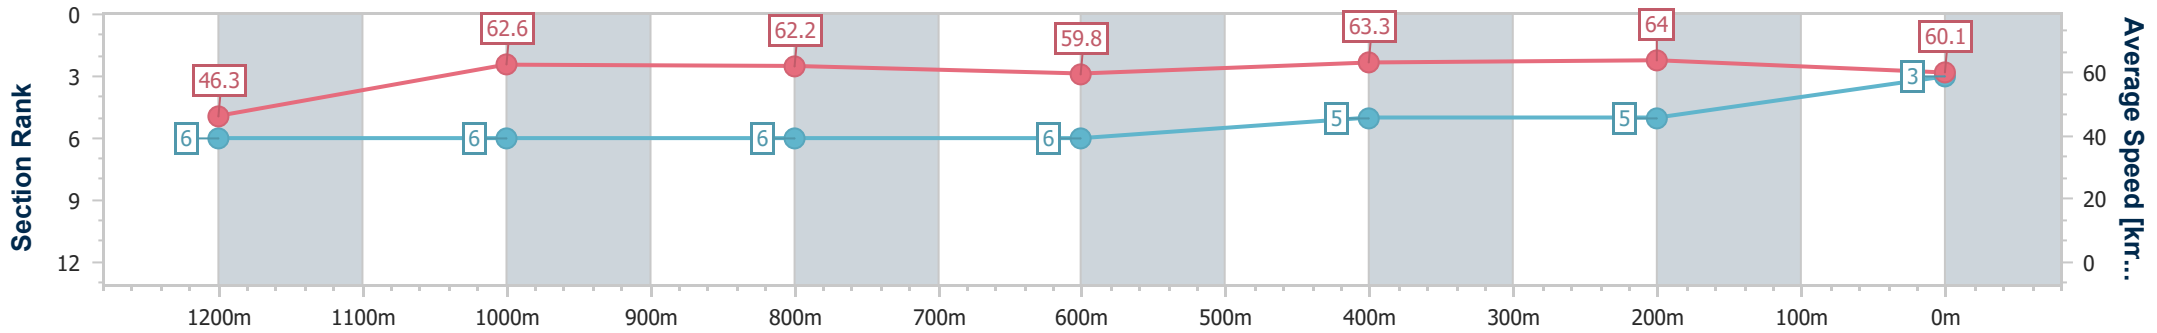

Doomben QLD Professional

Race 6: SEN BENCHMARK 68 Handicap - 1350m

06 December 2024 - 16:42

Track Rating: Soft 7, Weather: Fine, Rail Position: +10m Entire

BRISBANE RACING CLUB

Section	Overall	1200m	1000m	800m	600m	400m	200m
Section Times	1:21.63 [3] (0:11.72)	1:09.91 [6] (0:11.51)	0:58.40 [6] (0:11.65)	0:46.75 [6] (0:12.08)	0:34.67 [6] (0:11.40)	0:23.27 [5] (0:11.29)	0:11.98 [5] (0:11.98)
Average Speed [km/h]	46.3	62.6	62.2	59.8	63.3	64.0	60.1
Top Speed [km/h]	62.0	64.0	64.0	61.8	64.9	64.8	63.6
Avg. Dist. to Rail [m]	6.0	1.9	1.7	1.3	0.7	0.6	2.2
Avg. Stride Freq. [Hz]	2.2	2.4	2.3	2.3	2.3	2.3	2.3
Avg. Stride Length [m]	5.9	7.2	7.5	7.3	7.6	7.6	7.3

- [] Ranking at each section and finish
- .-.- No data available at this section
- NA No data available

Horse/Jockey Name	Walsh Bay
Final Rank	4
Fastest Section Time (Section)	0:11.23 (400m)
Top Speed [km/h] (Section)	65.2 (400m)
Race State	Finished