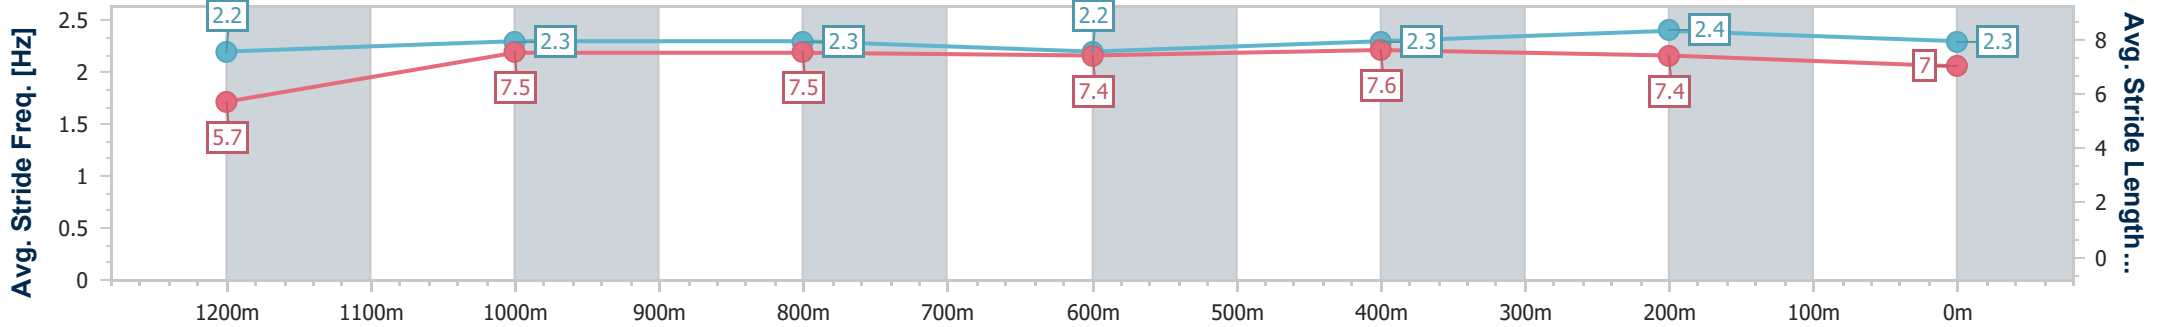

- [] Ranking at each section and finish
- .-.- No data available at this section
- NA No data available

Horse/Jockey Name	Skywriter
Final Rank	7
Fastest Section Time (Section)	0:11.26 (400m)
Top Speed [km/h] (Section)	65.5 (600m)
Race State	Finished

Doomben QLD Professional

Race 6: SEN BENCHMARK 68 Handicap - 1350m

06 December 2024 - 16:42

Track Rating: Soft 7, Weather: Fine, Rail Position: +10m Entire

BRISBANE RACING CLUB

Section	Overall	1200m	1000m	800m	600m	400m	200m
Section Times	1:22.45 [7] (0:11.74)	1:10.71 [7] (0:11.55)	0:59.16 [7] (0:11.78)	0:47.38 [7] (0:12.11)	0:35.27 [7] (0:11.41)	0:23.86 [7] (0:11.26)	0:12.60 [7] (0:12.60)
Average Speed [km/h]	46.1	62.3	61.4	59.6	63.0	63.7	57.1
Top Speed [km/h]	60.1	63.7	64.1	61.7	65.5	64.7	62.3
Avg. Dist. to Rail [m]	5.1	1.1	0.8	0.7	0.4	1.4	0.7
Avg. Stride Freq. [Hz]	2.2	2.3	2.3	2.2	2.3	2.4	2.3
Avg. Stride Length [m]	5.7	7.5	7.5	7.4	7.6	7.4	7.0

- [] Ranking at each section and finish
- .-.- No data available at this section
- NA No data available