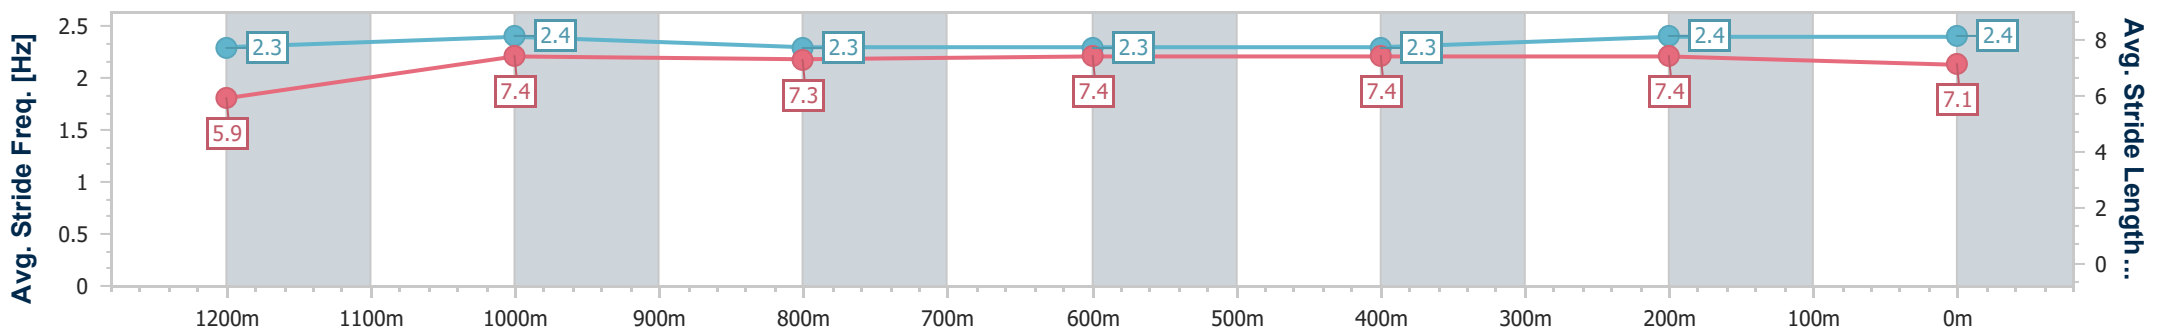

06 December 2024 - 16:42

Track Rating: Soft 7, Weather: Fine, Rail Position: +10m Entire

BRISBANE RACING CLUB

Section	Overall	1200m	1000m	800m	600m	400m	200m
Section Times	1:21.26 [1] (0:11.24)	1:10.02 [1] (0:11.42)	0:58.60 [2] (0:11.90)	0:46.70 [3] (0:12.04)	0:34.66 [3] (0:11.52)	0:23.14 [2] (0:11.19)	0:11.95 [1] (0:11.95)
Average Speed [km/h]	48.0	63.1	60.6	59.9	62.2	64.3	60.2
Top Speed [km/h]	61.6	64.0	63.9	61.4	63.2	65.1	64.0
Avg. Dist. to Rail [m]	1.0	0.3	0.5	0.1	0.5	0.8	2.0
Avg. Stride Freq. [Hz]	2.3	2.4	2.3	2.3	2.3	2.4	2.4
Avg. Stride Length [m]	5.9	7.4	7.3	7.4	7.4	7.4	7.1