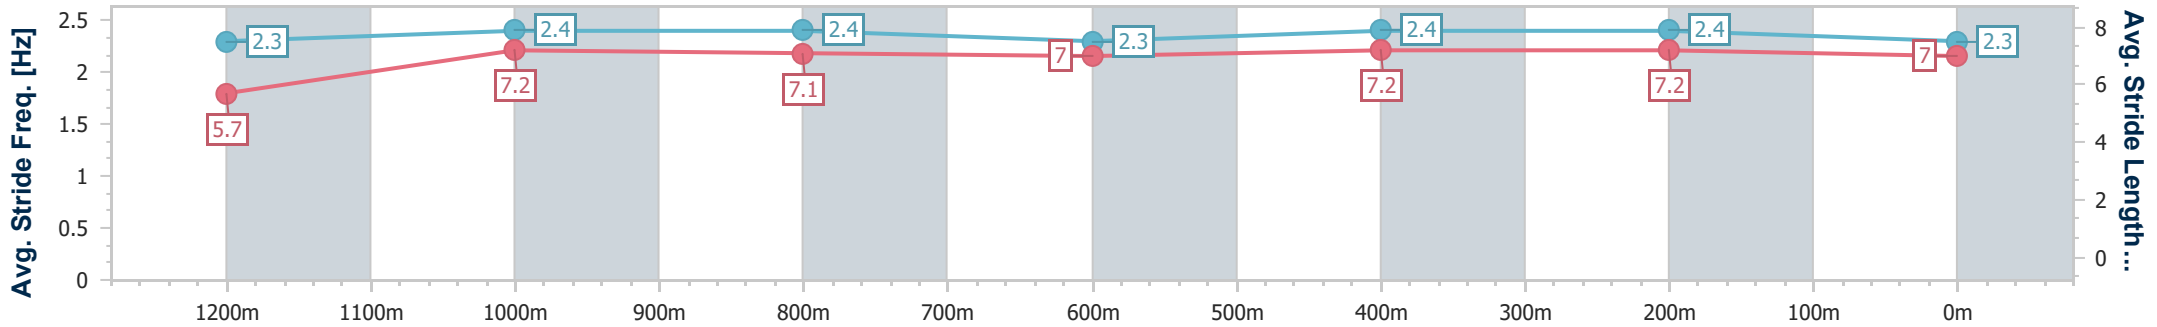

Doomben QLD Professional

Race 6: SEN BENCHMARK 68 Handicap - 1350m

06 December 2024 - 16:42

Track Rating: Soft 7, Weather: Fine, Rail Position: +10m Entire

BRISBANE RACING CLUB

Section	Overall	1200m	1000m	800m	600m	400m	200m
Section Times	1:21.58 [2] (0:11.34)	1:10.24 [2] (0:11.44)	0:58.80 [3] (0:11.59)	0:47.21 [2] (0:12.02)	0:35.19 [1] (0:11.67)	0:23.52 [1] (0:11.39)	0:12.13 [2] (0:12.13)
Average Speed [km/h]	47.5	63.0	61.7	59.5	61.7	62.7	59.3
Top Speed [km/h]	63.3	64.7	64.8	61.1	62.7	64.9	63.4
Avg. Dist. to Rail [m]	2.6	0.5	1.5	1.2	0.7	2.0	2.0
Avg. Stride Freq. [Hz]	2.3	2.4	2.4	2.3	2.4	2.4	2.3
Avg. Stride Length [m]	5.7	7.2	7.1	7.0	7.2	7.2	7.0