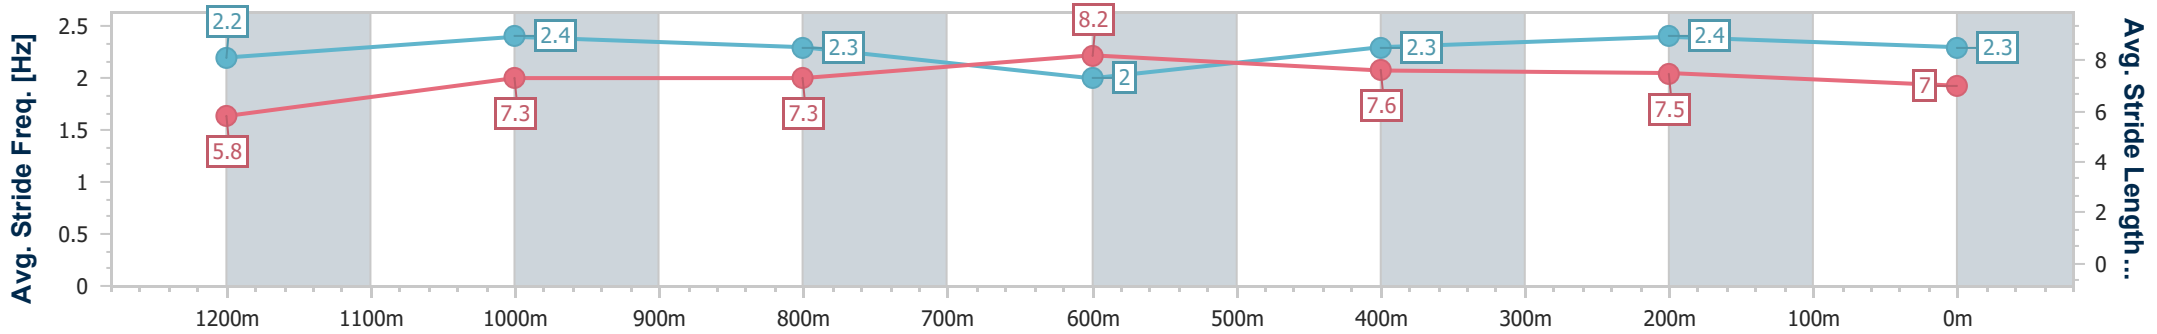

- [] Ranking at each section and finish
- .-.- No data available at this section
- NA No data available

Horse/Jockey Name	Walsh Bay
Final Rank	4
Fastest Section Time (Section)	0:11.23 (400m)
Top Speed [km/h] (Section)	65.2 (400m)
Race State	Finished

Doomben QLD Professional

Race 6: SEN BENCHMARK 68 Handicap - 1350m

06 December 2024 - 16:42

Track Rating: Soft 7, Weather: Fine, Rail Position: +10m Entire

BRISBANE RACING CLUB

Section	Overall	1200m	1000m	800m	600m	400m	200m
Section Times	1:22.04 [4] (0:11.62)	1:10.42 [5] (0:11.47)	0:58.95 [5] (0:11.77)	0:47.18 [5] (0:12.09)	0:35.09 [5] (0:11.33)	0:23.76 [4] (0:11.23)	0:12.53 [3] (0:12.53)
Average Speed [km/h]	46.4	63.0	61.0	59.7	63.7	64.1	57.5
Top Speed [km/h]	62.4	64.8	64.8	61.6	64.7	65.2	63.9
Avg. Dist. to Rail [m]	2.9	0.3	0.4	0.2	0.3	0.8	0.7
Avg. Stride Freq. [Hz]	2.2	2.4	2.3	2.0	2.3	2.4	2.3
Avg. Stride Length [m]	5.8	7.3	7.3	8.2	7.6	7.5	7.0