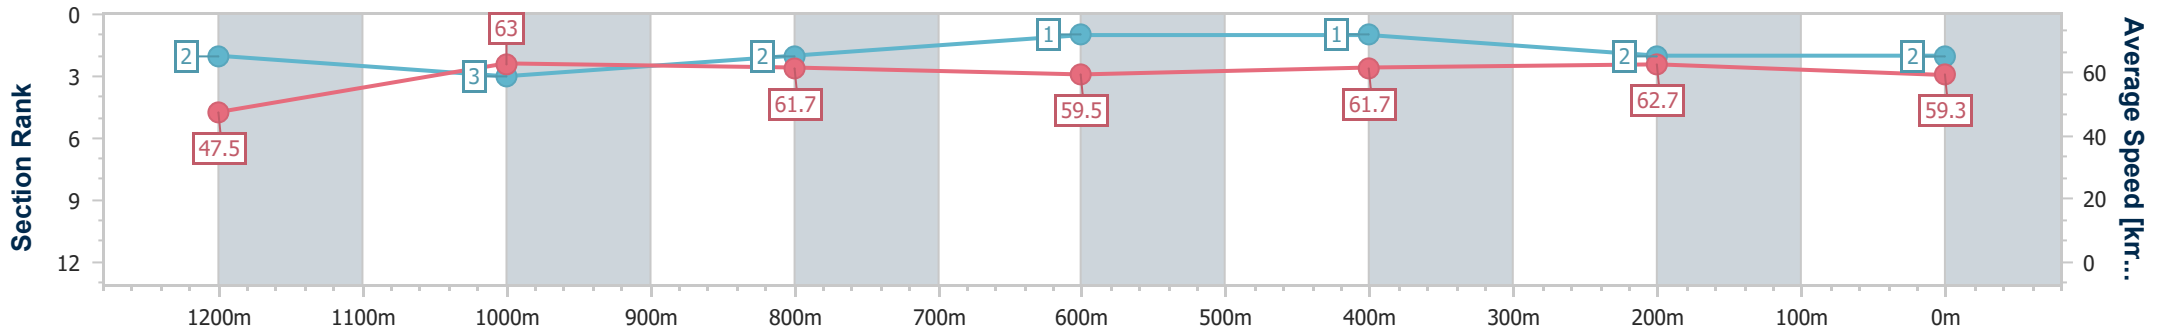

Doomben QLD Professional

Race 6: SEN BENCHMARK 68 Handicap - 1350m

06 December 2024 - 16:42

Track Rating: Soft 7, Weather: Fine, Rail Position: +10m Entire

BRISBANE RACING CLUB

Section	Overall	1200m	1000m	800m	600m	400m	200m
Section Times	1:21.58 [2] (0:11.34)	1:10.24 [2] (0:11.44)	0:58.80 [3] (0:11.59)	0:47.21 [2] (0:12.02)	0:35.19 [1] (0:11.67)	0:23.52 [1] (0:11.39)	0:12.13 [2] (0:12.13)
Average Speed [km/h]	47.5	63.0	61.7	59.5	61.7	62.7	59.3
Top Speed [km/h]	63.3	64.7	64.8	61.1	62.7	64.9	63.4
Avg. Dist. to Rail [m]	2.6	0.5	1.5	1.2	0.7	2.0	2.0
Avg. Stride Freq. [Hz]	2.3	2.4	2.4	2.3	2.4	2.4	2.3
Avg. Stride Length [m]	5.7	7.2	7.1	7.0	7.2	7.2	7.0