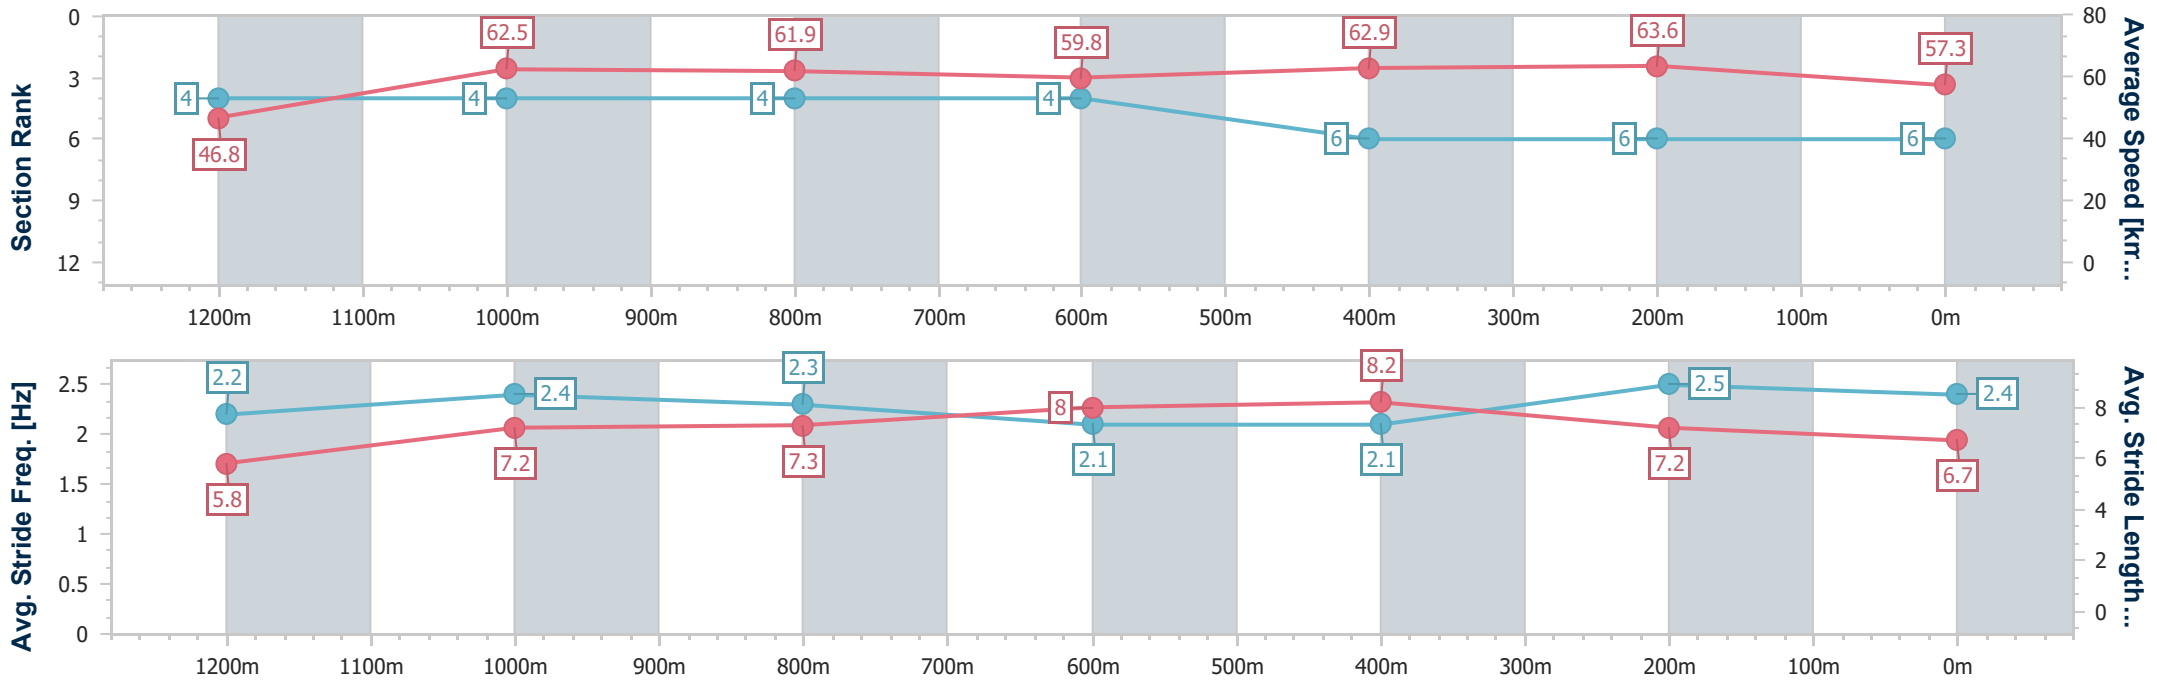

- [] Ranking at each section and finish
- .-.- No data available at this section
- NA No data available

Horse/Jockey Name	Bella Tivaci
Final Rank	6
Fastest Section Time (Section)	0:11.38 (400m)
Top Speed [km/h] (Section)	65.5 (1000m)
Race State	Finished

Doomben QLD Professional

Race 6: SEN BENCHMARK 68 Handicap - 1350m

06 December 2024 - 16:42

Track Rating: Soft 7, Weather: Fine, Rail Position: +10m Entire

BRISBANE RACING CLUB

Section	Overall	1200m	1000m	800m	600m	400m	200m
Section Times	1:22.32 [6] (0:11.57)	1:10.75 [4] (0:11.49)	0:59.26 [4] (0:11.70)	0:47.56 [4] (0:12.12)	0:35.44 [4] (0:11.54)	0:23.90 [6] (0:11.38)	0:12.52 [6] (0:12.52)
Average Speed [km/h]	46.8	62.5	61.9	59.8	62.9	63.6	57.3
Top Speed [km/h]	61.8	64.4	65.5	62.6	64.1	64.3	61.8
Avg. Dist. to Rail [m]	3.0	2.2	2.1	1.8	1.5	2.1	4.0
Avg. Stride Freq. [Hz]	2.2	2.4	2.3	2.1	2.1	2.5	2.4
Avg. Stride Length [m]	5.8	7.2	7.3	8.0	8.2	7.2	6.7

- [] Ranking at each section and finish
- .-.- No data available at this section
- NA No data available

Horse/Jockey Name	Skywriter
Final Rank	7
Fastest Section Time (Section)	0:11.26 (400m)
Top Speed [km/h] (Section)	65.5 (600m)
Race State	Finished