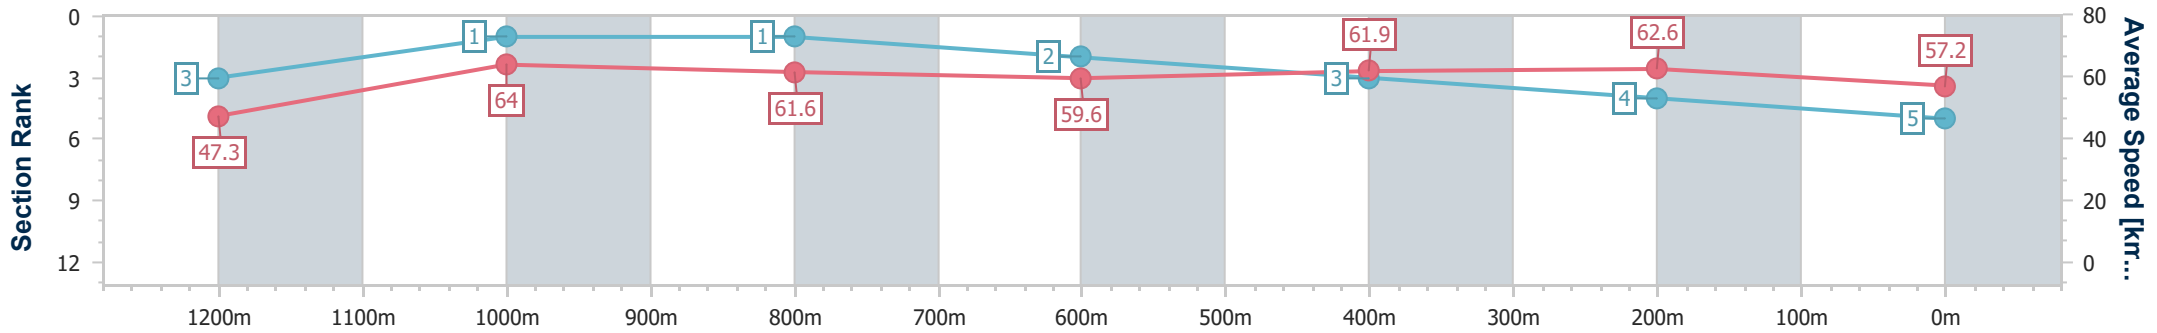

Doomben QLD Professional

Race 6: SEN BENCHMARK 68 Handicap - 1350m

06 December 2024 - 16:42

Track Rating: Soft 7, Weather: Fine, Rail Position: +10m Entire

BRISBANE RACING CLUB

Section	Overall	1200m	1000m	800m	600m	400m	200m
Section Times	1:22.24 [5] (0:11.38)	1:10.86 [3] (0:11.27)	0:59.59 [1] (0:11.70)	0:47.89 [1] (0:12.16)	0:35.73 [2] (0:11.64)	0:24.09 [3] (0:11.48)	0:12.61 [4] (0:12.61)
Average Speed [km/h]	47.3	64.0	61.6	59.6	61.9	62.6	57.2
Top Speed [km/h]	62.5	65.6	65.2	61.1	63.7	63.6	62.5
Avg. Dist. to Rail [m]	4.4	1.1	0.6	1.1	0.3	0.4	0.3
Avg. Stride Freq. [Hz]	2.3	2.4	2.3	2.3	2.3	2.3	2.3
Avg. Stride Length [m]	5.8	7.5	7.4	7.3	7.5	7.4	7.0

- [] Ranking at each section and finish
- .-.- No data available at this section
- NA No data available

Horse/Jockey Name	Bella Tivaci
Final Rank	6
Fastest Section Time (Section)	0:11.38 (400m)
Top Speed [km/h] (Section)	65.5 (1000m)
Race State	Finished