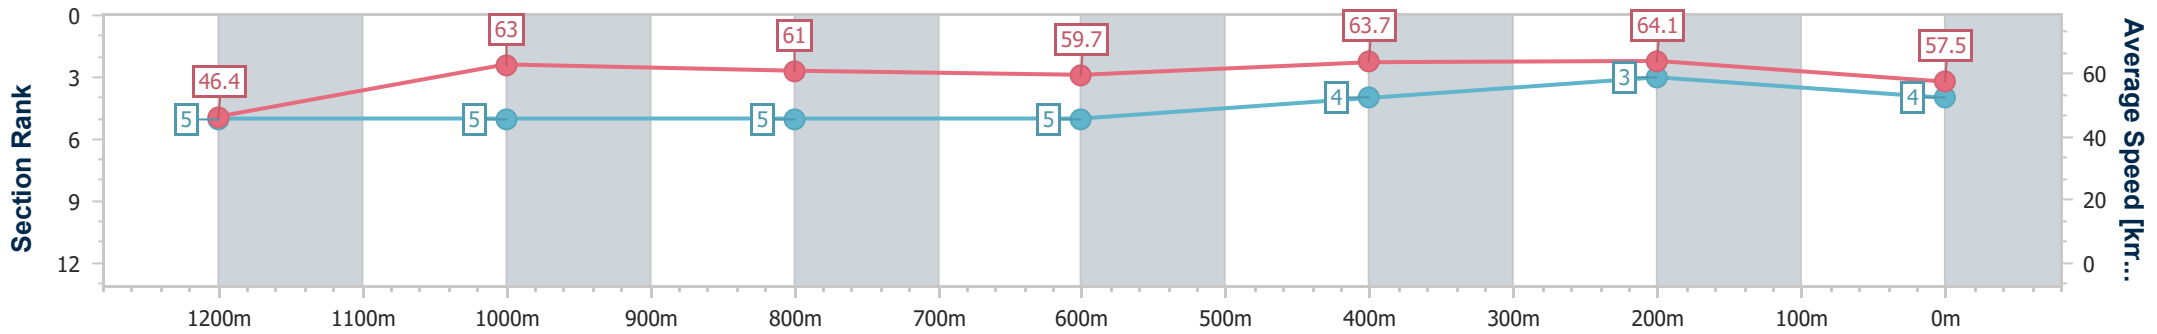

Doomben QLD Professional

Race 6: SEN BENCHMARK 68 Handicap - 1350m

06 December 2024 - 16:42

Track Rating: Soft 7, Weather: Fine, Rail Position: +10m Entire

BRISBANE RACING CLUB

Section	Overall	1200m	1000m	800m	600m	400m	200m
Section Times	1:22.04 [4] (0:11.62)	1:10.42 [5] (0:11.47)	0:58.95 [5] (0:11.77)	0:47.18 [5] (0:12.09)	0:35.09 [5] (0:11.33)	0:23.76 [4] (0:11.23)	0:12.53 [3] (0:12.53)
Average Speed [km/h]	46.4	63.0	61.0	59.7	63.7	64.1	57.5
Top Speed [km/h]	62.4	64.8	64.8	61.6	64.7	65.2	63.9
Avg. Dist. to Rail [m]	2.9	0.3	0.4	0.2	0.3	0.8	0.7
Avg. Stride Freq. [Hz]	2.2	2.4	2.3	2.0	2.3	2.4	2.3
Avg. Stride Length [m]	5.8	7.3	7.3	8.2	7.6	7.5	7.0