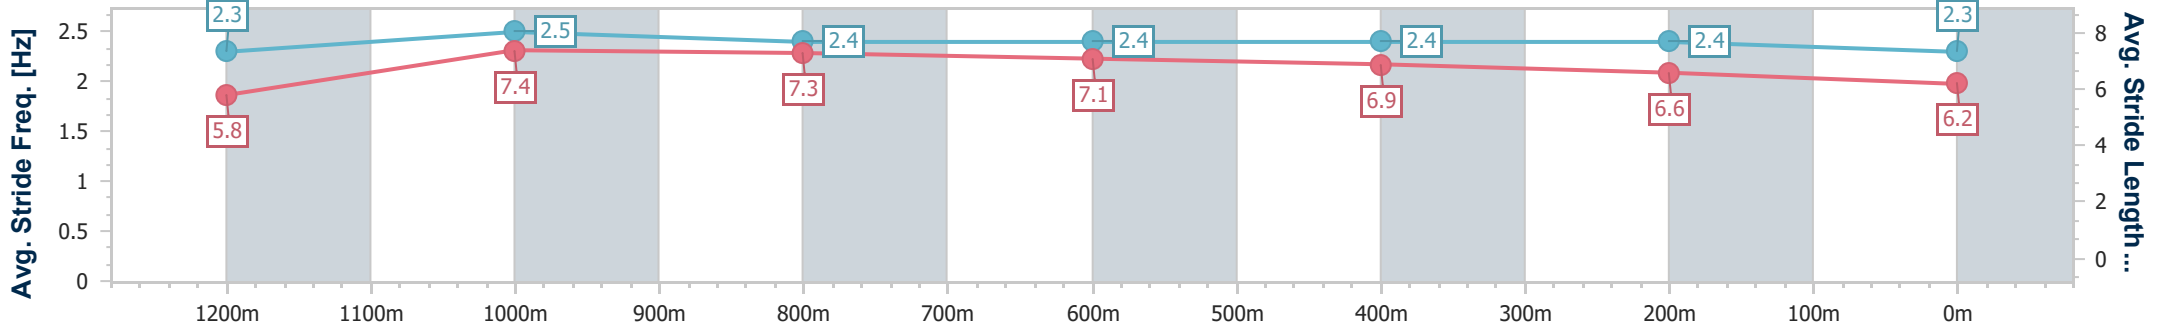

Horse/Jockey Name	Averred
Final Rank	9
Fastest Section Time (Section)	0:10.66 (1200m)
Top Speed [km/h] (Section)	68.4 (1200m)
Race State	Finished

Doomben QLD Professional
Race 4: EMPIRE OF JAPAN @ HOPETOUN FARM QTIS Three-Year-Old Maiden Plate - 1350m
06 December 2024 - 15:23
Track Rating: Soft 7, Weather: Fine, Rail Position: +10m Entire

BRISBANE
RACING CLUB

Section	Overall	1200m	1000m	800m	600m	400m	200m
Section Times	1:23.14 [9] (0:11.03)	1:12.11 [2] (0:10.66)	1:01.45 [3] (0:11.22)	0:50.23 [3] (0:11.78)	0:38.45 [3] (0:12.03)	0:26.42 [4] (0:12.54)	0:13.88 [4] (0:13.88)
Average Speed [km/h]	49.1	67.5	64.7	61.4	59.9	57.5	51.8
Top Speed [km/h]	66.7	68.4	66.5	63.7	61.7	59.6	55.8
Avg. Dist. to Rail [m]	2.5	1.9	2.0	1.2	0.3	1.1	0.8
Avg. Stride Freq. [Hz]	2.3	2.5	2.4	2.4	2.4	2.4	2.3
Avg. Stride Length [m]	5.8	7.4	7.3	7.1	6.9	6.6	6.2

- [ ] Ranking at each section and finish
- -.-.- No data available at this section
- NA No data available