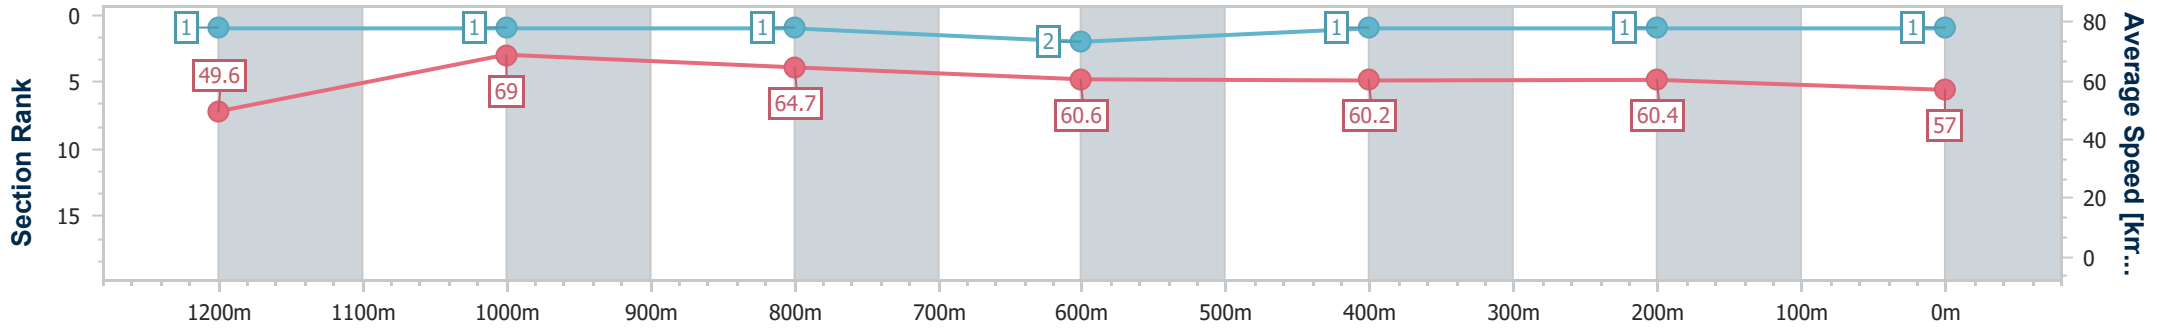

Horse/Jockey Name	Celestial Blaze
Final Rank	1
Fastest Section Time (Section)	0:10.42 (1200m)
Top Speed [km/h] (Section)	70.1 (1200m)
Race State	Finished

Doomben QLD Professional
Race 4: EMPIRE OF JAPAN @ HOPETOUN FARM QTIS Three-Year-Old Maiden Plate - 1350m
06 December 2024 - 15:23
Track Rating: Soft 7, Weather: Fine, Rail Position: +10m Entire

BRISBANE
RACING CLUB

Section	Overall	1200m	1000m	800m	600m	400m	200m
Section Times	1:21.14 [1] (0:10.91)	1:10.23 [1] (0:10.42)	0:59.81 [1] (0:11.14)	0:48.67 [1] (0:11.97)	0:36.70 [2] (0:12.09)	0:24.61 [1] (0:11.98)	0:12.63 [1] (0:12.63)
Average Speed [km/h]	49.6	69.0	64.7	60.6	60.2	60.4	57.0
Top Speed [km/h]	68.9	70.1	67.5	62.3	61.0	61.8	59.4
Avg. Dist. to Rail [m]	6.2	3.1	0.7	2.0	1.9	1.4	0.3
Avg. Stride Freq. [Hz]	2.3	2.4	2.3	2.2	2.2	2.2	2.2
Avg. Stride Length [m]	6.0	8.0	7.9	7.7	7.8	7.6	7.3

- [ ] Ranking at each section and finish
- -.-.- No data available at this section
- NA No data available