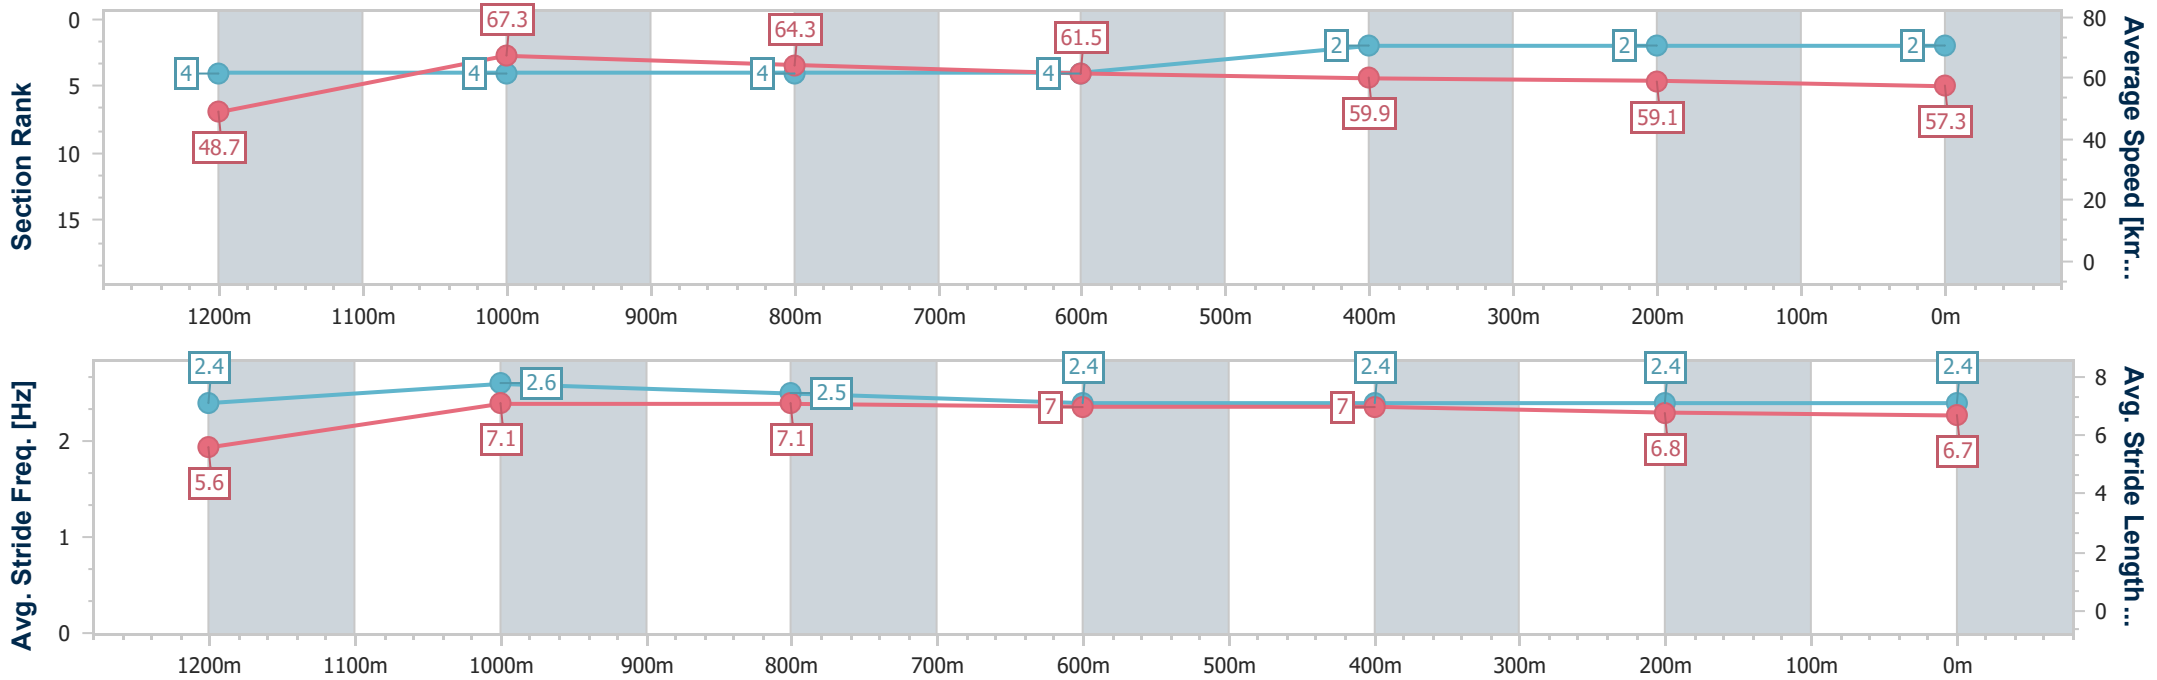

Horse/Jockey Name	Aratiri
Final Rank	2
Fastest Section Time (Section)	0:10.66 (1200m)
Top Speed [km/h] (Section)	68.1 (1200m)
Race State	Finished

Doomben QLD Professional
Race 4: EMPIRE OF JAPAN @ HOPETOUN FARM QTIS Three-Year-Old Maiden Plate - 1350m
06 December 2024 - 15:23
Track Rating: Soft 7, Weather: Fine, Rail Position: +10m Entire

BRISBANE
RACING CLUB

Section	Overall	1200m	1000m	800m	600m	400m	200m
Section Times	1:21.26 [2] (0:11.13)	1:10.13 [4] (0:10.66)	0:59.47 [4] (0:11.23)	0:48.24 [4] (0:11.69)	0:36.55 [4] (0:11.87)	0:24.68 [2] (0:12.10)	0:12.58 [2] (0:12.58)
Average Speed [km/h]	48.7	67.3	64.3	61.5	59.9	59.1	57.3
Top Speed [km/h]	66.6	68.1	66.5	62.9	60.5	61.1	59.1
Avg. Dist. to Rail [m]	1.8	1.4	1.2	1.2	2.1	1.6	2.3
Avg. Stride Freq. [Hz]	2.4	2.6	2.5	2.4	2.4	2.4	2.4
Avg. Stride Length [m]	5.6	7.1	7.1	7.0	7.0	6.8	6.7

- [ ] Ranking at each section and finish
- -.-.- No data available at this section
- NA No data available