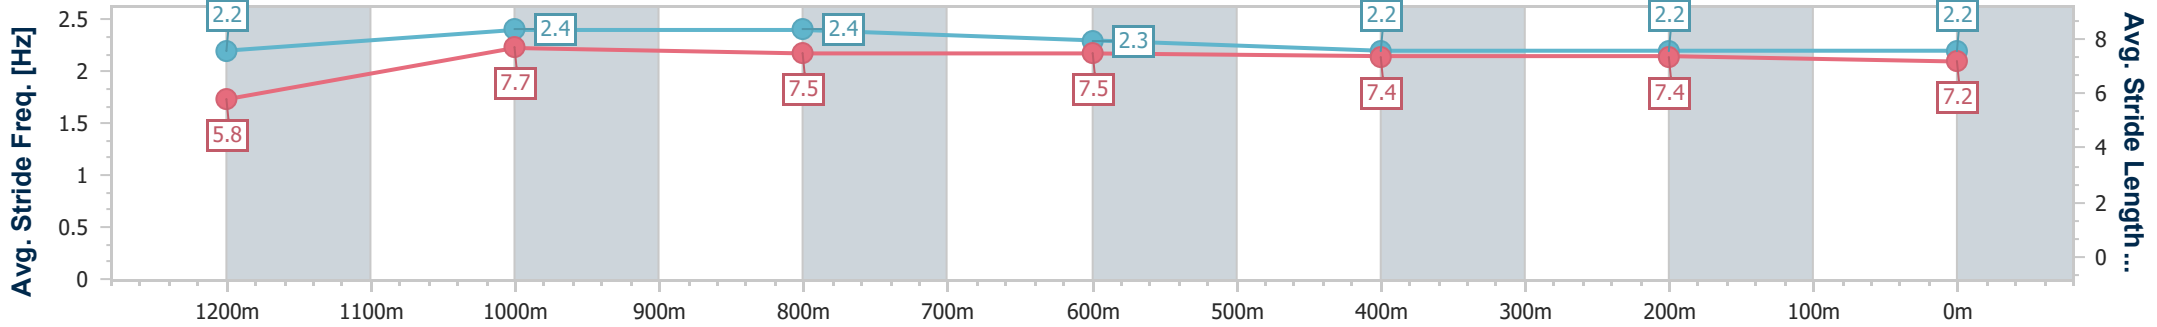

Horse/Jockey Name	Mazis
Final Rank	3
Fastest Section Time (Section)	0:10.99 (1200m)
Top Speed [km/h] (Section)	66.0 (1200m)
Race State	Finished

Doomben QLD Professional
Race 4: EMPIRE OF JAPAN @ HOPETOUN FARM QTIS Three-Year-Old Maiden Plate - 1350m
06 December 2024 - 15:23
Track Rating: Soft 7, Weather: Fine, Rail Position: +10m Entire

BRISBANE
RACING CLUB

Section	Overall	1200m	1000m	800m	600m	400m	200m
Section Times	1:21.67 [3] (0:11.51)	1:10.16 [8] (0:10.99)	0:59.17 [8] (0:11.13)	0:48.04 [8] (0:11.57)	0:36.47 [7] (0:11.95)	0:24.52 [8] (0:12.13)	0:12.39 [6] (0:12.39)
Average Speed [km/h]	46.8	65.7	64.6	62.5	60.3	59.2	58.3
Top Speed [km/h]	63.4	66.0	65.9	63.7	61.3	60.4	60.2
Avg. Dist. to Rail [m]	6.1	1.9	0.8	0.7	0.3	0.4	0.6
Avg. Stride Freq. [Hz]	2.2	2.4	2.4	2.3	2.2	2.2	2.2
Avg. Stride Length [m]	5.8	7.7	7.5	7.5	7.4	7.4	7.2

- [ ] Ranking at each section and finish
- -.-.- No data available at this section
- NA No data available