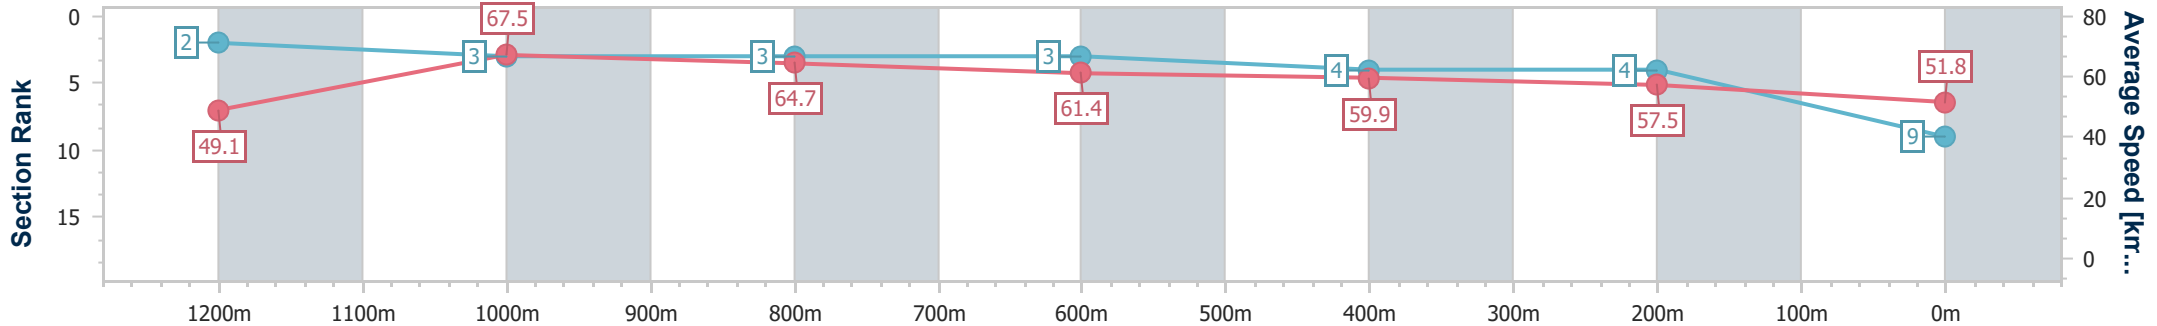

Horse/Jockey Name	Averred
Final Rank	9
Fastest Section Time (Section)	0:10.66 (1200m)
Top Speed [km/h] (Section)	68.4 (1200m)
Race State	Finished

Doomben QLD Professional
Race 4: EMPIRE OF JAPAN @ HOPETOUN FARM QTIS Three-Year-Old Maiden Plate - 1350m
06 December 2024 - 15:23
Track Rating: Soft 7, Weather: Fine, Rail Position: +10m Entire

BRISBANE
RACING CLUB

Section	Overall	1200m	1000m	800m	600m	400m	200m
Section Times	1:23.14 [9] (0:11.03)	1:12.11 [2] (0:10.66)	1:01.45 [3] (0:11.22)	0:50.23 [3] (0:11.78)	0:38.45 [3] (0:12.03)	0:26.42 [4] (0:12.54)	0:13.88 [4] (0:13.88)
Average Speed [km/h]	49.1	67.5	64.7	61.4	59.9	57.5	51.8
Top Speed [km/h]	66.7	68.4	66.5	63.7	61.7	59.6	55.8
Avg. Dist. to Rail [m]	2.5	1.9	2.0	1.2	0.3	1.1	0.8
Avg. Stride Freq. [Hz]	2.3	2.5	2.4	2.4	2.4	2.4	2.3
Avg. Stride Length [m]	5.8	7.4	7.3	7.1	6.9	6.6	6.2

- [ ] Ranking at each section and finish
- -.-.- No data available at this section
- NA No data available