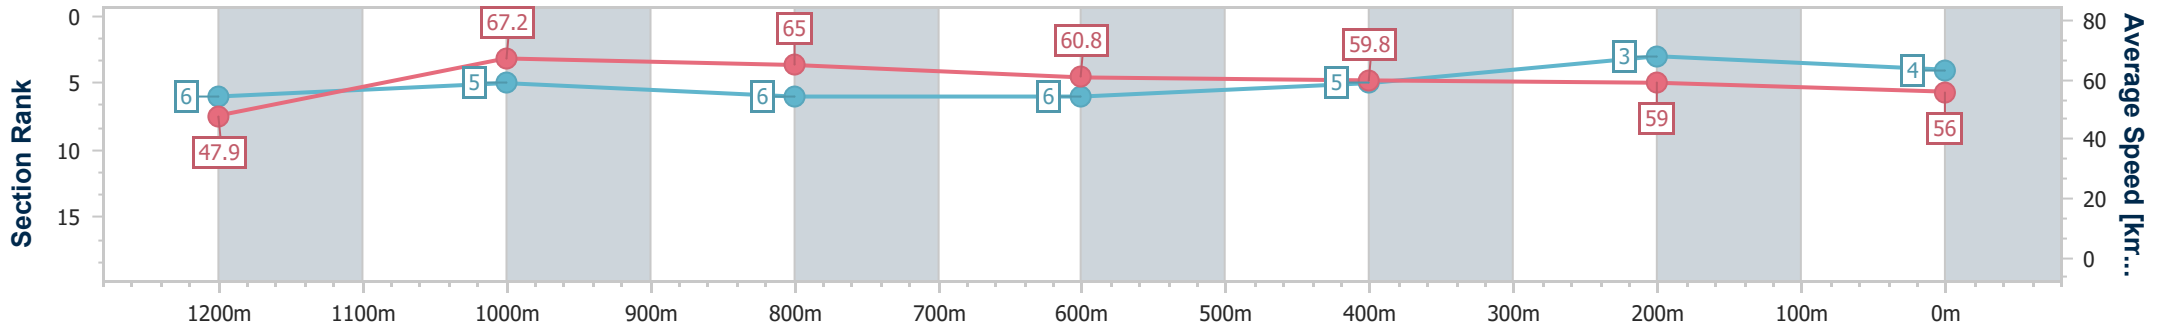

Horse/Jockey Name	Everywhere
Final Rank	4
Fastest Section Time (Section)	0:10.70 (1200m)
Top Speed [km/h] (Section)	70.0 (1200m)
Race State	Finished

Doomben QLD Professional
Race 4: EMPIRE OF JAPAN @ HOPETOUN FARM QTIS Three-Year-Old Maiden Plate - 1350m
06 December 2024 - 15:23
Track Rating: Soft 7, Weather: Fine, Rail Position: +10m Entire

BRISBANE
RACING CLUB

Section	Overall	1200m	1000m	800m	600m	400m	200m
Section Times	1:21.97 [4] (0:11.30)	1:10.67 [6] (0:10.70)	0:59.97 [5] (0:11.11)	0:48.86 [6] (0:11.85)	0:37.01 [6] (0:11.98)	0:25.03 [5] (0:12.16)	0:12.87 [3] (0:12.87)
Average Speed [km/h]	47.9	67.2	65.0	60.8	59.8	59.0	56.0
Top Speed [km/h]	65.5	70.0	67.1	62.4	60.3	60.3	58.3
Avg. Dist. to Rail [m]	3.8	1.0	0.6	0.2	0.7	0.9	2.5
Avg. Stride Freq. [Hz]	2.2	2.5	2.4	2.3	2.3	2.3	2.3
Avg. Stride Length [m]	6.0	7.4	7.5	7.2	7.2	7.1	6.9

- [ ] Ranking at each section and finish
- -.-.- No data available at this section
- NA No data available