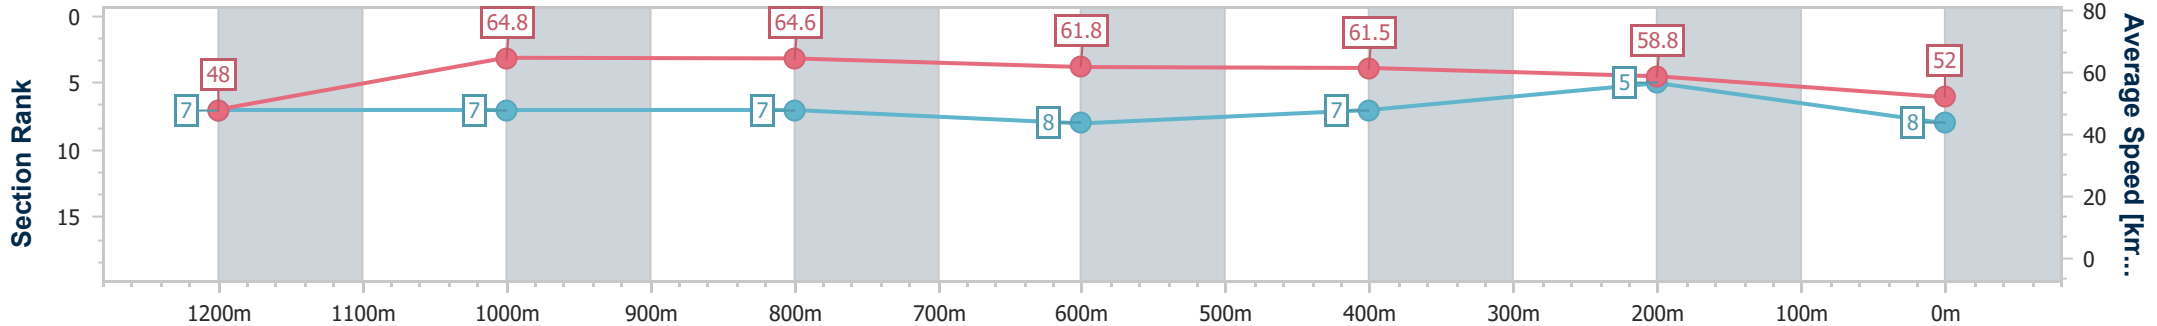

Horse/Jockey Name	Shedridesabentley
Final Rank	8
Fastest Section Time (Section)	0:11.11 (1200m)
Top Speed [km/h] (Section)	66.7 (1200m)
Race State	Finished

Doomben QLD Professional
Race 4: EMPIRE OF JAPAN @ HOPETOUN FARM QTIS Three-Year-Old Maiden Plate - 1350m
06 December 2024 - 15:23
Track Rating: Soft 7, Weather: Fine, Rail Position: +10m Entire

BRISBANE
RACING CLUB

Section	Overall	1200m	1000m	800m	600m	400m	200m
Section Times	1:23.09 [8] (0:11.32)	1:11.77 [7] (0:11.11)	1:00.66 [7] (0:11.13)	0:49.53 [7] (0:11.70)	0:37.83 [8] (0:11.76)	0:26.07 [7] (0:12.25)	0:13.82 [5] (0:13.82)
Average Speed [km/h]	48.0	64.8	64.6	61.8	61.5	58.8	52.0
Top Speed [km/h]	66.1	66.7	66.1	62.4	62.3	60.9	56.0
Avg. Dist. to Rail [m]	4.9	2.6	1.2	0.6	0.8	2.5	4.7
Avg. Stride Freq. [Hz]	2.2	2.3	2.3	2.3	2.3	2.3	2.2
Avg. Stride Length [m]	6.0	7.6	7.6	7.4	7.4	7.2	6.6

- [ ] Ranking at each section and finish
- -.-.- No data available at this section
- NA No data available