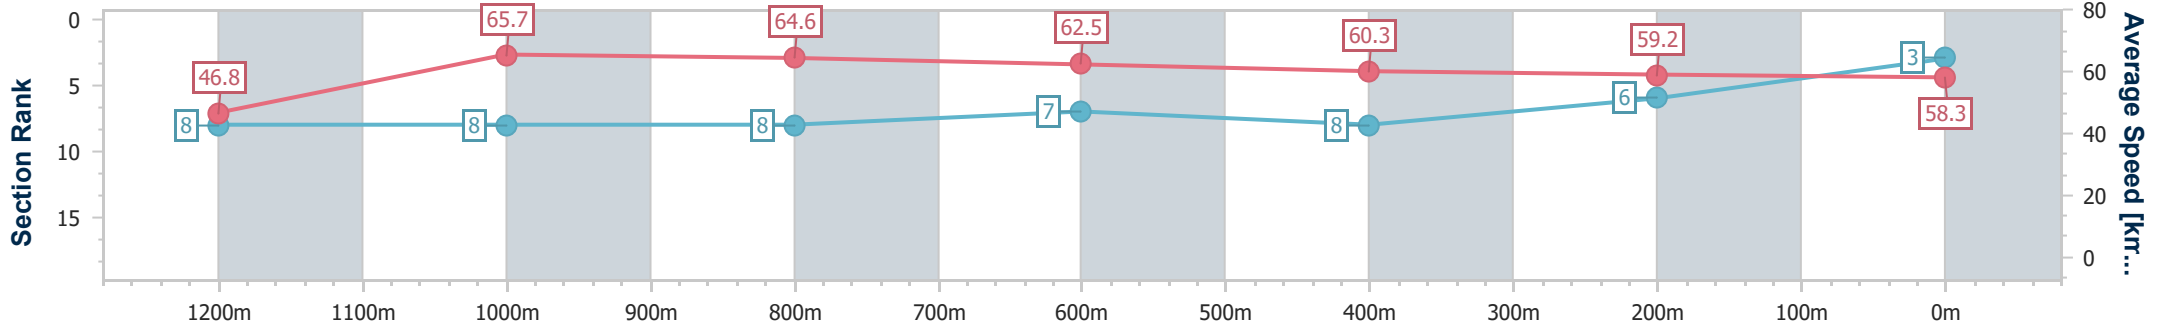

Horse/Jockey Name	Mazis
Final Rank	3
Fastest Section Time (Section)	0:10.99 (1200m)
Top Speed [km/h] (Section)	66.0 (1200m)
Race State	Finished

Doomben QLD Professional
Race 4: EMPIRE OF JAPAN @ HOPETOUN FARM QTIS Three-Year-Old Maiden Plate - 1350m
06 December 2024 - 15:23
Track Rating: Soft 7, Weather: Fine, Rail Position: +10m Entire

BRISBANE
RACING CLUB

Section	Overall	1200m	1000m	800m	600m	400m	200m
Section Times	1:21.67 [3] (0:11.51)	1:10.16 [8] (0:10.99)	0:59.17 [8] (0:11.13)	0:48.04 [8] (0:11.57)	0:36.47 [7] (0:11.95)	0:24.52 [8] (0:12.13)	0:12.39 [6] (0:12.39)
Average Speed [km/h]	46.8	65.7	64.6	62.5	60.3	59.2	58.3
Top Speed [km/h]	63.4	66.0	65.9	63.7	61.3	60.4	60.2
Avg. Dist. to Rail [m]	6.1	1.9	0.8	0.7	0.3	0.4	0.6
Avg. Stride Freq. [Hz]	2.2	2.4	2.4	2.3	2.2	2.2	2.2
Avg. Stride Length [m]	5.8	7.7	7.5	7.5	7.4	7.4	7.2

- [ ] Ranking at each section and finish
- -.-.- No data available at this section
- NA No data available