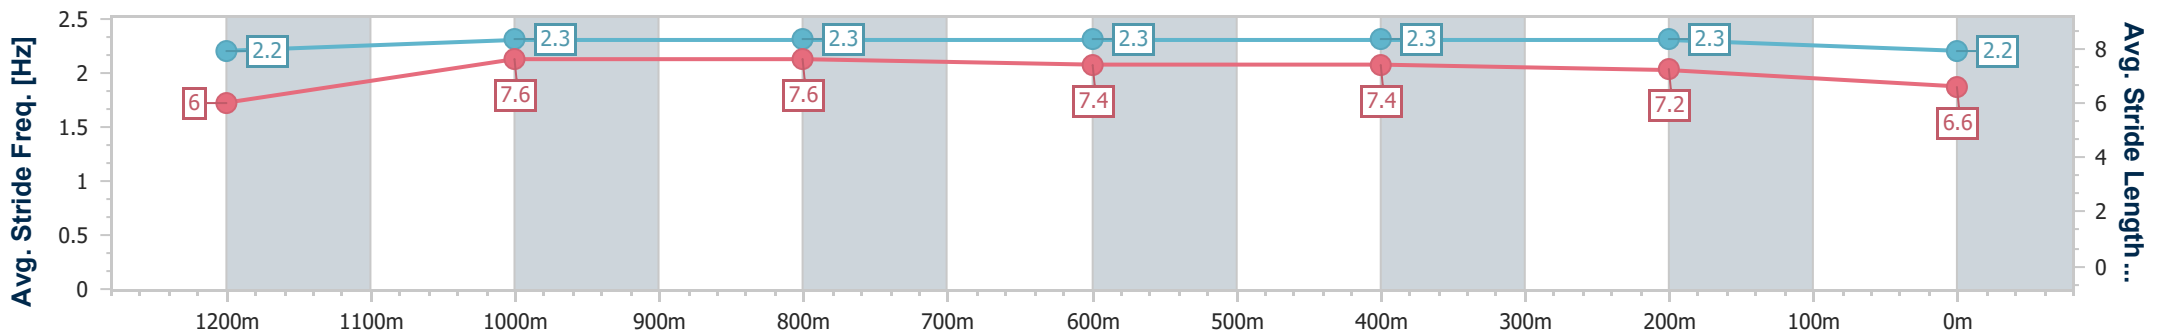

Horse/Jockey Name	Shedridesabentley
Final Rank	8
Fastest Section Time (Section)	0:11.11 (1200m)
Top Speed [km/h] (Section)	66.7 (1200m)
Race State	Finished

Doomben QLD Professional
Race 4: EMPIRE OF JAPAN @ HOPETOUN FARM QTIS Three-Year-Old Maiden Plate - 1350m
06 December 2024 - 15:23
Track Rating: Soft 7, Weather: Fine, Rail Position: +10m Entire

BRISBANE
RACING CLUB

Section	Overall	1200m	1000m	800m	600m	400m	200m
Section Times	1:23.09 [8] (0:11.32)	1:11.77 [7] (0:11.11)	1:00.66 [7] (0:11.13)	0:49.53 [7] (0:11.70)	0:37.83 [8] (0:11.76)	0:26.07 [7] (0:12.25)	0:13.82 [5] (0:13.82)
Average Speed [km/h]	48.0	64.8	64.6	61.8	61.5	58.8	52.0
Top Speed [km/h]	66.1	66.7	66.1	62.4	62.3	60.9	56.0
Avg. Dist. to Rail [m]	4.9	2.6	1.2	0.6	0.8	2.5	4.7
Avg. Stride Freq. [Hz]	2.2	2.3	2.3	2.3	2.3	2.3	2.2
Avg. Stride Length [m]	6.0	7.6	7.6	7.4	7.4	7.2	6.6

- [ ] Ranking at each section and finish
- -.-.- No data available at this section
- NA No data available