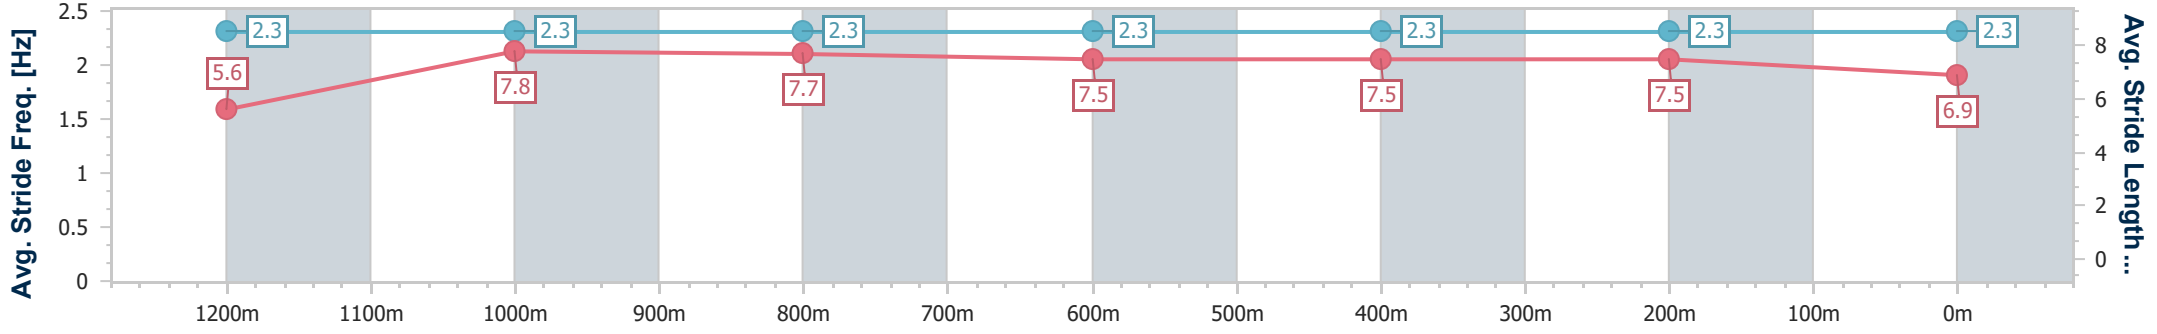

Horse/Jockey Name	Trusty Bandit
Final Rank	5
Fastest Section Time (Section)	0:11.05 (1200m)
Top Speed [km/h] (Section)	67.3 (1200m)
Race State	Finished

Doomben QLD Professional
Race 4: EMPIRE OF JAPAN @ HOPETOUN FARM QTIS Three-Year-Old Maiden Plate - 1350m
06 December 2024 - 15:23
Track Rating: Soft 7, Weather: Fine, Rail Position: +10m Entire

BRISBANE
RACING CLUB

Section	Overall	1200m	1000m	800m	600m	400m	200m
Section Times	1:22.28 [5] (0:11.61)	1:10.67 [9] (0:11.05)	0:59.62 [9] (0:11.30)	0:48.32 [9] (0:11.70)	0:36.62 [9] (0:11.93)	0:24.69 [10] (0:11.76)	0:12.93 [8] (0:12.93)
Average Speed [km/h]	46.5	65.2	64.3	62.6	60.7	61.6	55.7
Top Speed [km/h]	65.0	67.3	65.2	63.6	63.4	63.7	59.6
Avg. Dist. to Rail [m]	6.0	1.0	1.7	3.1	1.5	6.1	5.4
Avg. Stride Freq. [Hz]	2.3	2.3	2.3	2.3	2.3	2.3	2.3
Avg. Stride Length [m]	5.6	7.8	7.7	7.5	7.5	7.5	6.9

- [ ] Ranking at each section and finish
- -.-.- No data available at this section
- NA No data available