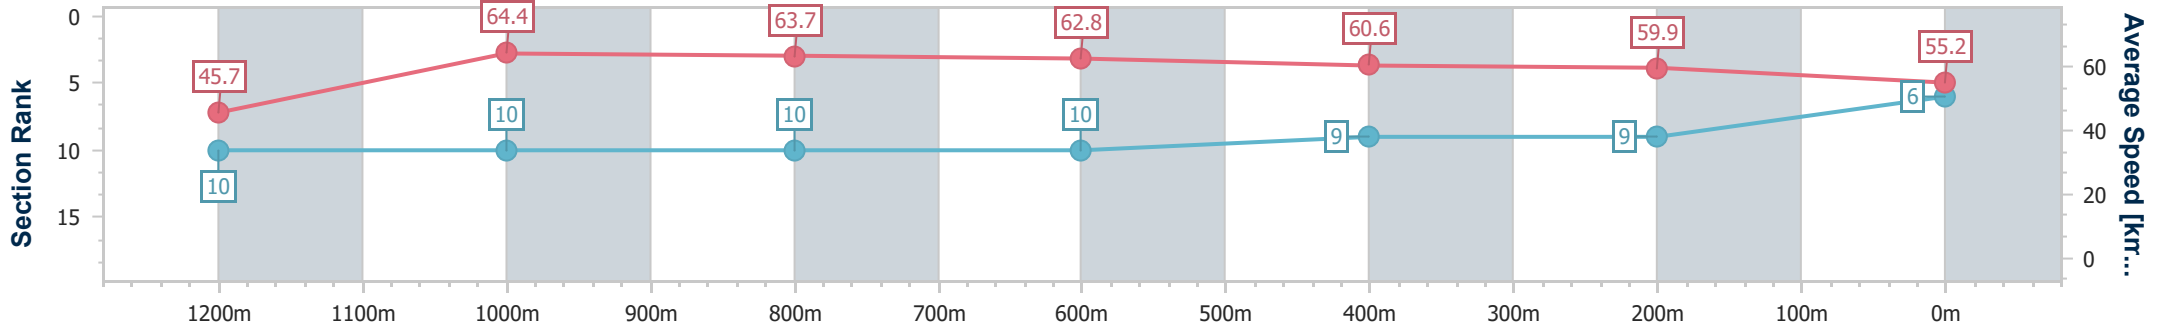

Horse/Jockey Name	Jamcart
Final Rank	6
Fastest Section Time (Section)	0:11.16 (1200m)
Top Speed [km/h] (Section)	65.1 (1200m)
Race State	Finished

Doomben QLD Professional
Race 4: EMPIRE OF JAPAN @ HOPETOUN FARM QTIS Three-Year-Old Maiden Plate - 1350m
06 December 2024 - 15:23
Track Rating: Soft 7, Weather: Fine, Rail Position: +10m Entire

BRISBANE
RACING CLUB

Section	Overall	1200m	1000m	800m	600m	400m	200m
Section Times	1:22.61 [6] (0:11.90)	1:10.71 [10] (0:11.16)	0:59.55 [10] (0:11.32)	0:48.23 [10] (0:11.44)	0:36.79 [10] (0:11.73)	0:25.06 [9] (0:11.99)	0:13.07 [9] (0:13.07)
Average Speed [km/h]	45.7	64.4	63.7	62.8	60.6	59.9	55.2
Top Speed [km/h]	62.3	65.1	64.9	63.5	62.2	60.8	57.9
Avg. Dist. to Rail [m]	7.7	1.8	1.1	0.6	1.7	1.9	0.8
Avg. Stride Freq. [Hz]	2.2	2.3	2.3	2.3	2.2	2.2	2.2
Avg. Stride Length [m]	5.7	7.9	7.9	7.6	7.5	7.4	7.1

- [ ] Ranking at each section and finish
- -.-.- No data available at this section
- NA No data available