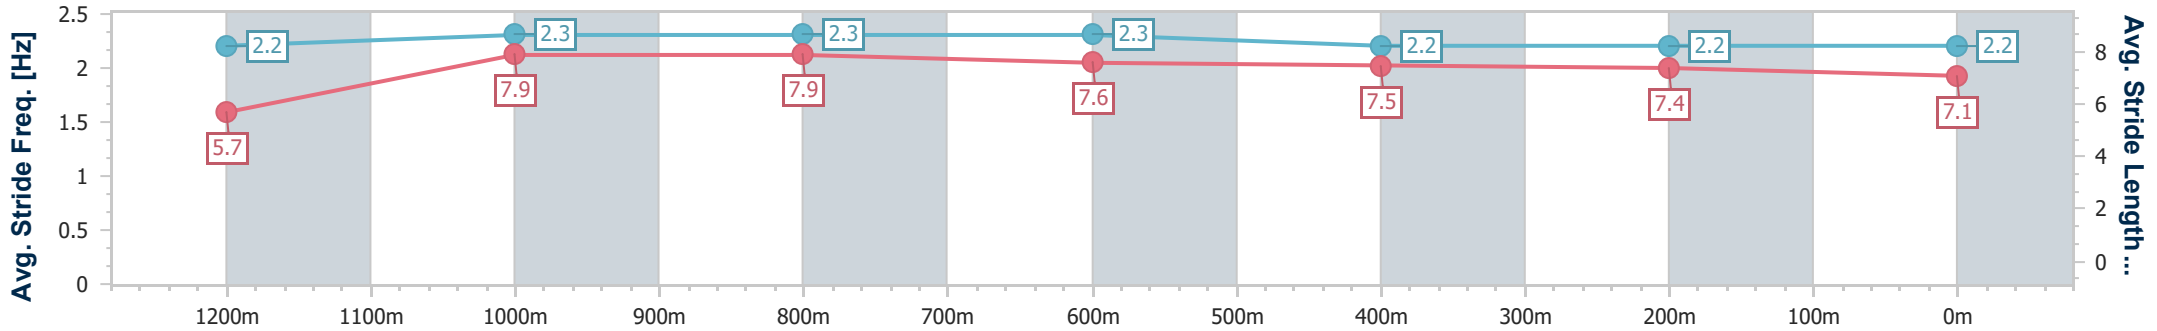

Horse/Jockey Name	Jamcart
Final Rank	6
Fastest Section Time (Section)	0:11.16 (1200m)
Top Speed [km/h] (Section)	65.1 (1200m)
Race State	Finished

Doomben QLD Professional
Race 4: EMPIRE OF JAPAN @ HOPETOUN FARM QTIS Three-Year-Old Maiden Plate - 1350m
06 December 2024 - 15:23
Track Rating: Soft 7, Weather: Fine, Rail Position: +10m Entire

BRISBANE
RACING CLUB

Section	Overall	1200m	1000m	800m	600m	400m	200m
Section Times	1:22.61 [6] (0:11.90)	1:10.71 [10] (0:11.16)	0:59.55 [10] (0:11.32)	0:48.23 [10] (0:11.44)	0:36.79 [10] (0:11.73)	0:25.06 [9] (0:11.99)	0:13.07 [9] (0:13.07)
Average Speed [km/h]	45.7	64.4	63.7	62.8	60.6	59.9	55.2
Top Speed [km/h]	62.3	65.1	64.9	63.5	62.2	60.8	57.9
Avg. Dist. to Rail [m]	7.7	1.8	1.1	0.6	1.7	1.9	0.8
Avg. Stride Freq. [Hz]	2.2	2.3	2.3	2.3	2.2	2.2	2.2
Avg. Stride Length [m]	5.7	7.9	7.9	7.6	7.5	7.4	7.1

- [ ] Ranking at each section and finish
- -.-.- No data available at this section
- NA No data available