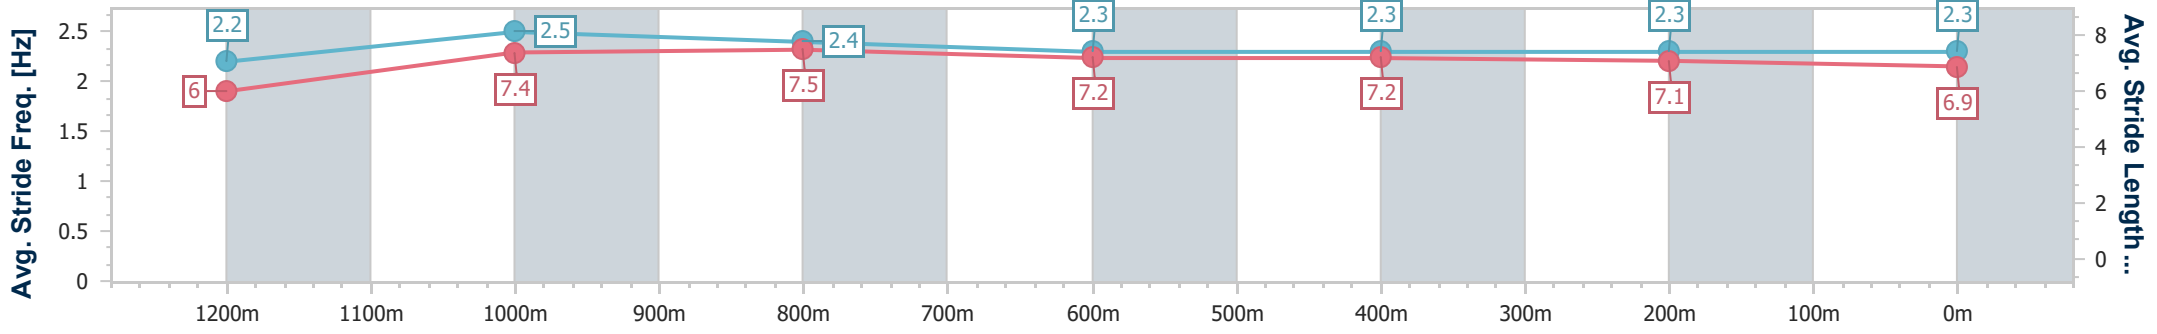

Horse/Jockey Name	Everywhere
Final Rank	4
Fastest Section Time (Section)	0:10.70 (1200m)
Top Speed [km/h] (Section)	70.0 (1200m)
Race State	Finished

Doomben QLD Professional
Race 4: EMPIRE OF JAPAN @ HOPETOUN FARM QTIS Three-Year-Old Maiden Plate - 1350m
06 December 2024 - 15:23
Track Rating: Soft 7, Weather: Fine, Rail Position: +10m Entire

BRISBANE
RACING CLUB

Section	Overall	1200m	1000m	800m	600m	400m	200m
Section Times	1:21.97 [4] (0:11.30)	1:10.67 [6] (0:10.70)	0:59.97 [5] (0:11.11)	0:48.86 [6] (0:11.85)	0:37.01 [6] (0:11.98)	0:25.03 [5] (0:12.16)	0:12.87 [3] (0:12.87)
Average Speed [km/h]	47.9	67.2	65.0	60.8	59.8	59.0	56.0
Top Speed [km/h]	65.5	70.0	67.1	62.4	60.3	60.3	58.3
Avg. Dist. to Rail [m]	3.8	1.0	0.6	0.2	0.7	0.9	2.5
Avg. Stride Freq. [Hz]	2.2	2.5	2.4	2.3	2.3	2.3	2.3
Avg. Stride Length [m]	6.0	7.4	7.5	7.2	7.2	7.1	6.9

- [ ] Ranking at each section and finish
- -.-.- No data available at this section
- NA No data available