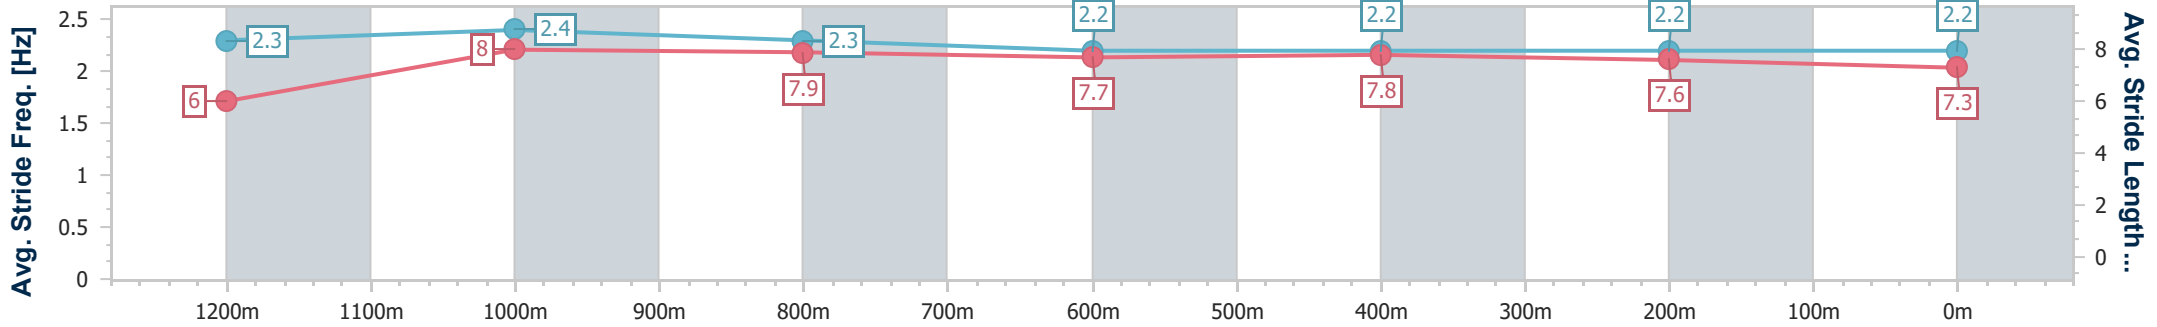

Horse/Jockey Name	Celestial Blaze
Final Rank	1
Fastest Section Time (Section)	0:10.42 (1200m)
Top Speed [km/h] (Section)	70.1 (1200m)
Race State	Finished

Doomben QLD Professional
Race 4: EMPIRE OF JAPAN @ HOPETOUN FARM QTIS Three-Year-Old Maiden Plate - 1350m
06 December 2024 - 15:23
Track Rating: Soft 7, Weather: Fine, Rail Position: +10m Entire

BRISBANE
RACING CLUB

Section	Overall	1200m	1000m	800m	600m	400m	200m
Section Times	1:21.14 [1] (0:10.91)	1:10.23 [1] (0:10.42)	0:59.81 [1] (0:11.14)	0:48.67 [1] (0:11.97)	0:36.70 [2] (0:12.09)	0:24.61 [1] (0:11.98)	0:12.63 [1] (0:12.63)
Average Speed [km/h]	49.6	69.0	64.7	60.6	60.2	60.4	57.0
Top Speed [km/h]	68.9	70.1	67.5	62.3	61.0	61.8	59.4
Avg. Dist. to Rail [m]	6.2	3.1	0.7	2.0	1.9	1.4	0.3
Avg. Stride Freq. [Hz]	2.3	2.4	2.3	2.2	2.2	2.2	2.2
Avg. Stride Length [m]	6.0	8.0	7.9	7.7	7.8	7.6	7.3

- [ ] Ranking at each section and finish
- -.-.- No data available at this section
- NA No data available