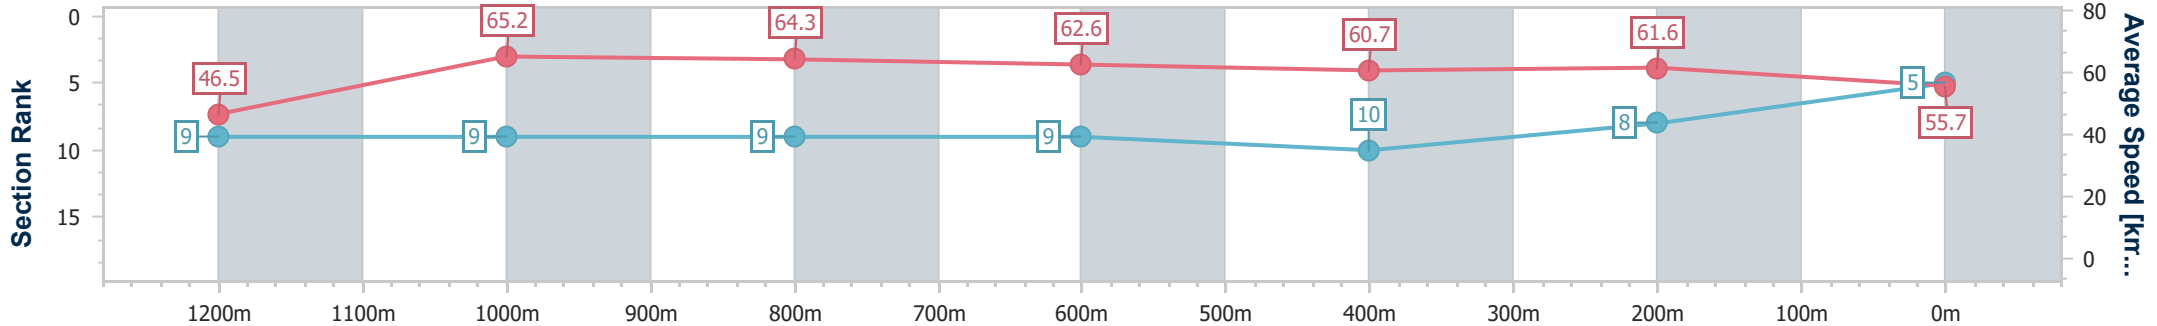

Horse/Jockey Name	Trusty Bandit
Final Rank	5
Fastest Section Time (Section)	0:11.05 (1200m)
Top Speed [km/h] (Section)	67.3 (1200m)
Race State	Finished

Doomben QLD Professional
Race 4: EMPIRE OF JAPAN @ HOPETOUN FARM QTIS Three-Year-Old Maiden Plate - 1350m
06 December 2024 - 15:23
Track Rating: Soft 7, Weather: Fine, Rail Position: +10m Entire

BRISBANE
RACING CLUB

Section	Overall	1200m	1000m	800m	600m	400m	200m
Section Times	1:22.28 [5] (0:11.61)	1:10.67 [9] (0:11.05)	0:59.62 [9] (0:11.30)	0:48.32 [9] (0:11.70)	0:36.62 [9] (0:11.93)	0:24.69 [10] (0:11.76)	0:12.93 [8] (0:12.93)
Average Speed [km/h]	46.5	65.2	64.3	62.6	60.7	61.6	55.7
Top Speed [km/h]	65.0	67.3	65.2	63.6	63.4	63.7	59.6
Avg. Dist. to Rail [m]	6.0	1.0	1.7	3.1	1.5	6.1	5.4
Avg. Stride Freq. [Hz]	2.3	2.3	2.3	2.3	2.3	2.3	2.3
Avg. Stride Length [m]	5.6	7.8	7.7	7.5	7.5	7.5	6.9

- [ ] Ranking at each section and finish
- -.-.- No data available at this section
- NA No data available