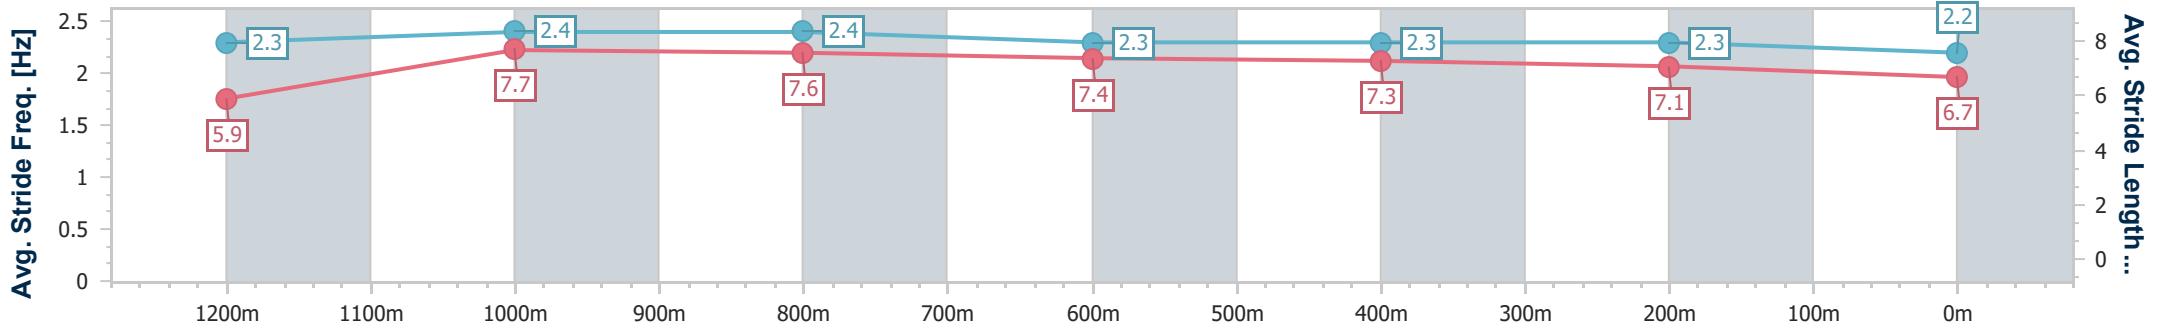

Horse/Jockey Name	Aquatego
Final Rank	7
Fastest Section Time (Section)	0:10.93 (1200m)
Top Speed [km/h] (Section)	67.0 (1000m)
Race State	Finished

Doomben QLD Professional
Race 4: EMPIRE OF JAPAN @ HOPETOUN FARM QTIS Three-Year-Old Maiden Plate - 1350m
06 December 2024 - 15:23
Track Rating: Soft 7, Weather: Fine, Rail Position: +10m Entire

BRISBANE
RACING CLUB

Section	Overall	1200m	1000m	800m	600m	400m	200m
Section Times	1:22.66 [7] (0:11.08)	1:11.58 [3] (0:10.93)	1:00.65 [6] (0:11.07)	0:49.58 [5] (0:11.80)	0:37.78 [5] (0:12.06)	0:25.72 [6] (0:12.36)	0:13.36 [7] (0:13.36)
Average Speed [km/h]	48.8	65.8	65.2	61.4	60.3	58.6	53.8
Top Speed [km/h]	66.3	66.2	67.0	63.6	60.9	59.9	57.7
Avg. Dist. to Rail [m]	3.4	1.4	0.5	1.3	1.8	3.3	1.5
Avg. Stride Freq. [Hz]	2.3	2.4	2.4	2.3	2.3	2.3	2.2
Avg. Stride Length [m]	5.9	7.7	7.6	7.4	7.3	7.1	6.7

- [ ] Ranking at each section and finish
- -.-.- No data available at this section
- NA No data available