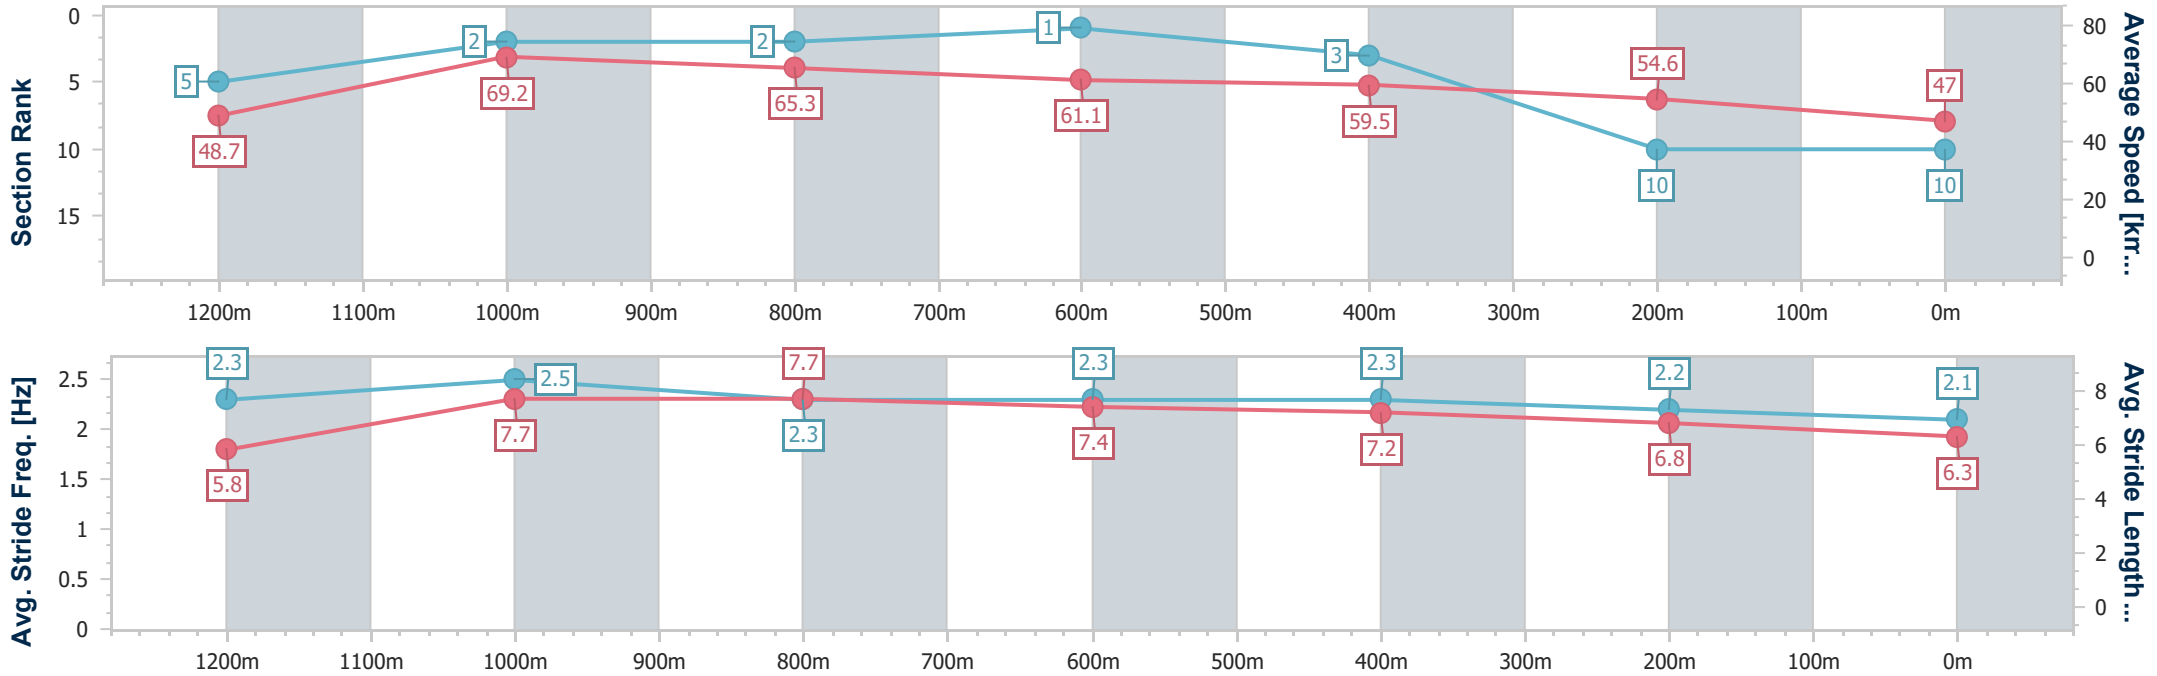

Horse/Jockey Name	Boomroux
Final Rank	10
Fastest Section Time (Section)	0:10.39 (1200m)
Top Speed [km/h] (Section)	71.0 (1200m)
Race State	Finished

Doomben QLD Professional
Race 4: EMPIRE OF JAPAN @ HOPETOUN FARM QTIS Three-Year-Old Maiden Plate - 1350m
06 December 2024 - 15:23
Track Rating: Soft 7, Weather: Fine, Rail Position: +10m Entire

BRISBANE
RACING CLUB

Section	Overall	1200m	1000m	800m	600m	400m	200m
Section Times	1:25.10 [10] (0:11.13)	1:13.97 [5] (0:10.39)	1:03.58 [2] (0:11.07)	0:52.51 [2] (0:11.84)	0:40.67 [1] (0:12.19)	0:28.48 [3] (0:13.16)	0:15.32 [10] (0:15.32)
Average Speed [km/h]	48.7	69.2	65.3	61.1	59.5	54.6	47.0
Top Speed [km/h]	70.1	71.0	67.7	63.4	60.2	57.0	52.0
Avg. Dist. to Rail [m]	9.0	3.8	0.9	1.4	0.9	0.5	0.2
Avg. Stride Freq. [Hz]	2.3	2.5	2.3	2.3	2.3	2.2	2.1
Avg. Stride Length [m]	5.8	7.7	7.7	7.4	7.2	6.8	6.3

- [ ] Ranking at each section and finish
- -.-.- No data available at this section
- NA No data available