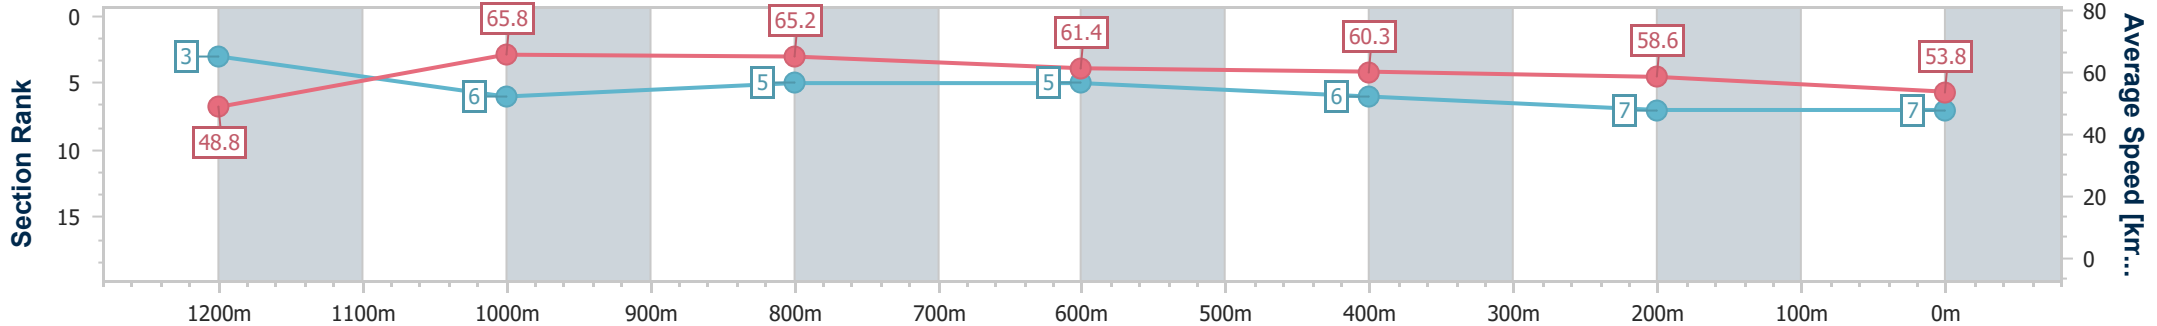

Horse/Jockey Name	Aquatego
Final Rank	7
Fastest Section Time (Section)	0:10.93 (1200m)
Top Speed [km/h] (Section)	67.0 (1000m)
Race State	Finished

Doomben QLD Professional
Race 4: EMPIRE OF JAPAN @ HOPETOUN FARM QTIS Three-Year-Old Maiden Plate - 1350m
06 December 2024 - 15:23
Track Rating: Soft 7, Weather: Fine, Rail Position: +10m Entire

BRISBANE
RACING CLUB

Section	Overall	1200m	1000m	800m	600m	400m	200m
Section Times	1:22.66 [7] (0:11.08)	1:11.58 [3] (0:10.93)	1:00.65 [6] (0:11.07)	0:49.58 [5] (0:11.80)	0:37.78 [5] (0:12.06)	0:25.72 [6] (0:12.36)	0:13.36 [7] (0:13.36)
Average Speed [km/h]	48.8	65.8	65.2	61.4	60.3	58.6	53.8
Top Speed [km/h]	66.3	66.2	67.0	63.6	60.9	59.9	57.7
Avg. Dist. to Rail [m]	3.4	1.4	0.5	1.3	1.8	3.3	1.5
Avg. Stride Freq. [Hz]	2.3	2.4	2.4	2.3	2.3	2.3	2.2
Avg. Stride Length [m]	5.9	7.7	7.6	7.4	7.3	7.1	6.7

- [ ] Ranking at each section and finish
- -.-.- No data available at this section
- NA No data available