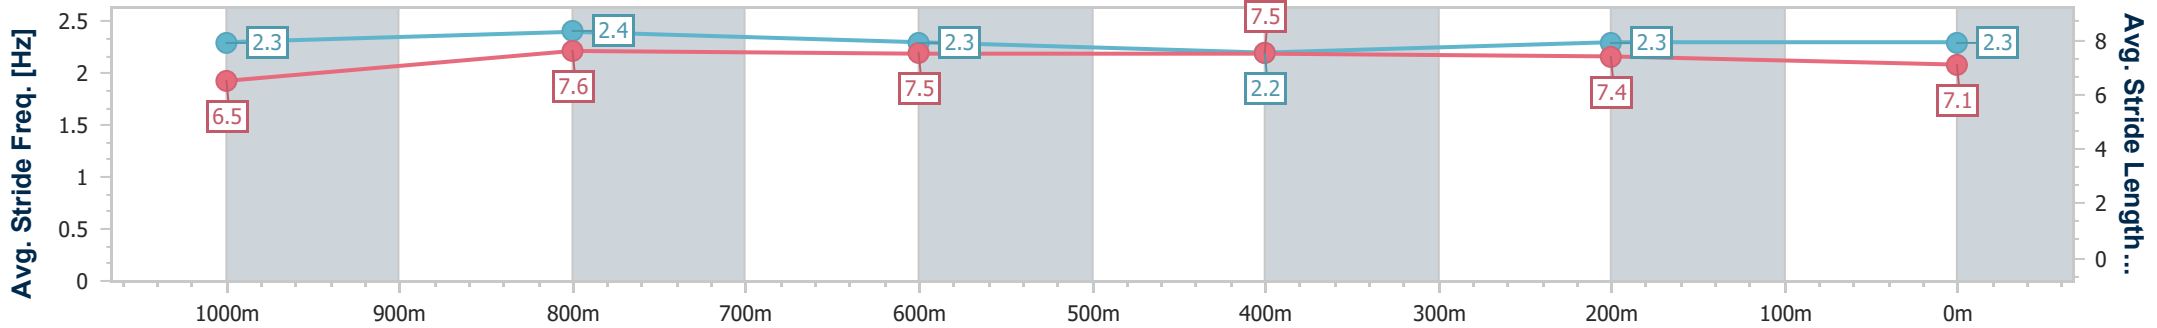

Doomben QLD Professional

Race 3: SKY RACING Maiden Plate - 1200m

06 December 2024 - 14:43

Track Rating: Soft 7, Weather: Fine, Rail Position: +10m Entire

BRISBANE RACING CLUB

Section	Overall	1000m	800m	600m	400m	200m
Section Times	1:11.91 [1] (0:13.57)	0:58.34 [9] (0:10.96)	0:47.38 [7] (0:11.68)	0:35.70 [7] (0:11.74)	0:23.96 [6] (0:11.61)	0:12.35 [5]
Average Speed [km/h]	53.3	65.7	61.5	60.8	61.7	58.5
Top Speed [km/h]	68.2	69.1	63.6	61.6	63.0	60.1
Avg. Dist. to Rail [m]	1.4	1.0	0.2	1.6	1.6	1.8
Avg. Stride Freq. [Hz]	2.3	2.4	2.3	2.2	2.3	2.3
Avg. Stride Length [m]	6.5	7.6	7.5	7.5	7.4	7.1