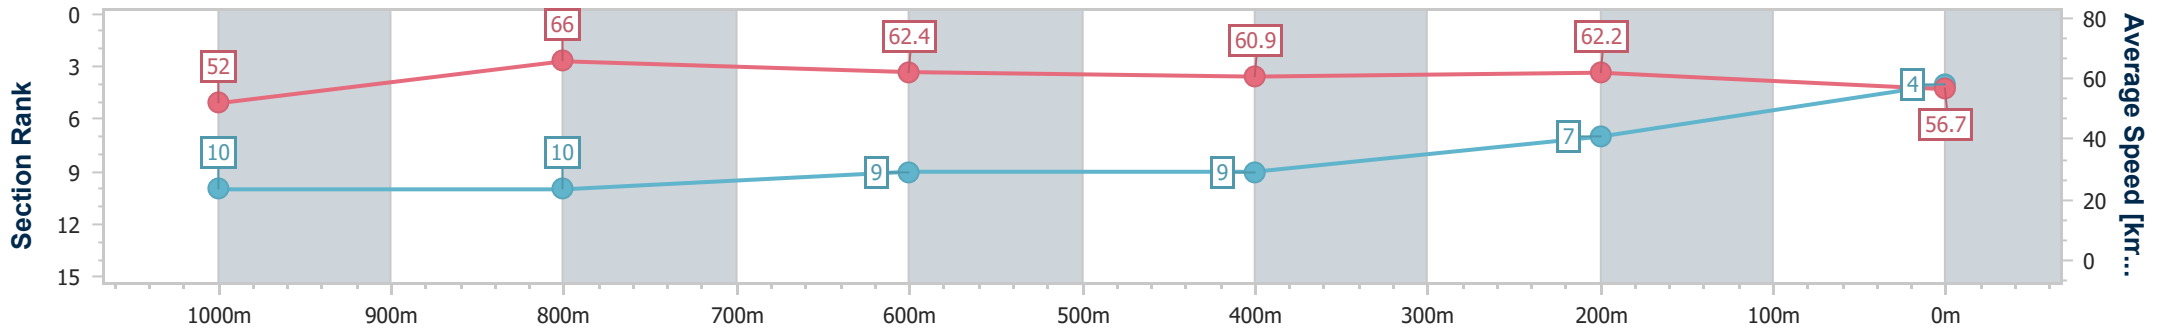

Horse/Jockey Name	My Spirit
Final Rank	4
Fastest Section Time (Section)	0:10.88 (1000m)
Top Speed [km/h] (Section)	69.1 (1000m)
Race State	Finished

Doomben QLD Professional
Race 3: SKY RACING Maiden Plate - 1200m
06 December 2024 - 14:43
Track Rating: Soft 7, Weather: Fine, Rail Position: +10m Entire

BRISBANE
RACING CLUB

Section	Overall	1000m	800m	600m	400m	200m
Section Times	1:12.39 [4] (0:13.90)	0:58.49 [10] (0:10.88)	0:47.61 [10] (0:11.58)	0:36.03 [9] (0:11.78)	0:24.25 [9] (0:11.55)	0:12.70 [7] (0:12.70)
Average Speed [km/h]	52.0	66.0	62.4	60.9	62.2	56.7
Top Speed [km/h]	67.3	69.1	62.7	62.1	63.5	59.9
Avg. Dist. to Rail [m]	4.8	0.6	0.2	0.4	0.6	0.4
Avg. Stride Freq. [Hz]	2.3	2.4	2.3	2.3	2.4	2.3
Avg. Stride Length [m]	6.2	7.7	7.5	7.4	7.3	6.8

- [ ] Ranking at each section and finish
- -.-.- No data available at this section
- NA No data available