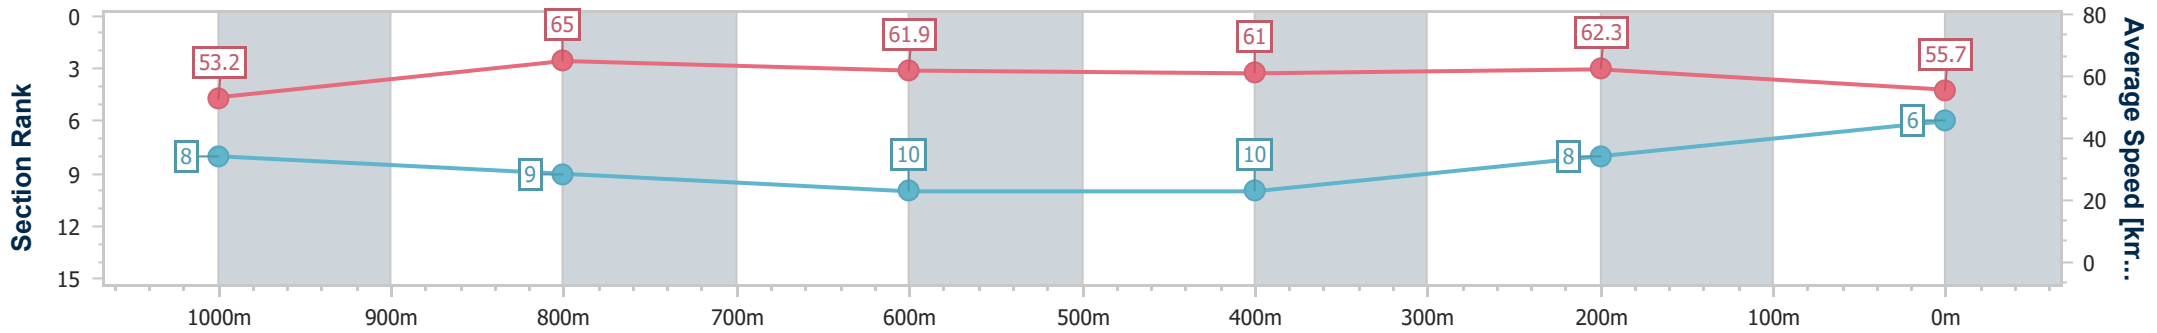

Doomben QLD Professional

Race 3: SKY RACING Maiden Plate - 1200m

06 December 2024 - 14:43

Track Rating: Soft 7, Weather: Fine, Rail Position: +10m Entire

BRISBANE RACING CLUB

Section	Overall	1000m	800m	600m	400m	200m
Section Times	1:12.65 [6] (0:13.54)	0:59.11 [8] (0:11.14)	0:47.97 [9] (0:11.71)	0:36.26 [10] (0:11.80)	0:24.46 [10] (0:11.52)	0:12.94 [8] (0:12.94)
Average Speed [km/h]	53.2	65.0	61.9	61.0	62.3	55.7
Top Speed [km/h]	67.1	67.1	62.4	62.2	63.9	59.9
Avg. Dist. to Rail [m]	7.3	2.1	1.9	1.6	2.9	6.9
Avg. Stride Freq. [Hz]	2.3	2.3	2.3	2.2	2.3	2.2
Avg. Stride Length [m]	6.4	7.9	7.6	7.6	7.5	6.9

- [] Ranking at each section and finish
- .-.- No data available at this section
- NA No data available

Horse/Jockey Name	Youcomplete
Final Rank	7
Fastest Section Time (Section)	0:10.82 (1000m)
Top Speed [km/h] (Section)	70.2 (Overall)
Race State	Finished