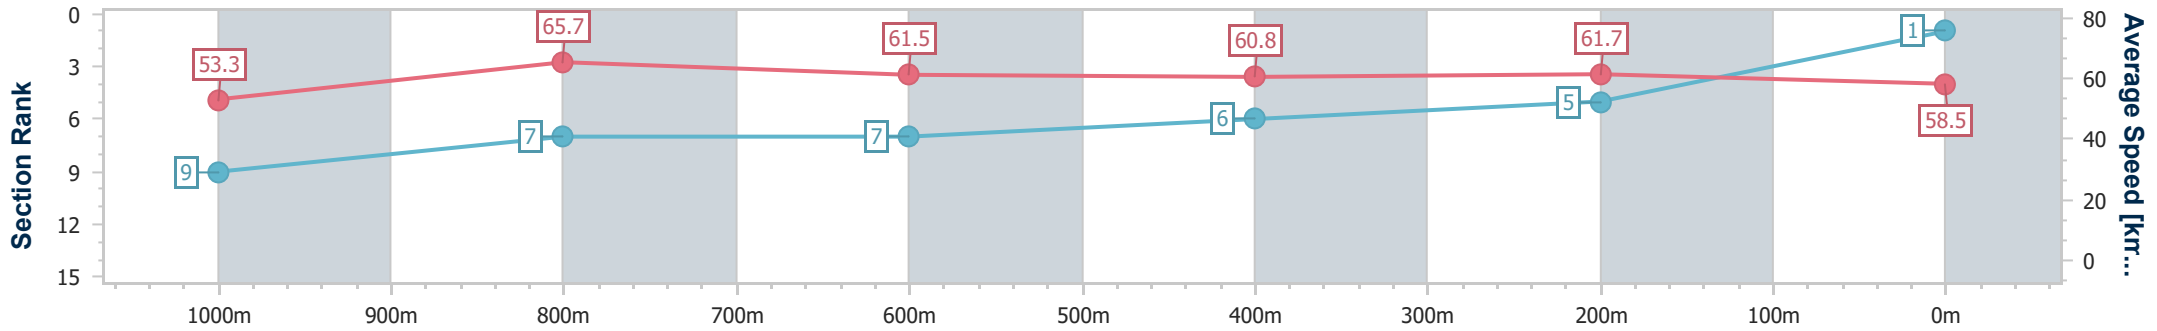

Doomben QLD Professional

Race 3: SKY RACING Maiden Plate - 1200m

06 December 2024 - 14:43

Track Rating: Soft 7, Weather: Fine, Rail Position: +10m Entire

BRISBANE RACING CLUB

Section	Overall	1000m	800m	600m	400m	200m
Section Times	1:11.91 [1] (0:13.57)	0:58.34 [9] (0:10.96)	0:47.38 [7] (0:11.68)	0:35.70 [7] (0:11.74)	0:23.96 [6] (0:11.61)	0:12.35 [5]
Average Speed [km/h]	53.3	65.7	61.5	60.8	61.7	58.5
Top Speed [km/h]	68.2	69.1	63.6	61.6	63.0	60.1
Avg. Dist. to Rail [m]	1.4	1.0	0.2	1.6	1.6	1.8
Avg. Stride Freq. [Hz]	2.3	2.4	2.3	2.2	2.3	2.3
Avg. Stride Length [m]	6.5	7.6	7.5	7.5	7.4	7.1