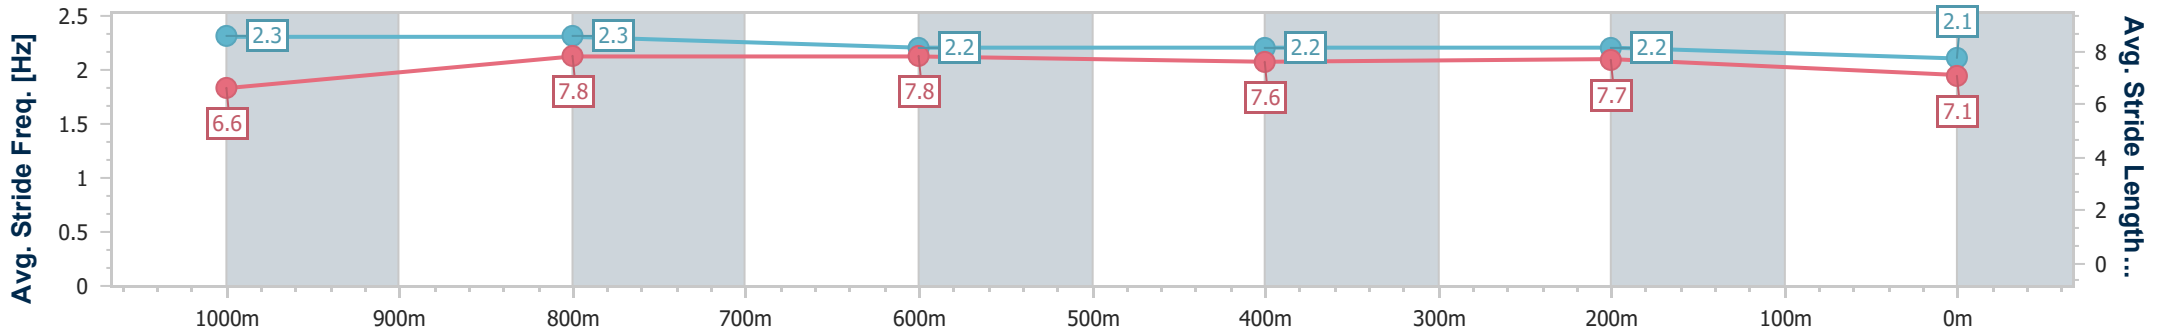

Doomben QLD Professional

Race 3: SKY RACING Maiden Plate - 1200m

06 December 2024 - 14:43

Track Rating: Soft 7, Weather: Fine, Rail Position: +10m Entire

BRISBANE RACING CLUB

Section	Overall	1000m	800m	600m	400m	200m
Section Times	1:12.86 [8] (0:13.29)	0:59.57 [3] (0:10.98)	0:48.59 [3] (0:11.67)	0:36.92 [3] (0:11.83)	0:25.09 [3] (0:11.73)	0:13.36 [4] (0:13.36)
Average Speed [km/h]	54.3	65.9	62.9	61.2	61.2	54.0
Top Speed [km/h]	69.7	70.0	63.6	62.8	62.2	58.9
Avg. Dist. to Rail [m]	2.4	2.6	3.2	1.6	1.2	2.5
Avg. Stride Freq. [Hz]	2.3	2.3	2.2	2.2	2.2	2.1
Avg. Stride Length [m]	6.6	7.8	7.8	7.6	7.7	7.1

- [] Ranking at each section and finish
- .-.- No data available at this section
- NA No data available

Horse/Jockey Name	Aquaholic
Final Rank	9
Fastest Section Time (Section)	0:11.28 (1000m)
Top Speed [km/h] (Section)	68.1 (Overall)
Race State	Finished