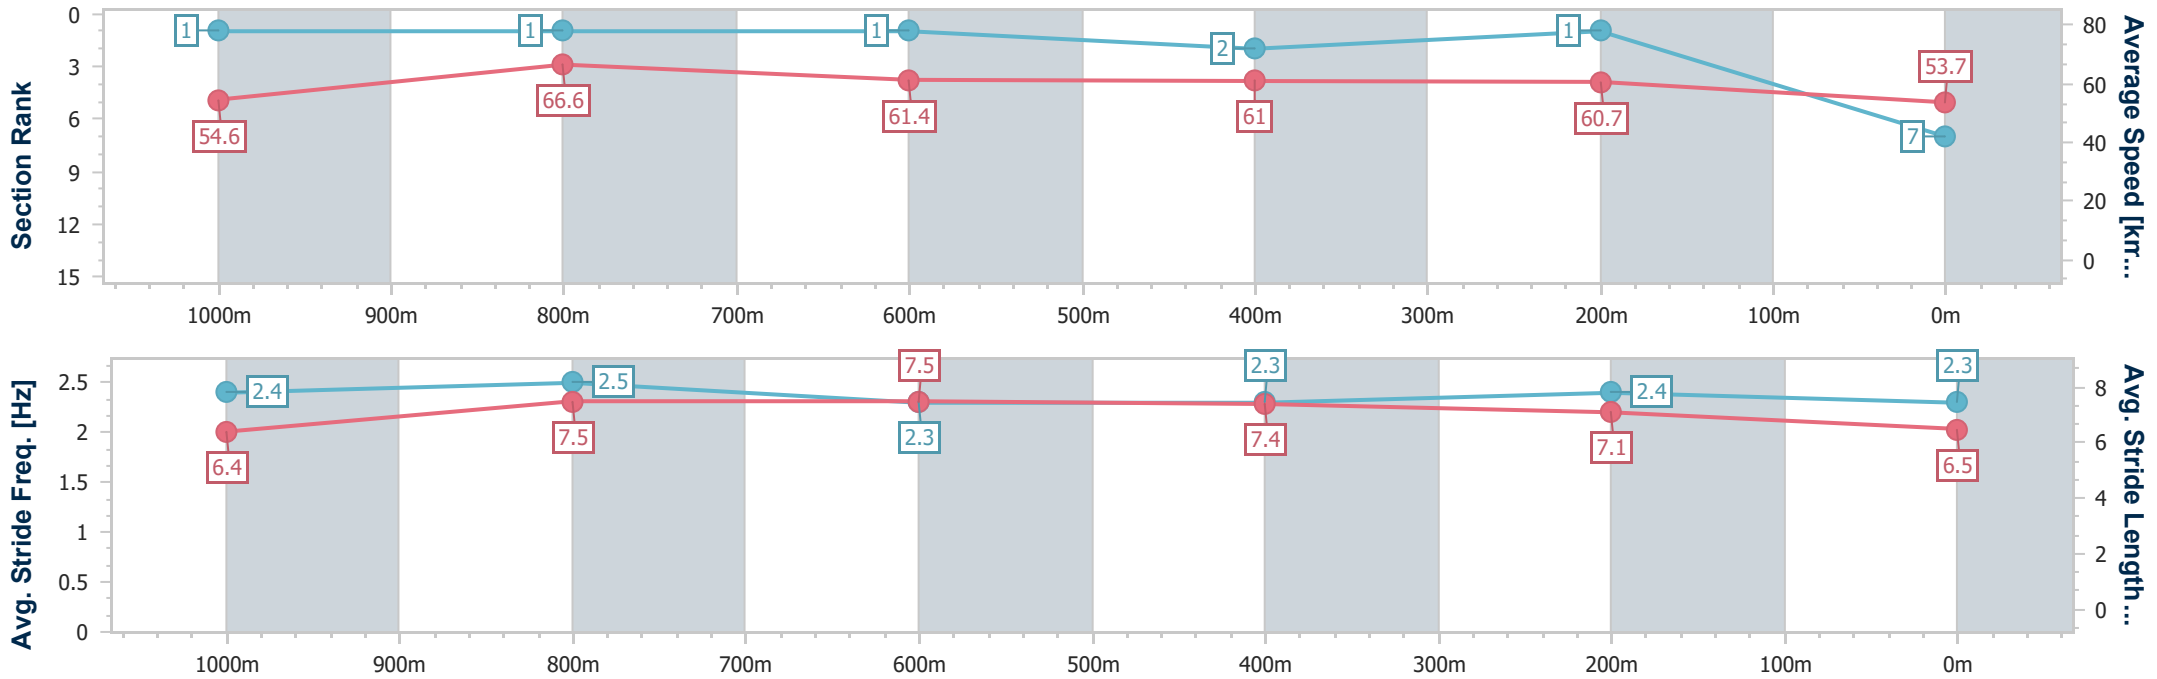

- [] Ranking at each section and finish
- .-.- No data available at this section
- NA No data available

Horse/Jockey Name	Youcomplete
Final Rank	7
Fastest Section Time (Section)	0:10.82 (1000m)
Top Speed [km/h] (Section)	70.2 (Overall)
Race State	Finished

Doomben QLD Professional

Race 3: SKY RACING Maiden Plate - 1200m

06 December 2024 - 14:43

Track Rating: Soft 7, Weather: Fine, Rail Position: +10m Entire

BRISBANE RACING CLUB

Section	Overall	1000m	800m	600m	400m	200m
Section Times	1:12.71 [7] (0:13.17)	0:59.54 [1] (0:10.82)	0:48.72 [1] (0:11.73)	0:36.99 [1] (0:11.75)	0:25.24 [2] (0:11.82)	0:13.42 [1] (0:13.42)
Average Speed [km/h]	54.6	66.6	61.4	61.0	60.7	53.7
Top Speed [km/h]	70.2	70.1	63.5	62.3	62.6	58.5
Avg. Dist. to Rail [m]	5.8	1.1	0.3	1.0	1.2	2.4
Avg. Stride Freq. [Hz]	2.4	2.5	2.3	2.3	2.4	2.3
Avg. Stride Length [m]	6.4	7.5	7.5	7.4	7.1	6.5

- [] Ranking at each section and finish
- .-.- No data available at this section
- NA No data available

Horse/Jockey Name	Keep Safe
Final Rank	8
Fastest Section Time (Section)	0:10.98 (1000m)
Top Speed [km/h] (Section)	70.0 (1000m)
Race State	Finished