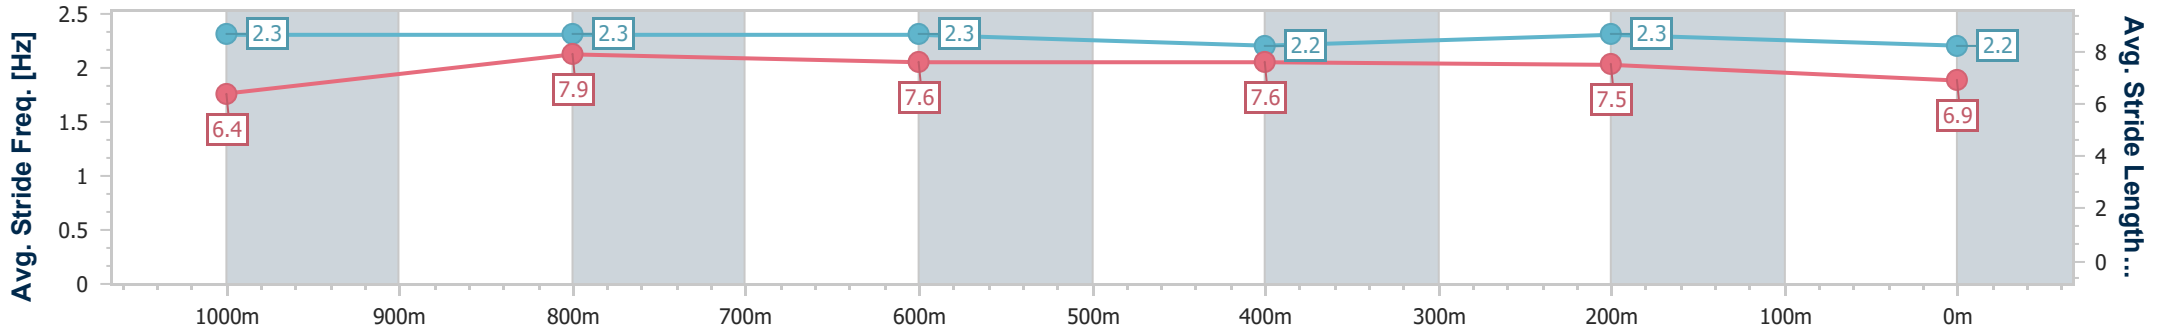

Doomben QLD Professional

Race 3: SKY RACING Maiden Plate - 1200m

06 December 2024 - 14:43

Track Rating: Soft 7, Weather: Fine, Rail Position: +10m Entire

BRISBANE RACING CLUB

Section	Overall	1000m	800m	600m	400m	200m
Section Times	1:12.65 [6] (0:13.54)	0:59.11 [8] (0:11.14)	0:47.97 [9] (0:11.71)	0:36.26 [10] (0:11.80)	0:24.46 [10] (0:11.52)	0:12.94 [8] (0:12.94)
Average Speed [km/h]	53.2	65.0	61.9	61.0	62.3	55.7
Top Speed [km/h]	67.1	67.1	62.4	62.2	63.9	59.9
Avg. Dist. to Rail [m]	7.3	2.1	1.9	1.6	2.9	6.9
Avg. Stride Freq. [Hz]	2.3	2.3	2.3	2.2	2.3	2.2
Avg. Stride Length [m]	6.4	7.9	7.6	7.6	7.5	6.9

- [] Ranking at each section and finish
- .-.- No data available at this section
- NA No data available

Horse/Jockey Name	Youcomplete
Final Rank	7
Fastest Section Time (Section)	0:10.82 (1000m)
Top Speed [km/h] (Section)	70.2 (Overall)
Race State	Finished