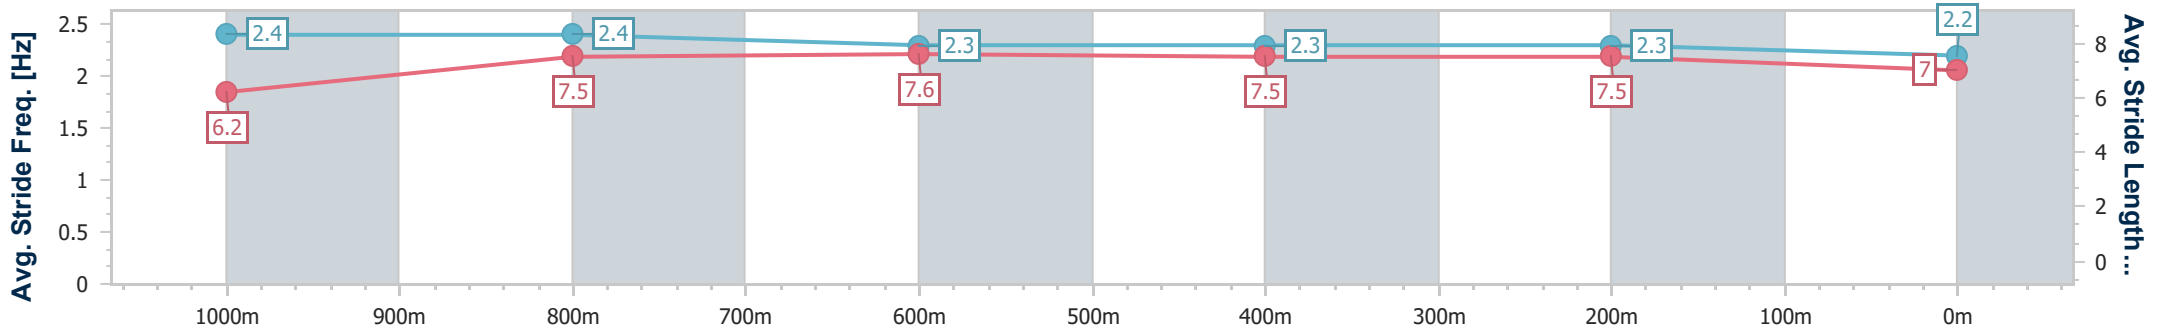

Doomben QLD Professional

Race 3: SKY RACING Maiden Plate - 1200m

06 December 2024 - 14:43

Track Rating: Soft 7, Weather: Fine, Rail Position: +10m Entire

BRISBANE RACING CLUB

Section	Overall	1000m	800m	600m	400m	200m
Section Times	1:12.19 [2] (0:13.33)	0:58.86 [4] (0:10.97)	0:47.89 [5] (0:11.74)	0:36.15 [4] (0:11.75)	0:24.40 [4] (0:11.63)	0:12.77 [3] (0:12.77)
Average Speed [km/h]	54.2	65.8	62.4	61.1	61.5	56.2
Top Speed [km/h]	69.0	68.9	64.4	62.1	63.0	59.3
Avg. Dist. to Rail [m]	0.7	1.6	3.0	1.7	3.2	0.9
Avg. Stride Freq. [Hz]	2.4	2.4	2.3	2.3	2.3	2.2
Avg. Stride Length [m]	6.2	7.5	7.6	7.5	7.5	7.0