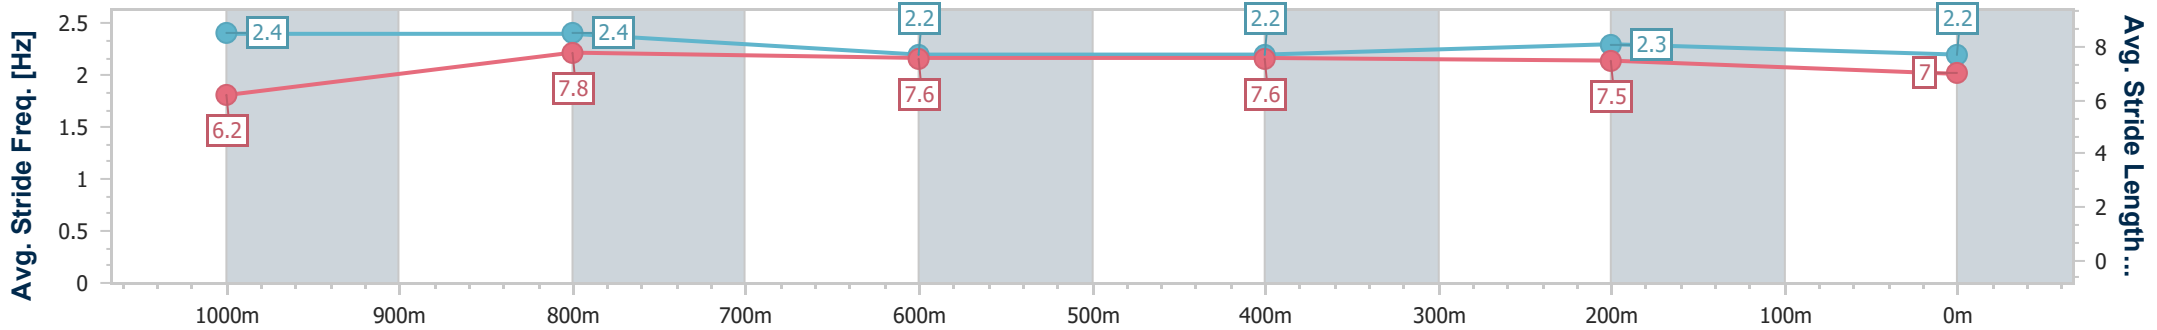

Horse/Jockey Name	Anson Bay
Final Rank	5
Fastest Section Time (Section)	0:10.91 (1000m)
Top Speed [km/h] (Section)	70.4 (1000m)
Race State	Finished

Doomben QLD Professional
Race 3: SKY RACING Maiden Plate - 1200m
06 December 2024 - 14:43
Track Rating: Soft 7, Weather: Fine, Rail Position: +10m Entire

BRISBANE
RACING CLUB

Section	Overall	1000m	800m	600m	400m	200m
Section Times	1:12.41 [5] (0:13.22)	0:59.19 [2] (0:10.91)	0:48.28 [2] (0:11.67)	0:36.61 [2] (0:11.62)	0:24.99 [1] (0:11.97)	0:13.02 [2] (0:13.02)
Average Speed [km/h]	54.4	66.4	61.7	61.6	60.0	55.4
Top Speed [km/h]	69.0	70.4	63.9	62.6	61.3	59.2
Avg. Dist. to Rail [m]	7.6	2.6	0.4	1.0	0.9	2.1
Avg. Stride Freq. [Hz]	2.4	2.4	2.2	2.2	2.3	2.2
Avg. Stride Length [m]	6.2	7.8	7.6	7.6	7.5	7.0

- [ ] Ranking at each section and finish
- -.-.- No data available at this section
- NA No data available