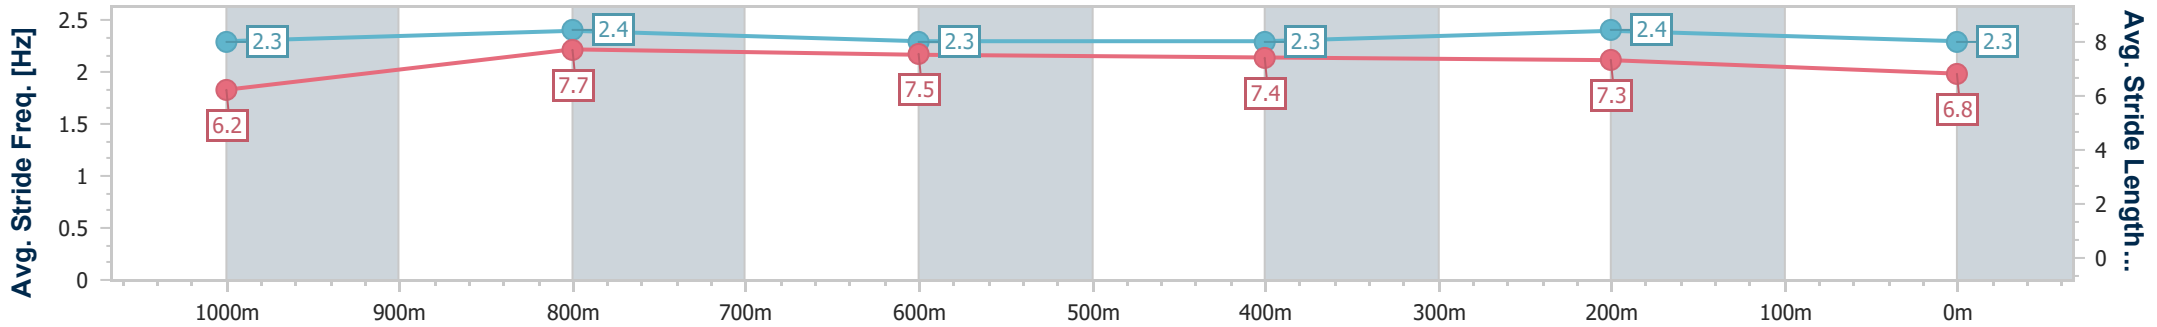

Horse/Jockey Name	My Spirit
Final Rank	4
Fastest Section Time (Section)	0:10.88 (1000m)
Top Speed [km/h] (Section)	69.1 (1000m)
Race State	Finished

Doomben QLD Professional
Race 3: SKY RACING Maiden Plate - 1200m
06 December 2024 - 14:43
Track Rating: Soft 7, Weather: Fine, Rail Position: +10m Entire

BRISBANE
RACING CLUB

Section	Overall	1000m	800m	600m	400m	200m
Section Times	1:12.39 [4] (0:13.90)	0:58.49 [10] (0:10.88)	0:47.61 [10] (0:11.58)	0:36.03 [9] (0:11.78)	0:24.25 [9] (0:11.55)	0:12.70 [7] (0:12.70)
Average Speed [km/h]	52.0	66.0	62.4	60.9	62.2	56.7
Top Speed [km/h]	67.3	69.1	62.7	62.1	63.5	59.9
Avg. Dist. to Rail [m]	4.8	0.6	0.2	0.4	0.6	0.4
Avg. Stride Freq. [Hz]	2.3	2.4	2.3	2.3	2.4	2.3
Avg. Stride Length [m]	6.2	7.7	7.5	7.4	7.3	6.8

- [ ] Ranking at each section and finish
- -.-.- No data available at this section
- NA No data available