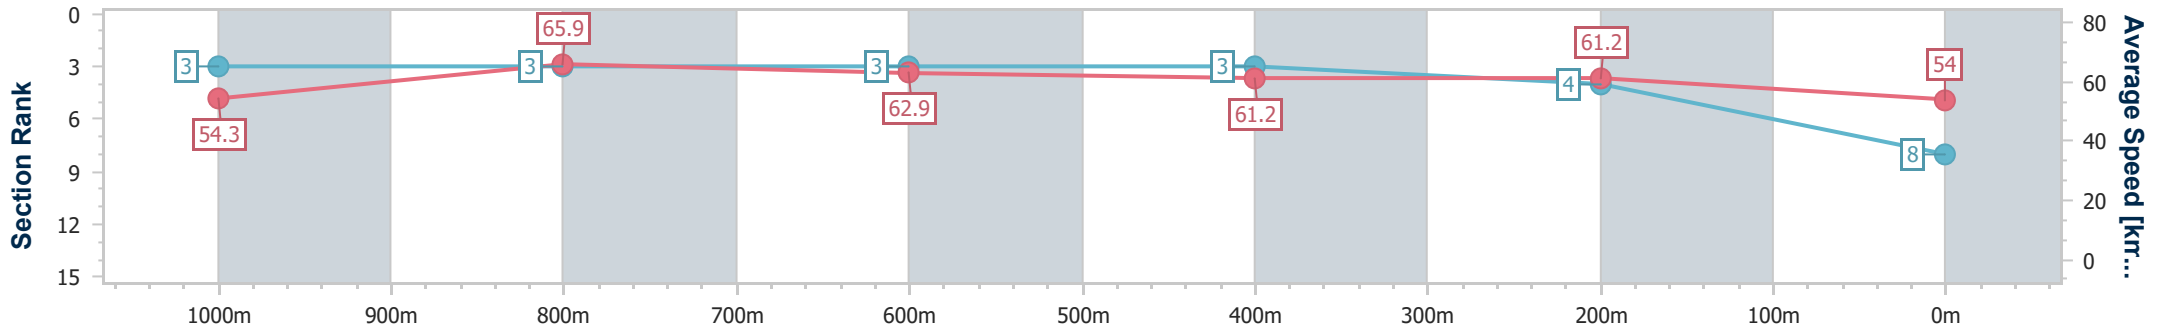

Doomben QLD Professional

Race 3: SKY RACING Maiden Plate - 1200m

06 December 2024 - 14:43

Track Rating: Soft 7, Weather: Fine, Rail Position: +10m Entire

BRISBANE RACING CLUB

Section	Overall	1000m	800m	600m	400m	200m
Section Times	1:12.86 [8] (0:13.29)	0:59.57 [3] (0:10.98)	0:48.59 [3] (0:11.67)	0:36.92 [3] (0:11.83)	0:25.09 [3] (0:11.73)	0:13.36 [4] (0:13.36)
Average Speed [km/h]	54.3	65.9	62.9	61.2	61.2	54.0
Top Speed [km/h]	69.7	70.0	63.6	62.8	62.2	58.9
Avg. Dist. to Rail [m]	2.4	2.6	3.2	1.6	1.2	2.5
Avg. Stride Freq. [Hz]	2.3	2.3	2.2	2.2	2.2	2.1
Avg. Stride Length [m]	6.6	7.8	7.8	7.6	7.7	7.1

- [] Ranking at each section and finish
- .-.- No data available at this section
- NA No data available

Horse/Jockey Name	Aquaholic
Final Rank	9
Fastest Section Time (Section)	0:11.28 (1000m)
Top Speed [km/h] (Section)	68.1 (Overall)
Race State	Finished