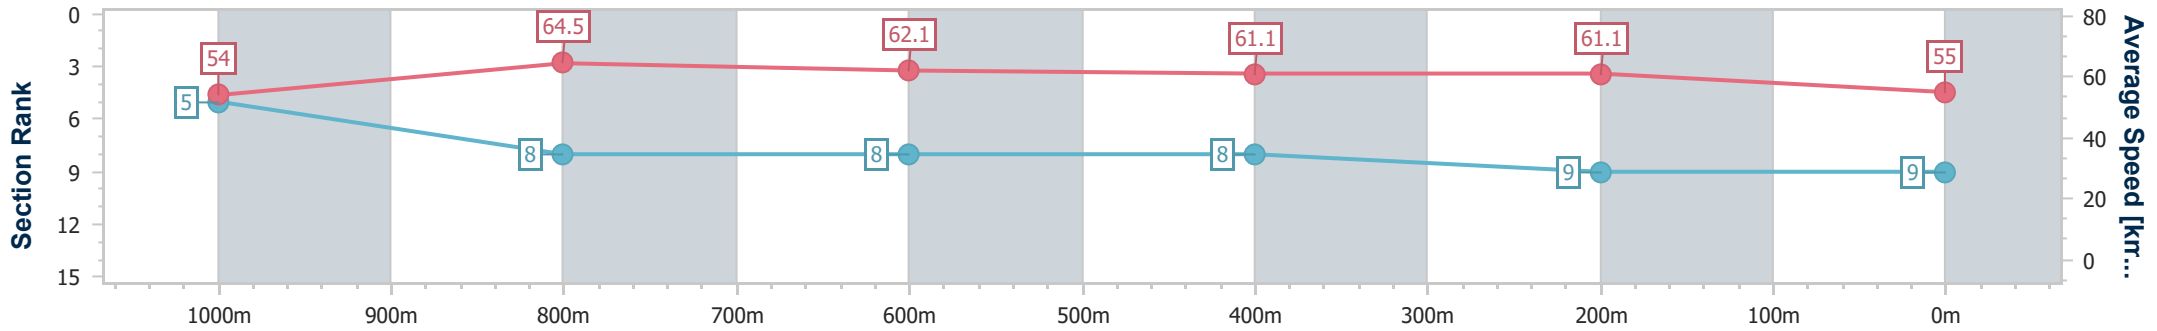

- [] Ranking at each section and finish
- .-.- No data available at this section
- NA No data available

Horse/Jockey Name	Aquaholic
Final Rank	9
Fastest Section Time (Section)	0:11.28 (1000m)
Top Speed [km/h] (Section)	68.1 (Overall)
Race State	Finished

Doomben QLD Professional

Race 3: SKY RACING Maiden Plate - 1200m

06 December 2024 - 14:43

Track Rating: Soft 7, Weather: Fine, Rail Position: +10m Entire

BRISBANE RACING CLUB

Section	Overall	1000m	800m	600m	400m	200m
Section Times	1:12.96 [9] (0:13.34)	0:59.62 [5] (0:11.28)	0:48.34 [8] (0:11.68)	0:36.66 [8] (0:11.79)	0:24.87 [8] (0:11.76)	0:13.11 [9] (0:13.11)
Average Speed [km/h]	54.0	64.5	62.1	61.1	61.1	55.0
Top Speed [km/h]	68.1	67.4	63.2	61.8	62.1	58.8
Avg. Dist. to Rail [m]	4.3	2.8	1.9	0.8	2.1	3.8
Avg. Stride Freq. [Hz]	2.4	2.4	2.3	2.3	2.3	2.2
Avg. Stride Length [m]	6.2	7.6	7.5	7.5	7.4	6.9

- [] Ranking at each section and finish
- .-.- No data available at this section
- NA No data available

Horse/Jockey Name	My Mischka
Final Rank	10
Fastest Section Time (Section)	0:10.95 (1000m)
Top Speed [km/h] (Section)	68.6 (1000m)
Race State	Finished