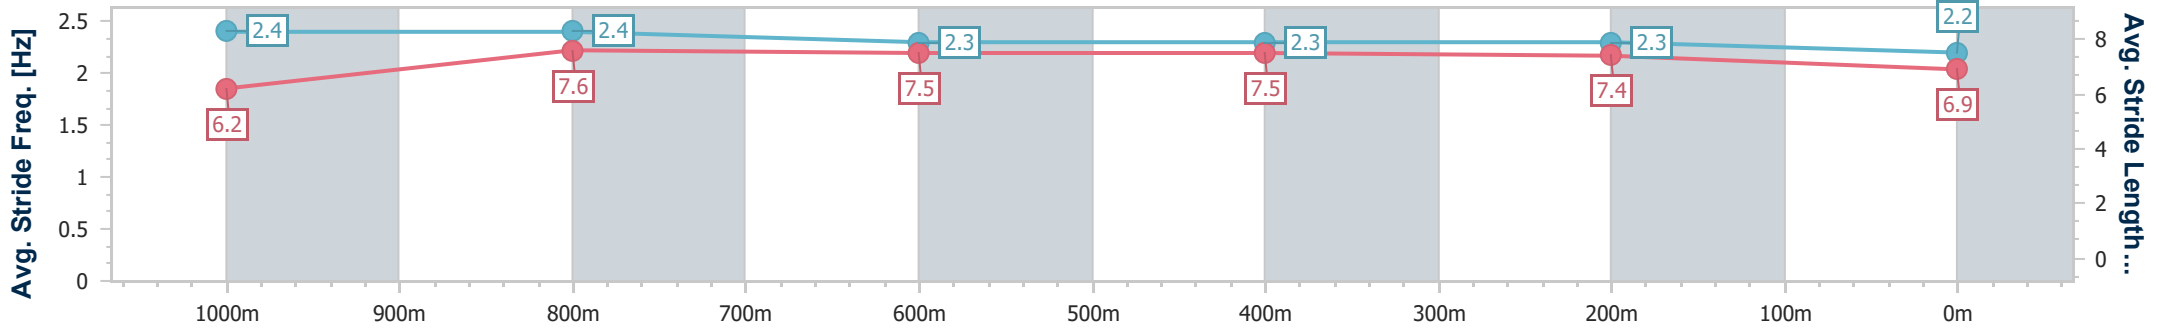

- [] Ranking at each section and finish
- .-.- No data available at this section
- NA No data available

Horse/Jockey Name	Aquaholic
Final Rank	9
Fastest Section Time (Section)	0:11.28 (1000m)
Top Speed [km/h] (Section)	68.1 (Overall)
Race State	Finished

Doomben QLD Professional

Race 3: SKY RACING Maiden Plate - 1200m

06 December 2024 - 14:43

Track Rating: Soft 7, Weather: Fine, Rail Position: +10m Entire

BRISBANE RACING CLUB

Section	Overall	1000m	800m	600m	400m	200m
Section Times	1:12.96 [9] (0:13.34)	0:59.62 [5] (0:11.28)	0:48.34 [8] (0:11.68)	0:36.66 [8] (0:11.79)	0:24.87 [8] (0:11.76)	0:13.11 [9] (0:13.11)
Average Speed [km/h]	54.0	64.5	62.1	61.1	61.1	55.0
Top Speed [km/h]	68.1	67.4	63.2	61.8	62.1	58.8
Avg. Dist. to Rail [m]	4.3	2.8	1.9	0.8	2.1	3.8
Avg. Stride Freq. [Hz]	2.4	2.4	2.3	2.3	2.3	2.2
Avg. Stride Length [m]	6.2	7.6	7.5	7.5	7.4	6.9

- [] Ranking at each section and finish
- .-.- No data available at this section
- NA No data available

Horse/Jockey Name	My Mischka
Final Rank	10
Fastest Section Time (Section)	0:10.95 (1000m)
Top Speed [km/h] (Section)	68.6 (1000m)
Race State	Finished