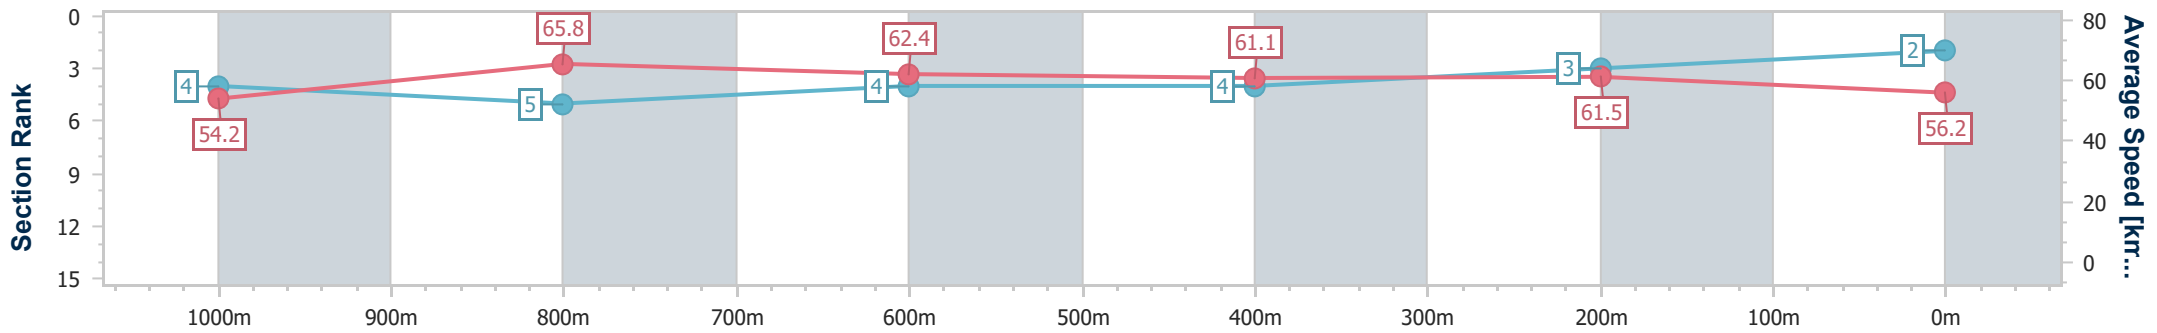

Doomben QLD Professional

Race 3: SKY RACING Maiden Plate - 1200m

06 December 2024 - 14:43

Track Rating: Soft 7, Weather: Fine, Rail Position: +10m Entire

BRISBANE RACING CLUB

Section	Overall	1000m	800m	600m	400m	200m
Section Times	1:12.19 [2] (0:13.33)	0:58.86 [4] (0:10.97)	0:47.89 [5] (0:11.74)	0:36.15 [4] (0:11.75)	0:24.40 [4] (0:11.63)	0:12.77 [3] (0:12.77)
Average Speed [km/h]	54.2	65.8	62.4	61.1	61.5	56.2
Top Speed [km/h]	69.0	68.9	64.4	62.1	63.0	59.3
Avg. Dist. to Rail [m]	0.7	1.6	3.0	1.7	3.2	0.9
Avg. Stride Freq. [Hz]	2.4	2.4	2.3	2.3	2.3	2.2
Avg. Stride Length [m]	6.2	7.5	7.6	7.5	7.5	7.0