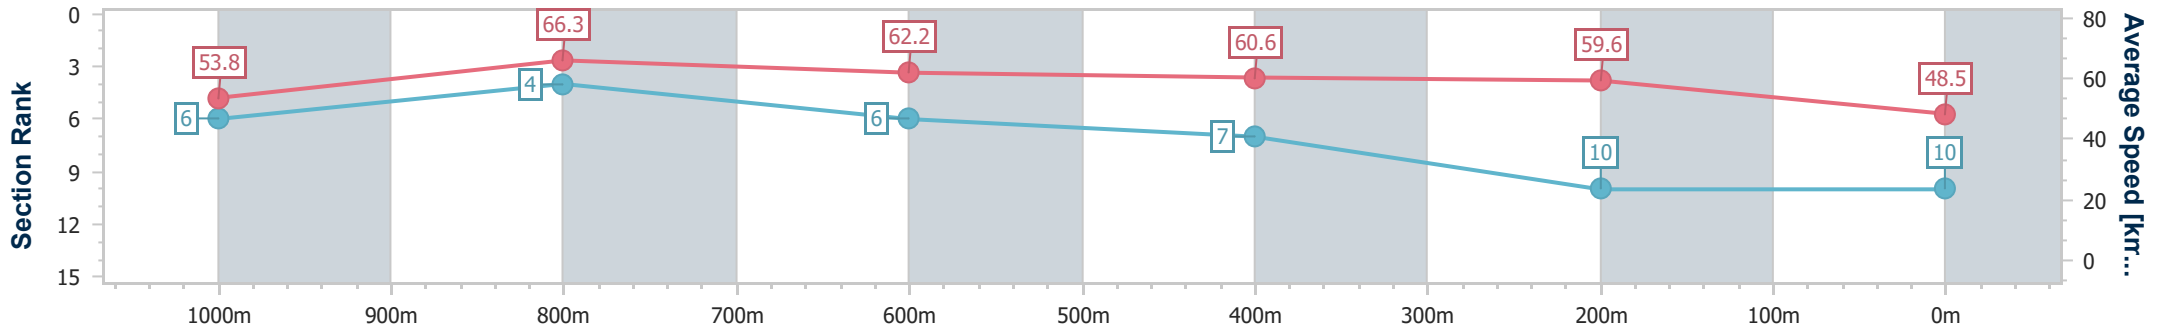

- [] Ranking at each section and finish
- .-.- No data available at this section
- NA No data available

Horse/Jockey Name	My Mischka
Final Rank	10
Fastest Section Time (Section)	0:10.95 (1000m)
Top Speed [km/h] (Section)	68.6 (1000m)
Race State	Finished

Doomben QLD Professional

Race 3: SKY RACING Maiden Plate - 1200m

06 December 2024 - 14:43

Track Rating: Soft 7, Weather: Fine, Rail Position: +10m Entire

BRISBANE RACING CLUB

Section	Overall	1000m	800m	600m	400m	200m
Section Times	1:15.01 [10] (0:13.35)	1:01.66 [6] (0:10.95)	0:50.71 [4] (0:11.75)	0:38.96 [6] (0:12.00)	0:26.96 [7] (0:12.12)	0:14.84 [10] (0:14.84)
Average Speed [km/h]	53.8	66.3	62.2	60.6	59.6	48.5
Top Speed [km/h]	68.1	68.6	64.0	61.8	61.2	56.1
Avg. Dist. to Rail [m]	3.5	2.4	3.2	1.5	2.3	2.0
Avg. Stride Freq. [Hz]	2.4	2.5	2.4	2.3	2.3	2.1
Avg. Stride Length [m]	6.2	7.4	7.3	7.2	7.2	6.4

- [] Ranking at each section and finish
- .-.- No data available at this section
- NA No data available