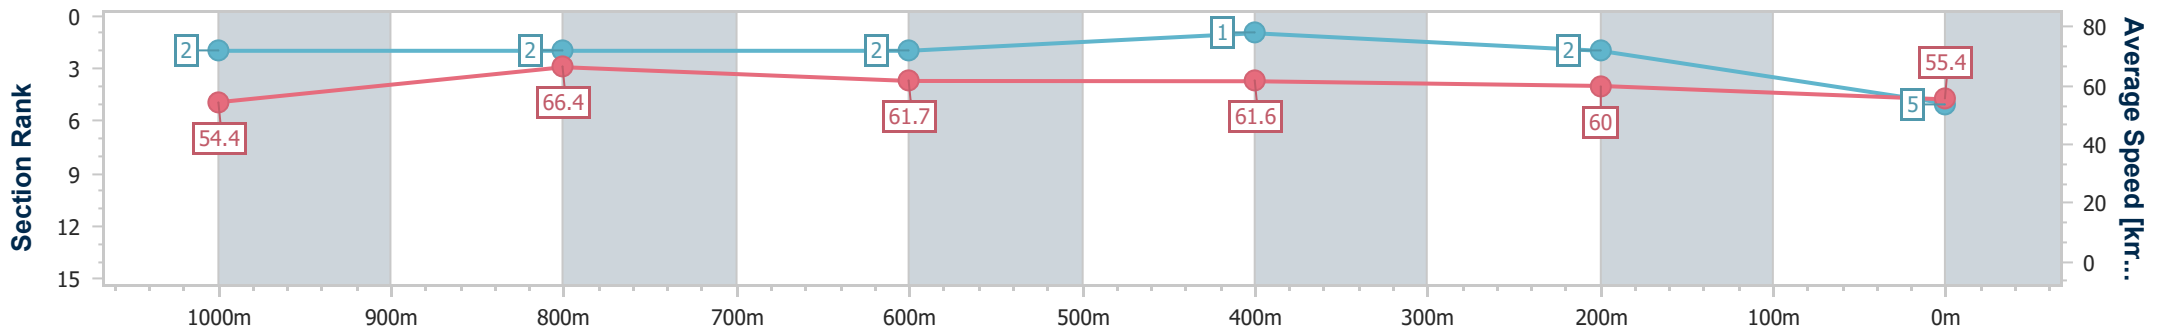

Horse/Jockey Name	Anson Bay
Final Rank	5
Fastest Section Time (Section)	0:10.91 (1000m)
Top Speed [km/h] (Section)	70.4 (1000m)
Race State	Finished

Doomben QLD Professional
Race 3: SKY RACING Maiden Plate - 1200m
06 December 2024 - 14:43
Track Rating: Soft 7, Weather: Fine, Rail Position: +10m Entire

BRISBANE
RACING CLUB

Section	Overall	1000m	800m	600m	400m	200m
Section Times	1:12.41 [5] (0:13.22)	0:59.19 [2] (0:10.91)	0:48.28 [2] (0:11.67)	0:36.61 [2] (0:11.62)	0:24.99 [1] (0:11.97)	0:13.02 [2] (0:13.02)
Average Speed [km/h]	54.4	66.4	61.7	61.6	60.0	55.4
Top Speed [km/h]	69.0	70.4	63.9	62.6	61.3	59.2
Avg. Dist. to Rail [m]	7.6	2.6	0.4	1.0	0.9	2.1
Avg. Stride Freq. [Hz]	2.4	2.4	2.2	2.2	2.3	2.2
Avg. Stride Length [m]	6.2	7.8	7.6	7.6	7.5	7.0

- [ ] Ranking at each section and finish
- -.-.- No data available at this section
- NA No data available