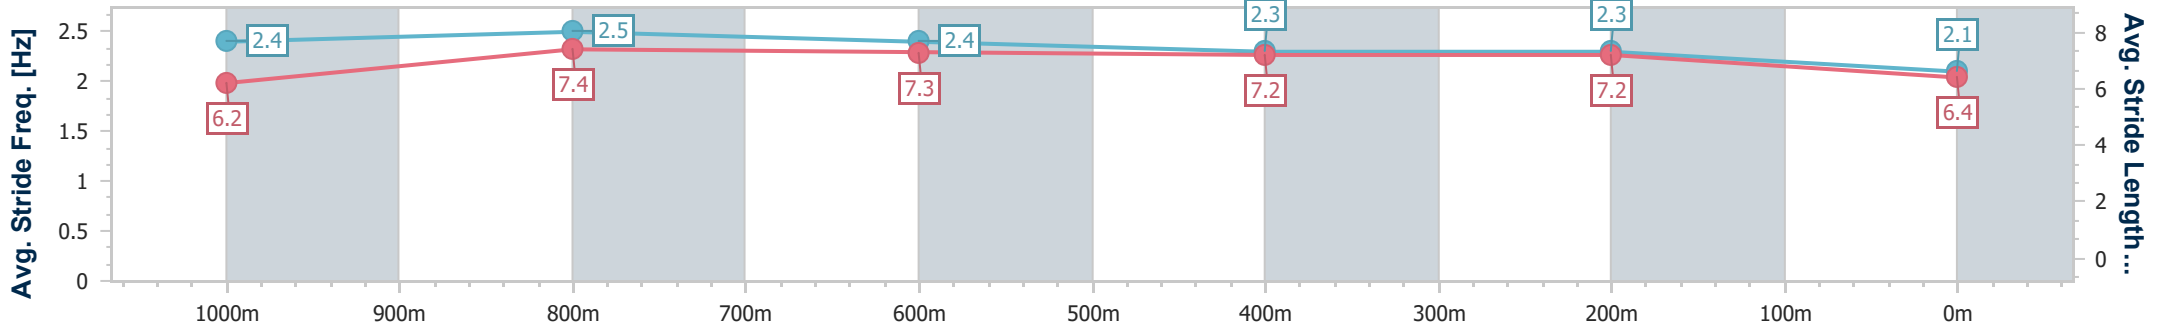

- [] Ranking at each section and finish
- .-.- No data available at this section
- NA No data available

Horse/Jockey Name	My Mischka
Final Rank	10
Fastest Section Time (Section)	0:10.95 (1000m)
Top Speed [km/h] (Section)	68.6 (1000m)
Race State	Finished

Doomben QLD Professional

Race 3: SKY RACING Maiden Plate - 1200m

06 December 2024 - 14:43

Track Rating: Soft 7, Weather: Fine, Rail Position: +10m Entire

BRISBANE RACING CLUB

Section	Overall	1000m	800m	600m	400m	200m
Section Times	1:15.01 [10] (0:13.35)	1:01.66 [6] (0:10.95)	0:50.71 [4] (0:11.75)	0:38.96 [6] (0:12.00)	0:26.96 [7] (0:12.12)	0:14.84 [10] (0:14.84)
Average Speed [km/h]	53.8	66.3	62.2	60.6	59.6	48.5
Top Speed [km/h]	68.1	68.6	64.0	61.8	61.2	56.1
Avg. Dist. to Rail [m]	3.5	2.4	3.2	1.5	2.3	2.0
Avg. Stride Freq. [Hz]	2.4	2.5	2.4	2.3	2.3	2.1
Avg. Stride Length [m]	6.2	7.4	7.3	7.2	7.2	6.4

- [] Ranking at each section and finish
- .-.- No data available at this section
- NA No data available