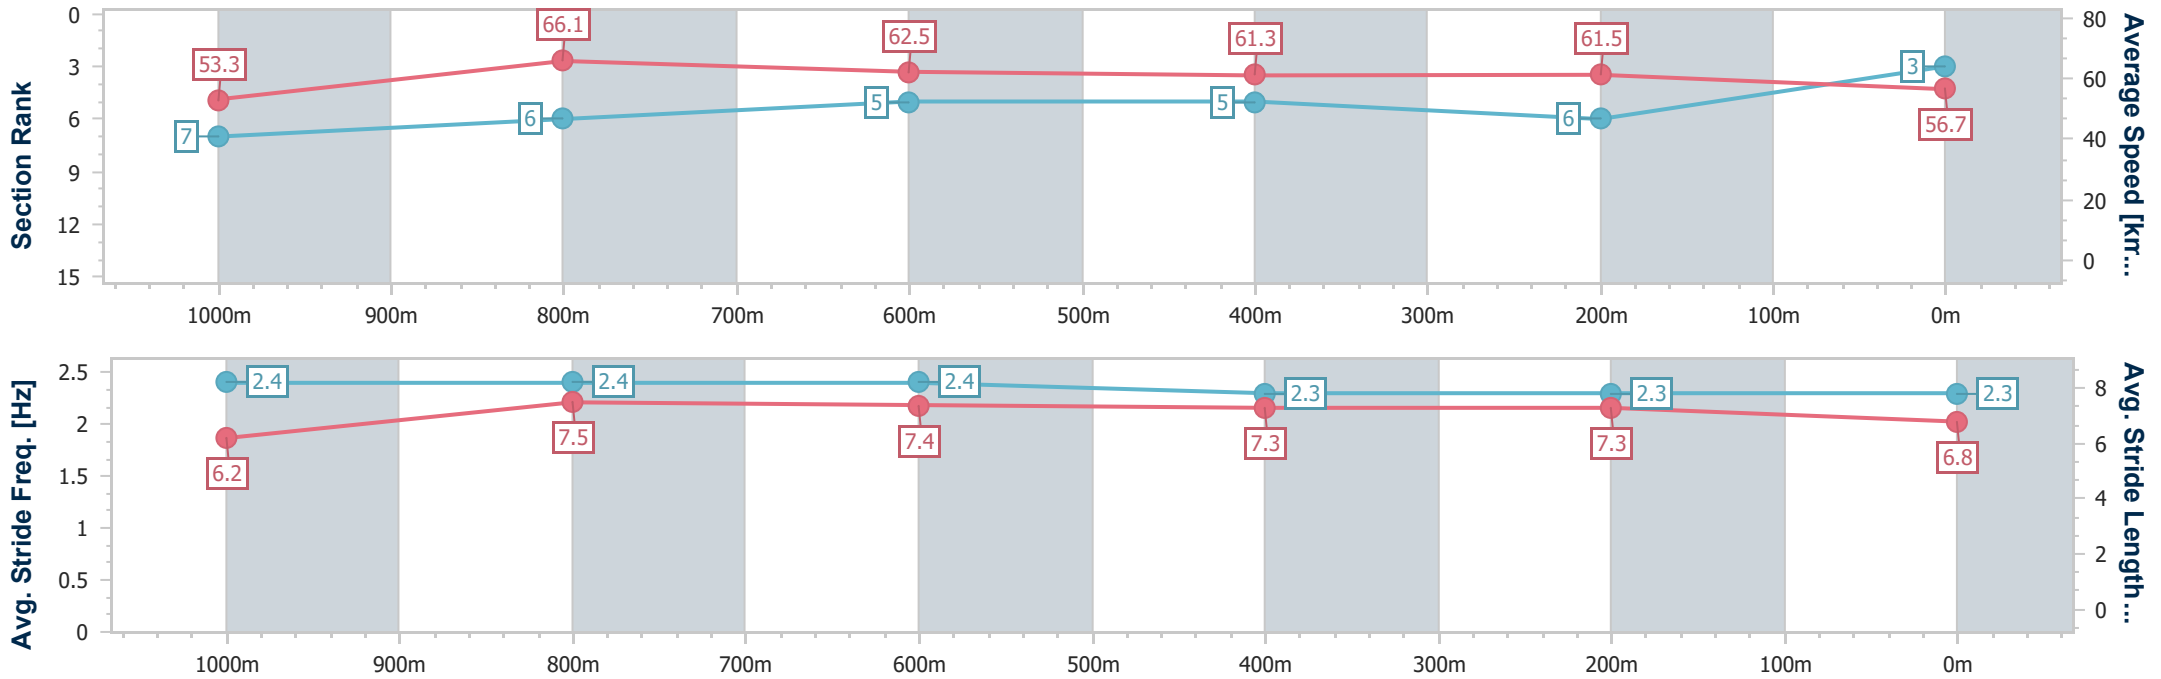

Doomben QLD Professional

Race 3: SKY RACING Maiden Plate - 1200m

06 December 2024 - 14:43

Track Rating: Soft 7, Weather: Fine, Rail Position: +10m Entire

BRISBANE RACING CLUB

Section	Overall	1000m	800m	600m	400m	200m
Section Times	1:12.27 [3] (0:13.53)	0:58.74 [7] (0:10.95)	0:47.79 [6] (0:11.56)	0:36.23 [5] (0:11.81)	0:24.42 [5] (0:11.73)	0:12.69 [6]
Average Speed [km/h]	53.3	66.1	62.5	61.3	61.5	56.7
Top Speed [km/h]	68.3	68.9	63.8	62.4	62.4	60.4
Avg. Dist. to Rail [m]	5.2	1.9	1.3	0.7	1.7	4.1
Avg. Stride Freq. [Hz]	2.4	2.4	2.4	2.3	2.3	2.3
Avg. Stride Length [m]	6.2	7.5	7.4	7.3	7.3	6.8

- [] Ranking at each section and finish
- .-.- No data available at this section
- NA No data available

Horse/Jockey Name	My Spirit
Final Rank	4
Fastest Section Time (Section)	0:10.88 (1000m)
Top Speed [km/h] (Section)	69.1 (1000m)
Race State	Finished