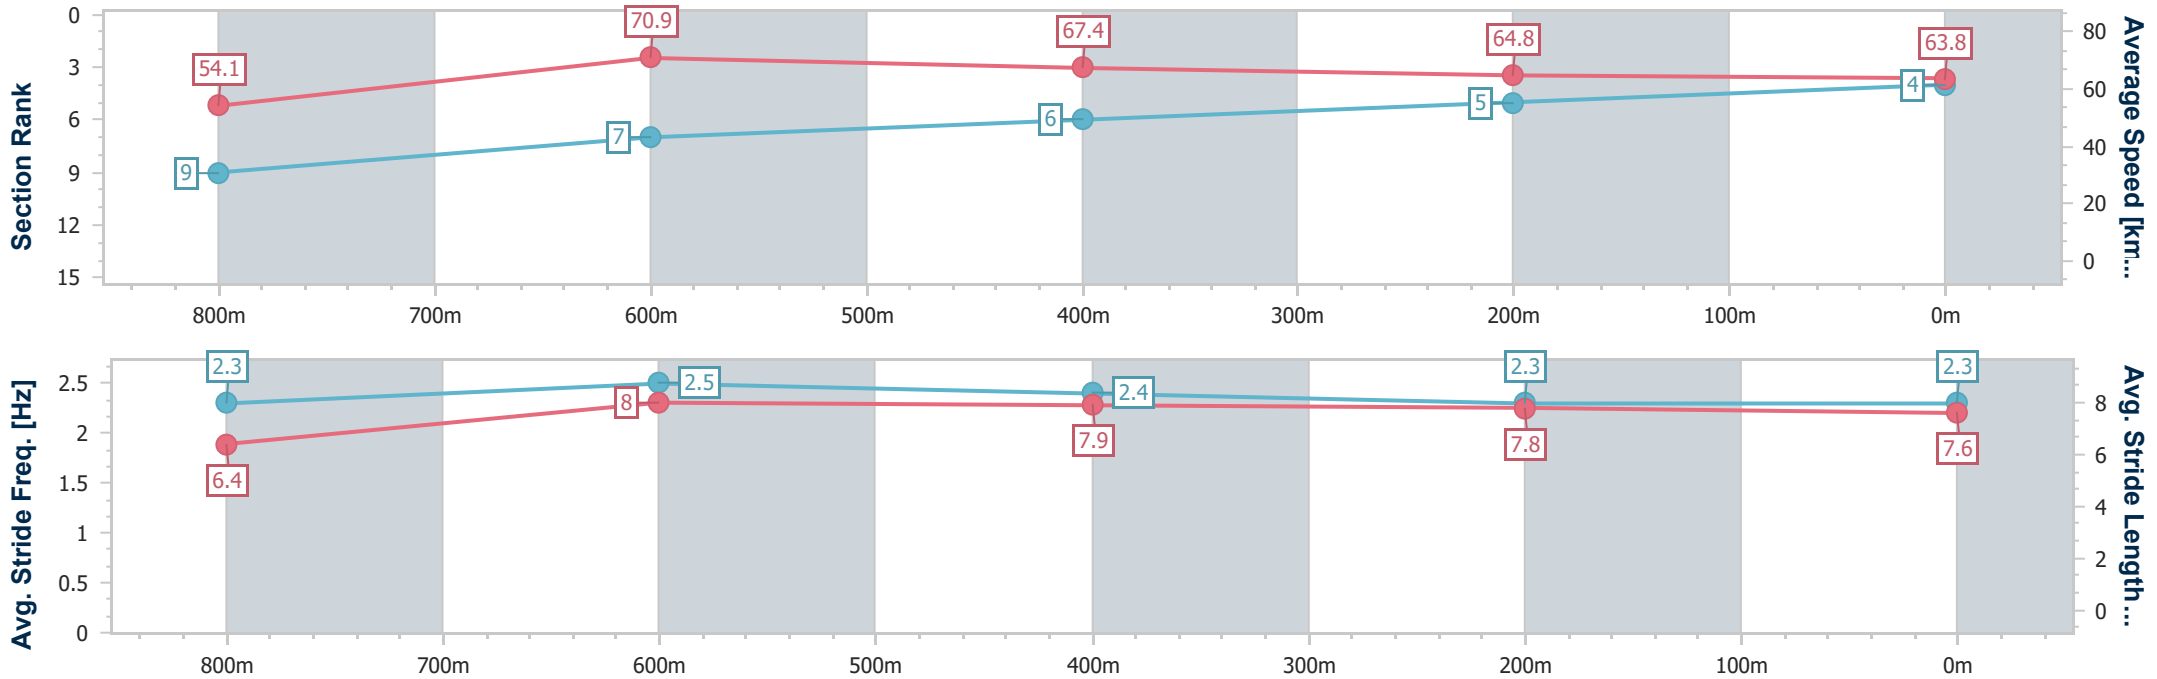

Horse/Jockey Name	Kidston
Final Rank	4
Fastest Section Time (Section)	0:10.18 (800m)
Top Speed [km/h] (Section)	72.5 (800m)
Race State	Finished

Townsville QLD Professional
Race 8: SHRELLE DEVENEY - 2024 VOLUNTEER OF THE YEAR
Class 1 Handicap - 1000m
05 December 2024 - 17:30
Track Rating: Soft 6, Weather: Overcast, Rail Position: +6m 1000m-
W/Post; +2m Remainder

Section	Overall	800m	600m	400m	200m
Section Times	0:56.64 [4] (0:13.32)	0:43.32 [9] (0:10.18)	0:33.14 [7] (0:10.73)	0:22.41 [6] (0:11.10)	0:11.31 [5] (0:11.31)
Average Speed [km/h]	54.1	70.9	67.4	64.8	63.8
Top Speed [km/h]	72.5	72.5	69.4	65.5	65.4
Avg. Dist. to Rail [m]	2.1	1.1	0.7	0.6	3.8
Avg. Stride Freq. [Hz]	2.3	2.5	2.4	2.3	2.3
Avg. Stride Length [m]	6.4	8.0	7.9	7.8	7.6

- [ ] Ranking at each section and finish
- -.-.- No data available at this section
- NA No data available