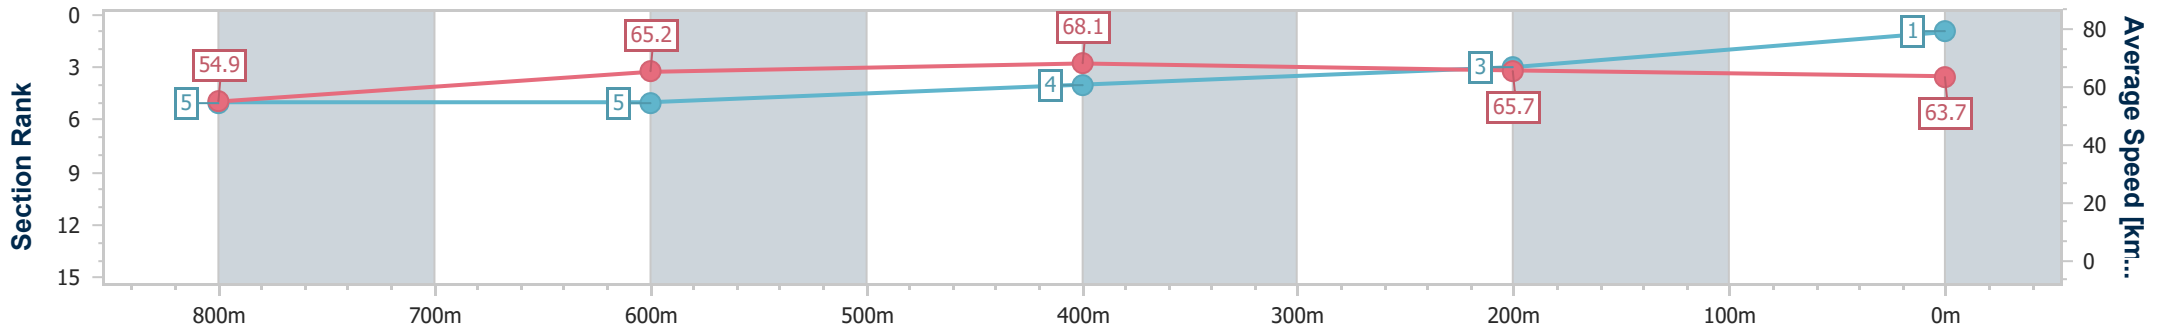

Horse/Jockey Name	Cumin Spinner
Final Rank	1
Fastest Section Time (Section)	0:10.36 (800m)
Top Speed [km/h] (Section)	71.4 (Overall)
Race State	Finished

Townsville QLD Professional
Race 8: SHRELLE DEVENEY - 2024 VOLUNTEER OF THE YEAR
Class 1 Handicap - 1000m
05 December 2024 - 17:30
Track Rating: Soft 6, Weather: Overcast, Rail Position: +6m 1000m-
W/Post; +2m Remainder

Section	Overall	800m	600m	400m	200m
Section Times	0:56.37 [1] (0:13.12)	0:43.25 [5] (0:10.36)	0:32.89 [5] (0:10.64)	0:22.25 [4] (0:10.96)	0:11.29 [3] (0:11.29)
Average Speed [km/h]	54.9	65.2	68.1	65.7	63.7
Top Speed [km/h]	71.4	68.4	70.3	66.2	65.3
Avg. Dist. to Rail [m]	6.5	3.6	1.7	0.6	1.8
Avg. Stride Freq. [Hz]	2.3	2.4	2.4	2.3	2.3
Avg. Stride Length [m]	6.4	8.2	8.0	7.9	7.8

- [ ] Ranking at each section and finish
- -.-.- No data available at this section
- NA No data available