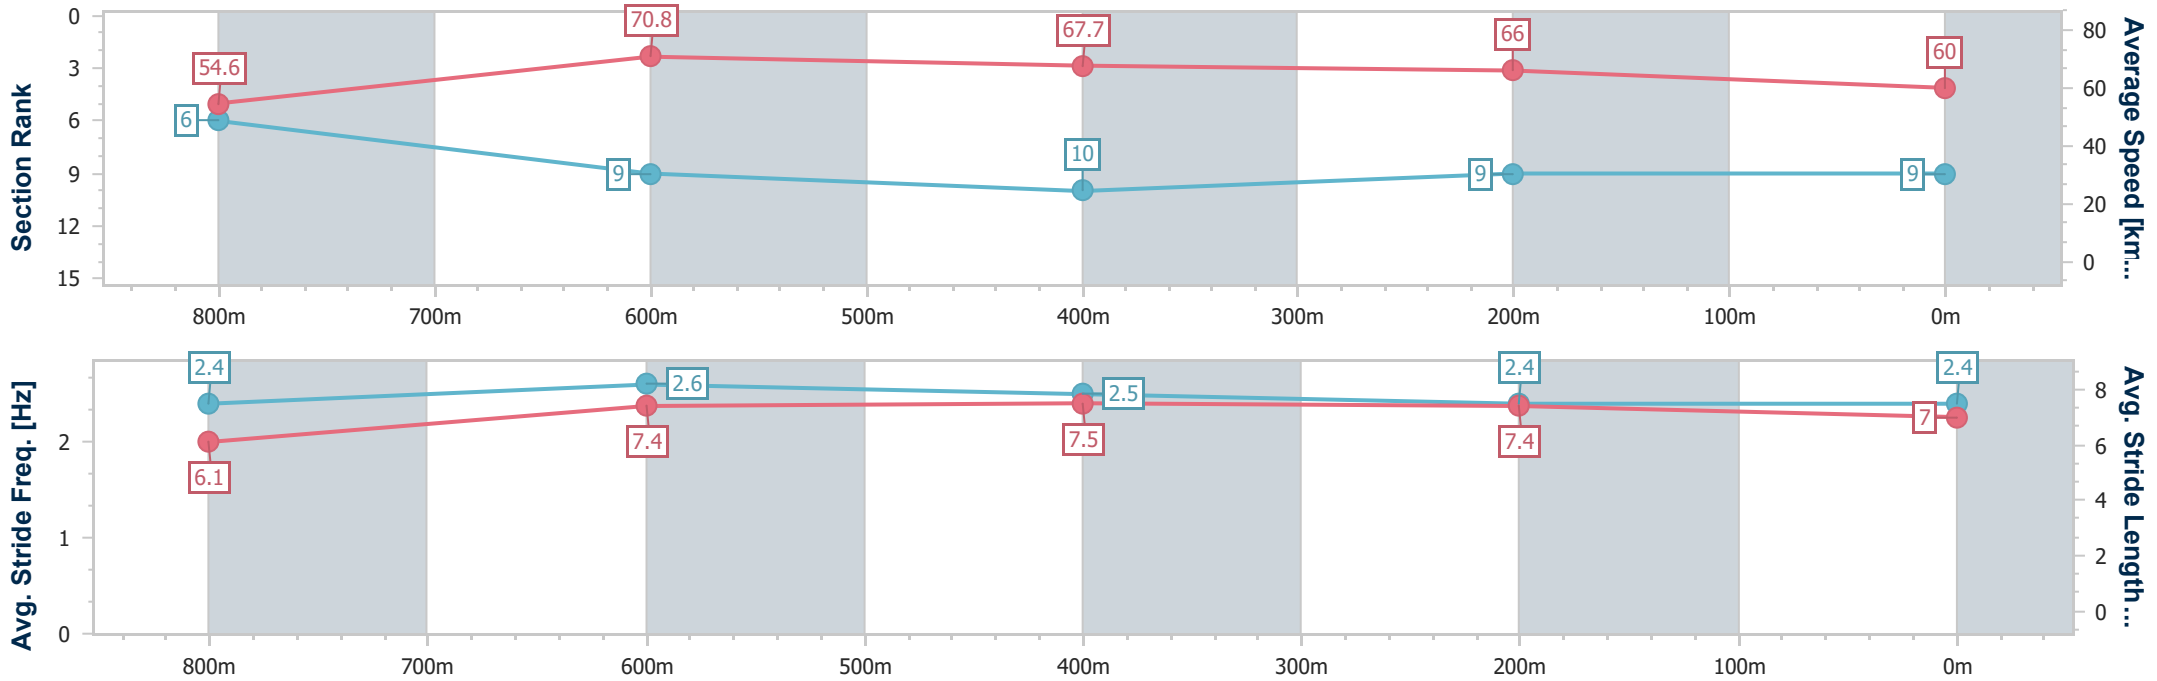

Section	Overall	800m	600m	400m	200m
Section Times	0:57.21 [8] (0:13.21)	0:44.00 [7] (0:10.28)	0:33.72 [6] (0:10.81)	0:22.91 [7] (0:11.05)	0:11.86 [6] (0:11.86)
Average Speed [km/h]	54.6	71.5	67.9	65.5	60.7
Top Speed [km/h]	70.2	72.6	70.9	66.7	64.2
Avg. Dist. to Rail [m]	9.0	5.3	4.2	4.6	6.8
Avg. Stride Freq. [Hz]	2.3	2.5	2.4	2.4	2.3
Avg. Stride Length [m]	6.6	7.8	7.7	7.6	7.3

- [] Ranking at each section and finish
- .-.- No data available at this section
- NA No data available

Horse/Jockey Name	Tantrums
Final Rank	9
Fastest Section Time (Section)	0:10.43 (800m)
Top Speed [km/h] (Section)	71.1 (800m)
Race State	Finished

Section	Overall	800m	600m	400m	200m
Section Times	0:57.52 [9] (0:13.19)	0:44.33 [6] (0:10.43)	0:33.90 [9] (0:10.93)	0:22.97 [10] (0:10.97)	0:12.00 [9] (0:12.00)
Average Speed [km/h]	54.6	70.8	67.7	66.0	60.0
Top Speed [km/h]	70.5	71.1	68.8	68.4	63.9
Avg. Dist. to Rail [m]	7.2	6.1	5.4	3.6	5.7
Avg. Stride Freq. [Hz]	2.4	2.6	2.5	2.4	2.4
Avg. Stride Length [m]	6.1	7.4	7.5	7.4	7.0