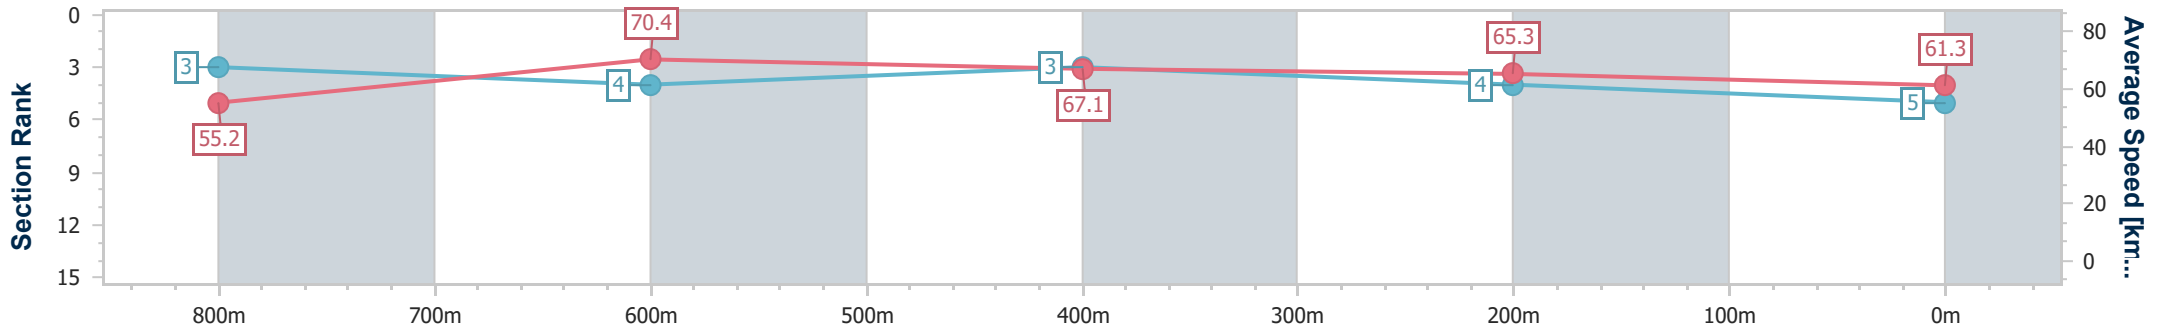

Horse/Jockey Name	Rocky Blonde
Final Rank	5
Fastest Section Time (Section)	0:10.31 (800m)
Top Speed [km/h] (Section)	72.0 (800m)
Race State	Finished

Townsville QLD Professional
Race 8: SHRELLE DEVENEY - 2024 VOLUNTEER OF THE YEAR
Class 1 Handicap - 1000m
05 December 2024 - 17:30
Track Rating: Soft 6, Weather: Overcast, Rail Position: +6m 1000m-
W/Post; +2m Remainder

Section	Overall	800m	600m	400m	200m
Section Times	0:56.93 [5] (0:13.04)	0:43.89 [3] (0:10.31)	0:33.58 [4] (0:10.77)	0:22.81 [3] (0:11.05)	0:11.76 [4] (0:11.76)
Average Speed [km/h]	55.2	70.4	67.1	65.3	61.3
Top Speed [km/h]	71.7	72.0	69.7	67.3	63.3
Avg. Dist. to Rail [m]	4.7	1.9	1.0	0.9	1.9
Avg. Stride Freq. [Hz]	2.5	2.6	2.5	2.5	2.4
Avg. Stride Length [m]	6.2	7.5	7.4	7.3	7.1

- [ ] Ranking at each section and finish
- -.-.- No data available at this section
- NA No data available