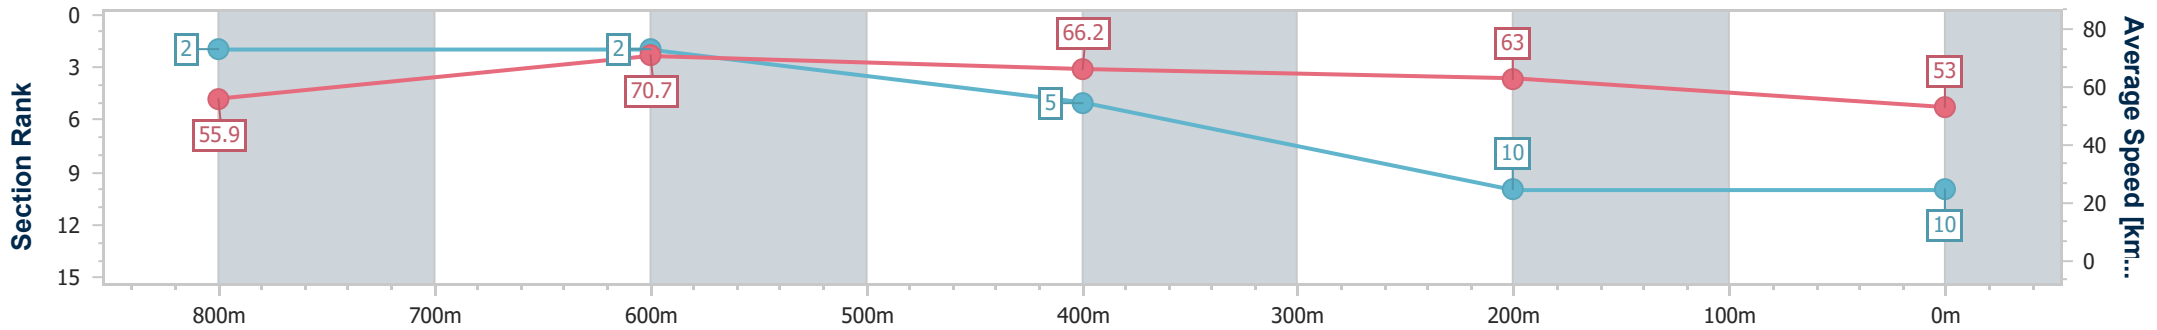

Horse/Jockey Name	More Than You
Final Rank	10
Fastest Section Time (Section)	0:10.35 (800m)
Top Speed [km/h] (Section)	71.6 (Overall)
Race State	Finished

Townsville QLD Professional
Race 8: SHRELLE DEVENEY - 2024 VOLUNTEER OF THE YEAR
Class 1 Handicap - 1000m
05 December 2024 - 17:30
Track Rating: Soft 6, Weather: Overcast, Rail Position: +6m 1000m-
W/Post; +2m Remainder

Section	Overall	800m	600m	400m	200m
Section Times	0:59.26 [10] (0:12.89)	0:46.37 [2] (0:10.35)	0:36.02 [2] (0:10.99)	0:25.03 [5] (0:11.43)	0:13.60 [10] (0:13.60)
Average Speed [km/h]	55.9	70.7	66.2	63.0	53.0
Top Speed [km/h]	71.6	71.3	68.1	65.2	60.8
Avg. Dist. to Rail [m]	5.8	3.8	2.0	1.7	4.2
Avg. Stride Freq. [Hz]	2.4	2.4	2.4	2.3	2.1
Avg. Stride Length [m]	6.5	8.1	7.8	7.6	6.9

- [ ] Ranking at each section and finish
- -.-.- No data available at this section
- NA No data available