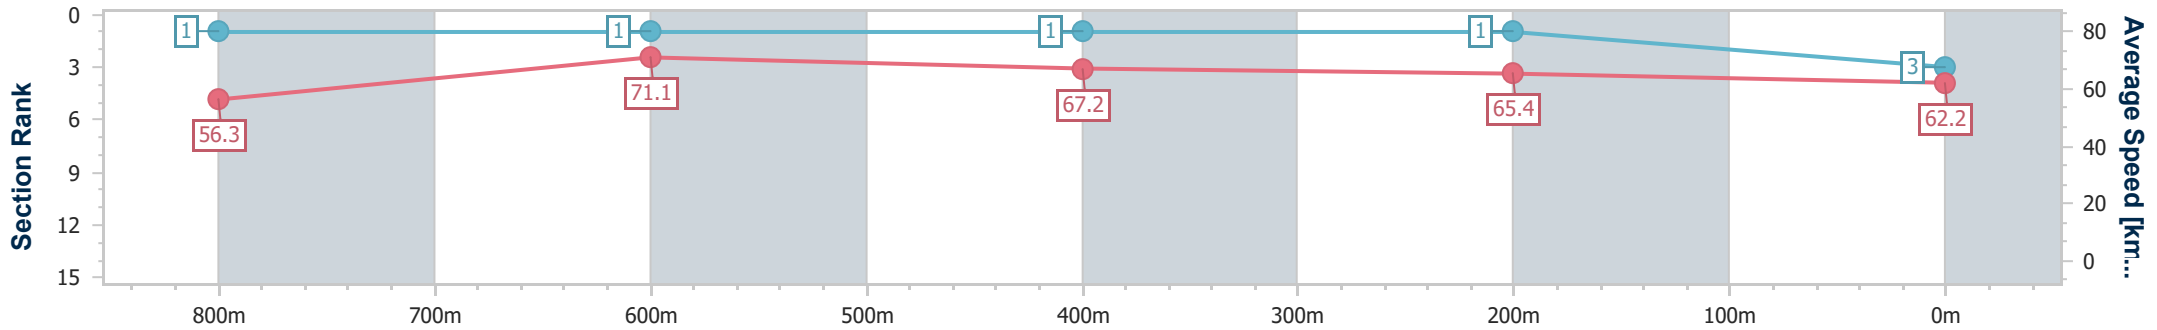

Horse/Jockey Name	Catalina Dreaming
Final Rank	3
Fastest Section Time (Section)	0:10.25 (800m)
Top Speed [km/h] (Section)	72.0 (Overall)
Race State	Finished

Townsville QLD Professional
Race 8: SHRELLE DEVENEY - 2024 VOLUNTEER OF THE YEAR
Class 1 Handicap - 1000m
05 December 2024 - 17:30
Track Rating: Soft 6, Weather: Overcast, Rail Position: +6m 1000m-
W/Post; +2m Remainder

Section	Overall	800m	600m	400m	200m
Section Times	0:56.45 [3] (0:12.82)	0:43.63 [1] (0:10.25)	0:33.38 [1] (0:10.81)	0:22.57 [1] (0:11.01)	0:11.56 [1] (0:11.56)
Average Speed [km/h]	56.3	71.1	67.2	65.4	62.2
Top Speed [km/h]	72.0	72.0	68.8	65.7	65.3
Avg. Dist. to Rail [m]	2.6	3.3	1.6	0.3	1.0
Avg. Stride Freq. [Hz]	2.4	2.6	2.5	2.5	2.5
Avg. Stride Length [m]	6.4	7.6	7.5	7.4	7.1

- [ ] Ranking at each section and finish
- -.-.- No data available at this section
- NA No data available