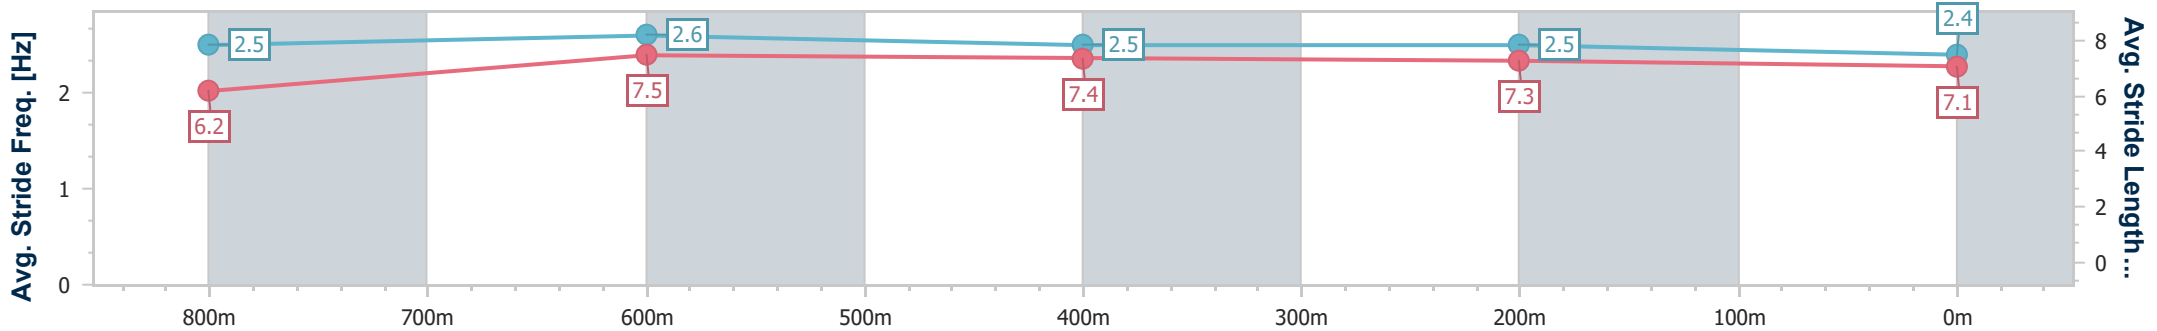

Horse/Jockey Name	Rocky Blonde
Final Rank	5
Fastest Section Time (Section)	0:10.31 (800m)
Top Speed [km/h] (Section)	72.0 (800m)
Race State	Finished

Townsville QLD Professional
Race 8: SHRELLE DEVENEY - 2024 VOLUNTEER OF THE YEAR
Class 1 Handicap - 1000m
05 December 2024 - 17:30
Track Rating: Soft 6, Weather: Overcast, Rail Position: +6m 1000m-
W/Post; +2m Remainder

Section	Overall	800m	600m	400m	200m
Section Times	0:56.93 [5] (0:13.04)	0:43.89 [3] (0:10.31)	0:33.58 [4] (0:10.77)	0:22.81 [3] (0:11.05)	0:11.76 [4] (0:11.76)
Average Speed [km/h]	55.2	70.4	67.1	65.3	61.3
Top Speed [km/h]	71.7	72.0	69.7	67.3	63.3
Avg. Dist. to Rail [m]	4.7	1.9	1.0	0.9	1.9
Avg. Stride Freq. [Hz]	2.5	2.6	2.5	2.5	2.4
Avg. Stride Length [m]	6.2	7.5	7.4	7.3	7.1

- [ ] Ranking at each section and finish
- -.-.- No data available at this section
- NA No data available