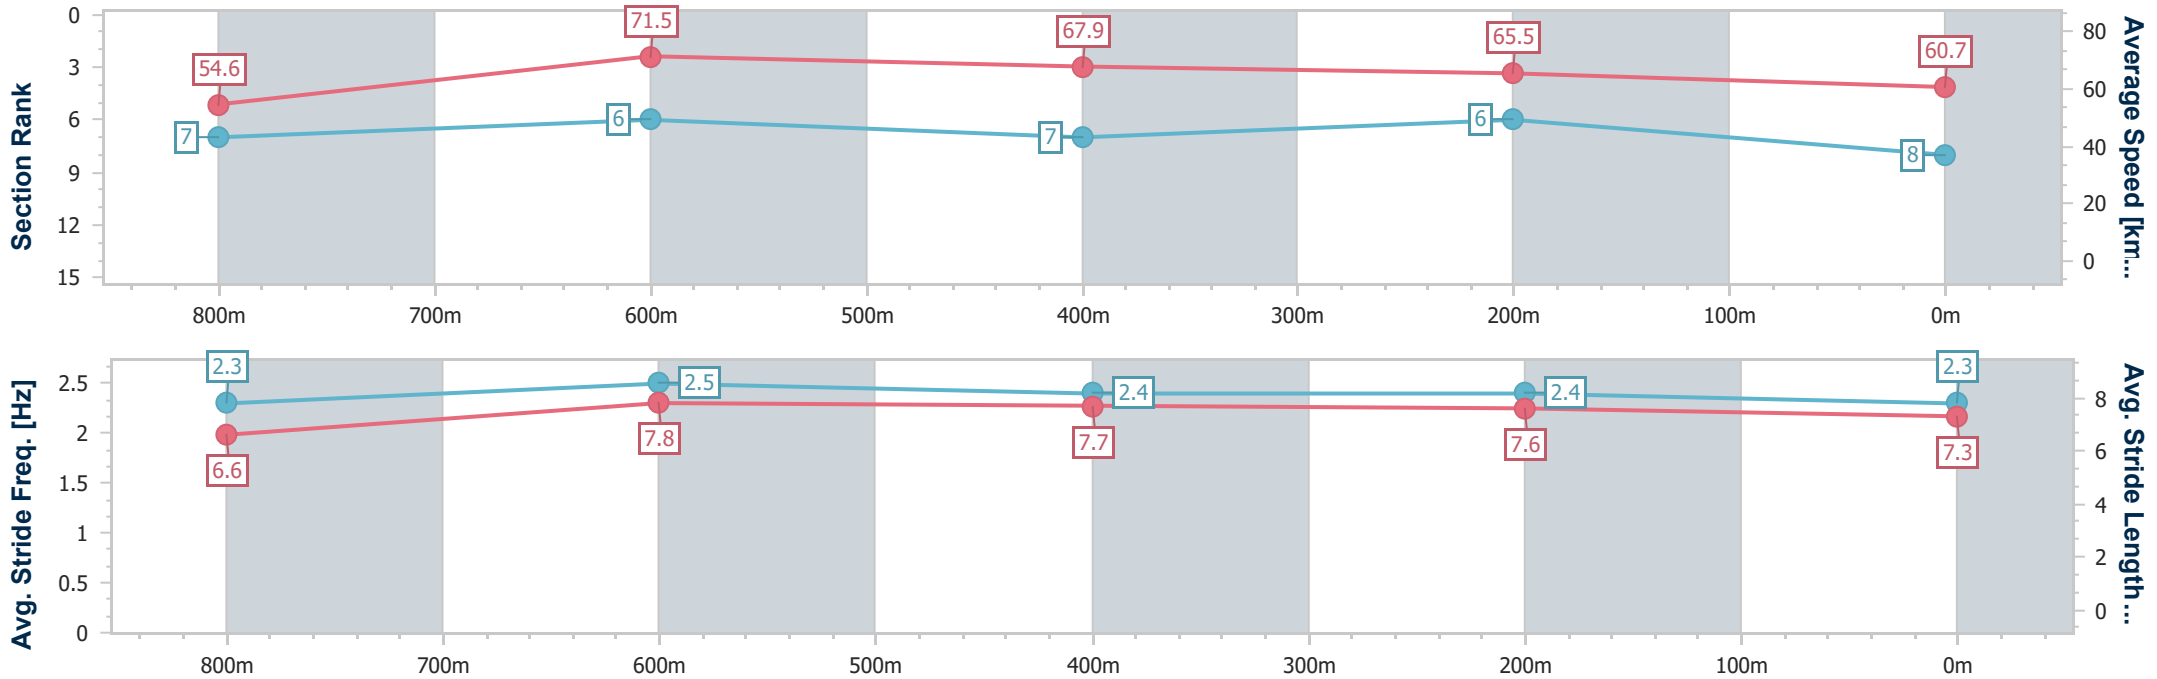

Horse/Jockey Name	Wanderlei
Final Rank	8
Fastest Section Time (Section)	0:10.28 (800m)
Top Speed [km/h] (Section)	72.6 (800m)
Race State	Finished

Townsville QLD Professional
Race 8: SHRELLE DEVENEY - 2024 VOLUNTEER OF THE YEAR
Class 1 Handicap - 1000m
05 December 2024 - 17:30
**Track Rating: Soft 6, Weather: Overcast, Rail Position: +6m 1000m-
W/Post; +2m Remainder**

Section	Overall	800m	600m	400m	200m
Section Times	0:57.21 [8] (0:13.21)	0:44.00 [7] (0:10.28)	0:33.72 [6] (0:10.81)	0:22.91 [7] (0:11.05)	0:11.86 [6] (0:11.86)
Average Speed [km/h]	54.6	71.5	67.9	65.5	60.7
Top Speed [km/h]	70.2	72.6	70.9	66.7	64.2
Avg. Dist. to Rail [m]	9.0	5.3	4.2	4.6	6.8
Avg. Stride Freq. [Hz]	2.3	2.5	2.4	2.4	2.3
Avg. Stride Length [m]	6.6	7.8	7.7	7.6	7.3

- [ ] Ranking at each section and finish
- -.-.- No data available at this section
- NA No data available