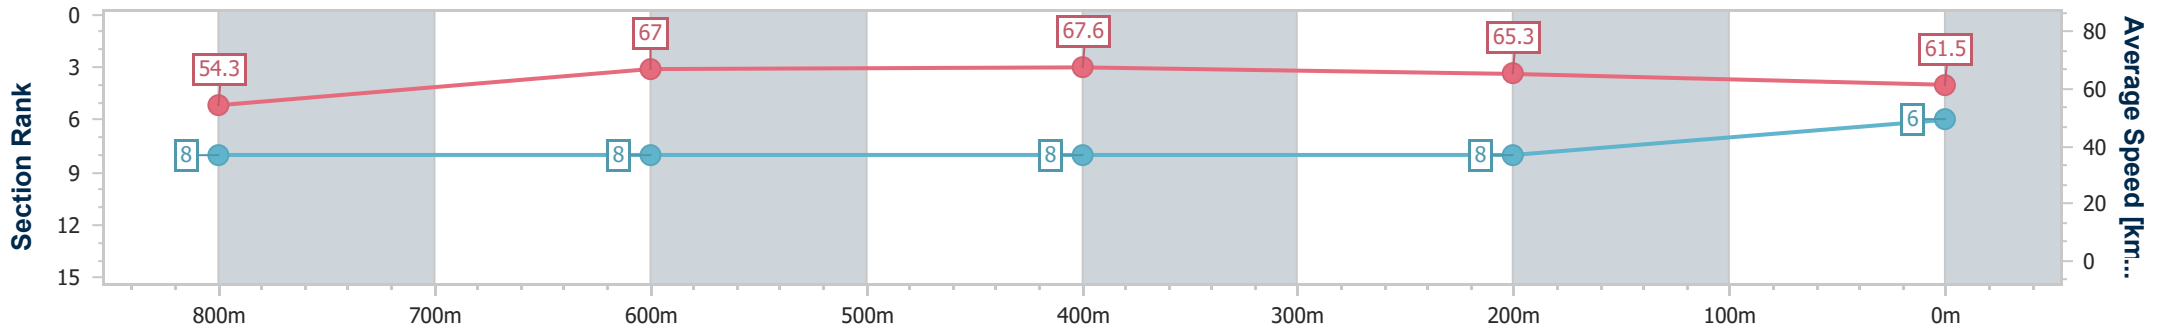

Horse/Jockey Name	Imperium
Final Rank	6
Fastest Section Time (Section)	0:10.33 (800m)
Top Speed [km/h] (Section)	72.1 (Overall)
Race State	Finished

Townsville QLD Professional
Race 8: SHRELLE DEVENEY - 2024 VOLUNTEER OF THE YEAR
Class 1 Handicap - 1000m
05 December 2024 - 17:30
Track Rating: Soft 6, Weather: Overcast, Rail Position: +6m 1000m-
W/Post; +2m Remainder

Section	Overall	800m	600m	400m	200m
Section Times	0:57.10 [6] (0:13.28)	0:43.82 [8] (0:10.33)	0:33.49 [8] (0:10.74)	0:22.75 [8] (0:11.05)	0:11.70 [8] (0:11.70)
Average Speed [km/h]	54.3	67.0	67.6	65.3	61.5
Top Speed [km/h]	72.1	68.4	70.7	67.0	65.2
Avg. Dist. to Rail [m]	5.6	3.1	2.3	1.6	3.5
Avg. Stride Freq. [Hz]	2.2	2.4	2.4	2.4	2.3
Avg. Stride Length [m]	6.6	8.1	7.9	7.7	7.3

- [ ] Ranking at each section and finish
- -.-.- No data available at this section
- NA No data available