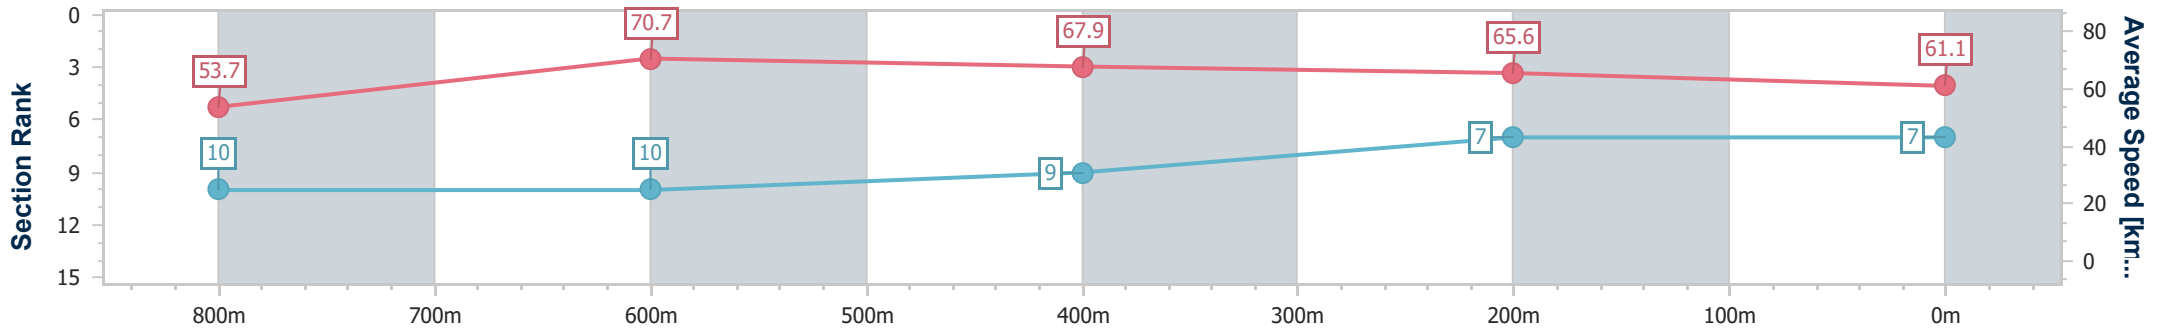

Horse/Jockey Name	Read 'Em And Weep
Final Rank	7
Fastest Section Time (Section)	0:10.27 (800m)
Top Speed [km/h] (Section)	72.2 (Overall)
Race State	Finished

Townsville QLD Professional
Race 8: SHRELLE DEVENEY - 2024 VOLUNTEER OF THE YEAR
Class 1 Handicap - 1000m
05 December 2024 - 17:30
Track Rating: Soft 6, Weather: Overcast, Rail Position: +6m 1000m-
W/Post; +2m Remainder

Section	Overall	800m	600m	400m	200m
Section Times	0:57.18 [7] (0:13.43)	0:43.75 [10] (0:10.27)	0:33.48 [10] (0:10.70)	0:22.78 [9] (0:10.99)	0:11.79 [7] (0:11.79)
Average Speed [km/h]	53.7	70.7	67.9	65.6	61.1
Top Speed [km/h]	72.2	72.2	69.9	67.0	64.2
Avg. Dist. to Rail [m]	5.0	2.4	2.0	2.3	4.1
Avg. Stride Freq. [Hz]	2.4	2.5	2.4	2.4	2.4
Avg. Stride Length [m]	6.2	7.8	7.8	7.5	7.2

- [ ] Ranking at each section and finish
- -.-.- No data available at this section
- NA No data available