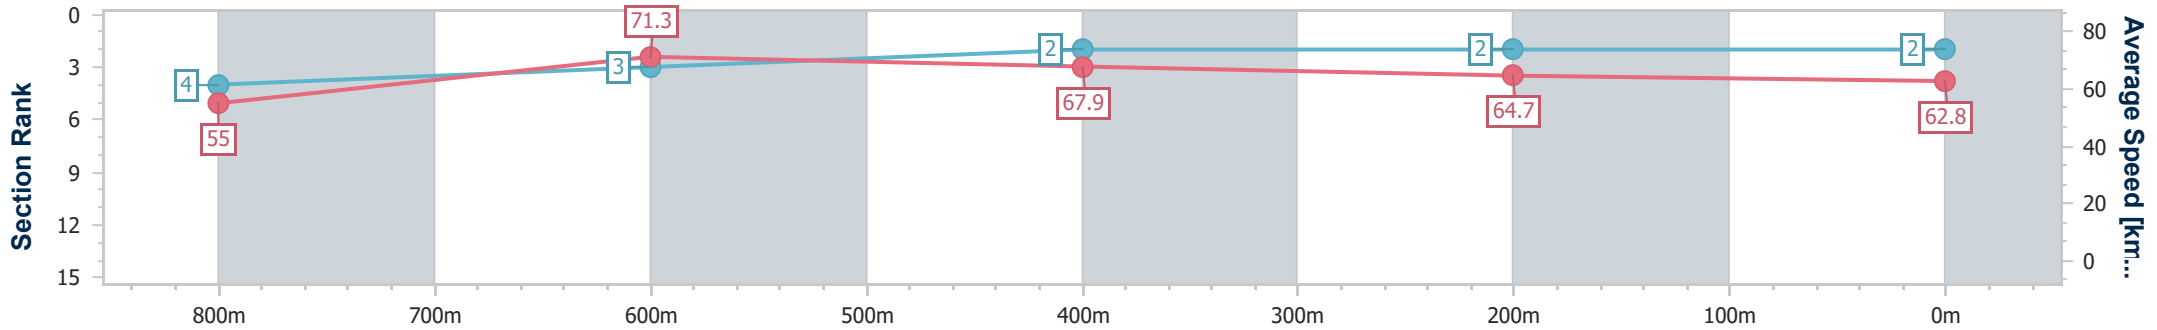

Horse/Jockey Name	Win And Tonic
Final Rank	2
Fastest Section Time (Section)	0:10.25 (800m)
Top Speed [km/h] (Section)	72.4 (Overall)
Race State	Finished

Townsville QLD Professional
Race 8: SHRELLE DEVENEY - 2024 VOLUNTEER OF THE YEAR
Class 1 Handicap - 1000m

05 December 2024 - 17:30

Track Rating: Soft 6, Weather: Overcast, Rail Position: +6m 1000m-
W/Post; +2m Remainder

Section	Overall	800m	600m	400m	200m
Section Times	0:56.44 [2] (0:13.07)	0:43.37 [4] (0:10.25)	0:33.12 [3] (0:10.59)	0:22.53 [2] (0:11.08)	0:11.45 [2] (0:11.45)
Average Speed [km/h]	55.0	71.3	67.9	64.7	62.8
Top Speed [km/h]	72.4	72.0	69.4	66.5	65.0
Avg. Dist. to Rail [m]	11.1	4.2	1.3	1.8	0.6
Avg. Stride Freq. [Hz]	2.5	2.5	2.5	2.4	2.4
Avg. Stride Length [m]	5.9	7.7	7.7	7.4	7.2

- [ ] Ranking at each section and finish
- -.-.- No data available at this section
- NA No data available