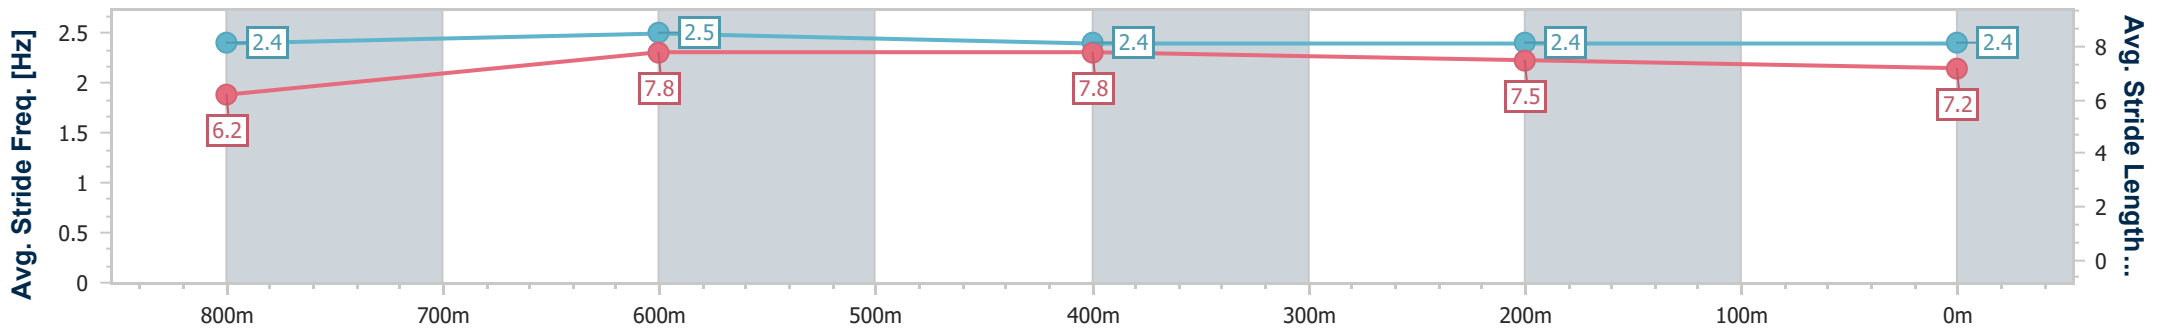

Horse/Jockey Name	Read 'Em And Weep
Final Rank	7
Fastest Section Time (Section)	0:10.27 (800m)
Top Speed [km/h] (Section)	72.2 (Overall)
Race State	Finished

Townsville QLD Professional
Race 8: SHRELLE DEVENEY - 2024 VOLUNTEER OF THE YEAR
Class 1 Handicap - 1000m
05 December 2024 - 17:30
Track Rating: Soft 6, Weather: Overcast, Rail Position: +6m 1000m-
W/Post; +2m Remainder

Section	Overall	800m	600m	400m	200m
Section Times	0:57.18 [7] (0:13.43)	0:43.75 [10] (0:10.27)	0:33.48 [10] (0:10.70)	0:22.78 [9] (0:10.99)	0:11.79 [7] (0:11.79)
Average Speed [km/h]	53.7	70.7	67.9	65.6	61.1
Top Speed [km/h]	72.2	72.2	69.9	67.0	64.2
Avg. Dist. to Rail [m]	5.0	2.4	2.0	2.3	4.1
Avg. Stride Freq. [Hz]	2.4	2.5	2.4	2.4	2.4
Avg. Stride Length [m]	6.2	7.8	7.8	7.5	7.2

- [ ] Ranking at each section and finish
- -.-.- No data available at this section
- NA No data available