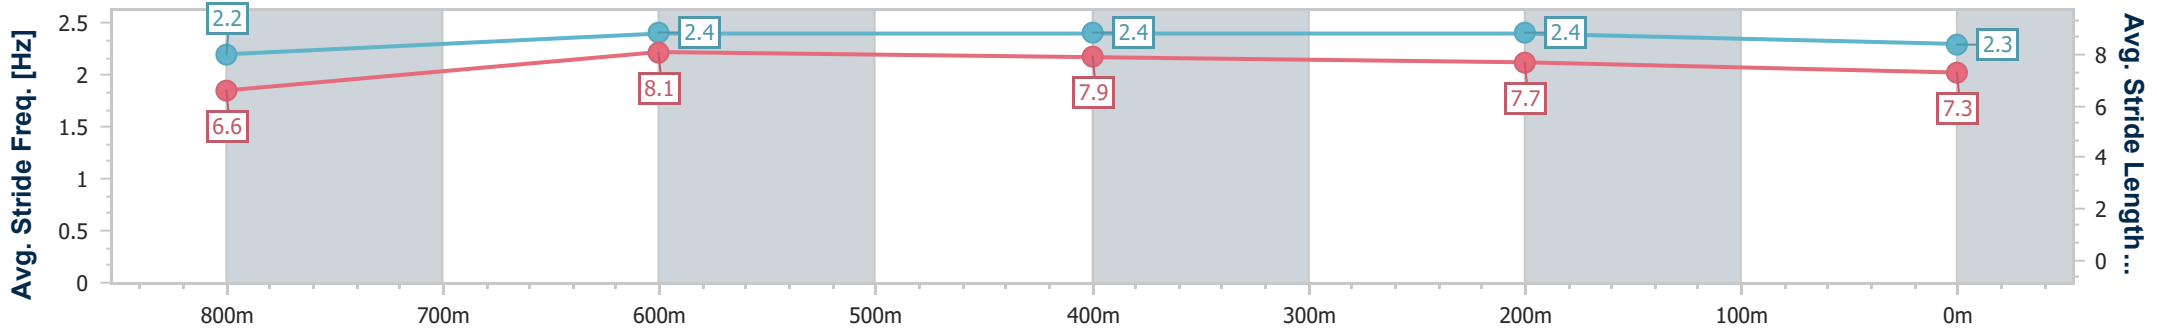

Horse/Jockey Name	Imperium
Final Rank	6
Fastest Section Time (Section)	0:10.33 (800m)
Top Speed [km/h] (Section)	72.1 (Overall)
Race State	Finished

Townsville QLD Professional
Race 8: SHRELLE DEVENEY - 2024 VOLUNTEER OF THE YEAR
Class 1 Handicap - 1000m
05 December 2024 - 17:30
Track Rating: Soft 6, Weather: Overcast, Rail Position: +6m 1000m-
W/Post; +2m Remainder

Section	Overall	800m	600m	400m	200m
Section Times	0:57.10 [6] (0:13.28)	0:43.82 [8] (0:10.33)	0:33.49 [8] (0:10.74)	0:22.75 [8] (0:11.05)	0:11.70 [8] (0:11.70)
Average Speed [km/h]	54.3	67.0	67.6	65.3	61.5
Top Speed [km/h]	72.1	68.4	70.7	67.0	65.2
Avg. Dist. to Rail [m]	5.6	3.1	2.3	1.6	3.5
Avg. Stride Freq. [Hz]	2.2	2.4	2.4	2.4	2.3
Avg. Stride Length [m]	6.6	8.1	7.9	7.7	7.3

- [ ] Ranking at each section and finish
- -.-.- No data available at this section
- NA No data available