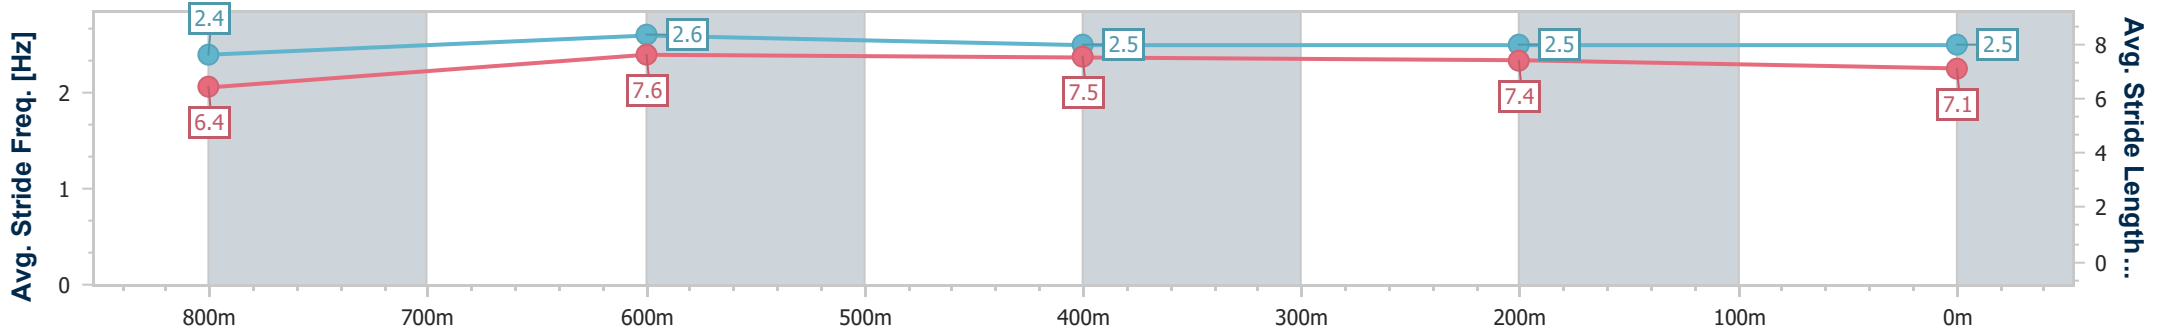

Horse/Jockey Name	Catalina Dreaming
Final Rank	3
Fastest Section Time (Section)	0:10.25 (800m)
Top Speed [km/h] (Section)	72.0 (Overall)
Race State	Finished

Townsville QLD Professional
Race 8: SHRELLE DEVENEY - 2024 VOLUNTEER OF THE YEAR
Class 1 Handicap - 1000m
05 December 2024 - 17:30
Track Rating: Soft 6, Weather: Overcast, Rail Position: +6m 1000m-
W/Post; +2m Remainder

Section	Overall	800m	600m	400m	200m
Section Times	0:56.45 [3] (0:12.82)	0:43.63 [1] (0:10.25)	0:33.38 [1] (0:10.81)	0:22.57 [1] (0:11.01)	0:11.56 [1] (0:11.56)
Average Speed [km/h]	56.3	71.1	67.2	65.4	62.2
Top Speed [km/h]	72.0	72.0	68.8	65.7	65.3
Avg. Dist. to Rail [m]	2.6	3.3	1.6	0.3	1.0
Avg. Stride Freq. [Hz]	2.4	2.6	2.5	2.5	2.5
Avg. Stride Length [m]	6.4	7.6	7.5	7.4	7.1

- [ ] Ranking at each section and finish
- -.-.- No data available at this section
- NA No data available