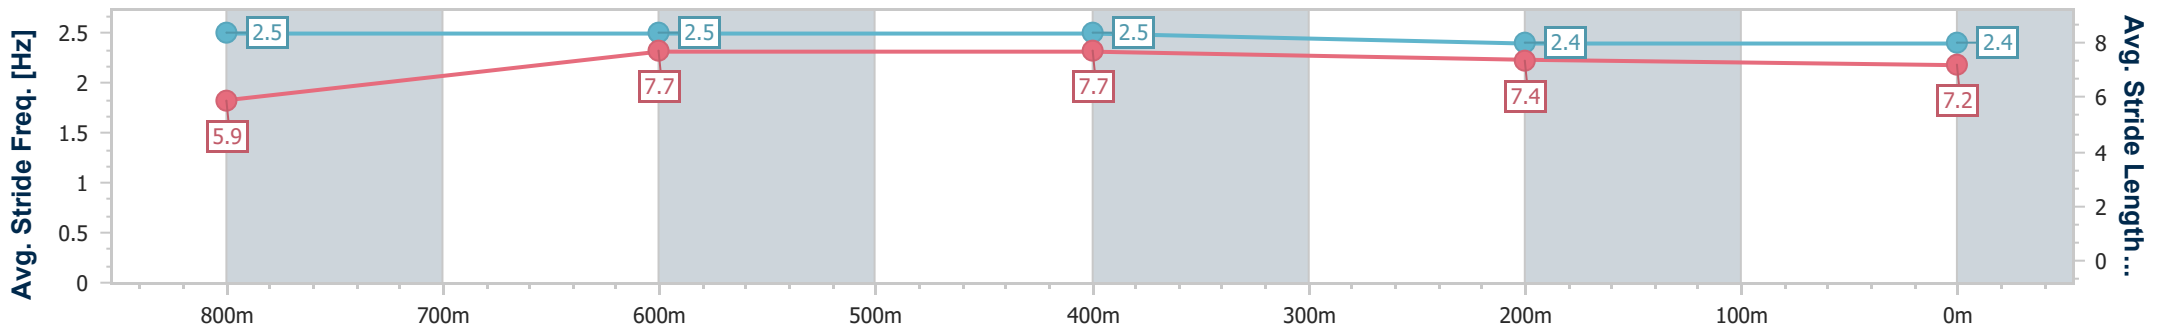

Horse/Jockey Name	Win And Tonic
Final Rank	2
Fastest Section Time (Section)	0:10.25 (800m)
Top Speed [km/h] (Section)	72.4 (Overall)
Race State	Finished

Townsville QLD Professional
Race 8: SHRELLE DEVENEY - 2024 VOLUNTEER OF THE YEAR
Class 1 Handicap - 1000m

05 December 2024 - 17:30

Track Rating: Soft 6, Weather: Overcast, Rail Position: +6m 1000m-
W/Post; +2m Remainder

Section	Overall	800m	600m	400m	200m
Section Times	0:56.44 [2] (0:13.07)	0:43.37 [4] (0:10.25)	0:33.12 [3] (0:10.59)	0:22.53 [2] (0:11.08)	0:11.45 [2] (0:11.45)
Average Speed [km/h]	55.0	71.3	67.9	64.7	62.8
Top Speed [km/h]	72.4	72.0	69.4	66.5	65.0
Avg. Dist. to Rail [m]	11.1	4.2	1.3	1.8	0.6
Avg. Stride Freq. [Hz]	2.5	2.5	2.5	2.4	2.4
Avg. Stride Length [m]	5.9	7.7	7.7	7.4	7.2

- [ ] Ranking at each section and finish
- -.-.- No data available at this section
- NA No data available