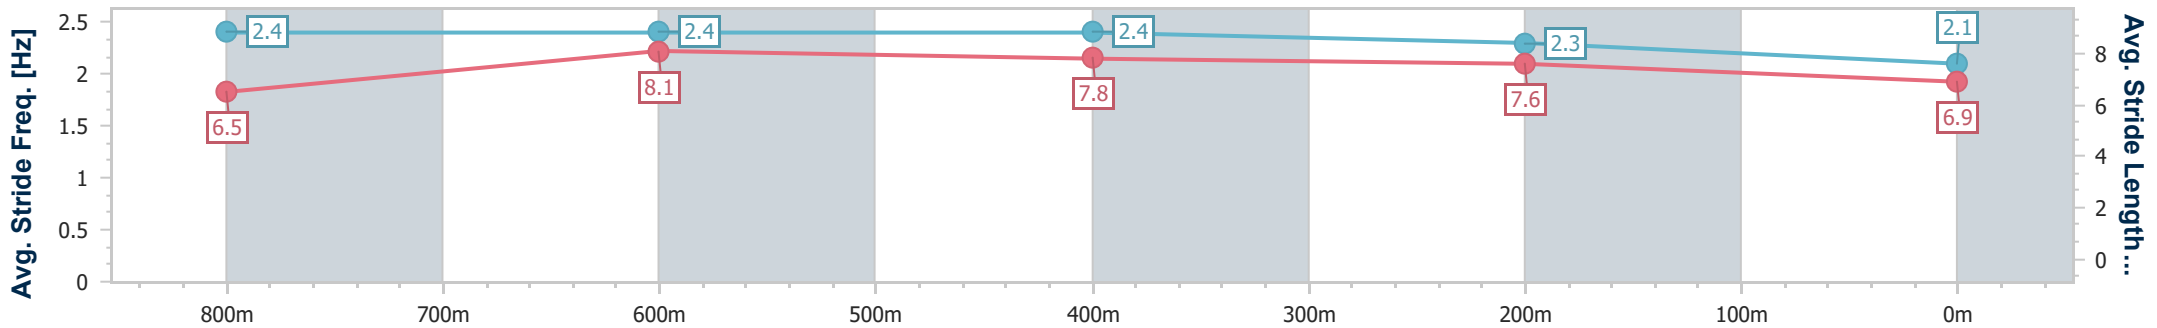

Horse/Jockey Name	More Than You
Final Rank	10
Fastest Section Time (Section)	0:10.35 (800m)
Top Speed [km/h] (Section)	71.6 (Overall)
Race State	Finished

Townsville QLD Professional
Race 8: SHRELLE DEVENEY - 2024 VOLUNTEER OF THE YEAR
Class 1 Handicap - 1000m
05 December 2024 - 17:30
Track Rating: Soft 6, Weather: Overcast, Rail Position: +6m 1000m-
W/Post; +2m Remainder

Section	Overall	800m	600m	400m	200m
Section Times	0:59.26 [10] (0:12.89)	0:46.37 [2] (0:10.35)	0:36.02 [2] (0:10.99)	0:25.03 [5] (0:11.43)	0:13.60 [10] (0:13.60)
Average Speed [km/h]	55.9	70.7	66.2	63.0	53.0
Top Speed [km/h]	71.6	71.3	68.1	65.2	60.8
Avg. Dist. to Rail [m]	5.8	3.8	2.0	1.7	4.2
Avg. Stride Freq. [Hz]	2.4	2.4	2.4	2.3	2.1
Avg. Stride Length [m]	6.5	8.1	7.8	7.6	6.9

- [ ] Ranking at each section and finish
- -.-.- No data available at this section
- NA No data available