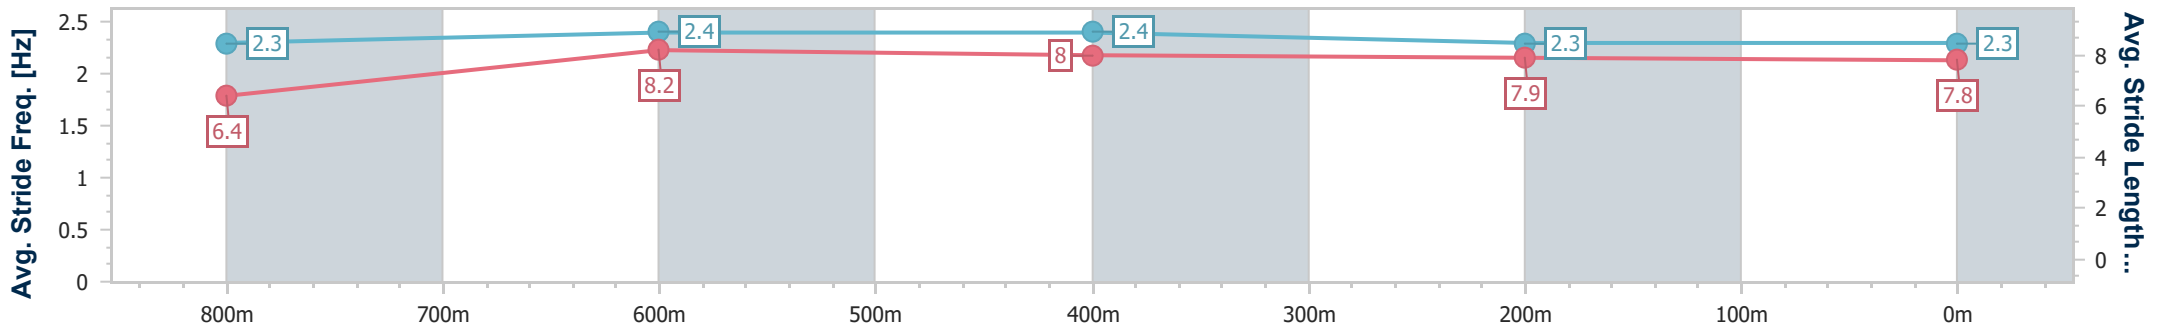

Horse/Jockey Name	Cumin Spinner
Final Rank	1
Fastest Section Time (Section)	0:10.36 (800m)
Top Speed [km/h] (Section)	71.4 (Overall)
Race State	Finished

Townsville QLD Professional
Race 8: SHRELLE DEVENEY - 2024 VOLUNTEER OF THE YEAR
Class 1 Handicap - 1000m
05 December 2024 - 17:30
Track Rating: Soft 6, Weather: Overcast, Rail Position: +6m 1000m-
W/Post; +2m Remainder

Section	Overall	800m	600m	400m	200m
Section Times	0:56.37 [1] (0:13.12)	0:43.25 [5] (0:10.36)	0:32.89 [5] (0:10.64)	0:22.25 [4] (0:10.96)	0:11.29 [3] (0:11.29)
Average Speed [km/h]	54.9	65.2	68.1	65.7	63.7
Top Speed [km/h]	71.4	68.4	70.3	66.2	65.3
Avg. Dist. to Rail [m]	6.5	3.6	1.7	0.6	1.8
Avg. Stride Freq. [Hz]	2.3	2.4	2.4	2.3	2.3
Avg. Stride Length [m]	6.4	8.2	8.0	7.9	7.8

- [ ] Ranking at each section and finish
- -.-.- No data available at this section
- NA No data available