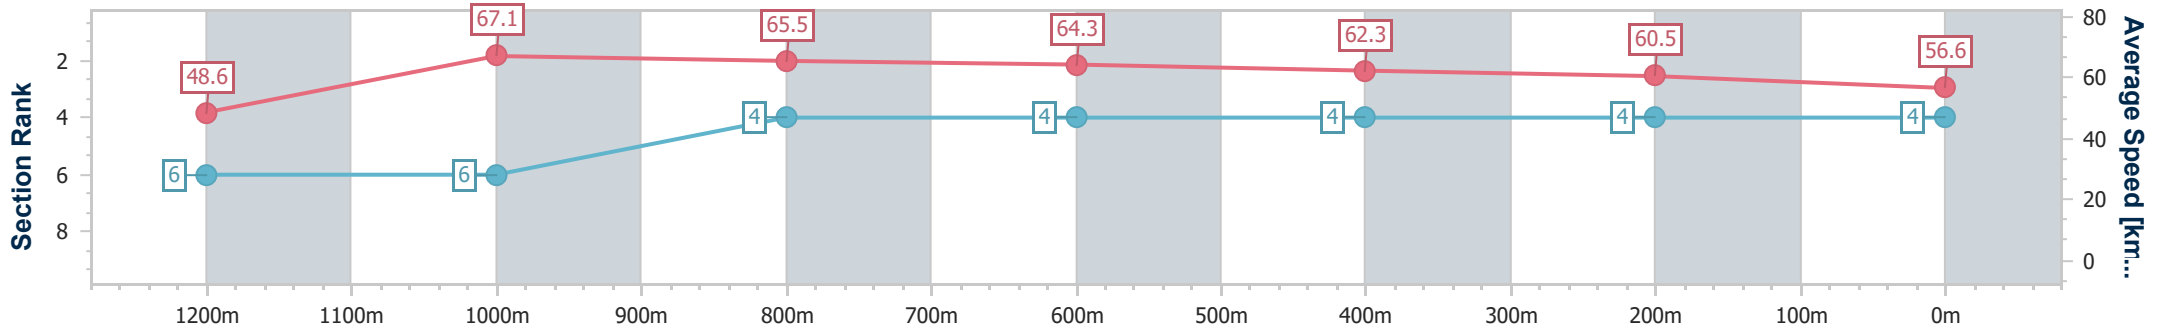

Horse/Jockey Name	Binghamton
Final Rank	4
Fastest Section Time (Section)	0:10.74 (1200m)
Top Speed [km/h] (Section)	67.6 (1200m)
Race State	Finished

Townsville QLD Professional
Race 4: GREAT NORTHERN BREWING CO Maiden Plate - 1400m

05 December 2024 - 14:55

Track Rating: Soft 6, Weather: Overcast, Rail Position: +6m 1000m-
W/Post; +2m Remainder

Section	Overall	1200m	1000m	800m	600m	400m	200m
Section Times	1:24.16 [4] (0:14.81)	1:09.35 [6] (0:10.74)	0:58.61 [6] (0:10.98)	0:47.63 [4] (0:11.29)	0:36.34 [4] (0:11.67)	0:24.67 [4] (0:11.96)	0:12.71 [4] (0:12.71)
Average Speed [km/h]	48.6	67.1	65.5	64.3	62.3	60.5	56.6
Top Speed [km/h]	67.6	67.6	66.5	64.9	64.4	61.2	59.5
Avg. Dist. to Rail [m]	3.9	0.4	0.8	1.7	2.2	2.9	3.9
Avg. Stride Freq. [Hz]	2.2	2.4	2.3	2.3	2.3	2.3	2.2
Avg. Stride Length [m]	6.0	7.9	7.9	7.8	7.7	7.5	7.2

- [ ] Ranking at each section and finish
- -.-.- No data available at this section
- NA No data available