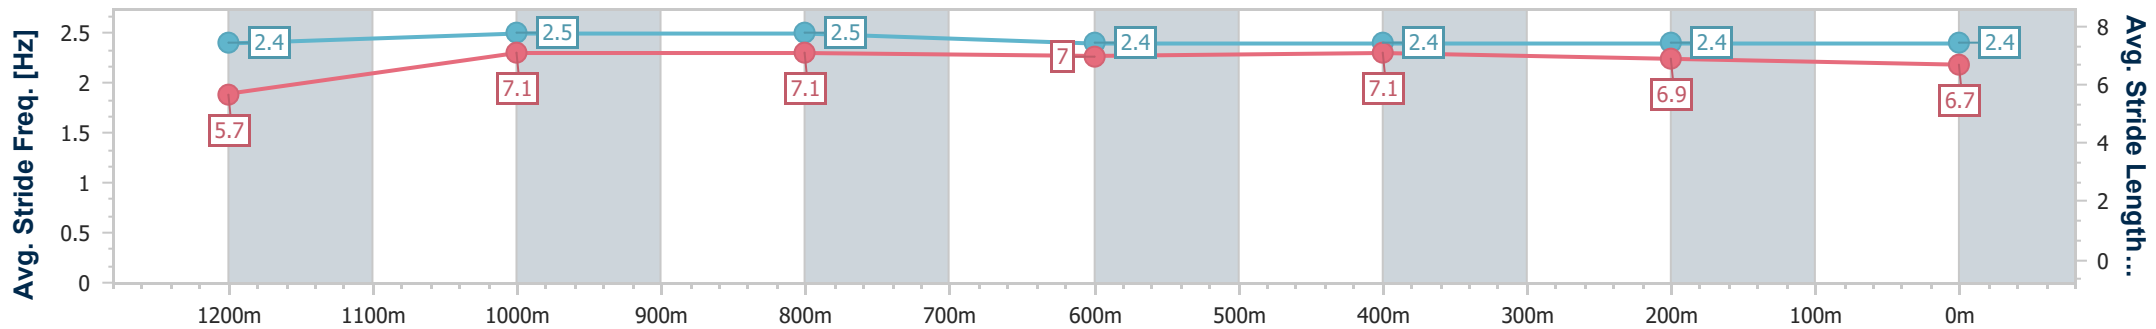

Horse/Jockey Name	Fighting Edge
Final Rank	3
Fastest Section Time (Section)	0:10.74 (1200m)
Top Speed [km/h] (Section)	67.9 (1200m)
Race State	Finished

Townsville QLD Professional
Race 4: GREAT NORTHERN BREWING CO Maiden Plate - 1400m

05 December 2024 - 14:55

Track Rating: Soft 6, Weather: Overcast, Rail Position: +6m 1000m-
W/Post; +2m Remainder

Section	Overall	1200m	1000m	800m	600m	400m	200m							
Section Times	1:24.13 [3] (0:14.71)	1:09.42 [4] (0:10.74)	0:58.68 [4] (0:11.14)	0:47.54 [5] (0:11.38)	0:36.16 [6] (0:11.66)	0:24.50 [6] (0:11.97)	0:12.53 [5]							
Average Speed [km/h]	49.0	67.2	64.9	64.2	62.5	60.7	57.5							
Top Speed [km/h]	67.6	67.9	66.2	64.9	64.0	61.9	59.6							
Avg. Dist. to Rail [m]	3.9	0.6	1.4	2.8	2.8	6.0	8.6							
Avg. Stride Freq. [Hz]	2.4	2.5	2.5	2.4	2.4	2.4	2.4							
Avg. Stride Length [m]	5.7	7.1	7.1	7.0	7.1	6.9	6.7							

- [ ] Ranking at each section and finish
- -.-.- No data available at this section
- NA No data available