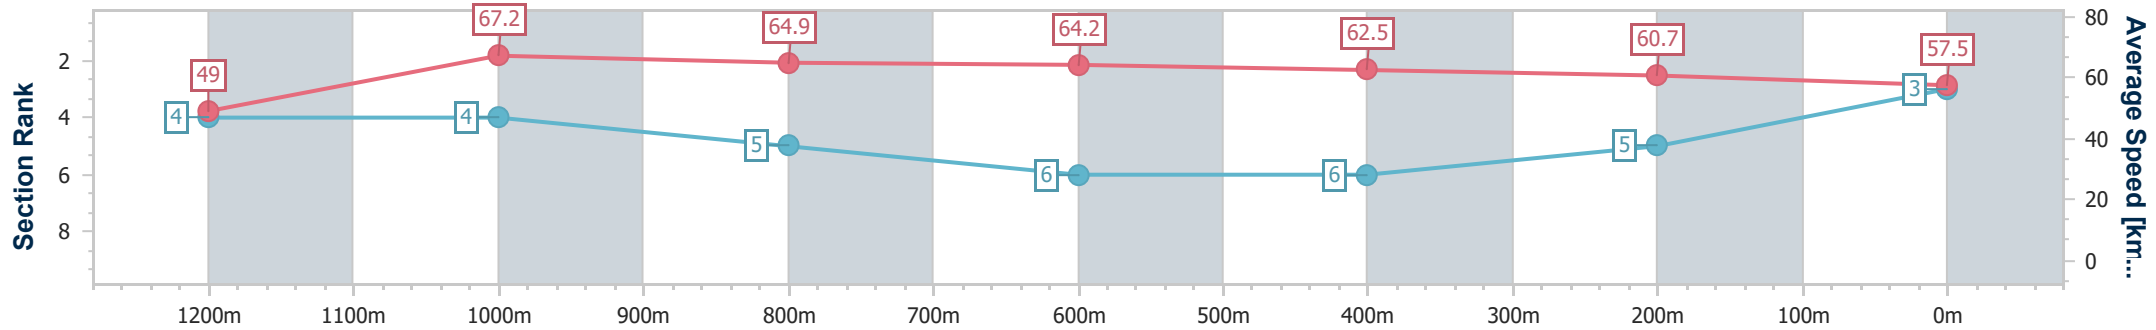

Horse/Jockey Name	Fighting Edge
Final Rank	3
Fastest Section Time (Section)	0:10.74 (1200m)
Top Speed [km/h] (Section)	67.9 (1200m)
Race State	Finished

Townsville QLD Professional
Race 4: GREAT NORTHERN BREWING CO Maiden Plate - 1400m

05 December 2024 - 14:55

Track Rating: Soft 6, Weather: Overcast, Rail Position: +6m 1000m-
W/Post; +2m Remainder

Section	Overall	1200m	1000m	800m	600m	400m	200m							
Section Times	1:24.13 [3] (0:14.71)	1:09.42 [4] (0:10.74)	0:58.68 [4] (0:11.14)	0:47.54 [5] (0:11.38)	0:36.16 [6] (0:11.66)	0:24.50 [6] (0:11.97)	0:12.53 [5]							
Average Speed [km/h]	49.0	67.2	64.9	64.2	62.5	60.7	57.5							
Top Speed [km/h]	67.6	67.9	66.2	64.9	64.0	61.9	59.6							
Avg. Dist. to Rail [m]	3.9	0.6	1.4	2.8	2.8	6.0	8.6							
Avg. Stride Freq. [Hz]	2.4	2.5	2.5	2.4	2.4	2.4	2.4							
Avg. Stride Length [m]	5.7	7.1	7.1	7.0	7.1	6.9	6.7							

- [ ] Ranking at each section and finish
- -.-.- No data available at this section
- NA No data available