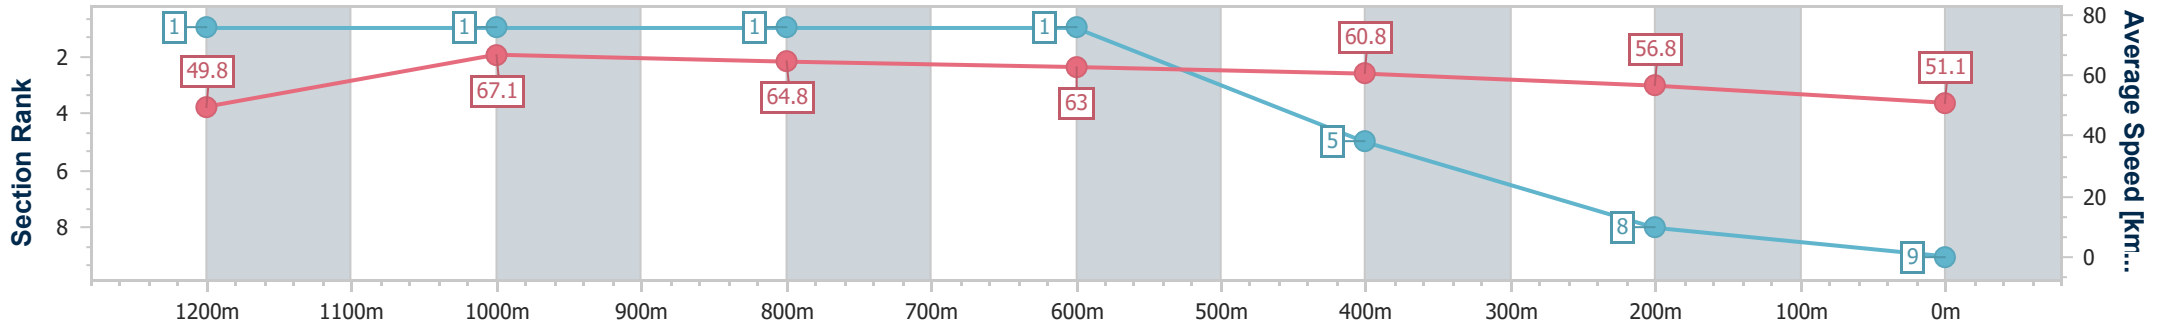

- [ ] Ranking at each section and finish
- .-.- No data available at this section
- NA No data available

Horse/Jockey Name	The Judging Saint
Final Rank	9
Fastest Section Time (Section)	0:10.72 (1200m)
Top Speed [km/h] (Section)	68.4 (1200m)
Race State	Finished

Townsville QLD Professional  
Race 4: GREAT NORTHERN BREWING CO Maiden Plate - 1400m

05 December 2024 - 14:55

Track Rating: Soft 6, Weather: Overcast, Rail Position: +6m 1000m-  
W/Post; +2m Remainder

Section	Overall	1200m	1000m	800m	600m	400m	200m							
Section Times	1:26.31 [9] (0:14.46)	1:11.85 [1] (0:10.72)	1:01.13 [1] (0:11.06)	0:50.07 [1] (0:11.41)	0:38.66 [1] (0:11.85)	0:26.81 [5] (0:12.72)	0:14.09 [8] (0:14.09)							
Average Speed [km/h]	49.8	67.1	64.8	63.0	60.8	56.8	51.1							
Top Speed [km/h]	67.7	68.4	65.7	64.0	62.5	59.0	54.3							
Avg. Dist. to Rail [m]	2.4	0.7	0.8	0.4	0.2	1.1	1.2							
Avg. Stride Freq. [Hz]	2.3	2.3	2.2	2.2	2.2	2.2	2.1							
Avg. Stride Length [m]	5.9	7.7	7.8	7.6	7.3	7.1	6.6							