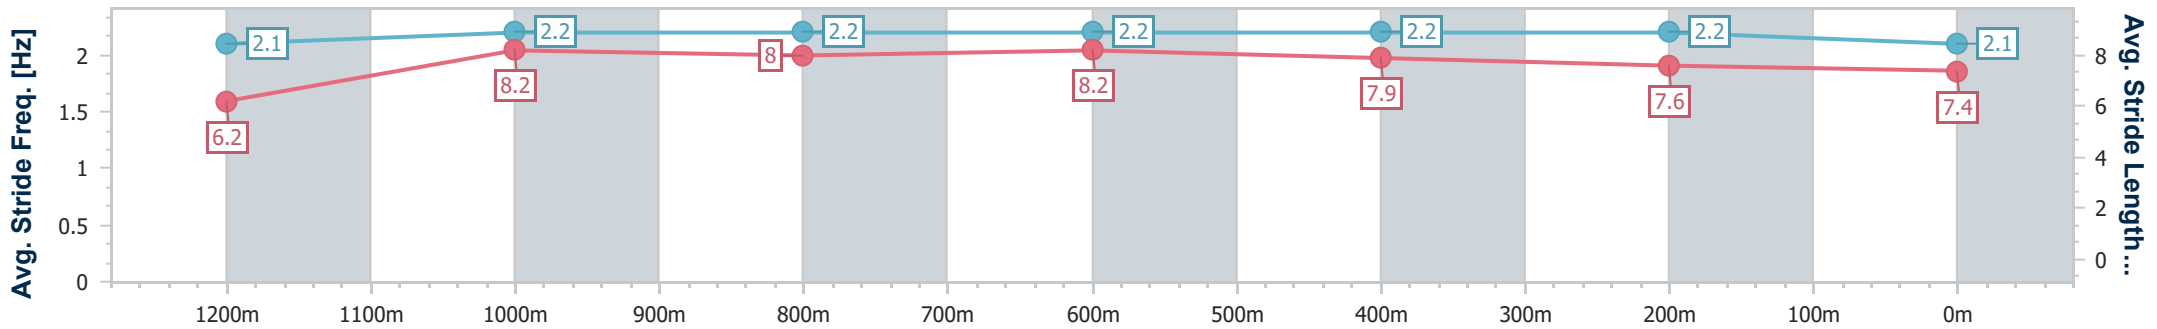

Horse/Jockey Name	Kammerzell House
Final Rank	5
Fastest Section Time (Section)	0:10.95 (1200m)
Top Speed [km/h] (Section)	66.7 (800m)
Race State	Finished

Townsville QLD Professional
Race 4: GREAT NORTHERN BREWING CO Maiden Plate - 1400m

05 December 2024 - 14:55

Track Rating: Soft 6, Weather: Overcast, Rail Position: +6m 1000m-
W/Post; +2m Remainder

Section	Overall	1200m	1000m	800m	600m	400m	200m								
Section Times	1:24.54 [5] (0:15.12)	1:09.42 [8] (0:10.95)	0:58.47 [9] (0:11.13)	0:47.34 [9] (0:10.99)	0:36.35 [8] (0:11.54)	0:24.81 [8] (0:11.97)	0:12.84 [6] (0:12.84)								
Average Speed [km/h]	47.7	65.9	64.8	66.3	63.3	60.7	56.1								
Top Speed [km/h]	65.1	66.4	66.0	66.7	65.9	61.9	59.3								
Avg. Dist. to Rail [m]	5.9	1.3	1.0	2.2	3.5	6.1	8.9								
Avg. Stride Freq. [Hz]	2.1	2.2	2.2	2.2	2.2	2.2	2.1								
Avg. Stride Length [m]	6.2	8.2	8.0	8.2	7.9	7.6	7.4								

- [ ] Ranking at each section and finish
- -.-.- No data available at this section
- NA No data available