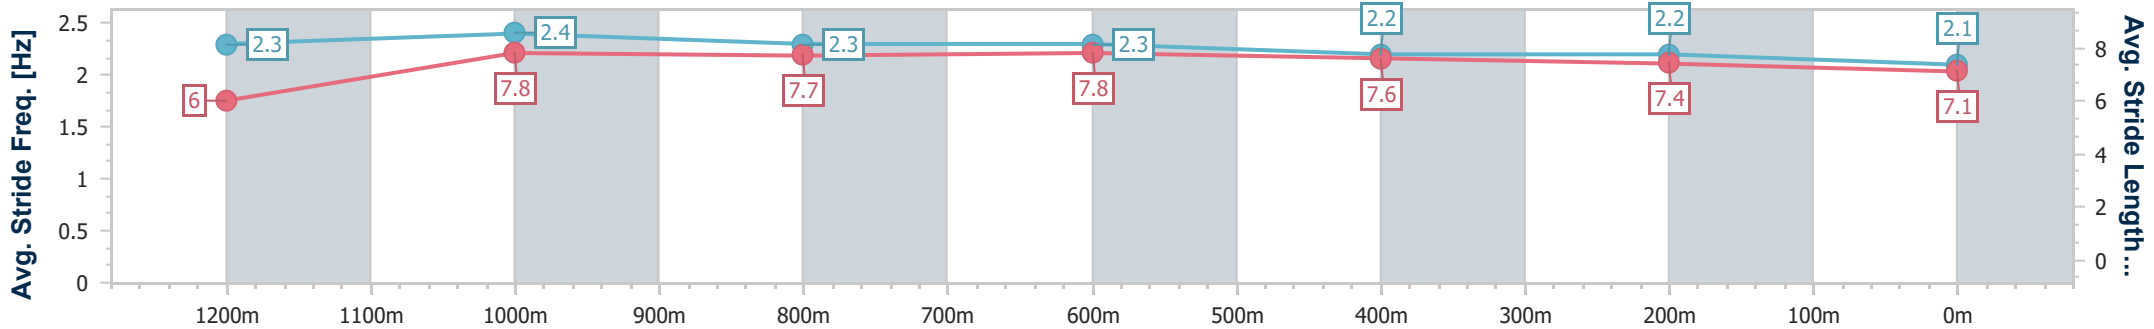

- [ ] Ranking at each section and finish
- .-.- No data available at this section
- NA No data available

Horse/Jockey Name	Mishani Burn
Final Rank	7
Fastest Section Time (Section)	0:10.77 (1200m)
Top Speed [km/h] (Section)	68.2 (1200m)
Race State	Finished

Townsville QLD Professional  
Race 4: GREAT NORTHERN BREWING CO Maiden Plate - 1400m

05 December 2024 - 14:55

Track Rating: Soft 6, Weather: Overcast, Rail Position: +6m 1000m-  
W/Post; +2m Remainder

Section	Overall	1200m	1000m	800m	600m	400m	200m							
Section Times	1:25.33 [7] (0:14.63)	1:10.70 [3] (0:10.77)	0:59.93 [3] (0:11.11)	0:48.82 [3] (0:11.30)	0:37.52 [3] (0:11.87)	0:25.65 [7] (0:12.22)	0:13.43 [7] (0:13.43)							
Average Speed [km/h]	49.3	66.8	64.3	63.7	60.8	59.1	53.7							
Top Speed [km/h]	67.9	68.2	65.0	64.5	63.5	60.0	57.2							
Avg. Dist. to Rail [m]	6.5	0.8	1.4	0.5	0.9	2.5	5.0							
Avg. Stride Freq. [Hz]	2.3	2.4	2.3	2.3	2.2	2.2	2.1							
Avg. Stride Length [m]	6.0	7.8	7.7	7.8	7.6	7.4	7.1							