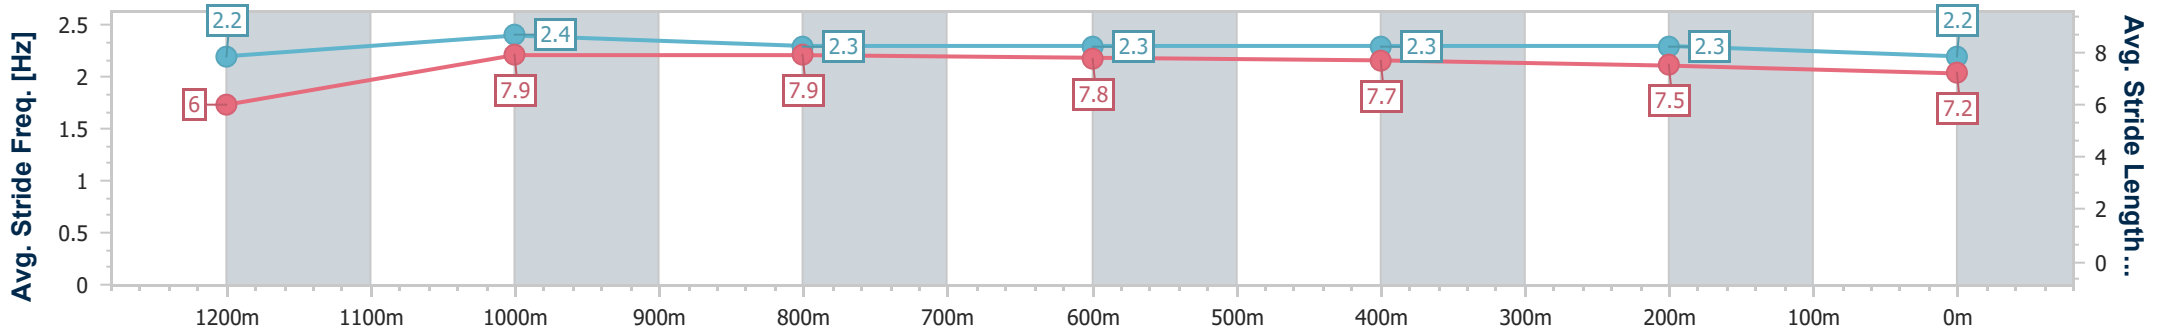

Horse/Jockey Name	Binghamton
Final Rank	4
Fastest Section Time (Section)	0:10.74 (1200m)
Top Speed [km/h] (Section)	67.6 (1200m)
Race State	Finished

Townsville QLD Professional
Race 4: GREAT NORTHERN BREWING CO Maiden Plate - 1400m

05 December 2024 - 14:55

Track Rating: Soft 6, Weather: Overcast, Rail Position: +6m 1000m-
W/Post; +2m Remainder

Section	Overall	1200m	1000m	800m	600m	400m	200m
Section Times	1:24.16 [4] (0:14.81)	1:09.35 [6] (0:10.74)	0:58.61 [6] (0:10.98)	0:47.63 [4] (0:11.29)	0:36.34 [4] (0:11.67)	0:24.67 [4] (0:11.96)	0:12.71 [4] (0:12.71)
Average Speed [km/h]	48.6	67.1	65.5	64.3	62.3	60.5	56.6
Top Speed [km/h]	67.6	67.6	66.5	64.9	64.4	61.2	59.5
Avg. Dist. to Rail [m]	3.9	0.4	0.8	1.7	2.2	2.9	3.9
Avg. Stride Freq. [Hz]	2.2	2.4	2.3	2.3	2.3	2.3	2.2
Avg. Stride Length [m]	6.0	7.9	7.9	7.8	7.7	7.5	7.2

- [ ] Ranking at each section and finish
- -.-.- No data available at this section
- NA No data available