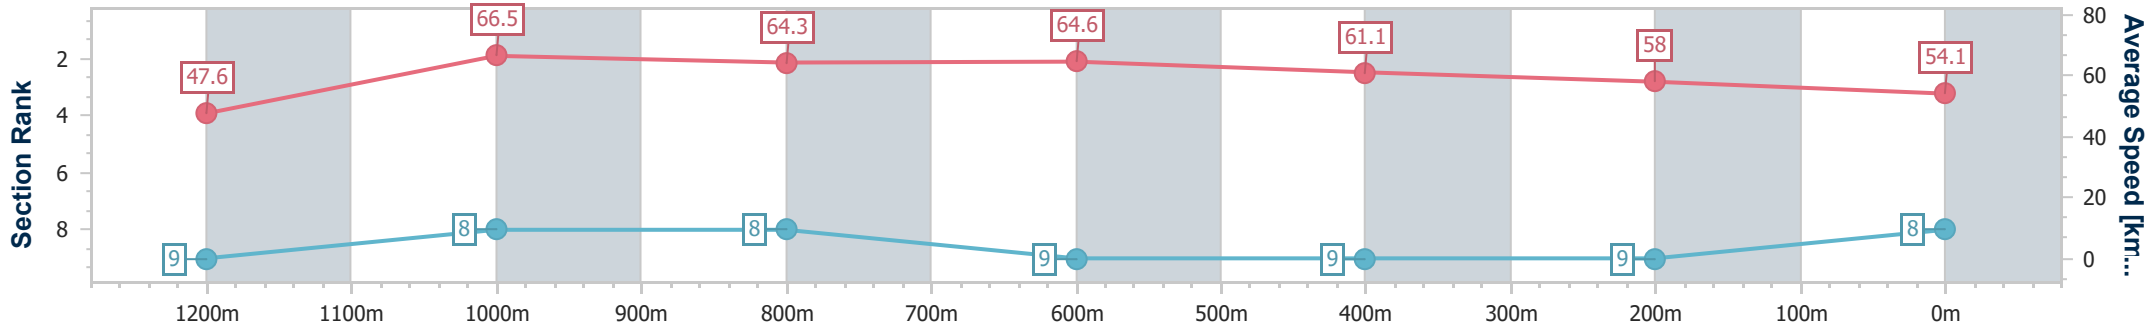

- [ ] Ranking at each section and finish
- .-.- No data available at this section
- NA No data available

Horse/Jockey Name	Aye Mario
Final Rank	8
Fastest Section Time (Section)	0:10.83 (1200m)
Top Speed [km/h] (Section)	67.8 (1200m)
Race State	Finished

Townsville QLD Professional  
Race 4: GREAT NORTHERN BREWING CO Maiden Plate - 1400m

05 December 2024 - 14:55

Track Rating: Soft 6, Weather: Overcast, Rail Position: +6m 1000m-  
W/Post; +2m Remainder

Section	Overall	1200m	1000m	800m	600m	400m	200m
Section Times	1:25.98 [8] (0:15.15)	1:10.83 [9] (0:10.83)	1:00.00 [8] (0:11.18)	0:48.82 [8] (0:11.17)	0:37.65 [9] (0:11.88)	0:25.77 [9] (0:12.44)	0:13.33 [9] (0:13.33)
Average Speed [km/h]	47.6	66.5	64.3	64.6	61.1	58.0	54.1
Top Speed [km/h]	66.3	67.8	65.4	65.3	63.5	59.4	56.5
Avg. Dist. to Rail [m]	3.9	0.7	0.6	0.9	1.5	2.6	3.7
Avg. Stride Freq. [Hz]	2.2	2.3	2.3	2.3	2.2	2.2	2.1
Avg. Stride Length [m]	6.1	8.0	7.9	8.0	7.6	7.2	7.0