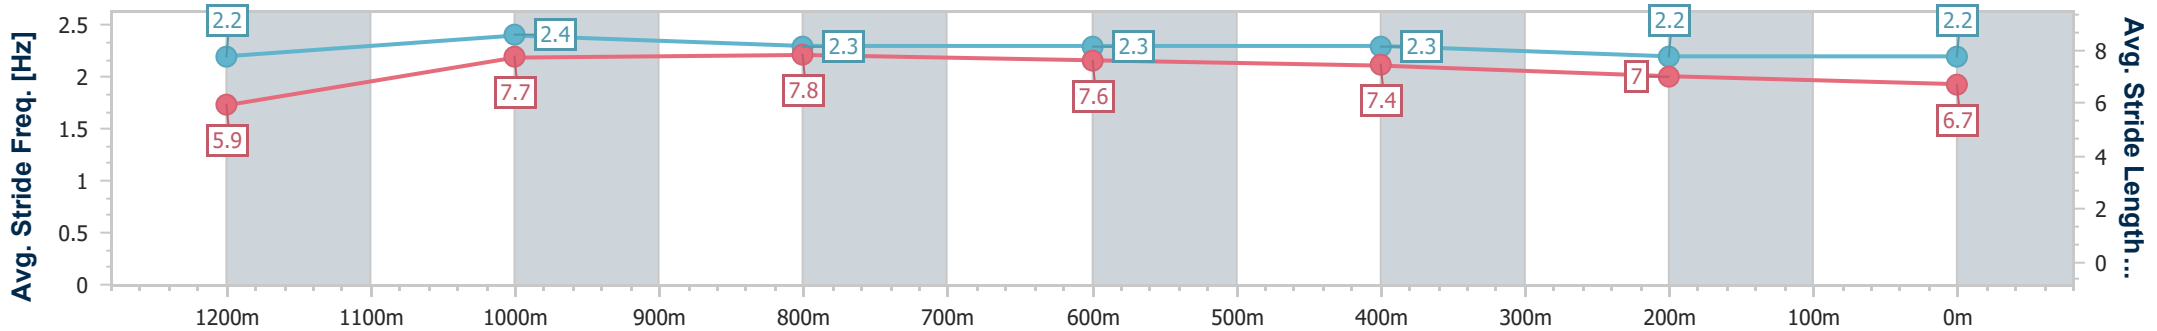

Horse/Jockey Name	Belmont Park
Final Rank	6
Fastest Section Time (Section)	0:10.79 (1200m)
Top Speed [km/h] (Section)	68.2 (1200m)
Race State	Finished

Townsville QLD Professional
Race 4: GREAT NORTHERN BREWING CO Maiden Plate - 1400m

05 December 2024 - 14:55

Track Rating: Soft 6, Weather: Overcast, Rail Position: +6m 1000m-
W/Post; +2m Remainder

Section	Overall	1200m	1000m	800m	600m	400m	200m							
Section Times	1:24.80 [6] (0:14.75)	1:10.05 [5] (0:10.79)	0:59.26 [5] (0:11.28)	0:47.98 [7] (0:11.09)	0:36.89 [5] (0:11.30)	0:25.59 [2] (0:12.21)	0:13.38 [3] (0:13.38)							
Average Speed [km/h]	48.9	66.9	64.7	64.9	63.3	58.7	53.9							
Top Speed [km/h]	68.2	68.2	65.2	65.6	65.9	60.7	56.7							
Avg. Dist. to Rail [m]	6.2	3.1	2.6	0.7	1.7	1.1	1.7							
Avg. Stride Freq. [Hz]	2.2	2.4	2.3	2.3	2.3	2.2	2.2							
Avg. Stride Length [m]	5.9	7.7	7.8	7.6	7.4	7.0	6.7							

- [ ] Ranking at each section and finish
- -.-.- No data available at this section
- NA No data available