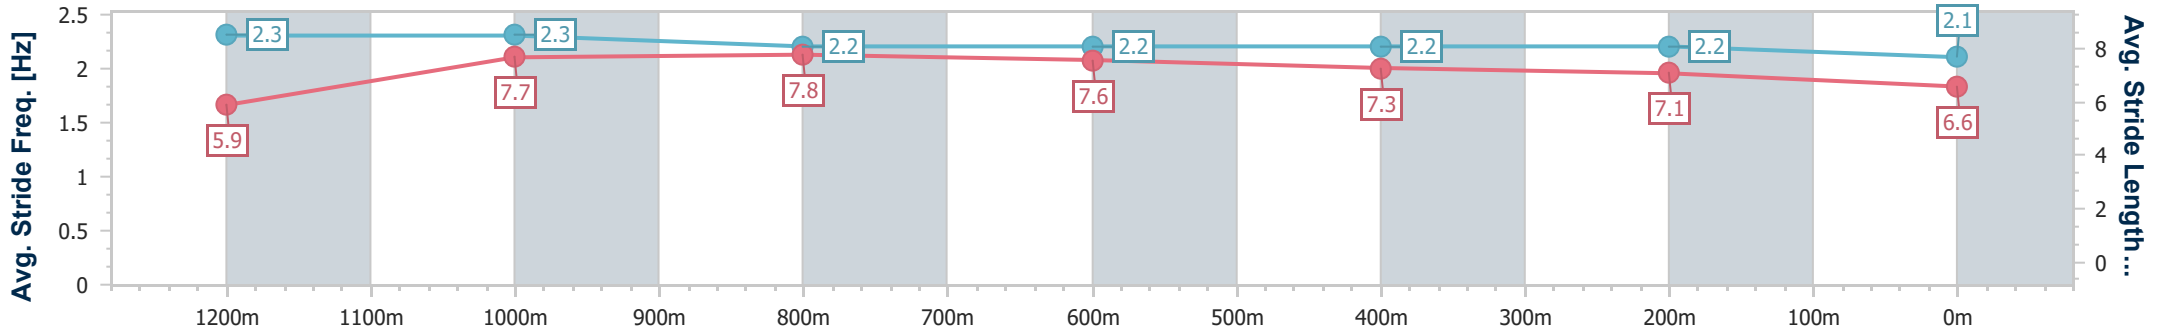

Townsville QLD Professional  
Race 4: GREAT NORTHERN BREWING CO Maiden Plate - 1400m

05 December 2024 - 14:55

Track Rating: Soft 6, Weather: Overcast, Rail Position: +6m 1000m-  
W/Post; +2m Remainder

Section	Overall	1200m	1000m	800m	600m	400m	200m
Section Times	1:25.98 [8] (0:15.15)	1:10.83 [9] (0:10.83)	1:00.00 [8] (0:11.18)	0:48.82 [8] (0:11.17)	0:37.65 [9] (0:11.88)	0:25.77 [9] (0:12.44)	0:13.33 [9] (0:13.33)
Average Speed [km/h]	47.6	66.5	64.3	64.6	61.1	58.0	54.1
Top Speed [km/h]	66.3	67.8	65.4	65.3	63.5	59.4	56.5
Avg. Dist. to Rail [m]	3.9	0.7	0.6	0.9	1.5	2.6	3.7
Avg. Stride Freq. [Hz]	2.2	2.3	2.3	2.3	2.2	2.2	2.1
Avg. Stride Length [m]	6.1	8.0	7.9	8.0	7.6	7.2	7.0

- [ ] Ranking at each section and finish
- .-.- No data available at this section
- NA No data available

Horse/Jockey Name	The Judging Saint
Final Rank	9
Fastest Section Time (Section)	0:10.72 (1200m)
Top Speed [km/h] (Section)	68.4 (1200m)
Race State	Finished

Townsville QLD Professional  
Race 4: GREAT NORTHERN BREWING CO Maiden Plate - 1400m

05 December 2024 - 14:55

Track Rating: Soft 6, Weather: Overcast, Rail Position: +6m 1000m-  
W/Post; +2m Remainder

Section	Overall	1200m	1000m	800m	600m	400m	200m							
Section Times	1:26.31 [9] (0:14.46)	1:11.85 [1] (0:10.72)	1:01.13 [1] (0:11.06)	0:50.07 [1] (0:11.41)	0:38.66 [1] (0:11.85)	0:26.81 [5] (0:12.72)	0:14.09 [8] (0:14.09)							
Average Speed [km/h]	49.8	67.1	64.8	63.0	60.8	56.8	51.1							
Top Speed [km/h]	67.7	68.4	65.7	64.0	62.5	59.0	54.3							
Avg. Dist. to Rail [m]	2.4	0.7	0.8	0.4	0.2	1.1	1.2							
Avg. Stride Freq. [Hz]	2.3	2.3	2.2	2.2	2.2	2.2	2.1							
Avg. Stride Length [m]	5.9	7.7	7.8	7.6	7.3	7.1	6.6							