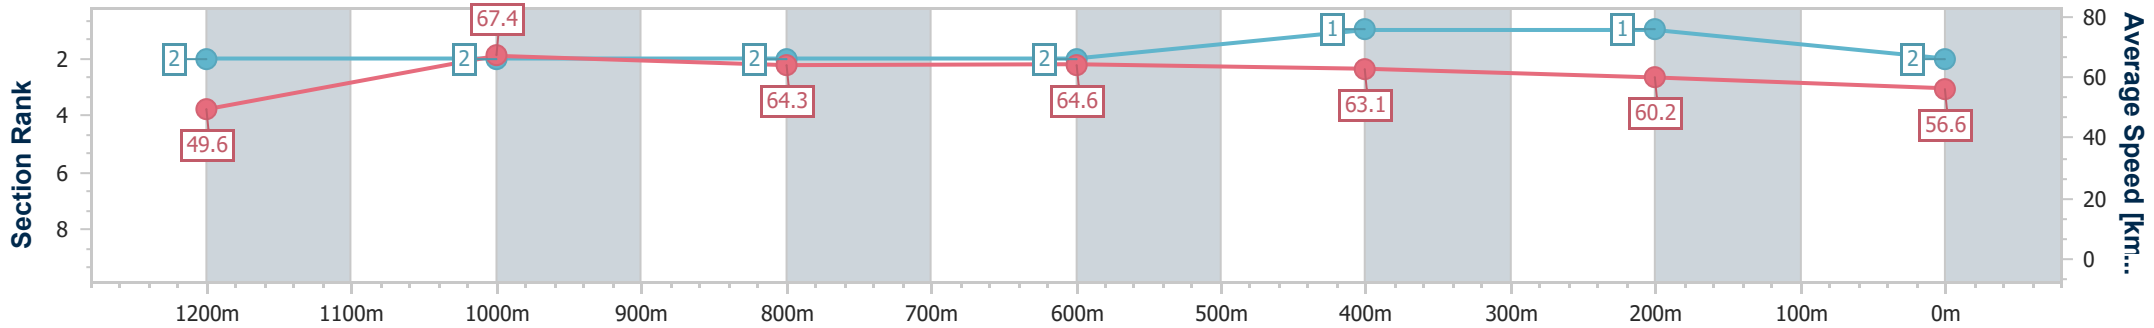

Horse/Jockey Name	Looming One
Final Rank	2
Fastest Section Time (Section)	0:10.70 (1200m)
Top Speed [km/h] (Section)	68.8 (1200m)
Race State	Finished

Townsville QLD Professional
Race 4: GREAT NORTHERN BREWING CO Maiden Plate - 1400m

05 December 2024 - 14:55

Track Rating: Soft 6, Weather: Overcast, Rail Position: +6m 1000m-
W/Post; +2m Remainder

Section	Overall	1200m	1000m	800m	600m	400m	200m
Section Times	1:23.75 [2] (0:14.52)	1:09.23 [2] (0:10.70)	0:58.53 [2] (0:11.26)	0:47.27 [2] (0:11.19)	0:36.08 [2] (0:11.38)	0:24.70 [1] (0:11.96)	0:12.74 [1] (0:12.74)
Average Speed [km/h]	49.6	67.4	64.3	64.6	63.1	60.2	56.6
Top Speed [km/h]	68.5	68.8	65.1	65.4	64.7	61.5	58.2
Avg. Dist. to Rail [m]	8.2	2.6	1.3	0.6	0.4	0.6	1.7
Avg. Stride Freq. [Hz]	2.4	2.5	2.3	2.3	2.3	2.3	2.2
Avg. Stride Length [m]	5.8	7.6	7.6	7.7	7.5	7.3	7.0

- [ ] Ranking at each section and finish
- -.-.- No data available at this section
- NA No data available