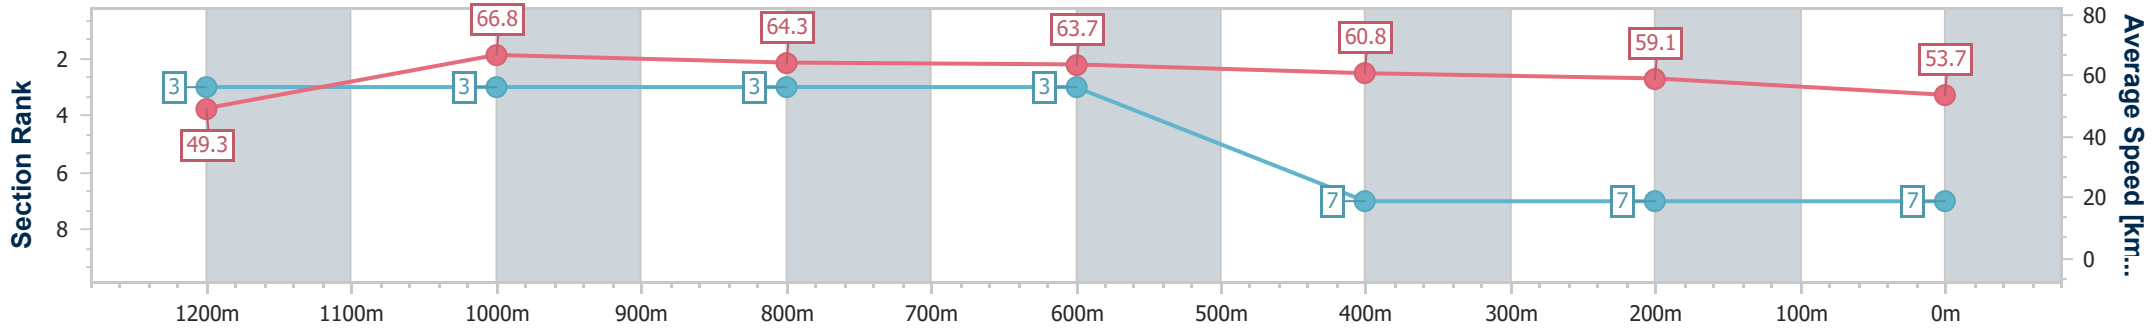

Horse/Jockey Name	Mishani Burn
Final Rank	7
Fastest Section Time (Section)	0:10.77 (1200m)
Top Speed [km/h] (Section)	68.2 (1200m)
Race State	Finished

Townsville QLD Professional
Race 4: GREAT NORTHERN BREWING CO Maiden Plate - 1400m

05 December 2024 - 14:55

Track Rating: Soft 6, Weather: Overcast, Rail Position: +6m 1000m-
W/Post; +2m Remainder

Section	Overall	1200m	1000m	800m	600m	400m	200m							
Section Times	1:25.33 [7] (0:14.63)	1:10.70 [3] (0:10.77)	0:59.93 [3] (0:11.11)	0:48.82 [3] (0:11.30)	0:37.52 [3] (0:11.87)	0:25.65 [7] (0:12.22)	0:13.43 [7] (0:13.43)							
Average Speed [km/h]	49.3	66.8	64.3	63.7	60.8	59.1	53.7							
Top Speed [km/h]	67.9	68.2	65.0	64.5	63.5	60.0	57.2							
Avg. Dist. to Rail [m]	6.5	0.8	1.4	0.5	0.9	2.5	5.0							
Avg. Stride Freq. [Hz]	2.3	2.4	2.3	2.3	2.2	2.2	2.1							
Avg. Stride Length [m]	6.0	7.8	7.7	7.8	7.6	7.4	7.1							

- [ ] Ranking at each section and finish
- -.-.- No data available at this section
- NA No data available