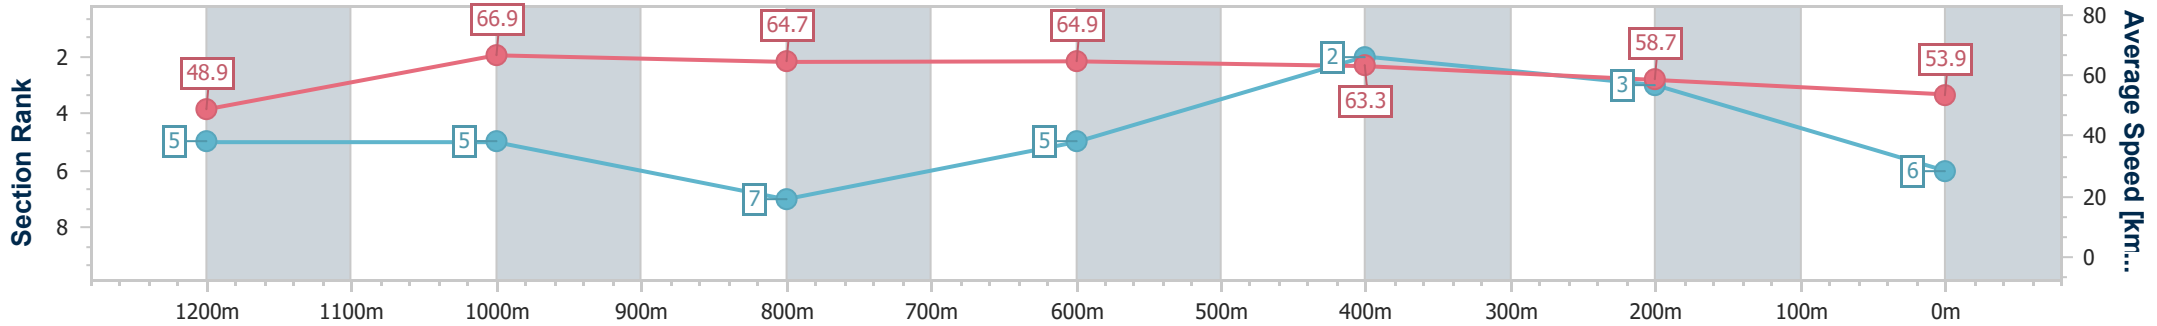

Horse/Jockey Name	Belmont Park
Final Rank	6
Fastest Section Time (Section)	0:10.79 (1200m)
Top Speed [km/h] (Section)	68.2 (1200m)
Race State	Finished

Townsville QLD Professional
Race 4: GREAT NORTHERN BREWING CO Maiden Plate - 1400m

05 December 2024 - 14:55

Track Rating: Soft 6, Weather: Overcast, Rail Position: +6m 1000m-
W/Post; +2m Remainder

Section	Overall	1200m	1000m	800m	600m	400m	200m							
Section Times	1:24.80 [6] (0:14.75)	1:10.05 [5] (0:10.79)	0:59.26 [5] (0:11.28)	0:47.98 [7] (0:11.09)	0:36.89 [5] (0:11.30)	0:25.59 [2] (0:12.21)	0:13.38 [3] (0:13.38)							
Average Speed [km/h]	48.9	66.9	64.7	64.9	63.3	58.7	53.9							
Top Speed [km/h]	68.2	68.2	65.2	65.6	65.9	60.7	56.7							
Avg. Dist. to Rail [m]	6.2	3.1	2.6	0.7	1.7	1.1	1.7							
Avg. Stride Freq. [Hz]	2.2	2.4	2.3	2.3	2.3	2.2	2.2							
Avg. Stride Length [m]	5.9	7.7	7.8	7.6	7.4	7.0	6.7							

- [ ] Ranking at each section and finish
- -.-.- No data available at this section
- NA No data available