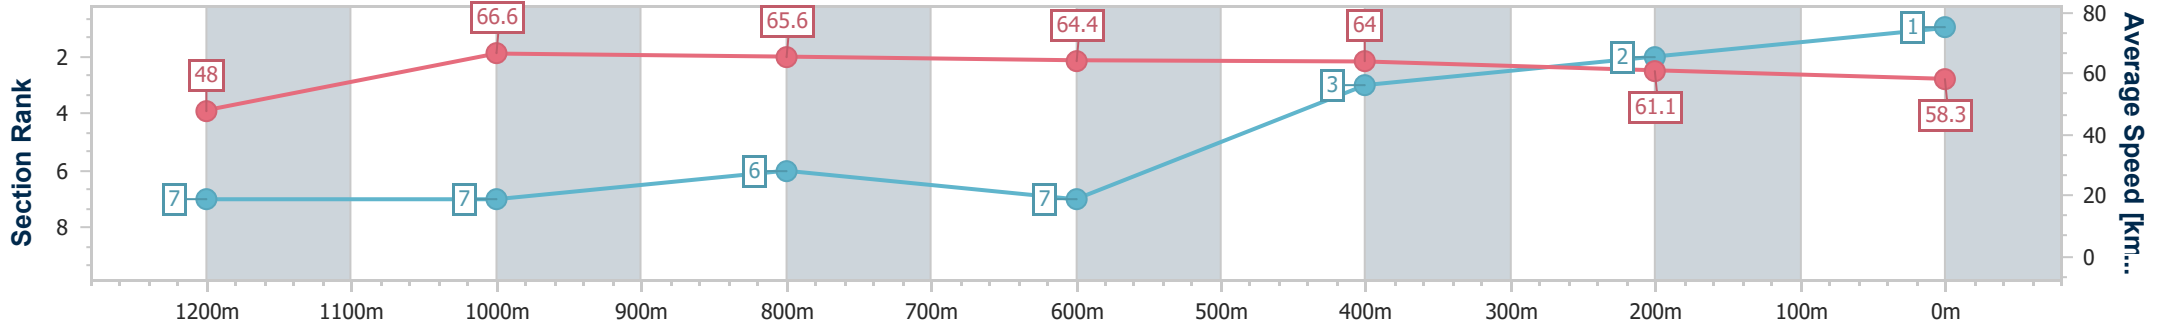

Horse/Jockey Name	Madnus Lee
Final Rank	1
Fastest Section Time (Section)	0:10.81 (1200m)
Top Speed [km/h] (Section)	67.9 (1200m)
Race State	Finished

Townsville QLD Professional
Race 4: GREAT NORTHERN BREWING CO Maiden Plate - 1400m

05 December 2024 - 14:55

Track Rating: Soft 6, Weather: Overcast, Rail Position: +6m 1000m-
W/Post; +2m Remainder

Section	Overall	1200m	1000m	800m	600m	400m	200m							
Section Times	1:23.68 [1] (0:15.04)	1:08.64 [7] (0:10.81)	0:57.83 [7] (0:10.92)	0:46.91 [6] (0:11.25)	0:35.66 [7] (0:11.41)	0:24.25 [3] (0:11.90)	0:12.35 [2] (0:12.35)							
Average Speed [km/h]	48.0	66.6	65.6	64.4	64.0	61.1	58.3							
Top Speed [km/h]	66.3	67.9	66.4	65.5	65.6	61.6	60.3							
Avg. Dist. to Rail [m]	6.9	0.6	1.3	1.2	3.2	5.1	5.8							
Avg. Stride Freq. [Hz]	2.2	2.3	2.3	2.2	2.2	2.2	2.1							
Avg. Stride Length [m]	6.0	8.1	8.0	8.1	7.9	7.7	7.5							

- [ ] Ranking at each section and finish
- -.-.- No data available at this section
- NA No data available