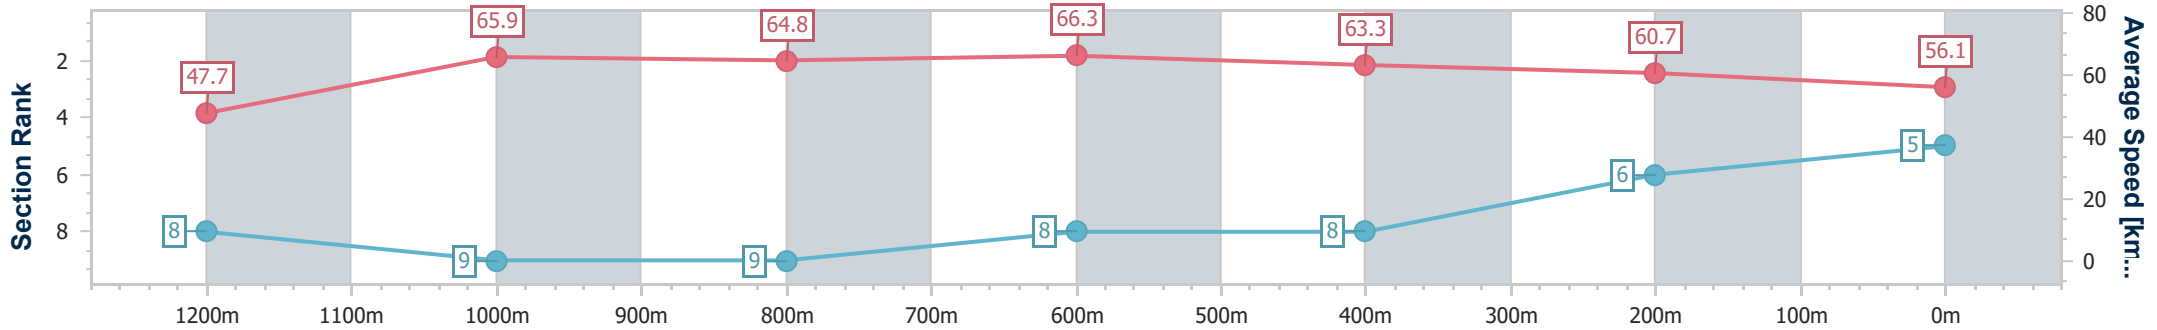

Horse/Jockey Name	Kammerzell House
Final Rank	5
Fastest Section Time (Section)	0:10.95 (1200m)
Top Speed [km/h] (Section)	66.7 (800m)
Race State	Finished

Townsville QLD Professional
Race 4: GREAT NORTHERN BREWING CO Maiden Plate - 1400m

05 December 2024 - 14:55

Track Rating: Soft 6, Weather: Overcast, Rail Position: +6m 1000m-
W/Post; +2m Remainder

Section	Overall	1200m	1000m	800m	600m	400m	200m								
Section Times	1:24.54 [5] (0:15.12)	1:09.42 [8] (0:10.95)	0:58.47 [9] (0:11.13)	0:47.34 [9] (0:10.99)	0:36.35 [8] (0:11.54)	0:24.81 [8] (0:11.97)	0:12.84 [6] (0:12.84)								
Average Speed [km/h]	47.7	65.9	64.8	66.3	63.3	60.7	56.1								
Top Speed [km/h]	65.1	66.4	66.0	66.7	65.9	61.9	59.3								
Avg. Dist. to Rail [m]	5.9	1.3	1.0	2.2	3.5	6.1	8.9								
Avg. Stride Freq. [Hz]	2.1	2.2	2.2	2.2	2.2	2.2	2.1								
Avg. Stride Length [m]	6.2	8.2	8.0	8.2	7.9	7.6	7.4								

- [ ] Ranking at each section and finish
- -.-.- No data available at this section
- NA No data available