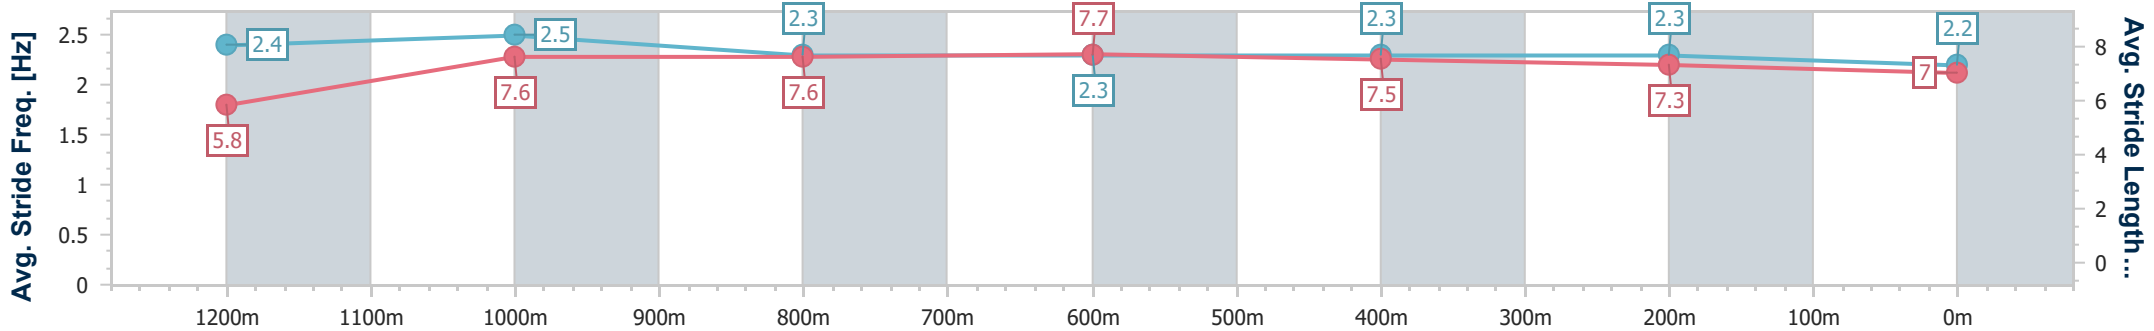

Horse/Jockey Name	Looming One
Final Rank	2
Fastest Section Time (Section)	0:10.70 (1200m)
Top Speed [km/h] (Section)	68.8 (1200m)
Race State	Finished

Townsville QLD Professional
Race 4: GREAT NORTHERN BREWING CO Maiden Plate - 1400m

05 December 2024 - 14:55

Track Rating: Soft 6, Weather: Overcast, Rail Position: +6m 1000m-
W/Post; +2m Remainder

Section	Overall	1200m	1000m	800m	600m	400m	200m
Section Times	1:23.75 [2] (0:14.52)	1:09.23 [2] (0:10.70)	0:58.53 [2] (0:11.26)	0:47.27 [2] (0:11.19)	0:36.08 [2] (0:11.38)	0:24.70 [1] (0:11.96)	0:12.74 [1] (0:12.74)
Average Speed [km/h]	49.6	67.4	64.3	64.6	63.1	60.2	56.6
Top Speed [km/h]	68.5	68.8	65.1	65.4	64.7	61.5	58.2
Avg. Dist. to Rail [m]	8.2	2.6	1.3	0.6	0.4	0.6	1.7
Avg. Stride Freq. [Hz]	2.4	2.5	2.3	2.3	2.3	2.3	2.2
Avg. Stride Length [m]	5.8	7.6	7.6	7.7	7.5	7.3	7.0

- [ ] Ranking at each section and finish
- -.-.- No data available at this section
- NA No data available