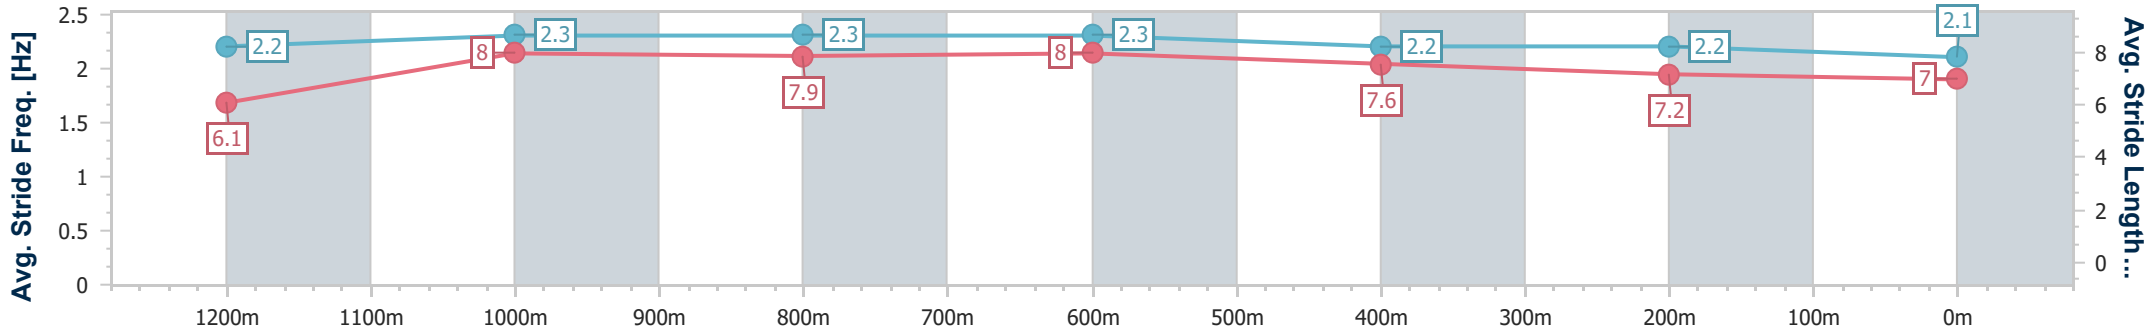

Townsville QLD Professional  
Race 4: GREAT NORTHERN BREWING CO Maiden Plate - 1400m

05 December 2024 - 14:55

Track Rating: Soft 6, Weather: Overcast, Rail Position: +6m 1000m-  
W/Post; +2m Remainder

Section	Overall	1200m	1000m	800m	600m	400m	200m							
Section Times	1:25.33 [7] (0:14.63)	1:10.70 [3] (0:10.77)	0:59.93 [3] (0:11.11)	0:48.82 [3] (0:11.30)	0:37.52 [3] (0:11.87)	0:25.65 [7] (0:12.22)	0:13.43 [7] (0:13.43)							
Average Speed [km/h]	49.3	66.8	64.3	63.7	60.8	59.1	53.7							
Top Speed [km/h]	67.9	68.2	65.0	64.5	63.5	60.0	57.2							
Avg. Dist. to Rail [m]	6.5	0.8	1.4	0.5	0.9	2.5	5.0							
Avg. Stride Freq. [Hz]	2.3	2.4	2.3	2.3	2.2	2.2	2.1							
Avg. Stride Length [m]	6.0	7.8	7.7	7.8	7.6	7.4	7.1							

- [ ] Ranking at each section and finish
- .-.- No data available at this section
- NA No data available

Horse/Jockey Name	Aye Mario
Final Rank	8
Fastest Section Time (Section)	0:10.83 (1200m)
Top Speed [km/h] (Section)	67.8 (1200m)
Race State	Finished

Townsville QLD Professional  
Race 4: GREAT NORTHERN BREWING CO Maiden Plate - 1400m

05 December 2024 - 14:55

Track Rating: Soft 6, Weather: Overcast, Rail Position: +6m 1000m-  
W/Post; +2m Remainder

Section	Overall	1200m	1000m	800m	600m	400m	200m
Section Times	1:25.98 [8] (0:15.15)	1:10.83 [9] (0:10.83)	1:00.00 [8] (0:11.18)	0:48.82 [8] (0:11.17)	0:37.65 [9] (0:11.88)	0:25.77 [9] (0:12.44)	0:13.33 [9] (0:13.33)
Average Speed [km/h]	47.6	66.5	64.3	64.6	61.1	58.0	54.1
Top Speed [km/h]	66.3	67.8	65.4	65.3	63.5	59.4	56.5
Avg. Dist. to Rail [m]	3.9	0.7	0.6	0.9	1.5	2.6	3.7
Avg. Stride Freq. [Hz]	2.2	2.3	2.3	2.3	2.2	2.2	2.1
Avg. Stride Length [m]	6.1	8.0	7.9	8.0	7.6	7.2	7.0