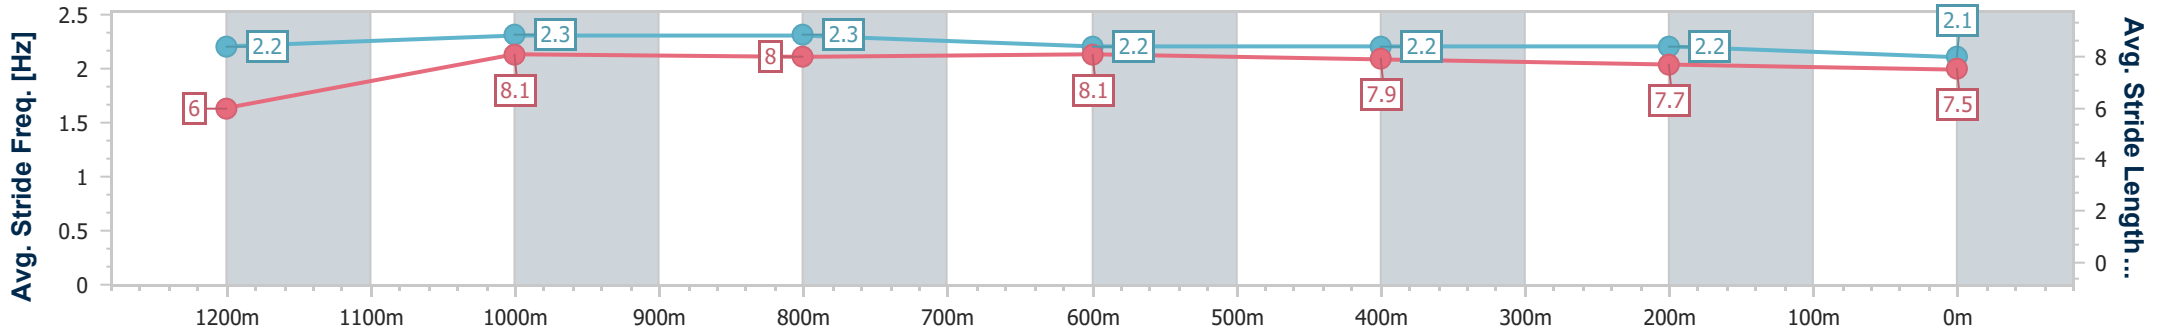

Townsville QLD Professional  
Race 4: GREAT NORTHERN BREWING CO Maiden Plate - 1400m

05 December 2024 - 14:55

Track Rating: Soft 6, Weather: Overcast, Rail Position: +6m 1000m-  
W/Post; +2m Remainder

Section	Overall	1200m	1000m	800m	600m	400m	200m							
Section Times	1:23.68 [1] (0:15.04)	1:08.64 [7] (0:10.81)	0:57.83 [7] (0:10.92)	0:46.91 [6] (0:11.25)	0:35.66 [7] (0:11.41)	0:24.25 [3] (0:11.90)	0:12.35 [2] (0:12.35)							
Average Speed [km/h]	48.0	66.6	65.6	64.4	64.0	61.1	58.3							
Top Speed [km/h]	66.3	67.9	66.4	65.5	65.6	61.6	60.3							
Avg. Dist. to Rail [m]	6.9	0.6	1.3	1.2	3.2	5.1	5.8							
Avg. Stride Freq. [Hz]	2.2	2.3	2.3	2.2	2.2	2.2	2.1							
Avg. Stride Length [m]	6.0	8.1	8.0	8.1	7.9	7.7	7.5							