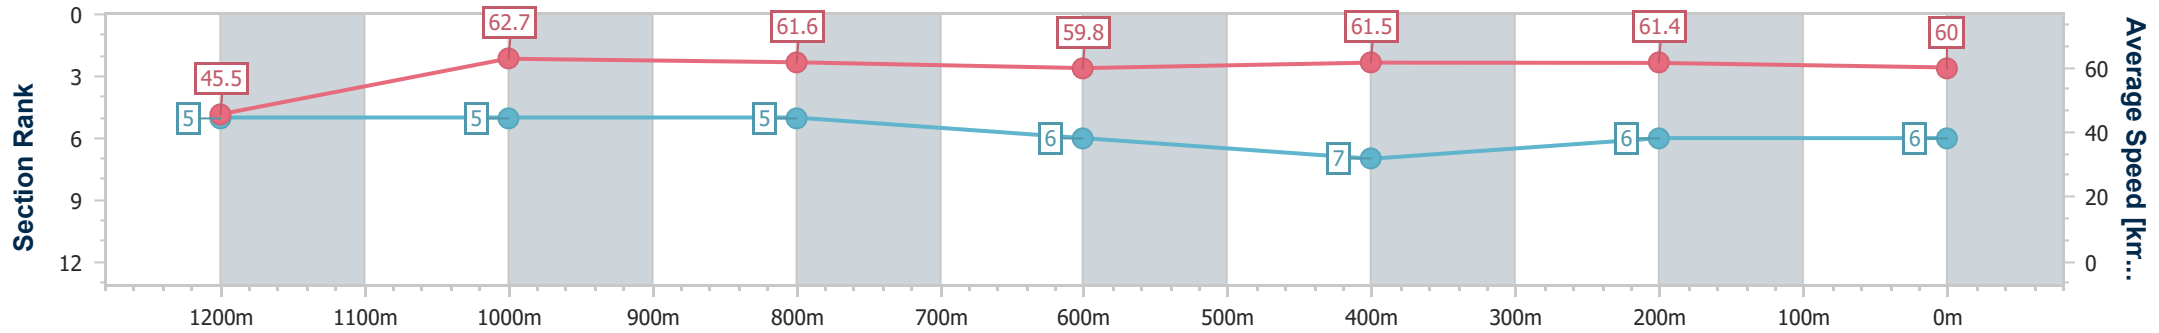

Ipswich QLD Professional

Race 4: BARRIER REEF POOLS Class 1 Plate - 1350m

04 December 2024 - 14:50

Track Rating: Soft 5, Weather: Fine, Rail Position: +6m Entire

Section	Overall	1200m	1000m	800m	600m	400m	200m
Section Times	1:22.68 [6] (0:11.94)	1:10.74 [5] (0:11.49)	0:59.25 [5] (0:11.67)	0:47.58 [5] (0:12.02)	0:35.56 [6] (0:11.79)	0:23.77 [7] (0:11.82)	0:11.95 [6] (0:11.95)
Average Speed [km/h]	45.5	62.7	61.6	59.8	61.5	61.4	60.0
Top Speed [km/h]	61.3	63.0	63.1	62.1	62.2	62.2	61.7
Avg. Dist. to Rail [m]	3.7	1.5	0.3	0.3	1.4	1.9	2.8
Avg. Stride Freq. [Hz]	2.2	2.3	2.3	2.2	2.3	2.3	2.2
Avg. Stride Length [m]	5.6	7.6	7.6	7.5	7.5	7.5	7.4