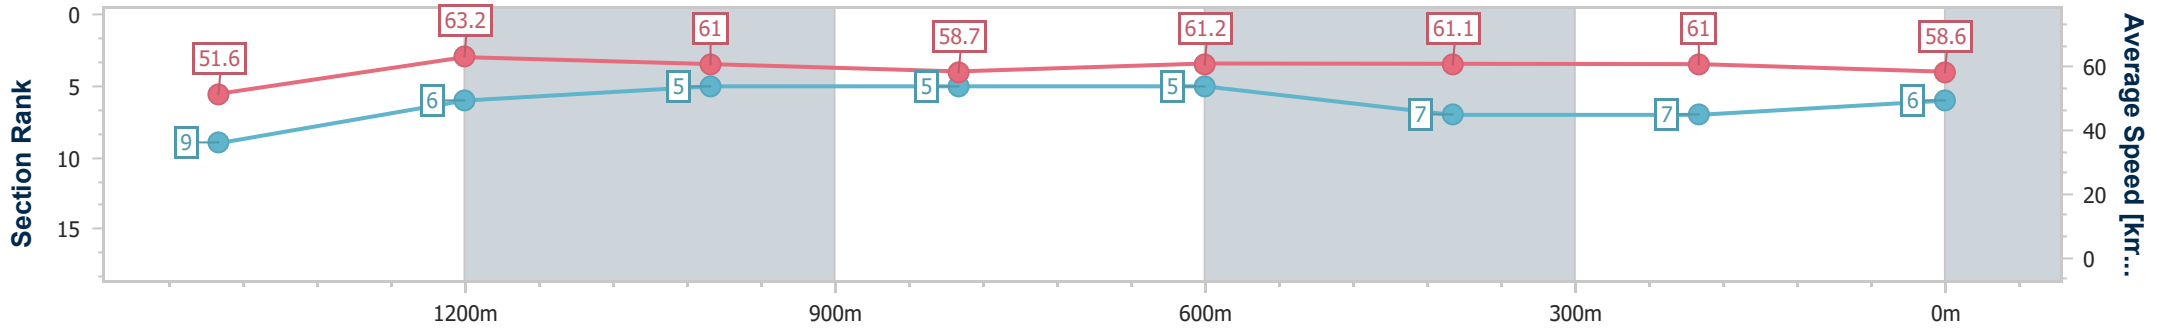

Horse/Jockey Name	Maple Door
Final Rank	6
Fastest Section Time (Section)	0:11.49 (1400m)
Top Speed [km/h] (Section)	64.8 (1400m)
Race State	Finished

Ipswich QLD Professional
Race 7: SCHWEPPE'S RATINGS BAND 0 - 58 Handicap - 1690m

04 December 2024 - 16:33

Track Rating: Good 4, Weather: Fine, Rail Position: +6m Entire

Section	Overall	1400m	1200m	1000m	800m	600m	400m	200m
Section Times	1:43.90 [6] (0:20.28)	1:23.62 [9] (0:11.49)	1:12.13 [6] (0:11.90)	1:00.23 [5] (0:12.34)	0:47.89 [5] (0:11.85)	0:36.04 [5] (0:11.84)	0:24.20 [7] (0:11.90)	0:12.30 [7] (0:12.30)
Average Speed [km/h]	51.6	63.2	61.0	58.7	61.2	61.1	61.0	58.6
Top Speed [km/h]	63.6	64.8	63.0	60.8	61.8	61.9	61.7	60.1
Avg. Dist. to Rail [m]	6.0	2.0	2.0	2.0	1.7	2.1	3.4	6.7
Avg. Stride Freq. [Hz]	2.3	2.4	2.3	2.4	2.4	2.4	2.4	2.3
Avg. Stride Length [m]	5.9	7.3	7.2	6.9	7.2	7.1	7.1	6.9

- [ ] Ranking at each section and finish
- -.-.- No data available at this section
- NA No data available