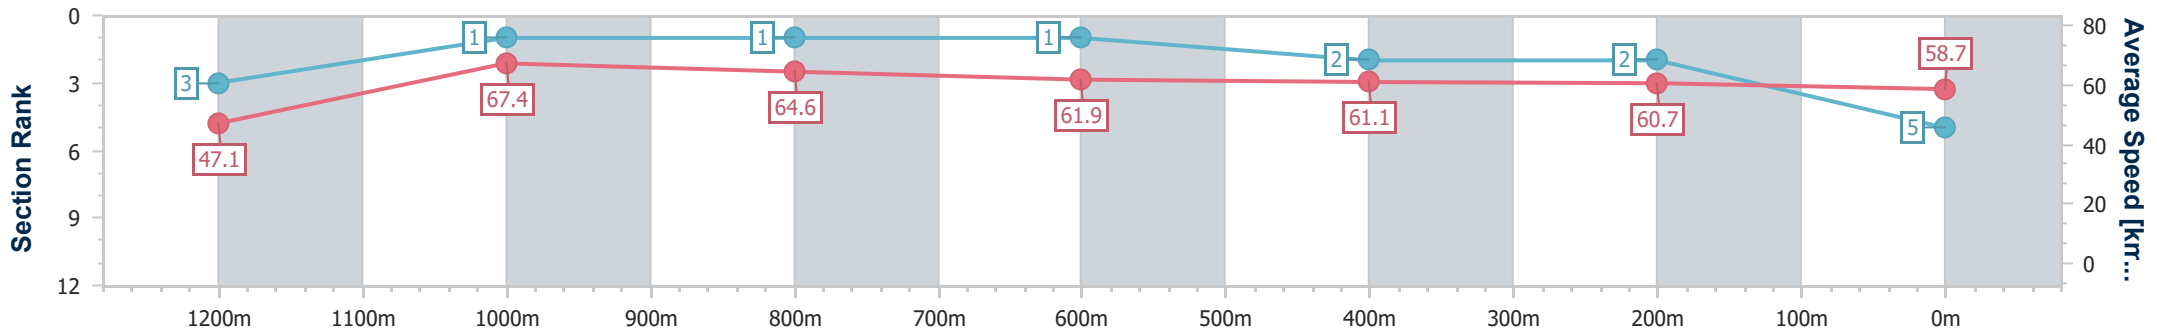

- [ ] Ranking at each section and finish
- .-.- No data available at this section
- NA No data available

Horse/Jockey Name	Italian Virtuoso
Final Rank	6
Fastest Section Time (Section)	0:10.85 (1200m)
Top Speed [km/h] (Section)	67.5 (1200m)
Race State	Finished