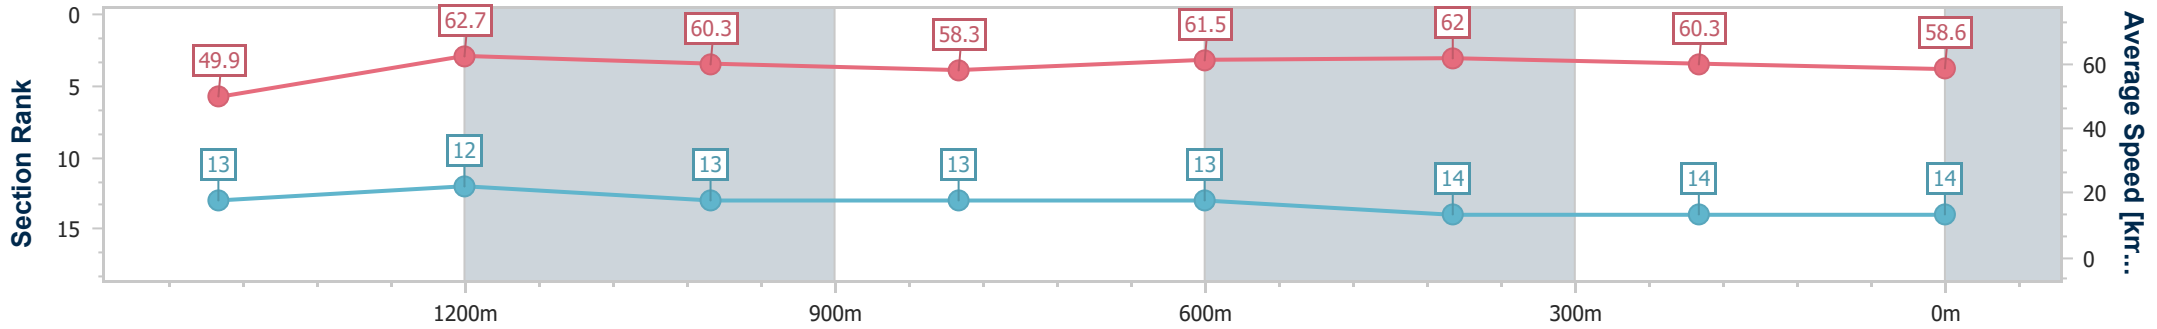

Ipswich QLD Professional  
 Race 7: SCHWEPPE'S RATINGS BAND 0 - 58 Handicap - 1690m  
 04 December 2024 - 16:33  
 Track Rating: Good 4, Weather: Fine, Rail Position: +6m Entire

Section	Overall	1400m	1200m	1000m	800m	600m	400m	200m
Section Times	1:44.54 [14] (0:21.02)	1:23.52 [13] (0:11.51)	1:12.01 [12] (0:11.98)	1:00.03 [13] (0:12.40)	0:47.63 [13] (0:11.77)	0:35.86 [13] (0:11.62)	0:24.24 [14] (0:11.94)	0:12.30 [14] (0:12.30)
Average Speed [km/h]	49.9	62.7	60.3	58.3	61.5	62.0	60.3	58.6
Top Speed [km/h]	64.4	64.4	61.0	59.5	62.9	63.2	60.8	60.5
Avg. Dist. to Rail [m]	6.1	1.2	1.1	1.3	0.6	0.7	0.8	3.4
Avg. Stride Freq. [Hz]	2.2	2.3	2.2	2.1	2.2	2.2	2.2	2.1
Avg. Stride Length [m]	6.1	7.6	7.5	7.6	7.7	7.7	7.7	7.6