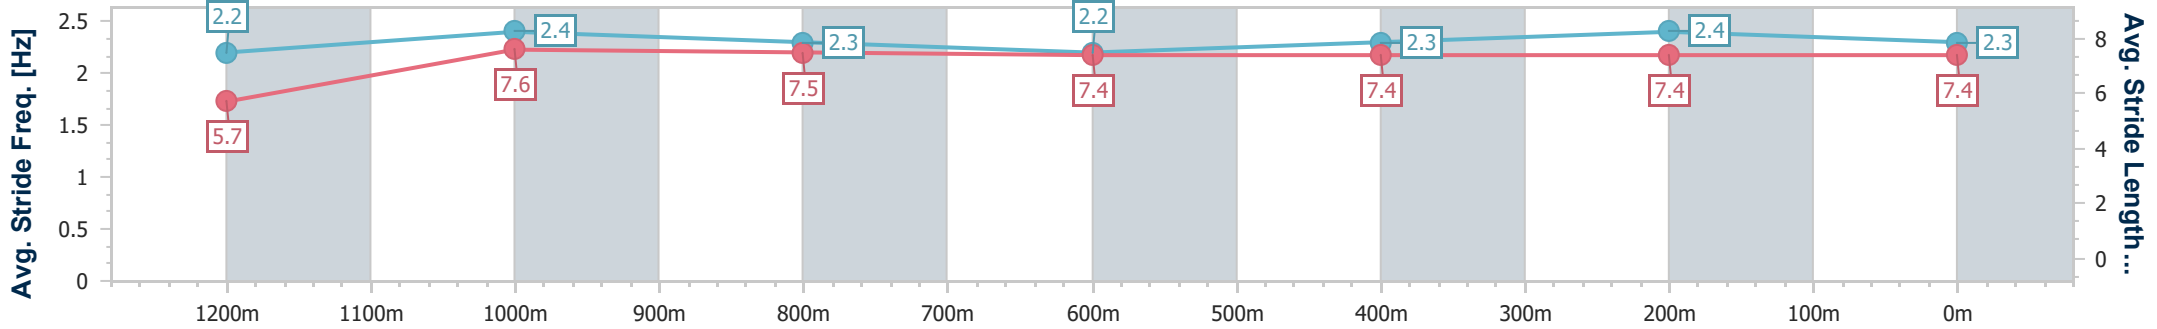

### Ipswich QLD Professional

Race 4: BARRIER REEF POOLS Class 1 Plate - 1350m

04 December 2024 - 14:50

Track Rating: Soft 5, Weather: Fine, Rail Position: +6m Entire

Section	Overall	1200m	1000m	800m	600m	400m	200m
Section Times	1:21.18 [2] (0:11.66)	1:09.52 [2] (0:11.20)	0:58.32 [1] (0:11.65)	0:46.67 [1] (0:12.04)	0:34.63 [1] (0:11.90)	0:22.73 [1] (0:11.20)	0:11.53 [1] (0:11.53)
Average Speed [km/h]	46.4	64.5	61.7	59.7	60.2	64.0	62.4
Top Speed [km/h]	63.7	66.1	62.6	61.3	62.7	64.8	64.1
Avg. Dist. to Rail [m]	4.3	3.5	0.3	0.8	1.0	0.7	1.1
Avg. Stride Freq. [Hz]	2.2	2.4	2.3	2.2	2.3	2.4	2.3
Avg. Stride Length [m]	5.7	7.6	7.5	7.4	7.4	7.4	7.4