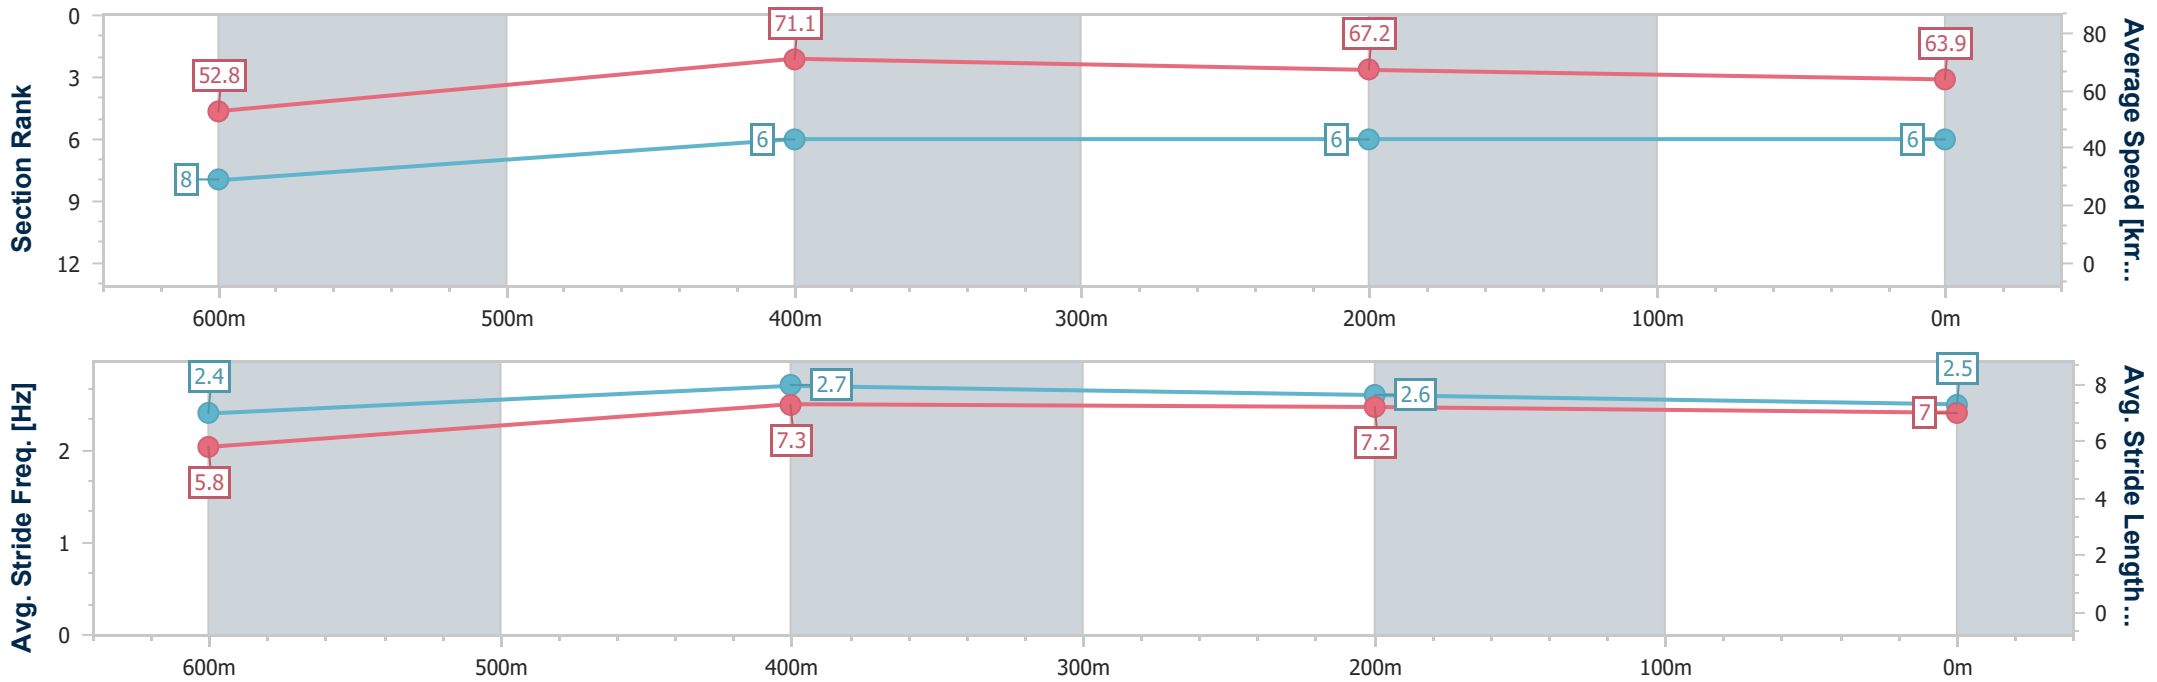

Horse/Jockey Name	Albion Square
Final Rank	6
Fastest Section Time (Section)	0:10.19 (600m)
Top Speed [km/h] (Section)	71.7 (600m)
Race State	Finished

Ipswich QLD Professional

Race 5: GORDON'S GIN BENCHMARK 65 Handicap - 800m

04 December 2024 - 15:29

Track Rating: Good 4, Weather: Fine, Rail Position: +6m Entire

Section	Overall	600m	400m	200m
Section Times	0:45.84 [6] (0:13.60)	0:32.24 [8] (0:10.19)	0:22.05 [6] (0:10.73)	0:11.32 [6] (0:11.32)
Average Speed [km/h]	52.8	71.1	67.2	63.9
Top Speed [km/h]	69.9	71.7	70.1	66.5
Avg. Dist. to Rail [m]	5.8	1.8	3.1	8.2
Avg. Stride Freq. [Hz]	2.4	2.7	2.6	2.5
Avg. Stride Length [m]	5.8	7.3	7.2	7.0

- [ ] Ranking at each section and finish
- -.-.- No data available at this section
- NA No data available