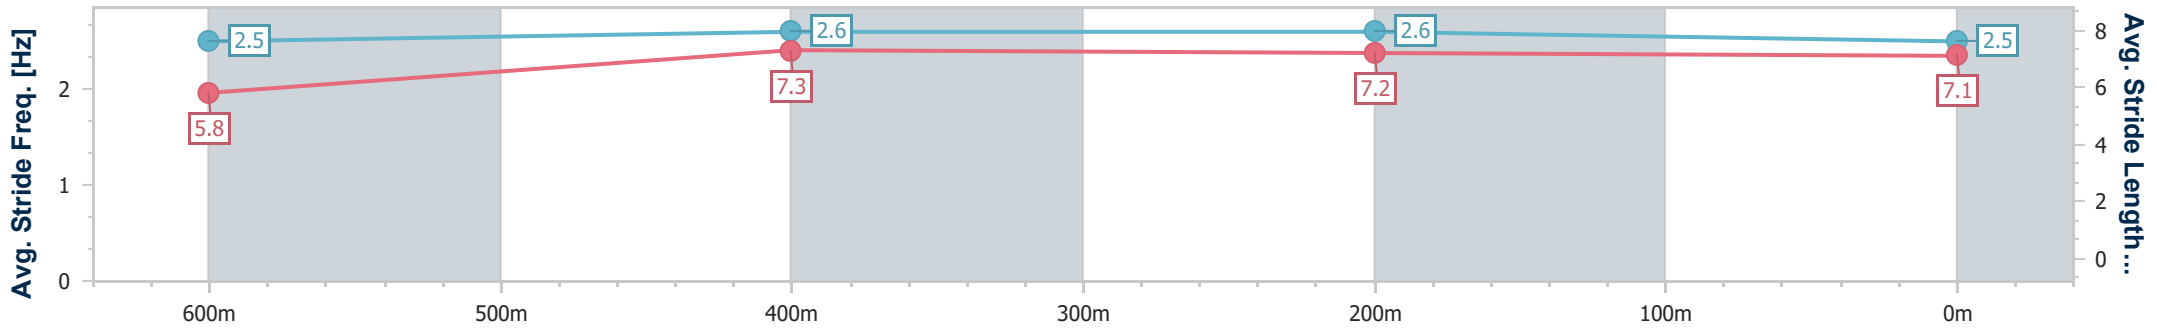

### Ipswich QLD Professional

Race 5: GORDON'S GIN BENCHMARK 65 Handicap - 800m

04 December 2024 - 15:29

Track Rating: Good 4, Weather: Fine, Rail Position: +6m Entire

Section	Overall	600m	400m	200m
Section Times	0:45.70 [2] (0:13.55)	0:32.15 [7] (0:10.26)	0:21.89 [7] (0:10.66)	0:11.23 [4] (0:11.23)
Average Speed [km/h]	53.2	69.6	66.8	64.0
Top Speed [km/h]	70.4	70.7	67.6	68.1
Avg. Dist. to Rail [m]	0.9	1.6	2.2	1.1
Avg. Stride Freq. [Hz]	2.5	2.6	2.6	2.5
Avg. Stride Length [m]	5.8	7.3	7.2	7.1