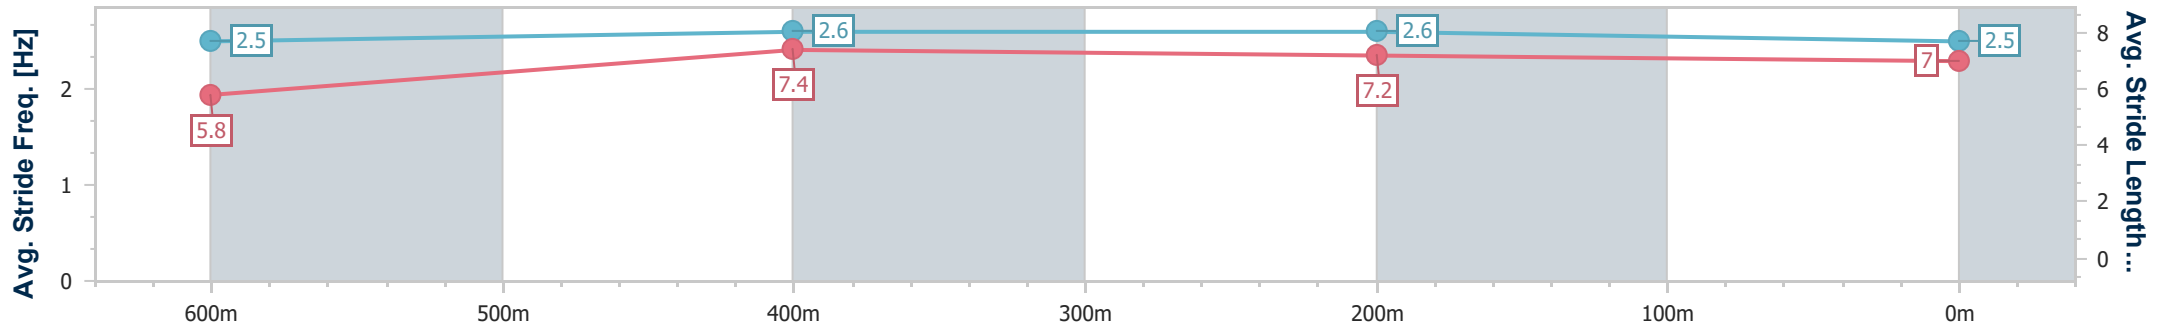

### Ipswich QLD Professional

Race 5: GORDON'S GIN BENCHMARK 65 Handicap - 800m

04 December 2024 - 15:29

Track Rating: Good 4, Weather: Fine, Rail Position: +6m Entire

Section	Overall	600m	400m	200m
Section Times	0:45.92 [8] (0:13.50)	0:32.42 [6] (0:10.26)	0:22.16 [5] (0:10.79)	0:11.37 [7] (0:11.37)
Average Speed [km/h]	53.4	70.2	66.9	63.5
Top Speed [km/h]	71.0	71.3	68.3	65.8
Avg. Dist. to Rail [m]	3.0	1.1	0.8	0.9
Avg. Stride Freq. [Hz]	2.5	2.6	2.6	2.5
Avg. Stride Length [m]	5.8	7.4	7.2	7.0