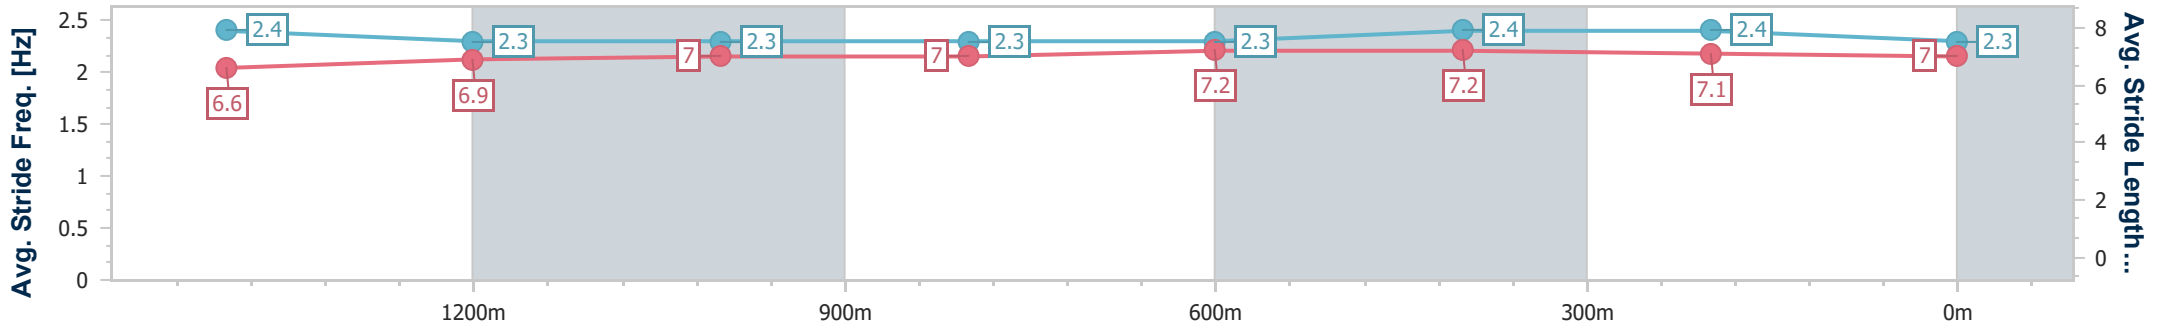

### Ipswich QLD Professional

Race 1: TAB QTIS Three-Year-Old Maiden Plate - 1690m

04 December 2024 - 13:03

Track Rating: Soft 5, Weather: Fine, Rail Position: +6m Entire

Section	Overall	1400m	1200m	1000m	800m	600m	400m	200m					
Section Times	1:44.43 [3] (0:19.71)	1:24.72 [1] (0:12.32)	1:12.40 [1] (0:12.53)	0:59.87 [1] (0:12.49)	0:47.38 [1] (0:12.12)	0:35.26 [1] (0:11.48)	0:23.78 [1] (0:11.67)	0:12.11 [1] (0:12.11)					
Average Speed [km/h]	52.9	58.5	57.4	57.7	59.3	62.6	61.3	59.5					
Top Speed [km/h]	63.3	59.8	58.2	58.6	60.9	64.6	62.1	62.0					
Avg. Dist. to Rail [m]	2.6	0.2	0.1	0.2	0.8	0.7	1.4	1.5					
Avg. Stride Freq. [Hz]	2.4	2.3	2.3	2.3	2.3	2.4	2.4	2.3					
Avg. Stride Length [m]	6.6	6.9	7.0	7.0	7.2	7.2	7.1	7.0					