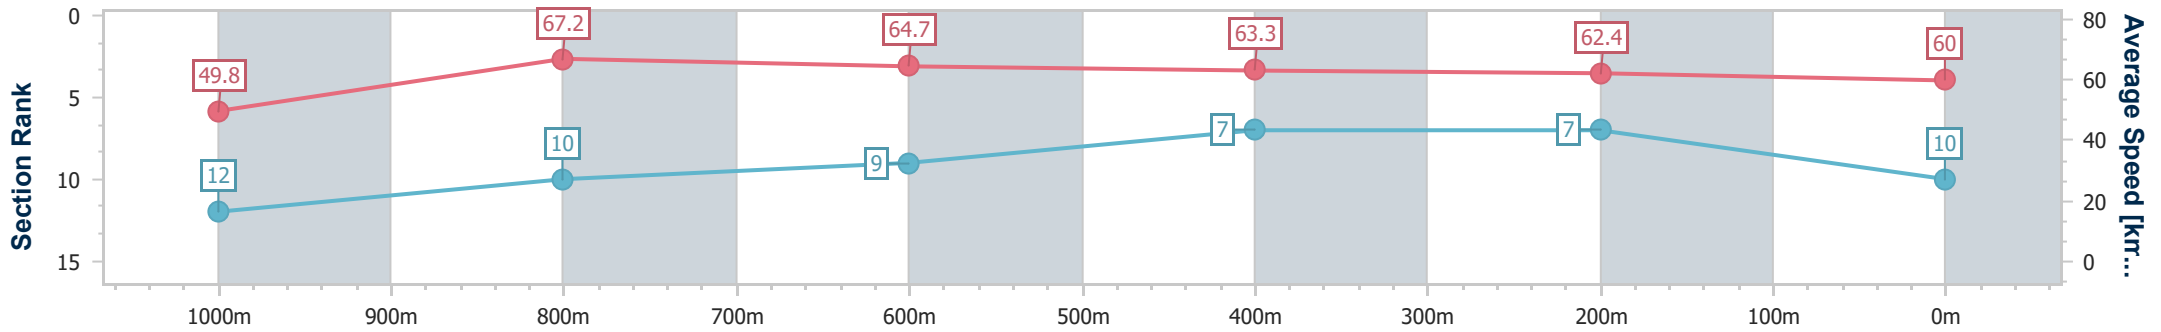

Horse/Jockey Name	Yamumza
Final Rank	10
Fastest Section Time (Section)	0:10.76 (1000m)
Top Speed [km/h] (Section)	68.4 (1000m)
Race State	Finished

Ipswich QLD Professional
Race 8: IPSWICH EVENTS & ENTERTAINMENT CENTRE
BENCHMARK 58 Handicap - 1200m

04 December 2024 - 17:10

Track Rating: Good 4, Weather: Fine, Rail Position: +6m Entire

Section	Overall	1000m	800m	600m	400m	200m
Section Times	1:11.55 [10] (0:14.50)	0:57.05 [12] (0:10.76)	0:46.29 [10] (0:11.19)	0:35.10 [9] (0:11.43)	0:23.67 [7] (0:11.70)	0:11.97 [7] (0:11.97)
Average Speed [km/h]	49.8	67.2	64.7	63.3	62.4	60.0
Top Speed [km/h]	65.3	68.4	66.6	64.5	62.8	62.3
Avg. Dist. to Rail [m]	12.1	3.0	0.9	1.9	4.3	5.7
Avg. Stride Freq. [Hz]	2.2	2.4	2.3	2.3	2.3	2.3
Avg. Stride Length [m]	6.0	7.9	7.8	7.6	7.4	7.3

- [ ] Ranking at each section and finish
- -.-.- No data available at this section
- NA No data available