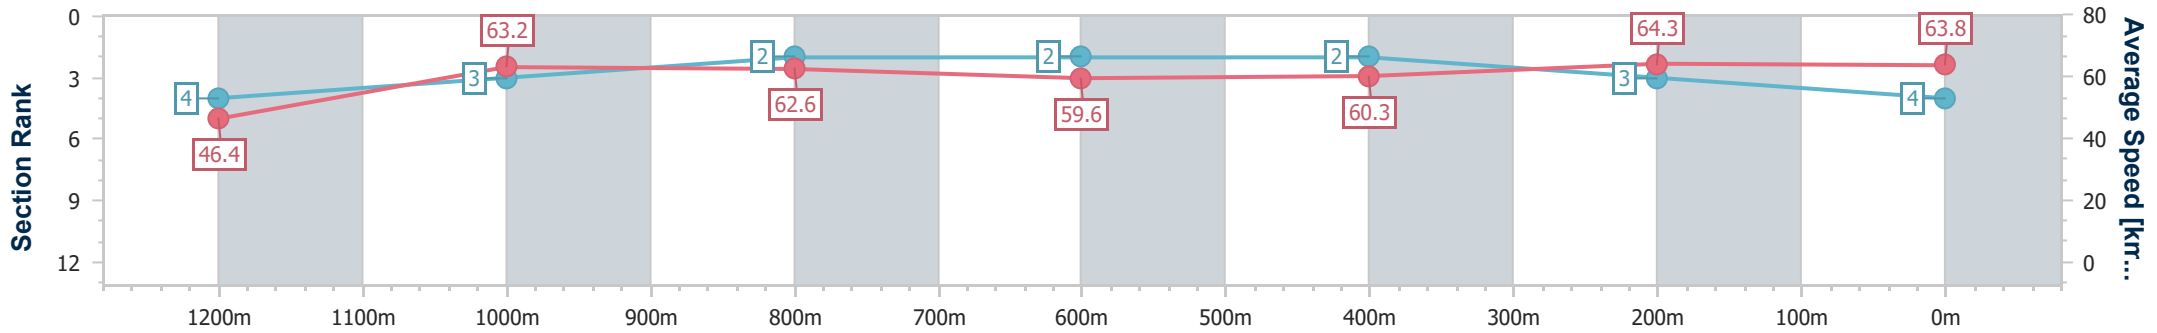

### Ipswich QLD Professional

Race 4: BARRIER REEF POOLS Class 1 Plate - 1350m

04 December 2024 - 14:50

Track Rating: Soft 5, Weather: Fine, Rail Position: +6m Entire

Section	Overall	1200m	1000m	800m	600m	400m	200m
Section Times	1:21.18 [4] (0:11.72)	1:09.46 [4] (0:11.44)	0:58.02 [3] (0:11.50)	0:46.52 [2] (0:12.11)	0:34.41 [2] (0:11.91)	0:22.50 [2] (0:11.17)	0:11.33 [3] (0:11.33)
Average Speed [km/h]	46.4	63.2	62.6	59.6	60.3	64.3	63.8
Top Speed [km/h]	63.2	65.4	65.6	61.1	63.6	65.1	65.2
Avg. Dist. to Rail [m]	2.3	2.6	1.3	0.2	0.3	0.7	1.5
Avg. Stride Freq. [Hz]	2.2	2.3	2.3	2.2	2.2	2.4	2.3
Avg. Stride Length [m]	5.7	7.7	7.7	7.6	7.5	7.6	7.6