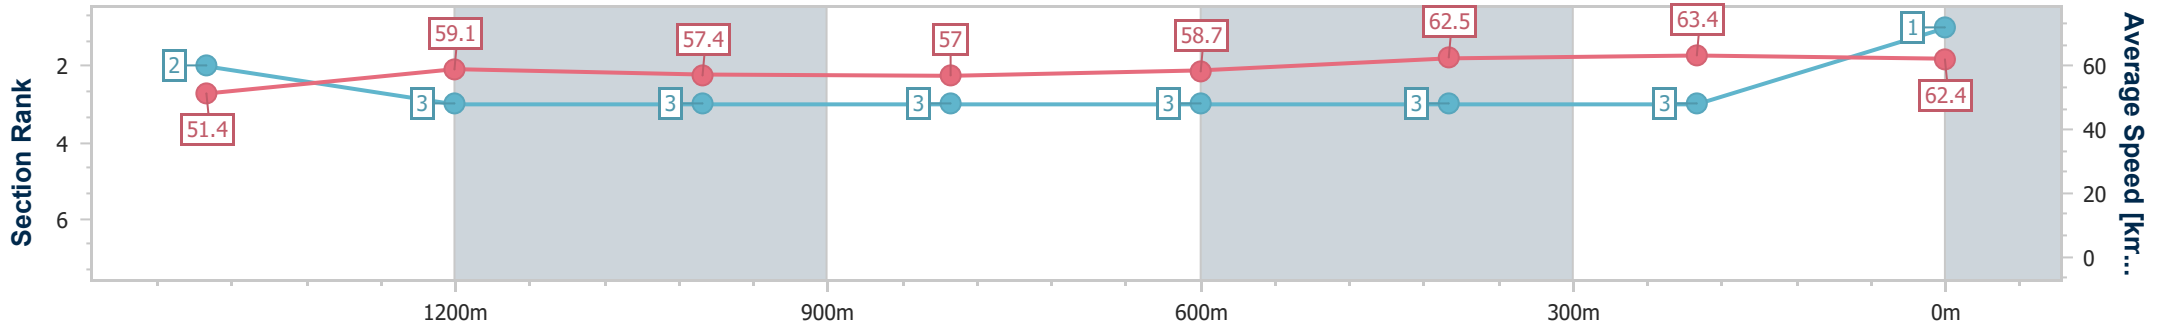

### Ipswich QLD Professional

Race 1: TAB QTIS Three-Year-Old Maiden Plate - 1690m

04 December 2024 - 13:03

Track Rating: Soft 5, Weather: Fine, Rail Position: +6m Entire

Section	Overall	1400m	1200m	1000m	800m	600m	400m	200m
Section Times	1:44.07 [1] (0:20.28)	1:23.79 [2] (0:12.17)	1:11.62 [3] (0:12.49)	0:59.13 [3] (0:12.66)	0:46.47 [3] (0:12.20)	0:34.27 [3] (0:11.43)	0:22.84 [3] (0:11.32)	0:11.52 [3] (0:11.52)
Average Speed [km/h]	51.4	59.1	57.4	57.0	58.7	62.5	63.4	62.4
Top Speed [km/h]	60.7	60.1	59.1	57.5	60.9	63.5	64.7	65.3
Avg. Dist. to Rail [m]	1.0	0.8	0.6	0.5	1.2	1.0	1.7	0.4
Avg. Stride Freq. [Hz]	2.3	2.2	2.2	2.2	2.2	2.2	2.3	2.3
Avg. Stride Length [m]	6.9	7.3	7.2	7.3	7.4	7.8	7.7	7.6