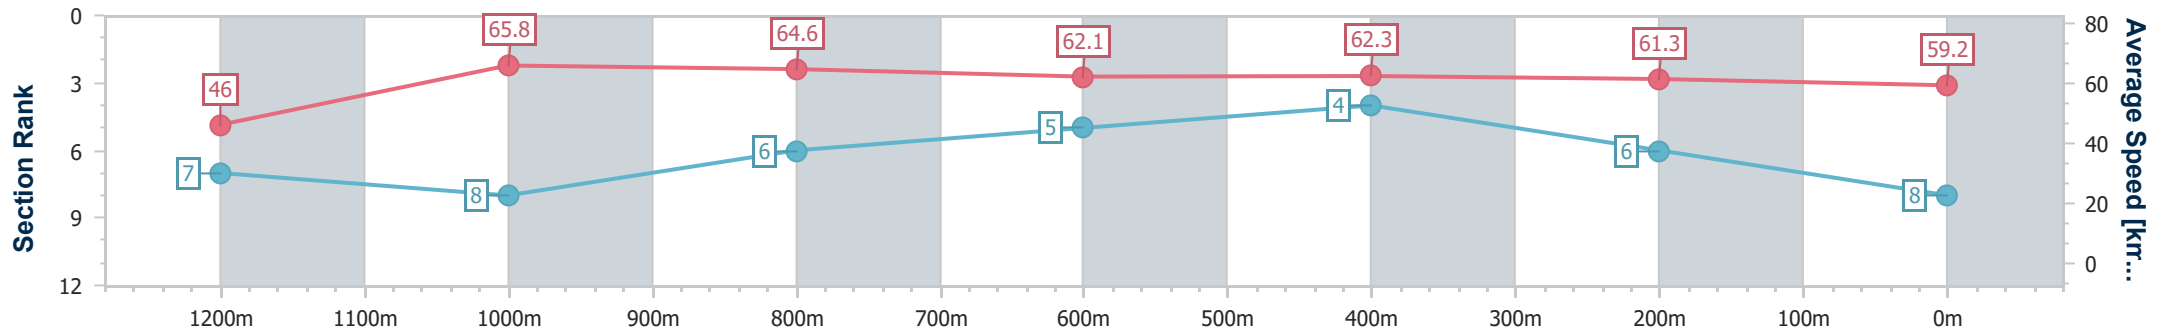

### Ipswich QLD Professional

Race 3: RED BULL AUSTRALIA Class 1 Plate - 1350m

04 December 2024 - 14:14

Track Rating: Soft 5, Weather: Fine, Rail Position: +6m Entire

Section	Overall	1200m	1000m	800m	600m	400m	200m
Section Times	1:21.10 [8] (0:11.74)	1:09.36 [7] (0:10.95)	0:58.41 [8] (0:11.20)	0:47.21 [6] (0:11.58)	0:35.63 [5] (0:11.65)	0:23.98 [4] (0:11.82)	0:12.16 [6]
Average Speed [km/h]	46.0	65.8	64.6	62.1	62.3	61.3	59.2
Top Speed [km/h]	62.3	67.6	65.0	63.1	62.9	62.3	60.8
Avg. Dist. to Rail [m]	7.3	2.1	0.5	0.6	1.0	2.9	5.8
Avg. Stride Freq. [Hz]	2.3	2.4	2.4	2.3	2.3	2.3	2.3
Avg. Stride Length [m]	5.6	7.6	7.6	7.5	7.5	7.4	7.1