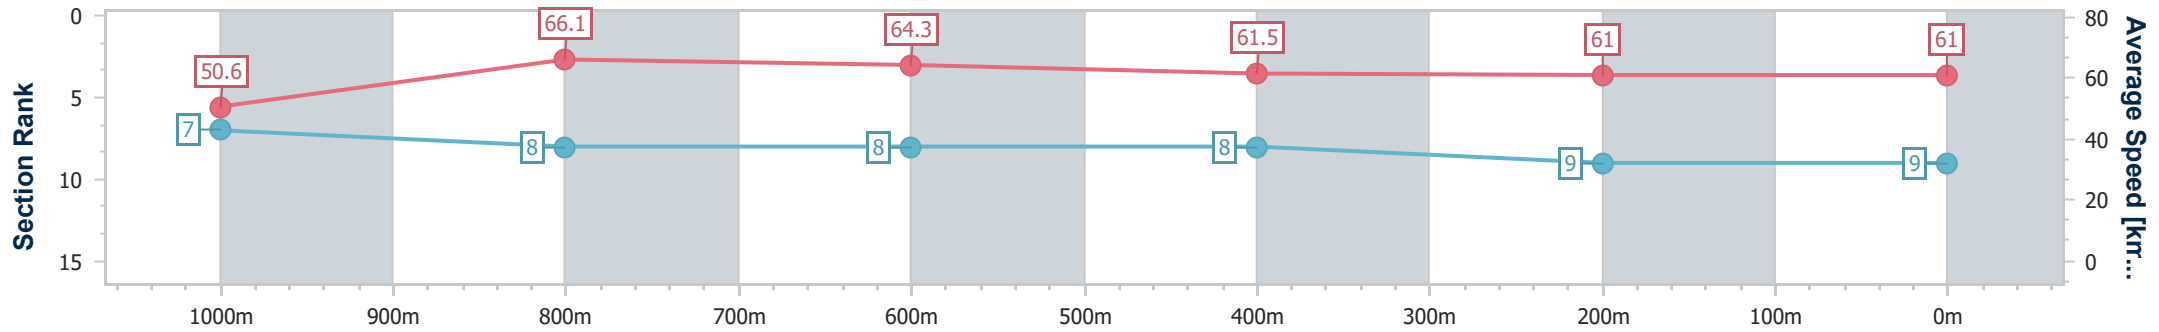

Ipswich QLD Professional  
 Race 8: IPSWICH EVENTS & ENTERTAINMENT CENTRE  
 BENCHMARK 58 Handicap - 1200m

04 December 2024 - 17:10

Track Rating: Good 4, Weather: Fine, Rail Position: +6m Entire

Section	Overall	1000m	800m	600m	400m	200m
Section Times	1:11.46 [9] (0:14.25)	0:57.21 [7] (0:10.88)	0:46.33 [8] (0:11.13)	0:35.20 [8] (0:11.64)	0:23.56 [8] (0:11.73)	0:11.83 [9] (0:11.83)
Average Speed [km/h]	50.6	66.1	64.3	61.5	61.0	61.0
Top Speed [km/h]	65.6	67.4	66.9	63.2	62.0	62.4
Avg. Dist. to Rail [m]	8.5	1.2	1.8	1.4	0.5	0.4
Avg. Stride Freq. [Hz]	2.4	2.5	2.4	2.4	2.4	2.4
Avg. Stride Length [m]	5.6	7.5	7.3	7.2	7.1	7.0