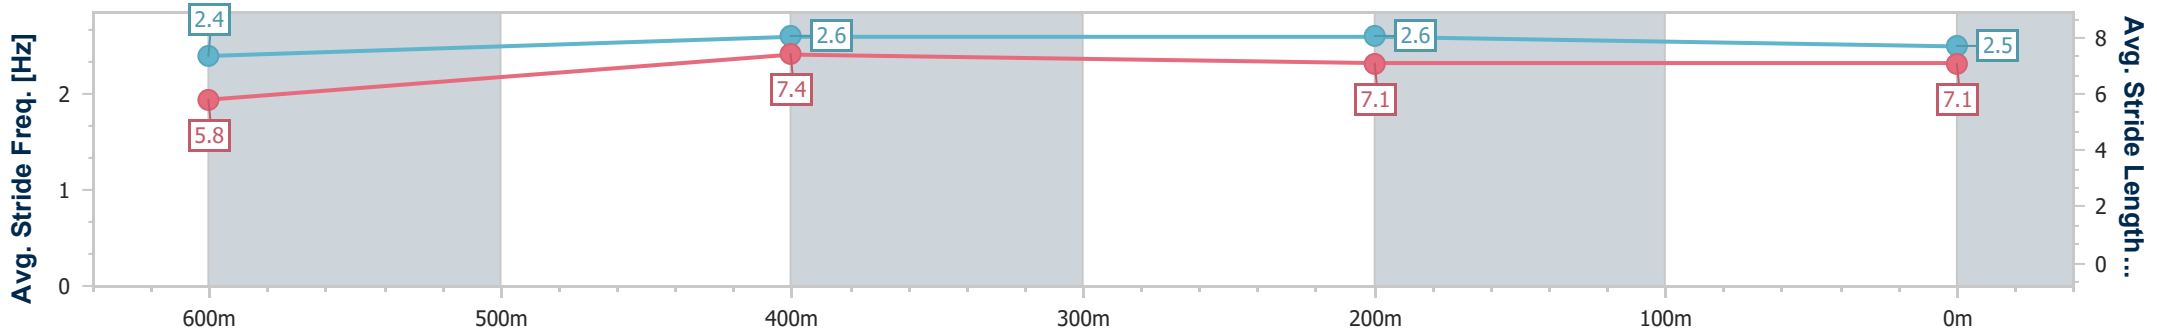

- [ ] Ranking at each section and finish
- .-.- No data available at this section
- NA No data available

Horse/Jockey Name	Albion Square
Final Rank	6
Fastest Section Time (Section)	0:10.19 (600m)
Top Speed [km/h] (Section)	71.7 (600m)
Race State	Finished