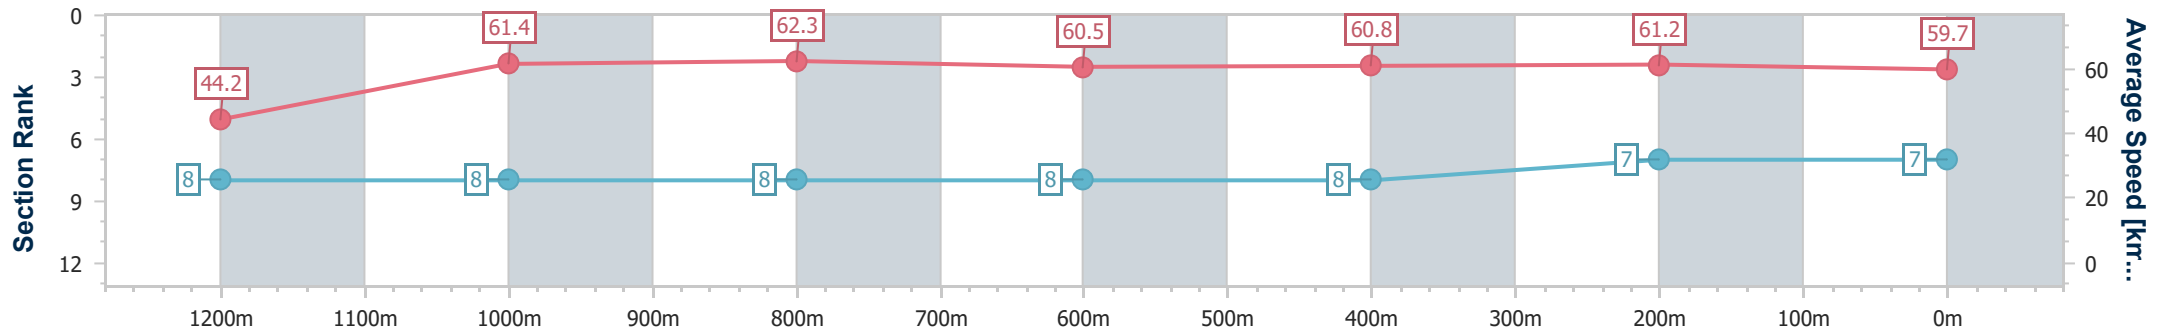

### Ipswich QLD Professional

Race 4: BARRIER REEF POOLS Class 1 Plate - 1350m

04 December 2024 - 14:50

Track Rating: Soft 5, Weather: Fine, Rail Position: +6m Entire

Section	Overall	1200m	1000m	800m	600m	400m	200m
Section Times	1:22.86 [7] (0:12.26)	1:10.60 [8] (0:11.71)	0:58.89 [8] (0:11.51)	0:47.38 [8] (0:11.83)	0:35.55 [8] (0:11.76)	0:23.79 [8] (0:11.71)	0:12.08 [7] (0:12.08)
Average Speed [km/h]	44.2	61.4	62.3	60.5	60.8	61.2	59.7
Top Speed [km/h]	61.4	62.0	63.0	61.3	61.5	61.7	61.4
Avg. Dist. to Rail [m]	4.1	0.8	1.2	1.6	1.4	0.8	0.4
Avg. Stride Freq. [Hz]	2.1	2.2	2.2	2.2	2.2	2.2	2.2
Avg. Stride Length [m]	5.8	7.9	7.9	7.7	7.7	7.6	7.5