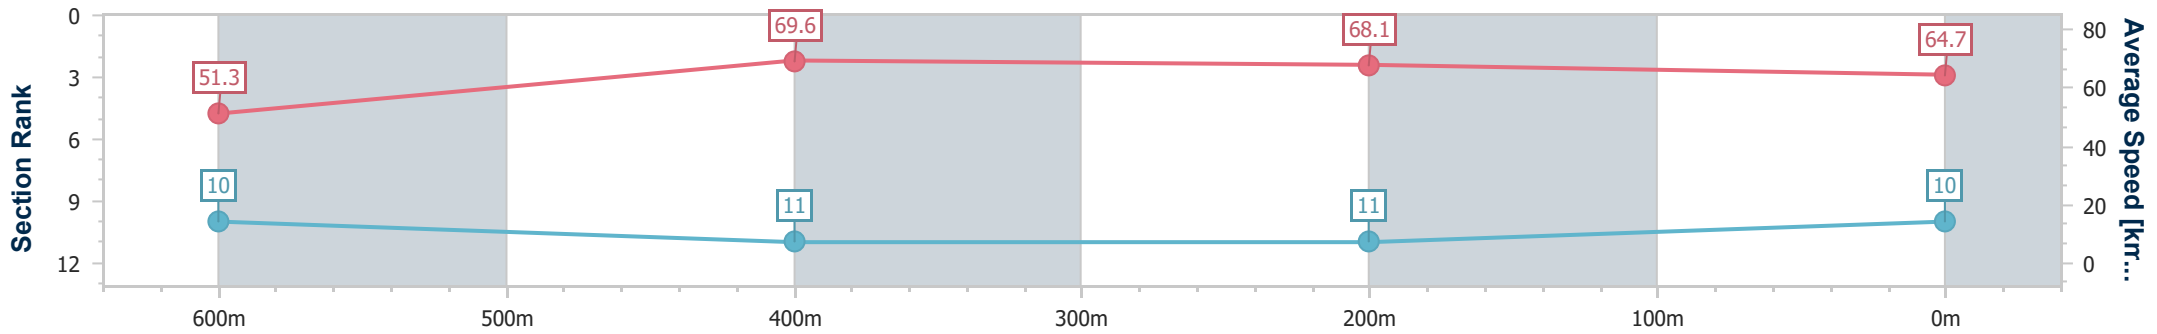

### Ipswich QLD Professional

Race 5: GORDON'S GIN BENCHMARK 65 Handicap - 800m

04 December 2024 - 15:29

Track Rating: Good 4, Weather: Fine, Rail Position: +6m Entire

Section	Overall	600m	400m	200m
Section Times	0:46.06 [10] (0:14.05)	0:32.01 [10] (0:10.32)	0:21.69 [11] (0:10.57)	0:11.12 [11] (0:11.12)
Average Speed [km/h]	51.3	69.6	68.1	64.7
Top Speed [km/h]	69.8	70.8	69.2	68.0
Avg. Dist. to Rail [m]	6.0	1.0	0.6	0.8
Avg. Stride Freq. [Hz]	2.3	2.6	2.6	2.5
Avg. Stride Length [m]	5.9	7.5	7.4	7.3