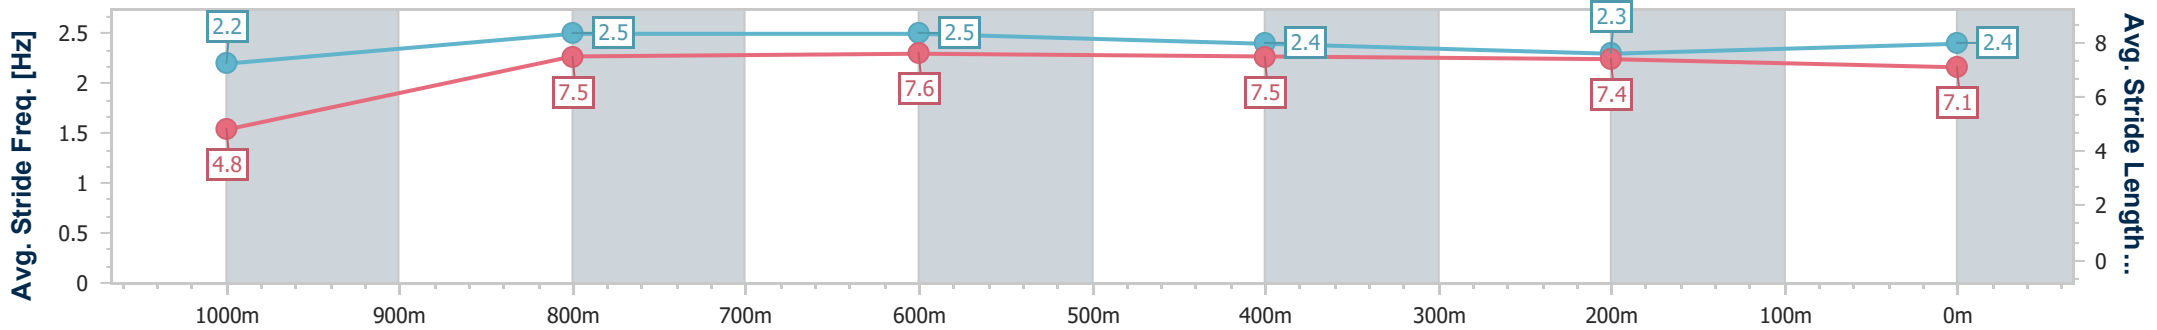

### Ipswich QLD Professional

Race 6: GREAT NORTHERN Class 2 Handicap - 1100m

04 December 2024 - 15:59

Track Rating: Good 4, Weather: Fine, Rail Position: +6m Entire

Section	Overall	1000m	800m	600m	400m	200m
Section Times	1:04.91 [9] (0:09.03)	0:55.88 [9] (0:10.75)	0:45.13 [9] (0:10.65)	0:34.48 [10] (0:11.11)	0:23.37 [10] (0:11.54)	0:11.83 [9] (0:11.83)
Average Speed [km/h]	40.2	66.9	67.4	65.1	62.9	60.8
Top Speed [km/h]	62.5	68.3	68.5	66.8	63.6	62.8
Avg. Dist. to Rail [m]	7.3	0.8	0.6	0.7	3.2	5.8
Avg. Stride Freq. [Hz]	2.2	2.5	2.5	2.4	2.3	2.4
Avg. Stride Length [m]	4.8	7.5	7.6	7.5	7.4	7.1