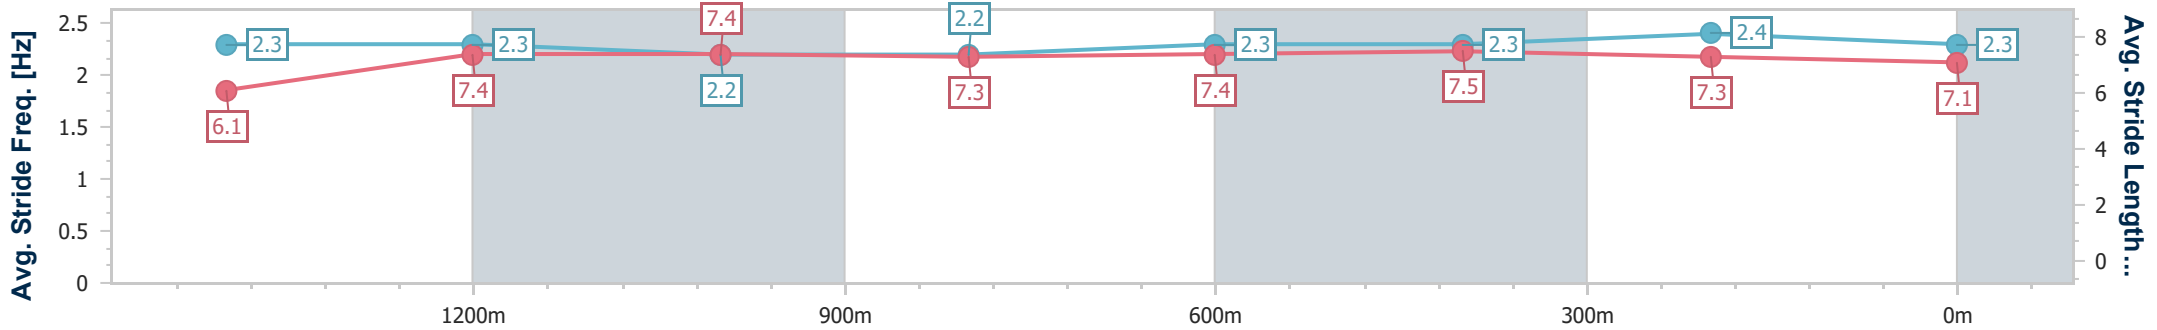

### Ipswich QLD Professional

Race 7: SCHWEPPE'S RATINGS BAND 0 - 58 Handicap - 1690m

04 December 2024 - 16:33

Track Rating: Good 4, Weather: Fine, Rail Position: +6m Entire

Section	Overall	1400m	1200m	1000m	800m	600m	400m	200m
Section Times	1:44.19 [11] (0:20.58)	1:23.61 [11] (0:11.74)	1:11.87 [11] (0:11.96)	0:59.91 [11] (0:12.39)	0:47.52 [11] (0:11.79)	0:35.73 [12] (0:11.78)	0:23.95 [12] (0:11.80)	0:12.15 [13] (0:12.15)
Average Speed [km/h]	50.9	61.5	60.3	58.3	61.1	61.7	61.8	59.3
Top Speed [km/h]	62.1	62.0	61.3	59.3	63.1	63.2	62.3	61.8
Avg. Dist. to Rail [m]	4.1	0.5	0.8	1.0	0.7	2.1	4.0	6.6
Avg. Stride Freq. [Hz]	2.3	2.3	2.2	2.2	2.3	2.3	2.4	2.3
Avg. Stride Length [m]	6.1	7.4	7.4	7.3	7.4	7.5	7.3	7.1