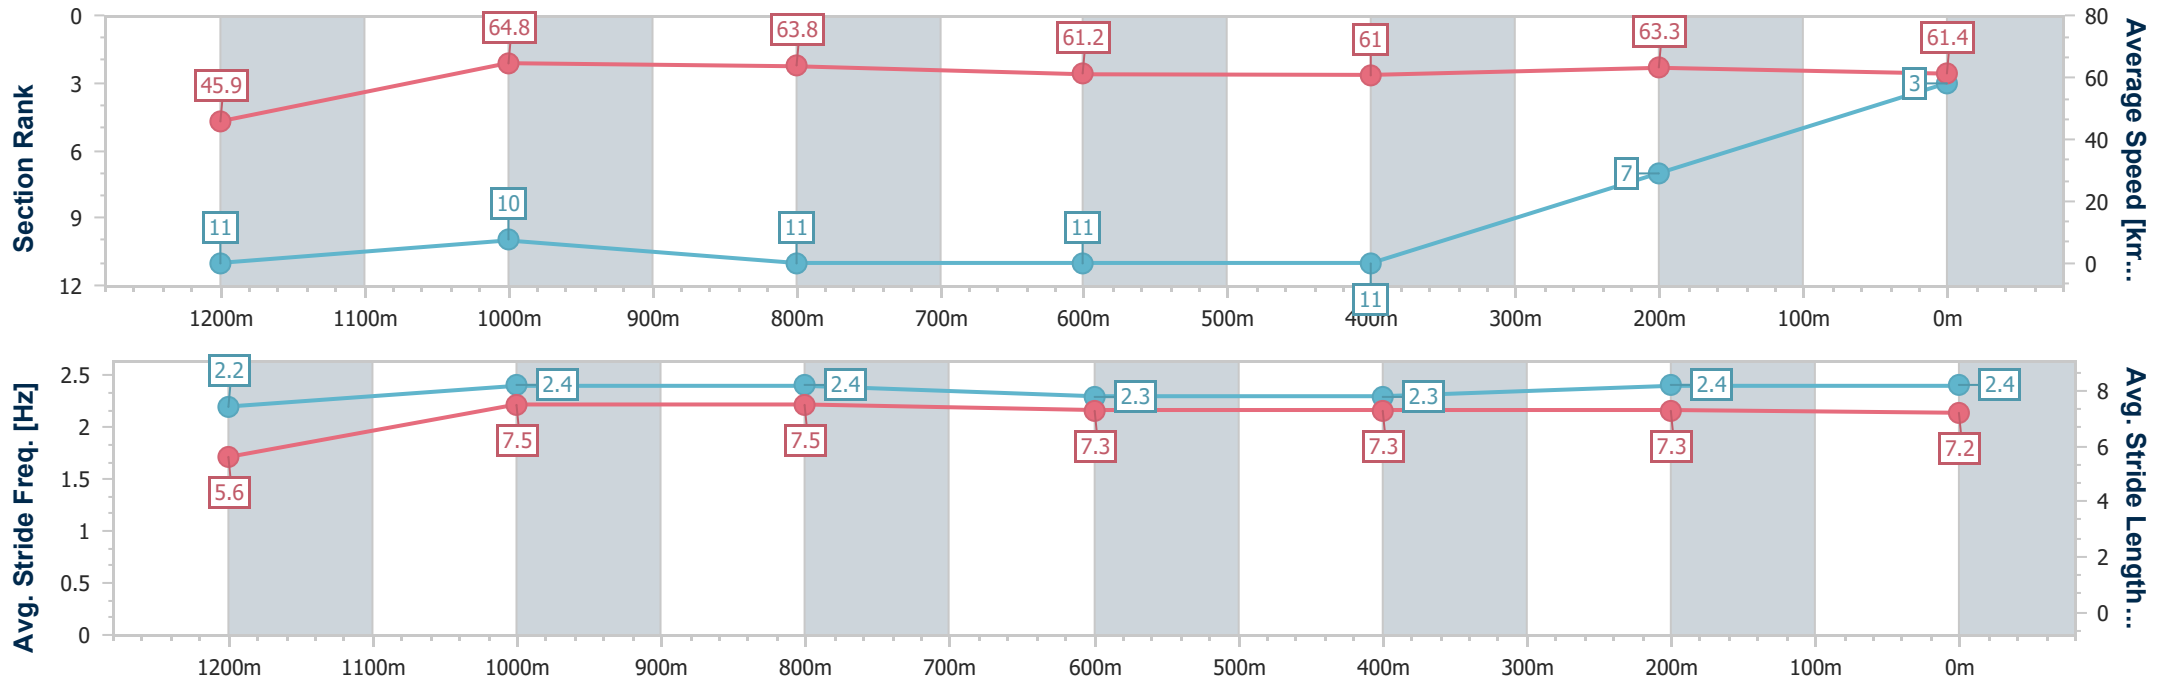

### Ipswich QLD Professional

Race 3: RED BULL AUSTRALIA Class 1 Plate - 1350m

04 December 2024 - 14:14

Track Rating: Soft 5, Weather: Fine, Rail Position: +6m Entire

Section	Overall	1200m	1000m	800m	600m	400m	200m
Section Times	1:20.66 [3] (0:11.82)	1:08.84 [11] (0:11.08)	0:57.76 [10] (0:11.31)	0:46.45 [11] (0:11.68)	0:34.77 [11] (0:11.73)	0:23.04 [11] (0:11.35)	0:11.69 [7] (0:11.69)
Average Speed [km/h]	45.9	64.8	63.8	61.2	61.0	63.3	61.4
Top Speed [km/h]	62.6	66.3	65.4	62.6	61.8	64.3	63.6
Avg. Dist. to Rail [m]	2.4	0.7	0.4	1.2	1.8	1.5	4.9
Avg. Stride Freq. [Hz]	2.2	2.4	2.4	2.3	2.3	2.4	2.4
Avg. Stride Length [m]	5.6	7.5	7.5	7.3	7.3	7.3	7.2