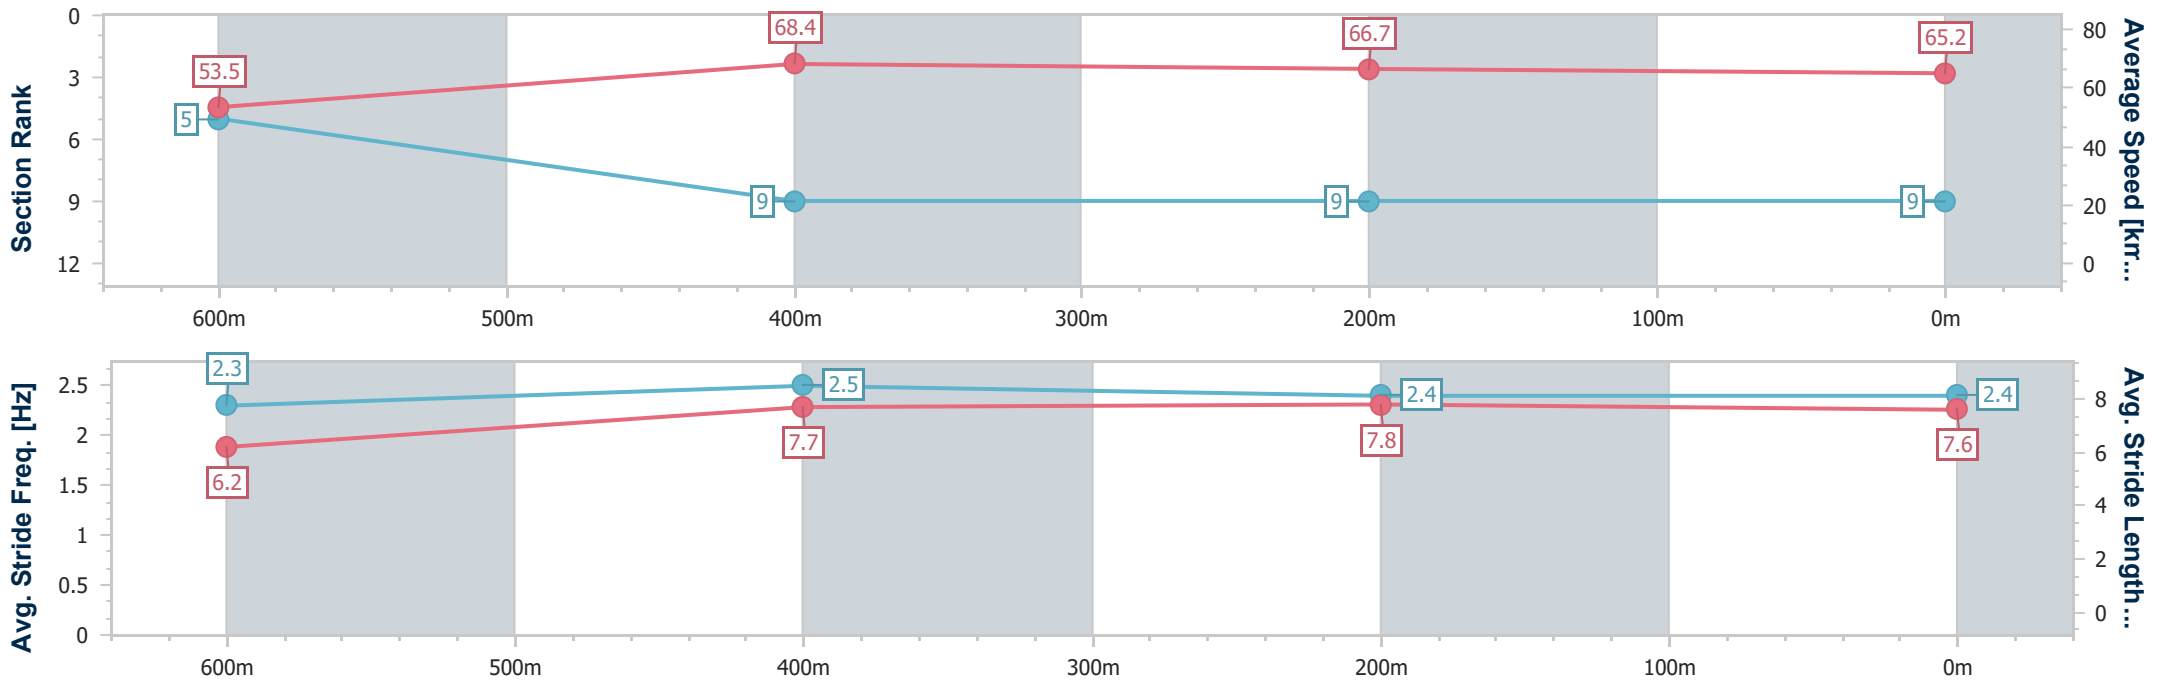

### Ipswich QLD Professional

Race 5: GORDON'S GIN BENCHMARK 65 Handicap - 800m

04 December 2024 - 15:29

Track Rating: Good 4, Weather: Fine, Rail Position: +6m Entire

Section	Overall	600m	400m	200m
Section Times	0:45.96 [9] (0:13.47)	0:32.49 [5] (0:10.55)	0:21.94 [9] (0:10.87)	0:11.07 [9] (0:11.07)
Average Speed [km/h]	53.5	68.4	66.7	65.2
Top Speed [km/h]	68.9	70.4	68.2	67.4
Avg. Dist. to Rail [m]	7.0	2.5	3.1	5.3
Avg. Stride Freq. [Hz]	2.3	2.5	2.4	2.4
Avg. Stride Length [m]	6.2	7.7	7.8	7.6