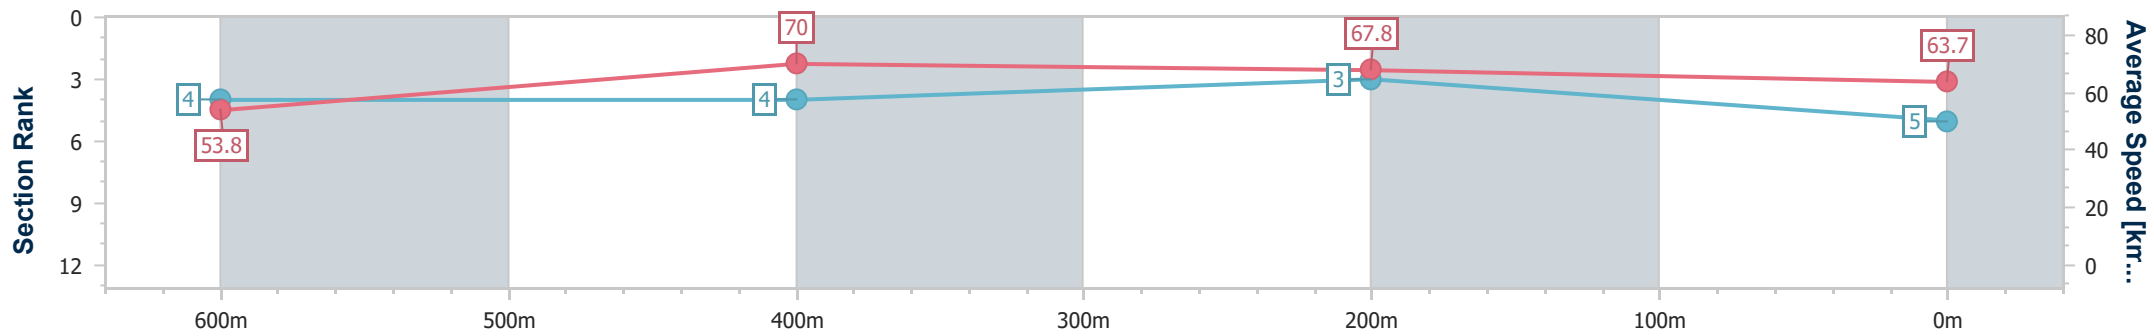

Ipswich QLD Professional

Race 5: GORDON'S GIN BENCHMARK 65 Handicap - 800m

04 December 2024 - 15:29

Track Rating: Good 4, Weather: Fine, Rail Position: +6m Entire

Section	Overall	600m	400m	200m
Section Times	0:45.77 [5] (0:13.41)	0:32.36 [4] (0:10.29)	0:22.07 [4] (0:10.73)	0:11.34 [3] (0:11.34)
Average Speed [km/h]	53.8	70.0	67.8	63.7
Top Speed [km/h]	70.3	71.7	69.5	66.7
Avg. Dist. to Rail [m]	9.6	2.5	3.3	5.9
Avg. Stride Freq. [Hz]	2.5	2.6	2.6	2.4
Avg. Stride Length [m]	5.9	7.4	7.4	7.2