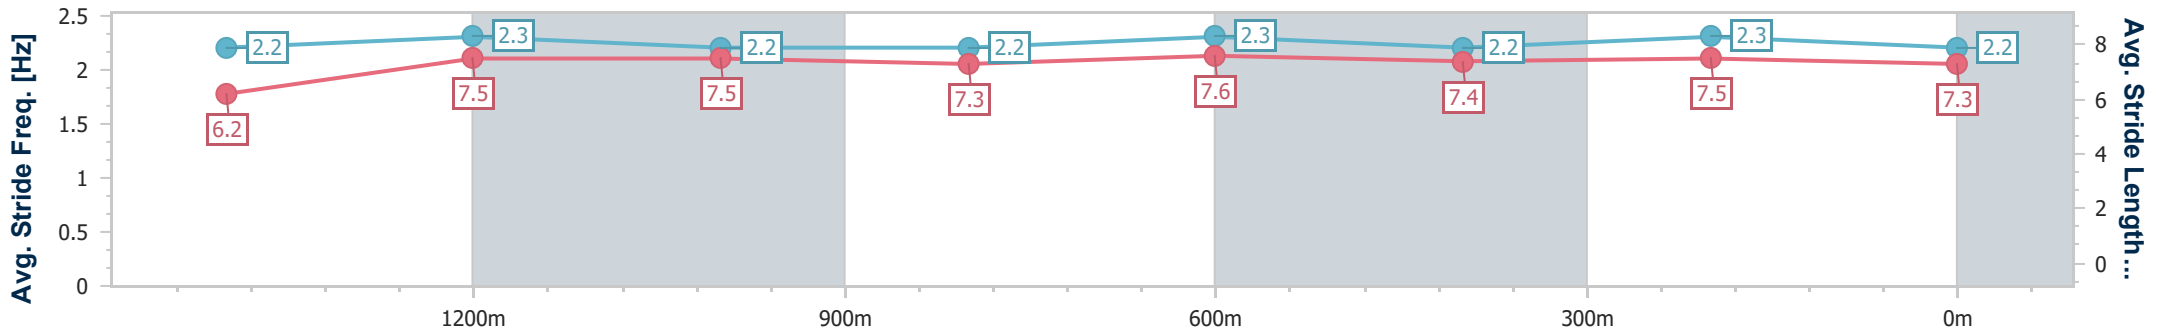

Horse/Jockey Name	Mac Monty
Final Rank	13
Fastest Section Time (Section)	0:11.77 (800m)
Top Speed [km/h] (Section)	62.7 (Overall)
Race State	Finished

Ipswich QLD Professional
Race 7: SCHWEPPE'S RATINGS BAND 0 - 58 Handicap - 1690m

04 December 2024 - 16:33

Track Rating: Good 4, Weather: Fine, Rail Position: +6m Entire

Section	Overall	1400m	1200m	1000m	800m	600m	400m	200m
Section Times	1:44.26 [13] (0:20.17)	1:24.09 [7] (0:11.81)	1:12.28 [8] (0:11.97)	1:00.31 [9] (0:12.35)	0:47.96 [8] (0:11.77)	0:36.19 [9] (0:12.00)	0:24.19 [11] (0:11.90)	0:12.29 [11] (0:12.29)
Average Speed [km/h]	51.9	61.2	60.5	58.7	61.6	60.4	60.8	58.7
Top Speed [km/h]	62.7	61.9	61.7	61.0	62.3	61.5	61.3	60.4
Avg. Dist. to Rail [m]	2.4	1.5	1.7	1.9	1.3	1.7	2.2	5.1
Avg. Stride Freq. [Hz]	2.2	2.3	2.2	2.2	2.3	2.2	2.3	2.2
Avg. Stride Length [m]	6.2	7.5	7.5	7.3	7.6	7.4	7.5	7.3

- [ ] Ranking at each section and finish
- -.-.- No data available at this section
- NA No data available