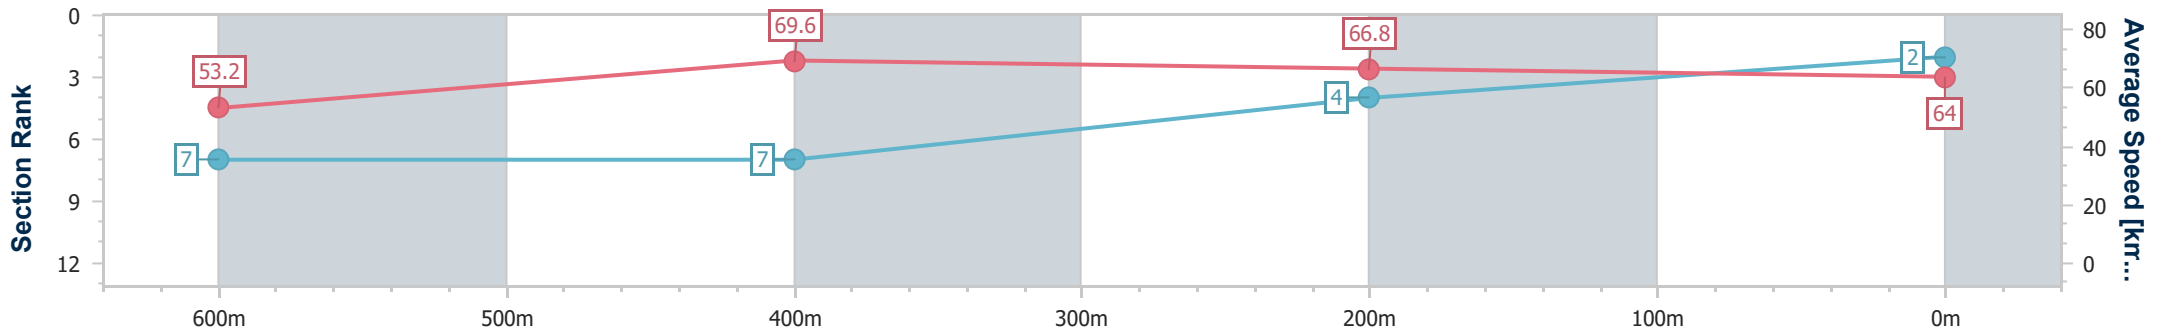

### Ipswich QLD Professional

Race 5: GORDON'S GIN BENCHMARK 65 Handicap - 800m

04 December 2024 - 15:29

Track Rating: Good 4, Weather: Fine, Rail Position: +6m Entire

Section	Overall	600m	400m	200m
Section Times	0:45.70 [2] (0:13.55)	0:32.15 [7] (0:10.26)	0:21.89 [7] (0:10.66)	0:11.23 [4] (0:11.23)
Average Speed [km/h]	53.2	69.6	66.8	64.0
Top Speed [km/h]	70.4	70.7	67.6	68.1
Avg. Dist. to Rail [m]	0.9	1.6	2.2	1.1
Avg. Stride Freq. [Hz]	2.5	2.6	2.6	2.5
Avg. Stride Length [m]	5.8	7.3	7.2	7.1