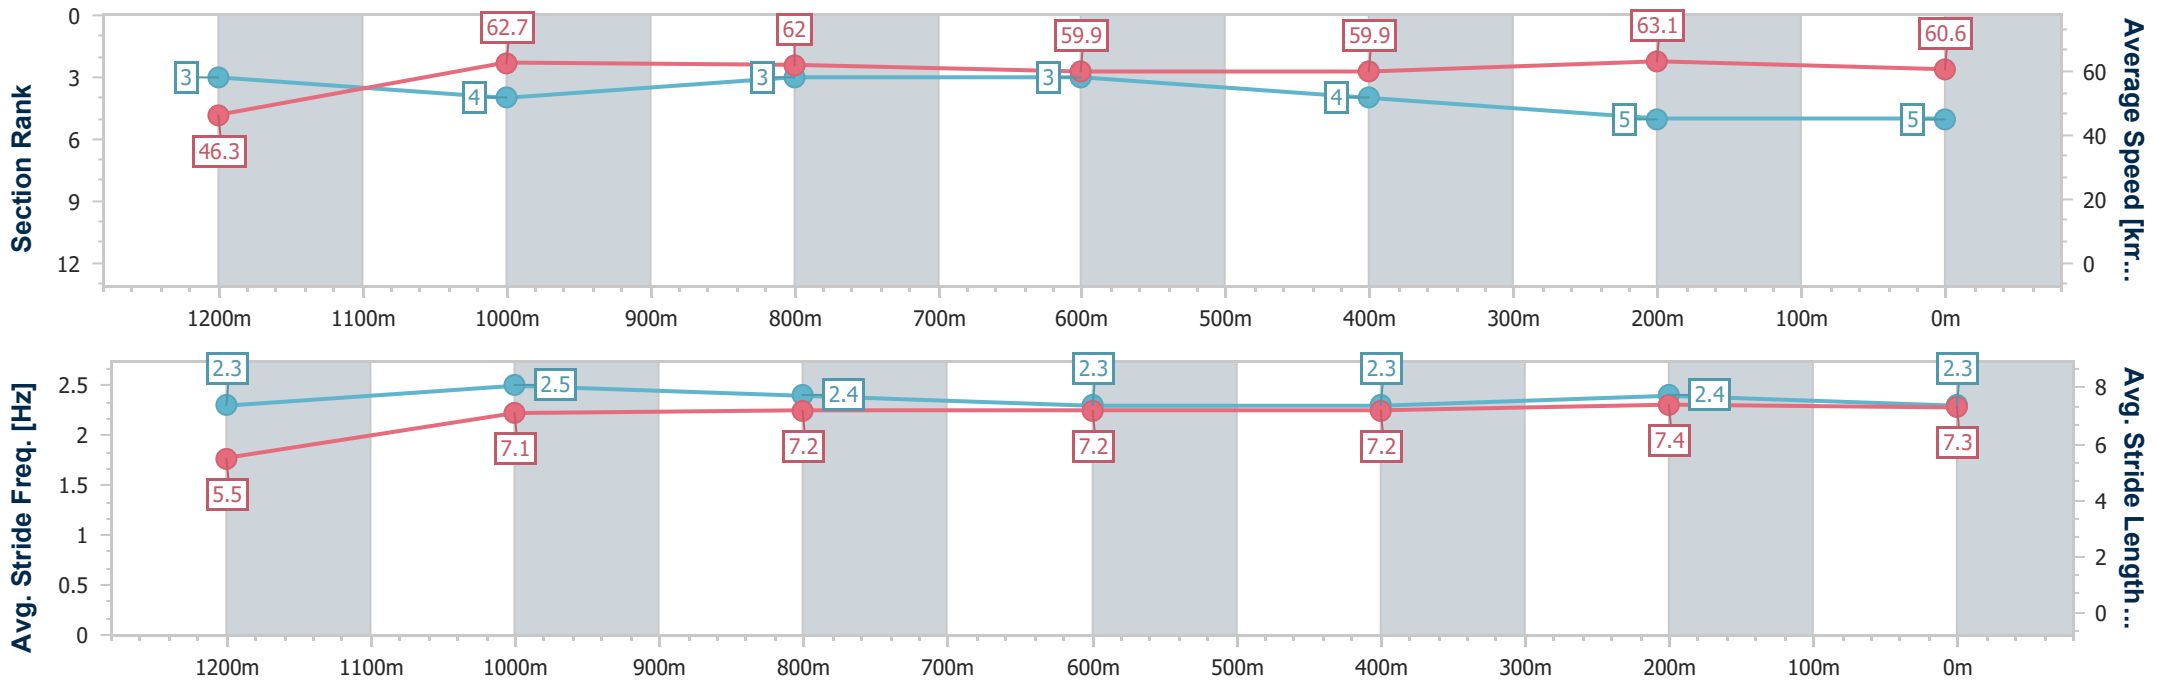

### Ipswich QLD Professional

Race 4: BARRIER REEF POOLS Class 1 Plate - 1350m

04 December 2024 - 14:50

Track Rating: Soft 5, Weather: Fine, Rail Position: +6m Entire

Section	Overall	1200m	1000m	800m	600m	400m	200m
Section Times	1:21.95 [5] (0:11.69)	1:10.26 [3] (0:11.49)	0:58.77 [4] (0:11.58)	0:47.19 [3] (0:12.02)	0:35.17 [3] (0:11.92)	0:23.25 [4] (0:11.35)	0:11.90 [5] (0:11.90)
Average Speed [km/h]	46.3	62.7	62.0	59.9	59.9	63.1	60.6
Top Speed [km/h]	61.7	63.7	63.0	61.0	62.6	63.6	62.5
Avg. Dist. to Rail [m]	0.9	0.6	0.2	0.8	1.1	1.4	0.9
Avg. Stride Freq. [Hz]	2.3	2.5	2.4	2.3	2.3	2.4	2.3
Avg. Stride Length [m]	5.5	7.1	7.2	7.2	7.2	7.4	7.3