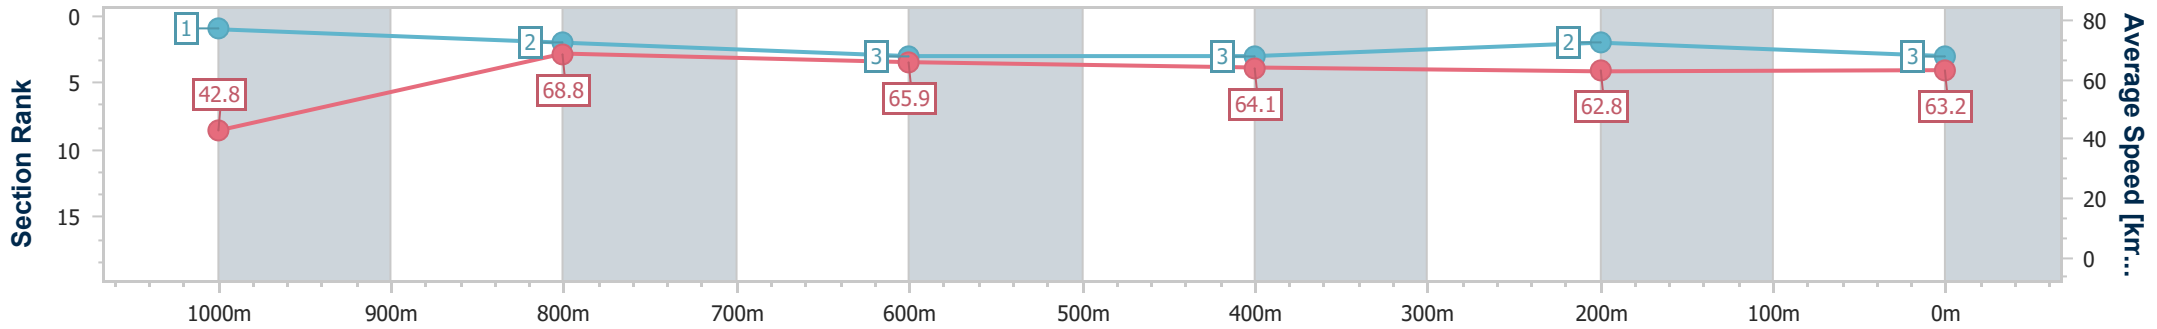

### Ipswich QLD Professional

Race 6: GREAT NORTHERN Class 2 Handicap - 1100m

04 December 2024 - 15:59

Track Rating: Good 4, Weather: Fine, Rail Position: +6m Entire

Section	Overall	1000m	800m	600m	400m	200m
Section Times	1:03.75 [3] (0:08.44)	0:55.31 [1] (0:10.47)	0:44.84 [2] (0:10.86)	0:33.98 [3] (0:11.20)	0:22.78 [3] (0:11.41)	0:11.37 [2] (0:11.37)
Average Speed [km/h]	42.8	68.8	65.9	64.1	62.8	63.2
Top Speed [km/h]	66.7	69.3	67.1	65.1	64.5	64.6
Avg. Dist. to Rail [m]	4.6	0.8	1.0	1.5	1.0	0.8
Avg. Stride Freq. [Hz]	2.3	2.5	2.4	2.3	2.3	2.4
Avg. Stride Length [m]	4.9	7.7	7.7	7.7	7.4	7.4