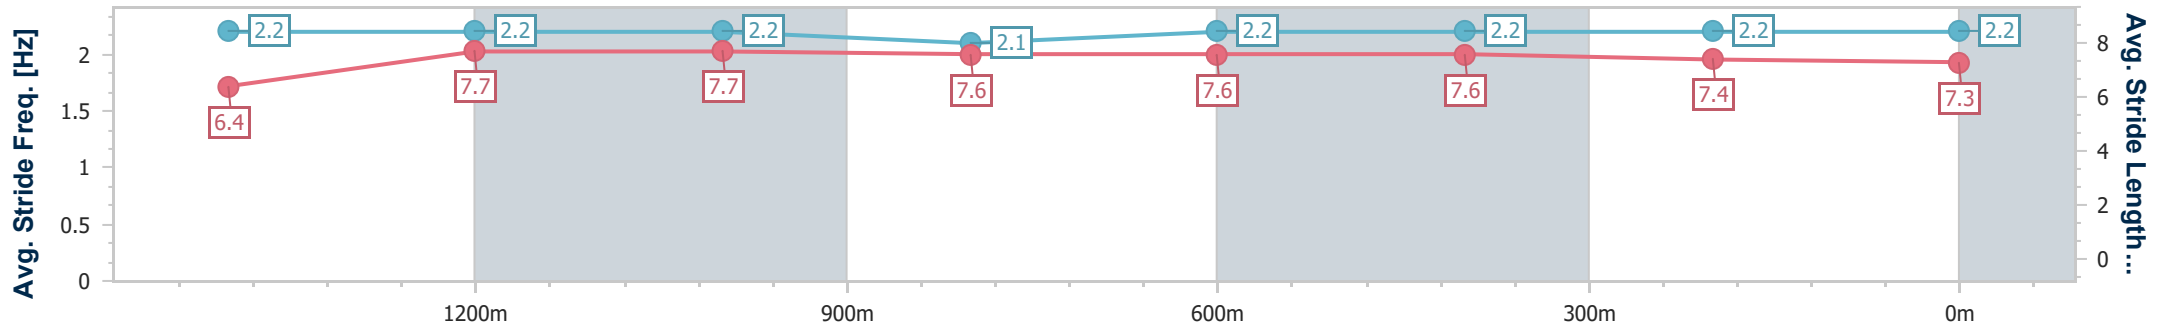

Ipswich QLD Professional  
Race 7: SCHWEPES RATINGS BAND 0 - 58 Handicap - 1690m

04 December 2024 - 16:33

Track Rating: Good 4, Weather: Fine, Rail Position: +6m Entire

Section	Overall	1400m	1200m	1000m	800m	600m	400m	200m
Section Times	1:43.98 [7] (0:19.83)	1:24.15 [3] (0:11.76)	1:12.39 [4] (0:11.99)	1:00.40 [4] (0:12.31)	0:48.09 [4] (0:11.91)	0:36.18 [4] (0:11.63)	0:24.55 [4] (0:11.97)	0:12.58 [6] (0:12.58)
Average Speed [km/h]	52.7	61.1	60.0	58.3	60.4	61.5	59.9	57.2
Top Speed [km/h]	62.6	61.5	61.2	59.3	61.4	62.4	61.0	58.6
Avg. Dist. to Rail [m]	2.1	0.5	0.2	0.4	0.9	1.0	1.6	1.7
Avg. Stride Freq. [Hz]	2.2	2.2	2.2	2.1	2.2	2.2	2.2	2.2
Avg. Stride Length [m]	6.4	7.7	7.7	7.6	7.6	7.6	7.4	7.3