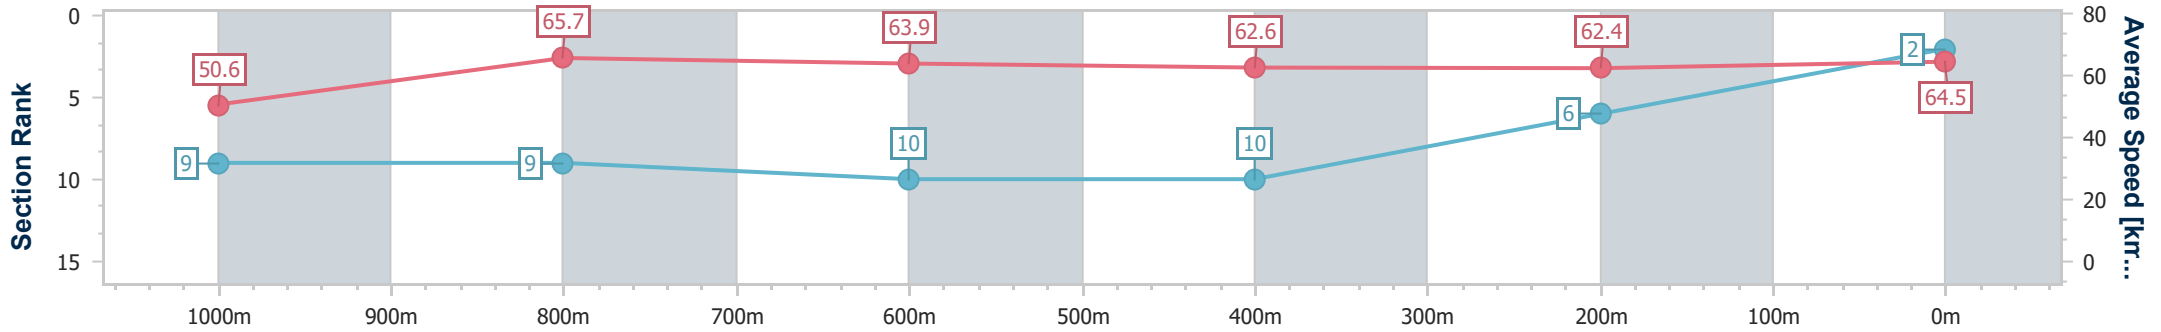

Horse/Jockey Name	Bonjour Rupert
Final Rank	2
Fastest Section Time (Section)	0:10.97 (1000m)
Top Speed [km/h] (Section)	66.9 (1000m)
Race State	Finished

Ipswich QLD Professional
Race 8: IPSWICH EVENTS & ENTERTAINMENT CENTRE
BENCHMARK 58 Handicap - 1200m

04 December 2024 - 17:10

Track Rating: Good 4, Weather: Fine, Rail Position: +6m Entire

Section	Overall	1000m	800m	600m	400m	200m
Section Times	1:10.72 [2] (0:14.28)	0:56.44 [9] (0:10.97)	0:45.47 [9] (0:11.21)	0:34.26 [10] (0:11.50)	0:22.76 [10] (0:11.57)	0:11.19 [6] (0:11.19)
Average Speed [km/h]	50.6	65.7	63.9	62.6	62.4	64.5
Top Speed [km/h]	66.8	66.9	65.7	63.1	64.7	65.3
Avg. Dist. to Rail [m]	10.9	0.8	1.1	0.4	2.1	4.0
Avg. Stride Freq. [Hz]	2.3	2.5	2.4	2.4	2.4	2.4
Avg. Stride Length [m]	5.7	7.4	7.3	7.4	7.2	7.4

- [ ] Ranking at each section and finish
- -.-.- No data available at this section
- NA No data available