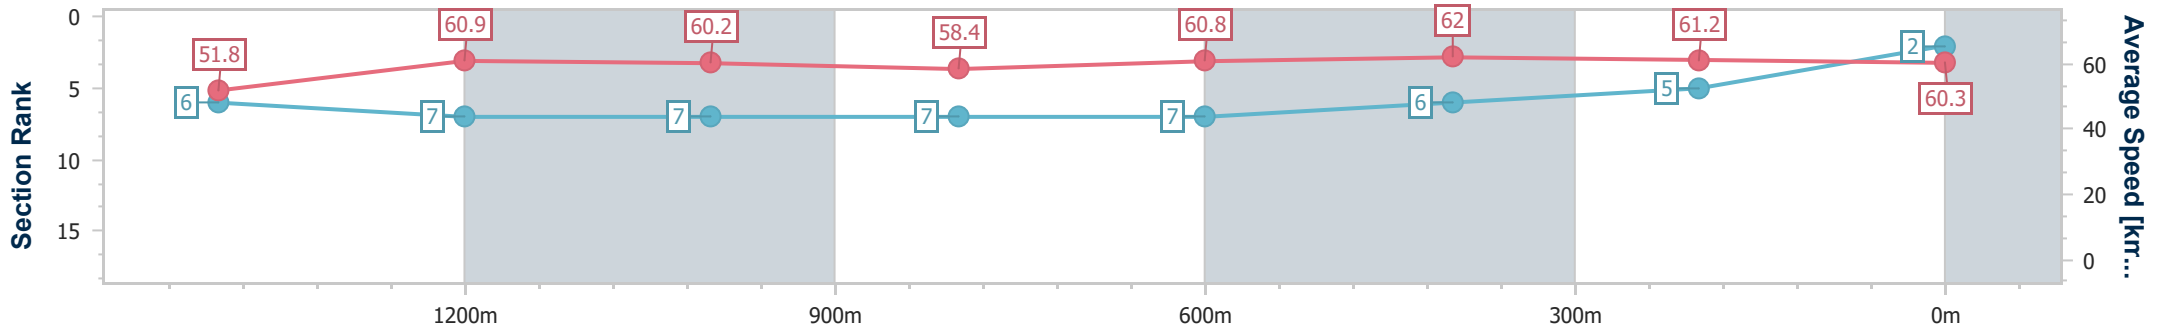

Horse/Jockey Name	Vancity
Final Rank	2
Fastest Section Time (Section)	0:11.59 (600m)
Top Speed [km/h] (Section)	63.6 (Overall)
Race State	Finished

Ipswich QLD Professional
Race 7: SCHWEPPE'S RATINGS BAND 0 - 58 Handicap - 1690m

04 December 2024 - 16:33

Track Rating: Good 4, Weather: Fine, Rail Position: +6m Entire

Section	Overall	1400m	1200m	1000m	800m	600m	400m	200m
Section Times	1:43.34 [2] (0:20.14)	1:23.20 [6] (0:11.80)	1:11.40 [7] (0:11.95)	0:59.45 [7] (0:12.31)	0:47.14 [7] (0:11.83)	0:35.31 [7] (0:11.59)	0:23.72 [6] (0:11.77)	0:11.95 [5]
Average Speed [km/h]	51.8	60.9	60.2	58.4	60.8	62.0	61.2	60.3
Top Speed [km/h]	63.6	61.4	61.4	59.6	62.0	62.3	62.2	62.0
Avg. Dist. to Rail [m]	1.0	0.5	0.3	0.4	0.8	0.5	1.7	5.2
Avg. Stride Freq. [Hz]	2.2	2.2	2.2	2.2	2.2	2.2	2.2	2.2
Avg. Stride Length [m]	6.4	7.6	7.6	7.5	7.7	7.8	7.7	7.6

- [ ] Ranking at each section and finish
- -.-.-.- No data available at this section
- NA No data available