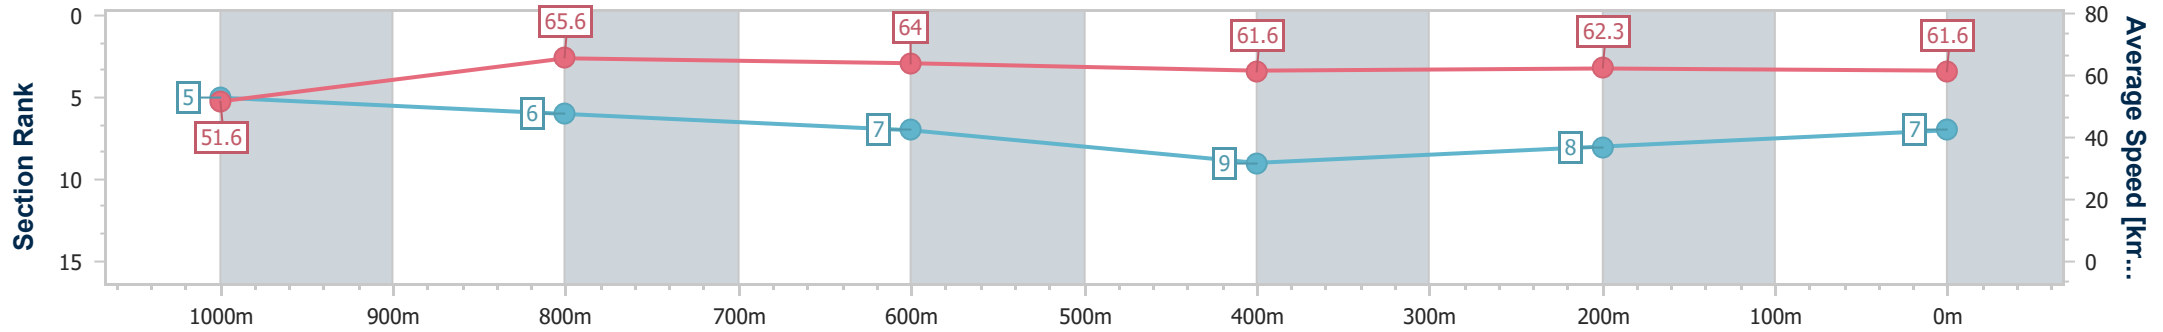

Ipswich QLD Professional  
 Race 8: IPSWICH EVENTS & ENTERTAINMENT CENTRE  
 BENCHMARK 58 Handicap - 1200m

04 December 2024 - 17:10

Track Rating: Good 4, Weather: Fine, Rail Position: +6m Entire

Section	Overall	1000m	800m	600m	400m	200m
Section Times	1:11.27 [7] (0:13.98)	0:57.29 [5] (0:10.98)	0:46.31 [6] (0:11.25)	0:35.06 [7] (0:11.74)	0:23.32 [9] (0:11.67)	0:11.65 [8] (0:11.65)
Average Speed [km/h]	51.6	65.6	64.0	61.6	62.3	61.6
Top Speed [km/h]	67.2	67.1	65.3	62.8	64.9	65.4
Avg. Dist. to Rail [m]	2.4	1.0	0.2	0.5	2.1	3.7
Avg. Stride Freq. [Hz]	2.3	2.4	2.3	2.2	2.3	2.2
Avg. Stride Length [m]	5.9	7.7	7.7	7.6	7.6	7.7