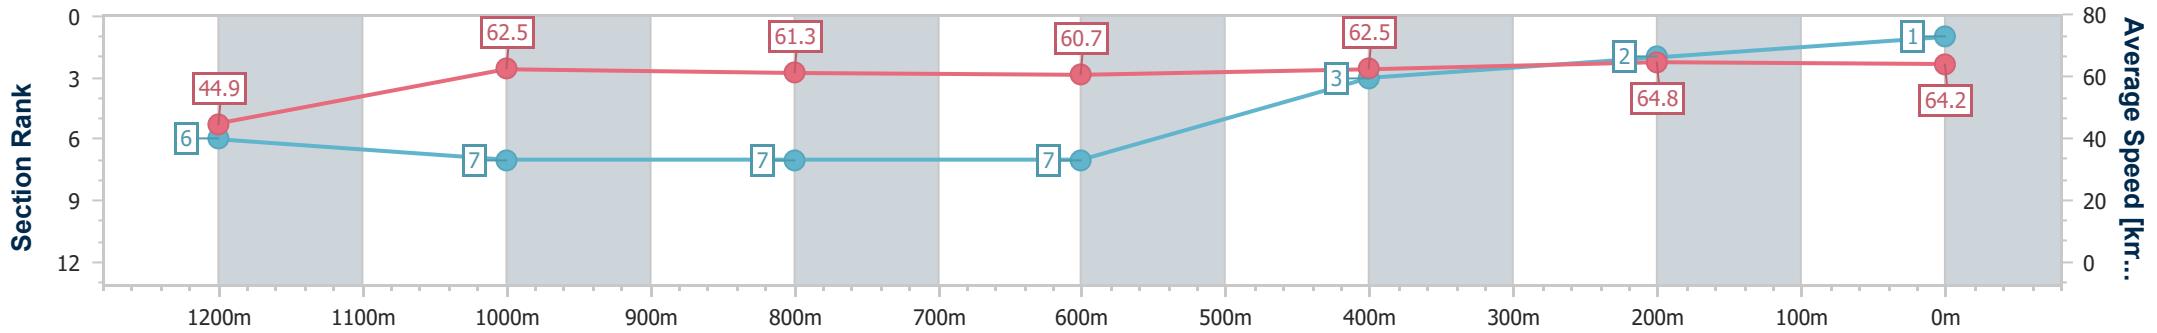

### Ipswich QLD Professional

Race 4: BARRIER REEF POOLS Class 1 Plate - 1350m

04 December 2024 - 14:50

Track Rating: Soft 5, Weather: Fine, Rail Position: +6m Entire

Section	Overall	1200m	1000m	800m	600m	400m	200m
Section Times	1:21.05 [1] (0:12.01)	1:09.04 [6] (0:11.58)	0:57.46 [7] (0:11.76)	0:45.70 [7] (0:11.82)	0:33.88 [7] (0:11.53)	0:22.35 [3] (0:11.14)	0:11.21 [2] (0:11.21)
Average Speed [km/h]	44.9	62.5	61.3	60.7	62.5	64.8	64.2
Top Speed [km/h]	61.5	63.2	62.2	61.6	63.9	65.8	65.5
Avg. Dist. to Rail [m]	6.4	2.6	0.8	0.6	0.4	0.4	0.8
Avg. Stride Freq. [Hz]	2.2	2.3	2.2	2.2	2.3	2.3	2.3
Avg. Stride Length [m]	5.4	7.7	7.7	7.6	7.6	7.6	7.7