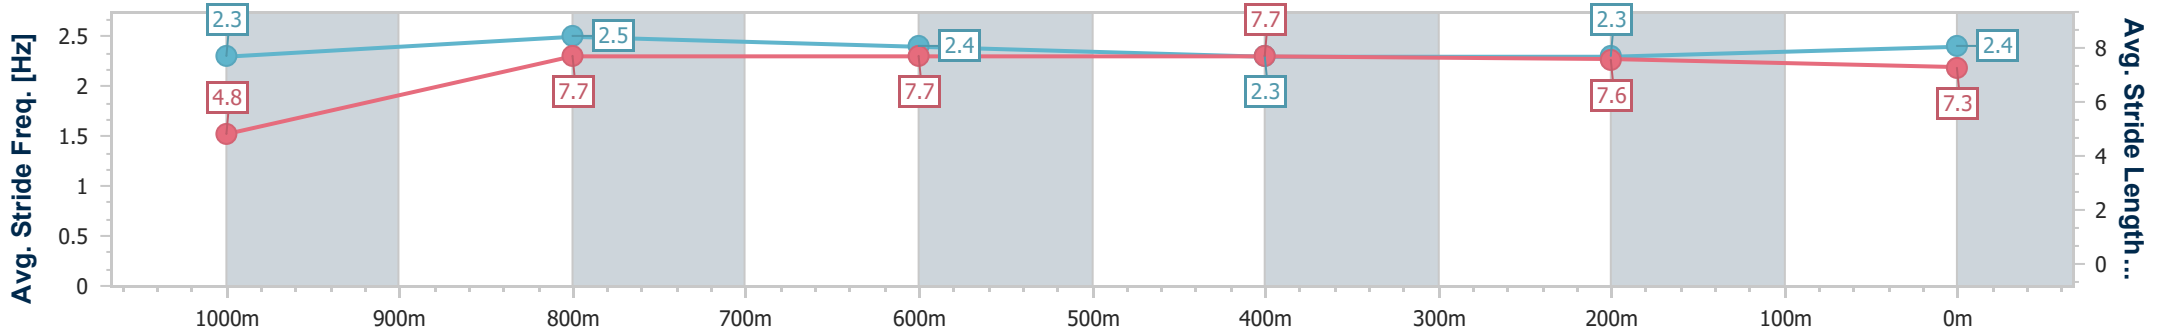

### Ipswich QLD Professional

Race 6: GREAT NORTHERN Class 2 Handicap - 1100m

04 December 2024 - 15:59

Track Rating: Good 4, Weather: Fine, Rail Position: +6m Entire

Section	Overall	1000m	800m	600m	400m	200m
Section Times	1:03.69 [1] (0:08.57)	0:55.12 [5] (0:10.56)	0:44.56 [5] (0:10.81)	0:33.75 [5] (0:11.20)	0:22.55 [5] (0:11.41)	0:11.14 [5] (0:11.14)
Average Speed [km/h]	42.2	68.4	66.7	64.2	63.4	64.4
Top Speed [km/h]	64.4	70.5	68.7	65.9	65.2	65.6
Avg. Dist. to Rail [m]	10.3	2.6	0.4	0.3	1.6	4.1
Avg. Stride Freq. [Hz]	2.3	2.5	2.4	2.3	2.3	2.4
Avg. Stride Length [m]	4.8	7.7	7.7	7.7	7.6	7.3