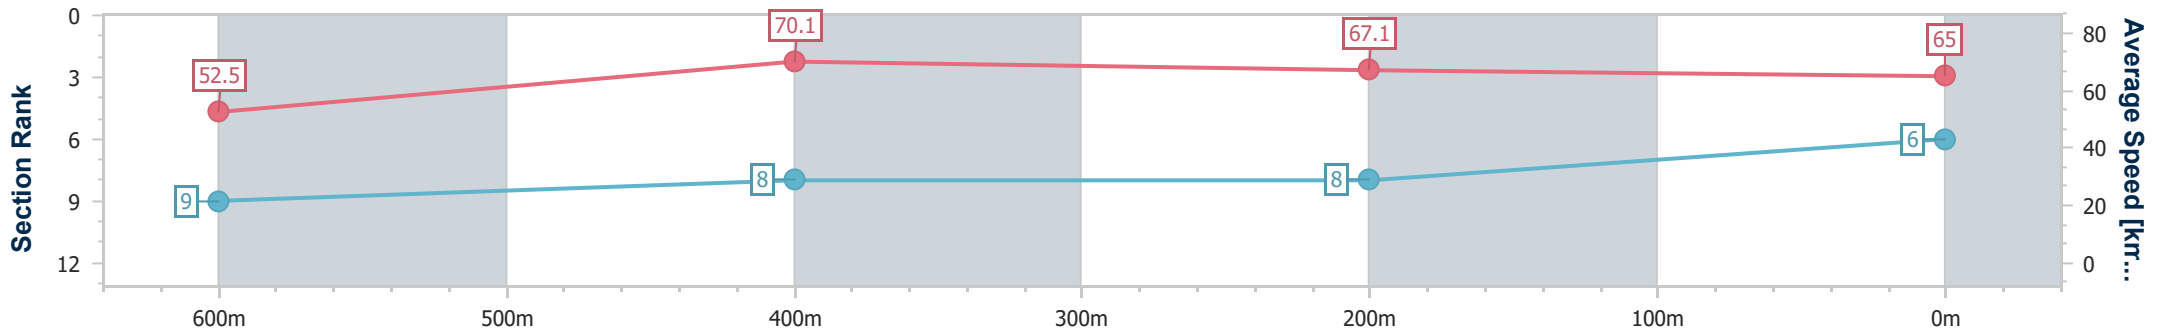

- [ ] Ranking at each section and finish
- .-.- No data available at this section
- NA No data available

Horse/Jockey Name	Albion Square
Final Rank	6
Fastest Section Time (Section)	0:10.19 (600m)
Top Speed [km/h] (Section)	71.7 (600m)
Race State	Finished