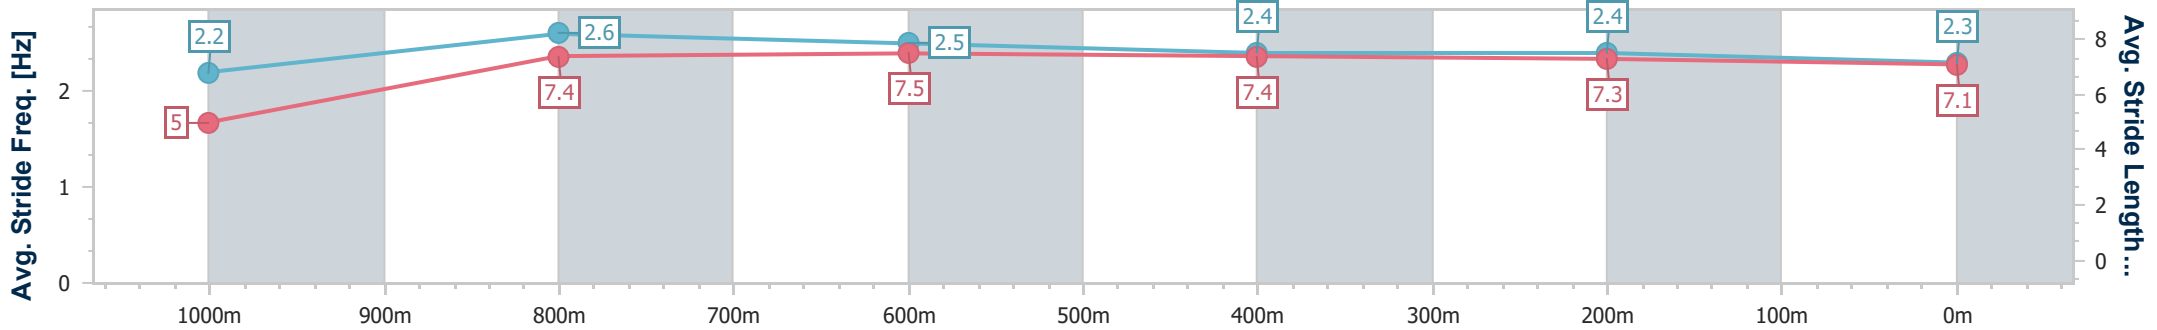

### Ipswich QLD Professional

Race 6: GREAT NORTHERN Class 2 Handicap - 1100m

04 December 2024 - 15:59

Track Rating: Good 4, Weather: Fine, Rail Position: +6m Entire

Section	Overall	1000m	800m	600m	400m	200m
Section Times	1:04.59 [4] (0:08.49)	0:56.10 [3] (0:10.46)	0:45.64 [3] (0:10.82)	0:34.82 [2] (0:11.11)	0:23.71 [1] (0:11.51)	0:12.20 [3] (0:12.20)
Average Speed [km/h]	42.3	68.9	66.4	64.4	62.8	59.0
Top Speed [km/h]	67.1	70.4	67.8	66.3	63.5	62.1
Avg. Dist. to Rail [m]	5.9	0.9	0.8	1.1	1.0	2.6
Avg. Stride Freq. [Hz]	2.2	2.6	2.5	2.4	2.4	2.3
Avg. Stride Length [m]	5.0	7.4	7.5	7.4	7.3	7.1