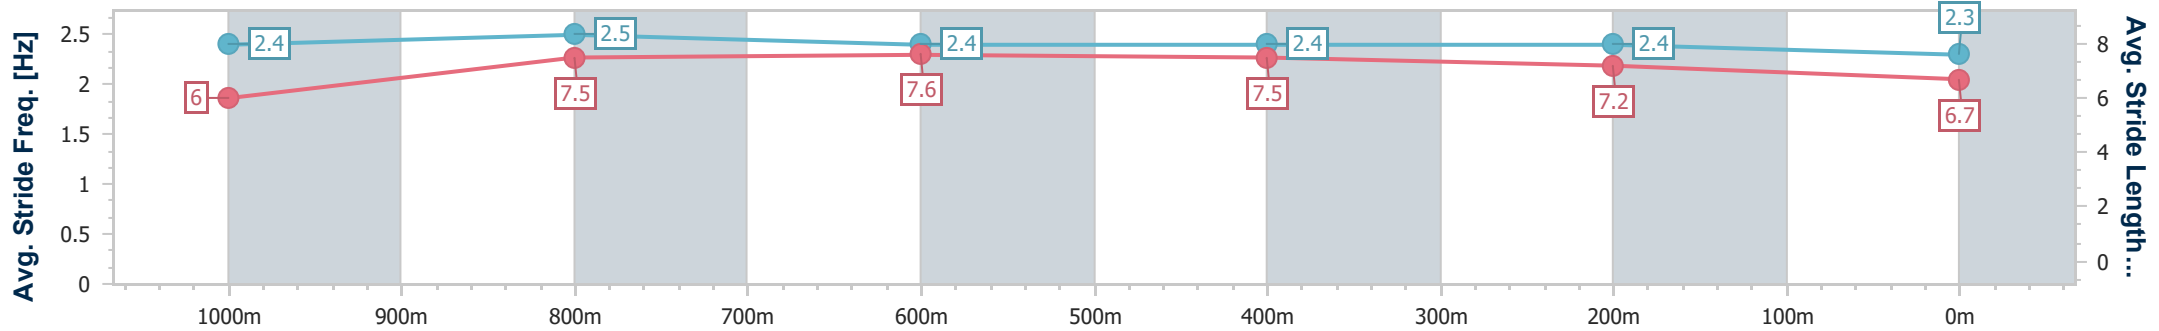

### Ipswich QLD Professional

Race 2: SEVEN NEWS Maiden Handicap - 1100m

04 December 2024 - 13:39

Track Rating: Soft 5, Weather: Fine, Rail Position: +6m Entire

Section	Overall	1000m	800m	600m	400m	200m
Section Times	1:05.54 [8] (0:08.82)	0:56.72 [4] (0:10.39)	0:46.33 [3] (0:10.84)	0:35.49 [4] (0:11.06)	0:24.43 [4] (0:11.56)	0:12.87 [4]
Average Speed [km/h]	41.1	69.0	66.2	64.9	62.4	55.9
Top Speed [km/h]	66.3	70.2	68.0	66.0	64.7	59.4
Avg. Dist. to Rail [m]	3.4	0.6	1.1	0.8	0.7	0.9
Avg. Stride Freq. [Hz]	2.4	2.5	2.4	2.4	2.4	2.3
Avg. Stride Length [m]	6.0	7.5	7.6	7.5	7.2	6.7