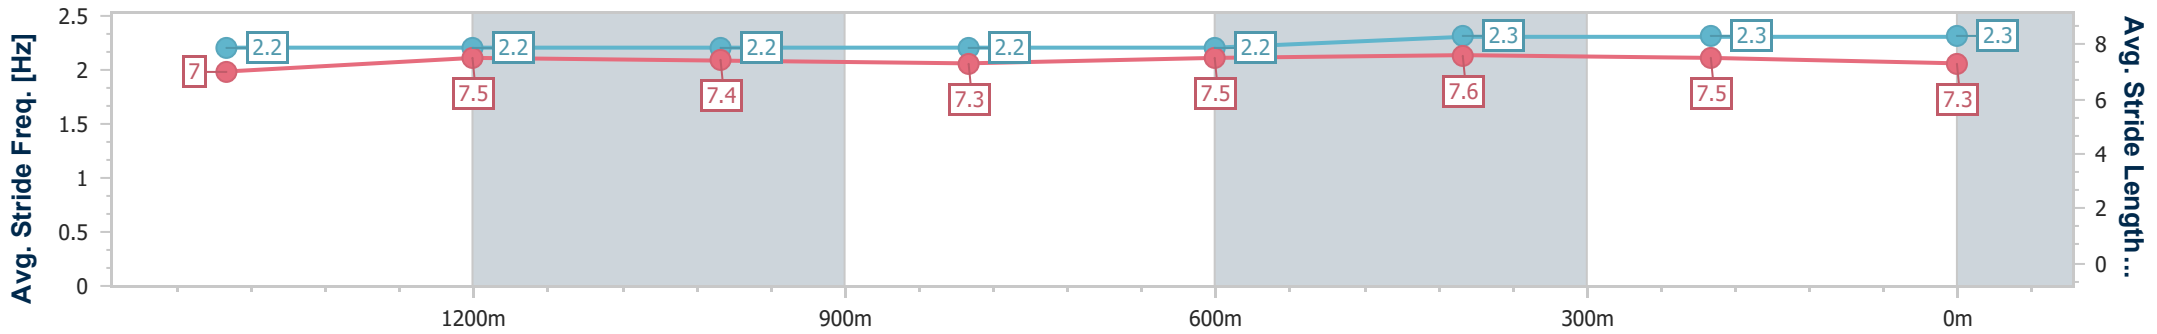

### Ipswich QLD Professional

Race 1: TAB QTIS Three-Year-Old Maiden Plate - 1690m

04 December 2024 - 13:03

Track Rating: Soft 5, Weather: Fine, Rail Position: +6m Entire

Section	Overall	1400m	1200m	1000m	800m	600m	400m	200m				
Section Times	1:44.35 [2] (0:20.35)	1:24.00 [3] (0:12.09)	1:11.91 [2] (0:12.33)	0:59.58 [2] (0:12.59)	0:46.99 [2] (0:12.14)	0:34.85 [2] (0:11.37)	0:23.48 [2] (0:11.55)	0:11.93 [2] (0:11.93)				
Average Speed [km/h]	51.4	59.5	58.6	57.3	59.4	63.0	62.3	60.5				
Top Speed [km/h]	60.5	60.4	60.2	58.0	61.3	64.5	63.1	61.9				
Avg. Dist. to Rail [m]	1.2	0.5	0.6	0.6	0.3	0.3	0.3	1.0				
Avg. Stride Freq. [Hz]	2.2	2.2	2.2	2.2	2.2	2.3	2.3	2.3				
Avg. Stride Length [m]	7.0	7.5	7.4	7.3	7.5	7.6	7.5	7.3				