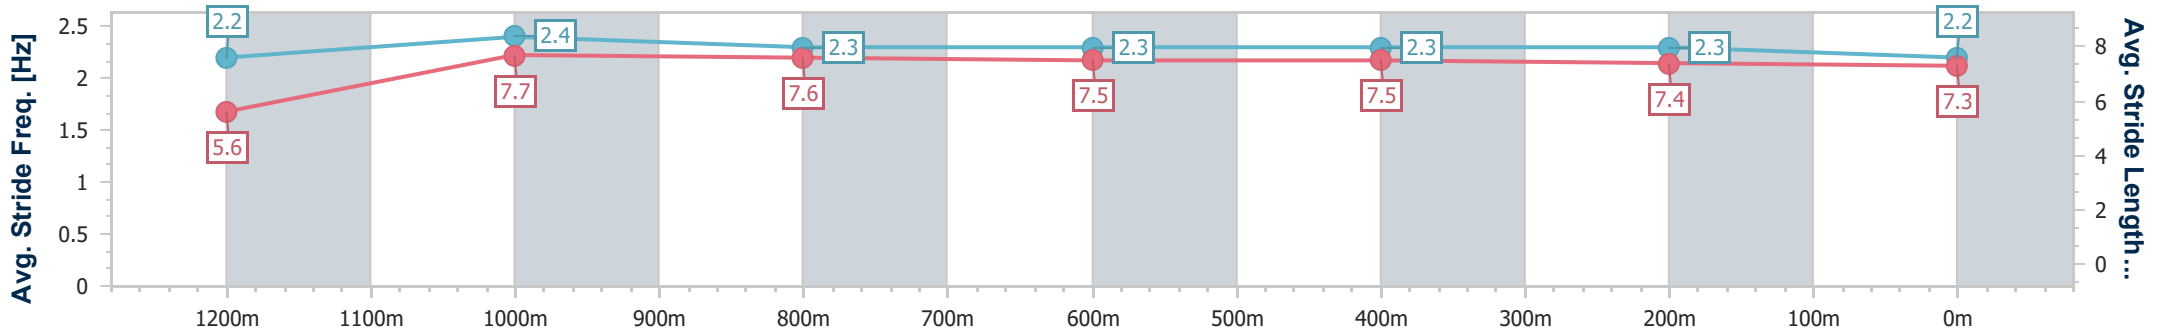

### Ipswich QLD Professional

Race 3: RED BULL AUSTRALIA Class 1 Plate - 1350m

04 December 2024 - 14:14

Track Rating: Soft 5, Weather: Fine, Rail Position: +6m Entire

Section	Overall	1200m	1000m	800m	600m	400m	200m
Section Times	1:21.28 [9] (0:11.80)	1:09.48 [10] (0:10.84)	0:58.64 [7] (0:11.39)	0:47.25 [8] (0:11.58)	0:35.67 [8] (0:11.79)	0:23.88 [9] (0:11.62)	0:12.26 [9] (0:12.26)
Average Speed [km/h]	45.6	66.4	63.2	61.9	60.8	61.8	58.7
Top Speed [km/h]	64.1	68.1	65.3	63.3	61.2	62.8	61.2
Avg. Dist. to Rail [m]	0.8	0.5	0.4	1.0	1.1	0.9	0.3
Avg. Stride Freq. [Hz]	2.2	2.4	2.3	2.3	2.3	2.3	2.2
Avg. Stride Length [m]	5.6	7.7	7.6	7.5	7.5	7.4	7.3