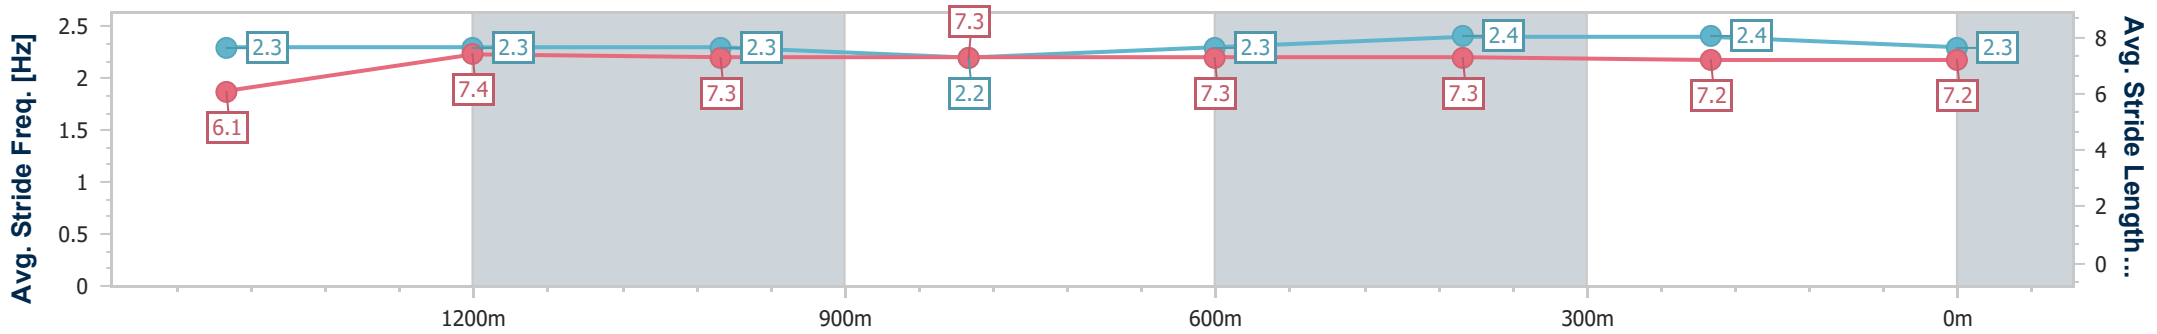

Horse/Jockey Name	Classique Gal
Final Rank	1
Fastest Section Time (Section)	0:11.59 (600m)
Top Speed [km/h] (Section)	64.8 (Overall)
Race State	Finished

Ipswich QLD Professional
Race 7: SCHWEPPE'S RATINGS BAND 0 - 58 Handicap - 1690m
04 December 2024 - 16:33
Track Rating: Good 4, Weather: Fine, Rail Position: +6m Entire

Section	Overall	1400m	1200m	1000m	800m	600m	400m	200m
Section Times	1:43.15 [1] (0:19.71)	1:23.44 [1] (0:11.66)	1:11.78 [2] (0:12.06)	0:59.72 [3] (0:12.24)	0:47.48 [3] (0:12.00)	0:35.48 [3] (0:11.59)	0:23.89 [2] (0:11.78)	0:12.11 [1] (0:12.11)
Average Speed [km/h]	53.2	61.9	60.0	59.1	60.0	62.1	61.3	59.5
Top Speed [km/h]	64.8	62.5	62.0	59.7	61.5	62.8	62.1	61.0
Avg. Dist. to Rail [m]	7.8	0.8	1.0	1.0	0.2	0.7	1.0	2.2
Avg. Stride Freq. [Hz]	2.3	2.3	2.3	2.2	2.3	2.4	2.4	2.3
Avg. Stride Length [m]	6.1	7.4	7.3	7.3	7.3	7.3	7.2	7.2

- [ ] Ranking at each section and finish
- -.-.- No data available at this section
- NA No data available