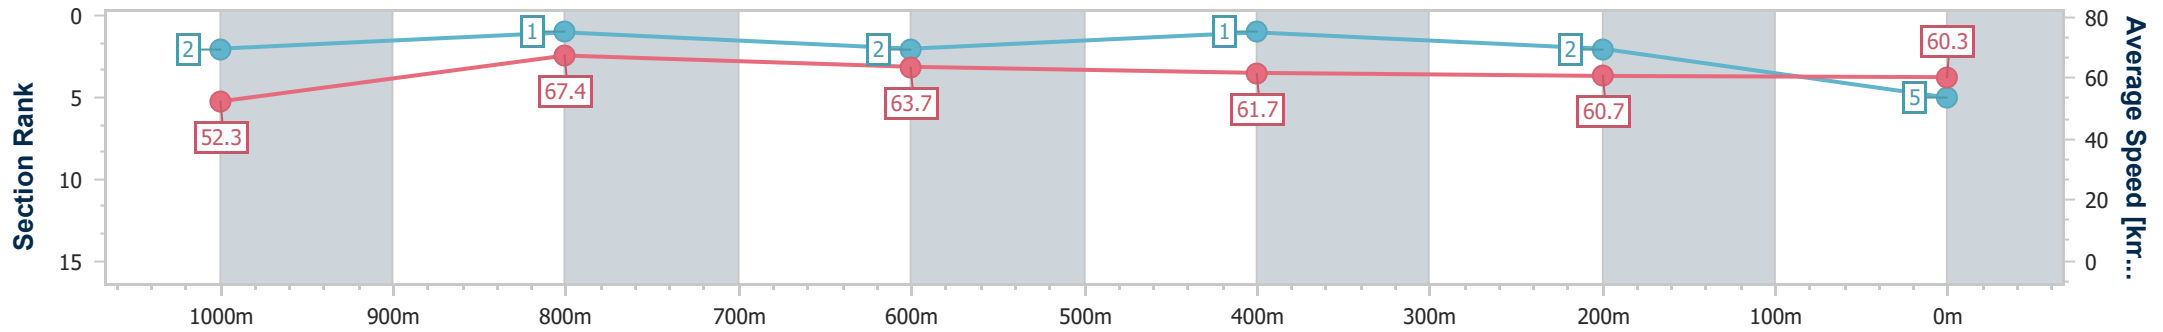

Ipswich QLD Professional  
 Race 8: IPSWICH EVENTS & ENTERTAINMENT CENTRE  
 BENCHMARK 58 Handicap - 1200m

04 December 2024 - 17:10

Track Rating: Good 4, Weather: Fine, Rail Position: +6m Entire

Section	Overall	1000m	800m	600m	400m	200m
Section Times	1:11.19 [5] (0:13.79)	0:57.40 [2] (0:10.73)	0:46.67 [1] (0:11.26)	0:35.41 [2] (0:11.64)	0:23.77 [1] (0:11.83)	0:11.94 [2] (0:11.94)
Average Speed [km/h]	52.3	67.4	63.7	61.7	60.7	60.3
Top Speed [km/h]	67.5	68.1	66.2	62.2	61.4	61.3
Avg. Dist. to Rail [m]	7.6	1.6	1.0	0.6	0.2	0.2
Avg. Stride Freq. [Hz]	2.4	2.5	2.3	2.3	2.3	2.3
Avg. Stride Length [m]	5.7	7.6	7.5	7.5	7.4	7.4