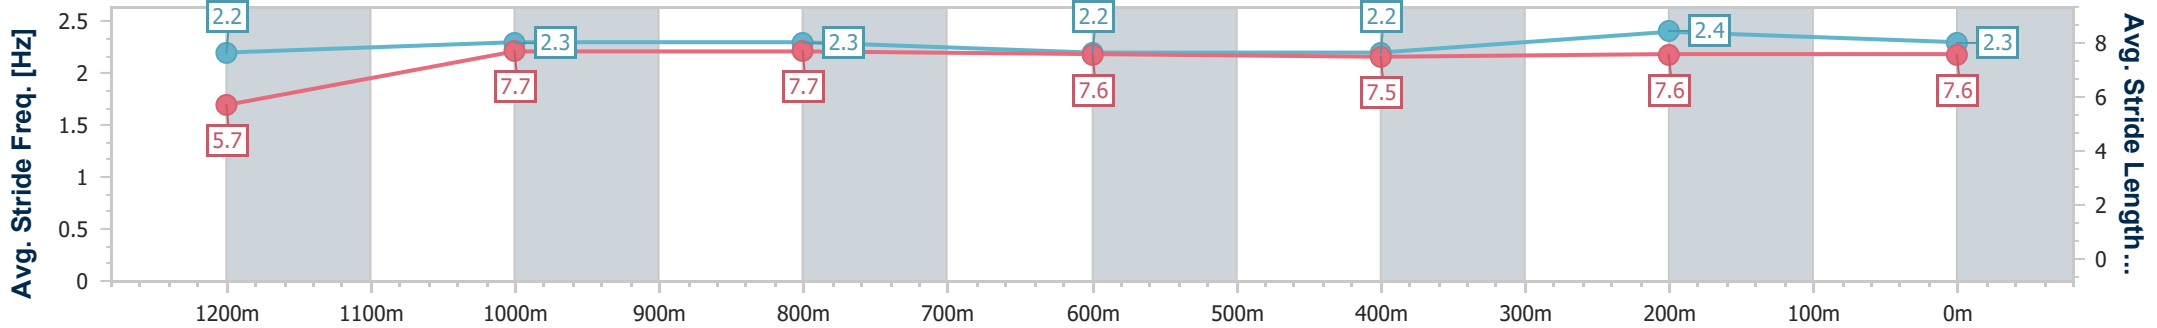

### Ipswich QLD Professional

Race 4: BARRIER REEF POOLS Class 1 Plate - 1350m

04 December 2024 - 14:50

Track Rating: Soft 5, Weather: Fine, Rail Position: +6m Entire

Section	Overall	1200m	1000m	800m	600m	400m	200m
Section Times	1:21.18 [4] (0:11.72)	1:09.46 [4] (0:11.44)	0:58.02 [3] (0:11.50)	0:46.52 [2] (0:12.11)	0:34.41 [2] (0:11.91)	0:22.50 [2] (0:11.17)	0:11.33 [3] (0:11.33)
Average Speed [km/h]	46.4	63.2	62.6	59.6	60.3	64.3	63.8
Top Speed [km/h]	63.2	65.4	65.6	61.1	63.6	65.1	65.2
Avg. Dist. to Rail [m]	2.3	2.6	1.3	0.2	0.3	0.7	1.5
Avg. Stride Freq. [Hz]	2.2	2.3	2.3	2.2	2.2	2.4	2.3
Avg. Stride Length [m]	5.7	7.7	7.7	7.6	7.5	7.6	7.6