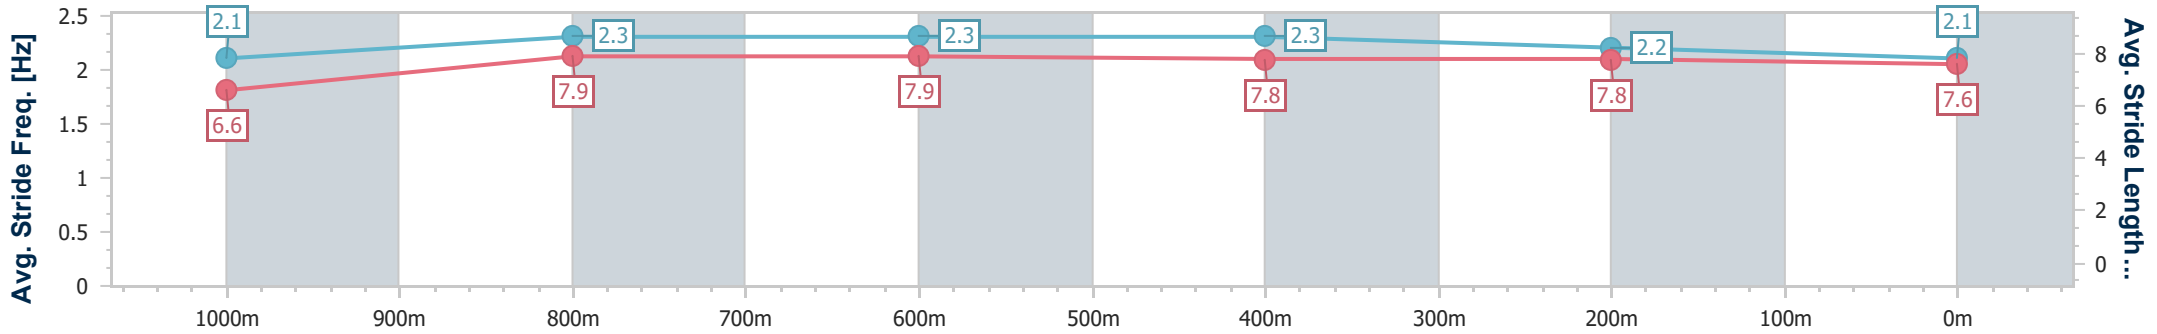

### Ipswich QLD Professional

Race 2: SEVEN NEWS Maiden Handicap - 1100m

04 December 2024 - 13:39

Track Rating: Soft 5, Weather: Fine, Rail Position: +6m Entire

Section	Overall	1000m	800m	600m	400m	200m
Section Times	1:06.13 [12] (0:08.96)	0:57.17 [9] (0:11.12)	0:46.05 [12] (0:10.98)	0:35.07 [11] (0:11.14)	0:23.93 [11] (0:11.68)	0:12.25 [12] (0:12.25)
Average Speed [km/h]	40.4	65.4	66.4	65.0	61.8	58.8
Top Speed [km/h]	61.1	67.2	67.9	66.6	63.3	60.7
Avg. Dist. to Rail [m]	13.3	5.5	2.3	1.4	1.9	4.6
Avg. Stride Freq. [Hz]	2.1	2.3	2.3	2.3	2.2	2.1
Avg. Stride Length [m]	6.6	7.9	7.9	7.8	7.8	7.6