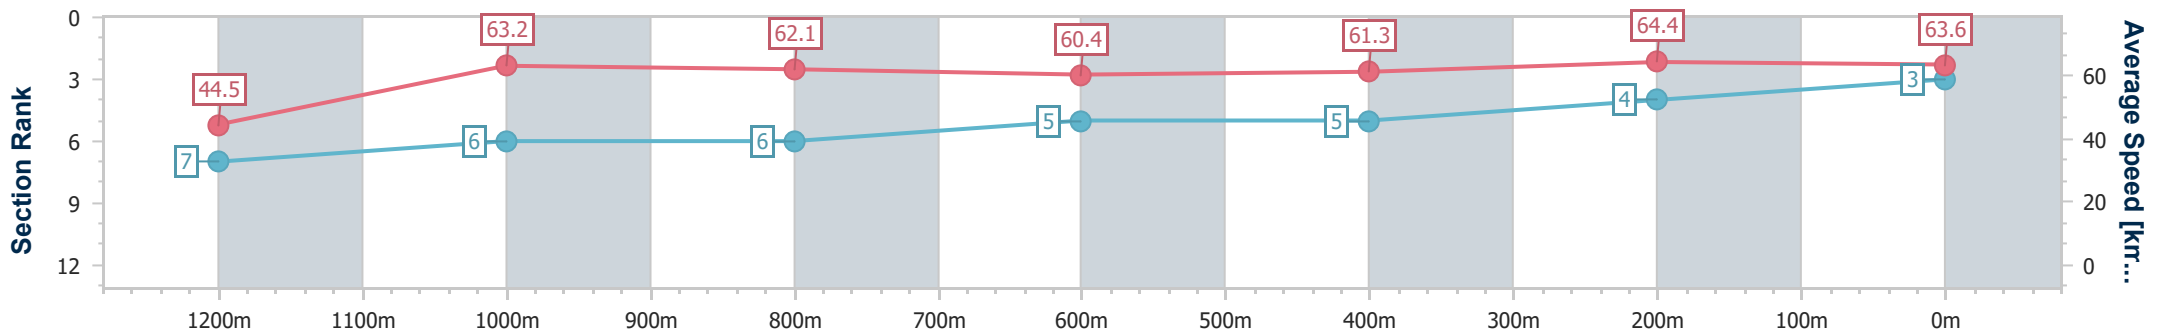

### Ipswich QLD Professional

Race 4: BARRIER REEF POOLS Class 1 Plate - 1350m

04 December 2024 - 14:50

Track Rating: Soft 5, Weather: Fine, Rail Position: +6m Entire

Section	Overall	1200m	1000m	800m	600m	400m	200m
Section Times	1:21.18 [3] (0:12.16)	1:09.02 [7] (0:11.42)	0:57.60 [6] (0:11.54)	0:46.06 [6] (0:11.87)	0:34.19 [5] (0:11.74)	0:22.45 [5] (0:11.15)	0:11.30 [4] (0:11.30)
Average Speed [km/h]	44.5	63.2	62.1	60.4	61.3	64.4	63.6
Top Speed [km/h]	61.8	64.4	63.3	62.0	63.6	65.1	64.4
Avg. Dist. to Rail [m]	3.5	0.5	0.7	1.5	0.3	0.3	1.3
Avg. Stride Freq. [Hz]	2.2	2.3	2.3	2.2	2.3	2.4	2.3
Avg. Stride Length [m]	5.5	7.5	7.5	7.5	7.5	7.5	7.6