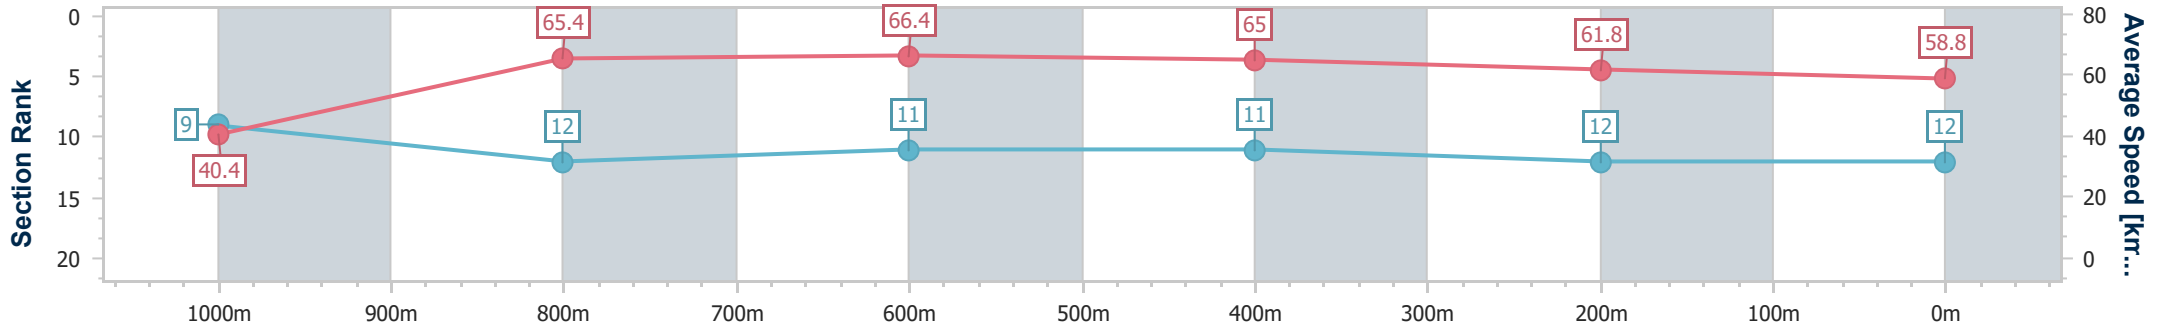

### Ipswich QLD Professional

Race 2: SEVEN NEWS Maiden Handicap - 1100m

04 December 2024 - 13:39

Track Rating: Soft 5, Weather: Fine, Rail Position: +6m Entire

Section	Overall	1000m	800m	600m	400m	200m
Section Times	1:06.13 [12] (0:08.96)	0:57.17 [9] (0:11.12)	0:46.05 [12] (0:10.98)	0:35.07 [11] (0:11.14)	0:23.93 [11] (0:11.68)	0:12.25 [12] (0:12.25)
Average Speed [km/h]	40.4	65.4	66.4	65.0	61.8	58.8
Top Speed [km/h]	61.1	67.2	67.9	66.6	63.3	60.7
Avg. Dist. to Rail [m]	13.3	5.5	2.3	1.4	1.9	4.6
Avg. Stride Freq. [Hz]	2.1	2.3	2.3	2.3	2.2	2.1
Avg. Stride Length [m]	6.6	7.9	7.9	7.8	7.8	7.6