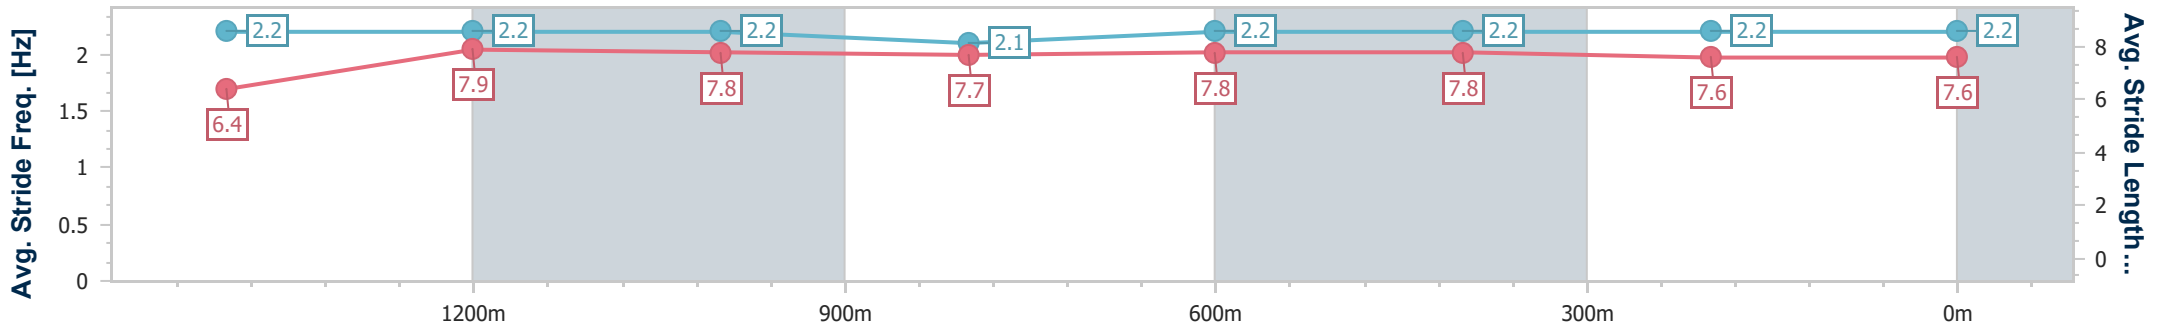

### Ipswich QLD Professional

Race 7: SCHWEPES RATINGS BAND 0 - 58 Handicap - 1690m

04 December 2024 - 16:33

Track Rating: Good 4, Weather: Fine, Rail Position: +6m Entire

Section	Overall	1400m	1200m	1000m	800m	600m	400m	200m
Section Times	1:43.83 [5] (0:20.51)	1:23.32 [10] (0:11.71)	1:11.61 [10] (0:11.87)	0:59.74 [10] (0:12.31)	0:47.43 [10] (0:11.88)	0:35.55 [10] (0:11.60)	0:23.95 [8] (0:11.84)	0:12.11 [8] (0:12.11)
Average Speed [km/h]	51.0	61.3	60.5	58.4	60.5	61.7	60.2	59.7
Top Speed [km/h]	62.6	62.6	61.6	59.3	61.9	63.1	60.9	60.3
Avg. Dist. to Rail [m]	2.5	0.4	0.2	0.4	0.8	1.1	1.1	1.8
Avg. Stride Freq. [Hz]	2.2	2.2	2.2	2.1	2.2	2.2	2.2	2.2
Avg. Stride Length [m]	6.4	7.9	7.8	7.7	7.8	7.8	7.6	7.6