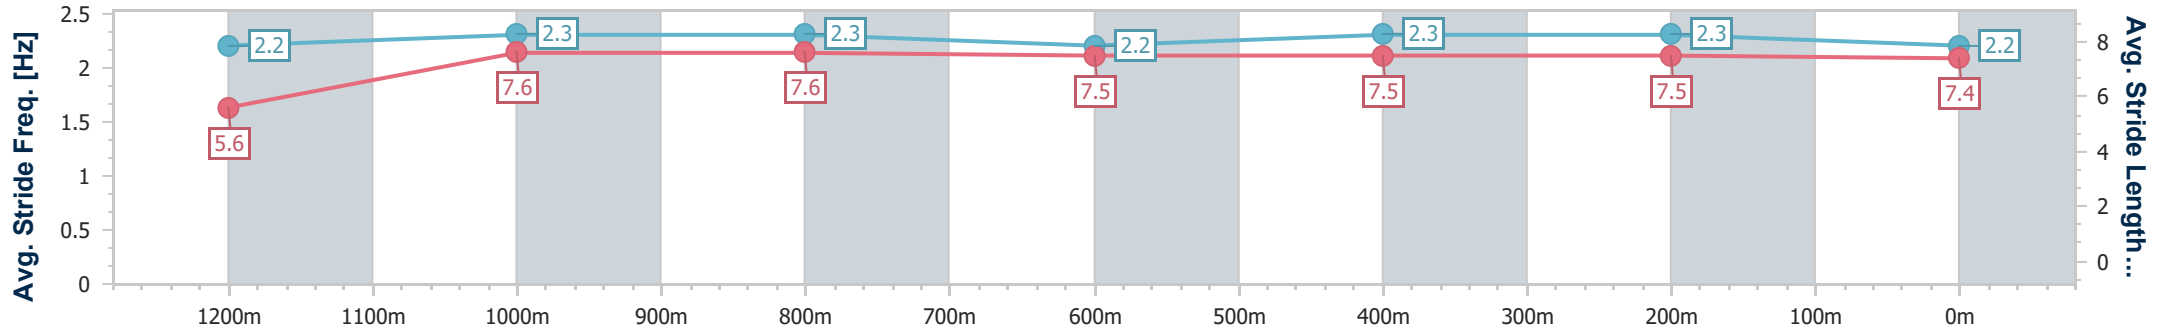

Ipswich QLD Professional

Race 4: BARRIER REEF POOLS Class 1 Plate - 1350m

04 December 2024 - 14:50

Track Rating: Soft 5, Weather: Fine, Rail Position: +6m Entire

Section	Overall	1200m	1000m	800m	600m	400m	200m
Section Times	1:22.68 [6] (0:11.94)	1:10.74 [5] (0:11.49)	0:59.25 [5] (0:11.67)	0:47.58 [5] (0:12.02)	0:35.56 [6] (0:11.79)	0:23.77 [7] (0:11.82)	0:11.95 [6] (0:11.95)
Average Speed [km/h]	45.5	62.7	61.6	59.8	61.5	61.4	60.0
Top Speed [km/h]	61.3	63.0	63.1	62.1	62.2	62.2	61.7
Avg. Dist. to Rail [m]	3.7	1.5	0.3	0.3	1.4	1.9	2.8
Avg. Stride Freq. [Hz]	2.2	2.3	2.3	2.2	2.3	2.3	2.2
Avg. Stride Length [m]	5.6	7.6	7.6	7.5	7.5	7.5	7.4