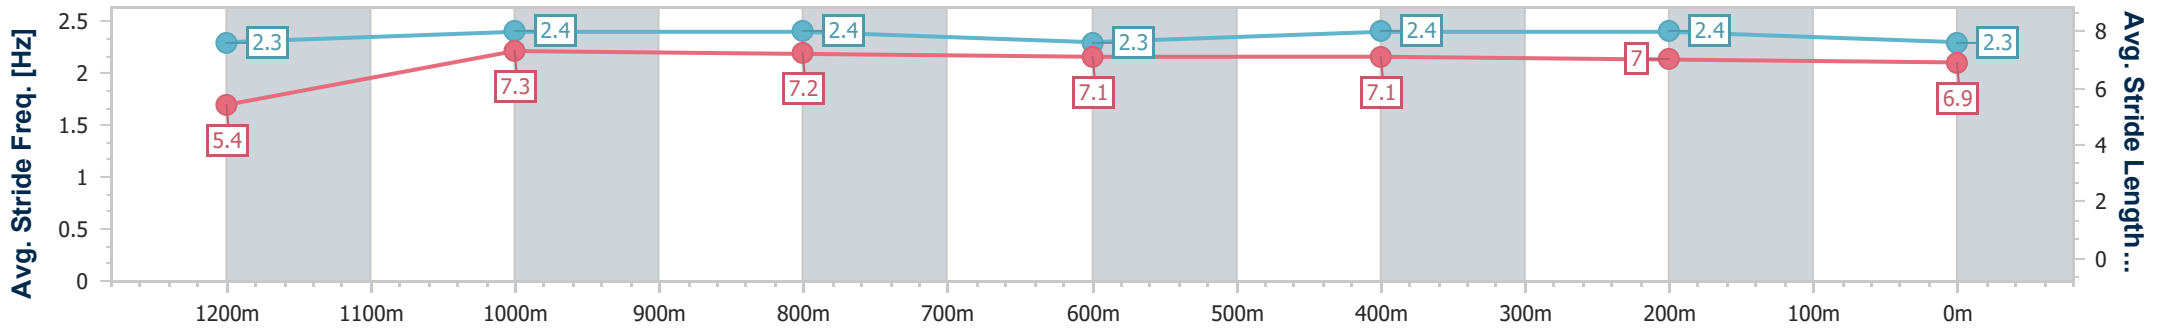

### Ipswich QLD Professional

Race 4: BARRIER REEF POOLS Class 1 Plate - 1350m

04 December 2024 - 14:50

Track Rating: Soft 5, Weather: Fine, Rail Position: +6m Entire

Section	Overall	1200m	1000m	800m	600m	400m	200m
Section Times	1:23.28 [8] (0:11.54)	1:11.74 [1] (0:11.51)	1:00.23 [2] (0:11.76)	0:48.47 [4] (0:12.08)	0:36.39 [4] (0:11.93)	0:24.46 [6] (0:11.98)	0:12.48 [8] (0:12.48)
Average Speed [km/h]	46.7	62.9	61.4	59.6	60.7	60.5	57.5
Top Speed [km/h]	62.3	64.3	62.8	60.8	61.1	61.6	61.4
Avg. Dist. to Rail [m]	1.9	1.8	1.2	0.5	1.2	1.2	1.6
Avg. Stride Freq. [Hz]	2.3	2.4	2.4	2.3	2.4	2.4	2.3
Avg. Stride Length [m]	5.4	7.3	7.2	7.1	7.1	7.0	6.9