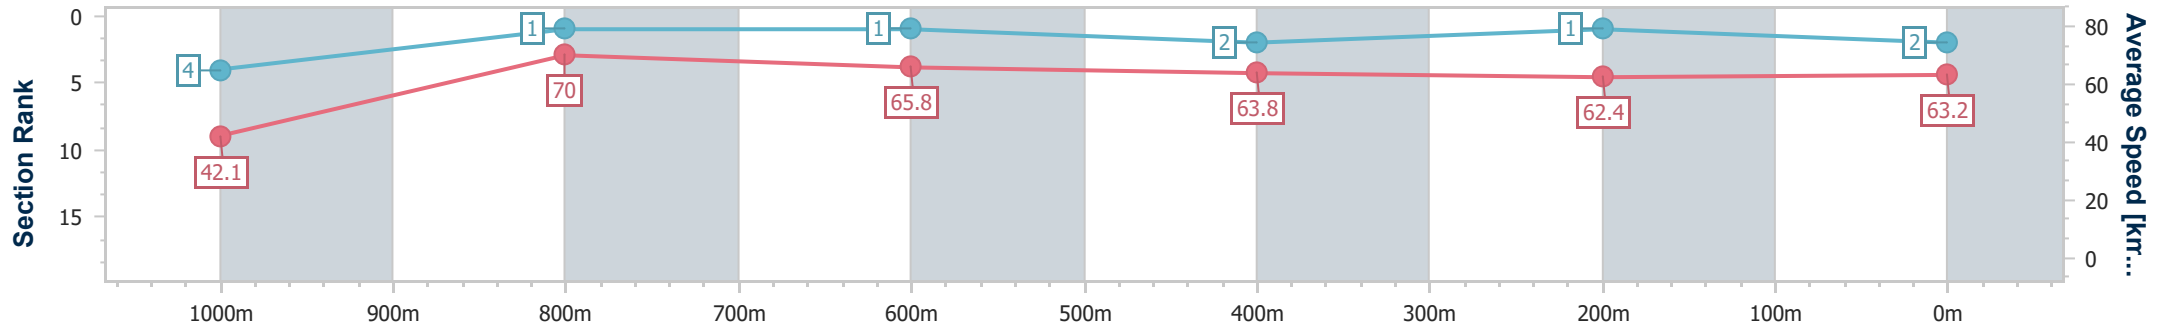

### Ipswich QLD Professional

Race 6: GREAT NORTHERN Class 2 Handicap - 1100m

04 December 2024 - 15:59

Track Rating: Good 4, Weather: Fine, Rail Position: +6m Entire

Section	Overall	1000m	800m	600m	400m	200m
Section Times	1:03.75 [2] (0:08.51)	0:55.24 [4] (0:10.31)	0:44.93 [1] (0:10.86)	0:34.07 [1] (0:11.21)	0:22.86 [2] (0:11.43)	0:11.43 [1] (0:11.43)
Average Speed [km/h]	42.1	70.0	65.8	63.8	62.4	63.2
Top Speed [km/h]	70.2	71.3	67.4	64.9	64.9	64.2
Avg. Dist. to Rail [m]	5.9	1.1	1.7	2.0	1.3	0.6
Avg. Stride Freq. [Hz]	2.4	2.5	2.4	2.4	2.4	2.4
Avg. Stride Length [m]	4.7	7.6	7.7	7.5	7.3	7.4