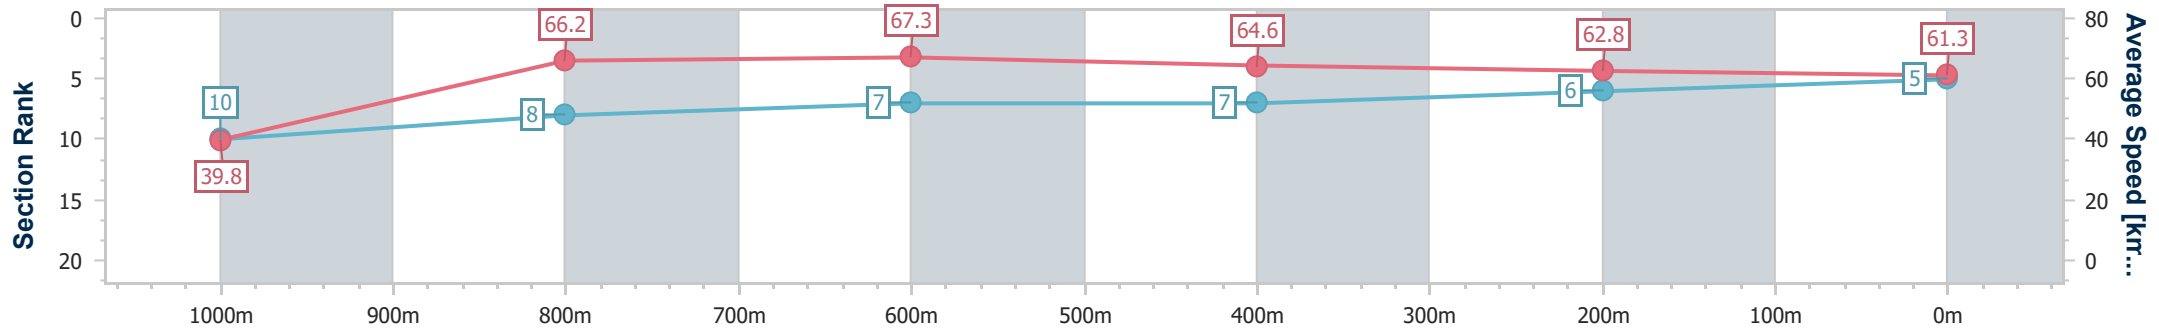

### Ipswich QLD Professional

Race 2: SEVEN NEWS Maiden Handicap - 1100m

04 December 2024 - 13:39

Track Rating: Soft 5, Weather: Fine, Rail Position: +6m Entire

Section	Overall	1000m	800m	600m	400m	200m
Section Times	1:04.82 [5] (0:09.03)	0:55.79 [10] (0:10.89)	0:44.90 [8] (0:10.65)	0:34.25 [7] (0:11.11)	0:23.14 [7] (0:11.44)	0:11.70 [6] (0:11.70)
Average Speed [km/h]	39.8	66.2	67.3	64.6	62.8	61.3
Top Speed [km/h]	65.4	67.4	68.4	66.2	63.6	61.9
Avg. Dist. to Rail [m]	4.6	0.4	1.1	0.6	0.4	0.5
Avg. Stride Freq. [Hz]	2.4	2.4	2.4	2.4	2.3	2.3
Avg. Stride Length [m]	6.0	7.6	7.7	7.7	7.5	7.4