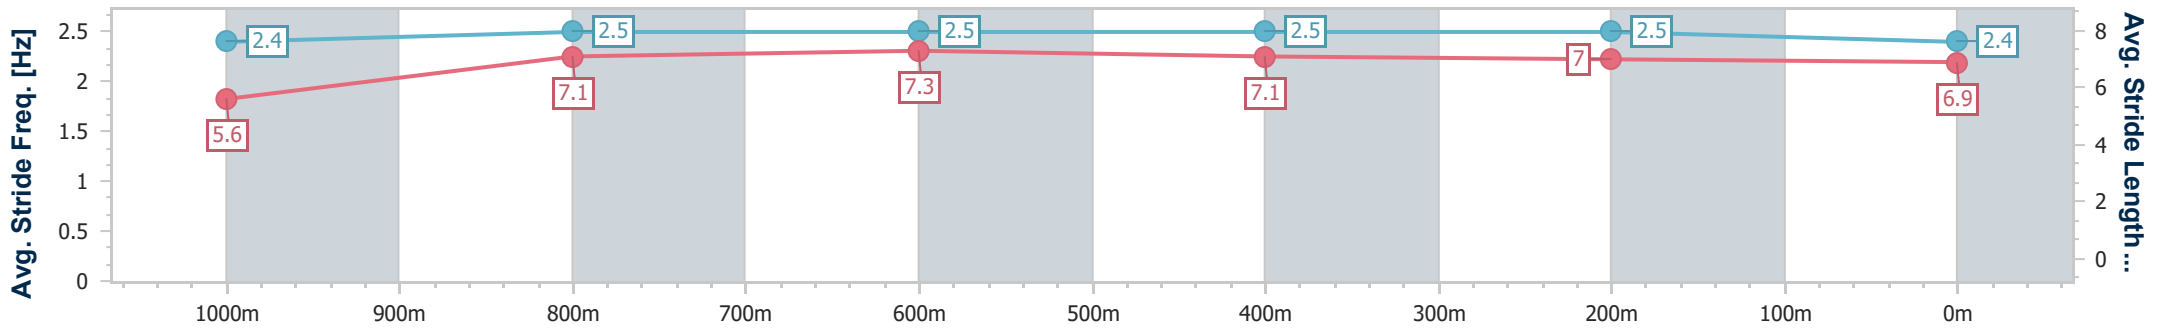

Horse/Jockey Name	Mixed Spice
Final Rank	12
Fastest Section Time (Section)	0:11.06 (800m)
Top Speed [km/h] (Section)	65.5 (800m)
Race State	Finished

Ipswich QLD Professional
Race 8: IPSWICH EVENTS & ENTERTAINMENT CENTRE
BENCHMARK 58 Handicap - 1200m

04 December 2024 - 17:10

Track Rating: Good 4, Weather: Fine, Rail Position: +6m Entire

Section	Overall	1000m	800m	600m	400m	200m
Section Times	1:11.64 [12] (0:14.49)	0:57.15 [11] (0:11.35)	0:45.80 [14] (0:11.06)	0:34.74 [14] (0:11.40)	0:23.34 [13] (0:11.47)	0:11.87 [10] (0:11.87)
Average Speed [km/h]	49.6	63.5	65.1	63.0	62.4	60.8
Top Speed [km/h]	63.7	64.8	65.5	64.1	64.2	61.9
Avg. Dist. to Rail [m]	4.6	1.1	0.5	0.5	0.9	0.5
Avg. Stride Freq. [Hz]	2.4	2.5	2.5	2.5	2.5	2.4
Avg. Stride Length [m]	5.6	7.1	7.3	7.1	7.0	6.9

- [ ] Ranking at each section and finish
- -.-.- No data available at this section
- NA No data available