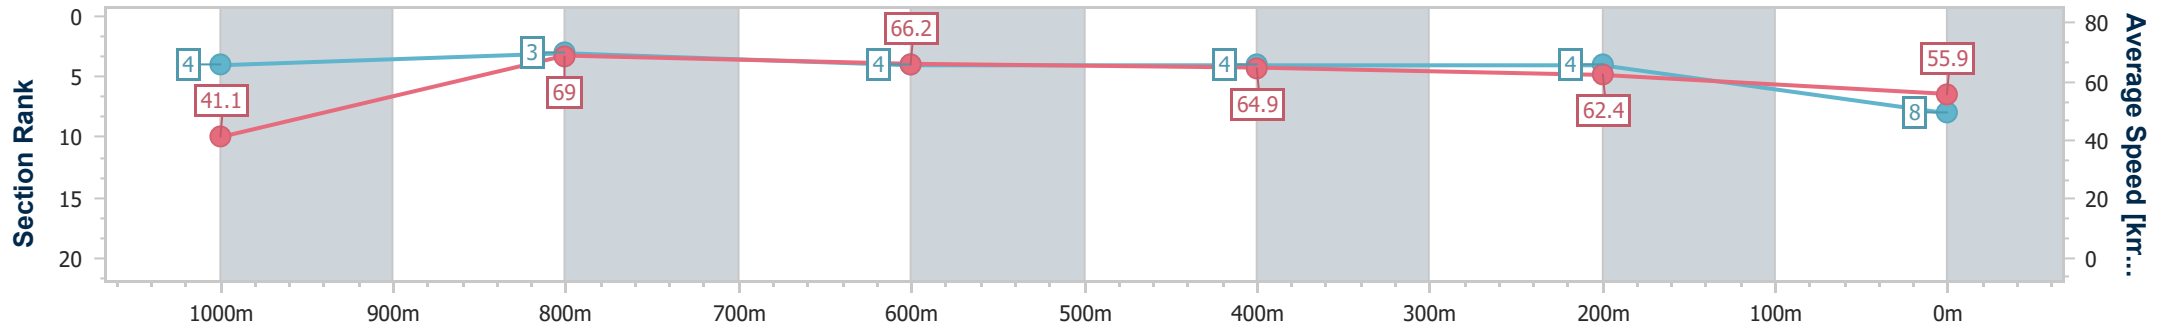

### Ipswich QLD Professional

Race 2: SEVEN NEWS Maiden Handicap - 1100m

04 December 2024 - 13:39

Track Rating: Soft 5, Weather: Fine, Rail Position: +6m Entire

Section	Overall	1000m	800m	600m	400m	200m
Section Times	1:05.54 [8] (0:08.82)	0:56.72 [4] (0:10.39)	0:46.33 [3] (0:10.84)	0:35.49 [4] (0:11.06)	0:24.43 [4] (0:11.56)	0:12.87 [4]
Average Speed [km/h]	41.1	69.0	66.2	64.9	62.4	55.9
Top Speed [km/h]	66.3	70.2	68.0	66.0	64.7	59.4
Avg. Dist. to Rail [m]	3.4	0.6	1.1	0.8	0.7	0.9
Avg. Stride Freq. [Hz]	2.4	2.5	2.4	2.4	2.4	2.3
Avg. Stride Length [m]	6.0	7.5	7.6	7.5	7.2	6.7