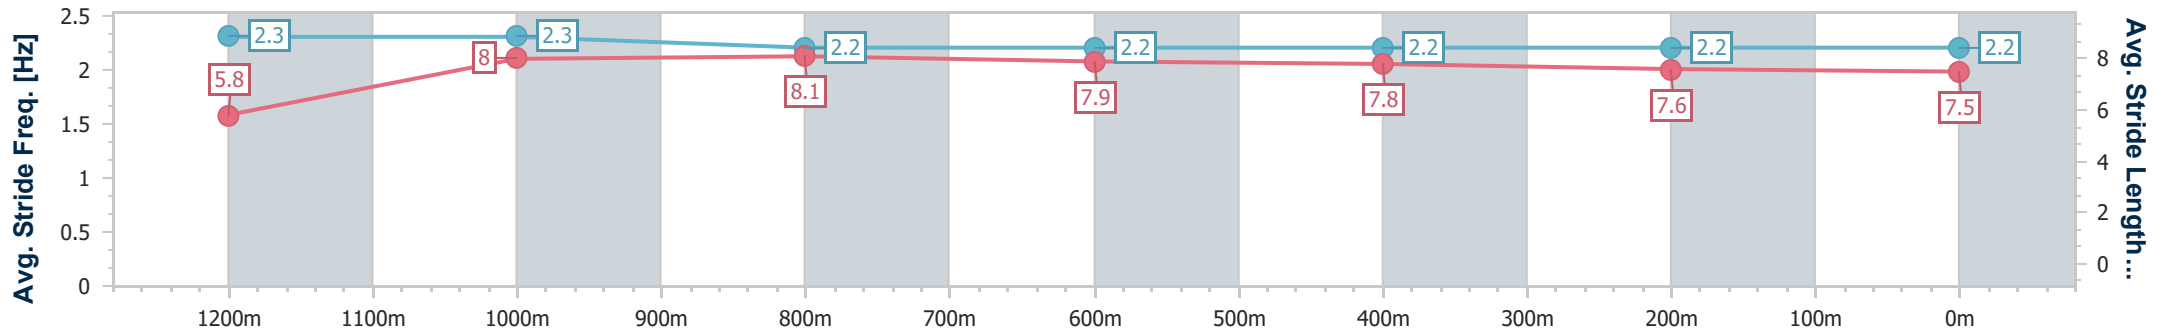

### Ipswich QLD Professional

Race 3: RED BULL AUSTRALIA Class 1 Plate - 1350m

04 December 2024 - 14:14

Track Rating: Soft 5, Weather: Fine, Rail Position: +6m Entire

Section	Overall	1200m	1000m	800m	600m	400m	200m
Section Times	1:21.08 [7] (0:11.37)	1:09.71 [2] (0:11.07)	0:58.64 [4] (0:11.27)	0:47.37 [4] (0:11.66)	0:35.71 [4] (0:11.75)	0:23.96 [5] (0:11.79)	0:12.17 [5] (0:12.17)
Average Speed [km/h]	47.6	65.2	63.6	61.6	60.8	60.9	59.1
Top Speed [km/h]	63.8	66.0	64.5	62.8	61.4	61.3	60.7
Avg. Dist. to Rail [m]	2.4	1.1	0.5	1.2	1.4	0.8	1.4
Avg. Stride Freq. [Hz]	2.3	2.3	2.2	2.2	2.2	2.2	2.2
Avg. Stride Length [m]	5.8	8.0	8.1	7.9	7.8	7.6	7.5