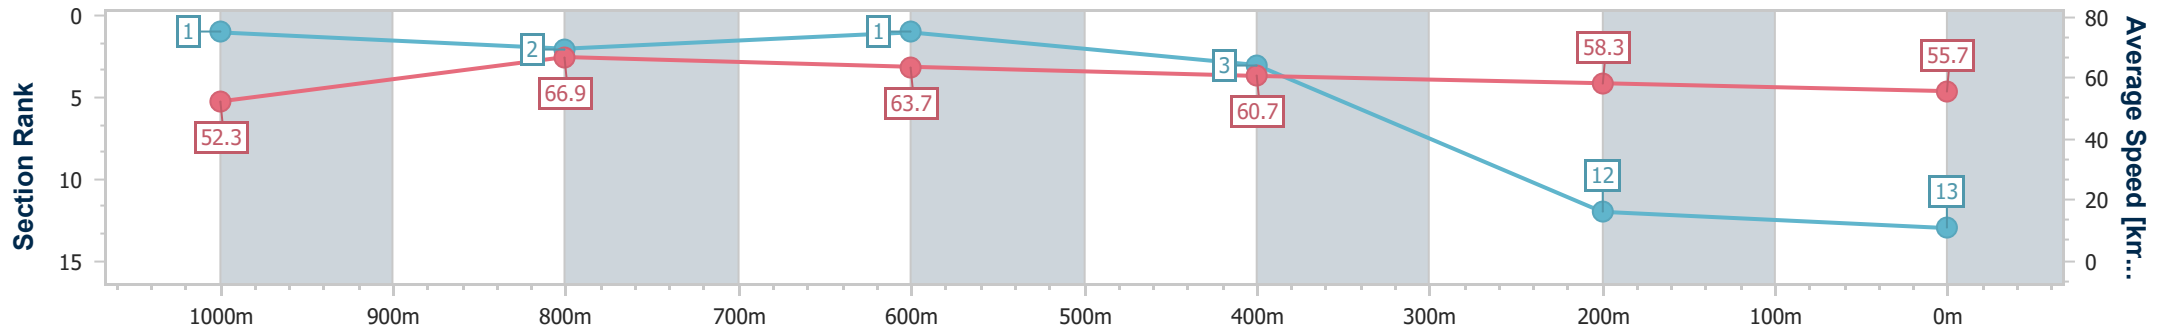

Ipswich QLD Professional  
 Race 8: IPSWICH EVENTS & ENTERTAINMENT CENTRE  
 BENCHMARK 58 Handicap - 1200m

04 December 2024 - 17:10

Track Rating: Good 4, Weather: Fine, Rail Position: +6m Entire

Section	Overall	1000m	800m	600m	400m	200m
Section Times	1:12.78 [13] (0:13.78)	0:59.00 [1] (0:10.75)	0:48.25 [2] (0:11.21)	0:37.04 [1] (0:11.80)	0:25.24 [3] (0:12.28)	0:12.96 [12] (0:12.96)
Average Speed [km/h]	52.3	66.9	63.7	60.7	58.3	55.7
Top Speed [km/h]	67.7	67.8	65.2	61.8	60.1	57.1
Avg. Dist. to Rail [m]	5.0	0.8	1.5	1.4	0.9	0.6
Avg. Stride Freq. [Hz]	2.4	2.5	2.4	2.4	2.3	2.2
Avg. Stride Length [m]	5.8	7.4	7.3	7.2	7.0	6.8