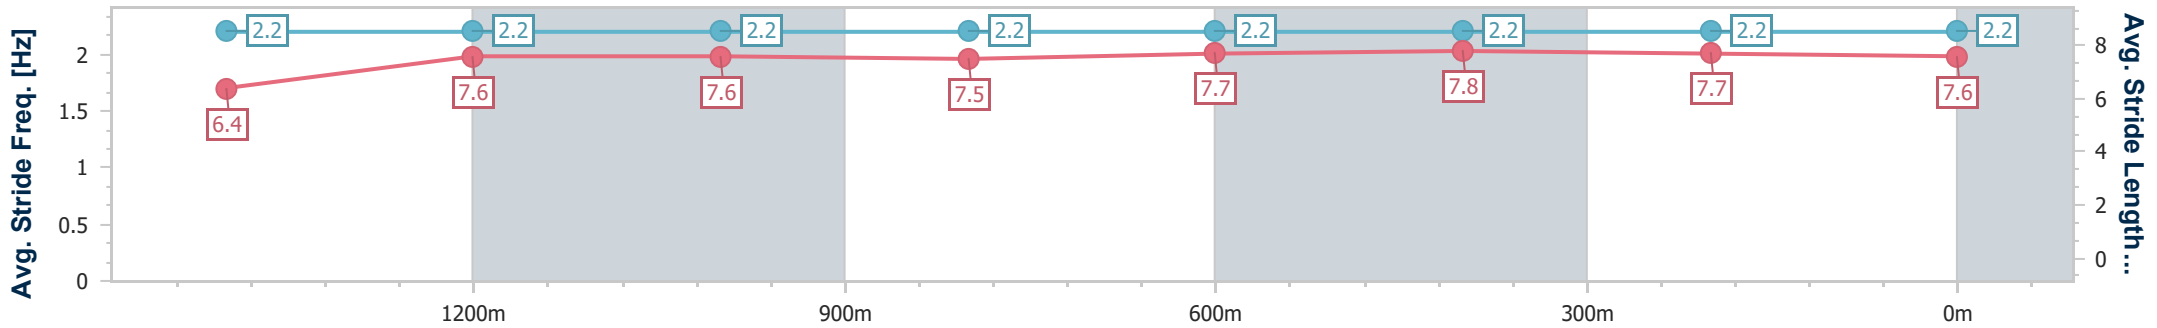

Ipswich QLD Professional  
Race 7: SCHWEPPE'S RATINGS BAND 0 - 58 Handicap - 1690m

04 December 2024 - 16:33

Track Rating: Good 4, Weather: Fine, Rail Position: +6m Entire

Section	Overall	1400m	1200m	1000m	800m	600m	400m	200m
Section Times	1:43.34 [2] (0:20.14)	1:23.20 [6] (0:11.80)	1:11.40 [7] (0:11.95)	0:59.45 [7] (0:12.31)	0:47.14 [7] (0:11.83)	0:35.31 [7] (0:11.59)	0:23.72 [6] (0:11.77)	0:11.95 [5]
Average Speed [km/h]	51.8	60.9	60.2	58.4	60.8	62.0	61.2	60.3
Top Speed [km/h]	63.6	61.4	61.4	59.6	62.0	62.3	62.2	62.0
Avg. Dist. to Rail [m]	1.0	0.5	0.3	0.4	0.8	0.5	1.7	5.2
Avg. Stride Freq. [Hz]	2.2	2.2	2.2	2.2	2.2	2.2	2.2	2.2
Avg. Stride Length [m]	6.4	7.6	7.6	7.5	7.7	7.8	7.7	7.6