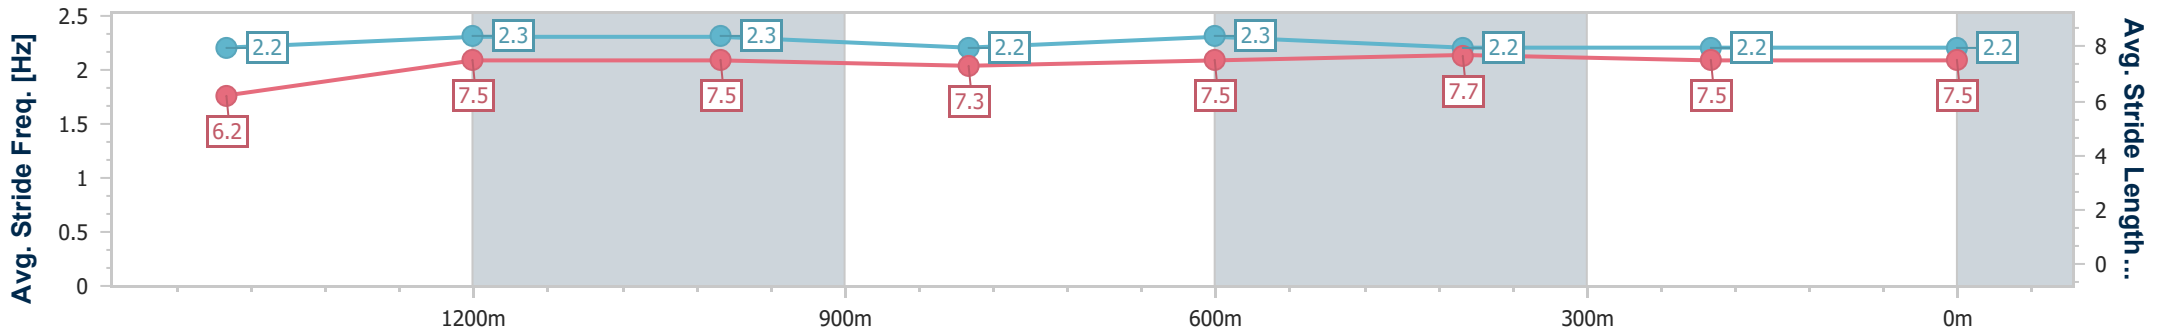

Horse/Jockey Name	Unique Elle
Final Rank	10
Fastest Section Time (Section)	0:11.57 (800m)
Top Speed [km/h] (Section)	63.6 (600m)
Race State	Finished

Ipswich QLD Professional
Race 7: SCHWEPPE'S RATINGS BAND 0 - 58 Handicap - 1690m
04 December 2024 - 16:33
Track Rating: Good 4, Weather: Fine, Rail Position: +6m Entire

Section	Overall	1400m	1200m	1000m	800m	600m	400m	200m
Section Times	1:44.11 [10] (0:20.85)	1:23.26 [12] (0:11.75)	1:11.51 [13] (0:11.83)	0:59.68 [12] (0:12.44)	0:47.24 [12] (0:11.57)	0:35.67 [11] (0:11.60)	0:24.07 [10] (0:11.89)	0:12.18 [10] (0:12.18)
Average Speed [km/h]	50.0	61.4	60.8	58.0	62.0	61.9	60.5	59.1
Top Speed [km/h]	62.9	62.7	61.6	60.3	63.2	63.6	61.0	60.6
Avg. Dist. to Rail [m]	4.1	0.4	0.1	0.2	0.5	0.5	0.5	2.0
Avg. Stride Freq. [Hz]	2.2	2.3	2.3	2.2	2.3	2.2	2.2	2.2
Avg. Stride Length [m]	6.2	7.5	7.5	7.3	7.5	7.7	7.5	7.5

- [ ] Ranking at each section and finish
- -.-.- No data available at this section
- NA No data available