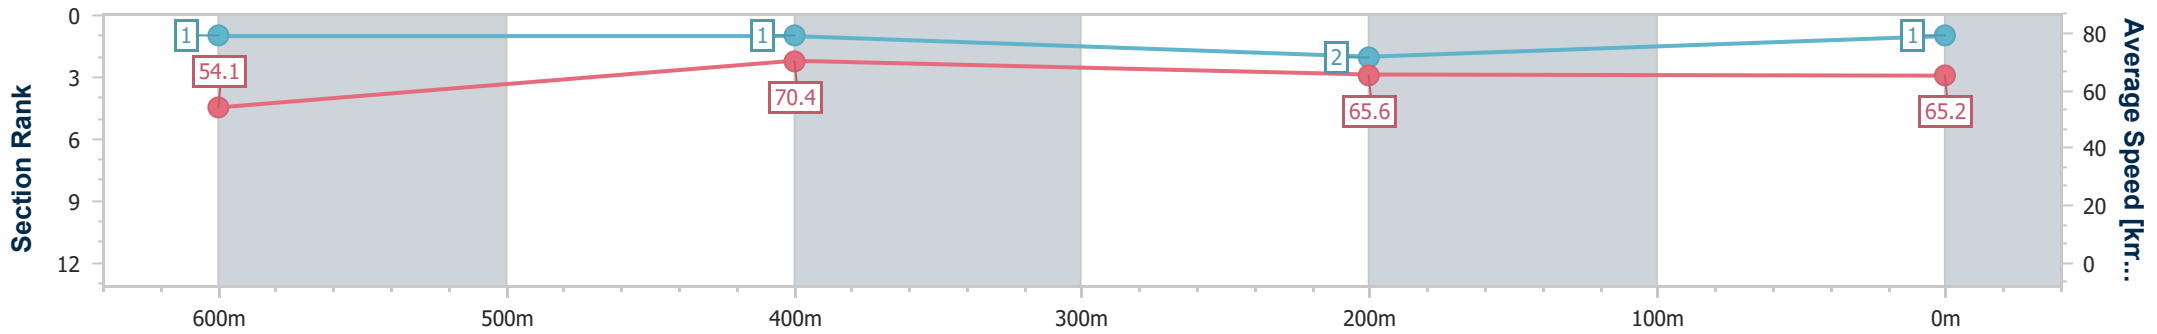

### Ipswich QLD Professional

Race 5: GORDON'S GIN BENCHMARK 65 Handicap - 800m

04 December 2024 - 15:29

Track Rating: Good 4, Weather: Fine, Rail Position: +6m Entire

Section	Overall	600m	400m	200m
Section Times	0:45.51 [1] (0:13.31)	0:32.20 [1] (0:10.18)	0:22.02 [1] (0:10.89)	0:11.13 [2] (0:11.13)
Average Speed [km/h]	54.1	70.4	65.6	65.2
Top Speed [km/h]	70.3	71.0	68.5	66.7
Avg. Dist. to Rail [m]	2.2	1.5	1.0	0.8
Avg. Stride Freq. [Hz]	2.6	2.7	2.6	2.6
Avg. Stride Length [m]	5.7	7.1	6.9	7.0