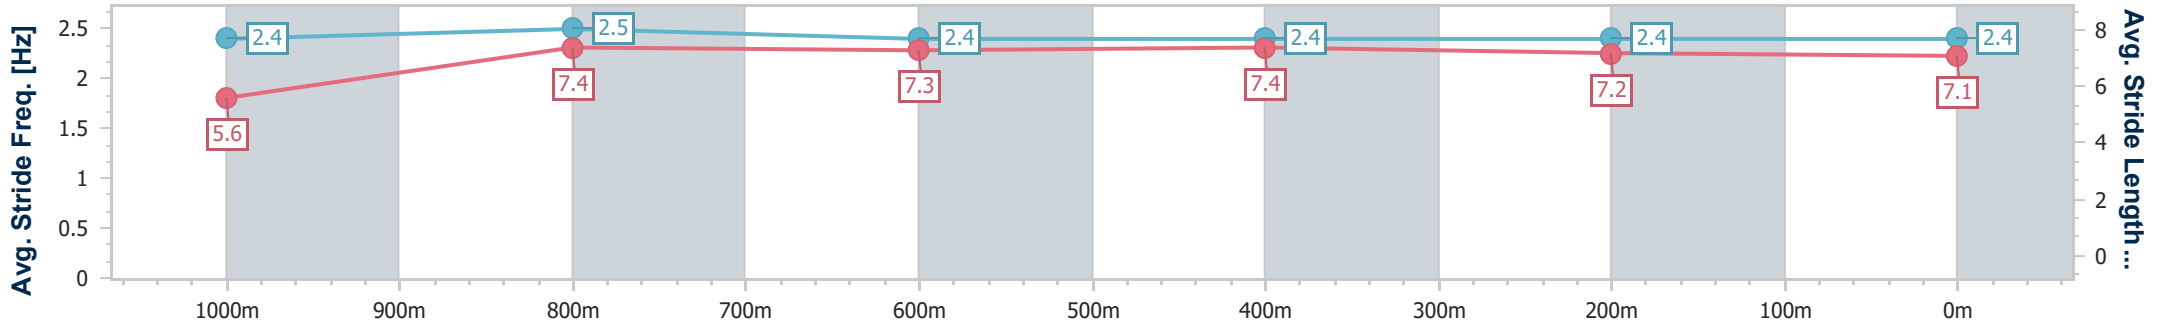

Horse/Jockey Name	Pretty Little Lass
Final Rank	4
Fastest Section Time (Section)	0:10.79 (1000m)
Top Speed [km/h] (Section)	68.4 (Overall)
Race State	Finished

Ipswich QLD Professional
Race 8: IPSWICH EVENTS & ENTERTAINMENT CENTRE
BENCHMARK 58 Handicap - 1200m

04 December 2024 - 17:10

Track Rating: Good 4, Weather: Fine, Rail Position: +6m Entire

Section	Overall	1000m	800m	600m	400m	200m
Section Times	1:11.19 [4] (0:14.26)	0:56.93 [8] (0:10.79)	0:46.14 [7] (0:11.13)	0:35.01 [6] (0:11.59)	0:23.42 [6] (0:11.68)	0:11.74 [4] (0:11.74)
Average Speed [km/h]	50.5	67.0	64.4	62.3	62.1	61.2
Top Speed [km/h]	68.4	67.8	66.1	63.3	62.6	63.4
Avg. Dist. to Rail [m]	5.5	1.8	0.2	0.8	2.0	3.2
Avg. Stride Freq. [Hz]	2.4	2.5	2.4	2.4	2.4	2.4
Avg. Stride Length [m]	5.6	7.4	7.3	7.4	7.2	7.1

- [ ] Ranking at each section and finish
- -.-.- No data available at this section
- NA No data available