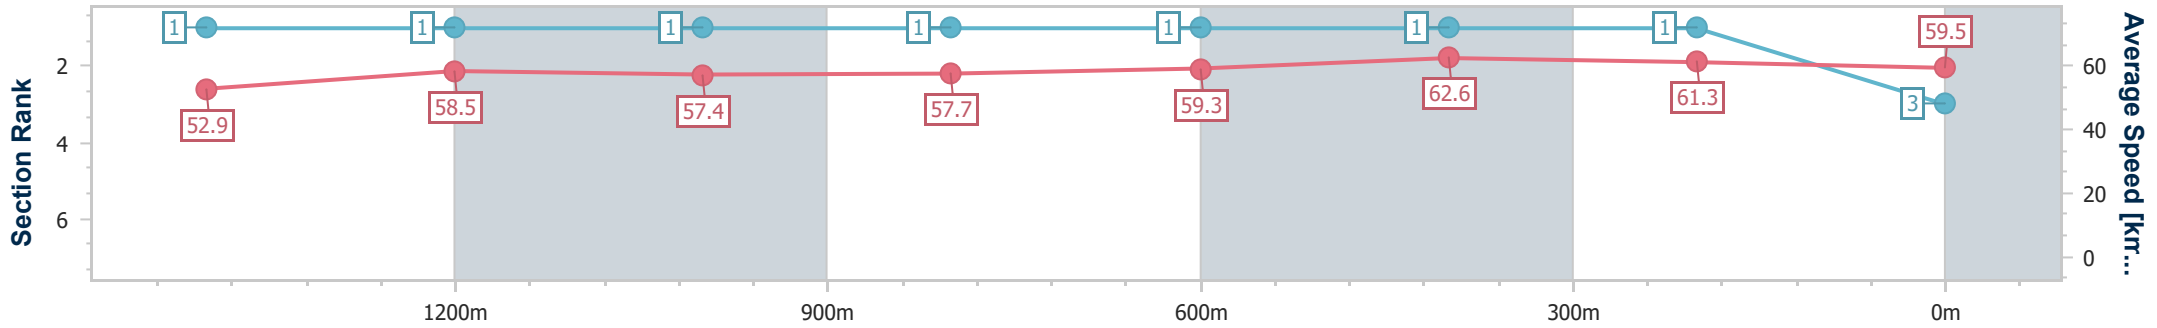

### Ipswich QLD Professional

Race 1: TAB QTIS Three-Year-Old Maiden Plate - 1690m

04 December 2024 - 13:03

Track Rating: Soft 5, Weather: Fine, Rail Position: +6m Entire

Section	Overall	1400m	1200m	1000m	800m	600m	400m	200m					
Section Times	1:44.43 [3] (0:19.71)	1:24.72 [1] (0:12.32)	1:12.40 [1] (0:12.53)	0:59.87 [1] (0:12.49)	0:47.38 [1] (0:12.12)	0:35.26 [1] (0:11.48)	0:23.78 [1] (0:11.67)	0:12.11 [1] (0:12.11)					
Average Speed [km/h]	52.9	58.5	57.4	57.7	59.3	62.6	61.3	59.5					
Top Speed [km/h]	63.3	59.8	58.2	58.6	60.9	64.6	62.1	62.0					
Avg. Dist. to Rail [m]	2.6	0.2	0.1	0.2	0.8	0.7	1.4	1.5					
Avg. Stride Freq. [Hz]	2.4	2.3	2.3	2.3	2.3	2.4	2.4	2.3					
Avg. Stride Length [m]	6.6	6.9	7.0	7.0	7.2	7.2	7.1	7.0					