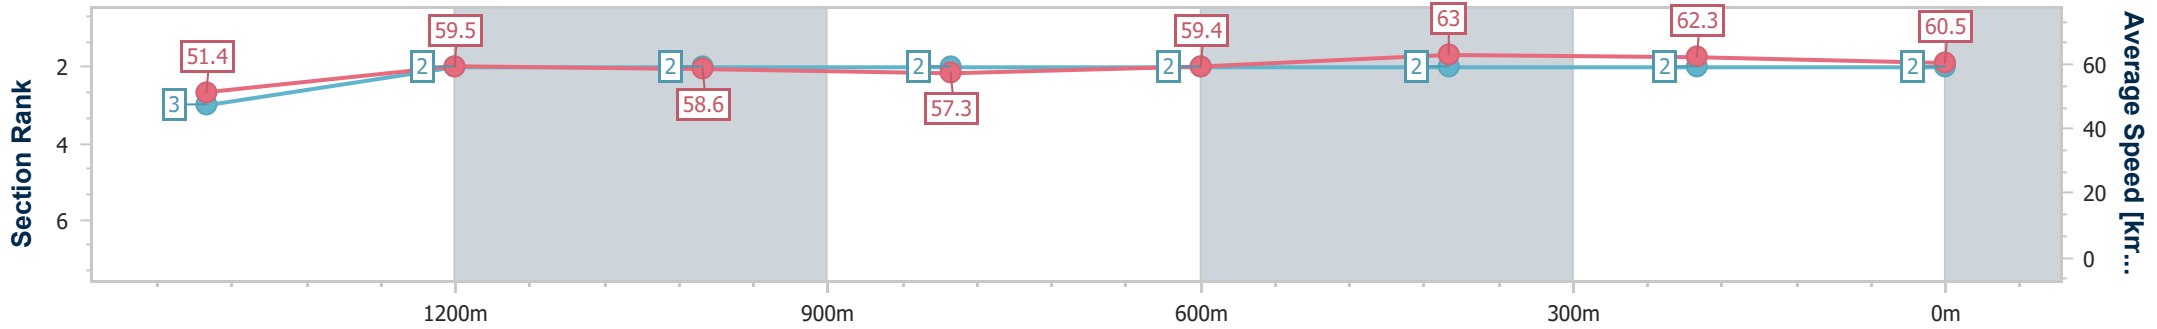

### Ipswich QLD Professional

Race 1: TAB QTIS Three-Year-Old Maiden Plate - 1690m

04 December 2024 - 13:03

Track Rating: Soft 5, Weather: Fine, Rail Position: +6m Entire

Section	Overall	1400m	1200m	1000m	800m	600m	400m	200m				
Section Times	1:44.35 [2] (0:20.35)	1:24.00 [3] (0:12.09)	1:11.91 [2] (0:12.33)	0:59.58 [2] (0:12.59)	0:46.99 [2] (0:12.14)	0:34.85 [2] (0:11.37)	0:23.48 [2] (0:11.55)	0:11.93 [2] (0:11.93)				
Average Speed [km/h]	51.4	59.5	58.6	57.3	59.4	63.0	62.3	60.5				
Top Speed [km/h]	60.5	60.4	60.2	58.0	61.3	64.5	63.1	61.9				
Avg. Dist. to Rail [m]	1.2	0.5	0.6	0.6	0.3	0.3	0.3	1.0				
Avg. Stride Freq. [Hz]	2.2	2.2	2.2	2.2	2.2	2.3	2.3	2.3				
Avg. Stride Length [m]	7.0	7.5	7.4	7.3	7.5	7.6	7.5	7.3				