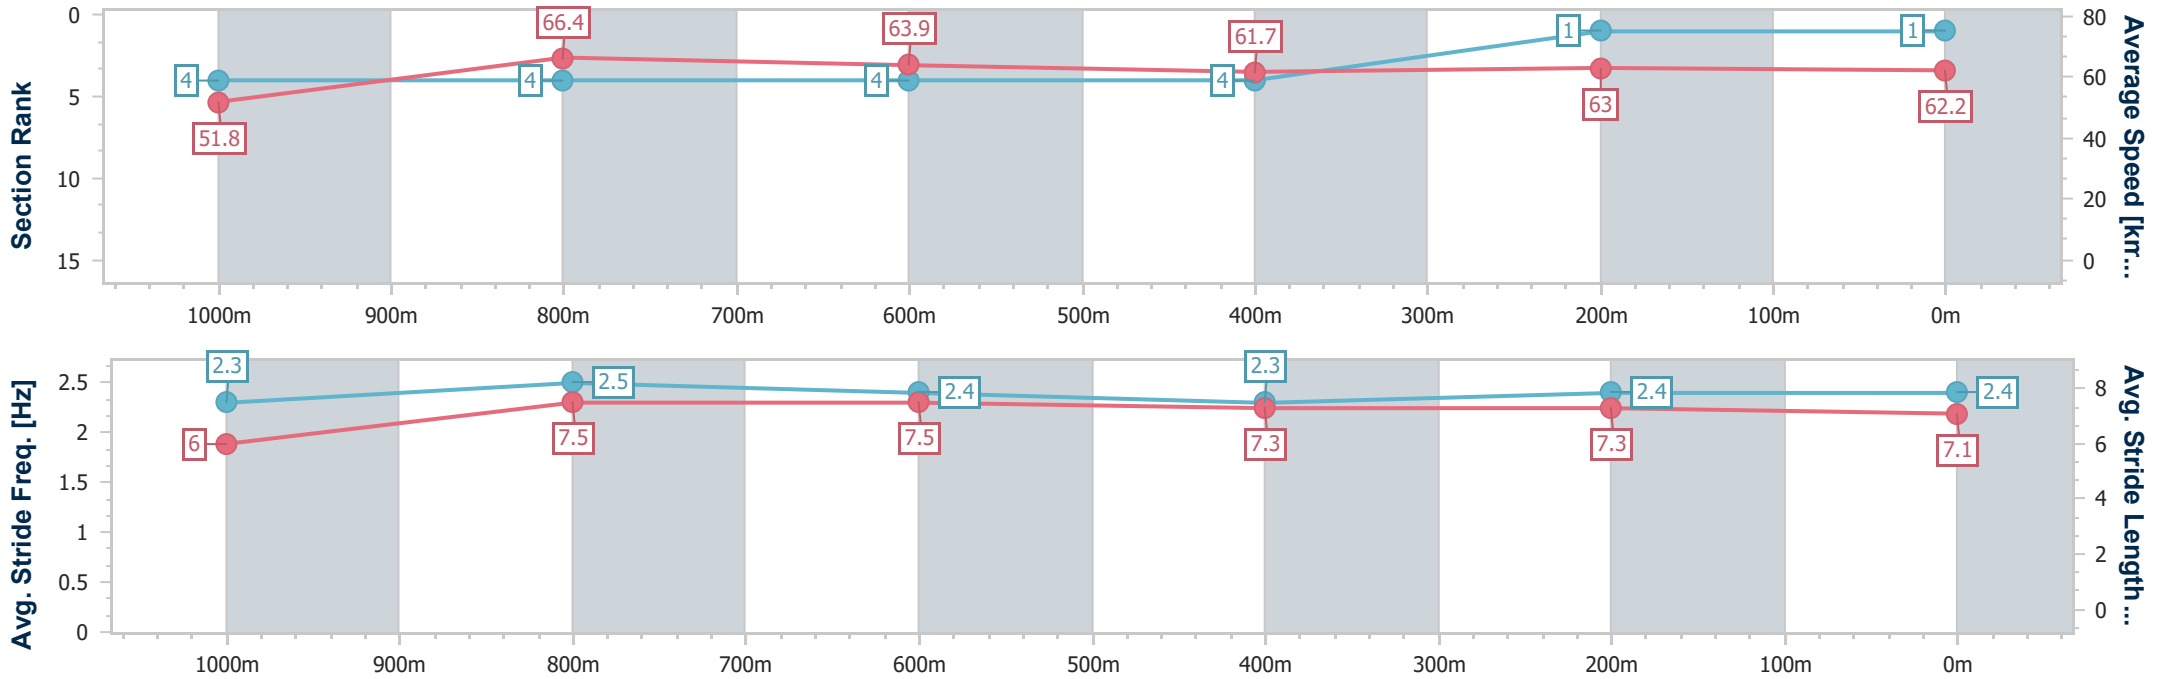

Horse/Jockey Name	Hard To Dismiss
Final Rank	1
Fastest Section Time (Section)	0:10.82 (1000m)
Top Speed [km/h] (Section)	67.4 (1000m)
Race State	Finished

Ipswich QLD Professional
Race 8: IPSWICH EVENTS & ENTERTAINMENT CENTRE
BENCHMARK 58 Handicap - 1200m

04 December 2024 - 17:10

Track Rating: Good 4, Weather: Fine, Rail Position: +6m Entire

Section	Overall	1000m	800m	600m	400m	200m
Section Times	1:10.70 [1] (0:13.94)	0:56.76 [4] (0:10.82)	0:45.94 [4] (0:11.23)	0:34.71 [4] (0:11.65)	0:23.06 [4] (0:11.47)	0:11.59 [1] (0:11.59)
Average Speed [km/h]	51.8	66.4	63.9	61.7	63.0	62.2
Top Speed [km/h]	67.4	67.4	66.0	62.4	64.4	63.2
Avg. Dist. to Rail [m]	6.0	0.4	1.2	0.8	1.8	2.2
Avg. Stride Freq. [Hz]	2.3	2.5	2.4	2.3	2.4	2.4
Avg. Stride Length [m]	6.0	7.5	7.5	7.3	7.3	7.1

- [ ] Ranking at each section and finish
- -.-.- No data available at this section
- NA No data available