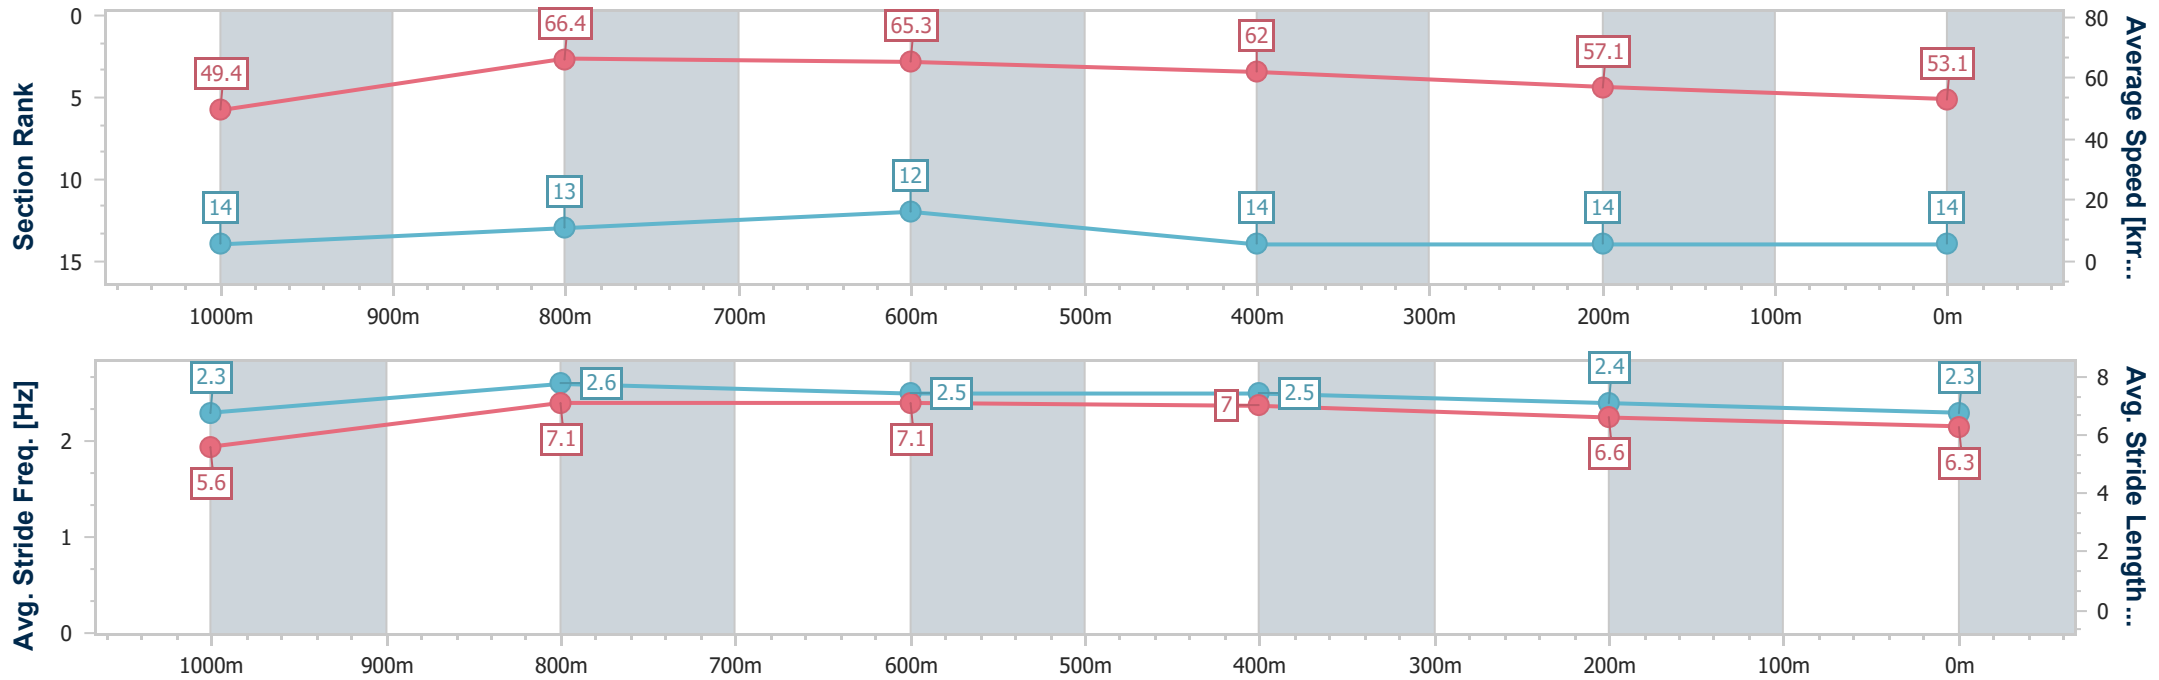

Ipswich QLD Professional  
 Race 8: IPSWICH EVENTS & ENTERTAINMENT CENTRE  
 BENCHMARK 58 Handicap - 1200m

04 December 2024 - 17:10

Track Rating: Good 4, Weather: Fine, Rail Position: +6m Entire

Section	Overall	1000m	800m	600m	400m	200m
Section Times	1:14.62 [14] (0:14.61)	1:00.01 [14] (0:10.90)	0:49.11 [13] (0:11.06)	0:38.05 [12] (0:11.76)	0:26.29 [14] (0:12.68)	0:13.61 [14] (0:13.61)
Average Speed [km/h]	49.4	66.4	65.3	62.0	57.1	53.1
Top Speed [km/h]	67.4	67.4	66.7	64.1	60.0	55.4
Avg. Dist. to Rail [m]	8.7	1.6	0.7	3.1	2.2	1.3
Avg. Stride Freq. [Hz]	2.3	2.6	2.5	2.5	2.4	2.3
Avg. Stride Length [m]	5.6	7.1	7.1	7.0	6.6	6.3