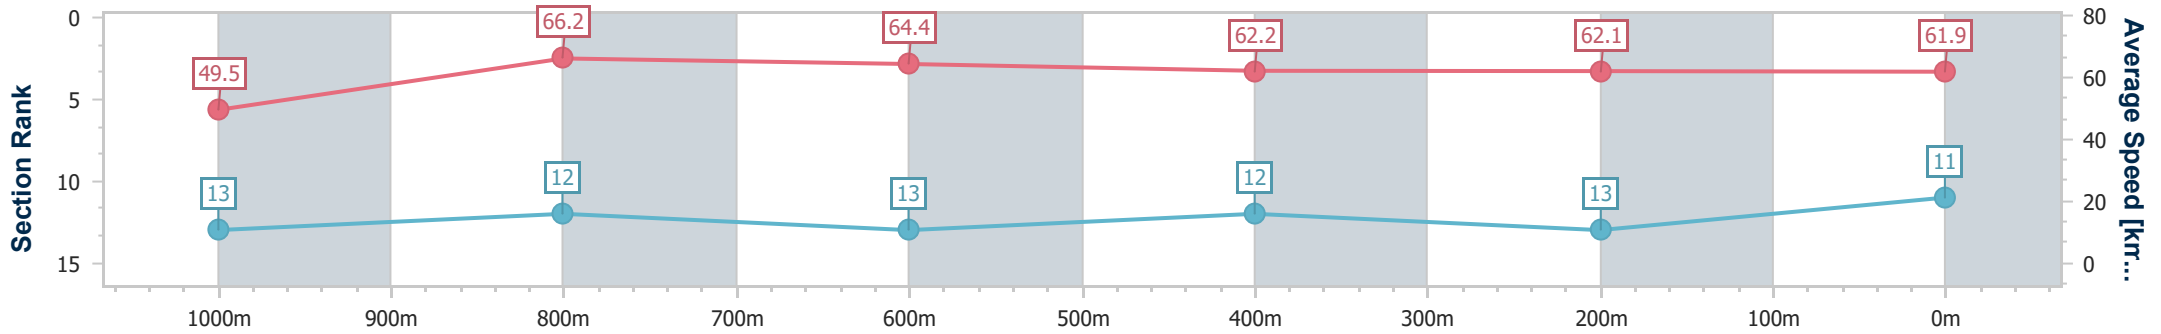

Horse/Jockey Name	Imezaaki
Final Rank	11
Fastest Section Time (Section)	0:10.87 (1000m)
Top Speed [km/h] (Section)	67.3 (1000m)
Race State	Finished

Ipswich QLD Professional
Race 8: IPSWICH EVENTS & ENTERTAINMENT CENTRE
BENCHMARK 58 Handicap - 1200m

04 December 2024 - 17:10

Track Rating: Good 4, Weather: Fine, Rail Position: +6m Entire

Section	Overall	1000m	800m	600m	400m	200m
Section Times	1:11.55 [11] (0:14.59)	0:56.96 [13] (0:10.87)	0:46.09 [12] (0:11.19)	0:34.90 [13] (0:11.60)	0:23.30 [12] (0:11.68)	0:11.62 [13] (0:11.62)
Average Speed [km/h]	49.5	66.2	64.4	62.2	62.1	61.9
Top Speed [km/h]	67.1	67.3	65.6	63.2	62.9	63.4
Avg. Dist. to Rail [m]	7.3	1.3	0.2	0.7	1.9	4.3
Avg. Stride Freq. [Hz]	2.3	2.4	2.3	2.3	2.3	2.3
Avg. Stride Length [m]	5.7	7.6	7.6	7.6	7.6	7.5

- [ ] Ranking at each section and finish
- -.-.- No data available at this section
- NA No data available