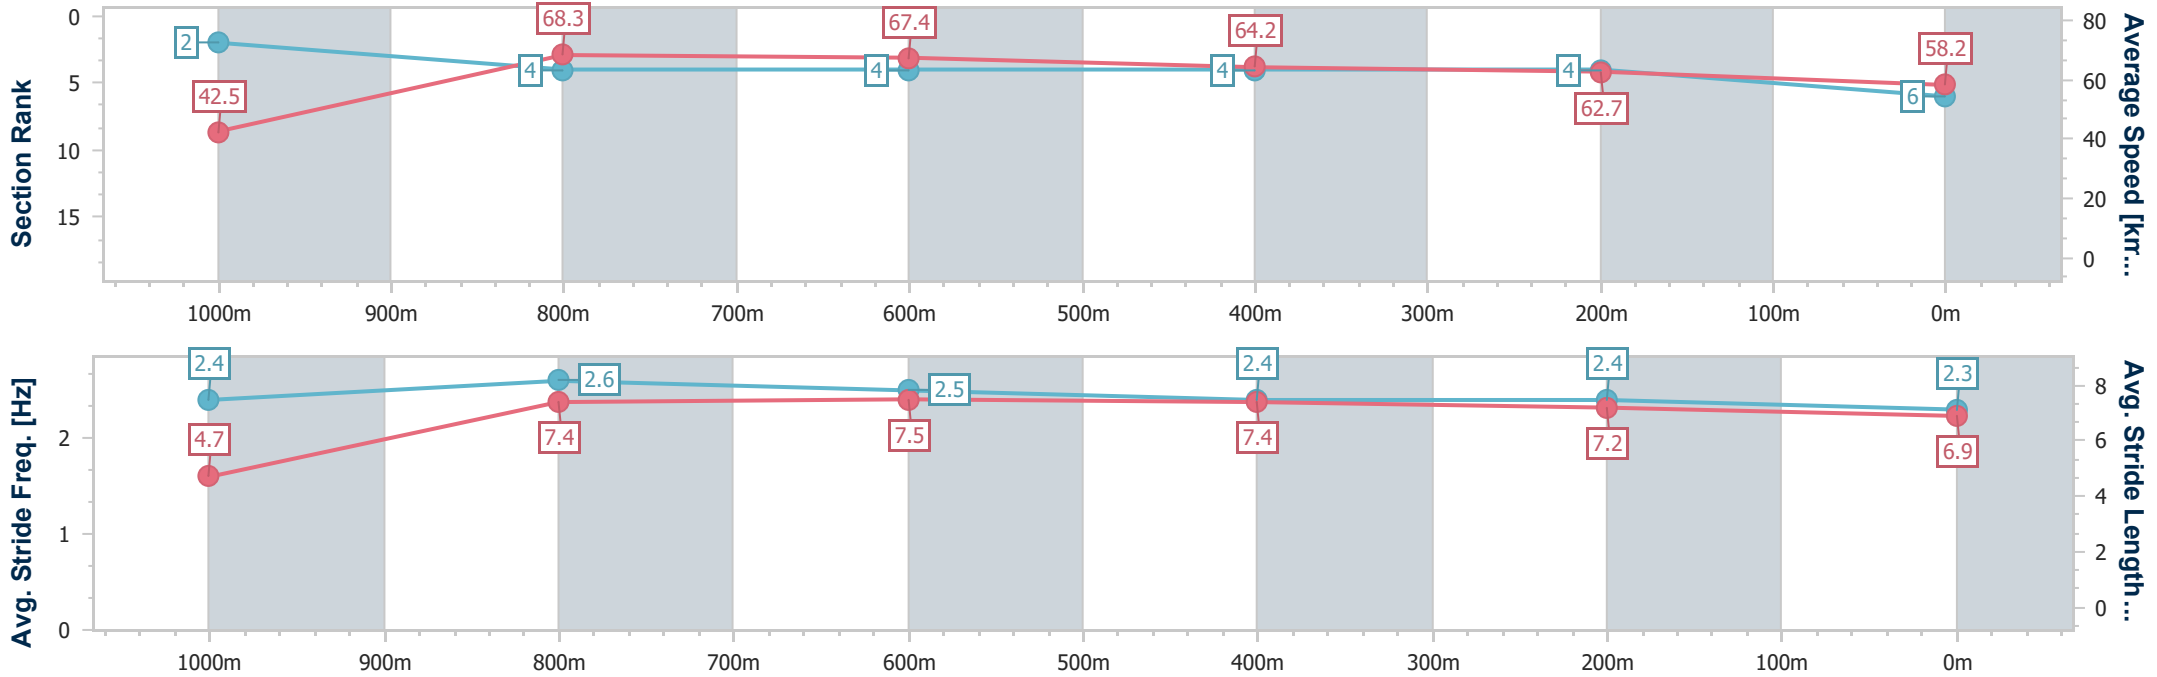

### Ipswich QLD Professional

Race 6: GREAT NORTHERN Class 2 Handicap - 1100m

04 December 2024 - 15:59

Track Rating: Good 4, Weather: Fine, Rail Position: +6m Entire

Section	Overall	1000m	800m	600m	400m	200m
Section Times	1:04.89 [6] (0:08.49)	0:56.40 [2] (0:10.63)	0:45.77 [4] (0:10.72)	0:35.05 [4] (0:11.19)	0:23.86 [4] (0:11.52)	0:12.34 [4]
Average Speed [km/h]	42.5	68.3	67.4	64.2	62.7	58.2
Top Speed [km/h]	67.2	69.2	69.2	66.3	63.6	61.7
Avg. Dist. to Rail [m]	8.9	3.2	0.9	0.2	0.5	3.5
Avg. Stride Freq. [Hz]	2.4	2.6	2.5	2.4	2.4	2.3
Avg. Stride Length [m]	4.7	7.4	7.5	7.4	7.2	6.9