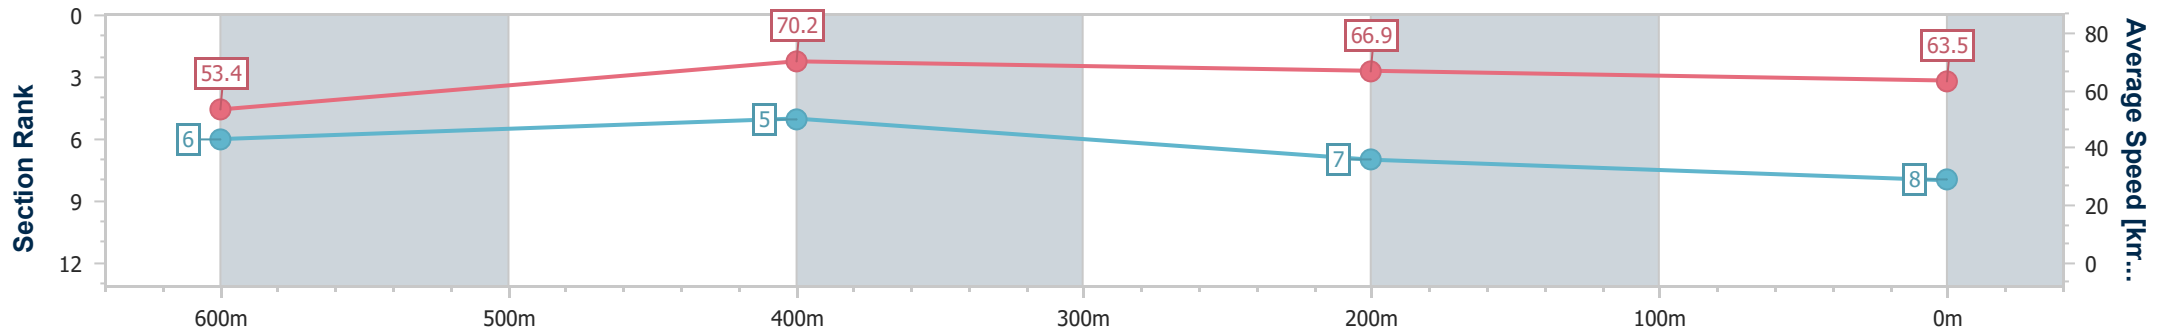

### Ipswich QLD Professional

Race 5: GORDON'S GIN BENCHMARK 65 Handicap - 800m

04 December 2024 - 15:29

Track Rating: Good 4, Weather: Fine, Rail Position: +6m Entire

Section	Overall	600m	400m	200m
Section Times	0:45.92 [8] (0:13.50)	0:32.42 [6] (0:10.26)	0:22.16 [5] (0:10.79)	0:11.37 [7] (0:11.37)
Average Speed [km/h]	53.4	70.2	66.9	63.5
Top Speed [km/h]	71.0	71.3	68.3	65.8
Avg. Dist. to Rail [m]	3.0	1.1	0.8	0.9
Avg. Stride Freq. [Hz]	2.5	2.6	2.6	2.5
Avg. Stride Length [m]	5.8	7.4	7.2	7.0