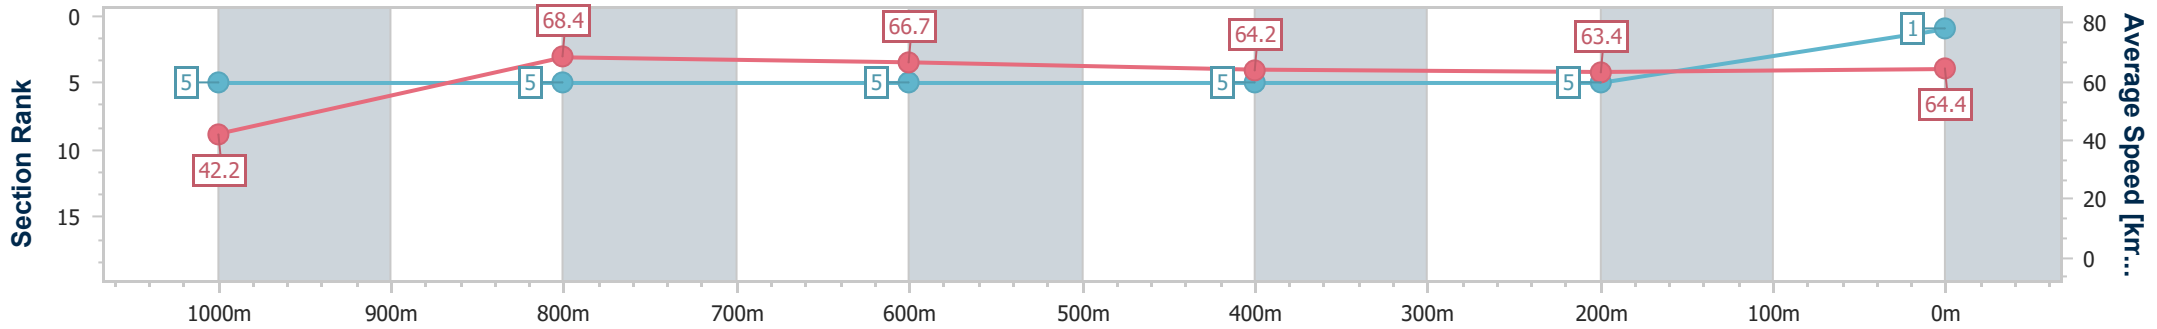

### Ipswich QLD Professional

Race 6: GREAT NORTHERN Class 2 Handicap - 1100m

04 December 2024 - 15:59

Track Rating: Good 4, Weather: Fine, Rail Position: +6m Entire

Section	Overall	1000m	800m	600m	400m	200m
Section Times	1:03.69 [1] (0:08.57)	0:55.12 [5] (0:10.56)	0:44.56 [5] (0:10.81)	0:33.75 [5] (0:11.20)	0:22.55 [5] (0:11.41)	0:11.14 [5] (0:11.14)
Average Speed [km/h]	42.2	68.4	66.7	64.2	63.4	64.4
Top Speed [km/h]	64.4	70.5	68.7	65.9	65.2	65.6
Avg. Dist. to Rail [m]	10.3	2.6	0.4	0.3	1.6	4.1
Avg. Stride Freq. [Hz]	2.3	2.5	2.4	2.3	2.3	2.4
Avg. Stride Length [m]	4.8	7.7	7.7	7.7	7.6	7.3