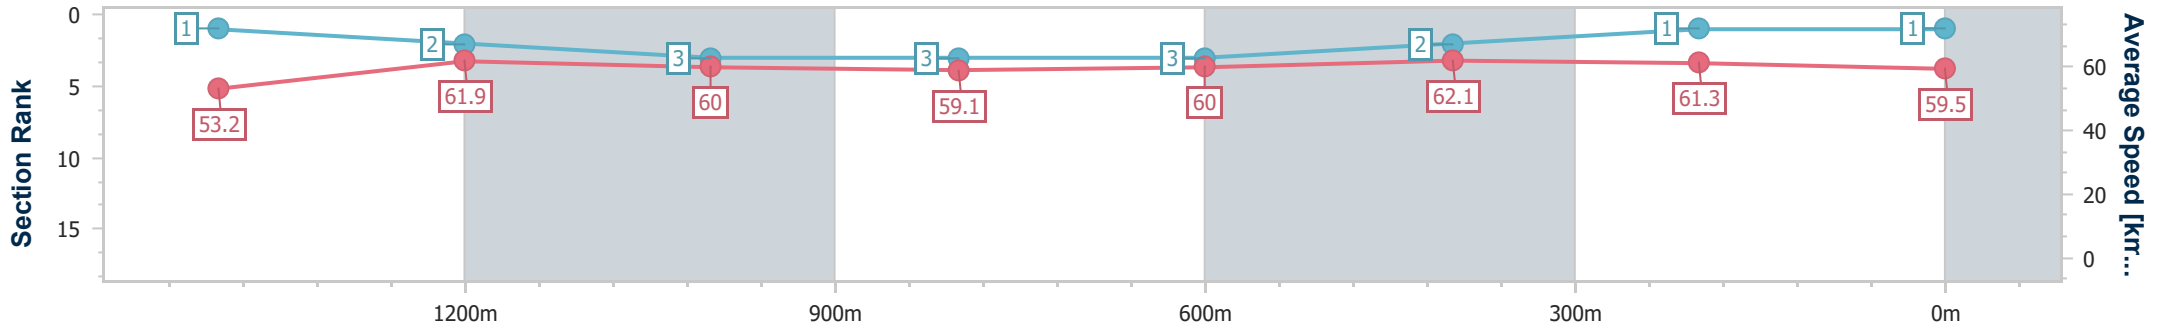

Horse/Jockey Name	Classique Gal
Final Rank	1
Fastest Section Time (Section)	0:11.59 (600m)
Top Speed [km/h] (Section)	64.8 (Overall)
Race State	Finished

Ipswich QLD Professional
Race 7: SCHWEPPE'S RATINGS BAND 0 - 58 Handicap - 1690m
04 December 2024 - 16:33
Track Rating: Good 4, Weather: Fine, Rail Position: +6m Entire

Section	Overall	1400m	1200m	1000m	800m	600m	400m	200m
Section Times	1:43.15 [1] (0:19.71)	1:23.44 [1] (0:11.66)	1:11.78 [2] (0:12.06)	0:59.72 [3] (0:12.24)	0:47.48 [3] (0:12.00)	0:35.48 [3] (0:11.59)	0:23.89 [2] (0:11.78)	0:12.11 [1] (0:12.11)
Average Speed [km/h]	53.2	61.9	60.0	59.1	60.0	62.1	61.3	59.5
Top Speed [km/h]	64.8	62.5	62.0	59.7	61.5	62.8	62.1	61.0
Avg. Dist. to Rail [m]	7.8	0.8	1.0	1.0	0.2	0.7	1.0	2.2
Avg. Stride Freq. [Hz]	2.3	2.3	2.3	2.2	2.3	2.4	2.4	2.3
Avg. Stride Length [m]	6.1	7.4	7.3	7.3	7.3	7.3	7.2	7.2

- [ ] Ranking at each section and finish
- -.-.- No data available at this section
- NA No data available