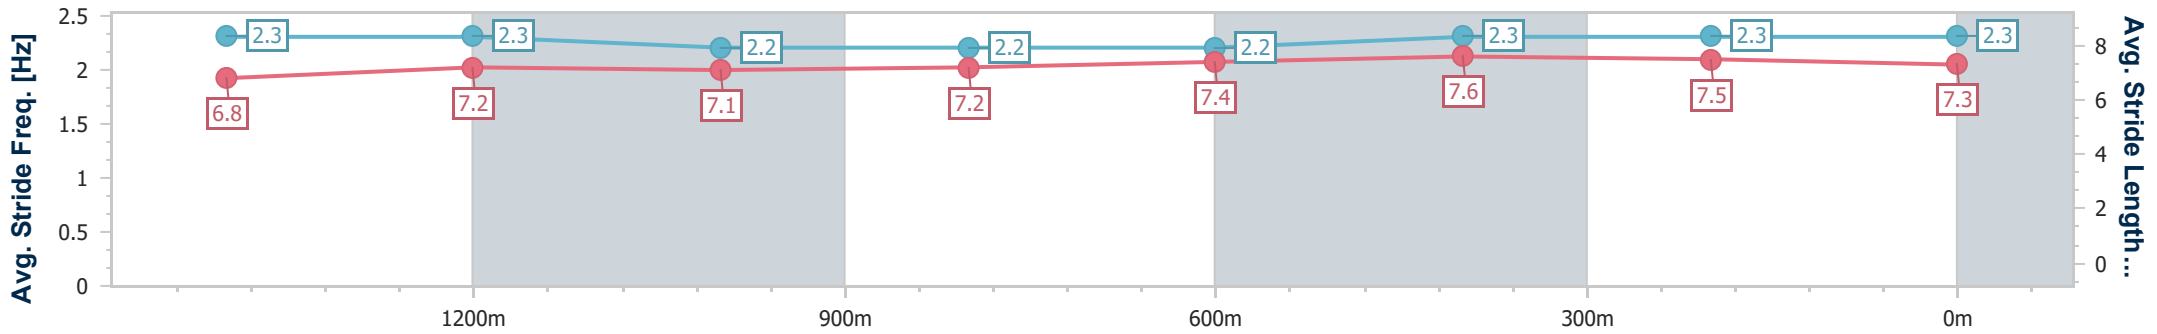

Ipswich QLD Professional

Race 1: TAB QTIS Three-Year-Old Maiden Plate - 1690m

04 December 2024 - 13:03

Track Rating: Soft 5, Weather: Fine, Rail Position: +6m Entire

Section	Overall	1400m	1200m	1000m	800m	600m	400m	200m					
Section Times	1:44.76 [4] (0:20.59)	1:24.17 [4] (0:12.04)	1:12.13 [4] (0:12.46)	0:59.67 [4] (0:12.66)	0:47.01 [5] (0:12.22)	0:34.79 [5] (0:11.40)	0:23.39 [4] (0:11.46)	0:11.93 [4] (0:11.93)					
Average Speed [km/h]	50.7	59.5	57.6	57.0	58.8	63.0	62.7	60.2					
Top Speed [km/h]	60.9	60.0	58.8	58.2	61.3	64.0	63.2	63.0					
Avg. Dist. to Rail [m]	1.1	1.1	0.6	0.2	0.2	0.6	1.1	1.1					
Avg. Stride Freq. [Hz]	2.3	2.3	2.2	2.2	2.2	2.3	2.3	2.3					
Avg. Stride Length [m]	6.8	7.2	7.1	7.2	7.4	7.6	7.5	7.3					