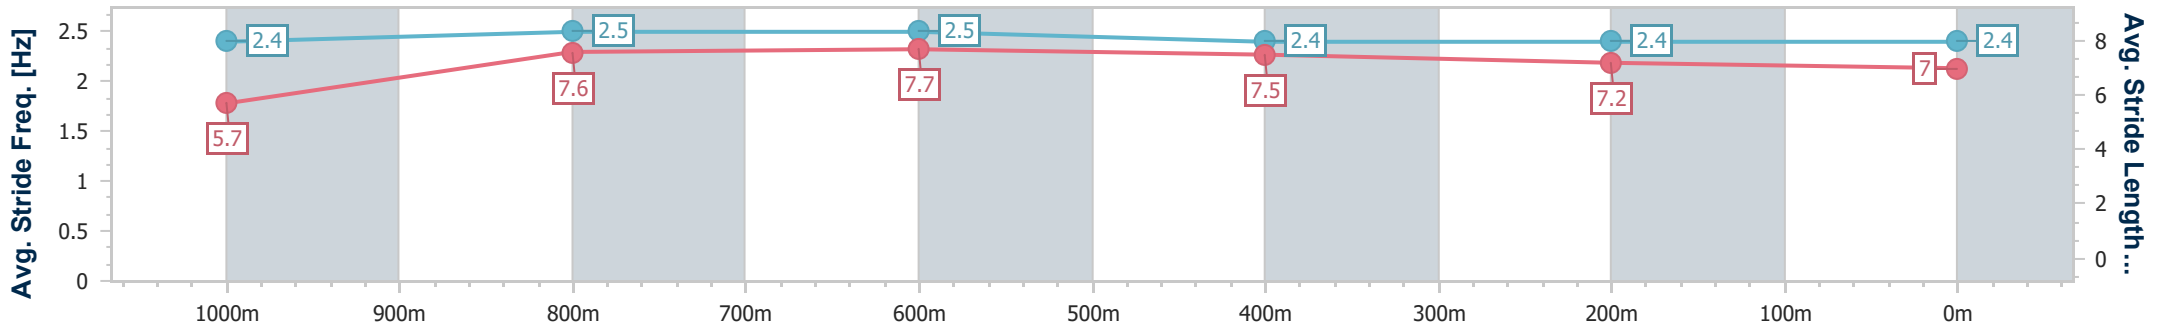

### Ipswich QLD Professional

Race 2: SEVEN NEWS Maiden Handicap - 1100m

04 December 2024 - 13:39

Track Rating: Soft 5, Weather: Fine, Rail Position: +6m Entire

Section	Overall	1000m	800m	600m	400m	200m
Section Times	1:04.92 [6] (0:09.19)	0:55.73 [12] (0:10.36)	0:45.37 [5] (0:10.75)	0:34.62 [5] (0:11.04)	0:23.58 [5] (0:11.48)	0:12.10 [5]
Average Speed [km/h]	39.0	69.5	67.2	64.9	63.2	59.6
Top Speed [km/h]	66.7	70.3	69.0	65.8	65.2	61.9
Avg. Dist. to Rail [m]	3.3	0.3	0.4	0.3	1.9	3.2
Avg. Stride Freq. [Hz]	2.4	2.5	2.5	2.4	2.4	2.4
Avg. Stride Length [m]	5.7	7.6	7.7	7.5	7.2	7.0