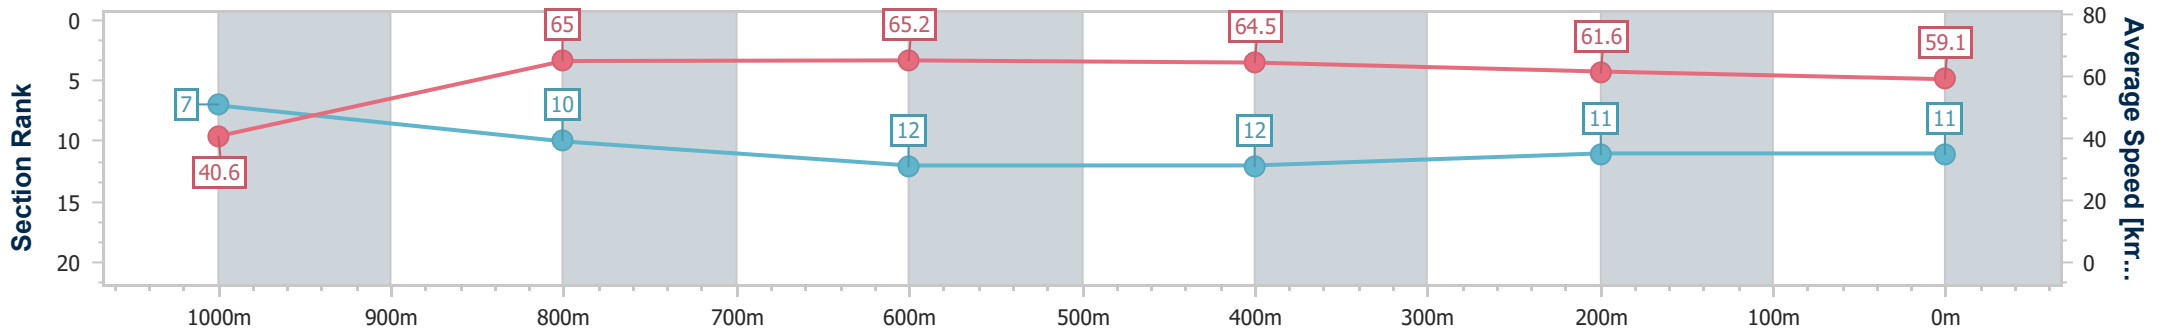

### Ipswich QLD Professional

Race 2: SEVEN NEWS Maiden Handicap - 1100m

04 December 2024 - 13:39

Track Rating: Soft 5, Weather: Fine, Rail Position: +6m Entire

Section	Overall	1000m	800m	600m	400m	200m
Section Times	1:06.01 [11] (0:08.87)	0:57.14 [7] (0:11.14)	0:46.00 [10] (0:11.09)	0:34.91 [12] (0:11.12)	0:23.79 [12] (0:11.59)	0:12.20 [11] (0:12.20)
Average Speed [km/h]	40.6	65.0	65.2	64.5	61.6	59.1
Top Speed [km/h]	61.9	66.6	65.4	65.3	63.3	60.3
Avg. Dist. to Rail [m]	11.1	3.8	1.0	1.2	0.9	0.4
Avg. Stride Freq. [Hz]	2.3	2.4	2.3	2.3	2.3	2.2
Avg. Stride Length [m]	6.2	7.6	7.8	7.8	7.6	7.4