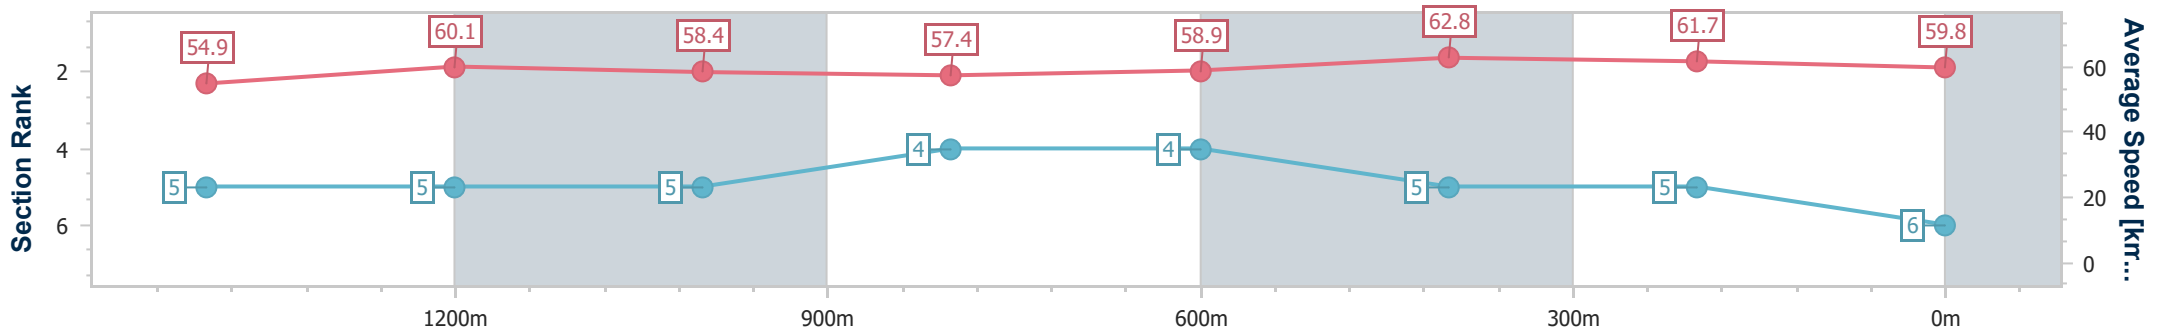

### Ipswich QLD Professional

Race 1: TAB QTIS Three-Year-Old Maiden Plate - 1690m

04 December 2024 - 13:03

Track Rating: Soft 5, Weather: Fine, Rail Position: +6m Entire

Section	Overall	1400m	1200m	1000m	800m	600m	400m	200m
Section Times	1:45.01 [6] (0:20.78)	1:24.23 [5] (0:12.01)	1:12.22 [5] (0:12.32)	0:59.90 [5] (0:12.56)	0:47.34 [4] (0:12.20)	0:35.14 [4] (0:11.57)	0:23.57 [5] (0:11.67)	0:11.90 [5] (0:11.90)
Average Speed [km/h]	54.9	60.1	58.4	57.4	58.9	62.8	61.7	59.8
Top Speed [km/h]	60.6	61.2	60.7	59.0	60.0	63.2	63.2	62.4
Avg. Dist. to Rail [m]	2.6	0.3	0.2	0.2	0.2	0.6	0.9	1.7
Avg. Stride Freq. [Hz]	2.2	2.3	2.2	2.2	2.2	2.3	2.3	2.3
Avg. Stride Length [m]	6.8	7.4	7.3	7.3	7.4	7.6	7.4	7.3