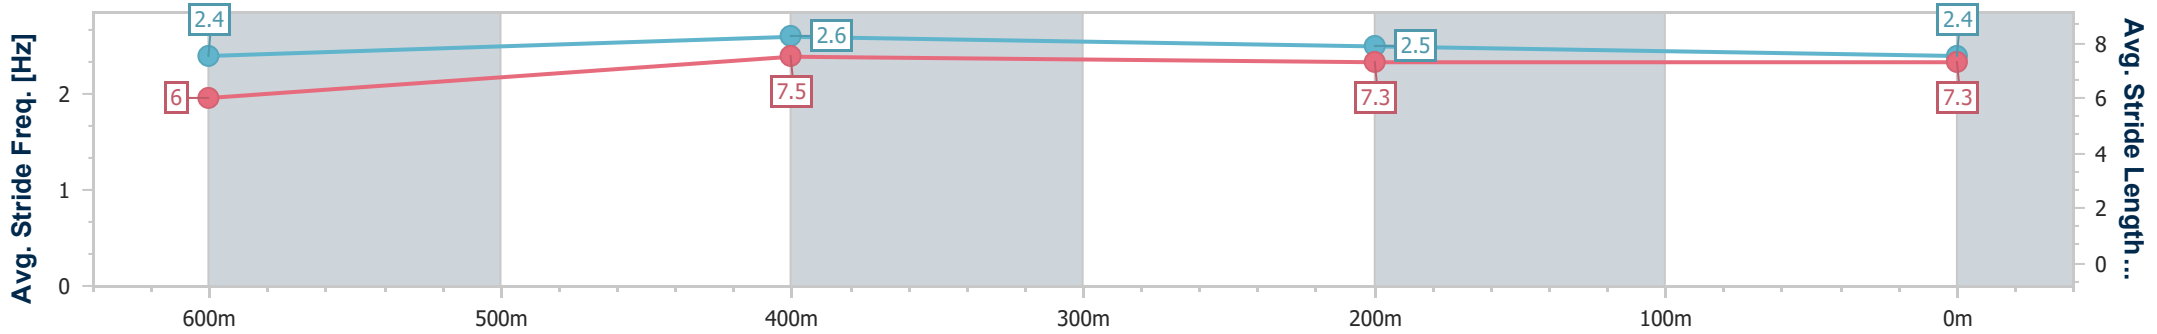

### Ipswich QLD Professional

Race 5: GORDON'S GIN BENCHMARK 65 Handicap - 800m

04 December 2024 - 15:29

Track Rating: Good 4, Weather: Fine, Rail Position: +6m Entire

Section	Overall	600m	400m	200m
Section Times	0:45.77 [4] (0:13.31)	0:32.46 [2] (0:10.19)	0:22.27 [2] (0:11.00)	0:11.27 [5] (0:11.27)
Average Speed [km/h]	54.2	70.3	65.7	64.1
Top Speed [km/h]	70.1	72.5	68.4	64.9
Avg. Dist. to Rail [m]	2.8	1.3	2.2	2.7
Avg. Stride Freq. [Hz]	2.4	2.6	2.5	2.4
Avg. Stride Length [m]	6.0	7.5	7.3	7.3