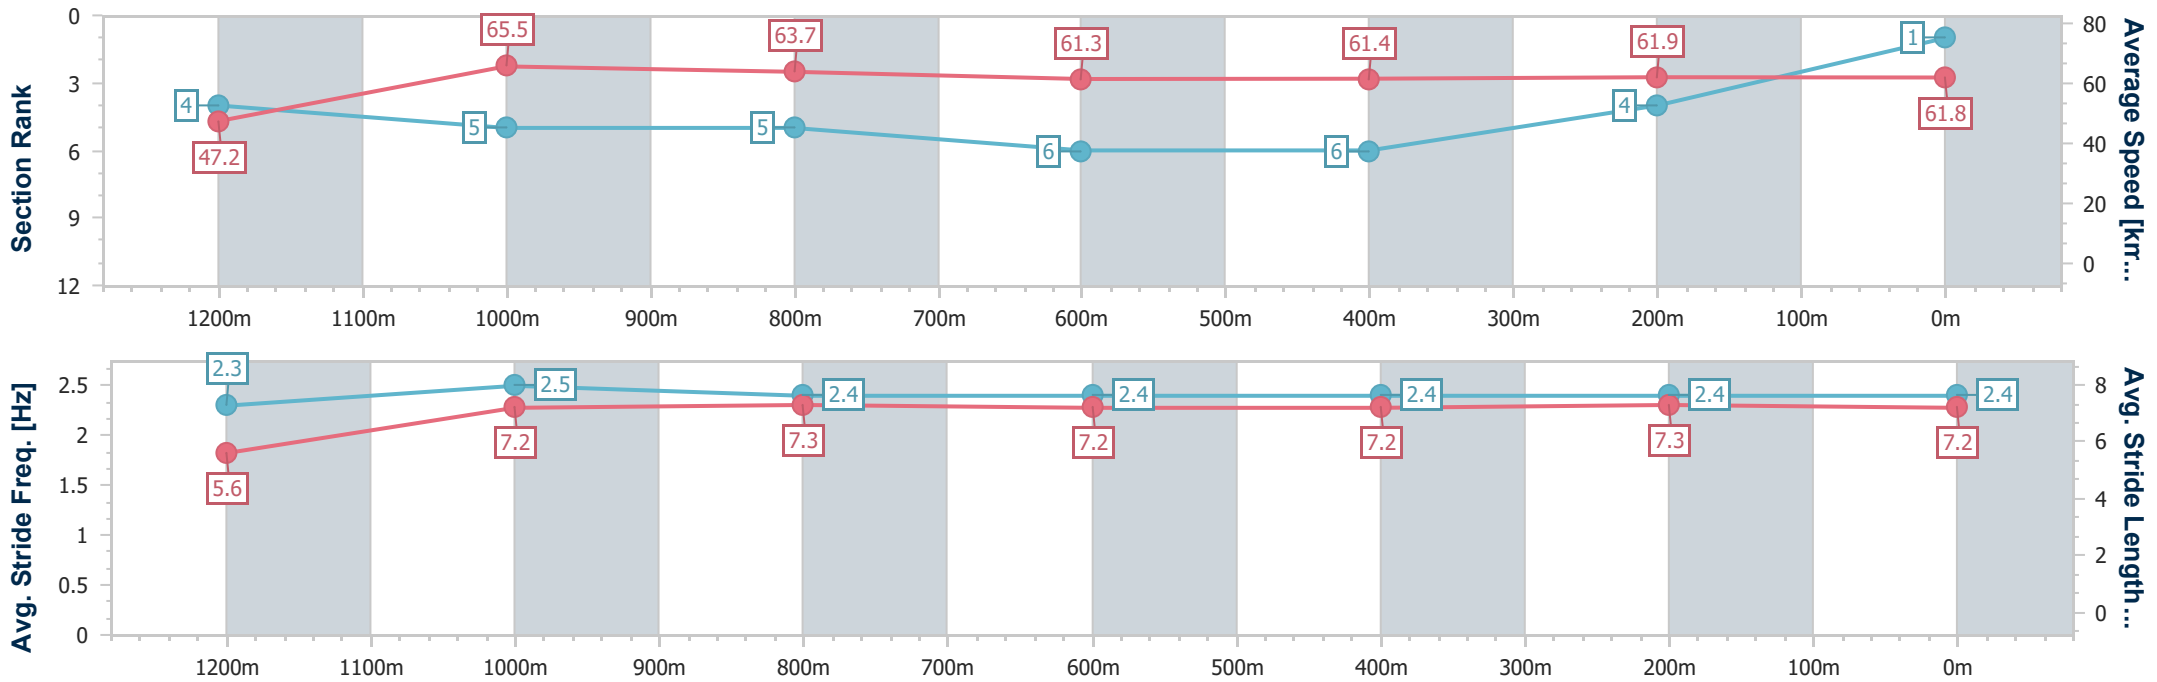

- [ ] Ranking at each section and finish
- .-.- No data available at this section
- NA No data available

Horse/Jockey Name	To Wish
Final Rank	2
Fastest Section Time (Section)	0:10.75 (1200m)
Top Speed [km/h] (Section)	68.2 (1200m)
Race State	Finished