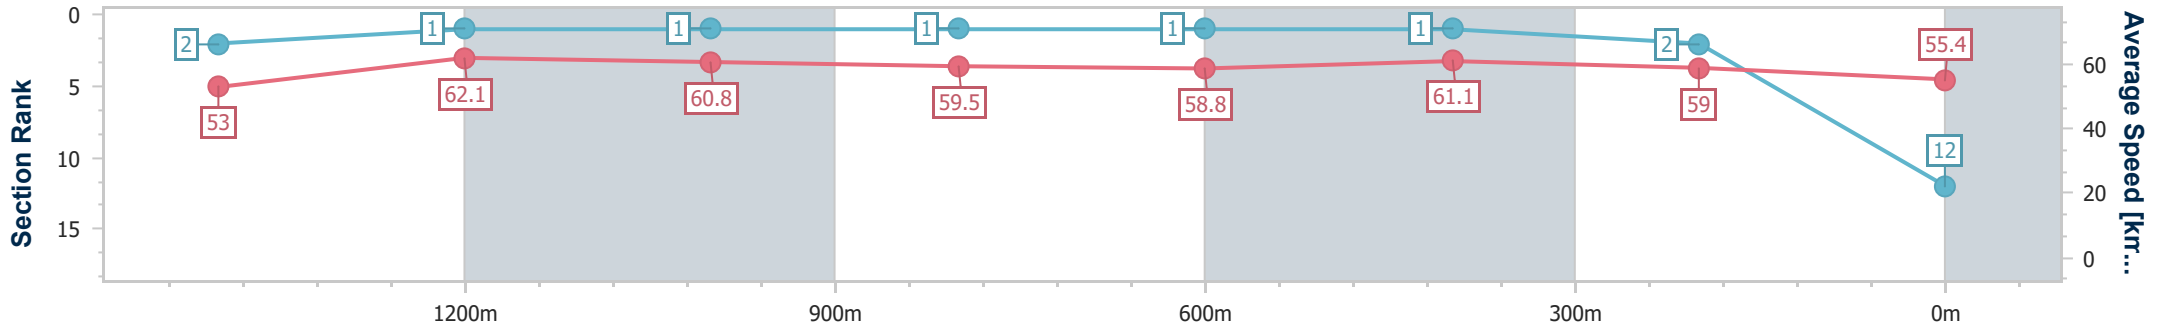

Ipswich QLD Professional  
Race 7: SCHWEPES RATINGS BAND 0 - 58 Handicap - 1690m

04 December 2024 - 16:33

Track Rating: Good 4, Weather: Fine, Rail Position: +6m Entire

Section	Overall	1400m	1200m	1000m	800m	600m	400m	200m
Section Times	1:44.23 [12] (0:19.74)	1:24.49 [2] (0:11.55)	1:12.94 [1] (0:11.81)	1:01.13 [1] (0:12.10)	0:49.03 [1] (0:12.20)	0:36.83 [1] (0:11.73)	0:25.10 [1] (0:12.13)	0:12.97 [2] (0:12.97)
Average Speed [km/h]	53.0	62.1	60.8	59.5	58.8	61.1	59.0	55.4
Top Speed [km/h]	64.4	63.1	62.4	59.9	59.8	62.7	60.8	57.0
Avg. Dist. to Rail [m]	6.4	0.8	0.4	0.3	0.7	1.1	1.8	0.7
Avg. Stride Freq. [Hz]	2.4	2.4	2.4	2.3	2.3	2.3	2.3	2.3
Avg. Stride Length [m]	6.0	7.2	7.2	7.2	7.3	7.2	7.1	6.8