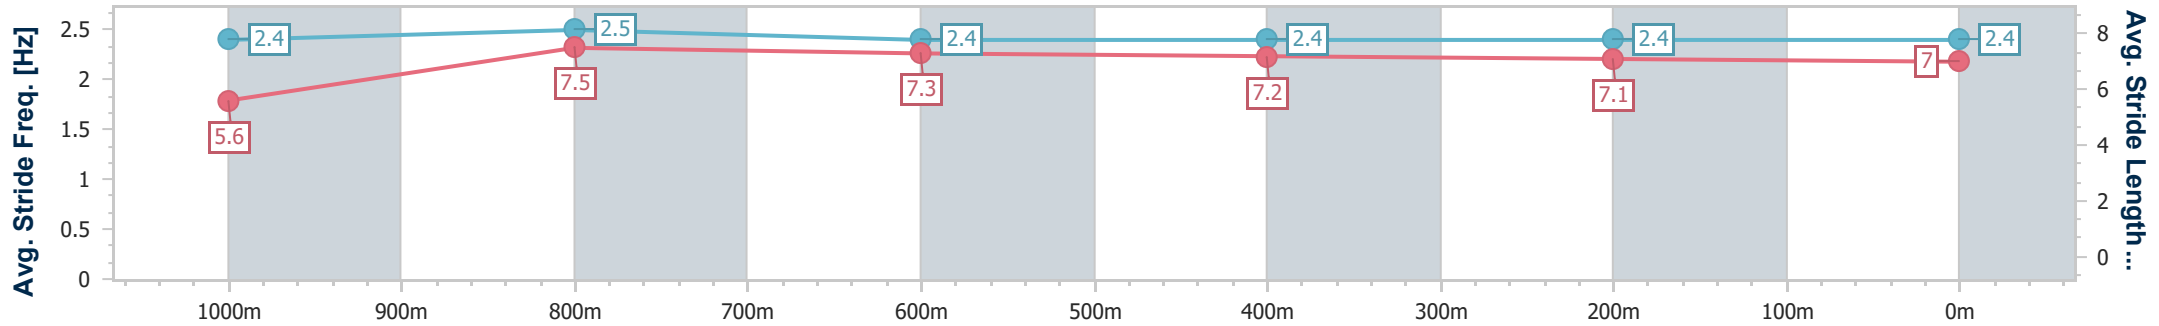

Ipswich QLD Professional  
 Race 8: IPSWICH EVENTS & ENTERTAINMENT CENTRE  
 BENCHMARK 58 Handicap - 1200m

04 December 2024 - 17:10

Track Rating: Good 4, Weather: Fine, Rail Position: +6m Entire

Section	Overall	1000m	800m	600m	400m	200m
Section Times	1:11.46 [9] (0:14.25)	0:57.21 [7] (0:10.88)	0:46.33 [8] (0:11.13)	0:35.20 [8] (0:11.64)	0:23.56 [8] (0:11.73)	0:11.83 [9] (0:11.83)
Average Speed [km/h]	50.6	66.1	64.3	61.5	61.0	61.0
Top Speed [km/h]	65.6	67.4	66.9	63.2	62.0	62.4
Avg. Dist. to Rail [m]	8.5	1.2	1.8	1.4	0.5	0.4
Avg. Stride Freq. [Hz]	2.4	2.5	2.4	2.4	2.4	2.4
Avg. Stride Length [m]	5.6	7.5	7.3	7.2	7.1	7.0