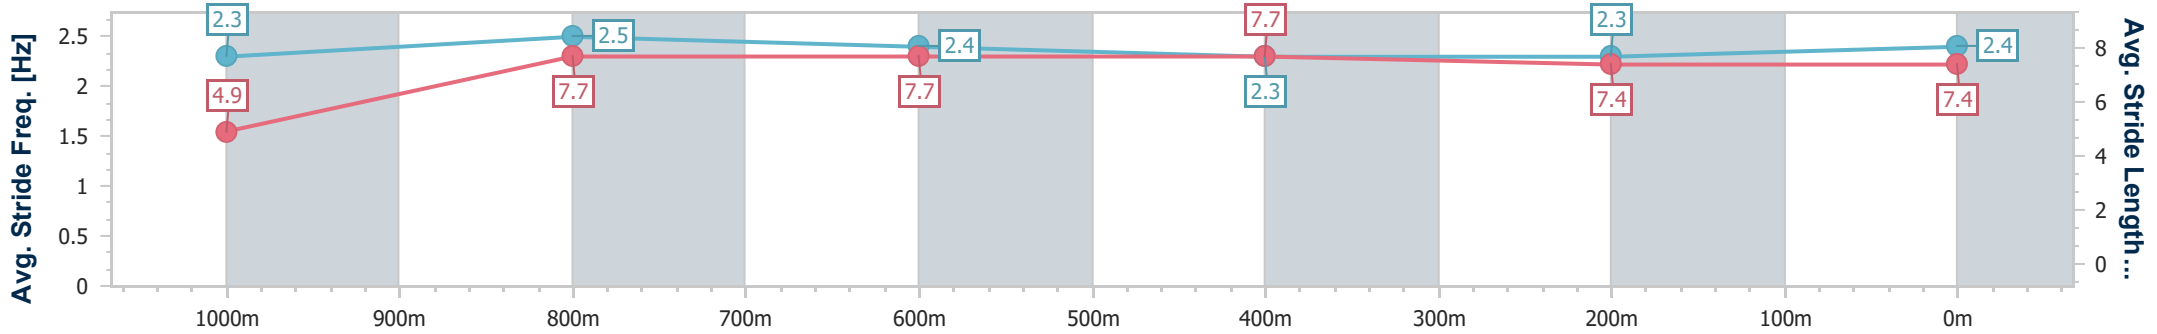

### Ipswich QLD Professional

Race 6: GREAT NORTHERN Class 2 Handicap - 1100m

04 December 2024 - 15:59

Track Rating: Good 4, Weather: Fine, Rail Position: +6m Entire

Section	Overall	1000m	800m	600m	400m	200m
Section Times	1:03.75 [3] (0:08.44)	0:55.31 [1] (0:10.47)	0:44.84 [2] (0:10.86)	0:33.98 [3] (0:11.20)	0:22.78 [3] (0:11.41)	0:11.37 [2] (0:11.37)
Average Speed [km/h]	42.8	68.8	65.9	64.1	62.8	63.2
Top Speed [km/h]	66.7	69.3	67.1	65.1	64.5	64.6
Avg. Dist. to Rail [m]	4.6	0.8	1.0	1.5	1.0	0.8
Avg. Stride Freq. [Hz]	2.3	2.5	2.4	2.3	2.3	2.4
Avg. Stride Length [m]	4.9	7.7	7.7	7.7	7.4	7.4