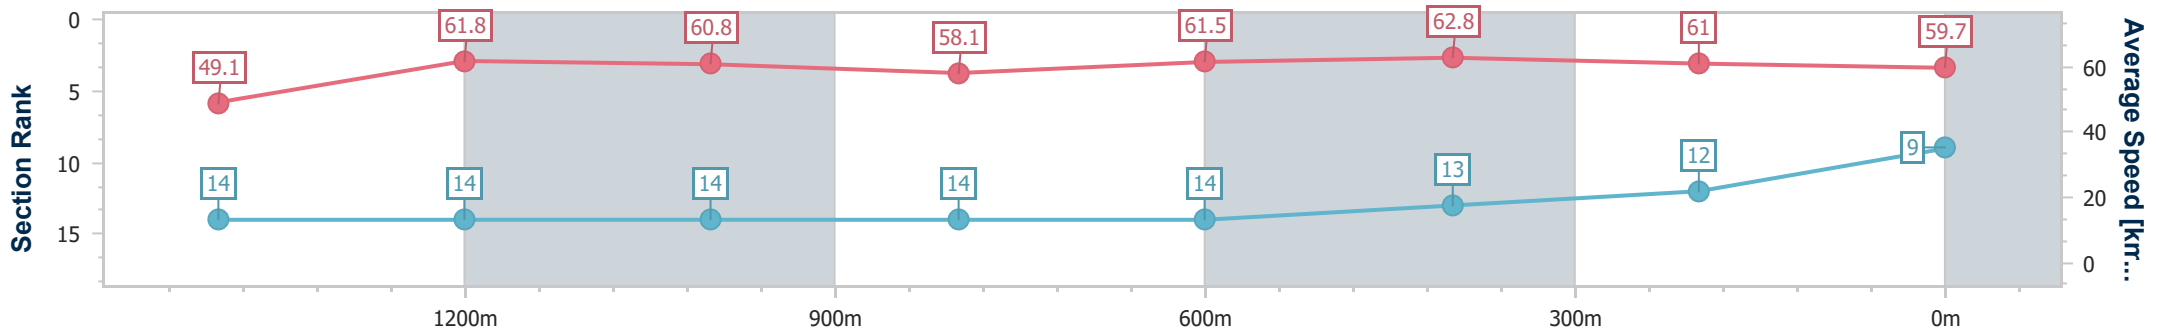

Horse/Jockey Name	Schoona The Better
Final Rank	9
Fastest Section Time (Section)	0:11.40 (600m)
Top Speed [km/h] (Section)	63.6 (600m)
Race State	Finished

Ipswich QLD Professional
Race 7: SCHWEPPE'S RATINGS BAND 0 - 58 Handicap - 1690m
04 December 2024 - 16:33
Track Rating: Good 4, Weather: Fine, Rail Position: +6m Entire

Section	Overall	1400m	1200m	1000m	800m	600m	400m	200m
Section Times	1:44.05 [9] (0:21.26)	1:22.79 [14] (0:11.64)	1:11.15 [14] (0:11.88)	0:59.27 [14] (0:12.37)	0:46.90 [14] (0:11.70)	0:35.20 [14] (0:11.40)	0:23.80 [13] (0:11.73)	0:12.07 [12] (0:12.07)
Average Speed [km/h]	49.1	61.8	60.8	58.1	61.5	62.8	61.0	59.7
Top Speed [km/h]	62.5	63.1	61.1	59.9	63.1	63.6	61.5	61.7
Avg. Dist. to Rail [m]	2.9	0.3	0.2	0.3	0.5	0.8	1.1	1.4
Avg. Stride Freq. [Hz]	2.0	2.1	2.1	2.1	2.2	2.2	2.1	2.1
Avg. Stride Length [m]	6.6	8.0	8.0	7.8	7.9	8.0	7.9	7.9

- [ ] Ranking at each section and finish
- -.-.- No data available at this section
- NA No data available