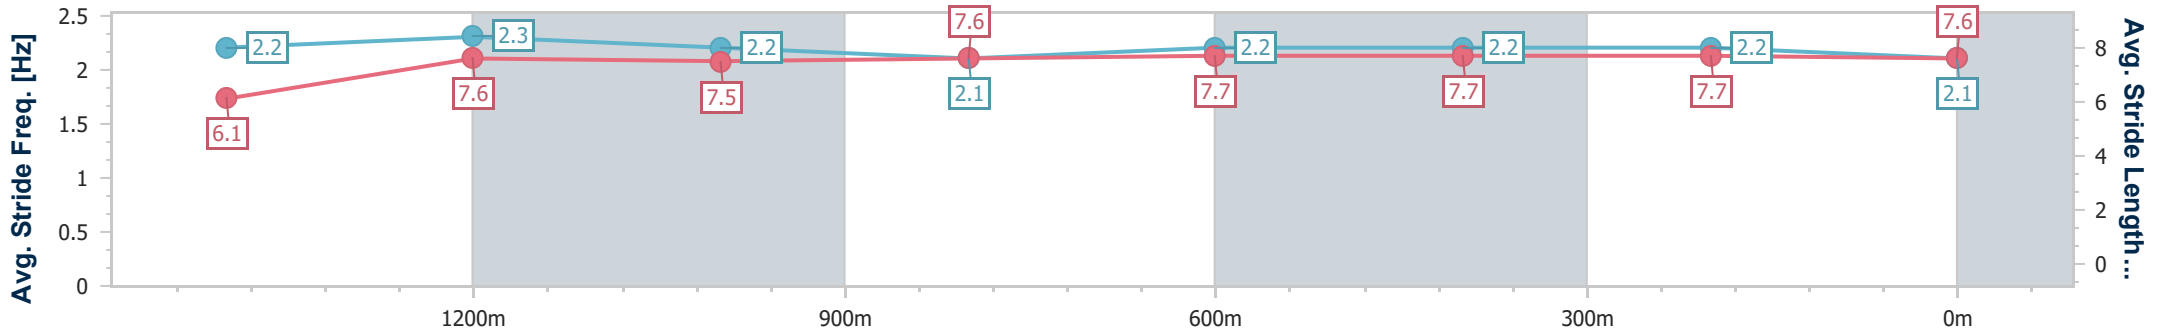

Horse/Jockey Name	Summer Star
Final Rank	14
Fastest Section Time (Section)	0:11.51 (1400m)
Top Speed [km/h] (Section)	64.4 (1400m)
Race State	Finished

Ipswich QLD Professional
Race 7: SCHWEPPE'S RATINGS BAND 0 - 58 Handicap - 1690m
04 December 2024 - 16:33
Track Rating: Good 4, Weather: Fine, Rail Position: +6m Entire

Section	Overall	1400m	1200m	1000m	800m	600m	400m	200m
Section Times	1:44.54 [14] (0:21.02)	1:23.52 [13] (0:11.51)	1:12.01 [12] (0:11.98)	1:00.03 [13] (0:12.40)	0:47.63 [13] (0:11.77)	0:35.86 [13] (0:11.62)	0:24.24 [14] (0:11.94)	0:12.30 [14] (0:12.30)
Average Speed [km/h]	49.9	62.7	60.3	58.3	61.5	62.0	60.3	58.6
Top Speed [km/h]	64.4	64.4	61.0	59.5	62.9	63.2	60.8	60.5
Avg. Dist. to Rail [m]	6.1	1.2	1.1	1.3	0.6	0.7	0.8	3.4
Avg. Stride Freq. [Hz]	2.2	2.3	2.2	2.1	2.2	2.2	2.2	2.1
Avg. Stride Length [m]	6.1	7.6	7.5	7.6	7.7	7.7	7.7	7.6

- [ ] Ranking at each section and finish
- -.-.- No data available at this section
- NA No data available