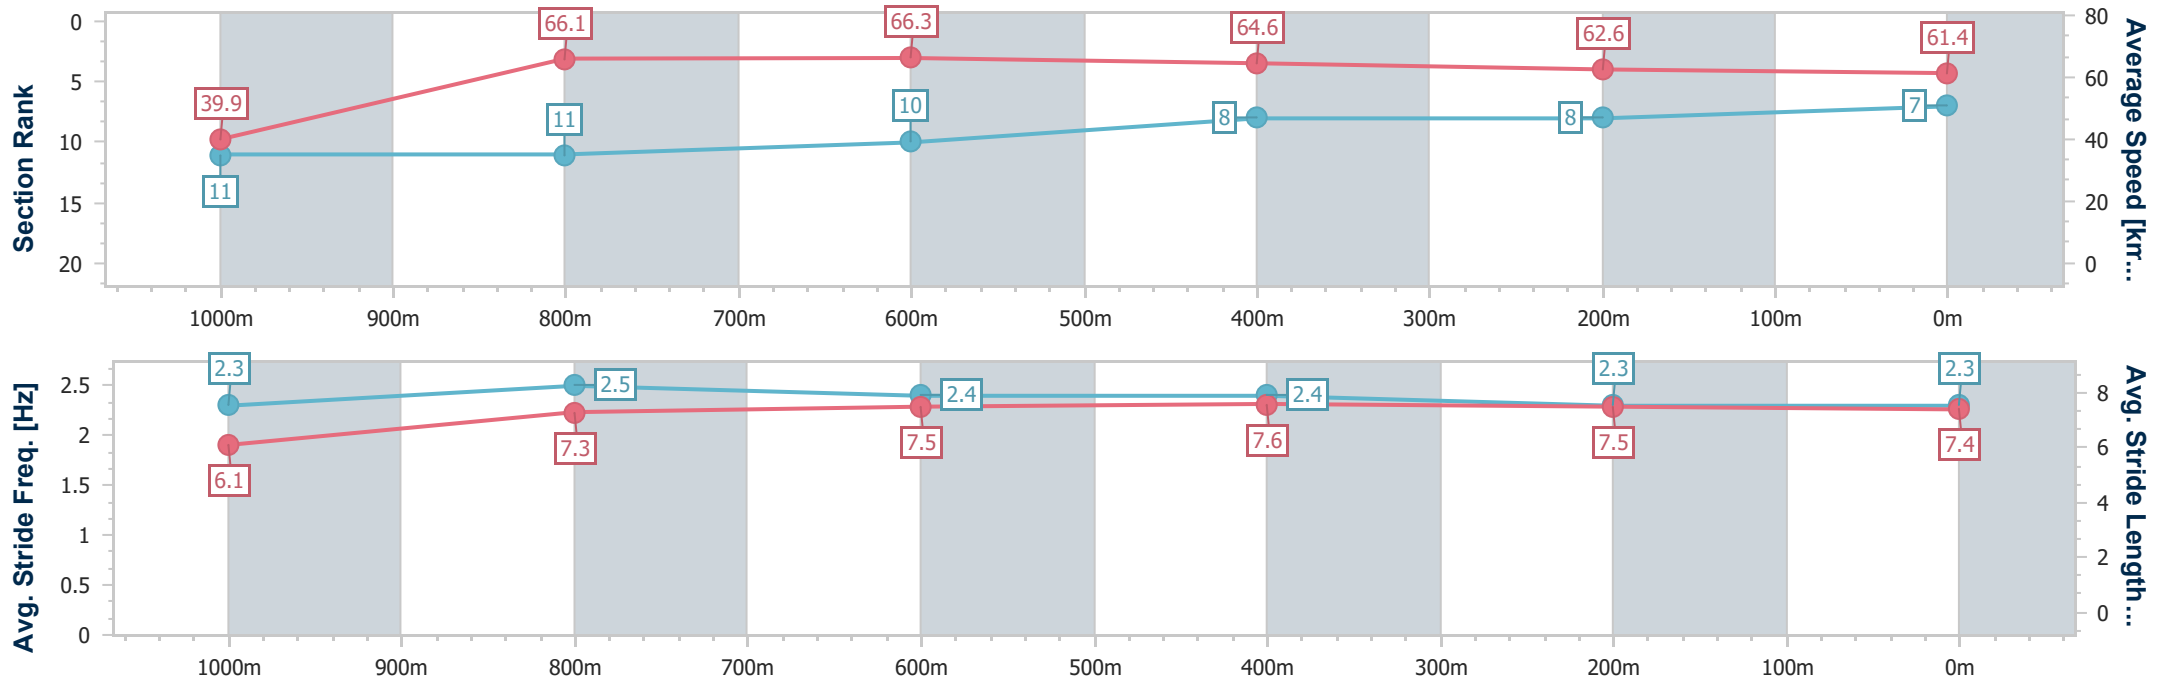

### Ipswich QLD Professional

Race 2: SEVEN NEWS Maiden Handicap - 1100m

04 December 2024 - 13:39

Track Rating: Soft 5, Weather: Fine, Rail Position: +6m Entire

Section	Overall	1000m	800m	600m	400m	200m
Section Times	1:05.08 [7] (0:09.06)	0:56.02 [11] (0:10.95)	0:45.07 [11] (0:10.81)	0:34.26 [10] (0:11.07)	0:23.19 [8] (0:11.45)	0:11.74 [8] (0:11.74)
Average Speed [km/h]	39.9	66.1	66.3	64.6	62.6	61.4
Top Speed [km/h]	64.1	66.6	67.0	66.3	63.7	63.0
Avg. Dist. to Rail [m]	8.6	1.8	1.0	1.3	0.6	1.3
Avg. Stride Freq. [Hz]	2.3	2.5	2.4	2.4	2.3	2.3
Avg. Stride Length [m]	6.1	7.3	7.5	7.6	7.5	7.4