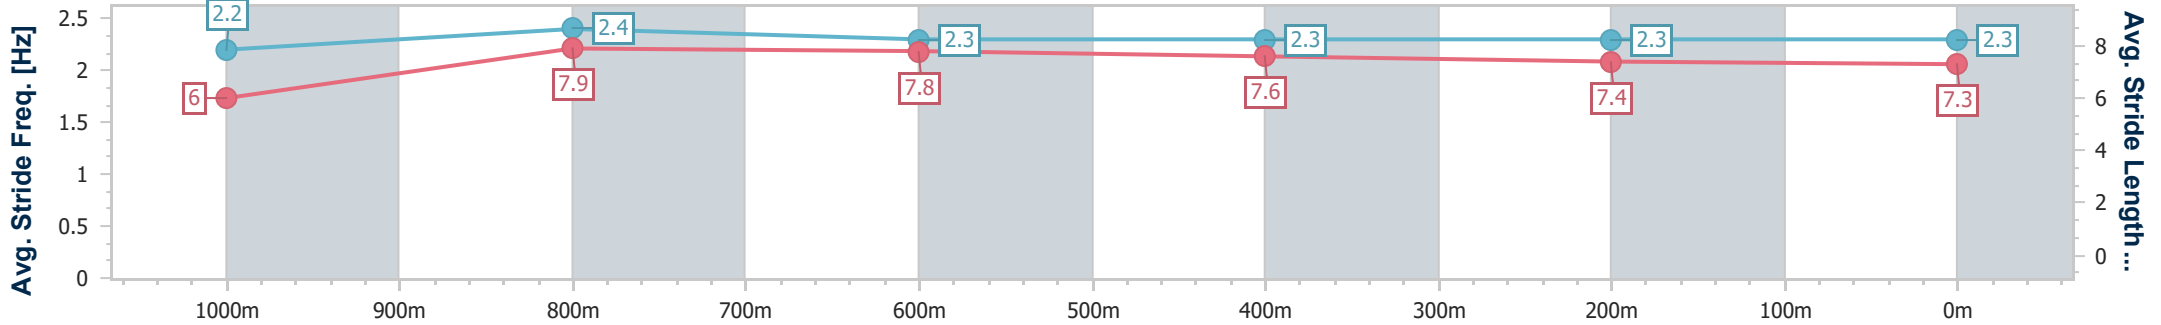

Horse/Jockey Name	Yamumza
Final Rank	10
Fastest Section Time (Section)	0:10.76 (1000m)
Top Speed [km/h] (Section)	68.4 (1000m)
Race State	Finished

Ipswich QLD Professional
Race 8: IPSWICH EVENTS & ENTERTAINMENT CENTRE
BENCHMARK 58 Handicap - 1200m

04 December 2024 - 17:10

Track Rating: Good 4, Weather: Fine, Rail Position: +6m Entire

Section	Overall	1000m	800m	600m	400m	200m
Section Times	1:11.55 [10] (0:14.50)	0:57.05 [12] (0:10.76)	0:46.29 [10] (0:11.19)	0:35.10 [9] (0:11.43)	0:23.67 [7] (0:11.70)	0:11.97 [7] (0:11.97)
Average Speed [km/h]	49.8	67.2	64.7	63.3	62.4	60.0
Top Speed [km/h]	65.3	68.4	66.6	64.5	62.8	62.3
Avg. Dist. to Rail [m]	12.1	3.0	0.9	1.9	4.3	5.7
Avg. Stride Freq. [Hz]	2.2	2.4	2.3	2.3	2.3	2.3
Avg. Stride Length [m]	6.0	7.9	7.8	7.6	7.4	7.3

- [ ] Ranking at each section and finish
- -.-.- No data available at this section
- NA No data available