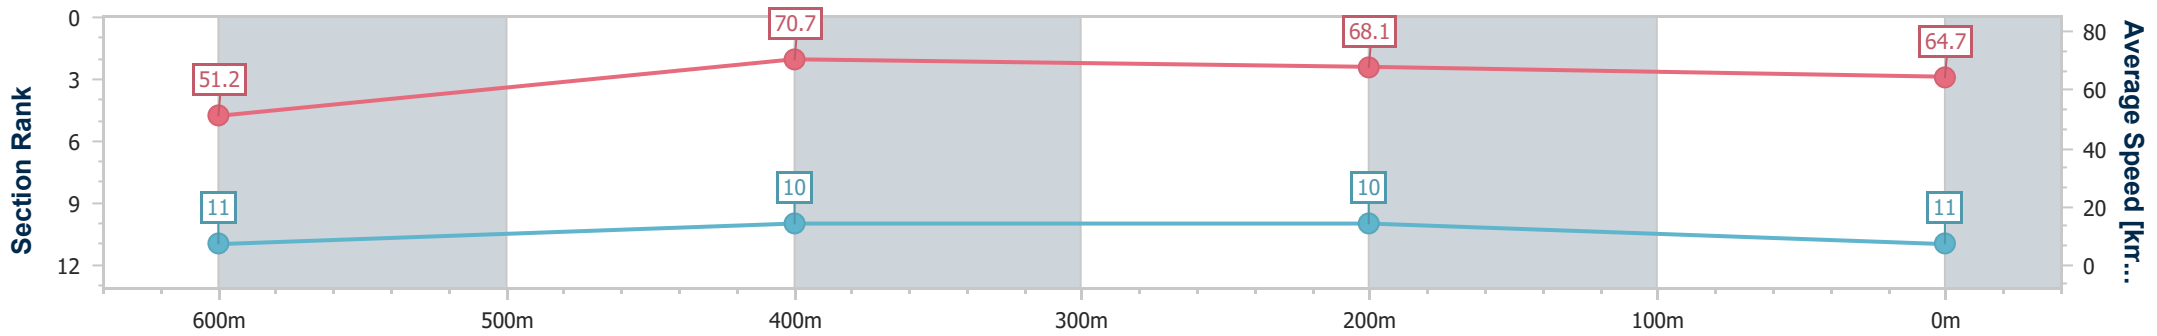

### Ipswich QLD Professional

Race 5: GORDON'S GIN BENCHMARK 65 Handicap - 800m

04 December 2024 - 15:29

Track Rating: Good 4, Weather: Fine, Rail Position: +6m Entire

Section	Overall	600m	400m	200m
Section Times	0:46.09 [11] (0:14.08)	0:32.01 [11] (0:10.26)	0:21.75 [10] (0:10.58)	0:11.17 [10] (0:11.17)
Average Speed [km/h]	51.2	70.7	68.1	64.7
Top Speed [km/h]	68.6	70.6	69.3	68.7
Avg. Dist. to Rail [m]	6.6	2.0	1.6	4.0
Avg. Stride Freq. [Hz]	2.3	2.5	2.5	2.4
Avg. Stride Length [m]	6.0	7.7	7.7	7.5