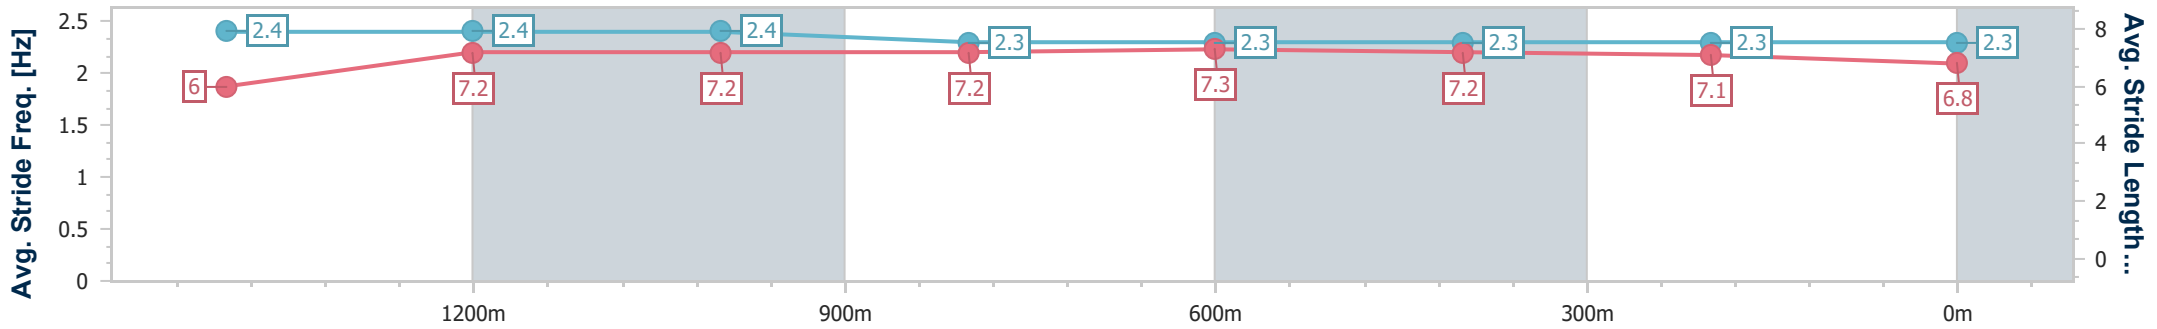

Ipswich QLD Professional  
Race 7: SCHWEPES RATINGS BAND 0 - 58 Handicap - 1690m

04 December 2024 - 16:33

Track Rating: Good 4, Weather: Fine, Rail Position: +6m Entire

Section	Overall	1400m	1200m	1000m	800m	600m	400m	200m
Section Times	1:44.23 [12] (0:19.74)	1:24.49 [2] (0:11.55)	1:12.94 [1] (0:11.81)	1:01.13 [1] (0:12.10)	0:49.03 [1] (0:12.20)	0:36.83 [1] (0:11.73)	0:25.10 [1] (0:12.13)	0:12.97 [2] (0:12.97)
Average Speed [km/h]	53.0	62.1	60.8	59.5	58.8	61.1	59.0	55.4
Top Speed [km/h]	64.4	63.1	62.4	59.9	59.8	62.7	60.8	57.0
Avg. Dist. to Rail [m]	6.4	0.8	0.4	0.3	0.7	1.1	1.8	0.7
Avg. Stride Freq. [Hz]	2.4	2.4	2.4	2.3	2.3	2.3	2.3	2.3
Avg. Stride Length [m]	6.0	7.2	7.2	7.2	7.3	7.2	7.1	6.8