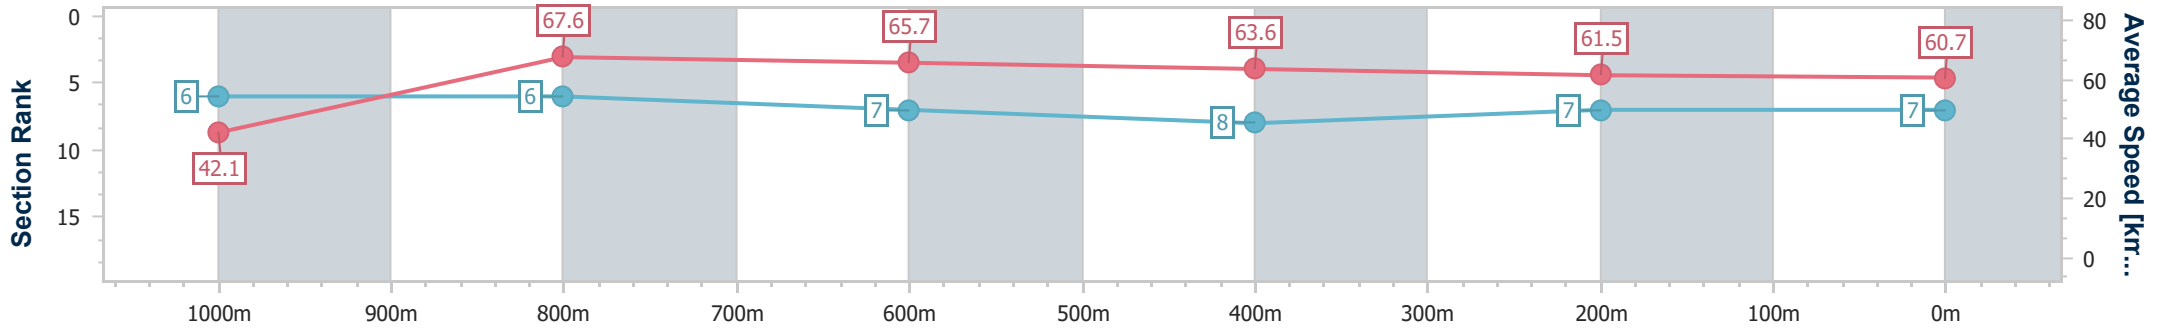

### Ipswich QLD Professional

Race 6: GREAT NORTHERN Class 2 Handicap - 1100m

04 December 2024 - 15:59

Track Rating: Good 4, Weather: Fine, Rail Position: +6m Entire

Section	Overall	1000m	800m	600m	400m	200m
Section Times	1:04.89 [7] (0:08.59)	0:56.30 [6] (0:10.64)	0:45.66 [6] (0:10.90)	0:34.76 [7] (0:11.24)	0:23.52 [8] (0:11.61)	0:11.91 [7]
Average Speed [km/h]	42.1	67.6	65.7	63.6	61.5	60.7
Top Speed [km/h]	64.3	69.5	66.9	64.8	62.4	62.5
Avg. Dist. to Rail [m]	1.8	0.4	1.2	1.5	1.7	1.3
Avg. Stride Freq. [Hz]	2.3	2.5	2.4	2.4	2.3	2.3
Avg. Stride Length [m]	4.9	7.5	7.5	7.4	7.3	7.2