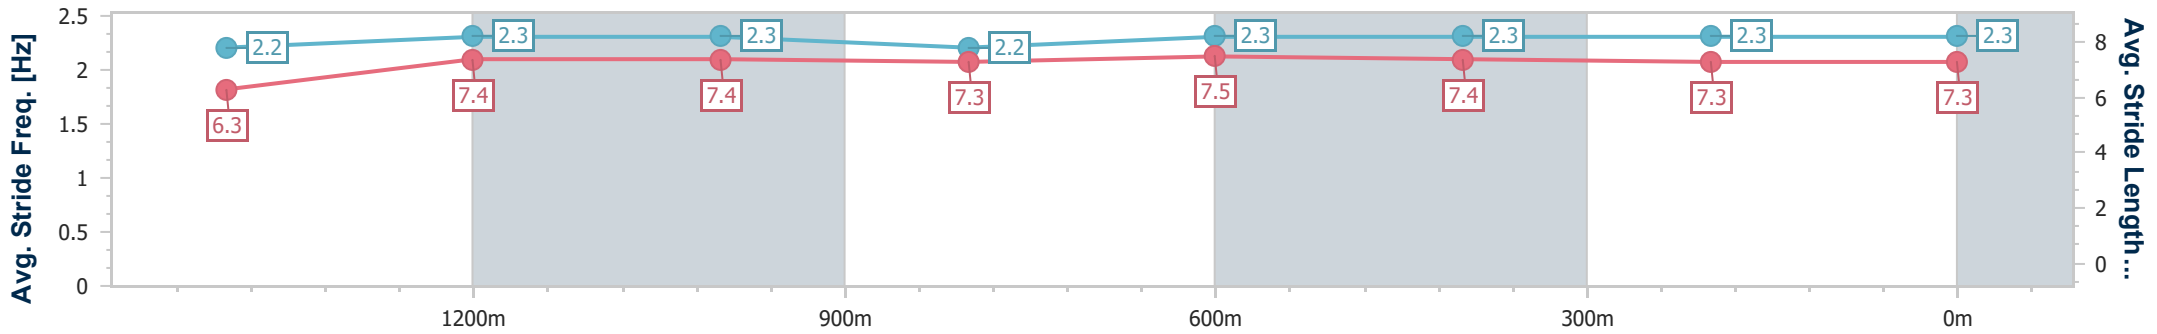

### Ipswich QLD Professional

Race 7: SCHWEPPES RATINGS BAND 0 - 58 Handicap - 1690m

04 December 2024 - 16:33

Track Rating: Good 4, Weather: Fine, Rail Position: +6m Entire

Section	Overall	1400m	1200m	1000m	800m	600m	400m	200m
Section Times	1:44.02 [8] (0:20.18)	1:23.84 [8] (0:11.81)	1:12.03 [9] (0:11.96)	1:00.07 [8] (0:12.37)	0:47.70 [9] (0:11.73)	0:35.97 [8] (0:11.84)	0:24.13 [9] (0:11.93)	0:12.20 [9] (0:12.20)
Average Speed [km/h]	51.8	61.1	60.4	58.3	61.5	61.1	60.4	59.1
Top Speed [km/h]	63.4	61.6	61.8	60.1	62.5	61.8	61.3	60.3
Avg. Dist. to Rail [m]	1.7	0.4	0.7	0.8	0.2	1.1	0.9	2.8
Avg. Stride Freq. [Hz]	2.2	2.3	2.3	2.2	2.3	2.3	2.3	2.3
Avg. Stride Length [m]	6.3	7.4	7.4	7.3	7.5	7.4	7.3	7.3