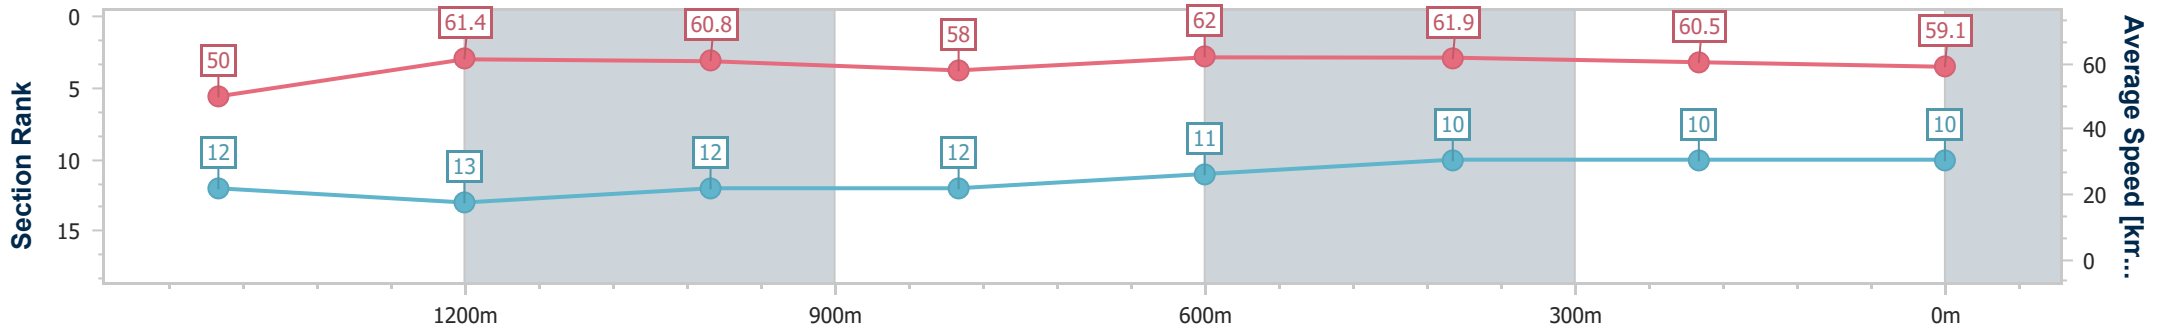

Ipswich QLD Professional  
 Race 7: SCHWEPPE'S RATINGS BAND 0 - 58 Handicap - 1690m  
 04 December 2024 - 16:33  
 Track Rating: Good 4, Weather: Fine, Rail Position: +6m Entire

Section	Overall	1400m	1200m	1000m	800m	600m	400m	200m
Section Times	1:44.11 [10] (0:20.85)	1:23.26 [12] (0:11.75)	1:11.51 [13] (0:11.83)	0:59.68 [12] (0:12.44)	0:47.24 [12] (0:11.57)	0:35.67 [11] (0:11.60)	0:24.07 [10] (0:11.89)	0:12.18 [10] (0:12.18)
Average Speed [km/h]	50.0	61.4	60.8	58.0	62.0	61.9	60.5	59.1
Top Speed [km/h]	62.9	62.7	61.6	60.3	63.2	63.6	61.0	60.6
Avg. Dist. to Rail [m]	4.1	0.4	0.1	0.2	0.5	0.5	0.5	2.0
Avg. Stride Freq. [Hz]	2.2	2.3	2.3	2.2	2.3	2.2	2.2	2.2
Avg. Stride Length [m]	6.2	7.5	7.5	7.3	7.5	7.7	7.5	7.5