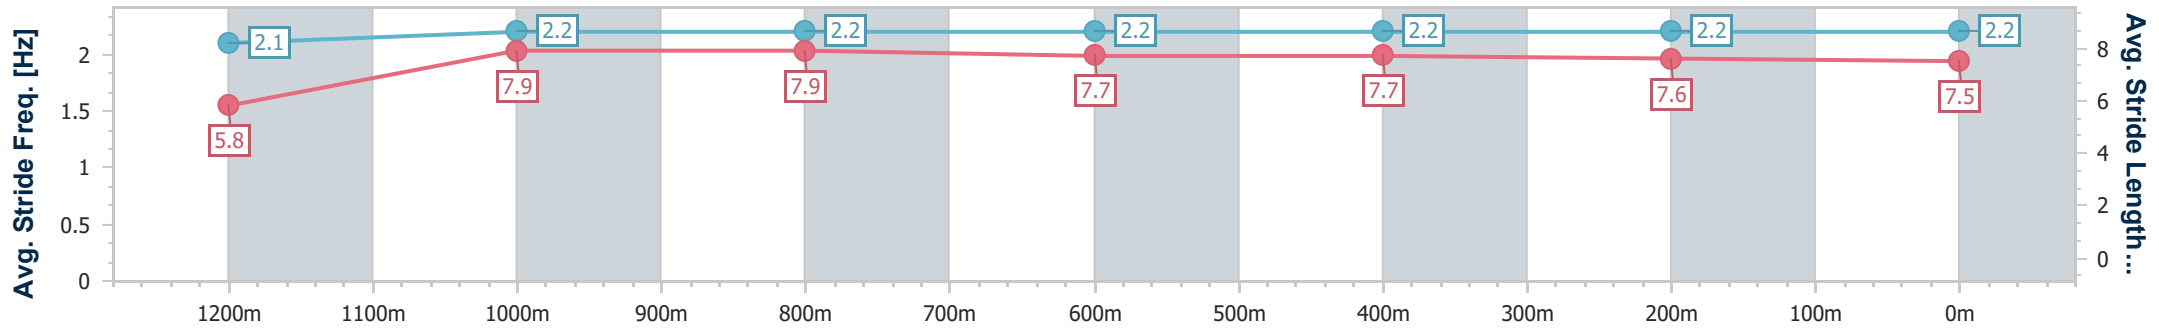

### Ipswich QLD Professional

Race 4: BARRIER REEF POOLS Class 1 Plate - 1350m

04 December 2024 - 14:50

Track Rating: Soft 5, Weather: Fine, Rail Position: +6m Entire

Section	Overall	1200m	1000m	800m	600m	400m	200m
Section Times	1:22.86 [7] (0:12.26)	1:10.60 [8] (0:11.71)	0:58.89 [8] (0:11.51)	0:47.38 [8] (0:11.83)	0:35.55 [8] (0:11.76)	0:23.79 [8] (0:11.71)	0:12.08 [7] (0:12.08)
Average Speed [km/h]	44.2	61.4	62.3	60.5	60.8	61.2	59.7
Top Speed [km/h]	61.4	62.0	63.0	61.3	61.5	61.7	61.4
Avg. Dist. to Rail [m]	4.1	0.8	1.2	1.6	1.4	0.8	0.4
Avg. Stride Freq. [Hz]	2.1	2.2	2.2	2.2	2.2	2.2	2.2
Avg. Stride Length [m]	5.8	7.9	7.9	7.7	7.7	7.6	7.5