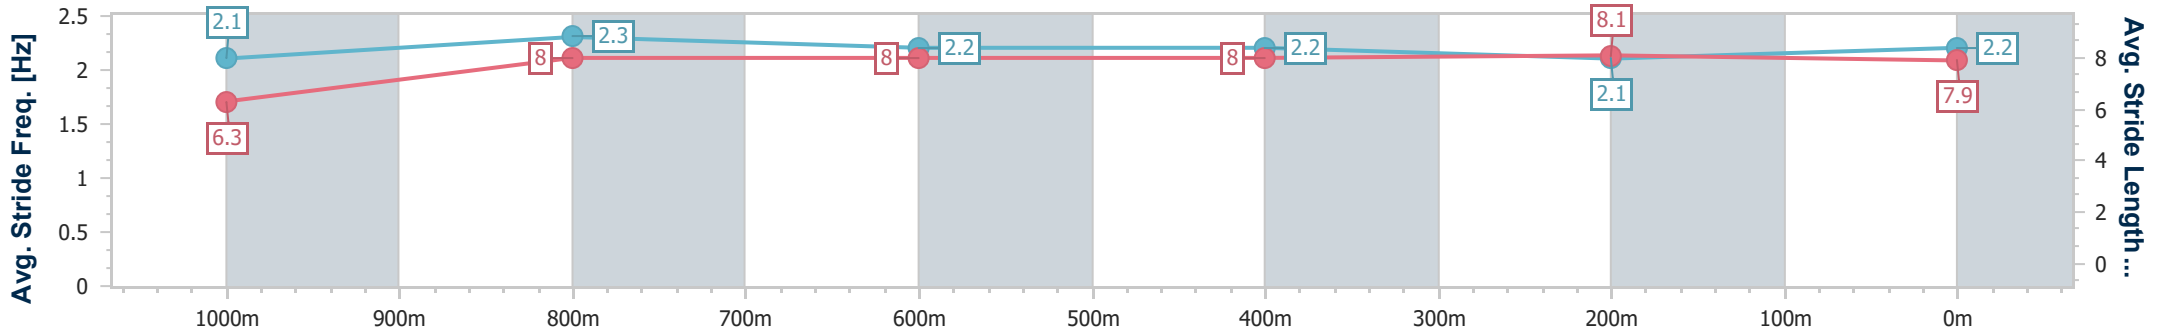

Horse/Jockey Name	Smart Action
Final Rank	6
Fastest Section Time (Section)	0:11.03 (1000m)
Top Speed [km/h] (Section)	67.3 (Overall)
Race State	Finished

Ipswich QLD Professional
Race 8: IPSWICH EVENTS & ENTERTAINMENT CENTRE
BENCHMARK 58 Handicap - 1200m

04 December 2024 - 17:10

Track Rating: Good 4, Weather: Fine, Rail Position: +6m Entire

Section	Overall	1000m	800m	600m	400m	200m
Section Times	1:11.23 [6] (0:14.43)	0:56.80 [10] (0:11.03)	0:45.77 [11] (0:11.09)	0:34.68 [11] (0:11.60)	0:23.08 [11] (0:11.62)	0:11.46 [11] (0:11.46)
Average Speed [km/h]	50.0	65.0	64.6	61.9	62.2	62.6
Top Speed [km/h]	67.3	67.2	66.3	63.0	63.3	64.2
Avg. Dist. to Rail [m]	3.9	0.6	1.3	0.8	0.7	1.2
Avg. Stride Freq. [Hz]	2.1	2.3	2.2	2.2	2.1	2.2
Avg. Stride Length [m]	6.3	8.0	8.0	8.0	8.1	7.9

- [ ] Ranking at each section and finish
- -.-.-.- No data available at this section
- NA No data available