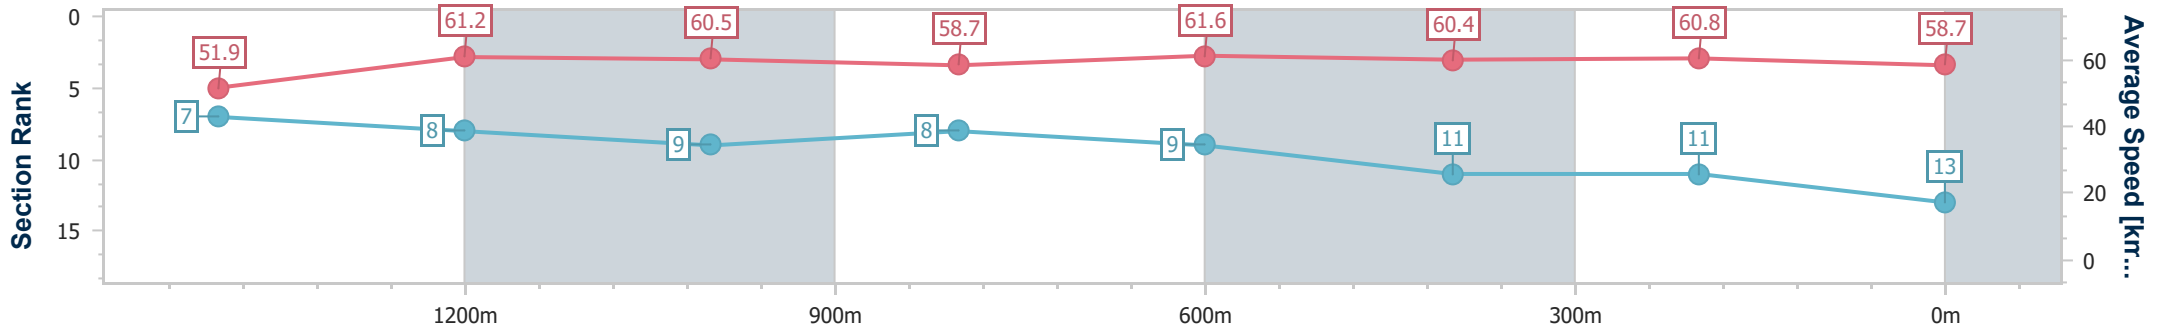

Horse/Jockey Name	Mac Monty
Final Rank	13
Fastest Section Time (Section)	0:11.77 (800m)
Top Speed [km/h] (Section)	62.7 (Overall)
Race State	Finished

Ipswich QLD Professional
Race 7: SCHWEPPE'S RATINGS BAND 0 - 58 Handicap - 1690m

04 December 2024 - 16:33

Track Rating: Good 4, Weather: Fine, Rail Position: +6m Entire

Section	Overall	1400m	1200m	1000m	800m	600m	400m	200m
Section Times	1:44.26 [13] (0:20.17)	1:24.09 [7] (0:11.81)	1:12.28 [8] (0:11.97)	1:00.31 [9] (0:12.35)	0:47.96 [8] (0:11.77)	0:36.19 [9] (0:12.00)	0:24.19 [11] (0:11.90)	0:12.29 [11] (0:12.29)
Average Speed [km/h]	51.9	61.2	60.5	58.7	61.6	60.4	60.8	58.7
Top Speed [km/h]	62.7	61.9	61.7	61.0	62.3	61.5	61.3	60.4
Avg. Dist. to Rail [m]	2.4	1.5	1.7	1.9	1.3	1.7	2.2	5.1
Avg. Stride Freq. [Hz]	2.2	2.3	2.2	2.2	2.3	2.2	2.3	2.2
Avg. Stride Length [m]	6.2	7.5	7.5	7.3	7.6	7.4	7.5	7.3

- [ ] Ranking at each section and finish
- -.-.- No data available at this section
- NA No data available