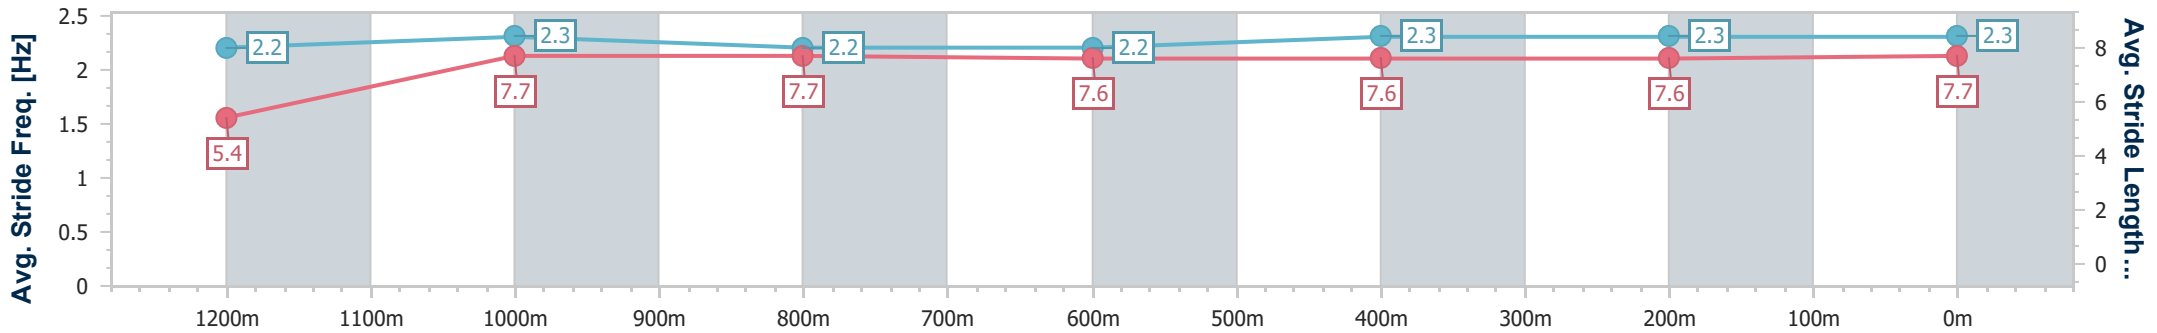

### Ipswich QLD Professional

Race 4: BARRIER REEF POOLS Class 1 Plate - 1350m

04 December 2024 - 14:50

Track Rating: Soft 5, Weather: Fine, Rail Position: +6m Entire

Section	Overall	1200m	1000m	800m	600m	400m	200m
Section Times	1:21.05 [1] (0:12.01)	1:09.04 [6] (0:11.58)	0:57.46 [7] (0:11.76)	0:45.70 [7] (0:11.82)	0:33.88 [7] (0:11.53)	0:22.35 [3] (0:11.14)	0:11.21 [2] (0:11.21)
Average Speed [km/h]	44.9	62.5	61.3	60.7	62.5	64.8	64.2
Top Speed [km/h]	61.5	63.2	62.2	61.6	63.9	65.8	65.5
Avg. Dist. to Rail [m]	6.4	2.6	0.8	0.6	0.4	0.4	0.8
Avg. Stride Freq. [Hz]	2.2	2.3	2.2	2.2	2.3	2.3	2.3
Avg. Stride Length [m]	5.4	7.7	7.7	7.6	7.6	7.6	7.7