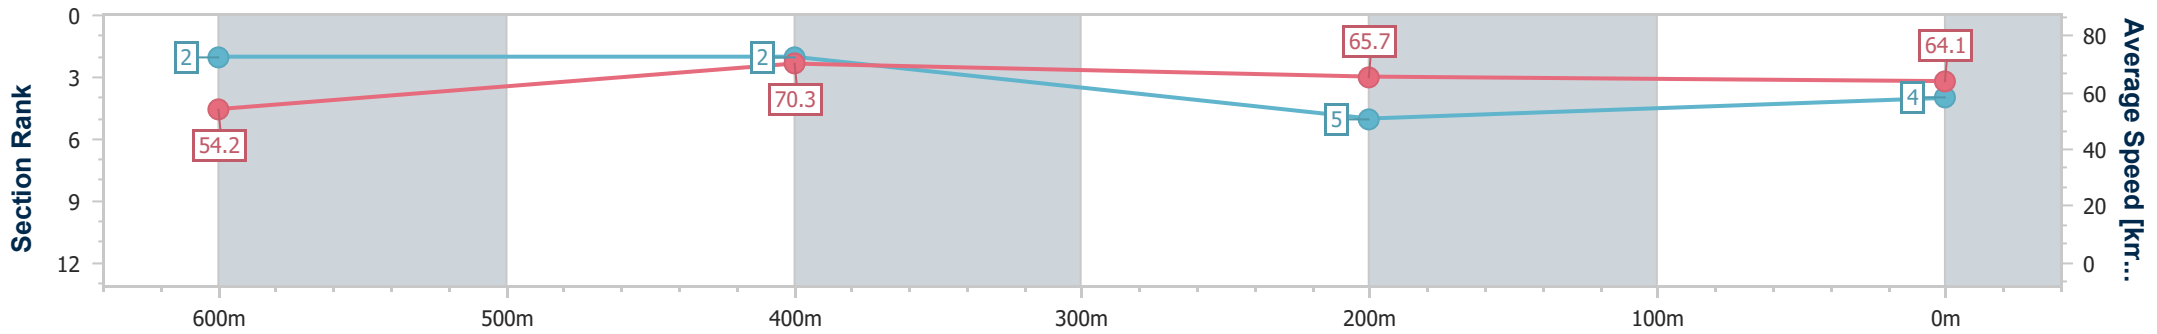

### Ipswich QLD Professional

Race 5: GORDON'S GIN BENCHMARK 65 Handicap - 800m

04 December 2024 - 15:29

Track Rating: Good 4, Weather: Fine, Rail Position: +6m Entire

Section	Overall	600m	400m	200m
Section Times	0:45.77 [4] (0:13.31)	0:32.46 [2] (0:10.19)	0:22.27 [2] (0:11.00)	0:11.27 [5] (0:11.27)
Average Speed [km/h]	54.2	70.3	65.7	64.1
Top Speed [km/h]	70.1	72.5	68.4	64.9
Avg. Dist. to Rail [m]	2.8	1.3	2.2	2.7
Avg. Stride Freq. [Hz]	2.4	2.6	2.5	2.4
Avg. Stride Length [m]	6.0	7.5	7.3	7.3