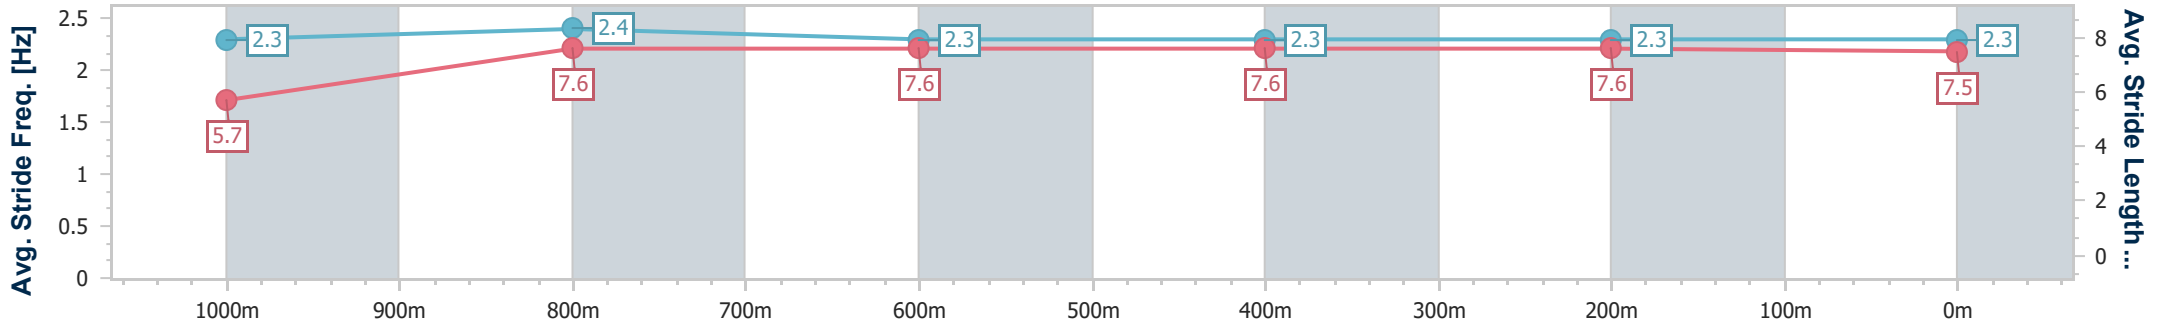

Horse/Jockey Name	Imezaaki
Final Rank	11
Fastest Section Time (Section)	0:10.87 (1000m)
Top Speed [km/h] (Section)	67.3 (1000m)
Race State	Finished

Ipswich QLD Professional
Race 8: IPSWICH EVENTS & ENTERTAINMENT CENTRE
BENCHMARK 58 Handicap - 1200m

04 December 2024 - 17:10

Track Rating: Good 4, Weather: Fine, Rail Position: +6m Entire

Section	Overall	1000m	800m	600m	400m	200m
Section Times	1:11.55 [11] (0:14.59)	0:56.96 [13] (0:10.87)	0:46.09 [12] (0:11.19)	0:34.90 [13] (0:11.60)	0:23.30 [12] (0:11.68)	0:11.62 [13] (0:11.62)
Average Speed [km/h]	49.5	66.2	64.4	62.2	62.1	61.9
Top Speed [km/h]	67.1	67.3	65.6	63.2	62.9	63.4
Avg. Dist. to Rail [m]	7.3	1.3	0.2	0.7	1.9	4.3
Avg. Stride Freq. [Hz]	2.3	2.4	2.3	2.3	2.3	2.3
Avg. Stride Length [m]	5.7	7.6	7.6	7.6	7.6	7.5

- [ ] Ranking at each section and finish
- -.-.- No data available at this section
- NA No data available