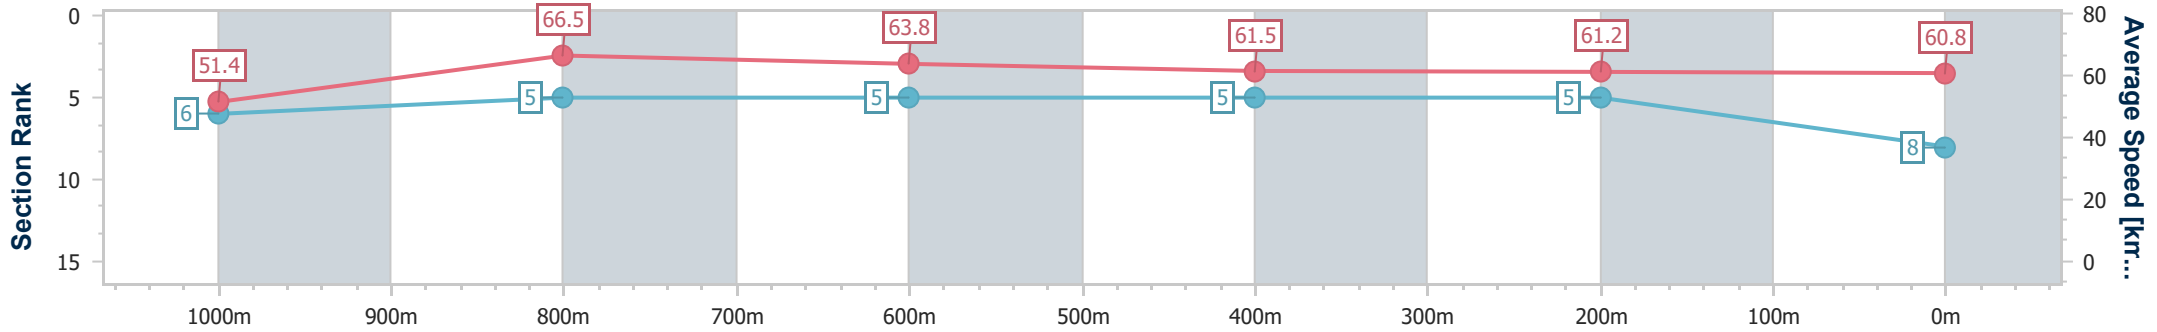

Horse/Jockey Name	Vocals
Final Rank	8
Fastest Section Time (Section)	0:10.80 (1000m)
Top Speed [km/h] (Section)	67.2 (1000m)
Race State	Finished

Ipswich QLD Professional
Race 8: IPSWICH EVENTS & ENTERTAINMENT CENTRE
BENCHMARK 58 Handicap - 1200m

04 December 2024 - 17:10

Track Rating: Good 4, Weather: Fine, Rail Position: +6m Entire

Section	Overall	1000m	800m	600m	400m	200m
Section Times	1:11.29 [8] (0:14.03)	0:57.26 [6] (0:10.80)	0:46.46 [5] (0:11.23)	0:35.23 [5] (0:11.66)	0:23.57 [5] (0:11.75)	0:11.82 [5] (0:11.82)
Average Speed [km/h]	51.4	66.5	63.8	61.5	61.2	60.8
Top Speed [km/h]	66.9	67.2	65.4	62.6	61.7	61.8
Avg. Dist. to Rail [m]	1.8	0.7	1.2	1.0	0.6	1.3
Avg. Stride Freq. [Hz]	2.4	2.5	2.4	2.4	2.4	2.4
Avg. Stride Length [m]	5.6	7.3	7.3	7.2	7.1	7.1

- [ ] Ranking at each section and finish
- -.-.- No data available at this section
- NA No data available