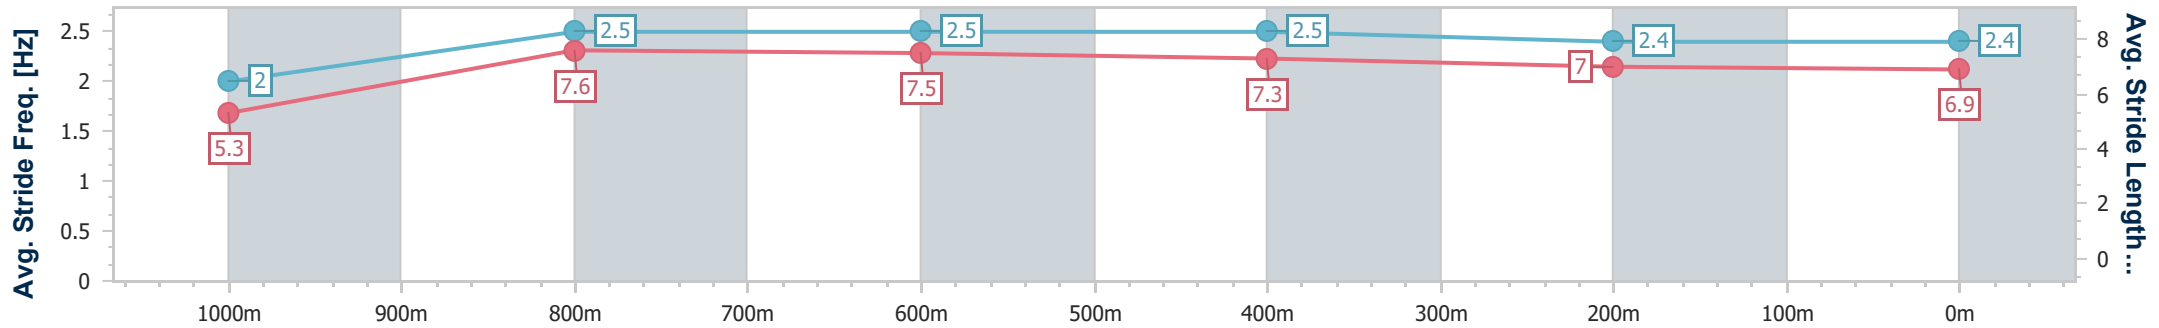

### Ipswich QLD Professional

Race 6: GREAT NORTHERN Class 2 Handicap - 1100m

04 December 2024 - 15:59

Track Rating: Good 4, Weather: Fine, Rail Position: +6m Entire

Section	Overall	1000m	800m	600m	400m	200m
Section Times	1:05.24 [10] (0:08.84)	0:56.40 [8] (0:10.56)	0:45.84 [8] (0:10.69)	0:35.15 [6] (0:11.10)	0:24.05 [6] (0:11.81)	0:12.24 [8] (0:12.24)
Average Speed [km/h]	41.0	68.4	67.4	64.8	61.2	58.9
Top Speed [km/h]	65.6	68.6	68.1	66.5	62.9	60.1
Avg. Dist. to Rail [m]	6.1	1.4	0.4	0.5	2.2	4.7
Avg. Stride Freq. [Hz]	2.0	2.5	2.5	2.5	2.4	2.4
Avg. Stride Length [m]	5.3	7.6	7.5	7.3	7.0	6.9