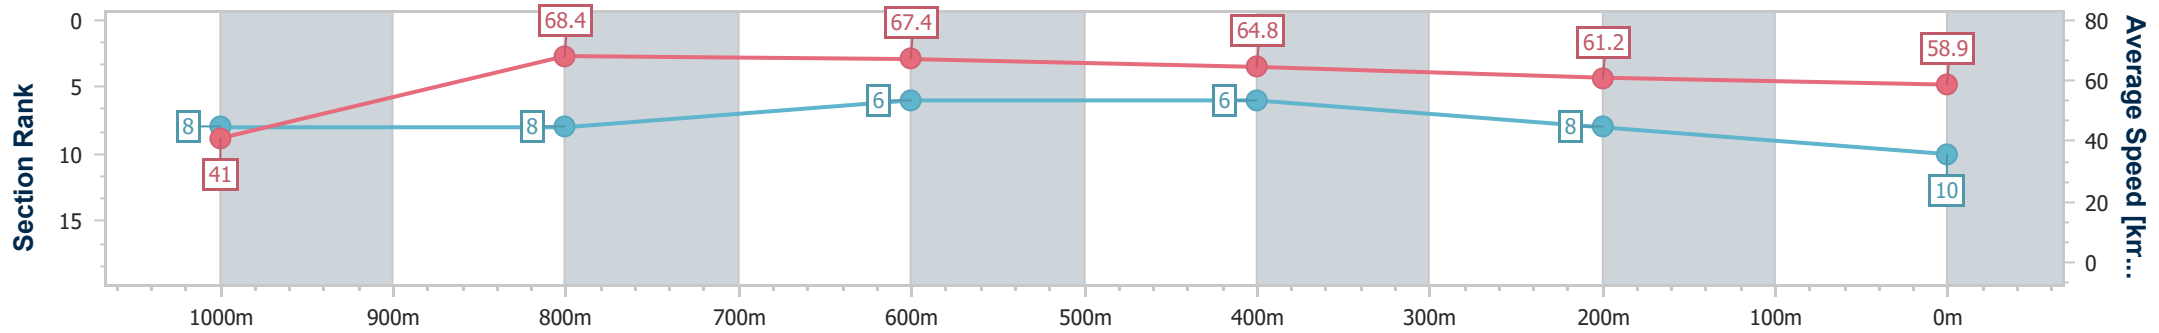

### Ipswich QLD Professional

Race 6: GREAT NORTHERN Class 2 Handicap - 1100m

04 December 2024 - 15:59

Track Rating: Good 4, Weather: Fine, Rail Position: +6m Entire

Section	Overall	1000m	800m	600m	400m	200m
Section Times	1:05.24 [10] (0:08.84)	0:56.40 [8] (0:10.56)	0:45.84 [8] (0:10.69)	0:35.15 [6] (0:11.10)	0:24.05 [6] (0:11.81)	0:12.24 [8] (0:12.24)
Average Speed [km/h]	41.0	68.4	67.4	64.8	61.2	58.9
Top Speed [km/h]	65.6	68.6	68.1	66.5	62.9	60.1
Avg. Dist. to Rail [m]	6.1	1.4	0.4	0.5	2.2	4.7
Avg. Stride Freq. [Hz]	2.0	2.5	2.5	2.5	2.4	2.4
Avg. Stride Length [m]	5.3	7.6	7.5	7.3	7.0	6.9