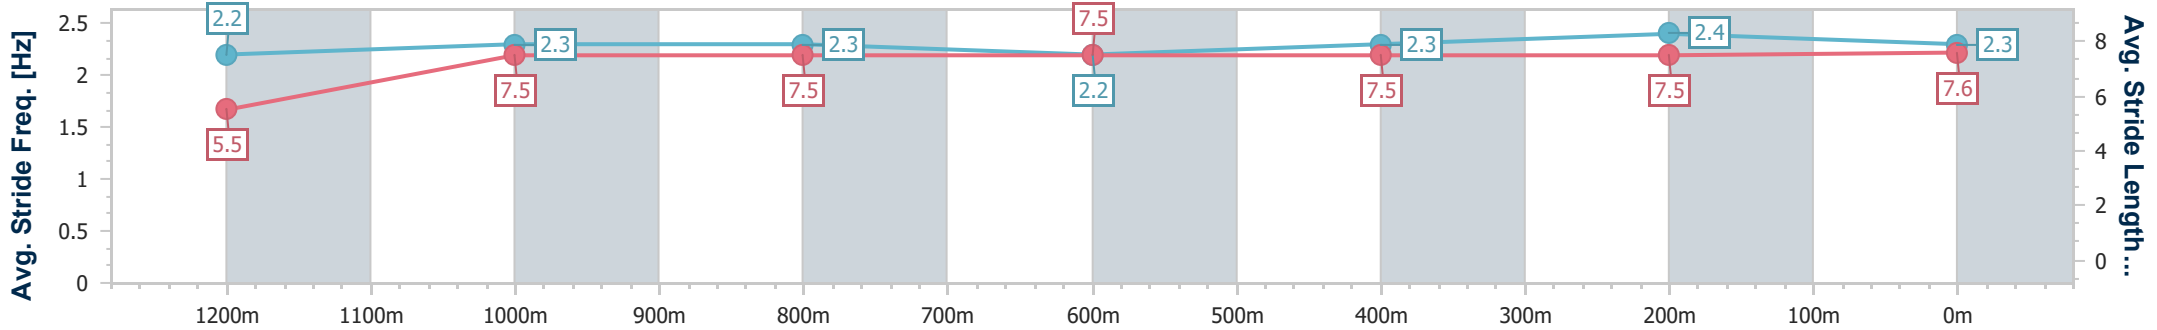

### Ipswich QLD Professional

Race 4: BARRIER REEF POOLS Class 1 Plate - 1350m

04 December 2024 - 14:50

Track Rating: Soft 5, Weather: Fine, Rail Position: +6m Entire

Section	Overall	1200m	1000m	800m	600m	400m	200m
Section Times	1:21.18 [3] (0:12.16)	1:09.02 [7] (0:11.42)	0:57.60 [6] (0:11.54)	0:46.06 [6] (0:11.87)	0:34.19 [5] (0:11.74)	0:22.45 [5] (0:11.15)	0:11.30 [4] (0:11.30)
Average Speed [km/h]	44.5	63.2	62.1	60.4	61.3	64.4	63.6
Top Speed [km/h]	61.8	64.4	63.3	62.0	63.6	65.1	64.4
Avg. Dist. to Rail [m]	3.5	0.5	0.7	1.5	0.3	0.3	1.3
Avg. Stride Freq. [Hz]	2.2	2.3	2.3	2.2	2.3	2.4	2.3
Avg. Stride Length [m]	5.5	7.5	7.5	7.5	7.5	7.5	7.6