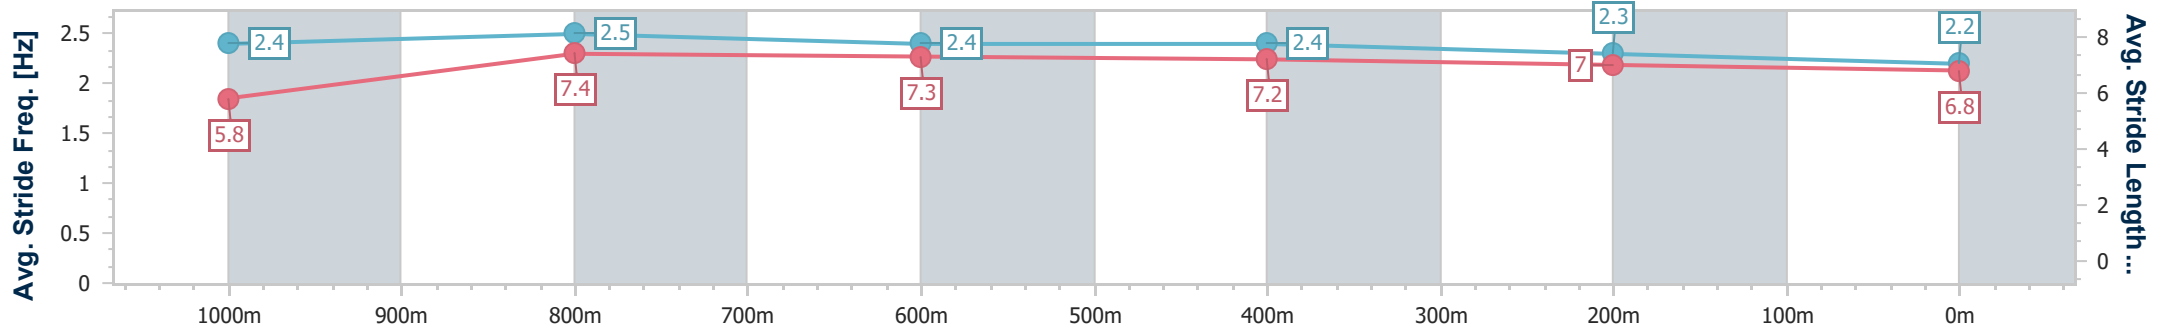

Horse/Jockey Name	Miss Helmut
Final Rank	13
Fastest Section Time (Section)	0:10.75 (1000m)
Top Speed [km/h] (Section)	67.8 (1000m)
Race State	Finished

Ipswich QLD Professional
Race 8: IPSWICH EVENTS & ENTERTAINMENT CENTRE
BENCHMARK 58 Handicap - 1200m

04 December 2024 - 17:10

Track Rating: Good 4, Weather: Fine, Rail Position: +6m Entire

Section	Overall	1000m	800m	600m	400m	200m
Section Times	1:12.78 [13] (0:13.78)	0:59.00 [1] (0:10.75)	0:48.25 [2] (0:11.21)	0:37.04 [1] (0:11.80)	0:25.24 [3] (0:12.28)	0:12.96 [12] (0:12.96)
Average Speed [km/h]	52.3	66.9	63.7	60.7	58.3	55.7
Top Speed [km/h]	67.7	67.8	65.2	61.8	60.1	57.1
Avg. Dist. to Rail [m]	5.0	0.8	1.5	1.4	0.9	0.6
Avg. Stride Freq. [Hz]	2.4	2.5	2.4	2.4	2.3	2.2
Avg. Stride Length [m]	5.8	7.4	7.3	7.2	7.0	6.8

- [ ] Ranking at each section and finish
- -.-.- No data available at this section
- NA No data available