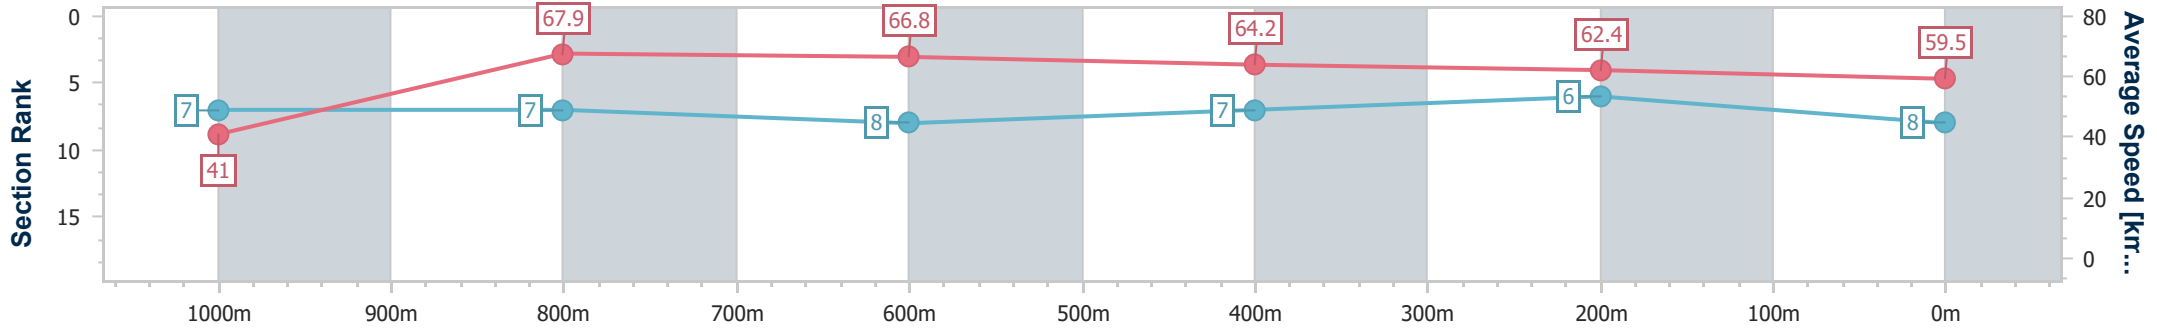

### Ipswich QLD Professional

Race 6: GREAT NORTHERN Class 2 Handicap - 1100m

04 December 2024 - 15:59

Track Rating: Good 4, Weather: Fine, Rail Position: +6m Entire

Section	Overall	1000m	800m	600m	400m	200m
Section Times	1:04.89 [8] (0:08.77)	0:56.12 [7] (0:10.62)	0:45.50 [7] (0:10.74)	0:34.76 [8] (0:11.15)	0:23.61 [7] (0:11.56)	0:12.05 [6] (0:12.05)
Average Speed [km/h]	41.0	67.9	66.8	64.2	62.4	59.5
Top Speed [km/h]	65.8	68.3	68.4	65.9	62.9	62.0
Avg. Dist. to Rail [m]	2.7	0.4	0.7	0.9	1.0	1.5
Avg. Stride Freq. [Hz]	2.3	2.5	2.4	2.4	2.4	2.4
Avg. Stride Length [m]	4.6	7.6	7.7	7.4	7.2	6.9