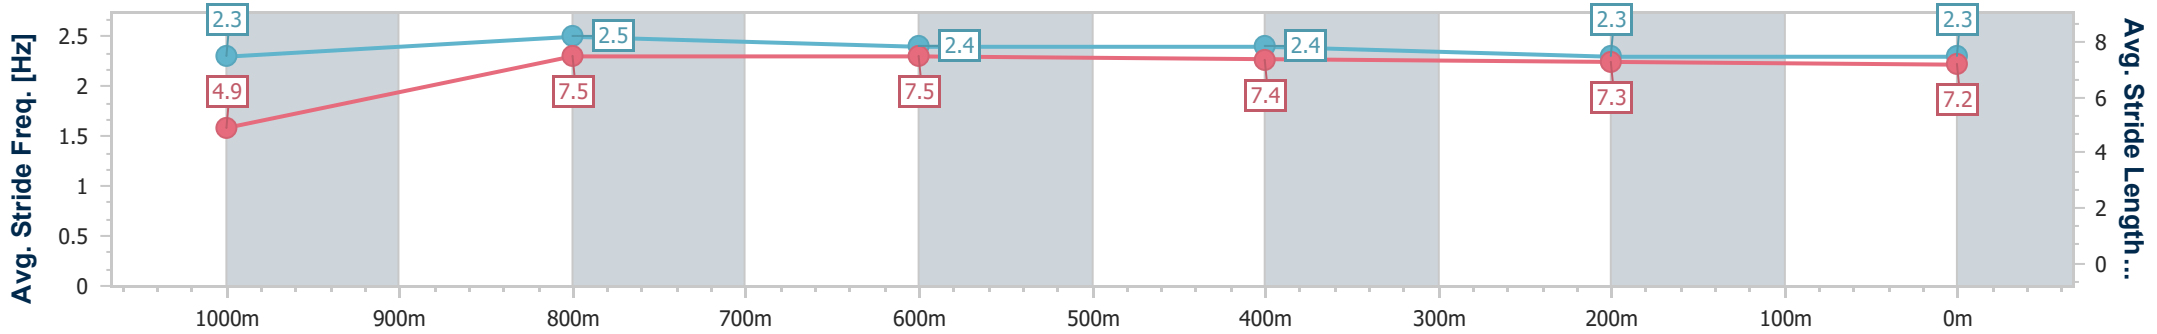

### Ipswich QLD Professional

Race 6: GREAT NORTHERN Class 2 Handicap - 1100m

04 December 2024 - 15:59

Track Rating: Good 4, Weather: Fine, Rail Position: +6m Entire

Section	Overall	1000m	800m	600m	400m	200m
Section Times	1:04.89 [7] (0:08.59)	0:56.30 [6] (0:10.64)	0:45.66 [6] (0:10.90)	0:34.76 [7] (0:11.24)	0:23.52 [8] (0:11.61)	0:11.91 [7]
Average Speed [km/h]	42.1	67.6	65.7	63.6	61.5	60.7
Top Speed [km/h]	64.3	69.5	66.9	64.8	62.4	62.5
Avg. Dist. to Rail [m]	1.8	0.4	1.2	1.5	1.7	1.3
Avg. Stride Freq. [Hz]	2.3	2.5	2.4	2.4	2.3	2.3
Avg. Stride Length [m]	4.9	7.5	7.5	7.4	7.3	7.2