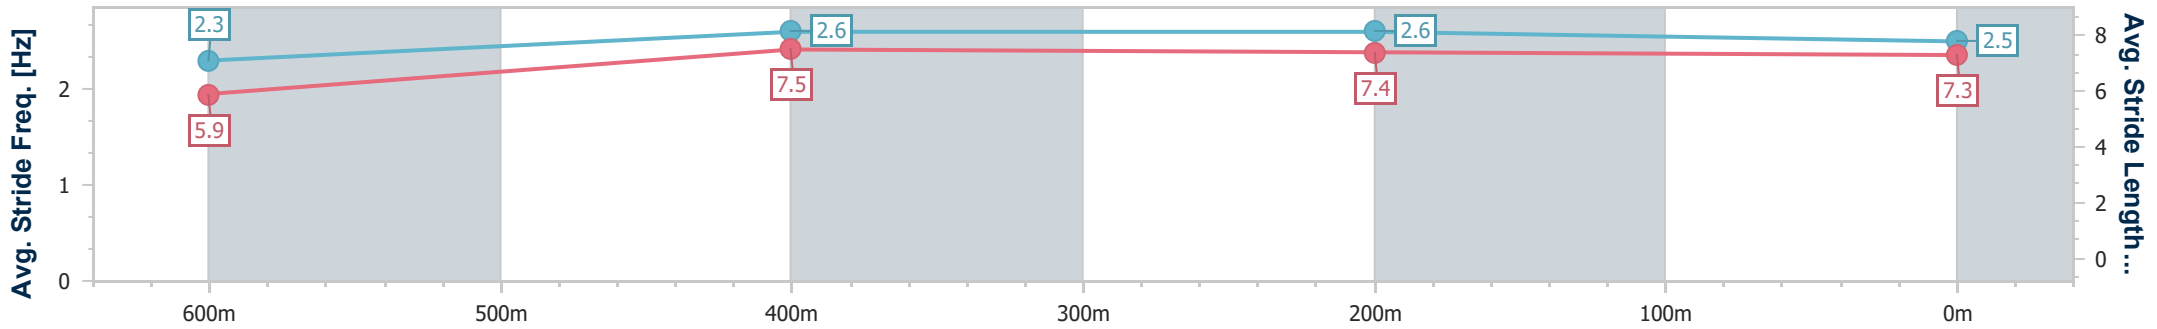

### Ipswich QLD Professional

Race 5: GORDON'S GIN BENCHMARK 65 Handicap - 800m

04 December 2024 - 15:29

Track Rating: Good 4, Weather: Fine, Rail Position: +6m Entire

Section	Overall	600m	400m	200m
Section Times	0:46.06 [10] (0:14.05)	0:32.01 [10] (0:10.32)	0:21.69 [11] (0:10.57)	0:11.12 [11] (0:11.12)
Average Speed [km/h]	51.3	69.6	68.1	64.7
Top Speed [km/h]	69.8	70.8	69.2	68.0
Avg. Dist. to Rail [m]	6.0	1.0	0.6	0.8
Avg. Stride Freq. [Hz]	2.3	2.6	2.6	2.5
Avg. Stride Length [m]	5.9	7.5	7.4	7.3