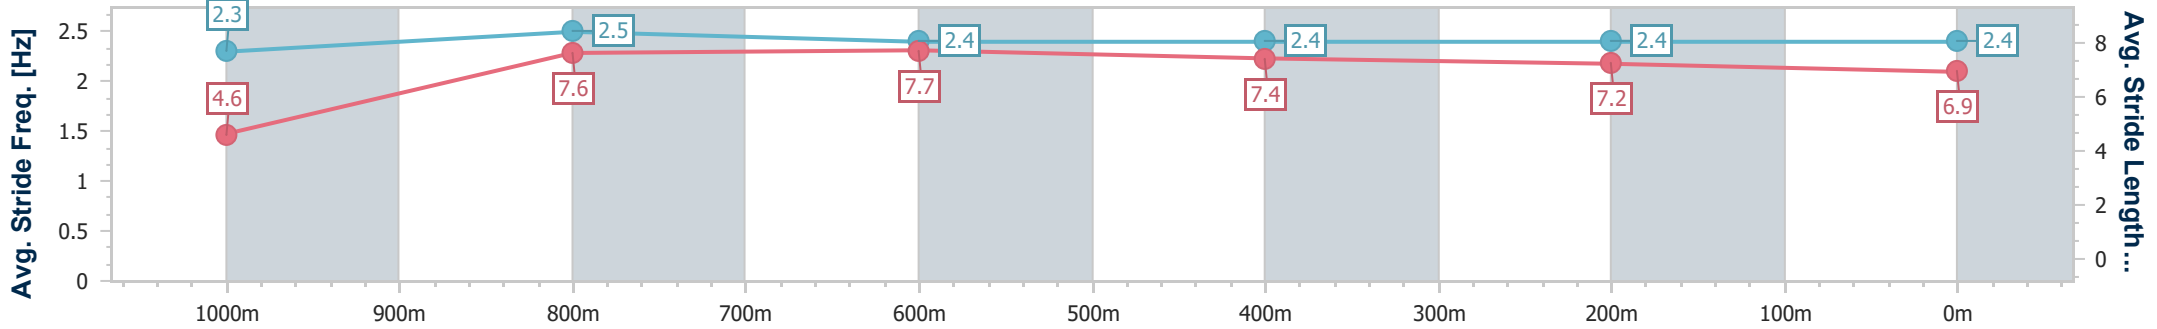

### Ipswich QLD Professional

Race 6: GREAT NORTHERN Class 2 Handicap - 1100m

04 December 2024 - 15:59

Track Rating: Good 4, Weather: Fine, Rail Position: +6m Entire

Section	Overall	1000m	800m	600m	400m	200m
Section Times	1:04.89 [8] (0:08.77)	0:56.12 [7] (0:10.62)	0:45.50 [7] (0:10.74)	0:34.76 [8] (0:11.15)	0:23.61 [7] (0:11.56)	0:12.05 [6] (0:12.05)
Average Speed [km/h]	41.0	67.9	66.8	64.2	62.4	59.5
Top Speed [km/h]	65.8	68.3	68.4	65.9	62.9	62.0
Avg. Dist. to Rail [m]	2.7	0.4	0.7	0.9	1.0	1.5
Avg. Stride Freq. [Hz]	2.3	2.5	2.4	2.4	2.4	2.4
Avg. Stride Length [m]	4.6	7.6	7.7	7.4	7.2	6.9