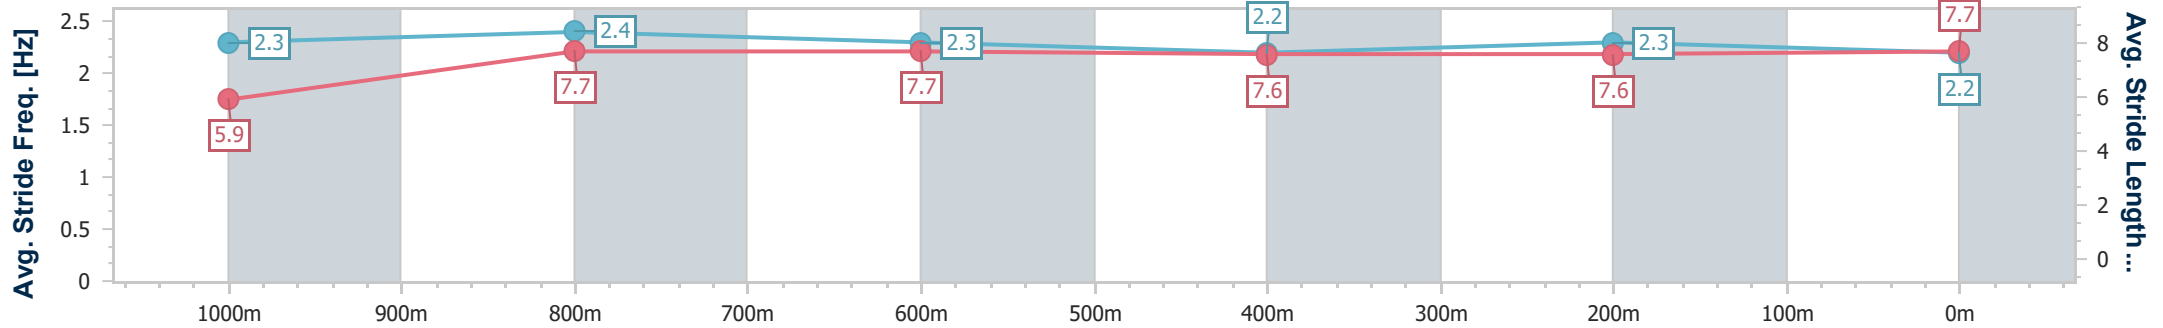

Ipswich QLD Professional  
 Race 8: IPSWICH EVENTS & ENTERTAINMENT CENTRE  
 BENCHMARK 58 Handicap - 1200m

04 December 2024 - 17:10

Track Rating: Good 4, Weather: Fine, Rail Position: +6m Entire

Section	Overall	1000m	800m	600m	400m	200m
Section Times	1:11.27 [7] (0:13.98)	0:57.29 [5] (0:10.98)	0:46.31 [6] (0:11.25)	0:35.06 [7] (0:11.74)	0:23.32 [9] (0:11.67)	0:11.65 [8] (0:11.65)
Average Speed [km/h]	51.6	65.6	64.0	61.6	62.3	61.6
Top Speed [km/h]	67.2	67.1	65.3	62.8	64.9	65.4
Avg. Dist. to Rail [m]	2.4	1.0	0.2	0.5	2.1	3.7
Avg. Stride Freq. [Hz]	2.3	2.4	2.3	2.2	2.3	2.2
Avg. Stride Length [m]	5.9	7.7	7.7	7.6	7.6	7.7