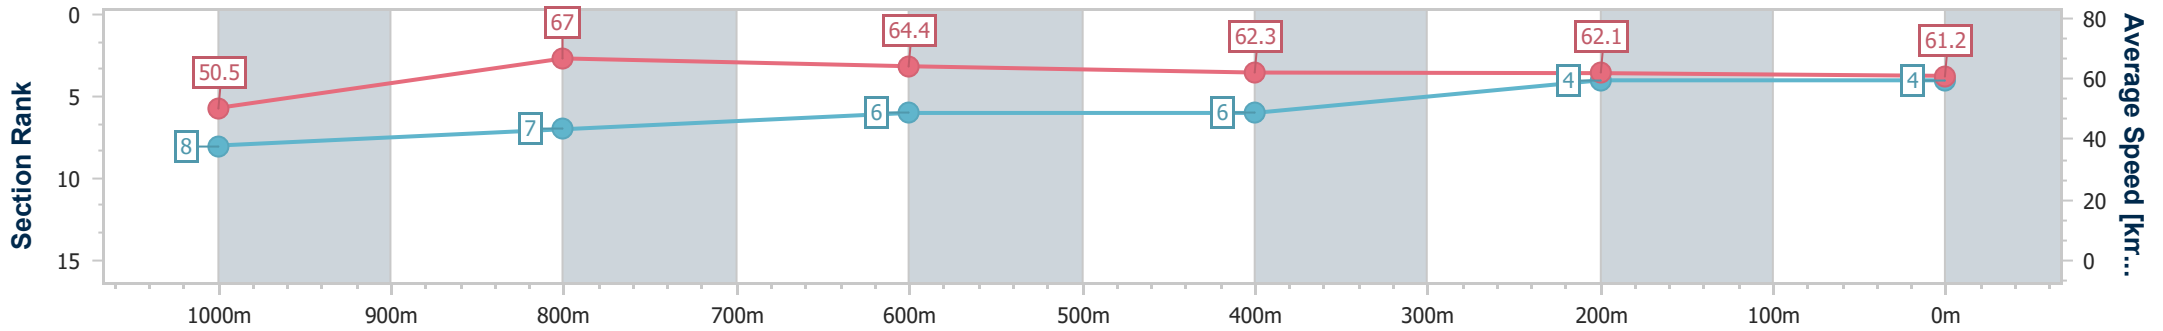

Horse/Jockey Name	Pretty Little Lass
Final Rank	4
Fastest Section Time (Section)	0:10.79 (1000m)
Top Speed [km/h] (Section)	68.4 (Overall)
Race State	Finished

Ipswich QLD Professional
Race 8: IPSWICH EVENTS & ENTERTAINMENT CENTRE
BENCHMARK 58 Handicap - 1200m

04 December 2024 - 17:10

Track Rating: Good 4, Weather: Fine, Rail Position: +6m Entire

Section	Overall	1000m	800m	600m	400m	200m
Section Times	1:11.19 [4] (0:14.26)	0:56.93 [8] (0:10.79)	0:46.14 [7] (0:11.13)	0:35.01 [6] (0:11.59)	0:23.42 [6] (0:11.68)	0:11.74 [4] (0:11.74)
Average Speed [km/h]	50.5	67.0	64.4	62.3	62.1	61.2
Top Speed [km/h]	68.4	67.8	66.1	63.3	62.6	63.4
Avg. Dist. to Rail [m]	5.5	1.8	0.2	0.8	2.0	3.2
Avg. Stride Freq. [Hz]	2.4	2.5	2.4	2.4	2.4	2.4
Avg. Stride Length [m]	5.6	7.4	7.3	7.4	7.2	7.1

- [ ] Ranking at each section and finish
- -.-.- No data available at this section
- NA No data available