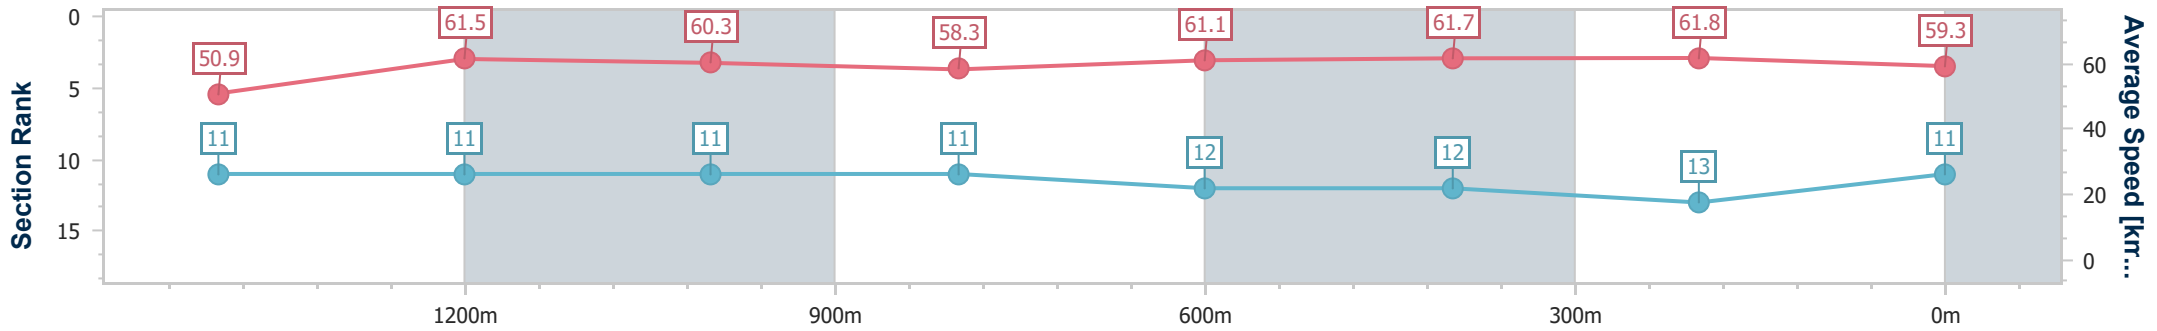

### Ipswich QLD Professional

Race 7: SCHWEPPE'S RATINGS BAND 0 - 58 Handicap - 1690m

04 December 2024 - 16:33

Track Rating: Good 4, Weather: Fine, Rail Position: +6m Entire

Section	Overall	1400m	1200m	1000m	800m	600m	400m	200m
Section Times	1:44.19 [11] (0:20.58)	1:23.61 [11] (0:11.74)	1:11.87 [11] (0:11.96)	0:59.91 [11] (0:12.39)	0:47.52 [11] (0:11.79)	0:35.73 [12] (0:11.78)	0:23.95 [12] (0:11.80)	0:12.15 [13] (0:12.15)
Average Speed [km/h]	50.9	61.5	60.3	58.3	61.1	61.7	61.8	59.3
Top Speed [km/h]	62.1	62.0	61.3	59.3	63.1	63.2	62.3	61.8
Avg. Dist. to Rail [m]	4.1	0.5	0.8	1.0	0.7	2.1	4.0	6.6
Avg. Stride Freq. [Hz]	2.3	2.3	2.2	2.2	2.3	2.3	2.4	2.3
Avg. Stride Length [m]	6.1	7.4	7.4	7.3	7.4	7.5	7.3	7.1