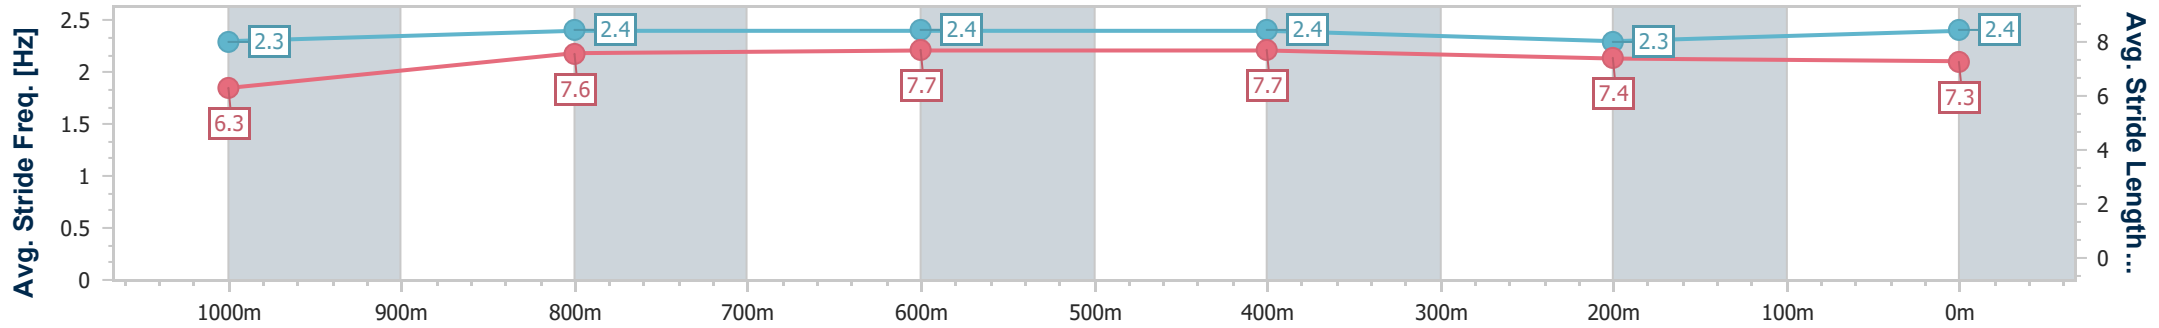

### Ipswich QLD Professional

Race 2: SEVEN NEWS Maiden Handicap - 1100m

04 December 2024 - 13:39

Track Rating: Soft 5, Weather: Fine, Rail Position: +6m Entire

Section	Overall	1000m	800m	600m	400m	200m
Section Times	1:04.77 [4] (0:08.84)	0:55.93 [5] (0:10.84)	0:45.09 [6] (0:10.86)	0:34.23 [6] (0:11.11)	0:23.12 [6] (0:11.50)	0:11.62 [7] (0:11.62)
Average Speed [km/h]	40.9	66.6	66.3	64.8	62.8	61.9
Top Speed [km/h]	64.9	67.4	67.5	65.4	64.7	62.6
Avg. Dist. to Rail [m]	6.0	0.6	0.3	0.4	1.3	5.5
Avg. Stride Freq. [Hz]	2.3	2.4	2.4	2.4	2.3	2.4
Avg. Stride Length [m]	6.3	7.6	7.7	7.7	7.4	7.3