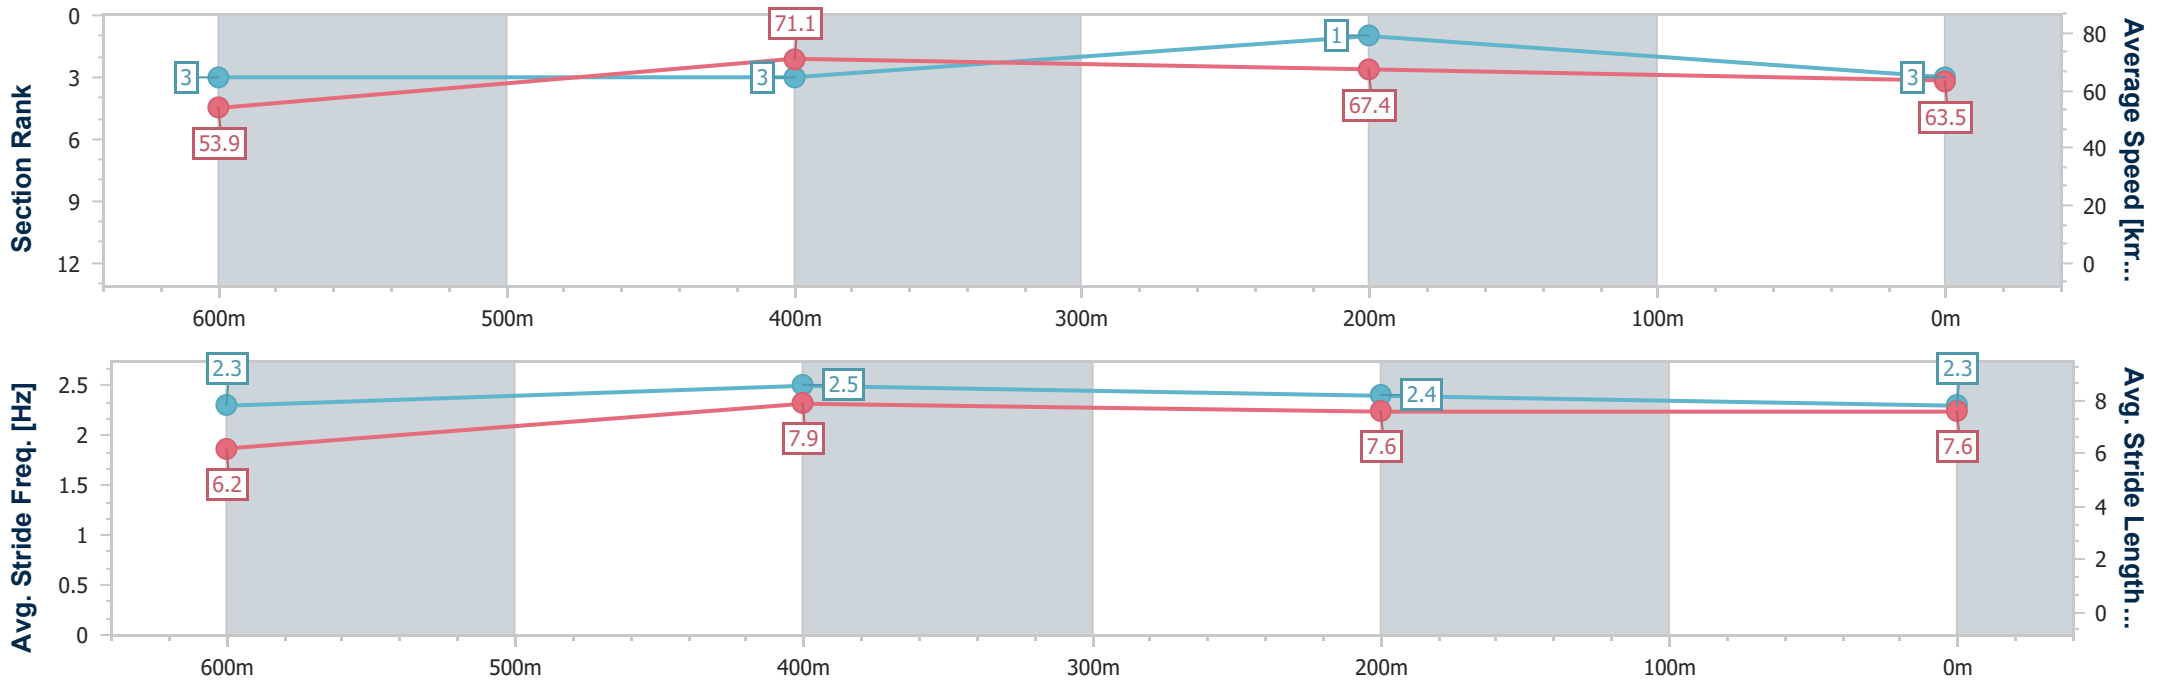

### Ipswich QLD Professional

Race 5: GORDON'S GIN BENCHMARK 65 Handicap - 800m

04 December 2024 - 15:29

Track Rating: Good 4, Weather: Fine, Rail Position: +6m Entire

Section	Overall	600m	400m	200m
Section Times	0:45.76 [3] (0:13.34)	0:32.42 [3] (0:10.19)	0:22.23 [3] (0:10.80)	0:11.43 [1] (0:11.43)
Average Speed [km/h]	53.9	71.1	67.4	63.5
Top Speed [km/h]	71.7	71.8	68.5	66.1
Avg. Dist. to Rail [m]	4.7	2.3	3.6	4.2
Avg. Stride Freq. [Hz]	2.3	2.5	2.4	2.3
Avg. Stride Length [m]	6.2	7.9	7.6	7.6