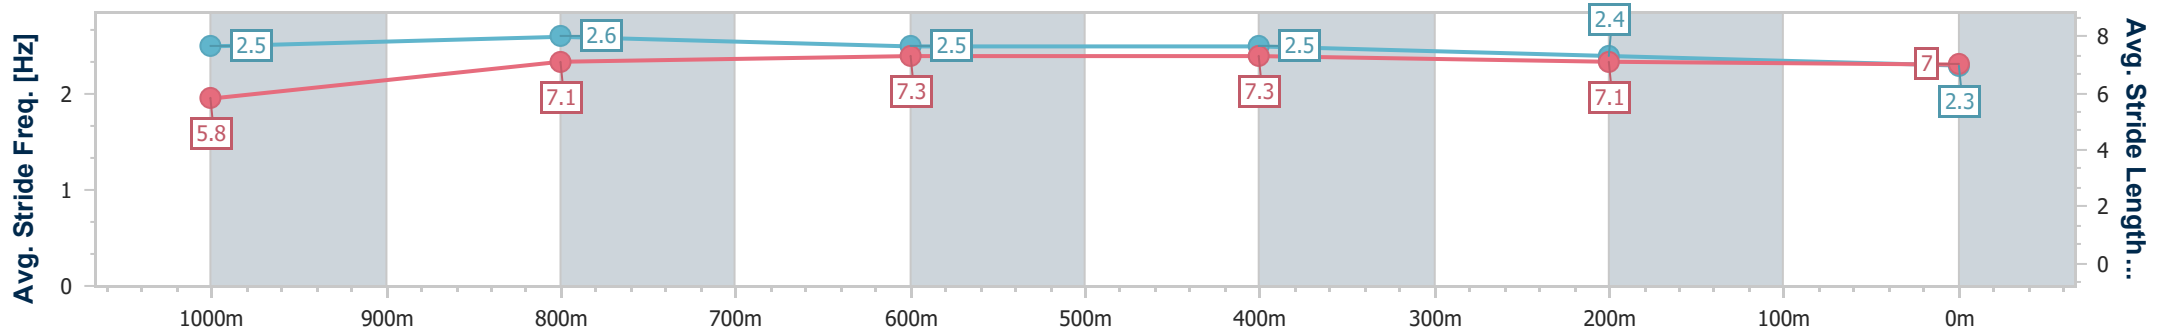

### Ipswich QLD Professional

Race 2: SEVEN NEWS Maiden Handicap - 1100m

04 December 2024 - 13:39

Track Rating: Soft 5, Weather: Fine, Rail Position: +6m Entire

Section	Overall	1000m	800m	600m	400m	200m
Section Times	1:05.56 [9] (0:08.87)	0:56.69 [6] (0:10.90)	0:45.79 [7] (0:10.96)	0:34.83 [8] (0:11.18)	0:23.65 [10] (0:11.59)	0:12.06 [9] (0:12.06)
Average Speed [km/h]	40.7	66.5	65.8	64.7	62.6	59.7
Top Speed [km/h]	64.5	68.2	66.7	66.0	63.7	61.8
Avg. Dist. to Rail [m]	10.1	2.9	0.8	0.9	2.4	4.2
Avg. Stride Freq. [Hz]	2.5	2.6	2.5	2.5	2.4	2.3
Avg. Stride Length [m]	5.8	7.1	7.3	7.3	7.1	7.0