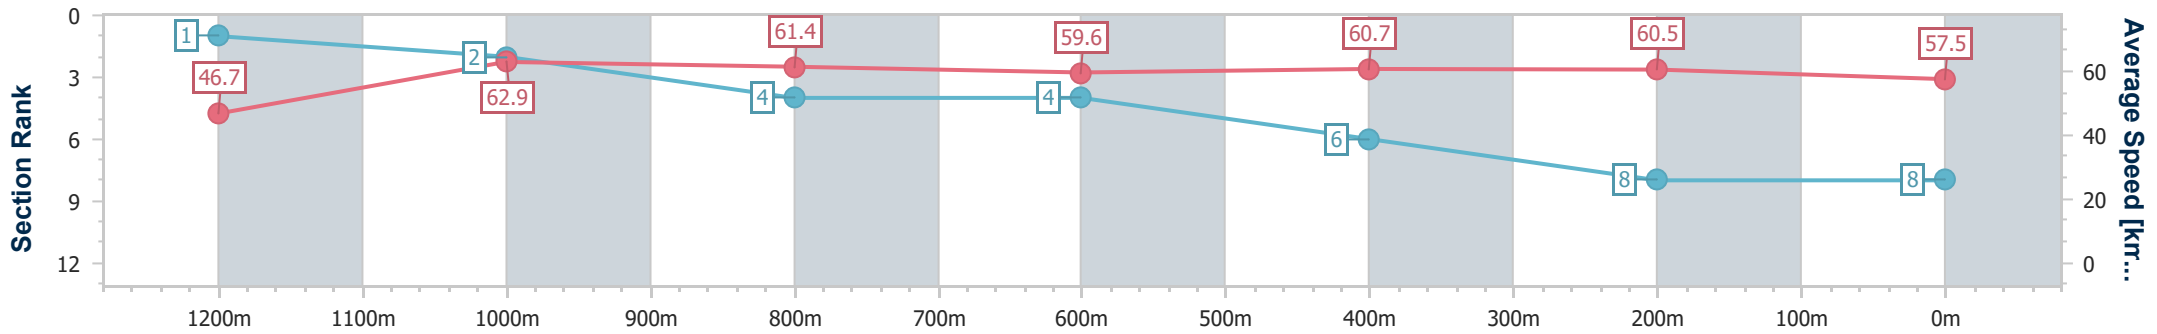

### Ipswich QLD Professional

Race 4: BARRIER REEF POOLS Class 1 Plate - 1350m

04 December 2024 - 14:50

Track Rating: Soft 5, Weather: Fine, Rail Position: +6m Entire

Section	Overall	1200m	1000m	800m	600m	400m	200m
Section Times	1:23.28 [8] (0:11.54)	1:11.74 [1] (0:11.51)	1:00.23 [2] (0:11.76)	0:48.47 [4] (0:12.08)	0:36.39 [4] (0:11.93)	0:24.46 [6] (0:11.98)	0:12.48 [8] (0:12.48)
Average Speed [km/h]	46.7	62.9	61.4	59.6	60.7	60.5	57.5
Top Speed [km/h]	62.3	64.3	62.8	60.8	61.1	61.6	61.4
Avg. Dist. to Rail [m]	1.9	1.8	1.2	0.5	1.2	1.2	1.6
Avg. Stride Freq. [Hz]	2.3	2.4	2.4	2.3	2.4	2.4	2.3
Avg. Stride Length [m]	5.4	7.3	7.2	7.1	7.1	7.0	6.9