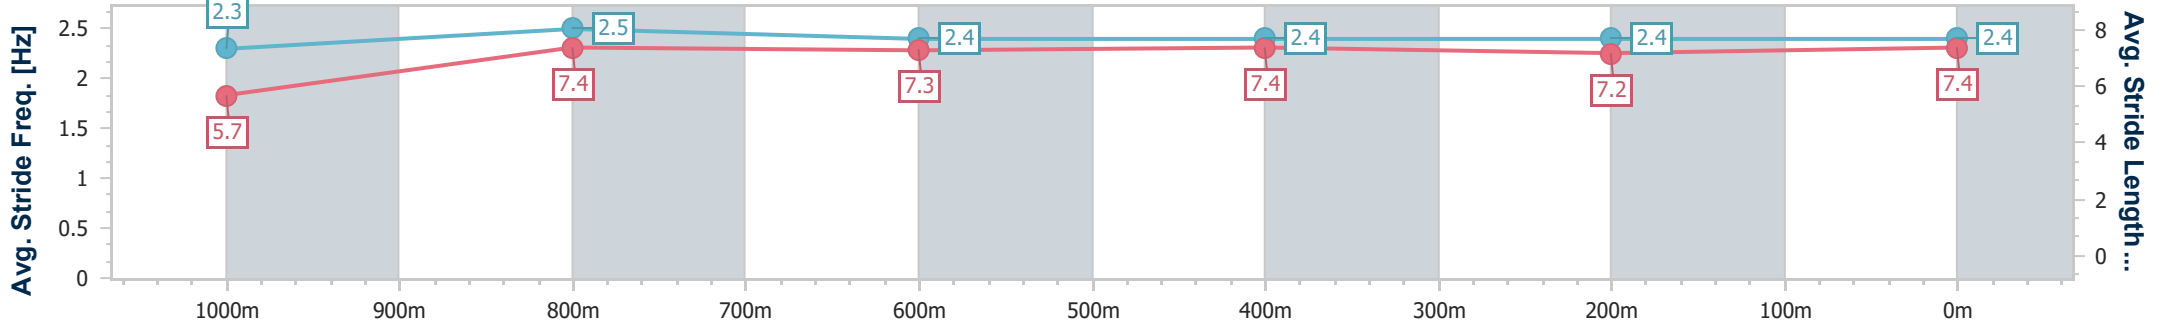

Horse/Jockey Name	Bonjour Rupert
Final Rank	2
Fastest Section Time (Section)	0:10.97 (1000m)
Top Speed [km/h] (Section)	66.9 (1000m)
Race State	Finished

Ipswich QLD Professional
Race 8: IPSWICH EVENTS & ENTERTAINMENT CENTRE
BENCHMARK 58 Handicap - 1200m

04 December 2024 - 17:10

Track Rating: Good 4, Weather: Fine, Rail Position: +6m Entire

Section	Overall	1000m	800m	600m	400m	200m
Section Times	1:10.72 [2] (0:14.28)	0:56.44 [9] (0:10.97)	0:45.47 [9] (0:11.21)	0:34.26 [10] (0:11.50)	0:22.76 [10] (0:11.57)	0:11.19 [6] (0:11.19)
Average Speed [km/h]	50.6	65.7	63.9	62.6	62.4	64.5
Top Speed [km/h]	66.8	66.9	65.7	63.1	64.7	65.3
Avg. Dist. to Rail [m]	10.9	0.8	1.1	0.4	2.1	4.0
Avg. Stride Freq. [Hz]	2.3	2.5	2.4	2.4	2.4	2.4
Avg. Stride Length [m]	5.7	7.4	7.3	7.4	7.2	7.4

- [ ] Ranking at each section and finish
- -.-.- No data available at this section
- NA No data available