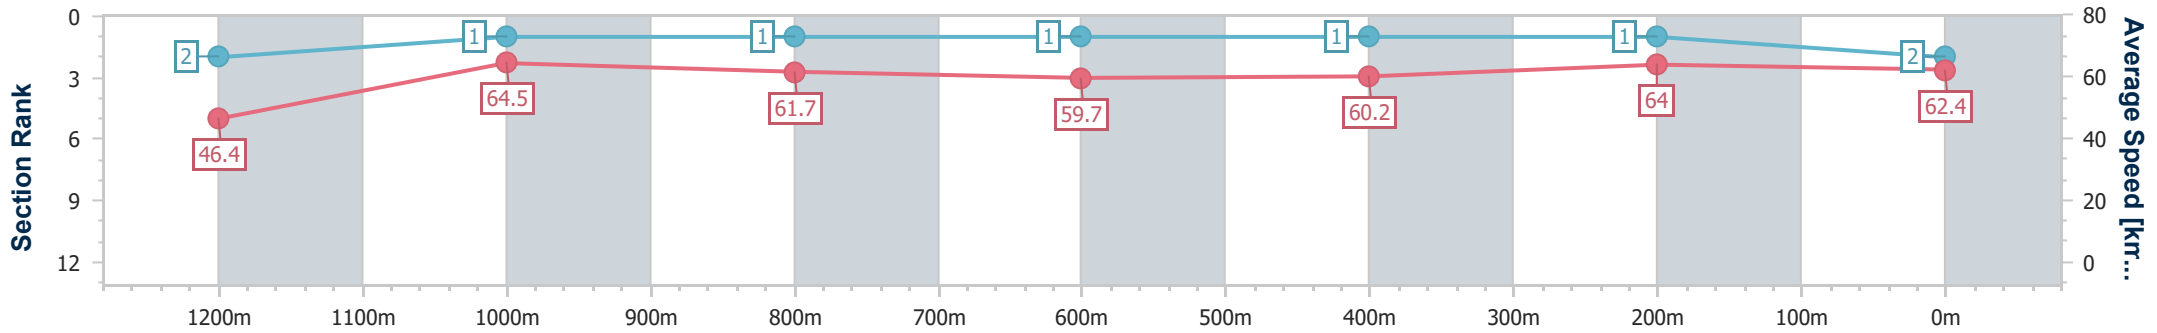

### Ipswich QLD Professional

Race 4: BARRIER REEF POOLS Class 1 Plate - 1350m

04 December 2024 - 14:50

Track Rating: Soft 5, Weather: Fine, Rail Position: +6m Entire

Section	Overall	1200m	1000m	800m	600m	400m	200m
Section Times	1:21.18 [2] (0:11.66)	1:09.52 [2] (0:11.20)	0:58.32 [1] (0:11.65)	0:46.67 [1] (0:12.04)	0:34.63 [1] (0:11.90)	0:22.73 [1] (0:11.20)	0:11.53 [1] (0:11.53)
Average Speed [km/h]	46.4	64.5	61.7	59.7	60.2	64.0	62.4
Top Speed [km/h]	63.7	66.1	62.6	61.3	62.7	64.8	64.1
Avg. Dist. to Rail [m]	4.3	3.5	0.3	0.8	1.0	0.7	1.1
Avg. Stride Freq. [Hz]	2.2	2.4	2.3	2.2	2.3	2.4	2.3
Avg. Stride Length [m]	5.7	7.6	7.5	7.4	7.4	7.4	7.4