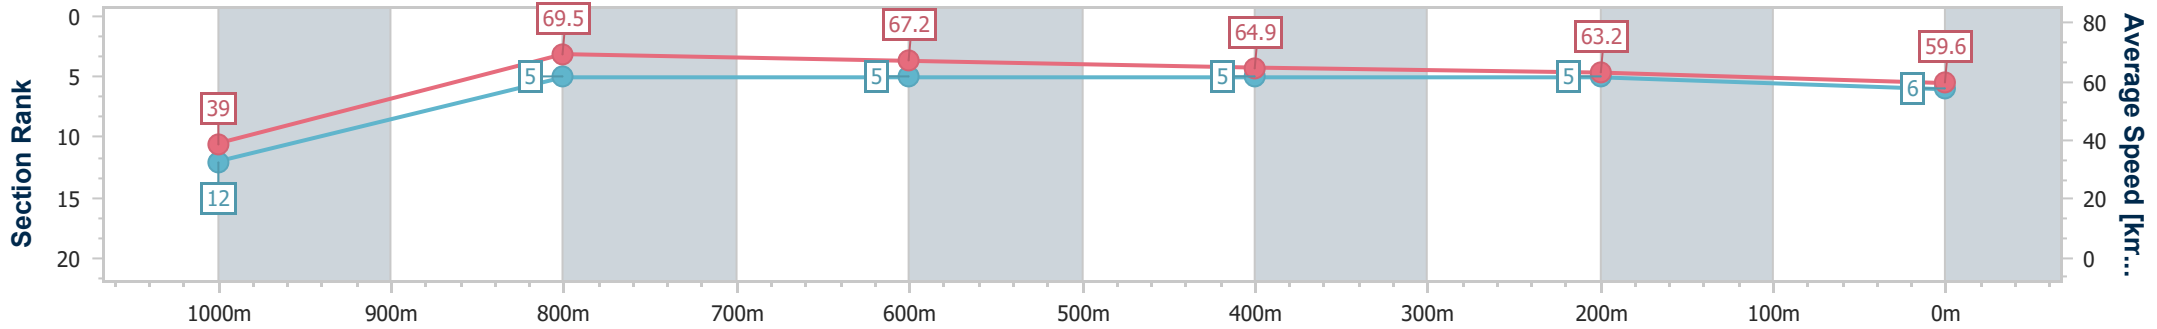

### Ipswich QLD Professional

Race 2: SEVEN NEWS Maiden Handicap - 1100m

04 December 2024 - 13:39

Track Rating: Soft 5, Weather: Fine, Rail Position: +6m Entire

Section	Overall	1000m	800m	600m	400m	200m
Section Times	1:04.92 [6] (0:09.19)	0:55.73 [12] (0:10.36)	0:45.37 [5] (0:10.75)	0:34.62 [5] (0:11.04)	0:23.58 [5] (0:11.48)	0:12.10 [5]
Average Speed [km/h]	39.0	69.5	67.2	64.9	63.2	59.6
Top Speed [km/h]	66.7	70.3	69.0	65.8	65.2	61.9
Avg. Dist. to Rail [m]	3.3	0.3	0.4	0.3	1.9	3.2
Avg. Stride Freq. [Hz]	2.4	2.5	2.5	2.4	2.4	2.4
Avg. Stride Length [m]	5.7	7.6	7.7	7.5	7.2	7.0