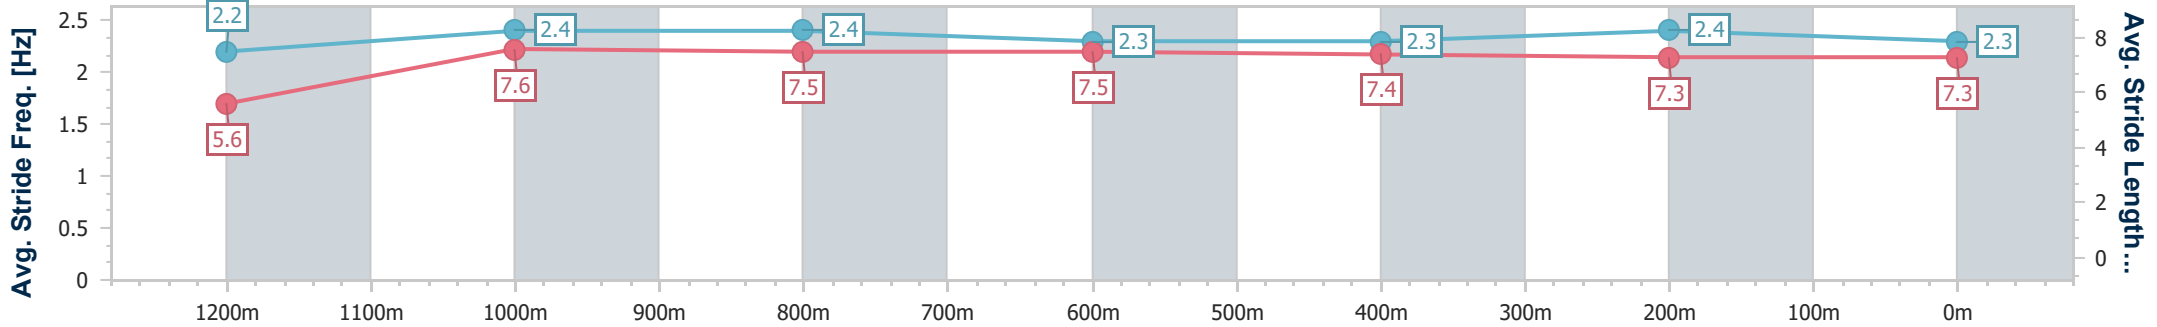

### Ipswich QLD Professional

Race 3: RED BULL AUSTRALIA Class 1 Plate - 1350m

04 December 2024 - 14:14

Track Rating: Soft 5, Weather: Fine, Rail Position: +6m Entire

Section	Overall	1200m	1000m	800m	600m	400m	200m
Section Times	1:20.54 [2] (0:11.64)	1:08.90 [6] (0:10.75)	0:58.15 [3] (0:11.28)	0:46.87 [3] (0:11.66)	0:35.21 [3] (0:11.73)	0:23.48 [3] (0:11.51)	0:11.97 [3]
Average Speed [km/h]	46.6	67.4	63.9	61.5	61.1	62.7	60.3
Top Speed [km/h]	67.4	68.2	66.4	63.0	62.0	63.8	63.4
Avg. Dist. to Rail [m]	5.9	4.2	1.2	1.0	0.7	1.1	3.6
Avg. Stride Freq. [Hz]	2.2	2.4	2.4	2.3	2.3	2.4	2.3
Avg. Stride Length [m]	5.6	7.6	7.5	7.5	7.4	7.3	7.3