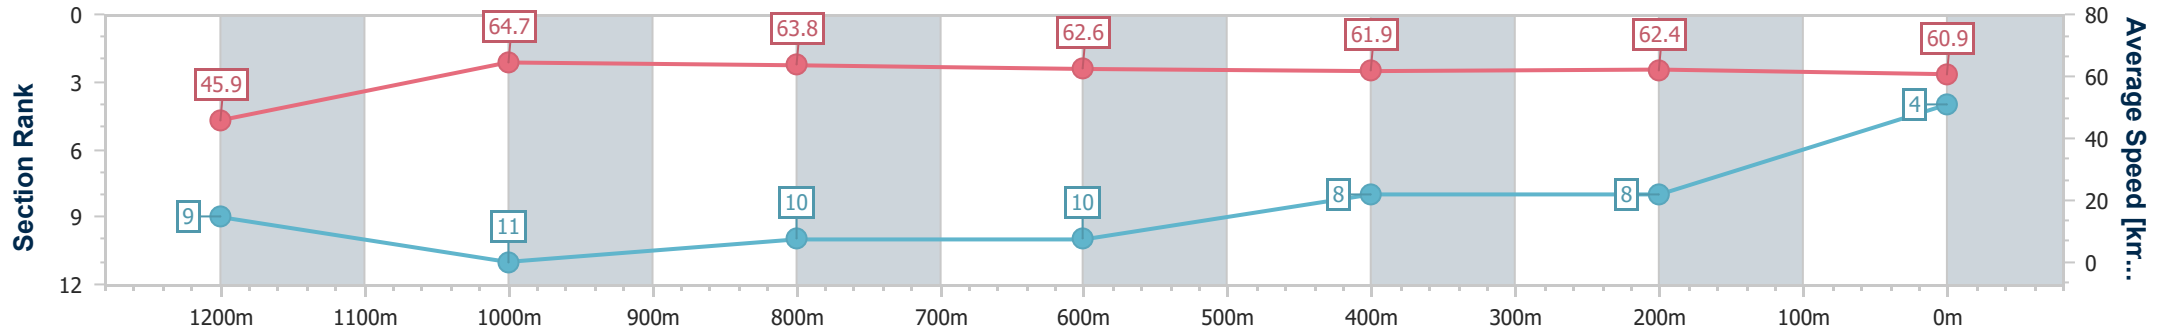

### Ipswich QLD Professional

Race 3: RED BULL AUSTRALIA Class 1 Plate - 1350m

04 December 2024 - 14:14

Track Rating: Soft 5, Weather: Fine, Rail Position: +6m Entire

Section	Overall	1200m	1000m	800m	600m	400m	200m
Section Times	1:20.81 [4] (0:11.77)	1:09.04 [9] (0:11.13)	0:57.91 [11] (0:11.30)	0:46.61 [10] (0:11.56)	0:35.05 [10] (0:11.62)	0:23.43 [8] (0:11.61)	0:11.82 [8] (0:11.82)
Average Speed [km/h]	45.9	64.7	63.8	62.6	61.9	62.4	60.9
Top Speed [km/h]	63.5	65.8	65.3	63.3	62.9	63.0	62.7
Avg. Dist. to Rail [m]	5.4	2.1	1.1	0.7	0.7	2.9	7.0
Avg. Stride Freq. [Hz]	2.1	2.3	2.3	2.2	2.2	2.3	2.3
Avg. Stride Length [m]	6.0	7.7	7.8	7.8	7.7	7.6	7.5