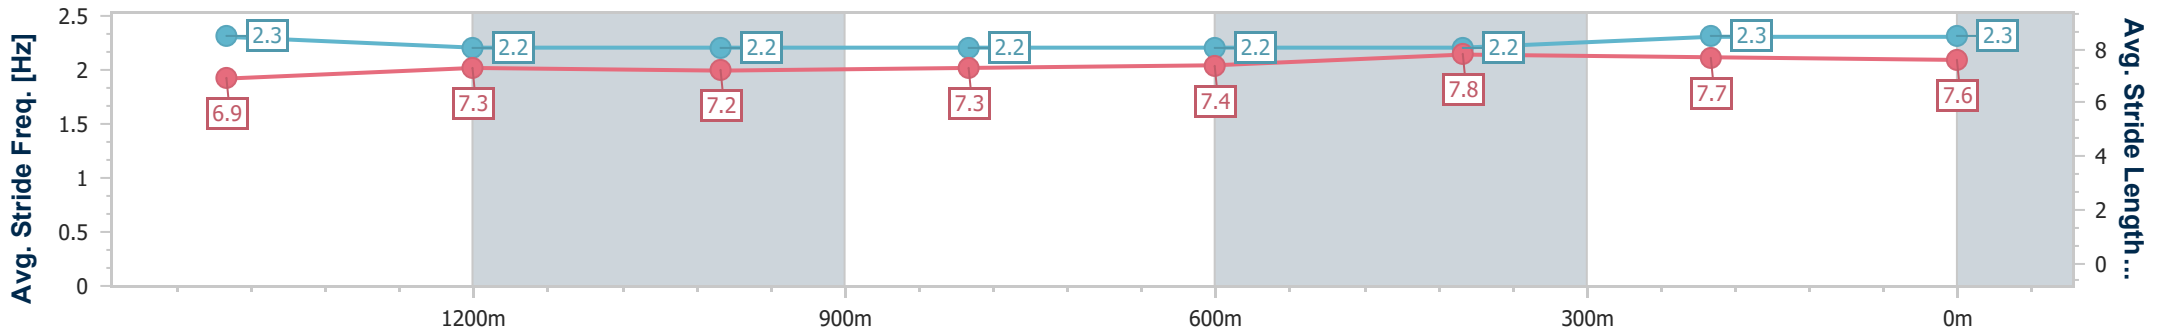

### Ipswich QLD Professional

Race 1: TAB QTIS Three-Year-Old Maiden Plate - 1690m

04 December 2024 - 13:03

Track Rating: Soft 5, Weather: Fine, Rail Position: +6m Entire

Section	Overall	1400m	1200m	1000m	800m	600m	400m	200m
Section Times	1:44.07 [1] (0:20.28)	1:23.79 [2] (0:12.17)	1:11.62 [3] (0:12.49)	0:59.13 [3] (0:12.66)	0:46.47 [3] (0:12.20)	0:34.27 [3] (0:11.43)	0:22.84 [3] (0:11.32)	0:11.52 [3] (0:11.52)
Average Speed [km/h]	51.4	59.1	57.4	57.0	58.7	62.5	63.4	62.4
Top Speed [km/h]	60.7	60.1	59.1	57.5	60.9	63.5	64.7	65.3
Avg. Dist. to Rail [m]	1.0	0.8	0.6	0.5	1.2	1.0	1.7	0.4
Avg. Stride Freq. [Hz]	2.3	2.2	2.2	2.2	2.2	2.2	2.3	2.3
Avg. Stride Length [m]	6.9	7.3	7.2	7.3	7.4	7.8	7.7	7.6