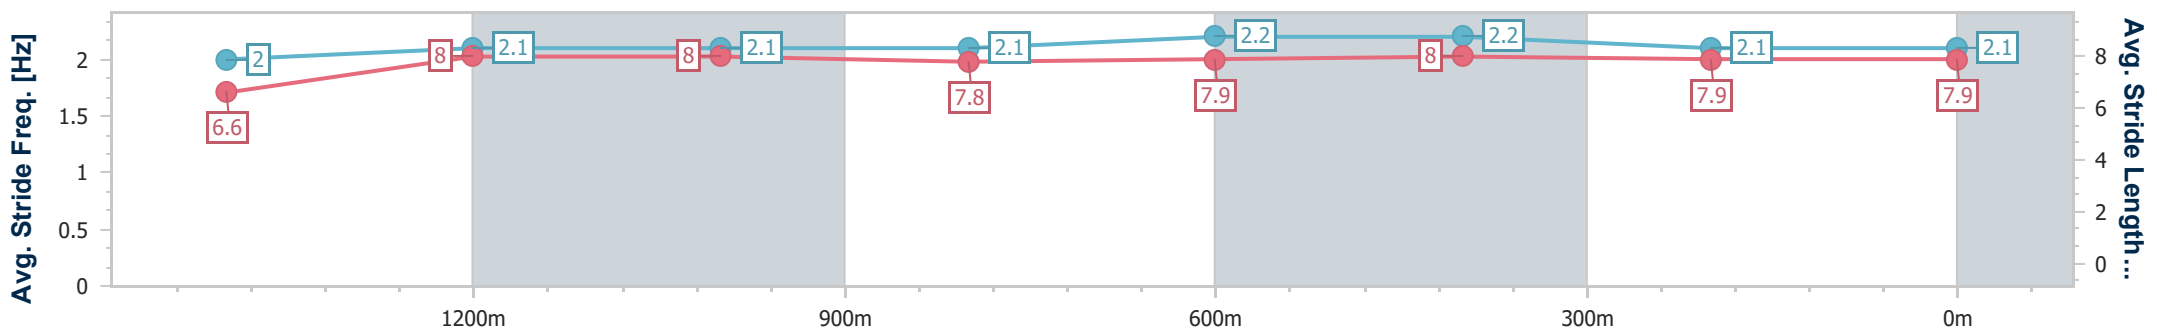

Horse/Jockey Name	Schoona The Better
Final Rank	9
Fastest Section Time (Section)	0:11.40 (600m)
Top Speed [km/h] (Section)	63.6 (600m)
Race State	Finished

Ipswich QLD Professional
Race 7: SCHWEPPE'S RATINGS BAND 0 - 58 Handicap - 1690m
04 December 2024 - 16:33
Track Rating: Good 4, Weather: Fine, Rail Position: +6m Entire

Section	Overall	1400m	1200m	1000m	800m	600m	400m	200m
Section Times	1:44.05 [9] (0:21.26)	1:22.79 [14] (0:11.64)	1:11.15 [14] (0:11.88)	0:59.27 [14] (0:12.37)	0:46.90 [14] (0:11.70)	0:35.20 [14] (0:11.40)	0:23.80 [13] (0:11.73)	0:12.07 [12] (0:12.07)
Average Speed [km/h]	49.1	61.8	60.8	58.1	61.5	62.8	61.0	59.7
Top Speed [km/h]	62.5	63.1	61.1	59.9	63.1	63.6	61.5	61.7
Avg. Dist. to Rail [m]	2.9	0.3	0.2	0.3	0.5	0.8	1.1	1.4
Avg. Stride Freq. [Hz]	2.0	2.1	2.1	2.1	2.2	2.2	2.1	2.1
Avg. Stride Length [m]	6.6	8.0	8.0	7.8	7.9	8.0	7.9	7.9

- [ ] Ranking at each section and finish
- -.-.- No data available at this section
- NA No data available