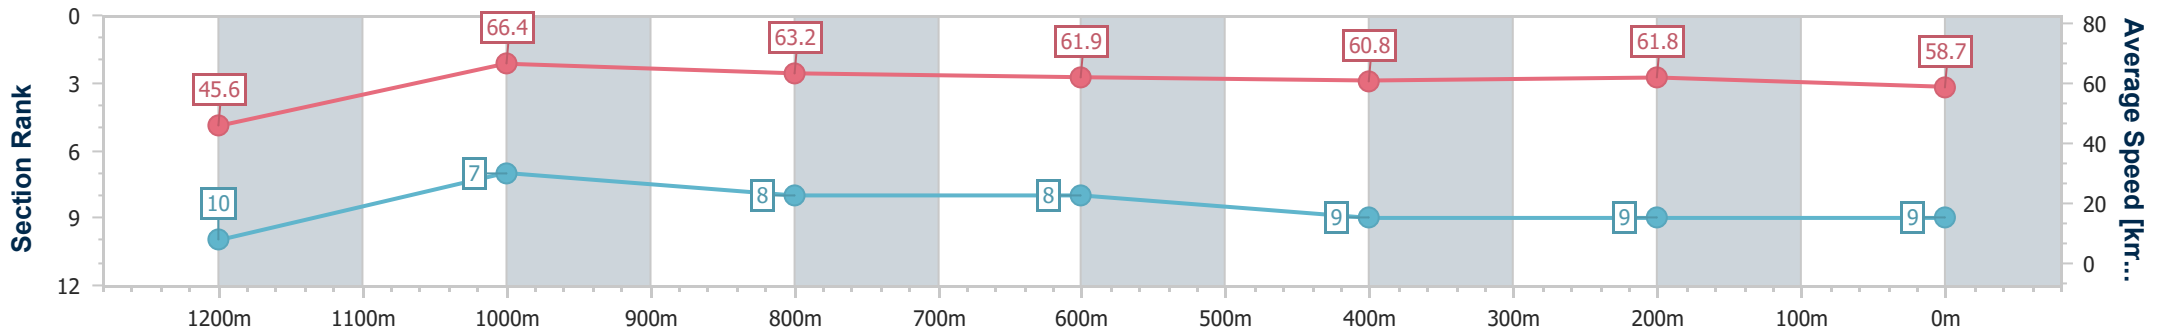

- [ ] Ranking at each section and finish
- .-.- No data available at this section
- NA No data available

Horse/Jockey Name	Whistlin' Ruler
Final Rank	10
Fastest Section Time (Section)	0:11.04 (1200m)
Top Speed [km/h] (Section)	66.6 (1200m)
Race State	Finished