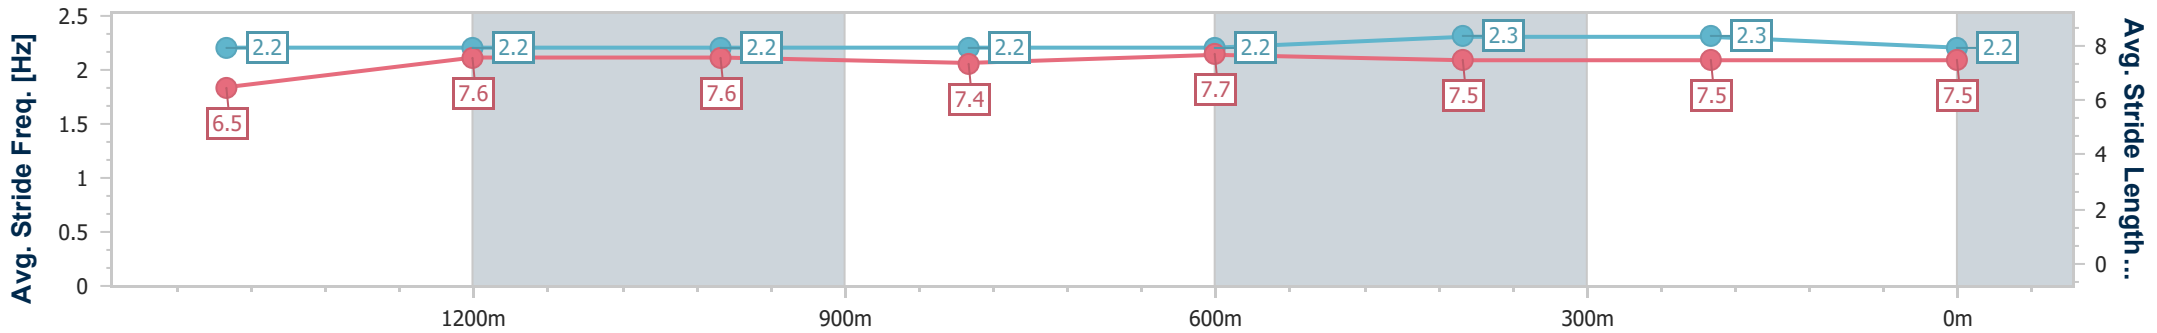

Ipswich QLD Professional  
Race 7: SCHWEPPE'S RATINGS BAND 0 - 58 Handicap - 1690m

04 December 2024 - 16:33

Track Rating: Good 4, Weather: Fine, Rail Position: +6m Entire

Section	Overall	1400m	1200m	1000m	800m	600m	400m	200m					
Section Times	1:43.41 [3] (0:20.04)	1:23.37 [5] (0:11.71)	1:11.66 [5] (0:11.99)	0:59.67 [6] (0:12.34)	0:47.33 [6] (0:11.79)	0:35.54 [6] (0:11.62)	0:23.92 [5] (0:11.81)	0:12.11 [3] (0:12.11)					
Average Speed [km/h]	52.2	61.6	60.3	58.3	61.2	62.2	61.2	59.4					
Top Speed [km/h]	62.3	62.6	61.6	59.6	62.0	63.1	62.5	60.3					
Avg. Dist. to Rail [m]	2.9	0.4	0.7	0.6	0.5	1.2	1.9	3.0					
Avg. Stride Freq. [Hz]	2.2	2.2	2.2	2.2	2.2	2.3	2.3	2.2					
Avg. Stride Length [m]	6.5	7.6	7.6	7.4	7.7	7.5	7.5	7.5					