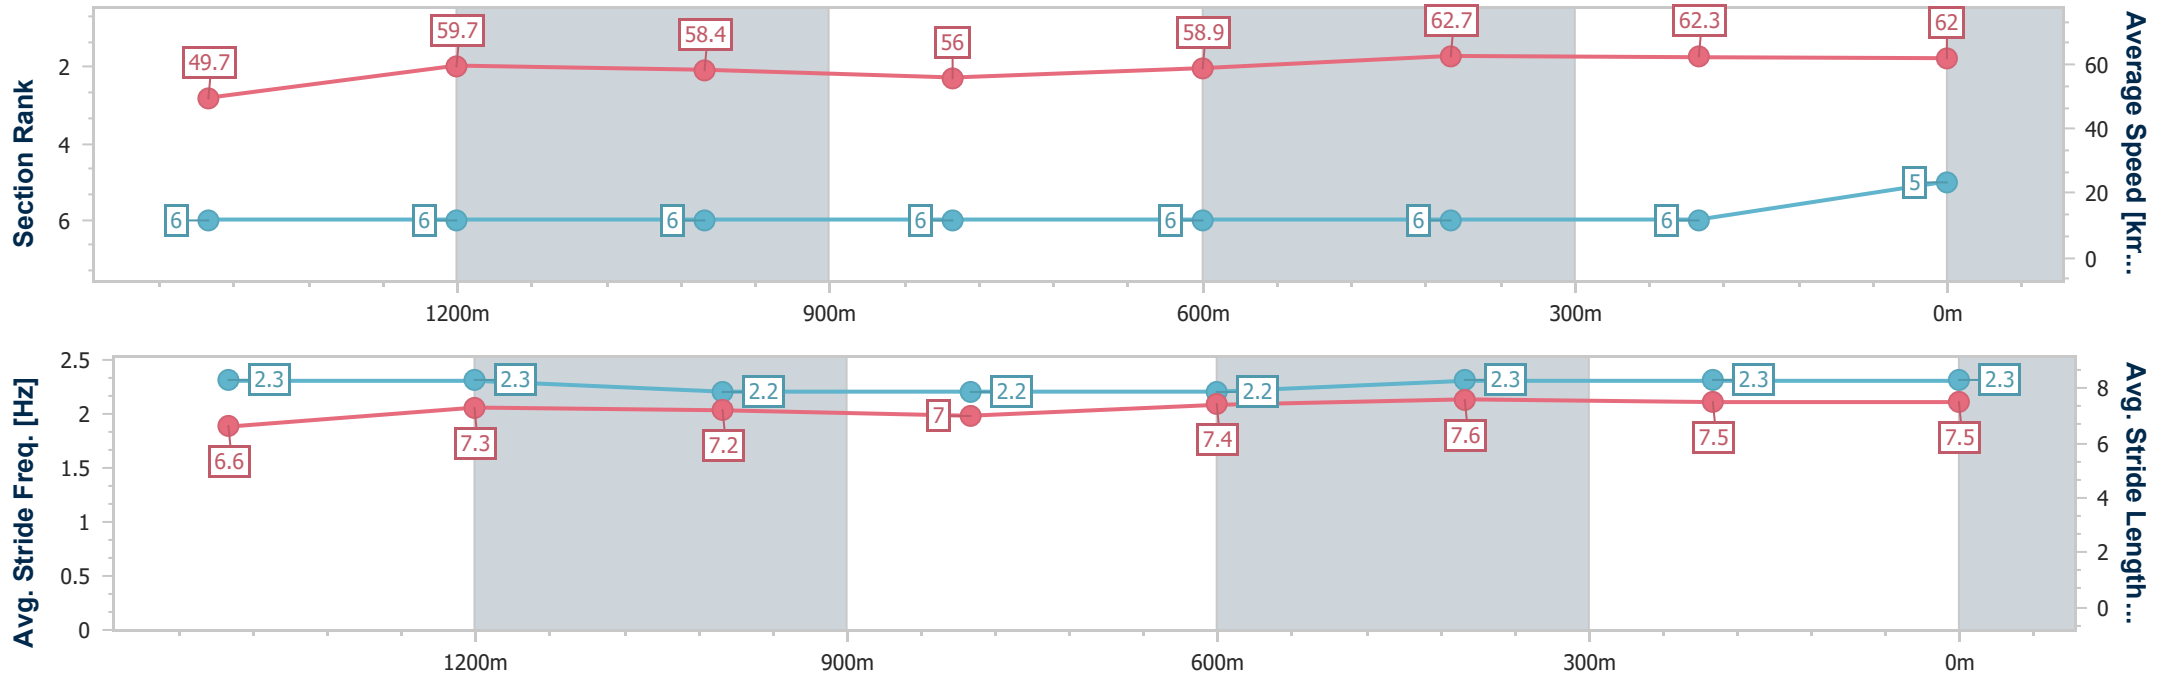

### Ipswich QLD Professional

Race 1: TAB QTIS Three-Year-Old Maiden Plate - 1690m

04 December 2024 - 13:03

Track Rating: Soft 5, Weather: Fine, Rail Position: +6m Entire

Section	Overall	1400m	1200m	1000m	800m	600m	400m	200m				
Section Times	1:44.80 [5] (0:21.01)	1:23.79 [6] (0:11.94)	1:11.85 [6] (0:12.30)	0:59.55 [6] (0:12.80)	0:46.75 [6] (0:12.22)	0:34.53 [6] (0:11.42)	0:23.11 [6] (0:11.53)	0:11.58 [6] (0:11.58)				
Average Speed [km/h]	49.7	59.7	58.4	56.0	58.9	62.7	62.3	62.0				
Top Speed [km/h]	60.5	60.5	59.8	57.5	61.1	63.9	62.8	62.5				
Avg. Dist. to Rail [m]	2.0	1.9	1.5	0.8	0.7	0.6	1.3	2.9				
Avg. Stride Freq. [Hz]	2.3	2.3	2.2	2.2	2.2	2.3	2.3	2.3				
Avg. Stride Length [m]	6.6	7.3	7.2	7.0	7.4	7.6	7.5	7.5				