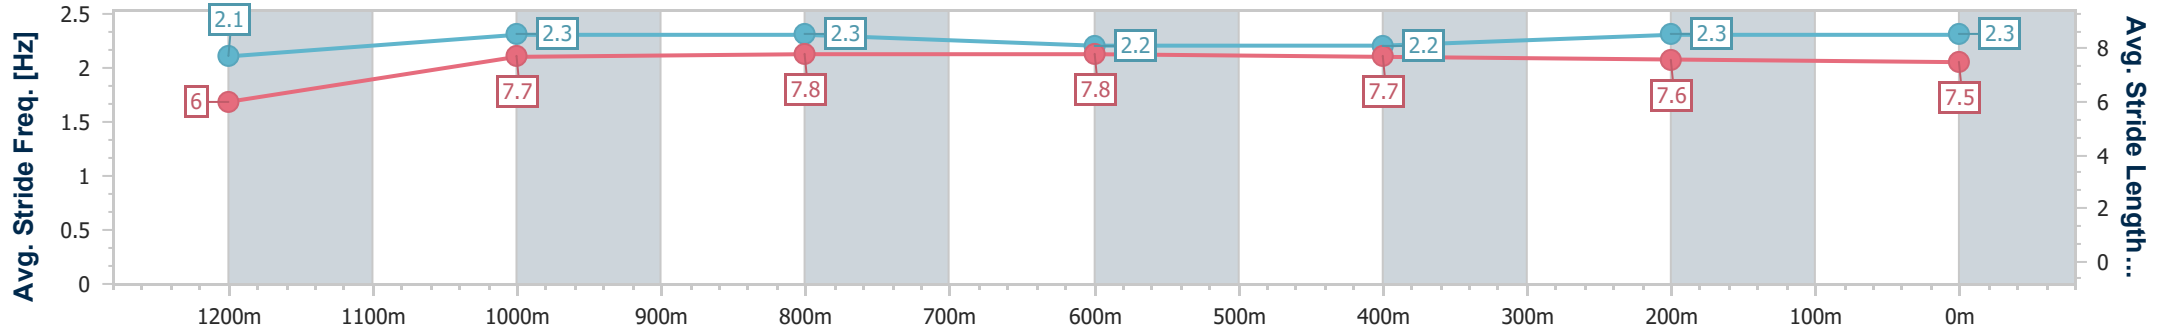

### Ipswich QLD Professional

Race 3: RED BULL AUSTRALIA Class 1 Plate - 1350m

04 December 2024 - 14:14

Track Rating: Soft 5, Weather: Fine, Rail Position: +6m Entire

Section	Overall	1200m	1000m	800m	600m	400m	200m
Section Times	1:20.81 [4] (0:11.77)	1:09.04 [9] (0:11.13)	0:57.91 [11] (0:11.30)	0:46.61 [10] (0:11.56)	0:35.05 [10] (0:11.62)	0:23.43 [8] (0:11.61)	0:11.82 [8] (0:11.82)
Average Speed [km/h]	45.9	64.7	63.8	62.6	61.9	62.4	60.9
Top Speed [km/h]	63.5	65.8	65.3	63.3	62.9	63.0	62.7
Avg. Dist. to Rail [m]	5.4	2.1	1.1	0.7	0.7	2.9	7.0
Avg. Stride Freq. [Hz]	2.1	2.3	2.3	2.2	2.2	2.3	2.3
Avg. Stride Length [m]	6.0	7.7	7.8	7.8	7.7	7.6	7.5