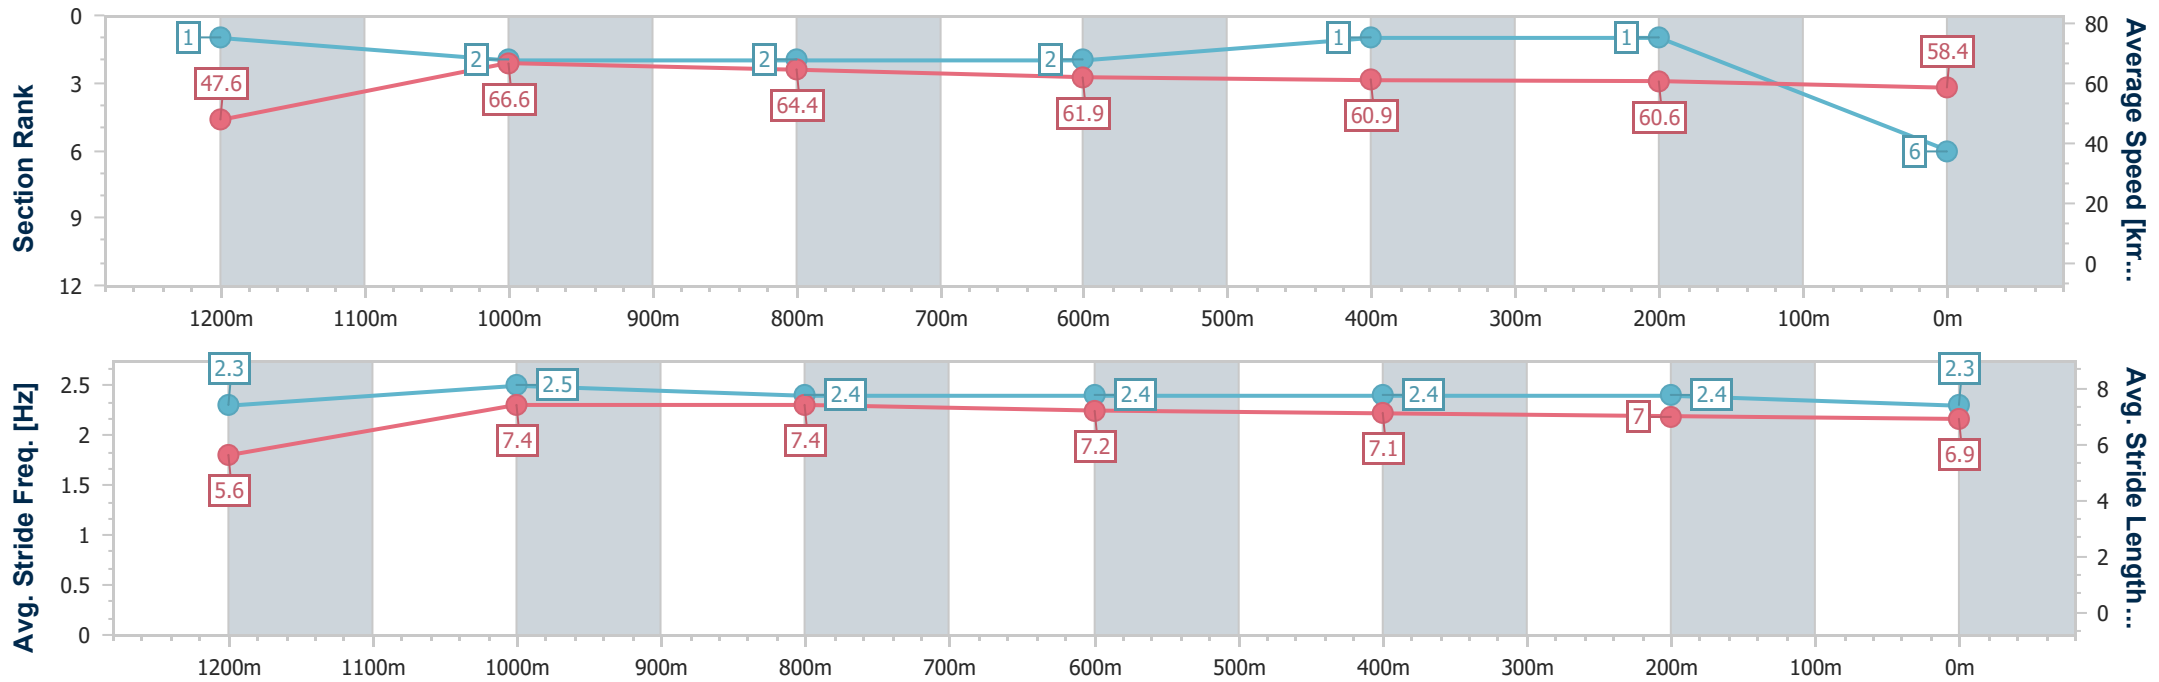

### Ipswich QLD Professional

Race 3: RED BULL AUSTRALIA Class 1 Plate - 1350m

04 December 2024 - 14:14

Track Rating: Soft 5, Weather: Fine, Rail Position: +6m Entire

Section	Overall	1200m	1000m	800m	600m	400m	200m
Section Times	1:20.88 [6] (0:11.34)	1:09.54 [1] (0:10.85)	0:58.69 [2] (0:11.15)	0:47.54 [2] (0:11.62)	0:35.92 [2] (0:11.74)	0:24.18 [1] (0:11.83)	0:12.35 [1] (0:12.35)
Average Speed [km/h]	47.6	66.6	64.4	61.9	60.9	60.6	58.4
Top Speed [km/h]	64.4	67.5	65.6	63.6	61.3	61.2	60.6
Avg. Dist. to Rail [m]	0.4	0.7	0.4	0.8	1.1	1.3	0.5
Avg. Stride Freq. [Hz]	2.3	2.5	2.4	2.4	2.4	2.4	2.3
Avg. Stride Length [m]	5.6	7.4	7.4	7.2	7.1	7.0	6.9