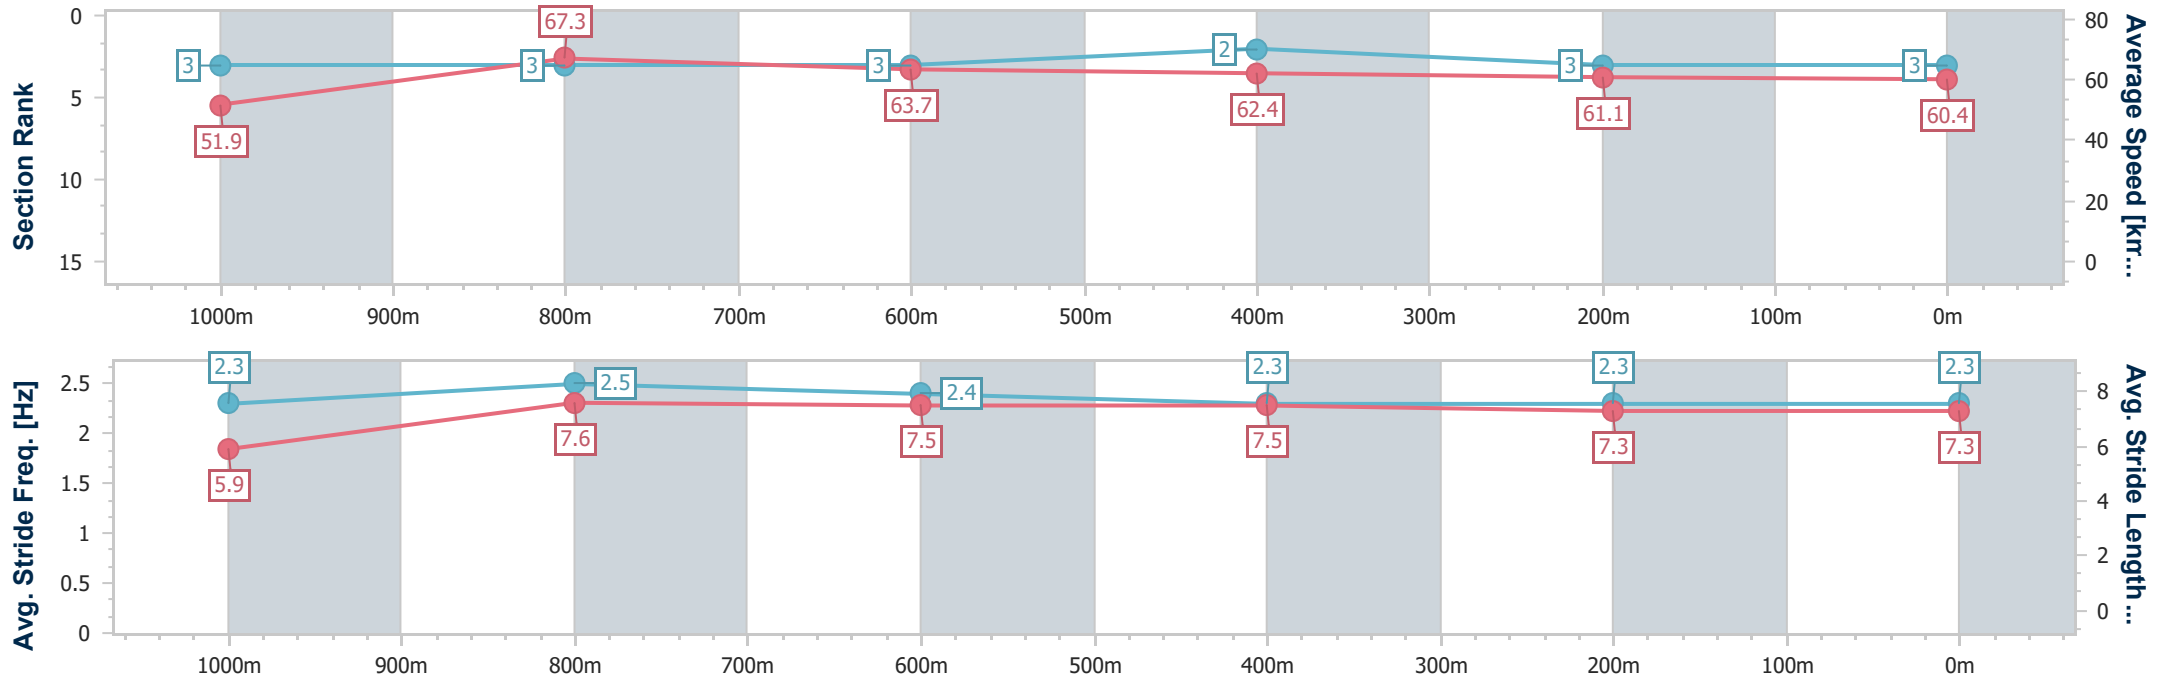

Horse/Jockey Name	Grandeur Rose
Final Rank	3
Fastest Section Time (Section)	0:10.71 (1000m)
Top Speed [km/h] (Section)	68.6 (1000m)
Race State	Finished

Ipswich QLD Professional
Race 8: IPSWICH EVENTS & ENTERTAINMENT CENTRE
BENCHMARK 58 Handicap - 1200m

04 December 2024 - 17:10

Track Rating: Good 4, Weather: Fine, Rail Position: +6m Entire

Section	Overall	1000m	800m	600m	400m	200m
Section Times	1:11.19 [3] (0:13.91)	0:57.28 [3] (0:10.71)	0:46.57 [3] (0:11.28)	0:35.29 [3] (0:11.57)	0:23.72 [2] (0:11.80)	0:11.92 [3] (0:11.92)
Average Speed [km/h]	51.9	67.3	63.7	62.4	61.1	60.4
Top Speed [km/h]	67.2	68.6	65.7	63.0	61.4	61.9
Avg. Dist. to Rail [m]	9.8	1.9	0.3	0.5	0.5	1.1
Avg. Stride Freq. [Hz]	2.3	2.5	2.4	2.3	2.3	2.3
Avg. Stride Length [m]	5.9	7.6	7.5	7.5	7.3	7.3

- [ ] Ranking at each section and finish
- -.-.- No data available at this section
- NA No data available