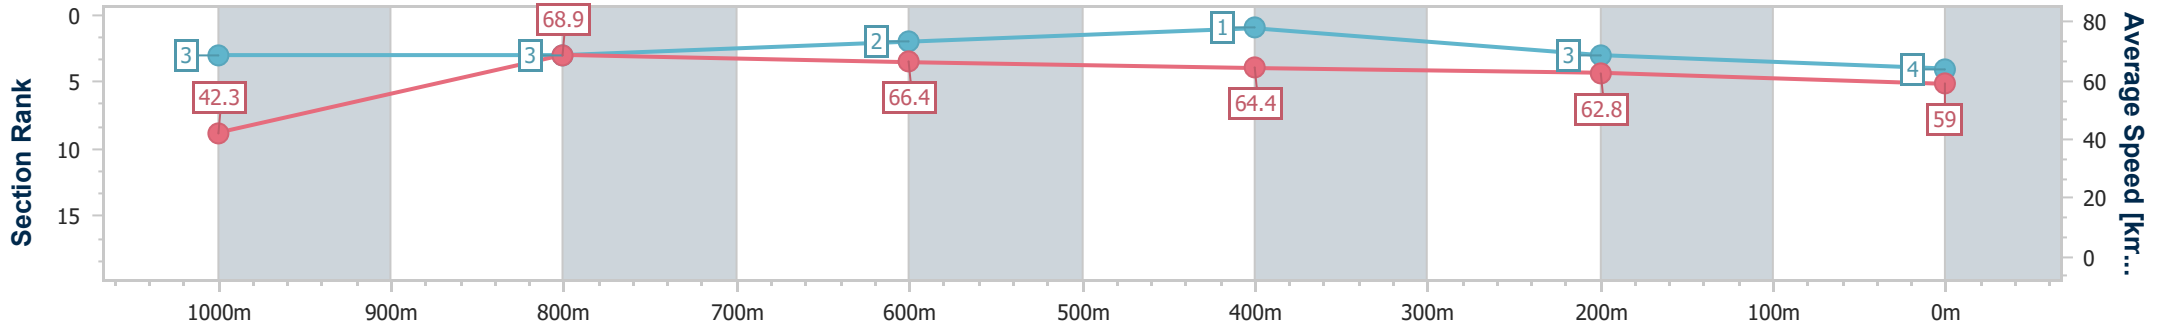

### Ipswich QLD Professional

Race 6: GREAT NORTHERN Class 2 Handicap - 1100m

04 December 2024 - 15:59

Track Rating: Good 4, Weather: Fine, Rail Position: +6m Entire

Section	Overall	1000m	800m	600m	400m	200m
Section Times	1:04.59 [4] (0:08.49)	0:56.10 [3] (0:10.46)	0:45.64 [3] (0:10.82)	0:34.82 [2] (0:11.11)	0:23.71 [1] (0:11.51)	0:12.20 [3] (0:12.20)
Average Speed [km/h]	42.3	68.9	66.4	64.4	62.8	59.0
Top Speed [km/h]	67.1	70.4	67.8	66.3	63.5	62.1
Avg. Dist. to Rail [m]	5.9	0.9	0.8	1.1	1.0	2.6
Avg. Stride Freq. [Hz]	2.2	2.6	2.5	2.4	2.4	2.3
Avg. Stride Length [m]	5.0	7.4	7.5	7.4	7.3	7.1