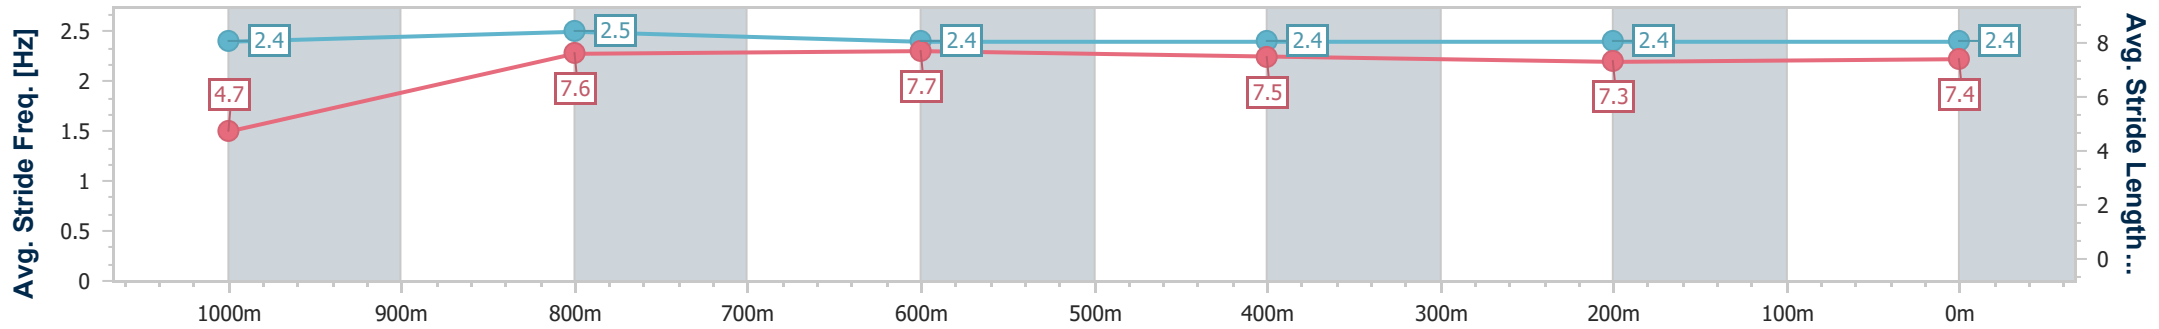

### Ipswich QLD Professional

Race 6: GREAT NORTHERN Class 2 Handicap - 1100m

04 December 2024 - 15:59

Track Rating: Good 4, Weather: Fine, Rail Position: +6m Entire

Section	Overall	1000m	800m	600m	400m	200m
Section Times	1:03.75 [2] (0:08.51)	0:55.24 [4] (0:10.31)	0:44.93 [1] (0:10.86)	0:34.07 [1] (0:11.21)	0:22.86 [2] (0:11.43)	0:11.43 [1] (0:11.43)
Average Speed [km/h]	42.1	70.0	65.8	63.8	62.4	63.2
Top Speed [km/h]	70.2	71.3	67.4	64.9	64.9	64.2
Avg. Dist. to Rail [m]	5.9	1.1	1.7	2.0	1.3	0.6
Avg. Stride Freq. [Hz]	2.4	2.5	2.4	2.4	2.4	2.4
Avg. Stride Length [m]	4.7	7.6	7.7	7.5	7.3	7.4