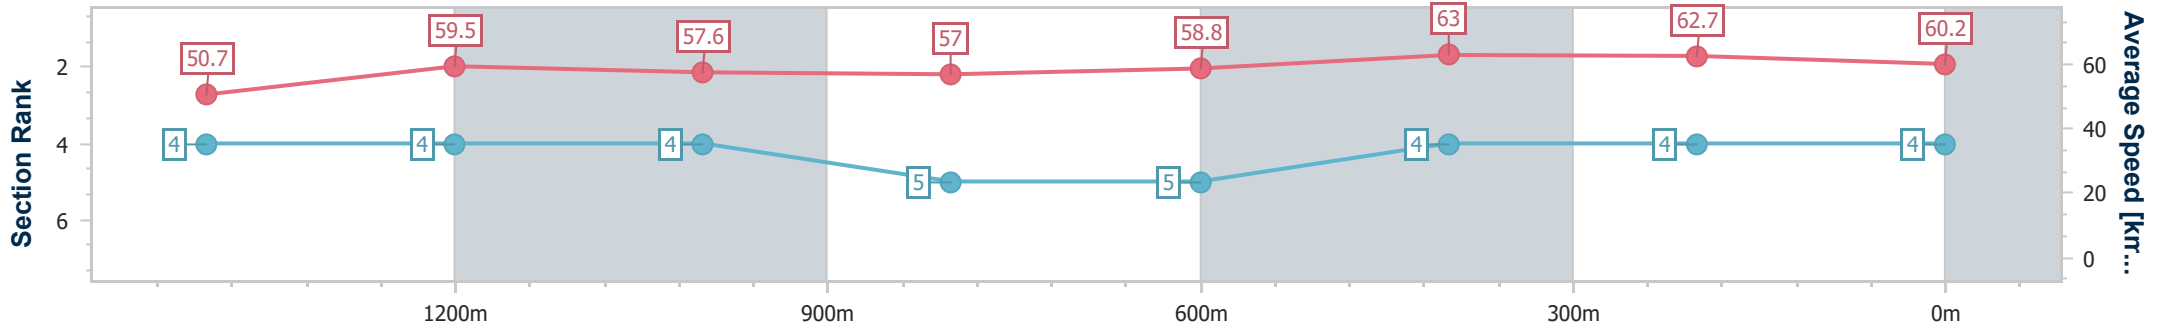

Ipswich QLD Professional

Race 1: TAB QTIS Three-Year-Old Maiden Plate - 1690m

04 December 2024 - 13:03

Track Rating: Soft 5, Weather: Fine, Rail Position: +6m Entire

Section	Overall	1400m	1200m	1000m	800m	600m	400m	200m					
Section Times	1:44.76 [4] (0:20.59)	1:24.17 [4] (0:12.04)	1:12.13 [4] (0:12.46)	0:59.67 [4] (0:12.66)	0:47.01 [5] (0:12.22)	0:34.79 [5] (0:11.40)	0:23.39 [4] (0:11.46)	0:11.93 [4] (0:11.93)					
Average Speed [km/h]	50.7	59.5	57.6	57.0	58.8	63.0	62.7	60.2					
Top Speed [km/h]	60.9	60.0	58.8	58.2	61.3	64.0	63.2	63.0					
Avg. Dist. to Rail [m]	1.1	1.1	0.6	0.2	0.2	0.6	1.1	1.1					
Avg. Stride Freq. [Hz]	2.3	2.3	2.2	2.2	2.2	2.3	2.3	2.3					
Avg. Stride Length [m]	6.8	7.2	7.1	7.2	7.4	7.6	7.5	7.3					