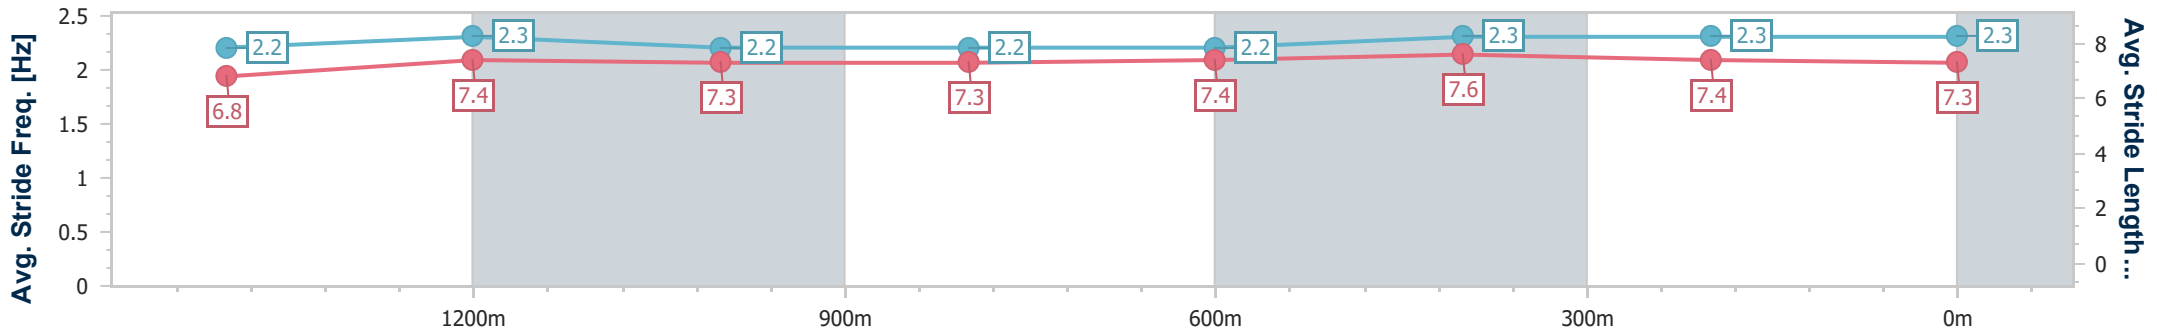

### Ipswich QLD Professional

Race 1: TAB QTIS Three-Year-Old Maiden Plate - 1690m

04 December 2024 - 13:03

Track Rating: Soft 5, Weather: Fine, Rail Position: +6m Entire

Section	Overall	1400m	1200m	1000m	800m	600m	400m	200m
Section Times	1:45.01 [6] (0:20.78)	1:24.23 [5] (0:12.01)	1:12.22 [5] (0:12.32)	0:59.90 [5] (0:12.56)	0:47.34 [4] (0:12.20)	0:35.14 [4] (0:11.57)	0:23.57 [5] (0:11.67)	0:11.90 [5] (0:11.90)
Average Speed [km/h]	54.9	60.1	58.4	57.4	58.9	62.8	61.7	59.8
Top Speed [km/h]	60.6	61.2	60.7	59.0	60.0	63.2	63.2	62.4
Avg. Dist. to Rail [m]	2.6	0.3	0.2	0.2	0.2	0.6	0.9	1.7
Avg. Stride Freq. [Hz]	2.2	2.3	2.2	2.2	2.2	2.3	2.3	2.3
Avg. Stride Length [m]	6.8	7.4	7.3	7.3	7.4	7.6	7.4	7.3