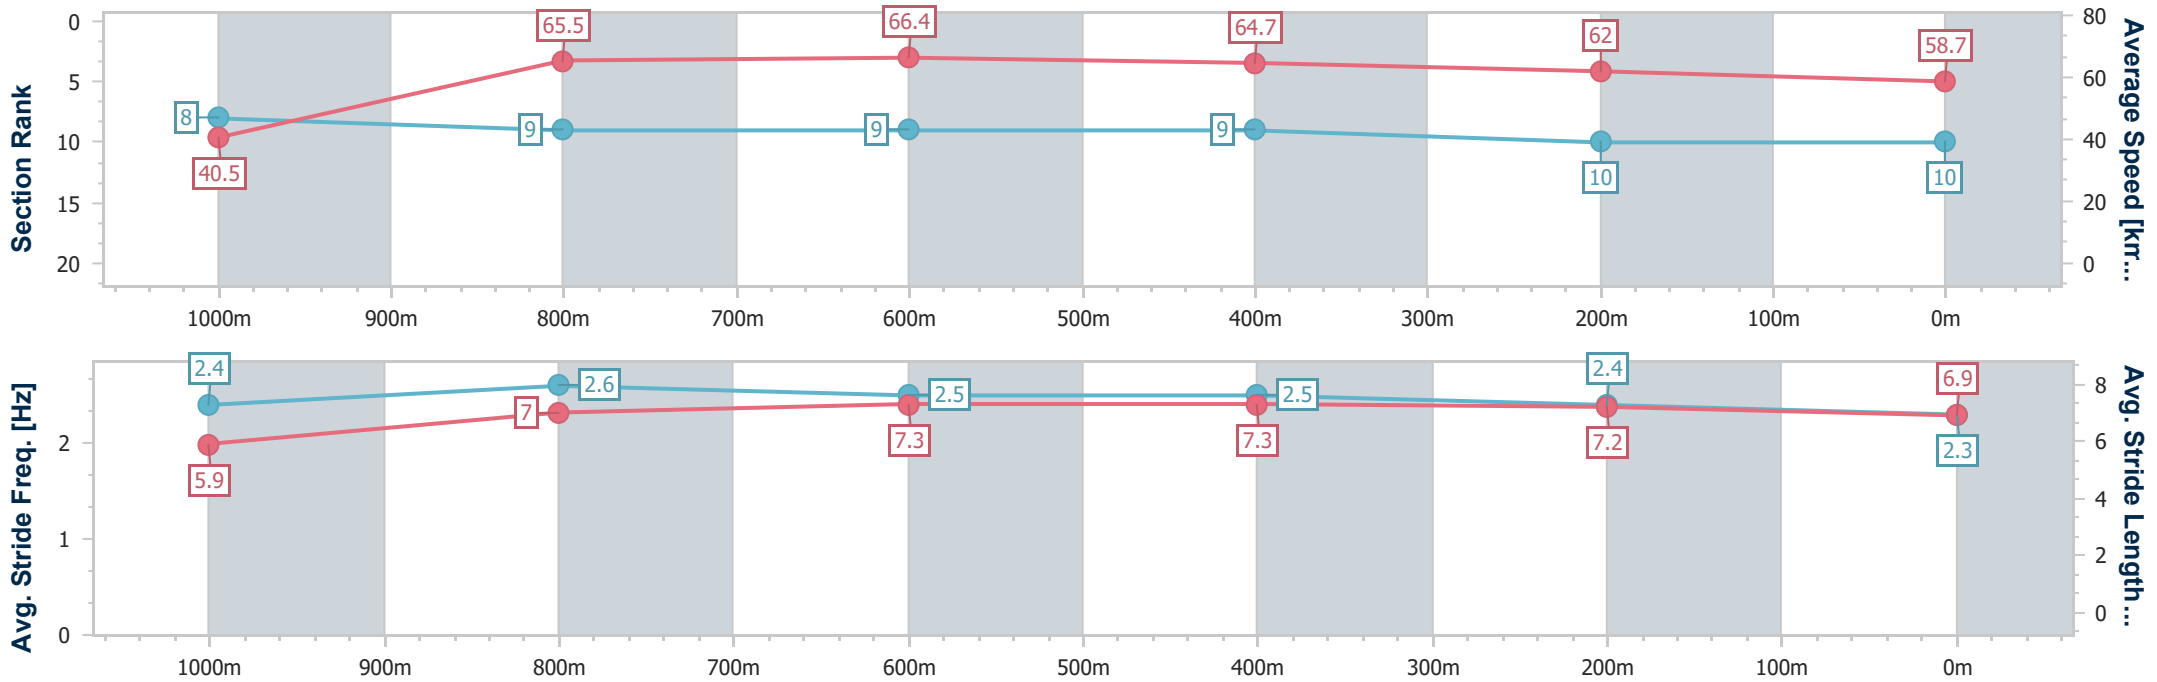

- [ ] Ranking at each section and finish
- .-.- No data available at this section
- NA No data available

Horse/Jockey Name	Spirited Son
Final Rank	11
Fastest Section Time (Section)	0:08.87 (Overall)
Top Speed [km/h] (Section)	66.6 (1000m)
Race State	Finished