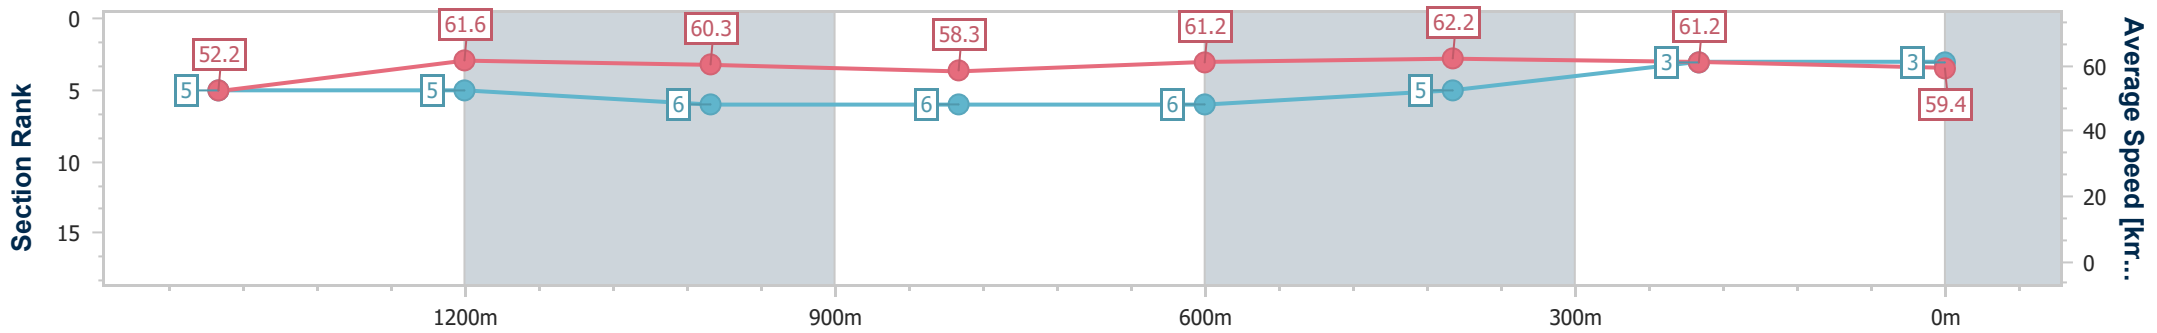

Ipswich QLD Professional  
Race 7: SCHWEPPE'S RATINGS BAND 0 - 58 Handicap - 1690m

04 December 2024 - 16:33

Track Rating: Good 4, Weather: Fine, Rail Position: +6m Entire

Section	Overall	1400m	1200m	1000m	800m	600m	400m	200m					
Section Times	1:43.41 [3] (0:20.04)	1:23.37 [5] (0:11.71)	1:11.66 [5] (0:11.99)	0:59.67 [6] (0:12.34)	0:47.33 [6] (0:11.79)	0:35.54 [6] (0:11.62)	0:23.92 [5] (0:11.81)	0:12.11 [3] (0:12.11)					
Average Speed [km/h]	52.2	61.6	60.3	58.3	61.2	62.2	61.2	59.4					
Top Speed [km/h]	62.3	62.6	61.6	59.6	62.0	63.1	62.5	60.3					
Avg. Dist. to Rail [m]	2.9	0.4	0.7	0.6	0.5	1.2	1.9	3.0					
Avg. Stride Freq. [Hz]	2.2	2.2	2.2	2.2	2.2	2.3	2.3	2.2					
Avg. Stride Length [m]	6.5	7.6	7.6	7.4	7.7	7.5	7.5	7.5					