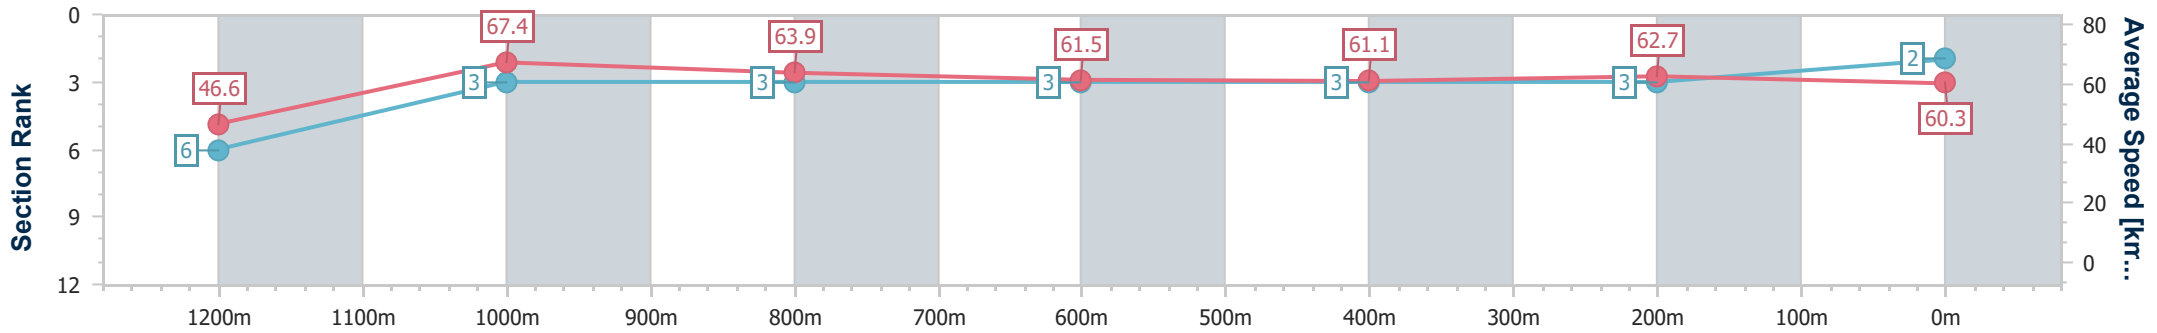

### Ipswich QLD Professional

Race 3: RED BULL AUSTRALIA Class 1 Plate - 1350m

04 December 2024 - 14:14

Track Rating: Soft 5, Weather: Fine, Rail Position: +6m Entire

Section	Overall	1200m	1000m	800m	600m	400m	200m
Section Times	1:20.54 [2] (0:11.64)	1:08.90 [6] (0:10.75)	0:58.15 [3] (0:11.28)	0:46.87 [3] (0:11.66)	0:35.21 [3] (0:11.73)	0:23.48 [3] (0:11.51)	0:11.97 [3]
Average Speed [km/h]	46.6	67.4	63.9	61.5	61.1	62.7	60.3
Top Speed [km/h]	67.4	68.2	66.4	63.0	62.0	63.8	63.4
Avg. Dist. to Rail [m]	5.9	4.2	1.2	1.0	0.7	1.1	3.6
Avg. Stride Freq. [Hz]	2.2	2.4	2.4	2.3	2.3	2.4	2.3
Avg. Stride Length [m]	5.6	7.6	7.5	7.5	7.4	7.3	7.3