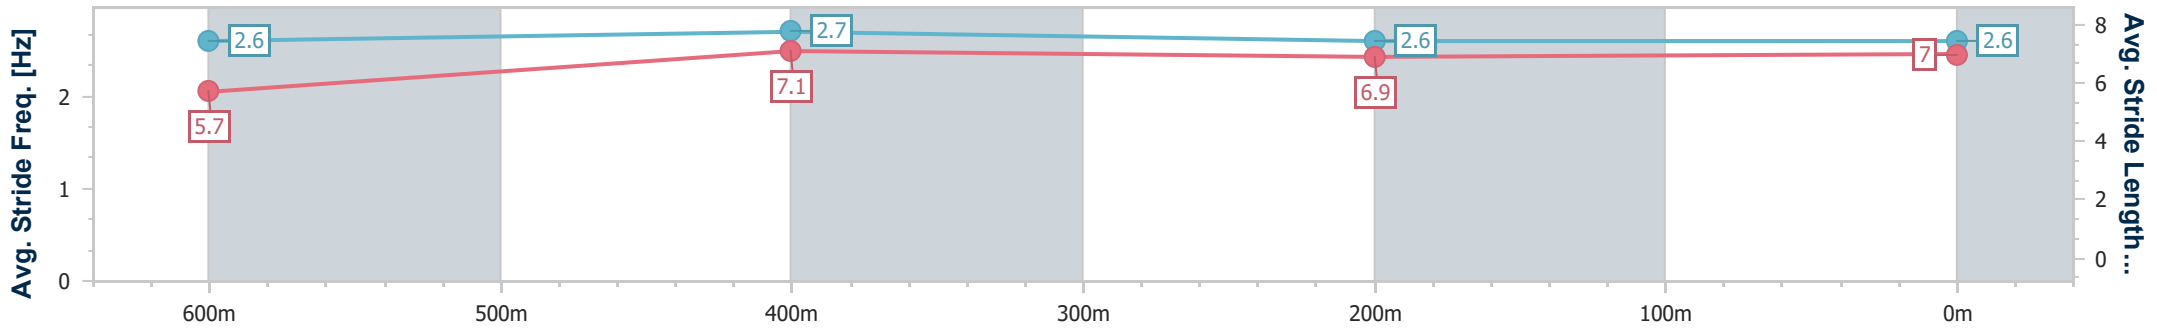

### Ipswich QLD Professional

Race 5: GORDON'S GIN BENCHMARK 65 Handicap - 800m

04 December 2024 - 15:29

Track Rating: Good 4, Weather: Fine, Rail Position: +6m Entire

Section	Overall	600m	400m	200m
Section Times	0:45.51 [1] (0:13.31)	0:32.20 [1] (0:10.18)	0:22.02 [1] (0:10.89)	0:11.13 [2] (0:11.13)
Average Speed [km/h]	54.1	70.4	65.6	65.2
Top Speed [km/h]	70.3	71.0	68.5	66.7
Avg. Dist. to Rail [m]	2.2	1.5	1.0	0.8
Avg. Stride Freq. [Hz]	2.6	2.7	2.6	2.6
Avg. Stride Length [m]	5.7	7.1	6.9	7.0