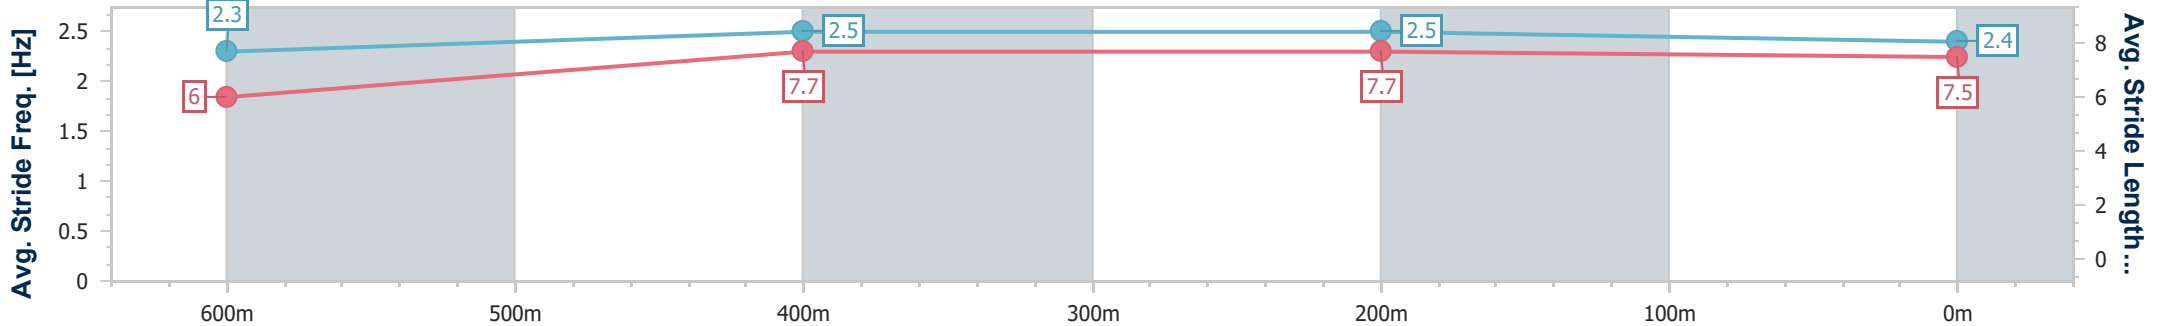

### Ipswich QLD Professional

Race 5: GORDON'S GIN BENCHMARK 65 Handicap - 800m

04 December 2024 - 15:29

Track Rating: Good 4, Weather: Fine, Rail Position: +6m Entire

Section	Overall	600m	400m	200m
Section Times	0:46.09 [11] (0:14.08)	0:32.01 [11] (0:10.26)	0:21.75 [10] (0:10.58)	0:11.17 [10] (0:11.17)
Average Speed [km/h]	51.2	70.7	68.1	64.7
Top Speed [km/h]	68.6	70.6	69.3	68.7
Avg. Dist. to Rail [m]	6.6	2.0	1.6	4.0
Avg. Stride Freq. [Hz]	2.3	2.5	2.5	2.4
Avg. Stride Length [m]	6.0	7.7	7.7	7.5