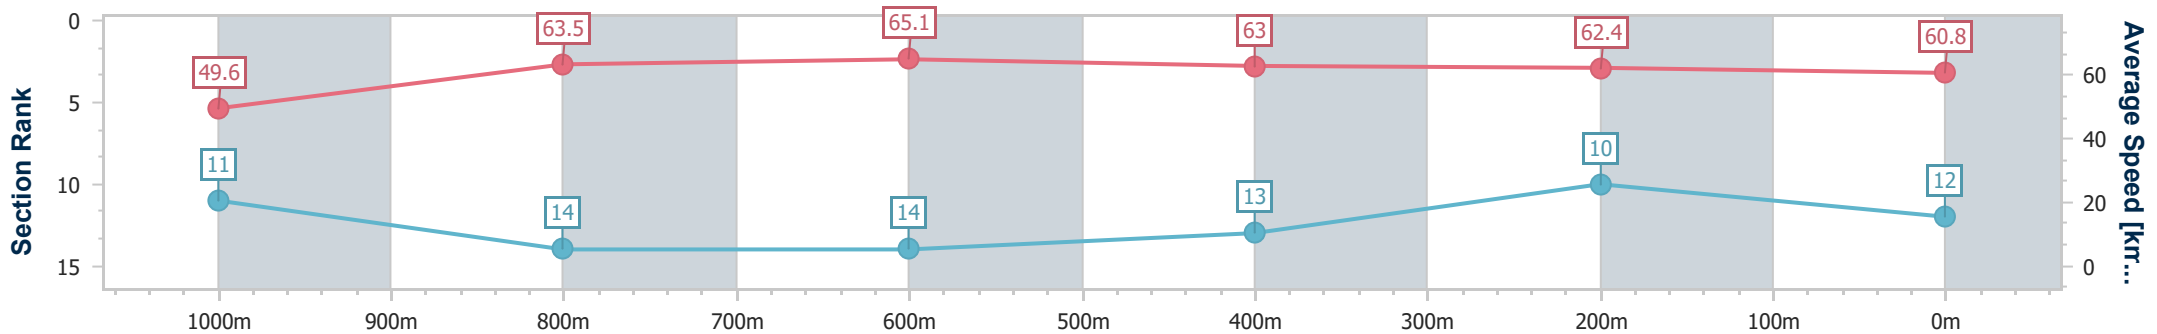

Ipswich QLD Professional  
 Race 8: IPSWICH EVENTS & ENTERTAINMENT CENTRE  
 BENCHMARK 58 Handicap - 1200m

04 December 2024 - 17:10

Track Rating: Good 4, Weather: Fine, Rail Position: +6m Entire

Section	Overall	1000m	800m	600m	400m	200m
Section Times	1:11.64 [12] (0:14.49)	0:57.15 [11] (0:11.35)	0:45.80 [14] (0:11.06)	0:34.74 [14] (0:11.40)	0:23.34 [13] (0:11.47)	0:11.87 [10] (0:11.87)
Average Speed [km/h]	49.6	63.5	65.1	63.0	62.4	60.8
Top Speed [km/h]	63.7	64.8	65.5	64.1	64.2	61.9
Avg. Dist. to Rail [m]	4.6	1.1	0.5	0.5	0.9	0.5
Avg. Stride Freq. [Hz]	2.4	2.5	2.5	2.5	2.5	2.4
Avg. Stride Length [m]	5.6	7.1	7.3	7.1	7.0	6.9