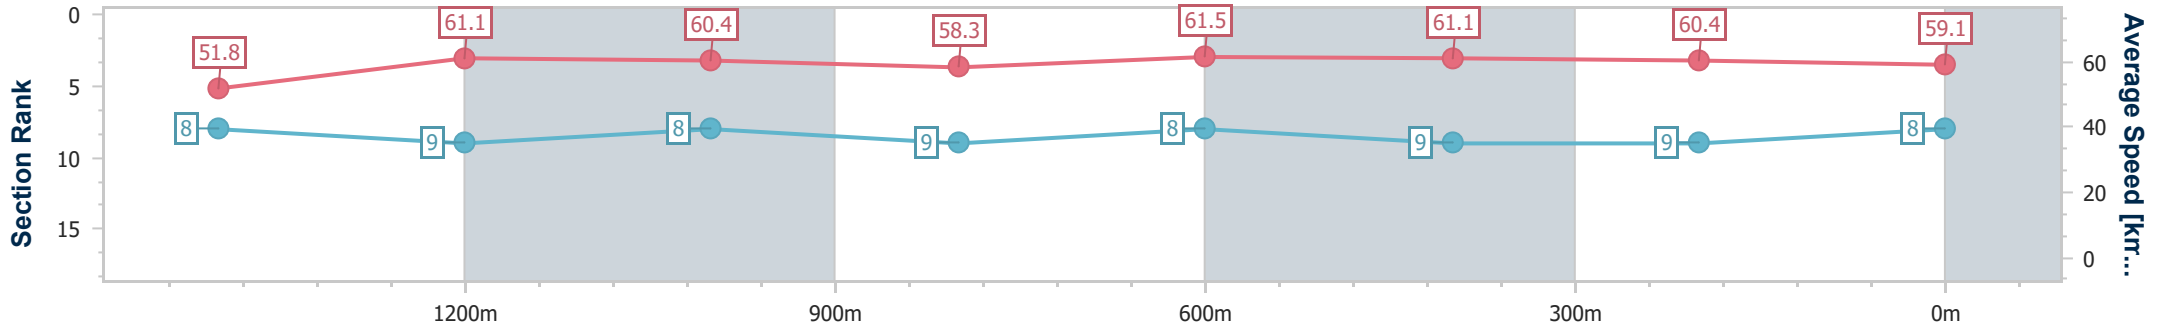

### Ipswich QLD Professional

Race 7: SCHWEPPES RATINGS BAND 0 - 58 Handicap - 1690m

04 December 2024 - 16:33

Track Rating: Good 4, Weather: Fine, Rail Position: +6m Entire

Section	Overall	1400m	1200m	1000m	800m	600m	400m	200m
Section Times	1:44.02 [8] (0:20.18)	1:23.84 [8] (0:11.81)	1:12.03 [9] (0:11.96)	1:00.07 [8] (0:12.37)	0:47.70 [9] (0:11.73)	0:35.97 [8] (0:11.84)	0:24.13 [9] (0:11.93)	0:12.20 [9] (0:12.20)
Average Speed [km/h]	51.8	61.1	60.4	58.3	61.5	61.1	60.4	59.1
Top Speed [km/h]	63.4	61.6	61.8	60.1	62.5	61.8	61.3	60.3
Avg. Dist. to Rail [m]	1.7	0.4	0.7	0.8	0.2	1.1	0.9	2.8
Avg. Stride Freq. [Hz]	2.2	2.3	2.3	2.2	2.3	2.3	2.3	2.3
Avg. Stride Length [m]	6.3	7.4	7.4	7.3	7.5	7.4	7.3	7.3