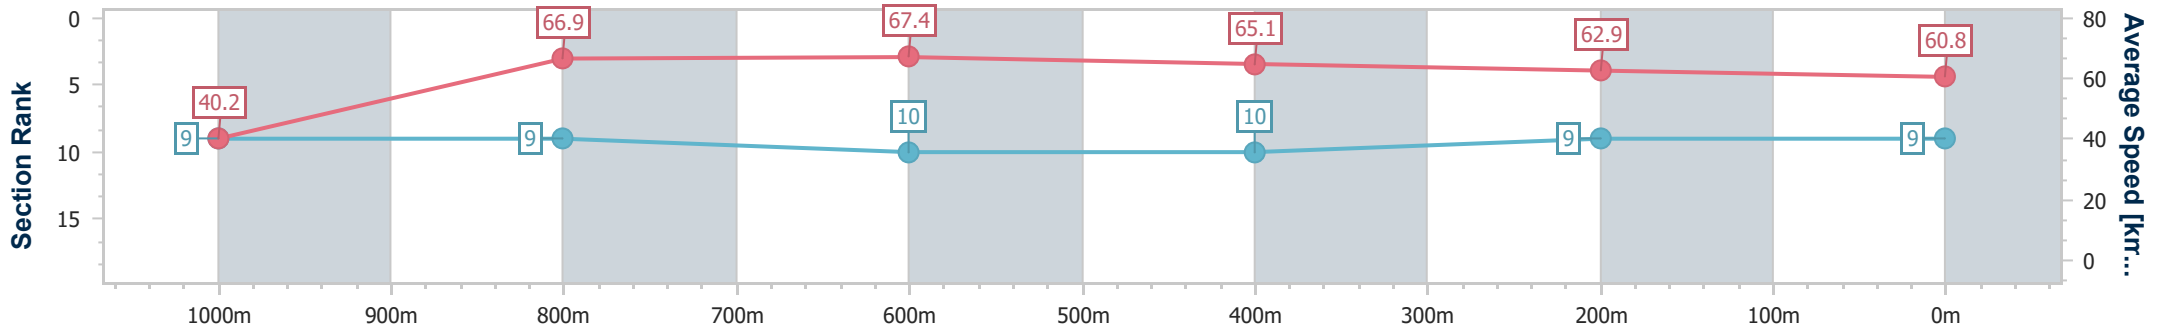

### Ipswich QLD Professional

Race 6: GREAT NORTHERN Class 2 Handicap - 1100m

04 December 2024 - 15:59

Track Rating: Good 4, Weather: Fine, Rail Position: +6m Entire

Section	Overall	1000m	800m	600m	400m	200m
Section Times	1:04.91 [9] (0:09.03)	0:55.88 [9] (0:10.75)	0:45.13 [9] (0:10.65)	0:34.48 [10] (0:11.11)	0:23.37 [10] (0:11.54)	0:11.83 [9] (0:11.83)
Average Speed [km/h]	40.2	66.9	67.4	65.1	62.9	60.8
Top Speed [km/h]	62.5	68.3	68.5	66.8	63.6	62.8
Avg. Dist. to Rail [m]	7.3	0.8	0.6	0.7	3.2	5.8
Avg. Stride Freq. [Hz]	2.2	2.5	2.5	2.4	2.3	2.4
Avg. Stride Length [m]	4.8	7.5	7.6	7.5	7.4	7.1