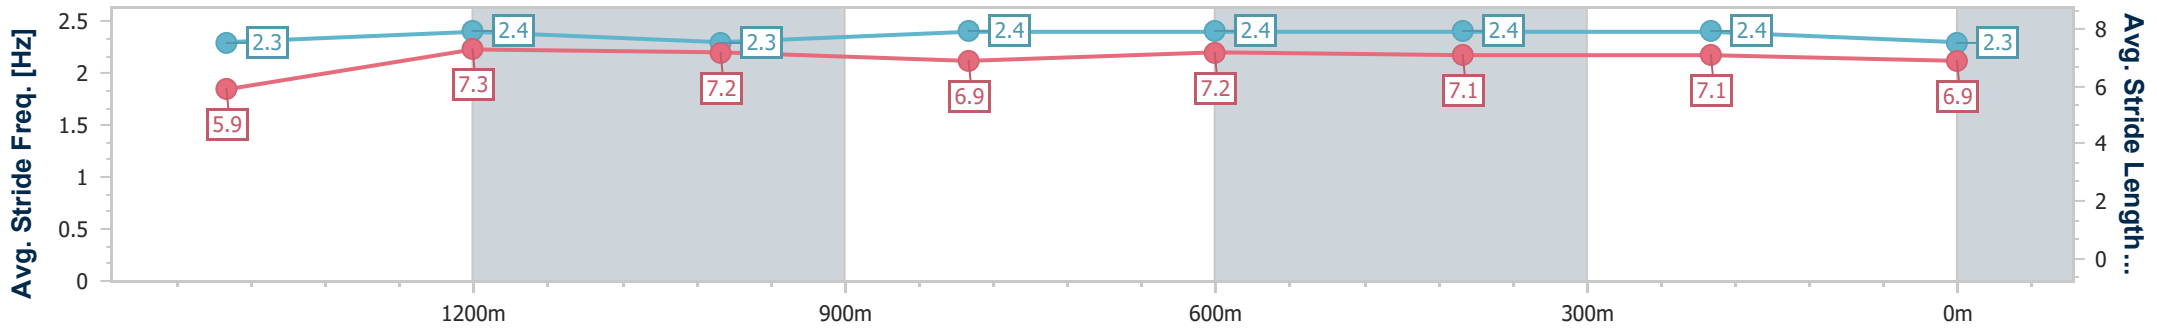

Horse/Jockey Name	Maple Door
Final Rank	6
Fastest Section Time (Section)	0:11.49 (1400m)
Top Speed [km/h] (Section)	64.8 (1400m)
Race State	Finished

Ipswich QLD Professional
Race 7: SCHWEPPE'S RATINGS BAND 0 - 58 Handicap - 1690m

04 December 2024 - 16:33

Track Rating: Good 4, Weather: Fine, Rail Position: +6m Entire

Section	Overall	1400m	1200m	1000m	800m	600m	400m	200m
Section Times	1:43.90 [6] (0:20.28)	1:23.62 [9] (0:11.49)	1:12.13 [6] (0:11.90)	1:00.23 [5] (0:12.34)	0:47.89 [5] (0:11.85)	0:36.04 [5] (0:11.84)	0:24.20 [7] (0:11.90)	0:12.30 [7] (0:12.30)
Average Speed [km/h]	51.6	63.2	61.0	58.7	61.2	61.1	61.0	58.6
Top Speed [km/h]	63.6	64.8	63.0	60.8	61.8	61.9	61.7	60.1
Avg. Dist. to Rail [m]	6.0	2.0	2.0	2.0	1.7	2.1	3.4	6.7
Avg. Stride Freq. [Hz]	2.3	2.4	2.3	2.4	2.4	2.4	2.4	2.3
Avg. Stride Length [m]	5.9	7.3	7.2	6.9	7.2	7.1	7.1	6.9

- [ ] Ranking at each section and finish
- -.-.- No data available at this section
- NA No data available