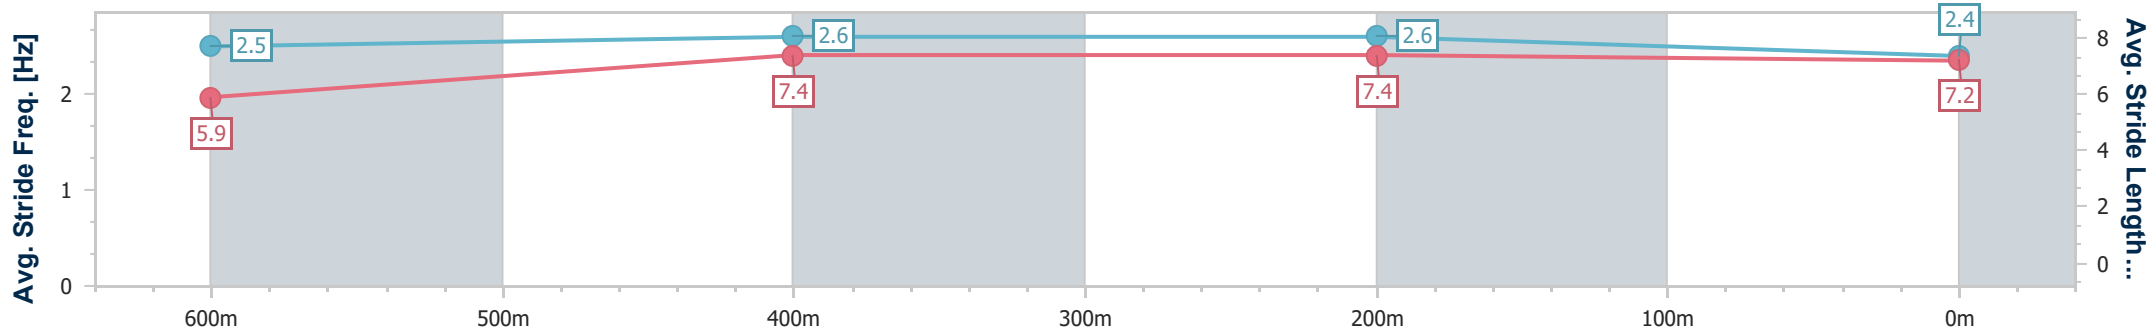

Ipswich QLD Professional

Race 5: GORDON'S GIN BENCHMARK 65 Handicap - 800m

04 December 2024 - 15:29

Track Rating: Good 4, Weather: Fine, Rail Position: +6m Entire

Section	Overall	600m	400m	200m
Section Times	0:45.77 [5] (0:13.41)	0:32.36 [4] (0:10.29)	0:22.07 [4] (0:10.73)	0:11.34 [3] (0:11.34)
Average Speed [km/h]	53.8	70.0	67.8	63.7
Top Speed [km/h]	70.3	71.7	69.5	66.7
Avg. Dist. to Rail [m]	9.6	2.5	3.3	5.9
Avg. Stride Freq. [Hz]	2.5	2.6	2.6	2.4
Avg. Stride Length [m]	5.9	7.4	7.4	7.2