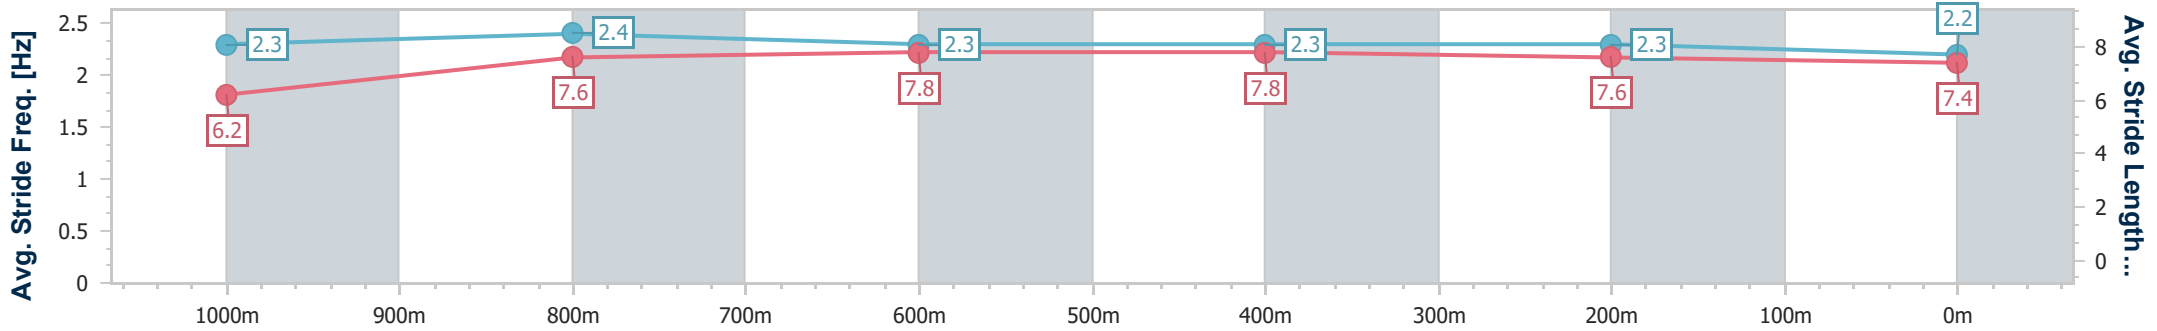

### Ipswich QLD Professional

Race 2: SEVEN NEWS Maiden Handicap - 1100m

04 December 2024 - 13:39

Track Rating: Soft 5, Weather: Fine, Rail Position: +6m Entire

Section	Overall	1000m	800m	600m	400m	200m
Section Times	1:06.01 [11] (0:08.87)	0:57.14 [7] (0:11.14)	0:46.00 [10] (0:11.09)	0:34.91 [12] (0:11.12)	0:23.79 [12] (0:11.59)	0:12.20 [11] (0:12.20)
Average Speed [km/h]	40.6	65.0	65.2	64.5	61.6	59.1
Top Speed [km/h]	61.9	66.6	65.4	65.3	63.3	60.3
Avg. Dist. to Rail [m]	11.1	3.8	1.0	1.2	0.9	0.4
Avg. Stride Freq. [Hz]	2.3	2.4	2.3	2.3	2.3	2.2
Avg. Stride Length [m]	6.2	7.6	7.8	7.8	7.6	7.4