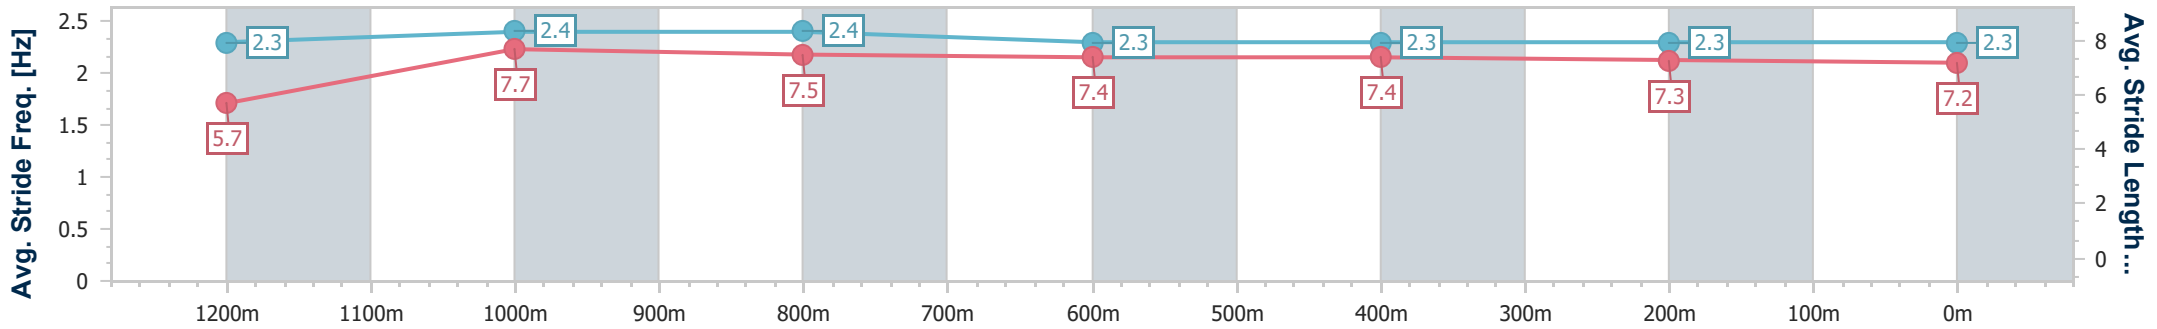

### Ipswich QLD Professional

Race 3: RED BULL AUSTRALIA Class 1 Plate - 1350m

04 December 2024 - 14:14

Track Rating: Soft 5, Weather: Fine, Rail Position: +6m Entire

Section	Overall	1200m	1000m	800m	600m	400m	200m
Section Times	1:20.85 [5] (0:11.44)	1:09.41 [3] (0:10.72)	0:58.69 [1] (0:11.14)	0:47.55 [1] (0:11.66)	0:35.89 [1] (0:11.75)	0:24.14 [2] (0:11.85)	0:12.29 [2] (0:12.29)
Average Speed [km/h]	47.1	67.4	64.6	61.9	61.1	60.7	58.7
Top Speed [km/h]	66.1	68.4	66.6	63.4	61.8	61.5	60.1
Avg. Dist. to Rail [m]	4.3	2.5	0.8	0.3	0.3	0.4	1.3
Avg. Stride Freq. [Hz]	2.3	2.4	2.4	2.3	2.3	2.3	2.3
Avg. Stride Length [m]	5.7	7.7	7.5	7.4	7.4	7.3	7.2