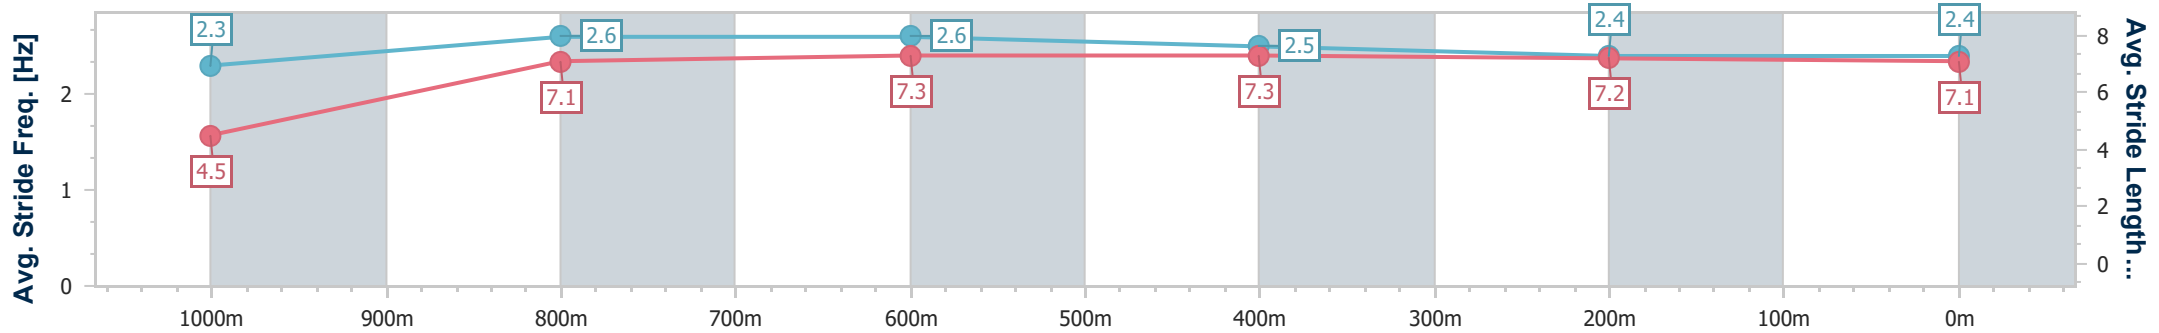

### Ipswich QLD Professional

Race 6: GREAT NORTHERN Class 2 Handicap - 1100m

04 December 2024 - 15:59

Track Rating: Good 4, Weather: Fine, Rail Position: +6m Entire

Section	Overall	1000m	800m	600m	400m	200m
Section Times	1:04.80 [5] (0:09.23)	0:55.57 [10] (0:10.69)	0:44.88 [10] (0:10.49)	0:34.39 [9] (0:11.09)	0:23.30 [9] (0:11.59)	0:11.71 [10] (0:11.71)
Average Speed [km/h]	39.3	67.3	68.3	64.8	62.4	61.5
Top Speed [km/h]	62.6	69.4	69.2	66.6	63.0	63.2
Avg. Dist. to Rail [m]	10.3	0.8	1.0	0.4	2.0	3.9
Avg. Stride Freq. [Hz]	2.3	2.6	2.6	2.5	2.4	2.4
Avg. Stride Length [m]	4.5	7.1	7.3	7.3	7.2	7.1