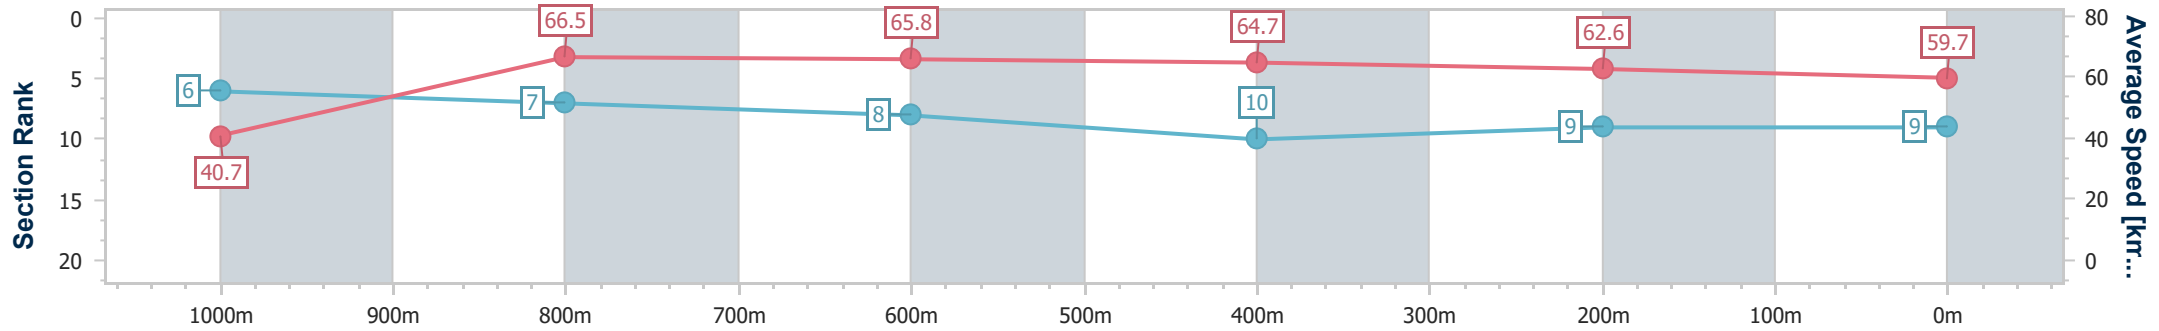

### Ipswich QLD Professional

Race 2: SEVEN NEWS Maiden Handicap - 1100m

04 December 2024 - 13:39

Track Rating: Soft 5, Weather: Fine, Rail Position: +6m Entire

Section	Overall	1000m	800m	600m	400m	200m
Section Times	1:05.56 [9] (0:08.87)	0:56.69 [6] (0:10.90)	0:45.79 [7] (0:10.96)	0:34.83 [8] (0:11.18)	0:23.65 [10] (0:11.59)	0:12.06 [9] (0:12.06)
Average Speed [km/h]	40.7	66.5	65.8	64.7	62.6	59.7
Top Speed [km/h]	64.5	68.2	66.7	66.0	63.7	61.8
Avg. Dist. to Rail [m]	10.1	2.9	0.8	0.9	2.4	4.2
Avg. Stride Freq. [Hz]	2.5	2.6	2.5	2.5	2.4	2.3
Avg. Stride Length [m]	5.8	7.1	7.3	7.3	7.1	7.0