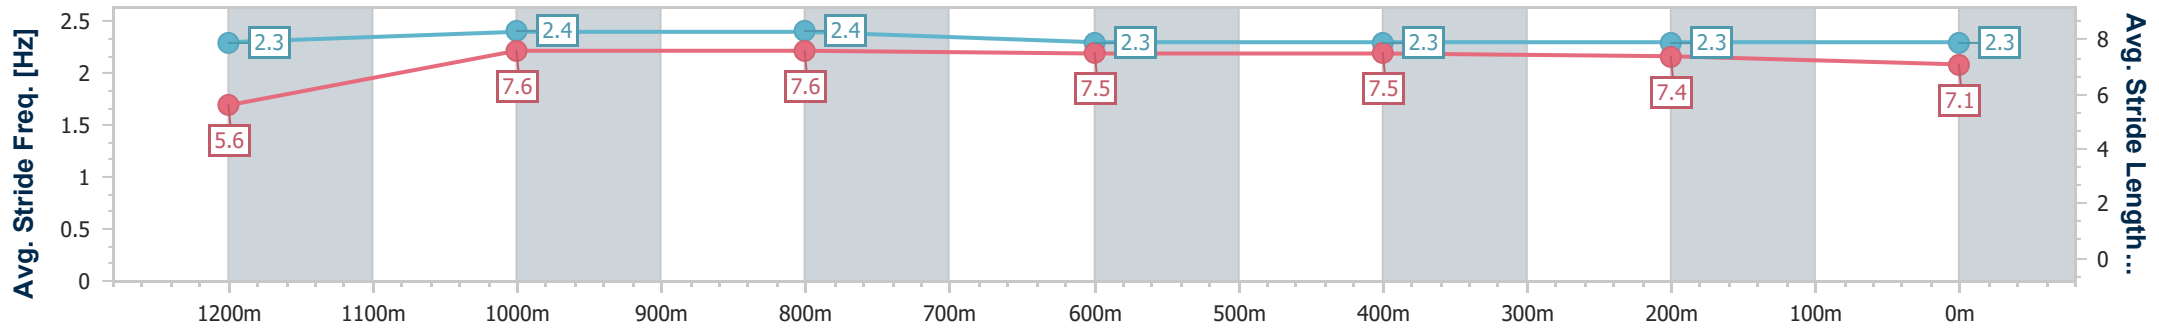

### Ipswich QLD Professional

Race 3: RED BULL AUSTRALIA Class 1 Plate - 1350m

04 December 2024 - 14:14

Track Rating: Soft 5, Weather: Fine, Rail Position: +6m Entire

Section	Overall	1200m	1000m	800m	600m	400m	200m
Section Times	1:21.10 [8] (0:11.74)	1:09.36 [7] (0:10.95)	0:58.41 [8] (0:11.20)	0:47.21 [6] (0:11.58)	0:35.63 [5] (0:11.65)	0:23.98 [4] (0:11.82)	0:12.16 [6]
Average Speed [km/h]	46.0	65.8	64.6	62.1	62.3	61.3	59.2
Top Speed [km/h]	62.3	67.6	65.0	63.1	62.9	62.3	60.8
Avg. Dist. to Rail [m]	7.3	2.1	0.5	0.6	1.0	2.9	5.8
Avg. Stride Freq. [Hz]	2.3	2.4	2.4	2.3	2.3	2.3	2.3
Avg. Stride Length [m]	5.6	7.6	7.6	7.5	7.5	7.4	7.1