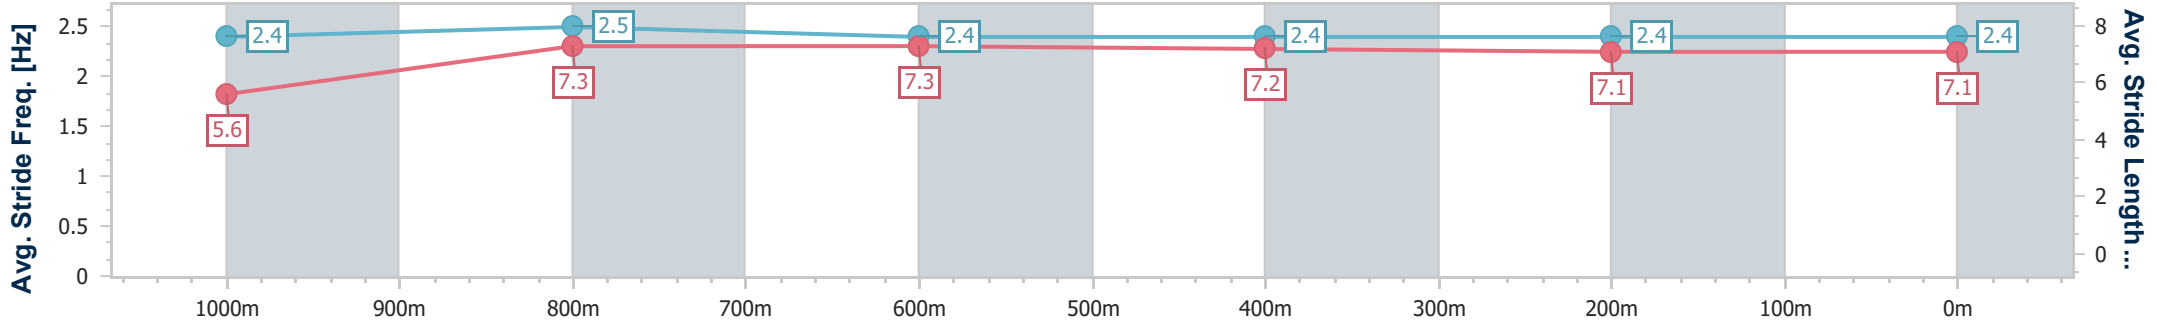

Horse/Jockey Name	Vocals
Final Rank	8
Fastest Section Time (Section)	0:10.80 (1000m)
Top Speed [km/h] (Section)	67.2 (1000m)
Race State	Finished

Ipswich QLD Professional
Race 8: IPSWICH EVENTS & ENTERTAINMENT CENTRE
BENCHMARK 58 Handicap - 1200m

04 December 2024 - 17:10

Track Rating: Good 4, Weather: Fine, Rail Position: +6m Entire

Section	Overall	1000m	800m	600m	400m	200m
Section Times	1:11.29 [8] (0:14.03)	0:57.26 [6] (0:10.80)	0:46.46 [5] (0:11.23)	0:35.23 [5] (0:11.66)	0:23.57 [5] (0:11.75)	0:11.82 [5] (0:11.82)
Average Speed [km/h]	51.4	66.5	63.8	61.5	61.2	60.8
Top Speed [km/h]	66.9	67.2	65.4	62.6	61.7	61.8
Avg. Dist. to Rail [m]	1.8	0.7	1.2	1.0	0.6	1.3
Avg. Stride Freq. [Hz]	2.4	2.5	2.4	2.4	2.4	2.4
Avg. Stride Length [m]	5.6	7.3	7.3	7.2	7.1	7.1

- [ ] Ranking at each section and finish
- -.-.- No data available at this section
- NA No data available