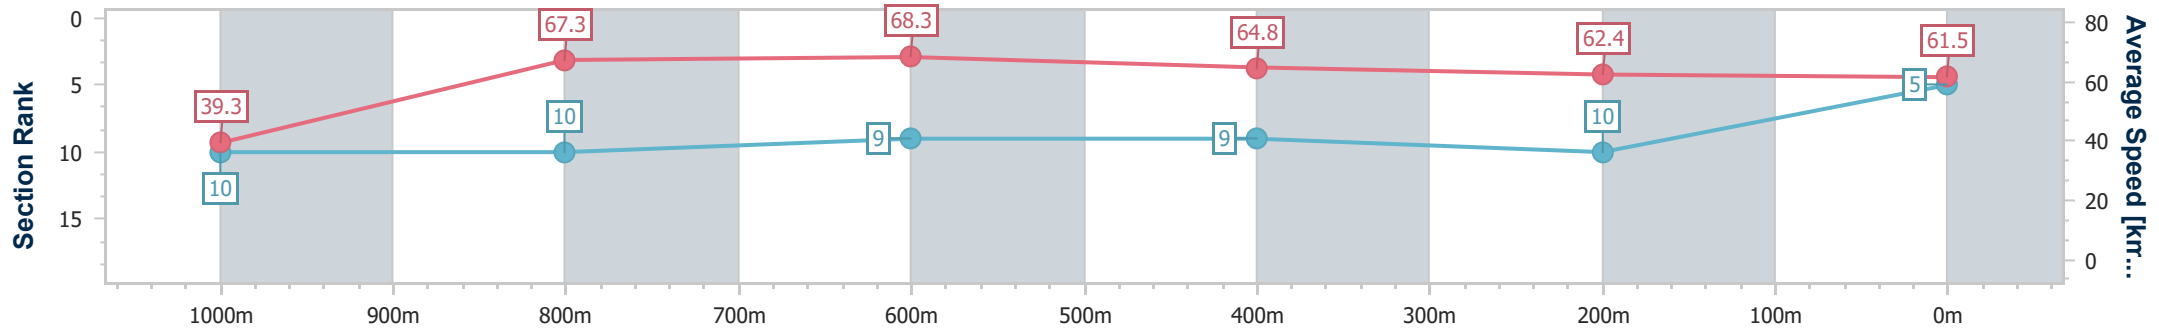

### Ipswich QLD Professional

Race 6: GREAT NORTHERN Class 2 Handicap - 1100m

04 December 2024 - 15:59

Track Rating: Good 4, Weather: Fine, Rail Position: +6m Entire

Section	Overall	1000m	800m	600m	400m	200m
Section Times	1:04.80 [5] (0:09.23)	0:55.57 [10] (0:10.69)	0:44.88 [10] (0:10.49)	0:34.39 [9] (0:11.09)	0:23.30 [9] (0:11.59)	0:11.71 [10] (0:11.71)
Average Speed [km/h]	39.3	67.3	68.3	64.8	62.4	61.5
Top Speed [km/h]	62.6	69.4	69.2	66.6	63.0	63.2
Avg. Dist. to Rail [m]	10.3	0.8	1.0	0.4	2.0	3.9
Avg. Stride Freq. [Hz]	2.3	2.6	2.6	2.5	2.4	2.4
Avg. Stride Length [m]	4.5	7.1	7.3	7.3	7.2	7.1