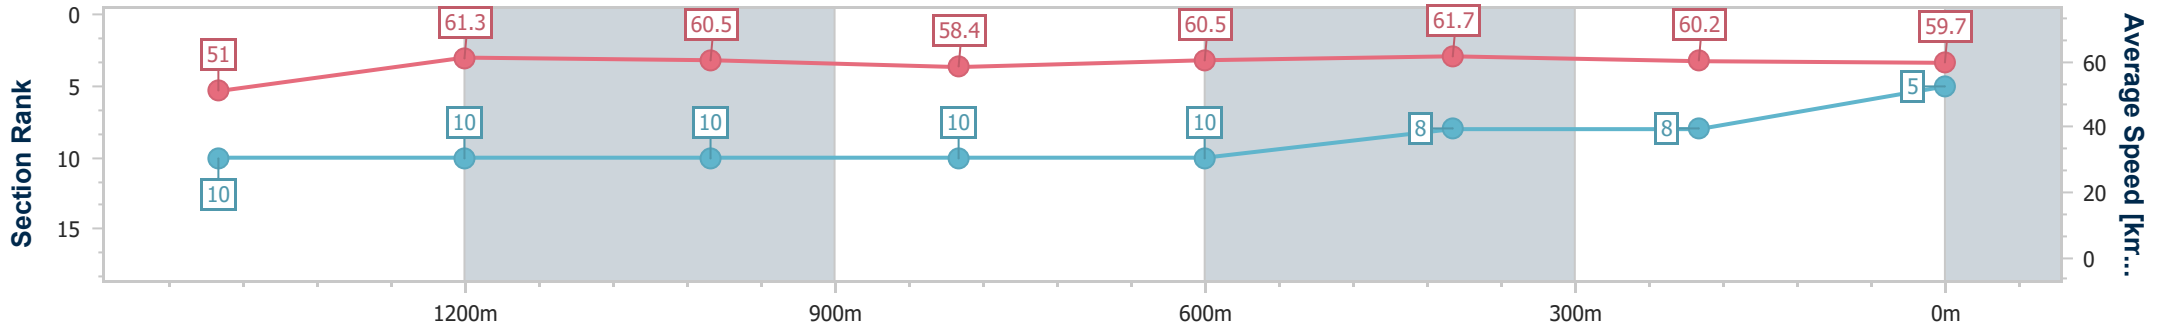

### Ipswich QLD Professional

Race 7: SCHWEPES RATINGS BAND 0 - 58 Handicap - 1690m

04 December 2024 - 16:33

Track Rating: Good 4, Weather: Fine, Rail Position: +6m Entire

Section	Overall	1400m	1200m	1000m	800m	600m	400m	200m
Section Times	1:43.83 [5] (0:20.51)	1:23.32 [10] (0:11.71)	1:11.61 [10] (0:11.87)	0:59.74 [10] (0:12.31)	0:47.43 [10] (0:11.88)	0:35.55 [10] (0:11.60)	0:23.95 [8] (0:11.84)	0:12.11 [8] (0:12.11)
Average Speed [km/h]	51.0	61.3	60.5	58.4	60.5	61.7	60.2	59.7
Top Speed [km/h]	62.6	62.6	61.6	59.3	61.9	63.1	60.9	60.3
Avg. Dist. to Rail [m]	2.5	0.4	0.2	0.4	0.8	1.1	1.1	1.8
Avg. Stride Freq. [Hz]	2.2	2.2	2.2	2.1	2.2	2.2	2.2	2.2
Avg. Stride Length [m]	6.4	7.9	7.8	7.7	7.8	7.8	7.6	7.6