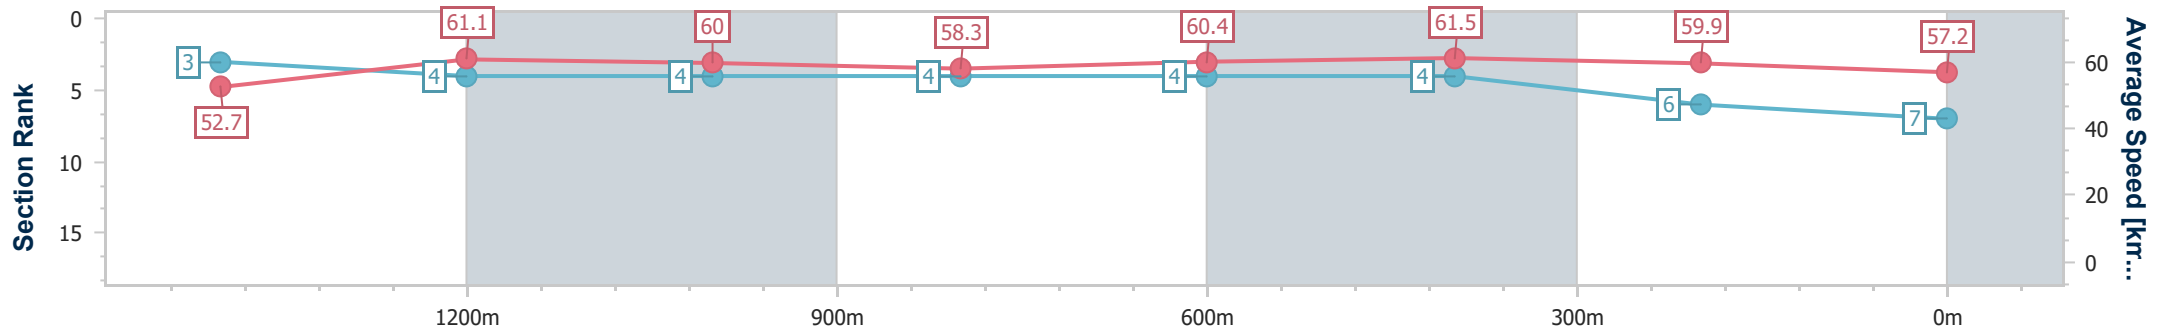

Ipswich QLD Professional  
Race 7: SCHWEPES RATINGS BAND 0 - 58 Handicap - 1690m

04 December 2024 - 16:33

Track Rating: Good 4, Weather: Fine, Rail Position: +6m Entire

Section	Overall	1400m	1200m	1000m	800m	600m	400m	200m
Section Times	1:43.98 [7] (0:19.83)	1:24.15 [3] (0:11.76)	1:12.39 [4] (0:11.99)	1:00.40 [4] (0:12.31)	0:48.09 [4] (0:11.91)	0:36.18 [4] (0:11.63)	0:24.55 [4] (0:11.97)	0:12.58 [6] (0:12.58)
Average Speed [km/h]	52.7	61.1	60.0	58.3	60.4	61.5	59.9	57.2
Top Speed [km/h]	62.6	61.5	61.2	59.3	61.4	62.4	61.0	58.6
Avg. Dist. to Rail [m]	2.1	0.5	0.2	0.4	0.9	1.0	1.6	1.7
Avg. Stride Freq. [Hz]	2.2	2.2	2.2	2.1	2.2	2.2	2.2	2.2
Avg. Stride Length [m]	6.4	7.7	7.7	7.6	7.6	7.6	7.4	7.3