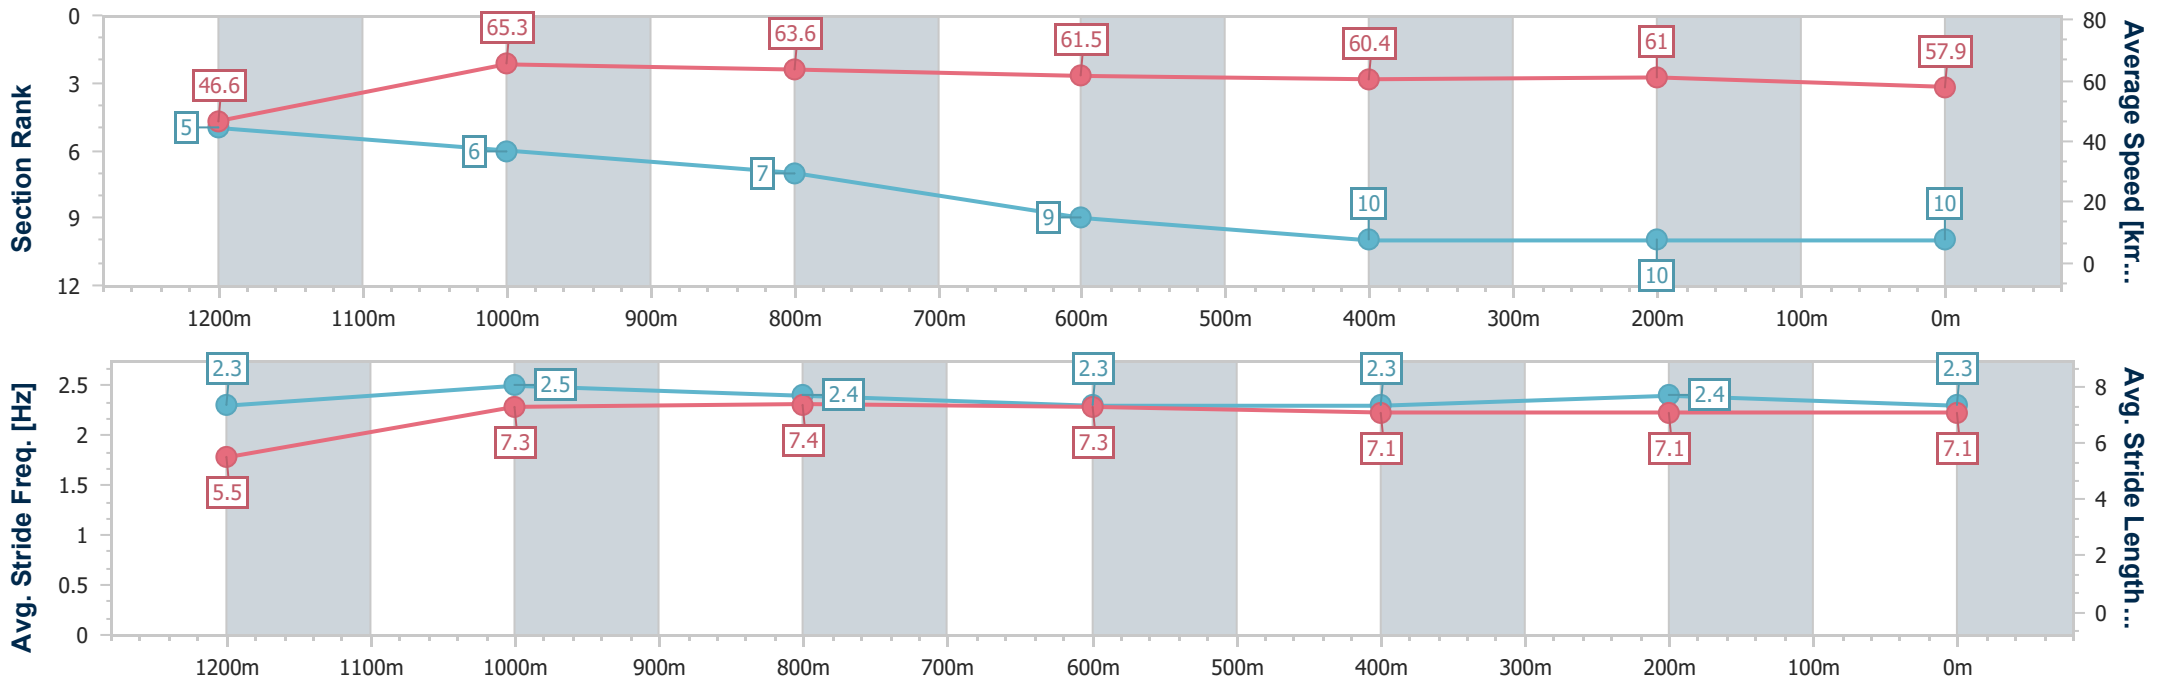

### Ipswich QLD Professional

Race 3: RED BULL AUSTRALIA Class 1 Plate - 1350m

04 December 2024 - 14:14

Track Rating: Soft 5, Weather: Fine, Rail Position: +6m Entire

Section	Overall	1200m	1000m	800m	600m	400m	200m
Section Times	1:21.82 [10] (0:11.58)	1:10.24 [5] (0:11.04)	0:59.20 [6] (0:11.35)	0:47.85 [7] (0:11.69)	0:36.16 [9] (0:11.90)	0:24.26 [10] (0:11.84)	0:12.42 [10] (0:12.42)
Average Speed [km/h]	46.6	65.3	63.6	61.5	60.4	61.0	57.9
Top Speed [km/h]	63.6	66.6	64.9	62.7	61.2	61.9	59.9
Avg. Dist. to Rail [m]	1.8	1.3	0.5	0.2	0.2	1.6	3.3
Avg. Stride Freq. [Hz]	2.3	2.5	2.4	2.3	2.3	2.4	2.3
Avg. Stride Length [m]	5.5	7.3	7.4	7.3	7.1	7.1	7.1