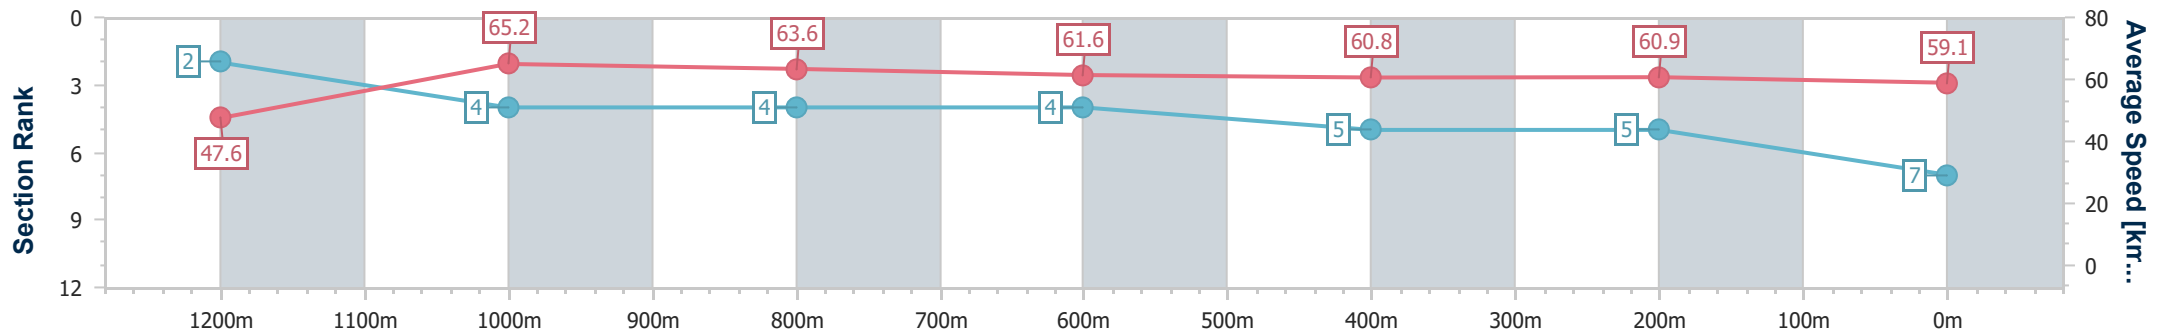

### Ipswich QLD Professional

Race 3: RED BULL AUSTRALIA Class 1 Plate - 1350m

04 December 2024 - 14:14

Track Rating: Soft 5, Weather: Fine, Rail Position: +6m Entire

Section	Overall	1200m	1000m	800m	600m	400m	200m
Section Times	1:21.08 [7] (0:11.37)	1:09.71 [2] (0:11.07)	0:58.64 [4] (0:11.27)	0:47.37 [4] (0:11.66)	0:35.71 [4] (0:11.75)	0:23.96 [5] (0:11.79)	0:12.17 [5] (0:12.17)
Average Speed [km/h]	47.6	65.2	63.6	61.6	60.8	60.9	59.1
Top Speed [km/h]	63.8	66.0	64.5	62.8	61.4	61.3	60.7
Avg. Dist. to Rail [m]	2.4	1.1	0.5	1.2	1.4	0.8	1.4
Avg. Stride Freq. [Hz]	2.3	2.3	2.2	2.2	2.2	2.2	2.2
Avg. Stride Length [m]	5.8	8.0	8.1	7.9	7.8	7.6	7.5