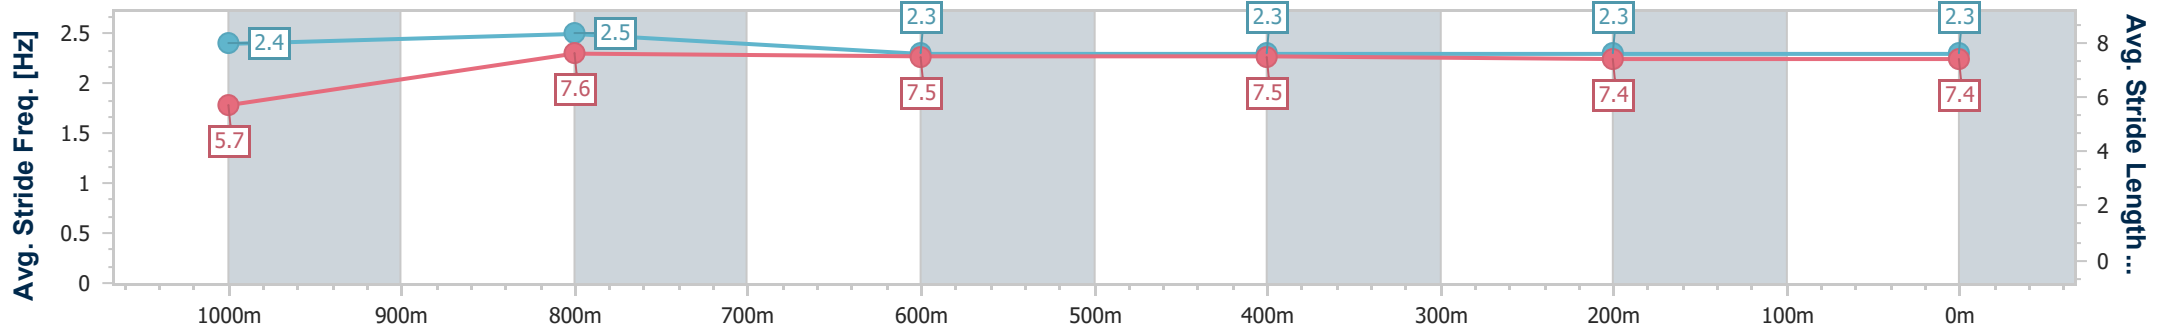

Ipswich QLD Professional  
 Race 8: IPSWICH EVENTS & ENTERTAINMENT CENTRE  
 BENCHMARK 58 Handicap - 1200m

04 December 2024 - 17:10

Track Rating: Good 4, Weather: Fine, Rail Position: +6m Entire

Section	Overall	1000m	800m	600m	400m	200m
Section Times	1:11.19 [5] (0:13.79)	0:57.40 [2] (0:10.73)	0:46.67 [1] (0:11.26)	0:35.41 [2] (0:11.64)	0:23.77 [1] (0:11.83)	0:11.94 [2] (0:11.94)
Average Speed [km/h]	52.3	67.4	63.7	61.7	60.7	60.3
Top Speed [km/h]	67.5	68.1	66.2	62.2	61.4	61.3
Avg. Dist. to Rail [m]	7.6	1.6	1.0	0.6	0.2	0.2
Avg. Stride Freq. [Hz]	2.4	2.5	2.3	2.3	2.3	2.3
Avg. Stride Length [m]	5.7	7.6	7.5	7.5	7.4	7.4