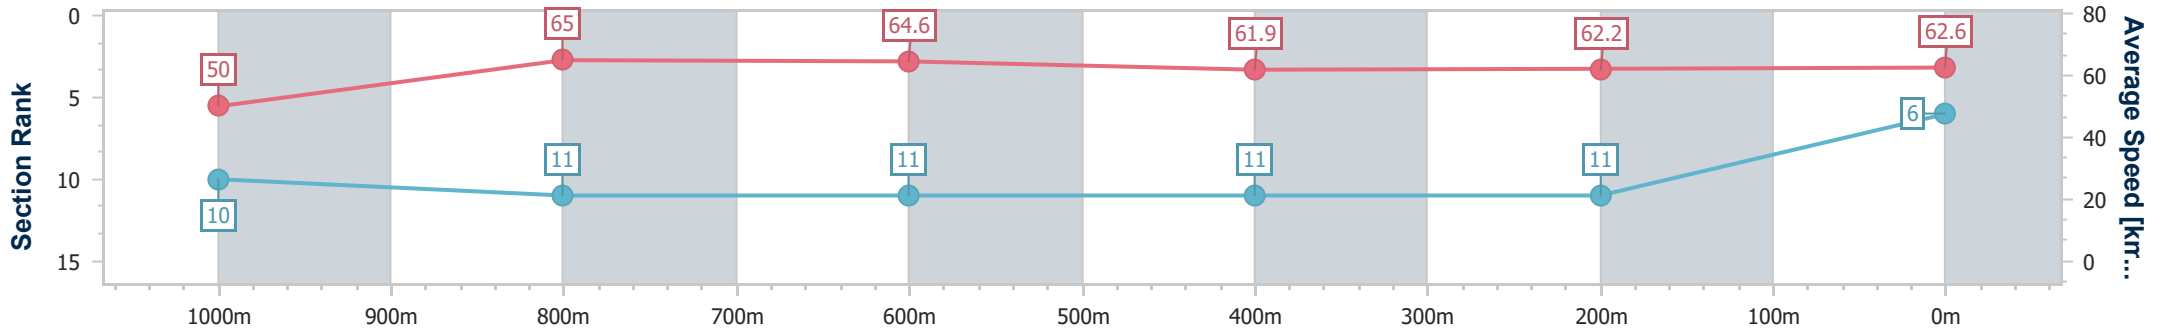

Horse/Jockey Name	Smart Action
Final Rank	6
Fastest Section Time (Section)	0:11.03 (1000m)
Top Speed [km/h] (Section)	67.3 (Overall)
Race State	Finished

Ipswich QLD Professional
Race 8: IPSWICH EVENTS & ENTERTAINMENT CENTRE
BENCHMARK 58 Handicap - 1200m

04 December 2024 - 17:10

Track Rating: Good 4, Weather: Fine, Rail Position: +6m Entire

Section	Overall	1000m	800m	600m	400m	200m
Section Times	1:11.23 [6] (0:14.43)	0:56.80 [10] (0:11.03)	0:45.77 [11] (0:11.09)	0:34.68 [11] (0:11.60)	0:23.08 [11] (0:11.62)	0:11.46 [11] (0:11.46)
Average Speed [km/h]	50.0	65.0	64.6	61.9	62.2	62.6
Top Speed [km/h]	67.3	67.2	66.3	63.0	63.3	64.2
Avg. Dist. to Rail [m]	3.9	0.6	1.3	0.8	0.7	1.2
Avg. Stride Freq. [Hz]	2.1	2.3	2.2	2.2	2.1	2.2
Avg. Stride Length [m]	6.3	8.0	8.0	8.0	8.1	7.9

- [ ] Ranking at each section and finish
- -.-.-.- No data available at this section
- NA No data available