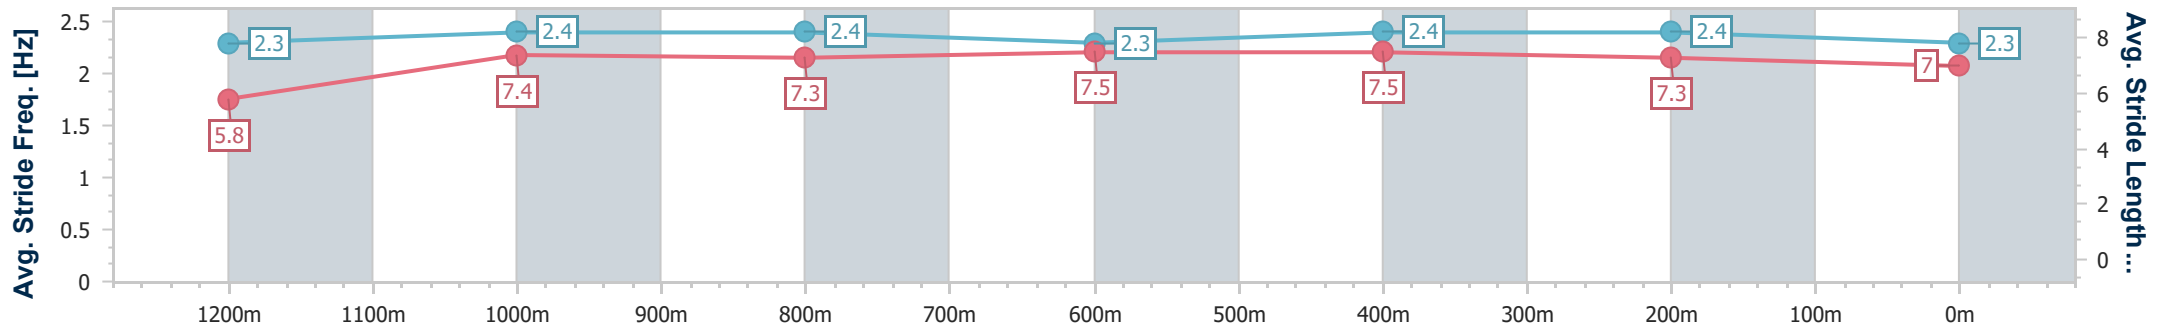

Ladbrokes Cannon Park QLD Professional

Race 4: HPS Contractors BM60 Handicap - 1400m

03 December 2024 - 15:27

Track Rating: Soft 7, Weather: Fine, Rail Position: +1m 1050m-300m, True Remainder

Section	Overall	1200m	1000m	800m	600m	400m	200m
Section Times	1:24.21 [2] (0:15.09)	1:09.12 [4] (0:10.94)	0:58.18 [4] (0:11.34)	0:46.84 [3] (0:11.43)	0:35.41 [3] (0:11.36)	0:24.05 [2] (0:11.71)	0:12.34 [2] (0:12.34)
Average Speed [km/h]	47.8	64.4	61.9	63.1	64.5	62.6	58.2
Top Speed [km/h]	65.7	65.8	63.4	64.4	66.4	63.7	62.1
Avg. Dist. to Rail [m]	7.2	5.4	3.2	1.0	2.7	6.9	6.9
Avg. Stride Freq. [Hz]	2.3	2.4	2.4	2.3	2.4	2.4	2.3
Avg. Stride Length [m]	5.8	7.4	7.3	7.5	7.5	7.3	7.0

- [ ] Ranking at each section and finish
- .-.- No data available at this section
- NA No data available

Horse/Jockey Name	Mirror Illusion
Final Rank	3
Fastest Section Time (Section)	0:10.89 (1200m)
Top Speed [km/h] (Section)	66.5 (1200m)
Race State	Finished