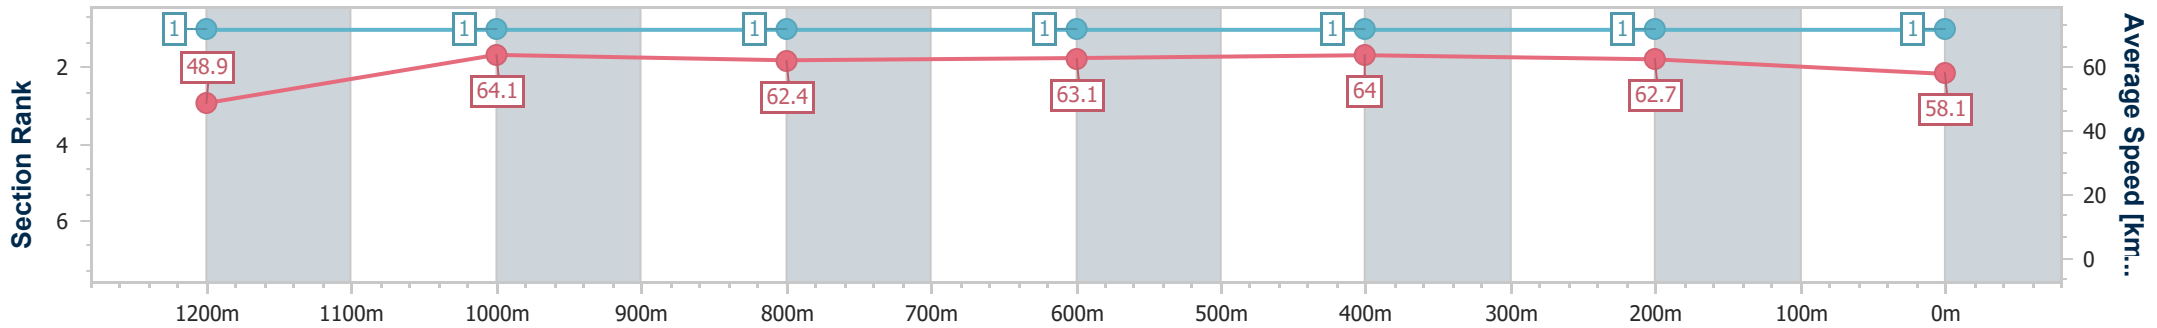

03 December 2024 - 15:27

Track Rating: Soft 7, Weather: Fine, Rail Position: +1m 1050m-300m, True Remainder

Section	Overall	1200m	1000m	800m	600m	400m	200m
Section Times	1:23.92 [1] (0:14.73)	1:09.19 [1] (0:10.96)	0:58.22 [1] (0:11.30)	0:46.92 [1] (0:11.26)	0:35.66 [1] (0:11.70)	0:23.96 [1] (0:11.58)	0:12.38 [1] (0:12.37)
Average Speed [km/h]	48.9	64.1	62.4	63.1	64.0	62.7	58.1
Top Speed [km/h]	64.9	65.5	63.5	64.0	64.8	63.7	60.9
Avg. Dist. to Rail [m]	3.2	1.5	2.3	1.3	1.0	4.1	4.9
Avg. Stride Freq. [Hz]	2.2	2.3	2.2	2.2	2.3	2.3	2.2
Avg. Stride Length [m]	6.2	7.7	7.5	7.6	7.4	7.5	7.2