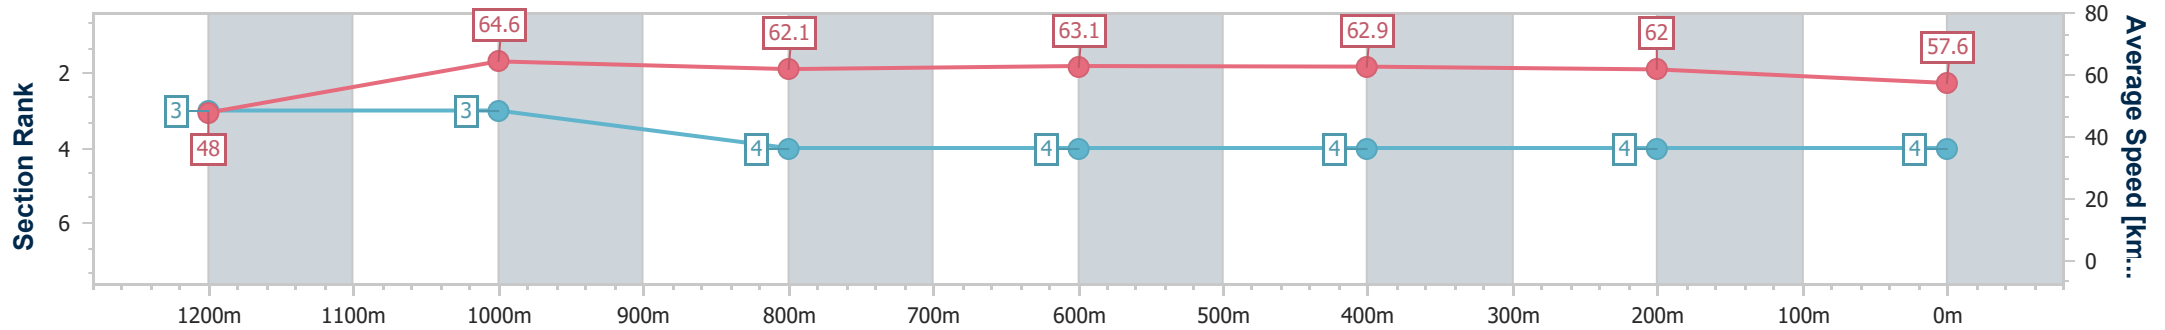

- [ ] Ranking at each section and finish
- .-.- No data available at this section
- NA No data available

Horse/Jockey Name	Wong Way
Final Rank	4
Fastest Section Time (Section)	0:11.03 (1200m)
Top Speed [km/h] (Section)	65.9 (1200m)
Race State	Finished

Ladbrokes Cannon Park QLD Professional

Race 4: HPS Contractors BM60 Handicap - 1400m

03 December 2024 - 15:27

Track Rating: Soft 7, Weather: Fine, Rail Position: +1m 1050m-300m, True Remainder

Section	Overall	1200m	1000m	800m	600m	400m	200m
Section Times	1:25.02 [4] (0:15.00)	1:10.02 [3] (0:11.03)	0:58.99 [3] (0:11.60)	0:47.39 [4] (0:11.42)	0:35.97 [4] (0:11.67)	0:24.30 [4] (0:11.82)	0:12.48 [4] (0:12.48)
Average Speed [km/h]	48.0	64.6	62.1	63.1	62.9	62.0	57.6
Top Speed [km/h]	64.9	65.9	63.6	63.9	64.2	63.0	61.1
Avg. Dist. to Rail [m]	4.2	2.4	1.1	2.3	3.1	8.5	7.2
Avg. Stride Freq. [Hz]	2.3	2.4	2.4	2.3	2.3	2.4	2.3
Avg. Stride Length [m]	5.7	7.4	7.2	7.5	7.5	7.3	7.0

- [ ] Ranking at each section and finish
- .-.- No data available at this section
- NA No data available