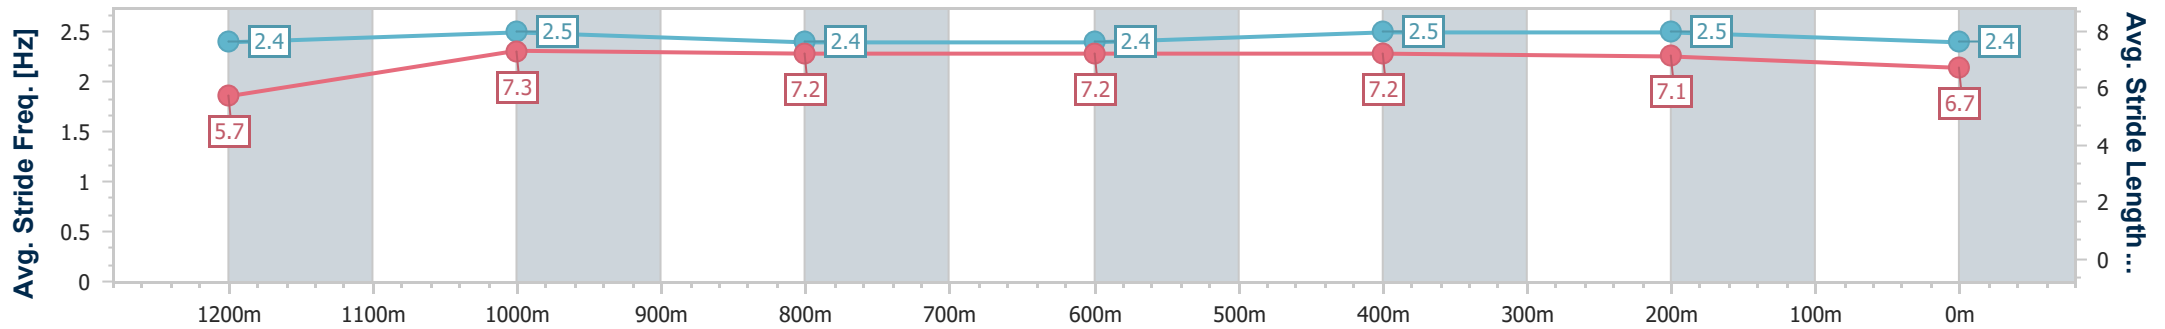

- [ ] Ranking at each section and finish
- .-.- No data available at this section
- NA No data available

Horse/Jockey Name	Mirror Illusion
Final Rank	3
Fastest Section Time (Section)	0:10.89 (1200m)
Top Speed [km/h] (Section)	66.5 (1200m)
Race State	Finished

Ladbrokes Cannon Park QLD Professional

Race 4: HPS Contractors BM60 Handicap - 1400m

03 December 2024 - 15:27

Track Rating: Soft 7, Weather: Fine, Rail Position: +1m 1050m-300m, True Remainder

Section	Overall	1200m	1000m	800m	600m	400m	200m
Section Times	1:24.58 [3] (0:14.82)	1:09.76 [2] (0:10.89)	0:58.87 [2] (0:11.39)	0:47.48 [2] (0:11.47)	0:36.01 [2] (0:11.70)	0:24.31 [3] (0:11.85)	0:12.46 [3] (0:12.46)
Average Speed [km/h]	48.6	65.2	63.0	62.8	63.4	62.4	57.8
Top Speed [km/h]	65.9	66.5	64.2	63.8	64.7	64.0	61.3
Avg. Dist. to Rail [m]	4.2	2.0	1.2	1.4	4.7	9.9	9.8
Avg. Stride Freq. [Hz]	2.4	2.5	2.4	2.4	2.5	2.5	2.4
Avg. Stride Length [m]	5.7	7.3	7.2	7.2	7.2	7.1	6.7

- [ ] Ranking at each section and finish
- .-.- No data available at this section
- NA No data available

Horse/Jockey Name	Wong Way
Final Rank	4
Fastest Section Time (Section)	0:11.03 (1200m)
Top Speed [km/h] (Section)	65.9 (1200m)
Race State	Finished