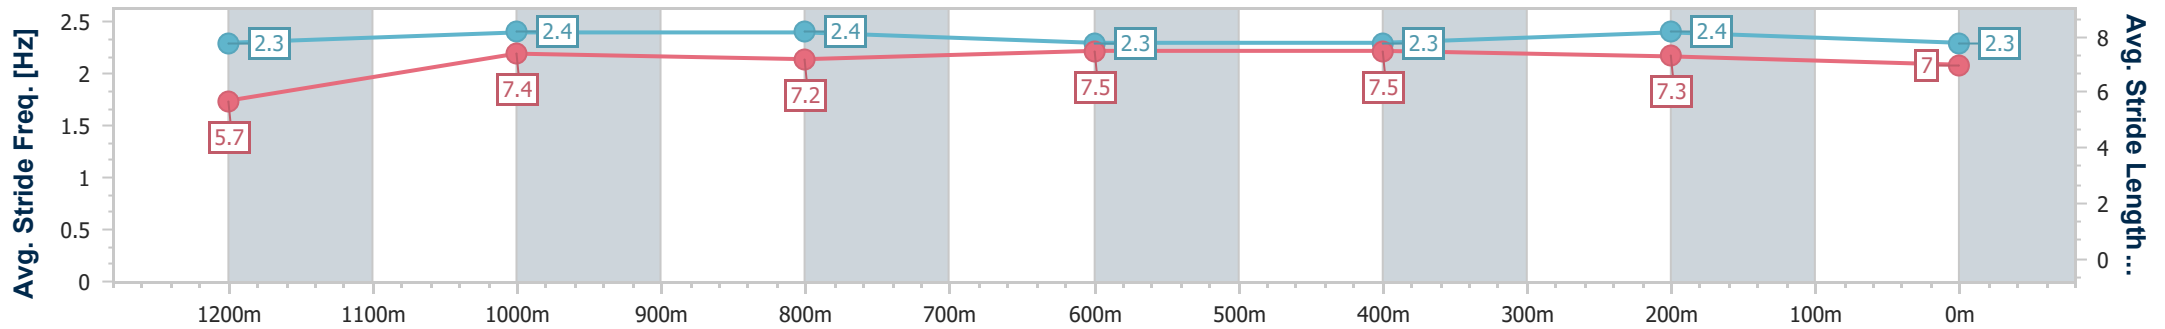

- [ ] Ranking at each section and finish
- .-.- No data available at this section
- NA No data available

Horse/Jockey Name	Wong Way
Final Rank	4
Fastest Section Time (Section)	0:11.03 (1200m)
Top Speed [km/h] (Section)	65.9 (1200m)
Race State	Finished

Ladbrokes Cannon Park QLD Professional

Race 4: HPS Contractors BM60 Handicap - 1400m

03 December 2024 - 15:27

Track Rating: Soft 7, Weather: Fine, Rail Position: +1m 1050m-300m, True Remainder

Section	Overall	1200m	1000m	800m	600m	400m	200m
Section Times	1:25.02 [4] (0:15.00)	1:10.02 [3] (0:11.03)	0:58.99 [3] (0:11.60)	0:47.39 [4] (0:11.42)	0:35.97 [4] (0:11.67)	0:24.30 [4] (0:11.82)	0:12.48 [4] (0:12.48)
Average Speed [km/h]	48.0	64.6	62.1	63.1	62.9	62.0	57.6
Top Speed [km/h]	64.9	65.9	63.6	63.9	64.2	63.0	61.1
Avg. Dist. to Rail [m]	4.2	2.4	1.1	2.3	3.1	8.5	7.2
Avg. Stride Freq. [Hz]	2.3	2.4	2.4	2.3	2.3	2.4	2.3
Avg. Stride Length [m]	5.7	7.4	7.2	7.5	7.5	7.3	7.0

- [ ] Ranking at each section and finish
- .-.- No data available at this section
- NA No data available