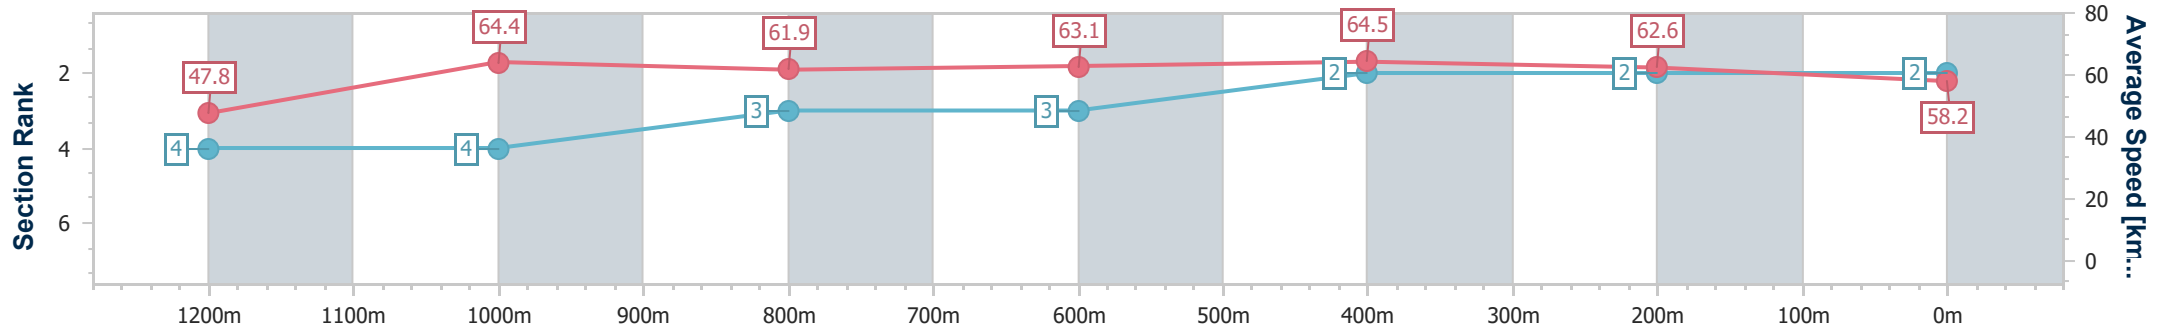

Ladbrokes Cannon Park QLD Professional

Race 4: HPS Contractors BM60 Handicap - 1400m

03 December 2024 - 15:27

Track Rating: Soft 7, Weather: Fine, Rail Position: +1m 1050m-300m, True Remainder

Section	Overall	1200m	1000m	800m	600m	400m	200m
Section Times	1:24.21 [2] (0:15.09)	1:09.12 [4] (0:10.94)	0:58.18 [4] (0:11.34)	0:46.84 [3] (0:11.43)	0:35.41 [3] (0:11.36)	0:24.05 [2] (0:11.71)	0:12.34 [2] (0:12.34)
Average Speed [km/h]	47.8	64.4	61.9	63.1	64.5	62.6	58.2
Top Speed [km/h]	65.7	65.8	63.4	64.4	66.4	63.7	62.1
Avg. Dist. to Rail [m]	7.2	5.4	3.2	1.0	2.7	6.9	6.9
Avg. Stride Freq. [Hz]	2.3	2.4	2.4	2.3	2.4	2.4	2.3
Avg. Stride Length [m]	5.8	7.4	7.3	7.5	7.5	7.3	7.0

- [ ] Ranking at each section and finish
- .-.- No data available at this section
- NA No data available

Horse/Jockey Name	Mirror Illusion
Final Rank	3
Fastest Section Time (Section)	0:10.89 (1200m)
Top Speed [km/h] (Section)	66.5 (1200m)
Race State	Finished