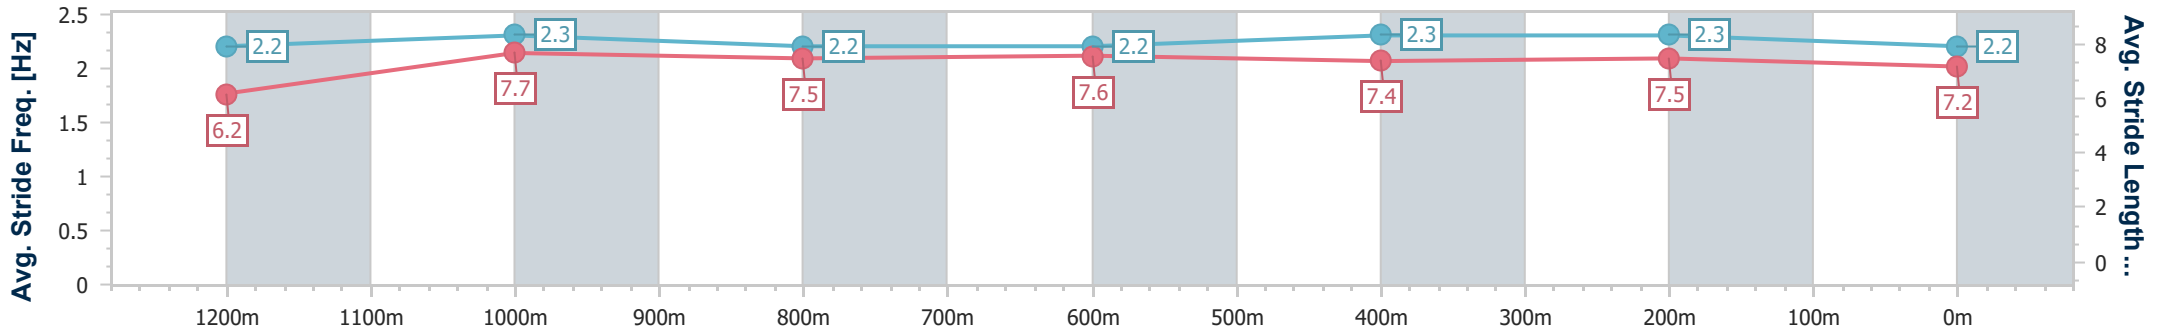

Horse/Jockey Name	Irresistible Force
Final Rank	1
Fastest Section Time (Section)	0:10.96 (1200m)
Top Speed [km/h] (Section)	65.5 (1200m)
Race State	Finished

Ladbrokes Cannon Park QLD Professional

Race 4: HPS Contractors BM60 Handicap - 1400m

03 December 2024 - 15:27

Track Rating: Soft 7, Weather: Fine, Rail Position: +1m 1050m-300m, True Remainder

Section	Overall	1200m	1000m	800m	600m	400m	200m
Section Times	1:23.92 [1] (0:14.73)	1:09.19 [1] (0:10.96)	0:58.22 [1] (0:11.30)	0:46.92 [1] (0:11.26)	0:35.66 [1] (0:11.70)	0:23.96 [1] (0:11.58)	0:12.38 [1] (0:12.37)
Average Speed [km/h]	48.9	64.1	62.4	63.1	64.0	62.7	58.1
Top Speed [km/h]	64.9	65.5	63.5	64.0	64.8	63.7	60.9
Avg. Dist. to Rail [m]	3.2	1.5	2.3	1.3	1.0	4.1	4.9
Avg. Stride Freq. [Hz]	2.2	2.3	2.2	2.2	2.3	2.3	2.2
Avg. Stride Length [m]	6.2	7.7	7.5	7.6	7.4	7.5	7.2