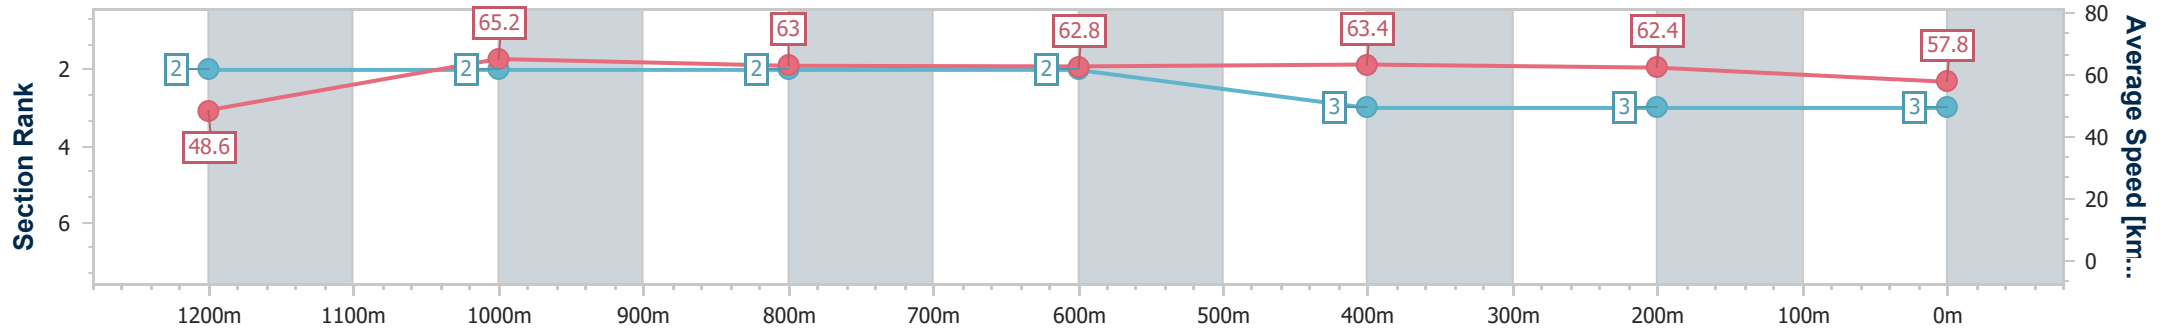

- [ ] Ranking at each section and finish
- .-.- No data available at this section
- NA No data available

Horse/Jockey Name	Mirror Illusion
Final Rank	3
Fastest Section Time (Section)	0:10.89 (1200m)
Top Speed [km/h] (Section)	66.5 (1200m)
Race State	Finished

Ladbrokes Cannon Park QLD Professional

Race 4: HPS Contractors BM60 Handicap - 1400m

03 December 2024 - 15:27

Track Rating: Soft 7, Weather: Fine, Rail Position: +1m 1050m-300m, True Remainder

Section	Overall	1200m	1000m	800m	600m	400m	200m
Section Times	1:24.58 [3] (0:14.82)	1:09.76 [2] (0:10.89)	0:58.87 [2] (0:11.39)	0:47.48 [2] (0:11.47)	0:36.01 [2] (0:11.70)	0:24.31 [3] (0:11.85)	0:12.46 [3] (0:12.46)
Average Speed [km/h]	48.6	65.2	63.0	62.8	63.4	62.4	57.8
Top Speed [km/h]	65.9	66.5	64.2	63.8	64.7	64.0	61.3
Avg. Dist. to Rail [m]	4.2	2.0	1.2	1.4	4.7	9.9	9.8
Avg. Stride Freq. [Hz]	2.4	2.5	2.4	2.4	2.5	2.5	2.4
Avg. Stride Length [m]	5.7	7.3	7.2	7.2	7.2	7.1	6.7

- [ ] Ranking at each section and finish
- .-.- No data available at this section
- NA No data available

Horse/Jockey Name	Wong Way
Final Rank	4
Fastest Section Time (Section)	0:11.03 (1200m)
Top Speed [km/h] (Section)	65.9 (1200m)
Race State	Finished