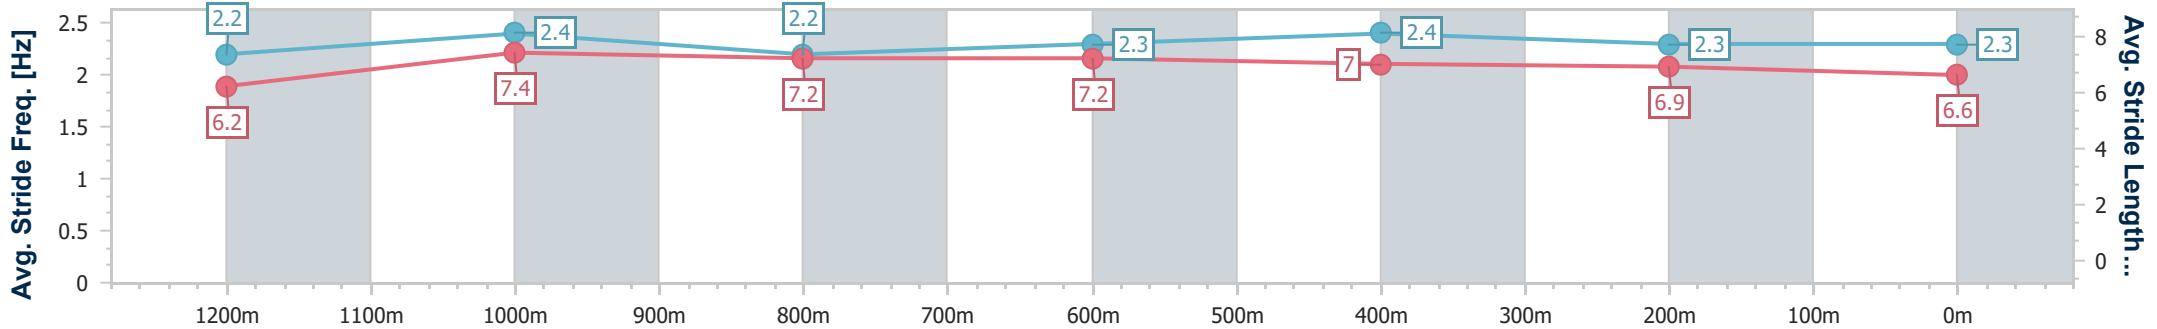

Horse/Jockey Name	Making History
Final Rank	5
Fastest Section Time (Section)	0:11.54 (1200m)
Top Speed [km/h] (Section)	65.2 (Overall)
Race State	Finished

Sunshine Coast QLD Professional
Race 1: CARINA LEAGUES CLUB QTIS Three-Year-Old
BENCHMARK 65 Handicap - 1400m

01 December 2024 - 12:50

Track Rating: Heavy 10, Weather: Overcast, Rail Position: +5m
Entire

Section	Overall	1200m	1000m	800m	600m	400m	200m
Section Times	1:28.45 [5] (0:14.10)	1:14.35 [6] (0:11.54)	1:02.81 [5] (0:12.34)	0:50.47 [5] (0:12.53)	0:37.94 [5] (0:12.01)	0:25.93 [5] (0:12.38)	0:13.55 [5] (0:13.55)
Average Speed [km/h]	51.0	62.4	58.7	57.9	60.1	58.0	53.1
Top Speed [km/h]	65.2	65.1	59.9	59.2	60.6	59.5	56.9
Avg. Dist. to Rail [m]	4.0	2.4	2.1	1.2	0.5	3.2	4.0
Avg. Stride Freq. [Hz]	2.2	2.4	2.2	2.3	2.4	2.3	2.3
Avg. Stride Length [m]	6.2	7.4	7.2	7.2	7.0	6.9	6.6

- [ ] Ranking at each section and finish
- -.-.- No data available at this section
- NA No data available