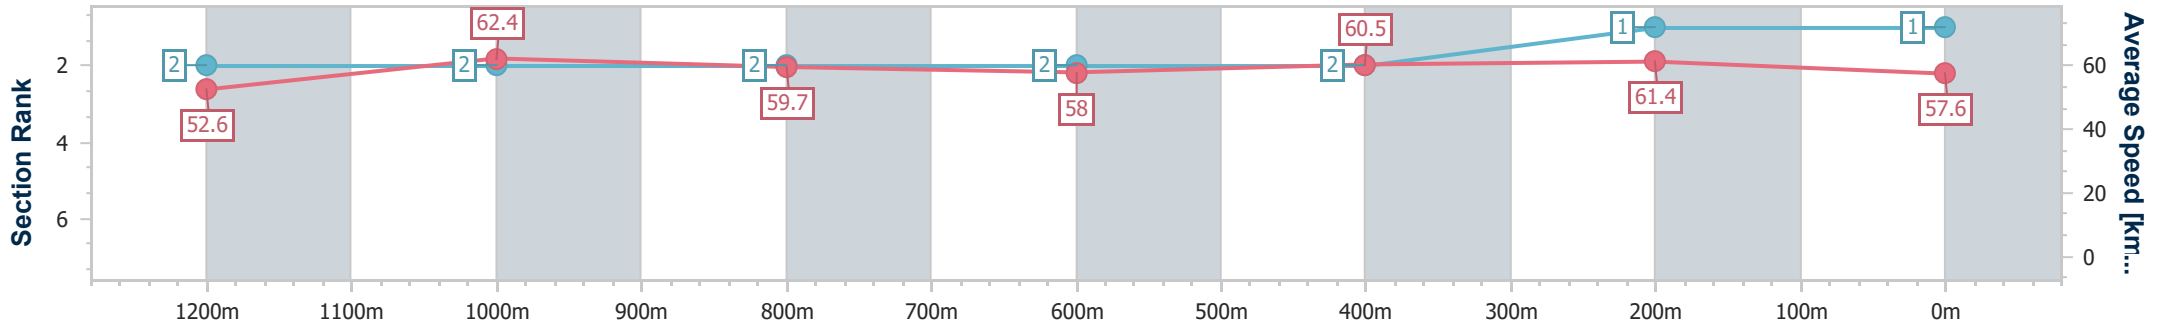

Horse/Jockey Name	I'm Heroic
Final Rank	1
Fastest Section Time (Section)	0:11.55 (1200m)
Top Speed [km/h] (Section)	65.2 (Overall)
Race State	Finished

Sunshine Coast QLD Professional
Race 1: CARINA LEAGUES CLUB QTIS Three-Year-Old
BENCHMARK 65 Handicap - 1400m

01 December 2024 - 12:50

Track Rating: Heavy 10, Weather: Overcast, Rail Position: +5m
Entire

Section	Overall	1200m	1000m	800m	600m	400m	200m
Section Times	1:26.12 [1] (0:13.68)	1:12.44 [2] (0:11.55)	1:00.89 [2] (0:12.15)	0:48.74 [2] (0:12.53)	0:36.21 [2] (0:11.99)	0:24.22 [2] (0:11.74)	0:12.48 [1] (0:12.48)
Average Speed [km/h]	52.6	62.4	59.7	58.0	60.5	61.4	57.6
Top Speed [km/h]	65.2	64.6	61.6	59.4	61.3	62.2	58.9
Avg. Dist. to Rail [m]	6.6	4.0	3.2	2.2	1.4	4.2	5.3
Avg. Stride Freq. [Hz]	2.3	2.4	2.3	2.3	2.3	2.4	2.3
Avg. Stride Length [m]	6.3	7.4	7.3	7.2	7.3	7.3	7.0

- [ ] Ranking at each section and finish
- -.-.- No data available at this section
- NA No data available