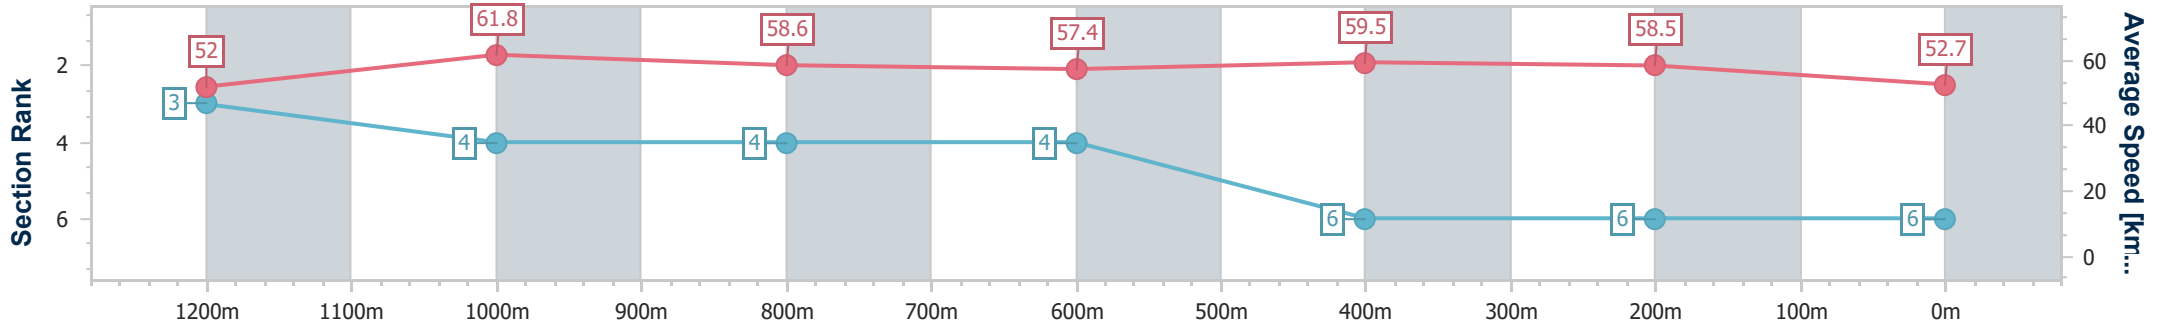

Horse/Jockey Name	Mishani Eclipse
Final Rank	6
Fastest Section Time (Section)	0:11.66 (1200m)
Top Speed [km/h] (Section)	63.4 (Overall)
Race State	Finished

Sunshine Coast QLD Professional
Race 1: CARINA LEAGUES CLUB QTIS Three-Year-Old
BENCHMARK 65 Handicap - 1400m

01 December 2024 - 12:50

Track Rating: Heavy 10, Weather: Overcast, Rail Position: +5m
Entire

Section	Overall	1200m	1000m	800m	600m	400m	200m
Section Times	1:28.57 [6] (0:13.83)	1:14.74 [3] (0:11.66)	1:03.08 [4] (0:12.38)	0:50.70 [4] (0:12.57)	0:38.13 [4] (0:12.20)	0:25.93 [6] (0:12.28)	0:13.65 [6] (0:13.65)
Average Speed [km/h]	52.0	61.8	58.6	57.4	59.5	58.5	52.7
Top Speed [km/h]	63.4	63.0	60.0	58.5	60.0	60.1	56.3
Avg. Dist. to Rail [m]	5.1	3.3	3.1	1.0	0.8	5.1	5.7
Avg. Stride Freq. [Hz]	2.1	2.1	2.1	2.1	2.2	2.1	2.0
Avg. Stride Length [m]	6.7	8.0	7.8	7.6	7.6	7.6	7.2

- [ ] Ranking at each section and finish
- -.-.- No data available at this section
- NA No data available