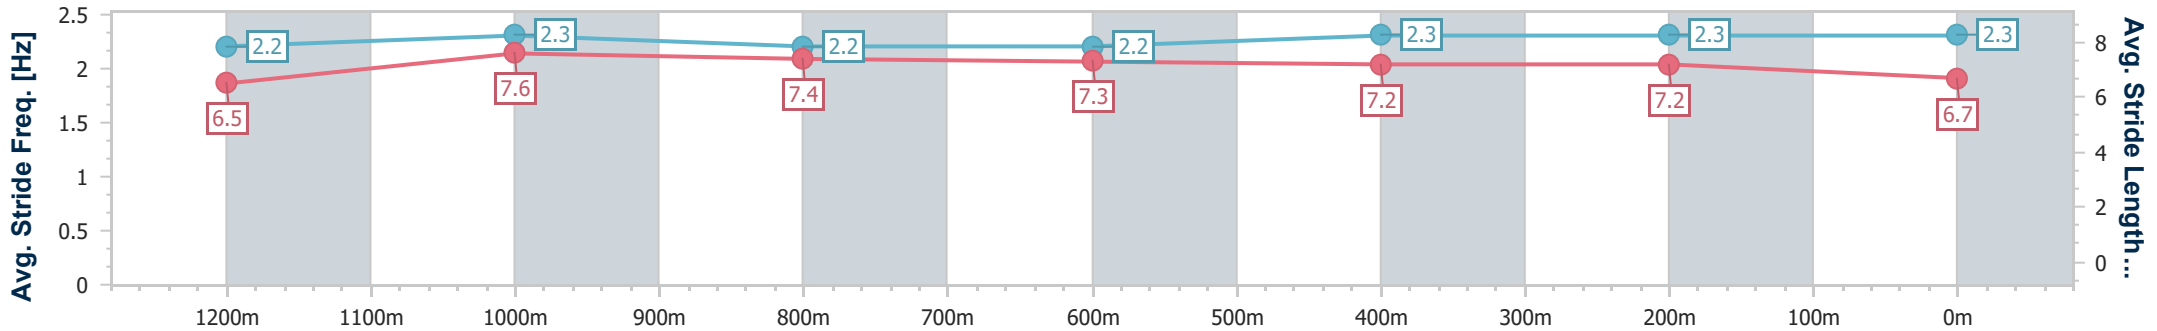

Horse/Jockey Name	Divine Diamonds
Final Rank	3
Fastest Section Time (Section)	0:11.36 (1200m)
Top Speed [km/h] (Section)	66.5 (Overall)
Race State	Finished

Sunshine Coast QLD Professional
Race 1: CARINA LEAGUES CLUB QTIS Three-Year-Old
BENCHMARK 65 Handicap - 1400m

01 December 2024 - 12:50

Track Rating: Heavy 10, Weather: Overcast, Rail Position: +5m
Entire

Section	Overall	1200m	1000m	800m	600m	400m	200m
Section Times	1:26.86 [3] (0:13.60)	1:13.26 [1] (0:11.36)	1:01.90 [1] (0:12.20)	0:49.70 [1] (0:12.57)	0:37.13 [1] (0:12.07)	0:25.06 [1] (0:11.94)	0:13.12 [2] (0:13.12)
Average Speed [km/h]	52.9	63.4	59.5	57.7	59.6	60.4	54.8
Top Speed [km/h]	66.5	66.1	60.6	58.8	60.1	61.0	58.9
Avg. Dist. to Rail [m]	8.0	3.6	2.0	1.3	0.3	1.8	1.8
Avg. Stride Freq. [Hz]	2.2	2.3	2.2	2.2	2.3	2.3	2.3
Avg. Stride Length [m]	6.5	7.6	7.4	7.3	7.2	7.2	6.7

- [ ] Ranking at each section and finish
- -.-.- No data available at this section
- NA No data available