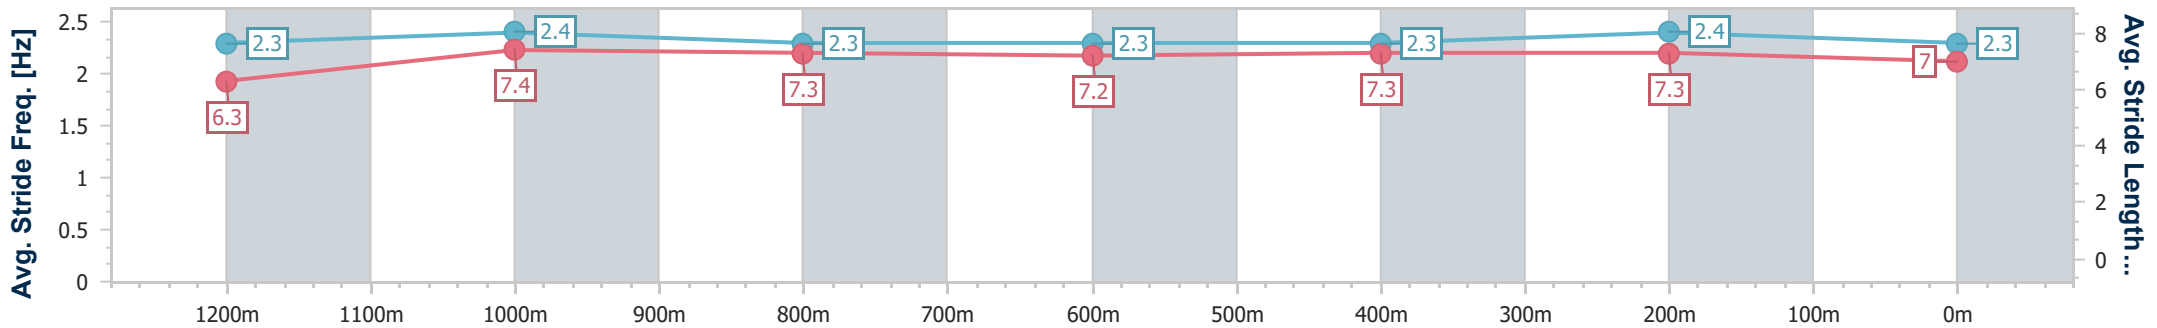

Horse/Jockey Name	I'm Heroic
Final Rank	1
Fastest Section Time (Section)	0:11.55 (1200m)
Top Speed [km/h] (Section)	65.2 (Overall)
Race State	Finished

Sunshine Coast QLD Professional
Race 1: CARINA LEAGUES CLUB QTIS Three-Year-Old
BENCHMARK 65 Handicap - 1400m

01 December 2024 - 12:50

Track Rating: Heavy 10, Weather: Overcast, Rail Position: +5m
Entire

Section	Overall	1200m	1000m	800m	600m	400m	200m
Section Times	1:26.12 [1] (0:13.68)	1:12.44 [2] (0:11.55)	1:00.89 [2] (0:12.15)	0:48.74 [2] (0:12.53)	0:36.21 [2] (0:11.99)	0:24.22 [2] (0:11.74)	0:12.48 [1] (0:12.48)
Average Speed [km/h]	52.6	62.4	59.7	58.0	60.5	61.4	57.6
Top Speed [km/h]	65.2	64.6	61.6	59.4	61.3	62.2	58.9
Avg. Dist. to Rail [m]	6.6	4.0	3.2	2.2	1.4	4.2	5.3
Avg. Stride Freq. [Hz]	2.3	2.4	2.3	2.3	2.3	2.4	2.3
Avg. Stride Length [m]	6.3	7.4	7.3	7.2	7.3	7.3	7.0

- [ ] Ranking at each section and finish
- -.-.- No data available at this section
- NA No data available