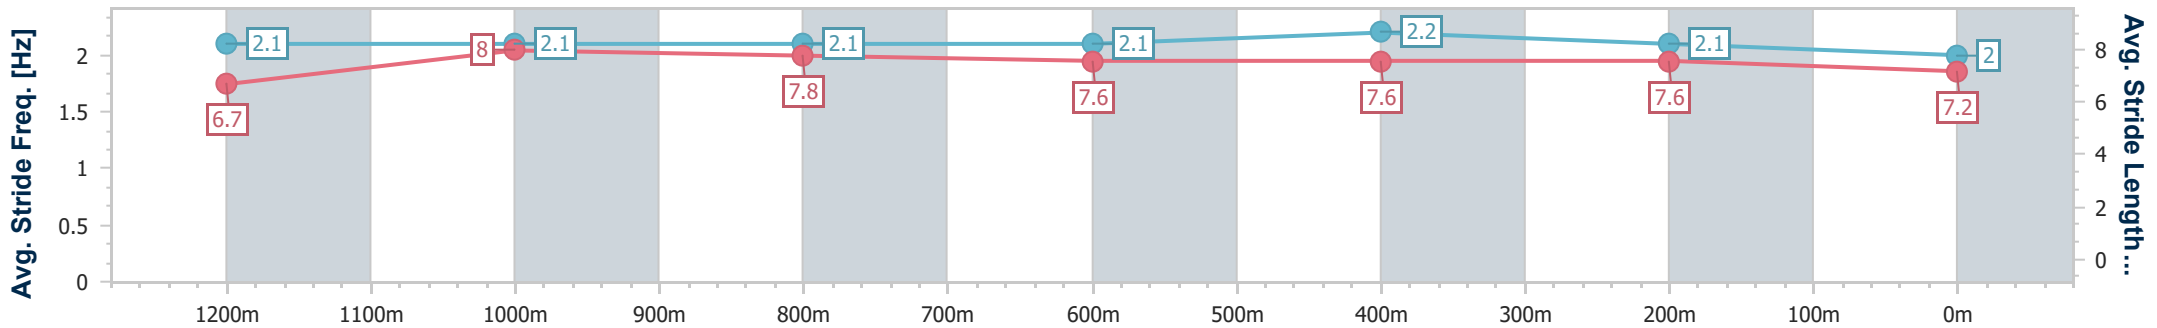

Horse/Jockey Name	Mishani Eclipse
Final Rank	6
Fastest Section Time (Section)	0:11.66 (1200m)
Top Speed [km/h] (Section)	63.4 (Overall)
Race State	Finished

Sunshine Coast QLD Professional
Race 1: CARINA LEAGUES CLUB QTIS Three-Year-Old
BENCHMARK 65 Handicap - 1400m

01 December 2024 - 12:50

Track Rating: Heavy 10, Weather: Overcast, Rail Position: +5m
Entire

Section	Overall	1200m	1000m	800m	600m	400m	200m
Section Times	1:28.57 [6] (0:13.83)	1:14.74 [3] (0:11.66)	1:03.08 [4] (0:12.38)	0:50.70 [4] (0:12.57)	0:38.13 [4] (0:12.20)	0:25.93 [6] (0:12.28)	0:13.65 [6] (0:13.65)
Average Speed [km/h]	52.0	61.8	58.6	57.4	59.5	58.5	52.7
Top Speed [km/h]	63.4	63.0	60.0	58.5	60.0	60.1	56.3
Avg. Dist. to Rail [m]	5.1	3.3	3.1	1.0	0.8	5.1	5.7
Avg. Stride Freq. [Hz]	2.1	2.1	2.1	2.1	2.2	2.1	2.0
Avg. Stride Length [m]	6.7	8.0	7.8	7.6	7.6	7.6	7.2

- [ ] Ranking at each section and finish
- -.-.- No data available at this section
- NA No data available