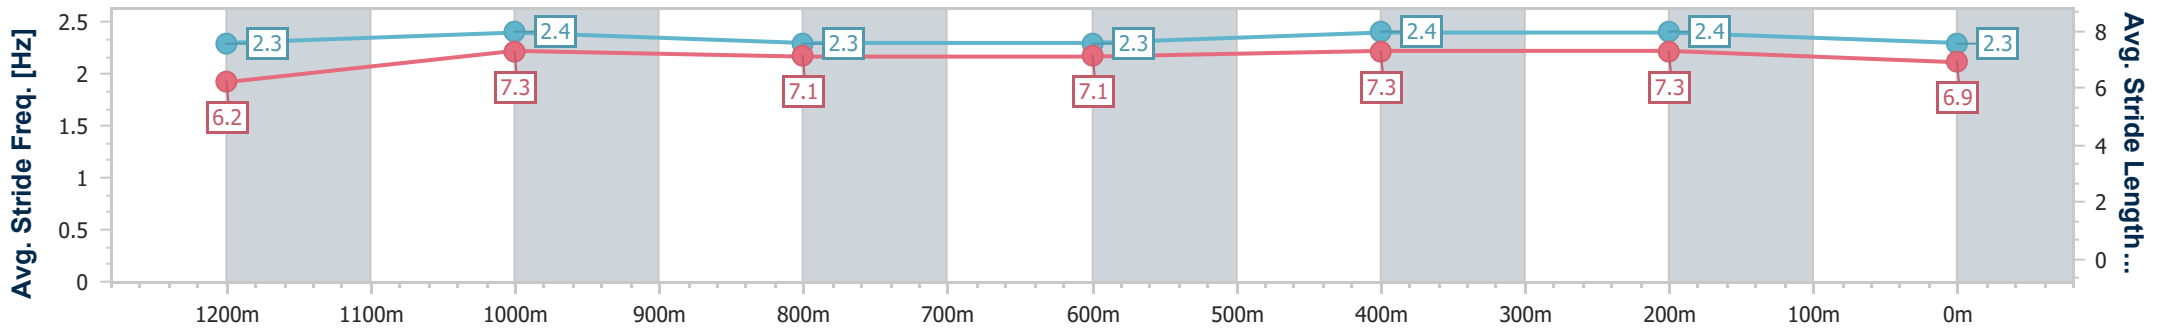

Horse/Jockey Name	Sheraquay
Final Rank	2
Fastest Section Time (Section)	0:11.59 (400m)
Top Speed [km/h] (Section)	65.3 (Overall)
Race State	Finished

Sunshine Coast QLD Professional
Race 1: CARINA LEAGUES CLUB QTIS Three-Year-Old
BENCHMARK 65 Handicap - 1400m

01 December 2024 - 12:50

Track Rating: Heavy 10, Weather: Overcast, Rail Position: +5m
Entire

Section	Overall	1200m	1000m	800m	600m	400m	200m
Section Times	1:26.70 [2] (0:14.07)	1:12.63 [5] (0:11.70)	1:00.93 [6] (0:12.29)	0:48.64 [6] (0:12.47)	0:36.17 [6] (0:11.79)	0:24.38 [4] (0:11.59)	0:12.79 [3] (0:12.79)
Average Speed [km/h]	51.2	61.6	58.8	58.7	62.0	61.9	56.4
Top Speed [km/h]	65.3	63.5	59.5	59.6	63.3	63.1	60.3
Avg. Dist. to Rail [m]	6.9	3.7	3.1	2.4	2.5	5.1	6.0
Avg. Stride Freq. [Hz]	2.3	2.4	2.3	2.3	2.4	2.4	2.3
Avg. Stride Length [m]	6.2	7.3	7.1	7.1	7.3	7.3	6.9

- [ ] Ranking at each section and finish
- -.-.- No data available at this section
- NA No data available