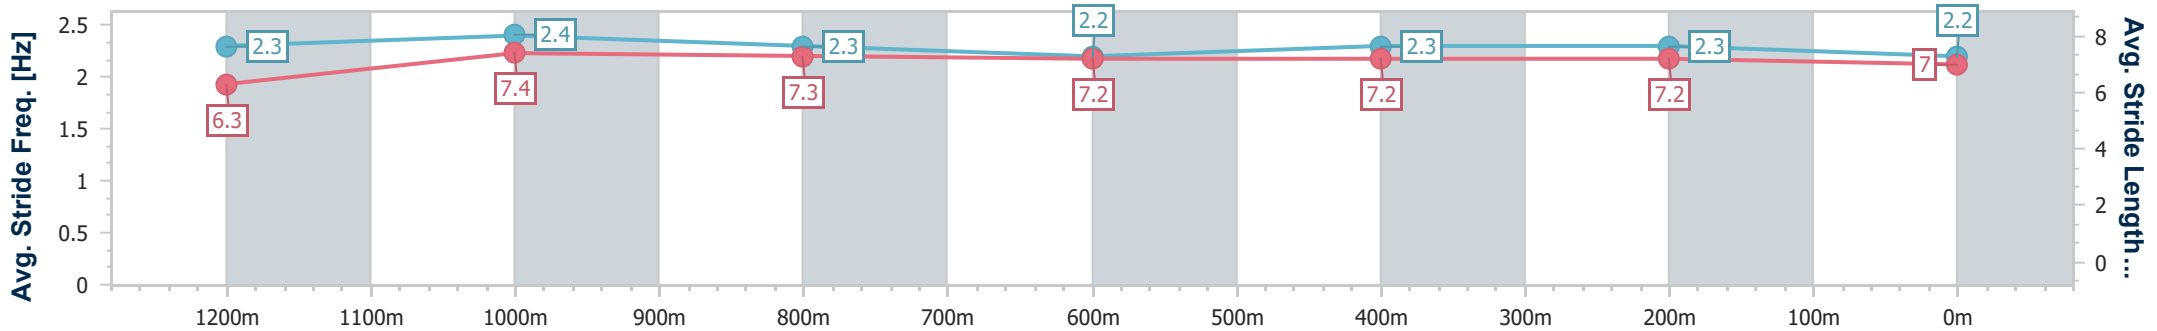

Horse/Jockey Name	Mishani Suspect
Final Rank	4
Fastest Section Time (Section)	0:11.59 (1200m)
Top Speed [km/h] (Section)	64.0 (Overall)
Race State	Finished

Sunshine Coast QLD Professional
Race 1: CARINA LEAGUES CLUB QTIS Three-Year-Old
BENCHMARK 65 Handicap - 1400m

01 December 2024 - 12:50

Track Rating: Heavy 10, Weather: Overcast, Rail Position: +5m
Entire

Section	Overall	1200m	1000m	800m	600m	400m	200m
Section Times	1:27.07 [4] (0:13.87)	1:13.20 [4] (0:11.59)	1:01.61 [3] (0:12.17)	0:49.44 [3] (0:12.50)	0:36.94 [3] (0:12.16)	0:24.78 [3] (0:11.98)	0:12.80 [4] (0:12.80)
Average Speed [km/h]	52.0	61.9	59.6	57.7	59.7	59.9	56.3
Top Speed [km/h]	64.0	63.6	60.7	58.3	60.5	60.8	59.7
Avg. Dist. to Rail [m]	3.7	2.1	1.8	0.5	1.4	3.9	4.3
Avg. Stride Freq. [Hz]	2.3	2.4	2.3	2.2	2.3	2.3	2.2
Avg. Stride Length [m]	6.3	7.4	7.3	7.2	7.2	7.2	7.0

- [ ] Ranking at each section and finish
- -.-.- No data available at this section
- NA No data available