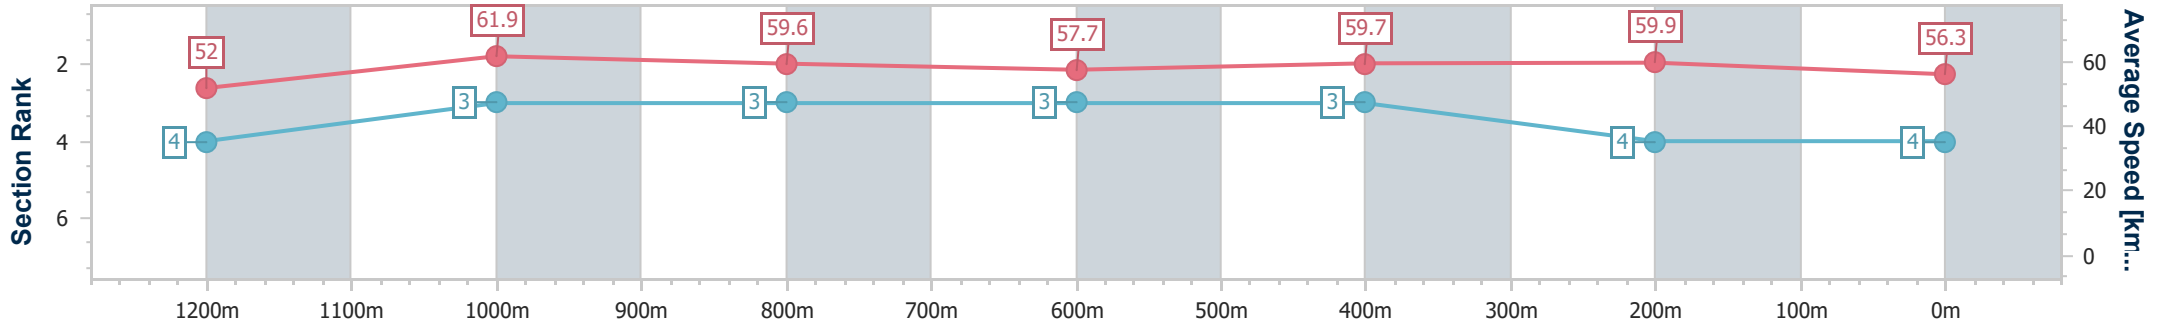

Horse/Jockey Name	Mishani Suspect
Final Rank	4
Fastest Section Time (Section)	0:11.59 (1200m)
Top Speed [km/h] (Section)	64.0 (Overall)
Race State	Finished

Sunshine Coast QLD Professional
Race 1: CARINA LEAGUES CLUB QTIS Three-Year-Old
BENCHMARK 65 Handicap - 1400m

01 December 2024 - 12:50

Track Rating: Heavy 10, Weather: Overcast, Rail Position: +5m
Entire

Section	Overall	1200m	1000m	800m	600m	400m	200m
Section Times	1:27.07 [4] (0:13.87)	1:13.20 [4] (0:11.59)	1:01.61 [3] (0:12.17)	0:49.44 [3] (0:12.50)	0:36.94 [3] (0:12.16)	0:24.78 [3] (0:11.98)	0:12.80 [4] (0:12.80)
Average Speed [km/h]	52.0	61.9	59.6	57.7	59.7	59.9	56.3
Top Speed [km/h]	64.0	63.6	60.7	58.3	60.5	60.8	59.7
Avg. Dist. to Rail [m]	3.7	2.1	1.8	0.5	1.4	3.9	4.3
Avg. Stride Freq. [Hz]	2.3	2.4	2.3	2.2	2.3	2.3	2.2
Avg. Stride Length [m]	6.3	7.4	7.3	7.2	7.2	7.2	7.0

- [ ] Ranking at each section and finish
- -.-.- No data available at this section
- NA No data available