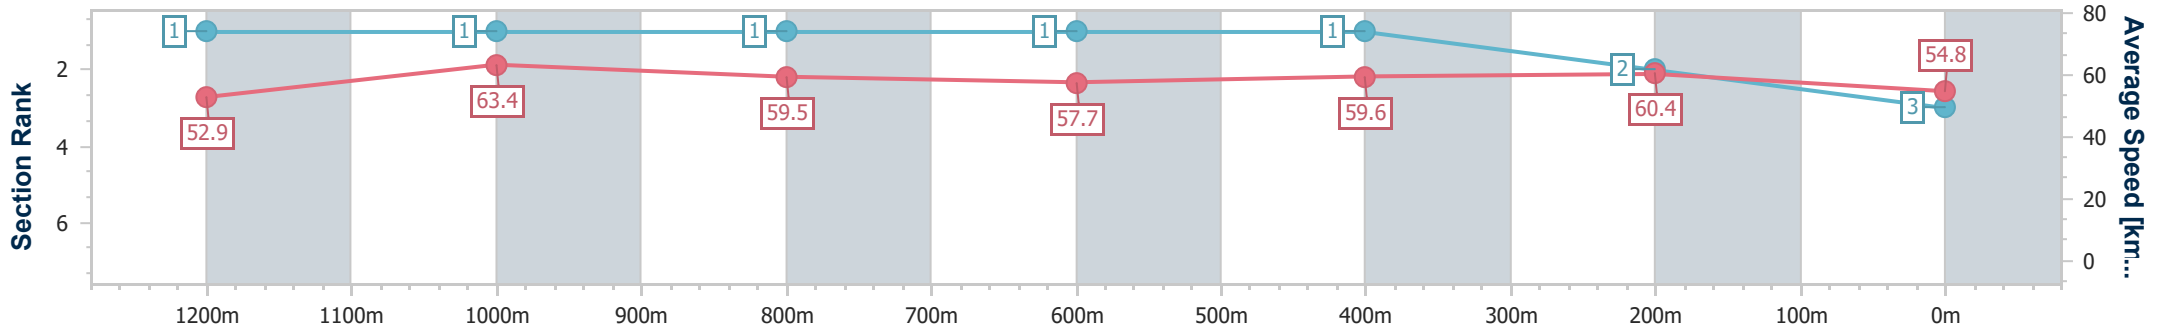

Horse/Jockey Name	Divine Diamonds
Final Rank	3
Fastest Section Time (Section)	0:11.36 (1200m)
Top Speed [km/h] (Section)	66.5 (Overall)
Race State	Finished

Sunshine Coast QLD Professional
Race 1: CARINA LEAGUES CLUB QTIS Three-Year-Old
BENCHMARK 65 Handicap - 1400m

01 December 2024 - 12:50

Track Rating: Heavy 10, Weather: Overcast, Rail Position: +5m
Entire

Section	Overall	1200m	1000m	800m	600m	400m	200m
Section Times	1:26.86 [3] (0:13.60)	1:13.26 [1] (0:11.36)	1:01.90 [1] (0:12.20)	0:49.70 [1] (0:12.57)	0:37.13 [1] (0:12.07)	0:25.06 [1] (0:11.94)	0:13.12 [2] (0:13.12)
Average Speed [km/h]	52.9	63.4	59.5	57.7	59.6	60.4	54.8
Top Speed [km/h]	66.5	66.1	60.6	58.8	60.1	61.0	58.9
Avg. Dist. to Rail [m]	8.0	3.6	2.0	1.3	0.3	1.8	1.8
Avg. Stride Freq. [Hz]	2.2	2.3	2.2	2.2	2.3	2.3	2.3
Avg. Stride Length [m]	6.5	7.6	7.4	7.3	7.2	7.2	6.7

- [ ] Ranking at each section and finish
- -.-.- No data available at this section
- NA No data available