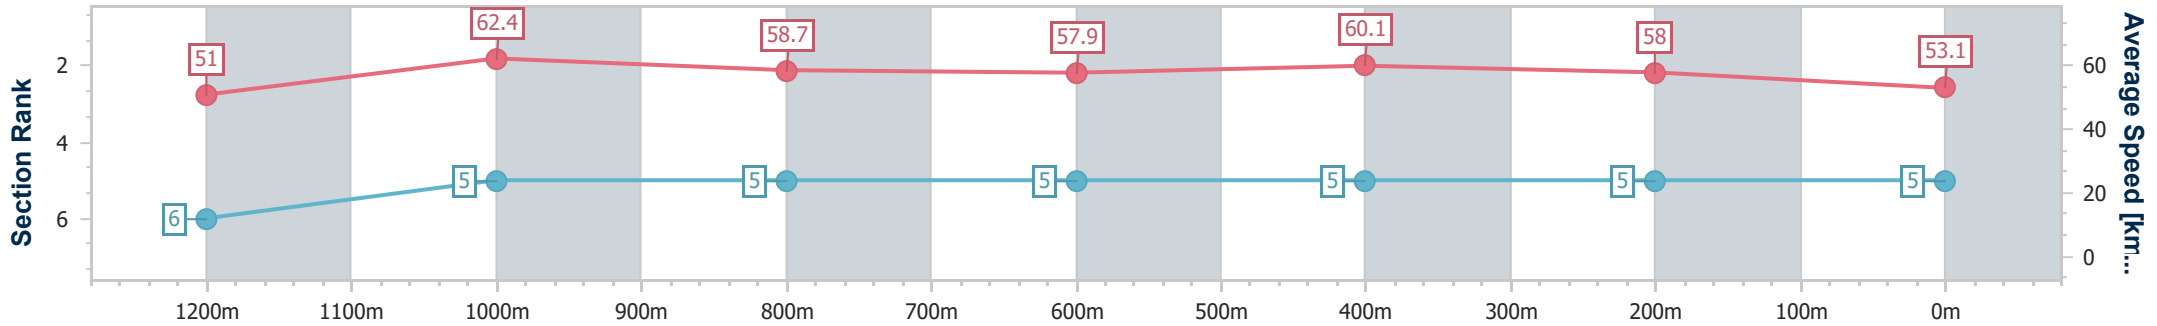

Horse/Jockey Name	Making History
Final Rank	5
Fastest Section Time (Section)	0:11.54 (1200m)
Top Speed [km/h] (Section)	65.2 (Overall)
Race State	Finished

Sunshine Coast QLD Professional
Race 1: CARINA LEAGUES CLUB QTIS Three-Year-Old
BENCHMARK 65 Handicap - 1400m

01 December 2024 - 12:50

Track Rating: Heavy 10, Weather: Overcast, Rail Position: +5m
Entire

Section	Overall	1200m	1000m	800m	600m	400m	200m
Section Times	1:28.45 [5] (0:14.10)	1:14.35 [6] (0:11.54)	1:02.81 [5] (0:12.34)	0:50.47 [5] (0:12.53)	0:37.94 [5] (0:12.01)	0:25.93 [5] (0:12.38)	0:13.55 [5] (0:13.55)
Average Speed [km/h]	51.0	62.4	58.7	57.9	60.1	58.0	53.1
Top Speed [km/h]	65.2	65.1	59.9	59.2	60.6	59.5	56.9
Avg. Dist. to Rail [m]	4.0	2.4	2.1	1.2	0.5	3.2	4.0
Avg. Stride Freq. [Hz]	2.2	2.4	2.2	2.3	2.4	2.3	2.3
Avg. Stride Length [m]	6.2	7.4	7.2	7.2	7.0	6.9	6.6

- [ ] Ranking at each section and finish
- -.-.- No data available at this section
- NA No data available