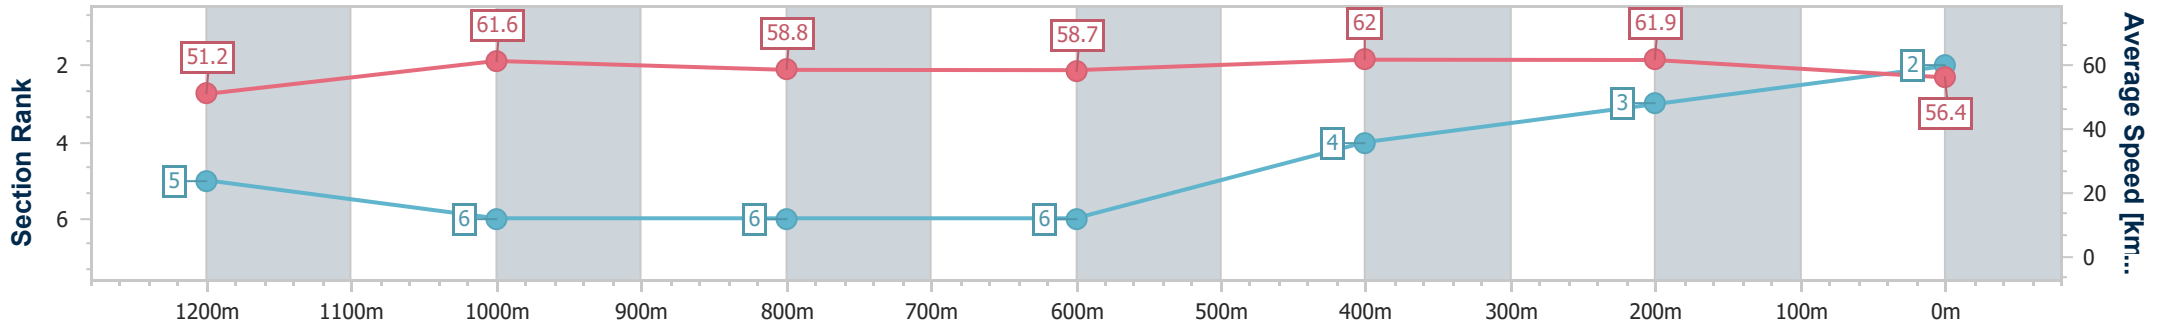

Horse/Jockey Name	Sheraquay
Final Rank	2
Fastest Section Time (Section)	0:11.59 (400m)
Top Speed [km/h] (Section)	65.3 (Overall)
Race State	Finished

Sunshine Coast QLD Professional
Race 1: CARINA LEAGUES CLUB QTIS Three-Year-Old
BENCHMARK 65 Handicap - 1400m

01 December 2024 - 12:50

Track Rating: Heavy 10, Weather: Overcast, Rail Position: +5m
Entire

Section	Overall	1200m	1000m	800m	600m	400m	200m
Section Times	1:26.70 [2] (0:14.07)	1:12.63 [5] (0:11.70)	1:00.93 [6] (0:12.29)	0:48.64 [6] (0:12.47)	0:36.17 [6] (0:11.79)	0:24.38 [4] (0:11.59)	0:12.79 [3] (0:12.79)
Average Speed [km/h]	51.2	61.6	58.8	58.7	62.0	61.9	56.4
Top Speed [km/h]	65.3	63.5	59.5	59.6	63.3	63.1	60.3
Avg. Dist. to Rail [m]	6.9	3.7	3.1	2.4	2.5	5.1	6.0
Avg. Stride Freq. [Hz]	2.3	2.4	2.3	2.3	2.4	2.4	2.3
Avg. Stride Length [m]	6.2	7.3	7.1	7.1	7.3	7.3	6.9

- [ ] Ranking at each section and finish
- -.-.- No data available at this section
- NA No data available