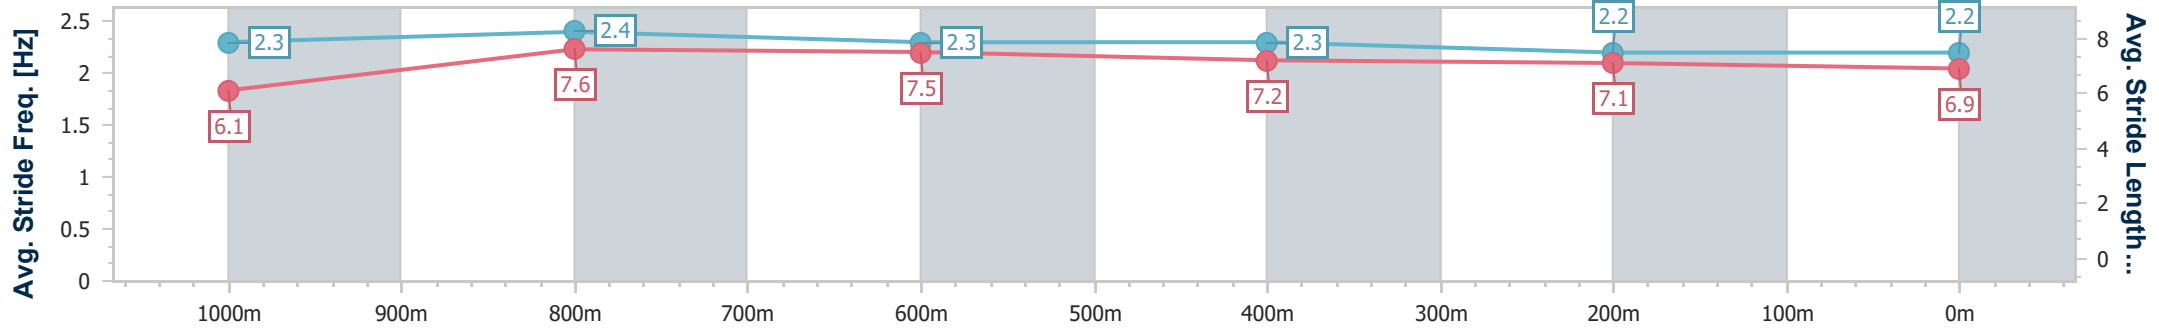

### Race 4: The Poindexters Maiden Plate - 1200m

30 November 2024 - 19:13

Track Rating: Soft 6, Weather: Showers, Rail Position: +4m Entire

Section	Overall	1000m	800m	600m	400m	200m
Section Times	1:16.01 [8] (0:14.25)	1:01.76 [5] (0:11.46)	0:50.30 [5] (0:11.93)	0:38.37 [5] (0:12.35)	0:26.02 [4] (0:12.81)	0:13.21 [5] (0:13.21)
Average Speed [km/h]	50.4	63.8	60.9	58.4	56.2	54.5
Top Speed [km/h]	66.1	66.1	62.4	60.6	57.3	55.9
Avg. Dist. to Rail [m]	3.7	3.7	2.5	1.1	1.1	1.4
Avg. Stride Freq. [Hz]	2.3	2.4	2.3	2.3	2.2	2.2
Avg. Stride Length [m]	6.1	7.6	7.5	7.2	7.1	6.9