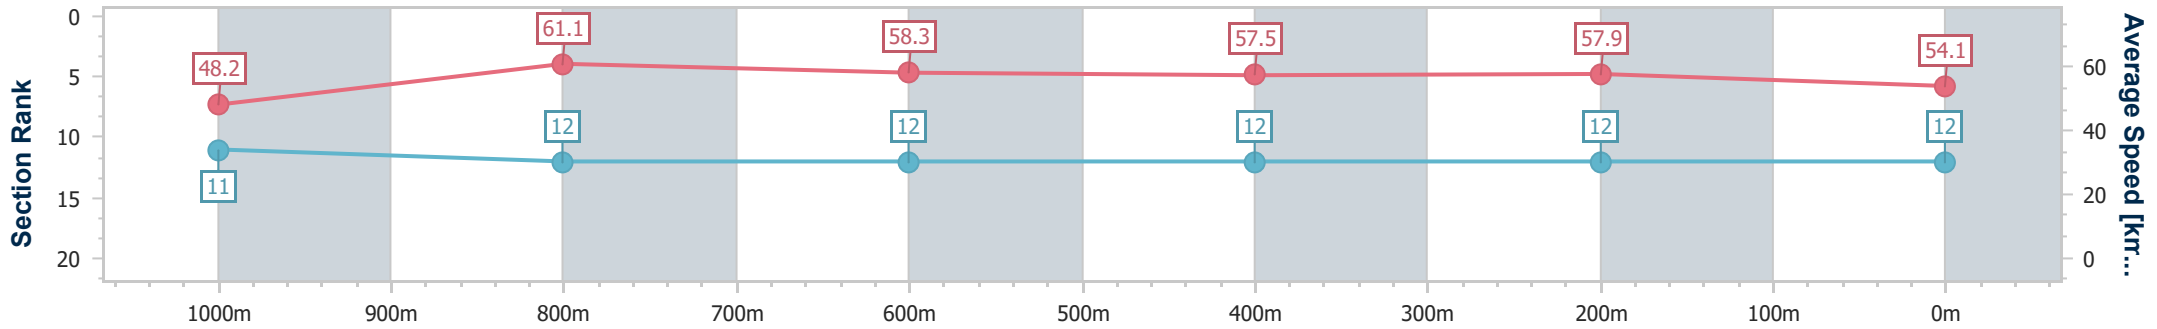

Toowoomba QLD Professional

Race 4: The Poindexters Maiden Plate - 1200m

30 November 2024 - 19:13

Track Rating: Soft 6, Weather: Showers, Rail Position: +4m Entire

Section	Overall	1000m	800m	600m	400m	200m
Section Times	1:17.34 [12] (0:14.93)	1:02.41 [11] (0:11.71)	0:50.70 [12] (0:12.37)	0:38.33 [12] (0:12.54)	0:25.79 [12] (0:12.49)	0:13.30 [12] (0:13.30)
Average Speed [km/h]	48.2	61.1	58.3	57.5	57.9	54.1
Top Speed [km/h]	65.4	65.1	60.6	59.0	58.7	57.6
Avg. Dist. to Rail [m]	3.5	1.1	0.3	0.5	1.0	1.3
Avg. Stride Freq. [Hz]	2.4	2.4	2.4	2.4	2.4	2.3
Avg. Stride Length [m]	5.6	7.1	6.7	6.7	6.7	6.5

- [ ] Ranking at each section and finish
- .-.- No data available at this section
- NA No data available