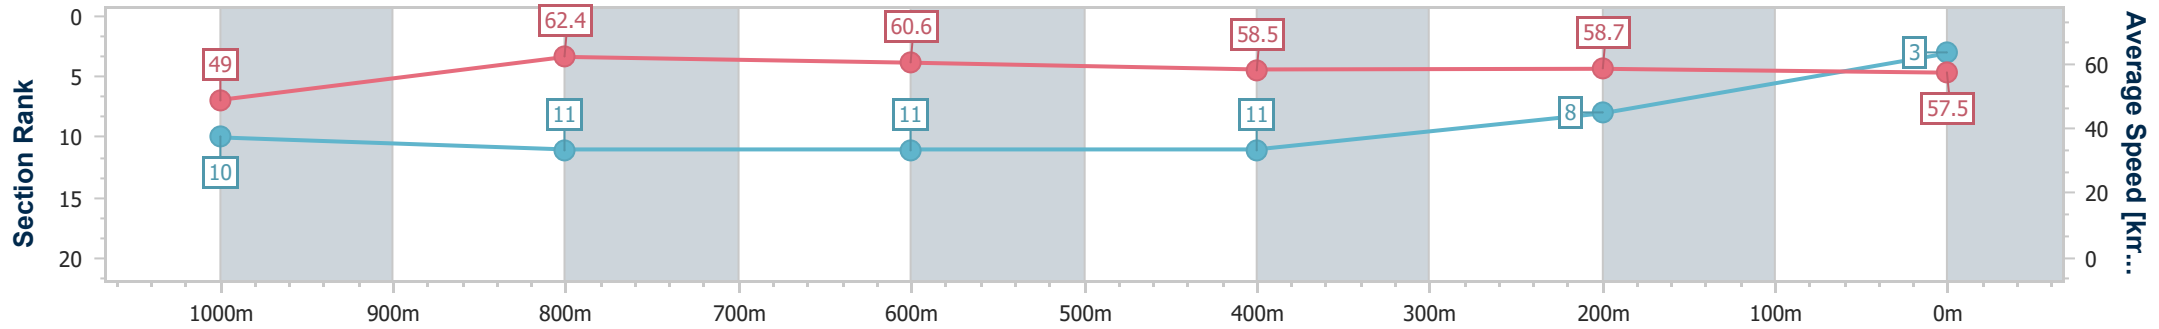

### Race 4: The Poindexters Maiden Plate - 1200m

30 November 2024 - 19:13

Track Rating: Soft 6, Weather: Showers, Rail Position: +4m Entire

Section	Overall	1000m	800m	600m	400m	200m
Section Times	1:15.49 [3] (0:14.71)	1:00.78 [10] (0:11.61)	0:49.17 [11] (0:11.89)	0:37.28 [11] (0:12.43)	0:24.85 [11] (0:12.32)	0:12.53 [8]
Average Speed [km/h]	49.0	62.4	60.6	58.5	58.7	57.5
Top Speed [km/h]	64.3	63.8	61.9	60.1	59.7	58.6
Avg. Dist. to Rail [m]	4.5	2.1	0.5	1.4	2.4	3.5
Avg. Stride Freq. [Hz]	2.2	2.4	2.4	2.3	2.4	2.3
Avg. Stride Length [m]	6.1	7.2	7.2	6.9	6.9	6.8