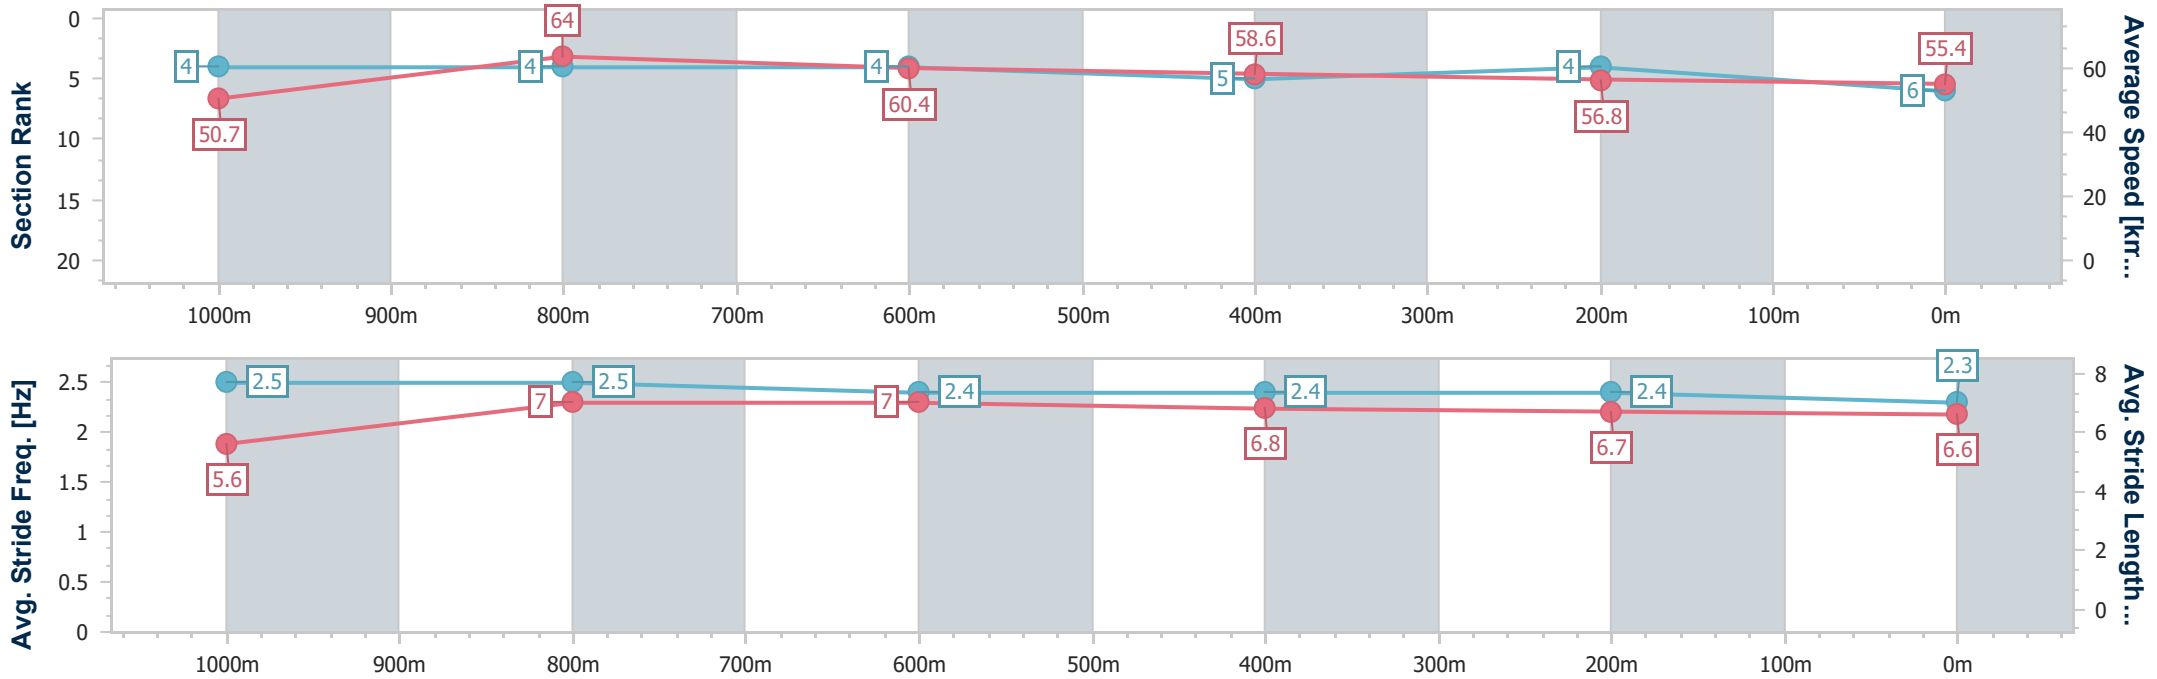

Toowoomba QLD Professional

Race 4: The Poindexters Maiden Plate - 1200m

30 November 2024 - 19:13

Track Rating: Soft 6, Weather: Showers, Rail Position: +4m Entire

Section	Overall	1000m	800m	600m	400m	200m
Section Times	1:15.62 [5] (0:14.31)	1:01.31 [6] (0:11.48)	0:49.83 [7] (0:12.21)	0:37.62 [8] (0:12.29)	0:25.33 [7] (0:12.65)	0:12.68 [7] (0:12.68)
Average Speed [km/h]	50.4	63.3	59.2	58.3	56.8	56.7
Top Speed [km/h]	65.6	65.2	61.4	60.4	57.5	57.4
Avg. Dist. to Rail [m]	5.8	3.0	1.0	1.2	0.7	0.5
Avg. Stride Freq. [Hz]	2.3	2.5	2.4	2.4	2.3	2.1
Avg. Stride Length [m]	6.0	7.1	7.0	6.9	6.9	7.4

- [ ] Ranking at each section and finish
- .-.- No data available at this section
- NA No data available

Horse/Jockey Name	Bargara Bound
Final Rank	6
Fastest Section Time (Section)	0:11.31 (1000m)
Top Speed [km/h] (Section)	65.3 (1000m)
Race State	Finished

Toowoomba QLD Professional  
Race 4: The Poindexters Maiden Plate - 1200m

30 November 2024 - 19:13

Track Rating: Soft 6, Weather: Showers, Rail Position: +4m Entire

Section	Overall	1000m	800m	600m	400m	200m
Section Times	1:15.78 [6] (0:14.23)	1:01.55 [4] (0:11.31)	0:50.24 [4] (0:12.01)	0:38.23 [4] (0:12.48)	0:25.75 [5] (0:12.76)	0:12.99 [4] (0:12.99)
Average Speed [km/h]	50.7	64.0	60.4	58.6	56.8	55.4
Top Speed [km/h]	65.3	65.3	63.4	60.4	58.6	56.6
Avg. Dist. to Rail [m]	7.3	2.4	1.9	2.8	2.4	3.4
Avg. Stride Freq. [Hz]	2.5	2.5	2.4	2.4	2.4	2.3
Avg. Stride Length [m]	5.6	7.0	7.0	6.8	6.7	6.6