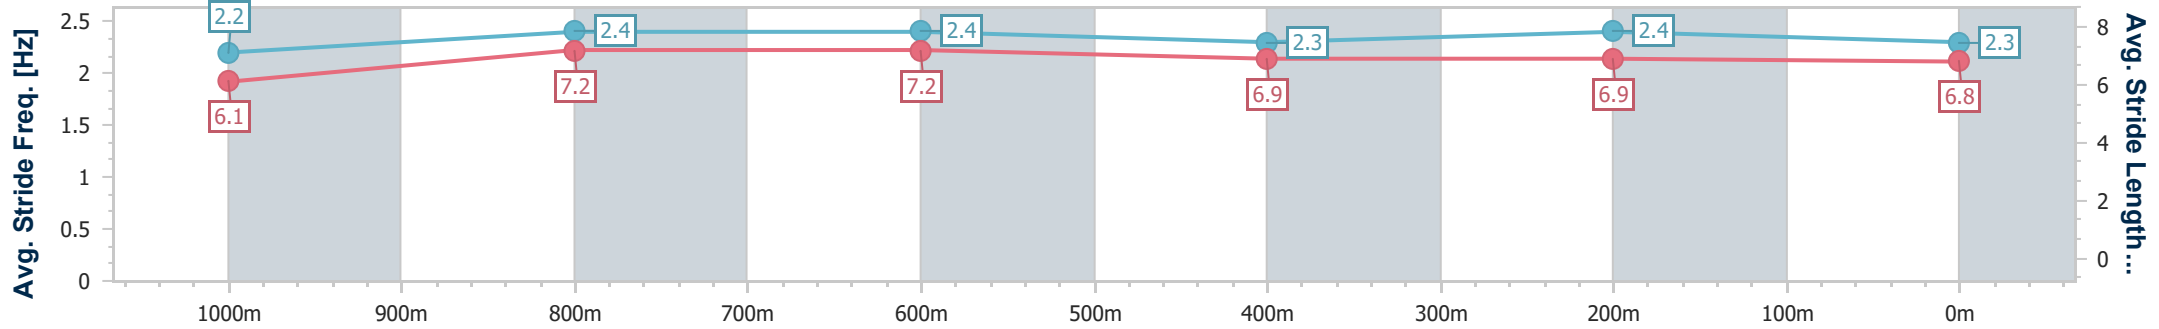

### Race 4: The Poindexters Maiden Plate - 1200m

30 November 2024 - 19:13

Track Rating: Soft 6, Weather: Showers, Rail Position: +4m Entire

Section	Overall	1000m	800m	600m	400m	200m
Section Times	1:15.49 [3] (0:14.71)	1:00.78 [10] (0:11.61)	0:49.17 [11] (0:11.89)	0:37.28 [11] (0:12.43)	0:24.85 [11] (0:12.32)	0:12.53 [8]
Average Speed [km/h]	49.0	62.4	60.6	58.5	58.7	57.5
Top Speed [km/h]	64.3	63.8	61.9	60.1	59.7	58.6
Avg. Dist. to Rail [m]	4.5	2.1	0.5	1.4	2.4	3.5
Avg. Stride Freq. [Hz]	2.2	2.4	2.4	2.3	2.4	2.3
Avg. Stride Length [m]	6.1	7.2	7.2	6.9	6.9	6.8