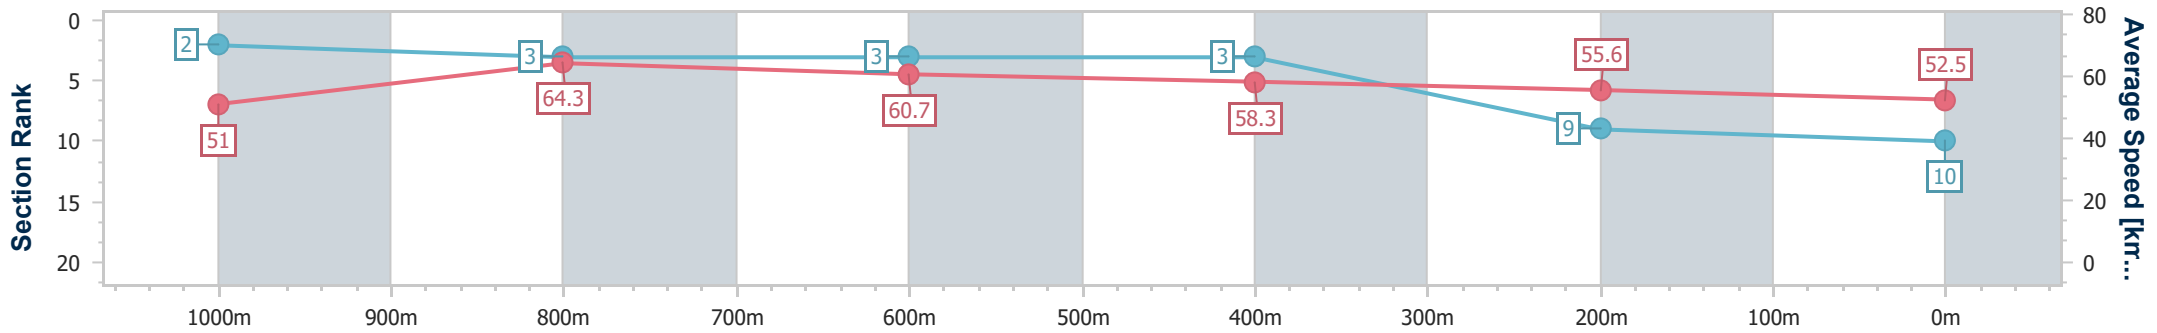

- [ ] Ranking at each section and finish
- .-.- No data available at this section
- NA No data available

Horse/Jockey Name	Sutherland
Final Rank	10
Fastest Section Time (Section)	0:11.32 (1000m)
Top Speed [km/h] (Section)	66.9 (Overall)
Race State	Finished

Toowoomba QLD Professional

Race 4: The Poindexters Maiden Plate - 1200m

30 November 2024 - 19:13

Track Rating: Soft 6, Weather: Showers, Rail Position: +4m Entire

Section	Overall	1000m	800m	600m	400m	200m
Section Times	1:16.72 [10] (0:14.13)	1:02.59 [2] (0:11.32)	0:51.27 [3] (0:12.07)	0:39.20 [3] (0:12.46)	0:26.74 [3] (0:13.00)	0:13.74 [9] (0:13.74)
Average Speed [km/h]	51.0	64.3	60.7	58.3	55.6	52.5
Top Speed [km/h]	66.9	66.5	62.5	59.6	58.1	53.8
Avg. Dist. to Rail [m]	8.5	3.8	4.1	2.2	1.7	3.9
Avg. Stride Freq. [Hz]	2.5	2.6	2.4	2.5	2.4	2.3
Avg. Stride Length [m]	5.7	6.9	6.9	6.6	6.4	6.2

- [ ] Ranking at each section and finish
- .-.- No data available at this section
- NA No data available

Horse/Jockey Name	Outta Beauty
Final Rank	11
Fastest Section Time (Section)	0:11.36 (1000m)
Top Speed [km/h] (Section)	65.6 (1000m)
Race State	Finished