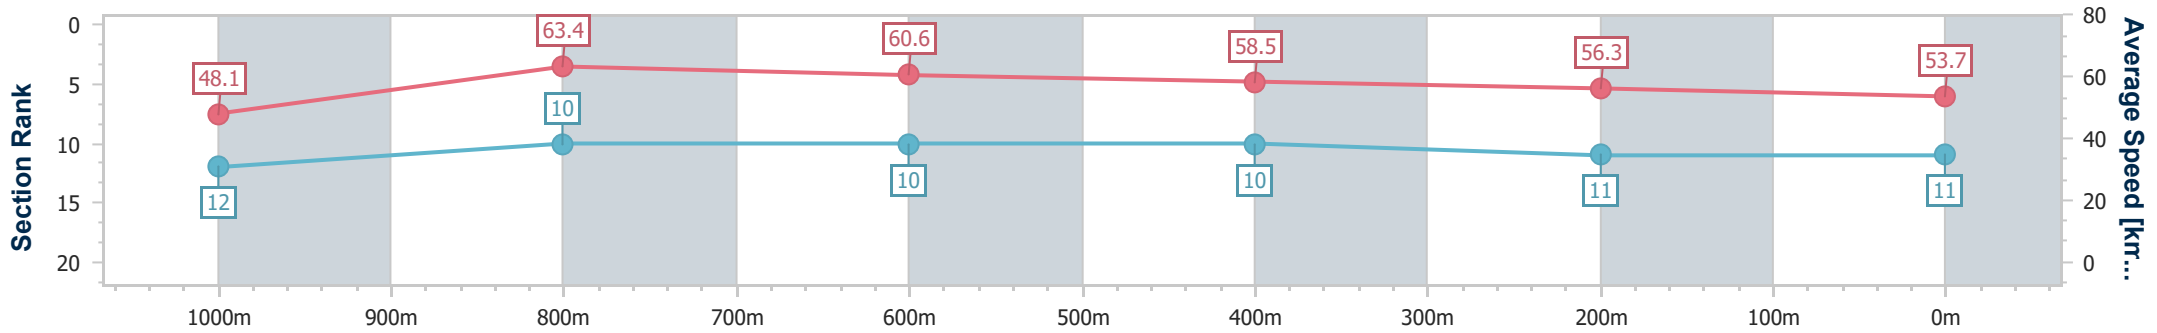

- [ ] Ranking at each section and finish
- .-.- No data available at this section
- NA No data available

Horse/Jockey Name	Outta Beauty
Final Rank	11
Fastest Section Time (Section)	0:11.36 (1000m)
Top Speed [km/h] (Section)	65.6 (1000m)
Race State	Finished

Toowoomba QLD Professional

Race 4: The Poindexters Maiden Plate - 1200m

30 November 2024 - 19:13

Track Rating: Soft 6, Weather: Showers, Rail Position: +4m Entire

Section	Overall	1000m	800m	600m	400m	200m
Section Times	1:16.93 [11] (0:14.95)	1:01.98 [12] (0:11.36)	0:50.62 [10] (0:11.86)	0:38.76 [10] (0:12.47)	0:26.29 [10] (0:12.87)	0:13.42 [11] (0:13.42)
Average Speed [km/h]	48.1	63.4	60.6	58.5	56.3	53.7
Top Speed [km/h]	65.1	65.6	62.4	60.4	58.1	55.4
Avg. Dist. to Rail [m]	4.3	0.6	0.7	2.3	2.0	1.4
Avg. Stride Freq. [Hz]	2.3	2.4	2.4	2.4	2.3	2.2
Avg. Stride Length [m]	5.9	7.2	7.1	6.9	6.7	6.7