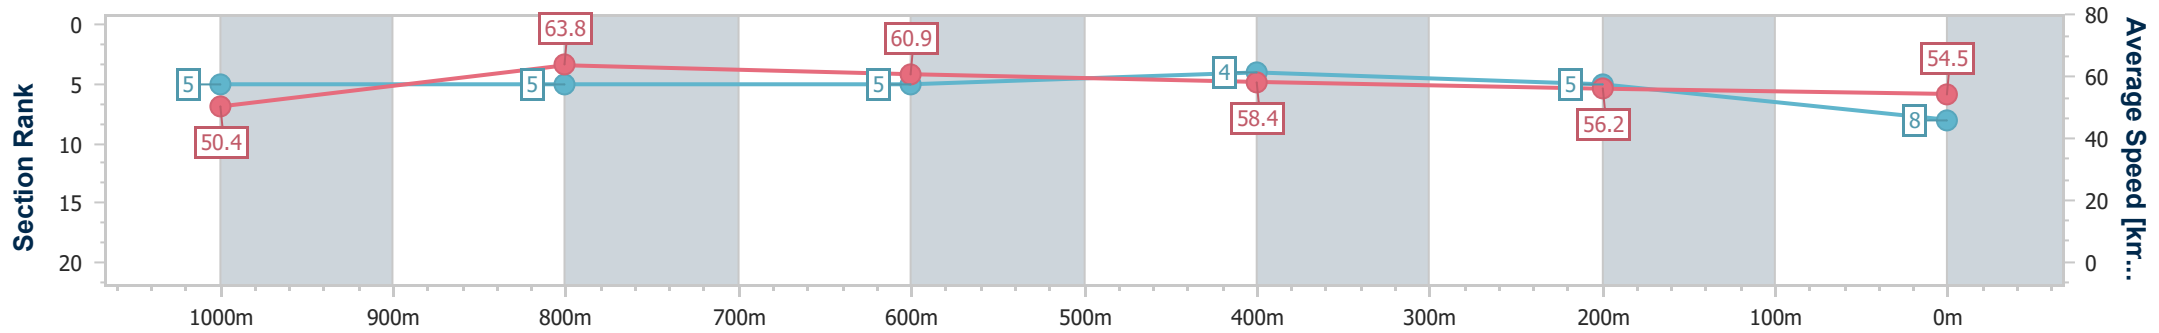

### Race 4: The Poindexters Maiden Plate - 1200m

30 November 2024 - 19:13

Track Rating: Soft 6, Weather: Showers, Rail Position: +4m Entire

Section	Overall	1000m	800m	600m	400m	200m
Section Times	1:16.01 [8] (0:14.25)	1:01.76 [5] (0:11.46)	0:50.30 [5] (0:11.93)	0:38.37 [5] (0:12.35)	0:26.02 [4] (0:12.81)	0:13.21 [5] (0:13.21)
Average Speed [km/h]	50.4	63.8	60.9	58.4	56.2	54.5
Top Speed [km/h]	66.1	66.1	62.4	60.6	57.3	55.9
Avg. Dist. to Rail [m]	3.7	3.7	2.5	1.1	1.1	1.4
Avg. Stride Freq. [Hz]	2.3	2.4	2.3	2.3	2.2	2.2
Avg. Stride Length [m]	6.1	7.6	7.5	7.2	7.1	6.9