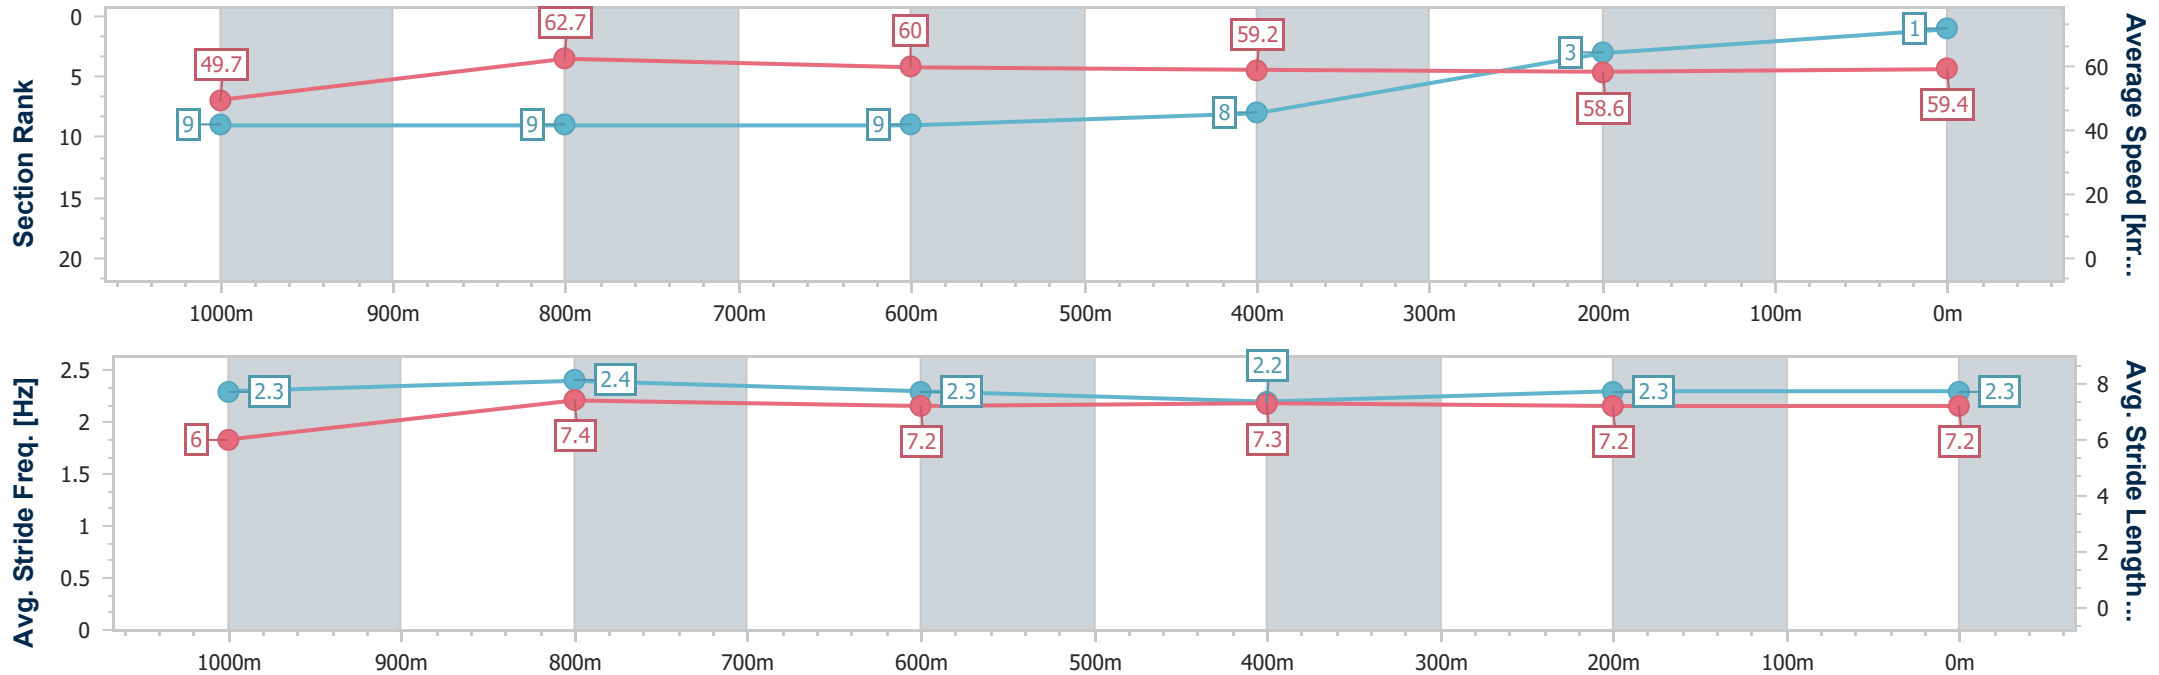

Toowoomba QLD Professional  
Race 4: The Poindexters Maiden Plate - 1200m

30 November 2024 - 19:13

Track Rating: Soft 6, Weather: Showers, Rail Position: +4m Entire

Section	Overall	1000m	800m	600m	400m	200m
Section Times	1:14.74 [1] (0:14.50)	1:00.24 [9] (0:11.55)	0:48.69 [9] (0:12.05)	0:36.64 [9] (0:12.24)	0:24.40 [8] (0:12.28)	0:12.12 [3] (0:12.12)
Average Speed [km/h]	49.7	62.7	60.0	59.2	58.6	59.4
Top Speed [km/h]	64.9	64.6	60.8	60.4	60.5	60.5
Avg. Dist. to Rail [m]	7.8	1.5	1.3	1.1	0.4	1.3
Avg. Stride Freq. [Hz]	2.3	2.4	2.3	2.2	2.3	2.3
Avg. Stride Length [m]	6.0	7.4	7.2	7.3	7.2	7.2