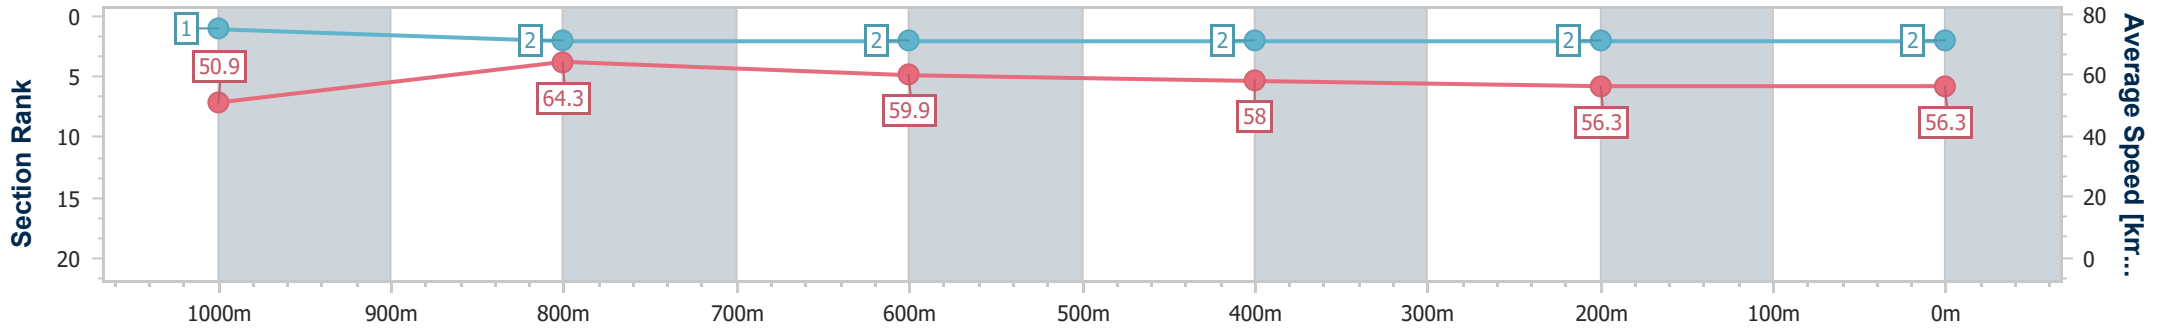

Horse/Jockey Name	Colonel Parker
Final Rank	2
Fastest Section Time (Section)	0:11.25 (1000m)
Top Speed [km/h] (Section)	67.4 (1000m)
Race State	Finished

Toowoomba QLD Professional
Race 4: The Poindexters Maiden Plate - 1200m

30 November 2024 - 19:13

Track Rating: Soft 6, Weather: Showers, Rail Position: +4m Entire

Section	Overall	1000m	800m	600m	400m	200m
Section Times	1:15.31 [2] (0:14.12)	1:01.19 [1] (0:11.25)	0:49.94 [2] (0:12.06)	0:37.88 [2] (0:12.40)	0:25.48 [2] (0:12.73)	0:12.75 [2] (0:12.75)
Average Speed [km/h]	50.9	64.3	59.9	58.0	56.3	56.3
Top Speed [km/h]	67.1	67.4	62.7	59.9	57.5	57.8
Avg. Dist. to Rail [m]	3.3	1.1	1.1	1.0	1.9	2.0
Avg. Stride Freq. [Hz]	2.3	2.4	2.3	2.3	2.3	2.2
Avg. Stride Length [m]	6.1	7.5	7.2	7.2	6.9	7.1

- [ ] Ranking at each section and finish
- -.-.- No data available at this section
- NA No data available