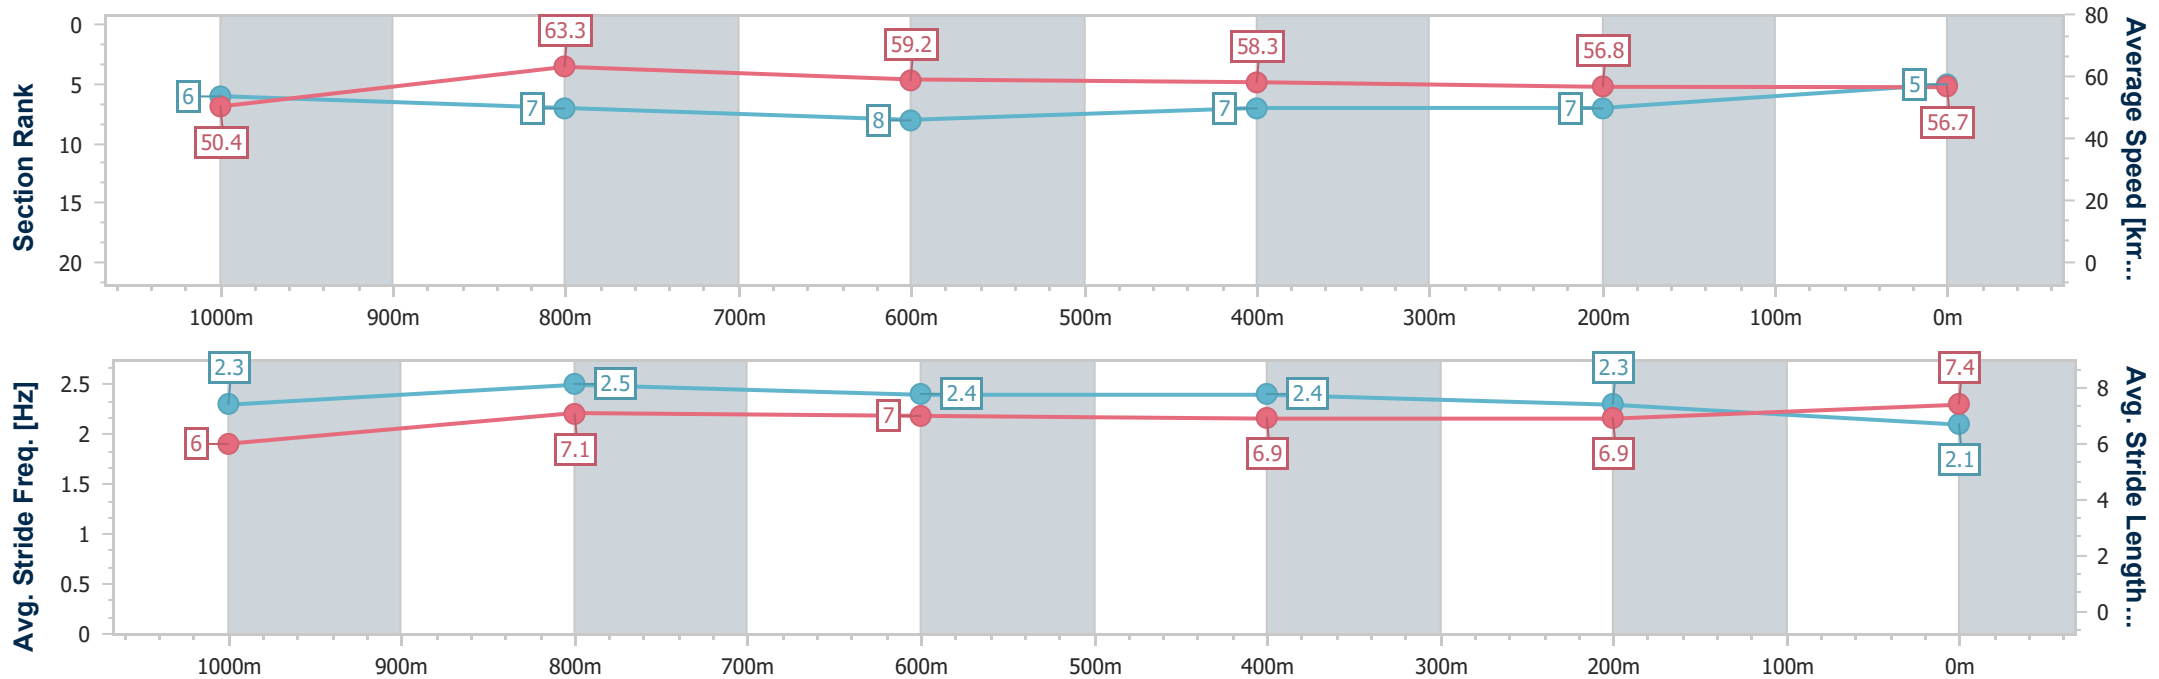

- [ ] Ranking at each section and finish
- .-.- No data available at this section
- NA No data available

Horse/Jockey Name	Spruce
Final Rank	5
Fastest Section Time (Section)	0:11.48 (1000m)
Top Speed [km/h] (Section)	65.6 (Overall)
Race State	Finished

Toowoomba QLD Professional

Race 4: The Poindexters Maiden Plate - 1200m

30 November 2024 - 19:13

Track Rating: Soft 6, Weather: Showers, Rail Position: +4m Entire

Section	Overall	1000m	800m	600m	400m	200m
Section Times	1:15.62 [5] (0:14.31)	1:01.31 [6] (0:11.48)	0:49.83 [7] (0:12.21)	0:37.62 [8] (0:12.29)	0:25.33 [7] (0:12.65)	0:12.68 [7] (0:12.68)
Average Speed [km/h]	50.4	63.3	59.2	58.3	56.8	56.7
Top Speed [km/h]	65.6	65.2	61.4	60.4	57.5	57.4
Avg. Dist. to Rail [m]	5.8	3.0	1.0	1.2	0.7	0.5
Avg. Stride Freq. [Hz]	2.3	2.5	2.4	2.4	2.3	2.1
Avg. Stride Length [m]	6.0	7.1	7.0	6.9	6.9	7.4

- [ ] Ranking at each section and finish
- .-.- No data available at this section
- NA No data available

Horse/Jockey Name	Bargara Bound
Final Rank	6
Fastest Section Time (Section)	0:11.31 (1000m)
Top Speed [km/h] (Section)	65.3 (1000m)
Race State	Finished