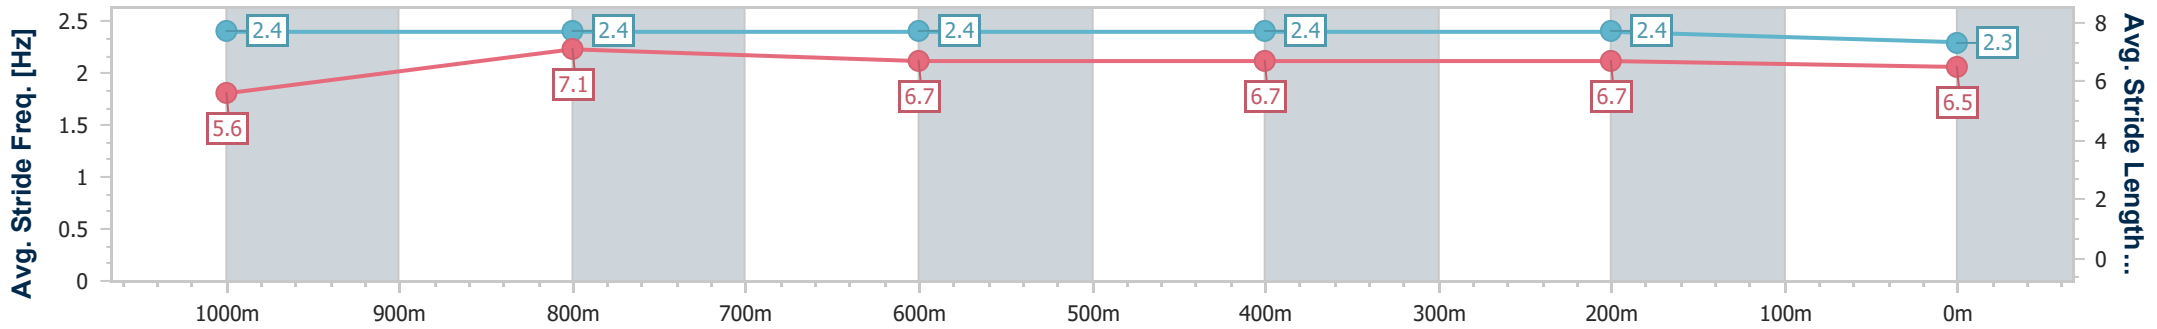

Toowoomba QLD Professional

Race 4: The Poindexters Maiden Plate - 1200m

30 November 2024 - 19:13

Track Rating: Soft 6, Weather: Showers, Rail Position: +4m Entire

Section	Overall	1000m	800m	600m	400m	200m
Section Times	1:17.34 [12] (0:14.93)	1:02.41 [11] (0:11.71)	0:50.70 [12] (0:12.37)	0:38.33 [12] (0:12.54)	0:25.79 [12] (0:12.49)	0:13.30 [12] (0:13.30)
Average Speed [km/h]	48.2	61.1	58.3	57.5	57.9	54.1
Top Speed [km/h]	65.4	65.1	60.6	59.0	58.7	57.6
Avg. Dist. to Rail [m]	3.5	1.1	0.3	0.5	1.0	1.3
Avg. Stride Freq. [Hz]	2.4	2.4	2.4	2.4	2.4	2.3
Avg. Stride Length [m]	5.6	7.1	6.7	6.7	6.7	6.5

- [ ] Ranking at each section and finish
- .-.- No data available at this section
- NA No data available