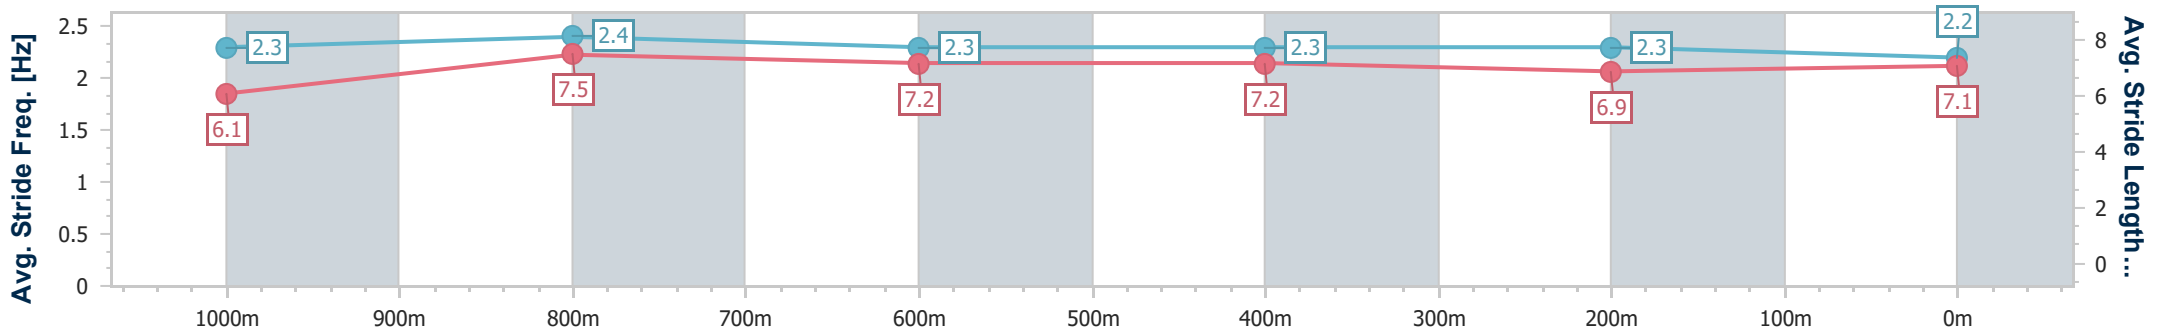

Toowoomba QLD Professional  
Race 4: The Poindexters Maiden Plate - 1200m

30 November 2024 - 19:13

Track Rating: Soft 6, Weather: Showers, Rail Position: +4m Entire

Section	Overall	1000m	800m	600m	400m	200m
Section Times	1:15.31 [2] (0:14.12)	1:01.19 [1] (0:11.25)	0:49.94 [2] (0:12.06)	0:37.88 [2] (0:12.40)	0:25.48 [2] (0:12.73)	0:12.75 [2] (0:12.75)
Average Speed [km/h]	50.9	64.3	59.9	58.0	56.3	56.3
Top Speed [km/h]	67.1	67.4	62.7	59.9	57.5	57.8
Avg. Dist. to Rail [m]	3.3	1.1	1.1	1.0	1.9	2.0
Avg. Stride Freq. [Hz]	2.3	2.4	2.3	2.3	2.3	2.2
Avg. Stride Length [m]	6.1	7.5	7.2	7.2	6.9	7.1