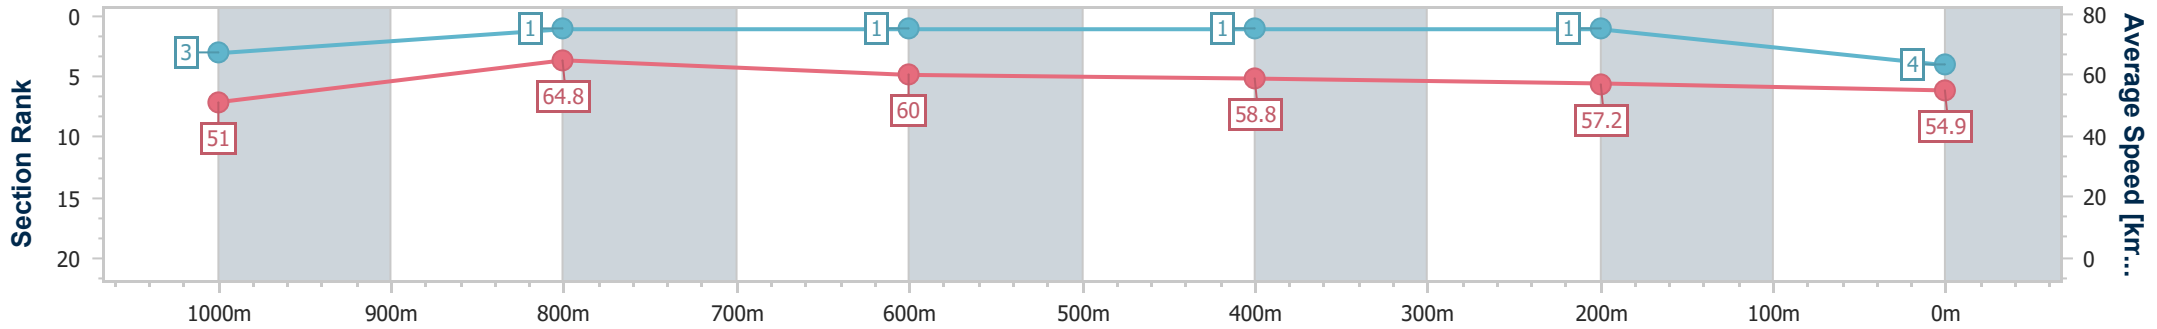

Horse/Jockey Name	Freya's Magic
Final Rank	4
Fastest Section Time (Section)	0:11.10 (1000m)
Top Speed [km/h] (Section)	67.6 (Overall)
Race State	Finished

Toowoomba QLD Professional
Race 4: The Poindexters Maiden Plate - 1200m

30 November 2024 - 19:13

Track Rating: Soft 6, Weather: Showers, Rail Position: +4m Entire

Section	Overall	1000m	800m	600m	400m	200m
Section Times	1:15.54 [4] (0:14.15)	1:01.39 [3] (0:11.10)	0:50.29 [1] (0:12.06)	0:38.23 [1] (0:12.40)	0:25.83 [1] (0:12.70)	0:13.13 [1] (0:13.13)
Average Speed [km/h]	51.0	64.8	60.0	58.8	57.2	54.9
Top Speed [km/h]	67.6	67.5	63.7	59.9	58.6	56.0
Avg. Dist. to Rail [m]	5.6	1.0	2.1	2.0	3.1	4.7
Avg. Stride Freq. [Hz]	2.3	2.5	2.4	2.3	2.3	2.3
Avg. Stride Length [m]	6.1	7.3	7.0	7.0	6.8	6.6

- [ ] Ranking at each section and finish
- -.-.- No data available at this section
- NA No data available