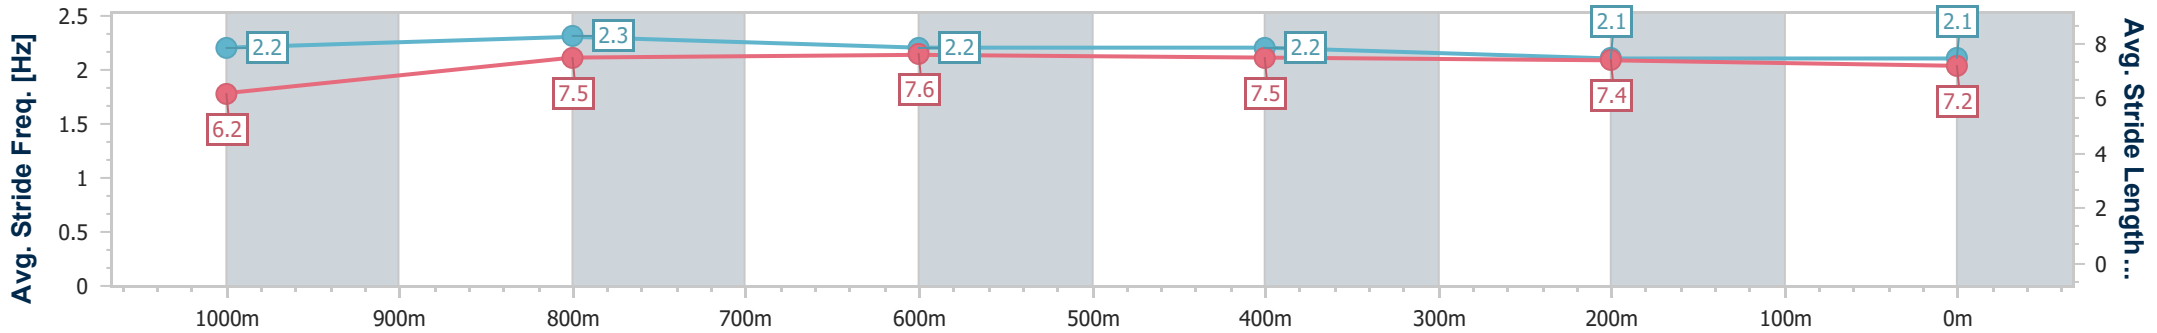

Toowoomba QLD Professional

Race 4: The Poindexters Maiden Plate - 1200m

30 November 2024 - 19:13

Track Rating: Soft 6, Weather: Showers, Rail Position: +4m Entire

Section	Overall	1000m	800m	600m	400m	200m
Section Times	1:16.36 [9] (0:14.40)	1:01.96 [7] (0:11.58)	0:50.38 [8] (0:11.98)	0:38.40 [7] (0:12.39)	0:26.01 [9] (0:12.69)	0:13.32 [10] (0:13.32)
Average Speed [km/h]	50.0	62.7	60.4	58.5	56.9	54.1
Top Speed [km/h]	66.5	66.1	61.8	60.2	57.6	55.0
Avg. Dist. to Rail [m]	8.5	3.4	2.1	0.7	1.4	1.8
Avg. Stride Freq. [Hz]	2.2	2.3	2.2	2.2	2.1	2.1
Avg. Stride Length [m]	6.2	7.5	7.6	7.5	7.4	7.2

- [ ] Ranking at each section and finish
- .-.- No data available at this section
- NA No data available

Horse/Jockey Name	Sutherland
Final Rank	10
Fastest Section Time (Section)	0:11.32 (1000m)
Top Speed [km/h] (Section)	66.9 (Overall)
Race State	Finished