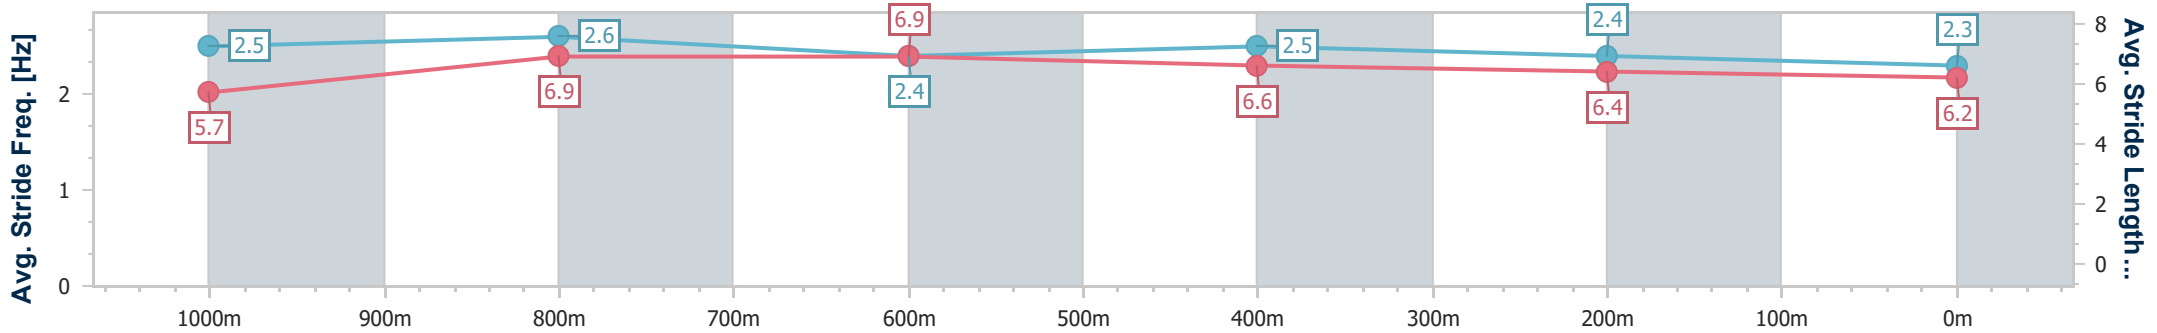

Toowoomba QLD Professional

Race 4: The Poindexters Maiden Plate - 1200m

30 November 2024 - 19:13

Track Rating: Soft 6, Weather: Showers, Rail Position: +4m Entire

Section	Overall	1000m	800m	600m	400m	200m
Section Times	1:16.72 [10] (0:14.13)	1:02.59 [2] (0:11.32)	0:51.27 [3] (0:12.07)	0:39.20 [3] (0:12.46)	0:26.74 [3] (0:13.00)	0:13.74 [9] (0:13.74)
Average Speed [km/h]	51.0	64.3	60.7	58.3	55.6	52.5
Top Speed [km/h]	66.9	66.5	62.5	59.6	58.1	53.8
Avg. Dist. to Rail [m]	8.5	3.8	4.1	2.2	1.7	3.9
Avg. Stride Freq. [Hz]	2.5	2.6	2.4	2.5	2.4	2.3
Avg. Stride Length [m]	5.7	6.9	6.9	6.6	6.4	6.2

- [ ] Ranking at each section and finish
- .-.- No data available at this section
- NA No data available

Horse/Jockey Name	Outta Beauty
Final Rank	11
Fastest Section Time (Section)	0:11.36 (1000m)
Top Speed [km/h] (Section)	65.6 (1000m)
Race State	Finished