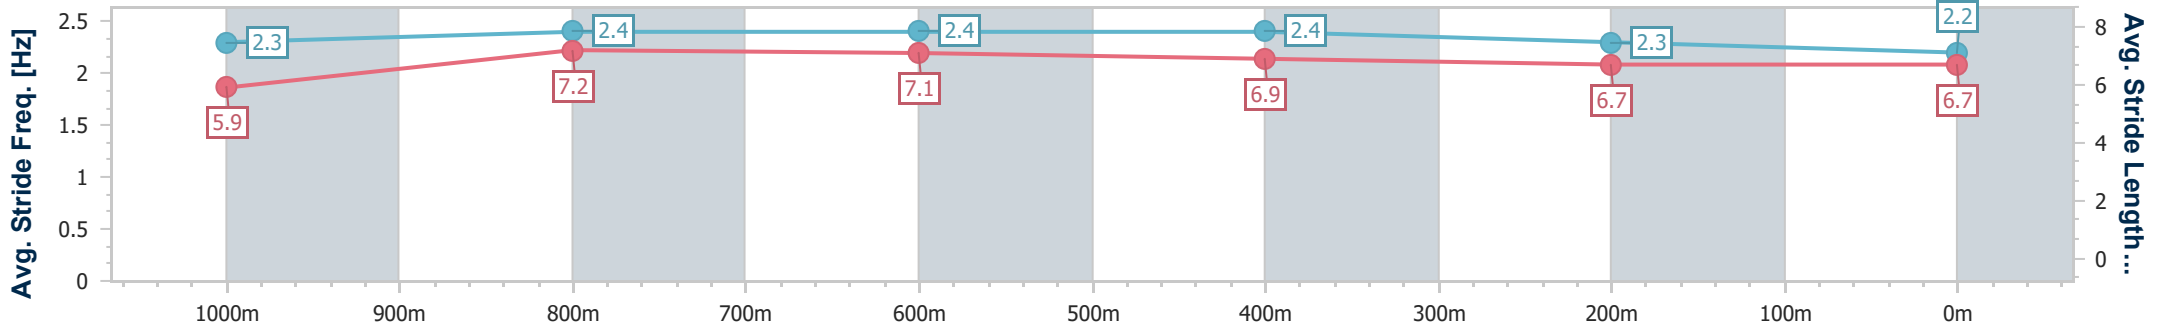

- [ ] Ranking at each section and finish
- .-.- No data available at this section
- NA No data available

Horse/Jockey Name	Outta Beauty
Final Rank	11
Fastest Section Time (Section)	0:11.36 (1000m)
Top Speed [km/h] (Section)	65.6 (1000m)
Race State	Finished

Toowoomba QLD Professional

Race 4: The Poindexters Maiden Plate - 1200m

30 November 2024 - 19:13

Track Rating: Soft 6, Weather: Showers, Rail Position: +4m Entire

Section	Overall	1000m	800m	600m	400m	200m
Section Times	1:16.93 [11] (0:14.95)	1:01.98 [12] (0:11.36)	0:50.62 [10] (0:11.86)	0:38.76 [10] (0:12.47)	0:26.29 [10] (0:12.87)	0:13.42 [11] (0:13.42)
Average Speed [km/h]	48.1	63.4	60.6	58.5	56.3	53.7
Top Speed [km/h]	65.1	65.6	62.4	60.4	58.1	55.4
Avg. Dist. to Rail [m]	4.3	0.6	0.7	2.3	2.0	1.4
Avg. Stride Freq. [Hz]	2.3	2.4	2.4	2.4	2.3	2.2
Avg. Stride Length [m]	5.9	7.2	7.1	6.9	6.7	6.7