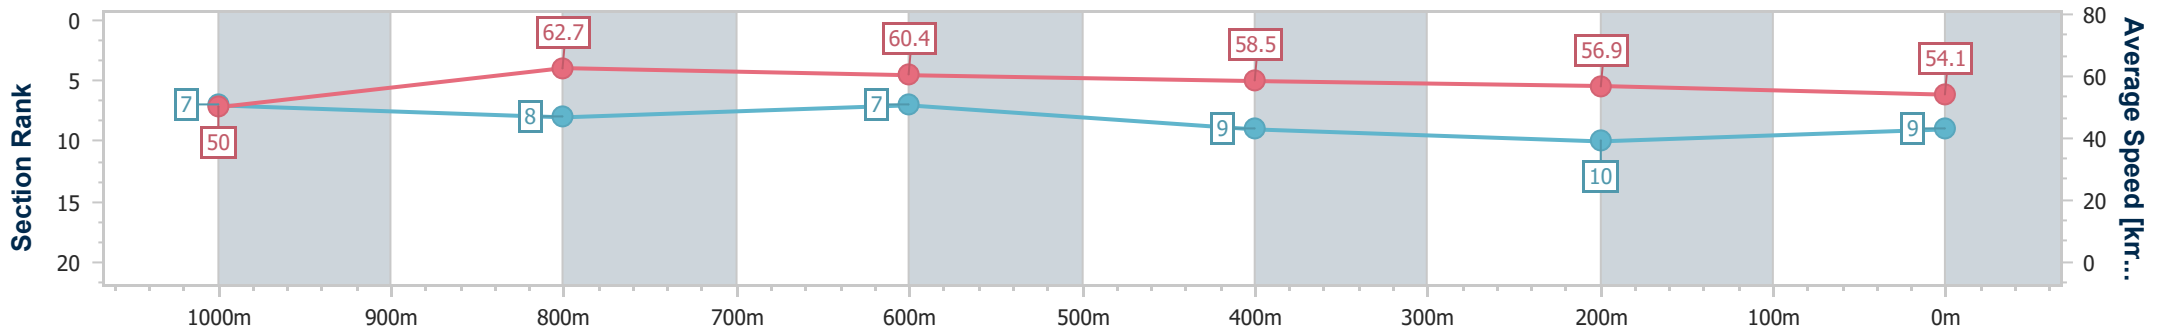

Toowoomba QLD Professional

Race 4: The Poindexters Maiden Plate - 1200m

30 November 2024 - 19:13

Track Rating: Soft 6, Weather: Showers, Rail Position: +4m Entire

Section	Overall	1000m	800m	600m	400m	200m
Section Times	1:16.36 [9] (0:14.40)	1:01.96 [7] (0:11.58)	0:50.38 [8] (0:11.98)	0:38.40 [7] (0:12.39)	0:26.01 [9] (0:12.69)	0:13.32 [10] (0:13.32)
Average Speed [km/h]	50.0	62.7	60.4	58.5	56.9	54.1
Top Speed [km/h]	66.5	66.1	61.8	60.2	57.6	55.0
Avg. Dist. to Rail [m]	8.5	3.4	2.1	0.7	1.4	1.8
Avg. Stride Freq. [Hz]	2.2	2.3	2.2	2.2	2.1	2.1
Avg. Stride Length [m]	6.2	7.5	7.6	7.5	7.4	7.2

- [ ] Ranking at each section and finish
- .-.- No data available at this section
- NA No data available

Horse/Jockey Name	Sutherland
Final Rank	10
Fastest Section Time (Section)	0:11.32 (1000m)
Top Speed [km/h] (Section)	66.9 (Overall)
Race State	Finished