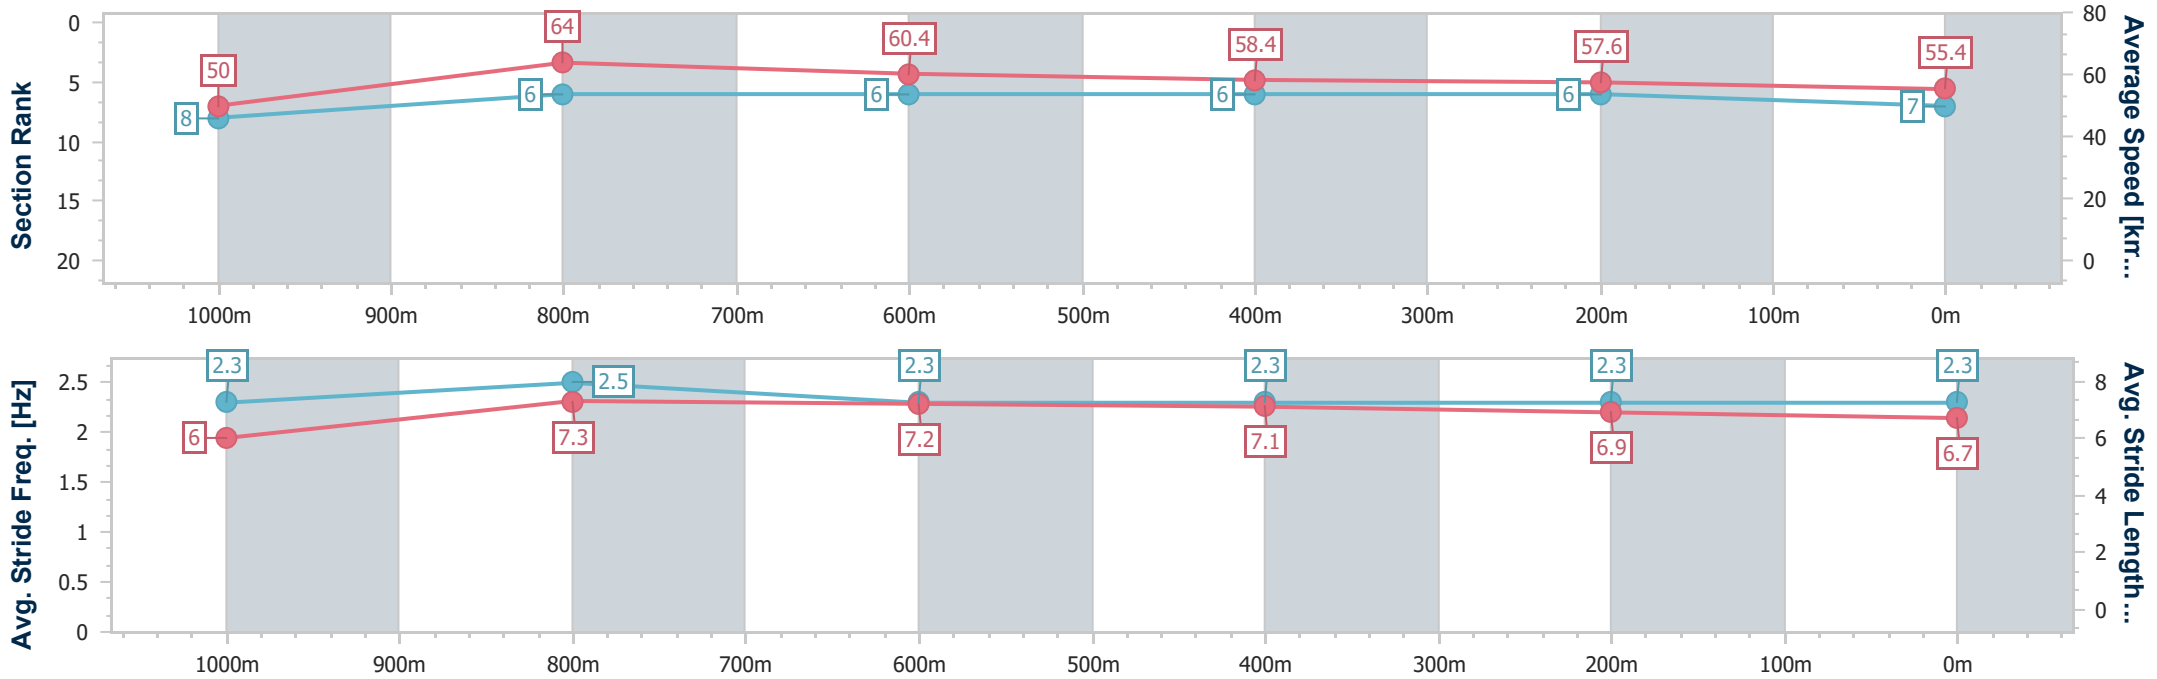

Toowoomba QLD Professional  
Race 4: The Poindexters Maiden Plate - 1200m

30 November 2024 - 19:13

Track Rating: Soft 6, Weather: Showers, Rail Position: +4m Entire

Section	Overall	1000m	800m	600m	400m	200m
Section Times	1:15.78 [6] (0:14.23)	1:01.55 [4] (0:11.31)	0:50.24 [4] (0:12.01)	0:38.23 [4] (0:12.48)	0:25.75 [5] (0:12.76)	0:12.99 [4] (0:12.99)
Average Speed [km/h]	50.7	64.0	60.4	58.6	56.8	55.4
Top Speed [km/h]	65.3	65.3	63.4	60.4	58.6	56.6
Avg. Dist. to Rail [m]	7.3	2.4	1.9	2.8	2.4	3.4
Avg. Stride Freq. [Hz]	2.5	2.5	2.4	2.4	2.4	2.3
Avg. Stride Length [m]	5.6	7.0	7.0	6.8	6.7	6.6

- [ ] Ranking at each section and finish
- .-.- No data available at this section
- NA No data available

Horse/Jockey Name	Boysarebackintown
Final Rank	7
Fastest Section Time (Section)	0:11.33 (1000m)
Top Speed [km/h] (Section)	65.5 (1000m)
Race State	Finished

Toowoomba QLD Professional  
Race 4: The Poindexters Maiden Plate - 1200m

30 November 2024 - 19:13

Track Rating: Soft 6, Weather: Showers, Rail Position: +4m Entire

Section	Overall	1000m	800m	600m	400m	200m
Section Times	1:15.81 [7] (0:14.43)	1:01.38 [8] (0:11.33)	0:50.05 [6] (0:11.98)	0:38.07 [6] (0:12.50)	0:25.57 [6] (0:12.59)	0:12.98 [6] (0:12.98)
Average Speed [km/h]	50.0	64.0	60.4	58.4	57.6	55.4
Top Speed [km/h]	64.8	65.5	64.4	60.1	57.9	56.9
Avg. Dist. to Rail [m]	8.3	2.9	2.2	2.2	2.4	4.2
Avg. Stride Freq. [Hz]	2.3	2.5	2.3	2.3	2.3	2.3
Avg. Stride Length [m]	6.0	7.3	7.2	7.1	6.9	6.7