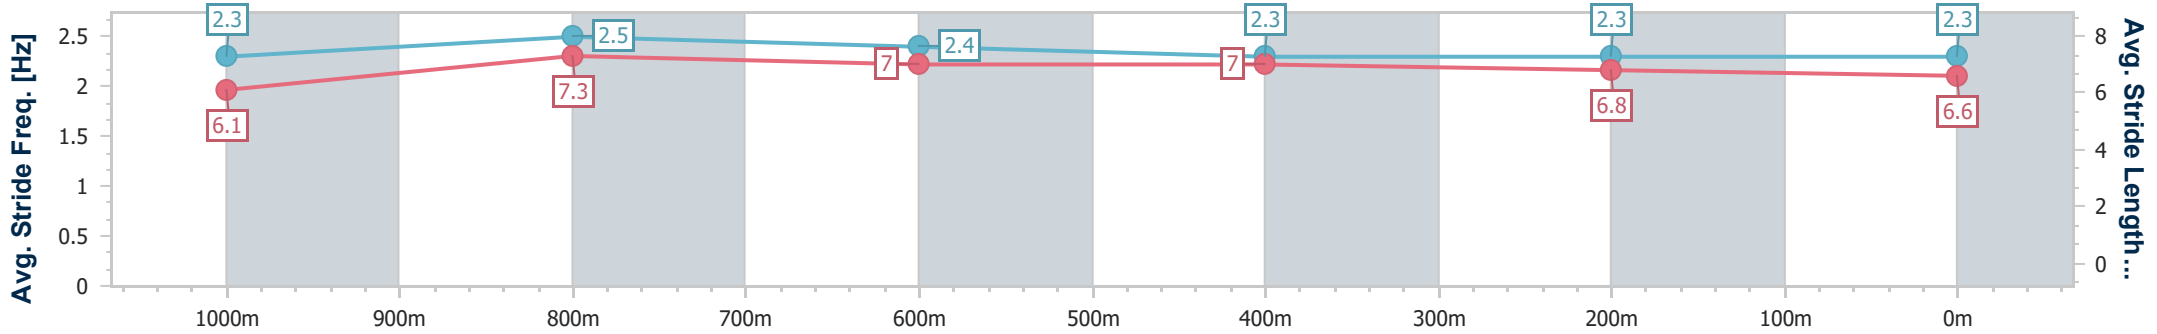

### Race 4: The Poindexters Maiden Plate - 1200m

30 November 2024 - 19:13

Track Rating: Soft 6, Weather: Showers, Rail Position: +4m Entire

Section	Overall	1000m	800m	600m	400m	200m
Section Times	1:15.49 [3] (0:14.71)	1:00.78 [10] (0:11.61)	0:49.17 [11] (0:11.89)	0:37.28 [11] (0:12.43)	0:24.85 [11] (0:12.32)	0:12.53 [8]
Average Speed [km/h]	49.0	62.4	60.6	58.5	58.7	57.5
Top Speed [km/h]	64.3	63.8	61.9	60.1	59.7	58.6
Avg. Dist. to Rail [m]	4.5	2.1	0.5	1.4	2.4	3.5
Avg. Stride Freq. [Hz]	2.2	2.4	2.4	2.3	2.4	2.3
Avg. Stride Length [m]	6.1	7.2	7.2	6.9	6.9	6.8

Toowoomba QLD Professional  
Race 4: The Poindexters Maiden Plate - 1200m

30 November 2024 - 19:13

Track Rating: Soft 6, Weather: Showers, Rail Position: +4m Entire

Section	Overall	1000m	800m	600m	400m	200m
Section Times	1:15.54 [4] (0:14.15)	1:01.39 [3] (0:11.10)	0:50.29 [1] (0:12.06)	0:38.23 [1] (0:12.40)	0:25.83 [1] (0:12.70)	0:13.13 [1] (0:13.13)
Average Speed [km/h]	51.0	64.8	60.0	58.8	57.2	54.9
Top Speed [km/h]	67.6	67.5	63.7	59.9	58.6	56.0
Avg. Dist. to Rail [m]	5.6	1.0	2.1	2.0	3.1	4.7
Avg. Stride Freq. [Hz]	2.3	2.5	2.4	2.3	2.3	2.3
Avg. Stride Length [m]	6.1	7.3	7.0	7.0	6.8	6.6