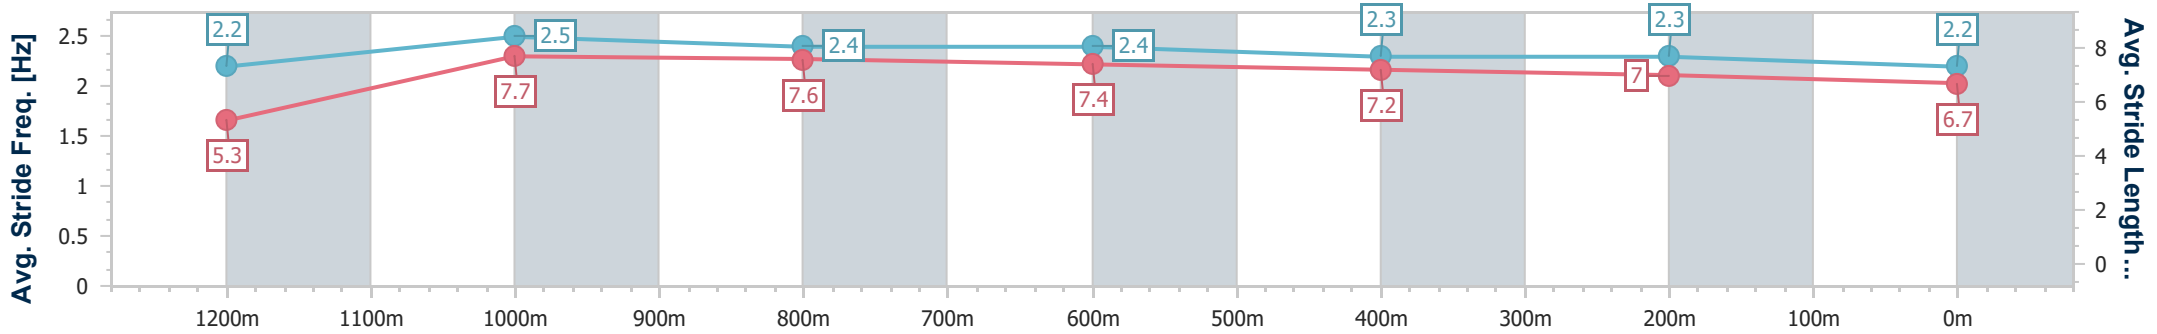

### Toowoomba QLD Professional

Race 1: Subzero Airconditioning Class 3 Handicap - 1300m

30 November 2024 - 17:24

Track Rating: Soft 5, Weather: Showers, Rail Position: +4m Entire

Section	Overall	1200m	1000m	800m	600m	400m	200m
Section Times	1:20.36 [5] (0:08.62)	1:11.74 [1] (0:10.51)	1:01.23 [1] (0:11.33)	0:49.90 [2] (0:11.46)	0:38.44 [2] (0:12.11)	0:26.33 [2] (0:12.74)	0:13.59 [1] (0:13.59)
Average Speed [km/h]	41.8	68.6	64.3	63.1	59.4	56.8	53.1
Top Speed [km/h]	64.1	70.1	68.3	64.4	62.3	57.9	54.8
Avg. Dist. to Rail [m]	4.9	1.8	2.5	1.3	0.4	1.4	2.2
Avg. Stride Freq. [Hz]	2.2	2.5	2.4	2.4	2.3	2.3	2.2
Avg. Stride Length [m]	5.3	7.7	7.6	7.4	7.2	7.0	6.7

- [ ] Ranking at each section and finish
- .-.- No data available at this section
- NA No data available

Horse/Jockey Name	Basil's Bow
Final Rank	6
Fastest Section Time (Section)	0:08.80 (Overall)
Top Speed [km/h] (Section)	67.4 (1200m)
Race State	Finished