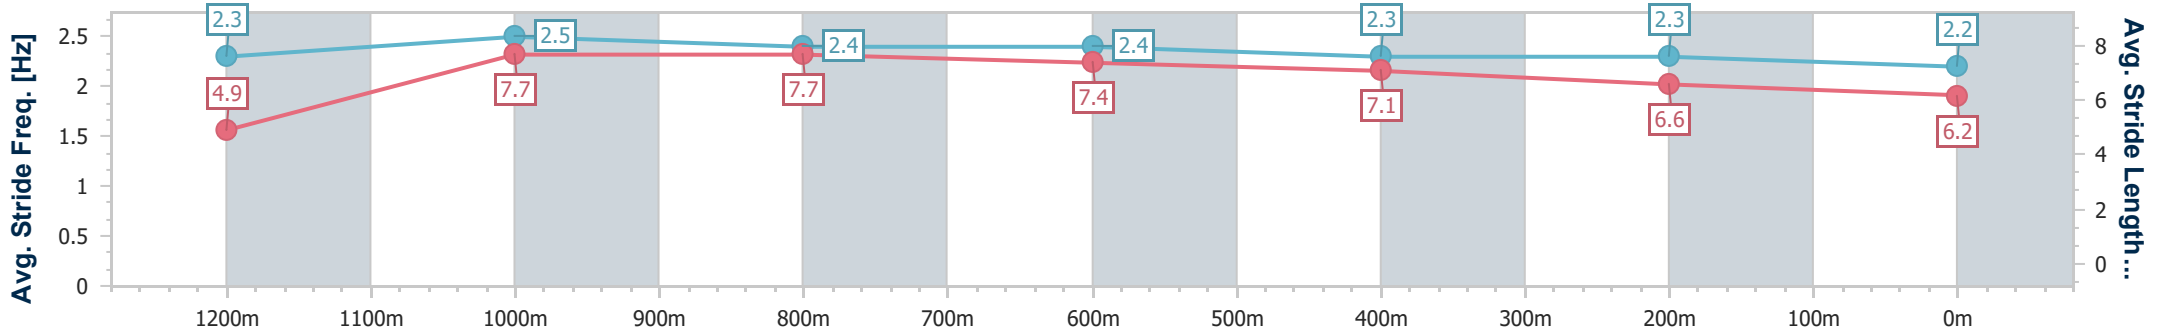

- [ ] Ranking at each section and finish
- .-.- No data available at this section
- NA No data available

Horse/Jockey Name	Biographer
Final Rank	8
Fastest Section Time (Section)	0:08.80 (Overall)
Top Speed [km/h] (Section)	72.0 (1200m)
Race State	Finished

Toowoomba QLD Professional

Race 1: Subzero Airconditioning Class 3 Handicap - 1300m

30 November 2024 - 17:24

Track Rating: Soft 5, Weather: Showers, Rail Position: +4m Entire

Section	Overall	1200m	1000m	800m	600m	400m	200m
Section Times	1:22.07 [8] (0:08.80)	1:13.27 [2] (0:10.36)	1:02.91 [2] (0:11.07)	0:51.84 [1] (0:11.44)	0:40.40 [1] (0:12.24)	0:28.16 [1] (0:13.32)	0:14.84 [3] (0:14.84)
Average Speed [km/h]	41.0	69.7	65.8	63.4	58.9	53.9	48.6
Top Speed [km/h]	66.8	72.0	68.4	64.6	62.1	56.8	51.6
Avg. Dist. to Rail [m]	10.0	3.8	3.2	2.0	0.9	0.2	0.4
Avg. Stride Freq. [Hz]	2.3	2.5	2.4	2.4	2.3	2.3	2.2
Avg. Stride Length [m]	4.9	7.7	7.7	7.4	7.1	6.6	6.2

- [ ] Ranking at each section and finish
- .-.- No data available at this section
- NA No data available

Horse/Jockey Name	Secret Spy
Final Rank	9
Fastest Section Time (Section)	0:09.11 (Overall)
Top Speed [km/h] (Section)	66.8 (1200m)
Race State	Finished