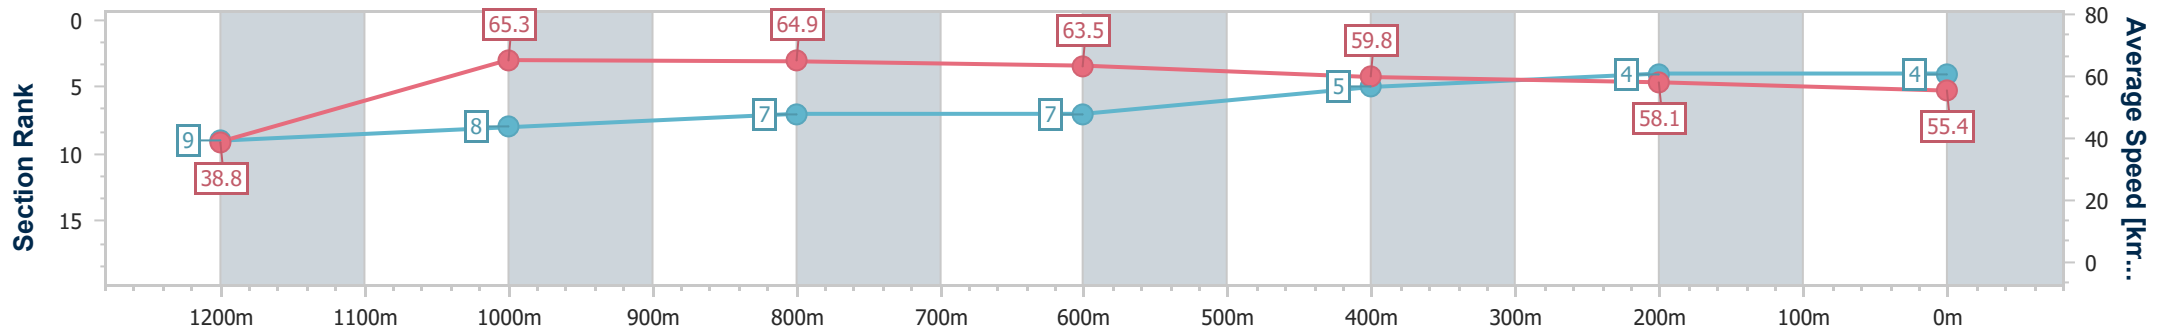

### Toowoomba QLD Professional

Race 1: Subzero Airconditioning Class 3 Handicap - 1300m

30 November 2024 - 17:24

Track Rating: Soft 5, Weather: Showers, Rail Position: +4m Entire

Section	Overall	1200m	1000m	800m	600m	400m	200m
Section Times	1:20.32 [4] (0:09.27)	1:11.05 [9] (0:11.07)	0:59.98 [8] (0:11.09)	0:48.89 [7] (0:11.40)	0:37.49 [7] (0:12.10)	0:25.39 [5] (0:12.40)	0:12.99 [4] (0:12.99)
Average Speed [km/h]	38.8	65.3	64.9	63.5	59.8	58.1	55.4
Top Speed [km/h]	62.6	66.5	66.5	65.2	62.3	58.8	57.7
Avg. Dist. to Rail [m]	3.2	0.4	0.5	1.9	1.1	1.3	3.4
Avg. Stride Freq. [Hz]	2.1	2.4	2.4	2.4	2.4	2.3	2.3
Avg. Stride Length [m]	5.0	7.7	7.4	7.3	7.1	6.9	6.7

- [ ] Ranking at each section and finish
- .-.- No data available at this section
- NA No data available

Horse/Jockey Name	Elected
Final Rank	5
Fastest Section Time (Section)	0:08.62 (Overall)
Top Speed [km/h] (Section)	70.1 (1200m)
Race State	Finished