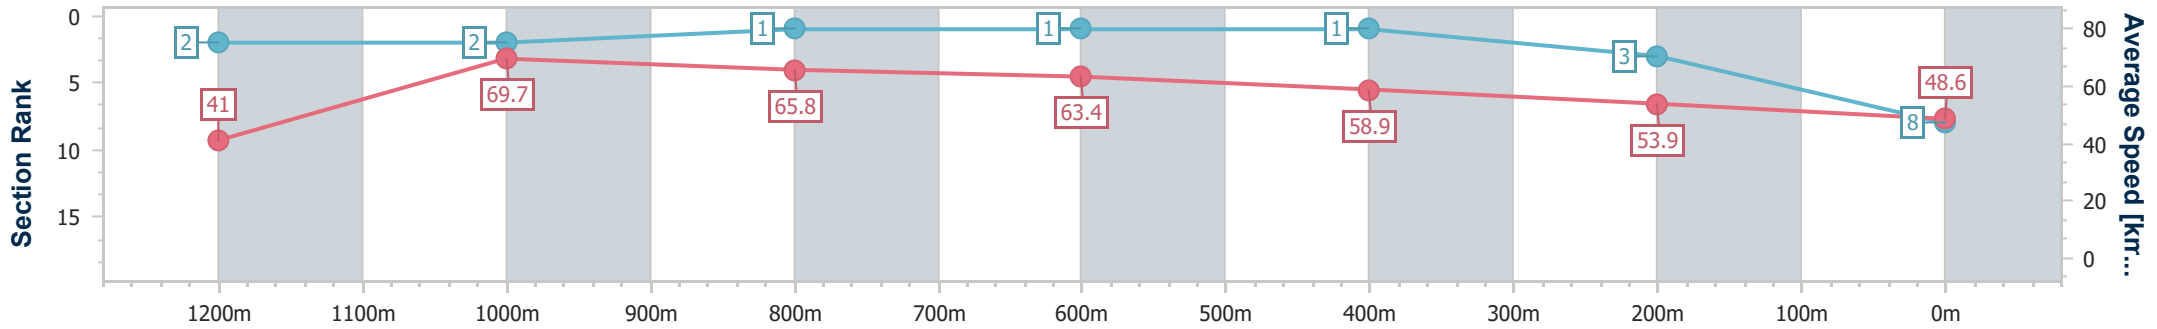

- [ ] Ranking at each section and finish
- .-.- No data available at this section
- NA No data available

Horse/Jockey Name	Biographer
Final Rank	8
Fastest Section Time (Section)	0:08.80 (Overall)
Top Speed [km/h] (Section)	72.0 (1200m)
Race State	Finished

Toowoomba QLD Professional

Race 1: Subzero Airconditioning Class 3 Handicap - 1300m

30 November 2024 - 17:24

Track Rating: Soft 5, Weather: Showers, Rail Position: +4m Entire

Section	Overall	1200m	1000m	800m	600m	400m	200m
Section Times	1:22.07 [8] (0:08.80)	1:13.27 [2] (0:10.36)	1:02.91 [2] (0:11.07)	0:51.84 [1] (0:11.44)	0:40.40 [1] (0:12.24)	0:28.16 [1] (0:13.32)	0:14.84 [3] (0:14.84)
Average Speed [km/h]	41.0	69.7	65.8	63.4	58.9	53.9	48.6
Top Speed [km/h]	66.8	72.0	68.4	64.6	62.1	56.8	51.6
Avg. Dist. to Rail [m]	10.0	3.8	3.2	2.0	0.9	0.2	0.4
Avg. Stride Freq. [Hz]	2.3	2.5	2.4	2.4	2.3	2.3	2.2
Avg. Stride Length [m]	4.9	7.7	7.7	7.4	7.1	6.6	6.2

- [ ] Ranking at each section and finish
- .-.- No data available at this section
- NA No data available

Horse/Jockey Name	Secret Spy
Final Rank	9
Fastest Section Time (Section)	0:09.11 (Overall)
Top Speed [km/h] (Section)	66.8 (1200m)
Race State	Finished