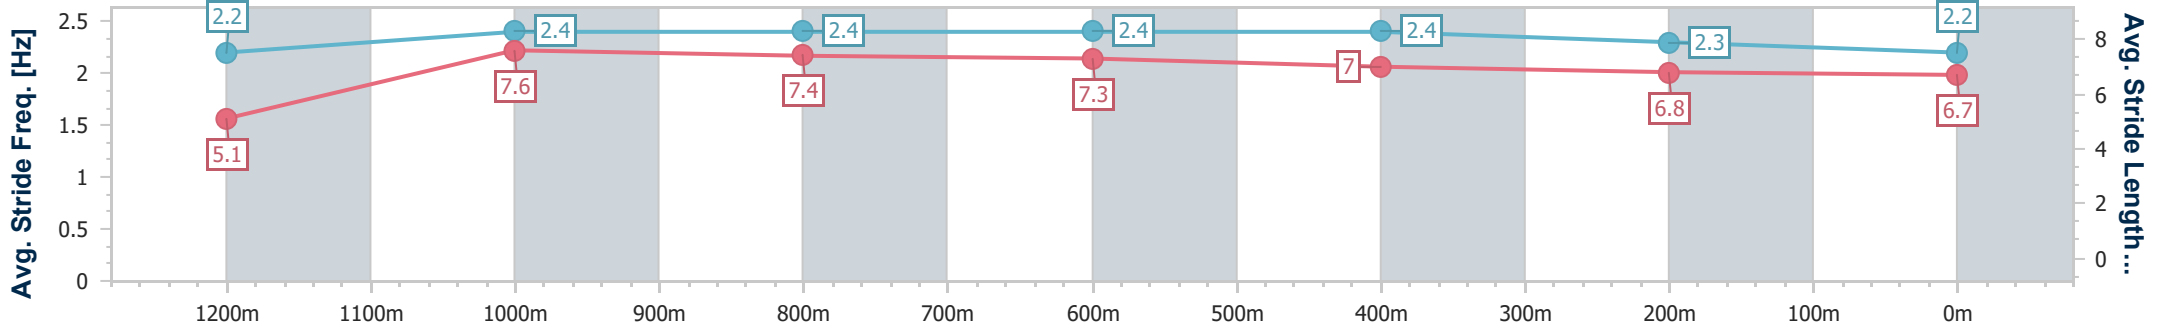

### Toowoomba QLD Professional

Race 1: Subzero Airconditioning Class 3 Handicap - 1300m

30 November 2024 - 17:24

Track Rating: Soft 5, Weather: Showers, Rail Position: +4m Entire

Section	Overall	1200m	1000m	800m	600m	400m	200m
Section Times	1:21.34 [6] (0:08.80)	1:12.54 [3] (0:10.96)	1:01.58 [4] (0:11.28)	0:50.30 [4] (0:11.67)	0:38.63 [4] (0:12.10)	0:26.53 [4] (0:12.93)	0:13.60 [7] (0:13.60)
Average Speed [km/h]	40.9	65.8	64.1	62.1	60.0	55.9	53.0
Top Speed [km/h]	62.0	67.4	66.1	62.9	61.4	58.5	54.2
Avg. Dist. to Rail [m]	3.2	0.6	1.2	2.4	1.4	2.4	1.1
Avg. Stride Freq. [Hz]	2.2	2.4	2.4	2.4	2.4	2.3	2.2
Avg. Stride Length [m]	5.1	7.6	7.4	7.3	7.0	6.8	6.7

- [ ] Ranking at each section and finish
- .-.- No data available at this section
- NA No data available

Horse/Jockey Name	Schmoozer
Final Rank	7
Fastest Section Time (Section)	0:09.15 (Overall)
Top Speed [km/h] (Section)	68.7 (1200m)
Race State	Finished