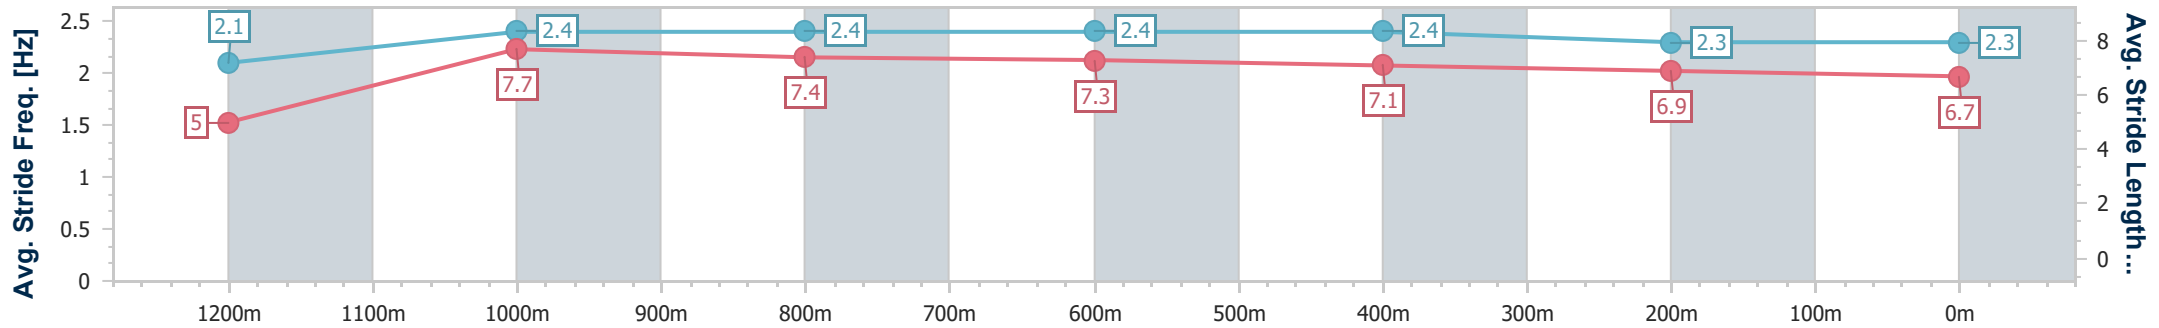

### Toowoomba QLD Professional

Race 1: Subzero Airconditioning Class 3 Handicap - 1300m

30 November 2024 - 17:24

Track Rating: Soft 5, Weather: Showers, Rail Position: +4m Entire

Section	Overall	1200m	1000m	800m	600m	400m	200m
Section Times	1:20.32 [4] (0:09.27)	1:11.05 [9] (0:11.07)	0:59.98 [8] (0:11.09)	0:48.89 [7] (0:11.40)	0:37.49 [7] (0:12.10)	0:25.39 [5] (0:12.40)	0:12.99 [4] (0:12.99)
Average Speed [km/h]	38.8	65.3	64.9	63.5	59.8	58.1	55.4
Top Speed [km/h]	62.6	66.5	66.5	65.2	62.3	58.8	57.7
Avg. Dist. to Rail [m]	3.2	0.4	0.5	1.9	1.1	1.3	3.4
Avg. Stride Freq. [Hz]	2.1	2.4	2.4	2.4	2.4	2.3	2.3
Avg. Stride Length [m]	5.0	7.7	7.4	7.3	7.1	6.9	6.7

- [ ] Ranking at each section and finish
- .-.- No data available at this section
- NA No data available

Horse/Jockey Name	Elected
Final Rank	5
Fastest Section Time (Section)	0:08.62 (Overall)
Top Speed [km/h] (Section)	70.1 (1200m)
Race State	Finished