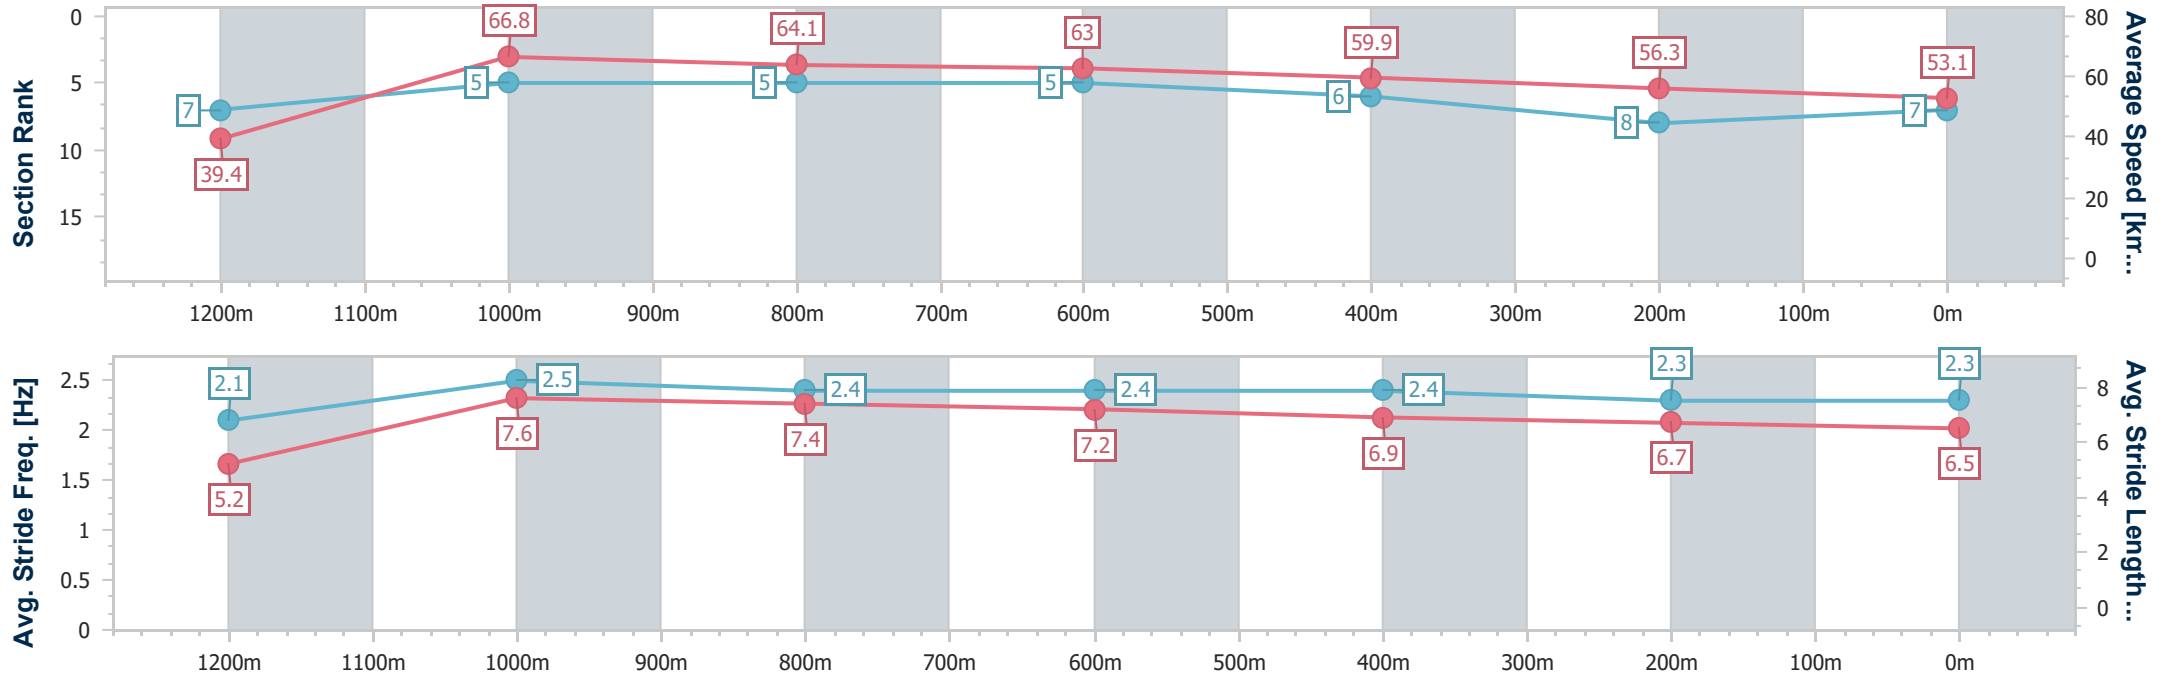

- [ ] Ranking at each section and finish
- .-.- No data available at this section
- NA No data available

Horse/Jockey Name	Schmoozer
Final Rank	7
Fastest Section Time (Section)	0:09.15 (Overall)
Top Speed [km/h] (Section)	68.7 (1200m)
Race State	Finished

**Toowoomba QLD Professional**  
**Race 1: Subzero Airconditioning Class 3 Handicap - 1300m**  
**30 November 2024 - 17:24**  
**Track Rating: Soft 5, Weather: Showers, Rail Position: +4m Entire**

Section	Overall	1200m	1000m	800m	600m	400m	200m
Section Times	1:21.48 [7] (0:09.15)	1:12.33 [7] (0:10.81)	1:01.52 [5] (0:11.27)	0:50.25 [5] (0:11.56)	0:38.69 [5] (0:12.19)	0:26.50 [6] (0:12.99)	0:13.51 [8] (0:13.51)
Average Speed [km/h]	39.4	66.8	64.1	63.0	59.9	56.3	53.1
Top Speed [km/h]	64.6	68.7	65.4	64.1	62.6	57.8	54.6
Avg. Dist. to Rail [m]	10.6	3.4	1.6	3.6	2.7	3.5	4.7
Avg. Stride Freq. [Hz]	2.1	2.5	2.4	2.4	2.4	2.3	2.3
Avg. Stride Length [m]	5.2	7.6	7.4	7.2	6.9	6.7	6.5