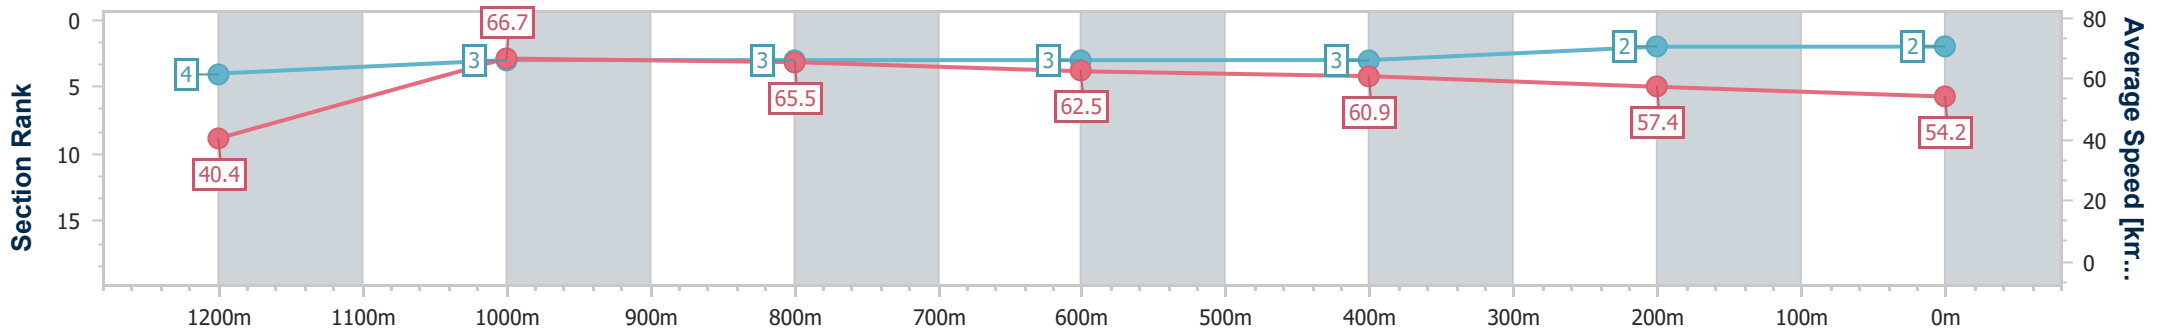

### Toowoomba QLD Professional

Race 1: Subzero Airconditioning Class 3 Handicap - 1300m

30 November 2024 - 17:24

Track Rating: Soft 5, Weather: Showers, Rail Position: +4m Entire

Section	Overall	1200m	1000m	800m	600m	400m	200m
Section Times	1:20.23 [2] (0:08.93)	1:11.30 [4] (0:10.80)	1:00.50 [3] (0:11.05)	0:49.45 [3] (0:11.57)	0:37.88 [3] (0:11.94)	0:25.94 [3] (0:12.64)	0:13.30 [2] (0:13.30)
Average Speed [km/h]	40.4	66.7	65.5	62.5	60.9	57.4	54.2
Top Speed [km/h]	63.9	67.9	67.7	64.0	64.1	59.0	56.0
Avg. Dist. to Rail [m]	4.0	1.3	1.3	2.6	2.0	1.9	3.1
Avg. Stride Freq. [Hz]	2.2	2.4	2.4	2.3	2.3	2.3	2.3
Avg. Stride Length [m]	5.2	7.8	7.5	7.5	7.3	6.9	6.6