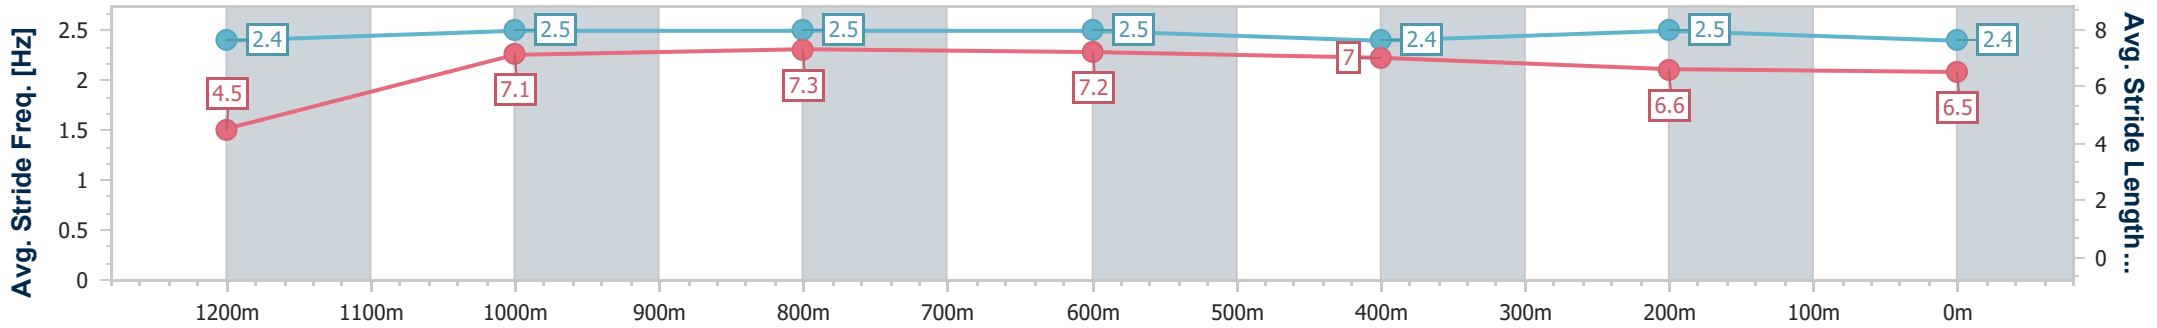

### Toowoomba QLD Professional

Race 1: Subzero Airconditioning Class 3 Handicap - 1300m

30 November 2024 - 17:24

Track Rating: Soft 5, Weather: Showers, Rail Position: +4m Entire

Section	Overall	1200m	1000m	800m	600m	400m	200m
Section Times	1:20.30 [3] (0:09.22)	1:11.08 [8] (0:11.21)	0:59.87 [9] (0:11.37)	0:48.50 [9] (0:11.43)	0:37.07 [9] (0:11.89)	0:25.18 [9] (0:12.30)	0:12.88 [5]
Average Speed [km/h]	39.3	64.2	64.3	63.9	60.9	58.5	55.8
Top Speed [km/h]	62.7	65.7	65.8	66.2	63.8	59.4	57.7
Avg. Dist. to Rail [m]	5.5	2.0	4.0	3.5	1.1	0.7	1.4
Avg. Stride Freq. [Hz]	2.4	2.5	2.5	2.5	2.4	2.5	2.4
Avg. Stride Length [m]	4.5	7.1	7.3	7.2	7.0	6.6	6.5

- [ ] Ranking at each section and finish
- .-.- No data available at this section
- NA No data available

Horse/Jockey Name	Visual Element
Final Rank	4
Fastest Section Time (Section)	0:09.27 (Overall)
Top Speed [km/h] (Section)	66.5 (1200m)
Race State	Finished