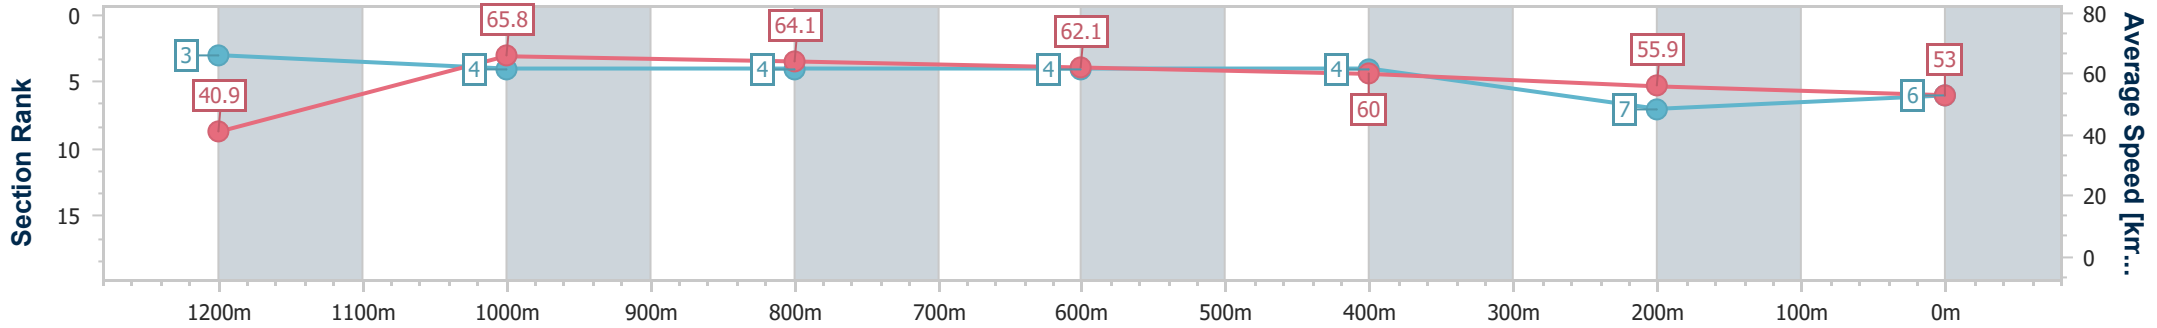

### Toowoomba QLD Professional

Race 1: Subzero Airconditioning Class 3 Handicap - 1300m

30 November 2024 - 17:24

Track Rating: Soft 5, Weather: Showers, Rail Position: +4m Entire

Section	Overall	1200m	1000m	800m	600m	400m	200m
Section Times	1:21.34 [6] (0:08.80)	1:12.54 [3] (0:10.96)	1:01.58 [4] (0:11.28)	0:50.30 [4] (0:11.67)	0:38.63 [4] (0:12.10)	0:26.53 [4] (0:12.93)	0:13.60 [7] (0:13.60)
Average Speed [km/h]	40.9	65.8	64.1	62.1	60.0	55.9	53.0
Top Speed [km/h]	62.0	67.4	66.1	62.9	61.4	58.5	54.2
Avg. Dist. to Rail [m]	3.2	0.6	1.2	2.4	1.4	2.4	1.1
Avg. Stride Freq. [Hz]	2.2	2.4	2.4	2.4	2.4	2.3	2.2
Avg. Stride Length [m]	5.1	7.6	7.4	7.3	7.0	6.8	6.7

- [ ] Ranking at each section and finish
- .-.- No data available at this section
- NA No data available

Horse/Jockey Name	Schmoozer
Final Rank	7
Fastest Section Time (Section)	0:09.15 (Overall)
Top Speed [km/h] (Section)	68.7 (1200m)
Race State	Finished