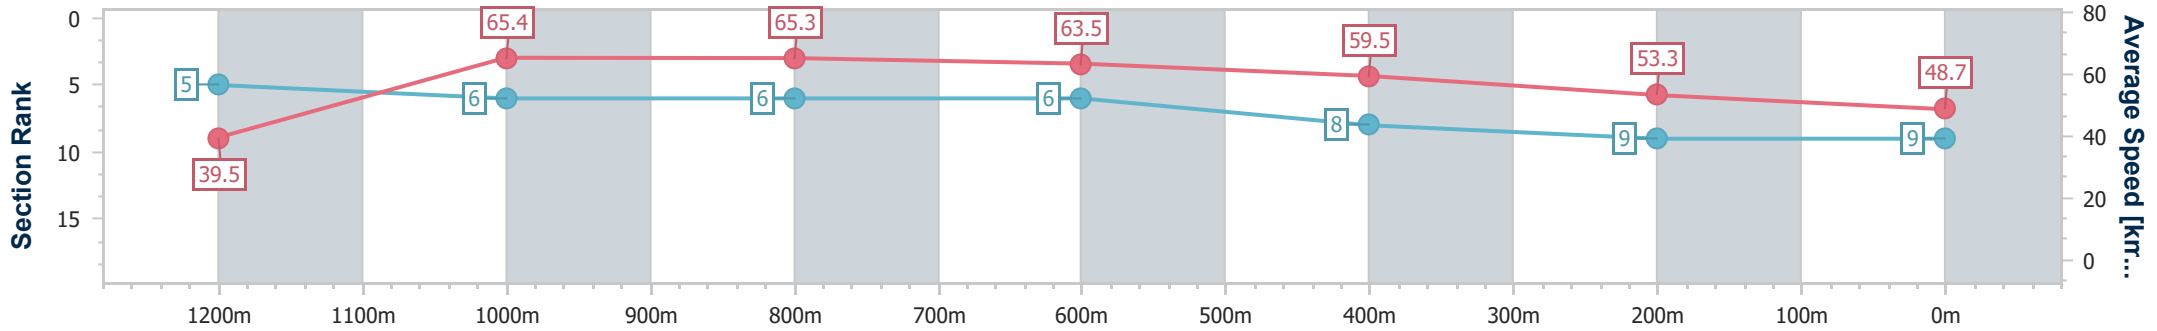

- [ ] Ranking at each section and finish
- .-.- No data available at this section
- NA No data available

Horse/Jockey Name	Secret Spy
Final Rank	9
Fastest Section Time (Section)	0:09.11 (Overall)
Top Speed [km/h] (Section)	66.8 (1200m)
Race State	Finished

### Toowoomba QLD Professional

Race 1: Subzero Airconditioning Class 3 Handicap - 1300m

30 November 2024 - 17:24

Track Rating: Soft 5, Weather: Showers, Rail Position: +4m Entire

Section	Overall	1200m	1000m	800m	600m	400m	200m
Section Times	1:23.34 [9] (0:09.11)	1:14.23 [5] (0:11.08)	1:03.15 [6] (0:11.18)	0:51.97 [6] (0:11.44)	0:40.53 [6] (0:12.23)	0:28.30 [8] (0:13.48)	0:14.82 [9] (0:14.82)
Average Speed [km/h]	39.5	65.4	65.3	63.5	59.5	53.3	48.7
Top Speed [km/h]	62.6	66.8	66.6	64.7	62.7	55.8	51.5
Avg. Dist. to Rail [m]	9.0	4.6	4.2	3.6	2.1	0.7	1.7
Avg. Stride Freq. [Hz]	2.2	2.4	2.4	2.4	2.4	2.3	2.1
Avg. Stride Length [m]	5.1	7.5	7.2	7.1	6.9	6.6	6.3

- [ ] Ranking at each section and finish
- .-.- No data available at this section
- NA No data available