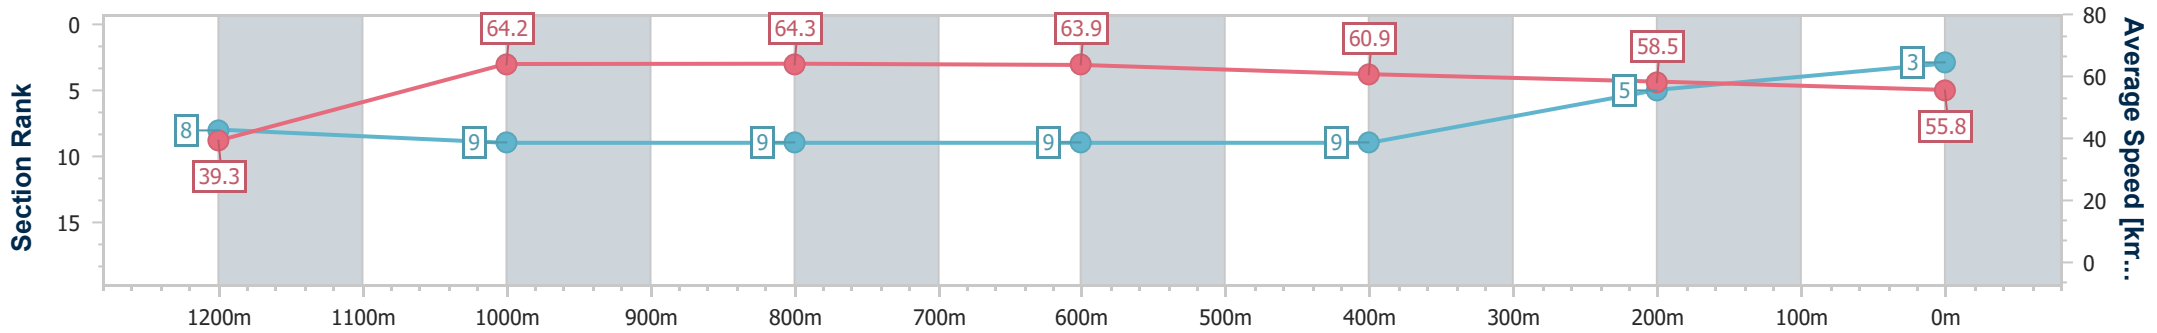

### Toowoomba QLD Professional

Race 1: Subzero Airconditioning Class 3 Handicap - 1300m

30 November 2024 - 17:24

Track Rating: Soft 5, Weather: Showers, Rail Position: +4m Entire

Section	Overall	1200m	1000m	800m	600m	400m	200m
Section Times	1:20.30 [3] (0:09.22)	1:11.08 [8] (0:11.21)	0:59.87 [9] (0:11.37)	0:48.50 [9] (0:11.43)	0:37.07 [9] (0:11.89)	0:25.18 [9] (0:12.30)	0:12.88 [5]
Average Speed [km/h]	39.3	64.2	64.3	63.9	60.9	58.5	55.8
Top Speed [km/h]	62.7	65.7	65.8	66.2	63.8	59.4	57.7
Avg. Dist. to Rail [m]	5.5	2.0	4.0	3.5	1.1	0.7	1.4
Avg. Stride Freq. [Hz]	2.4	2.5	2.5	2.5	2.4	2.5	2.4
Avg. Stride Length [m]	4.5	7.1	7.3	7.2	7.0	6.6	6.5

- [ ] Ranking at each section and finish
- .-.- No data available at this section
- NA No data available

Horse/Jockey Name	Visual Element
Final Rank	4
Fastest Section Time (Section)	0:09.27 (Overall)
Top Speed [km/h] (Section)	66.5 (1200m)
Race State	Finished