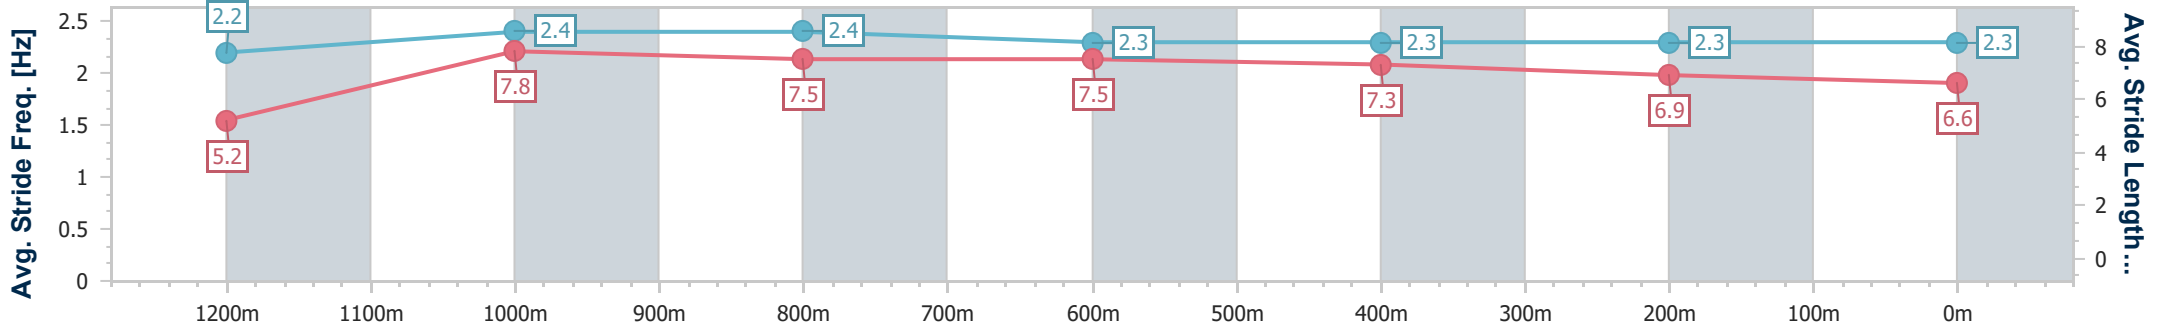

### Toowoomba QLD Professional

Race 1: Subzero Airconditioning Class 3 Handicap - 1300m

30 November 2024 - 17:24

Track Rating: Soft 5, Weather: Showers, Rail Position: +4m Entire

Section	Overall	1200m	1000m	800m	600m	400m	200m
Section Times	1:20.23 [2] (0:08.93)	1:11.30 [4] (0:10.80)	1:00.50 [3] (0:11.05)	0:49.45 [3] (0:11.57)	0:37.88 [3] (0:11.94)	0:25.94 [3] (0:12.64)	0:13.30 [2] (0:13.30)
Average Speed [km/h]	40.4	66.7	65.5	62.5	60.9	57.4	54.2
Top Speed [km/h]	63.9	67.9	67.7	64.0	64.1	59.0	56.0
Avg. Dist. to Rail [m]	4.0	1.3	1.3	2.6	2.0	1.9	3.1
Avg. Stride Freq. [Hz]	2.2	2.4	2.4	2.3	2.3	2.3	2.3
Avg. Stride Length [m]	5.2	7.8	7.5	7.5	7.3	6.9	6.6