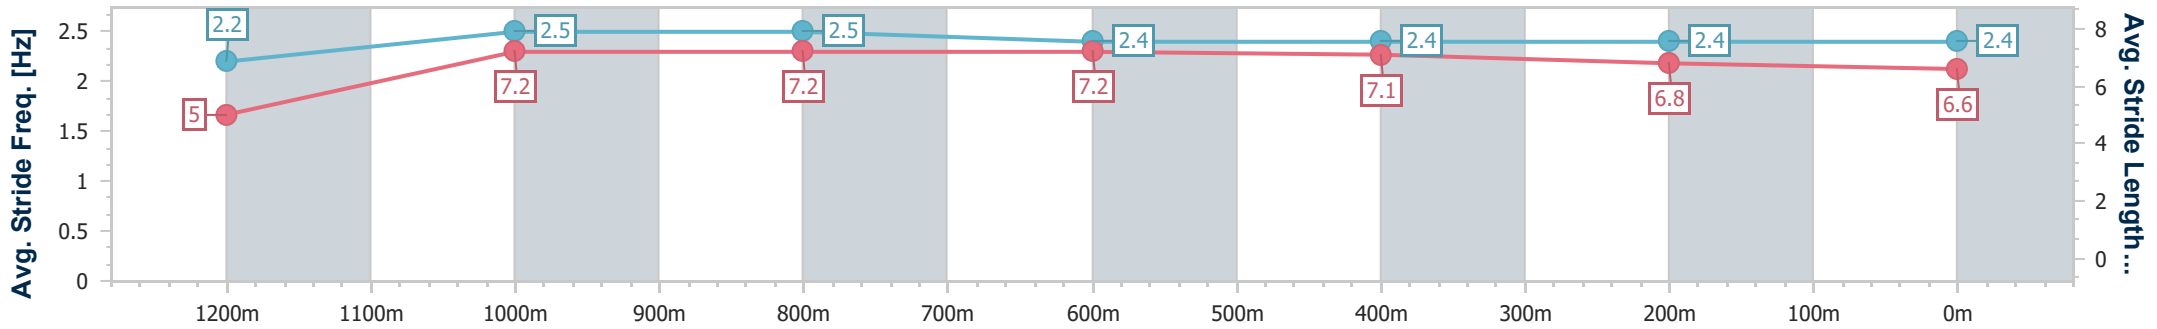

### Toowoomba QLD Professional

Race 1: Subzero Airconditioning Class 3 Handicap - 1300m

30 November 2024 - 17:24

Track Rating: Soft 5, Weather: Showers, Rail Position: +4m Entire

Section	Overall	1200m	1000m	800m	600m	400m	200m
Section Times	1:20.19 [1] (0:09.12)	1:11.07 [6] (0:11.08)	0:59.99 [7] (0:11.34)	0:48.65 [8] (0:11.47)	0:37.18 [8] (0:12.01)	0:25.17 [7] (0:12.47)	0:12.70 [6] (0:12.70)
Average Speed [km/h]	39.5	65.0	64.2	63.2	60.7	58.0	56.5
Top Speed [km/h]	62.4	66.6	65.3	64.6	62.5	59.7	57.5
Avg. Dist. to Rail [m]	5.4	2.1	2.7	2.7	1.8	1.8	2.2
Avg. Stride Freq. [Hz]	2.2	2.5	2.5	2.4	2.4	2.4	2.4
Avg. Stride Length [m]	5.0	7.2	7.2	7.2	7.1	6.8	6.6