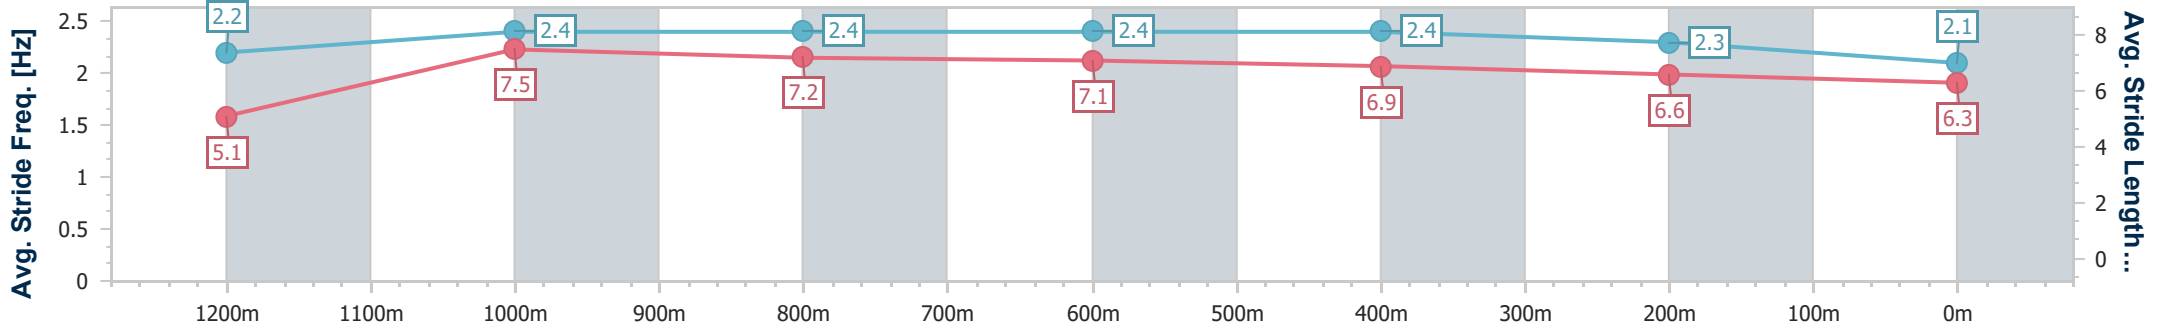

- [ ] Ranking at each section and finish
- .-.- No data available at this section
- NA No data available

Horse/Jockey Name	Secret Spy
Final Rank	9
Fastest Section Time (Section)	0:09.11 (Overall)
Top Speed [km/h] (Section)	66.8 (1200m)
Race State	Finished

### Toowoomba QLD Professional

Race 1: Subzero Airconditioning Class 3 Handicap - 1300m

30 November 2024 - 17:24

Track Rating: Soft 5, Weather: Showers, Rail Position: +4m Entire

Section	Overall	1200m	1000m	800m	600m	400m	200m
Section Times	1:23.34 [9] (0:09.11)	1:14.23 [5] (0:11.08)	1:03.15 [6] (0:11.18)	0:51.97 [6] (0:11.44)	0:40.53 [6] (0:12.23)	0:28.30 [8] (0:13.48)	0:14.82 [9] (0:14.82)
Average Speed [km/h]	39.5	65.4	65.3	63.5	59.5	53.3	48.7
Top Speed [km/h]	62.6	66.8	66.6	64.7	62.7	55.8	51.5
Avg. Dist. to Rail [m]	9.0	4.6	4.2	3.6	2.1	0.7	1.7
Avg. Stride Freq. [Hz]	2.2	2.4	2.4	2.4	2.4	2.3	2.1
Avg. Stride Length [m]	5.1	7.5	7.2	7.1	6.9	6.6	6.3

- [ ] Ranking at each section and finish
- .-.- No data available at this section
- NA No data available