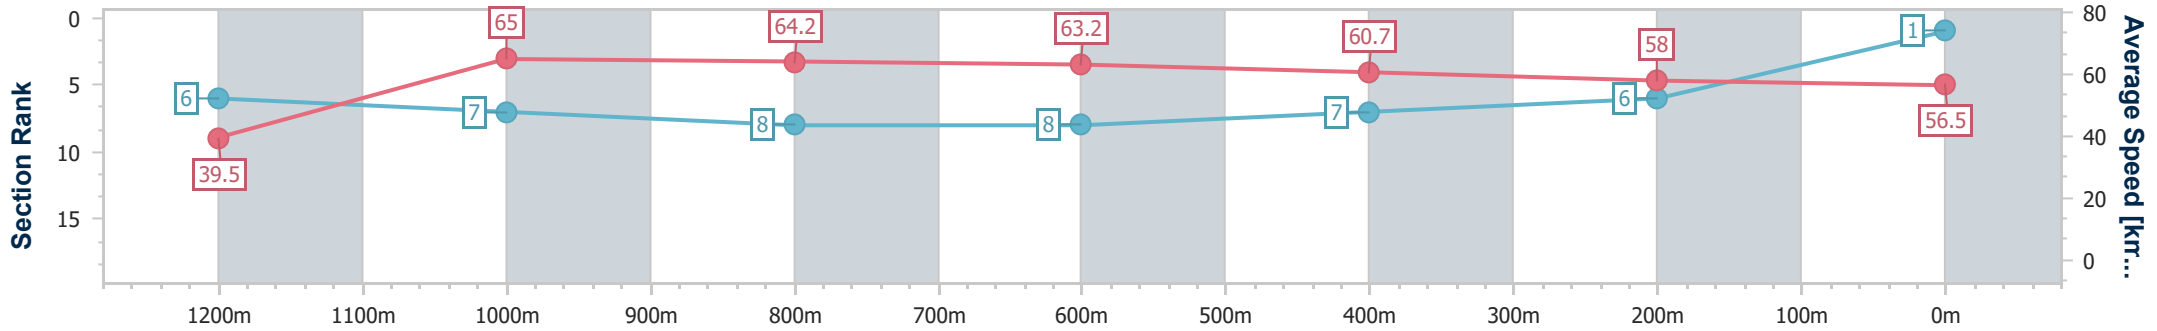

### Toowoomba QLD Professional

Race 1: Subzero Airconditioning Class 3 Handicap - 1300m

30 November 2024 - 17:24

Track Rating: Soft 5, Weather: Showers, Rail Position: +4m Entire

Section	Overall	1200m	1000m	800m	600m	400m	200m
Section Times	1:20.19 [1] (0:09.12)	1:11.07 [6] (0:11.08)	0:59.99 [7] (0:11.34)	0:48.65 [8] (0:11.47)	0:37.18 [8] (0:12.01)	0:25.17 [7] (0:12.47)	0:12.70 [6] (0:12.70)
Average Speed [km/h]	39.5	65.0	64.2	63.2	60.7	58.0	56.5
Top Speed [km/h]	62.4	66.6	65.3	64.6	62.5	59.7	57.5
Avg. Dist. to Rail [m]	5.4	2.1	2.7	2.7	1.8	1.8	2.2
Avg. Stride Freq. [Hz]	2.2	2.5	2.5	2.4	2.4	2.4	2.4
Avg. Stride Length [m]	5.0	7.2	7.2	7.2	7.1	6.8	6.6