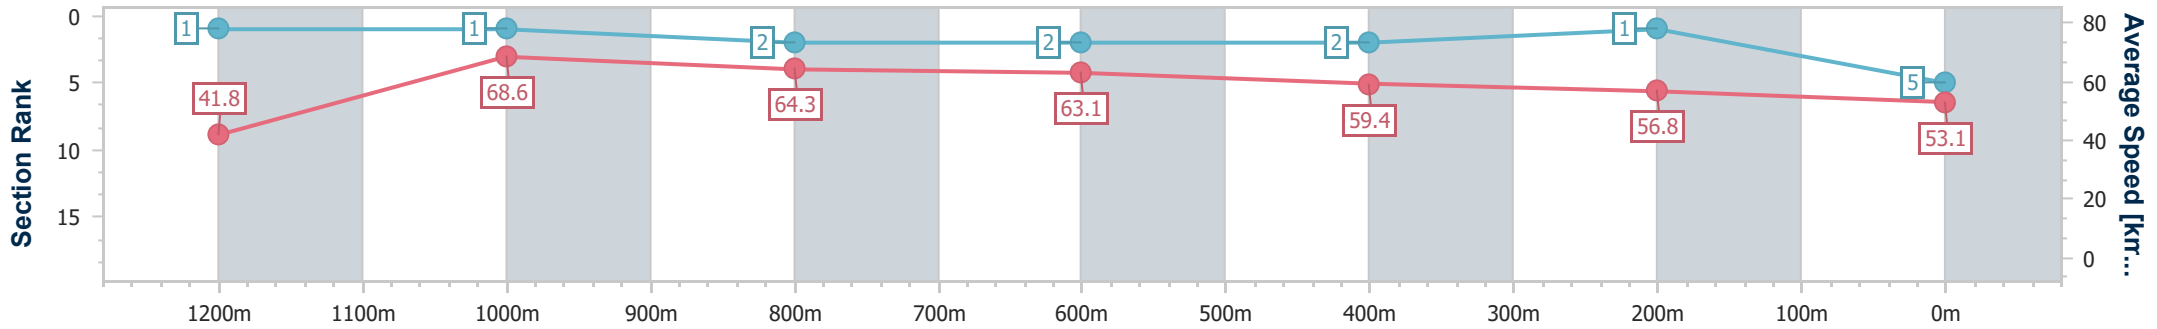

### Toowoomba QLD Professional

Race 1: Subzero Airconditioning Class 3 Handicap - 1300m

30 November 2024 - 17:24

Track Rating: Soft 5, Weather: Showers, Rail Position: +4m Entire

Section	Overall	1200m	1000m	800m	600m	400m	200m
Section Times	1:20.36 [5] (0:08.62)	1:11.74 [1] (0:10.51)	1:01.23 [1] (0:11.33)	0:49.90 [2] (0:11.46)	0:38.44 [2] (0:12.11)	0:26.33 [2] (0:12.74)	0:13.59 [1] (0:13.59)
Average Speed [km/h]	41.8	68.6	64.3	63.1	59.4	56.8	53.1
Top Speed [km/h]	64.1	70.1	68.3	64.4	62.3	57.9	54.8
Avg. Dist. to Rail [m]	4.9	1.8	2.5	1.3	0.4	1.4	2.2
Avg. Stride Freq. [Hz]	2.2	2.5	2.4	2.4	2.3	2.3	2.2
Avg. Stride Length [m]	5.3	7.7	7.6	7.4	7.2	7.0	6.7