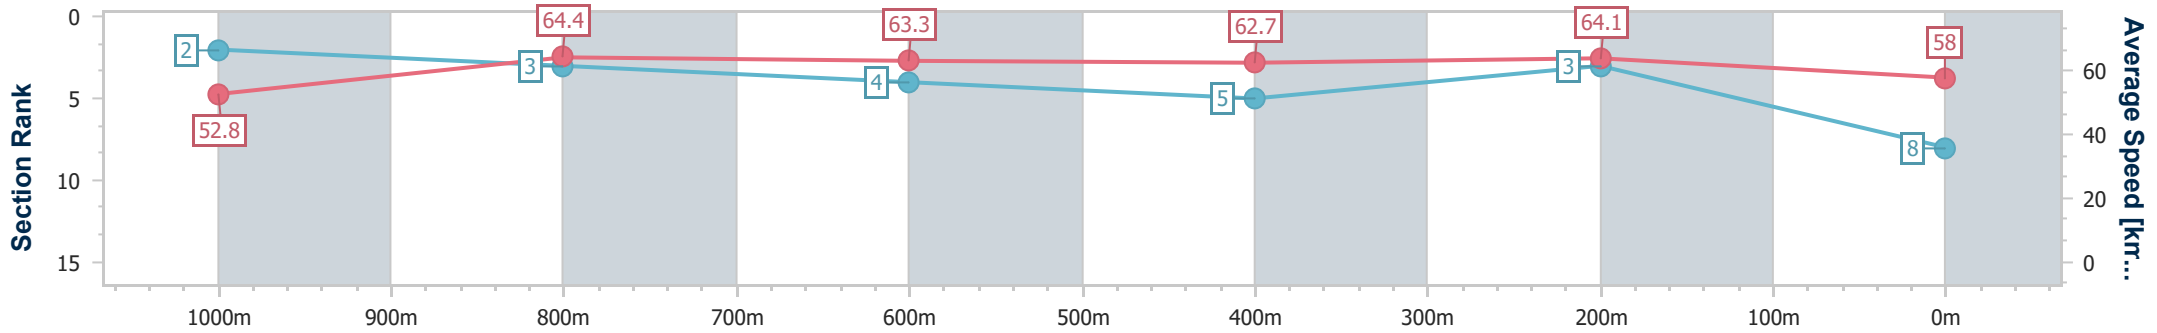

Sunshine Coast QLD Professional

Race 3: Showzer BENCHMARK 65 Handicap - 1200m

29 November 2024 - 18:52

Track Rating: Soft 5, Weather: Overcast, Rail Position: +5m Entire

Section	Overall	1000m	800m	600m	400m	200m
Section Times	1:11.80 [8] (0:13.63)	0:58.17 [2] (0:11.28)	0:46.89 [3] (0:11.63)	0:35.26 [4] (0:11.57)	0:23.69 [5] (0:11.24)	0:12.45 [3] (0:12.45)
Average Speed [km/h]	52.8	64.4	63.3	62.7	64.1	58.0
Top Speed [km/h]	65.2	65.4	64.9	63.6	65.5	62.2
Avg. Dist. to Rail [m]	5.7	3.7	3.5	1.7	3.9	4.4
Avg. Stride Freq. [Hz]	2.4	2.4	2.3	2.3	2.4	2.3
Avg. Stride Length [m]	6.5	7.5	7.5	7.5	7.3	7.0