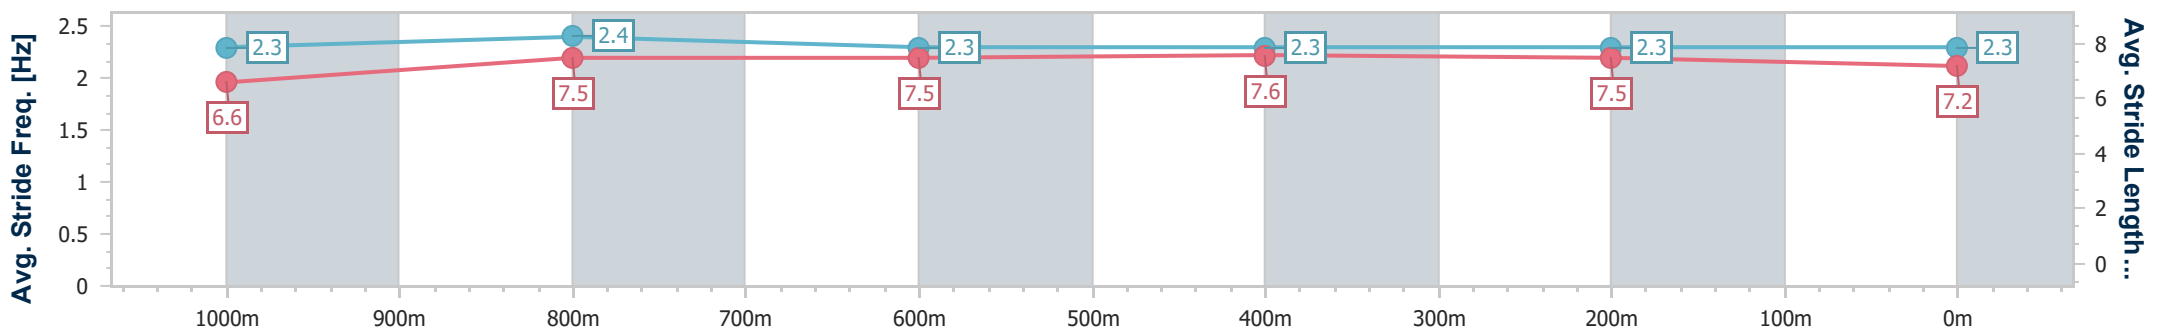

Sunshine Coast QLD Professional

Race 3: Showzer BENCHMARK 65 Handicap - 1200m

29 November 2024 - 18:52

Track Rating: Soft 5, Weather: Overcast, Rail Position: +5m Entire

Section	Overall	1000m	800m	600m	400m	200m
Section Times	1:11.35 [3] (0:13.87)	0:57.48 [6] (0:11.26)	0:46.22 [6] (0:11.47)	0:34.75 [5] (0:11.44)	0:23.31 [4] (0:11.51)	0:11.80 [8]
Average Speed [km/h]	51.8	64.4	63.6	63.0	62.6	61.1
Top Speed [km/h]	64.5	65.0	64.7	64.7	65.2	62.6
Avg. Dist. to Rail [m]	2.4	2.4	2.0	0.6	3.0	5.8
Avg. Stride Freq. [Hz]	2.3	2.4	2.3	2.3	2.3	2.3
Avg. Stride Length [m]	6.6	7.5	7.5	7.6	7.5	7.2