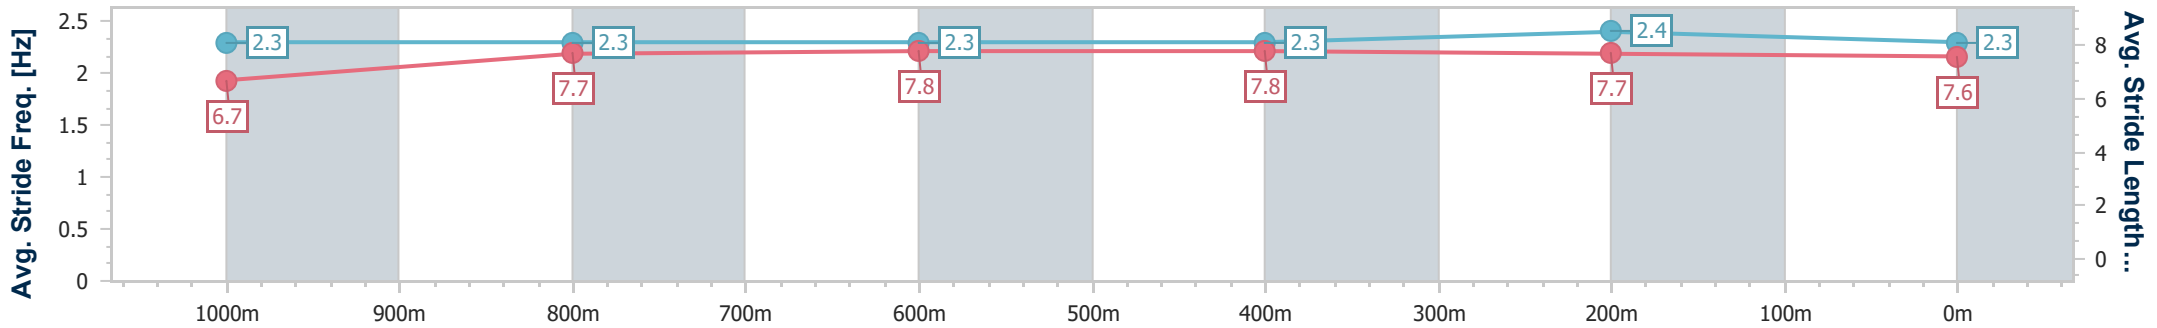

Sunshine Coast QLD Professional

Race 3: Showzer BENCHMARK 65 Handicap - 1200m

29 November 2024 - 18:52

Track Rating: Soft 5, Weather: Overcast, Rail Position: +5m Entire

Section	Overall	1000m	800m	600m	400m	200m
Section Times	1:11.00 [1] (0:13.99)	0:57.01 [7] (0:11.41)	0:45.60 [7] (0:11.50)	0:34.10 [7] (0:11.41)	0:22.69 [8] (0:11.06)	0:11.63 [4] (0:11.63)
Average Speed [km/h]	51.4	63.9	63.4	63.8	65.1	61.8
Top Speed [km/h]	65.1	65.6	63.8	65.2	65.9	63.6
Avg. Dist. to Rail [m]	4.9	3.8	2.2	1.9	5.6	5.3
Avg. Stride Freq. [Hz]	2.3	2.3	2.3	2.3	2.4	2.3
Avg. Stride Length [m]	6.7	7.7	7.8	7.8	7.7	7.6