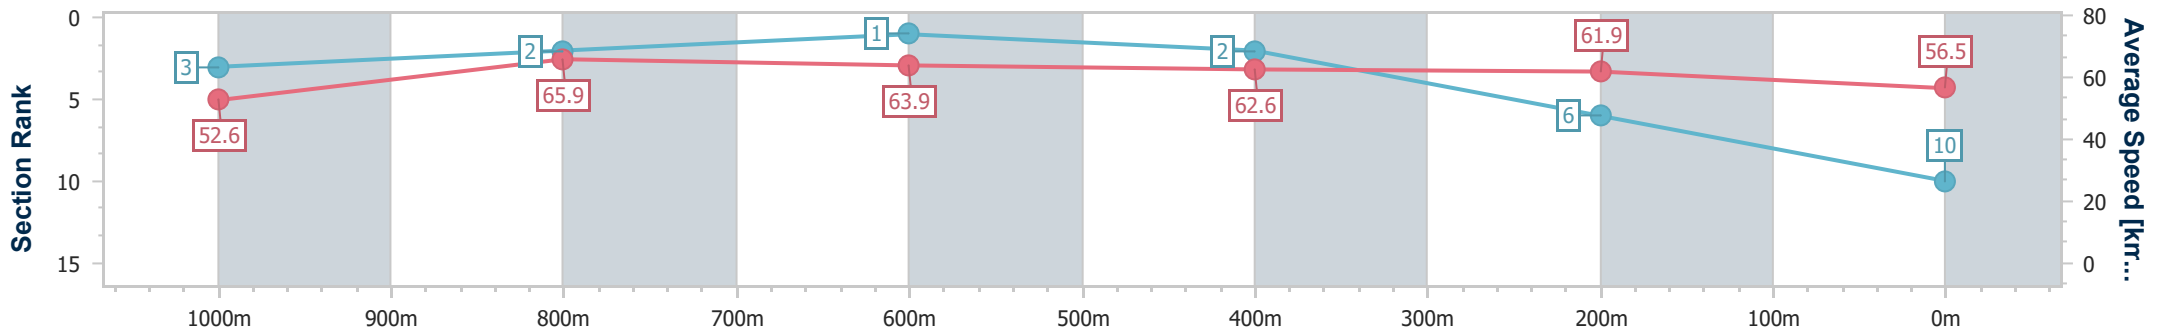

- [] Ranking at each section and finish
- .-.- No data available at this section
- NA No data available

Horse/Jockey Name	Flying Shelly
Final Rank	10
Fastest Section Time (Section)	0:11.05 (1000m)
Top Speed [km/h] (Section)	67.2 (1000m)
Race State	Finished

Sunshine Coast QLD Professional

Race 3: Showzer BENCHMARK 65 Handicap - 1200m

29 November 2024 - 18:52

Track Rating: Soft 5, Weather: Overcast, Rail Position: +5m Entire

Section	Overall	1000m	800m	600m	400m	200m
Section Times	1:12.20 [10] (0:13.67)	0:58.53 [3] (0:11.05)	0:47.48 [2] (0:11.48)	0:36.00 [1] (0:11.61)	0:24.39 [2] (0:11.65)	0:12.74 [6] (0:12.74)
Average Speed [km/h]	52.6	65.9	63.9	62.6	61.9	56.5
Top Speed [km/h]	67.0	67.2	65.2	63.4	63.4	59.9
Avg. Dist. to Rail [m]	9.9	5.4	3.0	2.1	2.7	3.5
Avg. Stride Freq. [Hz]	2.4	2.4	2.4	2.4	2.4	2.3
Avg. Stride Length [m]	6.6	7.5	7.4	7.3	7.1	6.9

- [] Ranking at each section and finish
- .-.- No data available at this section
- NA No data available