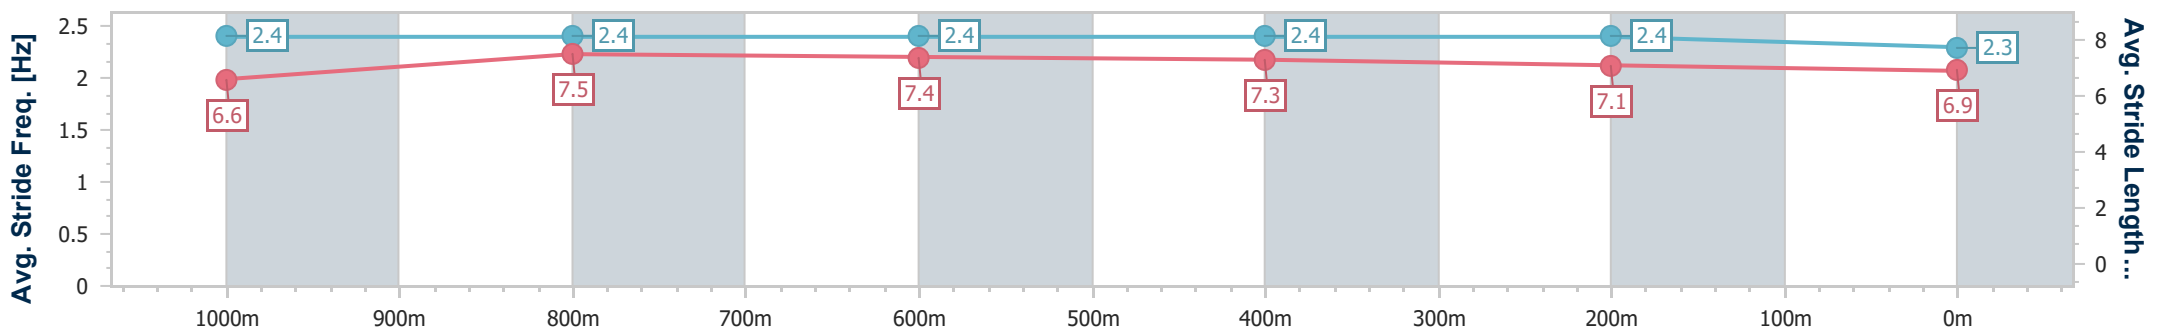

- [] Ranking at each section and finish
- .-.- No data available at this section
- NA No data available

Horse/Jockey Name	Flying Shelly
Final Rank	10
Fastest Section Time (Section)	0:11.05 (1000m)
Top Speed [km/h] (Section)	67.2 (1000m)
Race State	Finished

Sunshine Coast QLD Professional

Race 3: Showzer BENCHMARK 65 Handicap - 1200m

29 November 2024 - 18:52

Track Rating: Soft 5, Weather: Overcast, Rail Position: +5m Entire

Section	Overall	1000m	800m	600m	400m	200m
Section Times	1:12.20 [10] (0:13.67)	0:58.53 [3] (0:11.05)	0:47.48 [2] (0:11.48)	0:36.00 [1] (0:11.61)	0:24.39 [2] (0:11.65)	0:12.74 [6] (0:12.74)
Average Speed [km/h]	52.6	65.9	63.9	62.6	61.9	56.5
Top Speed [km/h]	67.0	67.2	65.2	63.4	63.4	59.9
Avg. Dist. to Rail [m]	9.9	5.4	3.0	2.1	2.7	3.5
Avg. Stride Freq. [Hz]	2.4	2.4	2.4	2.4	2.4	2.3
Avg. Stride Length [m]	6.6	7.5	7.4	7.3	7.1	6.9

- [] Ranking at each section and finish
- .-.- No data available at this section
- NA No data available