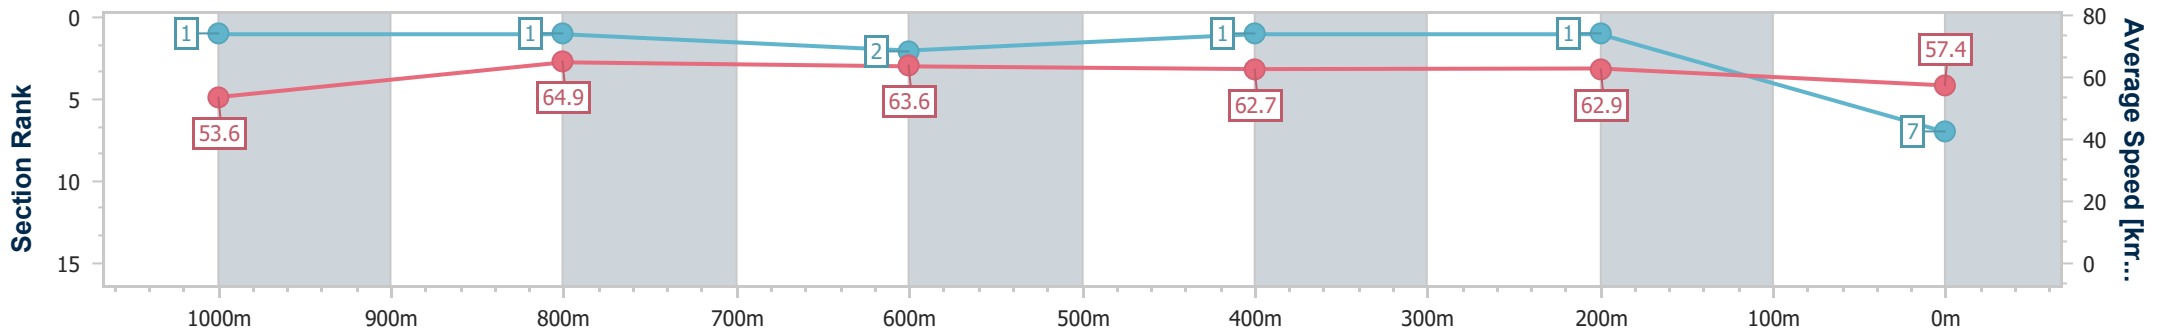

Sunshine Coast QLD Professional

Race 3: Showzer BENCHMARK 65 Handicap - 1200m

29 November 2024 - 18:52

Track Rating: Soft 5, Weather: Overcast, Rail Position: +5m Entire

Section	Overall	1000m	800m	600m	400m	200m
Section Times	1:11.76 [7] (0:13.43)	0:58.33 [1] (0:11.24)	0:47.09 [1] (0:11.54)	0:35.55 [2] (0:11.55)	0:24.00 [1] (0:11.45)	0:12.55 [1] (0:12.55)
Average Speed [km/h]	53.6	64.9	63.6	62.7	62.9	57.4
Top Speed [km/h]	66.2	66.9	64.9	63.7	64.0	61.6
Avg. Dist. to Rail [m]	8.0	5.5	3.2	1.0	1.2	1.4
Avg. Stride Freq. [Hz]	2.5	2.4	2.4	2.4	2.4	2.3
Avg. Stride Length [m]	6.4	7.4	7.3	7.2	7.2	6.8

- [] Ranking at each section and finish
- .-.- No data available at this section
- NA No data available

Horse/Jockey Name	Borrelli
Final Rank	8
Fastest Section Time (Section)	0:11.24 (400m)
Top Speed [km/h] (Section)	65.5 (400m)
Race State	Finished