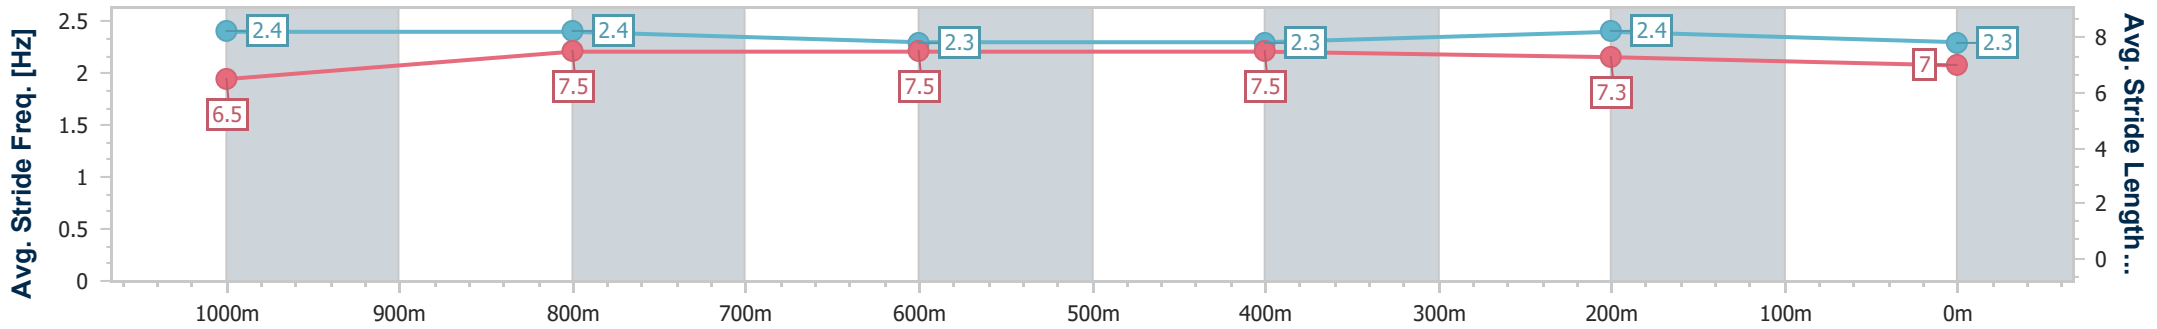

Sunshine Coast QLD Professional

Race 3: Showzer BENCHMARK 65 Handicap - 1200m

29 November 2024 - 18:52

Track Rating: Soft 5, Weather: Overcast, Rail Position: +5m Entire

Section	Overall	1000m	800m	600m	400m	200m
Section Times	1:11.80 [8] (0:13.63)	0:58.17 [2] (0:11.28)	0:46.89 [3] (0:11.63)	0:35.26 [4] (0:11.57)	0:23.69 [5] (0:11.24)	0:12.45 [3] (0:12.45)
Average Speed [km/h]	52.8	64.4	63.3	62.7	64.1	58.0
Top Speed [km/h]	65.2	65.4	64.9	63.6	65.5	62.2
Avg. Dist. to Rail [m]	5.7	3.7	3.5	1.7	3.9	4.4
Avg. Stride Freq. [Hz]	2.4	2.4	2.3	2.3	2.4	2.3
Avg. Stride Length [m]	6.5	7.5	7.5	7.5	7.3	7.0