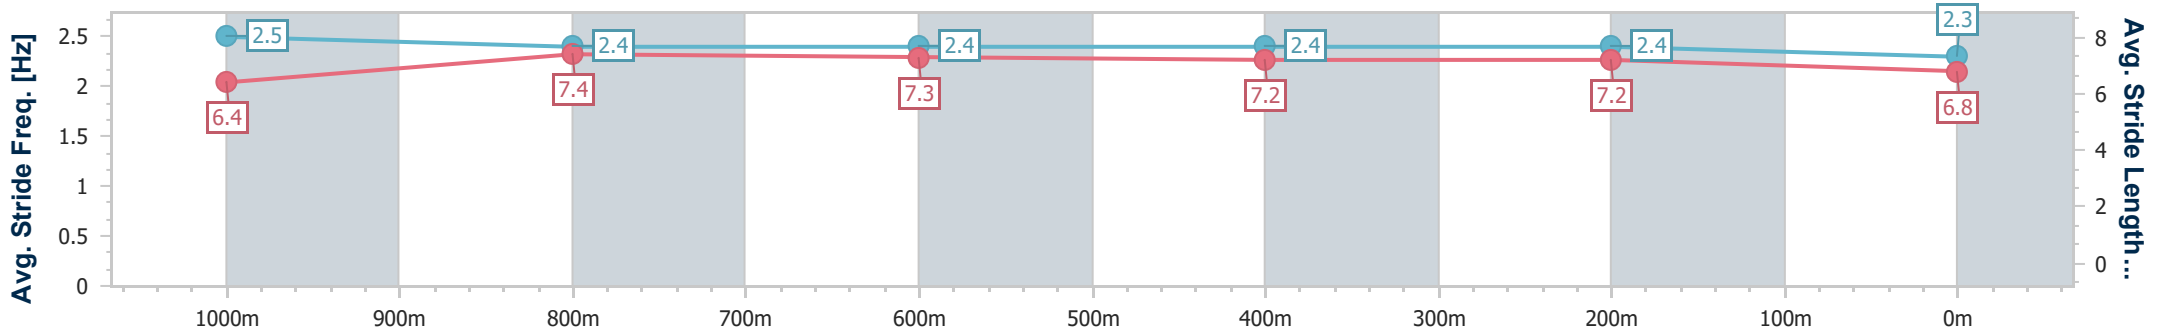

Sunshine Coast QLD Professional

Race 3: Showzer BENCHMARK 65 Handicap - 1200m

29 November 2024 - 18:52

Track Rating: Soft 5, Weather: Overcast, Rail Position: +5m Entire

Section	Overall	1000m	800m	600m	400m	200m
Section Times	1:11.76 [7] (0:13.43)	0:58.33 [1] (0:11.24)	0:47.09 [1] (0:11.54)	0:35.55 [2] (0:11.55)	0:24.00 [1] (0:11.45)	0:12.55 [1] (0:12.55)
Average Speed [km/h]	53.6	64.9	63.6	62.7	62.9	57.4
Top Speed [km/h]	66.2	66.9	64.9	63.7	64.0	61.6
Avg. Dist. to Rail [m]	8.0	5.5	3.2	1.0	1.2	1.4
Avg. Stride Freq. [Hz]	2.5	2.4	2.4	2.4	2.4	2.3
Avg. Stride Length [m]	6.4	7.4	7.3	7.2	7.2	6.8