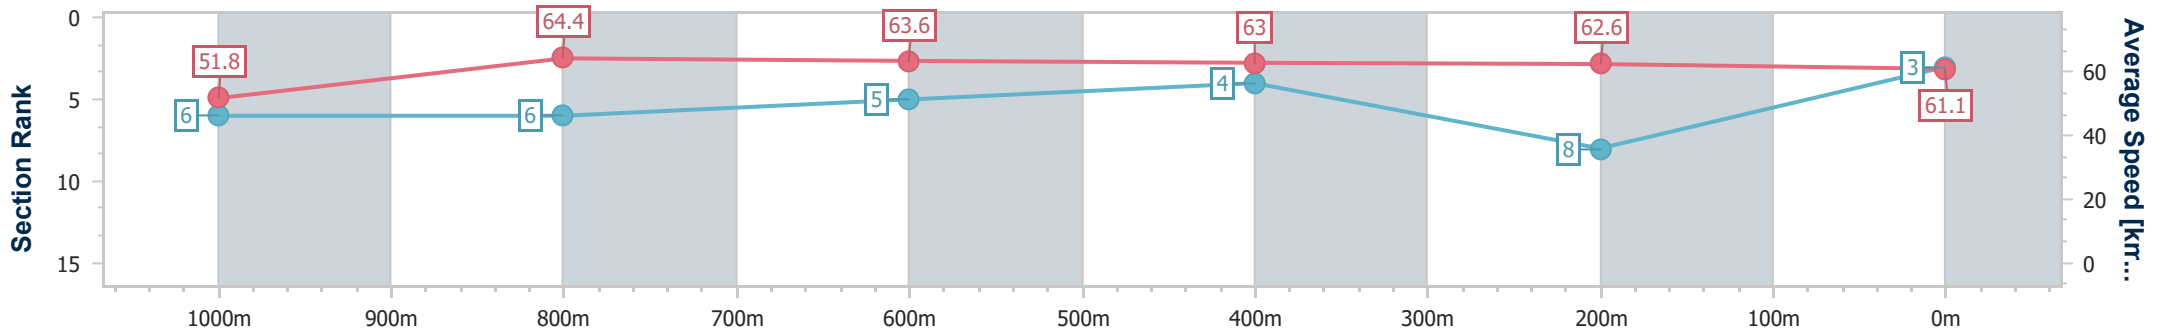

Sunshine Coast QLD Professional

Race 3: Showzer BENCHMARK 65 Handicap - 1200m

29 November 2024 - 18:52

Track Rating: Soft 5, Weather: Overcast, Rail Position: +5m Entire

Section	Overall	1000m	800m	600m	400m	200m
Section Times	1:11.35 [3] (0:13.87)	0:57.48 [6] (0:11.26)	0:46.22 [6] (0:11.47)	0:34.75 [5] (0:11.44)	0:23.31 [4] (0:11.51)	0:11.80 [8]
Average Speed [km/h]	51.8	64.4	63.6	63.0	62.6	61.1
Top Speed [km/h]	64.5	65.0	64.7	64.7	65.2	62.6
Avg. Dist. to Rail [m]	2.4	2.4	2.0	0.6	3.0	5.8
Avg. Stride Freq. [Hz]	2.3	2.4	2.3	2.3	2.3	2.3
Avg. Stride Length [m]	6.6	7.5	7.5	7.6	7.5	7.2