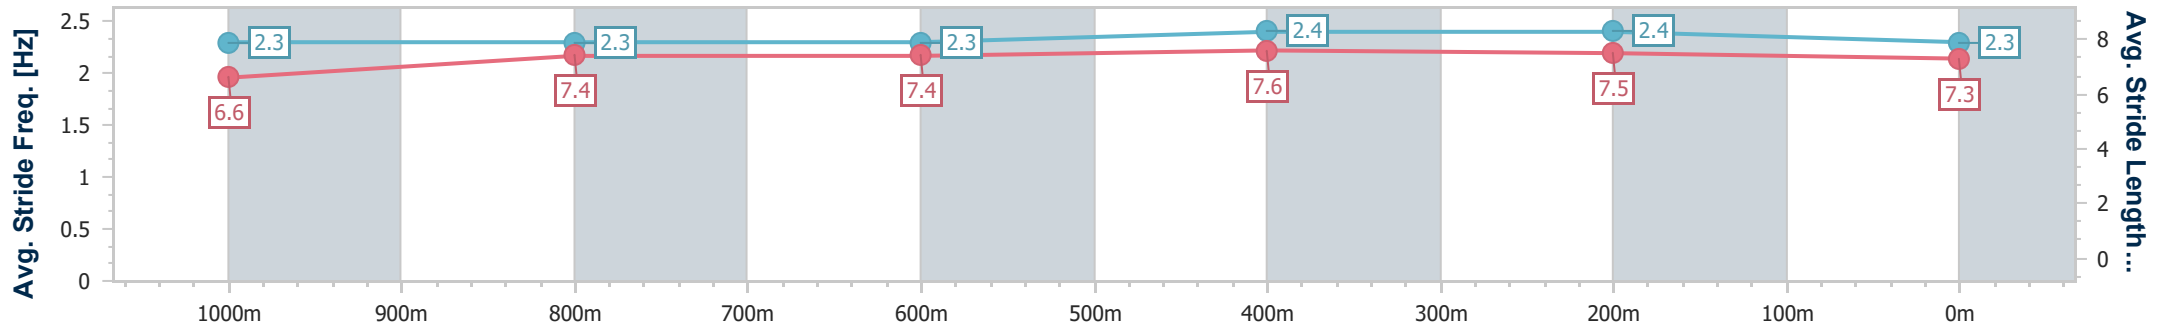

Sunshine Coast QLD Professional

Race 3: Showzer BENCHMARK 65 Handicap - 1200m

29 November 2024 - 18:52

Track Rating: Soft 5, Weather: Overcast, Rail Position: +5m Entire

Section	Overall	1000m	800m	600m	400m	200m
Section Times	1:11.92 [9] (0:14.03)	0:57.89 [8] (0:11.54)	0:46.35 [9] (0:11.71)	0:34.64 [10] (0:11.27)	0:23.37 [10] (0:11.32)	0:12.05 [10] (0:12.05)
Average Speed [km/h]	51.3	63.2	62.2	64.4	63.6	59.8
Top Speed [km/h]	65.9	66.0	63.4	65.2	65.1	61.7
Avg. Dist. to Rail [m]	5.7	4.5	2.4	1.1	3.8	6.0
Avg. Stride Freq. [Hz]	2.3	2.3	2.3	2.4	2.4	2.3
Avg. Stride Length [m]	6.6	7.4	7.4	7.6	7.5	7.3

- [] Ranking at each section and finish
- .-.- No data available at this section
- NA No data available

Horse/Jockey Name	Flying Shelly
Final Rank	10
Fastest Section Time (Section)	0:11.05 (1000m)
Top Speed [km/h] (Section)	67.2 (1000m)
Race State	Finished