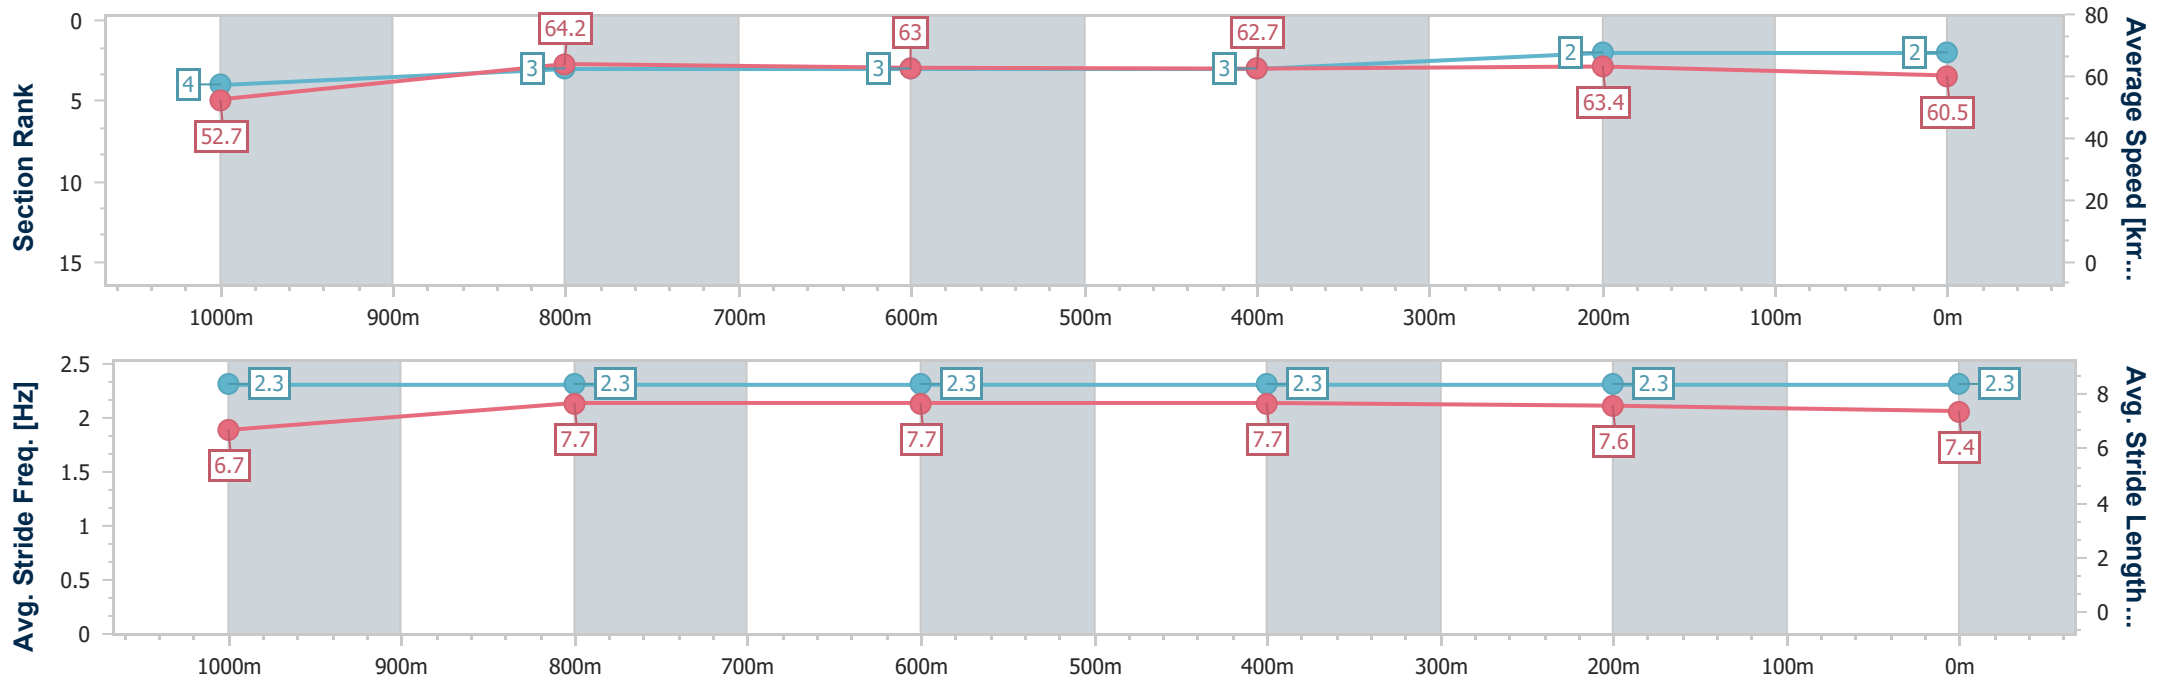

Sunshine Coast QLD Professional

Race 3: Showzer BENCHMARK 65 Handicap - 1200m

29 November 2024 - 18:52

Track Rating: Soft 5, Weather: Overcast, Rail Position: +5m Entire

Section	Overall	1000m	800m	600m	400m	200m
Section Times	1:11.10 [2] (0:13.68)	0:57.42 [4] (0:11.23)	0:46.19 [3] (0:11.44)	0:34.75 [3] (0:11.52)	0:23.23 [3] (0:11.35)	0:11.88 [2] (0:11.88)
Average Speed [km/h]	52.7	64.2	63.0	62.7	63.4	60.5
Top Speed [km/h]	64.7	65.6	64.1	63.4	64.3	63.2
Avg. Dist. to Rail [m]	4.0	1.4	0.3	0.2	1.5	2.7
Avg. Stride Freq. [Hz]	2.3	2.3	2.3	2.3	2.3	2.3
Avg. Stride Length [m]	6.7	7.7	7.7	7.7	7.6	7.4