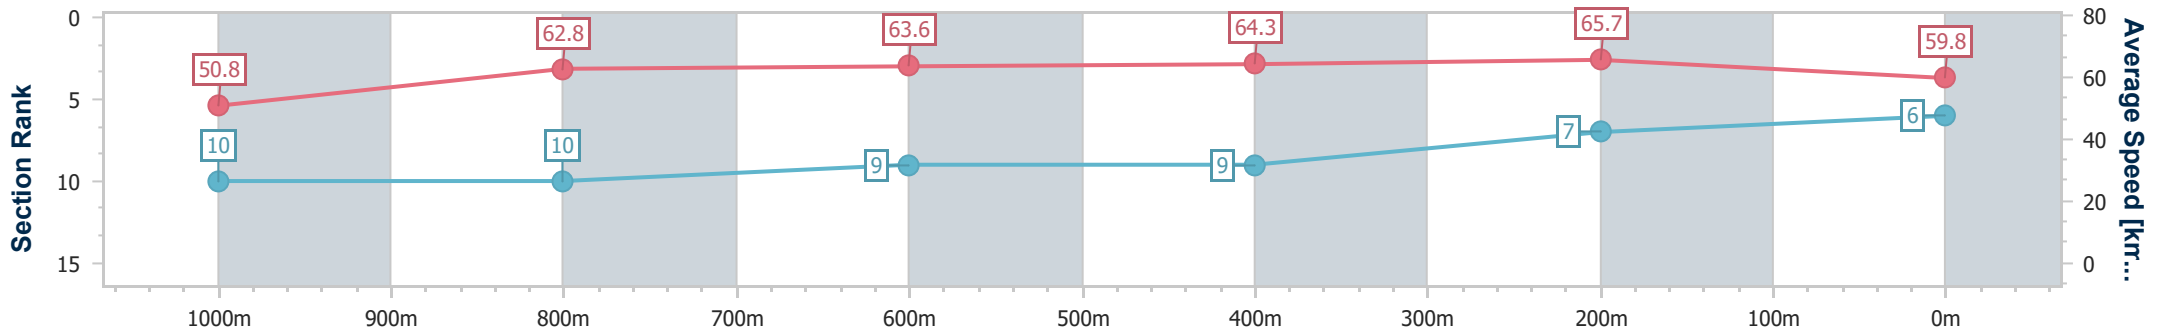

Sunshine Coast QLD Professional

Race 3: Showzer BENCHMARK 65 Handicap - 1200m

29 November 2024 - 18:52

Track Rating: Soft 5, Weather: Overcast, Rail Position: +5m Entire

Section	Overall	1000m	800m	600m	400m	200m
Section Times	1:11.52 [6] (0:14.17)	0:57.35 [10] (0:11.54)	0:45.81 [10] (0:11.52)	0:34.29 [9] (0:11.29)	0:23.00 [9] (0:10.98)	0:12.02 [7] (0:12.02)
Average Speed [km/h]	50.8	62.8	63.6	64.3	65.7	59.8
Top Speed [km/h]	65.0	65.3	64.5	66.7	67.3	62.5
Avg. Dist. to Rail [m]	7.9	4.4	2.3	2.0	2.0	3.2
Avg. Stride Freq. [Hz]	2.2	2.3	2.3	2.3	2.3	2.2
Avg. Stride Length [m]	6.7	7.7	7.8	7.8	7.8	7.5

- [] Ranking at each section and finish
- .-.- No data available at this section
- NA No data available

Horse/Jockey Name	Ready To Boom
Final Rank	7
Fastest Section Time (Section)	0:11.24 (1000m)
Top Speed [km/h] (Section)	66.9 (1000m)
Race State	Finished