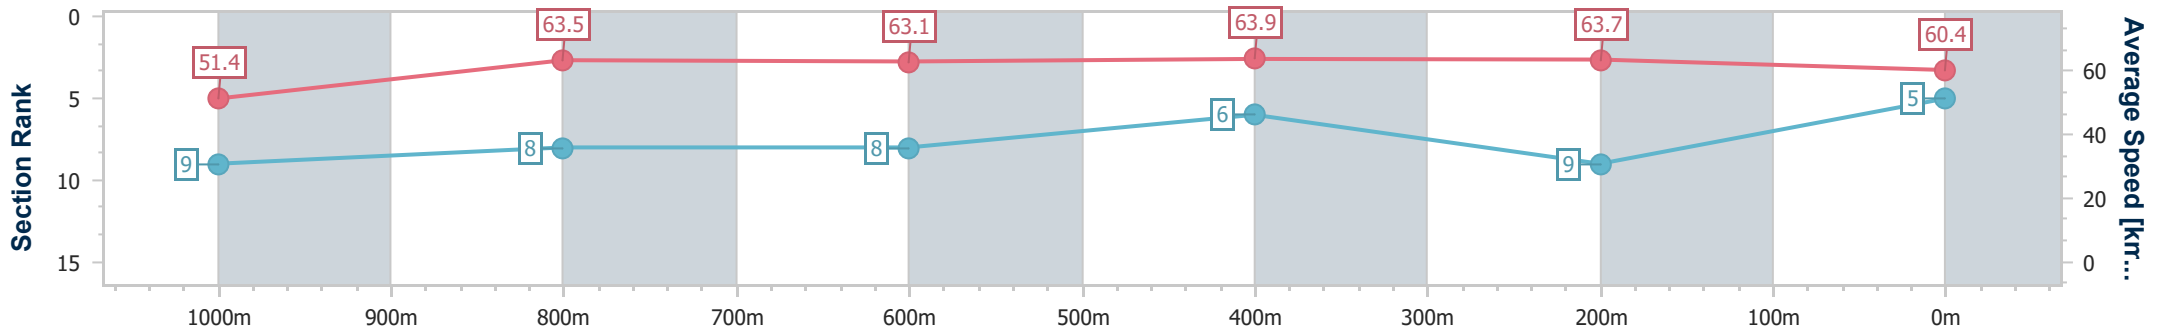

Sunshine Coast QLD Professional

Race 3: Showzer BENCHMARK 65 Handicap - 1200m

29 November 2024 - 18:52

Track Rating: Soft 5, Weather: Overcast, Rail Position: +5m Entire

Section	Overall	1000m	800m	600m	400m	200m
Section Times	1:11.47 [5] (0:14.04)	0:57.43 [9] (0:11.40)	0:46.03 [8] (0:11.50)	0:34.53 [8] (0:11.28)	0:23.25 [6] (0:11.33)	0:11.92 [9] (0:11.92)
Average Speed [km/h]	51.4	63.5	63.1	63.9	63.7	60.4
Top Speed [km/h]	63.6	64.5	64.4	64.7	64.6	61.6
Avg. Dist. to Rail [m]	3.9	2.8	1.1	0.5	3.9	6.8
Avg. Stride Freq. [Hz]	2.2	2.2	2.2	2.2	2.3	2.2
Avg. Stride Length [m]	6.8	7.8	7.9	7.9	7.9	7.5

- [] Ranking at each section and finish
- .-.- No data available at this section
- NA No data available

Horse/Jockey Name	Dealing's Done
Final Rank	6
Fastest Section Time (Section)	0:10.98 (400m)
Top Speed [km/h] (Section)	67.3 (400m)
Race State	Finished