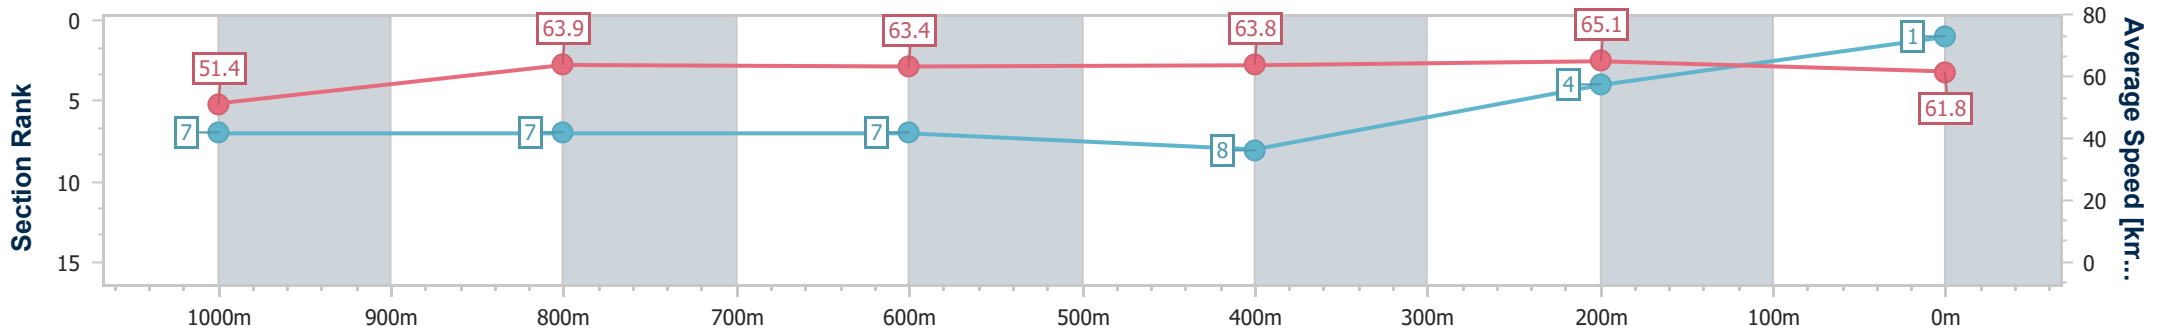

Sunshine Coast QLD Professional

Race 3: Showzer BENCHMARK 65 Handicap - 1200m

29 November 2024 - 18:52

Track Rating: Soft 5, Weather: Overcast, Rail Position: +5m Entire

Section	Overall	1000m	800m	600m	400m	200m
Section Times	1:11.00 [1] (0:13.99)	0:57.01 [7] (0:11.41)	0:45.60 [7] (0:11.50)	0:34.10 [7] (0:11.41)	0:22.69 [8] (0:11.06)	0:11.63 [4] (0:11.63)
Average Speed [km/h]	51.4	63.9	63.4	63.8	65.1	61.8
Top Speed [km/h]	65.1	65.6	63.8	65.2	65.9	63.6
Avg. Dist. to Rail [m]	4.9	3.8	2.2	1.9	5.6	5.3
Avg. Stride Freq. [Hz]	2.3	2.3	2.3	2.3	2.4	2.3
Avg. Stride Length [m]	6.7	7.7	7.8	7.8	7.7	7.6