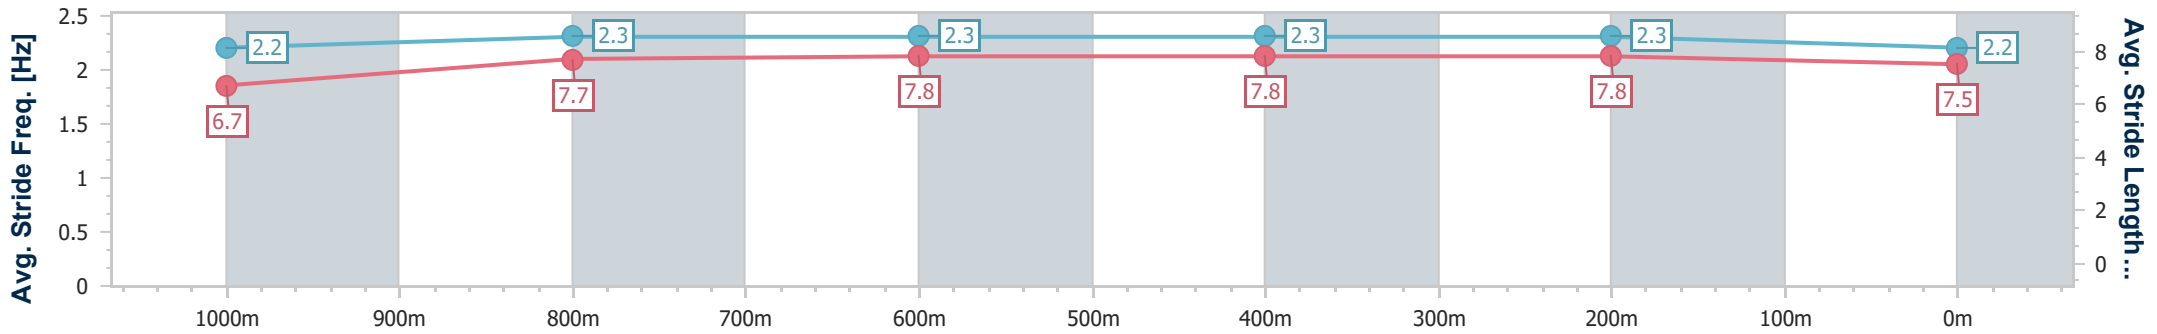

Sunshine Coast QLD Professional

Race 3: Showzer BENCHMARK 65 Handicap - 1200m

29 November 2024 - 18:52

Track Rating: Soft 5, Weather: Overcast, Rail Position: +5m Entire

Section	Overall	1000m	800m	600m	400m	200m
Section Times	1:11.52 [6] (0:14.17)	0:57.35 [10] (0:11.54)	0:45.81 [10] (0:11.52)	0:34.29 [9] (0:11.29)	0:23.00 [9] (0:10.98)	0:12.02 [7] (0:12.02)
Average Speed [km/h]	50.8	62.8	63.6	64.3	65.7	59.8
Top Speed [km/h]	65.0	65.3	64.5	66.7	67.3	62.5
Avg. Dist. to Rail [m]	7.9	4.4	2.3	2.0	2.0	3.2
Avg. Stride Freq. [Hz]	2.2	2.3	2.3	2.3	2.3	2.2
Avg. Stride Length [m]	6.7	7.7	7.8	7.8	7.8	7.5

- [] Ranking at each section and finish
- .-.- No data available at this section
- NA No data available

Horse/Jockey Name	Ready To Boom
Final Rank	7
Fastest Section Time (Section)	0:11.24 (1000m)
Top Speed [km/h] (Section)	66.9 (1000m)
Race State	Finished