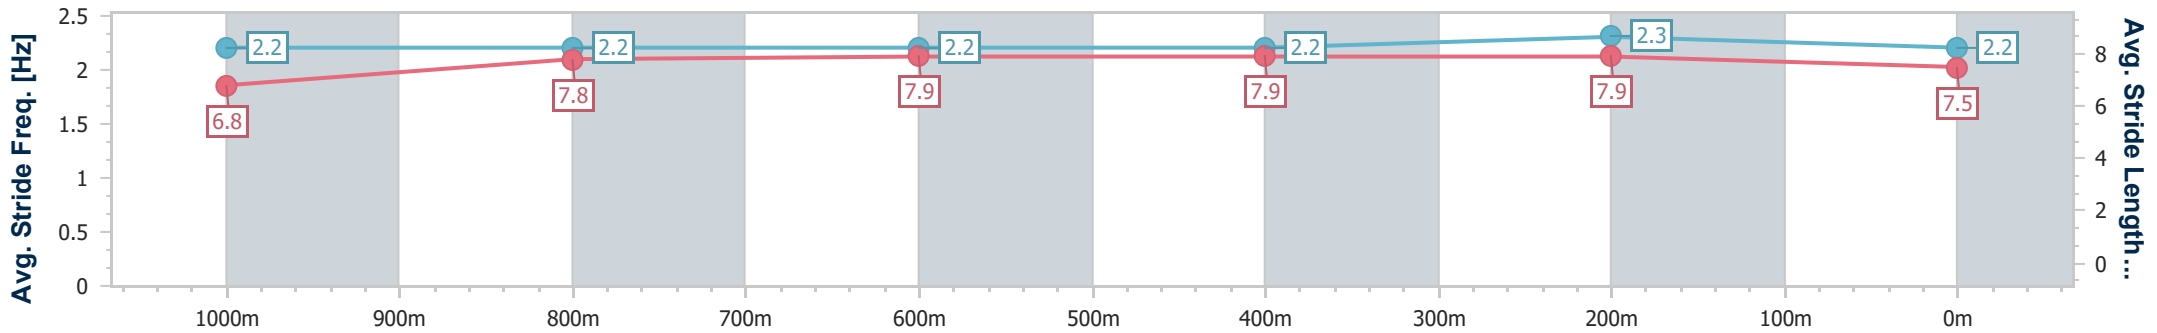

Sunshine Coast QLD Professional

Race 3: Showzer BENCHMARK 65 Handicap - 1200m

29 November 2024 - 18:52

Track Rating: Soft 5, Weather: Overcast, Rail Position: +5m Entire

Section	Overall	1000m	800m	600m	400m	200m
Section Times	1:11.47 [5] (0:14.04)	0:57.43 [9] (0:11.40)	0:46.03 [8] (0:11.50)	0:34.53 [8] (0:11.28)	0:23.25 [6] (0:11.33)	0:11.92 [9] (0:11.92)
Average Speed [km/h]	51.4	63.5	63.1	63.9	63.7	60.4
Top Speed [km/h]	63.6	64.5	64.4	64.7	64.6	61.6
Avg. Dist. to Rail [m]	3.9	2.8	1.1	0.5	3.9	6.8
Avg. Stride Freq. [Hz]	2.2	2.2	2.2	2.2	2.3	2.2
Avg. Stride Length [m]	6.8	7.8	7.9	7.9	7.9	7.5

- [] Ranking at each section and finish
- .-.- No data available at this section
- NA No data available

Horse/Jockey Name	Dealing's Done
Final Rank	6
Fastest Section Time (Section)	0:10.98 (400m)
Top Speed [km/h] (Section)	67.3 (400m)
Race State	Finished