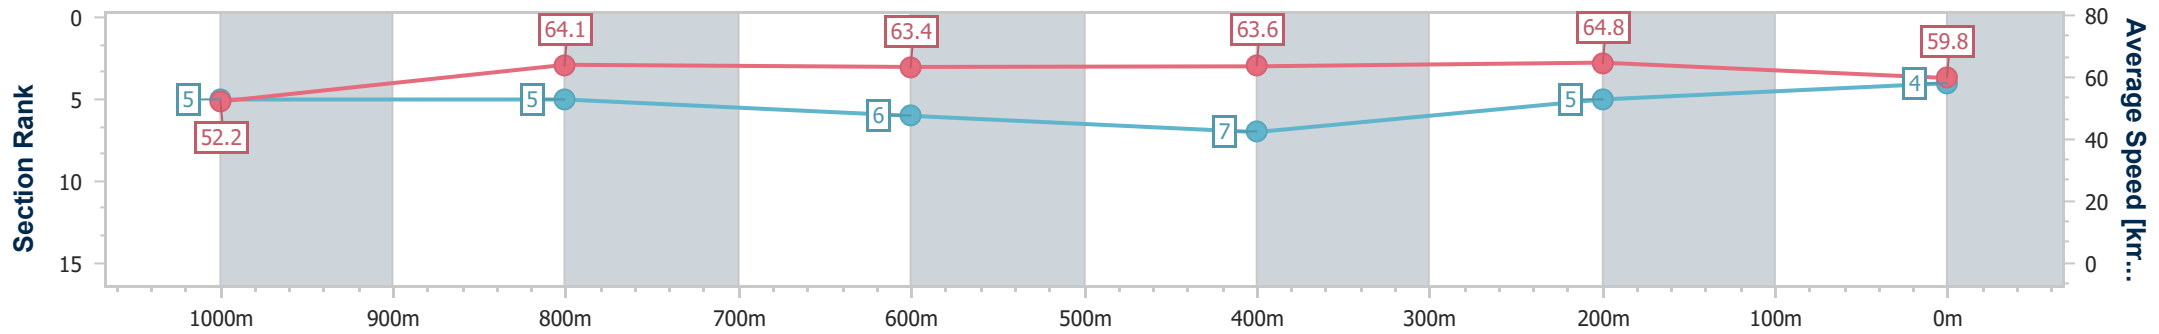

Sunshine Coast QLD Professional

Race 3: Showzer BENCHMARK 65 Handicap - 1200m

29 November 2024 - 18:52

Track Rating: Soft 5, Weather: Overcast, Rail Position: +5m Entire

Section	Overall	1000m	800m	600m	400m	200m
Section Times	1:11.39 [4] (0:13.82)	0:57.57 [5] (0:11.29)	0:46.28 [5] (0:11.59)	0:34.69 [6] (0:11.55)	0:23.14 [7] (0:11.14)	0:12.00 [5]
Average Speed [km/h]	52.2	64.1	63.4	63.6	64.8	59.8
Top Speed [km/h]	64.5	65.7	64.6	65.6	66.4	62.8
Avg. Dist. to Rail [m]	6.6	3.2	3.0	3.5	5.4	4.0
Avg. Stride Freq. [Hz]	2.3	2.4	2.3	2.4	2.4	2.3
Avg. Stride Length [m]	6.6	7.6	7.5	7.5	7.6	7.2