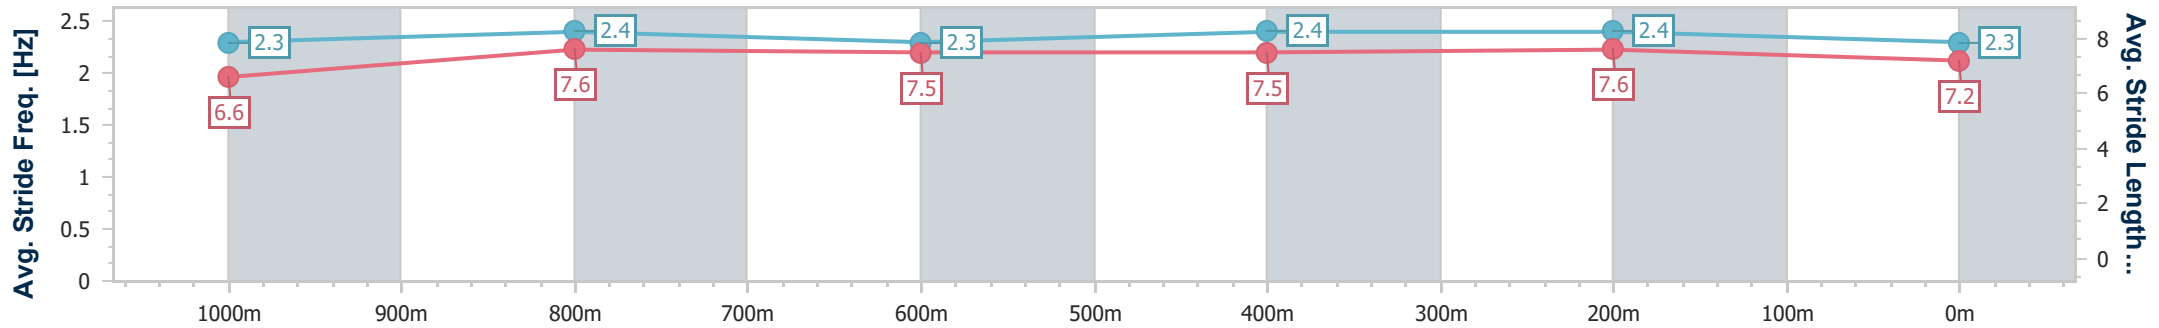

Sunshine Coast QLD Professional

Race 3: Showzer BENCHMARK 65 Handicap - 1200m

29 November 2024 - 18:52

Track Rating: Soft 5, Weather: Overcast, Rail Position: +5m Entire

Section	Overall	1000m	800m	600m	400m	200m
Section Times	1:11.39 [4] (0:13.82)	0:57.57 [5] (0:11.29)	0:46.28 [5] (0:11.59)	0:34.69 [6] (0:11.55)	0:23.14 [7] (0:11.14)	0:12.00 [5]
Average Speed [km/h]	52.2	64.1	63.4	63.6	64.8	59.8
Top Speed [km/h]	64.5	65.7	64.6	65.6	66.4	62.8
Avg. Dist. to Rail [m]	6.6	3.2	3.0	3.5	5.4	4.0
Avg. Stride Freq. [Hz]	2.3	2.4	2.3	2.4	2.4	2.3
Avg. Stride Length [m]	6.6	7.6	7.5	7.5	7.6	7.2