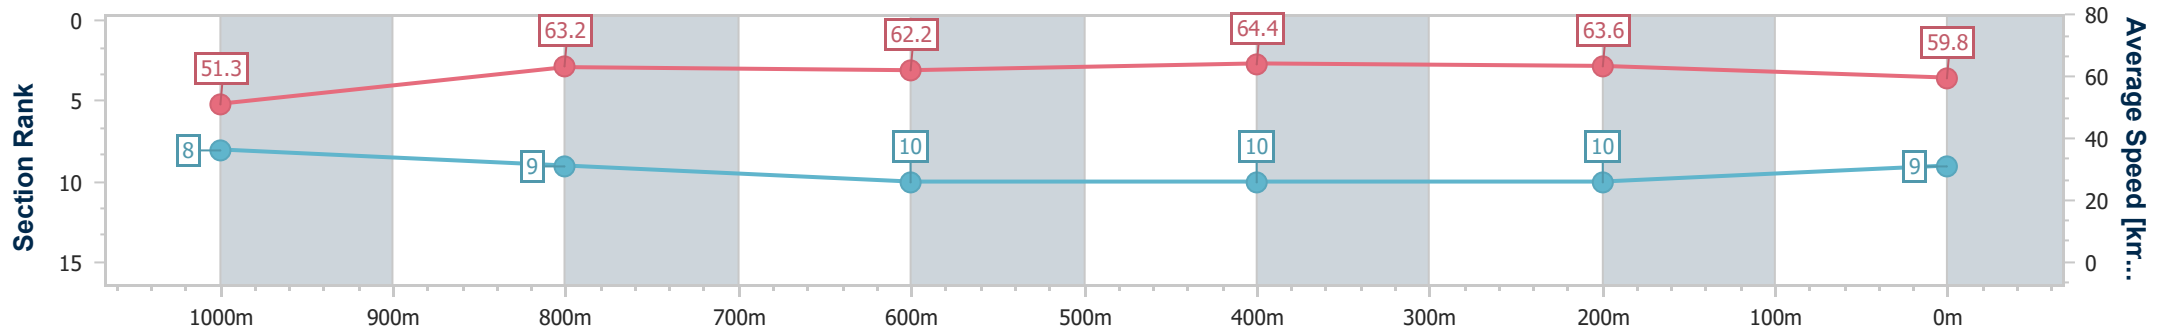

Sunshine Coast QLD Professional

Race 3: Showzer BENCHMARK 65 Handicap - 1200m

29 November 2024 - 18:52

Track Rating: Soft 5, Weather: Overcast, Rail Position: +5m Entire

Section	Overall	1000m	800m	600m	400m	200m
Section Times	1:11.92 [9] (0:14.03)	0:57.89 [8] (0:11.54)	0:46.35 [9] (0:11.71)	0:34.64 [10] (0:11.27)	0:23.37 [10] (0:11.32)	0:12.05 [10] (0:12.05)
Average Speed [km/h]	51.3	63.2	62.2	64.4	63.6	59.8
Top Speed [km/h]	65.9	66.0	63.4	65.2	65.1	61.7
Avg. Dist. to Rail [m]	5.7	4.5	2.4	1.1	3.8	6.0
Avg. Stride Freq. [Hz]	2.3	2.3	2.3	2.4	2.4	2.3
Avg. Stride Length [m]	6.6	7.4	7.4	7.6	7.5	7.3

- [] Ranking at each section and finish
- .-.- No data available at this section
- NA No data available

Horse/Jockey Name	Flying Shelly
Final Rank	10
Fastest Section Time (Section)	0:11.05 (1000m)
Top Speed [km/h] (Section)	67.2 (1000m)
Race State	Finished