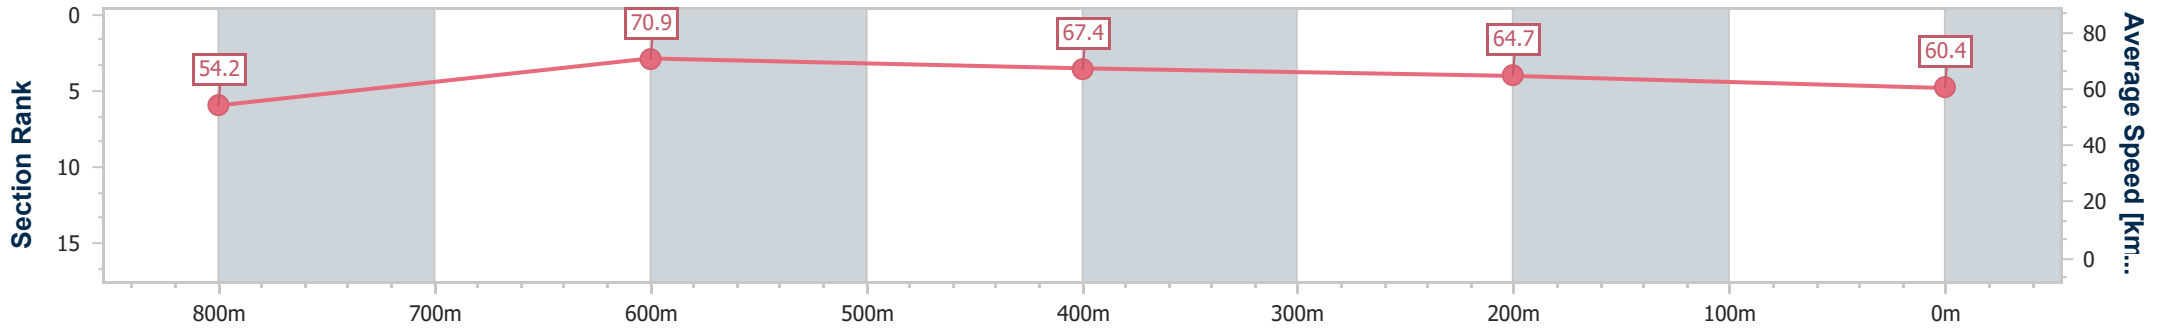

Section	Overall	800m	600m	400m	200m
Section Times	0:56.93 [1] (0:12.87)	0:44.06 [1] (0:10.18)	0:33.88 [1] (0:10.77)	0:23.11 [2] (0:11.20)	0:11.91 [1] (0:11.91)
Average Speed [km/h]	54.2	70.9	67.4	64.7	60.4
Top Speed [km/h]	71.6	72.9	69.9	66.0	63.7
Avg. Dist. to Rail [m]	0.5	1.0	2.2	3.1	3.5
Avg. Stride Freq. [Hz]	2.4	2.6	2.5	2.5	2.4
Avg. Stride Length [m]	8.2	7.6	7.5	7.2	7.1