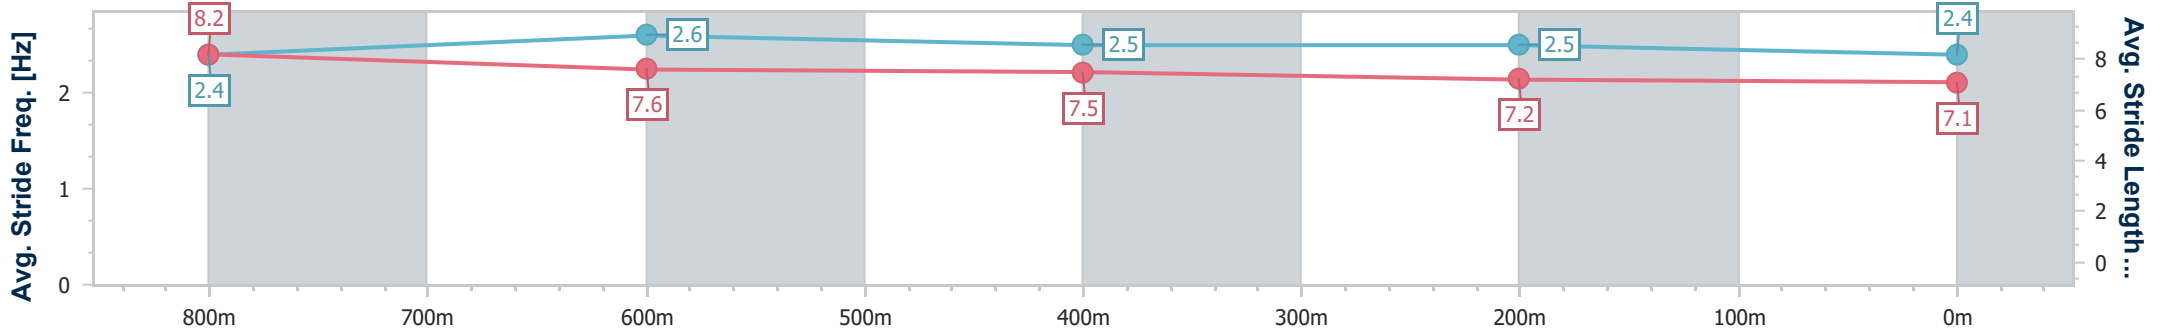

Section	Overall	800m	600m	400m	200m
Section Times	0:56.93 [1] (0:12.87)	0:44.06 [1] (0:10.18)	0:33.88 [1] (0:10.77)	0:23.11 [2] (0:11.20)	0:11.91 [1] (0:11.91)
Average Speed [km/h]	54.2	70.9	67.4	64.7	60.4
Top Speed [km/h]	71.6	72.9	69.9	66.0	63.7
Avg. Dist. to Rail [m]	0.5	1.0	2.2	3.1	3.5
Avg. Stride Freq. [Hz]	2.4	2.6	2.5	2.5	2.4
Avg. Stride Length [m]	8.2	7.6	7.5	7.2	7.1