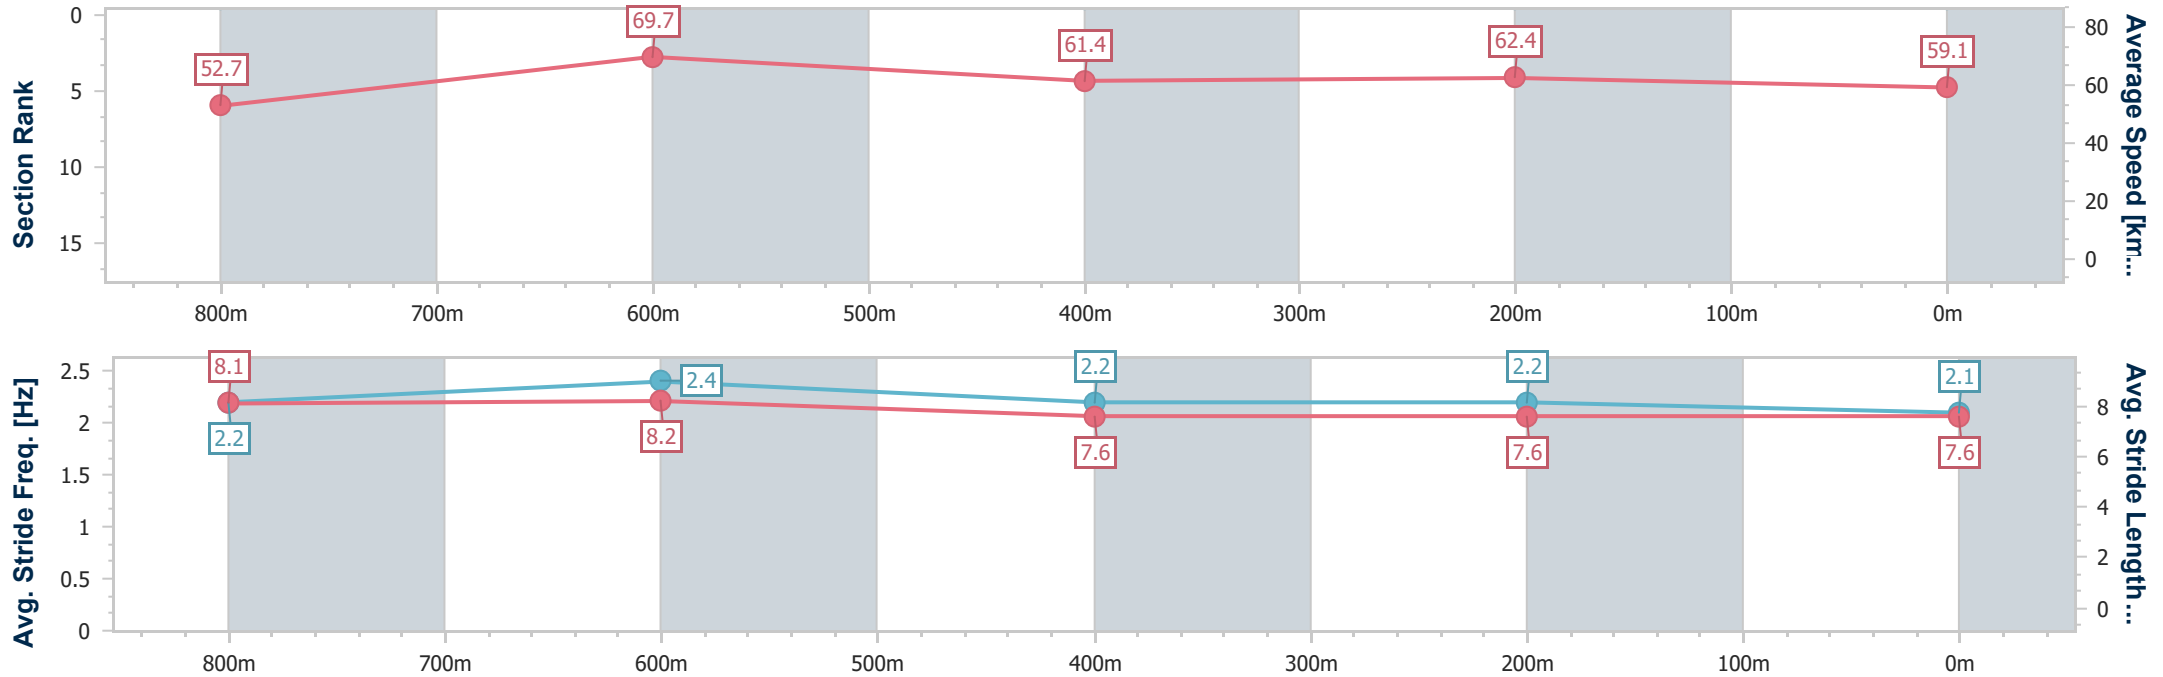

Horse/Jockey Name	Keepthewolvesaway
Final Rank	12
Fastest Section Time (Section)	0:10.41 (800m)
Top Speed [km/h] (Section)	71.2 (800m)
Race State	Finished

Townsville QLD Professional
Race 6: SMART RENTALS PROPERTY MANAGEMENT QTIS
Maiden Handicap - 1000m
28 November 2024 - 15:49
Track Rating: Good 4, Weather: Fine, Rail Position: +6m 1000m-
W/Post; +2m Remainder

Section	Overall	800m	600m	400m	200m
Section Times	1:00.01 [12] (0:13.69)	0:46.32 [11] (0:10.41)	0:35.91 [11] (0:12.10)	0:23.81 [12] (0:11.61)	0:12.20 [11] (0:12.20)
Average Speed [km/h]	52.7	69.7	61.4	62.4	59.1
Top Speed [km/h]	70.7	71.2	67.9	62.9	62.7
Avg. Dist. to Rail [m]	5.0	2.1	6.1	4.2	4.8
Avg. Stride Freq. [Hz]	2.2	2.4	2.2	2.2	2.1
Avg. Stride Length [m]	8.1	8.2	7.6	7.6	7.6

- [ ] Ranking at each section and finish
- -.-.- No data available at this section
- NA No data available