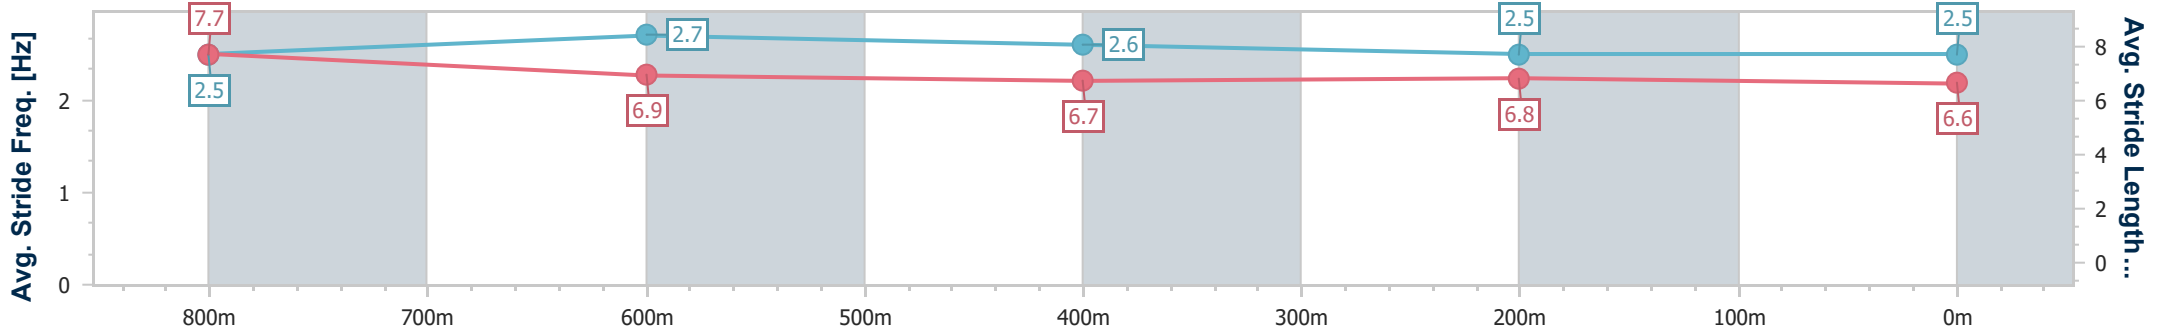

Horse/Jockey Name	Little Iffy
Final Rank	4
Fastest Section Time (Section)	0:10.16 (800m)
Top Speed [km/h] (Section)	72.8 (800m)
Race State	Finished

Townsville QLD Professional
Race 6: SMART RENTALS PROPERTY MANAGEMENT QTIS
Maiden Handicap - 1000m
28 November 2024 - 15:49
Track Rating: Good 4, Weather: Fine, Rail Position: +6m 1000m-
W/Post; +2m Remainder

Section	Overall	800m	600m	400m	200m
Section Times	0:57.37 [4] (0:12.96)	0:44.41 [3] (0:10.16)	0:34.25 [3] (0:10.78)	0:23.47 [3] (0:11.31)	0:12.16 [2] (0:12.16)
Average Speed [km/h]	55.5	71.8	67.8	64.2	59.2
Top Speed [km/h]	72.5	72.8	69.6	65.8	62.3
Avg. Dist. to Rail [m]	5.3	3.4	3.1	3.7	4.5
Avg. Stride Freq. [Hz]	2.5	2.7	2.6	2.5	2.5
Avg. Stride Length [m]	7.7	6.9	6.7	6.8	6.6

- [ ] Ranking at each section and finish
- -.-.- No data available at this section
- NA No data available