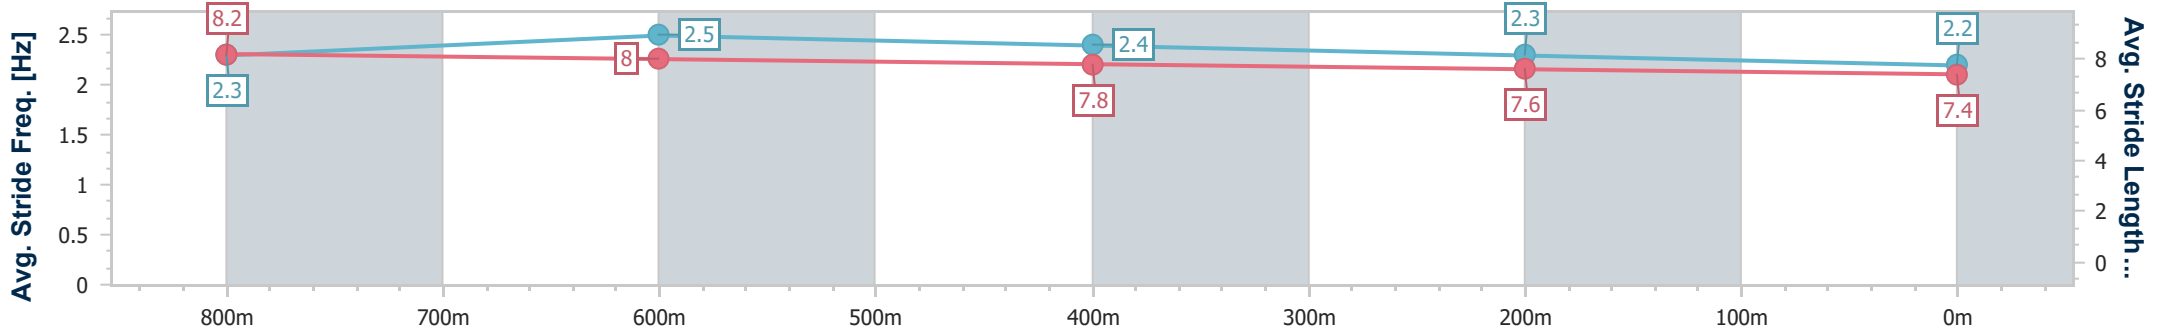

Horse/Jockey Name	Ohmikkiosfine
Final Rank	5
Fastest Section Time (Section)	0:10.15 (800m)
Top Speed [km/h] (Section)	72.7 (800m)
Race State	Finished

Townsville QLD Professional
Race 6: SMART RENTALS PROPERTY MANAGEMENT QTIS
Maiden Handicap - 1000m
28 November 2024 - 15:49
Track Rating: Good 4, Weather: Fine, Rail Position: +6m 1000m-
W/Post; +2m Remainder

Section	Overall	800m	600m	400m	200m
Section Times	0:57.54 [5] (0:13.23)	0:44.31 [7] (0:10.15)	0:34.16 [6] (0:10.81)	0:23.35 [6] (0:11.27)	0:12.08 [4] (0:12.08)
Average Speed [km/h]	54.4	71.8	68.2	64.5	59.6
Top Speed [km/h]	72.2	72.7	70.8	66.6	62.6
Avg. Dist. to Rail [m]	5.0	3.0	5.0	6.2	4.7
Avg. Stride Freq. [Hz]	2.3	2.5	2.4	2.3	2.2
Avg. Stride Length [m]	8.2	8.0	7.8	7.6	7.4

- [ ] Ranking at each section and finish
- -.-.- No data available at this section
- NA No data available