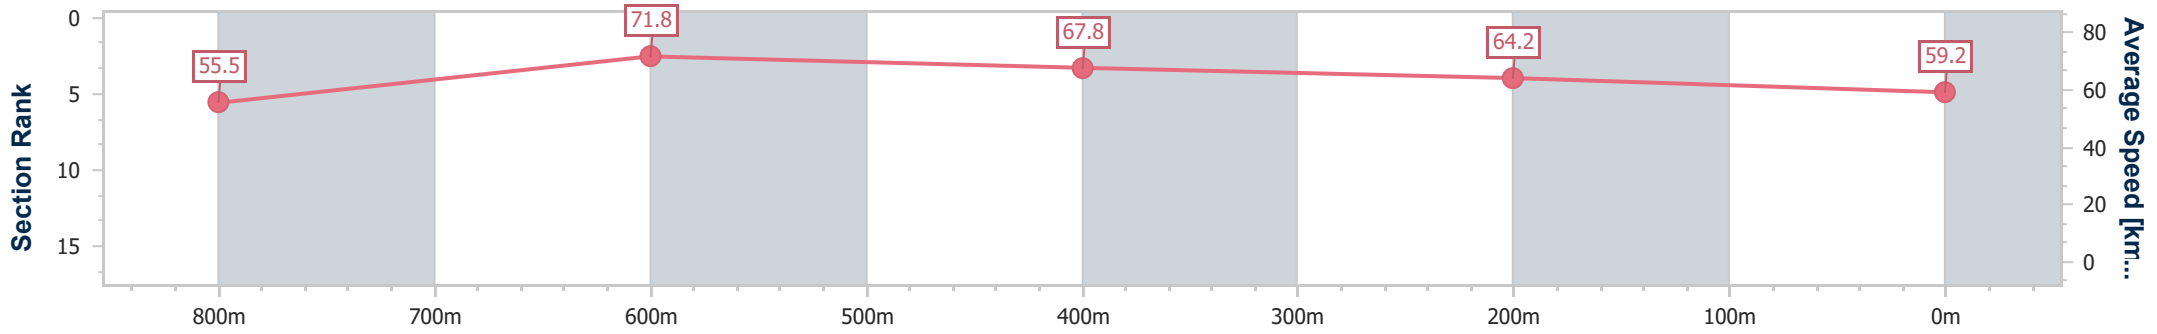

Horse/Jockey Name	Little Iffy
Final Rank	4
Fastest Section Time (Section)	0:10.16 (800m)
Top Speed [km/h] (Section)	72.8 (800m)
Race State	Finished

Townsville QLD Professional
Race 6: SMART RENTALS PROPERTY MANAGEMENT QTIS
Maiden Handicap - 1000m
28 November 2024 - 15:49
Track Rating: Good 4, Weather: Fine, Rail Position: +6m 1000m-
W/Post; +2m Remainder

Section	Overall	800m	600m	400m	200m
Section Times	0:57.37 [4] (0:12.96)	0:44.41 [3] (0:10.16)	0:34.25 [3] (0:10.78)	0:23.47 [3] (0:11.31)	0:12.16 [2] (0:12.16)
Average Speed [km/h]	55.5	71.8	67.8	64.2	59.2
Top Speed [km/h]	72.5	72.8	69.6	65.8	62.3
Avg. Dist. to Rail [m]	5.3	3.4	3.1	3.7	4.5
Avg. Stride Freq. [Hz]	2.5	2.7	2.6	2.5	2.5
Avg. Stride Length [m]	7.7	6.9	6.7	6.8	6.6

- [ ] Ranking at each section and finish
- -.-.- No data available at this section
- NA No data available