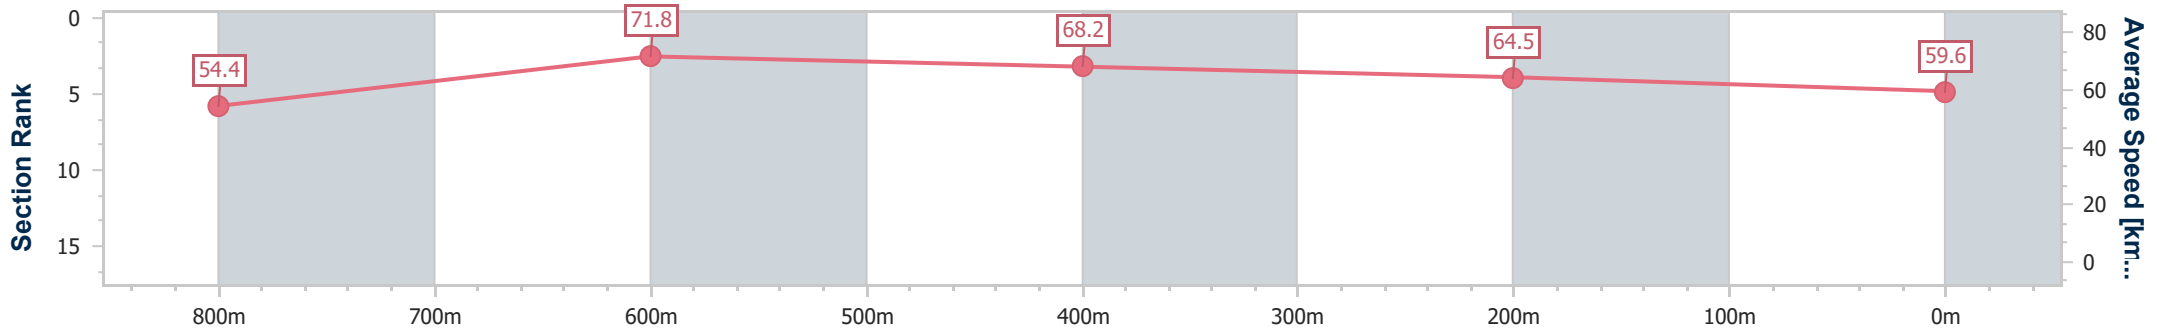

Horse/Jockey Name	Ohmikkiosfine
Final Rank	5
Fastest Section Time (Section)	0:10.15 (800m)
Top Speed [km/h] (Section)	72.7 (800m)
Race State	Finished

Townsville QLD Professional
Race 6: SMART RENTALS PROPERTY MANAGEMENT QTIS
Maiden Handicap - 1000m
28 November 2024 - 15:49
Track Rating: Good 4, Weather: Fine, Rail Position: +6m 1000m-
W/Post; +2m Remainder

Section	Overall	800m	600m	400m	200m
Section Times	0:57.54 [5] (0:13.23)	0:44.31 [7] (0:10.15)	0:34.16 [6] (0:10.81)	0:23.35 [6] (0:11.27)	0:12.08 [4] (0:12.08)
Average Speed [km/h]	54.4	71.8	68.2	64.5	59.6
Top Speed [km/h]	72.2	72.7	70.8	66.6	62.6
Avg. Dist. to Rail [m]	5.0	3.0	5.0	6.2	4.7
Avg. Stride Freq. [Hz]	2.3	2.5	2.4	2.3	2.2
Avg. Stride Length [m]	8.2	8.0	7.8	7.6	7.4

- [ ] Ranking at each section and finish
- -.-.- No data available at this section
- NA No data available