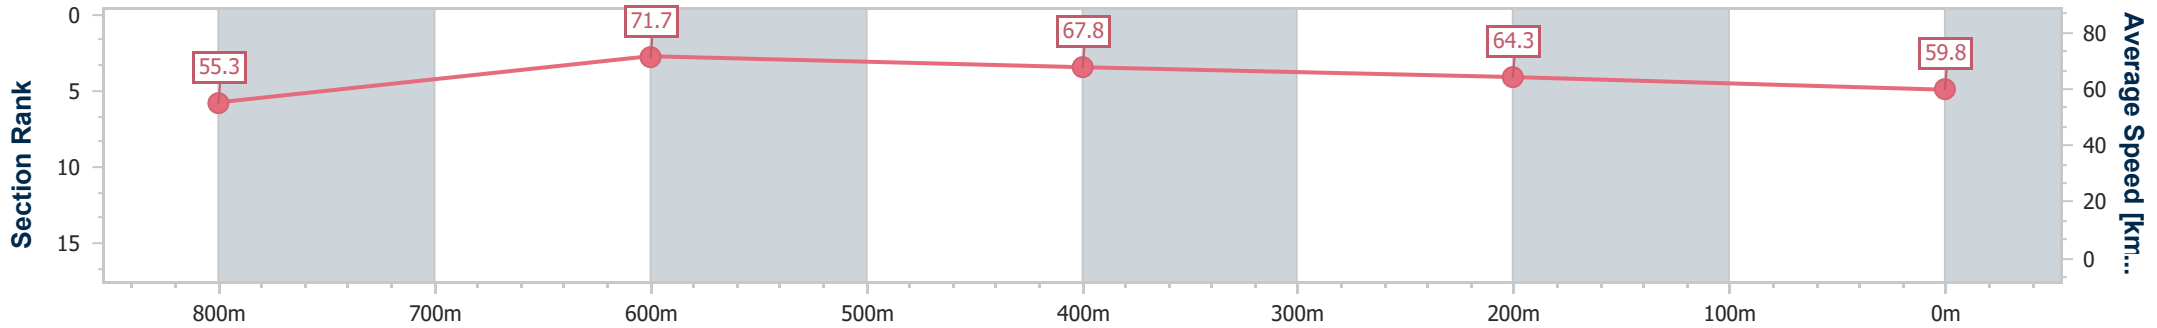

Horse/Jockey Name	Superstitions
Final Rank	3
Fastest Section Time (Section)	0:10.07 (800m)
Top Speed [km/h] (Section)	73.0 (800m)
Race State	Finished

Townsville QLD Professional
Race 6: SMART RENTALS PROPERTY MANAGEMENT QTIS
Maiden Handicap - 1000m
28 November 2024 - 15:49
Track Rating: Good 4, Weather: Fine, Rail Position: +6m 1000m-
W/Post; +2m Remainder

Section	Overall	800m	600m	400m	200m
Section Times	0:57.32 [3] (0:13.02)	0:44.30 [4] (0:10.07)	0:34.23 [2] (0:10.82)	0:23.41 [4] (0:11.35)	0:12.06 [3] (0:12.06)
Average Speed [km/h]	55.3	71.7	67.8	64.3	59.8
Top Speed [km/h]	72.5	73.0	71.0	66.0	62.7
Avg. Dist. to Rail [m]	2.5	1.0	4.0	6.5	6.4
Avg. Stride Freq. [Hz]	2.4	2.4	2.4	2.3	2.3
Avg. Stride Length [m]	8.2	8.2	7.8	7.6	7.3

- [ ] Ranking at each section and finish
- -.-.- No data available at this section
- NA No data available