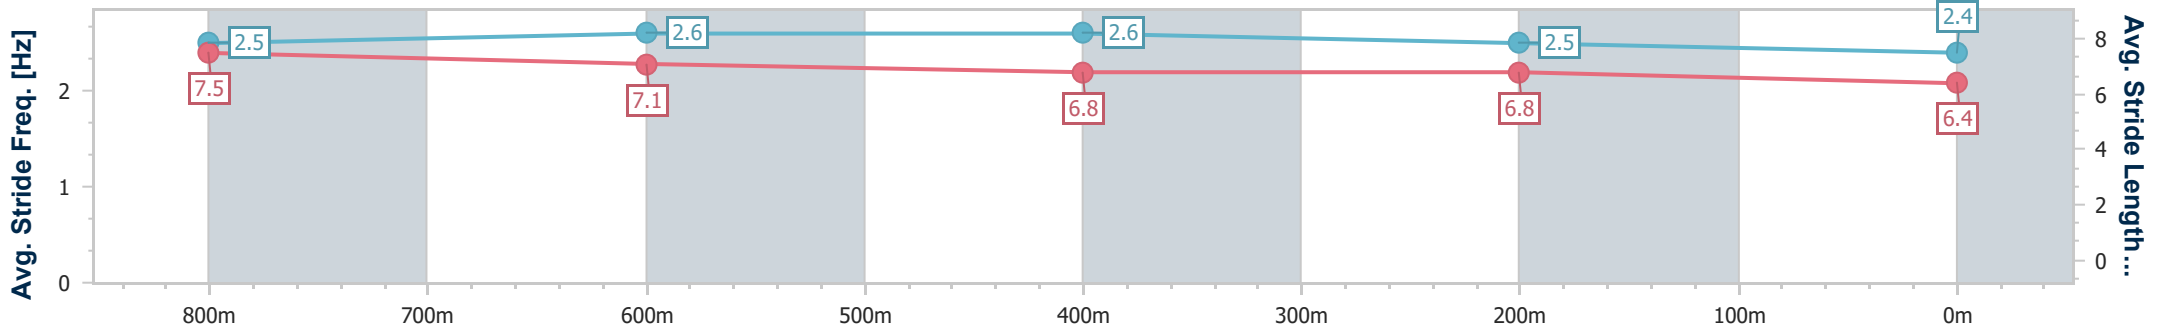

Horse/Jockey Name	Head Bee
Final Rank	9
Fastest Section Time (Section)	0:10.15 (800m)
Top Speed [km/h] (Section)	71.7 (800m)
Race State	Finished

Townsville QLD Professional
Race 6: SMART RENTALS PROPERTY MANAGEMENT QTIS
Maiden Handicap - 1000m
28 November 2024 - 15:49
Track Rating: Good 4, Weather: Fine, Rail Position: +6m 1000m-
W/Post; +2m Remainder

Section	Overall	800m	600m	400m	200m
Section Times	0:58.29 [9] (0:13.20)	0:45.09 [5] (0:10.15)	0:34.94 [4] (0:10.73)	0:24.21 [5] (0:11.60)	0:12.61 [6] (0:12.61)
Average Speed [km/h]	54.5	71.0	67.1	62.4	57.1
Top Speed [km/h]	71.4	71.7	69.8	64.4	60.3
Avg. Dist. to Rail [m]	2.1	0.5	0.5	3.9	5.8
Avg. Stride Freq. [Hz]	2.5	2.6	2.6	2.5	2.4
Avg. Stride Length [m]	7.5	7.1	6.8	6.8	6.4

- [ ] Ranking at each section and finish
- -.-.- No data available at this section
- NA No data available