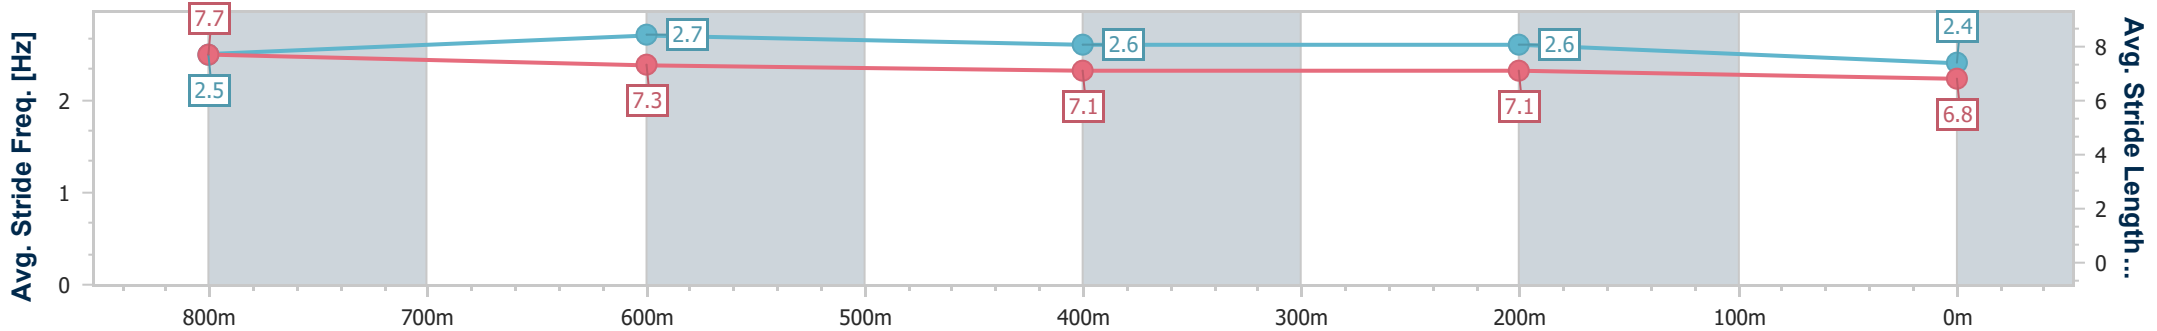

Horse/Jockey Name	Whata Bobbi Dazzla
Final Rank	7
Fastest Section Time (Section)	0:10.27 (800m)
Top Speed [km/h] (Section)	71.3 (800m)
Race State	Finished

Townsville QLD Professional
Race 6: SMART RENTALS PROPERTY MANAGEMENT QTIS
Maiden Handicap - 1000m
28 November 2024 - 15:49
Track Rating: Good 4, Weather: Fine, Rail Position: +6m 1000m-
W/Post; +2m Remainder

Section	Overall	800m	600m	400m	200m
Section Times	0:57.77 [7] (0:13.21)	0:44.56 [6] (0:10.27)	0:34.29 [7] (0:10.93)	0:23.36 [8] (0:11.28)	0:12.08 [7] (0:12.08)
Average Speed [km/h]	54.6	71.0	67.6	64.5	59.7
Top Speed [km/h]	71.1	71.3	69.6	66.0	61.7
Avg. Dist. to Rail [m]	7.2	3.4	5.4	5.6	6.4
Avg. Stride Freq. [Hz]	2.5	2.7	2.6	2.6	2.4
Avg. Stride Length [m]	7.7	7.3	7.1	7.1	6.8

- [ ] Ranking at each section and finish
- -.-.- No data available at this section
- NA No data available