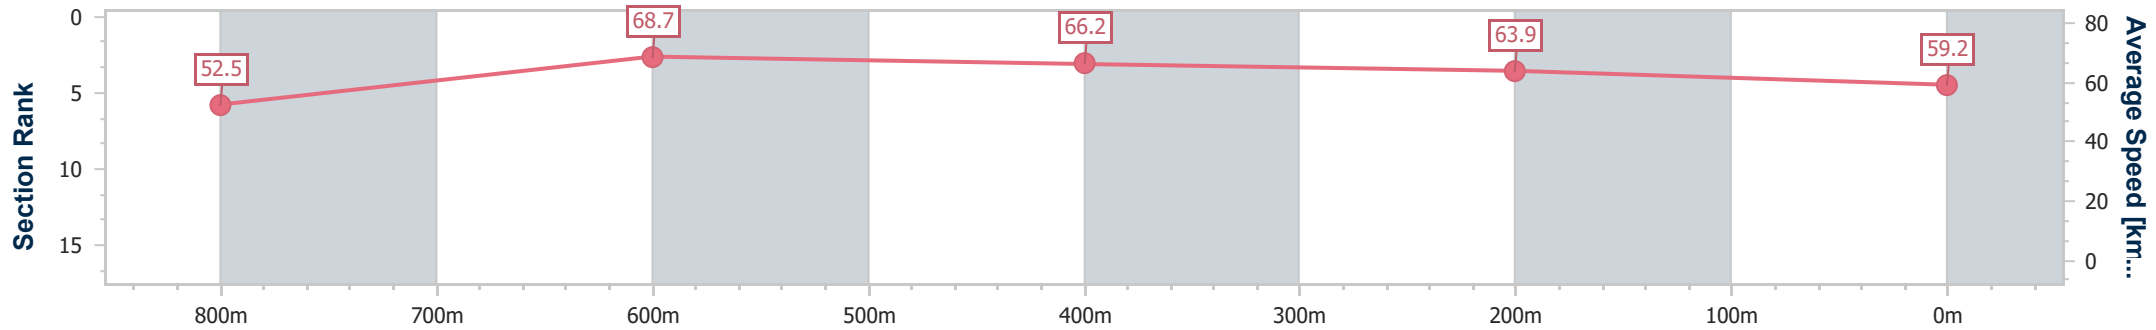

Horse/Jockey Name	Raffy's Girl
Final Rank	11
Fastest Section Time (Section)	0:10.61 (800m)
Top Speed [km/h] (Section)	69.2 (800m)
Race State	Finished

Townsville QLD Professional
Race 6: SMART RENTALS PROPERTY MANAGEMENT QTIS
Maiden Handicap - 1000m
28 November 2024 - 15:49
Track Rating: Good 4, Weather: Fine, Rail Position: +6m 1000m-
W/Post; +2m Remainder

Section	Overall	800m	600m	400m	200m
Section Times	0:58.87 [11] (0:13.71)	0:45.16 [12] (0:10.61)	0:34.55 [12] (0:11.01)	0:23.54 [11] (0:11.26)	0:12.28 [9] (0:12.28)
Average Speed [km/h]	52.5	68.7	66.2	63.9	59.2
Top Speed [km/h]	69.1	69.2	68.8	65.1	64.3
Avg. Dist. to Rail [m]	8.1	3.0	2.7	4.8	6.6
Avg. Stride Freq. [Hz]	2.4	2.5	2.5	2.5	2.4
Avg. Stride Length [m]	7.7	7.6	7.3	7.2	6.8

- [ ] Ranking at each section and finish
- -.-.- No data available at this section
- NA No data available