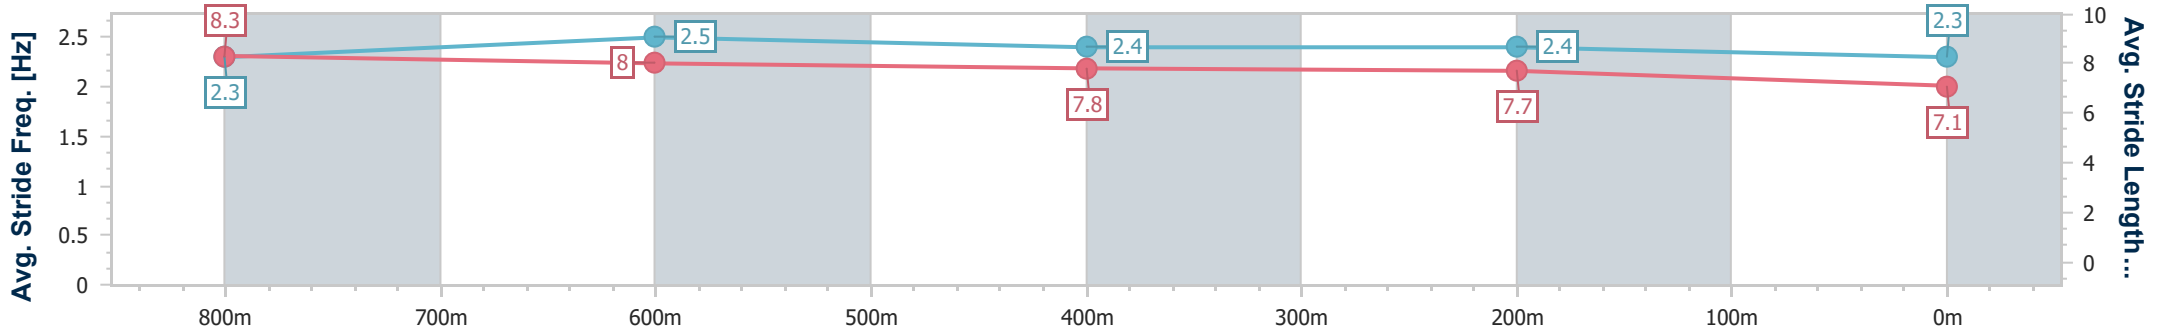

Horse/Jockey Name	Rising Prophet
Final Rank	8
Fastest Section Time (Section)	0:10.28 (800m)
Top Speed [km/h] (Section)	72.0 (800m)
Race State	Finished

Townsville QLD Professional
Race 6: SMART RENTALS PROPERTY MANAGEMENT QTIS
Maiden Handicap - 1000m
28 November 2024 - 15:49
Track Rating: Good 4, Weather: Fine, Rail Position: +6m 1000m-
W/Post; +2m Remainder

Section	Overall	800m	600m	400m	200m
Section Times	0:57.77 [8] (0:13.50)	0:44.27 [8] (0:10.28)	0:33.99 [8] (0:10.73)	0:23.26 [9] (0:11.21)	0:12.05 [8] (0:12.05)
Average Speed [km/h]	53.3	71.3	68.7	64.9	59.8
Top Speed [km/h]	71.1	72.0	71.9	66.9	65.2
Avg. Dist. to Rail [m]	9.3	4.4	5.0	6.4	8.3
Avg. Stride Freq. [Hz]	2.3	2.5	2.4	2.4	2.3
Avg. Stride Length [m]	8.3	8.0	7.8	7.7	7.1

- [ ] Ranking at each section and finish
- -.-.- No data available at this section
- NA No data available