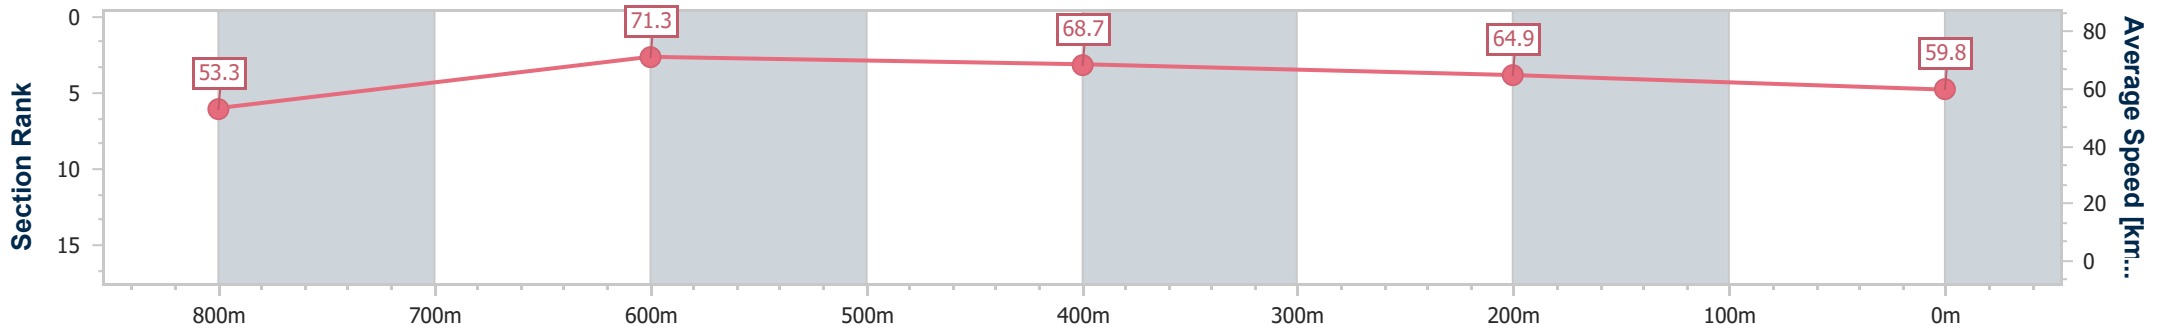

Horse/Jockey Name	Rising Prophet
Final Rank	8
Fastest Section Time (Section)	0:10.28 (800m)
Top Speed [km/h] (Section)	72.0 (800m)
Race State	Finished

Townsville QLD Professional
Race 6: SMART RENTALS PROPERTY MANAGEMENT QTIS
Maiden Handicap - 1000m
28 November 2024 - 15:49
Track Rating: Good 4, Weather: Fine, Rail Position: +6m 1000m-
W/Post; +2m Remainder

Section	Overall	800m	600m	400m	200m
Section Times	0:57.77 [8] (0:13.50)	0:44.27 [8] (0:10.28)	0:33.99 [8] (0:10.73)	0:23.26 [9] (0:11.21)	0:12.05 [8] (0:12.05)
Average Speed [km/h]	53.3	71.3	68.7	64.9	59.8
Top Speed [km/h]	71.1	72.0	71.9	66.9	65.2
Avg. Dist. to Rail [m]	9.3	4.4	5.0	6.4	8.3
Avg. Stride Freq. [Hz]	2.3	2.5	2.4	2.4	2.3
Avg. Stride Length [m]	8.3	8.0	7.8	7.7	7.1

- [ ] Ranking at each section and finish
- -.-.- No data available at this section
- NA No data available