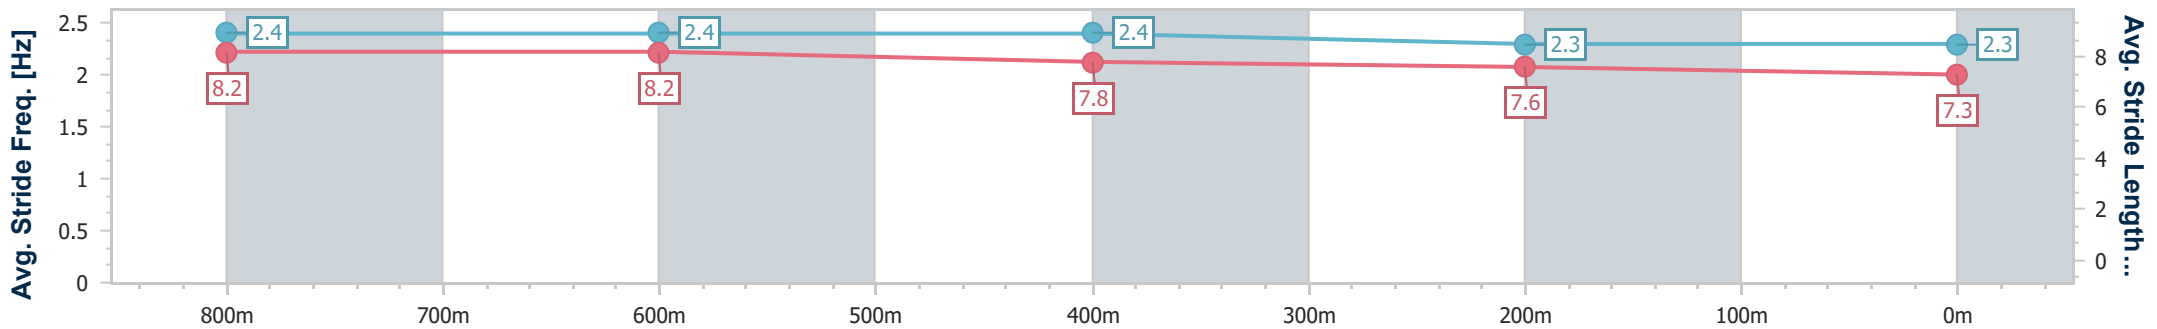

Horse/Jockey Name	Superstitions
Final Rank	3
Fastest Section Time (Section)	0:10.07 (800m)
Top Speed [km/h] (Section)	73.0 (800m)
Race State	Finished

Townsville QLD Professional
Race 6: SMART RENTALS PROPERTY MANAGEMENT QTIS
Maiden Handicap - 1000m
28 November 2024 - 15:49
Track Rating: Good 4, Weather: Fine, Rail Position: +6m 1000m-
W/Post; +2m Remainder

Section	Overall	800m	600m	400m	200m
Section Times	0:57.32 [3] (0:13.02)	0:44.30 [4] (0:10.07)	0:34.23 [2] (0:10.82)	0:23.41 [4] (0:11.35)	0:12.06 [3] (0:12.06)
Average Speed [km/h]	55.3	71.7	67.8	64.3	59.8
Top Speed [km/h]	72.5	73.0	71.0	66.0	62.7
Avg. Dist. to Rail [m]	2.5	1.0	4.0	6.5	6.4
Avg. Stride Freq. [Hz]	2.4	2.4	2.4	2.3	2.3
Avg. Stride Length [m]	8.2	8.2	7.8	7.6	7.3

- [ ] Ranking at each section and finish
- -.-.- No data available at this section
- NA No data available