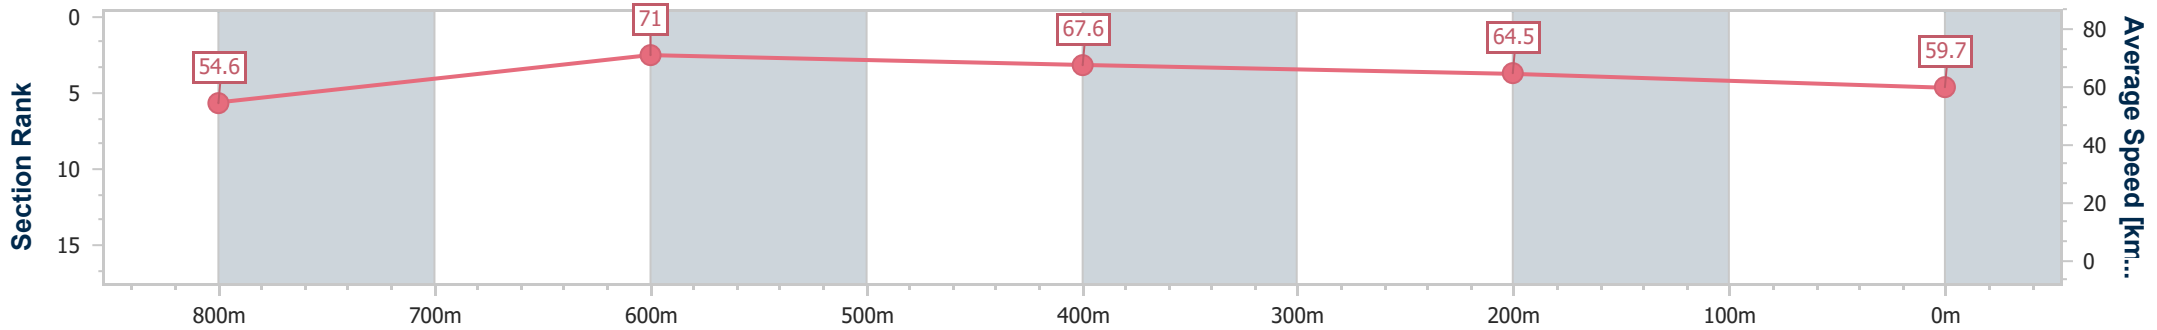

Horse/Jockey Name	Whata Bobbi Dazzla
Final Rank	7
Fastest Section Time (Section)	0:10.27 (800m)
Top Speed [km/h] (Section)	71.3 (800m)
Race State	Finished

Townsville QLD Professional
Race 6: SMART RENTALS PROPERTY MANAGEMENT QTIS
Maiden Handicap - 1000m
28 November 2024 - 15:49
Track Rating: Good 4, Weather: Fine, Rail Position: +6m 1000m-
W/Post; +2m Remainder

Section	Overall	800m	600m	400m	200m
Section Times	0:57.77 [7] (0:13.21)	0:44.56 [6] (0:10.27)	0:34.29 [7] (0:10.93)	0:23.36 [8] (0:11.28)	0:12.08 [7] (0:12.08)
Average Speed [km/h]	54.6	71.0	67.6	64.5	59.7
Top Speed [km/h]	71.1	71.3	69.6	66.0	61.7
Avg. Dist. to Rail [m]	7.2	3.4	5.4	5.6	6.4
Avg. Stride Freq. [Hz]	2.5	2.7	2.6	2.6	2.4
Avg. Stride Length [m]	7.7	7.3	7.1	7.1	6.8

- [ ] Ranking at each section and finish
- -.-.- No data available at this section
- NA No data available