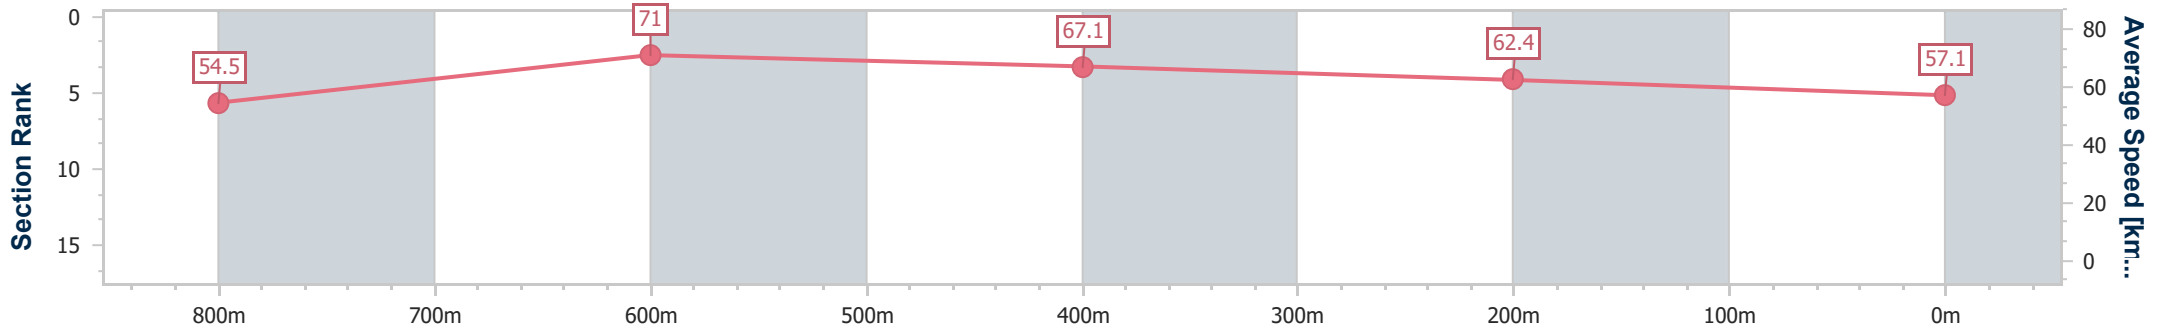

Horse/Jockey Name	Head Bee
Final Rank	9
Fastest Section Time (Section)	0:10.15 (800m)
Top Speed [km/h] (Section)	71.7 (800m)
Race State	Finished

Townsville QLD Professional
Race 6: SMART RENTALS PROPERTY MANAGEMENT QTIS
Maiden Handicap - 1000m
28 November 2024 - 15:49
Track Rating: Good 4, Weather: Fine, Rail Position: +6m 1000m-
W/Post; +2m Remainder

Section	Overall	800m	600m	400m	200m
Section Times	0:58.29 [9] (0:13.20)	0:45.09 [5] (0:10.15)	0:34.94 [4] (0:10.73)	0:24.21 [5] (0:11.60)	0:12.61 [6] (0:12.61)
Average Speed [km/h]	54.5	71.0	67.1	62.4	57.1
Top Speed [km/h]	71.4	71.7	69.8	64.4	60.3
Avg. Dist. to Rail [m]	2.1	0.5	0.5	3.9	5.8
Avg. Stride Freq. [Hz]	2.5	2.6	2.6	2.5	2.4
Avg. Stride Length [m]	7.5	7.1	6.8	6.8	6.4

- [ ] Ranking at each section and finish
- -.-.- No data available at this section
- NA No data available