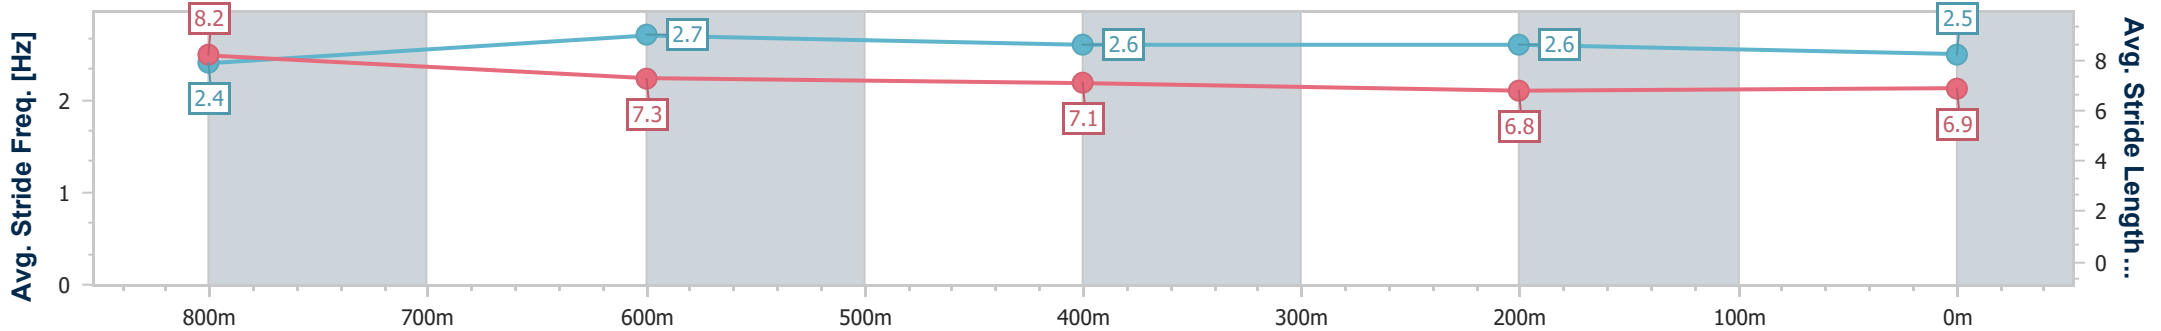

Horse/Jockey Name	Prideofthebigfish
Final Rank	2
Fastest Section Time (Section)	0:10.43 (800m)
Top Speed [km/h] (Section)	71.6 (Overall)
Race State	Finished

Townsville QLD Professional
Race 6: SMART RENTALS PROPERTY MANAGEMENT QTIS
Maiden Handicap - 1000m
28 November 2024 - 15:49
Track Rating: Good 4, Weather: Fine, Rail Position: +6m 1000m-
W/Post; +2m Remainder

Section	Overall	800m	600m	400m	200m
Section Times	0:57.24 [2] (0:12.95)	0:44.29 [2] (0:10.43)	0:33.86 [5] (0:10.97)	0:22.89 [7] (0:11.13)	0:11.76 [5] (0:11.76)
Average Speed [km/h]	54.8	70.7	67.3	65.4	61.3
Top Speed [km/h]	71.6	71.4	69.4	67.0	63.7
Avg. Dist. to Rail [m]	7.2	5.8	5.5	6.7	7.9
Avg. Stride Freq. [Hz]	2.4	2.7	2.6	2.6	2.5
Avg. Stride Length [m]	8.2	7.3	7.1	6.8	6.9

- [ ] Ranking at each section and finish
- -.-.- No data available at this section
- NA No data available