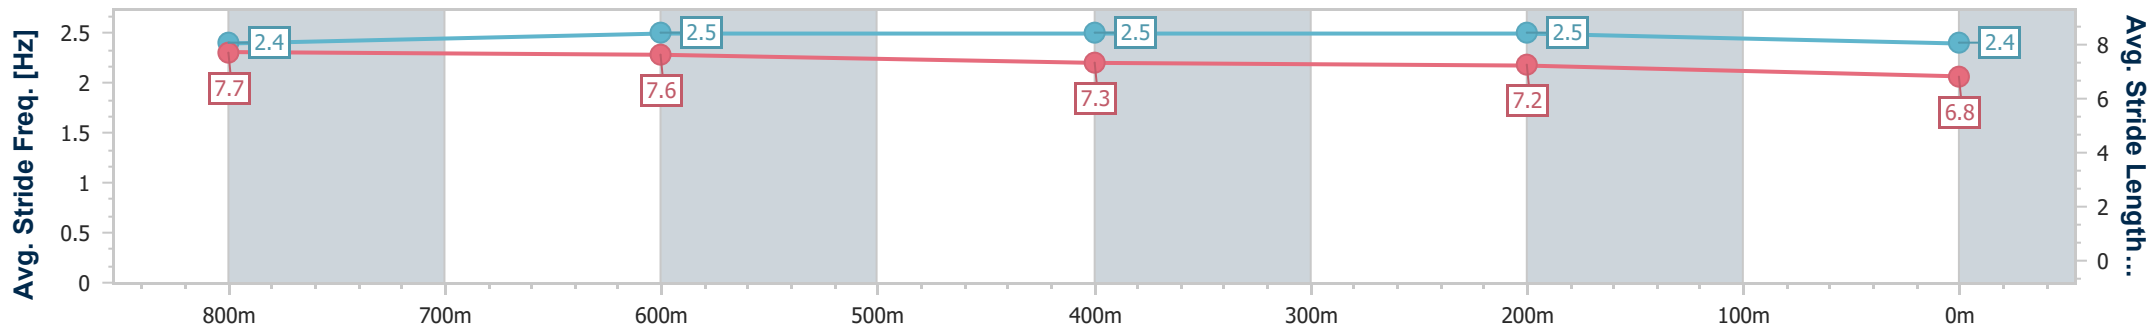

Horse/Jockey Name	Raffy's Girl
Final Rank	11
Fastest Section Time (Section)	0:10.61 (800m)
Top Speed [km/h] (Section)	69.2 (800m)
Race State	Finished

Townsville QLD Professional
Race 6: SMART RENTALS PROPERTY MANAGEMENT QTIS
Maiden Handicap - 1000m
28 November 2024 - 15:49
Track Rating: Good 4, Weather: Fine, Rail Position: +6m 1000m-
W/Post; +2m Remainder

Section	Overall	800m	600m	400m	200m
Section Times	0:58.87 [11] (0:13.71)	0:45.16 [12] (0:10.61)	0:34.55 [12] (0:11.01)	0:23.54 [11] (0:11.26)	0:12.28 [9] (0:12.28)
Average Speed [km/h]	52.5	68.7	66.2	63.9	59.2
Top Speed [km/h]	69.1	69.2	68.8	65.1	64.3
Avg. Dist. to Rail [m]	8.1	3.0	2.7	4.8	6.6
Avg. Stride Freq. [Hz]	2.4	2.5	2.5	2.5	2.4
Avg. Stride Length [m]	7.7	7.6	7.3	7.2	6.8

- [ ] Ranking at each section and finish
- -.-.- No data available at this section
- NA No data available