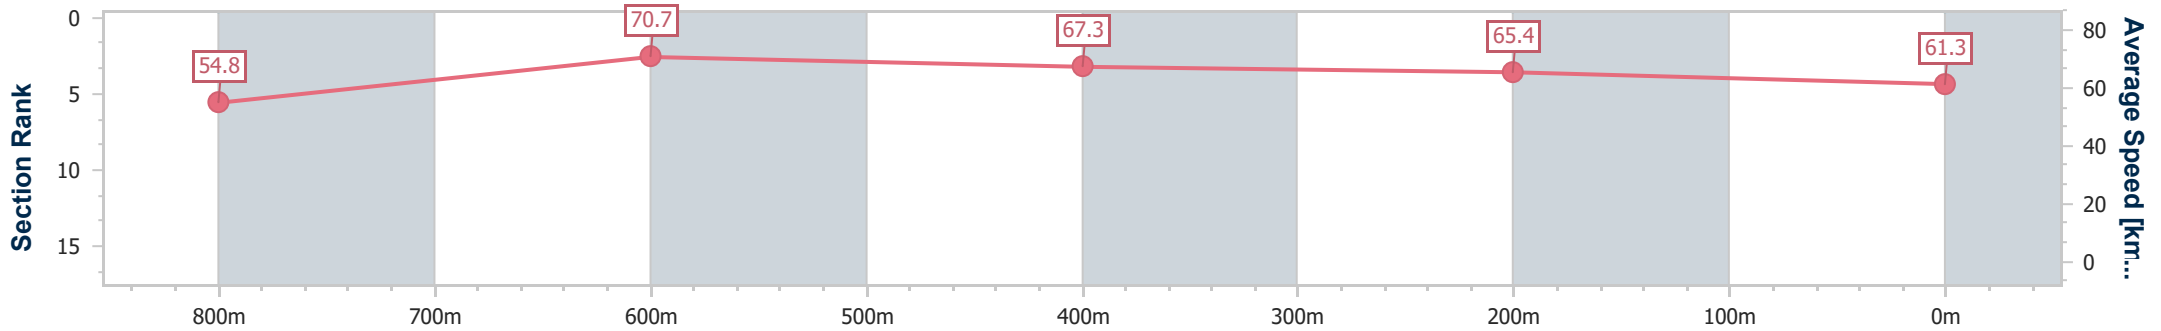

Horse/Jockey Name	Prideofthebigfish
Final Rank	2
Fastest Section Time (Section)	0:10.43 (800m)
Top Speed [km/h] (Section)	71.6 (Overall)
Race State	Finished

Townsville QLD Professional
Race 6: SMART RENTALS PROPERTY MANAGEMENT QTIS
Maiden Handicap - 1000m
28 November 2024 - 15:49
Track Rating: Good 4, Weather: Fine, Rail Position: +6m 1000m-
W/Post; +2m Remainder

Section	Overall	800m	600m	400m	200m
Section Times	0:57.24 [2] (0:12.95)	0:44.29 [2] (0:10.43)	0:33.86 [5] (0:10.97)	0:22.89 [7] (0:11.13)	0:11.76 [5] (0:11.76)
Average Speed [km/h]	54.8	70.7	67.3	65.4	61.3
Top Speed [km/h]	71.6	71.4	69.4	67.0	63.7
Avg. Dist. to Rail [m]	7.2	5.8	5.5	6.7	7.9
Avg. Stride Freq. [Hz]	2.4	2.7	2.6	2.6	2.5
Avg. Stride Length [m]	8.2	7.3	7.1	6.8	6.9

- [ ] Ranking at each section and finish
- -.-.- No data available at this section
- NA No data available