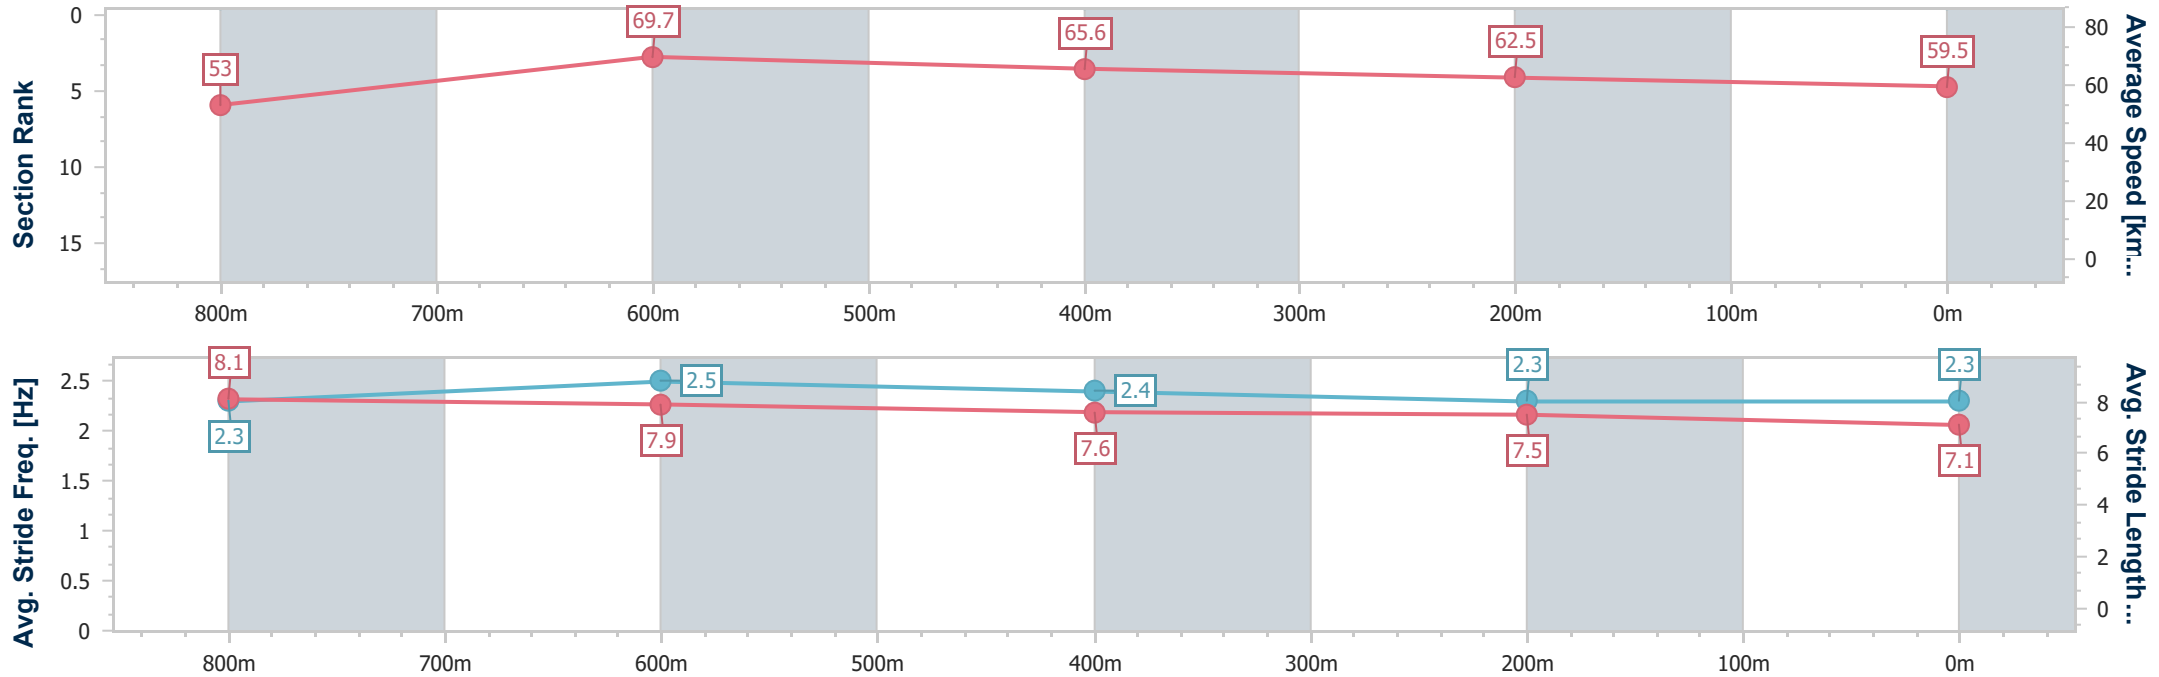

Horse/Jockey Name	Take A Dive
Final Rank	10
Fastest Section Time (Section)	0:10.37 (800m)
Top Speed [km/h] (Section)	71.2 (800m)
Race State	Finished

Townsville QLD Professional
Race 6: SMART RENTALS PROPERTY MANAGEMENT QTIS
Maiden Handicap - 1000m
28 November 2024 - 15:49
Track Rating: Good 4, Weather: Fine, Rail Position: +6m 1000m-
W/Post; +2m Remainder

Section	Overall	800m	600m	400m	200m
Section Times	0:58.84 [10] (0:13.59)	0:45.25 [9] (0:10.37)	0:34.88 [10] (0:11.15)	0:23.73 [10] (0:11.61)	0:12.12 [10] (0:12.12)
Average Speed [km/h]	53.0	69.7	65.6	62.5	59.5
Top Speed [km/h]	70.1	71.2	68.4	63.9	62.7
Avg. Dist. to Rail [m]	2.8	1.2	3.2	4.6	4.7
Avg. Stride Freq. [Hz]	2.3	2.5	2.4	2.3	2.3
Avg. Stride Length [m]	8.1	7.9	7.6	7.5	7.1

- [ ] Ranking at each section and finish
- -.-.- No data available at this section
- NA No data available