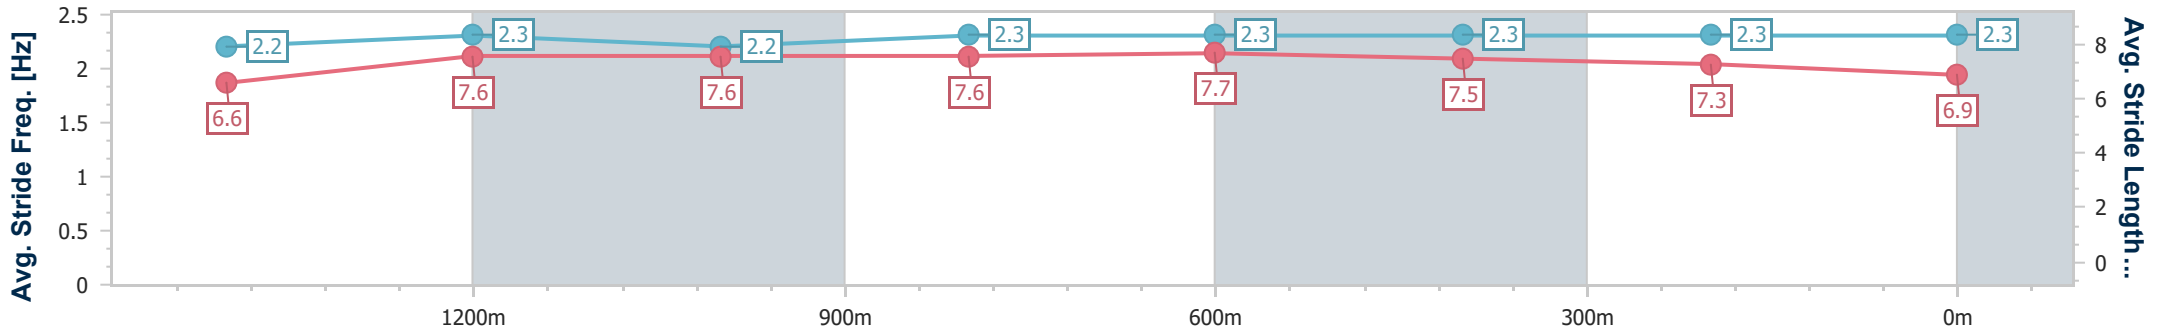

Horse/Jockey Name	Mishani Perfection
Final Rank	6
Fastest Section Time (Section)	0:11.27 (1000m)
Top Speed [km/h] (Section)	64.5 (1000m)
Race State	Finished

Townsville QLD Professional
Race 2: EXPLORE PROPERTY MUNRO & CO RATINGS BAND 0
- 58 Handicap - 1609m
28 November 2024 - 13:18
Track Rating: Good 4, Weather: Fine, Rail Position: +6m 1000m-
W/Post; +2m Remainder

Section	Overall	1400m	1200m	1000m	800m	600m	400m	200m						
Section Times	1:38.28 [6] (0:15.79)	1:22.49 [5] (0:11.56)	1:10.93 [5] (0:11.83)	0:59.10 [6] (0:11.27)	0:47.83 [6] (0:11.36)	0:36.47 [6] (0:11.68)	0:24.79 [6] (0:11.93)	0:12.86 [6] (0:12.86)						
Average Speed [km/h]	47.9	62.1	60.6	63.3	63.5	62.2	60.4	56.9						
Top Speed [km/h]	64.2	63.5	62.6	64.5	64.2	63.2	61.8	61.7						
Avg. Dist. to Rail [m]	4.0	0.2	2.0	2.1	0.5	1.8	4.2	8.5						
Avg. Stride Freq. [Hz]	2.2	2.3	2.2	2.3	2.3	2.3	2.3	2.3						
Avg. Stride Length [m]	6.6	7.6	7.6	7.6	7.7	7.5	7.3	6.9						

- [ ] Ranking at each section and finish
- -.-.- No data available at this section
- NA No data available