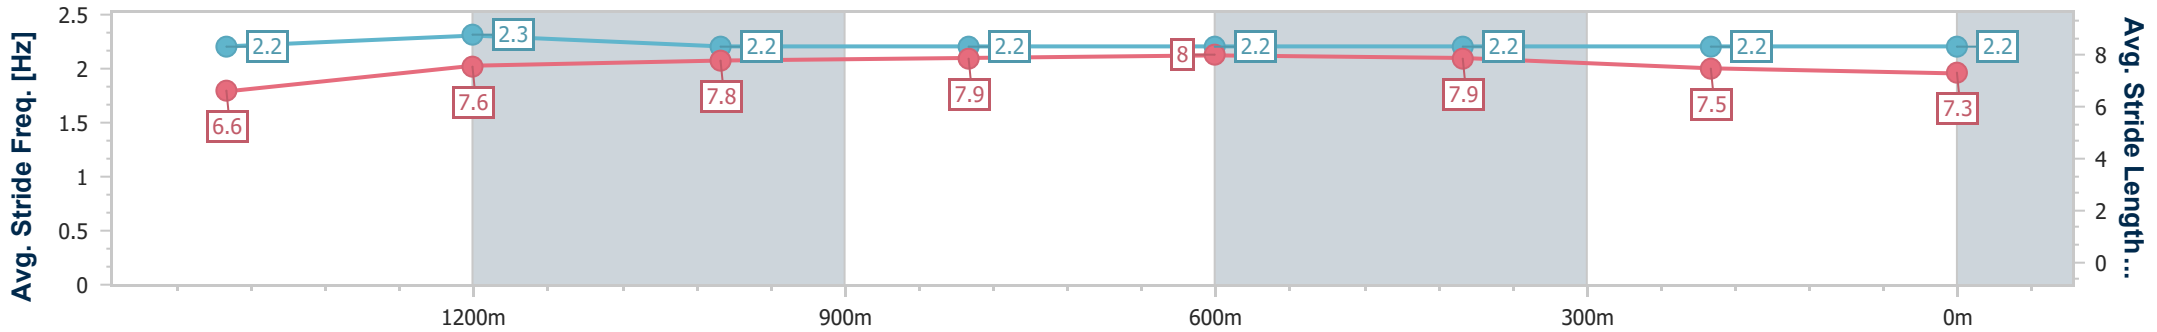

Horse/Jockey Name	Dickin Medal
Final Rank	3
Fastest Section Time (Section)	0:11.22 (800m)
Top Speed [km/h] (Section)	65.5 (800m)
Race State	Finished

Townsville QLD Professional
Race 2: EXPLORE PROPERTY MUNRO & CO RATINGS BAND 0
- 58 Handicap - 1609m
28 November 2024 - 13:18
Track Rating: Good 4, Weather: Fine, Rail Position: +6m 1000m-
W/Post; +2m Remainder

Section	Overall	1400m	1200m	1000m	800m	600m	400m	200m					
Section Times	1:37.76 [3] (0:15.80)	1:21.96 [6] (0:11.61)	1:10.35 [6] (0:11.64)	0:58.71 [5] (0:11.28)	0:47.43 [5] (0:11.22)	0:36.21 [5] (0:11.44)	0:24.77 [5] (0:12.09)	0:12.68 [5] (0:12.68)					
Average Speed [km/h]	48.2	62.4	61.6	63.7	64.9	64.1	60.0	57.4					
Top Speed [km/h]	64.2	64.1	63.2	64.2	65.5	65.4	61.9	58.8					
Avg. Dist. to Rail [m]	6.3	1.5	1.6	1.2	2.3	3.5	5.1	6.6					
Avg. Stride Freq. [Hz]	2.2	2.3	2.2	2.2	2.2	2.2	2.2	2.2					
Avg. Stride Length [m]	6.6	7.6	7.8	7.9	8.0	7.9	7.5	7.3					

- [ ] Ranking at each section and finish
- -.-.- No data available at this section
- NA No data available