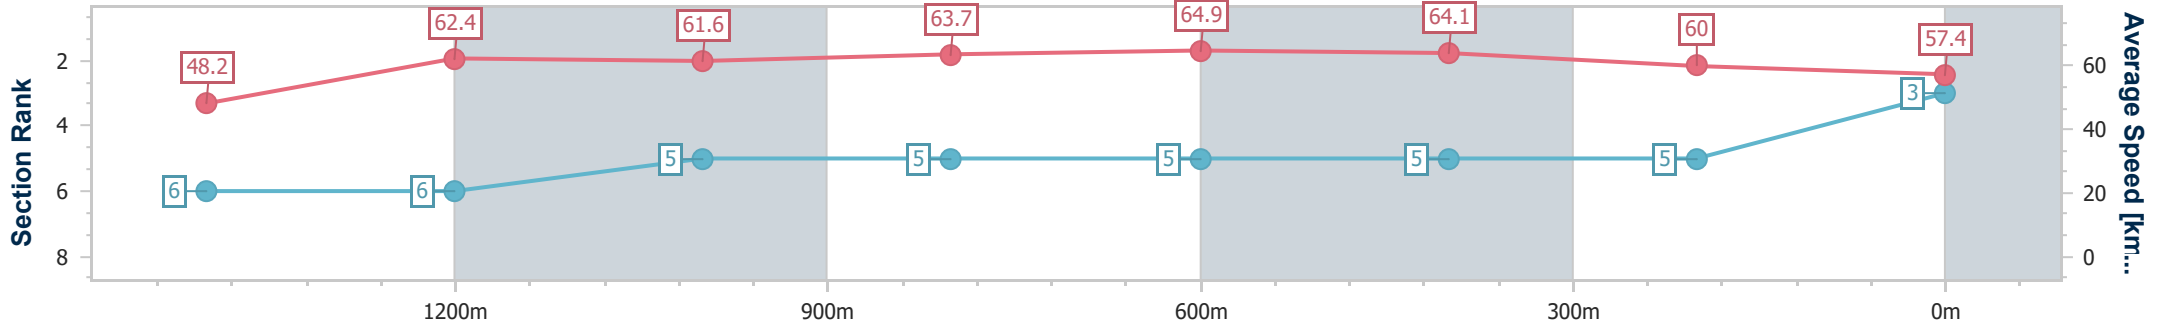

Horse/Jockey Name	Dickin Medal
Final Rank	3
Fastest Section Time (Section)	0:11.22 (800m)
Top Speed [km/h] (Section)	65.5 (800m)
Race State	Finished

Townsville QLD Professional
Race 2: EXPLORE PROPERTY MUNRO & CO RATINGS BAND 0
- 58 Handicap - 1609m
28 November 2024 - 13:18
Track Rating: Good 4, Weather: Fine, Rail Position: +6m 1000m-
W/Post; +2m Remainder

Section	Overall	1400m	1200m	1000m	800m	600m	400m	200m					
Section Times	1:37.76 [3] (0:15.80)	1:21.96 [6] (0:11.61)	1:10.35 [6] (0:11.64)	0:58.71 [5] (0:11.28)	0:47.43 [5] (0:11.22)	0:36.21 [5] (0:11.44)	0:24.77 [5] (0:12.09)	0:12.68 [5] (0:12.68)					
Average Speed [km/h]	48.2	62.4	61.6	63.7	64.9	64.1	60.0	57.4					
Top Speed [km/h]	64.2	64.1	63.2	64.2	65.5	65.4	61.9	58.8					
Avg. Dist. to Rail [m]	6.3	1.5	1.6	1.2	2.3	3.5	5.1	6.6					
Avg. Stride Freq. [Hz]	2.2	2.3	2.2	2.2	2.2	2.2	2.2	2.2					
Avg. Stride Length [m]	6.6	7.6	7.8	7.9	8.0	7.9	7.5	7.3					

- [ ] Ranking at each section and finish
- -.-.- No data available at this section
- NA No data available