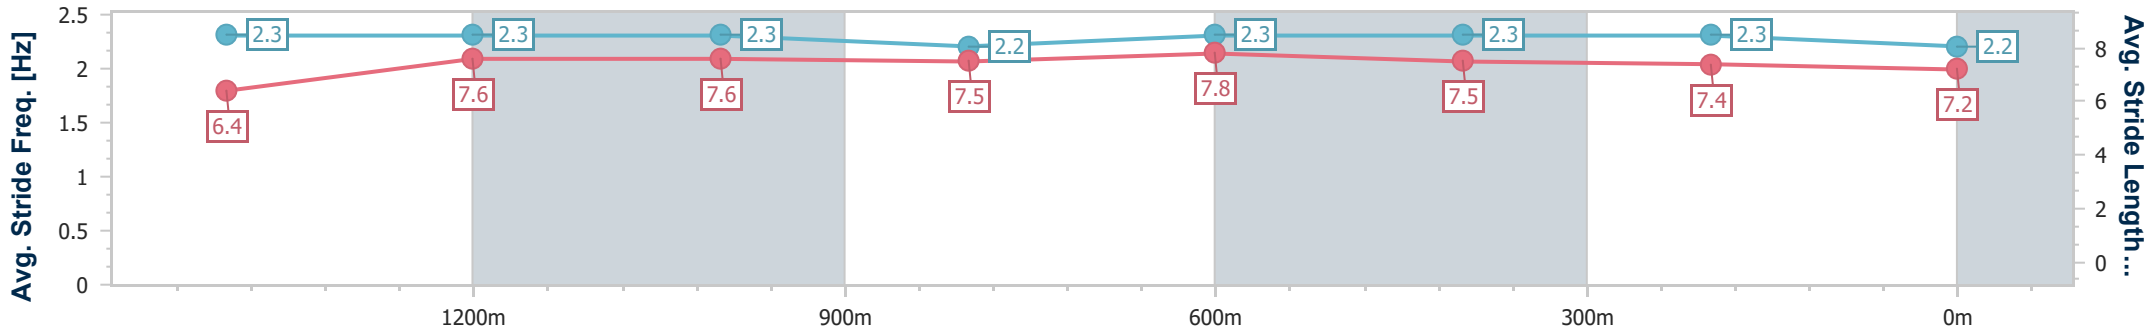

Horse/Jockey Name	Strathcona
Final Rank	1
Fastest Section Time (Section)	0:11.35 (600m)
Top Speed [km/h] (Section)	65.7 (600m)
Race State	Finished

Townsville QLD Professional
Race 2: EXPLORE PROPERTY MUNRO & CO RATINGS BAND 0
- 58 Handicap - 1609m
28 November 2024 - 13:18
Track Rating: Good 4, Weather: Fine, Rail Position: +6m 1000m-
W/Post; +2m Remainder

Section	Overall	1400m	1200m	1000m	800m	600m	400m	200m						
Section Times	1:36.78 [1] (0:15.51)	1:21.27 [3] (0:11.43)	1:09.84 [3] (0:11.46)	0:58.38 [3] (0:11.43)	0:46.95 [3] (0:11.42)	0:35.53 [3] (0:11.35)	0:24.18 [2] (0:11.78)	0:12.40 [1] (0:12.40)						
Average Speed [km/h]	48.9	63.2	62.6	62.7	63.6	64.1	61.4	58.6						
Top Speed [km/h]	63.5	63.9	65.2	63.8	64.2	65.7	62.0	60.4						
Avg. Dist. to Rail [m]	4.8	1.5	1.5	1.4	1.5	2.5	2.6	3.8						
Avg. Stride Freq. [Hz]	2.3	2.3	2.3	2.2	2.3	2.3	2.3	2.2						
Avg. Stride Length [m]	6.4	7.6	7.6	7.5	7.8	7.5	7.4	7.2						

- [ ] Ranking at each section and finish
- -.-.- No data available at this section
- NA No data available