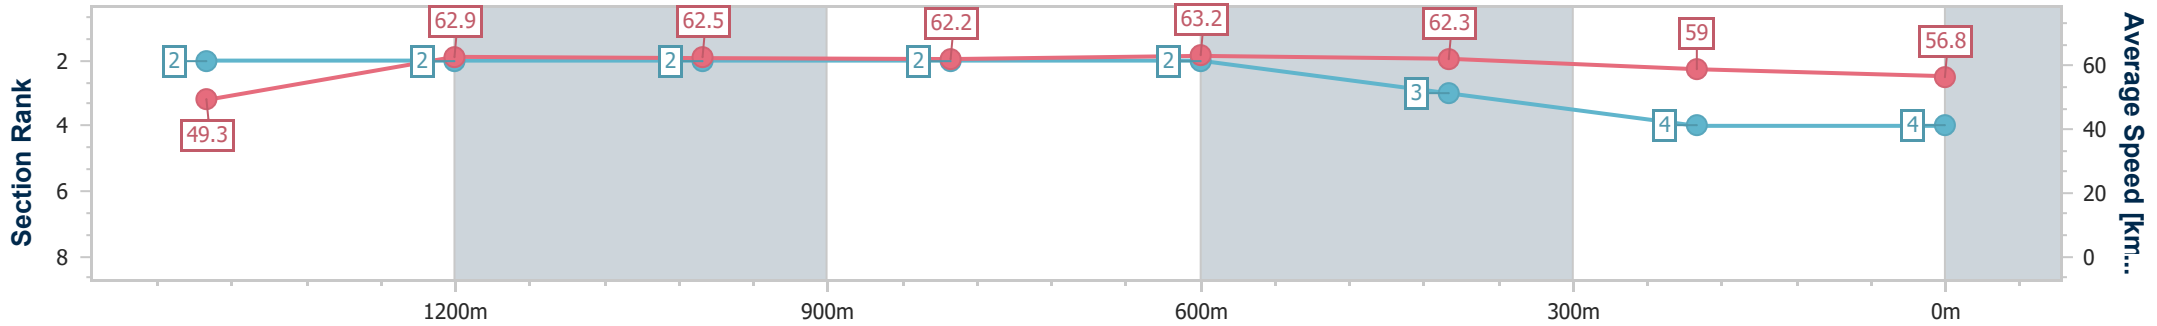

Horse/Jockey Name	Private Cheetah
Final Rank	4
Fastest Section Time (Section)	0:11.37 (800m)
Top Speed [km/h] (Section)	65.0 (Overall)
Race State	Finished

Townsville QLD Professional
Race 2: EXPLORE PROPERTY MUNRO & CO RATINGS BAND 0
- 58 Handicap - 1609m
28 November 2024 - 13:18
Track Rating: Good 4, Weather: Fine, Rail Position: +6m 1000m-
W/Post; +2m Remainder

Section	Overall	1400m	1200m	1000m	800m	600m	400m	200m						
Section Times	1:37.76 [4] (0:15.28)	1:22.48 [2] (0:11.43)	1:11.05 [2] (0:11.47)	0:59.58 [2] (0:11.41)	0:48.17 [2] (0:11.37)	0:36.80 [2] (0:11.67)	0:25.13 [3] (0:12.31)	0:12.82 [4] (0:12.82)						
Average Speed [km/h]	49.3	62.9	62.5	62.2	63.2	62.3	59.0	56.8						
Top Speed [km/h]	65.0	64.0	63.0	62.9	63.9	63.5	59.9	58.4						
Avg. Dist. to Rail [m]	3.0	0.7	2.2	3.0	0.9	2.0	3.9	4.8						
Avg. Stride Freq. [Hz]	2.3	2.3	2.2	2.2	2.3	2.3	2.2	2.2						
Avg. Stride Length [m]	6.5	7.6	7.8	7.7	7.6	7.4	7.3	6.9						

- [ ] Ranking at each section and finish
- -.-.- No data available at this section
- NA No data available