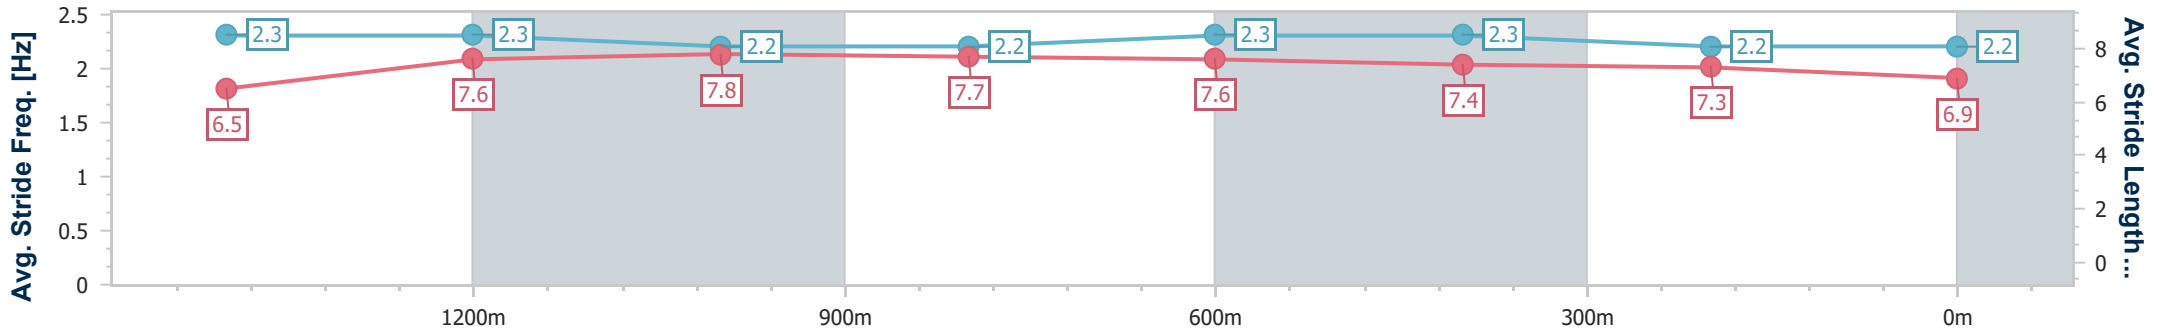

Horse/Jockey Name	Private Cheetah
Final Rank	4
Fastest Section Time (Section)	0:11.37 (800m)
Top Speed [km/h] (Section)	65.0 (Overall)
Race State	Finished

Townsville QLD Professional
Race 2: EXPLORE PROPERTY MUNRO & CO RATINGS BAND 0
- 58 Handicap - 1609m
28 November 2024 - 13:18
Track Rating: Good 4, Weather: Fine, Rail Position: +6m 1000m-
W/Post; +2m Remainder

Section	Overall	1400m	1200m	1000m	800m	600m	400m	200m						
Section Times	1:37.76 [4] (0:15.28)	1:22.48 [2] (0:11.43)	1:11.05 [2] (0:11.47)	0:59.58 [2] (0:11.41)	0:48.17 [2] (0:11.37)	0:36.80 [2] (0:11.67)	0:25.13 [3] (0:12.31)	0:12.82 [4] (0:12.82)						
Average Speed [km/h]	49.3	62.9	62.5	62.2	63.2	62.3	59.0	56.8						
Top Speed [km/h]	65.0	64.0	63.0	62.9	63.9	63.5	59.9	58.4						
Avg. Dist. to Rail [m]	3.0	0.7	2.2	3.0	0.9	2.0	3.9	4.8						
Avg. Stride Freq. [Hz]	2.3	2.3	2.2	2.2	2.3	2.3	2.2	2.2						
Avg. Stride Length [m]	6.5	7.6	7.8	7.7	7.6	7.4	7.3	6.9						

- [ ] Ranking at each section and finish
- -.-.- No data available at this section
- NA No data available