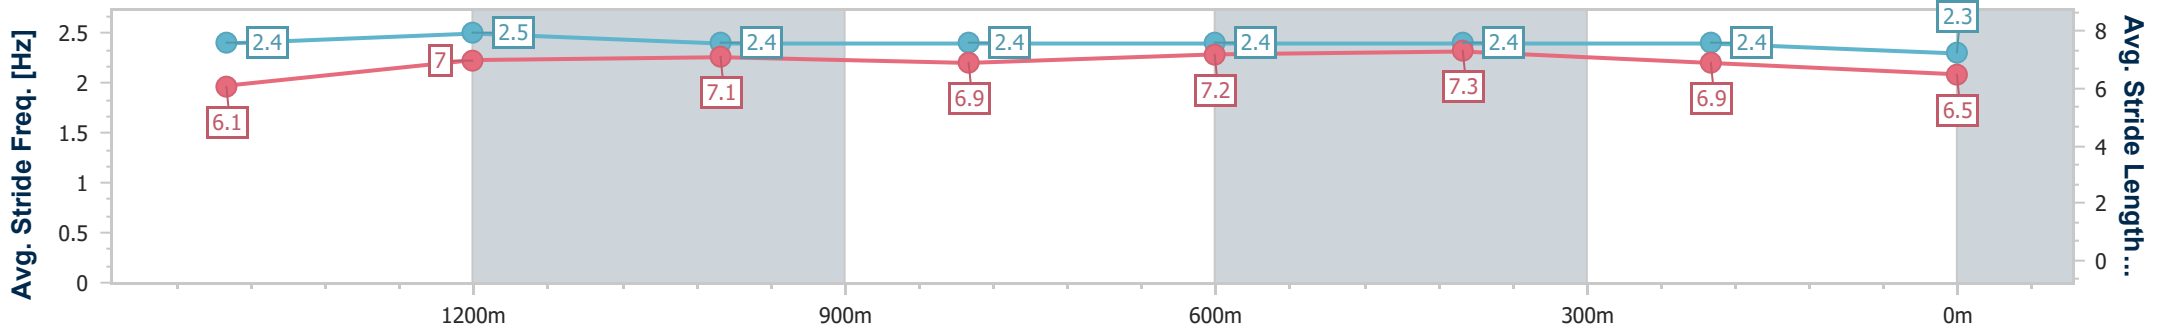

Horse/Jockey Name	Prince Akeem
Final Rank	5
Fastest Section Time (Section)	0:11.27 (800m)
Top Speed [km/h] (Section)	65.2 (600m)
Race State	Finished

Townsville QLD Professional
Race 2: EXPLORE PROPERTY MUNRO & CO RATINGS BAND 0
- 58 Handicap - 1609m

28 November 2024 - 13:18

Track Rating: Good 4, Weather: Fine, Rail Position: +6m 1000m-
W/Post; +2m Remainder

Section	Overall	1400m	1200m	1000m	800m	600m	400m	200m						
Section Times	1:38.10 [5] (0:15.70)	1:22.40 [4] (0:11.48)	1:10.92 [4] (0:11.49)	0:59.43 [4] (0:11.37)	0:48.06 [4] (0:11.27)	0:36.79 [4] (0:11.41)	0:25.38 [4] (0:12.14)	0:13.24 [3] (0:13.24)						
Average Speed [km/h]	48.3	62.8	62.4	63.0	64.2	64.0	59.8	54.9						
Top Speed [km/h]	64.7	64.1	64.3	63.9	64.8	65.2	62.4	58.2						
Avg. Dist. to Rail [m]	5.1	1.2	1.4	1.4	1.1	2.9	5.4	6.4						
Avg. Stride Freq. [Hz]	2.4	2.5	2.4	2.4	2.4	2.4	2.4	2.3						
Avg. Stride Length [m]	6.1	7.0	7.1	6.9	7.2	7.3	6.9	6.5						

- [ ] Ranking at each section and finish
- -.-.- No data available at this section
- NA No data available