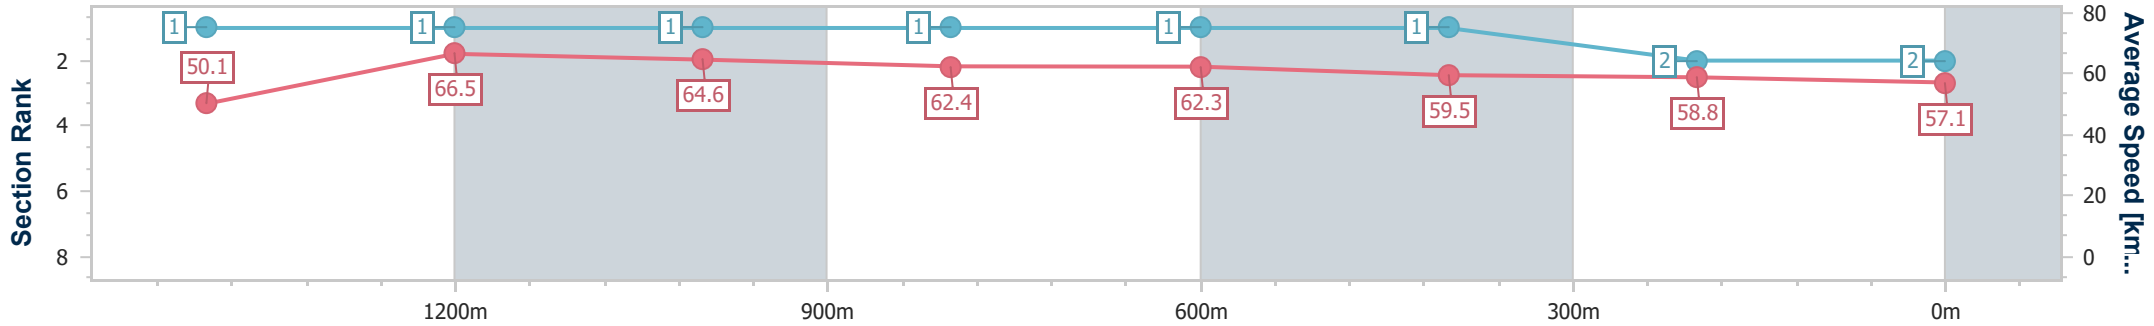

Horse/Jockey Name	Barmera
Final Rank	2
Fastest Section Time (Section)	0:10.85 (1400m)
Top Speed [km/h] (Section)	67.6 (1400m)
Race State	Finished

Townsville QLD Professional
Race 2: EXPLORE PROPERTY MUNRO & CO RATINGS BAND 0
- 58 Handicap - 1609m

28 November 2024 - 13:18

Track Rating: Good 4, Weather: Fine, Rail Position: +6m 1000m-
W/Post; +2m Remainder

Section	Overall	1400m	1200m	1000m	800m	600m	400m	200m						
Section Times	1:37.39 [2] (0:15.24)	1:22.15 [1] (0:10.85)	1:11.30 [1] (0:11.10)	1:00.20 [1] (0:11.40)	0:48.80 [1] (0:11.56)	0:37.24 [1] (0:12.21)	0:25.03 [1] (0:12.31)	0:12.72 [2] (0:12.72)						
Average Speed [km/h]	50.1	66.5	64.6	62.4	62.3	59.5	58.8	57.1						
Top Speed [km/h]	67.6	67.6	65.7	63.4	62.8	61.2	59.3	58.9						
Avg. Dist. to Rail [m]	7.2	1.2	2.0	2.4	0.3	2.2	3.2	3.7						
Avg. Stride Freq. [Hz]	2.3	2.4	2.3	2.3	2.3	2.2	2.2	2.2						
Avg. Stride Length [m]	6.6	7.8	7.9	7.7	7.7	7.4	7.3	7.2						

- [ ] Ranking at each section and finish
- -.-.- No data available at this section
- NA No data available