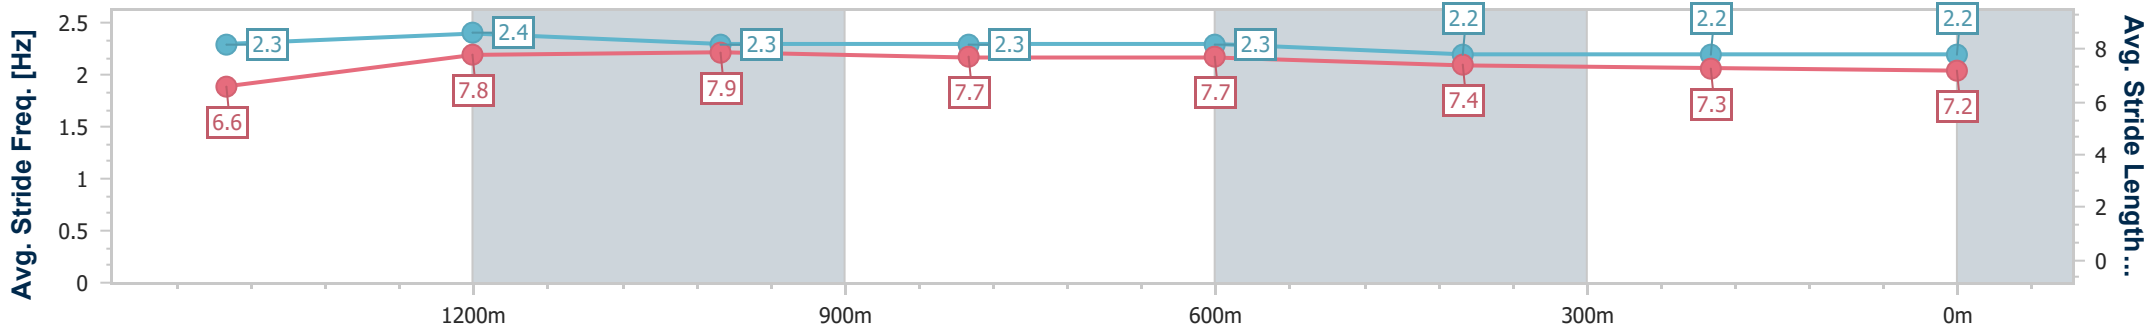

Horse/Jockey Name	Barmera
Final Rank	2
Fastest Section Time (Section)	0:10.85 (1400m)
Top Speed [km/h] (Section)	67.6 (1400m)
Race State	Finished

Townsville QLD Professional
Race 2: EXPLORE PROPERTY MUNRO & CO RATINGS BAND 0
- 58 Handicap - 1609m

28 November 2024 - 13:18

Track Rating: Good 4, Weather: Fine, Rail Position: +6m 1000m-
W/Post; +2m Remainder

Section	Overall	1400m	1200m	1000m	800m	600m	400m	200m						
Section Times	1:37.39 [2] (0:15.24)	1:22.15 [1] (0:10.85)	1:11.30 [1] (0:11.10)	1:00.20 [1] (0:11.40)	0:48.80 [1] (0:11.56)	0:37.24 [1] (0:12.21)	0:25.03 [1] (0:12.31)	0:12.72 [2] (0:12.72)						
Average Speed [km/h]	50.1	66.5	64.6	62.4	62.3	59.5	58.8	57.1						
Top Speed [km/h]	67.6	67.6	65.7	63.4	62.8	61.2	59.3	58.9						
Avg. Dist. to Rail [m]	7.2	1.2	2.0	2.4	0.3	2.2	3.2	3.7						
Avg. Stride Freq. [Hz]	2.3	2.4	2.3	2.3	2.3	2.2	2.2	2.2						
Avg. Stride Length [m]	6.6	7.8	7.9	7.7	7.7	7.4	7.3	7.2						

- [ ] Ranking at each section and finish
- -.-.- No data available at this section
- NA No data available