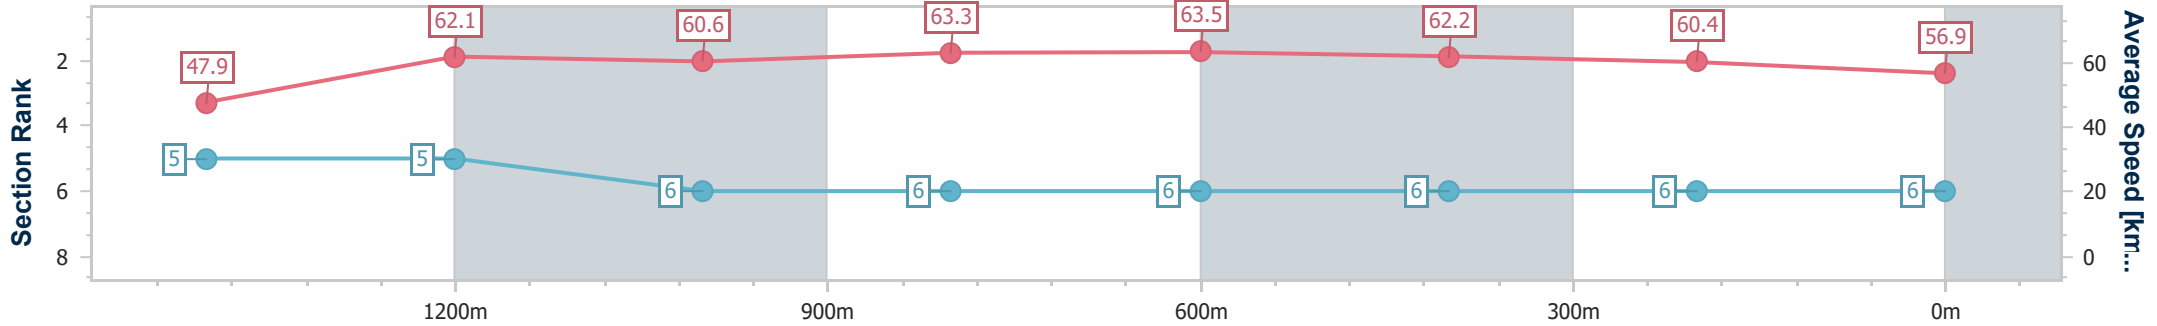

Horse/Jockey Name	Mishani Perfection
Final Rank	6
Fastest Section Time (Section)	0:11.27 (1000m)
Top Speed [km/h] (Section)	64.5 (1000m)
Race State	Finished

Townsville QLD Professional
Race 2: EXPLORE PROPERTY MUNRO & CO RATINGS BAND 0
- 58 Handicap - 1609m
28 November 2024 - 13:18
Track Rating: Good 4, Weather: Fine, Rail Position: +6m 1000m-
W/Post; +2m Remainder

Section	Overall	1400m	1200m	1000m	800m	600m	400m	200m						
Section Times	1:38.28 [6] (0:15.79)	1:22.49 [5] (0:11.56)	1:10.93 [5] (0:11.83)	0:59.10 [6] (0:11.27)	0:47.83 [6] (0:11.36)	0:36.47 [6] (0:11.68)	0:24.79 [6] (0:11.93)	0:12.86 [6] (0:12.86)						
Average Speed [km/h]	47.9	62.1	60.6	63.3	63.5	62.2	60.4	56.9						
Top Speed [km/h]	64.2	63.5	62.6	64.5	64.2	63.2	61.8	61.7						
Avg. Dist. to Rail [m]	4.0	0.2	2.0	2.1	0.5	1.8	4.2	8.5						
Avg. Stride Freq. [Hz]	2.2	2.3	2.2	2.3	2.3	2.3	2.3	2.3						
Avg. Stride Length [m]	6.6	7.6	7.6	7.6	7.7	7.5	7.3	6.9						

- [ ] Ranking at each section and finish
- -.-.- No data available at this section
- NA No data available