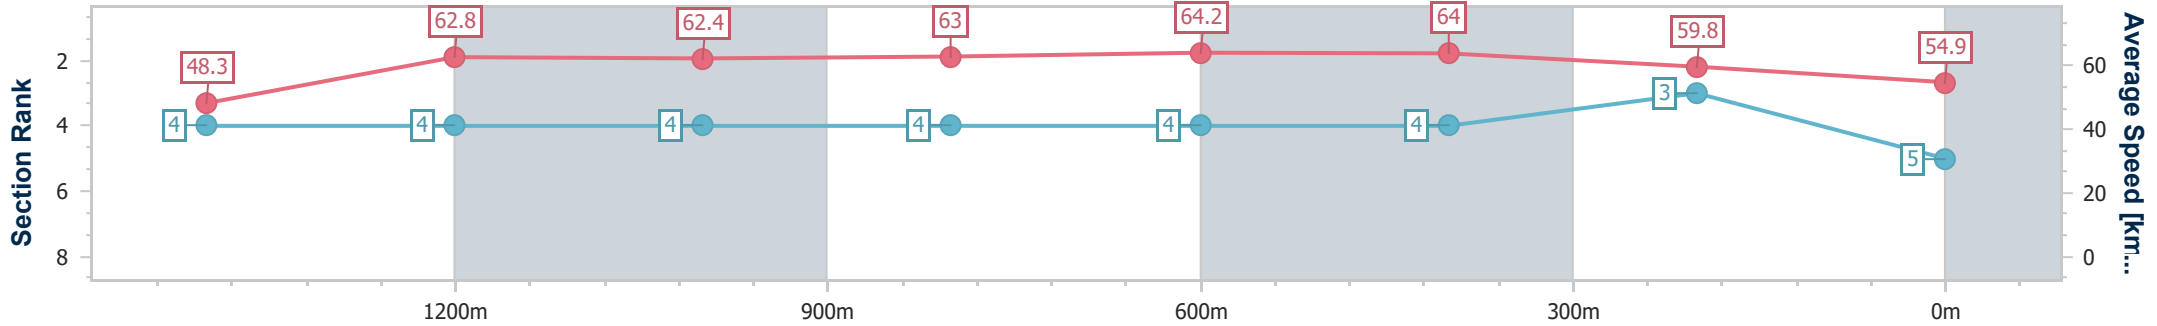

Horse/Jockey Name	Prince Akeem
Final Rank	5
Fastest Section Time (Section)	0:11.27 (800m)
Top Speed [km/h] (Section)	65.2 (600m)
Race State	Finished

Townsville QLD Professional
Race 2: EXPLORE PROPERTY MUNRO & CO RATINGS BAND 0
- 58 Handicap - 1609m

28 November 2024 - 13:18

Track Rating: Good 4, Weather: Fine, Rail Position: +6m 1000m-
W/Post; +2m Remainder

Section	Overall	1400m	1200m	1000m	800m	600m	400m	200m						
Section Times	1:38.10 [5] (0:15.70)	1:22.40 [4] (0:11.48)	1:10.92 [4] (0:11.49)	0:59.43 [4] (0:11.37)	0:48.06 [4] (0:11.27)	0:36.79 [4] (0:11.41)	0:25.38 [4] (0:12.14)	0:13.24 [3] (0:13.24)						
Average Speed [km/h]	48.3	62.8	62.4	63.0	64.2	64.0	59.8	54.9						
Top Speed [km/h]	64.7	64.1	64.3	63.9	64.8	65.2	62.4	58.2						
Avg. Dist. to Rail [m]	5.1	1.2	1.4	1.4	1.1	2.9	5.4	6.4						
Avg. Stride Freq. [Hz]	2.4	2.5	2.4	2.4	2.4	2.4	2.4	2.3						
Avg. Stride Length [m]	6.1	7.0	7.1	6.9	7.2	7.3	6.9	6.5						

- [ ] Ranking at each section and finish
- -.-.- No data available at this section
- NA No data available