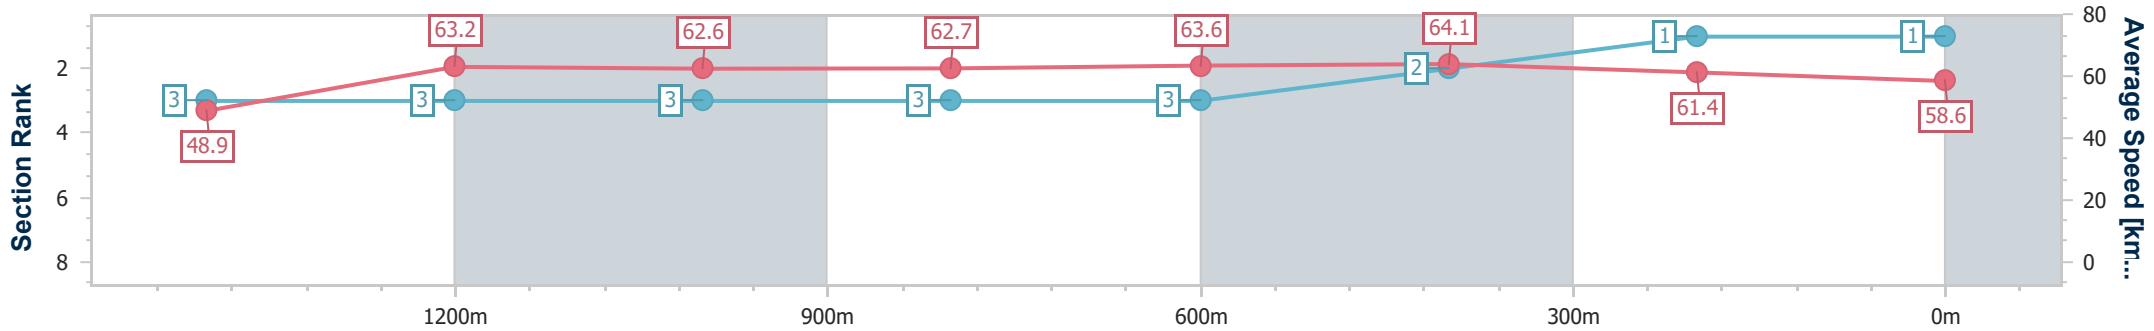

Horse/Jockey Name	Strathcona
Final Rank	1
Fastest Section Time (Section)	0:11.35 (600m)
Top Speed [km/h] (Section)	65.7 (600m)
Race State	Finished

Townsville QLD Professional
Race 2: EXPLORE PROPERTY MUNRO & CO RATINGS BAND 0
- 58 Handicap - 1609m
28 November 2024 - 13:18
Track Rating: Good 4, Weather: Fine, Rail Position: +6m 1000m-
W/Post; +2m Remainder

Section	Overall	1400m	1200m	1000m	800m	600m	400m	200m						
Section Times	1:36.78 [1] (0:15.51)	1:21.27 [3] (0:11.43)	1:09.84 [3] (0:11.46)	0:58.38 [3] (0:11.43)	0:46.95 [3] (0:11.42)	0:35.53 [3] (0:11.35)	0:24.18 [2] (0:11.78)	0:12.40 [1] (0:12.40)						
Average Speed [km/h]	48.9	63.2	62.6	62.7	63.6	64.1	61.4	58.6						
Top Speed [km/h]	63.5	63.9	65.2	63.8	64.2	65.7	62.0	60.4						
Avg. Dist. to Rail [m]	4.8	1.5	1.5	1.4	1.5	2.5	2.6	3.8						
Avg. Stride Freq. [Hz]	2.3	2.3	2.3	2.2	2.3	2.3	2.3	2.2						
Avg. Stride Length [m]	6.4	7.6	7.6	7.5	7.8	7.5	7.4	7.2						

- [ ] Ranking at each section and finish
- -.-.- No data available at this section
- NA No data available