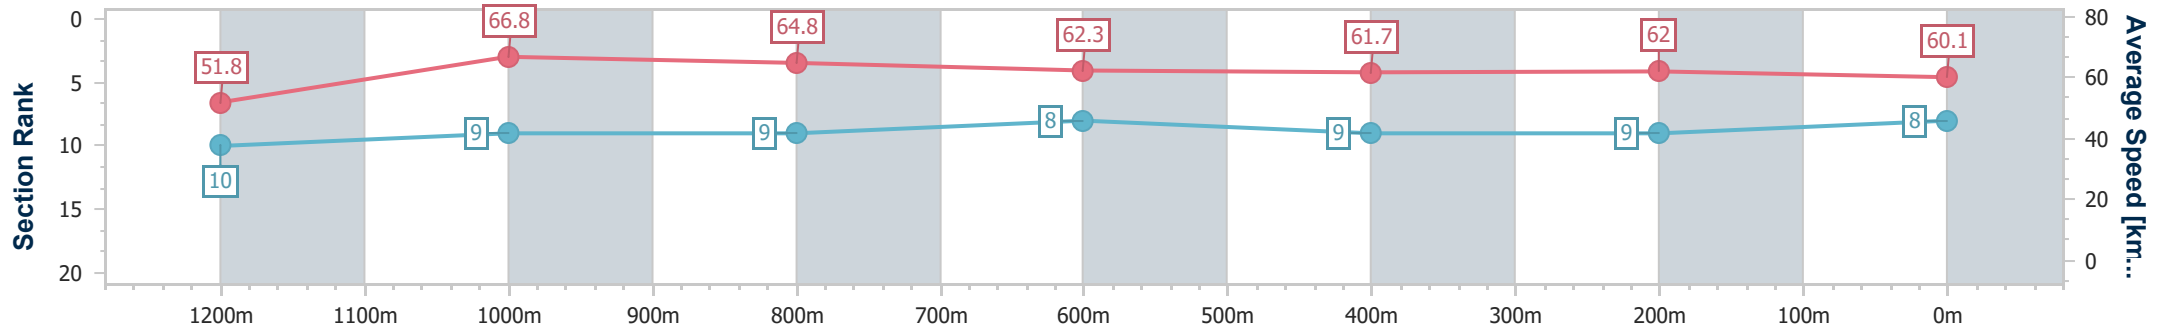

### Ipswich QLD Professional

Race 7: VALE BILL HALL Class 4 Handicap - 1350m

28 November 2024 - 17:20

Track Rating: Good 4, Weather: Overcast, Rail Position: +2.5m Entire

Section	Overall	1200m	1000m	800m	600m	400m	200m
Section Times	1:19.09 [8] (0:10.46)	1:08.63 [10] (0:10.74)	0:57.89 [9] (0:11.13)	0:46.76 [9] (0:11.54)	0:35.22 [8] (0:11.61)	0:23.61 [9] (0:11.64)	0:11.97 [9] (0:11.97)
Average Speed [km/h]	51.8	66.8	64.8	62.3	61.7	62.0	60.1
Top Speed [km/h]	65.9	68.1	65.7	64.4	63.1	62.5	61.6
Avg. Dist. to Rail [m]	0.6	0.6	0.2	0.5	0.6	0.8	4.3
Avg. Stride Freq. [Hz]	2.2	2.4	2.3	2.2	2.2	2.3	2.3
Avg. Stride Length [m]	6.5	7.8	7.9	7.9	7.6	7.6	7.4

- [ ] Ranking at each section and finish
- .-.- No data available at this section
- NA No data available

Horse/Jockey Name	Exceed Speed
Final Rank	9
Fastest Section Time (Section)	0:09.87 (Overall)
Top Speed [km/h] (Section)	69.2 (1200m)
Race State	Finished