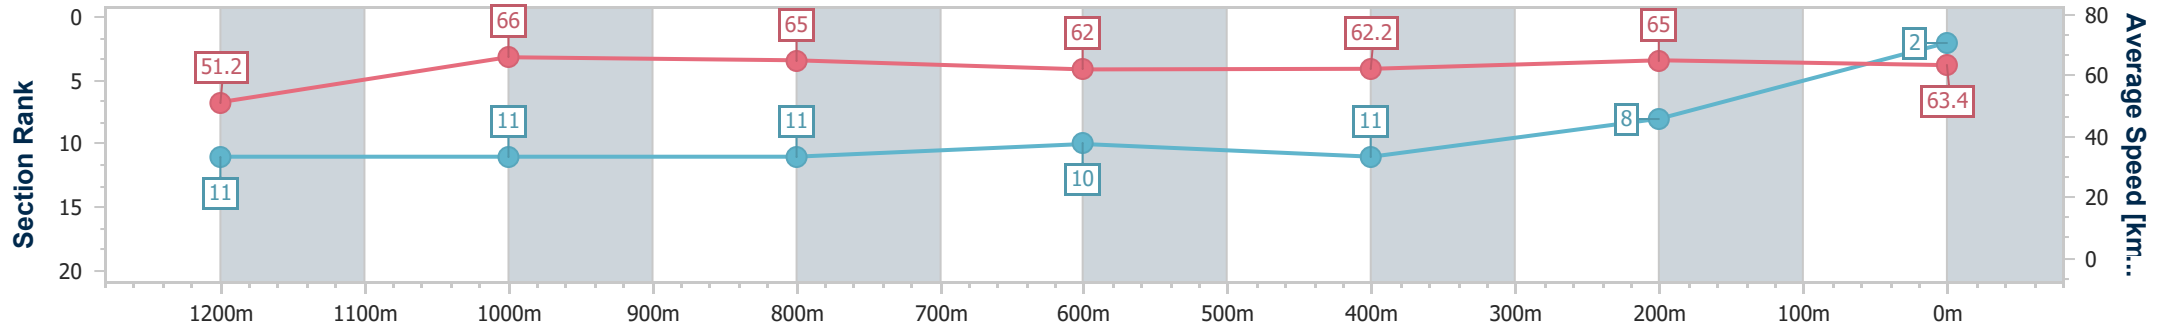

### Ipswich QLD Professional

Race 7: VALE BILL HALL Class 4 Handicap - 1350m

28 November 2024 - 17:20

Track Rating: Good 4, Weather: Overcast, Rail Position: +2.5m Entire

Section	Overall	1200m	1000m	800m	600m	400m	200m
Section Times	1:18.29 [2] (0:10.57)	1:07.72 [11] (0:10.91)	0:56.81 [11] (0:11.10)	0:45.71 [11] (0:11.57)	0:34.14 [10] (0:11.62)	0:22.52 [11] (0:11.16)	0:11.36 [8] (0:11.36)
Average Speed [km/h]	51.2	66.0	65.0	62.0	62.2	65.0	63.4
Top Speed [km/h]	62.4	68.2	67.5	64.5	64.1	66.1	64.5
Avg. Dist. to Rail [m]	4.5	3.0	0.5	0.5	0.5	3.5	7.0
Avg. Stride Freq. [Hz]	2.2	2.3	2.2	2.2	2.2	2.2	2.2
Avg. Stride Length [m]	6.4	8.0	8.1	7.9	7.9	8.0	7.9