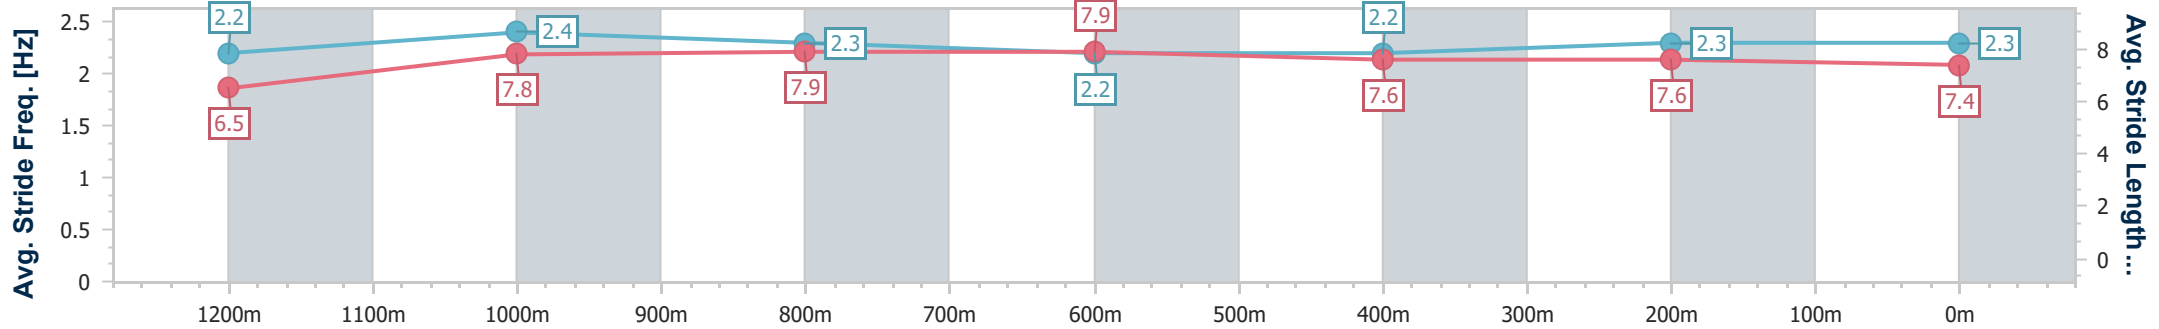

### Ipswich QLD Professional

Race 7: VALE BILL HALL Class 4 Handicap - 1350m

28 November 2024 - 17:20

Track Rating: Good 4, Weather: Overcast, Rail Position: +2.5m Entire

Section	Overall	1200m	1000m	800m	600m	400m	200m
Section Times	1:19.09 [8] (0:10.46)	1:08.63 [10] (0:10.74)	0:57.89 [9] (0:11.13)	0:46.76 [9] (0:11.54)	0:35.22 [8] (0:11.61)	0:23.61 [9] (0:11.64)	0:11.97 [9] (0:11.97)
Average Speed [km/h]	51.8	66.8	64.8	62.3	61.7	62.0	60.1
Top Speed [km/h]	65.9	68.1	65.7	64.4	63.1	62.5	61.6
Avg. Dist. to Rail [m]	0.6	0.6	0.2	0.5	0.6	0.8	4.3
Avg. Stride Freq. [Hz]	2.2	2.4	2.3	2.2	2.2	2.3	2.3
Avg. Stride Length [m]	6.5	7.8	7.9	7.9	7.6	7.6	7.4

- [ ] Ranking at each section and finish
- .-.- No data available at this section
- NA No data available

Horse/Jockey Name	Exceed Speed
Final Rank	9
Fastest Section Time (Section)	0:09.87 (Overall)
Top Speed [km/h] (Section)	69.2 (1200m)
Race State	Finished