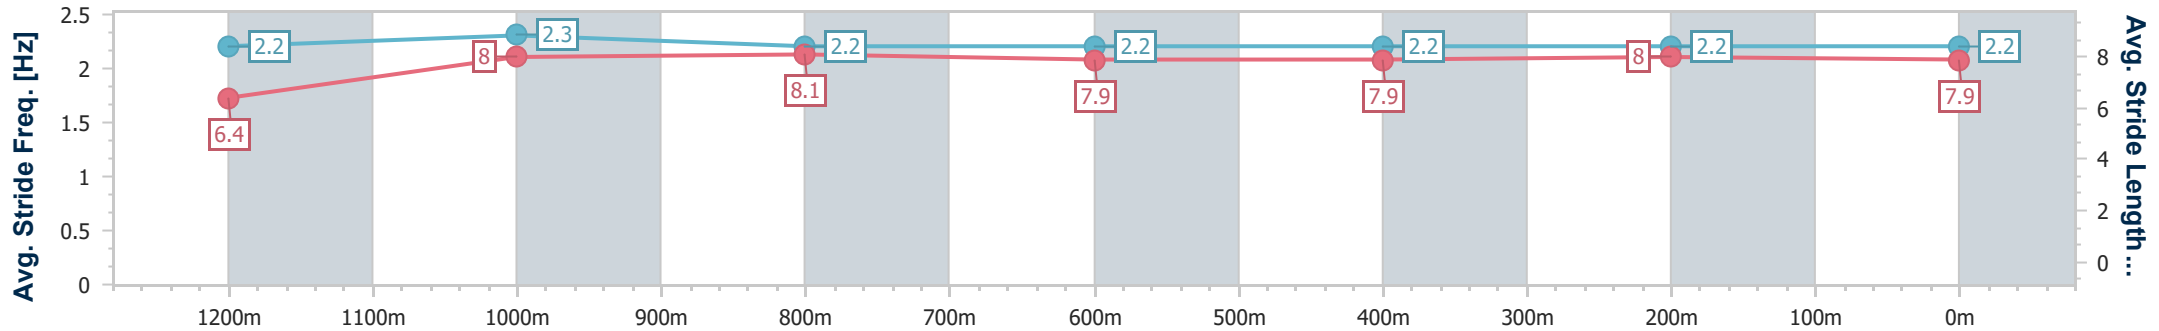

### Ipswich QLD Professional

Race 7: VALE BILL HALL Class 4 Handicap - 1350m

28 November 2024 - 17:20

Track Rating: Good 4, Weather: Overcast, Rail Position: +2.5m Entire

Section	Overall	1200m	1000m	800m	600m	400m	200m
Section Times	1:18.29 [2] (0:10.57)	1:07.72 [11] (0:10.91)	0:56.81 [11] (0:11.10)	0:45.71 [11] (0:11.57)	0:34.14 [10] (0:11.62)	0:22.52 [11] (0:11.16)	0:11.36 [8] (0:11.36)
Average Speed [km/h]	51.2	66.0	65.0	62.0	62.2	65.0	63.4
Top Speed [km/h]	62.4	68.2	67.5	64.5	64.1	66.1	64.5
Avg. Dist. to Rail [m]	4.5	3.0	0.5	0.5	0.5	3.5	7.0
Avg. Stride Freq. [Hz]	2.2	2.3	2.2	2.2	2.2	2.2	2.2
Avg. Stride Length [m]	6.4	8.0	8.1	7.9	7.9	8.0	7.9