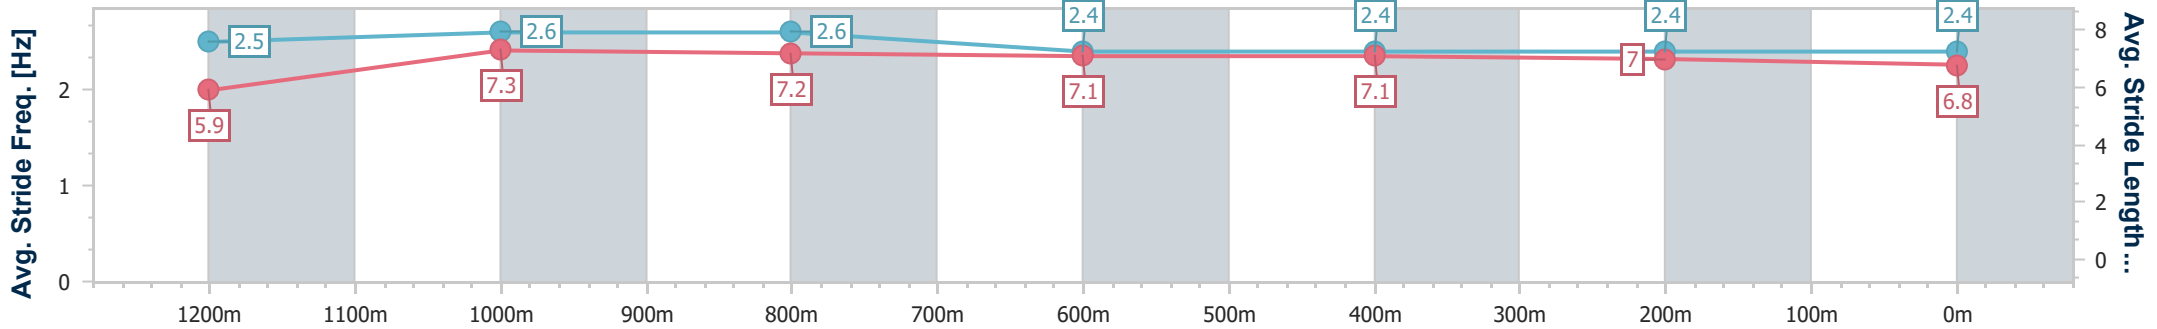

Ipswich QLD Professional

Race 7: VALE BILL HALL Class 4 Handicap - 1350m

28 November 2024 - 17:20

Track Rating: Good 4, Weather: Overcast, Rail Position: +2.5m Entire

Section	Overall	1200m	1000m	800m	600m	400m	200m
Section Times	1:19.04 [7] (0:10.09)	1:08.95 [5] (0:10.52)	0:58.43 [4] (0:10.89)	0:47.54 [4] (0:11.62)	0:35.92 [4] (0:11.64)	0:24.28 [4] (0:11.83)	0:12.45 [3] (0:12.45)
Average Speed [km/h]	53.3	69.0	66.2	61.8	62.1	60.5	57.9
Top Speed [km/h]	66.9	69.7	69.0	63.0	63.0	61.3	60.4
Avg. Dist. to Rail [m]	7.5	3.5	1.2	0.3	0.4	0.8	2.8
Avg. Stride Freq. [Hz]	2.5	2.6	2.6	2.4	2.4	2.4	2.4
Avg. Stride Length [m]	5.9	7.3	7.2	7.1	7.1	7.0	6.8