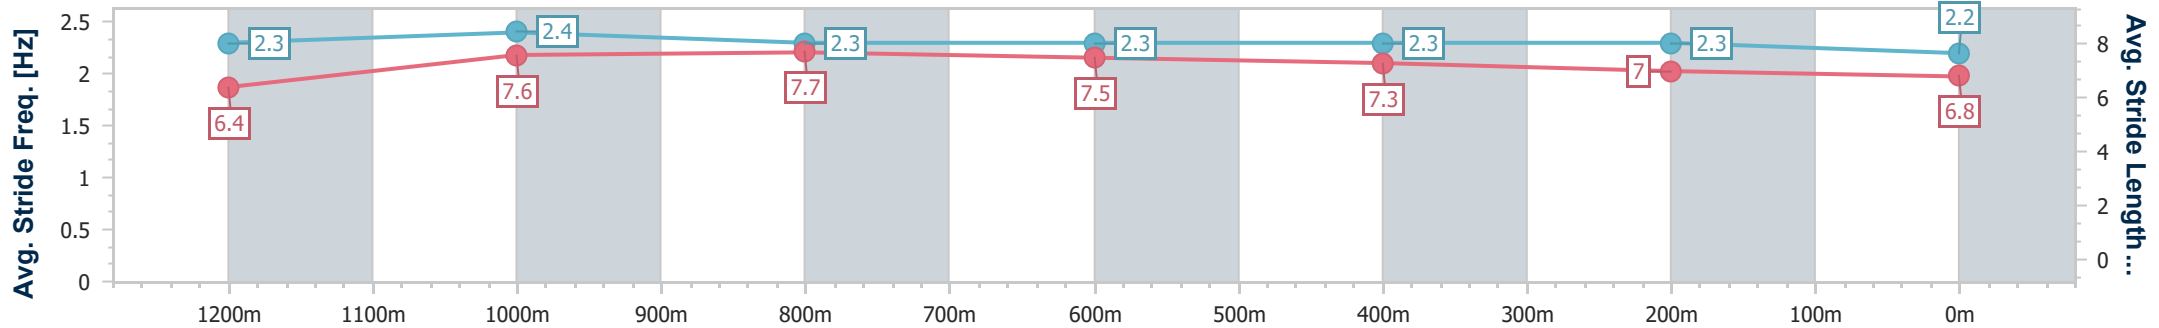

- [ ] Ranking at each section and finish
- .-.-.- No data available at this section
- NA No data available

Horse/Jockey Name	Huss On First
Final Rank	11
Fastest Section Time (Section)	0:10.07 (Overall)
Top Speed [km/h] (Section)	68.9 (1200m)
Race State	Finished

### Ipswich QLD Professional

Race 7: VALE BILL HALL Class 4 Handicap - 1350m

28 November 2024 - 17:20

Track Rating: Good 4, Weather: Overcast, Rail Position: +2.5m Entire

Section	Overall	1200m	1000m	800m	600m	400m	200m
Section Times	1:21.09 [11] (0:10.07)	1:11.02 [4] (0:10.63)	1:00.39 [5] (0:10.99)	0:49.40 [5] (0:11.64)	0:37.76 [5] (0:11.75)	0:26.01 [6] (0:12.46)	0:13.55 [11] (0:13.55)
Average Speed [km/h]	53.7	67.5	65.5	61.6	60.9	57.5	53.1
Top Speed [km/h]	65.6	68.9	67.2	62.2	62.2	59.4	55.8
Avg. Dist. to Rail [m]	0.5	0.6	0.7	1.3	1.4	0.9	0.3
Avg. Stride Freq. [Hz]	2.3	2.4	2.3	2.3	2.3	2.3	2.2
Avg. Stride Length [m]	6.4	7.6	7.7	7.5	7.3	7.0	6.8

- [ ] Ranking at each section and finish
- .-.- No data available at this section
- NA No data available