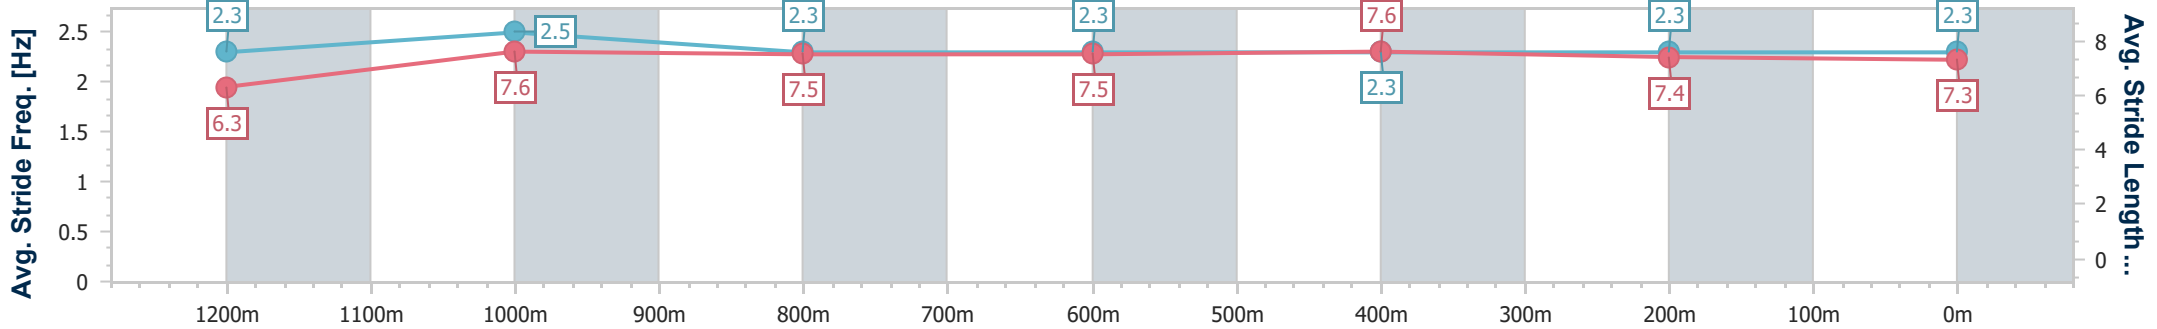

### Ipswich QLD Professional

Race 7: VALE BILL HALL Class 4 Handicap - 1350m

28 November 2024 - 17:20

Track Rating: Good 4, Weather: Overcast, Rail Position: +2.5m Entire

Section	Overall	1200m	1000m	800m	600m	400m	200m
Section Times	1:18.34 [3] (0:10.21)	1:08.13 [7] (0:10.68)	0:57.45 [7] (0:11.25)	0:46.20 [7] (0:11.54)	0:34.66 [7] (0:11.40)	0:23.26 [6] (0:11.56)	0:11.70 [4] (0:11.70)
Average Speed [km/h]	53.0	67.7	63.8	62.1	63.1	62.5	61.7
Top Speed [km/h]	68.2	69.0	64.7	64.1	63.9	63.9	63.1
Avg. Dist. to Rail [m]	4.9	2.7	0.7	0.9	1.1	2.4	5.6
Avg. Stride Freq. [Hz]	2.3	2.5	2.3	2.3	2.3	2.3	2.3
Avg. Stride Length [m]	6.3	7.6	7.5	7.5	7.6	7.4	7.3