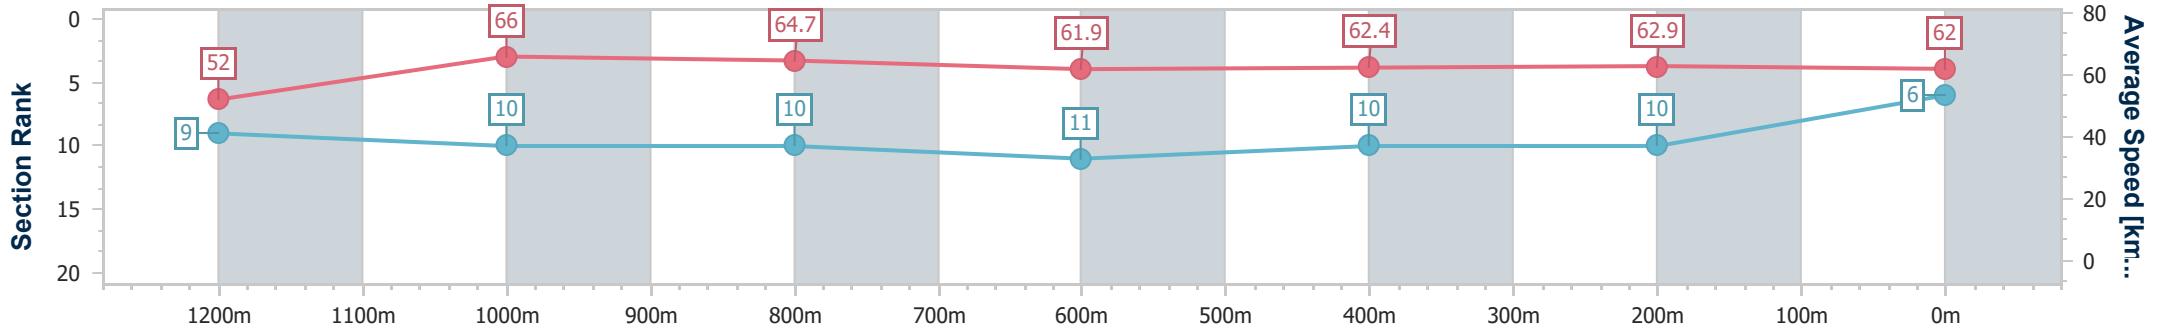

### Ipswich QLD Professional

Race 7: VALE BILL HALL Class 4 Handicap - 1350m

28 November 2024 - 17:20

Track Rating: Good 4, Weather: Overcast, Rail Position: +2.5m Entire

Section	Overall	1200m	1000m	800m	600m	400m	200m
Section Times	1:18.95 [6] (0:10.39)	1:08.56 [9] (0:10.95)	0:57.61 [10] (0:11.17)	0:46.44 [10] (0:11.69)	0:34.75 [11] (0:11.56)	0:23.19 [10] (0:11.56)	0:11.63 [10] (0:11.63)
Average Speed [km/h]	52.0	66.0	64.7	61.9	62.4	62.9	62.0
Top Speed [km/h]	64.3	67.2	66.6	63.9	64.0	63.9	62.7
Avg. Dist. to Rail [m]	3.7	3.4	1.7	0.7	0.7	3.7	6.8
Avg. Stride Freq. [Hz]	2.3	2.4	2.3	2.3	2.3	2.3	2.3
Avg. Stride Length [m]	6.1	7.4	7.4	7.4	7.5	7.5	7.5

- [ ] Ranking at each section and finish
- .-.- No data available at this section
- NA No data available

Horse/Jockey Name	Majestic Boom
Final Rank	7
Fastest Section Time (Section)	0:10.09 (Overall)
Top Speed [km/h] (Section)	69.7 (1200m)
Race State	Finished