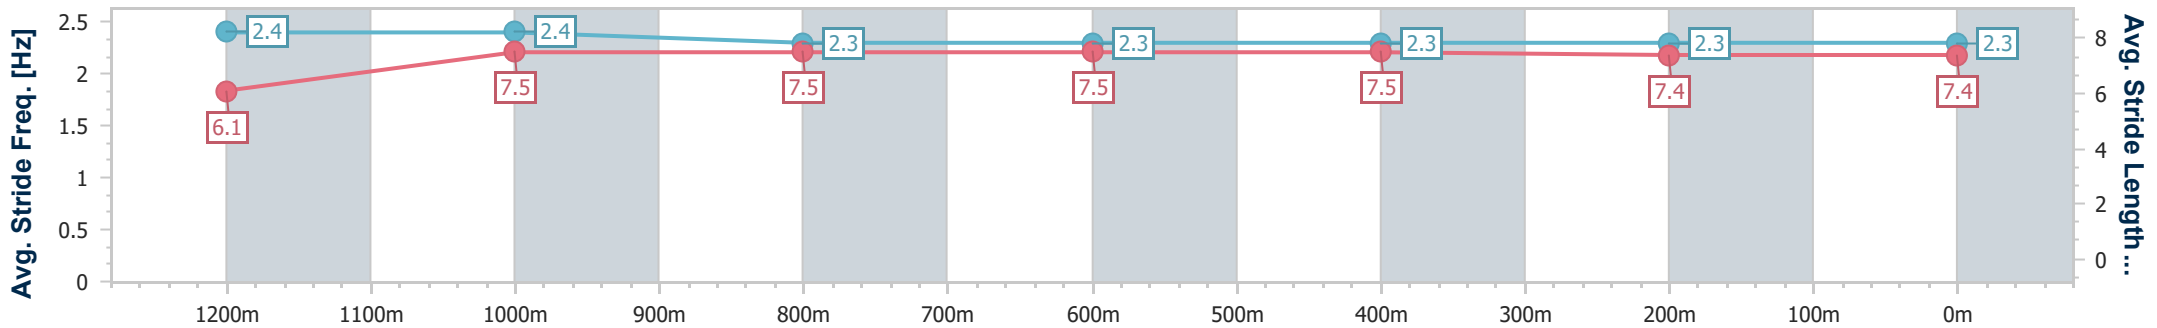

### Ipswich QLD Professional

Race 7: VALE BILL HALL Class 4 Handicap - 1350m

28 November 2024 - 17:20

Track Rating: Good 4, Weather: Overcast, Rail Position: +2.5m Entire

Section	Overall	1200m	1000m	800m	600m	400m	200m
Section Times	1:18.66 [4] (0:10.34)	1:08.32 [8] (0:10.73)	0:57.59 [8] (0:11.20)	0:46.39 [8] (0:11.66)	0:34.73 [9] (0:11.48)	0:23.25 [8] (0:11.51)	0:11.74 [7] (0:11.74)
Average Speed [km/h]	52.3	67.3	64.5	61.9	62.9	62.8	61.4
Top Speed [km/h]	64.9	68.6	65.6	64.1	63.1	63.2	63.2
Avg. Dist. to Rail [m]	2.7	2.3	1.6	0.8	0.5	2.3	6.1
Avg. Stride Freq. [Hz]	2.4	2.4	2.3	2.3	2.3	2.3	2.3
Avg. Stride Length [m]	6.1	7.5	7.5	7.5	7.5	7.4	7.4

- [ ] Ranking at each section and finish
- .-.- No data available at this section
- NA No data available

Horse/Jockey Name	Twyford
Final Rank	5
Fastest Section Time (Section)	0:10.11 (Overall)
Top Speed [km/h] (Section)	69.3 (1200m)
Race State	Finished