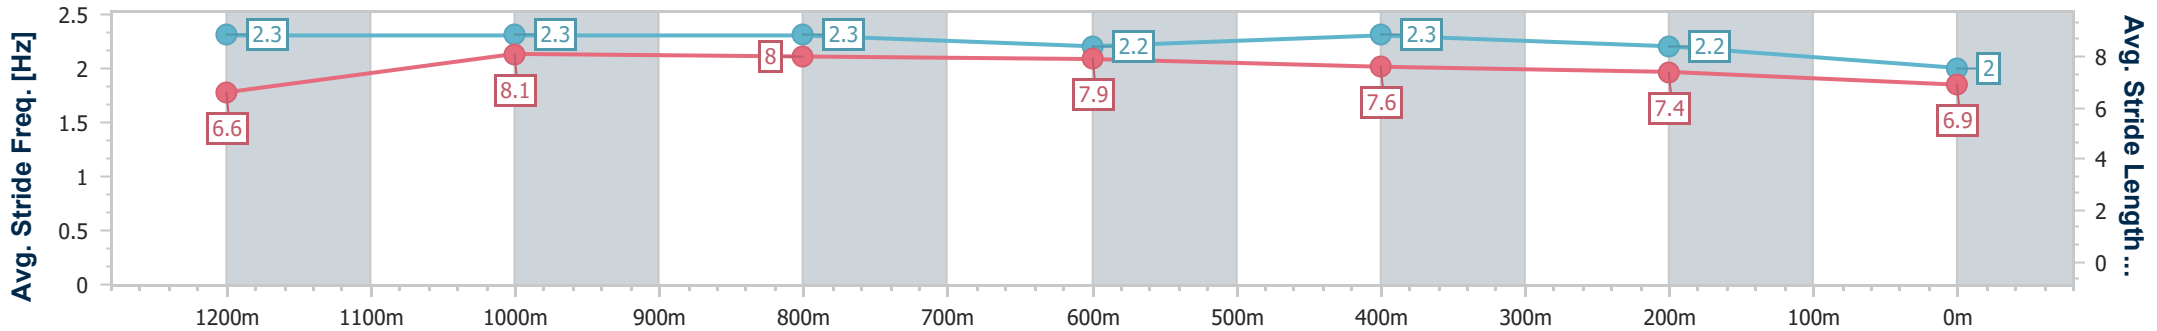

### Ipswich QLD Professional

Race 7: VALE BILL HALL Class 4 Handicap - 1350m

28 November 2024 - 17:20

Track Rating: Good 4, Weather: Overcast, Rail Position: +2.5m Entire

Section	Overall	1200m	1000m	800m	600m	400m	200m
Section Times	1:20.69 [10] (0:09.87)	1:10.82 [3] (0:10.58)	1:00.24 [2] (0:10.84)	0:49.40 [2] (0:11.47)	0:37.93 [2] (0:11.54)	0:26.39 [2] (0:12.35)	0:14.04 [5] (0:14.04)
Average Speed [km/h]	54.8	68.3	66.5	62.5	62.4	58.5	51.2
Top Speed [km/h]	68.0	69.0	68.5	63.8	63.0	60.8	56.7
Avg. Dist. to Rail [m]	6.8	2.5	0.3	0.3	0.1	1.0	1.6
Avg. Stride Freq. [Hz]	2.3	2.3	2.3	2.2	2.3	2.2	2.0
Avg. Stride Length [m]	6.6	8.1	8.0	7.9	7.6	7.4	6.9

- [ ] Ranking at each section and finish
- .-.-.- No data available at this section
- NA No data available

Horse/Jockey Name	Huss On First
Final Rank	11
Fastest Section Time (Section)	0:10.07 (Overall)
Top Speed [km/h] (Section)	68.9 (1200m)
Race State	Finished