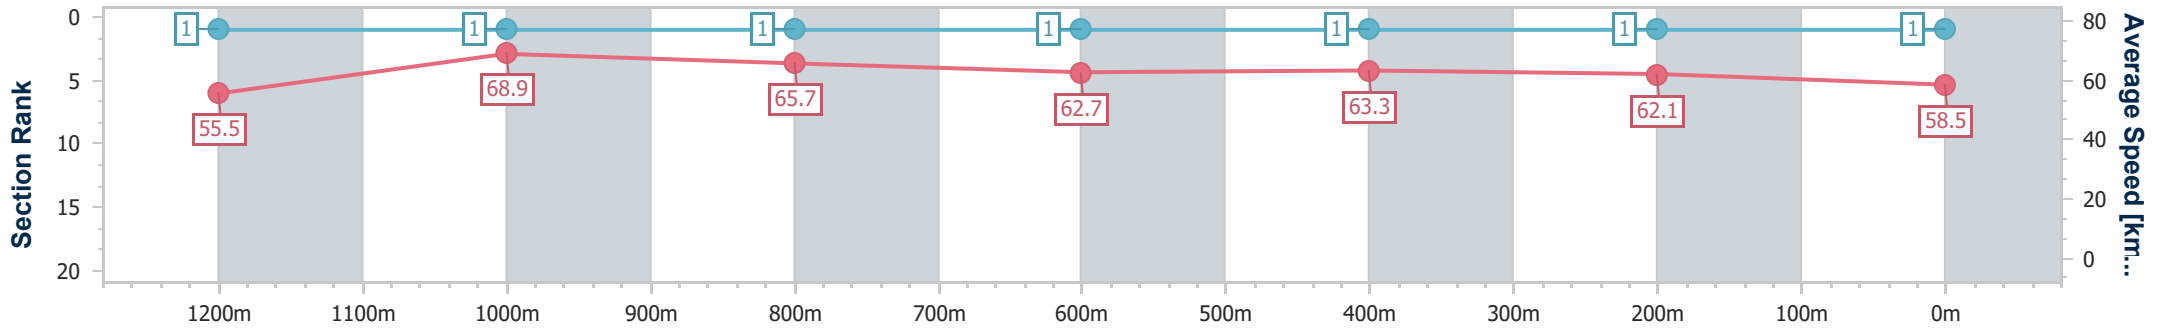

### Ipswich QLD Professional

Race 7: VALE BILL HALL Class 4 Handicap - 1350m

28 November 2024 - 17:20

Track Rating: Good 4, Weather: Overcast, Rail Position: +2.5m Entire

Section	Overall	1200m	1000m	800m	600m	400m	200m
Section Times	1:17.87 [1] (0:09.76)	1:08.11 [1] (0:10.47)	0:57.64 [1] (0:10.96)	0:46.68 [1] (0:11.48)	0:35.20 [1] (0:11.35)	0:23.85 [1] (0:11.55)	0:12.30 [1] (0:12.30)
Average Speed [km/h]	55.5	68.9	65.7	62.7	63.3	62.1	58.5
Top Speed [km/h]	67.6	69.5	69.0	63.3	64.3	62.8	60.9
Avg. Dist. to Rail [m]	8.7	4.6	0.4	0.4	0.6	0.9	0.3
Avg. Stride Freq. [Hz]	2.4	2.5	2.4	2.3	2.4	2.4	2.3
Avg. Stride Length [m]	6.2	7.6	7.7	7.6	7.4	7.2	7.1