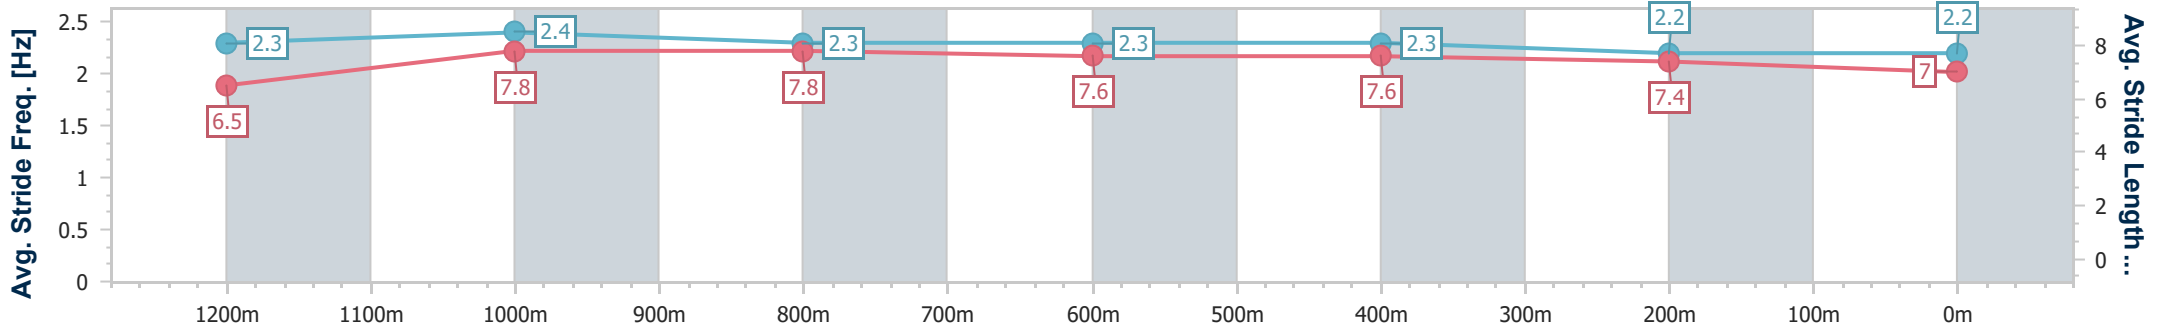

- [ ] Ranking at each section and finish
- .-.- No data available at this section
- NA No data available

Horse/Jockey Name	Exceed Speed
Final Rank	9
Fastest Section Time (Section)	0:09.87 (Overall)
Top Speed [km/h] (Section)	69.2 (1200m)
Race State	Finished

Ipswich QLD Professional

Race 7: VALE BILL HALL Class 4 Handicap - 1350m

28 November 2024 - 17:20

Track Rating: Good 4, Weather: Overcast, Rail Position: +2.5m Entire

Section	Overall	1200m	1000m	800m	600m	400m	200m
Section Times	1:19.67 [9] (0:09.87)	1:09.80 [2] (0:10.59)	0:59.21 [3] (0:11.00)	0:48.21 [3] (0:11.55)	0:36.66 [3] (0:11.54)	0:25.12 [3] (0:12.10)	0:13.02 [5] (0:13.02)
Average Speed [km/h]	54.9	67.8	65.6	62.3	62.4	59.4	55.2
Top Speed [km/h]	67.2	69.2	67.3	63.1	63.2	60.8	57.4
Avg. Dist. to Rail [m]	5.5	1.7	0.2	0.3	0.4	0.4	1.0
Avg. Stride Freq. [Hz]	2.3	2.4	2.3	2.3	2.3	2.2	2.2
Avg. Stride Length [m]	6.5	7.8	7.8	7.6	7.6	7.4	7.0