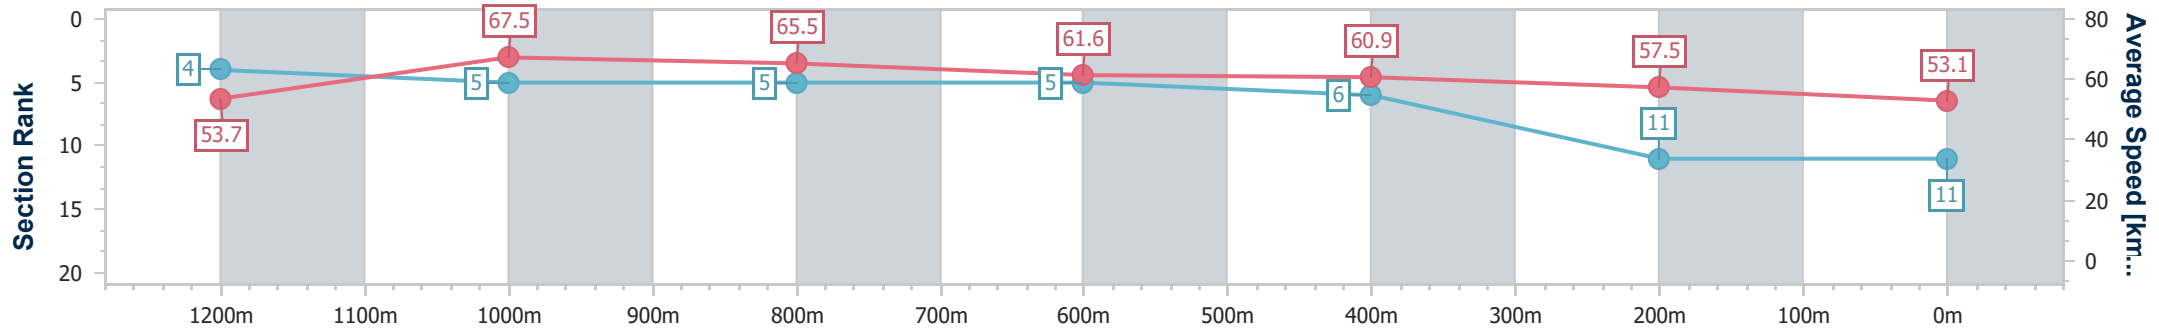

### Ipswich QLD Professional

Race 7: VALE BILL HALL Class 4 Handicap - 1350m

28 November 2024 - 17:20

Track Rating: Good 4, Weather: Overcast, Rail Position: +2.5m Entire

Section	Overall	1200m	1000m	800m	600m	400m	200m
Section Times	1:21.09 [11] (0:10.07)	1:11.02 [4] (0:10.63)	1:00.39 [5] (0:10.99)	0:49.40 [5] (0:11.64)	0:37.76 [5] (0:11.75)	0:26.01 [6] (0:12.46)	0:13.55 [11] (0:13.55)
Average Speed [km/h]	53.7	67.5	65.5	61.6	60.9	57.5	53.1
Top Speed [km/h]	65.6	68.9	67.2	62.2	62.2	59.4	55.8
Avg. Dist. to Rail [m]	0.5	0.6	0.7	1.3	1.4	0.9	0.3
Avg. Stride Freq. [Hz]	2.3	2.4	2.3	2.3	2.3	2.3	2.2
Avg. Stride Length [m]	6.4	7.6	7.7	7.5	7.3	7.0	6.8

- [ ] Ranking at each section and finish
- .-.- No data available at this section
- NA No data available