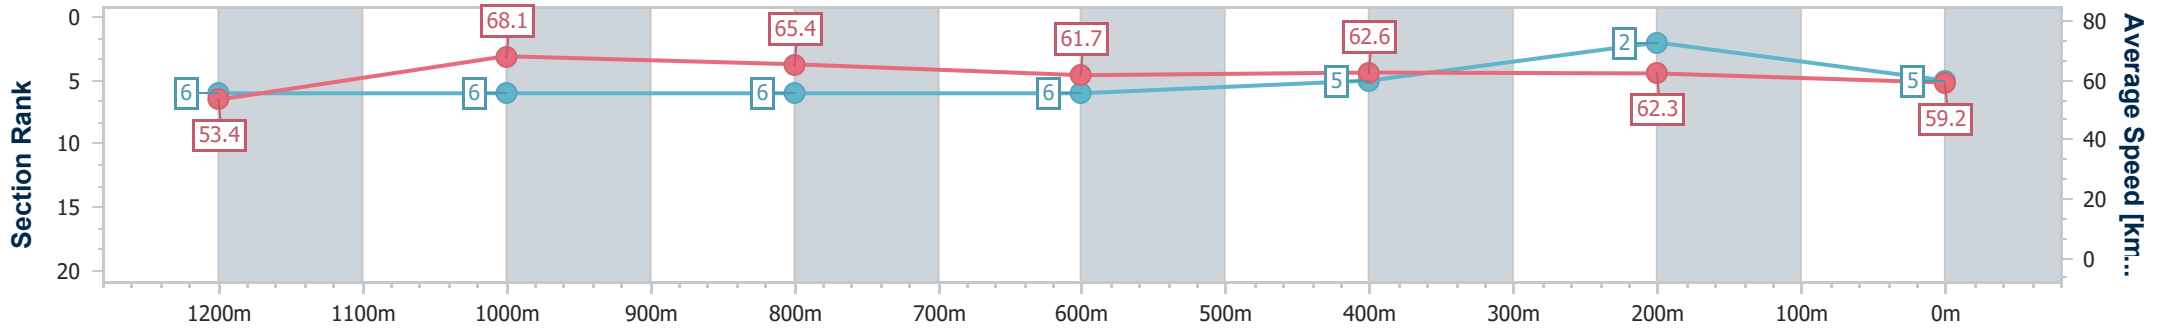

### Ipswich QLD Professional

Race 7: VALE BILL HALL Class 4 Handicap - 1350m

28 November 2024 - 17:20

Track Rating: Good 4, Weather: Overcast, Rail Position: +2.5m Entire

Section	Overall	1200m	1000m	800m	600m	400m	200m
Section Times	1:18.69 [5] (0:10.11)	1:08.58 [6] (0:10.60)	0:57.98 [6] (0:11.04)	0:46.94 [6] (0:11.65)	0:35.29 [6] (0:11.50)	0:23.79 [5] (0:11.61)	0:12.18 [2] (0:12.18)
Average Speed [km/h]	53.4	68.1	65.4	61.7	62.6	62.3	59.2
Top Speed [km/h]	66.5	69.3	67.7	63.1	62.9	63.4	61.7
Avg. Dist. to Rail [m]	2.3	2.0	0.5	0.5	0.3	2.4	4.8
Avg. Stride Freq. [Hz]	2.4	2.5	2.3	2.3	2.3	2.3	2.3
Avg. Stride Length [m]	6.2	7.6	7.7	7.6	7.6	7.5	7.3