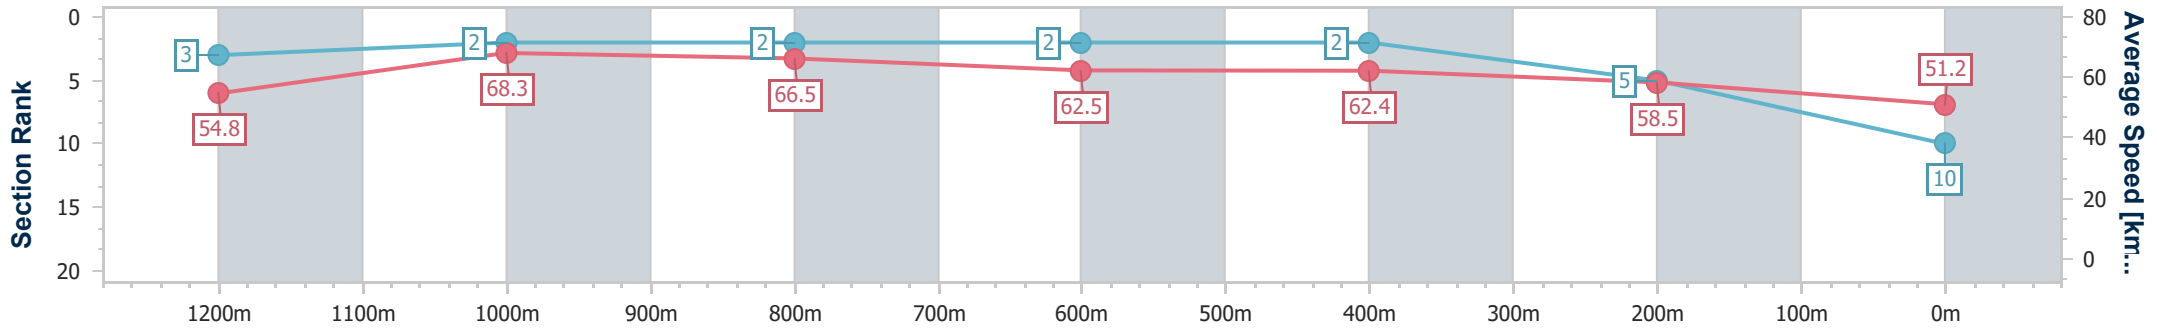

### Ipswich QLD Professional

Race 7: VALE BILL HALL Class 4 Handicap - 1350m

28 November 2024 - 17:20

Track Rating: Good 4, Weather: Overcast, Rail Position: +2.5m Entire

Section	Overall	1200m	1000m	800m	600m	400m	200m
Section Times	1:20.69 [10] (0:09.87)	1:10.82 [3] (0:10.58)	1:00.24 [2] (0:10.84)	0:49.40 [2] (0:11.47)	0:37.93 [2] (0:11.54)	0:26.39 [2] (0:12.35)	0:14.04 [5] (0:14.04)
Average Speed [km/h]	54.8	68.3	66.5	62.5	62.4	58.5	51.2
Top Speed [km/h]	68.0	69.0	68.5	63.8	63.0	60.8	56.7
Avg. Dist. to Rail [m]	6.8	2.5	0.3	0.3	0.1	1.0	1.6
Avg. Stride Freq. [Hz]	2.3	2.3	2.3	2.2	2.3	2.2	2.0
Avg. Stride Length [m]	6.6	8.1	8.0	7.9	7.6	7.4	6.9

- [ ] Ranking at each section and finish
- .-.-.- No data available at this section
- NA No data available

Horse/Jockey Name	Huss On First
Final Rank	11
Fastest Section Time (Section)	0:10.07 (Overall)
Top Speed [km/h] (Section)	68.9 (1200m)
Race State	Finished