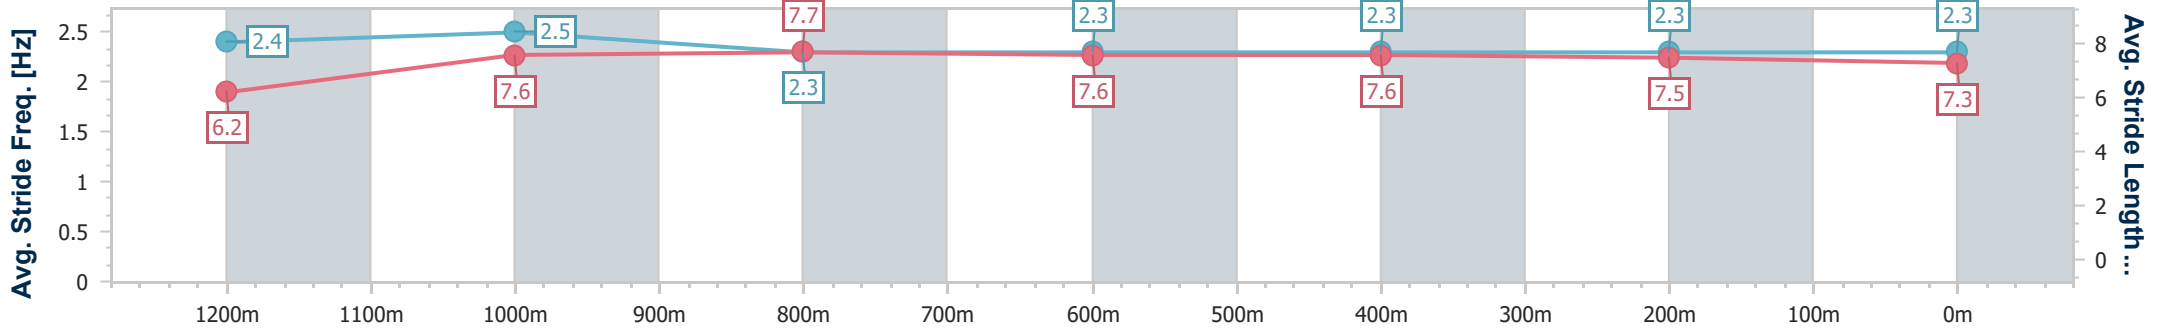

### Ipswich QLD Professional

Race 7: VALE BILL HALL Class 4 Handicap - 1350m

28 November 2024 - 17:20

Track Rating: Good 4, Weather: Overcast, Rail Position: +2.5m Entire

Section	Overall	1200m	1000m	800m	600m	400m	200m
Section Times	1:18.69 [5] (0:10.11)	1:08.58 [6] (0:10.60)	0:57.98 [6] (0:11.04)	0:46.94 [6] (0:11.65)	0:35.29 [6] (0:11.50)	0:23.79 [5] (0:11.61)	0:12.18 [2] (0:12.18)
Average Speed [km/h]	53.4	68.1	65.4	61.7	62.6	62.3	59.2
Top Speed [km/h]	66.5	69.3	67.7	63.1	62.9	63.4	61.7
Avg. Dist. to Rail [m]	2.3	2.0	0.5	0.5	0.3	2.4	4.8
Avg. Stride Freq. [Hz]	2.4	2.5	2.3	2.3	2.3	2.3	2.3
Avg. Stride Length [m]	6.2	7.6	7.7	7.6	7.6	7.5	7.3