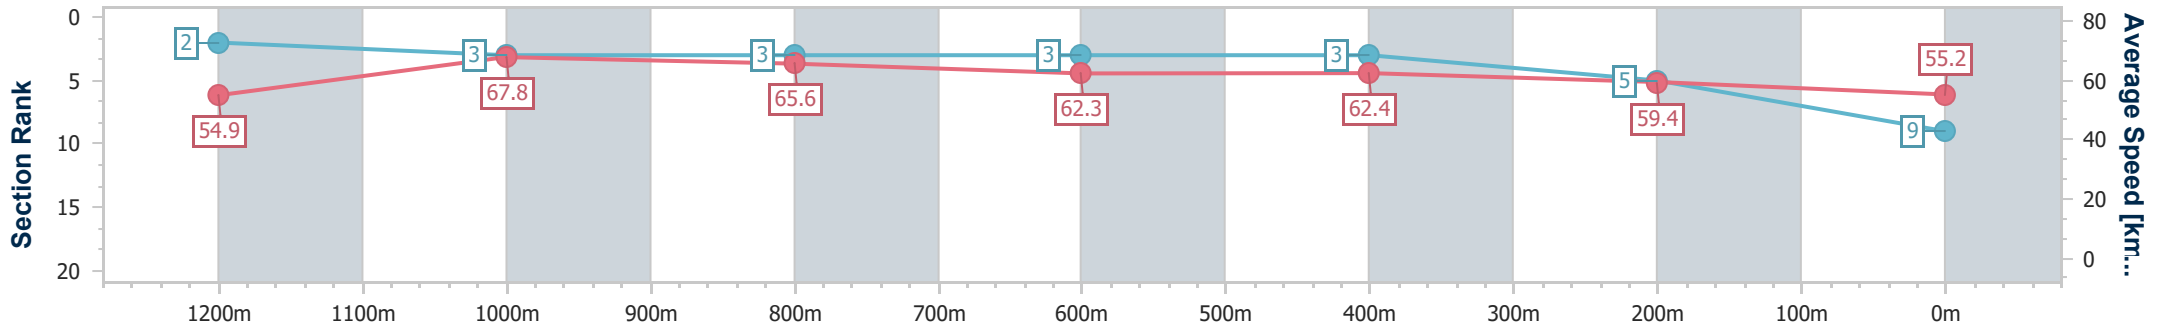

- [ ] Ranking at each section and finish
- .-.- No data available at this section
- NA No data available

Horse/Jockey Name	Exceed Speed
Final Rank	9
Fastest Section Time (Section)	0:09.87 (Overall)
Top Speed [km/h] (Section)	69.2 (1200m)
Race State	Finished

Ipswich QLD Professional

Race 7: VALE BILL HALL Class 4 Handicap - 1350m

28 November 2024 - 17:20

Track Rating: Good 4, Weather: Overcast, Rail Position: +2.5m Entire

Section	Overall	1200m	1000m	800m	600m	400m	200m
Section Times	1:19.67 [9] (0:09.87)	1:09.80 [2] (0:10.59)	0:59.21 [3] (0:11.00)	0:48.21 [3] (0:11.55)	0:36.66 [3] (0:11.54)	0:25.12 [3] (0:12.10)	0:13.02 [5] (0:13.02)
Average Speed [km/h]	54.9	67.8	65.6	62.3	62.4	59.4	55.2
Top Speed [km/h]	67.2	69.2	67.3	63.1	63.2	60.8	57.4
Avg. Dist. to Rail [m]	5.5	1.7	0.2	0.3	0.4	0.4	1.0
Avg. Stride Freq. [Hz]	2.3	2.4	2.3	2.3	2.3	2.2	2.2
Avg. Stride Length [m]	6.5	7.8	7.8	7.6	7.6	7.4	7.0

- [ ] Ranking at each section and finish
- .-.- No data available at this section
- NA No data available

Horse/Jockey Name	Drialle
Final Rank	10
Fastest Section Time (Section)	0:09.87 (Overall)
Top Speed [km/h] (Section)	69.0 (1200m)
Race State	Finished