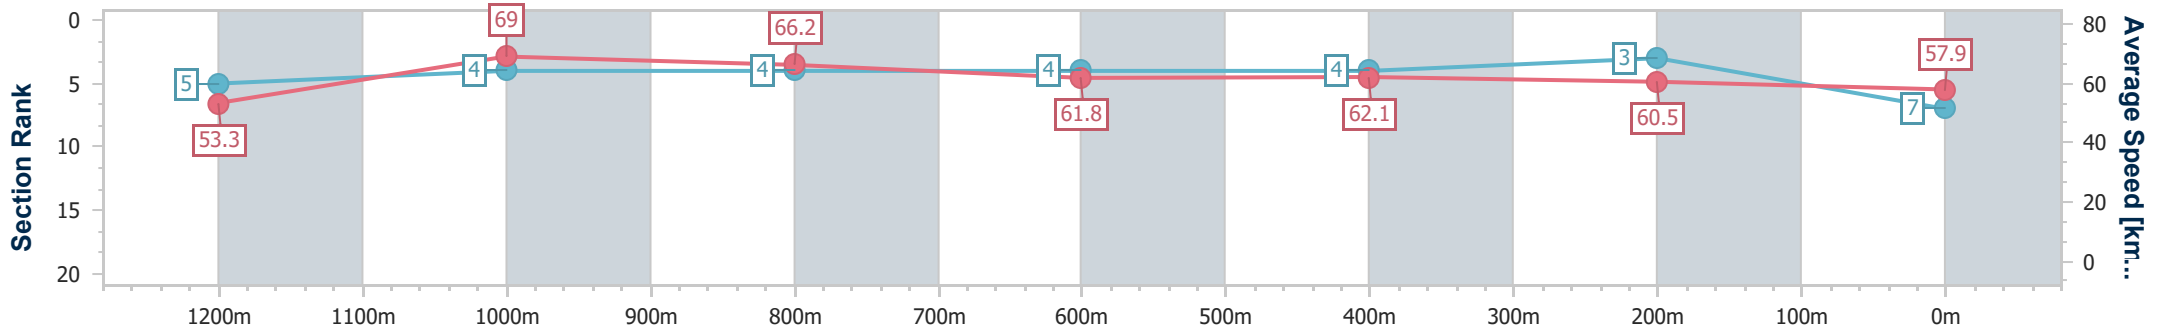

Ipswich QLD Professional

Race 7: VALE BILL HALL Class 4 Handicap - 1350m

28 November 2024 - 17:20

Track Rating: Good 4, Weather: Overcast, Rail Position: +2.5m Entire

Section	Overall	1200m	1000m	800m	600m	400m	200m
Section Times	1:19.04 [7] (0:10.09)	1:08.95 [5] (0:10.52)	0:58.43 [4] (0:10.89)	0:47.54 [4] (0:11.62)	0:35.92 [4] (0:11.64)	0:24.28 [4] (0:11.83)	0:12.45 [3] (0:12.45)
Average Speed [km/h]	53.3	69.0	66.2	61.8	62.1	60.5	57.9
Top Speed [km/h]	66.9	69.7	69.0	63.0	63.0	61.3	60.4
Avg. Dist. to Rail [m]	7.5	3.5	1.2	0.3	0.4	0.8	2.8
Avg. Stride Freq. [Hz]	2.5	2.6	2.6	2.4	2.4	2.4	2.4
Avg. Stride Length [m]	5.9	7.3	7.2	7.1	7.1	7.0	6.8