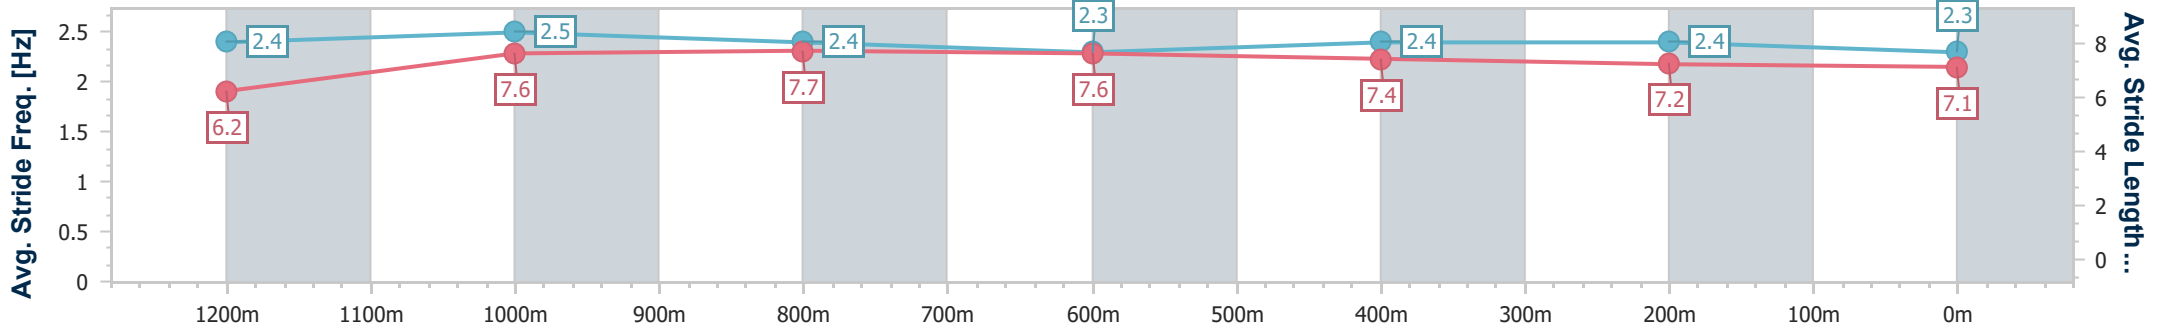

### Ipswich QLD Professional

Race 7: VALE BILL HALL Class 4 Handicap - 1350m

28 November 2024 - 17:20

Track Rating: Good 4, Weather: Overcast, Rail Position: +2.5m Entire

Section	Overall	1200m	1000m	800m	600m	400m	200m
Section Times	1:17.87 [1] (0:09.76)	1:08.11 [1] (0:10.47)	0:57.64 [1] (0:10.96)	0:46.68 [1] (0:11.48)	0:35.20 [1] (0:11.35)	0:23.85 [1] (0:11.55)	0:12.30 [1] (0:12.30)
Average Speed [km/h]	55.5	68.9	65.7	62.7	63.3	62.1	58.5
Top Speed [km/h]	67.6	69.5	69.0	63.3	64.3	62.8	60.9
Avg. Dist. to Rail [m]	8.7	4.6	0.4	0.4	0.6	0.9	0.3
Avg. Stride Freq. [Hz]	2.4	2.5	2.4	2.3	2.4	2.4	2.3
Avg. Stride Length [m]	6.2	7.6	7.7	7.6	7.4	7.2	7.1