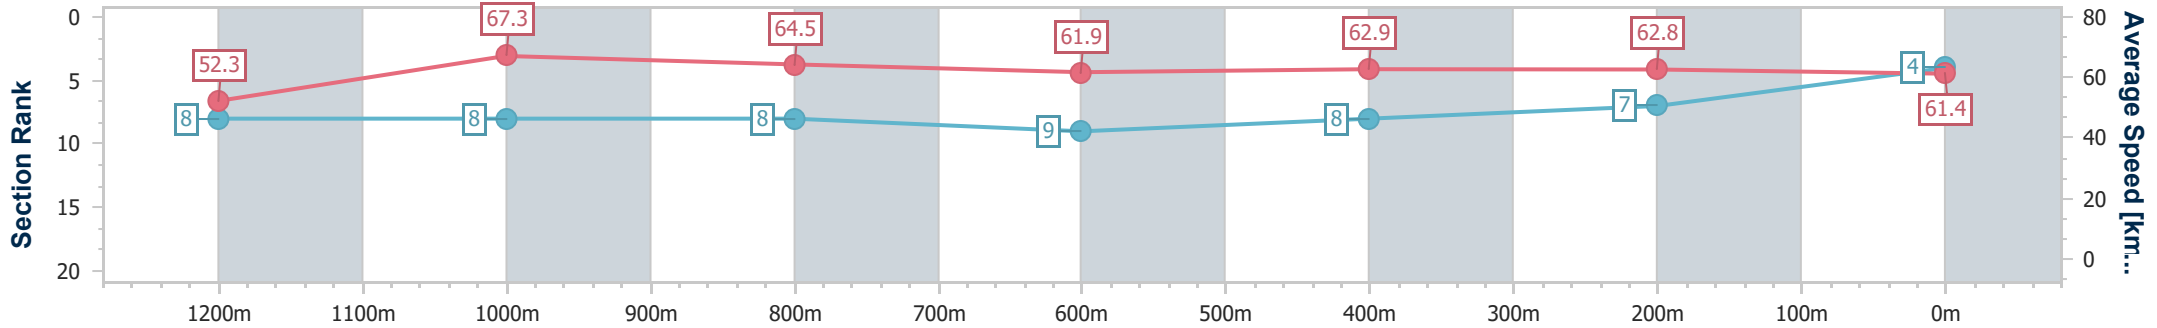

- [ ] Ranking at each section and finish
- .-.- No data available at this section
- NA No data available

Horse/Jockey Name	Twyford
Final Rank	5
Fastest Section Time (Section)	0:10.11 (Overall)
Top Speed [km/h] (Section)	69.3 (1200m)
Race State	Finished