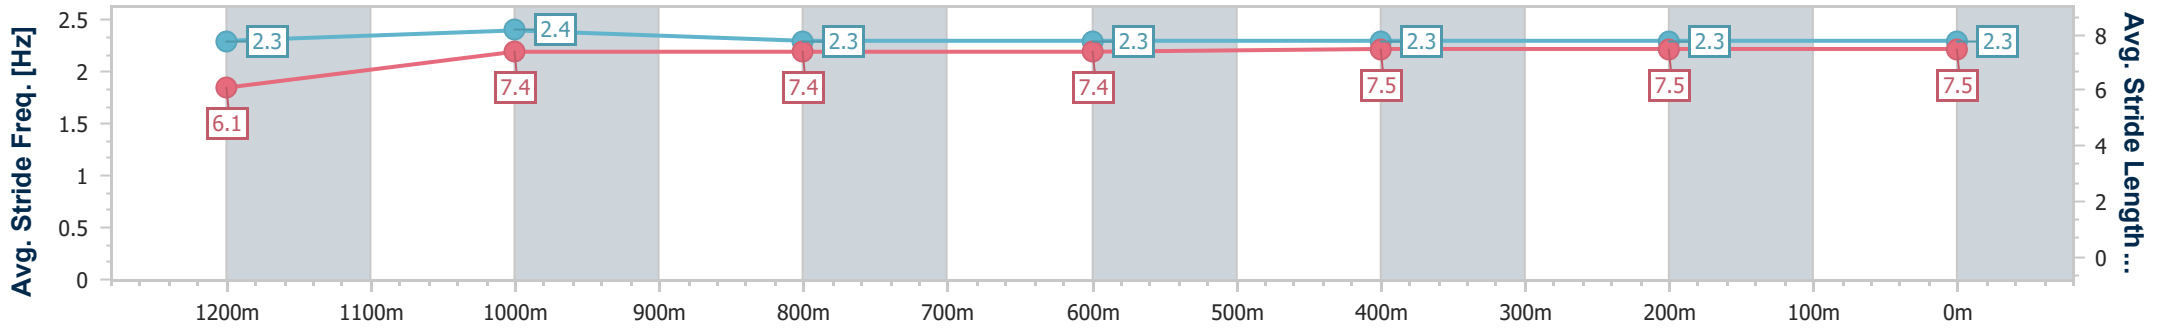

### Ipswich QLD Professional

Race 7: VALE BILL HALL Class 4 Handicap - 1350m

28 November 2024 - 17:20

Track Rating: Good 4, Weather: Overcast, Rail Position: +2.5m Entire

Section	Overall	1200m	1000m	800m	600m	400m	200m
Section Times	1:18.95 [6] (0:10.39)	1:08.56 [9] (0:10.95)	0:57.61 [10] (0:11.17)	0:46.44 [10] (0:11.69)	0:34.75 [11] (0:11.56)	0:23.19 [10] (0:11.56)	0:11.63 [10] (0:11.63)
Average Speed [km/h]	52.0	66.0	64.7	61.9	62.4	62.9	62.0
Top Speed [km/h]	64.3	67.2	66.6	63.9	64.0	63.9	62.7
Avg. Dist. to Rail [m]	3.7	3.4	1.7	0.7	0.7	3.7	6.8
Avg. Stride Freq. [Hz]	2.3	2.4	2.3	2.3	2.3	2.3	2.3
Avg. Stride Length [m]	6.1	7.4	7.4	7.4	7.5	7.5	7.5

- [ ] Ranking at each section and finish
- .-.- No data available at this section
- NA No data available

Horse/Jockey Name	Majestic Boom
Final Rank	7
Fastest Section Time (Section)	0:10.09 (Overall)
Top Speed [km/h] (Section)	69.7 (1200m)
Race State	Finished