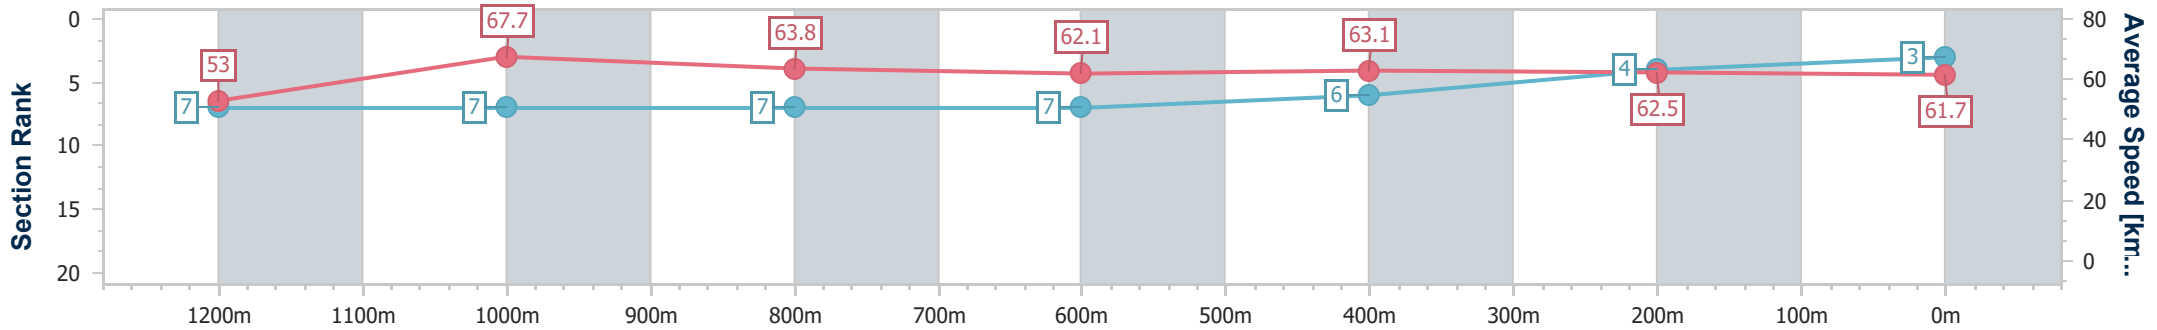

### Ipswich QLD Professional

Race 7: VALE BILL HALL Class 4 Handicap - 1350m

28 November 2024 - 17:20

Track Rating: Good 4, Weather: Overcast, Rail Position: +2.5m Entire

Section	Overall	1200m	1000m	800m	600m	400m	200m
Section Times	1:18.34 [3] (0:10.21)	1:08.13 [7] (0:10.68)	0:57.45 [7] (0:11.25)	0:46.20 [7] (0:11.54)	0:34.66 [7] (0:11.40)	0:23.26 [6] (0:11.56)	0:11.70 [4] (0:11.70)
Average Speed [km/h]	53.0	67.7	63.8	62.1	63.1	62.5	61.7
Top Speed [km/h]	68.2	69.0	64.7	64.1	63.9	63.9	63.1
Avg. Dist. to Rail [m]	4.9	2.7	0.7	0.9	1.1	2.4	5.6
Avg. Stride Freq. [Hz]	2.3	2.5	2.3	2.3	2.3	2.3	2.3
Avg. Stride Length [m]	6.3	7.6	7.5	7.5	7.6	7.4	7.3