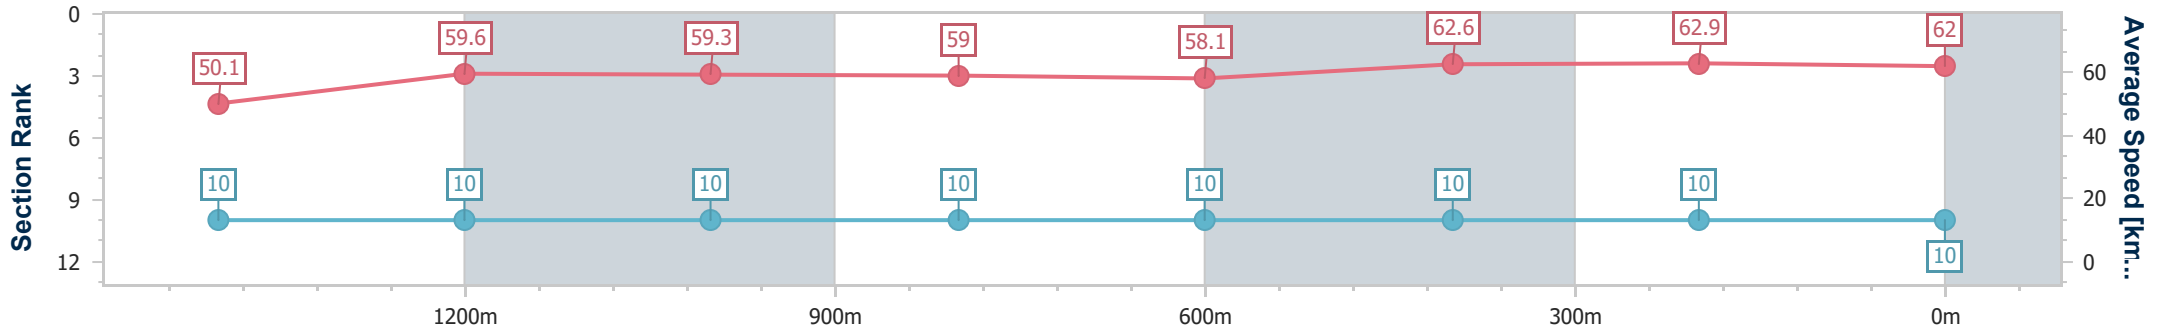

- [] Ranking at each section and finish
- .-.- No data available at this section
- NA No data available

Horse/Jockey Name	Elle Magic
Final Rank	10
Fastest Section Time (Section)	0:11.57 (600m)
Top Speed [km/h] (Section)	64.9 (600m)
Race State	Finished

Ipswich QLD Professional

Race 4: GORDON'S GIN Class 1 Handicap - 1666m

28 November 2024 - 15:28

Track Rating: Good 4, Weather: Overcast, Rail Position: +2.5m Entire

Section	Overall	1400m	1200m	1000m	800m	600m	400m	200m					
Section Times	1:42.84 [10] (0:19.16)	1:23.68 [10] (0:12.14)	1:11.54 [10] (0:12.19)	0:59.35 [10] (0:12.17)	0:47.18 [10] (0:12.41)	0:34.77 [10] (0:11.57)	0:23.20 [10] (0:11.59)	0:11.61 [10] (0:11.61)					
Average Speed [km/h]	50.1	59.6	59.3	59.0	58.1	62.6	62.9	62.0					
Top Speed [km/h]	61.5	61.1	61.5	61.8	59.7	64.9	63.4	63.1					
Avg. Dist. to Rail [m]	5.3	1.2	0.6	0.5	0.6	1.1	3.9	6.0					
Avg. Stride Freq. [Hz]	2.3	2.3	2.3	2.3	2.3	2.4	2.4	2.4					
Avg. Stride Length [m]	6.1	7.1	7.2	7.2	7.1	7.3	7.2	7.3					

- [] Ranking at each section and finish
- .-.- No data available at this section
- NA No data available