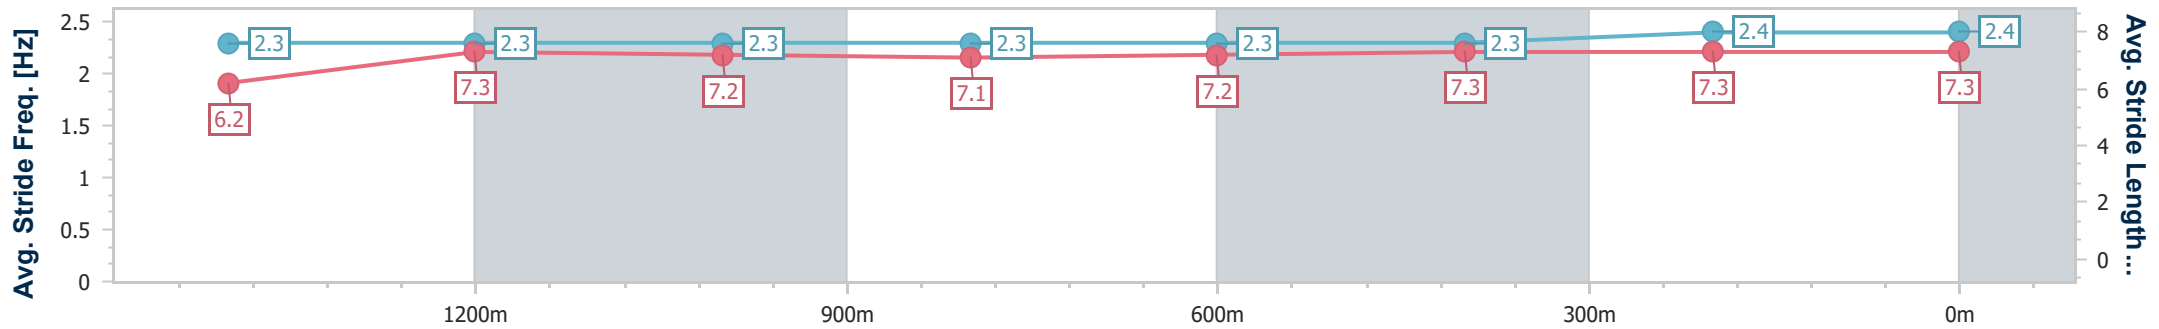

- [] Ranking at each section and finish
- .-.- No data available at this section
- NA No data available

Horse/Jockey Name	Hello In There
Final Rank	7
Fastest Section Time (Section)	0:11.55 (200m)
Top Speed [km/h] (Section)	64.6 (400m)
Race State	Finished

Ipswich QLD Professional

Race 4: GORDON'S GIN Class 1 Handicap - 1666m

28 November 2024 - 15:28

Track Rating: Good 4, Weather: Overcast, Rail Position: +2.5m Entire

Section	Overall	1400m	1200m	1000m	800m	600m	400m	200m
Section Times	1:42.52 [7] (0:18.65)	1:23.87 [8] (0:11.88)	1:11.99 [7] (0:12.27)	0:59.72 [7] (0:12.46)	0:47.26 [8] (0:12.36)	0:34.90 [8] (0:11.79)	0:23.11 [8] (0:11.56)	0:11.55 [8] (0:11.55)
Average Speed [km/h]	51.4	60.8	59.4	58.1	58.6	61.5	62.5	62.4
Top Speed [km/h]	63.5	62.2	60.2	59.8	60.4	63.0	64.6	64.0
Avg. Dist. to Rail [m]	3.9	0.8	2.3	3.1	1.9	1.5	1.9	5.0
Avg. Stride Freq. [Hz]	2.3	2.3	2.3	2.3	2.3	2.3	2.4	2.4
Avg. Stride Length [m]	6.2	7.3	7.2	7.1	7.2	7.3	7.3	7.3

- [] Ranking at each section and finish
- .-.- No data available at this section
- NA No data available

Horse/Jockey Name	Bow Tie Affair
Final Rank	8
Fastest Section Time (Section)	0:11.51 (400m)
Top Speed [km/h] (Section)	63.8 (400m)
Race State	Finished