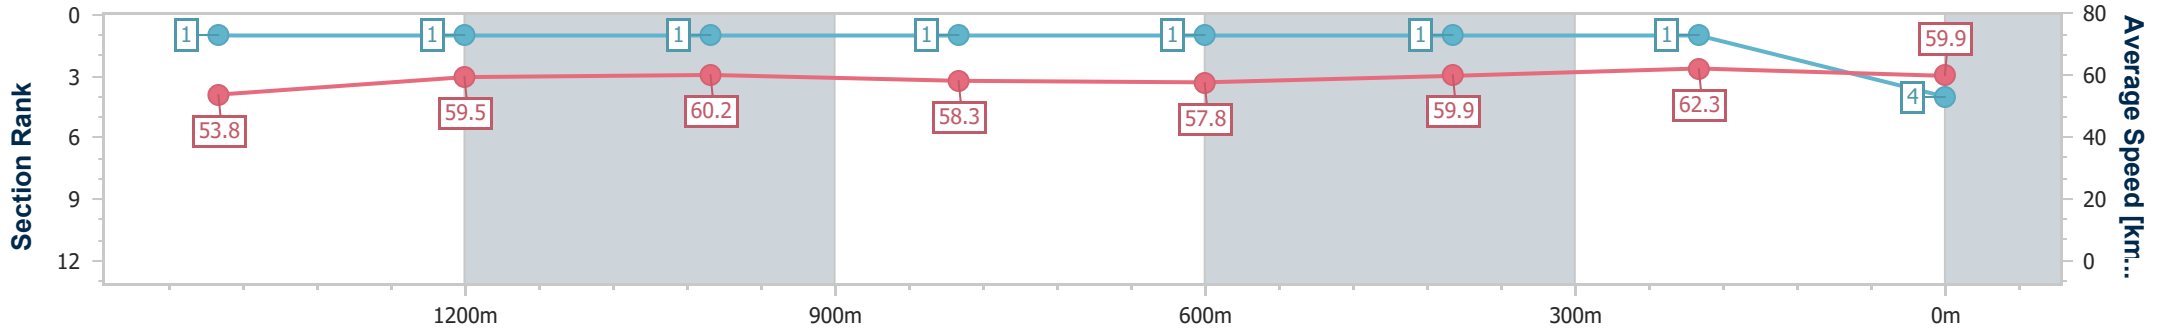

Ipswich QLD Professional

Race 4: GORDON'S GIN Class 1 Handicap - 1666m

28 November 2024 - 15:28

Track Rating: Good 4, Weather: Overcast, Rail Position: +2.5m Entire

Section	Overall	1400m	1200m	1000m	800m	600m	400m	200m
Section Times	1:42.38 [4] (0:17.86)	1:24.52 [1] (0:12.10)	1:12.42 [1] (0:12.02)	1:00.40 [1] (0:12.36)	0:48.04 [1] (0:12.50)	0:35.54 [1] (0:11.97)	0:23.57 [1] (0:11.52)	0:12.05 [1] (0:12.05)
Average Speed [km/h]	53.8	59.5	60.2	58.3	57.8	59.9	62.3	59.9
Top Speed [km/h]	65.7	63.1	60.9	60.2	59.0	62.1	63.0	61.7
Avg. Dist. to Rail [m]	8.5	0.7	0.8	0.9	0.3	0.5	0.8	0.6
Avg. Stride Freq. [Hz]	2.3	2.2	2.2	2.2	2.2	2.2	2.4	2.3
Avg. Stride Length [m]	6.5	7.7	7.6	7.5	7.4	7.5	7.4	7.2

- [] Ranking at each section and finish
- .-.- No data available at this section
- NA No data available

Horse/Jockey Name	Worth Avenue
Final Rank	5
Fastest Section Time (Section)	0:11.45 (200m)
Top Speed [km/h] (Section)	64.4 (400m)
Race State	Finished