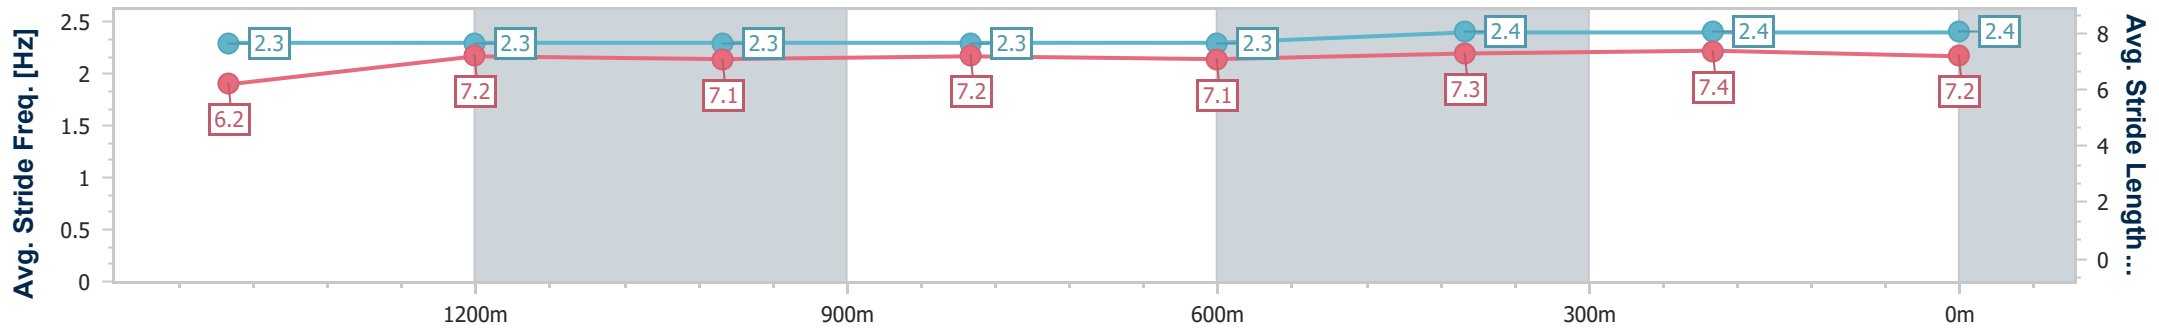

- [] Ranking at each section and finish
- .-.- No data available at this section
- NA No data available

Horse/Jockey Name	Worth Avenue
Final Rank	5
Fastest Section Time (Section)	0:11.45 (200m)
Top Speed [km/h] (Section)	64.4 (400m)
Race State	Finished

Ipswich QLD Professional

Race 4: GORDON'S GIN Class 1 Handicap - 1666m

28 November 2024 - 15:28

Track Rating: Good 4, Weather: Overcast, Rail Position: +2.5m Entire

Section	Overall	1400m	1200m	1000m	800m	600m	400m	200m
Section Times	1:42.48 [5] (0:18.78)	1:23.70 [9] (0:12.02)	1:11.68 [9] (0:12.20)	0:59.48 [9] (0:12.39)	0:47.09 [9] (0:12.44)	0:34.65 [9] (0:11.68)	0:22.97 [9] (0:11.52)	0:11.45 [9] (0:11.45)
Average Speed [km/h]	51.0	60.4	59.2	58.4	57.9	61.9	63.3	62.6
Top Speed [km/h]	62.8	62.1	60.3	60.0	58.8	63.0	64.4	64.4
Avg. Dist. to Rail [m]	3.2	1.0	1.2	1.2	0.6	1.2	3.6	6.1
Avg. Stride Freq. [Hz]	2.3	2.3	2.3	2.3	2.3	2.4	2.4	2.4
Avg. Stride Length [m]	6.2	7.2	7.1	7.2	7.1	7.3	7.4	7.2