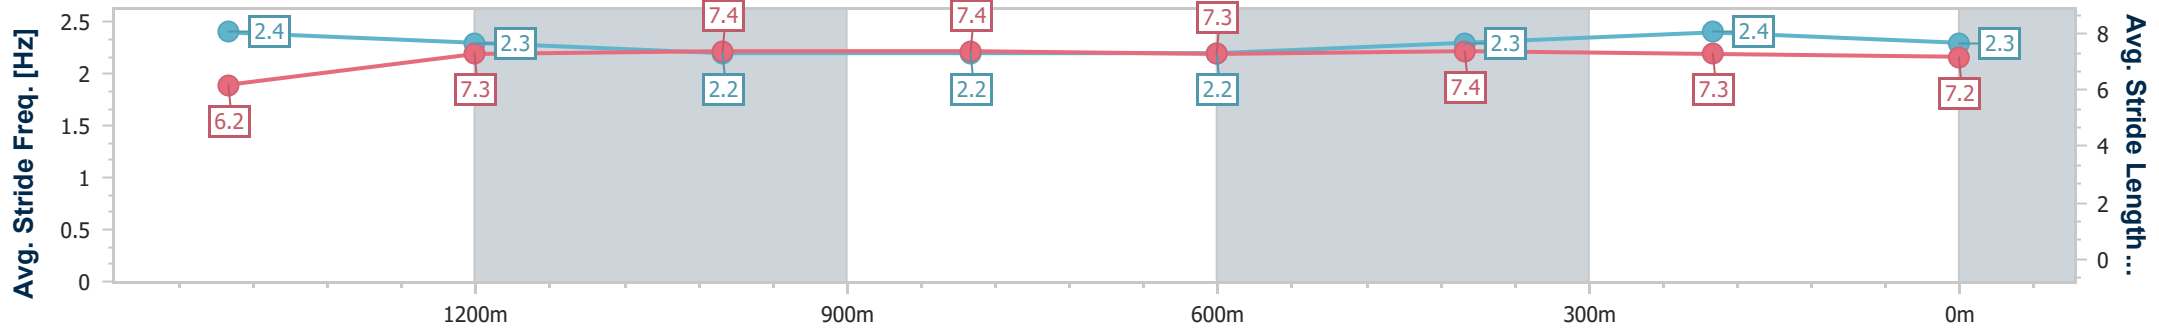

- [] Ranking at each section and finish
- .-.- No data available at this section
- NA No data available

Horse/Jockey Name	Bow Tie Affair
Final Rank	8
Fastest Section Time (Section)	0:11.51 (400m)
Top Speed [km/h] (Section)	63.8 (400m)
Race State	Finished

Ipswich QLD Professional

Race 4: GORDON'S GIN Class 1 Handicap - 1666m

28 November 2024 - 15:28

Track Rating: Good 4, Weather: Overcast, Rail Position: +2.5m Entire

Section	Overall	1400m	1200m	1000m	800m	600m	400m	200m					
Section Times	1:42.56 [8] (0:18.17)	1:24.39 [3] (0:12.06)	1:12.33 [4] (0:12.18)	1:00.15 [3] (0:12.32)	0:47.83 [3] (0:12.46)	0:35.37 [3] (0:11.93)	0:23.44 [4] (0:11.51)	0:11.93 [4] (0:11.93)					
Average Speed [km/h]	52.8	59.8	59.3	58.5	57.6	60.4	62.5	60.5					
Top Speed [km/h]	63.1	62.1	60.3	59.5	59.4	61.8	63.8	62.3					
Avg. Dist. to Rail [m]	2.2	0.4	0.6	0.6	0.2	0.3	1.2	2.8					
Avg. Stride Freq. [Hz]	2.4	2.3	2.2	2.2	2.2	2.3	2.4	2.3					
Avg. Stride Length [m]	6.2	7.3	7.4	7.4	7.3	7.4	7.3	7.2					