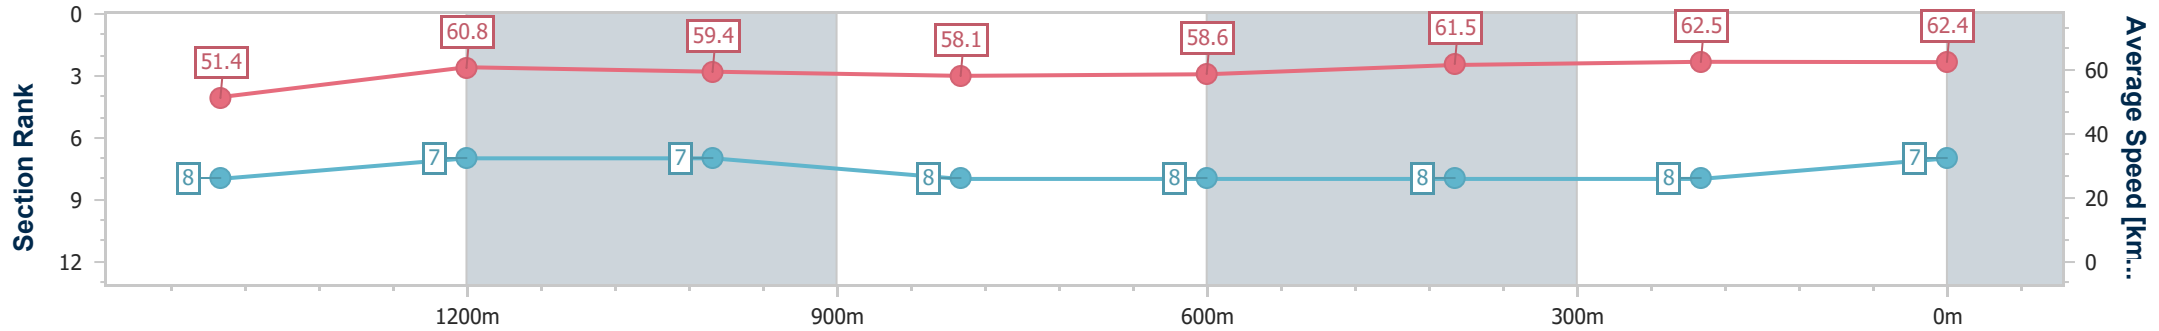

- [] Ranking at each section and finish
- .-.- No data available at this section
- NA No data available

Horse/Jockey Name	Hello In There
Final Rank	7
Fastest Section Time (Section)	0:11.55 (200m)
Top Speed [km/h] (Section)	64.6 (400m)
Race State	Finished

Ipswich QLD Professional

Race 4: GORDON'S GIN Class 1 Handicap - 1666m

28 November 2024 - 15:28

Track Rating: Good 4, Weather: Overcast, Rail Position: +2.5m Entire

Section	Overall	1400m	1200m	1000m	800m	600m	400m	200m
Section Times	1:42.52 [7] (0:18.65)	1:23.87 [8] (0:11.88)	1:11.99 [7] (0:12.27)	0:59.72 [7] (0:12.46)	0:47.26 [8] (0:12.36)	0:34.90 [8] (0:11.79)	0:23.11 [8] (0:11.56)	0:11.55 [8] (0:11.55)
Average Speed [km/h]	51.4	60.8	59.4	58.1	58.6	61.5	62.5	62.4
Top Speed [km/h]	63.5	62.2	60.2	59.8	60.4	63.0	64.6	64.0
Avg. Dist. to Rail [m]	3.9	0.8	2.3	3.1	1.9	1.5	1.9	5.0
Avg. Stride Freq. [Hz]	2.3	2.3	2.3	2.3	2.3	2.3	2.4	2.4
Avg. Stride Length [m]	6.2	7.3	7.2	7.1	7.2	7.3	7.3	7.3

- [] Ranking at each section and finish
- .-.- No data available at this section
- NA No data available

Horse/Jockey Name	Bow Tie Affair
Final Rank	8
Fastest Section Time (Section)	0:11.51 (400m)
Top Speed [km/h] (Section)	63.8 (400m)
Race State	Finished