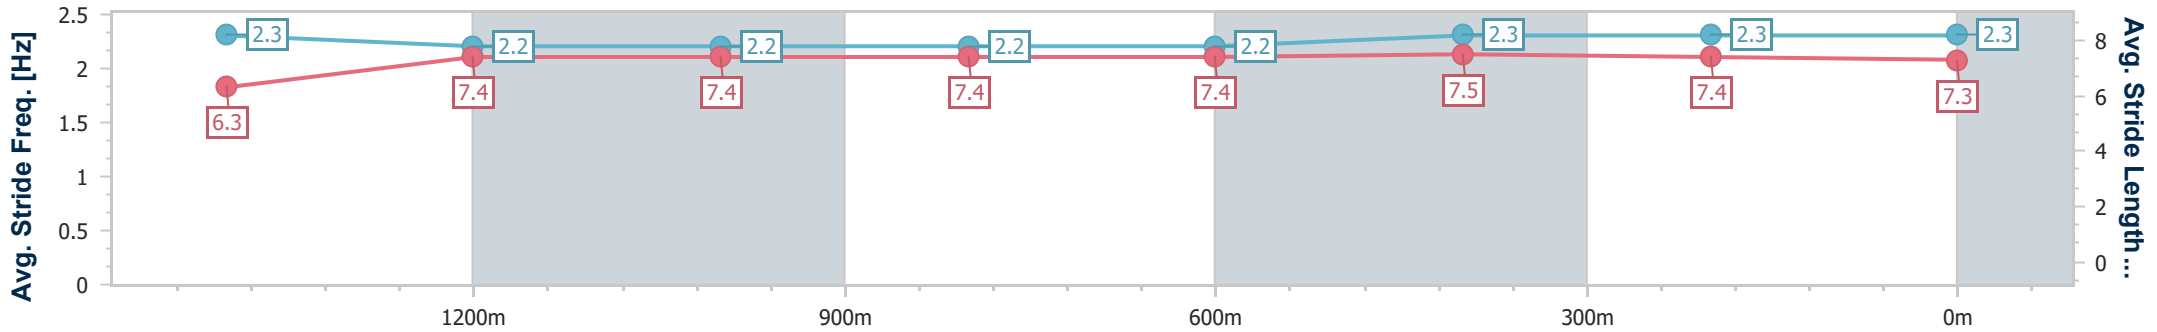

Ipswich QLD Professional

Race 4: GORDON'S GIN Class 1 Handicap - 1666m

28 November 2024 - 15:28

Track Rating: Good 4, Weather: Overcast, Rail Position: +2.5m Entire

Section	Overall	1400m	1200m	1000m	800m	600m	400m	200m					
Section Times	1:42.49 [6] (0:18.36)	1:24.13 [5] (0:12.10)	1:12.03 [6] (0:12.31)	0:59.72 [6] (0:12.34)	0:47.38 [5] (0:12.34)	0:35.04 [5] (0:11.78)	0:23.26 [5] (0:11.57)	0:11.69 [7] (0:11.69)					
Average Speed [km/h]	52.2	59.6	58.7	58.4	58.2	60.7	62.6	61.4					
Top Speed [km/h]	63.2	62.0	59.7	59.3	58.7	64.5	64.3	62.6					
Avg. Dist. to Rail [m]	2.7	0.4	0.6	0.4	1.0	1.4	1.3	1.6					
Avg. Stride Freq. [Hz]	2.3	2.2	2.2	2.2	2.2	2.3	2.3	2.3					
Avg. Stride Length [m]	6.3	7.4	7.4	7.4	7.4	7.5	7.4	7.3					

- [] Ranking at each section and finish
- .-.- No data available at this section
- NA No data available

Horse/Jockey Name	Hello In There
Final Rank	7
Fastest Section Time (Section)	0:11.55 (200m)
Top Speed [km/h] (Section)	64.6 (400m)
Race State	Finished