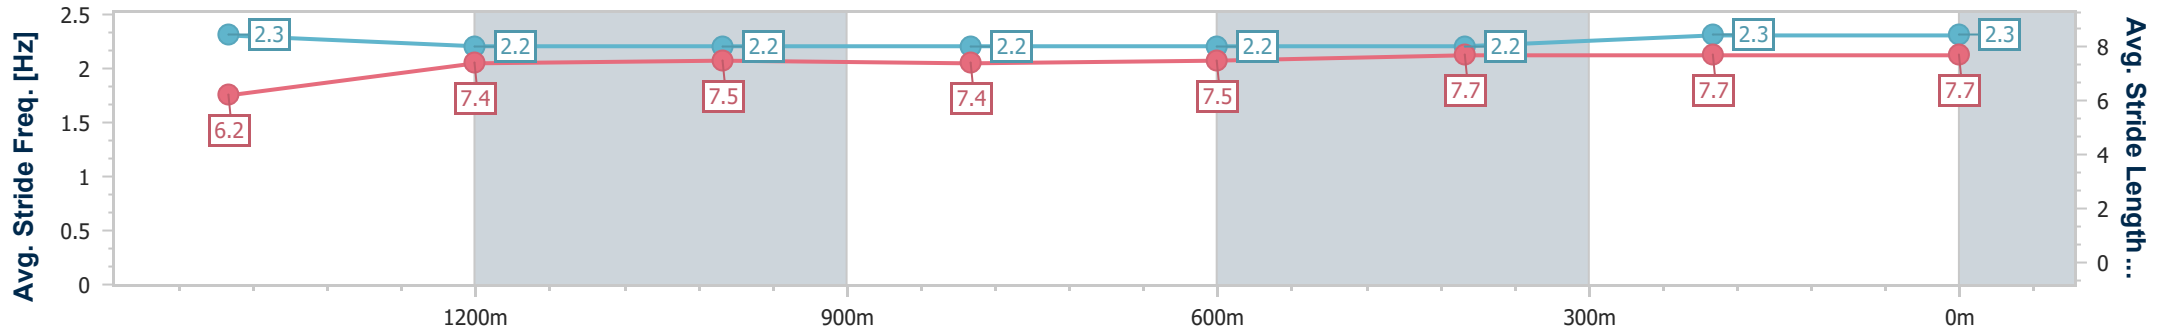

Ipswich QLD Professional

Race 4: GORDON'S GIN Class 1 Handicap - 1666m

28 November 2024 - 15:28

Track Rating: Good 4, Weather: Overcast, Rail Position: +2.5m Entire

Section	Overall	1400m	1200m	1000m	800m	600m	400m	200m
Section Times	1:42.26 [3] (0:18.24)	1:24.02 [4] (0:12.08)	1:11.94 [5] (0:12.36)	0:59.58 [5] (0:12.53)	0:47.05 [7] (0:12.38)	0:34.67 [7] (0:11.74)	0:22.93 [6] (0:11.40)	0:11.53 [6] (0:11.53)
Average Speed [km/h]	52.6	59.7	58.7	57.5	57.9	61.4	63.2	62.3
Top Speed [km/h]	62.7	62.7	59.4	58.6	59.7	62.8	64.3	64.4
Avg. Dist. to Rail [m]	3.9	1.0	1.5	1.1	1.1	0.7	1.2	3.7
Avg. Stride Freq. [Hz]	2.3	2.2	2.2	2.2	2.2	2.2	2.3	2.3
Avg. Stride Length [m]	6.2	7.4	7.5	7.4	7.5	7.7	7.7	7.7