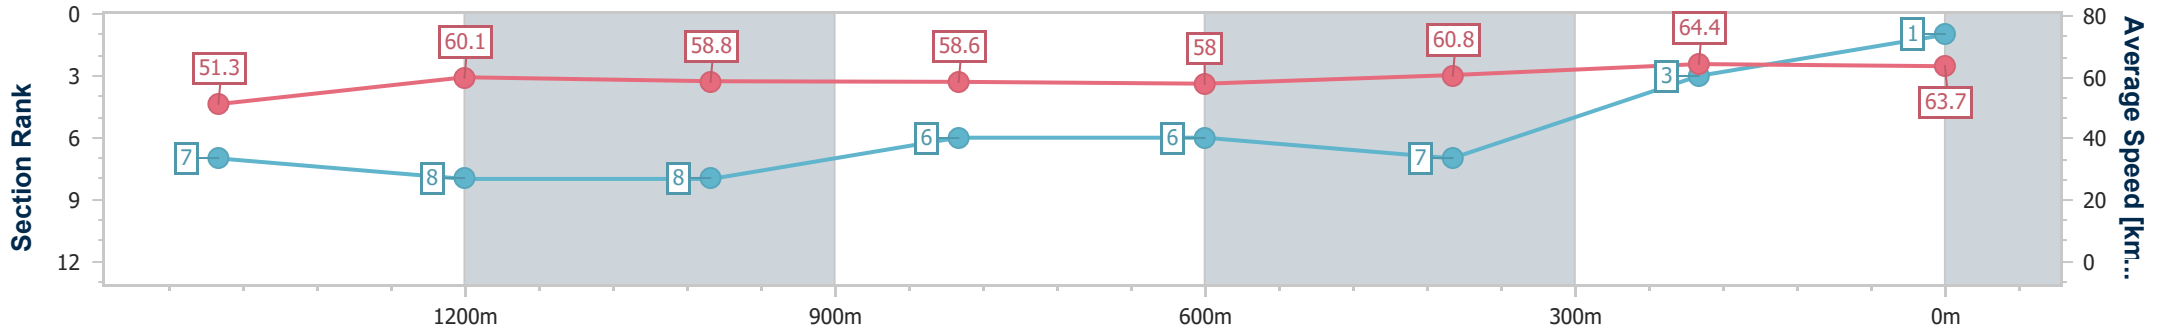

28 November 2024 - 15:28

Track Rating: Good 4, Weather: Overcast, Rail Position: +2.5m Entire

Section	Overall	1400m	1200m	1000m	800m	600m	400m	200m
Section Times	1:41.88 [1] (0:18.63)	1:23.25 [7] (0:12.03)	1:11.22 [8] (0:12.23)	0:58.99 [8] (0:12.29)	0:46.70 [6] (0:12.37)	0:34.33 [6] (0:11.84)	0:22.49 [7] (0:11.16)	0:11.33 [3] (0:11.33)
Average Speed [km/h]	51.3	60.1	58.8	58.6	58.0	60.8	64.4	63.7
Top Speed [km/h]	63.4	62.9	59.9	59.7	58.9	63.1	66.7	64.7
Avg. Dist. to Rail [m]	1.7	0.4	0.4	0.3	0.4	0.3	0.5	2.4
Avg. Stride Freq. [Hz]	2.3	2.3	2.2	2.2	2.2	2.3	2.4	2.3
Avg. Stride Length [m]	6.1	7.4	7.3	7.4	7.3	7.4	7.5	7.5