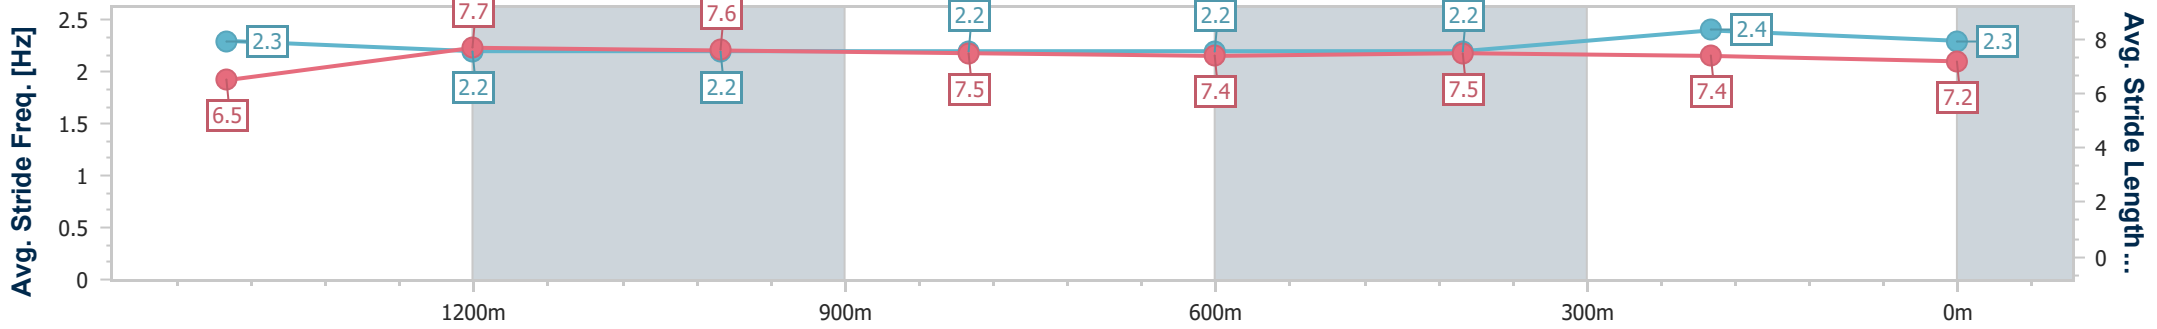

Ipswich QLD Professional

Race 4: GORDON'S GIN Class 1 Handicap - 1666m

28 November 2024 - 15:28

Track Rating: Good 4, Weather: Overcast, Rail Position: +2.5m Entire

Section	Overall	1400m	1200m	1000m	800m	600m	400m	200m
Section Times	1:42.38 [4] (0:17.86)	1:24.52 [1] (0:12.10)	1:12.42 [1] (0:12.02)	1:00.40 [1] (0:12.36)	0:48.04 [1] (0:12.50)	0:35.54 [1] (0:11.97)	0:23.57 [1] (0:11.52)	0:12.05 [1] (0:12.05)
Average Speed [km/h]	53.8	59.5	60.2	58.3	57.8	59.9	62.3	59.9
Top Speed [km/h]	65.7	63.1	60.9	60.2	59.0	62.1	63.0	61.7
Avg. Dist. to Rail [m]	8.5	0.7	0.8	0.9	0.3	0.5	0.8	0.6
Avg. Stride Freq. [Hz]	2.3	2.2	2.2	2.2	2.2	2.2	2.4	2.3
Avg. Stride Length [m]	6.5	7.7	7.6	7.5	7.4	7.5	7.4	7.2

- [] Ranking at each section and finish
- .-.- No data available at this section
- NA No data available

Horse/Jockey Name	Worth Avenue
Final Rank	5
Fastest Section Time (Section)	0:11.45 (200m)
Top Speed [km/h] (Section)	64.4 (400m)
Race State	Finished