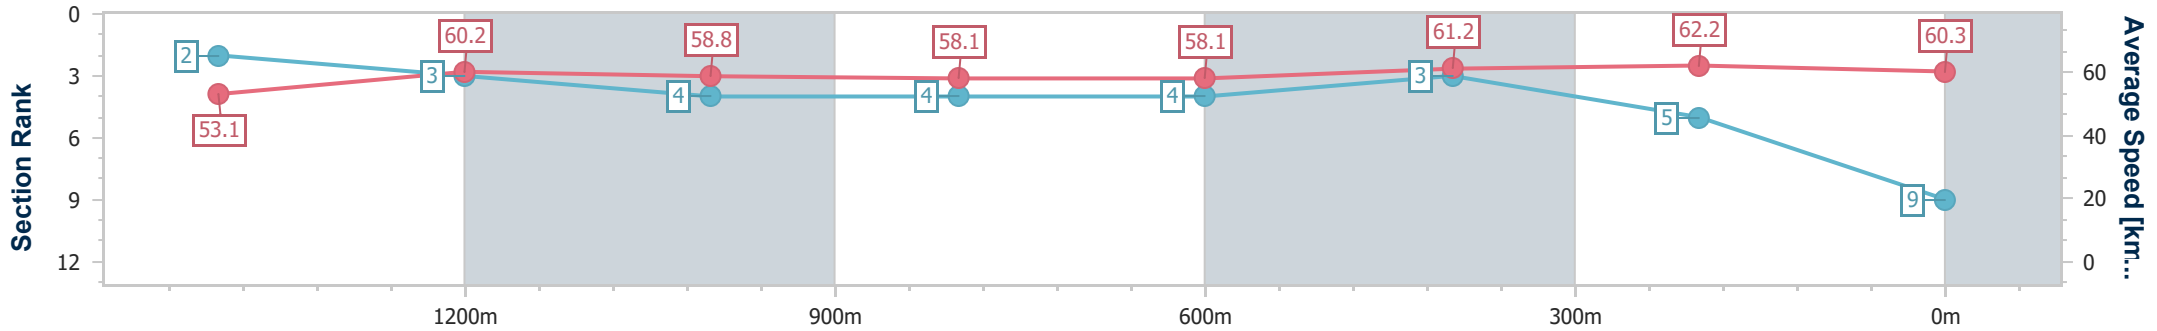

Ipswich QLD Professional

Race 4: GORDON'S GIN Class 1 Handicap - 1666m

28 November 2024 - 15:28

Track Rating: Good 4, Weather: Overcast, Rail Position: +2.5m Entire

Section	Overall	1400m	1200m	1000m	800m	600m	400m	200m
Section Times	1:42.61 [9] (0:18.07)	1:24.54 [2] (0:12.09)	1:12.45 [3] (0:12.33)	1:00.12 [4] (0:12.40)	0:47.72 [4] (0:12.41)	0:35.31 [4] (0:11.75)	0:23.56 [3] (0:11.64)	0:11.92 [5] (0:11.92)
Average Speed [km/h]	53.1	60.2	58.8	58.1	58.1	61.2	62.2	60.3
Top Speed [km/h]	64.7	63.9	59.6	59.0	59.2	64.0	63.3	62.4
Avg. Dist. to Rail [m]	6.3	1.7	1.6	1.2	0.3	0.4	2.2	4.7
Avg. Stride Freq. [Hz]	2.4	2.4	2.3	2.3	2.3	2.3	2.4	2.3
Avg. Stride Length [m]	6.1	7.1	7.1	7.1	7.2	7.3	7.3	7.2

- [] Ranking at each section and finish
- .-.- No data available at this section
- NA No data available

Horse/Jockey Name	Elle Magic
Final Rank	10
Fastest Section Time (Section)	0:11.57 (600m)
Top Speed [km/h] (Section)	64.9 (600m)
Race State	Finished