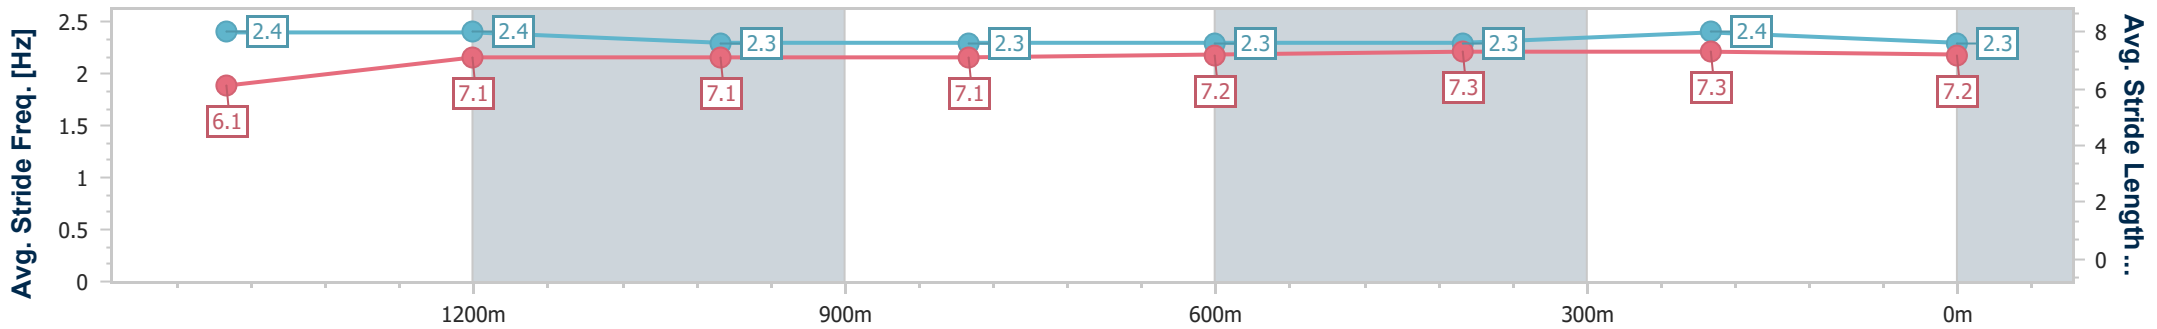

Ipswich QLD Professional

Race 4: GORDON'S GIN Class 1 Handicap - 1666m

28 November 2024 - 15:28

Track Rating: Good 4, Weather: Overcast, Rail Position: +2.5m Entire

Section	Overall	1400m	1200m	1000m	800m	600m	400m	200m
Section Times	1:42.61 [9] (0:18.07)	1:24.54 [2] (0:12.09)	1:12.45 [3] (0:12.33)	1:00.12 [4] (0:12.40)	0:47.72 [4] (0:12.41)	0:35.31 [4] (0:11.75)	0:23.56 [3] (0:11.64)	0:11.92 [5] (0:11.92)
Average Speed [km/h]	53.1	60.2	58.8	58.1	58.1	61.2	62.2	60.3
Top Speed [km/h]	64.7	63.9	59.6	59.0	59.2	64.0	63.3	62.4
Avg. Dist. to Rail [m]	6.3	1.7	1.6	1.2	0.3	0.4	2.2	4.7
Avg. Stride Freq. [Hz]	2.4	2.4	2.3	2.3	2.3	2.3	2.4	2.3
Avg. Stride Length [m]	6.1	7.1	7.1	7.1	7.2	7.3	7.3	7.2

- [] Ranking at each section and finish
- .-.- No data available at this section
- NA No data available

Horse/Jockey Name	Elle Magic
Final Rank	10
Fastest Section Time (Section)	0:11.57 (600m)
Top Speed [km/h] (Section)	64.9 (600m)
Race State	Finished