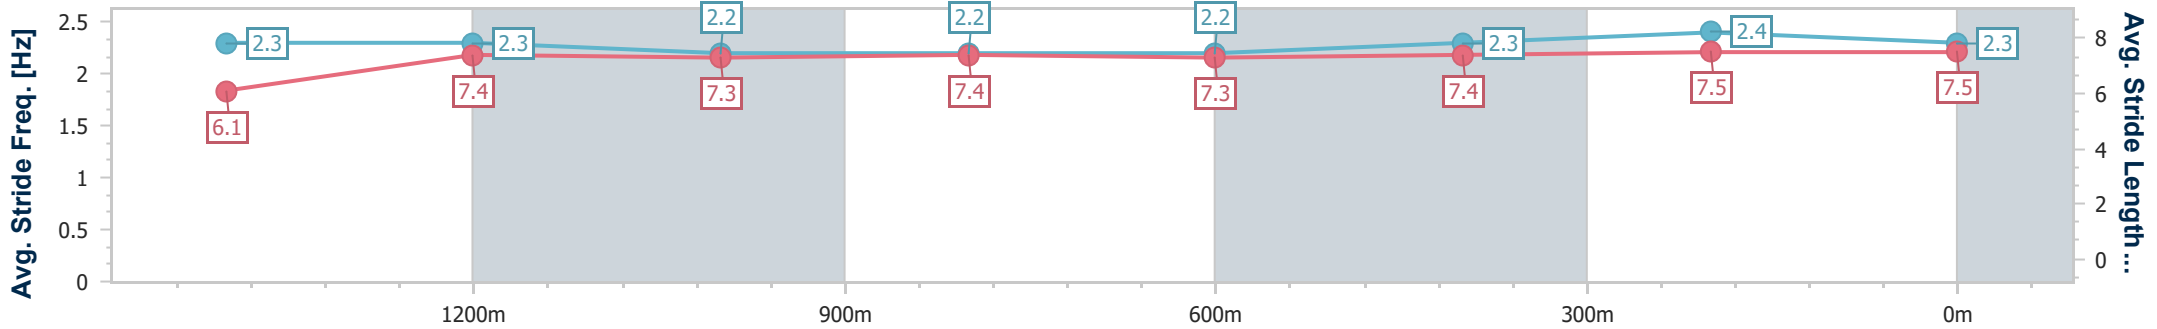

28 November 2024 - 15:28

Track Rating: Good 4, Weather: Overcast, Rail Position: +2.5m Entire

Section	Overall	1400m	1200m	1000m	800m	600m	400m	200m
Section Times	1:41.88 [1] (0:18.63)	1:23.25 [7] (0:12.03)	1:11.22 [8] (0:12.23)	0:58.99 [8] (0:12.29)	0:46.70 [6] (0:12.37)	0:34.33 [6] (0:11.84)	0:22.49 [7] (0:11.16)	0:11.33 [3] (0:11.33)
Average Speed [km/h]	51.3	60.1	58.8	58.6	58.0	60.8	64.4	63.7
Top Speed [km/h]	63.4	62.9	59.9	59.7	58.9	63.1	66.7	64.7
Avg. Dist. to Rail [m]	1.7	0.4	0.4	0.3	0.4	0.3	0.5	2.4
Avg. Stride Freq. [Hz]	2.3	2.3	2.2	2.2	2.2	2.3	2.4	2.3
Avg. Stride Length [m]	6.1	7.4	7.3	7.4	7.3	7.4	7.5	7.5