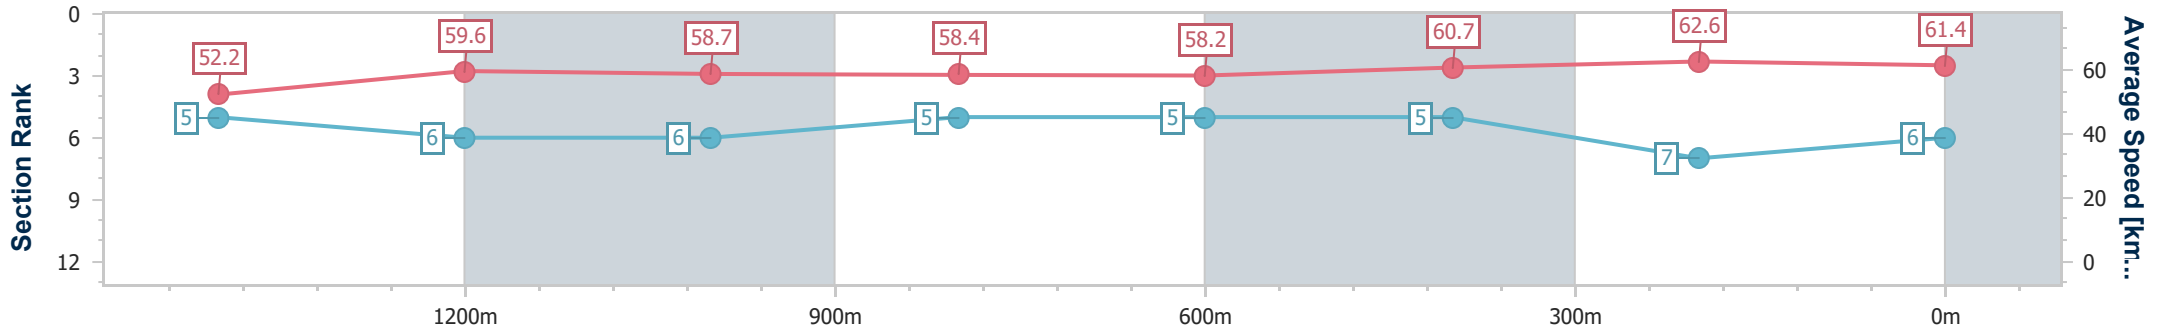

Ipswich QLD Professional

Race 4: GORDON'S GIN Class 1 Handicap - 1666m

28 November 2024 - 15:28

Track Rating: Good 4, Weather: Overcast, Rail Position: +2.5m Entire

Section	Overall	1400m	1200m	1000m	800m	600m	400m	200m					
Section Times	1:42.49 [6] (0:18.36)	1:24.13 [5] (0:12.10)	1:12.03 [6] (0:12.31)	0:59.72 [6] (0:12.34)	0:47.38 [5] (0:12.34)	0:35.04 [5] (0:11.78)	0:23.26 [5] (0:11.57)	0:11.69 [7] (0:11.69)					
Average Speed [km/h]	52.2	59.6	58.7	58.4	58.2	60.7	62.6	61.4					
Top Speed [km/h]	63.2	62.0	59.7	59.3	58.7	64.5	64.3	62.6					
Avg. Dist. to Rail [m]	2.7	0.4	0.6	0.4	1.0	1.4	1.3	1.6					
Avg. Stride Freq. [Hz]	2.3	2.2	2.2	2.2	2.2	2.3	2.3	2.3					
Avg. Stride Length [m]	6.3	7.4	7.4	7.4	7.4	7.5	7.4	7.3					

- [] Ranking at each section and finish
- .-.- No data available at this section
- NA No data available

Horse/Jockey Name	Hello In There
Final Rank	7
Fastest Section Time (Section)	0:11.55 (200m)
Top Speed [km/h] (Section)	64.6 (400m)
Race State	Finished