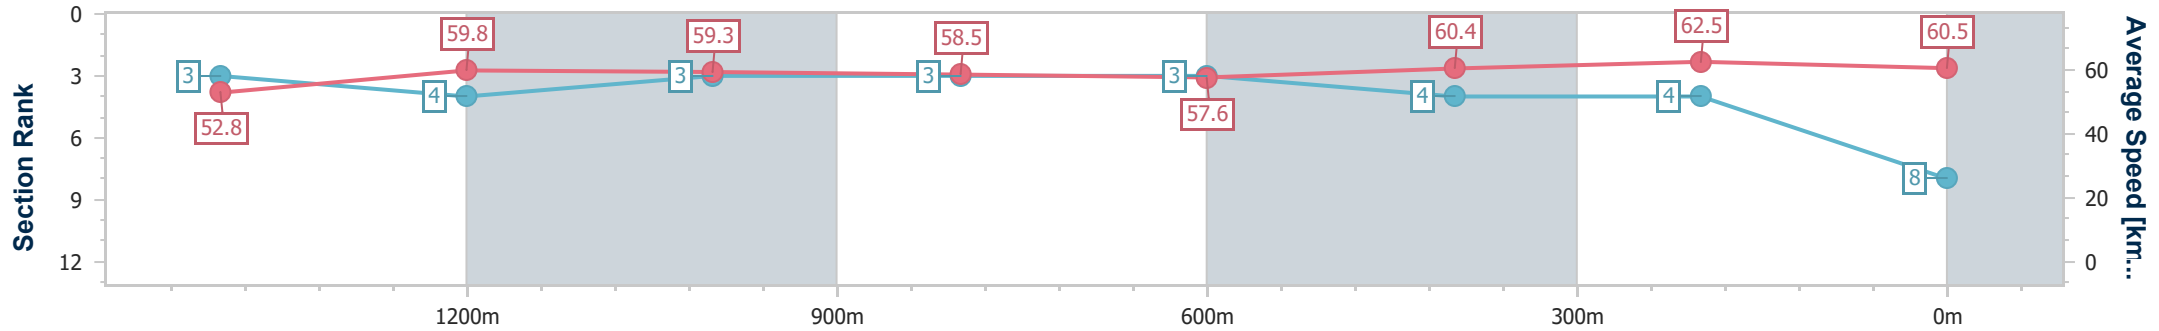

- [] Ranking at each section and finish
- .-.- No data available at this section
- NA No data available

Horse/Jockey Name	Bow Tie Affair
Final Rank	8
Fastest Section Time (Section)	0:11.51 (400m)
Top Speed [km/h] (Section)	63.8 (400m)
Race State	Finished

Ipswich QLD Professional

Race 4: GORDON'S GIN Class 1 Handicap - 1666m

28 November 2024 - 15:28

Track Rating: Good 4, Weather: Overcast, Rail Position: +2.5m Entire

Section	Overall	1400m	1200m	1000m	800m	600m	400m	200m					
Section Times	1:42.56 [8] (0:18.17)	1:24.39 [3] (0:12.06)	1:12.33 [4] (0:12.18)	1:00.15 [3] (0:12.32)	0:47.83 [3] (0:12.46)	0:35.37 [3] (0:11.93)	0:23.44 [4] (0:11.51)	0:11.93 [4] (0:11.93)					
Average Speed [km/h]	52.8	59.8	59.3	58.5	57.6	60.4	62.5	60.5					
Top Speed [km/h]	63.1	62.1	60.3	59.5	59.4	61.8	63.8	62.3					
Avg. Dist. to Rail [m]	2.2	0.4	0.6	0.6	0.2	0.3	1.2	2.8					
Avg. Stride Freq. [Hz]	2.4	2.3	2.2	2.2	2.2	2.3	2.4	2.3					
Avg. Stride Length [m]	6.2	7.3	7.4	7.4	7.3	7.4	7.3	7.2					

- [] Ranking at each section and finish
- .-.- No data available at this section
- NA No data available

Horse/Jockey Name	Peaceful Prince
Final Rank	9
Fastest Section Time (Section)	0:11.64 (400m)
Top Speed [km/h] (Section)	64.7 (Overall)
Race State	Finished