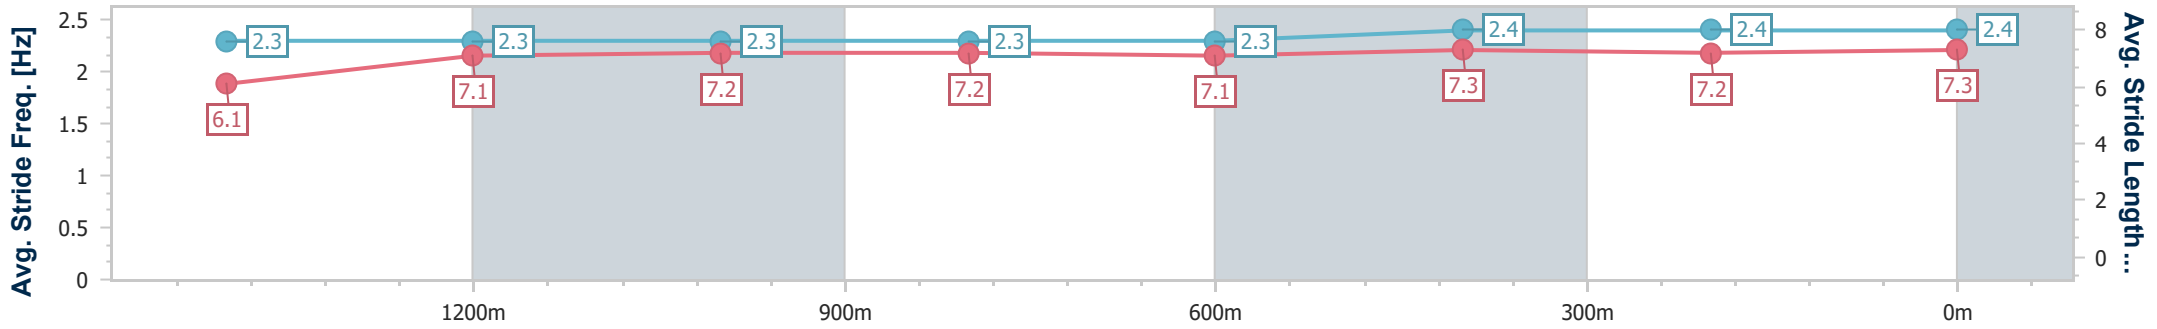

- [] Ranking at each section and finish
- .-.- No data available at this section
- NA No data available

Horse/Jockey Name	Elle Magic
Final Rank	10
Fastest Section Time (Section)	0:11.57 (600m)
Top Speed [km/h] (Section)	64.9 (600m)
Race State	Finished

Ipswich QLD Professional

Race 4: GORDON'S GIN Class 1 Handicap - 1666m

28 November 2024 - 15:28

Track Rating: Good 4, Weather: Overcast, Rail Position: +2.5m Entire

Section	Overall	1400m	1200m	1000m	800m	600m	400m	200m					
Section Times	1:42.84 [10] (0:19.16)	1:23.68 [10] (0:12.14)	1:11.54 [10] (0:12.19)	0:59.35 [10] (0:12.17)	0:47.18 [10] (0:12.41)	0:34.77 [10] (0:11.57)	0:23.20 [10] (0:11.59)	0:11.61 [10] (0:11.61)					
Average Speed [km/h]	50.1	59.6	59.3	59.0	58.1	62.6	62.9	62.0					
Top Speed [km/h]	61.5	61.1	61.5	61.8	59.7	64.9	63.4	63.1					
Avg. Dist. to Rail [m]	5.3	1.2	0.6	0.5	0.6	1.1	3.9	6.0					
Avg. Stride Freq. [Hz]	2.3	2.3	2.3	2.3	2.3	2.4	2.4	2.4					
Avg. Stride Length [m]	6.1	7.1	7.2	7.2	7.1	7.3	7.2	7.3					

- [] Ranking at each section and finish
- .-.- No data available at this section
- NA No data available