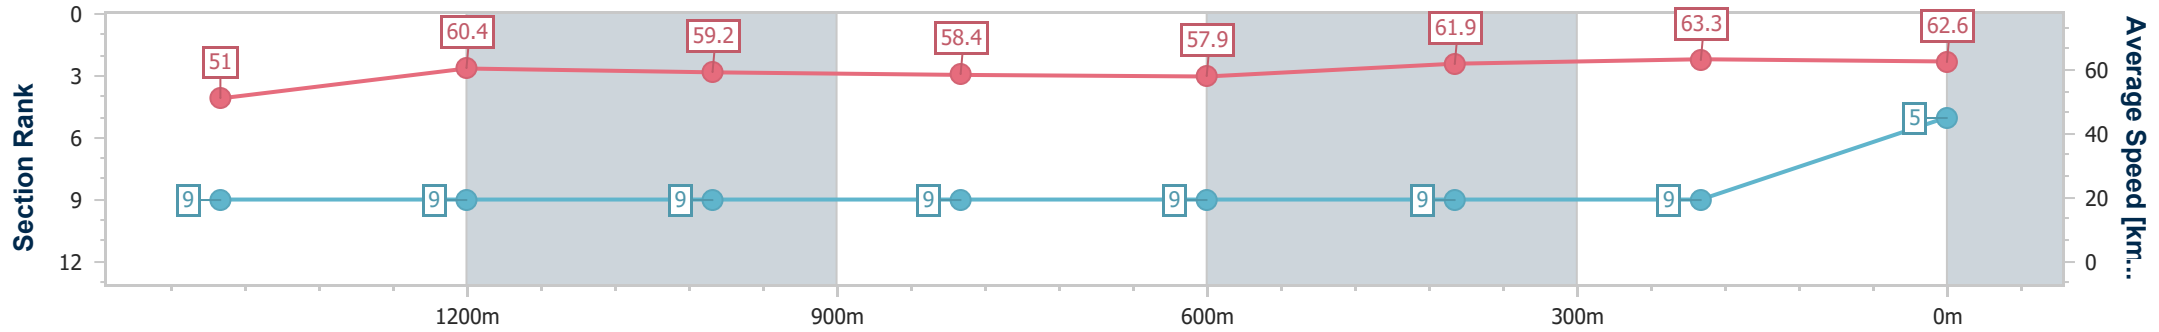

Ipswich QLD Professional

Race 4: GORDON'S GIN Class 1 Handicap - 1666m

28 November 2024 - 15:28

Track Rating: Good 4, Weather: Overcast, Rail Position: +2.5m Entire

Section	Overall	1400m	1200m	1000m	800m	600m	400m	200m
Section Times	1:42.48 [5] (0:18.78)	1:23.70 [9] (0:12.02)	1:11.68 [9] (0:12.20)	0:59.48 [9] (0:12.39)	0:47.09 [9] (0:12.44)	0:34.65 [9] (0:11.68)	0:22.97 [9] (0:11.52)	0:11.45 [9] (0:11.45)
Average Speed [km/h]	51.0	60.4	59.2	58.4	57.9	61.9	63.3	62.6
Top Speed [km/h]	62.8	62.1	60.3	60.0	58.8	63.0	64.4	64.4
Avg. Dist. to Rail [m]	3.2	1.0	1.2	1.2	0.6	1.2	3.6	6.1
Avg. Stride Freq. [Hz]	2.3	2.3	2.3	2.3	2.3	2.4	2.4	2.4
Avg. Stride Length [m]	6.2	7.2	7.1	7.2	7.1	7.3	7.4	7.2