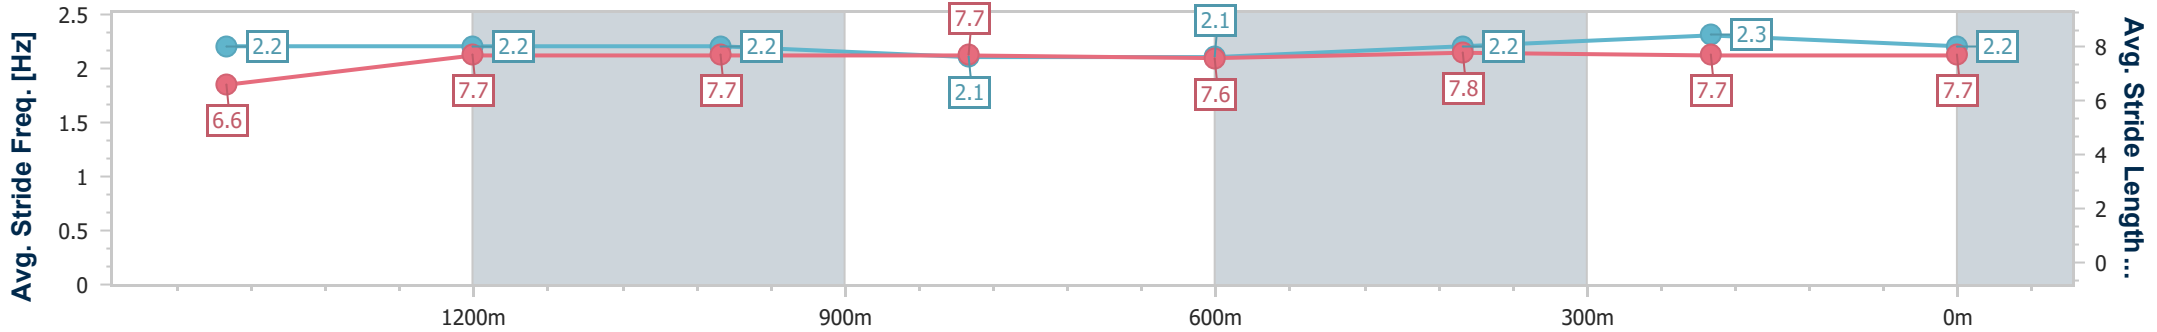

Ipswich QLD Professional

Race 4: GORDON'S GIN Class 1 Handicap - 1666m

28 November 2024 - 15:28

Track Rating: Good 4, Weather: Overcast, Rail Position: +2.5m Entire

Section	Overall	1400m	1200m	1000m	800m	600m	400m	200m
Section Times	1:41.98 [2] (0:18.38)	1:23.60 [6] (0:11.76)	1:11.84 [2] (0:11.95)	0:59.89 [2] (0:12.43)	0:47.46 [2] (0:12.41)	0:35.05 [2] (0:11.94)	0:23.11 [2] (0:11.49)	0:11.62 [2] (0:11.62)
Average Speed [km/h]	52.3	61.9	60.7	58.3	58.1	60.4	62.8	62.0
Top Speed [km/h]	64.5	63.0	62.3	59.0	58.8	62.5	63.5	65.1
Avg. Dist. to Rail [m]	8.0	2.3	1.9	1.8	1.0	0.6	0.6	2.0
Avg. Stride Freq. [Hz]	2.2	2.2	2.2	2.1	2.1	2.2	2.3	2.2
Avg. Stride Length [m]	6.6	7.7	7.7	7.7	7.6	7.8	7.7	7.7