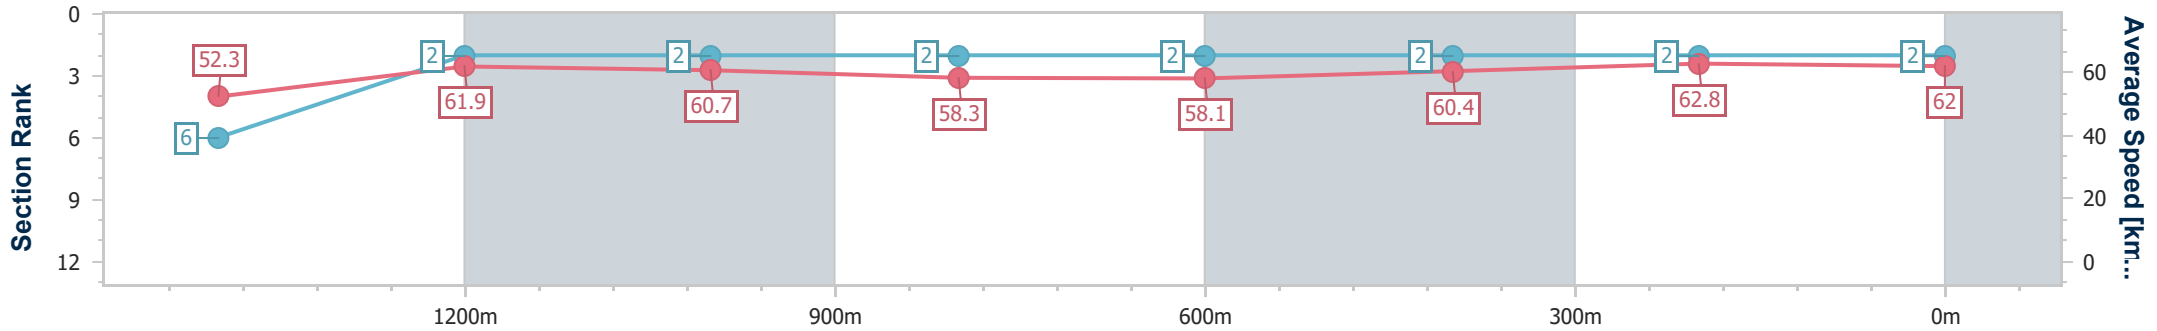

Ipswich QLD Professional

Race 4: GORDON'S GIN Class 1 Handicap - 1666m

28 November 2024 - 15:28

Track Rating: Good 4, Weather: Overcast, Rail Position: +2.5m Entire

Section	Overall	1400m	1200m	1000m	800m	600m	400m	200m
Section Times	1:41.98 [2] (0:18.38)	1:23.60 [6] (0:11.76)	1:11.84 [2] (0:11.95)	0:59.89 [2] (0:12.43)	0:47.46 [2] (0:12.41)	0:35.05 [2] (0:11.94)	0:23.11 [2] (0:11.49)	0:11.62 [2] (0:11.62)
Average Speed [km/h]	52.3	61.9	60.7	58.3	58.1	60.4	62.8	62.0
Top Speed [km/h]	64.5	63.0	62.3	59.0	58.8	62.5	63.5	65.1
Avg. Dist. to Rail [m]	8.0	2.3	1.9	1.8	1.0	0.6	0.6	2.0
Avg. Stride Freq. [Hz]	2.2	2.2	2.2	2.1	2.1	2.2	2.3	2.2
Avg. Stride Length [m]	6.6	7.7	7.7	7.7	7.6	7.8	7.7	7.7