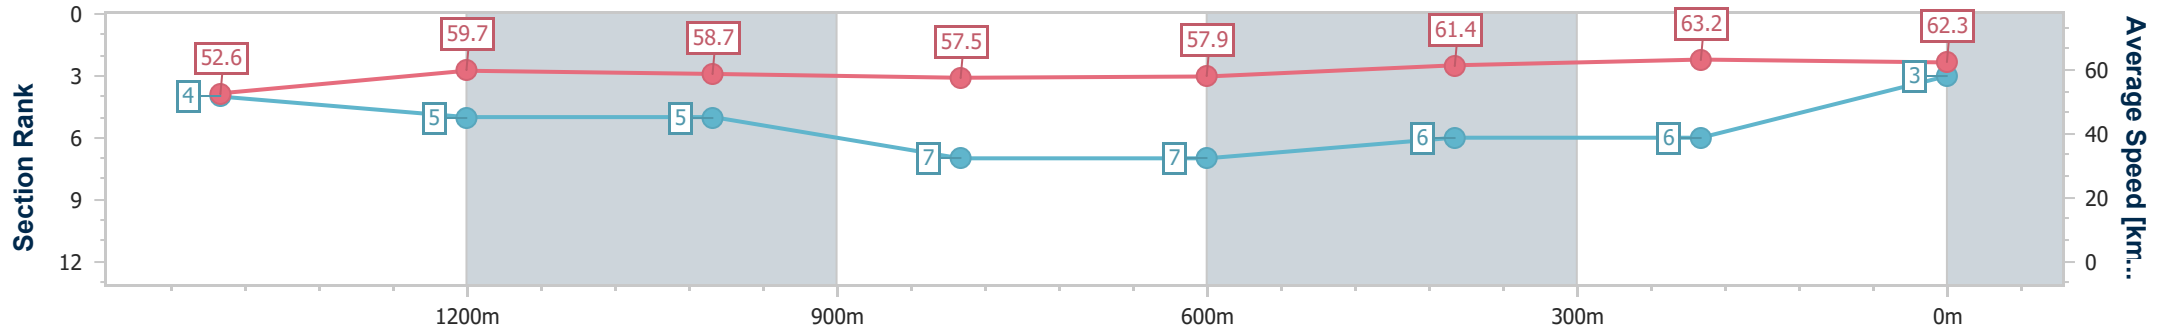

Ipswich QLD Professional

Race 4: GORDON'S GIN Class 1 Handicap - 1666m

28 November 2024 - 15:28

Track Rating: Good 4, Weather: Overcast, Rail Position: +2.5m Entire

Section	Overall	1400m	1200m	1000m	800m	600m	400m	200m
Section Times	1:42.26 [3] (0:18.24)	1:24.02 [4] (0:12.08)	1:11.94 [5] (0:12.36)	0:59.58 [5] (0:12.53)	0:47.05 [7] (0:12.38)	0:34.67 [7] (0:11.74)	0:22.93 [6] (0:11.40)	0:11.53 [6] (0:11.53)
Average Speed [km/h]	52.6	59.7	58.7	57.5	57.9	61.4	63.2	62.3
Top Speed [km/h]	62.7	62.7	59.4	58.6	59.7	62.8	64.3	64.4
Avg. Dist. to Rail [m]	3.9	1.0	1.5	1.1	1.1	0.7	1.2	3.7
Avg. Stride Freq. [Hz]	2.3	2.2	2.2	2.2	2.2	2.2	2.3	2.3
Avg. Stride Length [m]	6.2	7.4	7.5	7.4	7.5	7.7	7.7	7.7