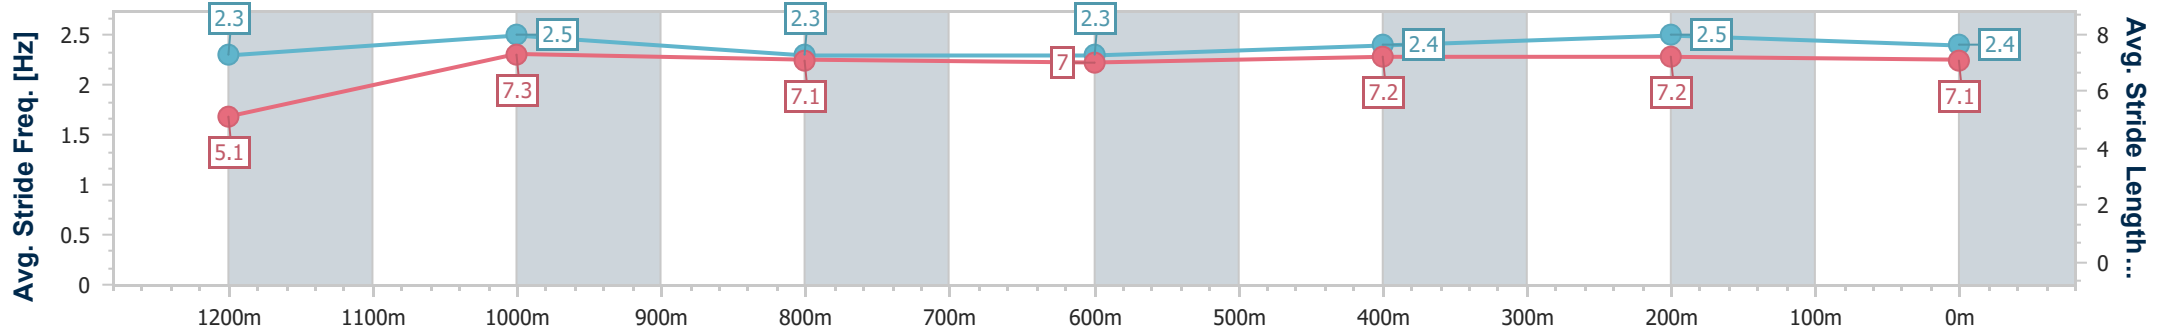

Horse/Jockey Name	Miss Reilly
Final Rank	4
Fastest Section Time (Section)	0:11.21 (1200m)
Top Speed [km/h] (Section)	65.6 (400m)
Race State	Finished

Ipswich QLD Professional
Race 2: GREAT NORTHERN Fillies and Mares Maiden Plate - 1350m

28 November 2024 - 14:13

Track Rating: Good 4, Weather: Overcast, Rail Position: +2.5m Entire

Section	Overall	1200m	1000m	800m	600m	400m	200m
Section Times	1:21.62 [4] (0:11.67)	1:09.95 [5] (0:11.21)	0:58.74 [5] (0:12.12)	0:46.62 [5] (0:12.28)	0:34.34 [5] (0:11.52)	0:22.82 [6] (0:11.28)	0:11.54 [6] (0:11.54)
Average Speed [km/h]	46.2	64.5	59.5	59.0	63.0	64.3	62.4
Top Speed [km/h]	64.9	65.1	61.6	59.7	65.6	65.6	64.1
Avg. Dist. to Rail [m]	2.8	2.5	1.6	1.2	1.6	3.2	6.0
Avg. Stride Freq. [Hz]	2.3	2.5	2.3	2.3	2.4	2.5	2.4
Avg. Stride Length [m]	5.1	7.3	7.1	7.0	7.2	7.2	7.1

- [ ] Ranking at each section and finish
- -.-.- No data available at this section
- NA No data available