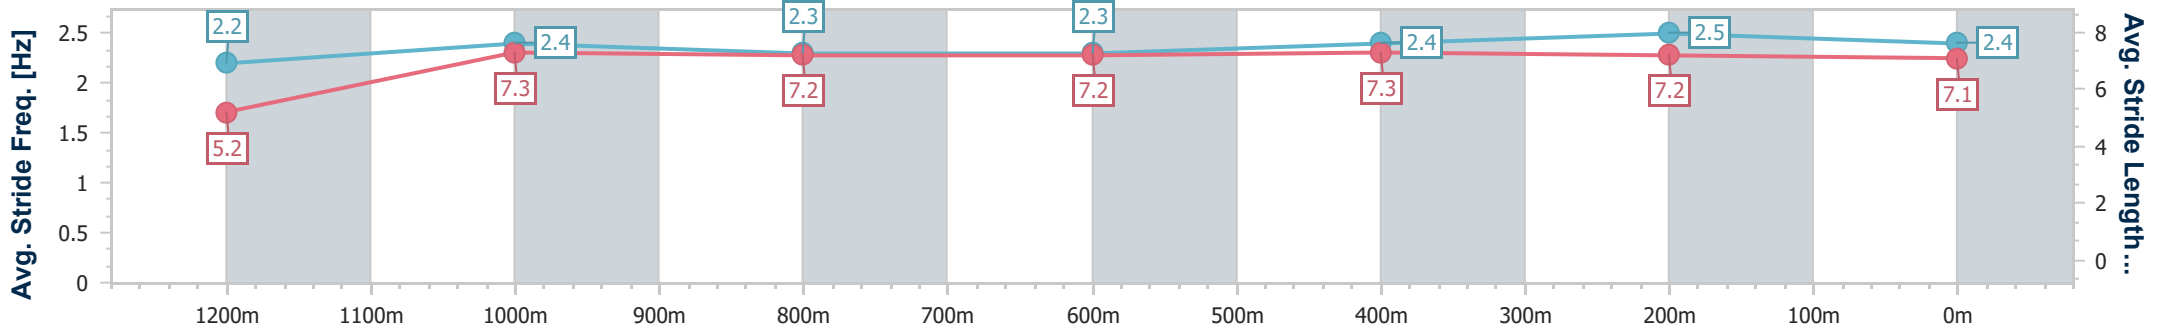

Horse/Jockey Name	She's Got Lyrics
Final Rank	2
Fastest Section Time (Section)	0:11.16 (400m)
Top Speed [km/h] (Section)	65.8 (600m)
Race State	Finished

Ipswich QLD Professional
Race 2: GREAT NORTHERN Fillies and Mares Maiden Plate - 1350m

28 November 2024 - 14:13

Track Rating: Good 4, Weather: Overcast, Rail Position: +2.5m Entire

Section	Overall	1200m	1000m	800m	600m	400m	200m							
Section Times	1:21.48 [2] (0:11.72)	1:09.76 [6] (0:11.66)	0:58.10 [7] (0:11.79)	0:46.31 [6] (0:12.11)	0:34.20 [6] (0:11.45)	0:22.75 [5] (0:11.16)	0:11.59 [4] (0:11.59)							
Average Speed [km/h]	46.1	61.9	61.1	59.3	62.9	64.4	62.2							
Top Speed [km/h]	63.0	63.4	62.0	60.5	65.8	65.8	64.1							
Avg. Dist. to Rail [m]	5.4	3.4	0.4	0.2	0.3	0.8	3.1							
Avg. Stride Freq. [Hz]	2.2	2.4	2.3	2.3	2.4	2.5	2.4							
Avg. Stride Length [m]	5.2	7.3	7.2	7.2	7.3	7.2	7.1							

- [ ] Ranking at each section and finish
- -.-.- No data available at this section
- NA No data available