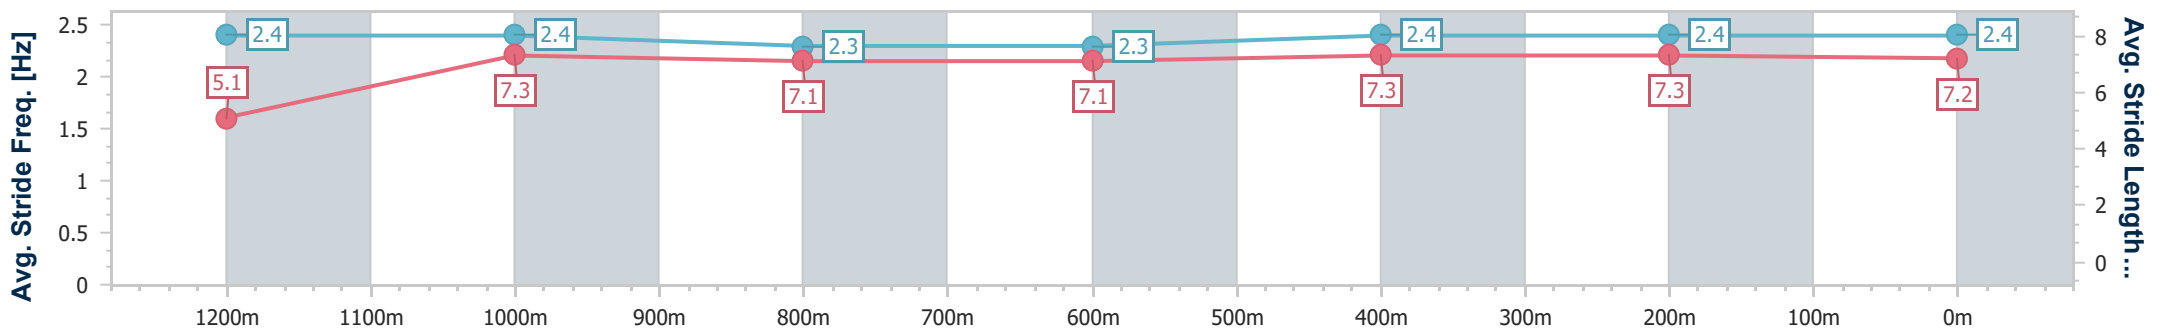

Horse/Jockey Name	Cassette
Final Rank	5
Fastest Section Time (Section)	0:11.28 (400m)
Top Speed [km/h] (Section)	65.0 (1200m)
Race State	Finished

Ipswich QLD Professional
Race 2: GREAT NORTHERN Fillies and Mares Maiden Plate - 1350m

28 November 2024 - 14:13

Track Rating: Good 4, Weather: Overcast, Rail Position: +2.5m Entire

Section	Overall	1200m	1000m	800m	600m	400m	200m
Section Times	1:21.67 [5] (0:11.40)	1:10.27 [3] (0:11.36)	0:58.91 [4] (0:12.07)	0:46.84 [4] (0:12.23)	0:34.61 [4] (0:11.55)	0:23.06 [4] (0:11.28)	0:11.78 [3] (0:11.78)
Average Speed [km/h]	47.4	63.8	59.6	59.0	62.6	63.9	61.3
Top Speed [km/h]	63.8	65.0	61.7	59.4	64.3	64.5	63.5
Avg. Dist. to Rail [m]	1.4	2.3	0.6	0.3	1.0	1.5	4.1
Avg. Stride Freq. [Hz]	2.4	2.4	2.3	2.3	2.4	2.4	2.4
Avg. Stride Length [m]	5.1	7.3	7.1	7.1	7.3	7.3	7.2

- [ ] Ranking at each section and finish
- -.-.- No data available at this section
- NA No data available