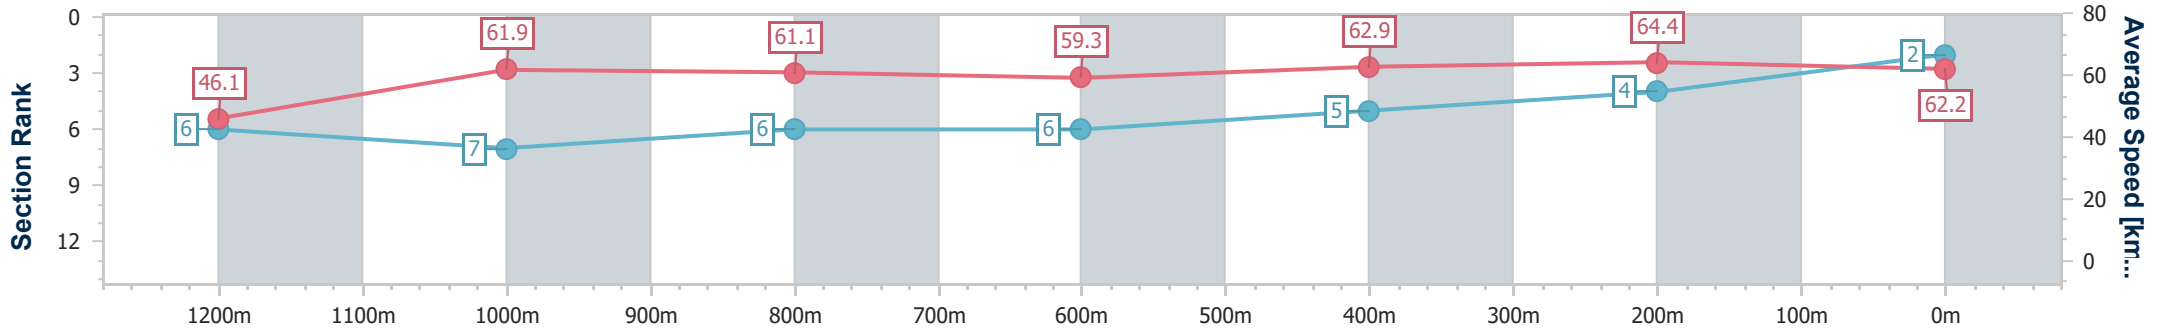

Horse/Jockey Name	She's Got Lyrics
Final Rank	2
Fastest Section Time (Section)	0:11.16 (400m)
Top Speed [km/h] (Section)	65.8 (600m)
Race State	Finished

Ipswich QLD Professional
Race 2: GREAT NORTHERN Fillies and Mares Maiden Plate - 1350m

28 November 2024 - 14:13

Track Rating: Good 4, Weather: Overcast, Rail Position: +2.5m Entire

Section	Overall	1200m	1000m	800m	600m	400m	200m							
Section Times	1:21.48 [2] (0:11.72)	1:09.76 [6] (0:11.66)	0:58.10 [7] (0:11.79)	0:46.31 [6] (0:12.11)	0:34.20 [6] (0:11.45)	0:22.75 [5] (0:11.16)	0:11.59 [4] (0:11.59)							
Average Speed [km/h]	46.1	61.9	61.1	59.3	62.9	64.4	62.2							
Top Speed [km/h]	63.0	63.4	62.0	60.5	65.8	65.8	64.1							
Avg. Dist. to Rail [m]	5.4	3.4	0.4	0.2	0.3	0.8	3.1							
Avg. Stride Freq. [Hz]	2.2	2.4	2.3	2.3	2.4	2.5	2.4							
Avg. Stride Length [m]	5.2	7.3	7.2	7.2	7.3	7.2	7.1							

- [ ] Ranking at each section and finish
- -.-.- No data available at this section
- NA No data available