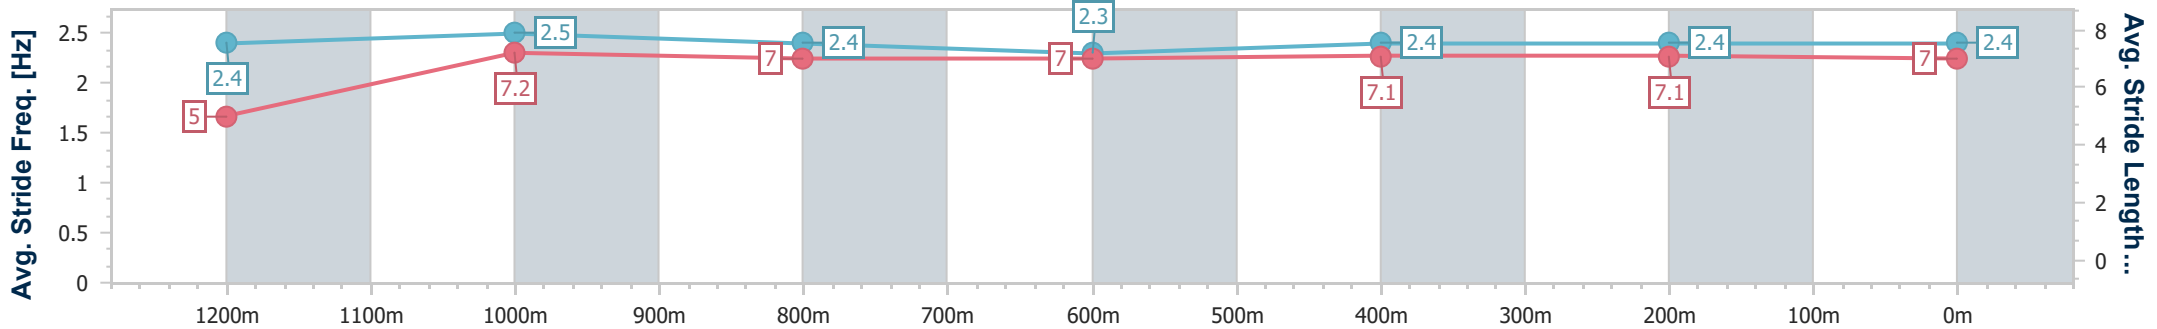

Horse/Jockey Name	Kellisa
Final Rank	6
Fastest Section Time (Section)	0:11.16 (1200m)
Top Speed [km/h] (Section)	65.7 (1200m)
Race State	Finished

Ipswich QLD Professional
Race 2: GREAT NORTHERN Fillies and Mares Maiden Plate - 1350m

28 November 2024 - 14:13

Track Rating: Good 4, Weather: Overcast, Rail Position: +2.5m Entire

Section	Overall	1200m	1000m	800m	600m	400m	200m
Section Times	1:21.68 [6] (0:11.56)	1:10.12 [4] (0:11.16)	0:58.96 [3] (0:11.89)	0:47.07 [3] (0:12.31)	0:34.76 [3] (0:11.57)	0:23.19 [3] (0:11.42)	0:11.77 [5] (0:11.77)
Average Speed [km/h]	46.9	64.6	60.4	58.6	62.0	62.8	61.1
Top Speed [km/h]	65.1	65.7	63.1	59.3	64.2	64.2	63.1
Avg. Dist. to Rail [m]	2.0	1.7	0.3	0.2	0.5	0.7	1.4
Avg. Stride Freq. [Hz]	2.4	2.5	2.4	2.3	2.4	2.4	2.4
Avg. Stride Length [m]	5.0	7.2	7.0	7.0	7.1	7.1	7.0

- [ ] Ranking at each section and finish
- -.-.- No data available at this section
- NA No data available