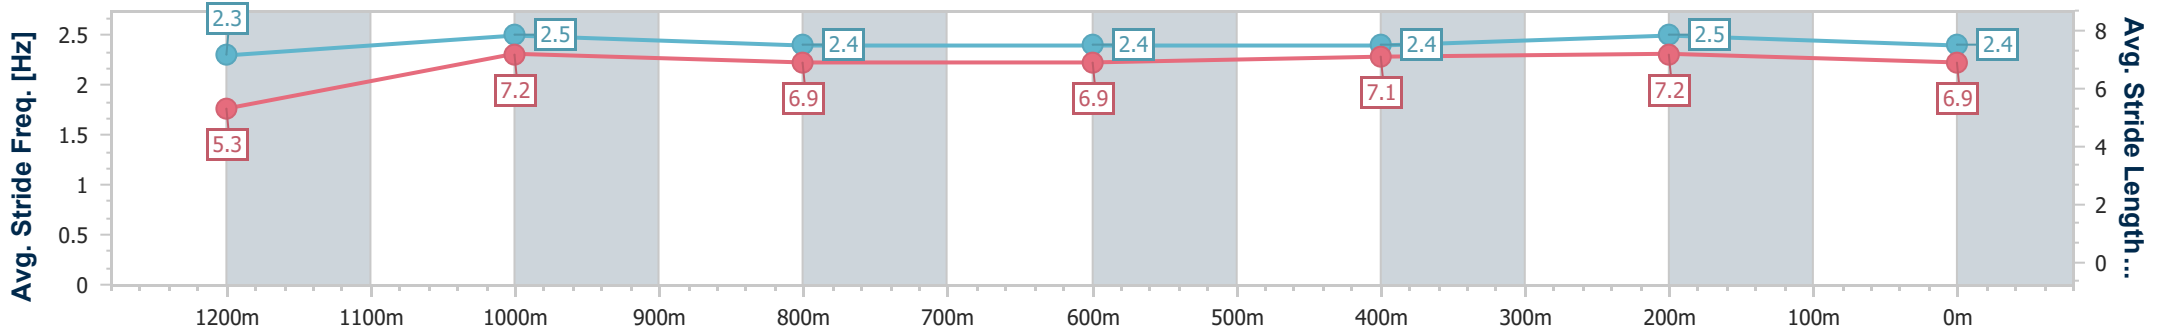

Horse/Jockey Name	Betathaneva
Final Rank	1
Fastest Section Time (Section)	0:11.21 (Overall)
Top Speed [km/h] (Section)	66.2 (1200m)
Race State	Finished

Ipswich QLD Professional
Race 2: GREAT NORTHERN Fillies and Mares Maiden Plate - 1350m

28 November 2024 - 14:13

Track Rating: Good 4, Weather: Overcast, Rail Position: +2.5m Entire

Section	Overall	1200m	1000m	800m	600m	400m	200m
Section Times	1:21.43 [1] (0:11.21)	1:10.22 [2] (0:11.28)	0:58.94 [2] (0:12.04)	0:46.90 [2] (0:12.30)	0:34.60 [2] (0:11.61)	0:22.99 [2] (0:11.23)	0:11.76 [1] (0:11.76)
Average Speed [km/h]	48.3	63.8	60.0	58.8	62.0	64.2	61.2
Top Speed [km/h]	64.9	66.2	62.4	59.2	64.8	65.0	63.5
Avg. Dist. to Rail [m]	0.9	1.3	1.3	0.7	0.4	0.3	1.0
Avg. Stride Freq. [Hz]	2.3	2.5	2.4	2.4	2.4	2.5	2.4
Avg. Stride Length [m]	5.3	7.2	6.9	6.9	7.1	7.2	6.9

- [ ] Ranking at each section and finish
- -.-.- No data available at this section
- NA No data available