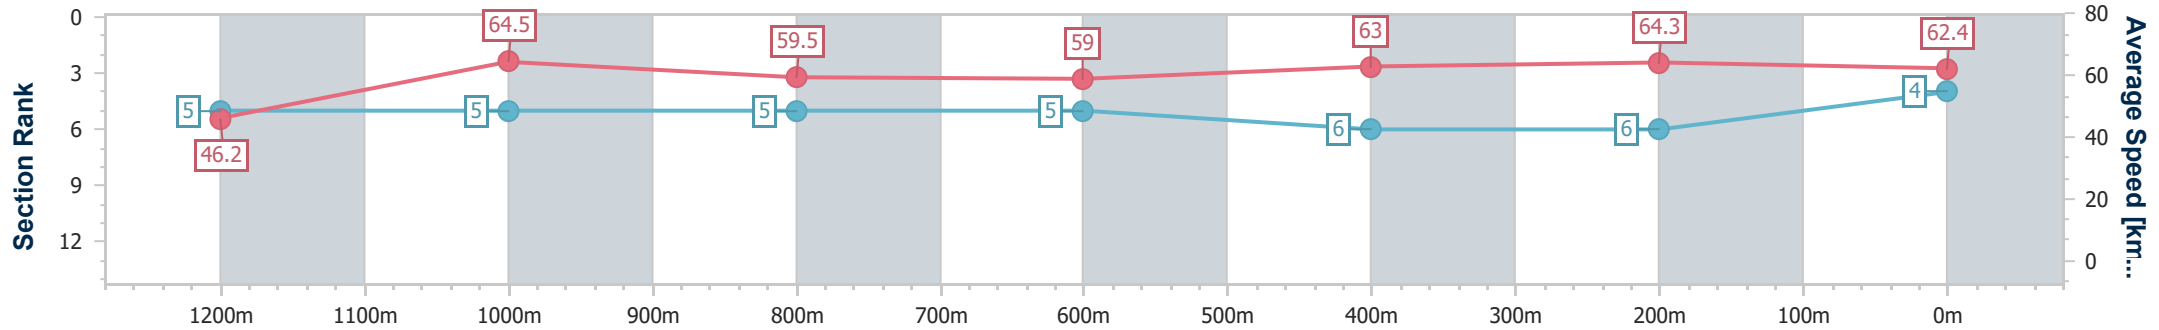

Horse/Jockey Name	Miss Reilly
Final Rank	4
Fastest Section Time (Section)	0:11.21 (1200m)
Top Speed [km/h] (Section)	65.6 (400m)
Race State	Finished

Ipswich QLD Professional
Race 2: GREAT NORTHERN Fillies and Mares Maiden Plate - 1350m

28 November 2024 - 14:13

Track Rating: Good 4, Weather: Overcast, Rail Position: +2.5m Entire

Section	Overall	1200m	1000m	800m	600m	400m	200m
Section Times	1:21.62 [4] (0:11.67)	1:09.95 [5] (0:11.21)	0:58.74 [5] (0:12.12)	0:46.62 [5] (0:12.28)	0:34.34 [5] (0:11.52)	0:22.82 [6] (0:11.28)	0:11.54 [6] (0:11.54)
Average Speed [km/h]	46.2	64.5	59.5	59.0	63.0	64.3	62.4
Top Speed [km/h]	64.9	65.1	61.6	59.7	65.6	65.6	64.1
Avg. Dist. to Rail [m]	2.8	2.5	1.6	1.2	1.6	3.2	6.0
Avg. Stride Freq. [Hz]	2.3	2.5	2.3	2.3	2.4	2.5	2.4
Avg. Stride Length [m]	5.1	7.3	7.1	7.0	7.2	7.2	7.1

- [ ] Ranking at each section and finish
- -.-.- No data available at this section
- NA No data available