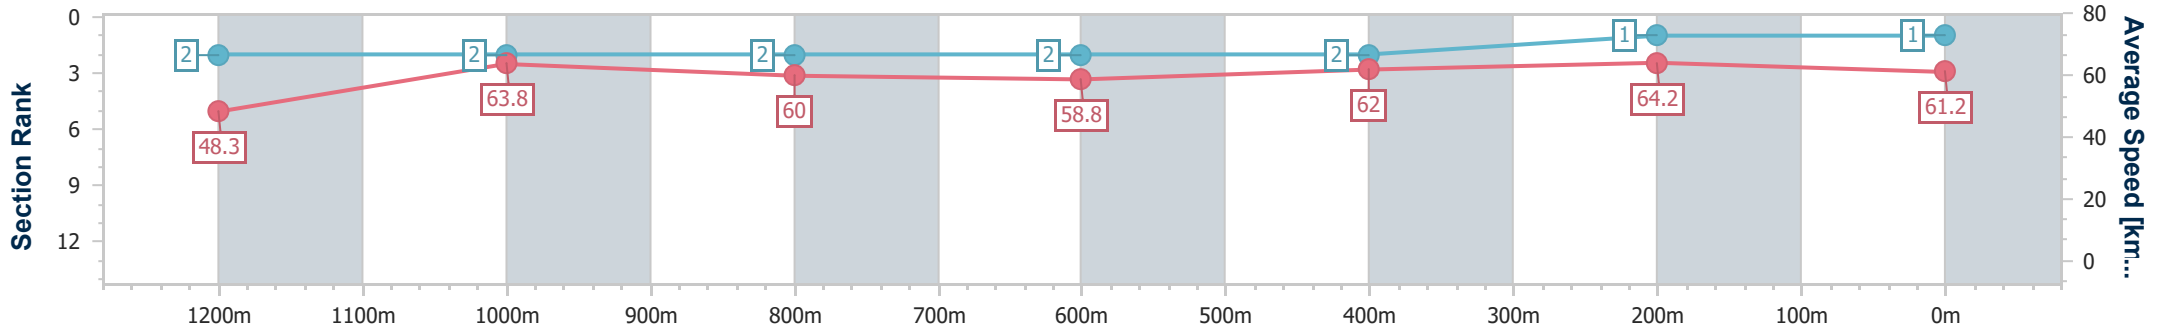

Horse/Jockey Name	Betathaneva
Final Rank	1
Fastest Section Time (Section)	0:11.21 (Overall)
Top Speed [km/h] (Section)	66.2 (1200m)
Race State	Finished

Ipswich QLD Professional
Race 2: GREAT NORTHERN Fillies and Mares Maiden Plate - 1350m

28 November 2024 - 14:13

Track Rating: Good 4, Weather: Overcast, Rail Position: +2.5m Entire

Section	Overall	1200m	1000m	800m	600m	400m	200m
Section Times	1:21.43 [1] (0:11.21)	1:10.22 [2] (0:11.28)	0:58.94 [2] (0:12.04)	0:46.90 [2] (0:12.30)	0:34.60 [2] (0:11.61)	0:22.99 [2] (0:11.23)	0:11.76 [1] (0:11.76)
Average Speed [km/h]	48.3	63.8	60.0	58.8	62.0	64.2	61.2
Top Speed [km/h]	64.9	66.2	62.4	59.2	64.8	65.0	63.5
Avg. Dist. to Rail [m]	0.9	1.3	1.3	0.7	0.4	0.3	1.0
Avg. Stride Freq. [Hz]	2.3	2.5	2.4	2.4	2.4	2.5	2.4
Avg. Stride Length [m]	5.3	7.2	6.9	6.9	7.1	7.2	6.9

- [ ] Ranking at each section and finish
- -.-.- No data available at this section
- NA No data available