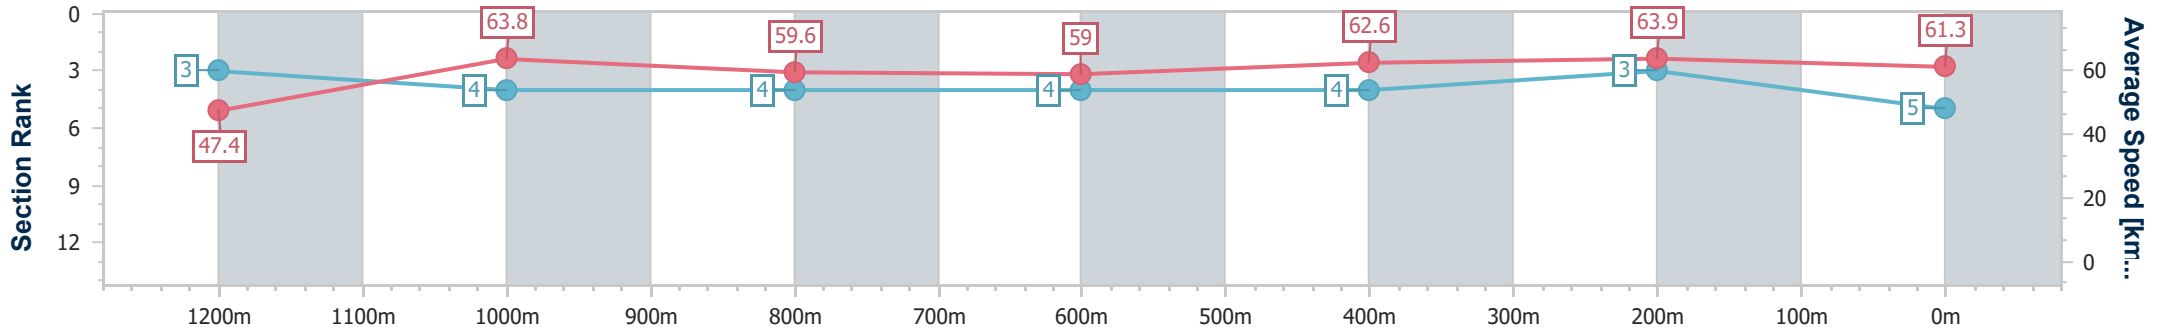

Horse/Jockey Name	Cassette
Final Rank	5
Fastest Section Time (Section)	0:11.28 (400m)
Top Speed [km/h] (Section)	65.0 (1200m)
Race State	Finished

Ipswich QLD Professional
Race 2: GREAT NORTHERN Fillies and Mares Maiden Plate - 1350m

28 November 2024 - 14:13

Track Rating: Good 4, Weather: Overcast, Rail Position: +2.5m Entire

Section	Overall	1200m	1000m	800m	600m	400m	200m
Section Times	1:21.67 [5] (0:11.40)	1:10.27 [3] (0:11.36)	0:58.91 [4] (0:12.07)	0:46.84 [4] (0:12.23)	0:34.61 [4] (0:11.55)	0:23.06 [4] (0:11.28)	0:11.78 [3] (0:11.78)
Average Speed [km/h]	47.4	63.8	59.6	59.0	62.6	63.9	61.3
Top Speed [km/h]	63.8	65.0	61.7	59.4	64.3	64.5	63.5
Avg. Dist. to Rail [m]	1.4	2.3	0.6	0.3	1.0	1.5	4.1
Avg. Stride Freq. [Hz]	2.4	2.4	2.3	2.3	2.4	2.4	2.4
Avg. Stride Length [m]	5.1	7.3	7.1	7.1	7.3	7.3	7.2

- [ ] Ranking at each section and finish
- -.-.- No data available at this section
- NA No data available