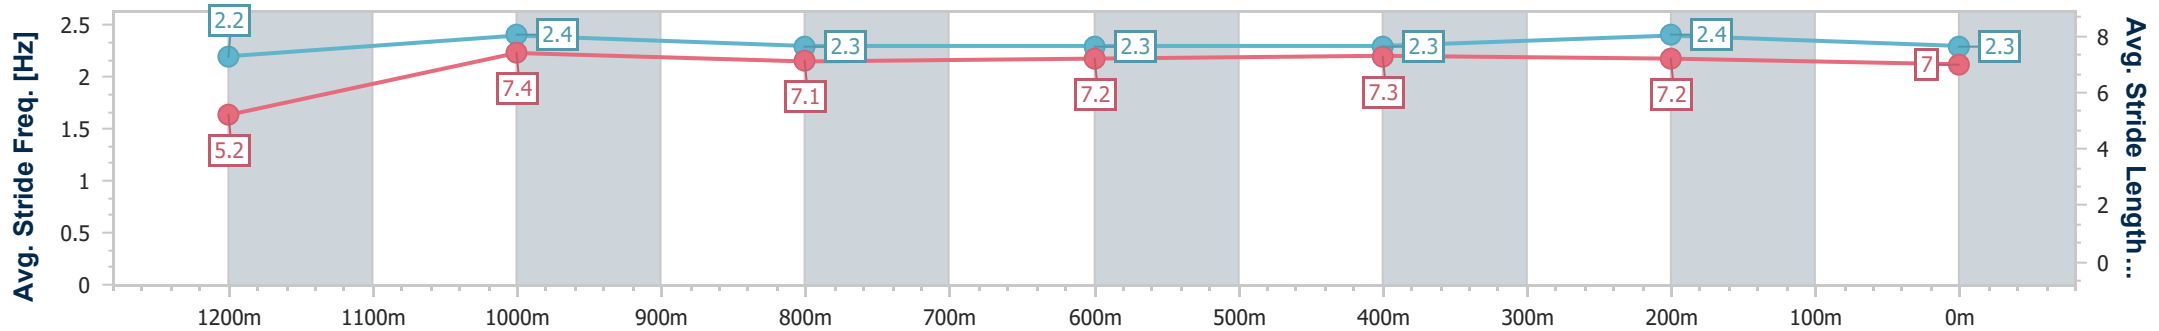

- [] Ranking at each section and finish
- .-.- No data available at this section
- NA No data available

Horse/Jockey Name	Ready To Drink
Final Rank	7
Fastest Section Time (Section)	0:11.42 (1200m)
Top Speed [km/h] (Section)	64.3 (400m)
Race State	Finished

Ipswich QLD Professional
Race 2: GREAT NORTHERN Fillies and Mares Maiden Plate - 1350m

28 November 2024 - 14:13

Track Rating: Good 4, Weather: Overcast, Rail Position: +2.5m Entire

Section	Overall	1200m	1000m	800m	600m	400m	200m
Section Times	1:22.89 [7] (0:11.75)	1:11.14 [7] (0:11.42)	0:59.72 [6] (0:12.11)	0:47.61 [7] (0:12.25)	0:35.36 [7] (0:11.70)	0:23.66 [7] (0:11.43)	0:12.23 [7] (0:12.23)
Average Speed [km/h]	45.9	63.4	59.5	58.8	61.6	62.6	59.0
Top Speed [km/h]	64.0	64.1	62.6	59.6	63.5	64.3	61.3
Avg. Dist. to Rail [m]	3.6	2.2	0.6	0.2	0.3	0.9	3.1
Avg. Stride Freq. [Hz]	2.2	2.4	2.3	2.3	2.3	2.4	2.3
Avg. Stride Length [m]	5.2	7.4	7.1	7.2	7.3	7.2	7.0

- [] Ranking at each section and finish
- .-.- No data available at this section
- NA No data available