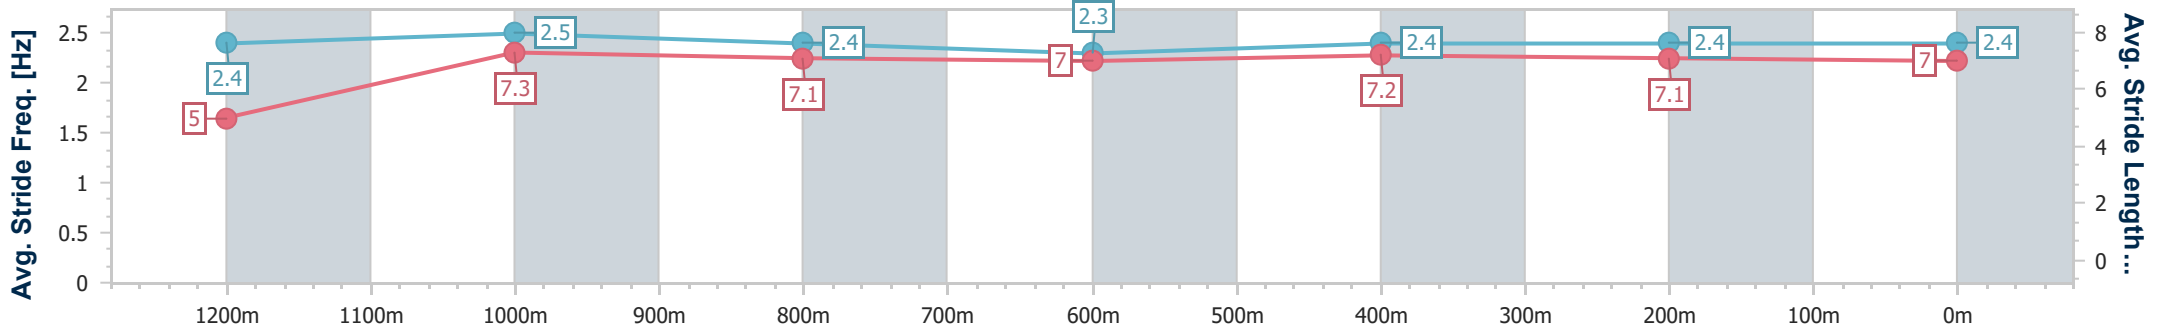

Horse/Jockey Name	Alecia
Final Rank	3
Fastest Section Time (Section)	0:11.13 (1200m)
Top Speed [km/h] (Section)	66.0 (Overall)
Race State	Finished

Ipswich QLD Professional
Race 2: GREAT NORTHERN Fillies and Mares Maiden Plate - 1350m

28 November 2024 - 14:13

Track Rating: Good 4, Weather: Overcast, Rail Position: +2.5m Entire

Section	Overall	1200m	1000m	800m	600m	400m	200m
Section Times	1:21.58 [3] (0:11.16)	1:10.42 [1] (0:11.13)	0:59.29 [1] (0:11.99)	0:47.30 [1] (0:12.25)	0:35.05 [1] (0:11.64)	0:23.41 [1] (0:11.55)	0:11.86 [2] (0:11.86)
Average Speed [km/h]	48.6	64.6	60.1	58.7	61.6	62.2	60.7
Top Speed [km/h]	66.0	65.8	63.3	60.4	62.7	62.4	62.1
Avg. Dist. to Rail [m]	3.8	2.1	0.3	0.4	0.8	0.9	0.4
Avg. Stride Freq. [Hz]	2.4	2.5	2.4	2.3	2.4	2.4	2.4
Avg. Stride Length [m]	5.0	7.3	7.1	7.0	7.2	7.1	7.0

- [ ] Ranking at each section and finish
- -.-.- No data available at this section
- NA No data available