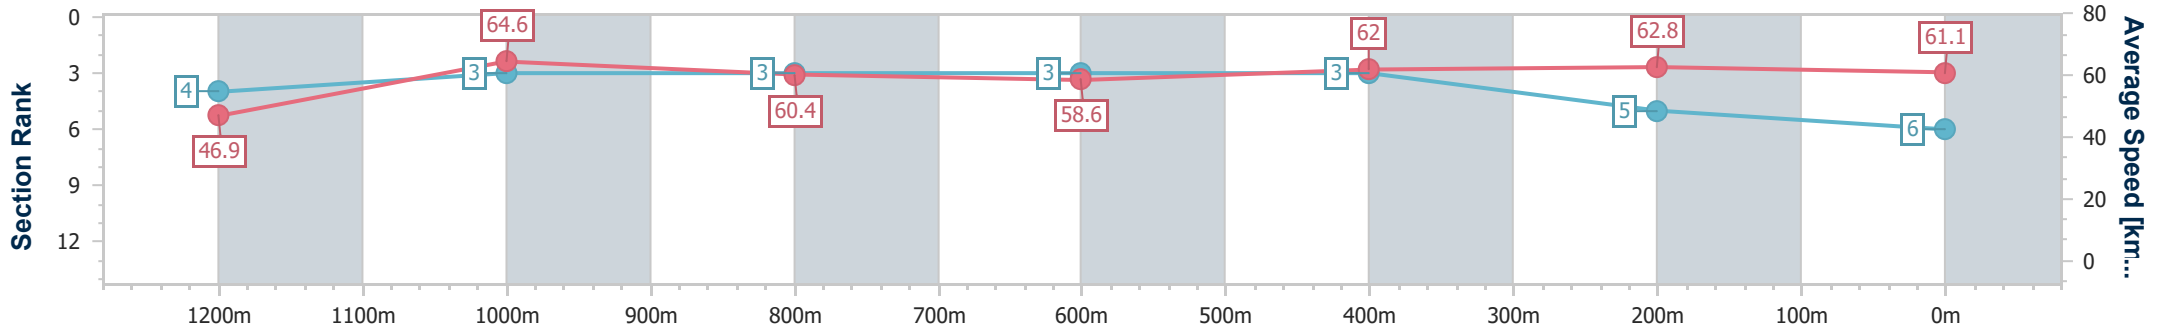

Horse/Jockey Name	Kellisa
Final Rank	6
Fastest Section Time (Section)	0:11.16 (1200m)
Top Speed [km/h] (Section)	65.7 (1200m)
Race State	Finished

Ipswich QLD Professional
Race 2: GREAT NORTHERN Fillies and Mares Maiden Plate - 1350m

28 November 2024 - 14:13

Track Rating: Good 4, Weather: Overcast, Rail Position: +2.5m Entire

Section	Overall	1200m	1000m	800m	600m	400m	200m
Section Times	1:21.68 [6] (0:11.56)	1:10.12 [4] (0:11.16)	0:58.96 [3] (0:11.89)	0:47.07 [3] (0:12.31)	0:34.76 [3] (0:11.57)	0:23.19 [3] (0:11.42)	0:11.77 [5] (0:11.77)
Average Speed [km/h]	46.9	64.6	60.4	58.6	62.0	62.8	61.1
Top Speed [km/h]	65.1	65.7	63.1	59.3	64.2	64.2	63.1
Avg. Dist. to Rail [m]	2.0	1.7	0.3	0.2	0.5	0.7	1.4
Avg. Stride Freq. [Hz]	2.4	2.5	2.4	2.3	2.4	2.4	2.4
Avg. Stride Length [m]	5.0	7.2	7.0	7.0	7.1	7.1	7.0

- [ ] Ranking at each section and finish
- -.-.- No data available at this section
- NA No data available