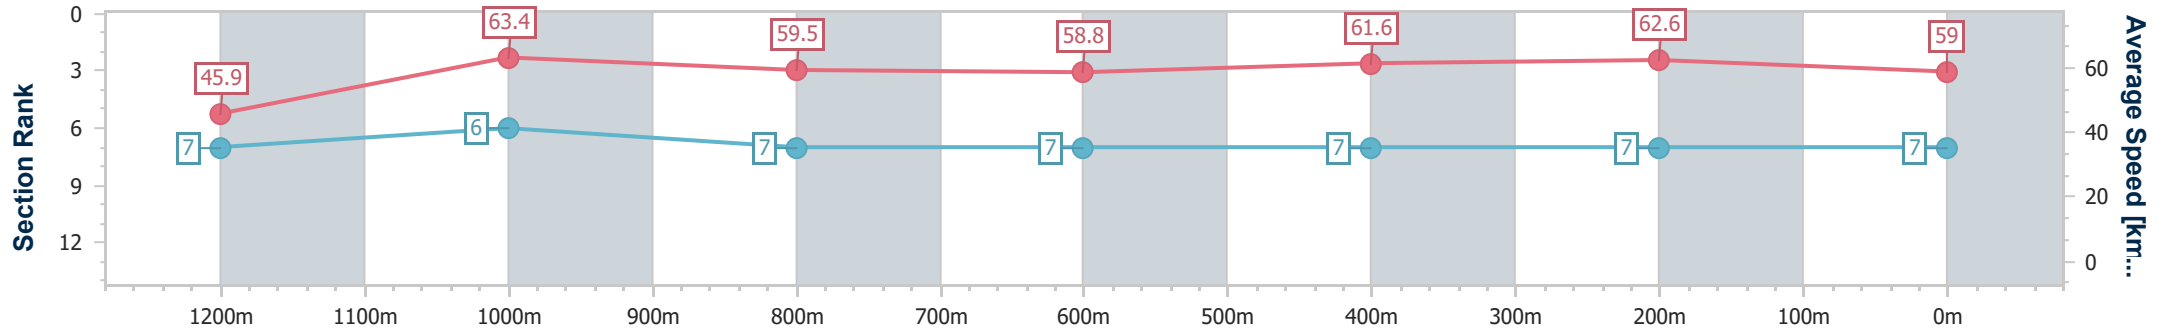

- [] Ranking at each section and finish
- .-.- No data available at this section
- NA No data available

Horse/Jockey Name	Ready To Drink
Final Rank	7
Fastest Section Time (Section)	0:11.42 (1200m)
Top Speed [km/h] (Section)	64.3 (400m)
Race State	Finished

- [] Ranking at each section and finish
- .-.- No data available at this section
- NA No data available