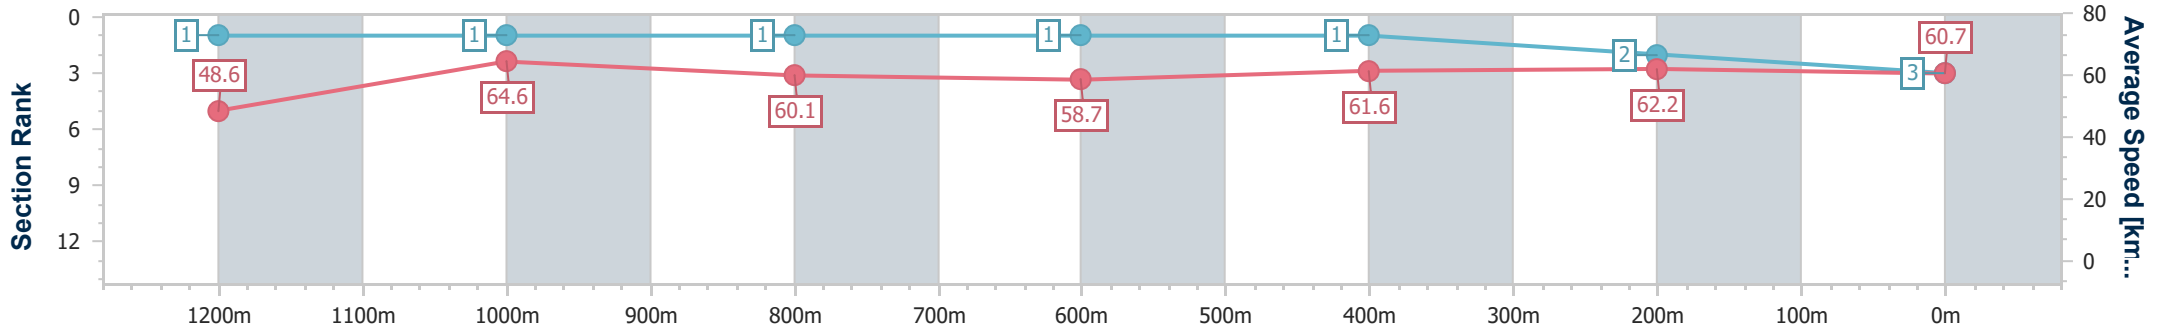

Horse/Jockey Name	Alecia
Final Rank	3
Fastest Section Time (Section)	0:11.13 (1200m)
Top Speed [km/h] (Section)	66.0 (Overall)
Race State	Finished

Ipswich QLD Professional
Race 2: GREAT NORTHERN Fillies and Mares Maiden Plate - 1350m

28 November 2024 - 14:13

Track Rating: Good 4, Weather: Overcast, Rail Position: +2.5m Entire

Section	Overall	1200m	1000m	800m	600m	400m	200m
Section Times	1:21.58 [3] (0:11.16)	1:10.42 [1] (0:11.13)	0:59.29 [1] (0:11.99)	0:47.30 [1] (0:12.25)	0:35.05 [1] (0:11.64)	0:23.41 [1] (0:11.55)	0:11.86 [2] (0:11.86)
Average Speed [km/h]	48.6	64.6	60.1	58.7	61.6	62.2	60.7
Top Speed [km/h]	66.0	65.8	63.3	60.4	62.7	62.4	62.1
Avg. Dist. to Rail [m]	3.8	2.1	0.3	0.4	0.8	0.9	0.4
Avg. Stride Freq. [Hz]	2.4	2.5	2.4	2.3	2.4	2.4	2.4
Avg. Stride Length [m]	5.0	7.3	7.1	7.0	7.2	7.1	7.0

- [ ] Ranking at each section and finish
- -.-.- No data available at this section
- NA No data available