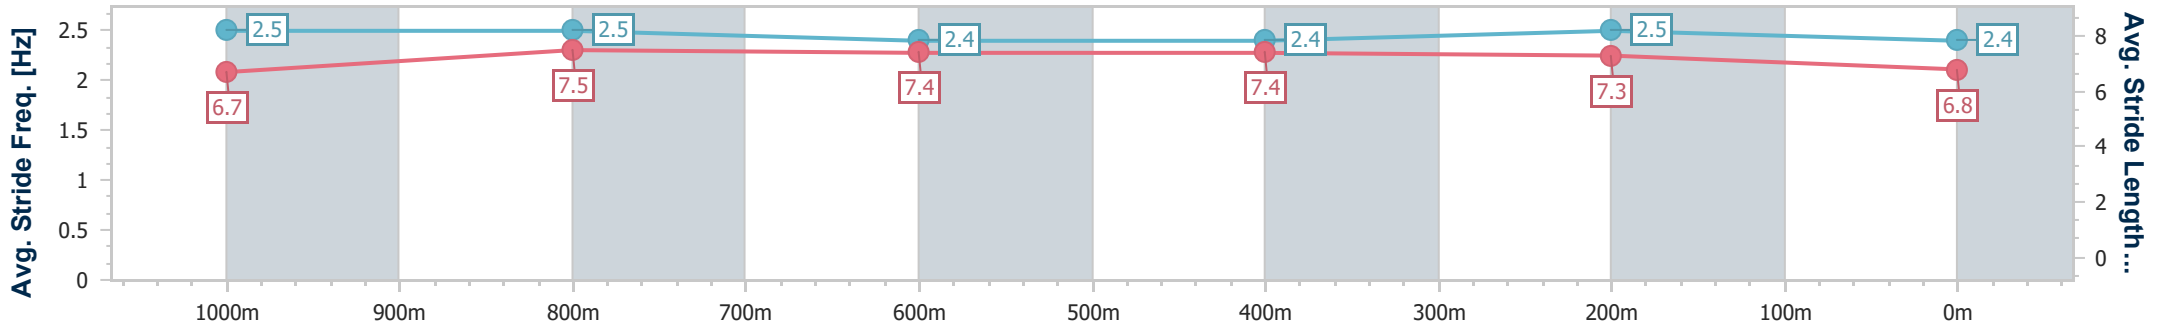

Doomben QLD Professional

Race 8: EUREKA STUD TATTERSALL'S CLASSIC - 1200m

27 November 2024 - 16:13

Track Rating: Soft 5, Weather: Overcast, Rail Position: +0m Entire

BRISBANE RACING CLUB

Section	Overall	1000m	800m	600m	400m	200m
Section Times	1:09.15 [1] (0:13.28)	0:55.87 [6] (0:10.63)	0:45.24 [6] (0:11.16)	0:34.08 [7] (0:11.27)	0:22.81 [6] (0:11.14)	0:11.67 [4] (0:11.67)
Average Speed [km/h]	54.2	68.1	64.3	63.4	64.7	61.7
Top Speed [km/h]	69.2	69.8	66.8	65.5	65.8	65.4
Avg. Dist. to Rail [m]	5.9	1.2	0.2	1.1	0.6	1.3
Avg. Stride Freq. [Hz]	2.5	2.5	2.4	2.4	2.5	2.4
Avg. Stride Length [m]	6.7	7.5	7.4	7.4	7.3	6.8