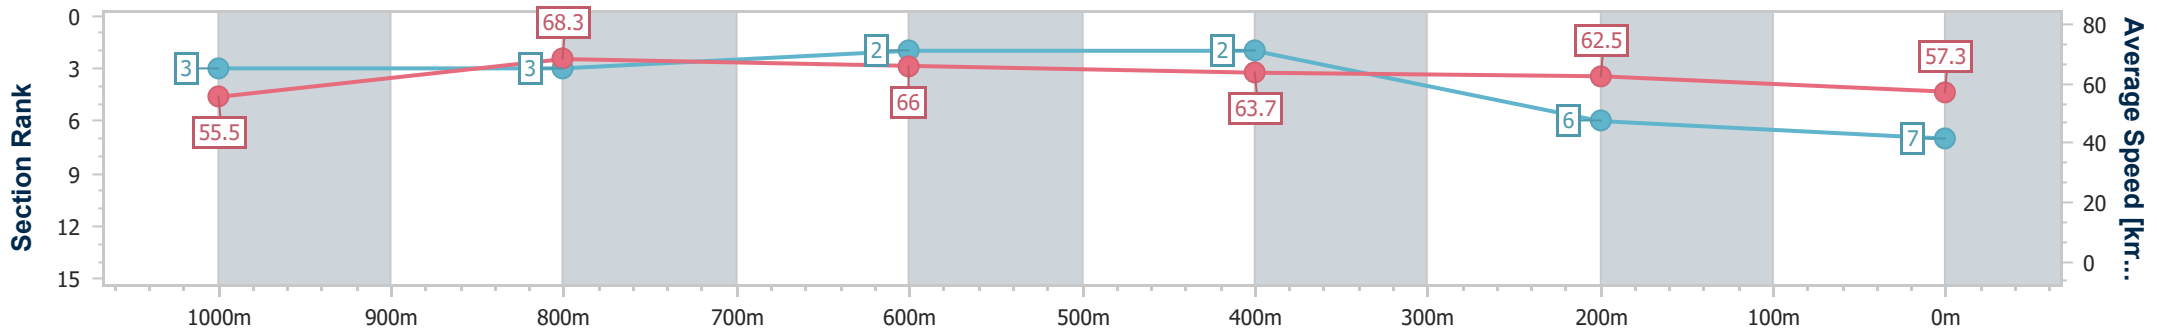

Doomben QLD Professional

Race 8: EUREKA STUD TATTERSALL'S CLASSIC - 1200m

27 November 2024 - 16:13

Track Rating: Soft 5, Weather: Overcast, Rail Position: +0m Entire

BRISBANE RACING CLUB

Section	Overall	1000m	800m	600m	400m	200m
Section Times	1:10.11 [7] (0:12.97)	0:57.14 [3] (0:10.60)	0:46.54 [3] (0:11.07)	0:35.47 [2] (0:11.42)	0:24.05 [2] (0:11.51)	0:12.54 [6] (0:12.54)
Average Speed [km/h]	55.5	68.3	66.0	63.7	62.5	57.3
Top Speed [km/h]	69.3	69.6	67.2	65.2	63.5	60.7
Avg. Dist. to Rail [m]	8.2	3.0	2.4	1.4	1.3	2.8
Avg. Stride Freq. [Hz]	2.5	2.5	2.5	2.4	2.4	2.3
Avg. Stride Length [m]	6.9	7.3	7.3	7.3	7.2	7.0

- [] Ranking at each section and finish
- .-.- No data available at this section
- NA No data available

Horse/Jockey Name	Black On Beauty
Final Rank	8
Fastest Section Time (Section)	0:10.45 (1000m)
Top Speed [km/h] (Section)	71.3 (1000m)
Race State	Finished