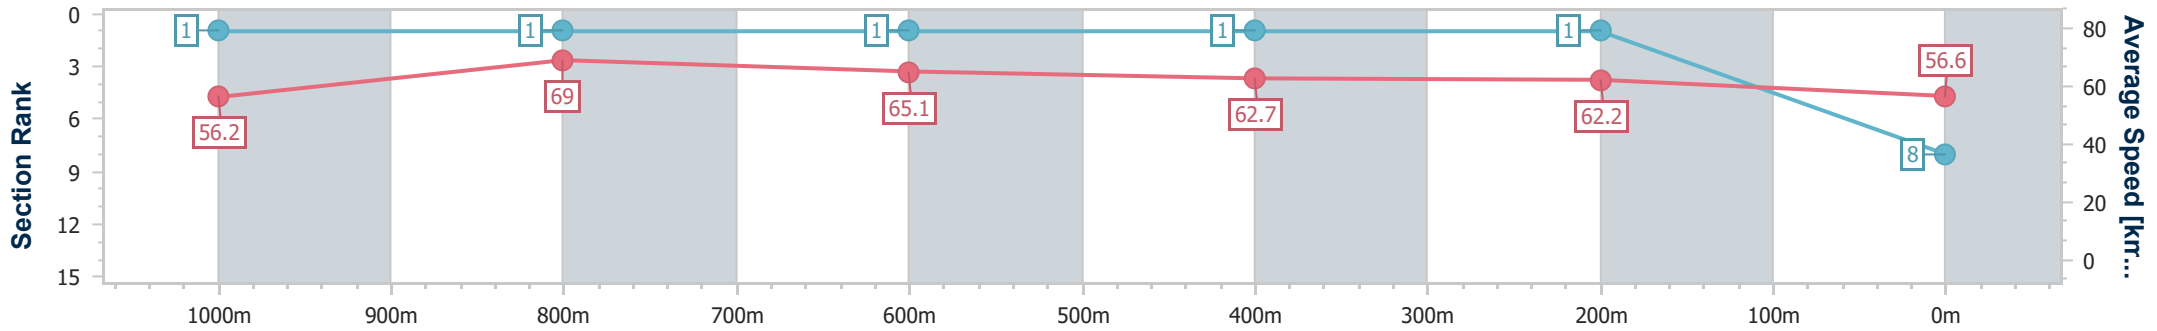

Doomben QLD Professional

Race 8: EUREKA STUD TATTERSALL'S CLASSIC - 1200m

27 November 2024 - 16:13

Track Rating: Soft 5, Weather: Overcast, Rail Position: +0m Entire

BRISBANE RACING CLUB

Section	Overall	1000m	800m	600m	400m	200m
Section Times	1:10.12 [8] (0:12.83)	0:57.29 [1] (0:10.45)	0:46.84 [1] (0:11.09)	0:35.75 [1] (0:11.47)	0:24.28 [1] (0:11.52)	0:12.76 [1] (0:12.76)
Average Speed [km/h]	56.2	69.0	65.1	62.7	62.2	56.6
Top Speed [km/h]	70.8	71.3	66.8	64.1	63.2	61.2
Avg. Dist. to Rail [m]	0.6	1.1	0.7	0.6	1.7	1.8
Avg. Stride Freq. [Hz]	2.5	2.4	2.3	2.3	2.3	2.2
Avg. Stride Length [m]	7.2	8.0	7.9	7.7	7.5	7.0