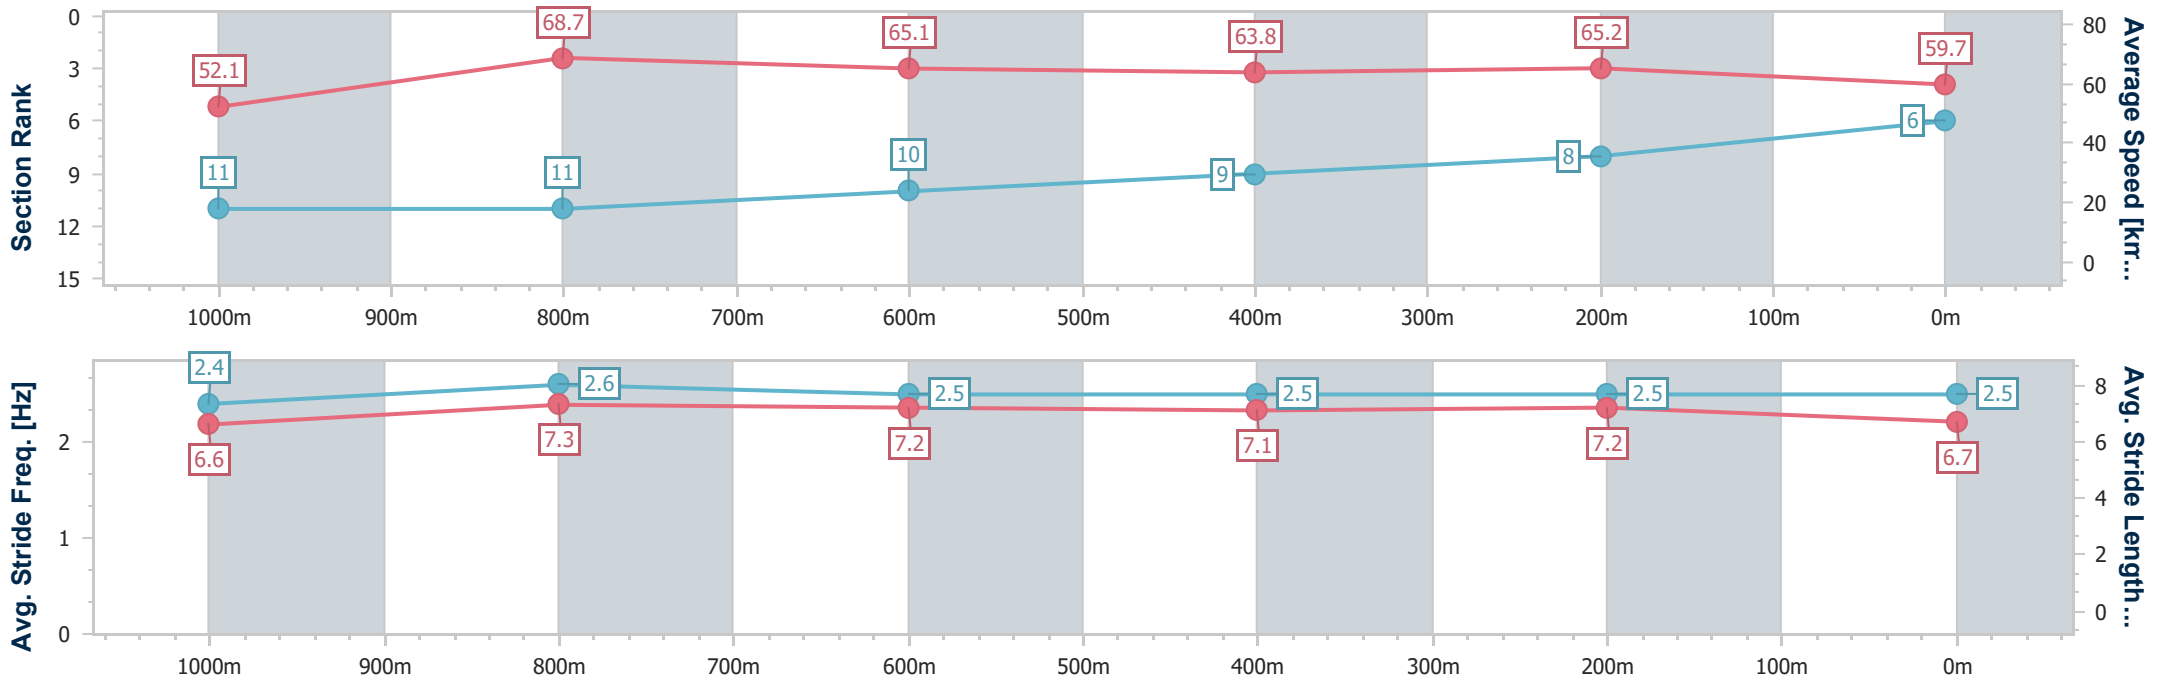

- [] Ranking at each section and finish
- .-.- No data available at this section
- NA No data available

Horse/Jockey Name	Saltaire
Final Rank	6
Fastest Section Time (Section)	0:10.50 (1000m)
Top Speed [km/h] (Section)	70.0 (1000m)
Race State	Finished

Doomben QLD Professional
 Race 8: EUREKA STUD TATTERSALL'S CLASSIC - 1200m
 27 November 2024 - 16:13
 Track Rating: Soft 5, Weather: Overcast, Rail Position: +0m Entire

BRISBANE
 RACING CLUB

Section	Overall	1000m	800m	600m	400m	200m
Section Times	1:09.72 [6] (0:13.84)	0:55.88 [11] (0:10.50)	0:45.38 [11] (0:11.09)	0:34.29 [10] (0:11.20)	0:23.09 [9] (0:11.07)	0:12.02 [8] (0:12.02)
Average Speed [km/h]	52.1	68.7	65.1	63.8	65.2	59.7
Top Speed [km/h]	69.5	70.0	66.9	64.9	66.3	64.2
Avg. Dist. to Rail [m]	1.9	0.6	0.4	0.6	0.8	0.8
Avg. Stride Freq. [Hz]	2.4	2.6	2.5	2.5	2.5	2.5
Avg. Stride Length [m]	6.6	7.3	7.2	7.1	7.2	6.7