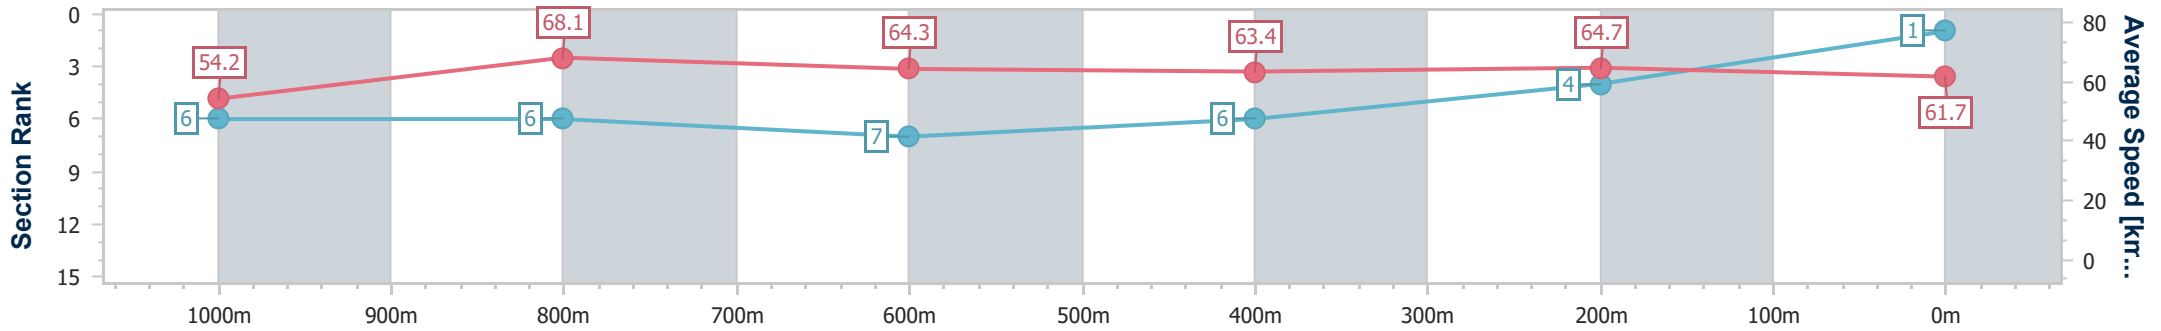

Doomben QLD Professional

Race 8: EUREKA STUD TATTERSALL'S CLASSIC - 1200m

27 November 2024 - 16:13

Track Rating: Soft 5, Weather: Overcast, Rail Position: +0m Entire

BRISBANE RACING CLUB

Section	Overall	1000m	800m	600m	400m	200m
Section Times	1:09.15 [1] (0:13.28)	0:55.87 [6] (0:10.63)	0:45.24 [6] (0:11.16)	0:34.08 [7] (0:11.27)	0:22.81 [6] (0:11.14)	0:11.67 [4] (0:11.67)
Average Speed [km/h]	54.2	68.1	64.3	63.4	64.7	61.7
Top Speed [km/h]	69.2	69.8	66.8	65.5	65.8	65.4
Avg. Dist. to Rail [m]	5.9	1.2	0.2	1.1	0.6	1.3
Avg. Stride Freq. [Hz]	2.5	2.5	2.4	2.4	2.5	2.4
Avg. Stride Length [m]	6.7	7.5	7.4	7.4	7.3	6.8