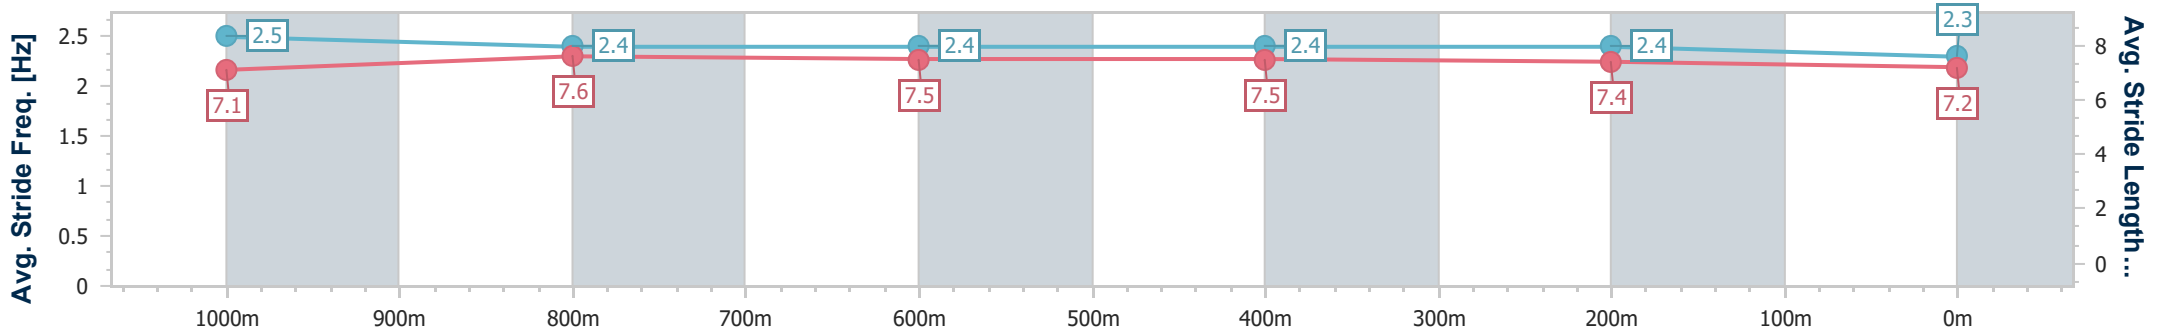

Doomben QLD Professional

Race 8: EUREKA STUD TATTERSALL'S CLASSIC - 1200m

27 November 2024 - 16:13

Track Rating: Soft 5, Weather: Overcast, Rail Position: +0m Entire

BRISBANE RACING CLUB

Section	Overall	1000m	800m	600m	400m	200m
Section Times	1:09.36 [3] (0:12.83)	0:56.53 [2] (0:10.71)	0:45.82 [2] (0:11.22)	0:34.60 [3] (0:11.39)	0:23.21 [3] (0:11.28)	0:11.93 [3] (0:11.93)
Average Speed [km/h]	56.2	67.4	64.5	63.0	63.8	60.4
Top Speed [km/h]	70.6	70.1	66.5	64.6	65.4	64.4
Avg. Dist. to Rail [m]	5.8	2.3	1.0	0.5	0.5	0.9
Avg. Stride Freq. [Hz]	2.5	2.4	2.4	2.4	2.4	2.3
Avg. Stride Length [m]	7.1	7.6	7.5	7.5	7.4	7.2

- [] Ranking at each section and finish
- .-.-.- No data available at this section
- NA No data available

Horse/Jockey Name	Bubba's Bay
Final Rank	4
Fastest Section Time (Section)	0:10.65 (1000m)
Top Speed [km/h] (Section)	70.7 (Overall)
Race State	Finished