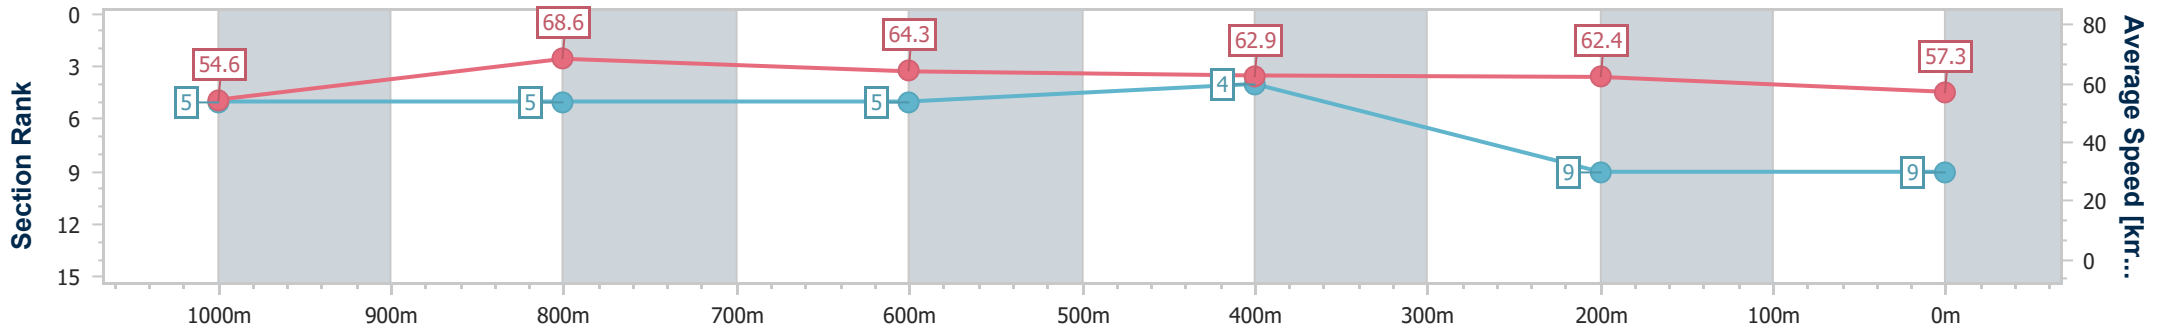

Horse/Jockey Name	Miss Hellfire
Final Rank	9
Fastest Section Time (Section)	0:10.50 (1000m)
Top Speed [km/h] (Section)	70.6 (1000m)
Race State	Finished

Doomben QLD Professional
Race 8: EUREKA STUD TATTERSALL'S CLASSIC - 1200m
27 November 2024 - 16:13
Track Rating: Soft 5, Weather: Overcast, Rail Position: +0m Entire

BRISBANE
RACING CLUB

Section	Overall	1000m	800m	600m	400m	200m
Section Times	1:10.30 [9] (0:13.21)	0:57.09 [5] (0:10.50)	0:46.59 [5] (0:11.16)	0:35.43 [5] (0:11.36)	0:24.07 [4] (0:11.50)	0:12.57 [9] (0:12.57)
Average Speed [km/h]	54.6	68.6	64.3	62.9	62.4	57.3
Top Speed [km/h]	69.4	70.6	66.2	64.3	63.1	61.2
Avg. Dist. to Rail [m]	2.9	0.8	0.2	1.1	0.9	1.1
Avg. Stride Freq. [Hz]	2.5	2.5	2.5	2.4	2.5	2.4
Avg. Stride Length [m]	6.8	7.5	7.2	7.2	7.0	6.6

- [ ] Ranking at each section and finish
- -.-.- No data available at this section
- NA No data available