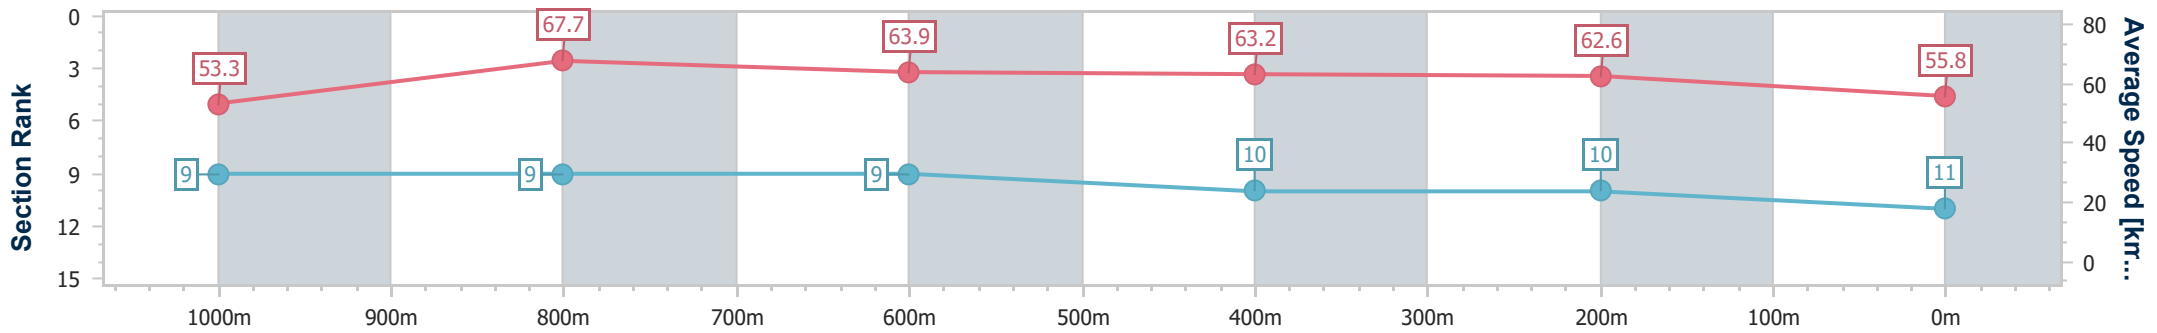

Horse/Jockey Name	Pajanti
Final Rank	11
Fastest Section Time (Section)	0:10.65 (1000m)
Top Speed [km/h] (Section)	69.4 (1000m)
Race State	Finished

Doomben QLD Professional
Race 8: EUREKA STUD TATTERSALL'S CLASSIC - 1200m
27 November 2024 - 16:13
Track Rating: Soft 5, Weather: Overcast, Rail Position: +0m Entire

BRISBANE
RACING CLUB

Section	Overall	1000m	800m	600m	400m	200m
Section Times	1:11.01 [11] (0:13.50)	0:57.51 [9] (0:10.65)	0:46.86 [9] (0:11.21)	0:35.65 [9] (0:11.28)	0:24.37 [10] (0:11.44)	0:12.93 [10] (0:12.93)
Average Speed [km/h]	53.3	67.7	63.9	63.2	62.6	55.8
Top Speed [km/h]	69.3	69.4	65.8	64.6	63.3	61.3
Avg. Dist. to Rail [m]	0.8	0.8	0.6	2.0	2.1	1.1
Avg. Stride Freq. [Hz]	2.4	2.4	2.3	2.3	2.3	2.2
Avg. Stride Length [m]	7.0	7.9	7.6	7.7	7.6	7.1

- [ ] Ranking at each section and finish
- -.-.- No data available at this section
- NA No data available