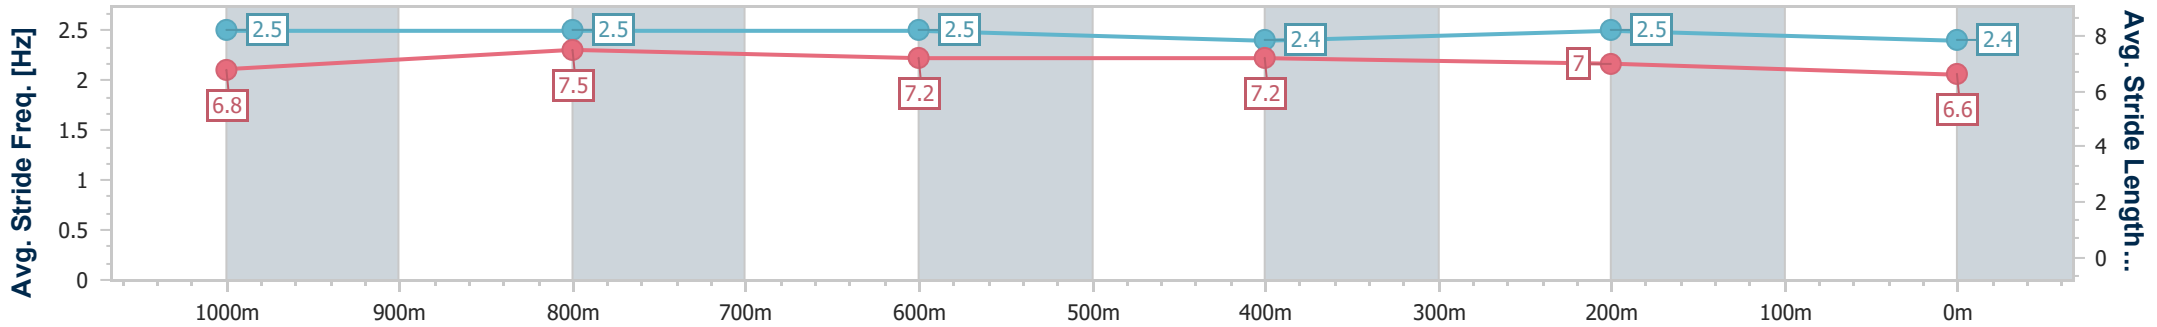

Horse/Jockey Name	Miss Hellfire
Final Rank	9
Fastest Section Time (Section)	0:10.50 (1000m)
Top Speed [km/h] (Section)	70.6 (1000m)
Race State	Finished

Doomben QLD Professional
Race 8: EUREKA STUD TATTERSALL'S CLASSIC - 1200m
27 November 2024 - 16:13
Track Rating: Soft 5, Weather: Overcast, Rail Position: +0m Entire

BRISBANE
RACING CLUB

Section	Overall	1000m	800m	600m	400m	200m
Section Times	1:10.30 [9] (0:13.21)	0:57.09 [5] (0:10.50)	0:46.59 [5] (0:11.16)	0:35.43 [5] (0:11.36)	0:24.07 [4] (0:11.50)	0:12.57 [9] (0:12.57)
Average Speed [km/h]	54.6	68.6	64.3	62.9	62.4	57.3
Top Speed [km/h]	69.4	70.6	66.2	64.3	63.1	61.2
Avg. Dist. to Rail [m]	2.9	0.8	0.2	1.1	0.9	1.1
Avg. Stride Freq. [Hz]	2.5	2.5	2.5	2.4	2.5	2.4
Avg. Stride Length [m]	6.8	7.5	7.2	7.2	7.0	6.6

- [ ] Ranking at each section and finish
- -.-.- No data available at this section
- NA No data available