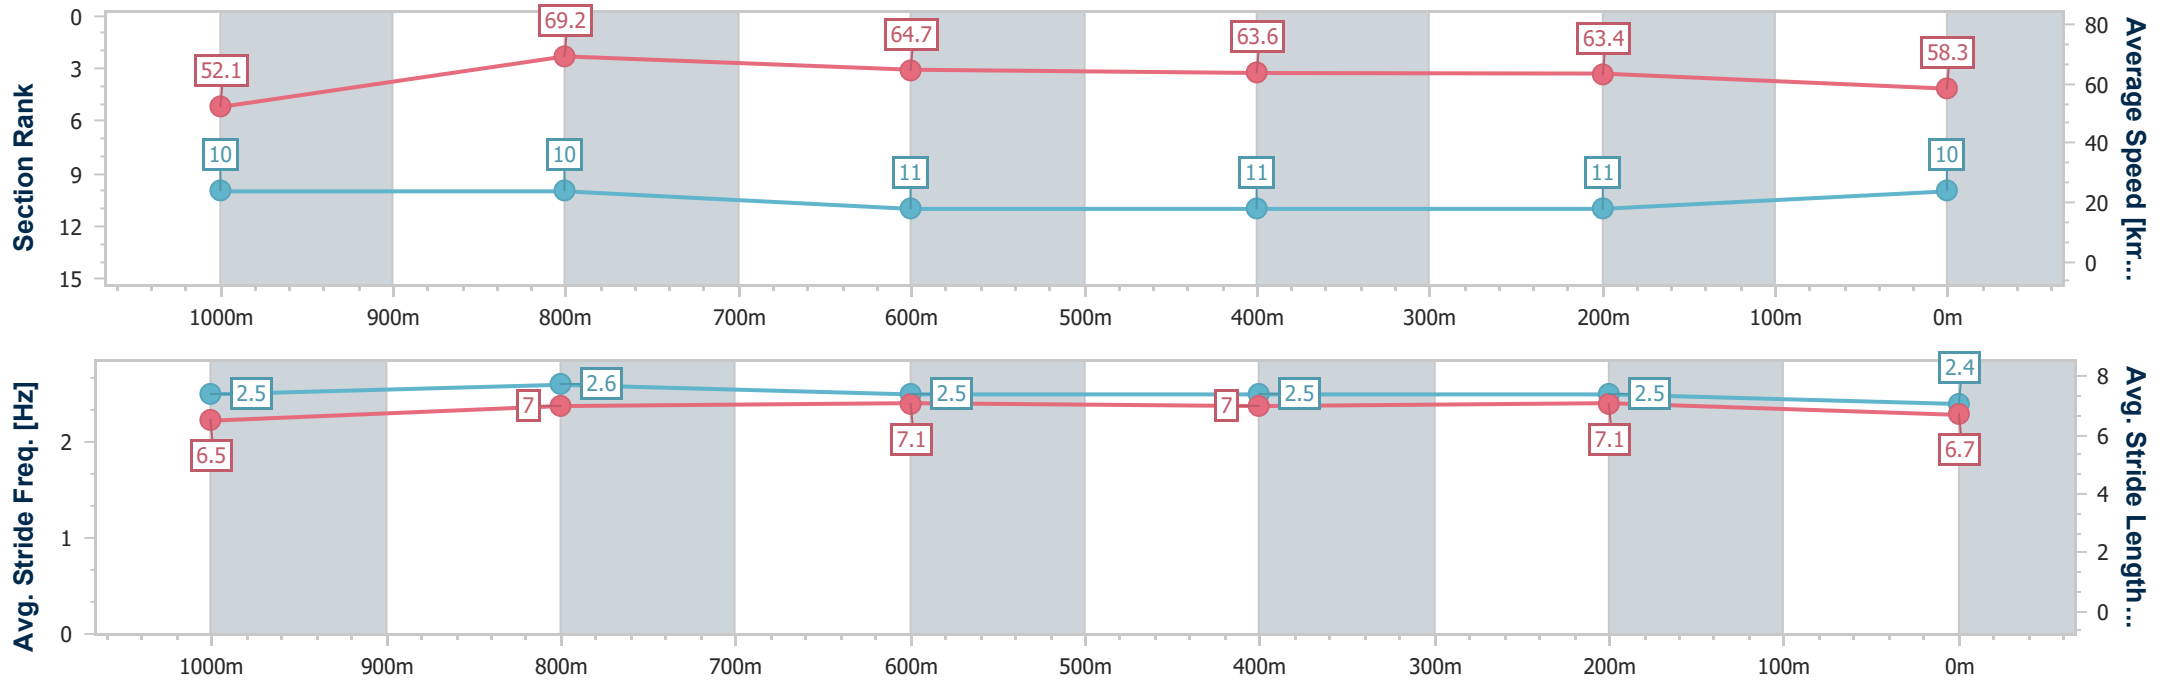

- [] Ranking at each section and finish
- .-.- No data available at this section
- NA No data available

Horse/Jockey Name	Uncut Gem
Final Rank	10
Fastest Section Time (Section)	0:10.47 (1000m)
Top Speed [km/h] (Section)	69.8 (1000m)
Race State	Finished

Doomben QLD Professional

Race 8: EUREKA STUD TATTERSALL'S CLASSIC - 1200m

27 November 2024 - 16:13

Track Rating: Soft 5, Weather: Overcast, Rail Position: +0m Entire

BRISBANE RACING CLUB

Section	Overall	1000m	800m	600m	400m	200m
Section Times	1:10.55 [10] (0:13.81)	0:56.74 [10] (0:10.47)	0:46.27 [10] (0:11.22)	0:35.05 [11] (0:11.36)	0:23.69 [11] (0:11.38)	0:12.31 [11] (0:12.31)
Average Speed [km/h]	52.1	69.2	64.7	63.6	63.4	58.3
Top Speed [km/h]	68.3	69.8	66.6	64.9	64.3	61.7
Avg. Dist. to Rail [m]	5.1	2.0	1.6	0.6	1.1	3.6
Avg. Stride Freq. [Hz]	2.5	2.6	2.5	2.5	2.5	2.4
Avg. Stride Length [m]	6.5	7.0	7.1	7.0	7.1	6.7