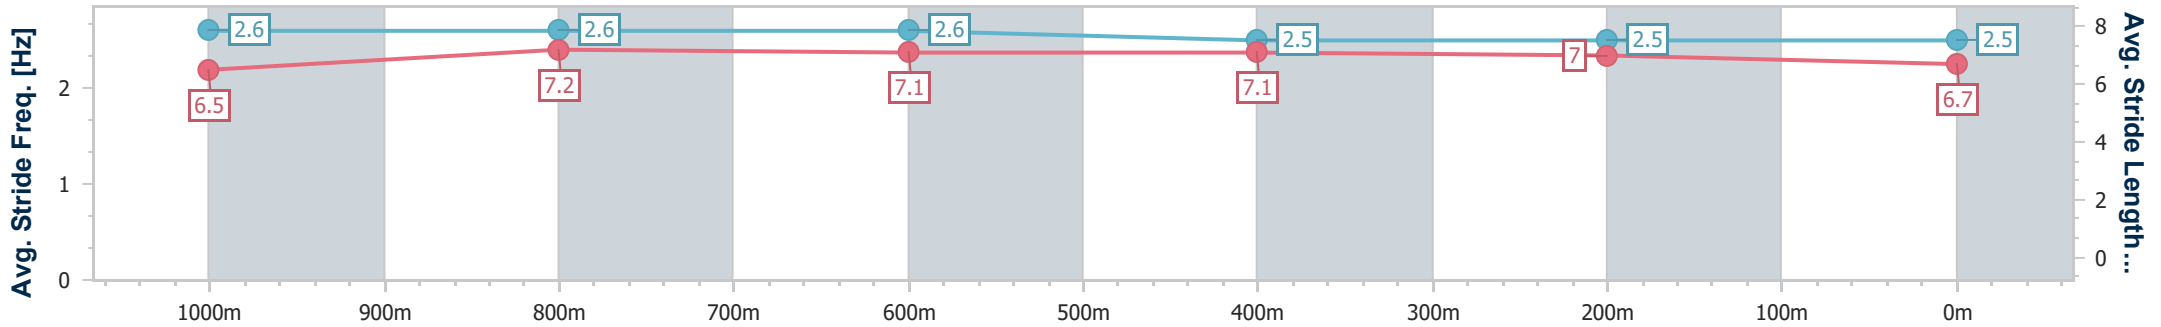

Doomben QLD Professional

Race 8: EUREKA STUD TATTERSALL'S CLASSIC - 1200m

27 November 2024 - 16:13

Track Rating: Soft 5, Weather: Overcast, Rail Position: +0m Entire

BRISBANE RACING CLUB

Section	Overall	1000m	800m	600m	400m	200m
Section Times	1:09.67 [5] (0:13.45)	0:56.22 [8] (0:10.50)	0:45.72 [7] (0:11.07)	0:34.65 [6] (0:11.38)	0:23.27 [7] (0:11.24)	0:12.03 [7] (0:12.03)
Average Speed [km/h]	53.4	68.9	65.9	63.4	64.3	59.9
Top Speed [km/h]	68.6	70.7	67.7	65.2	65.1	62.8
Avg. Dist. to Rail [m]	4.3	2.2	1.7	1.0	2.8	4.9
Avg. Stride Freq. [Hz]	2.6	2.6	2.6	2.5	2.5	2.5
Avg. Stride Length [m]	6.5	7.2	7.1	7.1	7.0	6.7