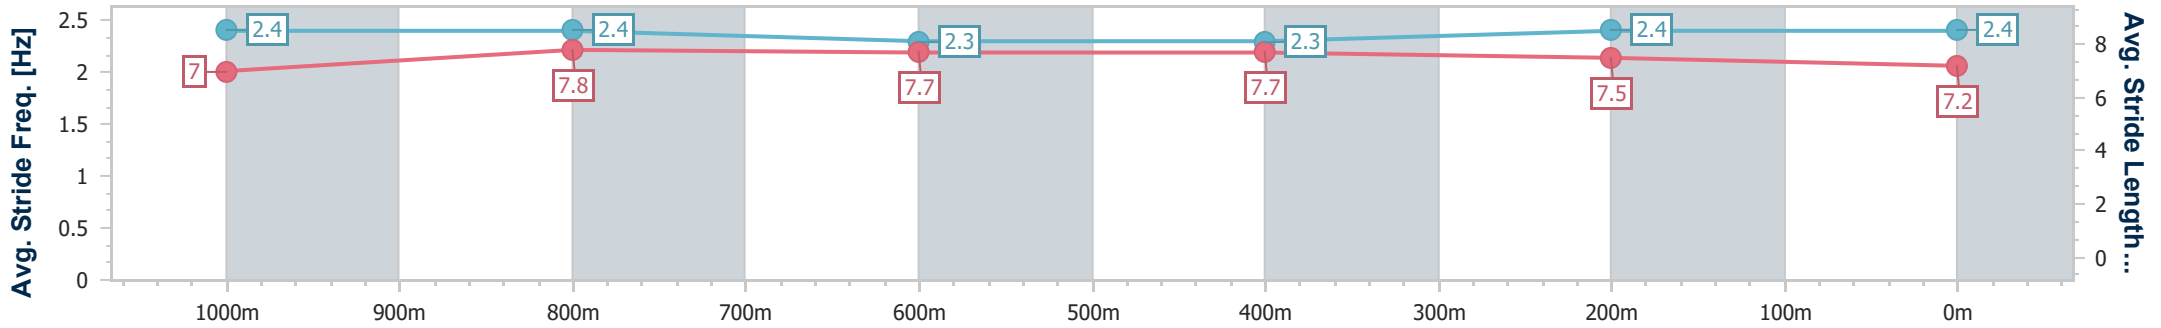

Doomben QLD Professional

Race 8: EUREKA STUD TATTERSALL'S CLASSIC - 1200m

27 November 2024 - 16:13

Track Rating: Soft 5, Weather: Overcast, Rail Position: +0m Entire

BRISBANE RACING CLUB

Section	Overall	1000m	800m	600m	400m	200m
Section Times	1:09.24 [2] (0:13.43)	0:55.81 [7] (0:10.57)	0:45.24 [8] (0:11.24)	0:34.00 [8] (0:11.36)	0:22.64 [8] (0:10.94)	0:11.70 [5]
Average Speed [km/h]	53.7	68.5	65.1	64.1	66.0	61.5
Top Speed [km/h]	68.9	69.3	66.9	65.8	67.0	65.1
Avg. Dist. to Rail [m]	2.9	1.8	2.9	2.2	2.2	4.4
Avg. Stride Freq. [Hz]	2.4	2.4	2.3	2.3	2.4	2.4
Avg. Stride Length [m]	7.0	7.8	7.7	7.7	7.5	7.2