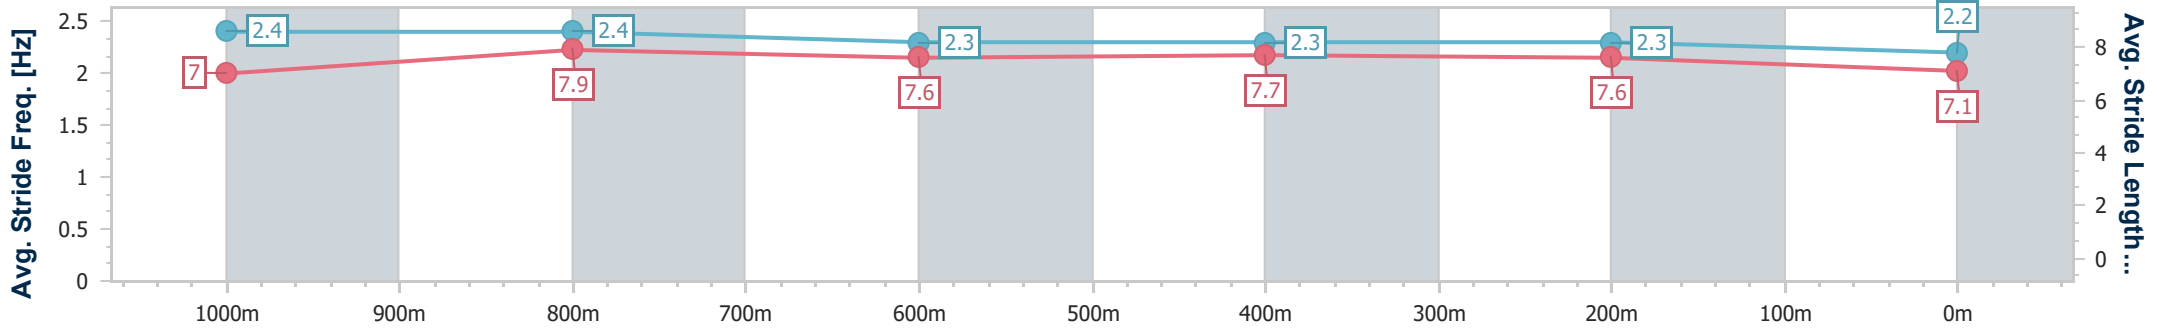

- [] Ranking at each section and finish
- .-.- No data available at this section
- NA No data available

Horse/Jockey Name	Pajanti
Final Rank	11
Fastest Section Time (Section)	0:10.65 (1000m)
Top Speed [km/h] (Section)	69.4 (1000m)
Race State	Finished

Doomben QLD Professional
 Race 8: EUREKA STUD TATTERSALL'S CLASSIC - 1200m
 27 November 2024 - 16:13
 Track Rating: Soft 5, Weather: Overcast, Rail Position: +0m Entire

BRISBANE
 RACING CLUB

Section	Overall	1000m	800m	600m	400m	200m
Section Times	1:11.01 [11] (0:13.50)	0:57.51 [9] (0:10.65)	0:46.86 [9] (0:11.21)	0:35.65 [9] (0:11.28)	0:24.37 [10] (0:11.44)	0:12.93 [10] (0:12.93)
Average Speed [km/h]	53.3	67.7	63.9	63.2	62.6	55.8
Top Speed [km/h]	69.3	69.4	65.8	64.6	63.3	61.3
Avg. Dist. to Rail [m]	0.8	0.8	0.6	2.0	2.1	1.1
Avg. Stride Freq. [Hz]	2.4	2.4	2.3	2.3	2.3	2.2
Avg. Stride Length [m]	7.0	7.9	7.6	7.7	7.6	7.1

- [] Ranking at each section and finish
- .-.- No data available at this section
- NA No data available