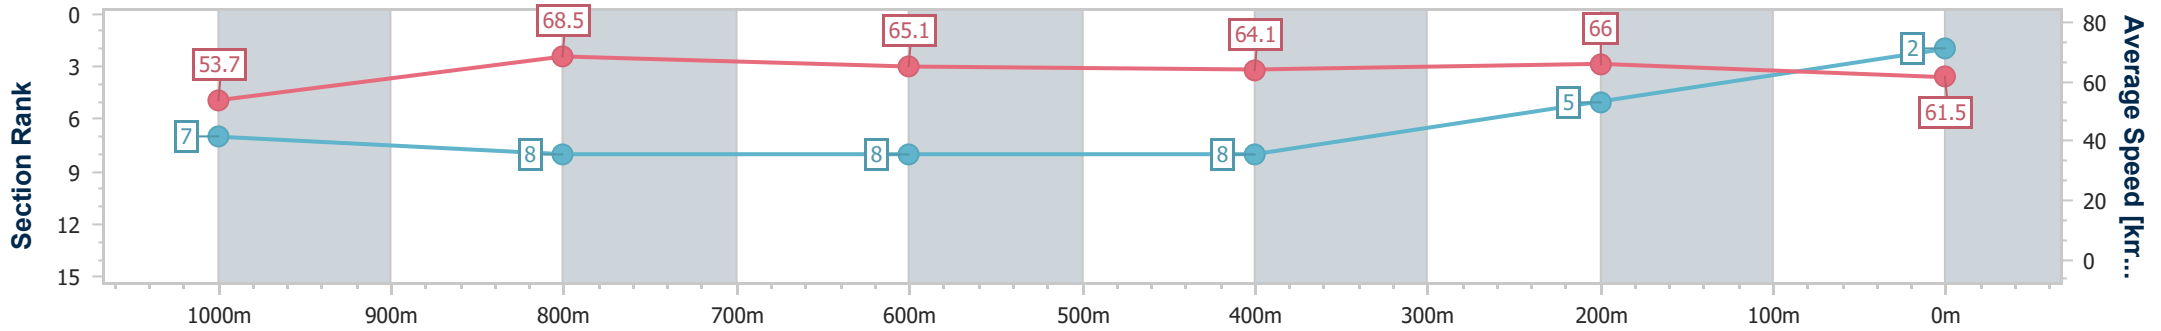

Doomben QLD Professional

Race 8: EUREKA STUD TATTERSALL'S CLASSIC - 1200m

27 November 2024 - 16:13

Track Rating: Soft 5, Weather: Overcast, Rail Position: +0m Entire

BRISBANE RACING CLUB

Section	Overall	1000m	800m	600m	400m	200m
Section Times	1:09.24 [2] (0:13.43)	0:55.81 [7] (0:10.57)	0:45.24 [8] (0:11.24)	0:34.00 [8] (0:11.36)	0:22.64 [8] (0:10.94)	0:11.70 [5]
Average Speed [km/h]	53.7	68.5	65.1	64.1	66.0	61.5
Top Speed [km/h]	68.9	69.3	66.9	65.8	67.0	65.1
Avg. Dist. to Rail [m]	2.9	1.8	2.9	2.2	2.2	4.4
Avg. Stride Freq. [Hz]	2.4	2.4	2.3	2.3	2.4	2.4
Avg. Stride Length [m]	7.0	7.8	7.7	7.7	7.5	7.2