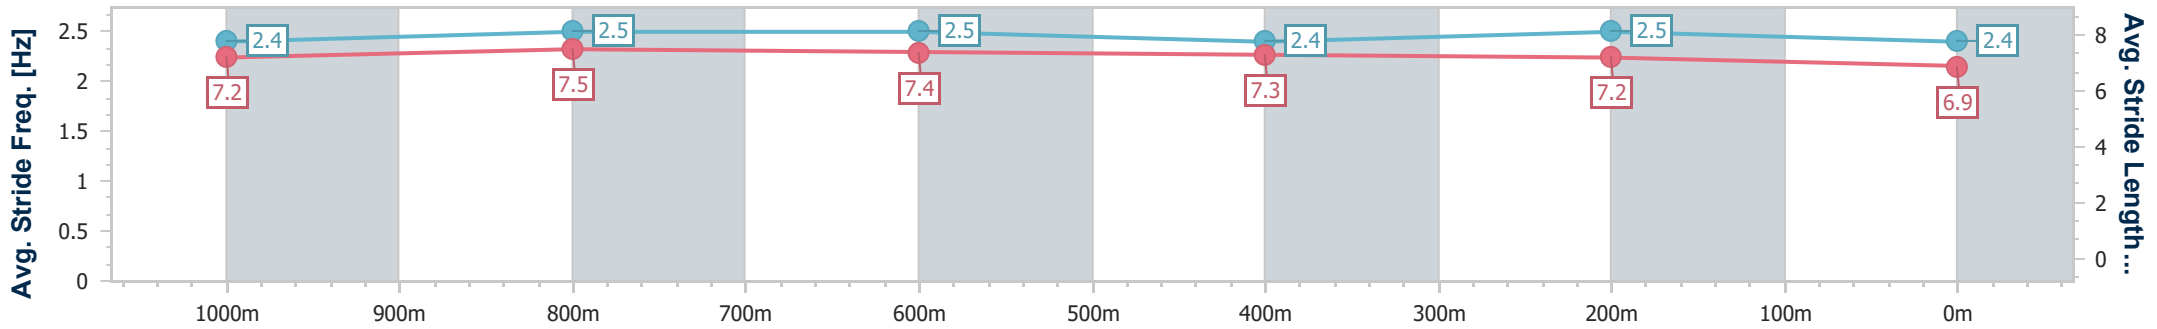

Doomben QLD Professional

Race 8: EUREKA STUD TATTERSALL'S CLASSIC - 1200m

27 November 2024 - 16:13

Track Rating: Soft 5, Weather: Overcast, Rail Position: +0m Entire

BRISBANE RACING CLUB

Section	Overall	1000m	800m	600m	400m	200m
Section Times	1:09.36 [4] (0:13.01)	0:56.35 [4] (0:10.65)	0:45.70 [4] (0:11.19)	0:34.51 [4] (0:11.38)	0:23.13 [4] (0:11.16)	0:11.97 [2] (0:11.97)
Average Speed [km/h]	55.5	67.7	64.9	63.2	64.6	60.2
Top Speed [km/h]	70.7	69.9	66.2	65.0	65.6	63.8
Avg. Dist. to Rail [m]	4.5	2.0	1.1	0.3	1.8	3.3
Avg. Stride Freq. [Hz]	2.4	2.5	2.5	2.4	2.5	2.4
Avg. Stride Length [m]	7.2	7.5	7.4	7.3	7.2	6.9