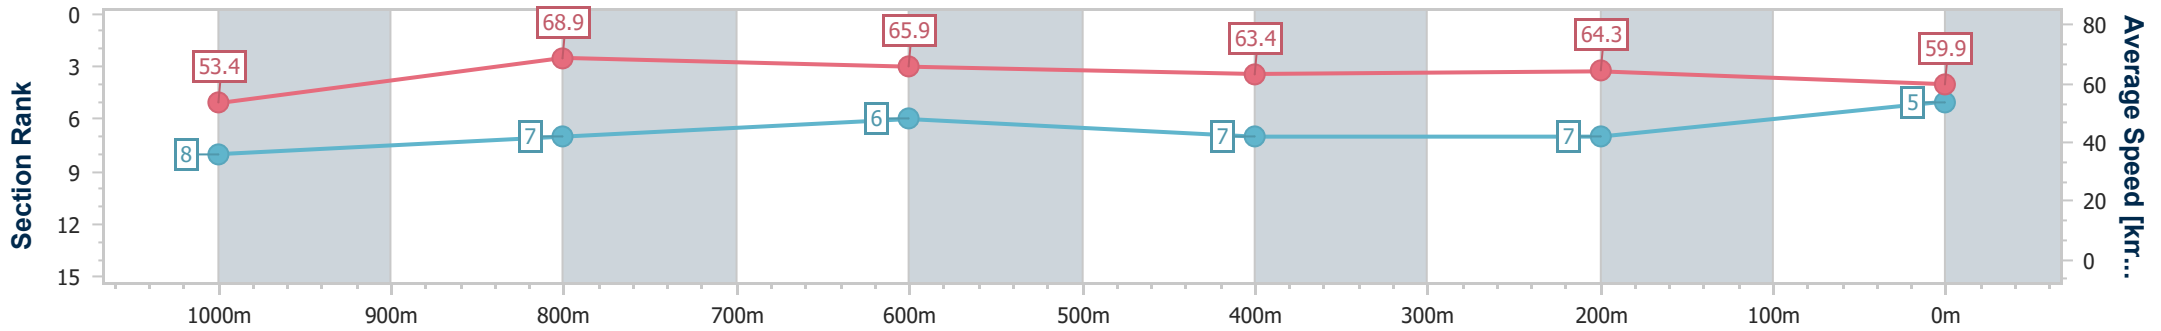

Doomben QLD Professional

Race 8: EUREKA STUD TATTERSALL'S CLASSIC - 1200m

27 November 2024 - 16:13

Track Rating: Soft 5, Weather: Overcast, Rail Position: +0m Entire

BRISBANE RACING CLUB

Section	Overall	1000m	800m	600m	400m	200m
Section Times	1:09.67 [5] (0:13.45)	0:56.22 [8] (0:10.50)	0:45.72 [7] (0:11.07)	0:34.65 [6] (0:11.38)	0:23.27 [7] (0:11.24)	0:12.03 [7] (0:12.03)
Average Speed [km/h]	53.4	68.9	65.9	63.4	64.3	59.9
Top Speed [km/h]	68.6	70.7	67.7	65.2	65.1	62.8
Avg. Dist. to Rail [m]	4.3	2.2	1.7	1.0	2.8	4.9
Avg. Stride Freq. [Hz]	2.6	2.6	2.6	2.5	2.5	2.5
Avg. Stride Length [m]	6.5	7.2	7.1	7.1	7.0	6.7