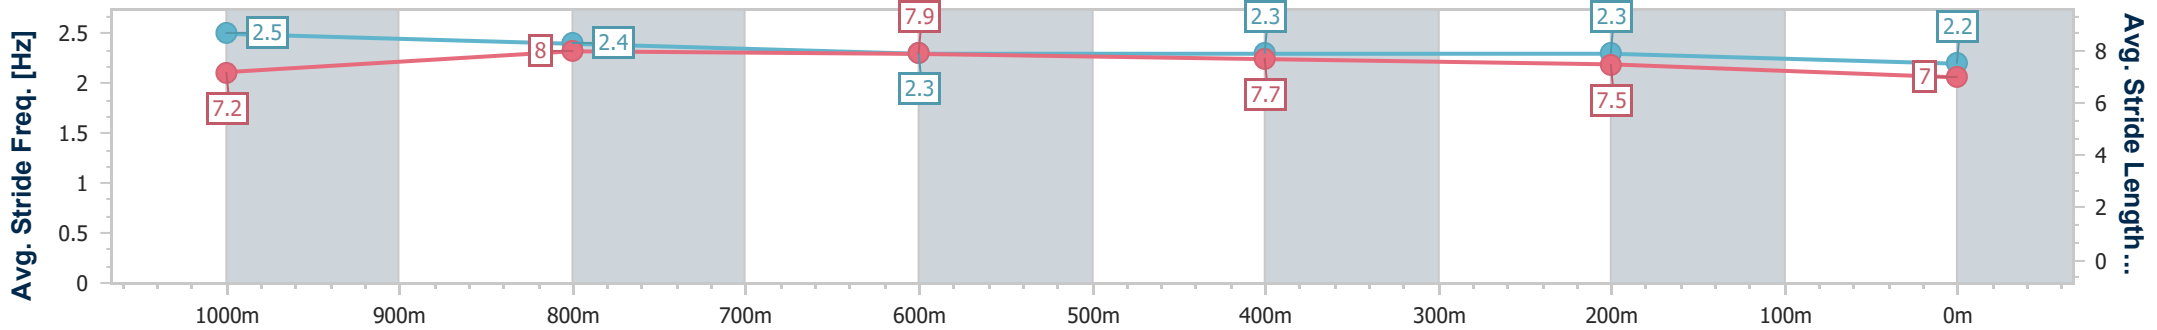

- [] Ranking at each section and finish
- .-.- No data available at this section
- NA No data available

Horse/Jockey Name	Black On Beauty
Final Rank	8
Fastest Section Time (Section)	0:10.45 (1000m)
Top Speed [km/h] (Section)	71.3 (1000m)
Race State	Finished

Doomben QLD Professional

Race 8: EUREKA STUD TATTERSALL'S CLASSIC - 1200m

27 November 2024 - 16:13

Track Rating: Soft 5, Weather: Overcast, Rail Position: +0m Entire

BRISBANE RACING CLUB

Section	Overall	1000m	800m	600m	400m	200m
Section Times	1:10.12 [8] (0:12.83)	0:57.29 [1] (0:10.45)	0:46.84 [1] (0:11.09)	0:35.75 [1] (0:11.47)	0:24.28 [1] (0:11.52)	0:12.76 [1] (0:12.76)
Average Speed [km/h]	56.2	69.0	65.1	62.7	62.2	56.6
Top Speed [km/h]	70.8	71.3	66.8	64.1	63.2	61.2
Avg. Dist. to Rail [m]	0.6	1.1	0.7	0.6	1.7	1.8
Avg. Stride Freq. [Hz]	2.5	2.4	2.3	2.3	2.3	2.2
Avg. Stride Length [m]	7.2	8.0	7.9	7.7	7.5	7.0