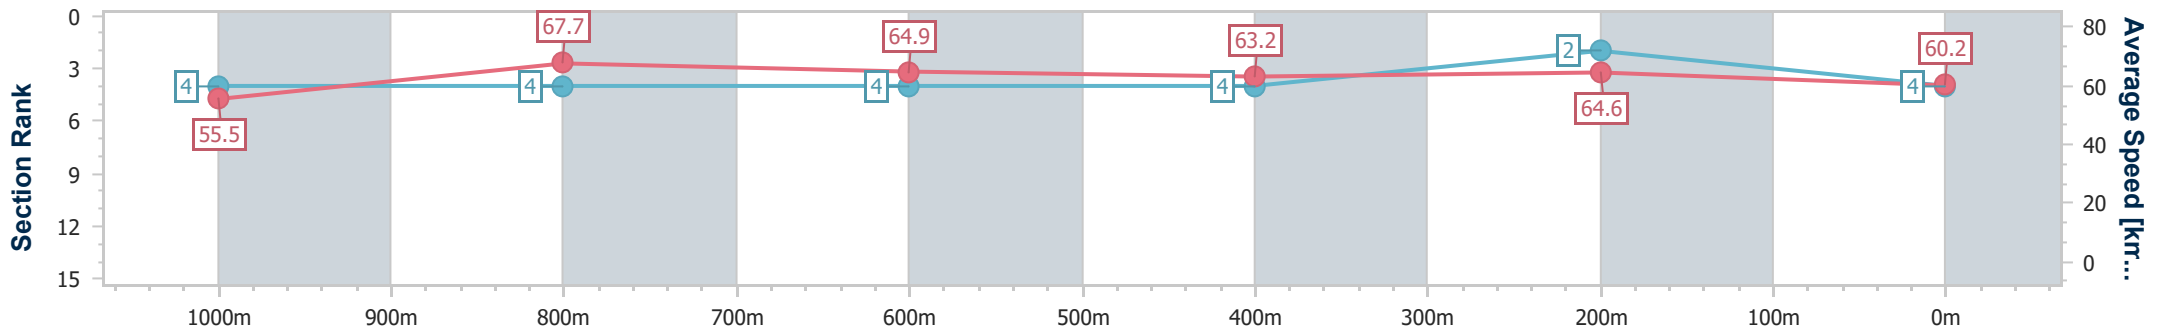

Doomben QLD Professional

Race 8: EUREKA STUD TATTERSALL'S CLASSIC - 1200m

27 November 2024 - 16:13

Track Rating: Soft 5, Weather: Overcast, Rail Position: +0m Entire

BRISBANE RACING CLUB

Section	Overall	1000m	800m	600m	400m	200m
Section Times	1:09.36 [4] (0:13.01)	0:56.35 [4] (0:10.65)	0:45.70 [4] (0:11.19)	0:34.51 [4] (0:11.38)	0:23.13 [4] (0:11.16)	0:11.97 [2] (0:11.97)
Average Speed [km/h]	55.5	67.7	64.9	63.2	64.6	60.2
Top Speed [km/h]	70.7	69.9	66.2	65.0	65.6	63.8
Avg. Dist. to Rail [m]	4.5	2.0	1.1	0.3	1.8	3.3
Avg. Stride Freq. [Hz]	2.4	2.5	2.5	2.4	2.5	2.4
Avg. Stride Length [m]	7.2	7.5	7.4	7.3	7.2	6.9