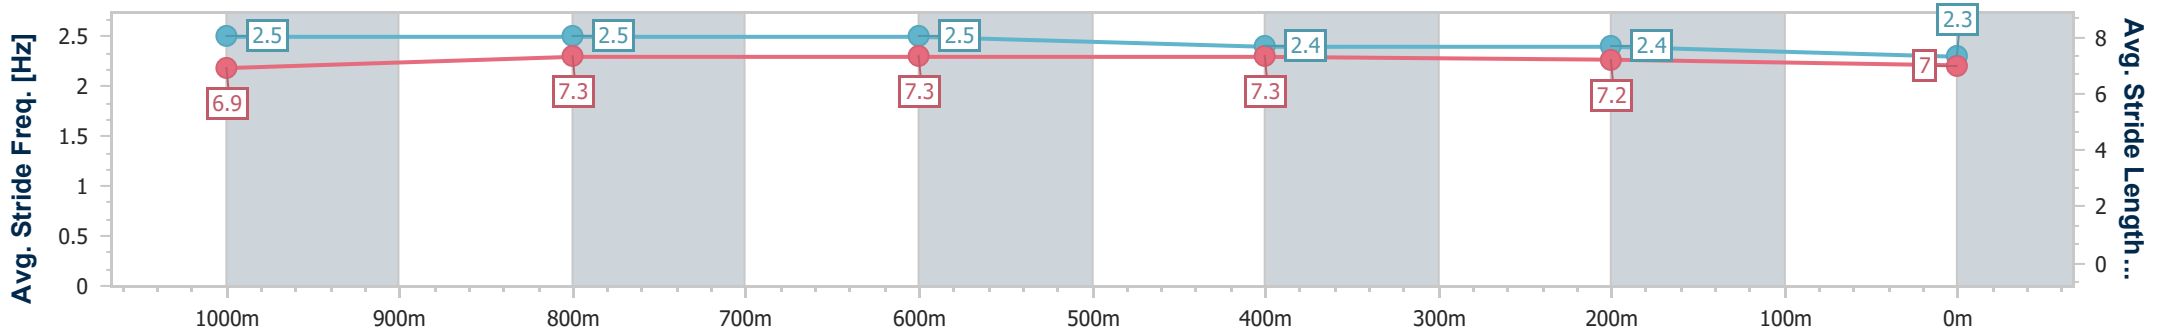

- [] Ranking at each section and finish
- .-.- No data available at this section
- NA No data available

Horse/Jockey Name	My Snow Queen
Final Rank	7
Fastest Section Time (Section)	0:10.60 (1000m)
Top Speed [km/h] (Section)	69.6 (1000m)
Race State	Finished

Doomben QLD Professional

Race 8: EUREKA STUD TATTERSALL'S CLASSIC - 1200m

27 November 2024 - 16:13

Track Rating: Soft 5, Weather: Overcast, Rail Position: +0m Entire

BRISBANE RACING CLUB

Section	Overall	1000m	800m	600m	400m	200m
Section Times	1:10.11 [7] (0:12.97)	0:57.14 [3] (0:10.60)	0:46.54 [3] (0:11.07)	0:35.47 [2] (0:11.42)	0:24.05 [2] (0:11.51)	0:12.54 [6] (0:12.54)
Average Speed [km/h]	55.5	68.3	66.0	63.7	62.5	57.3
Top Speed [km/h]	69.3	69.6	67.2	65.2	63.5	60.7
Avg. Dist. to Rail [m]	8.2	3.0	2.4	1.4	1.3	2.8
Avg. Stride Freq. [Hz]	2.5	2.5	2.5	2.4	2.4	2.3
Avg. Stride Length [m]	6.9	7.3	7.3	7.3	7.2	7.0

- [] Ranking at each section and finish
- .-.- No data available at this section
- NA No data available

Horse/Jockey Name	Black On Beauty
Final Rank	8
Fastest Section Time (Section)	0:10.45 (1000m)
Top Speed [km/h] (Section)	71.3 (1000m)
Race State	Finished