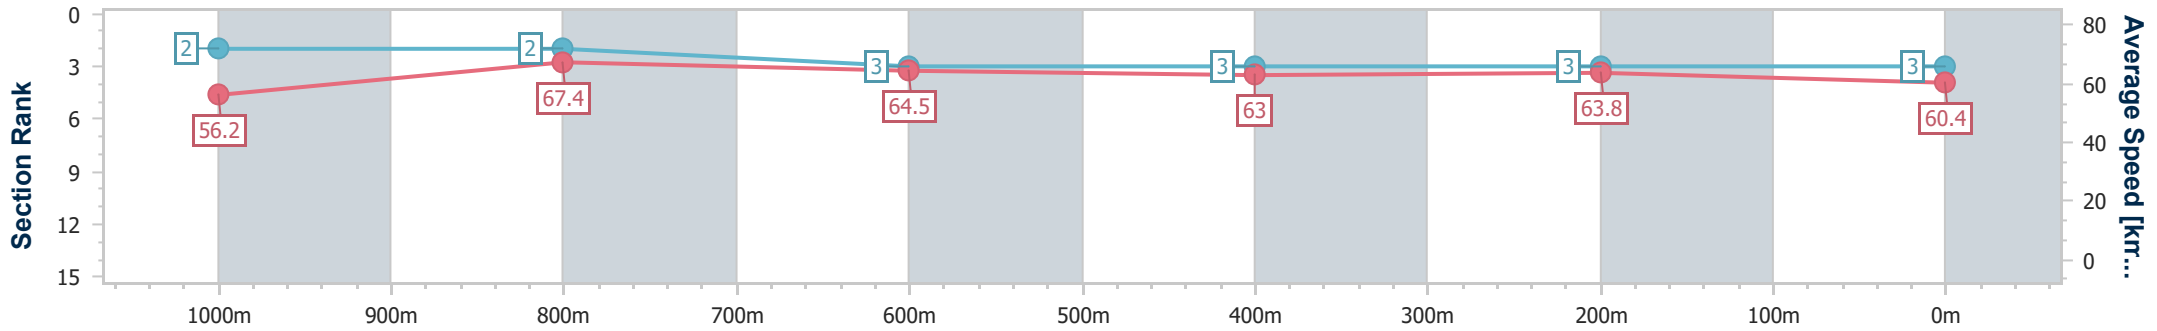

Doomben QLD Professional

Race 8: EUREKA STUD TATTERSALL'S CLASSIC - 1200m

27 November 2024 - 16:13

Track Rating: Soft 5, Weather: Overcast, Rail Position: +0m Entire

BRISBANE RACING CLUB

Section	Overall	1000m	800m	600m	400m	200m
Section Times	1:09.36 [3] (0:12.83)	0:56.53 [2] (0:10.71)	0:45.82 [2] (0:11.22)	0:34.60 [3] (0:11.39)	0:23.21 [3] (0:11.28)	0:11.93 [3] (0:11.93)
Average Speed [km/h]	56.2	67.4	64.5	63.0	63.8	60.4
Top Speed [km/h]	70.6	70.1	66.5	64.6	65.4	64.4
Avg. Dist. to Rail [m]	5.8	2.3	1.0	0.5	0.5	0.9
Avg. Stride Freq. [Hz]	2.5	2.4	2.4	2.4	2.4	2.3
Avg. Stride Length [m]	7.1	7.6	7.5	7.5	7.4	7.2

- [] Ranking at each section and finish
- .-.-.- No data available at this section
- NA No data available

Horse/Jockey Name	Bubba's Bay
Final Rank	4
Fastest Section Time (Section)	0:10.65 (1000m)
Top Speed [km/h] (Section)	70.7 (Overall)
Race State	Finished