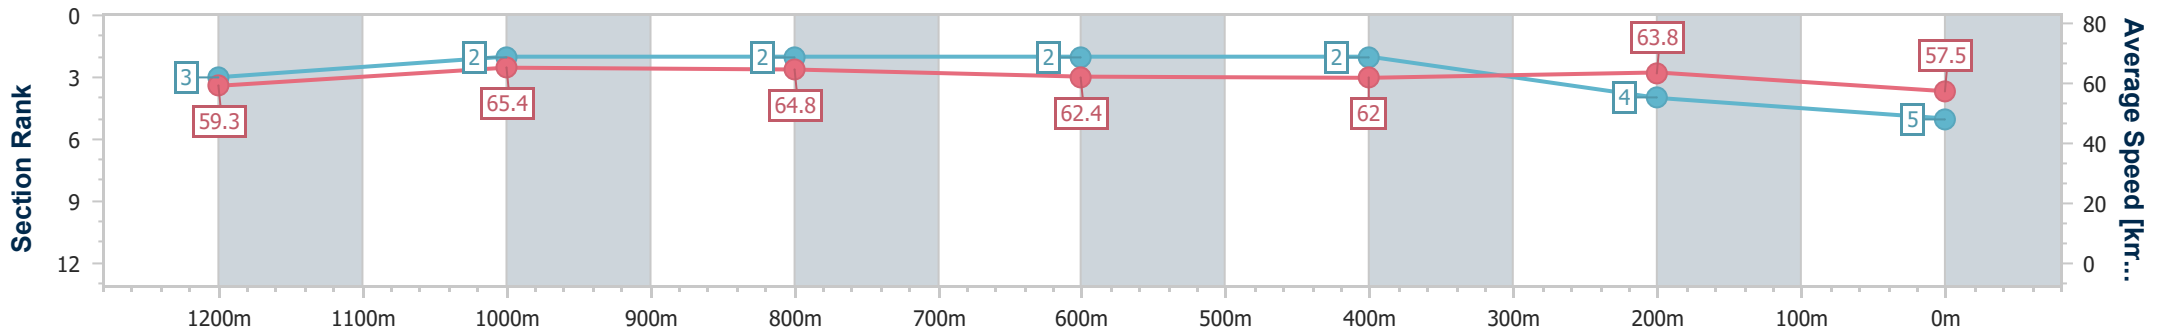

Doomben QLD Professional

Race 7: TATTERSALL'S RECOGNITION STAKES - 1350m

27 November 2024 - 15:39

Track Rating: Soft 5, Weather: Overcast, Rail Position: +0m Entire

BRISBANE RACING CLUB

Section	Overall	1200m	1000m	800m	600m	400m	200m
Section Times	1:19.78 [5] (0:10.86)	1:08.92 [3] (0:10.55)	0:58.37 [2] (0:11.21)	0:47.16 [2] (0:11.63)	0:35.53 [2] (0:11.71)	0:23.82 [2] (0:11.25)	0:12.57 [4] (0:12.57)
Average Speed [km/h]	59.3	65.4	64.8	62.4	62.0	63.8	57.5
Top Speed [km/h]	59.5	68.7	68.7	64.9	63.1	64.7	64.7
Avg. Dist. to Rail [m]	7.5	3.9	1.7	1.4	1.3	0.9	1.6
Avg. Stride Freq. [Hz]	2.4	2.5	2.4	2.3	2.3	2.4	2.3
Avg. Stride Length [m]	6.8	7.2	7.5	7.4	7.4	7.4	7.1