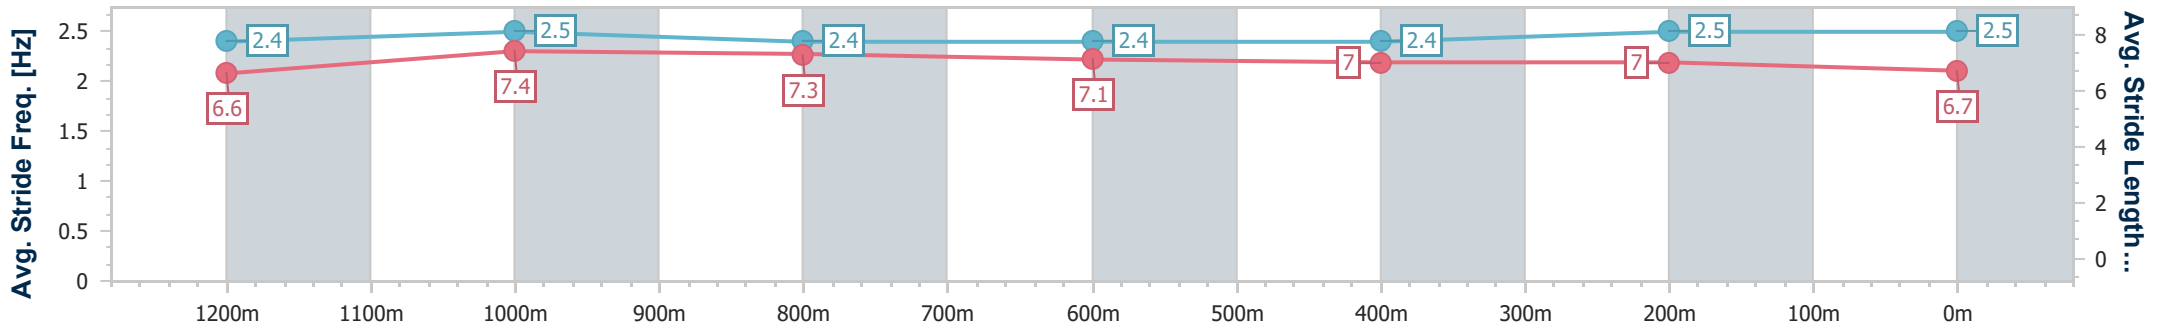

Doomben QLD Professional

Race 7: TATTERSALL'S RECOGNITION STAKES - 1350m

27 November 2024 - 15:39

Track Rating: Soft 5, Weather: Overcast, Rail Position: +0m Entire

BRISBANE RACING CLUB

Section	Overall	1200m	1000m	800m	600m	400m	200m
Section Times	1:19.91 [7] (0:11.10)	1:08.81 [8] (0:10.84)	0:57.97 [8] (0:11.29)	0:46.68 [8] (0:11.66)	0:35.02 [8] (0:11.73)	0:23.29 [8] (0:11.29)	0:12.00 [8] (0:12.00)
Average Speed [km/h]	57.5	66.6	63.9	62.2	61.8	63.5	60.4
Top Speed [km/h]	60.5	67.2	67.4	64.3	62.9	65.0	64.9
Avg. Dist. to Rail [m]	8.5	2.5	2.0	1.6	1.0	3.0	7.3
Avg. Stride Freq. [Hz]	2.4	2.5	2.4	2.4	2.4	2.5	2.5
Avg. Stride Length [m]	6.6	7.4	7.3	7.1	7.0	7.0	6.7

- [ ] Ranking at each section and finish
- .-.- No data available at this section
- NA No data available

Horse/Jockey Name	Arts Object
Final Rank	8
Fastest Section Time (Section)	0:10.69 (1200m)
Top Speed [km/h] (Section)	68.0 (1000m)
Race State	Finished