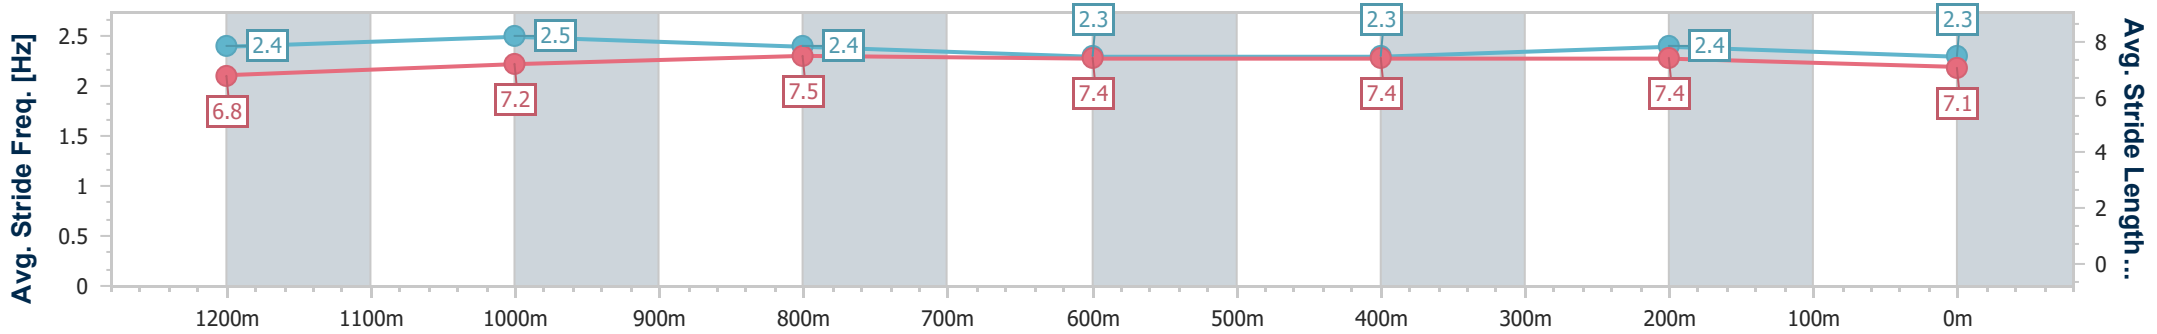

Doomben QLD Professional

Race 7: TATTERSALL'S RECOGNITION STAKES - 1350m

27 November 2024 - 15:39

Track Rating: Soft 5, Weather: Overcast, Rail Position: +0m Entire

BRISBANE RACING CLUB

Section	Overall	1200m	1000m	800m	600m	400m	200m
Section Times	1:19.78 [5] (0:10.86)	1:08.92 [3] (0:10.55)	0:58.37 [2] (0:11.21)	0:47.16 [2] (0:11.63)	0:35.53 [2] (0:11.71)	0:23.82 [2] (0:11.25)	0:12.57 [4] (0:12.57)
Average Speed [km/h]	59.3	65.4	64.8	62.4	62.0	63.8	57.5
Top Speed [km/h]	59.5	68.7	68.7	64.9	63.1	64.7	64.7
Avg. Dist. to Rail [m]	7.5	3.9	1.7	1.4	1.3	0.9	1.6
Avg. Stride Freq. [Hz]	2.4	2.5	2.4	2.3	2.3	2.4	2.3
Avg. Stride Length [m]	6.8	7.2	7.5	7.4	7.4	7.4	7.1