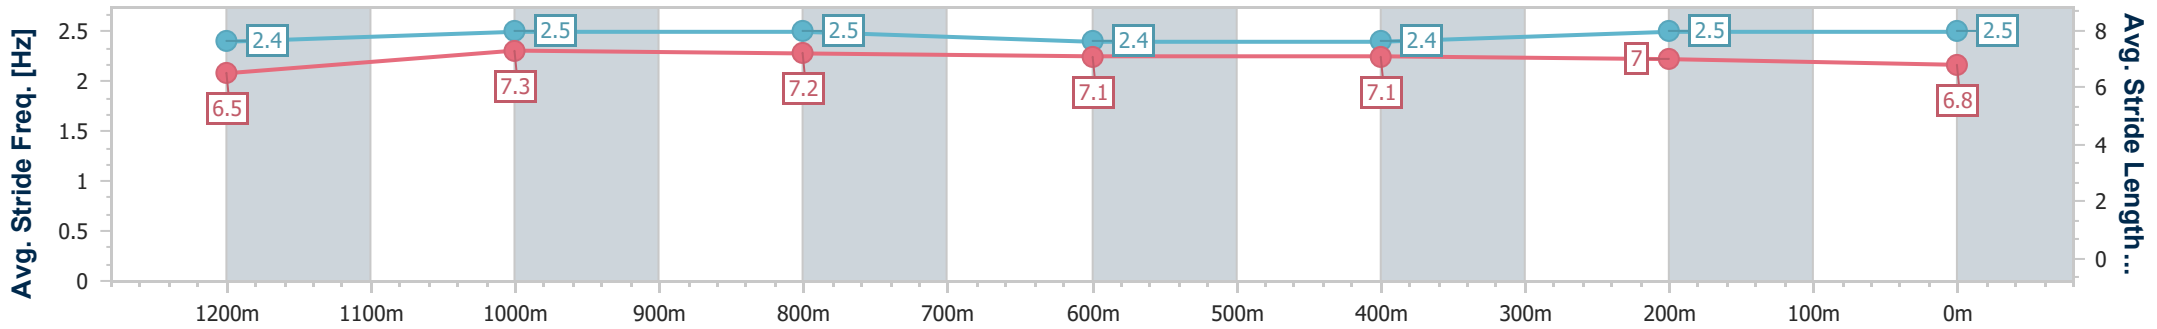

Doomben QLD Professional

Race 7: TATTERSALL'S RECOGNITION STAKES - 1350m

27 November 2024 - 15:39

Track Rating: Soft 5, Weather: Overcast, Rail Position: +0m Entire

BRISBANE RACING CLUB

Section	Overall	1200m	1000m	800m	600m	400m	200m
Section Times	1:20.23 [9] (0:11.37)	1:08.86 [10] (0:10.83)	0:58.03 [10] (0:11.30)	0:46.73 [10] (0:11.61)	0:35.12 [10] (0:11.61)	0:23.51 [9] (0:11.51)	0:12.00 [10] (0:12.00)
Average Speed [km/h]	56.3	66.2	63.8	62.2	61.9	62.1	60.4
Top Speed [km/h]	60.3	67.2	67.5	64.2	62.6	63.9	63.0
Avg. Dist. to Rail [m]	8.0	1.7	1.4	0.3	0.8	2.3	5.1
Avg. Stride Freq. [Hz]	2.4	2.5	2.5	2.4	2.4	2.5	2.5
Avg. Stride Length [m]	6.5	7.3	7.2	7.1	7.1	7.0	6.8

- [ ] Ranking at each section and finish
- .-.- No data available at this section
- NA No data available

Horse/Jockey Name	Ucalledit
Final Rank	10
Fastest Section Time (Section)	0:10.70 (1200m)
Top Speed [km/h] (Section)	68.0 (1200m)
Race State	Finished