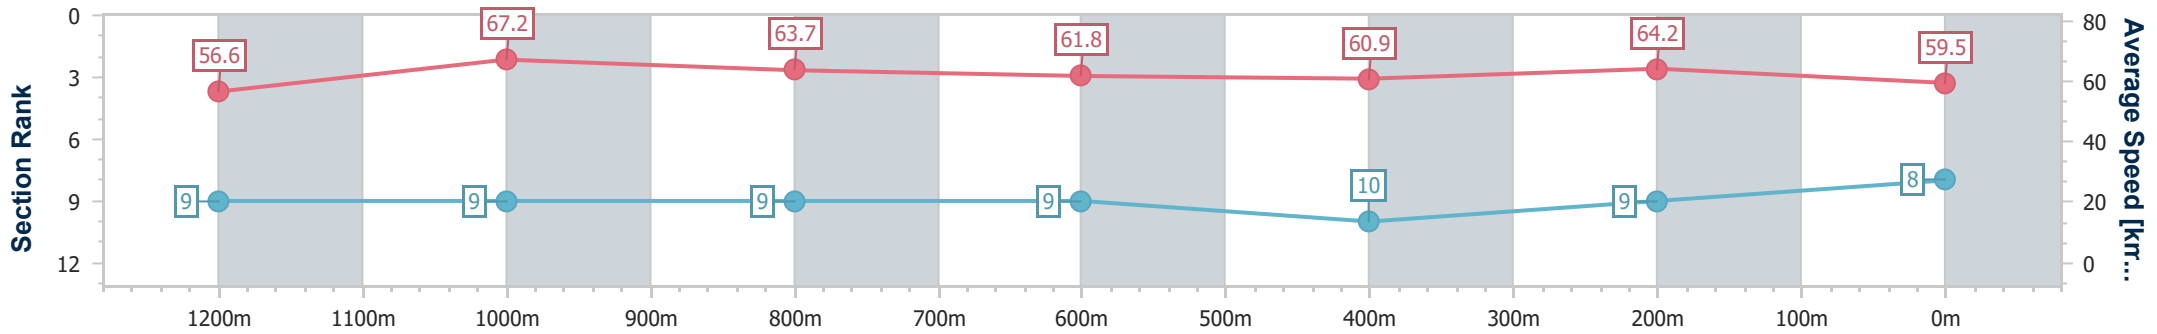

- [ ] Ranking at each section and finish
- .-.- No data available at this section
- NA No data available

Horse/Jockey Name	Arts Object
Final Rank	8
Fastest Section Time (Section)	0:10.69 (1200m)
Top Speed [km/h] (Section)	68.0 (1000m)
Race State	Finished

Doomben QLD Professional

Race 7: TATTERSALL'S RECOGNITION STAKES - 1350m

27 November 2024 - 15:39

Track Rating: Soft 5, Weather: Overcast, Rail Position: +0m Entire

BRISBANE RACING CLUB

Section	Overall	1200m	1000m	800m	600m	400m	200m
Section Times	1:20.06 [8] (0:11.30)	1:08.76 [9] (0:10.69)	0:58.07 [9] (0:11.29)	0:46.78 [9] (0:11.75)	0:35.03 [9] (0:11.74)	0:23.29 [10] (0:11.17)	0:12.12 [9] (0:12.12)
Average Speed [km/h]	56.6	67.2	63.7	61.8	60.9	64.2	59.5
Top Speed [km/h]	59.7	68.0	68.0	64.0	62.6	64.8	64.6
Avg. Dist. to Rail [m]	3.0	1.3	1.6	1.8	1.9	2.2	1.1
Avg. Stride Freq. [Hz]	2.4	2.3	2.2	2.2	2.2	2.3	2.3
Avg. Stride Length [m]	6.6	8.1	7.9	7.8	7.7	7.6	7.3