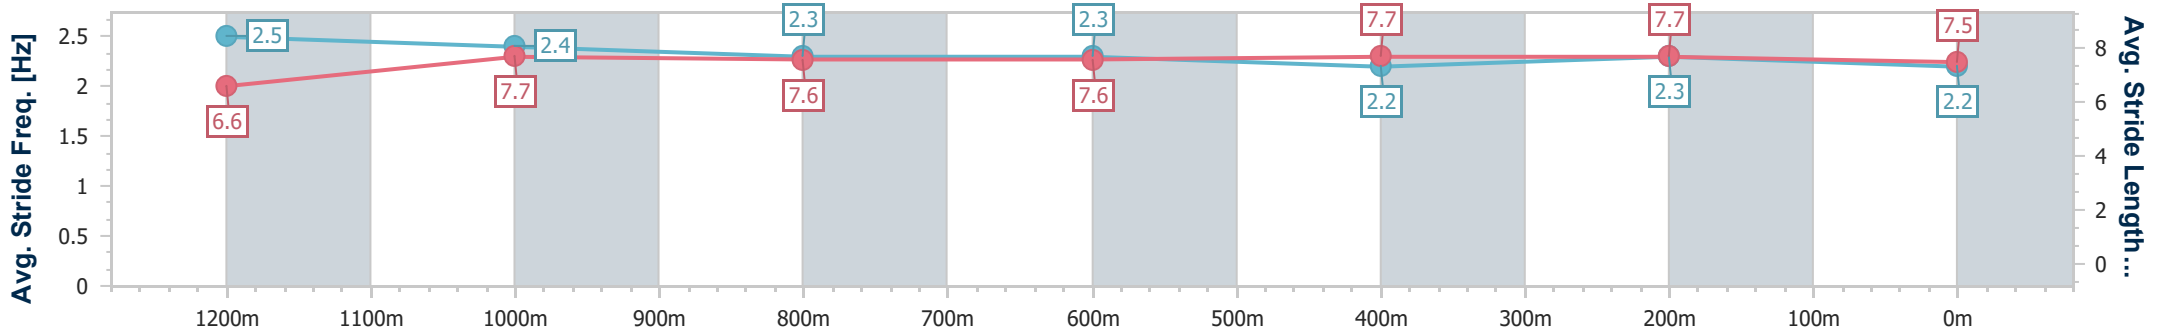

Doomben QLD Professional

Race 7: TATTERSALL'S RECOGNITION STAKES - 1350m

27 November 2024 - 15:39

Track Rating: Soft 5, Weather: Overcast, Rail Position: +0m Entire

BRISBANE RACING CLUB

Section	Overall	1200m	1000m	800m	600m	400m	200m
Section Times	1:19.89 [6] (0:10.98)	1:08.91 [7] (0:10.67)	0:58.24 [5] (0:11.29)	0:46.95 [6] (0:11.64)	0:35.31 [6] (0:11.70)	0:23.61 [7] (0:11.38)	0:12.23 [6] (0:12.23)
Average Speed [km/h]	58.7	67.6	63.7	62.3	62.0	62.8	59.5
Top Speed [km/h]	59.2	68.4	68.5	64.5	63.3	64.1	63.9
Avg. Dist. to Rail [m]	10.1	3.6	1.9	1.8	0.8	0.8	2.5
Avg. Stride Freq. [Hz]	2.5	2.4	2.3	2.3	2.2	2.3	2.2
Avg. Stride Length [m]	6.6	7.7	7.6	7.6	7.7	7.7	7.5