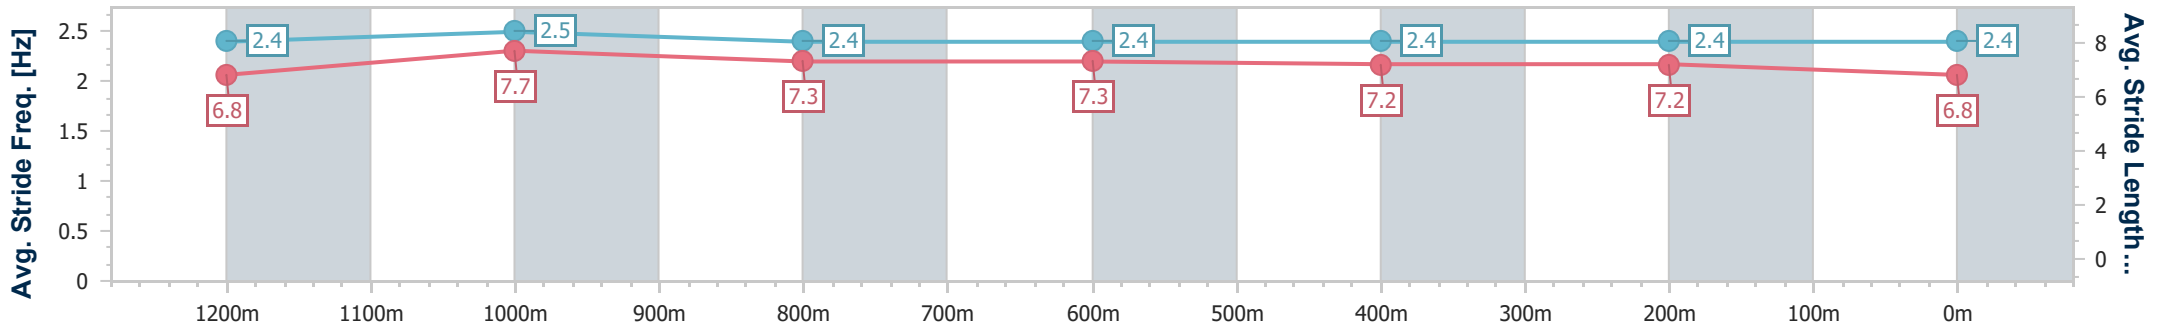

Doomben QLD Professional

Race 7: TATTERSALL'S RECOGNITION STAKES - 1350m

27 November 2024 - 15:39

Track Rating: Soft 5, Weather: Overcast, Rail Position: +0m Entire

BRISBANE RACING CLUB

Section	Overall	1200m	1000m	800m	600m	400m	200m
Section Times	1:19.18 [4] (0:10.82)	1:08.36 [1] (0:10.41)	0:57.95 [1] (0:11.22)	0:46.73 [1] (0:11.48)	0:35.25 [1] (0:11.72)	0:23.53 [1] (0:11.33)	0:12.20 [1] (0:12.20)
Average Speed [km/h]	59.6	69.2	63.1	61.8	61.0	63.0	59.2
Top Speed [km/h]	59.8	70.0	69.9	64.3	62.9	64.4	64.3
Avg. Dist. to Rail [m]	12.1	5.7	0.8	0.9	0.3	0.4	0.4
Avg. Stride Freq. [Hz]	2.4	2.5	2.4	2.4	2.4	2.4	2.4
Avg. Stride Length [m]	6.8	7.7	7.3	7.3	7.2	7.2	6.8