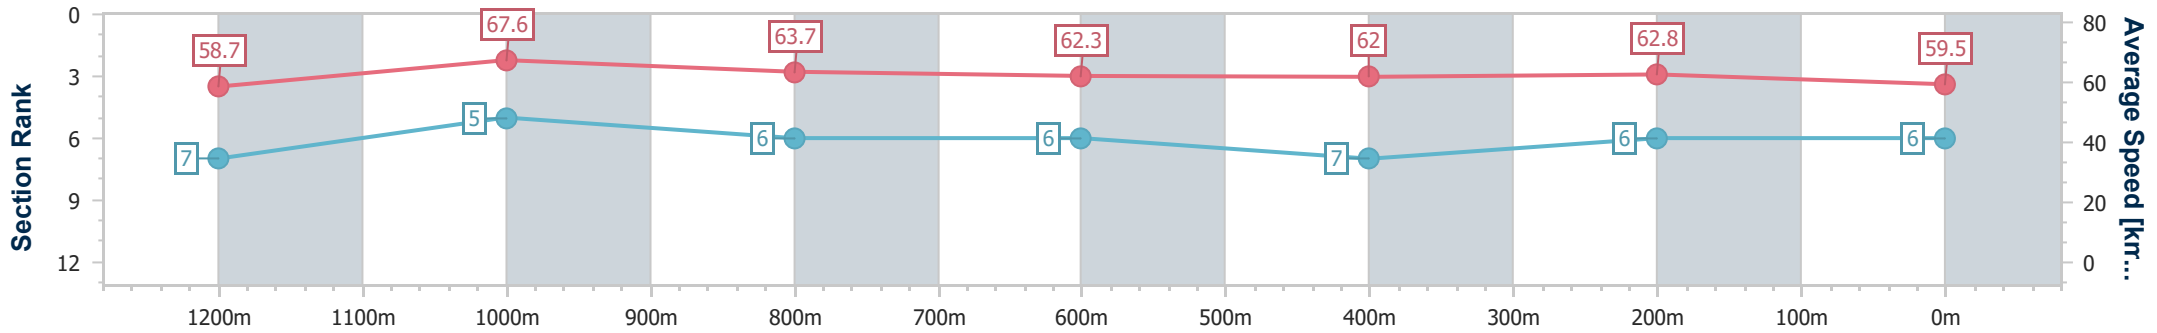

Doomben QLD Professional

Race 7: TATTERSALL'S RECOGNITION STAKES - 1350m

27 November 2024 - 15:39

Track Rating: Soft 5, Weather: Overcast, Rail Position: +0m Entire

BRISBANE RACING CLUB

Section	Overall	1200m	1000m	800m	600m	400m	200m
Section Times	1:19.89 [6] (0:10.98)	1:08.91 [7] (0:10.67)	0:58.24 [5] (0:11.29)	0:46.95 [6] (0:11.64)	0:35.31 [6] (0:11.70)	0:23.61 [7] (0:11.38)	0:12.23 [6] (0:12.23)
Average Speed [km/h]	58.7	67.6	63.7	62.3	62.0	62.8	59.5
Top Speed [km/h]	59.2	68.4	68.5	64.5	63.3	64.1	63.9
Avg. Dist. to Rail [m]	10.1	3.6	1.9	1.8	0.8	0.8	2.5
Avg. Stride Freq. [Hz]	2.5	2.4	2.3	2.3	2.2	2.3	2.2
Avg. Stride Length [m]	6.6	7.7	7.6	7.6	7.7	7.7	7.5