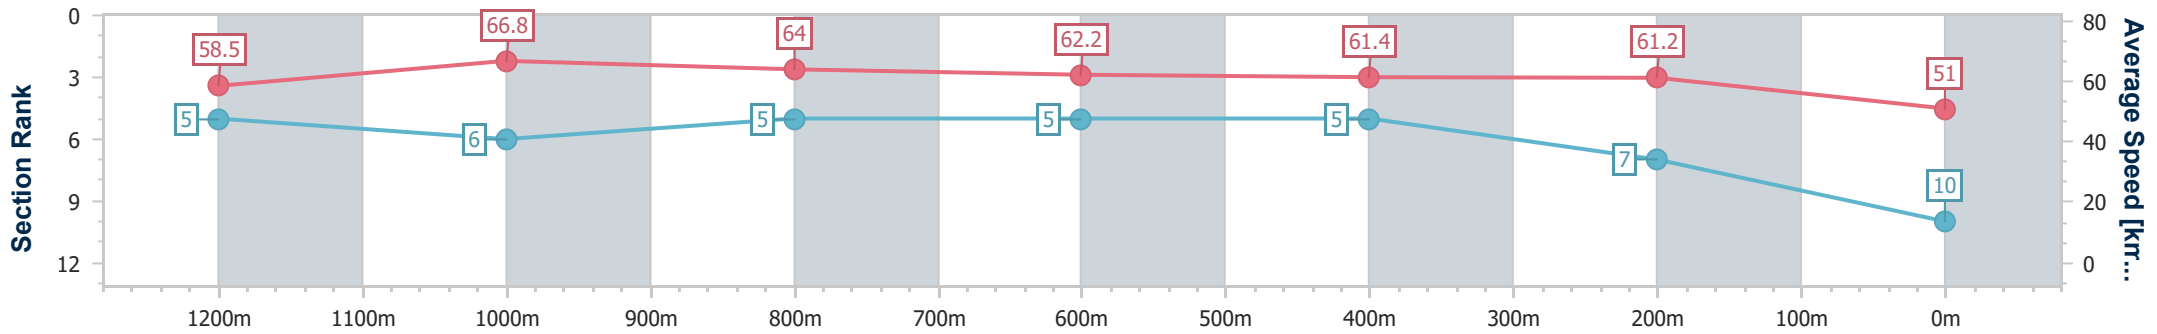

- [ ] Ranking at each section and finish
- .-.- No data available at this section
- NA No data available

Horse/Jockey Name	Ucalledit
Final Rank	10
Fastest Section Time (Section)	0:10.70 (1200m)
Top Speed [km/h] (Section)	68.0 (1200m)
Race State	Finished

Doomben QLD Professional

Race 7: TATTERSALL'S RECOGNITION STAKES - 1350m

27 November 2024 - 15:39

Track Rating: Soft 5, Weather: Overcast, Rail Position: +0m Entire

BRISBANE RACING CLUB

Section	Overall	1200m	1000m	800m	600m	400m	200m
Section Times	1:22.04 [10] (0:10.95)	1:11.09 [5] (0:10.70)	1:00.39 [6] (0:11.28)	0:49.11 [5] (0:11.57)	0:37.54 [5] (0:11.66)	0:25.88 [5] (0:11.73)	0:14.15 [7] (0:14.15)
Average Speed [km/h]	58.5	66.8	64.0	62.2	61.4	61.2	51.0
Top Speed [km/h]	58.7	68.0	68.0	64.2	63.0	62.5	61.7
Avg. Dist. to Rail [m]	3.0	0.5	0.3	0.1	1.0	1.7	0.7
Avg. Stride Freq. [Hz]	2.4	2.4	2.3	2.3	2.3	2.4	2.1
Avg. Stride Length [m]	6.9	7.7	7.7	7.6	7.4	7.2	6.6

- [ ] Ranking at each section and finish
- .-.- No data available at this section
- NA No data available