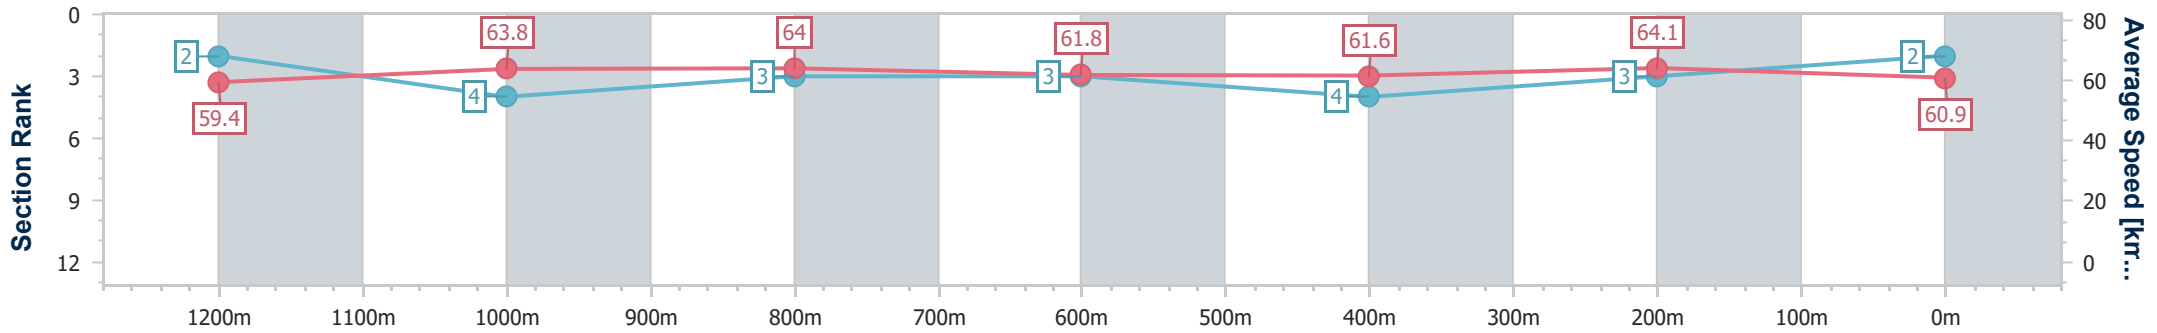

Doomben QLD Professional

Race 7: TATTERSALL'S RECOGNITION STAKES - 1350m

27 November 2024 - 15:39

Track Rating: Soft 5, Weather: Overcast, Rail Position: +0m Entire

BRISBANE RACING CLUB

Section	Overall	1200m	1000m	800m	600m	400m	200m
Section Times	1:19.00 [2] (0:10.82)	1:08.18 [2] (0:10.73)	0:57.45 [4] (0:11.19)	0:46.26 [3] (0:11.65)	0:34.61 [3] (0:11.65)	0:22.96 [4] (0:11.11)	0:11.85 [3] (0:11.85)
Average Speed [km/h]	59.4	63.8	64.0	61.8	61.6	64.1	60.9
Top Speed [km/h]	61.1	67.8	67.9	64.9	62.4	65.4	65.4
Avg. Dist. to Rail [m]	5.7	1.7	0.6	0.5	1.5	1.9	0.2
Avg. Stride Freq. [Hz]	2.4	2.4	2.3	2.3	2.3	2.4	2.4
Avg. Stride Length [m]	7.0	7.5	7.7	7.6	7.5	7.4	7.1