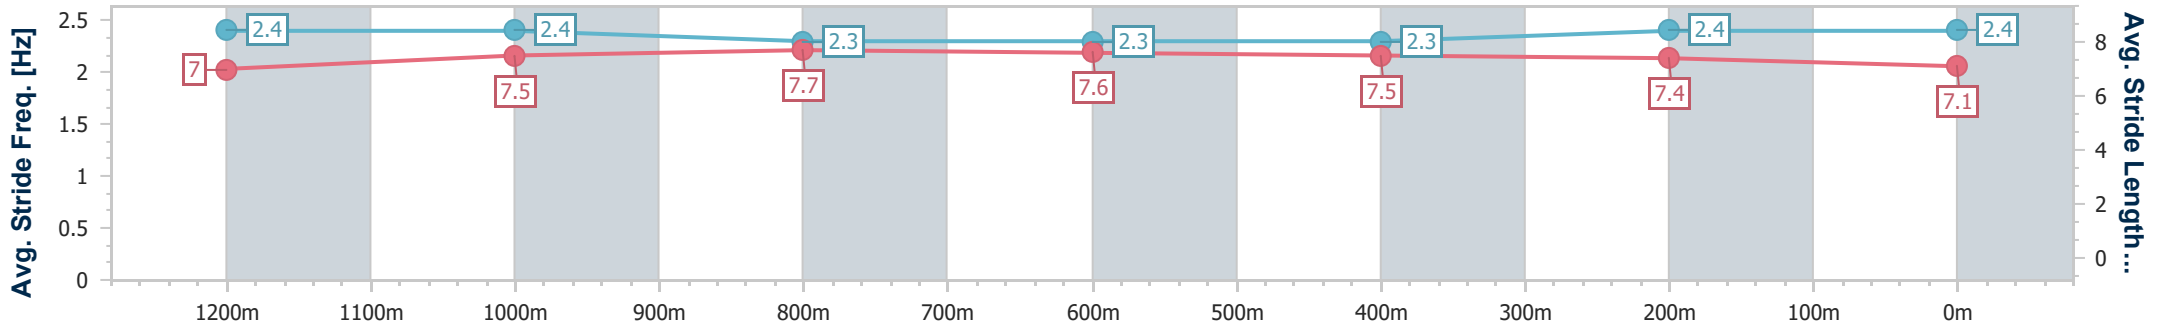

Doomben QLD Professional

Race 7: TATTERSALL'S RECOGNITION STAKES - 1350m

27 November 2024 - 15:39

Track Rating: Soft 5, Weather: Overcast, Rail Position: +0m Entire

BRISBANE RACING CLUB

Section	Overall	1200m	1000m	800m	600m	400m	200m
Section Times	1:19.00 [2] (0:10.82)	1:08.18 [2] (0:10.73)	0:57.45 [4] (0:11.19)	0:46.26 [3] (0:11.65)	0:34.61 [3] (0:11.65)	0:22.96 [4] (0:11.11)	0:11.85 [3] (0:11.85)
Average Speed [km/h]	59.4	63.8	64.0	61.8	61.6	64.1	60.9
Top Speed [km/h]	61.1	67.8	67.9	64.9	62.4	65.4	65.4
Avg. Dist. to Rail [m]	5.7	1.7	0.6	0.5	1.5	1.9	0.2
Avg. Stride Freq. [Hz]	2.4	2.4	2.3	2.3	2.3	2.4	2.4
Avg. Stride Length [m]	7.0	7.5	7.7	7.6	7.5	7.4	7.1