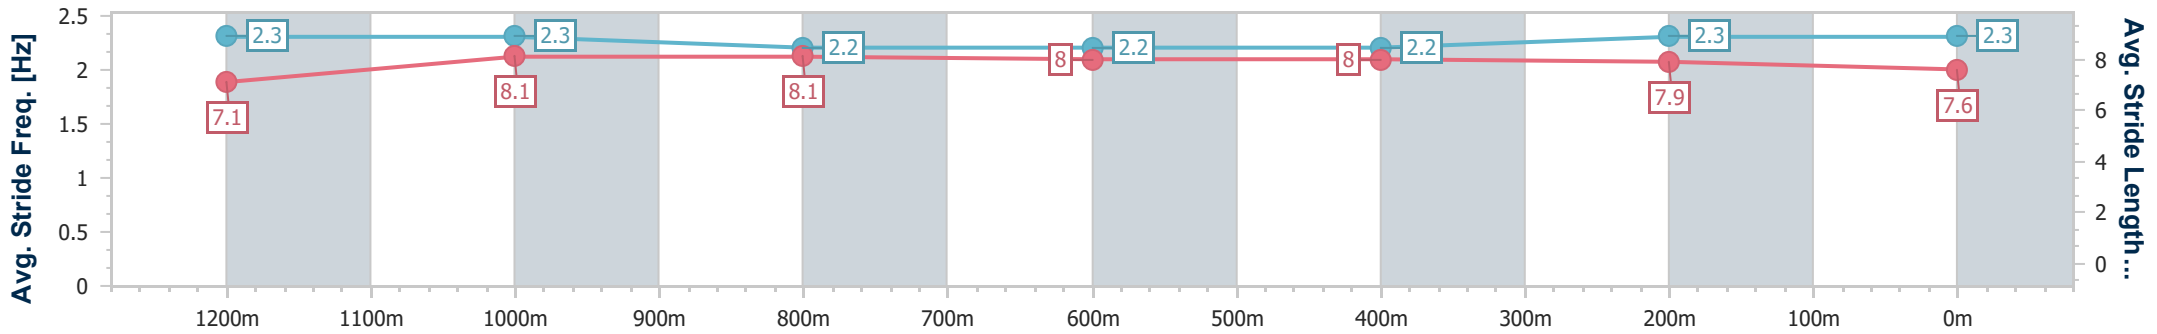

27 November 2024 - 15:39

Track Rating: Soft 5, Weather: Overcast, Rail Position: +0m Entire

BRISBANE RACING CLUB

Section	Overall	1200m	1000m	800m	600m	400m	200m
Section Times	1:18.72 [1] (0:10.96)	1:07.76 [6] (0:10.83)	0:56.93 [7] (0:11.37)	0:45.56 [7] (0:11.62)	0:33.94 [7] (0:11.50)	0:22.44 [6] (0:10.96)	0:11.48 [5]
Average Speed [km/h]	58.7	66.7	63.2	62.6	62.6	65.2	62.7
Top Speed [km/h]	63.2	67.3	67.3	64.0	63.1	65.9	65.9
Avg. Dist. to Rail [m]	4.2	1.7	1.8	1.2	1.7	3.1	2.5
Avg. Stride Freq. [Hz]	2.3	2.3	2.2	2.2	2.2	2.3	2.3
Avg. Stride Length [m]	7.1	8.1	8.1	8.0	8.0	7.9	7.6