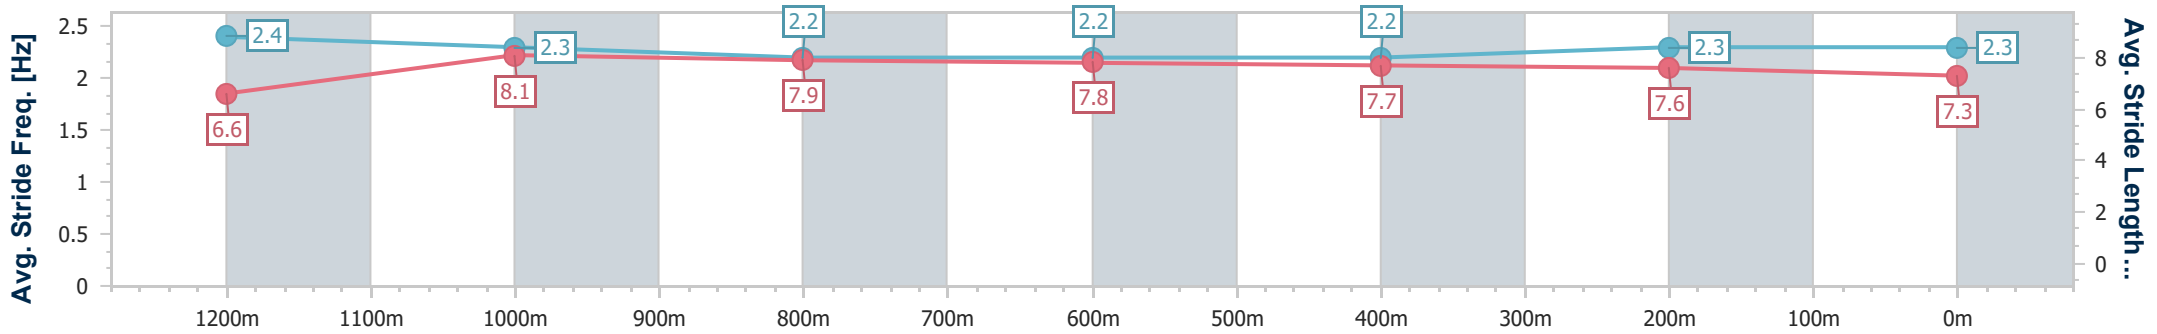

- [ ] Ranking at each section and finish
- .-.- No data available at this section
- NA No data available

Horse/Jockey Name	Arts Object
Final Rank	8
Fastest Section Time (Section)	0:10.69 (1200m)
Top Speed [km/h] (Section)	68.0 (1000m)
Race State	Finished

Doomben QLD Professional

Race 7: TATTERSALL'S RECOGNITION STAKES - 1350m

27 November 2024 - 15:39

Track Rating: Soft 5, Weather: Overcast, Rail Position: +0m Entire

BRISBANE RACING CLUB

Section	Overall	1200m	1000m	800m	600m	400m	200m
Section Times	1:20.06 [8] (0:11.30)	1:08.76 [9] (0:10.69)	0:58.07 [9] (0:11.29)	0:46.78 [9] (0:11.75)	0:35.03 [9] (0:11.74)	0:23.29 [10] (0:11.17)	0:12.12 [9] (0:12.12)
Average Speed [km/h]	56.6	67.2	63.7	61.8	60.9	64.2	59.5
Top Speed [km/h]	59.7	68.0	68.0	64.0	62.6	64.8	64.6
Avg. Dist. to Rail [m]	3.0	1.3	1.6	1.8	1.9	2.2	1.1
Avg. Stride Freq. [Hz]	2.4	2.3	2.2	2.2	2.2	2.3	2.3
Avg. Stride Length [m]	6.6	8.1	7.9	7.8	7.7	7.6	7.3