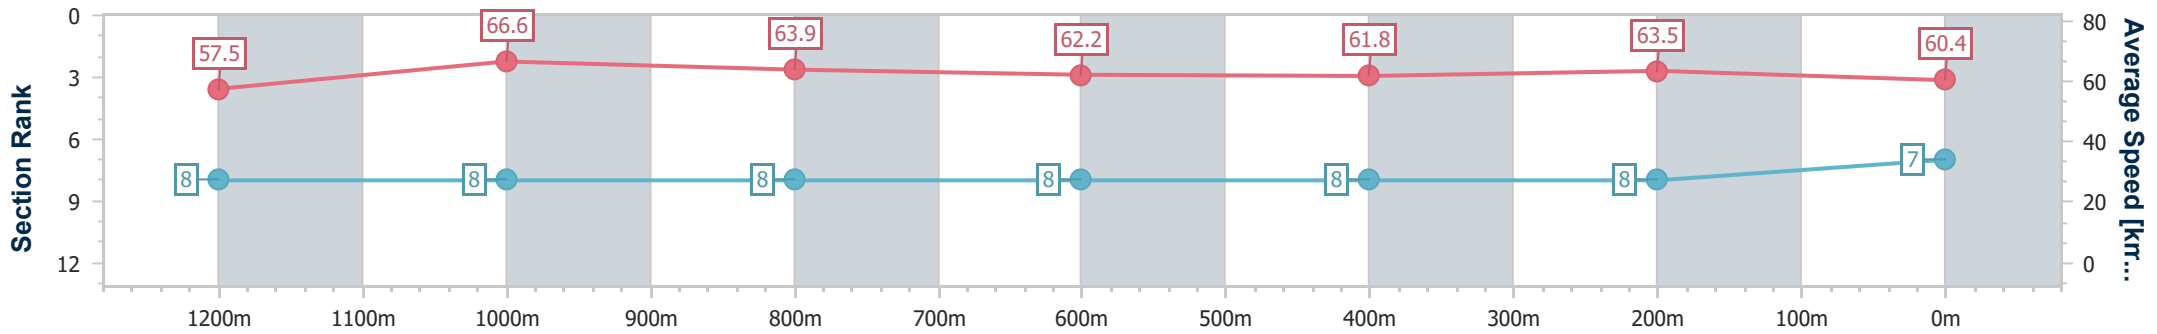

Doomben QLD Professional

Race 7: TATTERSALL'S RECOGNITION STAKES - 1350m

27 November 2024 - 15:39

Track Rating: Soft 5, Weather: Overcast, Rail Position: +0m Entire

BRISBANE RACING CLUB

Section	Overall	1200m	1000m	800m	600m	400m	200m
Section Times	1:19.91 [7] (0:11.10)	1:08.81 [8] (0:10.84)	0:57.97 [8] (0:11.29)	0:46.68 [8] (0:11.66)	0:35.02 [8] (0:11.73)	0:23.29 [8] (0:11.29)	0:12.00 [8] (0:12.00)
Average Speed [km/h]	57.5	66.6	63.9	62.2	61.8	63.5	60.4
Top Speed [km/h]	60.5	67.2	67.4	64.3	62.9	65.0	64.9
Avg. Dist. to Rail [m]	8.5	2.5	2.0	1.6	1.0	3.0	7.3
Avg. Stride Freq. [Hz]	2.4	2.5	2.4	2.4	2.4	2.5	2.5
Avg. Stride Length [m]	6.6	7.4	7.3	7.1	7.0	7.0	6.7

- [ ] Ranking at each section and finish
- .-.- No data available at this section
- NA No data available

Horse/Jockey Name	Arts Object
Final Rank	8
Fastest Section Time (Section)	0:10.69 (1200m)
Top Speed [km/h] (Section)	68.0 (1000m)
Race State	Finished