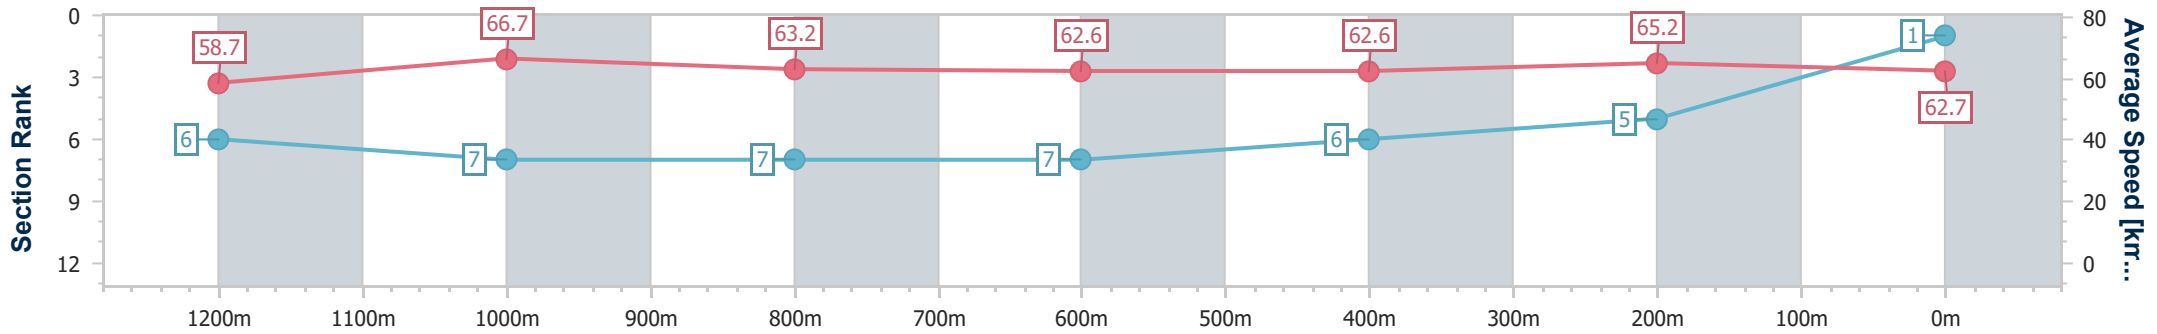

27 November 2024 - 15:39

Track Rating: Soft 5, Weather: Overcast, Rail Position: +0m Entire

BRISBANE RACING CLUB

Section	Overall	1200m	1000m	800m	600m	400m	200m
Section Times	1:18.72 [1] (0:10.96)	1:07.76 [6] (0:10.83)	0:56.93 [7] (0:11.37)	0:45.56 [7] (0:11.62)	0:33.94 [7] (0:11.50)	0:22.44 [6] (0:10.96)	0:11.48 [5]
Average Speed [km/h]	58.7	66.7	63.2	62.6	62.6	65.2	62.7
Top Speed [km/h]	63.2	67.3	67.3	64.0	63.1	65.9	65.9
Avg. Dist. to Rail [m]	4.2	1.7	1.8	1.2	1.7	3.1	2.5
Avg. Stride Freq. [Hz]	2.3	2.3	2.2	2.2	2.2	2.3	2.3
Avg. Stride Length [m]	7.1	8.1	8.1	8.0	8.0	7.9	7.6