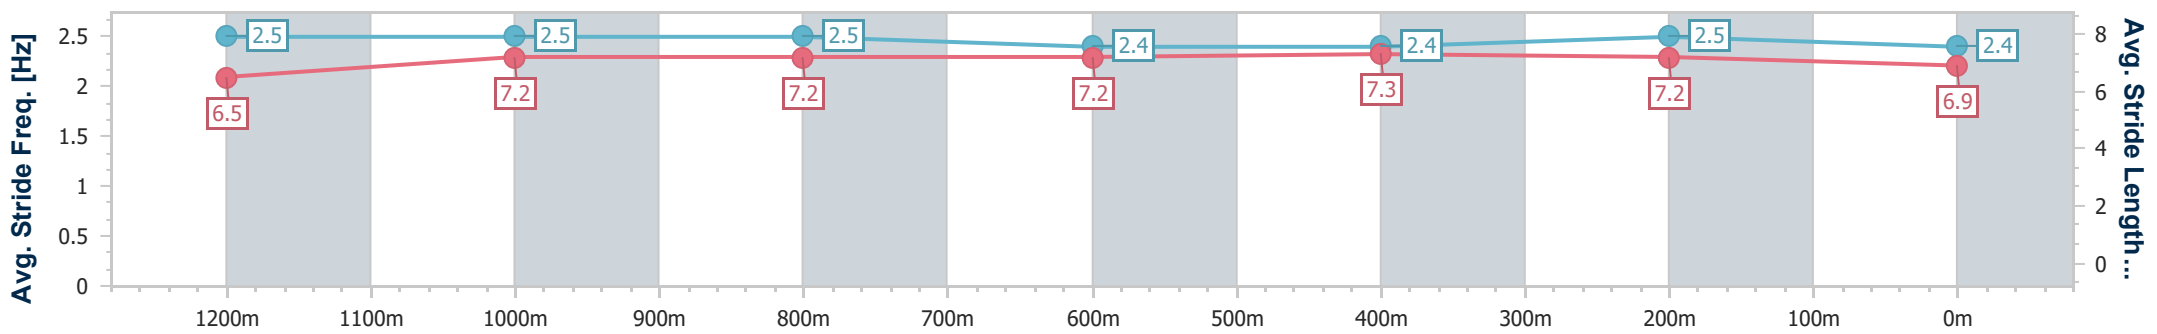

Doomben QLD Professional

Race 7: TATTERSALL'S RECOGNITION STAKES - 1350m

27 November 2024 - 15:39

Track Rating: Soft 5, Weather: Overcast, Rail Position: +0m Entire

BRISBANE RACING CLUB

Section	Overall	1200m	1000m	800m	600m	400m	200m
Section Times	1:19.08 [3] (0:10.89)	1:08.19 [4] (0:10.64)	0:57.55 [3] (0:11.29)	0:46.26 [4] (0:11.63)	0:34.63 [4] (0:11.54)	0:23.09 [3] (0:11.07)	0:12.02 [2] (0:12.02)
Average Speed [km/h]	58.9	66.2	63.4	62.0	61.9	65.3	59.9
Top Speed [km/h]	60.0	68.4	67.7	64.2	62.9	65.7	65.5
Avg. Dist. to Rail [m]	6.0	2.8	1.2	0.8	0.9	1.3	1.7
Avg. Stride Freq. [Hz]	2.5	2.5	2.5	2.4	2.4	2.5	2.4
Avg. Stride Length [m]	6.5	7.2	7.2	7.2	7.3	7.2	6.9