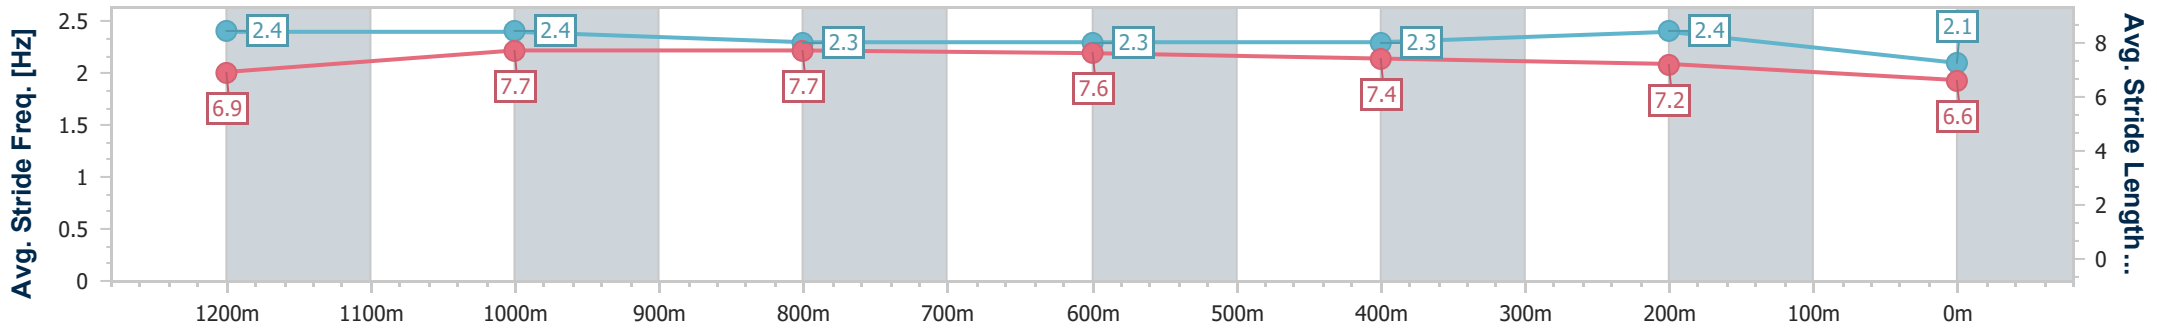

- [ ] Ranking at each section and finish
- .-.- No data available at this section
- NA No data available

Horse/Jockey Name	Ucalledit
Final Rank	10
Fastest Section Time (Section)	0:10.70 (1200m)
Top Speed [km/h] (Section)	68.0 (1200m)
Race State	Finished

Doomben QLD Professional

Race 7: TATTERSALL'S RECOGNITION STAKES - 1350m

27 November 2024 - 15:39

Track Rating: Soft 5, Weather: Overcast, Rail Position: +0m Entire

BRISBANE RACING CLUB

Section	Overall	1200m	1000m	800m	600m	400m	200m
Section Times	1:22.04 [10] (0:10.95)	1:11.09 [5] (0:10.70)	1:00.39 [6] (0:11.28)	0:49.11 [5] (0:11.57)	0:37.54 [5] (0:11.66)	0:25.88 [5] (0:11.73)	0:14.15 [7] (0:14.15)
Average Speed [km/h]	58.5	66.8	64.0	62.2	61.4	61.2	51.0
Top Speed [km/h]	58.7	68.0	68.0	64.2	63.0	62.5	61.7
Avg. Dist. to Rail [m]	3.0	0.5	0.3	0.1	1.0	1.7	0.7
Avg. Stride Freq. [Hz]	2.4	2.4	2.3	2.3	2.3	2.4	2.1
Avg. Stride Length [m]	6.9	7.7	7.7	7.6	7.4	7.2	6.6

- [ ] Ranking at each section and finish
- .-.- No data available at this section
- NA No data available