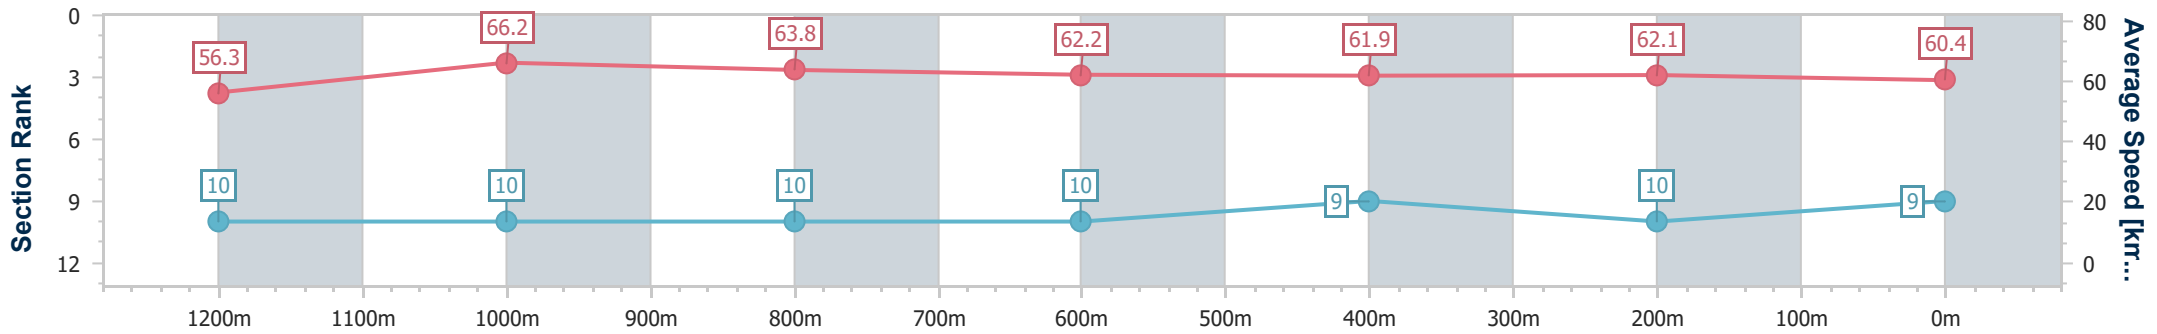

Doomben QLD Professional

Race 7: TATTERSALL'S RECOGNITION STAKES - 1350m

27 November 2024 - 15:39

Track Rating: Soft 5, Weather: Overcast, Rail Position: +0m Entire

BRISBANE RACING CLUB

Section	Overall	1200m	1000m	800m	600m	400m	200m
Section Times	1:20.23 [9] (0:11.37)	1:08.86 [10] (0:10.83)	0:58.03 [10] (0:11.30)	0:46.73 [10] (0:11.61)	0:35.12 [10] (0:11.61)	0:23.51 [9] (0:11.51)	0:12.00 [10] (0:12.00)
Average Speed [km/h]	56.3	66.2	63.8	62.2	61.9	62.1	60.4
Top Speed [km/h]	60.3	67.2	67.5	64.2	62.6	63.9	63.0
Avg. Dist. to Rail [m]	8.0	1.7	1.4	0.3	0.8	2.3	5.1
Avg. Stride Freq. [Hz]	2.4	2.5	2.5	2.4	2.4	2.5	2.5
Avg. Stride Length [m]	6.5	7.3	7.2	7.1	7.1	7.0	6.8

- [ ] Ranking at each section and finish
- .-.- No data available at this section
- NA No data available

Horse/Jockey Name	Ucalledit
Final Rank	10
Fastest Section Time (Section)	0:10.70 (1200m)
Top Speed [km/h] (Section)	68.0 (1200m)
Race State	Finished