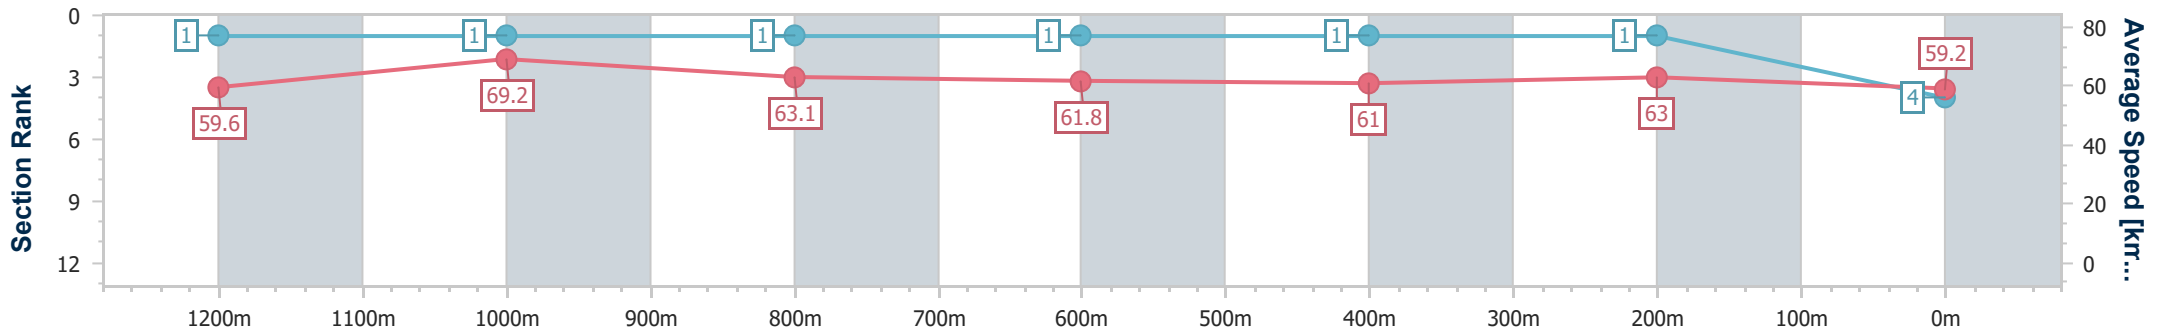

Doomben QLD Professional

Race 7: TATTERSALL'S RECOGNITION STAKES - 1350m

27 November 2024 - 15:39

Track Rating: Soft 5, Weather: Overcast, Rail Position: +0m Entire

BRISBANE RACING CLUB

Section	Overall	1200m	1000m	800m	600m	400m	200m
Section Times	1:19.18 [4] (0:10.82)	1:08.36 [1] (0:10.41)	0:57.95 [1] (0:11.22)	0:46.73 [1] (0:11.48)	0:35.25 [1] (0:11.72)	0:23.53 [1] (0:11.33)	0:12.20 [1] (0:12.20)
Average Speed [km/h]	59.6	69.2	63.1	61.8	61.0	63.0	59.2
Top Speed [km/h]	59.8	70.0	69.9	64.3	62.9	64.4	64.3
Avg. Dist. to Rail [m]	12.1	5.7	0.8	0.9	0.3	0.4	0.4
Avg. Stride Freq. [Hz]	2.4	2.5	2.4	2.4	2.4	2.4	2.4
Avg. Stride Length [m]	6.8	7.7	7.3	7.3	7.2	7.2	6.8