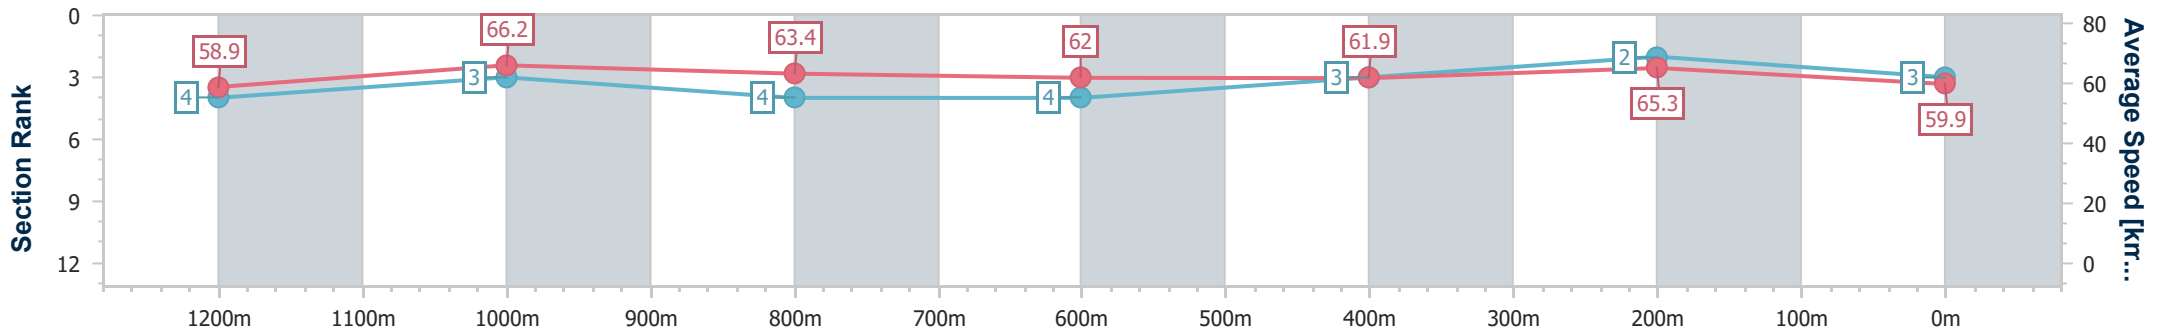

Doomben QLD Professional

Race 7: TATTERSALL'S RECOGNITION STAKES - 1350m

27 November 2024 - 15:39

Track Rating: Soft 5, Weather: Overcast, Rail Position: +0m Entire

BRISBANE RACING CLUB

Section	Overall	1200m	1000m	800m	600m	400m	200m
Section Times	1:19.08 [3] (0:10.89)	1:08.19 [4] (0:10.64)	0:57.55 [3] (0:11.29)	0:46.26 [4] (0:11.63)	0:34.63 [4] (0:11.54)	0:23.09 [3] (0:11.07)	0:12.02 [2] (0:12.02)
Average Speed [km/h]	58.9	66.2	63.4	62.0	61.9	65.3	59.9
Top Speed [km/h]	60.0	68.4	67.7	64.2	62.9	65.7	65.5
Avg. Dist. to Rail [m]	6.0	2.8	1.2	0.8	0.9	1.3	1.7
Avg. Stride Freq. [Hz]	2.5	2.5	2.5	2.4	2.4	2.5	2.4
Avg. Stride Length [m]	6.5	7.2	7.2	7.2	7.3	7.2	6.9