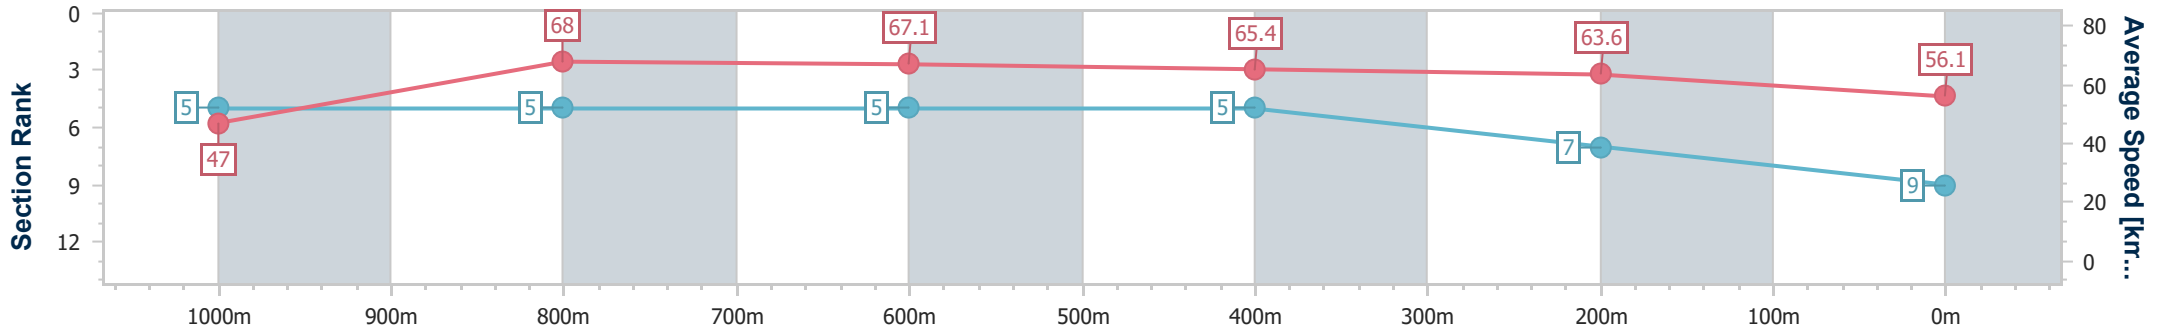

**Doomben QLD Professional**  
**Race 6: XXXX Fillies and Mares BENCHMARK 78 Handicap - 1110m**

27 November 2024 - 15:04

BRISBANE RACING CLUB

Track Rating: Soft 6, Weather: Overcast, Rail Position: +0m Entire

Section	Overall	1000m	800m	600m	400m	200m
Section Times	1:05.12 [9] (0:08.44)	0:56.68 [5] (0:10.61)	0:46.07 [5] (0:10.76)	0:35.31 [5] (0:11.12)	0:24.19 [5] (0:11.35)	0:12.84 [7] (0:12.84)
Average Speed [km/h]	47.0	68.0	67.1	65.4	63.6	56.1
Top Speed [km/h]	65.3	70.3	67.7	67.7	64.5	61.3
Avg. Dist. to Rail [m]	3.4	1.5	0.7	1.8	1.9	4.1
Avg. Stride Freq. [Hz]	2.3	2.5	2.5	2.4	2.4	2.3
Avg. Stride Length [m]	5.6	7.4	7.5	7.6	7.3	6.8