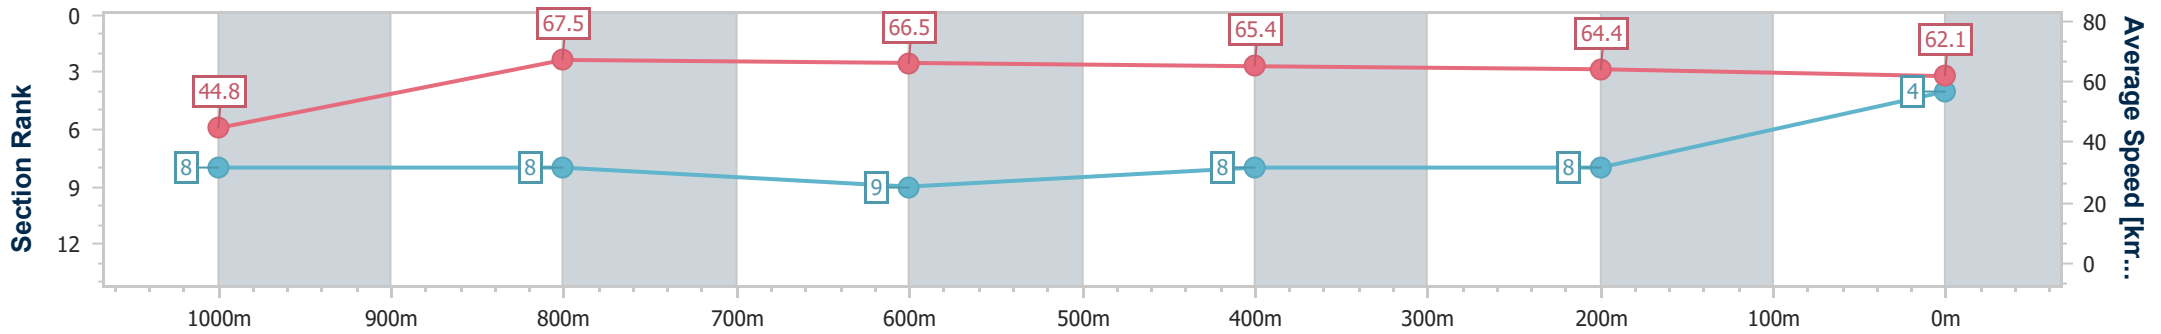

Section	Overall	1000m	800m	600m	400m	200m
Section Times	1:04.03 [4] (0:08.85)	0:55.18 [8] (0:10.63)	0:44.55 [8] (0:10.75)	0:33.80 [9] (0:10.99)	0:22.81 [8] (0:11.19)	0:11.62 [8] (0:11.62)
Average Speed [km/h]	44.8	67.5	66.5	65.4	64.4	62.1
Top Speed [km/h]	64.8	69.0	68.0	67.5	65.8	64.8
Avg. Dist. to Rail [m]	1.2	1.5	0.9	0.5	1.8	4.5
Avg. Stride Freq. [Hz]	2.2	2.5	2.5	2.5	2.5	2.4
Avg. Stride Length [m]	5.5	7.4	7.3	7.3	7.2	7.1