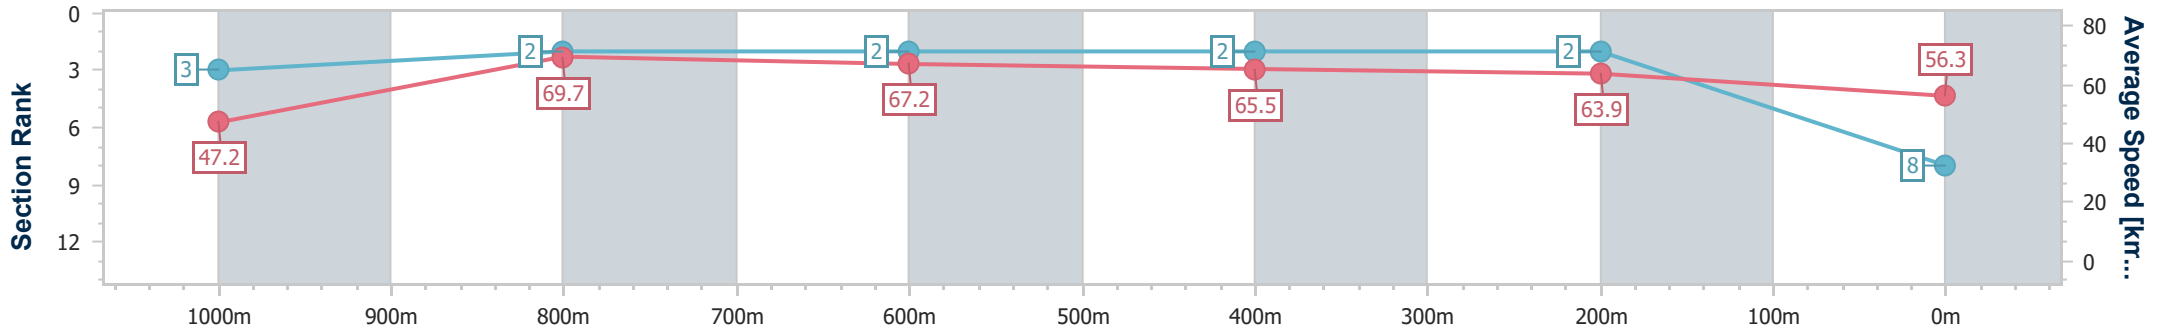

**Doomben QLD Professional**  
**Race 6: XXXX Fillies and Mares BENCHMARK 78 Handicap - 1110m**

27 November 2024 - 15:04

BRISBANE  
RACING CLUB

Track Rating: Soft 6, Weather: Overcast, Rail Position: +0m Entire

Section	Overall	1000m	800m	600m	400m	200m
Section Times	1:04.59 [8] (0:08.35)	0:56.24 [3] (0:10.40)	0:45.84 [2] (0:10.78)	0:35.06 [2] (0:11.02)	0:24.04 [2] (0:11.23)	0:12.81 [2] (0:12.81)
Average Speed [km/h]	47.2	69.7	67.2	65.5	63.9	56.3
Top Speed [km/h]	66.8	70.6	69.0	67.0	66.1	61.4
Avg. Dist. to Rail [m]	8.1	2.4	1.5	0.6	0.8	1.2
Avg. Stride Freq. [Hz]	2.2	2.5	2.4	2.4	2.4	2.3
Avg. Stride Length [m]	5.9	7.8	7.7	7.7	7.4	6.9