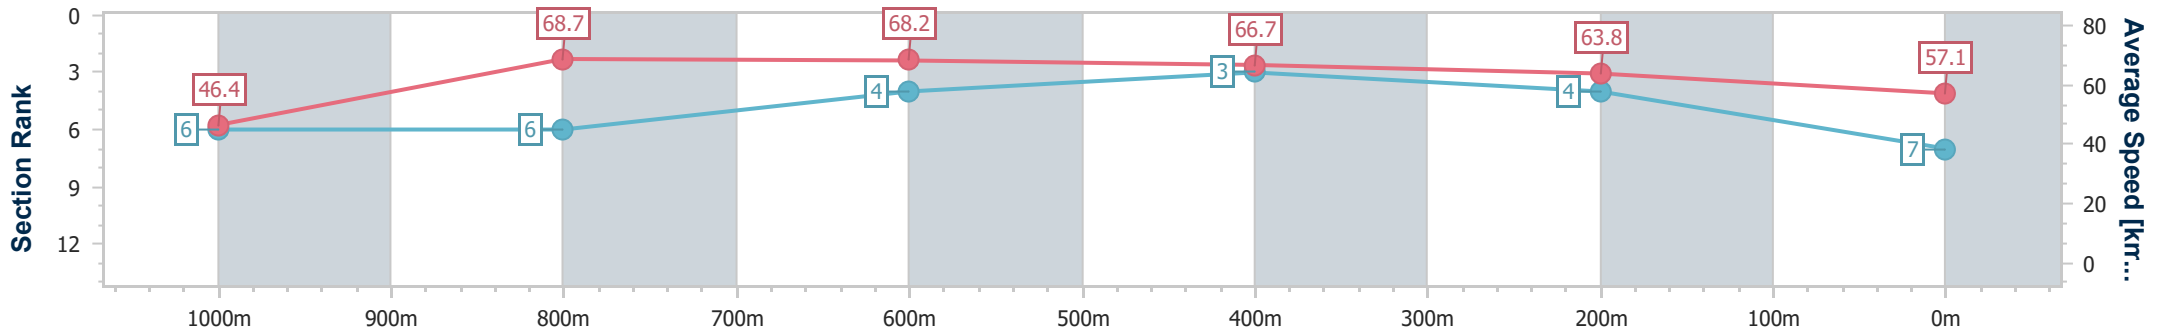

Horse/Jockey Name	Typhoon Taavi
Final Rank	7
Fastest Section Time (Section)	0:08.50 (Overall)
Top Speed [km/h] (Section)	69.5 (1000m)
Race State	Finished

Doomben QLD Professional
Race 6: XXXX Fillies and Mares BENCHMARK 78 Handicap - 1110m
27 November 2024 - 15:04
Track Rating: Soft 6, Weather: Overcast, Rail Position: +0m Entire

BRISBANE
RACING CLUB

Section	Overall	1000m	800m	600m	400m	200m
Section Times	1:04.54 [7] (0:08.50)	0:56.04 [6] (0:10.56)	0:45.48 [6] (0:10.70)	0:34.78 [4] (0:10.92)	0:23.86 [3] (0:11.29)	0:12.57 [4] (0:12.57)
Average Speed [km/h]	46.4	68.7	68.2	66.7	63.8	57.1
Top Speed [km/h]	65.5	69.5	68.9	68.4	65.2	61.4
Avg. Dist. to Rail [m]	6.8	2.7	2.6	1.9	0.7	2.4
Avg. Stride Freq. [Hz]	2.2	2.4	2.4	2.4	2.4	2.2
Avg. Stride Length [m]	6.0	7.8	7.7	7.8	7.5	7.1

- [ ] Ranking at each section and finish
- -.-.- No data available at this section
- NA No data available