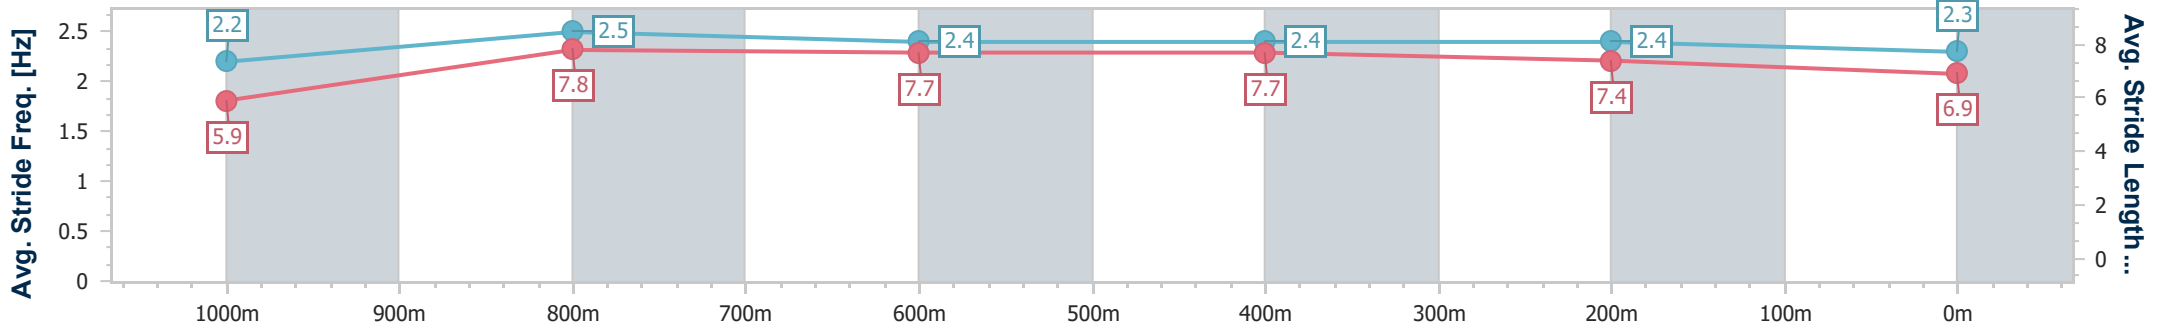

**Doomben QLD Professional**  
**Race 6: XXXX Fillies and Mares BENCHMARK 78 Handicap - 1110m**

27 November 2024 - 15:04

BRISBANE  
RACING CLUB

Track Rating: Soft 6, Weather: Overcast, Rail Position: +0m Entire

Section	Overall	1000m	800m	600m	400m	200m
Section Times	1:04.59 [8] (0:08.35)	0:56.24 [3] (0:10.40)	0:45.84 [2] (0:10.78)	0:35.06 [2] (0:11.02)	0:24.04 [2] (0:11.23)	0:12.81 [2] (0:12.81)
Average Speed [km/h]	47.2	69.7	67.2	65.5	63.9	56.3
Top Speed [km/h]	66.8	70.6	69.0	67.0	66.1	61.4
Avg. Dist. to Rail [m]	8.1	2.4	1.5	0.6	0.8	1.2
Avg. Stride Freq. [Hz]	2.2	2.5	2.4	2.4	2.4	2.3
Avg. Stride Length [m]	5.9	7.8	7.7	7.7	7.4	6.9