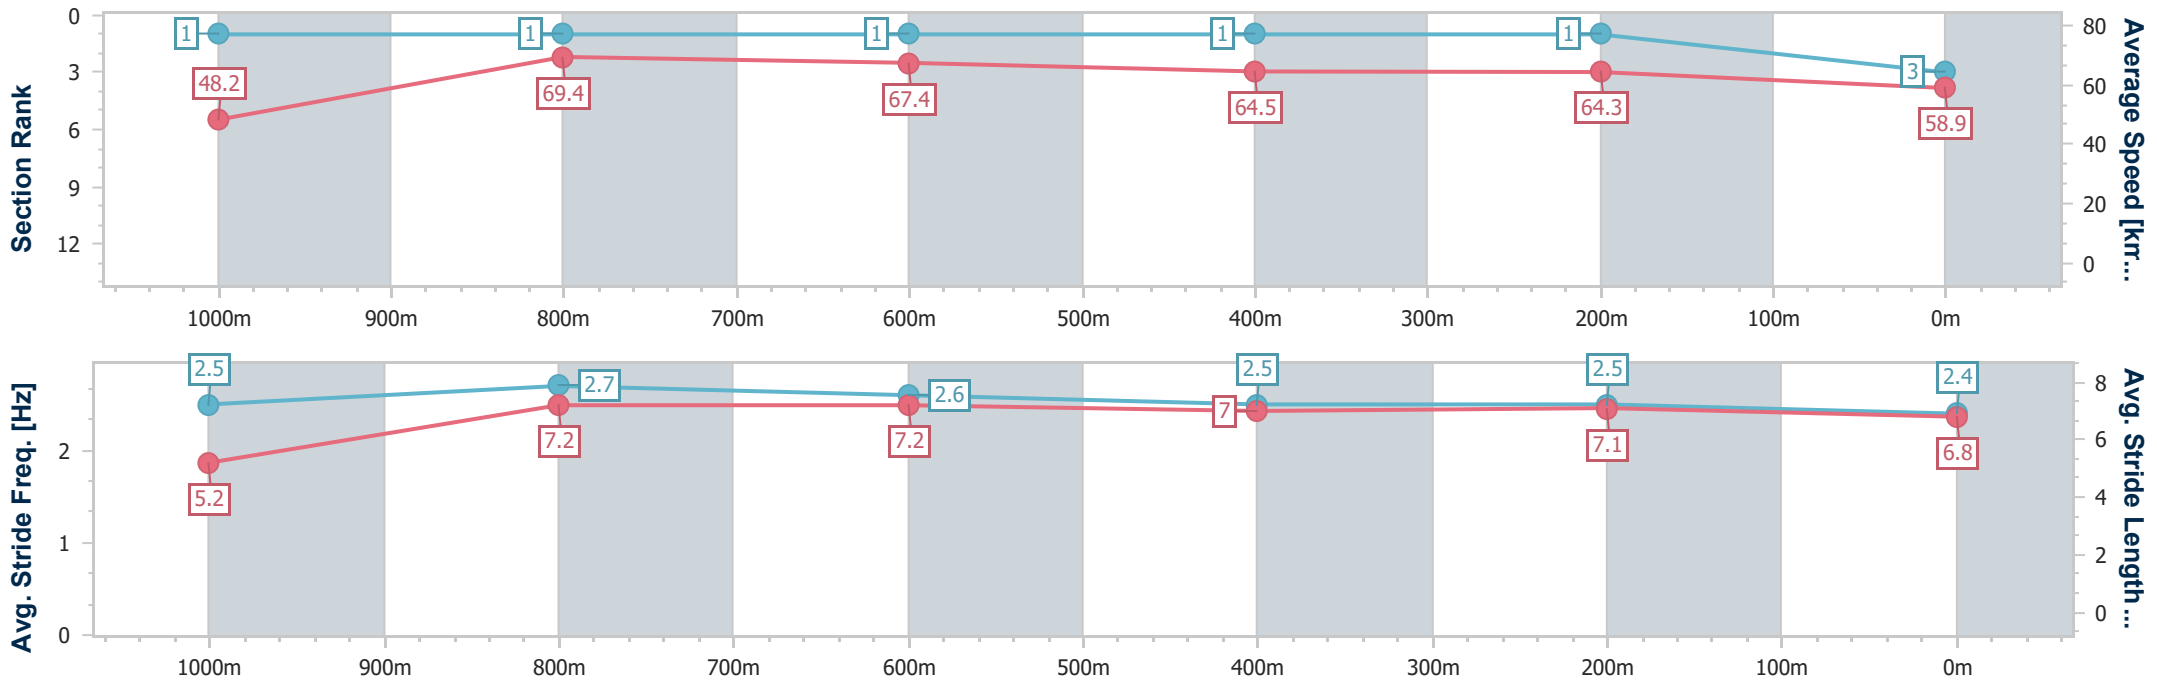

**Doomben QLD Professional**  
**Race 6: XXXX Fillies and Mares BENCHMARK 78 Handicap - 1110m**

27 November 2024 - 15:04

BRISBANE  
RACING CLUB

Track Rating: Soft 6, Weather: Overcast, Rail Position: +0m Entire

Section	Overall	1000m	800m	600m	400m	200m
Section Times	1:03.93 [3] (0:08.20)	0:55.73 [1] (0:10.43)	0:45.30 [1] (0:10.72)	0:34.58 [1] (0:11.15)	0:23.43 [1] (0:11.20)	0:12.23 [1] (0:12.23)
Average Speed [km/h]	48.2	69.4	67.4	64.5	64.3	58.9
Top Speed [km/h]	67.8	70.0	69.5	67.2	65.3	62.7
Avg. Dist. to Rail [m]	5.6	2.3	0.5	0.4	0.5	1.4
Avg. Stride Freq. [Hz]	2.5	2.7	2.6	2.5	2.5	2.4
Avg. Stride Length [m]	5.2	7.2	7.2	7.0	7.1	6.8