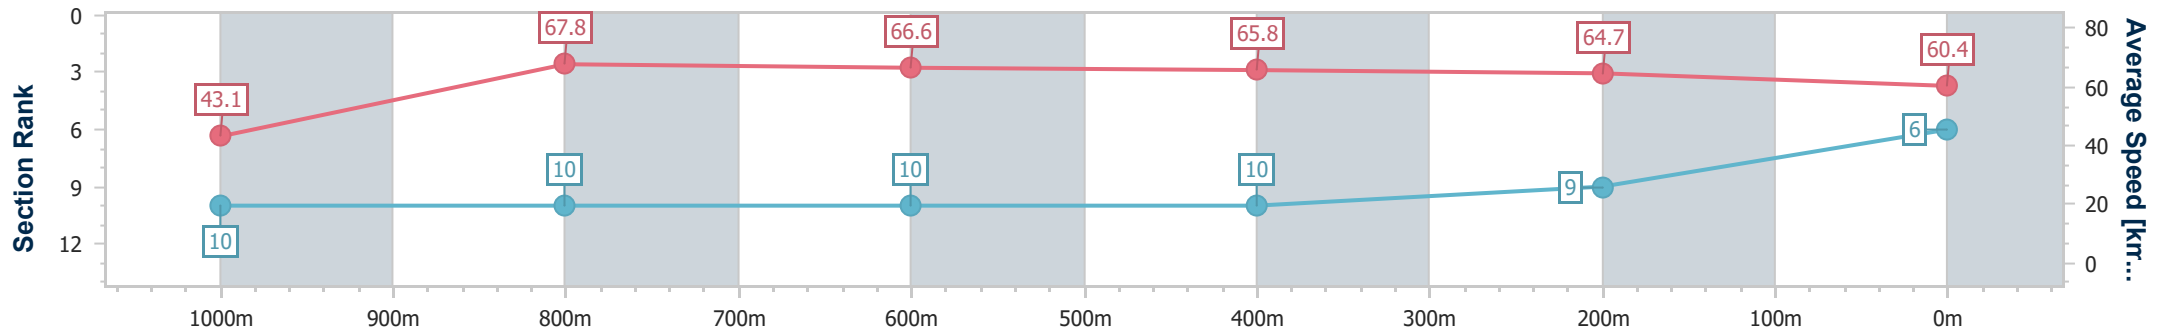

**Doomben QLD Professional**  
**Race 6: XXXX Fillies and Mares BENCHMARK 78 Handicap - 1110m**

27 November 2024 - 15:04

BRISBANE  
RACING CLUB

Track Rating: Soft 6, Weather: Overcast, Rail Position: +0m Entire

Section	Overall	1000m	800m	600m	400m	200m
Section Times	1:04.47 [6] (0:09.18)	0:55.29 [10] (0:10.63)	0:44.66 [10] (0:10.86)	0:33.80 [10] (0:10.83)	0:22.97 [10] (0:11.04)	0:11.93 [9] (0:11.93)
Average Speed [km/h]	43.1	67.8	66.6	65.8	64.7	60.4
Top Speed [km/h]	61.6	70.4	68.7	67.1	66.0	63.3
Avg. Dist. to Rail [m]	8.9	1.2	0.5	1.7	2.2	3.2
Avg. Stride Freq. [Hz]	2.1	2.5	2.5	2.4	2.5	2.4
Avg. Stride Length [m]	5.6	7.6	7.3	7.4	7.3	7.0