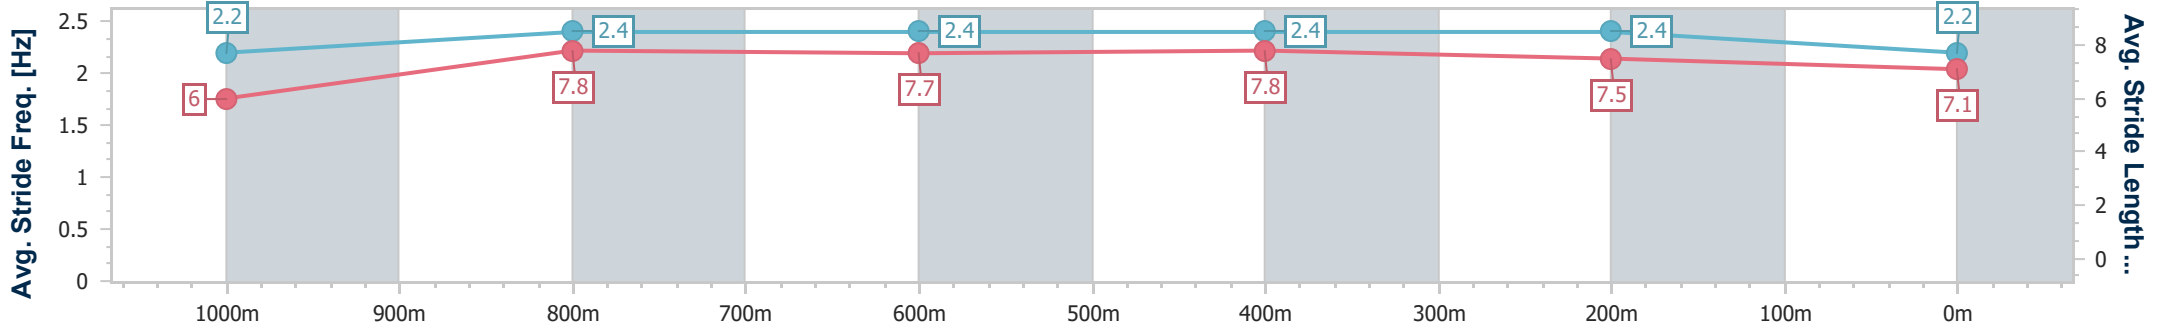

Horse/Jockey Name	Typhoon Taavi
Final Rank	7
Fastest Section Time (Section)	0:08.50 (Overall)
Top Speed [km/h] (Section)	69.5 (1000m)
Race State	Finished

Doomben QLD Professional
Race 6: XXXX Fillies and Mares BENCHMARK 78 Handicap - 1110m
27 November 2024 - 15:04
Track Rating: Soft 6, Weather: Overcast, Rail Position: +0m Entire

BRISBANE
RACING CLUB

Section	Overall	1000m	800m	600m	400m	200m
Section Times	1:04.54 [7] (0:08.50)	0:56.04 [6] (0:10.56)	0:45.48 [6] (0:10.70)	0:34.78 [4] (0:10.92)	0:23.86 [3] (0:11.29)	0:12.57 [4] (0:12.57)
Average Speed [km/h]	46.4	68.7	68.2	66.7	63.8	57.1
Top Speed [km/h]	65.5	69.5	68.9	68.4	65.2	61.4
Avg. Dist. to Rail [m]	6.8	2.7	2.6	1.9	0.7	2.4
Avg. Stride Freq. [Hz]	2.2	2.4	2.4	2.4	2.4	2.2
Avg. Stride Length [m]	6.0	7.8	7.7	7.8	7.5	7.1

- [ ] Ranking at each section and finish
- -.-.- No data available at this section
- NA No data available