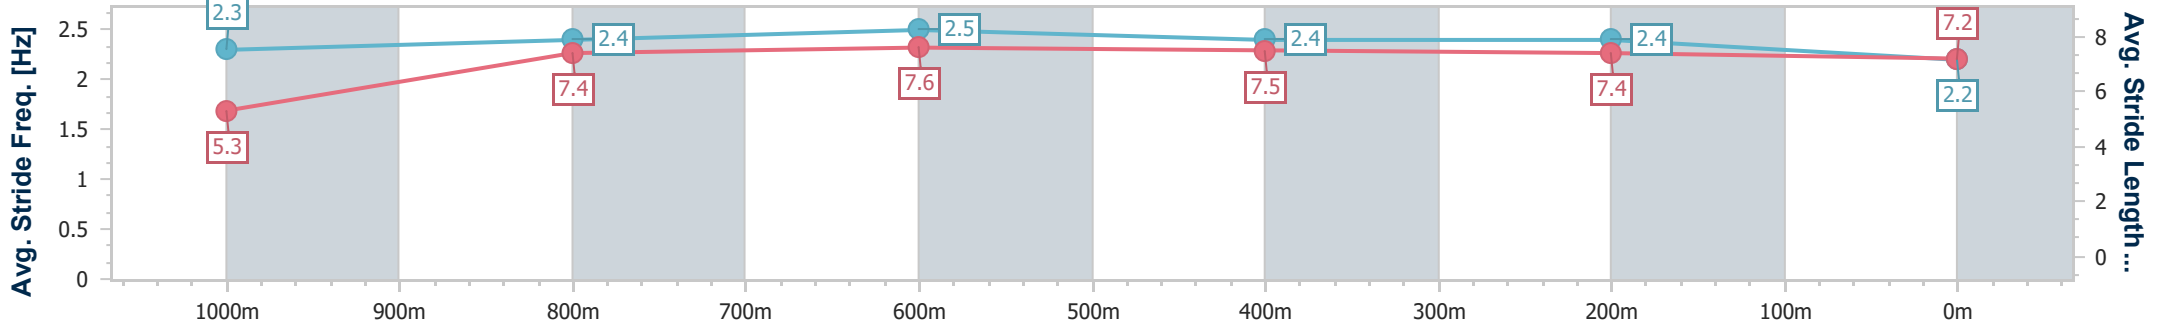

- [ ] Ranking at each section and finish
- .-.- No data available at this section
- NA No data available

Horse/Jockey Name	Rolling Rock
Final Rank	10
Fastest Section Time (Section)	0:09.01 (Overall)
Top Speed [km/h] (Section)	68.6 (800m)
Race State	Finished

**Doomben QLD Professional**  
**Race 6: XXXX Fillies and Mares BENCHMARK 78 Handicap - 1110m**

27 November 2024 - 15:04

BRISBANE RACING CLUB

Track Rating: Soft 6, Weather: Overcast, Rail Position: +0m Entire

Section	Overall	1000m	800m	600m	400m	200m
Section Times	1:05.38 [10] (0:09.01)	0:56.37 [9] (0:10.65)	0:45.72 [9] (0:10.50)	0:35.22 [8] (0:11.11)	0:24.11 [9] (0:11.46)	0:12.65 [10] (0:12.65)
Average Speed [km/h]	44.1	67.7	68.3	64.6	62.7	56.8
Top Speed [km/h]	63.2	68.3	68.6	66.4	63.9	61.4
Avg. Dist. to Rail [m]	5.4	1.5	0.7	0.6	1.7	4.0
Avg. Stride Freq. [Hz]	2.3	2.4	2.5	2.4	2.4	2.2
Avg. Stride Length [m]	5.3	7.4	7.6	7.5	7.4	7.2