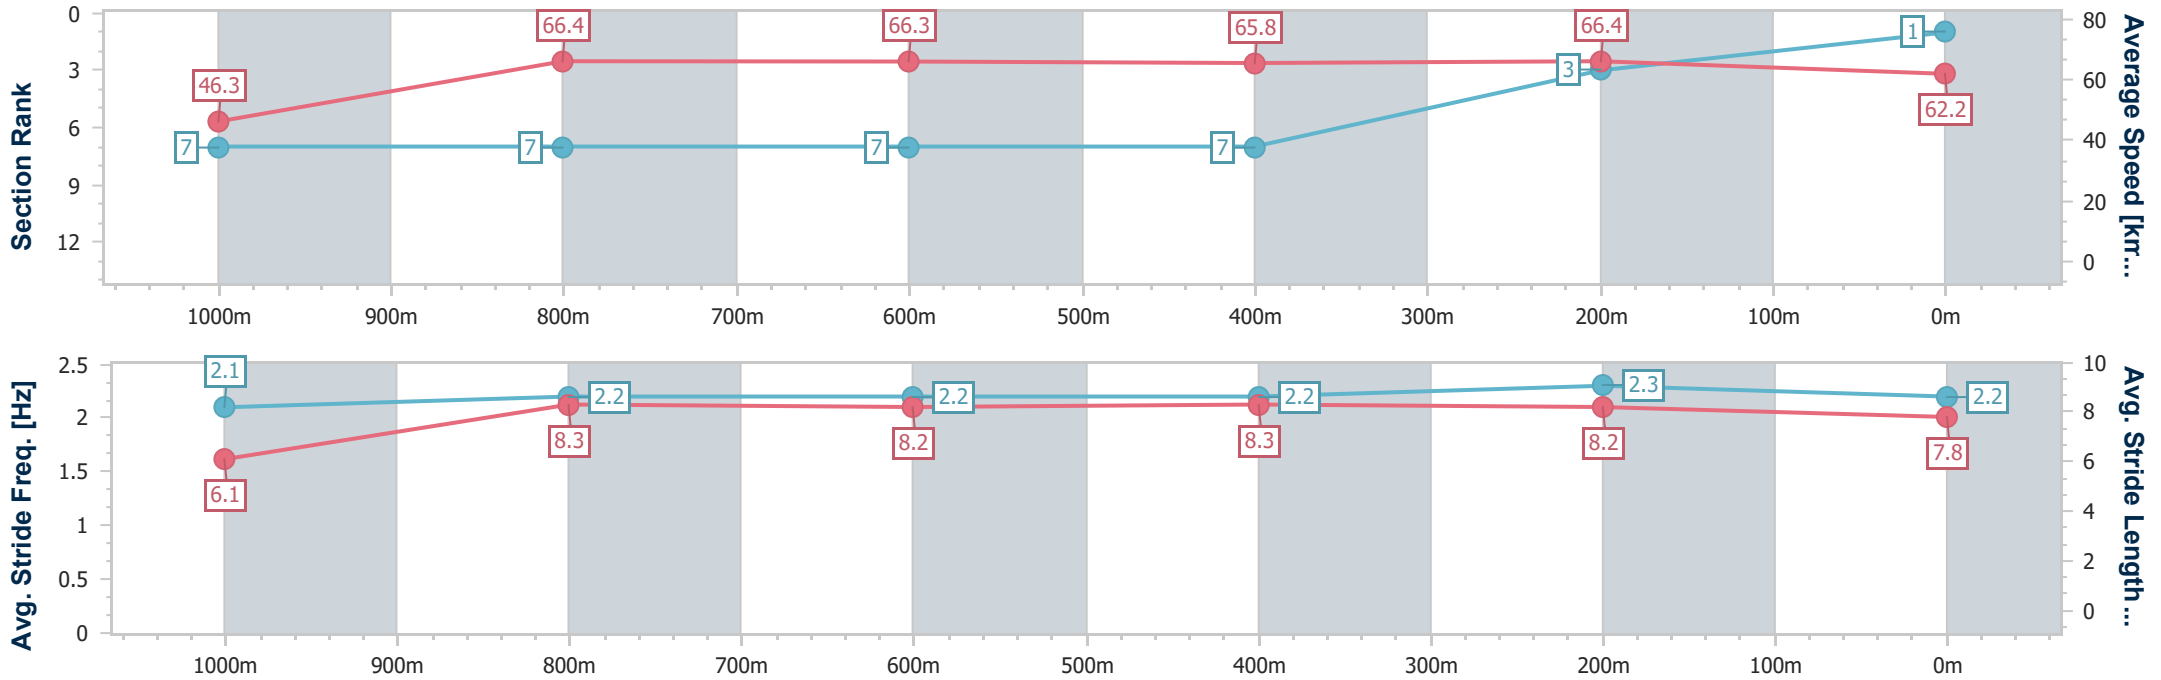

Horse/Jockey Name	Cherry Rose
Final Rank	1
Fastest Section Time (Section)	0:08.57 (Overall)
Top Speed [km/h] (Section)	68.4 (400m)
Race State	Finished

**Doomben QLD Professional**  
**Race 6: XXXX Fillies and Mares BENCHMARK 78 Handicap - 1110m**

27 November 2024 - 15:04

Track Rating: Soft 6, Weather: Overcast, Rail Position: +0m Entire

BRISBANE  
RACING CLUB

Section	Overall	1000m	800m	600m	400m	200m
Section Times	1:03.43 [1] (0:08.57)	0:54.86 [7] (0:10.85)	0:44.01 [7] (0:10.69)	0:33.32 [7] (0:10.90)	0:22.42 [7] (0:10.87)	0:11.55 [3] (0:11.55)
Average Speed [km/h]	46.3	66.4	66.3	65.8	66.4	62.2
Top Speed [km/h]	63.4	68.1	68.3	66.7	68.4	66.6
Avg. Dist. to Rail [m]	7.9	1.7	2.3	0.7	1.1	2.5
Avg. Stride Freq. [Hz]	2.1	2.2	2.2	2.2	2.3	2.2
Avg. Stride Length [m]	6.1	8.3	8.2	8.3	8.2	7.8

- [ ] Ranking at each section and finish
- .-.- No data available at this section
- NA No data available

Horse/Jockey Name	Skirt The Law
Final Rank	2
Fastest Section Time (Section)	0:08.36 (Overall)
Top Speed [km/h] (Section)	68.9 (800m)
Race State	Finished