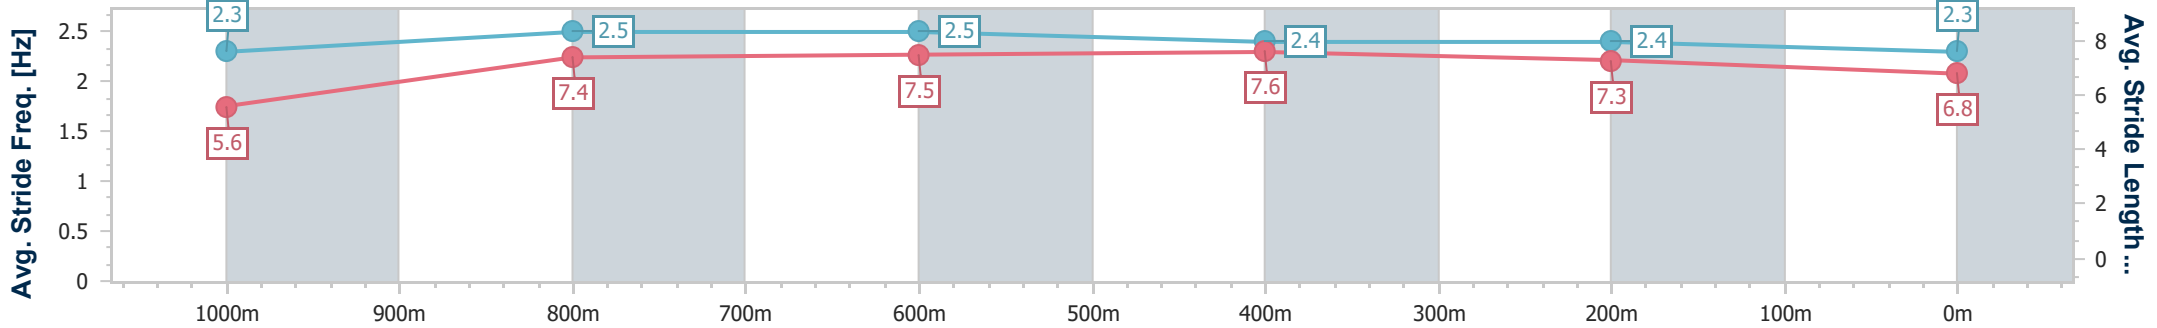

**Doomben QLD Professional**  
**Race 6: XXXX Fillies and Mares BENCHMARK 78 Handicap - 1110m**

27 November 2024 - 15:04

BRISBANE RACING CLUB

Track Rating: Soft 6, Weather: Overcast, Rail Position: +0m Entire

Section	Overall	1000m	800m	600m	400m	200m
Section Times	1:05.12 [9] (0:08.44)	0:56.68 [5] (0:10.61)	0:46.07 [5] (0:10.76)	0:35.31 [5] (0:11.12)	0:24.19 [5] (0:11.35)	0:12.84 [7] (0:12.84)
Average Speed [km/h]	47.0	68.0	67.1	65.4	63.6	56.1
Top Speed [km/h]	65.3	70.3	67.7	67.7	64.5	61.3
Avg. Dist. to Rail [m]	3.4	1.5	0.7	1.8	1.9	4.1
Avg. Stride Freq. [Hz]	2.3	2.5	2.5	2.4	2.4	2.3
Avg. Stride Length [m]	5.6	7.4	7.5	7.6	7.3	6.8