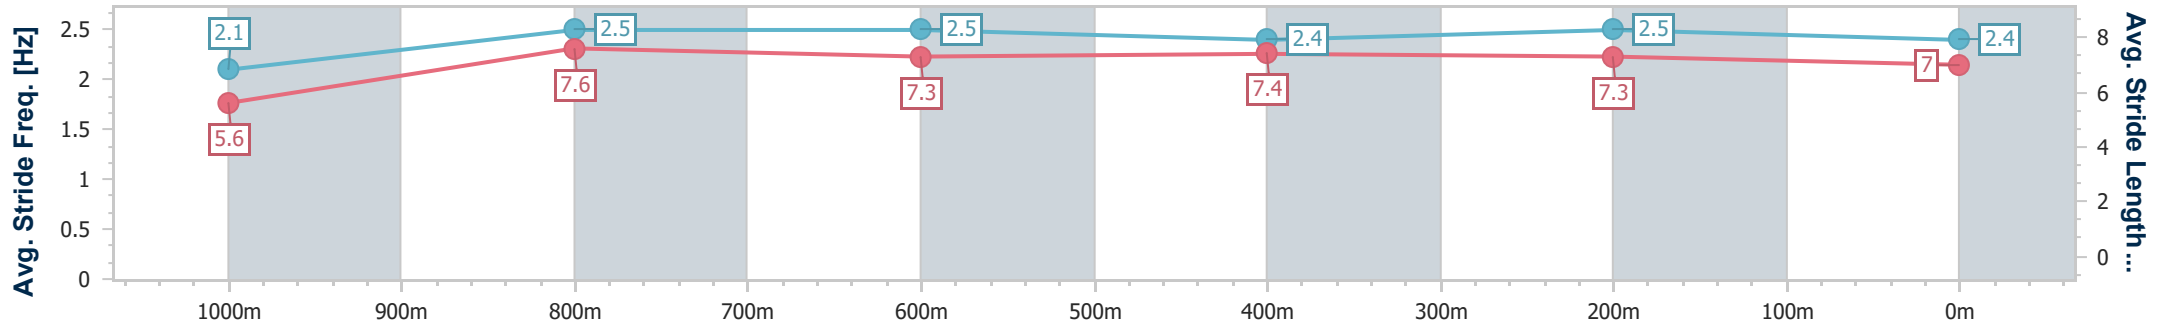

**Doomben QLD Professional**  
**Race 6: XXXX Fillies and Mares BENCHMARK 78 Handicap - 1110m**

27 November 2024 - 15:04

BRISBANE  
RACING CLUB

Track Rating: Soft 6, Weather: Overcast, Rail Position: +0m Entire

Section	Overall	1000m	800m	600m	400m	200m
Section Times	1:04.47 [6] (0:09.18)	0:55.29 [10] (0:10.63)	0:44.66 [10] (0:10.86)	0:33.80 [10] (0:10.83)	0:22.97 [10] (0:11.04)	0:11.93 [9] (0:11.93)
Average Speed [km/h]	43.1	67.8	66.6	65.8	64.7	60.4
Top Speed [km/h]	61.6	70.4	68.7	67.1	66.0	63.3
Avg. Dist. to Rail [m]	8.9	1.2	0.5	1.7	2.2	3.2
Avg. Stride Freq. [Hz]	2.1	2.5	2.5	2.4	2.5	2.4
Avg. Stride Length [m]	5.6	7.6	7.3	7.4	7.3	7.0