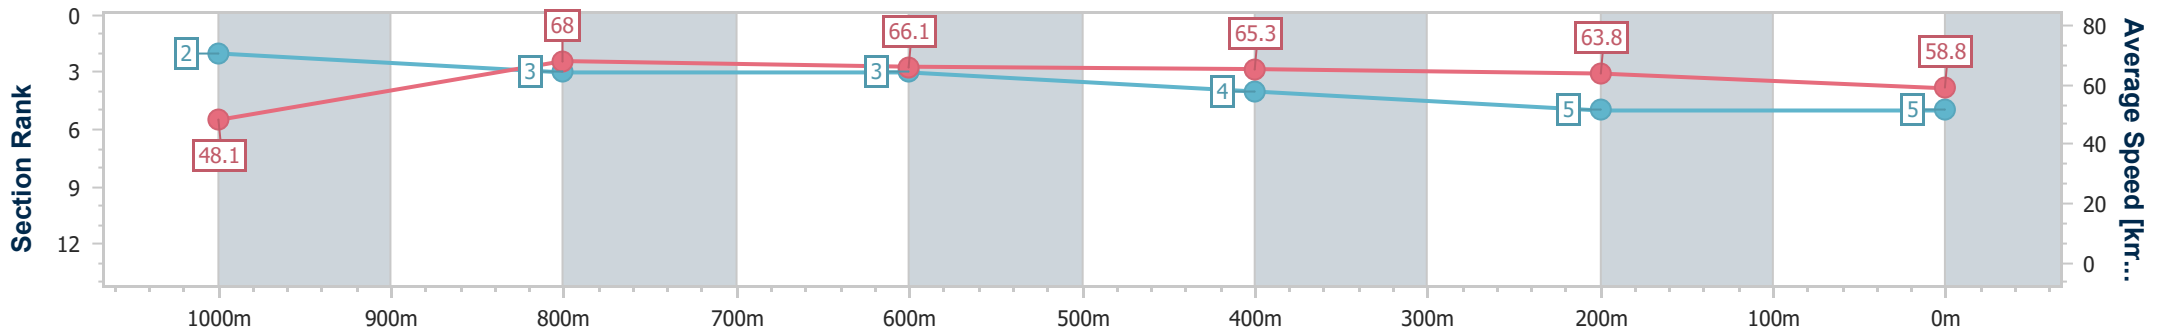

Section	Overall	1000m	800m	600m	400m	200m
Section Times	1:04.28 [5] (0:08.21)	0:56.07 [2] (0:10.62)	0:45.45 [3] (0:10.87)	0:34.58 [3] (0:11.08)	0:23.50 [4] (0:11.24)	0:12.26 [5] (0:12.26)
Average Speed [km/h]	48.1	68.0	66.1	65.3	63.8	58.8
Top Speed [km/h]	67.2	69.1	66.9	66.6	65.0	62.9
Avg. Dist. to Rail [m]	4.4	0.5	0.2	0.6	0.4	2.0
Avg. Stride Freq. [Hz]	2.4	2.5	2.4	2.4	2.3	2.3
Avg. Stride Length [m]	5.7	7.7	7.7	7.7	7.5	7.3