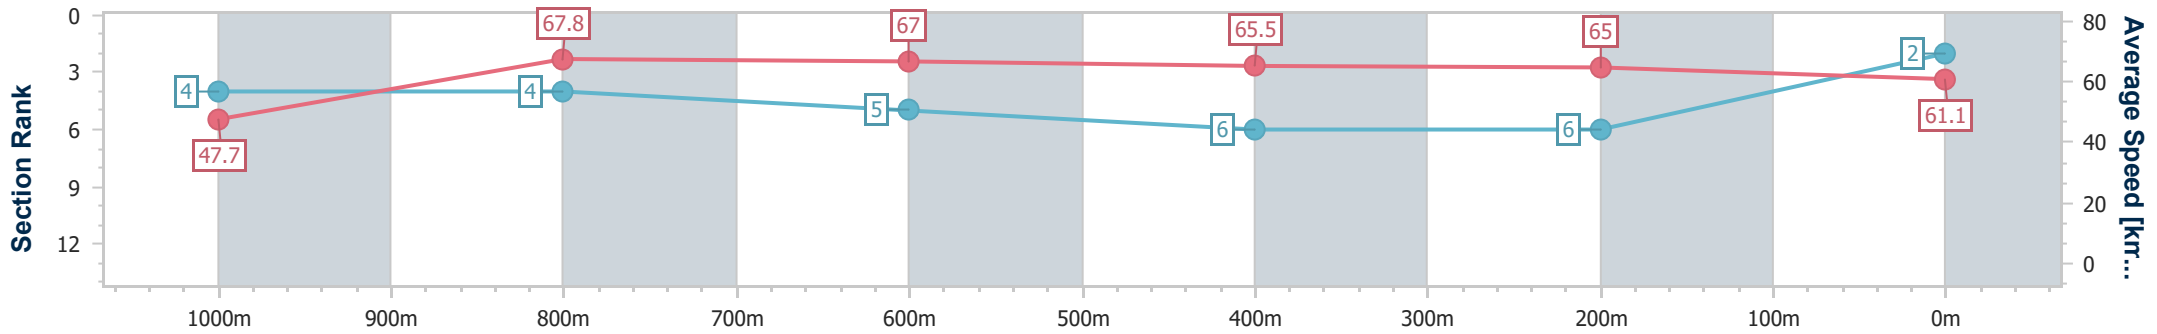

Section	Overall	1000m	800m	600m	400m	200m
Section Times	1:03.82 [2] (0:08.36)	0:55.46 [4] (0:10.61)	0:44.85 [4] (0:10.84)	0:34.01 [5] (0:11.19)	0:22.82 [6] (0:11.03)	0:11.79 [6] (0:11.79)
Average Speed [km/h]	47.7	67.8	67.0	65.5	65.0	61.1
Top Speed [km/h]	66.3	68.7	68.9	66.3	66.0	64.6
Avg. Dist. to Rail [m]	2.4	0.5	1.8	2.4	0.7	0.6
Avg. Stride Freq. [Hz]	2.4	2.6	2.5	2.5	2.5	2.5
Avg. Stride Length [m]	5.4	7.3	7.5	7.4	7.2	7.0