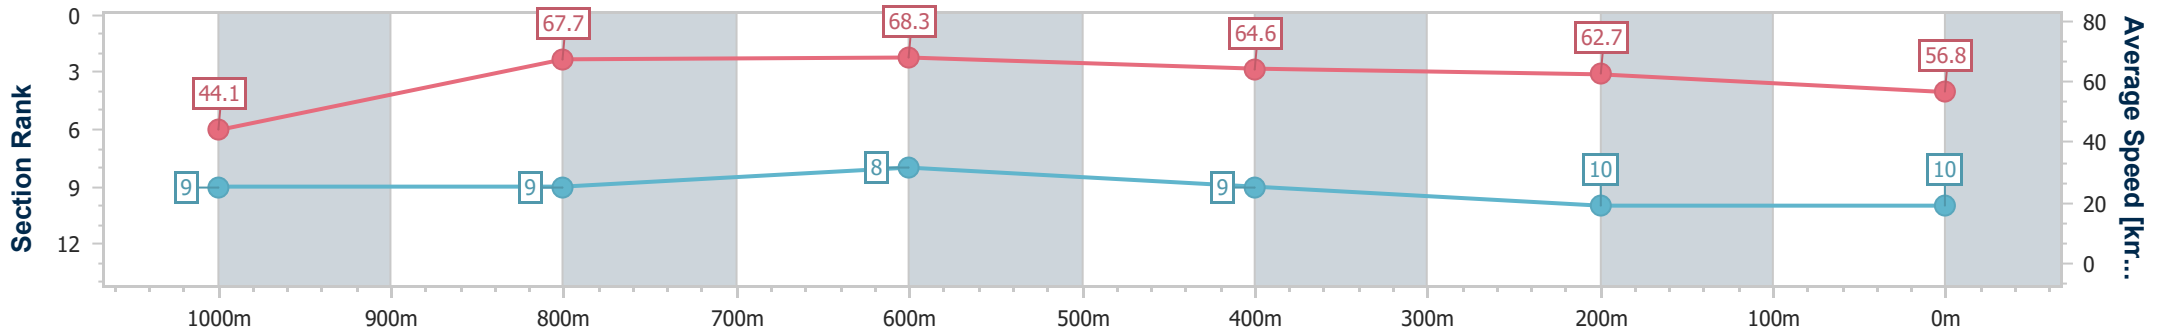

- [ ] Ranking at each section and finish
- .-.- No data available at this section
- NA No data available

Horse/Jockey Name	Rolling Rock
Final Rank	10
Fastest Section Time (Section)	0:09.01 (Overall)
Top Speed [km/h] (Section)	68.6 (800m)
Race State	Finished

**Doomben QLD Professional**  
**Race 6: XXXX Fillies and Mares BENCHMARK 78 Handicap - 1110m**

27 November 2024 - 15:04

BRISBANE RACING CLUB

Track Rating: Soft 6, Weather: Overcast, Rail Position: +0m Entire

Section	Overall	1000m	800m	600m	400m	200m
Section Times	1:05.38 [10] (0:09.01)	0:56.37 [9] (0:10.65)	0:45.72 [9] (0:10.50)	0:35.22 [8] (0:11.11)	0:24.11 [9] (0:11.46)	0:12.65 [10] (0:12.65)
Average Speed [km/h]	44.1	67.7	68.3	64.6	62.7	56.8
Top Speed [km/h]	63.2	68.3	68.6	66.4	63.9	61.4
Avg. Dist. to Rail [m]	5.4	1.5	0.7	0.6	1.7	4.0
Avg. Stride Freq. [Hz]	2.3	2.4	2.5	2.4	2.4	2.2
Avg. Stride Length [m]	5.3	7.4	7.6	7.5	7.4	7.2