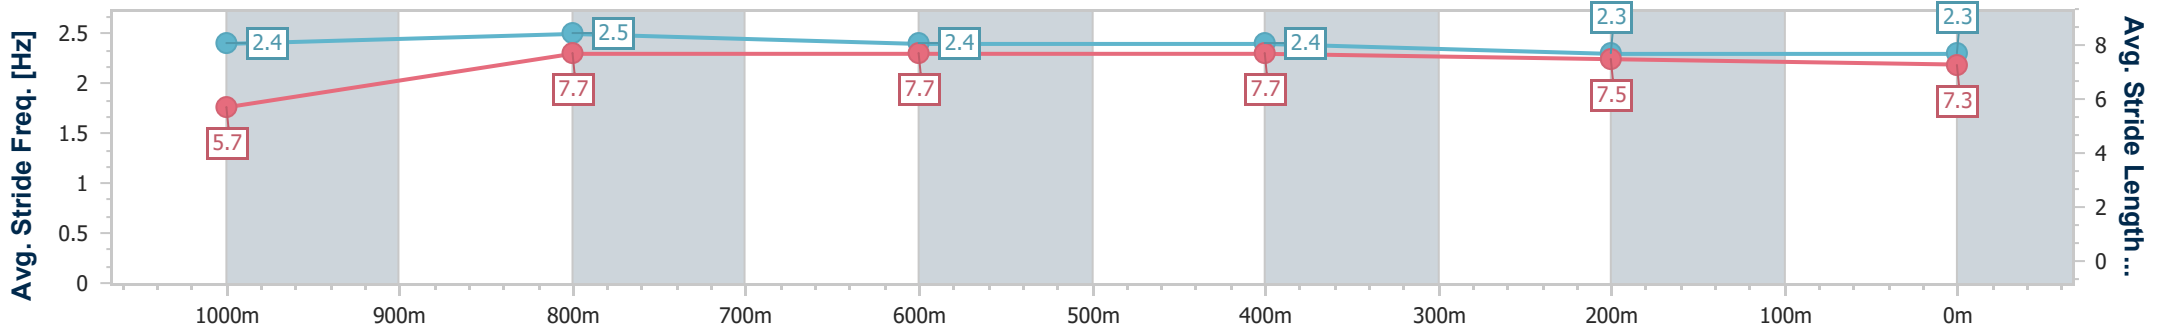

**Doomben QLD Professional**  
**Race 6: XXXX Fillies and Mares BENCHMARK 78 Handicap - 1110m**

27 November 2024 - 15:04

BRISBANE  
RACING CLUB

Track Rating: Soft 6, Weather: Overcast, Rail Position: +0m Entire

Section	Overall	1000m	800m	600m	400m	200m
Section Times	1:04.28 [5] (0:08.21)	0:56.07 [2] (0:10.62)	0:45.45 [3] (0:10.87)	0:34.58 [3] (0:11.08)	0:23.50 [4] (0:11.24)	0:12.26 [5] (0:12.26)
Average Speed [km/h]	48.1	68.0	66.1	65.3	63.8	58.8
Top Speed [km/h]	67.2	69.1	66.9	66.6	65.0	62.9
Avg. Dist. to Rail [m]	4.4	0.5	0.2	0.6	0.4	2.0
Avg. Stride Freq. [Hz]	2.4	2.5	2.4	2.4	2.3	2.3
Avg. Stride Length [m]	5.7	7.7	7.7	7.7	7.5	7.3