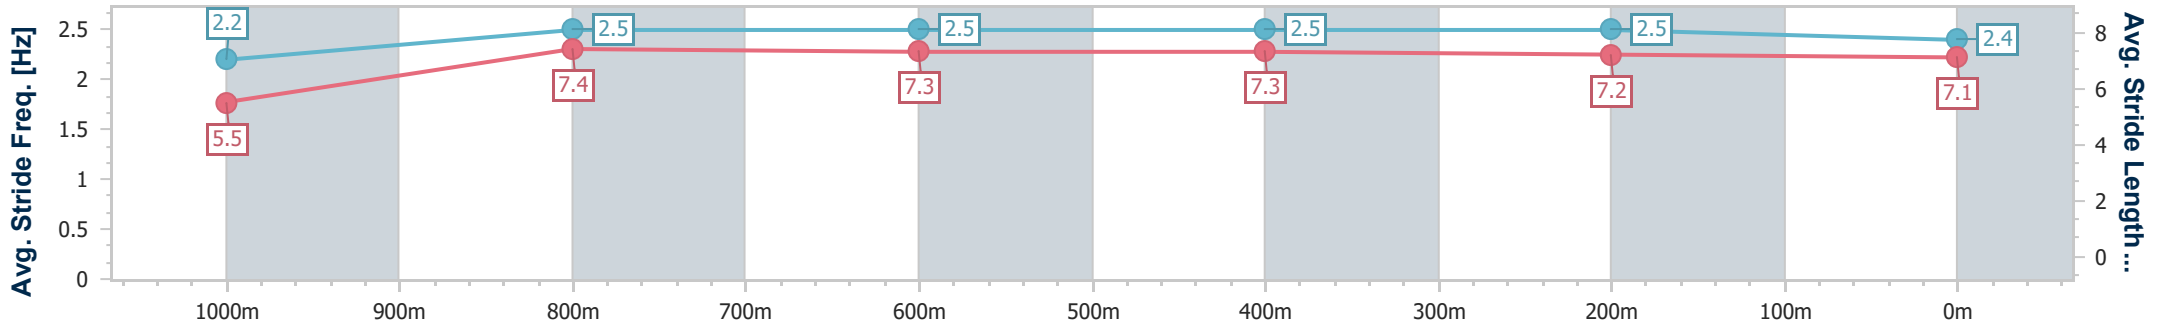

**Doomben QLD Professional**  
**Race 6: XXXX Fillies and Mares BENCHMARK 78 Handicap - 1110m**

27 November 2024 - 15:04

BRISBANE  
RACING CLUB

Track Rating: Soft 6, Weather: Overcast, Rail Position: +0m Entire

Section	Overall	1000m	800m	600m	400m	200m
Section Times	1:04.03 [4] (0:08.85)	0:55.18 [8] (0:10.63)	0:44.55 [8] (0:10.75)	0:33.80 [9] (0:10.99)	0:22.81 [8] (0:11.19)	0:11.62 [8] (0:11.62)
Average Speed [km/h]	44.8	67.5	66.5	65.4	64.4	62.1
Top Speed [km/h]	64.8	69.0	68.0	67.5	65.8	64.8
Avg. Dist. to Rail [m]	1.2	1.5	0.9	0.5	1.8	4.5
Avg. Stride Freq. [Hz]	2.2	2.5	2.5	2.5	2.5	2.4
Avg. Stride Length [m]	5.5	7.4	7.3	7.3	7.2	7.1