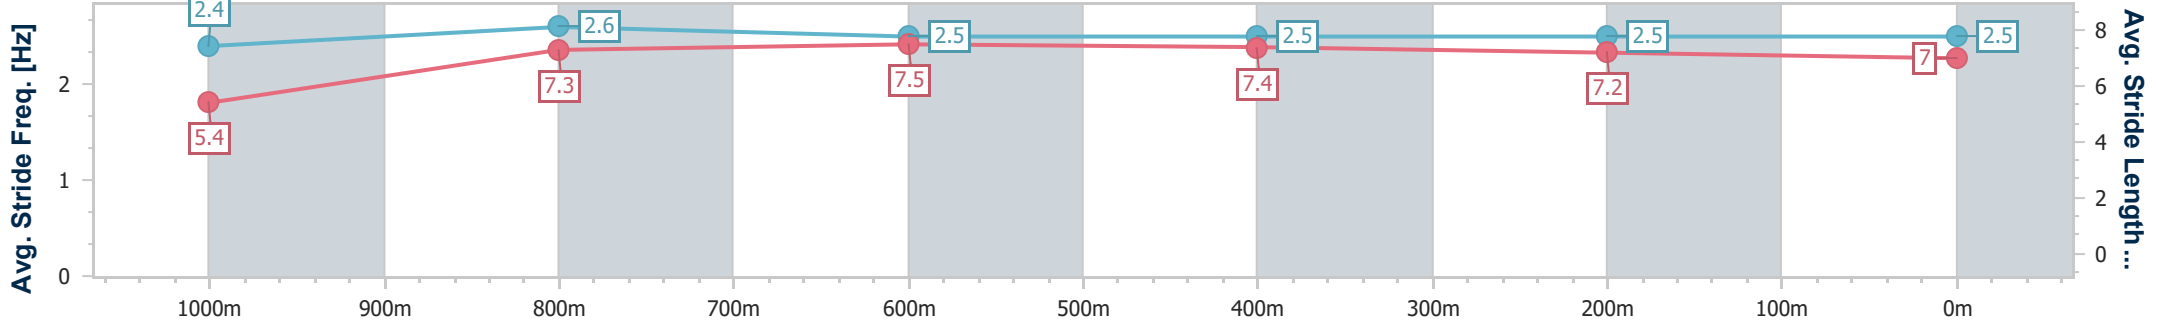

Section	Overall	1000m	800m	600m	400m	200m
Section Times	1:03.82 [2] (0:08.36)	0:55.46 [4] (0:10.61)	0:44.85 [4] (0:10.84)	0:34.01 [5] (0:11.19)	0:22.82 [6] (0:11.03)	0:11.79 [6] (0:11.79)
Average Speed [km/h]	47.7	67.8	67.0	65.5	65.0	61.1
Top Speed [km/h]	66.3	68.7	68.9	66.3	66.0	64.6
Avg. Dist. to Rail [m]	2.4	0.5	1.8	2.4	0.7	0.6
Avg. Stride Freq. [Hz]	2.4	2.6	2.5	2.5	2.5	2.5
Avg. Stride Length [m]	5.4	7.3	7.5	7.4	7.2	7.0