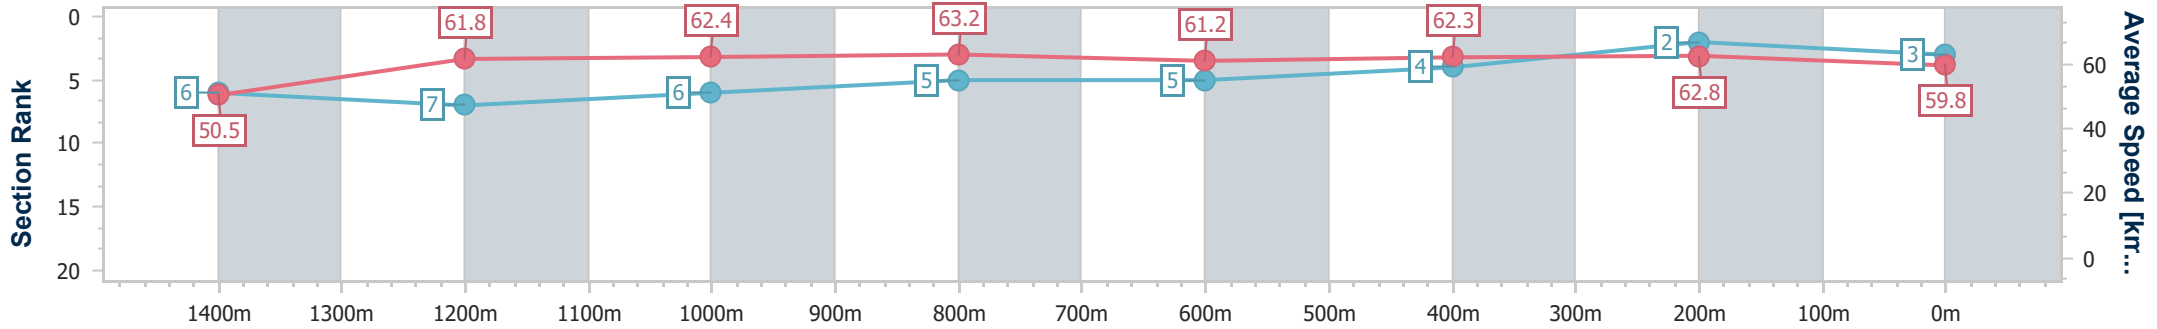

Section	Overall	1400m	1200m	1000m	800m	600m	400m	200m
Section Times	1:35.76 [3] (0:14.27)	1:21.49 [6] (0:11.75)	1:09.74 [7] (0:11.51)	0:58.23 [6] (0:11.41)	0:46.82 [5] (0:11.77)	0:35.05 [5] (0:11.47)	0:23.58 [4] (0:11.44)	0:12.14 [2] (0:12.14)
Average Speed [km/h]	50.5	61.8	62.4	63.2	61.2	62.3	62.8	59.8
Top Speed [km/h]	64.5	63.7	63.6	64.0	62.9	63.4	64.1	62.6
Avg. Dist. to Rail [m]	5.6	0.9	0.6	0.8	0.2	1.2	1.2	1.2
Avg. Stride Freq. [Hz]	2.2	2.2	2.2	2.2	2.1	2.2	2.3	2.2
Avg. Stride Length [m]	6.4	7.8	8.0	8.1	8.0	7.8	7.8	7.6