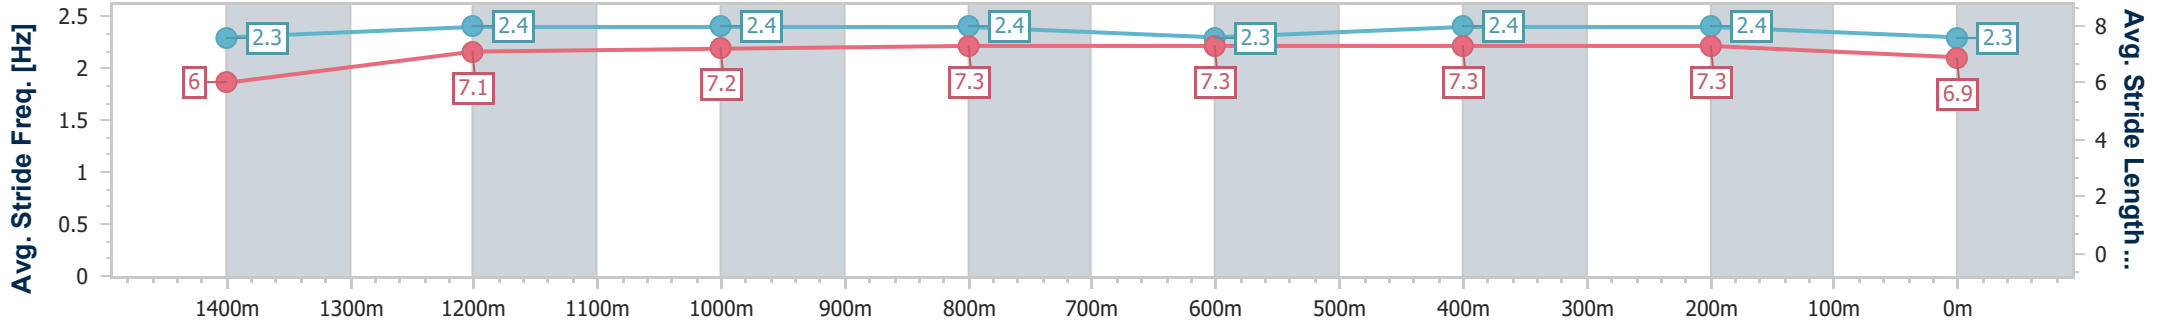

**Doomben QLD Professional**  
**Race 3: ROAD TO MAGIC MILLIONS BOOK NOW BENCHMARK**  
**70 Handicap - 1600m**

**BRISBANE**  
 RACING CLUB

27 November 2024 - 13:19

Track Rating: Soft 6, Weather: Overcast, Rail Position: +0m Entire

Section	Overall	1400m	1200m	1000m	800m	600m	400m	200m
Section Times	1:36.52 [8] (0:14.11)	1:22.41 [5] (0:11.63)	1:10.78 [5] (0:11.74)	0:59.04 [5] (0:11.65)	0:47.39 [7] (0:11.75)	0:35.64 [7] (0:11.52)	0:24.12 [8] (0:11.47)	0:12.65 [8] (0:12.65)
Average Speed [km/h]	50.9	61.9	61.4	61.8	61.1	62.2	62.8	57.3
Top Speed [km/h]	64.6	63.1	62.5	63.1	63.1	63.5	64.6	61.6
Avg. Dist. to Rail [m]	1.3	0.1	0.2	0.2	0.2	0.7	1.4	2.1
Avg. Stride Freq. [Hz]	2.3	2.4	2.4	2.4	2.3	2.4	2.4	2.3
Avg. Stride Length [m]	6.0	7.1	7.2	7.3	7.3	7.3	7.3	6.9