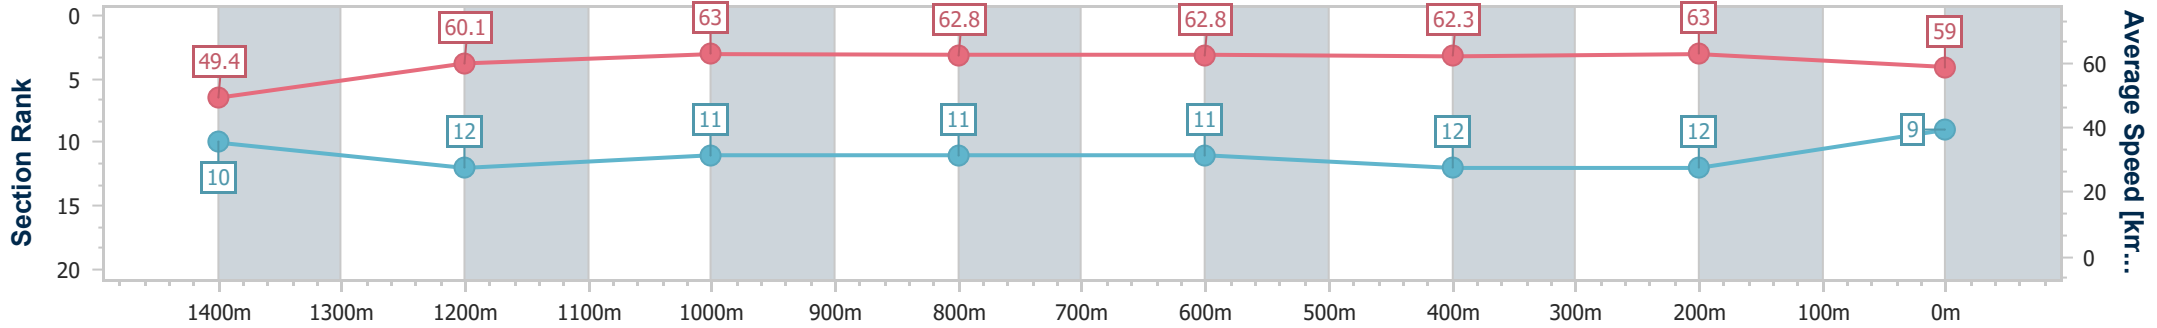

Doomben QLD Professional  
 Race 3: ROAD TO MAGIC MILLIONS BOOK NOW BENCHMARK  
 70 Handicap - 1600m

BRISBANE  
 RACING CLUB

27 November 2024 - 13:19

Track Rating: Soft 6, Weather: Overcast, Rail Position: +0m Entire

Section	Overall	1400m	1200m	1000m	800m	600m	400m	200m
Section Times	1:36.69 [9] (0:14.63)	1:22.06 [10] (0:12.17)	1:09.89 [12] (0:11.44)	0:58.45 [11] (0:11.54)	0:46.91 [11] (0:11.57)	0:35.34 [11] (0:11.60)	0:23.74 [12] (0:11.45)	0:12.29 [12] (0:12.29)
Average Speed [km/h]	49.4	60.1	63.0	62.8	62.8	62.3	63.0	59.0
Top Speed [km/h]	61.3	61.1	64.4	63.6	63.7	63.0	63.5	62.4
Avg. Dist. to Rail [m]	8.9	2.6	1.7	1.8	1.5	0.9	2.8	5.9
Avg. Stride Freq. [Hz]	2.2	2.3	2.3	2.3	2.3	2.3	2.3	2.3
Avg. Stride Length [m]	6.1	7.1	7.3	7.5	7.2	7.3	7.4	7.2