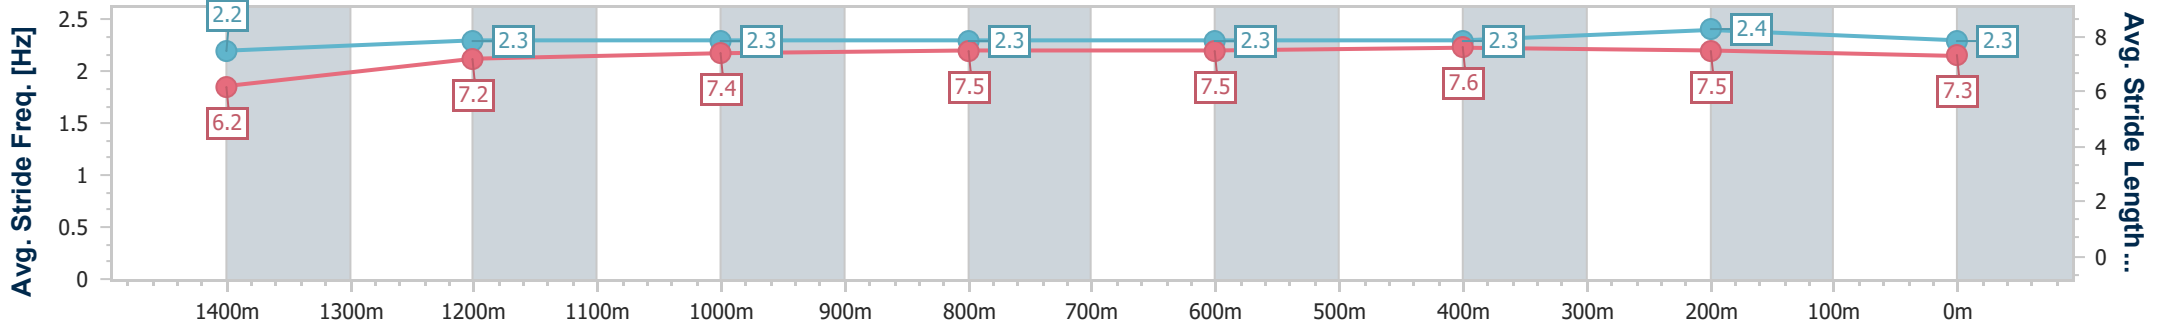

Section	Overall	1400m	1200m	1000m	800m	600m	400m	200m
Section Times	1:35.49 [1] (0:14.60)	1:20.89 [9] (0:11.84)	1:09.05 [10] (0:11.51)	0:57.54 [10] (0:11.50)	0:46.04 [9] (0:11.45)	0:34.59 [8] (0:11.45)	0:23.14 [7] (0:11.31)	0:11.83 [3] (0:11.83)
Average Speed [km/h]	49.4	60.8	62.5	62.5	62.4	62.5	63.9	61.3
Top Speed [km/h]	63.8	61.8	63.5	63.5	63.0	64.2	65.0	64.2
Avg. Dist. to Rail [m]	4.5	0.2	0.3	0.5	1.5	0.7	3.4	4.4
Avg. Stride Freq. [Hz]	2.2	2.3	2.3	2.3	2.3	2.3	2.4	2.3
Avg. Stride Length [m]	6.2	7.2	7.4	7.5	7.5	7.6	7.5	7.3