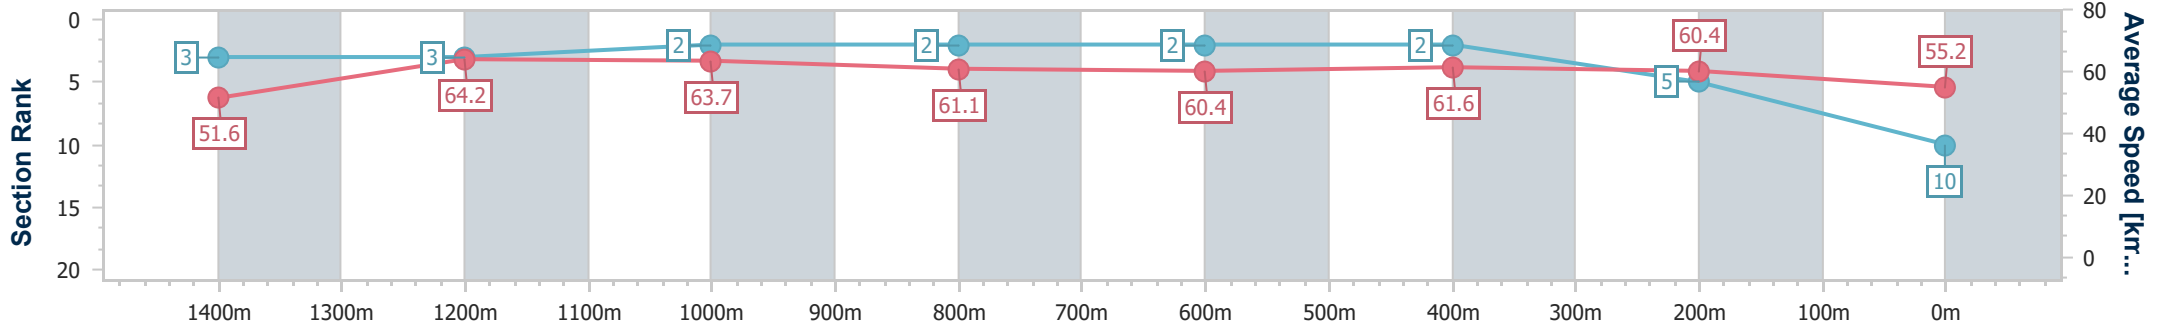

- [ ] Ranking at each section and finish
- .-.- No data available at this section
- NA No data available

Horse/Jockey Name	More Love
Final Rank	10
Fastest Section Time (Section)	0:11.19 (1400m)
Top Speed [km/h] (Section)	65.6 (Overall)
Race State	Finished

**Doomben QLD Professional**  
**Race 3: ROAD TO MAGIC MILLIONS BOOK NOW BENCHMARK**  
**70 Handicap - 1600m**

**BRISBANE**  
 RACING CLUB

27 November 2024 - 13:19

Track Rating: Soft 6, Weather: Overcast, Rail Position: +0m Entire

Section	Overall	1400m	1200m	1000m	800m	600m	400m	200m
Section Times	1:36.80 [10] (0:13.99)	1:22.81 [3] (0:11.19)	1:11.62 [3] (0:11.33)	1:00.29 [2] (0:11.79)	0:48.50 [2] (0:11.87)	0:36.63 [2] (0:11.61)	0:25.02 [2] (0:11.93)	0:13.09 [5] (0:13.09)
Average Speed [km/h]	51.6	64.2	63.7	61.1	60.4	61.6	60.4	55.2
Top Speed [km/h]	65.6	65.0	65.5	61.9	61.7	63.0	61.8	58.8
Avg. Dist. to Rail [m]	4.5	0.3	0.3	0.3	0.8	0.6	1.2	1.6
Avg. Stride Freq. [Hz]	2.3	2.4	2.4	2.3	2.3	2.4	2.4	2.3
Avg. Stride Length [m]	6.2	7.4	7.5	7.5	7.3	7.2	7.0	6.7