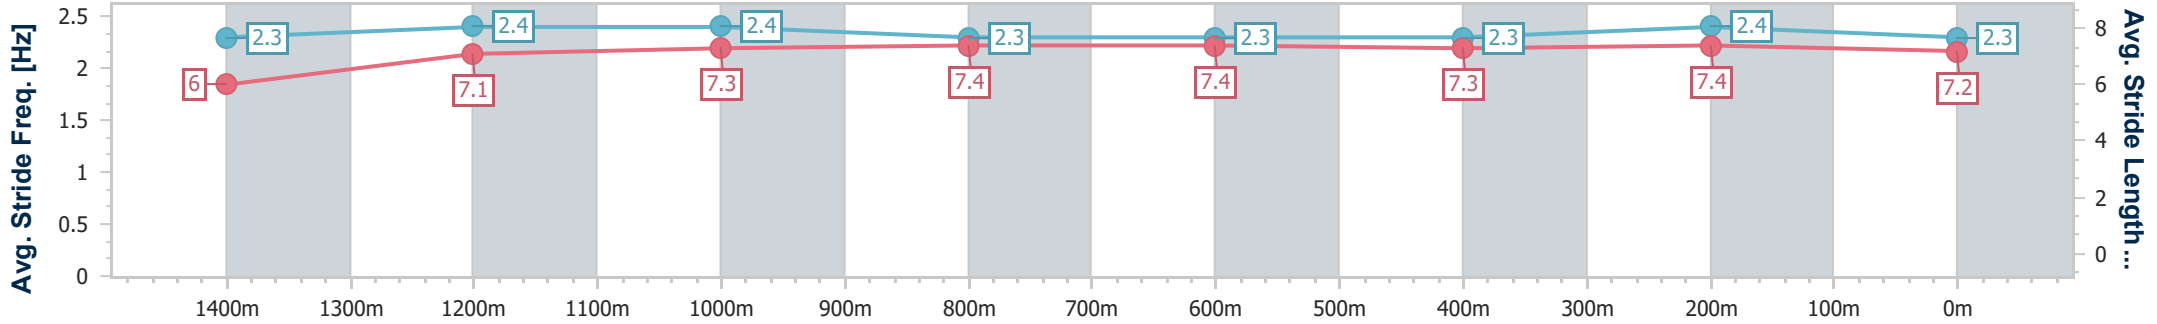

Section	Overall	1400m	1200m	1000m	800m	600m	400m	200m
Section Times	1:35.83 [4] (0:14.65)	1:21.18 [11] (0:11.67)	1:09.51 [9] (0:11.48)	0:58.03 [9] (0:11.70)	0:46.33 [10] (0:11.61)	0:34.72 [10] (0:11.48)	0:23.24 [10] (0:11.31)	0:11.93 [9] (0:11.93)
Average Speed [km/h]	49.1	61.6	62.8	61.5	62.1	62.8	63.7	61.1
Top Speed [km/h]	62.4	62.1	63.5	62.3	63.3	64.3	64.3	63.7
Avg. Dist. to Rail [m]	3.0	0.6	0.6	0.6	0.7	0.4	3.3	4.6
Avg. Stride Freq. [Hz]	2.3	2.4	2.4	2.3	2.3	2.3	2.4	2.3
Avg. Stride Length [m]	6.0	7.1	7.3	7.4	7.4	7.3	7.4	7.2