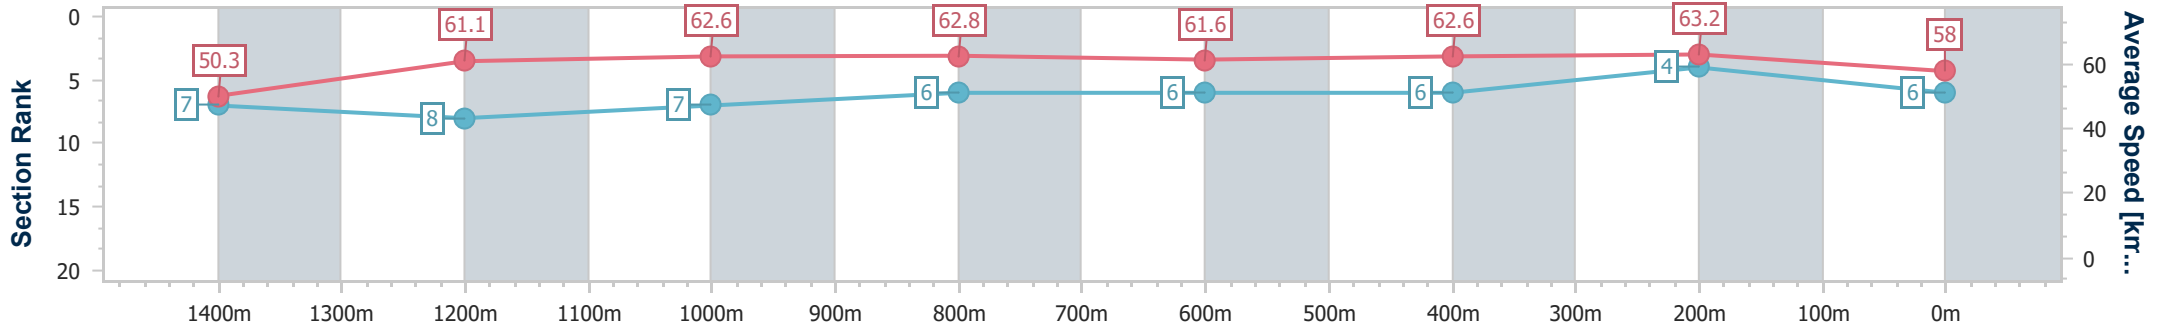

**Doomben QLD Professional**  
**Race 3: ROAD TO MAGIC MILLIONS BOOK NOW BENCHMARK**  
**70 Handicap - 1600m**

**BRISBANE**  
 RACING CLUB

27 November 2024 - 13:19

Track Rating: Soft 6, Weather: Overcast, Rail Position: +0m Entire

Section	Overall	1400m	1200m	1000m	800m	600m	400m	200m
Section Times	1:36.14 [6] (0:14.29)	1:21.85 [7] (0:11.82)	1:10.03 [8] (0:11.53)	0:58.50 [7] (0:11.47)	0:47.03 [6] (0:11.67)	0:35.36 [6] (0:11.46)	0:23.90 [6] (0:11.46)	0:12.44 [4] (0:12.44)
Average Speed [km/h]	50.3	61.1	62.6	62.8	61.6	62.6	63.2	58.0
Top Speed [km/h]	61.9	62.5	63.9	64.0	62.6	63.4	63.9	62.2
Avg. Dist. to Rail [m]	1.9	0.5	1.3	1.3	0.4	0.3	2.1	3.0
Avg. Stride Freq. [Hz]	2.3	2.4	2.4	2.3	2.3	2.3	2.4	2.3
Avg. Stride Length [m]	6.0	7.1	7.3	7.5	7.3	7.5	7.3	6.9