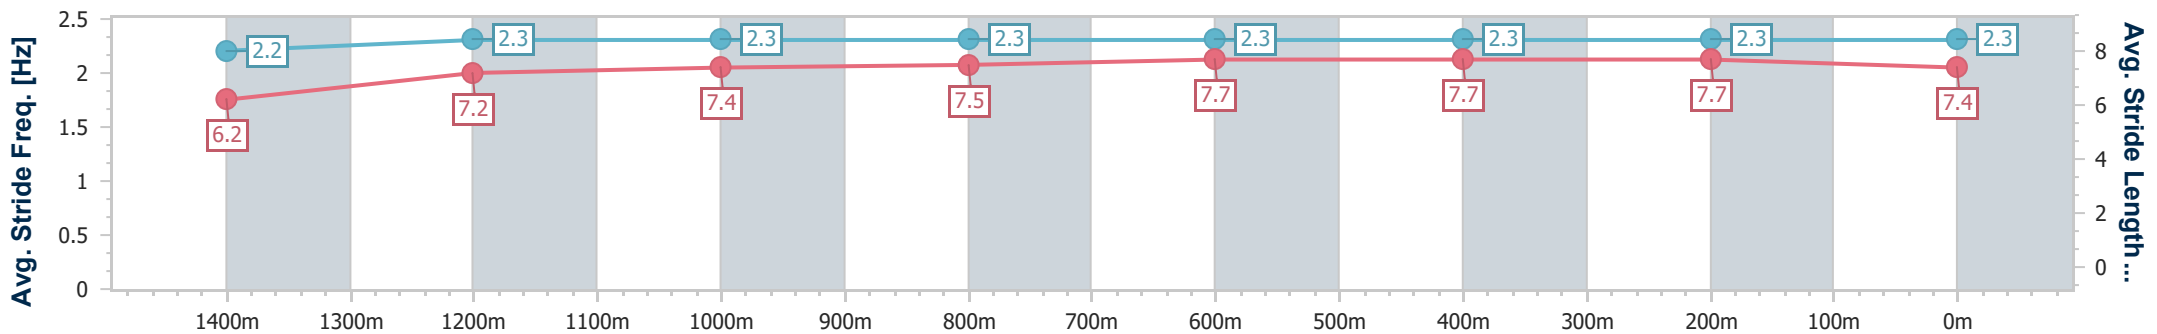

Doomben QLD Professional  
 Race 3: ROAD TO MAGIC MILLIONS BOOK NOW BENCHMARK  
 70 Handicap - 1600m

BRISBANE  
 RACING CLUB

27 November 2024 - 13:19

Track Rating: Soft 6, Weather: Overcast, Rail Position: +0m Entire

Section	Overall	1400m	1200m	1000m	800m	600m	400m	200m
Section Times	1:35.59 [2] (0:14.75)	1:20.84 [12] (0:12.04)	1:08.80 [11] (0:11.62)	0:57.18 [12] (0:11.67)	0:45.51 [12] (0:11.32)	0:34.19 [12] (0:11.41)	0:22.78 [11] (0:11.10)	0:11.68 [10] (0:11.68)
Average Speed [km/h]	49.0	59.9	61.9	61.4	63.1	62.8	65.2	62.4
Top Speed [km/h]	61.7	60.8	63.0	62.2	64.3	65.5	65.8	65.8
Avg. Dist. to Rail [m]	6.0	0.9	0.9	1.0	2.0	0.8	5.0	7.2
Avg. Stride Freq. [Hz]	2.2	2.3	2.3	2.3	2.3	2.3	2.3	2.3
Avg. Stride Length [m]	6.2	7.2	7.4	7.5	7.7	7.7	7.7	7.4