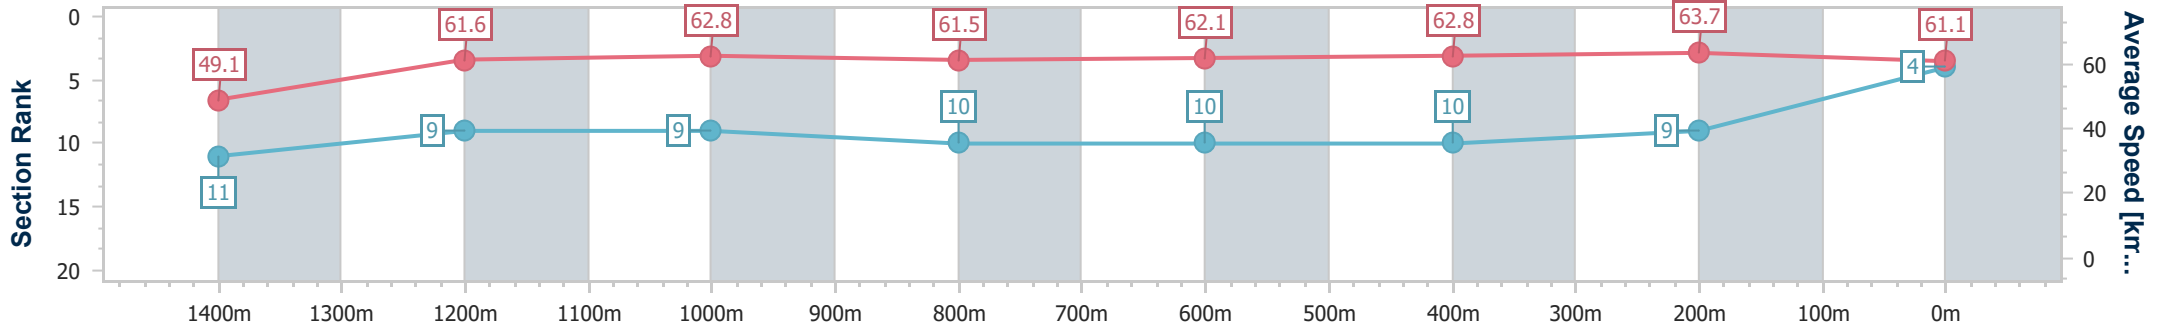

Section	Overall	1400m	1200m	1000m	800m	600m	400m	200m
Section Times	1:35.83 [4] (0:14.65)	1:21.18 [11] (0:11.67)	1:09.51 [9] (0:11.48)	0:58.03 [9] (0:11.70)	0:46.33 [10] (0:11.61)	0:34.72 [10] (0:11.48)	0:23.24 [10] (0:11.31)	0:11.93 [9] (0:11.93)
Average Speed [km/h]	49.1	61.6	62.8	61.5	62.1	62.8	63.7	61.1
Top Speed [km/h]	62.4	62.1	63.5	62.3	63.3	64.3	64.3	63.7
Avg. Dist. to Rail [m]	3.0	0.6	0.6	0.6	0.7	0.4	3.3	4.6
Avg. Stride Freq. [Hz]	2.3	2.4	2.4	2.3	2.3	2.3	2.4	2.3
Avg. Stride Length [m]	6.0	7.1	7.3	7.4	7.4	7.3	7.4	7.2