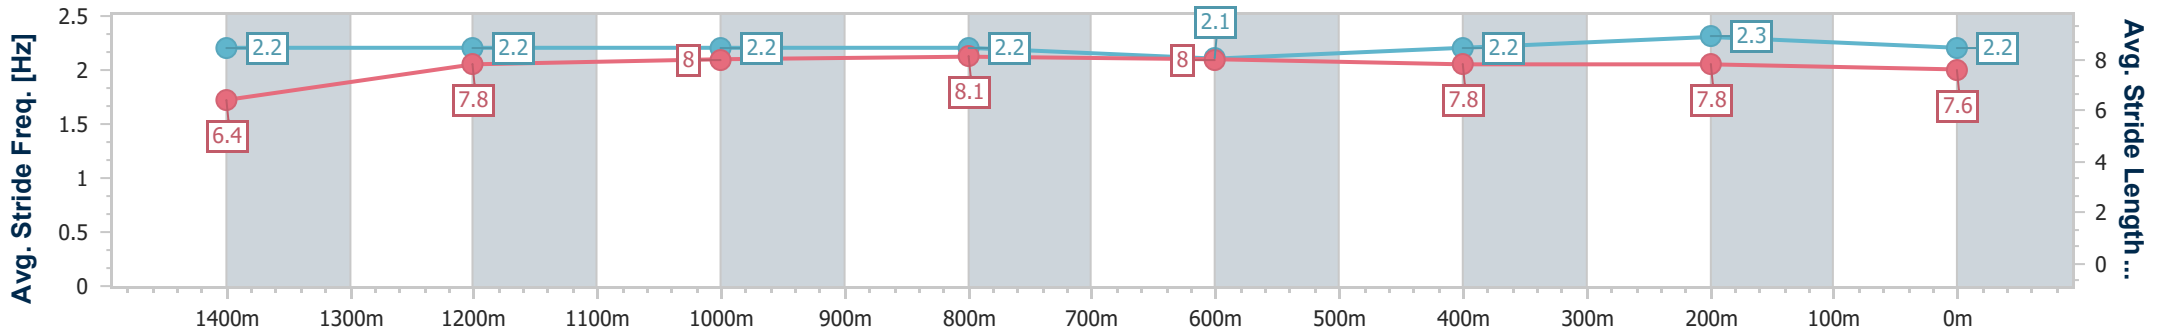

**Doomben QLD Professional**  
**Race 3: ROAD TO MAGIC MILLIONS BOOK NOW BENCHMARK**  
**70 Handicap - 1600m**

**BRISBANE**  
 RACING CLUB

27 November 2024 - 13:19

Track Rating: Soft 6, Weather: Overcast, Rail Position: +0m Entire

Section	Overall	1400m	1200m	1000m	800m	600m	400m	200m
Section Times	1:35.76 [3] (0:14.27)	1:21.49 [6] (0:11.75)	1:09.74 [7] (0:11.51)	0:58.23 [6] (0:11.41)	0:46.82 [5] (0:11.77)	0:35.05 [5] (0:11.47)	0:23.58 [4] (0:11.44)	0:12.14 [2] (0:12.14)
Average Speed [km/h]	50.5	61.8	62.4	63.2	61.2	62.3	62.8	59.8
Top Speed [km/h]	64.5	63.7	63.6	64.0	62.9	63.4	64.1	62.6
Avg. Dist. to Rail [m]	5.6	0.9	0.6	0.8	0.2	1.2	1.2	1.2
Avg. Stride Freq. [Hz]	2.2	2.2	2.2	2.2	2.1	2.2	2.3	2.2
Avg. Stride Length [m]	6.4	7.8	8.0	8.1	8.0	7.8	7.8	7.6