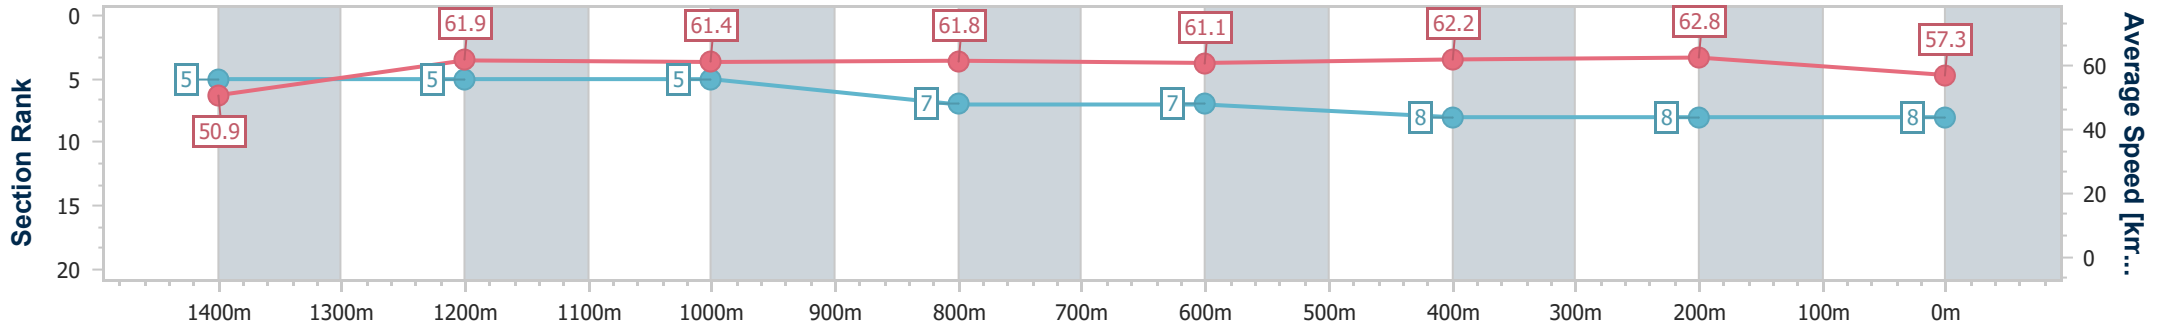

**Doomben QLD Professional**  
**Race 3: ROAD TO MAGIC MILLIONS BOOK NOW BENCHMARK**  
**70 Handicap - 1600m**

**BRISBANE**  
 RACING CLUB

27 November 2024 - 13:19

Track Rating: Soft 6, Weather: Overcast, Rail Position: +0m Entire

Section	Overall	1400m	1200m	1000m	800m	600m	400m	200m
Section Times	1:36.52 [8] (0:14.11)	1:22.41 [5] (0:11.63)	1:10.78 [5] (0:11.74)	0:59.04 [5] (0:11.65)	0:47.39 [7] (0:11.75)	0:35.64 [7] (0:11.52)	0:24.12 [8] (0:11.47)	0:12.65 [8] (0:12.65)
Average Speed [km/h]	50.9	61.9	61.4	61.8	61.1	62.2	62.8	57.3
Top Speed [km/h]	64.6	63.1	62.5	63.1	63.1	63.5	64.6	61.6
Avg. Dist. to Rail [m]	1.3	0.1	0.2	0.2	0.2	0.7	1.4	2.1
Avg. Stride Freq. [Hz]	2.3	2.4	2.4	2.4	2.3	2.4	2.4	2.3
Avg. Stride Length [m]	6.0	7.1	7.2	7.3	7.3	7.3	7.3	6.9