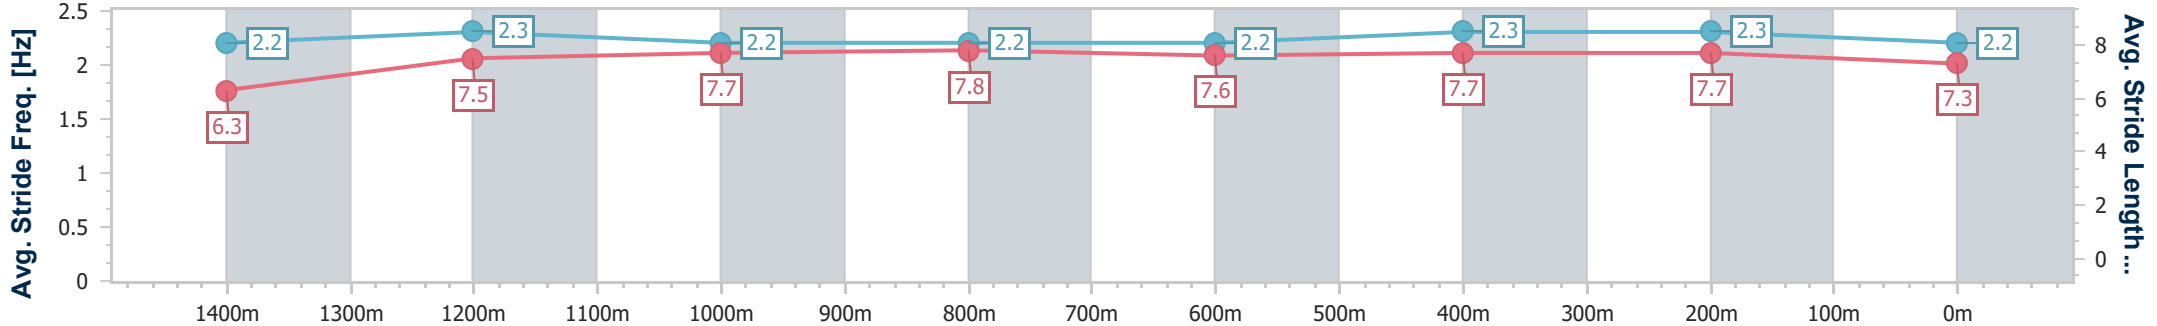

Horse/Jockey Name	Poseidon Ruler
Final Rank	5
Fastest Section Time (Section)	0:11.35 (400m)
Top Speed [km/h] (Section)	64.3 (400m)
Race State	Finished

Doomben QLD Professional
Race 3: ROAD TO MAGIC MILLIONS BOOK NOW BENCHMARK
70 Handicap - 1600m
27 November 2024 - 13:19
Track Rating: Soft 6, Weather: Overcast, Rail Position: +0m Entire

BRISBANE
RACING CLUB

Section	Overall	1400m	1200m	1000m	800m	600m	400m	200m
Section Times	1:36.05 [5] (0:14.32)	1:21.73 [8] (0:11.67)	1:10.06 [6] (0:11.66)	0:58.40 [8] (0:11.65)	0:46.75 [8] (0:11.79)	0:34.96 [9] (0:11.39)	0:23.57 [9] (0:11.35)	0:12.22 [6] (0:12.22)
Average Speed [km/h]	50.4	61.5	61.8	61.6	60.7	62.5	63.2	59.3
Top Speed [km/h]	62.8	62.8	62.3	62.8	62.2	63.9	64.3	62.2
Avg. Dist. to Rail [m]	0.9	0.2	0.4	0.5	1.4	1.6	1.0	1.3
Avg. Stride Freq. [Hz]	2.2	2.3	2.2	2.2	2.2	2.3	2.3	2.2
Avg. Stride Length [m]	6.3	7.5	7.7	7.8	7.6	7.7	7.7	7.3

- [ ] Ranking at each section and finish
- -.-.- No data available at this section
- NA No data available