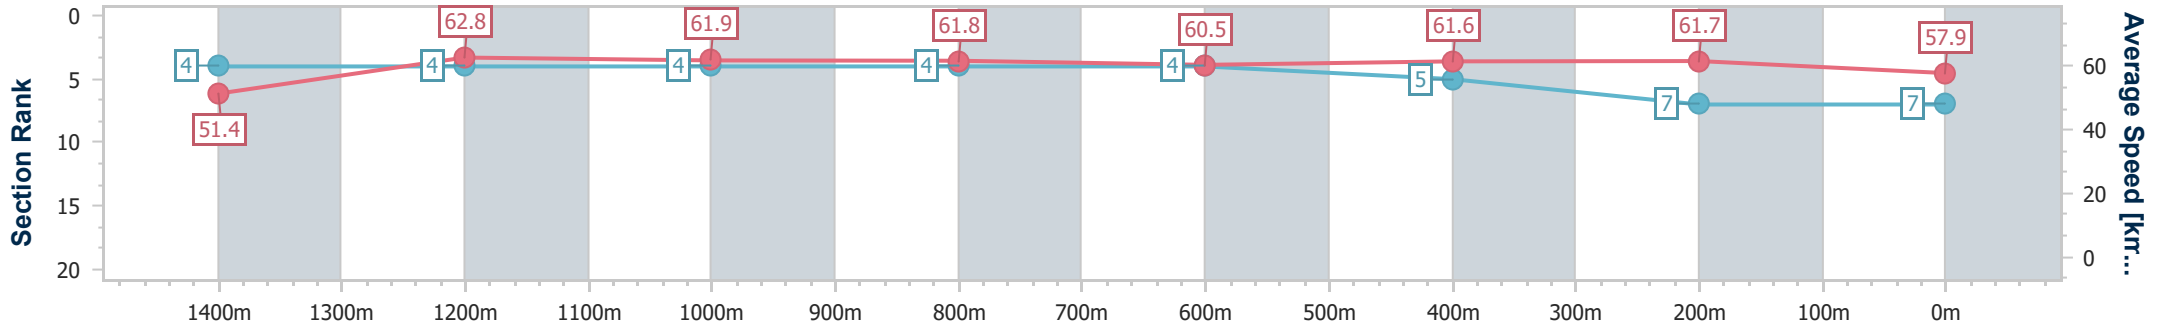

Doomben QLD Professional  
 Race 3: ROAD TO MAGIC MILLIONS BOOK NOW BENCHMARK  
 70 Handicap - 1600m

27 November 2024 - 13:19

BRISBANE RACING CLUB

Track Rating: Soft 6, Weather: Overcast, Rail Position: +0m Entire

Section	Overall	1400m	1200m	1000m	800m	600m	400m	200m
Section Times	1:36.39 [7] (0:14.03)	1:22.36 [4] (0:11.51)	1:10.85 [4] (0:11.67)	0:59.18 [4] (0:11.65)	0:47.53 [4] (0:11.79)	0:35.74 [4] (0:11.59)	0:24.15 [5] (0:11.62)	0:12.53 [7] (0:12.53)
Average Speed [km/h]	51.4	62.8	61.9	61.8	60.5	61.6	61.7	57.9
Top Speed [km/h]	64.8	64.3	62.6	63.0	61.8	62.5	63.4	60.8
Avg. Dist. to Rail [m]	7.7	0.6	0.4	0.3	1.1	1.5	1.4	1.3
Avg. Stride Freq. [Hz]	2.2	2.4	2.3	2.3	2.3	2.3	2.3	2.3
Avg. Stride Length [m]	6.5	7.4	7.4	7.4	7.4	7.4	7.3	6.9