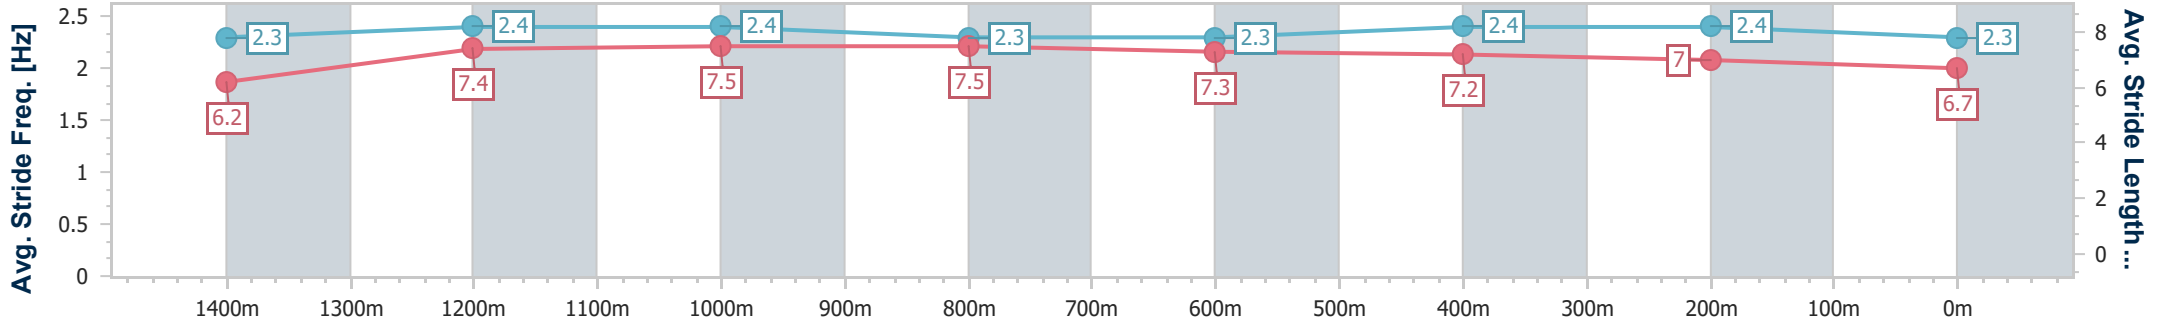

- [ ] Ranking at each section and finish
- .-.- No data available at this section
- NA No data available

Horse/Jockey Name	More Love
Final Rank	10
Fastest Section Time (Section)	0:11.19 (1400m)
Top Speed [km/h] (Section)	65.6 (Overall)
Race State	Finished

**Doomben QLD Professional**  
**Race 3: ROAD TO MAGIC MILLIONS BOOK NOW BENCHMARK**  
**70 Handicap - 1600m**

**BRISBANE**  
 RACING CLUB

27 November 2024 - 13:19

Track Rating: Soft 6, Weather: Overcast, Rail Position: +0m Entire

Section	Overall	1400m	1200m	1000m	800m	600m	400m	200m
Section Times	1:36.80 [10] (0:13.99)	1:22.81 [3] (0:11.19)	1:11.62 [3] (0:11.33)	1:00.29 [2] (0:11.79)	0:48.50 [2] (0:11.87)	0:36.63 [2] (0:11.61)	0:25.02 [2] (0:11.93)	0:13.09 [5] (0:13.09)
Average Speed [km/h]	51.6	64.2	63.7	61.1	60.4	61.6	60.4	55.2
Top Speed [km/h]	65.6	65.0	65.5	61.9	61.7	63.0	61.8	58.8
Avg. Dist. to Rail [m]	4.5	0.3	0.3	0.3	0.8	0.6	1.2	1.6
Avg. Stride Freq. [Hz]	2.3	2.4	2.4	2.3	2.3	2.4	2.4	2.3
Avg. Stride Length [m]	6.2	7.4	7.5	7.5	7.3	7.2	7.0	6.7