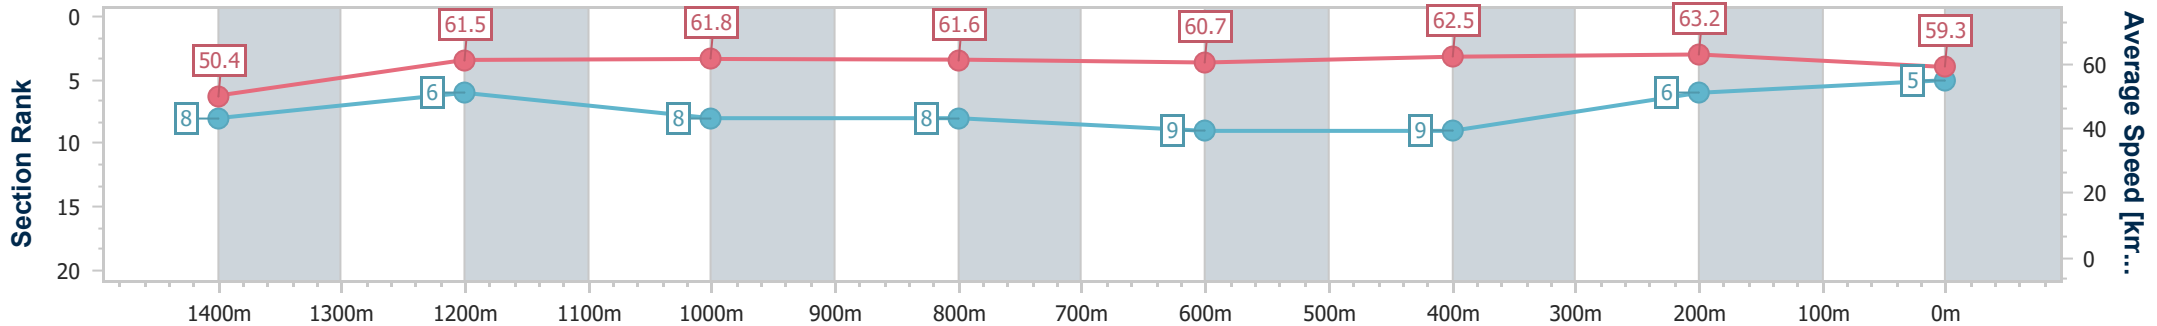

Horse/Jockey Name	Poseidon Ruler
Final Rank	5
Fastest Section Time (Section)	0:11.35 (400m)
Top Speed [km/h] (Section)	64.3 (400m)
Race State	Finished

Doomben QLD Professional
Race 3: ROAD TO MAGIC MILLIONS BOOK NOW BENCHMARK
70 Handicap - 1600m
27 November 2024 - 13:19
Track Rating: Soft 6, Weather: Overcast, Rail Position: +0m Entire

BRISBANE
RACING CLUB

Section	Overall	1400m	1200m	1000m	800m	600m	400m	200m
Section Times	1:36.05 [5] (0:14.32)	1:21.73 [8] (0:11.67)	1:10.06 [6] (0:11.66)	0:58.40 [8] (0:11.65)	0:46.75 [8] (0:11.79)	0:34.96 [9] (0:11.39)	0:23.57 [9] (0:11.35)	0:12.22 [6] (0:12.22)
Average Speed [km/h]	50.4	61.5	61.8	61.6	60.7	62.5	63.2	59.3
Top Speed [km/h]	62.8	62.8	62.3	62.8	62.2	63.9	64.3	62.2
Avg. Dist. to Rail [m]	0.9	0.2	0.4	0.5	1.4	1.6	1.0	1.3
Avg. Stride Freq. [Hz]	2.2	2.3	2.2	2.2	2.2	2.3	2.3	2.2
Avg. Stride Length [m]	6.3	7.5	7.7	7.8	7.6	7.7	7.7	7.3

- [ ] Ranking at each section and finish
- -.-.- No data available at this section
- NA No data available