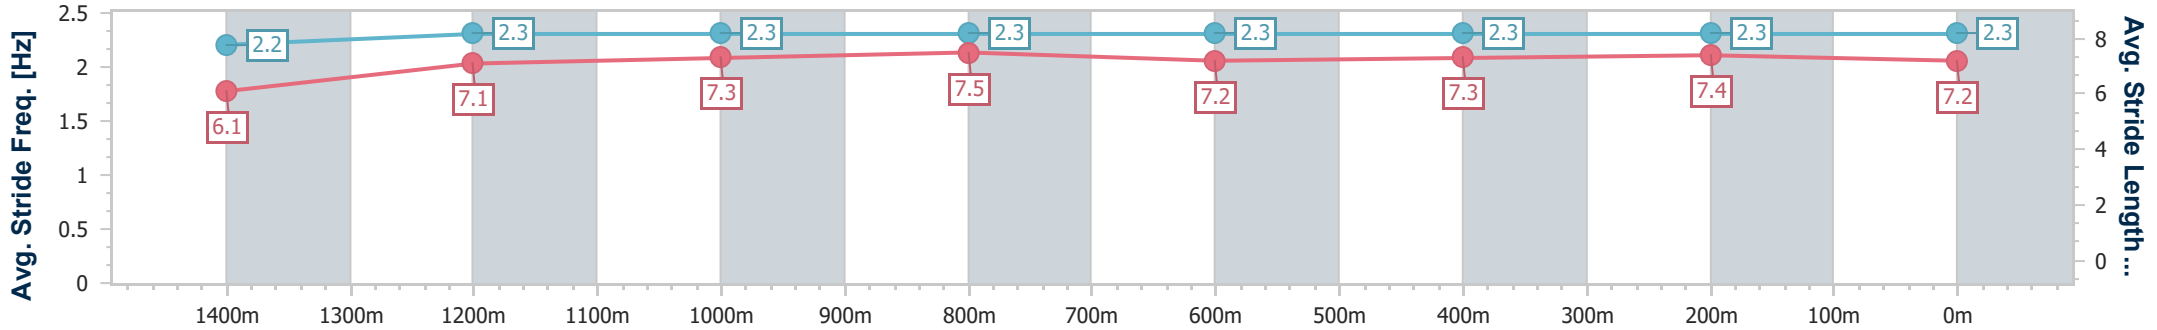

Doomben QLD Professional  
 Race 3: ROAD TO MAGIC MILLIONS BOOK NOW BENCHMARK  
 70 Handicap - 1600m

BRISBANE  
 RACING CLUB

27 November 2024 - 13:19

Track Rating: Soft 6, Weather: Overcast, Rail Position: +0m Entire

Section	Overall	1400m	1200m	1000m	800m	600m	400m	200m
Section Times	1:36.69 [9] (0:14.63)	1:22.06 [10] (0:12.17)	1:09.89 [12] (0:11.44)	0:58.45 [11] (0:11.54)	0:46.91 [11] (0:11.57)	0:35.34 [11] (0:11.60)	0:23.74 [12] (0:11.45)	0:12.29 [12] (0:12.29)
Average Speed [km/h]	49.4	60.1	63.0	62.8	62.8	62.3	63.0	59.0
Top Speed [km/h]	61.3	61.1	64.4	63.6	63.7	63.0	63.5	62.4
Avg. Dist. to Rail [m]	8.9	2.6	1.7	1.8	1.5	0.9	2.8	5.9
Avg. Stride Freq. [Hz]	2.2	2.3	2.3	2.3	2.3	2.3	2.3	2.3
Avg. Stride Length [m]	6.1	7.1	7.3	7.5	7.2	7.3	7.4	7.2