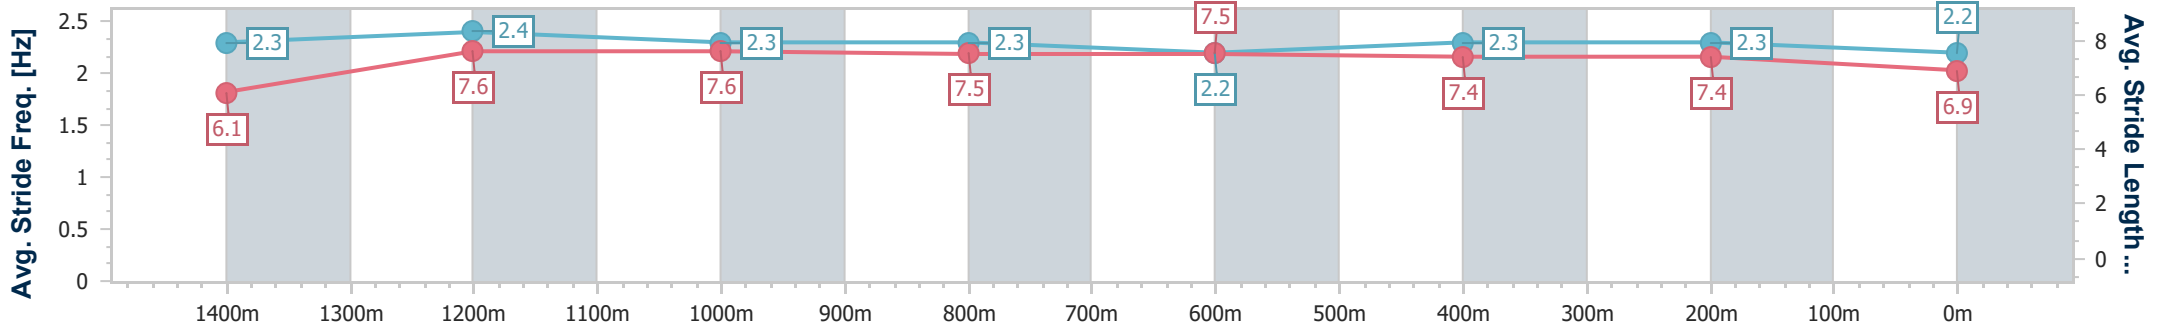

**Doomben QLD Professional**  
**Race 3: ROAD TO MAGIC MILLIONS BOOK NOW BENCHMARK**  
**70 Handicap - 1600m**

**BRISBANE**  
 RACING CLUB

27 November 2024 - 13:19

Track Rating: Soft 6, Weather: Overcast, Rail Position: +0m Entire

Section	Overall	1400m	1200m	1000m	800m	600m	400m	200m
Section Times	1:36.87 [11] (0:13.91)	1:22.96 [2] (0:11.13)	1:11.83 [1] (0:11.25)	1:00.58 [1] (0:11.77)	0:48.81 [1] (0:11.86)	0:36.95 [1] (0:11.69)	0:25.26 [1] (0:11.86)	0:13.40 [1] (0:13.40)
Average Speed [km/h]	51.7	64.2	64.0	61.1	60.8	61.2	60.3	54.2
Top Speed [km/h]	63.9	65.2	65.6	62.2	61.1	61.7	61.7	58.1
Avg. Dist. to Rail [m]	1.1	1.3	0.3	0.3	0.5	1.2	1.6	0.8
Avg. Stride Freq. [Hz]	2.3	2.4	2.3	2.3	2.2	2.3	2.3	2.2
Avg. Stride Length [m]	6.1	7.6	7.6	7.5	7.5	7.4	7.4	6.9