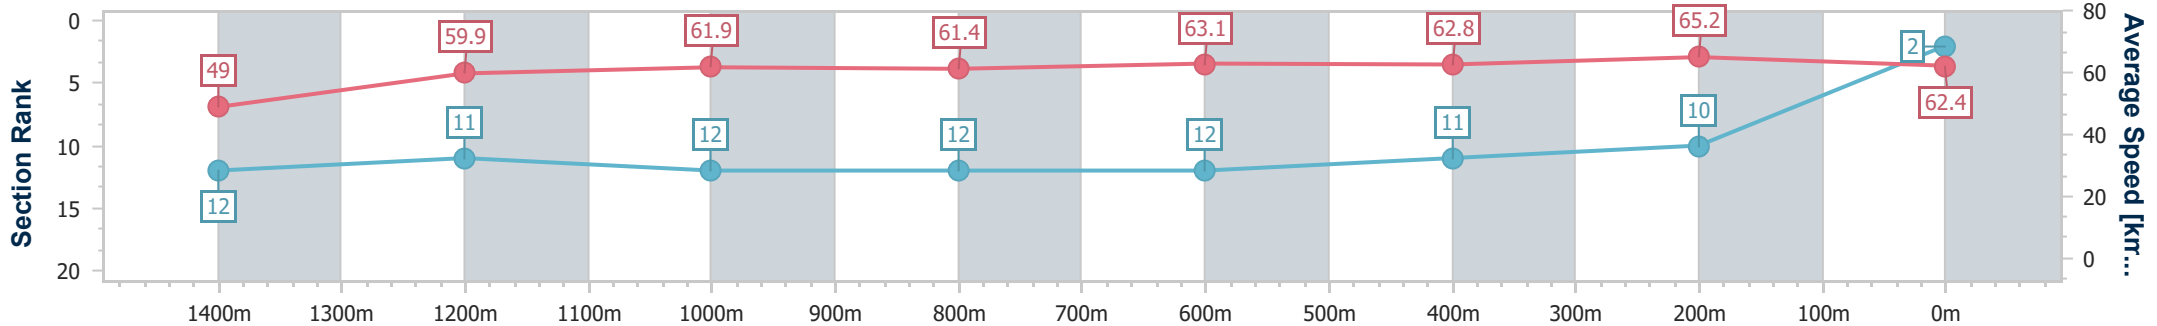

Section	Overall	1400m	1200m	1000m	800m	600m	400m	200m
Section Times	1:35.59 [2] (0:14.75)	1:20.84 [12] (0:12.04)	1:08.80 [11] (0:11.62)	0:57.18 [12] (0:11.67)	0:45.51 [12] (0:11.32)	0:34.19 [12] (0:11.41)	0:22.78 [11] (0:11.10)	0:11.68 [10] (0:11.68)
Average Speed [km/h]	49.0	59.9	61.9	61.4	63.1	62.8	65.2	62.4
Top Speed [km/h]	61.7	60.8	63.0	62.2	64.3	65.5	65.8	65.8
Avg. Dist. to Rail [m]	6.0	0.9	0.9	1.0	2.0	0.8	5.0	7.2
Avg. Stride Freq. [Hz]	2.2	2.3	2.3	2.3	2.3	2.3	2.3	2.3
Avg. Stride Length [m]	6.2	7.2	7.4	7.5	7.7	7.7	7.7	7.4