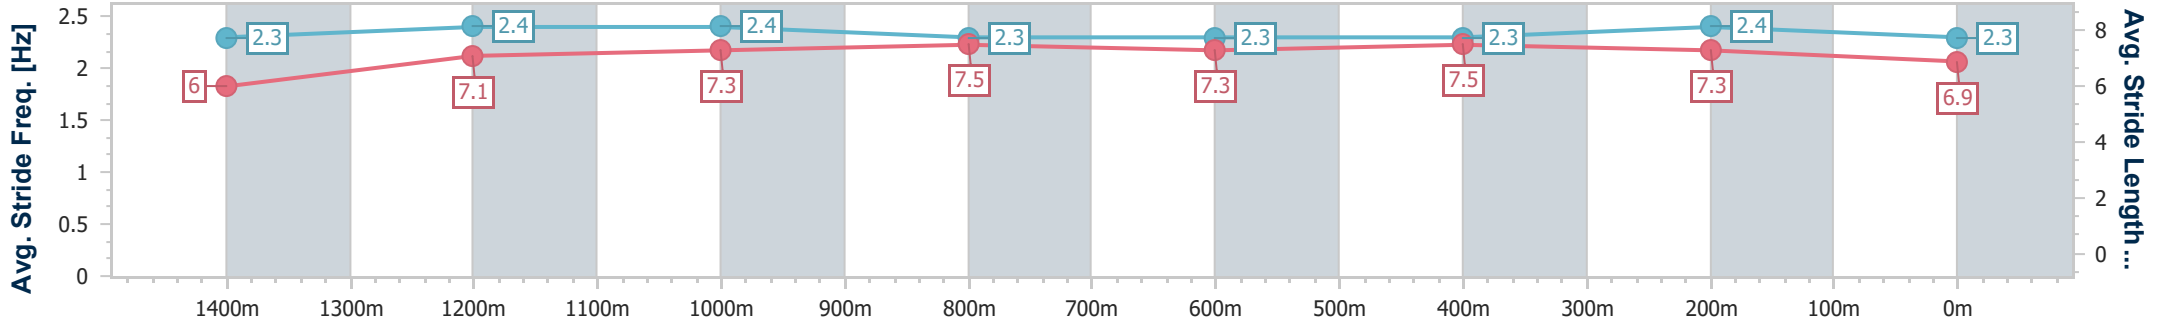

**Doomben QLD Professional**  
**Race 3: ROAD TO MAGIC MILLIONS BOOK NOW BENCHMARK**  
**70 Handicap - 1600m**

**BRISBANE**  
 RACING CLUB

27 November 2024 - 13:19

Track Rating: Soft 6, Weather: Overcast, Rail Position: +0m Entire

Section	Overall	1400m	1200m	1000m	800m	600m	400m	200m
Section Times	1:36.14 [6] (0:14.29)	1:21.85 [7] (0:11.82)	1:10.03 [8] (0:11.53)	0:58.50 [7] (0:11.47)	0:47.03 [6] (0:11.67)	0:35.36 [6] (0:11.46)	0:23.90 [6] (0:11.46)	0:12.44 [4] (0:12.44)
Average Speed [km/h]	50.3	61.1	62.6	62.8	61.6	62.6	63.2	58.0
Top Speed [km/h]	61.9	62.5	63.9	64.0	62.6	63.4	63.9	62.2
Avg. Dist. to Rail [m]	1.9	0.5	1.3	1.3	0.4	0.3	2.1	3.0
Avg. Stride Freq. [Hz]	2.3	2.4	2.4	2.3	2.3	2.3	2.4	2.3
Avg. Stride Length [m]	6.0	7.1	7.3	7.5	7.3	7.5	7.3	6.9