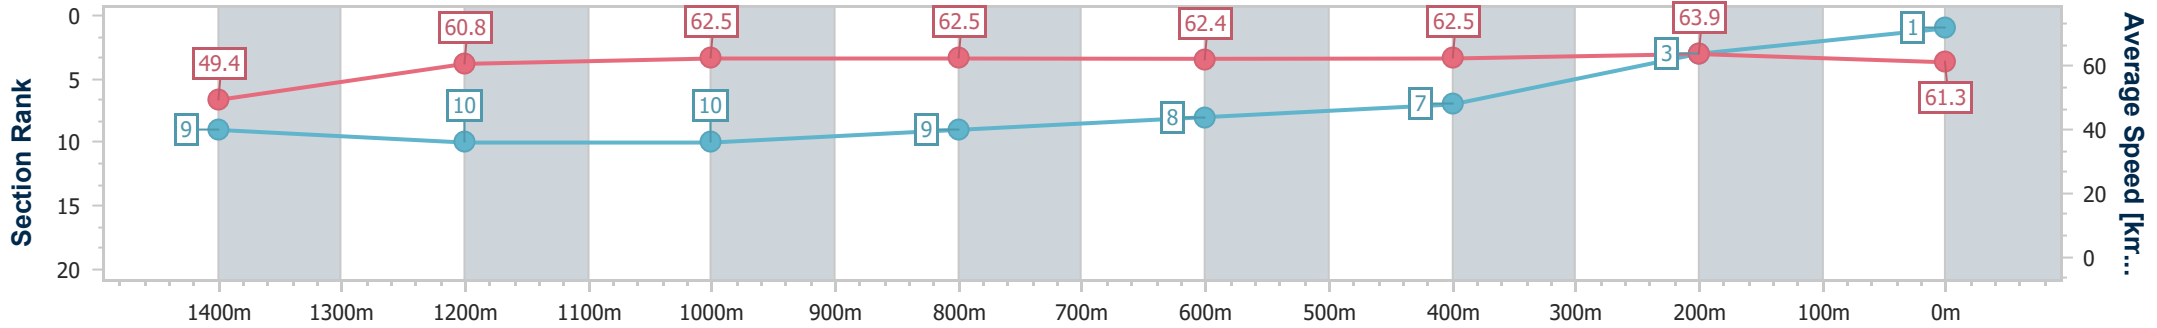

Section	Overall	1400m	1200m	1000m	800m	600m	400m	200m
Section Times	1:35.49 [1] (0:14.60)	1:20.89 [9] (0:11.84)	1:09.05 [10] (0:11.51)	0:57.54 [10] (0:11.50)	0:46.04 [9] (0:11.45)	0:34.59 [8] (0:11.45)	0:23.14 [7] (0:11.31)	0:11.83 [3] (0:11.83)
Average Speed [km/h]	49.4	60.8	62.5	62.5	62.4	62.5	63.9	61.3
Top Speed [km/h]	63.8	61.8	63.5	63.5	63.0	64.2	65.0	64.2
Avg. Dist. to Rail [m]	4.5	0.2	0.3	0.5	1.5	0.7	3.4	4.4
Avg. Stride Freq. [Hz]	2.2	2.3	2.3	2.3	2.3	2.3	2.4	2.3
Avg. Stride Length [m]	6.2	7.2	7.4	7.5	7.5	7.6	7.5	7.3