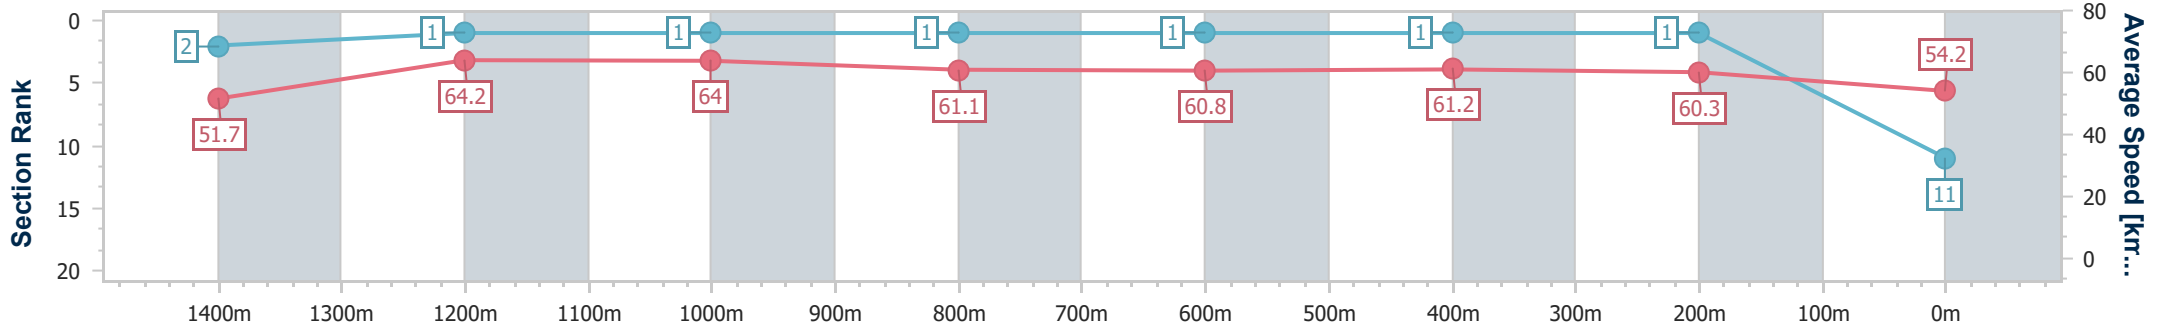

**Doomben QLD Professional**  
**Race 3: ROAD TO MAGIC MILLIONS BOOK NOW BENCHMARK**  
**70 Handicap - 1600m**

**BRISBANE**  
 RACING CLUB

27 November 2024 - 13:19

Track Rating: Soft 6, Weather: Overcast, Rail Position: +0m Entire

Section	Overall	1400m	1200m	1000m	800m	600m	400m	200m
Section Times	1:36.87 [11] (0:13.91)	1:22.96 [2] (0:11.13)	1:11.83 [1] (0:11.25)	1:00.58 [1] (0:11.77)	0:48.81 [1] (0:11.86)	0:36.95 [1] (0:11.69)	0:25.26 [1] (0:11.86)	0:13.40 [1] (0:13.40)
Average Speed [km/h]	51.7	64.2	64.0	61.1	60.8	61.2	60.3	54.2
Top Speed [km/h]	63.9	65.2	65.6	62.2	61.1	61.7	61.7	58.1
Avg. Dist. to Rail [m]	1.1	1.3	0.3	0.3	0.5	1.2	1.6	0.8
Avg. Stride Freq. [Hz]	2.3	2.4	2.3	2.3	2.2	2.3	2.3	2.2
Avg. Stride Length [m]	6.1	7.6	7.6	7.5	7.5	7.4	7.4	6.9