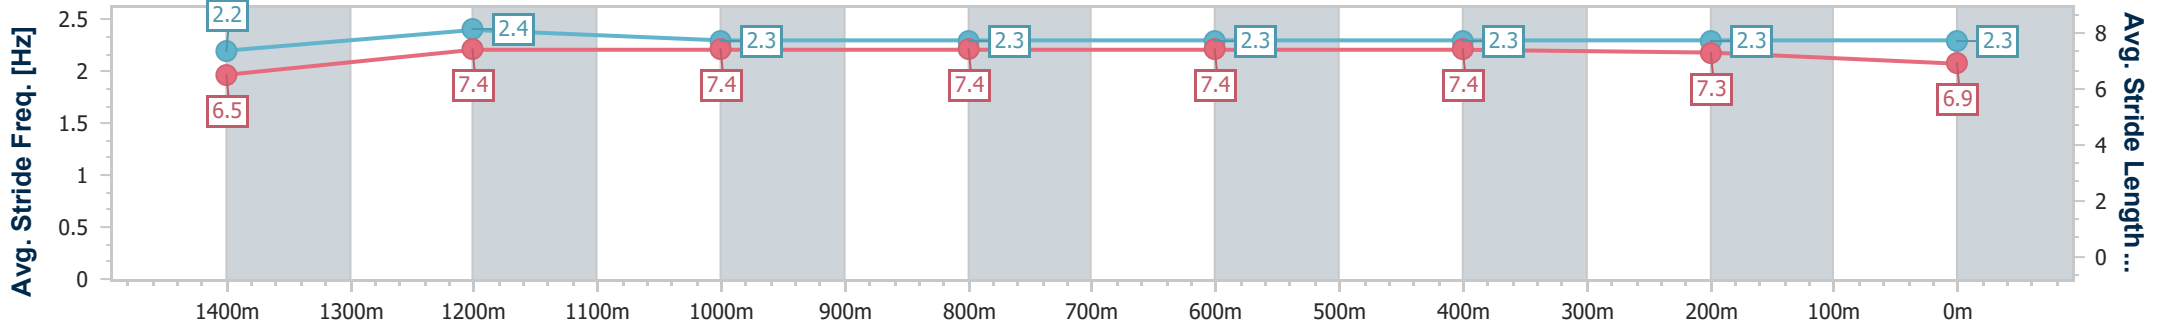

Doomben QLD Professional  
 Race 3: ROAD TO MAGIC MILLIONS BOOK NOW BENCHMARK  
 70 Handicap - 1600m

27 November 2024 - 13:19

BRISBANE RACING CLUB

Track Rating: Soft 6, Weather: Overcast, Rail Position: +0m Entire

Section	Overall	1400m	1200m	1000m	800m	600m	400m	200m
Section Times	1:36.39 [7] (0:14.03)	1:22.36 [4] (0:11.51)	1:10.85 [4] (0:11.67)	0:59.18 [4] (0:11.65)	0:47.53 [4] (0:11.79)	0:35.74 [4] (0:11.59)	0:24.15 [5] (0:11.62)	0:12.53 [7] (0:12.53)
Average Speed [km/h]	51.4	62.8	61.9	61.8	60.5	61.6	61.7	57.9
Top Speed [km/h]	64.8	64.3	62.6	63.0	61.8	62.5	63.4	60.8
Avg. Dist. to Rail [m]	7.7	0.6	0.4	0.3	1.1	1.5	1.4	1.3
Avg. Stride Freq. [Hz]	2.2	2.4	2.3	2.3	2.3	2.3	2.3	2.3
Avg. Stride Length [m]	6.5	7.4	7.4	7.4	7.4	7.4	7.3	6.9