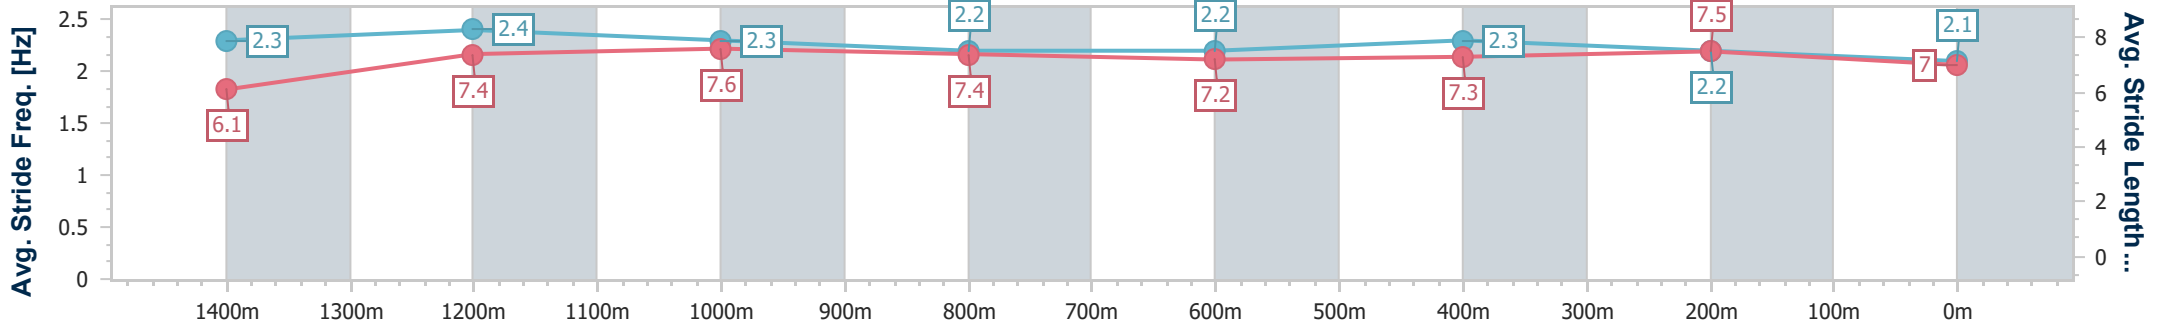

- [ ] Ranking at each section and finish
- .-.- No data available at this section
- NA No data available

Horse/Jockey Name	West Cork
Final Rank	12
Fastest Section Time (Section)	0:11.30 (1400m)
Top Speed [km/h] (Section)	68.4 (Overall)
Race State	Finished

**Doomben QLD Professional**  
**Race 3: ROAD TO MAGIC MILLIONS BOOK NOW BENCHMARK**  
**70 Handicap - 1600m**

**BRISBANE**  
 RACING CLUB

27 November 2024 - 13:19

Track Rating: Soft 6, Weather: Overcast, Rail Position: +0m Entire

Section	Overall	1400m	1200m	1000m	800m	600m	400m	200m
Section Times	1:37.19 [12] (0:13.87)	1:23.32 [1] (0:11.30)	1:12.02 [2] (0:11.43)	1:00.59 [3] (0:11.93)	0:48.66 [3] (0:11.83)	0:36.83 [3] (0:11.62)	0:25.21 [3] (0:11.93)	0:13.28 [11] (0:13.28)
Average Speed [km/h]	51.5	64.5	63.1	60.4	60.9	61.6	60.2	54.4
Top Speed [km/h]	68.4	68.0	63.8	61.8	62.3	62.4	61.3	58.5
Avg. Dist. to Rail [m]	3.5	0.4	1.1	1.0	0.1	0.9	0.9	0.7
Avg. Stride Freq. [Hz]	2.3	2.4	2.3	2.2	2.2	2.3	2.2	2.1
Avg. Stride Length [m]	6.1	7.4	7.6	7.4	7.2	7.3	7.5	7.0