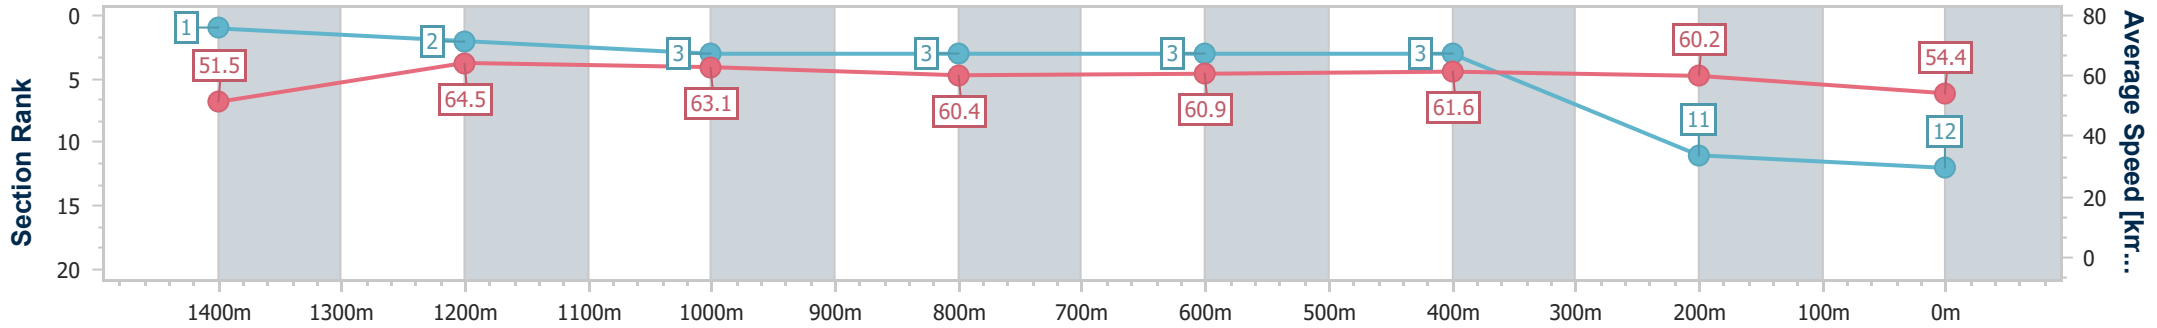

- [ ] Ranking at each section and finish
- .-.- No data available at this section
- NA No data available

Horse/Jockey Name	West Cork
Final Rank	12
Fastest Section Time (Section)	0:11.30 (1400m)
Top Speed [km/h] (Section)	68.4 (Overall)
Race State	Finished

**Doomben QLD Professional**  
**Race 3: ROAD TO MAGIC MILLIONS BOOK NOW BENCHMARK**  
**70 Handicap - 1600m**

**BRISBANE**  
 RACING CLUB

27 November 2024 - 13:19

Track Rating: Soft 6, Weather: Overcast, Rail Position: +0m Entire

Section	Overall	1400m	1200m	1000m	800m	600m	400m	200m
Section Times	1:37.19 [12] (0:13.87)	1:23.32 [1] (0:11.30)	1:12.02 [2] (0:11.43)	1:00.59 [3] (0:11.93)	0:48.66 [3] (0:11.83)	0:36.83 [3] (0:11.62)	0:25.21 [3] (0:11.93)	0:13.28 [11] (0:13.28)
Average Speed [km/h]	51.5	64.5	63.1	60.4	60.9	61.6	60.2	54.4
Top Speed [km/h]	68.4	68.0	63.8	61.8	62.3	62.4	61.3	58.5
Avg. Dist. to Rail [m]	3.5	0.4	1.1	1.0	0.1	0.9	0.9	0.7
Avg. Stride Freq. [Hz]	2.3	2.4	2.3	2.2	2.2	2.3	2.2	2.1
Avg. Stride Length [m]	6.1	7.4	7.6	7.4	7.2	7.3	7.5	7.0