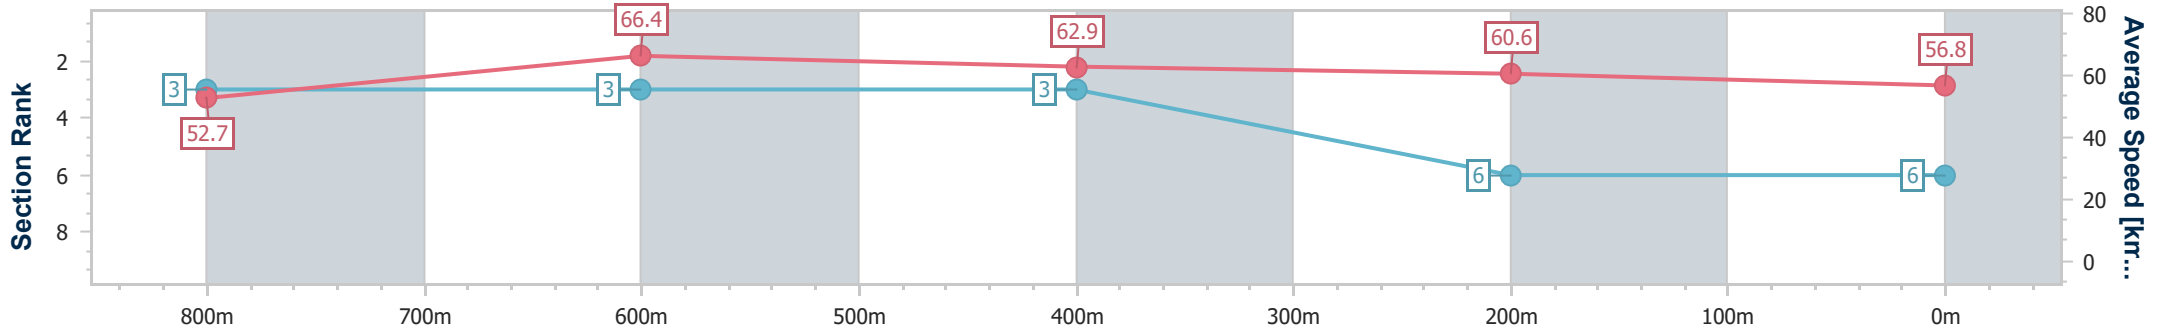

- [] Ranking at each section and finish
- .-.- No data available at this section
- NA No data available

Horse/Jockey Name	Happy Coffee
Final Rank	6
Fastest Section Time (Section)	0:10.99 (800m)
Top Speed [km/h] (Section)	67.0 (800m)
Race State	Finished

Sunshine Coast Poly Track QLD Professional
Race 1: BOLD DESIGN KITCHENS QTIS Two-Year-Old Maiden Plate - 1000m

22 November 2024 - 18:00

Track Rating: Synthetic, Weather: Overcast, Rail Position: True

Section	Overall	800m	600m	400m	200m
Section Times	1:00.54 [6] (0:13.66)	0:46.88 [3] (0:10.99)	0:35.89 [3] (0:11.38)	0:24.51 [3] (0:11.87)	0:12.64 [6] (0:12.64)
Average Speed [km/h]	52.7	66.4	62.9	60.6	56.8
Top Speed [km/h]	66.6	67.0	64.3	61.7	59.1
Avg. Dist. to Rail [m]	6.1	1.8	1.1	1.8	3.2
Avg. Stride Freq. [Hz]	2.5	2.6	2.5	2.4	2.3
Avg. Stride Length [m]	6.1	7.1	7.0	7.0	7.0