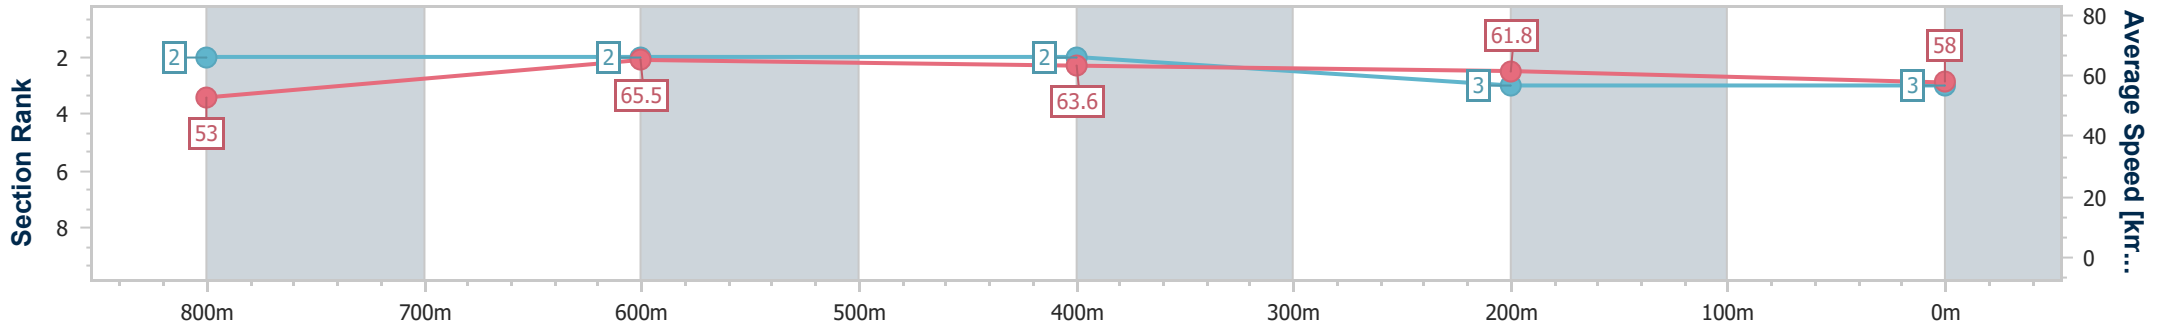

Horse/Jockey Name	Better Go Torque
Final Rank	3
Fastest Section Time (Section)	0:11.02 (800m)
Top Speed [km/h] (Section)	69.0 (Overall)
Race State	Finished

Sunshine Coast Poly Track QLD Professional
Race 1: BOLD DESIGN KITCHENS QTIS Two-Year-Old Maiden
Plate - 1000m

22 November 2024 - 18:00

Track Rating: Synthetic, Weather: Overcast, Rail Position: True

Section	Overall	800m	600m	400m	200m
Section Times	0:59.95 [3] (0:13.62)	0:46.33 [2] (0:11.02)	0:35.31 [2] (0:11.28)	0:24.03 [2] (0:11.66)	0:12.37 [3] (0:12.37)
Average Speed [km/h]	53.0	65.5	63.6	61.8	58.0
Top Speed [km/h]	69.0	67.3	64.4	63.2	60.6
Avg. Dist. to Rail [m]	2.8	0.7	0.6	0.3	0.5
Avg. Stride Freq. [Hz]	2.3	2.4	2.3	2.3	2.2
Avg. Stride Length [m]	6.7	7.6	7.5	7.4	7.2

- [ ] Ranking at each section and finish
- -.-.- No data available at this section
- NA No data available