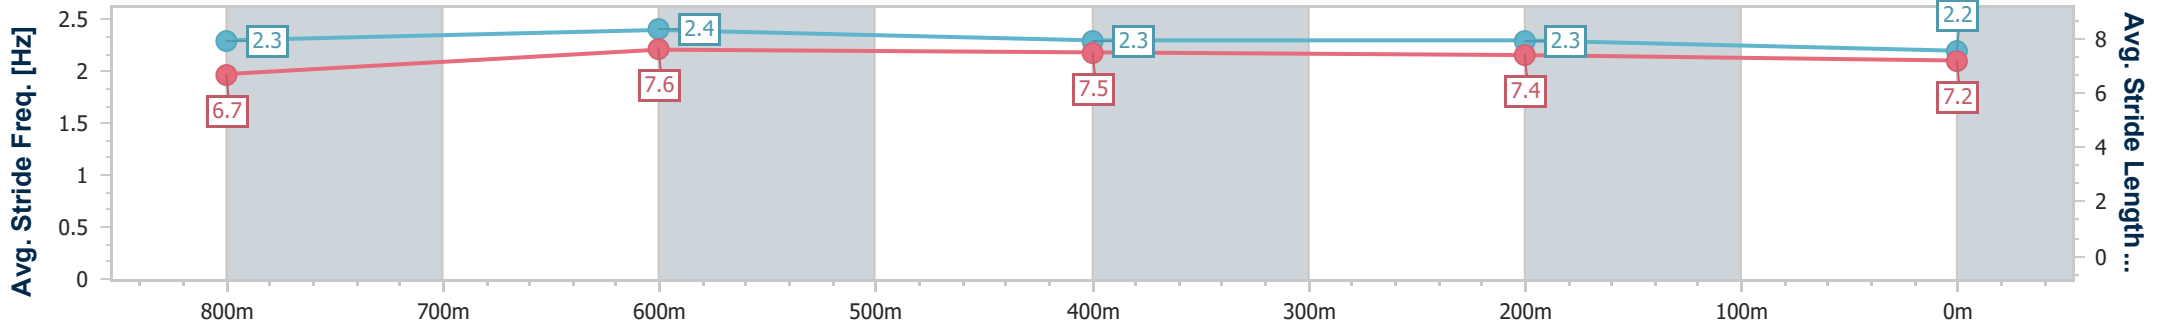

Horse/Jockey Name	Better Go Torque
Final Rank	3
Fastest Section Time (Section)	0:11.02 (800m)
Top Speed [km/h] (Section)	69.0 (Overall)
Race State	Finished

Sunshine Coast Poly Track QLD Professional
Race 1: BOLD DESIGN KITCHENS QTIS Two-Year-Old Maiden
Plate - 1000m

22 November 2024 - 18:00

Track Rating: Synthetic, Weather: Overcast, Rail Position: True

Section	Overall	800m	600m	400m	200m
Section Times	0:59.95 [3] (0:13.62)	0:46.33 [2] (0:11.02)	0:35.31 [2] (0:11.28)	0:24.03 [2] (0:11.66)	0:12.37 [3] (0:12.37)
Average Speed [km/h]	53.0	65.5	63.6	61.8	58.0
Top Speed [km/h]	69.0	67.3	64.4	63.2	60.6
Avg. Dist. to Rail [m]	2.8	0.7	0.6	0.3	0.5
Avg. Stride Freq. [Hz]	2.3	2.4	2.3	2.3	2.2
Avg. Stride Length [m]	6.7	7.6	7.5	7.4	7.2

- [ ] Ranking at each section and finish
- -.-.- No data available at this section
- NA No data available