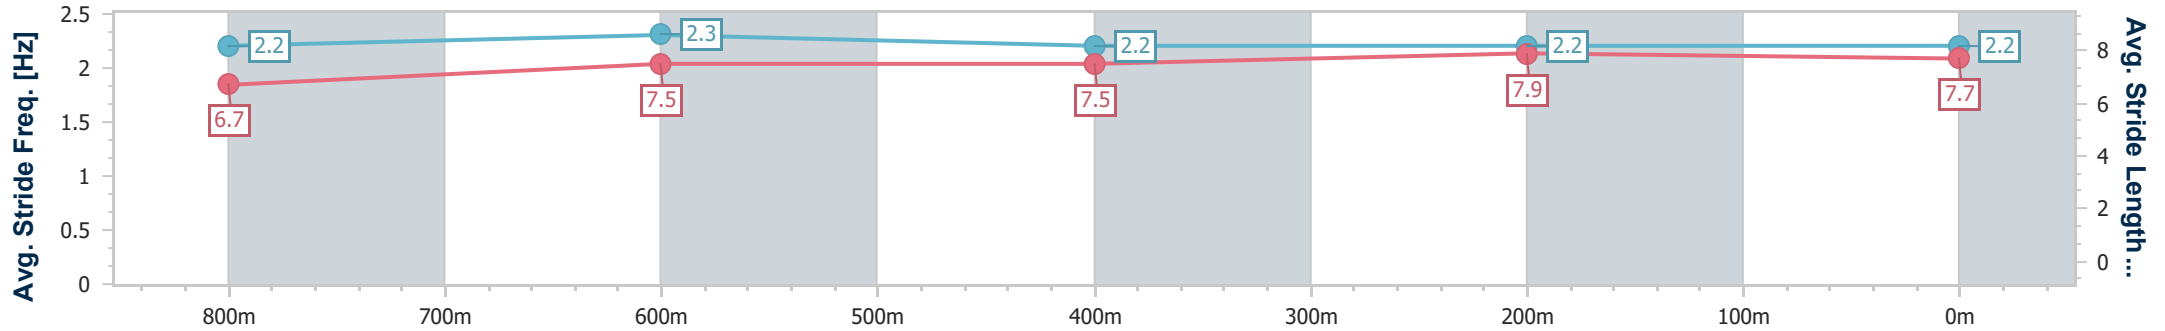

Horse/Jockey Name	The Bear
Final Rank	1
Fastest Section Time (Section)	0:11.02 (800m)
Top Speed [km/h] (Section)	68.8 (800m)
Race State	Finished

Sunshine Coast Poly Track QLD Professional
Race 1: BOLD DESIGN KITCHENS QTIS Two-Year-Old Maiden
Plate - 1000m

22 November 2024 - 18:00

Track Rating: Synthetic, Weather: Overcast, Rail Position: True

Section	Overall	800m	600m	400m	200m
Section Times	0:59.41 [1] (0:13.85)	0:45.56 [6] (0:11.02)	0:34.54 [4] (0:11.29)	0:23.25 [4] (0:11.35)	0:11.90 [1] (0:11.90)
Average Speed [km/h]	52.1	65.5	64.0	63.3	60.4
Top Speed [km/h]	68.8	68.8	65.1	64.0	63.3
Avg. Dist. to Rail [m]	4.1	1.2	0.3	1.4	2.0
Avg. Stride Freq. [Hz]	2.2	2.3	2.2	2.2	2.2
Avg. Stride Length [m]	6.7	7.5	7.5	7.9	7.7