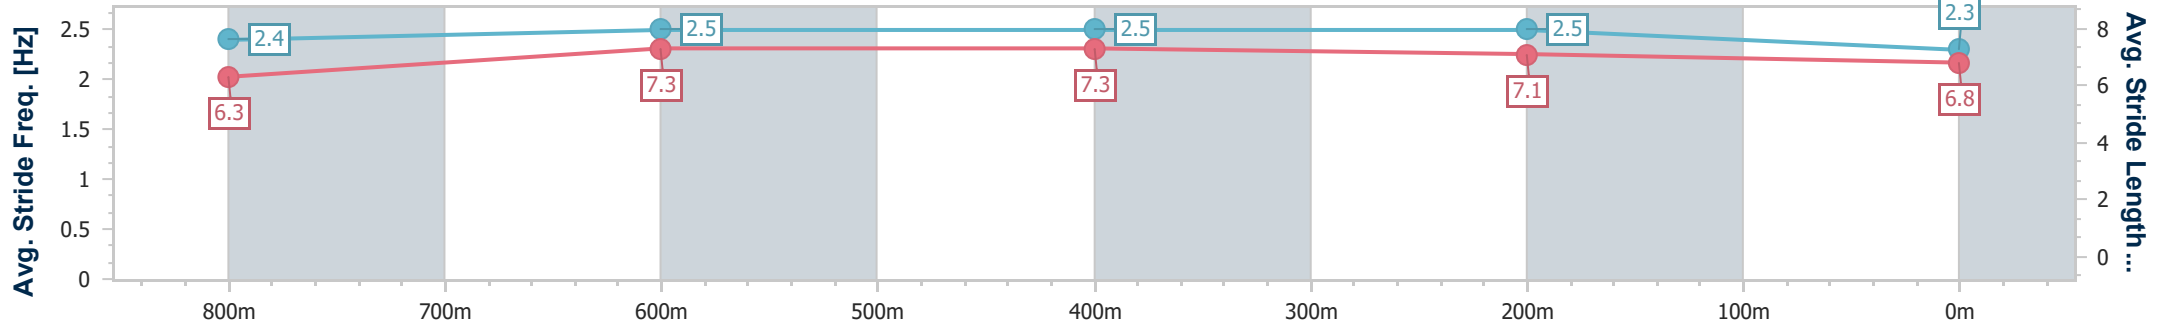

- [] Ranking at each section and finish
- .-.- No data available at this section
- NA No data available

Horse/Jockey Name	Milestone
Final Rank	5
Fastest Section Time (Section)	0:11.16 (800m)
Top Speed [km/h] (Section)	68.2 (800m)
Race State	Finished

Sunshine Coast Poly Track QLD Professional
 Race 1: BOLD DESIGN KITCHENS QTIS Two-Year-Old Maiden
 Plate - 1000m

22 November 2024 - 18:00

Track Rating: Synthetic, Weather: Overcast, Rail Position: True

Section	Overall	800m	600m	400m	200m
Section Times	1:00.15 [5] (0:13.82)	0:46.33 [5] (0:11.16)	0:35.17 [6] (0:11.23)	0:23.94 [6] (0:11.40)	0:12.54 [4] (0:12.54)
Average Speed [km/h]	52.1	65.7	64.2	63.3	57.3
Top Speed [km/h]	67.9	68.2	66.1	64.4	61.6
Avg. Dist. to Rail [m]	5.3	2.7	0.7	3.5	4.2
Avg. Stride Freq. [Hz]	2.4	2.5	2.5	2.5	2.3
Avg. Stride Length [m]	6.3	7.3	7.3	7.1	6.8