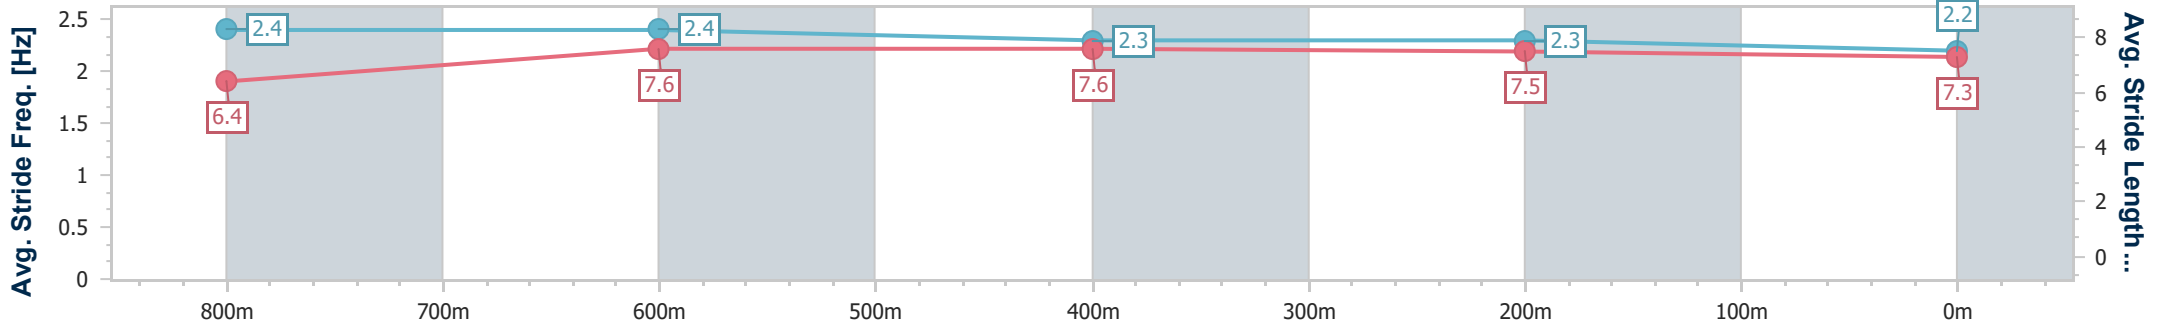

Horse/Jockey Name	Meet George
Final Rank	4
Fastest Section Time (Section)	0:11.19 (800m)
Top Speed [km/h] (Section)	68.5 (Overall)
Race State	Finished

Sunshine Coast Poly Track QLD Professional
Race 1: BOLD DESIGN KITCHENS QTIS Two-Year-Old Maiden
Plate - 1000m

22 November 2024 - 18:00

Track Rating: Synthetic, Weather: Overcast, Rail Position: True

Section	Overall	800m	600m	400m	200m
Section Times	1:00.01 [4] (0:13.74)	0:46.27 [4] (0:11.19)	0:35.08 [5] (0:11.28)	0:23.80 [5] (0:11.42)	0:12.38 [5] (0:12.38)
Average Speed [km/h]	52.6	65.3	63.7	63.0	58.1
Top Speed [km/h]	68.5	67.2	66.5	64.6	61.0
Avg. Dist. to Rail [m]	6.7	2.0	0.7	3.4	4.3
Avg. Stride Freq. [Hz]	2.4	2.4	2.3	2.3	2.2
Avg. Stride Length [m]	6.4	7.6	7.6	7.5	7.3

- [ ] Ranking at each section and finish
- -.-.- No data available at this section
- NA No data available