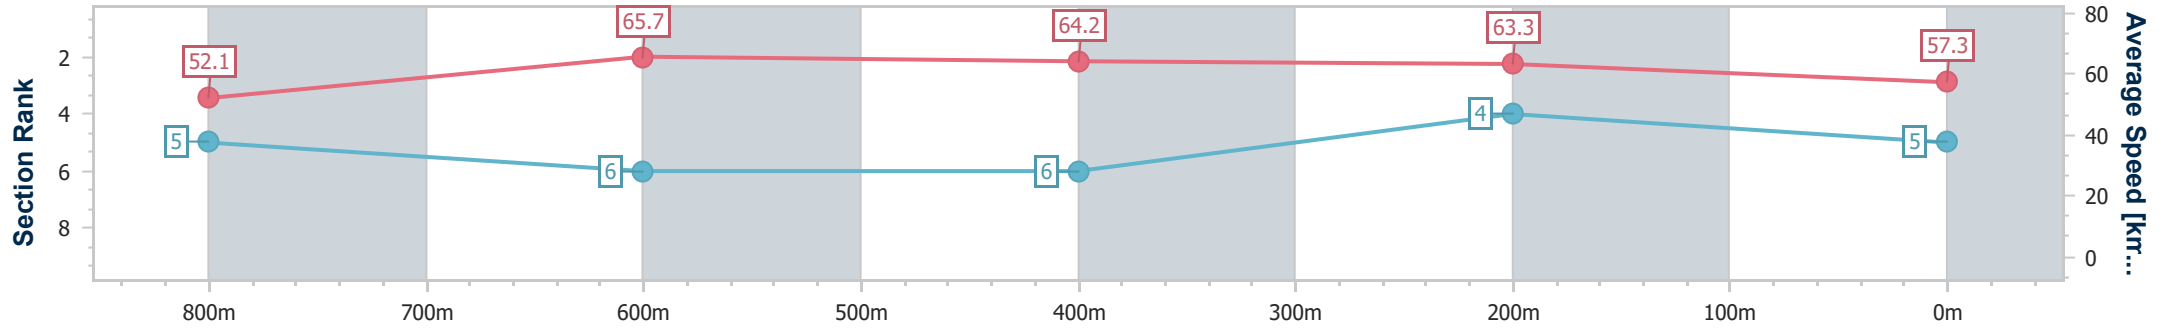

- [] Ranking at each section and finish
- .-.- No data available at this section
- NA No data available

Horse/Jockey Name	Milestone
Final Rank	5
Fastest Section Time (Section)	0:11.16 (800m)
Top Speed [km/h] (Section)	68.2 (800m)
Race State	Finished

Sunshine Coast Poly Track QLD Professional
 Race 1: BOLD DESIGN KITCHENS QTIS Two-Year-Old Maiden
 Plate - 1000m

22 November 2024 - 18:00

Track Rating: Synthetic, Weather: Overcast, Rail Position: True

Section	Overall	800m	600m	400m	200m
Section Times	1:00.15 [5] (0:13.82)	0:46.33 [5] (0:11.16)	0:35.17 [6] (0:11.23)	0:23.94 [6] (0:11.40)	0:12.54 [4] (0:12.54)
Average Speed [km/h]	52.1	65.7	64.2	63.3	57.3
Top Speed [km/h]	67.9	68.2	66.1	64.4	61.6
Avg. Dist. to Rail [m]	5.3	2.7	0.7	3.5	4.2
Avg. Stride Freq. [Hz]	2.4	2.5	2.5	2.5	2.3
Avg. Stride Length [m]	6.3	7.3	7.3	7.1	6.8