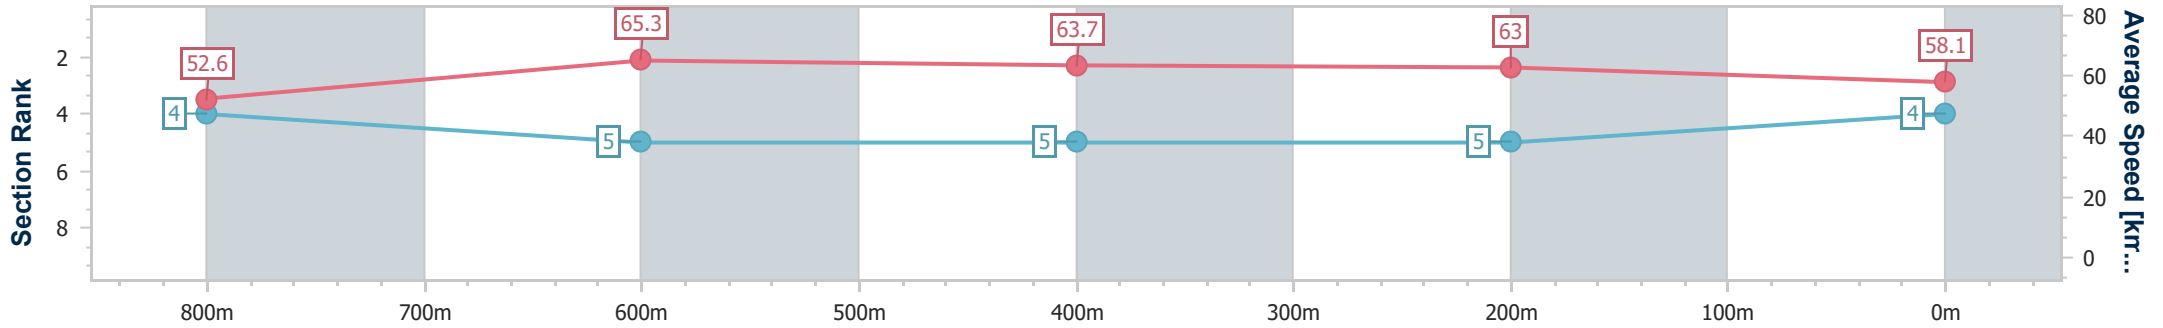

Horse/Jockey Name	Meet George
Final Rank	4
Fastest Section Time (Section)	0:11.19 (800m)
Top Speed [km/h] (Section)	68.5 (Overall)
Race State	Finished

Sunshine Coast Poly Track QLD Professional
Race 1: BOLD DESIGN KITCHENS QTIS Two-Year-Old Maiden
Plate - 1000m

22 November 2024 - 18:00

Track Rating: Synthetic, Weather: Overcast, Rail Position: True

Section	Overall	800m	600m	400m	200m
Section Times	1:00.01 [4] (0:13.74)	0:46.27 [4] (0:11.19)	0:35.08 [5] (0:11.28)	0:23.80 [5] (0:11.42)	0:12.38 [5] (0:12.38)
Average Speed [km/h]	52.6	65.3	63.7	63.0	58.1
Top Speed [km/h]	68.5	67.2	66.5	64.6	61.0
Avg. Dist. to Rail [m]	6.7	2.0	0.7	3.4	4.3
Avg. Stride Freq. [Hz]	2.4	2.4	2.3	2.3	2.2
Avg. Stride Length [m]	6.4	7.6	7.6	7.5	7.3

- [ ] Ranking at each section and finish
- -.-.- No data available at this section
- NA No data available