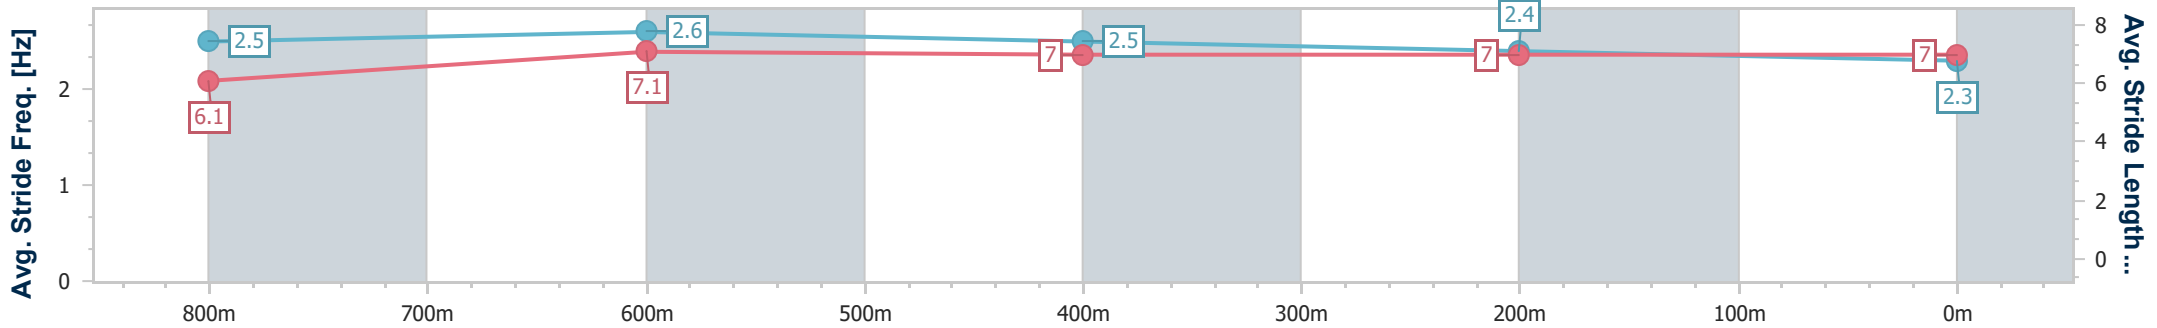

Sunshine Coast Poly Track QLD Professional
 Race 1: BOLD DESIGN KITCHENS QTIS Two-Year-Old Maiden
 Plate - 1000m

22 November 2024 - 18:00

Track Rating: Synthetic, Weather: Overcast, Rail Position: True

Section	Overall	800m	600m	400m	200m
Section Times	1:00.15 [5] (0:13.82)	0:46.33 [5] (0:11.16)	0:35.17 [6] (0:11.23)	0:23.94 [6] (0:11.40)	0:12.54 [4] (0:12.54)
Average Speed [km/h]	52.1	65.7	64.2	63.3	57.3
Top Speed [km/h]	67.9	68.2	66.1	64.4	61.6
Avg. Dist. to Rail [m]	5.3	2.7	0.7	3.5	4.2
Avg. Stride Freq. [Hz]	2.4	2.5	2.5	2.5	2.3
Avg. Stride Length [m]	6.3	7.3	7.3	7.1	6.8

- [] Ranking at each section and finish
- .-.- No data available at this section
- NA No data available

Horse/Jockey Name	Happy Coffee
Final Rank	6
Fastest Section Time (Section)	0:10.99 (800m)
Top Speed [km/h] (Section)	67.0 (800m)
Race State	Finished

Sunshine Coast Poly Track QLD Professional
Race 1: BOLD DESIGN KITCHENS QTIS Two-Year-Old Maiden Plate - 1000m

22 November 2024 - 18:00

Track Rating: Synthetic, Weather: Overcast, Rail Position: True

Section	Overall	800m	600m	400m	200m
Section Times	1:00.54 [6] (0:13.66)	0:46.88 [3] (0:10.99)	0:35.89 [3] (0:11.38)	0:24.51 [3] (0:11.87)	0:12.64 [6] (0:12.64)
Average Speed [km/h]	52.7	66.4	62.9	60.6	56.8
Top Speed [km/h]	66.6	67.0	64.3	61.7	59.1
Avg. Dist. to Rail [m]	6.1	1.8	1.1	1.8	3.2
Avg. Stride Freq. [Hz]	2.5	2.6	2.5	2.4	2.3
Avg. Stride Length [m]	6.1	7.1	7.0	7.0	7.0

- [] Ranking at each section and finish
- .-.- No data available at this section
- NA No data available