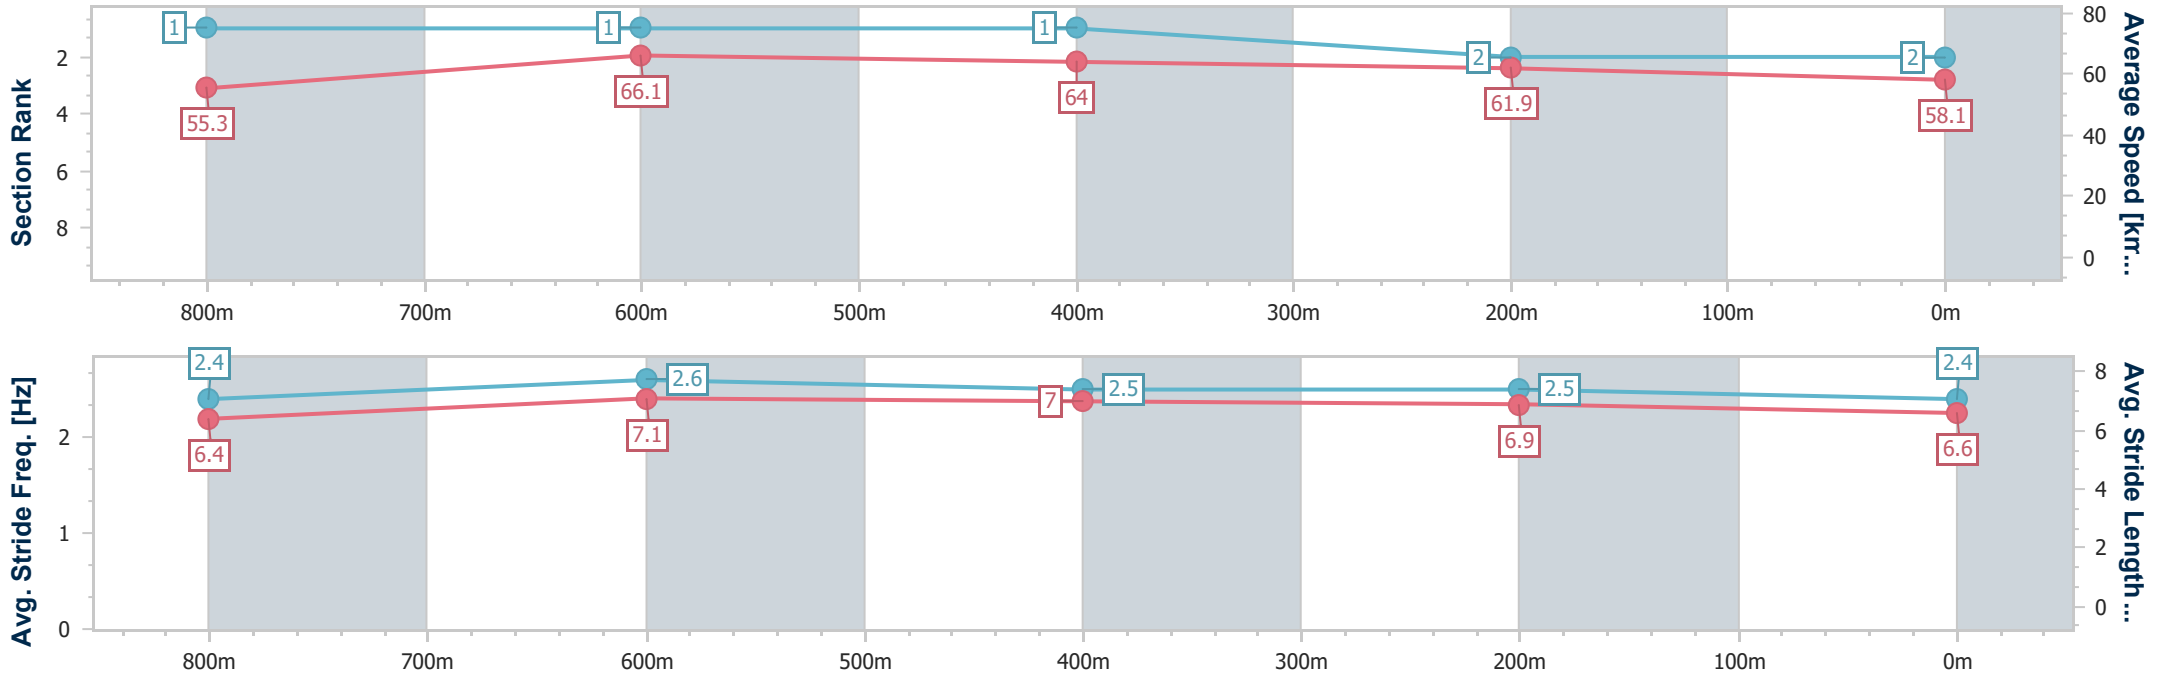

Horse/Jockey Name	Lovebug
Final Rank	2
Fastest Section Time (Section)	0:10.98 (800m)
Top Speed [km/h] (Section)	67.7 (800m)
Race State	Finished

Sunshine Coast Poly Track QLD Professional
Race 1: BOLD DESIGN KITCHENS QTIS Two-Year-Old Maiden
Plate - 1000m

22 November 2024 - 18:00

Track Rating: Synthetic, Weather: Overcast, Rail Position: True

Section	Overall	800m	600m	400m	200m
Section Times	0:59.80 [2] (0:13.62)	0:46.18 [1] (0:10.98)	0:35.20 [1] (0:11.30)	0:23.90 [1] (0:11.63)	0:12.27 [2] (0:12.27)
Average Speed [km/h]	55.3	66.1	64.0	61.9	58.1
Top Speed [km/h]	62.6	67.7	66.9	64.9	63.3
Avg. Dist. to Rail [m]	4.2	0.8	0.2	0.8	1.3
Avg. Stride Freq. [Hz]	2.4	2.6	2.5	2.5	2.4
Avg. Stride Length [m]	6.4	7.1	7.0	6.9	6.6

- [ ] Ranking at each section and finish
- -.-.- No data available at this section
- NA No data available