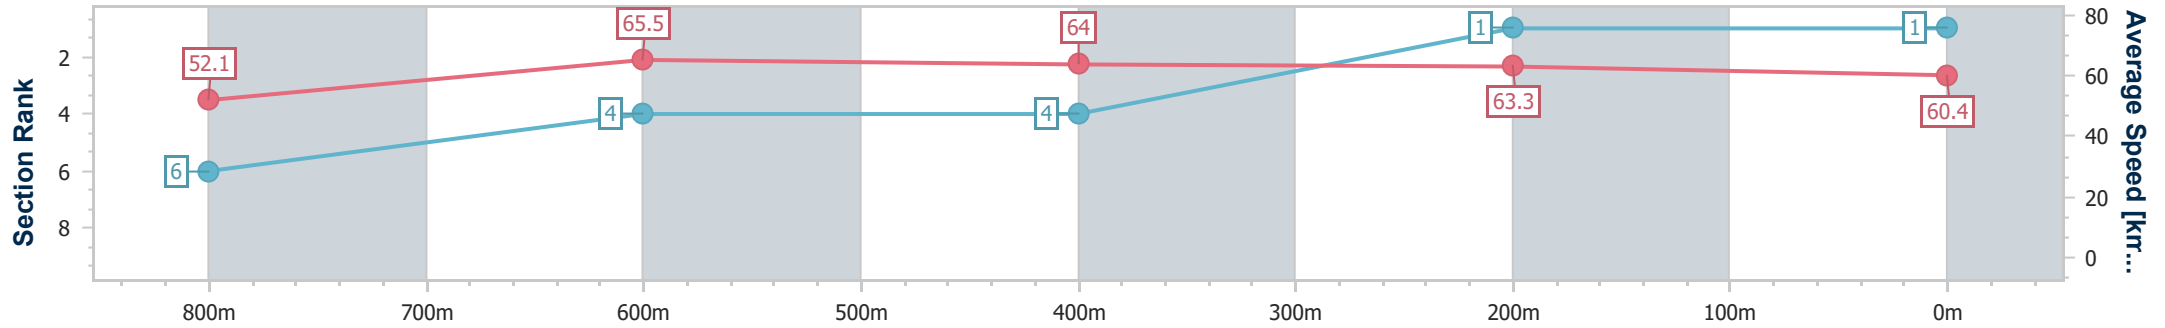

22 November 2024 - 18:00

Track Rating: Synthetic, Weather: Overcast, Rail Position: True

Section	Overall	800m	600m	400m	200m
Section Times	0:59.41 [1] (0:13.85)	0:45.56 [6] (0:11.02)	0:34.54 [4] (0:11.29)	0:23.25 [4] (0:11.35)	0:11.90 [1] (0:11.90)
Average Speed [km/h]	52.1	65.5	64.0	63.3	60.4
Top Speed [km/h]	68.8	68.8	65.1	64.0	63.3
Avg. Dist. to Rail [m]	4.1	1.2	0.3	1.4	2.0
Avg. Stride Freq. [Hz]	2.2	2.3	2.2	2.2	2.2
Avg. Stride Length [m]	6.7	7.5	7.5	7.9	7.7