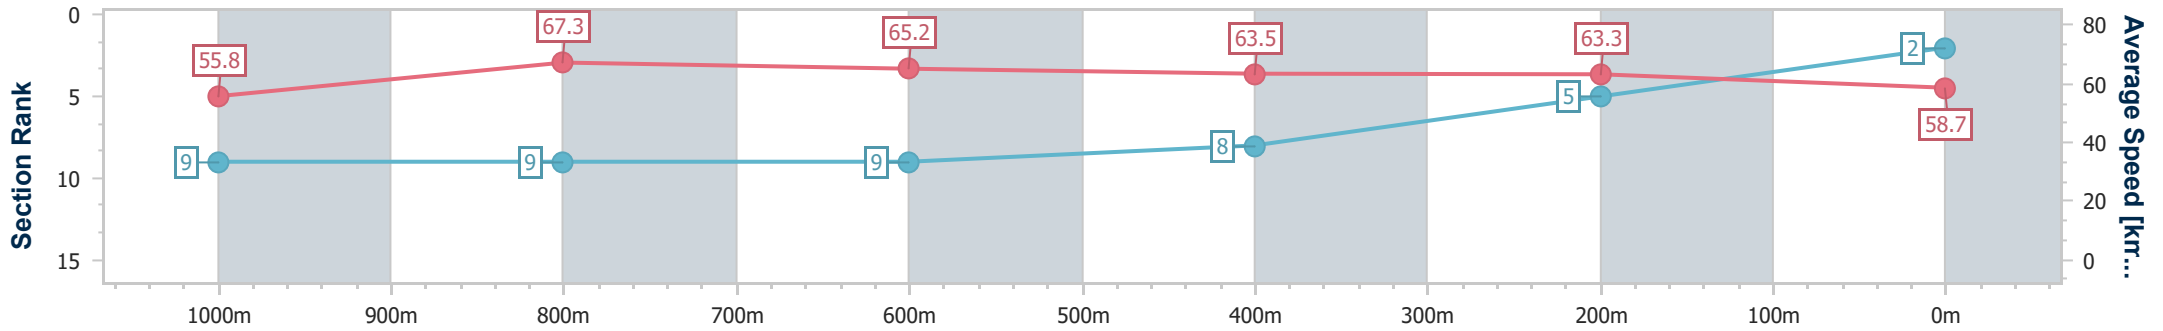

Ladbrokes Cannon Park QLD Professional

Race 7: Niesar Painting Class 2 Handicap - 1250m

22 November 2024 - 16:43

Track Rating: Soft 5, Weather: Overcast, Rail Position: True

Section	Overall	1000m	800m	600m	400m	200m
Section Times	1:13.16 [2] (0:16.20)	0:56.96 [9] (0:10.63)	0:46.33 [9] (0:11.01)	0:35.32 [9] (0:11.50)	0:23.82 [8] (0:11.56)	0:12.26 [5] (0:12.26)
Average Speed [km/h]	55.8	67.3	65.2	63.5	63.3	58.7
Top Speed [km/h]	67.5	70.4	66.7	65.1	64.6	62.1
Avg. Dist. to Rail [m]	2.8	0.9	0.9	1.8	5.1	6.5
Avg. Stride Freq. [Hz]	2.4	2.5	2.4	2.4	2.4	2.3
Avg. Stride Length [m]	6.6	7.5	7.6	7.5	7.1	6.9