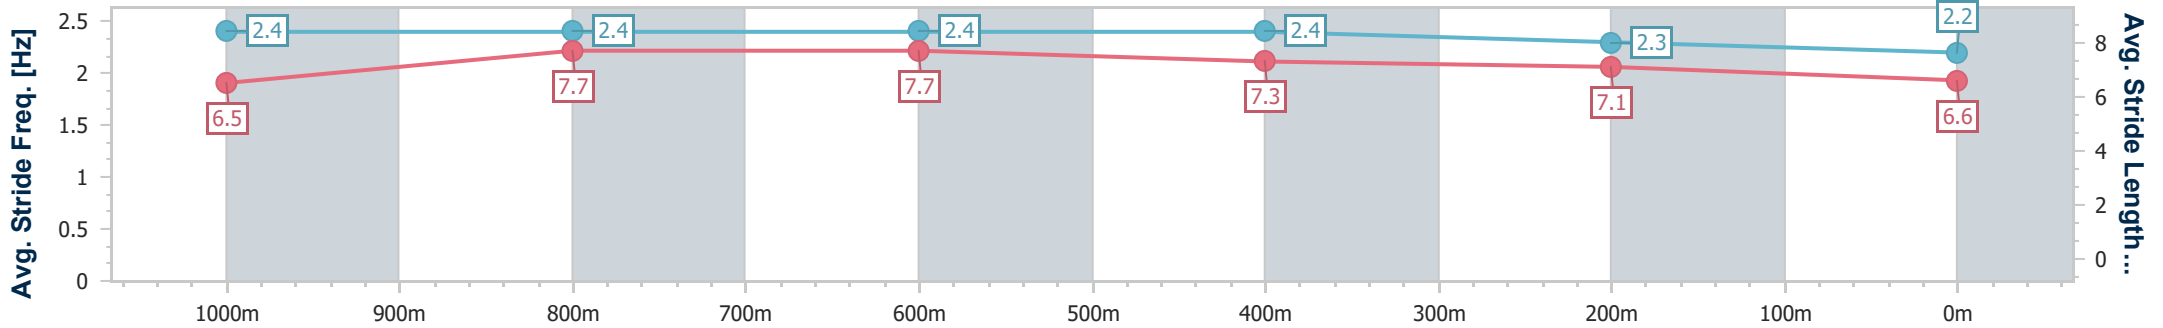

- [ ] Ranking at each section and finish
- .-.- No data available at this section
- NA No data available

Horse/Jockey Name	Indicative
Final Rank	10
Fastest Section Time (Section)	0:10.65 (1000m)
Top Speed [km/h] (Section)	70.5 (Overall)
Race State	Finished

Ladbrokes Cannon Park QLD Professional

Race 7: Niesar Painting Class 2 Handicap - 1250m

22 November 2024 - 16:43

Track Rating: Soft 5, Weather: Overcast, Rail Position: True

Section	Overall	1000m	800m	600m	400m	200m
Section Times	1:15.22 [10] (0:15.64)	0:59.58 [3] (0:10.65)	0:48.93 [4] (0:11.03)	0:37.90 [4] (0:11.88)	0:26.02 [6] (0:12.27)	0:13.75 [11] (0:13.75)
Average Speed [km/h]	57.2	67.1	65.5	61.9	59.5	52.4
Top Speed [km/h]	70.5	69.5	66.8	65.1	61.1	56.6
Avg. Dist. to Rail [m]	2.7	2.1	2.8	3.4	5.6	5.8
Avg. Stride Freq. [Hz]	2.4	2.4	2.4	2.4	2.3	2.2
Avg. Stride Length [m]	6.5	7.7	7.7	7.3	7.1	6.6

- [ ] Ranking at each section and finish
- .-.- No data available at this section
- NA No data available

Horse/Jockey Name	Listentozou
Final Rank	11
Fastest Section Time (Section)	0:10.52 (1000m)
Top Speed [km/h] (Section)	69.5 (1000m)
Race State	Finished