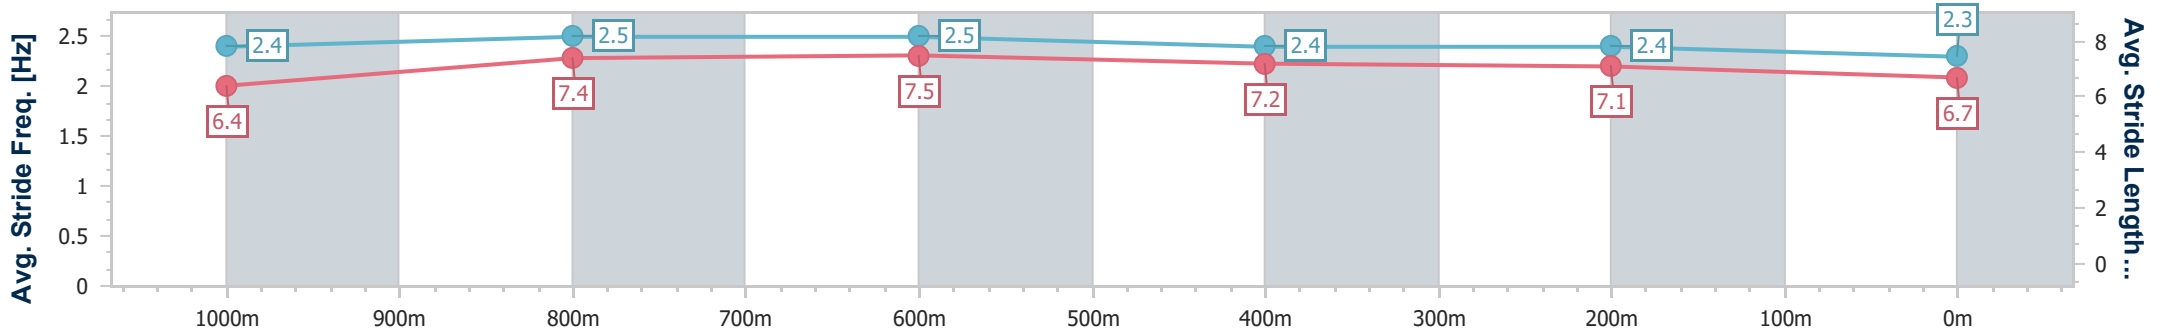

Ladbrokes Cannon Park QLD Professional

Race 7: Niesar Painting Class 2 Handicap - 1250m

22 November 2024 - 16:43

Track Rating: Soft 5, Weather: Overcast, Rail Position: True

Section	Overall	1000m	800m	600m	400m	200m
Section Times	1:13.64 [5] (0:15.87)	0:57.77 [4] (0:10.61)	0:47.16 [5] (0:10.94)	0:36.22 [5] (0:11.46)	0:24.76 [3] (0:12.02)	0:12.74 [4] (0:12.74)
Average Speed [km/h]	55.7	66.5	65.8	63.2	60.7	56.3
Top Speed [km/h]	70.2	68.9	67.0	64.9	62.1	59.8
Avg. Dist. to Rail [m]	5.0	2.5	0.5	1.2	4.6	6.5
Avg. Stride Freq. [Hz]	2.4	2.5	2.5	2.4	2.4	2.3
Avg. Stride Length [m]	6.4	7.4	7.5	7.2	7.1	6.7