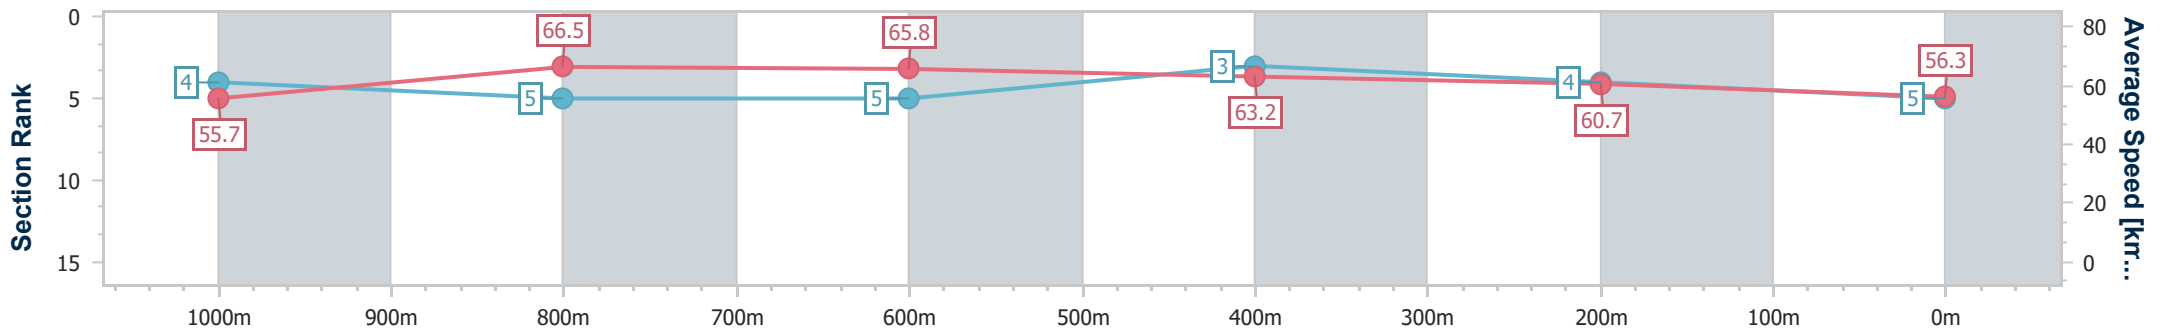

Ladbrokes Cannon Park QLD Professional

Race 7: Niesar Painting Class 2 Handicap - 1250m

22 November 2024 - 16:43

Track Rating: Soft 5, Weather: Overcast, Rail Position: True

Section	Overall	1000m	800m	600m	400m	200m
Section Times	1:13.64 [5] (0:15.87)	0:57.77 [4] (0:10.61)	0:47.16 [5] (0:10.94)	0:36.22 [5] (0:11.46)	0:24.76 [3] (0:12.02)	0:12.74 [4] (0:12.74)
Average Speed [km/h]	55.7	66.5	65.8	63.2	60.7	56.3
Top Speed [km/h]	70.2	68.9	67.0	64.9	62.1	59.8
Avg. Dist. to Rail [m]	5.0	2.5	0.5	1.2	4.6	6.5
Avg. Stride Freq. [Hz]	2.4	2.5	2.5	2.4	2.4	2.3
Avg. Stride Length [m]	6.4	7.4	7.5	7.2	7.1	6.7