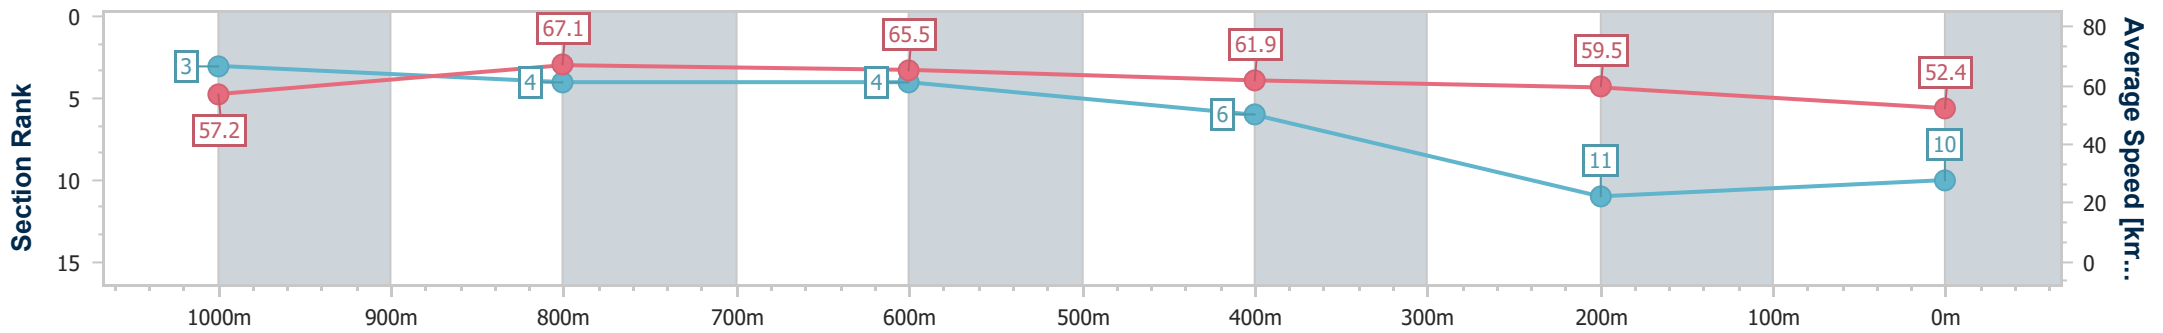

- [ ] Ranking at each section and finish
- .-.- No data available at this section
- NA No data available

Horse/Jockey Name	Indicative
Final Rank	10
Fastest Section Time (Section)	0:10.65 (1000m)
Top Speed [km/h] (Section)	70.5 (Overall)
Race State	Finished

Ladbrokes Cannon Park QLD Professional

Race 7: Niesar Painting Class 2 Handicap - 1250m

22 November 2024 - 16:43

Track Rating: Soft 5, Weather: Overcast, Rail Position: True

Section	Overall	1000m	800m	600m	400m	200m
Section Times	1:15.22 [10] (0:15.64)	0:59.58 [3] (0:10.65)	0:48.93 [4] (0:11.03)	0:37.90 [4] (0:11.88)	0:26.02 [6] (0:12.27)	0:13.75 [11] (0:13.75)
Average Speed [km/h]	57.2	67.1	65.5	61.9	59.5	52.4
Top Speed [km/h]	70.5	69.5	66.8	65.1	61.1	56.6
Avg. Dist. to Rail [m]	2.7	2.1	2.8	3.4	5.6	5.8
Avg. Stride Freq. [Hz]	2.4	2.4	2.4	2.4	2.3	2.2
Avg. Stride Length [m]	6.5	7.7	7.7	7.3	7.1	6.6

- [ ] Ranking at each section and finish
- .-.- No data available at this section
- NA No data available

Horse/Jockey Name	Listentozou
Final Rank	11
Fastest Section Time (Section)	0:10.52 (1000m)
Top Speed [km/h] (Section)	69.5 (1000m)
Race State	Finished