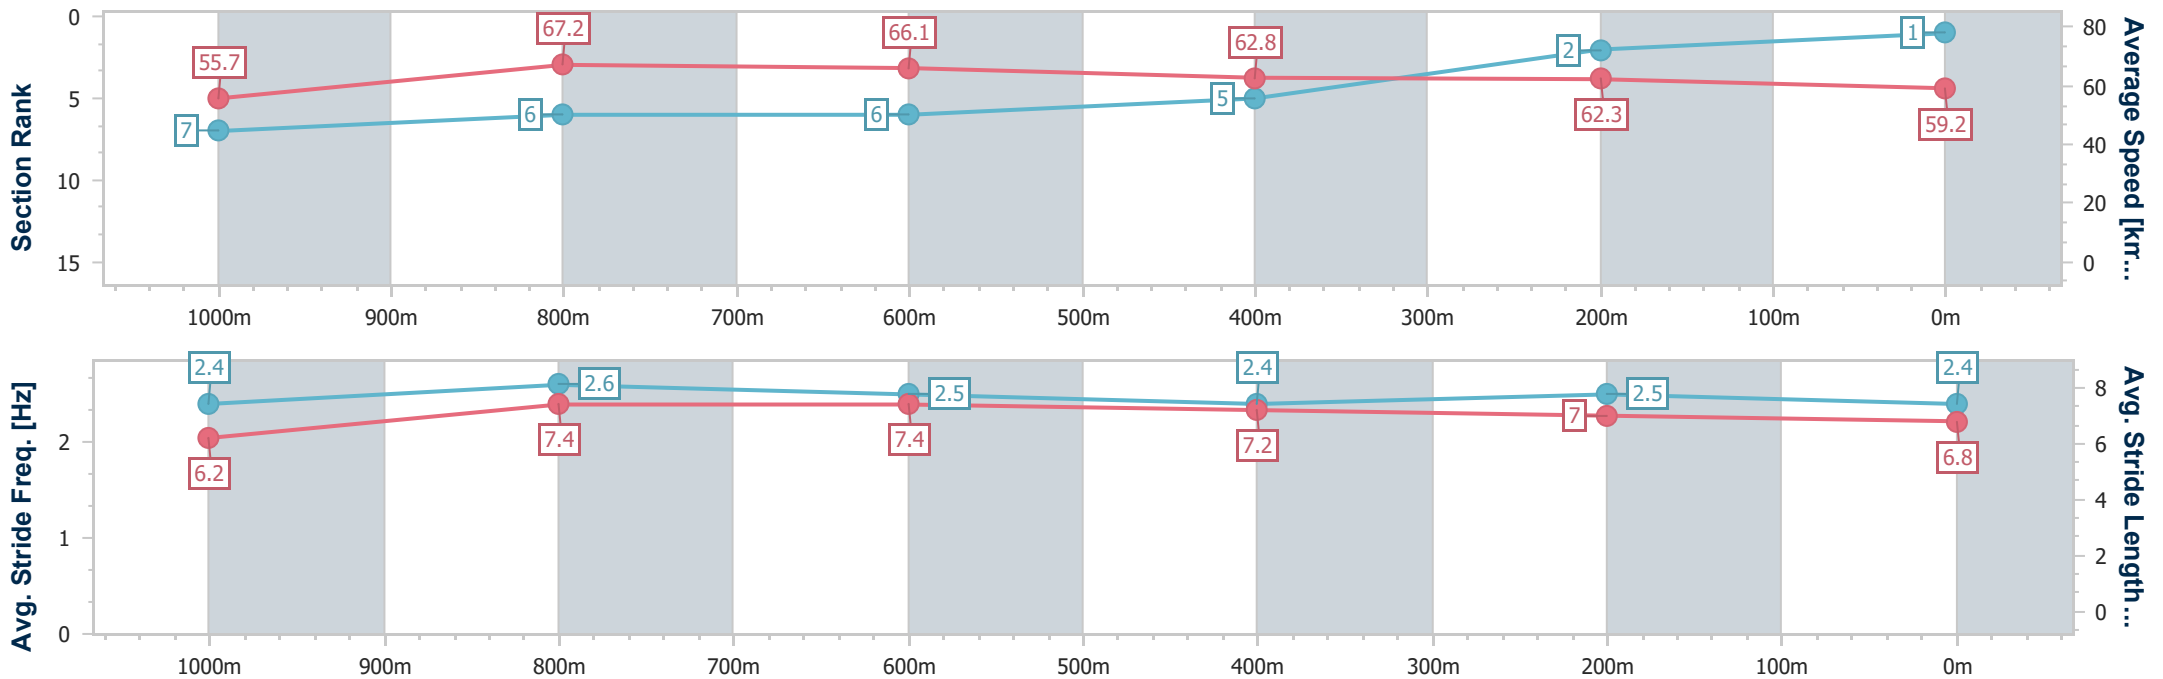

- [ ] Ranking at each section and finish
- .-.- No data available at this section
- NA No data available

Horse/Jockey Name	King's Halo
Final Rank	2
Fastest Section Time (Section)	0:10.63 (1000m)
Top Speed [km/h] (Section)	70.4 (1000m)
Race State	Finished