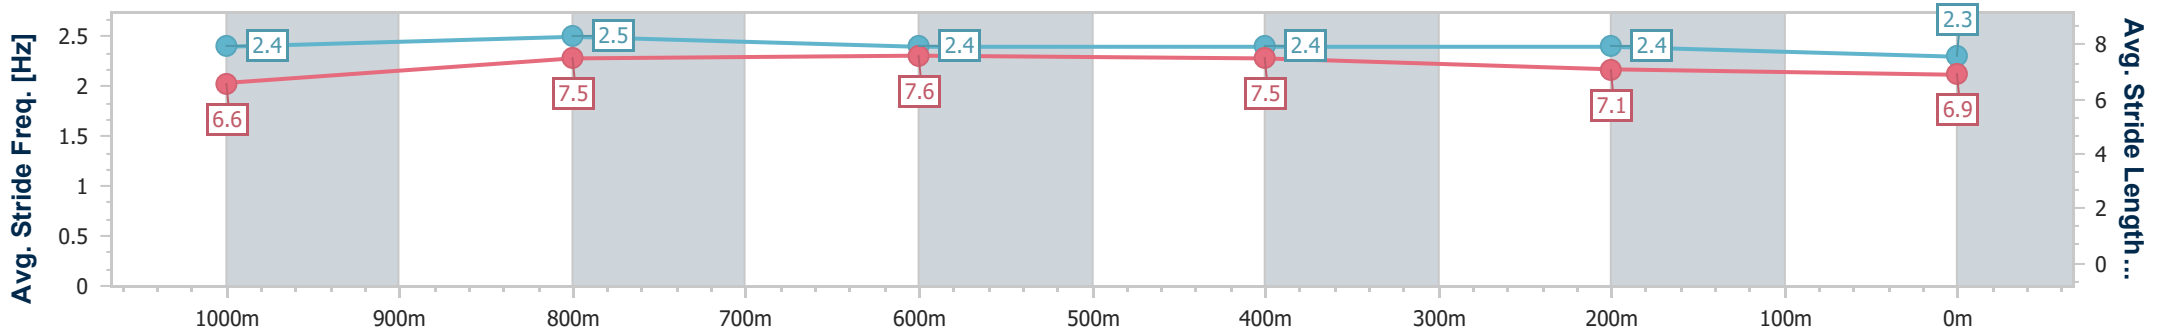

Ladbrokes Cannon Park QLD Professional

Race 7: Niesar Painting Class 2 Handicap - 1250m

22 November 2024 - 16:43

Track Rating: Soft 5, Weather: Overcast, Rail Position: True

Section	Overall	1000m	800m	600m	400m	200m
Section Times	1:13.16 [2] (0:16.20)	0:56.96 [9] (0:10.63)	0:46.33 [9] (0:11.01)	0:35.32 [9] (0:11.50)	0:23.82 [8] (0:11.56)	0:12.26 [5] (0:12.26)
Average Speed [km/h]	55.8	67.3	65.2	63.5	63.3	58.7
Top Speed [km/h]	67.5	70.4	66.7	65.1	64.6	62.1
Avg. Dist. to Rail [m]	2.8	0.9	0.9	1.8	5.1	6.5
Avg. Stride Freq. [Hz]	2.4	2.5	2.4	2.4	2.4	2.3
Avg. Stride Length [m]	6.6	7.5	7.6	7.5	7.1	6.9