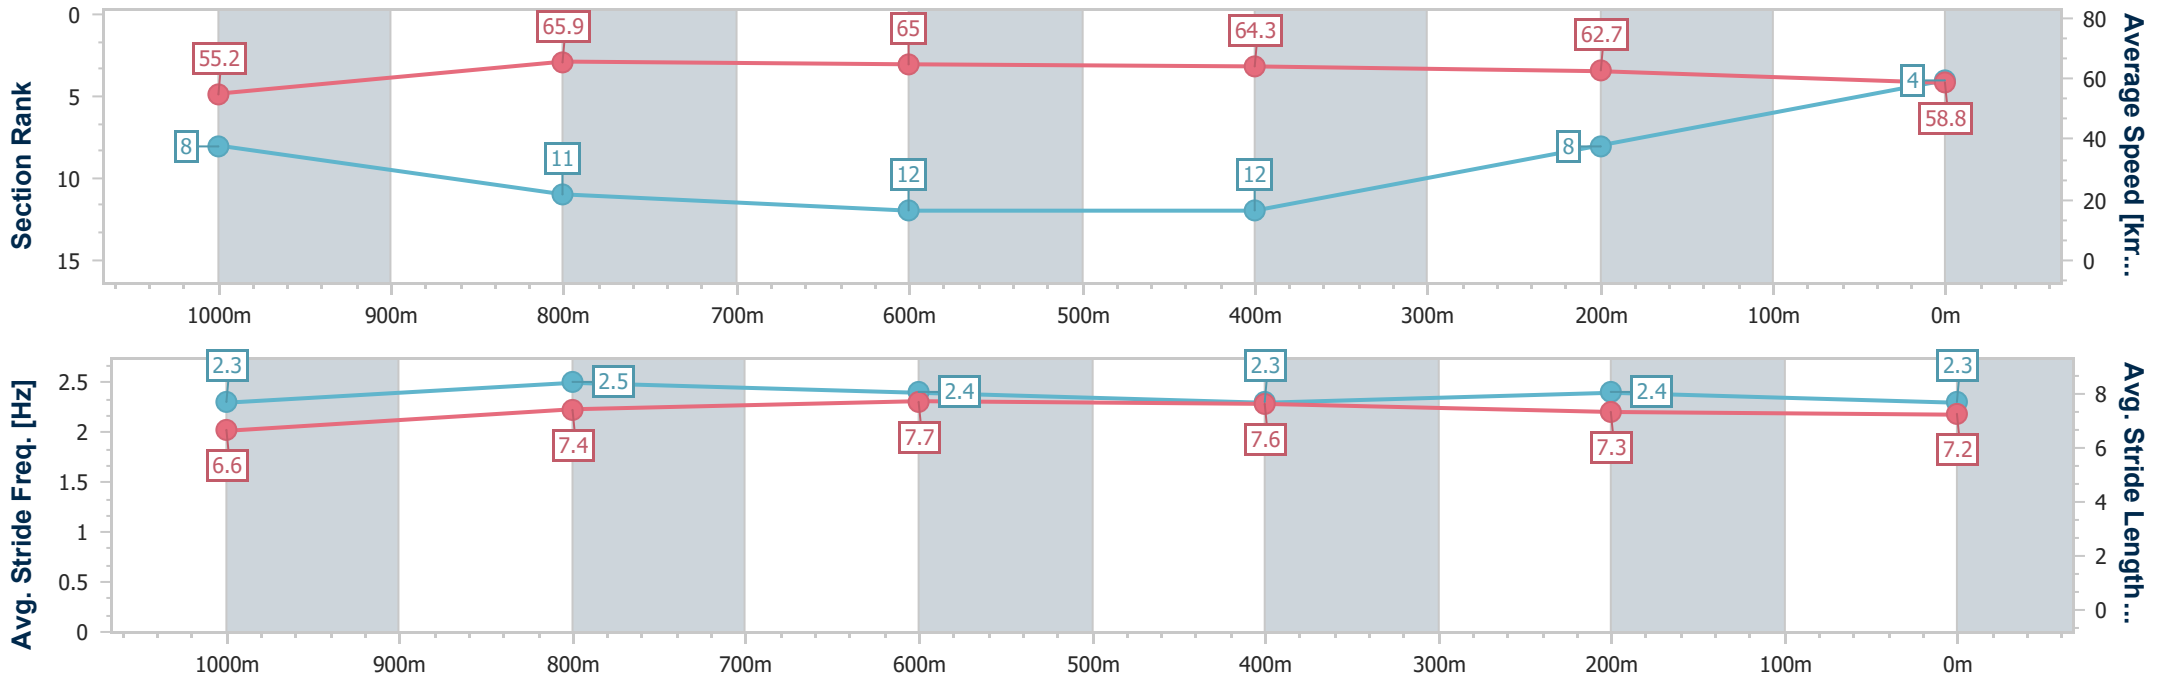

Ladbrokes Cannon Park QLD Professional

Race 7: Niesar Painting Class 2 Handicap - 1250m

22 November 2024 - 16:43

Track Rating: Soft 5, Weather: Overcast, Rail Position: True

Section	Overall	1000m	800m	600m	400m	200m
Section Times	1:13.58 [4] (0:16.18)	0:57.40 [8] (0:10.85)	0:46.55 [11] (0:11.07)	0:35.48 [12] (0:11.52)	0:23.96 [12] (0:11.73)	0:12.23 [8] (0:12.23)
Average Speed [km/h]	55.2	65.9	65.0	64.3	62.7	58.8
Top Speed [km/h]	69.1	68.9	66.7	65.6	64.2	61.4
Avg. Dist. to Rail [m]	2.7	2.1	2.8	3.5	9.4	9.4
Avg. Stride Freq. [Hz]	2.3	2.5	2.4	2.3	2.4	2.3
Avg. Stride Length [m]	6.6	7.4	7.7	7.6	7.3	7.2

- [ ] Ranking at each section and finish
- .-.- No data available at this section
- NA No data available

Horse/Jockey Name	She's Rewarding
Final Rank	5
Fastest Section Time (Section)	0:10.61 (1000m)
Top Speed [km/h] (Section)	70.2 (Overall)
Race State	Finished