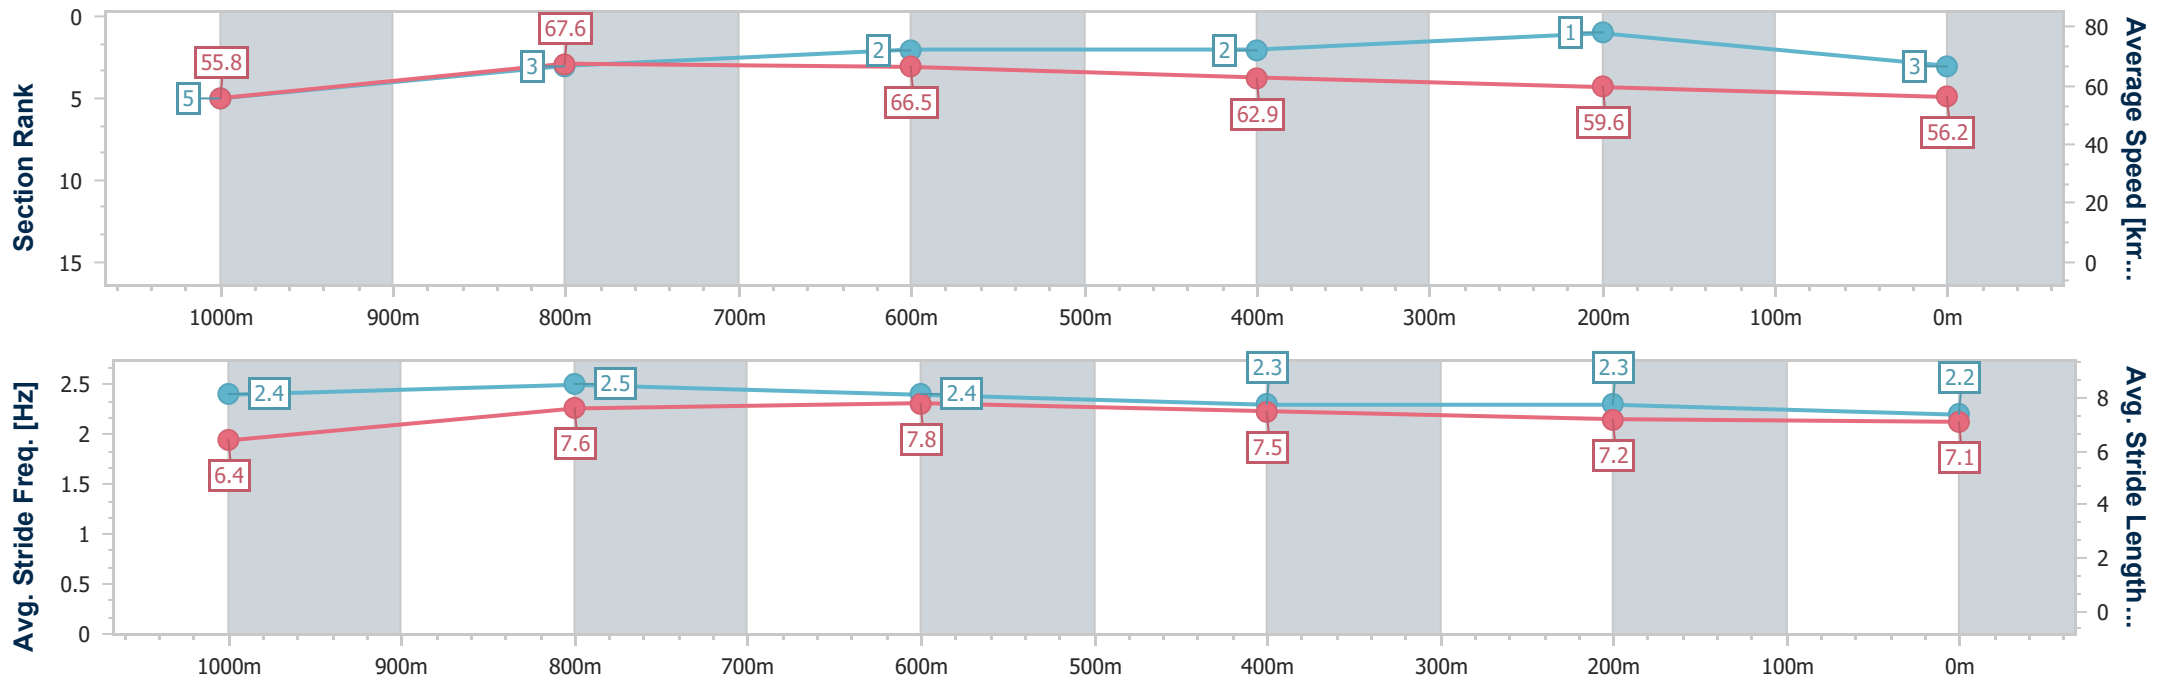

- [ ] Ranking at each section and finish
- .-.- No data available at this section
- NA No data available

Horse/Jockey Name	Zoraydah
Final Rank	4
Fastest Section Time (Section)	0:10.85 (1000m)
Top Speed [km/h] (Section)	69.1 (Overall)
Race State	Finished