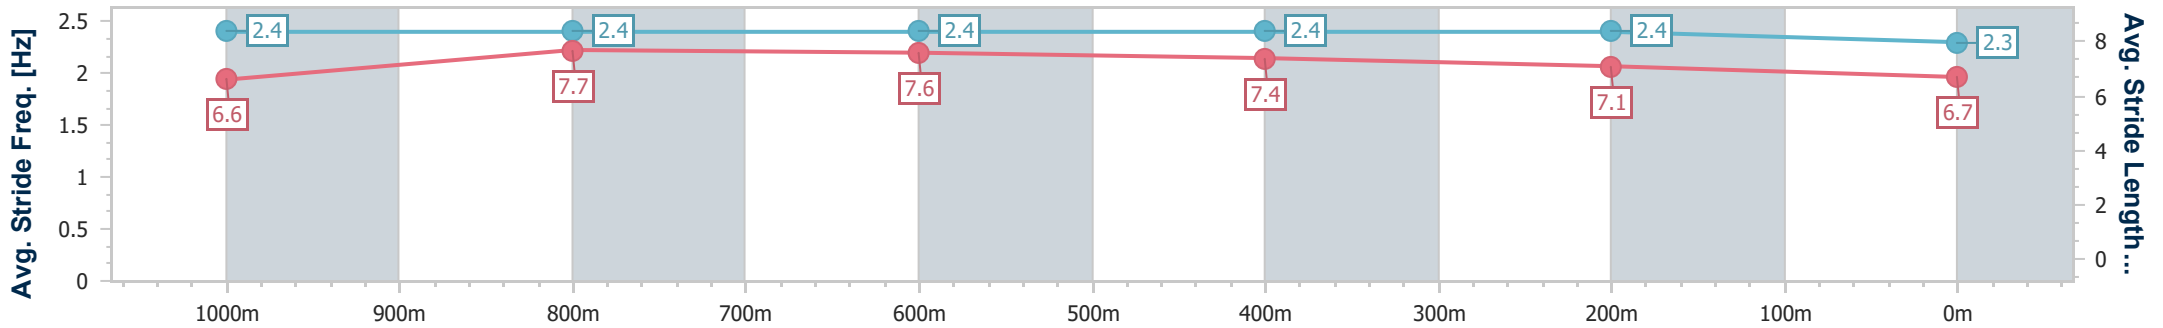

Ladbrokes Cannon Park QLD Professional

Race 7: Niesar Painting Class 2 Handicap - 1250m

22 November 2024 - 16:43

Track Rating: Soft 5, Weather: Overcast, Rail Position: True

Section	Overall	1000m	800m	600m	400m	200m
Section Times	1:14.10 [7] (0:16.00)	0:58.10 [6] (0:10.57)	0:47.53 [7] (0:11.14)	0:36.39 [8] (0:11.67)	0:24.72 [10] (0:12.06)	0:12.66 [9] (0:12.66)
Average Speed [km/h]	56.1	67.4	64.8	63.2	60.8	56.8
Top Speed [km/h]	69.7	69.4	66.4	64.4	61.6	59.8
Avg. Dist. to Rail [m]	2.5	1.9	3.3	3.8	7.4	8.6
Avg. Stride Freq. [Hz]	2.4	2.4	2.4	2.4	2.4	2.3
Avg. Stride Length [m]	6.6	7.7	7.6	7.4	7.1	6.7