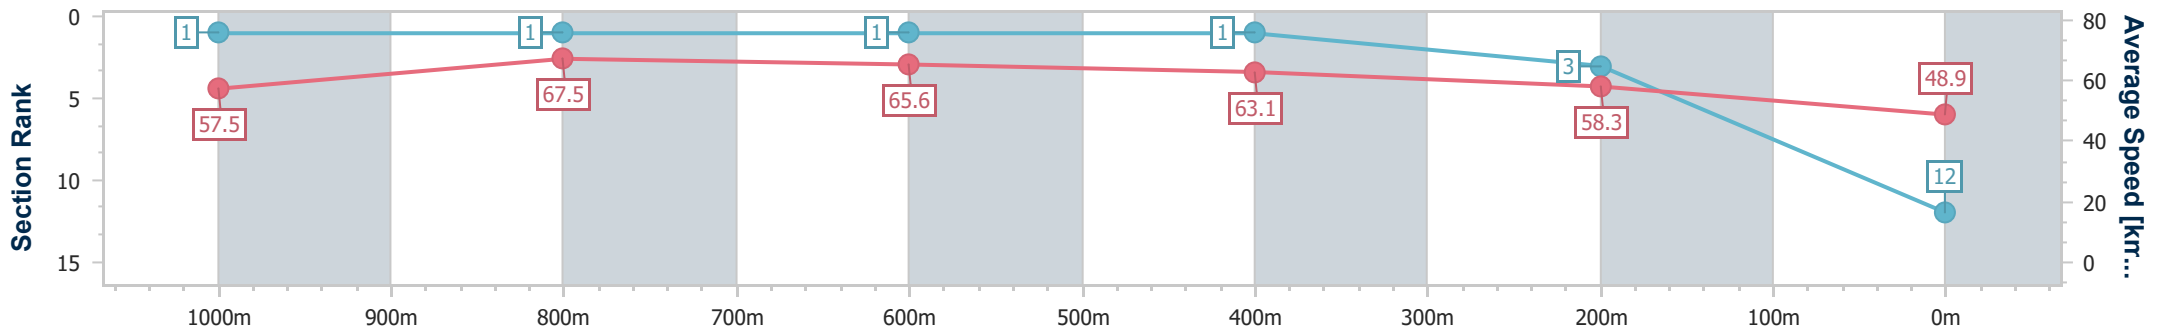

- [ ] Ranking at each section and finish
- .-.-.- No data available at this section
- NA No data available

Horse/Jockey Name	Flying Artist
Final Rank	12
Fastest Section Time (Section)	0:10.56 (1000m)
Top Speed [km/h] (Section)	69.1 (1000m)
Race State	Finished

Ladbrokes Cannon Park QLD Professional

Race 7: Niesar Painting Class 2 Handicap - 1250m

22 November 2024 - 16:43

Track Rating: Soft 5, Weather: Overcast, Rail Position: True

Section	Overall	1000m	800m	600m	400m	200m
Section Times	1:15.56 [12] (0:15.46)	1:00.10 [1] (0:10.56)	0:49.54 [1] (0:10.97)	0:38.57 [1] (0:11.44)	0:27.13 [1] (0:12.45)	0:14.68 [3] (0:14.68)
Average Speed [km/h]	57.5	67.5	65.6	63.1	58.3	48.9
Top Speed [km/h]	68.4	69.1	67.4	65.1	61.7	53.9
Avg. Dist. to Rail [m]	4.4	2.0	0.4	1.1	3.0	1.2
Avg. Stride Freq. [Hz]	2.3	2.4	2.3	2.3	2.2	2.1
Avg. Stride Length [m]	6.9	7.9	8.0	7.8	7.3	6.4

- [ ] Ranking at each section and finish
- .-.- No data available at this section
- NA No data available