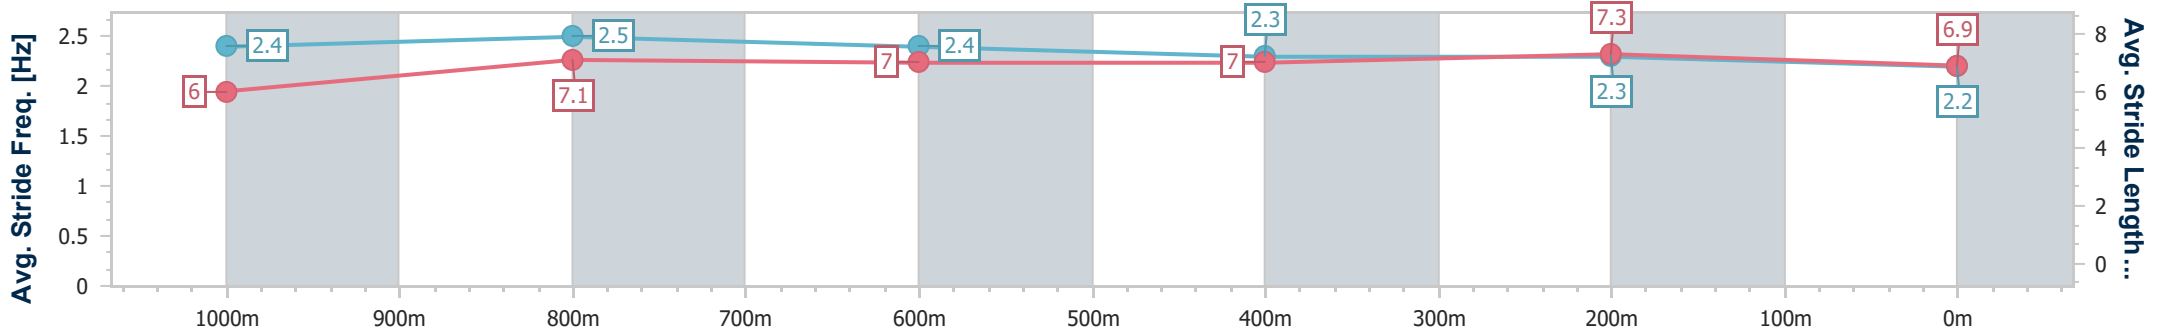

Ladbrokes Cannon Park QLD Professional

Race 7: Niesar Painting Class 2 Handicap - 1250m

22 November 2024 - 16:43

Track Rating: Soft 5, Weather: Overcast, Rail Position: True

Section	Overall	1000m	800m	600m	400m	200m
Section Times	1:14.14 [8] (0:16.23)	0:57.91 [10] (0:10.49)	0:47.42 [8] (0:10.82)	0:36.60 [7] (0:11.71)	0:24.89 [7] (0:11.96)	0:12.93 [6] (0:12.93)
Average Speed [km/h]	54.9	67.5	66.3	63.6	61.2	55.6
Top Speed [km/h]	69.9	69.6	68.2	65.2	62.6	58.4
Avg. Dist. to Rail [m]	2.3	2.4	2.6	4.4	5.4	6.3
Avg. Stride Freq. [Hz]	2.4	2.5	2.4	2.3	2.3	2.2
Avg. Stride Length [m]	6.0	7.1	7.0	7.0	7.3	6.9

- [ ] Ranking at each section and finish
- .-.- No data available at this section
- NA No data available

Horse/Jockey Name	Calm Is Power
Final Rank	9
Fastest Section Time (Section)	0:10.53 (1000m)
Top Speed [km/h] (Section)	69.6 (1000m)
Race State	Finished