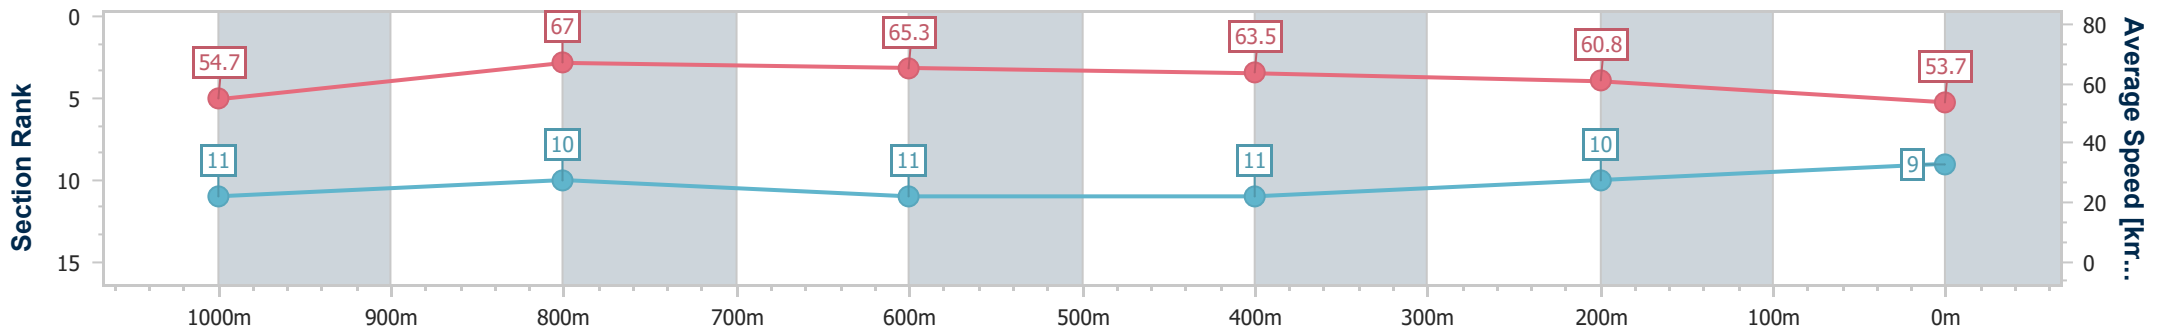

Ladbrokes Cannon Park QLD Professional

Race 7: Niesar Painting Class 2 Handicap - 1250m

22 November 2024 - 16:43

Track Rating: Soft 5, Weather: Overcast, Rail Position: True

Section	Overall	1000m	800m	600m	400m	200m
Section Times	1:14.83 [9] (0:16.39)	0:58.44 [11] (0:10.53)	0:47.91 [10] (0:11.06)	0:36.85 [11] (0:11.41)	0:25.44 [11] (0:12.05)	0:13.39 [10]
Average Speed [km/h]	54.7	67.0	65.3	63.5	60.8	53.7
Top Speed [km/h]	69.2	69.6	66.1	65.3	62.9	59.1
Avg. Dist. to Rail [m]	3.2	2.7	0.7	1.6	7.4	9.1
Avg. Stride Freq. [Hz]	2.2	2.3	2.2	2.2	2.2	2.1
Avg. Stride Length [m]	6.5	7.4	7.9	7.6	7.2	7.0

- [ ] Ranking at each section and finish
- .-.- No data available at this section
- NA No data available

Horse/Jockey Name	Indicative
Final Rank	10
Fastest Section Time (Section)	0:10.65 (1000m)
Top Speed [km/h] (Section)	70.5 (Overall)
Race State	Finished