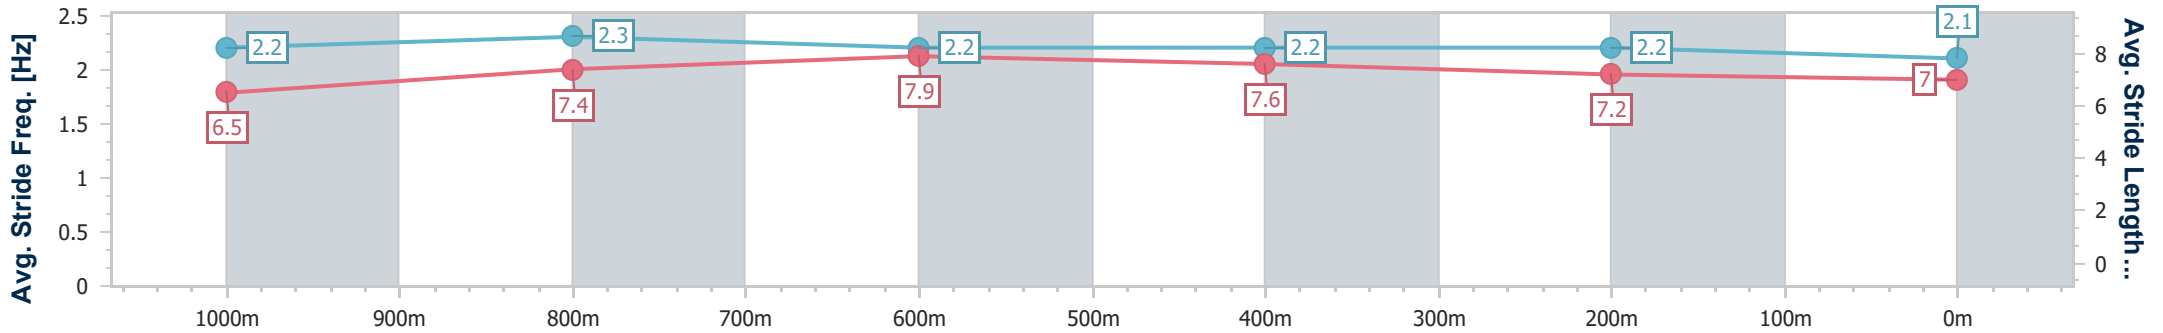

Ladbrokes Cannon Park QLD Professional

Race 7: Niesar Painting Class 2 Handicap - 1250m

22 November 2024 - 16:43

Track Rating: Soft 5, Weather: Overcast, Rail Position: True

Section	Overall	1000m	800m	600m	400m	200m
Section Times	1:14.83 [9] (0:16.39)	0:58.44 [11] (0:10.53)	0:47.91 [10] (0:11.06)	0:36.85 [11] (0:11.41)	0:25.44 [11] (0:12.05)	0:13.39 [10]
Average Speed [km/h]	54.7	67.0	65.3	63.5	60.8	53.7
Top Speed [km/h]	69.2	69.6	66.1	65.3	62.9	59.1
Avg. Dist. to Rail [m]	3.2	2.7	0.7	1.6	7.4	9.1
Avg. Stride Freq. [Hz]	2.2	2.3	2.2	2.2	2.2	2.1
Avg. Stride Length [m]	6.5	7.4	7.9	7.6	7.2	7.0

- [ ] Ranking at each section and finish
- .-.- No data available at this section
- NA No data available

Horse/Jockey Name	Indicative
Final Rank	10
Fastest Section Time (Section)	0:10.65 (1000m)
Top Speed [km/h] (Section)	70.5 (Overall)
Race State	Finished