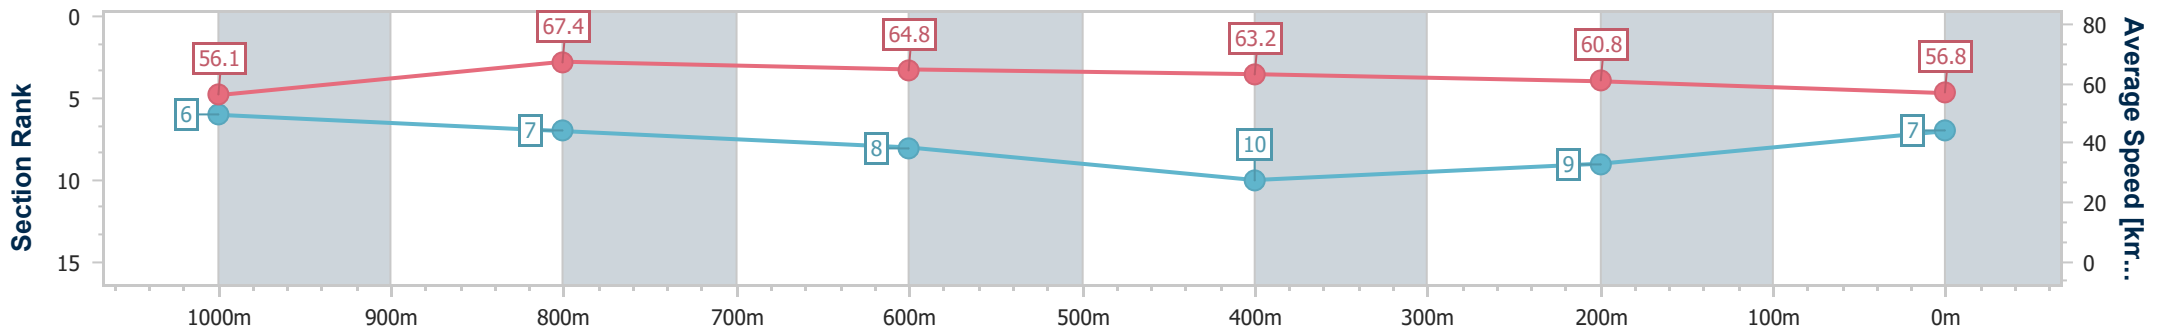

Ladbrokes Cannon Park QLD Professional

Race 7: Niesar Painting Class 2 Handicap - 1250m

22 November 2024 - 16:43

Track Rating: Soft 5, Weather: Overcast, Rail Position: True

Section	Overall	1000m	800m	600m	400m	200m
Section Times	1:14.10 [7] (0:16.00)	0:58.10 [6] (0:10.57)	0:47.53 [7] (0:11.14)	0:36.39 [8] (0:11.67)	0:24.72 [10] (0:12.06)	0:12.66 [9] (0:12.66)
Average Speed [km/h]	56.1	67.4	64.8	63.2	60.8	56.8
Top Speed [km/h]	69.7	69.4	66.4	64.4	61.6	59.8
Avg. Dist. to Rail [m]	2.5	1.9	3.3	3.8	7.4	8.6
Avg. Stride Freq. [Hz]	2.4	2.4	2.4	2.4	2.4	2.3
Avg. Stride Length [m]	6.6	7.7	7.6	7.4	7.1	6.7