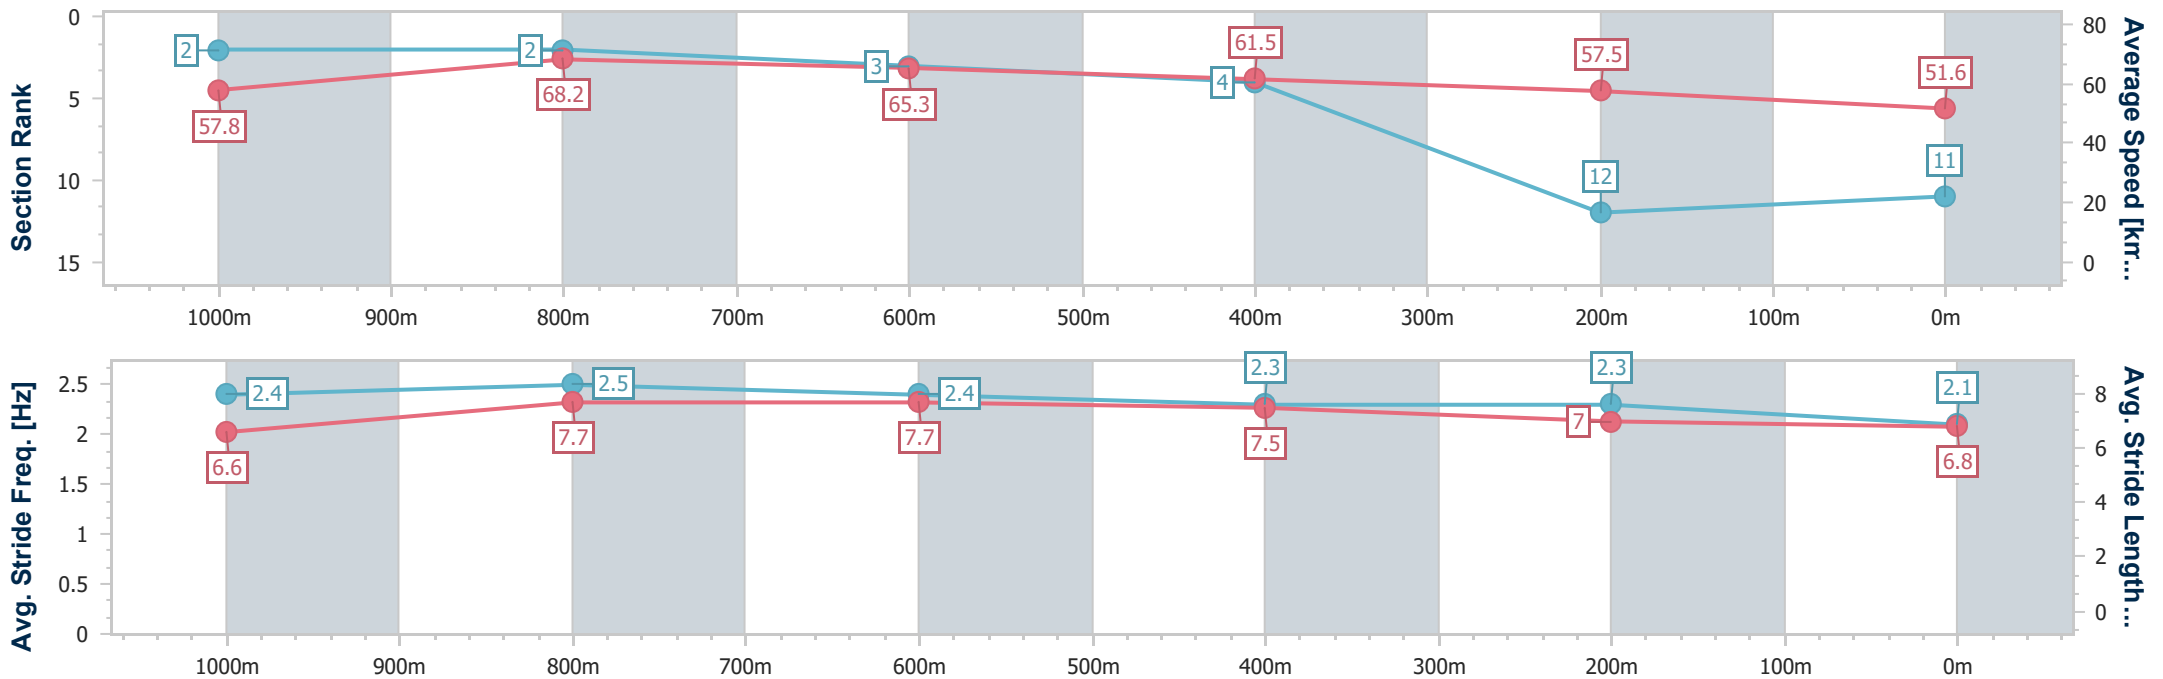

- [ ] Ranking at each section and finish
- .-.- No data available at this section
- NA No data available

Horse/Jockey Name	Listentozou
Final Rank	11
Fastest Section Time (Section)	0:10.52 (1000m)
Top Speed [km/h] (Section)	69.5 (1000m)
Race State	Finished

Ladbrokes Cannon Park QLD Professional

Race 7: Niesar Painting Class 2 Handicap - 1250m

22 November 2024 - 16:43

Track Rating: Soft 5, Weather: Overcast, Rail Position: True

Section	Overall	1000m	800m	600m	400m	200m
Section Times	1:15.46 [11] (0:15.58)	0:59.88 [2] (0:10.52)	0:49.36 [2] (0:11.07)	0:38.29 [3] (0:11.74)	0:26.55 [4] (0:12.60)	0:13.95 [12] (0:13.95)
Average Speed [km/h]	57.8	68.2	65.3	61.5	57.5	51.6
Top Speed [km/h]	65.2	69.5	66.5	63.9	60.4	55.0
Avg. Dist. to Rail [m]	4.0	1.1	1.6	0.9	3.0	4.6
Avg. Stride Freq. [Hz]	2.4	2.5	2.4	2.3	2.3	2.1
Avg. Stride Length [m]	6.6	7.7	7.7	7.5	7.0	6.8

- [ ] Ranking at each section and finish
- .-.-.- No data available at this section
- NA No data available

Horse/Jockey Name	Flying Artist
Final Rank	12
Fastest Section Time (Section)	0:10.56 (1000m)
Top Speed [km/h] (Section)	69.1 (1000m)
Race State	Finished