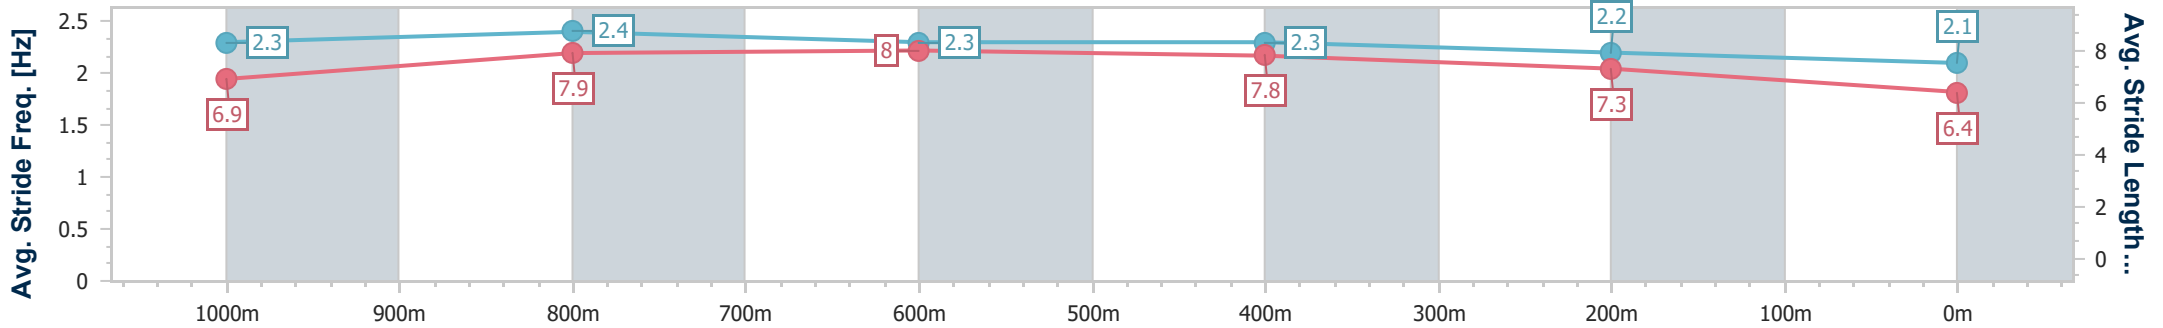

- [ ] Ranking at each section and finish
- .-.-.- No data available at this section
- NA No data available

Horse/Jockey Name	Flying Artist
Final Rank	12
Fastest Section Time (Section)	0:10.56 (1000m)
Top Speed [km/h] (Section)	69.1 (1000m)
Race State	Finished

Ladbrokes Cannon Park QLD Professional

Race 7: Niesar Painting Class 2 Handicap - 1250m

22 November 2024 - 16:43

Track Rating: Soft 5, Weather: Overcast, Rail Position: True

Section	Overall	1000m	800m	600m	400m	200m
Section Times	1:15.56 [12] (0:15.46)	1:00.10 [1] (0:10.56)	0:49.54 [1] (0:10.97)	0:38.57 [1] (0:11.44)	0:27.13 [1] (0:12.45)	0:14.68 [3] (0:14.68)
Average Speed [km/h]	57.5	67.5	65.6	63.1	58.3	48.9
Top Speed [km/h]	68.4	69.1	67.4	65.1	61.7	53.9
Avg. Dist. to Rail [m]	4.4	2.0	0.4	1.1	3.0	1.2
Avg. Stride Freq. [Hz]	2.3	2.4	2.3	2.3	2.2	2.1
Avg. Stride Length [m]	6.9	7.9	8.0	7.8	7.3	6.4

- [ ] Ranking at each section and finish
- .-.- No data available at this section
- NA No data available