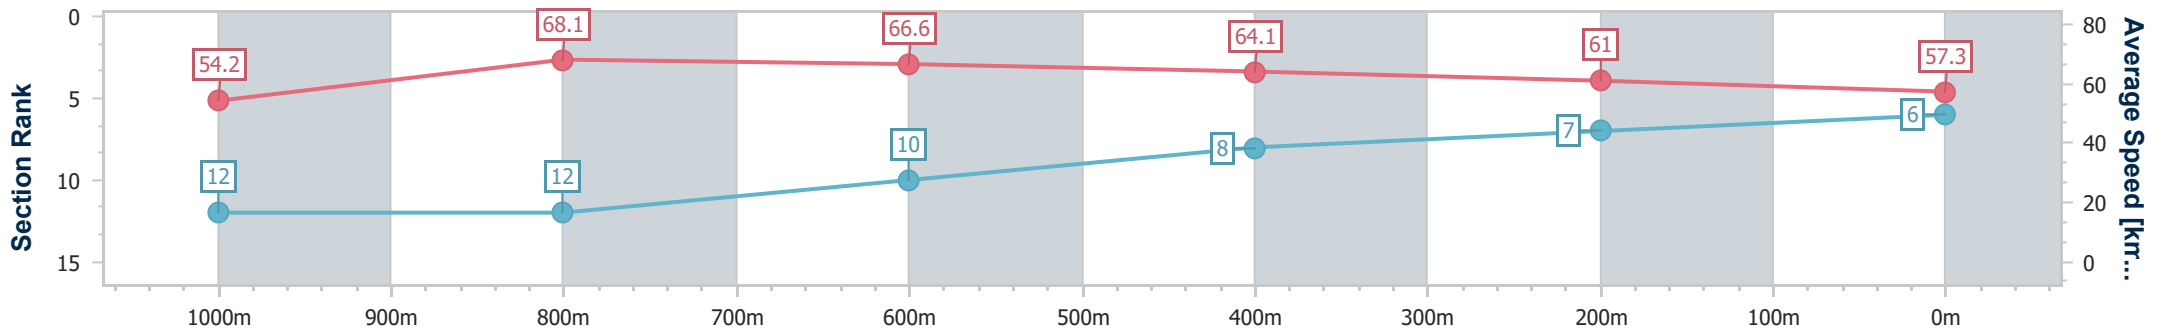

Ladbrokes Cannon Park QLD Professional

Race 7: Niesar Painting Class 2 Handicap - 1250m

22 November 2024 - 16:43

Track Rating: Soft 5, Weather: Overcast, Rail Position: True

Section	Overall	1000m	800m	600m	400m	200m
Section Times	1:13.84 [6] (0:16.58)	0:57.26 [12] (0:10.51)	0:46.75 [12] (0:10.82)	0:35.93 [10] (0:11.43)	0:24.50 [8] (0:11.97)	0:12.53 [7] (0:12.53)
Average Speed [km/h]	54.2	68.1	66.6	64.1	61.0	57.3
Top Speed [km/h]	68.7	69.4	67.5	66.9	62.3	59.6
Avg. Dist. to Rail [m]	3.6	1.1	1.3	2.7	3.3	6.3
Avg. Stride Freq. [Hz]	2.3	2.4	2.3	2.2	2.2	2.2
Avg. Stride Length [m]	6.6	8.0	8.1	8.0	7.6	7.3