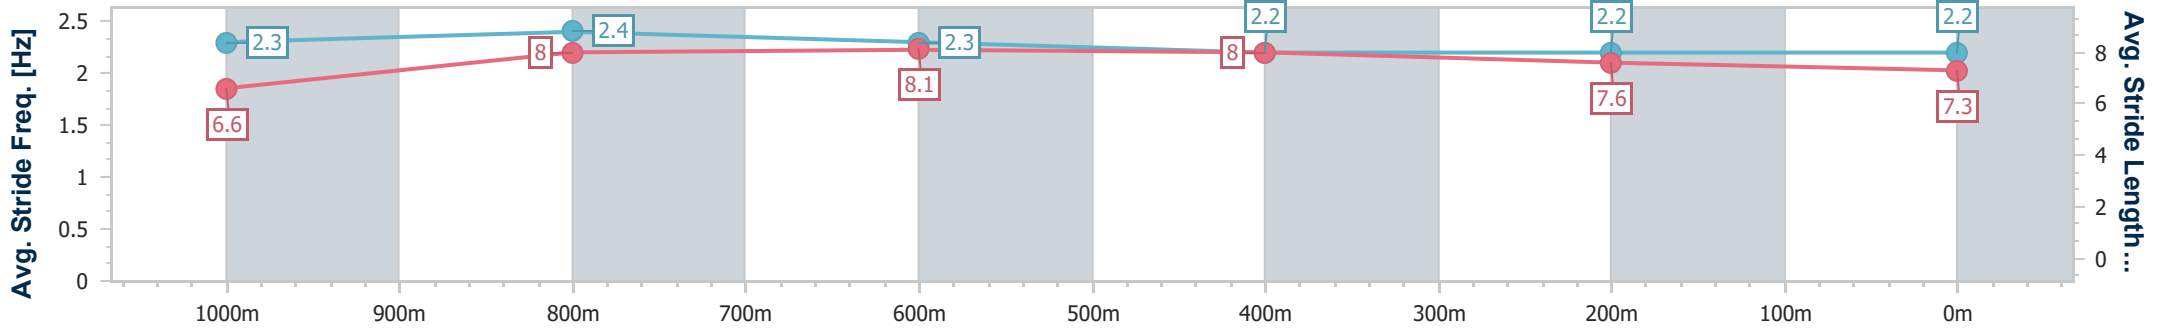

Ladbrokes Cannon Park QLD Professional

Race 7: Niesar Painting Class 2 Handicap - 1250m

22 November 2024 - 16:43

Track Rating: Soft 5, Weather: Overcast, Rail Position: True

Section	Overall	1000m	800m	600m	400m	200m
Section Times	1:13.84 [6] (0:16.58)	0:57.26 [12] (0:10.51)	0:46.75 [12] (0:10.82)	0:35.93 [10] (0:11.43)	0:24.50 [8] (0:11.97)	0:12.53 [7] (0:12.53)
Average Speed [km/h]	54.2	68.1	66.6	64.1	61.0	57.3
Top Speed [km/h]	68.7	69.4	67.5	66.9	62.3	59.6
Avg. Dist. to Rail [m]	3.6	1.1	1.3	2.7	3.3	6.3
Avg. Stride Freq. [Hz]	2.3	2.4	2.3	2.2	2.2	2.2
Avg. Stride Length [m]	6.6	8.0	8.1	8.0	7.6	7.3