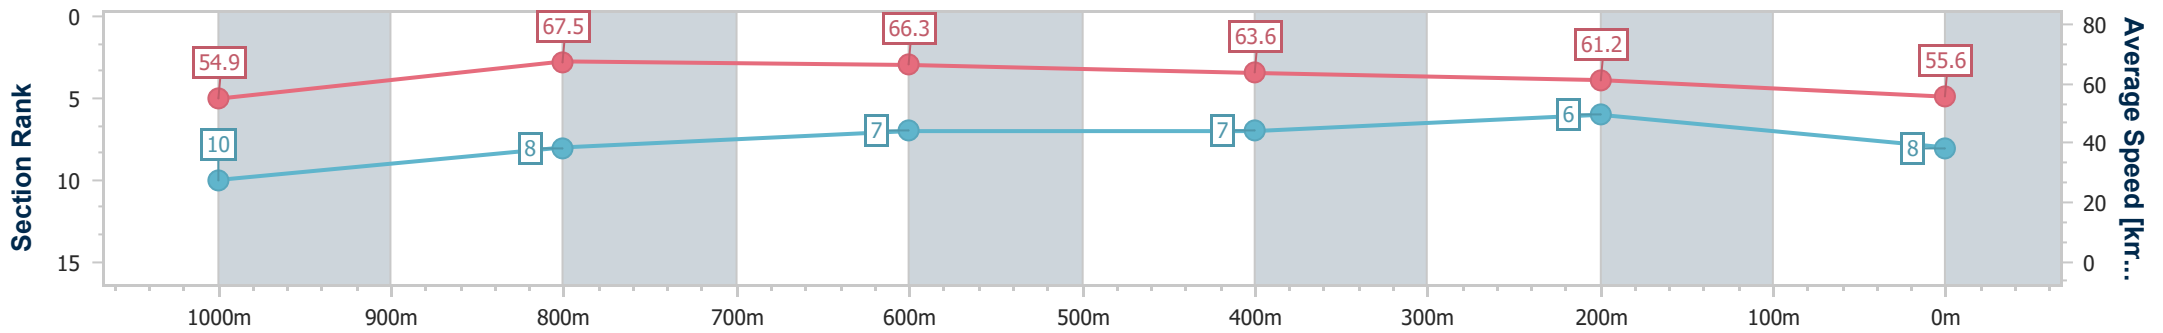

Ladbrokes Cannon Park QLD Professional

Race 7: Niesar Painting Class 2 Handicap - 1250m

22 November 2024 - 16:43

Track Rating: Soft 5, Weather: Overcast, Rail Position: True

Section	Overall	1000m	800m	600m	400m	200m
Section Times	1:14.14 [8] (0:16.23)	0:57.91 [10] (0:10.49)	0:47.42 [8] (0:10.82)	0:36.60 [7] (0:11.71)	0:24.89 [7] (0:11.96)	0:12.93 [6] (0:12.93)
Average Speed [km/h]	54.9	67.5	66.3	63.6	61.2	55.6
Top Speed [km/h]	69.9	69.6	68.2	65.2	62.6	58.4
Avg. Dist. to Rail [m]	2.3	2.4	2.6	4.4	5.4	6.3
Avg. Stride Freq. [Hz]	2.4	2.5	2.4	2.3	2.3	2.2
Avg. Stride Length [m]	6.0	7.1	7.0	7.0	7.3	6.9