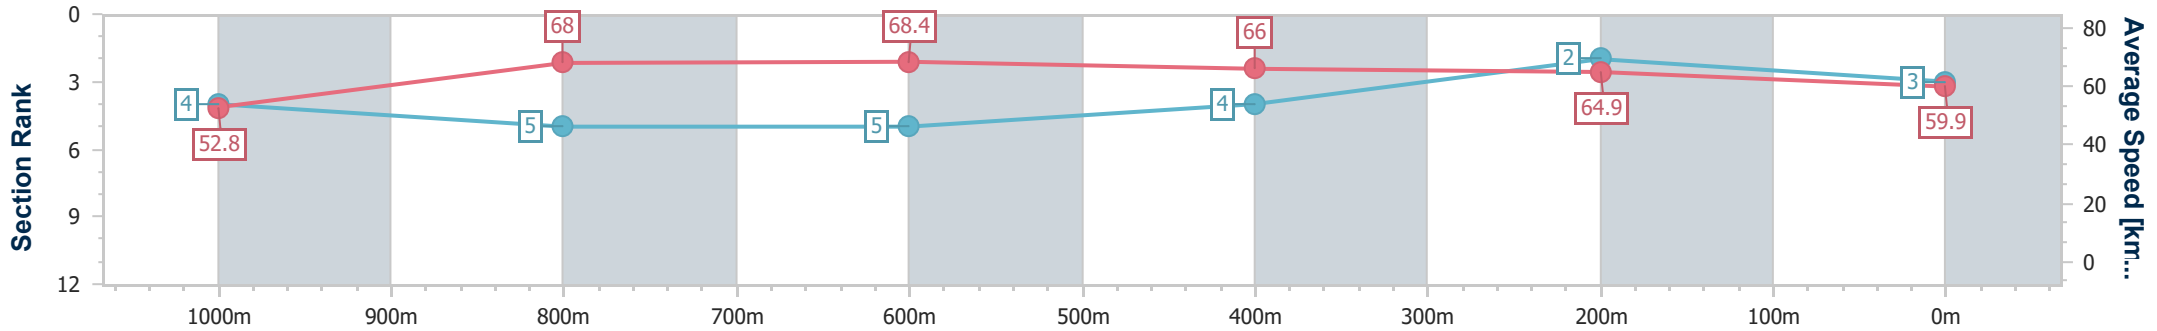

Horse/Jockey Name	Talons
Final Rank	3
Fastest Section Time (Section)	0:10.62 (1000m)
Top Speed [km/h] (Section)	69.2 (800m)
Race State	Finished

Townsville QLD Professional
Race 7: ANGELO GABRIELLI MEMORIAL RATINGS BAND 0 -
65 Handicap - 1200m

17 November 2024 - 16:46

Track Rating: Good 4, Weather: Fine, Rail Position: +4m 1000m-0m,
+0m Remainder

Section	Overall	1000m	800m	600m	400m	200m								
Section Times	1:09.26 [3] (0:13.66)	0:55.60 [4] (0:10.62)	0:44.98 [5] (0:10.68)	0:34.30 [5] (0:11.10)	0:23.20 [4] (0:11.17)	0:12.03 [2] (0:12.03)								
Average Speed [km/h]	52.8	68.0	68.4	66.0	64.9	59.9								
Top Speed [km/h]	66.9	69.0	69.2	67.2	66.0	64.2								
Avg. Dist. to Rail [m]	7.3	1.3	3.0	3.4	4.8	5.0								
Avg. Stride Freq. [Hz]	2.4	2.5	2.5	2.4	2.4	2.3								
Avg. Stride Length [m]	6.1	7.5	7.7	7.8	7.5	7.1								

- [ ] Ranking at each section and finish
- -.-.- No data available at this section
- NA No data available