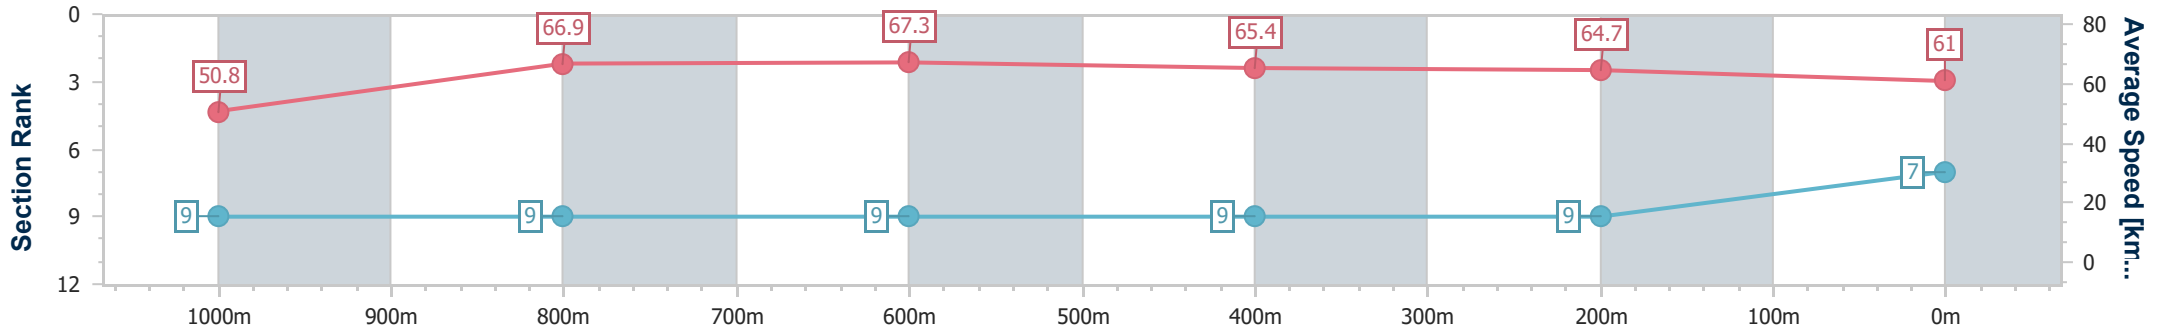

Horse/Jockey Name	Joe's Giggle
Final Rank	7
Fastest Section Time (Section)	0:10.61 (1000m)
Top Speed [km/h] (Section)	68.8 (800m)
Race State	Finished

Townsville QLD Professional
Race 7: ANGELO GABRIELLI MEMORIAL RATINGS BAND 0 - 65 Handicap - 1200m

17 November 2024 - 16:46

Track Rating: Good 4, Weather: Fine, Rail Position: +4m 1000m-0m, +0m Remainder

Section	Overall	1000m	800m	600m	400m	200m								
Section Times	1:09.61 [7] (0:14.11)	0:55.50 [9] (0:10.61)	0:44.89 [9] (0:10.71)	0:34.18 [9] (0:11.16)	0:23.02 [9] (0:11.22)	0:11.80 [9] (0:11.80)								
Average Speed [km/h]	50.8	66.9	67.3	65.4	64.7	61.0								
Top Speed [km/h]	64.5	68.1	68.8	68.2	65.5	63.8								
Avg. Dist. to Rail [m]	4.6	3.3	0.6	2.7	4.4	6.0								
Avg. Stride Freq. [Hz]	2.3	2.4	2.4	2.4	2.4	2.4								
Avg. Stride Length [m]	6.1	7.7	7.8	7.6	7.5	7.2								

- [ ] Ranking at each section and finish
- -.-.- No data available at this section
- NA No data available