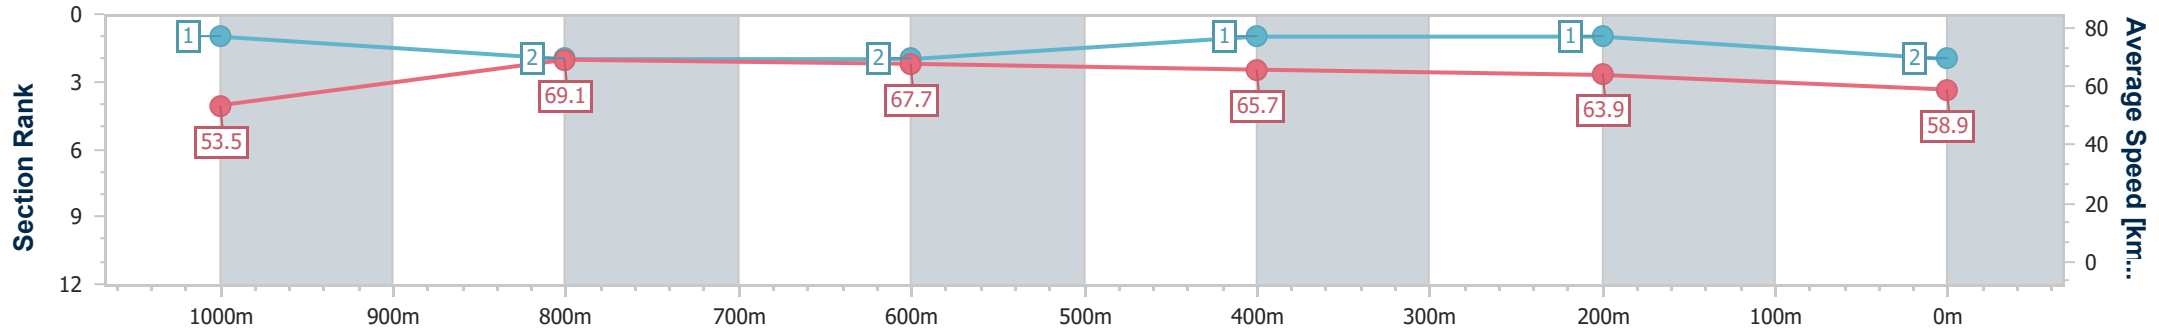

Horse/Jockey Name	Viburnum
Final Rank	2
Fastest Section Time (Section)	0:10.49 (1000m)
Top Speed [km/h] (Section)	70.0 (1000m)
Race State	Finished

Townsville QLD Professional
Race 7: ANGELO GABRIELLI MEMORIAL RATINGS BAND 0 -
65 Handicap - 1200m

17 November 2024 - 16:46

Track Rating: Good 4, Weather: Fine, Rail Position: +4m 1000m-0m,
+0m Remainder

Section	Overall	1000m	800m	600m	400m	200m
Section Times	1:09.19 [2] (0:13.50)	0:55.69 [1] (0:10.49)	0:45.20 [2] (0:10.68)	0:34.52 [2] (0:11.00)	0:23.52 [1] (0:11.30)	0:12.22 [1] (0:12.22)
Average Speed [km/h]	53.5	69.1	67.7	65.7	63.9	58.9
Top Speed [km/h]	68.6	70.0	68.4	67.0	65.1	62.9
Avg. Dist. to Rail [m]	9.0	1.4	0.9	0.8	1.8	3.1
Avg. Stride Freq. [Hz]	2.3	2.5	2.5	2.4	2.5	2.4
Avg. Stride Length [m]	6.3	7.6	7.6	7.5	7.2	6.9

- [ ] Ranking at each section and finish
- -.-.- No data available at this section
- NA No data available