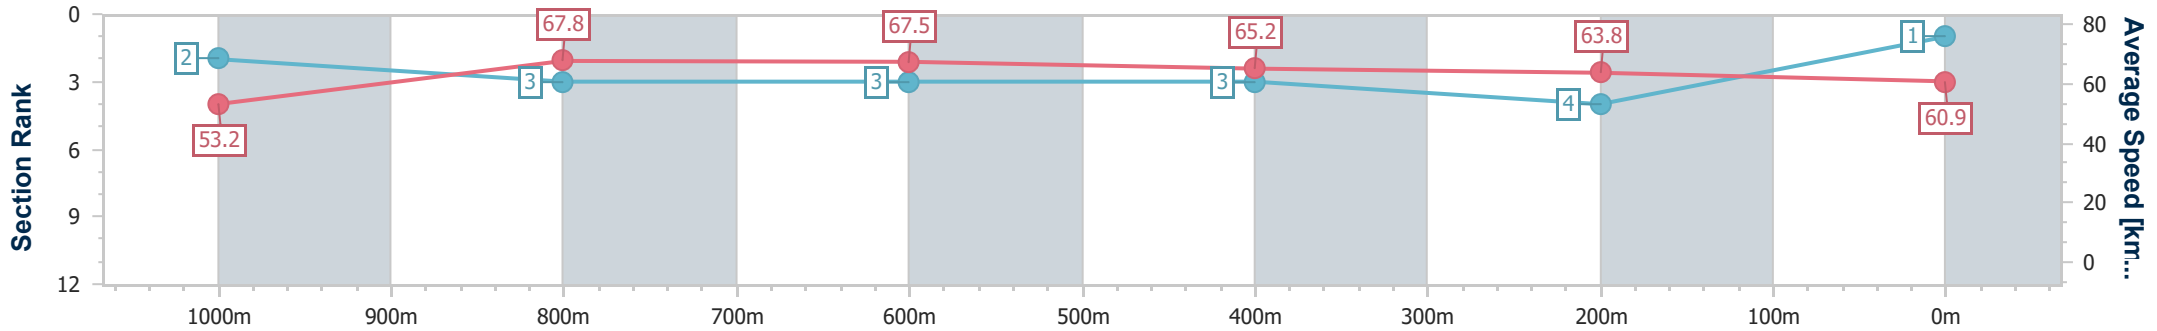

17 November 2024 - 16:46

Track Rating: Good 4, Weather: Fine, Rail Position: +4m 1000m-0m,
 +0m Remainder

Section	Overall	1000m	800m	600m	400m	200m								
Section Times	1:09.09 [1] (0:13.52)	0:55.57 [2] (0:10.57)	0:45.00 [3] (0:10.69)	0:34.31 [3] (0:11.15)	0:23.16 [3] (0:11.34)	0:11.82 [4] (0:11.82)								
Average Speed [km/h]	53.2	67.8	67.5	65.2	63.8	60.9								
Top Speed [km/h]	68.4	68.6	68.8	67.2	64.8	63.7								
Avg. Dist. to Rail [m]	5.7	1.4	0.6	1.6	3.3	4.4								
Avg. Stride Freq. [Hz]	2.5	2.6	2.5	2.5	2.5	2.5								
Avg. Stride Length [m]	6.0	7.4	7.5	7.3	7.0	6.8								