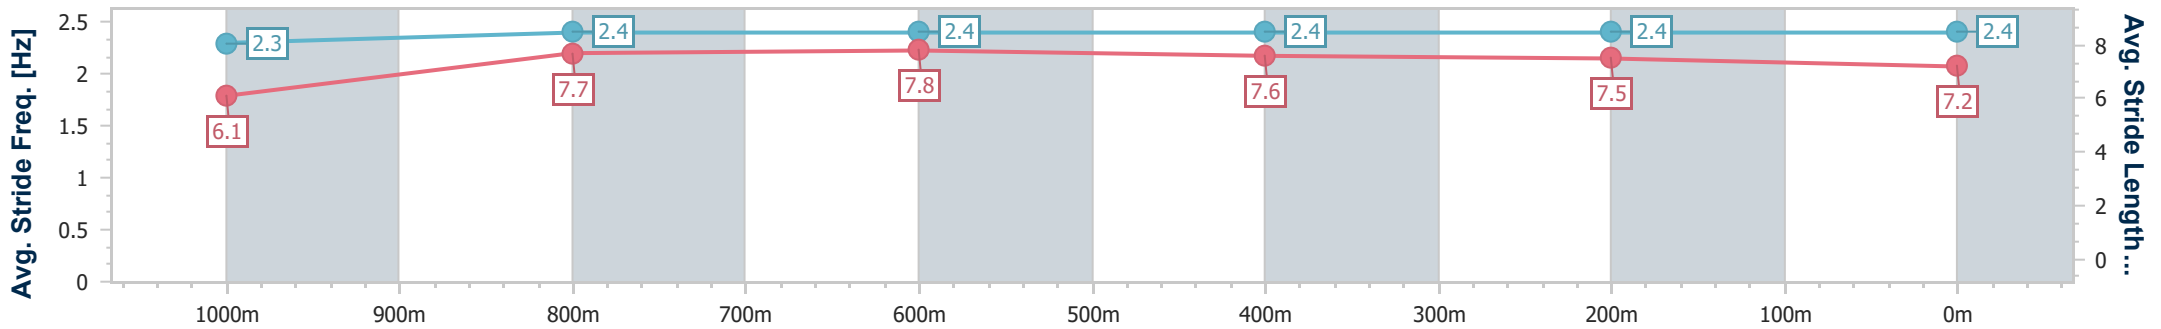

Horse/Jockey Name	Joe's Giggle
Final Rank	7
Fastest Section Time (Section)	0:10.61 (1000m)
Top Speed [km/h] (Section)	68.8 (800m)
Race State	Finished

Townsville QLD Professional
Race 7: ANGELO GABRIELLI MEMORIAL RATINGS BAND 0 - 65 Handicap - 1200m

17 November 2024 - 16:46

Track Rating: Good 4, Weather: Fine, Rail Position: +4m 1000m-0m, +0m Remainder

Section	Overall	1000m	800m	600m	400m	200m								
Section Times	1:09.61 [7] (0:14.11)	0:55.50 [9] (0:10.61)	0:44.89 [9] (0:10.71)	0:34.18 [9] (0:11.16)	0:23.02 [9] (0:11.22)	0:11.80 [9] (0:11.80)								
Average Speed [km/h]	50.8	66.9	67.3	65.4	64.7	61.0								
Top Speed [km/h]	64.5	68.1	68.8	68.2	65.5	63.8								
Avg. Dist. to Rail [m]	4.6	3.3	0.6	2.7	4.4	6.0								
Avg. Stride Freq. [Hz]	2.3	2.4	2.4	2.4	2.4	2.4								
Avg. Stride Length [m]	6.1	7.7	7.8	7.6	7.5	7.2								

- [ ] Ranking at each section and finish
- -.-.- No data available at this section
- NA No data available