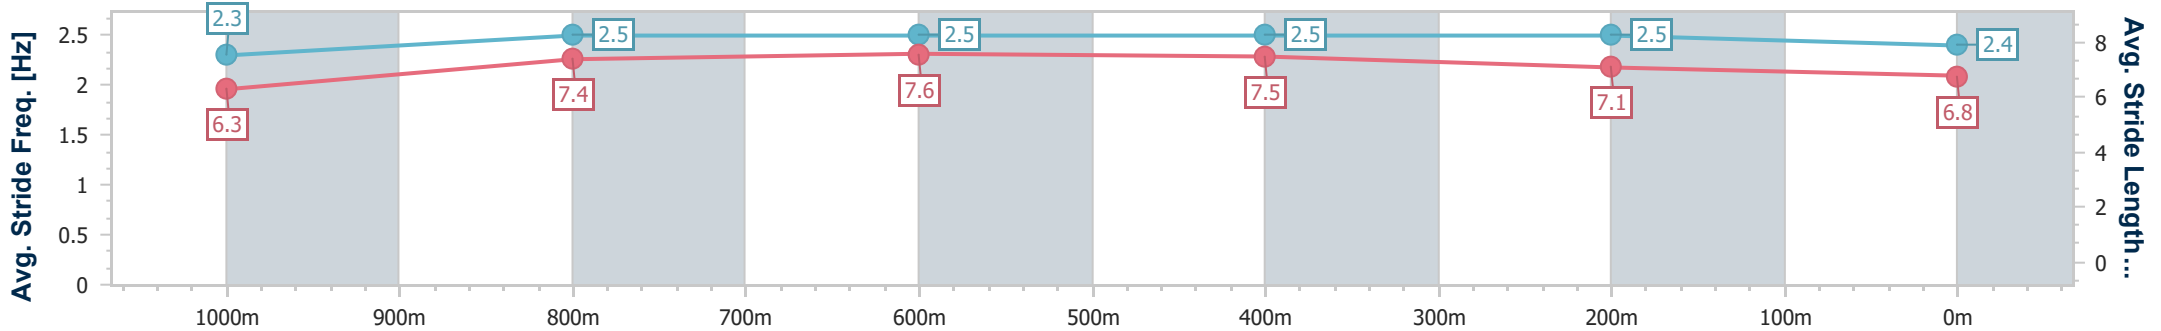

Horse/Jockey Name	To Love Somebody
Final Rank	10
Fastest Section Time (Section)	0:10.70 (800m)
Top Speed [km/h] (Section)	69.5 (1000m)
Race State	Finished

Townsville QLD Professional
Race 7: ANGELO GABRIELLI MEMORIAL RATINGS BAND 0 -
65 Handicap - 1200m

17 November 2024 - 16:46

Track Rating: Good 4, Weather: Fine, Rail Position: +4m 1000m-0m,
+0m Remainder

Section	Overall	1000m	800m	600m	400m	200m
Section Times	1:09.98 [10] (0:13.92)	0:56.06 [8] (0:10.71)	0:45.35 [8] (0:10.70)	0:34.65 [8] (0:10.99)	0:23.66 [6] (0:11.40)	0:12.26 [7] (0:12.26)
Average Speed [km/h]	51.9	66.7	68.0	66.8	63.7	58.8
Top Speed [km/h]	65.4	69.5	69.0	67.8	65.9	61.2
Avg. Dist. to Rail [m]	7.8	1.6	1.9	3.7	6.0	8.5
Avg. Stride Freq. [Hz]	2.3	2.5	2.5	2.5	2.5	2.4
Avg. Stride Length [m]	6.3	7.4	7.6	7.5	7.1	6.8

- [ ] Ranking at each section and finish
- -.-.- No data available at this section
- NA No data available