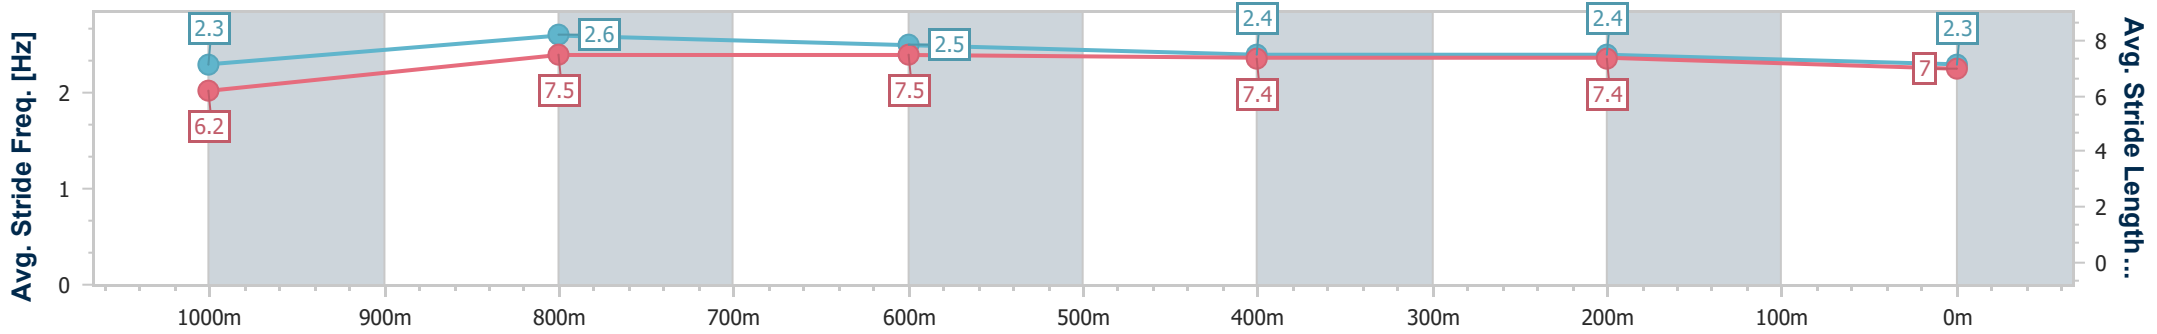

Horse/Jockey Name	Lidder Valley
Final Rank	4
Fastest Section Time (Section)	0:10.33 (1000m)
Top Speed [km/h] (Section)	68.6 (800m)
Race State	Finished

Townsville QLD Professional
Race 7: ANGELO GABRIELLI MEMORIAL RATINGS BAND 0 -
65 Handicap - 1200m

17 November 2024 - 16:46

Track Rating: Good 4, Weather: Fine, Rail Position: +4m 1000m-0m,
+0m Remainder

Section	Overall	1000m	800m	600m	400m	200m							
Section Times	1:09.33 [4] (0:13.64)	0:55.69 [3] (0:10.33)	0:45.36 [1] (0:10.66)	0:34.70 [1] (0:11.20)	0:23.50 [2] (0:11.43)	0:12.07 [3]							
Average Speed [km/h]	52.5	67.9	67.1	64.9	63.6	59.6							
Top Speed [km/h]	66.5	68.6	68.6	66.1	65.0	62.1							
Avg. Dist. to Rail [m]	4.1	5.4	1.7	2.4	4.4	3.8							
Avg. Stride Freq. [Hz]	2.3	2.6	2.5	2.4	2.4	2.3							
Avg. Stride Length [m]	6.2	7.5	7.5	7.4	7.4	7.0							

- [ ] Ranking at each section and finish
- -.-.- No data available at this section
- NA No data available