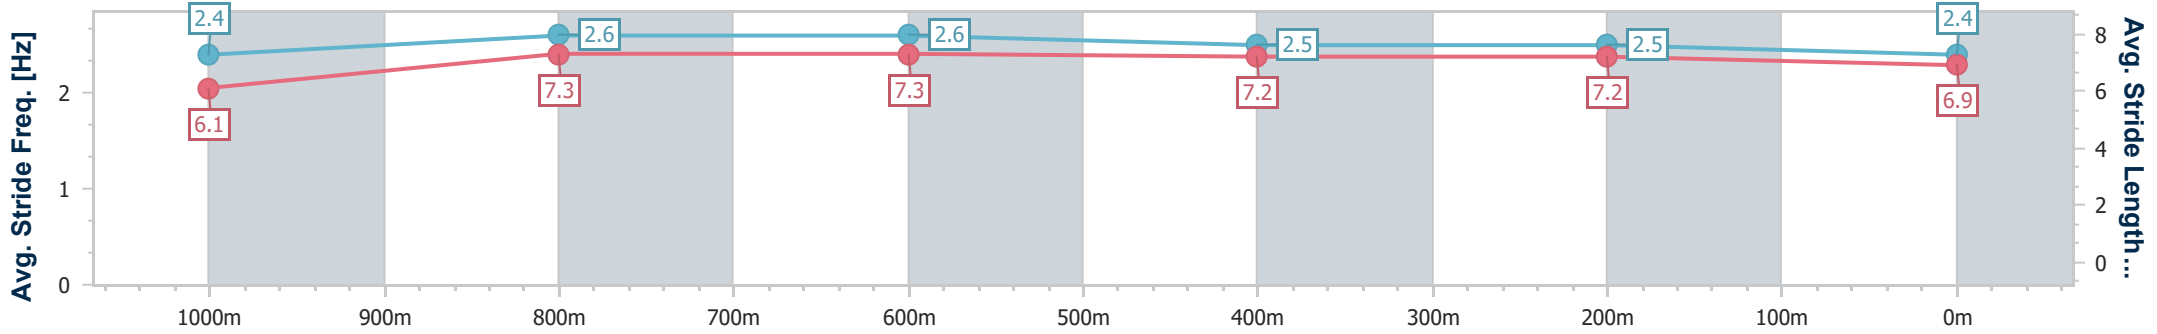

Horse/Jockey Name	Tow The Line
Final Rank	6
Fastest Section Time (Section)	0:10.61 (1000m)
Top Speed [km/h] (Section)	67.9 (1000m)
Race State	Finished

Townsville QLD Professional
Race 7: ANGELO GABRIELLI MEMORIAL RATINGS BAND 0 - 65 Handicap - 1200m

17 November 2024 - 16:46

Track Rating: Good 4, Weather: Fine, Rail Position: +4m 1000m-0m, +0m Remainder

Section	Overall	1000m	800m	600m	400m	200m								
Section Times	1:09.54 [6] (0:13.89)	0:55.65 [6] (0:10.61)	0:45.04 [6] (0:10.75)	0:34.29 [6] (0:11.15)	0:23.14 [7] (0:11.22)	0:11.92 [6] (0:11.92)								
Average Speed [km/h]	51.7	66.9	67.1	65.2	64.6	60.4								
Top Speed [km/h]	66.1	67.9	67.8	66.3	65.5	63.6								
Avg. Dist. to Rail [m]	4.1	3.1	0.7	2.1	3.3	3.9								
Avg. Stride Freq. [Hz]	2.4	2.6	2.6	2.5	2.5	2.4								
Avg. Stride Length [m]	6.1	7.3	7.3	7.2	7.2	6.9								

- [ ] Ranking at each section and finish
- -.-.- No data available at this section
- NA No data available