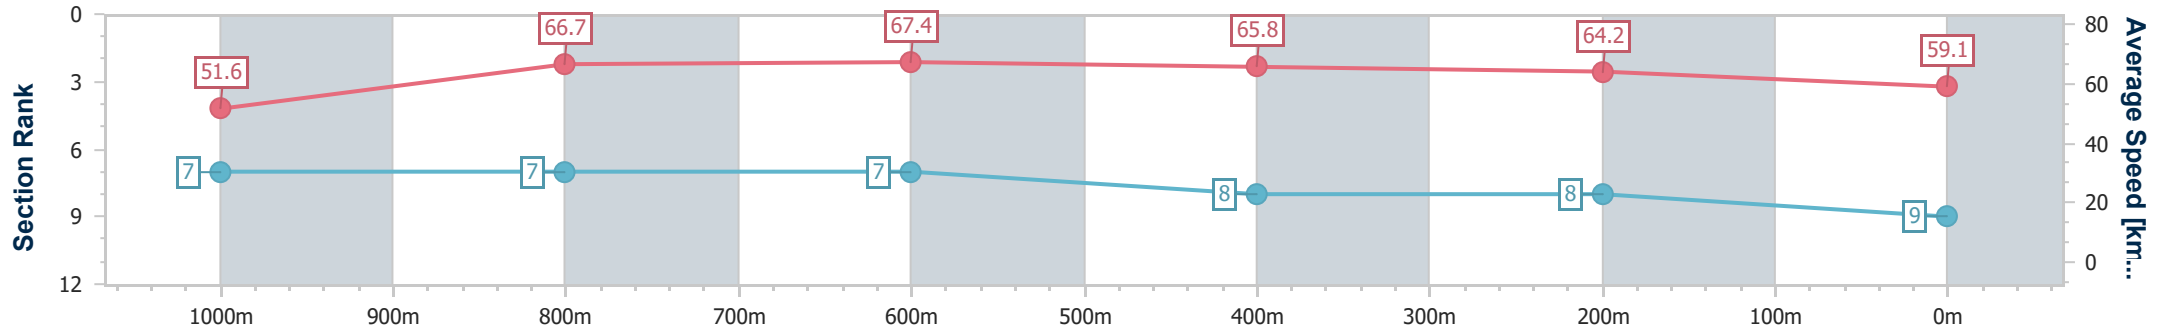

Horse/Jockey Name	Winning Saga
Final Rank	9
Fastest Section Time (Section)	0:10.64 (1000m)
Top Speed [km/h] (Section)	68.3 (800m)
Race State	Finished

Townsville QLD Professional
Race 7: ANGELO GABRIELLI MEMORIAL RATINGS BAND 0 -
65 Handicap - 1200m

17 November 2024 - 16:46

Track Rating: Good 4, Weather: Fine, Rail Position: +4m 1000m-0m,
+0m Remainder

Section	Overall	1000m	800m	600m	400m	200m							
Section Times	1:09.94 [9] (0:13.90)	0:56.04 [7] (0:10.64)	0:45.40 [7] (0:10.78)	0:34.62 [7] (0:11.13)	0:23.49 [8] (0:11.33)	0:12.16 [8] (0:12.16)							
Average Speed [km/h]	51.6	66.7	67.4	65.8	64.2	59.1							
Top Speed [km/h]	65.8	67.7	68.3	68.2	66.1	62.1							
Avg. Dist. to Rail [m]	5.4	3.1	1.7	3.8	5.4	9.3							
Avg. Stride Freq. [Hz]	2.3	2.4	2.4	2.3	2.4	2.3							
Avg. Stride Length [m]	6.2	7.8	8.0	7.8	7.3	7.1							

- [ ] Ranking at each section and finish
- -.-.- No data available at this section
- NA No data available