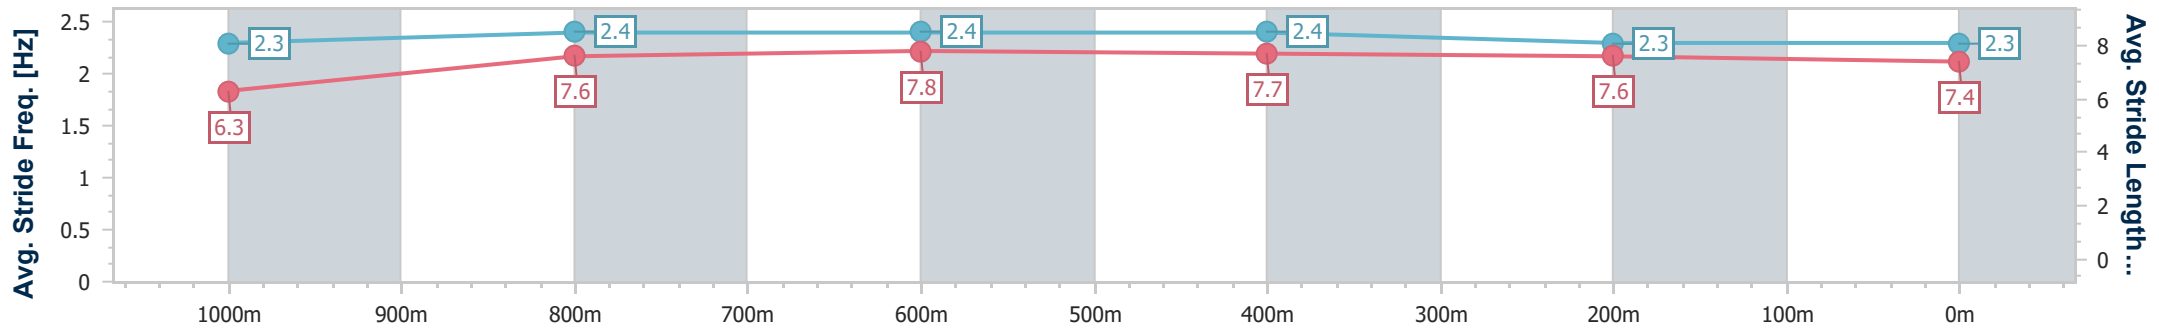

Horse/Jockey Name	Candlelit
Final Rank	5
Fastest Section Time (Section)	0:10.56 (1000m)
Top Speed [km/h] (Section)	68.9 (800m)
Race State	Finished

Townsville QLD Professional
Race 7: ANGELO GABRIELLI MEMORIAL RATINGS BAND 0 -
65 Handicap - 1200m

17 November 2024 - 16:46

Track Rating: Good 4, Weather: Fine, Rail Position: +4m 1000m-0m,
+0m Remainder

Section	Overall	1000m	800m	600m	400m	200m
Section Times	1:09.48 [5] (0:13.72)	0:55.76 [5] (0:10.56)	0:45.20 [4] (0:10.60)	0:34.60 [4] (0:11.19)	0:23.41 [5] (0:11.41)	0:12.00 [5] (0:12.00)
Average Speed [km/h]	52.3	66.7	67.7	65.0	63.6	60.0
Top Speed [km/h]	66.1	68.3	68.9	66.6	64.7	62.3
Avg. Dist. to Rail [m]	4.9	4.2	1.0	2.2	4.7	7.4
Avg. Stride Freq. [Hz]	2.3	2.4	2.4	2.4	2.3	2.3
Avg. Stride Length [m]	6.3	7.6	7.8	7.7	7.6	7.4

- [ ] Ranking at each section and finish
- -.-.- No data available at this section
- NA No data available