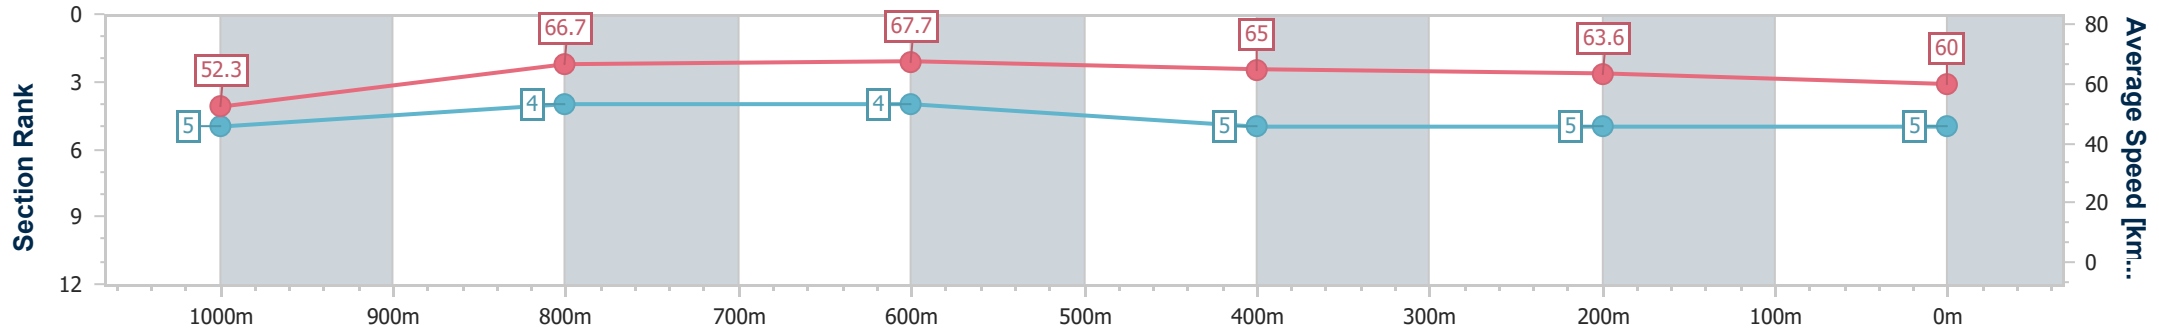

Horse/Jockey Name	Candlelit
Final Rank	5
Fastest Section Time (Section)	0:10.56 (1000m)
Top Speed [km/h] (Section)	68.9 (800m)
Race State	Finished

Townsville QLD Professional
Race 7: ANGELO GABRIELLI MEMORIAL RATINGS BAND 0 -
65 Handicap - 1200m

17 November 2024 - 16:46

Track Rating: Good 4, Weather: Fine, Rail Position: +4m 1000m-0m,
+0m Remainder

Section	Overall	1000m	800m	600m	400m	200m
Section Times	1:09.48 [5] (0:13.72)	0:55.76 [5] (0:10.56)	0:45.20 [4] (0:10.60)	0:34.60 [4] (0:11.19)	0:23.41 [5] (0:11.41)	0:12.00 [5] (0:12.00)
Average Speed [km/h]	52.3	66.7	67.7	65.0	63.6	60.0
Top Speed [km/h]	66.1	68.3	68.9	66.6	64.7	62.3
Avg. Dist. to Rail [m]	4.9	4.2	1.0	2.2	4.7	7.4
Avg. Stride Freq. [Hz]	2.3	2.4	2.4	2.4	2.3	2.3
Avg. Stride Length [m]	6.3	7.6	7.8	7.7	7.6	7.4

- [ ] Ranking at each section and finish
- -.-.- No data available at this section
- NA No data available