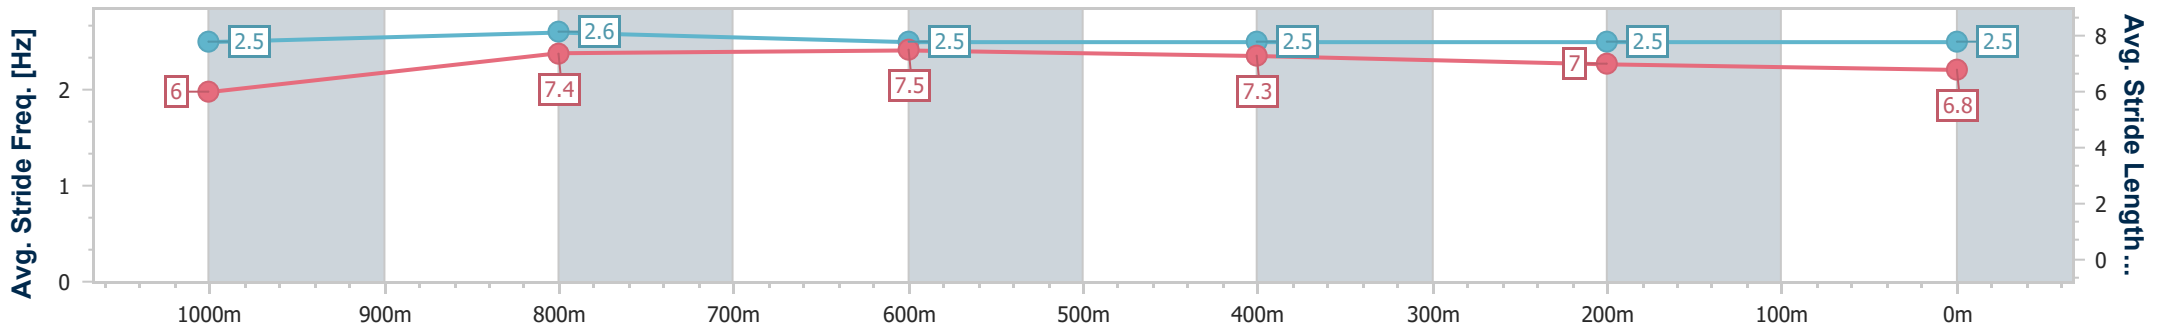

17 November 2024 - 16:46

Track Rating: Good 4, Weather: Fine, Rail Position: +4m 1000m-0m,
 +0m Remainder

Section	Overall	1000m	800m	600m	400m	200m								
Section Times	1:09.09 [1] (0:13.52)	0:55.57 [2] (0:10.57)	0:45.00 [3] (0:10.69)	0:34.31 [3] (0:11.15)	0:23.16 [3] (0:11.34)	0:11.82 [4] (0:11.82)								
Average Speed [km/h]	53.2	67.8	67.5	65.2	63.8	60.9								
Top Speed [km/h]	68.4	68.6	68.8	67.2	64.8	63.7								
Avg. Dist. to Rail [m]	5.7	1.4	0.6	1.6	3.3	4.4								
Avg. Stride Freq. [Hz]	2.5	2.6	2.5	2.5	2.5	2.5								
Avg. Stride Length [m]	6.0	7.4	7.5	7.3	7.0	6.8								