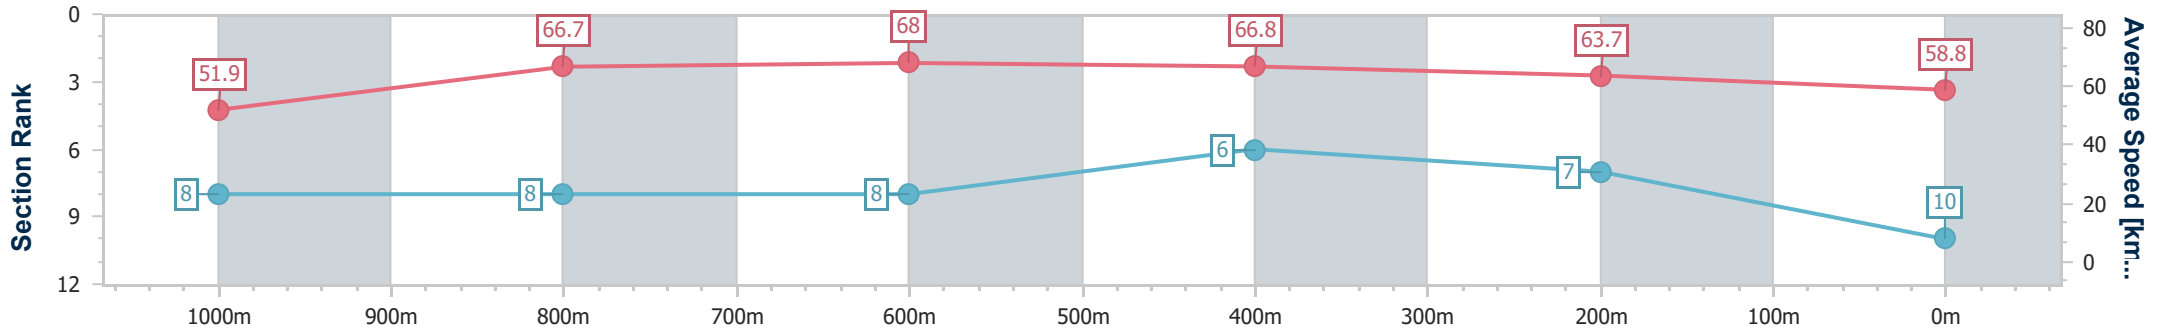

Horse/Jockey Name	To Love Somebody
Final Rank	10
Fastest Section Time (Section)	0:10.70 (800m)
Top Speed [km/h] (Section)	69.5 (1000m)
Race State	Finished

Townsville QLD Professional
Race 7: ANGELO GABRIELLI MEMORIAL RATINGS BAND 0 -
65 Handicap - 1200m

17 November 2024 - 16:46

Track Rating: Good 4, Weather: Fine, Rail Position: +4m 1000m-0m,
+0m Remainder

Section	Overall	1000m	800m	600m	400m	200m
Section Times	1:09.98 [10] (0:13.92)	0:56.06 [8] (0:10.71)	0:45.35 [8] (0:10.70)	0:34.65 [8] (0:10.99)	0:23.66 [6] (0:11.40)	0:12.26 [7] (0:12.26)
Average Speed [km/h]	51.9	66.7	68.0	66.8	63.7	58.8
Top Speed [km/h]	65.4	69.5	69.0	67.8	65.9	61.2
Avg. Dist. to Rail [m]	7.8	1.6	1.9	3.7	6.0	8.5
Avg. Stride Freq. [Hz]	2.3	2.5	2.5	2.5	2.5	2.4
Avg. Stride Length [m]	6.3	7.4	7.6	7.5	7.1	6.8

- [ ] Ranking at each section and finish
- -.-.- No data available at this section
- NA No data available