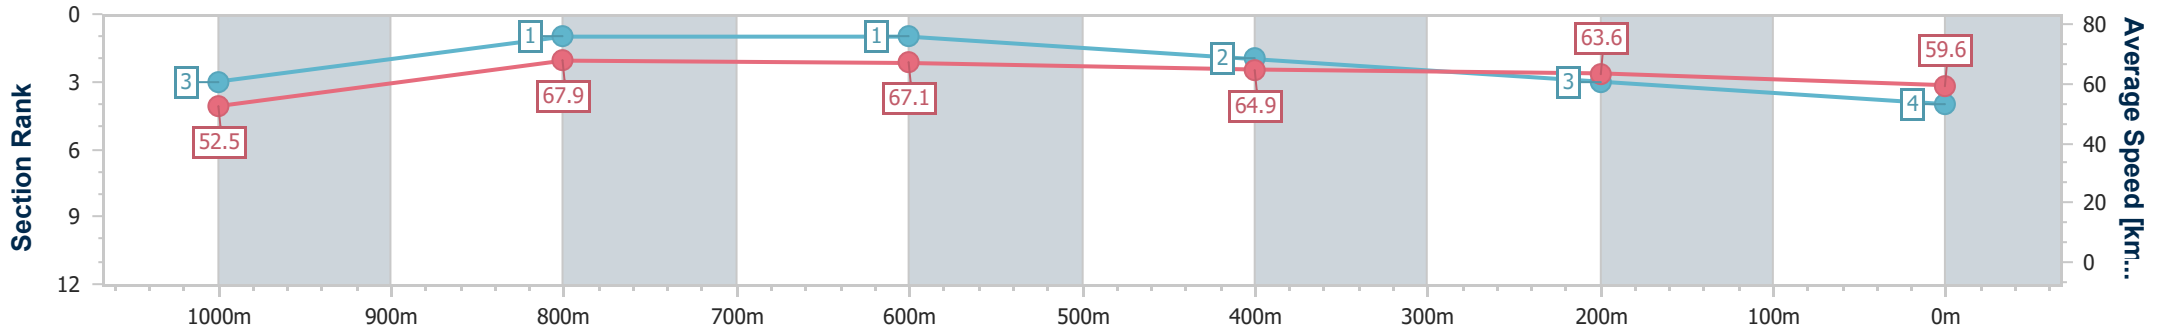

Horse/Jockey Name	Lidder Valley
Final Rank	4
Fastest Section Time (Section)	0:10.33 (1000m)
Top Speed [km/h] (Section)	68.6 (800m)
Race State	Finished

Townsville QLD Professional
Race 7: ANGELO GABRIELLI MEMORIAL RATINGS BAND 0 -
65 Handicap - 1200m

17 November 2024 - 16:46

Track Rating: Good 4, Weather: Fine, Rail Position: +4m 1000m-0m,
+0m Remainder

Section	Overall	1000m	800m	600m	400m	200m							
Section Times	1:09.33 [4] (0:13.64)	0:55.69 [3] (0:10.33)	0:45.36 [1] (0:10.66)	0:34.70 [1] (0:11.20)	0:23.50 [2] (0:11.43)	0:12.07 [3]							
Average Speed [km/h]	52.5	67.9	67.1	64.9	63.6	59.6							
Top Speed [km/h]	66.5	68.6	68.6	66.1	65.0	62.1							
Avg. Dist. to Rail [m]	4.1	5.4	1.7	2.4	4.4	3.8							
Avg. Stride Freq. [Hz]	2.3	2.6	2.5	2.4	2.4	2.3							
Avg. Stride Length [m]	6.2	7.5	7.5	7.4	7.4	7.0							

- [ ] Ranking at each section and finish
- -.-.- No data available at this section
- NA No data available