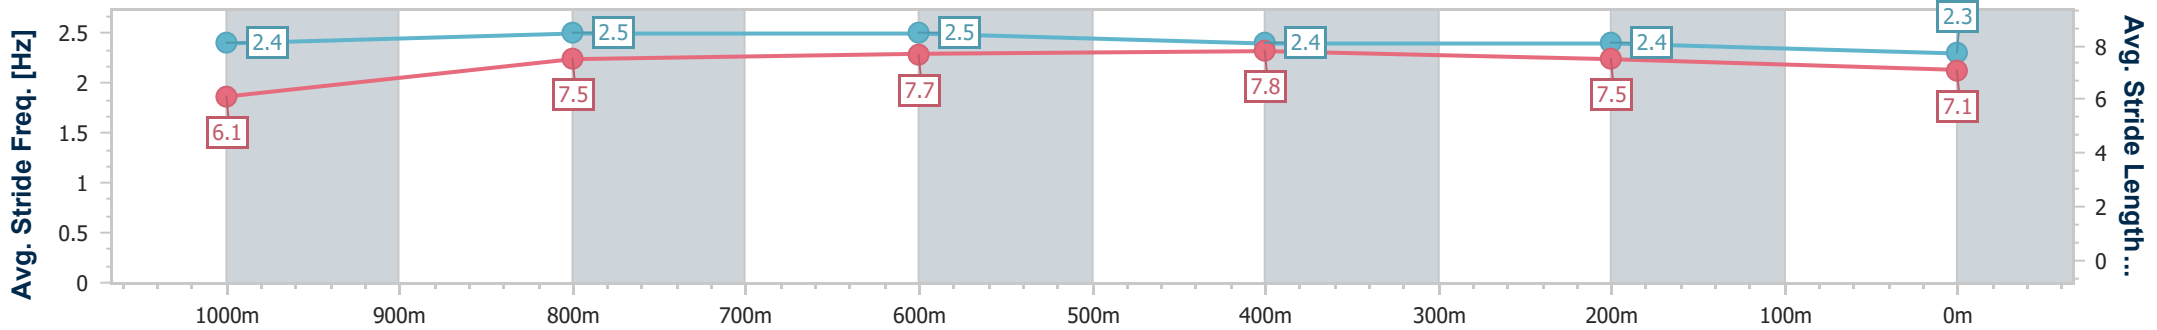

Horse/Jockey Name	Talons
Final Rank	3
Fastest Section Time (Section)	0:10.62 (1000m)
Top Speed [km/h] (Section)	69.2 (800m)
Race State	Finished

Townsville QLD Professional
Race 7: ANGELO GABRIELLI MEMORIAL RATINGS BAND 0 -
65 Handicap - 1200m

17 November 2024 - 16:46

Track Rating: Good 4, Weather: Fine, Rail Position: +4m 1000m-0m,
+0m Remainder

Section	Overall	1000m	800m	600m	400m	200m								
Section Times	1:09.26 [3] (0:13.66)	0:55.60 [4] (0:10.62)	0:44.98 [5] (0:10.68)	0:34.30 [5] (0:11.10)	0:23.20 [4] (0:11.17)	0:12.03 [2] (0:12.03)								
Average Speed [km/h]	52.8	68.0	68.4	66.0	64.9	59.9								
Top Speed [km/h]	66.9	69.0	69.2	67.2	66.0	64.2								
Avg. Dist. to Rail [m]	7.3	1.3	3.0	3.4	4.8	5.0								
Avg. Stride Freq. [Hz]	2.4	2.5	2.5	2.4	2.4	2.3								
Avg. Stride Length [m]	6.1	7.5	7.7	7.8	7.5	7.1								

- [ ] Ranking at each section and finish
- -.-.- No data available at this section
- NA No data available