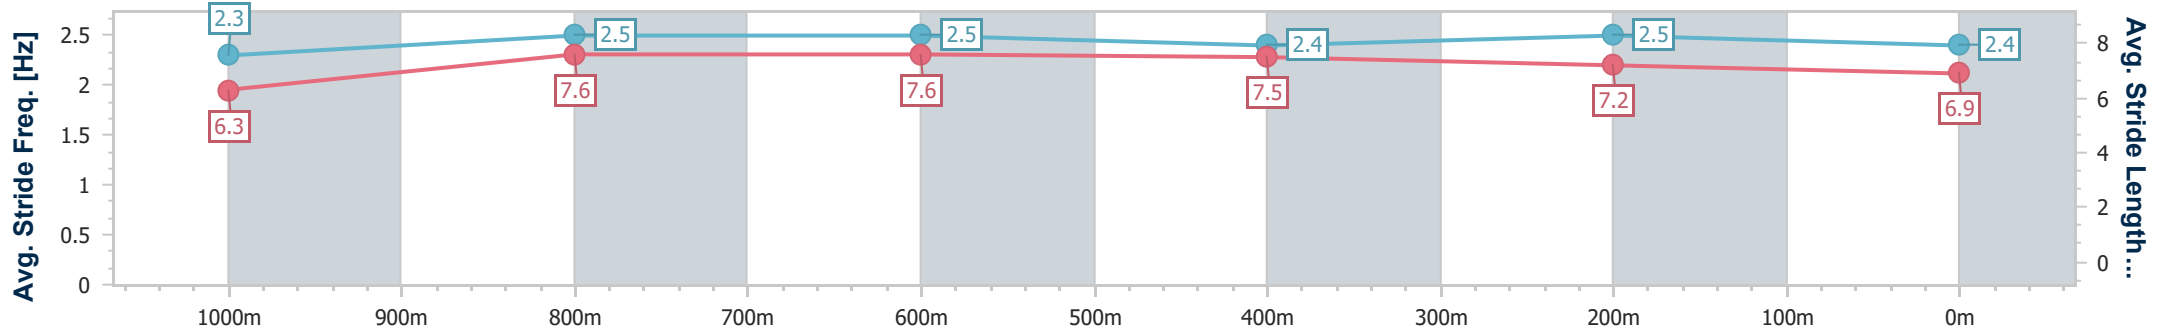

Horse/Jockey Name	Viburnum
Final Rank	2
Fastest Section Time (Section)	0:10.49 (1000m)
Top Speed [km/h] (Section)	70.0 (1000m)
Race State	Finished

Townsville QLD Professional
Race 7: ANGELO GABRIELLI MEMORIAL RATINGS BAND 0 -
65 Handicap - 1200m

17 November 2024 - 16:46

Track Rating: Good 4, Weather: Fine, Rail Position: +4m 1000m-0m,
+0m Remainder

Section	Overall	1000m	800m	600m	400m	200m
Section Times	1:09.19 [2] (0:13.50)	0:55.69 [1] (0:10.49)	0:45.20 [2] (0:10.68)	0:34.52 [2] (0:11.00)	0:23.52 [1] (0:11.30)	0:12.22 [1] (0:12.22)
Average Speed [km/h]	53.5	69.1	67.7	65.7	63.9	58.9
Top Speed [km/h]	68.6	70.0	68.4	67.0	65.1	62.9
Avg. Dist. to Rail [m]	9.0	1.4	0.9	0.8	1.8	3.1
Avg. Stride Freq. [Hz]	2.3	2.5	2.5	2.4	2.5	2.4
Avg. Stride Length [m]	6.3	7.6	7.6	7.5	7.2	6.9

- [ ] Ranking at each section and finish
- -.-.- No data available at this section
- NA No data available