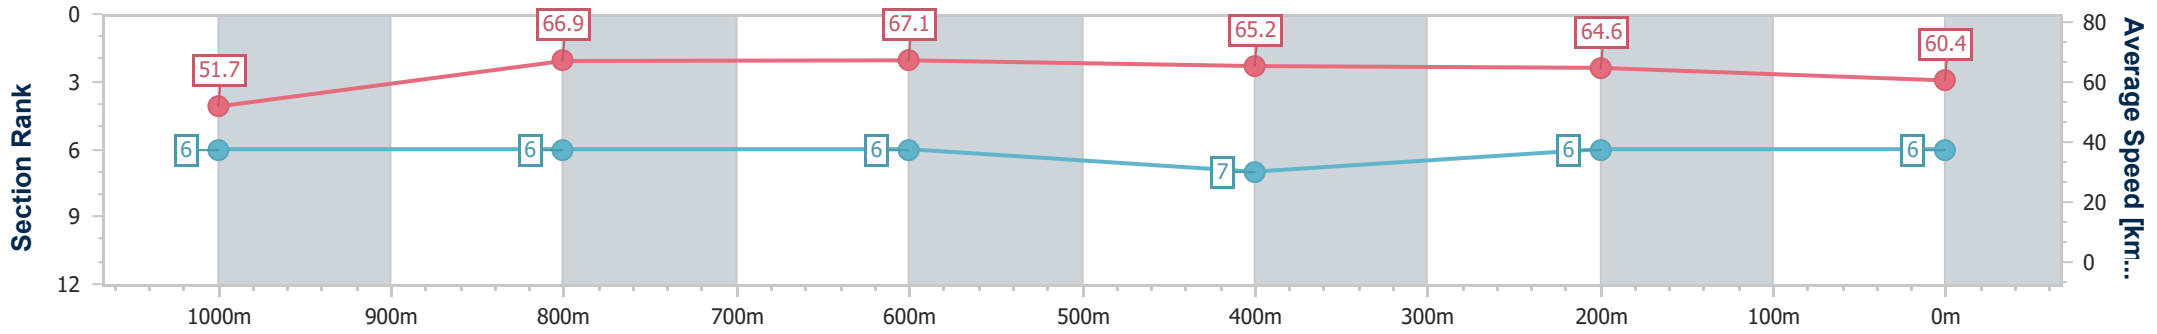

Horse/Jockey Name	Tow The Line
Final Rank	6
Fastest Section Time (Section)	0:10.61 (1000m)
Top Speed [km/h] (Section)	67.9 (1000m)
Race State	Finished

Townsville QLD Professional
Race 7: ANGELO GABRIELLI MEMORIAL RATINGS BAND 0 - 65 Handicap - 1200m

17 November 2024 - 16:46

Track Rating: Good 4, Weather: Fine, Rail Position: +4m 1000m-0m, +0m Remainder

Section	Overall	1000m	800m	600m	400m	200m								
Section Times	1:09.54 [6] (0:13.89)	0:55.65 [6] (0:10.61)	0:45.04 [6] (0:10.75)	0:34.29 [6] (0:11.15)	0:23.14 [7] (0:11.22)	0:11.92 [6] (0:11.92)								
Average Speed [km/h]	51.7	66.9	67.1	65.2	64.6	60.4								
Top Speed [km/h]	66.1	67.9	67.8	66.3	65.5	63.6								
Avg. Dist. to Rail [m]	4.1	3.1	0.7	2.1	3.3	3.9								
Avg. Stride Freq. [Hz]	2.4	2.6	2.6	2.5	2.5	2.4								
Avg. Stride Length [m]	6.1	7.3	7.3	7.2	7.2	6.9								

- [ ] Ranking at each section and finish
- -.-.- No data available at this section
- NA No data available