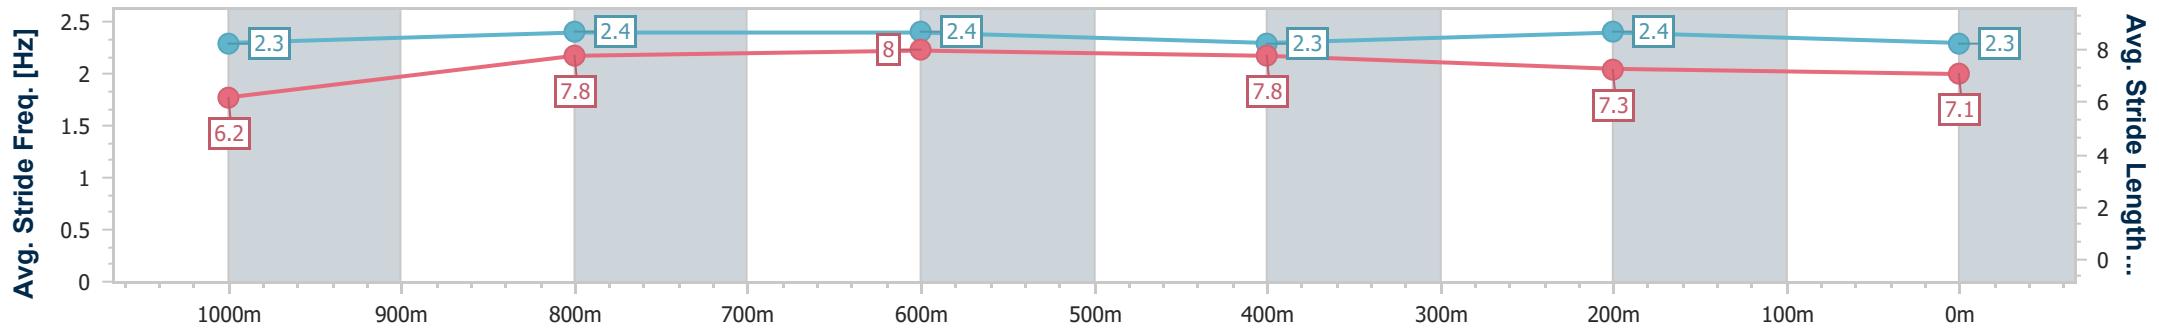

Horse/Jockey Name	Winning Saga
Final Rank	9
Fastest Section Time (Section)	0:10.64 (1000m)
Top Speed [km/h] (Section)	68.3 (800m)
Race State	Finished

Townsville QLD Professional
Race 7: ANGELO GABRIELLI MEMORIAL RATINGS BAND 0 -
65 Handicap - 1200m

17 November 2024 - 16:46

Track Rating: Good 4, Weather: Fine, Rail Position: +4m 1000m-0m,
+0m Remainder

Section	Overall	1000m	800m	600m	400m	200m							
Section Times	1:09.94 [9] (0:13.90)	0:56.04 [7] (0:10.64)	0:45.40 [7] (0:10.78)	0:34.62 [7] (0:11.13)	0:23.49 [8] (0:11.33)	0:12.16 [8] (0:12.16)							
Average Speed [km/h]	51.6	66.7	67.4	65.8	64.2	59.1							
Top Speed [km/h]	65.8	67.7	68.3	68.2	66.1	62.1							
Avg. Dist. to Rail [m]	5.4	3.1	1.7	3.8	5.4	9.3							
Avg. Stride Freq. [Hz]	2.3	2.4	2.4	2.3	2.4	2.3							
Avg. Stride Length [m]	6.2	7.8	8.0	7.8	7.3	7.1							

- [ ] Ranking at each section and finish
- -.-.- No data available at this section
- NA No data available