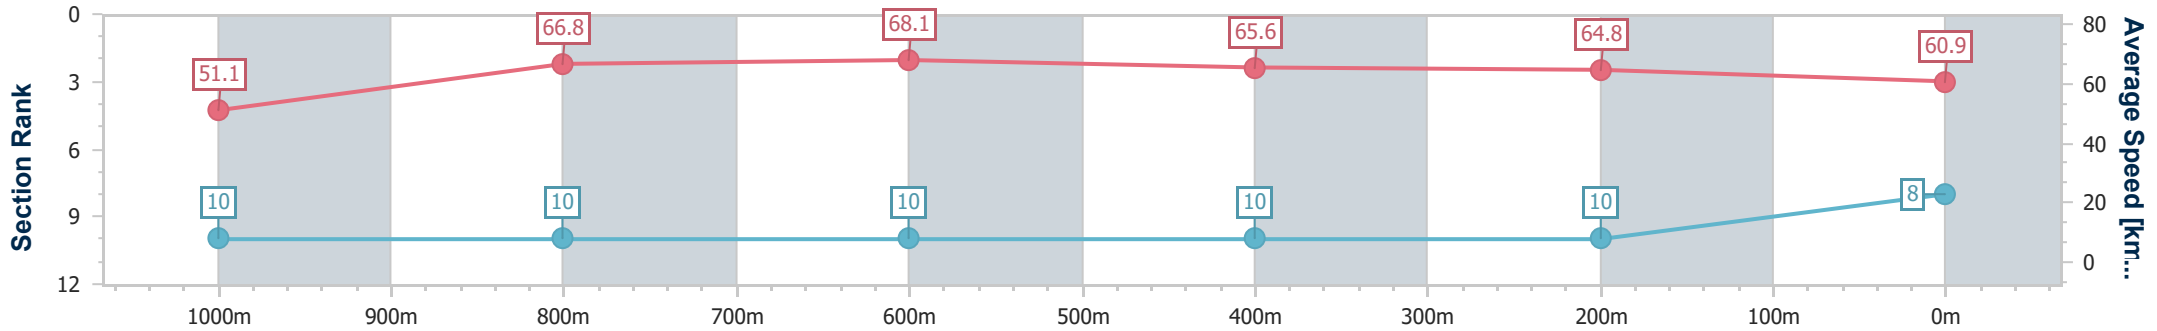

Horse/Jockey Name	Savee
Final Rank	8
Fastest Section Time (Section)	0:10.68 (800m)
Top Speed [km/h] (Section)	68.9 (800m)
Race State	Finished

Townsville QLD Professional
Race 7: ANGELO GABRIELLI MEMORIAL RATINGS BAND 0 -
65 Handicap - 1200m

17 November 2024 - 16:46

Track Rating: Good 4, Weather: Fine, Rail Position: +4m 1000m-0m,
+0m Remainder

Section	Overall	1000m	800m	600m	400m	200m								
Section Times	1:09.80 [8] (0:14.14)	0:55.66 [10] (0:10.77)	0:44.89 [10] (0:10.68)	0:34.21 [10] (0:11.17)	0:23.04 [10] (0:11.21)	0:11.83 [10] (0:11.83)								
Average Speed [km/h]	51.1	66.8	68.1	65.6	64.8	60.9								
Top Speed [km/h]	65.0	68.3	68.9	68.0	65.7	63.4								
Avg. Dist. to Rail [m]	9.1	1.3	2.0	3.6	6.9	11.3								
Avg. Stride Freq. [Hz]	2.5	2.6	2.6	2.5	2.5	2.5								
Avg. Stride Length [m]	5.7	7.1	7.4	7.3	7.1	6.7								

- [ ] Ranking at each section and finish
- -.-.- No data available at this section
- NA No data available