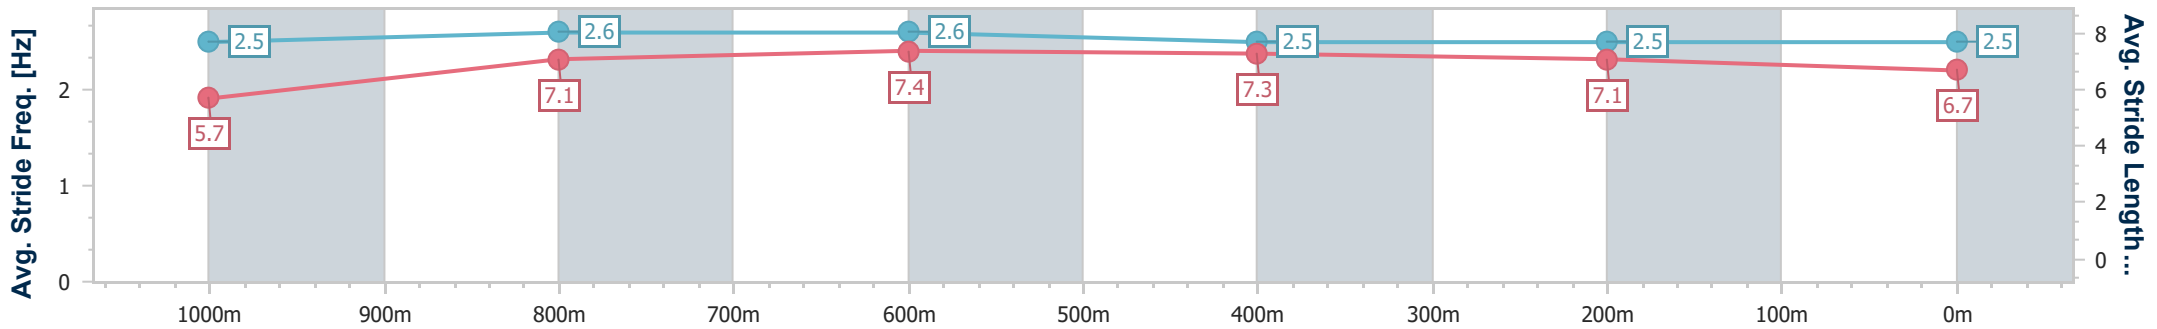

Horse/Jockey Name	Savee
Final Rank	8
Fastest Section Time (Section)	0:10.68 (800m)
Top Speed [km/h] (Section)	68.9 (800m)
Race State	Finished

Townsville QLD Professional
Race 7: ANGELO GABRIELLI MEMORIAL RATINGS BAND 0 -
65 Handicap - 1200m

17 November 2024 - 16:46

Track Rating: Good 4, Weather: Fine, Rail Position: +4m 1000m-0m,
+0m Remainder

Section	Overall	1000m	800m	600m	400m	200m								
Section Times	1:09.80 [8] (0:14.14)	0:55.66 [10] (0:10.77)	0:44.89 [10] (0:10.68)	0:34.21 [10] (0:11.17)	0:23.04 [10] (0:11.21)	0:11.83 [10] (0:11.83)								
Average Speed [km/h]	51.1	66.8	68.1	65.6	64.8	60.9								
Top Speed [km/h]	65.0	68.3	68.9	68.0	65.7	63.4								
Avg. Dist. to Rail [m]	9.1	1.3	2.0	3.6	6.9	11.3								
Avg. Stride Freq. [Hz]	2.5	2.6	2.6	2.5	2.5	2.5								
Avg. Stride Length [m]	5.7	7.1	7.4	7.3	7.1	6.7								

- [ ] Ranking at each section and finish
- -.-.- No data available at this section
- NA No data available