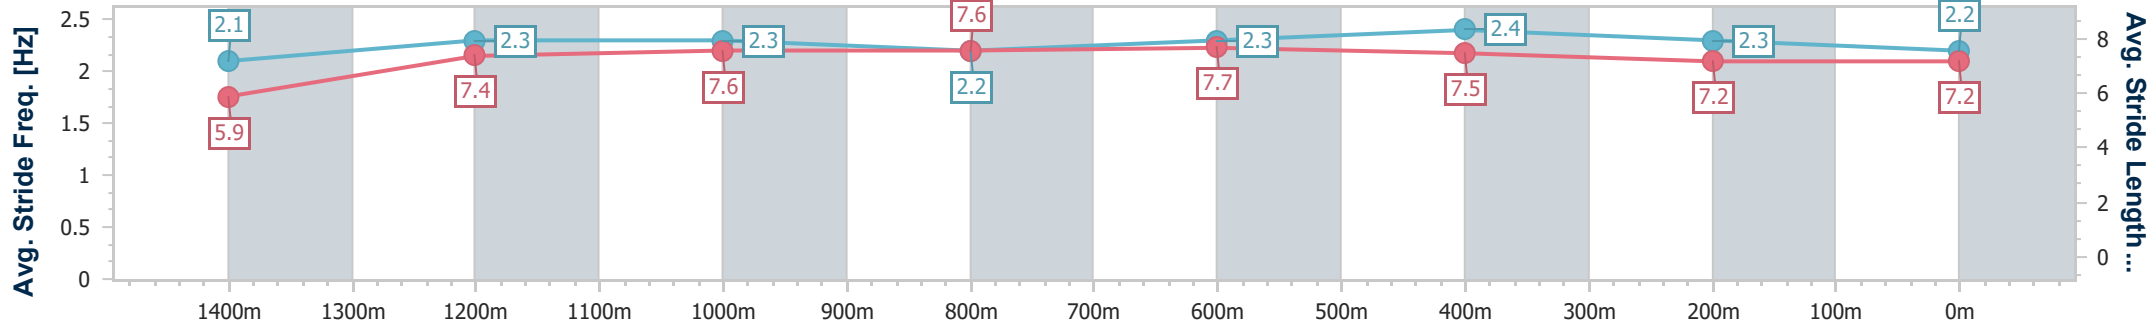

Aquis Park Gold Coast Poly QLD Professional  
 Race 6: CORPSURE CYBER INSURANCE BENCHMARK 68  
 Handicap - 1540m

09 November 2024 - 16:55

Track Rating: Synthetic, Weather: Fine, Rail Position: True

Section	Overall	1400m	1200m	1000m	800m	600m	400m	200m
Section Times	1:33.68 [6] (0:10.41)	1:23.27 [1] (0:12.07)	1:11.20 [1] (0:12.10)	0:59.10 [1] (0:12.07)	0:47.03 [2] (0:11.52)	0:35.51 [2] (0:11.41)	0:24.10 [2] (0:11.78)	0:12.32 [4] (0:12.32)
Average Speed [km/h]	48.5	60.3	59.5	59.9	62.6	63.6	61.0	58.9
Top Speed [km/h]	60.5	60.8	60.7	61.1	63.6	64.4	62.2	60.0
Avg. Dist. to Rail [m]	3.9	1.2	1.8	2.0	0.7	0.9	0.8	1.4
Avg. Stride Freq. [Hz]	2.2	2.2	2.2	2.2	2.3	2.3	2.3	2.2
Avg. Stride Length [m]	6.1	7.6	7.6	7.7	7.7	7.8	7.5	7.4

- [ ] Ranking at each section and finish
- .-.- No data available at this section
- NA No data available

Horse/Jockey Name	Hayaku
Final Rank	7
Fastest Section Time (Section)	0:11.25 (Overall)
Top Speed [km/h] (Section)	65.7 (600m)
Race State	Finished

Aquis Park Gold Coast Poly QLD Professional  
Race 6: CORPSURE CYBER INSURANCE BENCHMARK 68  
Handicap - 1540m

09 November 2024 - 16:55

Track Rating: Synthetic, Weather: Fine, Rail Position: True

Section	Overall	1400m	1200m	1000m	800m	600m	400m	200m
Section Times	1:33.77 [7] (0:11.25)	1:22.52 [8] (0:12.23)	1:10.29 [8] (0:11.64)	0:58.65 [5] (0:11.95)	0:46.70 [4] (0:11.29)	0:35.41 [3] (0:11.28)	0:24.13 [3] (0:11.75)	0:12.38 [5] (0:12.38)
Average Speed [km/h]	44.9	60.7	61.6	60.8	64.4	64.3	61.5	58.4
Top Speed [km/h]	58.7	62.7	63.5	62.0	65.4	65.7	63.6	59.5
Avg. Dist. to Rail [m]	7.2	3.8	4.0	3.0	2.0	2.0	3.3	4.8
Avg. Stride Freq. [Hz]	2.1	2.3	2.3	2.2	2.3	2.4	2.3	2.2
Avg. Stride Length [m]	5.9	7.4	7.6	7.6	7.7	7.5	7.2	7.2