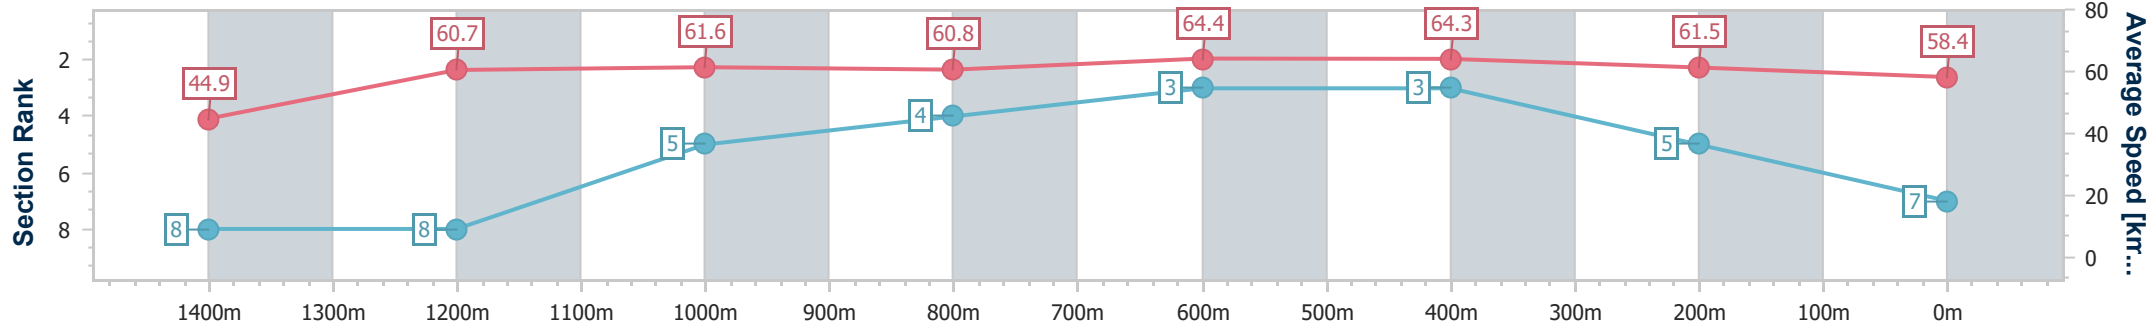

- [ ] Ranking at each section and finish
- .-.- No data available at this section
- NA No data available

Horse/Jockey Name	Hayaku
Final Rank	7
Fastest Section Time (Section)	0:11.25 (Overall)
Top Speed [km/h] (Section)	65.7 (600m)
Race State	Finished

Aquis Park Gold Coast Poly QLD Professional  
Race 6: CORPSURE CYBER INSURANCE BENCHMARK 68  
Handicap - 1540m

09 November 2024 - 16:55

Track Rating: Synthetic, Weather: Fine, Rail Position: True

Section	Overall	1400m	1200m	1000m	800m	600m	400m	200m
Section Times	1:33.77 [7] (0:11.25)	1:22.52 [8] (0:12.23)	1:10.29 [8] (0:11.64)	0:58.65 [5] (0:11.95)	0:46.70 [4] (0:11.29)	0:35.41 [3] (0:11.28)	0:24.13 [3] (0:11.75)	0:12.38 [5] (0:12.38)
Average Speed [km/h]	44.9	60.7	61.6	60.8	64.4	64.3	61.5	58.4
Top Speed [km/h]	58.7	62.7	63.5	62.0	65.4	65.7	63.6	59.5
Avg. Dist. to Rail [m]	7.2	3.8	4.0	3.0	2.0	2.0	3.3	4.8
Avg. Stride Freq. [Hz]	2.1	2.3	2.3	2.2	2.3	2.4	2.3	2.2
Avg. Stride Length [m]	5.9	7.4	7.6	7.6	7.7	7.5	7.2	7.2

- [ ] Ranking at each section and finish
- .-.- No data available at this section
- NA No data available

Horse/Jockey Name	Avenue Of Stars
Final Rank	8
Fastest Section Time (Section)	0:11.00 (Overall)
Top Speed [km/h] (Section)	64.4 (800m)
Race State	Finished