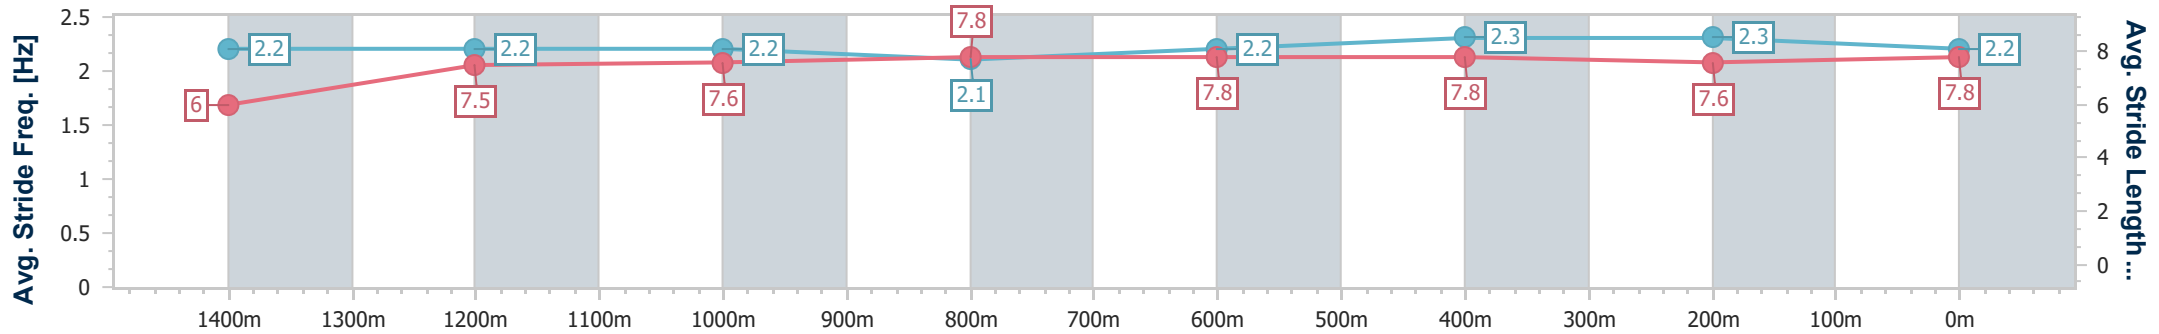

Horse/Jockey Name	Capital Boss
Final Rank	2
Fastest Section Time (Section)	0:10.72 (Overall)
Top Speed [km/h] (Section)	64.5 (400m)
Race State	Finished

Aquis Park Gold Coast Poly QLD Professional
Race 6: CORPSURE CYBER INSURANCE BENCHMARK 68
Handicap - 1540m

09 November 2024 - 16:55

Track Rating: Synthetic, Weather: Fine, Rail Position: True

Section	Overall	1400m	1200m	1000m	800m	600m	400m	200m
Section Times	1:32.74 [2] (0:10.72)	1:22.02 [4] (0:12.29)	1:09.73 [4] (0:12.14)	0:57.59 [6] (0:12.06)	0:45.53 [6] (0:11.39)	0:34.14 [5] (0:11.31)	0:22.83 [5] (0:11.36)	0:11.47 [3] (0:11.47)
Average Speed [km/h]	47.0	58.9	59.2	59.5	62.3	63.5	63.4	63.4
Top Speed [km/h]	59.1	60.3	60.7	62.2	63.0	64.3	64.5	64.1
Avg. Dist. to Rail [m]	2.3	0.5	0.7	0.8	2.0	0.3	1.2	2.5
Avg. Stride Freq. [Hz]	2.2	2.2	2.2	2.1	2.2	2.3	2.3	2.2
Avg. Stride Length [m]	6.0	7.5	7.6	7.8	7.8	7.8	7.6	7.8

- [ ] Ranking at each section and finish
- -.-.- No data available at this section
- NA No data available