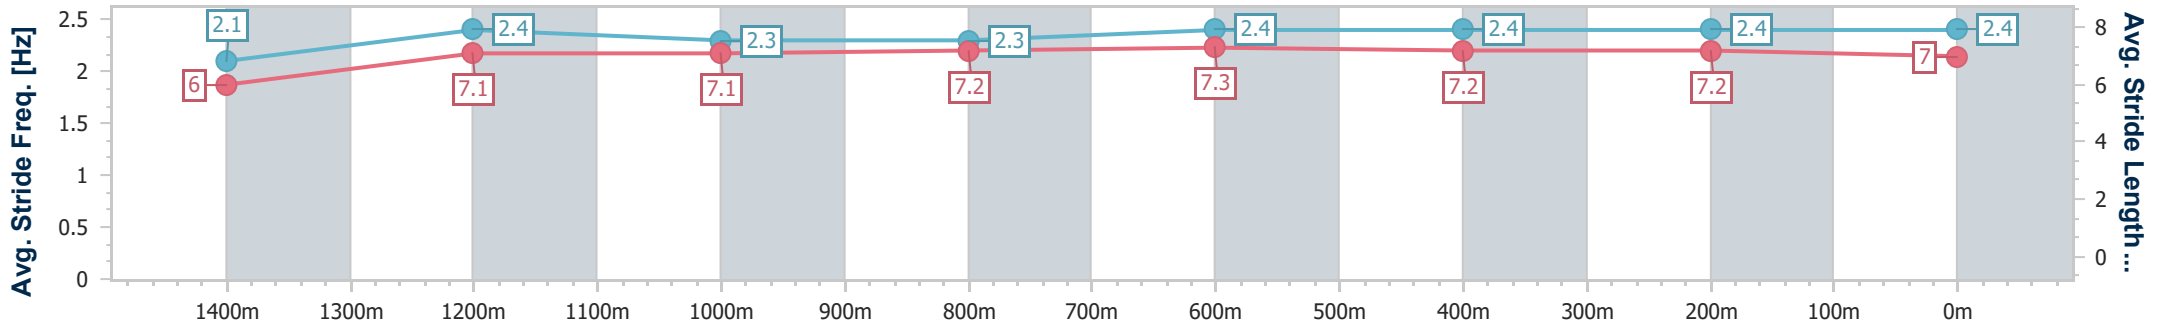

Aquis Park Gold Coast Poly QLD Professional  
Race 6: CORPSURE CYBER INSURANCE BENCHMARK 68  
Handicap - 1540m

09 November 2024 - 16:55

Track Rating: Synthetic, Weather: Fine, Rail Position: True

Section	Overall	1400m	1200m	1000m	800m	600m	400m	200m
Section Times	1:33.77 [7] (0:11.25)	1:22.52 [8] (0:12.23)	1:10.29 [8] (0:11.64)	0:58.65 [5] (0:11.95)	0:46.70 [4] (0:11.29)	0:35.41 [3] (0:11.28)	0:24.13 [3] (0:11.75)	0:12.38 [5] (0:12.38)
Average Speed [km/h]	44.9	60.7	61.6	60.8	64.4	64.3	61.5	58.4
Top Speed [km/h]	58.7	62.7	63.5	62.0	65.4	65.7	63.6	59.5
Avg. Dist. to Rail [m]	7.2	3.8	4.0	3.0	2.0	2.0	3.3	4.8
Avg. Stride Freq. [Hz]	2.1	2.3	2.3	2.2	2.3	2.4	2.3	2.2
Avg. Stride Length [m]	5.9	7.4	7.6	7.6	7.7	7.5	7.2	7.2

- [ ] Ranking at each section and finish
- .-.- No data available at this section
- NA No data available

Horse/Jockey Name	Avenue Of Stars
Final Rank	8
Fastest Section Time (Section)	0:11.00 (Overall)
Top Speed [km/h] (Section)	64.4 (800m)
Race State	Finished

Aquis Park Gold Coast Poly QLD Professional  
 Race 6: CORPSURE CYBER INSURANCE BENCHMARK 68  
 Handicap - 1540m

09 November 2024 - 16:55

Track Rating: Synthetic, Weather: Fine, Rail Position: True

Section	Overall	1400m	1200m	1000m	800m	600m	400m	200m
Section Times	1:34.29 [8] (0:11.00)	1:23.29 [6] (0:12.30)	1:10.99 [6] (0:12.00)	0:58.99 [7] (0:12.09)	0:46.90 [7] (0:11.71)	0:35.19 [8] (0:11.73)	0:23.46 [8] (0:11.56)	0:11.90 [8] (0:11.90)
Average Speed [km/h]	45.8	59.8	60.1	59.7	62.3	62.4	62.6	60.6
Top Speed [km/h]	59.1	61.0	61.7	61.3	64.4	64.1	63.3	62.5
Avg. Dist. to Rail [m]	4.5	2.7	2.9	1.9	2.5	2.8	2.8	1.8
Avg. Stride Freq. [Hz]	2.1	2.4	2.3	2.3	2.4	2.4	2.4	2.4
Avg. Stride Length [m]	6.0	7.1	7.1	7.2	7.3	7.2	7.2	7.0

- [ ] Ranking at each section and finish
- .-.- No data available at this section
- NA No data available