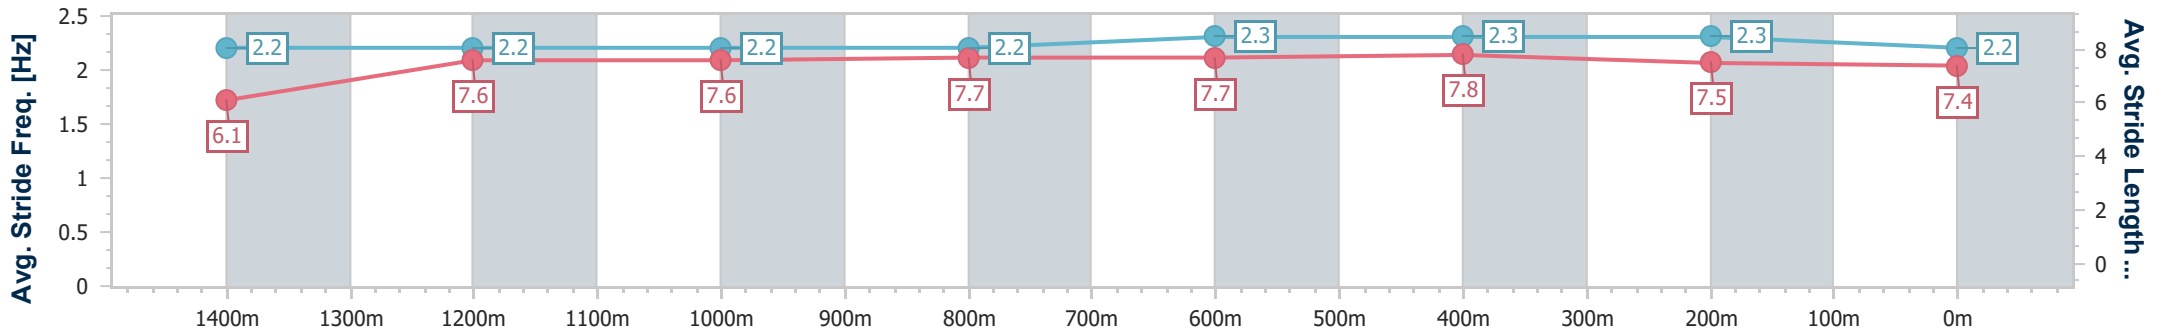

- [ ] Ranking at each section and finish
- .-.- No data available at this section
- NA No data available

Horse/Jockey Name	Torovista
Final Rank	6
Fastest Section Time (Section)	0:10.41 (Overall)
Top Speed [km/h] (Section)	64.4 (600m)
Race State	Finished

Aquis Park Gold Coast Poly QLD Professional  
 Race 6: CORPSURE CYBER INSURANCE BENCHMARK 68  
 Handicap - 1540m

09 November 2024 - 16:55

Track Rating: Synthetic, Weather: Fine, Rail Position: True

Section	Overall	1400m	1200m	1000m	800m	600m	400m	200m
Section Times	1:33.68 [6] (0:10.41)	1:23.27 [1] (0:12.07)	1:11.20 [1] (0:12.10)	0:59.10 [1] (0:12.07)	0:47.03 [2] (0:11.52)	0:35.51 [2] (0:11.41)	0:24.10 [2] (0:11.78)	0:12.32 [4] (0:12.32)
Average Speed [km/h]	48.5	60.3	59.5	59.9	62.6	63.6	61.0	58.9
Top Speed [km/h]	60.5	60.8	60.7	61.1	63.6	64.4	62.2	60.0
Avg. Dist. to Rail [m]	3.9	1.2	1.8	2.0	0.7	0.9	0.8	1.4
Avg. Stride Freq. [Hz]	2.2	2.2	2.2	2.2	2.3	2.3	2.3	2.2
Avg. Stride Length [m]	6.1	7.6	7.6	7.7	7.7	7.8	7.5	7.4