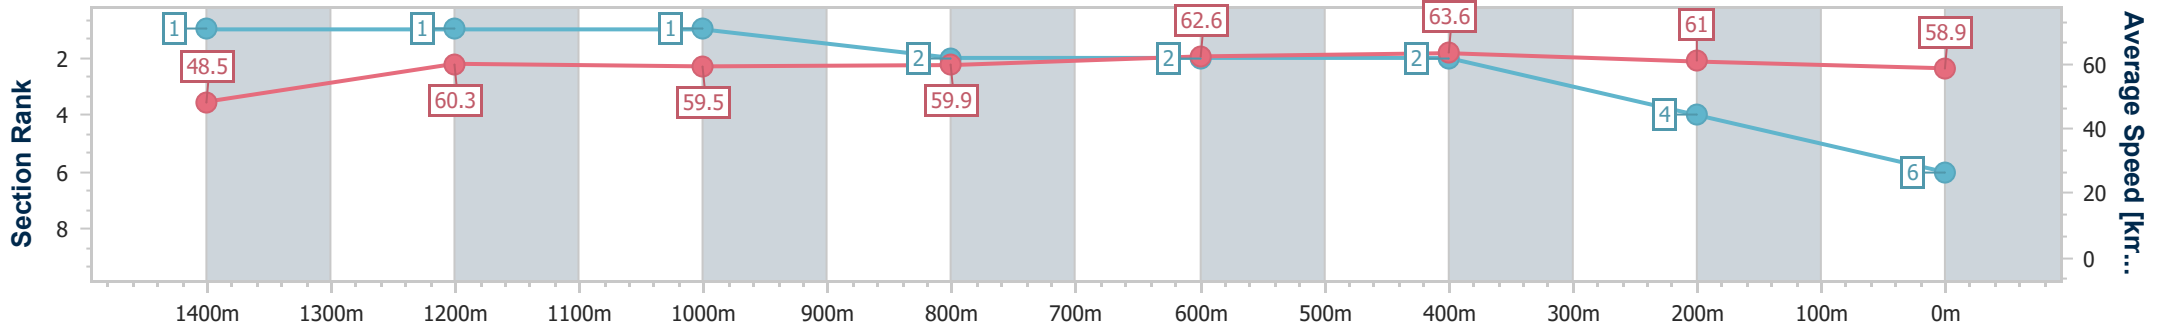

Horse/Jockey Name	Torovista
Final Rank	6
Fastest Section Time (Section)	0:10.41 (Overall)
Top Speed [km/h] (Section)	64.4 (600m)
Race State	Finished

Aquis Park Gold Coast Poly QLD Professional
Race 6: CORPSURE CYBER INSURANCE BENCHMARK 68
Handicap - 1540m

09 November 2024 - 16:55

Track Rating: Synthetic, Weather: Fine, Rail Position: True

Section	Overall	1400m	1200m	1000m	800m	600m	400m	200m
Section Times	1:33.68 [6] (0:10.41)	1:23.27 [1] (0:12.07)	1:11.20 [1] (0:12.10)	0:59.10 [1] (0:12.07)	0:47.03 [2] (0:11.52)	0:35.51 [2] (0:11.41)	0:24.10 [2] (0:11.78)	0:12.32 [4] (0:12.32)
Average Speed [km/h]	48.5	60.3	59.5	59.9	62.6	63.6	61.0	58.9
Top Speed [km/h]	60.5	60.8	60.7	61.1	63.6	64.4	62.2	60.0
Avg. Dist. to Rail [m]	3.9	1.2	1.8	2.0	0.7	0.9	0.8	1.4
Avg. Stride Freq. [Hz]	2.2	2.2	2.2	2.2	2.3	2.3	2.3	2.2
Avg. Stride Length [m]	6.1	7.6	7.6	7.7	7.7	7.8	7.5	7.4

- [ ] Ranking at each section and finish
- -.-.- No data available at this section
- NA No data available