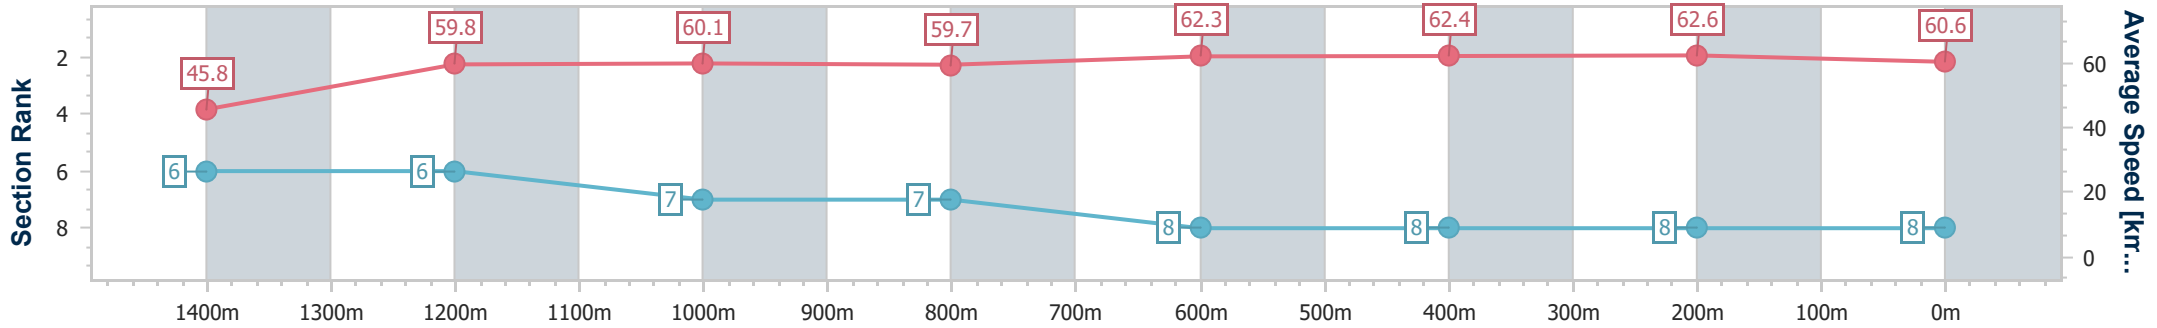

- [ ] Ranking at each section and finish
- .-.- No data available at this section
- NA No data available

Horse/Jockey Name	Avenue Of Stars
Final Rank	8
Fastest Section Time (Section)	0:11.00 (Overall)
Top Speed [km/h] (Section)	64.4 (800m)
Race State	Finished

Aquis Park Gold Coast Poly QLD Professional  
 Race 6: CORPSURE CYBER INSURANCE BENCHMARK 68  
 Handicap - 1540m

09 November 2024 - 16:55

Track Rating: Synthetic, Weather: Fine, Rail Position: True

Section	Overall	1400m	1200m	1000m	800m	600m	400m	200m
Section Times	1:34.29 [8] (0:11.00)	1:23.29 [6] (0:12.30)	1:10.99 [6] (0:12.00)	0:58.99 [7] (0:12.09)	0:46.90 [7] (0:11.71)	0:35.19 [8] (0:11.73)	0:23.46 [8] (0:11.56)	0:11.90 [8] (0:11.90)
Average Speed [km/h]	45.8	59.8	60.1	59.7	62.3	62.4	62.6	60.6
Top Speed [km/h]	59.1	61.0	61.7	61.3	64.4	64.1	63.3	62.5
Avg. Dist. to Rail [m]	4.5	2.7	2.9	1.9	2.5	2.8	2.8	1.8
Avg. Stride Freq. [Hz]	2.1	2.4	2.3	2.3	2.4	2.4	2.4	2.4
Avg. Stride Length [m]	6.0	7.1	7.1	7.2	7.3	7.2	7.2	7.0