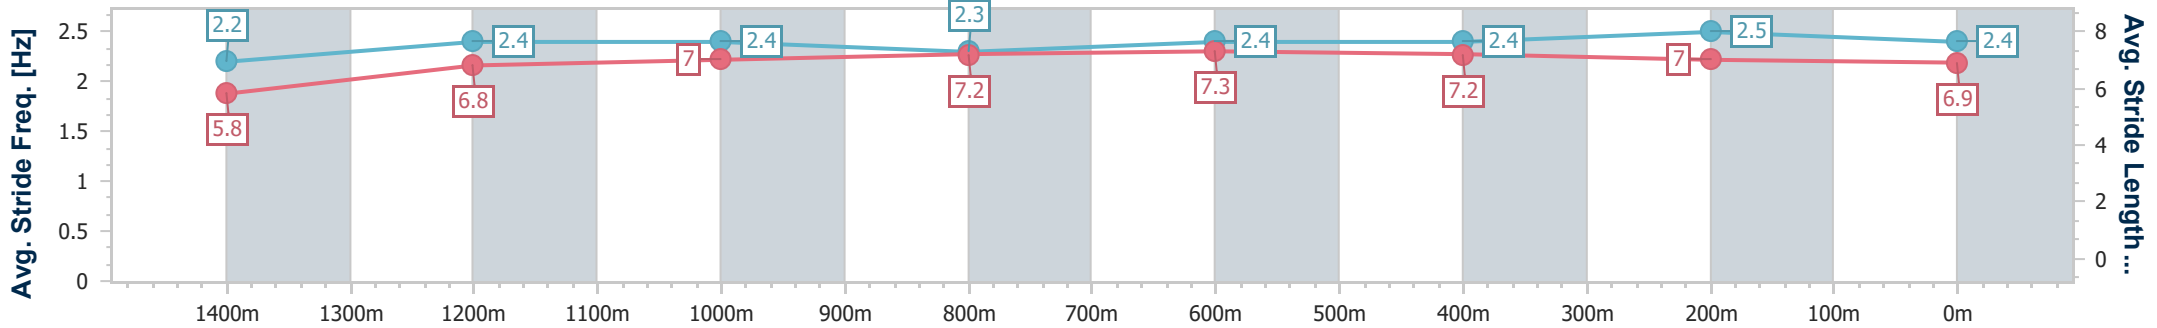

- [ ] Ranking at each section and finish
- .-.- No data available at this section
- NA No data available

Horse/Jockey Name	Caderas
Final Rank	5
Fastest Section Time (Section)	0:10.96 (Overall)
Top Speed [km/h] (Section)	65.4 (600m)
Race State	Finished

Aquis Park Gold Coast Poly QLD Professional  
 Race 6: CORPSURE CYBER INSURANCE BENCHMARK 68  
 Handicap - 1540m

09 November 2024 - 16:55

Track Rating: Synthetic, Weather: Fine, Rail Position: True

Section	Overall	1400m	1200m	1000m	800m	600m	400m	200m
Section Times	1:33.67 [5] (0:10.96)	1:22.71 [5] (0:12.14)	1:10.57 [5] (0:12.01)	0:58.56 [4] (0:12.06)	0:46.50 [5] (0:11.49)	0:35.01 [6] (0:11.35)	0:23.66 [6] (0:11.56)	0:12.10 [6] (0:12.10)
Average Speed [km/h]	46.1	59.2	60.1	59.7	63.1	63.6	62.1	59.9
Top Speed [km/h]	58.8	60.8	61.2	62.0	64.2	65.4	64.0	61.5
Avg. Dist. to Rail [m]	3.1	0.3	0.7	0.8	0.9	0.7	1.2	2.6
Avg. Stride Freq. [Hz]	2.2	2.4	2.4	2.3	2.4	2.4	2.5	2.4
Avg. Stride Length [m]	5.8	6.8	7.0	7.2	7.3	7.2	7.0	6.9