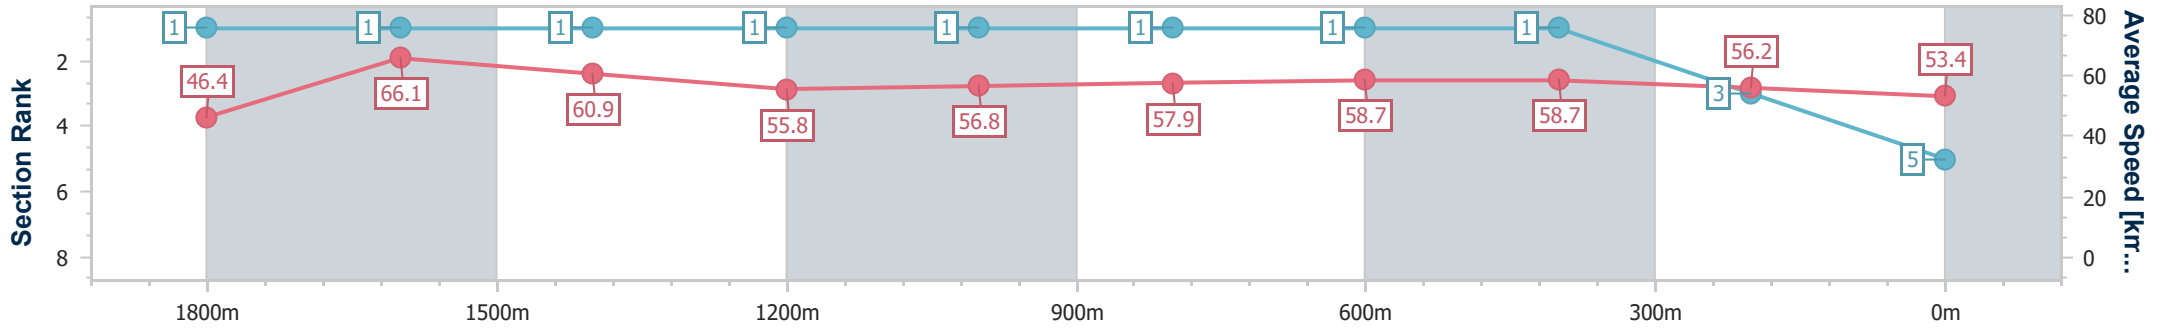

Horse/Jockey Name	Grecian Lass
Final Rank	5
Fastest Section Time (Section)	0:07.75 (Overall)
Top Speed [km/h] (Section)	68.3 (1800m)
Race State	Finished

Aquis Park Gold Coast Poly QLD Professional
Race 4: TITAN GARAGES & SHEDS BENCHMARK 58 Handicap - 1900m

09 November 2024 - 15:39

Track Rating: Synthetic, Weather: Fine, Rail Position: True

Section	Overall	1800m	1600m	1400m	1200m	1000m	800m	600m	400m	200m
Section Times	1:59.65 [5] (0:07.75)	1:51.90 [1] (0:10.98)	1:40.92 [1] (0:11.86)	1:29.06 [1] (0:12.88)	1:16.18 [1] (0:12.69)	1:03.49 [1] (0:12.45)	0:51.04 [1] (0:12.34)	0:38.70 [1] (0:12.31)	0:26.39 [1] (0:12.84)	0:13.55 [3] (0:13.55)
Average Speed [km/h]	46.4	66.1	60.9	55.8	56.8	57.9	58.7	58.7	56.2	53.4
Top Speed [km/h]	63.4	68.3	62.6	58.1	57.4	58.4	59.8	60.3	57.4	54.6
Avg. Dist. to Rail [m]	7.7	3.1	1.1	0.2	0.3	0.2	1.2	1.2	0.5	0.7
Avg. Stride Freq. [Hz]	2.3	2.4	2.3	2.2	2.2	2.2	2.2	2.2	2.2	2.1
Avg. Stride Length [m]	5.5	7.7	7.5	7.1	7.3	7.4	7.3	7.3	7.0	6.9

- [ ] Ranking at each section and finish
- -.-.- No data available at this section
- NA No data available