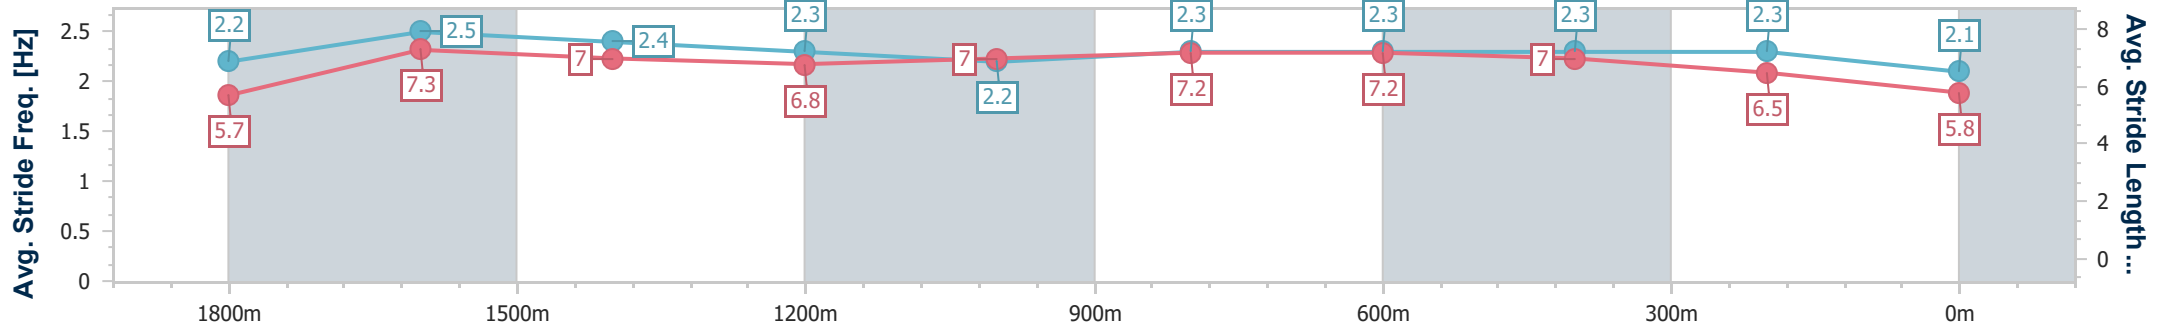

- [ ] Ranking at each section and finish
- .-.- No data available at this section
- NA No data available

Horse/Jockey Name	Champagnes On Me
Final Rank	8
Fastest Section Time (Section)	0:07.77 (Overall)
Top Speed [km/h] (Section)	67.2 (1800m)
Race State	Finished

Aquis Park Gold Coast Poly QLD Professional  
 Race 4: TITAN GARAGES & SHEDS BENCHMARK 58 Handicap - 1900m

09 November 2024 - 15:39

Track Rating: Synthetic, Weather: Fine, Rail Position: True

Section	Overall	1800m	1600m	1400m	1200m	1000m	800m	600m	400m	200m
Section Times	2:03.40 [8] (0:07.77)	1:55.63 [2] (0:11.05)	1:44.58 [2] (0:12.09)	1:32.49 [3] (0:12.86)	1:19.63 [3] (0:12.81)	1:06.82 [3] (0:12.31)	0:54.51 [3] (0:12.23)	0:42.28 [3] (0:12.39)	0:29.89 [4] (0:13.46)	0:16.43 [8] (0:16.43)
Average Speed [km/h]	46.3	64.9	59.2	55.8	56.2	58.6	58.9	58.4	53.4	44.0
Top Speed [km/h]	65.3	67.2	60.2	59.3	57.5	58.9	59.8	60.2	56.9	49.1
Avg. Dist. to Rail [m]	4.2	1.5	1.3	0.6	0.6	0.5	0.5	0.4	0.7	1.1
Avg. Stride Freq. [Hz]	2.2	2.5	2.4	2.3	2.2	2.3	2.3	2.3	2.3	2.1
Avg. Stride Length [m]	5.7	7.3	7.0	6.8	7.0	7.2	7.2	7.0	6.5	5.8

- [ ] Ranking at each section and finish
- .-.- No data available at this section
- NA No data available