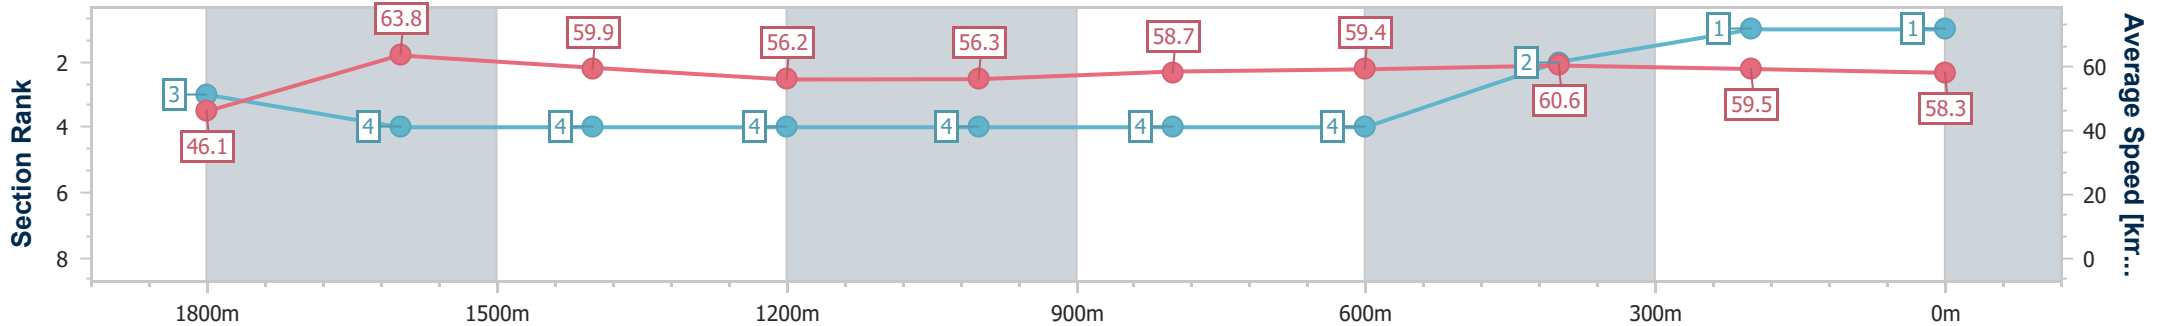

Horse/Jockey Name	Newmarket Miss
Final Rank	1
Fastest Section Time (Section)	0:07.79 (Overall)
Top Speed [km/h] (Section)	64.7 (1800m)
Race State	Finished

Aquis Park Gold Coast Poly QLD Professional
Race 4: TITAN GARAGES & SHEDS BENCHMARK 58 Handicap - 1900m

09 November 2024 - 15:39

Track Rating: Synthetic, Weather: Fine, Rail Position: True

Section	Overall	1800m	1600m	1400m	1200m	1000m	800m	600m	400m	200m
Section Times	1:57.90 [1] (0:07.79)	1:50.11 [3] (0:11.26)	1:38.85 [4] (0:11.99)	1:26.86 [4] (0:12.88)	1:13.98 [4] (0:12.80)	1:01.18 [4] (0:12.25)	0:48.93 [4] (0:12.30)	0:36.63 [4] (0:12.03)	0:24.60 [2] (0:12.15)	0:12.45 [1] (0:12.45)
Average Speed [km/h]	46.1	63.8	59.9	56.2	56.3	58.7	59.4	60.6	59.5	58.3
Top Speed [km/h]	63.5	64.7	62.6	59.4	57.1	60.5	60.7	62.6	60.3	60.7
Avg. Dist. to Rail [m]	1.4	0.6	0.5	0.7	0.5	0.2	2.5	2.9	3.1	5.0
Avg. Stride Freq. [Hz]	2.2	2.5	2.4	2.3	2.3	2.3	2.3	2.4	2.4	2.3
Avg. Stride Length [m]	5.8	7.1	6.9	6.7	6.9	7.1	7.1	7.1	6.9	6.9

- [ ] Ranking at each section and finish
- -.-.- No data available at this section
- NA No data available