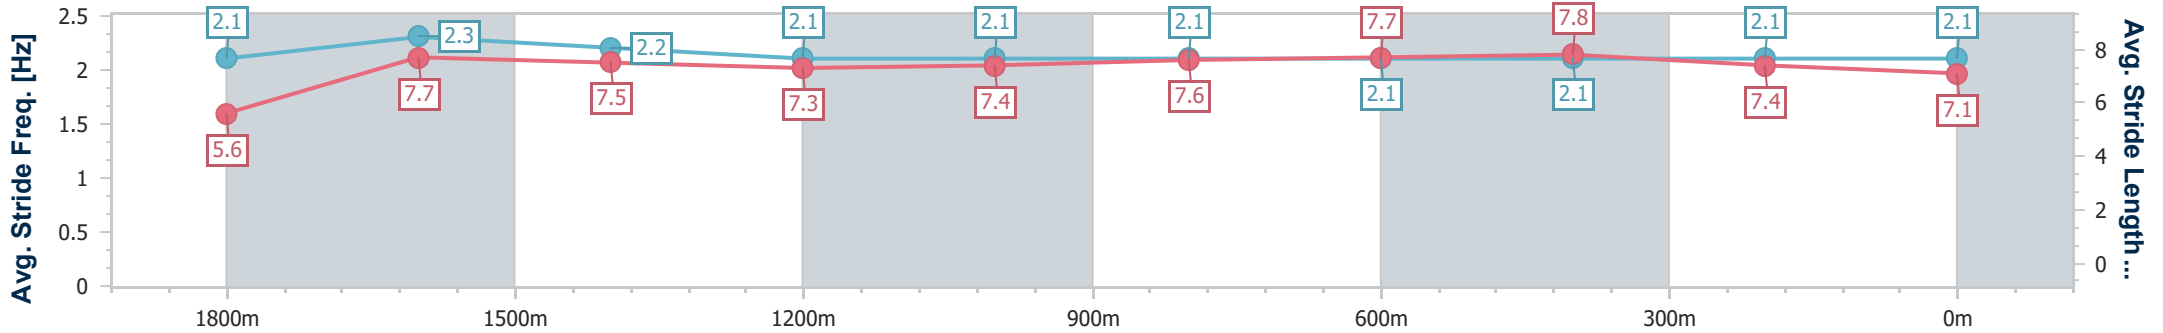

Aquis Park Gold Coast Poly QLD Professional  
 Race 4: TITAN GARAGES & SHEDS BENCHMARK 58 Handicap - 1900m

09 November 2024 - 15:39

Track Rating: Synthetic, Weather: Fine, Rail Position: True

Section	Overall	1800m	1600m	1400m	1200m	1000m	800m	600m	400m	200m
Section Times	2:00.17 [6] (0:08.11)	1:52.06 [6] (0:11.21)	1:40.85 [6] (0:11.57)	1:29.28 [2] (0:12.78)	1:16.50 [2] (0:12.72)	1:03.78 [2] (0:12.43)	0:51.35 [2] (0:12.27)	0:39.08 [2] (0:12.44)	0:26.64 [5] (0:13.04)	0:13.60 [6] (0:13.60)
Average Speed [km/h]	44.4	64.5	62.4	57.0	56.5	58.2	59.2	58.2	55.4	53.2
Top Speed [km/h]	60.9	66.4	63.4	62.1	57.9	59.2	59.7	59.6	56.7	54.0
Avg. Dist. to Rail [m]	5.2	1.7	1.6	1.4	1.5	1.0	1.8	1.5	1.6	4.3
Avg. Stride Freq. [Hz]	2.1	2.4	2.4	2.2	2.2	2.2	2.3	2.3	2.2	2.2
Avg. Stride Length [m]	5.9	7.5	7.4	7.1	7.1	7.2	7.2	7.1	6.9	6.8

- [ ] Ranking at each section and finish
- .-.-.- No data available at this section
- NA No data available

Horse/Jockey Name	Magic Of Millo
Final Rank	7
Fastest Section Time (Section)	0:08.41 (Overall)
Top Speed [km/h] (Section)	63.7 (1800m)
Race State	Finished

Aquis Park Gold Coast Poly QLD Professional  
 Race 4: TITAN GARAGES & SHEDS BENCHMARK 58 Handicap - 1900m

09 November 2024 - 15:39

Track Rating: Synthetic, Weather: Fine, Rail Position: True

Section	Overall	1800m	1600m	1400m	1200m	1000m	800m	600m	400m	200m
Section Times	2:00.33 [7] (0:08.41)	1:51.92 [7] (0:11.50)	1:40.42 [7] (0:11.88)	1:28.54 [7] (0:12.78)	1:15.76 [7] (0:12.90)	1:02.86 [8] (0:12.31)	0:50.55 [8] (0:12.17)	0:38.38 [8] (0:12.24)	0:26.14 [8] (0:12.73)	0:13.41 [7] (0:13.41)
Average Speed [km/h]	42.7	62.3	60.2	56.1	55.9	58.4	59.5	59.1	56.5	54.0
Top Speed [km/h]	59.6	63.7	62.1	58.5	58.1	60.4	60.2	60.5	58.3	56.3
Avg. Dist. to Rail [m]	2.4	0.9	0.7	0.3	0.2	0.3	1.0	1.0	3.0	6.5
Avg. Stride Freq. [Hz]	2.1	2.3	2.2	2.1	2.1	2.1	2.1	2.1	2.1	2.1
Avg. Stride Length [m]	5.6	7.7	7.5	7.3	7.4	7.6	7.7	7.8	7.4	7.1