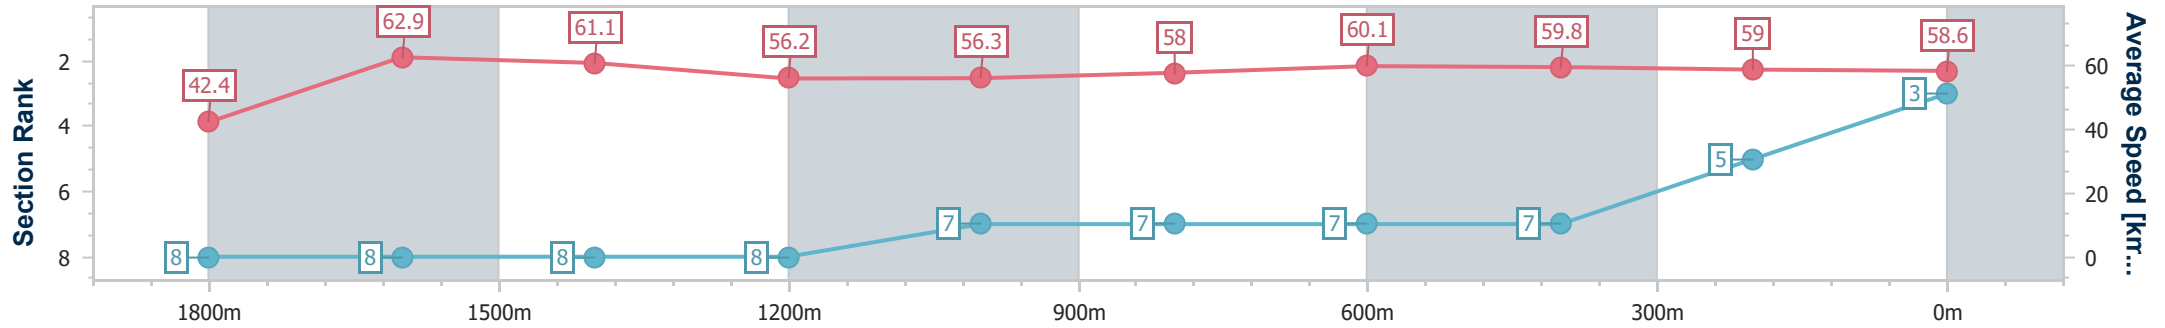

Aquis Park Gold Coast Poly QLD Professional  
 Race 4: TITAN GARAGES & SHEDS BENCHMARK 58 Handicap - 1900m

09 November 2024 - 15:39

Track Rating: Synthetic, Weather: Fine, Rail Position: True

Section	Overall	1800m	1600m	1400m	1200m	1000m	800m	600m	400m	200m
Section Times	1:58.63 [3] (0:08.50)	1:50.13 [8] (0:11.49)	1:38.64 [8] (0:11.80)	1:26.84 [8] (0:12.78)	1:14.06 [8] (0:12.80)	1:01.26 [7] (0:12.39)	0:48.87 [7] (0:12.06)	0:36.81 [7] (0:12.28)	0:24.53 [7] (0:12.26)	0:12.27 [5] (0:12.27)
Average Speed [km/h]	42.4	62.9	61.1	56.2	56.3	58.0	60.1	59.8	59.0	58.6
Top Speed [km/h]	58.7	64.6	63.4	59.6	57.6	60.0	60.7	60.4	61.7	59.6
Avg. Dist. to Rail [m]	5.8	0.9	1.3	0.5	0.1	0.1	1.6	2.9	5.7	9.0
Avg. Stride Freq. [Hz]	2.2	2.3	2.3	2.2	2.1	2.2	2.2	2.2	2.2	2.2
Avg. Stride Length [m]	5.4	7.5	7.3	7.2	7.3	7.4	7.5	7.5	7.2	7.2