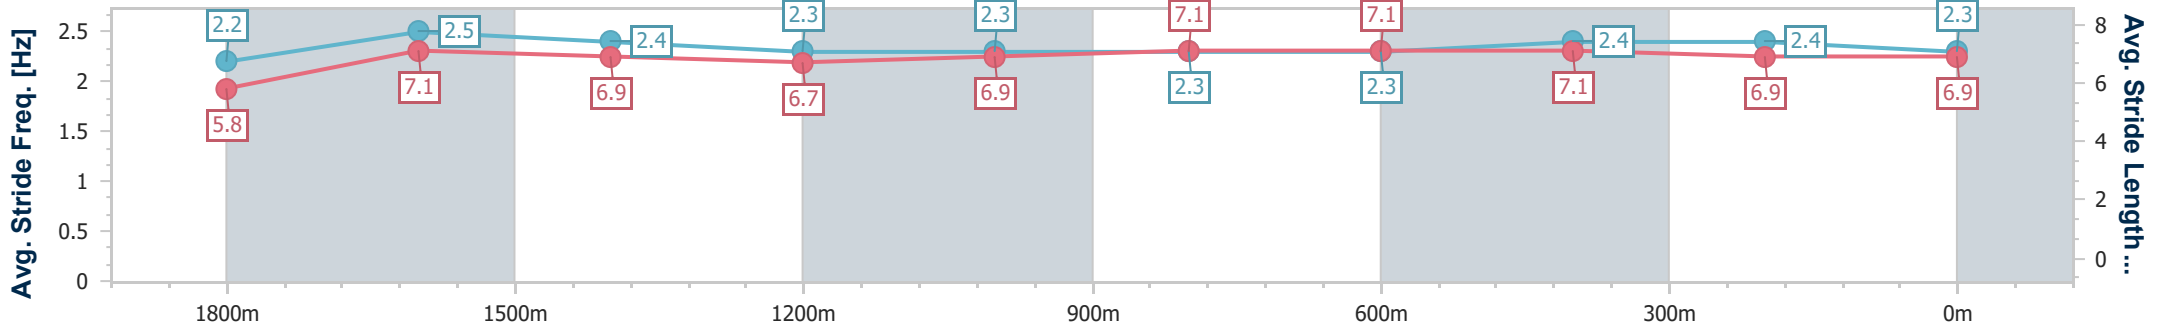

Horse/Jockey Name	Newmarket Miss
Final Rank	1
Fastest Section Time (Section)	0:07.79 (Overall)
Top Speed [km/h] (Section)	64.7 (1800m)
Race State	Finished

Aquis Park Gold Coast Poly QLD Professional
Race 4: TITAN GARAGES & SHEDS BENCHMARK 58 Handicap - 1900m

09 November 2024 - 15:39

Track Rating: Synthetic, Weather: Fine, Rail Position: True

Section	Overall	1800m	1600m	1400m	1200m	1000m	800m	600m	400m	200m
Section Times	1:57.90 [1] (0:07.79)	1:50.11 [3] (0:11.26)	1:38.85 [4] (0:11.99)	1:26.86 [4] (0:12.88)	1:13.98 [4] (0:12.80)	1:01.18 [4] (0:12.25)	0:48.93 [4] (0:12.30)	0:36.63 [4] (0:12.03)	0:24.60 [2] (0:12.15)	0:12.45 [1] (0:12.45)
Average Speed [km/h]	46.1	63.8	59.9	56.2	56.3	58.7	59.4	60.6	59.5	58.3
Top Speed [km/h]	63.5	64.7	62.6	59.4	57.1	60.5	60.7	62.6	60.3	60.7
Avg. Dist. to Rail [m]	1.4	0.6	0.5	0.7	0.5	0.2	2.5	2.9	3.1	5.0
Avg. Stride Freq. [Hz]	2.2	2.5	2.4	2.3	2.3	2.3	2.3	2.4	2.4	2.3
Avg. Stride Length [m]	5.8	7.1	6.9	6.7	6.9	7.1	7.1	7.1	6.9	6.9

- [ ] Ranking at each section and finish
- -.-.- No data available at this section
- NA No data available