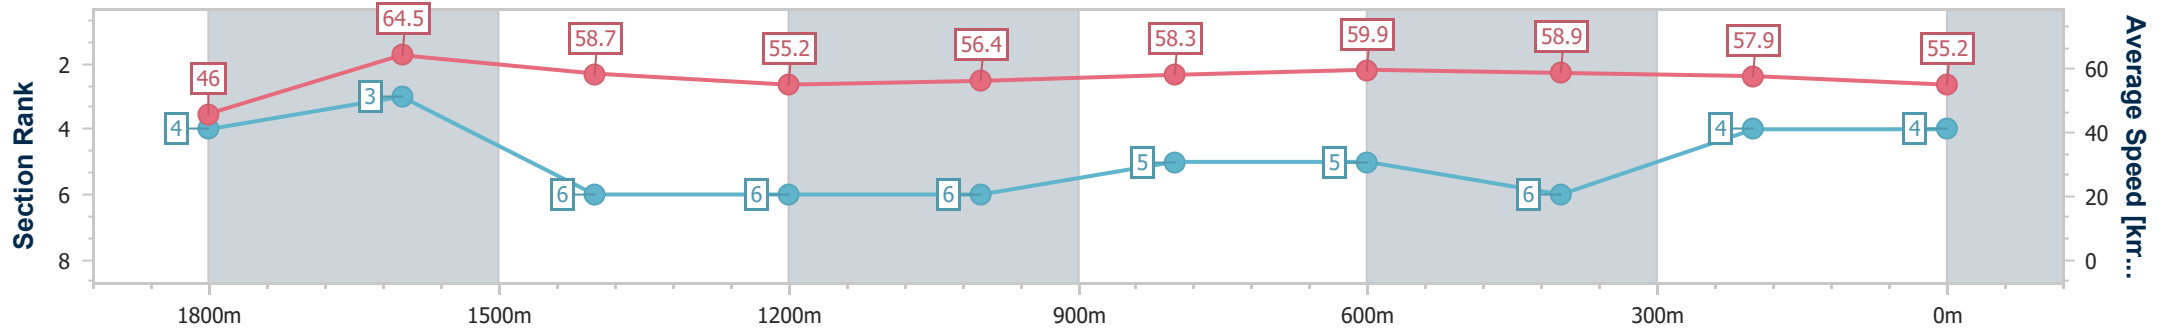

Horse/Jockey Name	Hit 'Em Up
Final Rank	4
Fastest Section Time (Section)	0:07.80 (Overall)
Top Speed [km/h] (Section)	65.4 (1800m)
Race State	Finished

Aquis Park Gold Coast Poly QLD Professional
Race 4: TITAN GARAGES & SHEDS BENCHMARK 58 Handicap - 1900m

09 November 2024 - 15:39

Track Rating: Synthetic, Weather: Fine, Rail Position: True

Section	Overall	1800m	1600m	1400m	1200m	1000m	800m	600m	400m	200m
Section Times	1:59.32 [4] (0:07.80)	1:51.52 [4] (0:11.21)	1:40.31 [3] (0:12.26)	1:28.05 [6] (0:12.93)	1:15.12 [6] (0:12.79)	1:02.33 [6] (0:12.34)	0:49.99 [5] (0:12.02)	0:37.97 [5] (0:12.38)	0:25.59 [6] (0:12.52)	0:13.07 [4] (0:13.07)
Average Speed [km/h]	46.0	64.5	58.7	55.2	56.4	58.3	59.9	58.9	57.9	55.2
Top Speed [km/h]	63.0	65.4	60.5	58.2	57.2	59.1	60.9	60.3	58.9	57.4
Avg. Dist. to Rail [m]	0.8	0.3	0.3	0.8	1.0	0.9	0.8	2.0	4.3	6.1
Avg. Stride Freq. [Hz]	2.2	2.5	2.3	2.2	2.2	2.3	2.3	2.3	2.3	2.3
Avg. Stride Length [m]	5.7	7.2	7.1	6.9	7.0	7.2	7.3	7.2	7.0	6.7

- [ ] Ranking at each section and finish
- -.-.- No data available at this section
- NA No data available