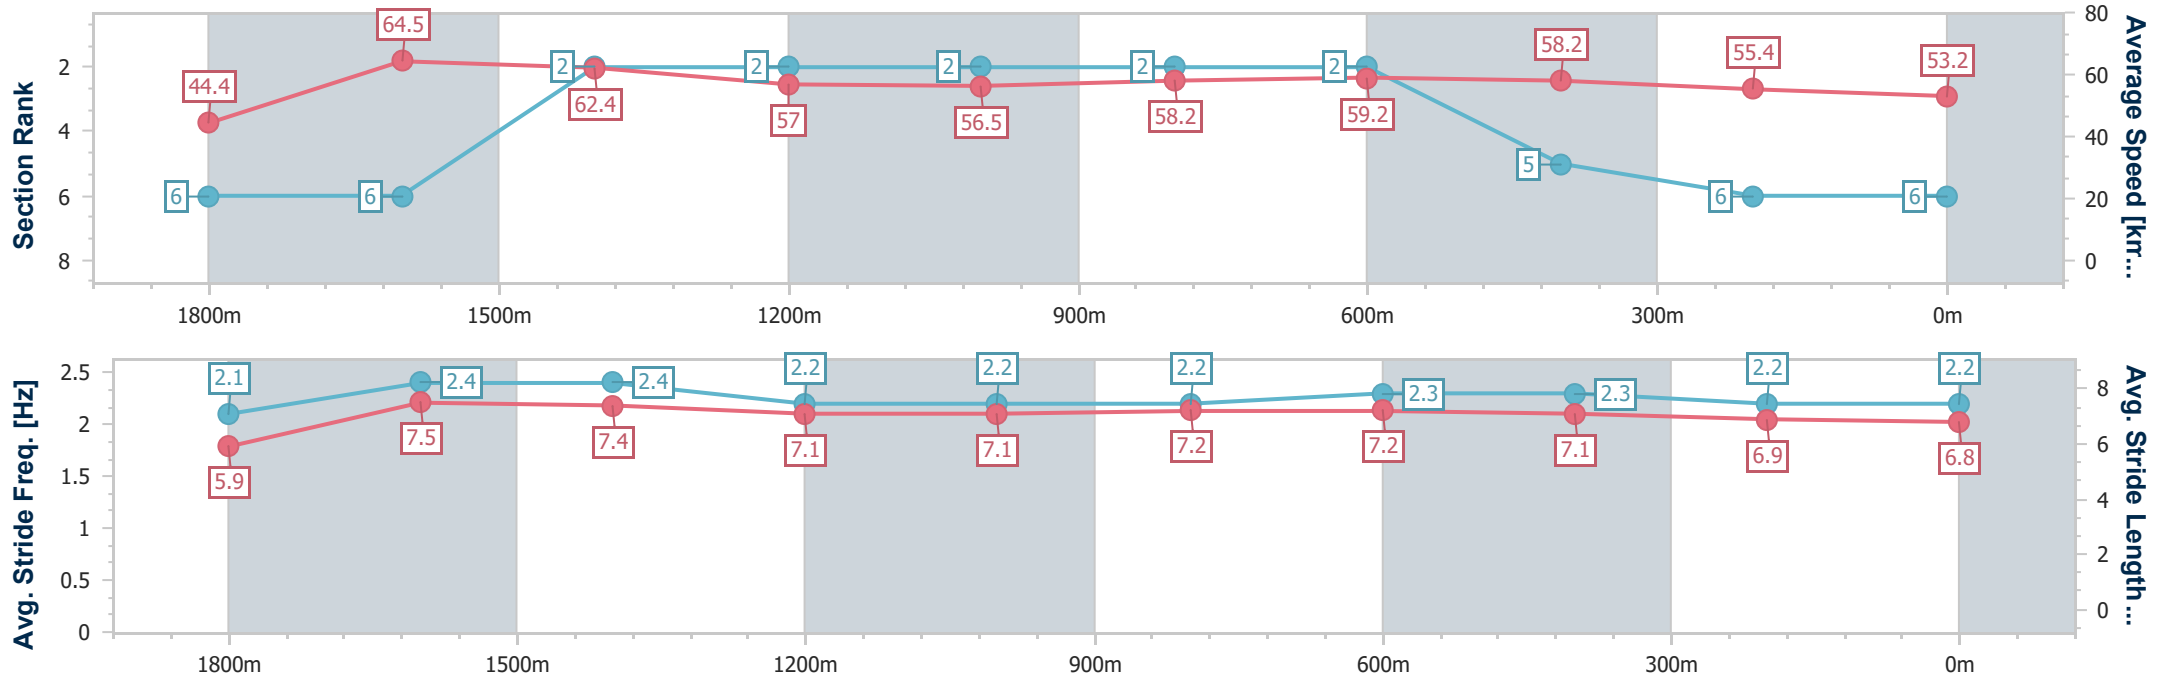

- [ ] Ranking at each section and finish
- .-.- No data available at this section
- NA No data available

Horse/Jockey Name	Fiddler Onthe Roof
Final Rank	6
Fastest Section Time (Section)	0:08.11 (Overall)
Top Speed [km/h] (Section)	66.4 (1800m)
Race State	Finished

Aquis Park Gold Coast Poly QLD Professional  
 Race 4: TITAN GARAGES & SHEDS BENCHMARK 58 Handicap - 1900m

09 November 2024 - 15:39

Track Rating: Synthetic, Weather: Fine, Rail Position: True

Section	Overall	1800m	1600m	1400m	1200m	1000m	800m	600m	400m	200m
Section Times	2:00.17 [6] (0:08.11)	1:52.06 [6] (0:11.21)	1:40.85 [6] (0:11.57)	1:29.28 [2] (0:12.78)	1:16.50 [2] (0:12.72)	1:03.78 [2] (0:12.43)	0:51.35 [2] (0:12.27)	0:39.08 [2] (0:12.44)	0:26.64 [5] (0:13.04)	0:13.60 [6] (0:13.60)
Average Speed [km/h]	44.4	64.5	62.4	57.0	56.5	58.2	59.2	58.2	55.4	53.2
Top Speed [km/h]	60.9	66.4	63.4	62.1	57.9	59.2	59.7	59.6	56.7	54.0
Avg. Dist. to Rail [m]	5.2	1.7	1.6	1.4	1.5	1.0	1.8	1.5	1.6	4.3
Avg. Stride Freq. [Hz]	2.1	2.4	2.4	2.2	2.2	2.2	2.3	2.3	2.2	2.2
Avg. Stride Length [m]	5.9	7.5	7.4	7.1	7.1	7.2	7.2	7.1	6.9	6.8