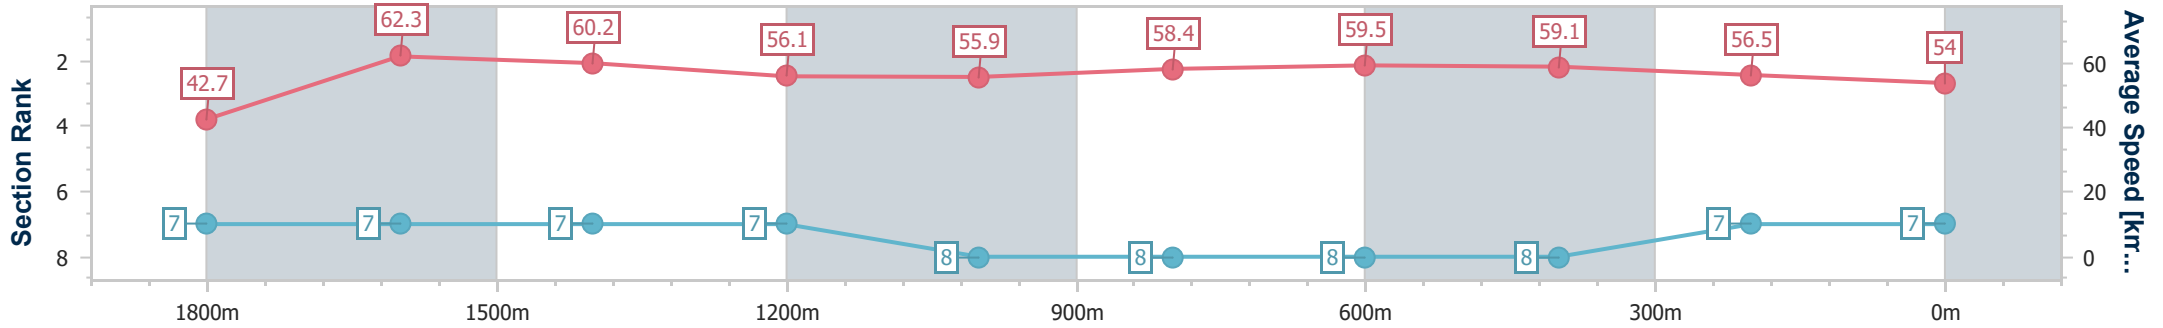

- [ ] Ranking at each section and finish
- .-.-.- No data available at this section
- NA No data available

Horse/Jockey Name	Magic Of Millo
Final Rank	7
Fastest Section Time (Section)	0:08.41 (Overall)
Top Speed [km/h] (Section)	63.7 (1800m)
Race State	Finished

Aquis Park Gold Coast Poly QLD Professional  
 Race 4: TITAN GARAGES & SHEDS BENCHMARK 58 Handicap - 1900m

09 November 2024 - 15:39

Track Rating: Synthetic, Weather: Fine, Rail Position: True

Section	Overall	1800m	1600m	1400m	1200m	1000m	800m	600m	400m	200m
Section Times	2:00.33 [7] (0:08.41)	1:51.92 [7] (0:11.50)	1:40.42 [7] (0:11.88)	1:28.54 [7] (0:12.78)	1:15.76 [7] (0:12.90)	1:02.86 [8] (0:12.31)	0:50.55 [8] (0:12.17)	0:38.38 [8] (0:12.24)	0:26.14 [8] (0:12.73)	0:13.41 [7] (0:13.41)
Average Speed [km/h]	42.7	62.3	60.2	56.1	55.9	58.4	59.5	59.1	56.5	54.0
Top Speed [km/h]	59.6	63.7	62.1	58.5	58.1	60.4	60.2	60.5	58.3	56.3
Avg. Dist. to Rail [m]	2.4	0.9	0.7	0.3	0.2	0.3	1.0	1.0	3.0	6.5
Avg. Stride Freq. [Hz]	2.1	2.3	2.2	2.1	2.1	2.1	2.1	2.1	2.1	2.1
Avg. Stride Length [m]	5.6	7.7	7.5	7.3	7.4	7.6	7.7	7.8	7.4	7.1