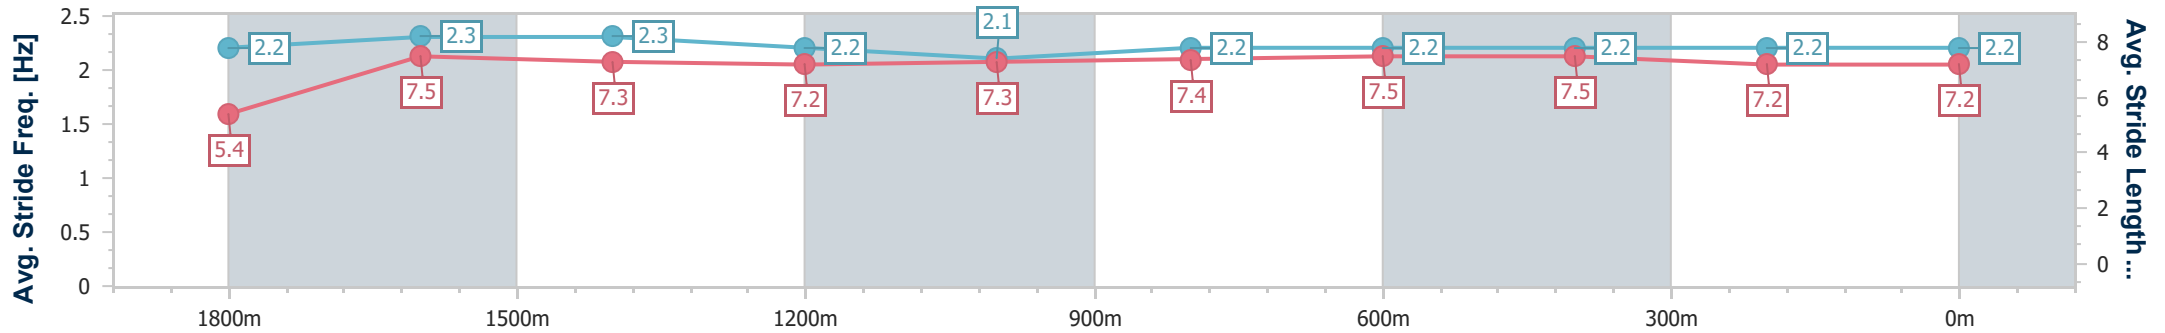

Aquis Park Gold Coast Poly QLD Professional  
 Race 4: TITAN GARAGES & SHEDS BENCHMARK 58 Handicap - 1900m

09 November 2024 - 15:39

Track Rating: Synthetic, Weather: Fine, Rail Position: True

Section	Overall	1800m	1600m	1400m	1200m	1000m	800m	600m	400m	200m
Section Times	1:58.63 [3] (0:08.50)	1:50.13 [8] (0:11.49)	1:38.64 [8] (0:11.80)	1:26.84 [8] (0:12.78)	1:14.06 [8] (0:12.80)	1:01.26 [7] (0:12.39)	0:48.87 [7] (0:12.06)	0:36.81 [7] (0:12.28)	0:24.53 [7] (0:12.26)	0:12.27 [5] (0:12.27)
Average Speed [km/h]	42.4	62.9	61.1	56.2	56.3	58.0	60.1	59.8	59.0	58.6
Top Speed [km/h]	58.7	64.6	63.4	59.6	57.6	60.0	60.7	60.4	61.7	59.6
Avg. Dist. to Rail [m]	5.8	0.9	1.3	0.5	0.1	0.1	1.6	2.9	5.7	9.0
Avg. Stride Freq. [Hz]	2.2	2.3	2.3	2.2	2.1	2.2	2.2	2.2	2.2	2.2
Avg. Stride Length [m]	5.4	7.5	7.3	7.2	7.3	7.4	7.5	7.5	7.2	7.2