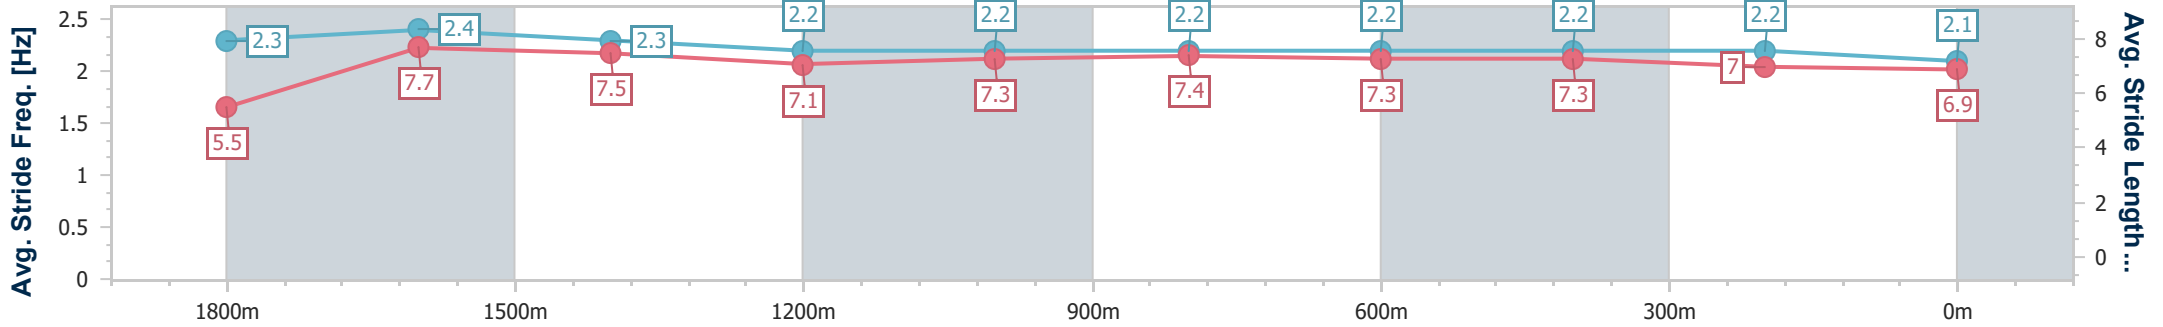

Horse/Jockey Name	Grecian Lass
Final Rank	5
Fastest Section Time (Section)	0:07.75 (Overall)
Top Speed [km/h] (Section)	68.3 (1800m)
Race State	Finished

Aquis Park Gold Coast Poly QLD Professional
Race 4: TITAN GARAGES & SHEDS BENCHMARK 58 Handicap - 1900m

09 November 2024 - 15:39

Track Rating: Synthetic, Weather: Fine, Rail Position: True

Section	Overall	1800m	1600m	1400m	1200m	1000m	800m	600m	400m	200m
Section Times	1:59.65 [5] (0:07.75)	1:51.90 [1] (0:10.98)	1:40.92 [1] (0:11.86)	1:29.06 [1] (0:12.88)	1:16.18 [1] (0:12.69)	1:03.49 [1] (0:12.45)	0:51.04 [1] (0:12.34)	0:38.70 [1] (0:12.31)	0:26.39 [1] (0:12.84)	0:13.55 [3] (0:13.55)
Average Speed [km/h]	46.4	66.1	60.9	55.8	56.8	57.9	58.7	58.7	56.2	53.4
Top Speed [km/h]	63.4	68.3	62.6	58.1	57.4	58.4	59.8	60.3	57.4	54.6
Avg. Dist. to Rail [m]	7.7	3.1	1.1	0.2	0.3	0.2	1.2	1.2	0.5	0.7
Avg. Stride Freq. [Hz]	2.3	2.4	2.3	2.2	2.2	2.2	2.2	2.2	2.2	2.1
Avg. Stride Length [m]	5.5	7.7	7.5	7.1	7.3	7.4	7.3	7.3	7.0	6.9

- [ ] Ranking at each section and finish
- -.-.- No data available at this section
- NA No data available