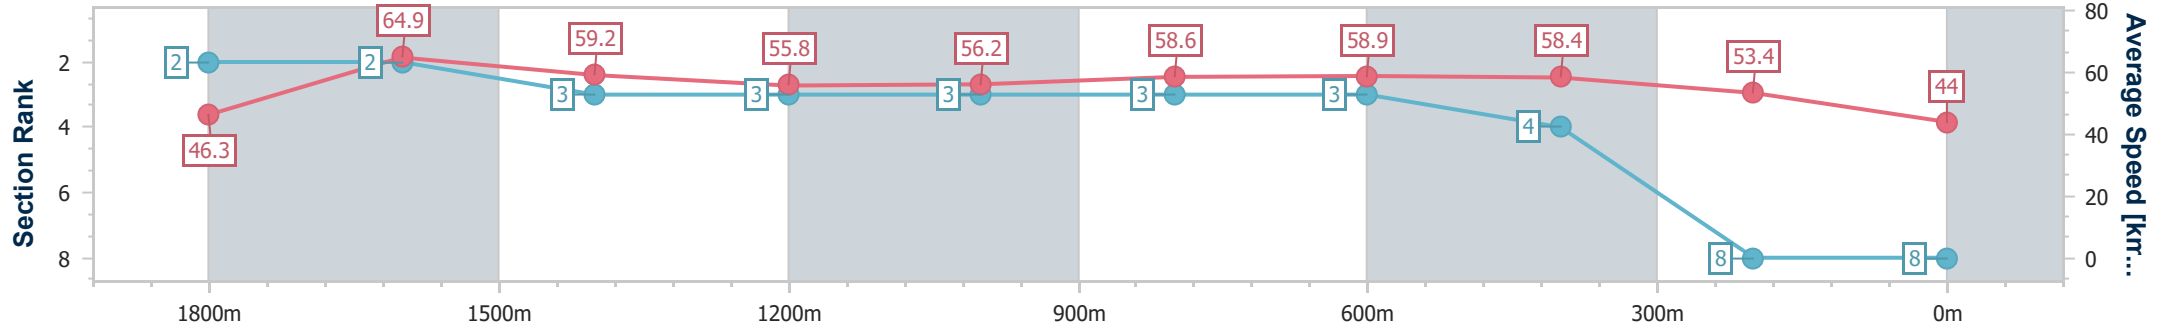

- [ ] Ranking at each section and finish
- .-.- No data available at this section
- NA No data available

Horse/Jockey Name	Champagnes On Me
Final Rank	8
Fastest Section Time (Section)	0:07.77 (Overall)
Top Speed [km/h] (Section)	67.2 (1800m)
Race State	Finished

Aquis Park Gold Coast Poly QLD Professional  
 Race 4: TITAN GARAGES & SHEDS BENCHMARK 58 Handicap - 1900m

09 November 2024 - 15:39

Track Rating: Synthetic, Weather: Fine, Rail Position: True

Section	Overall	1800m	1600m	1400m	1200m	1000m	800m	600m	400m	200m
Section Times	2:03.40 [8] (0:07.77)	1:55.63 [2] (0:11.05)	1:44.58 [2] (0:12.09)	1:32.49 [3] (0:12.86)	1:19.63 [3] (0:12.81)	1:06.82 [3] (0:12.31)	0:54.51 [3] (0:12.23)	0:42.28 [3] (0:12.39)	0:29.89 [4] (0:13.46)	0:16.43 [8] (0:16.43)
Average Speed [km/h]	46.3	64.9	59.2	55.8	56.2	58.6	58.9	58.4	53.4	44.0
Top Speed [km/h]	65.3	67.2	60.2	59.3	57.5	58.9	59.8	60.2	56.9	49.1
Avg. Dist. to Rail [m]	4.2	1.5	1.3	0.6	0.6	0.5	0.5	0.4	0.7	1.1
Avg. Stride Freq. [Hz]	2.2	2.5	2.4	2.3	2.2	2.3	2.3	2.3	2.3	2.1
Avg. Stride Length [m]	5.7	7.3	7.0	6.8	7.0	7.2	7.2	7.0	6.5	5.8