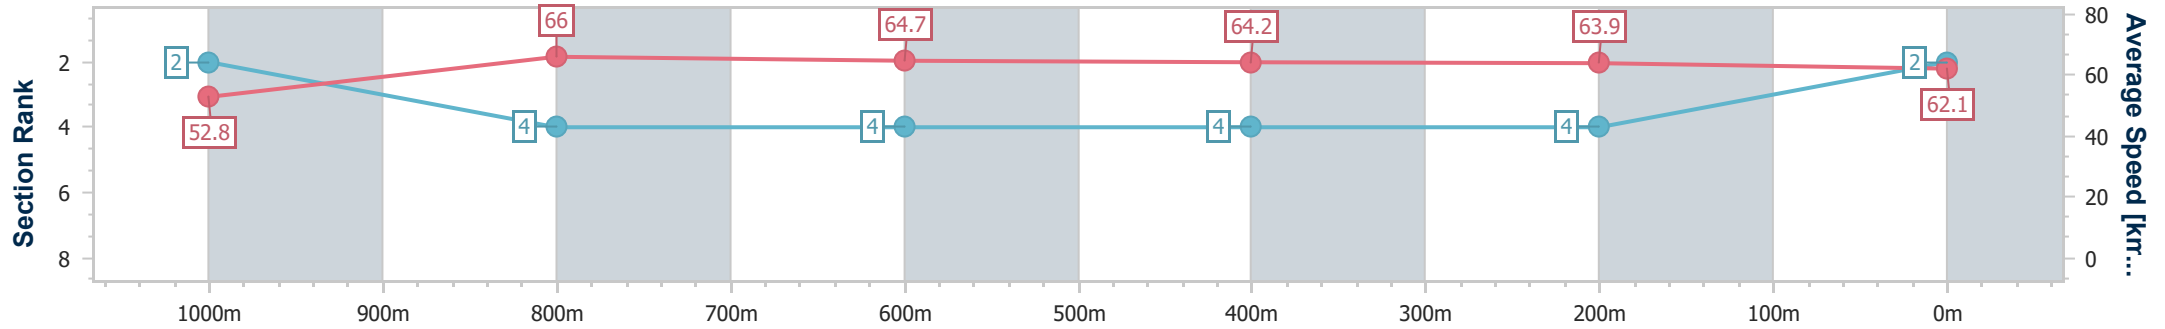

Horse/Jockey Name	Famous Pedrille
Final Rank	2
Fastest Section Time (Section)	0:10.96 (1000m)
Top Speed [km/h] (Section)	67.8 (1000m)
Race State	Finished

Aquis Park Gold Coast Poly QLD Professional
Race 3: EAST COAST CONCRETE BENCHMARK 68 Handicap - 1200m

09 November 2024 - 14:59

Track Rating: Synthetic, Weather: Fine, Rail Position: True

Section	Overall	1000m	800m	600m	400m	200m
Section Times	1:10.27 [2] (0:13.65)	0:56.62 [2] (0:10.96)	0:45.66 [4] (0:11.29)	0:34.37 [4] (0:11.34)	0:23.03 [4] (0:11.38)	0:11.65 [4] (0:11.65)
Average Speed [km/h]	52.8	66.0	64.7	64.2	63.9	62.1
Top Speed [km/h]	66.6	67.8	66.1	66.3	65.0	64.9
Avg. Dist. to Rail [m]	3.4	0.7	2.5	2.8	4.3	4.6
Avg. Stride Freq. [Hz]	2.2	2.4	2.4	2.3	2.4	2.4
Avg. Stride Length [m]	6.4	7.6	7.8	7.5	7.4	7.2

- [ ] Ranking at each section and finish
- -.-.-.- No data available at this section
- NA No data available