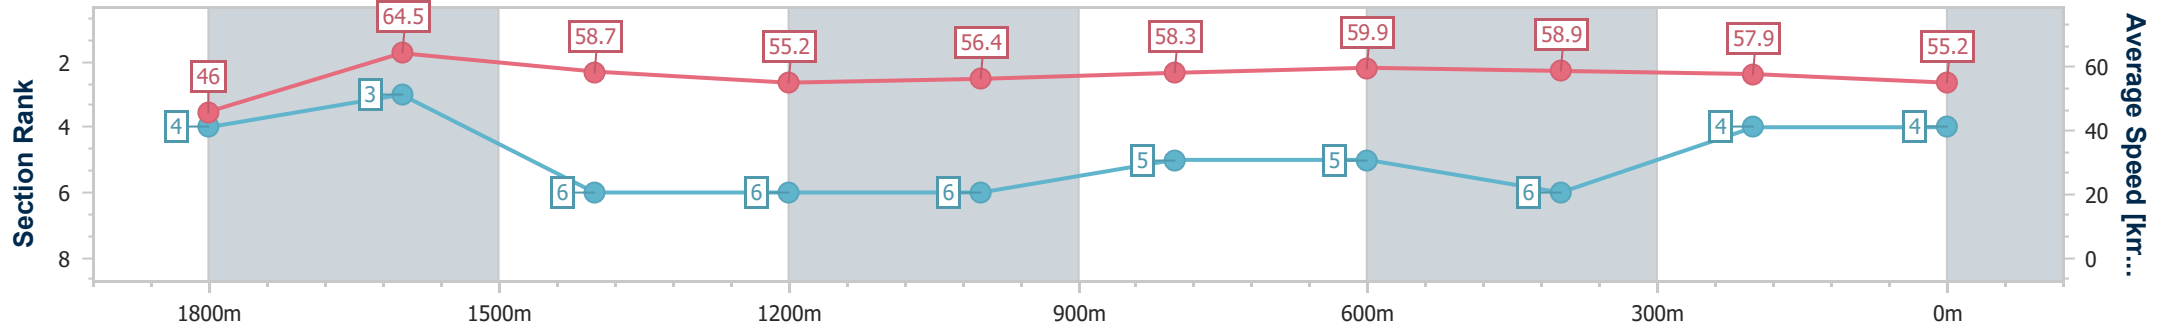

Horse/Jockey Name	Hit 'Em Up
Final Rank	4
Fastest Section Time (Section)	0:07.80 (Overall)
Top Speed [km/h] (Section)	65.4 (1800m)
Race State	Finished

Aquis Park Gold Coast Poly QLD Professional
Race 4: TITAN GARAGES & SHEDS BENCHMARK 58 Handicap - 1900m

09 November 2024 - 15:39

Track Rating: Synthetic, Weather: Fine, Rail Position: True

Section	Overall	1800m	1600m	1400m	1200m	1000m	800m	600m	400m	200m
Section Times	1:59.32 [4] (0:07.80)	1:51.52 [4] (0:11.21)	1:40.31 [3] (0:12.26)	1:28.05 [6] (0:12.93)	1:15.12 [6] (0:12.79)	1:02.33 [6] (0:12.34)	0:49.99 [5] (0:12.02)	0:37.97 [5] (0:12.38)	0:25.59 [6] (0:12.52)	0:13.07 [4] (0:13.07)
Average Speed [km/h]	46.0	64.5	58.7	55.2	56.4	58.3	59.9	58.9	57.9	55.2
Top Speed [km/h]	63.0	65.4	60.5	58.2	57.2	59.1	60.9	60.3	58.9	57.4
Avg. Dist. to Rail [m]	0.8	0.3	0.3	0.8	1.0	0.9	0.8	2.0	4.3	6.1
Avg. Stride Freq. [Hz]	2.2	2.5	2.3	2.2	2.2	2.3	2.3	2.3	2.3	2.3
Avg. Stride Length [m]	5.7	7.2	7.1	6.9	7.0	7.2	7.3	7.2	7.0	6.7

- [ ] Ranking at each section and finish
- -.-.- No data available at this section
- NA No data available