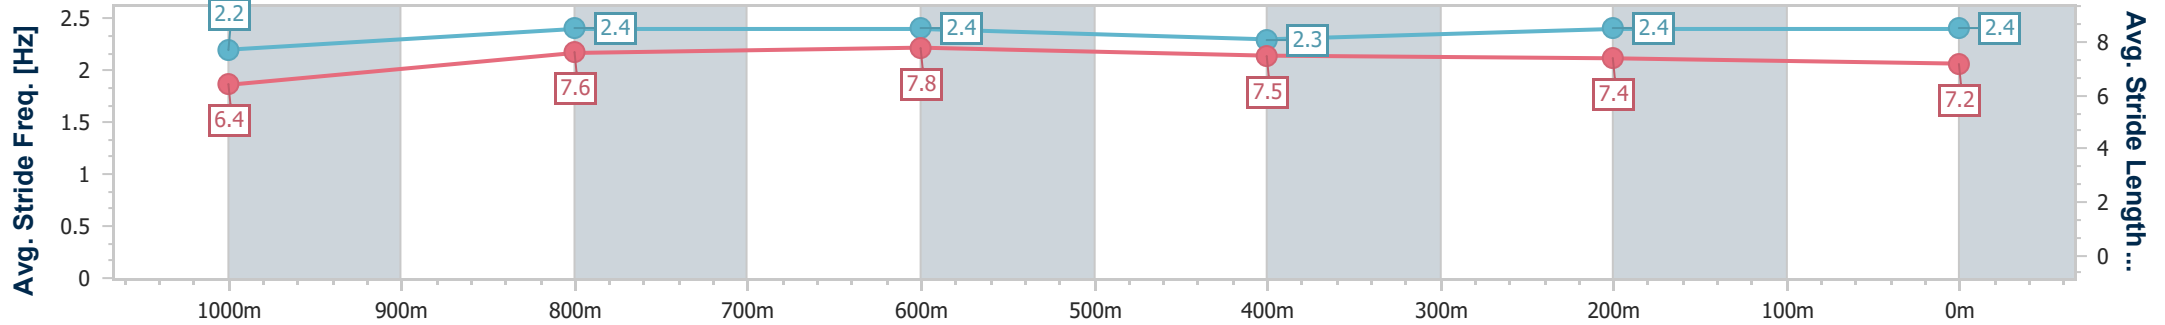

Horse/Jockey Name	Famous Pedrille
Final Rank	2
Fastest Section Time (Section)	0:10.96 (1000m)
Top Speed [km/h] (Section)	67.8 (1000m)
Race State	Finished

Aquis Park Gold Coast Poly QLD Professional
Race 3: EAST COAST CONCRETE BENCHMARK 68 Handicap - 1200m

09 November 2024 - 14:59

Track Rating: Synthetic, Weather: Fine, Rail Position: True

Section	Overall	1000m	800m	600m	400m	200m
Section Times	1:10.27 [2] (0:13.65)	0:56.62 [2] (0:10.96)	0:45.66 [4] (0:11.29)	0:34.37 [4] (0:11.34)	0:23.03 [4] (0:11.38)	0:11.65 [4] (0:11.65)
Average Speed [km/h]	52.8	66.0	64.7	64.2	63.9	62.1
Top Speed [km/h]	66.6	67.8	66.1	66.3	65.0	64.9
Avg. Dist. to Rail [m]	3.4	0.7	2.5	2.8	4.3	4.6
Avg. Stride Freq. [Hz]	2.2	2.4	2.4	2.3	2.4	2.4
Avg. Stride Length [m]	6.4	7.6	7.8	7.5	7.4	7.2

- [ ] Ranking at each section and finish
- -.-.-.- No data available at this section
- NA No data available