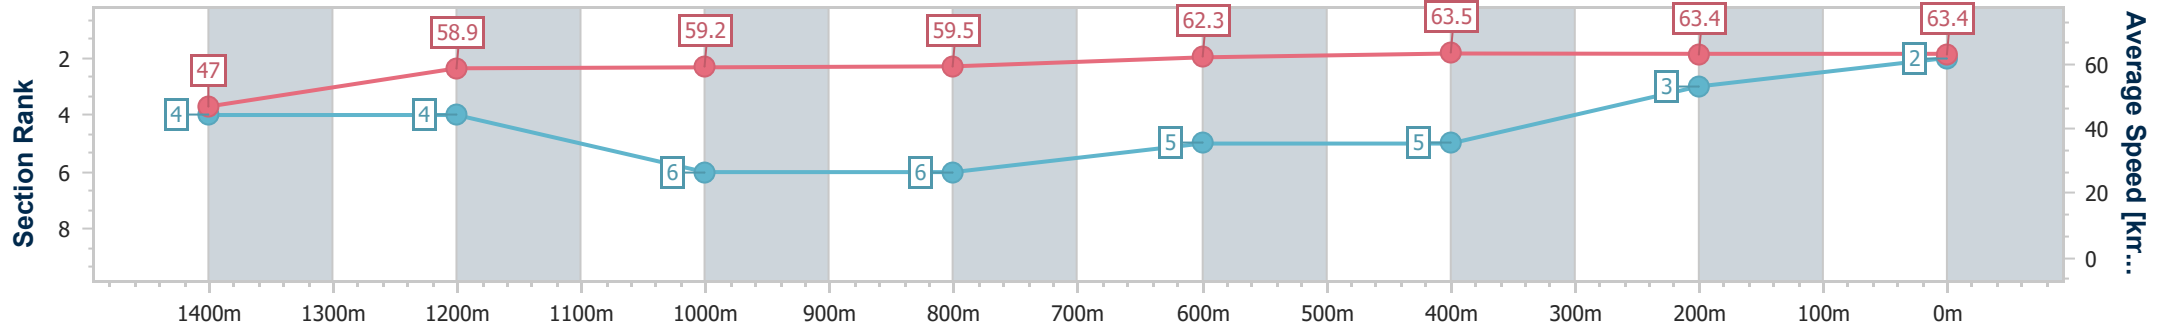

Horse/Jockey Name	Capital Boss
Final Rank	2
Fastest Section Time (Section)	0:10.72 (Overall)
Top Speed [km/h] (Section)	64.5 (400m)
Race State	Finished

Aquis Park Gold Coast Poly QLD Professional
Race 6: CORPSURE CYBER INSURANCE BENCHMARK 68
Handicap - 1540m

09 November 2024 - 16:55

Track Rating: Synthetic, Weather: Fine, Rail Position: True

Section	Overall	1400m	1200m	1000m	800m	600m	400m	200m
Section Times	1:32.74 [2] (0:10.72)	1:22.02 [4] (0:12.29)	1:09.73 [4] (0:12.14)	0:57.59 [6] (0:12.06)	0:45.53 [6] (0:11.39)	0:34.14 [5] (0:11.31)	0:22.83 [5] (0:11.36)	0:11.47 [3] (0:11.47)
Average Speed [km/h]	47.0	58.9	59.2	59.5	62.3	63.5	63.4	63.4
Top Speed [km/h]	59.1	60.3	60.7	62.2	63.0	64.3	64.5	64.1
Avg. Dist. to Rail [m]	2.3	0.5	0.7	0.8	2.0	0.3	1.2	2.5
Avg. Stride Freq. [Hz]	2.2	2.2	2.2	2.1	2.2	2.3	2.3	2.2
Avg. Stride Length [m]	6.0	7.5	7.6	7.8	7.8	7.8	7.6	7.8

- [ ] Ranking at each section and finish
- -.-.- No data available at this section
- NA No data available