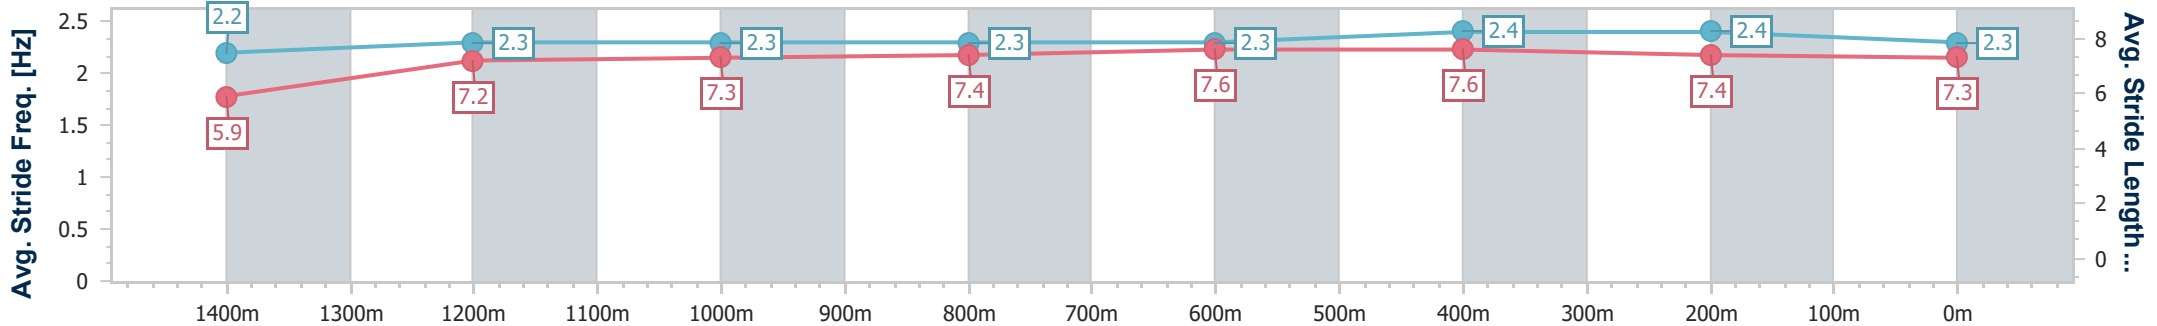

Horse/Jockey Name	Silver Warrior
Final Rank	3
Fastest Section Time (Section)	0:10.63 (Overall)
Top Speed [km/h] (Section)	66.0 (600m)
Race State	Finished

Aquis Park Gold Coast Poly QLD Professional
Race 6: CORPSURE CYBER INSURANCE BENCHMARK 68
Handicap - 1540m

09 November 2024 - 16:55

Track Rating: Synthetic, Weather: Fine, Rail Position: True

Section	Overall	1400m	1200m	1000m	800m	600m	400m	200m
Section Times	1:33.09 [3] (0:10.63)	1:22.46 [3] (0:12.21)	1:10.25 [3] (0:12.11)	0:58.14 [3] (0:12.04)	0:46.10 [3] (0:11.58)	0:34.52 [4] (0:11.20)	0:23.32 [4] (0:11.44)	0:11.88 [2] (0:11.88)
Average Speed [km/h]	47.6	59.6	59.3	60.2	62.8	64.6	63.3	60.9
Top Speed [km/h]	59.1	60.3	61.2	61.6	64.9	66.0	64.5	62.8
Avg. Dist. to Rail [m]	4.9	1.4	2.4	1.6	1.6	1.5	2.2	4.2
Avg. Stride Freq. [Hz]	2.2	2.3	2.3	2.3	2.3	2.4	2.4	2.3
Avg. Stride Length [m]	5.9	7.2	7.3	7.4	7.6	7.6	7.4	7.3

- [ ] Ranking at each section and finish
- -.-.- No data available at this section
- NA No data available