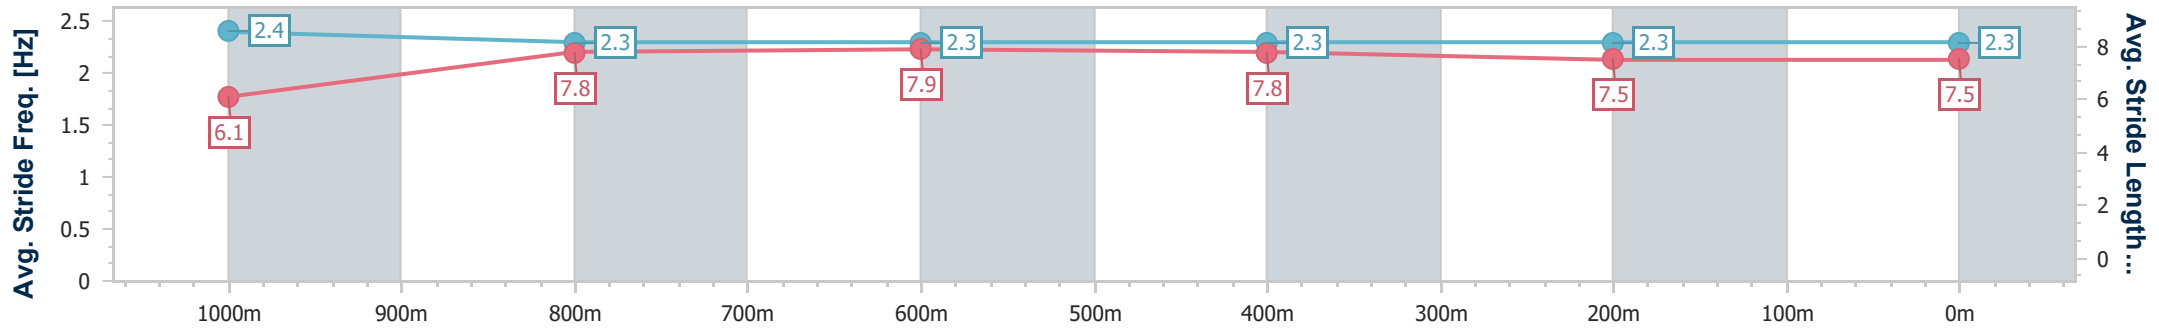

Aquis Park Gold Coast Poly QLD Professional

Race 1: SMSFLC Class 1 Plate - 1200m

09 November 2024 - 13:39

Track Rating: Synthetic, Weather: Fine, Rail Position: True

Section	Overall	1000m	800m	600m	400m	200m
Section Times	1:11.18 [2] (0:13.82)	0:57.36 [6] (0:11.02)	0:46.34 [6] (0:11.38)	0:34.96 [6] (0:11.43)	0:23.53 [6] (0:11.63)	0:11.90 [5]
Average Speed [km/h]	52.0	65.7	64.0	63.6	62.2	61.0
Top Speed [km/h]	66.9	67.9	64.8	65.5	63.3	62.5
Avg. Dist. to Rail [m]	1.8	1.5	1.4	2.2	4.3	6.2
Avg. Stride Freq. [Hz]	2.4	2.3	2.3	2.3	2.3	2.3
Avg. Stride Length [m]	6.1	7.8	7.9	7.8	7.5	7.5