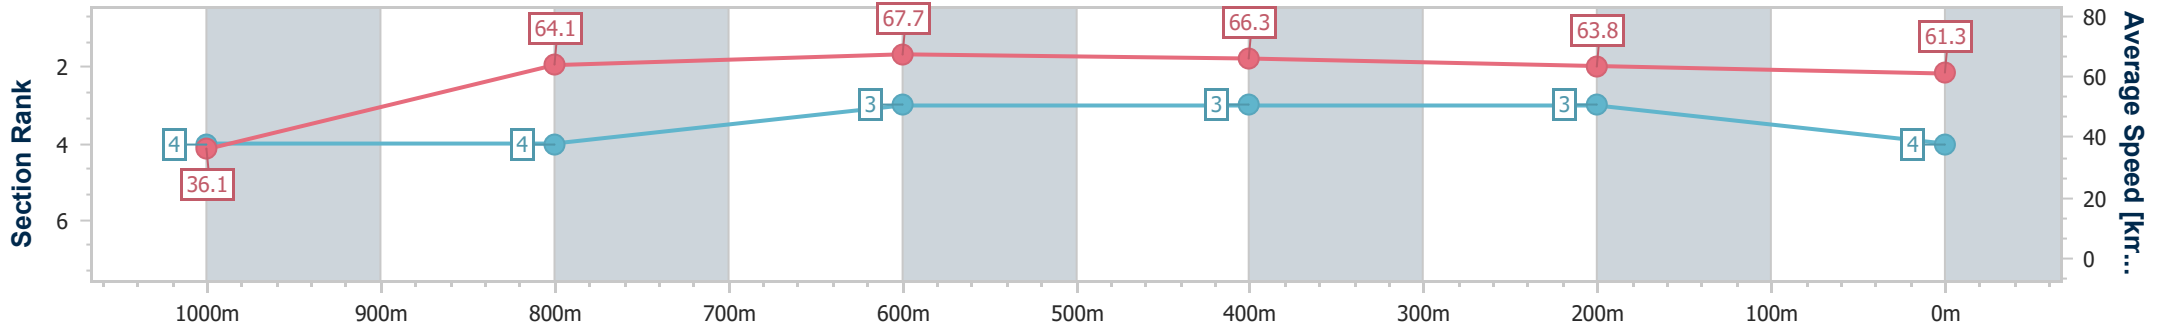

Horse/Jockey Name	I Am Voodoo
Final Rank	4
Fastest Section Time (Section)	0:05.01 (Overall)
Top Speed [km/h] (Section)	68.3 (800m)
Race State	Finished

Aquis Park Gold Coast Poly QLD Professional
Race 5: CORPSURE INSURANCE BROKING BENCHMARK 62
Handicap - 1050m

09 November 2024 - 16:19

Track Rating: Synthetic, Weather: Fine, Rail Position: True

Section	Overall	1000m	800m	600m	400m	200m
Section Times	1:00.83 [4] (0:05.01)	0:55.82 [4] (0:11.20)	0:44.62 [4] (0:10.68)	0:33.94 [3] (0:10.82)	0:23.12 [3] (0:11.29)	0:11.83 [3] (0:11.83)
Average Speed [km/h]	36.1	64.1	67.7	66.3	63.8	61.3
Top Speed [km/h]	55.1	68.0	68.3	67.9	64.9	63.9
Avg. Dist. to Rail [m]	3.0	0.7	0.3	0.6	3.1	4.9
Avg. Stride Freq. [Hz]	2.1	2.5	2.5	2.5	2.5	2.4
Avg. Stride Length [m]	4.7	7.1	7.6	7.4	7.0	7.0

- [ ] Ranking at each section and finish
- -.-.- No data available at this section
- NA No data available