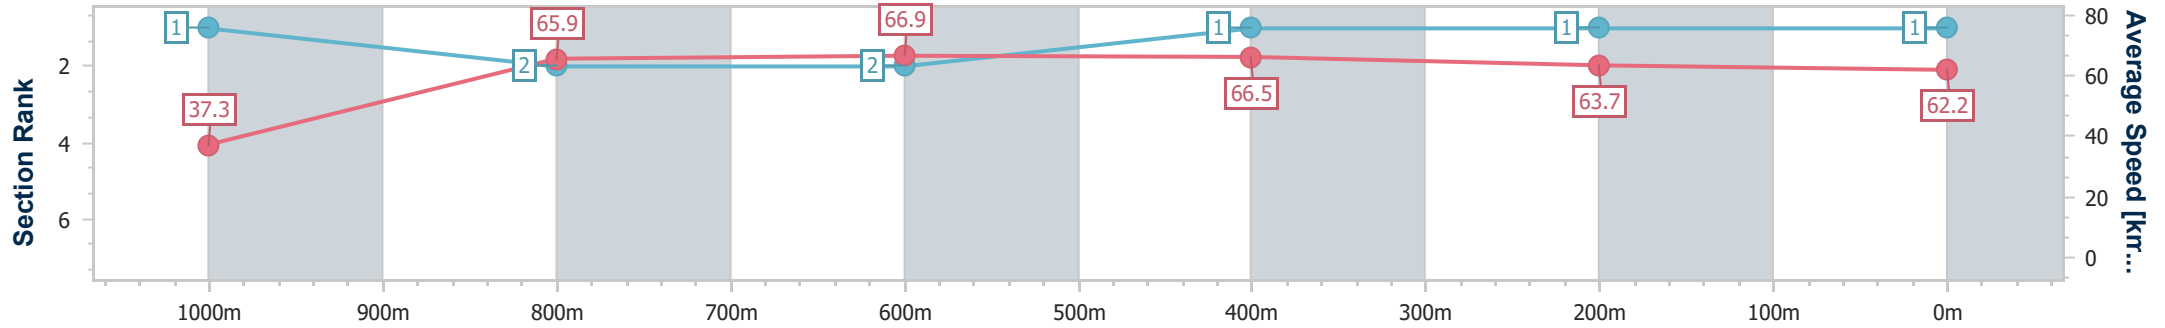

Horse/Jockey Name	Rustic Boom
Final Rank	1
Fastest Section Time (Section)	0:04.84 (Overall)
Top Speed [km/h] (Section)	68.6 (1000m)
Race State	Finished

Aquis Park Gold Coast Poly QLD Professional
Race 5: CORPSURE INSURANCE BROKING BENCHMARK 62
Handicap - 1050m

09 November 2024 - 16:19

Track Rating: Synthetic, Weather: Fine, Rail Position: True

Section	Overall	1000m	800m	600m	400m	200m
Section Times	1:00.43 [1] (0:04.84)	0:55.59 [1] (0:10.92)	0:44.67 [2] (0:10.87)	0:33.80 [2] (0:10.83)	0:22.97 [1] (0:11.31)	0:11.66 [1] (0:11.66)
Average Speed [km/h]	37.3	65.9	66.9	66.5	63.7	62.2
Top Speed [km/h]	57.1	68.6	67.8	68.5	65.2	64.0
Avg. Dist. to Rail [m]	1.3	0.4	1.2	0.5	1.8	5.1
Avg. Stride Freq. [Hz]	2.3	2.6	2.5	2.5	2.4	2.4
Avg. Stride Length [m]	4.4	7.1	7.5	7.5	7.3	7.3

- [ ] Ranking at each section and finish
- -.-.- No data available at this section
- NA No data available