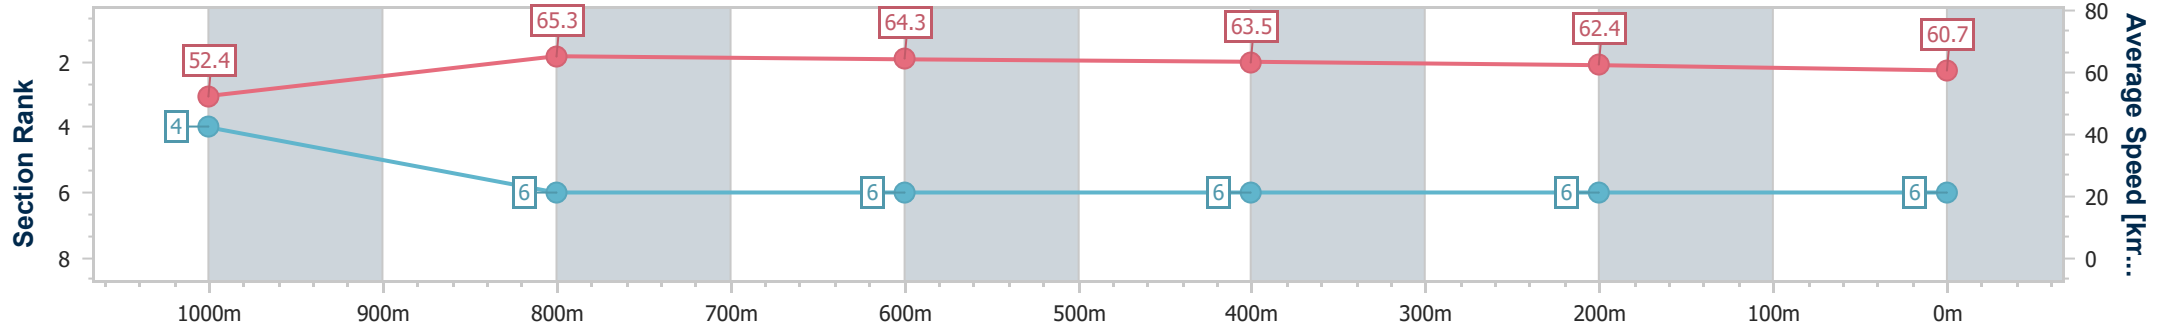

Horse/Jockey Name	Gerrymander
Final Rank	6
Fastest Section Time (Section)	0:11.04 (1000m)
Top Speed [km/h] (Section)	66.7 (1000m)
Race State	Finished

Aquis Park Gold Coast Poly QLD Professional
Race 3: EAST COAST CONCRETE BENCHMARK 68 Handicap - AQUIS PARK
1200m

09 November 2024 - 14:59

Track Rating: Synthetic, Weather: Fine, Rail Position: True

Section	Overall	1000m	800m	600m	400m	200m
Section Times	1:10.97 [6] (0:13.81)	0:57.16 [4] (0:11.04)	0:46.12 [6] (0:11.26)	0:34.86 [6] (0:11.37)	0:23.49 [6] (0:11.59)	0:11.90 [6] (0:11.90)
Average Speed [km/h]	52.4	65.3	64.3	63.5	62.4	60.7
Top Speed [km/h]	65.1	66.7	65.3	64.7	63.3	63.1
Avg. Dist. to Rail [m]	2.0	1.9	0.7	0.9	3.3	5.3
Avg. Stride Freq. [Hz]	2.3	2.4	2.3	2.3	2.3	2.3
Avg. Stride Length [m]	6.3	7.6	7.6	7.6	7.4	7.4

- [ ] Ranking at each section and finish
- -.-.- No data available at this section
- NA No data available