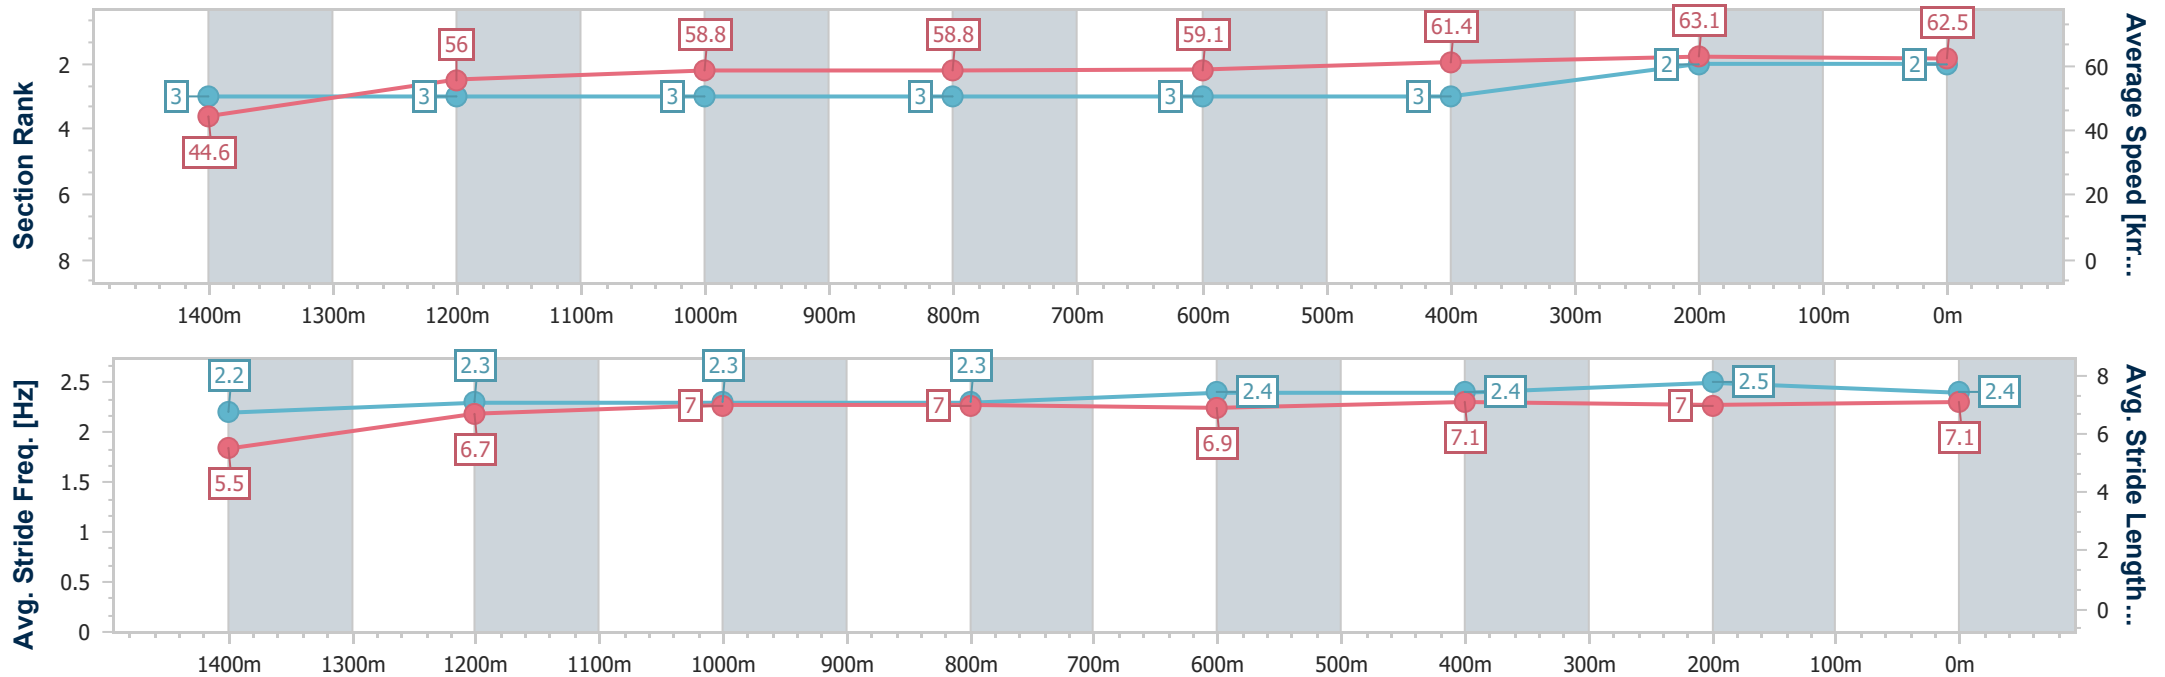

Aquis Park Gold Coast Poly QLD Professional

Race 2: CARPET CALL Class 1 Handicap - 1540m

09 November 2024 - 14:19

Track Rating: Synthetic, Weather: Fine, Rail Position: True

Section	Overall	1400m	1200m	1000m	800m	600m	400m	200m
Section Times	1:35.56 [2] (0:11.37)	1:24.19 [3] (0:12.78)	1:11.41 [3] (0:12.23)	0:59.18 [3] (0:12.22)	0:46.96 [3] (0:12.18)	0:34.78 [3] (0:11.76)	0:23.02 [3] (0:11.42)	0:11.60 [2] (0:11.60)
Average Speed [km/h]	44.6	56.0	58.8	58.8	59.1	61.4	63.1	62.5
Top Speed [km/h]	54.2	58.0	59.6	60.0	61.2	62.0	64.2	63.8
Avg. Dist. to Rail [m]	1.9	0.8	1.0	0.7	0.6	0.4	1.8	3.8
Avg. Stride Freq. [Hz]	2.2	2.3	2.3	2.3	2.4	2.4	2.5	2.4
Avg. Stride Length [m]	5.5	6.7	7.0	7.0	6.9	7.1	7.0	7.1