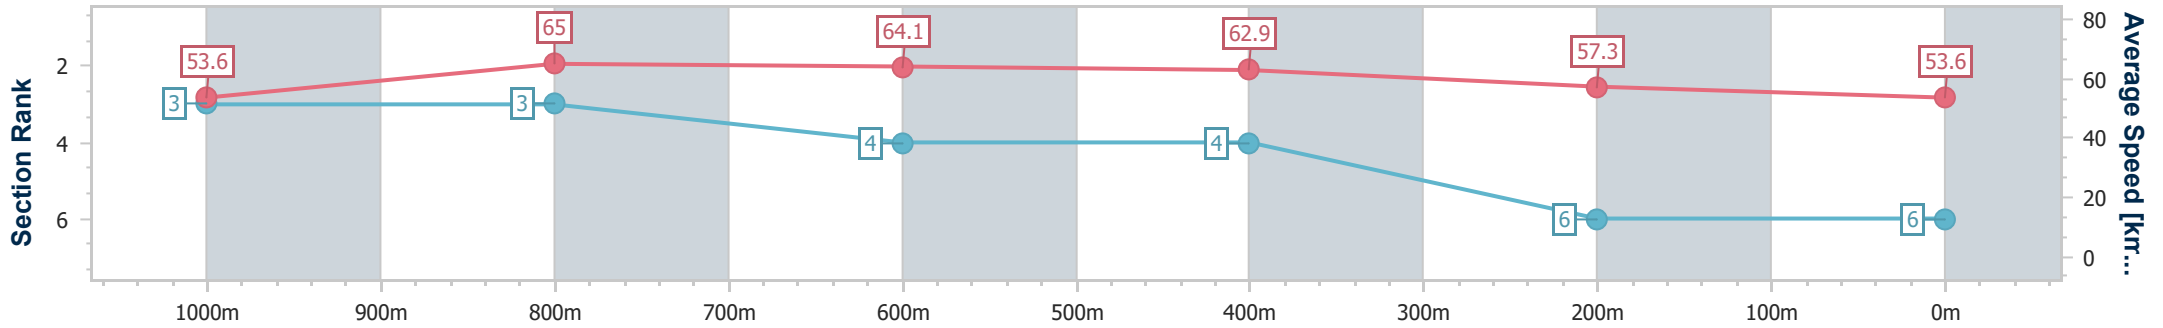

Aquis Park Gold Coast Poly QLD Professional

Race 1: SMSFLC Class 1 Plate - 1200m

09 November 2024 - 13:39

Track Rating: Synthetic, Weather: Fine, Rail Position: True

Section	Overall	1000m	800m	600m	400m	200m
Section Times	1:13.54 [6] (0:13.42)	1:00.12 [3] (0:11.09)	0:49.03 [3] (0:11.37)	0:37.66 [4] (0:11.56)	0:26.10 [4] (0:12.63)	0:13.47 [6] (0:13.47)
Average Speed [km/h]	53.6	65.0	64.1	62.9	57.3	53.6
Top Speed [km/h]	68.9	69.8	65.1	66.1	58.9	55.7
Avg. Dist. to Rail [m]	1.6	0.5	2.4	2.2	1.3	1.6
Avg. Stride Freq. [Hz]	2.4	2.5	2.4	2.4	2.3	2.2
Avg. Stride Length [m]	6.2	7.3	7.4	7.3	6.8	6.7