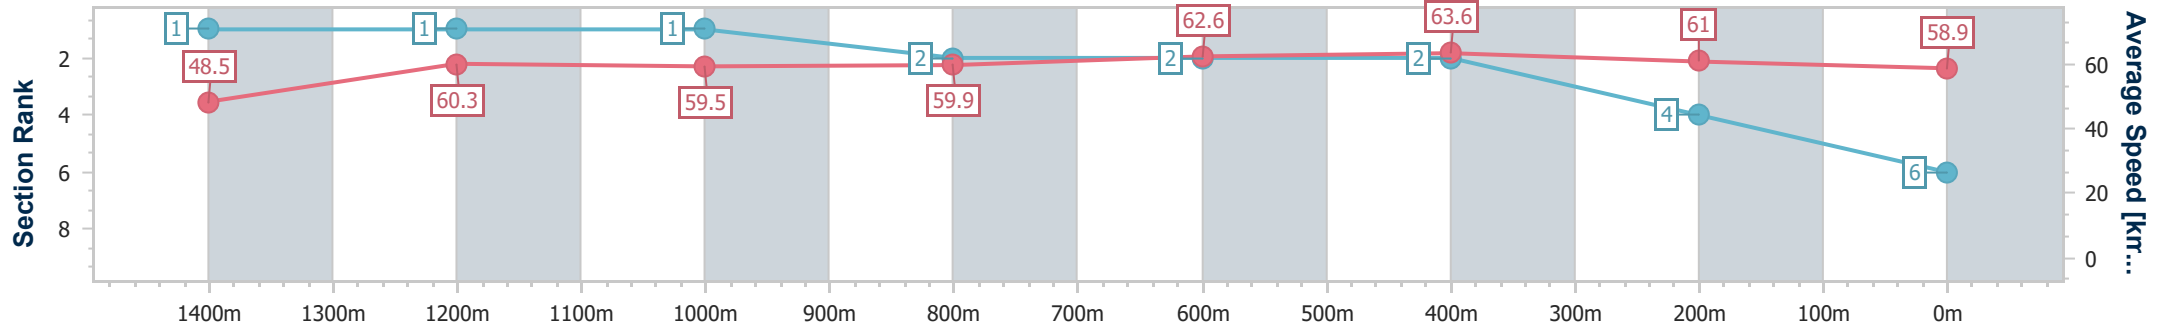

Horse/Jockey Name	Torovista
Final Rank	6
Fastest Section Time (Section)	0:10.41 (Overall)
Top Speed [km/h] (Section)	64.4 (600m)
Race State	Finished

Aquis Park Gold Coast Poly QLD Professional
Race 6: CORPSURE CYBER INSURANCE BENCHMARK 68
Handicap - 1540m

09 November 2024 - 16:55

Track Rating: Synthetic, Weather: Fine, Rail Position: True

Section	Overall	1400m	1200m	1000m	800m	600m	400m	200m
Section Times	1:33.68 [6] (0:10.41)	1:23.27 [1] (0:12.07)	1:11.20 [1] (0:12.10)	0:59.10 [1] (0:12.07)	0:47.03 [2] (0:11.52)	0:35.51 [2] (0:11.41)	0:24.10 [2] (0:11.78)	0:12.32 [4] (0:12.32)
Average Speed [km/h]	48.5	60.3	59.5	59.9	62.6	63.6	61.0	58.9
Top Speed [km/h]	60.5	60.8	60.7	61.1	63.6	64.4	62.2	60.0
Avg. Dist. to Rail [m]	3.9	1.2	1.8	2.0	0.7	0.9	0.8	1.4
Avg. Stride Freq. [Hz]	2.2	2.2	2.2	2.2	2.3	2.3	2.3	2.2
Avg. Stride Length [m]	6.1	7.6	7.6	7.7	7.7	7.8	7.5	7.4

- [ ] Ranking at each section and finish
- -.-.- No data available at this section
- NA No data available