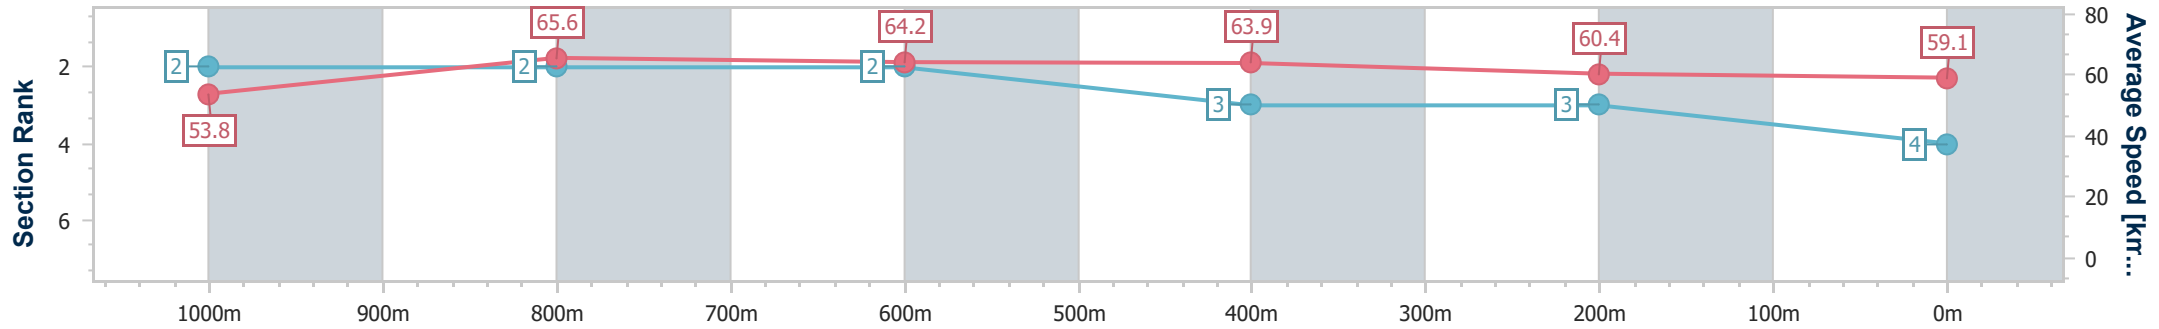

Aquis Park Gold Coast Poly QLD Professional

Race 1: SMSFLC Class 1 Plate - 1200m

09 November 2024 - 13:39

Track Rating: Synthetic, Weather: Fine, Rail Position: True

Section	Overall	1000m	800m	600m	400m	200m
Section Times	1:11.26 [4] (0:13.42)	0:57.84 [2] (0:10.99)	0:46.85 [2] (0:11.27)	0:35.58 [2] (0:11.33)	0:24.25 [3] (0:12.00)	0:12.25 [3] (0:12.25)
Average Speed [km/h]	53.8	65.6	64.2	63.9	60.4	59.1
Top Speed [km/h]	67.7	67.8	65.4	66.1	62.0	59.7
Avg. Dist. to Rail [m]	4.3	0.7	1.0	1.2	3.1	4.4
Avg. Stride Freq. [Hz]	2.4	2.4	2.4	2.4	2.4	2.3
Avg. Stride Length [m]	6.2	7.5	7.5	7.4	7.1	7.1