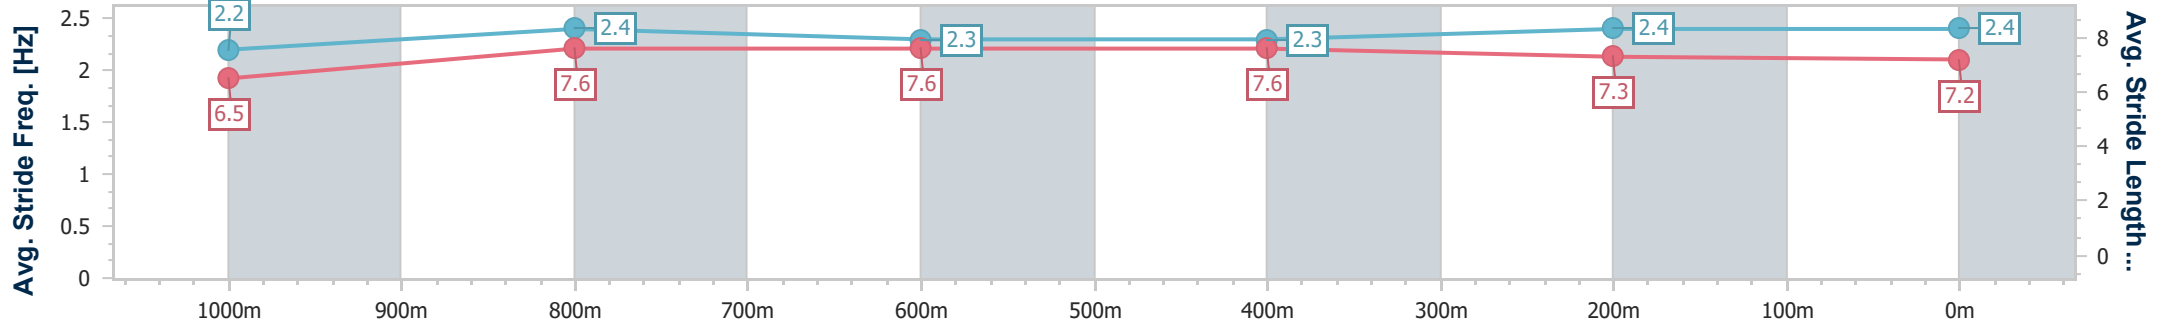

Horse/Jockey Name	New Hampshire
Final Rank	3
Fastest Section Time (Section)	0:10.92 (1000m)
Top Speed [km/h] (Section)	67.6 (1000m)
Race State	Finished

Aquis Park Gold Coast Poly QLD Professional
Race 3: EAST COAST CONCRETE BENCHMARK 68 Handicap - 1200m

09 November 2024 - 14:59

Track Rating: Synthetic, Weather: Fine, Rail Position: True

Section	Overall	1000m	800m	600m	400m	200m
Section Times	1:10.28 [3] (0:13.67)	0:56.61 [3] (0:10.92)	0:45.69 [3] (0:11.24)	0:34.45 [3] (0:11.28)	0:23.17 [3] (0:11.44)	0:11.73 [2] (0:11.73)
Average Speed [km/h]	52.8	65.8	64.3	63.8	63.0	61.7
Top Speed [km/h]	66.5	67.6	65.5	65.7	65.0	63.6
Avg. Dist. to Rail [m]	0.8	0.9	0.4	0.6	0.7	1.1
Avg. Stride Freq. [Hz]	2.2	2.4	2.3	2.3	2.4	2.4
Avg. Stride Length [m]	6.5	7.6	7.6	7.6	7.3	7.2

- [ ] Ranking at each section and finish
- -.-.- No data available at this section
- NA No data available