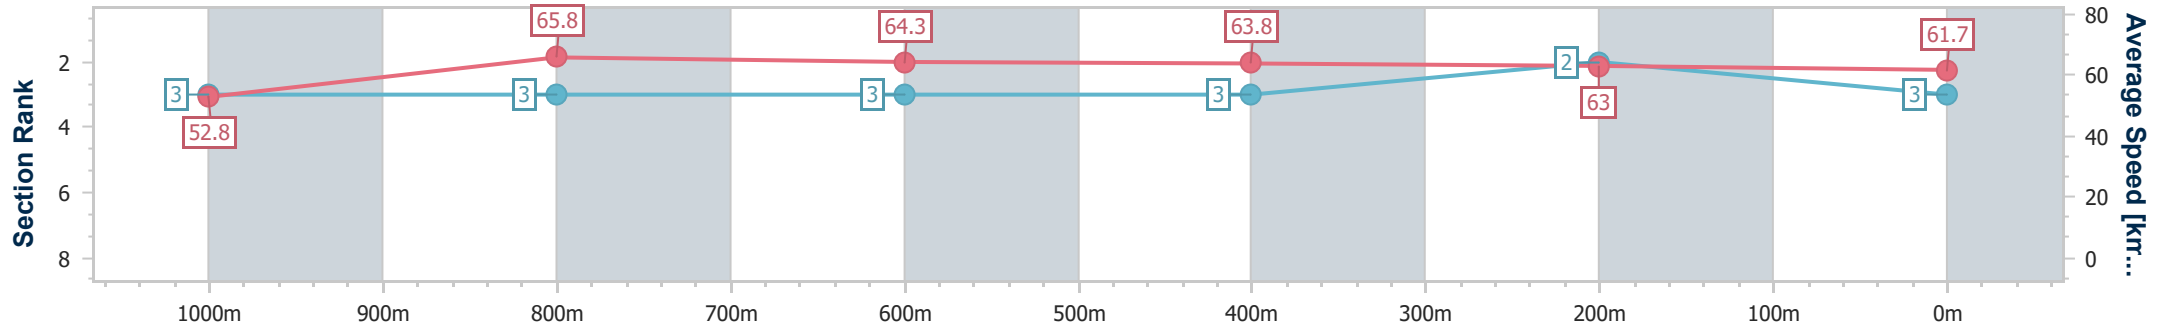

Horse/Jockey Name	New Hampshire
Final Rank	3
Fastest Section Time (Section)	0:10.92 (1000m)
Top Speed [km/h] (Section)	67.6 (1000m)
Race State	Finished

Aquis Park Gold Coast Poly QLD Professional
Race 3: EAST COAST CONCRETE BENCHMARK 68 Handicap - 1200m

09 November 2024 - 14:59

Track Rating: Synthetic, Weather: Fine, Rail Position: True

Section	Overall	1000m	800m	600m	400m	200m
Section Times	1:10.28 [3] (0:13.67)	0:56.61 [3] (0:10.92)	0:45.69 [3] (0:11.24)	0:34.45 [3] (0:11.28)	0:23.17 [3] (0:11.44)	0:11.73 [2] (0:11.73)
Average Speed [km/h]	52.8	65.8	64.3	63.8	63.0	61.7
Top Speed [km/h]	66.5	67.6	65.5	65.7	65.0	63.6
Avg. Dist. to Rail [m]	0.8	0.9	0.4	0.6	0.7	1.1
Avg. Stride Freq. [Hz]	2.2	2.4	2.3	2.3	2.4	2.4
Avg. Stride Length [m]	6.5	7.6	7.6	7.6	7.3	7.2

- [ ] Ranking at each section and finish
- -.-.- No data available at this section
- NA No data available