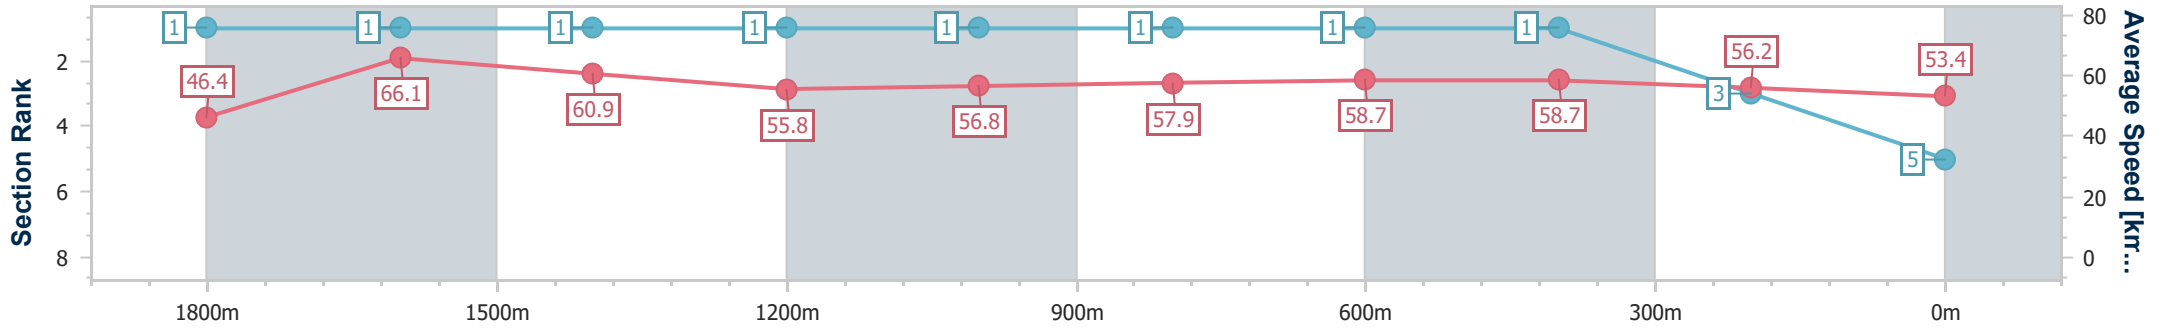

Horse/Jockey Name	Grecian Lass
Final Rank	5
Fastest Section Time (Section)	0:07.75 (Overall)
Top Speed [km/h] (Section)	68.3 (1800m)
Race State	Finished

Aquis Park Gold Coast Poly QLD Professional
Race 4: TITAN GARAGES & SHEDS BENCHMARK 58 Handicap - 1900m

09 November 2024 - 15:39

Track Rating: Synthetic, Weather: Fine, Rail Position: True

Section	Overall	1800m	1600m	1400m	1200m	1000m	800m	600m	400m	200m
Section Times	1:59.65 [5] (0:07.75)	1:51.90 [1] (0:10.98)	1:40.92 [1] (0:11.86)	1:29.06 [1] (0:12.88)	1:16.18 [1] (0:12.69)	1:03.49 [1] (0:12.45)	0:51.04 [1] (0:12.34)	0:38.70 [1] (0:12.31)	0:26.39 [1] (0:12.84)	0:13.55 [3] (0:13.55)
Average Speed [km/h]	46.4	66.1	60.9	55.8	56.8	57.9	58.7	58.7	56.2	53.4
Top Speed [km/h]	63.4	68.3	62.6	58.1	57.4	58.4	59.8	60.3	57.4	54.6
Avg. Dist. to Rail [m]	7.7	3.1	1.1	0.2	0.3	0.2	1.2	1.2	0.5	0.7
Avg. Stride Freq. [Hz]	2.3	2.4	2.3	2.2	2.2	2.2	2.2	2.2	2.2	2.1
Avg. Stride Length [m]	5.5	7.7	7.5	7.1	7.3	7.4	7.3	7.3	7.0	6.9

- [ ] Ranking at each section and finish
- -.-.-.- No data available at this section
- NA No data available