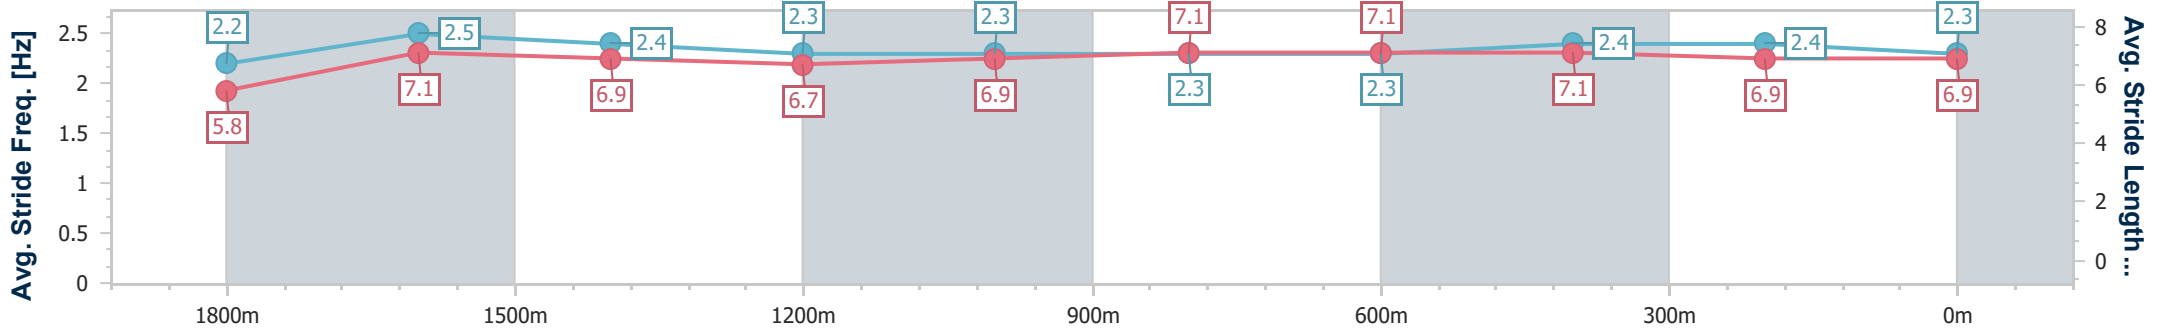

Horse/Jockey Name	Newmarket Miss
Final Rank	1
Fastest Section Time (Section)	0:07.79 (Overall)
Top Speed [km/h] (Section)	64.7 (1800m)
Race State	Finished

Aquis Park Gold Coast Poly QLD Professional
Race 4: TITAN GARAGES & SHEDS BENCHMARK 58 Handicap - 1900m

09 November 2024 - 15:39

Track Rating: Synthetic, Weather: Fine, Rail Position: True

Section	Overall	1800m	1600m	1400m	1200m	1000m	800m	600m	400m	200m
Section Times	1:57.90 [1] (0:07.79)	1:50.11 [3] (0:11.26)	1:38.85 [4] (0:11.99)	1:26.86 [4] (0:12.88)	1:13.98 [4] (0:12.80)	1:01.18 [4] (0:12.25)	0:48.93 [4] (0:12.30)	0:36.63 [4] (0:12.03)	0:24.60 [2] (0:12.15)	0:12.45 [1] (0:12.45)
Average Speed [km/h]	46.1	63.8	59.9	56.2	56.3	58.7	59.4	60.6	59.5	58.3
Top Speed [km/h]	63.5	64.7	62.6	59.4	57.1	60.5	60.7	62.6	60.3	60.7
Avg. Dist. to Rail [m]	1.4	0.6	0.5	0.7	0.5	0.2	2.5	2.9	3.1	5.0
Avg. Stride Freq. [Hz]	2.2	2.5	2.4	2.3	2.3	2.3	2.3	2.4	2.4	2.3
Avg. Stride Length [m]	5.8	7.1	6.9	6.7	6.9	7.1	7.1	7.1	6.9	6.9

- [ ] Ranking at each section and finish
- -.-.- No data available at this section
- NA No data available