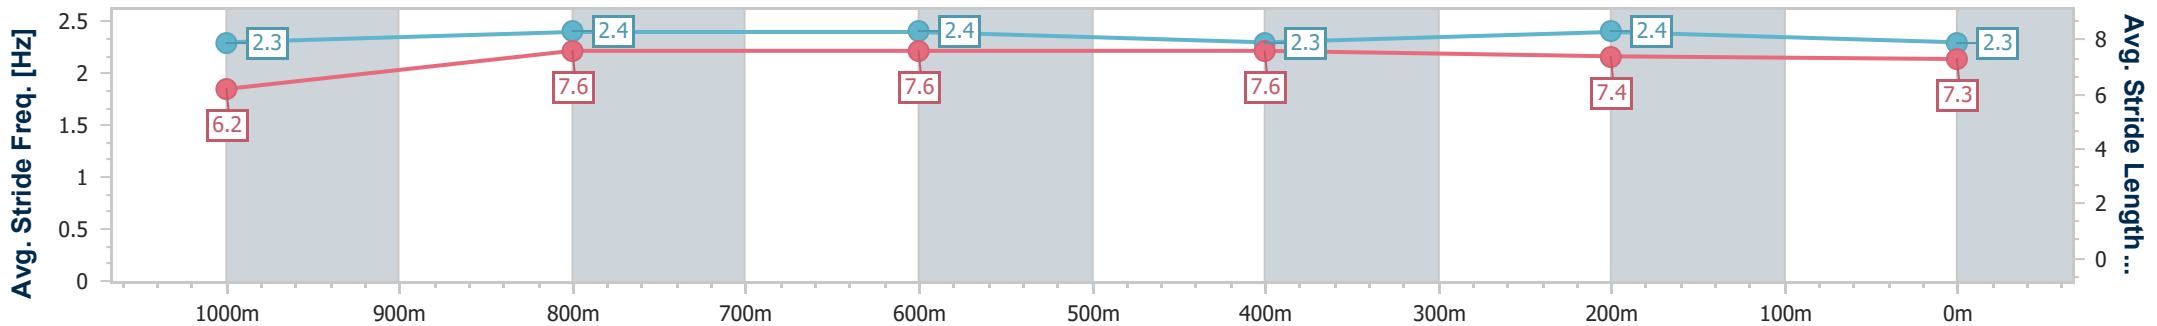

Horse/Jockey Name	Damiani
Final Rank	5
Fastest Section Time (Section)	0:11.21 (1000m)
Top Speed [km/h] (Section)	65.7 (800m)
Race State	Finished

Aquis Park Gold Coast Poly QLD Professional
Race 3: EAST COAST CONCRETE BENCHMARK 68 Handicap - 1200m

09 November 2024 - 14:59

Track Rating: Synthetic, Weather: Fine, Rail Position: True

Section	Overall	1000m	800m	600m	400m	200m
Section Times	1:10.86 [5] (0:13.85)	0:57.01 [5] (0:11.21)	0:45.80 [7] (0:11.24)	0:34.56 [7] (0:11.32)	0:23.24 [7] (0:11.46)	0:11.78 [7] (0:11.78)
Average Speed [km/h]	52.0	64.8	64.5	64.0	62.9	61.7
Top Speed [km/h]	65.6	65.6	65.7	65.3	64.1	63.7
Avg. Dist. to Rail [m]	3.8	2.3	1.6	1.2	3.2	5.0
Avg. Stride Freq. [Hz]	2.3	2.4	2.4	2.3	2.4	2.3
Avg. Stride Length [m]	6.2	7.6	7.6	7.6	7.4	7.3

- [ ] Ranking at each section and finish
- -.-.- No data available at this section
- NA No data available