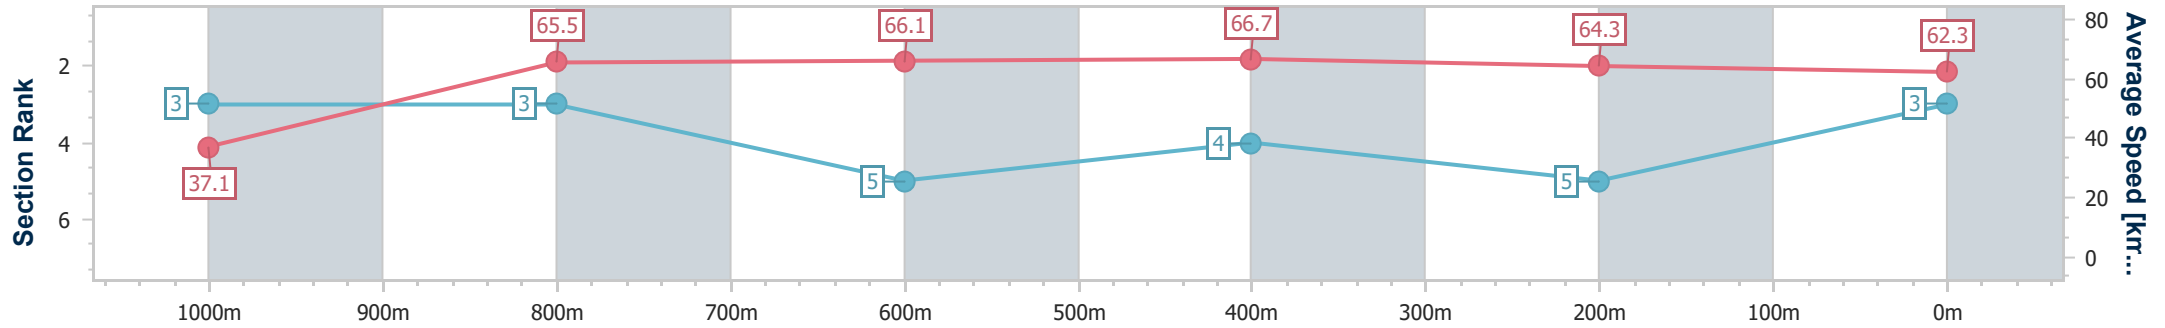

Horse/Jockey Name	Serigala
Final Rank	3
Fastest Section Time (Section)	0:04.87 (Overall)
Top Speed [km/h] (Section)	69.4 (1000m)
Race State	Finished

Aquis Park Gold Coast Poly QLD Professional
Race 5: CORPSURE INSURANCE BROKING BENCHMARK 62
Handicap - 1050m

09 November 2024 - 16:19

Track Rating: Synthetic, Weather: Fine, Rail Position: True

Section	Overall	1000m	800m	600m	400m	200m
Section Times	1:00.64 [3] (0:04.87)	0:55.77 [3] (0:11.02)	0:44.75 [3] (0:11.03)	0:33.72 [5] (0:10.86)	0:22.86 [4] (0:11.26)	0:11.60 [5] (0:11.60)
Average Speed [km/h]	37.1	65.5	66.1	66.7	64.3	62.3
Top Speed [km/h]	56.4	69.4	69.2	68.2	65.7	64.0
Avg. Dist. to Rail [m]	2.3	1.8	2.1	0.9	4.8	6.3
Avg. Stride Freq. [Hz]	2.3	2.6	2.5	2.5	2.5	2.5
Avg. Stride Length [m]	4.5	7.0	7.3	7.3	7.1	7.0

- [ ] Ranking at each section and finish
- -.-.- No data available at this section
- NA No data available