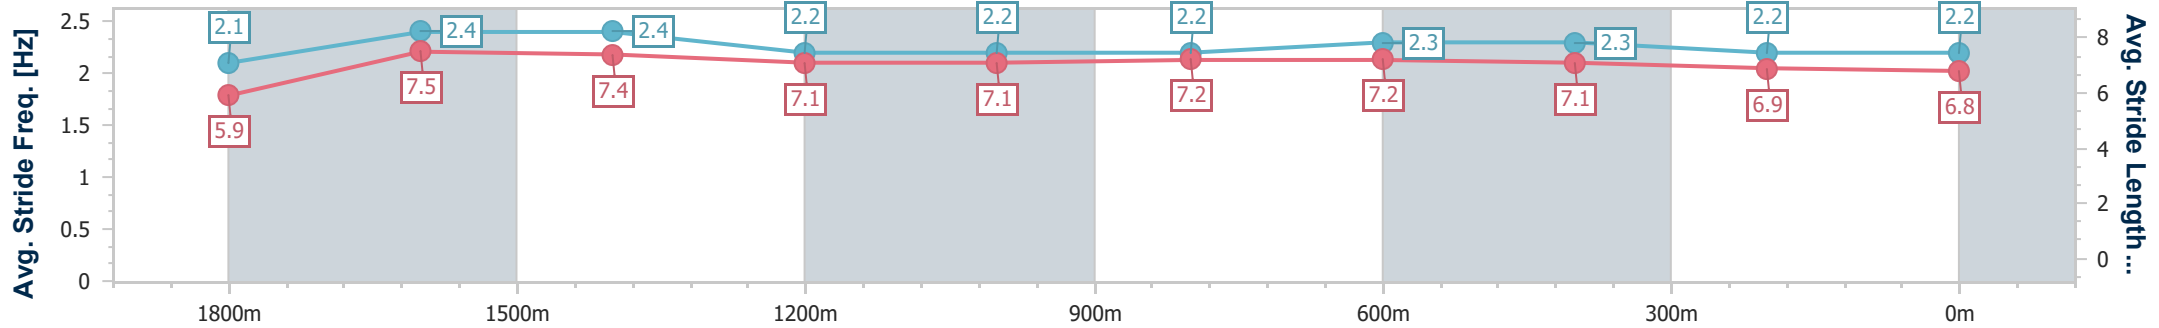

Horse/Jockey Name	Fiddler Onthe Roof
Final Rank	6
Fastest Section Time (Section)	0:08.11 (Overall)
Top Speed [km/h] (Section)	66.4 (1800m)
Race State	Finished

Aquis Park Gold Coast Poly QLD Professional
Race 4: TITAN GARAGES & SHEDS BENCHMARK 58 Handicap - 1900m

09 November 2024 - 15:39

Track Rating: Synthetic, Weather: Fine, Rail Position: True

Section	Overall	1800m	1600m	1400m	1200m	1000m	800m	600m	400m	200m
Section Times	2:00.17 [6] (0:08.11)	1:52.06 [6] (0:11.21)	1:40.85 [6] (0:11.57)	1:29.28 [2] (0:12.78)	1:16.50 [2] (0:12.72)	1:03.78 [2] (0:12.43)	0:51.35 [2] (0:12.27)	0:39.08 [2] (0:12.44)	0:26.64 [5] (0:13.04)	0:13.60 [6] (0:13.60)
Average Speed [km/h]	44.4	64.5	62.4	57.0	56.5	58.2	59.2	58.2	55.4	53.2
Top Speed [km/h]	60.9	66.4	63.4	62.1	57.9	59.2	59.7	59.6	56.7	54.0
Avg. Dist. to Rail [m]	5.2	1.7	1.6	1.4	1.5	1.0	1.8	1.5	1.6	4.3
Avg. Stride Freq. [Hz]	2.1	2.4	2.4	2.2	2.2	2.2	2.3	2.3	2.2	2.2
Avg. Stride Length [m]	5.9	7.5	7.4	7.1	7.1	7.2	7.2	7.1	6.9	6.8

- [ ] Ranking at each section and finish
- -.-.- No data available at this section
- NA No data available