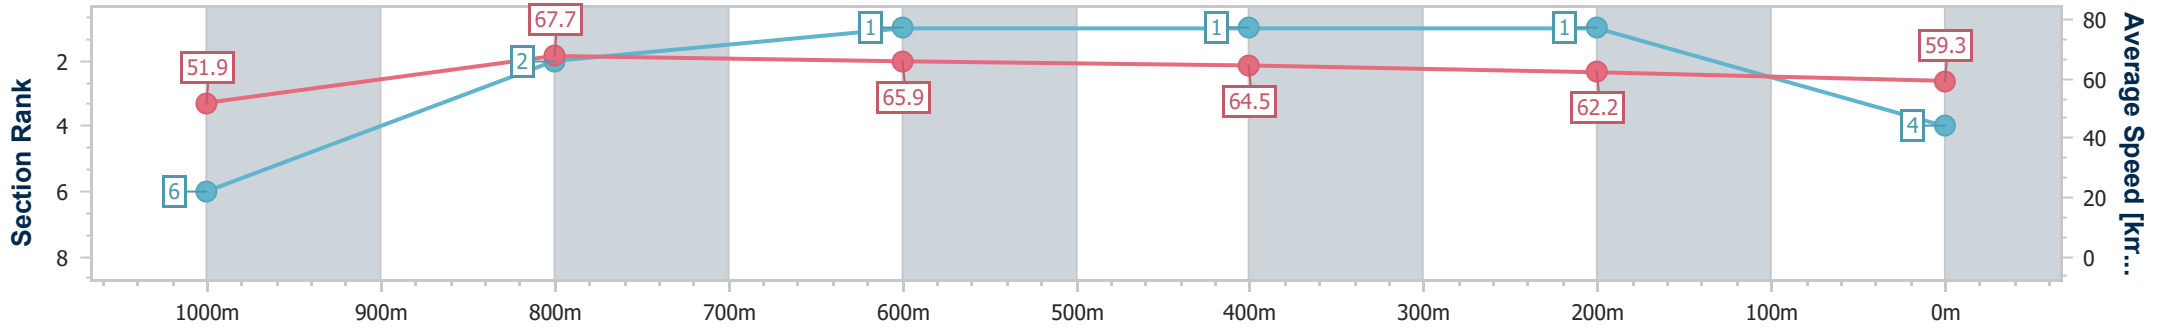

Horse/Jockey Name	Whiskey Dancer
Final Rank	4
Fastest Section Time (Section)	0:10.69 (1000m)
Top Speed [km/h] (Section)	69.5 (1000m)
Race State	Finished

Aquis Park Gold Coast Poly QLD Professional
Race 3: EAST COAST CONCRETE BENCHMARK 68 Handicap - 1200m

09 November 2024 - 14:59

Track Rating: Synthetic, Weather: Fine, Rail Position: True

Section	Overall	1000m	800m	600m	400m	200m
Section Times	1:10.66 [4] (0:13.88)	0:56.78 [6] (0:10.69)	0:46.09 [2] (0:11.09)	0:35.00 [1] (0:11.25)	0:23.75 [1] (0:11.61)	0:12.14 [1] (0:12.14)
Average Speed [km/h]	51.9	67.7	65.9	64.5	62.2	59.3
Top Speed [km/h]	68.7	69.5	67.2	66.0	63.4	61.2
Avg. Dist. to Rail [m]	6.9	3.6	2.1	1.8	1.9	2.4
Avg. Stride Freq. [Hz]	2.4	2.6	2.5	2.5	2.5	2.4
Avg. Stride Length [m]	6.0	7.3	7.2	7.2	7.0	6.8

- [ ] Ranking at each section and finish
- -.-.- No data available at this section
- NA No data available