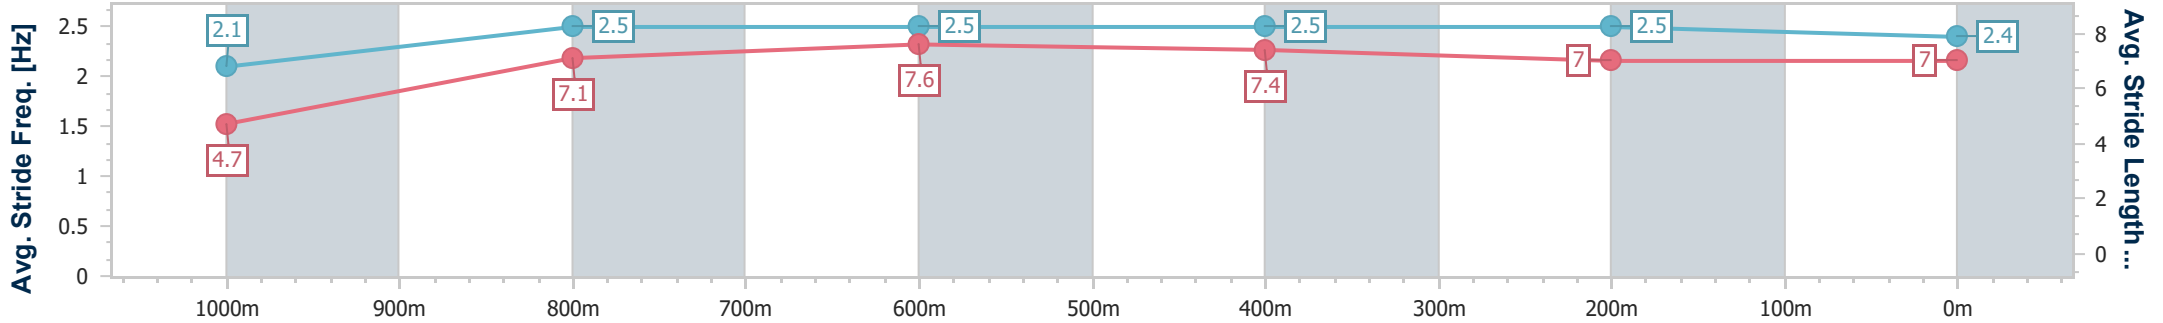

Horse/Jockey Name	I Am Voodoo
Final Rank	4
Fastest Section Time (Section)	0:05.01 (Overall)
Top Speed [km/h] (Section)	68.3 (800m)
Race State	Finished

Aquis Park Gold Coast Poly QLD Professional
Race 5: CORPSURE INSURANCE BROKING BENCHMARK 62
Handicap - 1050m

09 November 2024 - 16:19

Track Rating: Synthetic, Weather: Fine, Rail Position: True

Section	Overall	1000m	800m	600m	400m	200m
Section Times	1:00.83 [4] (0:05.01)	0:55.82 [4] (0:11.20)	0:44.62 [4] (0:10.68)	0:33.94 [3] (0:10.82)	0:23.12 [3] (0:11.29)	0:11.83 [3] (0:11.83)
Average Speed [km/h]	36.1	64.1	67.7	66.3	63.8	61.3
Top Speed [km/h]	55.1	68.0	68.3	67.9	64.9	63.9
Avg. Dist. to Rail [m]	3.0	0.7	0.3	0.6	3.1	4.9
Avg. Stride Freq. [Hz]	2.1	2.5	2.5	2.5	2.5	2.4
Avg. Stride Length [m]	4.7	7.1	7.6	7.4	7.0	7.0

- [ ] Ranking at each section and finish
- -.-.- No data available at this section
- NA No data available