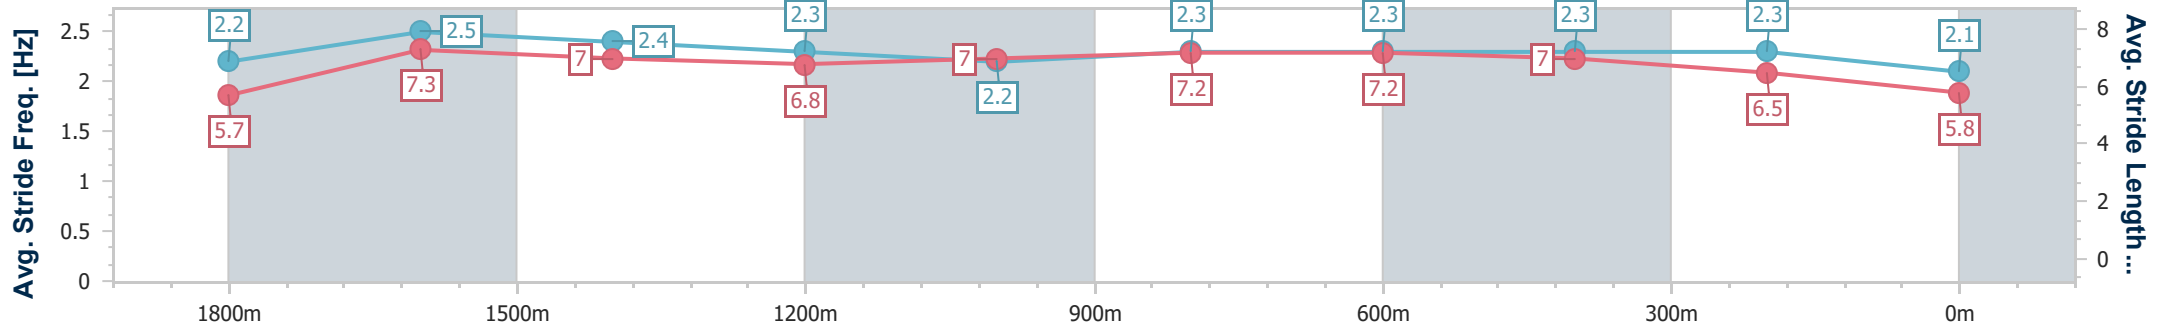

Horse/Jockey Name	Champagnes On Me
Final Rank	8
Fastest Section Time (Section)	0:07.77 (Overall)
Top Speed [km/h] (Section)	67.2 (1800m)
Race State	Finished

Aquis Park Gold Coast Poly QLD Professional
Race 4: TITAN GARAGES & SHEDS BENCHMARK 58 Handicap - 1900m

09 November 2024 - 15:39

Track Rating: Synthetic, Weather: Fine, Rail Position: True

Section	Overall	1800m	1600m	1400m	1200m	1000m	800m	600m	400m	200m
Section Times	2:03.40 [8] (0:07.77)	1:55.63 [2] (0:11.05)	1:44.58 [2] (0:12.09)	1:32.49 [3] (0:12.86)	1:19.63 [3] (0:12.81)	1:06.82 [3] (0:12.31)	0:54.51 [3] (0:12.23)	0:42.28 [3] (0:12.39)	0:29.89 [4] (0:13.46)	0:16.43 [8] (0:16.43)
Average Speed [km/h]	46.3	64.9	59.2	55.8	56.2	58.6	58.9	58.4	53.4	44.0
Top Speed [km/h]	65.3	67.2	60.2	59.3	57.5	58.9	59.8	60.2	56.9	49.1
Avg. Dist. to Rail [m]	4.2	1.5	1.3	0.6	0.6	0.5	0.5	0.4	0.7	1.1
Avg. Stride Freq. [Hz]	2.2	2.5	2.4	2.3	2.2	2.3	2.3	2.3	2.3	2.1
Avg. Stride Length [m]	5.7	7.3	7.0	6.8	7.0	7.2	7.2	7.0	6.5	5.8

- [ ] Ranking at each section and finish
- -.-.- No data available at this section
- NA No data available