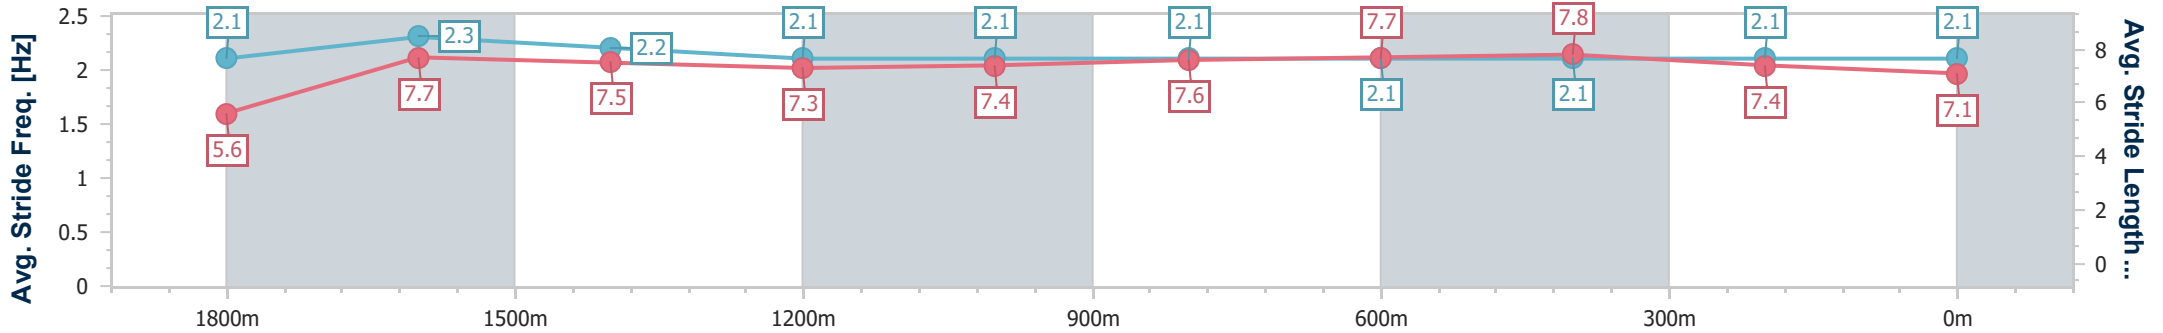

Horse/Jockey Name	Magic Of Millo
Final Rank	7
Fastest Section Time (Section)	0:08.41 (Overall)
Top Speed [km/h] (Section)	63.7 (1800m)
Race State	Finished

Aquis Park Gold Coast Poly QLD Professional
Race 4: TITAN GARAGES & SHEDS BENCHMARK 58 Handicap - 1900m

09 November 2024 - 15:39

Track Rating: Synthetic, Weather: Fine, Rail Position: True

Section	Overall	1800m	1600m	1400m	1200m	1000m	800m	600m	400m	200m
Section Times	2:00.33 [7] (0:08.41)	1:51.92 [7] (0:11.50)	1:40.42 [7] (0:11.88)	1:28.54 [7] (0:12.78)	1:15.76 [7] (0:12.90)	1:02.86 [8] (0:12.31)	0:50.55 [8] (0:12.17)	0:38.38 [8] (0:12.24)	0:26.14 [8] (0:12.73)	0:13.41 [7] (0:13.41)
Average Speed [km/h]	42.7	62.3	60.2	56.1	55.9	58.4	59.5	59.1	56.5	54.0
Top Speed [km/h]	59.6	63.7	62.1	58.5	58.1	60.4	60.2	60.5	58.3	56.3
Avg. Dist. to Rail [m]	2.4	0.9	0.7	0.3	0.2	0.3	1.0	1.0	3.0	6.5
Avg. Stride Freq. [Hz]	2.1	2.3	2.2	2.1	2.1	2.1	2.1	2.1	2.1	2.1
Avg. Stride Length [m]	5.6	7.7	7.5	7.3	7.4	7.6	7.7	7.8	7.4	7.1

- [ ] Ranking at each section and finish
- -.-.- No data available at this section
- NA No data available