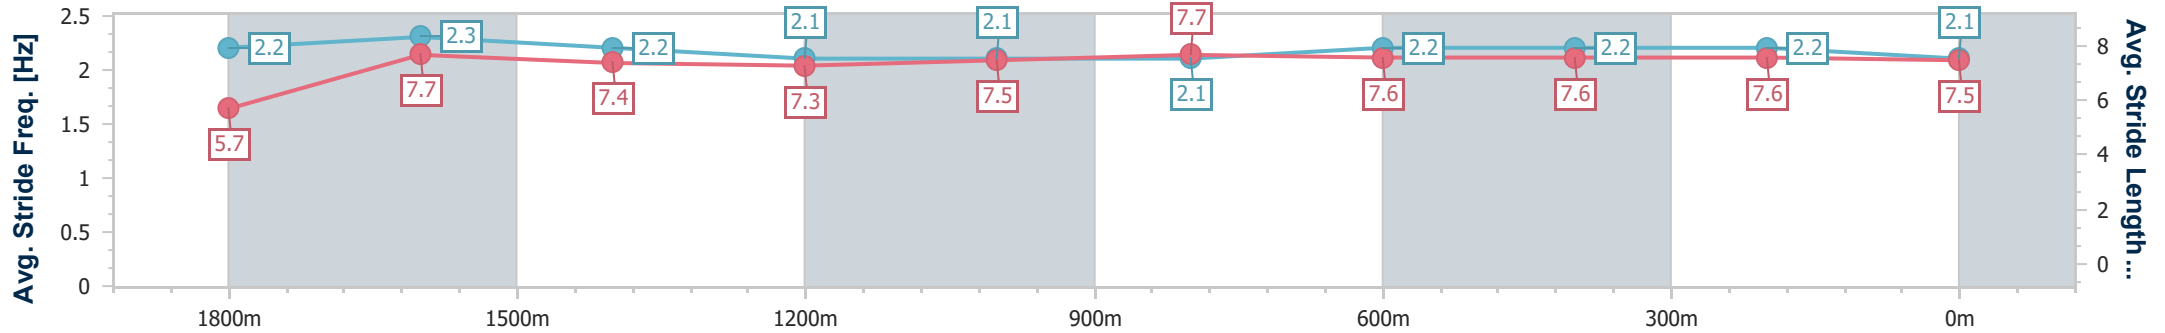

Horse/Jockey Name	Cherbourg
Final Rank	2
Fastest Section Time (Section)	0:08.03 (Overall)
Top Speed [km/h] (Section)	66.1 (1800m)
Race State	Finished

Aquis Park Gold Coast Poly QLD Professional
Race 4: TITAN GARAGES & SHEDS BENCHMARK 58 Handicap - 1900m

09 November 2024 - 15:39

Track Rating: Synthetic, Weather: Fine, Rail Position: True

Section	Overall	1800m	1600m	1400m	1200m	1000m	800m	600m	400m	200m
Section Times	1:58.07 [2] (0:08.03)	1:50.04 [5] (0:11.17)	1:38.87 [5] (0:12.02)	1:26.85 [5] (0:12.95)	1:13.90 [5] (0:12.81)	1:01.09 [5] (0:12.35)	0:48.74 [6] (0:12.17)	0:36.57 [6] (0:12.00)	0:24.57 [3] (0:12.07)	0:12.50 [2] (0:12.50)
Average Speed [km/h]	44.9	64.2	59.6	55.8	56.2	58.6	60.0	60.8	60.3	58.0
Top Speed [km/h]	62.3	66.1	61.4	58.9	57.2	60.0	60.7	61.5	61.4	59.0
Avg. Dist. to Rail [m]	0.7	0.7	0.5	0.6	1.4	1.3	2.4	3.3	4.4	7.1
Avg. Stride Freq. [Hz]	2.2	2.3	2.2	2.1	2.1	2.1	2.2	2.2	2.2	2.1
Avg. Stride Length [m]	5.7	7.7	7.4	7.3	7.5	7.7	7.6	7.6	7.6	7.5

- [ ] Ranking at each section and finish
- -.-.- No data available at this section
- NA No data available