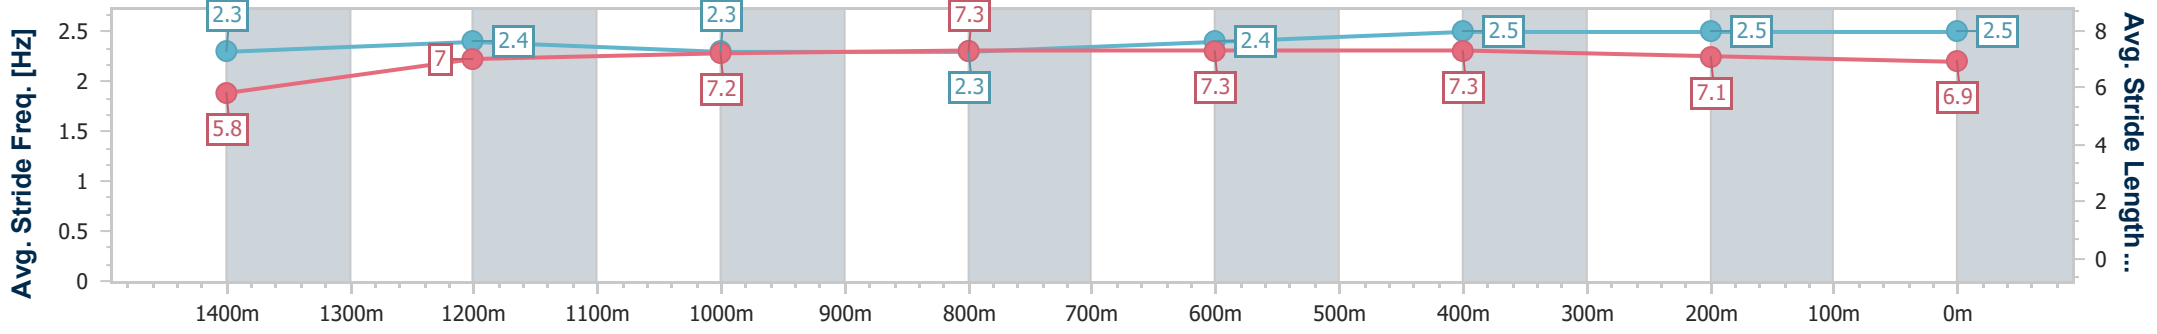

Horse/Jockey Name	Original Glaze
Final Rank	1
Fastest Section Time (Section)	0:10.43 (Overall)
Top Speed [km/h] (Section)	65.8 (600m)
Race State	Finished

Aquis Park Gold Coast Poly QLD Professional
Race 6: CORPSURE CYBER INSURANCE BENCHMARK 68
Handicap - 1540m

09 November 2024 - 16:55

Track Rating: Synthetic, Weather: Fine, Rail Position: True

Section	Overall	1400m	1200m	1000m	800m	600m	400m	200m
Section Times	1:32.70 [1] (0:10.43)	1:22.27 [2] (0:12.13)	1:10.14 [2] (0:12.10)	0:58.04 [2] (0:11.96)	0:46.08 [1] (0:11.54)	0:34.54 [1] (0:11.32)	0:23.22 [1] (0:11.36)	0:11.86 [1] (0:11.86)
Average Speed [km/h]	48.4	59.9	59.5	60.8	62.9	64.5	63.6	60.9
Top Speed [km/h]	58.9	60.9	60.7	63.0	65.1	65.8	64.9	61.8
Avg. Dist. to Rail [m]	5.5	1.5	1.8	1.7	2.1	2.4	2.1	0.8
Avg. Stride Freq. [Hz]	2.3	2.4	2.3	2.3	2.4	2.5	2.5	2.5
Avg. Stride Length [m]	5.8	7.0	7.2	7.3	7.3	7.3	7.1	6.9

- [ ] Ranking at each section and finish
- -.-.- No data available at this section
- NA No data available