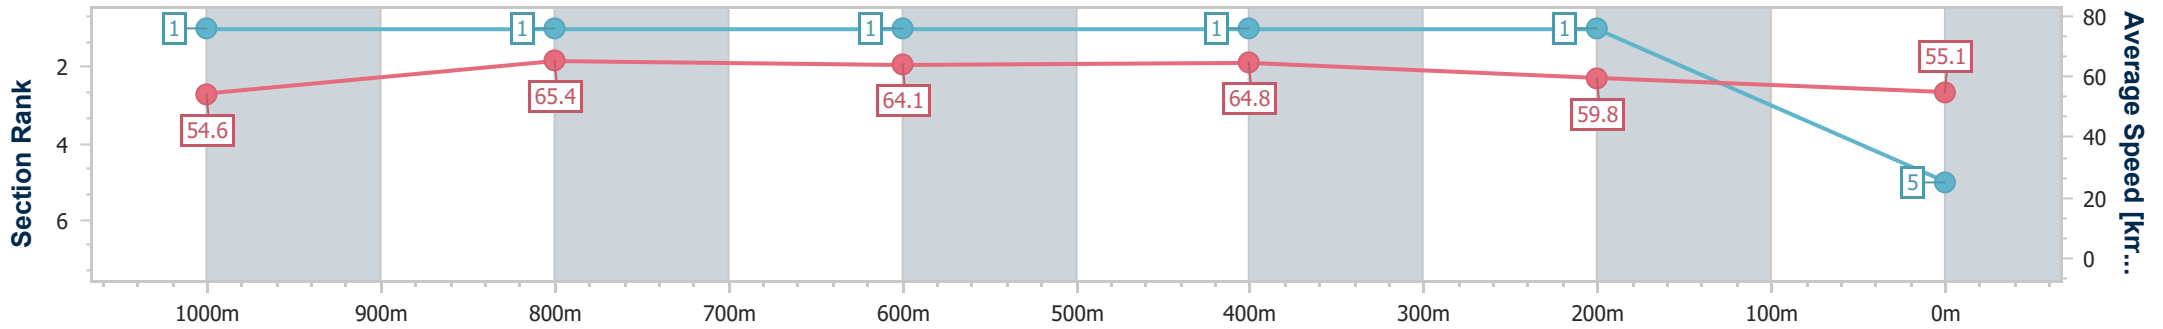

- [] Ranking at each section and finish
- .-.- No data available at this section
- NA No data available

Horse/Jockey Name	The Bell Jar
Final Rank	6
Fastest Section Time (Section)	0:11.09 (1000m)
Top Speed [km/h] (Section)	69.8 (1000m)
Race State	Finished