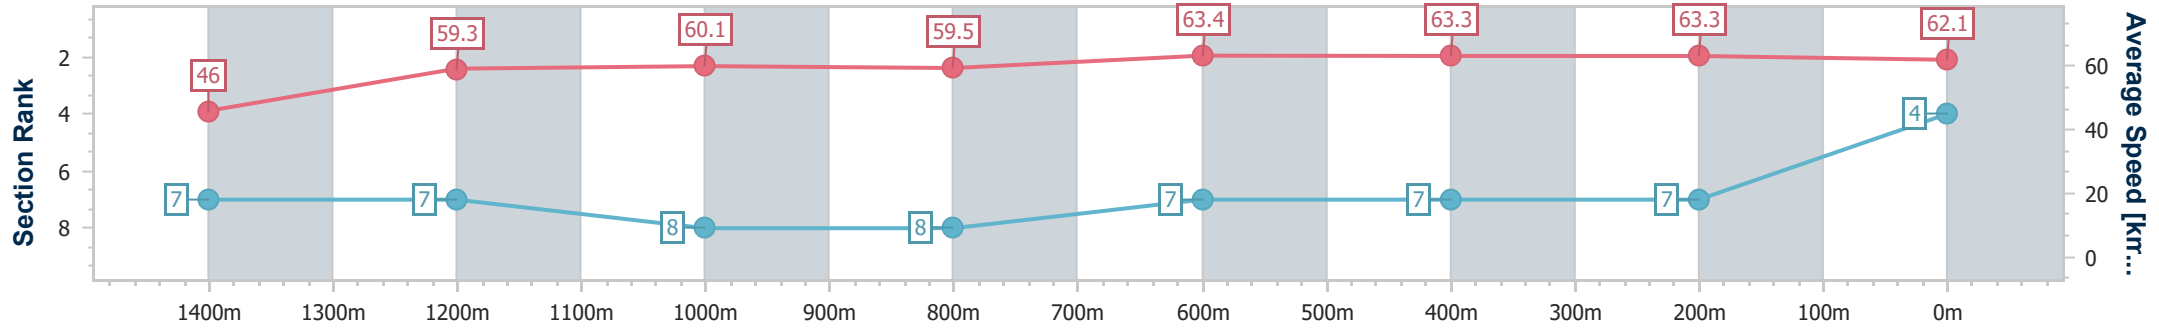

Horse/Jockey Name	Wonforwazza
Final Rank	4
Fastest Section Time (Section)	0:11.03 (Overall)
Top Speed [km/h] (Section)	65.0 (800m)
Race State	Finished

Aquis Park Gold Coast Poly QLD Professional
Race 6: CORPSURE CYBER INSURANCE BENCHMARK 68
Handicap - 1540m

09 November 2024 - 16:55

Track Rating: Synthetic, Weather: Fine, Rail Position: True

Section	Overall	1400m	1200m	1000m	800m	600m	400m	200m
Section Times	1:33.53 [4] (0:11.03)	1:22.50 [7] (0:12.35)	1:10.15 [7] (0:12.02)	0:58.13 [8] (0:12.12)	0:46.01 [8] (0:11.41)	0:34.60 [7] (0:11.43)	0:23.17 [7] (0:11.48)	0:11.69 [7] (0:11.69)
Average Speed [km/h]	46.0	59.3	60.1	59.5	63.4	63.3	63.3	62.1
Top Speed [km/h]	58.2	61.4	61.8	61.0	65.0	65.0	64.5	62.6
Avg. Dist. to Rail [m]	6.5	2.6	1.3	0.6	0.7	1.7	3.8	6.1
Avg. Stride Freq. [Hz]	2.1	2.2	2.2	2.2	2.3	2.3	2.3	2.3
Avg. Stride Length [m]	5.9	7.5	7.5	7.7	7.7	7.6	7.5	7.4

- [ ] Ranking at each section and finish
- -.-.- No data available at this section
- NA No data available