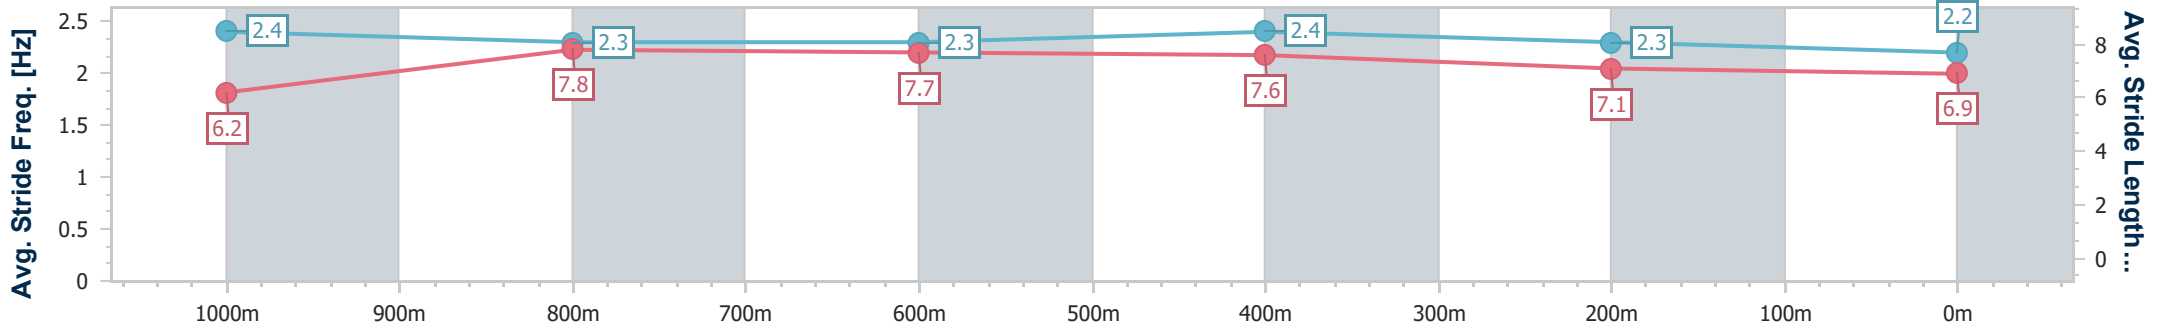

Aquis Park Gold Coast Poly QLD Professional

Race 1: SMSFLC Class 1 Plate - 1200m

09 November 2024 - 13:39

Track Rating: Synthetic, Weather: Fine, Rail Position: True

Section	Overall	1000m	800m	600m	400m	200m
Section Times	1:11.59 [5] (0:13.20)	0:58.39 [1] (0:10.98)	0:47.41 [1] (0:11.22)	0:36.19 [1] (0:11.06)	0:25.13 [1] (0:11.98)	0:13.15 [1] (0:13.15)
Average Speed [km/h]	54.6	65.4	64.1	64.8	59.8	55.1
Top Speed [km/h]	68.7	67.8	65.6	66.4	63.0	58.7
Avg. Dist. to Rail [m]	3.3	0.7	0.3	1.0	0.5	0.3
Avg. Stride Freq. [Hz]	2.4	2.3	2.3	2.4	2.3	2.2
Avg. Stride Length [m]	6.2	7.8	7.7	7.6	7.1	6.9