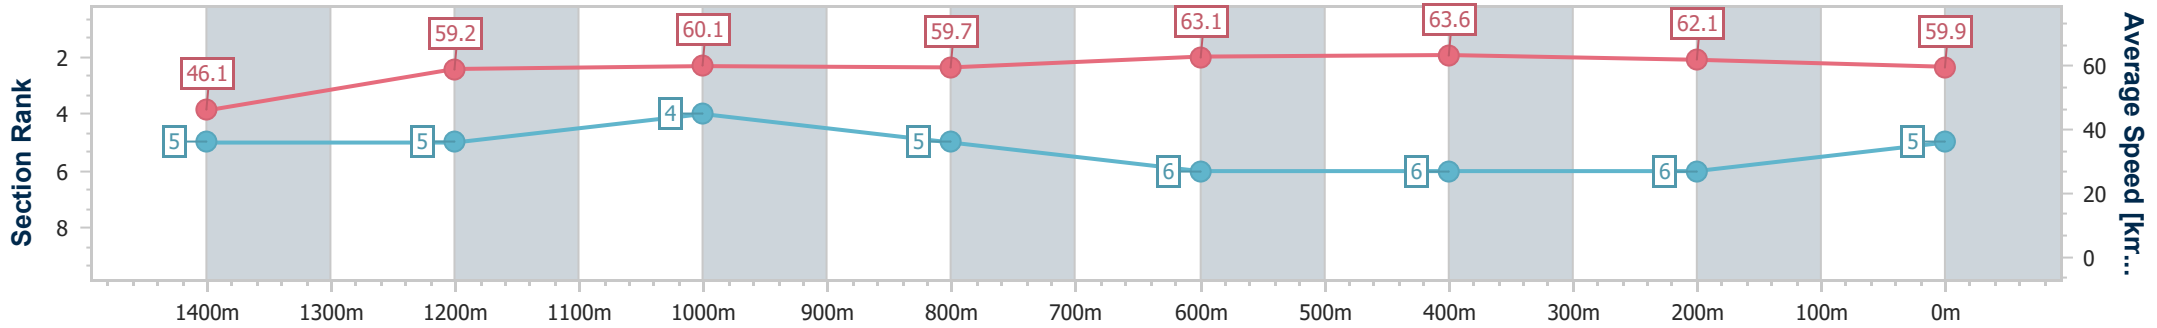

Horse/Jockey Name	Caderas
Final Rank	5
Fastest Section Time (Section)	0:10.96 (Overall)
Top Speed [km/h] (Section)	65.4 (600m)
Race State	Finished

Aquis Park Gold Coast Poly QLD Professional
Race 6: CORPSURE CYBER INSURANCE BENCHMARK 68
Handicap - 1540m

09 November 2024 - 16:55

Track Rating: Synthetic, Weather: Fine, Rail Position: True

Section	Overall	1400m	1200m	1000m	800m	600m	400m	200m
Section Times	1:33.67 [5] (0:10.96)	1:22.71 [5] (0:12.14)	1:10.57 [5] (0:12.01)	0:58.56 [4] (0:12.06)	0:46.50 [5] (0:11.49)	0:35.01 [6] (0:11.35)	0:23.66 [6] (0:11.56)	0:12.10 [6] (0:12.10)
Average Speed [km/h]	46.1	59.2	60.1	59.7	63.1	63.6	62.1	59.9
Top Speed [km/h]	58.8	60.8	61.2	62.0	64.2	65.4	64.0	61.5
Avg. Dist. to Rail [m]	3.1	0.3	0.7	0.8	0.9	0.7	1.2	2.6
Avg. Stride Freq. [Hz]	2.2	2.4	2.4	2.3	2.4	2.4	2.5	2.4
Avg. Stride Length [m]	5.8	6.8	7.0	7.2	7.3	7.2	7.0	6.9

- [ ] Ranking at each section and finish
- -.-.- No data available at this section
- NA No data available