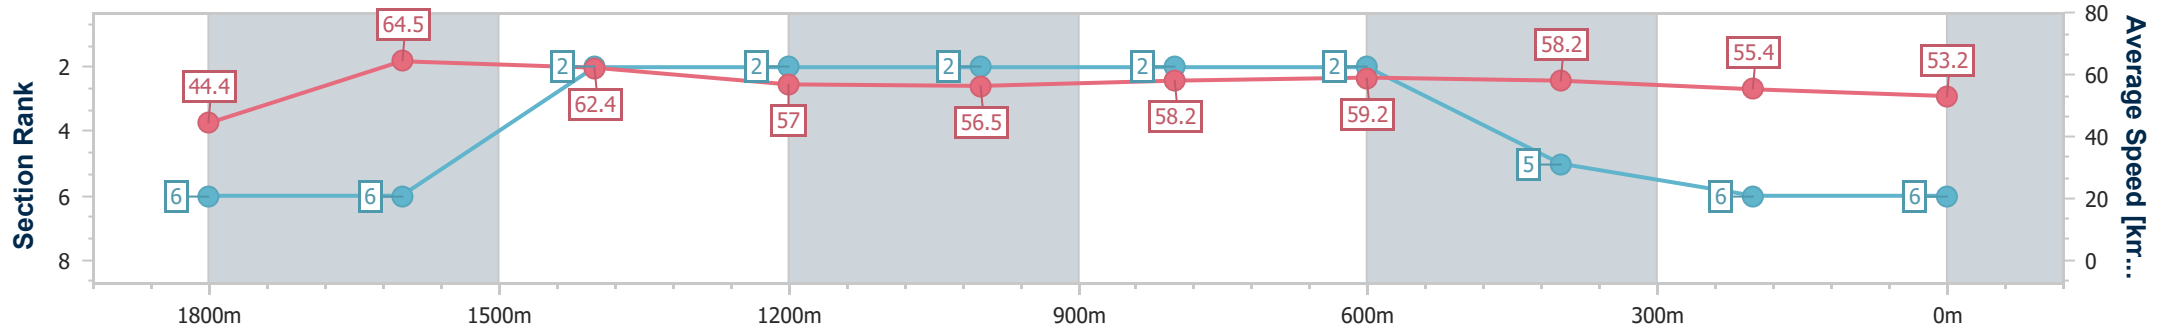

Horse/Jockey Name	Fiddler Onthe Roof
Final Rank	6
Fastest Section Time (Section)	0:08.11 (Overall)
Top Speed [km/h] (Section)	66.4 (1800m)
Race State	Finished

Aquis Park Gold Coast Poly QLD Professional
Race 4: TITAN GARAGES & SHEDS BENCHMARK 58 Handicap - 1900m

09 November 2024 - 15:39

Track Rating: Synthetic, Weather: Fine, Rail Position: True

Section	Overall	1800m	1600m	1400m	1200m	1000m	800m	600m	400m	200m
Section Times	2:00.17 [6] (0:08.11)	1:52.06 [6] (0:11.21)	1:40.85 [6] (0:11.57)	1:29.28 [2] (0:12.78)	1:16.50 [2] (0:12.72)	1:03.78 [2] (0:12.43)	0:51.35 [2] (0:12.27)	0:39.08 [2] (0:12.44)	0:26.64 [5] (0:13.04)	0:13.60 [6] (0:13.60)
Average Speed [km/h]	44.4	64.5	62.4	57.0	56.5	58.2	59.2	58.2	55.4	53.2
Top Speed [km/h]	60.9	66.4	63.4	62.1	57.9	59.2	59.7	59.6	56.7	54.0
Avg. Dist. to Rail [m]	5.2	1.7	1.6	1.4	1.5	1.0	1.8	1.5	1.6	4.3
Avg. Stride Freq. [Hz]	2.1	2.4	2.4	2.2	2.2	2.2	2.3	2.3	2.2	2.2
Avg. Stride Length [m]	5.9	7.5	7.4	7.1	7.1	7.2	7.2	7.1	6.9	6.8

- [ ] Ranking at each section and finish
- -.-.- No data available at this section
- NA No data available