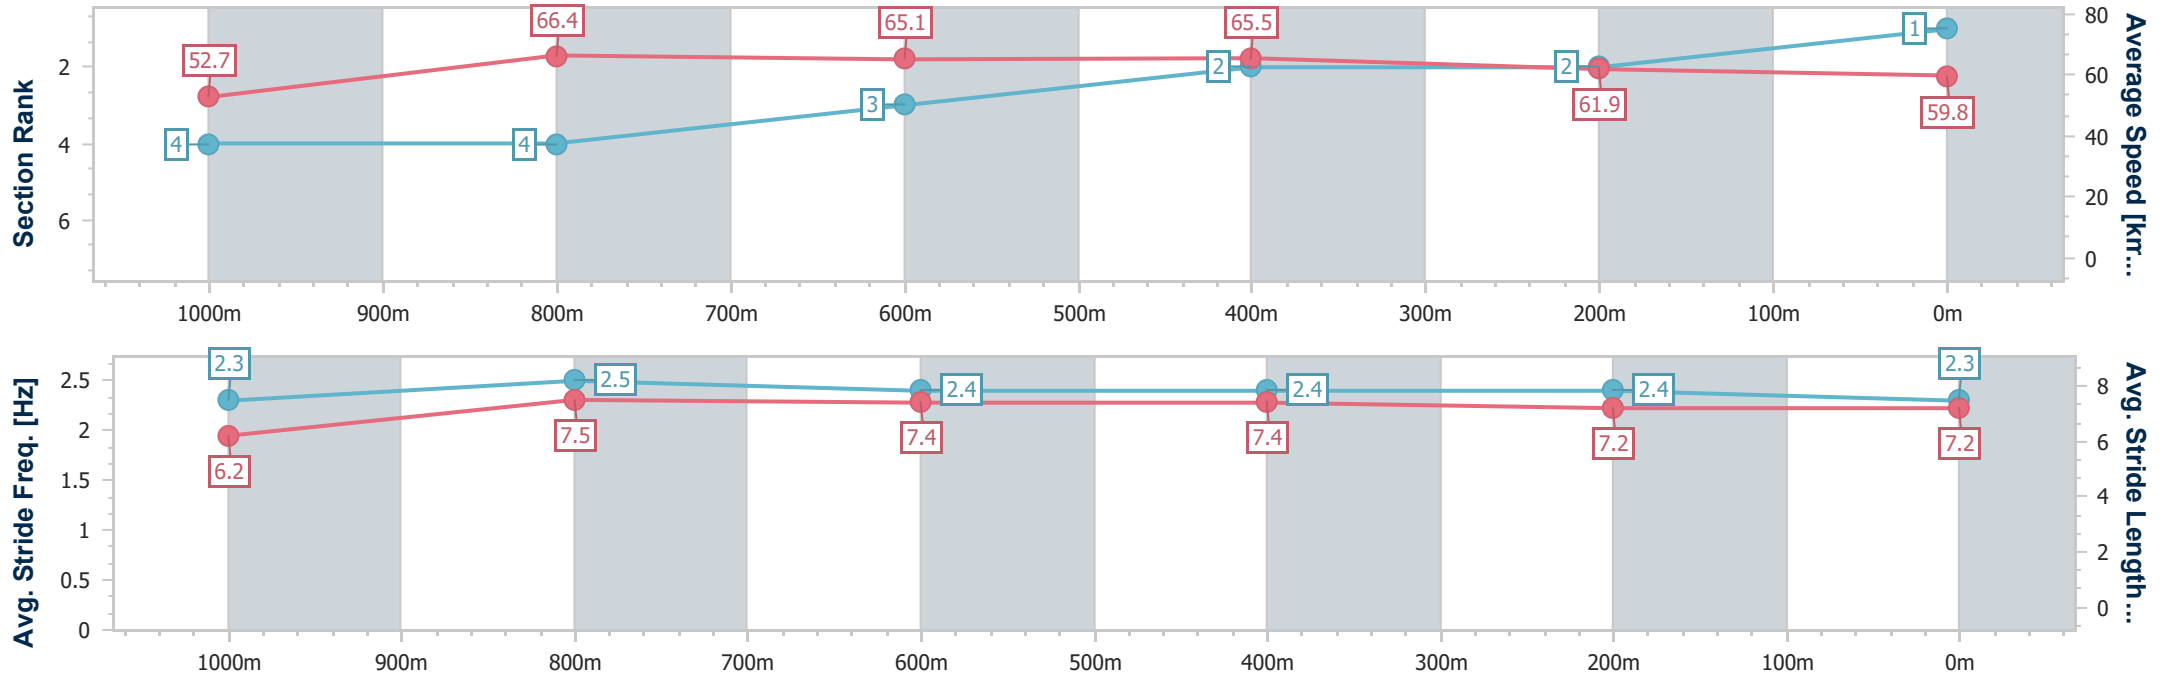

- [] Ranking at each section and finish
- .-.- No data available at this section
- NA No data available

Horse/Jockey Name	Gotebo
Final Rank	2
Fastest Section Time (Section)	0:11.02 (1000m)
Top Speed [km/h] (Section)	67.9 (1000m)
Race State	Finished