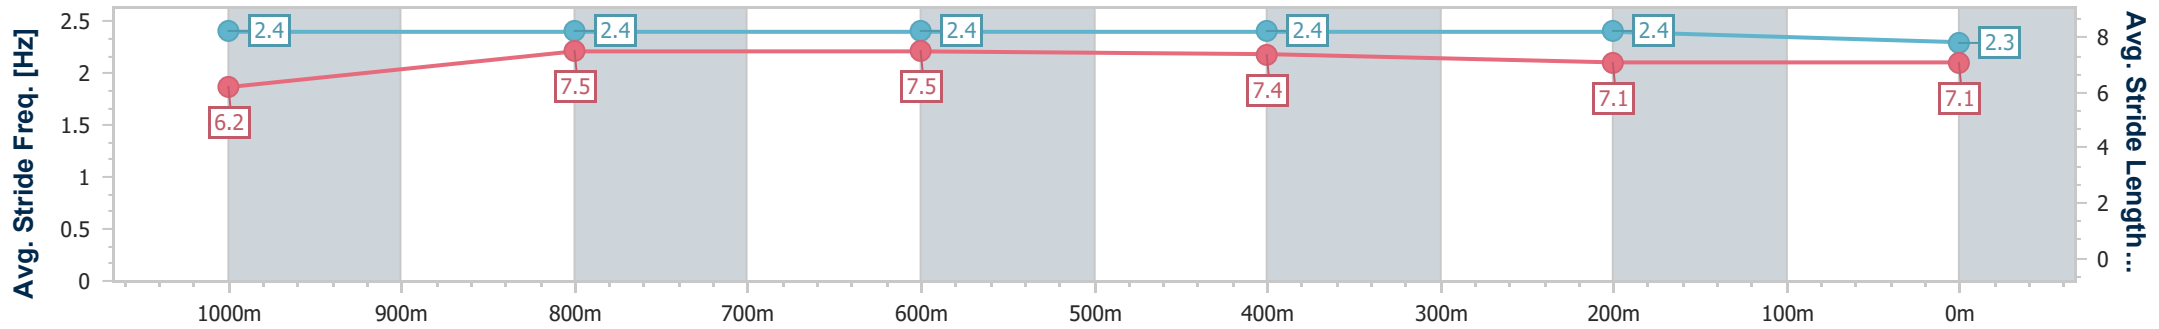

Aquis Park Gold Coast Poly QLD Professional

Race 1: SMSFLC Class 1 Plate - 1200m

09 November 2024 - 13:39

Track Rating: Synthetic, Weather: Fine, Rail Position: True

Section	Overall	1000m	800m	600m	400m	200m
Section Times	1:11.26 [4] (0:13.42)	0:57.84 [2] (0:10.99)	0:46.85 [2] (0:11.27)	0:35.58 [2] (0:11.33)	0:24.25 [3] (0:12.00)	0:12.25 [3] (0:12.25)
Average Speed [km/h]	53.8	65.6	64.2	63.9	60.4	59.1
Top Speed [km/h]	67.7	67.8	65.4	66.1	62.0	59.7
Avg. Dist. to Rail [m]	4.3	0.7	1.0	1.2	3.1	4.4
Avg. Stride Freq. [Hz]	2.4	2.4	2.4	2.4	2.4	2.3
Avg. Stride Length [m]	6.2	7.5	7.5	7.4	7.1	7.1