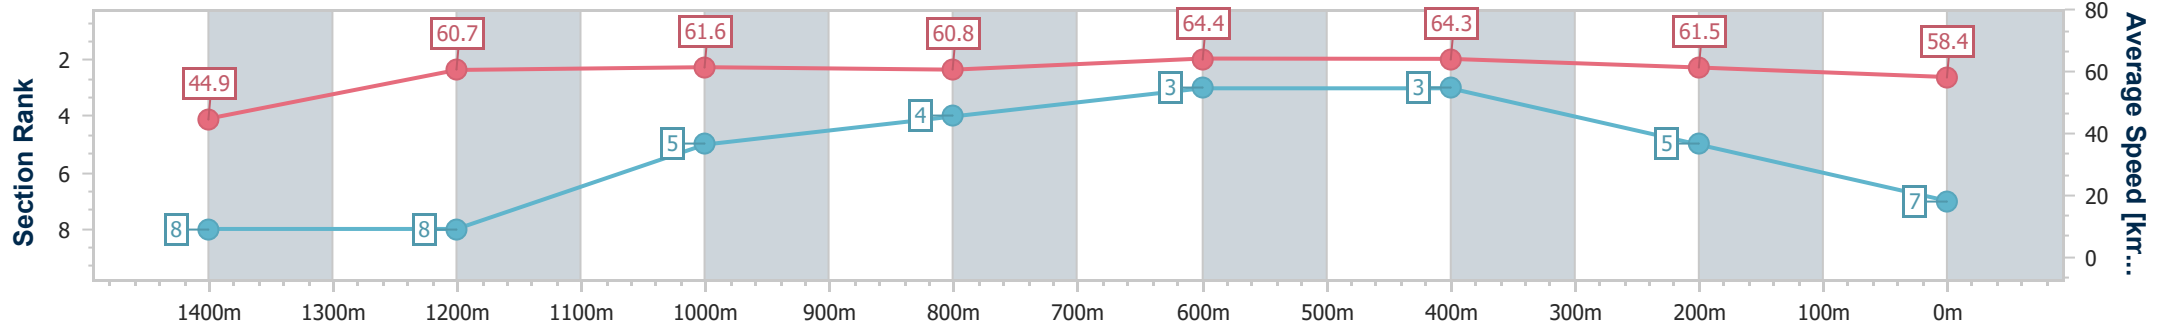

Aquis Park Gold Coast Poly QLD Professional
Race 6: CORPSURE CYBER INSURANCE BENCHMARK 68
Handicap - 1540m

09 November 2024 - 16:55

Track Rating: Synthetic, Weather: Fine, Rail Position: True

Section	Overall	1400m	1200m	1000m	800m	600m	400m	200m
Section Times	1:33.77 [7] (0:11.25)	1:22.52 [8] (0:12.23)	1:10.29 [8] (0:11.64)	0:58.65 [5] (0:11.95)	0:46.70 [4] (0:11.29)	0:35.41 [3] (0:11.28)	0:24.13 [3] (0:11.75)	0:12.38 [5] (0:12.38)
Average Speed [km/h]	44.9	60.7	61.6	60.8	64.4	64.3	61.5	58.4
Top Speed [km/h]	58.7	62.7	63.5	62.0	65.4	65.7	63.6	59.5
Avg. Dist. to Rail [m]	7.2	3.8	4.0	3.0	2.0	2.0	3.3	4.8
Avg. Stride Freq. [Hz]	2.1	2.3	2.3	2.2	2.3	2.4	2.3	2.2
Avg. Stride Length [m]	5.9	7.4	7.6	7.6	7.7	7.5	7.2	7.2