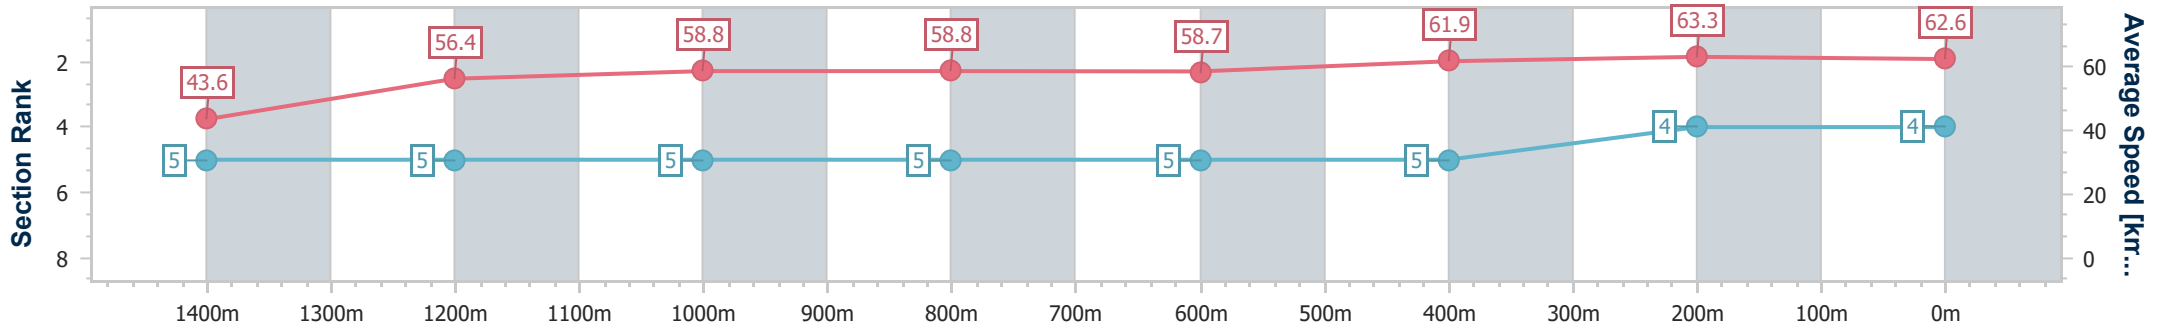

Aquis Park Gold Coast Poly QLD Professional

Race 2: CARPET CALL Class 1 Handicap - 1540m

09 November 2024 - 14:19

Track Rating: Synthetic, Weather: Fine, Rail Position: True

Section	Overall	1400m	1200m	1000m	800m	600m	400m	200m
Section Times	1:35.83 [4] (0:11.54)	1:24.29 [5] (0:12.80)	1:11.49 [5] (0:12.26)	0:59.23 [5] (0:12.24)	0:46.99 [5] (0:12.32)	0:34.67 [5] (0:11.66)	0:23.01 [5] (0:11.44)	0:11.57 [4] (0:11.57)
Average Speed [km/h]	43.6	56.4	58.8	58.8	58.7	61.9	63.3	62.6
Top Speed [km/h]	56.9	59.2	59.8	60.4	60.6	63.6	65.2	64.4
Avg. Dist. to Rail [m]	4.5	0.4	0.5	0.2	0.7	0.6	1.9	3.5
Avg. Stride Freq. [Hz]	2.1	2.3	2.3	2.3	2.3	2.3	2.5	2.4
Avg. Stride Length [m]	5.7	6.7	7.0	7.2	7.0	7.3	7.1	7.1