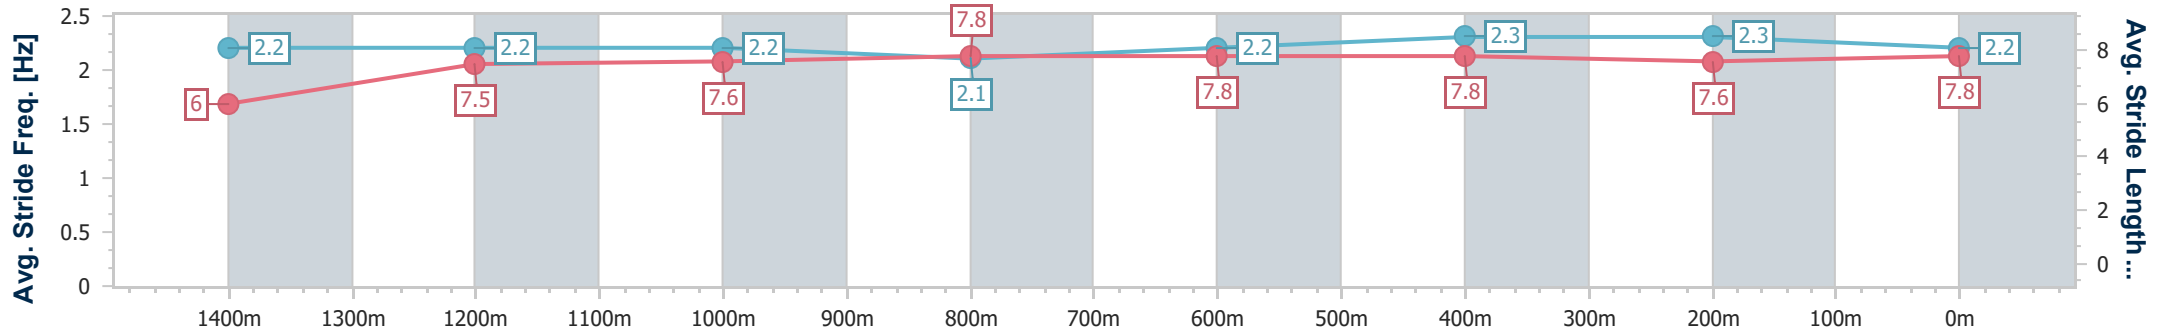

Horse/Jockey Name	Capital Boss
Final Rank	2
Fastest Section Time (Section)	0:10.72 (Overall)
Top Speed [km/h] (Section)	64.5 (400m)
Race State	Finished

Aquis Park Gold Coast Poly QLD Professional
Race 6: CORPSURE CYBER INSURANCE BENCHMARK 68
Handicap - 1540m

09 November 2024 - 16:55

Track Rating: Synthetic, Weather: Fine, Rail Position: True

Section	Overall	1400m	1200m	1000m	800m	600m	400m	200m
Section Times	1:32.74 [2] (0:10.72)	1:22.02 [4] (0:12.29)	1:09.73 [4] (0:12.14)	0:57.59 [6] (0:12.06)	0:45.53 [6] (0:11.39)	0:34.14 [5] (0:11.31)	0:22.83 [5] (0:11.36)	0:11.47 [3] (0:11.47)
Average Speed [km/h]	47.0	58.9	59.2	59.5	62.3	63.5	63.4	63.4
Top Speed [km/h]	59.1	60.3	60.7	62.2	63.0	64.3	64.5	64.1
Avg. Dist. to Rail [m]	2.3	0.5	0.7	0.8	2.0	0.3	1.2	2.5
Avg. Stride Freq. [Hz]	2.2	2.2	2.2	2.1	2.2	2.3	2.3	2.2
Avg. Stride Length [m]	6.0	7.5	7.6	7.8	7.8	7.8	7.6	7.8

- [ ] Ranking at each section and finish
- -.-.- No data available at this section
- NA No data available