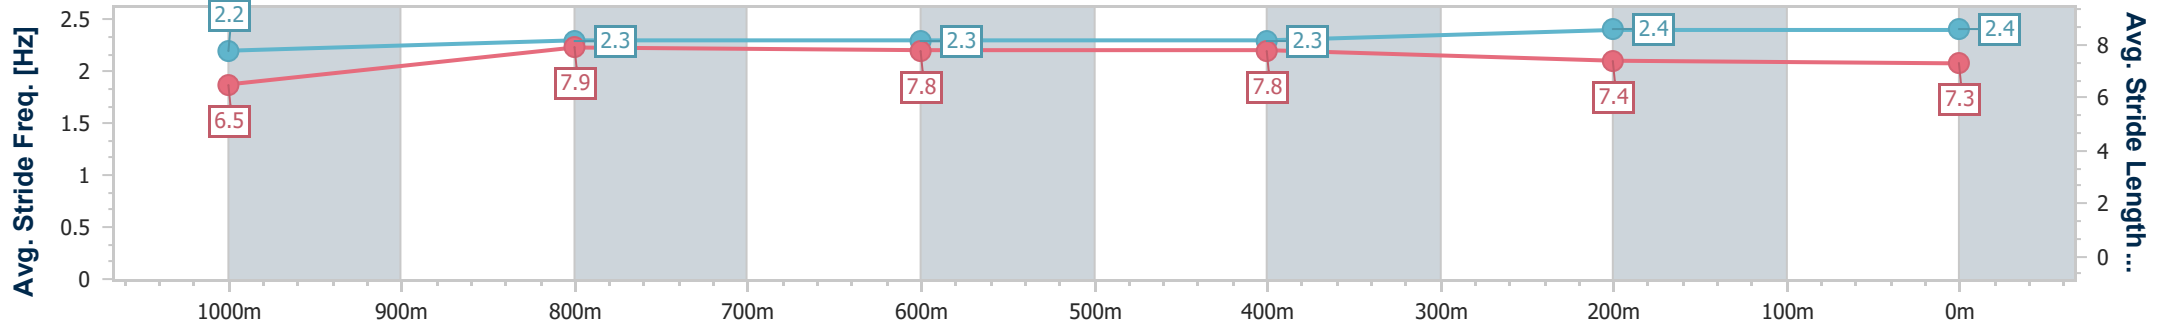

Horse/Jockey Name	All's Fair
Final Rank	1
Fastest Section Time (Section)	0:10.95 (1000m)
Top Speed [km/h] (Section)	67.0 (1000m)
Race State	Finished

Aquis Park Gold Coast Poly QLD Professional
Race 3: EAST COAST CONCRETE BENCHMARK 68 Handicap - 1200m

09 November 2024 - 14:59

Track Rating: Synthetic, Weather: Fine, Rail Position: True

Section	Overall	1000m	800m	600m	400m	200m
Section Times	1:10.16 [1] (0:13.89)	0:56.27 [7] (0:10.95)	0:45.32 [5] (0:11.25)	0:34.07 [5] (0:11.21)	0:22.86 [5] (0:11.28)	0:11.58 [3] (0:11.58)
Average Speed [km/h]	51.7	66.1	64.8	65.0	64.2	62.7
Top Speed [km/h]	65.7	67.0	65.1	65.5	66.2	65.8
Avg. Dist. to Rail [m]	5.4	3.0	2.2	2.1	5.3	5.6
Avg. Stride Freq. [Hz]	2.2	2.3	2.3	2.3	2.4	2.4
Avg. Stride Length [m]	6.5	7.9	7.8	7.8	7.4	7.3

- [ ] Ranking at each section and finish
- -.-.- No data available at this section
- NA No data available