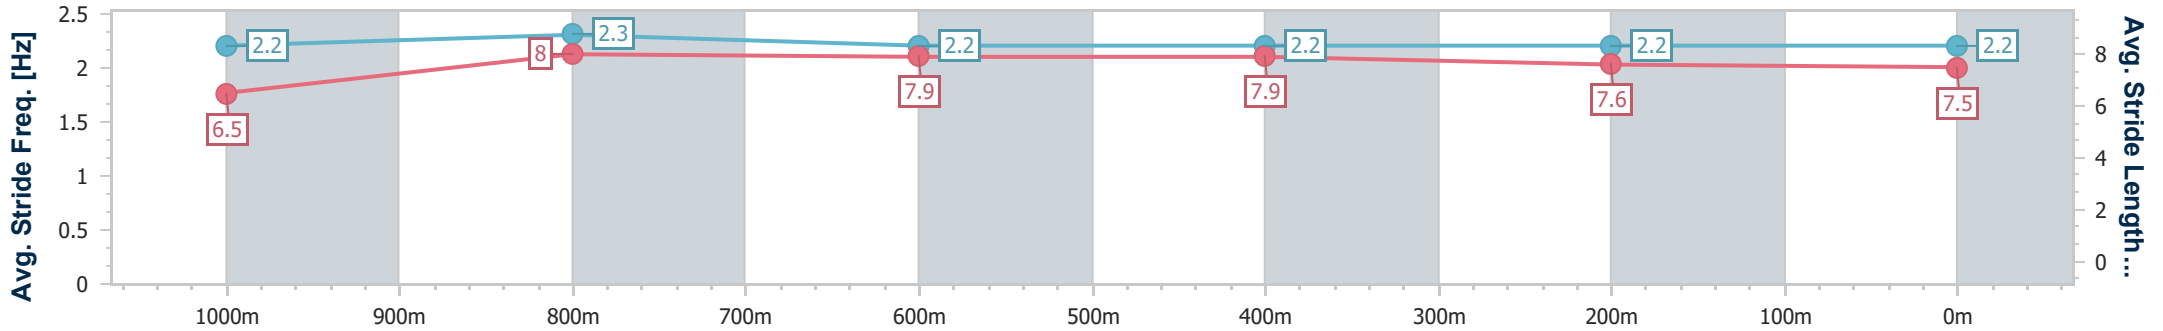

Aquis Park Gold Coast Poly QLD Professional

Race 1: SMSFLC Class 1 Plate - 1200m

09 November 2024 - 13:39

Track Rating: Synthetic, Weather: Fine, Rail Position: True

Section	Overall	1000m	800m	600m	400m	200m
Section Times	1:11.24 [3] (0:13.67)	0:57.57 [5] (0:10.99)	0:46.58 [5] (0:11.29)	0:35.29 [5] (0:11.55)	0:23.74 [5] (0:11.75)	0:11.99 [4]
Average Speed [km/h]	52.7	65.8	64.2	63.4	61.9	60.6
Top Speed [km/h]	66.5	68.3	64.7	64.6	62.7	62.3
Avg. Dist. to Rail [m]	0.5	0.6	1.3	3.1	4.7	5.8
Avg. Stride Freq. [Hz]	2.2	2.3	2.2	2.2	2.2	2.2
Avg. Stride Length [m]	6.5	8.0	7.9	7.9	7.6	7.5