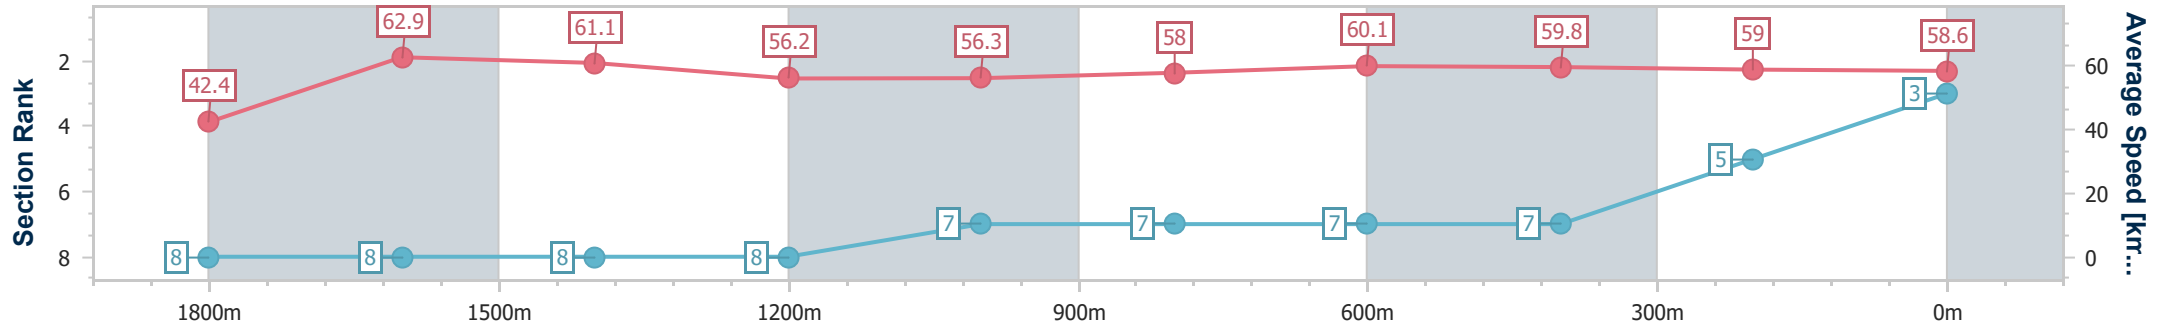

Aquis Park Gold Coast Poly QLD Professional
 Race 4: TITAN GARAGES & SHEDS BENCHMARK 58 Handicap - 1900m

09 November 2024 - 15:39

Track Rating: Synthetic, Weather: Fine, Rail Position: True

Section	Overall	1800m	1600m	1400m	1200m	1000m	800m	600m	400m	200m
Section Times	1:58.63 [3] (0:08.50)	1:50.13 [8] (0:11.49)	1:38.64 [8] (0:11.80)	1:26.84 [8] (0:12.78)	1:14.06 [8] (0:12.80)	1:01.26 [7] (0:12.39)	0:48.87 [7] (0:12.06)	0:36.81 [7] (0:12.28)	0:24.53 [7] (0:12.26)	0:12.27 [5] (0:12.27)
Average Speed [km/h]	42.4	62.9	61.1	56.2	56.3	58.0	60.1	59.8	59.0	58.6
Top Speed [km/h]	58.7	64.6	63.4	59.6	57.6	60.0	60.7	60.4	61.7	59.6
Avg. Dist. to Rail [m]	5.8	0.9	1.3	0.5	0.1	0.1	1.6	2.9	5.7	9.0
Avg. Stride Freq. [Hz]	2.2	2.3	2.3	2.2	2.1	2.2	2.2	2.2	2.2	2.2
Avg. Stride Length [m]	5.4	7.5	7.3	7.2	7.3	7.4	7.5	7.5	7.2	7.2