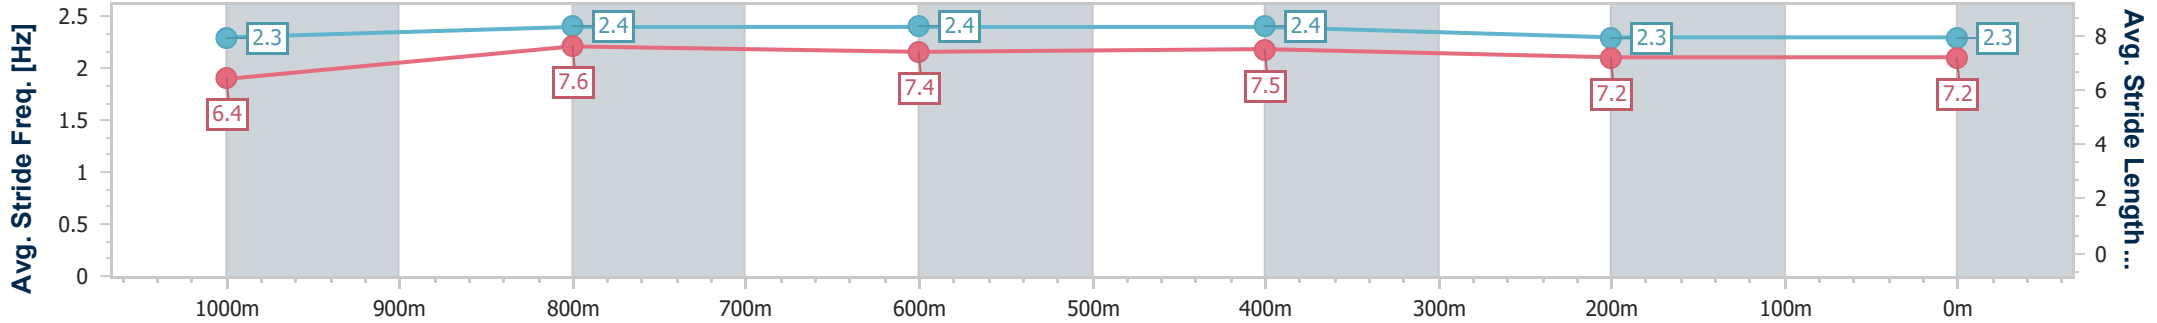

Horse/Jockey Name	Our Free Spirit
Final Rank	7
Fastest Section Time (Section)	0:10.88 (1000m)
Top Speed [km/h] (Section)	68.1 (1000m)
Race State	Finished

Aquis Park Gold Coast Poly QLD Professional
Race 3: EAST COAST CONCRETE BENCHMARK 68 Handicap - 1200m

09 November 2024 - 14:59

Track Rating: Synthetic, Weather: Fine, Rail Position: True

Section	Overall	1000m	800m	600m	400m	200m
Section Times	1:11.19 [7] (0:13.55)	0:57.64 [1] (0:10.88)	0:46.76 [1] (0:11.29)	0:35.47 [2] (0:11.29)	0:24.18 [2] (0:11.88)	0:12.30 [5] (0:12.30)
Average Speed [km/h]	53.3	66.5	64.1	63.8	60.6	58.7
Top Speed [km/h]	67.2	68.1	65.5	66.7	61.7	59.9
Avg. Dist. to Rail [m]	5.3	3.2	1.4	0.8	0.7	0.8
Avg. Stride Freq. [Hz]	2.3	2.4	2.4	2.4	2.3	2.3
Avg. Stride Length [m]	6.4	7.6	7.4	7.5	7.2	7.2

- [ ] Ranking at each section and finish
- -.-.- No data available at this section
- NA No data available