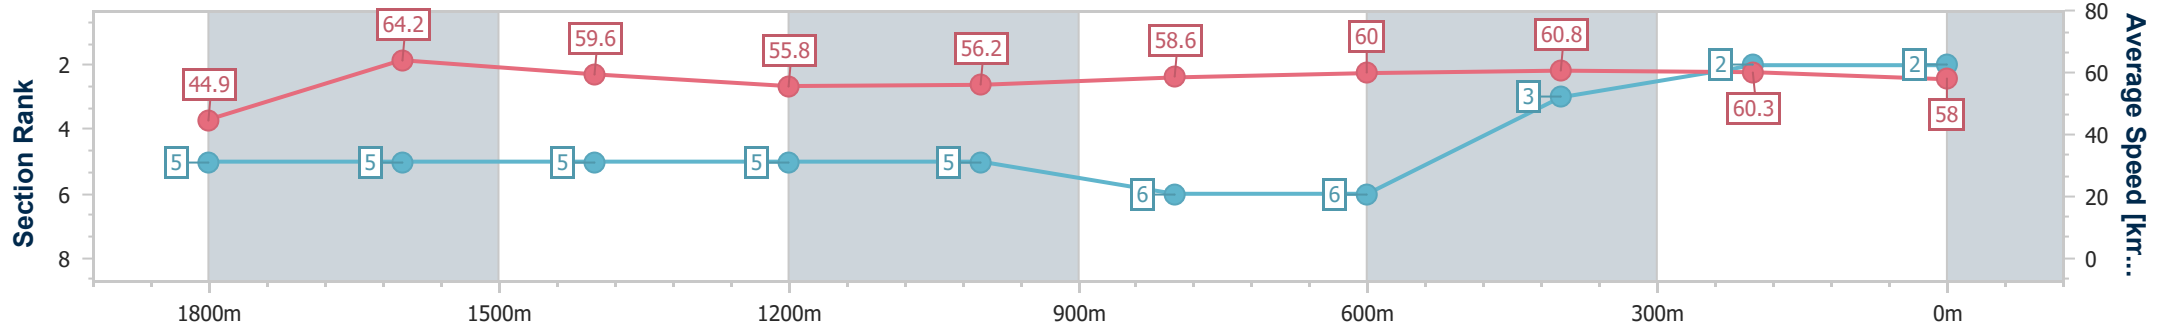

Horse/Jockey Name	Cherbourg
Final Rank	2
Fastest Section Time (Section)	0:08.03 (Overall)
Top Speed [km/h] (Section)	66.1 (1800m)
Race State	Finished

Aquis Park Gold Coast Poly QLD Professional
Race 4: TITAN GARAGES & SHEDS BENCHMARK 58 Handicap - 1900m

09 November 2024 - 15:39

Track Rating: Synthetic, Weather: Fine, Rail Position: True

Section	Overall	1800m	1600m	1400m	1200m	1000m	800m	600m	400m	200m
Section Times	1:58.07 [2] (0:08.03)	1:50.04 [5] (0:11.17)	1:38.87 [5] (0:12.02)	1:26.85 [5] (0:12.95)	1:13.90 [5] (0:12.81)	1:01.09 [5] (0:12.35)	0:48.74 [6] (0:12.17)	0:36.57 [6] (0:12.00)	0:24.57 [3] (0:12.07)	0:12.50 [2] (0:12.50)
Average Speed [km/h]	44.9	64.2	59.6	55.8	56.2	58.6	60.0	60.8	60.3	58.0
Top Speed [km/h]	62.3	66.1	61.4	58.9	57.2	60.0	60.7	61.5	61.4	59.0
Avg. Dist. to Rail [m]	0.7	0.7	0.5	0.6	1.4	1.3	2.4	3.3	4.4	7.1
Avg. Stride Freq. [Hz]	2.2	2.3	2.2	2.1	2.1	2.1	2.2	2.2	2.2	2.1
Avg. Stride Length [m]	5.7	7.7	7.4	7.3	7.5	7.7	7.6	7.6	7.6	7.5

- [ ] Ranking at each section and finish
- -.-.- No data available at this section
- NA No data available