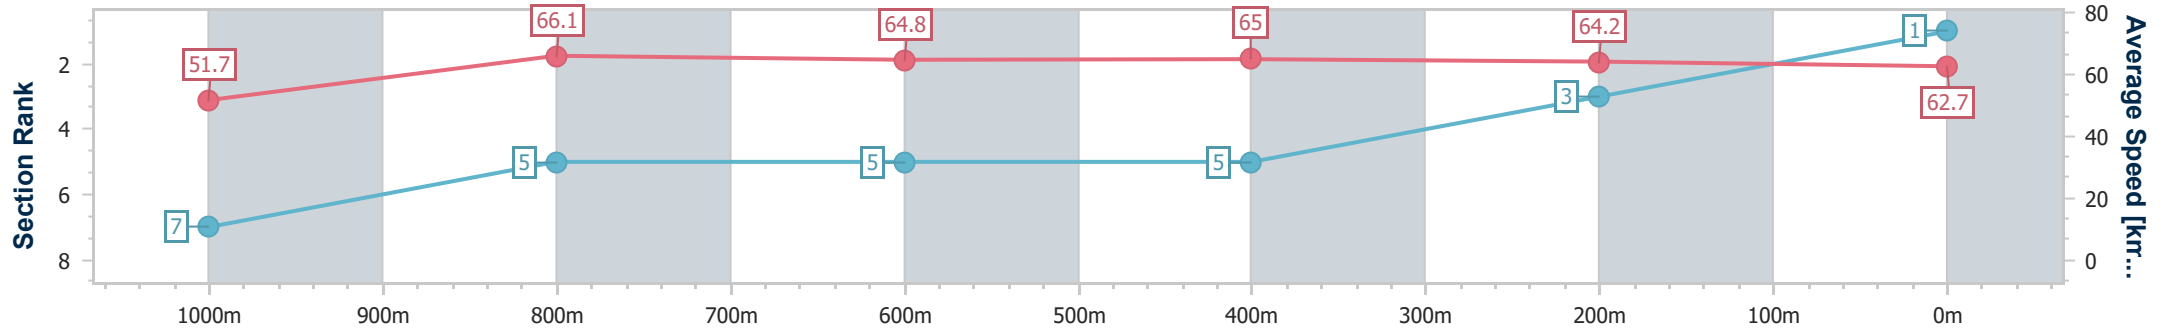

Horse/Jockey Name	All's Fair
Final Rank	1
Fastest Section Time (Section)	0:10.95 (1000m)
Top Speed [km/h] (Section)	67.0 (1000m)
Race State	Finished

Aquis Park Gold Coast Poly QLD Professional
Race 3: EAST COAST CONCRETE BENCHMARK 68 Handicap - 1200m

09 November 2024 - 14:59

Track Rating: Synthetic, Weather: Fine, Rail Position: True

Section	Overall	1000m	800m	600m	400m	200m
Section Times	1:10.16 [1] (0:13.89)	0:56.27 [7] (0:10.95)	0:45.32 [5] (0:11.25)	0:34.07 [5] (0:11.21)	0:22.86 [5] (0:11.28)	0:11.58 [3] (0:11.58)
Average Speed [km/h]	51.7	66.1	64.8	65.0	64.2	62.7
Top Speed [km/h]	65.7	67.0	65.1	65.5	66.2	65.8
Avg. Dist. to Rail [m]	5.4	3.0	2.2	2.1	5.3	5.6
Avg. Stride Freq. [Hz]	2.2	2.3	2.3	2.3	2.4	2.4
Avg. Stride Length [m]	6.5	7.9	7.8	7.8	7.4	7.3

- [ ] Ranking at each section and finish
- -.-.- No data available at this section
- NA No data available