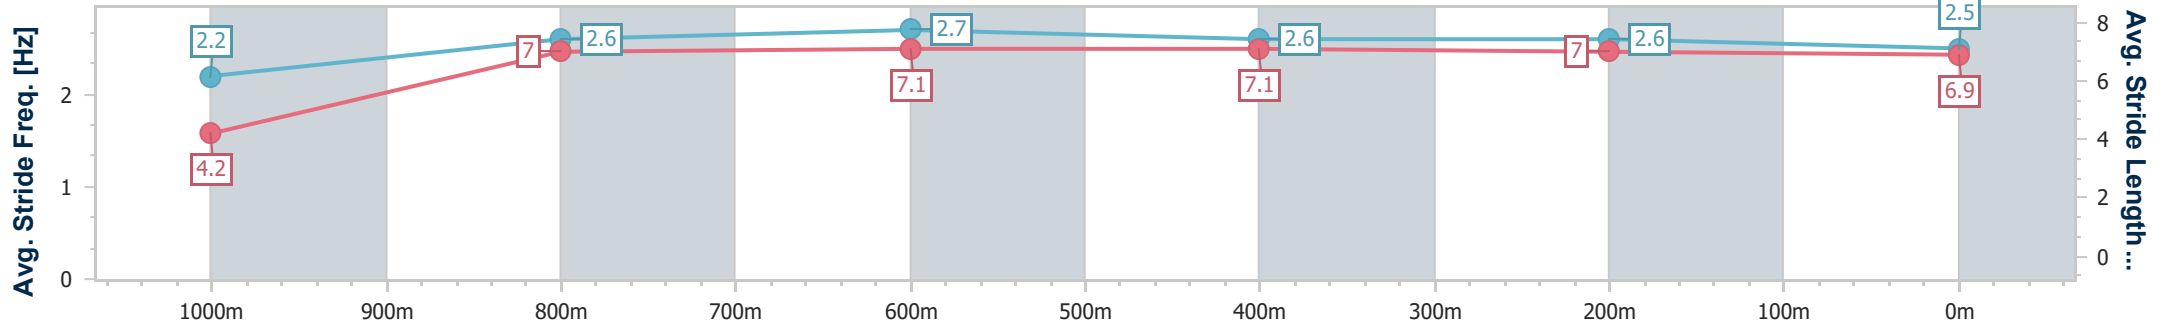

Horse/Jockey Name	Hidden Melody
Final Rank	2
Fastest Section Time (Section)	0:05.12 (Overall)
Top Speed [km/h] (Section)	69.7 (800m)
Race State	Finished

Aquis Park Gold Coast Poly QLD Professional
Race 5: CORPSURE INSURANCE BROKING BENCHMARK 62
Handicap - 1050m

09 November 2024 - 16:19

Track Rating: Synthetic, Weather: Fine, Rail Position: True

Section	Overall	1000m	800m	600m	400m	200m
Section Times	1:00.48 [2] (0:05.12)	0:55.36 [5] (0:11.19)	0:44.17 [5] (0:10.60)	0:33.57 [4] (0:10.87)	0:22.70 [5] (0:11.08)	0:11.62 [2] (0:11.62)
Average Speed [km/h]	35.6	64.7	68.8	67.0	65.4	62.1
Top Speed [km/h]	54.7	69.0	69.7	68.5	67.0	64.7
Avg. Dist. to Rail [m]	3.9	3.0	2.2	2.3	4.0	6.7
Avg. Stride Freq. [Hz]	2.2	2.6	2.7	2.6	2.6	2.5
Avg. Stride Length [m]	4.2	7.0	7.1	7.1	7.0	6.9

- [ ] Ranking at each section and finish
- -.-.- No data available at this section
- NA No data available