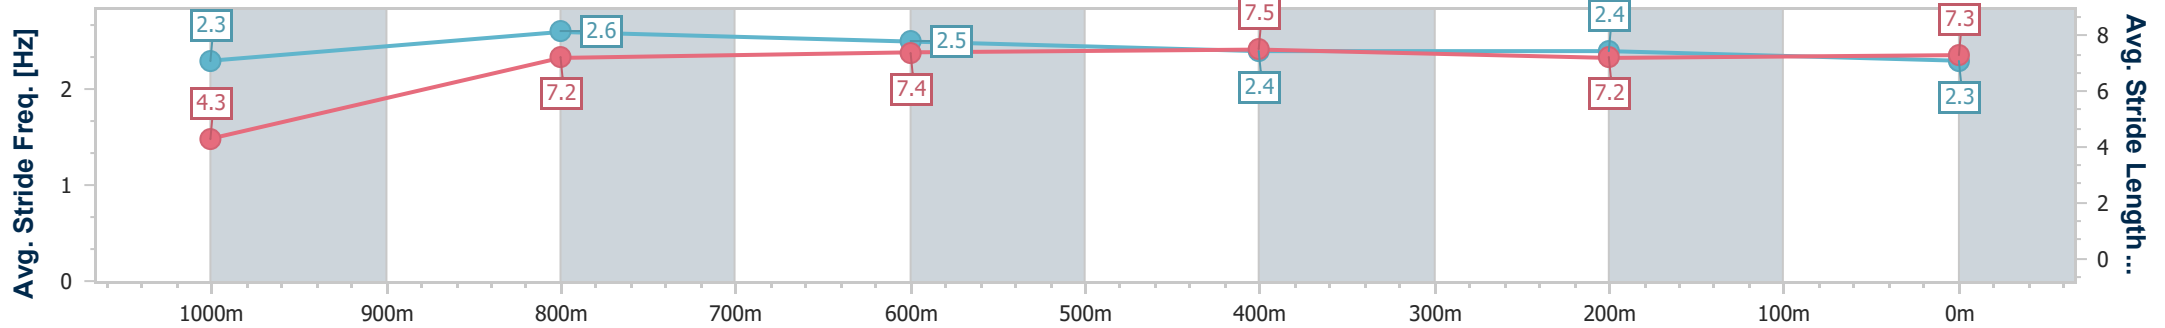

Horse/Jockey Name	Ready To Torque
Final Rank	5
Fastest Section Time (Section)	0:04.86 (Overall)
Top Speed [km/h] (Section)	70.5 (1000m)
Race State	Finished

Aquis Park Gold Coast Poly QLD Professional
Race 5: CORPSURE INSURANCE BROKING BENCHMARK 62
Handicap - 1050m

09 November 2024 - 16:19

Track Rating: Synthetic, Weather: Fine, Rail Position: True

Section	Overall	1000m	800m	600m	400m	200m
Section Times	1:00.88 [5] (0:04.86)	0:56.02 [2] (0:10.80)	0:45.22 [1] (0:10.92)	0:34.30 [1] (0:10.96)	0:23.34 [2] (0:11.48)	0:11.86 [4] (0:11.86)
Average Speed [km/h]	37.1	67.1	66.5	65.5	63.0	61.1
Top Speed [km/h]	57.0	70.5	67.8	66.6	63.7	63.0
Avg. Dist. to Rail [m]	5.0	3.2	1.2	0.6	3.0	3.8
Avg. Stride Freq. [Hz]	2.3	2.6	2.5	2.4	2.4	2.3
Avg. Stride Length [m]	4.3	7.2	7.4	7.5	7.2	7.3

- [ ] Ranking at each section and finish
- -.-.- No data available at this section
- NA No data available