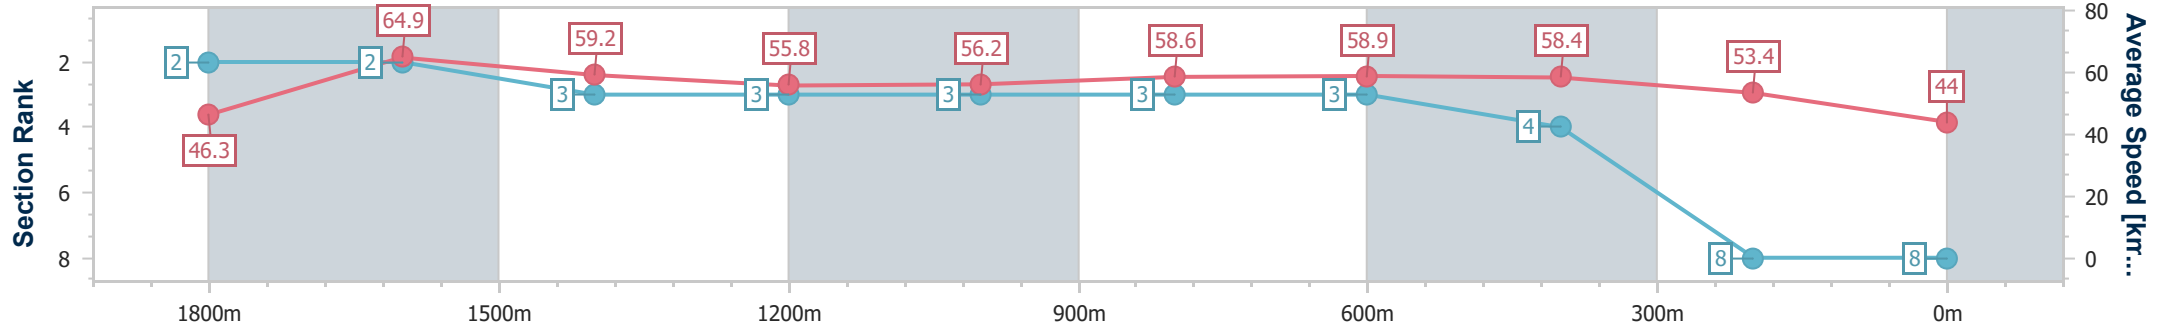

Horse/Jockey Name	Champagnes On Me
Final Rank	8
Fastest Section Time (Section)	0:07.77 (Overall)
Top Speed [km/h] (Section)	67.2 (1800m)
Race State	Finished

Aquis Park Gold Coast Poly QLD Professional
Race 4: TITAN GARAGES & SHEDS BENCHMARK 58 Handicap - 1900m

09 November 2024 - 15:39

Track Rating: Synthetic, Weather: Fine, Rail Position: True

Section	Overall	1800m	1600m	1400m	1200m	1000m	800m	600m	400m	200m
Section Times	2:03.40 [8] (0:07.77)	1:55.63 [2] (0:11.05)	1:44.58 [2] (0:12.09)	1:32.49 [3] (0:12.86)	1:19.63 [3] (0:12.81)	1:06.82 [3] (0:12.31)	0:54.51 [3] (0:12.23)	0:42.28 [3] (0:12.39)	0:29.89 [4] (0:13.46)	0:16.43 [8] (0:16.43)
Average Speed [km/h]	46.3	64.9	59.2	55.8	56.2	58.6	58.9	58.4	53.4	44.0
Top Speed [km/h]	65.3	67.2	60.2	59.3	57.5	58.9	59.8	60.2	56.9	49.1
Avg. Dist. to Rail [m]	4.2	1.5	1.3	0.6	0.6	0.5	0.5	0.4	0.7	1.1
Avg. Stride Freq. [Hz]	2.2	2.5	2.4	2.3	2.2	2.3	2.3	2.3	2.3	2.1
Avg. Stride Length [m]	5.7	7.3	7.0	6.8	7.0	7.2	7.2	7.0	6.5	5.8

- [ ] Ranking at each section and finish
- -.-.- No data available at this section
- NA No data available