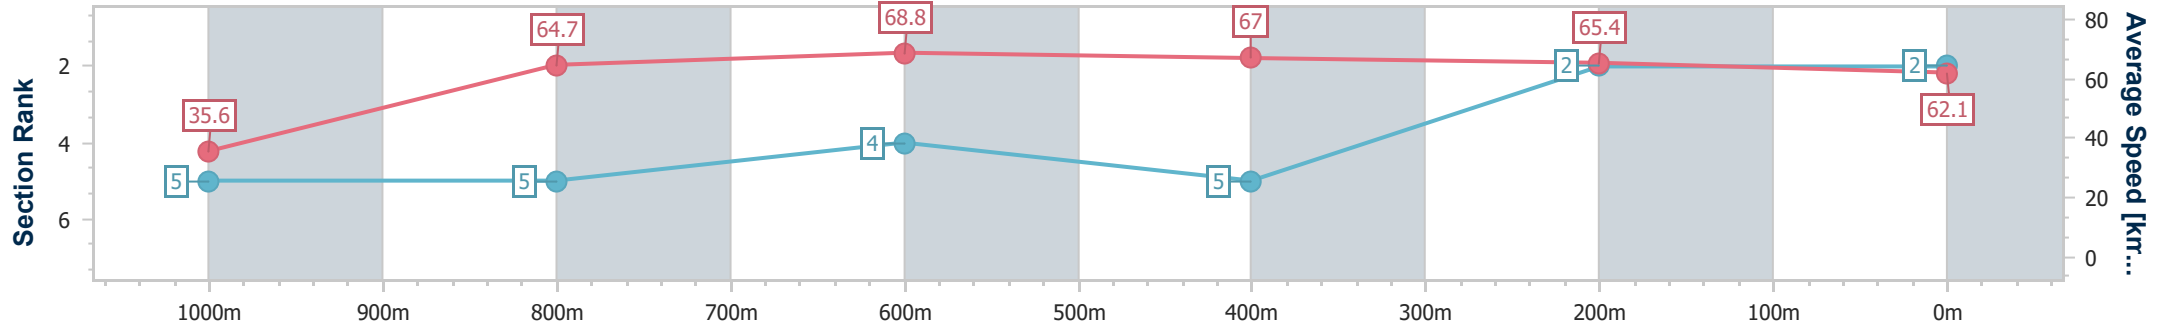

Horse/Jockey Name	Hidden Melody
Final Rank	2
Fastest Section Time (Section)	0:05.12 (Overall)
Top Speed [km/h] (Section)	69.7 (800m)
Race State	Finished

Aquis Park Gold Coast Poly QLD Professional
Race 5: CORPSURE INSURANCE BROKING BENCHMARK 62
Handicap - 1050m

09 November 2024 - 16:19

Track Rating: Synthetic, Weather: Fine, Rail Position: True

Section	Overall	1000m	800m	600m	400m	200m
Section Times	1:00.48 [2] (0:05.12)	0:55.36 [5] (0:11.19)	0:44.17 [5] (0:10.60)	0:33.57 [4] (0:10.87)	0:22.70 [5] (0:11.08)	0:11.62 [2] (0:11.62)
Average Speed [km/h]	35.6	64.7	68.8	67.0	65.4	62.1
Top Speed [km/h]	54.7	69.0	69.7	68.5	67.0	64.7
Avg. Dist. to Rail [m]	3.9	3.0	2.2	2.3	4.0	6.7
Avg. Stride Freq. [Hz]	2.2	2.6	2.7	2.6	2.6	2.5
Avg. Stride Length [m]	4.2	7.0	7.1	7.1	7.0	6.9

- [ ] Ranking at each section and finish
- -.-.- No data available at this section
- NA No data available