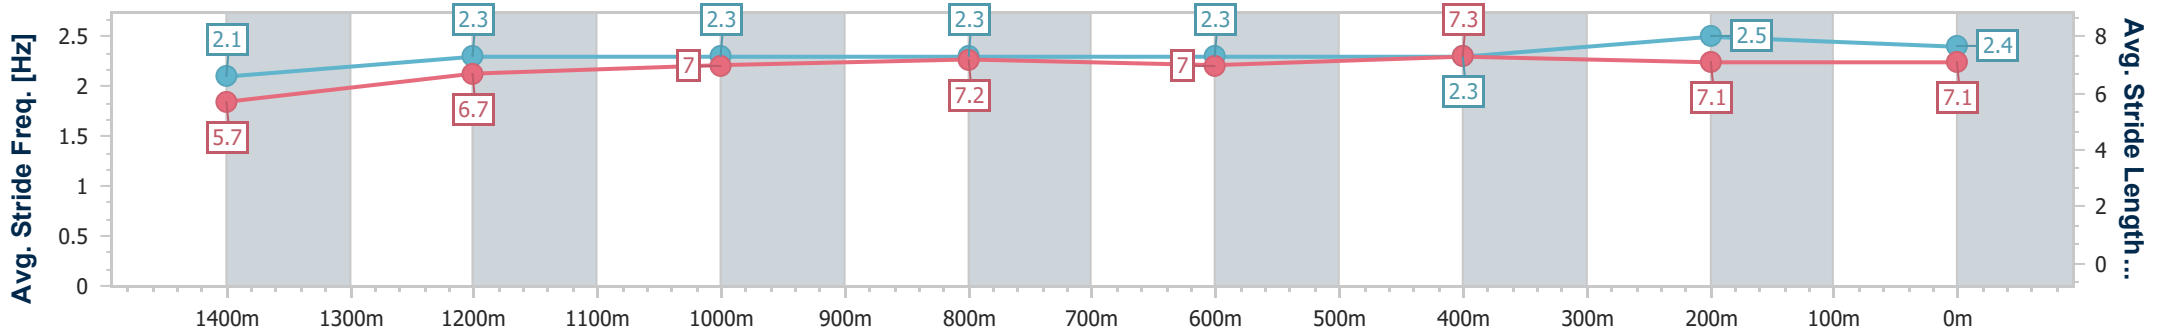

Aquis Park Gold Coast Poly QLD Professional

Race 2: CARPET CALL Class 1 Handicap - 1540m

09 November 2024 - 14:19

Track Rating: Synthetic, Weather: Fine, Rail Position: True

Section	Overall	1400m	1200m	1000m	800m	600m	400m	200m
Section Times	1:35.83 [4] (0:11.54)	1:24.29 [5] (0:12.80)	1:11.49 [5] (0:12.26)	0:59.23 [5] (0:12.24)	0:46.99 [5] (0:12.32)	0:34.67 [5] (0:11.66)	0:23.01 [5] (0:11.44)	0:11.57 [4] (0:11.57)
Average Speed [km/h]	43.6	56.4	58.8	58.8	58.7	61.9	63.3	62.6
Top Speed [km/h]	56.9	59.2	59.8	60.4	60.6	63.6	65.2	64.4
Avg. Dist. to Rail [m]	4.5	0.4	0.5	0.2	0.7	0.6	1.9	3.5
Avg. Stride Freq. [Hz]	2.1	2.3	2.3	2.3	2.3	2.3	2.5	2.4
Avg. Stride Length [m]	5.7	6.7	7.0	7.2	7.0	7.3	7.1	7.1