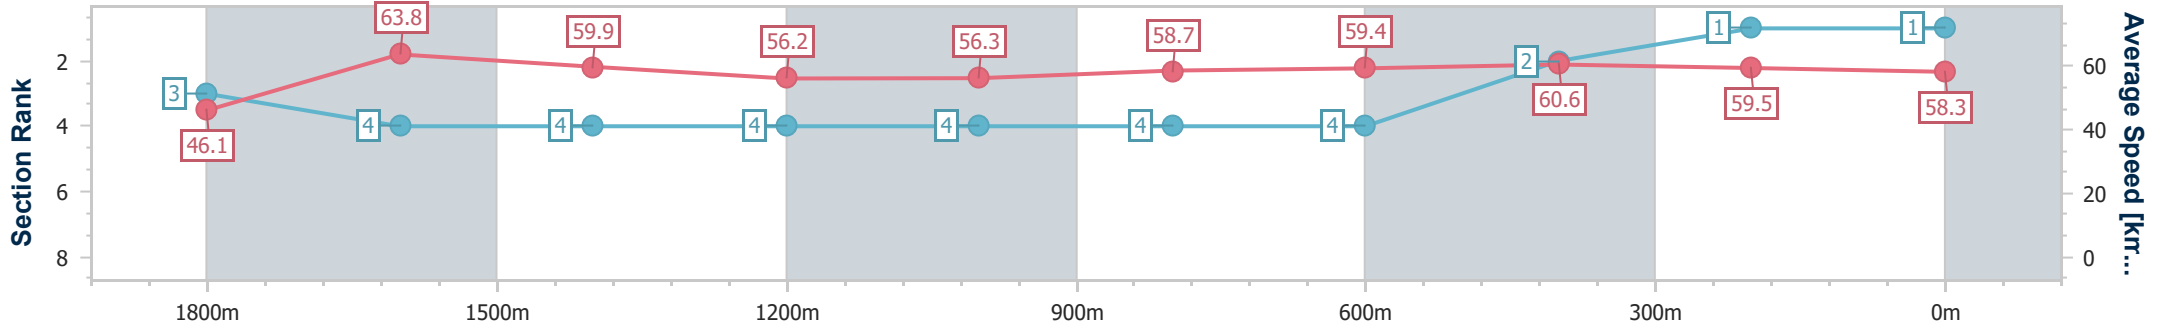

Horse/Jockey Name	Newmarket Miss
Final Rank	1
Fastest Section Time (Section)	0:07.79 (Overall)
Top Speed [km/h] (Section)	64.7 (1800m)
Race State	Finished

Aquis Park Gold Coast Poly QLD Professional
Race 4: TITAN GARAGES & SHEDS BENCHMARK 58 Handicap - 1900m

09 November 2024 - 15:39

Track Rating: Synthetic, Weather: Fine, Rail Position: True

Section	Overall	1800m	1600m	1400m	1200m	1000m	800m	600m	400m	200m
Section Times	1:57.90 [1] (0:07.79)	1:50.11 [3] (0:11.26)	1:38.85 [4] (0:11.99)	1:26.86 [4] (0:12.88)	1:13.98 [4] (0:12.80)	1:01.18 [4] (0:12.25)	0:48.93 [4] (0:12.30)	0:36.63 [4] (0:12.03)	0:24.60 [2] (0:12.15)	0:12.45 [1] (0:12.45)
Average Speed [km/h]	46.1	63.8	59.9	56.2	56.3	58.7	59.4	60.6	59.5	58.3
Top Speed [km/h]	63.5	64.7	62.6	59.4	57.1	60.5	60.7	62.6	60.3	60.7
Avg. Dist. to Rail [m]	1.4	0.6	0.5	0.7	0.5	0.2	2.5	2.9	3.1	5.0
Avg. Stride Freq. [Hz]	2.2	2.5	2.4	2.3	2.3	2.3	2.3	2.4	2.4	2.3
Avg. Stride Length [m]	5.8	7.1	6.9	6.7	6.9	7.1	7.1	7.1	6.9	6.9

- [ ] Ranking at each section and finish
- -.-.- No data available at this section
- NA No data available