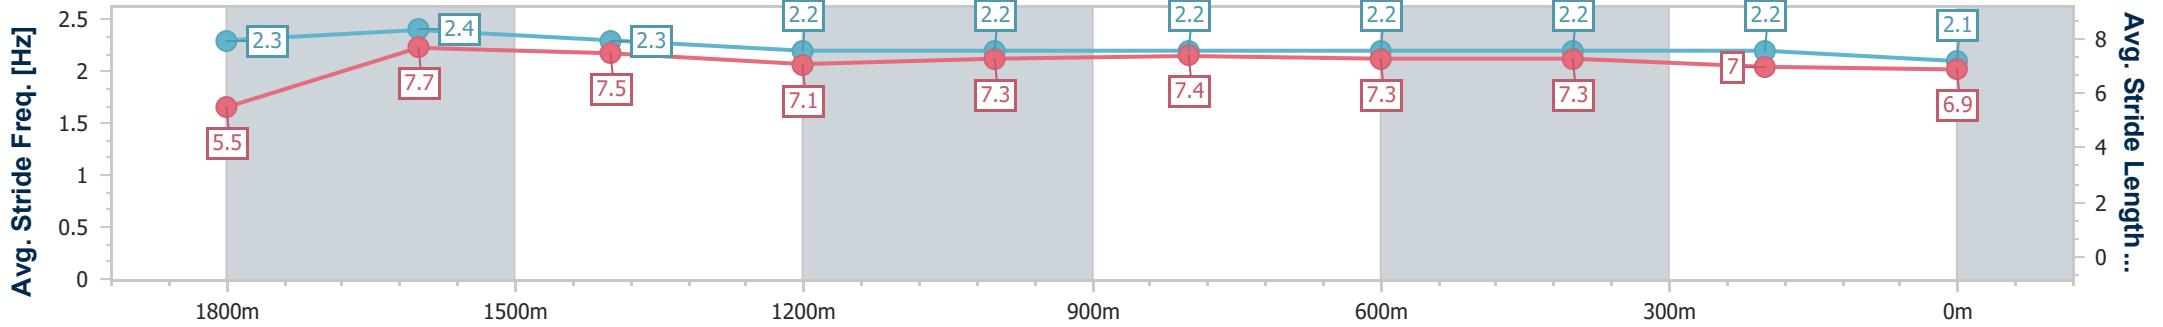

Horse/Jockey Name	Grecian Lass
Final Rank	5
Fastest Section Time (Section)	0:07.75 (Overall)
Top Speed [km/h] (Section)	68.3 (1800m)
Race State	Finished

Aquis Park Gold Coast Poly QLD Professional
Race 4: TITAN GARAGES & SHEDS BENCHMARK 58 Handicap - 1900m

09 November 2024 - 15:39

Track Rating: Synthetic, Weather: Fine, Rail Position: True

Section	Overall	1800m	1600m	1400m	1200m	1000m	800m	600m	400m	200m
Section Times	1:59.65 [5] (0:07.75)	1:51.90 [1] (0:10.98)	1:40.92 [1] (0:11.86)	1:29.06 [1] (0:12.88)	1:16.18 [1] (0:12.69)	1:03.49 [1] (0:12.45)	0:51.04 [1] (0:12.34)	0:38.70 [1] (0:12.31)	0:26.39 [1] (0:12.84)	0:13.55 [3] (0:13.55)
Average Speed [km/h]	46.4	66.1	60.9	55.8	56.8	57.9	58.7	58.7	56.2	53.4
Top Speed [km/h]	63.4	68.3	62.6	58.1	57.4	58.4	59.8	60.3	57.4	54.6
Avg. Dist. to Rail [m]	7.7	3.1	1.1	0.2	0.3	0.2	1.2	1.2	0.5	0.7
Avg. Stride Freq. [Hz]	2.3	2.4	2.3	2.2	2.2	2.2	2.2	2.2	2.2	2.1
Avg. Stride Length [m]	5.5	7.7	7.5	7.1	7.3	7.4	7.3	7.3	7.0	6.9

- [ ] Ranking at each section and finish
- -.-.-.- No data available at this section
- NA No data available