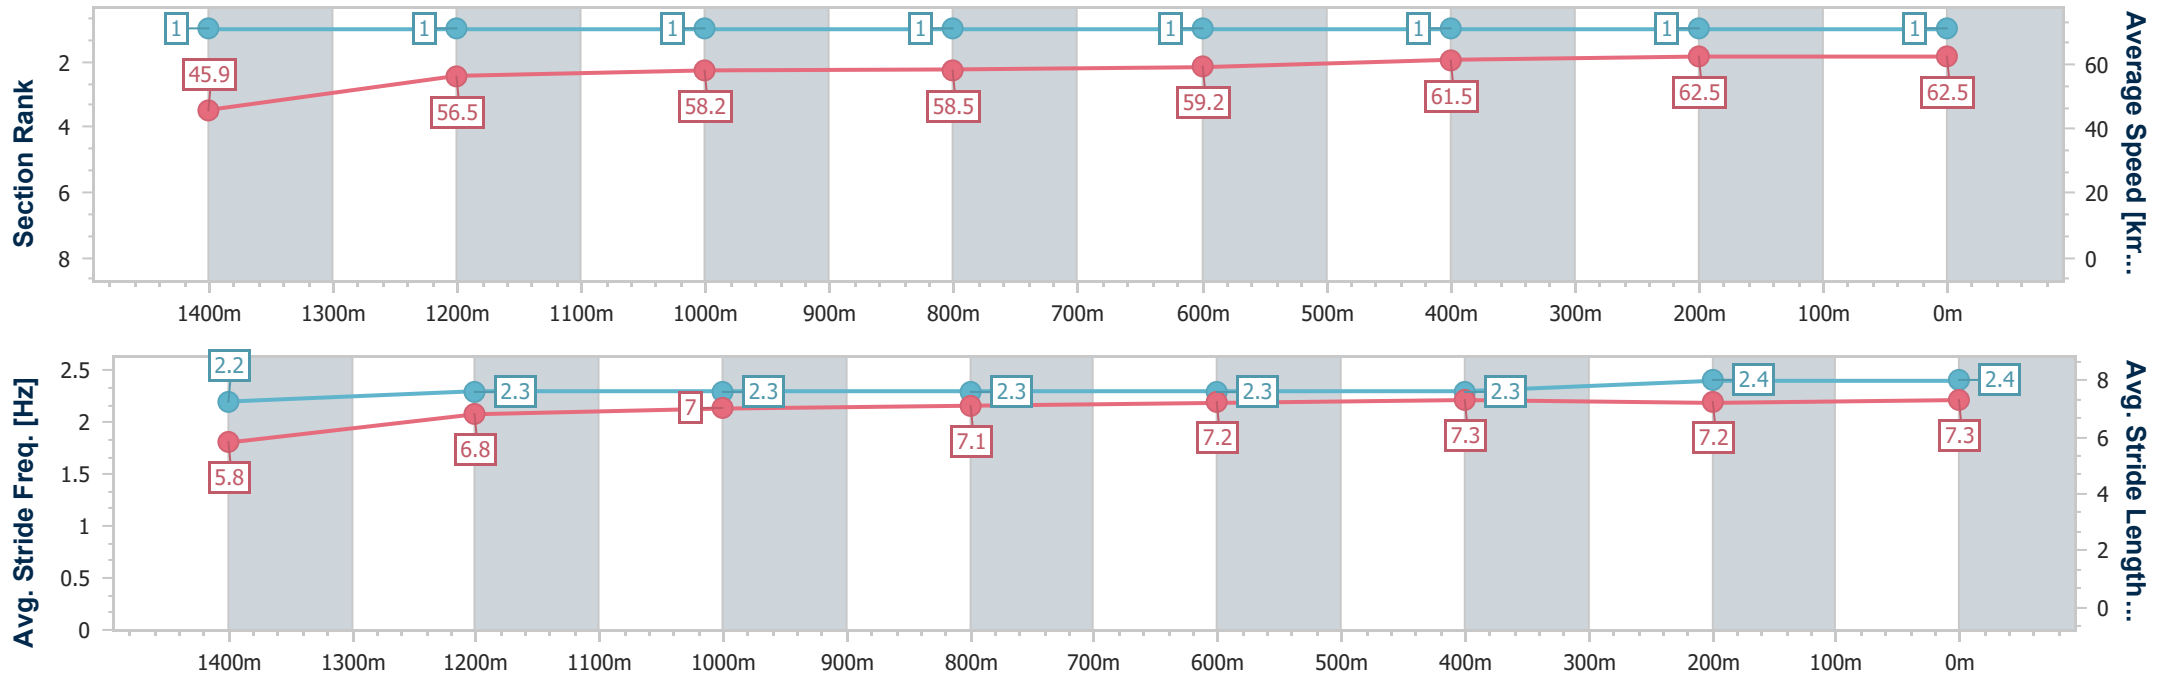

09 November 2024 - 14:19

Track Rating: Synthetic, Weather: Fine, Rail Position: True

Section	Overall	1400m	1200m	1000m	800m	600m	400m	200m
Section Times	1:35.43 [1] (0:10.97)	1:24.46 [1] (0:12.75)	1:11.71 [1] (0:12.36)	0:59.35 [1] (0:12.30)	0:47.05 [1] (0:12.18)	0:34.87 [1] (0:11.75)	0:23.12 [1] (0:11.52)	0:11.60 [1] (0:11.60)
Average Speed [km/h]	45.9	56.5	58.2	58.5	59.2	61.5	62.5	62.5
Top Speed [km/h]	55.0	58.2	59.4	59.0	61.6	62.5	64.0	63.1
Avg. Dist. to Rail [m]	2.3	0.3	0.3	0.4	0.3	0.6	1.0	2.0
Avg. Stride Freq. [Hz]	2.2	2.3	2.3	2.3	2.3	2.3	2.4	2.4
Avg. Stride Length [m]	5.8	6.8	7.0	7.1	7.2	7.3	7.2	7.3