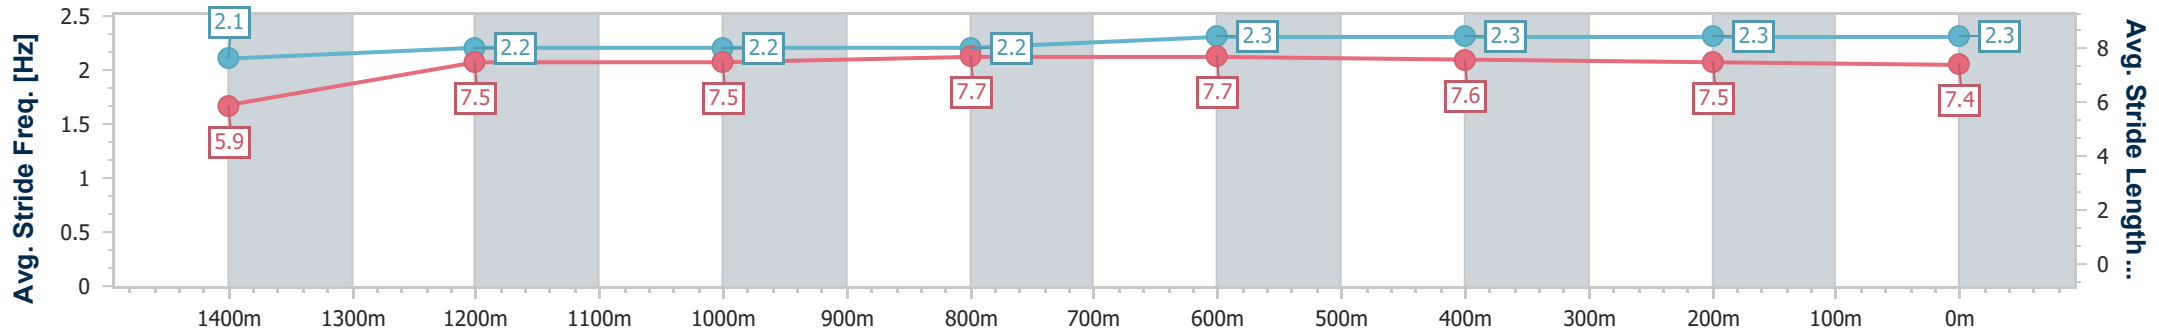

Horse/Jockey Name	Wonforwazza
Final Rank	4
Fastest Section Time (Section)	0:11.03 (Overall)
Top Speed [km/h] (Section)	65.0 (800m)
Race State	Finished

Aquis Park Gold Coast Poly QLD Professional
Race 6: CORPSURE CYBER INSURANCE BENCHMARK 68
Handicap - 1540m

09 November 2024 - 16:55

Track Rating: Synthetic, Weather: Fine, Rail Position: True

Section	Overall	1400m	1200m	1000m	800m	600m	400m	200m
Section Times	1:33.53 [4] (0:11.03)	1:22.50 [7] (0:12.35)	1:10.15 [7] (0:12.02)	0:58.13 [8] (0:12.12)	0:46.01 [8] (0:11.41)	0:34.60 [7] (0:11.43)	0:23.17 [7] (0:11.48)	0:11.69 [7] (0:11.69)
Average Speed [km/h]	46.0	59.3	60.1	59.5	63.4	63.3	63.3	62.1
Top Speed [km/h]	58.2	61.4	61.8	61.0	65.0	65.0	64.5	62.6
Avg. Dist. to Rail [m]	6.5	2.6	1.3	0.6	0.7	1.7	3.8	6.1
Avg. Stride Freq. [Hz]	2.1	2.2	2.2	2.2	2.3	2.3	2.3	2.3
Avg. Stride Length [m]	5.9	7.5	7.5	7.7	7.7	7.6	7.5	7.4

- [ ] Ranking at each section and finish
- -.-.- No data available at this section
- NA No data available