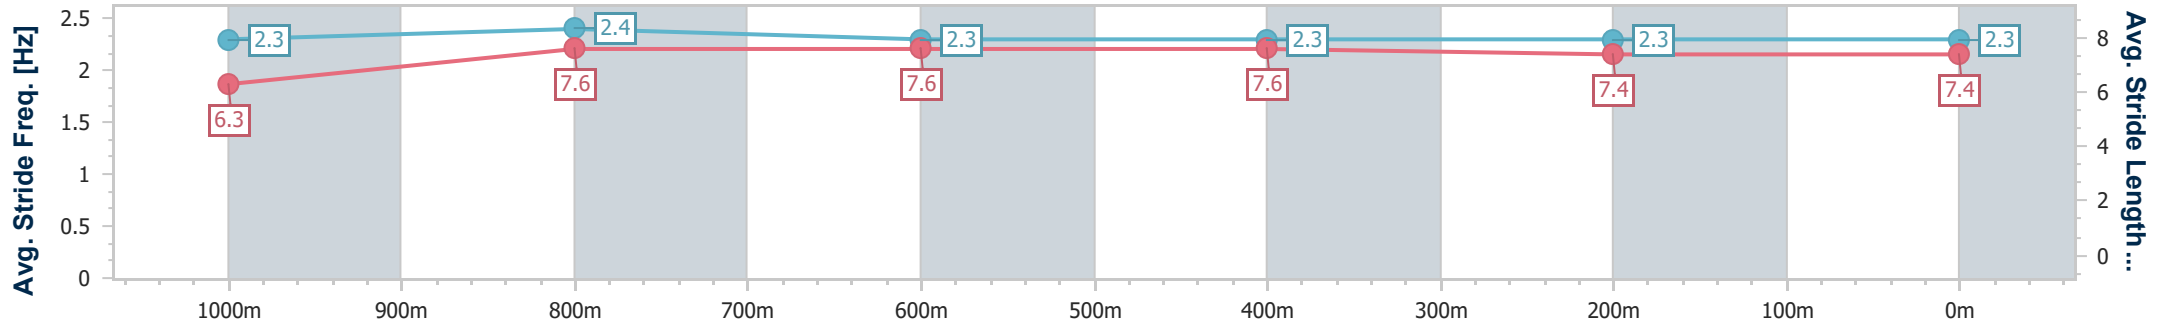

Horse/Jockey Name	Gerrymander
Final Rank	6
Fastest Section Time (Section)	0:11.04 (1000m)
Top Speed [km/h] (Section)	66.7 (1000m)
Race State	Finished

Aquis Park Gold Coast Poly QLD Professional
Race 3: EAST COAST CONCRETE BENCHMARK 68 Handicap - AQUIS PARK
1200m

09 November 2024 - 14:59

Track Rating: Synthetic, Weather: Fine, Rail Position: True

Section	Overall	1000m	800m	600m	400m	200m
Section Times	1:10.97 [6] (0:13.81)	0:57.16 [4] (0:11.04)	0:46.12 [6] (0:11.26)	0:34.86 [6] (0:11.37)	0:23.49 [6] (0:11.59)	0:11.90 [6] (0:11.90)
Average Speed [km/h]	52.4	65.3	64.3	63.5	62.4	60.7
Top Speed [km/h]	65.1	66.7	65.3	64.7	63.3	63.1
Avg. Dist. to Rail [m]	2.0	1.9	0.7	0.9	3.3	5.3
Avg. Stride Freq. [Hz]	2.3	2.4	2.3	2.3	2.3	2.3
Avg. Stride Length [m]	6.3	7.6	7.6	7.6	7.4	7.4

- [ ] Ranking at each section and finish
- -.-.- No data available at this section
- NA No data available