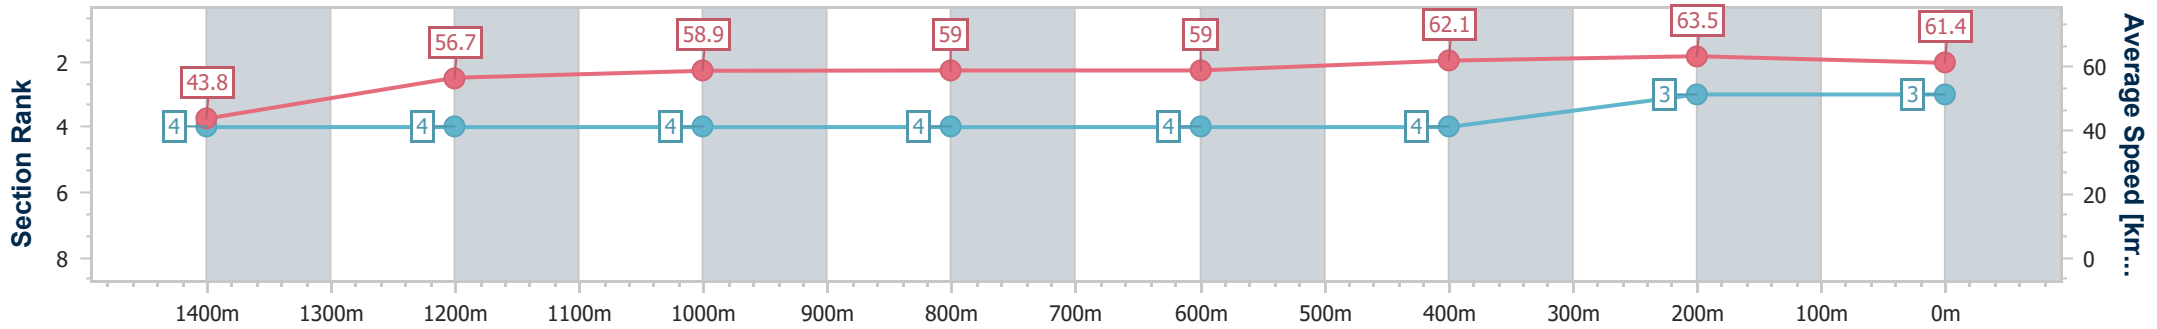

Aquis Park Gold Coast Poly QLD Professional

Race 2: CARPET CALL Class 1 Handicap - 1540m

09 November 2024 - 14:19

Track Rating: Synthetic, Weather: Fine, Rail Position: True

Section	Overall	1400m	1200m	1000m	800m	600m	400m	200m
Section Times	1:35.78 [3] (0:11.51)	1:24.27 [4] (0:12.74)	1:11.53 [4] (0:12.21)	0:59.32 [4] (0:12.24)	0:47.08 [4] (0:12.23)	0:34.85 [4] (0:11.67)	0:23.18 [4] (0:11.37)	0:11.81 [3] (0:11.81)
Average Speed [km/h]	43.8	56.7	58.9	59.0	59.0	62.1	63.5	61.4
Top Speed [km/h]	55.2	58.5	60.0	59.4	61.3	62.8	64.7	63.8
Avg. Dist. to Rail [m]	4.5	0.5	0.8	0.9	1.0	0.9	3.1	5.2
Avg. Stride Freq. [Hz]	2.2	2.4	2.4	2.3	2.3	2.4	2.5	2.4
Avg. Stride Length [m]	5.4	6.6	6.9	7.1	7.0	7.2	7.1	6.9