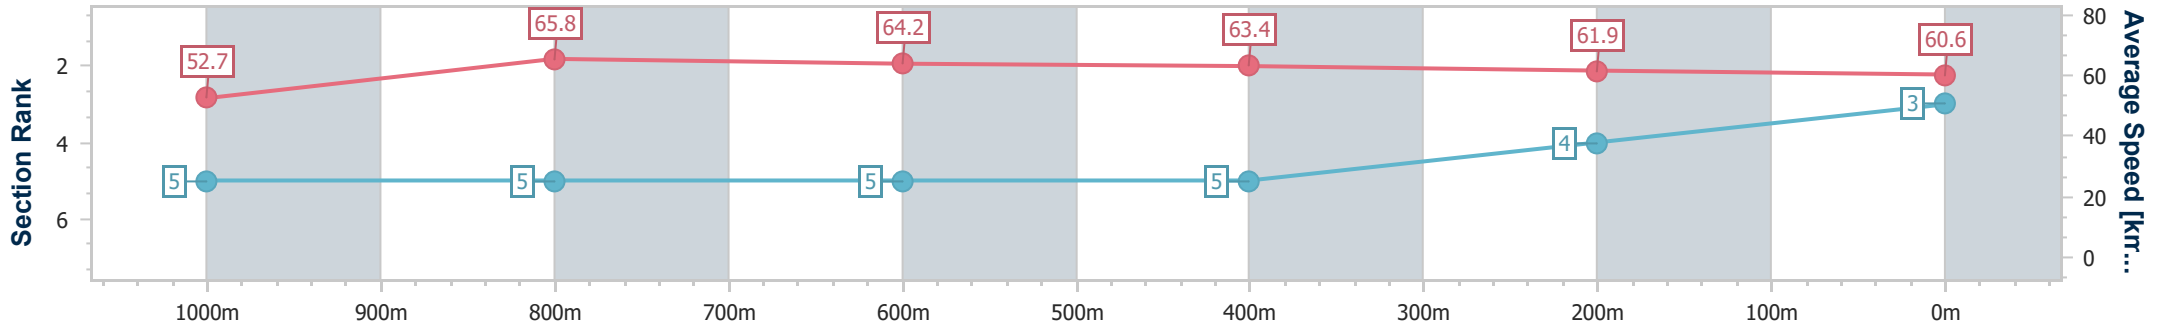

Aquis Park Gold Coast Poly QLD Professional

Race 1: SMSFLC Class 1 Plate - 1200m

09 November 2024 - 13:39

Track Rating: Synthetic, Weather: Fine, Rail Position: True

Section	Overall	1000m	800m	600m	400m	200m
Section Times	1:11.24 [3] (0:13.67)	0:57.57 [5] (0:10.99)	0:46.58 [5] (0:11.29)	0:35.29 [5] (0:11.55)	0:23.74 [5] (0:11.75)	0:11.99 [4]
Average Speed [km/h]	52.7	65.8	64.2	63.4	61.9	60.6
Top Speed [km/h]	66.5	68.3	64.7	64.6	62.7	62.3
Avg. Dist. to Rail [m]	0.5	0.6	1.3	3.1	4.7	5.8
Avg. Stride Freq. [Hz]	2.2	2.3	2.2	2.2	2.2	2.2
Avg. Stride Length [m]	6.5	8.0	7.9	7.9	7.6	7.5