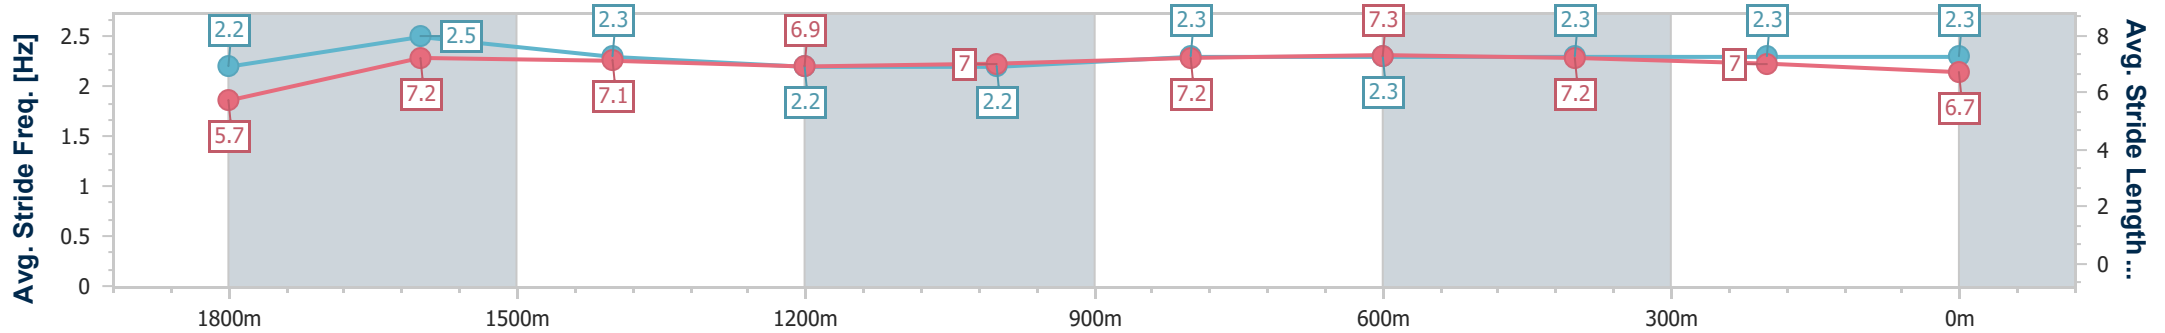

Horse/Jockey Name	Hit 'Em Up
Final Rank	4
Fastest Section Time (Section)	0:07.80 (Overall)
Top Speed [km/h] (Section)	65.4 (1800m)
Race State	Finished

Aquis Park Gold Coast Poly QLD Professional
Race 4: TITAN GARAGES & SHEDS BENCHMARK 58 Handicap - 1900m

09 November 2024 - 15:39

Track Rating: Synthetic, Weather: Fine, Rail Position: True

Section	Overall	1800m	1600m	1400m	1200m	1000m	800m	600m	400m	200m
Section Times	1:59.32 [4] (0:07.80)	1:51.52 [4] (0:11.21)	1:40.31 [3] (0:12.26)	1:28.05 [6] (0:12.93)	1:15.12 [6] (0:12.79)	1:02.33 [6] (0:12.34)	0:49.99 [5] (0:12.02)	0:37.97 [5] (0:12.38)	0:25.59 [6] (0:12.52)	0:13.07 [4] (0:13.07)
Average Speed [km/h]	46.0	64.5	58.7	55.2	56.4	58.3	59.9	58.9	57.9	55.2
Top Speed [km/h]	63.0	65.4	60.5	58.2	57.2	59.1	60.9	60.3	58.9	57.4
Avg. Dist. to Rail [m]	0.8	0.3	0.3	0.8	1.0	0.9	0.8	2.0	4.3	6.1
Avg. Stride Freq. [Hz]	2.2	2.5	2.3	2.2	2.2	2.3	2.3	2.3	2.3	2.3
Avg. Stride Length [m]	5.7	7.2	7.1	6.9	7.0	7.2	7.3	7.2	7.0	6.7

- [ ] Ranking at each section and finish
- -.-.- No data available at this section
- NA No data available