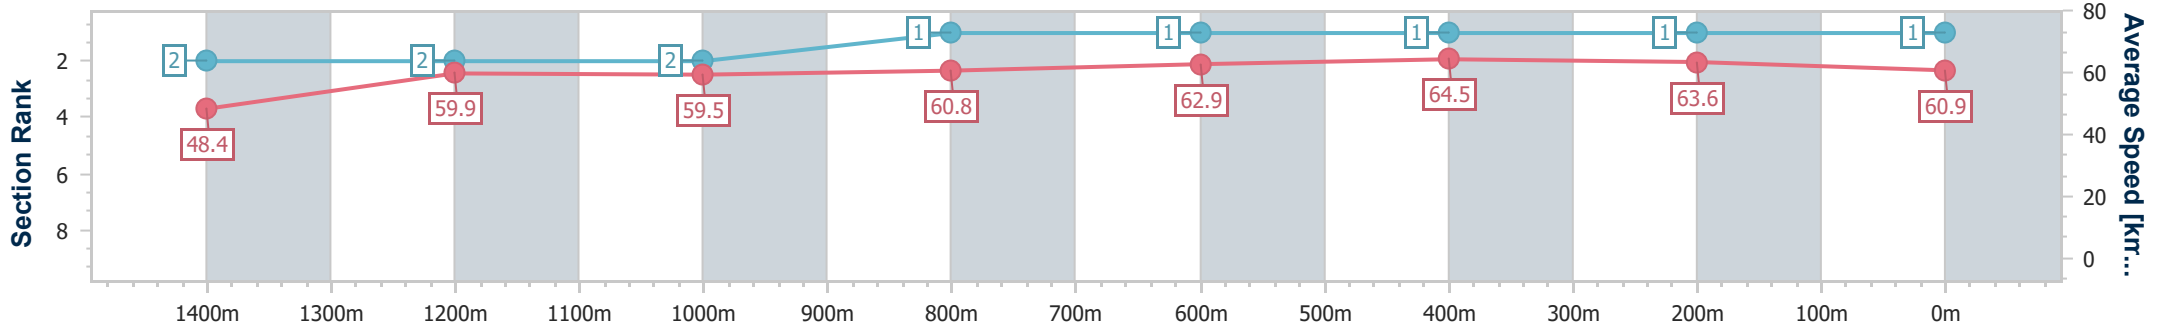

Horse/Jockey Name	Original Glaze
Final Rank	1
Fastest Section Time (Section)	0:10.43 (Overall)
Top Speed [km/h] (Section)	65.8 (600m)
Race State	Finished

Aquis Park Gold Coast Poly QLD Professional
Race 6: CORPSURE CYBER INSURANCE BENCHMARK 68
Handicap - 1540m

09 November 2024 - 16:55

Track Rating: Synthetic, Weather: Fine, Rail Position: True

Section	Overall	1400m	1200m	1000m	800m	600m	400m	200m
Section Times	1:32.70 [1] (0:10.43)	1:22.27 [2] (0:12.13)	1:10.14 [2] (0:12.10)	0:58.04 [2] (0:11.96)	0:46.08 [1] (0:11.54)	0:34.54 [1] (0:11.32)	0:23.22 [1] (0:11.36)	0:11.86 [1] (0:11.86)
Average Speed [km/h]	48.4	59.9	59.5	60.8	62.9	64.5	63.6	60.9
Top Speed [km/h]	58.9	60.9	60.7	63.0	65.1	65.8	64.9	61.8
Avg. Dist. to Rail [m]	5.5	1.5	1.8	1.7	2.1	2.4	2.1	0.8
Avg. Stride Freq. [Hz]	2.3	2.4	2.3	2.3	2.4	2.5	2.5	2.5
Avg. Stride Length [m]	5.8	7.0	7.2	7.3	7.3	7.3	7.1	6.9

- [ ] Ranking at each section and finish
- -.-.- No data available at this section
- NA No data available