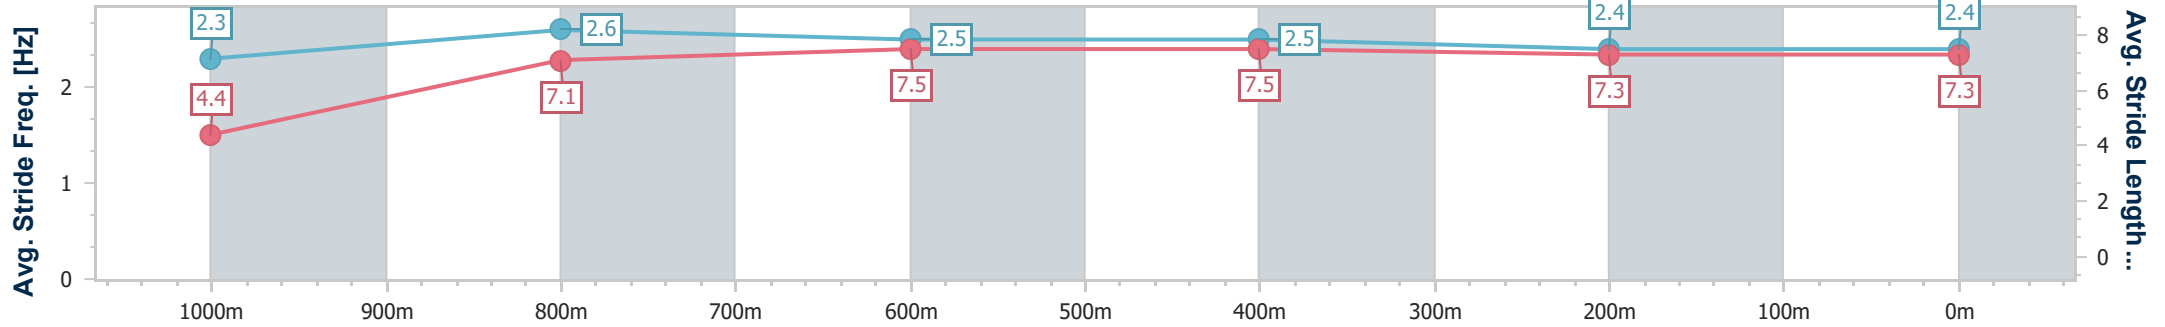

Horse/Jockey Name	Rustic Boom
Final Rank	1
Fastest Section Time (Section)	0:04.84 (Overall)
Top Speed [km/h] (Section)	68.6 (1000m)
Race State	Finished

Aquis Park Gold Coast Poly QLD Professional
Race 5: CORPSURE INSURANCE BROKING BENCHMARK 62
Handicap - 1050m

09 November 2024 - 16:19

Track Rating: Synthetic, Weather: Fine, Rail Position: True

Section	Overall	1000m	800m	600m	400m	200m
Section Times	1:00.43 [1] (0:04.84)	0:55.59 [1] (0:10.92)	0:44.67 [2] (0:10.87)	0:33.80 [2] (0:10.83)	0:22.97 [1] (0:11.31)	0:11.66 [1] (0:11.66)
Average Speed [km/h]	37.3	65.9	66.9	66.5	63.7	62.2
Top Speed [km/h]	57.1	68.6	67.8	68.5	65.2	64.0
Avg. Dist. to Rail [m]	1.3	0.4	1.2	0.5	1.8	5.1
Avg. Stride Freq. [Hz]	2.3	2.6	2.5	2.5	2.4	2.4
Avg. Stride Length [m]	4.4	7.1	7.5	7.5	7.3	7.3