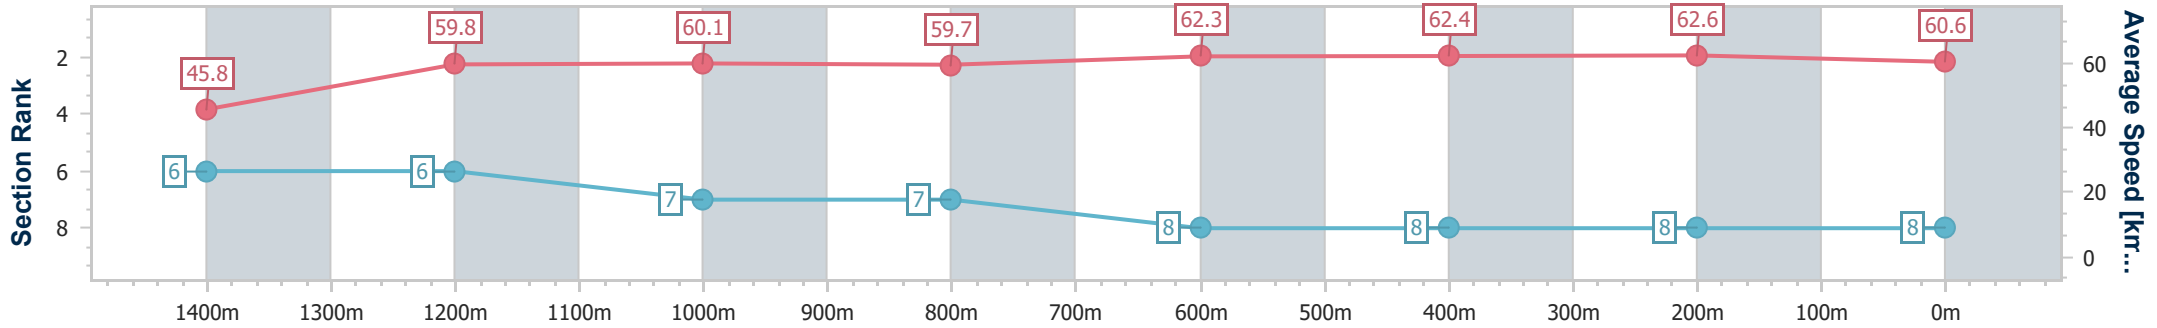

Horse/Jockey Name	Avenue Of Stars
Final Rank	8
Fastest Section Time (Section)	0:11.00 (Overall)
Top Speed [km/h] (Section)	64.4 (800m)
Race State	Finished

Aquis Park Gold Coast Poly QLD Professional
Race 6: CORPSURE CYBER INSURANCE BENCHMARK 68
Handicap - 1540m

09 November 2024 - 16:55

Track Rating: Synthetic, Weather: Fine, Rail Position: True

Section	Overall	1400m	1200m	1000m	800m	600m	400m	200m
Section Times	1:34.29 [8] (0:11.00)	1:23.29 [6] (0:12.30)	1:10.99 [6] (0:12.00)	0:58.99 [7] (0:12.09)	0:46.90 [7] (0:11.71)	0:35.19 [8] (0:11.73)	0:23.46 [8] (0:11.56)	0:11.90 [8] (0:11.90)
Average Speed [km/h]	45.8	59.8	60.1	59.7	62.3	62.4	62.6	60.6
Top Speed [km/h]	59.1	61.0	61.7	61.3	64.4	64.1	63.3	62.5
Avg. Dist. to Rail [m]	4.5	2.7	2.9	1.9	2.5	2.8	2.8	1.8
Avg. Stride Freq. [Hz]	2.1	2.4	2.3	2.3	2.4	2.4	2.4	2.4
Avg. Stride Length [m]	6.0	7.1	7.1	7.2	7.3	7.2	7.2	7.0

- [ ] Ranking at each section and finish
- -.-.- No data available at this section
- NA No data available