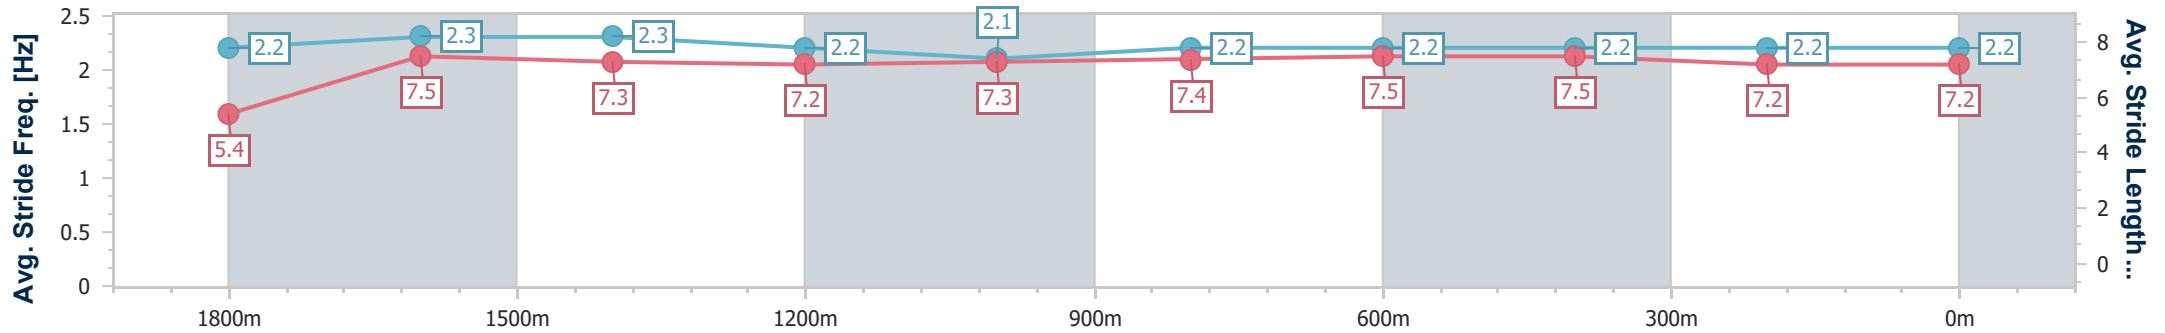

Aquis Park Gold Coast Poly QLD Professional
 Race 4: TITAN GARAGES & SHEDS BENCHMARK 58 Handicap - 1900m

09 November 2024 - 15:39

Track Rating: Synthetic, Weather: Fine, Rail Position: True

Section	Overall	1800m	1600m	1400m	1200m	1000m	800m	600m	400m	200m
Section Times	1:58.63 [3] (0:08.50)	1:50.13 [8] (0:11.49)	1:38.64 [8] (0:11.80)	1:26.84 [8] (0:12.78)	1:14.06 [8] (0:12.80)	1:01.26 [7] (0:12.39)	0:48.87 [7] (0:12.06)	0:36.81 [7] (0:12.28)	0:24.53 [7] (0:12.26)	0:12.27 [5] (0:12.27)
Average Speed [km/h]	42.4	62.9	61.1	56.2	56.3	58.0	60.1	59.8	59.0	58.6
Top Speed [km/h]	58.7	64.6	63.4	59.6	57.6	60.0	60.7	60.4	61.7	59.6
Avg. Dist. to Rail [m]	5.8	0.9	1.3	0.5	0.1	0.1	1.6	2.9	5.7	9.0
Avg. Stride Freq. [Hz]	2.2	2.3	2.3	2.2	2.1	2.2	2.2	2.2	2.2	2.2
Avg. Stride Length [m]	5.4	7.5	7.3	7.2	7.3	7.4	7.5	7.5	7.2	7.2