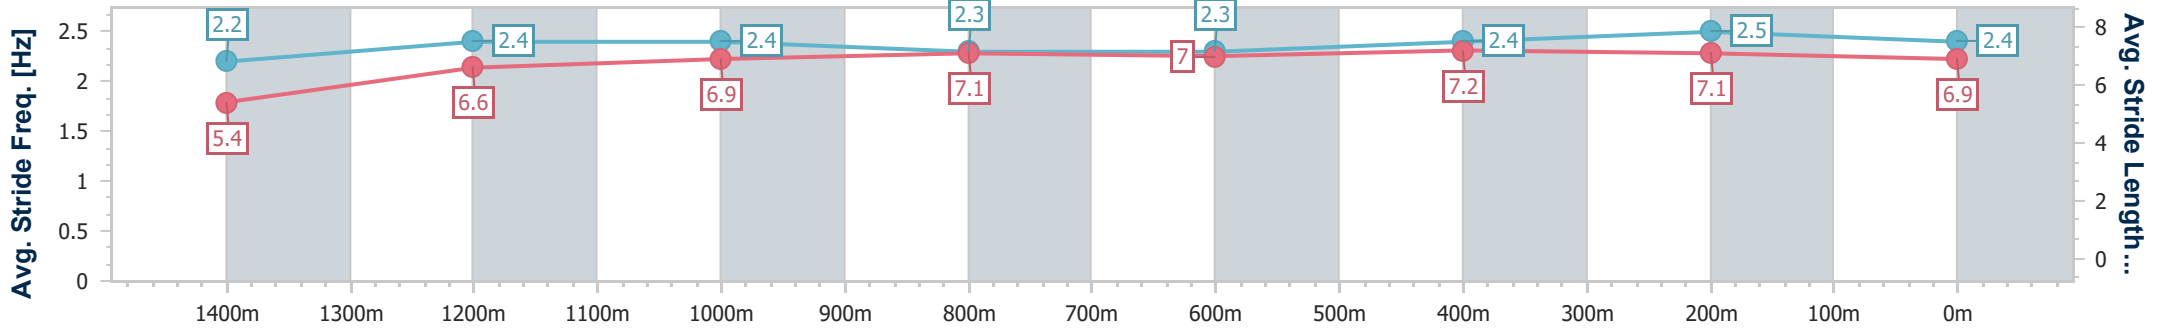

Aquis Park Gold Coast Poly QLD Professional

Race 2: CARPET CALL Class 1 Handicap - 1540m

09 November 2024 - 14:19

Track Rating: Synthetic, Weather: Fine, Rail Position: True

Section	Overall	1400m	1200m	1000m	800m	600m	400m	200m
Section Times	1:35.78 [3] (0:11.51)	1:24.27 [4] (0:12.74)	1:11.53 [4] (0:12.21)	0:59.32 [4] (0:12.24)	0:47.08 [4] (0:12.23)	0:34.85 [4] (0:11.67)	0:23.18 [4] (0:11.37)	0:11.81 [3] (0:11.81)
Average Speed [km/h]	43.8	56.7	58.9	59.0	59.0	62.1	63.5	61.4
Top Speed [km/h]	55.2	58.5	60.0	59.4	61.3	62.8	64.7	63.8
Avg. Dist. to Rail [m]	4.5	0.5	0.8	0.9	1.0	0.9	3.1	5.2
Avg. Stride Freq. [Hz]	2.2	2.4	2.4	2.3	2.3	2.4	2.5	2.4
Avg. Stride Length [m]	5.4	6.6	6.9	7.1	7.0	7.2	7.1	6.9