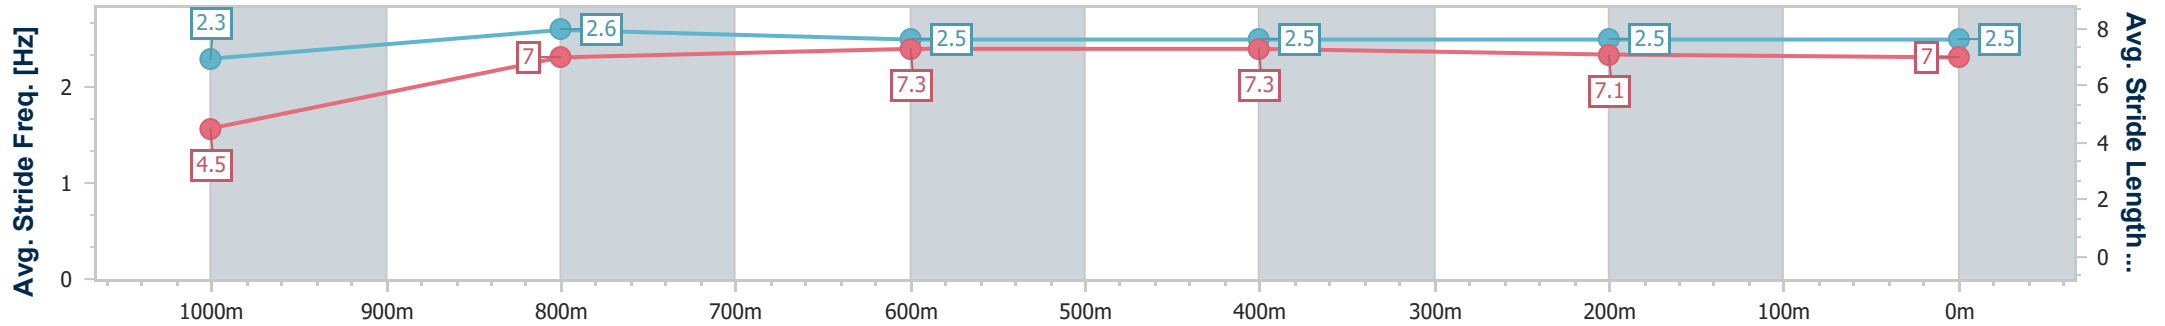

Horse/Jockey Name	Serigala
Final Rank	3
Fastest Section Time (Section)	0:04.87 (Overall)
Top Speed [km/h] (Section)	69.4 (1000m)
Race State	Finished

Aquis Park Gold Coast Poly QLD Professional
Race 5: CORPSURE INSURANCE BROKING BENCHMARK 62
Handicap - 1050m

09 November 2024 - 16:19

Track Rating: Synthetic, Weather: Fine, Rail Position: True

Section	Overall	1000m	800m	600m	400m	200m
Section Times	1:00.64 [3] (0:04.87)	0:55.77 [3] (0:11.02)	0:44.75 [3] (0:11.03)	0:33.72 [5] (0:10.86)	0:22.86 [4] (0:11.26)	0:11.60 [5] (0:11.60)
Average Speed [km/h]	37.1	65.5	66.1	66.7	64.3	62.3
Top Speed [km/h]	56.4	69.4	69.2	68.2	65.7	64.0
Avg. Dist. to Rail [m]	2.3	1.8	2.1	0.9	4.8	6.3
Avg. Stride Freq. [Hz]	2.3	2.6	2.5	2.5	2.5	2.5
Avg. Stride Length [m]	4.5	7.0	7.3	7.3	7.1	7.0

- [ ] Ranking at each section and finish
- -.-.- No data available at this section
- NA No data available