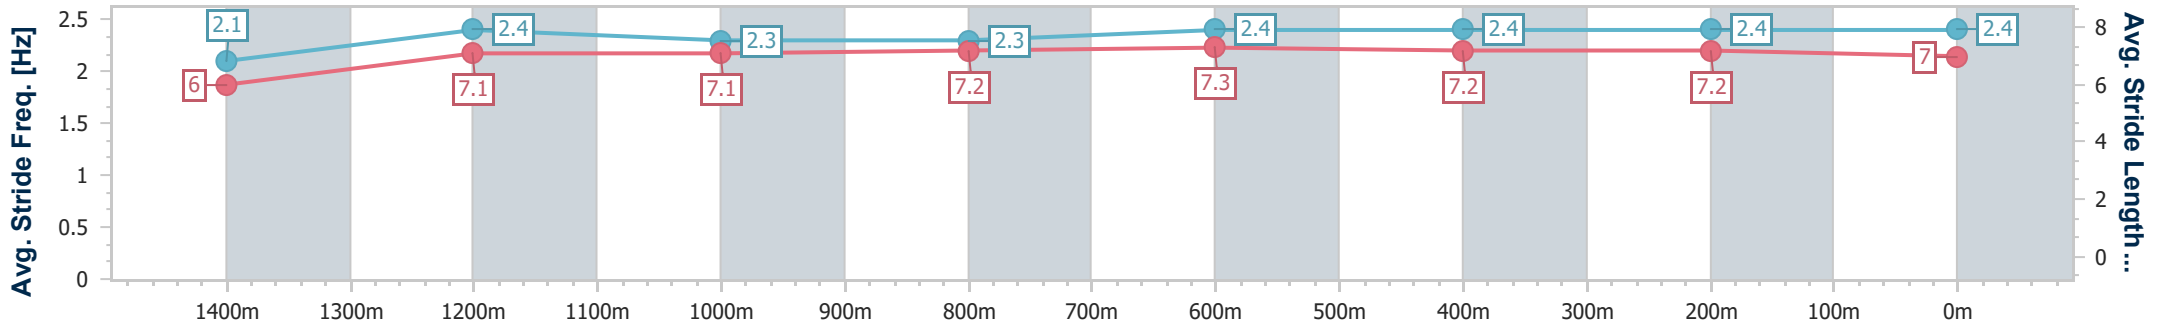

Horse/Jockey Name	Avenue Of Stars
Final Rank	8
Fastest Section Time (Section)	0:11.00 (Overall)
Top Speed [km/h] (Section)	64.4 (800m)
Race State	Finished

Aquis Park Gold Coast Poly QLD Professional
Race 6: CORPSURE CYBER INSURANCE BENCHMARK 68
Handicap - 1540m

09 November 2024 - 16:55

Track Rating: Synthetic, Weather: Fine, Rail Position: True

Section	Overall	1400m	1200m	1000m	800m	600m	400m	200m
Section Times	1:34.29 [8] (0:11.00)	1:23.29 [6] (0:12.30)	1:10.99 [6] (0:12.00)	0:58.99 [7] (0:12.09)	0:46.90 [7] (0:11.71)	0:35.19 [8] (0:11.73)	0:23.46 [8] (0:11.56)	0:11.90 [8] (0:11.90)
Average Speed [km/h]	45.8	59.8	60.1	59.7	62.3	62.4	62.6	60.6
Top Speed [km/h]	59.1	61.0	61.7	61.3	64.4	64.1	63.3	62.5
Avg. Dist. to Rail [m]	4.5	2.7	2.9	1.9	2.5	2.8	2.8	1.8
Avg. Stride Freq. [Hz]	2.1	2.4	2.3	2.3	2.4	2.4	2.4	2.4
Avg. Stride Length [m]	6.0	7.1	7.1	7.2	7.3	7.2	7.2	7.0

- [ ] Ranking at each section and finish
- -.-.- No data available at this section
- NA No data available