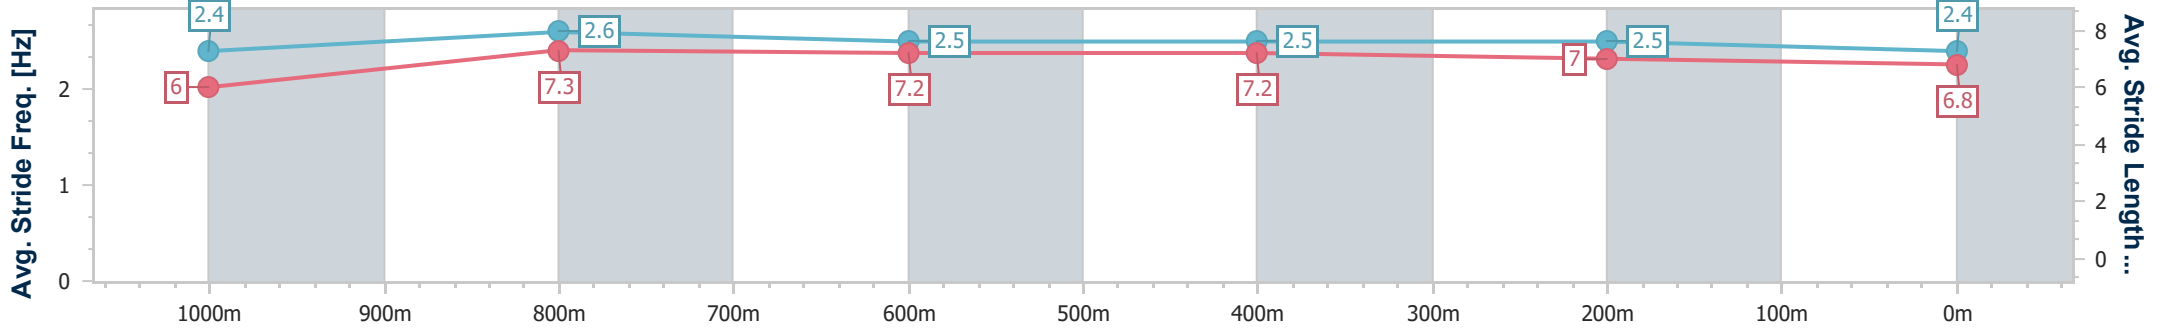

Horse/Jockey Name	Whiskey Dancer
Final Rank	4
Fastest Section Time (Section)	0:10.69 (1000m)
Top Speed [km/h] (Section)	69.5 (1000m)
Race State	Finished

Aquis Park Gold Coast Poly QLD Professional
Race 3: EAST COAST CONCRETE BENCHMARK 68 Handicap - 1200m

09 November 2024 - 14:59

Track Rating: Synthetic, Weather: Fine, Rail Position: True

Section	Overall	1000m	800m	600m	400m	200m
Section Times	1:10.66 [4] (0:13.88)	0:56.78 [6] (0:10.69)	0:46.09 [2] (0:11.09)	0:35.00 [1] (0:11.25)	0:23.75 [1] (0:11.61)	0:12.14 [1] (0:12.14)
Average Speed [km/h]	51.9	67.7	65.9	64.5	62.2	59.3
Top Speed [km/h]	68.7	69.5	67.2	66.0	63.4	61.2
Avg. Dist. to Rail [m]	6.9	3.6	2.1	1.8	1.9	2.4
Avg. Stride Freq. [Hz]	2.4	2.6	2.5	2.5	2.5	2.4
Avg. Stride Length [m]	6.0	7.3	7.2	7.2	7.0	6.8

- [ ] Ranking at each section and finish
- -.-.- No data available at this section
- NA No data available