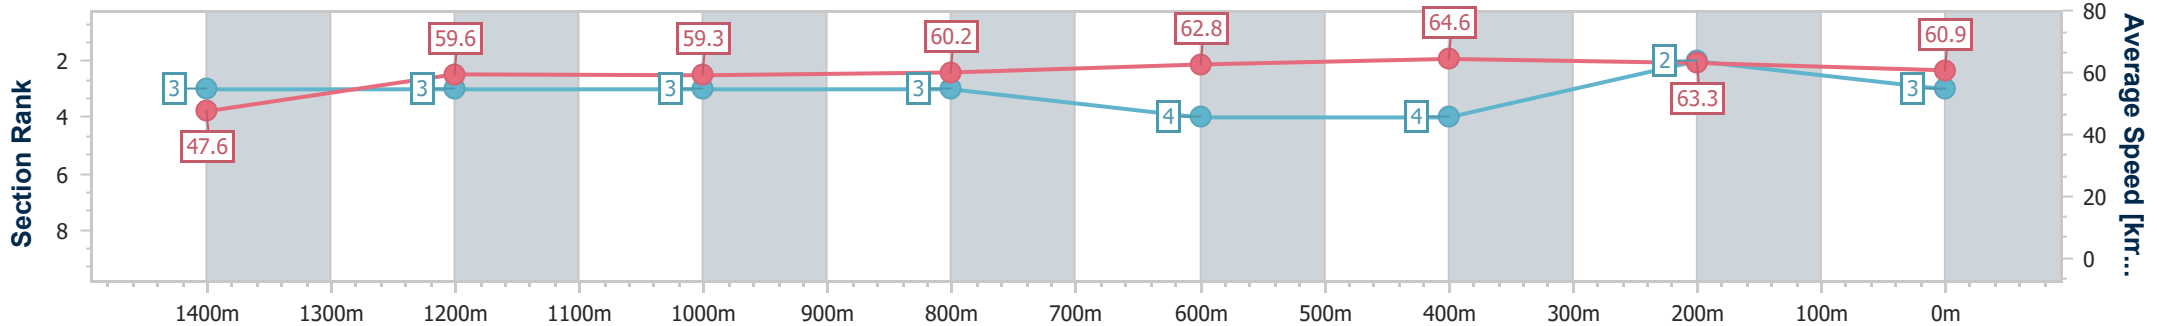

Horse/Jockey Name	Silver Warrior
Final Rank	3
Fastest Section Time (Section)	0:10.63 (Overall)
Top Speed [km/h] (Section)	66.0 (600m)
Race State	Finished

Aquis Park Gold Coast Poly QLD Professional
Race 6: CORPSURE CYBER INSURANCE BENCHMARK 68
Handicap - 1540m

09 November 2024 - 16:55

Track Rating: Synthetic, Weather: Fine, Rail Position: True

Section	Overall	1400m	1200m	1000m	800m	600m	400m	200m
Section Times	1:33.09 [3] (0:10.63)	1:22.46 [3] (0:12.21)	1:10.25 [3] (0:12.11)	0:58.14 [3] (0:12.04)	0:46.10 [3] (0:11.58)	0:34.52 [4] (0:11.20)	0:23.32 [4] (0:11.44)	0:11.88 [2] (0:11.88)
Average Speed [km/h]	47.6	59.6	59.3	60.2	62.8	64.6	63.3	60.9
Top Speed [km/h]	59.1	60.3	61.2	61.6	64.9	66.0	64.5	62.8
Avg. Dist. to Rail [m]	4.9	1.4	2.4	1.6	1.6	1.5	2.2	4.2
Avg. Stride Freq. [Hz]	2.2	2.3	2.3	2.3	2.3	2.4	2.4	2.3
Avg. Stride Length [m]	5.9	7.2	7.3	7.4	7.6	7.6	7.4	7.3

- [ ] Ranking at each section and finish
- -.-.- No data available at this section
- NA No data available