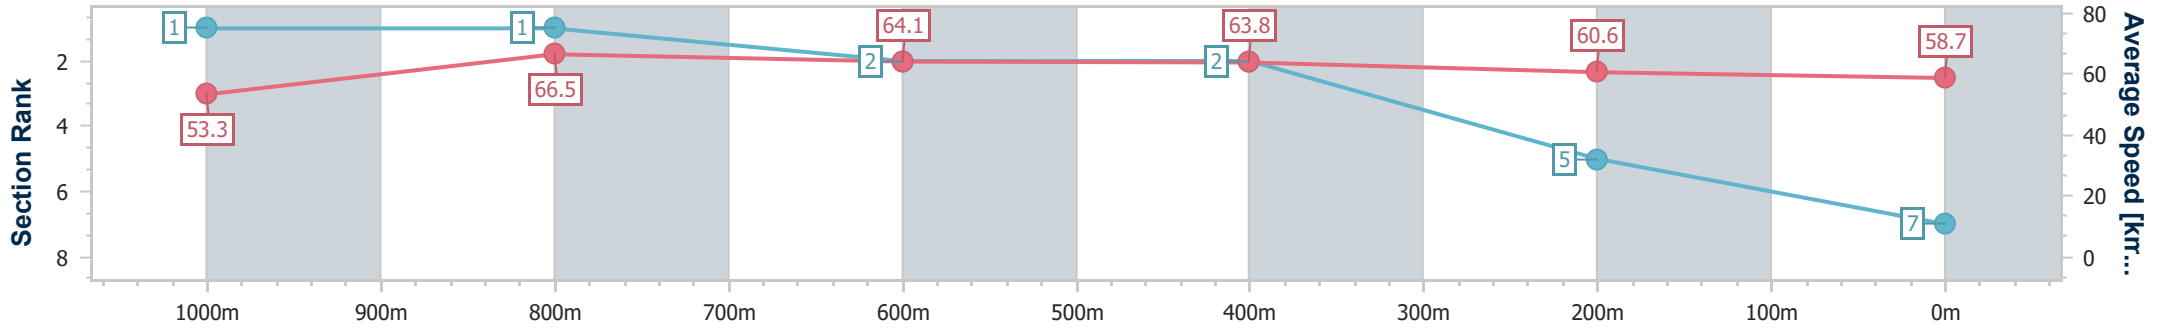

Horse/Jockey Name	Our Free Spirit
Final Rank	7
Fastest Section Time (Section)	0:10.88 (1000m)
Top Speed [km/h] (Section)	68.1 (1000m)
Race State	Finished

Aquis Park Gold Coast Poly QLD Professional
Race 3: EAST COAST CONCRETE BENCHMARK 68 Handicap - 1200m

09 November 2024 - 14:59

Track Rating: Synthetic, Weather: Fine, Rail Position: True

Section	Overall	1000m	800m	600m	400m	200m
Section Times	1:11.19 [7] (0:13.55)	0:57.64 [1] (0:10.88)	0:46.76 [1] (0:11.29)	0:35.47 [2] (0:11.29)	0:24.18 [2] (0:11.88)	0:12.30 [5] (0:12.30)
Average Speed [km/h]	53.3	66.5	64.1	63.8	60.6	58.7
Top Speed [km/h]	67.2	68.1	65.5	66.7	61.7	59.9
Avg. Dist. to Rail [m]	5.3	3.2	1.4	0.8	0.7	0.8
Avg. Stride Freq. [Hz]	2.3	2.4	2.4	2.4	2.3	2.3
Avg. Stride Length [m]	6.4	7.6	7.4	7.5	7.2	7.2

- [ ] Ranking at each section and finish
- -.-.- No data available at this section
- NA No data available