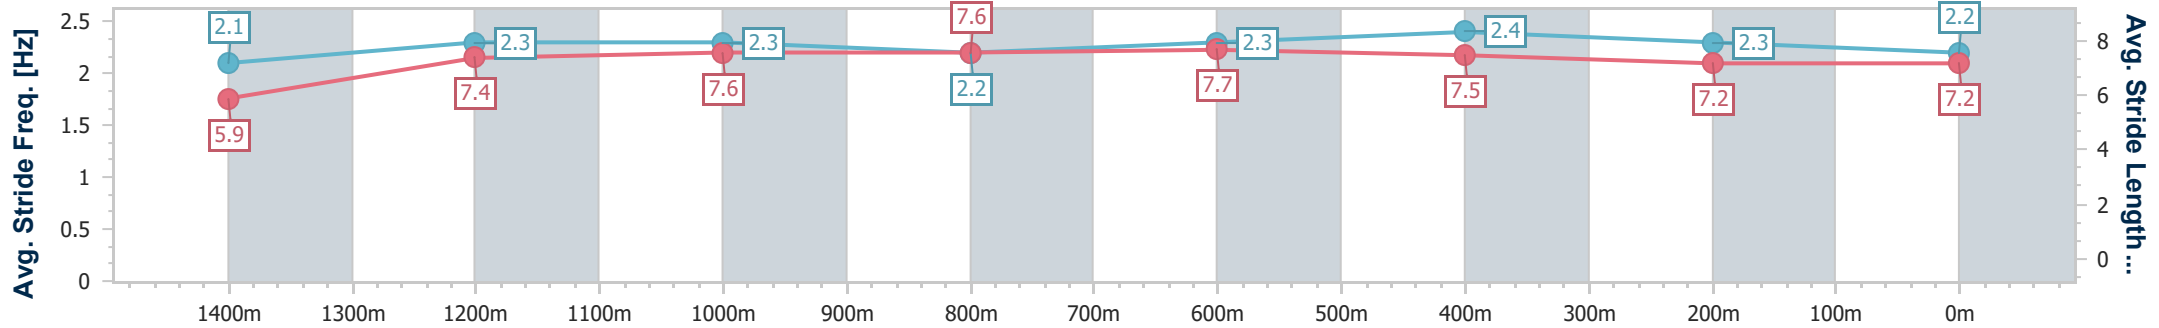

Horse/Jockey Name	Hayaku
Final Rank	7
Fastest Section Time (Section)	0:11.25 (Overall)
Top Speed [km/h] (Section)	65.7 (600m)
Race State	Finished

Aquis Park Gold Coast Poly QLD Professional
Race 6: CORPSURE CYBER INSURANCE BENCHMARK 68
Handicap - 1540m

09 November 2024 - 16:55

Track Rating: Synthetic, Weather: Fine, Rail Position: True

Section	Overall	1400m	1200m	1000m	800m	600m	400m	200m
Section Times	1:33.77 [7] (0:11.25)	1:22.52 [8] (0:12.23)	1:10.29 [8] (0:11.64)	0:58.65 [5] (0:11.95)	0:46.70 [4] (0:11.29)	0:35.41 [3] (0:11.28)	0:24.13 [3] (0:11.75)	0:12.38 [5] (0:12.38)
Average Speed [km/h]	44.9	60.7	61.6	60.8	64.4	64.3	61.5	58.4
Top Speed [km/h]	58.7	62.7	63.5	62.0	65.4	65.7	63.6	59.5
Avg. Dist. to Rail [m]	7.2	3.8	4.0	3.0	2.0	2.0	3.3	4.8
Avg. Stride Freq. [Hz]	2.1	2.3	2.3	2.2	2.3	2.4	2.3	2.2
Avg. Stride Length [m]	5.9	7.4	7.6	7.6	7.7	7.5	7.2	7.2

- [ ] Ranking at each section and finish
- -.-.-.- No data available at this section
- NA No data available