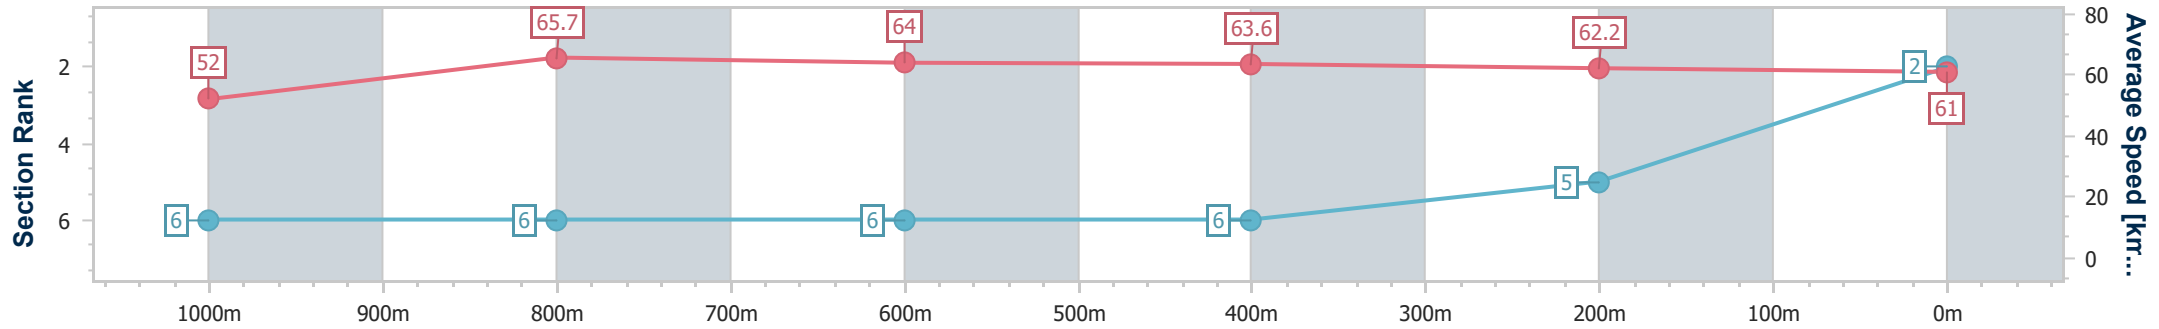

Aquis Park Gold Coast Poly QLD Professional

Race 1: SMSFLC Class 1 Plate - 1200m

09 November 2024 - 13:39

Track Rating: Synthetic, Weather: Fine, Rail Position: True

Section	Overall	1000m	800m	600m	400m	200m
Section Times	1:11.18 [2] (0:13.82)	0:57.36 [6] (0:11.02)	0:46.34 [6] (0:11.38)	0:34.96 [6] (0:11.43)	0:23.53 [6] (0:11.63)	0:11.90 [5]
Average Speed [km/h]	52.0	65.7	64.0	63.6	62.2	61.0
Top Speed [km/h]	66.9	67.9	64.8	65.5	63.3	62.5
Avg. Dist. to Rail [m]	1.8	1.5	1.4	2.2	4.3	6.2
Avg. Stride Freq. [Hz]	2.4	2.3	2.3	2.3	2.3	2.3
Avg. Stride Length [m]	6.1	7.8	7.9	7.8	7.5	7.5