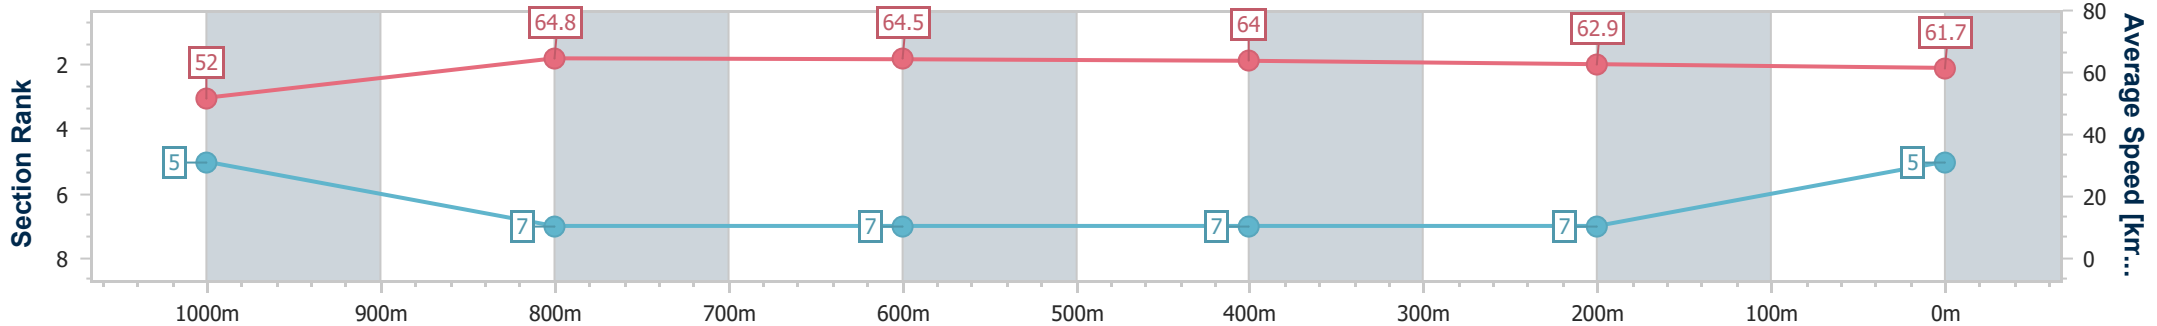

Horse/Jockey Name	Damiani
Final Rank	5
Fastest Section Time (Section)	0:11.21 (1000m)
Top Speed [km/h] (Section)	65.7 (800m)
Race State	Finished

Aquis Park Gold Coast Poly QLD Professional
Race 3: EAST COAST CONCRETE BENCHMARK 68 Handicap - 1200m

09 November 2024 - 14:59

Track Rating: Synthetic, Weather: Fine, Rail Position: True

Section	Overall	1000m	800m	600m	400m	200m
Section Times	1:10.86 [5] (0:13.85)	0:57.01 [5] (0:11.21)	0:45.80 [7] (0:11.24)	0:34.56 [7] (0:11.32)	0:23.24 [7] (0:11.46)	0:11.78 [7] (0:11.78)
Average Speed [km/h]	52.0	64.8	64.5	64.0	62.9	61.7
Top Speed [km/h]	65.6	65.6	65.7	65.3	64.1	63.7
Avg. Dist. to Rail [m]	3.8	2.3	1.6	1.2	3.2	5.0
Avg. Stride Freq. [Hz]	2.3	2.4	2.4	2.3	2.4	2.3
Avg. Stride Length [m]	6.2	7.6	7.6	7.6	7.4	7.3

- [ ] Ranking at each section and finish
- -.-.- No data available at this section
- NA No data available