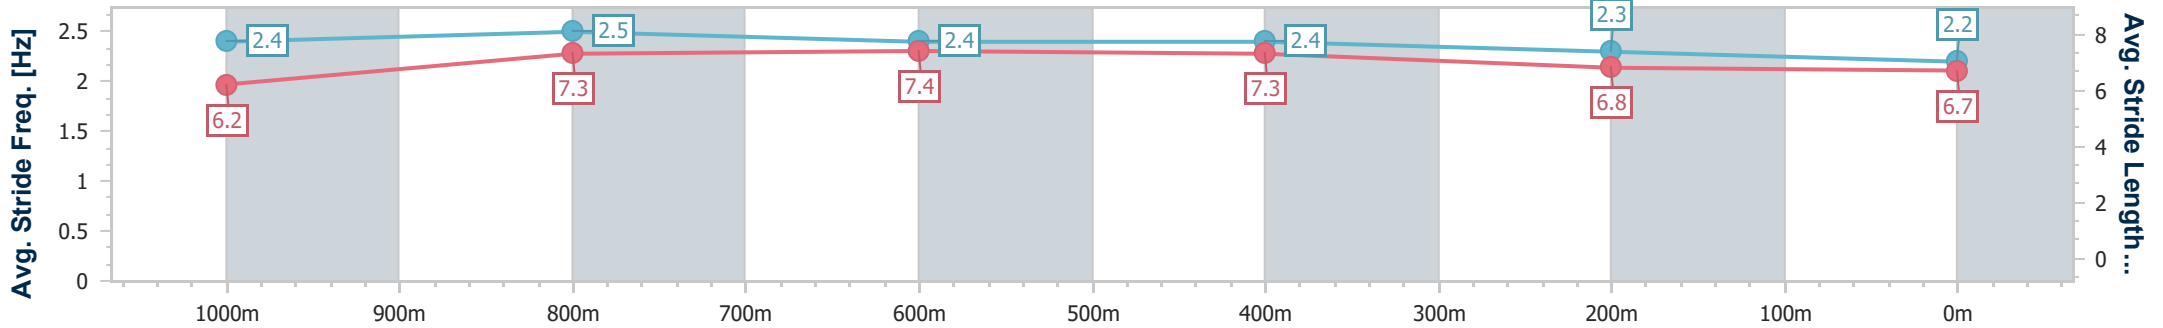

Aquis Park Gold Coast Poly QLD Professional

Race 1: SMSFLC Class 1 Plate - 1200m

09 November 2024 - 13:39

Track Rating: Synthetic, Weather: Fine, Rail Position: True

Section	Overall	1000m	800m	600m	400m	200m
Section Times	1:13.54 [6] (0:13.42)	1:00.12 [3] (0:11.09)	0:49.03 [3] (0:11.37)	0:37.66 [4] (0:11.56)	0:26.10 [4] (0:12.63)	0:13.47 [6] (0:13.47)
Average Speed [km/h]	53.6	65.0	64.1	62.9	57.3	53.6
Top Speed [km/h]	68.9	69.8	65.1	66.1	58.9	55.7
Avg. Dist. to Rail [m]	1.6	0.5	2.4	2.2	1.3	1.6
Avg. Stride Freq. [Hz]	2.4	2.5	2.4	2.4	2.3	2.2
Avg. Stride Length [m]	6.2	7.3	7.4	7.3	6.8	6.7