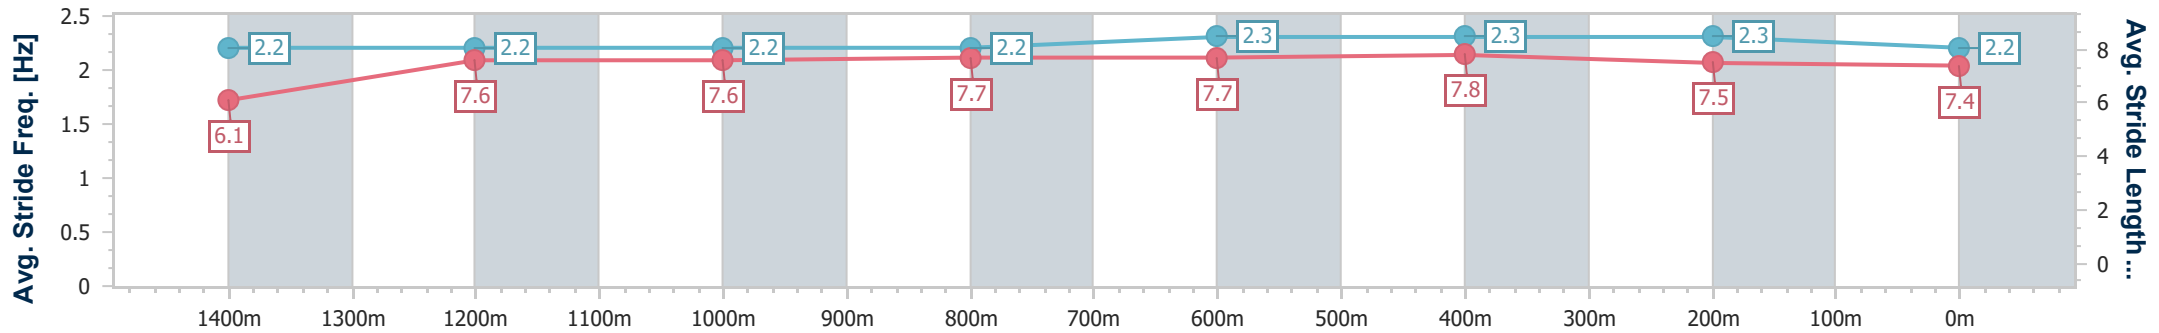

Horse/Jockey Name	Torovista
Final Rank	6
Fastest Section Time (Section)	0:10.41 (Overall)
Top Speed [km/h] (Section)	64.4 (600m)
Race State	Finished

Aquis Park Gold Coast Poly QLD Professional
Race 6: CORPSURE CYBER INSURANCE BENCHMARK 68
Handicap - 1540m

09 November 2024 - 16:55

Track Rating: Synthetic, Weather: Fine, Rail Position: True

Section	Overall	1400m	1200m	1000m	800m	600m	400m	200m
Section Times	1:33.68 [6] (0:10.41)	1:23.27 [1] (0:12.07)	1:11.20 [1] (0:12.10)	0:59.10 [1] (0:12.07)	0:47.03 [2] (0:11.52)	0:35.51 [2] (0:11.41)	0:24.10 [2] (0:11.78)	0:12.32 [4] (0:12.32)
Average Speed [km/h]	48.5	60.3	59.5	59.9	62.6	63.6	61.0	58.9
Top Speed [km/h]	60.5	60.8	60.7	61.1	63.6	64.4	62.2	60.0
Avg. Dist. to Rail [m]	3.9	1.2	1.8	2.0	0.7	0.9	0.8	1.4
Avg. Stride Freq. [Hz]	2.2	2.2	2.2	2.2	2.3	2.3	2.3	2.2
Avg. Stride Length [m]	6.1	7.6	7.6	7.7	7.7	7.8	7.5	7.4

- [ ] Ranking at each section and finish
- -.-.- No data available at this section
- NA No data available