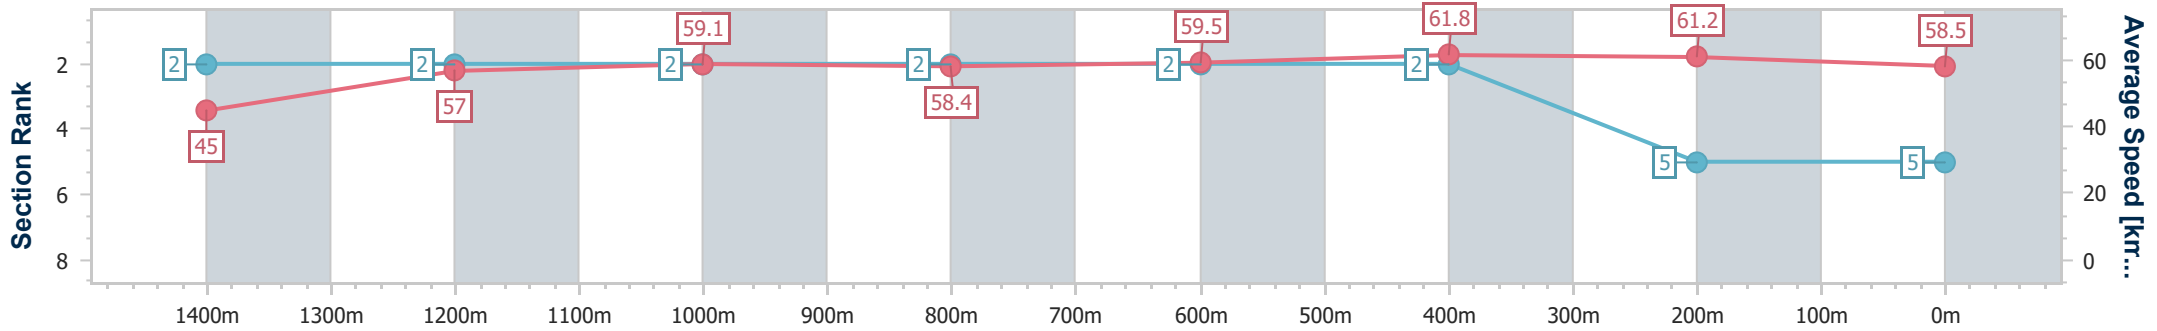

Aquis Park Gold Coast Poly QLD Professional

Race 2: CARPET CALL Class 1 Handicap - 1540m

09 November 2024 - 14:19

Track Rating: Synthetic, Weather: Fine, Rail Position: True

Section	Overall	1400m	1200m	1000m	800m	600m	400m	200m
Section Times	1:36.69 [5] (0:11.15)	1:25.54 [2] (0:12.83)	1:12.71 [2] (0:12.17)	1:00.54 [2] (0:12.40)	0:48.14 [2] (0:12.18)	0:35.96 [2] (0:11.75)	0:24.21 [2] (0:11.79)	0:12.42 [5] (0:12.42)
Average Speed [km/h]	45.0	57.0	59.1	58.4	59.5	61.8	61.2	58.5
Top Speed [km/h]	54.4	58.1	60.1	59.3	61.4	62.4	62.0	60.7
Avg. Dist. to Rail [m]	4.0	1.7	1.4	1.8	1.4	1.6	2.8	4.5
Avg. Stride Freq. [Hz]	2.1	2.2	2.2	2.2	2.2	2.3	2.3	2.2
Avg. Stride Length [m]	5.8	7.2	7.4	7.5	7.5	7.6	7.5	7.5