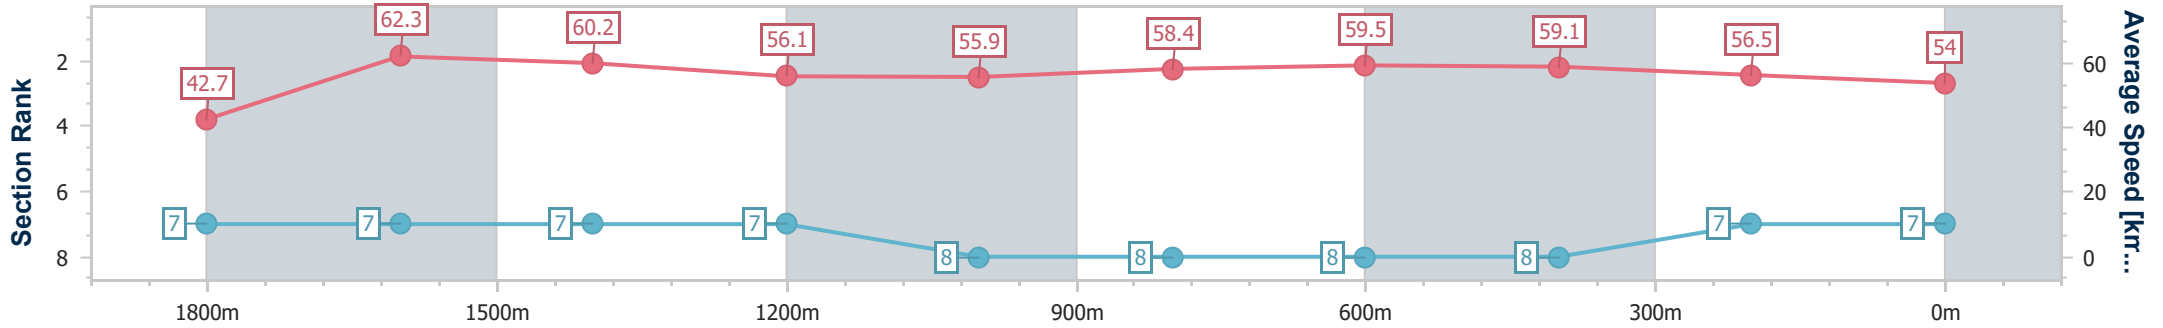

Horse/Jockey Name	Magic Of Millo
Final Rank	7
Fastest Section Time (Section)	0:08.41 (Overall)
Top Speed [km/h] (Section)	63.7 (1800m)
Race State	Finished

Aquis Park Gold Coast Poly QLD Professional
Race 4: TITAN GARAGES & SHEDS BENCHMARK 58 Handicap - 1900m

09 November 2024 - 15:39

Track Rating: Synthetic, Weather: Fine, Rail Position: True

Section	Overall	1800m	1600m	1400m	1200m	1000m	800m	600m	400m	200m
Section Times	2:00.33 [7] (0:08.41)	1:51.92 [7] (0:11.50)	1:40.42 [7] (0:11.88)	1:28.54 [7] (0:12.78)	1:15.76 [7] (0:12.90)	1:02.86 [8] (0:12.31)	0:50.55 [8] (0:12.17)	0:38.38 [8] (0:12.24)	0:26.14 [8] (0:12.73)	0:13.41 [7] (0:13.41)
Average Speed [km/h]	42.7	62.3	60.2	56.1	55.9	58.4	59.5	59.1	56.5	54.0
Top Speed [km/h]	59.6	63.7	62.1	58.5	58.1	60.4	60.2	60.5	58.3	56.3
Avg. Dist. to Rail [m]	2.4	0.9	0.7	0.3	0.2	0.3	1.0	1.0	3.0	6.5
Avg. Stride Freq. [Hz]	2.1	2.3	2.2	2.1	2.1	2.1	2.1	2.1	2.1	2.1
Avg. Stride Length [m]	5.6	7.7	7.5	7.3	7.4	7.6	7.7	7.8	7.4	7.1

- [ ] Ranking at each section and finish
- -.-.- No data available at this section
- NA No data available