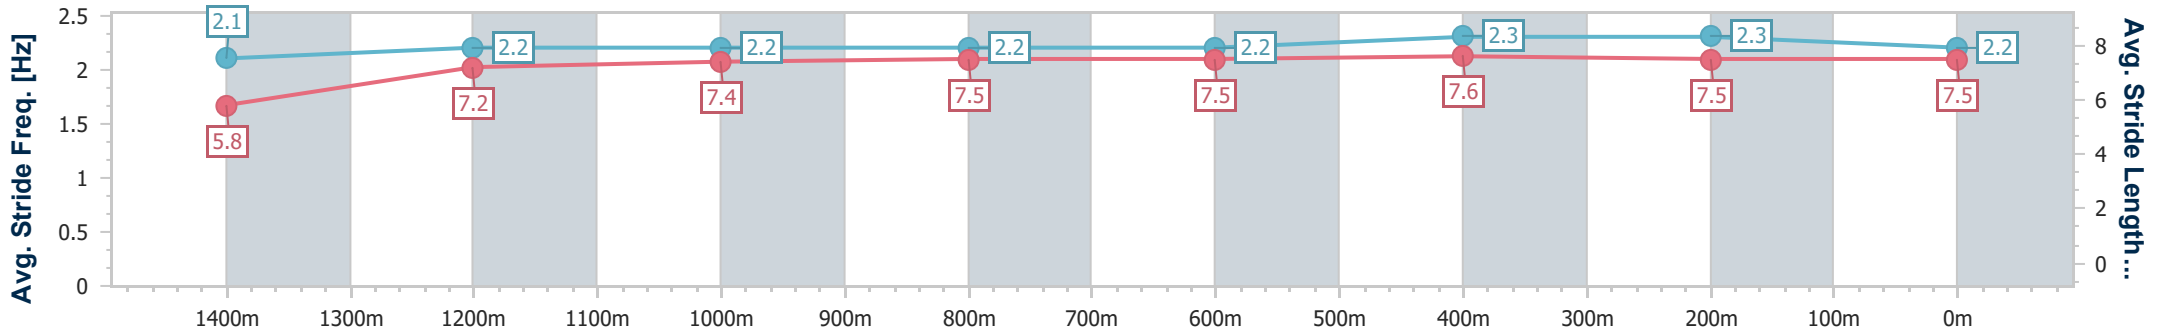

Aquis Park Gold Coast Poly QLD Professional

Race 2: CARPET CALL Class 1 Handicap - 1540m

09 November 2024 - 14:19

Track Rating: Synthetic, Weather: Fine, Rail Position: True

Section	Overall	1400m	1200m	1000m	800m	600m	400m	200m
Section Times	1:36.69 [5] (0:11.15)	1:25.54 [2] (0:12.83)	1:12.71 [2] (0:12.17)	1:00.54 [2] (0:12.40)	0:48.14 [2] (0:12.18)	0:35.96 [2] (0:11.75)	0:24.21 [2] (0:11.79)	0:12.42 [5] (0:12.42)
Average Speed [km/h]	45.0	57.0	59.1	58.4	59.5	61.8	61.2	58.5
Top Speed [km/h]	54.4	58.1	60.1	59.3	61.4	62.4	62.0	60.7
Avg. Dist. to Rail [m]	4.0	1.7	1.4	1.8	1.4	1.6	2.8	4.5
Avg. Stride Freq. [Hz]	2.1	2.2	2.2	2.2	2.2	2.3	2.3	2.2
Avg. Stride Length [m]	5.8	7.2	7.4	7.5	7.5	7.6	7.5	7.5