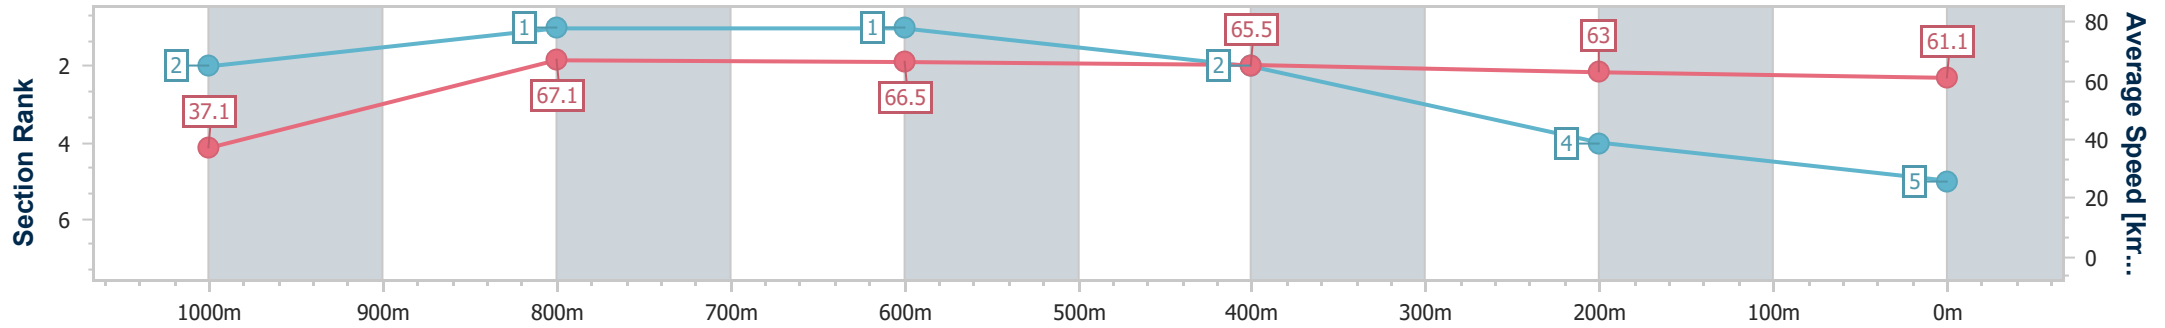

Horse/Jockey Name	Ready To Torque
Final Rank	5
Fastest Section Time (Section)	0:04.86 (Overall)
Top Speed [km/h] (Section)	70.5 (1000m)
Race State	Finished

Aquis Park Gold Coast Poly QLD Professional
Race 5: CORPSURE INSURANCE BROKING BENCHMARK 62
Handicap - 1050m

09 November 2024 - 16:19

Track Rating: Synthetic, Weather: Fine, Rail Position: True

Section	Overall	1000m	800m	600m	400m	200m
Section Times	1:00.88 [5] (0:04.86)	0:56.02 [2] (0:10.80)	0:45.22 [1] (0:10.92)	0:34.30 [1] (0:10.96)	0:23.34 [2] (0:11.48)	0:11.86 [4] (0:11.86)
Average Speed [km/h]	37.1	67.1	66.5	65.5	63.0	61.1
Top Speed [km/h]	57.0	70.5	67.8	66.6	63.7	63.0
Avg. Dist. to Rail [m]	5.0	3.2	1.2	0.6	3.0	3.8
Avg. Stride Freq. [Hz]	2.3	2.6	2.5	2.4	2.4	2.3
Avg. Stride Length [m]	4.3	7.2	7.4	7.5	7.2	7.3

- [ ] Ranking at each section and finish
- -.-.- No data available at this section
- NA No data available