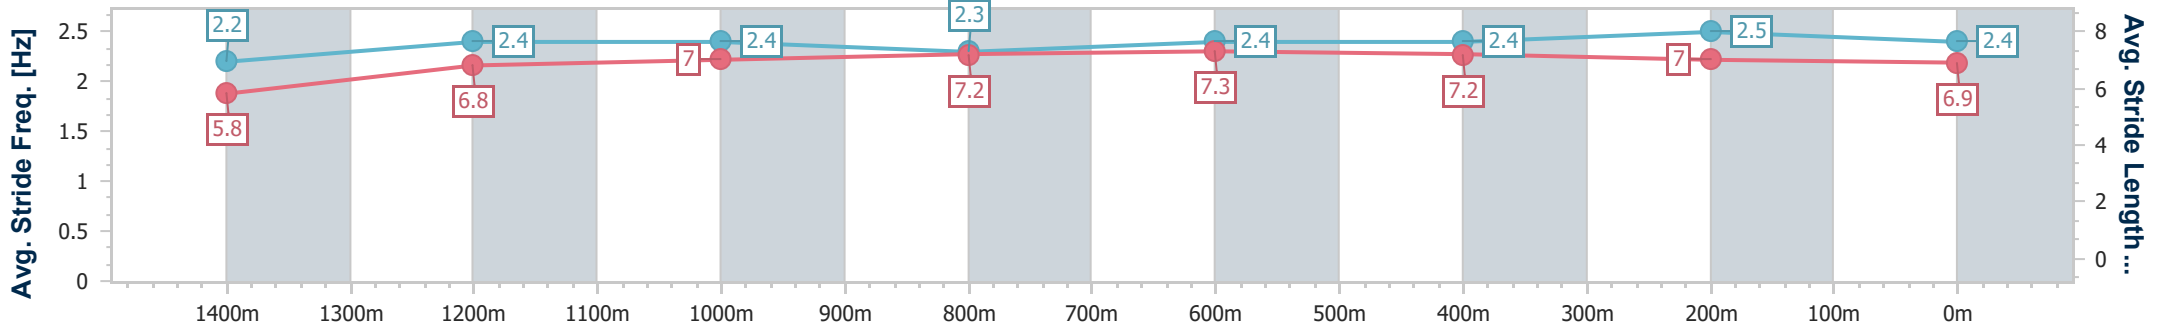

Horse/Jockey Name	Caderas
Final Rank	5
Fastest Section Time (Section)	0:10.96 (Overall)
Top Speed [km/h] (Section)	65.4 (600m)
Race State	Finished

Aquis Park Gold Coast Poly QLD Professional
Race 6: CORPSURE CYBER INSURANCE BENCHMARK 68
Handicap - 1540m

09 November 2024 - 16:55

Track Rating: Synthetic, Weather: Fine, Rail Position: True

Section	Overall	1400m	1200m	1000m	800m	600m	400m	200m
Section Times	1:33.67 [5] (0:10.96)	1:22.71 [5] (0:12.14)	1:10.57 [5] (0:12.01)	0:58.56 [4] (0:12.06)	0:46.50 [5] (0:11.49)	0:35.01 [6] (0:11.35)	0:23.66 [6] (0:11.56)	0:12.10 [6] (0:12.10)
Average Speed [km/h]	46.1	59.2	60.1	59.7	63.1	63.6	62.1	59.9
Top Speed [km/h]	58.8	60.8	61.2	62.0	64.2	65.4	64.0	61.5
Avg. Dist. to Rail [m]	3.1	0.3	0.7	0.8	0.9	0.7	1.2	2.6
Avg. Stride Freq. [Hz]	2.2	2.4	2.4	2.3	2.4	2.4	2.5	2.4
Avg. Stride Length [m]	5.8	6.8	7.0	7.2	7.3	7.2	7.0	6.9

- [ ] Ranking at each section and finish
- -.-.- No data available at this section
- NA No data available