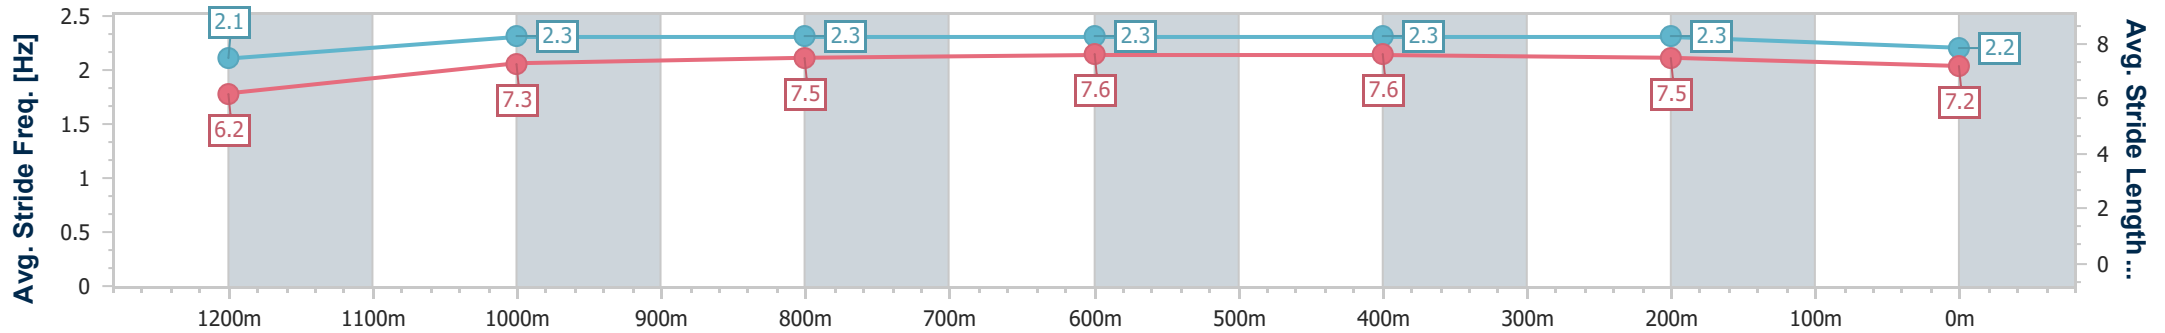

- [ ] Ranking at each section and finish
- .-.- No data available at this section
- NA No data available

Horse/Jockey Name	Soften It Up
Final Rank	9
Fastest Section Time (Section)	0:11.38 (1000m)
Top Speed [km/h] (Section)	63.6 (1200m)
Race State	Finished

Rockhampton QLD Professional  
Race 8: Farm and Garden Products BenchMark 60 Handicap - 1400m

08 November 2024 - 17:20

Track Rating: Good 4, Weather: Fine, Rail Position: +2.5m Entire

Section	Overall	1200m	1000m	800m	600m	400m	200m
Section Times	1:25.08 [9] (0:14.40)	1:10.68 [10] (0:11.59)	0:59.09 [10] (0:11.38)	0:47.71 [10] (0:11.65)	0:36.06 [10] (0:11.59)	0:24.47 [10] (0:11.60)	0:12.87 [9] (0:12.87)
Average Speed [km/h]	50.1	62.1	63.2	62.7	62.4	62.0	56.4
Top Speed [km/h]	59.0	63.6	63.5	63.3	62.7	62.5	61.2
Avg. Dist. to Rail [m]	6.1	0.3	0.5	1.8	3.9	4.4	4.5
Avg. Stride Freq. [Hz]	2.1	2.3	2.3	2.3	2.3	2.3	2.2
Avg. Stride Length [m]	6.2	7.3	7.5	7.6	7.6	7.5	7.2