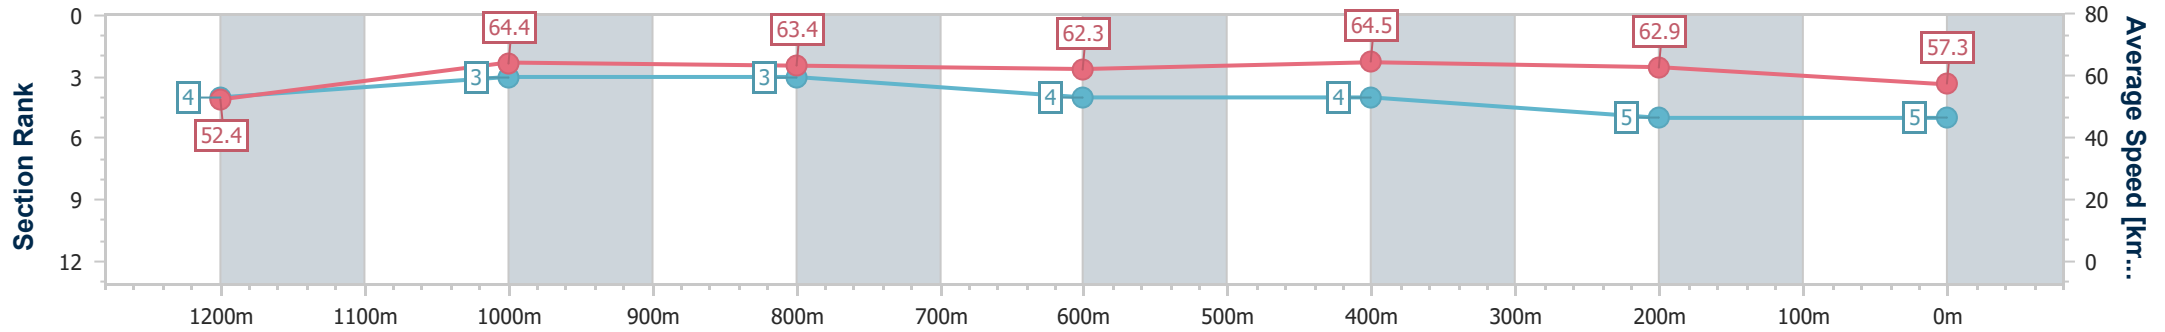

Horse/Jockey Name	Santorini Summer
Final Rank	5
Fastest Section Time (Section)	0:11.16 (1200m)
Top Speed [km/h] (Section)	65.8 (600m)
Race State	Finished

Rockhampton QLD Professional
Race 8: Farm and Garden Products BenchMark 60 Handicap - 1400m

08 November 2024 - 17:20

Track Rating: Good 4, Weather: Fine, Rail Position: +2.5m Entire

Section	Overall	1200m	1000m	800m	600m	400m	200m
Section Times	1:23.23 [5] (0:13.76)	1:09.47 [4] (0:11.16)	0:58.31 [3] (0:11.30)	0:47.01 [3] (0:11.70)	0:35.31 [4] (0:11.17)	0:24.14 [4] (0:11.46)	0:12.68 [5] (0:12.68)
Average Speed [km/h]	52.4	64.4	63.4	62.3	64.5	62.9	57.3
Top Speed [km/h]	63.2	65.4	65.7	63.2	65.8	65.0	60.6
Avg. Dist. to Rail [m]	1.0	1.1	0.8	1.8	2.9	2.5	1.4
Avg. Stride Freq. [Hz]	2.3	2.4	2.4	2.5	2.5	2.5	2.4
Avg. Stride Length [m]	6.2	7.3	7.3	7.1	7.1	7.0	6.6

- [ ] Ranking at each section and finish
- -.-.- No data available at this section
- NA No data available