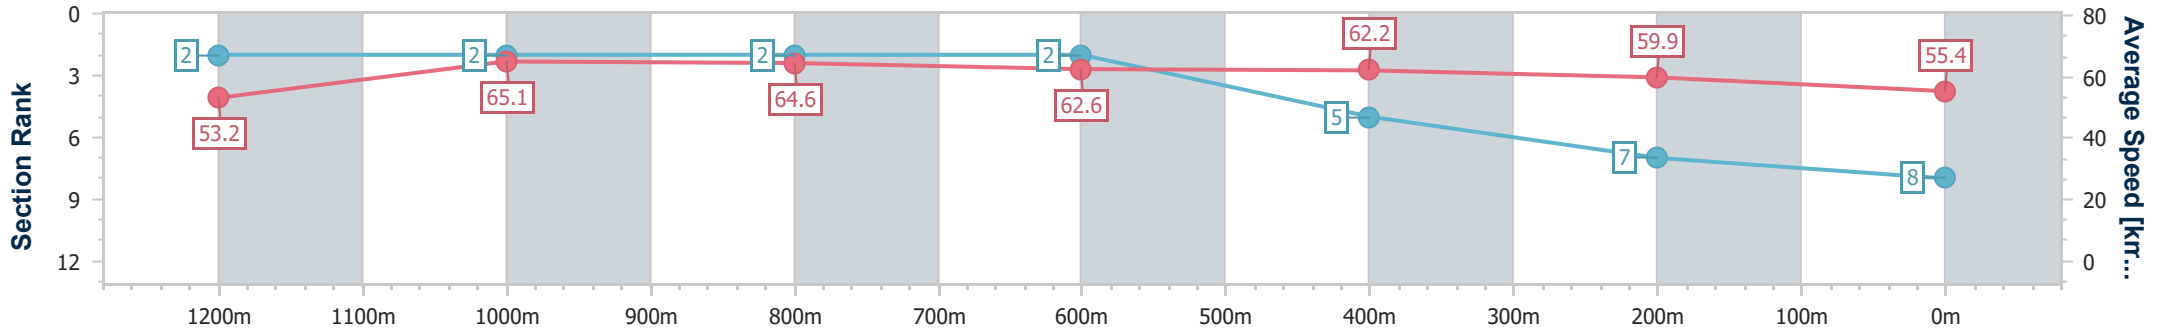

- [ ] Ranking at each section and finish
- .-.- No data available at this section
- NA No data available

Horse/Jockey Name	Roy's Road
Final Rank	8
Fastest Section Time (Section)	0:11.06 (1200m)
Top Speed [km/h] (Section)	66.7 (1000m)
Race State	Finished

Rockhampton QLD Professional  
Race 8: Farm and Garden Products BenchMark 60 Handicap - 1400m

08 November 2024 - 17:20

Track Rating: Good 4, Weather: Fine, Rail Position: +2.5m Entire

Section	Overall	1200m	1000m	800m	600m	400m	200m
Section Times	1:24.22 [8] (0:13.51)	1:10.71 [2] (0:11.06)	0:59.65 [2] (0:11.17)	0:48.48 [2] (0:11.74)	0:36.74 [2] (0:11.61)	0:25.13 [5] (0:12.02)	0:13.11 [7] (0:13.11)
Average Speed [km/h]	53.2	65.1	64.6	62.6	62.2	59.9	55.4
Top Speed [km/h]	63.9	66.0	66.7	64.5	62.9	62.2	57.2
Avg. Dist. to Rail [m]	1.2	0.4	0.7	2.5	3.8	3.9	3.8
Avg. Stride Freq. [Hz]	2.2	2.4	2.4	2.3	2.4	2.3	2.2
Avg. Stride Length [m]	6.4	7.4	7.6	7.4	7.4	7.2	6.9