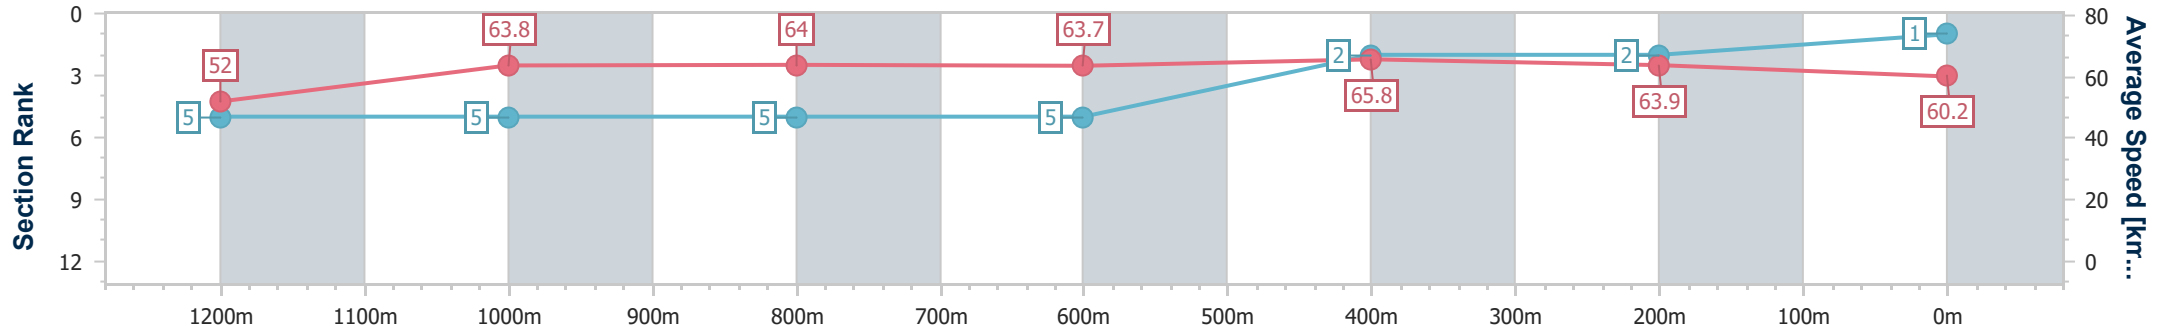

08 November 2024 - 17:20

Track Rating: Good 4, Weather: Fine, Rail Position: +2.5m Entire

Section	Overall	1200m	1000m	800m	600m	400m	200m
Section Times	1:22.26 [1] (0:13.87)	1:08.39 [5] (0:11.27)	0:57.12 [5] (0:11.25)	0:45.87 [5] (0:11.55)	0:34.32 [5] (0:10.99)	0:23.33 [2] (0:11.25)	0:12.08 [2] (0:12.08)
Average Speed [km/h]	52.0	63.8	64.0	63.7	65.8	63.9	60.2
Top Speed [km/h]	62.7	65.5	65.2	65.2	67.1	67.0	61.8
Avg. Dist. to Rail [m]	2.5	0.2	0.5	2.9	5.7	5.8	5.8
Avg. Stride Freq. [Hz]	2.2	2.3	2.3	2.4	2.4	2.4	2.3
Avg. Stride Length [m]	6.4	7.5	7.6	7.5	7.5	7.4	7.2