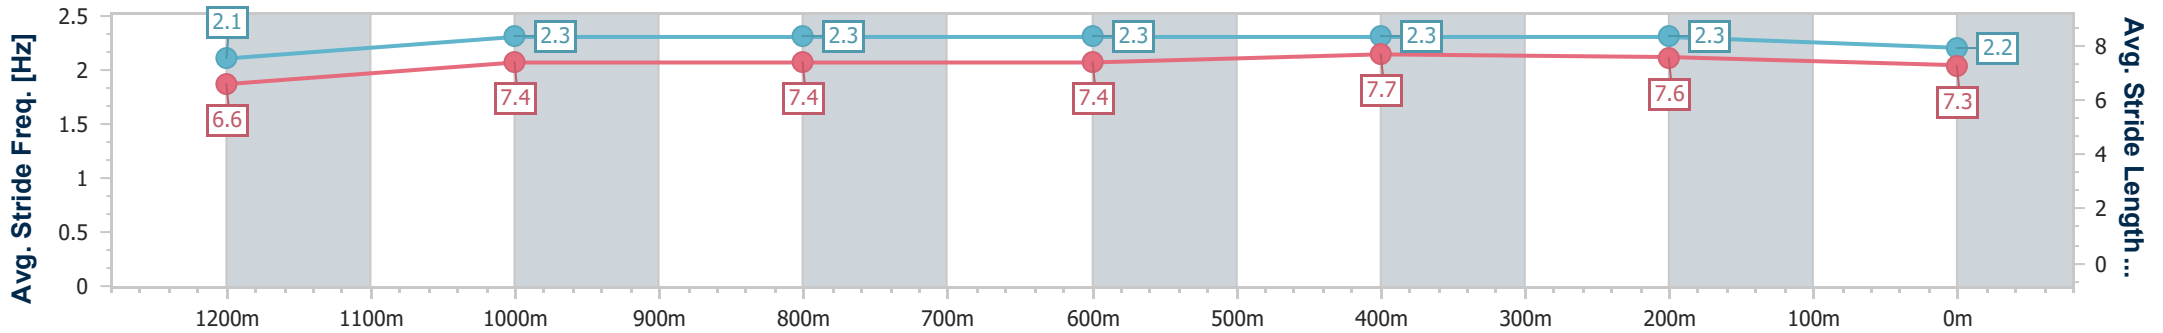

Horse/Jockey Name	All The Shops
Final Rank	4
Fastest Section Time (Section)	0:11.05 (600m)
Top Speed [km/h] (Section)	66.0 (600m)
Race State	Finished

Rockhampton QLD Professional
Race 8: Farm and Garden Products BenchMark 60 Handicap - 1400m

08 November 2024 - 17:20

Track Rating: Good 4, Weather: Fine, Rail Position: +2.5m Entire

Section	Overall	1200m	1000m	800m	600m	400m	200m						
Section Times	1:22.82 [4] (0:14.03)	1:08.79 [6] (0:11.37)	0:57.42 [7] (0:11.23)	0:46.19 [7] (0:11.51)	0:34.68 [7] (0:11.05)	0:23.63 [6] (0:11.32)	0:12.31 [3]						
Average Speed [km/h]	51.4	63.3	64.4	63.8	65.3	63.7	58.9						
Top Speed [km/h]	60.9	64.3	64.7	64.3	66.0	65.7	61.5						
Avg. Dist. to Rail [m]	4.1	0.8	0.6	2.6	5.9	7.4	7.9						
Avg. Stride Freq. [Hz]	2.1	2.3	2.3	2.3	2.3	2.3	2.2						
Avg. Stride Length [m]	6.6	7.4	7.4	7.4	7.7	7.6	7.3						

- [ ] Ranking at each section and finish
- -.-.- No data available at this section
- NA No data available