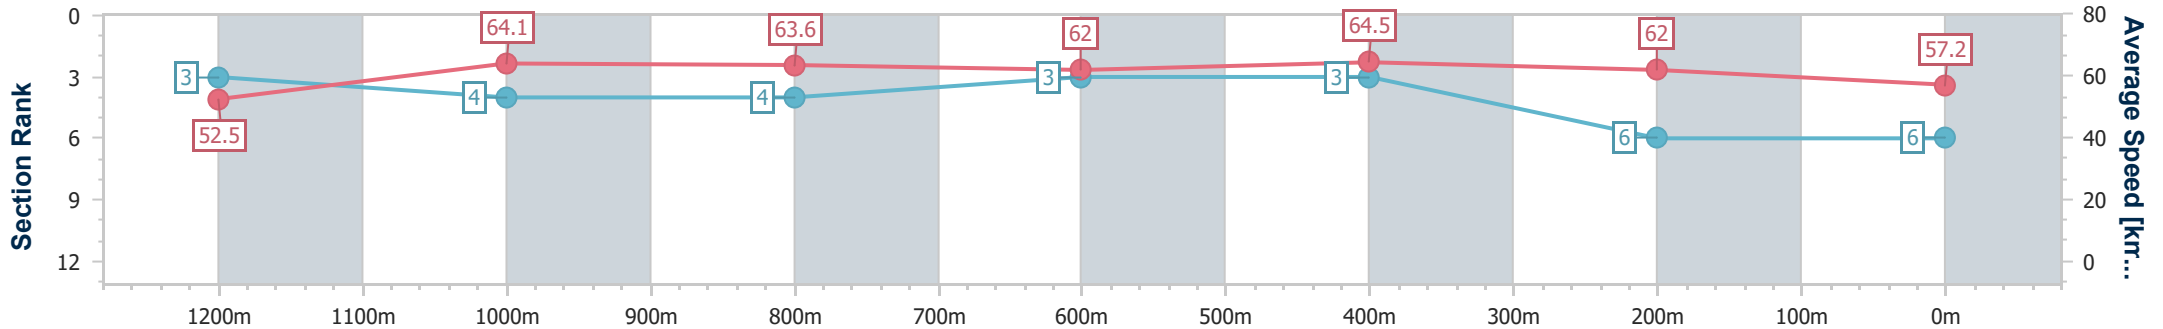

Horse/Jockey Name	Aleaco
Final Rank	6
Fastest Section Time (Section)	0:11.17 (600m)
Top Speed [km/h] (Section)	66.2 (1000m)
Race State	Finished

Rockhampton QLD Professional
Race 8: Farm and Garden Products BenchMark 60 Handicap - 1400m

08 November 2024 - 17:20

Track Rating: Good 4, Weather: Fine, Rail Position: +2.5m Entire

Section	Overall	1200m	1000m	800m	600m	400m	200m
Section Times	1:23.31 [6] (0:13.74)	1:09.57 [3] (0:11.23)	0:58.34 [4] (0:11.28)	0:47.06 [4] (0:11.57)	0:35.49 [3] (0:11.17)	0:24.32 [3] (0:11.62)	0:12.70 [6] (0:12.70)
Average Speed [km/h]	52.5	64.1	63.6	62.0	64.5	62.0	57.2
Top Speed [km/h]	63.0	65.6	66.2	63.6	65.3	64.6	60.0
Avg. Dist. to Rail [m]	3.1	0.3	0.6	0.6	2.2	3.8	4.5
Avg. Stride Freq. [Hz]	2.2	2.4	2.3	2.3	2.4	2.3	2.2
Avg. Stride Length [m]	6.4	7.6	7.5	7.4	7.5	7.4	7.1

- [ ] Ranking at each section and finish
- -.-.- No data available at this section
- NA No data available