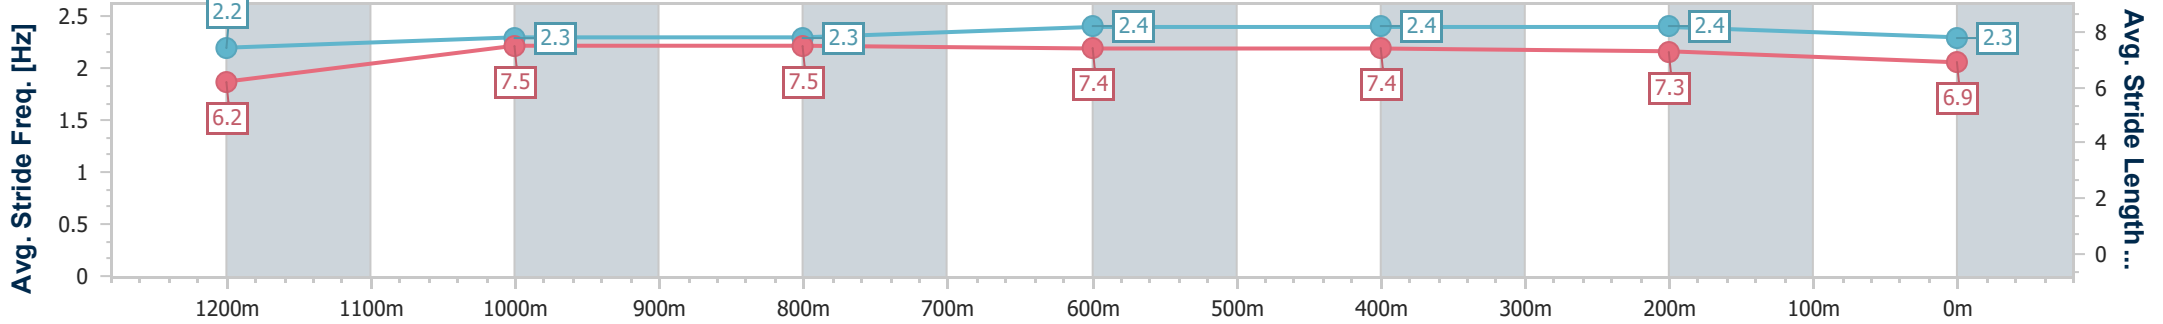

Horse/Jockey Name	La Pittrice
Final Rank	7
Fastest Section Time (Section)	0:11.13 (600m)
Top Speed [km/h] (Section)	66.2 (600m)
Race State	Finished

Rockhampton QLD Professional
Race 8: Farm and Garden Products BenchMark 60 Handicap - 1400m

08 November 2024 - 17:20

Track Rating: Good 4, Weather: Fine, Rail Position: +2.5m Entire

Section	Overall	1200m	1000m	800m	600m	400m	200m
Section Times	1:23.80 [7] (0:14.17)	1:09.63 [8] (0:11.62)	0:58.01 [8] (0:11.38)	0:46.63 [9] (0:11.46)	0:35.17 [8] (0:11.13)	0:24.04 [8] (0:11.55)	0:12.49 [8] (0:12.49)
Average Speed [km/h]	50.8	62.1	63.3	63.7	64.8	62.4	58.1
Top Speed [km/h]	59.8	63.7	64.2	65.2	66.2	64.5	60.6
Avg. Dist. to Rail [m]	5.4	0.8	0.3	1.8	4.2	4.4	5.6
Avg. Stride Freq. [Hz]	2.2	2.3	2.3	2.4	2.4	2.4	2.3
Avg. Stride Length [m]	6.2	7.5	7.5	7.4	7.4	7.3	6.9

- [ ] Ranking at each section and finish
- -.-.- No data available at this section
- NA No data available