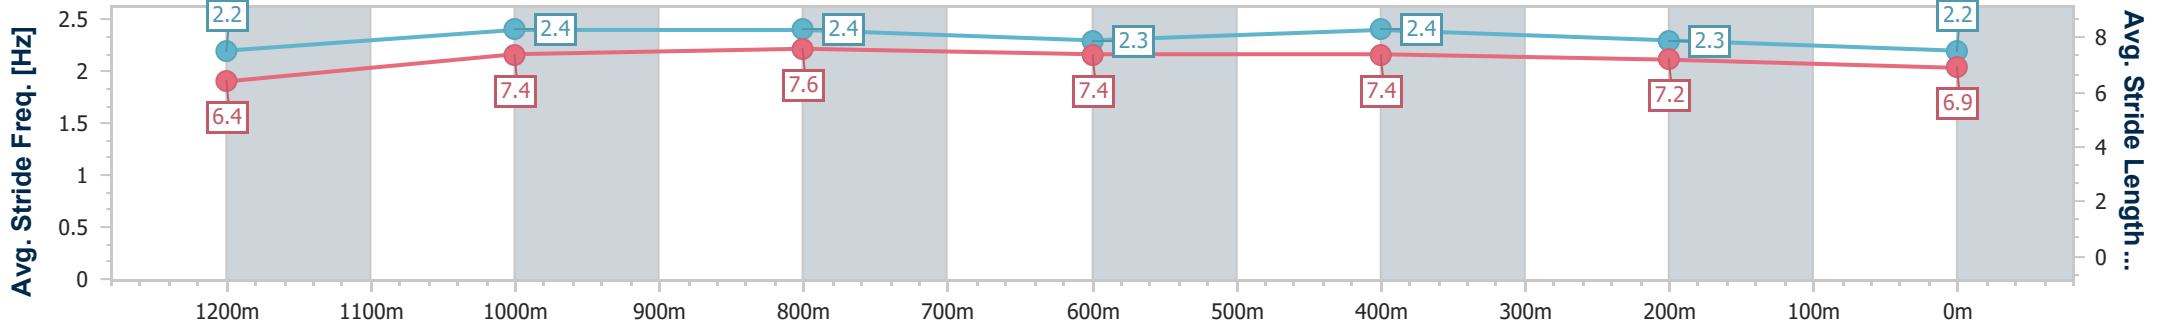

- [ ] Ranking at each section and finish
- .-.- No data available at this section
- NA No data available

Horse/Jockey Name	Roy's Road
Final Rank	8
Fastest Section Time (Section)	0:11.06 (1200m)
Top Speed [km/h] (Section)	66.7 (1000m)
Race State	Finished

Rockhampton QLD Professional  
Race 8: Farm and Garden Products BenchMark 60 Handicap - 1400m

08 November 2024 - 17:20

Track Rating: Good 4, Weather: Fine, Rail Position: +2.5m Entire

Section	Overall	1200m	1000m	800m	600m	400m	200m
Section Times	1:24.22 [8] (0:13.51)	1:10.71 [2] (0:11.06)	0:59.65 [2] (0:11.17)	0:48.48 [2] (0:11.74)	0:36.74 [2] (0:11.61)	0:25.13 [5] (0:12.02)	0:13.11 [7] (0:13.11)
Average Speed [km/h]	53.2	65.1	64.6	62.6	62.2	59.9	55.4
Top Speed [km/h]	63.9	66.0	66.7	64.5	62.9	62.2	57.2
Avg. Dist. to Rail [m]	1.2	0.4	0.7	2.5	3.8	3.9	3.8
Avg. Stride Freq. [Hz]	2.2	2.4	2.4	2.3	2.4	2.3	2.2
Avg. Stride Length [m]	6.4	7.4	7.6	7.4	7.4	7.2	6.9