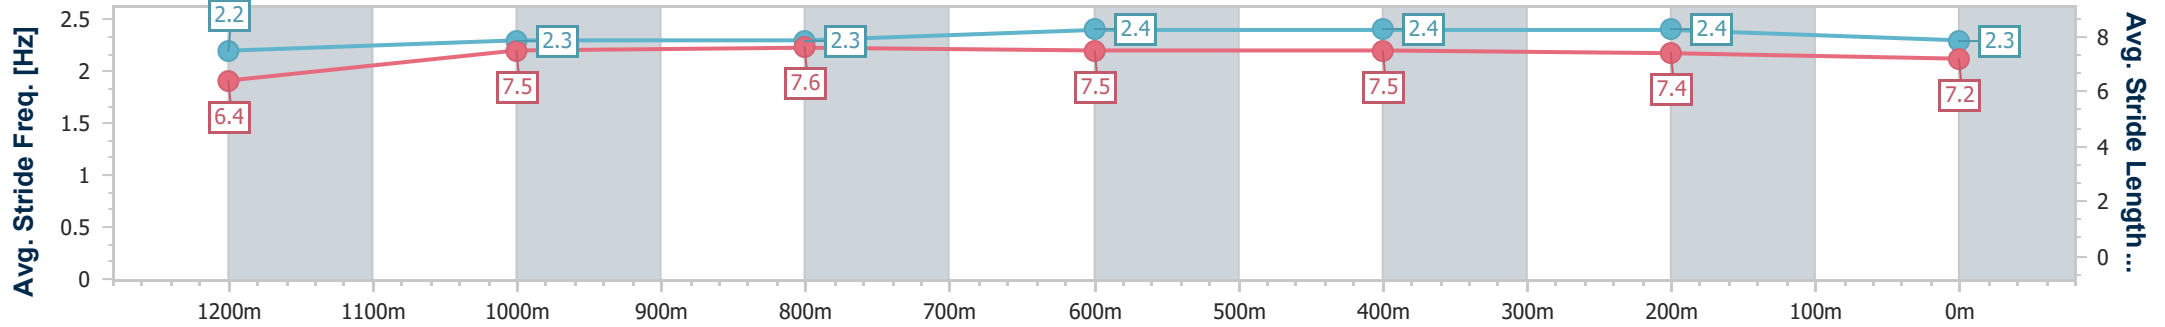

08 November 2024 - 17:20

Track Rating: Good 4, Weather: Fine, Rail Position: +2.5m Entire

Section	Overall	1200m	1000m	800m	600m	400m	200m
Section Times	1:22.26 [1] (0:13.87)	1:08.39 [5] (0:11.27)	0:57.12 [5] (0:11.25)	0:45.87 [5] (0:11.55)	0:34.32 [5] (0:10.99)	0:23.33 [2] (0:11.25)	0:12.08 [2] (0:12.08)
Average Speed [km/h]	52.0	63.8	64.0	63.7	65.8	63.9	60.2
Top Speed [km/h]	62.7	65.5	65.2	65.2	67.1	67.0	61.8
Avg. Dist. to Rail [m]	2.5	0.2	0.5	2.9	5.7	5.8	5.8
Avg. Stride Freq. [Hz]	2.2	2.3	2.3	2.4	2.4	2.4	2.3
Avg. Stride Length [m]	6.4	7.5	7.6	7.5	7.5	7.4	7.2