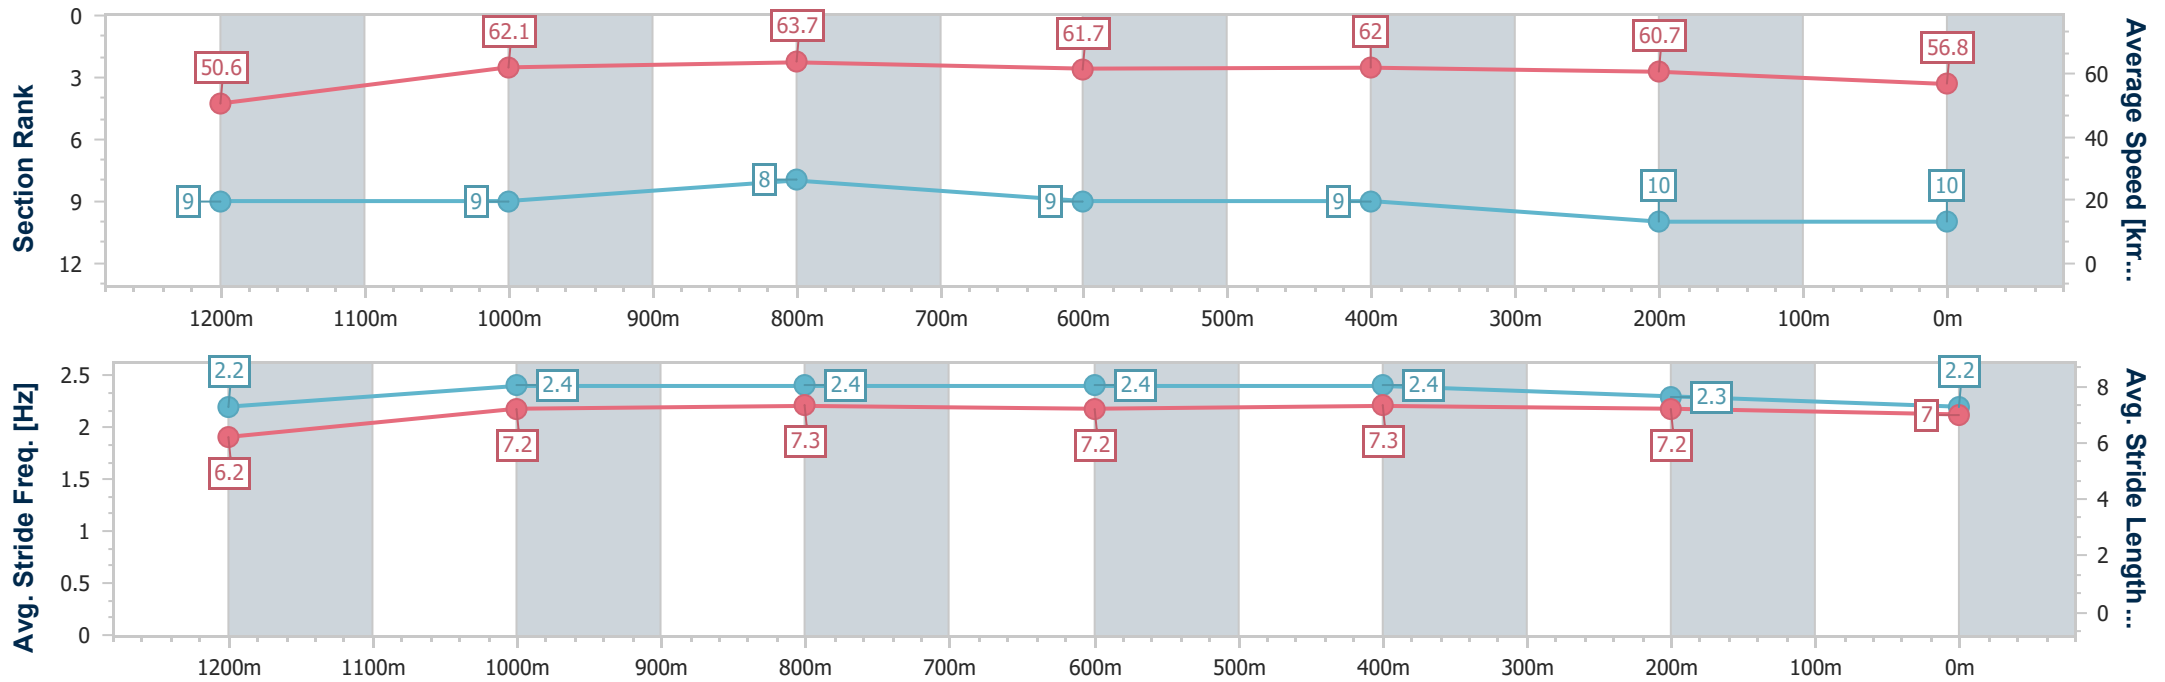

Rockhampton QLD Professional  
Race 8: Farm and Garden Products BenchMark 60 Handicap - 1400m

08 November 2024 - 17:20

Track Rating: Good 4, Weather: Fine, Rail Position: +2.5m Entire

Section	Overall	1200m	1000m	800m	600m	400m	200m
Section Times	1:25.08 [9] (0:14.40)	1:10.68 [10] (0:11.59)	0:59.09 [10] (0:11.38)	0:47.71 [10] (0:11.65)	0:36.06 [10] (0:11.59)	0:24.47 [10] (0:11.60)	0:12.87 [9] (0:12.87)
Average Speed [km/h]	50.1	62.1	63.2	62.7	62.4	62.0	56.4
Top Speed [km/h]	59.0	63.6	63.5	63.3	62.7	62.5	61.2
Avg. Dist. to Rail [m]	6.1	0.3	0.5	1.8	3.9	4.4	4.5
Avg. Stride Freq. [Hz]	2.1	2.3	2.3	2.3	2.3	2.3	2.2
Avg. Stride Length [m]	6.2	7.3	7.5	7.6	7.6	7.5	7.2

- [ ] Ranking at each section and finish
- .-.- No data available at this section
- NA No data available

Horse/Jockey Name	Money Muncher
Final Rank	10
Fastest Section Time (Section)	0:11.25 (1000m)
Top Speed [km/h] (Section)	64.9 (1000m)
Race State	Finished

Rockhampton QLD Professional  
Race 8: Farm and Garden Products BenchMark 60 Handicap - 1400m

08 November 2024 - 17:20

Track Rating: Good 4, Weather: Fine, Rail Position: +2.5m Entire

Section	Overall	1200m	1000m	800m	600m	400m	200m
Section Times	1:25.21 [10] (0:14.26)	1:10.95 [9] (0:11.60)	0:59.35 [9] (0:11.25)	0:48.10 [8] (0:11.82)	0:36.28 [9] (0:11.64)	0:24.64 [9] (0:11.87)	0:12.77 [10] (0:12.77)
Average Speed [km/h]	50.6	62.1	63.7	61.7	62.0	60.7	56.8
Top Speed [km/h]	59.8	63.7	64.9	62.8	63.1	62.2	59.1
Avg. Dist. to Rail [m]	4.5	0.4	1.1	1.6	2.3	2.7	3.1
Avg. Stride Freq. [Hz]	2.2	2.4	2.4	2.4	2.4	2.3	2.2
Avg. Stride Length [m]	6.2	7.2	7.3	7.2	7.3	7.2	7.0

- [ ] Ranking at each section and finish
- .-.- No data available at this section
- NA No data available