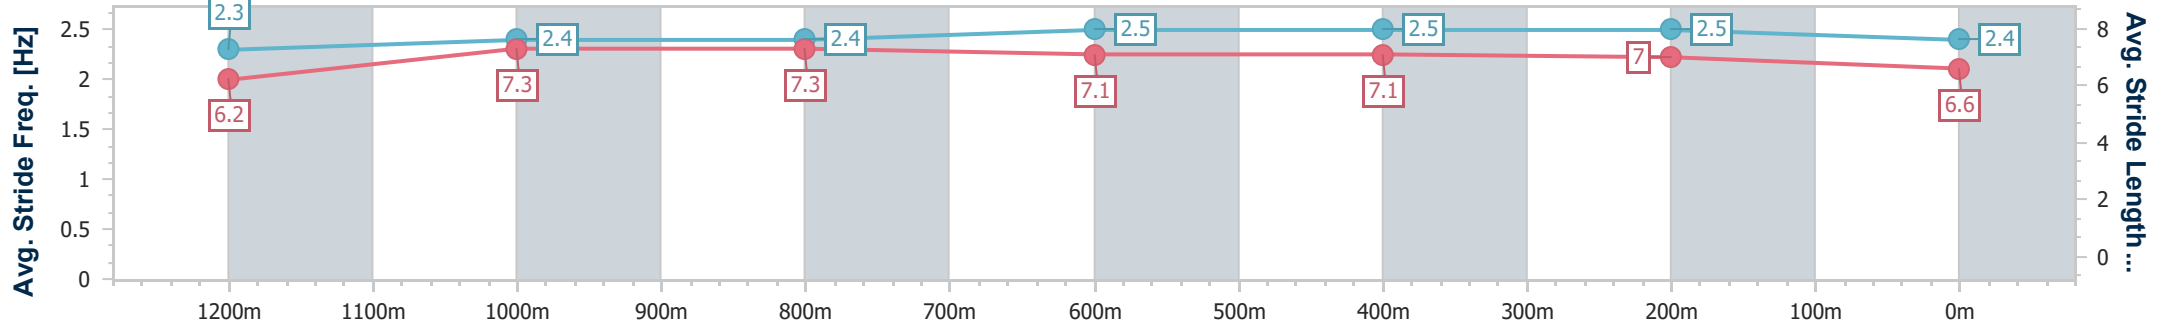

Horse/Jockey Name	Santorini Summer
Final Rank	5
Fastest Section Time (Section)	0:11.16 (1200m)
Top Speed [km/h] (Section)	65.8 (600m)
Race State	Finished

Rockhampton QLD Professional
Race 8: Farm and Garden Products BenchMark 60 Handicap - 1400m

08 November 2024 - 17:20

Track Rating: Good 4, Weather: Fine, Rail Position: +2.5m Entire

Section	Overall	1200m	1000m	800m	600m	400m	200m
Section Times	1:23.23 [5] (0:13.76)	1:09.47 [4] (0:11.16)	0:58.31 [3] (0:11.30)	0:47.01 [3] (0:11.70)	0:35.31 [4] (0:11.17)	0:24.14 [4] (0:11.46)	0:12.68 [5] (0:12.68)
Average Speed [km/h]	52.4	64.4	63.4	62.3	64.5	62.9	57.3
Top Speed [km/h]	63.2	65.4	65.7	63.2	65.8	65.0	60.6
Avg. Dist. to Rail [m]	1.0	1.1	0.8	1.8	2.9	2.5	1.4
Avg. Stride Freq. [Hz]	2.3	2.4	2.4	2.5	2.5	2.5	2.4
Avg. Stride Length [m]	6.2	7.3	7.3	7.1	7.1	7.0	6.6

- [ ] Ranking at each section and finish
- -.-.- No data available at this section
- NA No data available