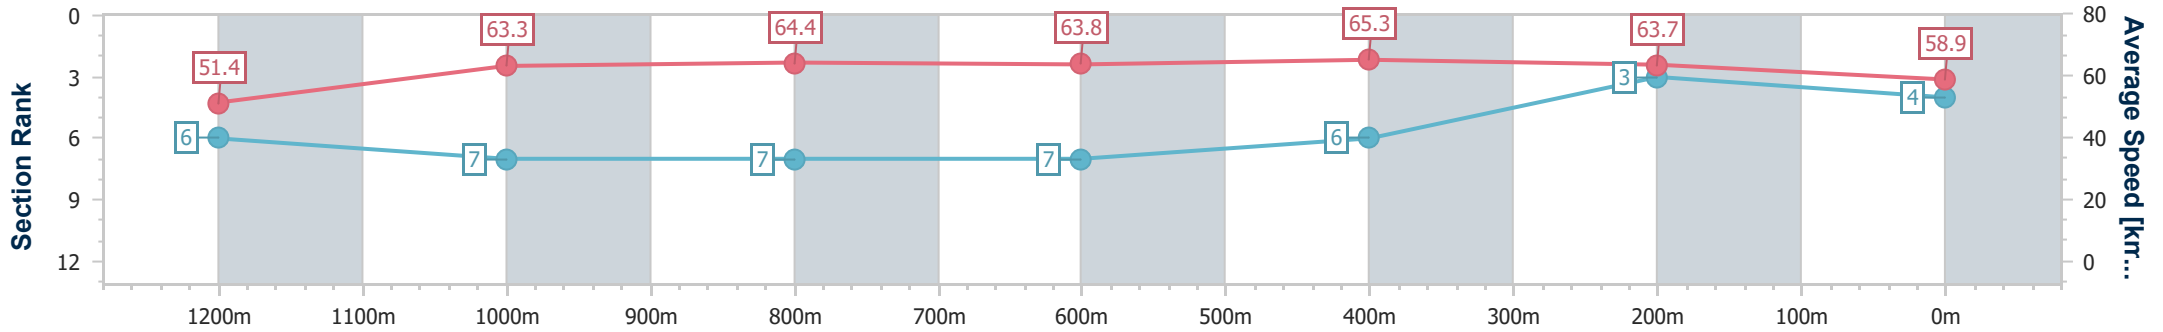

Horse/Jockey Name	All The Shops
Final Rank	4
Fastest Section Time (Section)	0:11.05 (600m)
Top Speed [km/h] (Section)	66.0 (600m)
Race State	Finished

Rockhampton QLD Professional
Race 8: Farm and Garden Products BenchMark 60 Handicap - 1400m

08 November 2024 - 17:20

Track Rating: Good 4, Weather: Fine, Rail Position: +2.5m Entire

Section	Overall	1200m	1000m	800m	600m	400m	200m						
Section Times	1:22.82 [4] (0:14.03)	1:08.79 [6] (0:11.37)	0:57.42 [7] (0:11.23)	0:46.19 [7] (0:11.51)	0:34.68 [7] (0:11.05)	0:23.63 [6] (0:11.32)	0:12.31 [3]						
Average Speed [km/h]	51.4	63.3	64.4	63.8	65.3	63.7	58.9						
Top Speed [km/h]	60.9	64.3	64.7	64.3	66.0	65.7	61.5						
Avg. Dist. to Rail [m]	4.1	0.8	0.6	2.6	5.9	7.4	7.9						
Avg. Stride Freq. [Hz]	2.1	2.3	2.3	2.3	2.3	2.3	2.2						
Avg. Stride Length [m]	6.6	7.4	7.4	7.4	7.7	7.6	7.3						

- [ ] Ranking at each section and finish
- -.-.- No data available at this section
- NA No data available