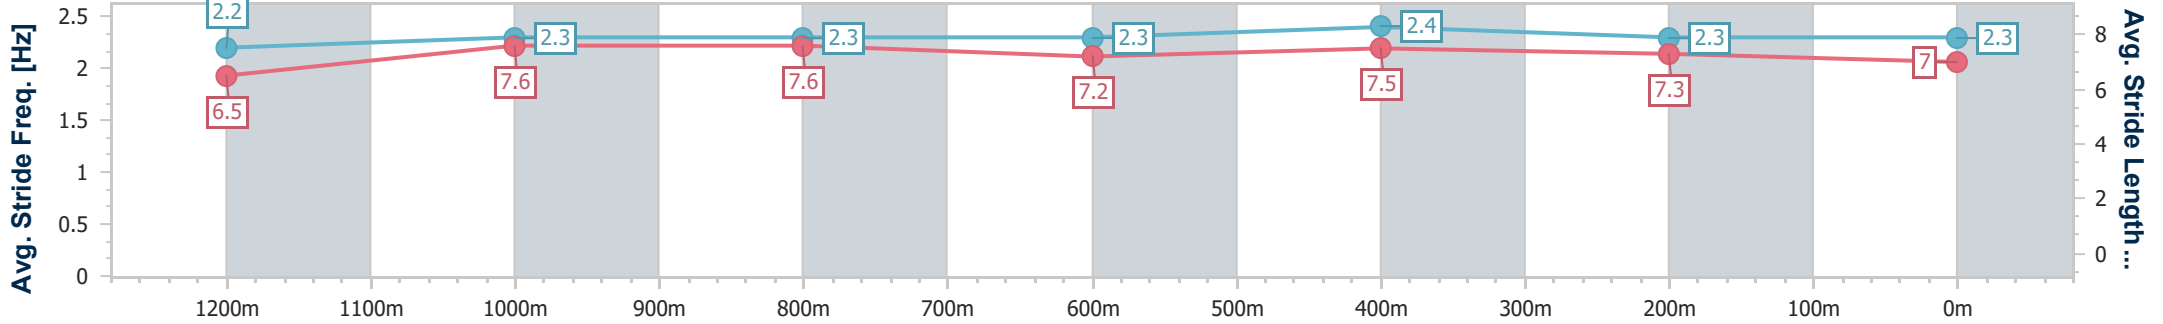

Horse/Jockey Name	I Promise You
Final Rank	3
Fastest Section Time (Section)	0:11.13 (1200m)
Top Speed [km/h] (Section)	65.5 (1200m)
Race State	Finished

Rockhampton QLD Professional
Race 8: Farm and Garden Products BenchMark 60 Handicap - 1400m

08 November 2024 - 17:20

Track Rating: Good 4, Weather: Fine, Rail Position: +2.5m Entire

Section	Overall	1200m	1000m	800m	600m	400m	200m
Section Times	1:22.37 [3] (0:13.21)	1:09.16 [1] (0:11.13)	0:58.03 [1] (0:11.15)	0:46.88 [1] (0:11.63)	0:35.25 [1] (0:11.23)	0:24.02 [1] (0:11.66)	0:12.36 [1] (0:12.36)
Average Speed [km/h]	54.6	64.5	63.7	61.1	64.1	61.8	58.6
Top Speed [km/h]	63.7	65.5	65.2	62.4	64.4	64.0	60.6
Avg. Dist. to Rail [m]	1.7	0.7	2.2	1.3	0.8	0.3	0.4
Avg. Stride Freq. [Hz]	2.2	2.3	2.3	2.3	2.4	2.3	2.3
Avg. Stride Length [m]	6.5	7.6	7.6	7.2	7.5	7.3	7.0

- [ ] Ranking at each section and finish
- -.-.- No data available at this section
- NA No data available