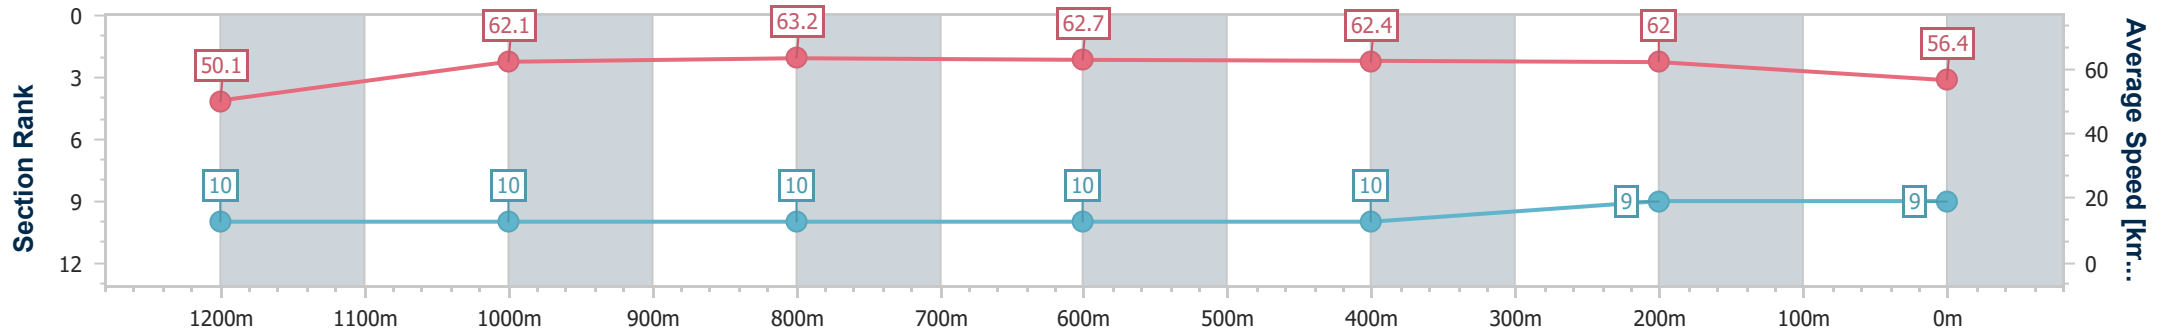

- [ ] Ranking at each section and finish
- .-.- No data available at this section
- NA No data available

Horse/Jockey Name	Soften It Up
Final Rank	9
Fastest Section Time (Section)	0:11.38 (1000m)
Top Speed [km/h] (Section)	63.6 (1200m)
Race State	Finished

Rockhampton QLD Professional  
Race 8: Farm and Garden Products BenchMark 60 Handicap - 1400m

08 November 2024 - 17:20

Track Rating: Good 4, Weather: Fine, Rail Position: +2.5m Entire

Section	Overall	1200m	1000m	800m	600m	400m	200m
Section Times	1:25.08 [9] (0:14.40)	1:10.68 [10] (0:11.59)	0:59.09 [10] (0:11.38)	0:47.71 [10] (0:11.65)	0:36.06 [10] (0:11.59)	0:24.47 [10] (0:11.60)	0:12.87 [9] (0:12.87)
Average Speed [km/h]	50.1	62.1	63.2	62.7	62.4	62.0	56.4
Top Speed [km/h]	59.0	63.6	63.5	63.3	62.7	62.5	61.2
Avg. Dist. to Rail [m]	6.1	0.3	0.5	1.8	3.9	4.4	4.5
Avg. Stride Freq. [Hz]	2.1	2.3	2.3	2.3	2.3	2.3	2.2
Avg. Stride Length [m]	6.2	7.3	7.5	7.6	7.6	7.5	7.2