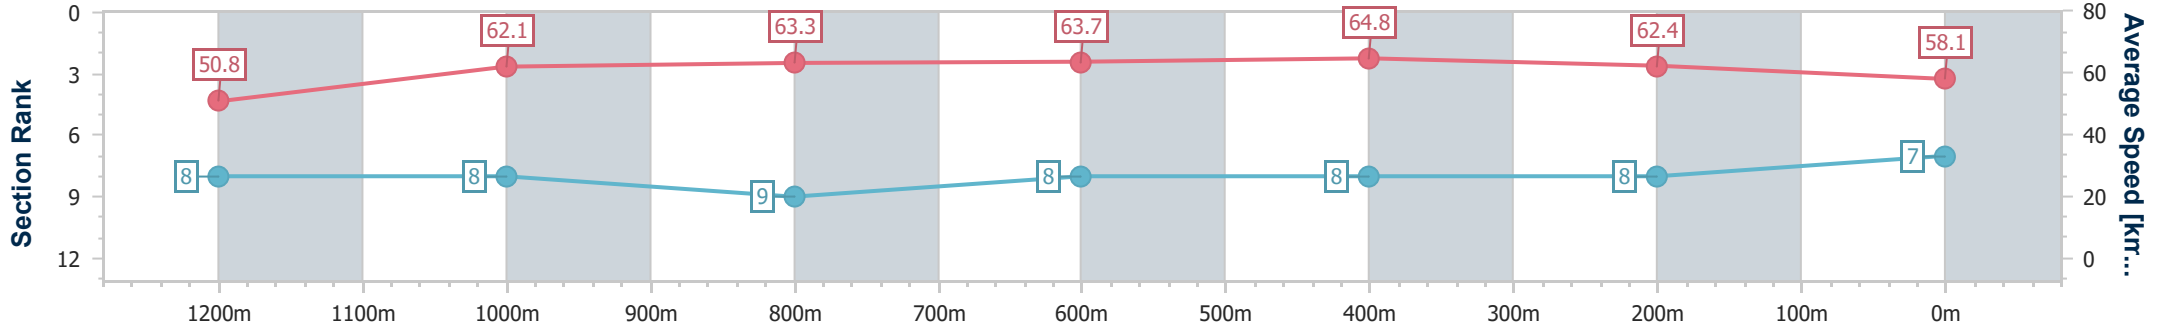

Horse/Jockey Name	La Pittrice
Final Rank	7
Fastest Section Time (Section)	0:11.13 (600m)
Top Speed [km/h] (Section)	66.2 (600m)
Race State	Finished

Rockhampton QLD Professional
Race 8: Farm and Garden Products BenchMark 60 Handicap - 1400m

08 November 2024 - 17:20

Track Rating: Good 4, Weather: Fine, Rail Position: +2.5m Entire

Section	Overall	1200m	1000m	800m	600m	400m	200m
Section Times	1:23.80 [7] (0:14.17)	1:09.63 [8] (0:11.62)	0:58.01 [8] (0:11.38)	0:46.63 [9] (0:11.46)	0:35.17 [8] (0:11.13)	0:24.04 [8] (0:11.55)	0:12.49 [8] (0:12.49)
Average Speed [km/h]	50.8	62.1	63.3	63.7	64.8	62.4	58.1
Top Speed [km/h]	59.8	63.7	64.2	65.2	66.2	64.5	60.6
Avg. Dist. to Rail [m]	5.4	0.8	0.3	1.8	4.2	4.4	5.6
Avg. Stride Freq. [Hz]	2.2	2.3	2.3	2.4	2.4	2.4	2.3
Avg. Stride Length [m]	6.2	7.5	7.5	7.4	7.4	7.3	6.9

- [ ] Ranking at each section and finish
- -.-.- No data available at this section
- NA No data available