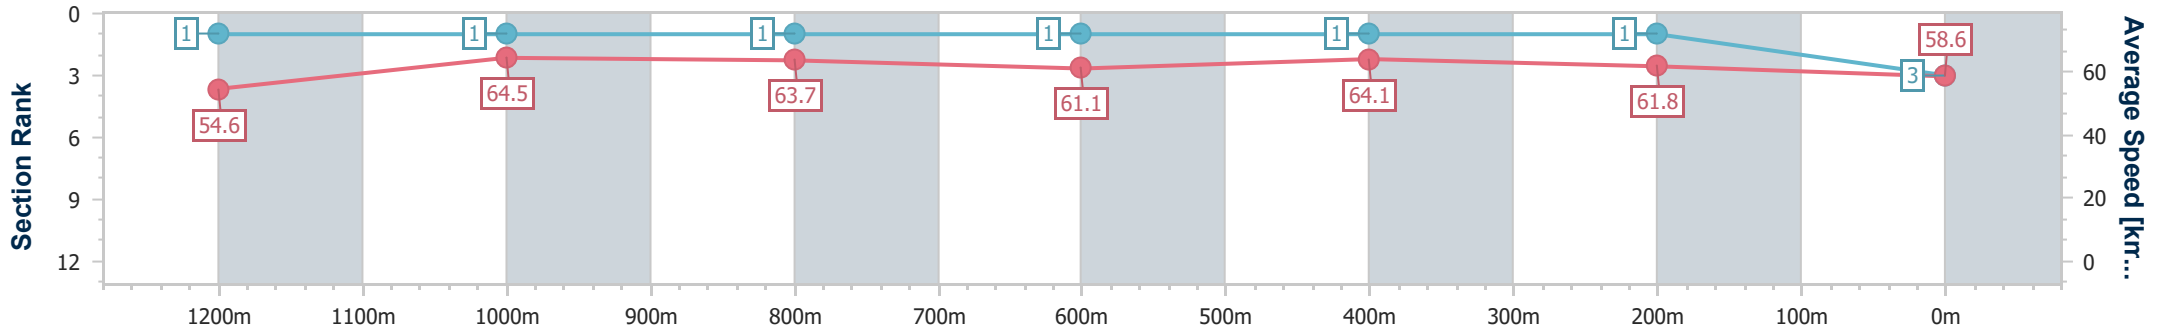

Horse/Jockey Name	I Promise You
Final Rank	3
Fastest Section Time (Section)	0:11.13 (1200m)
Top Speed [km/h] (Section)	65.5 (1200m)
Race State	Finished

Rockhampton QLD Professional
Race 8: Farm and Garden Products BenchMark 60 Handicap - 1400m

08 November 2024 - 17:20

Track Rating: Good 4, Weather: Fine, Rail Position: +2.5m Entire

Section	Overall	1200m	1000m	800m	600m	400m	200m
Section Times	1:22.37 [3] (0:13.21)	1:09.16 [1] (0:11.13)	0:58.03 [1] (0:11.15)	0:46.88 [1] (0:11.63)	0:35.25 [1] (0:11.23)	0:24.02 [1] (0:11.66)	0:12.36 [1] (0:12.36)
Average Speed [km/h]	54.6	64.5	63.7	61.1	64.1	61.8	58.6
Top Speed [km/h]	63.7	65.5	65.2	62.4	64.4	64.0	60.6
Avg. Dist. to Rail [m]	1.7	0.7	2.2	1.3	0.8	0.3	0.4
Avg. Stride Freq. [Hz]	2.2	2.3	2.3	2.3	2.4	2.3	2.3
Avg. Stride Length [m]	6.5	7.6	7.6	7.2	7.5	7.3	7.0

- [ ] Ranking at each section and finish
- -.-.- No data available at this section
- NA No data available