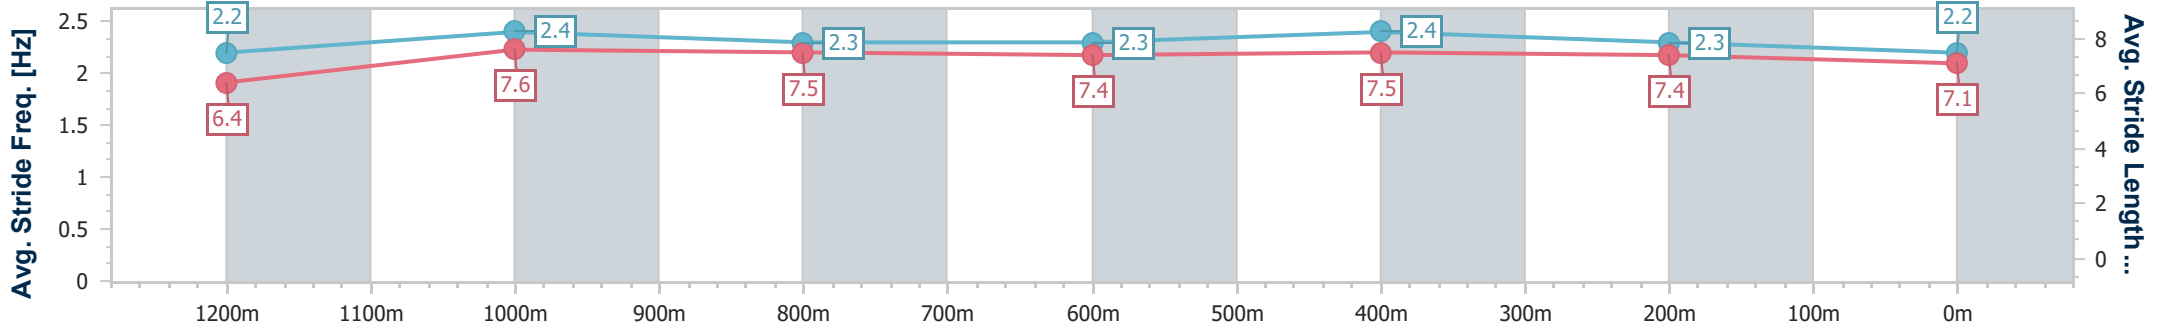

Horse/Jockey Name	Aleaco
Final Rank	6
Fastest Section Time (Section)	0:11.17 (600m)
Top Speed [km/h] (Section)	66.2 (1000m)
Race State	Finished

Rockhampton QLD Professional
Race 8: Farm and Garden Products BenchMark 60 Handicap - 1400m

08 November 2024 - 17:20

Track Rating: Good 4, Weather: Fine, Rail Position: +2.5m Entire

Section	Overall	1200m	1000m	800m	600m	400m	200m
Section Times	1:23.31 [6] (0:13.74)	1:09.57 [3] (0:11.23)	0:58.34 [4] (0:11.28)	0:47.06 [4] (0:11.57)	0:35.49 [3] (0:11.17)	0:24.32 [3] (0:11.62)	0:12.70 [6] (0:12.70)
Average Speed [km/h]	52.5	64.1	63.6	62.0	64.5	62.0	57.2
Top Speed [km/h]	63.0	65.6	66.2	63.6	65.3	64.6	60.0
Avg. Dist. to Rail [m]	3.1	0.3	0.6	0.6	2.2	3.8	4.5
Avg. Stride Freq. [Hz]	2.2	2.4	2.3	2.3	2.4	2.3	2.2
Avg. Stride Length [m]	6.4	7.6	7.5	7.4	7.5	7.4	7.1

- [ ] Ranking at each section and finish
- -.-.- No data available at this section
- NA No data available