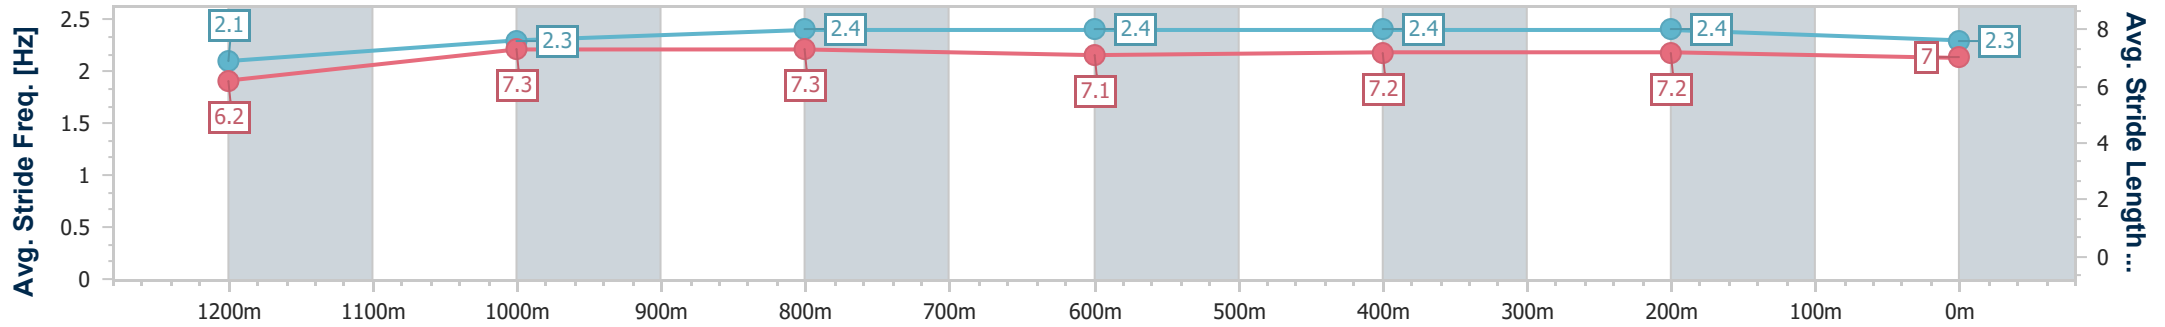

Horse/Jockey Name	Magic Game
Final Rank	2
Fastest Section Time (Section)	0:11.13 (600m)
Top Speed [km/h] (Section)	65.8 (600m)
Race State	Finished

Rockhampton QLD Professional
Race 8: Farm and Garden Products BenchMark 60 Handicap - 1400m

08 November 2024 - 17:20

Track Rating: Good 4, Weather: Fine, Rail Position: +2.5m Entire

Section	Overall	1200m	1000m	800m	600m	400m	200m
Section Times	1:22.37 [2] (0:14.14)	1:08.23 [7] (0:11.24)	0:56.99 [6] (0:11.25)	0:45.74 [6] (0:11.50)	0:34.24 [6] (0:11.13)	0:23.11 [7] (0:11.29)	0:11.82 [4] (0:11.82)
Average Speed [km/h]	50.9	64.0	63.8	63.0	64.8	63.8	61.4
Top Speed [km/h]	61.4	64.9	65.2	63.8	65.8	65.5	62.5
Avg. Dist. to Rail [m]	2.0	0.8	0.7	1.2	3.0	5.0	6.4
Avg. Stride Freq. [Hz]	2.1	2.3	2.4	2.4	2.4	2.4	2.3
Avg. Stride Length [m]	6.2	7.3	7.3	7.1	7.2	7.2	7.0

- [ ] Ranking at each section and finish
- -.-.- No data available at this section
- NA No data available