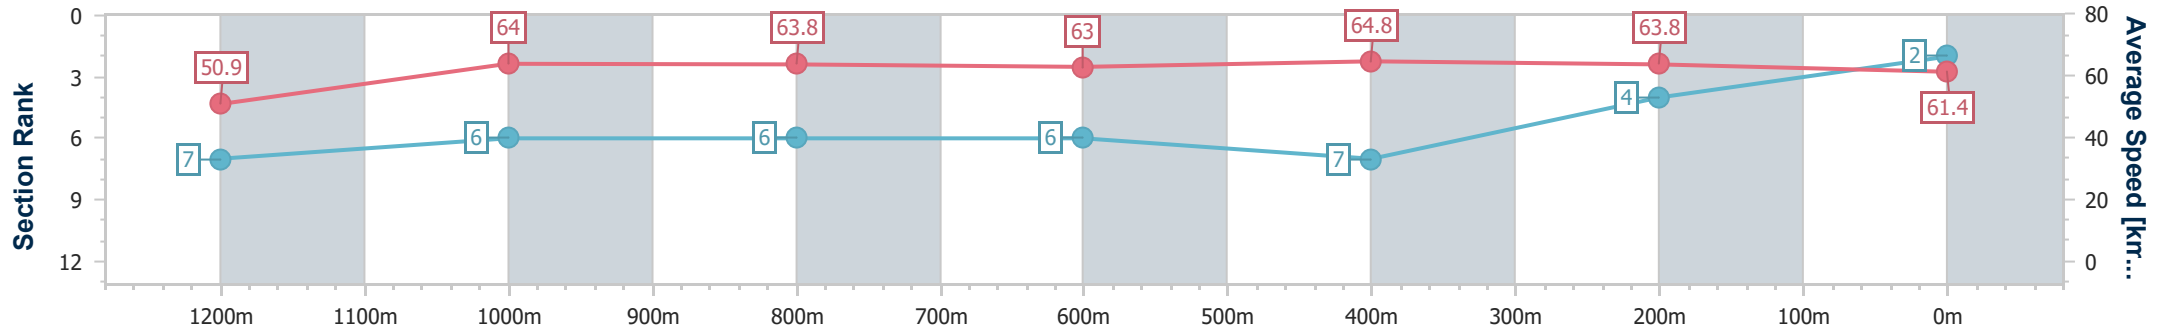

Horse/Jockey Name	Magic Game
Final Rank	2
Fastest Section Time (Section)	0:11.13 (600m)
Top Speed [km/h] (Section)	65.8 (600m)
Race State	Finished

Rockhampton QLD Professional
Race 8: Farm and Garden Products BenchMark 60 Handicap - 1400m

08 November 2024 - 17:20

Track Rating: Good 4, Weather: Fine, Rail Position: +2.5m Entire

Section	Overall	1200m	1000m	800m	600m	400m	200m
Section Times	1:22.37 [2] (0:14.14)	1:08.23 [7] (0:11.24)	0:56.99 [6] (0:11.25)	0:45.74 [6] (0:11.50)	0:34.24 [6] (0:11.13)	0:23.11 [7] (0:11.29)	0:11.82 [4] (0:11.82)
Average Speed [km/h]	50.9	64.0	63.8	63.0	64.8	63.8	61.4
Top Speed [km/h]	61.4	64.9	65.2	63.8	65.8	65.5	62.5
Avg. Dist. to Rail [m]	2.0	0.8	0.7	1.2	3.0	5.0	6.4
Avg. Stride Freq. [Hz]	2.1	2.3	2.4	2.4	2.4	2.4	2.3
Avg. Stride Length [m]	6.2	7.3	7.3	7.1	7.2	7.2	7.0

- [ ] Ranking at each section and finish
- -.-.- No data available at this section
- NA No data available