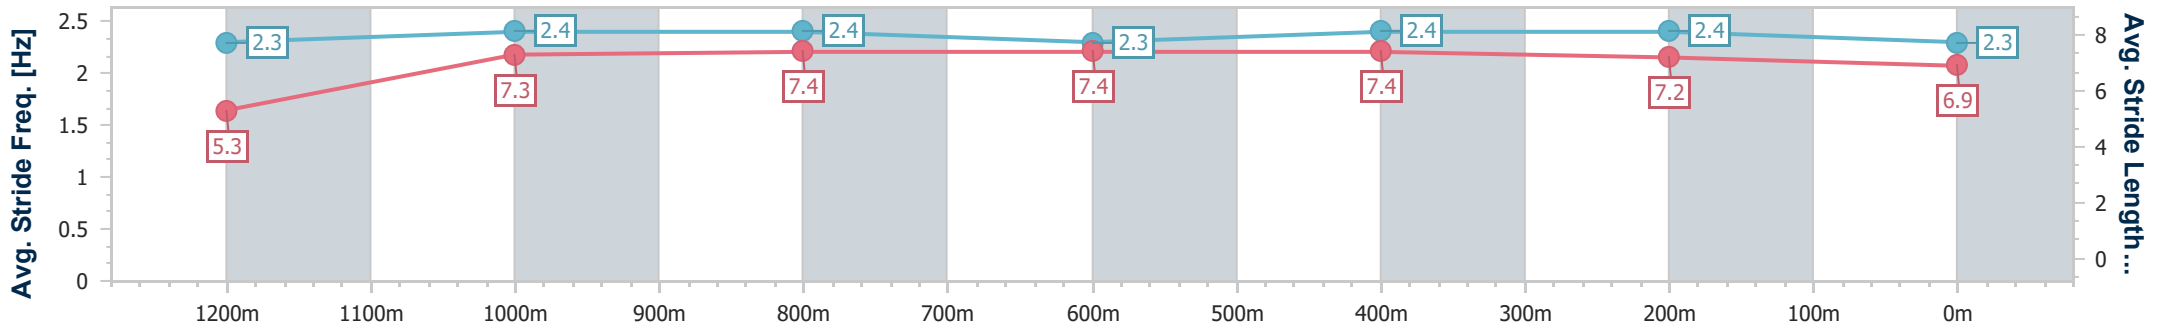

- [] Ranking at each section and finish
- .-.- No data available at this section
- NA No data available

Horse/Jockey Name	Hank The Hustler
Final Rank	7
Fastest Section Time (Section)	0:07.98 (Overall)
Top Speed [km/h] (Section)	66.4 (1000m)
Race State	Finished

Rockhampton QLD Professional

Race 1: Great Northern Maiden Handicap - 1300m

08 November 2024 - 12:57

Track Rating: Soft 5, Weather: Fine, Rail Position: +2.5m Entire

Section	Overall	1200m	1000m	800m	600m	400m	200m
Section Times	1:18.48 [7] (0:07.98)	1:10.50 [6] (0:11.58)	0:58.92 [7] (0:11.32)	0:47.60 [6] (0:12.03)	0:35.57 [6] (0:11.22)	0:24.35 [5] (0:11.65)	0:12.70 [6] (0:12.70)
Average Speed [km/h]	45.3	62.3	64.0	62.2	64.4	61.8	57.1
Top Speed [km/h]	60.8	64.1	66.4	64.2	65.7	65.3	59.3
Avg. Dist. to Rail [m]	5.5	1.1	1.0	4.6	5.9	7.1	8.1
Avg. Stride Freq. [Hz]	2.3	2.4	2.4	2.3	2.4	2.4	2.3
Avg. Stride Length [m]	5.3	7.3	7.4	7.4	7.4	7.2	6.9

- [] Ranking at each section and finish
- .-.- No data available at this section
- NA No data available

Horse/Jockey Name	My Pepperjack
Final Rank	8
Fastest Section Time (Section)	0:07.98 (Overall)
Top Speed [km/h] (Section)	66.4 (1200m)
Race State	Finished