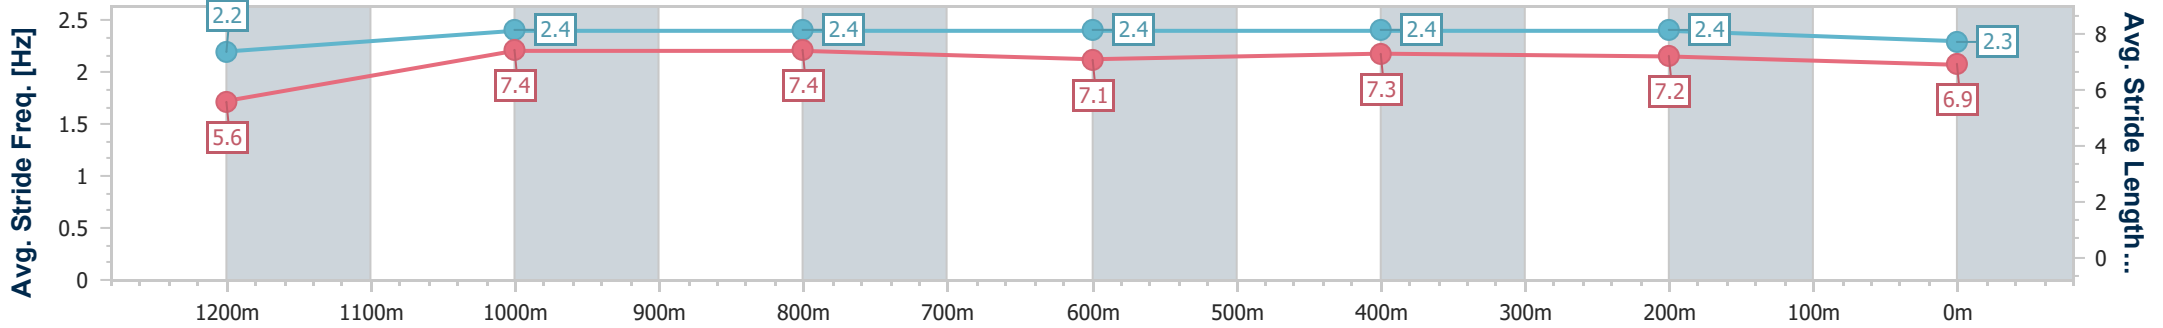

Horse/Jockey Name	One Percent
Final Rank	2
Fastest Section Time (Section)	0:07.74 (Overall)
Top Speed [km/h] (Section)	67.8 (1200m)
Race State	Finished

Rockhampton QLD Professional
Race 1: Great Northern Maiden Handicap - 1300m

08 November 2024 - 12:57

Track Rating: Soft 5, Weather: Fine, Rail Position: +2.5m Entire

Section	Overall	1200m	1000m	800m	600m	400m	200m
Section Times	1:17.71 [2] (0:07.74)	1:09.97 [2] (0:10.95)	0:59.02 [1] (0:11.44)	0:47.58 [1] (0:12.05)	0:35.53 [1] (0:11.50)	0:24.03 [1] (0:11.55)	0:12.48 [1] (0:12.48)
Average Speed [km/h]	44.6	65.5	62.8	60.2	62.7	62.4	57.9
Top Speed [km/h]	59.4	67.8	67.2	61.9	64.4	64.9	62.5
Avg. Dist. to Rail [m]	2.4	0.6	0.6	0.6	0.9	1.3	2.3
Avg. Stride Freq. [Hz]	2.2	2.4	2.4	2.4	2.4	2.4	2.3
Avg. Stride Length [m]	5.6	7.4	7.4	7.1	7.3	7.2	6.9

- [ ] Ranking at each section and finish
- -.-.- No data available at this section
- NA No data available