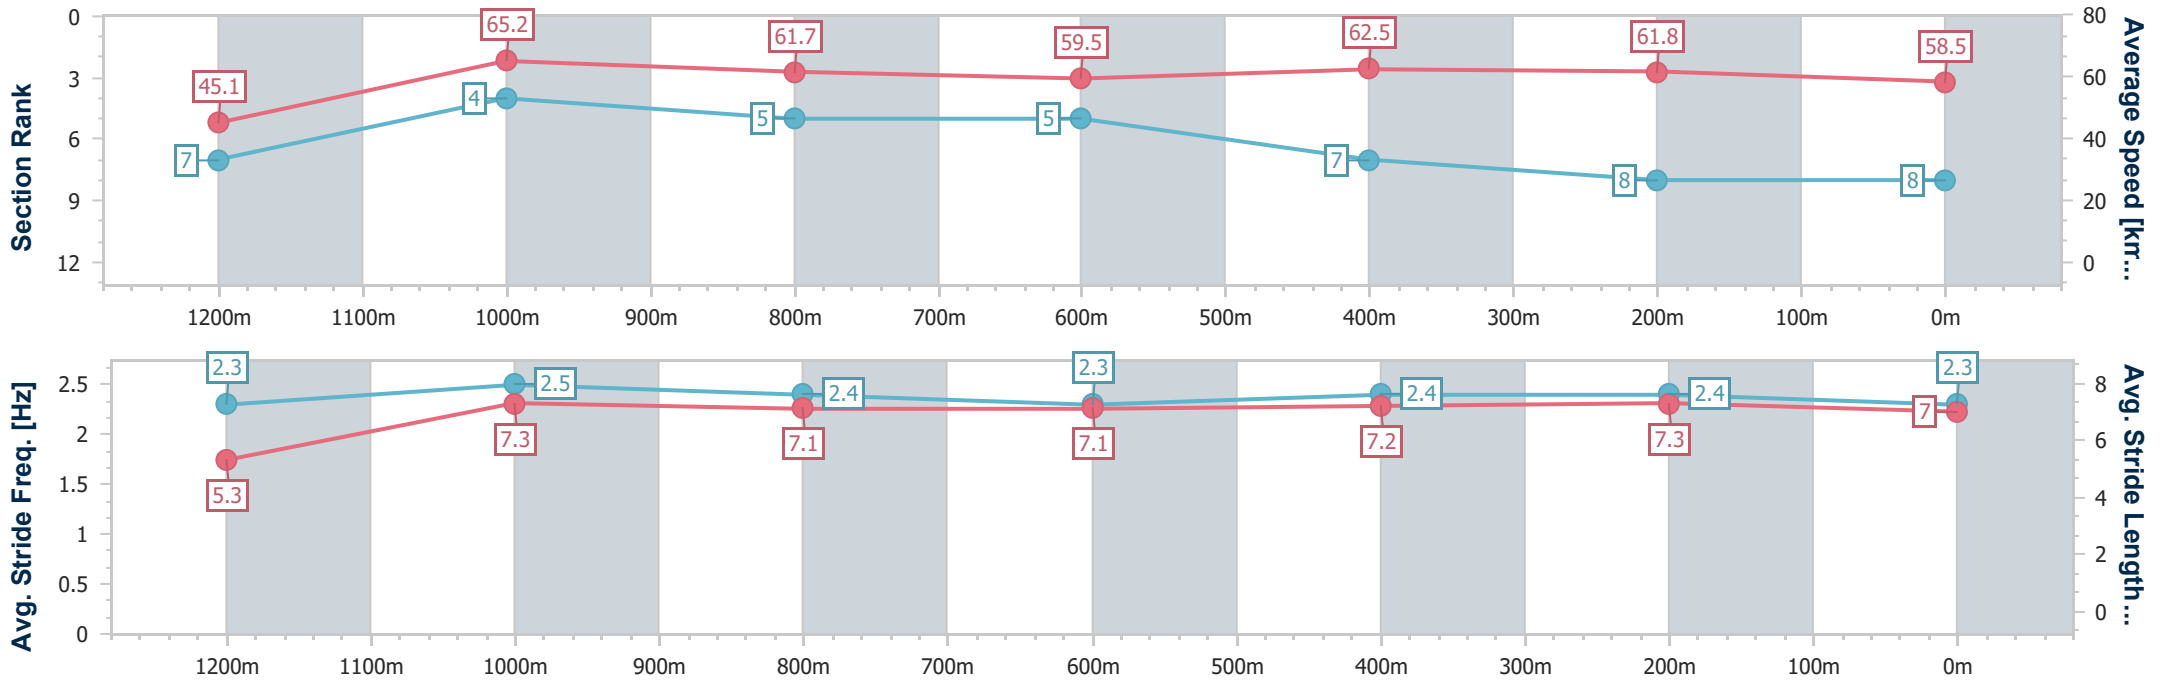

- [] Ranking at each section and finish
- .-.- No data available at this section
- NA No data available

Horse/Jockey Name	My Pepperjack
Final Rank	8
Fastest Section Time (Section)	0:07.98 (Overall)
Top Speed [km/h] (Section)	66.4 (1200m)
Race State	Finished

Rockhampton QLD Professional

Race 1: Great Northern Maiden Handicap - 1300m

08 November 2024 - 12:57

Track Rating: Soft 5, Weather: Fine, Rail Position: +2.5m Entire

Section	Overall	1200m	1000m	800m	600m	400m	200m
Section Times	1:18.49 [8] (0:07.98)	1:10.51 [7] (0:11.05)	0:59.46 [4] (0:11.64)	0:47.82 [5] (0:12.21)	0:35.61 [5] (0:11.54)	0:24.07 [7] (0:11.65)	0:12.42 [8] (0:12.42)
Average Speed [km/h]	45.1	65.2	61.7	59.5	62.5	61.8	58.5
Top Speed [km/h]	62.8	66.4	65.9	61.0	63.3	63.6	60.0
Avg. Dist. to Rail [m]	1.5	0.6	0.3	1.1	2.5	2.8	3.6
Avg. Stride Freq. [Hz]	2.3	2.5	2.4	2.3	2.4	2.4	2.3
Avg. Stride Length [m]	5.3	7.3	7.1	7.1	7.2	7.3	7.0

- [] Ranking at each section and finish
- .-.- No data available at this section
- NA No data available

Horse/Jockey Name	Ngahli
Final Rank	9
Fastest Section Time (Section)	0:08.14 (Overall)
Top Speed [km/h] (Section)	64.9 (600m)
Race State	Finished