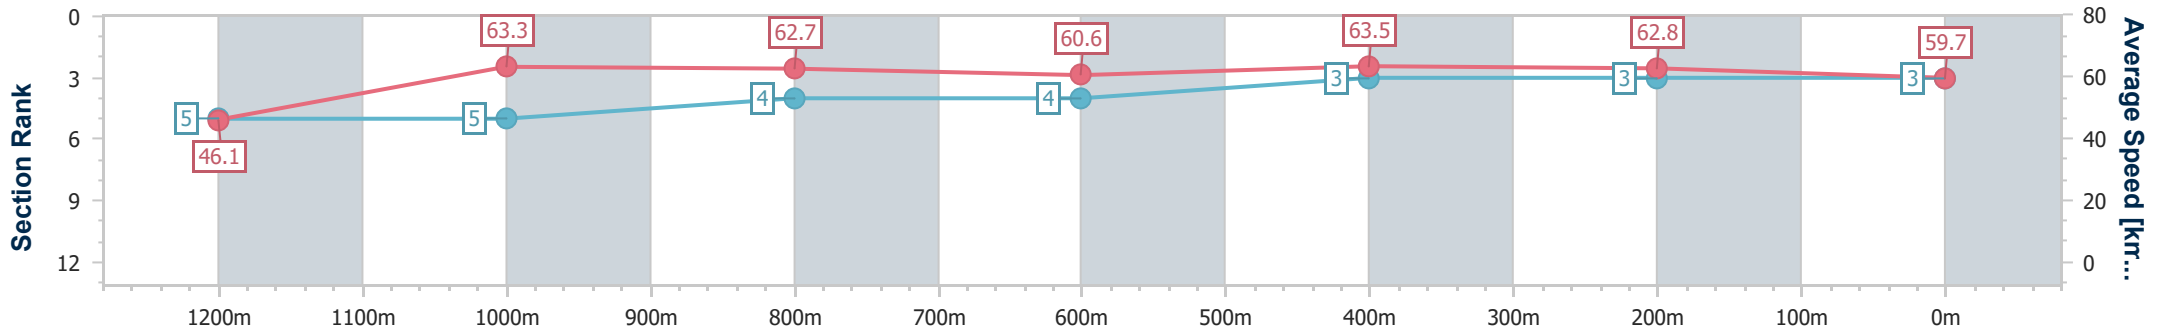

Rockhampton QLD Professional

Race 1: Great Northern Maiden Handicap - 1300m

08 November 2024 - 12:57

Track Rating: Soft 5, Weather: Fine, Rail Position: +2.5m Entire

Section	Overall	1200m	1000m	800m	600m	400m	200m
Section Times	1:17.71 [3] (0:07.83)	1:09.88 [5] (0:11.39)	0:58.49 [5] (0:11.43)	0:47.06 [4] (0:12.06)	0:35.00 [4] (0:11.36)	0:23.64 [3] (0:11.47)	0:12.17 [3] (0:12.17)
Average Speed [km/h]	46.1	63.3	62.7	60.6	63.5	62.8	59.7
Top Speed [km/h]	60.3	65.5	65.8	62.2	64.9	64.8	61.1
Avg. Dist. to Rail [m]	3.7	0.6	0.4	1.8	3.1	4.9	5.3
Avg. Stride Freq. [Hz]	2.2	2.5	2.5	2.4	2.5	2.5	2.4
Avg. Stride Length [m]	5.5	7.0	7.1	6.9	7.2	7.0	6.8