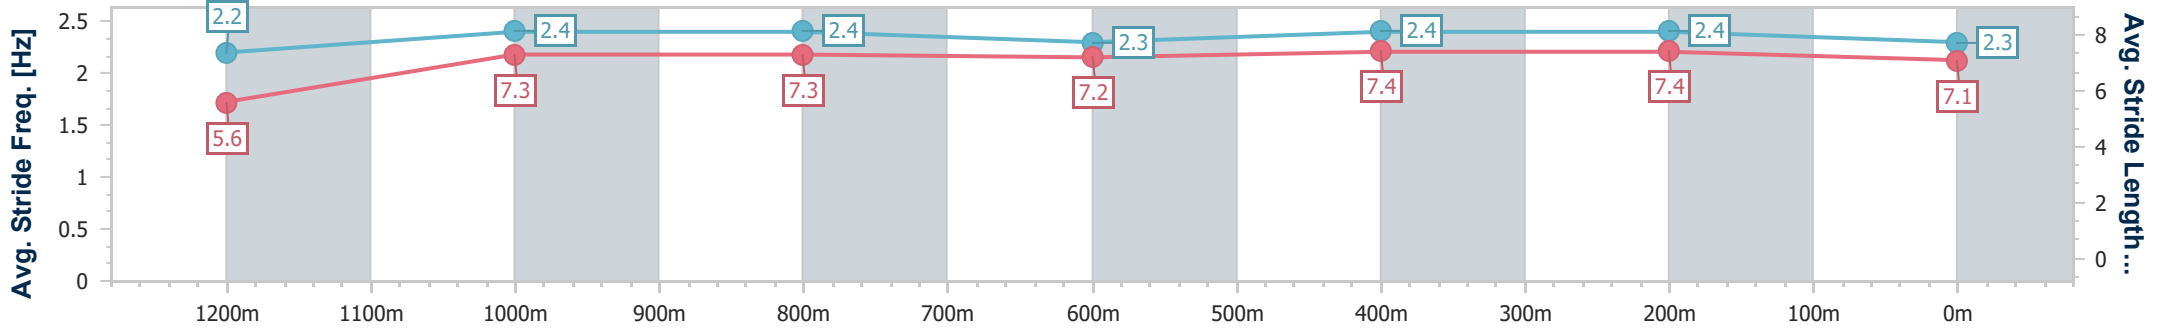

Rockhampton QLD Professional

Race 1: Great Northern Maiden Handicap - 1300m

08 November 2024 - 12:57

Track Rating: Soft 5, Weather: Fine, Rail Position: +2.5m Entire

Section	Overall	1200m	1000m	800m	600m	400m	200m
Section Times	1:18.06 [4] (0:07.75)	1:10.31 [3] (0:11.58)	0:58.73 [6] (0:11.58)	0:47.15 [7] (0:12.05)	0:35.10 [7] (0:11.29)	0:23.81 [6] (0:11.43)	0:12.38 [4]
Average Speed [km/h]	46.5	62.3	61.8	60.2	63.9	62.9	58.7
Top Speed [km/h]	60.9	64.4	66.4	62.0	65.0	65.1	61.2
Avg. Dist. to Rail [m]	5.0	1.3	0.9	0.9	2.7	3.7	3.9
Avg. Stride Freq. [Hz]	2.2	2.4	2.4	2.3	2.4	2.4	2.3
Avg. Stride Length [m]	5.6	7.3	7.3	7.2	7.4	7.4	7.1