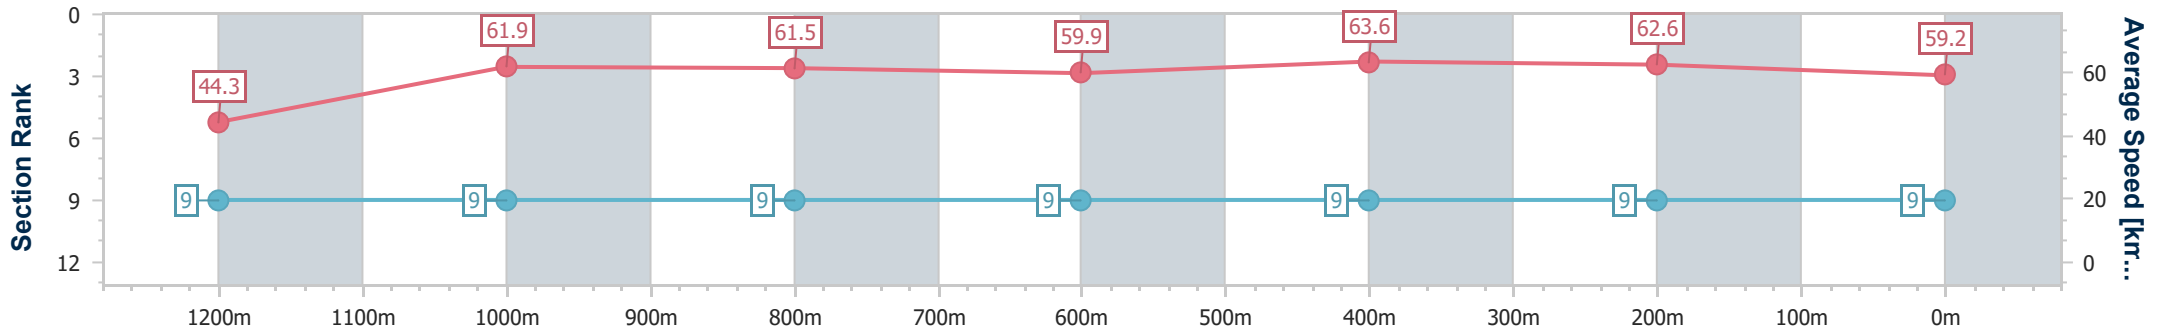

- [] Ranking at each section and finish
- .-.- No data available at this section
- NA No data available

Horse/Jockey Name	Ngahli
Final Rank	9
Fastest Section Time (Section)	0:08.14 (Overall)
Top Speed [km/h] (Section)	64.9 (600m)
Race State	Finished

Rockhampton QLD Professional
 Race 1: Great Northern Maiden Handicap - 1300m
 08 November 2024 - 12:57

Track Rating: Soft 5, Weather: Fine, Rail Position: +2.5m Entire

Section	Overall	1200m	1000m	800m	600m	400m	200m
Section Times	1:18.83 [9] (0:08.14)	1:10.69 [9] (0:11.64)	0:59.05 [9] (0:11.75)	0:47.30 [9] (0:12.17)	0:35.13 [9] (0:11.34)	0:23.79 [9] (0:11.53)	0:12.26 [9] (0:12.26)
Average Speed [km/h]	44.3	61.9	61.5	59.9	63.6	62.6	59.2
Top Speed [km/h]	56.6	63.8	63.1	61.3	64.9	64.4	61.1
Avg. Dist. to Rail [m]	7.5	1.3	0.7	1.6	1.6	1.5	0.9
Avg. Stride Freq. [Hz]	2.2	2.4	2.4	2.4	2.4	2.4	2.4
Avg. Stride Length [m]	5.4	7.0	7.1	7.0	7.3	7.2	6.9