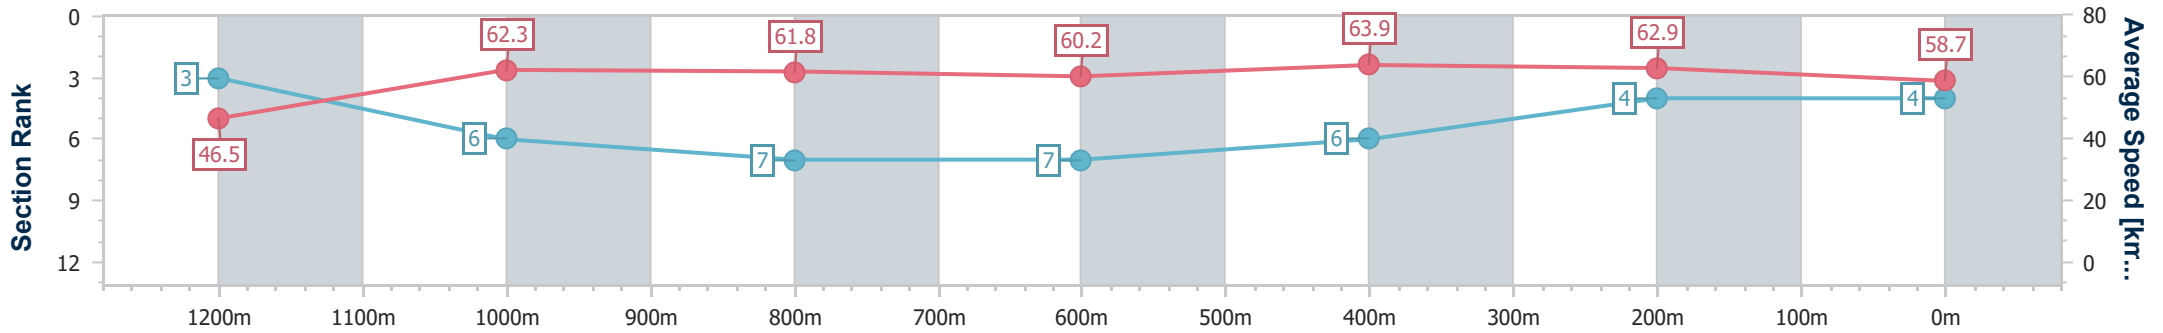

Rockhampton QLD Professional

Race 1: Great Northern Maiden Handicap - 1300m

08 November 2024 - 12:57

Track Rating: Soft 5, Weather: Fine, Rail Position: +2.5m Entire

Section	Overall	1200m	1000m	800m	600m	400m	200m
Section Times	1:18.06 [4] (0:07.75)	1:10.31 [3] (0:11.58)	0:58.73 [6] (0:11.58)	0:47.15 [7] (0:12.05)	0:35.10 [7] (0:11.29)	0:23.81 [6] (0:11.43)	0:12.38 [4]
Average Speed [km/h]	46.5	62.3	61.8	60.2	63.9	62.9	58.7
Top Speed [km/h]	60.9	64.4	66.4	62.0	65.0	65.1	61.2
Avg. Dist. to Rail [m]	5.0	1.3	0.9	0.9	2.7	3.7	3.9
Avg. Stride Freq. [Hz]	2.2	2.4	2.4	2.3	2.4	2.4	2.3
Avg. Stride Length [m]	5.6	7.3	7.3	7.2	7.4	7.4	7.1