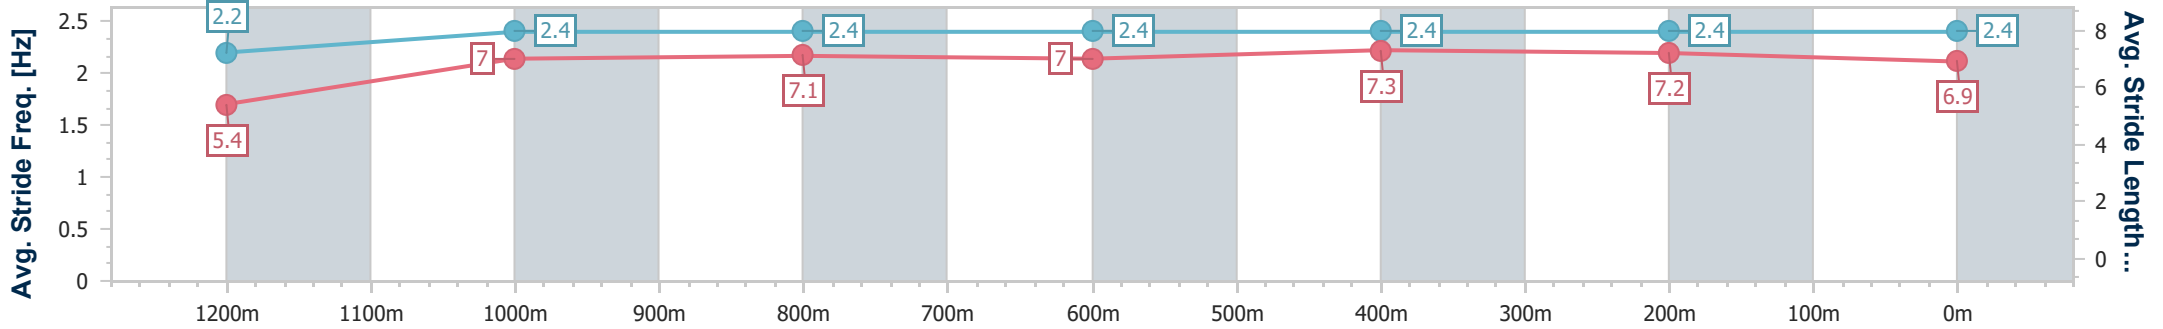

- [] Ranking at each section and finish
- .-.- No data available at this section
- NA No data available

Horse/Jockey Name	Ngahli
Final Rank	9
Fastest Section Time (Section)	0:08.14 (Overall)
Top Speed [km/h] (Section)	64.9 (600m)
Race State	Finished

Rockhampton QLD Professional
 Race 1: Great Northern Maiden Handicap - 1300m
 08 November 2024 - 12:57

Track Rating: Soft 5, Weather: Fine, Rail Position: +2.5m Entire

Section	Overall	1200m	1000m	800m	600m	400m	200m
Section Times	1:18.83 [9] (0:08.14)	1:10.69 [9] (0:11.64)	0:59.05 [9] (0:11.75)	0:47.30 [9] (0:12.17)	0:35.13 [9] (0:11.34)	0:23.79 [9] (0:11.53)	0:12.26 [9] (0:12.26)
Average Speed [km/h]	44.3	61.9	61.5	59.9	63.6	62.6	59.2
Top Speed [km/h]	56.6	63.8	63.1	61.3	64.9	64.4	61.1
Avg. Dist. to Rail [m]	7.5	1.3	0.7	1.6	1.6	1.5	0.9
Avg. Stride Freq. [Hz]	2.2	2.4	2.4	2.4	2.4	2.4	2.4
Avg. Stride Length [m]	5.4	7.0	7.1	7.0	7.3	7.2	6.9

- [] Ranking at each section and finish
- .-.- No data available at this section
- NA No data available