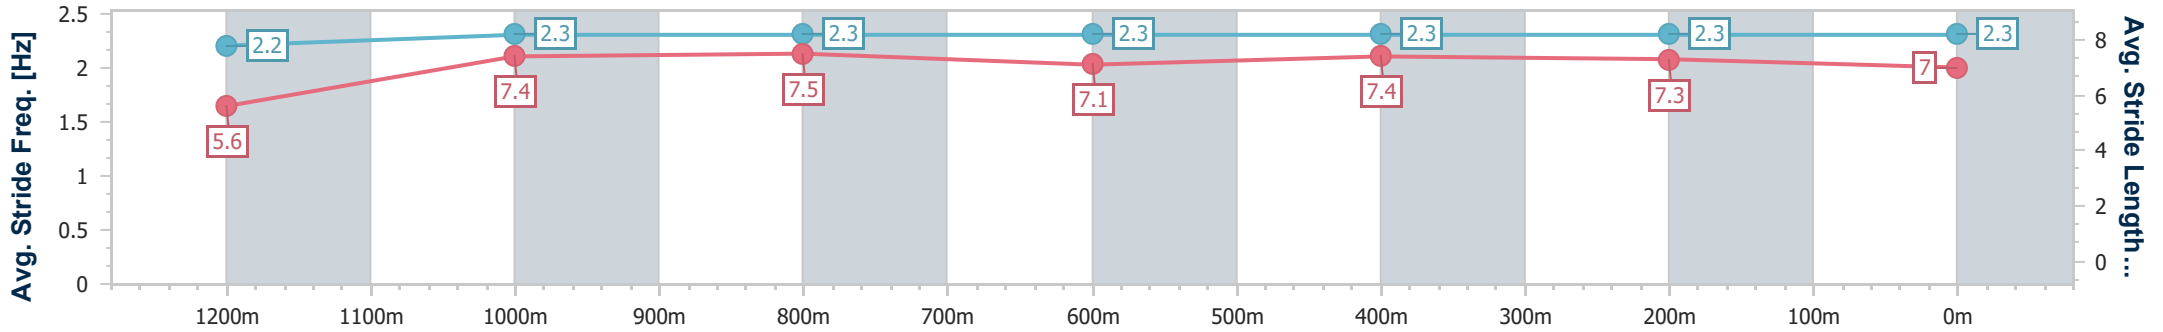

Horse/Jockey Name	Iconic Prince
Final Rank	5
Fastest Section Time (Section)	0:08.09 (Overall)
Top Speed [km/h] (Section)	64.7 (1000m)
Race State	Finished

Rockhampton QLD Professional
Race 1: Great Northern Maiden Handicap - 1300m
08 November 2024 - 12:57

Track Rating: Soft 5, Weather: Fine, Rail Position: +2.5m Entire

Section	Overall	1200m	1000m	800m	600m	400m	200m
Section Times	1:18.35 [5] (0:08.09)	1:10.26 [8] (0:11.58)	0:58.68 [8] (0:11.49)	0:47.19 [8] (0:12.03)	0:35.16 [8] (0:11.32)	0:23.84 [8] (0:11.48)	0:12.36 [7]
Average Speed [km/h]	44.4	62.1	62.5	60.5	63.7	62.8	58.7
Top Speed [km/h]	59.7	63.6	64.7	62.0	64.5	64.2	60.7
Avg. Dist. to Rail [m]	1.5	0.9	0.8	1.5	3.7	3.9	5.2
Avg. Stride Freq. [Hz]	2.2	2.3	2.3	2.3	2.3	2.3	2.3
Avg. Stride Length [m]	5.6	7.4	7.5	7.1	7.4	7.3	7.0

- [ ] Ranking at each section and finish
- -.-.- No data available at this section
- NA No data available