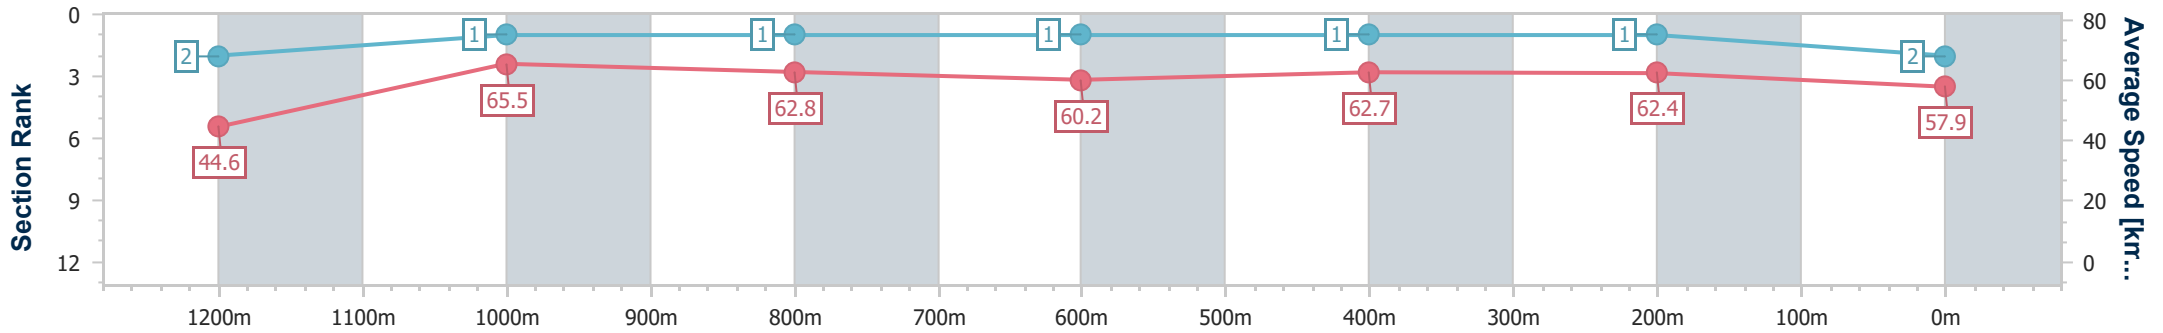

Horse/Jockey Name	One Percent
Final Rank	2
Fastest Section Time (Section)	0:07.74 (Overall)
Top Speed [km/h] (Section)	67.8 (1200m)
Race State	Finished

Rockhampton QLD Professional
Race 1: Great Northern Maiden Handicap - 1300m

08 November 2024 - 12:57

Track Rating: Soft 5, Weather: Fine, Rail Position: +2.5m Entire

Section	Overall	1200m	1000m	800m	600m	400m	200m
Section Times	1:17.71 [2] (0:07.74)	1:09.97 [2] (0:10.95)	0:59.02 [1] (0:11.44)	0:47.58 [1] (0:12.05)	0:35.53 [1] (0:11.50)	0:24.03 [1] (0:11.55)	0:12.48 [1] (0:12.48)
Average Speed [km/h]	44.6	65.5	62.8	60.2	62.7	62.4	57.9
Top Speed [km/h]	59.4	67.8	67.2	61.9	64.4	64.9	62.5
Avg. Dist. to Rail [m]	2.4	0.6	0.6	0.6	0.9	1.3	2.3
Avg. Stride Freq. [Hz]	2.2	2.4	2.4	2.4	2.4	2.4	2.3
Avg. Stride Length [m]	5.6	7.4	7.4	7.1	7.3	7.2	6.9

- [ ] Ranking at each section and finish
- -.-.- No data available at this section
- NA No data available