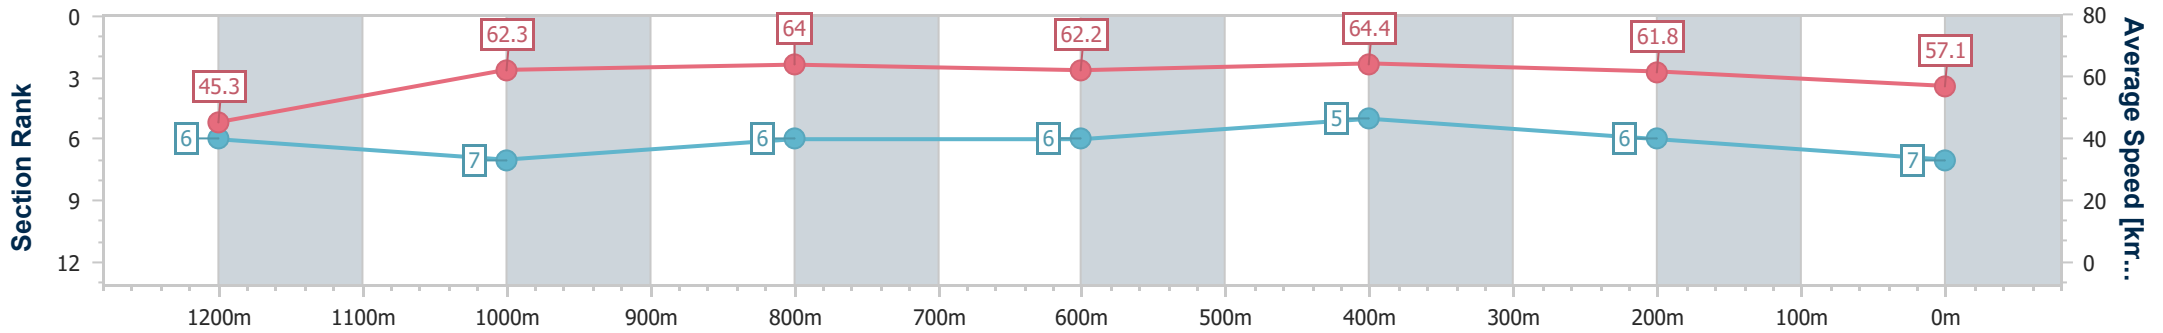

- [] Ranking at each section and finish
- .-.- No data available at this section
- NA No data available

Horse/Jockey Name	Hank The Hustler
Final Rank	7
Fastest Section Time (Section)	0:07.98 (Overall)
Top Speed [km/h] (Section)	66.4 (1000m)
Race State	Finished

Rockhampton QLD Professional

Race 1: Great Northern Maiden Handicap - 1300m

08 November 2024 - 12:57

Track Rating: Soft 5, Weather: Fine, Rail Position: +2.5m Entire

Section	Overall	1200m	1000m	800m	600m	400m	200m
Section Times	1:18.48 [7] (0:07.98)	1:10.50 [6] (0:11.58)	0:58.92 [7] (0:11.32)	0:47.60 [6] (0:12.03)	0:35.57 [6] (0:11.22)	0:24.35 [5] (0:11.65)	0:12.70 [6] (0:12.70)
Average Speed [km/h]	45.3	62.3	64.0	62.2	64.4	61.8	57.1
Top Speed [km/h]	60.8	64.1	66.4	64.2	65.7	65.3	59.3
Avg. Dist. to Rail [m]	5.5	1.1	1.0	4.6	5.9	7.1	8.1
Avg. Stride Freq. [Hz]	2.3	2.4	2.4	2.3	2.4	2.4	2.3
Avg. Stride Length [m]	5.3	7.3	7.4	7.4	7.4	7.2	6.9

- [] Ranking at each section and finish
- .-.- No data available at this section
- NA No data available

Horse/Jockey Name	My Pepperjack
Final Rank	8
Fastest Section Time (Section)	0:07.98 (Overall)
Top Speed [km/h] (Section)	66.4 (1200m)
Race State	Finished