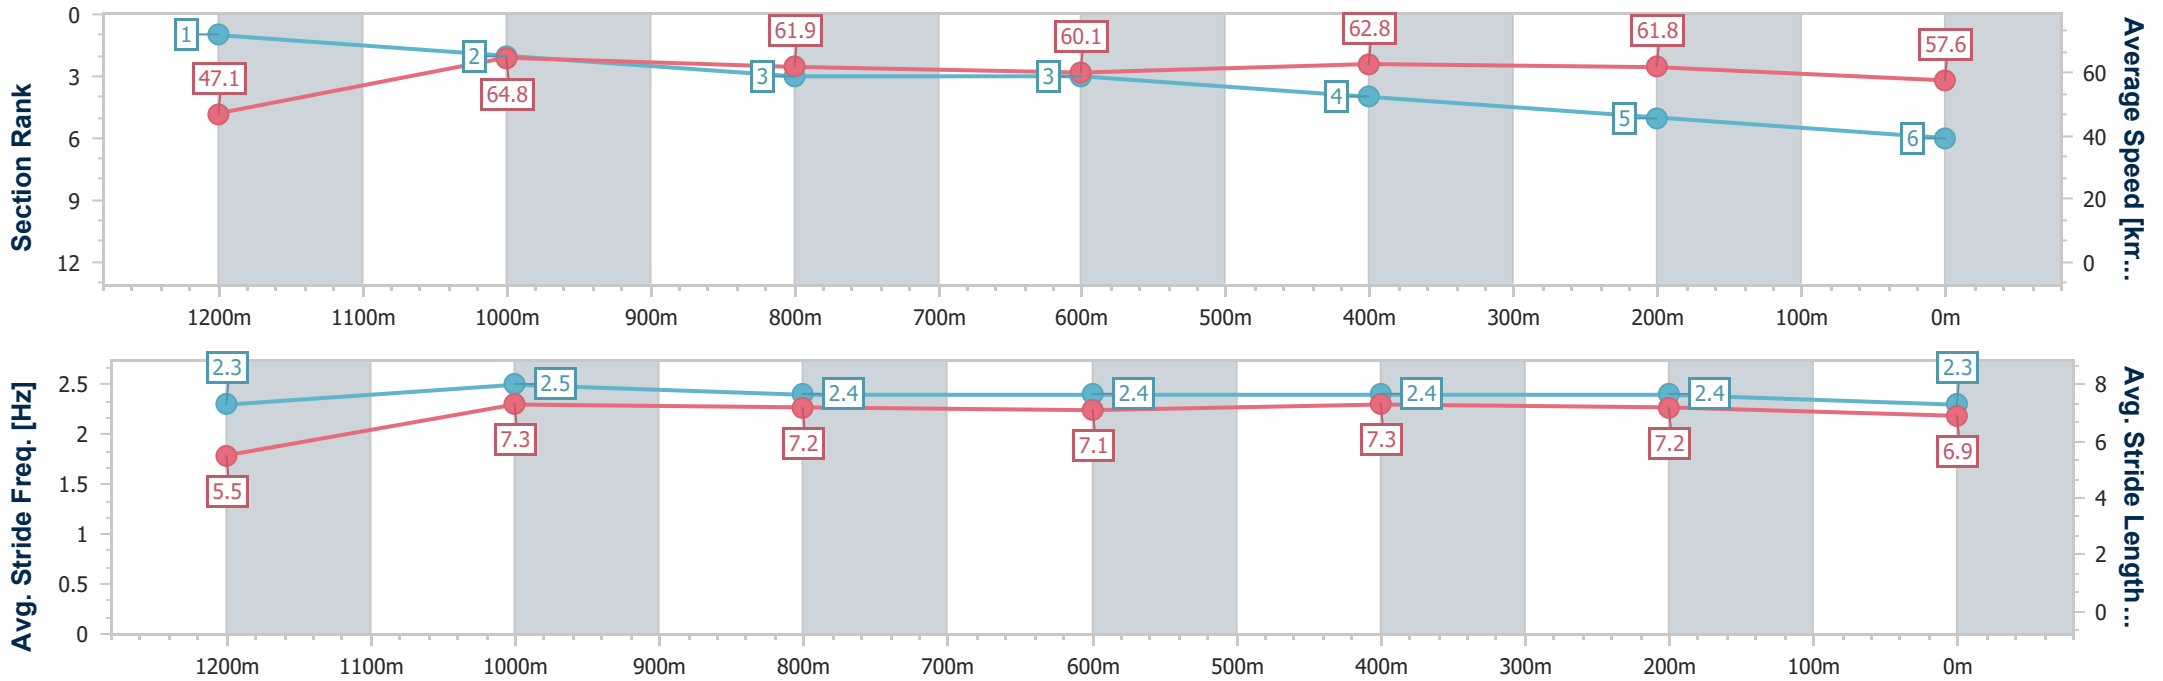

Horse/Jockey Name	Poppy's Pride
Final Rank	6
Fastest Section Time (Section)	0:07.65 (Overall)
Top Speed [km/h] (Section)	65.4 (1200m)
Race State	Finished

Rockhampton QLD Professional
Race 1: Great Northern Maiden Handicap - 1300m

08 November 2024 - 12:57

Track Rating: Soft 5, Weather: Fine, Rail Position: +2.5m Entire

Section	Overall	1200m	1000m	800m	600m	400m	200m
Section Times	1:18.39 [6] (0:07.65)	1:10.74 [1] (0:11.10)	0:59.64 [2] (0:11.63)	0:48.01 [3] (0:12.26)	0:35.75 [3] (0:11.49)	0:24.26 [4] (0:11.64)	0:12.62 [5]
Average Speed [km/h]	47.1	64.8	61.9	60.1	62.8	61.8	57.6
Top Speed [km/h]	63.1	65.4	64.1	61.1	63.8	63.1	60.2
Avg. Dist. to Rail [m]	1.2	1.2	0.9	2.8	3.6	3.3	3.2
Avg. Stride Freq. [Hz]	2.3	2.5	2.4	2.4	2.4	2.4	2.3
Avg. Stride Length [m]	5.5	7.3	7.2	7.1	7.3	7.2	6.9

- [ ] Ranking at each section and finish
- -.-.- No data available at this section
- NA No data available