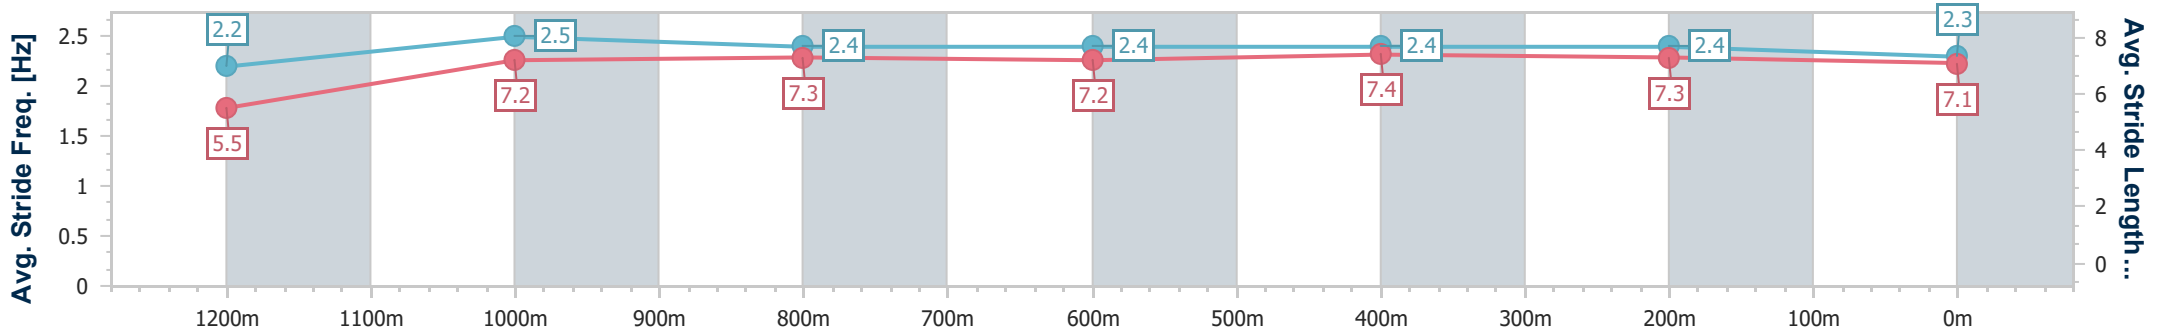

08 November 2024 - 12:57

Track Rating: Soft 5, Weather: Fine, Rail Position: +2.5m Entire

Section	Overall	1200m	1000m	800m	600m	400m	200m
Section Times	1:17.70 [1] (0:07.80)	1:09.90 [4] (0:11.13)	0:58.77 [3] (0:11.41)	0:47.36 [2] (0:12.11)	0:35.25 [2] (0:11.43)	0:23.82 [2] (0:11.44)	0:12.38 [2] (0:12.38)
Average Speed [km/h]	46.2	64.8	63.5	60.9	63.1	63.0	58.6
Top Speed [km/h]	61.0	66.4	66.4	62.6	64.7	65.1	61.0
Avg. Dist. to Rail [m]	3.9	0.5	0.9	3.0	3.2	3.6	3.7
Avg. Stride Freq. [Hz]	2.2	2.5	2.4	2.4	2.4	2.4	2.3
Avg. Stride Length [m]	5.5	7.2	7.3	7.2	7.4	7.3	7.1