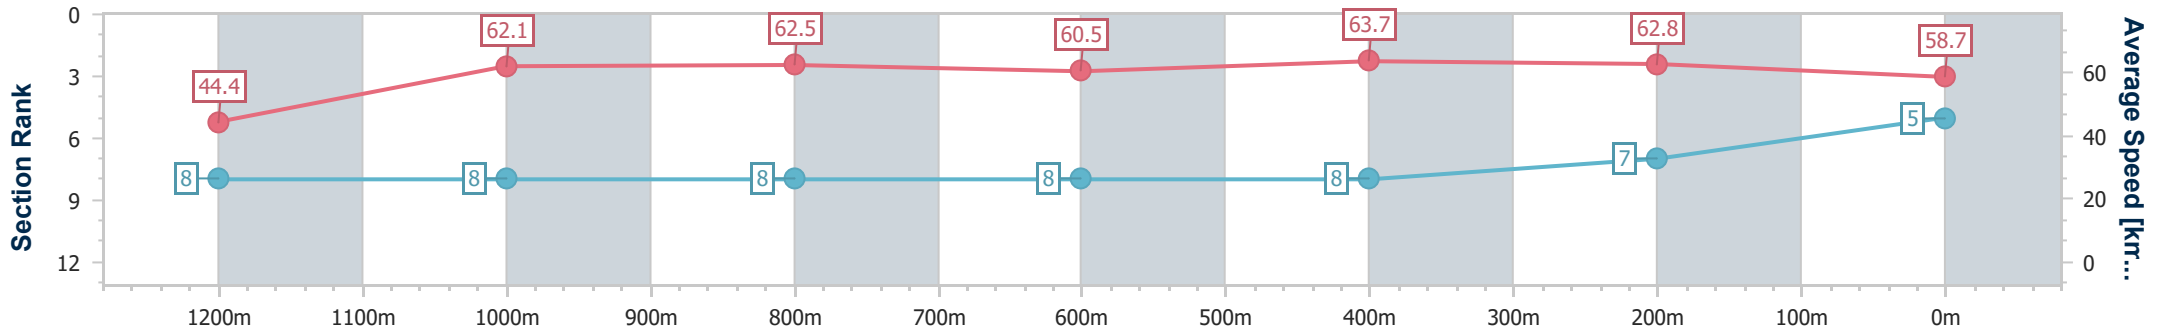

Horse/Jockey Name	Iconic Prince
Final Rank	5
Fastest Section Time (Section)	0:08.09 (Overall)
Top Speed [km/h] (Section)	64.7 (1000m)
Race State	Finished

Rockhampton QLD Professional
Race 1: Great Northern Maiden Handicap - 1300m
08 November 2024 - 12:57

Track Rating: Soft 5, Weather: Fine, Rail Position: +2.5m Entire

Section	Overall	1200m	1000m	800m	600m	400m	200m
Section Times	1:18.35 [5] (0:08.09)	1:10.26 [8] (0:11.58)	0:58.68 [8] (0:11.49)	0:47.19 [8] (0:12.03)	0:35.16 [8] (0:11.32)	0:23.84 [8] (0:11.48)	0:12.36 [7]
Average Speed [km/h]	44.4	62.1	62.5	60.5	63.7	62.8	58.7
Top Speed [km/h]	59.7	63.6	64.7	62.0	64.5	64.2	60.7
Avg. Dist. to Rail [m]	1.5	0.9	0.8	1.5	3.7	3.9	5.2
Avg. Stride Freq. [Hz]	2.2	2.3	2.3	2.3	2.3	2.3	2.3
Avg. Stride Length [m]	5.6	7.4	7.5	7.1	7.4	7.3	7.0

- [ ] Ranking at each section and finish
- -.-.- No data available at this section
- NA No data available