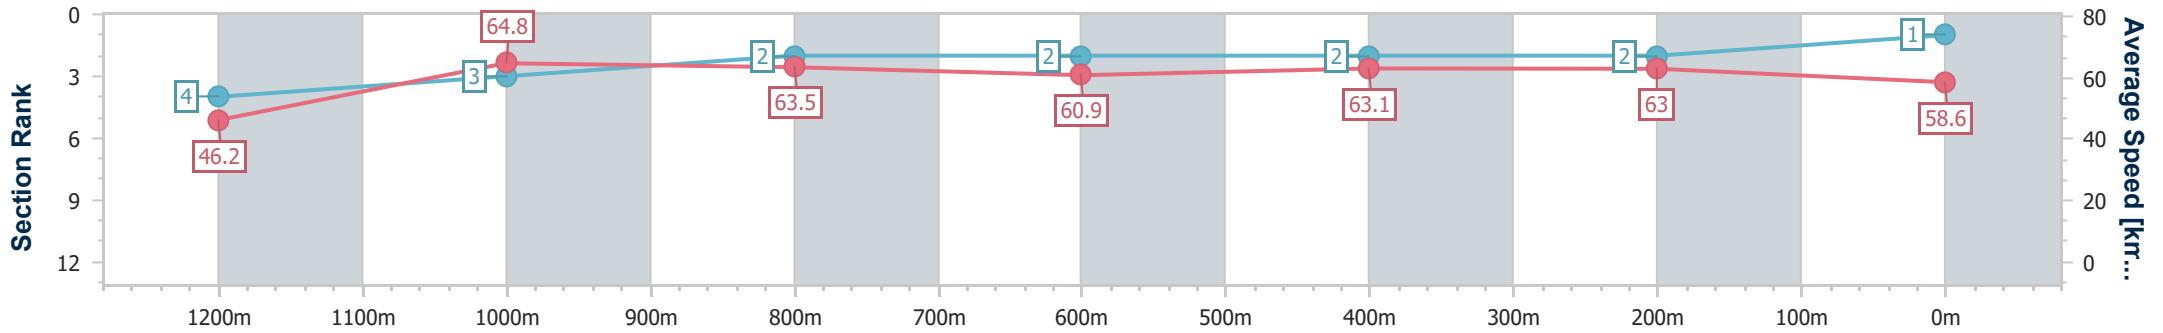

08 November 2024 - 12:57

Track Rating: Soft 5, Weather: Fine, Rail Position: +2.5m Entire

Section	Overall	1200m	1000m	800m	600m	400m	200m
Section Times	1:17.70 [1] (0:07.80)	1:09.90 [4] (0:11.13)	0:58.77 [3] (0:11.41)	0:47.36 [2] (0:12.11)	0:35.25 [2] (0:11.43)	0:23.82 [2] (0:11.44)	0:12.38 [2] (0:12.38)
Average Speed [km/h]	46.2	64.8	63.5	60.9	63.1	63.0	58.6
Top Speed [km/h]	61.0	66.4	66.4	62.6	64.7	65.1	61.0
Avg. Dist. to Rail [m]	3.9	0.5	0.9	3.0	3.2	3.6	3.7
Avg. Stride Freq. [Hz]	2.2	2.5	2.4	2.4	2.4	2.4	2.3
Avg. Stride Length [m]	5.5	7.2	7.3	7.2	7.4	7.3	7.1