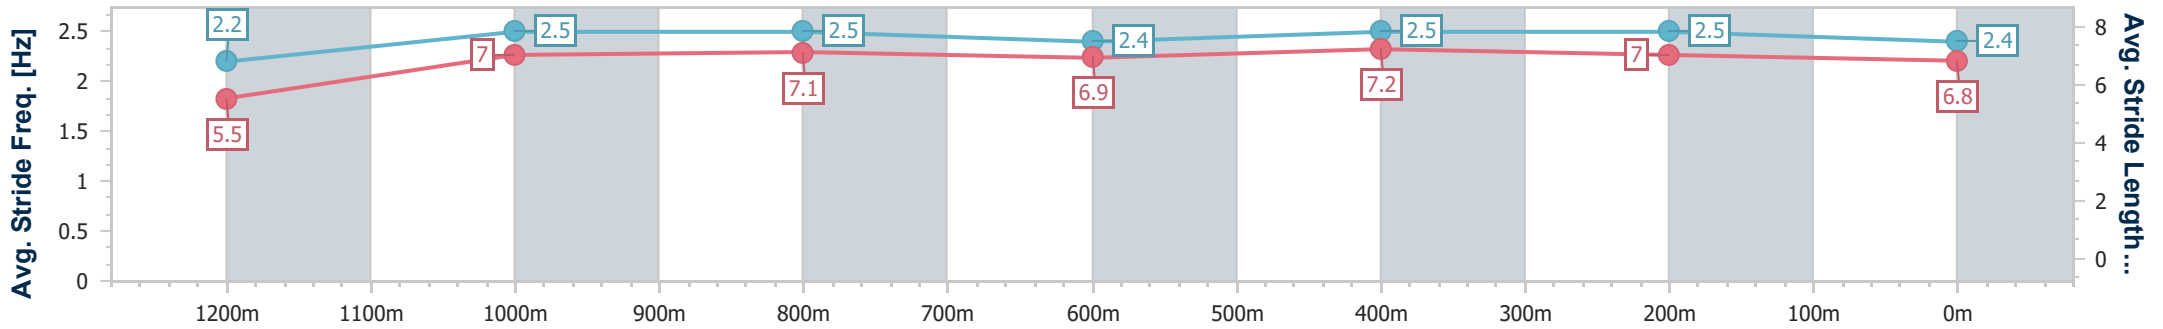

Rockhampton QLD Professional

Race 1: Great Northern Maiden Handicap - 1300m

08 November 2024 - 12:57

Track Rating: Soft 5, Weather: Fine, Rail Position: +2.5m Entire

Section	Overall	1200m	1000m	800m	600m	400m	200m
Section Times	1:17.71 [3] (0:07.83)	1:09.88 [5] (0:11.39)	0:58.49 [5] (0:11.43)	0:47.06 [4] (0:12.06)	0:35.00 [4] (0:11.36)	0:23.64 [3] (0:11.47)	0:12.17 [3] (0:12.17)
Average Speed [km/h]	46.1	63.3	62.7	60.6	63.5	62.8	59.7
Top Speed [km/h]	60.3	65.5	65.8	62.2	64.9	64.8	61.1
Avg. Dist. to Rail [m]	3.7	0.6	0.4	1.8	3.1	4.9	5.3
Avg. Stride Freq. [Hz]	2.2	2.5	2.5	2.4	2.5	2.5	2.4
Avg. Stride Length [m]	5.5	7.0	7.1	6.9	7.2	7.0	6.8