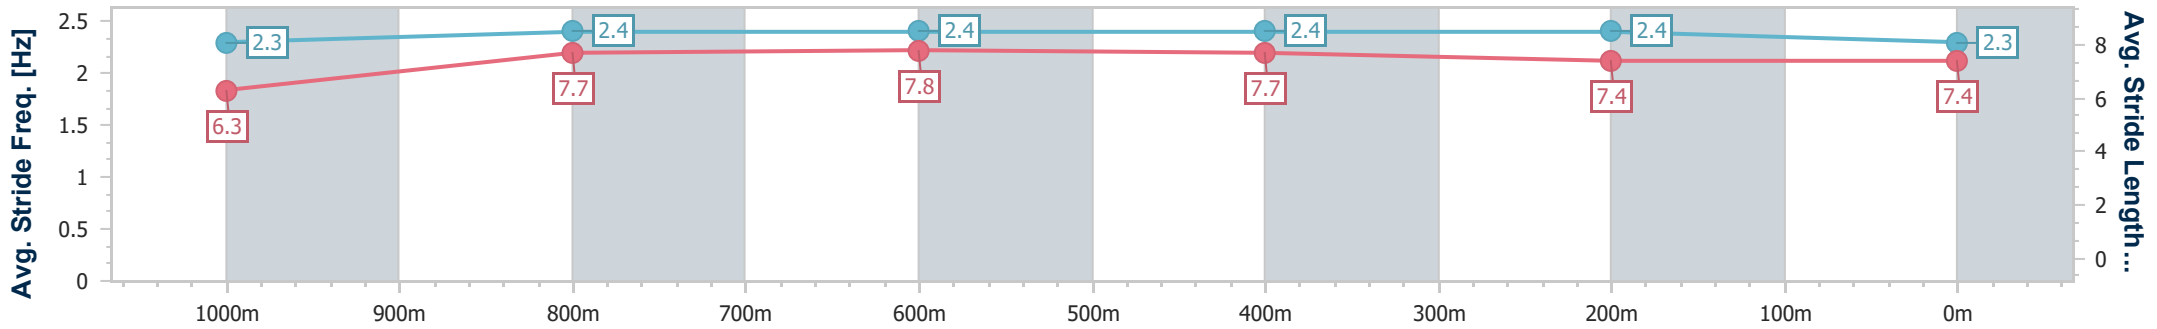

### Ipswich QLD Professional

Race 6: TAB RATINGS BAND 0 - 62 Handicap - 1200m

07 November 2024 - 16:02

Track Rating: Good 4, Weather: Fine, Rail Position: +10m Entire

Section	Overall	1000m	800m	600m	400m	200m
Section Times	1:09.65 [1] (0:13.96)	0:55.69 [2] (0:10.88)	0:44.81 [2] (0:10.84)	0:33.97 [2] (0:10.85)	0:23.12 [2] (0:11.25)	0:11.87 [2] (0:11.87)
Average Speed [km/h]	51.7	65.7	66.1	65.7	63.5	60.6
Top Speed [km/h]	66.9	66.9	68.0	68.2	64.5	63.8
Avg. Dist. to Rail [m]	2.7	1.6	2.0	1.8	1.9	0.6
Avg. Stride Freq. [Hz]	2.3	2.4	2.4	2.4	2.4	2.3
Avg. Stride Length [m]	6.3	7.7	7.8	7.7	7.4	7.4