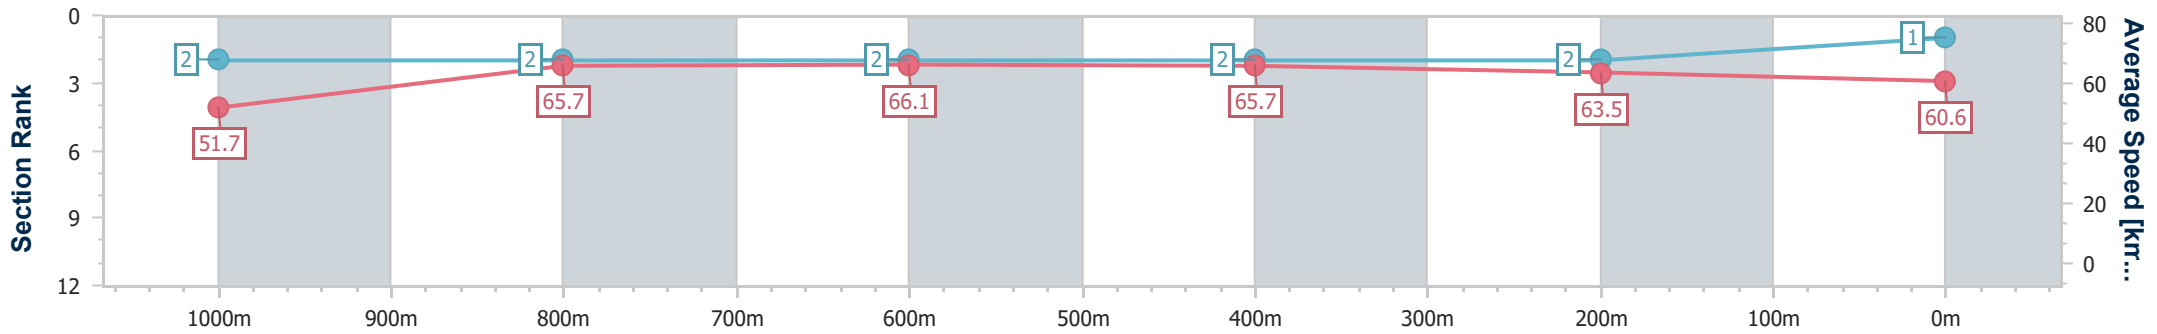

### Ipswich QLD Professional

Race 6: TAB RATINGS BAND 0 - 62 Handicap - 1200m

07 November 2024 - 16:02

Track Rating: Good 4, Weather: Fine, Rail Position: +10m Entire

Section	Overall	1000m	800m	600m	400m	200m
Section Times	1:09.65 [1] (0:13.96)	0:55.69 [2] (0:10.88)	0:44.81 [2] (0:10.84)	0:33.97 [2] (0:10.85)	0:23.12 [2] (0:11.25)	0:11.87 [2] (0:11.87)
Average Speed [km/h]	51.7	65.7	66.1	65.7	63.5	60.6
Top Speed [km/h]	66.9	66.9	68.0	68.2	64.5	63.8
Avg. Dist. to Rail [m]	2.7	1.6	2.0	1.8	1.9	0.6
Avg. Stride Freq. [Hz]	2.3	2.4	2.4	2.4	2.4	2.3
Avg. Stride Length [m]	6.3	7.7	7.8	7.7	7.4	7.4