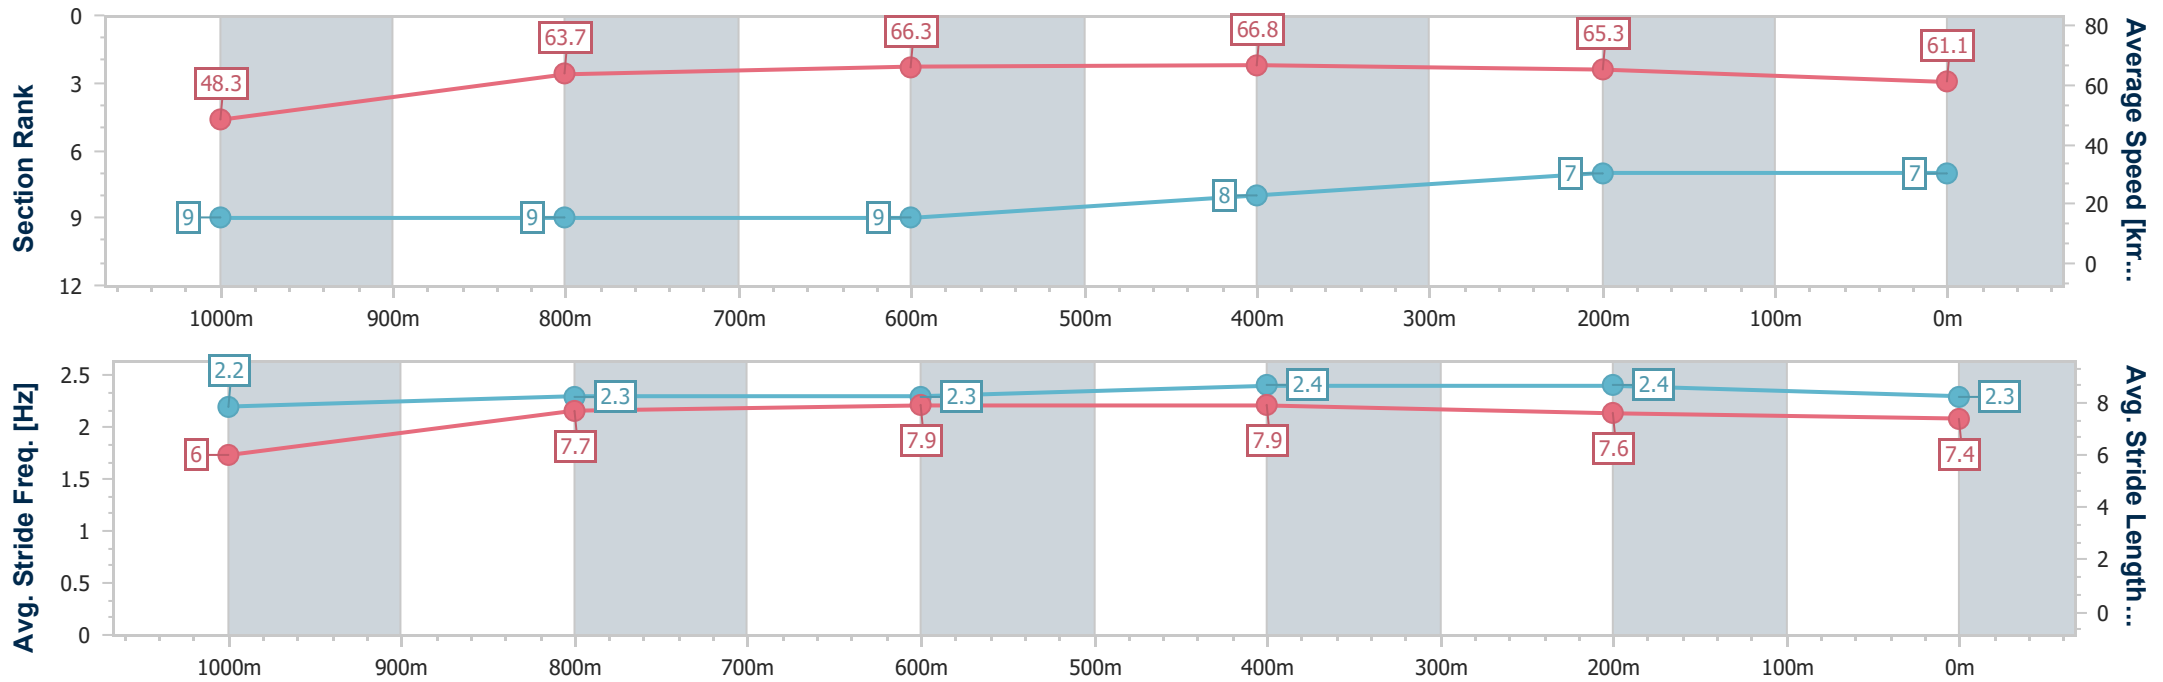

- [ ] Ranking at each section and finish
- .-.- No data available at this section
- NA No data available

Horse/Jockey Name	Hi Jules
Final Rank	7
Fastest Section Time (Section)	0:10.70 (600m)
Top Speed [km/h] (Section)	69.0 (600m)
Race State	Finished

### Ipswich QLD Professional

Race 6: TAB RATINGS BAND 0 - 62 Handicap - 1200m

07 November 2024 - 16:02

Track Rating: Good 4, Weather: Fine, Rail Position: +10m Entire

Section	Overall	1000m	800m	600m	400m	200m
Section Times	1:10.36 [7] (0:14.87)	0:55.49 [9] (0:11.27)	0:44.22 [9] (0:10.74)	0:33.48 [9] (0:10.70)	0:22.78 [8] (0:11.00)	0:11.78 [7] (0:11.78)
Average Speed [km/h]	48.3	63.7	66.3	66.8	65.3	61.1
Top Speed [km/h]	63.4	65.8	67.2	69.0	66.9	64.4
Avg. Dist. to Rail [m]	3.4	1.5	2.6	2.4	1.5	5.0
Avg. Stride Freq. [Hz]	2.2	2.3	2.3	2.4	2.4	2.3
Avg. Stride Length [m]	6.0	7.7	7.9	7.9	7.6	7.4

- [ ] Ranking at each section and finish
- .-.- No data available at this section
- NA No data available

Horse/Jockey Name	Mixed Spice
Final Rank	8
Fastest Section Time (Section)	0:10.84 (600m)
Top Speed [km/h] (Section)	66.7 (600m)
Race State	Finished