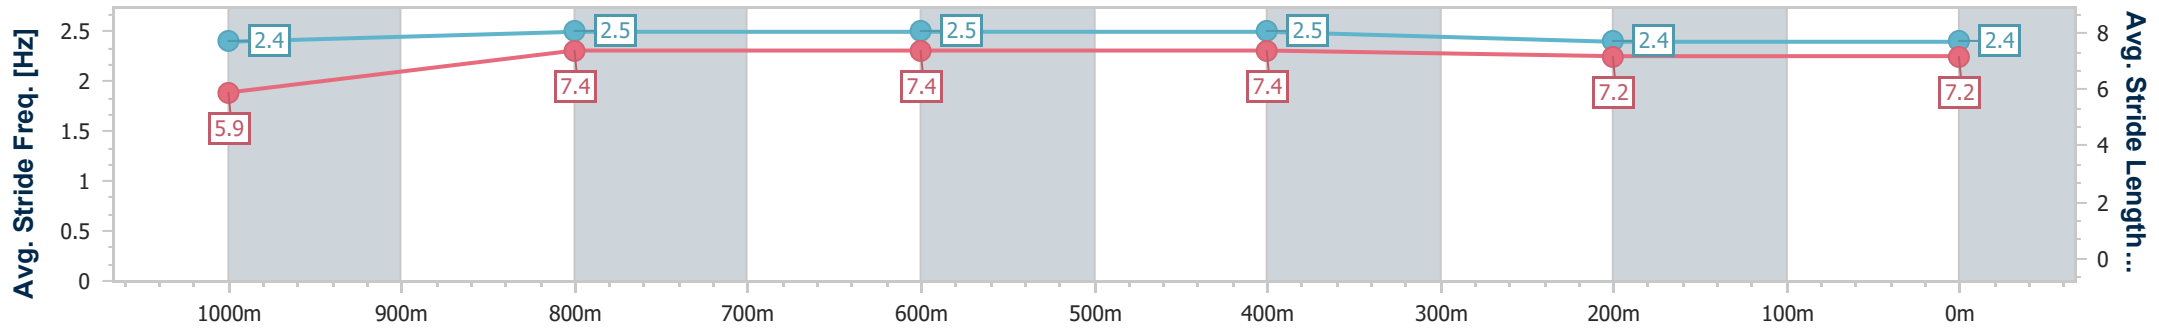

### Ipswich QLD Professional

Race 6: TAB RATINGS BAND 0 - 62 Handicap - 1200m

07 November 2024 - 16:02

Track Rating: Good 4, Weather: Fine, Rail Position: +10m Entire

Section	Overall	1000m	800m	600m	400m	200m
Section Times	1:09.95 [5] (0:14.14)	0:55.81 [3] (0:10.91)	0:44.90 [3] (0:10.88)	0:34.02 [3] (0:10.87)	0:23.15 [3] (0:11.32)	0:11.83 [4] (0:11.83)
Average Speed [km/h]	51.0	65.7	65.4	65.5	63.0	60.7
Top Speed [km/h]	65.2	66.5	66.4	67.6	64.6	63.0
Avg. Dist. to Rail [m]	2.2	2.3	2.8	2.2	2.0	0.4
Avg. Stride Freq. [Hz]	2.4	2.5	2.5	2.5	2.4	2.4
Avg. Stride Length [m]	5.9	7.4	7.4	7.4	7.2	7.2