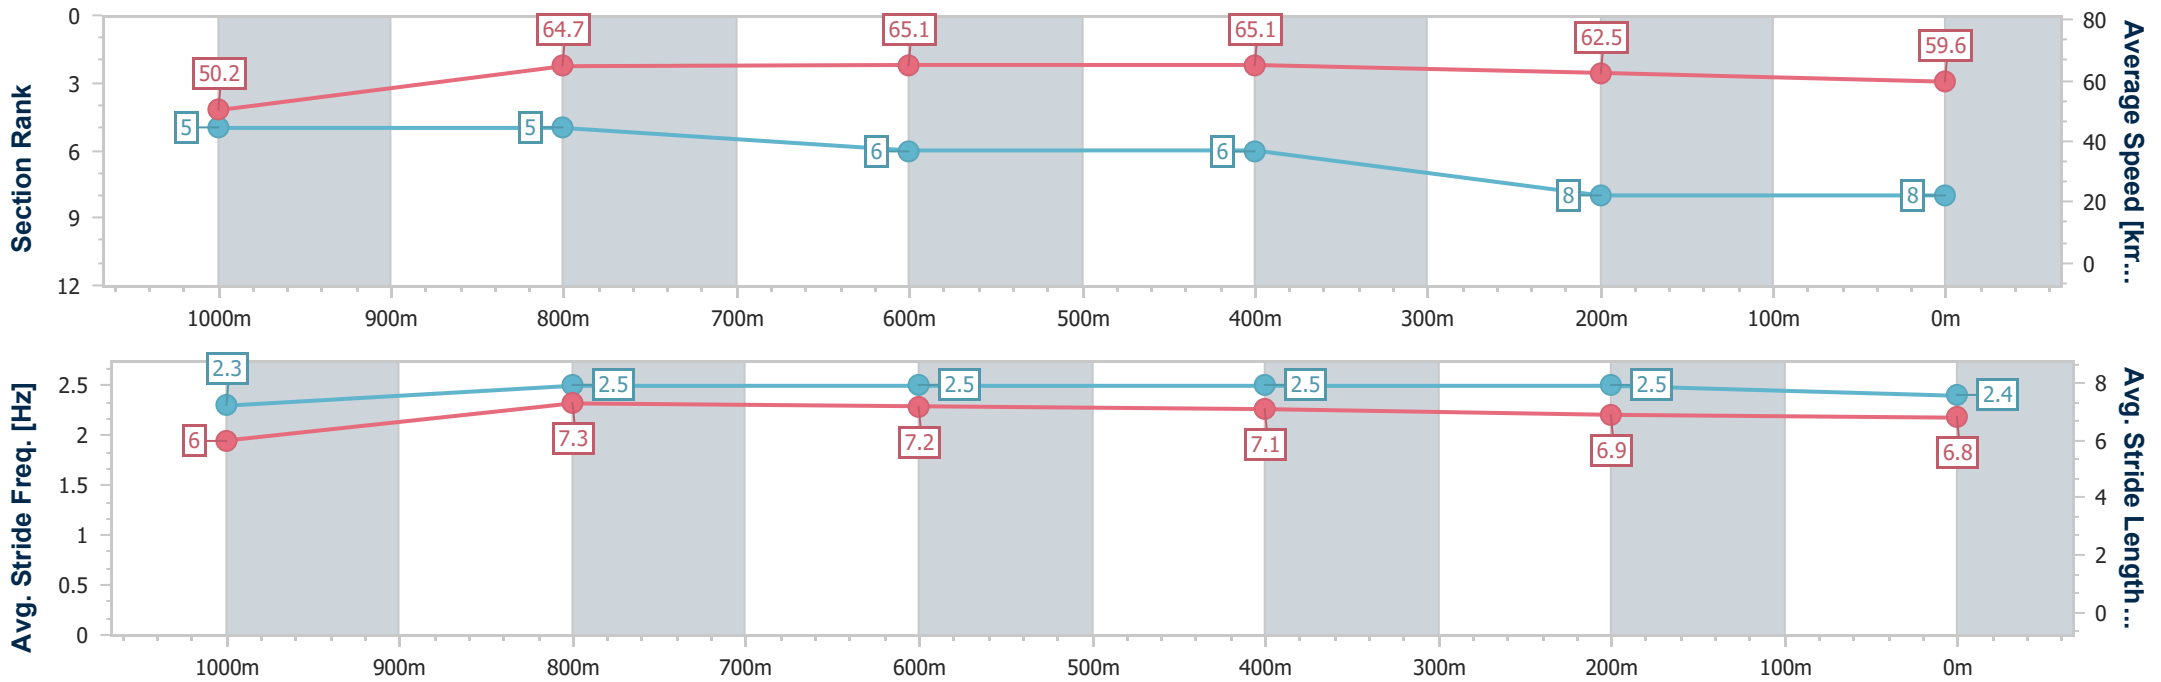

- [ ] Ranking at each section and finish
- .-.- No data available at this section
- NA No data available

Horse/Jockey Name	Mixed Spice
Final Rank	8
Fastest Section Time (Section)	0:10.84 (600m)
Top Speed [km/h] (Section)	66.7 (600m)
Race State	Finished

### Ipswich QLD Professional

Race 6: TAB RATINGS BAND 0 - 62 Handicap - 1200m

07 November 2024 - 16:02

Track Rating: Good 4, Weather: Fine, Rail Position: +10m Entire

Section	Overall	1000m	800m	600m	400m	200m
Section Times	1:10.67 [8] (0:14.39)	0:56.28 [5] (0:11.07)	0:45.21 [5] (0:10.97)	0:34.24 [6] (0:10.84)	0:23.40 [6] (0:11.33)	0:12.07 [8] (0:12.07)
Average Speed [km/h]	50.2	64.7	65.1	65.1	62.5	59.6
Top Speed [km/h]	64.5	65.9	65.9	66.7	63.4	62.8
Avg. Dist. to Rail [m]	1.4	1.8	2.4	3.9	3.7	1.6
Avg. Stride Freq. [Hz]	2.3	2.5	2.5	2.5	2.5	2.4
Avg. Stride Length [m]	6.0	7.3	7.2	7.1	6.9	6.8

- [ ] Ranking at each section and finish
- .-.- No data available at this section
- NA No data available

Horse/Jockey Name	Oakfield Storm
Final Rank	9
Fastest Section Time (Section)	0:10.82 (800m)
Top Speed [km/h] (Section)	66.9 (800m)
Race State	Finished