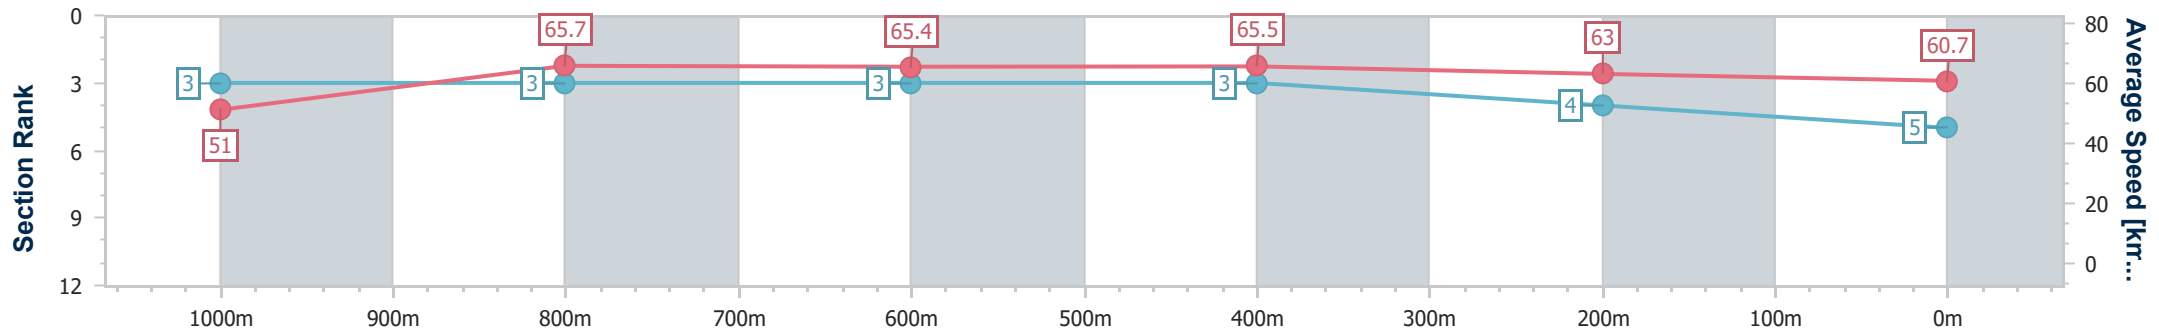

### Ipswich QLD Professional

Race 6: TAB RATINGS BAND 0 - 62 Handicap - 1200m

07 November 2024 - 16:02

Track Rating: Good 4, Weather: Fine, Rail Position: +10m Entire

Section	Overall	1000m	800m	600m	400m	200m
Section Times	1:09.95 [5] (0:14.14)	0:55.81 [3] (0:10.91)	0:44.90 [3] (0:10.88)	0:34.02 [3] (0:10.87)	0:23.15 [3] (0:11.32)	0:11.83 [4] (0:11.83)
Average Speed [km/h]	51.0	65.7	65.4	65.5	63.0	60.7
Top Speed [km/h]	65.2	66.5	66.4	67.6	64.6	63.0
Avg. Dist. to Rail [m]	2.2	2.3	2.8	2.2	2.0	0.4
Avg. Stride Freq. [Hz]	2.4	2.5	2.5	2.5	2.4	2.4
Avg. Stride Length [m]	5.9	7.4	7.4	7.4	7.2	7.2