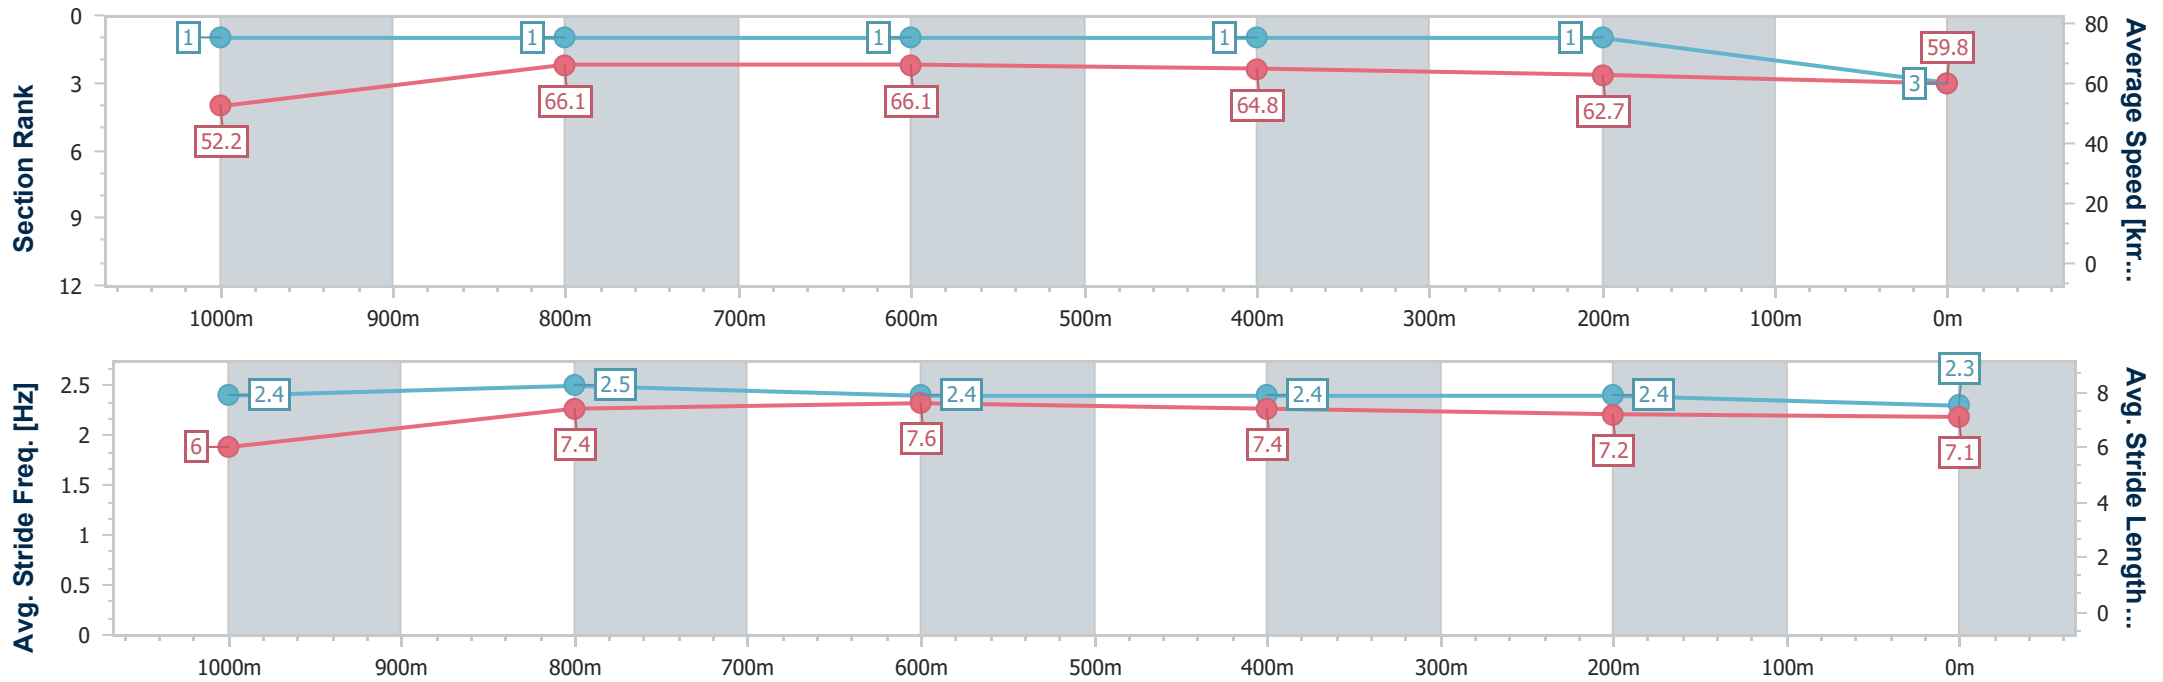

### Ipswich QLD Professional

Race 6: TAB RATINGS BAND 0 - 62 Handicap - 1200m

07 November 2024 - 16:02

Track Rating: Good 4, Weather: Fine, Rail Position: +10m Entire

Section	Overall	1000m	800m	600m	400m	200m
Section Times	1:09.83 [3] (0:13.83)	0:56.00 [1] (0:10.83)	0:45.17 [1] (0:10.80)	0:34.37 [1] (0:11.00)	0:23.37 [1] (0:11.29)	0:12.08 [1] (0:12.08)
Average Speed [km/h]	52.2	66.1	66.1	64.8	62.7	59.8
Top Speed [km/h]	66.2	66.9	67.7	66.1	64.6	61.8
Avg. Dist. to Rail [m]	1.8	1.7	2.5	3.0	3.3	2.2
Avg. Stride Freq. [Hz]	2.4	2.5	2.4	2.4	2.4	2.3
Avg. Stride Length [m]	6.0	7.4	7.6	7.4	7.2	7.1