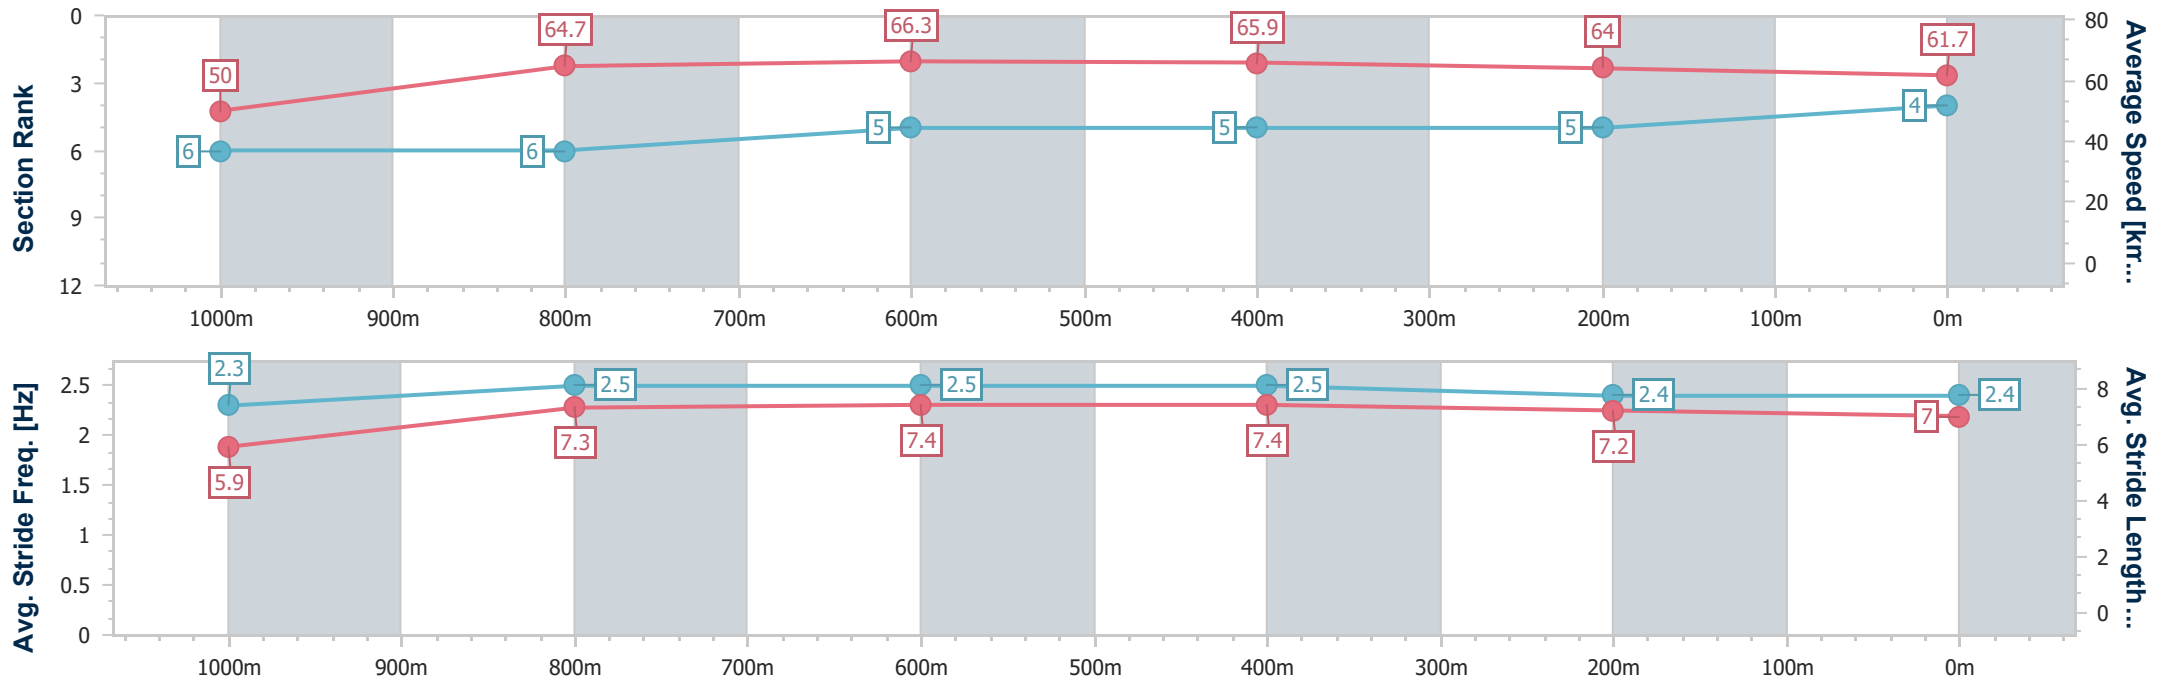

### Ipswich QLD Professional

Race 6: TAB RATINGS BAND 0 - 62 Handicap - 1200m

07 November 2024 - 16:02

Track Rating: Good 4, Weather: Fine, Rail Position: +10m Entire

Section	Overall	1000m	800m	600m	400m	200m
Section Times	1:09.93 [4] (0:14.43)	0:55.50 [6] (0:11.06)	0:44.44 [6] (0:10.78)	0:33.66 [5] (0:10.84)	0:22.82 [5] (0:11.16)	0:11.66 [5] (0:11.66)
Average Speed [km/h]	50.0	64.7	66.3	65.9	64.0	61.7
Top Speed [km/h]	64.0	66.2	67.2	67.3	65.0	64.3
Avg. Dist. to Rail [m]	5.7	1.0	1.8	2.2	1.4	2.5
Avg. Stride Freq. [Hz]	2.3	2.5	2.5	2.5	2.4	2.4
Avg. Stride Length [m]	5.9	7.3	7.4	7.4	7.2	7.0