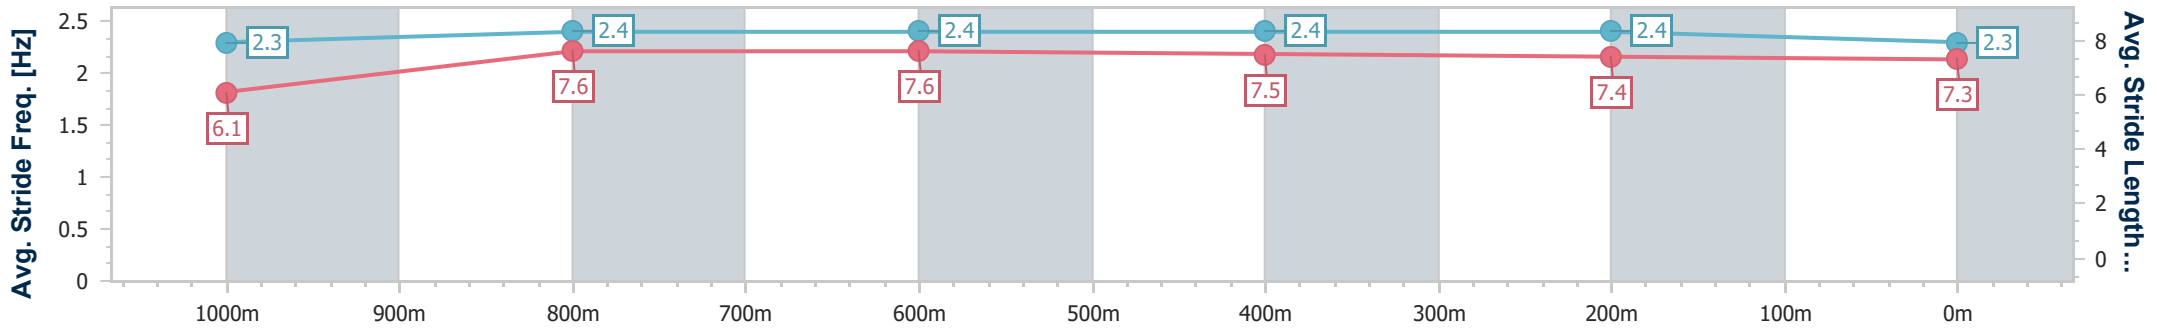

### Ipswich QLD Professional

Race 6: TAB RATINGS BAND 0 - 62 Handicap - 1200m

07 November 2024 - 16:02

Track Rating: Good 4, Weather: Fine, Rail Position: +10m Entire

Section	Overall	1000m	800m	600m	400m	200m
Section Times	1:09.83 [2] (0:14.22)	0:55.61 [4] (0:10.85)	0:44.76 [4] (0:10.89)	0:33.87 [4] (0:10.92)	0:22.95 [4] (0:11.22)	0:11.73 [3] (0:11.73)
Average Speed [km/h]	50.8	66.2	65.6	65.8	63.5	61.4
Top Speed [km/h]	65.7	66.6	67.3	67.2	65.2	64.1
Avg. Dist. to Rail [m]	4.9	0.8	1.3	1.3	1.4	0.7
Avg. Stride Freq. [Hz]	2.3	2.4	2.4	2.4	2.4	2.3
Avg. Stride Length [m]	6.1	7.6	7.6	7.5	7.4	7.3