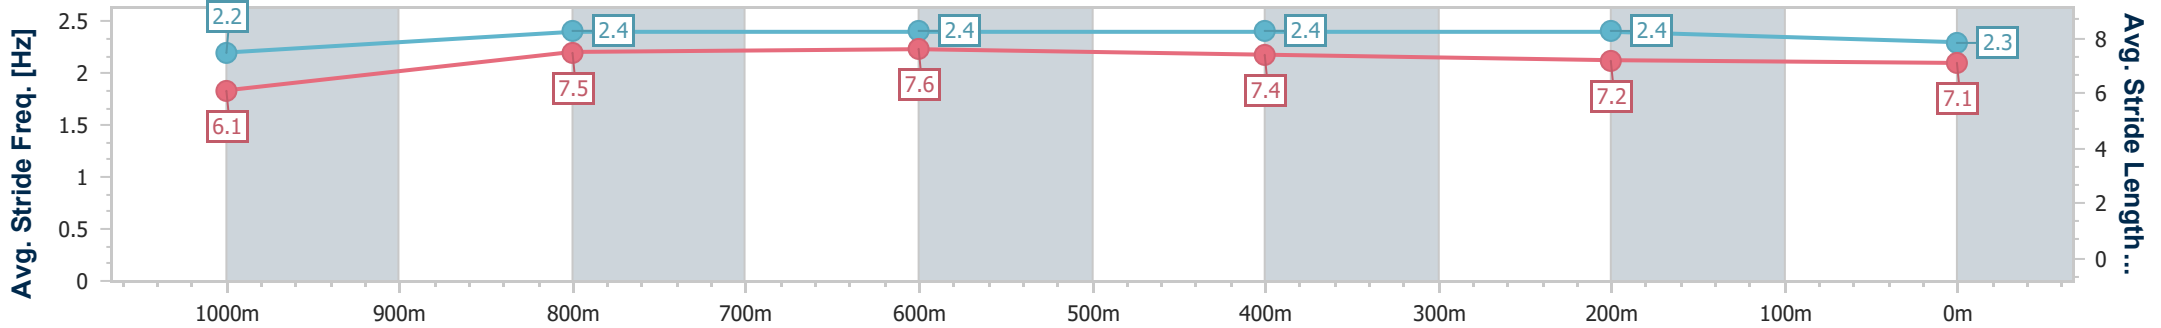

- [ ] Ranking at each section and finish
- .-.- No data available at this section
- NA No data available

Horse/Jockey Name	Oakfield Storm
Final Rank	9
Fastest Section Time (Section)	0:10.82 (800m)
Top Speed [km/h] (Section)	66.9 (800m)
Race State	Finished

### Ipswich QLD Professional

Race 6: TAB RATINGS BAND 0 - 62 Handicap - 1200m

07 November 2024 - 16:02

Track Rating: Good 4, Weather: Fine, Rail Position: +10m Entire

Section	Overall	1000m	800m	600m	400m	200m
Section Times	1:11.15 [9] (0:14.70)	0:56.45 [8] (0:11.19)	0:45.26 [8] (0:10.82)	0:34.44 [8] (0:11.00)	0:23.44 [9] (0:11.42)	0:12.02 [9] (0:12.02)
Average Speed [km/h]	48.9	64.1	66.0	64.5	62.6	59.9
Top Speed [km/h]	64.6	66.1	66.9	65.5	63.8	61.5
Avg. Dist. to Rail [m]	0.8	2.1	2.0	2.4	2.0	0.2
Avg. Stride Freq. [Hz]	2.2	2.4	2.4	2.4	2.4	2.3
Avg. Stride Length [m]	6.1	7.5	7.6	7.4	7.2	7.1

- [ ] Ranking at each section and finish
- .-.- No data available at this section
- NA No data available