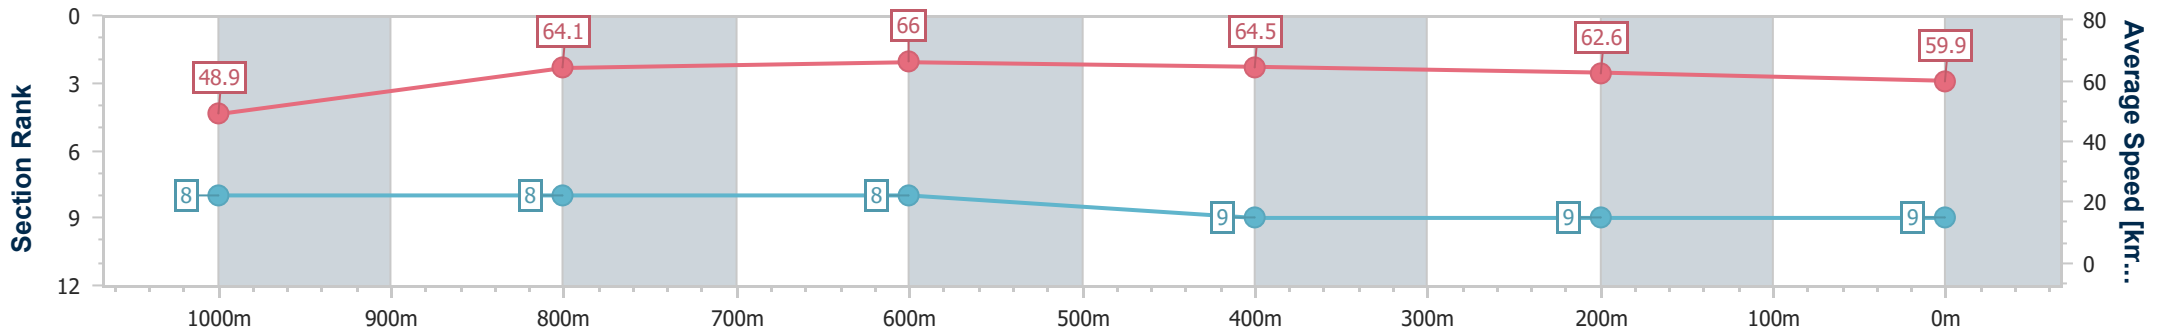

- [ ] Ranking at each section and finish
- .-.- No data available at this section
- NA No data available

Horse/Jockey Name	Oakfield Storm
Final Rank	9
Fastest Section Time (Section)	0:10.82 (800m)
Top Speed [km/h] (Section)	66.9 (800m)
Race State	Finished

### Ipswich QLD Professional

Race 6: TAB RATINGS BAND 0 - 62 Handicap - 1200m

07 November 2024 - 16:02

Track Rating: Good 4, Weather: Fine, Rail Position: +10m Entire

Section	Overall	1000m	800m	600m	400m	200m
Section Times	1:11.15 [9] (0:14.70)	0:56.45 [8] (0:11.19)	0:45.26 [8] (0:10.82)	0:34.44 [8] (0:11.00)	0:23.44 [9] (0:11.42)	0:12.02 [9] (0:12.02)
Average Speed [km/h]	48.9	64.1	66.0	64.5	62.6	59.9
Top Speed [km/h]	64.6	66.1	66.9	65.5	63.8	61.5
Avg. Dist. to Rail [m]	0.8	2.1	2.0	2.4	2.0	0.2
Avg. Stride Freq. [Hz]	2.2	2.4	2.4	2.4	2.4	2.3
Avg. Stride Length [m]	6.1	7.5	7.6	7.4	7.2	7.1

- [ ] Ranking at each section and finish
- .-.- No data available at this section
- NA No data available