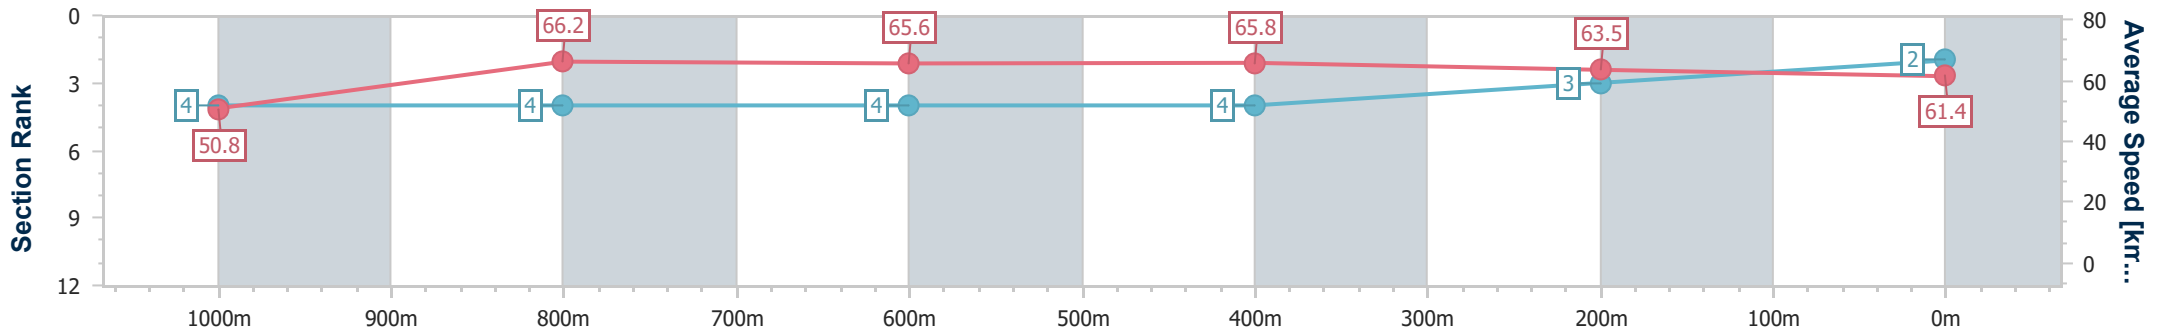

### Ipswich QLD Professional

Race 6: TAB RATINGS BAND 0 - 62 Handicap - 1200m

07 November 2024 - 16:02

Track Rating: Good 4, Weather: Fine, Rail Position: +10m Entire

Section	Overall	1000m	800m	600m	400m	200m
Section Times	1:09.83 [2] (0:14.22)	0:55.61 [4] (0:10.85)	0:44.76 [4] (0:10.89)	0:33.87 [4] (0:10.92)	0:22.95 [4] (0:11.22)	0:11.73 [3] (0:11.73)
Average Speed [km/h]	50.8	66.2	65.6	65.8	63.5	61.4
Top Speed [km/h]	65.7	66.6	67.3	67.2	65.2	64.1
Avg. Dist. to Rail [m]	4.9	0.8	1.3	1.3	1.4	0.7
Avg. Stride Freq. [Hz]	2.3	2.4	2.4	2.4	2.4	2.3
Avg. Stride Length [m]	6.1	7.6	7.6	7.5	7.4	7.3