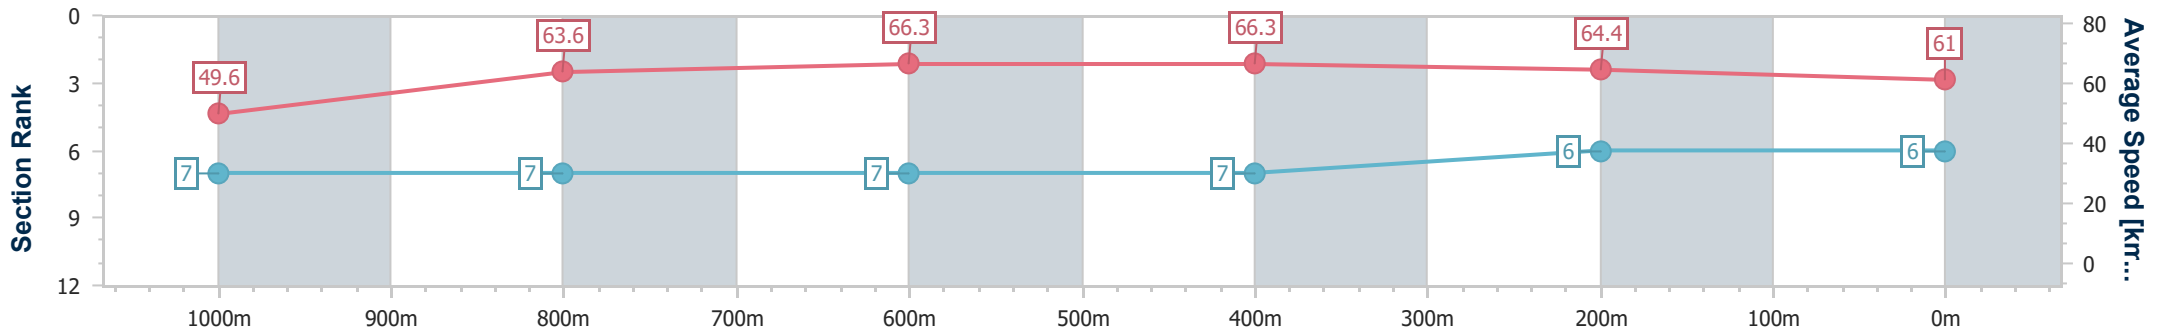

### Ipswich QLD Professional

Race 6: TAB RATINGS BAND 0 - 62 Handicap - 1200m

07 November 2024 - 16:02

Track Rating: Good 4, Weather: Fine, Rail Position: +10m Entire

Section	Overall	1000m	800m	600m	400m	200m
Section Times	1:10.27 [6] (0:14.58)	0:55.69 [7] (0:11.25)	0:44.44 [7] (0:10.76)	0:33.68 [7] (0:10.77)	0:22.91 [7] (0:11.07)	0:11.84 [6] (0:11.84)
Average Speed [km/h]	49.6	63.6	66.3	66.3	64.4	61.0
Top Speed [km/h]	64.1	65.8	67.1	67.7	65.3	63.0
Avg. Dist. to Rail [m]	3.3	1.3	2.4	2.0	1.6	2.1
Avg. Stride Freq. [Hz]	2.4	2.5	2.5	2.5	2.5	2.4
Avg. Stride Length [m]	5.7	7.1	7.4	7.4	7.2	7.0