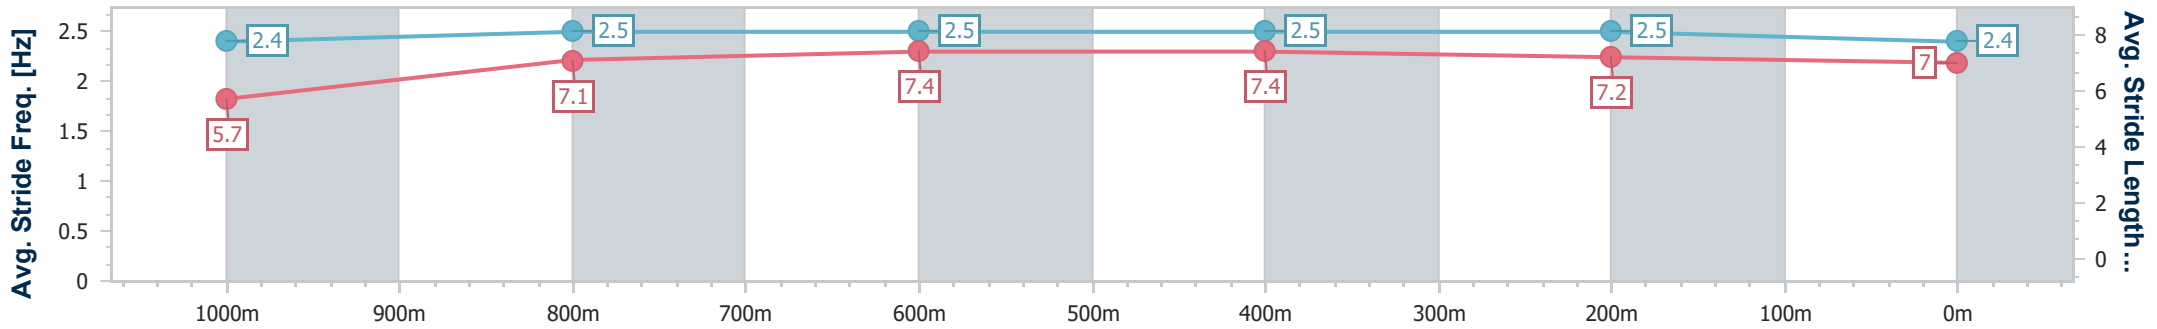

### Ipswich QLD Professional

Race 6: TAB RATINGS BAND 0 - 62 Handicap - 1200m

07 November 2024 - 16:02

Track Rating: Good 4, Weather: Fine, Rail Position: +10m Entire

Section	Overall	1000m	800m	600m	400m	200m
Section Times	1:10.27 [6] (0:14.58)	0:55.69 [7] (0:11.25)	0:44.44 [7] (0:10.76)	0:33.68 [7] (0:10.77)	0:22.91 [7] (0:11.07)	0:11.84 [6] (0:11.84)
Average Speed [km/h]	49.6	63.6	66.3	66.3	64.4	61.0
Top Speed [km/h]	64.1	65.8	67.1	67.7	65.3	63.0
Avg. Dist. to Rail [m]	3.3	1.3	2.4	2.0	1.6	2.1
Avg. Stride Freq. [Hz]	2.4	2.5	2.5	2.5	2.5	2.4
Avg. Stride Length [m]	5.7	7.1	7.4	7.4	7.2	7.0