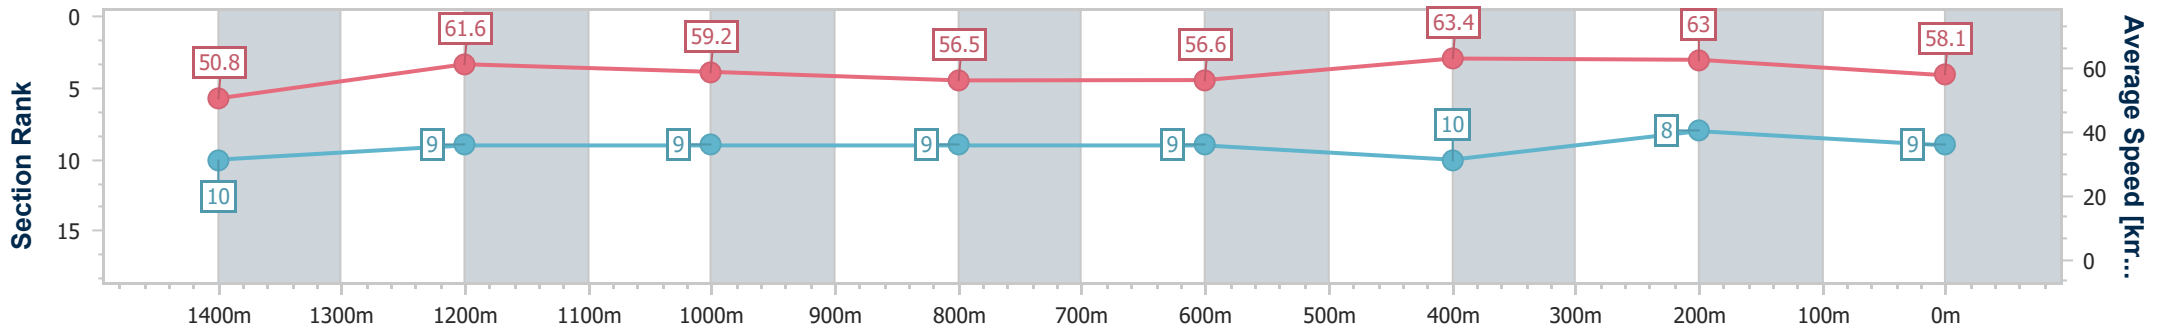

Horse/Jockey Name	All I Want Is You
Final Rank	9
Fastest Section Time (Section)	0:11.38 (600m)
Top Speed [km/h] (Section)	64.8 (600m)
Race State	Finished

Sunshine Coast QLD Professional
Race 4: Fraser-Kirk Plastic Surgery BM58 Handicap - 1600m
05 November 2024 - 15:00
Track Rating: Good 4, Weather: Fine, Rail Position: +6m Entire

Section	Overall	1400m	1200m	1000m	800m	600m	400m	200m
Section Times	1:39.04 [9] (0:14.23)	1:24.81 [10] (0:11.73)	1:13.08 [9] (0:12.17)	1:00.91 [9] (0:12.86)	0:48.05 [9] (0:12.82)	0:35.23 [9] (0:11.38)	0:23.85 [10] (0:11.47)	0:12.38 [8] (0:12.38)
Average Speed [km/h]	50.8	61.6	59.2	56.5	56.6	63.4	63.0	58.1
Top Speed [km/h]	63.1	63.1	61.7	57.7	62.4	64.8	64.4	60.8
Avg. Dist. to Rail [m]	3.9	2.2	2.2	2.1	1.6	0.9	2.5	4.5
Avg. Stride Freq. [Hz]	2.2	2.3	2.3	2.2	2.2	2.4	2.4	2.3
Avg. Stride Length [m]	6.5	7.2	7.2	7.1	7.1	7.3	7.4	7.0

- [ ] Ranking at each section and finish
- -.-.- No data available at this section
- NA No data available