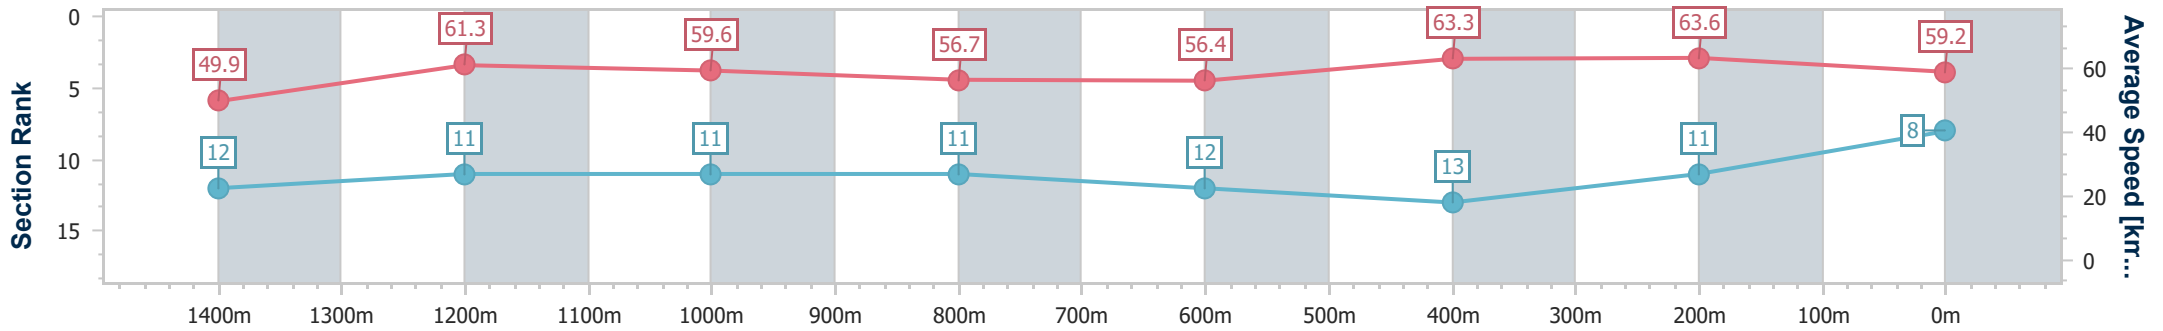

Horse/Jockey Name	Gulf Of Sidra
Final Rank	8
Fastest Section Time (Section)	0:11.31 (400m)
Top Speed [km/h] (Section)	65.0 (400m)
Race State	Finished

Sunshine Coast QLD Professional
Race 4: Fraser-Kirk Plastic Surgery BM58 Handicap - 1600m
05 November 2024 - 15:00
Track Rating: Good 4, Weather: Fine, Rail Position: +6m Entire

Section	Overall	1400m	1200m	1000m	800m	600m	400m	200m
Section Times	1:38.93 [8] (0:14.47)	1:24.46 [12] (0:11.80)	1:12.66 [11] (0:12.12)	1:00.54 [11] (0:12.78)	0:47.76 [11] (0:12.88)	0:34.88 [12] (0:11.43)	0:23.45 [13] (0:11.31)	0:12.14 [11] (0:12.14)
Average Speed [km/h]	49.9	61.3	59.6	56.7	56.4	63.3	63.6	59.2
Top Speed [km/h]	62.6	63.3	61.7	58.4	60.8	64.4	65.0	61.3
Avg. Dist. to Rail [m]	8.0	2.3	2.5	2.1	1.6	0.8	0.5	0.6
Avg. Stride Freq. [Hz]	2.1	2.2	2.2	2.1	2.1	2.3	2.3	2.2
Avg. Stride Length [m]	6.7	7.5	7.7	7.4	7.5	7.7	7.8	7.5

- [ ] Ranking at each section and finish
- -.-.- No data available at this section
- NA No data available