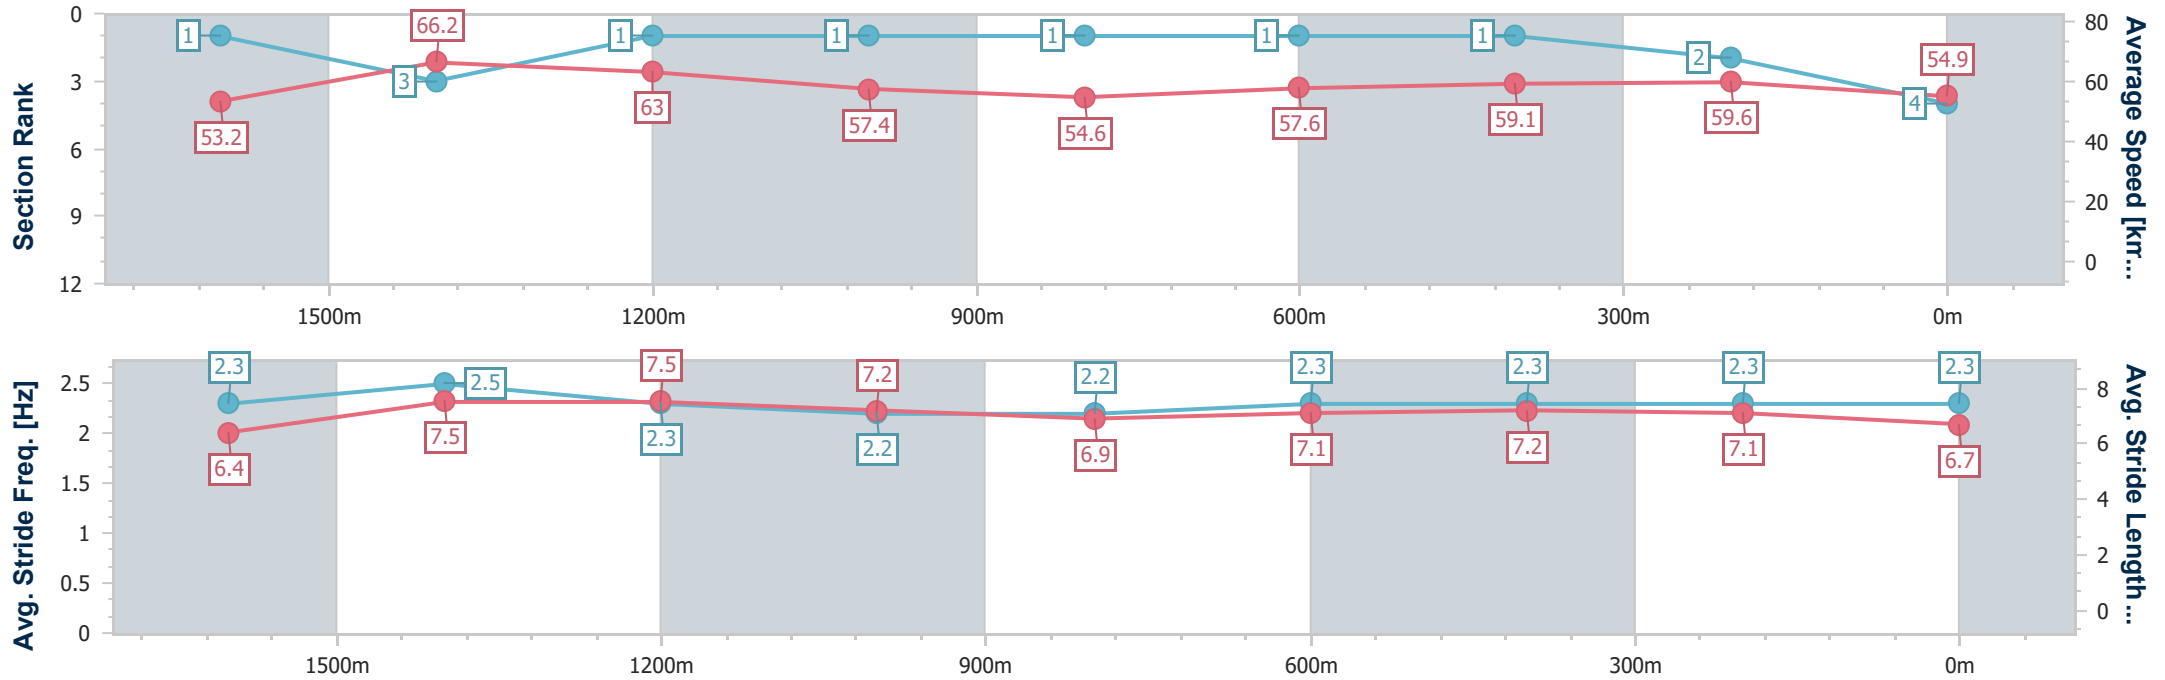

Horse/Jockey Name	Fine And Rare
Final Rank	4
Fastest Section Time (Section)	0:10.93 (1600m)
Top Speed [km/h] (Section)	68.0 (1600m)
Race State	Finished

Sunshine Coast QLD Professional
Race 1: Love + Partners Chartered Accountants Maiden Handicap - 1800m

05 November 2024 - 12:29

Track Rating: Good 4, Weather: Fine, Rail Position: +6m Entire

Section	Overall	1600m	1400m	1200m	1000m	800m	600m	400m	200m				
Section Times	1:51.55 [4] (0:13.60)	1:37.95 [1] (0:10.93)	1:27.02 [3] (0:11.40)	1:15.62 [1] (0:12.54)	1:03.08 [1] (0:13.17)	0:49.91 [1] (0:12.47)	0:37.44 [1] (0:12.14)	0:25.30 [1] (0:12.11)	0:13.19 [2] (0:13.19)				
Average Speed [km/h]	53.2	66.2	63.0	57.4	54.6	57.6	59.1	59.6	54.9				
Top Speed [km/h]	65.8	68.0	66.4	60.9	55.6	60.1	60.0	60.8	58.3				
Avg. Dist. to Rail [m]	3.1	1.8	1.0	1.0	0.1	0.2	0.8	0.4	1.5				
Avg. Stride Freq. [Hz]	2.3	2.5	2.3	2.2	2.2	2.3	2.3	2.3	2.3				
Avg. Stride Length [m]	6.4	7.5	7.5	7.2	6.9	7.1	7.2	7.1	6.7				

- [ ] Ranking at each section and finish
- -.-.- No data available at this section
- NA No data available