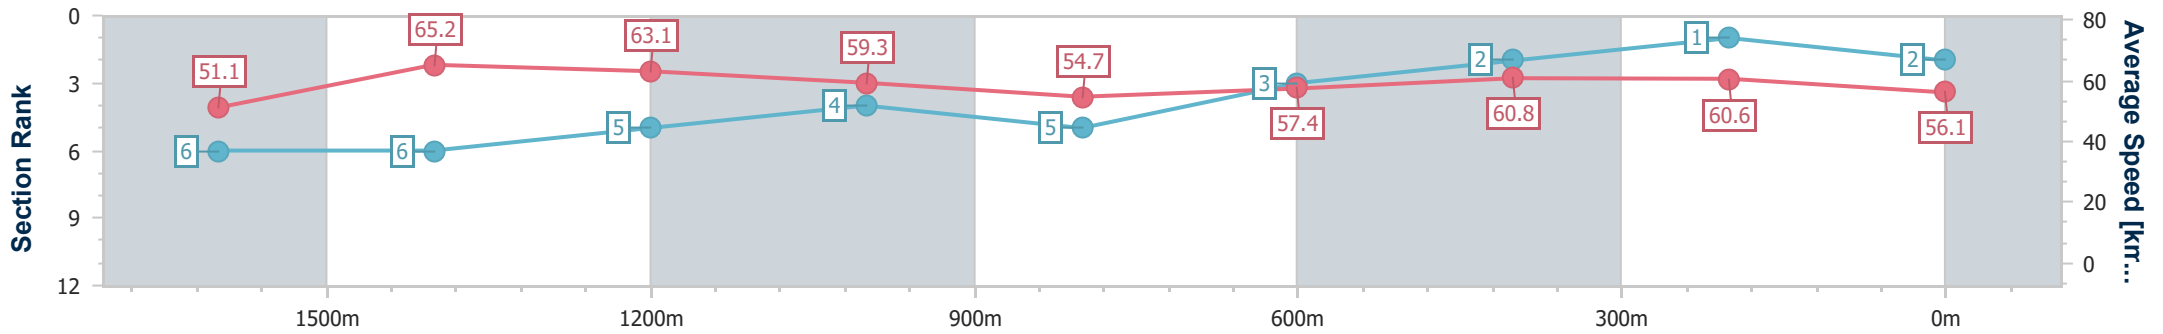

Horse/Jockey Name	Effie's Joy
Final Rank	2
Fastest Section Time (Section)	0:11.07 (1600m)
Top Speed [km/h] (Section)	66.9 (1600m)
Race State	Finished

Sunshine Coast QLD Professional
Race 1: Love + Partners Chartered Accountants Maiden Handicap - 1800m

05 November 2024 - 12:29

Track Rating: Good 4, Weather: Fine, Rail Position: +6m Entire

Section	Overall	1600m	1400m	1200m	1000m	800m	600m	400m	200m				
Section Times	1:51.29 [2] (0:14.15)	1:37.14 [6] (0:11.07)	1:26.07 [6] (0:11.47)	1:14.60 [5] (0:12.13)	1:02.47 [4] (0:13.23)	0:49.24 [5] (0:12.60)	0:36.64 [3] (0:11.80)	0:24.84 [2] (0:11.89)	0:12.95 [1] (0:12.95)				
Average Speed [km/h]	51.1	65.2	63.1	59.3	54.7	57.4	60.8	60.6	56.1				
Top Speed [km/h]	64.9	66.9	65.1	62.2	56.3	60.7	62.0	61.5	58.9				
Avg. Dist. to Rail [m]	3.4	1.3	1.6	1.7	1.9	0.6	0.7	1.6	3.9				
Avg. Stride Freq. [Hz]	2.2	2.4	2.4	2.3	2.2	2.3	2.4	2.4	2.4				
Avg. Stride Length [m]	6.4	7.5	7.4	7.1	6.8	6.9	7.1	6.9	6.6				

- [ ] Ranking at each section and finish
- -.-.- No data available at this section
- NA No data available