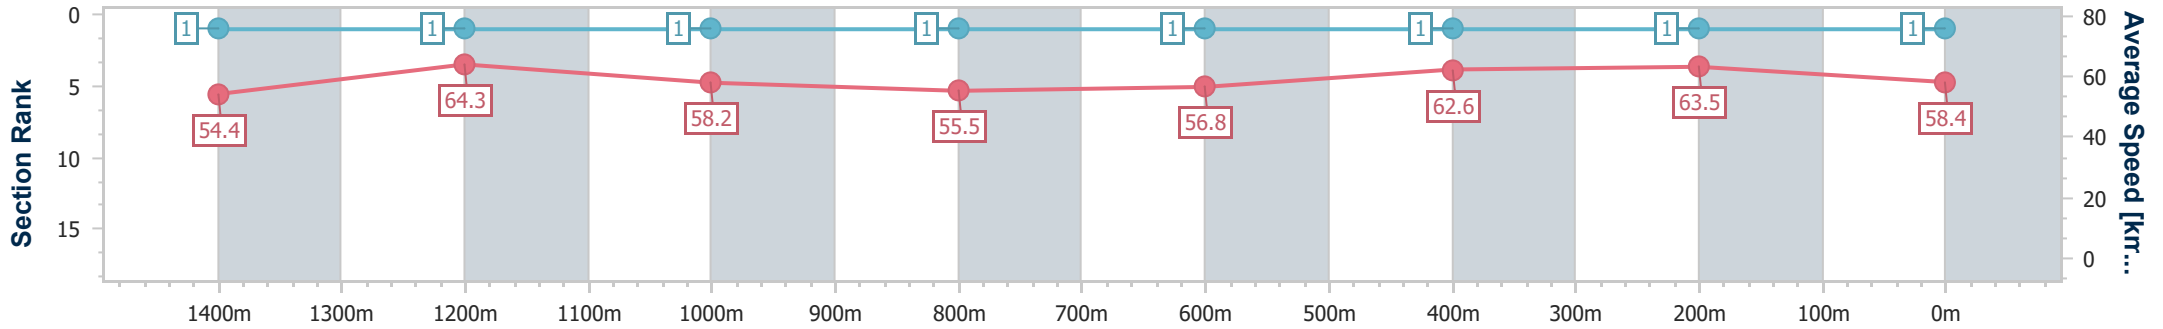

Horse/Jockey Name	Warrant
Final Rank	1
Fastest Section Time (Section)	0:11.26 (1400m)
Top Speed [km/h] (Section)	68.3 (Overall)
Race State	Finished

Sunshine Coast QLD Professional
Race 4: Fraser-Kirk Plastic Surgery BM58 Handicap - 1600m
05 November 2024 - 15:00
Track Rating: Good 4, Weather: Fine, Rail Position: +6m Entire

Section	Overall	1400m	1200m	1000m	800m	600m	400m	200m
Section Times	1:37.92 [1] (0:13.27)	1:24.65 [1] (0:11.26)	1:13.39 [1] (0:12.38)	1:01.01 [1] (0:13.04)	0:47.97 [1] (0:12.80)	0:35.17 [1] (0:11.50)	0:23.67 [1] (0:11.32)	0:12.35 [1] (0:12.35)
Average Speed [km/h]	54.4	64.3	58.2	55.5	56.8	62.6	63.5	58.4
Top Speed [km/h]	68.3	68.0	61.2	56.6	60.7	64.6	65.6	62.4
Avg. Dist. to Rail [m]	10.9	3.1	2.2	2.1	1.4	0.3	0.4	0.6
Avg. Stride Freq. [Hz]	2.3	2.3	2.2	2.2	2.2	2.3	2.3	2.3
Avg. Stride Length [m]	6.6	7.6	7.3	7.0	7.1	7.5	7.5	7.1

- [ ] Ranking at each section and finish
- -.-.- No data available at this section
- NA No data available