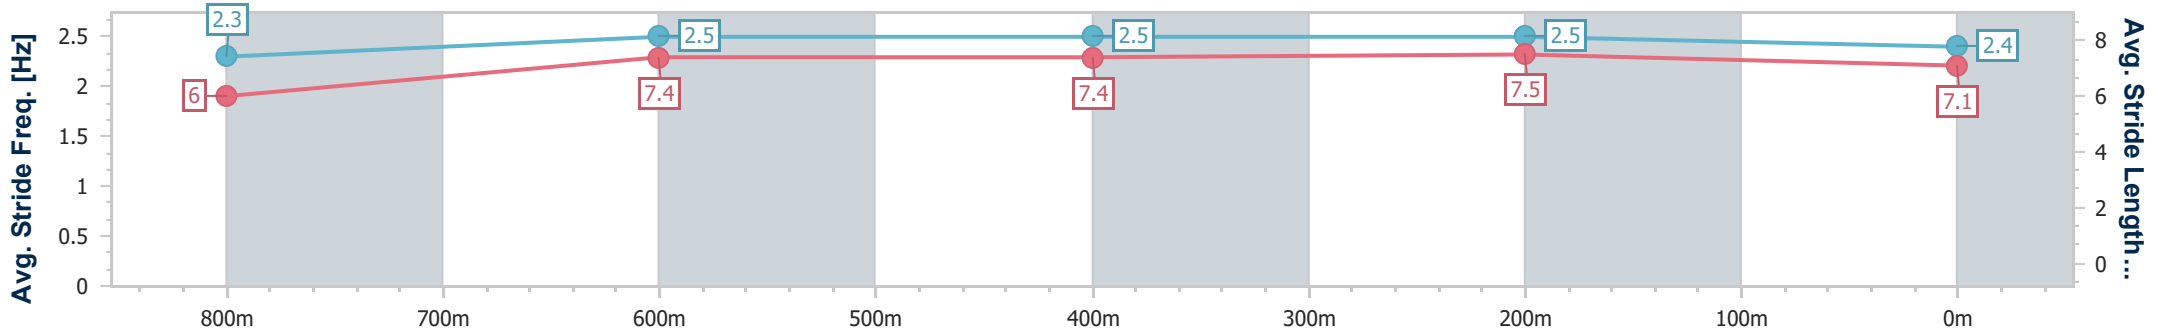

Sunshine Coast QLD Professional

Race 6: 123Travel BM58 Handicap - 1000m

05 November 2024 - 16:24

Track Rating: Good 4, Weather: Fine, Rail Position: +6m Entire

Section	Overall	800m	600m	400m	200m
Section Times	0:58.43 [7] (0:14.00)	0:44.43 [12] (0:10.89)	0:33.54 [12] (0:10.82)	0:22.72 [12] (0:10.84)	0:11.88 [11] (0:11.88)
Average Speed [km/h]	51.5	66.4	66.4	66.6	60.5
Top Speed [km/h]	65.9	67.1	67.2	67.2	64.4
Avg. Dist. to Rail [m]	7.3	1.7	0.6	6.2	8.8
Avg. Stride Freq. [Hz]	2.3	2.5	2.5	2.5	2.4
Avg. Stride Length [m]	6.0	7.4	7.4	7.5	7.1