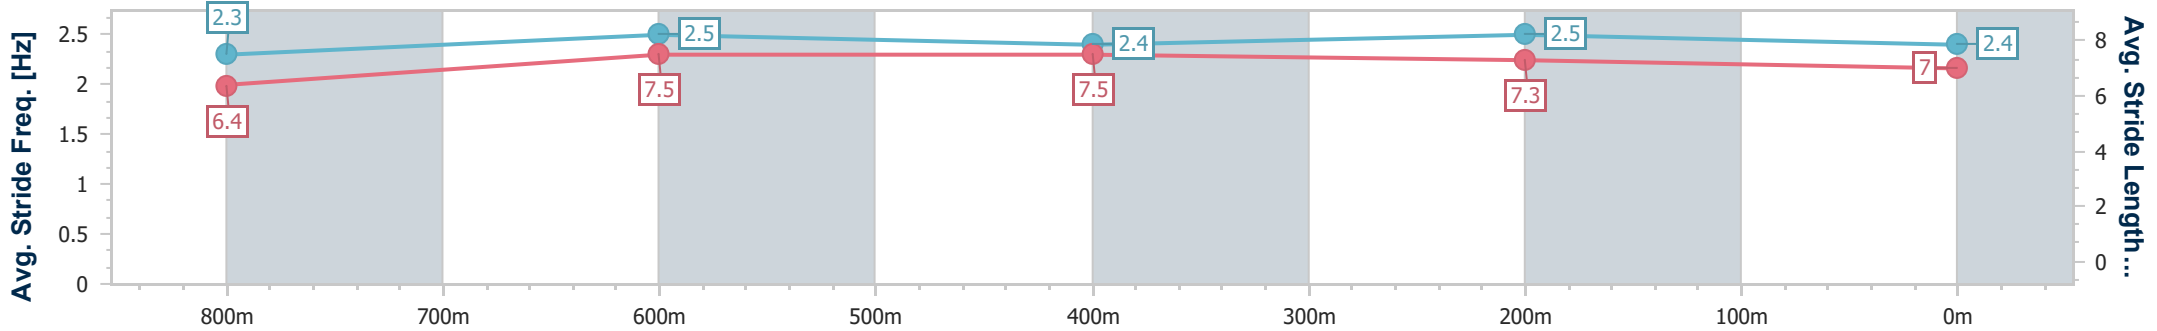

Sunshine Coast QLD Professional

Race 6: 123Travel BM58 Handicap - 1000m

05 November 2024 - 16:24

Track Rating: Good 4, Weather: Fine, Rail Position: +6m Entire

Section	Overall	800m	600m	400m	200m
Section Times	0:58.28 [4] (0:13.38)	0:44.90 [6] (0:10.82)	0:34.08 [8] (0:11.06)	0:23.02 [8] (0:10.99)	0:12.03 [5] (0:12.03)
Average Speed [km/h]	53.9	67.3	65.6	65.6	59.8
Top Speed [km/h]	68.0	68.8	66.7	67.6	63.2
Avg. Dist. to Rail [m]	6.1	2.9	1.7	4.6	6.1
Avg. Stride Freq. [Hz]	2.3	2.5	2.4	2.5	2.4
Avg. Stride Length [m]	6.4	7.5	7.5	7.3	7.0