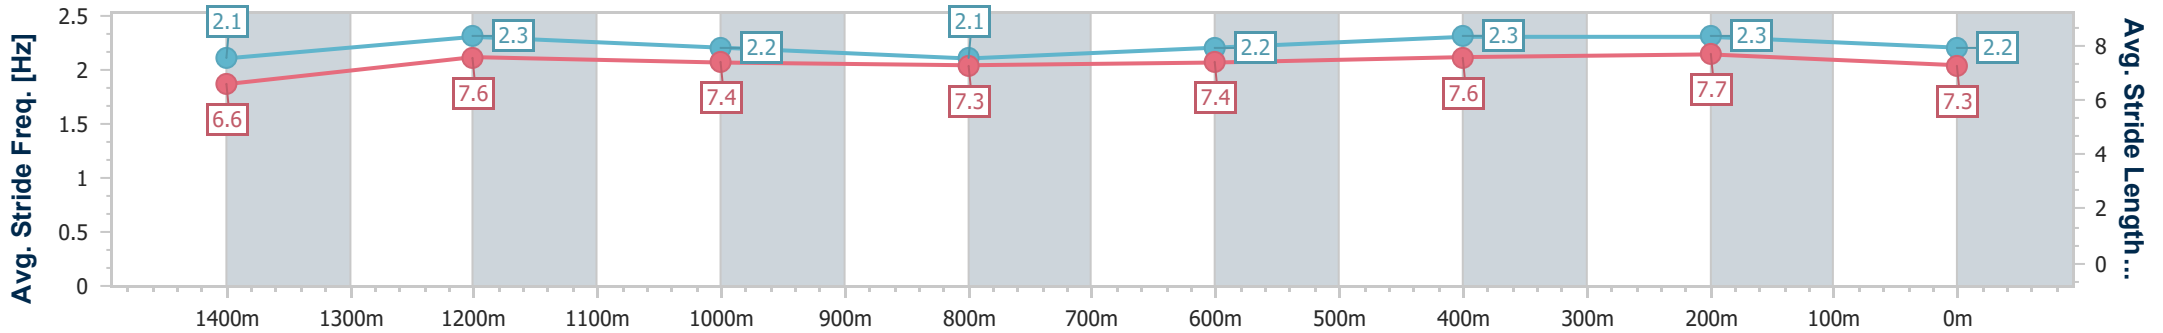

Horse/Jockey Name	Lumiere
Final Rank	10
Fastest Section Time (Section)	0:11.46 (1400m)
Top Speed [km/h] (Section)	64.4 (1400m)
Race State	Finished

Sunshine Coast QLD Professional
Race 4: Fraser-Kirk Plastic Surgery BM58 Handicap - 1600m
05 November 2024 - 15:00
Track Rating: Good 4, Weather: Fine, Rail Position: +6m Entire

Section	Overall	1400m	1200m	1000m	800m	600m	400m	200m
Section Times	1:39.29 [10] (0:13.80)	1:25.49 [7] (0:11.46)	1:14.03 [7] (0:12.44)	1:01.59 [7] (0:12.95)	0:48.64 [7] (0:12.81)	0:35.83 [6] (0:11.63)	0:24.20 [8] (0:11.57)	0:12.63 [9] (0:12.63)
Average Speed [km/h]	52.1	63.3	58.1	56.0	57.1	62.3	62.4	56.9
Top Speed [km/h]	64.2	64.4	61.2	56.6	62.2	63.4	63.9	59.3
Avg. Dist. to Rail [m]	6.3	3.2	3.3	3.0	2.4	1.6	4.9	5.9
Avg. Stride Freq. [Hz]	2.1	2.3	2.2	2.1	2.2	2.3	2.3	2.2
Avg. Stride Length [m]	6.6	7.6	7.4	7.3	7.4	7.6	7.7	7.3

- [ ] Ranking at each section and finish
- -.-.- No data available at this section
- NA No data available