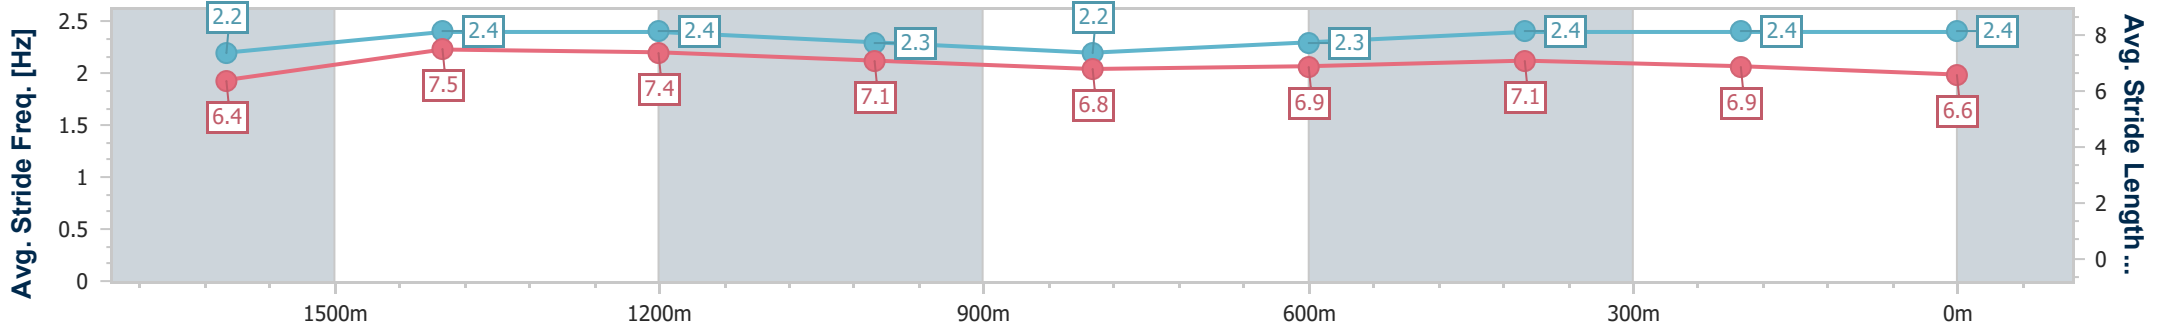

Horse/Jockey Name	Effie's Joy
Final Rank	2
Fastest Section Time (Section)	0:11.07 (1600m)
Top Speed [km/h] (Section)	66.9 (1600m)
Race State	Finished

Sunshine Coast QLD Professional
Race 1: Love + Partners Chartered Accountants Maiden Handicap - 1800m

05 November 2024 - 12:29

Track Rating: Good 4, Weather: Fine, Rail Position: +6m Entire

Section	Overall	1600m	1400m	1200m	1000m	800m	600m	400m	200m				
Section Times	1:51.29 [2] (0:14.15)	1:37.14 [6] (0:11.07)	1:26.07 [6] (0:11.47)	1:14.60 [5] (0:12.13)	1:02.47 [4] (0:13.23)	0:49.24 [5] (0:12.60)	0:36.64 [3] (0:11.80)	0:24.84 [2] (0:11.89)	0:12.95 [1] (0:12.95)				
Average Speed [km/h]	51.1	65.2	63.1	59.3	54.7	57.4	60.8	60.6	56.1				
Top Speed [km/h]	64.9	66.9	65.1	62.2	56.3	60.7	62.0	61.5	58.9				
Avg. Dist. to Rail [m]	3.4	1.3	1.6	1.7	1.9	0.6	0.7	1.6	3.9				
Avg. Stride Freq. [Hz]	2.2	2.4	2.4	2.3	2.2	2.3	2.4	2.4	2.4				
Avg. Stride Length [m]	6.4	7.5	7.4	7.1	6.8	6.9	7.1	6.9	6.6				

- [ ] Ranking at each section and finish
- -.-.- No data available at this section
- NA No data available