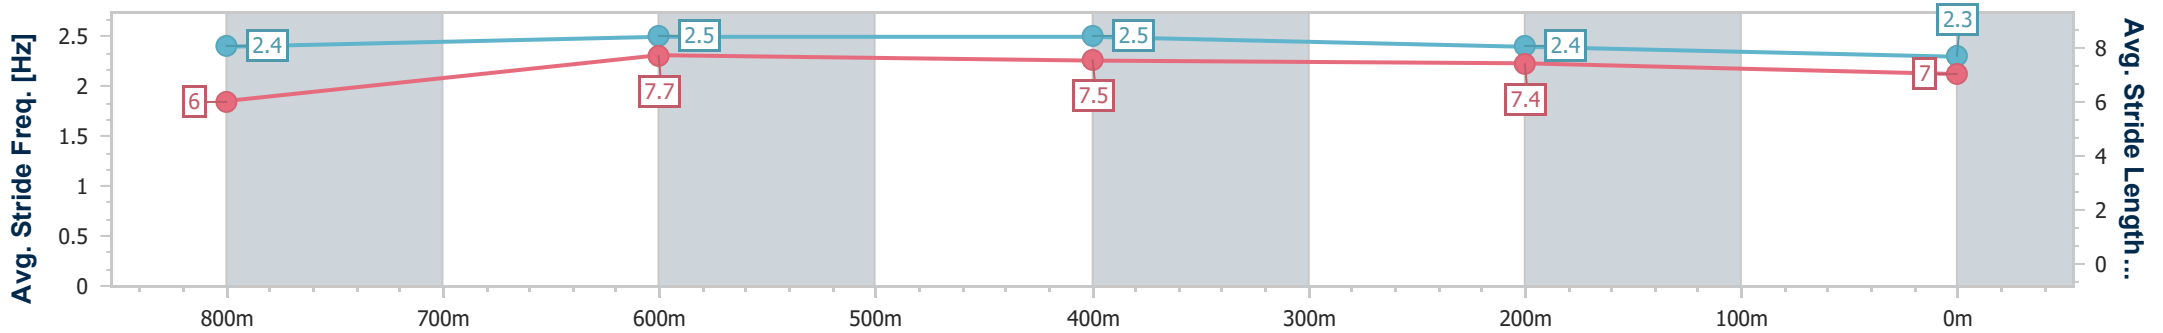

Horse/Jockey Name	I Stole It
Final Rank	6
Fastest Section Time (Section)	0:10.56 (800m)
Top Speed [km/h] (Section)	71.2 (Overall)
Race State	Finished

Sunshine Coast QLD Professional
Race 5: Ben Liddell Constructions Class 3 Handicap - 1000m
05 November 2024 - 15:44
Track Rating: Good 4, Weather: Fine, Rail Position: +6m Entire

Section	Overall	800m	600m	400m	200m
Section Times	0:57.83 [6] (0:13.05)	0:44.78 [4] (0:10.56)	0:34.22 [5] (0:10.75)	0:23.47 [4] (0:11.13)	0:12.34 [4] (0:12.34)
Average Speed [km/h]	55.2	68.9	67.5	64.6	58.5
Top Speed [km/h]	71.2	70.1	68.8	66.2	62.8
Avg. Dist. to Rail [m]	4.7	2.1	1.7	3.0	2.5
Avg. Stride Freq. [Hz]	2.4	2.5	2.5	2.4	2.3
Avg. Stride Length [m]	6.0	7.7	7.5	7.4	7.0

- [ ] Ranking at each section and finish
- -.-.- No data available at this section
- NA No data available