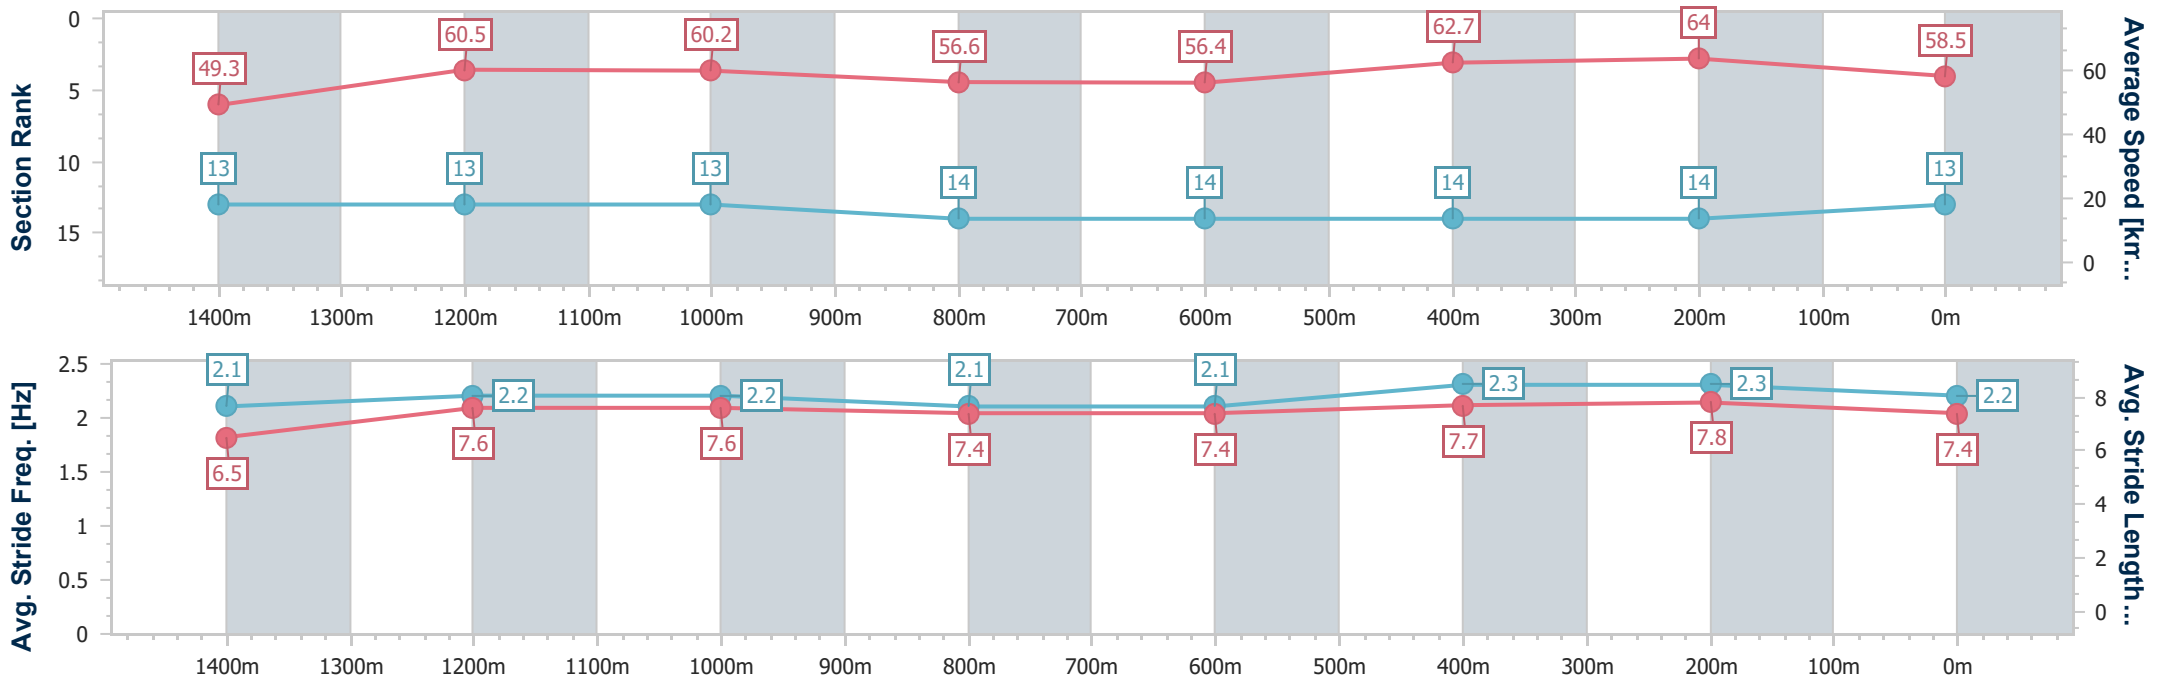

Sunshine Coast QLD Professional
 Race 4: Fraser-Kirk Plastic Surgery BM58 Handicap - 1600m
 05 November 2024 - 15:00
 Track Rating: Good 4, Weather: Fine, Rail Position: +6m Entire

Section	Overall	1400m	1200m	1000m	800m	600m	400m	200m
Section Times	1:39.67 [13] (0:14.67)	1:25.00 [13] (0:12.03)	1:12.97 [13] (0:11.96)	1:01.01 [13] (0:12.83)	0:48.18 [14] (0:13.02)	0:35.16 [14] (0:11.60)	0:23.56 [14] (0:11.23)	0:12.33 [14] (0:12.33)
Average Speed [km/h]	49.3	60.5	60.2	56.6	56.4	62.7	64.0	58.5
Top Speed [km/h]	61.4	61.5	61.6	59.7	59.9	64.1	64.7	62.8
Avg. Dist. to Rail [m]	10.1	3.6	3.6	3.0	3.0	1.7	4.6	6.1
Avg. Stride Freq. [Hz]	2.1	2.2	2.2	2.1	2.1	2.3	2.3	2.2
Avg. Stride Length [m]	6.5	7.6	7.6	7.4	7.4	7.7	7.8	7.4