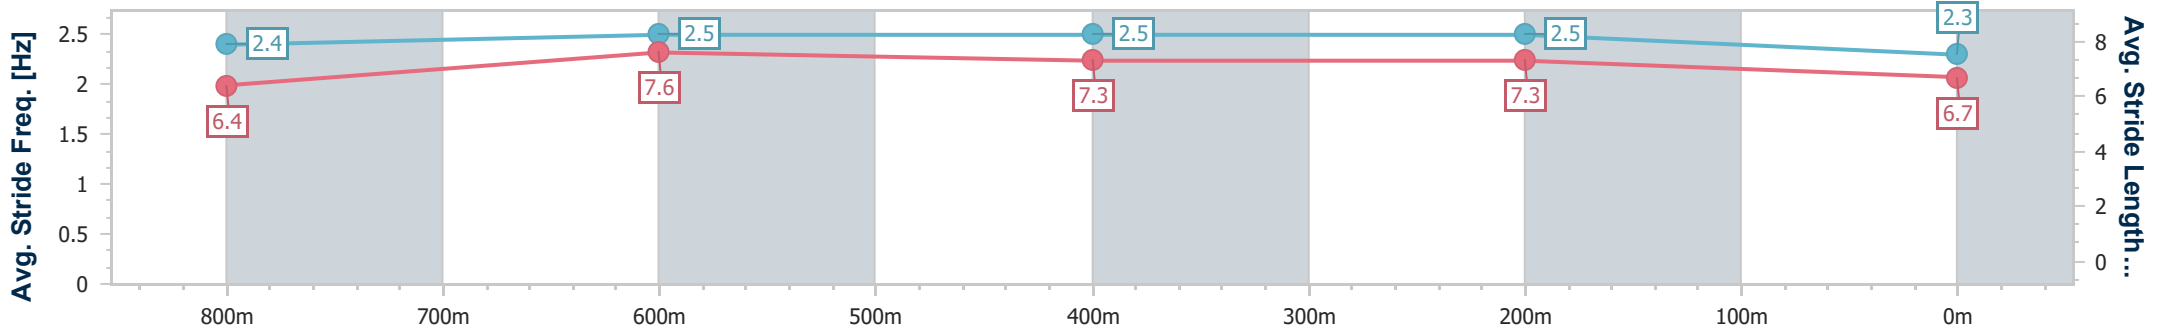

Sunshine Coast QLD Professional

Race 6: 123Travel BM58 Handicap - 1000m

05 November 2024 - 16:24

Track Rating: Good 4, Weather: Fine, Rail Position: +6m Entire

Section	Overall	800m	600m	400m	200m
Section Times	0:58.49 [8] (0:12.93)	0:45.56 [1] (0:10.62)	0:34.94 [1] (0:11.13)	0:23.81 [2] (0:11.15)	0:12.66 [3] (0:12.66)
Average Speed [km/h]	55.7	68.7	66.2	64.5	57.0
Top Speed [km/h]	70.0	70.2	67.8	66.2	61.4
Avg. Dist. to Rail [m]	4.1	3.1	4.1	3.4	2.8
Avg. Stride Freq. [Hz]	2.4	2.5	2.5	2.5	2.3
Avg. Stride Length [m]	6.4	7.6	7.3	7.3	6.7