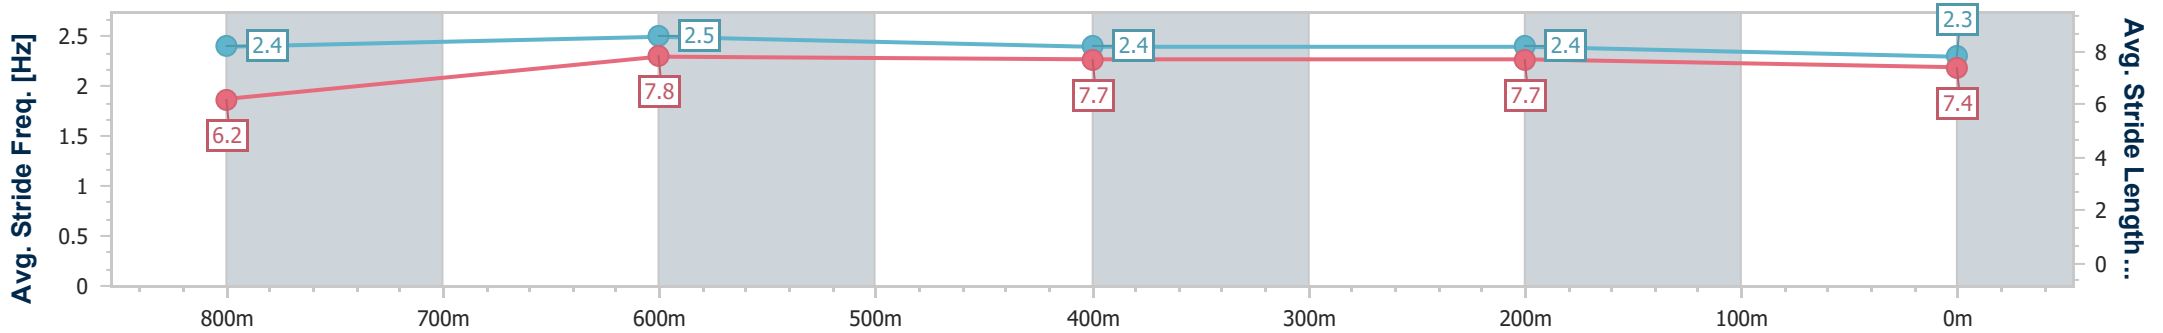

Horse/Jockey Name	Bonded Affair
Final Rank	1
Fastest Section Time (Section)	0:10.52 (800m)
Top Speed [km/h] (Section)	70.4 (800m)
Race State	Finished

Sunshine Coast QLD Professional
Race 5: Ben Liddell Constructions Class 3 Handicap - 1000m
05 November 2024 - 15:44
Track Rating: Good 4, Weather: Fine, Rail Position: +6m Entire

Section	Overall	800m	600m	400m	200m
Section Times	0:57.02 [1] (0:13.12)	0:43.90 [6] (0:10.52)	0:33.38 [6] (0:10.80)	0:22.58 [6] (0:10.83)	0:11.75 [2] (0:11.75)
Average Speed [km/h]	54.9	69.5	67.8	66.4	61.3
Top Speed [km/h]	70.4	70.4	69.6	67.9	64.7
Avg. Dist. to Rail [m]	5.3	3.3	2.9	4.8	4.0
Avg. Stride Freq. [Hz]	2.4	2.5	2.4	2.4	2.3
Avg. Stride Length [m]	6.2	7.8	7.7	7.7	7.4

- [ ] Ranking at each section and finish
- -.-.- No data available at this section
- NA No data available