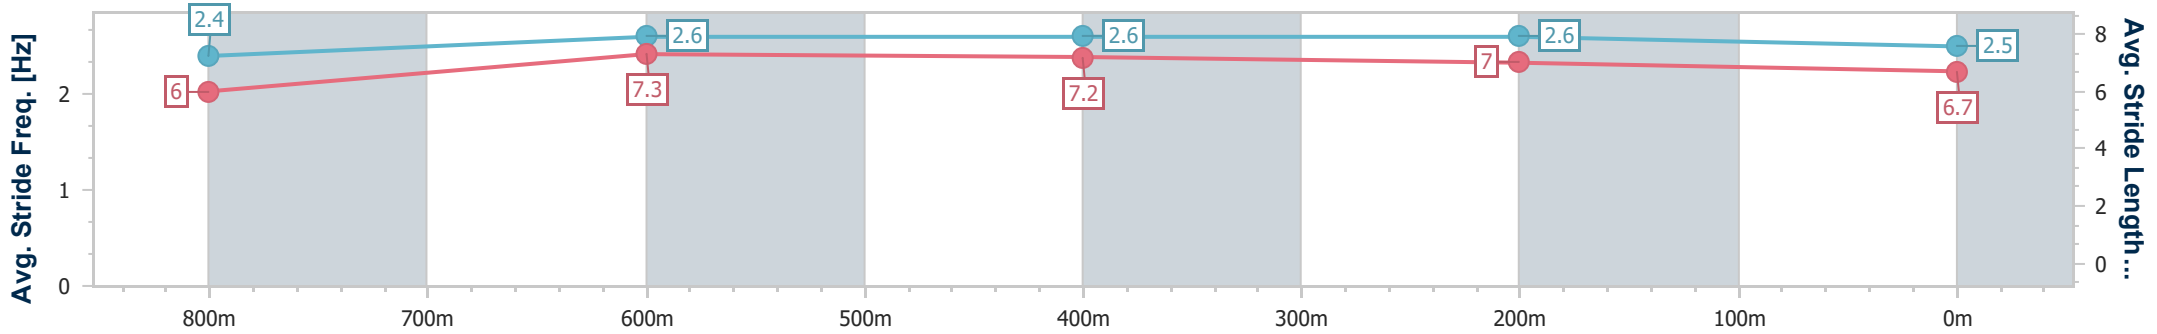

Sunshine Coast QLD Professional

Race 6: 123Travel BM58 Handicap - 1000m

05 November 2024 - 16:24

Track Rating: Good 4, Weather: Fine, Rail Position: +6m Entire

Section	Overall	800m	600m	400m	200m
Section Times	0:58.31 [5] (0:13.82)	0:44.49 [10] (0:10.56)	0:33.93 [9] (0:10.94)	0:22.99 [9] (0:11.04)	0:11.95 [8] (0:11.95)
Average Speed [km/h]	52.2	68.8	65.6	65.4	60.3
Top Speed [km/h]	69.8	70.2	67.9	66.8	63.4
Avg. Dist. to Rail [m]	5.0	1.8	0.3	0.6	1.0
Avg. Stride Freq. [Hz]	2.4	2.6	2.6	2.6	2.5
Avg. Stride Length [m]	6.0	7.3	7.2	7.0	6.7