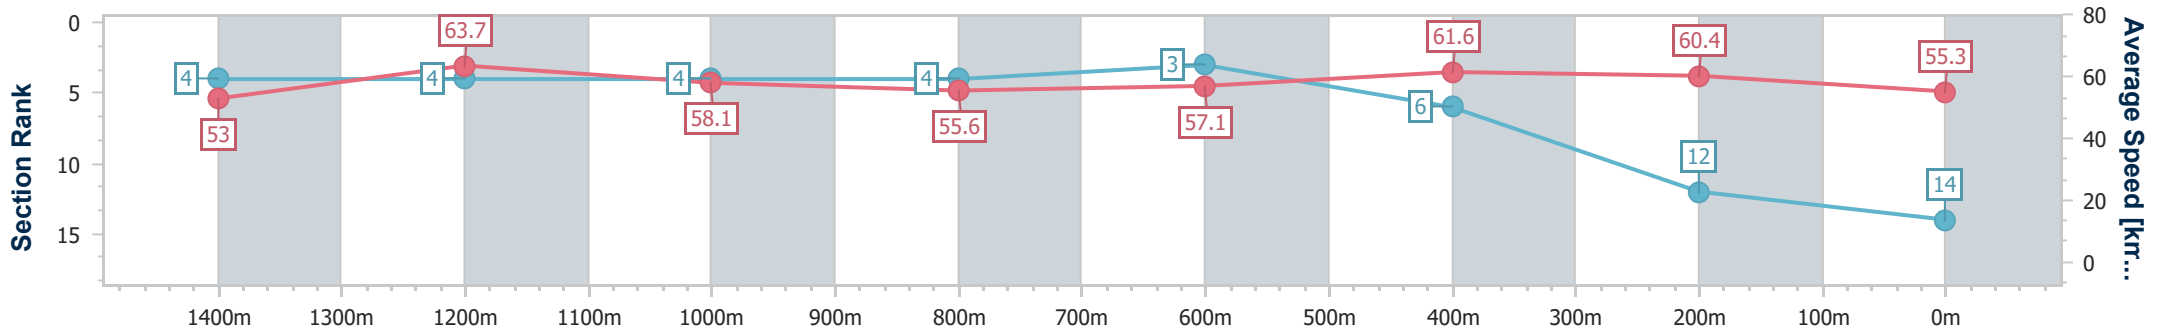

Horse/Jockey Name	On The Tightrope
Final Rank	14
Fastest Section Time (Section)	0:11.37 (1400m)
Top Speed [km/h] (Section)	66.3 (Overall)
Race State	Finished

Sunshine Coast QLD Professional
Race 4: Fraser-Kirk Plastic Surgery BM58 Handicap - 1600m
05 November 2024 - 15:00
Track Rating: Good 4, Weather: Fine, Rail Position: +6m Entire

Section	Overall	1400m	1200m	1000m	800m	600m	400m	200m
Section Times	1:39.86 [14] (0:13.58)	1:26.28 [4] (0:11.37)	1:14.91 [4] (0:12.43)	1:02.48 [4] (0:13.00)	0:49.48 [4] (0:12.78)	0:36.70 [3] (0:11.74)	0:24.96 [6] (0:11.92)	0:13.04 [12] (0:13.04)
Average Speed [km/h]	53.0	63.7	58.1	55.6	57.1	61.6	60.4	55.3
Top Speed [km/h]	66.3	66.2	60.6	56.7	61.4	62.0	61.2	60.1
Avg. Dist. to Rail [m]	4.1	2.3	2.2	2.1	2.2	1.2	0.4	0.9
Avg. Stride Freq. [Hz]	2.2	2.3	2.2	2.1	2.2	2.3	2.3	2.2
Avg. Stride Length [m]	6.6	7.7	7.5	7.2	7.4	7.5	7.4	7.0

- [ ] Ranking at each section and finish
- -.-.- No data available at this section
- NA No data available