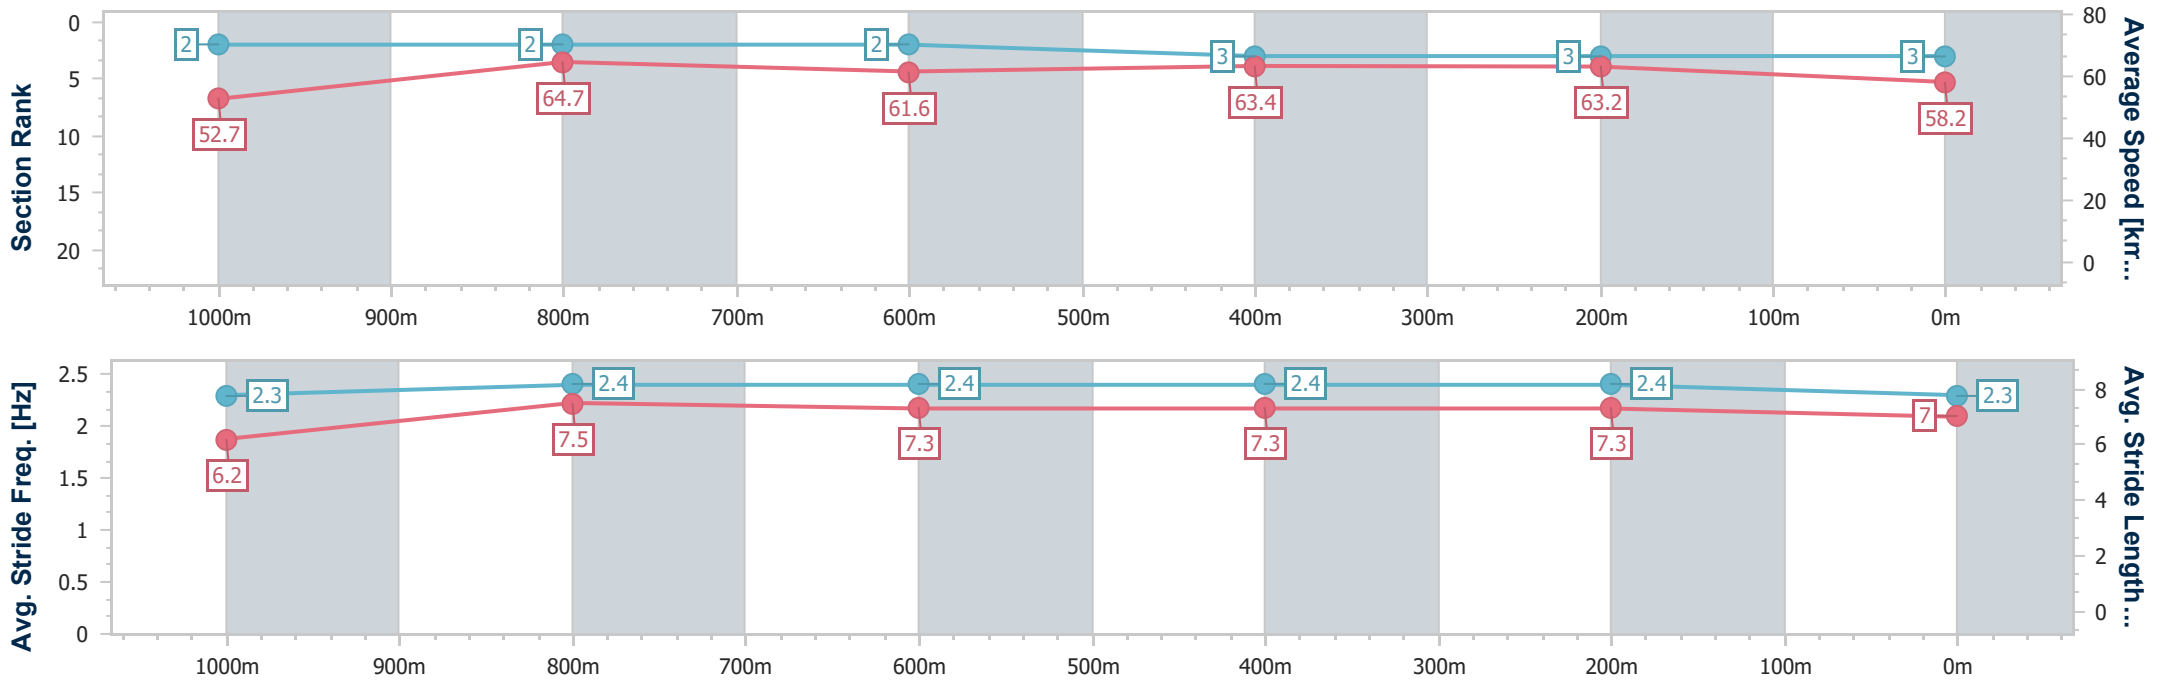

Sunshine Coast QLD Professional

Race 3: Civil Scapes Maiden Handicap - 1200m

05 November 2024 - 14:21

Track Rating: Good 4, Weather: Fine, Rail Position: +6m Entire

Section	Overall	1000m	800m	600m	400m	200m
Section Times	1:12.01 [3] (0:13.66)	0:58.35 [2] (0:11.25)	0:47.10 [2] (0:11.84)	0:35.26 [2] (0:11.49)	0:23.77 [3] (0:11.37)	0:12.40 [3] (0:12.40)
Average Speed [km/h]	52.7	64.7	61.6	63.4	63.2	58.2
Top Speed [km/h]	66.8	66.0	62.2	64.3	64.8	60.9
Avg. Dist. to Rail [m]	10.8	3.1	2.3	2.0	5.1	6.5
Avg. Stride Freq. [Hz]	2.3	2.4	2.4	2.4	2.4	2.3
Avg. Stride Length [m]	6.2	7.5	7.3	7.3	7.3	7.0