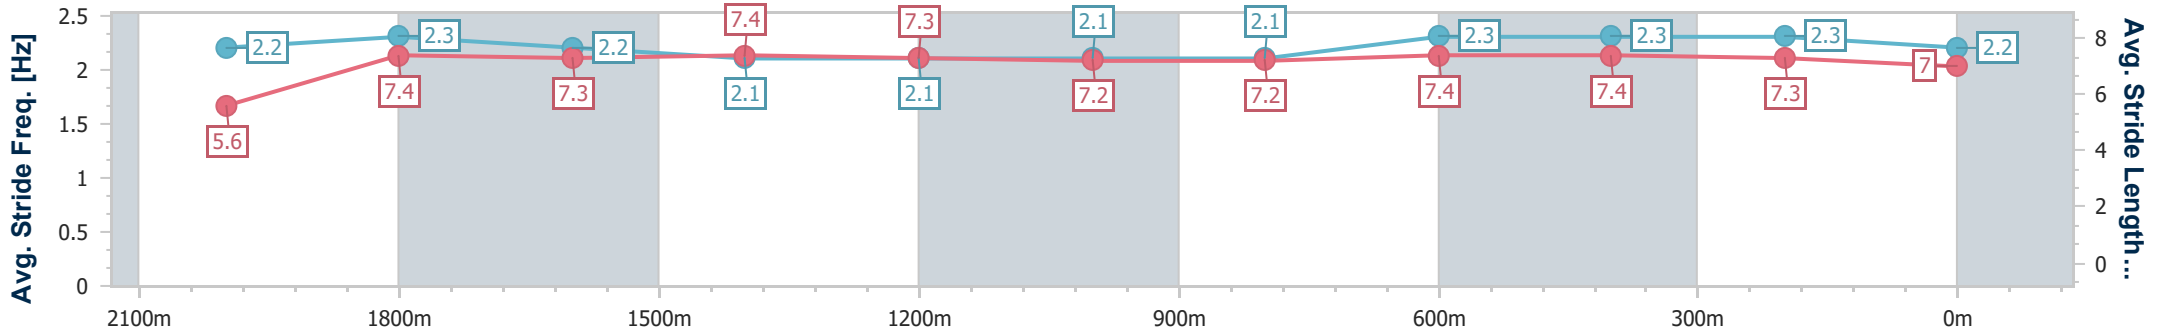

Horse/Jockey Name	Kenshin Maru
Final Rank	2
Fastest Section Time (Section)	0:11.67 (2000m)
Top Speed [km/h] (Section)	64.6 (2000m)
Race State	Finished

Sunshine Coast QLD Professional
Race 2: Sherrin Rentals BM55 Handicap - 2200m

05 November 2024 - 13:05

Track Rating: Good 4, Weather: Fine, Rail Position: +6m Entire

Section	Overall	2000m	1800m	1600m	1400m	1200m	1000m	800m	600m	400m	200m
Section Times	2:20.44 [2] (0:16.10)	2:04.34 [4] (0:11.67)	1:52.67 [3] (0:12.64)	1:40.03 [3] (0:12.75)	1:27.28 [3] (0:12.82)	1:14.46 [3] (0:12.91)	1:01.55 [3] (0:13.03)	0:48.52 [3] (0:11.98)	0:36.54 [3] (0:11.73)	0:24.81 [2] (0:12.03)	0:12.78 [2] (0:12.78)
Average Speed [km/h]	44.7	62.3	57.5	57.0	56.4	55.8	55.8	60.5	62.0	59.9	56.4
Top Speed [km/h]	61.3	64.6	58.7	57.6	56.9	56.9	58.8	62.5	62.8	60.9	58.2
Avg. Dist. to Rail [m]	8.5	1.8	1.7	2.8	2.9	3.1	2.8	1.8	1.3	1.5	3.5
Avg. Stride Freq. [Hz]	2.2	2.3	2.2	2.1	2.1	2.1	2.1	2.3	2.3	2.3	2.2
Avg. Stride Length [m]	5.6	7.4	7.3	7.4	7.3	7.2	7.2	7.4	7.4	7.3	7.0

- [ ] Ranking at each section and finish
- -.-.- No data available at this section
- NA No data available