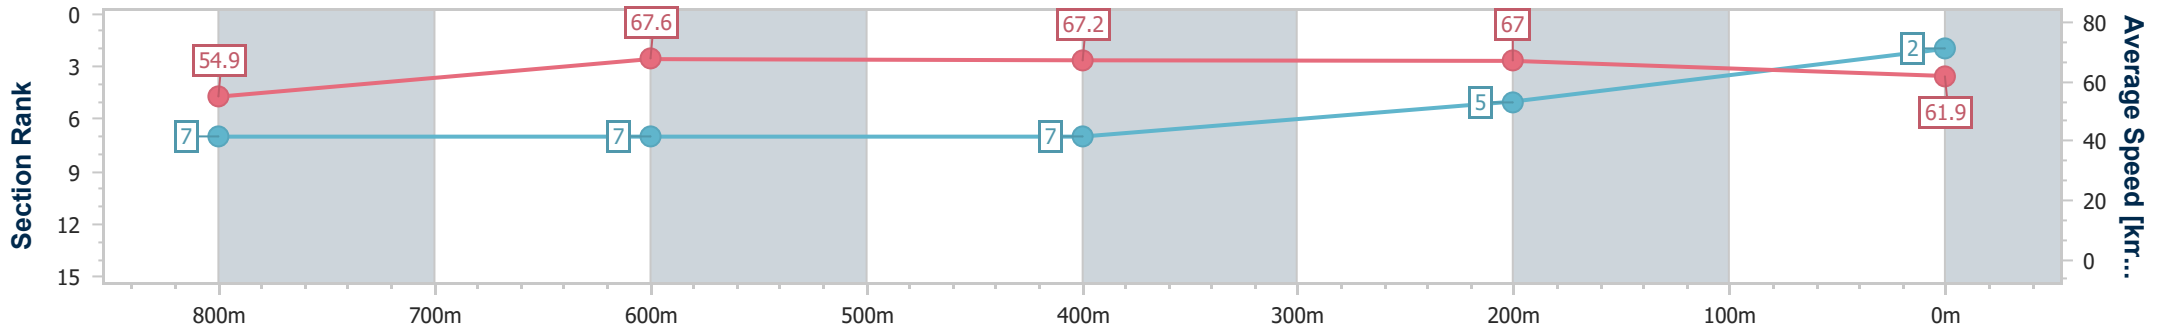

Horse/Jockey Name	Shako
Final Rank	2
Fastest Section Time (Section)	0:10.77 (600m)
Top Speed [km/h] (Section)	69.9 (Overall)
Race State	Finished

Sunshine Coast QLD Professional
Race 5: Ben Liddell Constructions Class 3 Handicap - 1000m
05 November 2024 - 15:44
Track Rating: Good 4, Weather: Fine, Rail Position: +6m Entire

Section	Overall	800m	600m	400m	200m
Section Times	0:57.18 [2] (0:13.15)	0:44.03 [7] (0:10.83)	0:33.20 [7] (0:10.77)	0:22.43 [7] (0:10.78)	0:11.65 [5] (0:11.65)
Average Speed [km/h]	54.9	67.6	67.2	67.0	61.9
Top Speed [km/h]	69.9	68.9	68.9	68.5	64.6
Avg. Dist. to Rail [m]	5.9	4.4	1.2	5.4	5.5
Avg. Stride Freq. [Hz]	2.4	2.5	2.4	2.5	2.4
Avg. Stride Length [m]	6.3	7.6	7.7	7.5	7.3

- [ ] Ranking at each section and finish
- -.-.- No data available at this section
- NA No data available