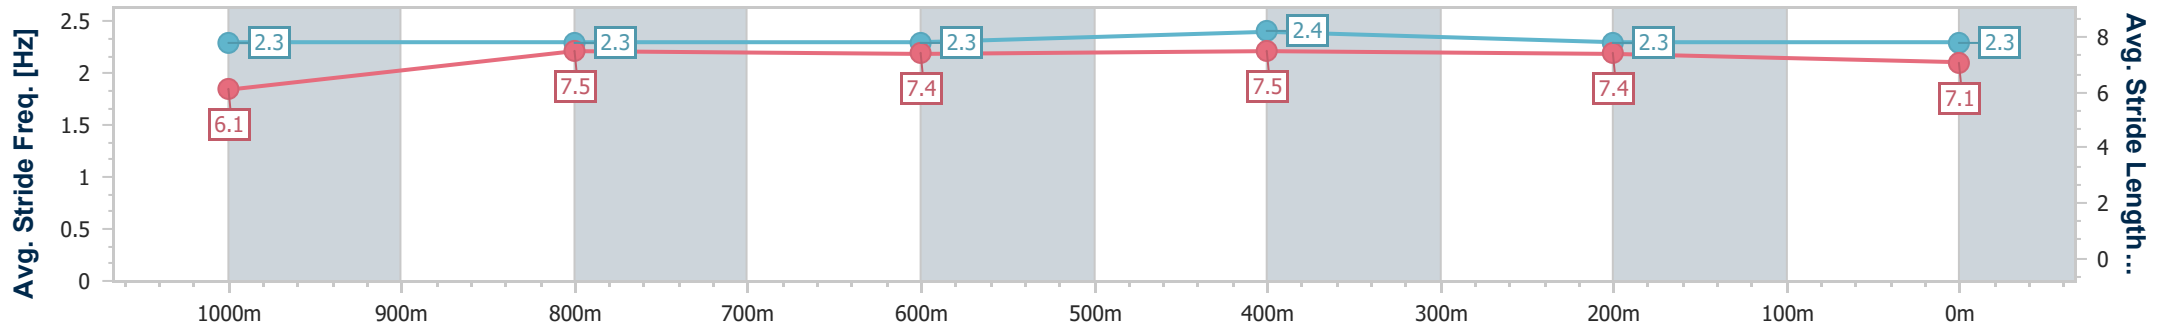

Sunshine Coast QLD Professional

Race 3: Civil Scapes Maiden Handicap - 1200m

05 November 2024 - 14:21

Track Rating: Good 4, Weather: Fine, Rail Position: +6m Entire

Section	Overall	1000m	800m	600m	400m	200m
Section Times	1:12.74 [11] (0:14.19)	0:58.55 [7] (0:11.65)	0:46.90 [8] (0:11.65)	0:35.25 [8] (0:11.45)	0:23.80 [8] (0:11.44)	0:12.36 [10] (0:12.36)
Average Speed [km/h]	50.9	62.3	62.5	63.5	63.0	58.2
Top Speed [km/h]	63.3	63.4	64.0	65.0	64.7	60.5
Avg. Dist. to Rail [m]	8.4	3.3	2.3	1.1	1.9	2.9
Avg. Stride Freq. [Hz]	2.3	2.3	2.3	2.4	2.3	2.3
Avg. Stride Length [m]	6.1	7.5	7.4	7.5	7.4	7.1