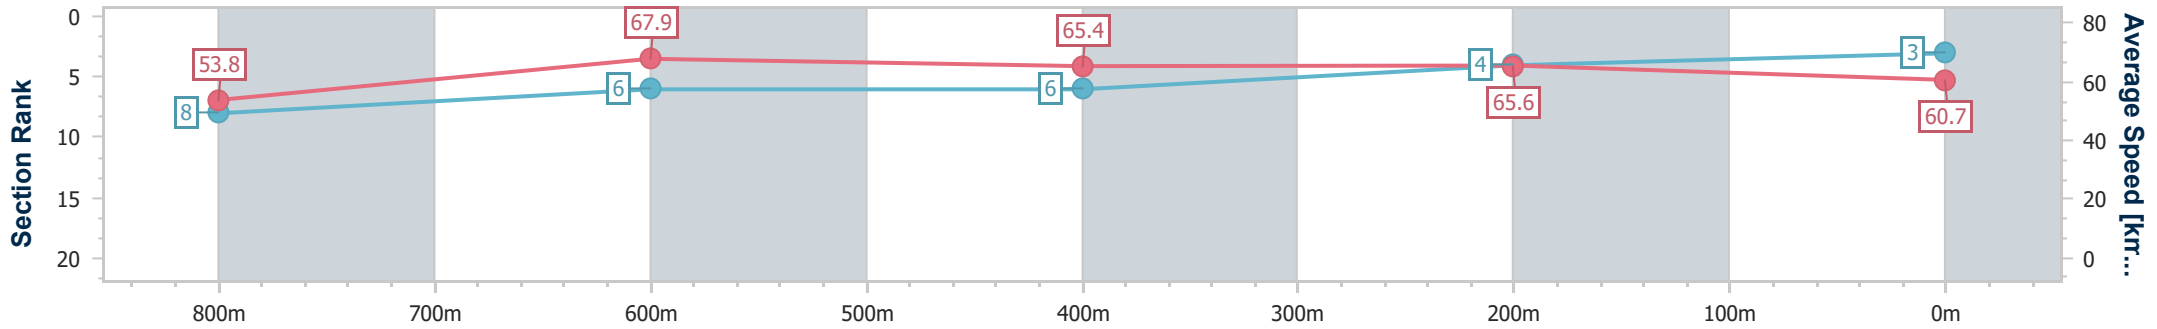

Sunshine Coast QLD Professional

Race 6: 123Travel BM58 Handicap - 1000m

05 November 2024 - 16:24

Track Rating: Good 4, Weather: Fine, Rail Position: +6m Entire

Section	Overall	800m	600m	400m	200m
Section Times	0:58.06 [3] (0:13.41)	0:44.65 [8] (0:10.65)	0:34.00 [6] (0:11.12)	0:22.88 [6] (0:11.02)	0:11.86 [4] (0:11.86)
Average Speed [km/h]	53.8	67.9	65.4	65.6	60.7
Top Speed [km/h]	70.1	70.1	68.0	66.6	63.5
Avg. Dist. to Rail [m]	6.1	1.4	2.2	3.8	6.0
Avg. Stride Freq. [Hz]	2.4	2.4	2.4	2.4	2.3
Avg. Stride Length [m]	6.1	7.7	7.5	7.5	7.3