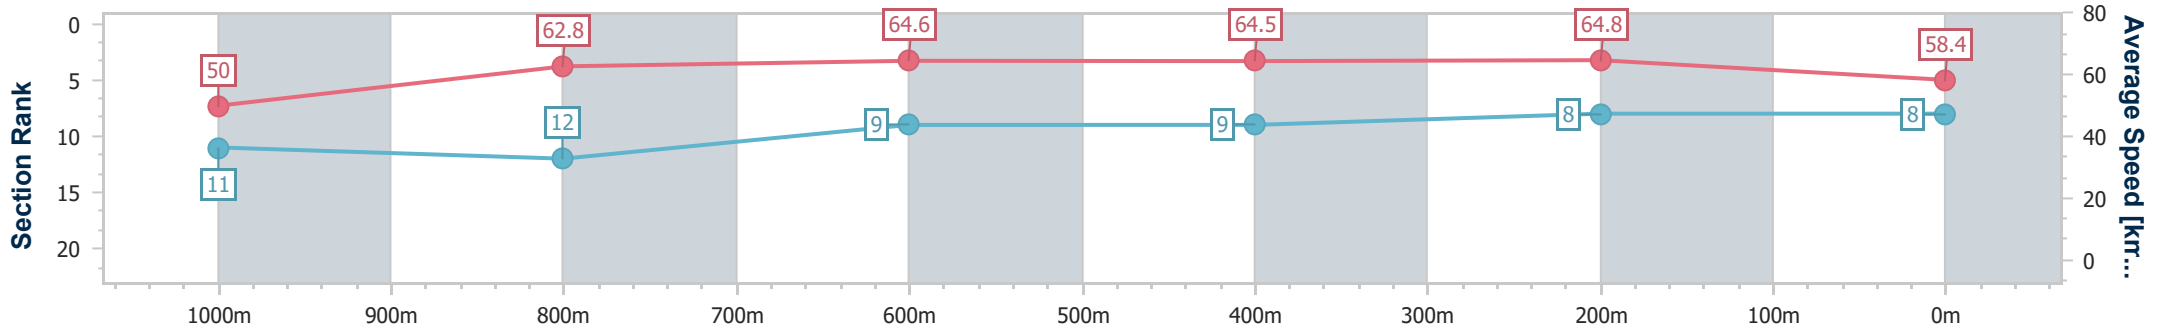

Sunshine Coast QLD Professional

Race 3: Civil Scapes Maiden Handicap - 1200m

05 November 2024 - 14:21

Track Rating: Good 4, Weather: Fine, Rail Position: +6m Entire

Section	Overall	1000m	800m	600m	400m	200m							
Section Times	1:12.42 [8] (0:14.41)	0:58.01 [11] (0:11.65)	0:46.36 [12] (0:11.45)	0:34.91 [9] (0:11.49)	0:23.42 [9] (0:11.08)	0:12.34 [8]							
Average Speed [km/h]	50.0	62.8	64.6	64.5	64.8	58.4							
Top Speed [km/h]	63.8	63.9	66.3	66.0	66.0	62.8							
Avg. Dist. to Rail [m]	9.7	4.7	4.8	4.9	7.1	9.4							
Avg. Stride Freq. [Hz]	2.2	2.4	2.4	2.4	2.5	2.4							
Avg. Stride Length [m]	6.2	7.3	7.3	7.3	7.3	6.8							