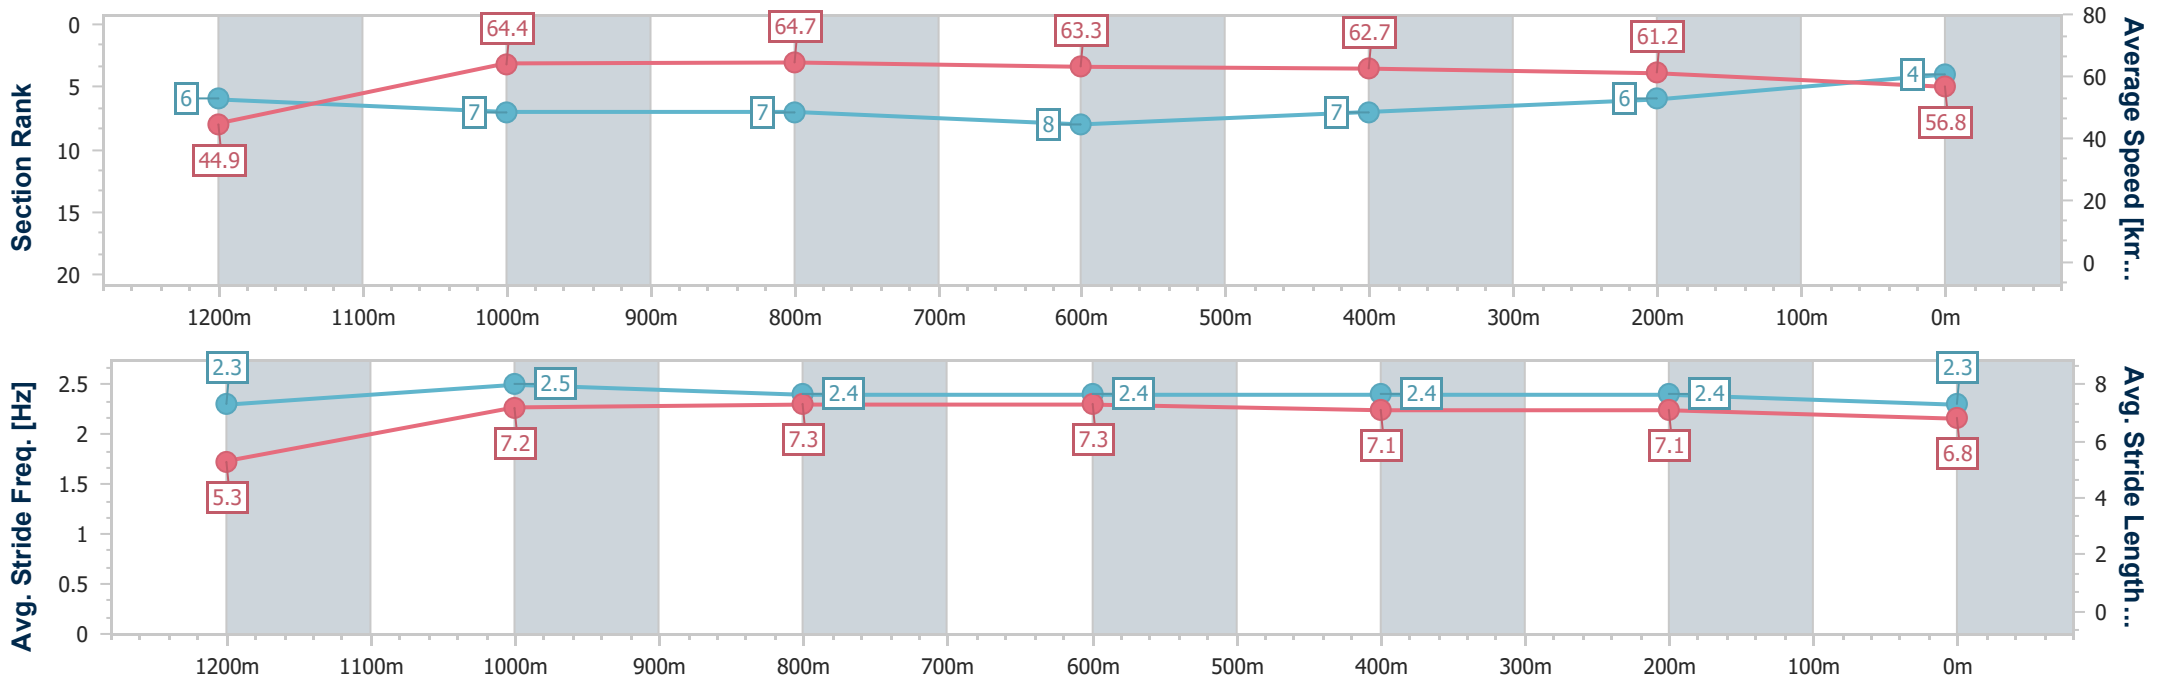

Horse/Jockey Name	Bandit
Final Rank	4
Fastest Section Time (Section)	0:08.03 (Overall)
Top Speed [km/h] (Section)	66.3 (1200m)
Race State	Finished

Sunshine Coast QLD Professional
Race 7: ELITE Lifestyle Properties BM58 Handicap - 1300m
05 November 2024 - 17:01
Track Rating: Good 4, Weather: Fine, Rail Position: +6m Entire

Section	Overall	1200m	1000m	800m	600m	400m	200m
Section Times	1:17.88 [4] (0:08.03)	1:09.85 [6] (0:11.19)	0:58.66 [7] (0:11.19)	0:47.47 [7] (0:11.49)	0:35.98 [8] (0:11.53)	0:24.45 [7] (0:11.73)	0:12.72 [6] (0:12.72)
Average Speed [km/h]	44.9	64.4	64.7	63.3	62.7	61.2	56.8
Top Speed [km/h]	61.5	66.3	65.0	65.0	64.3	63.0	59.5
Avg. Dist. to Rail [m]	5.1	3.1	2.0	1.4	0.9	1.8	1.9
Avg. Stride Freq. [Hz]	2.3	2.5	2.4	2.4	2.4	2.4	2.3
Avg. Stride Length [m]	5.3	7.2	7.3	7.3	7.1	7.1	6.8

- [ ] Ranking at each section and finish
- -.-.- No data available at this section
- NA No data available