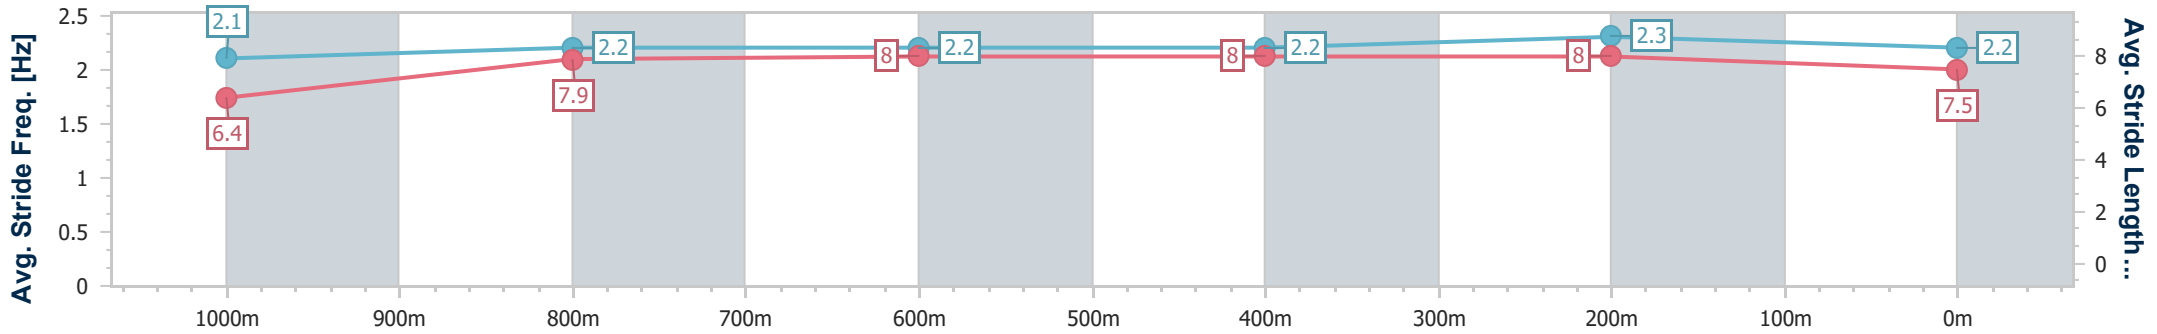

Sunshine Coast QLD Professional

Race 3: Civil Scapes Maiden Handicap - 1200m

05 November 2024 - 14:21

Track Rating: Good 4, Weather: Fine, Rail Position: +6m Entire

Section	Overall	1000m	800m	600m	400m	200m
Section Times	1:11.85 [2] (0:14.68)	0:57.17 [14] (0:11.68)	0:45.49 [14] (0:11.52)	0:33.97 [14] (0:11.48)	0:22.49 [13] (0:10.70)	0:11.79 [7] (0:11.79)
Average Speed [km/h]	48.9	62.2	63.0	63.8	67.3	61.2
Top Speed [km/h]	62.7	63.6	64.1	66.1	69.7	65.8
Avg. Dist. to Rail [m]	7.1	2.5	1.7	2.8	8.0	9.7
Avg. Stride Freq. [Hz]	2.1	2.2	2.2	2.2	2.3	2.2
Avg. Stride Length [m]	6.4	7.9	8.0	8.0	8.0	7.5