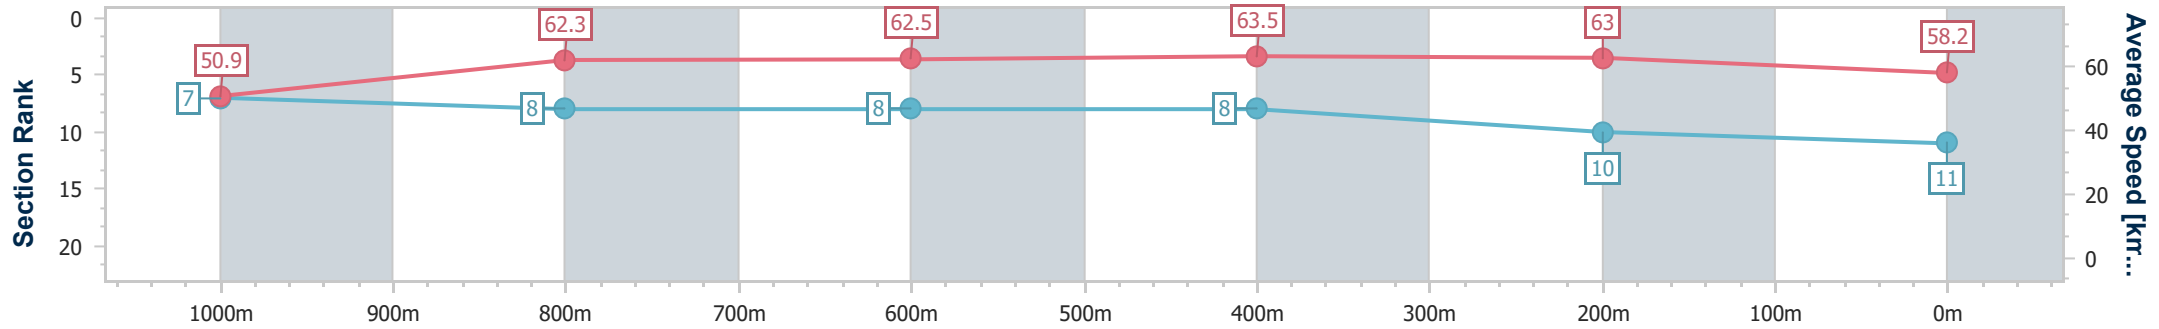

Sunshine Coast QLD Professional

Race 3: Civil Scapes Maiden Handicap - 1200m

05 November 2024 - 14:21

Track Rating: Good 4, Weather: Fine, Rail Position: +6m Entire

Section	Overall	1000m	800m	600m	400m	200m
Section Times	1:12.74 [11] (0:14.19)	0:58.55 [7] (0:11.65)	0:46.90 [8] (0:11.65)	0:35.25 [8] (0:11.45)	0:23.80 [8] (0:11.44)	0:12.36 [10] (0:12.36)
Average Speed [km/h]	50.9	62.3	62.5	63.5	63.0	58.2
Top Speed [km/h]	63.3	63.4	64.0	65.0	64.7	60.5
Avg. Dist. to Rail [m]	8.4	3.3	2.3	1.1	1.9	2.9
Avg. Stride Freq. [Hz]	2.3	2.3	2.3	2.4	2.3	2.3
Avg. Stride Length [m]	6.1	7.5	7.4	7.5	7.4	7.1