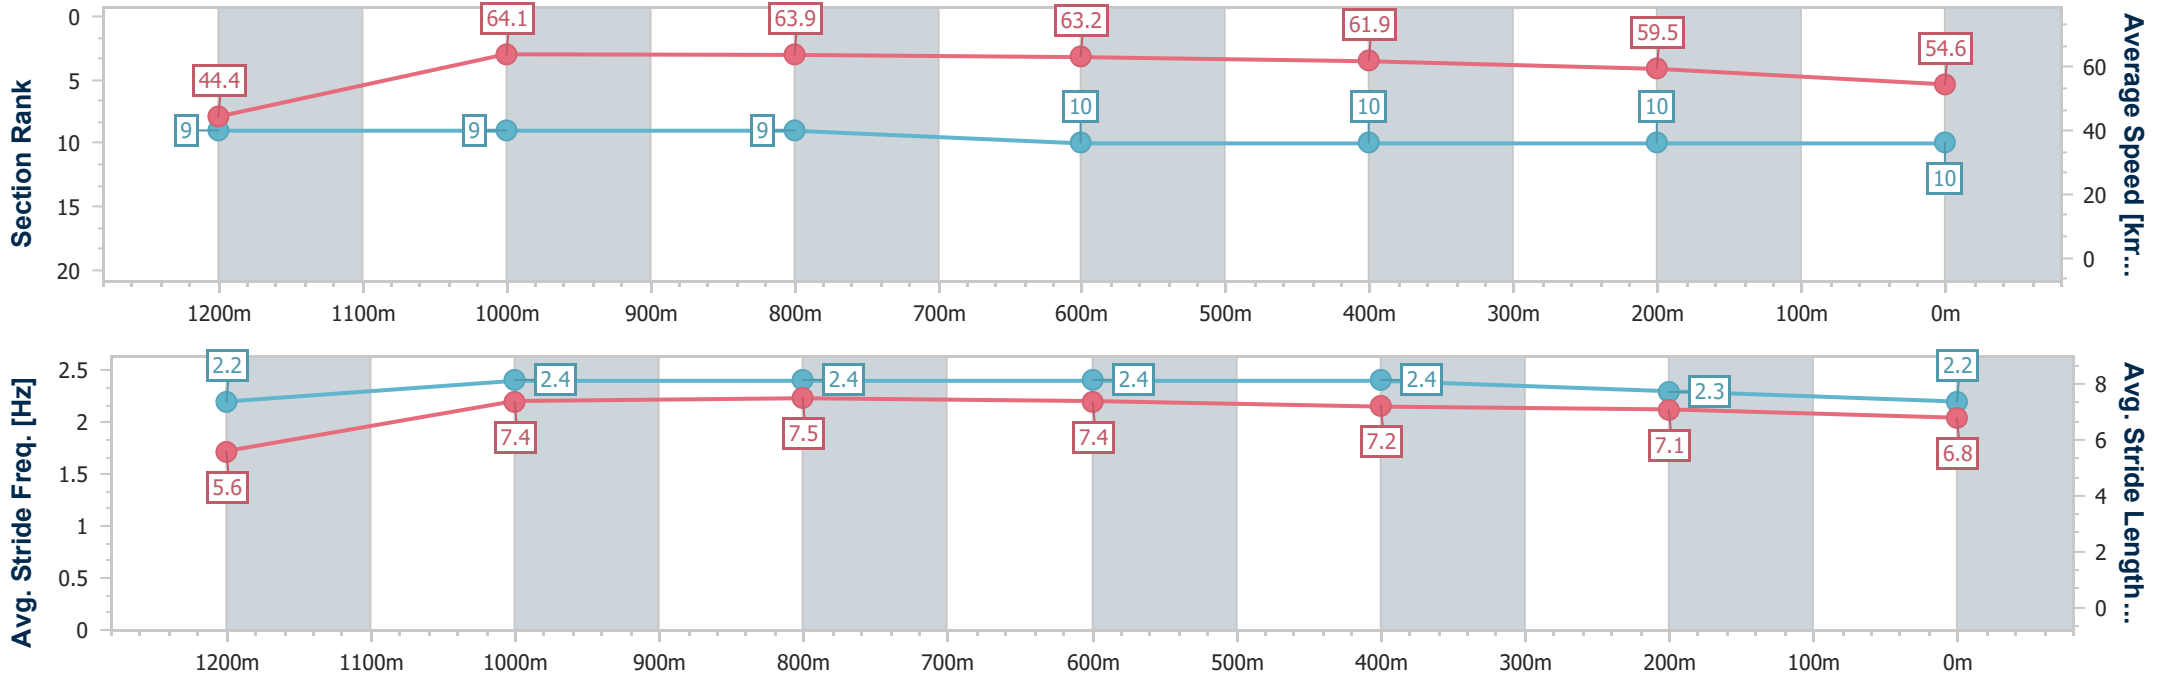

Horse/Jockey Name	I Am Jimmy
Final Rank	10
Fastest Section Time (Section)	0:08.15 (Overall)
Top Speed [km/h] (Section)	65.2 (1000m)
Race State	Finished

Sunshine Coast QLD Professional
Race 7: ELITE Lifestyle Properties BM58 Handicap - 1300m
05 November 2024 - 17:01
Track Rating: Good 4, Weather: Fine, Rail Position: +6m Entire

Section	Overall	1200m	1000m	800m	600m	400m	200m
Section Times	1:19.39 [10] (0:08.15)	1:11.24 [9] (0:11.25)	0:59.99 [9] (0:11.39)	0:48.60 [9] (0:11.58)	0:37.02 [10] (0:11.74)	0:25.28 [10] (0:12.10)	0:13.18 [10] (0:13.18)
Average Speed [km/h]	44.4	64.1	63.9	63.2	61.9	59.5	54.6
Top Speed [km/h]	61.2	65.0	65.2	63.7	62.9	61.5	57.5
Avg. Dist. to Rail [m]	10.8	5.0	3.7	2.6	1.7	1.9	1.9
Avg. Stride Freq. [Hz]	2.2	2.4	2.4	2.4	2.4	2.3	2.2
Avg. Stride Length [m]	5.6	7.4	7.5	7.4	7.2	7.1	6.8

- [ ] Ranking at each section and finish
- -.-.- No data available at this section
- NA No data available