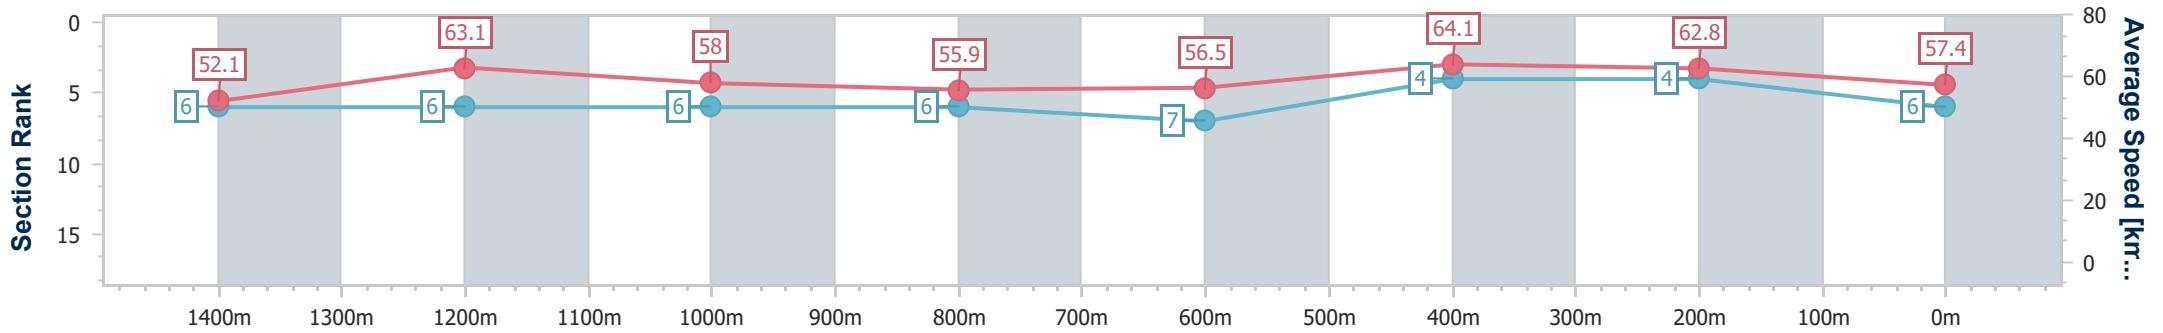

Horse/Jockey Name	Wicked'n' Lovin'it
Final Rank	6
Fastest Section Time (Section)	0:11.38 (600m)
Top Speed [km/h] (Section)	66.2 (1400m)
Race State	Finished

Sunshine Coast QLD Professional
Race 4: Fraser-Kirk Plastic Surgery BM58 Handicap - 1600m
05 November 2024 - 15:00
Track Rating: Good 4, Weather: Fine, Rail Position: +6m Entire

Section	Overall	1400m	1200m	1000m	800m	600m	400m	200m
Section Times	1:38.86 [6] (0:13.77)	1:25.09 [6] (0:11.48)	1:13.61 [6] (0:12.44)	1:01.17 [6] (0:12.94)	0:48.23 [6] (0:12.87)	0:35.36 [7] (0:11.38)	0:23.98 [4] (0:11.46)	0:12.52 [4] (0:12.52)
Average Speed [km/h]	52.1	63.1	58.0	55.9	56.5	64.1	62.8	57.4
Top Speed [km/h]	66.2	66.2	60.4	56.9	61.9	64.7	64.6	61.5
Avg. Dist. to Rail [m]	3.2	2.4	2.5	2.2	1.9	2.1	2.1	2.5
Avg. Stride Freq. [Hz]	2.3	2.4	2.2	2.2	2.2	2.4	2.4	2.3
Avg. Stride Length [m]	6.2	7.4	7.2	7.0	7.0	7.4	7.3	7.0

- [ ] Ranking at each section and finish
- -.-.- No data available at this section
- NA No data available