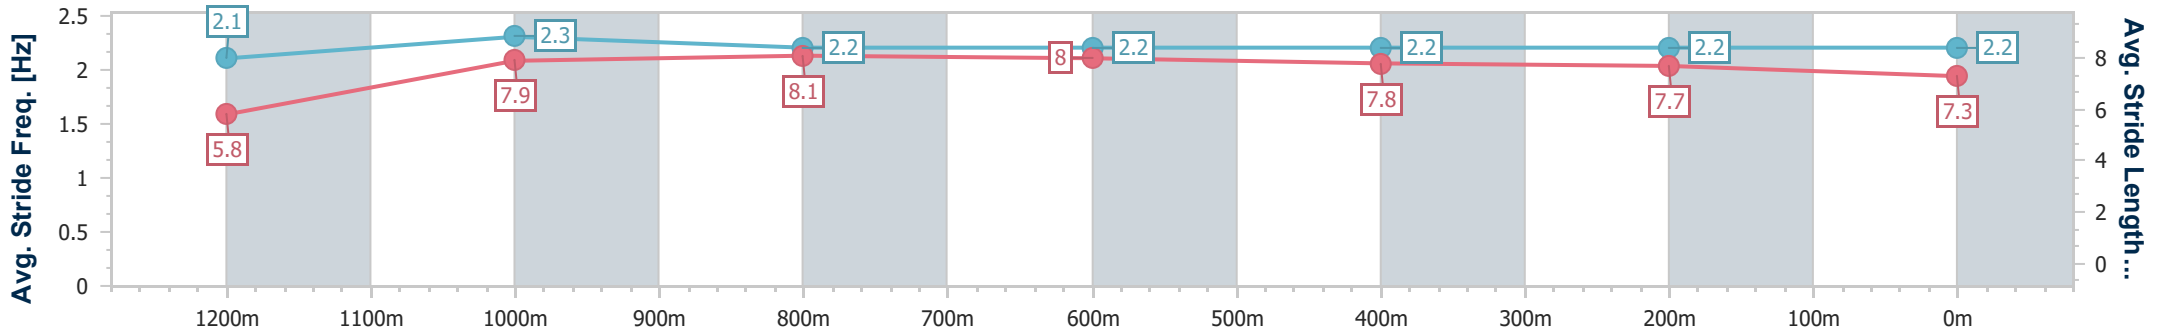

Sunshine Coast QLD Professional
 Race 7: ELITE Lifestyle Properties BM58 Handicap - 1300m
 05 November 2024 - 17:01
 Track Rating: Good 4, Weather: Fine, Rail Position: +6m Entire

Section	Overall	1200m	1000m	800m	600m	400m	200m
Section Times	1:17.57 [1] (0:08.06)	1:09.51 [8] (0:10.87)	0:58.64 [5] (0:11.07)	0:47.57 [4] (0:11.38)	0:36.19 [3] (0:11.70)	0:24.49 [3] (0:11.75)	0:12.74 [1] (0:12.74)
Average Speed [km/h]	45.0	66.1	65.6	63.5	61.7	61.4	56.6
Top Speed [km/h]	62.6	67.8	67.1	64.9	64.0	62.1	60.1
Avg. Dist. to Rail [m]	3.6	2.4	2.2	1.3	0.4	1.1	0.4
Avg. Stride Freq. [Hz]	2.1	2.3	2.2	2.2	2.2	2.2	2.2
Avg. Stride Length [m]	5.8	7.9	8.1	8.0	7.8	7.7	7.3