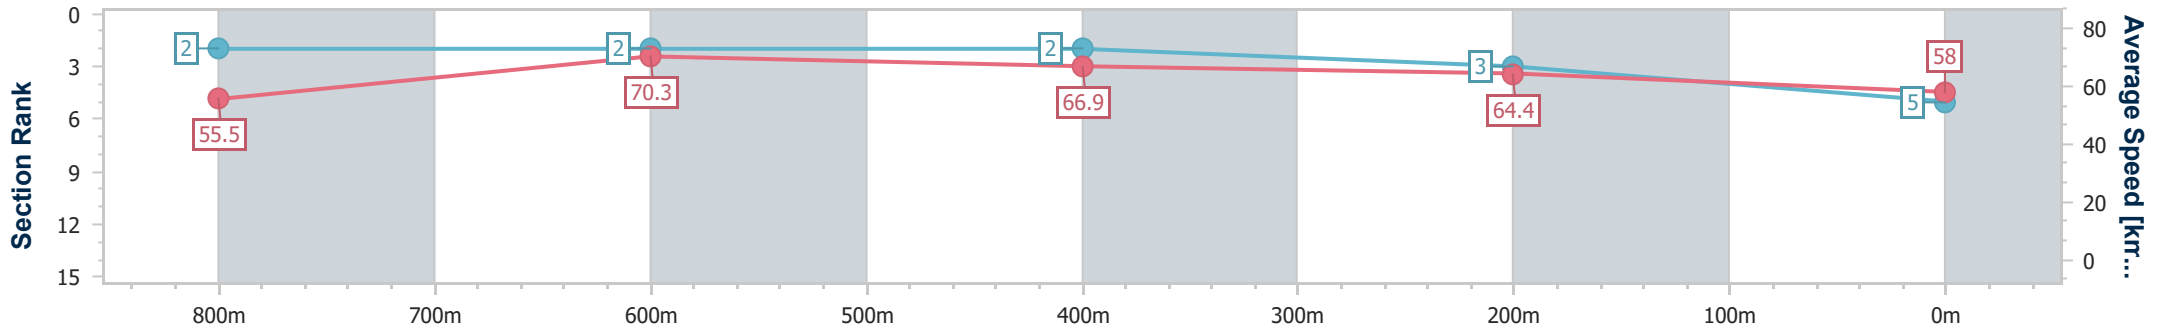

Horse/Jockey Name	Oberoi Princess
Final Rank	5
Fastest Section Time (Section)	0:10.41 (800m)
Top Speed [km/h] (Section)	71.4 (Overall)
Race State	Finished

Sunshine Coast QLD Professional
Race 5: Ben Liddell Constructions Class 3 Handicap - 1000m
05 November 2024 - 15:44
Track Rating: Good 4, Weather: Fine, Rail Position: +6m Entire

Section	Overall	800m	600m	400m	200m
Section Times	0:57.80 [5] (0:12.96)	0:44.84 [2] (0:10.41)	0:34.43 [2] (0:10.86)	0:23.57 [2] (0:11.19)	0:12.38 [3] (0:12.38)
Average Speed [km/h]	55.5	70.3	66.9	64.4	58.0
Top Speed [km/h]	71.4	71.3	68.6	66.2	61.8
Avg. Dist. to Rail [m]	7.0	3.5	1.9	3.4	3.3
Avg. Stride Freq. [Hz]	2.5	2.6	2.6	2.5	2.4
Avg. Stride Length [m]	6.0	7.6	7.2	7.2	6.8

- [ ] Ranking at each section and finish
- -.-.- No data available at this section
- NA No data available