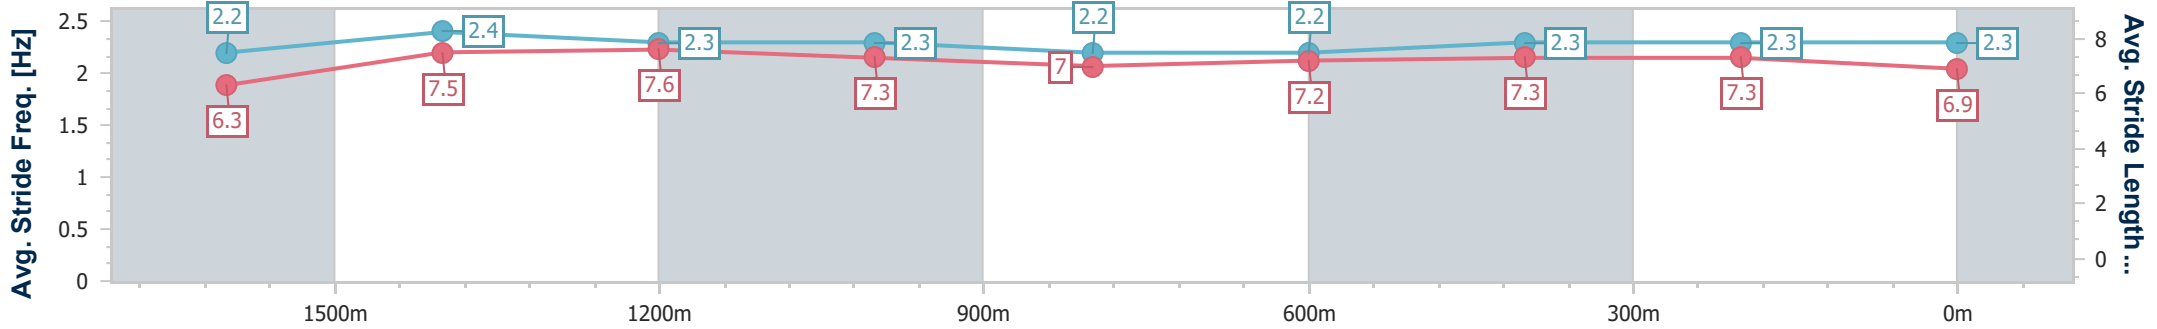

Horse/Jockey Name	Pride Of Savabella
Final Rank	3
Fastest Section Time (Section)	0:11.09 (1600m)
Top Speed [km/h] (Section)	66.9 (1600m)
Race State	Finished

Sunshine Coast QLD Professional
Race 1: Love + Partners Chartered Accountants Maiden Handicap - 1800m

05 November 2024 - 12:29

Track Rating: Good 4, Weather: Fine, Rail Position: +6m Entire

Section	Overall	1600m	1400m	1200m	1000m	800m	600m	400m	200m				
Section Times	1:51.48 [3] (0:14.52)	1:36.96 [8] (0:11.09)	1:25.87 [8] (0:11.38)	1:14.49 [7] (0:12.14)	1:02.35 [7] (0:13.19)	0:49.16 [7] (0:12.65)	0:36.51 [7] (0:12.09)	0:24.42 [6] (0:11.86)	0:12.56 [4] (0:12.56)				
Average Speed [km/h]	49.9	65.0	63.5	59.5	55.0	57.3	60.1	60.7	57.5				
Top Speed [km/h]	63.3	66.9	65.2	62.1	56.6	60.7	62.2	61.5	59.7				
Avg. Dist. to Rail [m]	5.6	1.6	1.7	1.9	2.1	1.5	1.5	2.7	3.5				
Avg. Stride Freq. [Hz]	2.2	2.4	2.3	2.3	2.2	2.2	2.3	2.3	2.3				
Avg. Stride Length [m]	6.3	7.5	7.6	7.3	7.0	7.2	7.3	7.3	6.9				

- [ ] Ranking at each section and finish
- -.-.- No data available at this section
- NA No data available