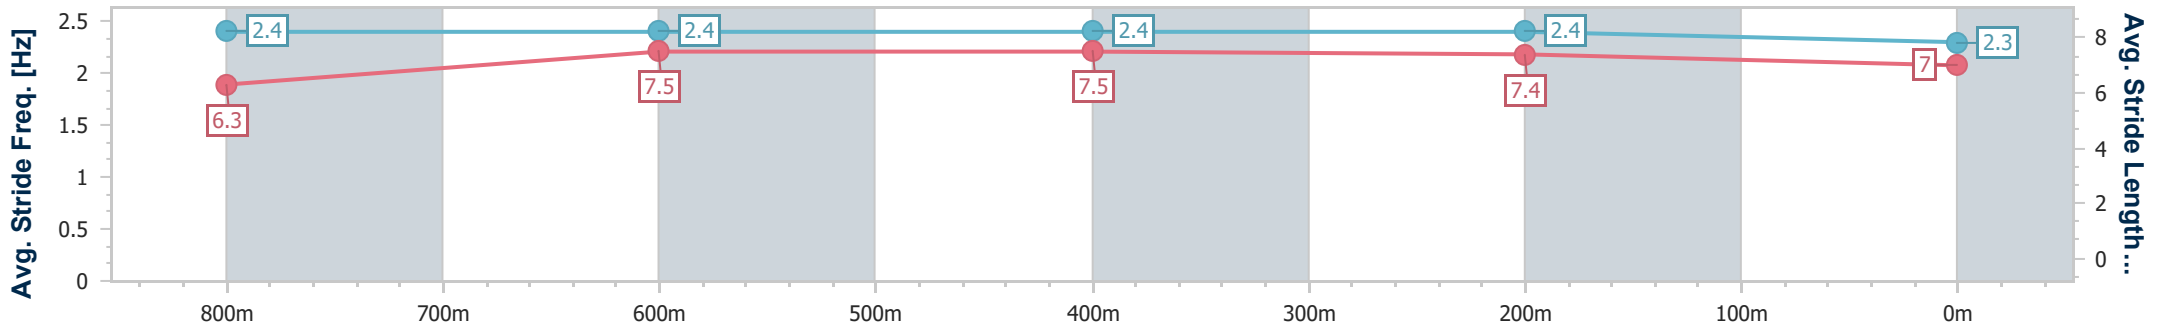

Sunshine Coast QLD Professional

Race 6: 123Travel BM58 Handicap - 1000m

05 November 2024 - 16:24

Track Rating: Good 4, Weather: Fine, Rail Position: +6m Entire

Section	Overall	800m	600m	400m	200m
Section Times	0:58.58 [10] (0:13.11)	0:45.47 [4] (0:10.85)	0:34.62 [5] (0:11.05)	0:23.57 [4] (0:11.24)	0:12.33 [6] (0:12.33)
Average Speed [km/h]	55.1	66.8	65.6	64.1	58.3
Top Speed [km/h]	68.5	68.4	66.4	66.0	62.2
Avg. Dist. to Rail [m]	5.4	2.7	0.9	5.1	5.5
Avg. Stride Freq. [Hz]	2.4	2.4	2.4	2.4	2.3
Avg. Stride Length [m]	6.3	7.5	7.5	7.4	7.0