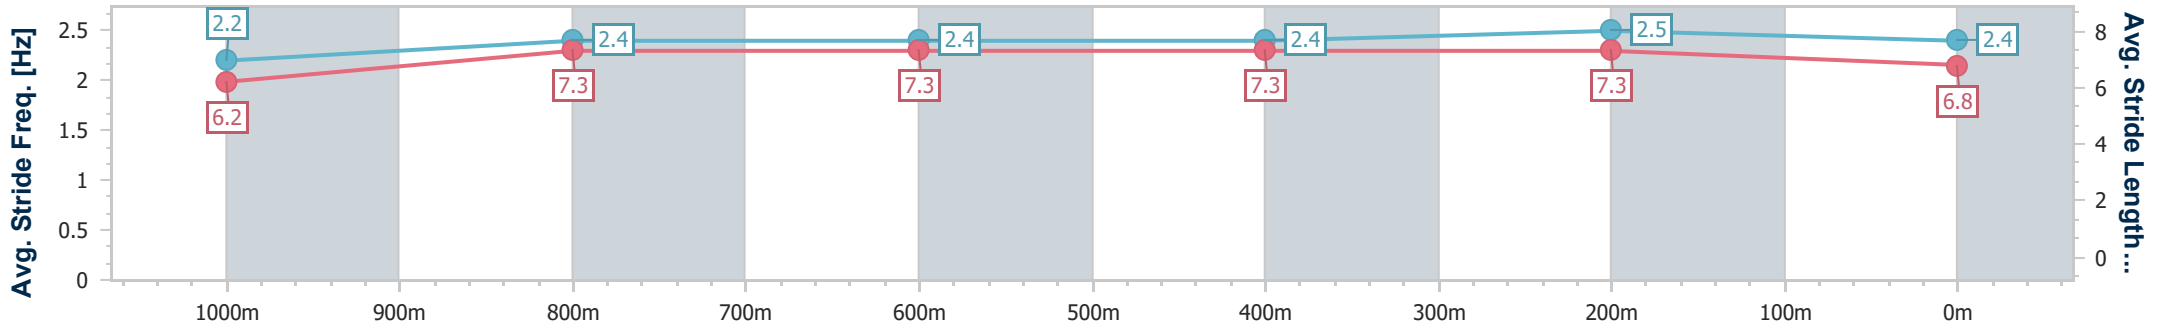

Sunshine Coast QLD Professional

Race 3: Civil Scapes Maiden Handicap - 1200m

05 November 2024 - 14:21

Track Rating: Good 4, Weather: Fine, Rail Position: +6m Entire

Section	Overall	1000m	800m	600m	400m	200m							
Section Times	1:12.42 [8] (0:14.41)	0:58.01 [11] (0:11.65)	0:46.36 [12] (0:11.45)	0:34.91 [9] (0:11.49)	0:23.42 [9] (0:11.08)	0:12.34 [8]							
Average Speed [km/h]	50.0	62.8	64.6	64.5	64.8	58.4							
Top Speed [km/h]	63.8	63.9	66.3	66.0	66.0	62.8							
Avg. Dist. to Rail [m]	9.7	4.7	4.8	4.9	7.1	9.4							
Avg. Stride Freq. [Hz]	2.2	2.4	2.4	2.4	2.5	2.4							
Avg. Stride Length [m]	6.2	7.3	7.3	7.3	7.3	6.8							