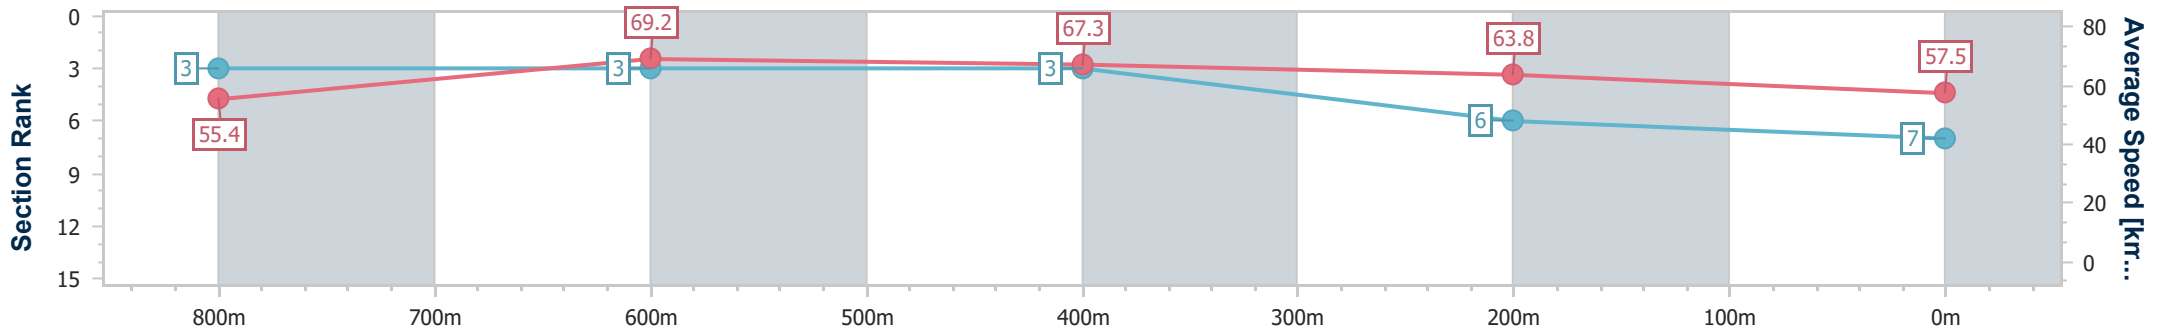

Horse/Jockey Name	Fast Fusion
Final Rank	7
Fastest Section Time (Section)	0:10.48 (800m)
Top Speed [km/h] (Section)	70.3 (800m)
Race State	Finished

Sunshine Coast QLD Professional
Race 5: Ben Liddell Constructions Class 3 Handicap - 1000m
05 November 2024 - 15:44
Track Rating: Good 4, Weather: Fine, Rail Position: +6m Entire

Section	Overall	800m	600m	400m	200m
Section Times	0:58.07 [7] (0:13.03)	0:45.04 [3] (0:10.48)	0:34.56 [3] (0:10.81)	0:23.75 [3] (0:11.27)	0:12.48 [6] (0:12.48)
Average Speed [km/h]	55.4	69.2	67.3	63.8	57.5
Top Speed [km/h]	70.1	70.3	69.2	65.5	61.9
Avg. Dist. to Rail [m]	3.7	2.0	1.6	3.2	2.9
Avg. Stride Freq. [Hz]	2.4	2.5	2.4	2.4	2.2
Avg. Stride Length [m]	6.3	7.8	7.7	7.5	7.3

- [ ] Ranking at each section and finish
- -.-.- No data available at this section
- NA No data available