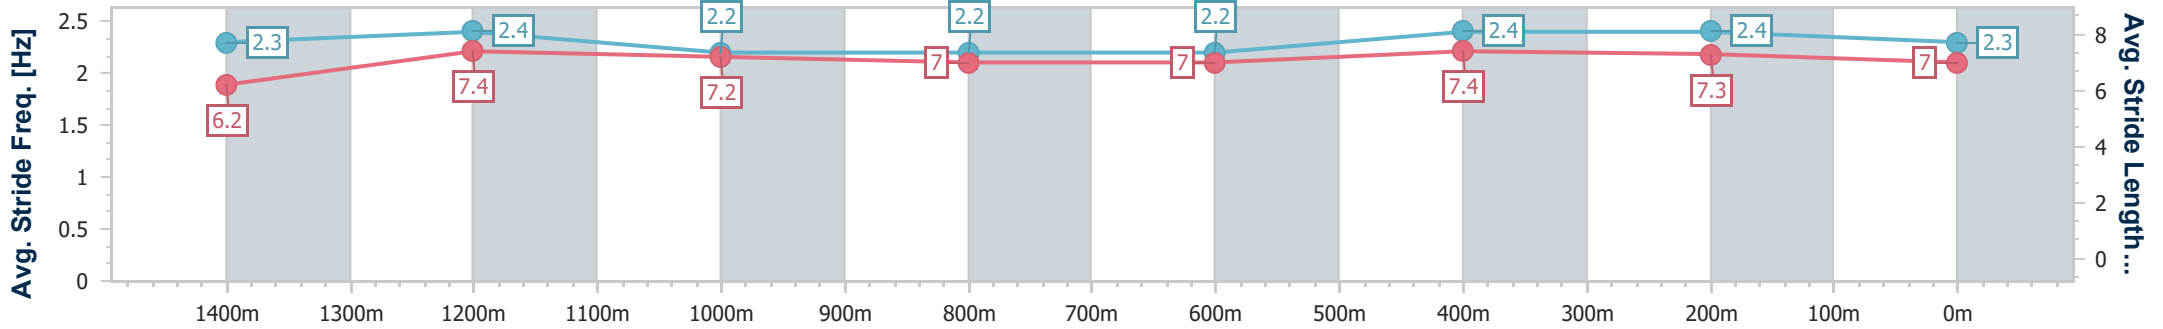

Horse/Jockey Name	Wicked'n' Lovin'it
Final Rank	6
Fastest Section Time (Section)	0:11.38 (600m)
Top Speed [km/h] (Section)	66.2 (1400m)
Race State	Finished

Sunshine Coast QLD Professional
Race 4: Fraser-Kirk Plastic Surgery BM58 Handicap - 1600m
05 November 2024 - 15:00
Track Rating: Good 4, Weather: Fine, Rail Position: +6m Entire

Section	Overall	1400m	1200m	1000m	800m	600m	400m	200m
Section Times	1:38.86 [6] (0:13.77)	1:25.09 [6] (0:11.48)	1:13.61 [6] (0:12.44)	1:01.17 [6] (0:12.94)	0:48.23 [6] (0:12.87)	0:35.36 [7] (0:11.38)	0:23.98 [4] (0:11.46)	0:12.52 [4] (0:12.52)
Average Speed [km/h]	52.1	63.1	58.0	55.9	56.5	64.1	62.8	57.4
Top Speed [km/h]	66.2	66.2	60.4	56.9	61.9	64.7	64.6	61.5
Avg. Dist. to Rail [m]	3.2	2.4	2.5	2.2	1.9	2.1	2.1	2.5
Avg. Stride Freq. [Hz]	2.3	2.4	2.2	2.2	2.2	2.4	2.4	2.3
Avg. Stride Length [m]	6.2	7.4	7.2	7.0	7.0	7.4	7.3	7.0

- [ ] Ranking at each section and finish
- -.-.- No data available at this section
- NA No data available