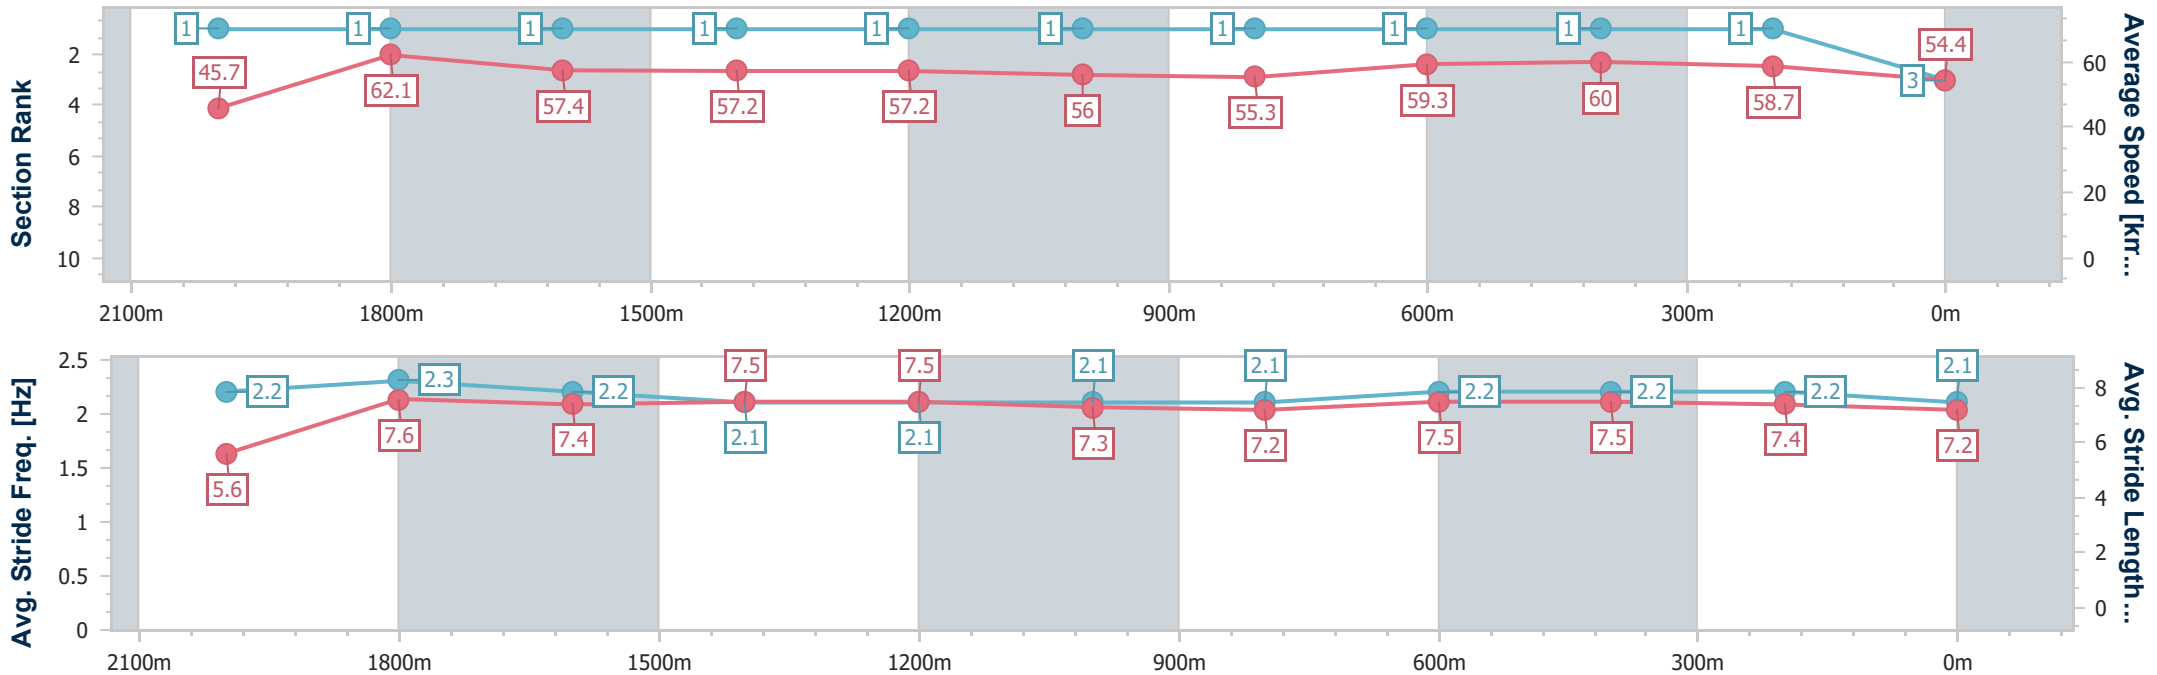

Sunshine Coast QLD Professional
Race 2: Sherrin Rentals BM55 Handicap - 2200m

05 November 2024 - 13:05

Track Rating: Good 4, Weather: Fine, Rail Position: +6m Entire

Section	Overall	2000m	1800m	1600m	1400m	1200m	1000m	800m	600m	400m	200m
Section Times	2:20.89 [3] (0:15.75)	2:05.14 [1] (0:11.59)	1:53.55 [1] (0:12.58)	1:40.97 [1] (0:12.65)	1:28.32 [1] (0:12.67)	1:15.65 [1] (0:12.89)	1:02.76 [1] (0:13.06)	0:49.70 [1] (0:12.21)	0:37.49 [1] (0:12.01)	0:25.48 [1] (0:12.24)	0:13.24 [1] (0:13.24)
Average Speed [km/h]	45.7	62.1	57.4	57.2	57.2	56.0	55.3	59.3	60.0	58.7	54.4
Top Speed [km/h]	62.7	63.6	59.5	58.7	58.4	56.5	57.7	60.8	60.4	60.2	57.4
Avg. Dist. to Rail [m]	4.4	0.5	0.6	1.9	2.0	2.1	1.9	1.0	0.3	0.6	2.0
Avg. Stride Freq. [Hz]	2.2	2.3	2.2	2.1	2.1	2.1	2.1	2.2	2.2	2.2	2.1
Avg. Stride Length [m]	5.6	7.6	7.4	7.5	7.5	7.3	7.2	7.5	7.5	7.4	7.2