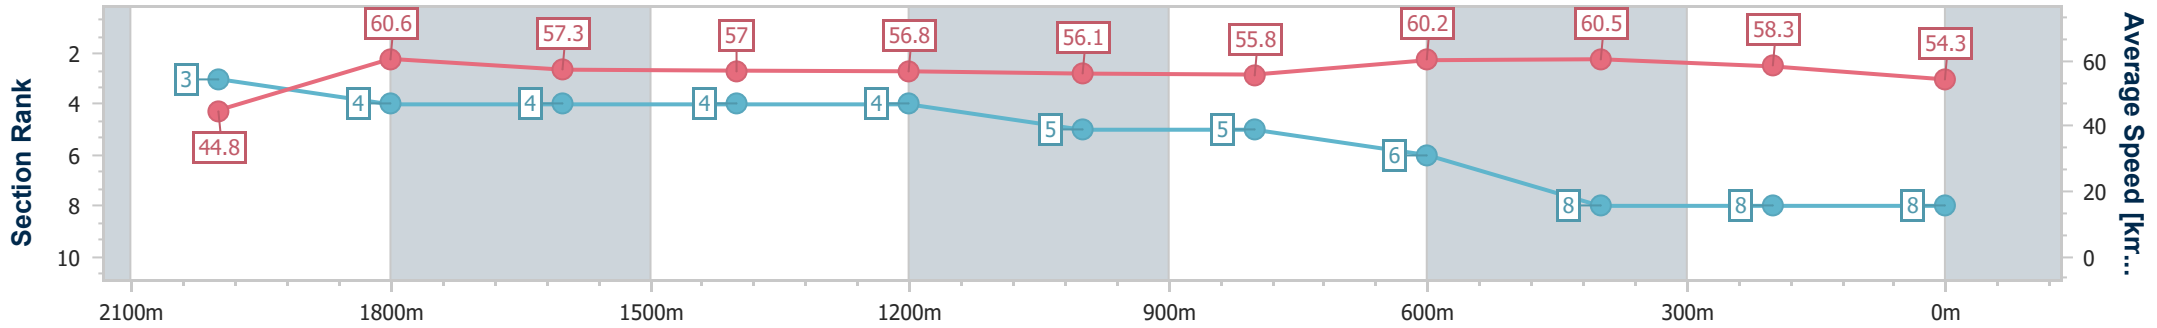

Horse/Jockey Name	Brief Sojourn
Final Rank	8
Fastest Section Time (Section)	0:11.97 (2000m)
Top Speed [km/h] (Section)	63.1 (2000m)
Race State	Finished

Sunshine Coast QLD Professional
Race 2: Sherrin Rentals BM55 Handicap - 2200m

05 November 2024 - 13:05

Track Rating: Good 4, Weather: Fine, Rail Position: +6m Entire

Section	Overall	2000m	1800m	1600m	1400m	1200m	1000m	800m	600m	400m	200m
Section Times	2:22.16 [8] (0:16.07)	2:06.09 [3] (0:11.97)	1:54.12 [4] (0:12.68)	1:41.44 [4] (0:12.87)	1:28.57 [4] (0:12.80)	1:15.77 [4] (0:12.83)	1:02.94 [5] (0:13.03)	0:49.91 [5] (0:12.18)	0:37.73 [6] (0:12.12)	0:25.61 [8] (0:12.32)	0:13.29 [8] (0:13.29)
Average Speed [km/h]	44.8	60.6	57.3	57.0	56.8	56.1	55.8	60.2	60.5	58.3	54.3
Top Speed [km/h]	60.8	63.1	58.1	57.6	57.4	57.3	57.8	61.6	61.3	60.3	56.5
Avg. Dist. to Rail [m]	6.6	1.4	2.2	4.5	4.2	3.4	3.2	3.4	2.8	5.3	7.3
Avg. Stride Freq. [Hz]	2.2	2.3	2.2	2.2	2.2	2.1	2.2	2.3	2.3	2.3	2.2
Avg. Stride Length [m]	5.7	7.4	7.2	7.3	7.3	7.3	7.2	7.3	7.3	7.2	7.0

- [ ] Ranking at each section and finish
- -.-.- No data available at this section
- NA No data available