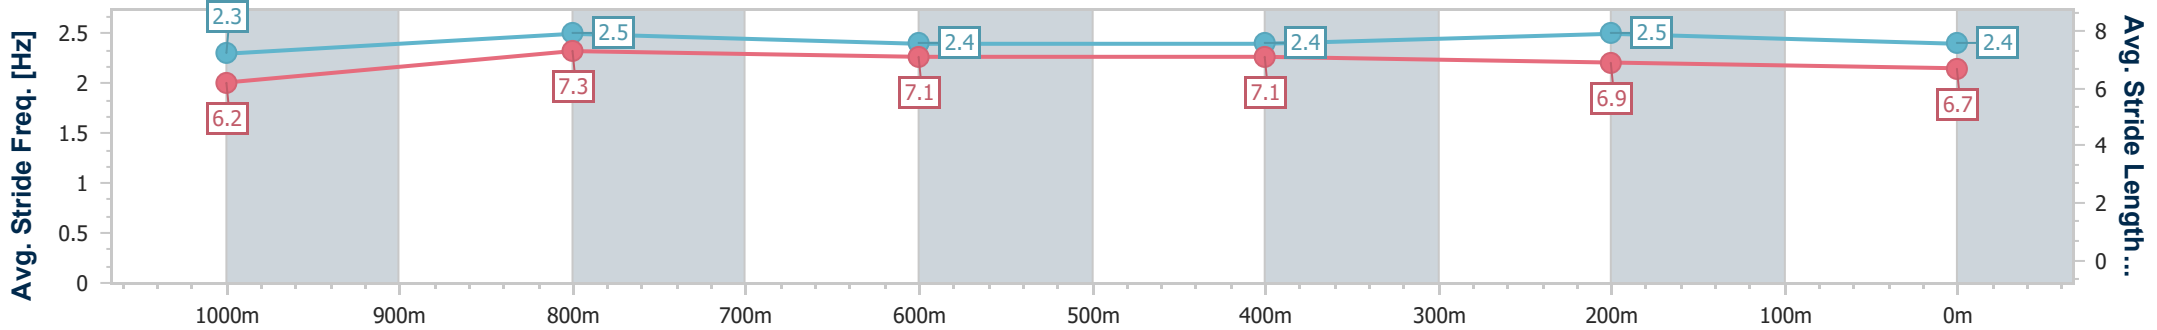

Horse/Jockey Name	Vesper Lynd
Final Rank	5
Fastest Section Time (Section)	0:11.18 (1000m)
Top Speed [km/h] (Section)	66.8 (1000m)
Race State	Finished

Sunshine Coast QLD Professional
Race 3: Civil Scapes Maiden Handicap - 1200m

05 November 2024 - 14:21

Track Rating: Good 4, Weather: Fine, Rail Position: +6m Entire

Section	Overall	1000m	800m	600m	400m	200m
Section Times	1:12.16 [5] (0:13.64)	0:58.52 [1] (0:11.18)	0:47.34 [1] (0:11.83)	0:35.51 [1] (0:11.38)	0:24.13 [1] (0:11.53)	0:12.60 [2] (0:12.60)
Average Speed [km/h]	52.8	64.6	61.1	62.9	62.3	57.2
Top Speed [km/h]	64.4	66.8	63.1	63.7	65.0	60.4
Avg. Dist. to Rail [m]	5.2	1.8	0.6	1.1	1.8	2.5
Avg. Stride Freq. [Hz]	2.3	2.5	2.4	2.4	2.5	2.4
Avg. Stride Length [m]	6.2	7.3	7.1	7.1	6.9	6.7

- [ ] Ranking at each section and finish
- -.-.- No data available at this section
- NA No data available