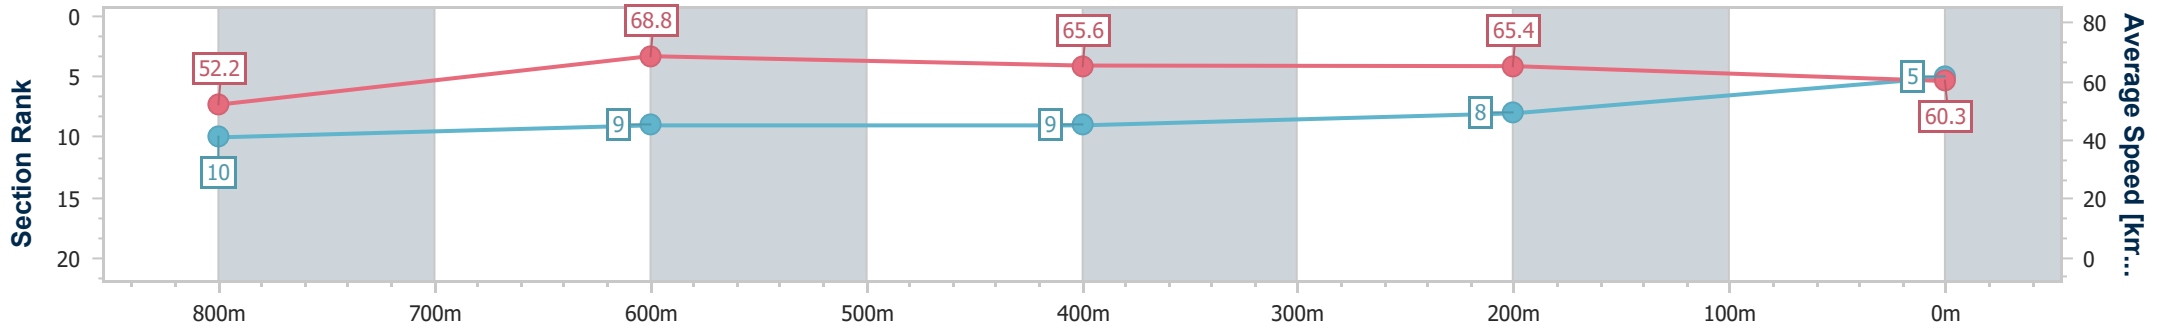

Sunshine Coast QLD Professional

Race 6: 123Travel BM58 Handicap - 1000m

05 November 2024 - 16:24

Track Rating: Good 4, Weather: Fine, Rail Position: +6m Entire

Section	Overall	800m	600m	400m	200m
Section Times	0:58.31 [5] (0:13.82)	0:44.49 [10] (0:10.56)	0:33.93 [9] (0:10.94)	0:22.99 [9] (0:11.04)	0:11.95 [8] (0:11.95)
Average Speed [km/h]	52.2	68.8	65.6	65.4	60.3
Top Speed [km/h]	69.8	70.2	67.9	66.8	63.4
Avg. Dist. to Rail [m]	5.0	1.8	0.3	0.6	1.0
Avg. Stride Freq. [Hz]	2.4	2.6	2.6	2.6	2.5
Avg. Stride Length [m]	6.0	7.3	7.2	7.0	6.7