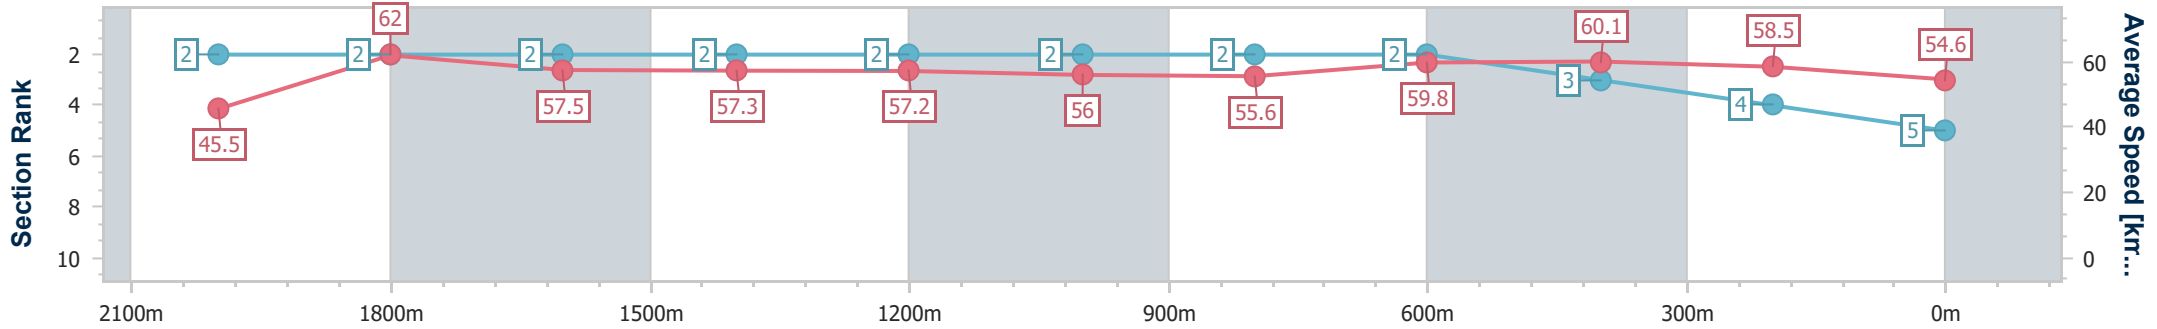

Horse/Jockey Name	Flying Rothe
Final Rank	5
Fastest Section Time (Section)	0:11.71 (2000m)
Top Speed [km/h] (Section)	62.9 (2000m)
Race State	Finished

Sunshine Coast QLD Professional
Race 2: Sherrin Rentals BM55 Handicap - 2200m

05 November 2024 - 13:05

Track Rating: Good 4, Weather: Fine, Rail Position: +6m Entire

Section	Overall	2000m	1800m	1600m	1400m	1200m	1000m	800m	600m	400m	200m
Section Times	2:21.24 [5] (0:15.82)	2:05.42 [2] (0:11.71)	1:53.71 [2] (0:12.59)	1:41.12 [2] (0:12.67)	1:28.45 [2] (0:12.69)	1:15.76 [2] (0:12.90)	1:02.86 [2] (0:13.05)	0:49.81 [2] (0:12.19)	0:37.62 [2] (0:12.15)	0:25.47 [3] (0:12.31)	0:13.16 [4] (0:13.16)
Average Speed [km/h]	45.5	62.0	57.5	57.3	57.2	56.0	55.6	59.8	60.1	58.5	54.6
Top Speed [km/h]	62.6	62.9	59.7	58.0	57.9	57.2	57.9	61.4	61.1	59.5	57.6
Avg. Dist. to Rail [m]	7.5	1.0	1.6	2.6	3.0	3.1	2.9	2.2	2.4	3.4	4.6
Avg. Stride Freq. [Hz]	2.3	2.3	2.2	2.2	2.2	2.2	2.2	2.2	2.2	2.2	2.2
Avg. Stride Length [m]	5.6	7.3	7.2	7.2	7.1	7.0	7.1	7.5	7.5	7.3	7.0

- [ ] Ranking at each section and finish
- -.-.- No data available at this section
- NA No data available