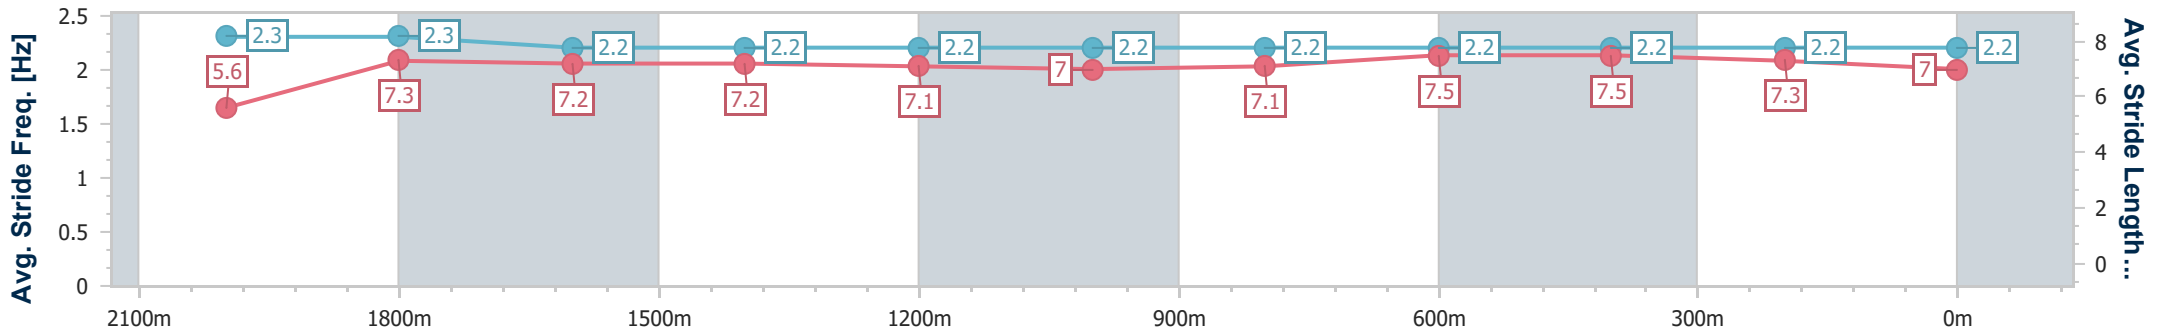

Horse/Jockey Name	Flying Rothe
Final Rank	5
Fastest Section Time (Section)	0:11.71 (2000m)
Top Speed [km/h] (Section)	62.9 (2000m)
Race State	Finished

Sunshine Coast QLD Professional
Race 2: Sherrin Rentals BM55 Handicap - 2200m

05 November 2024 - 13:05

Track Rating: Good 4, Weather: Fine, Rail Position: +6m Entire

Section	Overall	2000m	1800m	1600m	1400m	1200m	1000m	800m	600m	400m	200m
Section Times	2:21.24 [5] (0:15.82)	2:05.42 [2] (0:11.71)	1:53.71 [2] (0:12.59)	1:41.12 [2] (0:12.67)	1:28.45 [2] (0:12.69)	1:15.76 [2] (0:12.90)	1:02.86 [2] (0:13.05)	0:49.81 [2] (0:12.19)	0:37.62 [2] (0:12.15)	0:25.47 [3] (0:12.31)	0:13.16 [4] (0:13.16)
Average Speed [km/h]	45.5	62.0	57.5	57.3	57.2	56.0	55.6	59.8	60.1	58.5	54.6
Top Speed [km/h]	62.6	62.9	59.7	58.0	57.9	57.2	57.9	61.4	61.1	59.5	57.6
Avg. Dist. to Rail [m]	7.5	1.0	1.6	2.6	3.0	3.1	2.9	2.2	2.4	3.4	4.6
Avg. Stride Freq. [Hz]	2.3	2.3	2.2	2.2	2.2	2.2	2.2	2.2	2.2	2.2	2.2
Avg. Stride Length [m]	5.6	7.3	7.2	7.2	7.1	7.0	7.1	7.5	7.5	7.3	7.0

- [ ] Ranking at each section and finish
- -.-.- No data available at this section
- NA No data available