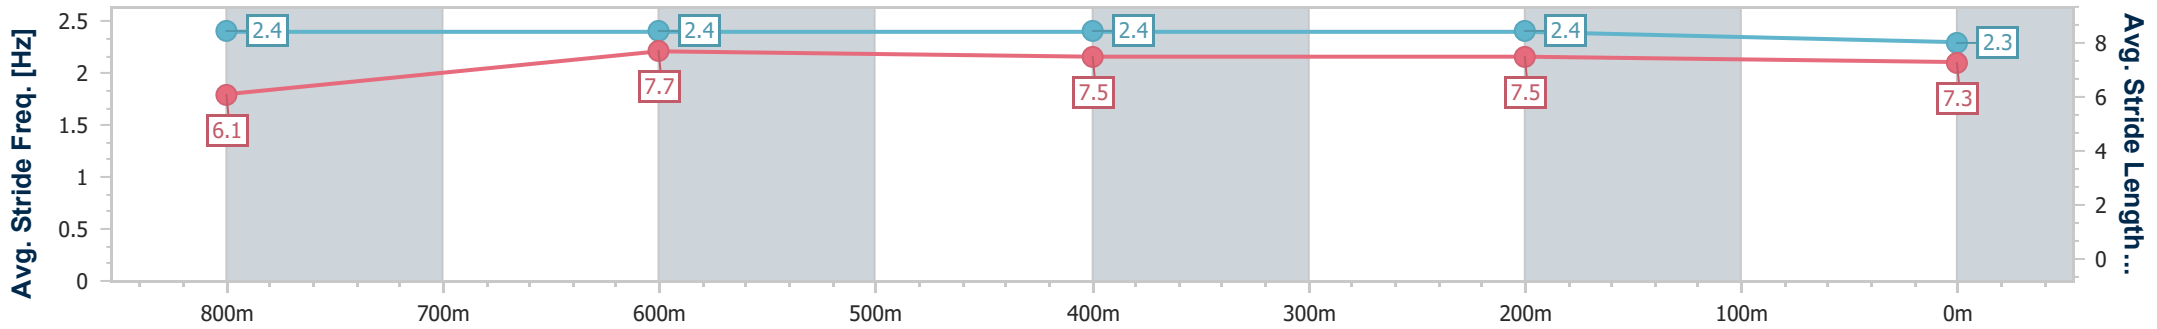

Sunshine Coast QLD Professional

Race 6: 123Travel BM58 Handicap - 1000m

05 November 2024 - 16:24

Track Rating: Good 4, Weather: Fine, Rail Position: +6m Entire

Section	Overall	800m	600m	400m	200m
Section Times	0:58.06 [3] (0:13.41)	0:44.65 [8] (0:10.65)	0:34.00 [6] (0:11.12)	0:22.88 [6] (0:11.02)	0:11.86 [4] (0:11.86)
Average Speed [km/h]	53.8	67.9	65.4	65.6	60.7
Top Speed [km/h]	70.1	70.1	68.0	66.6	63.5
Avg. Dist. to Rail [m]	6.1	1.4	2.2	3.8	6.0
Avg. Stride Freq. [Hz]	2.4	2.4	2.4	2.4	2.3
Avg. Stride Length [m]	6.1	7.7	7.5	7.5	7.3