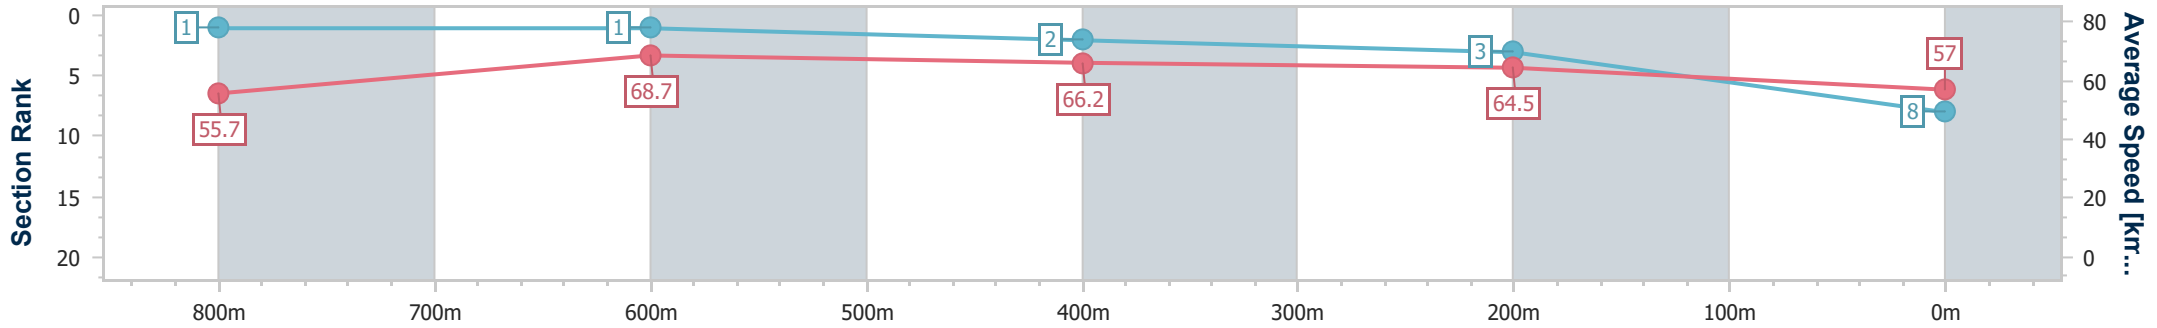

Sunshine Coast QLD Professional

Race 6: 123Travel BM58 Handicap - 1000m

05 November 2024 - 16:24

Track Rating: Good 4, Weather: Fine, Rail Position: +6m Entire

Section	Overall	800m	600m	400m	200m
Section Times	0:58.49 [8] (0:12.93)	0:45.56 [1] (0:10.62)	0:34.94 [1] (0:11.13)	0:23.81 [2] (0:11.15)	0:12.66 [3] (0:12.66)
Average Speed [km/h]	55.7	68.7	66.2	64.5	57.0
Top Speed [km/h]	70.0	70.2	67.8	66.2	61.4
Avg. Dist. to Rail [m]	4.1	3.1	4.1	3.4	2.8
Avg. Stride Freq. [Hz]	2.4	2.5	2.5	2.5	2.3
Avg. Stride Length [m]	6.4	7.6	7.3	7.3	6.7