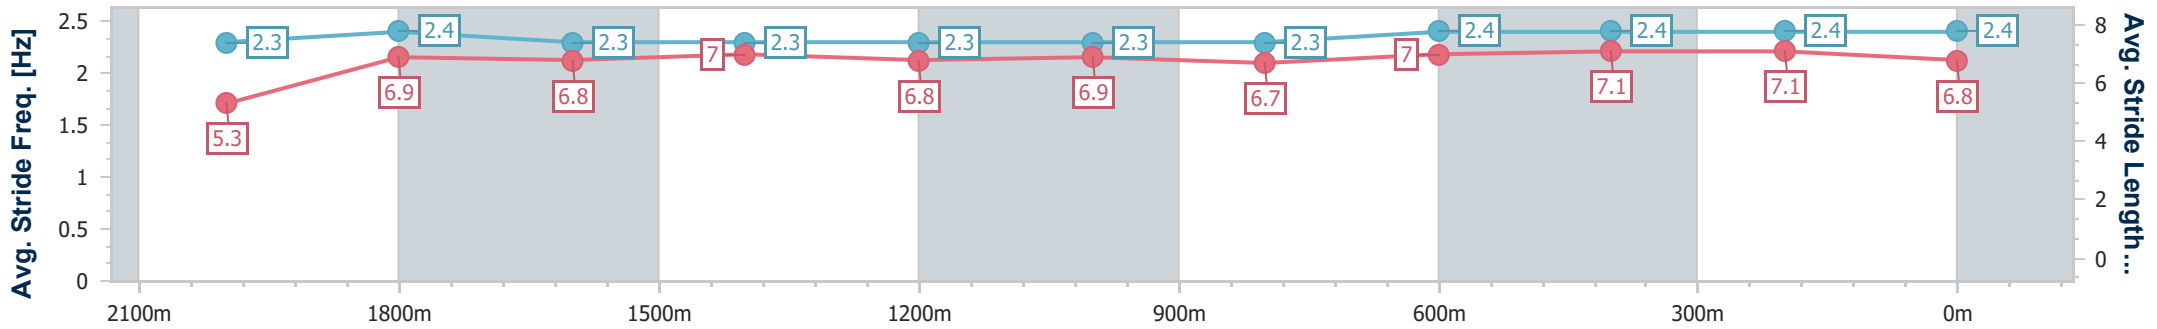

Sunshine Coast QLD Professional

Race 2: Sherrin Rentals BM55 Handicap - 2200m

05 November 2024 - 13:05

Track Rating: Good 4, Weather: Fine, Rail Position: +6m Entire

Section	Overall	2000m	1800m	1600m	1400m	1200m	1000m	800m	600m	400m	200m
Section Times	2:20.95 [4] (0:16.38)	2:04.57 [6] (0:12.20)	1:52.37 [7] (0:12.83)	1:39.54 [7] (0:12.76)	1:26.78 [8] (0:12.79)	1:13.99 [8] (0:12.69)	1:01.30 [8] (0:13.03)	0:48.27 [8] (0:12.12)	0:36.15 [8] (0:11.74)	0:24.41 [7] (0:11.92)	0:12.49 [5] (0:12.49)
Average Speed [km/h]	44.0	59.2	56.7	56.9	56.6	56.8	55.7	59.8	61.9	60.6	57.6
Top Speed [km/h]	59.1	60.7	57.4	57.4	57.5	57.7	56.7	62.4	63.0	61.5	59.8
Avg. Dist. to Rail [m]	5.3	0.8	1.6	3.0	3.2	3.3	2.2	1.5	1.4	3.7	6.0
Avg. Stride Freq. [Hz]	2.3	2.4	2.3	2.3	2.3	2.3	2.3	2.4	2.4	2.4	2.4
Avg. Stride Length [m]	5.3	6.9	6.8	7.0	6.8	6.9	6.7	7.0	7.1	7.1	6.8