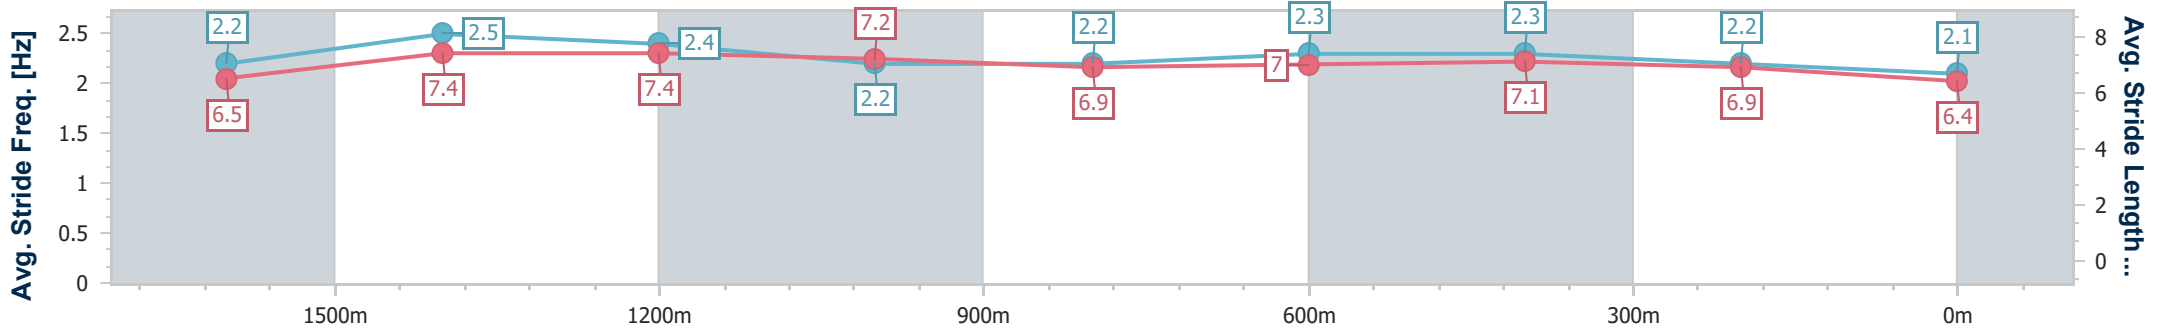

Sunshine Coast QLD Professional
Race 1: Love + Partners Chartered Accountants Maiden Handicap - 1800m

05 November 2024 - 12:29

Track Rating: Good 4, Weather: Fine, Rail Position: +6m Entire

Section	Overall	1600m	1400m	1200m	1000m	800m	600m	400m	200m				
Section Times	1:55.32 [7] (0:13.63)	1:41.69 [3] (0:10.83)	1:30.86 [1] (0:11.50)	1:19.36 [2] (0:12.62)	1:06.74 [2] (0:13.23)	0:53.51 [2] (0:12.72)	0:40.79 [2] (0:12.45)	0:28.34 [5] (0:13.29)	0:15.05 [7] (0:15.05)				
Average Speed [km/h]	53.4	66.7	63.1	57.2	54.9	57.3	58.0	54.0	48.2				
Top Speed [km/h]	67.1	67.6	65.9	59.7	55.6	59.0	59.2	56.7	51.4				
Avg. Dist. to Rail [m]	6.3	1.7	2.7	2.8	2.6	2.2	0.4	1.4	1.6				
Avg. Stride Freq. [Hz]	2.2	2.5	2.4	2.2	2.2	2.3	2.3	2.2	2.1				
Avg. Stride Length [m]	6.5	7.4	7.4	7.2	6.9	7.0	7.1	6.9	6.4				