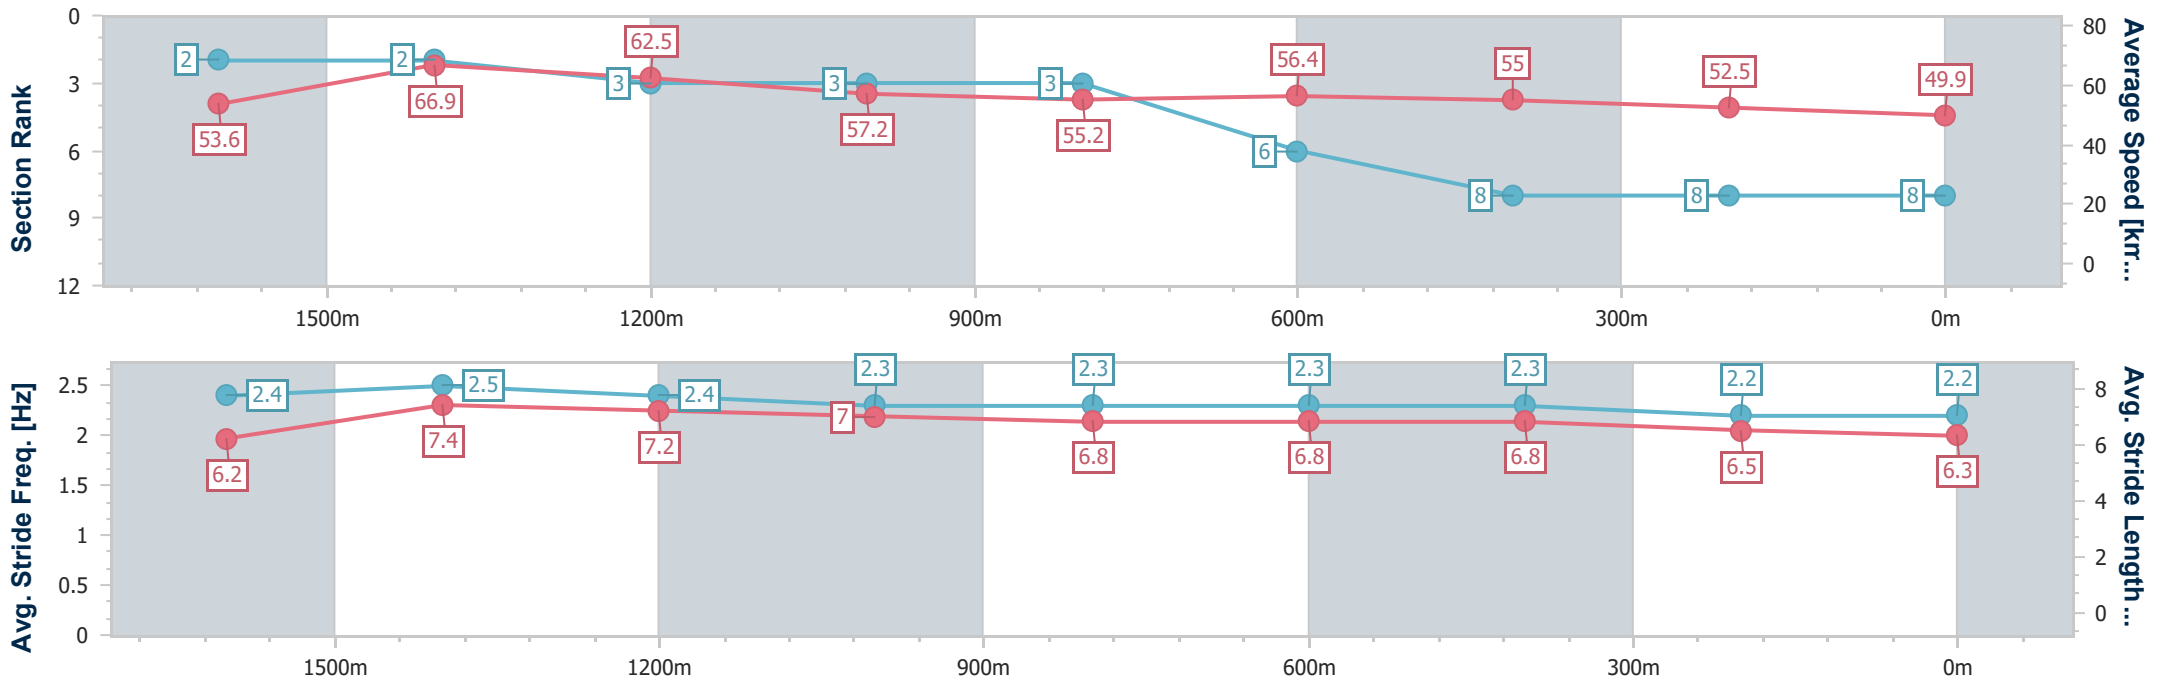

Horse/Jockey Name	Show 'Em Norm
Final Rank	8
Fastest Section Time (Section)	0:10.85 (1600m)
Top Speed [km/h] (Section)	68.6 (1600m)
Race State	Finished

Sunshine Coast QLD Professional
Race 1: Love + Partners Chartered Accountants Maiden Handicap - 1800m

05 November 2024 - 12:29

Track Rating: Good 4, Weather: Fine, Rail Position: +6m Entire

Section	Overall	1600m	1400m	1200m	1000m	800m	600m	400m	200m
Section Times	1:56.29 [8] (0:13.62)	1:42.67 [2] (0:10.85)	1:31.82 [2] (0:11.66)	1:20.16 [3] (0:12.65)	1:07.51 [3] (0:13.16)	0:54.35 [3] (0:12.95)	0:41.40 [6] (0:13.14)	0:28.26 [8] (0:13.74)	0:14.52 [8] (0:14.52)
Average Speed [km/h]	53.6	66.9	62.5	57.2	55.2	56.4	55.0	52.5	49.9
Top Speed [km/h]	67.0	68.6	65.0	58.9	55.7	57.1	56.8	53.0	51.2
Avg. Dist. to Rail [m]	8.8	3.6	4.3	3.5	3.3	2.2	1.1	2.9	3.5
Avg. Stride Freq. [Hz]	2.4	2.5	2.4	2.3	2.3	2.3	2.3	2.2	2.2
Avg. Stride Length [m]	6.2	7.4	7.2	7.0	6.8	6.8	6.8	6.5	6.3

- [ ] Ranking at each section and finish
- -.-.- No data available at this section
- NA No data available