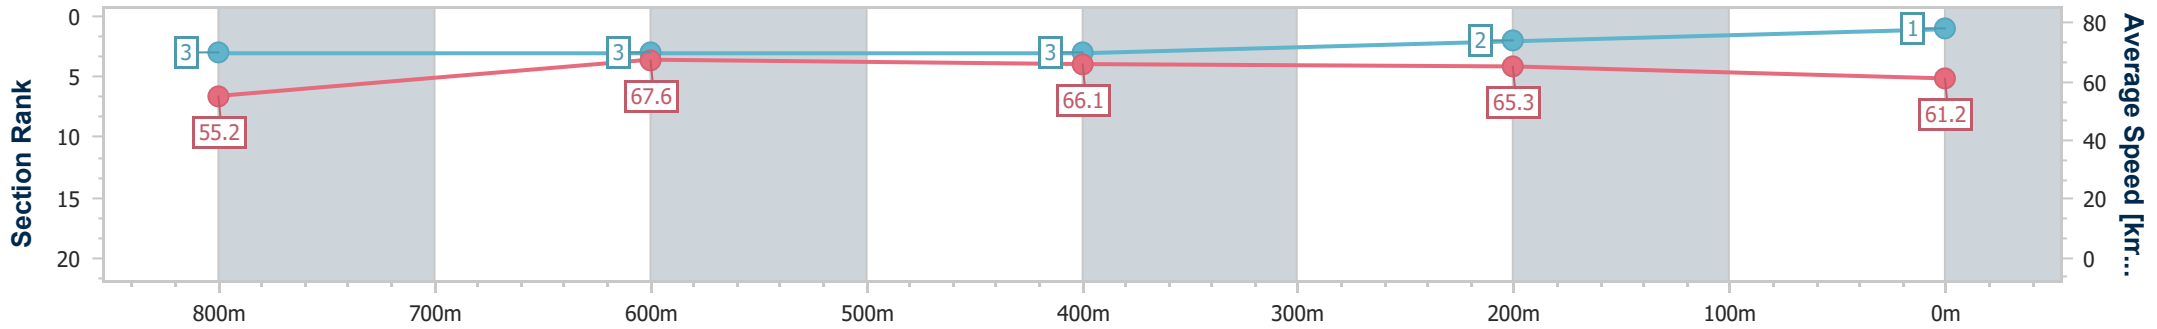

Sunshine Coast QLD Professional

Race 6: 123Travel BM58 Handicap - 1000m

05 November 2024 - 16:24

Track Rating: Good 4, Weather: Fine, Rail Position: +6m Entire

Section	Overall	800m	600m	400m	200m
Section Times	0:57.58 [1] (0:13.07)	0:44.51 [3] (0:10.73)	0:33.78 [3] (0:11.03)	0:22.75 [3] (0:10.99)	0:11.76 [2] (0:11.76)
Average Speed [km/h]	55.2	67.6	66.1	65.3	61.2
Top Speed [km/h]	70.0	69.6	66.9	66.8	64.2
Avg. Dist. to Rail [m]	2.6	2.4	2.0	2.3	2.7
Avg. Stride Freq. [Hz]	2.4	2.4	2.4	2.4	2.3
Avg. Stride Length [m]	6.2	7.8	7.8	7.6	7.4