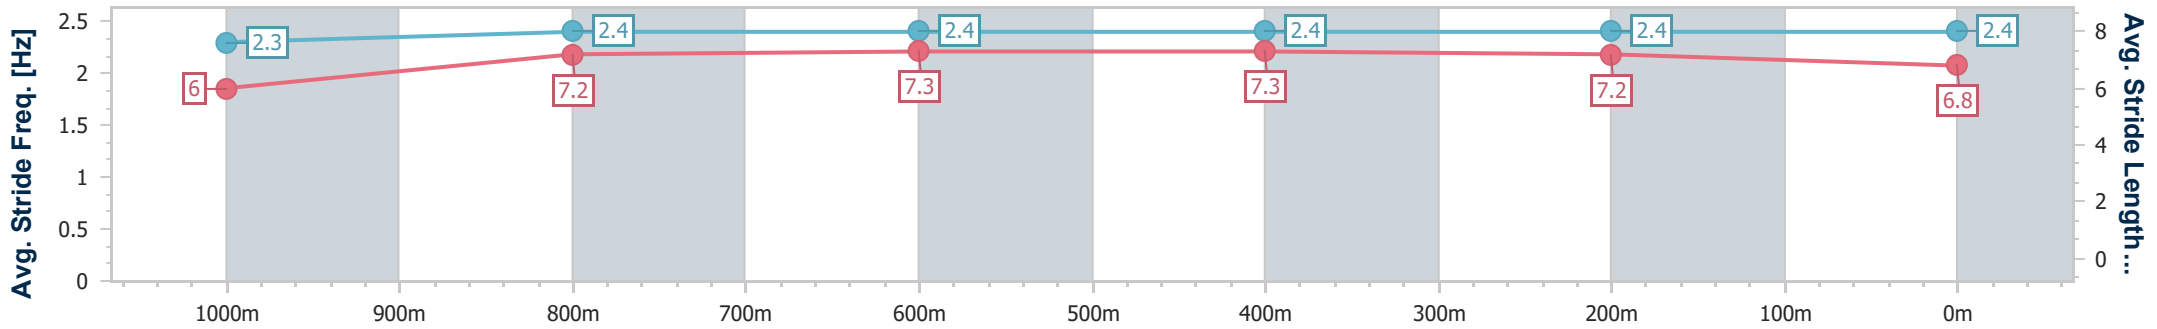

Sunshine Coast QLD Professional

Race 3: Civil Scapes Maiden Handicap - 1200m

05 November 2024 - 14:21

Track Rating: Good 4, Weather: Fine, Rail Position: +6m Entire

Section	Overall	1000m	800m	600m	400m	200m
Section Times	1:12.94 [13] (0:14.41)	0:58.53 [10] (0:11.70)	0:46.83 [13] (0:11.61)	0:35.22 [12] (0:11.51)	0:23.71 [11] (0:11.34)	0:12.37 [12]
Average Speed [km/h]	50.0	62.4	63.2	63.5	63.6	58.1
Top Speed [km/h]	62.2	63.8	64.4	65.0	65.2	61.8
Avg. Dist. to Rail [m]	6.5	3.8	3.4	2.9	5.4	7.3
Avg. Stride Freq. [Hz]	2.3	2.4	2.4	2.4	2.4	2.4
Avg. Stride Length [m]	6.0	7.2	7.3	7.3	7.2	6.8