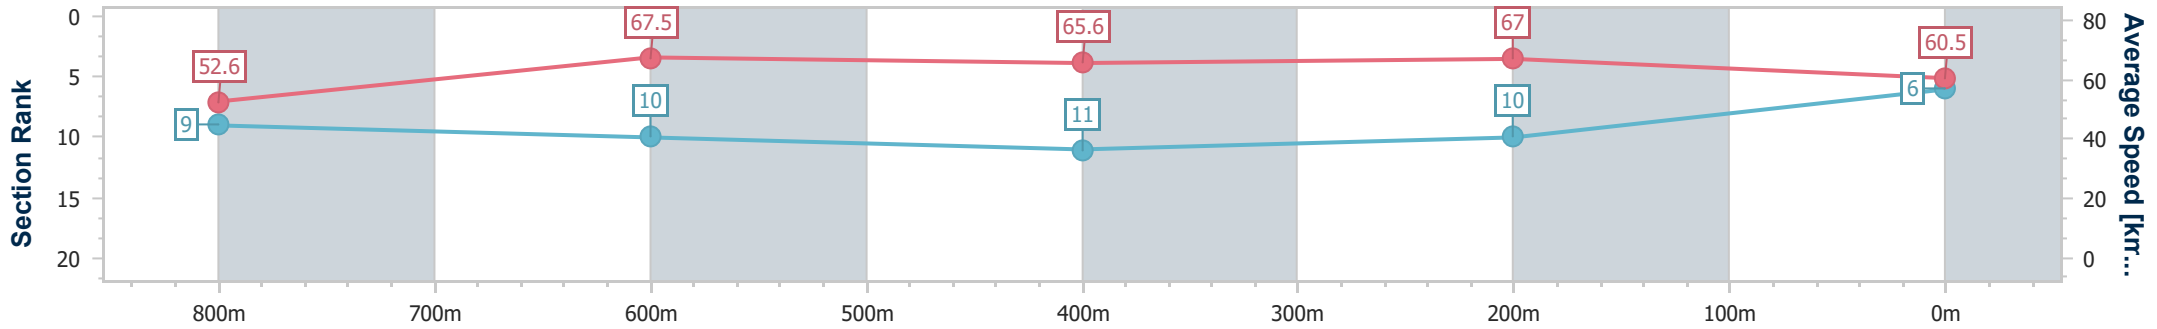

Sunshine Coast QLD Professional

Race 6: 123Travel BM58 Handicap - 1000m

05 November 2024 - 16:24

Track Rating: Good 4, Weather: Fine, Rail Position: +6m Entire

Section	Overall	800m	600m	400m	200m
Section Times	0:58.35 [6] (0:13.73)	0:44.62 [9] (0:10.79)	0:33.83 [10] (0:11.17)	0:22.66 [11] (0:10.78)	0:11.88 [10] (0:11.88)
Average Speed [km/h]	52.6	67.5	65.6	67.0	60.5
Top Speed [km/h]	67.6	69.7	67.2	67.8	66.1
Avg. Dist. to Rail [m]	8.6	3.0	3.4	9.1	10.3
Avg. Stride Freq. [Hz]	2.2	2.4	2.3	2.4	2.3
Avg. Stride Length [m]	6.4	7.9	7.8	7.9	7.4