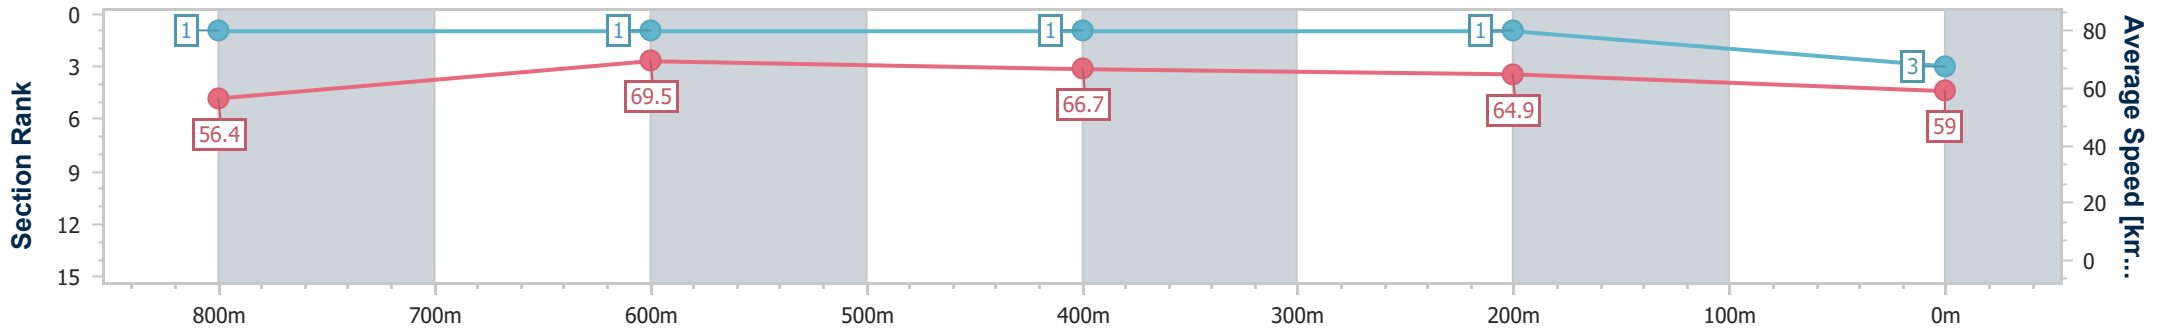

Horse/Jockey Name	Platinum Lies
Final Rank	3
Fastest Section Time (Section)	0:10.39 (800m)
Top Speed [km/h] (Section)	72.2 (Overall)
Race State	Finished

Sunshine Coast QLD Professional
Race 5: Ben Liddell Constructions Class 3 Handicap - 1000m
05 November 2024 - 15:44
Track Rating: Good 4, Weather: Fine, Rail Position: +6m Entire

Section	Overall	800m	600m	400m	200m
Section Times	0:57.33 [3] (0:12.77)	0:44.56 [1] (0:10.39)	0:34.17 [1] (0:10.87)	0:23.30 [1] (0:11.10)	0:12.20 [1] (0:12.20)
Average Speed [km/h]	56.4	69.5	66.7	64.9	59.0
Top Speed [km/h]	72.2	71.3	67.4	66.2	63.8
Avg. Dist. to Rail [m]	2.7	1.3	0.9	0.9	1.7
Avg. Stride Freq. [Hz]	2.5	2.6	2.5	2.5	2.3
Avg. Stride Length [m]	6.1	7.4	7.3	7.4	7.1

- [ ] Ranking at each section and finish
- -.-.- No data available at this section
- NA No data available