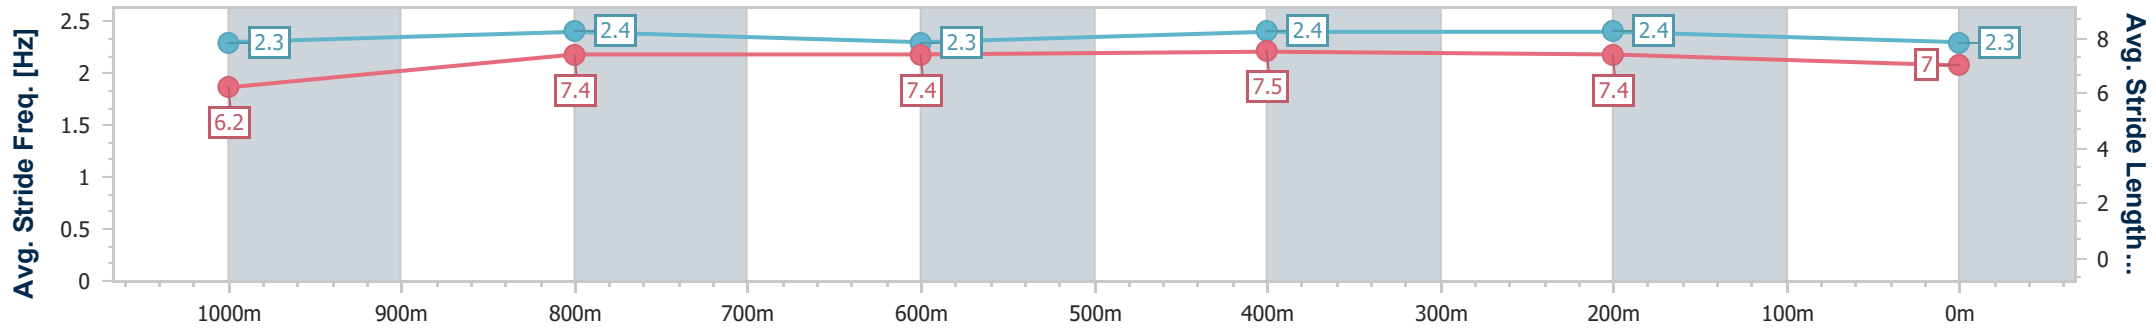

Horse/Jockey Name	He Goes Boom
Final Rank	6
Fastest Section Time (Section)	0:11.28 (400m)
Top Speed [km/h] (Section)	66.2 (Overall)
Race State	Finished

Sunshine Coast QLD Professional
Race 3: Civil Scapes Maiden Handicap - 1200m

05 November 2024 - 14:21

Track Rating: Good 4, Weather: Fine, Rail Position: +6m Entire

Section	Overall	1000m	800m	600m	400m	200m
Section Times	1:12.21 [6] (0:13.75)	0:58.46 [3] (0:11.38)	0:47.08 [4] (0:11.89)	0:35.19 [4] (0:11.54)	0:23.65 [5] (0:11.28)	0:12.37 [4]
Average Speed [km/h]	52.6	63.7	61.9	63.9	63.7	58.4
Top Speed [km/h]	66.2	65.2	63.1	65.3	65.2	60.9
Avg. Dist. to Rail [m]	8.3	3.0	3.7	4.1	7.8	7.6
Avg. Stride Freq. [Hz]	2.3	2.4	2.3	2.4	2.4	2.3
Avg. Stride Length [m]	6.2	7.4	7.4	7.5	7.4	7.0

- [ ] Ranking at each section and finish
- -.-.- No data available at this section
- NA No data available