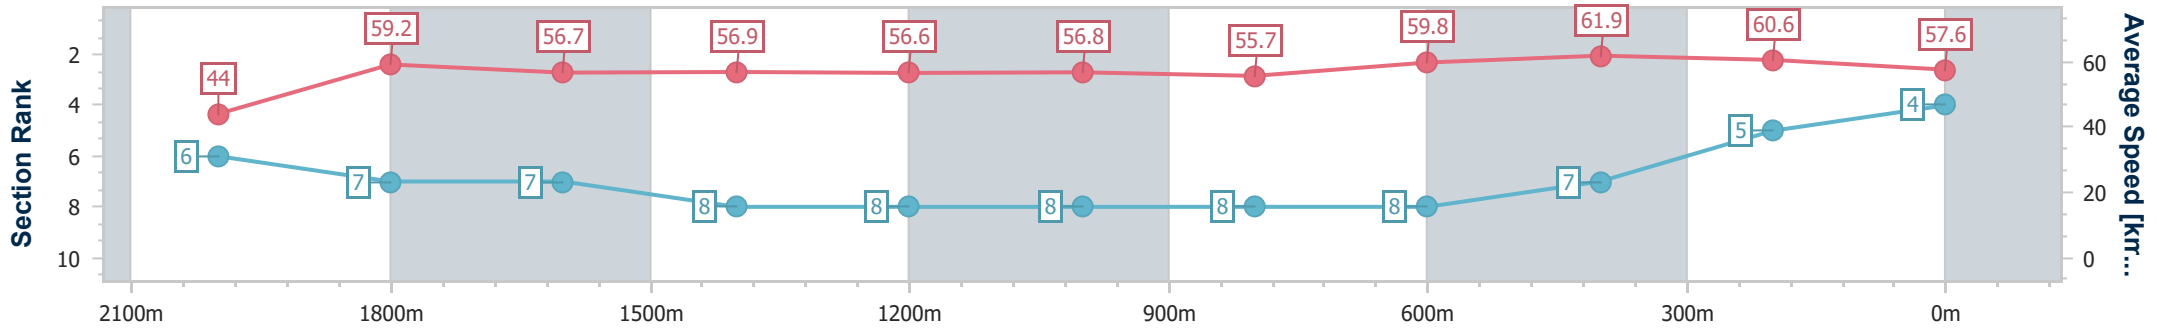

Sunshine Coast QLD Professional

Race 2: Sherrin Rentals BM55 Handicap - 2200m

05 November 2024 - 13:05

Track Rating: Good 4, Weather: Fine, Rail Position: +6m Entire

Section	Overall	2000m	1800m	1600m	1400m	1200m	1000m	800m	600m	400m	200m
Section Times	2:20.95 [4] (0:16.38)	2:04.57 [6] (0:12.20)	1:52.37 [7] (0:12.83)	1:39.54 [7] (0:12.76)	1:26.78 [8] (0:12.79)	1:13.99 [8] (0:12.69)	1:01.30 [8] (0:13.03)	0:48.27 [8] (0:12.12)	0:36.15 [8] (0:11.74)	0:24.41 [7] (0:11.92)	0:12.49 [5] (0:12.49)
Average Speed [km/h]	44.0	59.2	56.7	56.9	56.6	56.8	55.7	59.8	61.9	60.6	57.6
Top Speed [km/h]	59.1	60.7	57.4	57.4	57.5	57.7	56.7	62.4	63.0	61.5	59.8
Avg. Dist. to Rail [m]	5.3	0.8	1.6	3.0	3.2	3.3	2.2	1.5	1.4	3.7	6.0
Avg. Stride Freq. [Hz]	2.3	2.4	2.3	2.3	2.3	2.3	2.3	2.4	2.4	2.4	2.4
Avg. Stride Length [m]	5.3	6.9	6.8	7.0	6.8	6.9	6.7	7.0	7.1	7.1	6.8