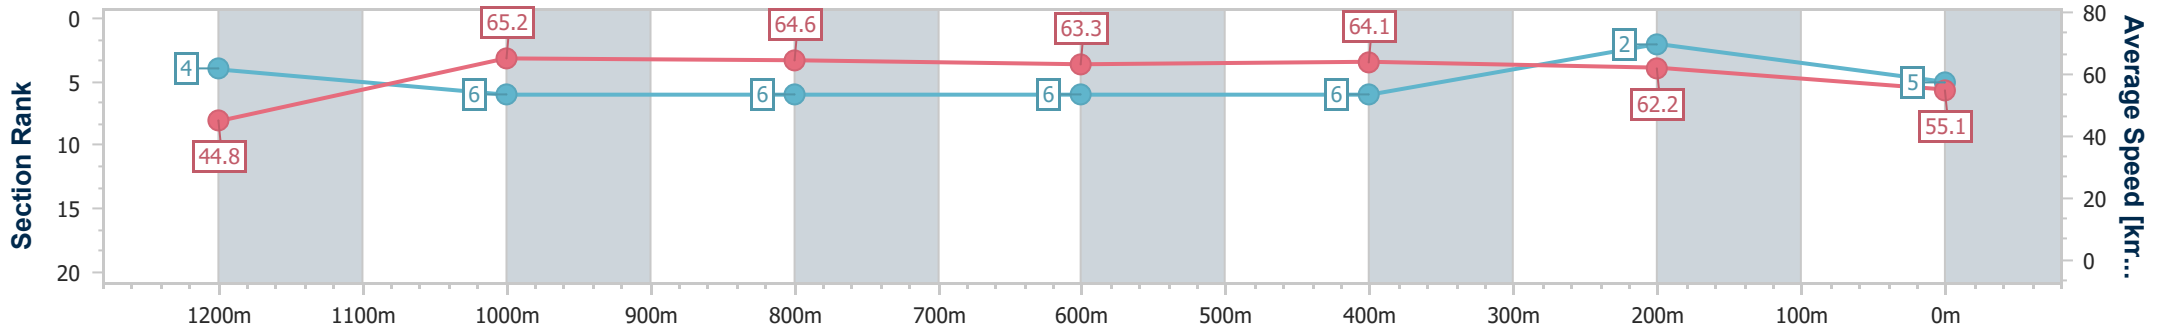

Sunshine Coast QLD Professional
 Race 7: ELITE Lifestyle Properties BM58 Handicap - 1300m
 05 November 2024 - 17:01
 Track Rating: Good 4, Weather: Fine, Rail Position: +6m Entire

Section	Overall	1200m	1000m	800m	600m	400m	200m
Section Times	1:17.95 [5] (0:08.02)	1:09.93 [4] (0:11.07)	0:58.86 [6] (0:11.21)	0:47.65 [6] (0:11.55)	0:36.10 [6] (0:11.46)	0:24.64 [6] (0:11.61)	0:13.03 [2] (0:13.03)
Average Speed [km/h]	44.8	65.2	64.6	63.3	64.1	62.2	55.1
Top Speed [km/h]	62.4	66.5	66.0	64.3	64.6	63.7	59.4
Avg. Dist. to Rail [m]	7.7	4.9	3.1	2.6	3.7	7.0	7.5
Avg. Stride Freq. [Hz]	2.0	2.3	2.2	2.2	2.3	2.2	2.1
Avg. Stride Length [m]	6.0	7.7	7.9	8.1	7.9	7.8	7.2