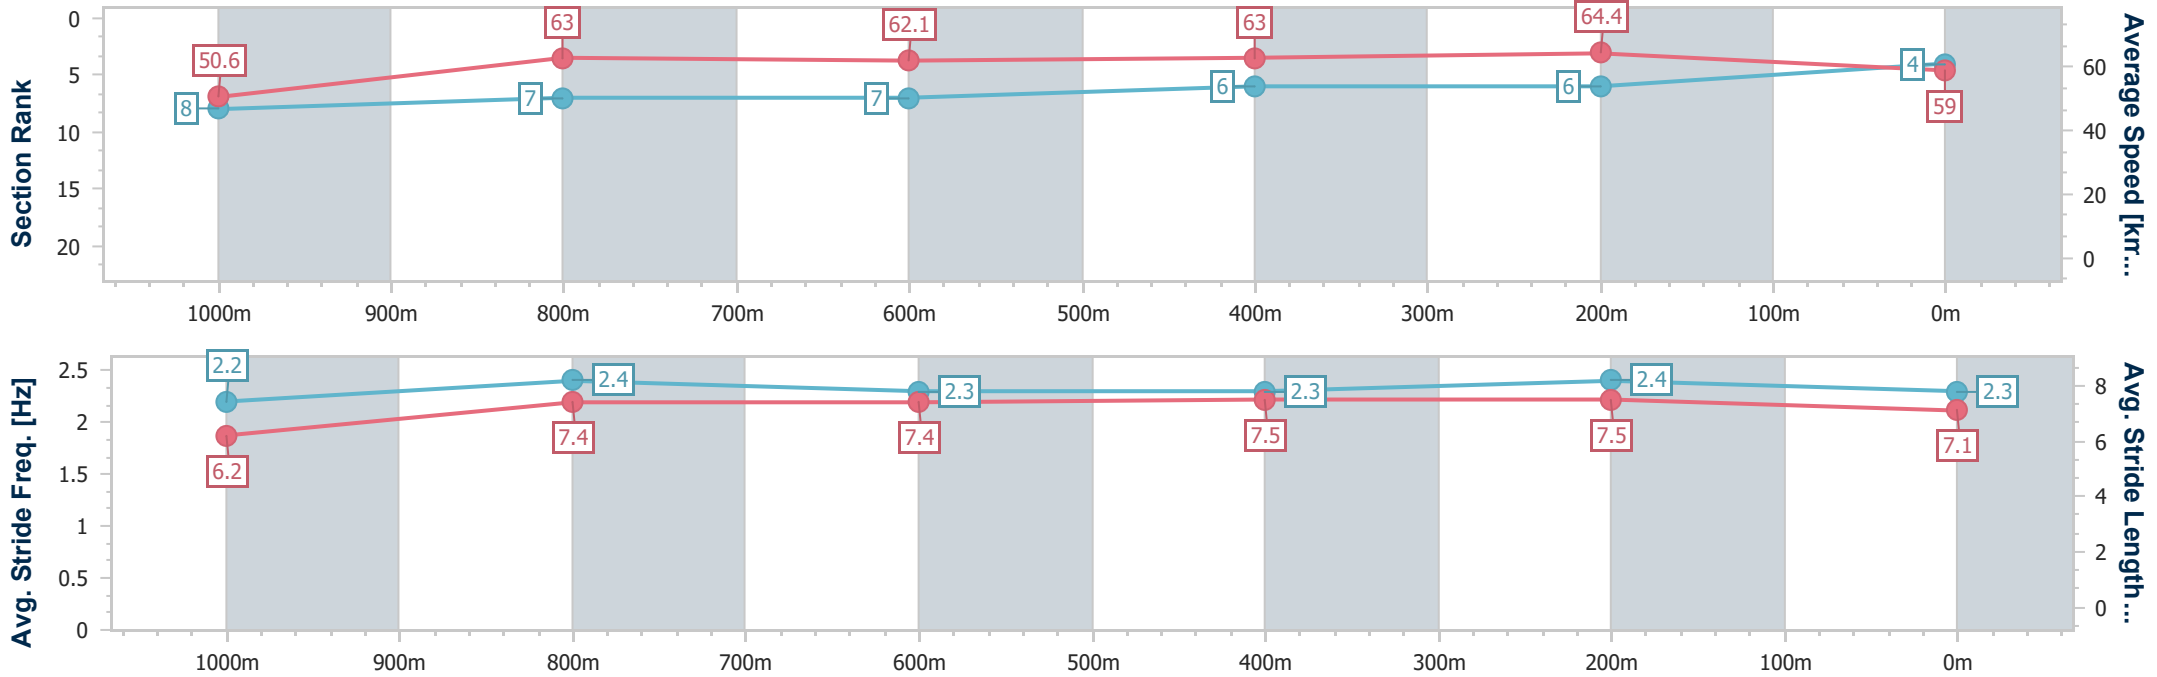

Sunshine Coast QLD Professional

Race 3: Civil Scapes Maiden Handicap - 1200m

05 November 2024 - 14:21

Track Rating: Good 4, Weather: Fine, Rail Position: +6m Entire

Section	Overall	1000m	800m	600m	400m	200m
Section Times	1:12.14 [4] (0:14.24)	0:57.90 [8] (0:11.46)	0:46.44 [7] (0:11.62)	0:34.82 [7] (0:11.45)	0:23.37 [6] (0:11.19)	0:12.18 [6] (0:12.18)
Average Speed [km/h]	50.6	63.0	62.1	63.0	64.4	59.0
Top Speed [km/h]	64.0	64.7	63.2	64.8	65.4	62.8
Avg. Dist. to Rail [m]	2.8	1.4	0.3	0.2	2.9	4.2
Avg. Stride Freq. [Hz]	2.2	2.4	2.3	2.3	2.4	2.3
Avg. Stride Length [m]	6.2	7.4	7.4	7.5	7.5	7.1