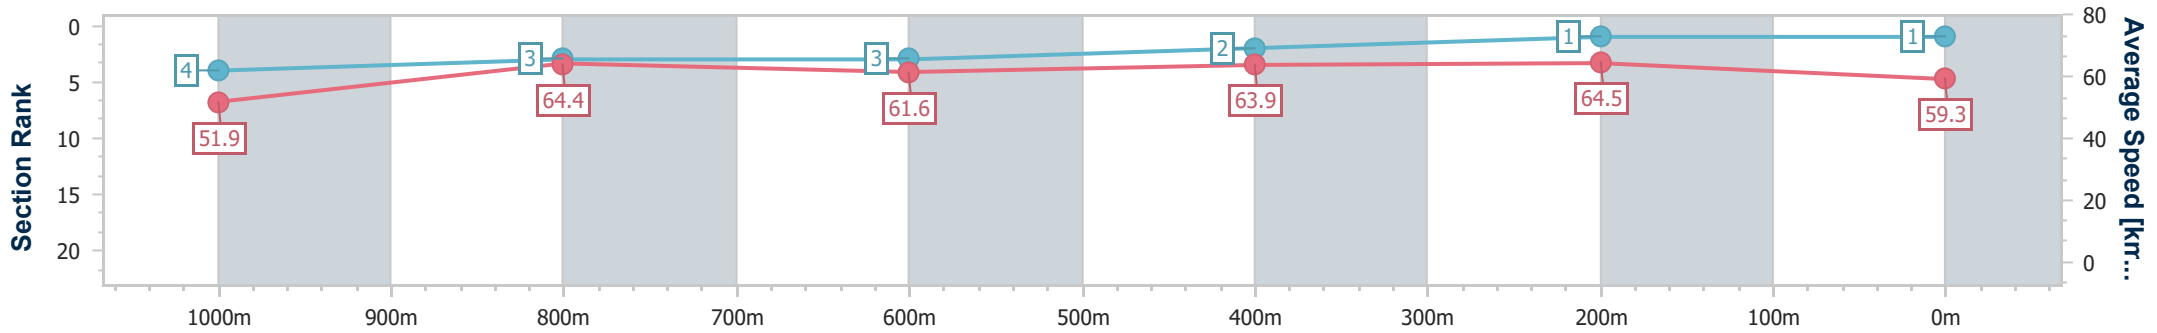

Horse/Jockey Name	Lucky Leni
Final Rank	1
Fastest Section Time (Section)	0:11.18 (400m)
Top Speed [km/h] (Section)	66.1 (1000m)
Race State	Finished

Sunshine Coast QLD Professional
Race 3: Civil Scapes Maiden Handicap - 1200m

05 November 2024 - 14:21

Track Rating: Good 4, Weather: Fine, Rail Position: +6m Entire

Section	Overall	1000m	800m	600m	400m	200m
Section Times	1:11.50 [1] (0:13.86)	0:57.64 [4] (0:11.21)	0:46.43 [3] (0:11.82)	0:34.61 [3] (0:11.31)	0:23.30 [2] (0:11.18)	0:12.12 [1] (0:12.12)
Average Speed [km/h]	51.9	64.4	61.6	63.9	64.5	59.3
Top Speed [km/h]	64.1	66.1	62.4	65.0	65.8	62.3
Avg. Dist. to Rail [m]	4.0	1.6	1.4	0.9	3.6	4.1
Avg. Stride Freq. [Hz]	2.2	2.3	2.2	2.3	2.3	2.3
Avg. Stride Length [m]	6.6	7.8	7.8	7.8	7.8	7.3

- [ ] Ranking at each section and finish
- -.-.- No data available at this section
- NA No data available