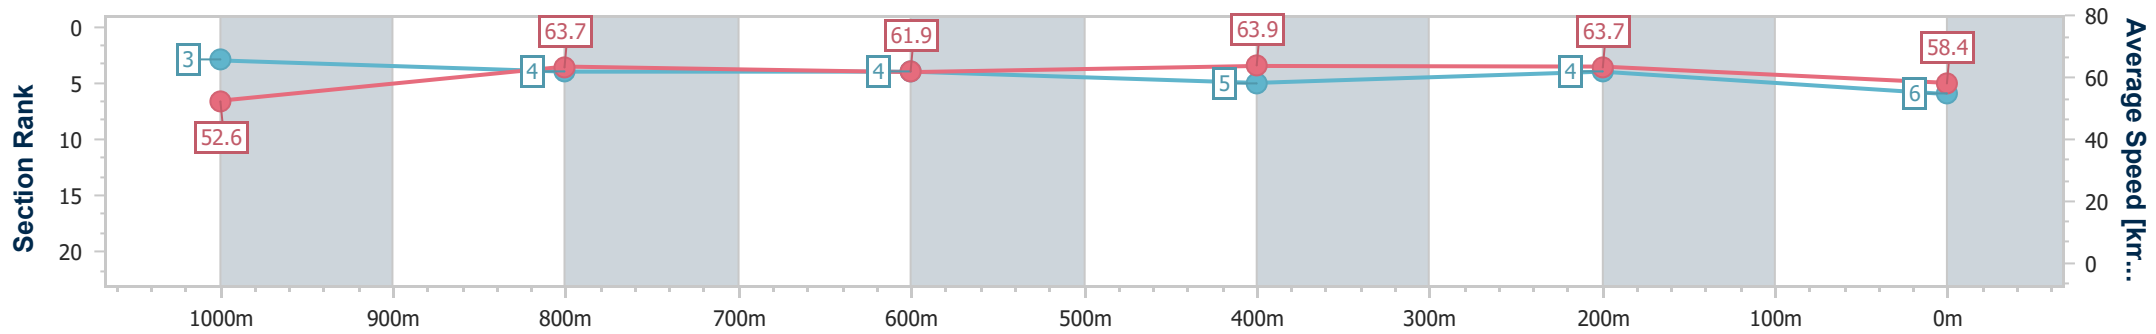

Horse/Jockey Name	He Goes Boom
Final Rank	6
Fastest Section Time (Section)	0:11.28 (400m)
Top Speed [km/h] (Section)	66.2 (Overall)
Race State	Finished

Sunshine Coast QLD Professional
Race 3: Civil Scapes Maiden Handicap - 1200m

05 November 2024 - 14:21

Track Rating: Good 4, Weather: Fine, Rail Position: +6m Entire

Section	Overall	1000m	800m	600m	400m	200m
Section Times	1:12.21 [6] (0:13.75)	0:58.46 [3] (0:11.38)	0:47.08 [4] (0:11.89)	0:35.19 [4] (0:11.54)	0:23.65 [5] (0:11.28)	0:12.37 [4]
Average Speed [km/h]	52.6	63.7	61.9	63.9	63.7	58.4
Top Speed [km/h]	66.2	65.2	63.1	65.3	65.2	60.9
Avg. Dist. to Rail [m]	8.3	3.0	3.7	4.1	7.8	7.6
Avg. Stride Freq. [Hz]	2.3	2.4	2.3	2.4	2.4	2.3
Avg. Stride Length [m]	6.2	7.4	7.4	7.5	7.4	7.0

- [ ] Ranking at each section and finish
- -.-.- No data available at this section
- NA No data available