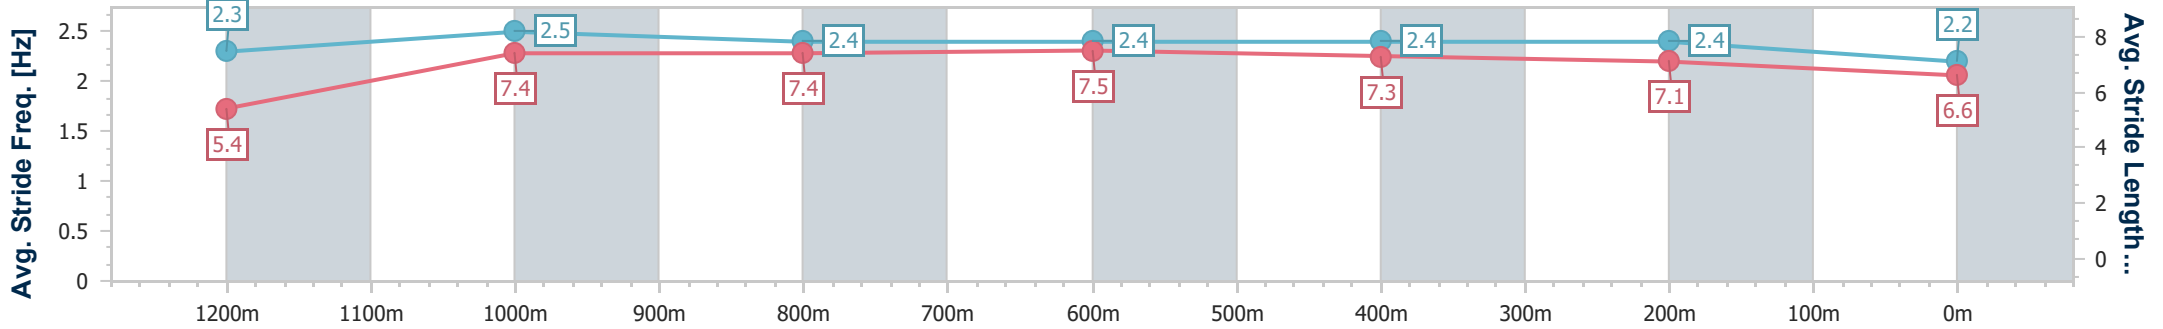

Sunshine Coast QLD Professional
 Race 7: ELITE Lifestyle Properties BM58 Handicap - 1300m
 05 November 2024 - 17:01
 Track Rating: Good 4, Weather: Fine, Rail Position: +6m Entire

Section	Overall	1200m	1000m	800m	600m	400m	200m
Section Times	1:18.61 [8] (0:07.92)	1:10.69 [2] (0:10.93)	0:59.76 [4] (0:11.19)	0:48.57 [5] (0:11.55)	0:37.02 [5] (0:11.68)	0:25.34 [5] (0:11.71)	0:13.63 [3] (0:13.63)
Average Speed [km/h]	45.3	66.0	64.9	63.4	63.4	61.5	52.9
Top Speed [km/h]	64.2	67.7	67.7	65.1	64.4	64.3	58.0
Avg. Dist. to Rail [m]	6.4	3.3	3.1	3.2	4.8	6.7	6.9
Avg. Stride Freq. [Hz]	2.3	2.5	2.4	2.4	2.4	2.4	2.2
Avg. Stride Length [m]	5.4	7.4	7.4	7.5	7.3	7.1	6.6