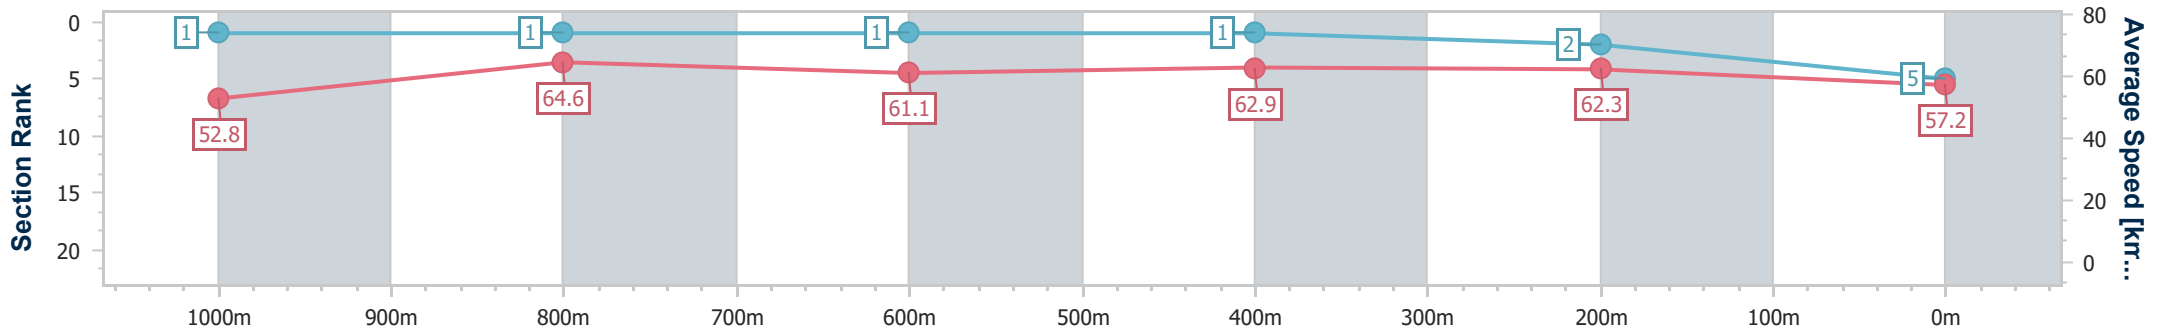

Horse/Jockey Name	Vesper Lynd
Final Rank	5
Fastest Section Time (Section)	0:11.18 (1000m)
Top Speed [km/h] (Section)	66.8 (1000m)
Race State	Finished

Sunshine Coast QLD Professional
Race 3: Civil Scapes Maiden Handicap - 1200m

05 November 2024 - 14:21

Track Rating: Good 4, Weather: Fine, Rail Position: +6m Entire

Section	Overall	1000m	800m	600m	400m	200m
Section Times	1:12.16 [5] (0:13.64)	0:58.52 [1] (0:11.18)	0:47.34 [1] (0:11.83)	0:35.51 [1] (0:11.38)	0:24.13 [1] (0:11.53)	0:12.60 [2] (0:12.60)
Average Speed [km/h]	52.8	64.6	61.1	62.9	62.3	57.2
Top Speed [km/h]	64.4	66.8	63.1	63.7	65.0	60.4
Avg. Dist. to Rail [m]	5.2	1.8	0.6	1.1	1.8	2.5
Avg. Stride Freq. [Hz]	2.3	2.5	2.4	2.4	2.5	2.4
Avg. Stride Length [m]	6.2	7.3	7.1	7.1	6.9	6.7

- [ ] Ranking at each section and finish
- -.-.- No data available at this section
- NA No data available