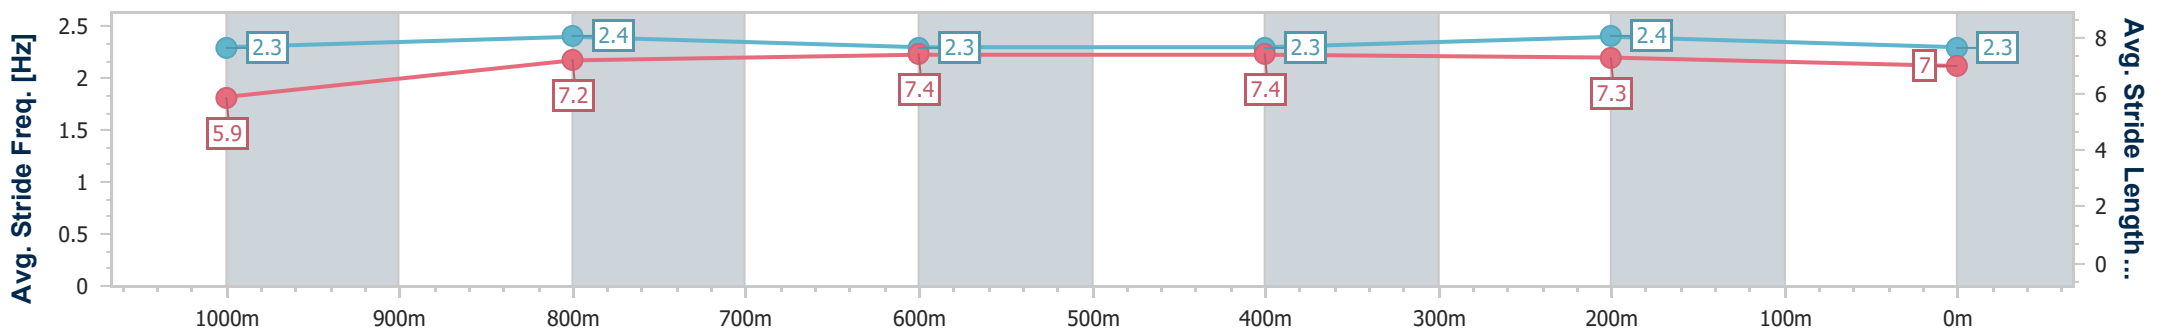

Sunshine Coast QLD Professional

Race 3: Civil Scapes Maiden Handicap - 1200m

05 November 2024 - 14:21

Track Rating: Good 4, Weather: Fine, Rail Position: +6m Entire

Section	Overall	1000m	800m	600m	400m	200m
Section Times	1:13.22 [14] (0:14.52)	0:58.70 [13] (0:11.53)	0:47.17 [10] (0:11.69)	0:35.48 [13] (0:11.69)	0:23.79 [14] (0:11.36)	0:12.43 [14]
Average Speed [km/h]	49.7	62.5	62.2	61.7	63.3	57.8
Top Speed [km/h]	63.6	65.2	62.9	62.9	65.6	63.0
Avg. Dist. to Rail [m]	2.6	1.8	1.1	0.3	1.1	2.3
Avg. Stride Freq. [Hz]	2.3	2.4	2.3	2.3	2.4	2.3
Avg. Stride Length [m]	5.9	7.2	7.4	7.4	7.3	7.0