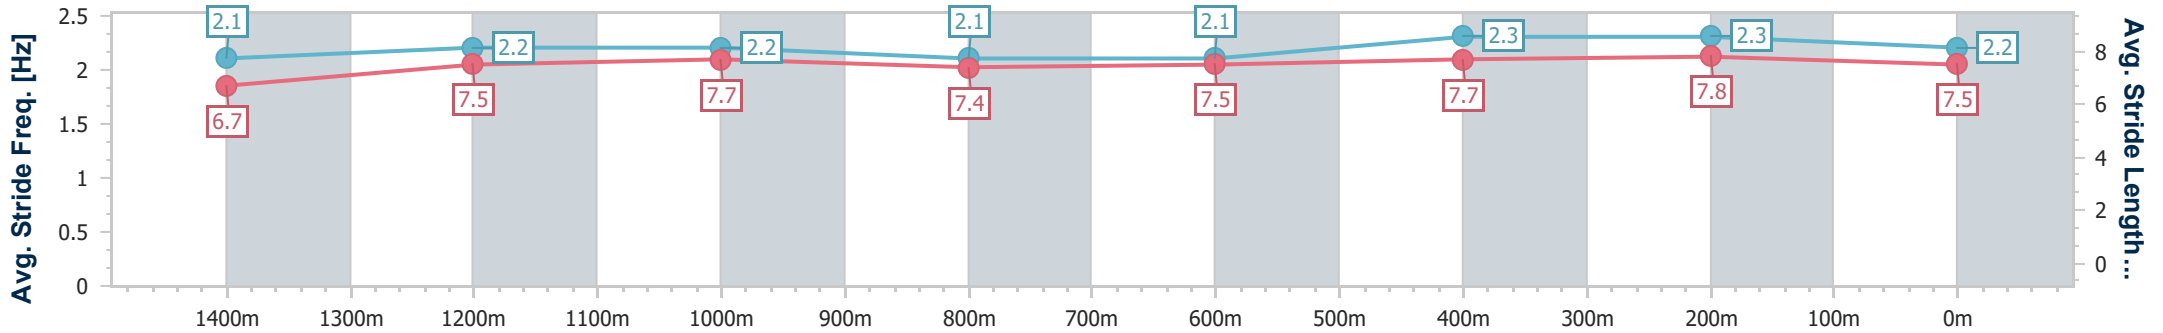

Horse/Jockey Name	Gulf Of Sidra
Final Rank	8
Fastest Section Time (Section)	0:11.31 (400m)
Top Speed [km/h] (Section)	65.0 (400m)
Race State	Finished

Sunshine Coast QLD Professional
Race 4: Fraser-Kirk Plastic Surgery BM58 Handicap - 1600m
05 November 2024 - 15:00
Track Rating: Good 4, Weather: Fine, Rail Position: +6m Entire

Section	Overall	1400m	1200m	1000m	800m	600m	400m	200m
Section Times	1:38.93 [8] (0:14.47)	1:24.46 [12] (0:11.80)	1:12.66 [11] (0:12.12)	1:00.54 [11] (0:12.78)	0:47.76 [11] (0:12.88)	0:34.88 [12] (0:11.43)	0:23.45 [13] (0:11.31)	0:12.14 [11] (0:12.14)
Average Speed [km/h]	49.9	61.3	59.6	56.7	56.4	63.3	63.6	59.2
Top Speed [km/h]	62.6	63.3	61.7	58.4	60.8	64.4	65.0	61.3
Avg. Dist. to Rail [m]	8.0	2.3	2.5	2.1	1.6	0.8	0.5	0.6
Avg. Stride Freq. [Hz]	2.1	2.2	2.2	2.1	2.1	2.3	2.3	2.2
Avg. Stride Length [m]	6.7	7.5	7.7	7.4	7.5	7.7	7.8	7.5

- [ ] Ranking at each section and finish
- -.-.- No data available at this section
- NA No data available