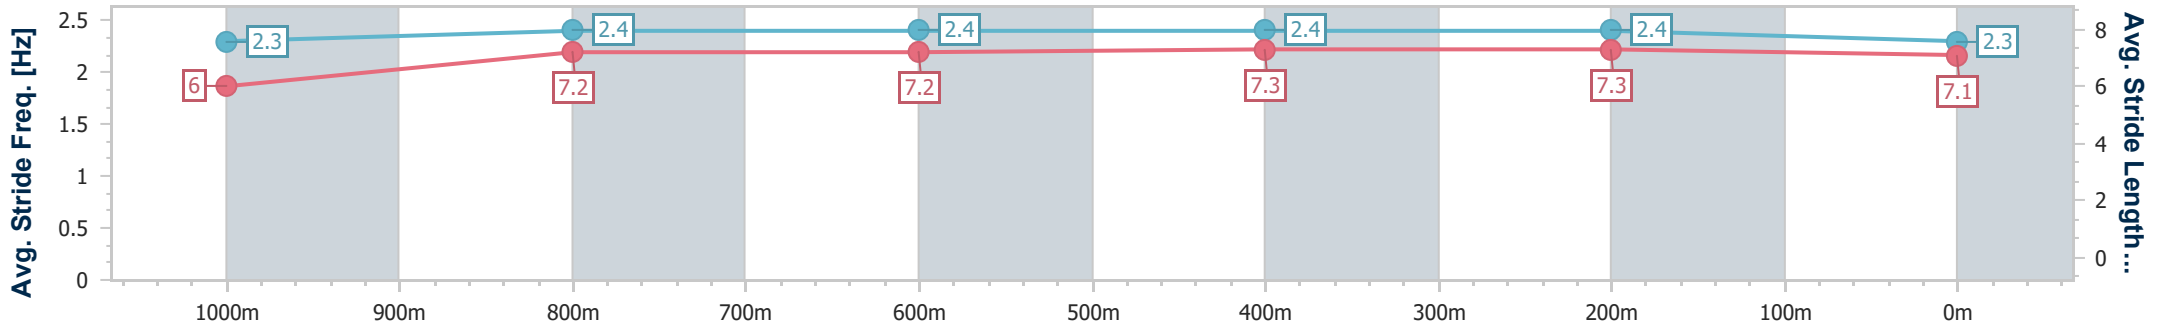

Sunshine Coast QLD Professional

Race 3: Civil Scapes Maiden Handicap - 1200m

05 November 2024 - 14:21

Track Rating: Good 4, Weather: Fine, Rail Position: +6m Entire

Section	Overall	1000m	800m	600m	400m	200m
Section Times	1:12.66 [10] (0:14.25)	0:58.41 [9] (0:11.67)	0:46.74 [9] (0:11.66)	0:35.08 [10] (0:11.51)	0:23.57 [10] (0:11.47)	0:12.10 [11] (0:12.10)
Average Speed [km/h]	50.6	62.1	61.9	62.2	62.7	59.6
Top Speed [km/h]	63.0	63.5	63.6	64.0	65.1	61.6
Avg. Dist. to Rail [m]	5.7	3.2	0.7	0.9	0.5	1.2
Avg. Stride Freq. [Hz]	2.3	2.4	2.4	2.4	2.4	2.3
Avg. Stride Length [m]	6.0	7.2	7.2	7.3	7.3	7.1