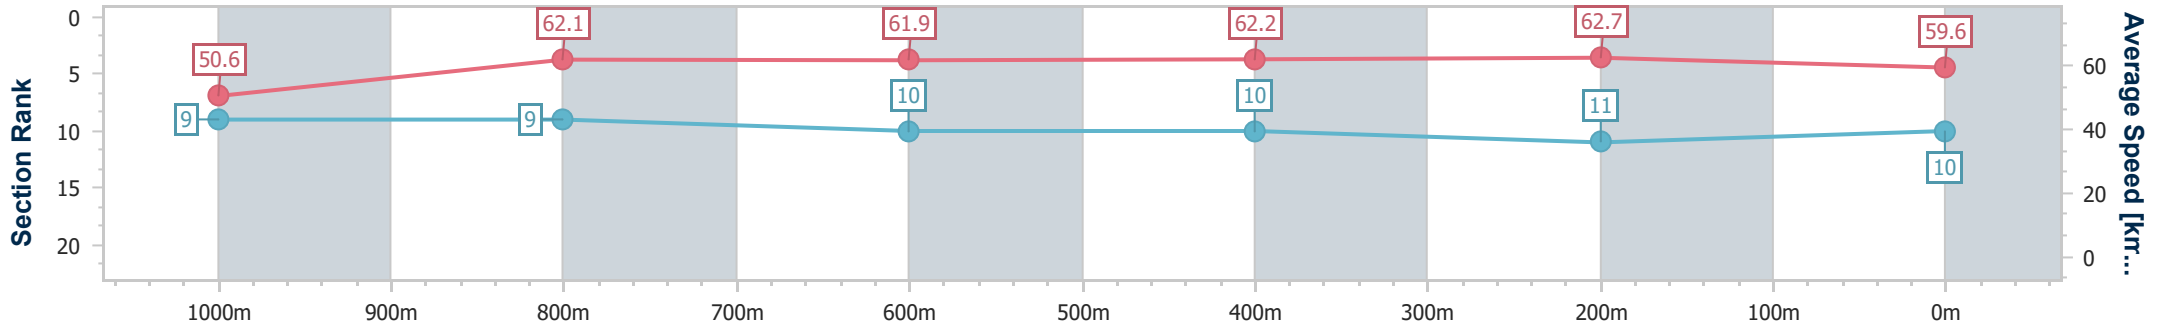

Sunshine Coast QLD Professional

Race 3: Civil Scapes Maiden Handicap - 1200m

05 November 2024 - 14:21

Track Rating: Good 4, Weather: Fine, Rail Position: +6m Entire

Section	Overall	1000m	800m	600m	400m	200m
Section Times	1:12.66 [10] (0:14.25)	0:58.41 [9] (0:11.67)	0:46.74 [9] (0:11.66)	0:35.08 [10] (0:11.51)	0:23.57 [10] (0:11.47)	0:12.10 [11] (0:12.10)
Average Speed [km/h]	50.6	62.1	61.9	62.2	62.7	59.6
Top Speed [km/h]	63.0	63.5	63.6	64.0	65.1	61.6
Avg. Dist. to Rail [m]	5.7	3.2	0.7	0.9	0.5	1.2
Avg. Stride Freq. [Hz]	2.3	2.4	2.4	2.4	2.4	2.3
Avg. Stride Length [m]	6.0	7.2	7.2	7.3	7.3	7.1