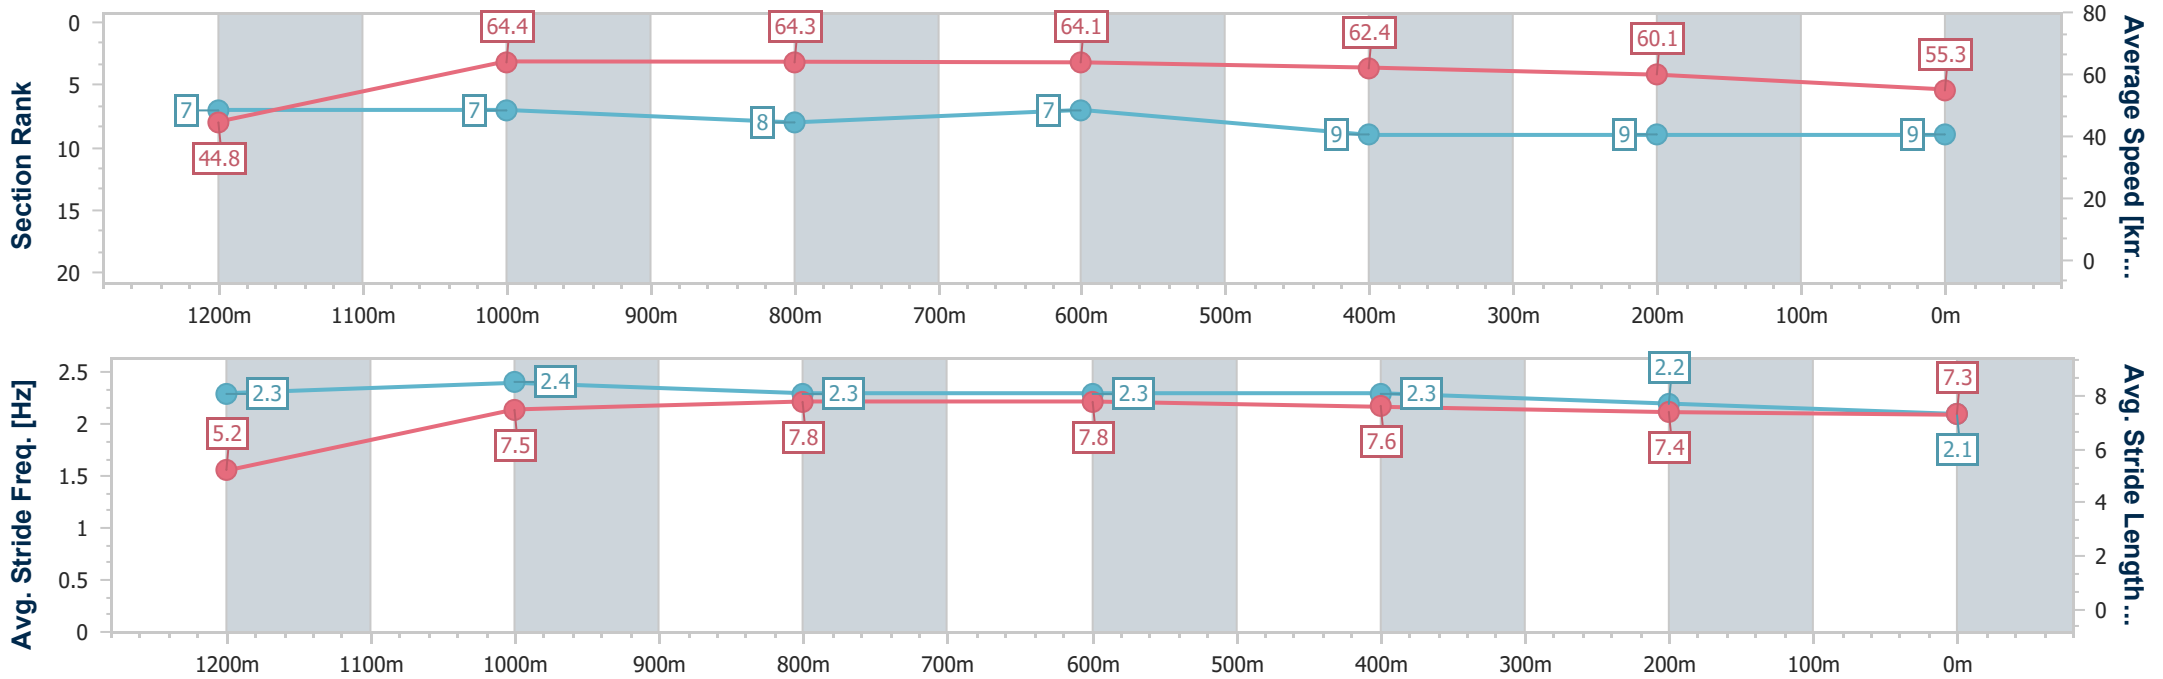

Sunshine Coast QLD Professional

Race 7: ELITE Lifestyle Properties BM58 Handicap - 1300m

05 November 2024 - 17:01

Track Rating: Good 4, Weather: Fine, Rail Position: +6m Entire

Section	Overall	1200m	1000m	800m	600m	400m	200m
Section Times	1:18.61 [9] (0:08.06)	1:10.55 [7] (0:11.16)	0:59.39 [7] (0:11.28)	0:48.11 [8] (0:11.38)	0:36.73 [7] (0:11.75)	0:24.98 [9] (0:11.97)	0:13.01 [9] (0:13.01)
Average Speed [km/h]	44.8	64.4	64.3	64.1	62.4	60.1	55.3
Top Speed [km/h]	63.8	65.8	65.3	65.1	63.9	61.7	58.5
Avg. Dist. to Rail [m]	11.9	7.4	3.6	2.2	3.0	3.9	3.4
Avg. Stride Freq. [Hz]	2.3	2.4	2.3	2.3	2.3	2.2	2.1
Avg. Stride Length [m]	5.2	7.5	7.8	7.8	7.6	7.4	7.3