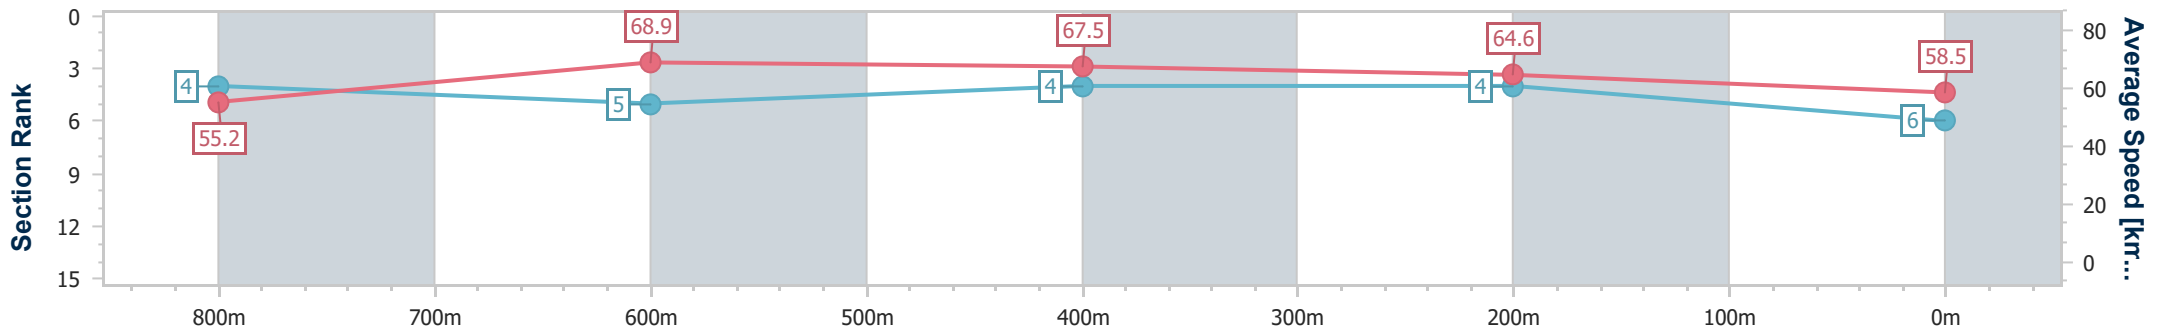

Horse/Jockey Name	I Stole It
Final Rank	6
Fastest Section Time (Section)	0:10.56 (800m)
Top Speed [km/h] (Section)	71.2 (Overall)
Race State	Finished

Sunshine Coast QLD Professional
Race 5: Ben Liddell Constructions Class 3 Handicap - 1000m
05 November 2024 - 15:44
Track Rating: Good 4, Weather: Fine, Rail Position: +6m Entire

Section	Overall	800m	600m	400m	200m
Section Times	0:57.83 [6] (0:13.05)	0:44.78 [4] (0:10.56)	0:34.22 [5] (0:10.75)	0:23.47 [4] (0:11.13)	0:12.34 [4] (0:12.34)
Average Speed [km/h]	55.2	68.9	67.5	64.6	58.5
Top Speed [km/h]	71.2	70.1	68.8	66.2	62.8
Avg. Dist. to Rail [m]	4.7	2.1	1.7	3.0	2.5
Avg. Stride Freq. [Hz]	2.4	2.5	2.5	2.4	2.3
Avg. Stride Length [m]	6.0	7.7	7.5	7.4	7.0

- [ ] Ranking at each section and finish
- -.-.- No data available at this section
- NA No data available