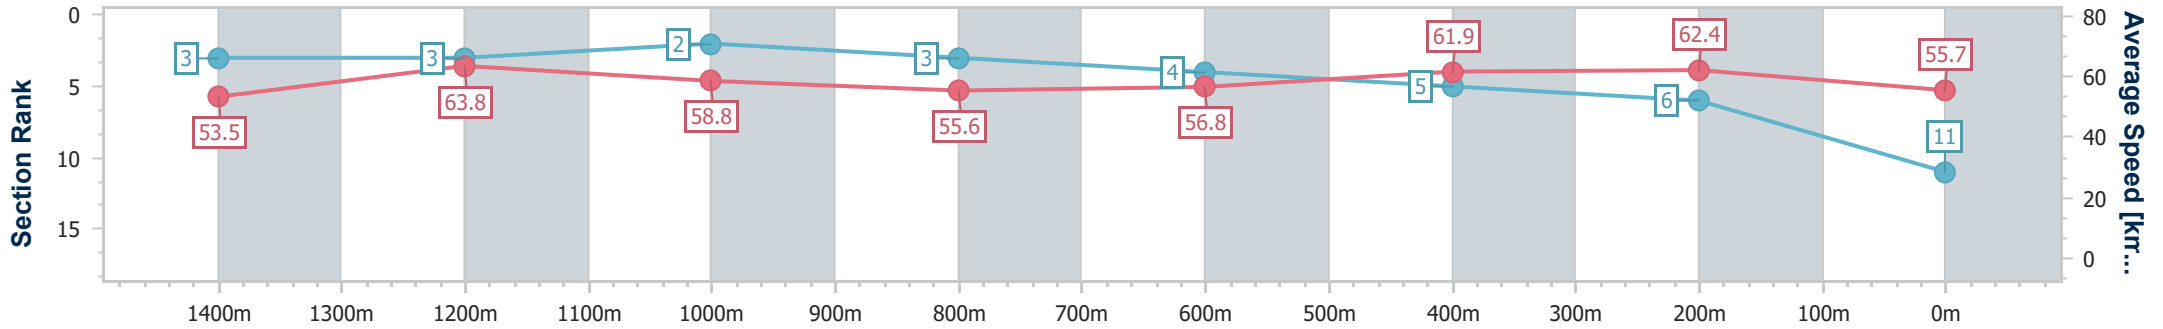

Horse/Jockey Name	Granny's Reward
Final Rank	11
Fastest Section Time (Section)	0:11.35 (1400m)
Top Speed [km/h] (Section)	68.6 (Overall)
Race State	Finished

Sunshine Coast QLD Professional
Race 4: Fraser-Kirk Plastic Surgery BM58 Handicap - 1600m
05 November 2024 - 15:00
Track Rating: Good 4, Weather: Fine, Rail Position: +6m Entire

Section	Overall	1400m	1200m	1000m	800m	600m	400m	200m
Section Times	1:39.38 [11] (0:13.51)	1:25.87 [3] (0:11.35)	1:14.52 [3] (0:12.28)	1:02.24 [2] (0:13.10)	0:49.14 [3] (0:12.97)	0:36.17 [4] (0:11.68)	0:24.49 [5] (0:11.57)	0:12.92 [6] (0:12.92)
Average Speed [km/h]	53.5	63.8	58.8	55.6	56.8	61.9	62.4	55.7
Top Speed [km/h]	68.6	68.5	61.5	57.4	61.2	63.0	64.0	60.0
Avg. Dist. to Rail [m]	9.7	3.6	4.0	4.2	3.3	1.1	2.5	2.2
Avg. Stride Freq. [Hz]	2.4	2.5	2.3	2.3	2.3	2.4	2.4	2.3
Avg. Stride Length [m]	6.1	7.1	7.0	6.8	6.9	7.1	7.2	6.8

- [ ] Ranking at each section and finish
- -.-.- No data available at this section
- NA No data available