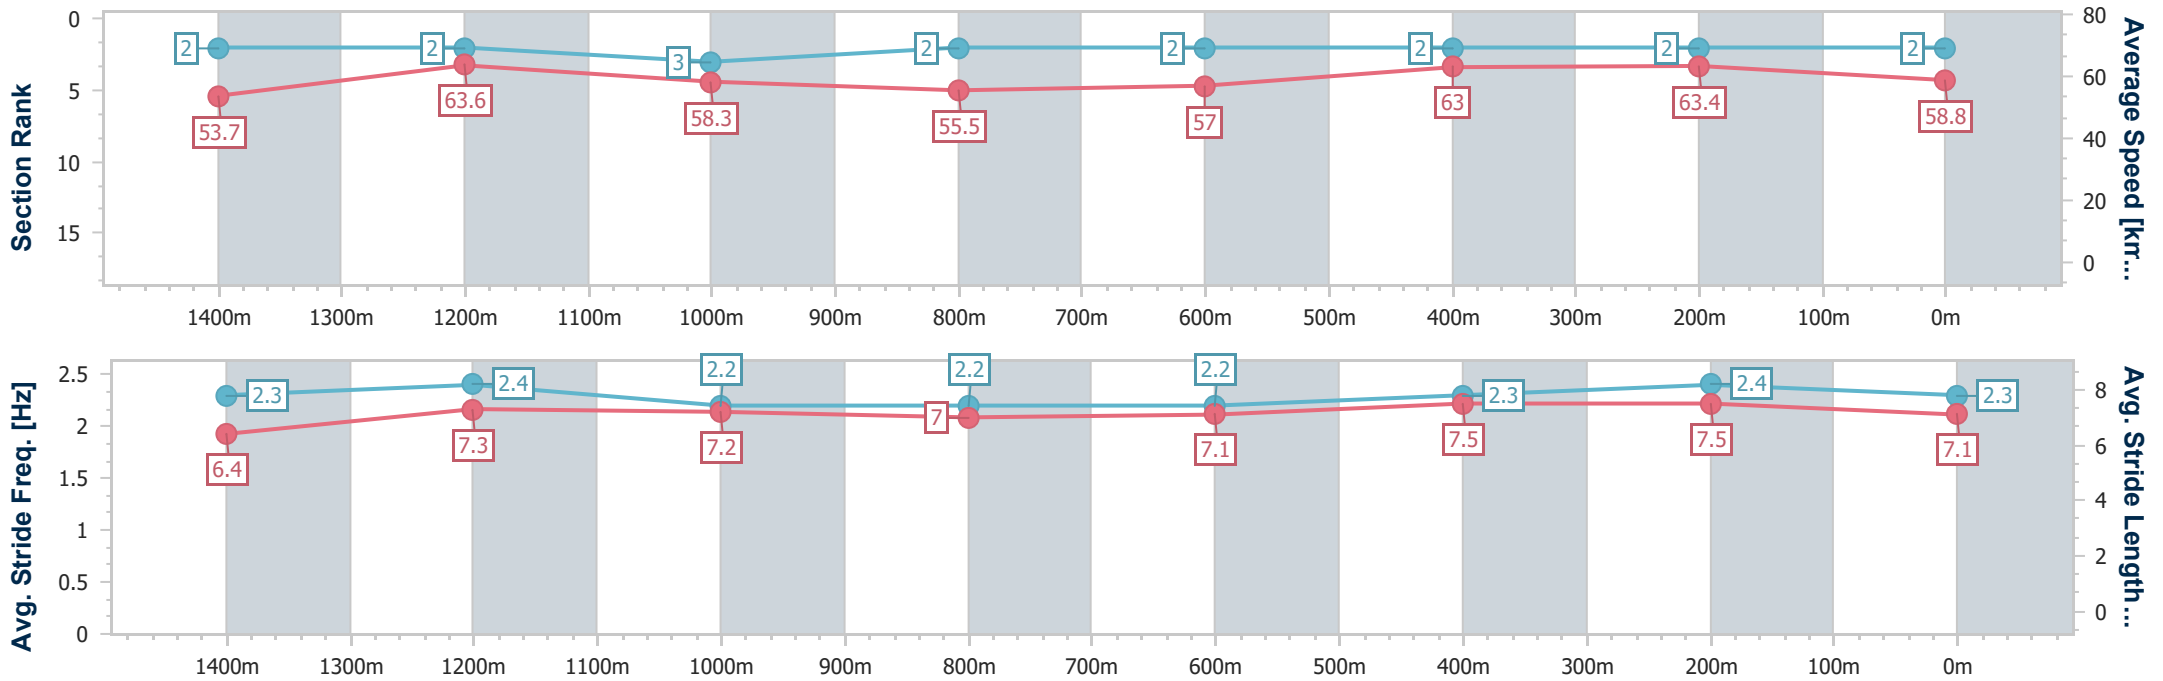

Horse/Jockey Name	Arizona Dreaming
Final Rank	2
Fastest Section Time (Section)	0:11.36 (1400m)
Top Speed [km/h] (Section)	66.6 (1400m)
Race State	Finished

Sunshine Coast QLD Professional
Race 4: Fraser-Kirk Plastic Surgery BM58 Handicap - 1600m
05 November 2024 - 15:00
Track Rating: Good 4, Weather: Fine, Rail Position: +6m Entire

Section	Overall	1400m	1200m	1000m	800m	600m	400m	200m
Section Times	1:38.06 [2] (0:13.39)	1:24.67 [2] (0:11.36)	1:13.31 [2] (0:12.40)	1:00.91 [3] (0:13.03)	0:47.88 [2] (0:12.76)	0:35.12 [2] (0:11.49)	0:23.63 [2] (0:11.38)	0:12.25 [2] (0:12.25)
Average Speed [km/h]	53.7	63.6	58.3	55.5	57.0	63.0	63.4	58.8
Top Speed [km/h]	66.5	66.6	60.8	56.5	62.0	64.3	64.3	61.5
Avg. Dist. to Rail [m]	8.8	2.4	2.1	2.0	1.8	1.0	2.5	3.1
Avg. Stride Freq. [Hz]	2.3	2.4	2.2	2.2	2.2	2.3	2.4	2.3
Avg. Stride Length [m]	6.4	7.3	7.2	7.0	7.1	7.5	7.5	7.1

- [ ] Ranking at each section and finish
- -.-.- No data available at this section
- NA No data available