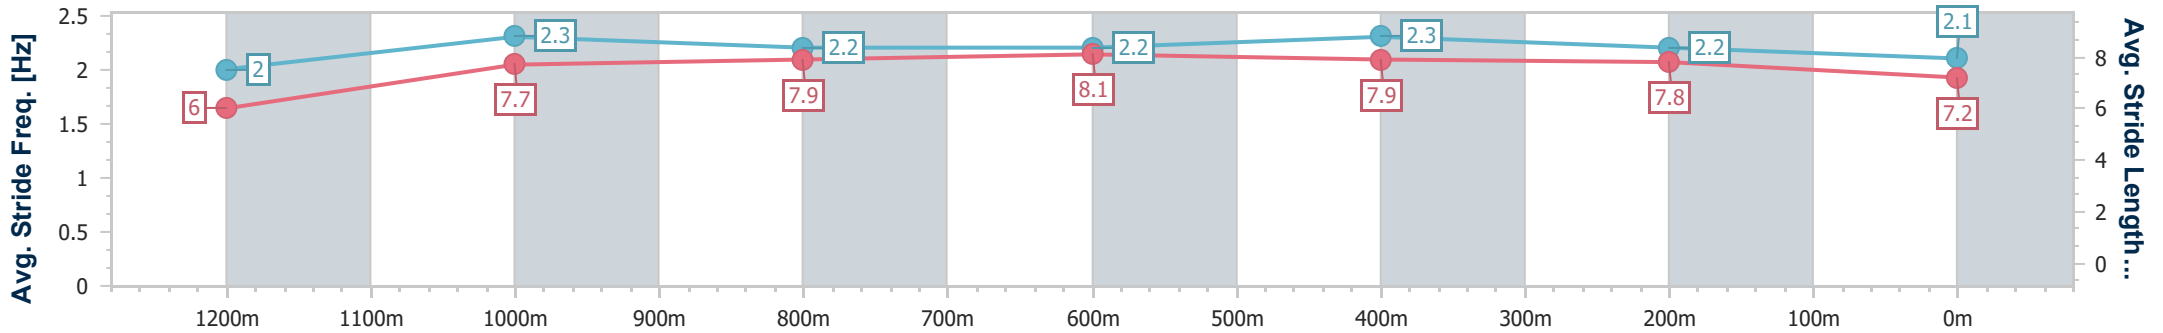

Sunshine Coast QLD Professional
 Race 7: ELITE Lifestyle Properties BM58 Handicap - 1300m
 05 November 2024 - 17:01
 Track Rating: Good 4, Weather: Fine, Rail Position: +6m Entire

Section	Overall	1200m	1000m	800m	600m	400m	200m
Section Times	1:17.95 [5] (0:08.02)	1:09.93 [4] (0:11.07)	0:58.86 [6] (0:11.21)	0:47.65 [6] (0:11.55)	0:36.10 [6] (0:11.46)	0:24.64 [6] (0:11.61)	0:13.03 [2] (0:13.03)
Average Speed [km/h]	44.8	65.2	64.6	63.3	64.1	62.2	55.1
Top Speed [km/h]	62.4	66.5	66.0	64.3	64.6	63.7	59.4
Avg. Dist. to Rail [m]	7.7	4.9	3.1	2.6	3.7	7.0	7.5
Avg. Stride Freq. [Hz]	2.0	2.3	2.2	2.2	2.3	2.2	2.1
Avg. Stride Length [m]	6.0	7.7	7.9	8.1	7.9	7.8	7.2