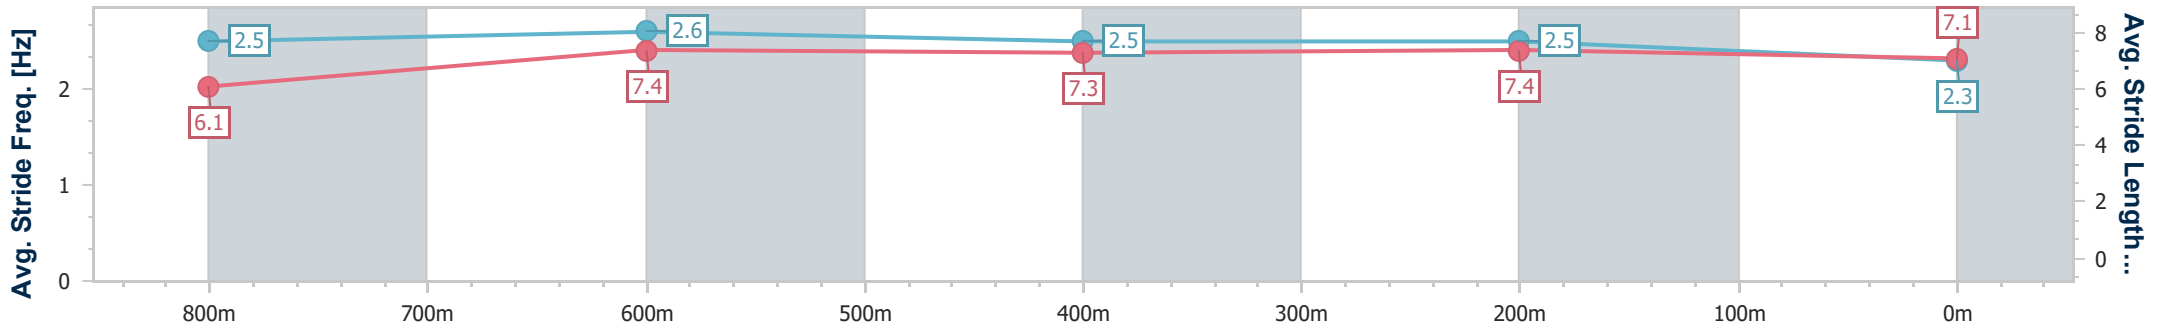

Horse/Jockey Name	Platinum Lies
Final Rank	3
Fastest Section Time (Section)	0:10.39 (800m)
Top Speed [km/h] (Section)	72.2 (Overall)
Race State	Finished

Sunshine Coast QLD Professional
Race 5: Ben Liddell Constructions Class 3 Handicap - 1000m
05 November 2024 - 15:44
Track Rating: Good 4, Weather: Fine, Rail Position: +6m Entire

Section	Overall	800m	600m	400m	200m
Section Times	0:57.33 [3] (0:12.77)	0:44.56 [1] (0:10.39)	0:34.17 [1] (0:10.87)	0:23.30 [1] (0:11.10)	0:12.20 [1] (0:12.20)
Average Speed [km/h]	56.4	69.5	66.7	64.9	59.0
Top Speed [km/h]	72.2	71.3	67.4	66.2	63.8
Avg. Dist. to Rail [m]	2.7	1.3	0.9	0.9	1.7
Avg. Stride Freq. [Hz]	2.5	2.6	2.5	2.5	2.3
Avg. Stride Length [m]	6.1	7.4	7.3	7.4	7.1

- [ ] Ranking at each section and finish
- -.-.- No data available at this section
- NA No data available