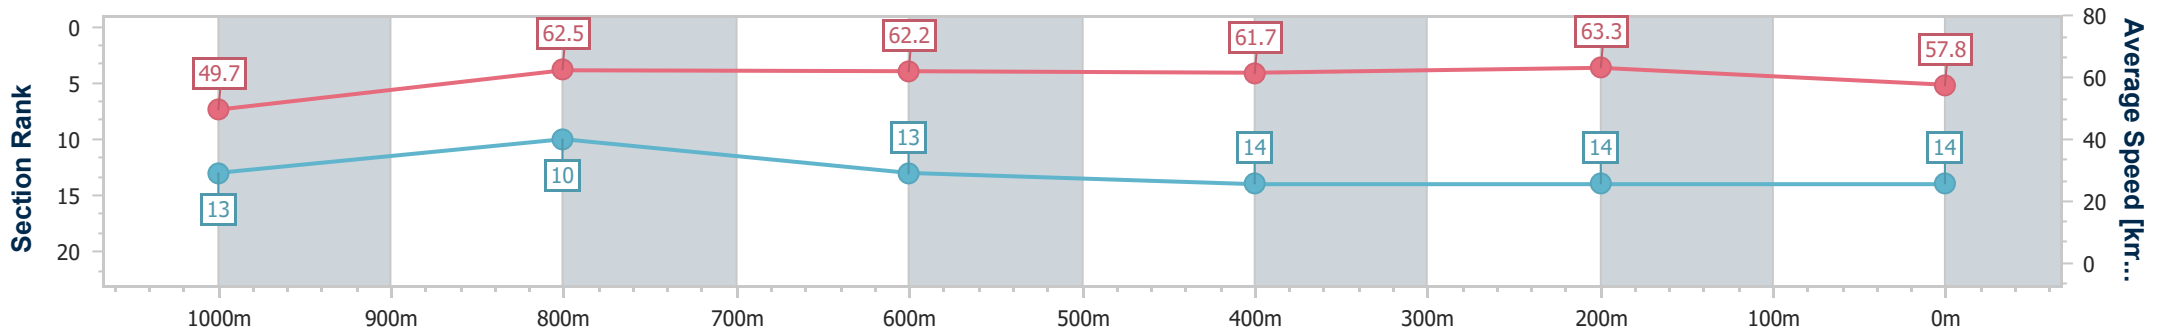

Sunshine Coast QLD Professional

Race 3: Civil Scapes Maiden Handicap - 1200m

05 November 2024 - 14:21

Track Rating: Good 4, Weather: Fine, Rail Position: +6m Entire

Section	Overall	1000m	800m	600m	400m	200m
Section Times	1:13.22 [14] (0:14.52)	0:58.70 [13] (0:11.53)	0:47.17 [10] (0:11.69)	0:35.48 [13] (0:11.69)	0:23.79 [14] (0:11.36)	0:12.43 [14]
Average Speed [km/h]	49.7	62.5	62.2	61.7	63.3	57.8
Top Speed [km/h]	63.6	65.2	62.9	62.9	65.6	63.0
Avg. Dist. to Rail [m]	2.6	1.8	1.1	0.3	1.1	2.3
Avg. Stride Freq. [Hz]	2.3	2.4	2.3	2.3	2.4	2.3
Avg. Stride Length [m]	5.9	7.2	7.4	7.4	7.3	7.0