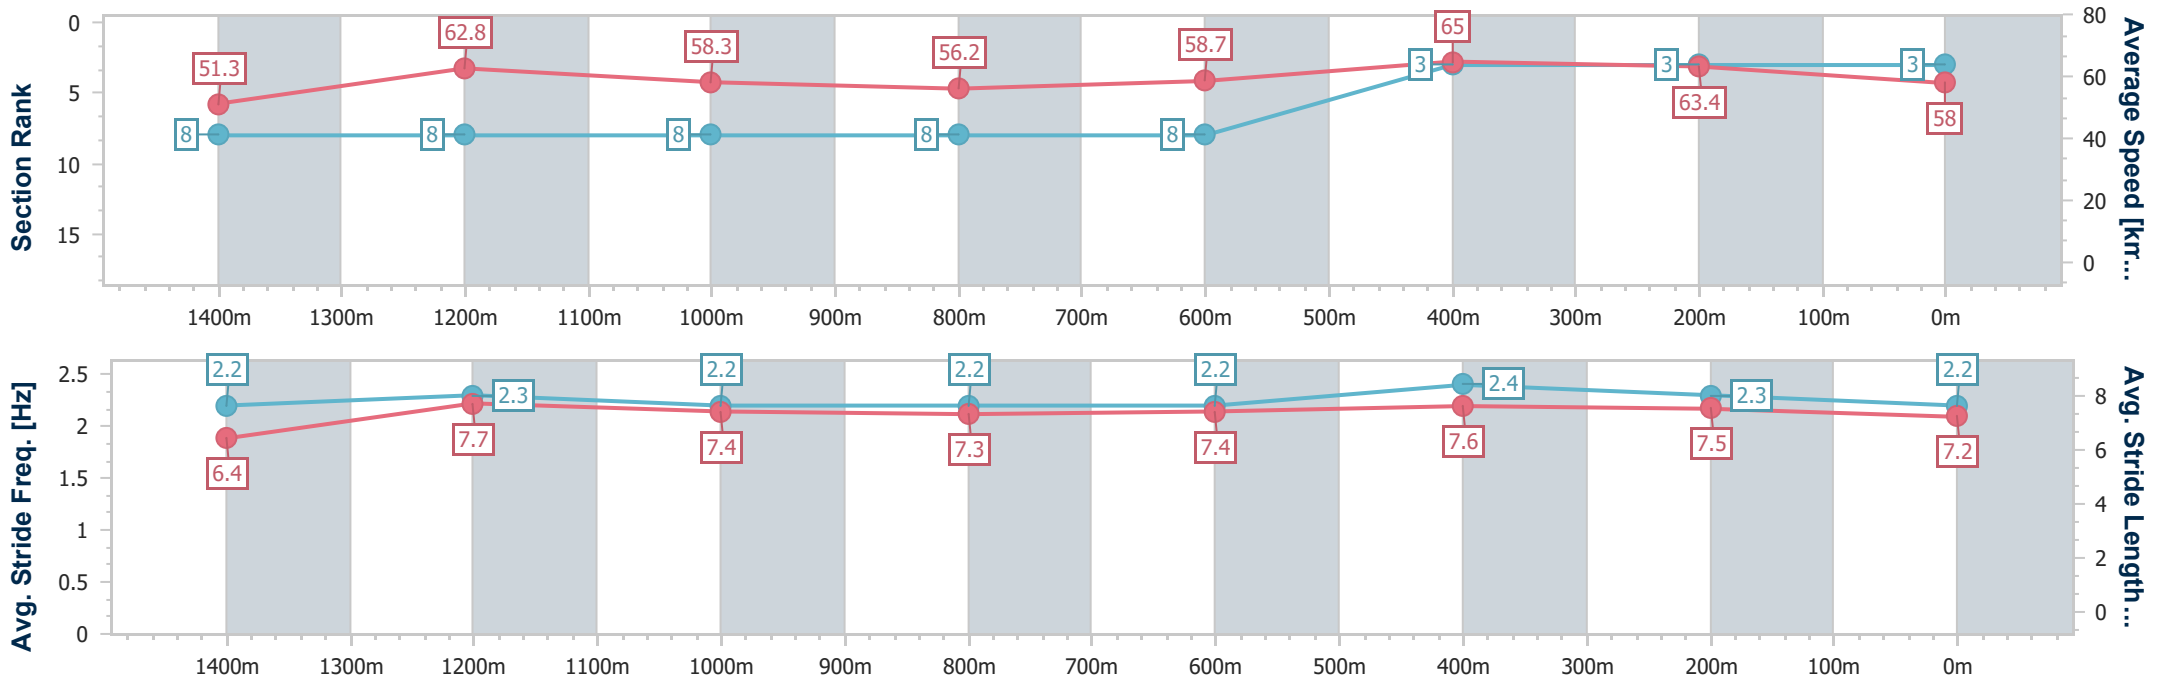

Horse/Jockey Name	Aperitivo
Final Rank	3
Fastest Section Time (Section)	0:11.28 (600m)
Top Speed [km/h] (Section)	66.1 (600m)
Race State	Finished

Sunshine Coast QLD Professional
Race 4: Fraser-Kirk Plastic Surgery BM58 Handicap - 1600m
05 November 2024 - 15:00
Track Rating: Good 4, Weather: Fine, Rail Position: +6m Entire

Section	Overall	1400m	1200m	1000m	800m	600m	400m	200m
Section Times	1:38.60 [3] (0:14.00)	1:24.60 [8] (0:11.58)	1:13.02 [8] (0:12.39)	1:00.63 [8] (0:12.91)	0:47.72 [8] (0:12.62)	0:35.10 [8] (0:11.28)	0:23.82 [3] (0:11.38)	0:12.44 [3] (0:12.44)
Average Speed [km/h]	51.3	62.8	58.3	56.2	58.7	65.0	63.4	58.0
Top Speed [km/h]	64.6	64.6	61.5	57.1	64.4	66.1	65.1	60.4
Avg. Dist. to Rail [m]	5.8	3.4	3.7	3.3	4.3	3.7	4.8	5.1
Avg. Stride Freq. [Hz]	2.2	2.3	2.2	2.2	2.2	2.4	2.3	2.2
Avg. Stride Length [m]	6.4	7.7	7.4	7.3	7.4	7.6	7.5	7.2

- [ ] Ranking at each section and finish
- -.-.- No data available at this section
- NA No data available