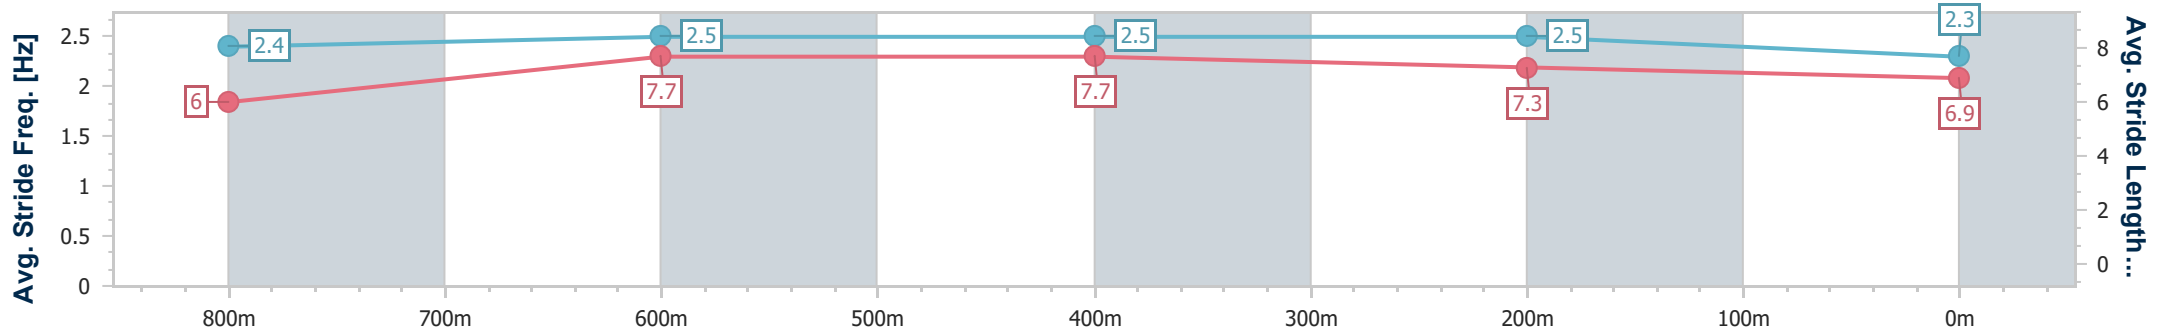

Sunshine Coast QLD Professional

Race 6: 123Travel BM58 Handicap - 1000m

05 November 2024 - 16:24

Track Rating: Good 4, Weather: Fine, Rail Position: +6m Entire

Section	Overall	800m	600m	400m	200m
Section Times	0:58.74 [12] (0:13.84)	0:44.90 [11] (0:10.69)	0:34.21 [11] (0:10.82)	0:23.39 [10] (0:10.98)	0:12.41 [7] (0:12.41)
Average Speed [km/h]	52.1	68.1	67.9	65.8	57.9
Top Speed [km/h]	69.9	70.8	69.0	68.1	62.7
Avg. Dist. to Rail [m]	6.2	2.6	3.7	6.7	6.9
Avg. Stride Freq. [Hz]	2.4	2.5	2.5	2.5	2.3
Avg. Stride Length [m]	6.0	7.7	7.7	7.3	6.9