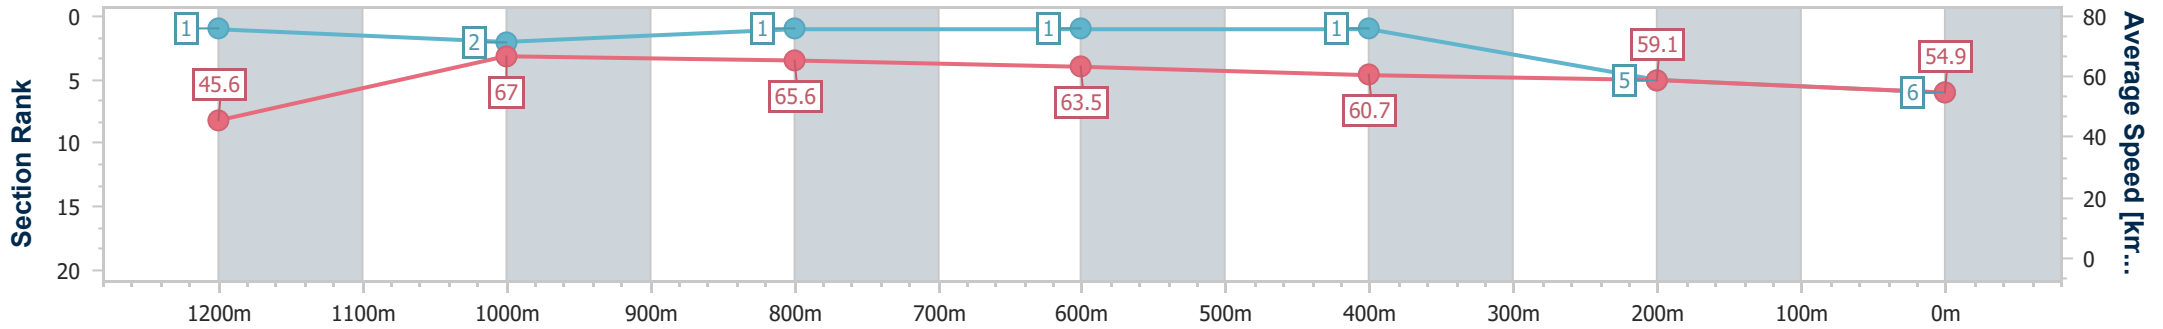

Horse/Jockey Name	Gallery Master
Final Rank	6
Fastest Section Time (Section)	0:07.88 (Overall)
Top Speed [km/h] (Section)	68.8 (1200m)
Race State	Finished

Sunshine Coast QLD Professional
Race 7: ELITE Lifestyle Properties BM58 Handicap - 1300m
05 November 2024 - 17:01
Track Rating: Good 4, Weather: Fine, Rail Position: +6m Entire

Section	Overall	1200m	1000m	800m	600m	400m	200m
Section Times	1:18.27 [6] (0:07.88)	1:10.39 [1] (0:10.75)	0:59.64 [2] (0:11.04)	0:48.60 [1] (0:11.42)	0:37.18 [1] (0:11.90)	0:25.28 [1] (0:12.17)	0:13.11 [5]
Average Speed [km/h]	45.6	67.0	65.6	63.5	60.7	59.1	54.9
Top Speed [km/h]	62.9	68.8	67.2	64.5	62.4	60.4	58.0
Avg. Dist. to Rail [m]	3.8	2.0	2.0	1.2	0.8	0.7	1.0
Avg. Stride Freq. [Hz]	2.2	2.4	2.4	2.4	2.3	2.3	2.2
Avg. Stride Length [m]	5.7	7.6	7.6	7.4	7.3	7.2	6.8

- [ ] Ranking at each section and finish
- -.-.- No data available at this section
- NA No data available