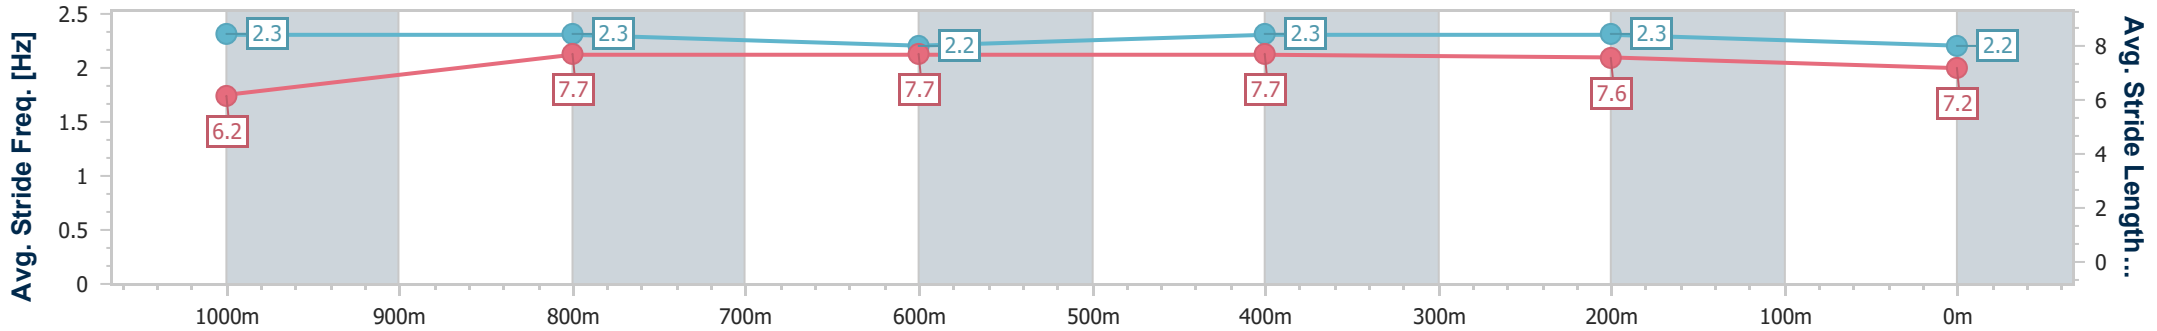

Sunshine Coast QLD Professional

Race 3: Civil Scapes Maiden Handicap - 1200m

05 November 2024 - 14:21

Track Rating: Good 4, Weather: Fine, Rail Position: +6m Entire

Section	Overall	1000m	800m	600m	400m	200m
Section Times	1:12.53 [9] (0:14.02)	0:58.51 [6] (0:11.37)	0:47.14 [5] (0:11.72)	0:35.42 [5] (0:11.39)	0:24.03 [4] (0:11.44)	0:12.59 [5] (0:12.59)
Average Speed [km/h]	51.4	63.5	61.8	62.8	63.0	57.3
Top Speed [km/h]	64.4	64.6	62.5	64.5	64.4	60.6
Avg. Dist. to Rail [m]	4.1	1.8	0.6	0.3	2.3	2.4
Avg. Stride Freq. [Hz]	2.3	2.3	2.2	2.3	2.3	2.2
Avg. Stride Length [m]	6.2	7.7	7.7	7.7	7.6	7.2