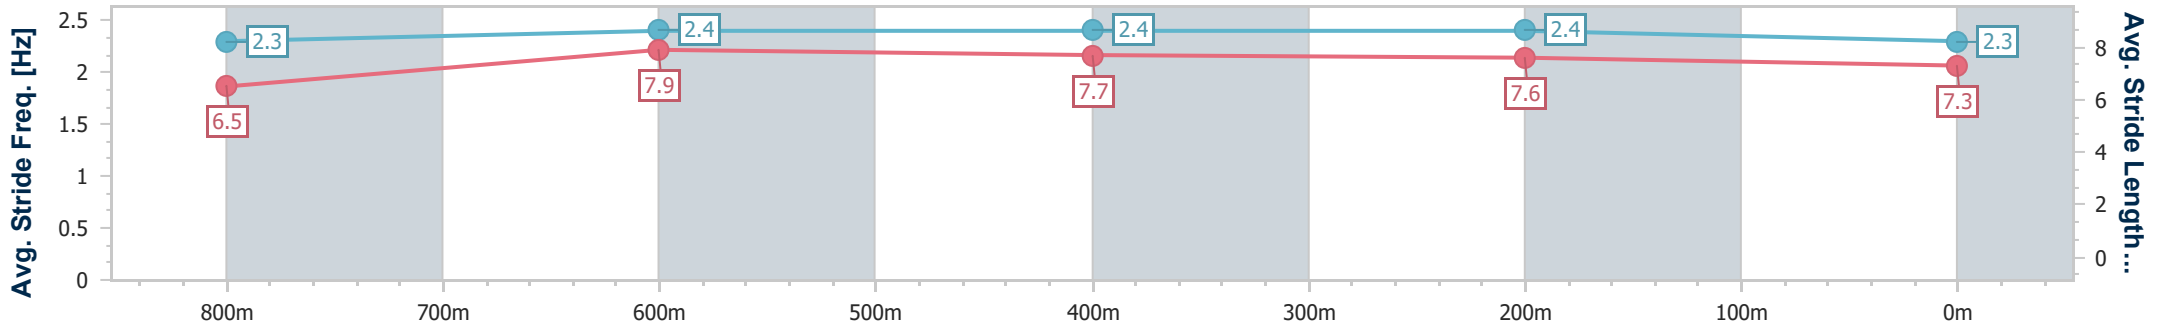

Horse/Jockey Name	Billy's Bro
Final Rank	4
Fastest Section Time (Section)	0:10.46 (800m)
Top Speed [km/h] (Section)	71.0 (800m)
Race State	Finished

Sunshine Coast QLD Professional
Race 5: Ben Liddell Constructions Class 3 Handicap - 1000m
05 November 2024 - 15:44
Track Rating: Good 4, Weather: Fine, Rail Position: +6m Entire

Section	Overall	800m	600m	400m	200m
Section Times	0:57.72 [4] (0:13.10)	0:44.62 [5] (0:10.46)	0:34.16 [4] (0:10.87)	0:23.29 [5] (0:11.19)	0:12.10 [7] (0:12.10)
Average Speed [km/h]	54.8	69.4	66.7	64.4	59.3
Top Speed [km/h]	71.0	71.0	68.2	65.6	63.0
Avg. Dist. to Rail [m]	2.8	1.8	1.0	1.7	1.9
Avg. Stride Freq. [Hz]	2.3	2.4	2.4	2.4	2.3
Avg. Stride Length [m]	6.5	7.9	7.7	7.6	7.3

- [ ] Ranking at each section and finish
- -.-.- No data available at this section
- NA No data available