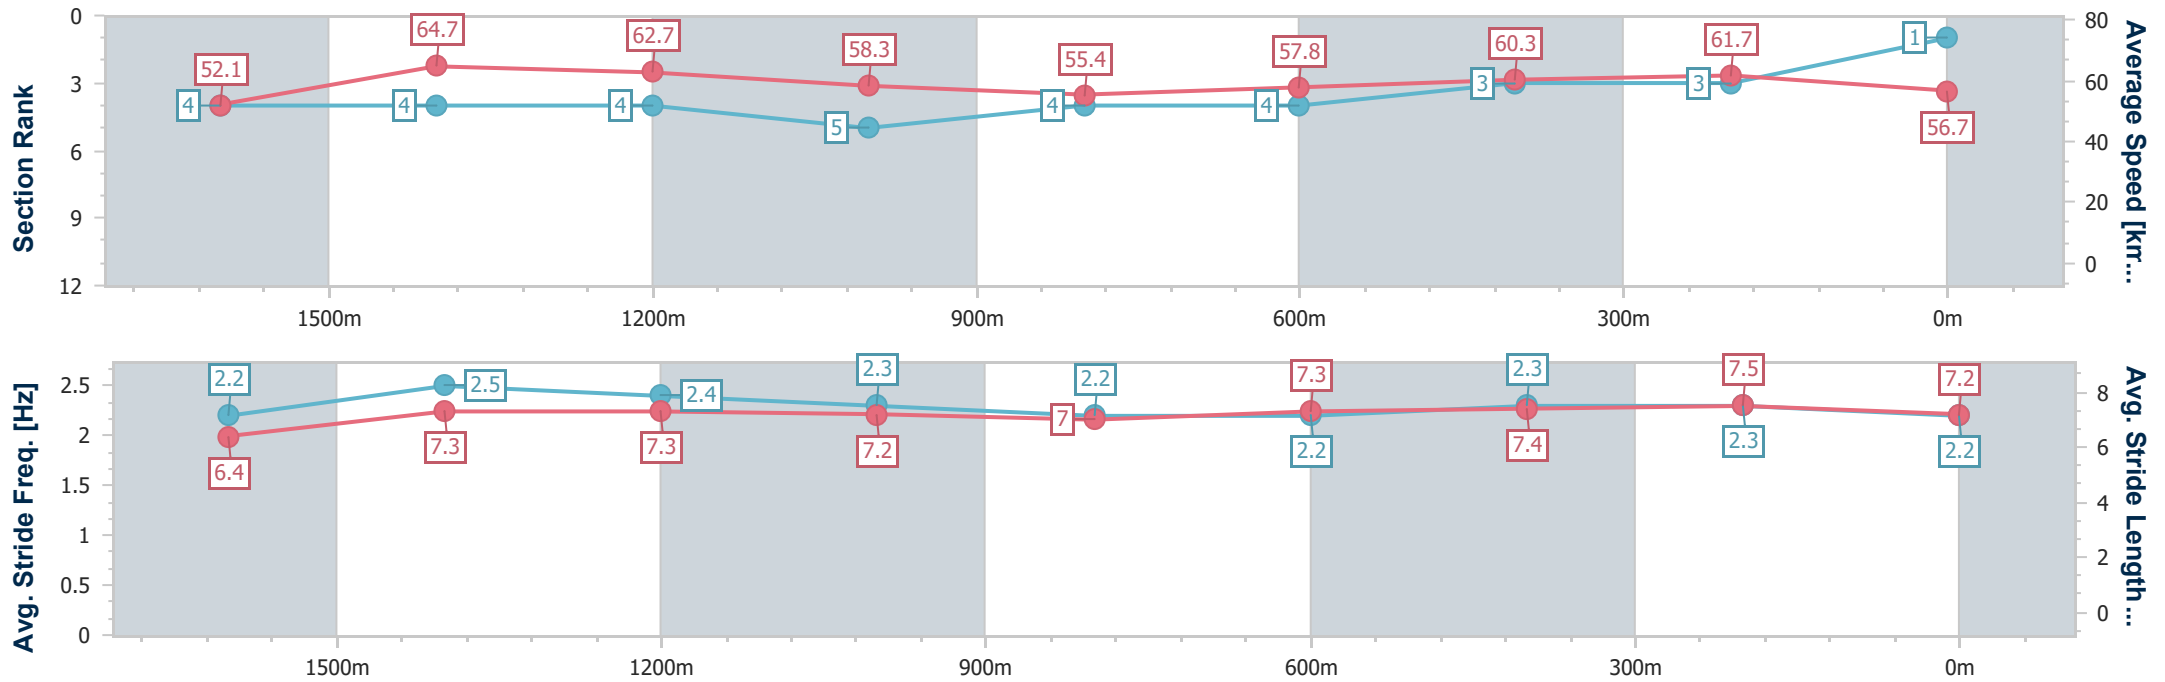

05 November 2024 - 12:29

Track Rating: Good 4, Weather: Fine, Rail Position: +6m Entire

Section	Overall	1600m	1400m	1200m	1000m	800m	600m	400m	200m
Section Times	1:51.20 [1] (0:13.88)	1:37.32 [4] (0:11.22)	1:26.10 [4] (0:11.51)	1:14.59 [4] (0:12.35)	1:02.24 [5] (0:13.08)	0:49.16 [4] (0:12.67)	0:36.49 [4] (0:11.97)	0:24.52 [3] (0:11.69)	0:12.83 [3] (0:12.83)
Average Speed [km/h]	52.1	64.7	62.7	58.3	55.4	57.8	60.3	61.7	56.7
Top Speed [km/h]	63.4	66.6	64.6	60.6	57.6	60.1	61.0	62.9	60.9
Avg. Dist. to Rail [m]	4.6	1.5	1.4	1.8	2.5	2.3	1.1	4.2	5.1
Avg. Stride Freq. [Hz]	2.2	2.5	2.4	2.3	2.2	2.2	2.3	2.3	2.2
Avg. Stride Length [m]	6.4	7.3	7.3	7.2	7.0	7.3	7.4	7.5	7.2