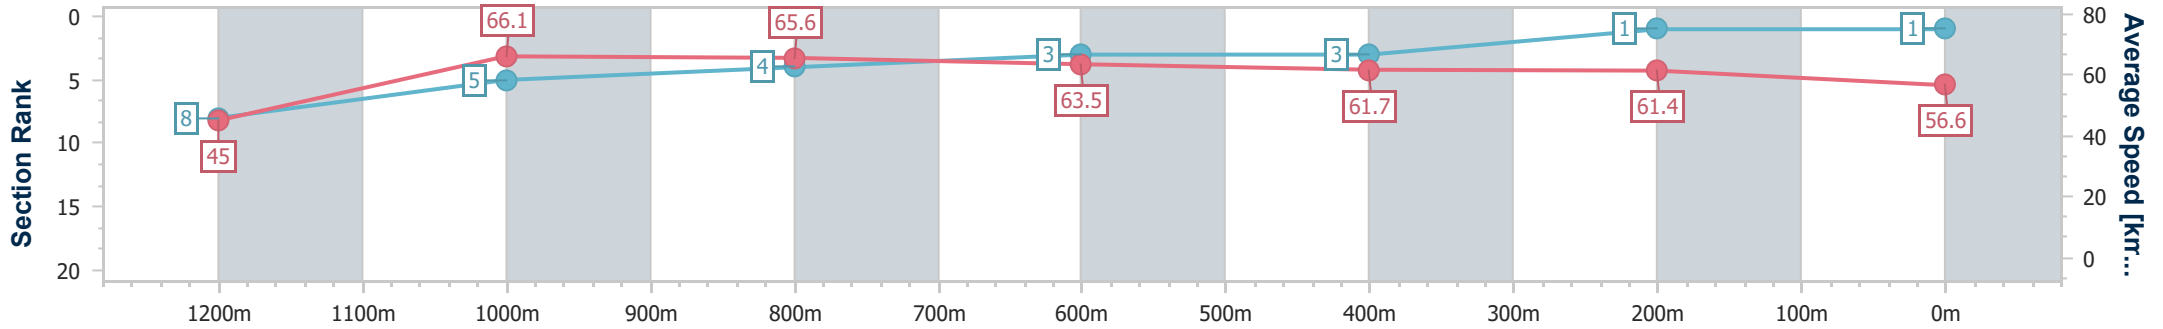

Sunshine Coast QLD Professional
 Race 7: ELITE Lifestyle Properties BM58 Handicap - 1300m
 05 November 2024 - 17:01
 Track Rating: Good 4, Weather: Fine, Rail Position: +6m Entire

Section	Overall	1200m	1000m	800m	600m	400m	200m
Section Times	1:17.57 [1] (0:08.06)	1:09.51 [8] (0:10.87)	0:58.64 [5] (0:11.07)	0:47.57 [4] (0:11.38)	0:36.19 [3] (0:11.70)	0:24.49 [3] (0:11.75)	0:12.74 [1] (0:12.74)
Average Speed [km/h]	45.0	66.1	65.6	63.5	61.7	61.4	56.6
Top Speed [km/h]	62.6	67.8	67.1	64.9	64.0	62.1	60.1
Avg. Dist. to Rail [m]	3.6	2.4	2.2	1.3	0.4	1.1	0.4
Avg. Stride Freq. [Hz]	2.1	2.3	2.2	2.2	2.2	2.2	2.2
Avg. Stride Length [m]	5.8	7.9	8.1	8.0	7.8	7.7	7.3