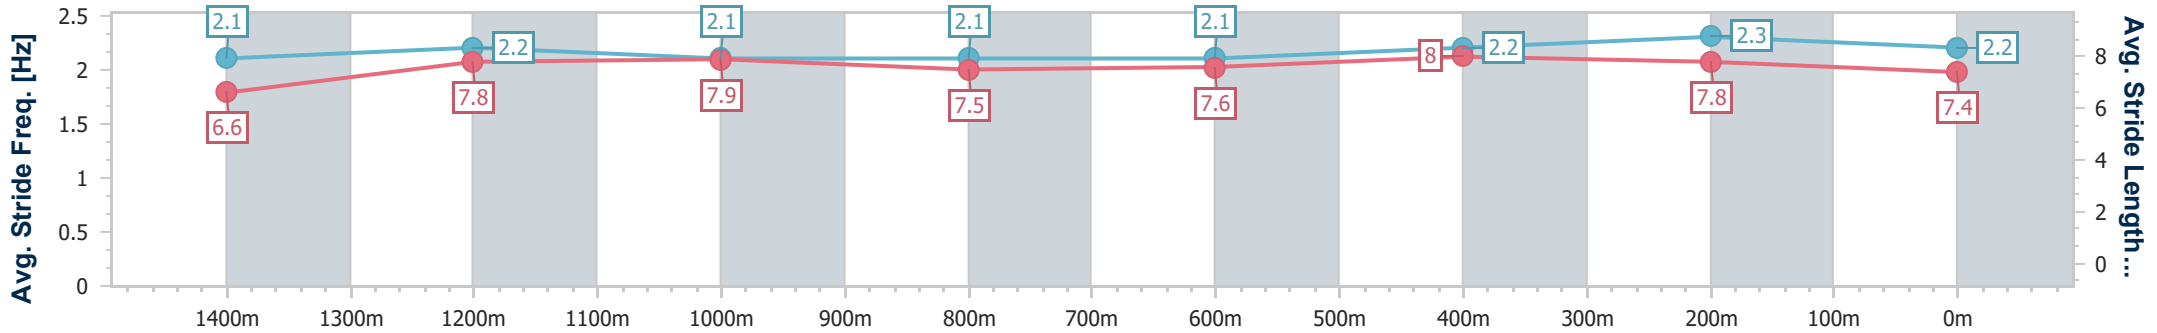

Sunshine Coast QLD Professional
 Race 4: Fraser-Kirk Plastic Surgery BM58 Handicap - 1600m
 05 November 2024 - 15:00
 Track Rating: Good 4, Weather: Fine, Rail Position: +6m Entire

Section	Overall	1400m	1200m	1000m	800m	600m	400m	200m
Section Times	1:38.81 [5] (0:14.17)	1:24.64 [9] (0:11.84)	1:12.80 [10] (0:12.22)	1:00.58 [10] (0:12.93)	0:47.65 [10] (0:12.68)	0:34.97 [10] (0:11.33)	0:23.64 [9] (0:11.29)	0:12.35 [5] (0:12.35)
Average Speed [km/h]	50.9	61.1	59.2	56.2	57.6	64.5	63.9	58.3
Top Speed [km/h]	62.6	62.0	61.2	57.1	62.8	65.4	65.5	61.7
Avg. Dist. to Rail [m]	4.7	3.2	3.2	3.1	2.6	2.6	7.9	8.2
Avg. Stride Freq. [Hz]	2.1	2.2	2.1	2.1	2.1	2.2	2.3	2.2
Avg. Stride Length [m]	6.6	7.8	7.9	7.5	7.6	8.0	7.8	7.4