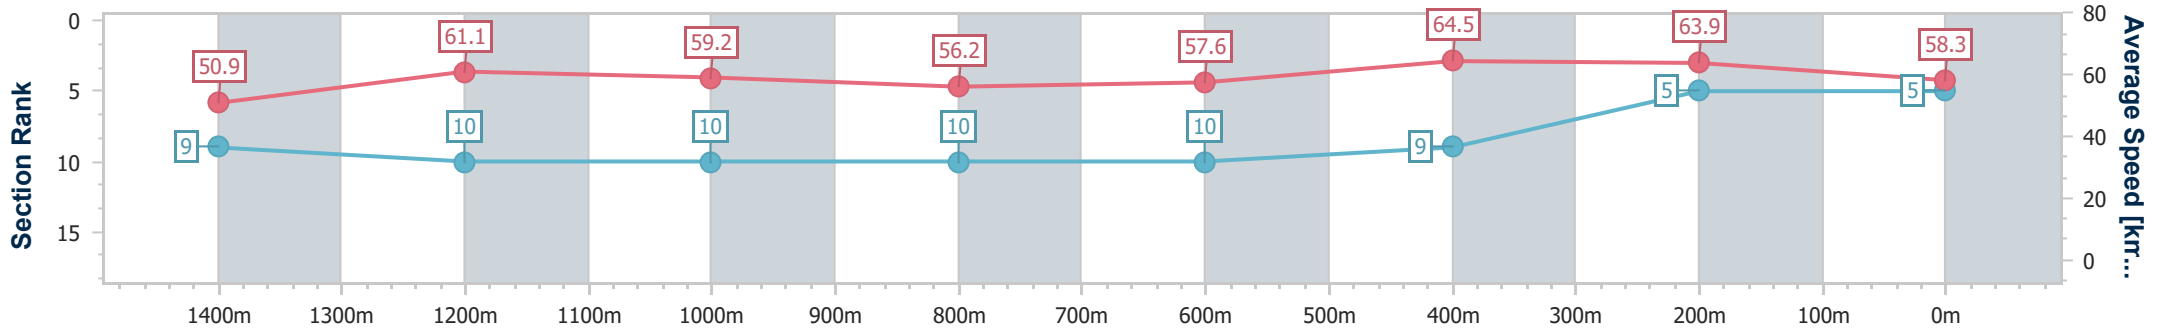

Sunshine Coast QLD Professional
 Race 4: Fraser-Kirk Plastic Surgery BM58 Handicap - 1600m
 05 November 2024 - 15:00
 Track Rating: Good 4, Weather: Fine, Rail Position: +6m Entire

Section	Overall	1400m	1200m	1000m	800m	600m	400m	200m
Section Times	1:38.81 [5] (0:14.17)	1:24.64 [9] (0:11.84)	1:12.80 [10] (0:12.22)	1:00.58 [10] (0:12.93)	0:47.65 [10] (0:12.68)	0:34.97 [10] (0:11.33)	0:23.64 [9] (0:11.29)	0:12.35 [5] (0:12.35)
Average Speed [km/h]	50.9	61.1	59.2	56.2	57.6	64.5	63.9	58.3
Top Speed [km/h]	62.6	62.0	61.2	57.1	62.8	65.4	65.5	61.7
Avg. Dist. to Rail [m]	4.7	3.2	3.2	3.1	2.6	2.6	7.9	8.2
Avg. Stride Freq. [Hz]	2.1	2.2	2.1	2.1	2.1	2.2	2.3	2.2
Avg. Stride Length [m]	6.6	7.8	7.9	7.5	7.6	8.0	7.8	7.4