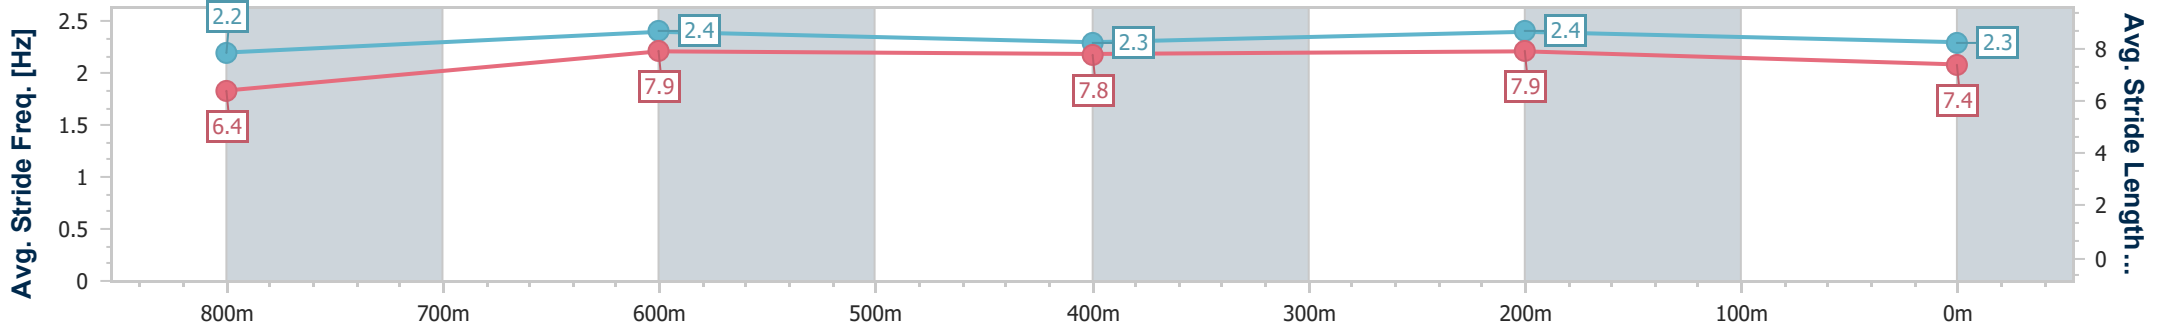

Sunshine Coast QLD Professional

Race 6: 123Travel BM58 Handicap - 1000m

05 November 2024 - 16:24

Track Rating: Good 4, Weather: Fine, Rail Position: +6m Entire

Section	Overall	800m	600m	400m	200m
Section Times	0:58.35 [6] (0:13.73)	0:44.62 [9] (0:10.79)	0:33.83 [10] (0:11.17)	0:22.66 [11] (0:10.78)	0:11.88 [10] (0:11.88)
Average Speed [km/h]	52.6	67.5	65.6	67.0	60.5
Top Speed [km/h]	67.6	69.7	67.2	67.8	66.1
Avg. Dist. to Rail [m]	8.6	3.0	3.4	9.1	10.3
Avg. Stride Freq. [Hz]	2.2	2.4	2.3	2.4	2.3
Avg. Stride Length [m]	6.4	7.9	7.8	7.9	7.4