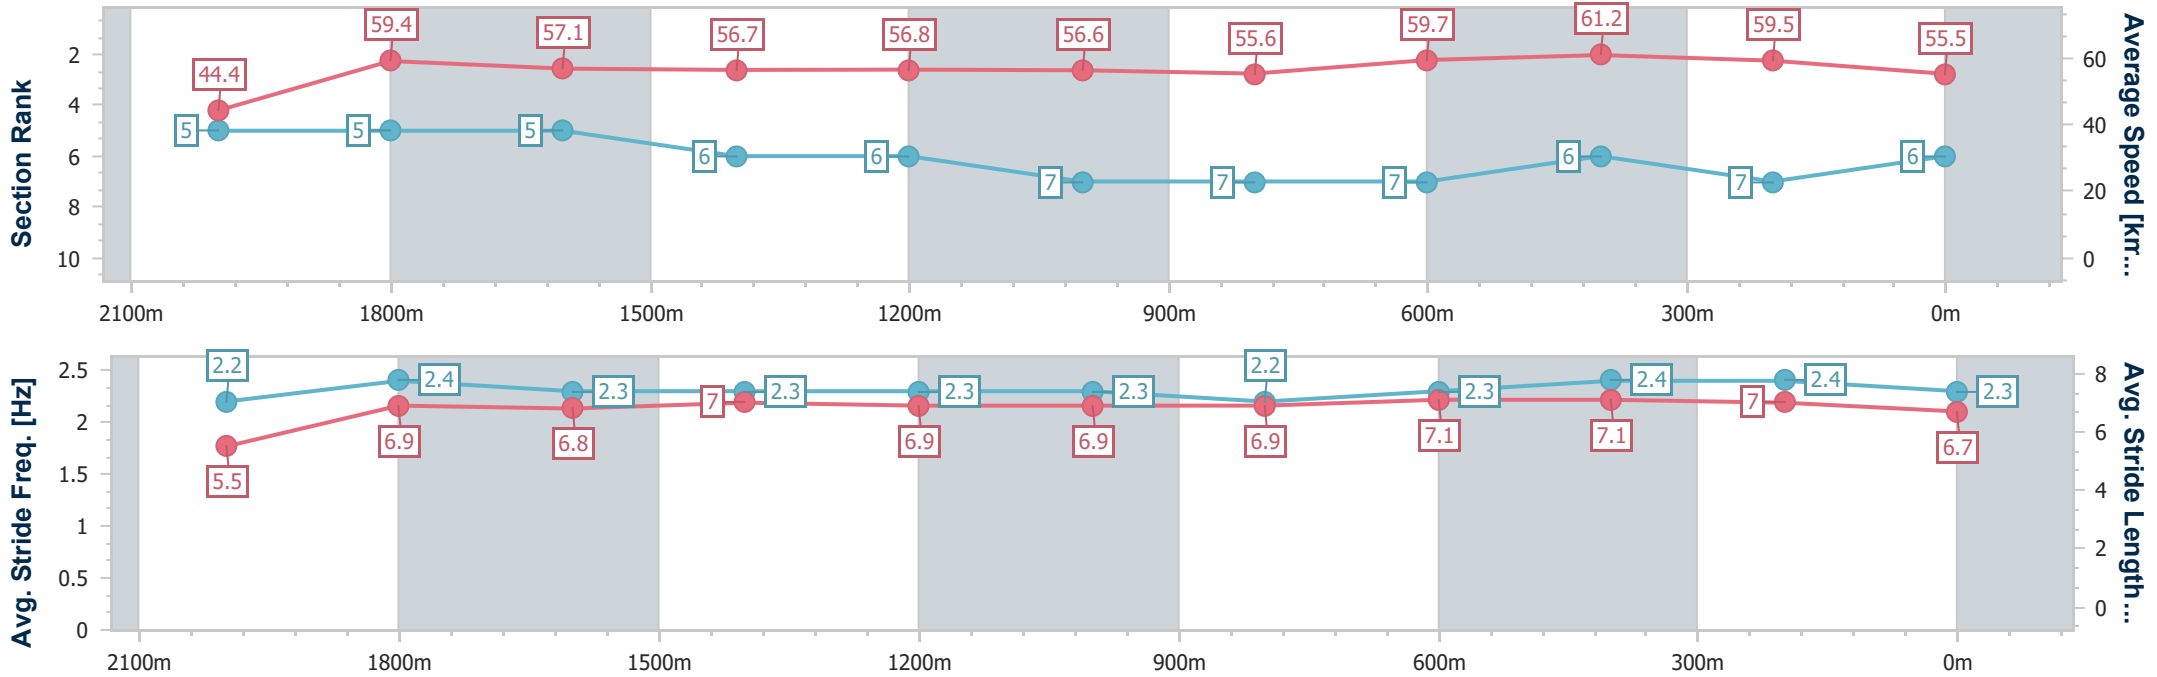

Horse/Jockey Name	The Love Of Mary
Final Rank	6
Fastest Section Time (Section)	0:11.84 (600m)
Top Speed [km/h] (Section)	62.7 (600m)
Race State	Finished

Sunshine Coast QLD Professional
Race 2: Sherrin Rentals BM55 Handicap - 2200m

05 November 2024 - 13:05

Track Rating: Good 4, Weather: Fine, Rail Position: +6m Entire

Section	Overall	2000m	1800m	1600m	1400m	1200m	1000m	800m	600m	400m	200m
Section Times	2:21.54 [6] (0:16.22)	2:05.32 [5] (0:12.13)	1:53.19 [5] (0:12.71)	1:40.48 [5] (0:12.84)	1:27.64 [6] (0:12.77)	1:14.87 [6] (0:12.76)	1:02.11 [7] (0:13.04)	0:49.07 [7] (0:12.14)	0:36.93 [7] (0:11.84)	0:25.09 [6] (0:12.08)	0:13.01 [7] (0:13.01)
Average Speed [km/h]	44.4	59.4	57.1	56.7	56.8	56.6	55.6	59.7	61.2	59.5	55.5
Top Speed [km/h]	60.4	60.9	58.0	57.0	57.9	57.3	57.8	62.4	62.7	61.1	58.4
Avg. Dist. to Rail [m]	4.2	0.9	1.5	3.4	3.6	3.4	2.9	1.5	1.0	5.2	7.2
Avg. Stride Freq. [Hz]	2.2	2.4	2.3	2.3	2.3	2.3	2.2	2.3	2.4	2.4	2.3
Avg. Stride Length [m]	5.5	6.9	6.8	7.0	6.9	6.9	6.9	7.1	7.1	7.0	6.7

- [ ] Ranking at each section and finish
- -.-.- No data available at this section
- NA No data available