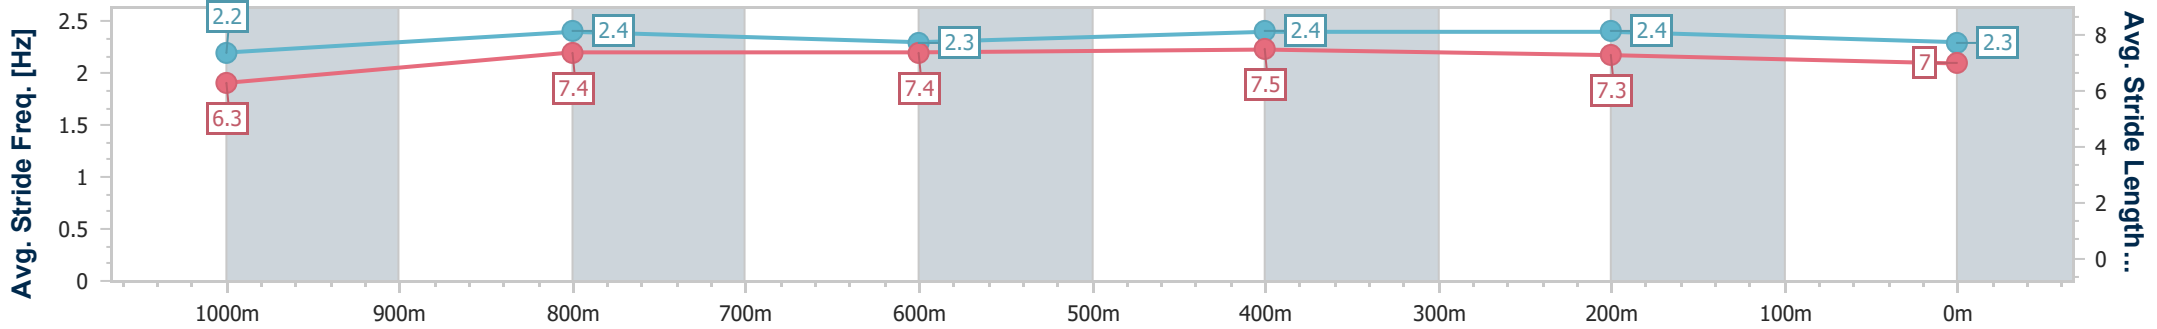

Sunshine Coast QLD Professional

Race 3: Civil Scapes Maiden Handicap - 1200m

05 November 2024 - 14:21

Track Rating: Good 4, Weather: Fine, Rail Position: +6m Entire

Section	Overall	1000m	800m	600m	400m	200m
Section Times	1:12.39 [7] (0:14.02)	0:58.37 [5] (0:11.52)	0:46.85 [6] (0:11.71)	0:35.14 [6] (0:11.54)	0:23.60 [7] (0:11.36)	0:12.24 [9] (0:12.24)
Average Speed [km/h]	51.4	63.2	62.4	63.2	63.4	58.7
Top Speed [km/h]	63.8	64.3	63.5	64.8	64.9	61.6
Avg. Dist. to Rail [m]	7.0	3.3	2.7	2.2	6.1	6.6
Avg. Stride Freq. [Hz]	2.2	2.4	2.3	2.4	2.4	2.3
Avg. Stride Length [m]	6.3	7.4	7.4	7.5	7.3	7.0