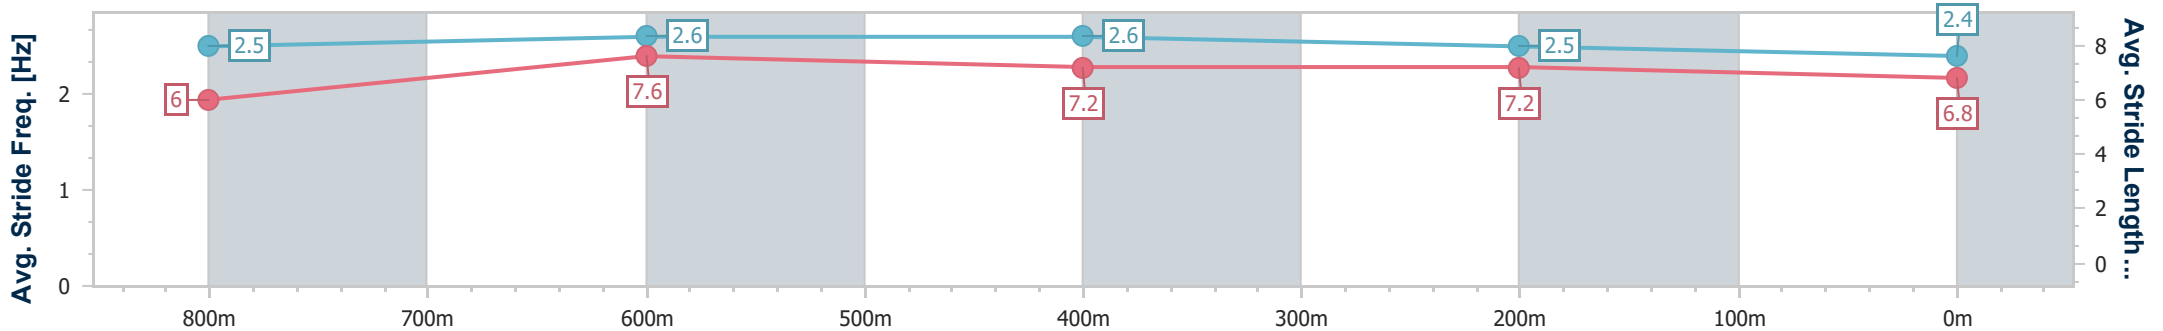

Horse/Jockey Name	Oberoi Princess
Final Rank	5
Fastest Section Time (Section)	0:10.41 (800m)
Top Speed [km/h] (Section)	71.4 (Overall)
Race State	Finished

Sunshine Coast QLD Professional
Race 5: Ben Liddell Constructions Class 3 Handicap - 1000m
05 November 2024 - 15:44
Track Rating: Good 4, Weather: Fine, Rail Position: +6m Entire

Section	Overall	800m	600m	400m	200m
Section Times	0:57.80 [5] (0:12.96)	0:44.84 [2] (0:10.41)	0:34.43 [2] (0:10.86)	0:23.57 [2] (0:11.19)	0:12.38 [3] (0:12.38)
Average Speed [km/h]	55.5	70.3	66.9	64.4	58.0
Top Speed [km/h]	71.4	71.3	68.6	66.2	61.8
Avg. Dist. to Rail [m]	7.0	3.5	1.9	3.4	3.3
Avg. Stride Freq. [Hz]	2.5	2.6	2.6	2.5	2.4
Avg. Stride Length [m]	6.0	7.6	7.2	7.2	6.8

- [ ] Ranking at each section and finish
- -.-.- No data available at this section
- NA No data available