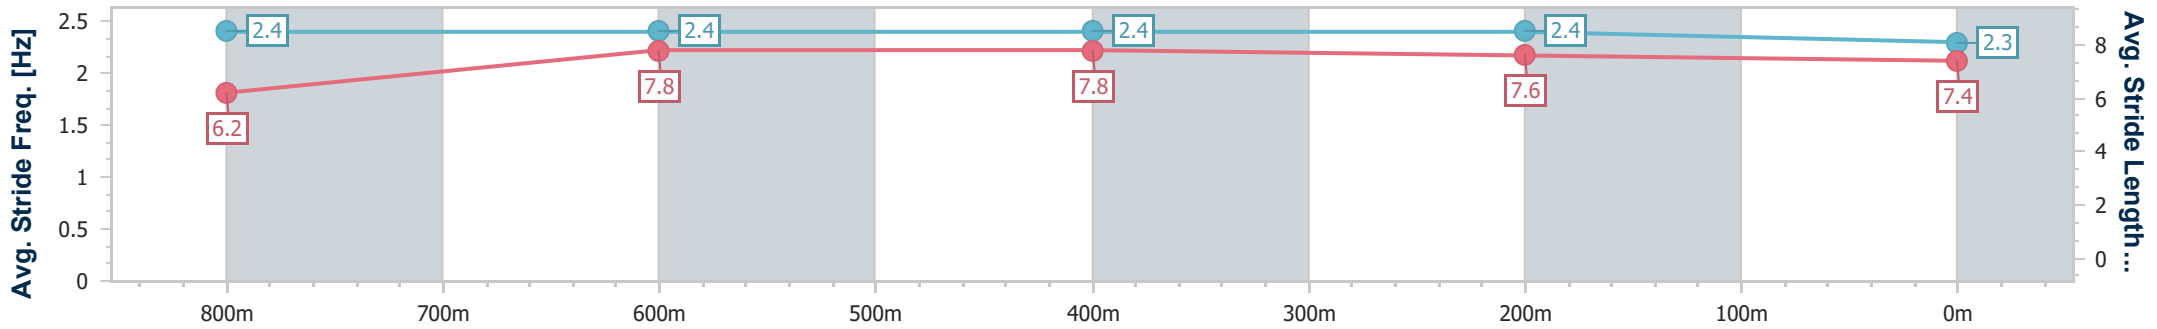

Sunshine Coast QLD Professional

Race 6: 123Travel BM58 Handicap - 1000m

05 November 2024 - 16:24

Track Rating: Good 4, Weather: Fine, Rail Position: +6m Entire

Section	Overall	800m	600m	400m	200m
Section Times	0:57.58 [1] (0:13.07)	0:44.51 [3] (0:10.73)	0:33.78 [3] (0:11.03)	0:22.75 [3] (0:10.99)	0:11.76 [2] (0:11.76)
Average Speed [km/h]	55.2	67.6	66.1	65.3	61.2
Top Speed [km/h]	70.0	69.6	66.9	66.8	64.2
Avg. Dist. to Rail [m]	2.6	2.4	2.0	2.3	2.7
Avg. Stride Freq. [Hz]	2.4	2.4	2.4	2.4	2.3
Avg. Stride Length [m]	6.2	7.8	7.8	7.6	7.4