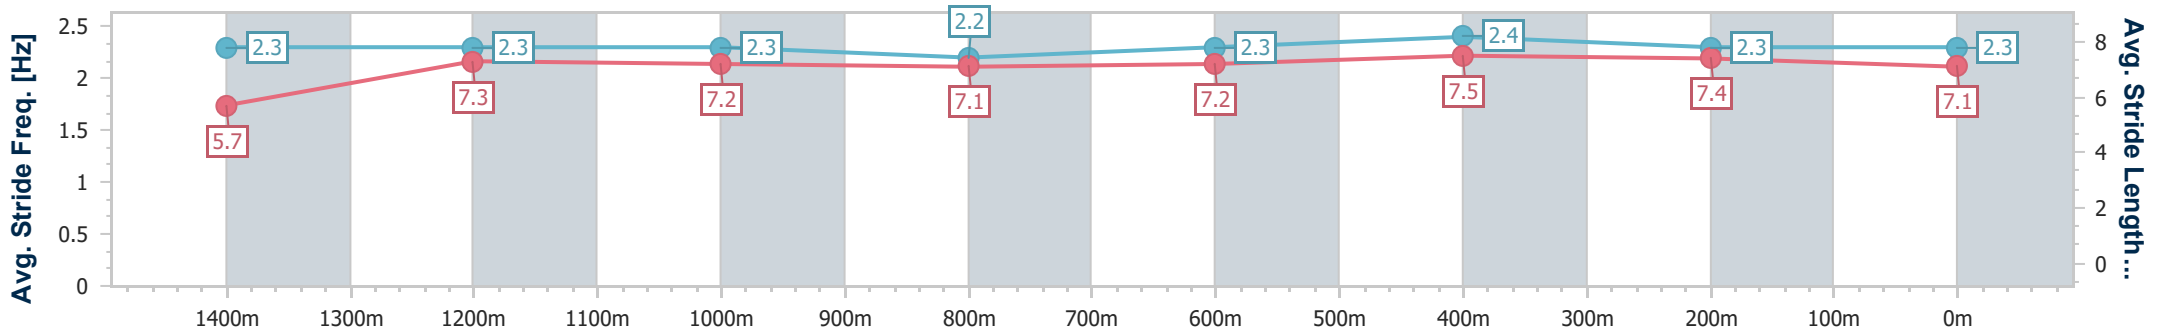

Horse/Jockey Name	Set Ablaze
Final Rank	12
Fastest Section Time (Section)	0:11.52 (600m)
Top Speed [km/h] (Section)	64.4 (600m)
Race State	Finished

Sunshine Coast QLD Professional
Race 4: Fraser-Kirk Plastic Surgery BM58 Handicap - 1600m
05 November 2024 - 15:00
Track Rating: Good 4, Weather: Fine, Rail Position: +6m Entire

Section	Overall	1400m	1200m	1000m	800m	600m	400m	200m
Section Times	1:39.48 [12] (0:14.95)	1:24.53 [14] (0:11.93)	1:12.60 [14] (0:11.83)	1:00.77 [14] (0:12.71)	0:48.06 [13] (0:12.42)	0:35.64 [11] (0:11.52)	0:24.12 [11] (0:11.56)	0:12.56 [13] (0:12.56)
Average Speed [km/h]	48.2	61.1	61.2	57.2	59.1	63.7	62.2	57.4
Top Speed [km/h]	63.1	63.1	62.7	58.9	62.1	64.4	63.7	60.0
Avg. Dist. to Rail [m]	11.2	4.1	4.0	4.0	3.4	3.1	7.3	6.0
Avg. Stride Freq. [Hz]	2.3	2.3	2.3	2.2	2.3	2.4	2.3	2.3
Avg. Stride Length [m]	5.7	7.3	7.2	7.1	7.2	7.5	7.4	7.1

- [ ] Ranking at each section and finish
- -.-.- No data available at this section
- NA No data available