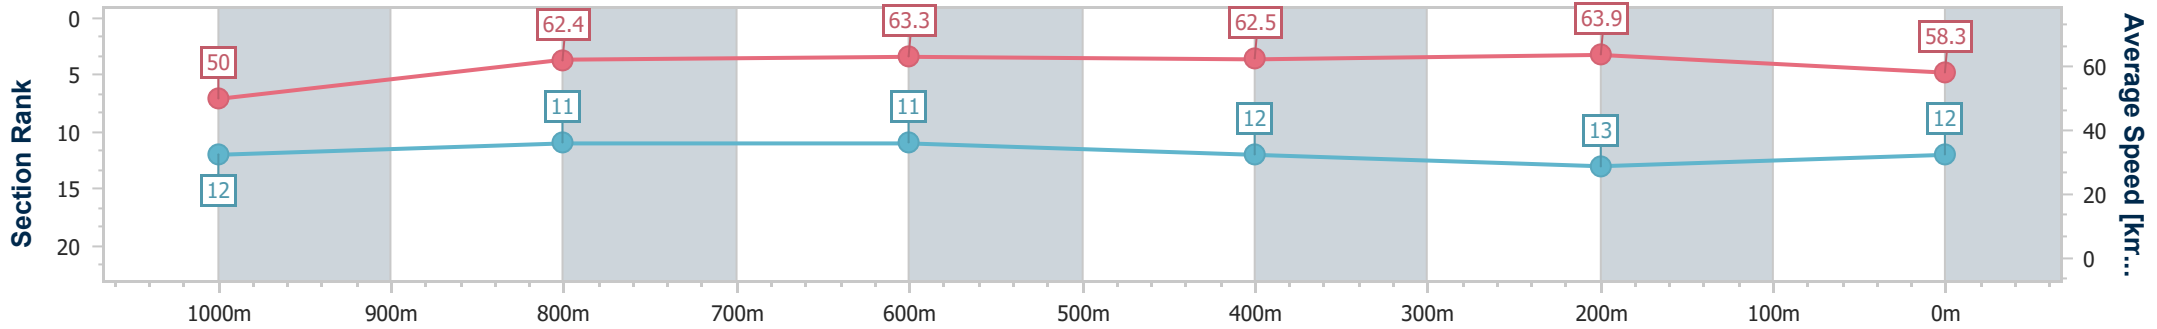

Sunshine Coast QLD Professional

Race 3: Civil Scapes Maiden Handicap - 1200m

05 November 2024 - 14:21

Track Rating: Good 4, Weather: Fine, Rail Position: +6m Entire

Section	Overall	1000m	800m	600m	400m	200m
Section Times	1:12.92 [12] (0:14.43)	0:58.49 [12] (0:11.63)	0:46.86 [11] (0:11.53)	0:35.33 [11] (0:11.74)	0:23.59 [12] (0:11.29)	0:12.30 [13] (0:12.30)
Average Speed [km/h]	50.0	62.4	63.3	62.5	63.9	58.3
Top Speed [km/h]	63.1	63.4	64.1	64.0	65.3	61.9
Avg. Dist. to Rail [m]	3.8	2.6	2.3	3.5	4.6	5.0
Avg. Stride Freq. [Hz]	2.4	2.4	2.4	2.5	2.5	2.4
Avg. Stride Length [m]	5.8	7.1	7.2	7.0	7.1	6.7