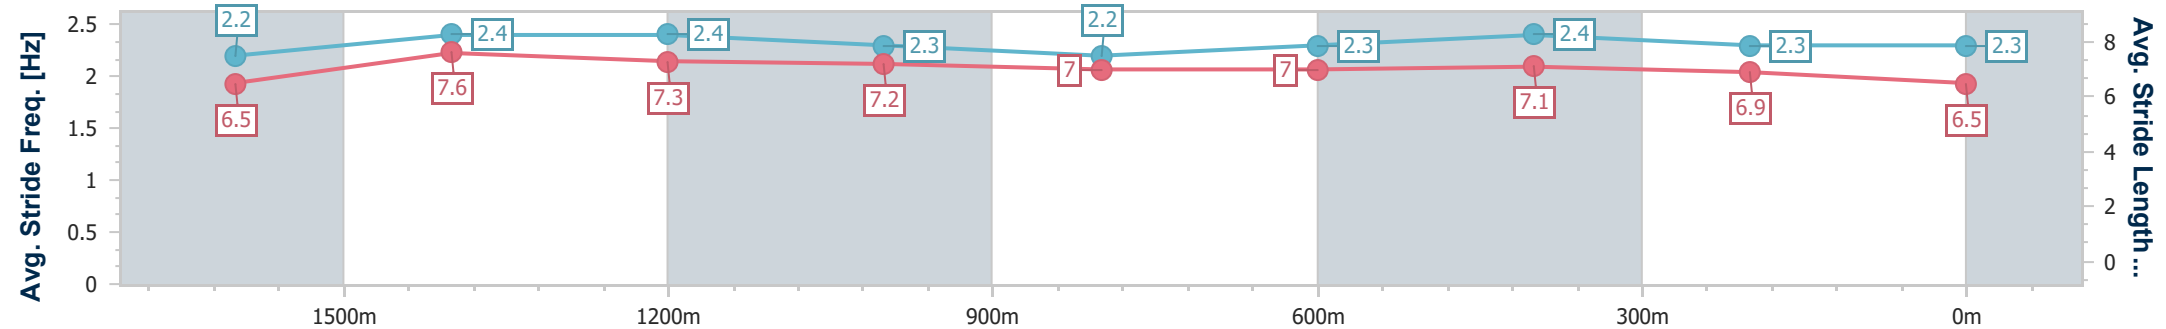

Horse/Jockey Name	Divine Charm
Final Rank	6
Fastest Section Time (Section)	0:11.19 (1600m)
Top Speed [km/h] (Section)	66.9 (1600m)
Race State	Finished

Sunshine Coast QLD Professional
Race 1: Love + Partners Chartered Accountants Maiden Handicap - 1800m

05 November 2024 - 12:29

Track Rating: Good 4, Weather: Fine, Rail Position: +6m Entire

Section	Overall	1600m	1400m	1200m	1000m	800m	600m	400m	200m				
Section Times	1:52.80 [6] (0:14.28)	1:38.52 [7] (0:11.19)	1:27.33 [7] (0:11.56)	1:15.77 [8] (0:12.34)	1:03.43 [8] (0:12.88)	0:50.55 [6] (0:12.58)	0:37.97 [5] (0:12.03)	0:25.94 [4] (0:12.36)	0:13.58 [6] (0:13.58)				
Average Speed [km/h]	50.8	65.0	62.8	58.5	56.4	58.2	60.8	58.3	53.3				
Top Speed [km/h]	64.0	66.9	64.3	62.5	58.4	60.9	63.1	60.3	55.6				
Avg. Dist. to Rail [m]	5.0	3.1	3.1	3.2	3.6	3.4	2.3	4.1	3.6				
Avg. Stride Freq. [Hz]	2.2	2.4	2.4	2.3	2.2	2.3	2.4	2.3	2.3				
Avg. Stride Length [m]	6.5	7.6	7.3	7.2	7.0	7.0	7.1	6.9	6.5				

- [ ] Ranking at each section and finish
- -.-.- No data available at this section
- NA No data available