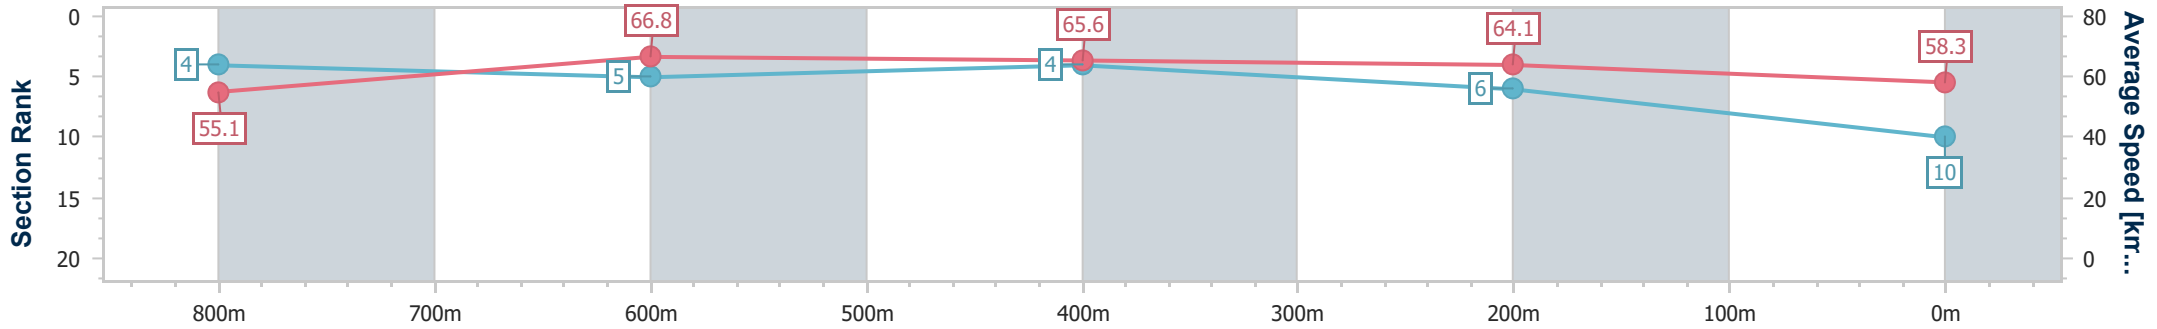

Sunshine Coast QLD Professional

Race 6: 123Travel BM58 Handicap - 1000m

05 November 2024 - 16:24

Track Rating: Good 4, Weather: Fine, Rail Position: +6m Entire

Section	Overall	800m	600m	400m	200m
Section Times	0:58.58 [10] (0:13.11)	0:45.47 [4] (0:10.85)	0:34.62 [5] (0:11.05)	0:23.57 [4] (0:11.24)	0:12.33 [6] (0:12.33)
Average Speed [km/h]	55.1	66.8	65.6	64.1	58.3
Top Speed [km/h]	68.5	68.4	66.4	66.0	62.2
Avg. Dist. to Rail [m]	5.4	2.7	0.9	5.1	5.5
Avg. Stride Freq. [Hz]	2.4	2.4	2.4	2.4	2.3
Avg. Stride Length [m]	6.3	7.5	7.5	7.4	7.0