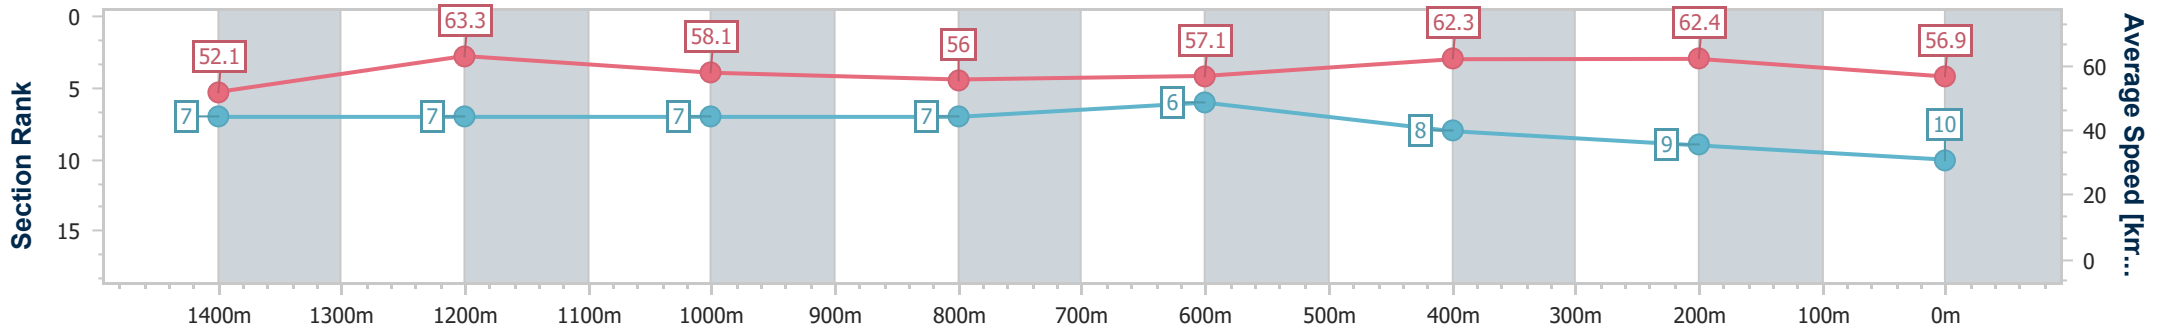

Horse/Jockey Name	Lumiere
Final Rank	10
Fastest Section Time (Section)	0:11.46 (1400m)
Top Speed [km/h] (Section)	64.4 (1400m)
Race State	Finished

Sunshine Coast QLD Professional
Race 4: Fraser-Kirk Plastic Surgery BM58 Handicap - 1600m
05 November 2024 - 15:00
Track Rating: Good 4, Weather: Fine, Rail Position: +6m Entire

Section	Overall	1400m	1200m	1000m	800m	600m	400m	200m
Section Times	1:39.29 [10] (0:13.80)	1:25.49 [7] (0:11.46)	1:14.03 [7] (0:12.44)	1:01.59 [7] (0:12.95)	0:48.64 [7] (0:12.81)	0:35.83 [6] (0:11.63)	0:24.20 [8] (0:11.57)	0:12.63 [9] (0:12.63)
Average Speed [km/h]	52.1	63.3	58.1	56.0	57.1	62.3	62.4	56.9
Top Speed [km/h]	64.2	64.4	61.2	56.6	62.2	63.4	63.9	59.3
Avg. Dist. to Rail [m]	6.3	3.2	3.3	3.0	2.4	1.6	4.9	5.9
Avg. Stride Freq. [Hz]	2.1	2.3	2.2	2.1	2.2	2.3	2.3	2.2
Avg. Stride Length [m]	6.6	7.6	7.4	7.3	7.4	7.6	7.7	7.3

- [ ] Ranking at each section and finish
- -.-.- No data available at this section
- NA No data available