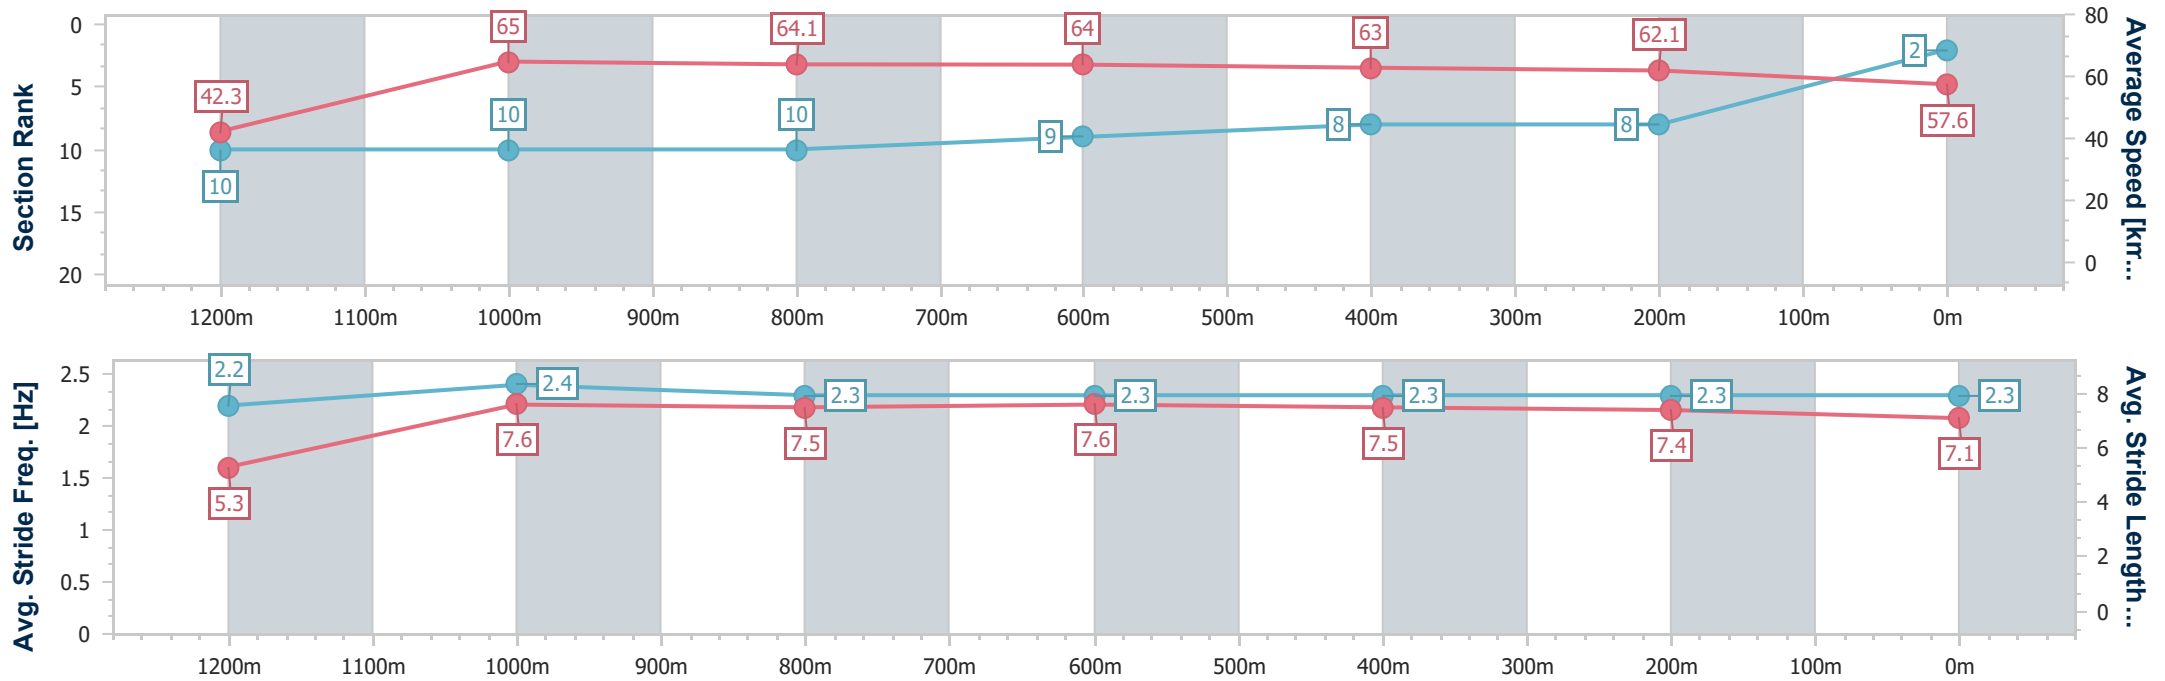

Horse/Jockey Name	Pinkus
Final Rank	2
Fastest Section Time (Section)	0:08.50 (Overall)
Top Speed [km/h] (Section)	65.9 (1200m)
Race State	Finished

Sunshine Coast QLD Professional
Race 7: ELITE Lifestyle Properties BM58 Handicap - 1300m
05 November 2024 - 17:01
Track Rating: Good 4, Weather: Fine, Rail Position: +6m Entire

Section	Overall	1200m	1000m	800m	600m	400m	200m
Section Times	1:17.65 [2] (0:08.50)	1:09.15 [10] (0:11.10)	0:58.05 [10] (0:11.21)	0:46.84 [10] (0:11.33)	0:35.51 [9] (0:11.46)	0:24.05 [8] (0:11.57)	0:12.48 [8] (0:12.48)
Average Speed [km/h]	42.3	65.0	64.1	64.0	63.0	62.1	57.6
Top Speed [km/h]	62.0	65.9	65.7	65.2	63.8	63.4	61.2
Avg. Dist. to Rail [m]	9.7	3.5	1.3	0.6	0.5	1.4	1.9
Avg. Stride Freq. [Hz]	2.2	2.4	2.3	2.3	2.3	2.3	2.3
Avg. Stride Length [m]	5.3	7.6	7.5	7.6	7.5	7.4	7.1

- [ ] Ranking at each section and finish
- -.-.- No data available at this section
- NA No data available