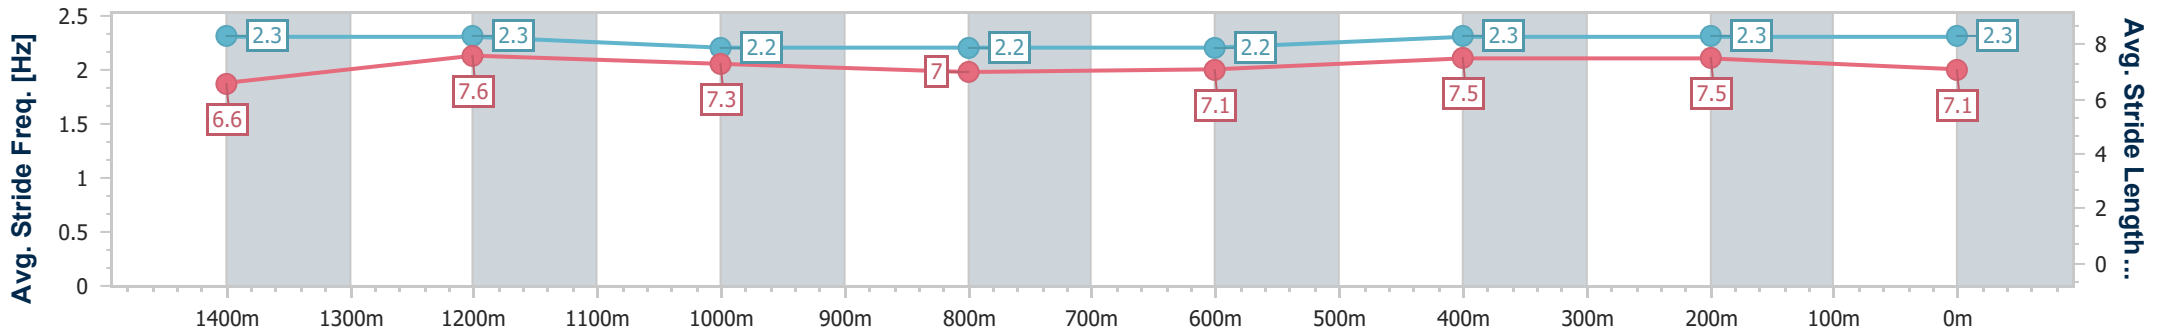

Horse/Jockey Name	Warrant
Final Rank	1
Fastest Section Time (Section)	0:11.26 (1400m)
Top Speed [km/h] (Section)	68.3 (Overall)
Race State	Finished

Sunshine Coast QLD Professional
Race 4: Fraser-Kirk Plastic Surgery BM58 Handicap - 1600m
05 November 2024 - 15:00
Track Rating: Good 4, Weather: Fine, Rail Position: +6m Entire

Section	Overall	1400m	1200m	1000m	800m	600m	400m	200m
Section Times	1:37.92 [1] (0:13.27)	1:24.65 [1] (0:11.26)	1:13.39 [1] (0:12.38)	1:01.01 [1] (0:13.04)	0:47.97 [1] (0:12.80)	0:35.17 [1] (0:11.50)	0:23.67 [1] (0:11.32)	0:12.35 [1] (0:12.35)
Average Speed [km/h]	54.4	64.3	58.2	55.5	56.8	62.6	63.5	58.4
Top Speed [km/h]	68.3	68.0	61.2	56.6	60.7	64.6	65.6	62.4
Avg. Dist. to Rail [m]	10.9	3.1	2.2	2.1	1.4	0.3	0.4	0.6
Avg. Stride Freq. [Hz]	2.3	2.3	2.2	2.2	2.2	2.3	2.3	2.3
Avg. Stride Length [m]	6.6	7.6	7.3	7.0	7.1	7.5	7.5	7.1

- [ ] Ranking at each section and finish
- -.-.- No data available at this section
- NA No data available