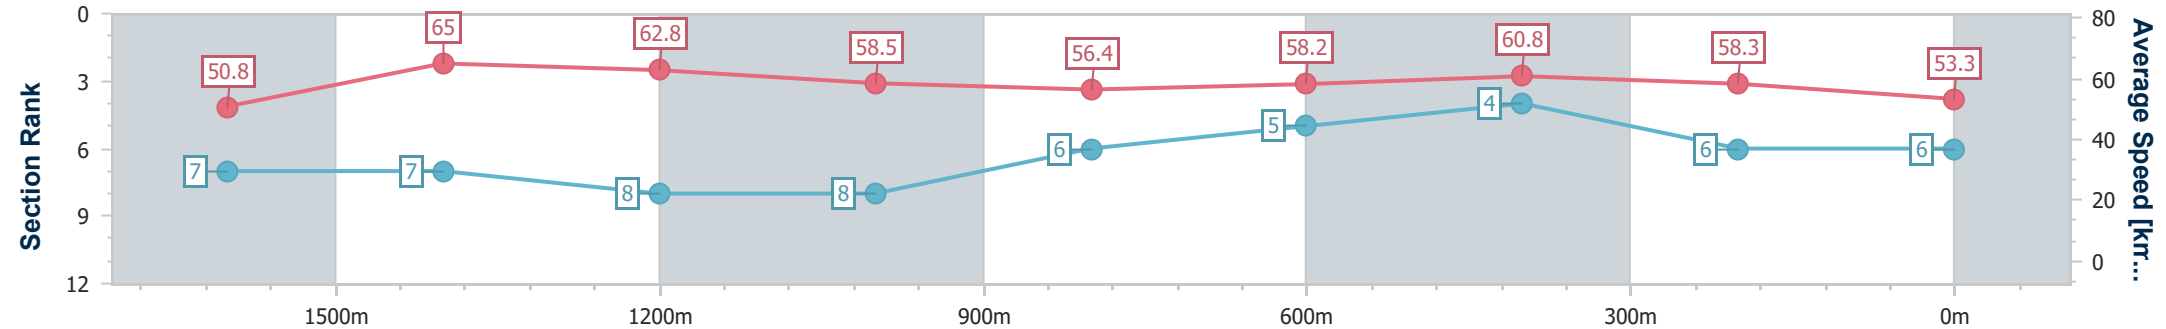

Horse/Jockey Name	Divine Charm
Final Rank	6
Fastest Section Time (Section)	0:11.19 (1600m)
Top Speed [km/h] (Section)	66.9 (1600m)
Race State	Finished

Sunshine Coast QLD Professional
Race 1: Love + Partners Chartered Accountants Maiden Handicap - 1800m

05 November 2024 - 12:29

Track Rating: Good 4, Weather: Fine, Rail Position: +6m Entire

Section	Overall	1600m	1400m	1200m	1000m	800m	600m	400m	200m				
Section Times	1:52.80 [6] (0:14.28)	1:38.52 [7] (0:11.19)	1:27.33 [7] (0:11.56)	1:15.77 [8] (0:12.34)	1:03.43 [8] (0:12.88)	0:50.55 [6] (0:12.58)	0:37.97 [5] (0:12.03)	0:25.94 [4] (0:12.36)	0:13.58 [6] (0:13.58)				
Average Speed [km/h]	50.8	65.0	62.8	58.5	56.4	58.2	60.8	58.3	53.3				
Top Speed [km/h]	64.0	66.9	64.3	62.5	58.4	60.9	63.1	60.3	55.6				
Avg. Dist. to Rail [m]	5.0	3.1	3.1	3.2	3.6	3.4	2.3	4.1	3.6				
Avg. Stride Freq. [Hz]	2.2	2.4	2.4	2.3	2.2	2.3	2.4	2.3	2.3				
Avg. Stride Length [m]	6.5	7.6	7.3	7.2	7.0	7.0	7.1	6.9	6.5				

- [ ] Ranking at each section and finish
- -.-.- No data available at this section
- NA No data available