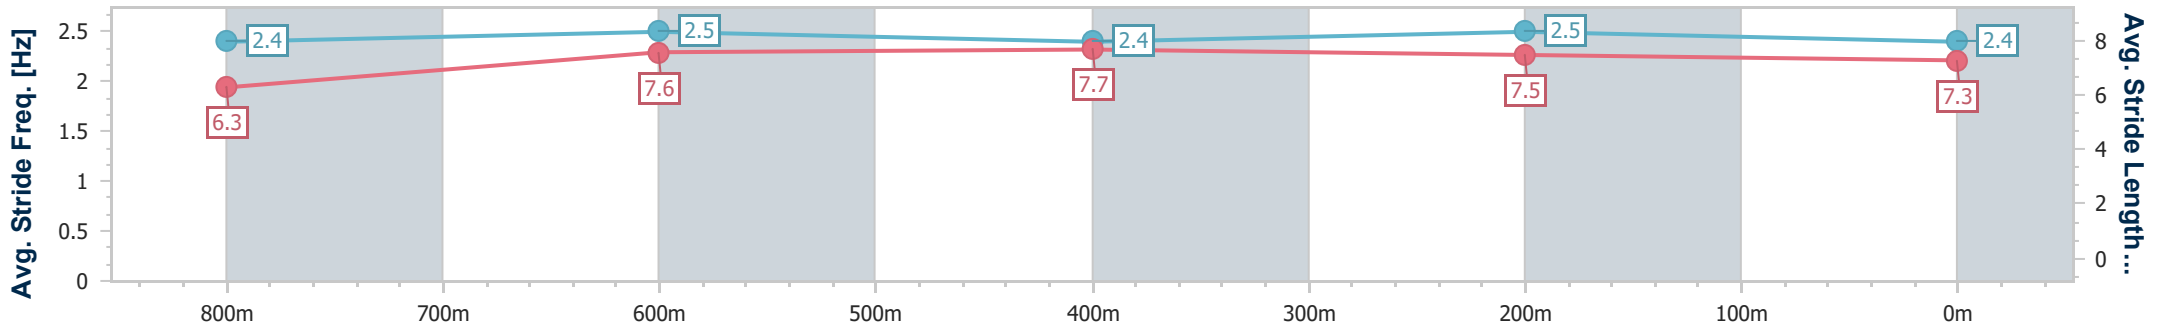

Horse/Jockey Name	Shako
Final Rank	2
Fastest Section Time (Section)	0:10.77 (600m)
Top Speed [km/h] (Section)	69.9 (Overall)
Race State	Finished

Sunshine Coast QLD Professional
Race 5: Ben Liddell Constructions Class 3 Handicap - 1000m
05 November 2024 - 15:44
Track Rating: Good 4, Weather: Fine, Rail Position: +6m Entire

Section	Overall	800m	600m	400m	200m
Section Times	0:57.18 [2] (0:13.15)	0:44.03 [7] (0:10.83)	0:33.20 [7] (0:10.77)	0:22.43 [7] (0:10.78)	0:11.65 [5] (0:11.65)
Average Speed [km/h]	54.9	67.6	67.2	67.0	61.9
Top Speed [km/h]	69.9	68.9	68.9	68.5	64.6
Avg. Dist. to Rail [m]	5.9	4.4	1.2	5.4	5.5
Avg. Stride Freq. [Hz]	2.4	2.5	2.4	2.5	2.4
Avg. Stride Length [m]	6.3	7.6	7.7	7.5	7.3

- [ ] Ranking at each section and finish
- -.-.- No data available at this section
- NA No data available