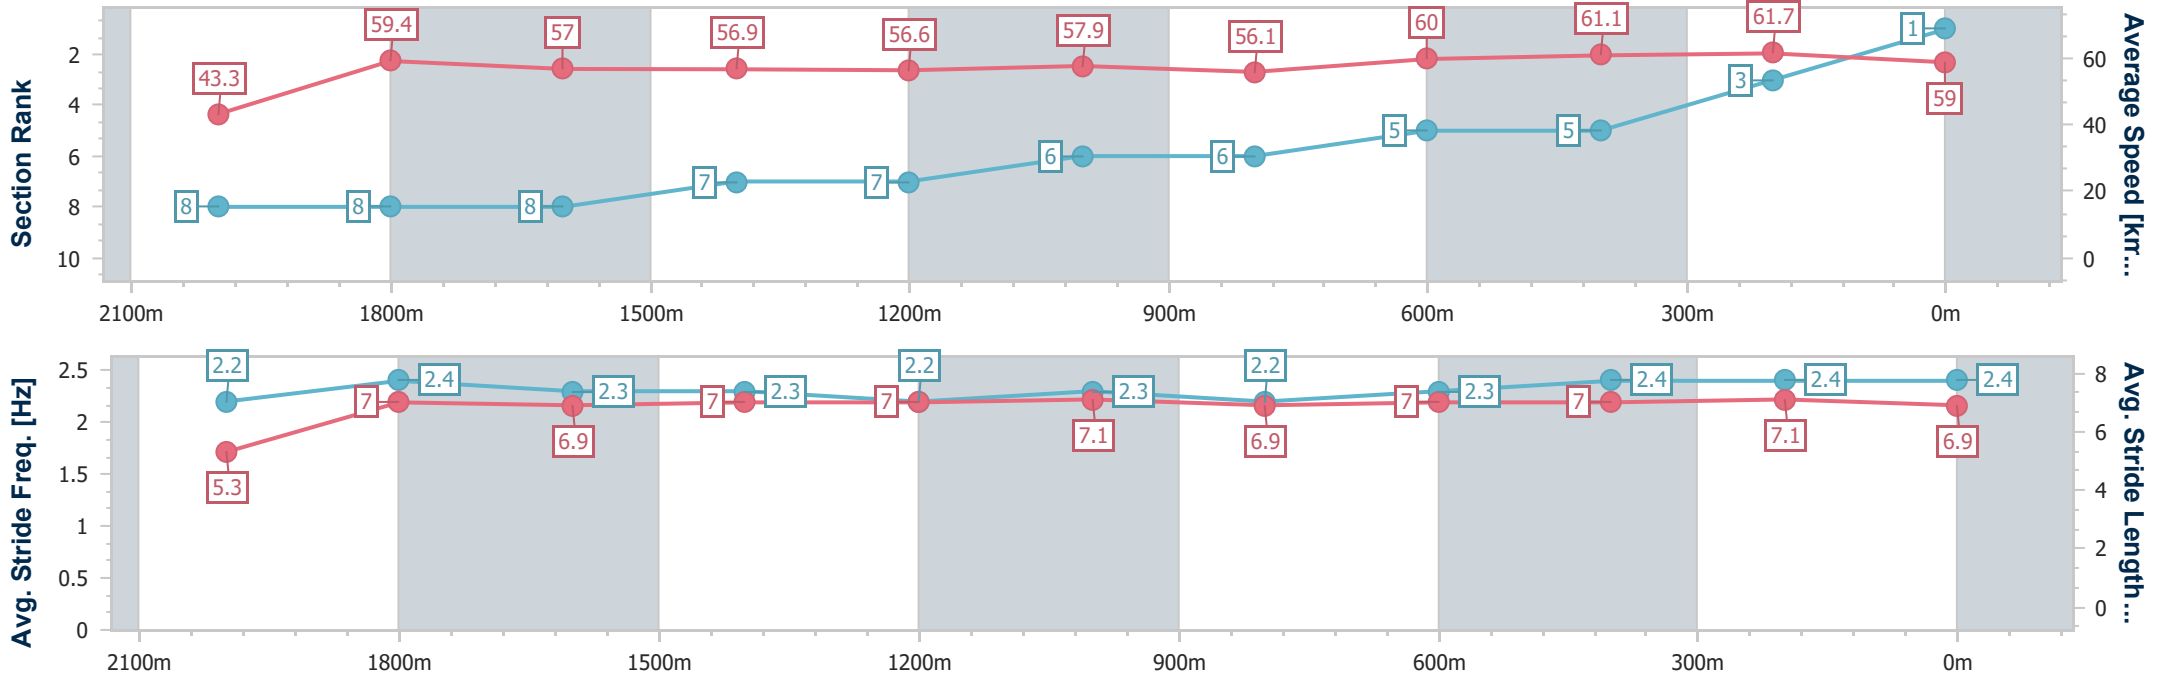

05 November 2024 - 13:05

Track Rating: Good 4, Weather: Fine, Rail Position: +6m Entire

Section	Overall	2000m	1800m	1600m	1400m	1200m	1000m	800m	600m	400m	200m
Section Times	2:20.16 [1] (0:16.68)	2:03.48 [8] (0:12.11)	1:51.37 [8] (0:12.65)	1:38.72 [8] (0:12.73)	1:25.99 [7] (0:12.74)	1:13.25 [7] (0:12.49)	1:00.76 [6] (0:12.92)	0:47.84 [6] (0:12.08)	0:35.76 [5] (0:11.87)	0:23.89 [5] (0:11.66)	0:12.23 [3] (0:12.23)
Average Speed [km/h]	43.3	59.4	57.0	56.9	56.6	57.9	56.1	60.0	61.1	61.7	59.0
Top Speed [km/h]	60.1	60.5	57.8	57.7	58.0	58.3	58.0	61.7	61.3	62.1	61.0
Avg. Dist. to Rail [m]	6.4	0.3	0.3	1.9	2.2	2.3	2.1	1.3	1.0	3.8	5.6
Avg. Stride Freq. [Hz]	2.2	2.4	2.3	2.3	2.2	2.3	2.2	2.3	2.4	2.4	2.4
Avg. Stride Length [m]	5.3	7.0	6.9	7.0	7.0	7.1	6.9	7.0	7.0	7.1	6.9