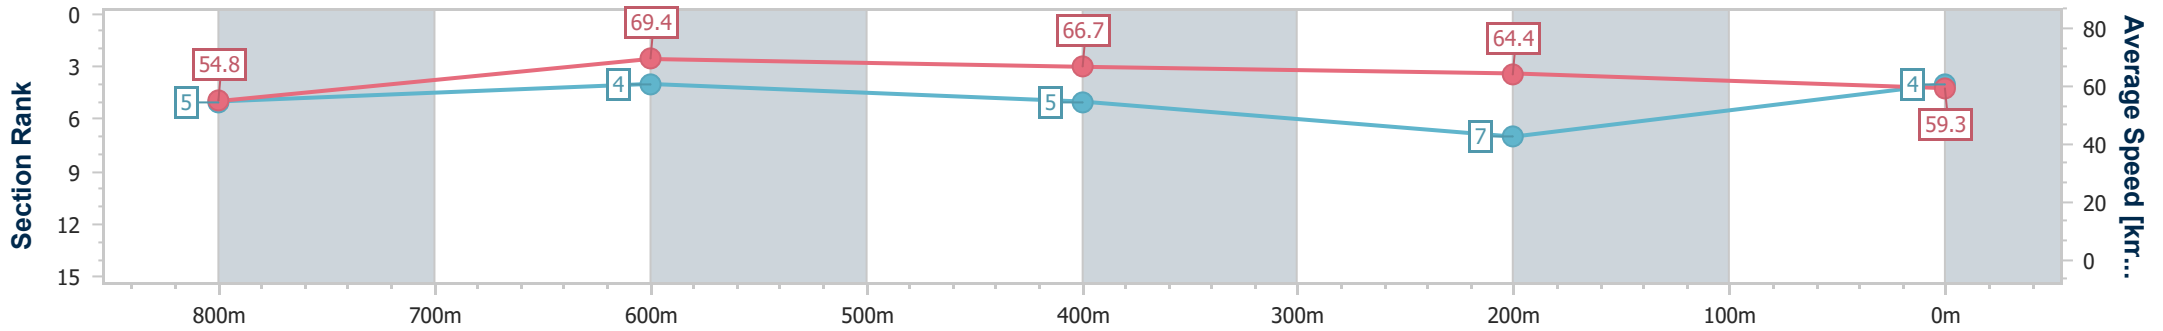

Horse/Jockey Name	Billy's Bro
Final Rank	4
Fastest Section Time (Section)	0:10.46 (800m)
Top Speed [km/h] (Section)	71.0 (800m)
Race State	Finished

Sunshine Coast QLD Professional
Race 5: Ben Liddell Constructions Class 3 Handicap - 1000m
05 November 2024 - 15:44
Track Rating: Good 4, Weather: Fine, Rail Position: +6m Entire

Section	Overall	800m	600m	400m	200m
Section Times	0:57.72 [4] (0:13.10)	0:44.62 [5] (0:10.46)	0:34.16 [4] (0:10.87)	0:23.29 [5] (0:11.19)	0:12.10 [7] (0:12.10)
Average Speed [km/h]	54.8	69.4	66.7	64.4	59.3
Top Speed [km/h]	71.0	71.0	68.2	65.6	63.0
Avg. Dist. to Rail [m]	2.8	1.8	1.0	1.7	1.9
Avg. Stride Freq. [Hz]	2.3	2.4	2.4	2.4	2.3
Avg. Stride Length [m]	6.5	7.9	7.7	7.6	7.3

- [ ] Ranking at each section and finish
- -.-.- No data available at this section
- NA No data available