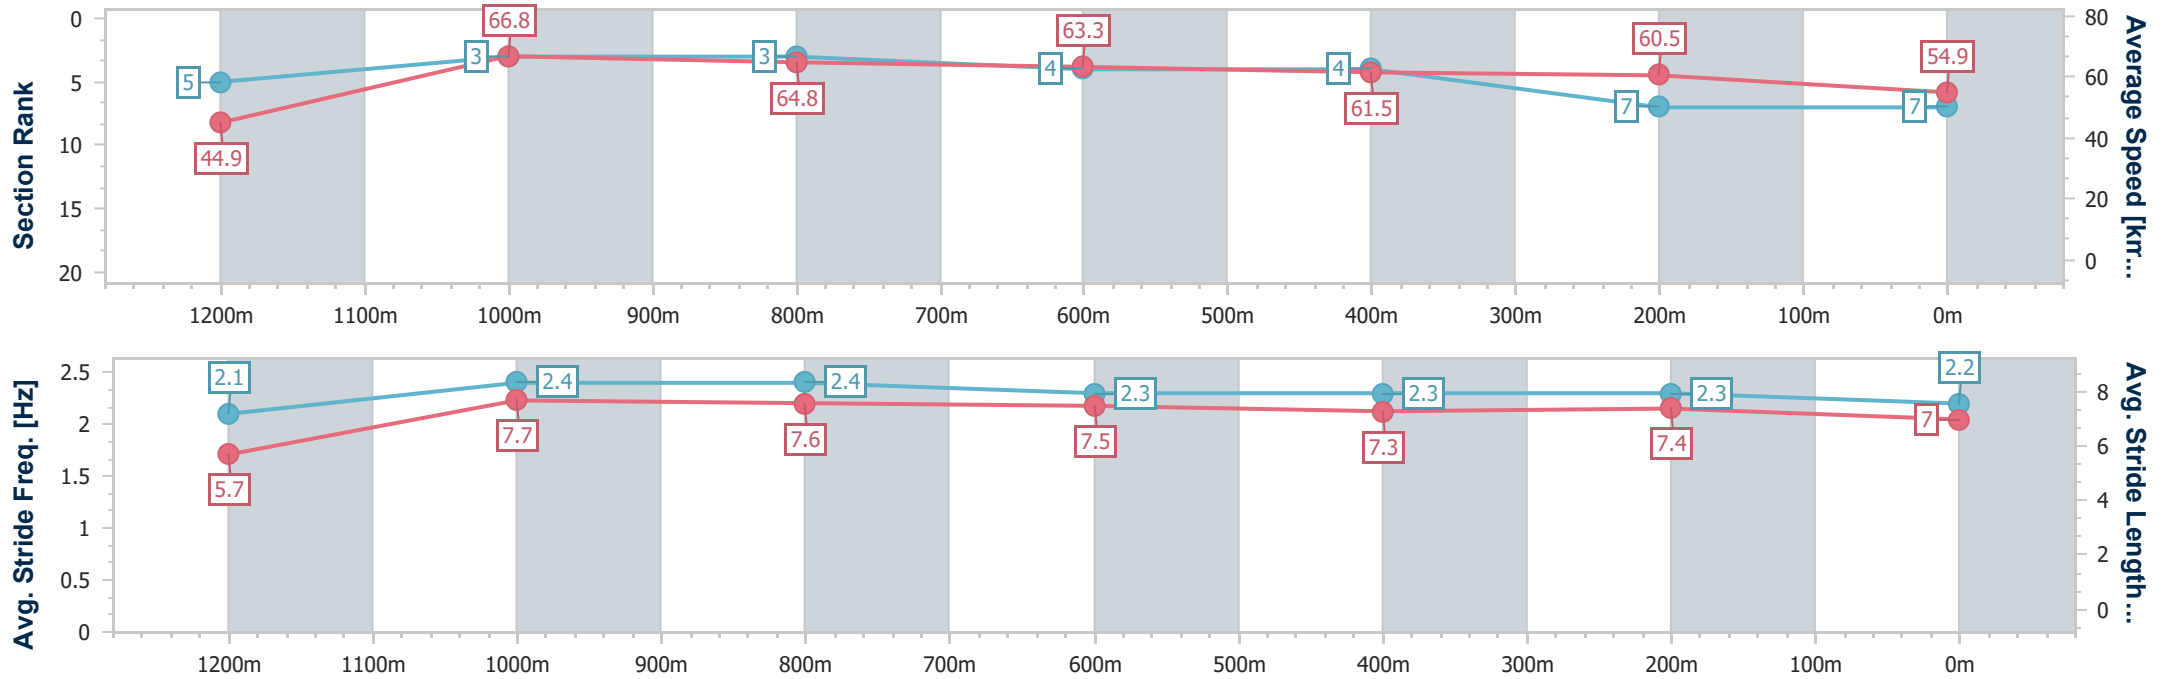

Horse/Jockey Name	Kamariya
Final Rank	7
Fastest Section Time (Section)	0:08.03 (Overall)
Top Speed [km/h] (Section)	67.5 (1000m)
Race State	Finished

Sunshine Coast QLD Professional
Race 7: ELITE Lifestyle Properties BM58 Handicap - 1300m
05 November 2024 - 17:01
Track Rating: Good 4, Weather: Fine, Rail Position: +6m Entire

Section	Overall	1200m	1000m	800m	600m	400m	200m
Section Times	1:18.27 [7] (0:08.03)	1:10.24 [5] (0:10.80)	0:59.44 [3] (0:11.15)	0:48.29 [3] (0:11.42)	0:36.87 [4] (0:11.83)	0:25.04 [4] (0:11.93)	0:13.11 [7] (0:13.11)
Average Speed [km/h]	44.9	66.8	64.8	63.3	61.5	60.5	54.9
Top Speed [km/h]	64.4	67.4	67.5	64.8	62.1	61.5	57.9
Avg. Dist. to Rail [m]	9.1	6.3	3.2	0.6	2.0	4.2	5.2
Avg. Stride Freq. [Hz]	2.1	2.4	2.4	2.3	2.3	2.3	2.2
Avg. Stride Length [m]	5.7	7.7	7.6	7.5	7.3	7.4	7.0

- [ ] Ranking at each section and finish
- -.-.- No data available at this section
- NA No data available