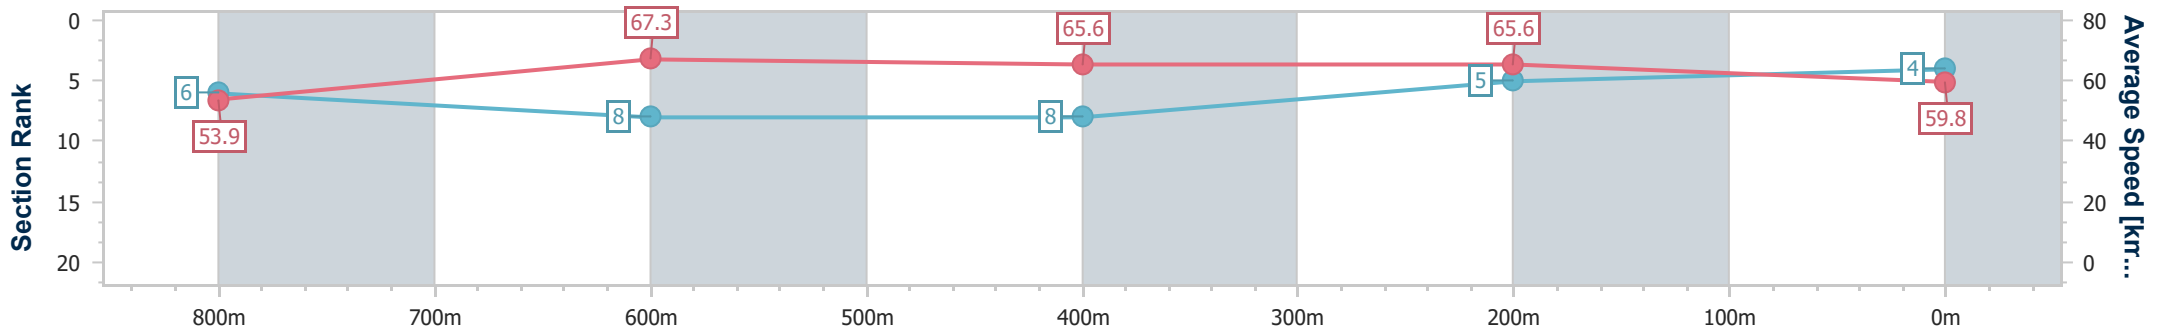

Sunshine Coast QLD Professional

Race 6: 123Travel BM58 Handicap - 1000m

05 November 2024 - 16:24

Track Rating: Good 4, Weather: Fine, Rail Position: +6m Entire

Section	Overall	800m	600m	400m	200m
Section Times	0:58.28 [4] (0:13.38)	0:44.90 [6] (0:10.82)	0:34.08 [8] (0:11.06)	0:23.02 [8] (0:10.99)	0:12.03 [5] (0:12.03)
Average Speed [km/h]	53.9	67.3	65.6	65.6	59.8
Top Speed [km/h]	68.0	68.8	66.7	67.6	63.2
Avg. Dist. to Rail [m]	6.1	2.9	1.7	4.6	6.1
Avg. Stride Freq. [Hz]	2.3	2.5	2.4	2.5	2.4
Avg. Stride Length [m]	6.4	7.5	7.5	7.3	7.0