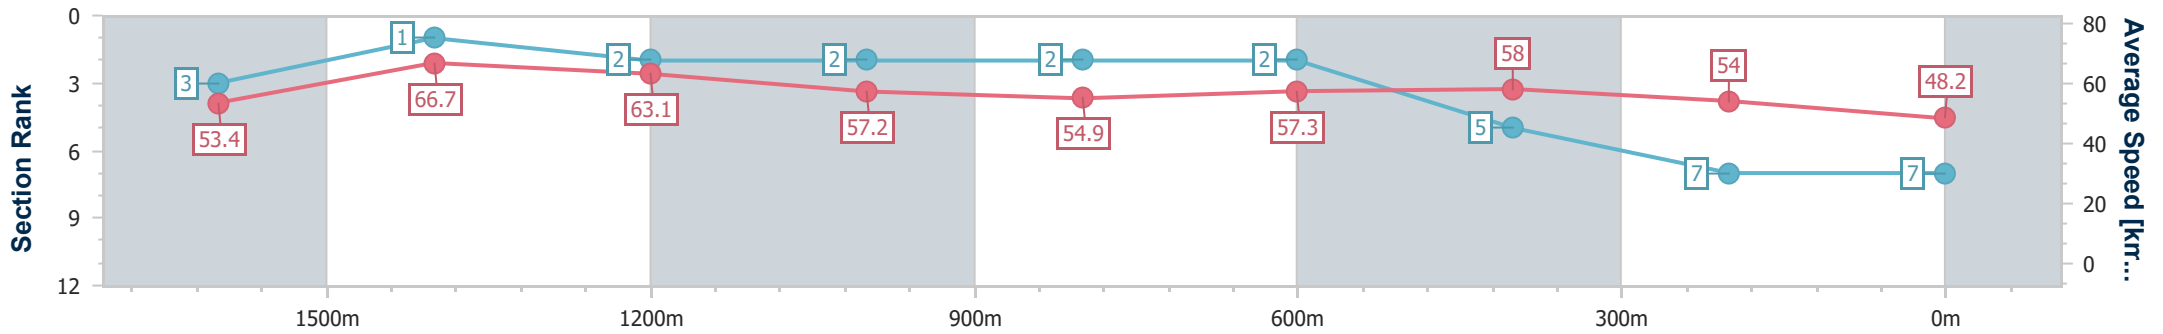

Horse/Jockey Name	Khant Quit
Final Rank	7
Fastest Section Time (Section)	0:10.83 (1600m)
Top Speed [km/h] (Section)	67.6 (1600m)
Race State	Finished

Sunshine Coast QLD Professional
Race 1: Love + Partners Chartered Accountants Maiden Handicap - 1800m

05 November 2024 - 12:29

Track Rating: Good 4, Weather: Fine, Rail Position: +6m Entire

Section	Overall	1600m	1400m	1200m	1000m	800m	600m	400m	200m				
Section Times	1:55.32 [7] (0:13.63)	1:41.69 [3] (0:10.83)	1:30.86 [1] (0:11.50)	1:19.36 [2] (0:12.62)	1:06.74 [2] (0:13.23)	0:53.51 [2] (0:12.72)	0:40.79 [2] (0:12.45)	0:28.34 [5] (0:13.29)	0:15.05 [7] (0:15.05)				
Average Speed [km/h]	53.4	66.7	63.1	57.2	54.9	57.3	58.0	54.0	48.2				
Top Speed [km/h]	67.1	67.6	65.9	59.7	55.6	59.0	59.2	56.7	51.4				
Avg. Dist. to Rail [m]	6.3	1.7	2.7	2.8	2.6	2.2	0.4	1.4	1.6				
Avg. Stride Freq. [Hz]	2.2	2.5	2.4	2.2	2.2	2.3	2.3	2.2	2.1				
Avg. Stride Length [m]	6.5	7.4	7.4	7.2	6.9	7.0	7.1	6.9	6.4				

- [ ] Ranking at each section and finish
- -.-.- No data available at this section
- NA No data available