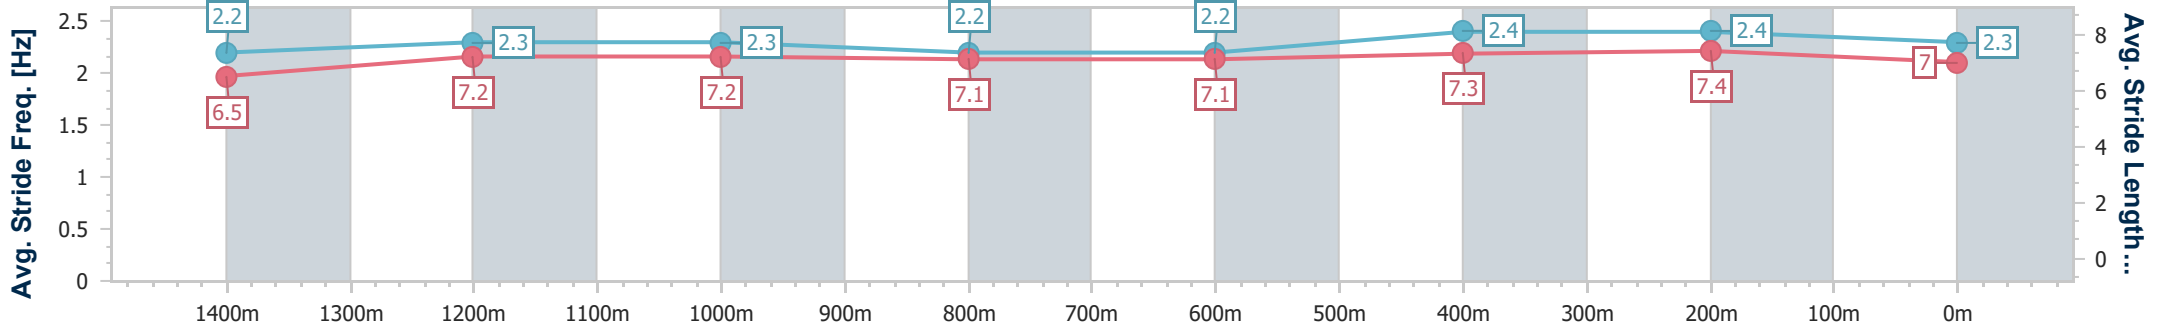

Horse/Jockey Name	All I Want Is You
Final Rank	9
Fastest Section Time (Section)	0:11.38 (600m)
Top Speed [km/h] (Section)	64.8 (600m)
Race State	Finished

Sunshine Coast QLD Professional
Race 4: Fraser-Kirk Plastic Surgery BM58 Handicap - 1600m
05 November 2024 - 15:00
Track Rating: Good 4, Weather: Fine, Rail Position: +6m Entire

Section	Overall	1400m	1200m	1000m	800m	600m	400m	200m
Section Times	1:39.04 [9] (0:14.23)	1:24.81 [10] (0:11.73)	1:13.08 [9] (0:12.17)	1:00.91 [9] (0:12.86)	0:48.05 [9] (0:12.82)	0:35.23 [9] (0:11.38)	0:23.85 [10] (0:11.47)	0:12.38 [8] (0:12.38)
Average Speed [km/h]	50.8	61.6	59.2	56.5	56.6	63.4	63.0	58.1
Top Speed [km/h]	63.1	63.1	61.7	57.7	62.4	64.8	64.4	60.8
Avg. Dist. to Rail [m]	3.9	2.2	2.2	2.1	1.6	0.9	2.5	4.5
Avg. Stride Freq. [Hz]	2.2	2.3	2.3	2.2	2.2	2.4	2.4	2.3
Avg. Stride Length [m]	6.5	7.2	7.2	7.1	7.1	7.3	7.4	7.0

- [ ] Ranking at each section and finish
- -.-.- No data available at this section
- NA No data available