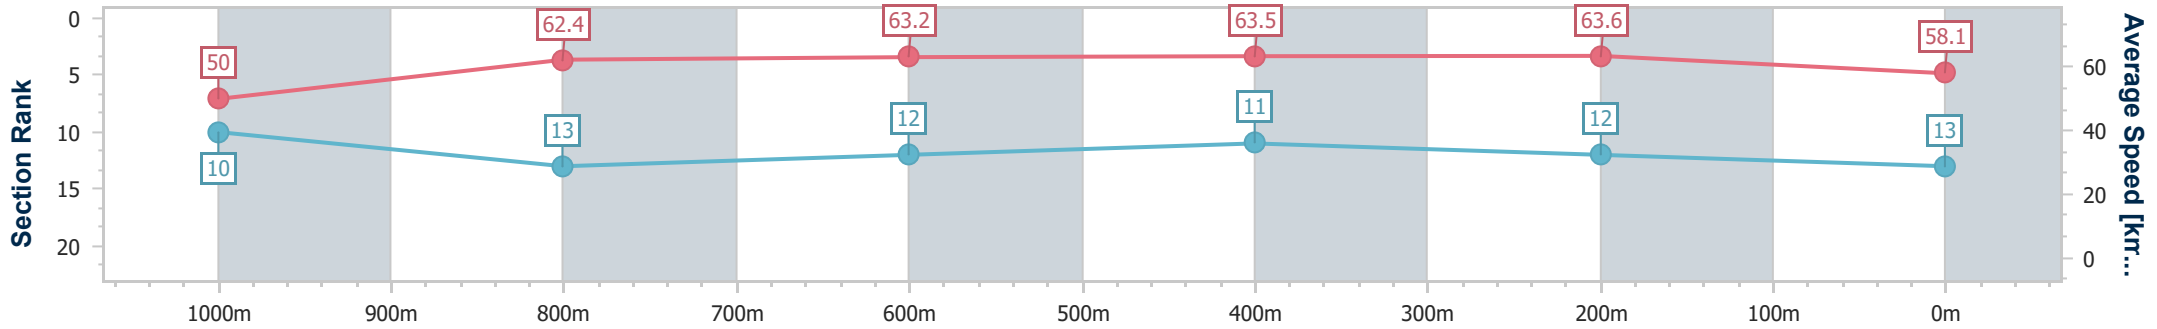

Sunshine Coast QLD Professional

Race 3: Civil Scapes Maiden Handicap - 1200m

05 November 2024 - 14:21

Track Rating: Good 4, Weather: Fine, Rail Position: +6m Entire

Section	Overall	1000m	800m	600m	400m	200m
Section Times	1:12.94 [13] (0:14.41)	0:58.53 [10] (0:11.70)	0:46.83 [13] (0:11.61)	0:35.22 [12] (0:11.51)	0:23.71 [11] (0:11.34)	0:12.37 [12]
Average Speed [km/h]	50.0	62.4	63.2	63.5	63.6	58.1
Top Speed [km/h]	62.2	63.8	64.4	65.0	65.2	61.8
Avg. Dist. to Rail [m]	6.5	3.8	3.4	2.9	5.4	7.3
Avg. Stride Freq. [Hz]	2.3	2.4	2.4	2.4	2.4	2.4
Avg. Stride Length [m]	6.0	7.2	7.3	7.3	7.2	6.8