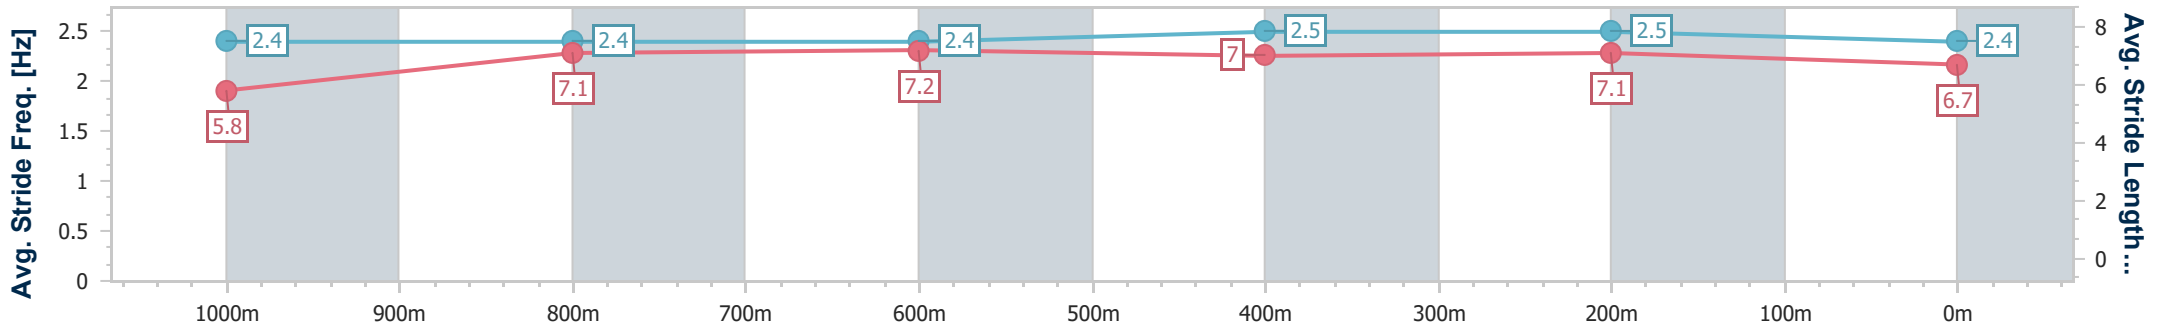

Sunshine Coast QLD Professional

Race 3: Civil Scapes Maiden Handicap - 1200m

05 November 2024 - 14:21

Track Rating: Good 4, Weather: Fine, Rail Position: +6m Entire

Section	Overall	1000m	800m	600m	400m	200m
Section Times	1:12.92 [12] (0:14.43)	0:58.49 [12] (0:11.63)	0:46.86 [11] (0:11.53)	0:35.33 [11] (0:11.74)	0:23.59 [12] (0:11.29)	0:12.30 [13] (0:12.30)
Average Speed [km/h]	50.0	62.4	63.3	62.5	63.9	58.3
Top Speed [km/h]	63.1	63.4	64.1	64.0	65.3	61.9
Avg. Dist. to Rail [m]	3.8	2.6	2.3	3.5	4.6	5.0
Avg. Stride Freq. [Hz]	2.4	2.4	2.4	2.5	2.5	2.4
Avg. Stride Length [m]	5.8	7.1	7.2	7.0	7.1	6.7