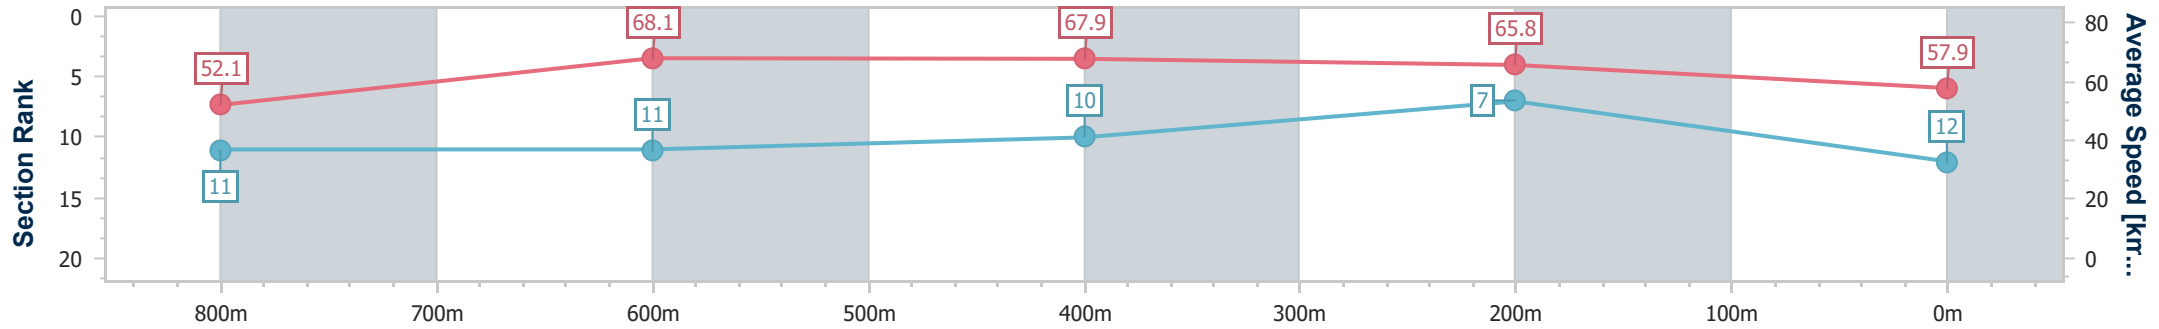

Sunshine Coast QLD Professional

Race 6: 123Travel BM58 Handicap - 1000m

05 November 2024 - 16:24

Track Rating: Good 4, Weather: Fine, Rail Position: +6m Entire

Section	Overall	800m	600m	400m	200m
Section Times	0:58.74 [12] (0:13.84)	0:44.90 [11] (0:10.69)	0:34.21 [11] (0:10.82)	0:23.39 [10] (0:10.98)	0:12.41 [7] (0:12.41)
Average Speed [km/h]	52.1	68.1	67.9	65.8	57.9
Top Speed [km/h]	69.9	70.8	69.0	68.1	62.7
Avg. Dist. to Rail [m]	6.2	2.6	3.7	6.7	6.9
Avg. Stride Freq. [Hz]	2.4	2.5	2.5	2.5	2.3
Avg. Stride Length [m]	6.0	7.7	7.7	7.3	6.9