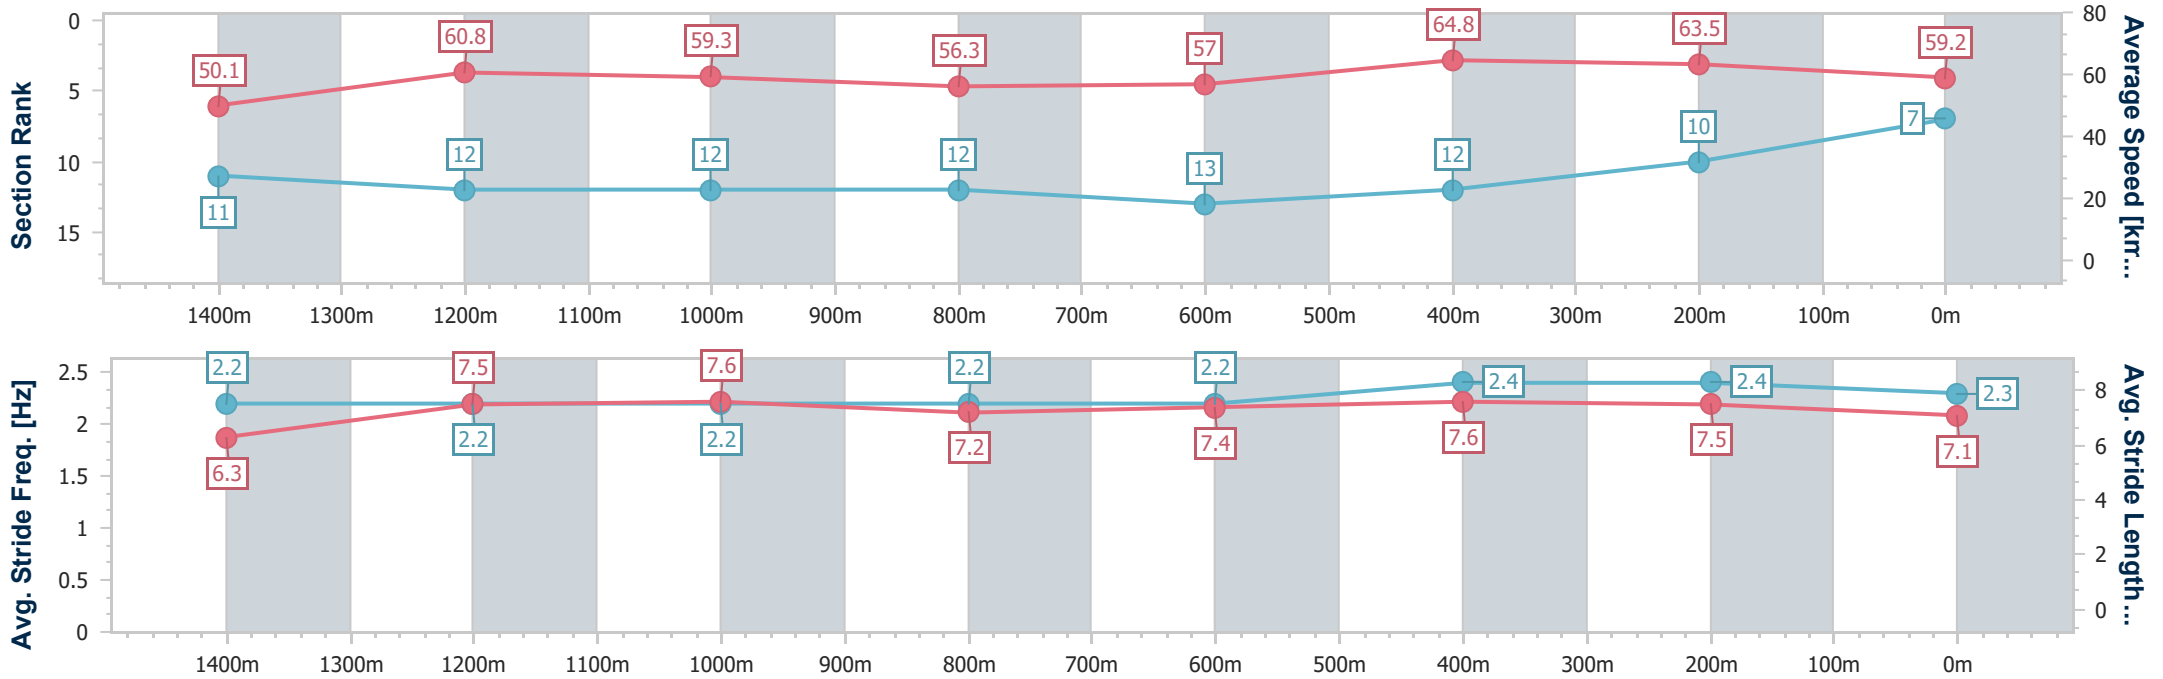

Horse/Jockey Name	Red Star Rubi
Final Rank	7
Fastest Section Time (Section)	0:11.22 (600m)
Top Speed [km/h] (Section)	65.9 (400m)
Race State	Finished

Sunshine Coast QLD Professional
Race 4: Fraser-Kirk Plastic Surgery BM58 Handicap - 1600m
05 November 2024 - 15:00
Track Rating: Good 4, Weather: Fine, Rail Position: +6m Entire

Section	Overall	1400m	1200m	1000m	800m	600m	400m	200m
Section Times	1:38.91 [7] (0:14.36)	1:24.55 [11] (0:11.97)	1:12.58 [12] (0:12.18)	1:00.40 [12] (0:12.90)	0:47.50 [12] (0:12.78)	0:34.72 [13] (0:11.22)	0:23.50 [12] (0:11.34)	0:12.16 [10]
Average Speed [km/h]	50.1	60.8	59.3	56.3	57.0	64.8	63.5	59.2
Top Speed [km/h]	60.7	61.4	61.5	58.5	62.2	65.7	65.9	62.3
Avg. Dist. to Rail [m]	7.2	3.4	3.4	3.1	2.5	1.5	3.1	1.9
Avg. Stride Freq. [Hz]	2.2	2.2	2.2	2.2	2.2	2.4	2.4	2.3
Avg. Stride Length [m]	6.3	7.5	7.6	7.2	7.4	7.6	7.5	7.1

- [ ] Ranking at each section and finish
- -.-.- No data available at this section
- NA No data available