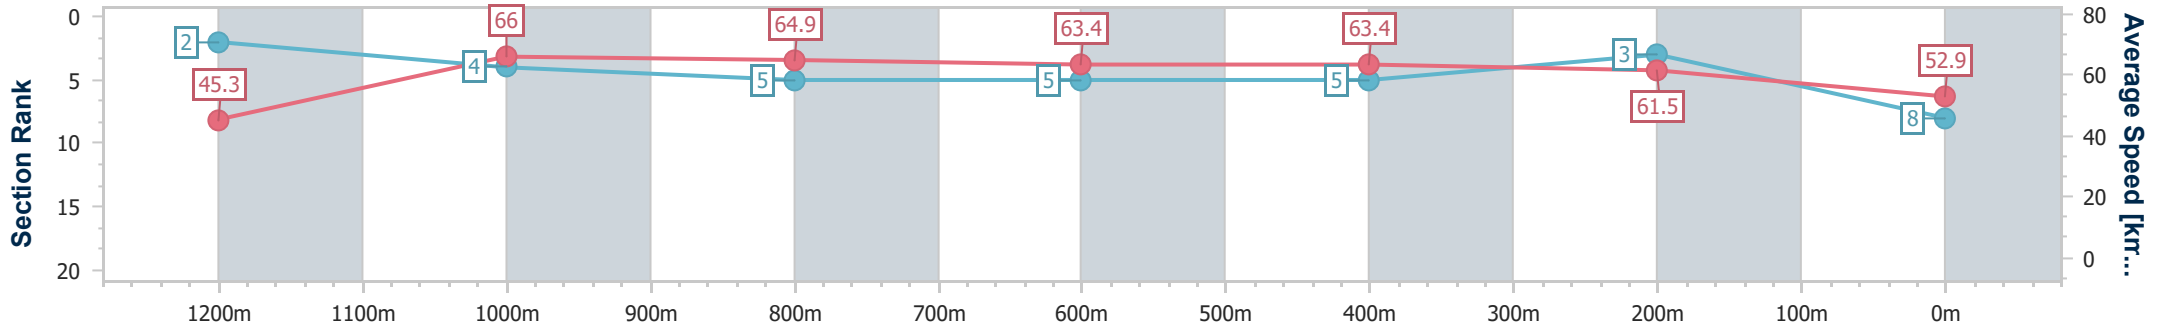

Sunshine Coast QLD Professional
 Race 7: ELITE Lifestyle Properties BM58 Handicap - 1300m
 05 November 2024 - 17:01
 Track Rating: Good 4, Weather: Fine, Rail Position: +6m Entire

Section	Overall	1200m	1000m	800m	600m	400m	200m
Section Times	1:18.61 [8] (0:07.92)	1:10.69 [2] (0:10.93)	0:59.76 [4] (0:11.19)	0:48.57 [5] (0:11.55)	0:37.02 [5] (0:11.68)	0:25.34 [5] (0:11.71)	0:13.63 [3] (0:13.63)
Average Speed [km/h]	45.3	66.0	64.9	63.4	63.4	61.5	52.9
Top Speed [km/h]	64.2	67.7	67.7	65.1	64.4	64.3	58.0
Avg. Dist. to Rail [m]	6.4	3.3	3.1	3.2	4.8	6.7	6.9
Avg. Stride Freq. [Hz]	2.3	2.5	2.4	2.4	2.4	2.4	2.2
Avg. Stride Length [m]	5.4	7.4	7.4	7.5	7.3	7.1	6.6