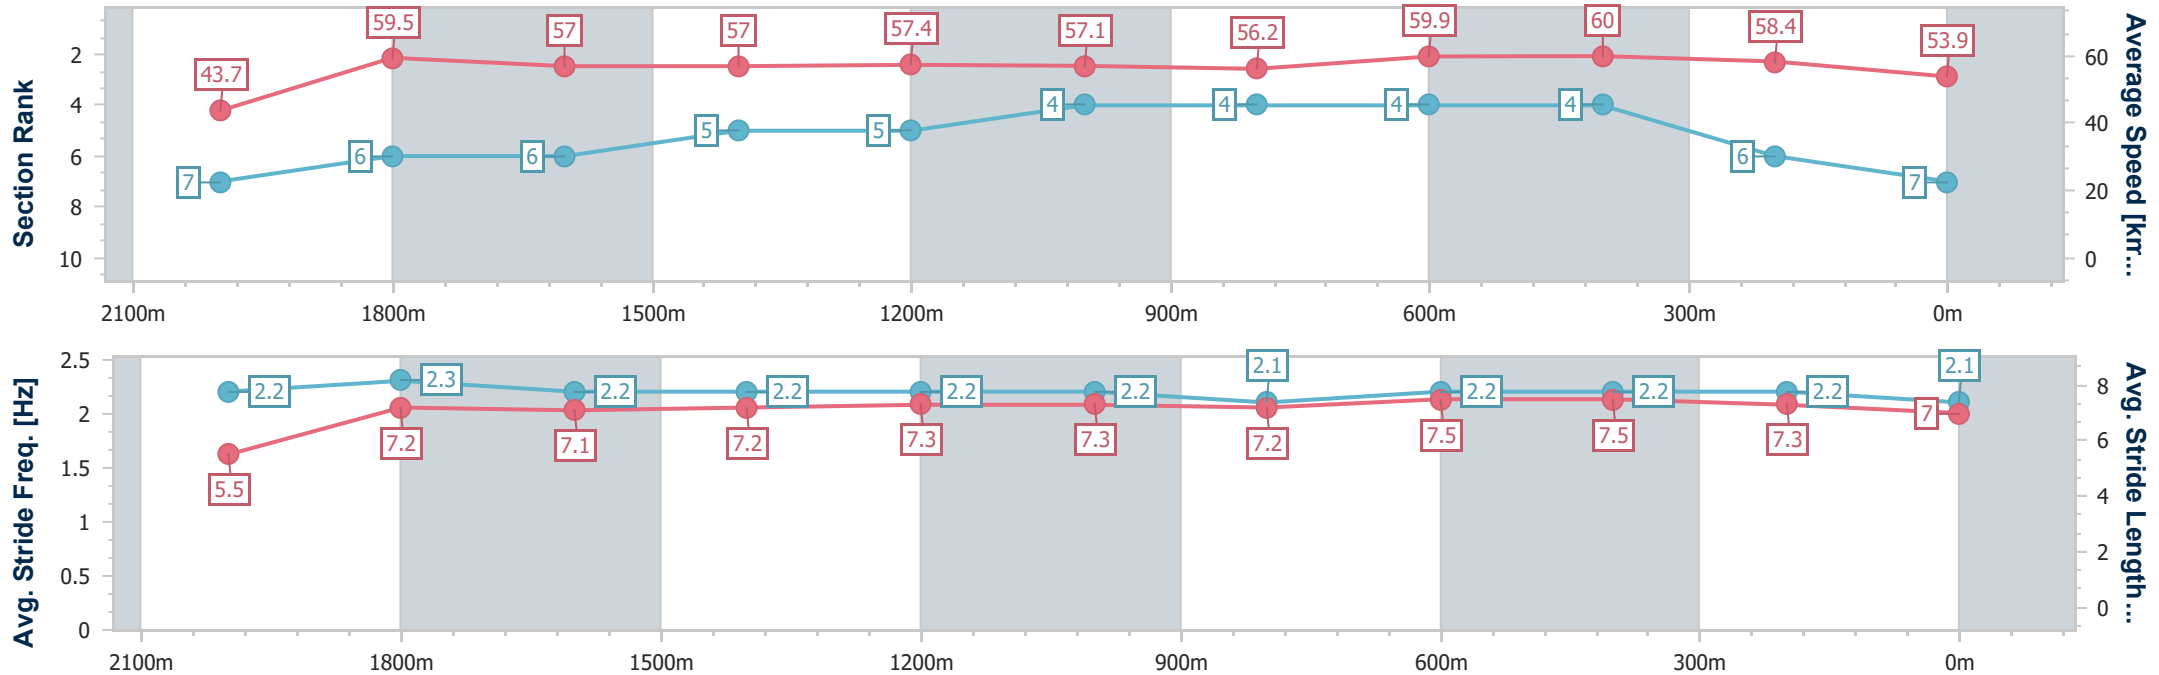

Horse/Jockey Name	Lady Matilda
Final Rank	7
Fastest Section Time (Section)	0:12.01 (600m)
Top Speed [km/h] (Section)	61.3 (800m)
Race State	Finished

Sunshine Coast QLD Professional
Race 2: Sherrin Rentals BM55 Handicap - 2200m

05 November 2024 - 13:05

Track Rating: Good 4, Weather: Fine, Rail Position: +6m Entire

Section	Overall	2000m	1800m	1600m	1400m	1200m	1000m	800m	600m	400m	200m
Section Times	2:21.82 [7] (0:16.44)	2:05.38 [7] (0:12.10)	1:53.28 [6] (0:12.65)	1:40.63 [6] (0:12.70)	1:27.93 [5] (0:12.66)	1:15.27 [5] (0:12.59)	1:02.68 [4] (0:12.87)	0:49.81 [4] (0:12.13)	0:37.68 [4] (0:12.01)	0:25.67 [4] (0:12.35)	0:13.32 [6] (0:13.32)
Average Speed [km/h]	43.7	59.5	57.0	57.0	57.4	57.1	56.2	59.9	60.0	58.4	53.9
Top Speed [km/h]	59.9	60.8	57.5	57.7	57.9	57.8	57.4	61.3	61.0	60.3	57.0
Avg. Dist. to Rail [m]	3.6	0.5	0.5	1.9	2.1	2.1	1.9	1.1	0.4	1.6	3.3
Avg. Stride Freq. [Hz]	2.2	2.3	2.2	2.2	2.2	2.2	2.1	2.2	2.2	2.2	2.1
Avg. Stride Length [m]	5.5	7.2	7.1	7.2	7.3	7.3	7.2	7.5	7.5	7.3	7.0

- [ ] Ranking at each section and finish
- -.-.- No data available at this section
- NA No data available