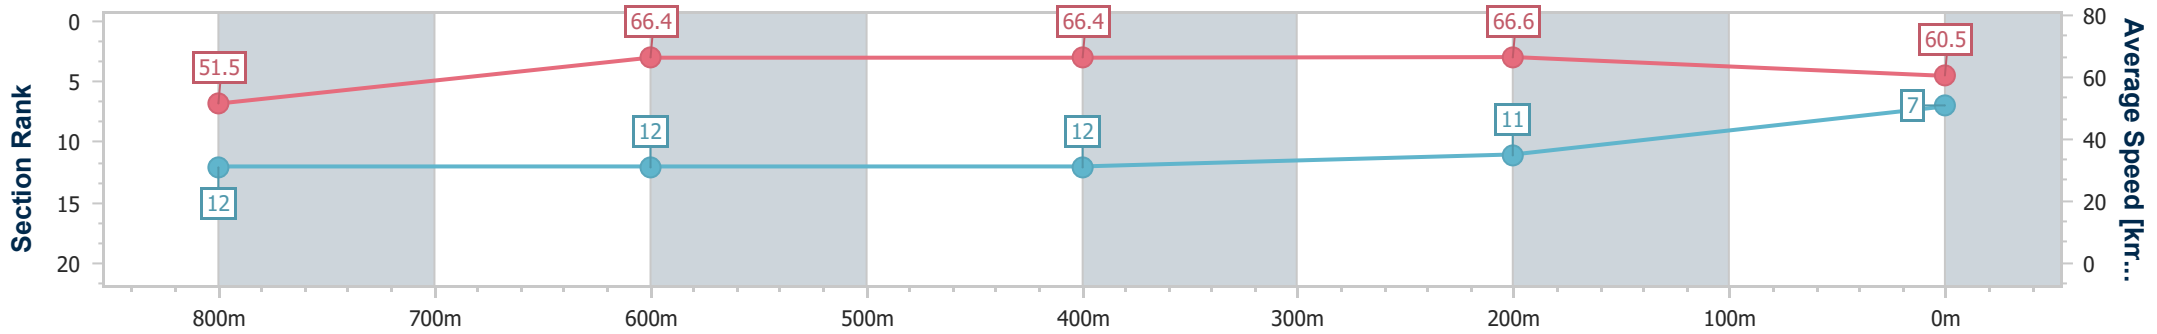

Sunshine Coast QLD Professional

Race 6: 123Travel BM58 Handicap - 1000m

05 November 2024 - 16:24

Track Rating: Good 4, Weather: Fine, Rail Position: +6m Entire

Section	Overall	800m	600m	400m	200m
Section Times	0:58.43 [7] (0:14.00)	0:44.43 [12] (0:10.89)	0:33.54 [12] (0:10.82)	0:22.72 [12] (0:10.84)	0:11.88 [11] (0:11.88)
Average Speed [km/h]	51.5	66.4	66.4	66.6	60.5
Top Speed [km/h]	65.9	67.1	67.2	67.2	64.4
Avg. Dist. to Rail [m]	7.3	1.7	0.6	6.2	8.8
Avg. Stride Freq. [Hz]	2.3	2.5	2.5	2.5	2.4
Avg. Stride Length [m]	6.0	7.4	7.4	7.5	7.1