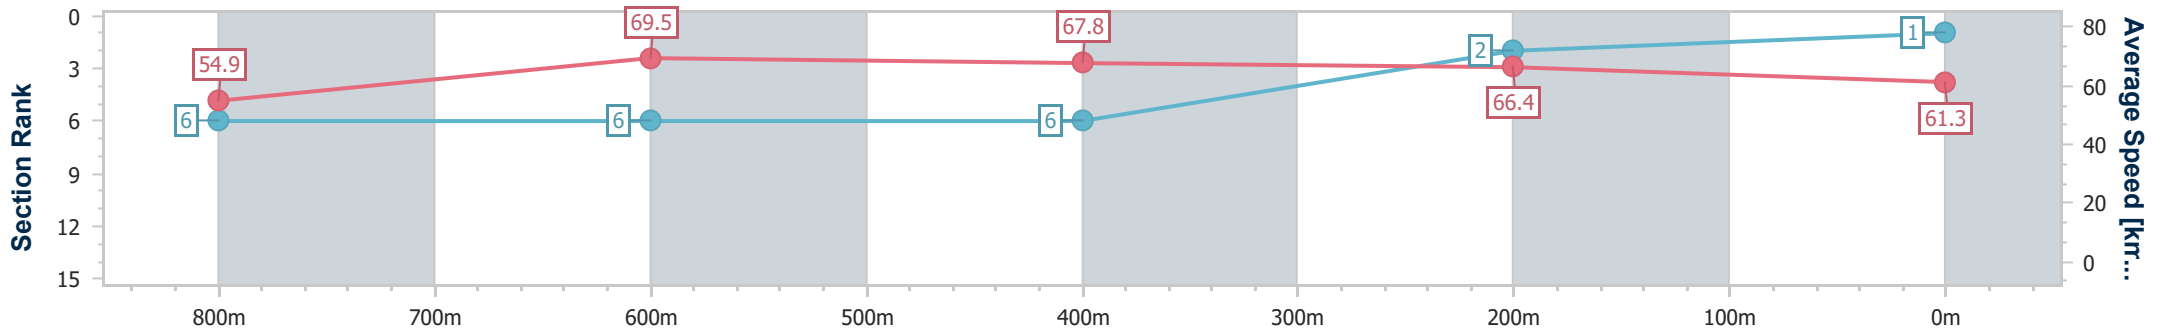

Horse/Jockey Name	Bonded Affair
Final Rank	1
Fastest Section Time (Section)	0:10.52 (800m)
Top Speed [km/h] (Section)	70.4 (800m)
Race State	Finished

Sunshine Coast QLD Professional
Race 5: Ben Liddell Constructions Class 3 Handicap - 1000m
05 November 2024 - 15:44
Track Rating: Good 4, Weather: Fine, Rail Position: +6m Entire

Section	Overall	800m	600m	400m	200m
Section Times	0:57.02 [1] (0:13.12)	0:43.90 [6] (0:10.52)	0:33.38 [6] (0:10.80)	0:22.58 [6] (0:10.83)	0:11.75 [2] (0:11.75)
Average Speed [km/h]	54.9	69.5	67.8	66.4	61.3
Top Speed [km/h]	70.4	70.4	69.6	67.9	64.7
Avg. Dist. to Rail [m]	5.3	3.3	2.9	4.8	4.0
Avg. Stride Freq. [Hz]	2.4	2.5	2.4	2.4	2.3
Avg. Stride Length [m]	6.2	7.8	7.7	7.7	7.4

- [ ] Ranking at each section and finish
- -.-.- No data available at this section
- NA No data available