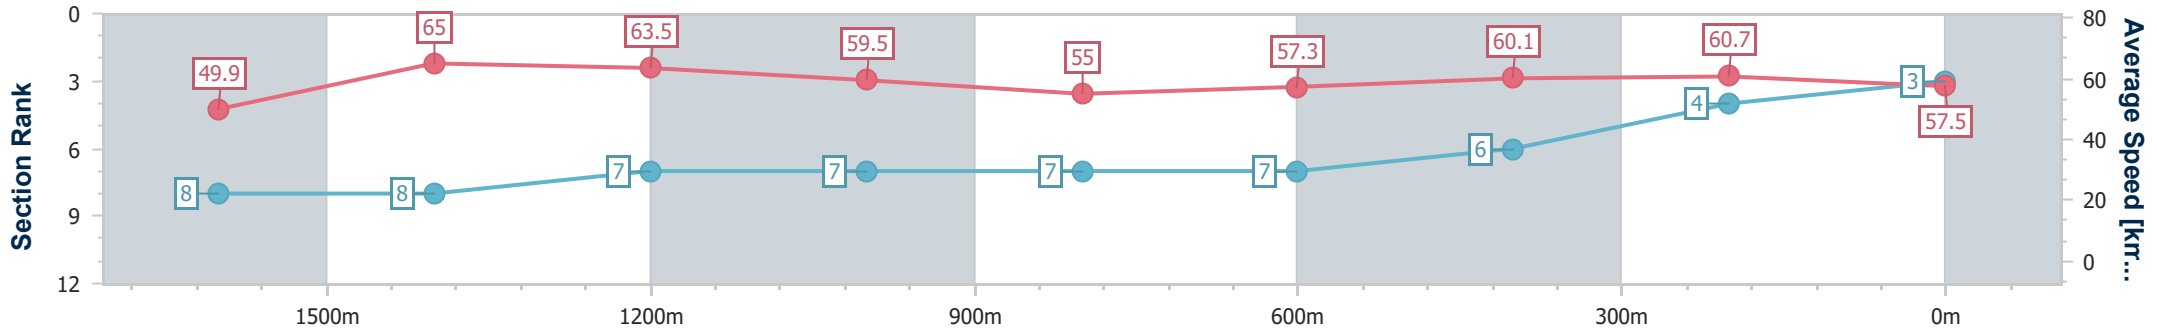

Horse/Jockey Name	Pride Of Savabella
Final Rank	3
Fastest Section Time (Section)	0:11.09 (1600m)
Top Speed [km/h] (Section)	66.9 (1600m)
Race State	Finished

Sunshine Coast QLD Professional
Race 1: Love + Partners Chartered Accountants Maiden Handicap - 1800m

05 November 2024 - 12:29

Track Rating: Good 4, Weather: Fine, Rail Position: +6m Entire

Section	Overall	1600m	1400m	1200m	1000m	800m	600m	400m	200m				
Section Times	1:51.48 [3] (0:14.52)	1:36.96 [8] (0:11.09)	1:25.87 [8] (0:11.38)	1:14.49 [7] (0:12.14)	1:02.35 [7] (0:13.19)	0:49.16 [7] (0:12.65)	0:36.51 [7] (0:12.09)	0:24.42 [6] (0:11.86)	0:12.56 [4] (0:12.56)				
Average Speed [km/h]	49.9	65.0	63.5	59.5	55.0	57.3	60.1	60.7	57.5				
Top Speed [km/h]	63.3	66.9	65.2	62.1	56.6	60.7	62.2	61.5	59.7				
Avg. Dist. to Rail [m]	5.6	1.6	1.7	1.9	2.1	1.5	1.5	2.7	3.5				
Avg. Stride Freq. [Hz]	2.2	2.4	2.3	2.3	2.2	2.2	2.3	2.3	2.3				
Avg. Stride Length [m]	6.3	7.5	7.6	7.3	7.0	7.2	7.3	7.3	6.9				

- [ ] Ranking at each section and finish
- -.-.- No data available at this section
- NA No data available