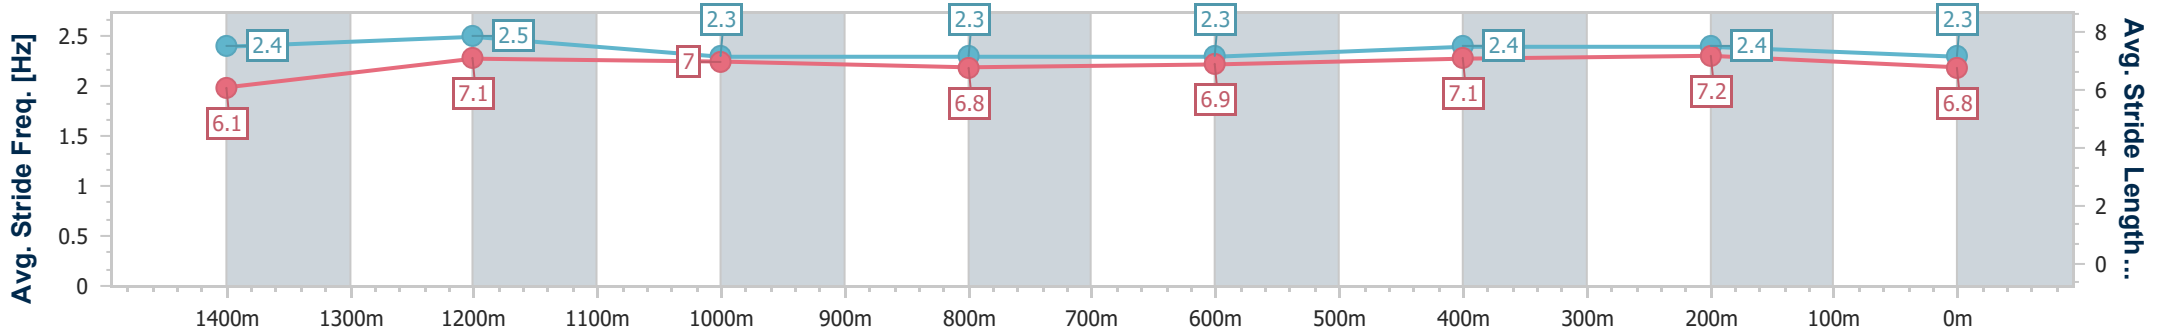

Sunshine Coast QLD Professional
 Race 4: Fraser-Kirk Plastic Surgery BM58 Handicap - 1600m
 05 November 2024 - 15:00
 Track Rating: Good 4, Weather: Fine, Rail Position: +6m Entire

Section	Overall	1400m	1200m	1000m	800m	600m	400m	200m
Section Times	1:39.38 [11] (0:13.51)	1:25.87 [3] (0:11.35)	1:14.52 [3] (0:12.28)	1:02.24 [2] (0:13.10)	0:49.14 [3] (0:12.97)	0:36.17 [4] (0:11.68)	0:24.49 [5] (0:11.57)	0:12.92 [6] (0:12.92)
Average Speed [km/h]	53.5	63.8	58.8	55.6	56.8	61.9	62.4	55.7
Top Speed [km/h]	68.6	68.5	61.5	57.4	61.2	63.0	64.0	60.0
Avg. Dist. to Rail [m]	9.7	3.6	4.0	4.2	3.3	1.1	2.5	2.2
Avg. Stride Freq. [Hz]	2.4	2.5	2.3	2.3	2.3	2.4	2.4	2.3
Avg. Stride Length [m]	6.1	7.1	7.0	6.8	6.9	7.1	7.2	6.8