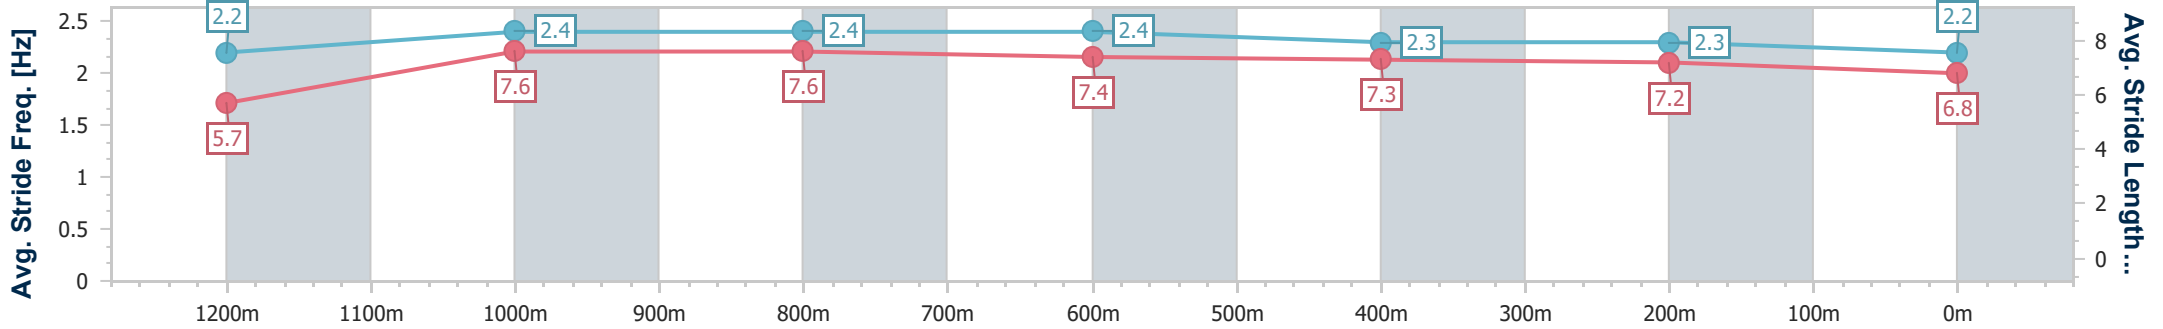

Horse/Jockey Name	Gallery Master
Final Rank	6
Fastest Section Time (Section)	0:07.88 (Overall)
Top Speed [km/h] (Section)	68.8 (1200m)
Race State	Finished

Sunshine Coast QLD Professional
Race 7: ELITE Lifestyle Properties BM58 Handicap - 1300m
05 November 2024 - 17:01
Track Rating: Good 4, Weather: Fine, Rail Position: +6m Entire

Section	Overall	1200m	1000m	800m	600m	400m	200m
Section Times	1:18.27 [6] (0:07.88)	1:10.39 [1] (0:10.75)	0:59.64 [2] (0:11.04)	0:48.60 [1] (0:11.42)	0:37.18 [1] (0:11.90)	0:25.28 [1] (0:12.17)	0:13.11 [5]
Average Speed [km/h]	45.6	67.0	65.6	63.5	60.7	59.1	54.9
Top Speed [km/h]	62.9	68.8	67.2	64.5	62.4	60.4	58.0
Avg. Dist. to Rail [m]	3.8	2.0	2.0	1.2	0.8	0.7	1.0
Avg. Stride Freq. [Hz]	2.2	2.4	2.4	2.4	2.3	2.3	2.2
Avg. Stride Length [m]	5.7	7.6	7.6	7.4	7.3	7.2	6.8

- [ ] Ranking at each section and finish
- -.-.- No data available at this section
- NA No data available