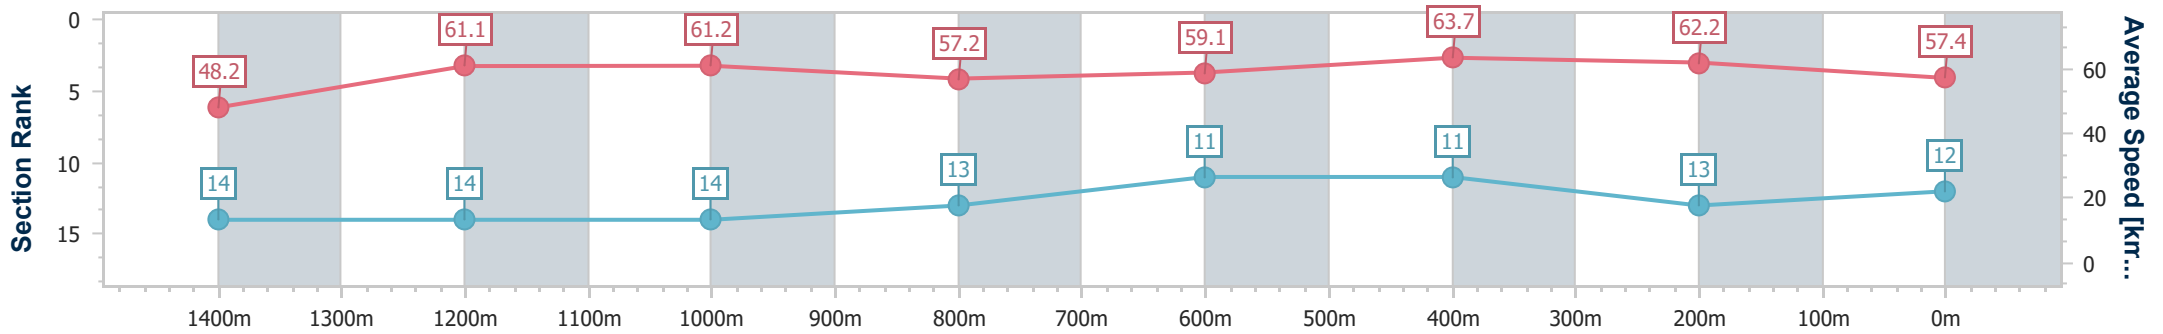

Horse/Jockey Name	Set Ablaze
Final Rank	12
Fastest Section Time (Section)	0:11.52 (600m)
Top Speed [km/h] (Section)	64.4 (600m)
Race State	Finished

Sunshine Coast QLD Professional
Race 4: Fraser-Kirk Plastic Surgery BM58 Handicap - 1600m
05 November 2024 - 15:00
Track Rating: Good 4, Weather: Fine, Rail Position: +6m Entire

Section	Overall	1400m	1200m	1000m	800m	600m	400m	200m
Section Times	1:39.48 [12] (0:14.95)	1:24.53 [14] (0:11.93)	1:12.60 [14] (0:11.83)	1:00.77 [14] (0:12.71)	0:48.06 [13] (0:12.42)	0:35.64 [11] (0:11.52)	0:24.12 [11] (0:11.56)	0:12.56 [13] (0:12.56)
Average Speed [km/h]	48.2	61.1	61.2	57.2	59.1	63.7	62.2	57.4
Top Speed [km/h]	63.1	63.1	62.7	58.9	62.1	64.4	63.7	60.0
Avg. Dist. to Rail [m]	11.2	4.1	4.0	4.0	3.4	3.1	7.3	6.0
Avg. Stride Freq. [Hz]	2.3	2.3	2.3	2.2	2.3	2.4	2.3	2.3
Avg. Stride Length [m]	5.7	7.3	7.2	7.1	7.2	7.5	7.4	7.1

- [ ] Ranking at each section and finish
- -.-.- No data available at this section
- NA No data available