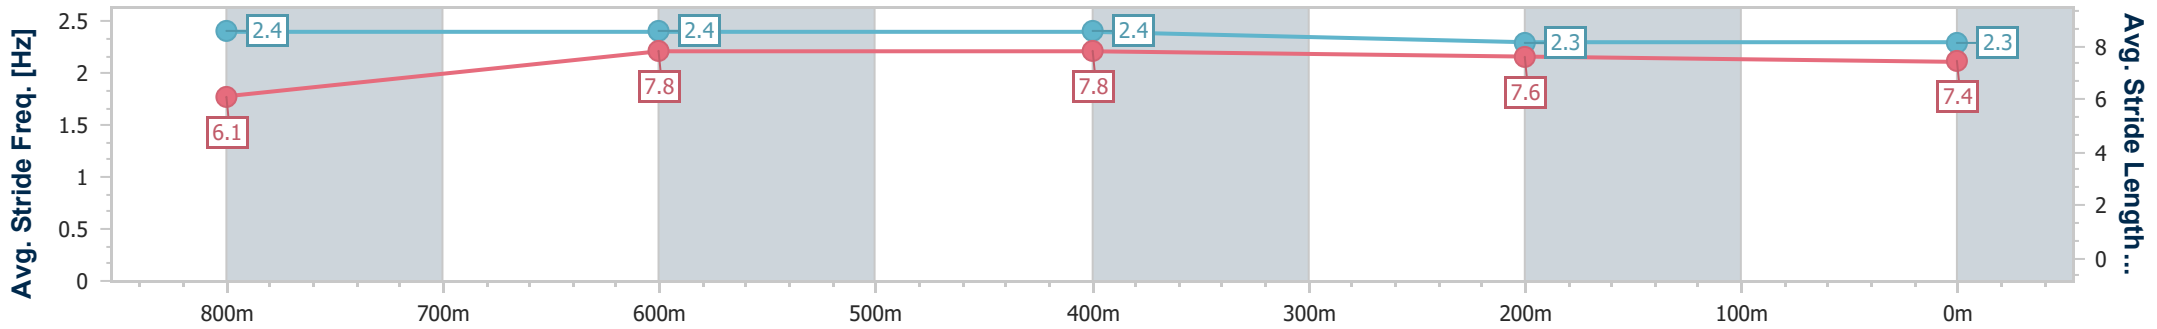

Sunshine Coast QLD Professional

Race 6: 123Travel BM58 Handicap - 1000m

05 November 2024 - 16:24

Track Rating: Good 4, Weather: Fine, Rail Position: +6m Entire

Section	Overall	800m	600m	400m	200m
Section Times	0:58.67 [11] (0:13.31)	0:45.36 [5] (0:10.84)	0:34.52 [7] (0:11.07)	0:23.45 [7] (0:11.35)	0:12.10 [12] (0:12.10)
Average Speed [km/h]	54.3	66.8	66.1	63.4	59.5
Top Speed [km/h]	67.8	68.5	66.7	66.2	61.9
Avg. Dist. to Rail [m]	7.9	3.2	2.3	6.6	6.6
Avg. Stride Freq. [Hz]	2.4	2.4	2.4	2.3	2.3
Avg. Stride Length [m]	6.1	7.8	7.8	7.6	7.4