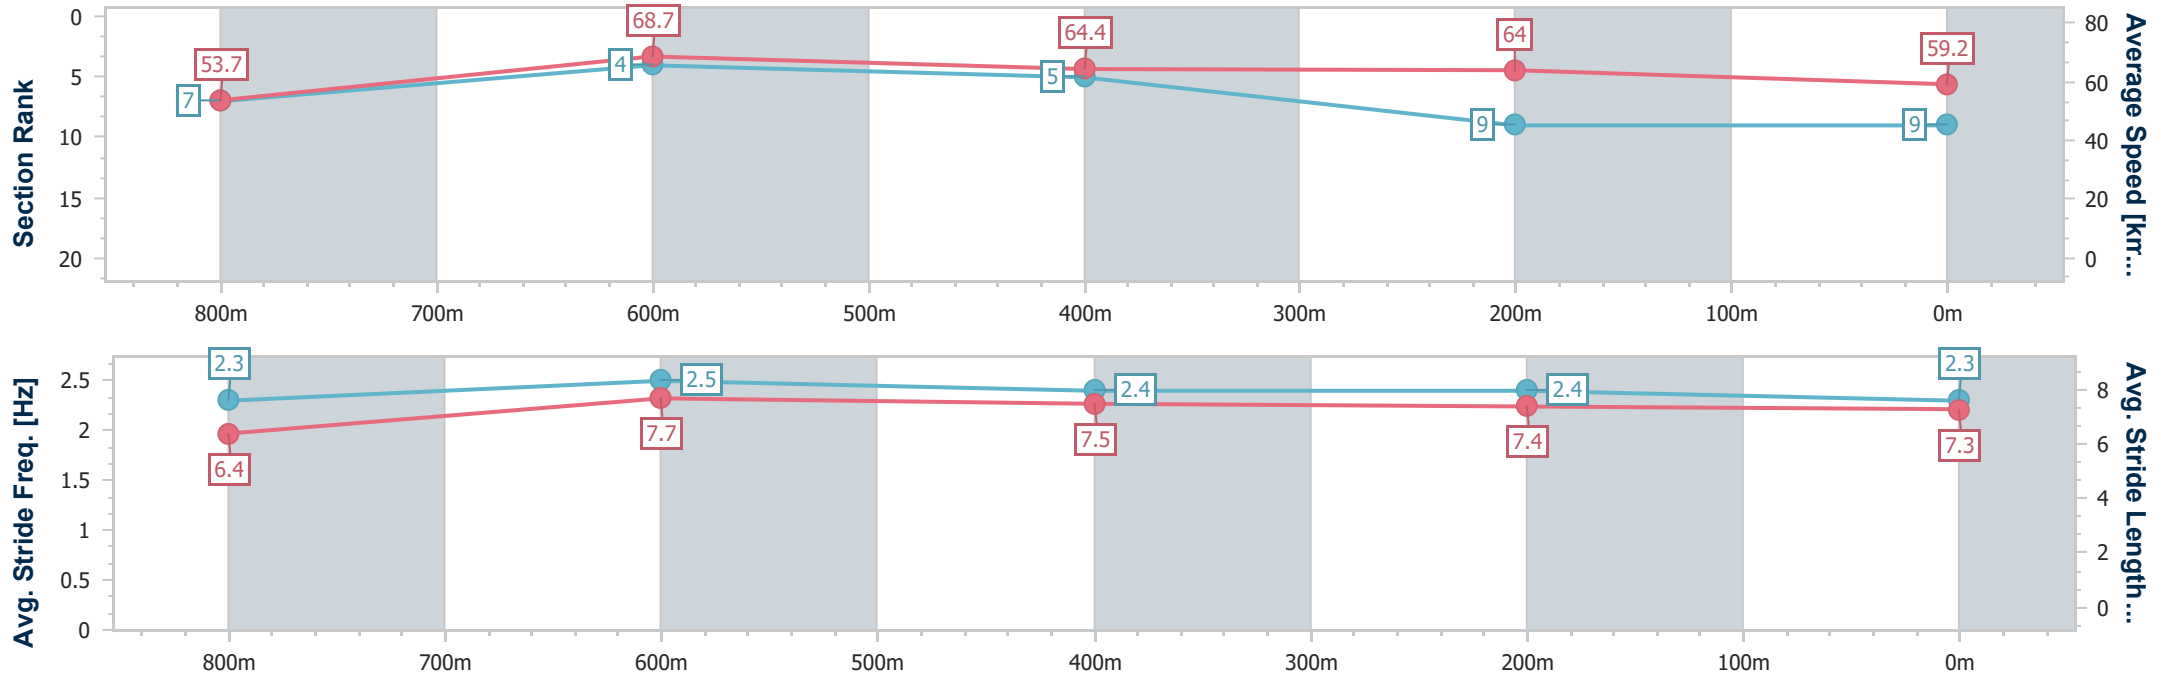

Sunshine Coast QLD Professional

Race 6: 123Travel BM58 Handicap - 1000m

05 November 2024 - 16:24

Track Rating: Good 4, Weather: Fine, Rail Position: +6m Entire

Section	Overall	800m	600m	400m	200m
Section Times	0:58.53 [9] (0:13.39)	0:45.14 [7] (0:10.51)	0:34.63 [4] (0:11.22)	0:23.41 [5] (0:11.28)	0:12.13 [9] (0:12.13)
Average Speed [km/h]	53.7	68.7	64.4	64.0	59.2
Top Speed [km/h]	70.6	70.8	65.8	64.9	62.5
Avg. Dist. to Rail [m]	3.1	1.0	0.6	0.6	2.3
Avg. Stride Freq. [Hz]	2.3	2.5	2.4	2.4	2.3
Avg. Stride Length [m]	6.4	7.7	7.5	7.4	7.3