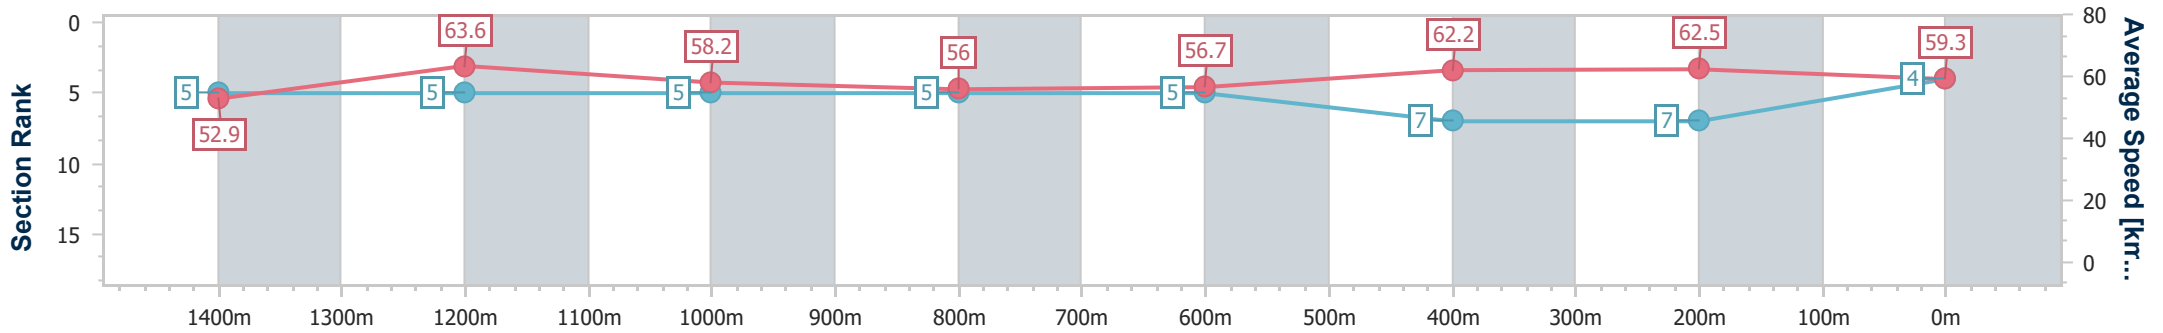

Horse/Jockey Name	Rocked
Final Rank	4
Fastest Section Time (Section)	0:11.40 (1400m)
Top Speed [km/h] (Section)	66.2 (Overall)
Race State	Finished

Sunshine Coast QLD Professional
Race 4: Fraser-Kirk Plastic Surgery BM58 Handicap - 1600m
05 November 2024 - 15:00
Track Rating: Good 4, Weather: Fine, Rail Position: +6m Entire

Section	Overall	1400m	1200m	1000m	800m	600m	400m	200m
Section Times	1:38.69 [4] (0:13.61)	1:25.08 [5] (0:11.40)	1:13.68 [5] (0:12.39)	1:01.29 [5] (0:12.98)	0:48.31 [5] (0:12.89)	0:35.42 [5] (0:11.75)	0:23.67 [7] (0:11.48)	0:12.19 [7] (0:12.19)
Average Speed [km/h]	52.9	63.6	58.2	56.0	56.7	62.2	62.5	59.3
Top Speed [km/h]	66.2	65.9	61.2	56.4	61.1	63.3	64.2	61.3
Avg. Dist. to Rail [m]	7.4	3.3	4.1	3.7	2.6	2.3	4.4	6.9
Avg. Stride Freq. [Hz]	2.3	2.4	2.2	2.2	2.2	2.4	2.3	2.3
Avg. Stride Length [m]	6.4	7.5	7.3	7.1	7.1	7.3	7.5	7.1

- [ ] Ranking at each section and finish
- -.-.-.- No data available at this section
- NA No data available