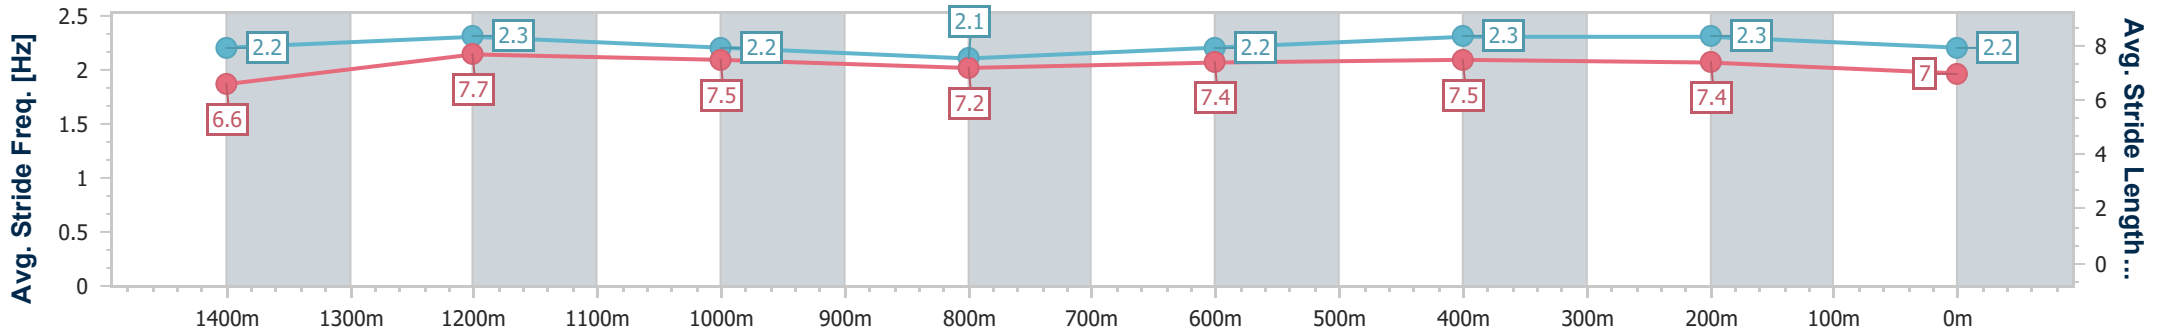

Horse/Jockey Name	On The Tightrope
Final Rank	14
Fastest Section Time (Section)	0:11.37 (1400m)
Top Speed [km/h] (Section)	66.3 (Overall)
Race State	Finished

Sunshine Coast QLD Professional
Race 4: Fraser-Kirk Plastic Surgery BM58 Handicap - 1600m
05 November 2024 - 15:00
Track Rating: Good 4, Weather: Fine, Rail Position: +6m Entire

Section	Overall	1400m	1200m	1000m	800m	600m	400m	200m
Section Times	1:39.86 [14] (0:13.58)	1:26.28 [4] (0:11.37)	1:14.91 [4] (0:12.43)	1:02.48 [4] (0:13.00)	0:49.48 [4] (0:12.78)	0:36.70 [3] (0:11.74)	0:24.96 [6] (0:11.92)	0:13.04 [12] (0:13.04)
Average Speed [km/h]	53.0	63.7	58.1	55.6	57.1	61.6	60.4	55.3
Top Speed [km/h]	66.3	66.2	60.6	56.7	61.4	62.0	61.2	60.1
Avg. Dist. to Rail [m]	4.1	2.3	2.2	2.1	2.2	1.2	0.4	0.9
Avg. Stride Freq. [Hz]	2.2	2.3	2.2	2.1	2.2	2.3	2.3	2.2
Avg. Stride Length [m]	6.6	7.7	7.5	7.2	7.4	7.5	7.4	7.0

- [ ] Ranking at each section and finish
- -.-.- No data available at this section
- NA No data available