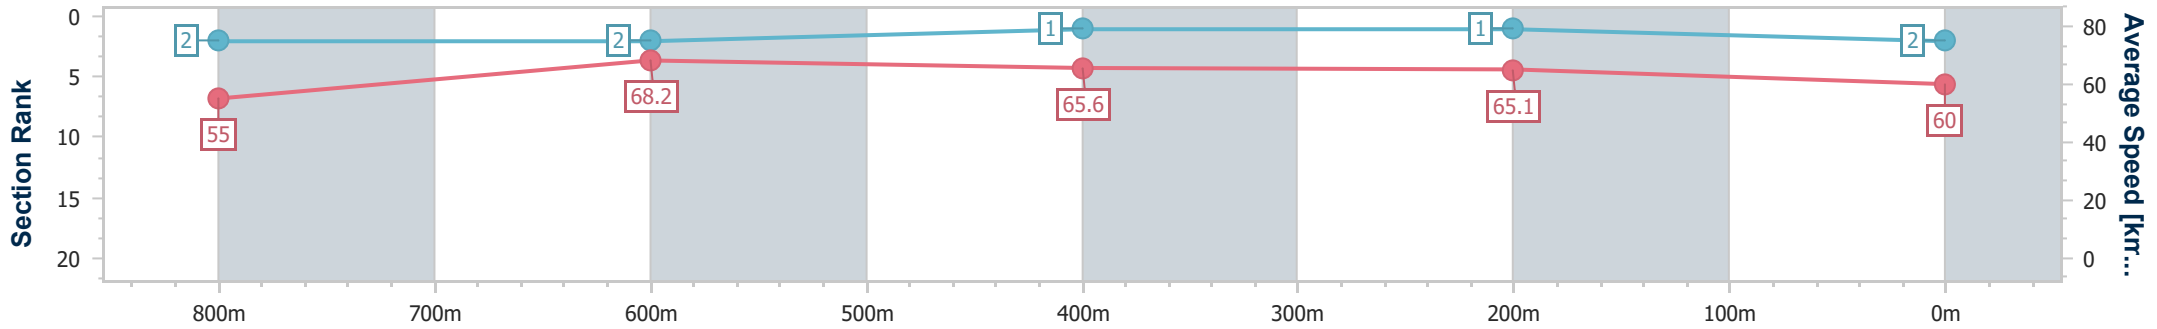

Sunshine Coast QLD Professional

Race 6: 123Travel BM58 Handicap - 1000m

05 November 2024 - 16:24

Track Rating: Good 4, Weather: Fine, Rail Position: +6m Entire

Section	Overall	800m	600m	400m	200m
Section Times	0:57.66 [2] (0:13.06)	0:44.60 [2] (0:10.60)	0:34.00 [2] (0:10.91)	0:23.09 [1] (0:11.08)	0:12.01 [1] (0:12.01)
Average Speed [km/h]	55.0	68.2	65.6	65.1	60.0
Top Speed [km/h]	71.5	71.5	66.6	66.6	63.7
Avg. Dist. to Rail [m]	1.6	0.8	0.8	0.5	1.3
Avg. Stride Freq. [Hz]	2.4	2.5	2.5	2.5	2.4
Avg. Stride Length [m]	6.2	7.5	7.4	7.4	7.1