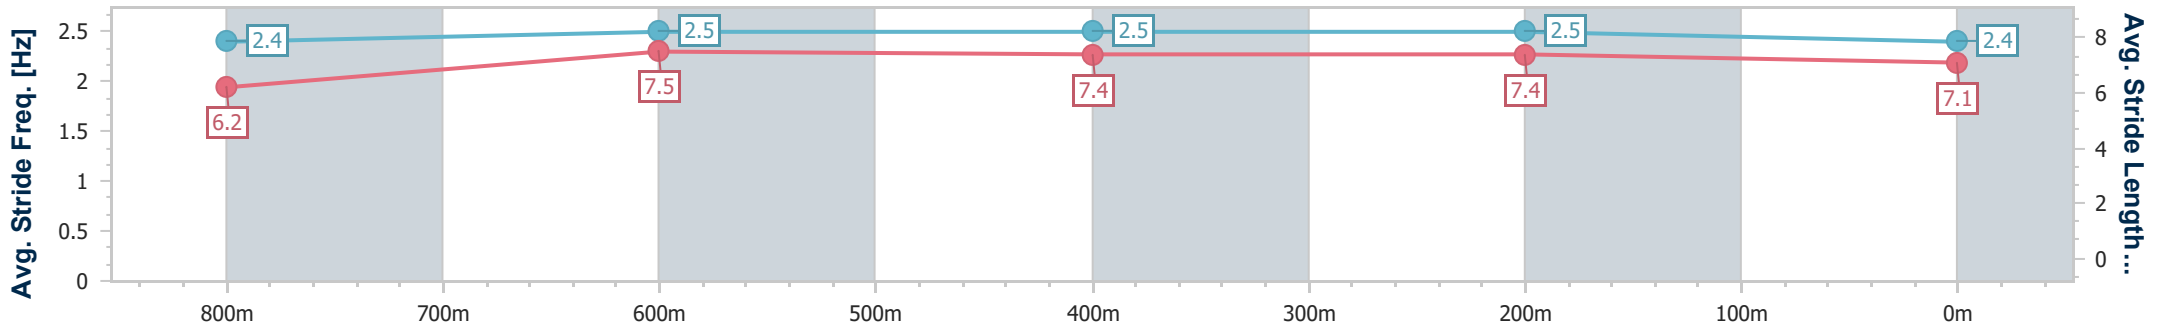

Sunshine Coast QLD Professional

Race 6: 123Travel BM58 Handicap - 1000m

05 November 2024 - 16:24

Track Rating: Good 4, Weather: Fine, Rail Position: +6m Entire

Section	Overall	800m	600m	400m	200m
Section Times	0:57.66 [2] (0:13.06)	0:44.60 [2] (0:10.60)	0:34.00 [2] (0:10.91)	0:23.09 [1] (0:11.08)	0:12.01 [1] (0:12.01)
Average Speed [km/h]	55.0	68.2	65.6	65.1	60.0
Top Speed [km/h]	71.5	71.5	66.6	66.6	63.7
Avg. Dist. to Rail [m]	1.6	0.8	0.8	0.5	1.3
Avg. Stride Freq. [Hz]	2.4	2.5	2.5	2.5	2.4
Avg. Stride Length [m]	6.2	7.5	7.4	7.4	7.1