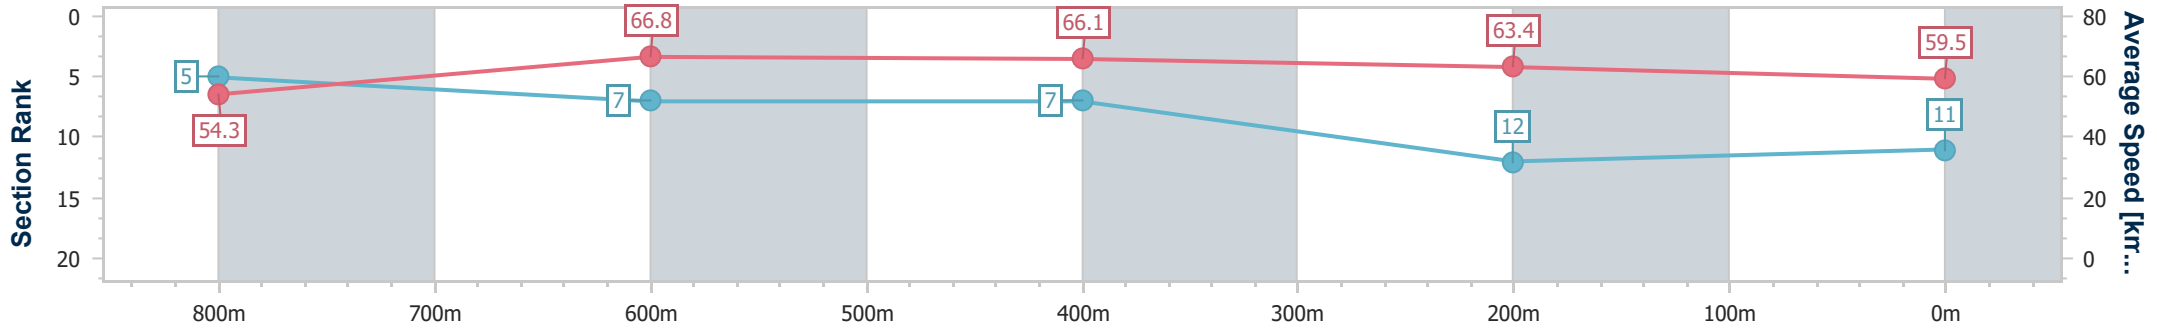

Sunshine Coast QLD Professional

Race 6: 123Travel BM58 Handicap - 1000m

05 November 2024 - 16:24

Track Rating: Good 4, Weather: Fine, Rail Position: +6m Entire

Section	Overall	800m	600m	400m	200m
Section Times	0:58.67 [11] (0:13.31)	0:45.36 [5] (0:10.84)	0:34.52 [7] (0:11.07)	0:23.45 [7] (0:11.35)	0:12.10 [12] (0:12.10)
Average Speed [km/h]	54.3	66.8	66.1	63.4	59.5
Top Speed [km/h]	67.8	68.5	66.7	66.2	61.9
Avg. Dist. to Rail [m]	7.9	3.2	2.3	6.6	6.6
Avg. Stride Freq. [Hz]	2.4	2.4	2.4	2.3	2.3
Avg. Stride Length [m]	6.1	7.8	7.8	7.6	7.4