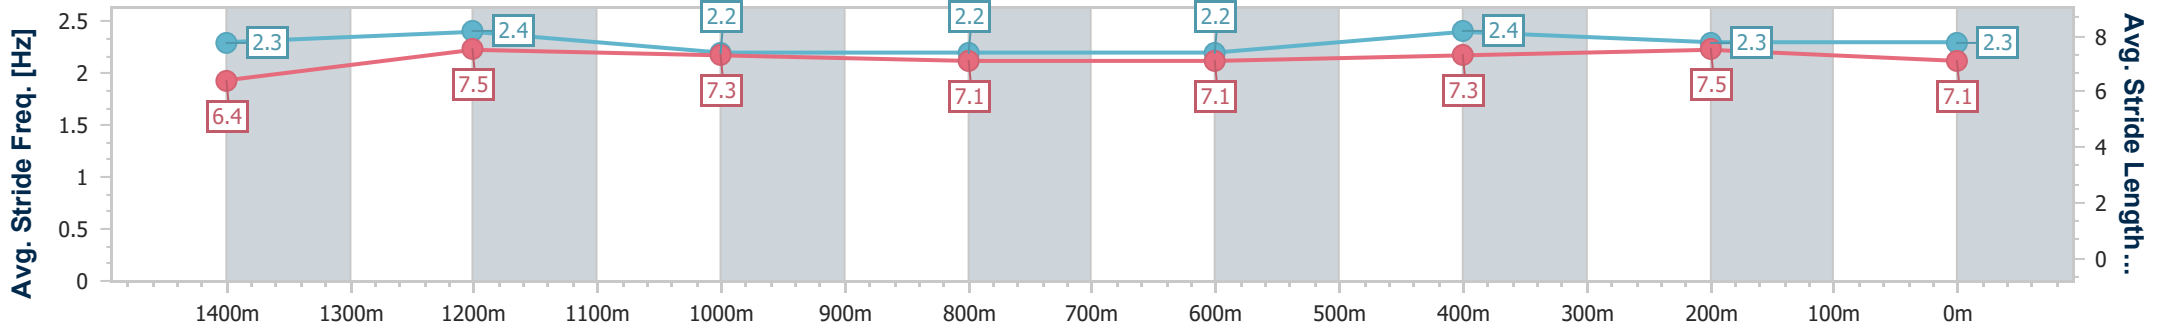

Horse/Jockey Name	Rocked
Final Rank	4
Fastest Section Time (Section)	0:11.40 (1400m)
Top Speed [km/h] (Section)	66.2 (Overall)
Race State	Finished

Sunshine Coast QLD Professional
Race 4: Fraser-Kirk Plastic Surgery BM58 Handicap - 1600m
05 November 2024 - 15:00
Track Rating: Good 4, Weather: Fine, Rail Position: +6m Entire

Section	Overall	1400m	1200m	1000m	800m	600m	400m	200m
Section Times	1:38.69 [4] (0:13.61)	1:25.08 [5] (0:11.40)	1:13.68 [5] (0:12.39)	1:01.29 [5] (0:12.98)	0:48.31 [5] (0:12.89)	0:35.42 [5] (0:11.75)	0:23.67 [7] (0:11.48)	0:12.19 [7] (0:12.19)
Average Speed [km/h]	52.9	63.6	58.2	56.0	56.7	62.2	62.5	59.3
Top Speed [km/h]	66.2	65.9	61.2	56.4	61.1	63.3	64.2	61.3
Avg. Dist. to Rail [m]	7.4	3.3	4.1	3.7	2.6	2.3	4.4	6.9
Avg. Stride Freq. [Hz]	2.3	2.4	2.2	2.2	2.2	2.4	2.3	2.3
Avg. Stride Length [m]	6.4	7.5	7.3	7.1	7.1	7.3	7.5	7.1

- [ ] Ranking at each section and finish
- -.-.-.- No data available at this section
- NA No data available