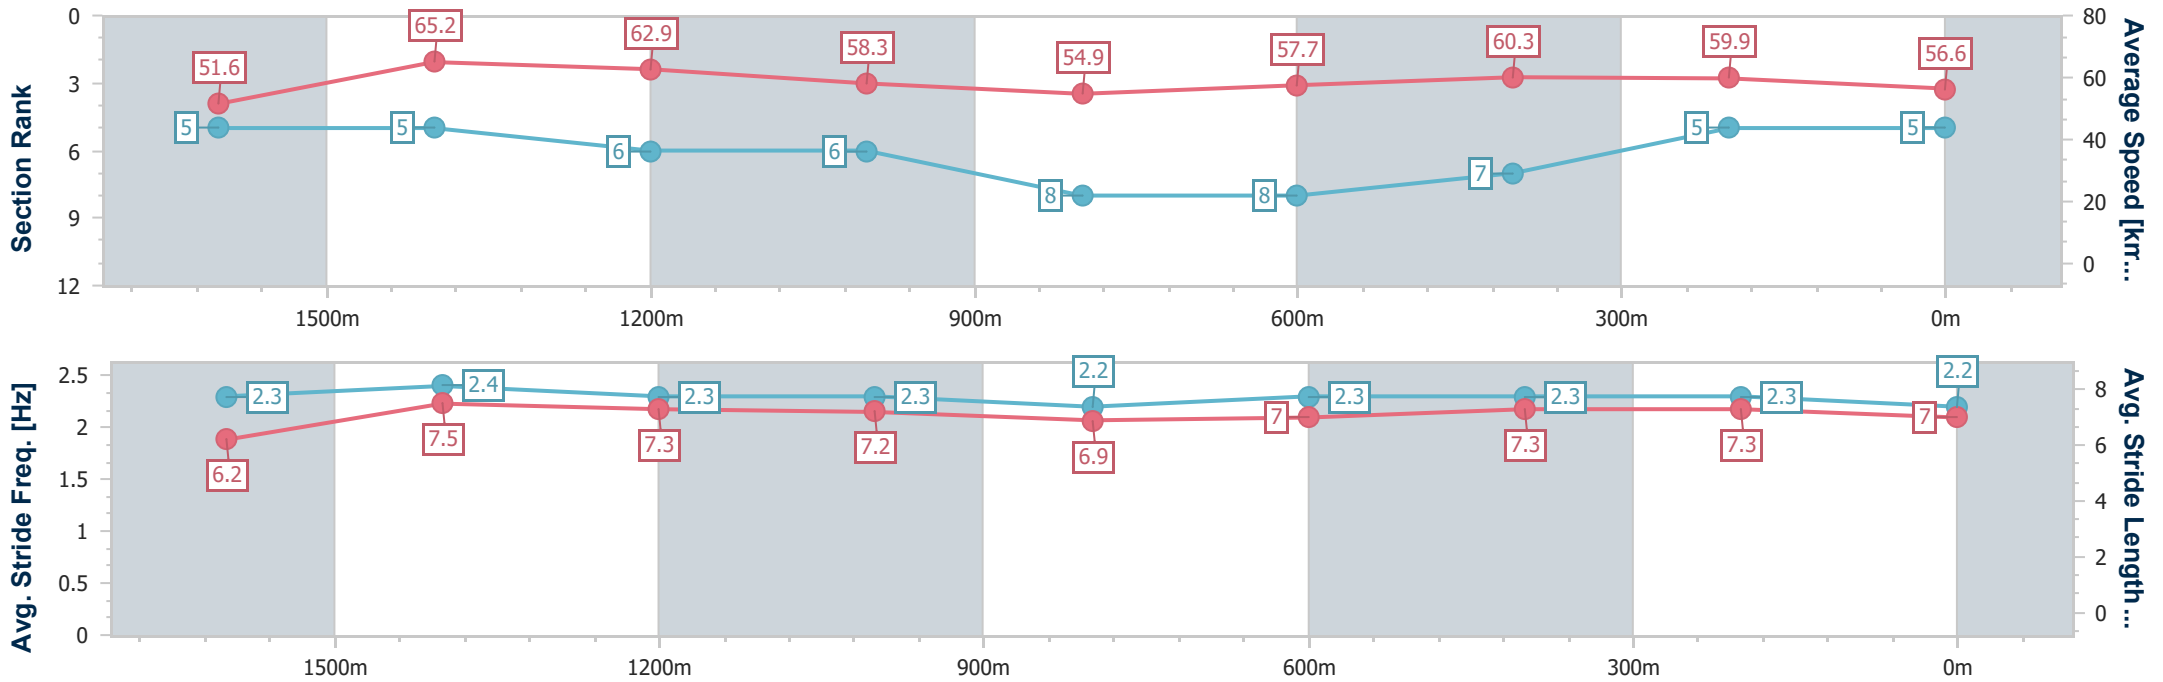

Horse/Jockey Name	Jungle Jet
Final Rank	5
Fastest Section Time (Section)	0:11.11 (1600m)
Top Speed [km/h] (Section)	66.0 (1600m)
Race State	Finished

Sunshine Coast QLD Professional
Race 1: Love + Partners Chartered Accountants Maiden Handicap - 1800m

05 November 2024 - 12:29

Track Rating: Good 4, Weather: Fine, Rail Position: +6m Entire

Section	Overall	1600m	1400m	1200m	1000m	800m	600m	400m	200m			
Section Times	1:52.03 [5] (0:14.08)	1:37.95 [5] (0:11.11)	1:26.84 [5] (0:11.53)	1:15.31 [6] (0:12.39)	1:02.92 [6] (0:13.22)	0:49.70 [8] (0:12.67)	0:37.03 [8] (0:12.17)	0:24.86 [7] (0:12.02)	0:12.84 [5] (0:12.84)			
Average Speed [km/h]	51.6	65.2	62.9	58.3	54.9	57.7	60.3	59.9	56.6			
Top Speed [km/h]	64.1	66.0	63.6	60.5	56.4	60.1	61.0	60.7	59.0			
Avg. Dist. to Rail [m]	6.8	2.3	2.8	3.2	3.1	2.7	3.1	5.4	5.2			
Avg. Stride Freq. [Hz]	2.3	2.4	2.3	2.3	2.2	2.3	2.3	2.3	2.2			
Avg. Stride Length [m]	6.2	7.5	7.3	7.2	6.9	7.0	7.3	7.3	7.0			

- [ ] Ranking at each section and finish
- -.-.- No data available at this section
- NA No data available