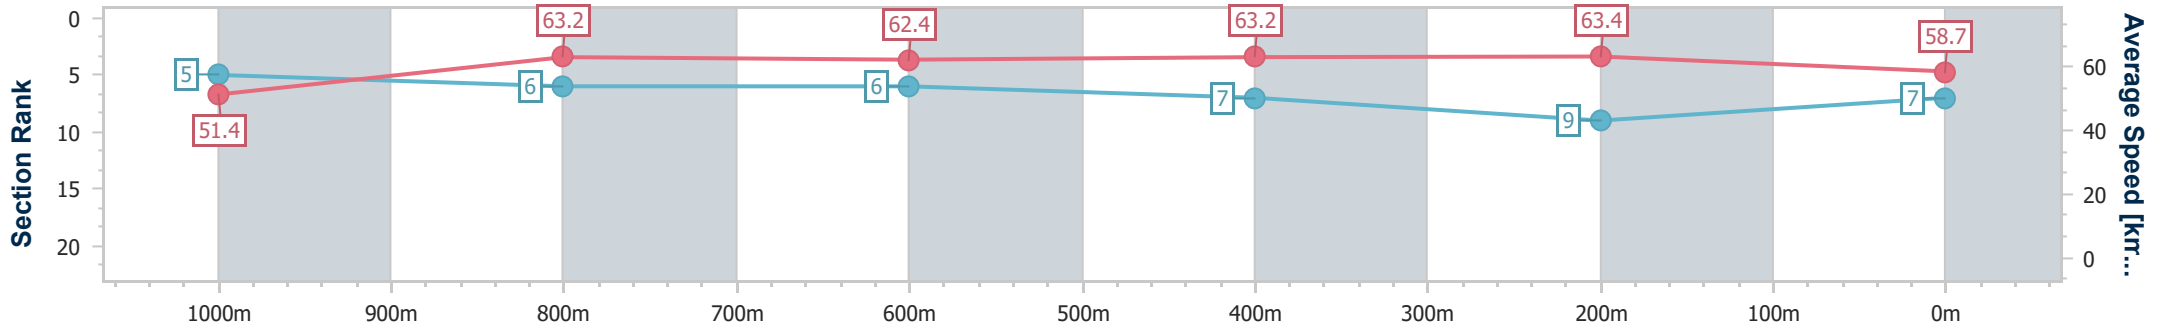

Sunshine Coast QLD Professional

Race 3: Civil Scapes Maiden Handicap - 1200m

05 November 2024 - 14:21

Track Rating: Good 4, Weather: Fine, Rail Position: +6m Entire

Section	Overall	1000m	800m	600m	400m	200m
Section Times	1:12.39 [7] (0:14.02)	0:58.37 [5] (0:11.52)	0:46.85 [6] (0:11.71)	0:35.14 [6] (0:11.54)	0:23.60 [7] (0:11.36)	0:12.24 [9] (0:12.24)
Average Speed [km/h]	51.4	63.2	62.4	63.2	63.4	58.7
Top Speed [km/h]	63.8	64.3	63.5	64.8	64.9	61.6
Avg. Dist. to Rail [m]	7.0	3.3	2.7	2.2	6.1	6.6
Avg. Stride Freq. [Hz]	2.2	2.4	2.3	2.4	2.4	2.3
Avg. Stride Length [m]	6.3	7.4	7.4	7.5	7.3	7.0