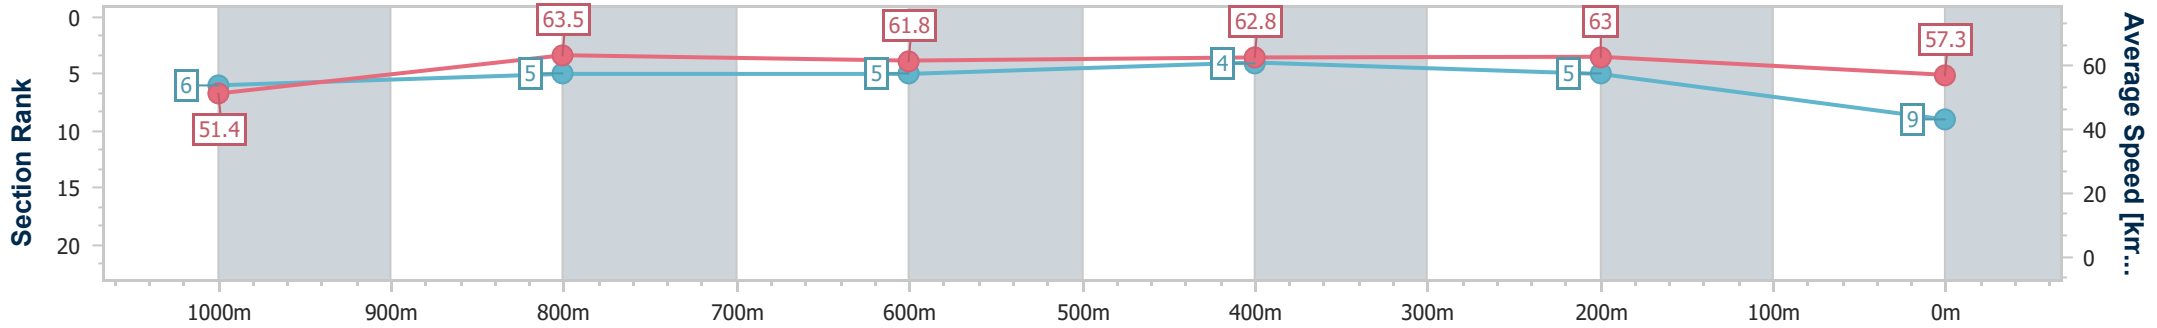

Sunshine Coast QLD Professional

Race 3: Civil Scapes Maiden Handicap - 1200m

05 November 2024 - 14:21

Track Rating: Good 4, Weather: Fine, Rail Position: +6m Entire

Section	Overall	1000m	800m	600m	400m	200m
Section Times	1:12.53 [9] (0:14.02)	0:58.51 [6] (0:11.37)	0:47.14 [5] (0:11.72)	0:35.42 [5] (0:11.39)	0:24.03 [4] (0:11.44)	0:12.59 [5] (0:12.59)
Average Speed [km/h]	51.4	63.5	61.8	62.8	63.0	57.3
Top Speed [km/h]	64.4	64.6	62.5	64.5	64.4	60.6
Avg. Dist. to Rail [m]	4.1	1.8	0.6	0.3	2.3	2.4
Avg. Stride Freq. [Hz]	2.3	2.3	2.2	2.3	2.3	2.2
Avg. Stride Length [m]	6.2	7.7	7.7	7.7	7.6	7.2