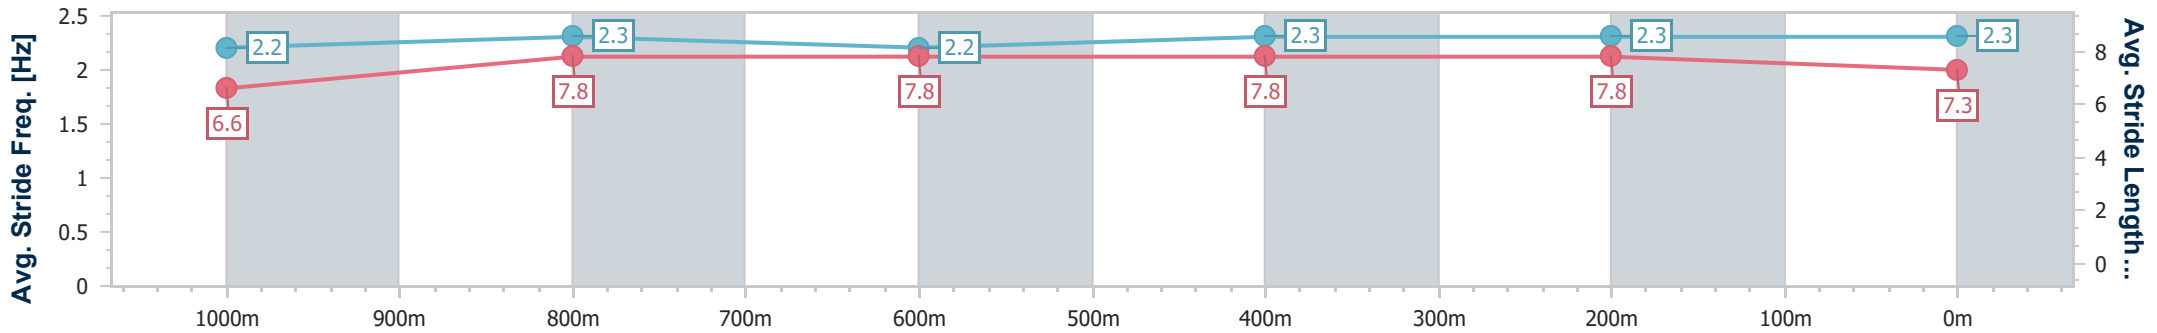

Horse/Jockey Name	Lucky Leni
Final Rank	1
Fastest Section Time (Section)	0:11.18 (400m)
Top Speed [km/h] (Section)	66.1 (1000m)
Race State	Finished

Sunshine Coast QLD Professional
Race 3: Civil Scapes Maiden Handicap - 1200m

05 November 2024 - 14:21

Track Rating: Good 4, Weather: Fine, Rail Position: +6m Entire

Section	Overall	1000m	800m	600m	400m	200m
Section Times	1:11.50 [1] (0:13.86)	0:57.64 [4] (0:11.21)	0:46.43 [3] (0:11.82)	0:34.61 [3] (0:11.31)	0:23.30 [2] (0:11.18)	0:12.12 [1] (0:12.12)
Average Speed [km/h]	51.9	64.4	61.6	63.9	64.5	59.3
Top Speed [km/h]	64.1	66.1	62.4	65.0	65.8	62.3
Avg. Dist. to Rail [m]	4.0	1.6	1.4	0.9	3.6	4.1
Avg. Stride Freq. [Hz]	2.2	2.3	2.2	2.3	2.3	2.3
Avg. Stride Length [m]	6.6	7.8	7.8	7.8	7.8	7.3

- [ ] Ranking at each section and finish
- -.-.- No data available at this section
- NA No data available