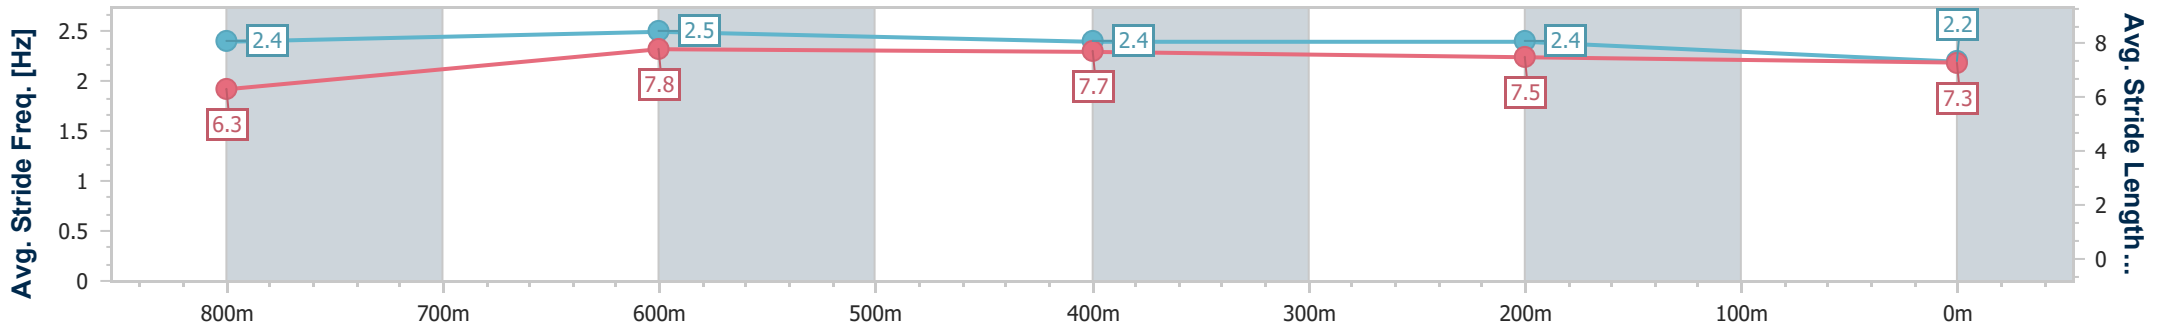

Horse/Jockey Name	Fast Fusion
Final Rank	7
Fastest Section Time (Section)	0:10.48 (800m)
Top Speed [km/h] (Section)	70.3 (800m)
Race State	Finished

Sunshine Coast QLD Professional
Race 5: Ben Liddell Constructions Class 3 Handicap - 1000m
05 November 2024 - 15:44
Track Rating: Good 4, Weather: Fine, Rail Position: +6m Entire

Section	Overall	800m	600m	400m	200m
Section Times	0:58.07 [7] (0:13.03)	0:45.04 [3] (0:10.48)	0:34.56 [3] (0:10.81)	0:23.75 [3] (0:11.27)	0:12.48 [6] (0:12.48)
Average Speed [km/h]	55.4	69.2	67.3	63.8	57.5
Top Speed [km/h]	70.1	70.3	69.2	65.5	61.9
Avg. Dist. to Rail [m]	3.7	2.0	1.6	3.2	2.9
Avg. Stride Freq. [Hz]	2.4	2.5	2.4	2.4	2.2
Avg. Stride Length [m]	6.3	7.8	7.7	7.5	7.3

- [ ] Ranking at each section and finish
- -.-.- No data available at this section
- NA No data available