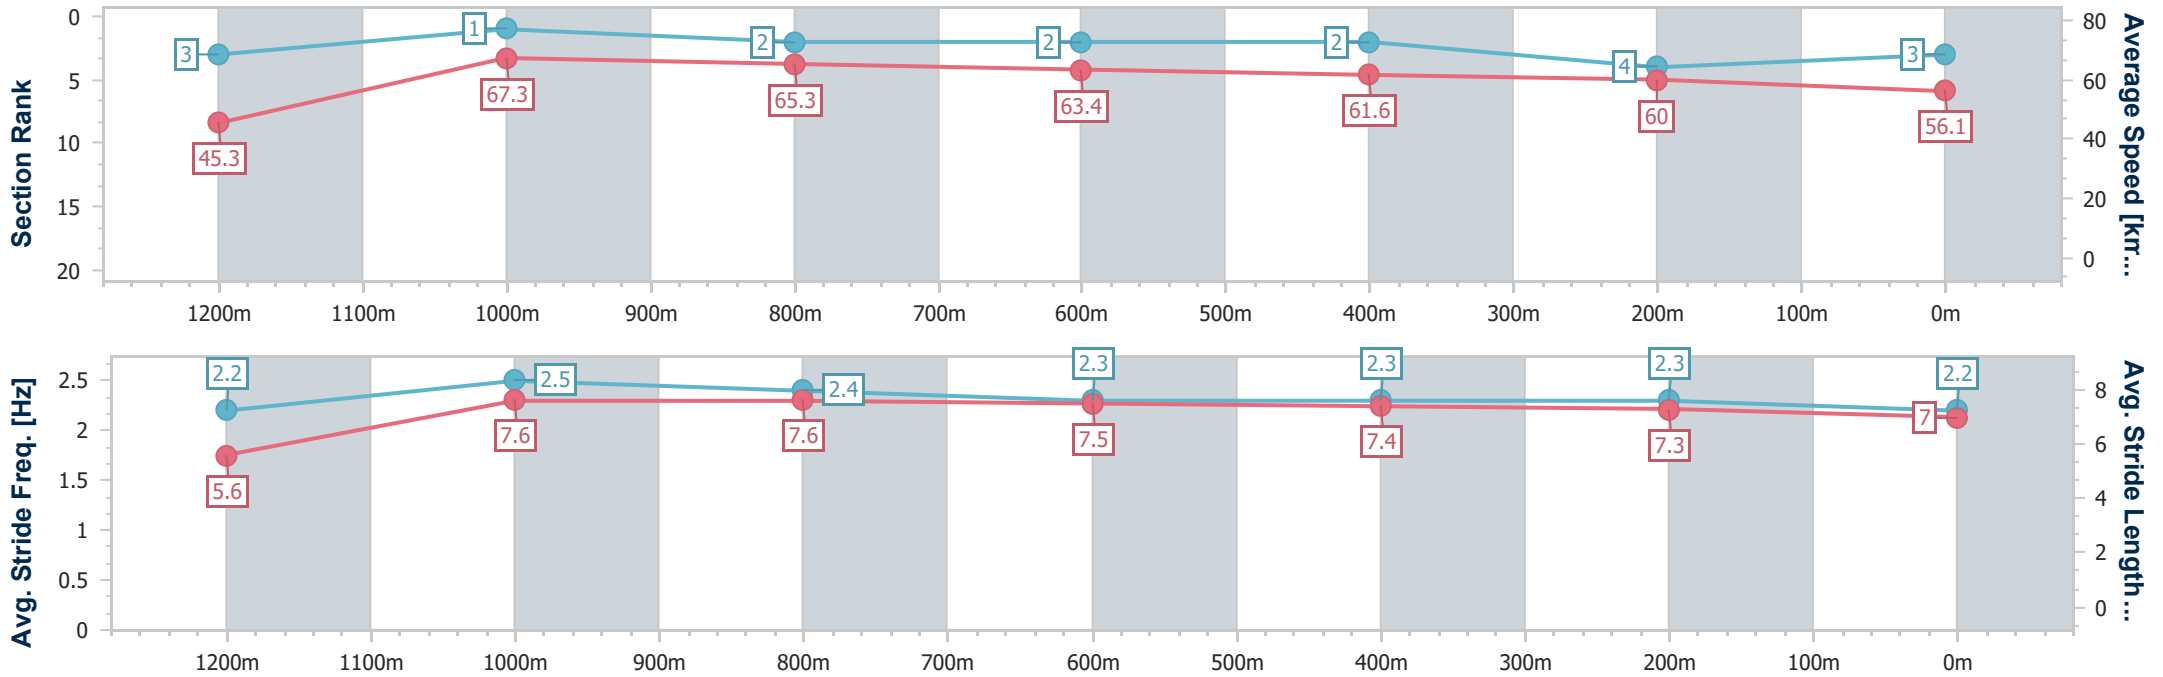

Horse/Jockey Name	Kubwa
Final Rank	3
Fastest Section Time (Section)	0:07.93 (Overall)
Top Speed [km/h] (Section)	69.5 (1200m)
Race State	Finished

Sunshine Coast QLD Professional
Race 7: ELITE Lifestyle Properties BM58 Handicap - 1300m
05 November 2024 - 17:01
Track Rating: Good 4, Weather: Fine, Rail Position: +6m Entire

Section	Overall	1200m	1000m	800m	600m	400m	200m
Section Times	1:17.86 [3] (0:07.93)	1:09.93 [3] (0:10.70)	0:59.23 [1] (0:11.12)	0:48.11 [2] (0:11.54)	0:36.57 [2] (0:11.71)	0:24.86 [2] (0:12.01)	0:12.85 [4] (0:12.85)
Average Speed [km/h]	45.3	67.3	65.3	63.4	61.6	60.0	56.1
Top Speed [km/h]	62.9	69.5	69.5	64.4	62.9	61.3	58.6
Avg. Dist. to Rail [m]	8.0	5.2	3.9	2.4	0.7	2.7	5.0
Avg. Stride Freq. [Hz]	2.2	2.5	2.4	2.3	2.3	2.3	2.2
Avg. Stride Length [m]	5.6	7.6	7.6	7.5	7.4	7.3	7.0

- [ ] Ranking at each section and finish
- -.-.- No data available at this section
- NA No data available