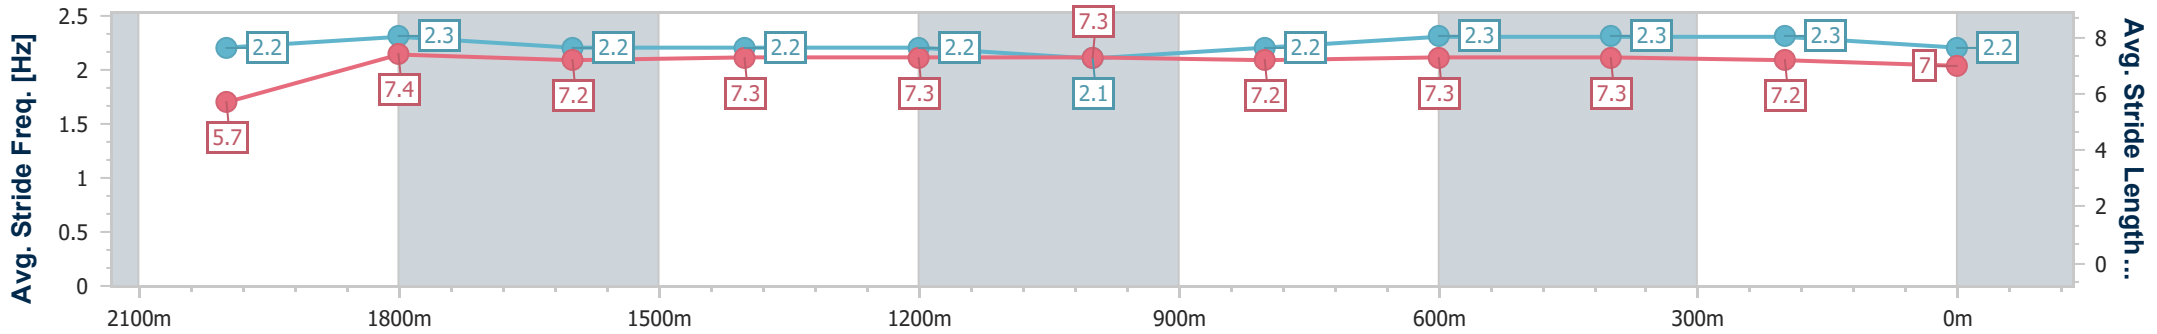

Horse/Jockey Name	Brief Sojourn
Final Rank	8
Fastest Section Time (Section)	0:11.97 (2000m)
Top Speed [km/h] (Section)	63.1 (2000m)
Race State	Finished

Sunshine Coast QLD Professional
Race 2: Sherrin Rentals BM55 Handicap - 2200m

05 November 2024 - 13:05

Track Rating: Good 4, Weather: Fine, Rail Position: +6m Entire

Section	Overall	2000m	1800m	1600m	1400m	1200m	1000m	800m	600m	400m	200m
Section Times	2:22.16 [8] (0:16.07)	2:06.09 [3] (0:11.97)	1:54.12 [4] (0:12.68)	1:41.44 [4] (0:12.87)	1:28.57 [4] (0:12.80)	1:15.77 [4] (0:12.83)	1:02.94 [5] (0:13.03)	0:49.91 [5] (0:12.18)	0:37.73 [6] (0:12.12)	0:25.61 [8] (0:12.32)	0:13.29 [8] (0:13.29)
Average Speed [km/h]	44.8	60.6	57.3	57.0	56.8	56.1	55.8	60.2	60.5	58.3	54.3
Top Speed [km/h]	60.8	63.1	58.1	57.6	57.4	57.3	57.8	61.6	61.3	60.3	56.5
Avg. Dist. to Rail [m]	6.6	1.4	2.2	4.5	4.2	3.4	3.2	3.4	2.8	5.3	7.3
Avg. Stride Freq. [Hz]	2.2	2.3	2.2	2.2	2.2	2.1	2.2	2.3	2.3	2.3	2.2
Avg. Stride Length [m]	5.7	7.4	7.2	7.3	7.3	7.3	7.2	7.3	7.3	7.2	7.0

- [ ] Ranking at each section and finish
- -.-.- No data available at this section
- NA No data available