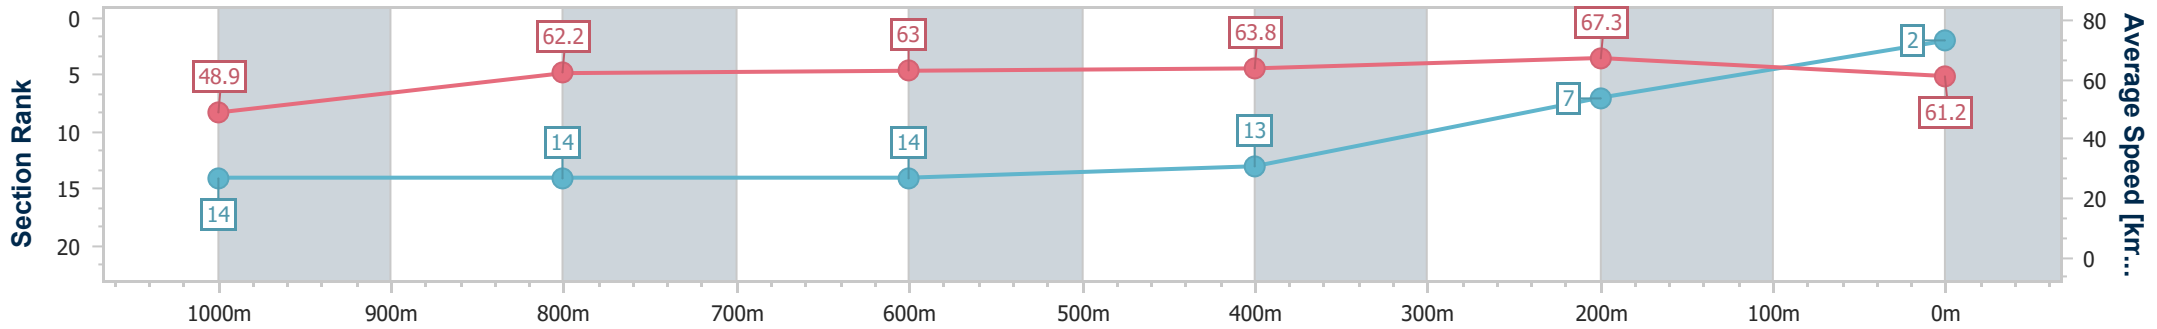

Sunshine Coast QLD Professional

Race 3: Civil Scapes Maiden Handicap - 1200m

05 November 2024 - 14:21

Track Rating: Good 4, Weather: Fine, Rail Position: +6m Entire

Section	Overall	1000m	800m	600m	400m	200m
Section Times	1:11.85 [2] (0:14.68)	0:57.17 [14] (0:11.68)	0:45.49 [14] (0:11.52)	0:33.97 [14] (0:11.48)	0:22.49 [13] (0:10.70)	0:11.79 [7] (0:11.79)
Average Speed [km/h]	48.9	62.2	63.0	63.8	67.3	61.2
Top Speed [km/h]	62.7	63.6	64.1	66.1	69.7	65.8
Avg. Dist. to Rail [m]	7.1	2.5	1.7	2.8	8.0	9.7
Avg. Stride Freq. [Hz]	2.1	2.2	2.2	2.2	2.3	2.2
Avg. Stride Length [m]	6.4	7.9	8.0	8.0	8.0	7.5