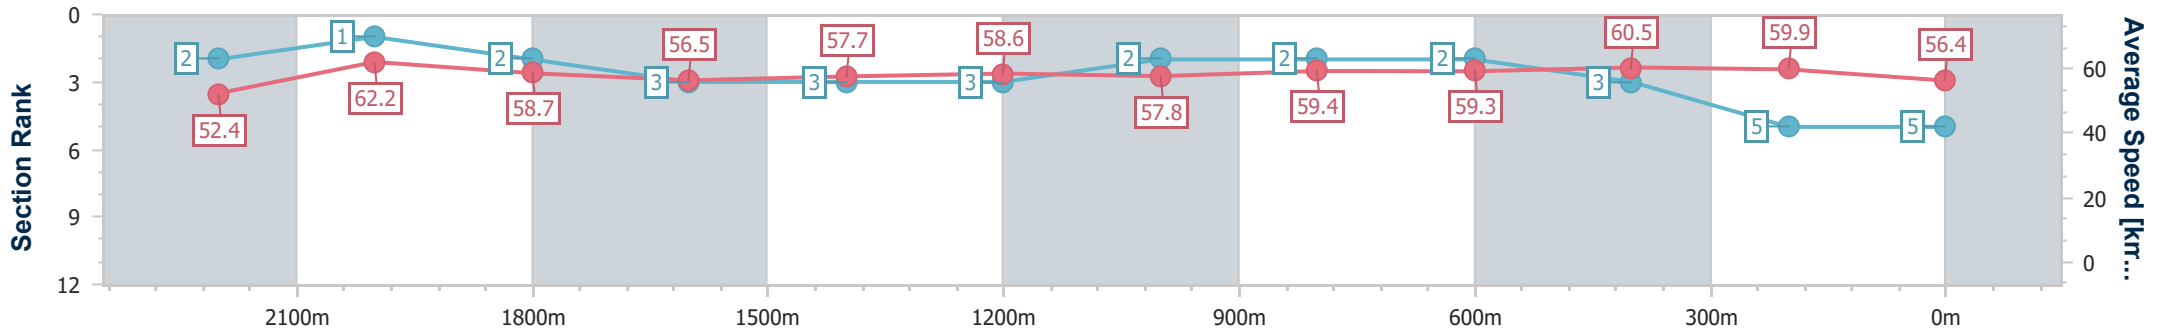

Eagle Farm QLD Professional

Race 6: Seven BM65 Handicap - 2418m

05 November 2024 - 15:23

Track Rating: Good 3, Weather: Fine, Rail Position: +8m Entire

BRISBANE RACING CLUB

Section	Overall	2200m	2000m	1800m	1600m	1400m	1200m	1000m	800m	600m	400m	200m
Section Times	2:30.57 [5] (0:14.97)	2:15.60 [2] (0:11.56)	2:04.04 [1] (0:12.27)	1:51.77 [2] (0:12.90)	1:38.87 [3] (0:12.61)	1:26.26 [3] (0:12.30)	1:13.96 [3] (0:12.49)	1:01.47 [2] (0:12.30)	0:49.17 [2] (0:12.35)	0:36.82 [2] (0:11.98)	0:24.84 [3] (0:11.95)	0:12.89 [5] (0:12.89)
Average Speed [km/h]	52.4	62.2	58.7	56.5	57.7	58.6	57.8	59.4	59.3	60.5	59.9	56.4
Top Speed [km/h]	63.2	63.6	61.1	57.5	59.2	60.0	58.4	60.0	59.9	61.8	61.9	58.2
Avg. Dist. to Rail [m]	1.8	0.9	0.8	2.6	3.0	2.5	2.5	3.3	3.6	1.2	1.4	0.9
Avg. Stride Freq. [Hz]	2.2	2.2	2.1	2.1	2.1	2.1	2.1	2.1	2.1	2.2	2.2	2.2
Avg. Stride Length [m]	6.8	7.8	7.7	7.5	7.8	7.8	7.8	7.8	7.8	7.7	7.4	7.2

- [] Ranking at each section and finish
- .-.- No data available at this section
- NA No data available

Horse/Jockey Name	Lost Illusions
Final Rank	6
Fastest Section Time (Section)	0:11.65 (2200m)
Top Speed [km/h] (Section)	62.9 (2200m)
Race State	Finished