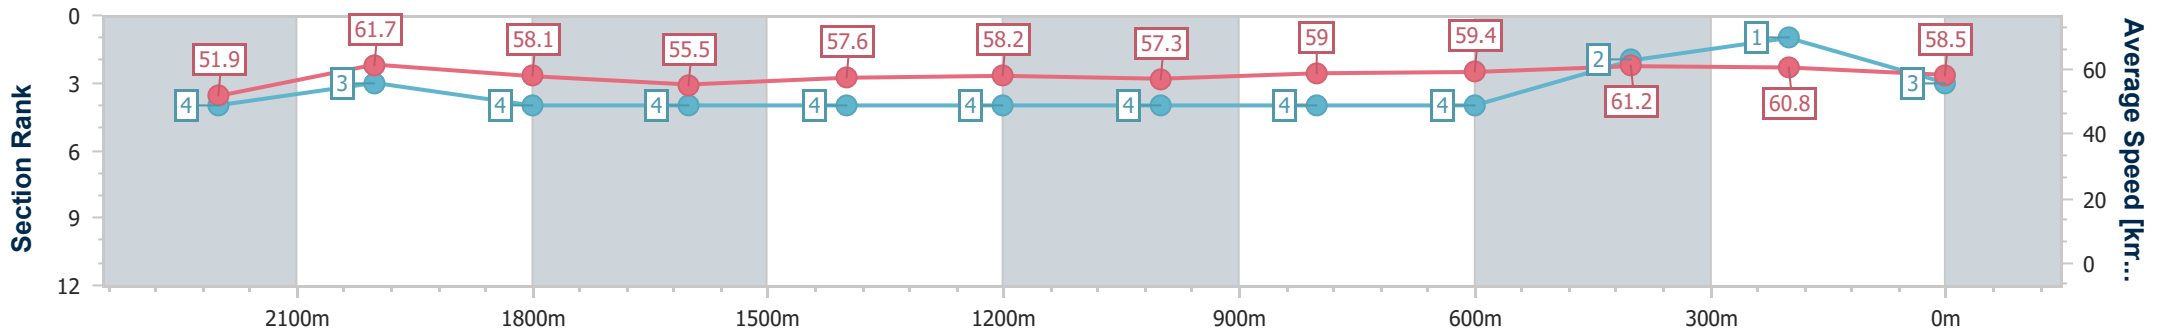

Eagle Farm QLD Professional

Race 6: Seven BM65 Handicap - 2418m

05 November 2024 - 15:23

Track Rating: Good 3, Weather: Fine, Rail Position: +8m Entire

BRISBANE RACING CLUB

Section	Overall	2200m	2000m	1800m	1600m	1400m	1200m	1000m	800m	600m	400m	200m
Section Times	2:29.93 [3] (0:15.11)	2:14.82 [4] (0:11.61)	2:03.21 [3] (0:12.23)	1:50.98 [4] (0:12.99)	1:37.99 [4] (0:12.53)	1:25.46 [4] (0:12.40)	1:13.06 [4] (0:12.59)	1:00.47 [4] (0:12.21)	0:48.26 [4] (0:12.24)	0:36.02 [4] (0:11.77)	0:24.25 [2] (0:11.85)	0:12.40 [1] (0:12.40)
Average Speed [km/h]	51.9	61.7	58.1	55.5	57.6	58.2	57.3	59.0	59.4	61.2	60.8	58.5
Top Speed [km/h]	63.2	63.6	60.2	57.0	59.7	60.2	58.1	59.7	60.9	63.0	63.0	59.7
Avg. Dist. to Rail [m]	1.6	3.4	3.0	1.0	1.7	1.6	1.7	0.5	2.2	0.7	2.8	3.2
Avg. Stride Freq. [Hz]	2.3	2.3	2.2	2.2	2.2	2.2	2.1	2.2	2.2	2.2	2.2	2.2
Avg. Stride Length [m]	6.4	7.3	7.2	7.1	7.4	7.5	7.5	7.6	7.6	7.7	7.5	7.3