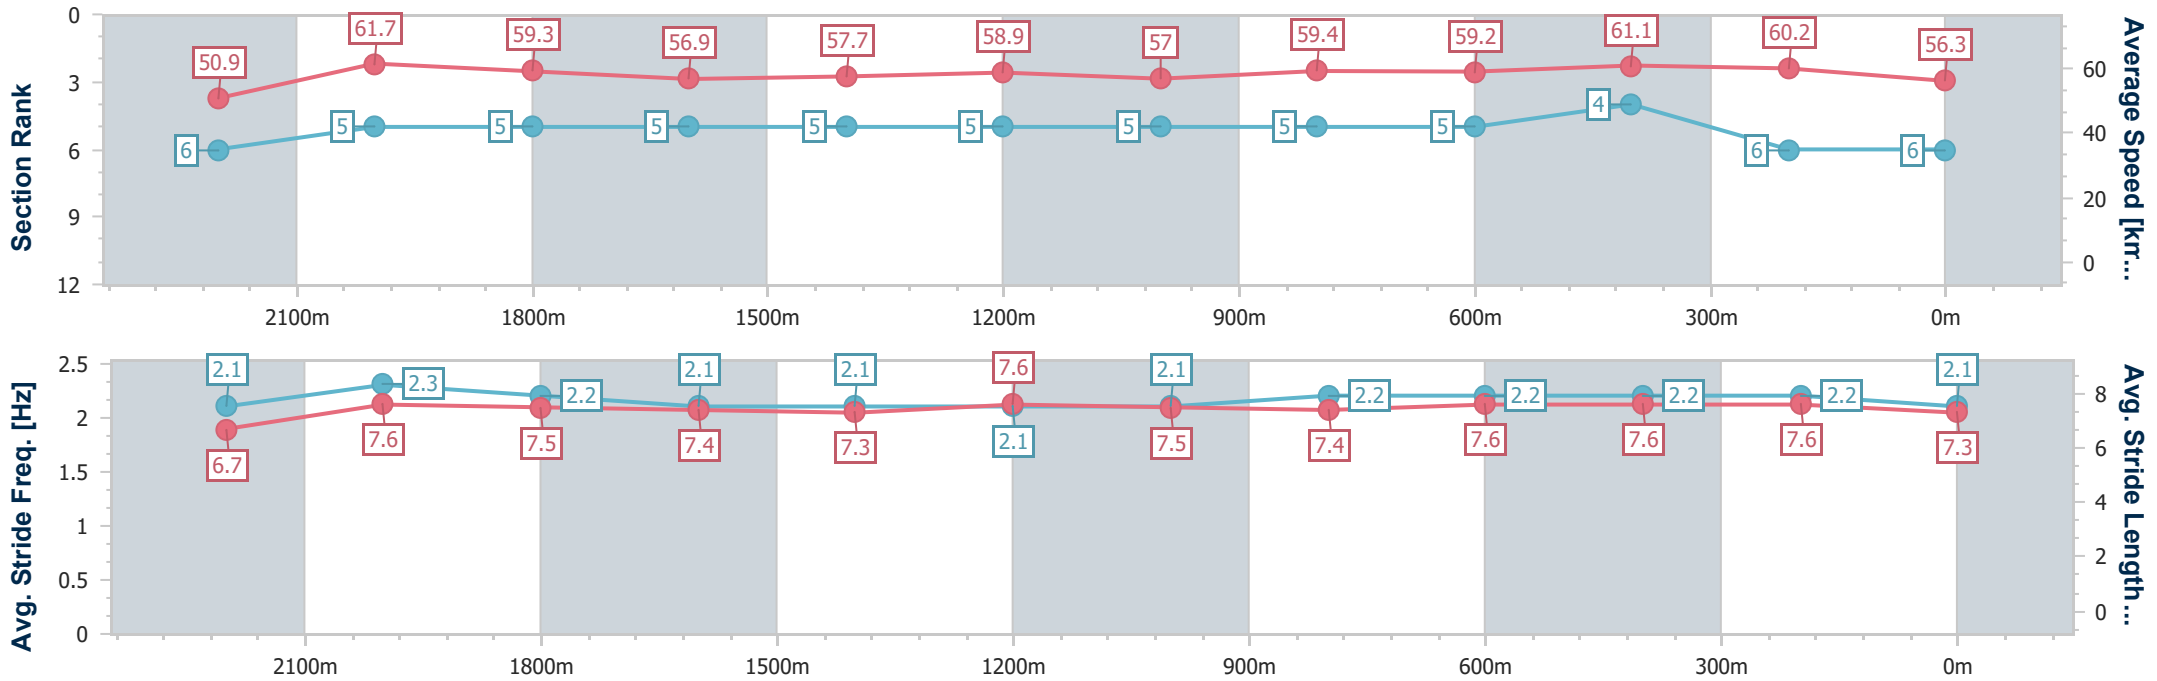

- [] Ranking at each section and finish
- .-.- No data available at this section
- NA No data available

Horse/Jockey Name	Lost Illusions
Final Rank	6
Fastest Section Time (Section)	0:11.65 (2200m)
Top Speed [km/h] (Section)	62.9 (2200m)
Race State	Finished

Eagle Farm QLD Professional

Race 6: Seven BM65 Handicap - 2418m

05 November 2024 - 15:23

Track Rating: Good 3, Weather: Fine, Rail Position: +8m Entire

BRISBANE RACING CLUB

Section	Overall	2200m	2000m	1800m	1600m	1400m	1200m	1000m	800m	600m	400m	200m
Section Times	2:30.68 [6] (0:15.42)	2:15.26 [6] (0:11.65)	2:03.61 [5] (0:12.17)	1:51.44 [5] (0:12.82)	1:38.62 [5] (0:12.56)	1:26.06 [5] (0:12.27)	1:13.79 [5] (0:12.63)	1:01.16 [5] (0:12.28)	0:48.88 [5] (0:12.23)	0:36.65 [5] (0:11.82)	0:24.83 [4] (0:11.95)	0:12.88 [6] (0:12.88)
Average Speed [km/h]	50.9	61.7	59.3	56.9	57.7	58.9	57.0	59.4	59.2	61.1	60.2	56.3
Top Speed [km/h]	62.4	62.9	59.7	59.6	58.7	59.2	58.5	60.2	60.0	61.9	61.8	58.4
Avg. Dist. to Rail [m]	3.8	1.0	1.0	2.7	2.5	2.6	3.0	2.4	1.6	0.5	1.5	3.1
Avg. Stride Freq. [Hz]	2.1	2.3	2.2	2.1	2.1	2.1	2.1	2.2	2.2	2.2	2.2	2.1
Avg. Stride Length [m]	6.7	7.6	7.5	7.4	7.3	7.6	7.5	7.4	7.6	7.6	7.6	7.3