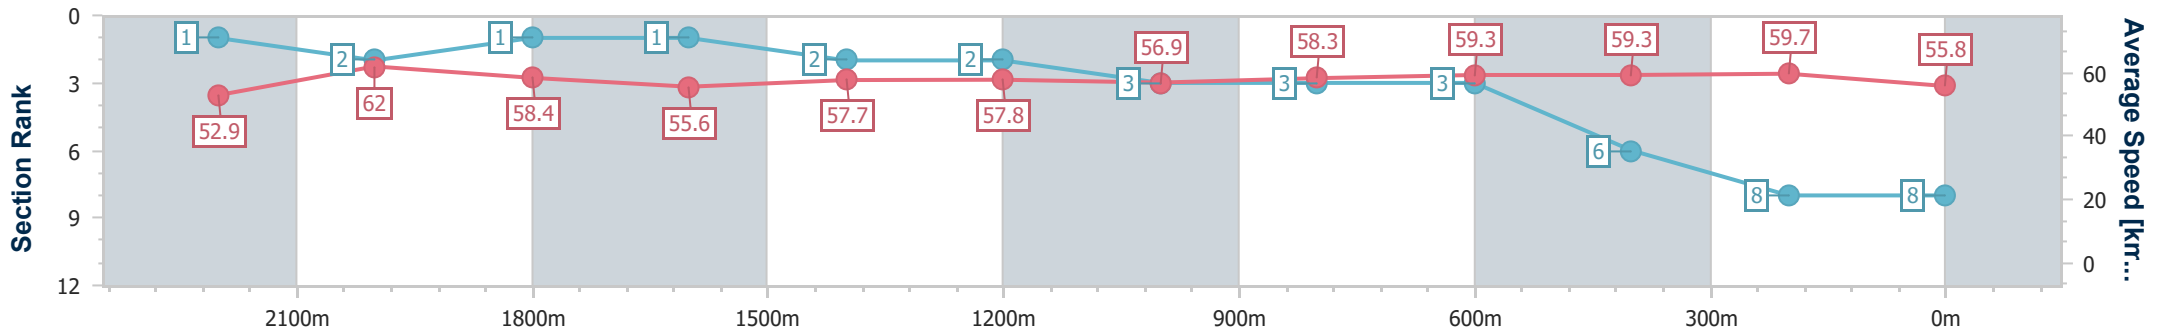

Eagle Farm QLD Professional

Race 6: Seven BM65 Handicap - 2418m

05 November 2024 - 15:23

Track Rating: Good 3, Weather: Fine, Rail Position: +8m Entire

BRISBANE RACING CLUB

Section	Overall	2200m	2000m	1800m	1600m	1400m	1200m	1000m	800m	600m	400m	200m
Section Times	2:30.98 [8] (0:14.87)	2:16.11 [1] (0:11.67)	2:04.44 [2] (0:12.20)	1:52.24 [1] (0:12.85)	1:39.39 [1] (0:12.46)	1:26.93 [2] (0:12.49)	1:14.44 [2] (0:12.66)	1:01.78 [3] (0:12.43)	0:49.35 [3] (0:12.27)	0:37.08 [3] (0:12.02)	0:25.06 [6] (0:12.10)	0:12.96 [8] (0:12.96)
Average Speed [km/h]	52.9	62.0	58.4	55.6	57.7	57.8	56.9	58.3	59.3	59.3	59.7	55.8
Top Speed [km/h]	63.7	63.4	60.5	56.5	59.0	59.0	57.7	59.8	59.6	61.3	61.2	57.9
Avg. Dist. to Rail [m]	8.1	1.4	1.7	1.7	0.4	0.9	1.8	2.1	1.5	1.1	1.0	0.6
Avg. Stride Freq. [Hz]	2.2	2.3	2.2	2.2	2.2	2.2	2.1	2.2	2.2	2.2	2.3	2.2
Avg. Stride Length [m]	6.5	7.3	7.0	6.8	7.0	7.3	7.2	7.5	7.4	7.3	7.3	7.1

- [] Ranking at each section and finish
- .-.- No data available at this section
- NA No data available

Horse/Jockey Name	Intuitu
Final Rank	9
Fastest Section Time (Section)	0:11.73 (2200m)
Top Speed [km/h] (Section)	62.6 (2200m)
Race State	Finished