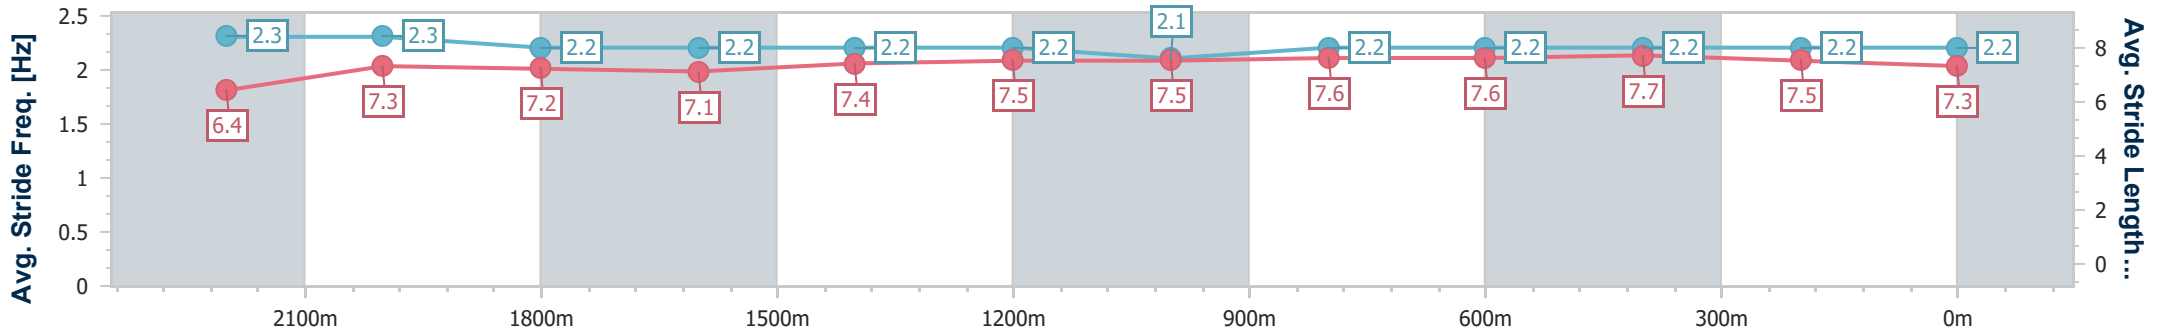

Eagle Farm QLD Professional

Race 6: Seven BM65 Handicap - 2418m

05 November 2024 - 15:23

Track Rating: Good 3, Weather: Fine, Rail Position: +8m Entire

BRISBANE RACING CLUB

Section	Overall	2200m	2000m	1800m	1600m	1400m	1200m	1000m	800m	600m	400m	200m
Section Times	2:29.93 [3] (0:15.11)	2:14.82 [4] (0:11.61)	2:03.21 [3] (0:12.23)	1:50.98 [4] (0:12.99)	1:37.99 [4] (0:12.53)	1:25.46 [4] (0:12.40)	1:13.06 [4] (0:12.59)	1:00.47 [4] (0:12.21)	0:48.26 [4] (0:12.24)	0:36.02 [4] (0:11.77)	0:24.25 [2] (0:11.85)	0:12.40 [1] (0:12.40)
Average Speed [km/h]	51.9	61.7	58.1	55.5	57.6	58.2	57.3	59.0	59.4	61.2	60.8	58.5
Top Speed [km/h]	63.2	63.6	60.2	57.0	59.7	60.2	58.1	59.7	60.9	63.0	63.0	59.7
Avg. Dist. to Rail [m]	1.6	3.4	3.0	1.0	1.7	1.6	1.7	0.5	2.2	0.7	2.8	3.2
Avg. Stride Freq. [Hz]	2.3	2.3	2.2	2.2	2.2	2.2	2.1	2.2	2.2	2.2	2.2	2.2
Avg. Stride Length [m]	6.4	7.3	7.2	7.1	7.4	7.5	7.5	7.6	7.6	7.7	7.5	7.3