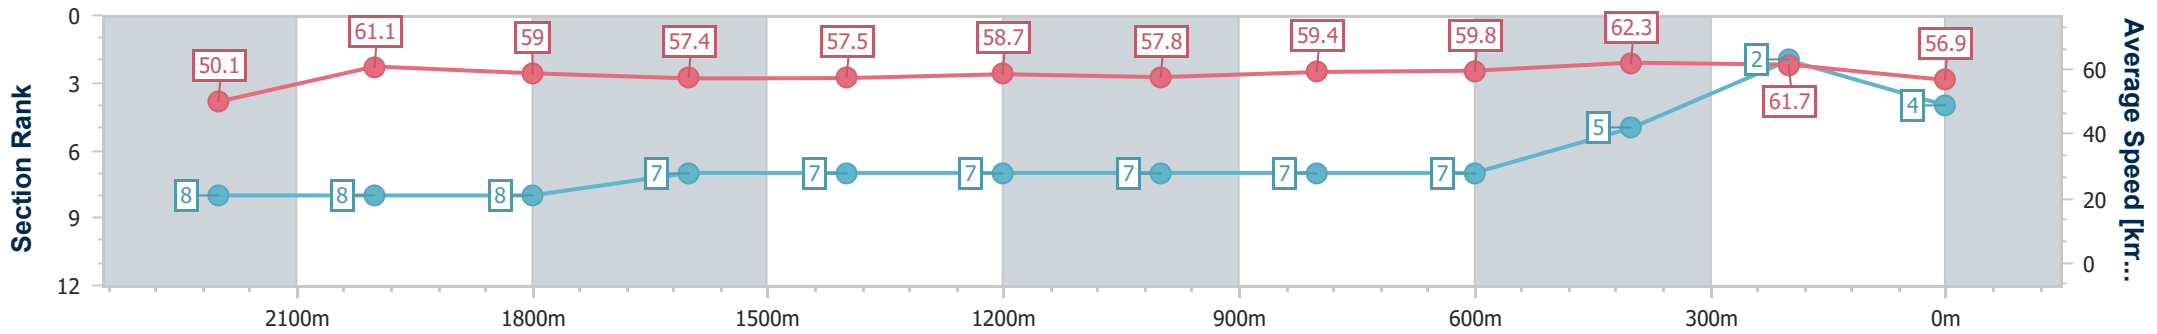

Eagle Farm QLD Professional

Race 6: Seven BM65 Handicap - 2418m

05 November 2024 - 15:23

Track Rating: Good 3, Weather: Fine, Rail Position: +8m Entire

BRISBANE RACING CLUB

Section	Overall	2200m	2000m	1800m	1600m	1400m	1200m	1000m	800m	600m	400m	200m
Section Times	2:30.20 [4] (0:15.73)	2:14.47 [8] (0:11.74)	2:02.73 [8] (0:12.18)	1:50.55 [8] (0:12.67)	1:37.88 [7] (0:12.64)	1:25.24 [7] (0:12.30)	1:12.94 [7] (0:12.53)	1:00.41 [7] (0:12.23)	0:48.18 [7] (0:12.17)	0:36.01 [7] (0:11.66)	0:24.35 [5] (0:11.70)	0:12.65 [2] (0:12.65)
Average Speed [km/h]	50.1	61.1	59.0	57.4	57.5	58.7	57.8	59.4	59.8	62.3	61.7	56.9
Top Speed [km/h]	61.8	62.5	60.0	60.7	58.9	59.6	59.6	61.1	60.3	63.5	63.6	59.8
Avg. Dist. to Rail [m]	4.4	0.6	0.7	2.1	3.3	3.6	3.6	2.5	1.8	2.5	7.4	9.2
Avg. Stride Freq. [Hz]	2.1	2.3	2.3	2.2	2.2	2.2	2.2	2.2	2.2	2.3	2.3	2.2
Avg. Stride Length [m]	6.5	7.3	7.3	7.2	7.3	7.5	7.4	7.5	7.5	7.7	7.4	7.1