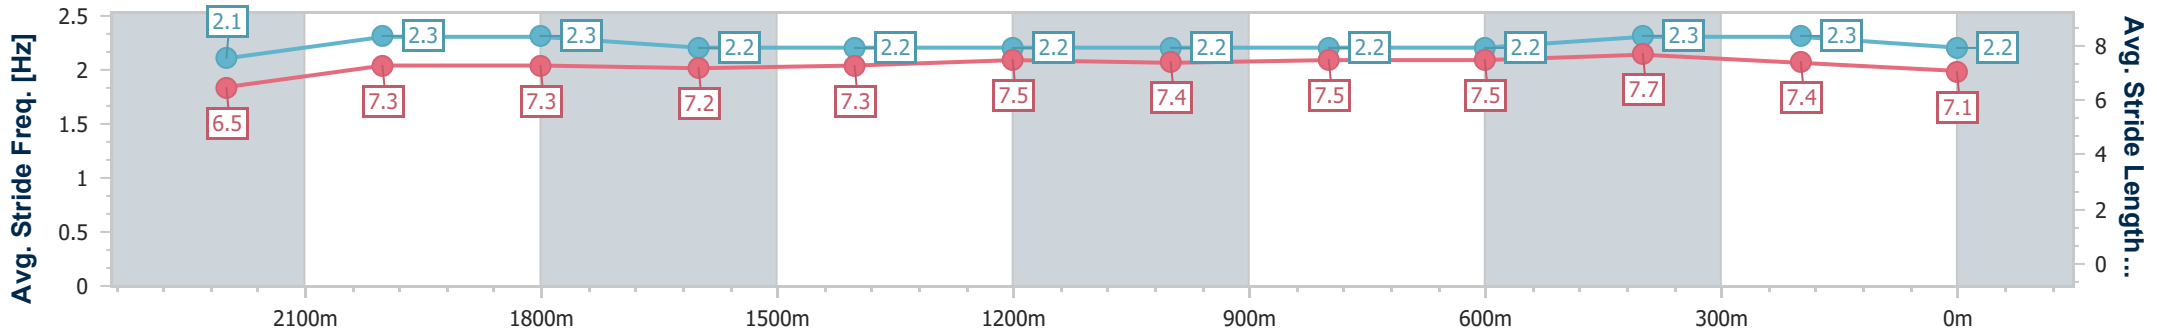

Eagle Farm QLD Professional

Race 6: Seven BM65 Handicap - 2418m

05 November 2024 - 15:23

Track Rating: Good 3, Weather: Fine, Rail Position: +8m Entire

BRISBANE RACING CLUB

Section	Overall	2200m	2000m	1800m	1600m	1400m	1200m	1000m	800m	600m	400m	200m
Section Times	2:30.20 [4] (0:15.73)	2:14.47 [8] (0:11.74)	2:02.73 [8] (0:12.18)	1:50.55 [8] (0:12.67)	1:37.88 [7] (0:12.64)	1:25.24 [7] (0:12.30)	1:12.94 [7] (0:12.53)	1:00.41 [7] (0:12.23)	0:48.18 [7] (0:12.17)	0:36.01 [7] (0:11.66)	0:24.35 [5] (0:11.70)	0:12.65 [2] (0:12.65)
Average Speed [km/h]	50.1	61.1	59.0	57.4	57.5	58.7	57.8	59.4	59.8	62.3	61.7	56.9
Top Speed [km/h]	61.8	62.5	60.0	60.7	58.9	59.6	59.6	61.1	60.3	63.5	63.6	59.8
Avg. Dist. to Rail [m]	4.4	0.6	0.7	2.1	3.3	3.6	3.6	2.5	1.8	2.5	7.4	9.2
Avg. Stride Freq. [Hz]	2.1	2.3	2.3	2.2	2.2	2.2	2.2	2.2	2.2	2.3	2.3	2.2
Avg. Stride Length [m]	6.5	7.3	7.3	7.2	7.3	7.5	7.4	7.5	7.5	7.7	7.4	7.1

- [] Ranking at each section and finish
- .-.- No data available at this section
- NA No data available

Horse/Jockey Name	Everlasting Kiss
Final Rank	5
Fastest Section Time (Section)	0:11.56 (2200m)
Top Speed [km/h] (Section)	63.6 (2200m)
Race State	Finished