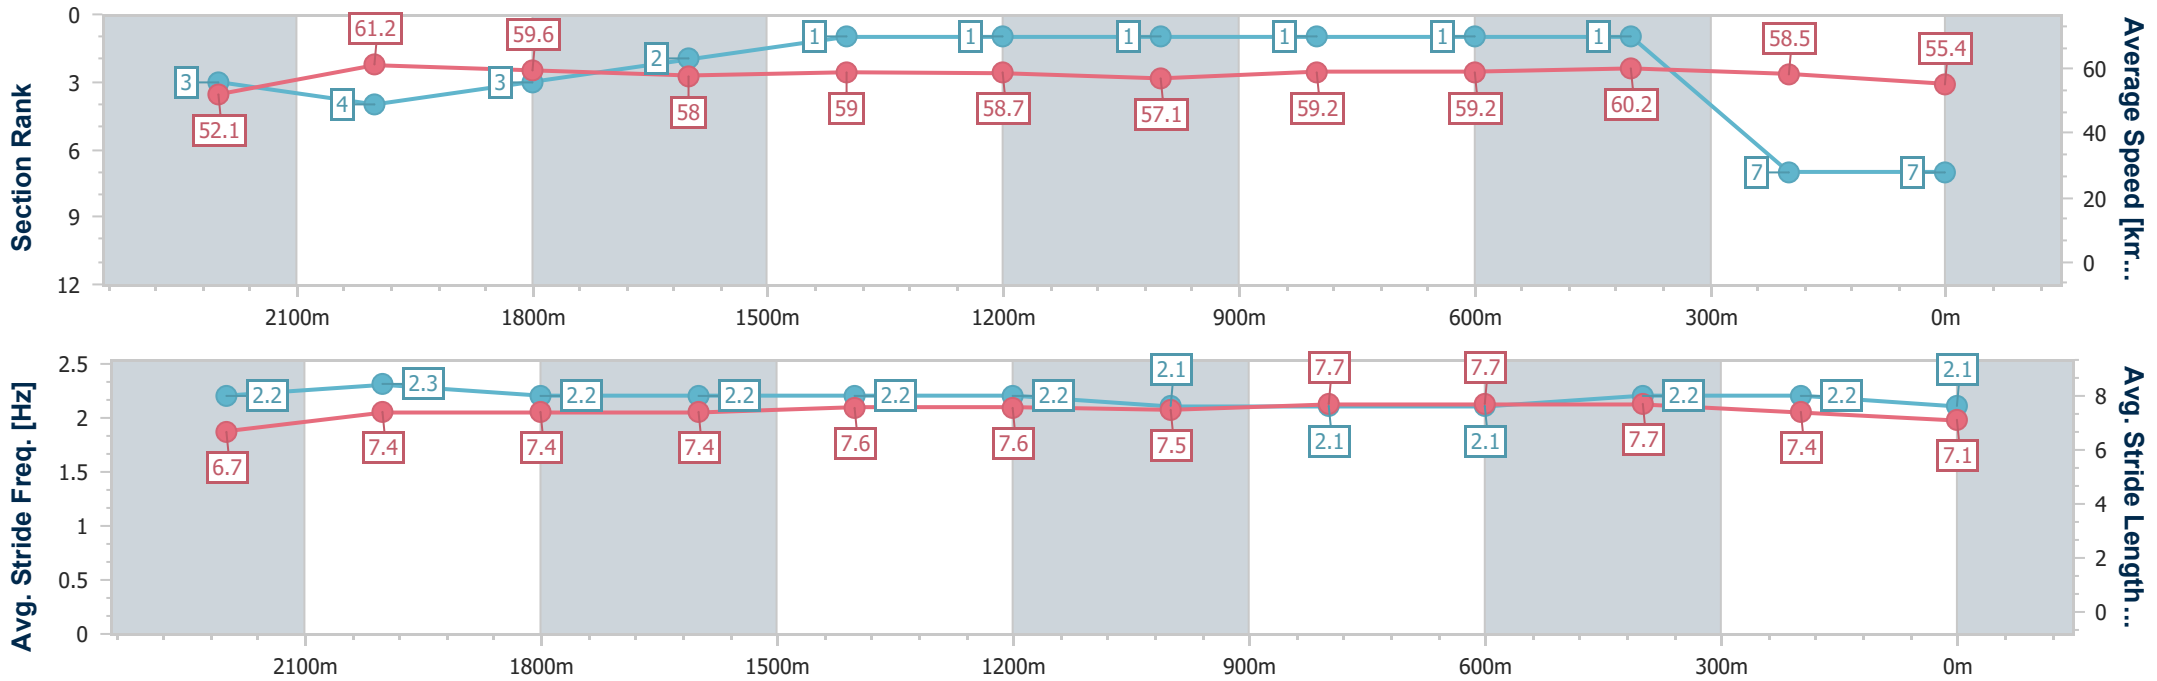

Eagle Farm QLD Professional

Race 6: Seven BM65 Handicap - 2418m

05 November 2024 - 15:23

Track Rating: Good 3, Weather: Fine, Rail Position: +8m Entire

BRISBANE RACING CLUB

Section	Overall	2200m	2000m	1800m	1600m	1400m	1200m	1000m	800m	600m	400m	200m
Section Times	2:30.93 [7] (0:15.08)	2:15.85 [3] (0:11.74)	2:04.11 [4] (0:12.11)	1:52.00 [3] (0:12.70)	1:39.30 [2] (0:12.38)	1:26.92 [1] (0:12.33)	1:14.59 [1] (0:12.62)	1:01.97 [1] (0:12.33)	0:49.64 [1] (0:12.29)	0:37.35 [1] (0:12.01)	0:25.34 [1] (0:12.30)	0:13.04 [7] (0:13.04)
Average Speed [km/h]	52.1	61.2	59.6	58.0	59.0	58.7	57.1	59.2	59.2	60.2	58.5	55.4
Top Speed [km/h]	63.2	62.6	60.4	59.5	59.8	59.8	57.6	60.1	60.0	60.9	60.6	57.5
Avg. Dist. to Rail [m]	3.0	0.9	1.1	4.5	5.4	3.6	3.1	2.6	2.3	1.0	0.5	0.9
Avg. Stride Freq. [Hz]	2.2	2.3	2.2	2.2	2.2	2.2	2.1	2.1	2.1	2.2	2.2	2.1
Avg. Stride Length [m]	6.7	7.4	7.4	7.4	7.6	7.6	7.5	7.7	7.7	7.7	7.4	7.1