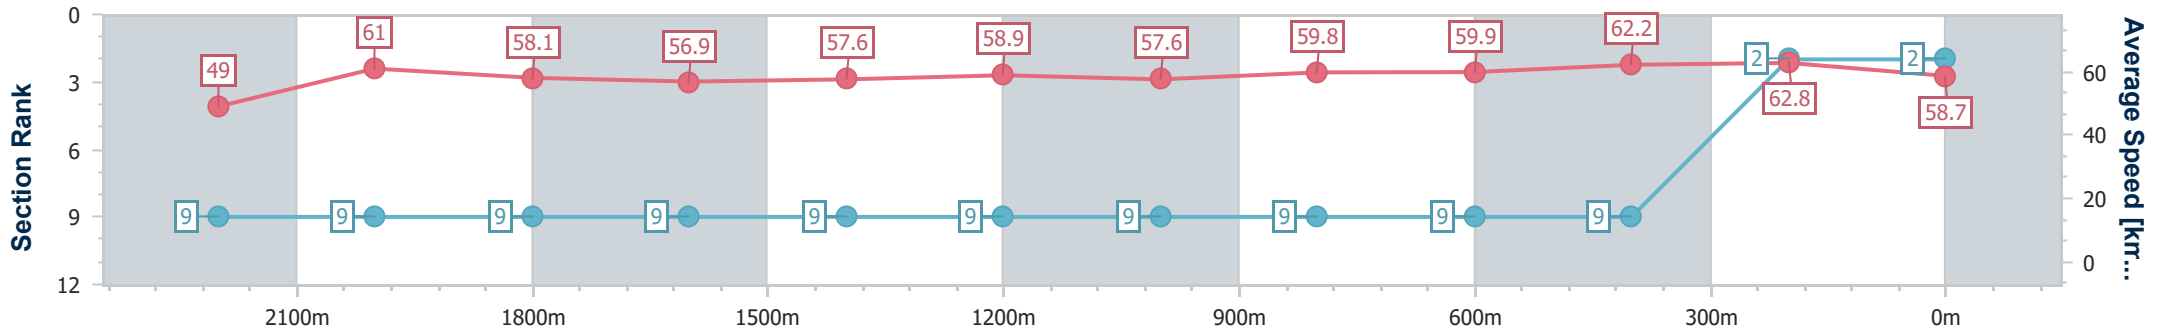

Eagle Farm QLD Professional

Race 6: Seven BM65 Handicap - 2418m

05 November 2024 - 15:23

Track Rating: Good 3, Weather: Fine, Rail Position: +8m Entire

BRISBANE RACING CLUB

Section	Overall	2200m	2000m	1800m	1600m	1400m	1200m	1000m	800m	600m	400m	200m
Section Times	2:29.92 [2] (0:16.03)	2:13.89 [9] (0:11.74)	2:02.15 [9] (0:12.29)	1:49.86 [9] (0:12.67)	1:37.19 [9] (0:12.60)	1:24.59 [9] (0:12.27)	1:12.32 [9] (0:12.51)	0:59.81 [9] (0:12.17)	0:47.64 [9] (0:12.13)	0:35.51 [9] (0:11.68)	0:23.83 [9] (0:11.46)	0:12.37 [2] (0:12.37)
Average Speed [km/h]	49.0	61.0	58.1	56.9	57.6	58.9	57.6	59.8	59.9	62.2	62.8	58.7
Top Speed [km/h]	61.4	61.9	59.8	59.1	59.7	60.0	58.4	62.1	61.1	63.4	64.5	60.9
Avg. Dist. to Rail [m]	2.2	1.3	1.7	1.2	2.1	2.2	2.7	2.2	1.7	1.7	6.9	8.6
Avg. Stride Freq. [Hz]	2.1	2.3	2.2	2.2	2.1	2.2	2.2	2.2	2.2	2.3	2.4	2.3
Avg. Stride Length [m]	6.3	7.5	7.2	7.1	7.5	7.6	7.4	7.5	7.4	7.4	7.3	7.1