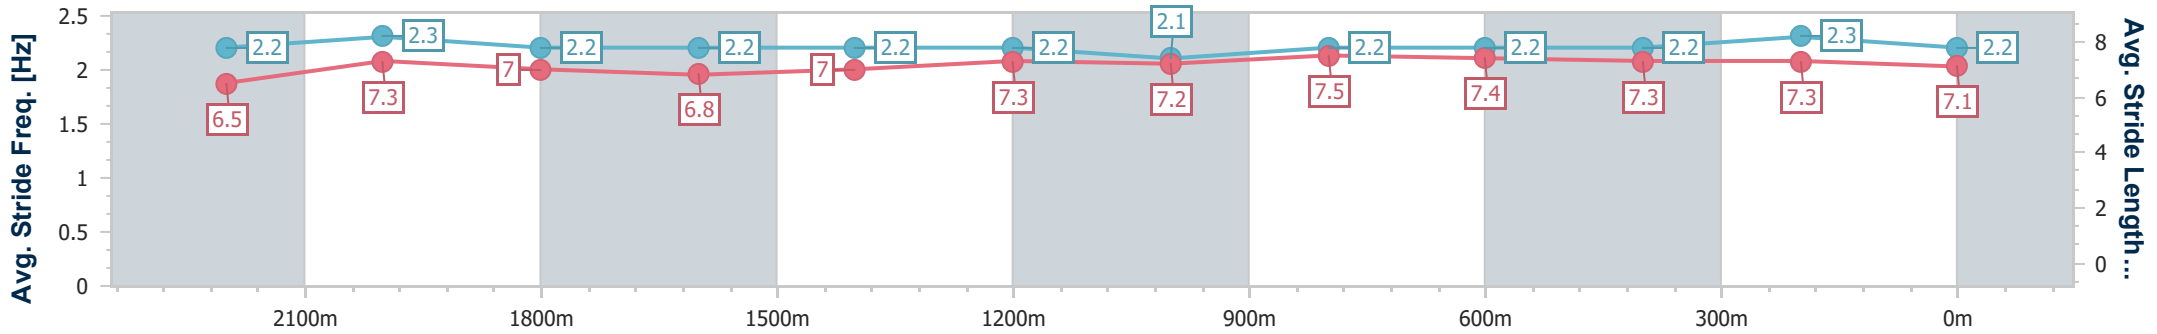

Eagle Farm QLD Professional

Race 6: Seven BM65 Handicap - 2418m

05 November 2024 - 15:23

Track Rating: Good 3, Weather: Fine, Rail Position: +8m Entire

BRISBANE RACING CLUB

Section	Overall	2200m	2000m	1800m	1600m	1400m	1200m	1000m	800m	600m	400m	200m
Section Times	2:30.98 [8] (0:14.87)	2:16.11 [1] (0:11.67)	2:04.44 [2] (0:12.20)	1:52.24 [1] (0:12.85)	1:39.39 [1] (0:12.46)	1:26.93 [2] (0:12.49)	1:14.44 [2] (0:12.66)	1:01.78 [3] (0:12.43)	0:49.35 [3] (0:12.27)	0:37.08 [3] (0:12.02)	0:25.06 [6] (0:12.10)	0:12.96 [8] (0:12.96)
Average Speed [km/h]	52.9	62.0	58.4	55.6	57.7	57.8	56.9	58.3	59.3	59.3	59.7	55.8
Top Speed [km/h]	63.7	63.4	60.5	56.5	59.0	59.0	57.7	59.8	59.6	61.3	61.2	57.9
Avg. Dist. to Rail [m]	8.1	1.4	1.7	1.7	0.4	0.9	1.8	2.1	1.5	1.1	1.0	0.6
Avg. Stride Freq. [Hz]	2.2	2.3	2.2	2.2	2.2	2.2	2.1	2.2	2.2	2.2	2.3	2.2
Avg. Stride Length [m]	6.5	7.3	7.0	6.8	7.0	7.3	7.2	7.5	7.4	7.3	7.3	7.1

- [] Ranking at each section and finish
- .-.- No data available at this section
- NA No data available

Horse/Jockey Name	Intuitu
Final Rank	9
Fastest Section Time (Section)	0:11.73 (2200m)
Top Speed [km/h] (Section)	62.6 (2200m)
Race State	Finished