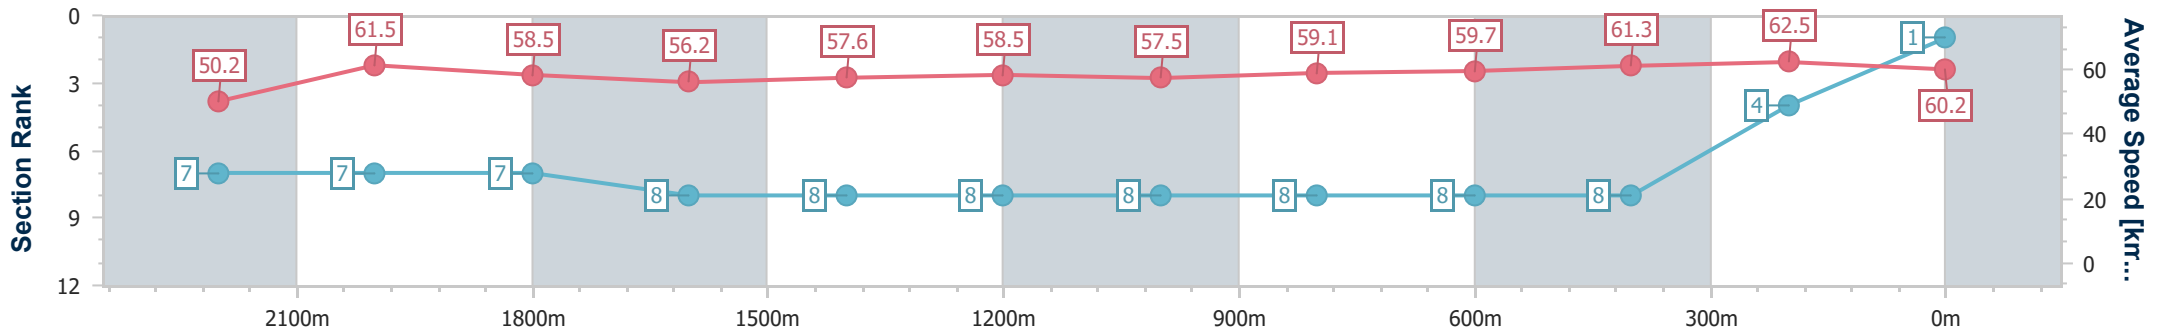

BRISBANE
RACING CLUB

Section	Overall	2200m	2000m	1800m	1600m	1400m	1200m	1000m	800m	600m	400m	200m
Section Times	2:29.65 [1] (0:15.63)	2:14.02 [7] (0:11.68)	2:02.34 [7] (0:12.21)	1:50.13 [7] (0:12.93)	1:37.20 [8] (0:12.58)	1:24.62 [8] (0:12.34)	1:12.28 [8] (0:12.56)	0:59.72 [8] (0:12.28)	0:47.44 [8] (0:12.15)	0:35.29 [8] (0:11.71)	0:23.58 [8] (0:11.54)	0:12.04 [4] (0:12.04)
Average Speed [km/h]	50.2	61.5	58.5	56.2	57.6	58.5	57.5	59.1	59.7	61.3	62.5	60.2
Top Speed [km/h]	62.7	62.7	59.5	58.5	58.8	59.2	58.0	60.3	60.2	63.5	63.4	62.7
Avg. Dist. to Rail [m]	3.6	2.6	1.3	1.6	2.6	2.2	2.1	1.8	1.6	1.0	6.1	6.3
Avg. Stride Freq. [Hz]	2.2	2.2	2.2	2.1	2.1	2.1	2.1	2.1	2.1	2.2	2.2	2.2
Avg. Stride Length [m]	6.4	7.6	7.5	7.4	7.6	7.7	7.6	7.8	7.8	7.9	7.8	7.6