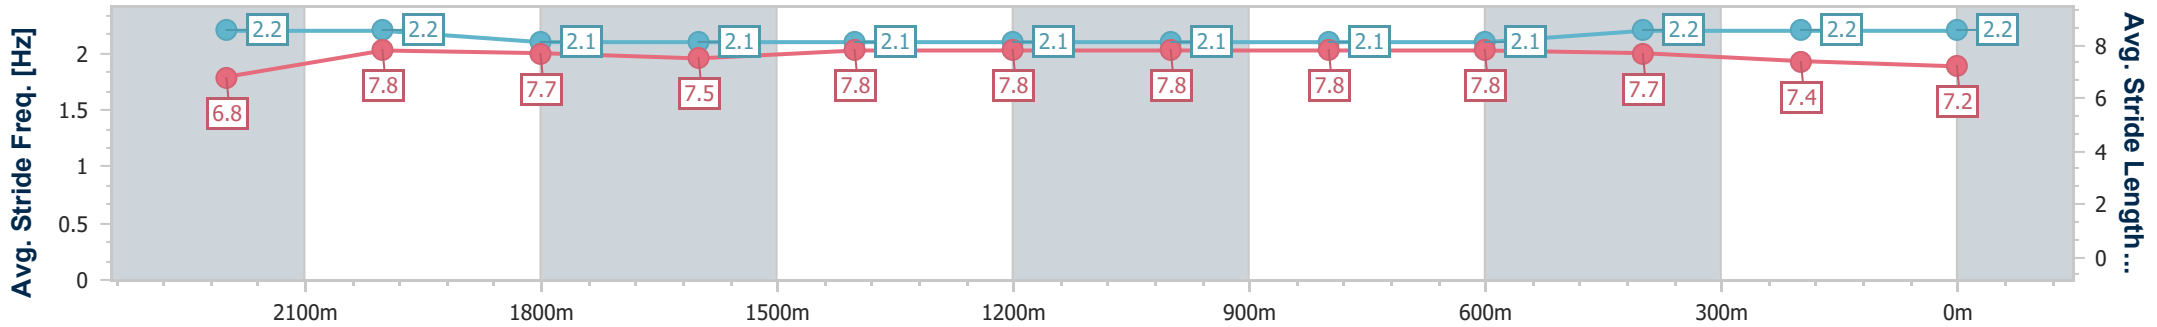

Eagle Farm QLD Professional

Race 6: Seven BM65 Handicap - 2418m

05 November 2024 - 15:23

Track Rating: Good 3, Weather: Fine, Rail Position: +8m Entire

BRISBANE RACING CLUB

Section	Overall	2200m	2000m	1800m	1600m	1400m	1200m	1000m	800m	600m	400m	200m
Section Times	2:30.57 [5] (0:14.97)	2:15.60 [2] (0:11.56)	2:04.04 [1] (0:12.27)	1:51.77 [2] (0:12.90)	1:38.87 [3] (0:12.61)	1:26.26 [3] (0:12.30)	1:13.96 [3] (0:12.49)	1:01.47 [2] (0:12.30)	0:49.17 [2] (0:12.35)	0:36.82 [2] (0:11.98)	0:24.84 [3] (0:11.95)	0:12.89 [5] (0:12.89)
Average Speed [km/h]	52.4	62.2	58.7	56.5	57.7	58.6	57.8	59.4	59.3	60.5	59.9	56.4
Top Speed [km/h]	63.2	63.6	61.1	57.5	59.2	60.0	58.4	60.0	59.9	61.8	61.9	58.2
Avg. Dist. to Rail [m]	1.8	0.9	0.8	2.6	3.0	2.5	2.5	3.3	3.6	1.2	1.4	0.9
Avg. Stride Freq. [Hz]	2.2	2.2	2.1	2.1	2.1	2.1	2.1	2.1	2.1	2.2	2.2	2.2
Avg. Stride Length [m]	6.8	7.8	7.7	7.5	7.8	7.8	7.8	7.8	7.8	7.7	7.4	7.2

- [] Ranking at each section and finish
- .-.- No data available at this section
- NA No data available

Horse/Jockey Name	Lost Illusions
Final Rank	6
Fastest Section Time (Section)	0:11.65 (2200m)
Top Speed [km/h] (Section)	62.9 (2200m)
Race State	Finished