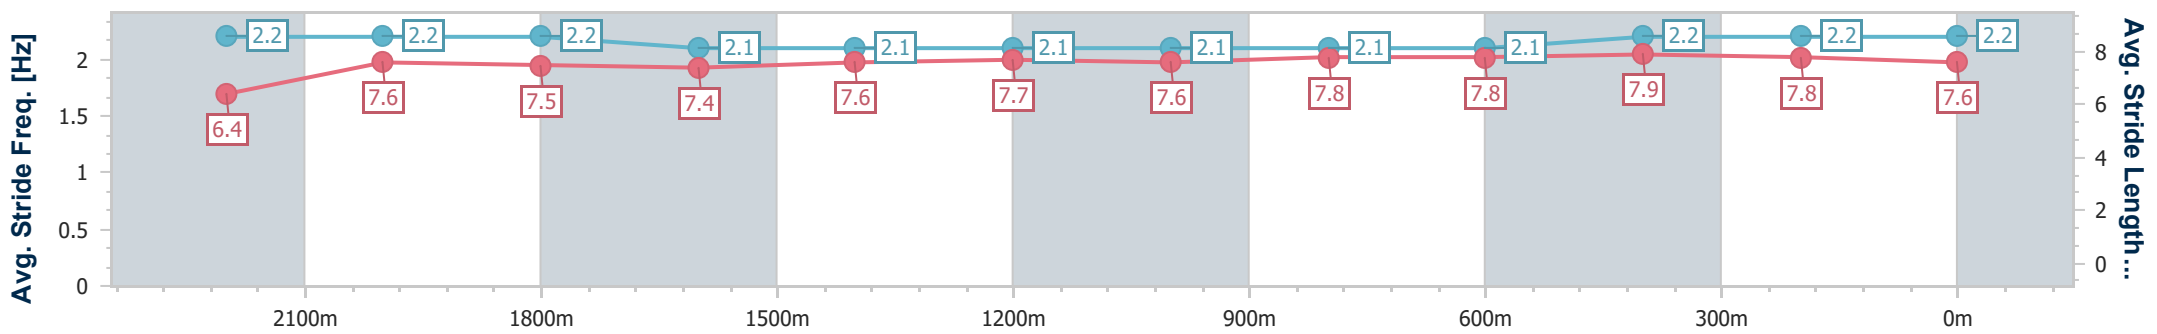

BRISBANE
RACING CLUB

Section	Overall	2200m	2000m	1800m	1600m	1400m	1200m	1000m	800m	600m	400m	200m
Section Times	2:29.65 [1] (0:15.63)	2:14.02 [7] (0:11.68)	2:02.34 [7] (0:12.21)	1:50.13 [7] (0:12.93)	1:37.20 [8] (0:12.58)	1:24.62 [8] (0:12.34)	1:12.28 [8] (0:12.56)	0:59.72 [8] (0:12.28)	0:47.44 [8] (0:12.15)	0:35.29 [8] (0:11.71)	0:23.58 [8] (0:11.54)	0:12.04 [4] (0:12.04)
Average Speed [km/h]	50.2	61.5	58.5	56.2	57.6	58.5	57.5	59.1	59.7	61.3	62.5	60.2
Top Speed [km/h]	62.7	62.7	59.5	58.5	58.8	59.2	58.0	60.3	60.2	63.5	63.4	62.7
Avg. Dist. to Rail [m]	3.6	2.6	1.3	1.6	2.6	2.2	2.1	1.8	1.6	1.0	6.1	6.3
Avg. Stride Freq. [Hz]	2.2	2.2	2.2	2.1	2.1	2.1	2.1	2.1	2.1	2.2	2.2	2.2
Avg. Stride Length [m]	6.4	7.6	7.5	7.4	7.6	7.7	7.6	7.8	7.8	7.9	7.8	7.6