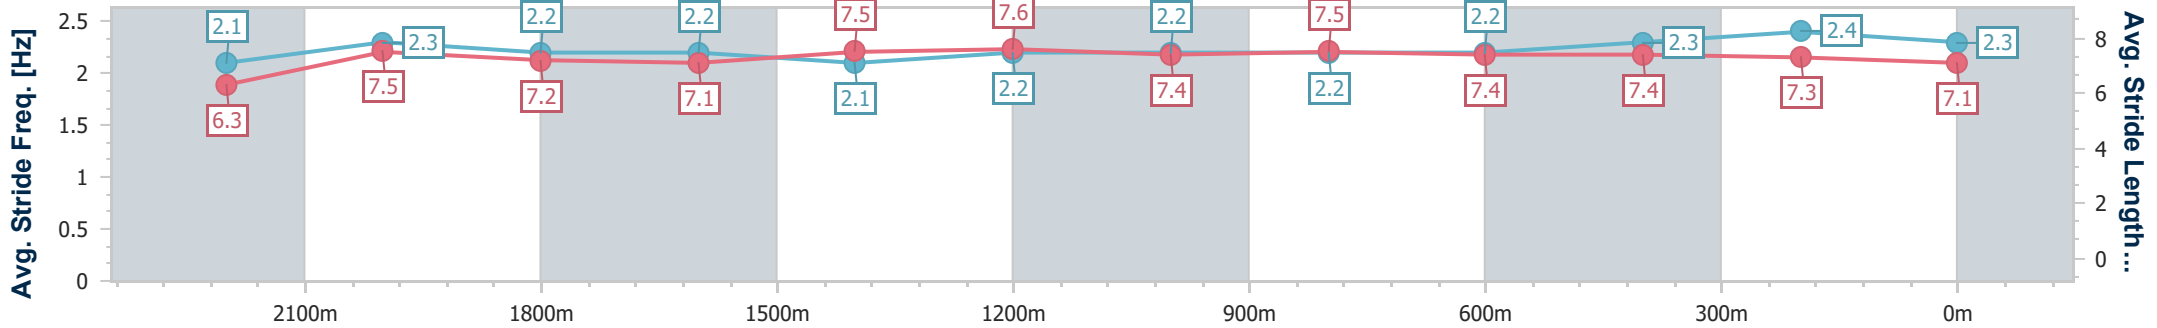

Eagle Farm QLD Professional

Race 6: Seven BM65 Handicap - 2418m

05 November 2024 - 15:23

Track Rating: Good 3, Weather: Fine, Rail Position: +8m Entire

BRISBANE RACING CLUB

Section	Overall	2200m	2000m	1800m	1600m	1400m	1200m	1000m	800m	600m	400m	200m
Section Times	2:29.92 [2] (0:16.03)	2:13.89 [9] (0:11.74)	2:02.15 [9] (0:12.29)	1:49.86 [9] (0:12.67)	1:37.19 [9] (0:12.60)	1:24.59 [9] (0:12.27)	1:12.32 [9] (0:12.51)	0:59.81 [9] (0:12.17)	0:47.64 [9] (0:12.13)	0:35.51 [9] (0:11.68)	0:23.83 [9] (0:11.46)	0:12.37 [2] (0:12.37)
Average Speed [km/h]	49.0	61.0	58.1	56.9	57.6	58.9	57.6	59.8	59.9	62.2	62.8	58.7
Top Speed [km/h]	61.4	61.9	59.8	59.1	59.7	60.0	58.4	62.1	61.1	63.4	64.5	60.9
Avg. Dist. to Rail [m]	2.2	1.3	1.7	1.2	2.1	2.2	2.7	2.2	1.7	1.7	6.9	8.6
Avg. Stride Freq. [Hz]	2.1	2.3	2.2	2.2	2.1	2.2	2.2	2.2	2.2	2.3	2.4	2.3
Avg. Stride Length [m]	6.3	7.5	7.2	7.1	7.5	7.6	7.4	7.5	7.4	7.4	7.3	7.1