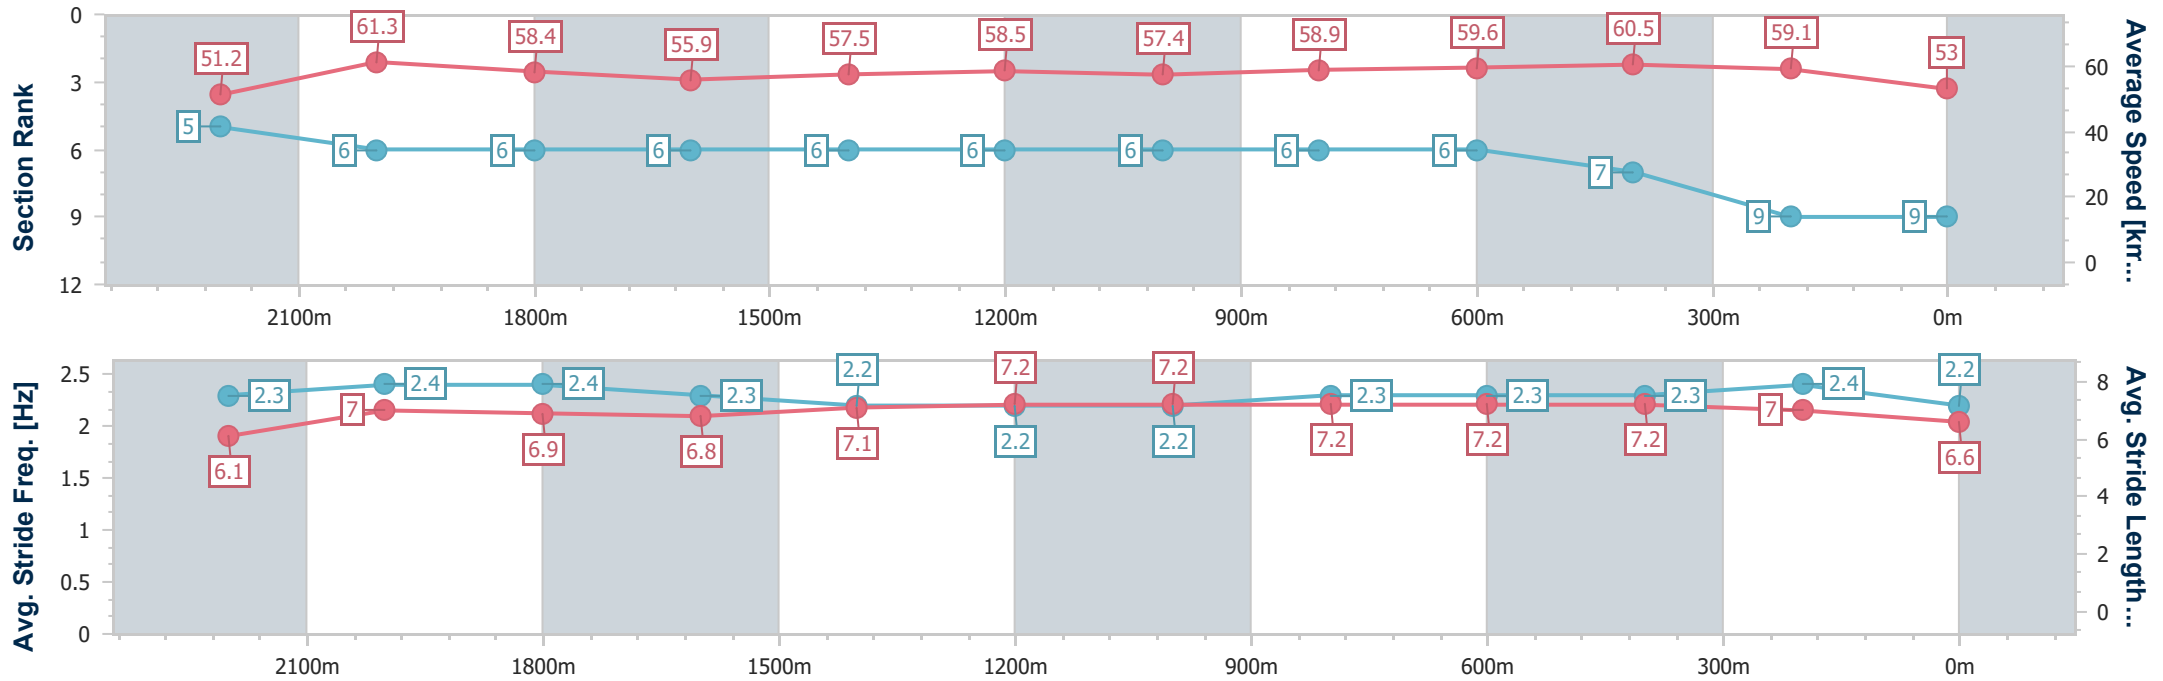

- [] Ranking at each section and finish
- .-.- No data available at this section
- NA No data available

Horse/Jockey Name	Intuitu
Final Rank	9
Fastest Section Time (Section)	0:11.73 (2200m)
Top Speed [km/h] (Section)	62.6 (2200m)
Race State	Finished

Eagle Farm QLD Professional

Race 6: Seven BM65 Handicap - 2418m

05 November 2024 - 15:23

Track Rating: Good 3, Weather: Fine, Rail Position: +8m Entire

BRISBANE RACING CLUB

Section	Overall	2200m	2000m	1800m	1600m	1400m	1200m	1000m	800m	600m	400m	200m
Section Times	2:31.75 [9] (0:15.36)	2:16.39 [5] (0:11.73)	2:04.66 [6] (0:12.17)	1:52.49 [6] (0:12.90)	1:39.59 [6] (0:12.57)	1:27.02 [6] (0:12.34)	1:14.68 [6] (0:12.58)	1:02.10 [6] (0:12.30)	0:49.80 [6] (0:12.14)	0:37.66 [6] (0:11.83)	0:25.83 [7] (0:12.19)	0:13.64 [9] (0:13.64)
Average Speed [km/h]	51.2	61.3	58.4	55.9	57.5	58.5	57.4	58.9	59.6	60.5	59.1	53.0
Top Speed [km/h]	62.4	62.6	59.4	57.9	58.8	59.6	57.9	60.1	60.1	61.8	61.6	56.0
Avg. Dist. to Rail [m]	1.1	1.8	2.1	0.9	1.5	1.4	1.8	1.5	0.8	0.7	1.0	0.7
Avg. Stride Freq. [Hz]	2.3	2.4	2.4	2.3	2.2	2.2	2.2	2.3	2.3	2.3	2.4	2.2
Avg. Stride Length [m]	6.1	7.0	6.9	6.8	7.1	7.2	7.2	7.2	7.2	7.2	7.0	6.6

- [] Ranking at each section and finish
- .-.- No data available at this section
- NA No data available