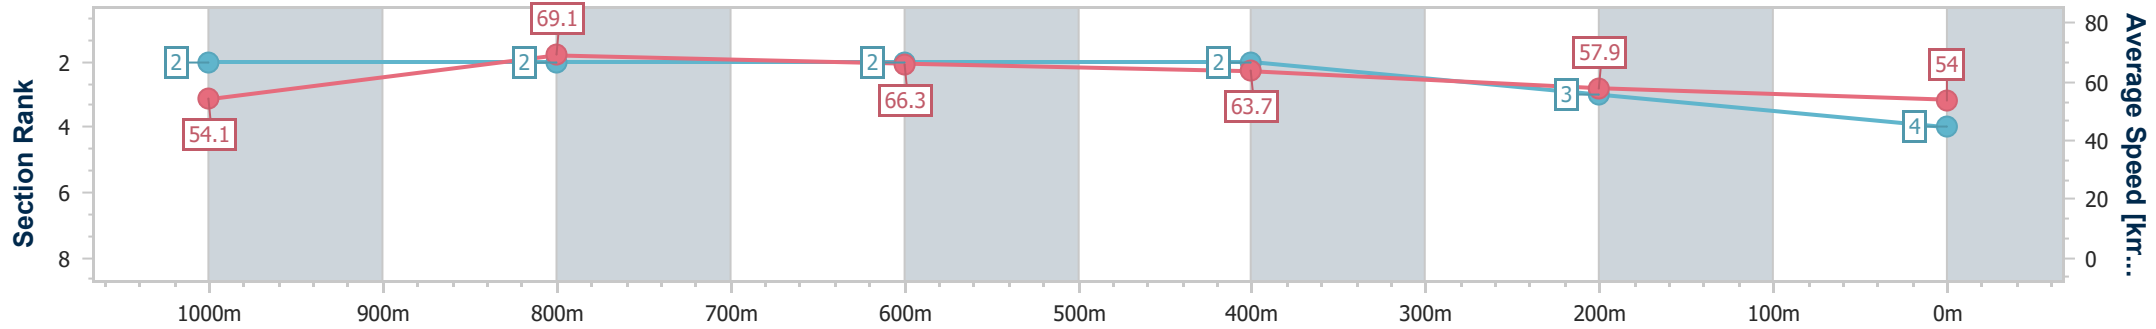

Horse/Jockey Name	King Kryptos
Final Rank	4
Fastest Section Time (Section)	0:10.48 (1000m)
Top Speed [km/h] (Section)	70.4 (1000m)
Race State	Finished

Aquis Park Gold Coast Poly QLD Professional
Race 4: MERCEDES-BENZ GOLD COAST BM58 Handicap - 1200m

05 November 2024 - 15:08

Track Rating: Synthetic, Weather: Fine, Rail Position: True

Section	Overall	1000m	800m	600m	400m	200m
Section Times	1:12.15 [4] (0:13.35)	0:58.80 [2] (0:10.48)	0:48.32 [2] (0:11.00)	0:37.32 [2] (0:11.44)	0:25.88 [2] (0:12.49)	0:13.39 [3] (0:13.39)
Average Speed [km/h]	54.1	69.1	66.3	63.7	57.9	54.0
Top Speed [km/h]	69.4	70.4	67.3	65.7	59.5	56.1
Avg. Dist. to Rail [m]	3.7	1.2	2.8	2.3	1.4	2.2
Avg. Stride Freq. [Hz]	2.3	2.4	2.4	2.3	2.3	2.2
Avg. Stride Length [m]	6.4	7.9	7.8	7.5	7.1	6.8

- [ ] Ranking at each section and finish
- -.-.- No data available at this section
- NA No data available