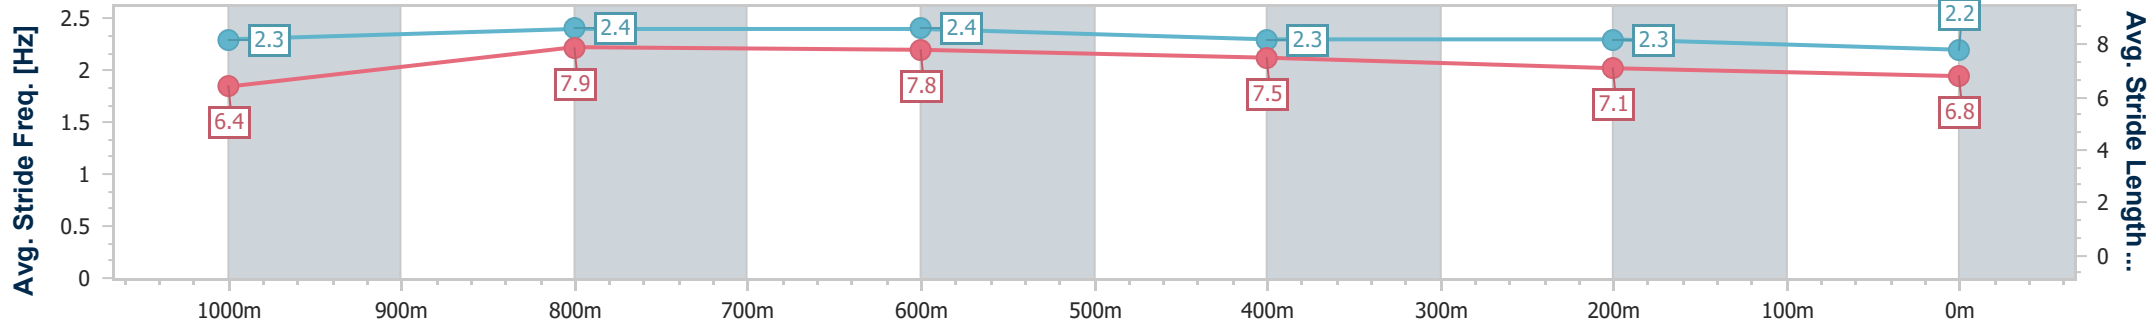

Horse/Jockey Name	King Kryptos
Final Rank	4
Fastest Section Time (Section)	0:10.48 (1000m)
Top Speed [km/h] (Section)	70.4 (1000m)
Race State	Finished

Aquis Park Gold Coast Poly QLD Professional
Race 4: MERCEDES-BENZ GOLD COAST BM58 Handicap - 1200m

05 November 2024 - 15:08

Track Rating: Synthetic, Weather: Fine, Rail Position: True

Section	Overall	1000m	800m	600m	400m	200m
Section Times	1:12.15 [4] (0:13.35)	0:58.80 [2] (0:10.48)	0:48.32 [2] (0:11.00)	0:37.32 [2] (0:11.44)	0:25.88 [2] (0:12.49)	0:13.39 [3] (0:13.39)
Average Speed [km/h]	54.1	69.1	66.3	63.7	57.9	54.0
Top Speed [km/h]	69.4	70.4	67.3	65.7	59.5	56.1
Avg. Dist. to Rail [m]	3.7	1.2	2.8	2.3	1.4	2.2
Avg. Stride Freq. [Hz]	2.3	2.4	2.4	2.3	2.3	2.2
Avg. Stride Length [m]	6.4	7.9	7.8	7.5	7.1	6.8

- [ ] Ranking at each section and finish
- -.-.- No data available at this section
- NA No data available