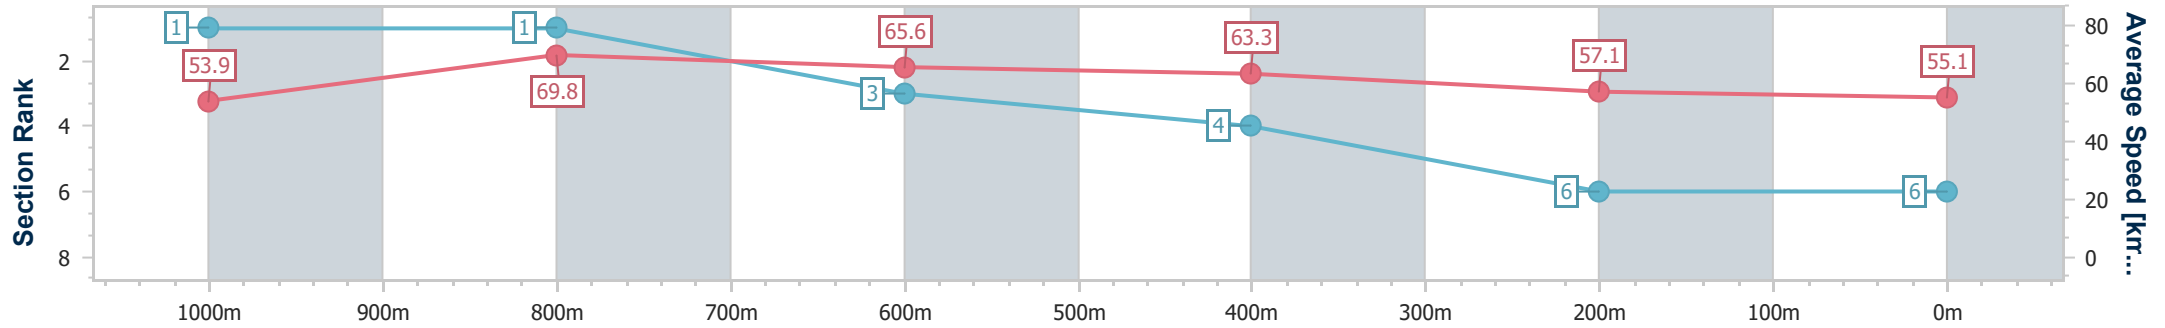

Horse/Jockey Name	Better Than Booze
Final Rank	6
Fastest Section Time (Section)	0:10.38 (1000m)
Top Speed [km/h] (Section)	71.1 (1000m)
Race State	Finished

Aquis Park Gold Coast Poly QLD Professional
Race 4: MERCEDES-BENZ GOLD COAST BM58 Handicap - 1200m

05 November 2024 - 15:08

Track Rating: Synthetic, Weather: Fine, Rail Position: True

Section	Overall	1000m	800m	600m	400m	200m
Section Times	1:12.23 [6] (0:13.35)	0:58.88 [1] (0:10.38)	0:48.50 [1] (0:11.22)	0:37.28 [3] (0:11.50)	0:25.78 [4] (0:12.65)	0:13.13 [6] (0:13.13)
Average Speed [km/h]	53.9	69.8	65.6	63.3	57.1	55.1
Top Speed [km/h]	68.5	71.1	68.0	67.0	58.9	56.5
Avg. Dist. to Rail [m]	0.6	1.0	3.8	2.1	1.9	1.4
Avg. Stride Freq. [Hz]	2.5	2.6	2.4	2.4	2.3	2.3
Avg. Stride Length [m]	6.1	7.6	7.4	7.4	6.9	6.8

- [ ] Ranking at each section and finish
- -.-.- No data available at this section
- NA No data available