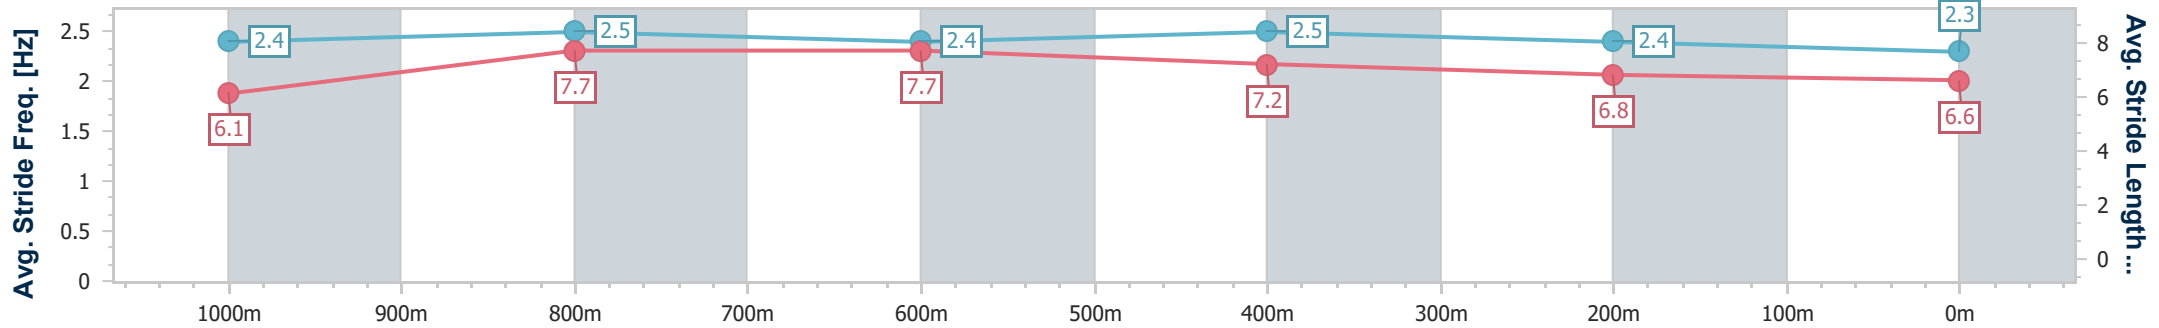

- [] Ranking at each section and finish
- .-.- No data available at this section
- NA No data available

Horse/Jockey Name	Madame Moth
Final Rank	7
Fastest Section Time (Section)	0:10.61 (1000m)
Top Speed [km/h] (Section)	70.0 (1000m)
Race State	Finished

- [] Ranking at each section and finish
- .-.- No data available at this section
- NA No data available