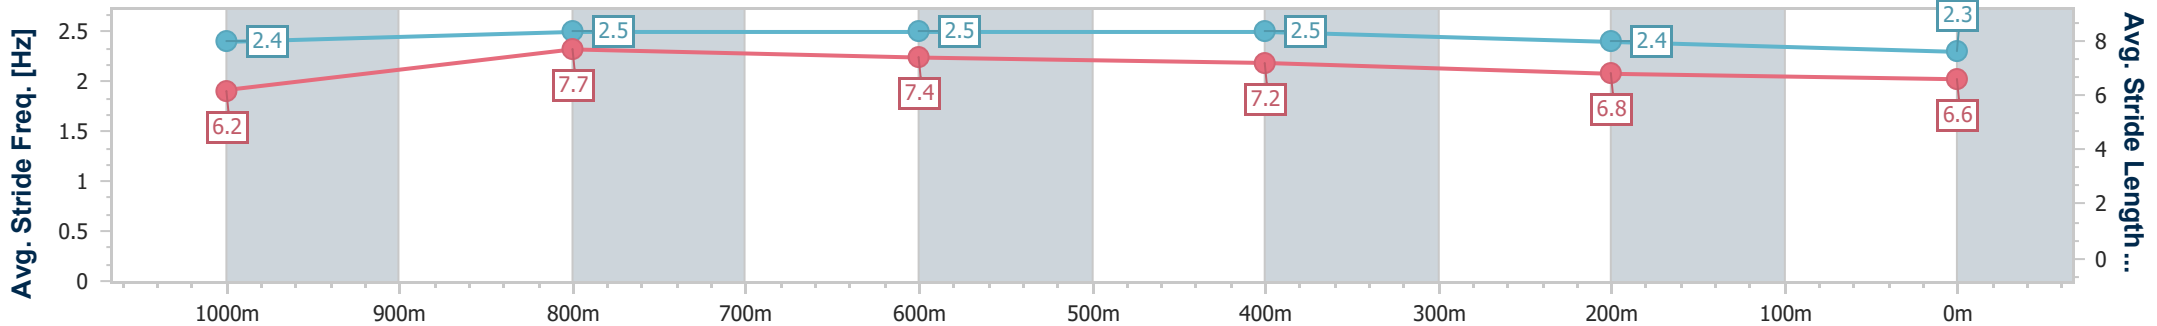

Horse/Jockey Name	Still Ready
Final Rank	2
Fastest Section Time (Section)	0:10.43 (1000m)
Top Speed [km/h] (Section)	70.2 (1000m)
Race State	Finished

Aquis Park Gold Coast Poly QLD Professional
Race 4: MERCEDES-BENZ GOLD COAST BM58 Handicap - 1200m

05 November 2024 - 15:08

Track Rating: Synthetic, Weather: Fine, Rail Position: True

Section	Overall	1000m	800m	600m	400m	200m
Section Times	1:12.03 [2] (0:13.48)	0:58.55 [3] (0:10.43)	0:48.12 [3] (0:10.86)	0:37.26 [1] (0:11.37)	0:25.89 [1] (0:12.43)	0:13.46 [1] (0:13.46)
Average Speed [km/h]	53.5	69.4	67.8	64.3	58.1	54.1
Top Speed [km/h]	69.5	70.2	68.5	67.0	60.1	56.6
Avg. Dist. to Rail [m]	6.2	2.4	3.6	3.5	3.7	5.4
Avg. Stride Freq. [Hz]	2.4	2.5	2.5	2.5	2.4	2.3
Avg. Stride Length [m]	6.2	7.7	7.4	7.2	6.8	6.6

- [ ] Ranking at each section and finish
- -.-.- No data available at this section
- NA No data available