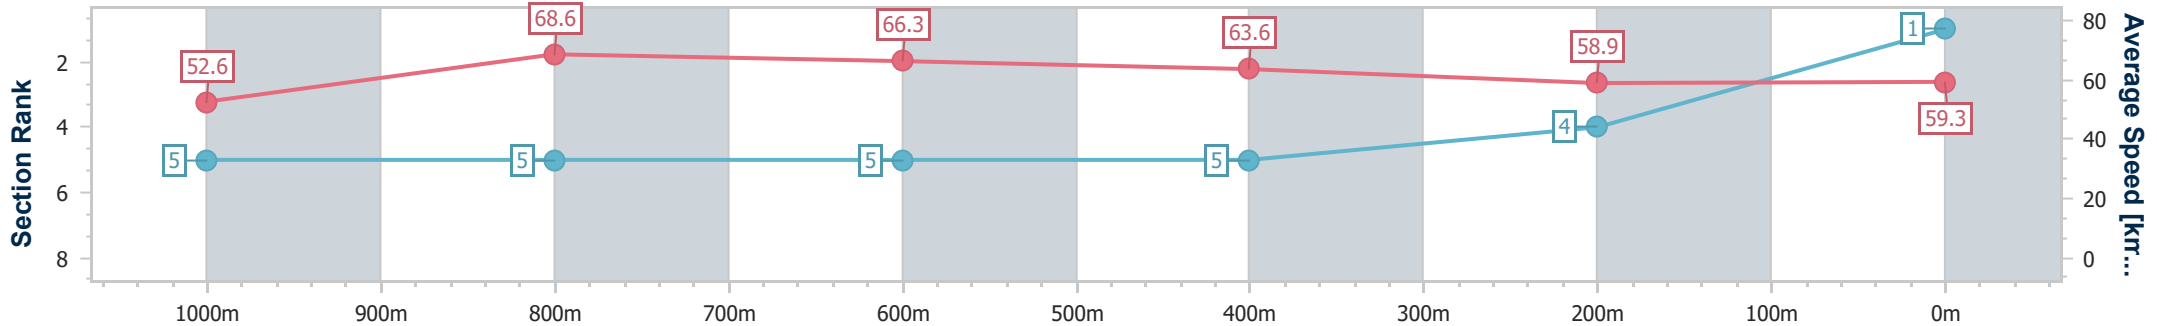

Horse/Jockey Name	Brechen
Final Rank	1
Fastest Section Time (Section)	0:10.54 (1000m)
Top Speed [km/h] (Section)	69.4 (1000m)
Race State	Finished

Aquis Park Gold Coast Poly QLD Professional
Race 4: MERCEDES-BENZ GOLD COAST BM58 Handicap - 1200m

05 November 2024 - 15:08

Track Rating: Synthetic, Weather: Fine, Rail Position: True

Section	Overall	1000m	800m	600m	400m	200m
Section Times	1:11.08 [1] (0:13.69)	0:57.39 [5] (0:10.54)	0:46.85 [5] (0:10.91)	0:35.94 [5] (0:11.40)	0:24.54 [5] (0:12.28)	0:12.26 [4]
Average Speed [km/h]	52.6	68.6	66.3	63.6	58.9	59.3
Top Speed [km/h]	67.3	69.4	69.0	66.1	60.6	59.7
Avg. Dist. to Rail [m]	2.6	1.5	1.0	1.6	3.4	6.6
Avg. Stride Freq. [Hz]	2.2	2.4	2.4	2.3	2.2	2.3
Avg. Stride Length [m]	6.6	8.0	7.7	7.7	7.3	7.2

- [ ] Ranking at each section and finish
- -.-.- No data available at this section
- NA No data available