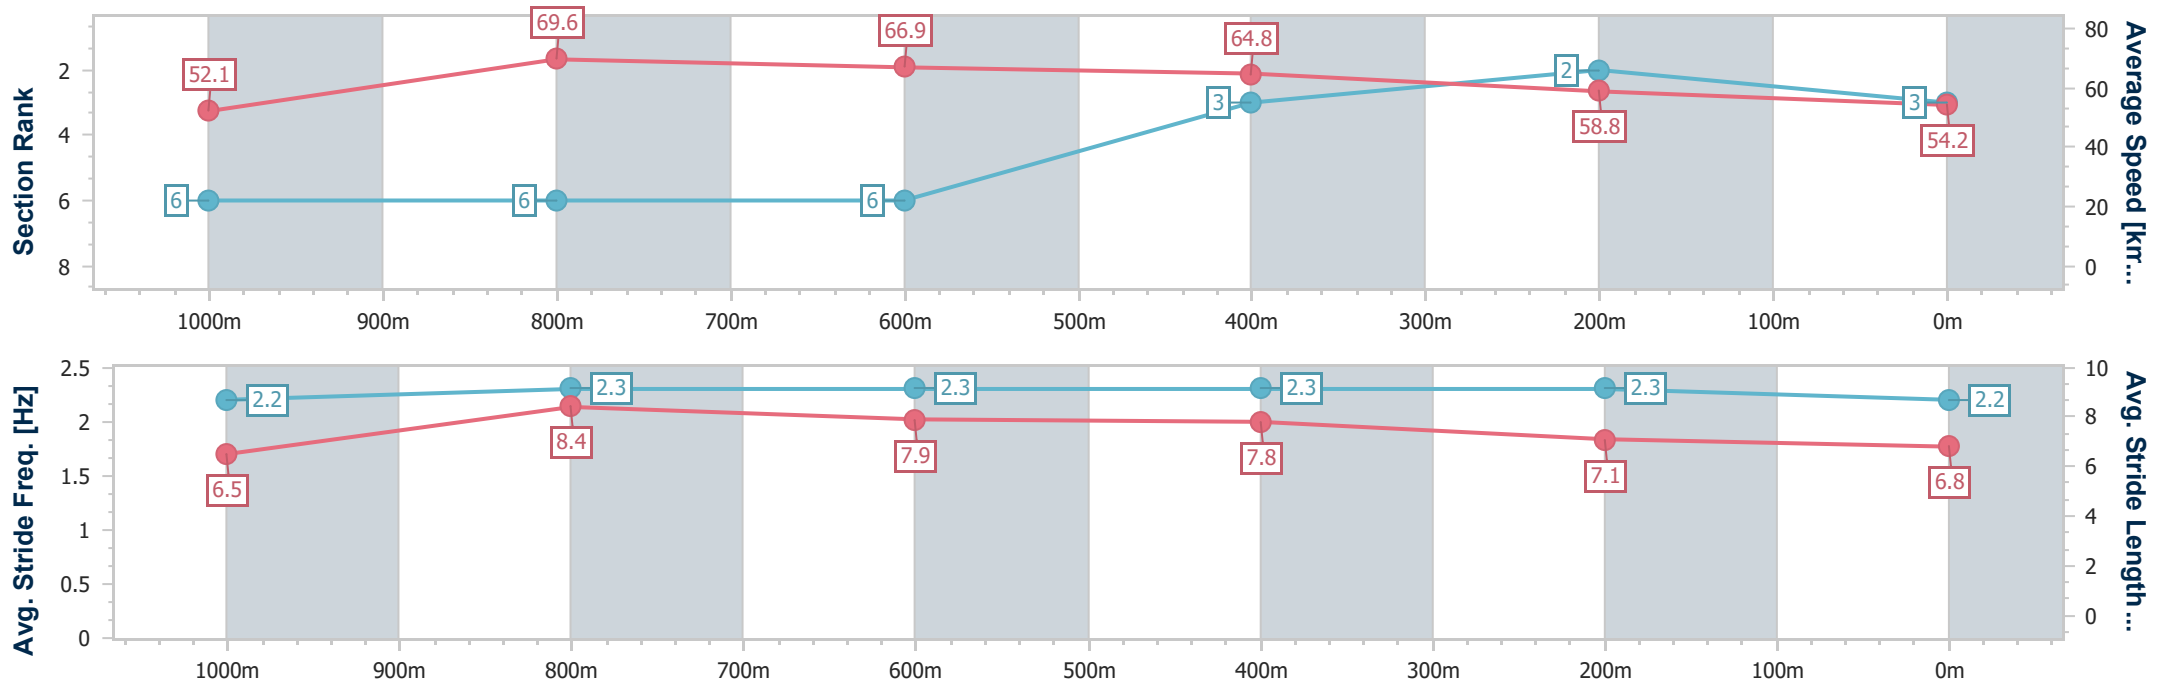

Horse/Jockey Name	Julieta
Final Rank	3
Fastest Section Time (Section)	0:10.50 (1000m)
Top Speed [km/h] (Section)	69.7 (1000m)
Race State	Finished

Aquis Park Gold Coast Poly QLD Professional
Race 4: MERCEDES-BENZ GOLD COAST BM58 Handicap - 1200m

05 November 2024 - 15:08

Track Rating: Synthetic, Weather: Fine, Rail Position: True

Section	Overall	1000m	800m	600m	400m	200m
Section Times	1:12.09 [3] (0:13.78)	0:58.31 [6] (0:10.50)	0:47.81 [6] (0:10.91)	0:36.90 [6] (0:11.19)	0:25.71 [3] (0:12.32)	0:13.39 [2] (0:13.39)
Average Speed [km/h]	52.1	69.6	66.9	64.8	58.8	54.2
Top Speed [km/h]	69.1	69.7	69.2	67.3	61.0	56.3
Avg. Dist. to Rail [m]	5.7	4.3	2.4	2.1	2.9	5.1
Avg. Stride Freq. [Hz]	2.2	2.3	2.3	2.3	2.3	2.2
Avg. Stride Length [m]	6.5	8.4	7.9	7.8	7.1	6.8

- [ ] Ranking at each section and finish
- -.-.- No data available at this section
- NA No data available