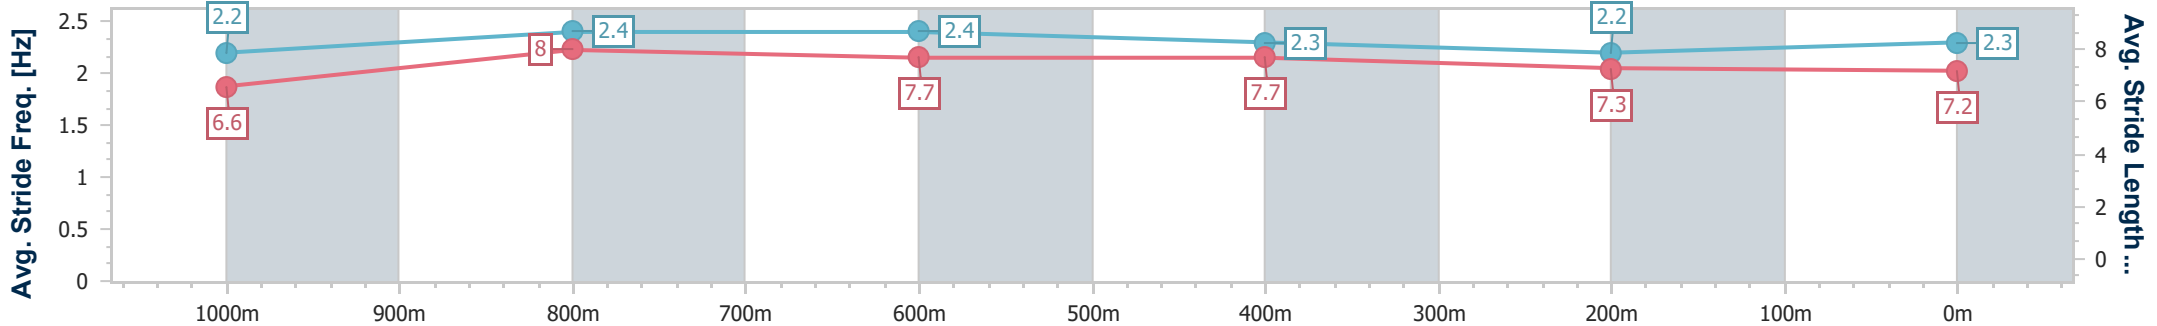

Horse/Jockey Name	Brechen
Final Rank	1
Fastest Section Time (Section)	0:10.54 (1000m)
Top Speed [km/h] (Section)	69.4 (1000m)
Race State	Finished

Aquis Park Gold Coast Poly QLD Professional
Race 4: MERCEDES-BENZ GOLD COAST BM58 Handicap - 1200m

05 November 2024 - 15:08

Track Rating: Synthetic, Weather: Fine, Rail Position: True

Section	Overall	1000m	800m	600m	400m	200m
Section Times	1:11.08 [1] (0:13.69)	0:57.39 [5] (0:10.54)	0:46.85 [5] (0:10.91)	0:35.94 [5] (0:11.40)	0:24.54 [5] (0:12.28)	0:12.26 [4]
Average Speed [km/h]	52.6	68.6	66.3	63.6	58.9	59.3
Top Speed [km/h]	67.3	69.4	69.0	66.1	60.6	59.7
Avg. Dist. to Rail [m]	2.6	1.5	1.0	1.6	3.4	6.6
Avg. Stride Freq. [Hz]	2.2	2.4	2.4	2.3	2.2	2.3
Avg. Stride Length [m]	6.6	8.0	7.7	7.7	7.3	7.2

- [ ] Ranking at each section and finish
- -.-.- No data available at this section
- NA No data available