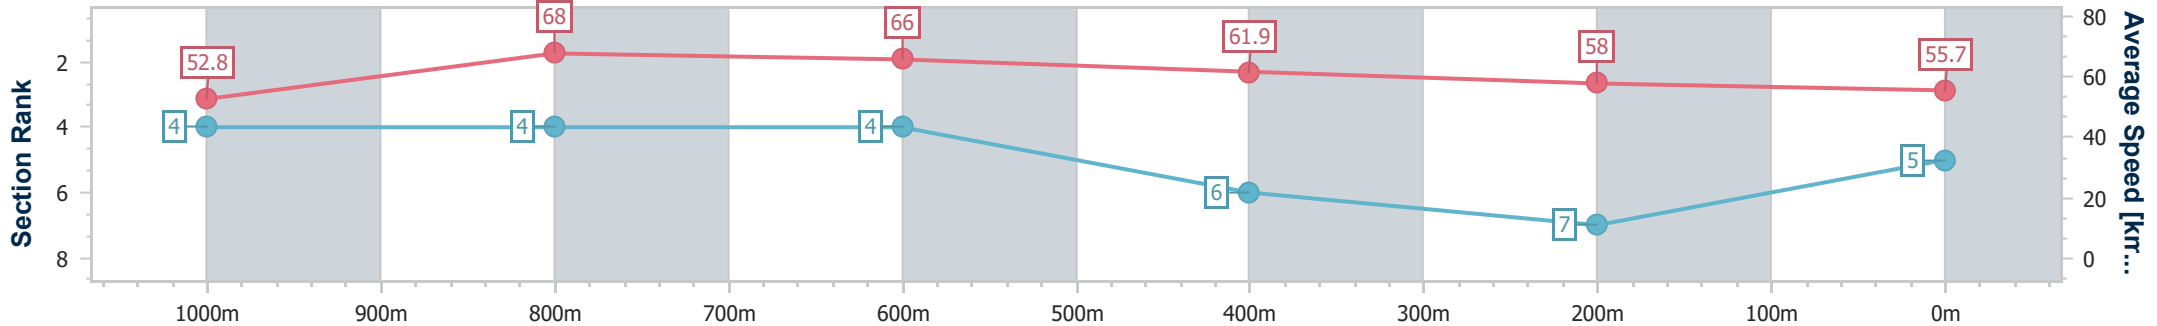

Horse/Jockey Name	Archers Reign
Final Rank	5
Fastest Section Time (Section)	0:10.57 (1000m)
Top Speed [km/h] (Section)	68.8 (1000m)
Race State	Finished

Aquis Park Gold Coast Poly QLD Professional
Race 4: MERCEDES-BENZ GOLD COAST BM58 Handicap - 1200m

05 November 2024 - 15:08

Track Rating: Synthetic, Weather: Fine, Rail Position: True

Section	Overall	1000m	800m	600m	400m	200m
Section Times	1:12.19 [5] (0:13.63)	0:58.56 [4] (0:10.57)	0:47.99 [4] (0:10.89)	0:37.10 [4] (0:11.65)	0:25.45 [6] (0:12.47)	0:12.98 [7] (0:12.98)
Average Speed [km/h]	52.8	68.0	66.0	61.9	58.0	55.7
Top Speed [km/h]	67.5	68.8	68.6	64.0	59.4	56.4
Avg. Dist. to Rail [m]	1.3	0.3	0.3	0.4	2.3	5.2
Avg. Stride Freq. [Hz]	2.3	2.5	2.4	2.3	2.3	2.2
Avg. Stride Length [m]	6.3	7.7	7.6	7.3	7.0	6.9

- [ ] Ranking at each section and finish
- -.-.- No data available at this section
- NA No data available