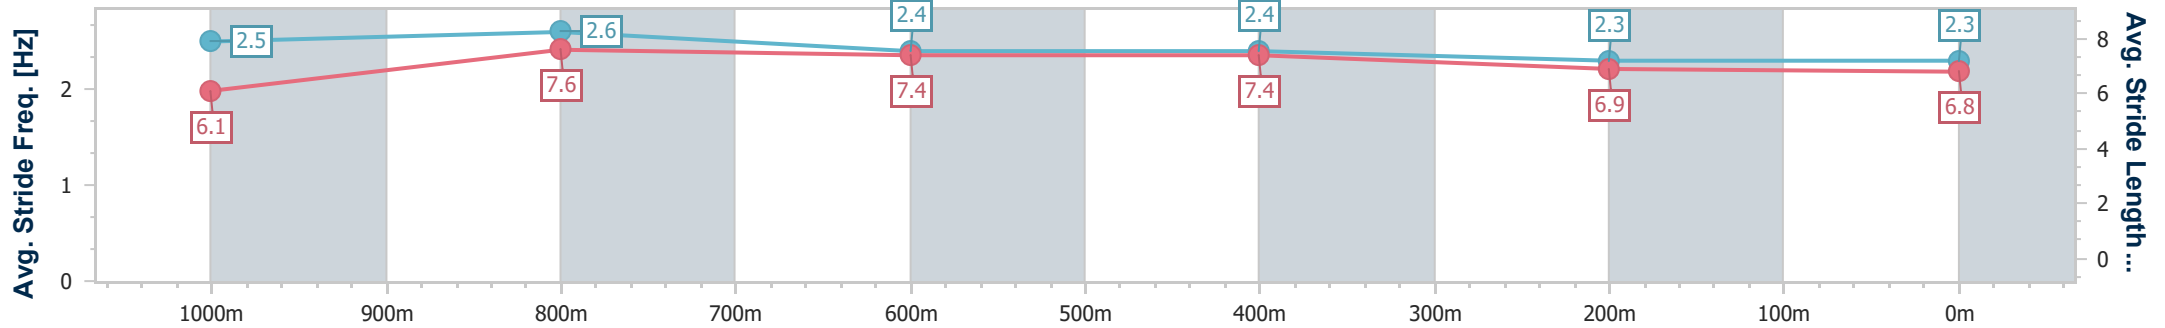

Horse/Jockey Name	Better Than Booze
Final Rank	6
Fastest Section Time (Section)	0:10.38 (1000m)
Top Speed [km/h] (Section)	71.1 (1000m)
Race State	Finished

Aquis Park Gold Coast Poly QLD Professional
Race 4: MERCEDES-BENZ GOLD COAST BM58 Handicap - 1200m

05 November 2024 - 15:08

Track Rating: Synthetic, Weather: Fine, Rail Position: True

Section	Overall	1000m	800m	600m	400m	200m
Section Times	1:12.23 [6] (0:13.35)	0:58.88 [1] (0:10.38)	0:48.50 [1] (0:11.22)	0:37.28 [3] (0:11.50)	0:25.78 [4] (0:12.65)	0:13.13 [6] (0:13.13)
Average Speed [km/h]	53.9	69.8	65.6	63.3	57.1	55.1
Top Speed [km/h]	68.5	71.1	68.0	67.0	58.9	56.5
Avg. Dist. to Rail [m]	0.6	1.0	3.8	2.1	1.9	1.4
Avg. Stride Freq. [Hz]	2.5	2.6	2.4	2.4	2.3	2.3
Avg. Stride Length [m]	6.1	7.6	7.4	7.4	6.9	6.8

- [ ] Ranking at each section and finish
- -.-.- No data available at this section
- NA No data available