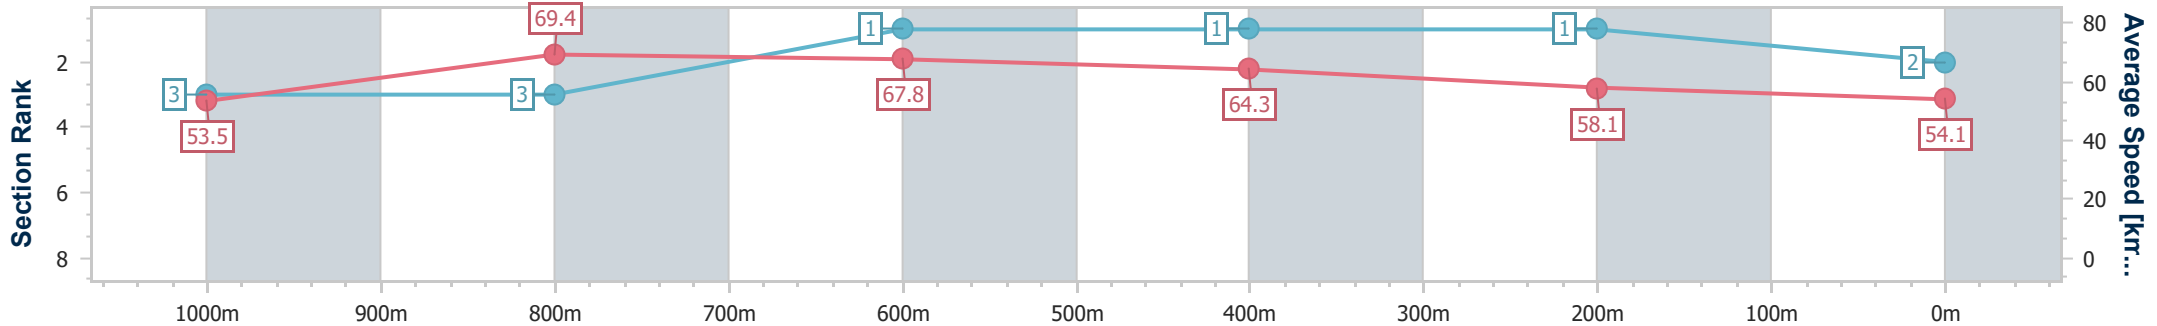

Horse/Jockey Name	Still Ready
Final Rank	2
Fastest Section Time (Section)	0:10.43 (1000m)
Top Speed [km/h] (Section)	70.2 (1000m)
Race State	Finished

Aquis Park Gold Coast Poly QLD Professional
Race 4: MERCEDES-BENZ GOLD COAST BM58 Handicap - 1200m

05 November 2024 - 15:08

Track Rating: Synthetic, Weather: Fine, Rail Position: True

Section	Overall	1000m	800m	600m	400m	200m
Section Times	1:12.03 [2] (0:13.48)	0:58.55 [3] (0:10.43)	0:48.12 [3] (0:10.86)	0:37.26 [1] (0:11.37)	0:25.89 [1] (0:12.43)	0:13.46 [1] (0:13.46)
Average Speed [km/h]	53.5	69.4	67.8	64.3	58.1	54.1
Top Speed [km/h]	69.5	70.2	68.5	67.0	60.1	56.6
Avg. Dist. to Rail [m]	6.2	2.4	3.6	3.5	3.7	5.4
Avg. Stride Freq. [Hz]	2.4	2.5	2.5	2.5	2.4	2.3
Avg. Stride Length [m]	6.2	7.7	7.4	7.2	6.8	6.6

- [ ] Ranking at each section and finish
- -.-.- No data available at this section
- NA No data available