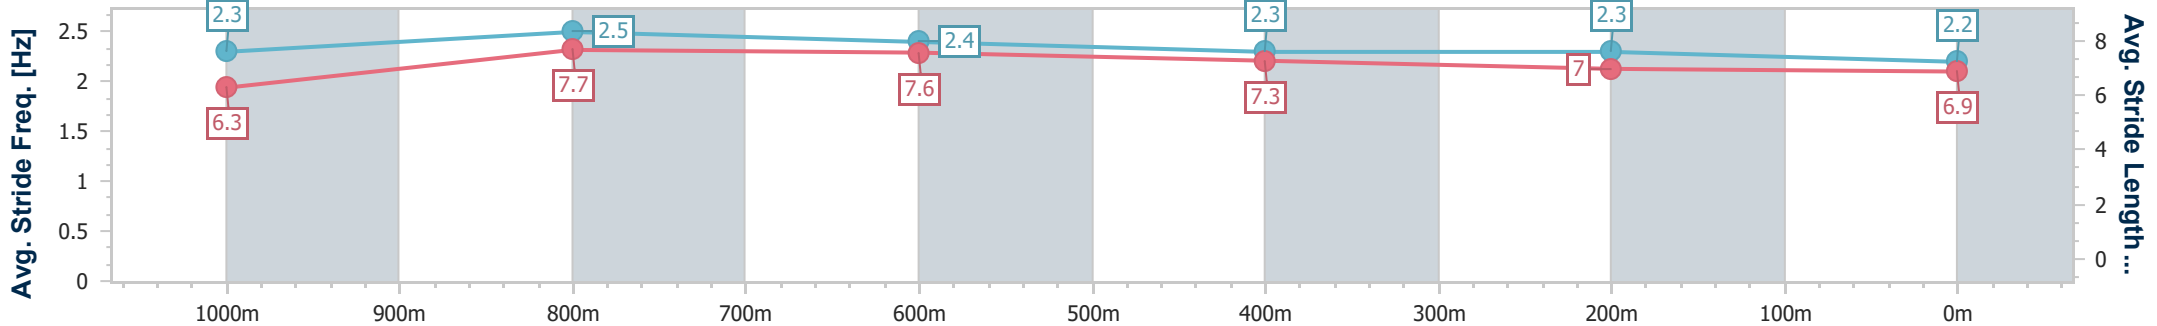

Horse/Jockey Name	Archers Reign
Final Rank	5
Fastest Section Time (Section)	0:10.57 (1000m)
Top Speed [km/h] (Section)	68.8 (1000m)
Race State	Finished

Aquis Park Gold Coast Poly QLD Professional
Race 4: MERCEDES-BENZ GOLD COAST BM58 Handicap - 1200m

05 November 2024 - 15:08

Track Rating: Synthetic, Weather: Fine, Rail Position: True

Section	Overall	1000m	800m	600m	400m	200m
Section Times	1:12.19 [5] (0:13.63)	0:58.56 [4] (0:10.57)	0:47.99 [4] (0:10.89)	0:37.10 [4] (0:11.65)	0:25.45 [6] (0:12.47)	0:12.98 [7] (0:12.98)
Average Speed [km/h]	52.8	68.0	66.0	61.9	58.0	55.7
Top Speed [km/h]	67.5	68.8	68.6	64.0	59.4	56.4
Avg. Dist. to Rail [m]	1.3	0.3	0.3	0.4	2.3	5.2
Avg. Stride Freq. [Hz]	2.3	2.5	2.4	2.3	2.3	2.2
Avg. Stride Length [m]	6.3	7.7	7.6	7.3	7.0	6.9

- [ ] Ranking at each section and finish
- -.-.- No data available at this section
- NA No data available