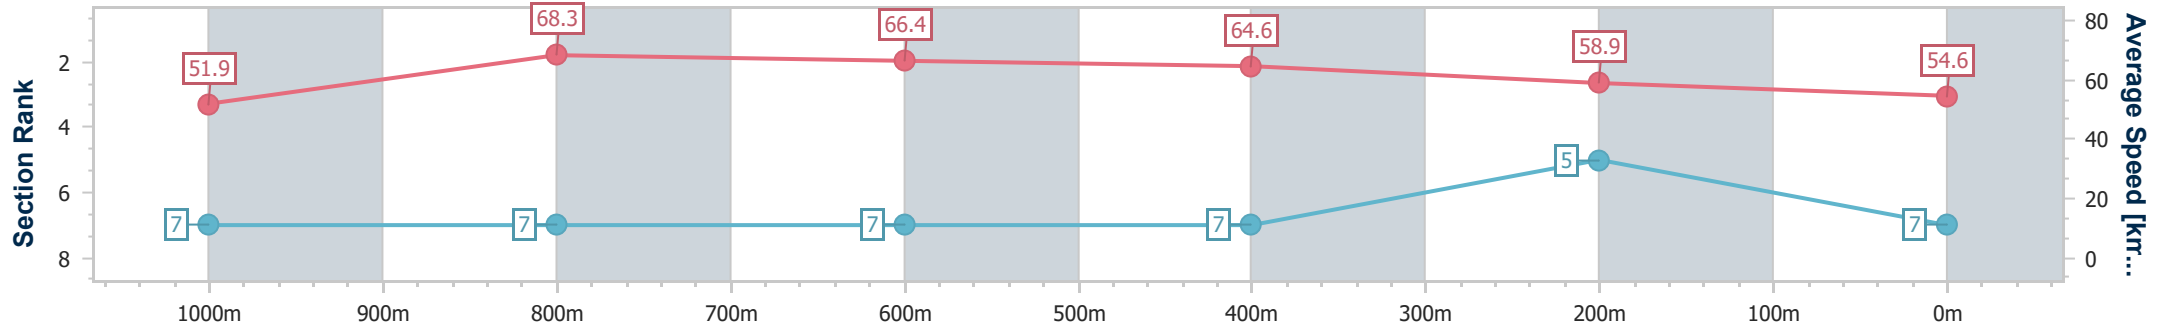

Horse/Jockey Name	Madame Moth
Final Rank	7
Fastest Section Time (Section)	0:10.61 (1000m)
Top Speed [km/h] (Section)	70.0 (1000m)
Race State	Finished

Aquis Park Gold Coast Poly QLD Professional
Race 4: MERCEDES-BENZ GOLD COAST BM58 Handicap - 1200m

05 November 2024 - 15:08

Track Rating: Synthetic, Weather: Fine, Rail Position: True

Section	Overall	1000m	800m	600m	400m	200m
Section Times	1:12.33 [7] (0:13.90)	0:58.43 [7] (0:10.61)	0:47.82 [7] (0:11.00)	0:36.82 [7] (0:11.23)	0:25.59 [7] (0:12.33)	0:13.26 [5] (0:13.26)
Average Speed [km/h]	51.9	68.3	66.4	64.6	58.9	54.6
Top Speed [km/h]	66.8	70.0	67.4	66.3	60.5	56.5
Avg. Dist. to Rail [m]	2.5	2.1	2.4	2.4	4.9	7.3
Avg. Stride Freq. [Hz]	2.4	2.5	2.4	2.5	2.4	2.3
Avg. Stride Length [m]	6.1	7.7	7.7	7.2	6.8	6.6

- [ ] Ranking at each section and finish
- -.-.- No data available at this section
- NA No data available