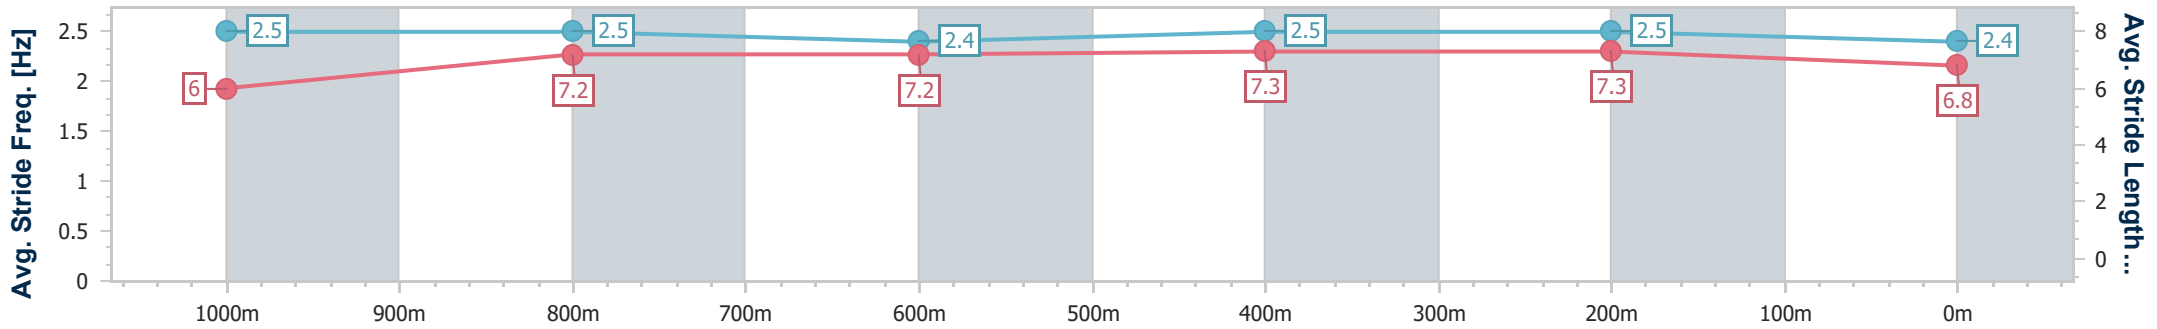

Eagle Farm QLD Professional

Race 6: u&u Recruitment Class 3 Handicap - 1200m

02 November 2024 - 15:53

Track Rating: Good 4, Weather: Fine, Rail Position: +1m Entire

BRISBANE RACING CLUB

Section	Overall	1000m	800m	600m	400m	200m
Section Times	1:09.96 [1] (0:13.21)	0:56.75 [2] (0:11.41)	0:45.34 [2] (0:11.66)	0:33.68 [2] (0:11.19)	0:22.49 [3] (0:10.67)	0:11.82 [1] (0:11.82)
Average Speed [km/h]	54.6	64.4	63.4	65.8	67.6	60.9
Top Speed [km/h]	66.2	65.2	64.5	67.1	69.2	65.6
Avg. Dist. to Rail [m]	1.5	4.3	5.8	4.0	3.6	5.1
Avg. Stride Freq. [Hz]	2.5	2.5	2.4	2.5	2.5	2.4
Avg. Stride Length [m]	6.0	7.2	7.2	7.3	7.3	6.8