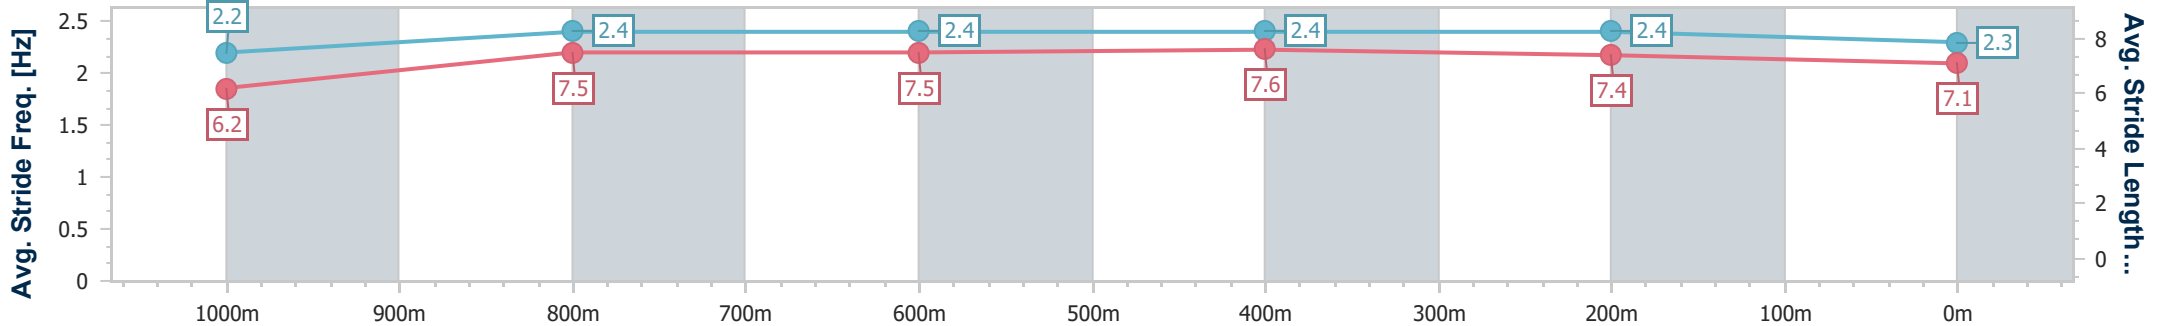

- [] Ranking at each section and finish
- .-.- No data available at this section
- NA No data available

Horse/Jockey Name	Deferential
Final Rank	8
Fastest Section Time (Section)	0:11.03 (400m)
Top Speed [km/h] (Section)	66.8 (800m)
Race State	Finished

Eagle Farm QLD Professional

Race 6: u&u Recruitment Class 3 Handicap - 1200m

02 November 2024 - 15:53

Track Rating: Good 4, Weather: Fine, Rail Position: +1m Entire

BRISBANE RACING CLUB

Section	Overall	1000m	800m	600m	400m	200m
Section Times	1:10.98 [8] (0:14.20)	0:56.78 [8] (0:11.27)	0:45.51 [8] (0:11.23)	0:34.28 [7] (0:11.16)	0:23.12 [7] (0:11.03)	0:12.09 [8] (0:12.09)
Average Speed [km/h]	50.9	64.8	64.9	65.7	65.1	59.7
Top Speed [km/h]	64.6	66.0	66.8	66.7	66.2	62.8
Avg. Dist. to Rail [m]	2.9	2.9	3.2	3.1	5.6	6.2
Avg. Stride Freq. [Hz]	2.2	2.4	2.4	2.4	2.4	2.3
Avg. Stride Length [m]	6.2	7.5	7.5	7.6	7.4	7.1

- [] Ranking at each section and finish
- .-.- No data available at this section
- NA No data available