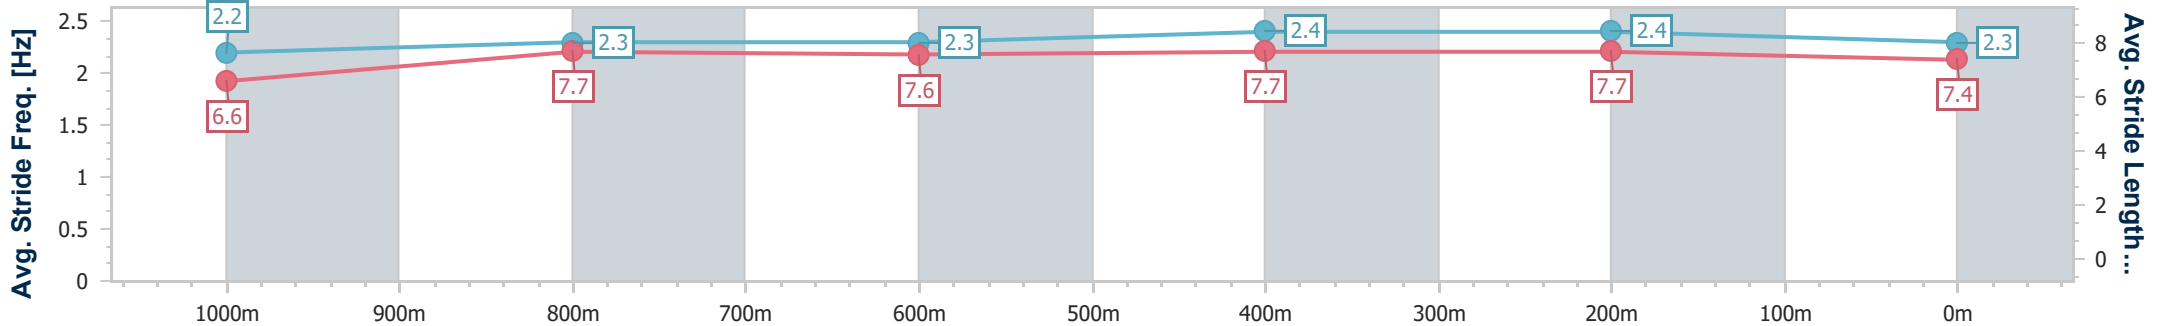

Eagle Farm QLD Professional

Race 6: u&u Recruitment Class 3 Handicap - 1200m

02 November 2024 - 15:53

Track Rating: Good 4, Weather: Fine, Rail Position: +1m Entire

BRISBANE RACING CLUB

Section	Overall	1000m	800m	600m	400m	200m
Section Times	1:10.14 [3] (0:13.40)	0:56.74 [3] (0:11.41)	0:45.33 [3] (0:11.49)	0:33.84 [3] (0:11.15)	0:22.69 [2] (0:10.82)	0:11.87 [2] (0:11.87)
Average Speed [km/h]	53.7	64.3	63.1	65.0	66.7	60.6
Top Speed [km/h]	66.4	66.4	64.8	66.8	68.1	64.6
Avg. Dist. to Rail [m]	3.1	3.2	1.9	1.5	3.1	4.1
Avg. Stride Freq. [Hz]	2.2	2.3	2.3	2.4	2.4	2.3
Avg. Stride Length [m]	6.6	7.7	7.6	7.7	7.7	7.4