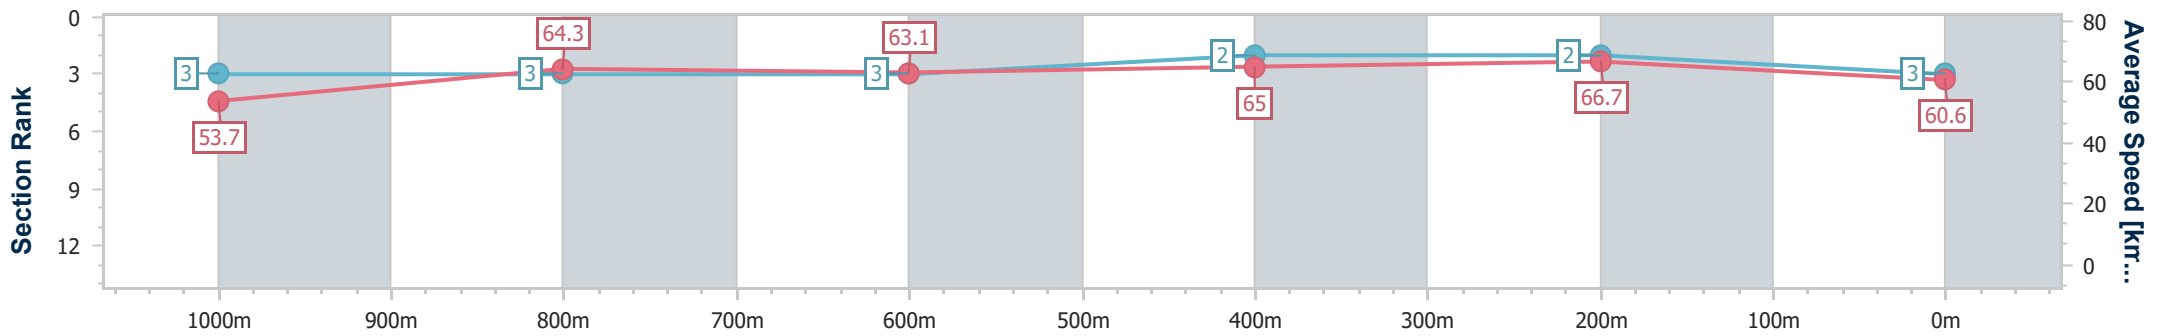

Eagle Farm QLD Professional

Race 6: u&u Recruitment Class 3 Handicap - 1200m

02 November 2024 - 15:53

Track Rating: Good 4, Weather: Fine, Rail Position: +1m Entire

BRISBANE RACING CLUB

Section	Overall	1000m	800m	600m	400m	200m
Section Times	1:10.14 [3] (0:13.40)	0:56.74 [3] (0:11.41)	0:45.33 [3] (0:11.49)	0:33.84 [3] (0:11.15)	0:22.69 [2] (0:10.82)	0:11.87 [2] (0:11.87)
Average Speed [km/h]	53.7	64.3	63.1	65.0	66.7	60.6
Top Speed [km/h]	66.4	66.4	64.8	66.8	68.1	64.6
Avg. Dist. to Rail [m]	3.1	3.2	1.9	1.5	3.1	4.1
Avg. Stride Freq. [Hz]	2.2	2.3	2.3	2.4	2.4	2.3
Avg. Stride Length [m]	6.6	7.7	7.6	7.7	7.7	7.4