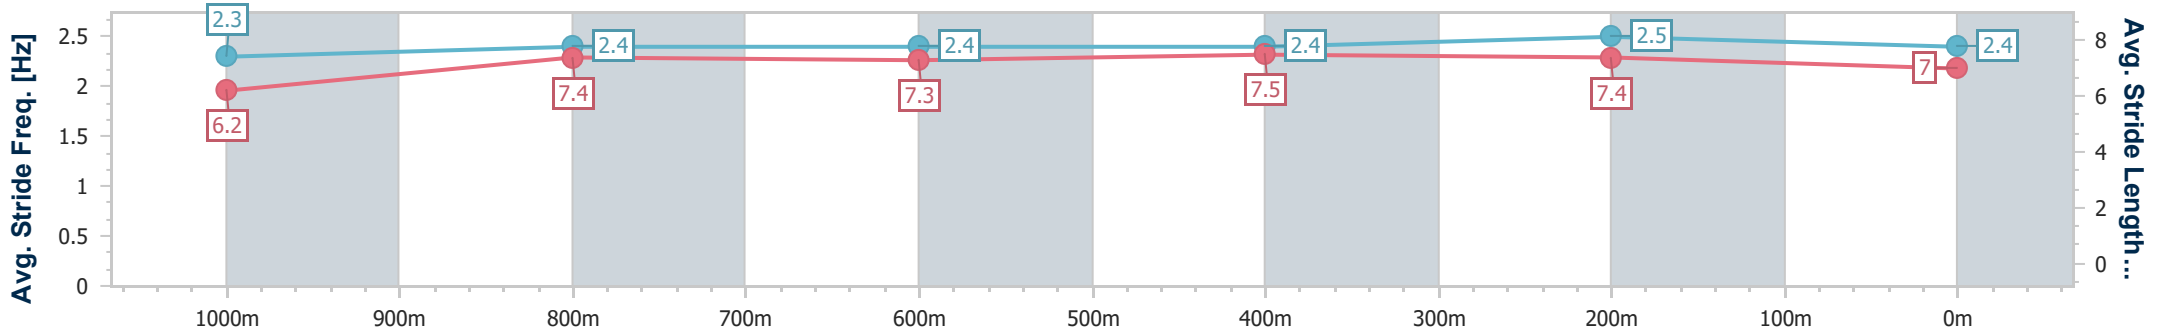

Eagle Farm QLD Professional

Race 6: u&u Recruitment Class 3 Handicap - 1200m

02 November 2024 - 15:53

Track Rating: Good 4, Weather: Fine, Rail Position: +1m Entire

BRISBANE RACING CLUB

Section	Overall	1000m	800m	600m	400m	200m
Section Times	1:10.55 [7] (0:13.63)	0:56.92 [5] (0:11.39)	0:45.53 [4] (0:11.54)	0:33.99 [4] (0:11.14)	0:22.85 [4] (0:10.74)	0:12.11 [5] (0:12.11)
Average Speed [km/h]	52.8	64.1	62.9	65.1	67.1	59.4
Top Speed [km/h]	65.6	66.4	65.1	67.6	68.6	63.4
Avg. Dist. to Rail [m]	2.4	2.4	1.4	1.4	1.6	1.1
Avg. Stride Freq. [Hz]	2.3	2.4	2.4	2.4	2.5	2.4
Avg. Stride Length [m]	6.2	7.4	7.3	7.5	7.4	7.0

- [] Ranking at each section and finish
- .-.- No data available at this section
- NA No data available

Horse/Jockey Name	Deferential
Final Rank	8
Fastest Section Time (Section)	0:11.03 (400m)
Top Speed [km/h] (Section)	66.8 (800m)
Race State	Finished