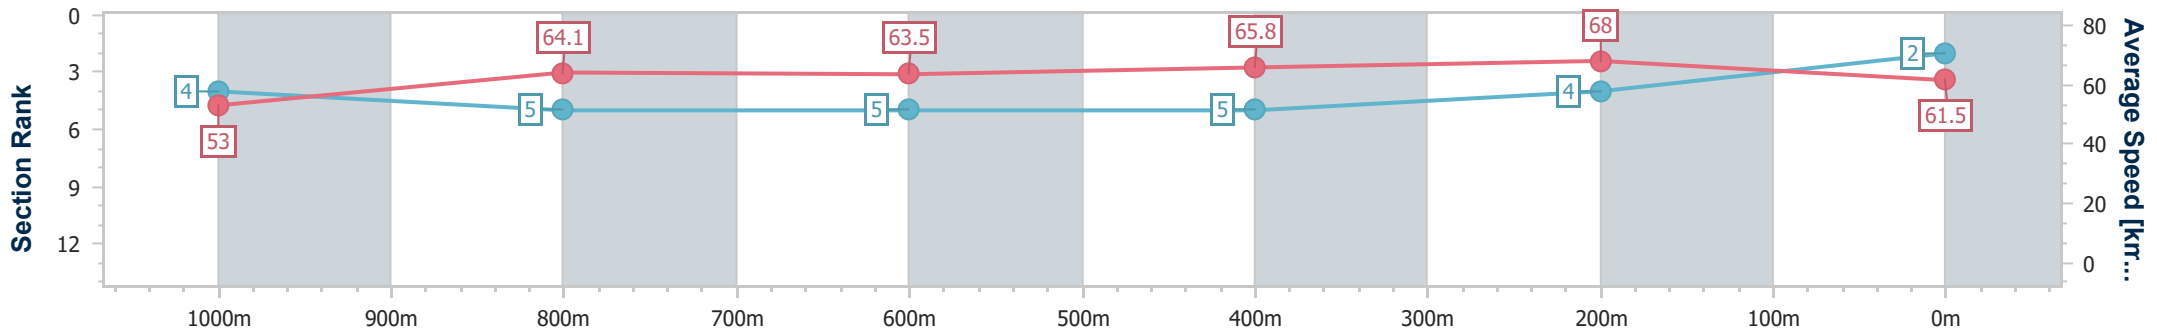

Eagle Farm QLD Professional

Race 6: u&u Recruitment Class 3 Handicap - 1200m

02 November 2024 - 15:53

Track Rating: Good 4, Weather: Fine, Rail Position: +1m Entire

BRISBANE RACING CLUB

Section	Overall	1000m	800m	600m	400m	200m
Section Times	1:10.00 [2] (0:13.59)	0:56.41 [4] (0:11.48)	0:44.93 [5] (0:11.56)	0:33.37 [5] (0:11.09)	0:22.28 [5] (0:10.59)	0:11.69 [4] (0:11.69)
Average Speed [km/h]	53.0	64.1	63.5	65.8	68.0	61.5
Top Speed [km/h]	65.7	65.8	65.9	68.5	69.5	65.7
Avg. Dist. to Rail [m]	1.8	4.0	3.8	3.1	6.4	6.2
Avg. Stride Freq. [Hz]	2.3	2.4	2.4	2.4	2.5	2.4
Avg. Stride Length [m]	6.4	7.4	7.4	7.5	7.4	7.1