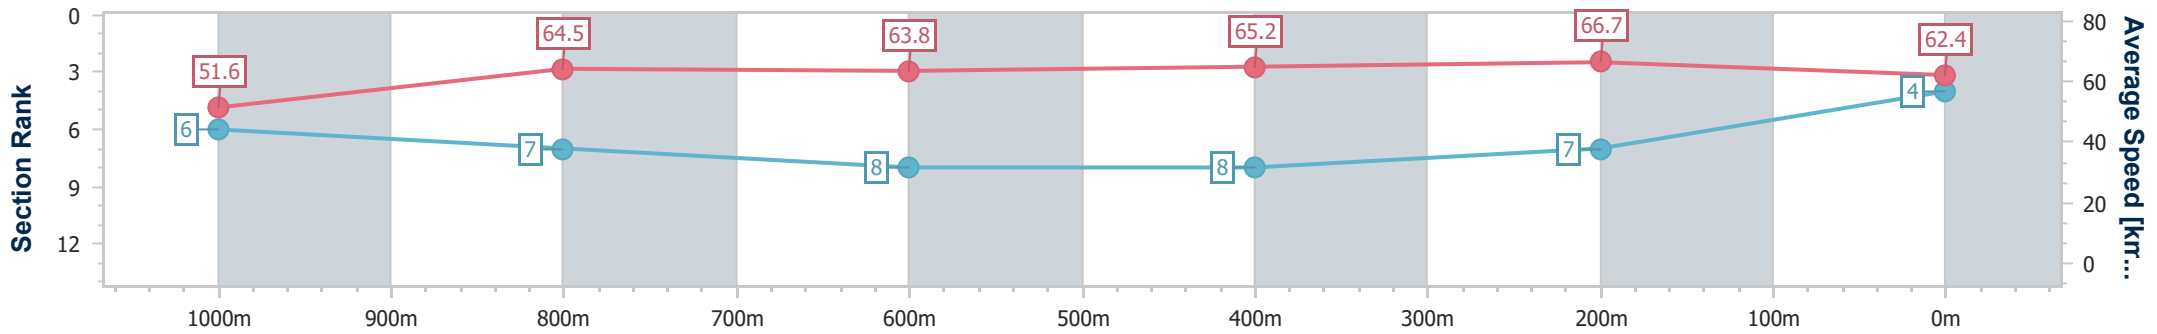

Eagle Farm QLD Professional

Race 6: u&u Recruitment Class 3 Handicap - 1200m

02 November 2024 - 15:53

Track Rating: Good 4, Weather: Fine, Rail Position: +1m Entire

BRISBANE RACING CLUB

Section	Overall	1000m	800m	600m	400m	200m
Section Times	1:10.35 [4] (0:13.98)	0:56.37 [6] (0:11.40)	0:44.97 [7] (0:11.45)	0:33.52 [8] (0:11.15)	0:22.37 [8] (0:10.82)	0:11.55 [7] (0:11.55)
Average Speed [km/h]	51.6	64.5	63.8	65.2	66.7	62.4
Top Speed [km/h]	64.5	66.3	65.0	67.1	68.4	64.1
Avg. Dist. to Rail [m]	3.8	3.7	3.1	2.7	3.7	3.0
Avg. Stride Freq. [Hz]	2.2	2.4	2.4	2.4	2.4	2.3
Avg. Stride Length [m]	6.3	7.4	7.5	7.5	7.6	7.4