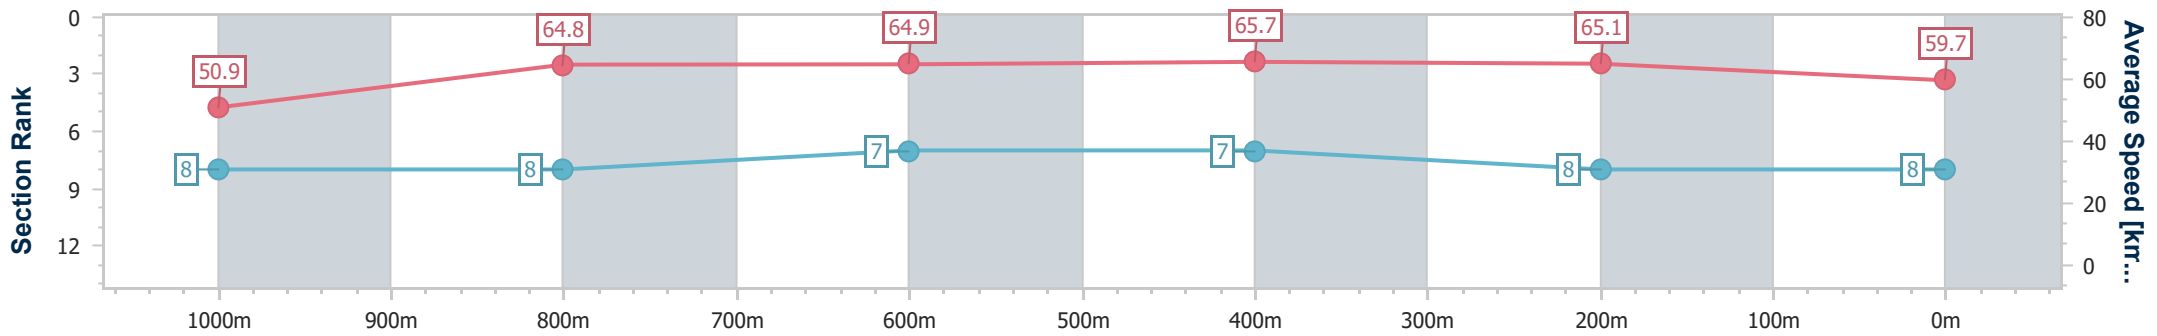

- [] Ranking at each section and finish
- .-.- No data available at this section
- NA No data available

Horse/Jockey Name	Deferential
Final Rank	8
Fastest Section Time (Section)	0:11.03 (400m)
Top Speed [km/h] (Section)	66.8 (800m)
Race State	Finished

Eagle Farm QLD Professional

Race 6: u&u Recruitment Class 3 Handicap - 1200m

02 November 2024 - 15:53

Track Rating: Good 4, Weather: Fine, Rail Position: +1m Entire

BRISBANE RACING CLUB

Section	Overall	1000m	800m	600m	400m	200m
Section Times	1:10.98 [8] (0:14.20)	0:56.78 [8] (0:11.27)	0:45.51 [8] (0:11.23)	0:34.28 [7] (0:11.16)	0:23.12 [7] (0:11.03)	0:12.09 [8] (0:12.09)
Average Speed [km/h]	50.9	64.8	64.9	65.7	65.1	59.7
Top Speed [km/h]	64.6	66.0	66.8	66.7	66.2	62.8
Avg. Dist. to Rail [m]	2.9	2.9	3.2	3.1	5.6	6.2
Avg. Stride Freq. [Hz]	2.2	2.4	2.4	2.4	2.4	2.3
Avg. Stride Length [m]	6.2	7.5	7.5	7.6	7.4	7.1

- [] Ranking at each section and finish
- .-.- No data available at this section
- NA No data available