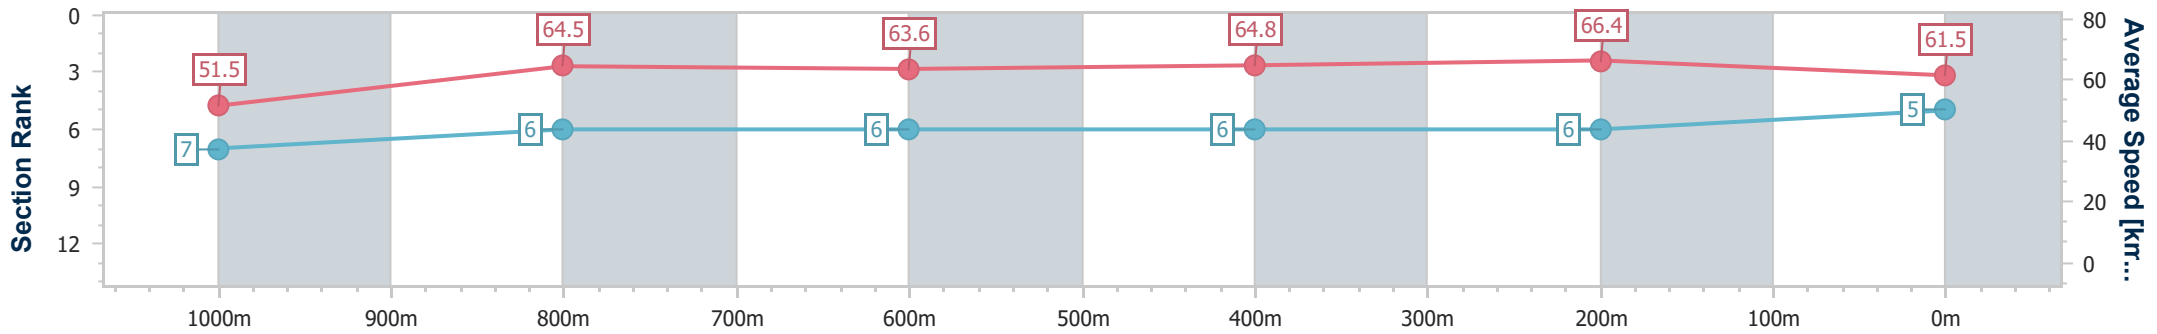

Eagle Farm QLD Professional

Race 6: u&u Recruitment Class 3 Handicap - 1200m

02 November 2024 - 15:53

Track Rating: Good 4, Weather: Fine, Rail Position: +1m Entire

BRISBANE RACING CLUB

Section	Overall	1000m	800m	600m	400m	200m
Section Times	1:10.36 [5] (0:14.04)	0:56.32 [7] (0:11.24)	0:45.08 [6] (0:11.39)	0:33.69 [6] (0:11.14)	0:22.55 [6] (0:10.85)	0:11.70 [6] (0:11.70)
Average Speed [km/h]	51.5	64.5	63.6	64.8	66.4	61.5
Top Speed [km/h]	64.7	66.0	64.7	66.6	67.8	64.6
Avg. Dist. to Rail [m]	1.2	1.7	1.3	0.7	1.7	2.6
Avg. Stride Freq. [Hz]	2.3	2.3	2.2	2.3	2.3	2.2
Avg. Stride Length [m]	6.3	7.9	7.9	7.9	8.0	7.8