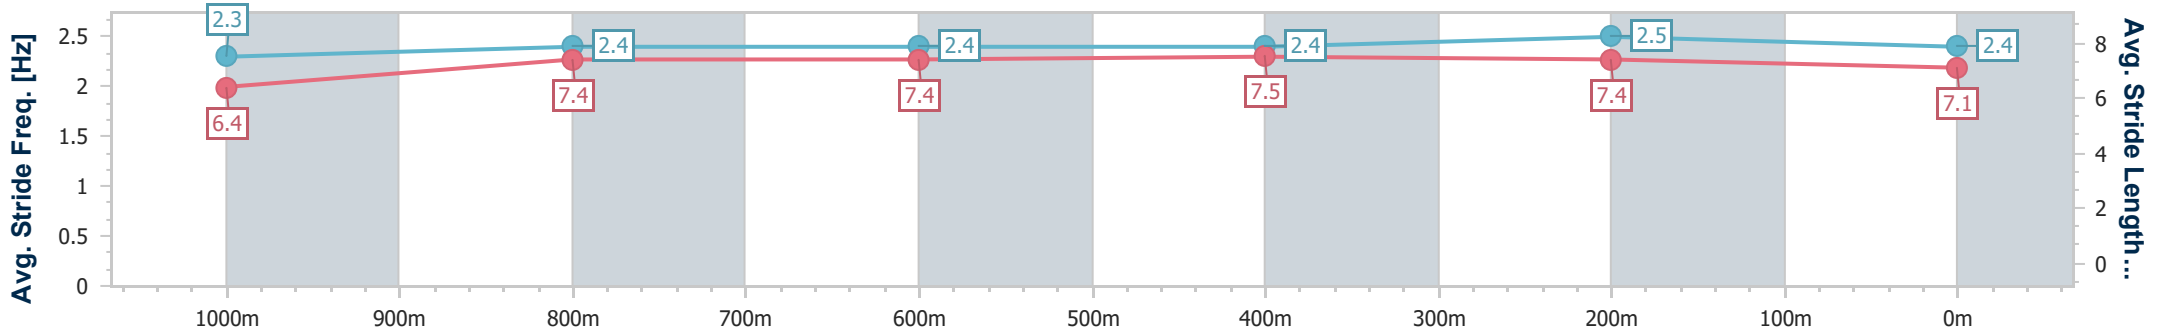

Eagle Farm QLD Professional

Race 6: u&u Recruitment Class 3 Handicap - 1200m

02 November 2024 - 15:53

Track Rating: Good 4, Weather: Fine, Rail Position: +1m Entire

BRISBANE RACING CLUB

Section	Overall	1000m	800m	600m	400m	200m
Section Times	1:10.00 [2] (0:13.59)	0:56.41 [4] (0:11.48)	0:44.93 [5] (0:11.56)	0:33.37 [5] (0:11.09)	0:22.28 [5] (0:10.59)	0:11.69 [4] (0:11.69)
Average Speed [km/h]	53.0	64.1	63.5	65.8	68.0	61.5
Top Speed [km/h]	65.7	65.8	65.9	68.5	69.5	65.7
Avg. Dist. to Rail [m]	1.8	4.0	3.8	3.1	6.4	6.2
Avg. Stride Freq. [Hz]	2.3	2.4	2.4	2.4	2.5	2.4
Avg. Stride Length [m]	6.4	7.4	7.4	7.5	7.4	7.1