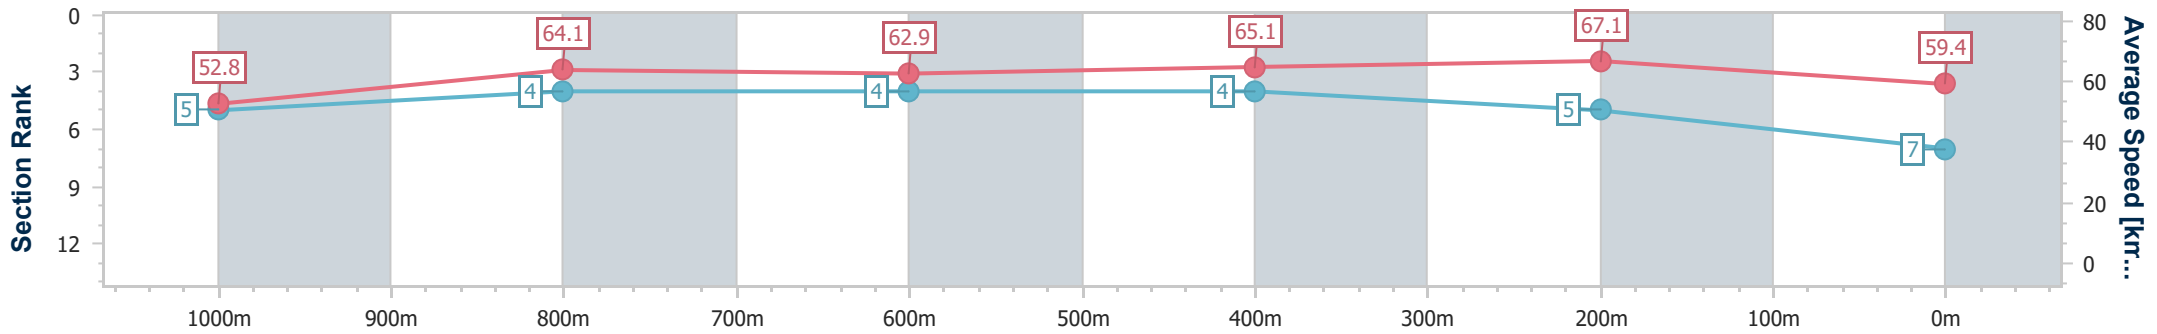

Eagle Farm QLD Professional

Race 6: u&u Recruitment Class 3 Handicap - 1200m

02 November 2024 - 15:53

Track Rating: Good 4, Weather: Fine, Rail Position: +1m Entire

BRISBANE RACING CLUB

Section	Overall	1000m	800m	600m	400m	200m
Section Times	1:10.55 [7] (0:13.63)	0:56.92 [5] (0:11.39)	0:45.53 [4] (0:11.54)	0:33.99 [4] (0:11.14)	0:22.85 [4] (0:10.74)	0:12.11 [5] (0:12.11)
Average Speed [km/h]	52.8	64.1	62.9	65.1	67.1	59.4
Top Speed [km/h]	65.6	66.4	65.1	67.6	68.6	63.4
Avg. Dist. to Rail [m]	2.4	2.4	1.4	1.4	1.6	1.1
Avg. Stride Freq. [Hz]	2.3	2.4	2.4	2.4	2.5	2.4
Avg. Stride Length [m]	6.2	7.4	7.3	7.5	7.4	7.0

- [] Ranking at each section and finish
- .-.- No data available at this section
- NA No data available

Horse/Jockey Name	Deferential
Final Rank	8
Fastest Section Time (Section)	0:11.03 (400m)
Top Speed [km/h] (Section)	66.8 (800m)
Race State	Finished