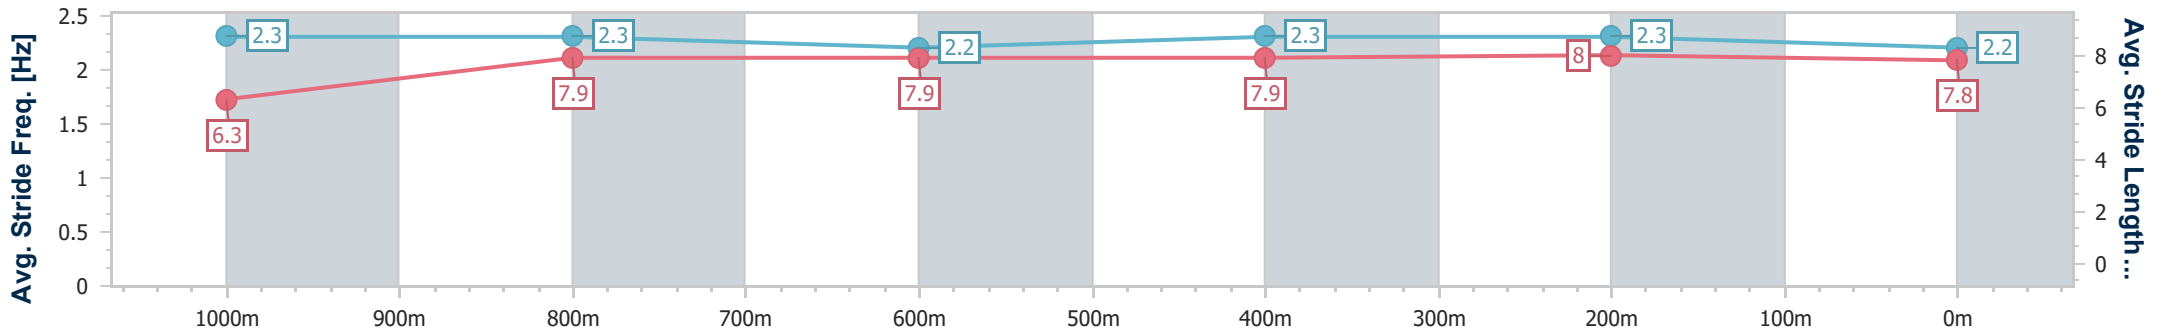

Eagle Farm QLD Professional

Race 6: u&u Recruitment Class 3 Handicap - 1200m

02 November 2024 - 15:53

Track Rating: Good 4, Weather: Fine, Rail Position: +1m Entire

BRISBANE RACING CLUB

Section	Overall	1000m	800m	600m	400m	200m
Section Times	1:10.36 [5] (0:14.04)	0:56.32 [7] (0:11.24)	0:45.08 [6] (0:11.39)	0:33.69 [6] (0:11.14)	0:22.55 [6] (0:10.85)	0:11.70 [6] (0:11.70)
Average Speed [km/h]	51.5	64.5	63.6	64.8	66.4	61.5
Top Speed [km/h]	64.7	66.0	64.7	66.6	67.8	64.6
Avg. Dist. to Rail [m]	1.2	1.7	1.3	0.7	1.7	2.6
Avg. Stride Freq. [Hz]	2.3	2.3	2.2	2.3	2.3	2.2
Avg. Stride Length [m]	6.3	7.9	7.9	7.9	8.0	7.8

- [] Ranking at each section and finish
- .-.- No data available at this section
- NA No data available

Horse/Jockey Name	Wonderful Rayray
Final Rank	6
Fastest Section Time (Section)	0:10.96 (400m)
Top Speed [km/h] (Section)	67.5 (400m)
Race State	Finished