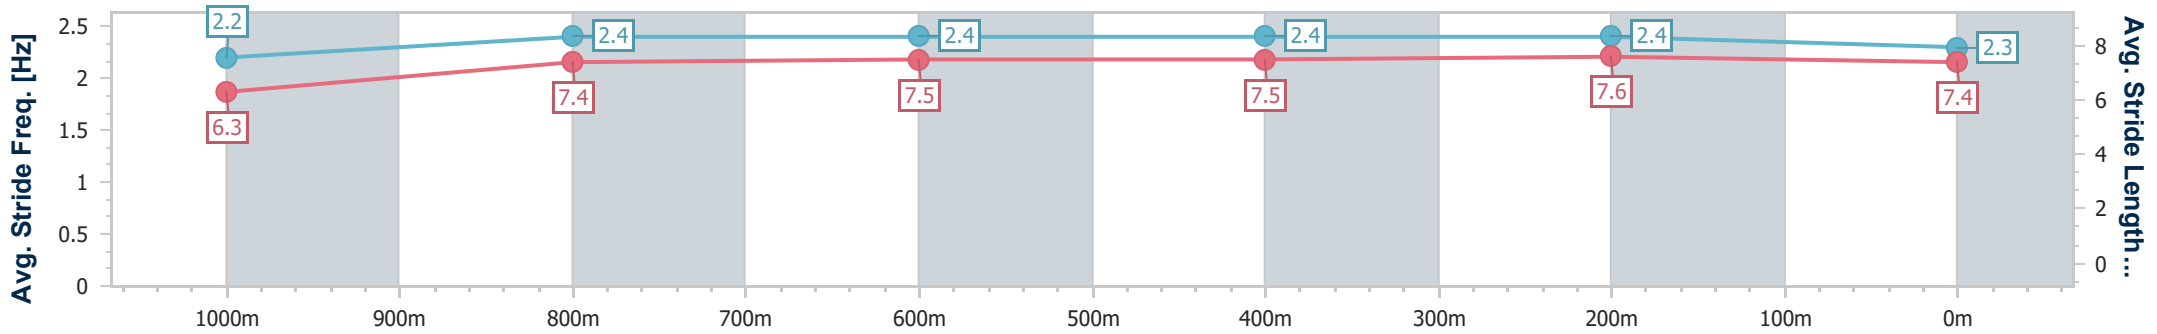

Eagle Farm QLD Professional

Race 6: u&u Recruitment Class 3 Handicap - 1200m

02 November 2024 - 15:53

Track Rating: Good 4, Weather: Fine, Rail Position: +1m Entire

BRISBANE RACING CLUB

Section	Overall	1000m	800m	600m	400m	200m
Section Times	1:10.35 [4] (0:13.98)	0:56.37 [6] (0:11.40)	0:44.97 [7] (0:11.45)	0:33.52 [8] (0:11.15)	0:22.37 [8] (0:10.82)	0:11.55 [7] (0:11.55)
Average Speed [km/h]	51.6	64.5	63.8	65.2	66.7	62.4
Top Speed [km/h]	64.5	66.3	65.0	67.1	68.4	64.1
Avg. Dist. to Rail [m]	3.8	3.7	3.1	2.7	3.7	3.0
Avg. Stride Freq. [Hz]	2.2	2.4	2.4	2.4	2.4	2.3
Avg. Stride Length [m]	6.3	7.4	7.5	7.5	7.6	7.4