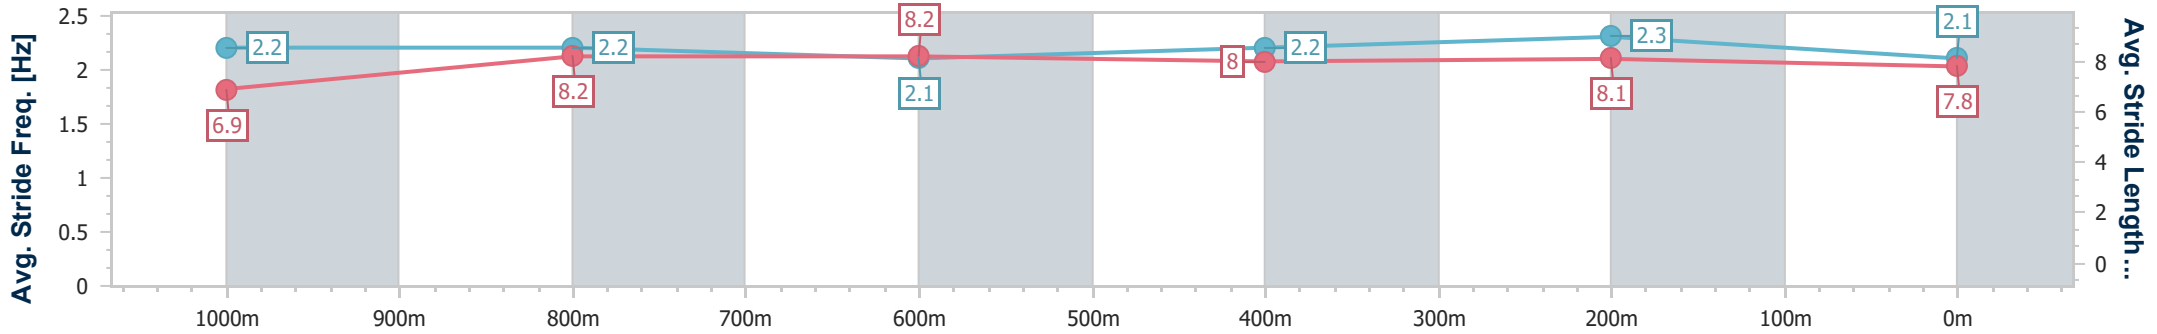

Eagle Farm QLD Professional

Race 6: u&u Recruitment Class 3 Handicap - 1200m

02 November 2024 - 15:53

Track Rating: Good 4, Weather: Fine, Rail Position: +1m Entire

BRISBANE RACING CLUB

Section	Overall	1000m	800m	600m	400m	200m
Section Times	1:10.38 [6] (0:13.17)	0:57.21 [1] (0:11.36)	0:45.85 [1] (0:11.59)	0:34.26 [1] (0:11.22)	0:23.04 [1] (0:10.96)	0:12.08 [3] (0:12.08)
Average Speed [km/h]	54.6	63.9	61.9	63.7	65.7	59.4
Top Speed [km/h]	67.3	65.4	62.9	65.7	67.5	64.0
Avg. Dist. to Rail [m]	4.9	1.7	0.9	2.0	0.6	2.3
Avg. Stride Freq. [Hz]	2.2	2.2	2.1	2.2	2.3	2.1
Avg. Stride Length [m]	6.9	8.2	8.2	8.0	8.1	7.8

- [] Ranking at each section and finish
- .-.- No data available at this section
- NA No data available

Horse/Jockey Name	It's Raining Again
Final Rank	7
Fastest Section Time (Section)	0:10.74 (400m)
Top Speed [km/h] (Section)	68.6 (400m)
Race State	Finished