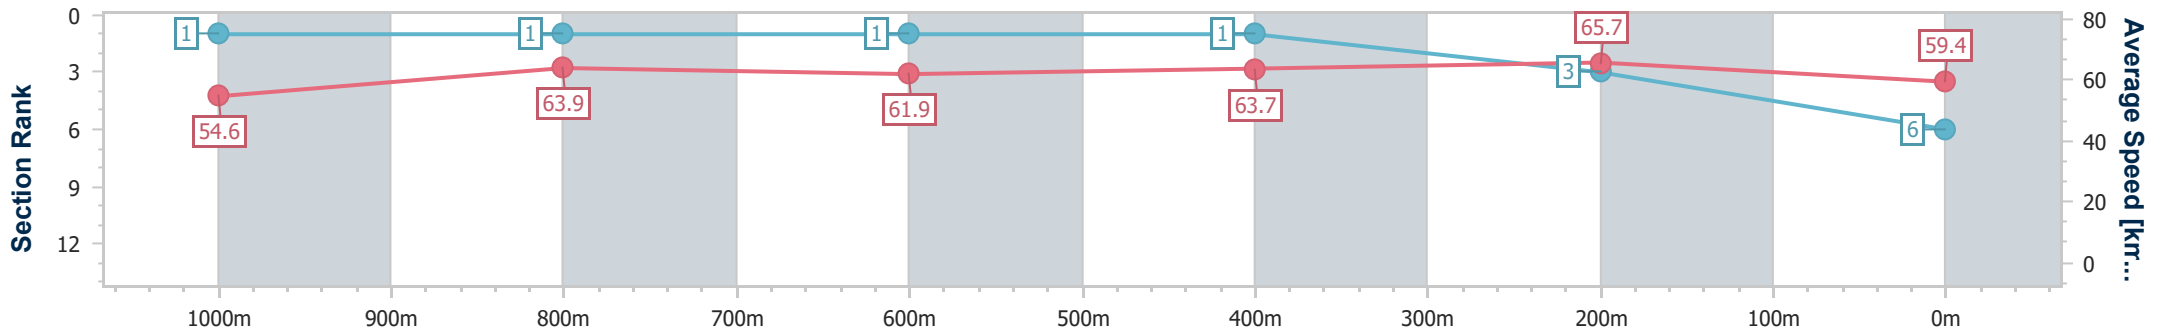

Eagle Farm QLD Professional

Race 6: u&u Recruitment Class 3 Handicap - 1200m

02 November 2024 - 15:53

Track Rating: Good 4, Weather: Fine, Rail Position: +1m Entire

BRISBANE RACING CLUB

Section	Overall	1000m	800m	600m	400m	200m
Section Times	1:10.38 [6] (0:13.17)	0:57.21 [1] (0:11.36)	0:45.85 [1] (0:11.59)	0:34.26 [1] (0:11.22)	0:23.04 [1] (0:10.96)	0:12.08 [3] (0:12.08)
Average Speed [km/h]	54.6	63.9	61.9	63.7	65.7	59.4
Top Speed [km/h]	67.3	65.4	62.9	65.7	67.5	64.0
Avg. Dist. to Rail [m]	4.9	1.7	0.9	2.0	0.6	2.3
Avg. Stride Freq. [Hz]	2.2	2.2	2.1	2.2	2.3	2.1
Avg. Stride Length [m]	6.9	8.2	8.2	8.0	8.1	7.8

- [] Ranking at each section and finish
- .-.- No data available at this section
- NA No data available

Horse/Jockey Name	It's Raining Again
Final Rank	7
Fastest Section Time (Section)	0:10.74 (400m)
Top Speed [km/h] (Section)	68.6 (400m)
Race State	Finished