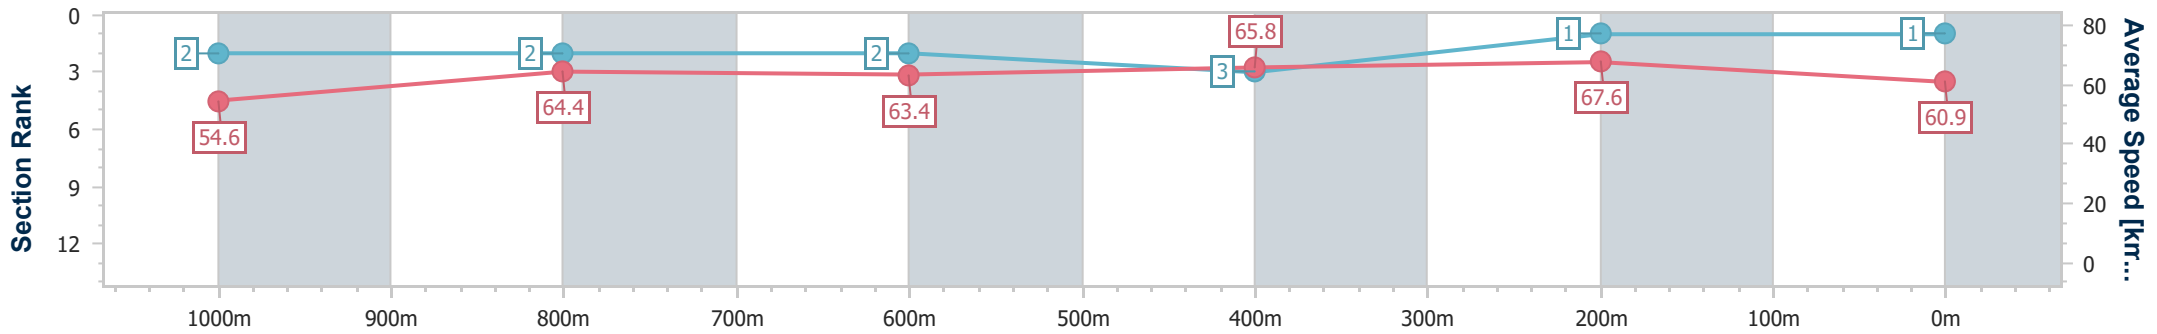

Eagle Farm QLD Professional

Race 6: u&u Recruitment Class 3 Handicap - 1200m

02 November 2024 - 15:53

Track Rating: Good 4, Weather: Fine, Rail Position: +1m Entire

BRISBANE RACING CLUB

Section	Overall	1000m	800m	600m	400m	200m
Section Times	1:09.96 [1] (0:13.21)	0:56.75 [2] (0:11.41)	0:45.34 [2] (0:11.66)	0:33.68 [2] (0:11.19)	0:22.49 [3] (0:10.67)	0:11.82 [1] (0:11.82)
Average Speed [km/h]	54.6	64.4	63.4	65.8	67.6	60.9
Top Speed [km/h]	66.2	65.2	64.5	67.1	69.2	65.6
Avg. Dist. to Rail [m]	1.5	4.3	5.8	4.0	3.6	5.1
Avg. Stride Freq. [Hz]	2.5	2.5	2.4	2.5	2.5	2.4
Avg. Stride Length [m]	6.0	7.2	7.2	7.3	7.3	6.8